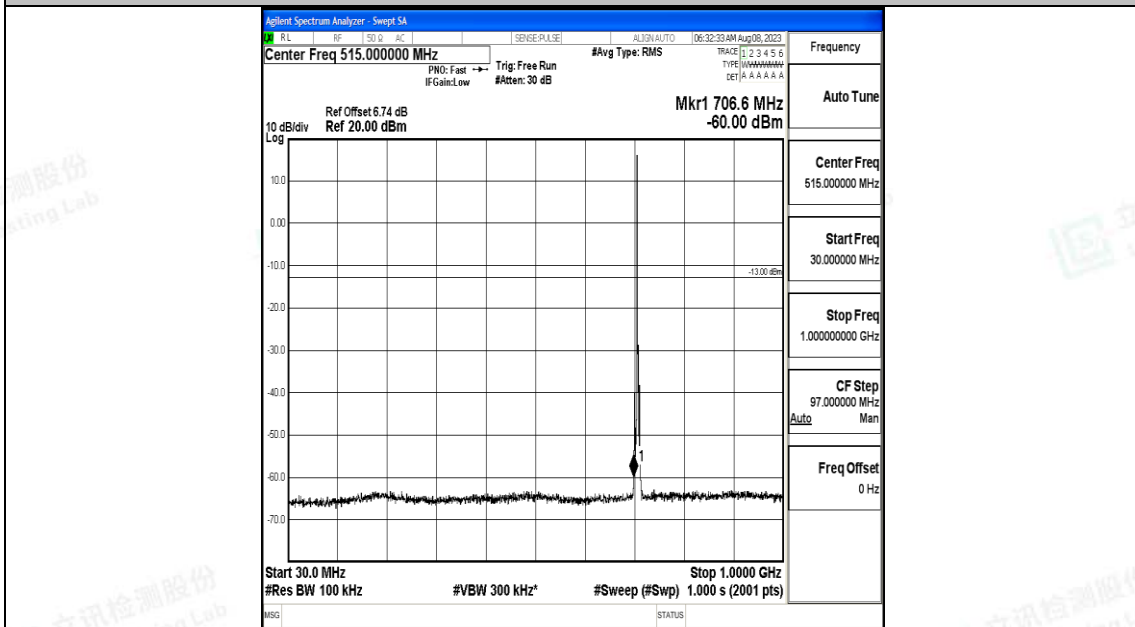

Band12_3MHz_16QAM_23165_1RB#0_0.15~30_0.15~30

Band12_3MHz_16QAM_23165_1RB#0_30~1000_30~1000