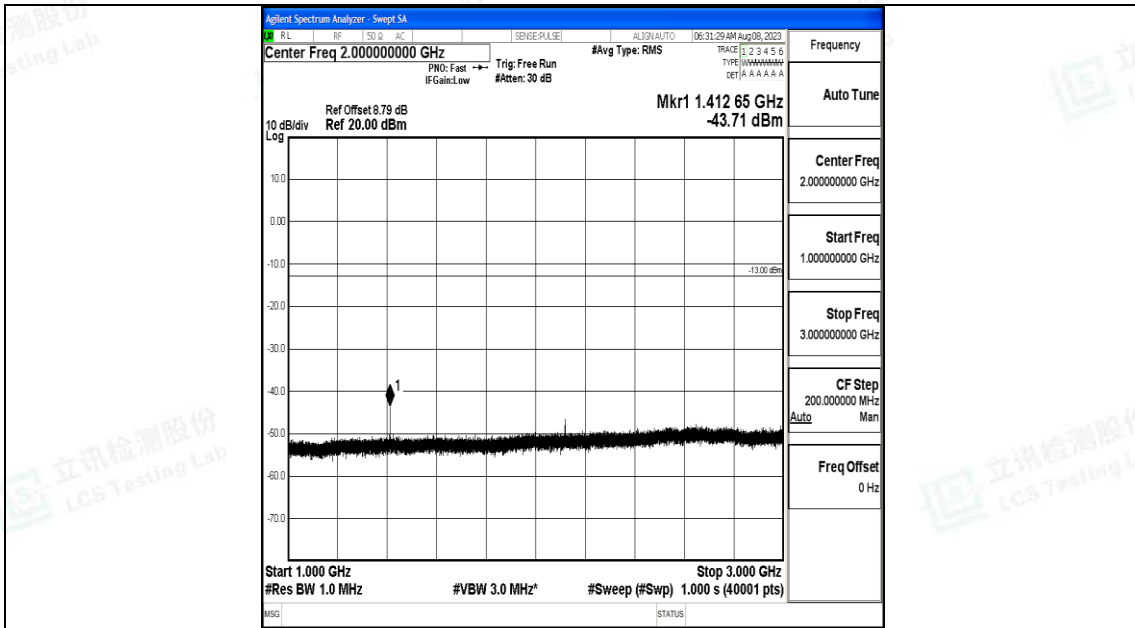

Band12_3MHz_16QAM_23095_1RB#0_30~1000_30~1000

Band12_3MHz_16QAM_23095_1RB#0_1000~3000_1000~3000