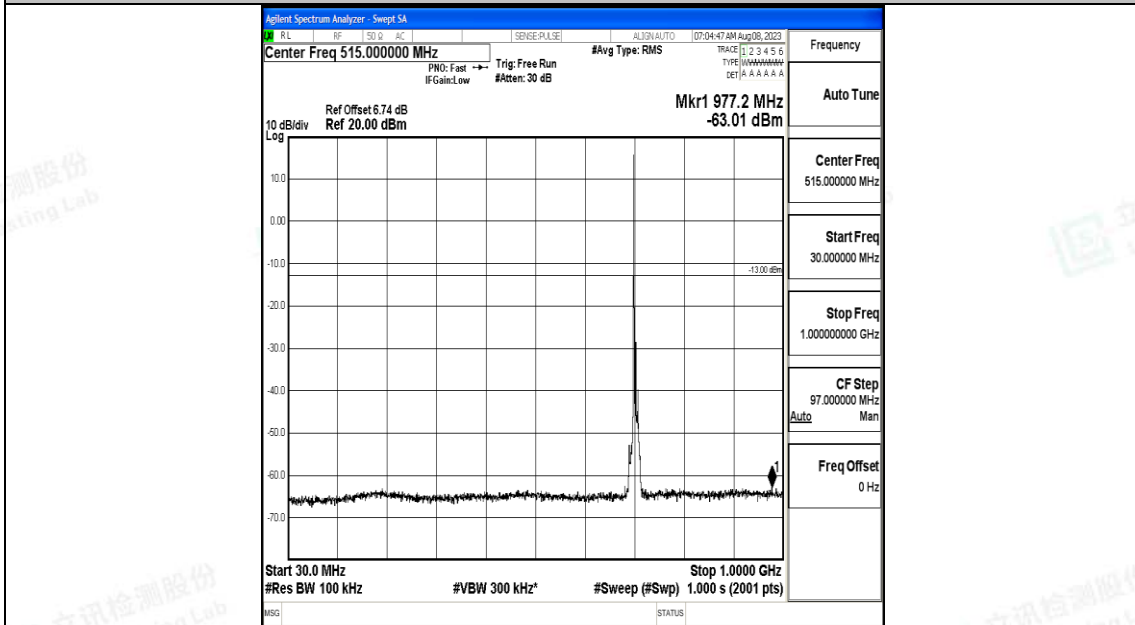

Band12_10MHz_16QAM_23130_1RB#0_0.15~30_0.15~30

Band12_10MHz_16QAM_23130_1RB#0_30~1000_30~1000