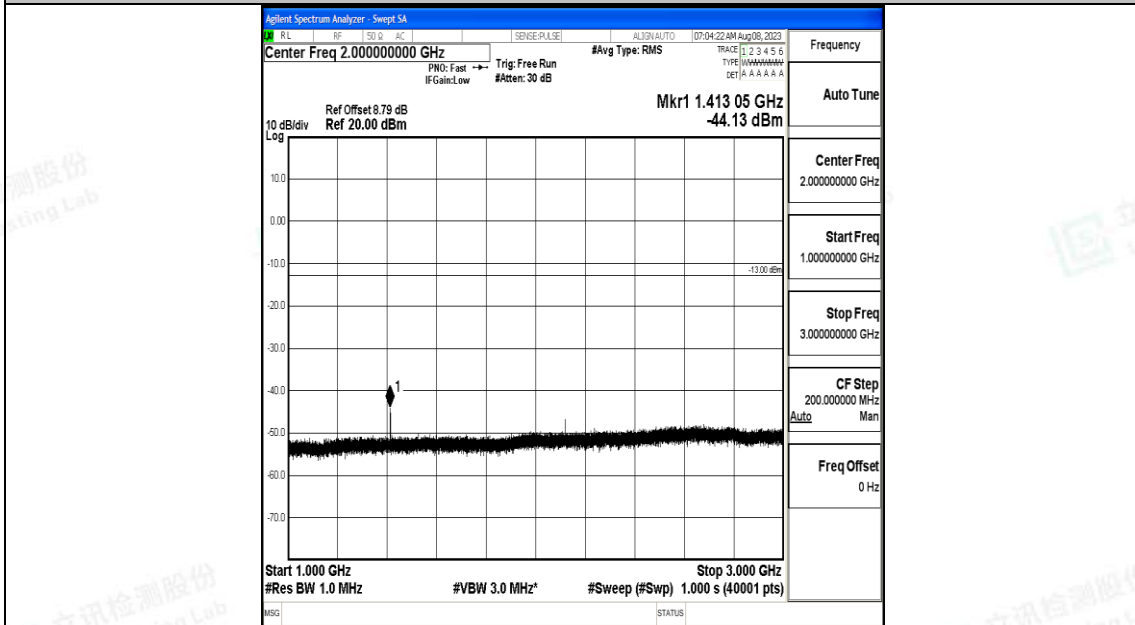

Band12_10MHz_QPSK_23130_1RB#0_30~1000_30~1000

Band12_10MHz_QPSK_23130_1RB#0_1000~3000_1000~3000