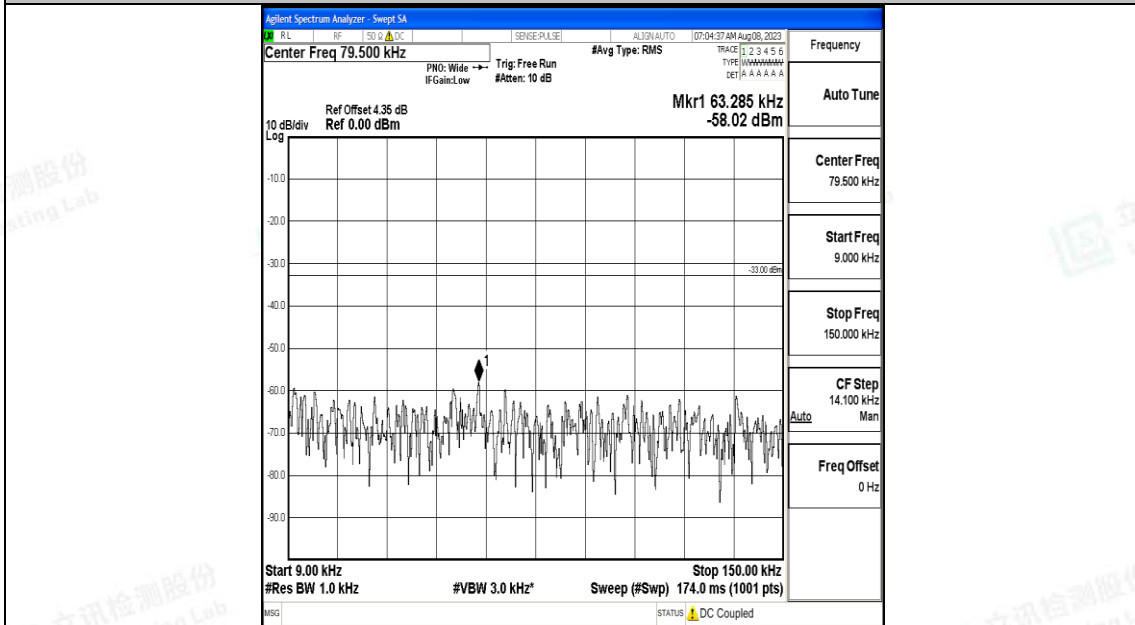

Band12\_10MHz\_QPSK\_23130\_1RB#0\_30~1000\_30~1000

Band12\_10MHz\_QPSK\_23130\_1RB#0\_1000~3000\_1000~3000

Band12\_10MHz\_QPSK\_23130\_1RB#0\_3000~10000\_3000~10000

Band12\_10MHz\_16QAM\_23130\_1RB#0\_0.009~0.15\_0.009~0.15