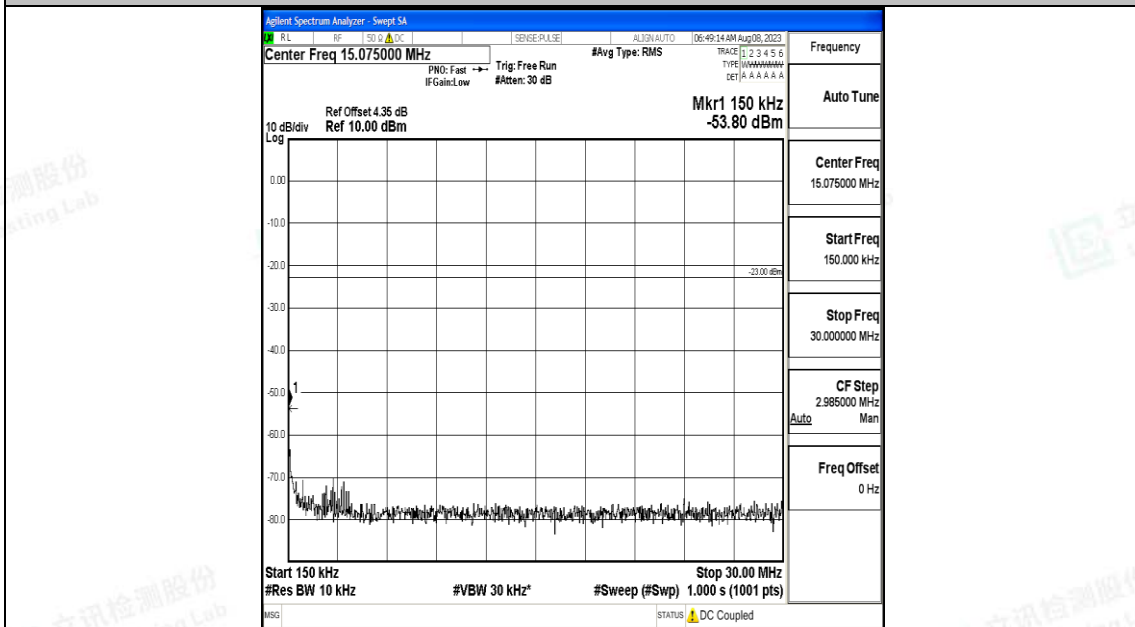

Band12_5MHz_QPSK_23155_1RB#0_0.009~0.15_0.009~0.15

Band12_5MHz_QPSK_23155_1RB#0_0.15~30_0.15~30