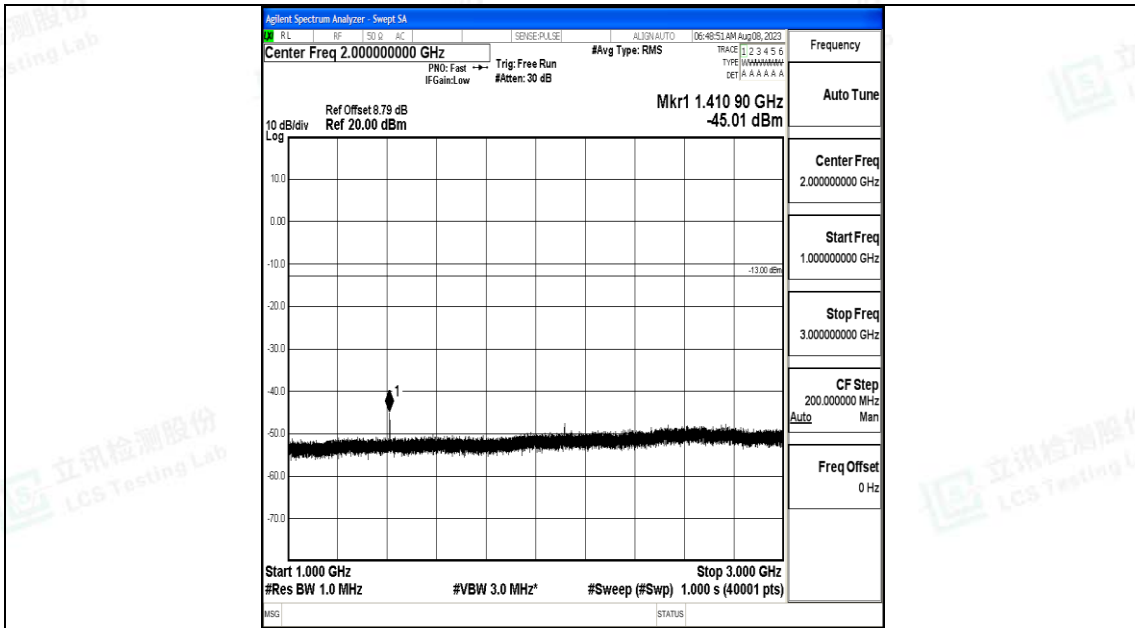

Band12_5MHz_16QAM_23095_1RB#0_30~1000_30~1000

Band12_5MHz_16QAM_23095_1RB#0_1000~3000_1000~3000