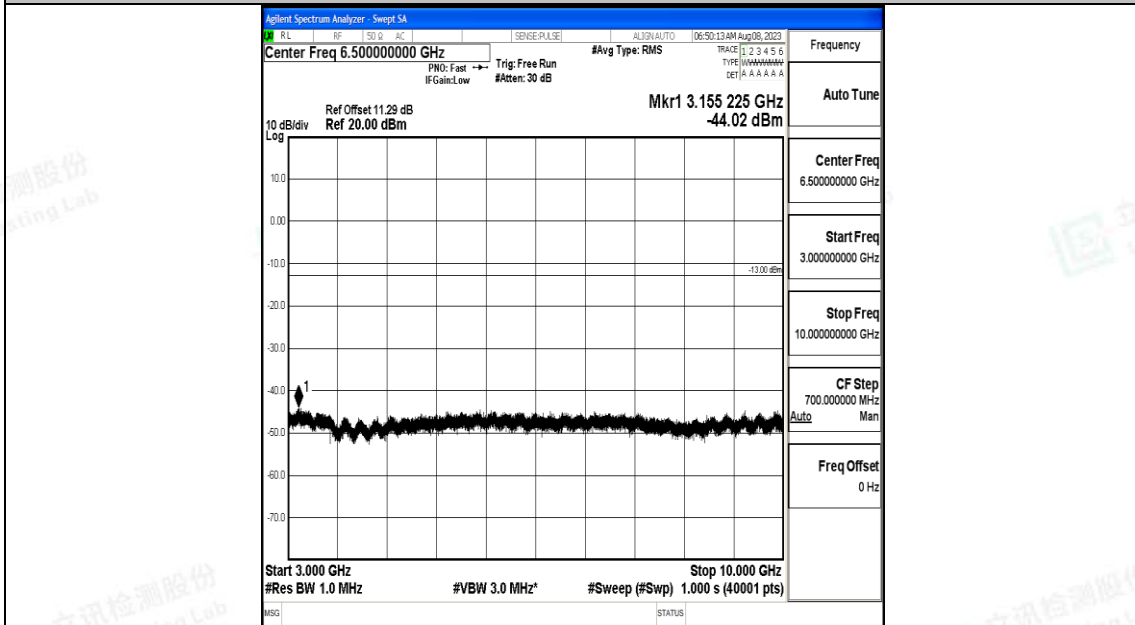

Band12_5MHz_16QAM_23155_1RB#0_1000~3000_1000~3000

Band12_5MHz_16QAM_23155_1RB#0_3000~10000_3000~10000