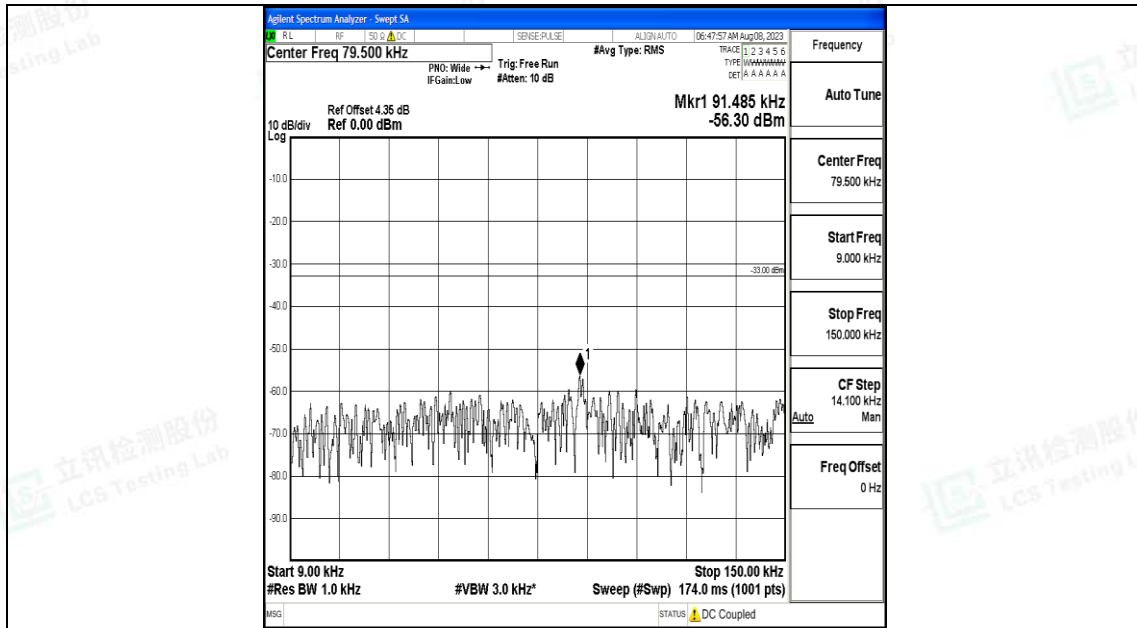

Band12_5MHz_16QAM_23035_1RB#0_3000~10000_3000~10000

Band12_5MHz_QPSK_23095_1RB#0_0.009~0.15_0.009~0.15