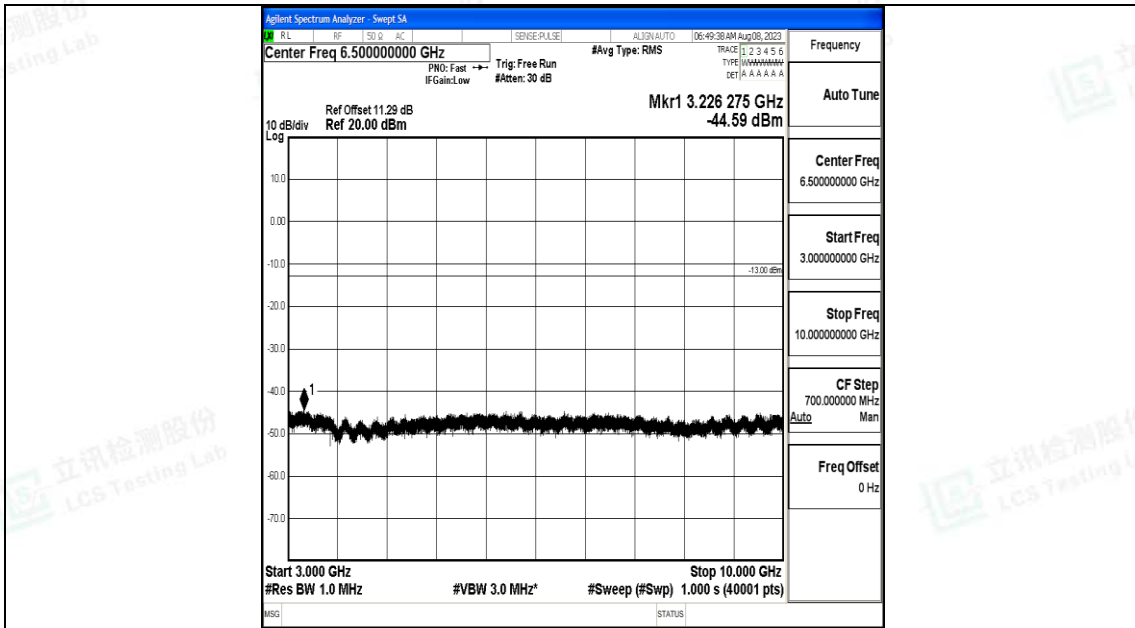

Band12\_5MHz\_QPSK\_23155\_1RB#0\_0.009~0.15\_0.009~0.15

Band12\_5MHz\_QPSK\_23155\_1RB#0\_0.15~30\_0.15~30

Band12\_5MHz\_QPSK\_23155\_1RB#0\_30~1000\_30~1000

Band12\_5MHz\_QPSK\_23155\_1RB#0\_1000~3000\_1000~3000