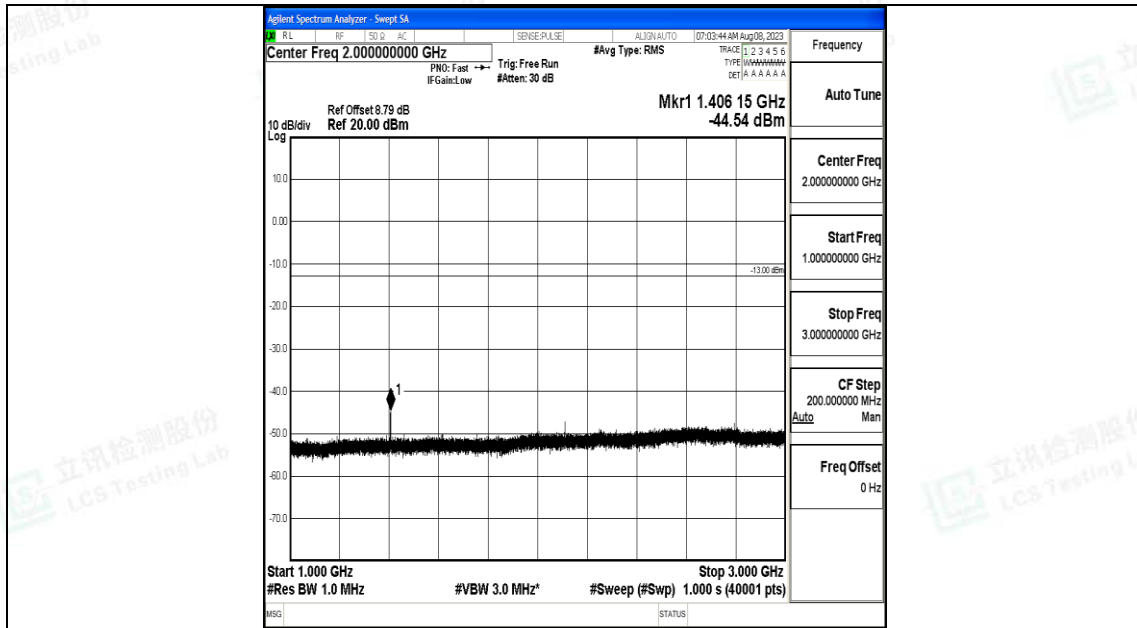

Band12\_10MHz\_QPSK\_23095\_1RB#0\_3000~10000\_3000~10000

Band12\_10MHz\_16QAM\_23095\_1RB#0\_0.009~0.15\_0.009~0.15

Band12\_10MHz\_16QAM\_23095\_1RB#0\_0.15~30\_0.15~30

Band12\_10MHz\_16QAM\_23095\_1RB#0\_30~1000\_30~1000