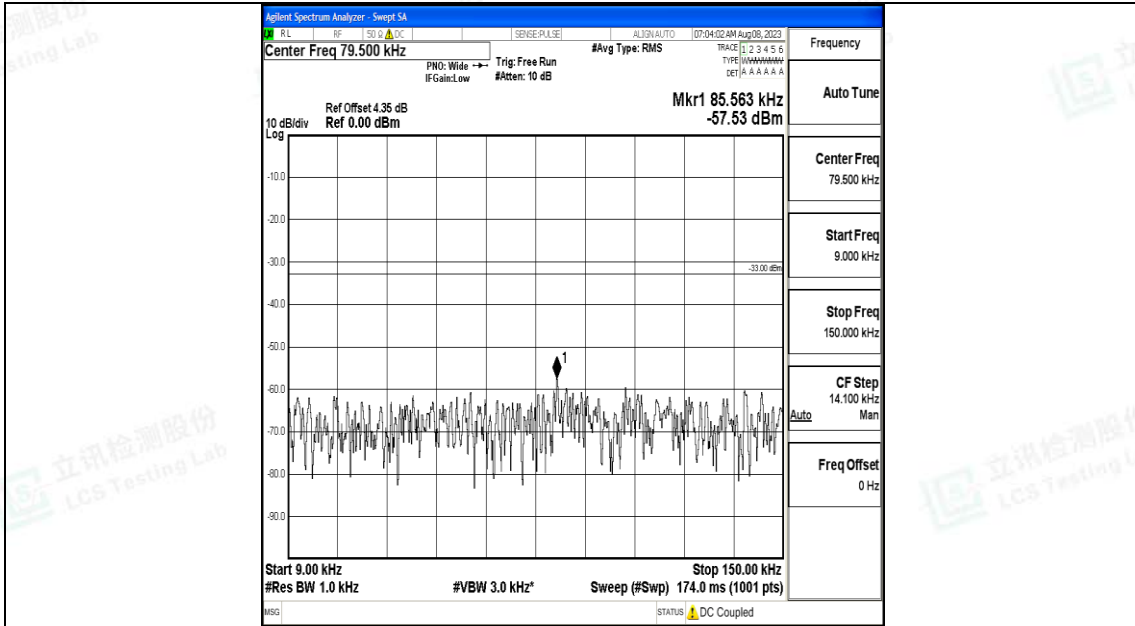

Band12_10MHz_16QAM_23095_1RB#0_3000~10000_3000~10000

Band12_10MHz_QPSK_23130_1RB#0_0.009~0.15_0.009~0.15