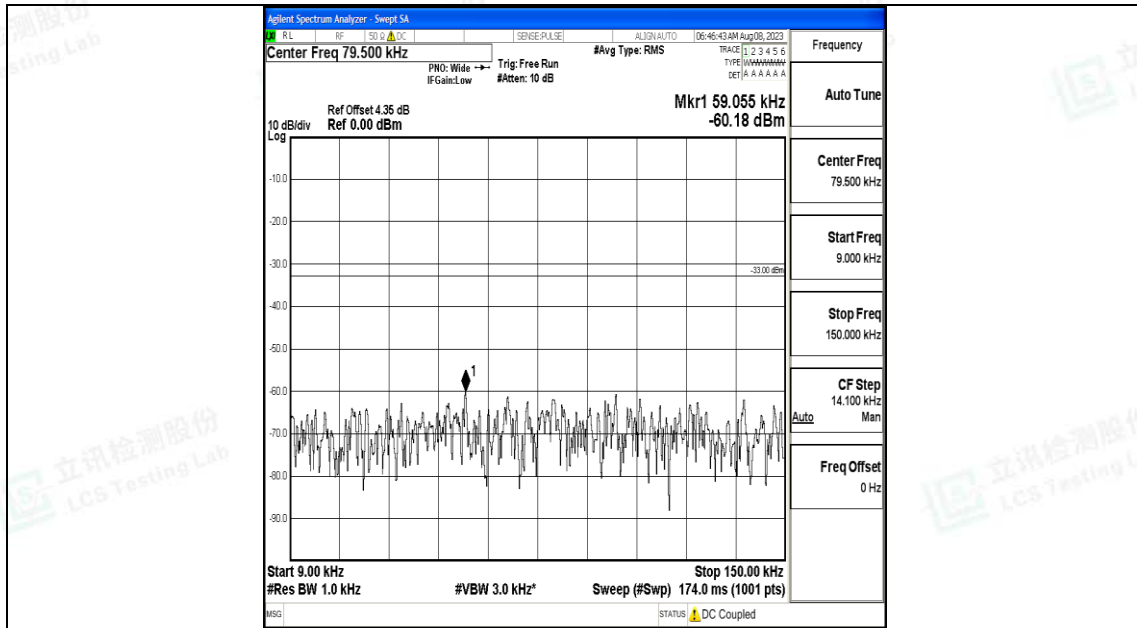

Band12\_5MHz\_QPSK\_23035\_1RB#0\_0.009~0.15\_0.009~0.15

Band12\_5MHz\_QPSK\_23035\_1RB#0\_0.15~30\_0.15~30

Band12\_5MHz\_QPSK\_23035\_1RB#0\_30~1000\_30~1000

Band12\_5MHz\_QPSK\_23035\_1RB#0\_1000~3000\_1000~3000