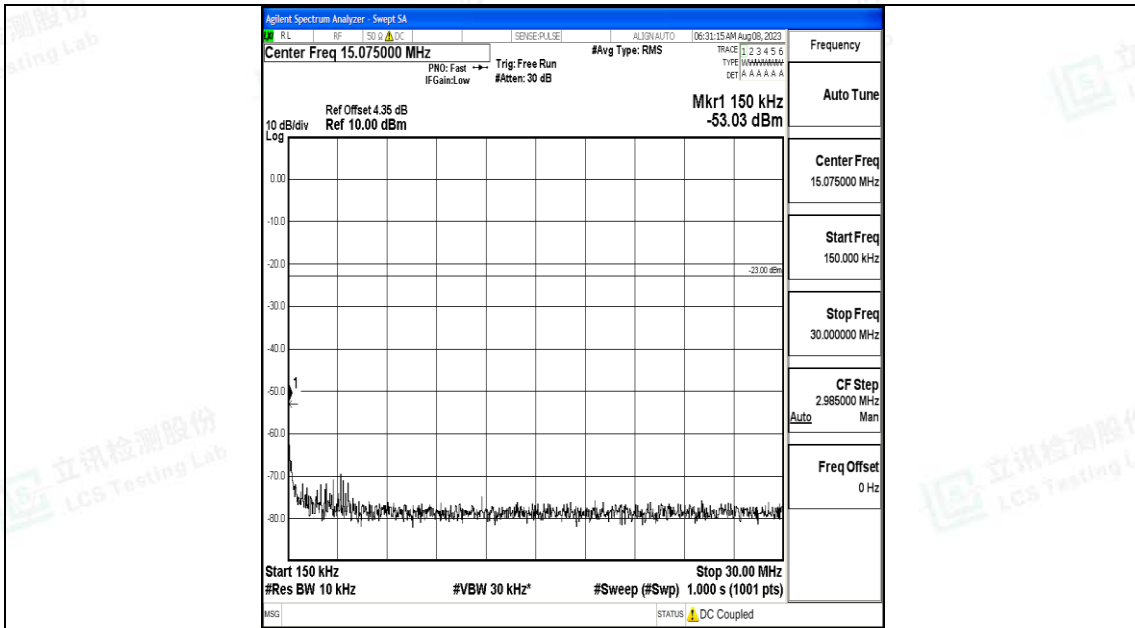

Band12\_3MHz\_QPSK\_23095\_1RB#0\_30~1000\_30~1000

Band12\_3MHz\_QPSK\_23095\_1RB#0\_1000~3000\_1000~3000

Band12\_3MHz\_QPSK\_23095\_1RB#0\_3000~10000\_3000~10000

Band12\_3MHz\_16QAM\_23095\_1RB#0\_0.009~0.15\_0.009~0.15