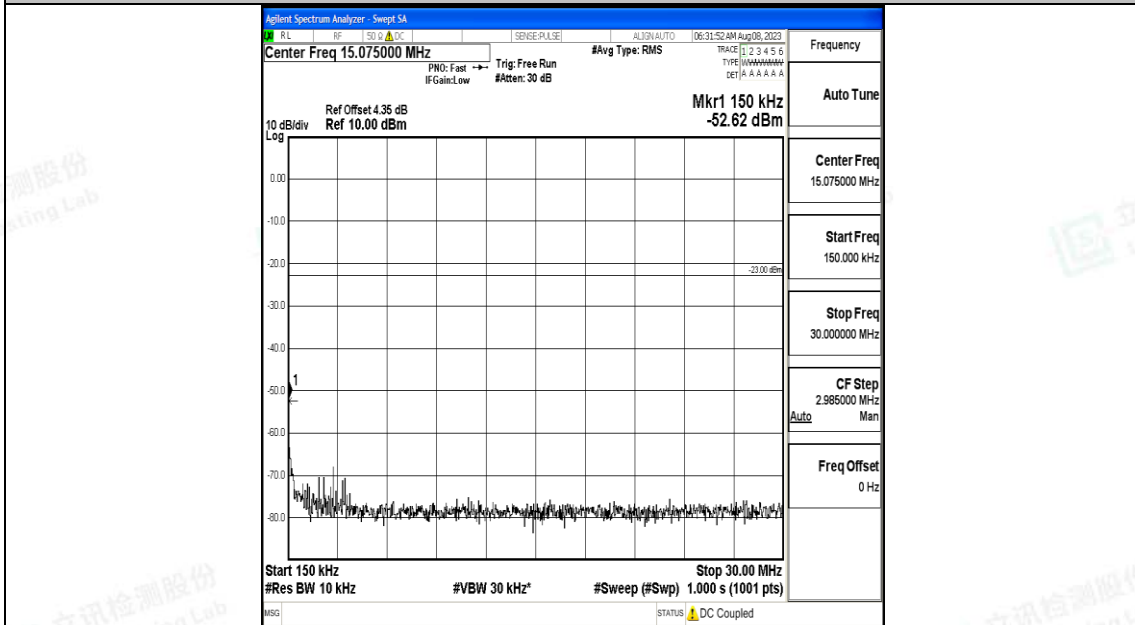

Band12_3MHz_QPSK_23165_1RB#0_0.009~0.15_0.009~0.15

Band12_3MHz_QPSK_23165_1RB#0_0.15~30_0.15~30