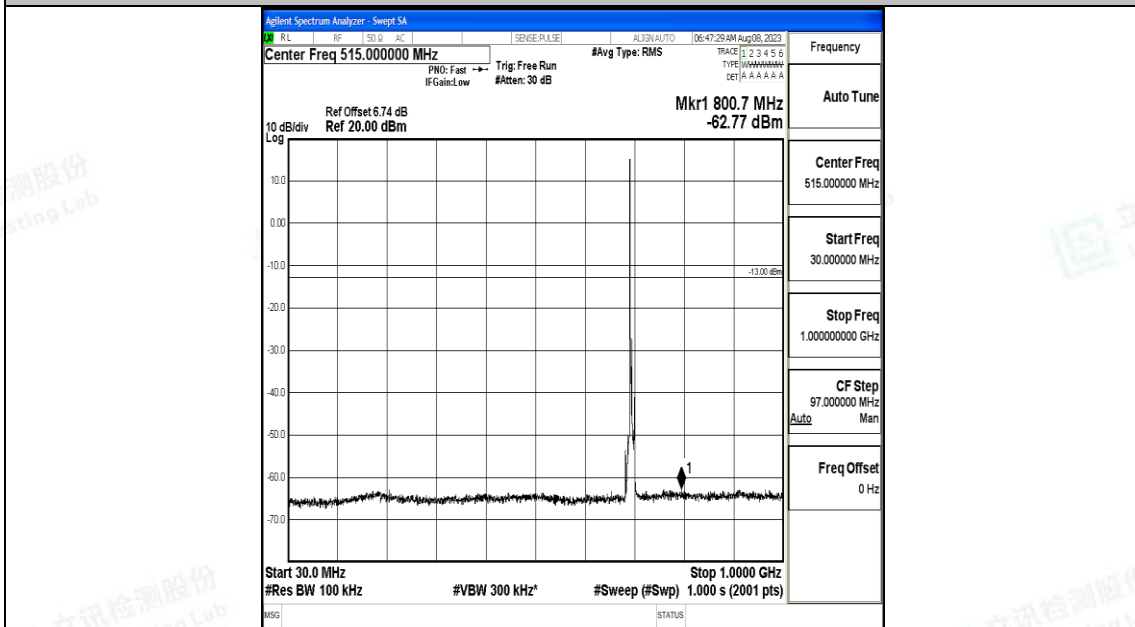

Band12\_5MHz\_QPSK\_23035\_1RB#0\_3000~10000\_3000~10000

Band12\_5MHz\_16QAM\_23035\_1RB#0\_0.009~0.15\_0.009~0.15

Band12\_5MHz\_16QAM\_23035\_1RB#0\_0.15~30\_0.15~30

Band12\_5MHz\_16QAM\_23035\_1RB#0\_30~1000\_30~1000