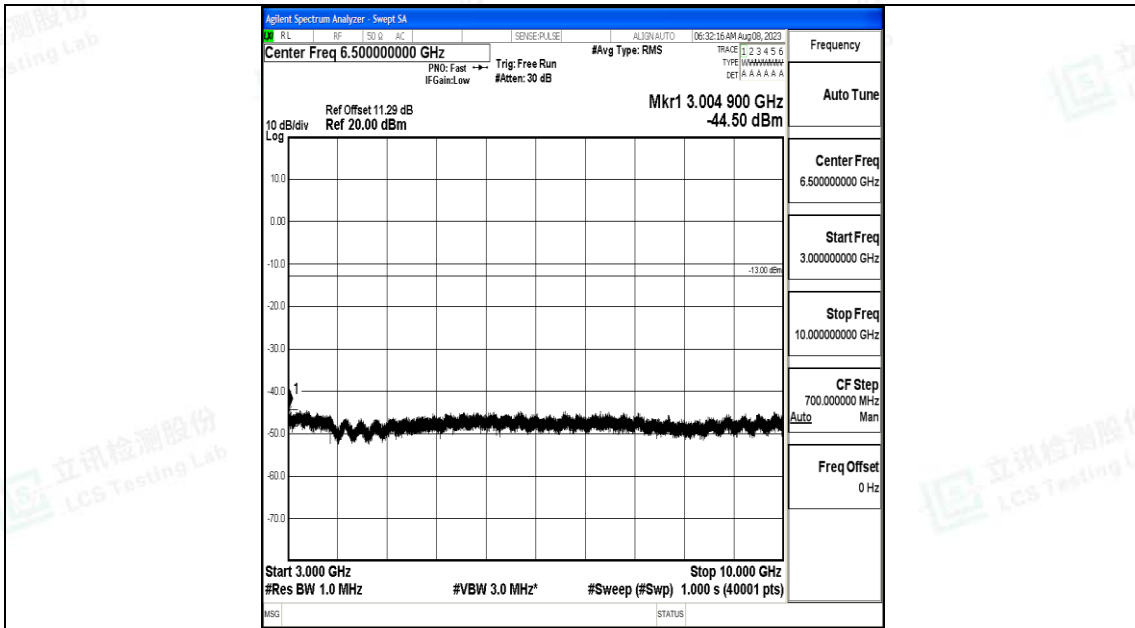

Band12\_3MHz\_QPSK\_23165\_1RB#0\_0.009~0.15\_0.009~0.15

Band12\_3MHz\_QPSK\_23165\_1RB#0\_0.15~30\_0.15~30

Band12\_3MHz\_QPSK\_23165\_1RB#0\_30~1000\_30~1000

Band12\_3MHz\_QPSK\_23165\_1RB#0\_1000~3000\_1000~3000