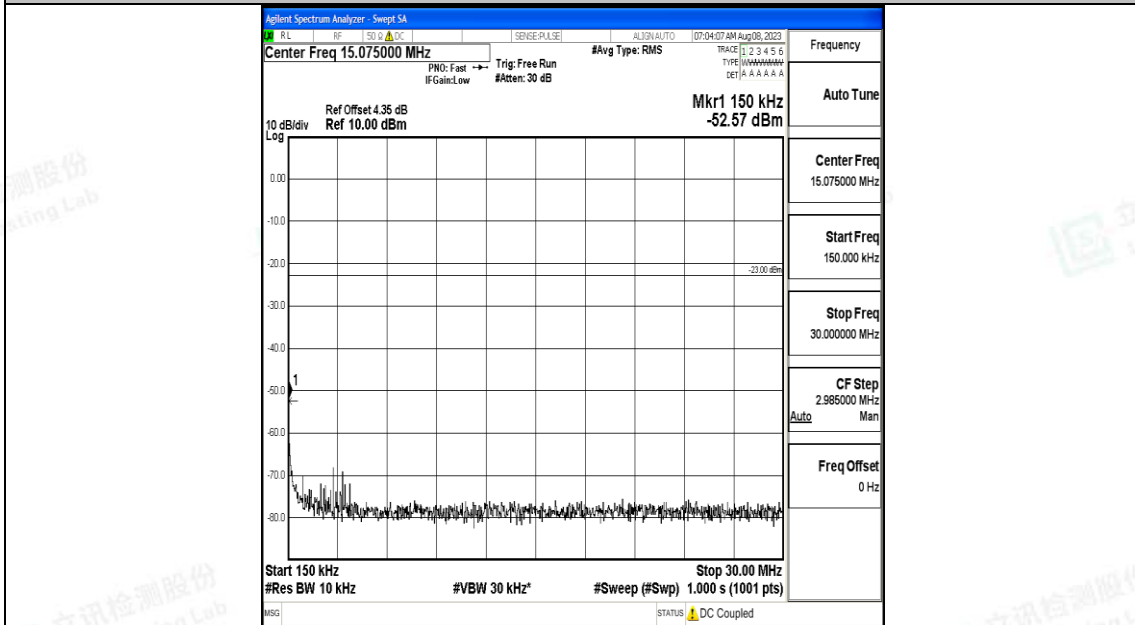

Band12\_10MHz\_16QAM\_23095\_1RB#0\_1000~3000\_1000~3000

Band12\_10MHz\_16QAM\_23095\_1RB#0\_3000~10000\_3000~10000

Band12\_10MHz\_QPSK\_23130\_1RB#0\_0.009~0.15\_0.009~0.15

Band12\_10MHz\_QPSK\_23130\_1RB#0\_0.15~30\_0.15~30