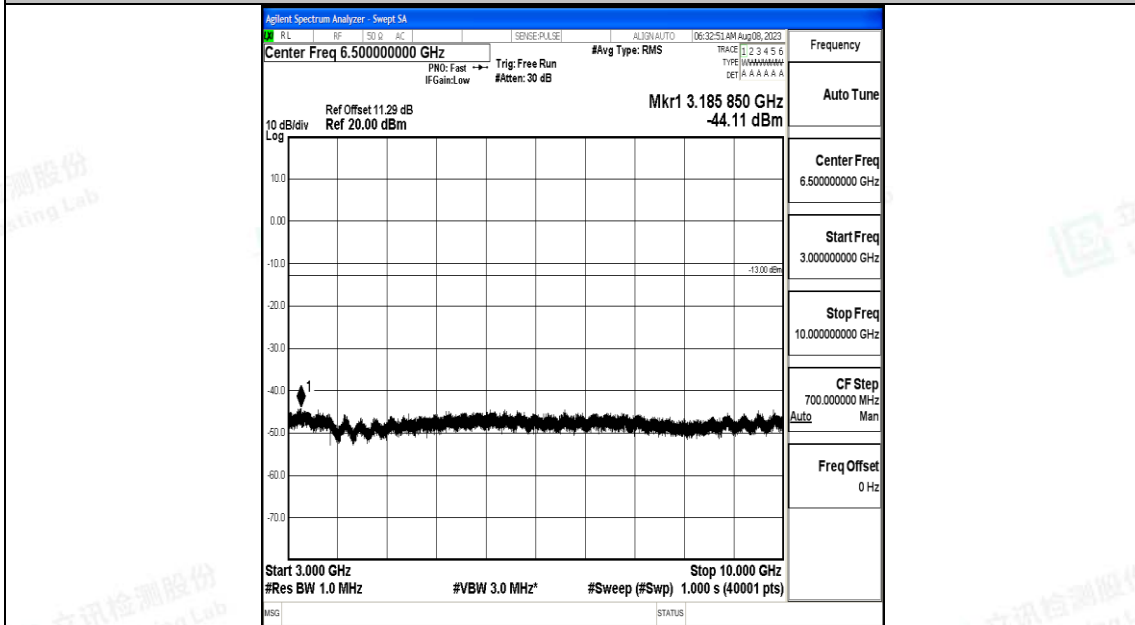

Band12\_3MHz\_16QAM\_23165\_1RB#0\_0.15~30\_0.15~30

Band12\_3MHz\_16QAM\_23165\_1RB#0\_30~1000\_30~1000

Band12\_3MHz\_16QAM\_23165\_1RB#0\_1000~3000\_1000~3000

Band12\_3MHz\_16QAM\_23165\_1RB#0\_3000~10000\_3000~10000