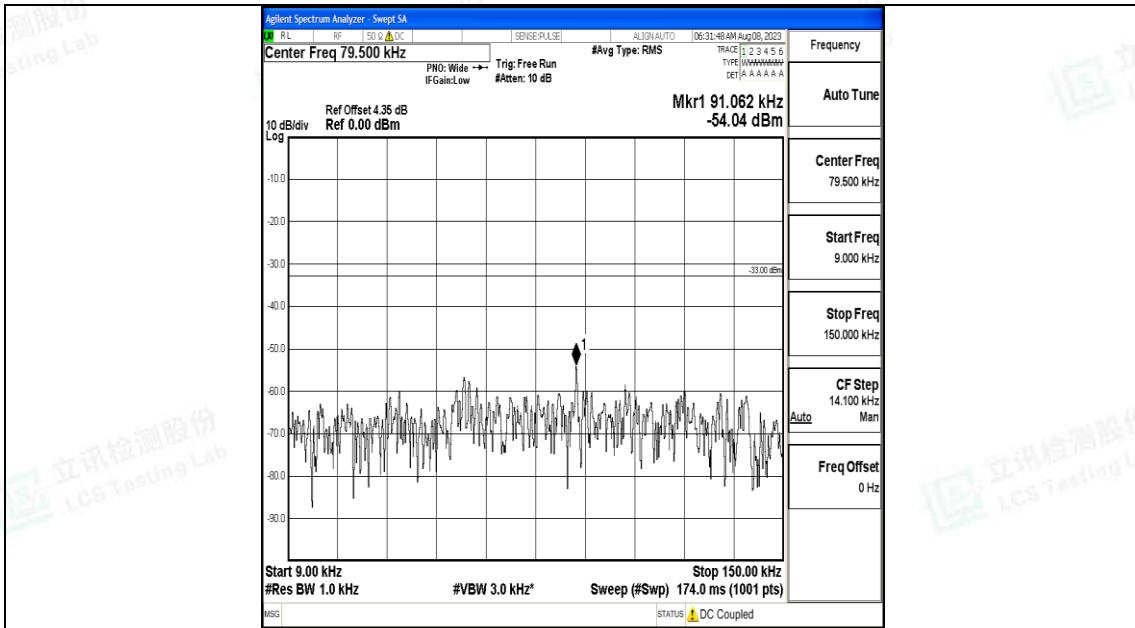

Band12\_3MHz\_16QAM\_23095\_1RB#0\_0.15~30\_0.15~30

Band12\_3MHz\_16QAM\_23095\_1RB#0\_30~1000\_30~1000

Band12\_3MHz\_16QAM\_23095\_1RB#0\_1000~3000\_1000~3000

Band12\_3MHz\_16QAM\_23095\_1RB#0\_3000~10000\_3000~10000