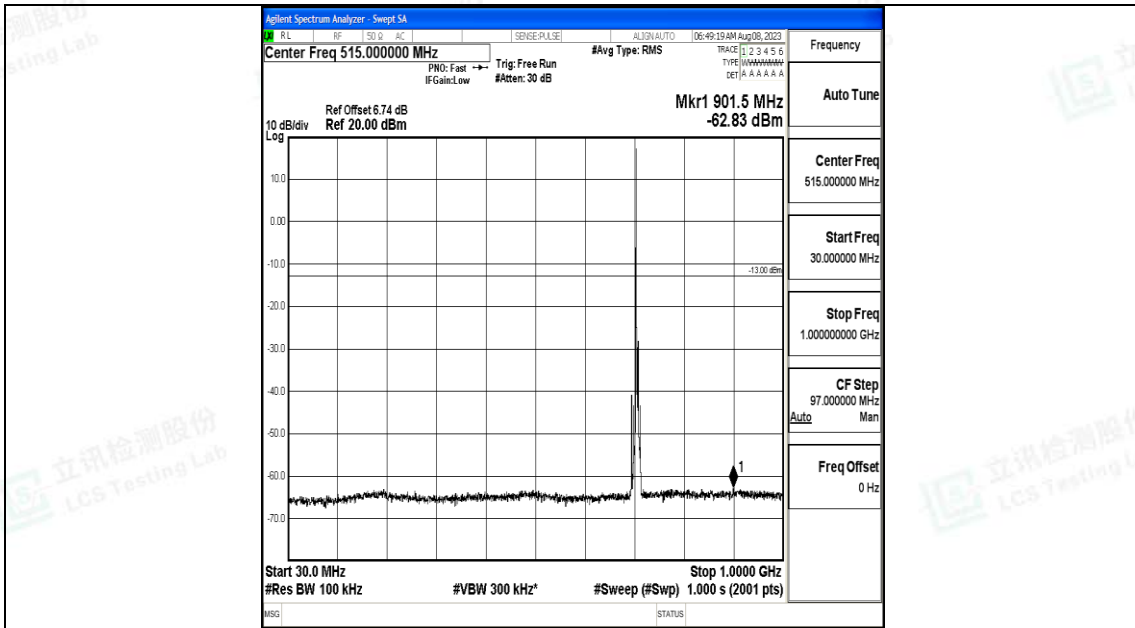

Band12_5MHz_QPSK_23155_1RB#0_0.15~30_0.15~30

Band12_5MHz_QPSK_23155_1RB#0_30~1000_30~1000