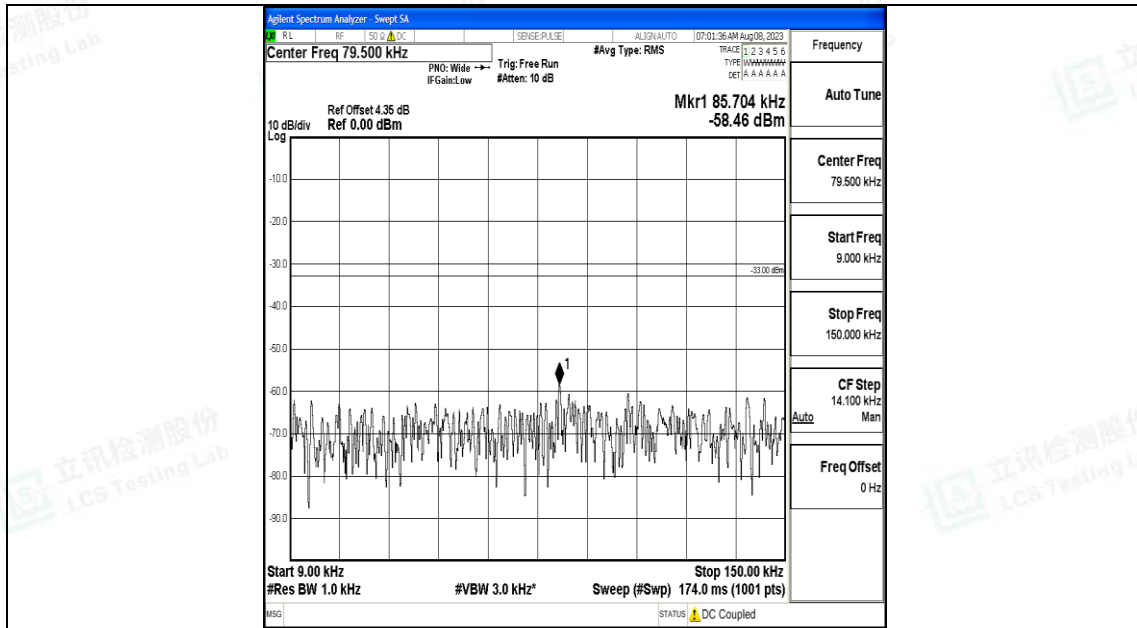

Band12_5MHz_16QAM_23155_1RB#0_3000~10000_3000~10000

Band12_10MHz_QPSK_23060_1RB#0_0.009~0.15_0.009~0.15