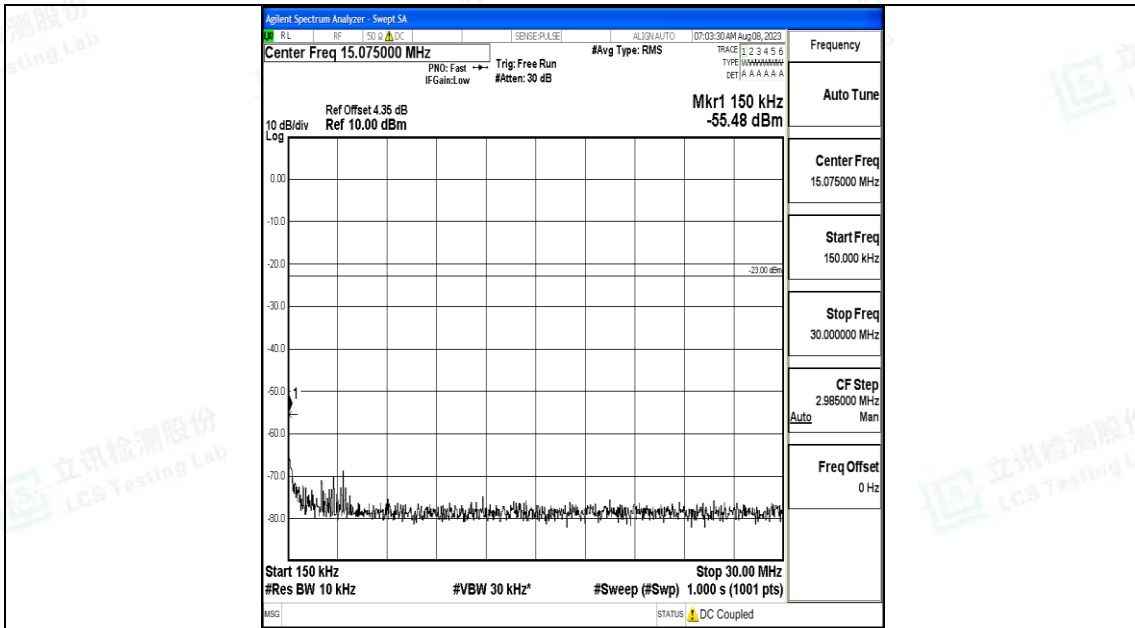

Band12_10MHz_16QAM_23095_1RB#0_0.009~0.15_0.009~0.15

Band12_10MHz_16QAM_23095_1RB#0_0.15~30_0.15~30