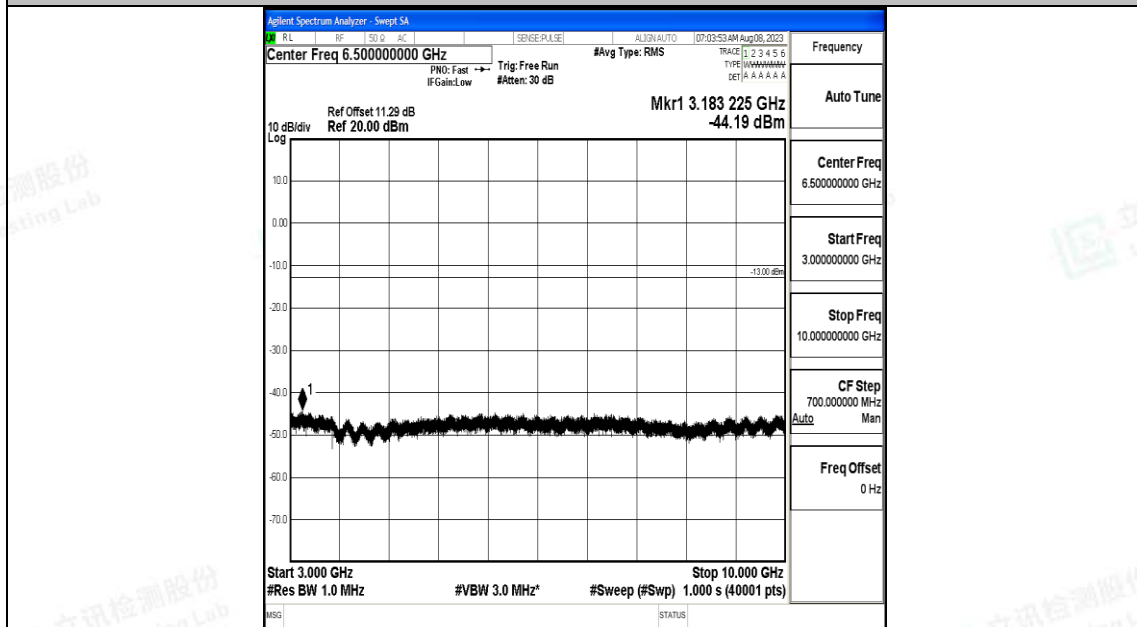

Band12_10MHz_16QAM_23095_1RB#0_1000~3000_1000~3000

Band12_10MHz_16QAM_23095_1RB#0_3000~10000_3000~10000