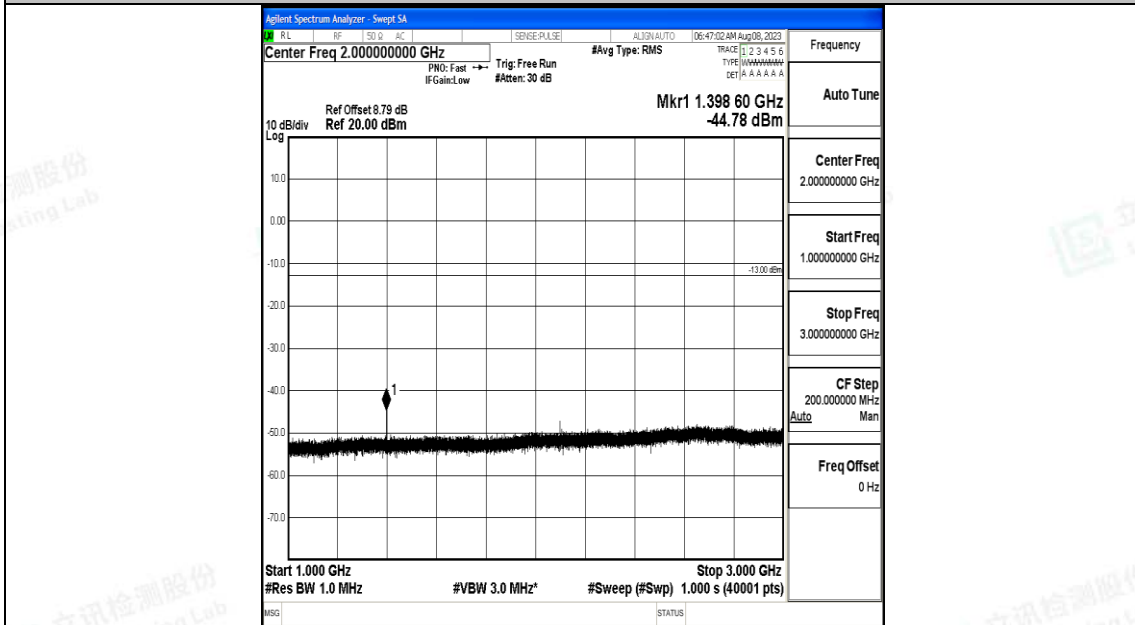

Band12\_5MHz\_QPSK\_23035\_1RB#0\_0.009~0.15\_0.009~0.15

Band12\_5MHz\_QPSK\_23035\_1RB#0\_0.15~30\_0.15~30

Band12\_5MHz\_QPSK\_23035\_1RB#0\_30~1000\_30~1000

Band12\_5MHz\_QPSK\_23035\_1RB#0\_1000~3000\_1000~3000