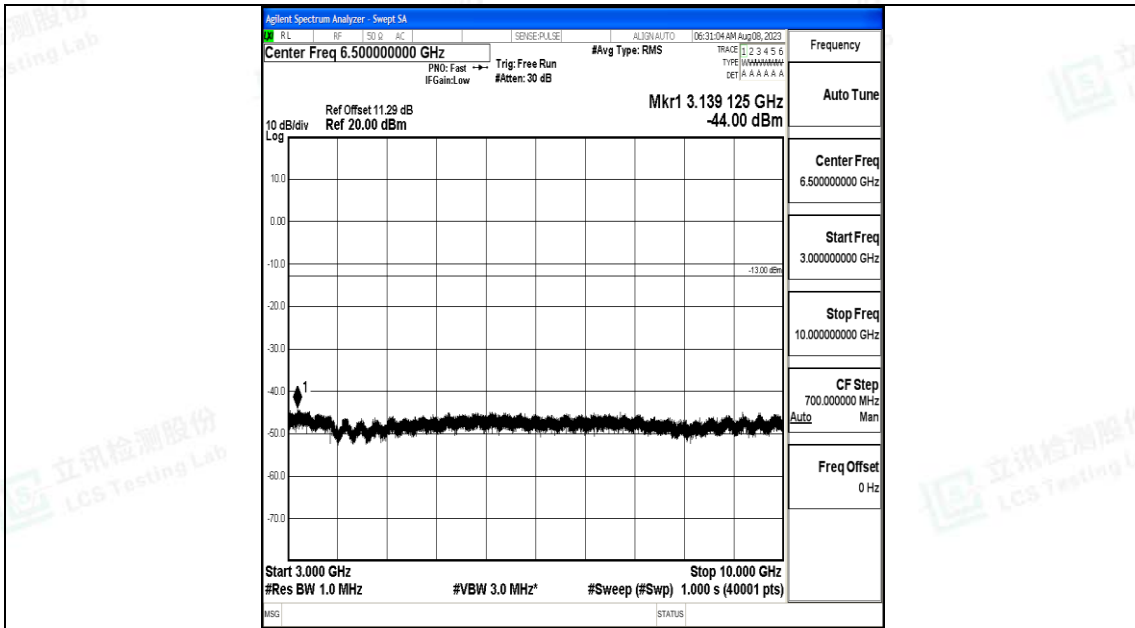

Band12\_3MHz\_QPSK\_23095\_1RB#0\_30~1000\_30~1000

Band12\_3MHz\_QPSK\_23095\_1RB#0\_1000~3000\_1000~3000

Band12\_3MHz\_QPSK\_23095\_1RB#0\_3000~10000\_3000~10000

Band12\_3MHz\_16QAM\_23095\_1RB#0\_0.009~0.15\_0.009~0.15