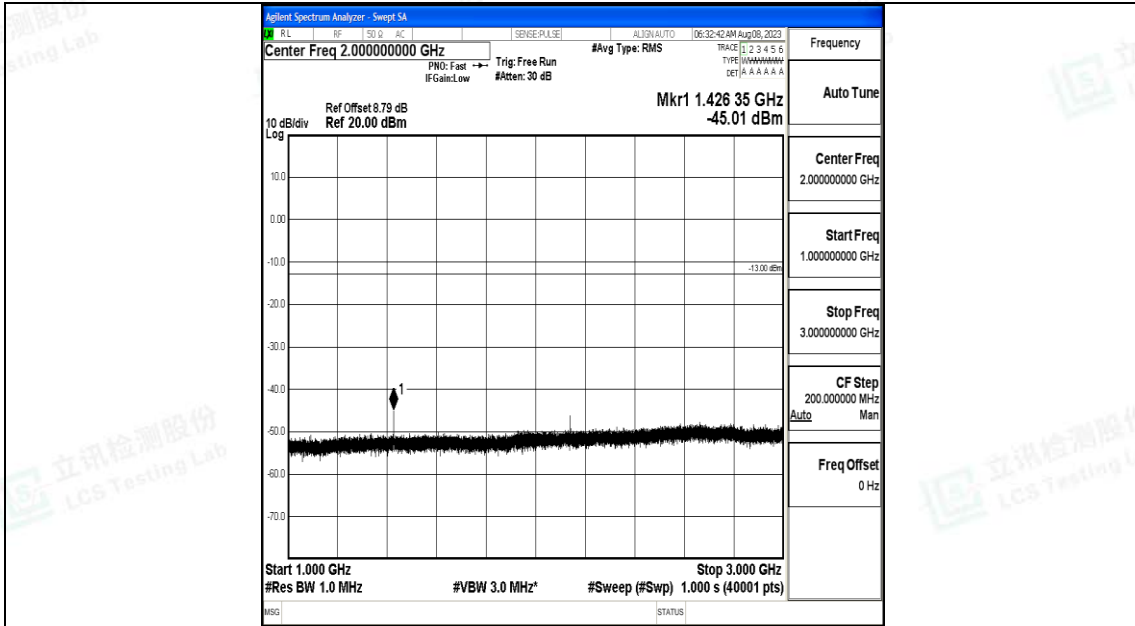

Band12_3MHz_16QAM_23165_1RB#0_30~1000_30~1000

Band12_3MHz_16QAM_23165_1RB#0_1000~3000_1000~3000