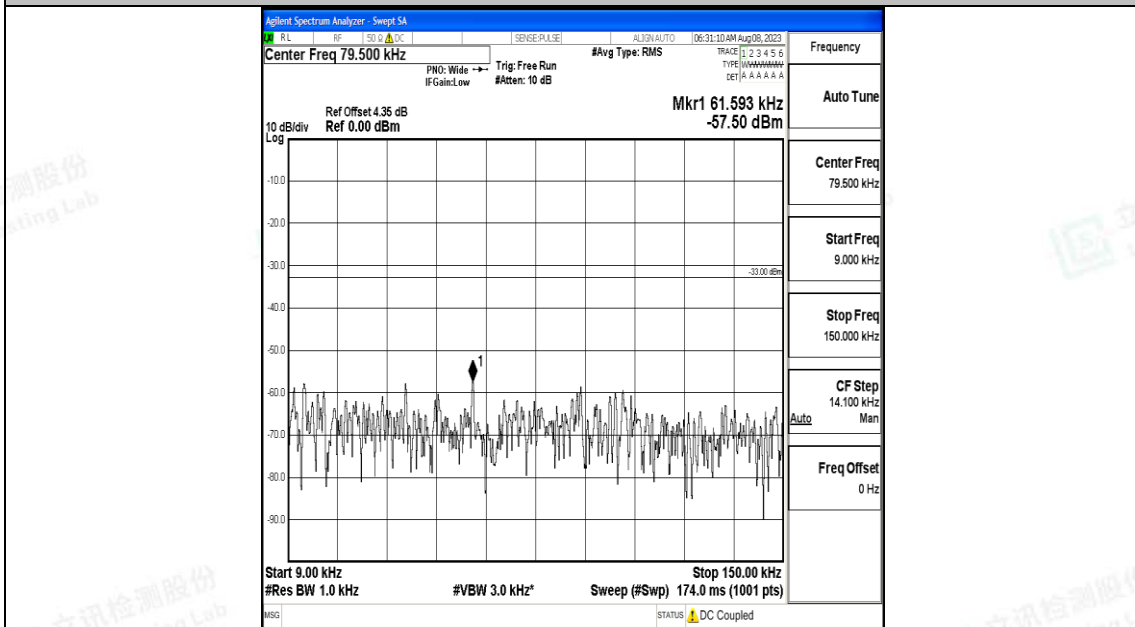

Band12\_3MHz\_QPSK\_23095\_1RB#0\_30~1000\_30~1000

Band12\_3MHz\_QPSK\_23095\_1RB#0\_1000~3000\_1000~3000

Band12\_3MHz\_QPSK\_23095\_1RB#0\_3000~10000\_3000~10000

Band12\_3MHz\_16QAM\_23095\_1RB#0\_0.009~0.15\_0.009~0.15