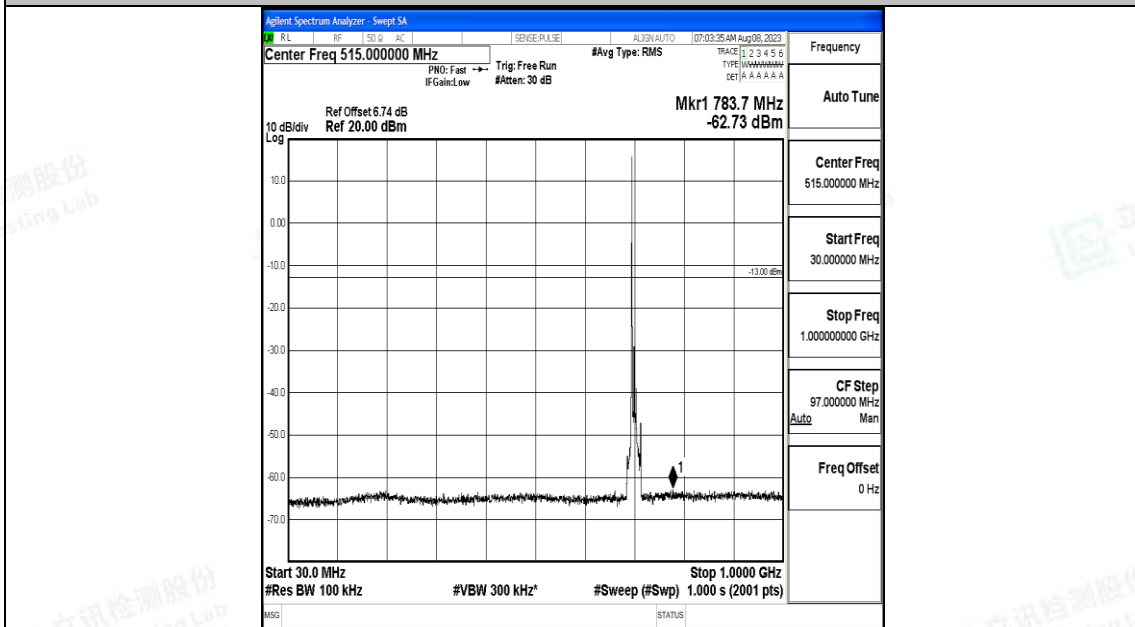

Band12\_10MHz\_QPSK\_23095\_1RB#0\_3000~10000\_3000~10000

Band12\_10MHz\_16QAM\_23095\_1RB#0\_0.009~0.15\_0.009~0.15

Band12\_10MHz\_16QAM\_23095\_1RB#0\_0.15~30\_0.15~30

Band12\_10MHz\_16QAM\_23095\_1RB#0\_30~1000\_30~1000