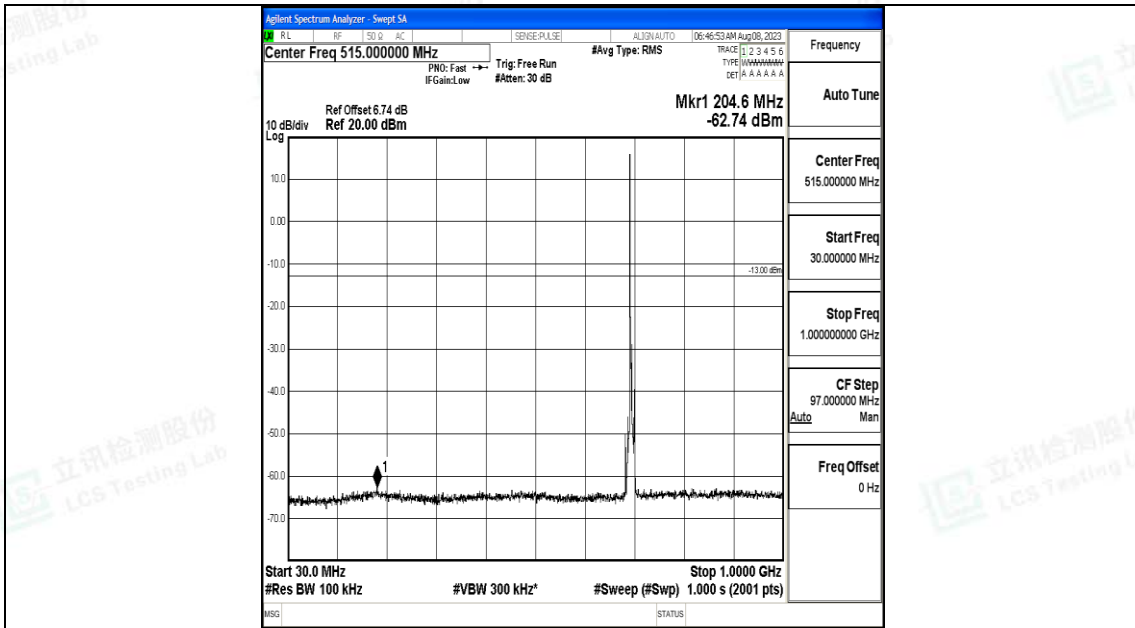

Band12\_5MHz\_QPSK\_23035\_1RB#0\_0.009~0.15\_0.009~0.15

Band12\_5MHz\_QPSK\_23035\_1RB#0\_0.15~30\_0.15~30

Band12\_5MHz\_QPSK\_23035\_1RB#0\_30~1000\_30~1000

Band12\_5MHz\_QPSK\_23035\_1RB#0\_1000~3000\_1000~3000