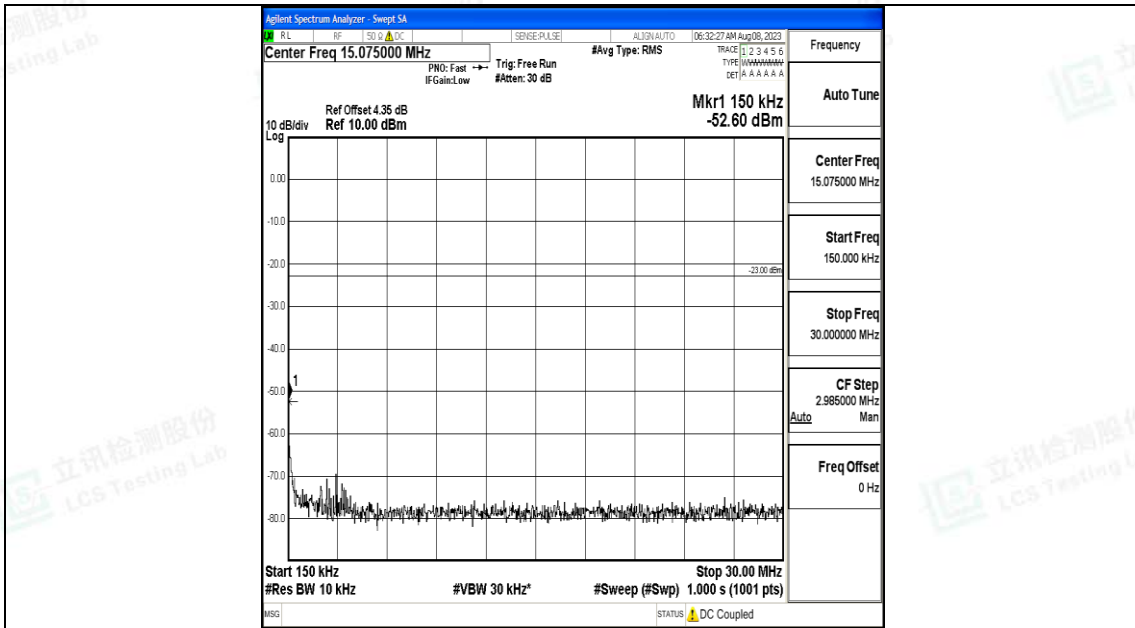

Band12\_3MHz\_QPSK\_23165\_1RB#0\_0.009~0.15\_0.009~0.15

Band12\_3MHz\_QPSK\_23165\_1RB#0\_0.15~30\_0.15~30

Band12\_3MHz\_QPSK\_23165\_1RB#0\_30~1000\_30~1000

Band12\_3MHz\_QPSK\_23165\_1RB#0\_1000~3000\_1000~3000