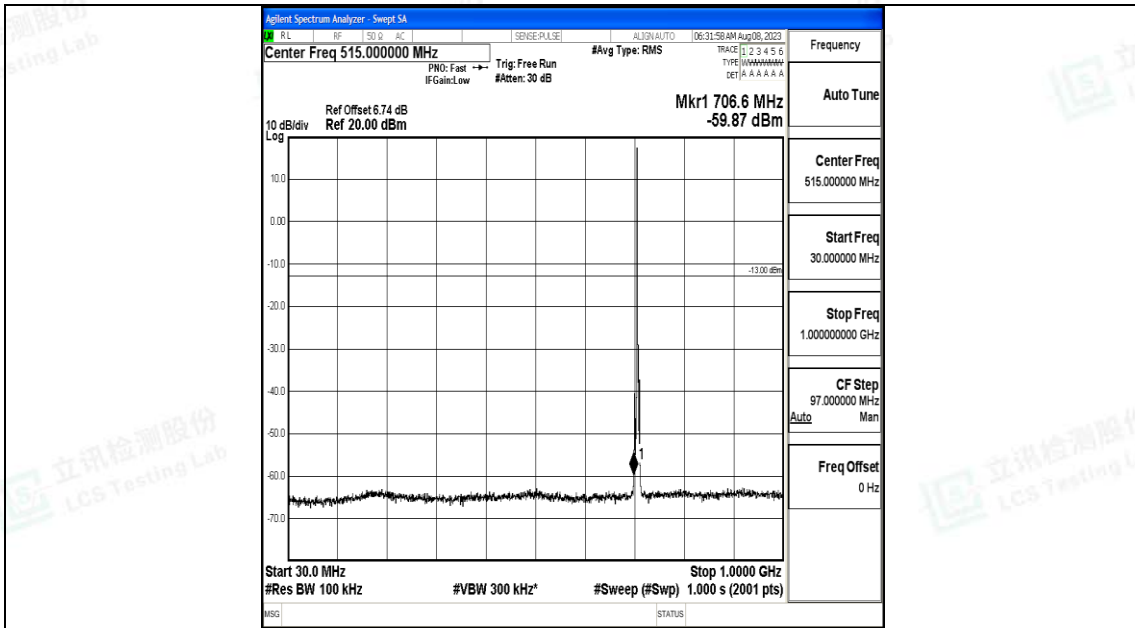

Band12_3MHz_QPSK_23165_1RB#0_0.15~30_0.15~30

Band12_3MHz_QPSK_23165_1RB#0_30~1000_30~1000