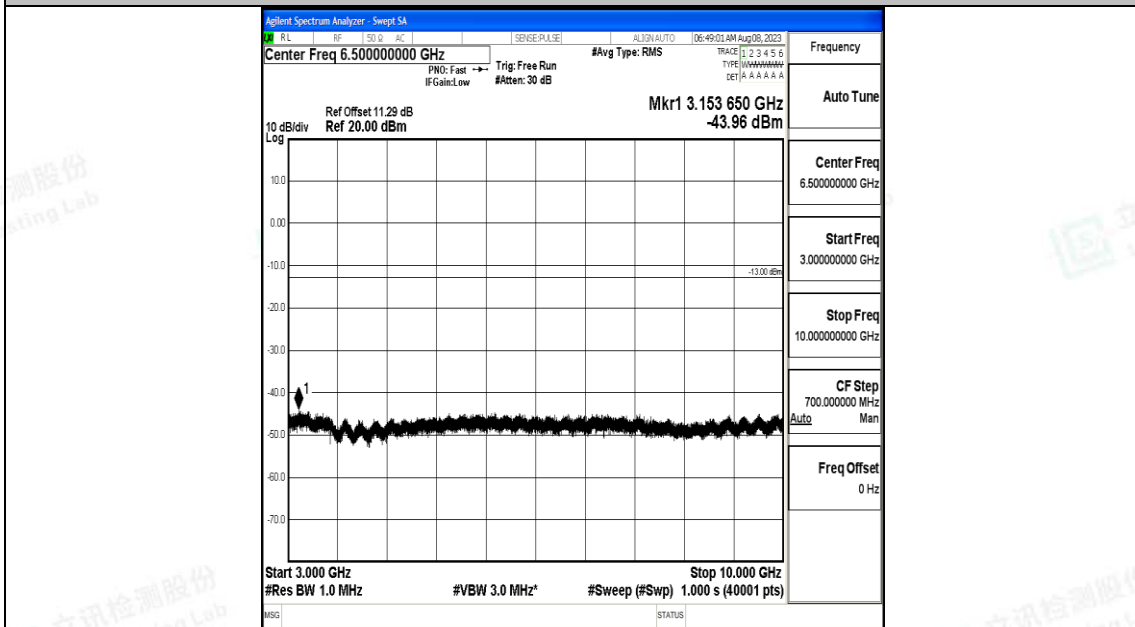

Band12\_5MHz\_16QAM\_23095\_1RB#0\_0.15~30\_0.15~30

Band12\_5MHz\_16QAM\_23095\_1RB#0\_30~1000\_30~1000

Band12\_5MHz\_16QAM\_23095\_1RB#0\_1000~3000\_1000~3000

Band12\_5MHz\_16QAM\_23095\_1RB#0\_3000~10000\_3000~10000