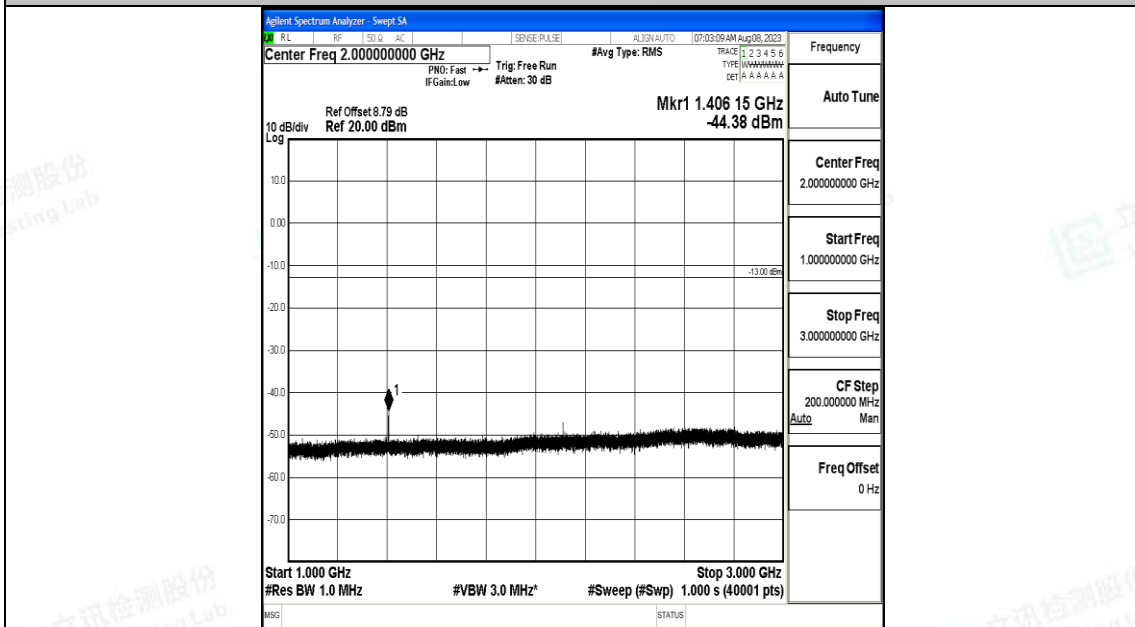

Band12\_10MHz\_QPSK\_23095\_1RB#0\_0.009~0.15\_0.009~0.15

Band12\_10MHz\_QPSK\_23095\_1RB#0\_0.15~30\_0.15~30

Band12\_10MHz\_QPSK\_23095\_1RB#0\_30~1000\_30~1000

Band12\_10MHz\_QPSK\_23095\_1RB#0\_1000~3000\_1000~3000