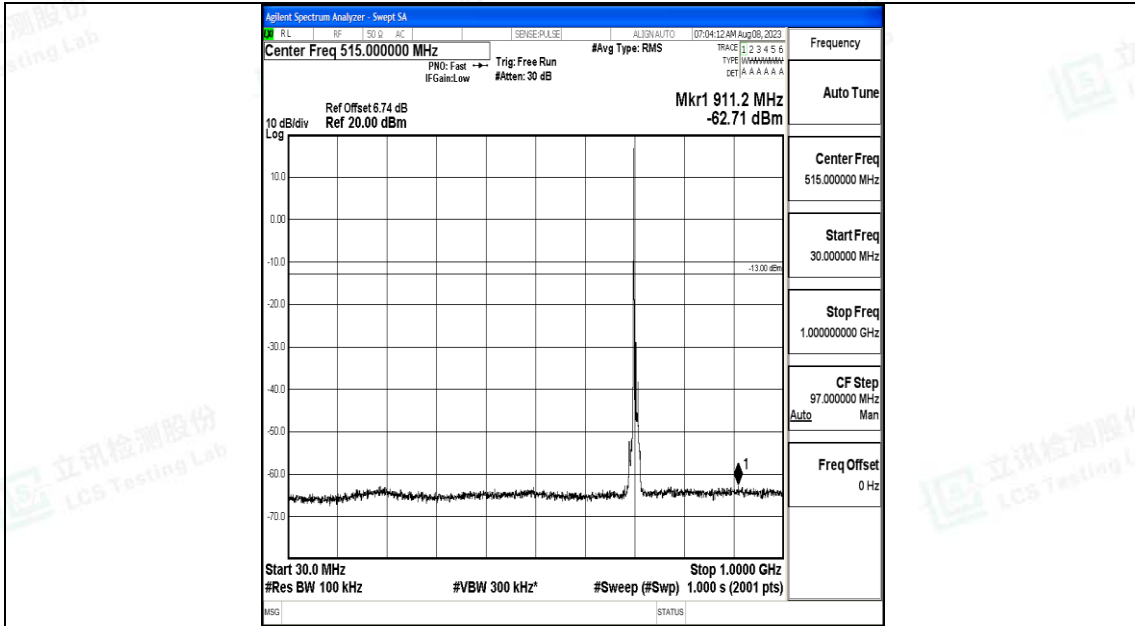

Band12\_10MHz\_16QAM\_23095\_1RB#0\_1000~3000\_1000~3000

Band12\_10MHz\_16QAM\_23095\_1RB#0\_3000~10000\_3000~10000

Band12\_10MHz\_QPSK\_23130\_1RB#0\_0.009~0.15\_0.009~0.15

Band12\_10MHz\_QPSK\_23130\_1RB#0\_0.15~30\_0.15~30