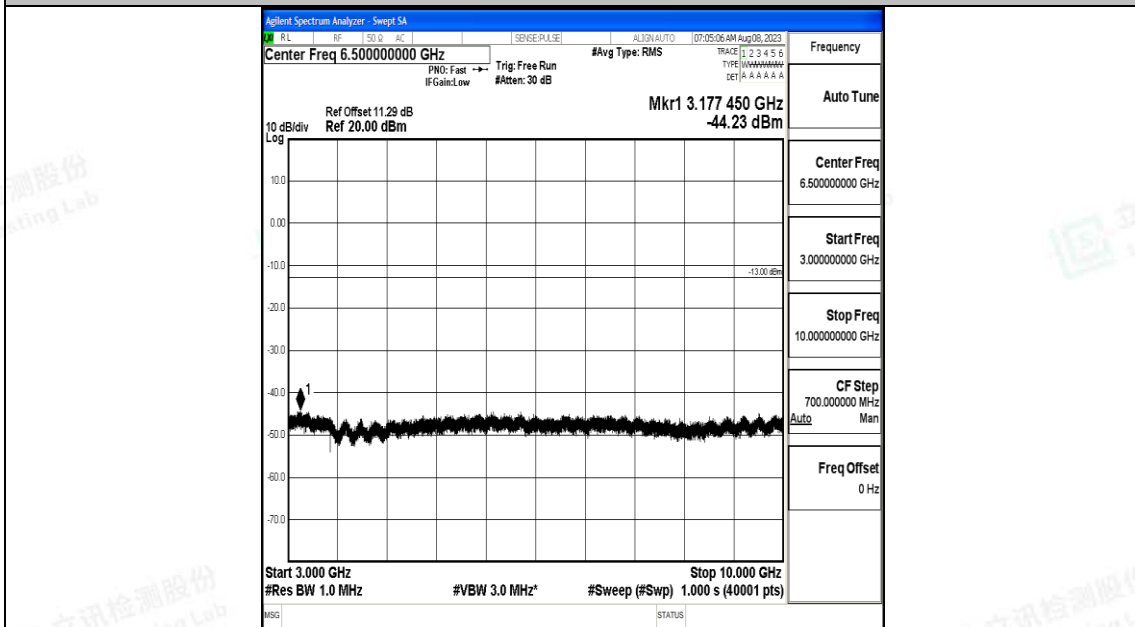

Band12\_10MHz\_16QAM\_23130\_1RB#0\_0.15~30\_0.15~30

Band12\_10MHz\_16QAM\_23130\_1RB#0\_30~1000\_30~1000

Band12\_10MHz\_16QAM\_23130\_1RB#0\_1000~3000\_1000~3000

Band12\_10MHz\_16QAM\_23130\_1RB#0\_3000~10000\_3000~10000