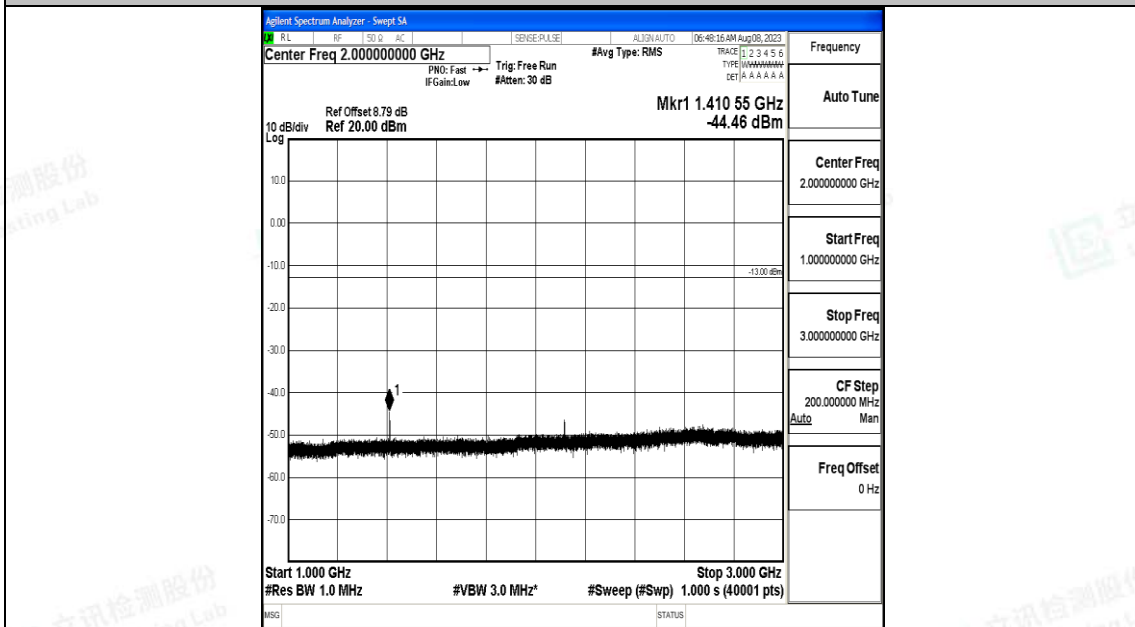

Band12_5MHz_QPSK_23095_1RB#0_30~1000_30~1000

Band12_5MHz_QPSK_23095_1RB#0_1000~3000_1000~3000