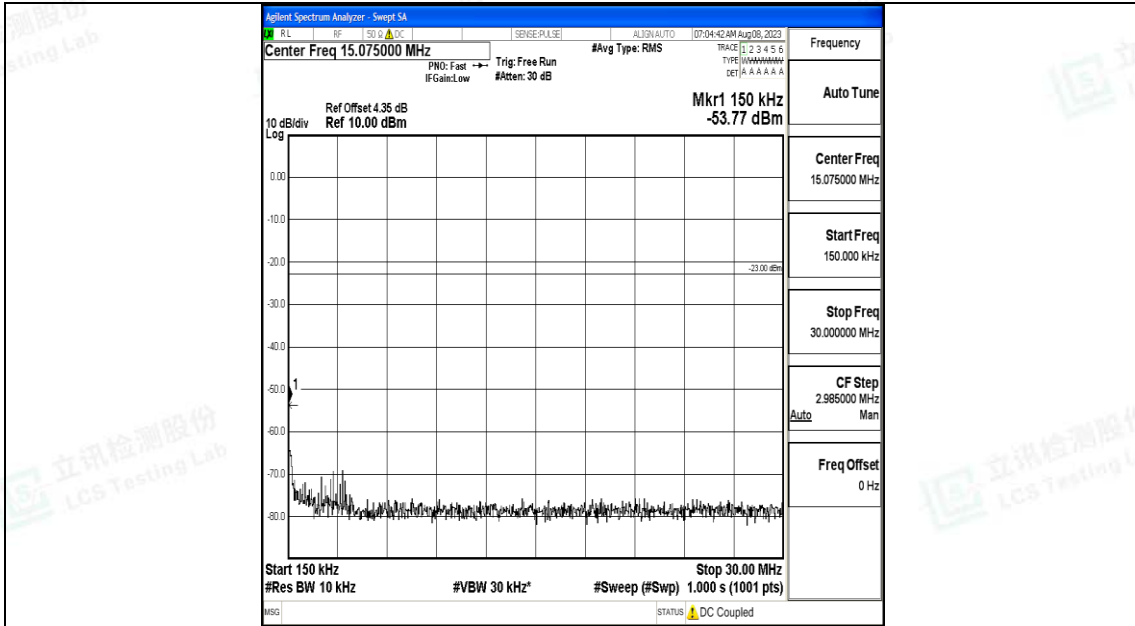

Band12\_10MHz\_QPSK\_23130\_1RB#0\_30~1000\_30~1000

Band12\_10MHz\_QPSK\_23130\_1RB#0\_1000~3000\_1000~3000

Band12\_10MHz\_QPSK\_23130\_1RB#0\_3000~10000\_3000~10000

Band12\_10MHz\_16QAM\_23130\_1RB#0\_0.009~0.15\_0.009~0.15