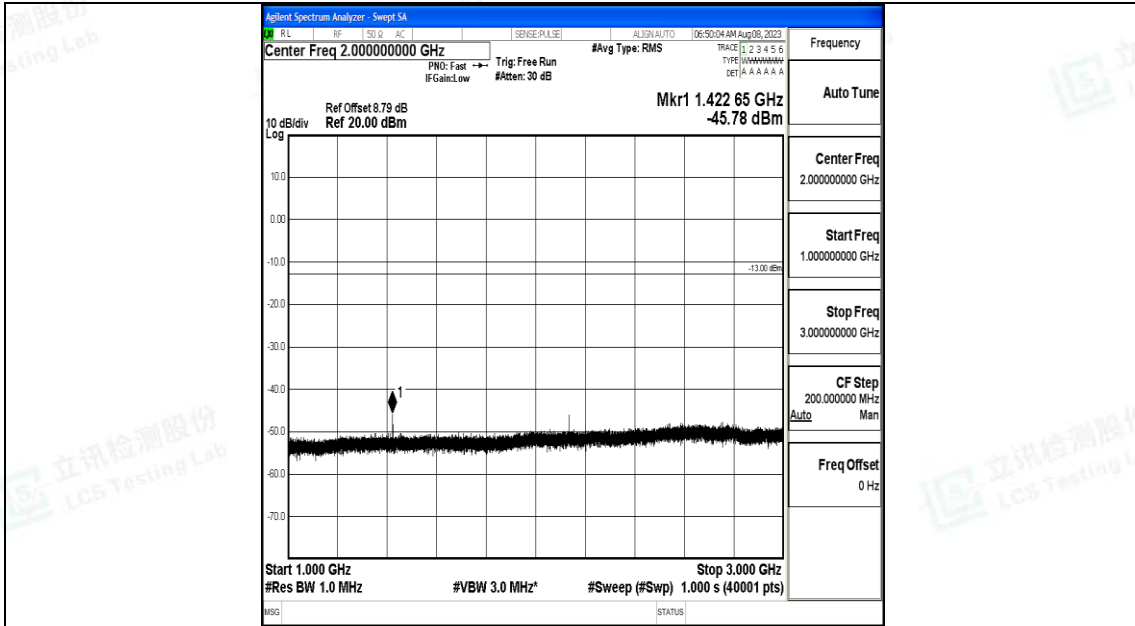

Band12\_5MHz\_QPSK\_23155\_1RB#0\_3000~10000\_3000~10000

Band12\_5MHz\_16QAM\_23155\_1RB#0\_0.009~0.15\_0.009~0.15

Band12\_5MHz\_16QAM\_23155\_1RB#0\_0.15~30\_0.15~30

Band12\_5MHz\_16QAM\_23155\_1RB#0\_30~1000\_30~1000