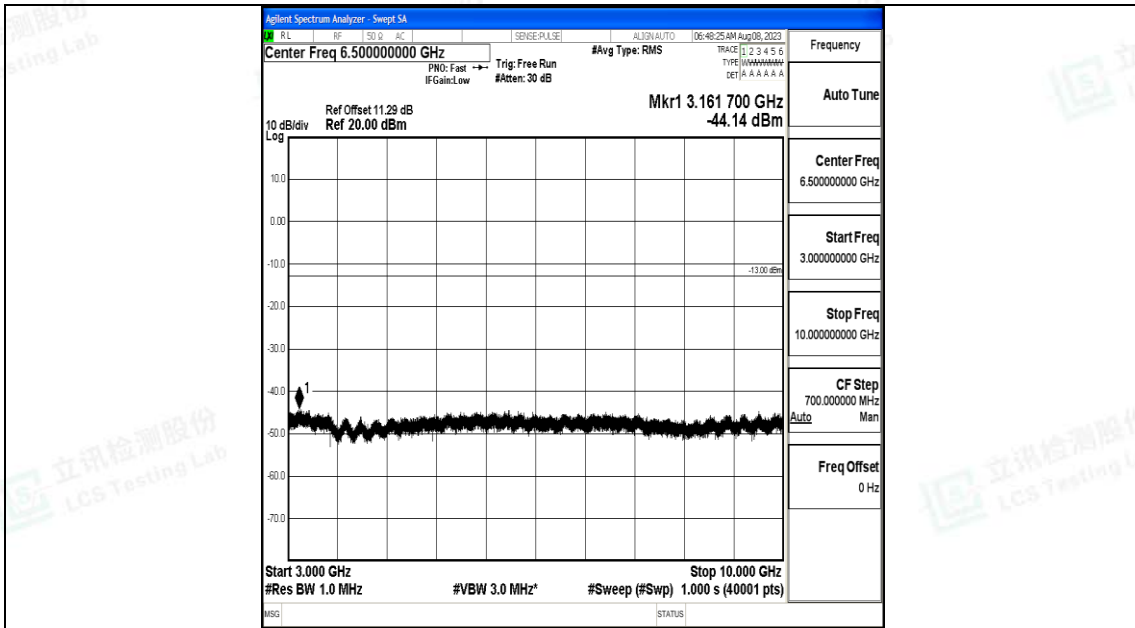

Band12_5MHz_QPSK_23095_1RB#0_1000~3000_1000~3000

Band12_5MHz_QPSK_23095_1RB#0_3000~10000_3000~10000