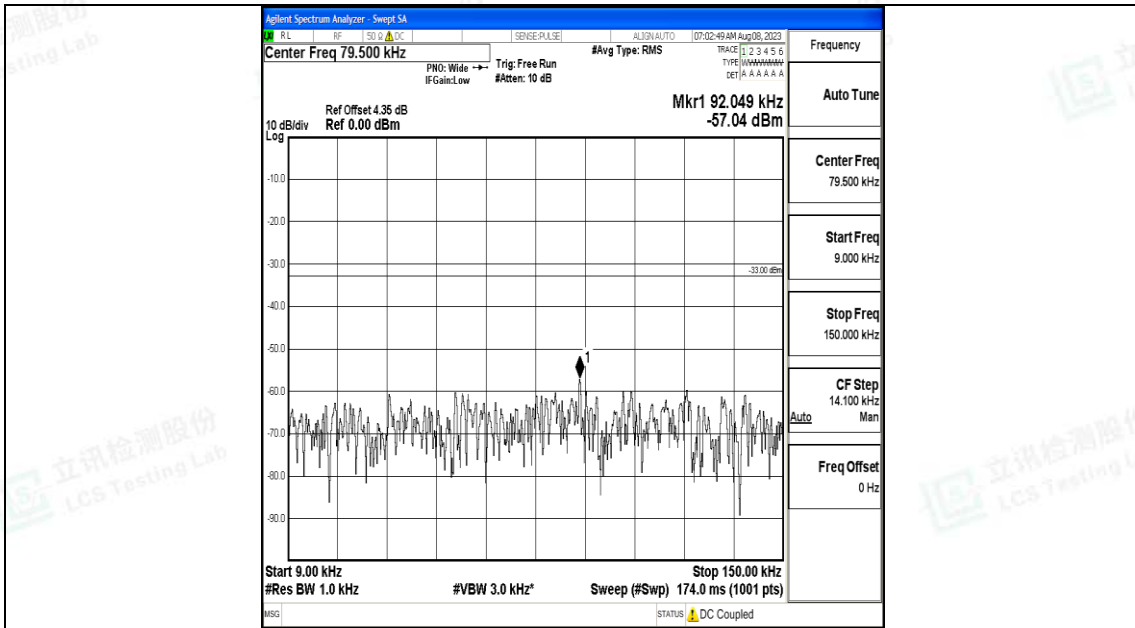

Band12\_10MHz\_16QAM\_23060\_1RB#0\_0.15~30\_0.15~30

Band12\_10MHz\_16QAM\_23060\_1RB#0\_30~1000\_30~1000

Band12\_10MHz\_16QAM\_23060\_1RB#0\_1000~3000\_1000~3000

Band12\_10MHz\_16QAM\_23060\_1RB#0\_3000~10000\_3000~10000