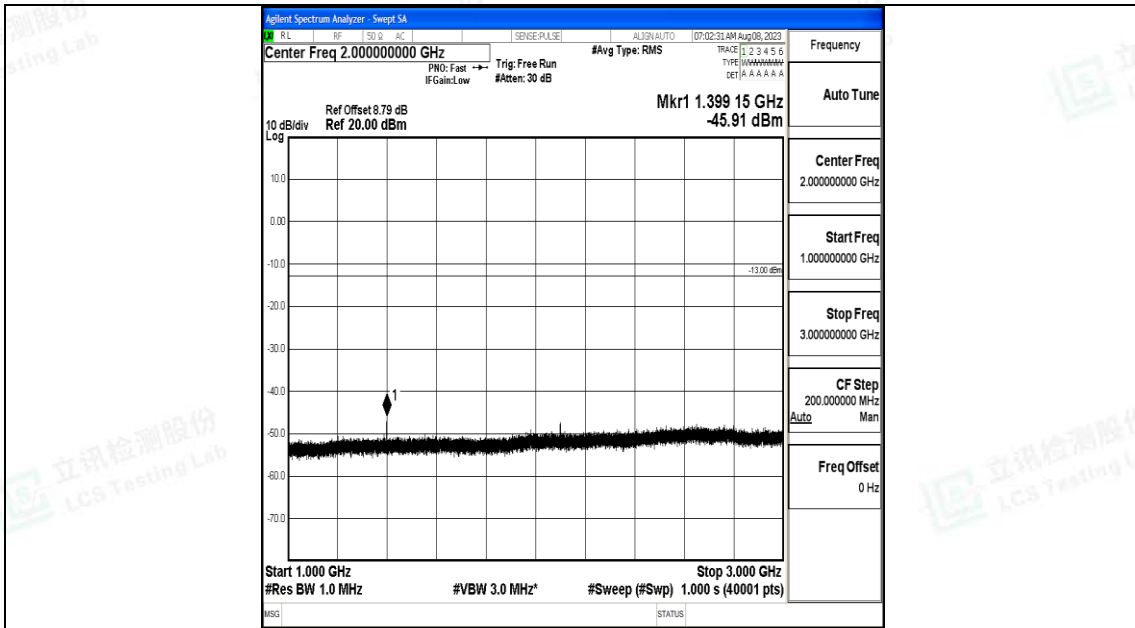

Band12_10MHz_16QAM_23060_1RB#0_30~1000_30~1000

Band12_10MHz_16QAM_23060_1RB#0_1000~3000_1000~3000