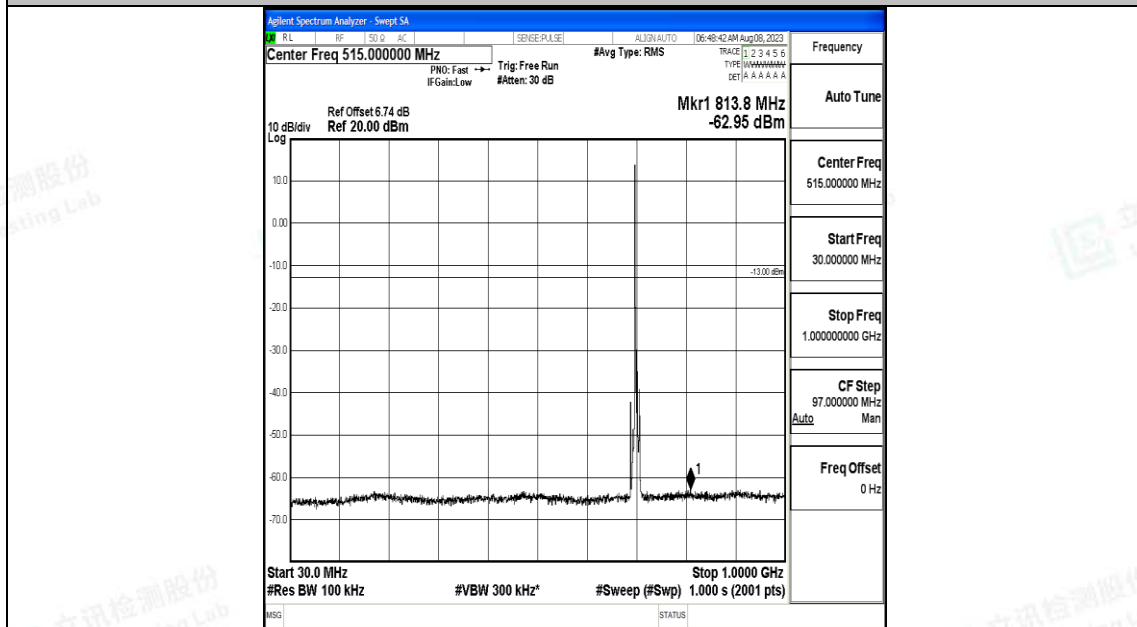

Band12_5MHz_16QAM_23095_1RB#0_0.15~30_0.15~30

Band12_5MHz_16QAM_23095_1RB#0_30~1000_30~1000