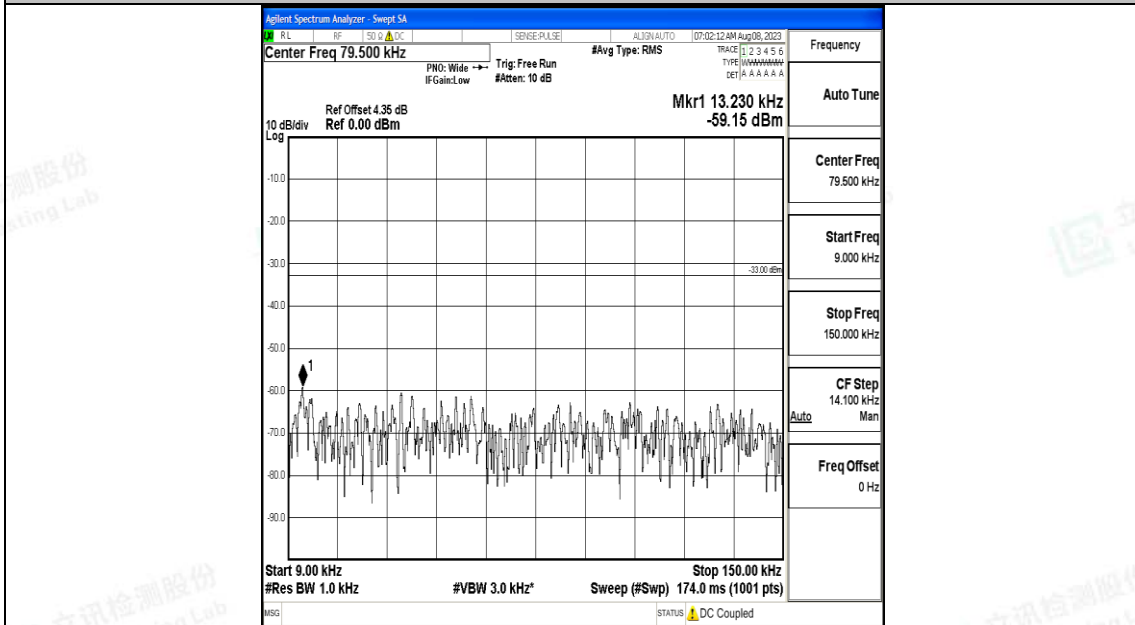

Band12\_10MHz\_QPSK\_23060\_1RB#0\_30~1000\_30~1000

Band12\_10MHz\_QPSK\_23060\_1RB#0\_1000~3000\_1000~3000

Band12\_10MHz\_QPSK\_23060\_1RB#0\_3000~10000\_3000~10000

Band12\_10MHz\_16QAM\_23060\_1RB#0\_0.009~0.15\_0.009~0.15