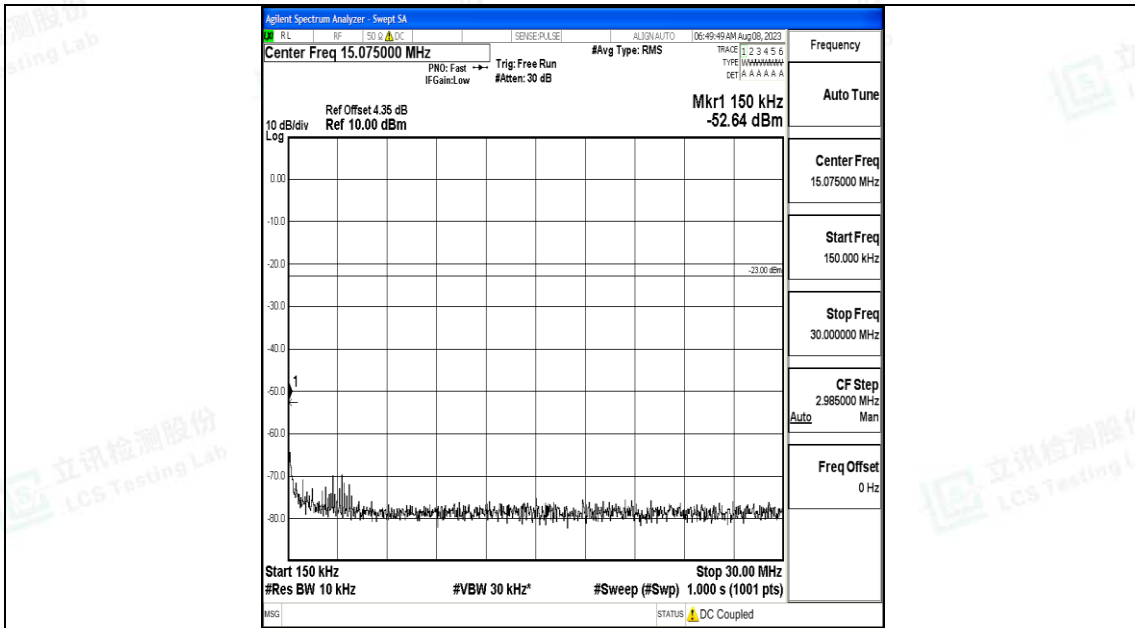

Band12_5MHz_16QAM_23155_1RB#0_0.009~0.15_0.009~0.15

Band12_5MHz_16QAM_23155_1RB#0_0.15~30_0.15~30