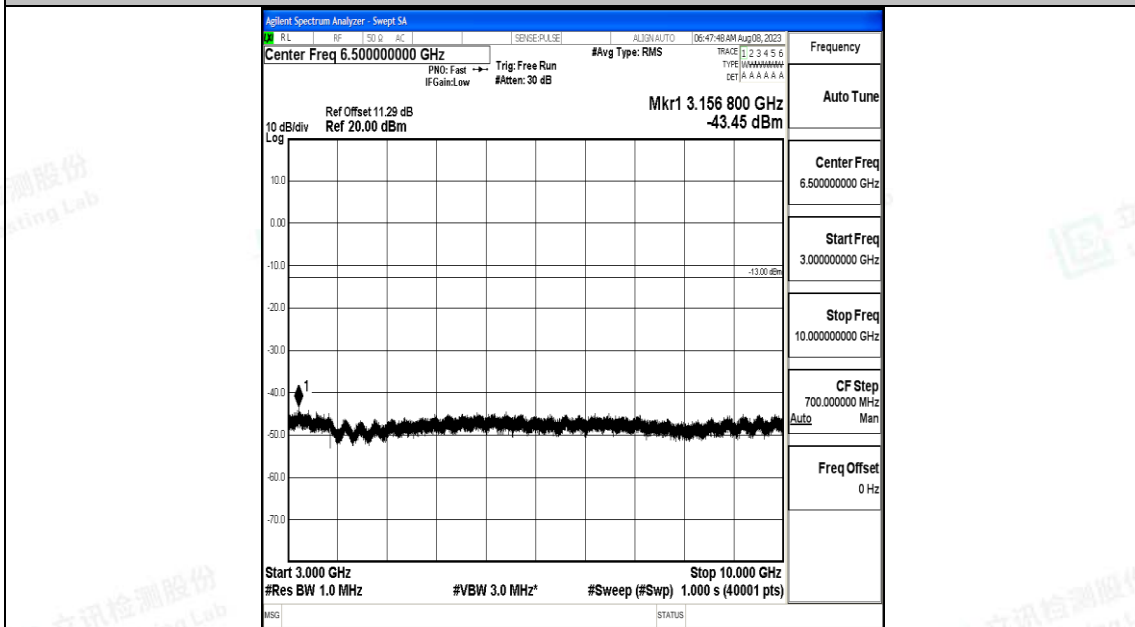

Band12_5MHz_16QAM_23035_1RB#0_1000~3000_1000~3000

Band12_5MHz_16QAM_23035_1RB#0_3000~10000_3000~10000