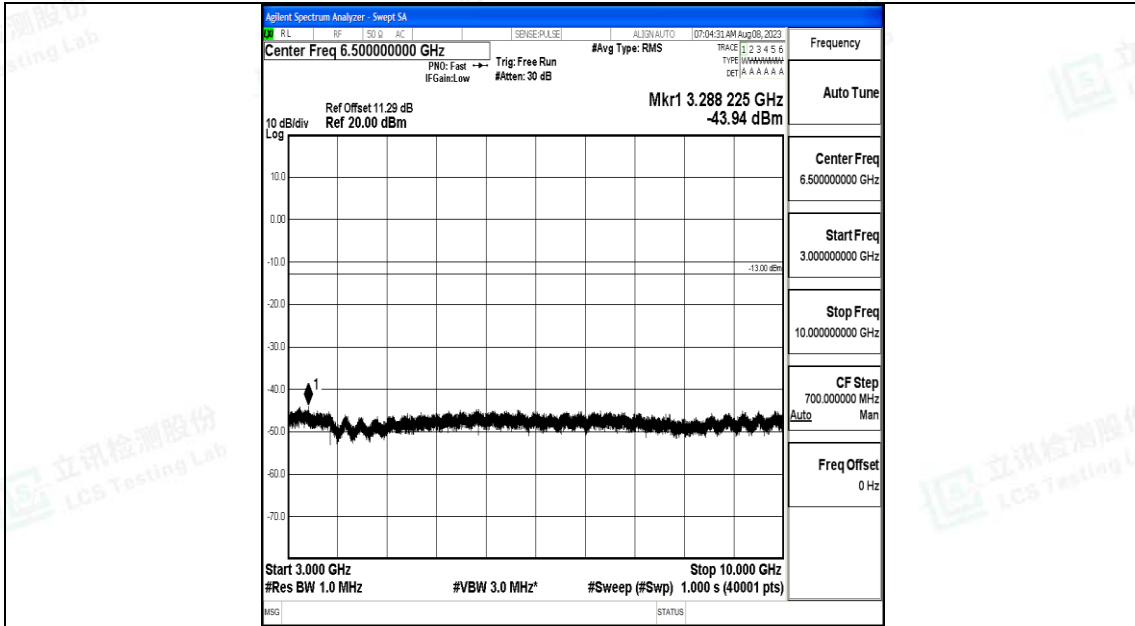

Band12_10MHz_QPSK_23130_1RB#0_1000~3000_1000~3000

Band12_10MHz_QPSK_23130_1RB#0_3000~10000_3000~10000