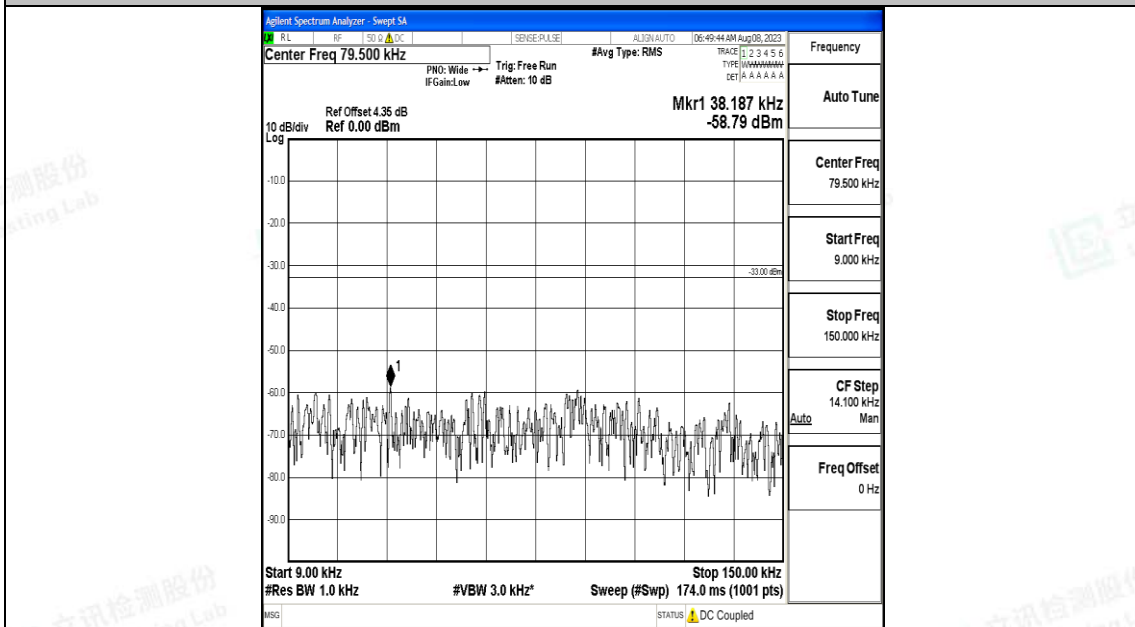

Band12_5MHz_QPSK_23155_1RB#0_3000~10000_3000~10000

Band12_5MHz_16QAM_23155_1RB#0_0.009~0.15_0.009~0.15