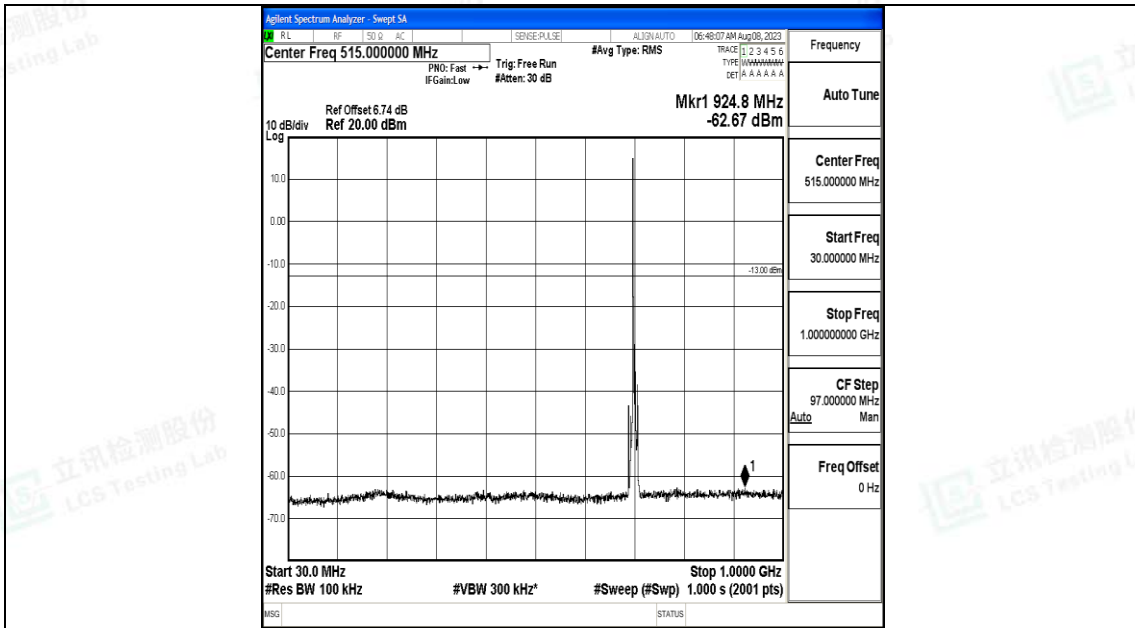

Band12\_5MHz\_16QAM\_23035\_1RB#0\_1000~3000\_1000~3000

Band12\_5MHz\_16QAM\_23035\_1RB#0\_3000~10000\_3000~10000

Band12\_5MHz\_QPSK\_23095\_1RB#0\_0.009~0.15\_0.009~0.15

Band12\_5MHz\_QPSK\_23095\_1RB#0\_0.15~30\_0.15~30