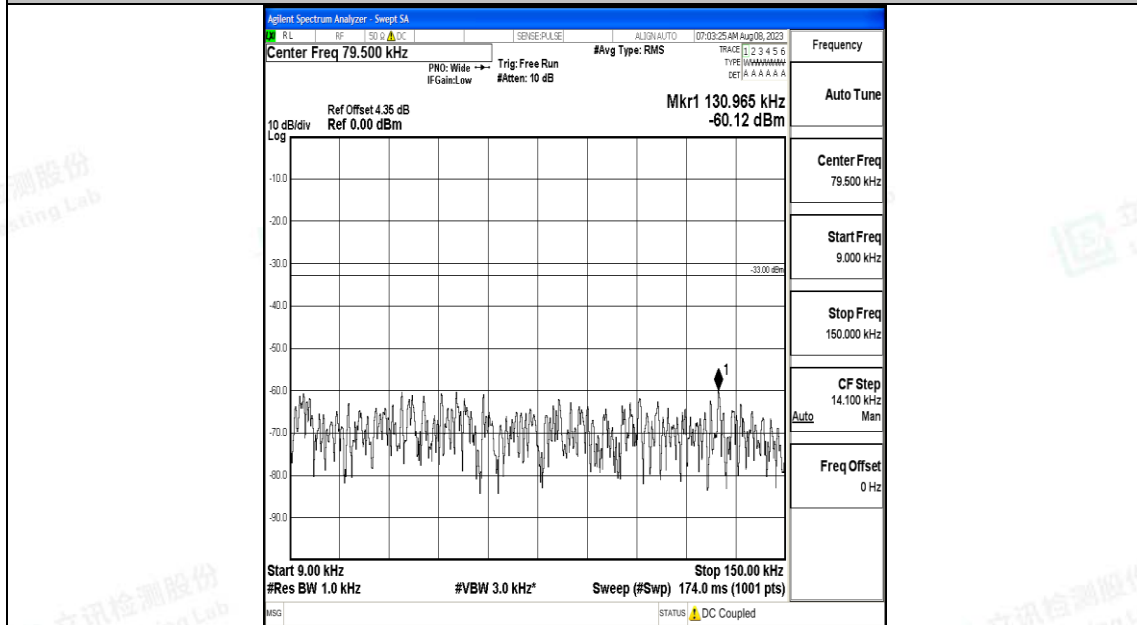

Band12_10MHz_QPSK_23095_1RB#0_3000~10000_3000~10000

Band12_10MHz_16QAM_23095_1RB#0_0.009~0.15_0.009~0.15