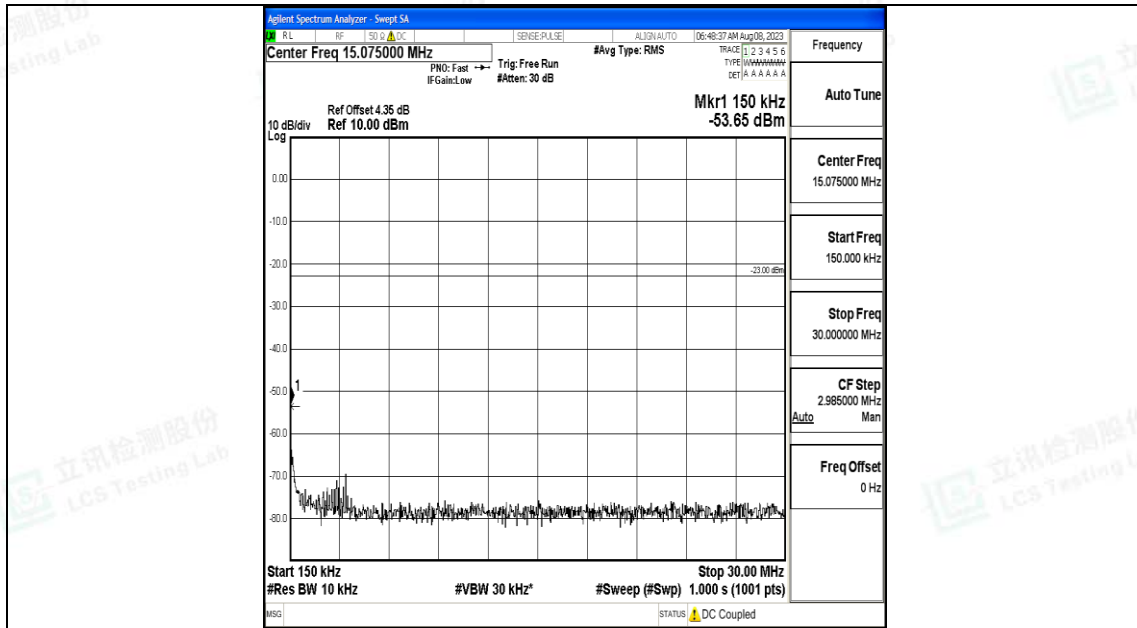

Band12\_5MHz\_QPSK\_23095\_1RB#0\_30~1000\_30~1000

Band12\_5MHz\_QPSK\_23095\_1RB#0\_1000~3000\_1000~3000

Band12\_5MHz\_QPSK\_23095\_1RB#0\_3000~10000\_3000~10000

Band12\_5MHz\_16QAM\_23095\_1RB#0\_0.009~0.15\_0.009~0.15