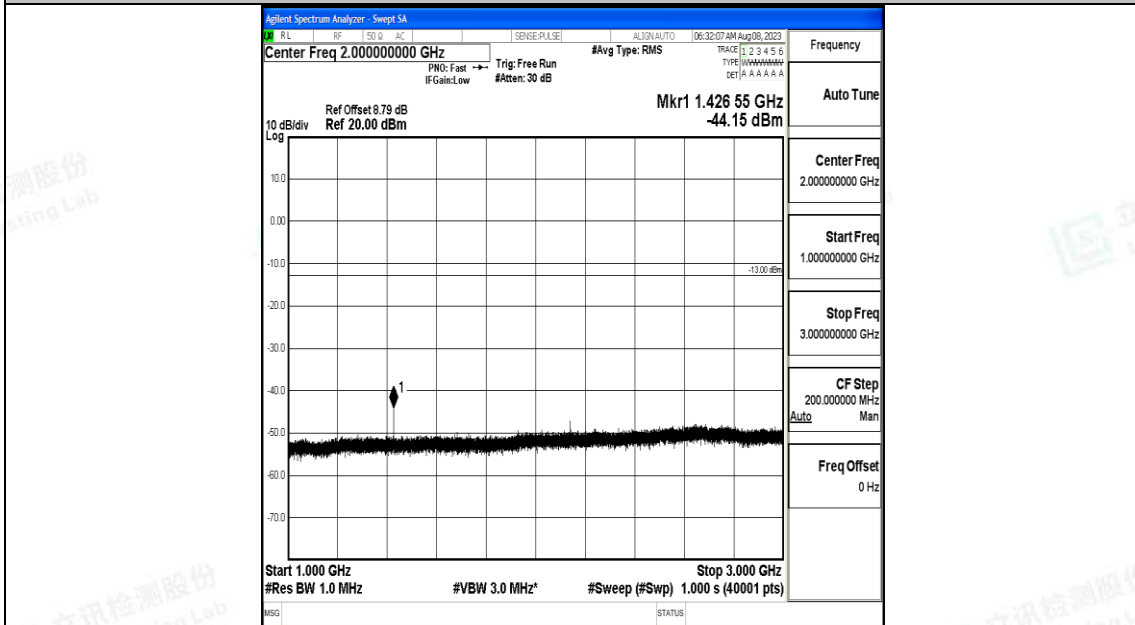

Band12\_3MHz\_QPSK\_23165\_1RB#0\_0.009~0.15\_0.009~0.15

Band12\_3MHz\_QPSK\_23165\_1RB#0\_0.15~30\_0.15~30

Band12\_3MHz\_QPSK\_23165\_1RB#0\_30~1000\_30~1000

Band12\_3MHz\_QPSK\_23165\_1RB#0\_1000~3000\_1000~3000