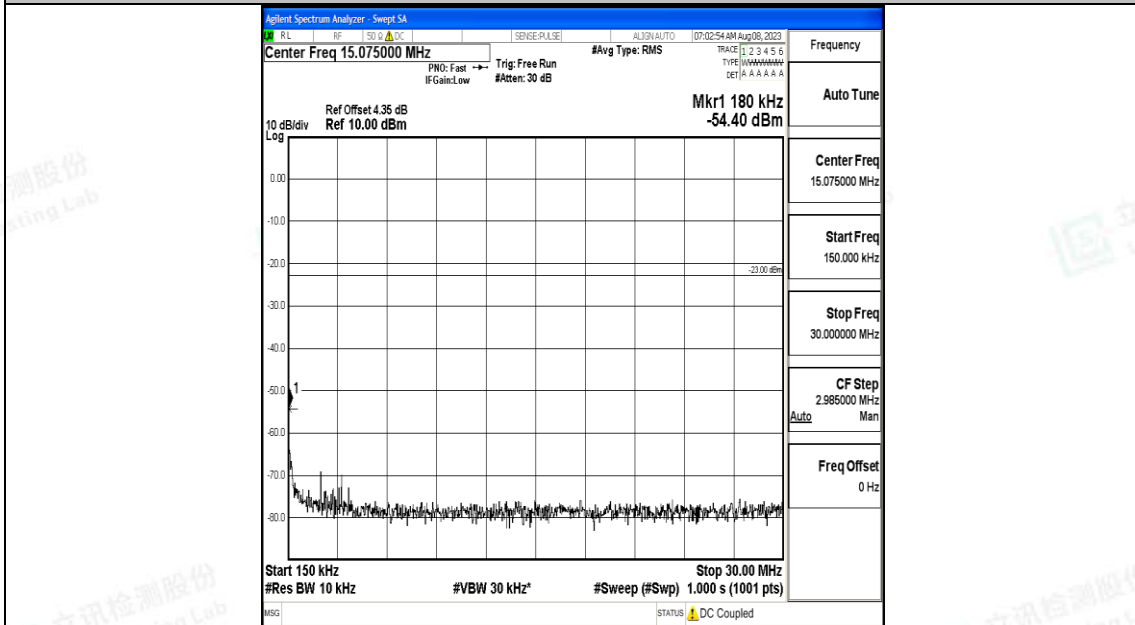

Band12_10MHz_QPSK_23095_1RB#0_0.009~0.15_0.009~0.15

Band12_10MHz_QPSK_23095_1RB#0_0.15~30_0.15~30