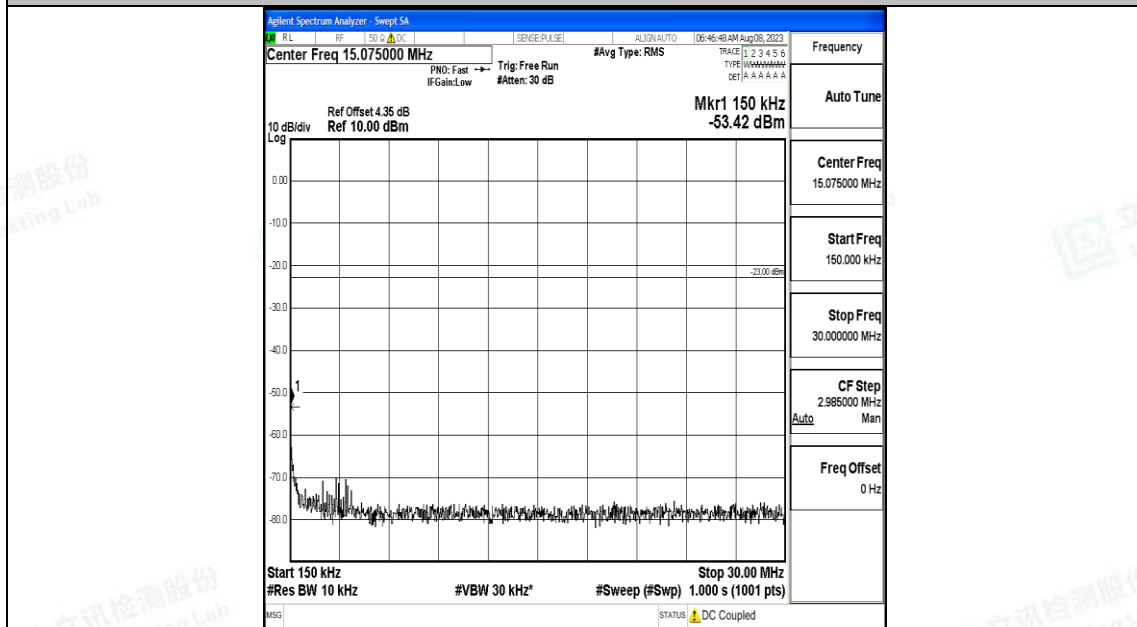

Band12\_5MHz\_QPSK\_23035\_1RB#0\_0.009~0.15\_0.009~0.15

Band12\_5MHz\_QPSK\_23035\_1RB#0\_0.15~30\_0.15~30

Band12\_5MHz\_QPSK\_23035\_1RB#0\_30~1000\_30~1000

Band12\_5MHz\_QPSK\_23035\_1RB#0\_1000~3000\_1000~3000