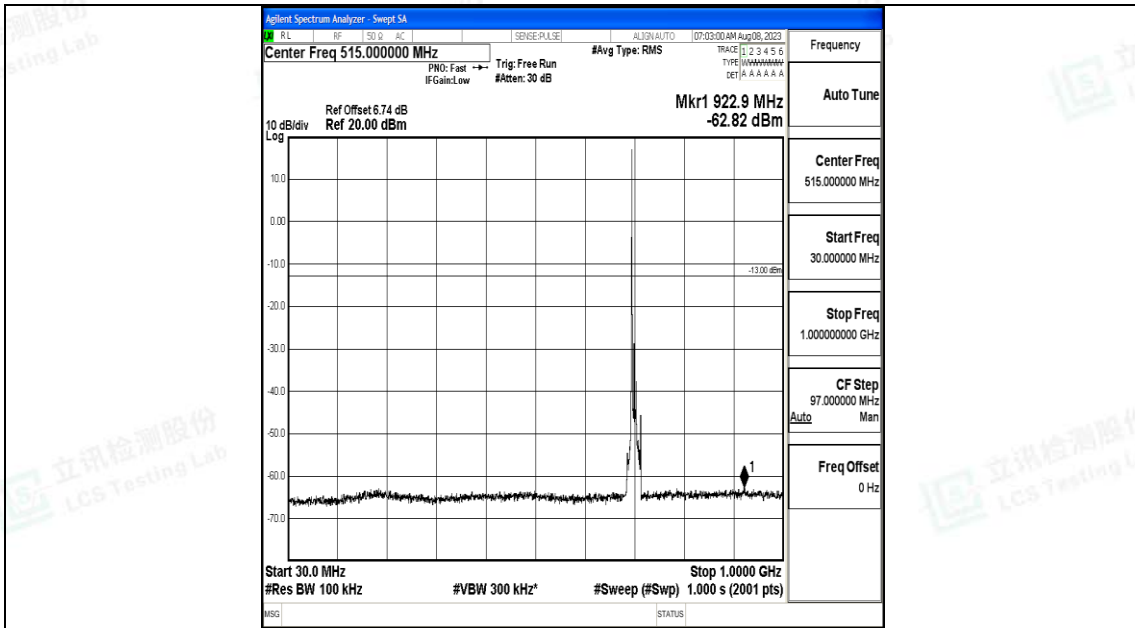

Band12_10MHz_QPSK_23095_1RB#0_0.15~30_0.15~30

Band12_10MHz_QPSK_23095_1RB#0_30~1000_30~1000