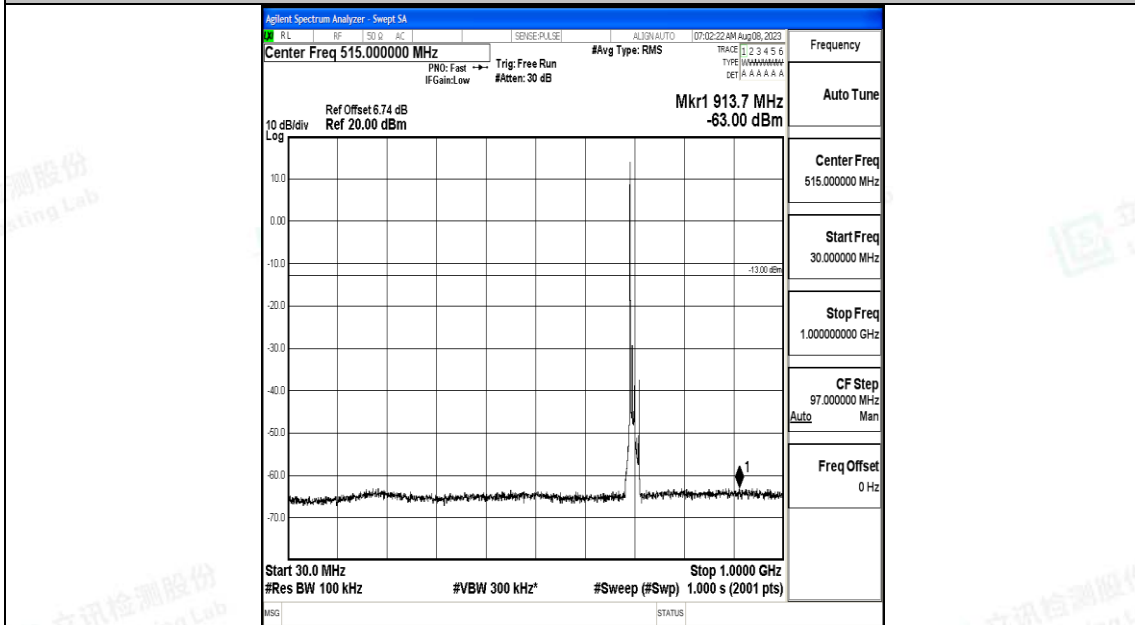

Band12_10MHz_16QAM_23060_1RB#0_0.15~30_0.15~30

Band12_10MHz_16QAM_23060_1RB#0_30~1000_30~1000