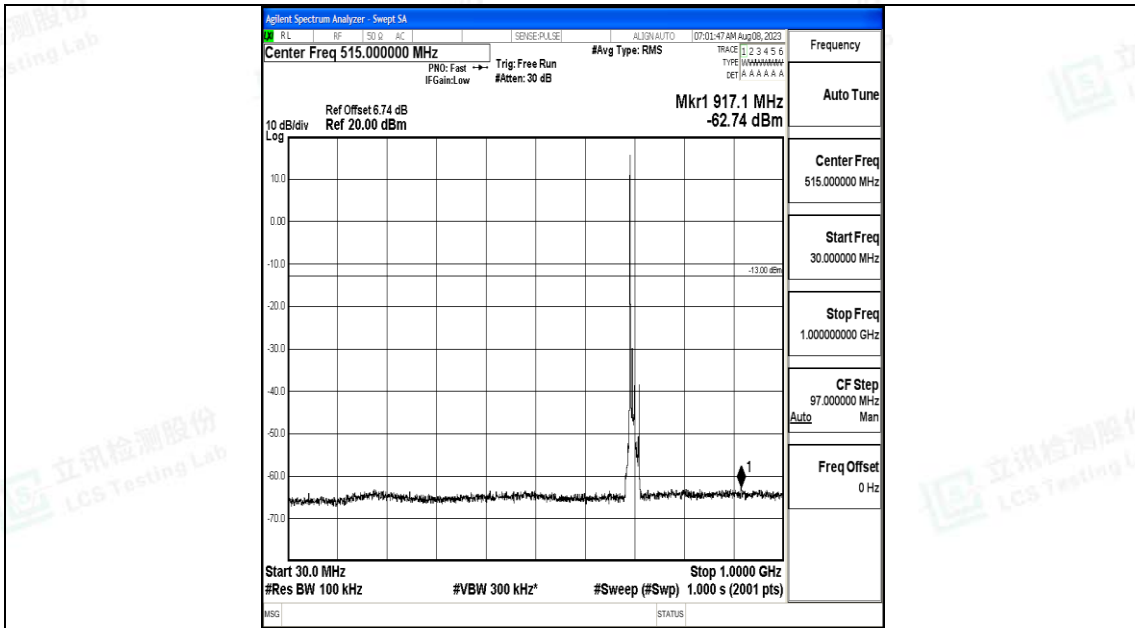

Band12\_5MHz\_16QAM\_23155\_1RB#0\_1000~3000\_1000~3000

Band12\_5MHz\_16QAM\_23155\_1RB#0\_3000~10000\_3000~10000

Band12\_10MHz\_QPSK\_23060\_1RB#0\_0.009~0.15\_0.009~0.15

Band12\_10MHz\_QPSK\_23060\_1RB#0\_0.15~30\_0.15~30