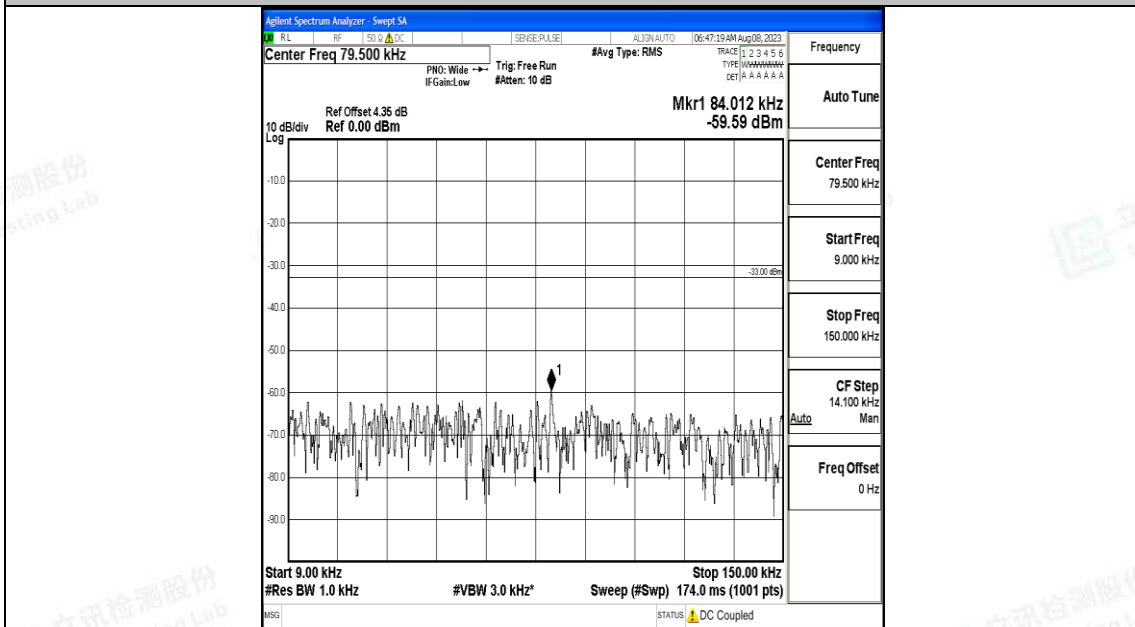

Band12_5MHz_QPSK_23035_1RB#0_3000~10000_3000~10000

Band12_5MHz_16QAM_23035_1RB#0_0.009~0.15_0.009~0.15