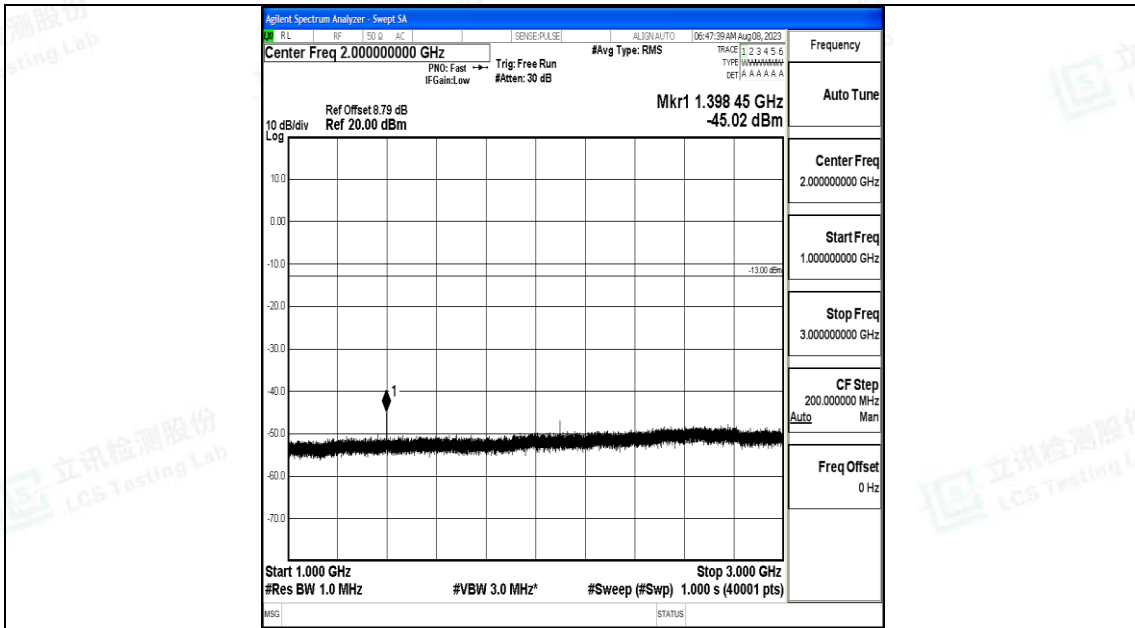

Band12\_5MHz\_QPSK\_23035\_1RB#0\_3000~10000\_3000~10000

Band12\_5MHz\_16QAM\_23035\_1RB#0\_0.009~0.15\_0.009~0.15

Band12\_5MHz\_16QAM\_23035\_1RB#0\_0.15~30\_0.15~30

Band12\_5MHz\_16QAM\_23035\_1RB#0\_30~1000\_30~1000