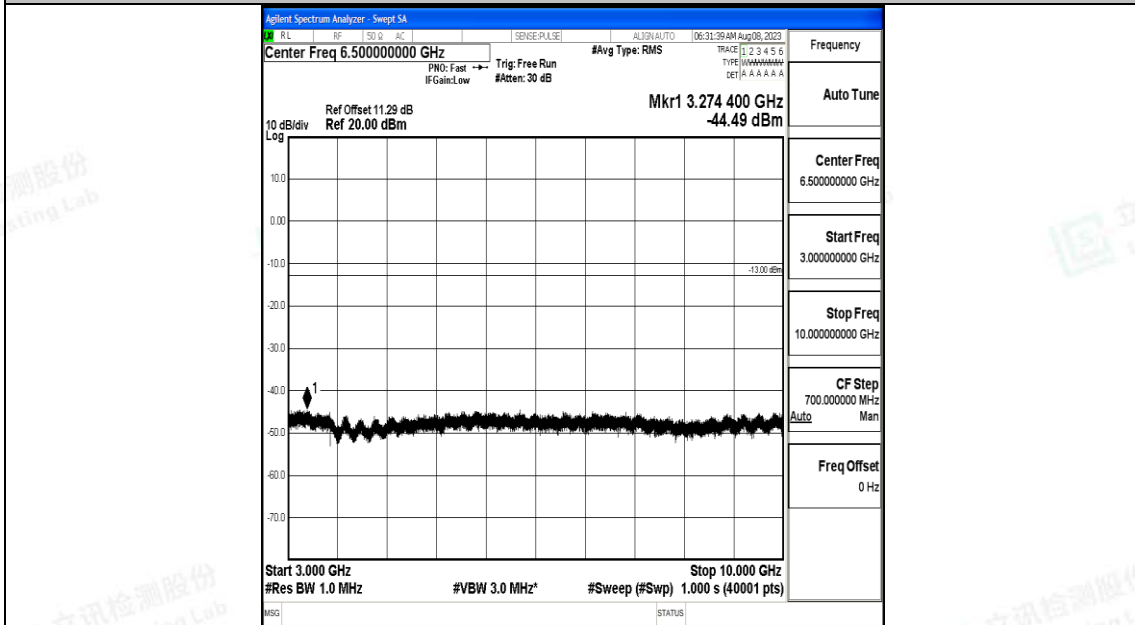

Band12\_3MHz\_16QAM\_23095\_1RB#0\_0.15~30\_0.15~30

Band12\_3MHz\_16QAM\_23095\_1RB#0\_30~1000\_30~1000

Band12\_3MHz\_16QAM\_23095\_1RB#0\_1000~3000\_1000~3000

Band12\_3MHz\_16QAM\_23095\_1RB#0\_3000~10000\_3000~10000