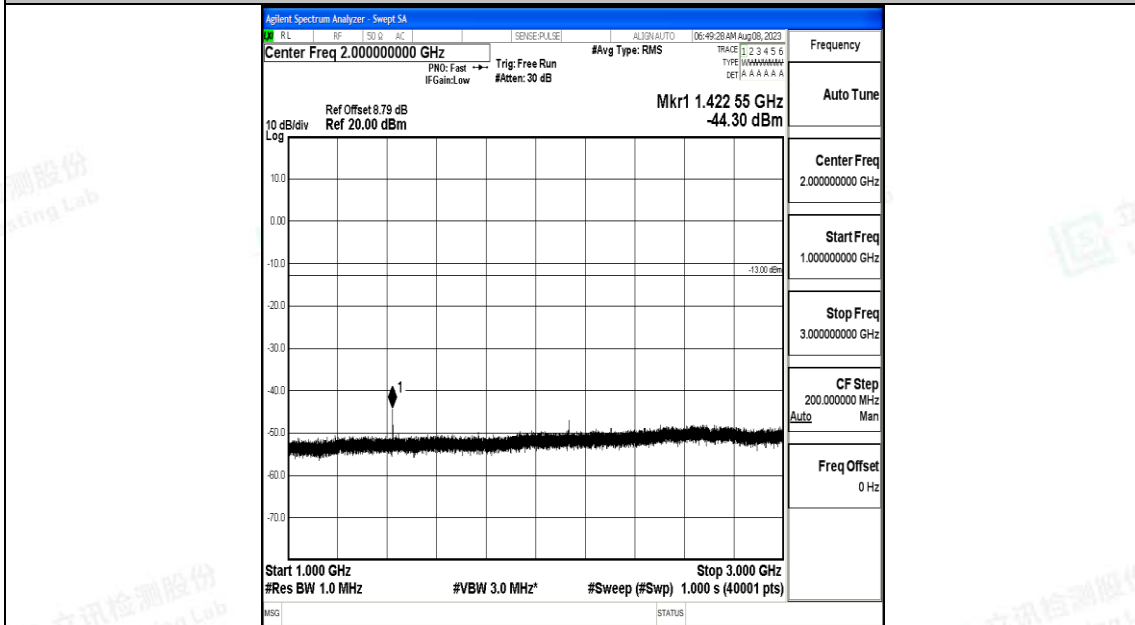

Band12\_5MHz\_QPSK\_23155\_1RB#0\_0.009~0.15\_0.009~0.15

Band12\_5MHz\_QPSK\_23155\_1RB#0\_0.15~30\_0.15~30

Band12\_5MHz\_QPSK\_23155\_1RB#0\_30~1000\_30~1000

Band12\_5MHz\_QPSK\_23155\_1RB#0\_1000~3000\_1000~3000