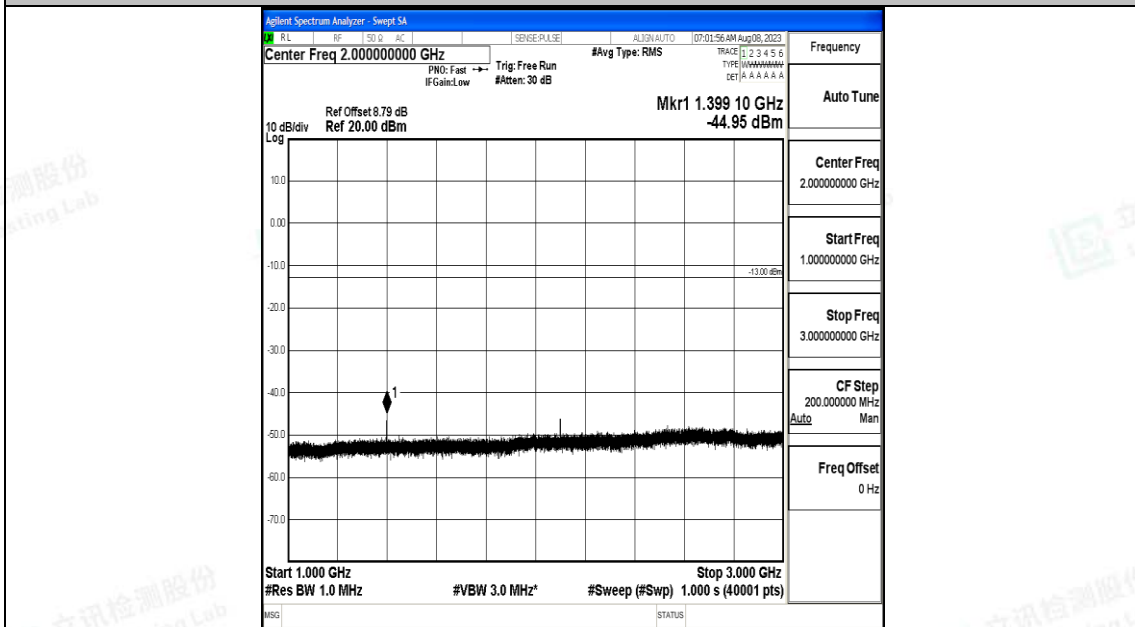

Band12_10MHz_QPSK_23060_1RB#0_30~1000_30~1000

Band12_10MHz_QPSK_23060_1RB#0_1000~3000_1000~3000