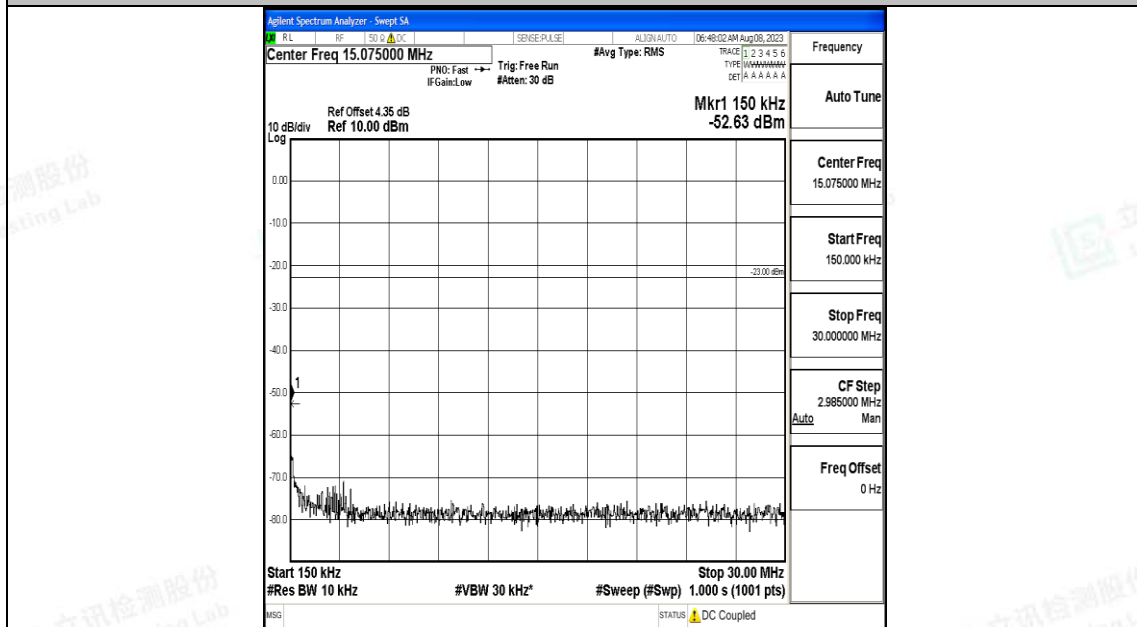

Band12\_5MHz\_16QAM\_23035\_1RB#0\_1000~3000\_1000~3000

Band12\_5MHz\_16QAM\_23035\_1RB#0\_3000~10000\_3000~10000

Band12\_5MHz\_QPSK\_23095\_1RB#0\_0.009~0.15\_0.009~0.15

Band12\_5MHz\_QPSK\_23095\_1RB#0\_0.15~30\_0.15~30