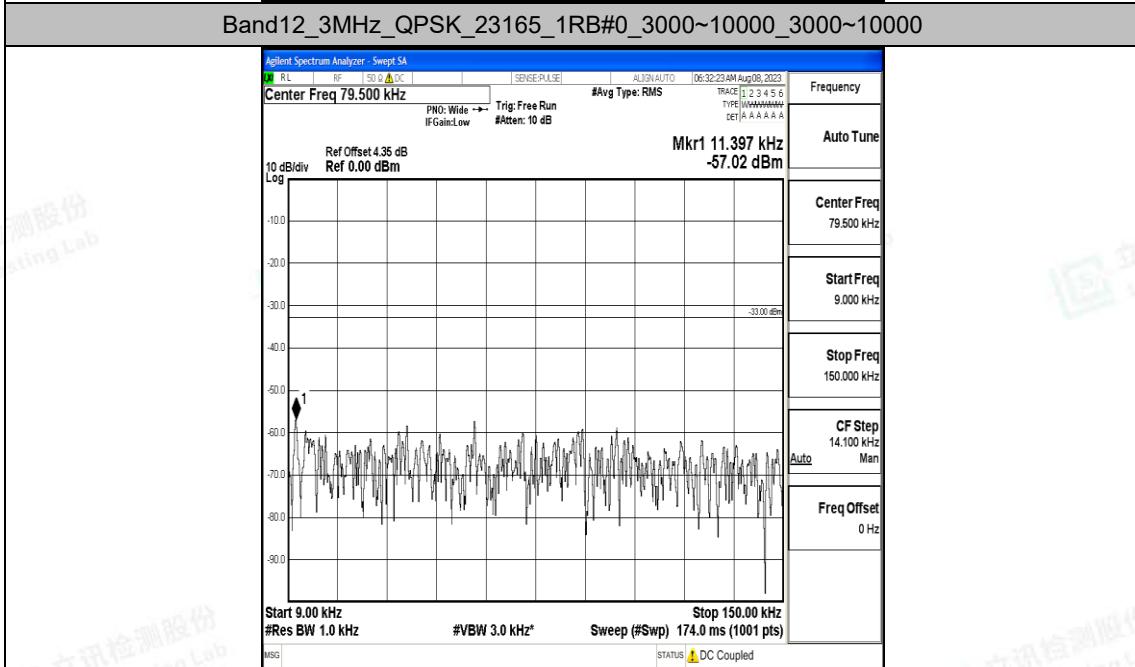

Band12\_3MHz\_QPSK\_23165\_1RB#0\_0.009~0.15\_0.009~0.15

Band12\_3MHz\_QPSK\_23165\_1RB#0\_0.15~30\_0.15~30

Band12\_3MHz\_QPSK\_23165\_1RB#0\_30~1000\_30~1000

Band12\_3MHz\_QPSK\_23165\_1RB#0\_1000~3000\_1000~3000