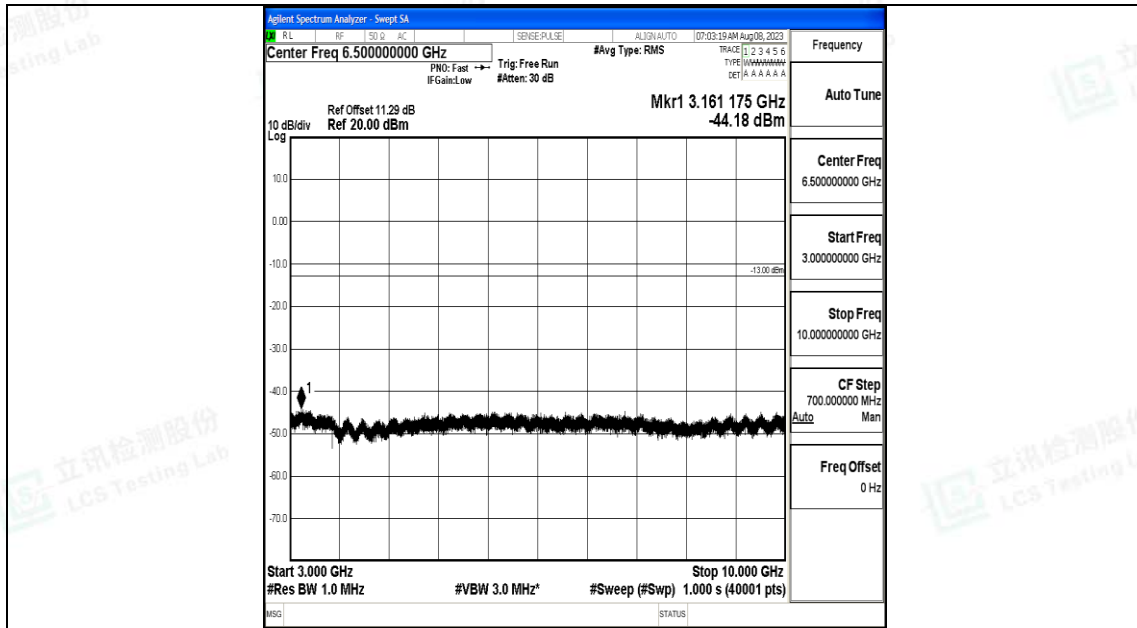

Band12\_10MHz\_QPSK\_23095\_1RB#0\_0.009~0.15\_0.009~0.15

Band12\_10MHz\_QPSK\_23095\_1RB#0\_0.15~30\_0.15~30

Band12\_10MHz\_QPSK\_23095\_1RB#0\_30~1000\_30~1000

Band12\_10MHz\_QPSK\_23095\_1RB#0\_1000~3000\_1000~3000