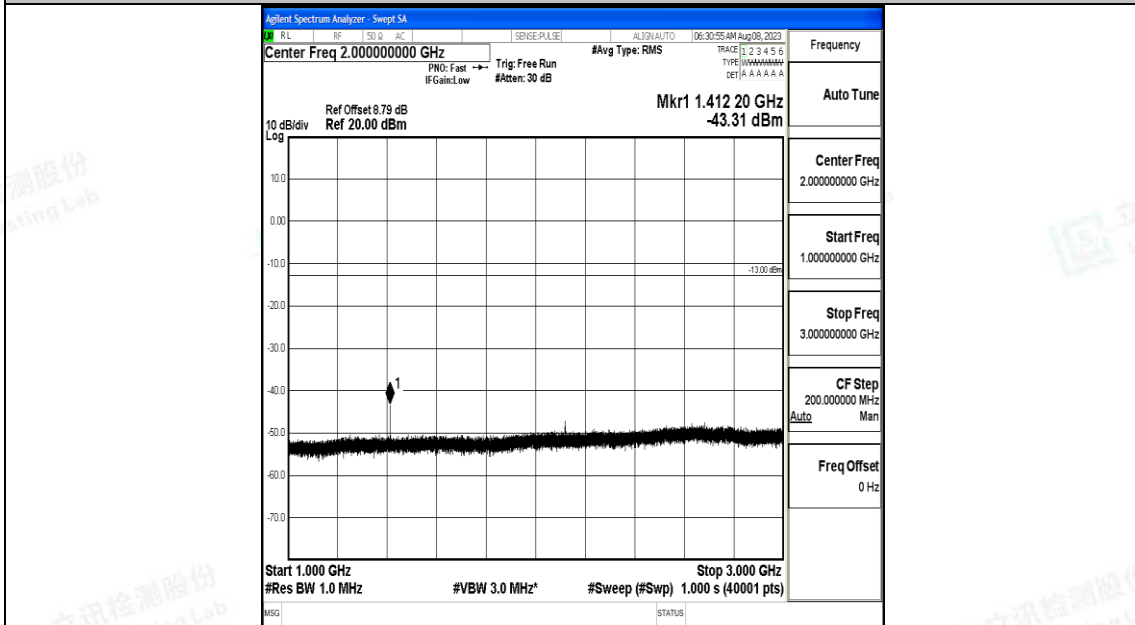

Band12\_3MHz\_QPSK\_23095\_1RB#0\_30~1000\_30~1000

Band12\_3MHz\_QPSK\_23095\_1RB#0\_1000~3000\_1000~3000

Band12\_3MHz\_QPSK\_23095\_1RB#0\_3000~10000\_3000~10000

Band12\_3MHz\_16QAM\_23095\_1RB#0\_0.009~0.15\_0.009~0.15