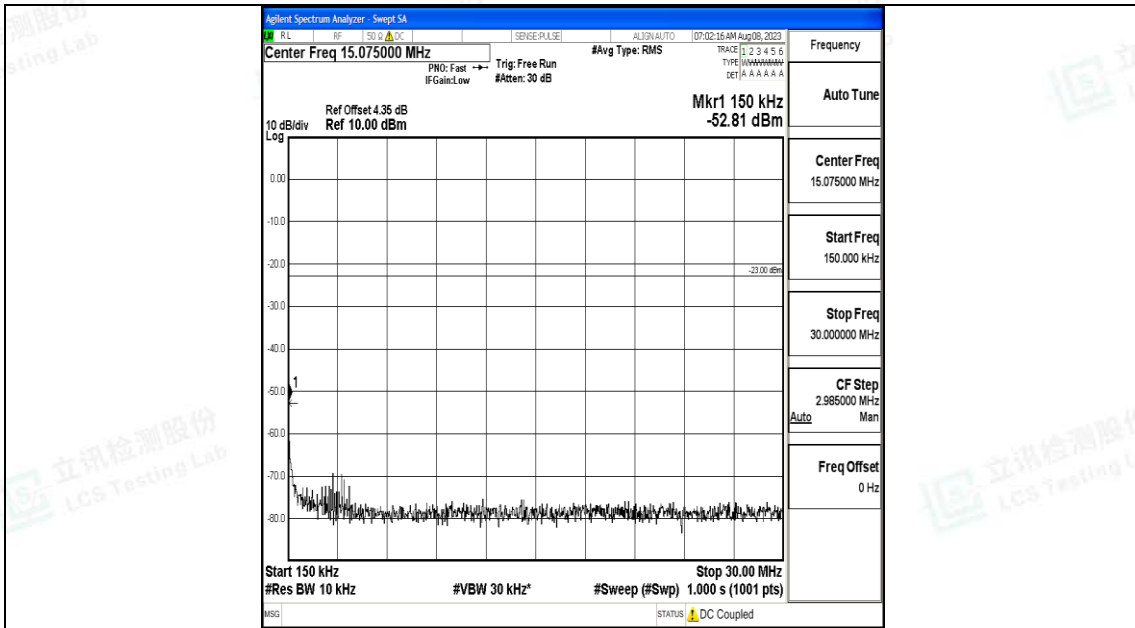

Band12\_10MHz\_QPSK\_23060\_1RB#0\_30~1000\_30~1000

Band12\_10MHz\_QPSK\_23060\_1RB#0\_1000~3000\_1000~3000

Band12\_10MHz\_QPSK\_23060\_1RB#0\_3000~10000\_3000~10000

Band12\_10MHz\_16QAM\_23060\_1RB#0\_0.009~0.15\_0.009~0.15