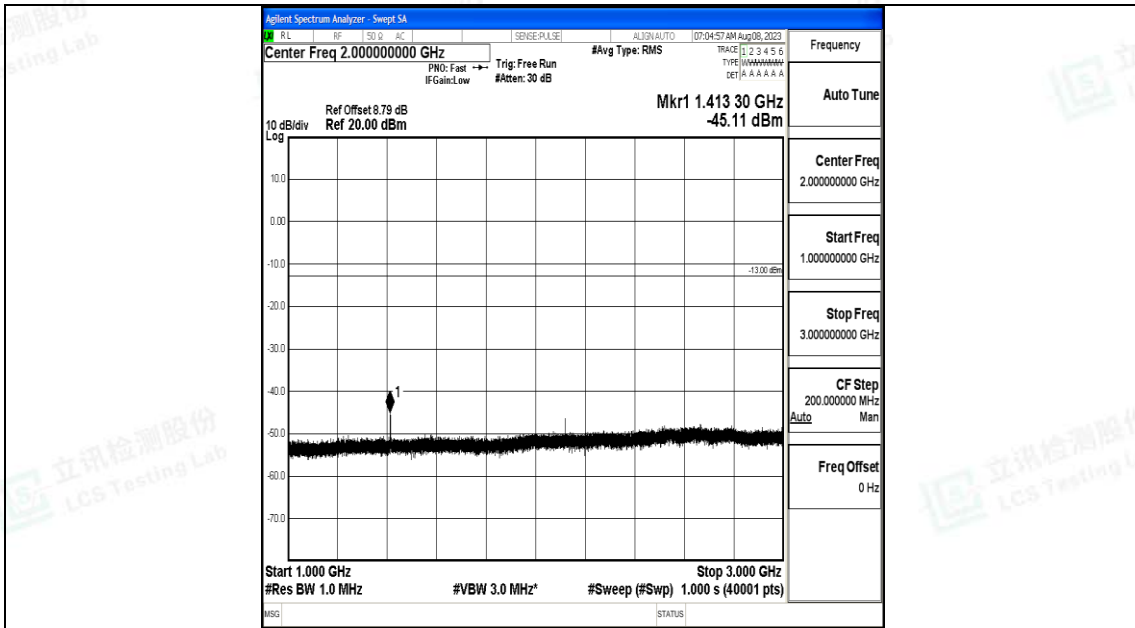

Band12_10MHz_16QAM_23130_1RB#0_30~1000_30~1000

Band12_10MHz_16QAM_23130_1RB#0_1000~3000_1000~3000