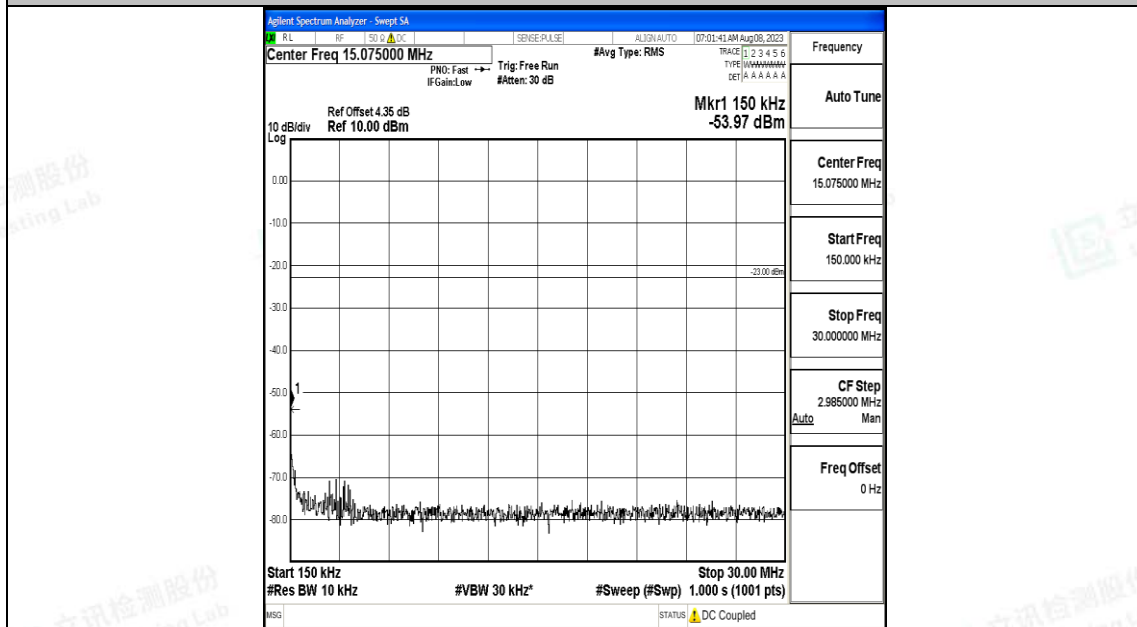

Band12\_5MHz\_16QAM\_23155\_1RB#0\_1000~3000\_1000~3000

Band12\_5MHz\_16QAM\_23155\_1RB#0\_3000~10000\_3000~10000

Band12\_10MHz\_QPSK\_23060\_1RB#0\_0.009~0.15\_0.009~0.15

Band12\_10MHz\_QPSK\_23060\_1RB#0\_0.15~30\_0.15~30