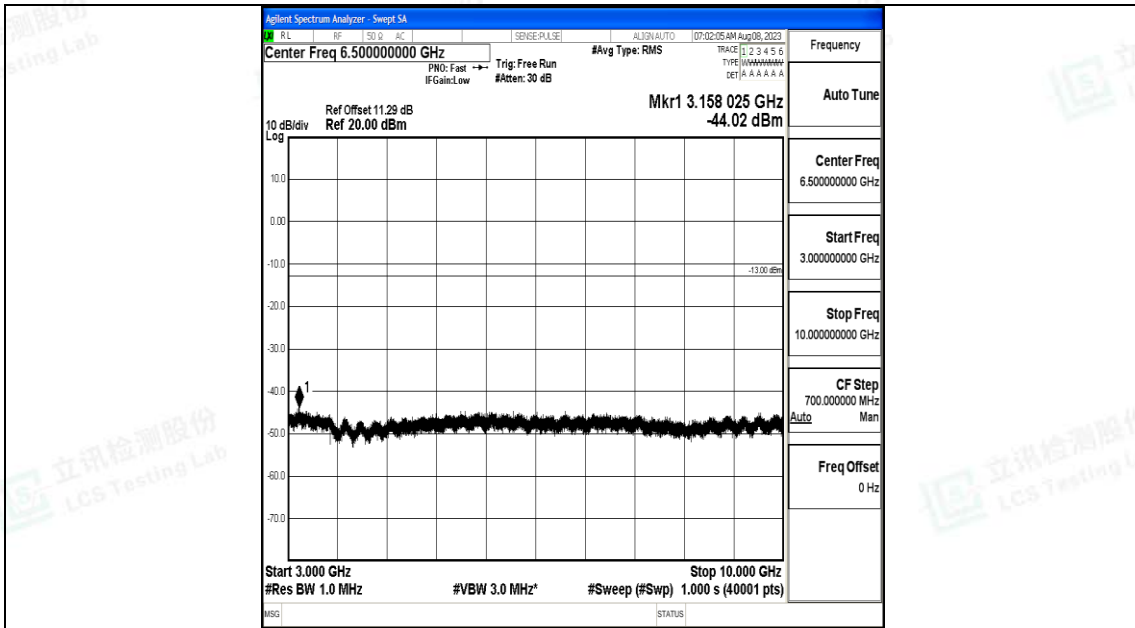

Band12_10MHz_QPSK_23060_1RB#0_1000~3000_1000~3000

Band12_10MHz_QPSK_23060_1RB#0_3000~10000_3000~10000