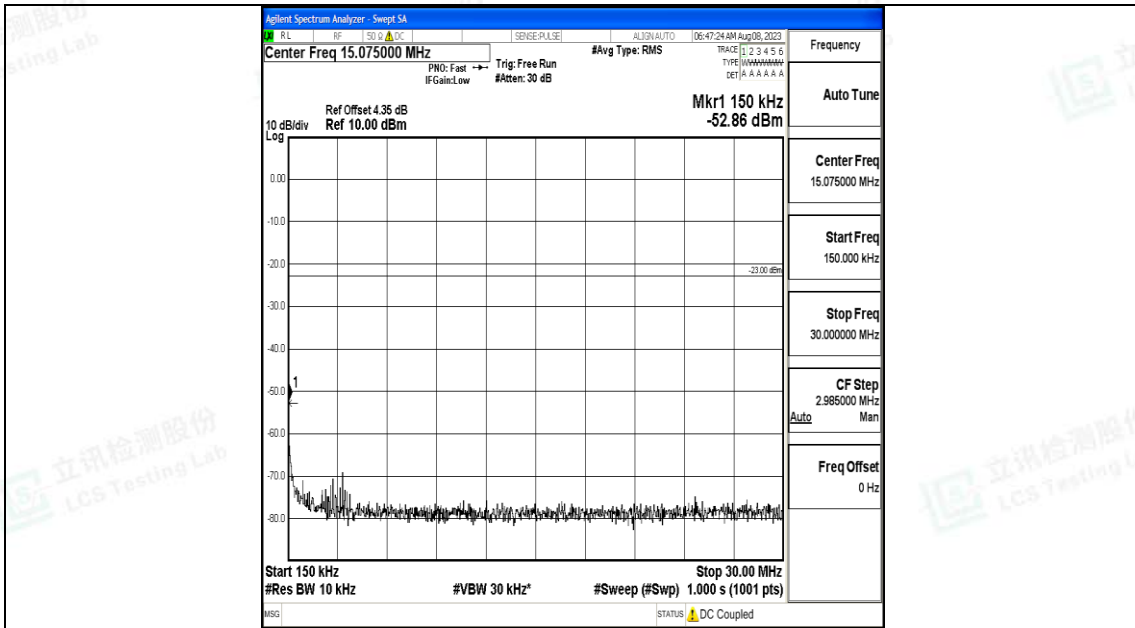

Band12_5MHz_16QAM_23035_1RB#0_0.009~0.15_0.009~0.15

Band12_5MHz_16QAM_23035_1RB#0_0.15~30_0.15~30