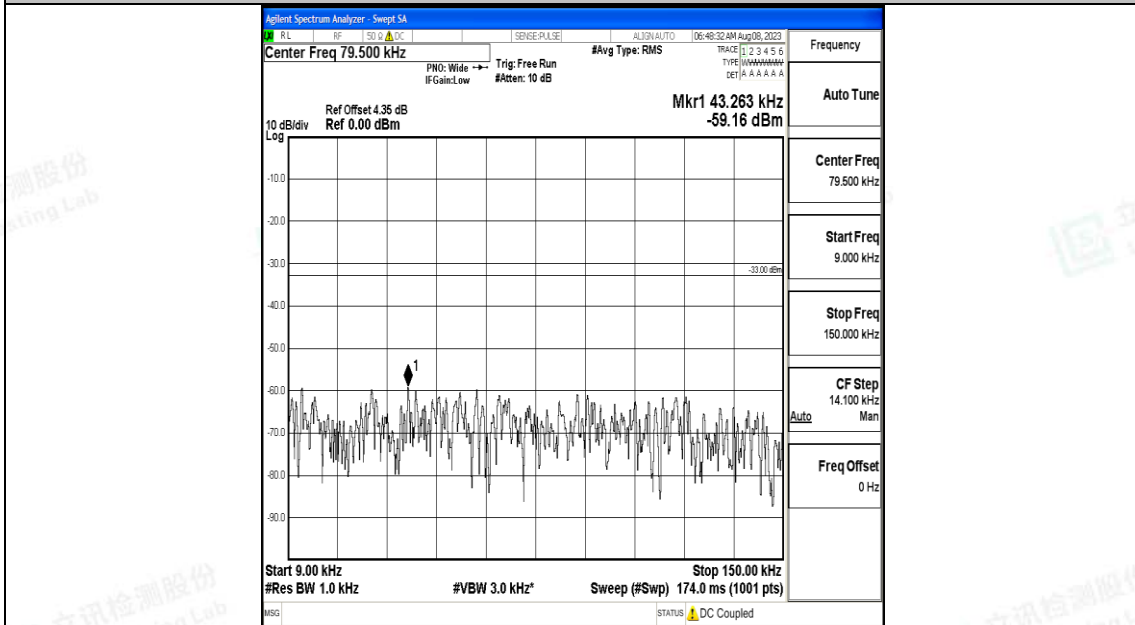

Band12\_5MHz\_QPSK\_23095\_1RB#0\_30~1000\_30~1000

Band12\_5MHz\_QPSK\_23095\_1RB#0\_1000~3000\_1000~3000

Band12\_5MHz\_QPSK\_23095\_1RB#0\_3000~10000\_3000~10000

Band12\_5MHz\_16QAM\_23095\_1RB#0\_0.009~0.15\_0.009~0.15