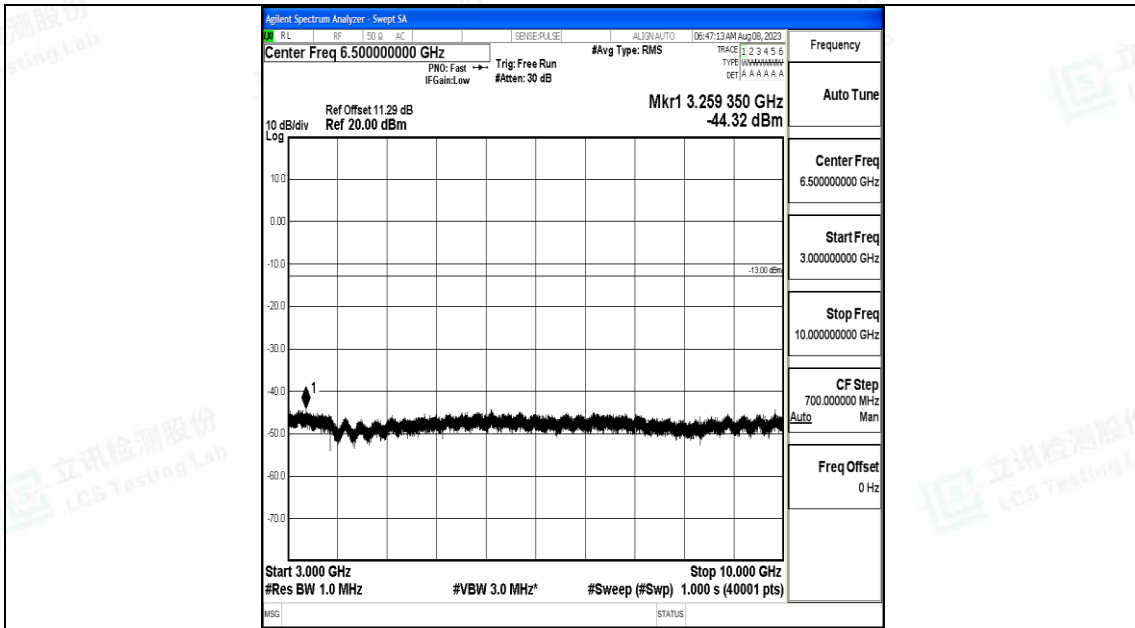

Band12\_5MHz\_QPSK\_23035\_1RB#0\_0.009~0.15\_0.009~0.15

Band12\_5MHz\_QPSK\_23035\_1RB#0\_0.15~30\_0.15~30

Band12\_5MHz\_QPSK\_23035\_1RB#0\_30~1000\_30~1000

Band12\_5MHz\_QPSK\_23035\_1RB#0\_1000~3000\_1000~3000