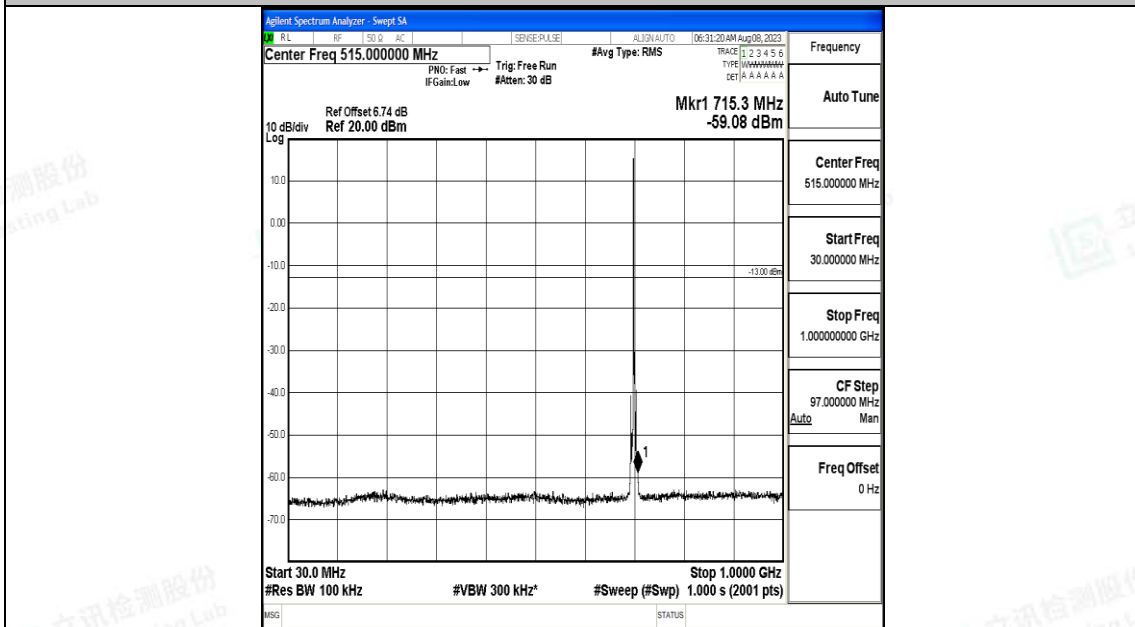

Band12_3MHz_16QAM_23095_1RB#0_0.15~30_0.15~30

Band12_3MHz_16QAM_23095_1RB#0_30~1000_30~1000