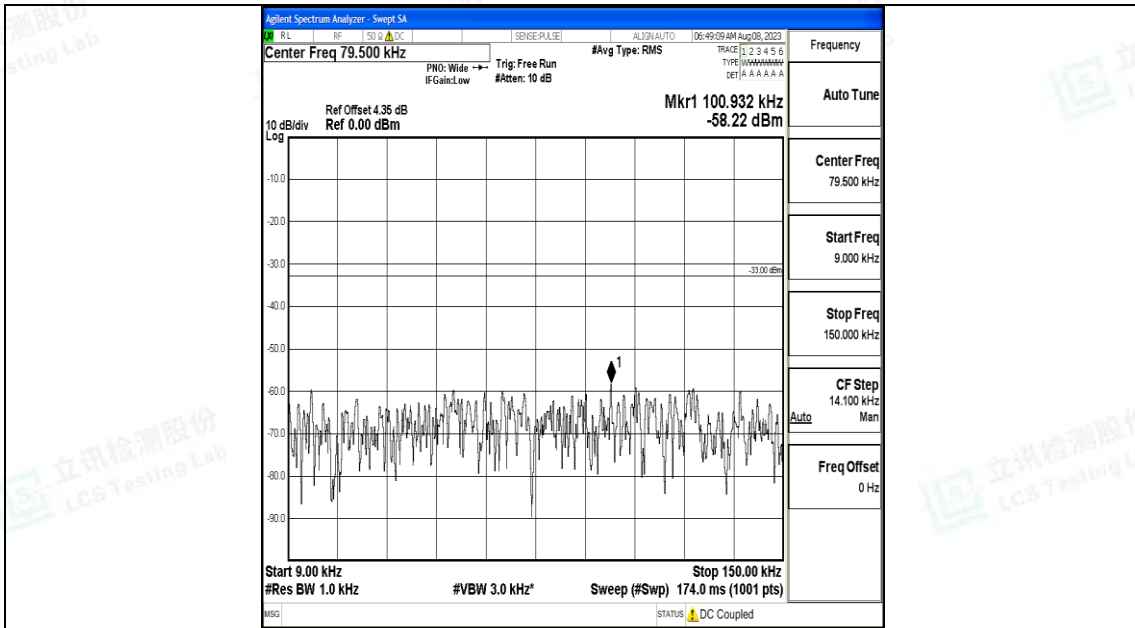

Band12\_5MHz\_16QAM\_23095\_1RB#0\_0.15~30\_0.15~30

Band12\_5MHz\_16QAM\_23095\_1RB#0\_30~1000\_30~1000

Band12\_5MHz\_16QAM\_23095\_1RB#0\_1000~3000\_1000~3000

Band12\_5MHz\_16QAM\_23095\_1RB#0\_3000~10000\_3000~10000