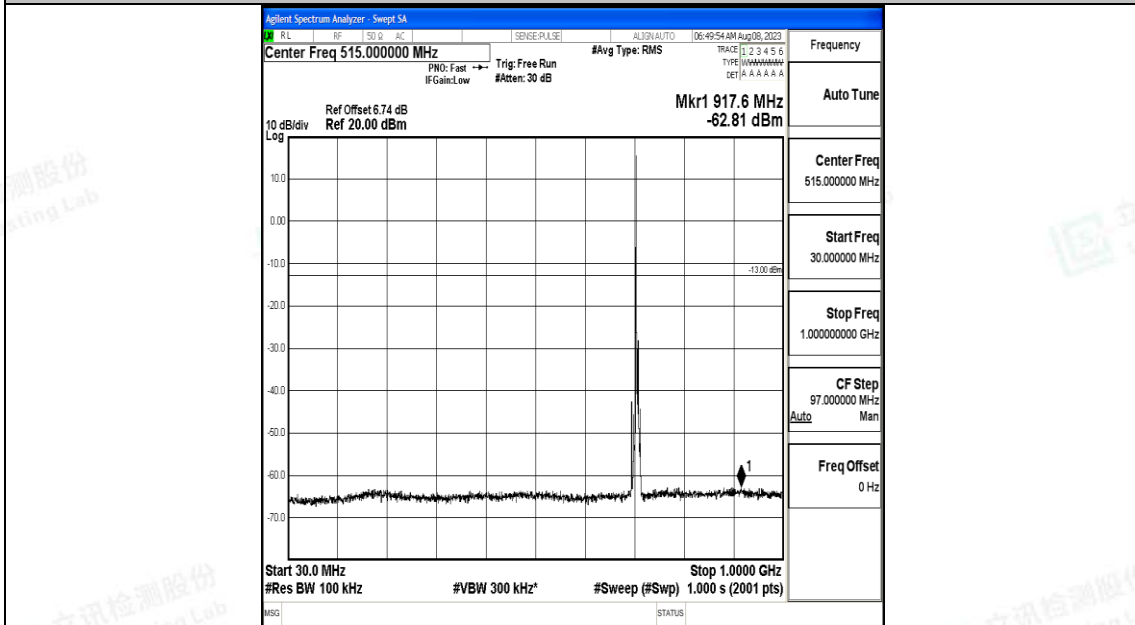

Band12\_5MHz\_QPSK\_23155\_1RB#0\_3000~10000\_3000~10000

Band12\_5MHz\_16QAM\_23155\_1RB#0\_0.009~0.15\_0.009~0.15

Band12\_5MHz\_16QAM\_23155\_1RB#0\_0.15~30\_0.15~30

Band12\_5MHz\_16QAM\_23155\_1RB#0\_30~1000\_30~1000