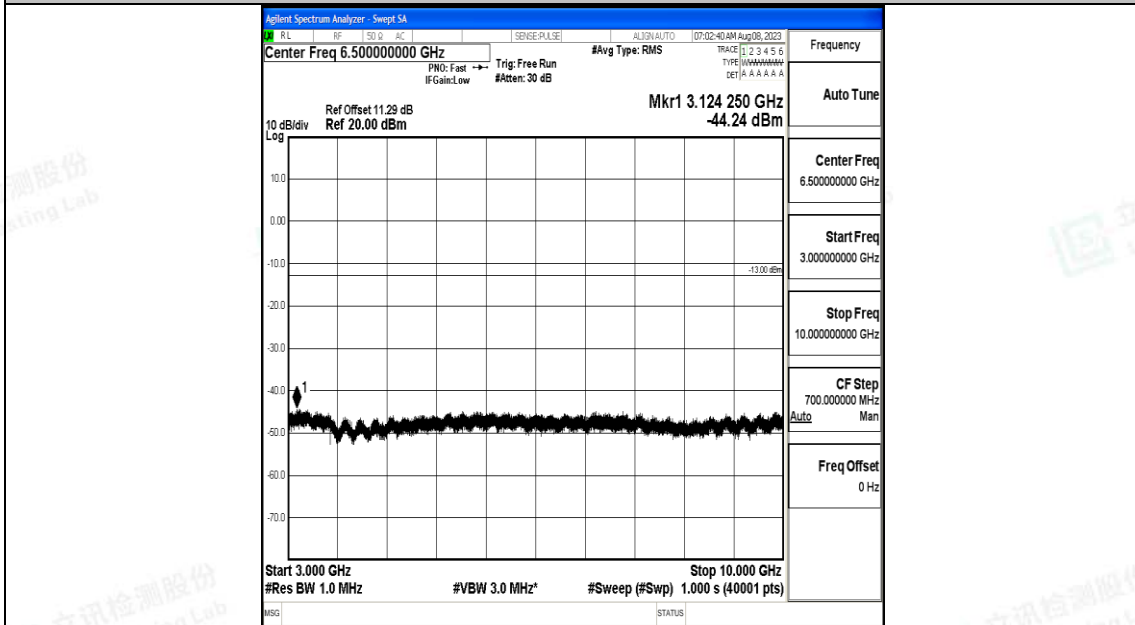

Band12\_10MHz\_16QAM\_23060\_1RB#0\_0.15~30\_0.15~30

Band12\_10MHz\_16QAM\_23060\_1RB#0\_30~1000\_30~1000

Band12\_10MHz\_16QAM\_23060\_1RB#0\_1000~3000\_1000~3000

Band12\_10MHz\_16QAM\_23060\_1RB#0\_3000~10000\_3000~10000