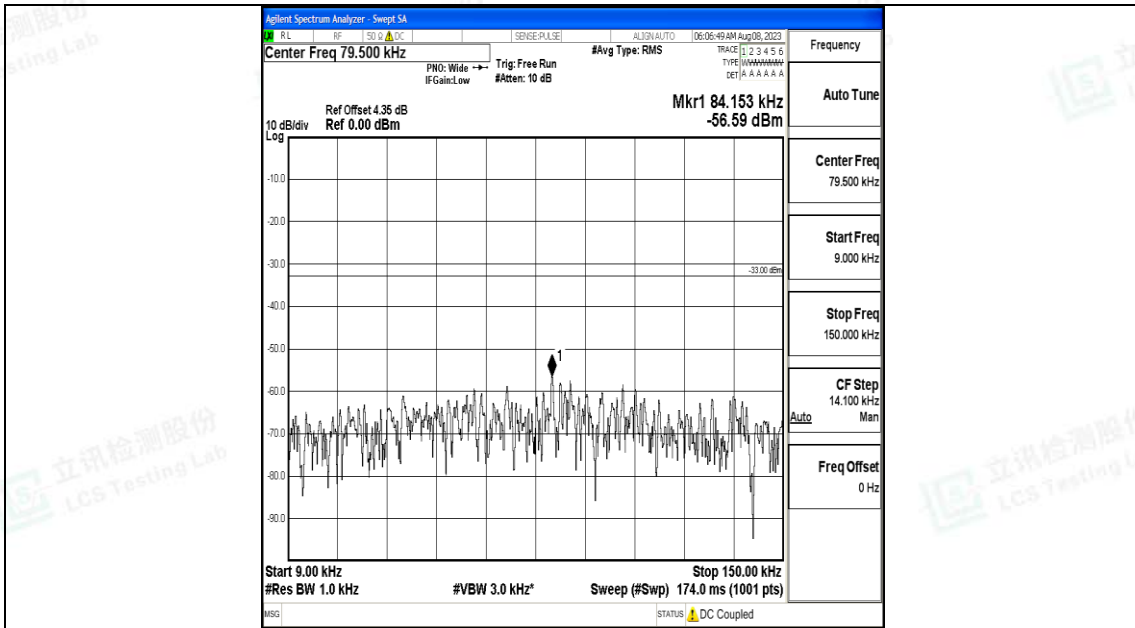

Band5_10MHz_16QAM_20525_1RB#0_30~1000_30~1000

Band5_10MHz_16QAM_20525_1RB#0_1000~3000_1000~3000

Band5_10MHz_16QAM_20525_1RB#0_3000~10000_3000~10000

Band5_10MHz_QPSK_20600_1RB#0_0.009~0.15_0.009~0.15

Band5_10MHz_QPSK_20600_1RB#0_0.15~30_0.15~30