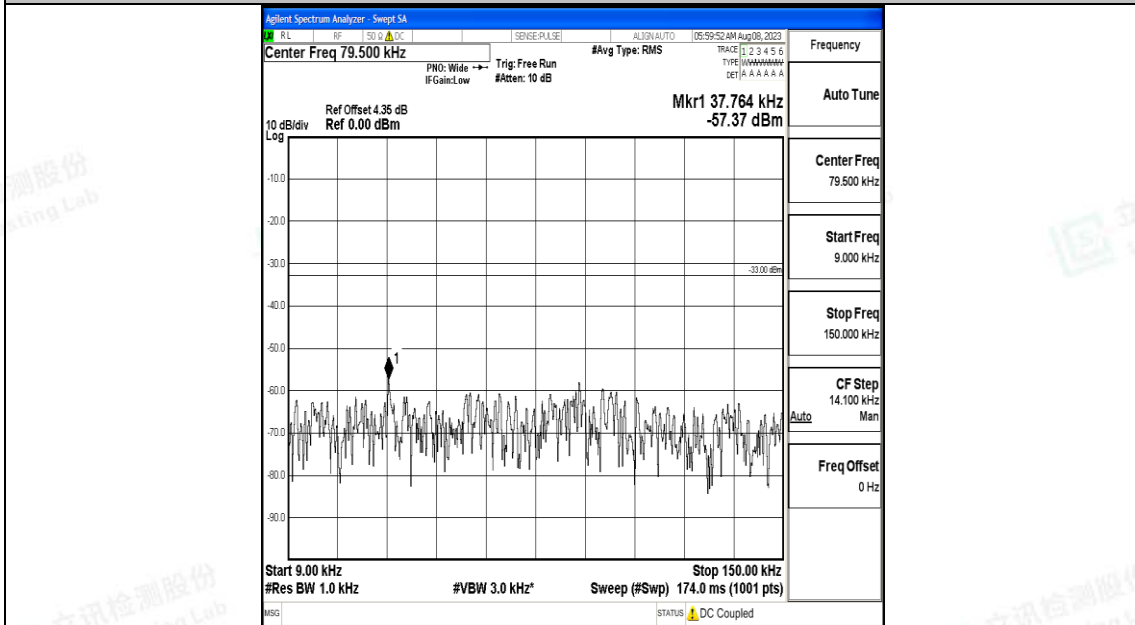

Band5_5MHz_QPSK_20525_1RB#0_30~1000_30~1000

Band5_5MHz_QPSK_20525_1RB#0_1000~3000_1000~3000

Band5_5MHz_QPSK_20525_1RB#0_3000~10000_3000~10000

Band5_5MHz_16QAM_20525_1RB#0_0.009~0.15_0.009~0.15

Band5_5MHz_16QAM_20525_1RB#0_0.15~30_0.15~30