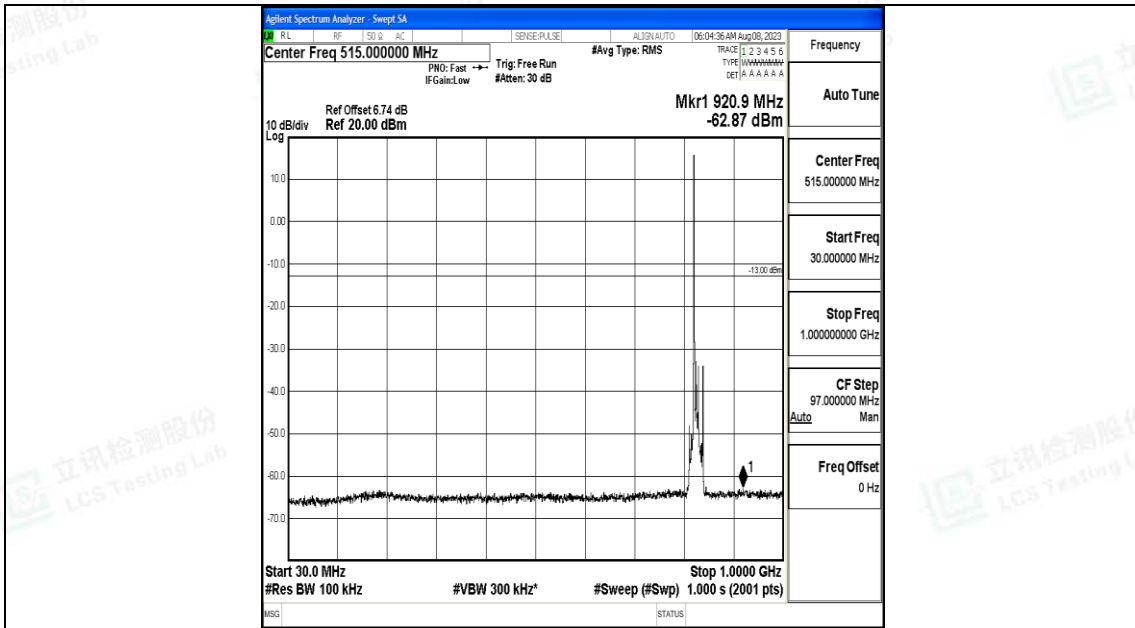

Band5_5MHz_16QAM_20625_1RB#0_30~1000_30~1000

Band5_5MHz_16QAM_20625_1RB#0_1000~3000_1000~3000

Band5_5MHz_16QAM_20625_1RB#0_3000~10000_3000~10000

Band5_10MHz_QPSK_20450_1RB#0_0.009~0.15_0.009~0.15

Band5_10MHz_QPSK_20450_1RB#0_0.15~30_0.15~30