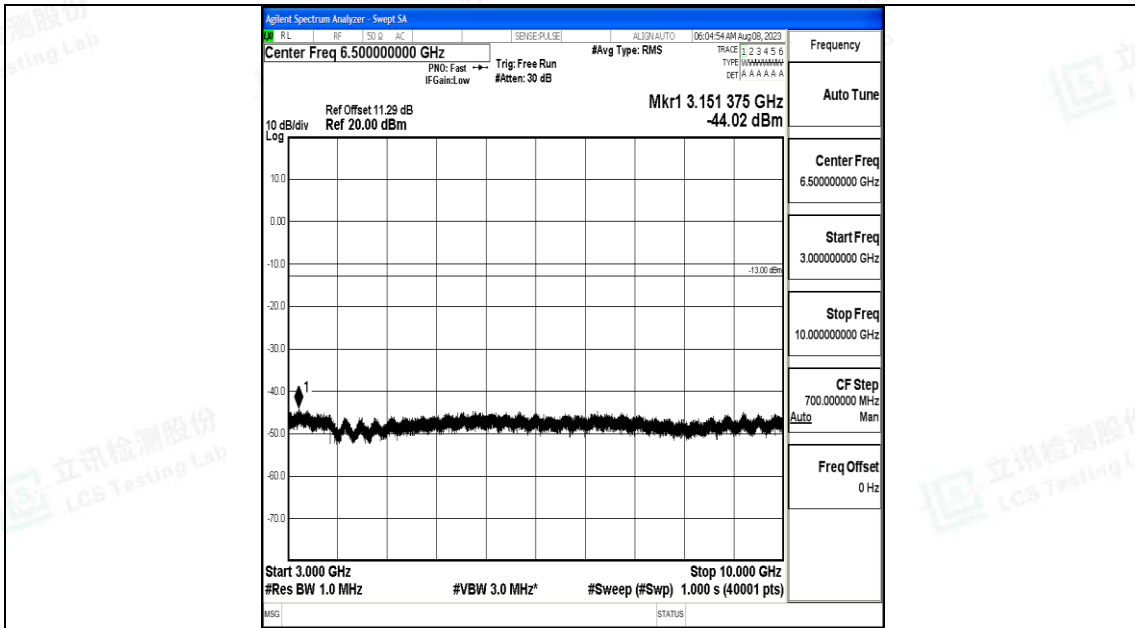

Band5_10MHz_QPSK_20450_1RB#0_1000~3000_1000~3000

Band5_10MHz_QPSK_20450_1RB#0_3000~10000_3000~10000