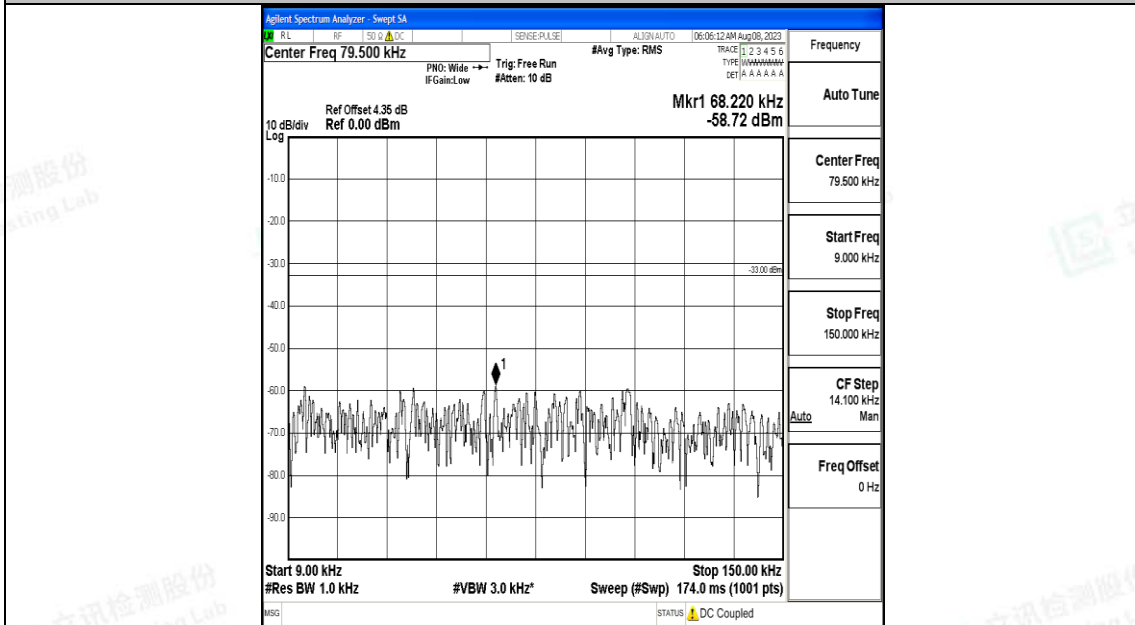

Band5_10MHz_QPSK_20525_1RB#0_30~1000_30~1000

Band5_10MHz_QPSK_20525_1RB#0_1000~3000_1000~3000

Band5_10MHz_QPSK_20525_1RB#0_3000~10000_3000~10000

Band5_10MHz_16QAM_20525_1RB#0_0.009~0.15_0.009~0.15

Band5_10MHz_16QAM_20525_1RB#0_0.15~30_0.15~30