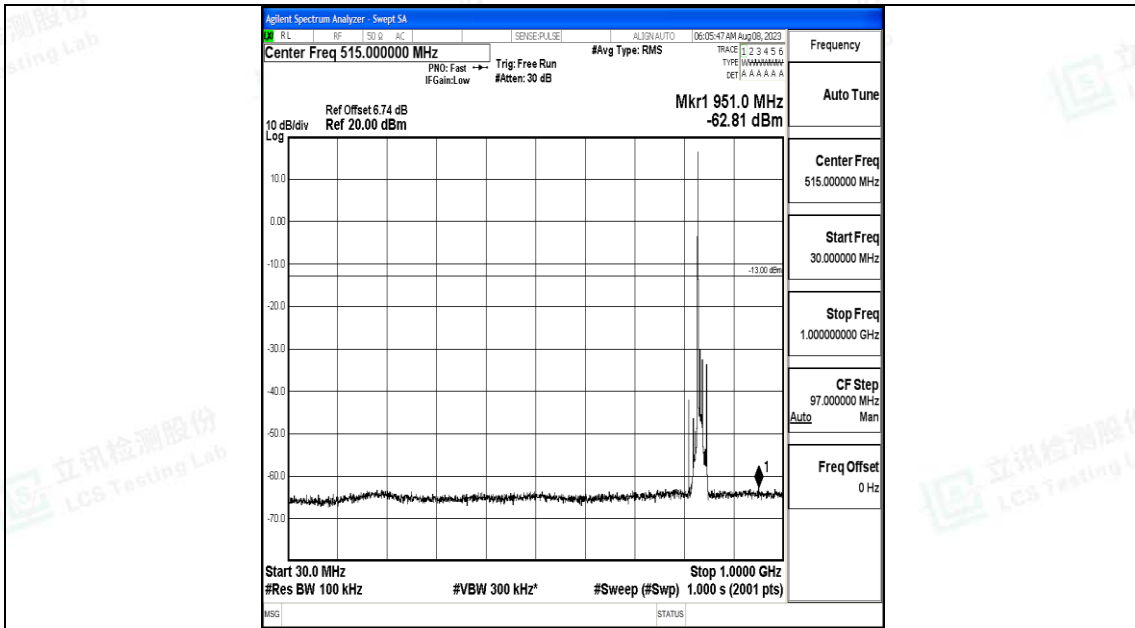

Band5_10MHz_16QAM_20450_1RB#0_30~1000_30~1000

Band5_10MHz_16QAM_20450_1RB#0_1000~3000_1000~3000

Band5_10MHz_16QAM_20450_1RB#0_3000~10000_3000~10000

Band5_10MHz_QPSK_20525_1RB#0_0.009~0.15_0.009~0.15

Band5_10MHz_QPSK_20525_1RB#0_0.15~30_0.15~30