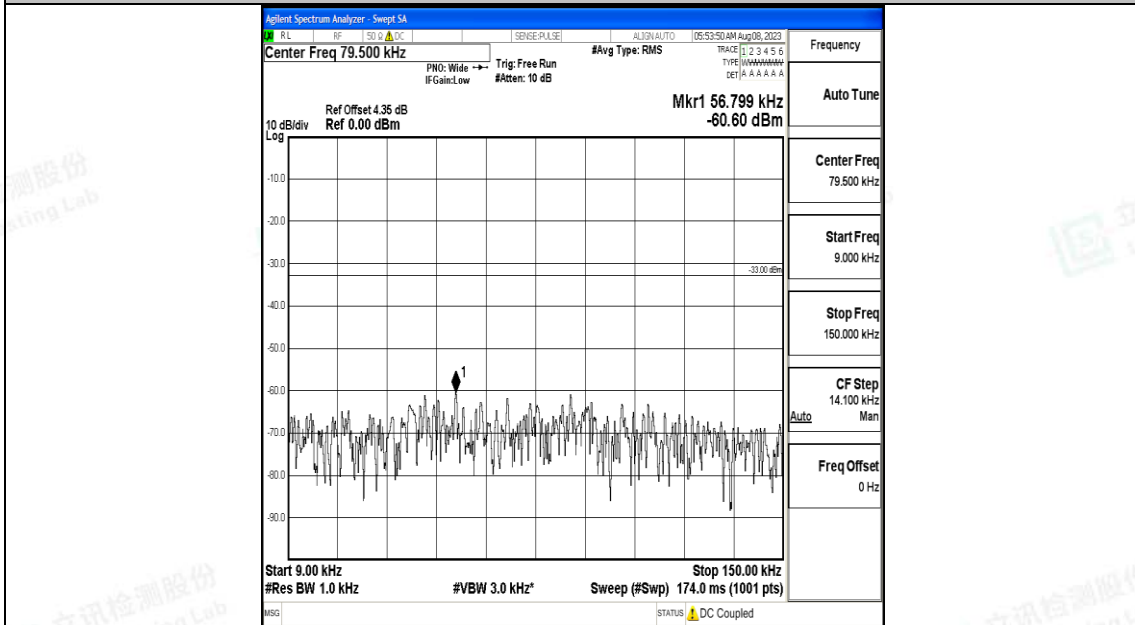

Band5_3MHz_QPSK_20635_1RB#0_30~1000_30~1000

Band5_3MHz_QPSK_20635_1RB#0_1000~3000_1000~3000

Band5_3MHz_QPSK_20635_1RB#0_3000~10000_3000~10000

Band5_3MHz_16QAM_20635_1RB#0_0.009~0.15_0.009~0.15

Band5_3MHz_16QAM_20635_1RB#0_0.15~30_0.15~30