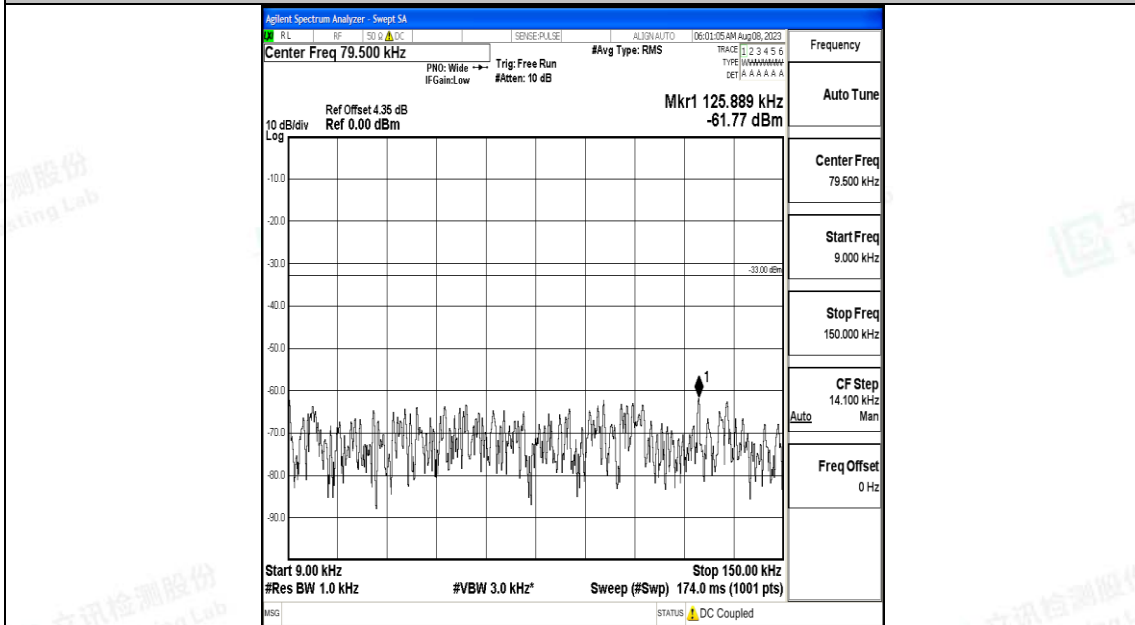

Band5_5MHz_QPSK_20625_1RB#0_30~1000_30~1000

Band5_5MHz_QPSK_20625_1RB#0_1000~3000_1000~3000

Band5_5MHz_QPSK_20625_1RB#0_3000~10000_3000~10000

Band5_5MHz_16QAM_20625_1RB#0_0.009~0.15_0.009~0.15

Band5_5MHz_16QAM_20625_1RB#0_0.15~30_0.15~30