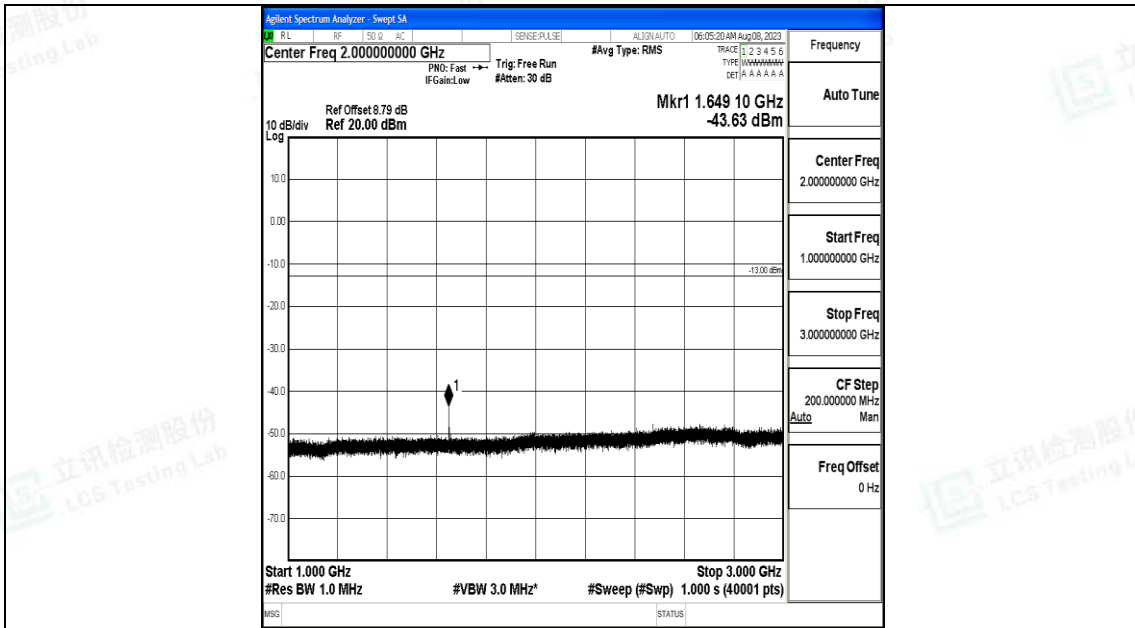

Band5_10MHz_16QAM_20450_1RB#0_30~1000_30~1000

Band5_10MHz_16QAM_20450_1RB#0_1000~3000_1000~3000