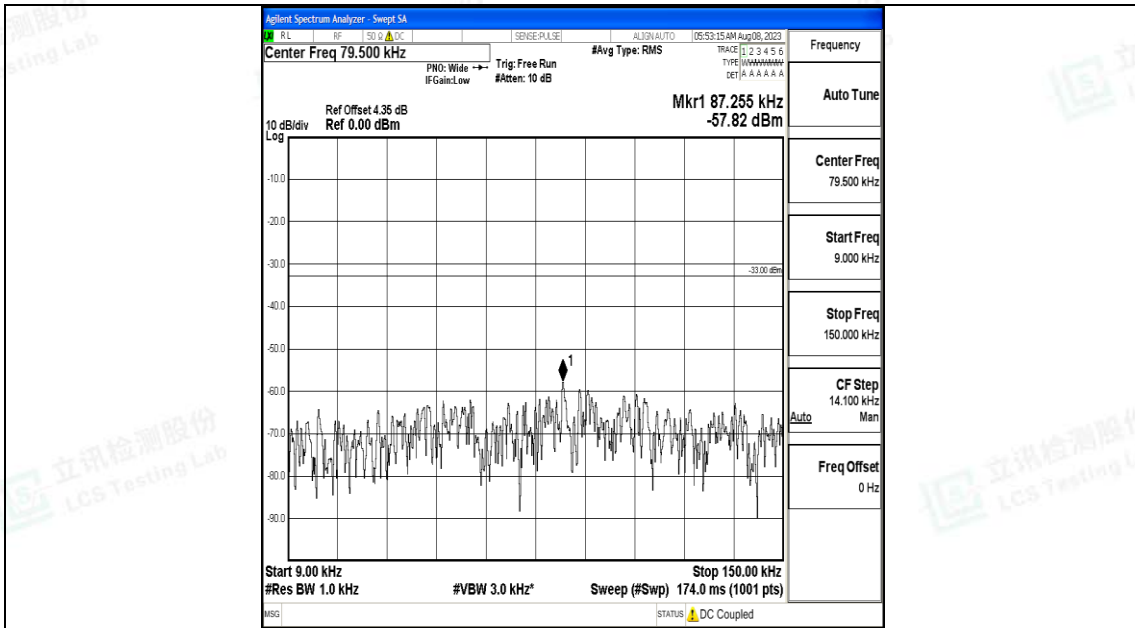

Band5_3MHz_16QAM_20525_1RB#0_30~1000_30~1000

Band5_3MHz_16QAM_20525_1RB#0_1000~3000_1000~3000

Band5_3MHz_16QAM_20525_1RB#0_3000~10000_3000~10000

Band5_3MHz_QPSK_20635_1RB#0_0.009~0.15_0.009~0.15

Band5_3MHz_QPSK_20635_1RB#0_0.15~30_0.15~30