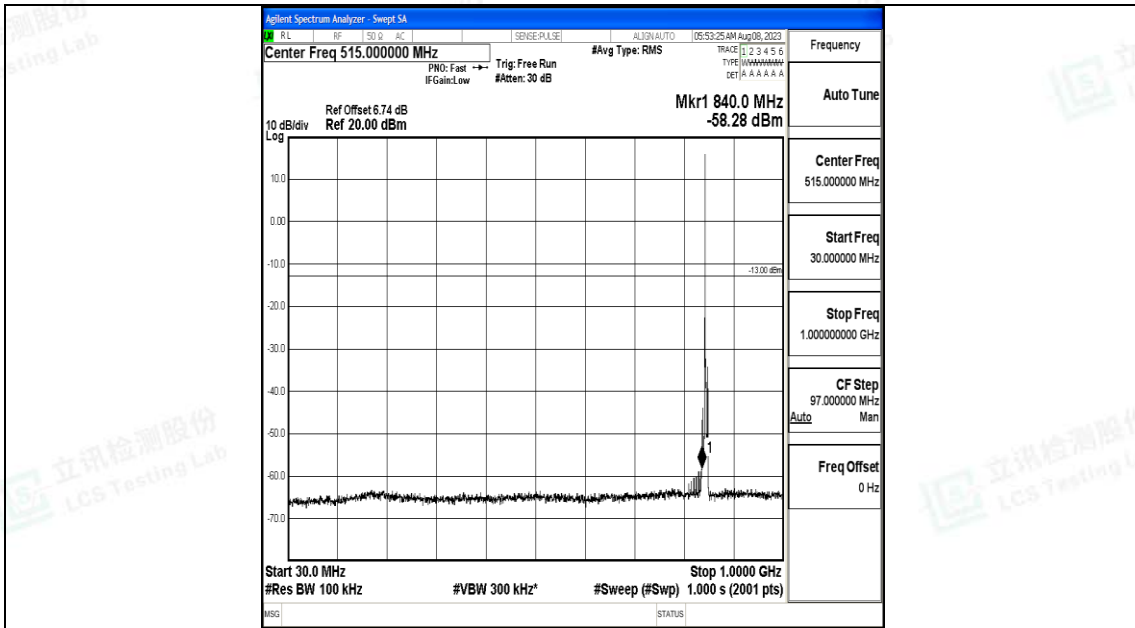

Band5_3MHz_16QAM_20525_1RB#0_30~1000_30~1000

Band5_3MHz_16QAM_20525_1RB#0_1000~3000_1000~3000

Band5_3MHz_16QAM_20525_1RB#0_3000~10000_3000~10000

Band5_3MHz_QPSK_20635_1RB#0_0.009~0.15_0.009~0.15

Band5_3MHz_QPSK_20635_1RB#0_0.15~30_0.15~30