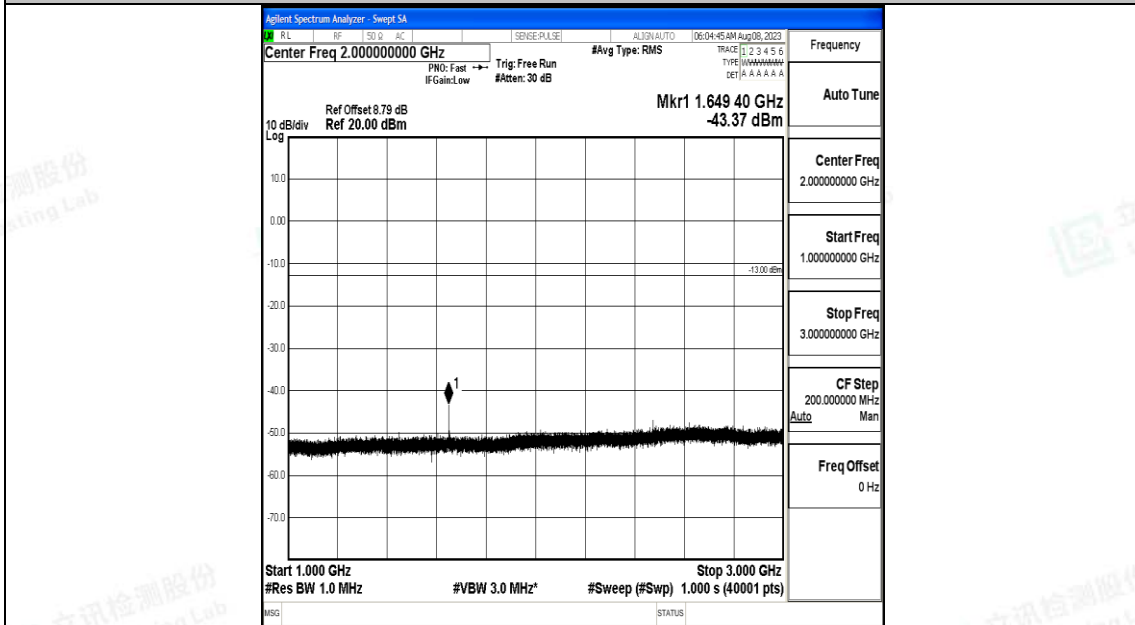

Band5_10MHz_QPSK_20450_1RB#0_30~1000_30~1000

Band5_10MHz_QPSK_20450_1RB#0_1000~3000_1000~3000