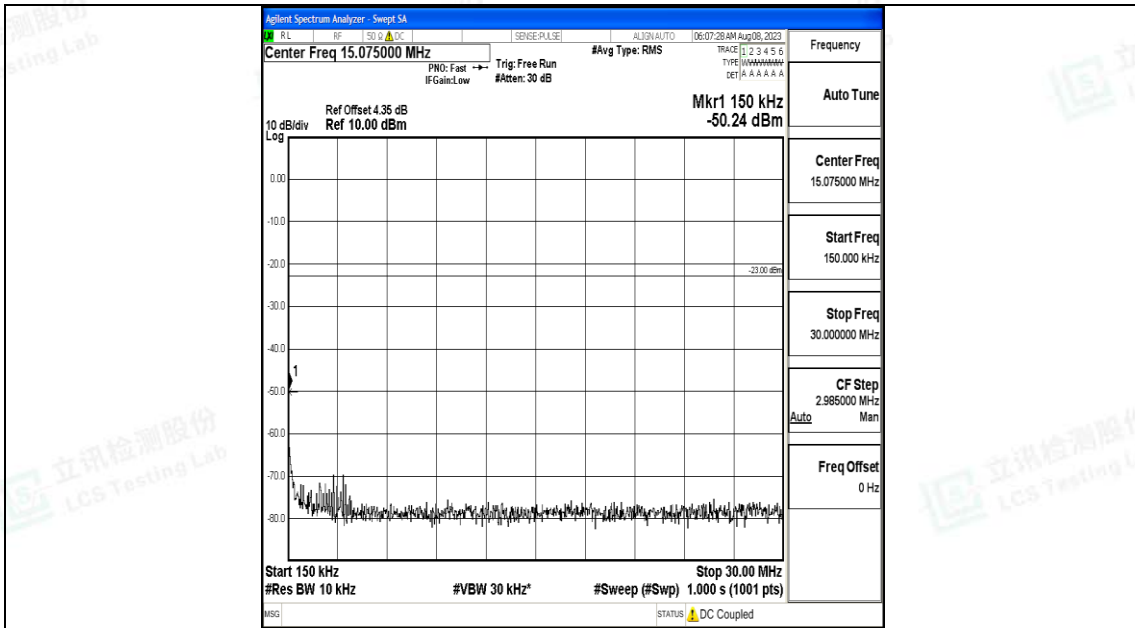

Band5_10MHz_16QAM_20600_1RB#0_0.15~30_0.15~30