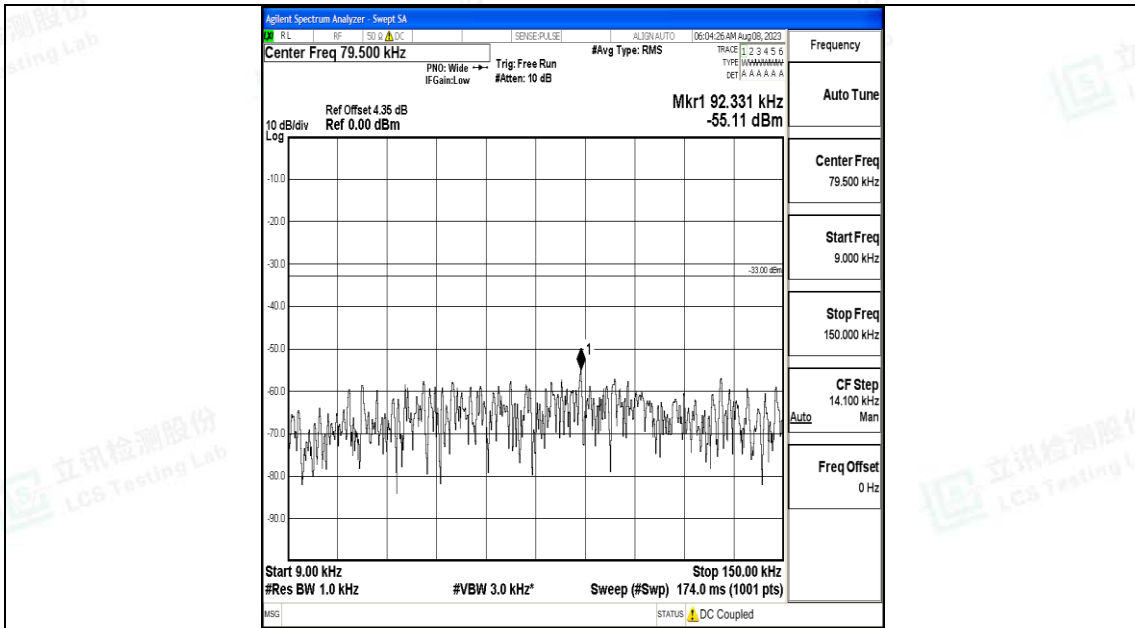

Band5_5MHz_16QAM_20625_1RB#0_30~1000_30~1000

Band5_5MHz_16QAM_20625_1RB#0_1000~3000_1000~3000

Band5_5MHz_16QAM_20625_1RB#0_3000~10000_3000~10000

Band5_10MHz_QPSK_20450_1RB#0_0.009~0.15_0.009~0.15

Band5_10MHz_QPSK_20450_1RB#0_0.15~30_0.15~30