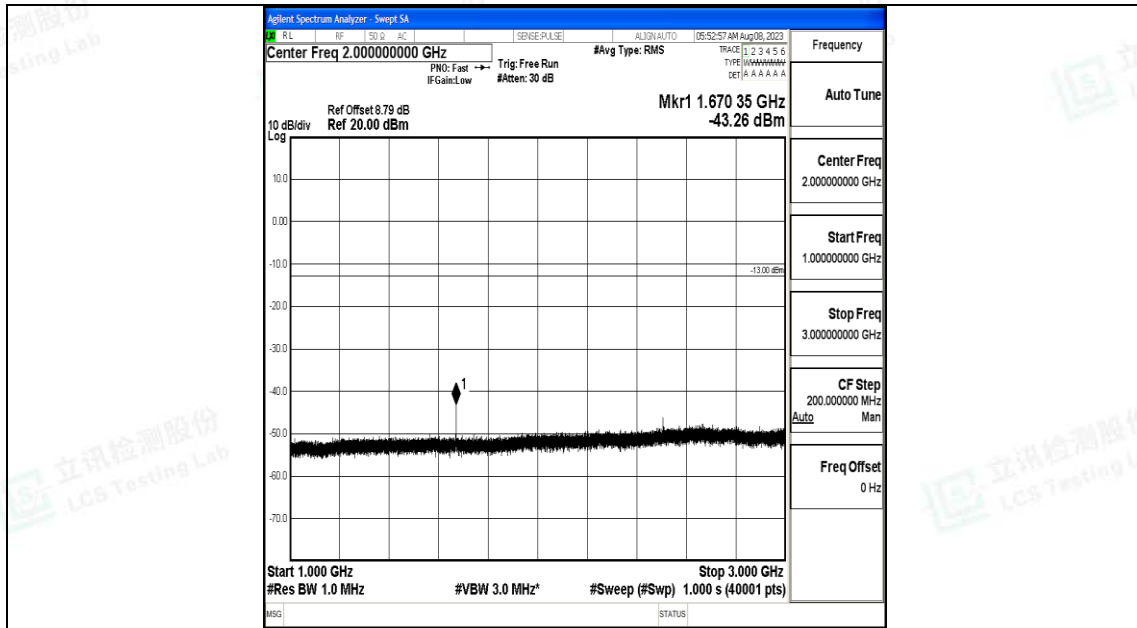

Band5_3MHz_16QAM_20525_1RB#0_30~1000_30~1000

Band5_3MHz_16QAM_20525_1RB#0_1000~3000_1000~3000