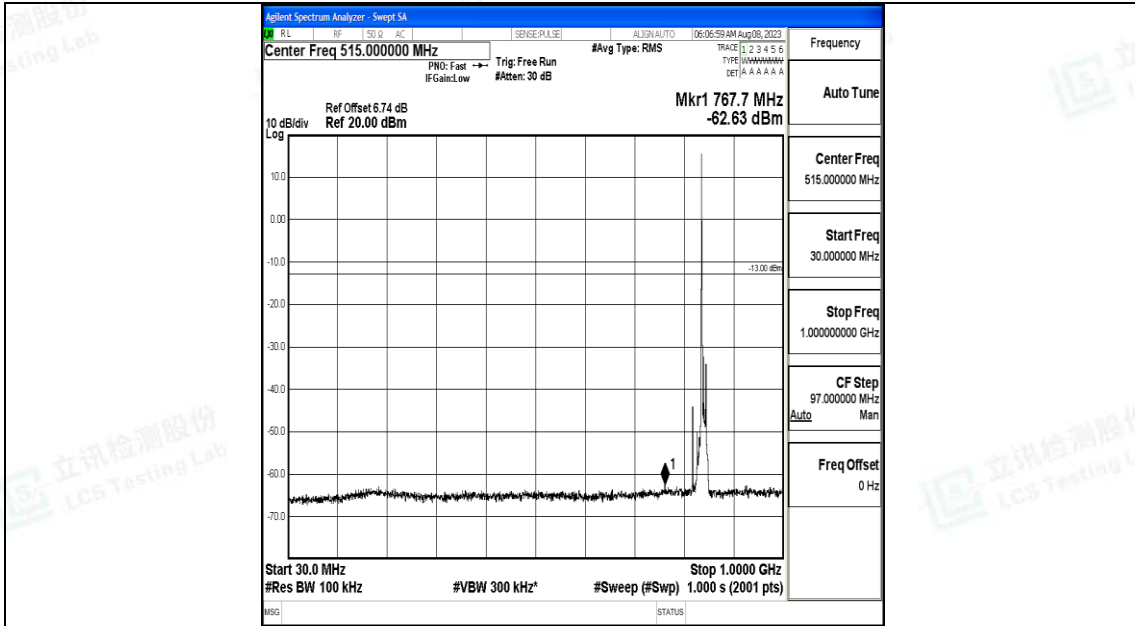

Band5_10MHz_16QAM_20525_1RB#0_30~1000_30~1000

Band5_10MHz_16QAM_20525_1RB#0_1000~3000_1000~3000

Band5_10MHz_16QAM_20525_1RB#0_3000~10000_3000~10000

Band5_10MHz_QPSK_20600_1RB#0_0.009~0.15_0.009~0.15

Band5_10MHz_QPSK_20600_1RB#0_0.15~30_0.15~30