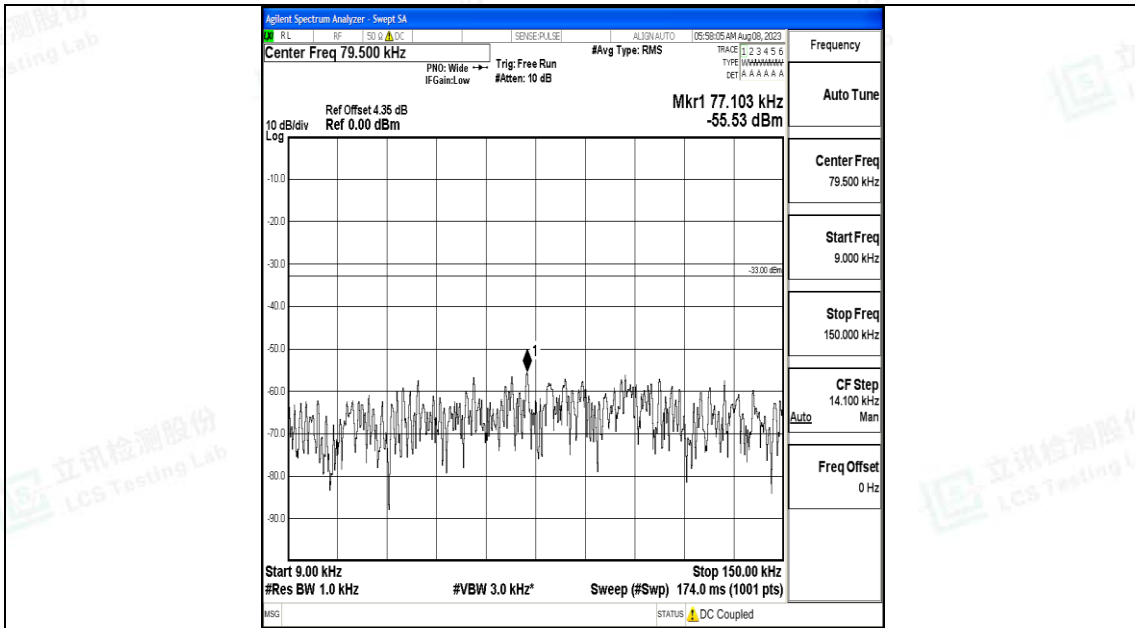

Band5_3MHz_16QAM_20635_1RB#0_30~1000_30~1000

Band5_3MHz_16QAM_20635_1RB#0_1000~3000_1000~3000

Band5_3MHz_16QAM_20635_1RB#0_3000~10000_3000~10000

Band5_5MHz_QPSK_20425_1RB#0_0.009~0.15_0.009~0.15

Band5_5MHz_QPSK_20425_1RB#0_0.15~30_0.15~30