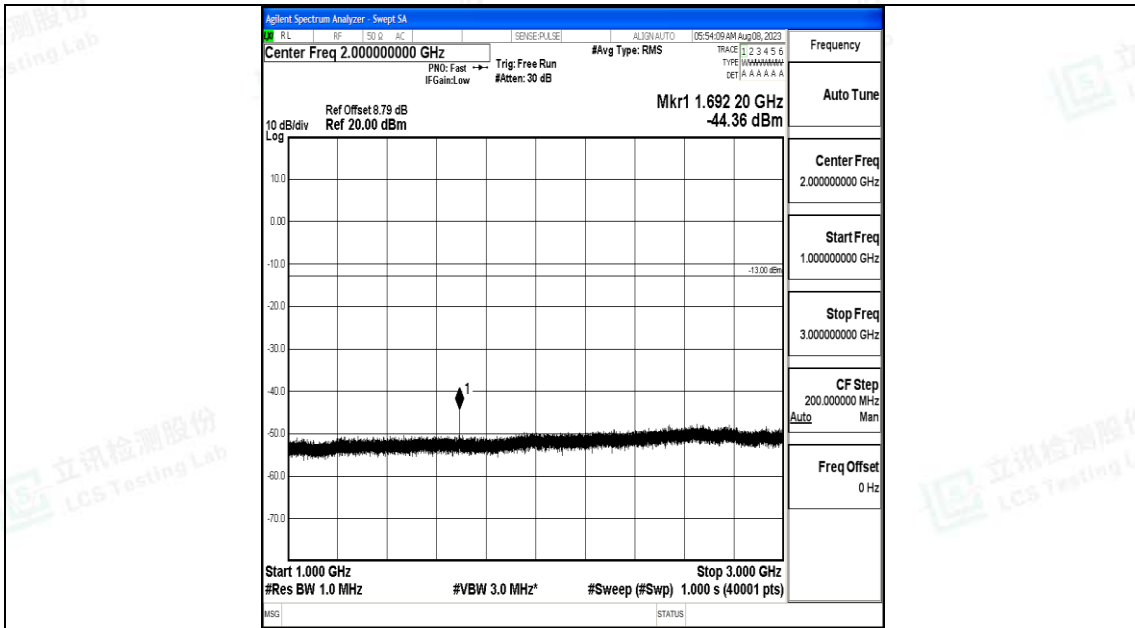

Band5_3MHz_16QAM_20635_1RB#0_30~1000_30~1000

Band5_3MHz_16QAM_20635_1RB#0_1000~3000_1000~3000