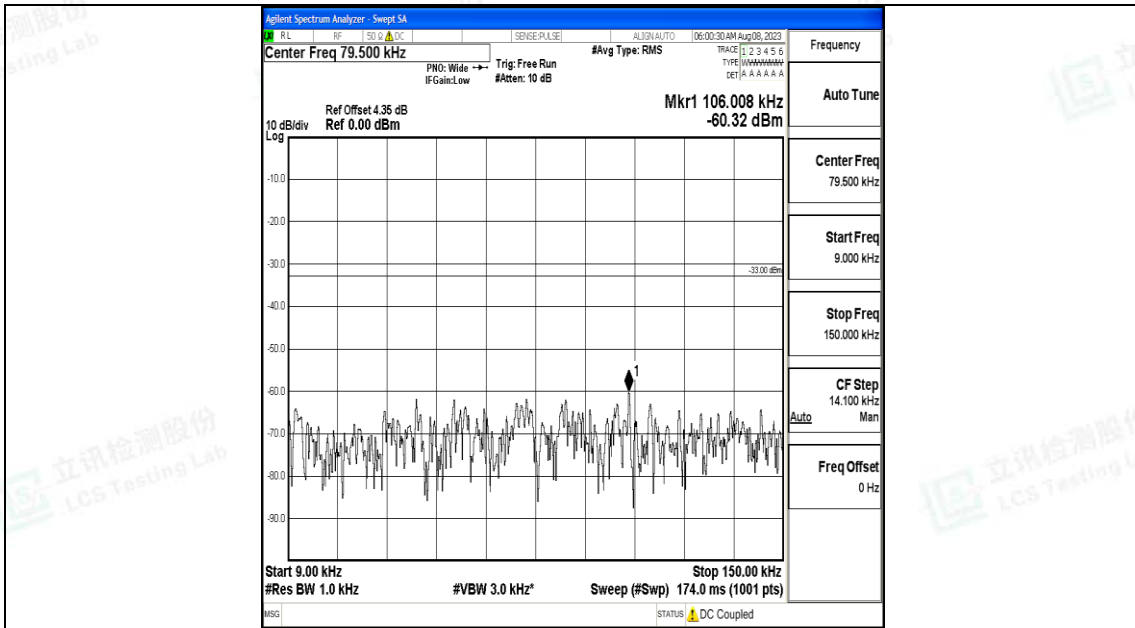

Band5_5MHz_16QAM_20525_1RB#0_30~1000_30~1000

Band5_5MHz_16QAM_20525_1RB#0_1000~3000_1000~3000

Band5_5MHz_16QAM_20525_1RB#0_3000~10000_3000~10000

Band5_5MHz_QPSK_20625_1RB#0_0.009~0.15_0.009~0.15

Band5_5MHz_QPSK_20625_1RB#0_0.15~30_0.15~30