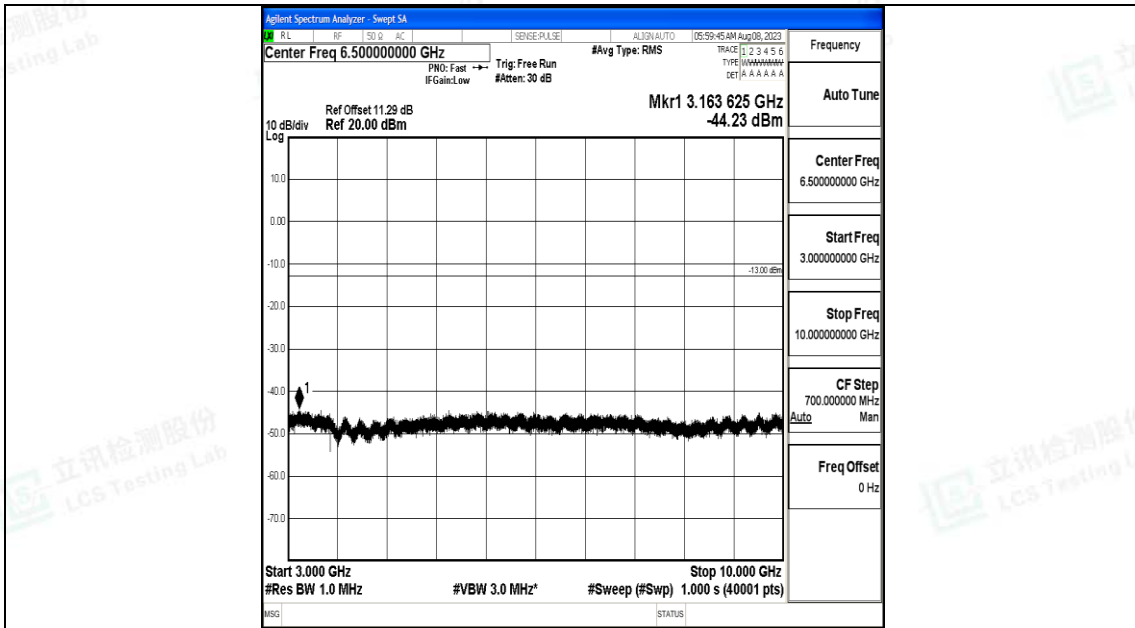

Band5_5MHz_QPSK_20525_1RB#0_1000~3000_1000~3000

Band5_5MHz_QPSK_20525_1RB#0_3000~10000_3000~10000