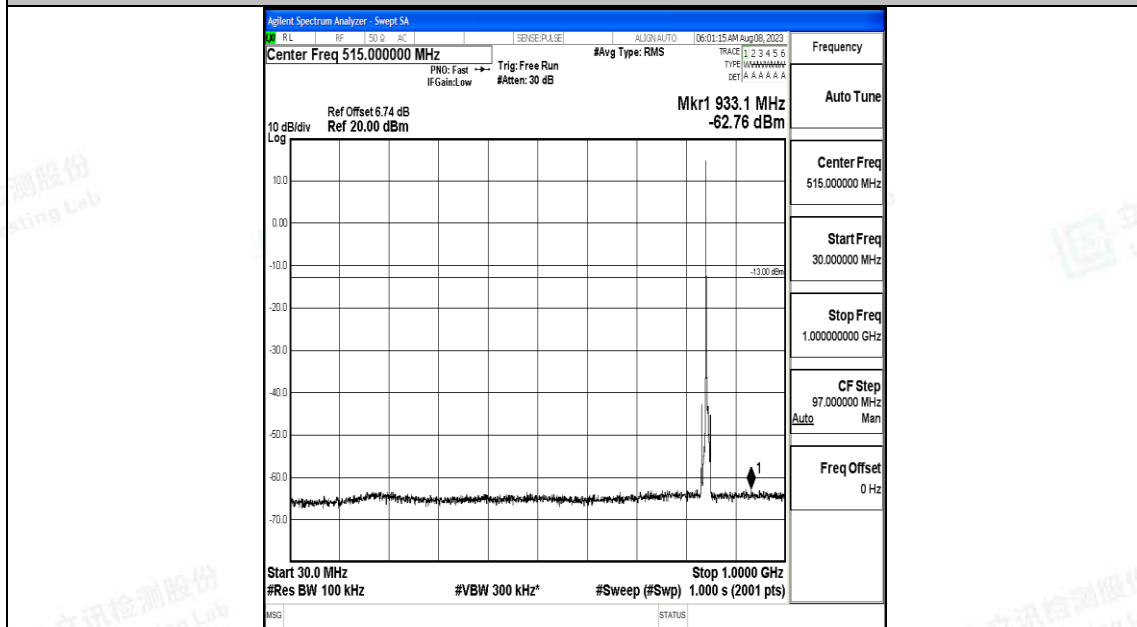

Band5_5MHz_QPSK_20625_1RB#0_30~1000_30~1000

Band5_5MHz_QPSK_20625_1RB#0_1000~3000_1000~3000

Band5_5MHz_QPSK_20625_1RB#0_3000~10000_3000~10000

Band5_5MHz_16QAM_20625_1RB#0_0.009~0.15_0.009~0.15

Band5_5MHz_16QAM_20625_1RB#0_0.15~30_0.15~30