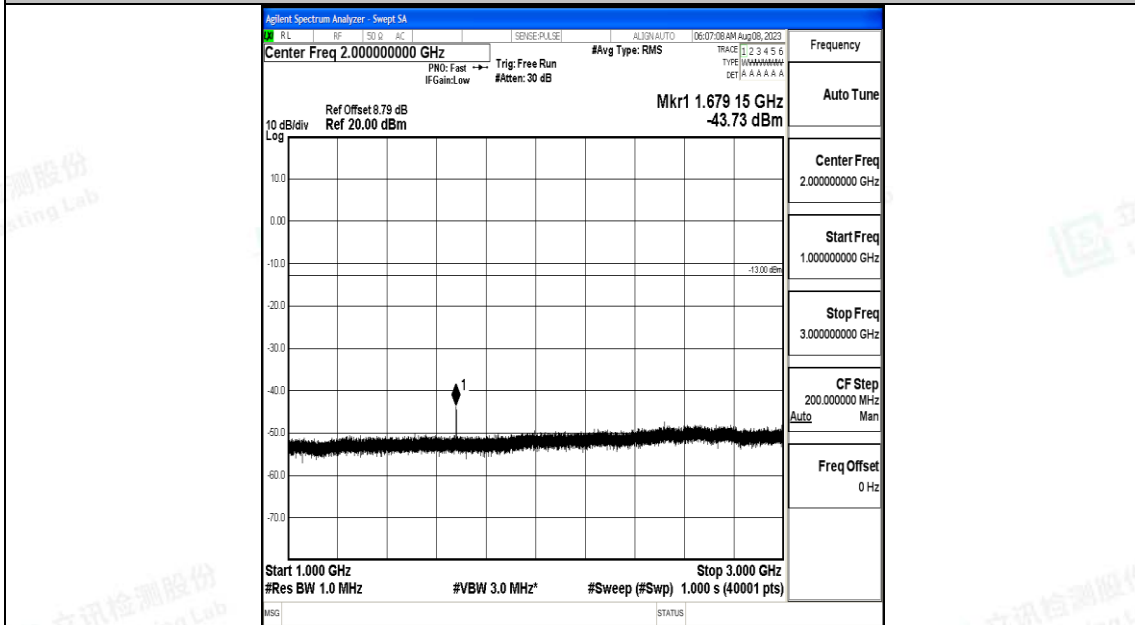

Band5_10MHz_QPSK_20600_1RB#0_30~1000_30~1000

Band5_10MHz_QPSK_20600_1RB#0_1000~3000_1000~3000