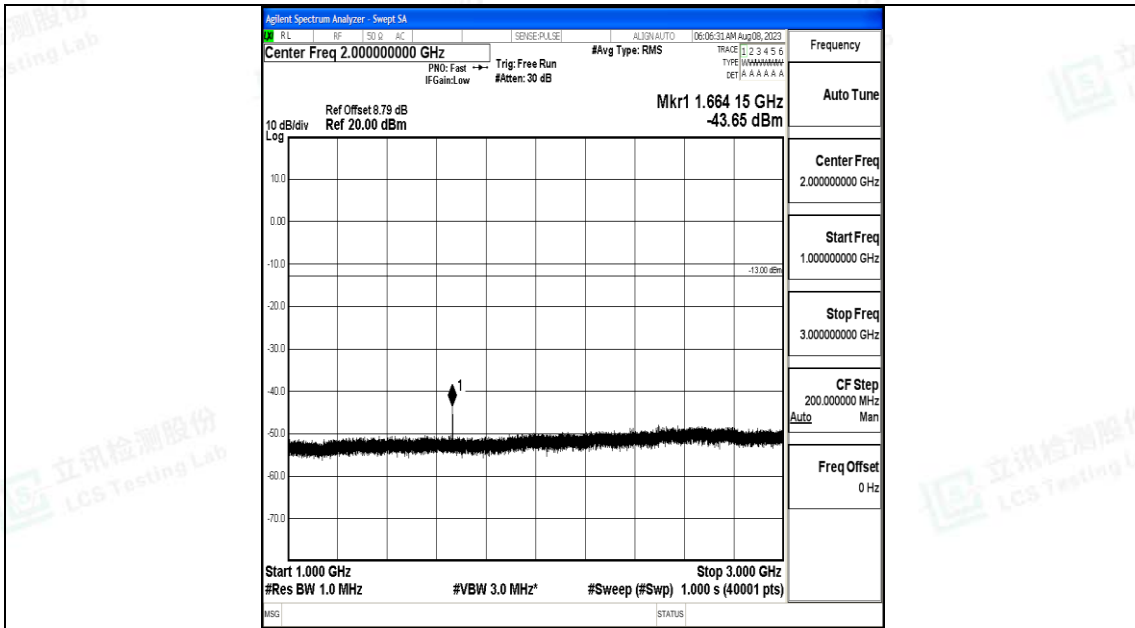

Band5_10MHz_16QAM_20525_1RB#0_30~1000_30~1000

Band5_10MHz_16QAM_20525_1RB#0_1000~3000_1000~3000