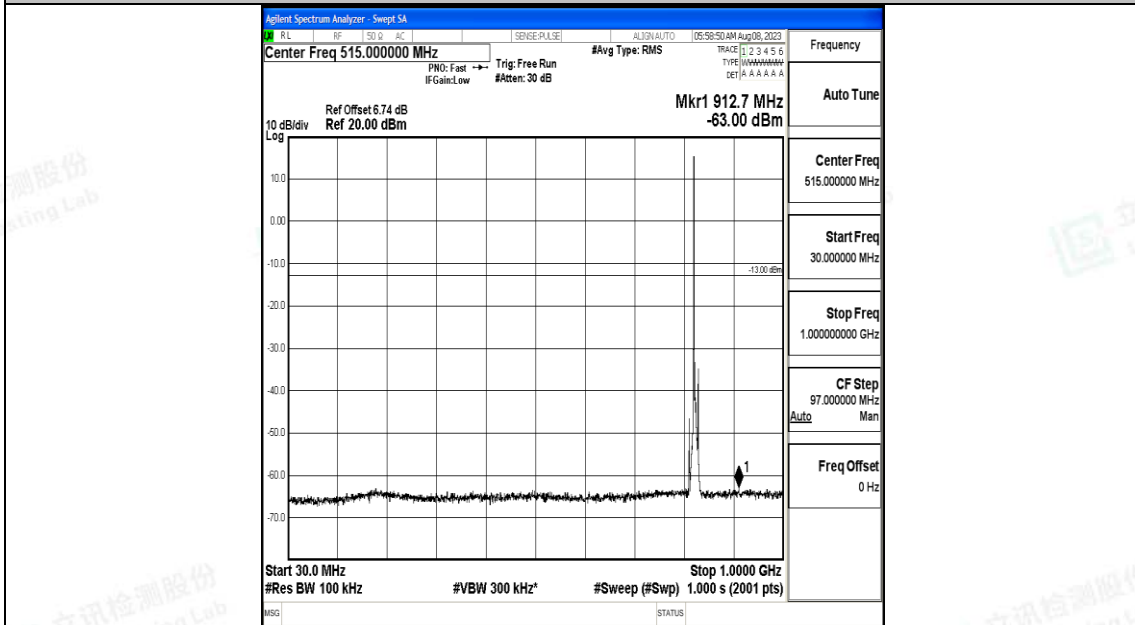

Band5_5MHz_QPSK_20425_1RB#0_30~1000_30~1000

Band5_5MHz_QPSK_20425_1RB#0_1000~3000_1000~3000

Band5_5MHz_QPSK_20425_1RB#0_3000~10000_3000~10000

Band5_5MHz_16QAM_20425_1RB#0_0.009~0.15_0.009~0.15

Band5_5MHz_16QAM_20425_1RB#0_0.15~30_0.15~30