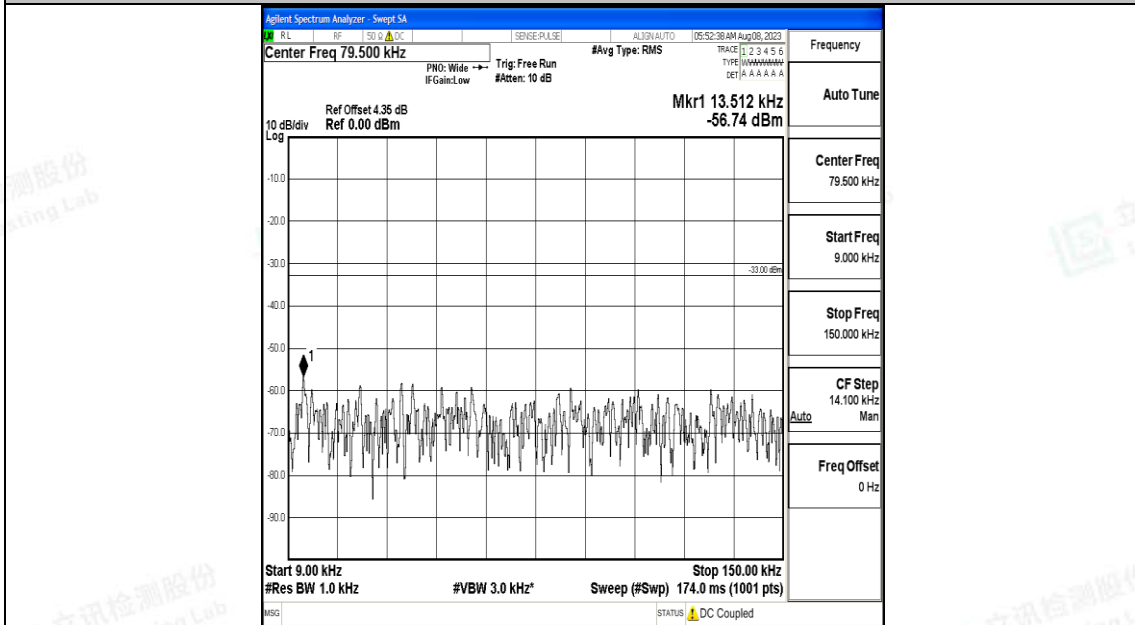

Band5_3MHz_QPSK_20525_1RB#0_30~1000_30~1000

Band5_3MHz_QPSK_20525_1RB#0_1000~3000_1000~3000

Band5_3MHz_QPSK_20525_1RB#0_3000~10000_3000~10000

Band5_3MHz_16QAM_20525_1RB#0_0.009~0.15_0.009~0.15

Band5_3MHz_16QAM_20525_1RB#0_0.15~30_0.15~30