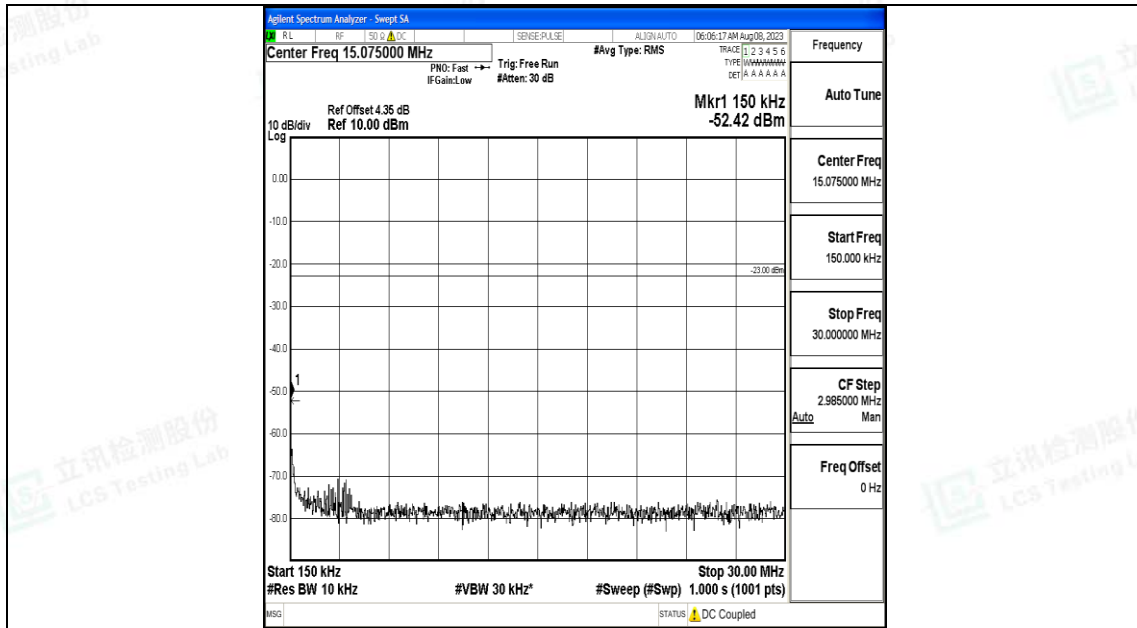

Band5_10MHz_QPSK_20525_1RB#0_30~1000_30~1000

Band5_10MHz_QPSK_20525_1RB#0_1000~3000_1000~3000

Band5_10MHz_QPSK_20525_1RB#0_3000~10000_3000~10000

Band5_10MHz_16QAM_20525_1RB#0_0.009~0.15_0.009~0.15

Band5_10MHz_16QAM_20525_1RB#0_0.15~30_0.15~30