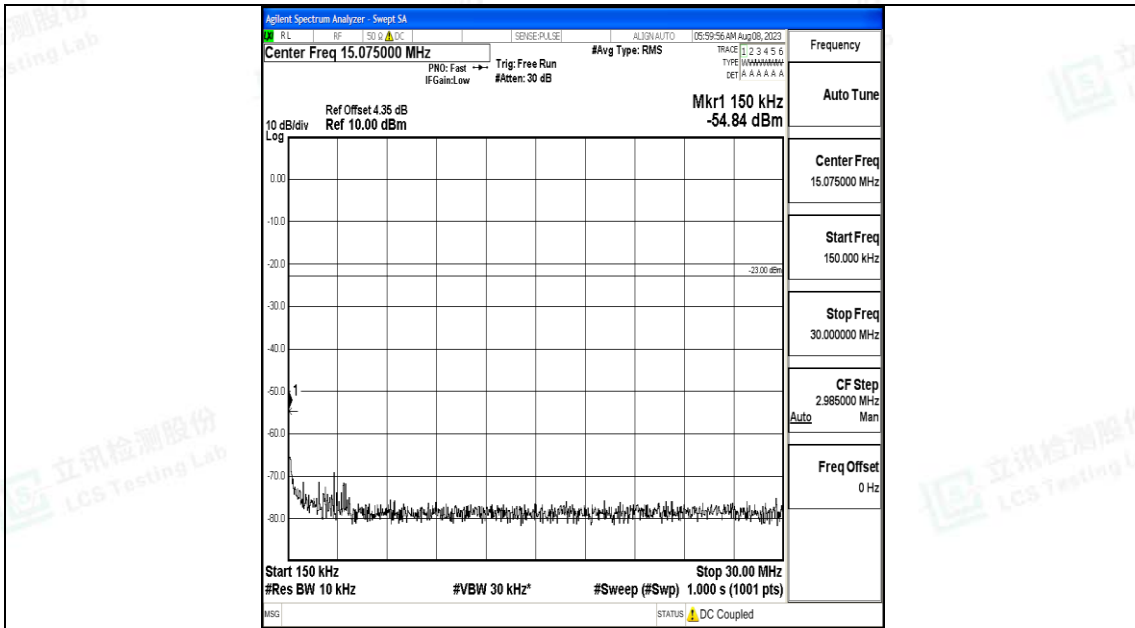

Band5_5MHz_QPSK_20525_1RB#0_30~1000_30~1000

Band5_5MHz_QPSK_20525_1RB#0_1000~3000_1000~3000

Band5_5MHz_QPSK_20525_1RB#0_3000~10000_3000~10000

Band5_5MHz_16QAM_20525_1RB#0_0.009~0.15_0.009~0.15

Band5_5MHz_16QAM_20525_1RB#0_0.15~30_0.15~30