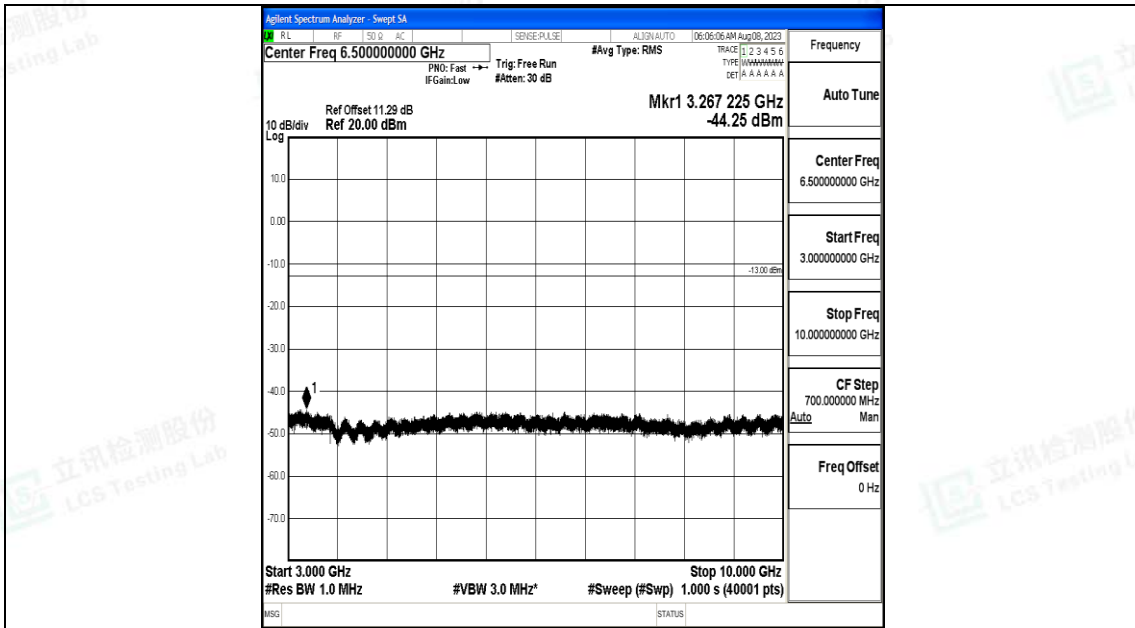

Band5_10MHz_QPSK_20525_1RB#0_1000~3000_1000~3000

Band5_10MHz_QPSK_20525_1RB#0_3000~10000_3000~10000