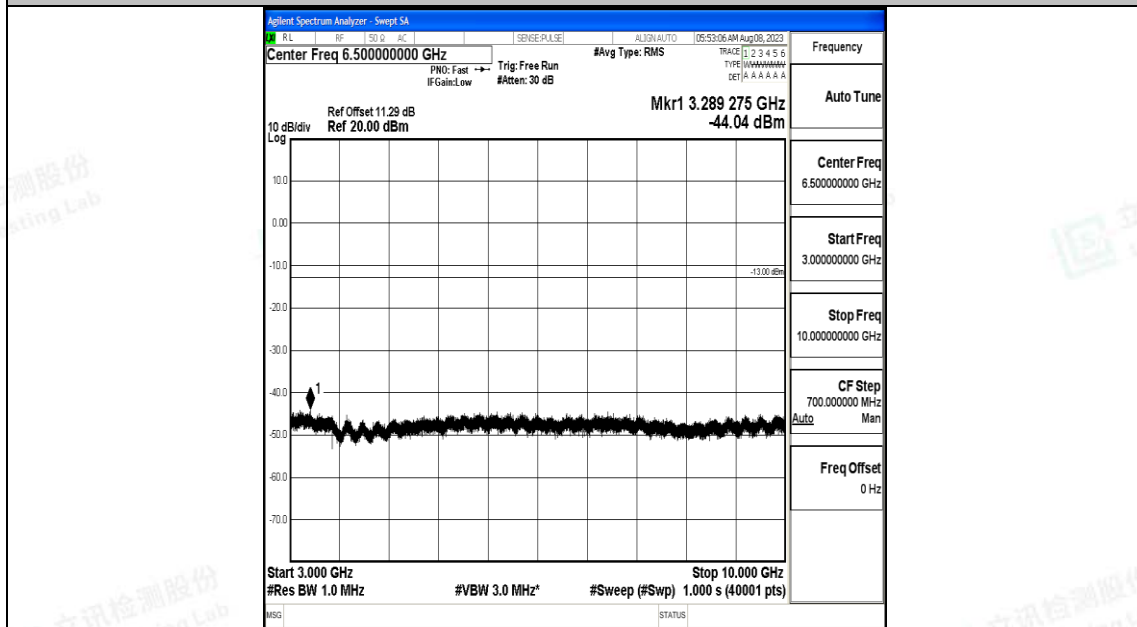

Band5_3MHz_16QAM_20525_1RB#0_1000~3000_1000~3000

Band5_3MHz_16QAM_20525_1RB#0_3000~10000_3000~10000