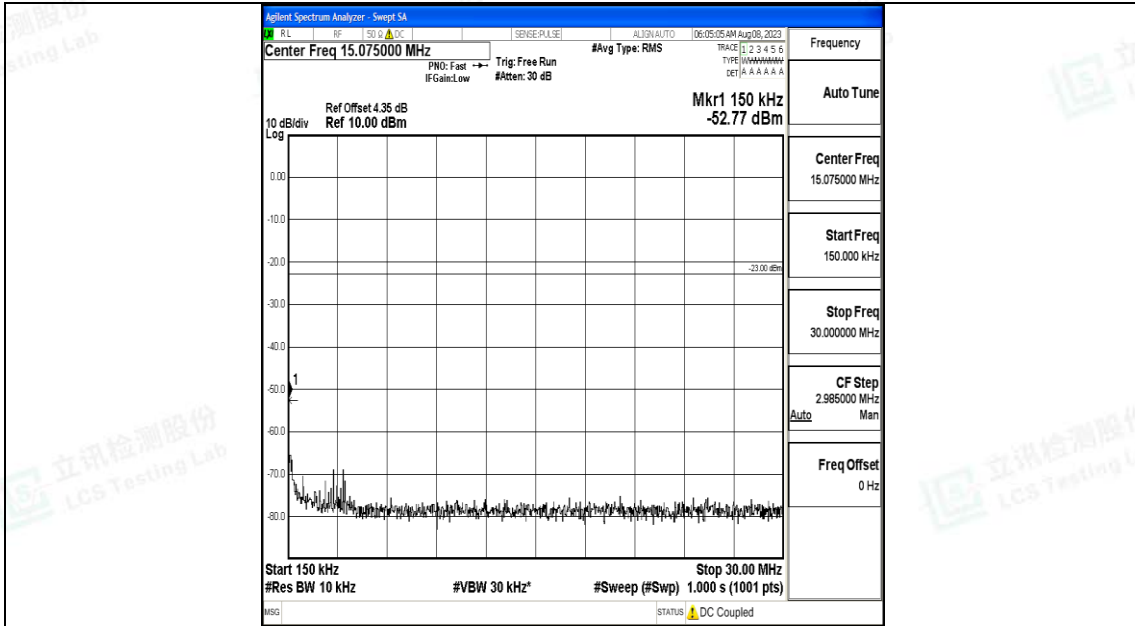

Band5_10MHz_QPSK_20450_1RB#0_30~1000_30~1000

Band5_10MHz_QPSK_20450_1RB#0_1000~3000_1000~3000

Band5_10MHz_QPSK_20450_1RB#0_3000~10000_3000~10000

Band5_10MHz_16QAM_20450_1RB#0_0.009~0.15_0.009~0.15

Band5_10MHz_16QAM_20450_1RB#0_0.15~30_0.15~30