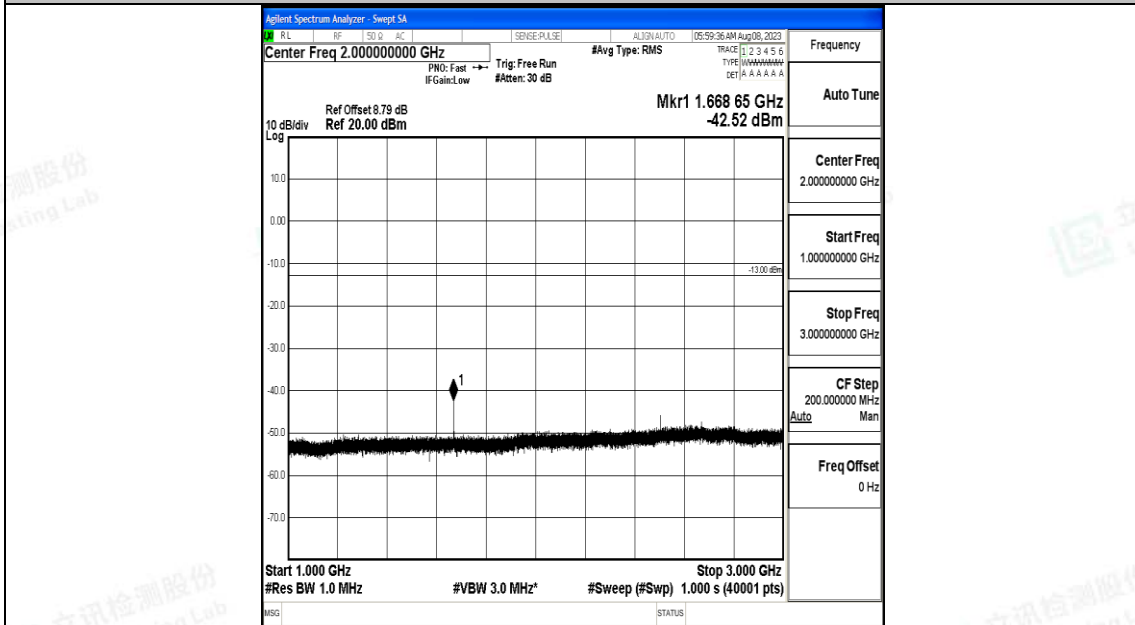

Band5_5MHz_QPSK_20525_1RB#0_30~1000_30~1000

Band5_5MHz_QPSK_20525_1RB#0_1000~3000_1000~3000