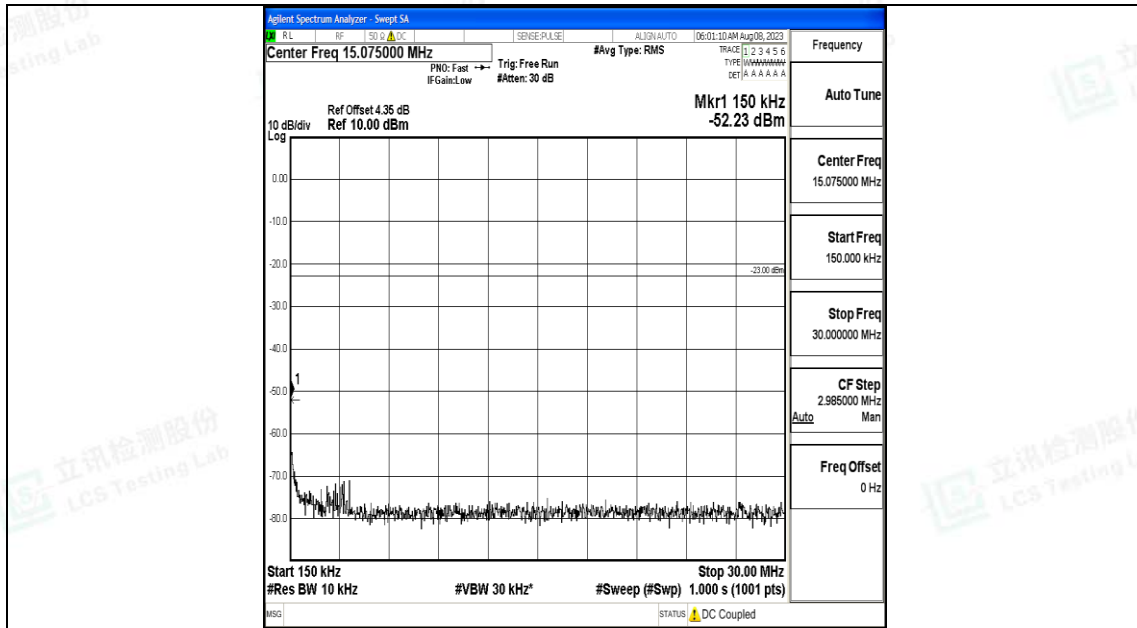

Band5_5MHz_QPSK_20625_1RB#0_30~1000_30~1000

Band5_5MHz_QPSK_20625_1RB#0_1000~3000_1000~3000

Band5_5MHz_QPSK_20625_1RB#0_3000~10000_3000~10000

Band5_5MHz_16QAM_20625_1RB#0_0.009~0.15_0.009~0.15

Band5_5MHz_16QAM_20625_1RB#0_0.15~30_0.15~30