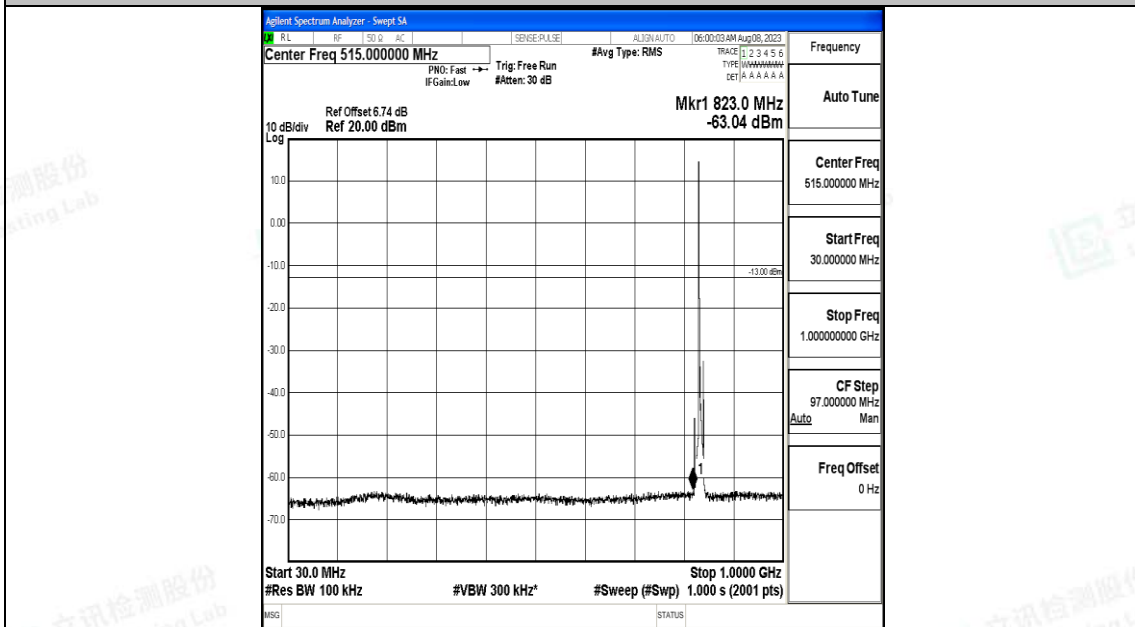

Band5_5MHz_QPSK_20525_1RB#0_30~1000_30~1000

Band5_5MHz_QPSK_20525_1RB#0_1000~3000_1000~3000

Band5_5MHz_QPSK_20525_1RB#0_3000~10000_3000~10000

Band5_5MHz_16QAM_20525_1RB#0_0.009~0.15_0.009~0.15

Band5_5MHz_16QAM_20525_1RB#0_0.15~30_0.15~30