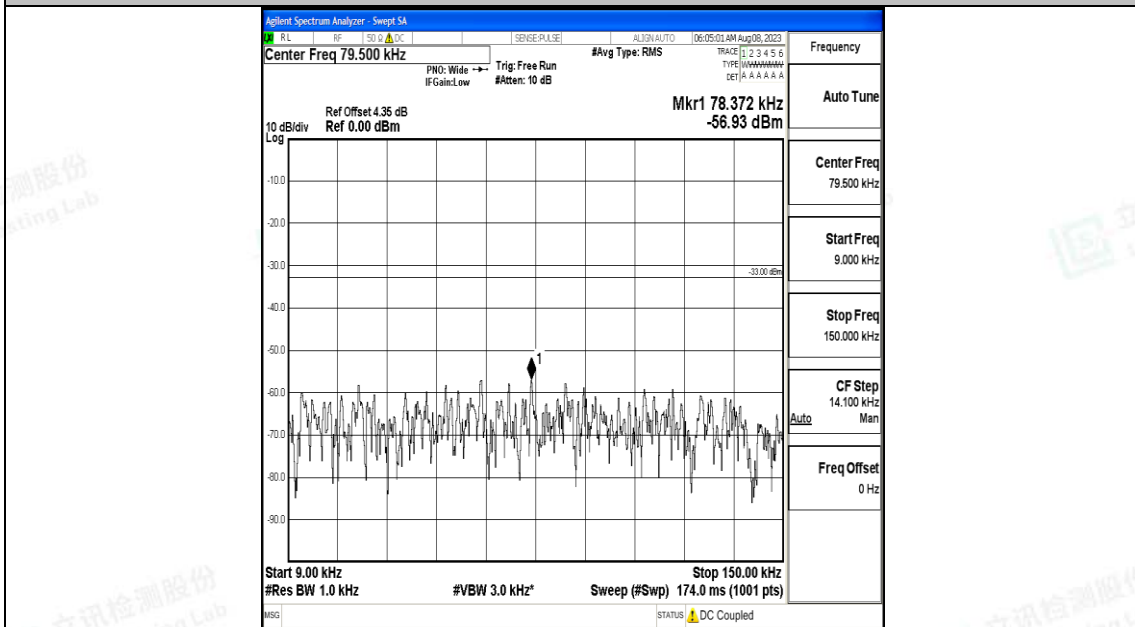

Band5_10MHz_QPSK_20450_1RB#0_30~1000_30~1000

Band5_10MHz_QPSK_20450_1RB#0_1000~3000_1000~3000

Band5_10MHz_QPSK_20450_1RB#0_3000~10000_3000~10000

Band5_10MHz_16QAM_20450_1RB#0_0.009~0.15_0.009~0.15

Band5_10MHz_16QAM_20450_1RB#0_0.15~30_0.15~30