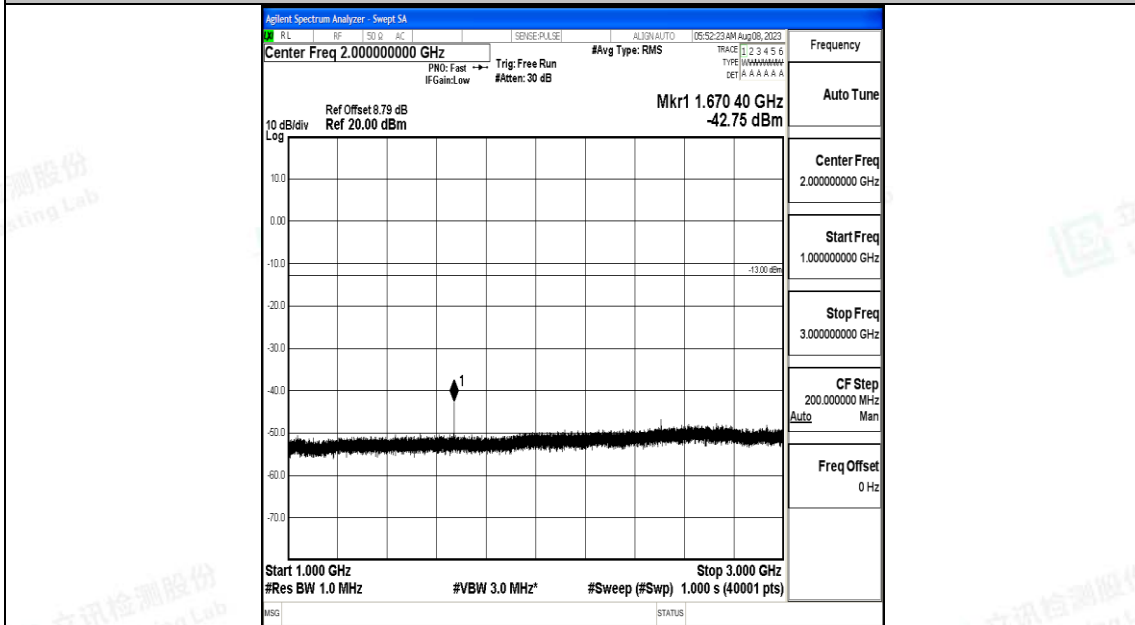

Band5_3MHz_QPSK_20525_1RB#0_30~1000_30~1000

Band5_3MHz_QPSK_20525_1RB#0_1000~3000_1000~3000

Band5_3MHz_QPSK_20525_1RB#0_3000~10000_3000~10000

Band5_3MHz_16QAM_20525_1RB#0_0.009~0.15_0.009~0.15

Band5_3MHz_16QAM_20525_1RB#0_0.15~30_0.15~30