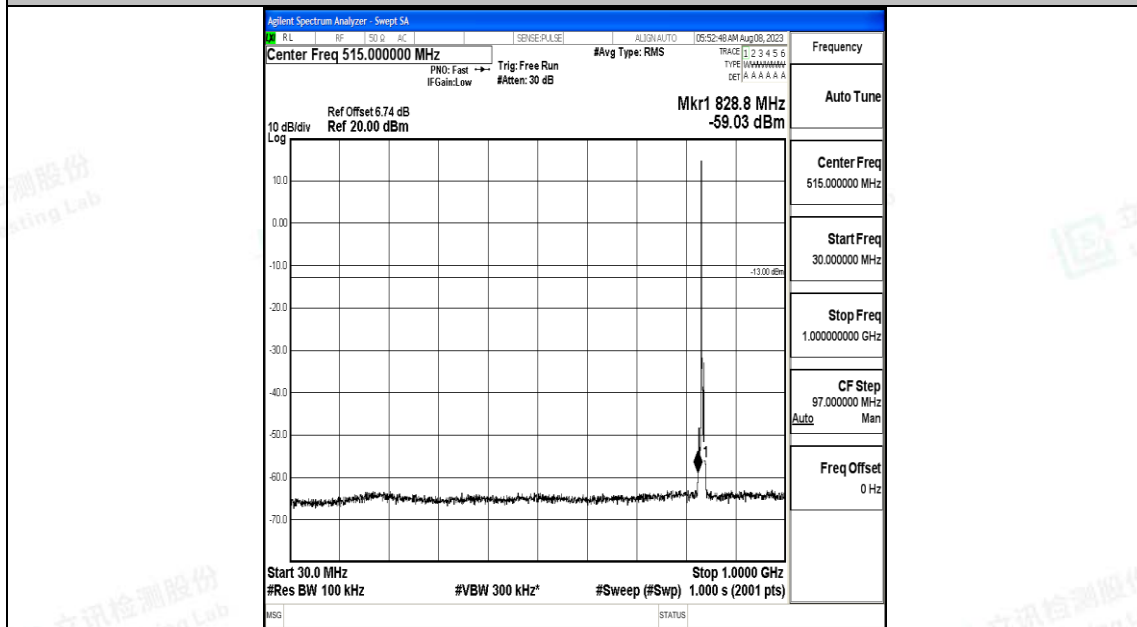

Band5_3MHz_QPSK_20525_1RB#0_30~1000_30~1000

Band5_3MHz_QPSK_20525_1RB#0_1000~3000_1000~3000

Band5_3MHz_QPSK_20525_1RB#0_3000~10000_3000~10000

Band5_3MHz_16QAM_20525_1RB#0_0.009~0.15_0.009~0.15

Band5_3MHz_16QAM_20525_1RB#0_0.15~30_0.15~30