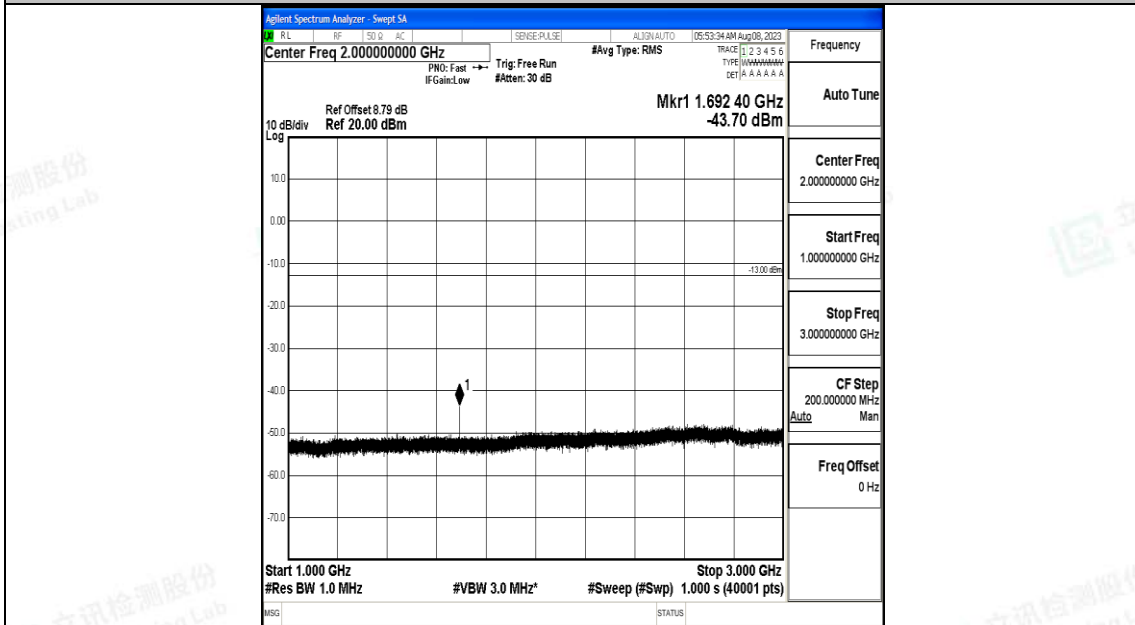

Band5_3MHz_QPSK_20635_1RB#0_30~1000_30~1000

Band5_3MHz_QPSK_20635_1RB#0_1000~3000_1000~3000