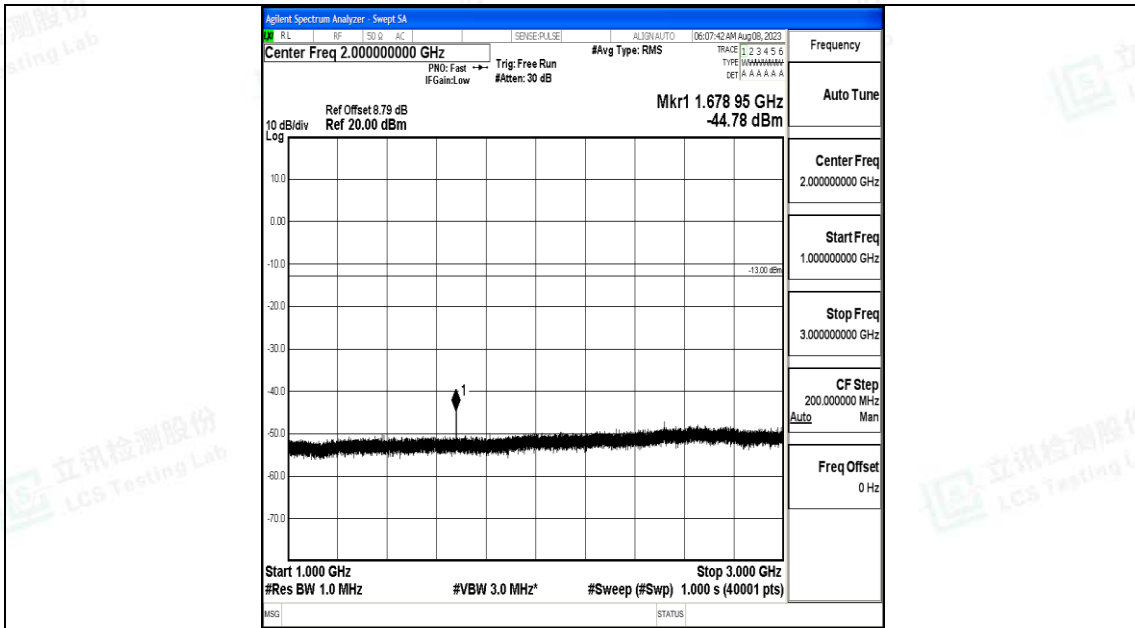

Band5_10MHz_QPSK_20600_1RB#0_30~1000_30~1000

Band5_10MHz_QPSK_20600_1RB#0_1000~3000_1000~3000

Band5_10MHz_16QAM_20600_1RB#0_0.15~30_0.15~30

Band5_10MHz_16QAM_20600_1RB#0_30~1000_30~1000

Band5_10MHz_16QAM_20600_1RB#0_1000~3000_1000~3000