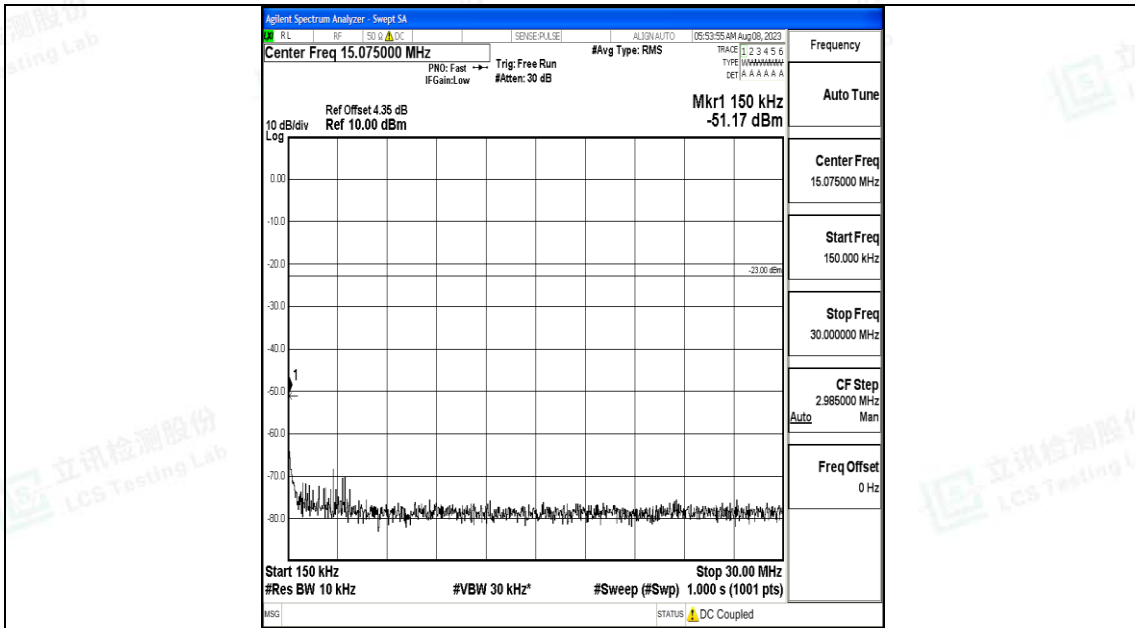

Band5_3MHz_QPSK_20635_1RB#0_30~1000_30~1000

Band5_3MHz_QPSK_20635_1RB#0_1000~3000_1000~3000

Band5_3MHz_QPSK_20635_1RB#0_3000~10000_3000~10000

Band5_3MHz_16QAM_20635_1RB#0_0.009~0.15_0.009~0.15

Band5_3MHz_16QAM_20635_1RB#0_0.15~30_0.15~30