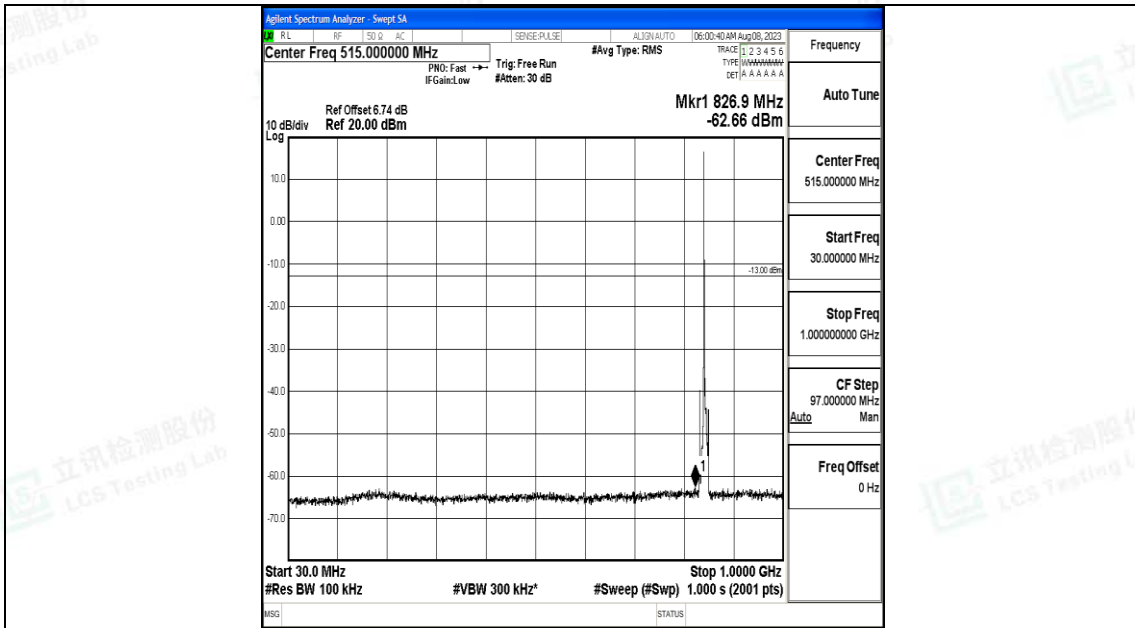

Band5_5MHz_16QAM_20525_1RB#0_30~1000_30~1000

Band5_5MHz_16QAM_20525_1RB#0_1000~3000_1000~3000

Band5_5MHz_16QAM_20525_1RB#0_3000~10000_3000~10000

Band5_5MHz_QPSK_20625_1RB#0_0.009~0.15_0.009~0.15

Band5_5MHz_QPSK_20625_1RB#0_0.15~30_0.15~30