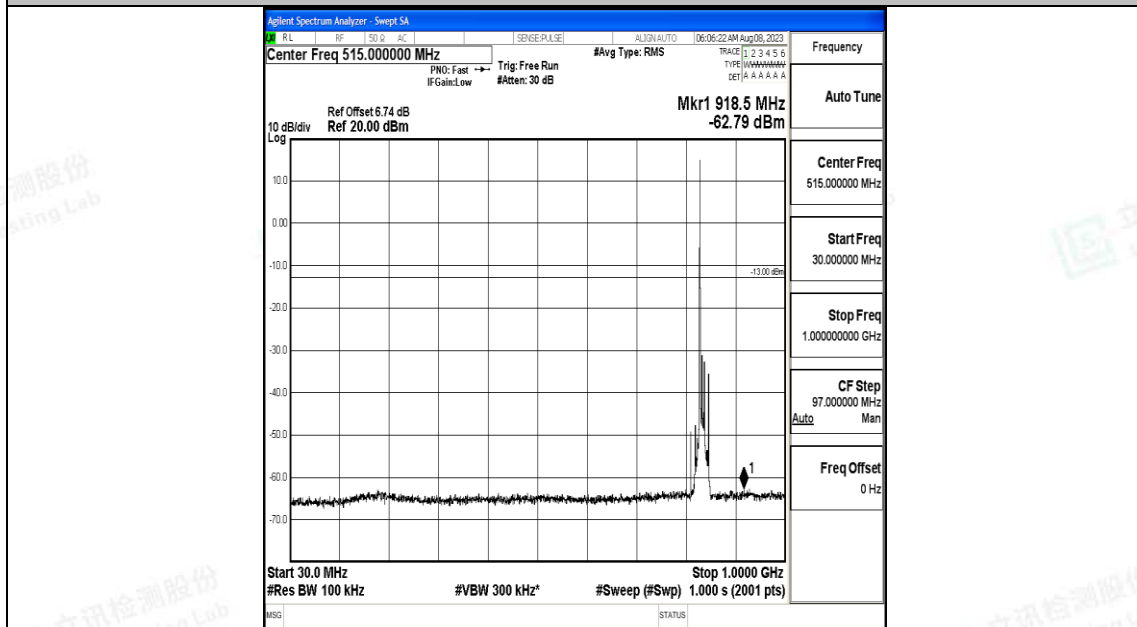

Band5_10MHz_QPSK_20525_1RB#0_30~1000_30~1000

Band5_10MHz_QPSK_20525_1RB#0_1000~3000_1000~3000

Band5_10MHz_QPSK_20525_1RB#0_3000~10000_3000~10000

Band5_10MHz_16QAM_20525_1RB#0_0.009~0.15_0.009~0.15

Band5_10MHz_16QAM_20525_1RB#0_0.15~30_0.15~30