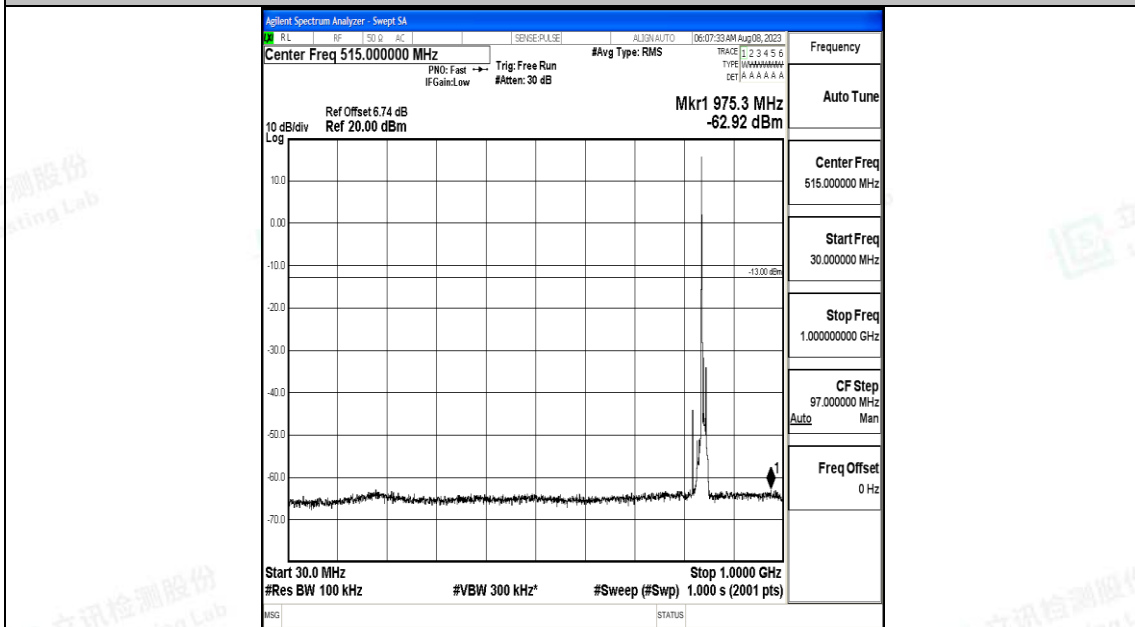

Band5_10MHz_QPSK_20600_1RB#0_30~1000_30~1000

Band5_10MHz_QPSK_20600_1RB#0_1000~3000_1000~3000

Band5_10MHz_16QAM_20600_1RB#0_0.15~30_0.15~30

Band5_10MHz_16QAM_20600_1RB#0_30~1000_30~1000

Band5_10MHz_16QAM_20600_1RB#0_1000~3000_1000~3000