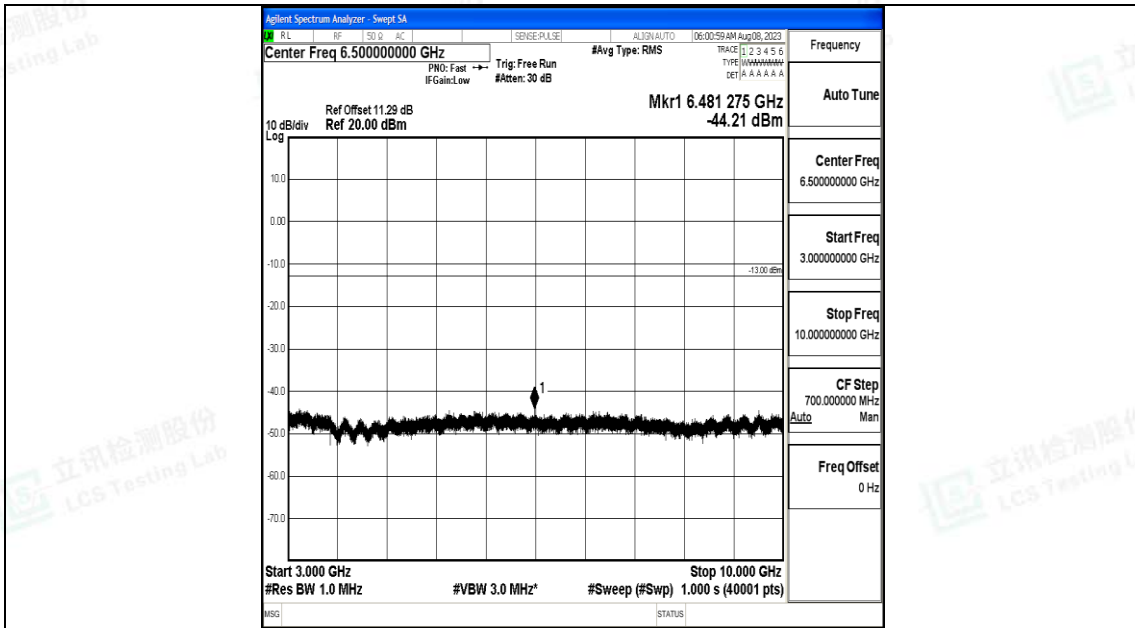

Band5_5MHz_QPSK_20625_1RB#0_1000~3000_1000~3000

Band5_5MHz_QPSK_20625_1RB#0_3000~10000_3000~10000