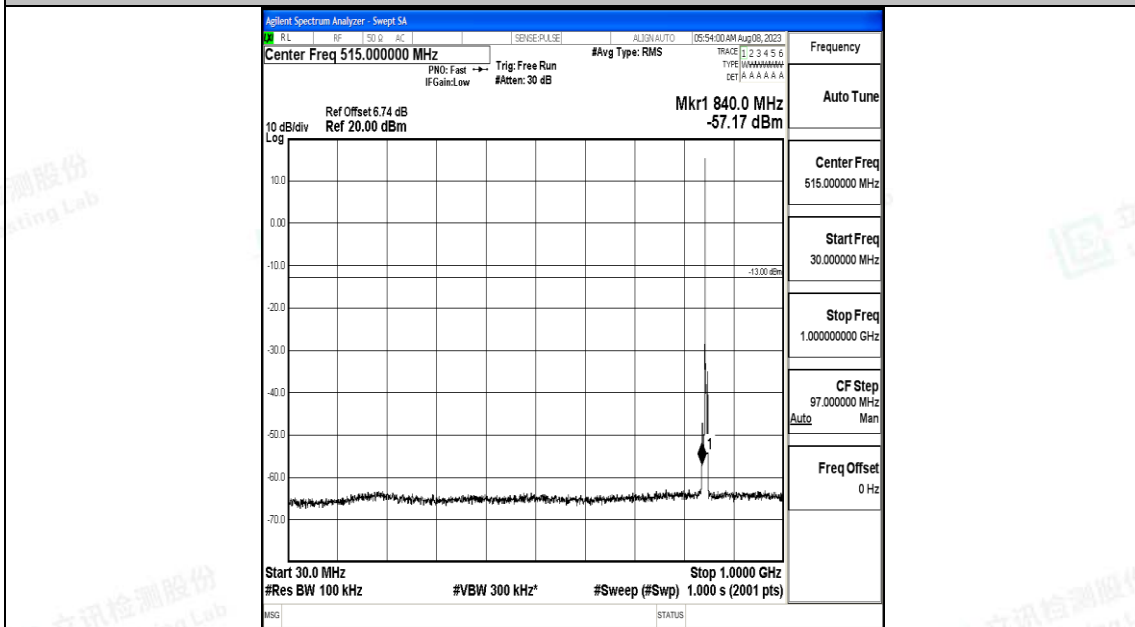

Band5_3MHz_QPSK_20635_1RB#0_30~1000_30~1000

Band5_3MHz_QPSK_20635_1RB#0_1000~3000_1000~3000

Band5_3MHz_QPSK_20635_1RB#0_3000~10000_3000~10000

Band5_3MHz_16QAM_20635_1RB#0_0.009~0.15_0.009~0.15

Band5_3MHz_16QAM_20635_1RB#0_0.15~30_0.15~30