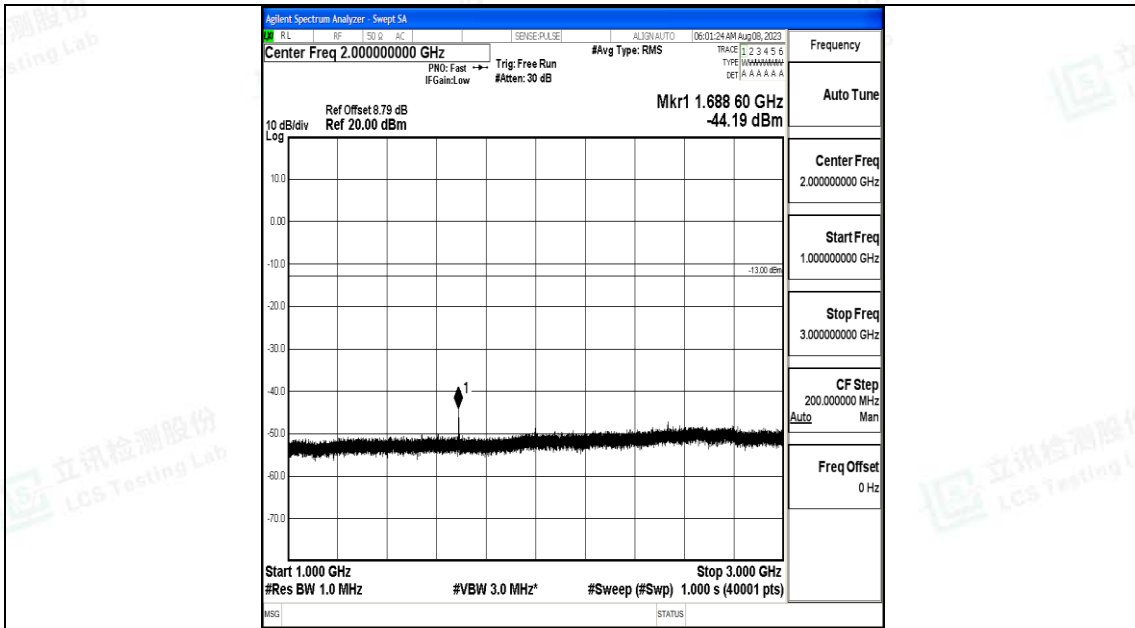

Band5_5MHz_16QAM_20625_1RB#0_30~1000_30~1000

Band5_5MHz_16QAM_20625_1RB#0_1000~3000_1000~3000