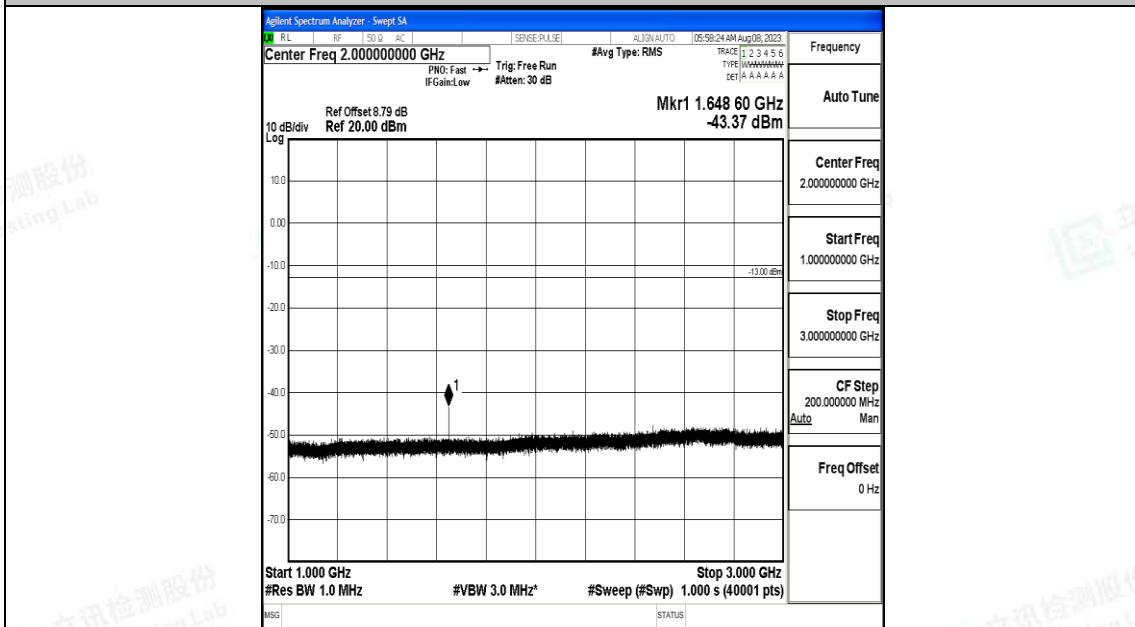

Band5_5MHz_QPSK_20425_1RB#0_30~1000_30~1000

Band5_5MHz_QPSK_20425_1RB#0_1000~3000_1000~3000