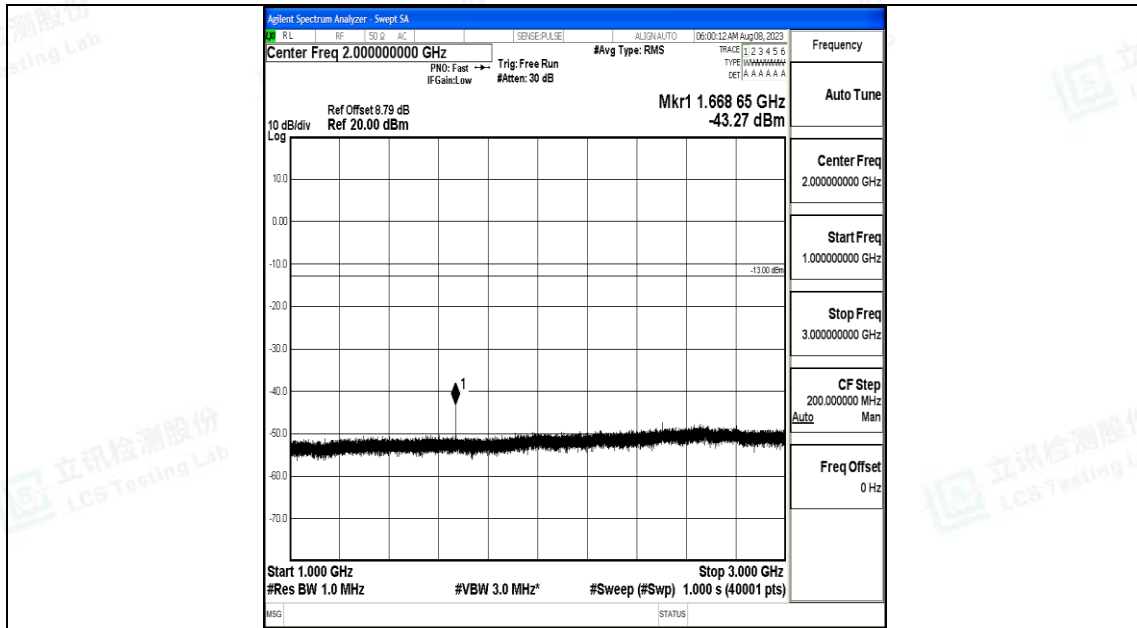

Band5_5MHz_16QAM_20525_1RB#0_30~1000_30~1000

Band5_5MHz_16QAM_20525_1RB#0_1000~3000_1000~3000