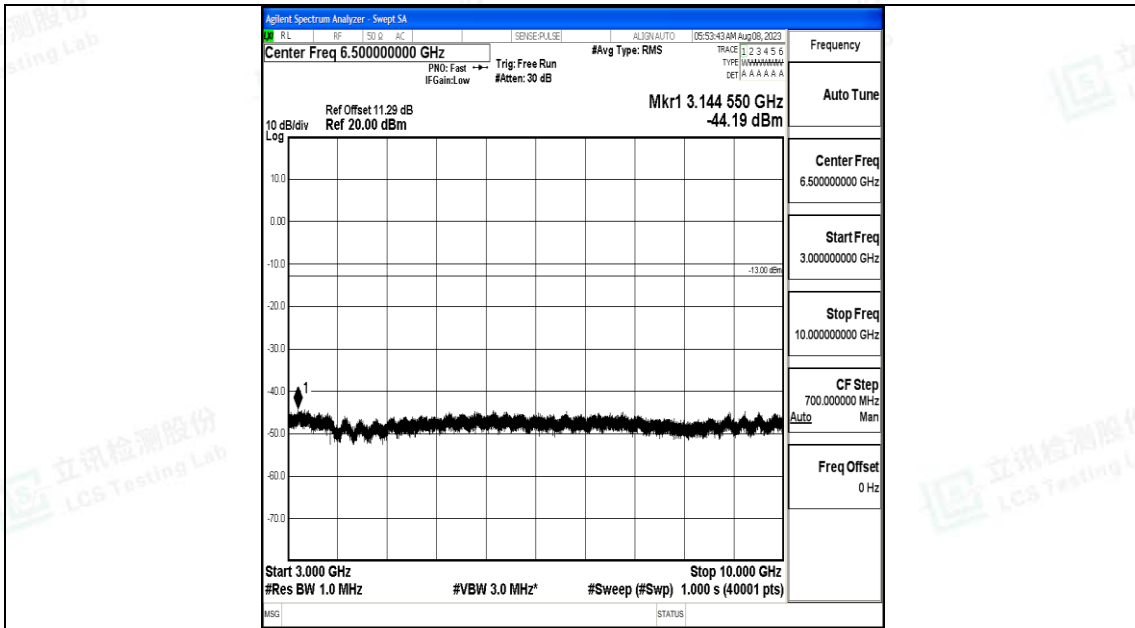

Band5_3MHz_QPSK_20635_1RB#0_1000~3000_1000~3000

Band5_3MHz_QPSK_20635_1RB#0_3000~10000_3000~10000