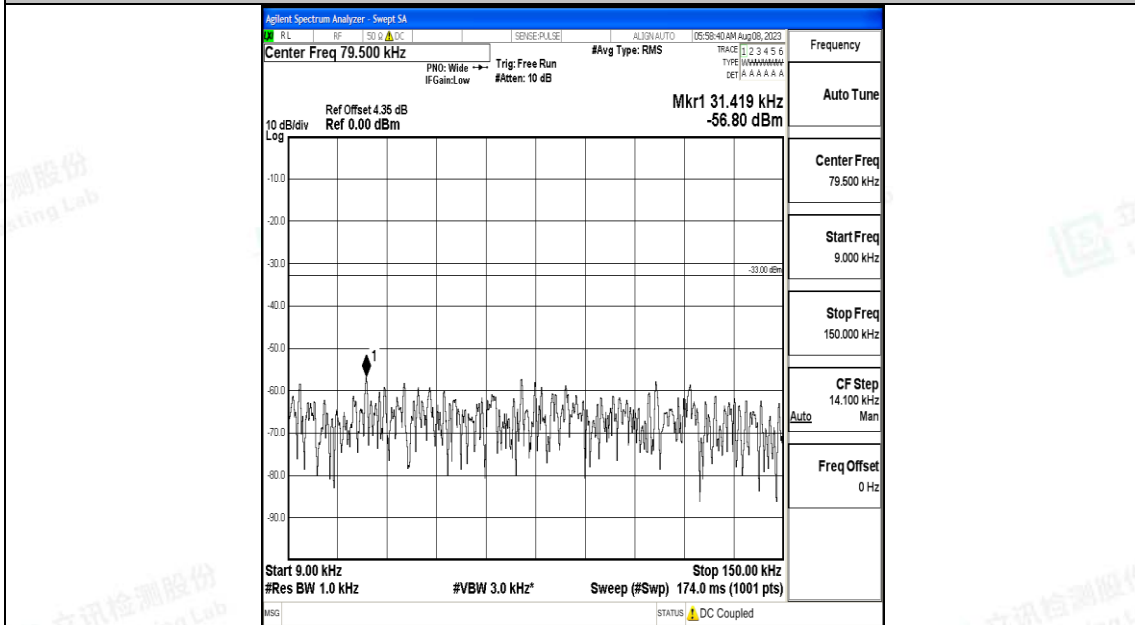

Band5_5MHz_QPSK_20425_1RB#0_30~1000_30~1000

Band5_5MHz_QPSK_20425_1RB#0_1000~3000_1000~3000

Band5_5MHz_QPSK_20425_1RB#0_3000~10000_3000~10000

Band5_5MHz_16QAM_20425_1RB#0_0.009~0.15_0.009~0.15

Band5_5MHz_16QAM_20425_1RB#0_0.15~30_0.15~30