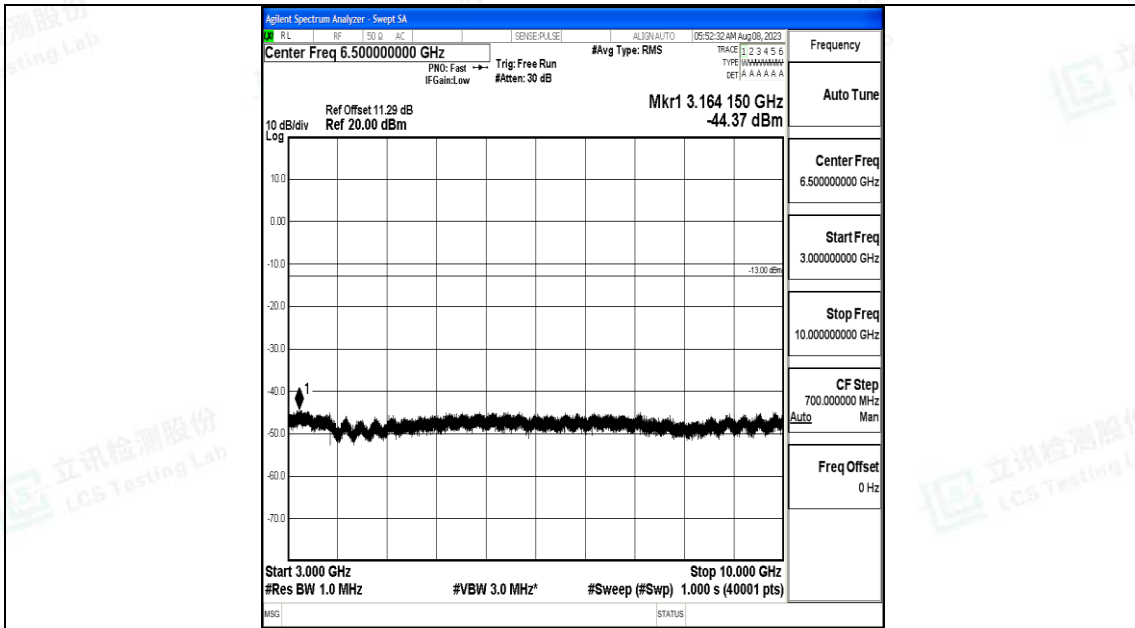

Band5_3MHz_QPSK_20525_1RB#0_30~1000_30~1000

Band5_3MHz_QPSK_20525_1RB#0_1000~3000_1000~3000

Band5_3MHz_QPSK_20525_1RB#0_3000~10000_3000~10000

Band5_3MHz_16QAM_20525_1RB#0_0.009~0.15_0.009~0.15

Band5_3MHz_16QAM_20525_1RB#0_0.15~30_0.15~30