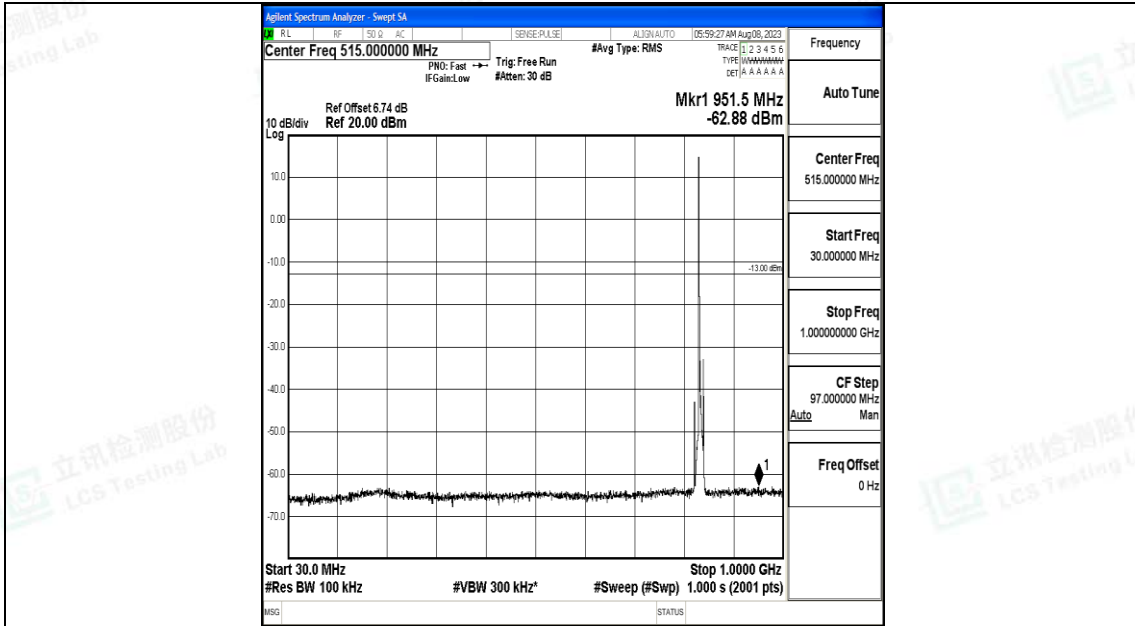

Band5_5MHz_16QAM_20425_1RB#0_30~1000_30~1000

Band5_5MHz_16QAM_20425_1RB#0_1000~3000_1000~3000

Band5_5MHz_16QAM_20425_1RB#0_3000~10000_3000~10000

Band5_5MHz_QPSK_20525_1RB#0_0.009~0.15_0.009~0.15

Band5_5MHz_QPSK_20525_1RB#0_0.15~30_0.15~30