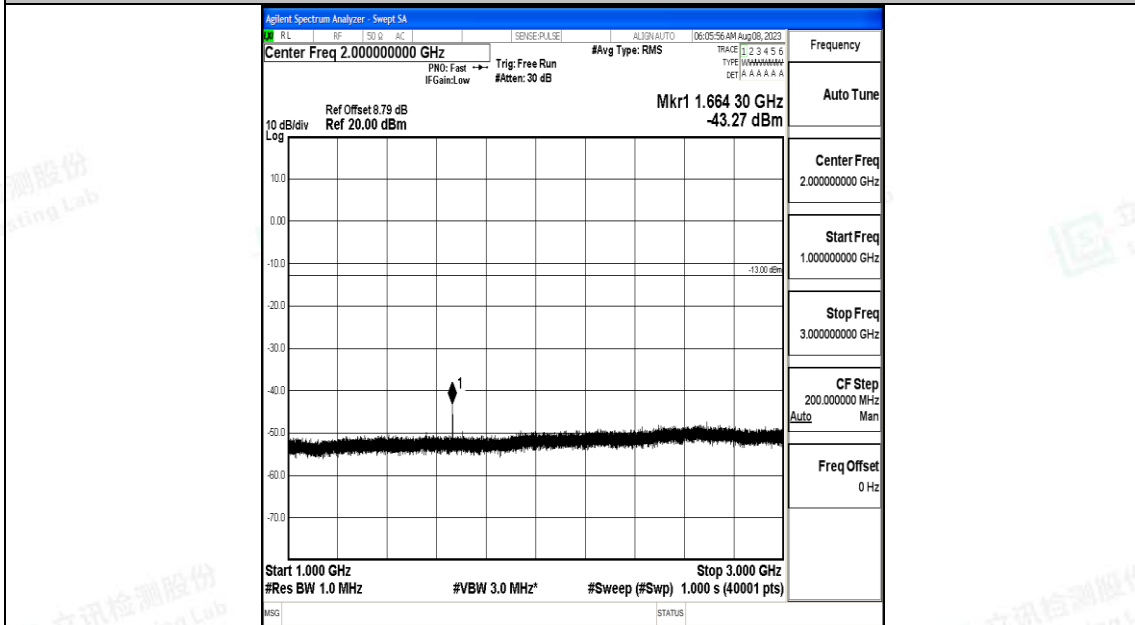

Band5_10MHz_QPSK_20525_1RB#0_30~1000_30~1000

Band5_10MHz_QPSK_20525_1RB#0_1000~3000_1000~3000