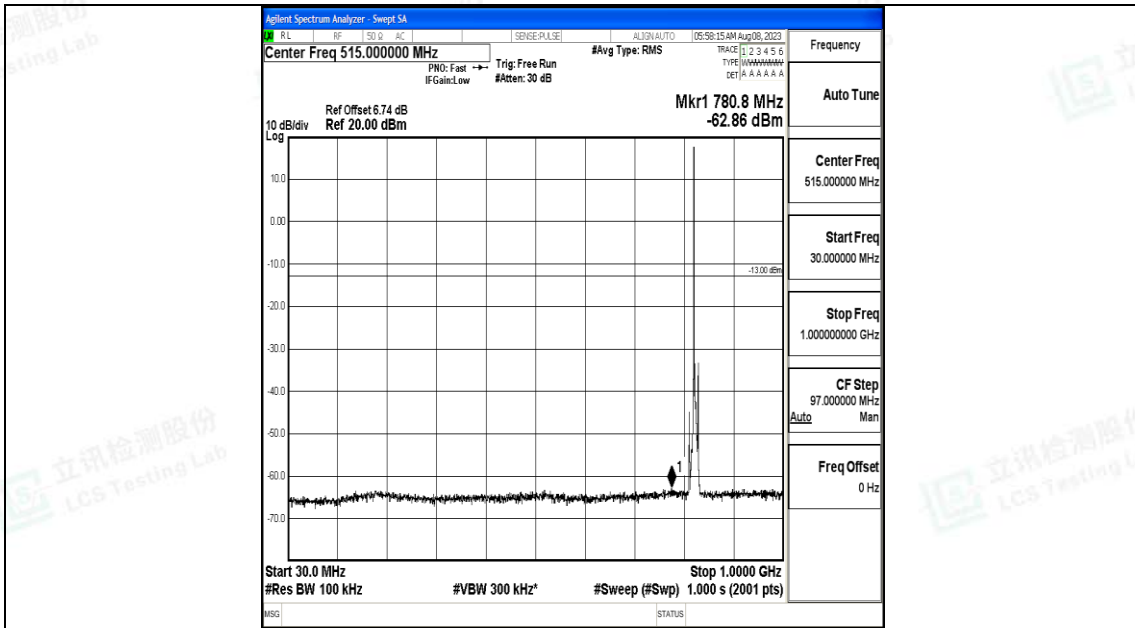

Band5_3MHz_16QAM_20635_1RB#0_30~1000_30~1000

Band5_3MHz_16QAM_20635_1RB#0_1000~3000_1000~3000

Band5_3MHz_16QAM_20635_1RB#0_3000~10000_3000~10000

Band5_5MHz_QPSK_20425_1RB#0_0.009~0.15_0.009~0.15

Band5_5MHz_QPSK_20425_1RB#0_0.15~30_0.15~30