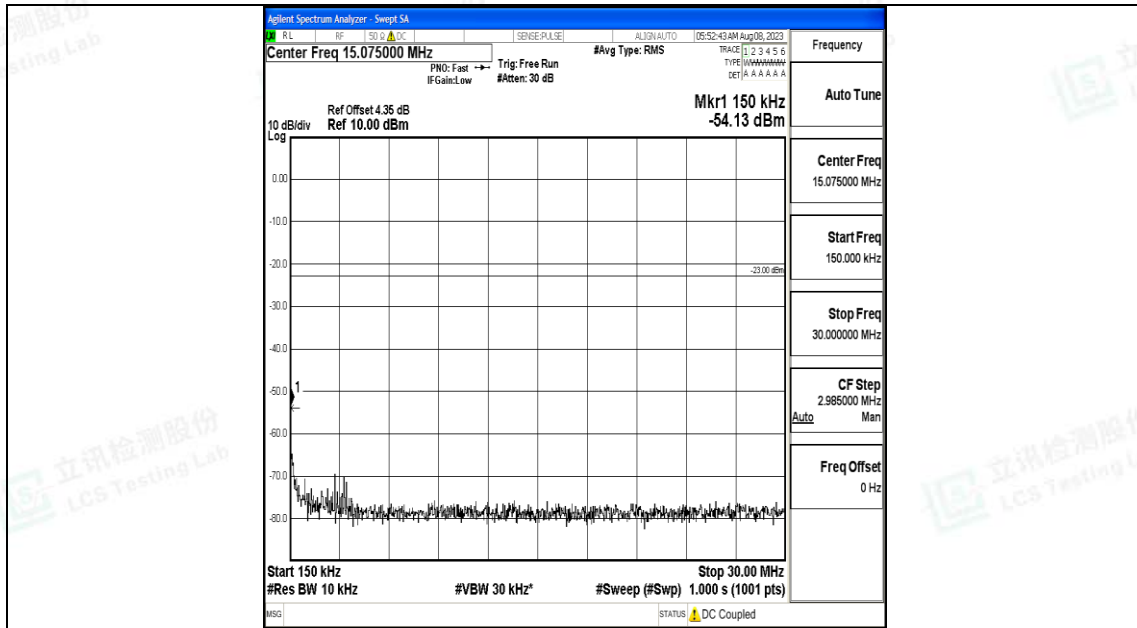

Band5_3MHz_QPSK_20525_1RB#0_30~1000_30~1000

Band5_3MHz_QPSK_20525_1RB#0_1000~3000_1000~3000

Band5_3MHz_QPSK_20525_1RB#0_3000~10000_3000~10000

Band5_3MHz_16QAM_20525_1RB#0_0.009~0.15_0.009~0.15

Band5_3MHz_16QAM_20525_1RB#0_0.15~30_0.15~30