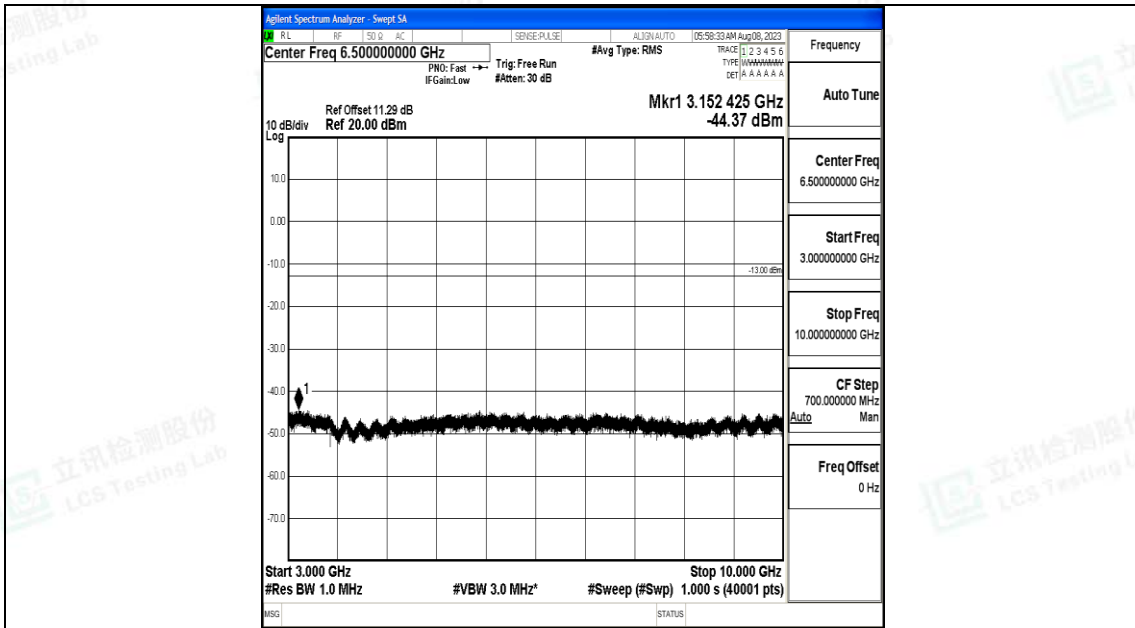

Band5_5MHz_QPSK_20425_1RB#0_1000~3000_1000~3000

Band5_5MHz_QPSK_20425_1RB#0_3000~10000_3000~10000