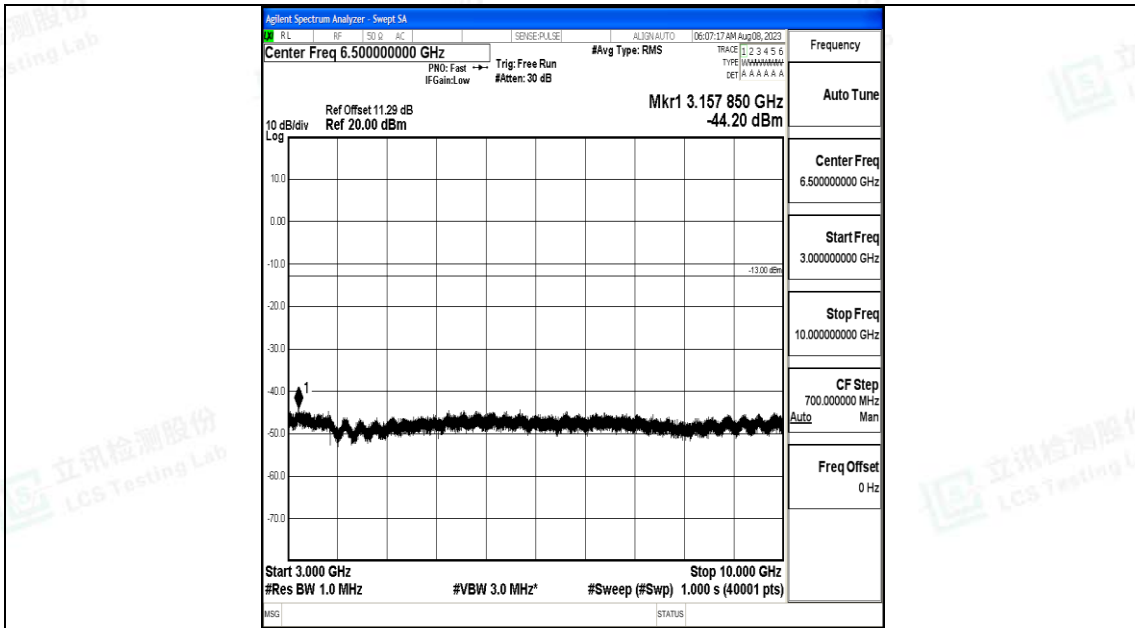

Band5_10MHz_QPSK_20600_1RB#0_1000~3000_1000~3000