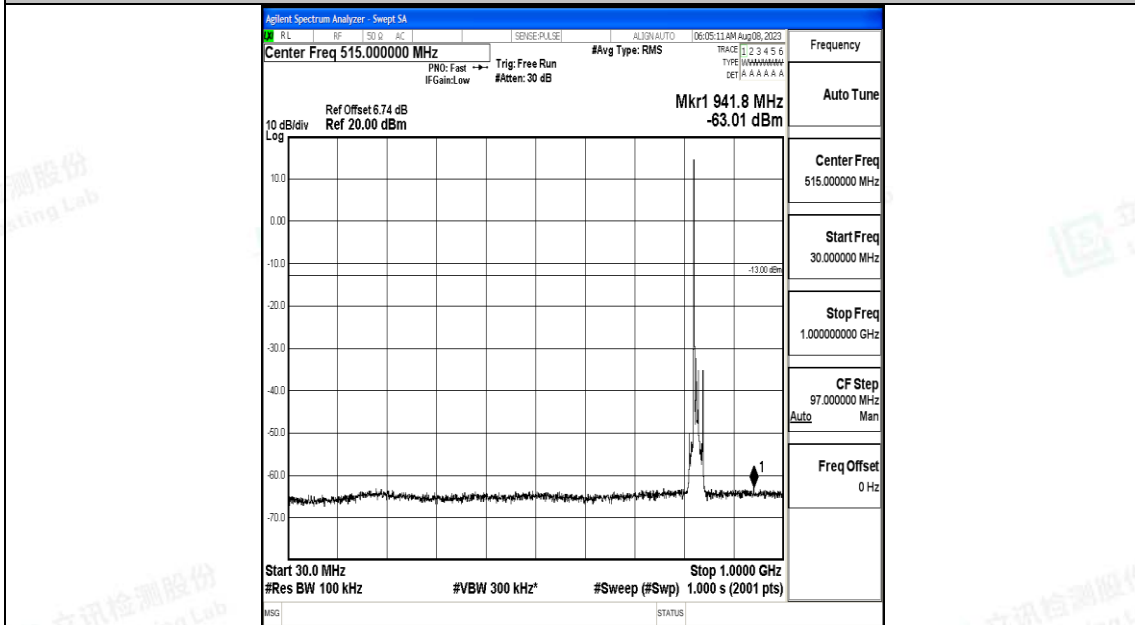

Band5_10MHz_QPSK_20450_1RB#0_30~1000_30~1000

Band5_10MHz_QPSK_20450_1RB#0_1000~3000_1000~3000

Band5_10MHz_QPSK_20450_1RB#0_3000~10000_3000~10000

Band5_10MHz_16QAM_20450_1RB#0_0.009~0.15_0.009~0.15

Band5_10MHz_16QAM_20450_1RB#0_0.15~30_0.15~30