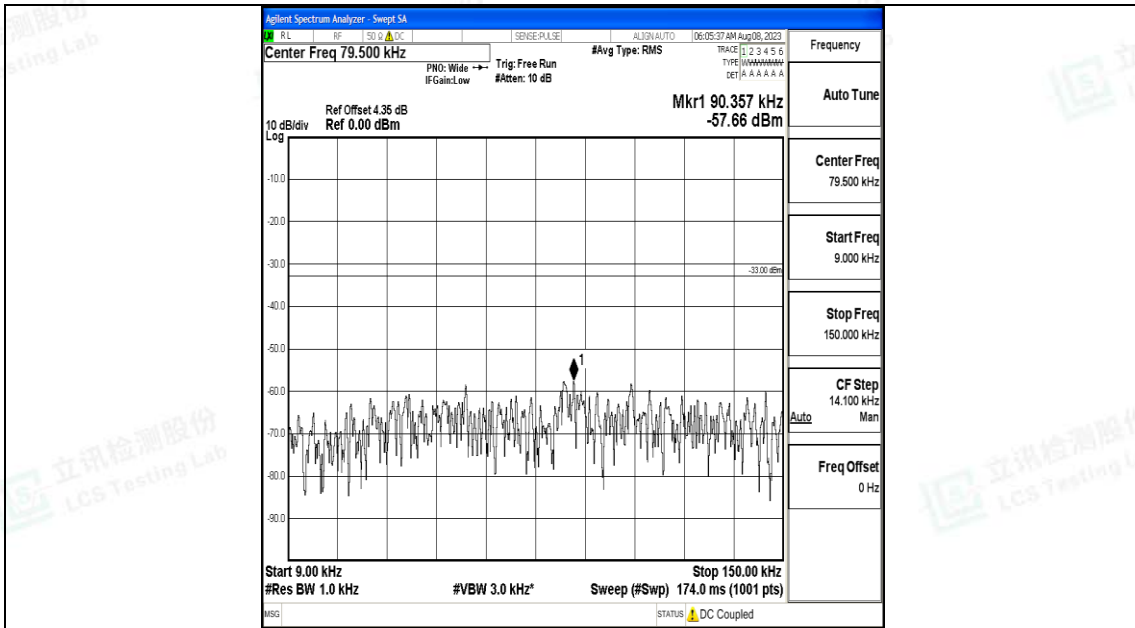

Band5_10MHz_16QAM_20450_1RB#0_30~1000_30~1000

Band5_10MHz_16QAM_20450_1RB#0_1000~3000_1000~3000

Band5_10MHz_16QAM_20450_1RB#0_3000~10000_3000~10000

Band5_10MHz_QPSK_20525_1RB#0_0.009~0.15_0.009~0.15

Band5_10MHz_QPSK_20525_1RB#0_0.15~30_0.15~30