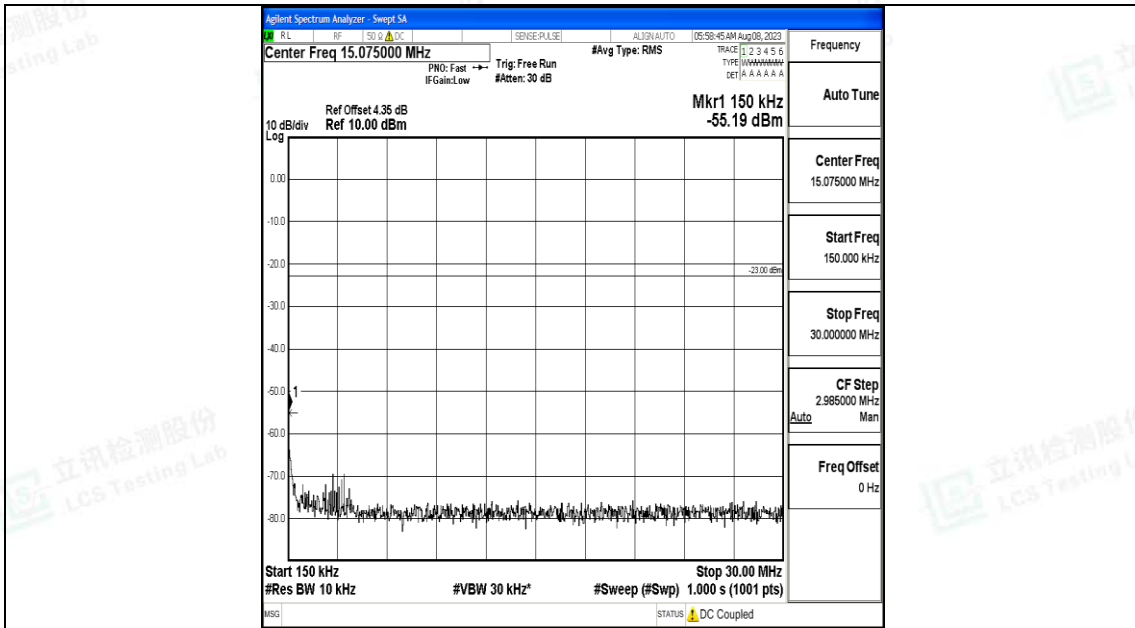

Band5_5MHz_QPSK_20425_1RB#0_30~1000_30~1000

Band5_5MHz_QPSK_20425_1RB#0_1000~3000_1000~3000

Band5_5MHz_QPSK_20425_1RB#0_3000~10000_3000~10000

Band5_5MHz_16QAM_20425_1RB#0_0.009~0.15_0.009~0.15

Band5_5MHz_16QAM_20425_1RB#0_0.15~30_0.15~30