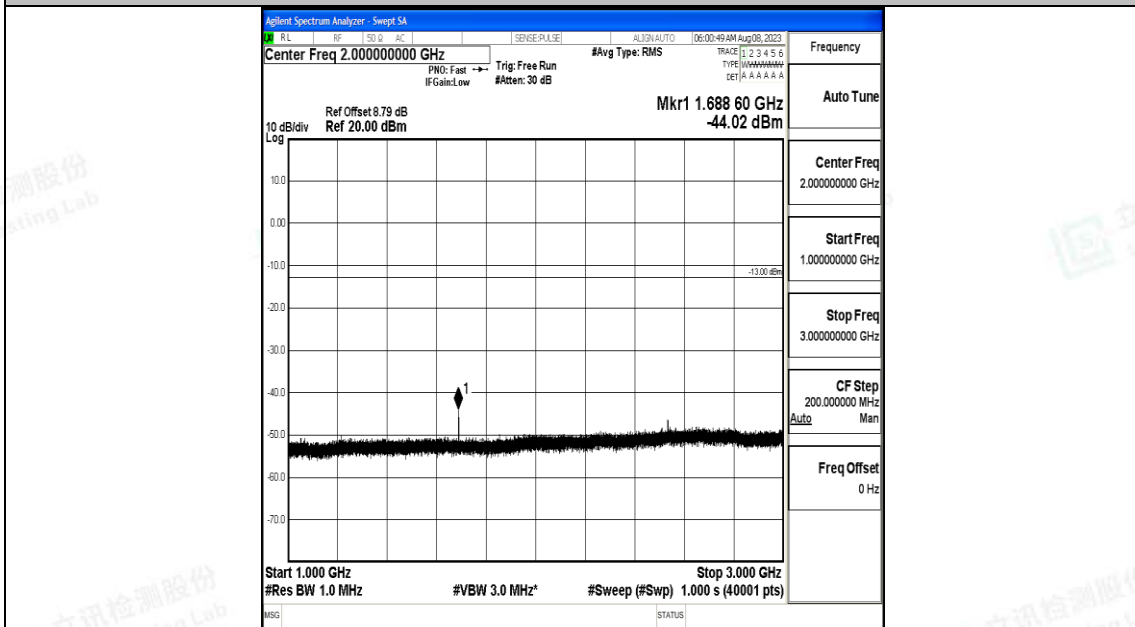

Band5_5MHz_QPSK_20625_1RB#0_30~1000_30~1000

Band5_5MHz_QPSK_20625_1RB#0_1000~3000_1000~3000