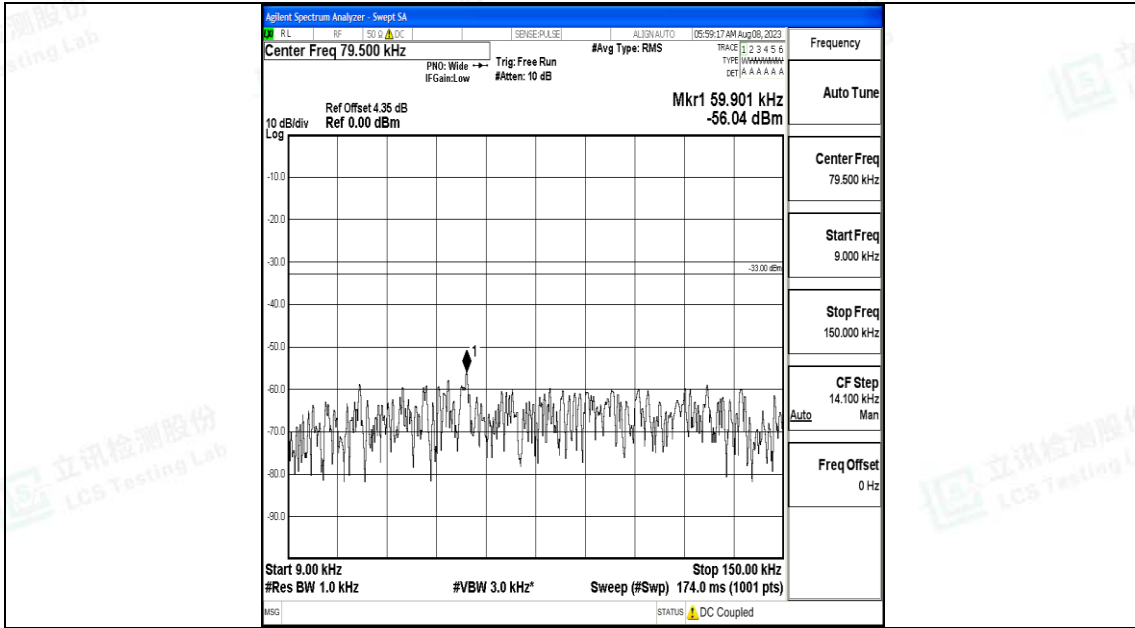

Band5_5MHz_16QAM_20425_1RB#0_30~1000_30~1000

Band5_5MHz_16QAM_20425_1RB#0_1000~3000_1000~3000

Band5_5MHz_16QAM_20425_1RB#0_3000~10000_3000~10000

Band5_5MHz_QPSK_20525_1RB#0_0.009~0.15_0.009~0.15

Band5_5MHz_QPSK_20525_1RB#0_0.15~30_0.15~30