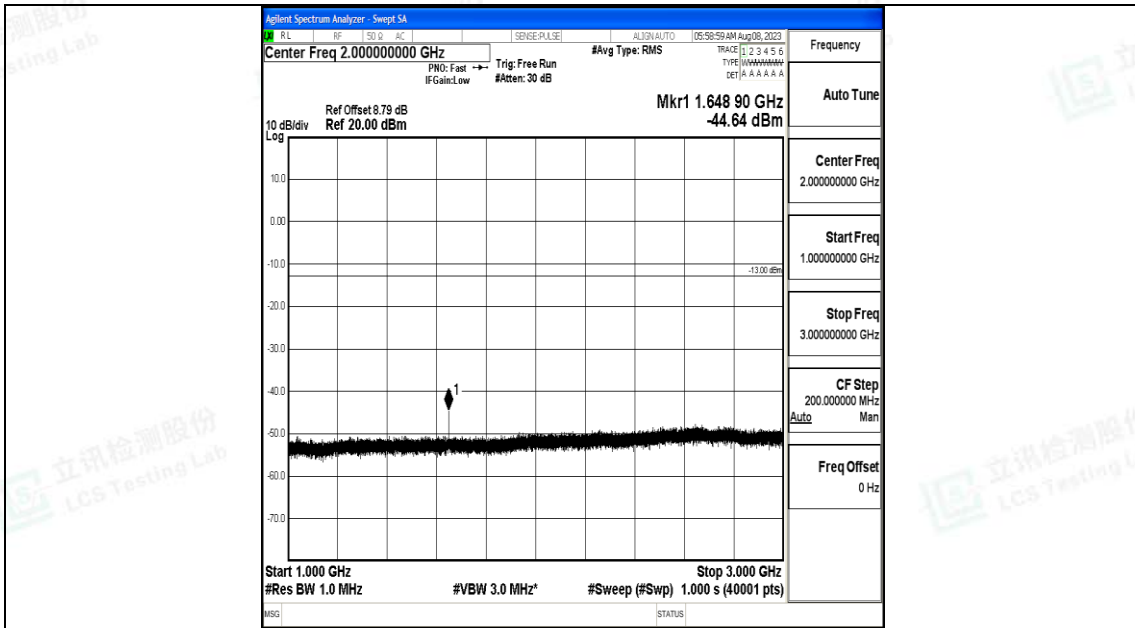

Band5_5MHz_16QAM_20425_1RB#0_30~1000_30~1000

Band5_5MHz_16QAM_20425_1RB#0_1000~3000_1000~3000