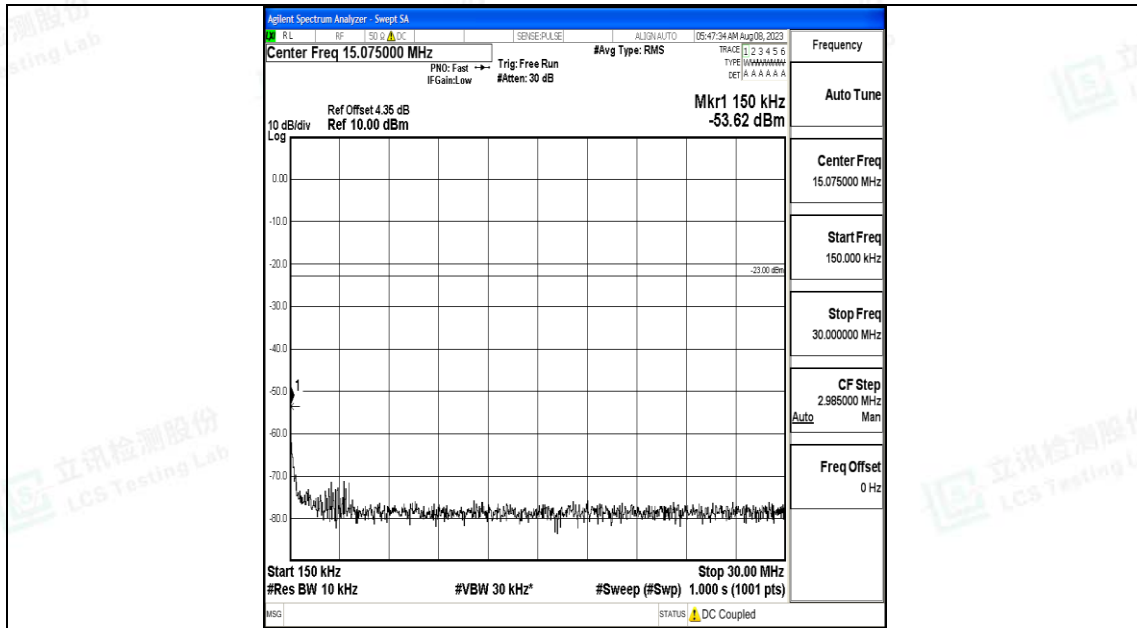

Band5_1.4MHz_16QAM_20525_1RB#0_3000~10000_3000~10000

Band5_1.4MHz_QPSK_20643_1RB#0_0.009~0.15_0.009~0.15

Band5_1.4MHz_QPSK_20643_1RB#0_0.15~30_0.15~30

Band5_1.4MHz_QPSK_20643_1RB#0_30~1000_30~1000

Band5_1.4MHz_QPSK_20643_1RB#0_1000~3000_1000~3000