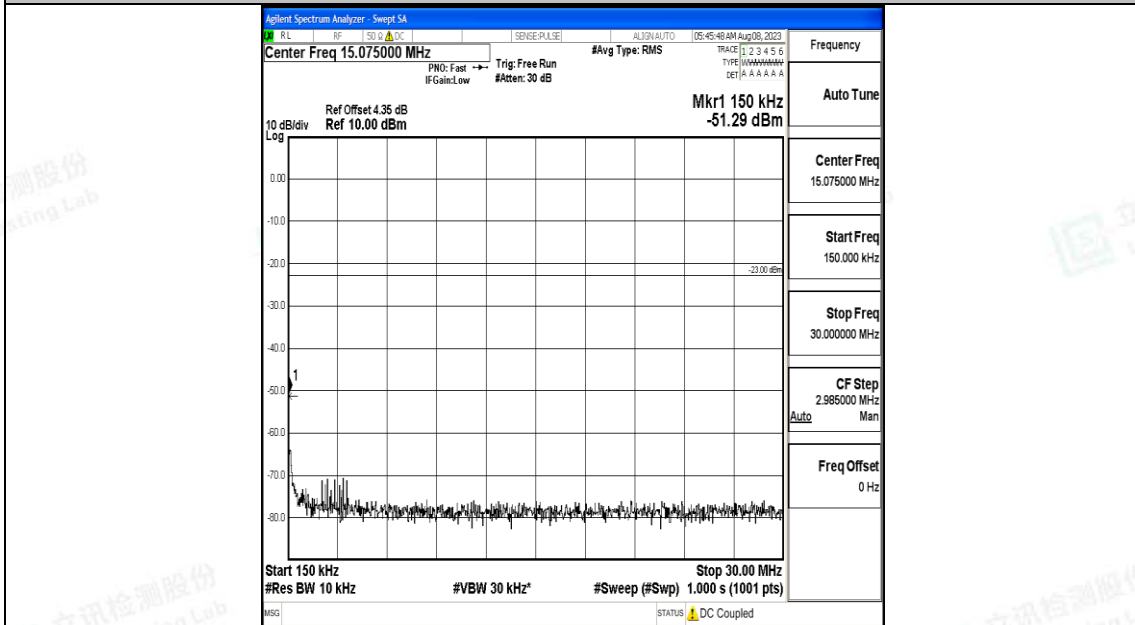

Band5_1.4MHz_QPSK_20525_1RB#0_0.15~30_0.15~30