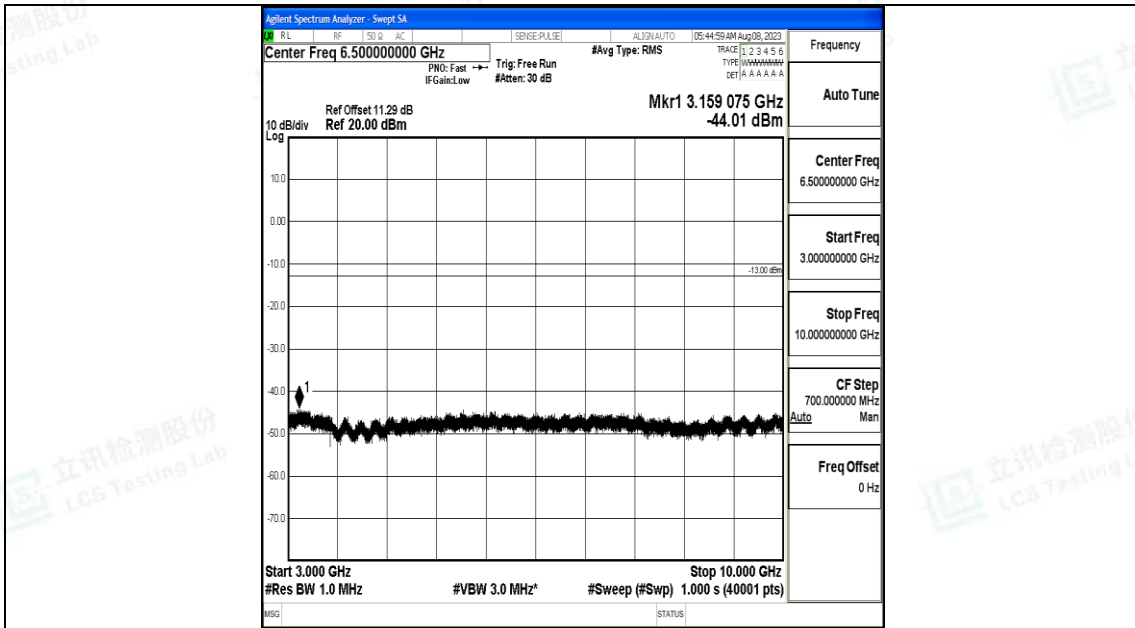

Test Graphs

Band5_1.4MHz_QPSK_20407_1RB#0_0.009~0.15_0.009~0.15

Band5_1.4MHz_QPSK_20407_1RB#0_0.15~30_0.15~30

Band5_1.4MHz_QPSK_20407_1RB#0_30~1000_30~1000

Band5_1.4MHz_QPSK_20407_1RB#0_1000~3000_1000~3000