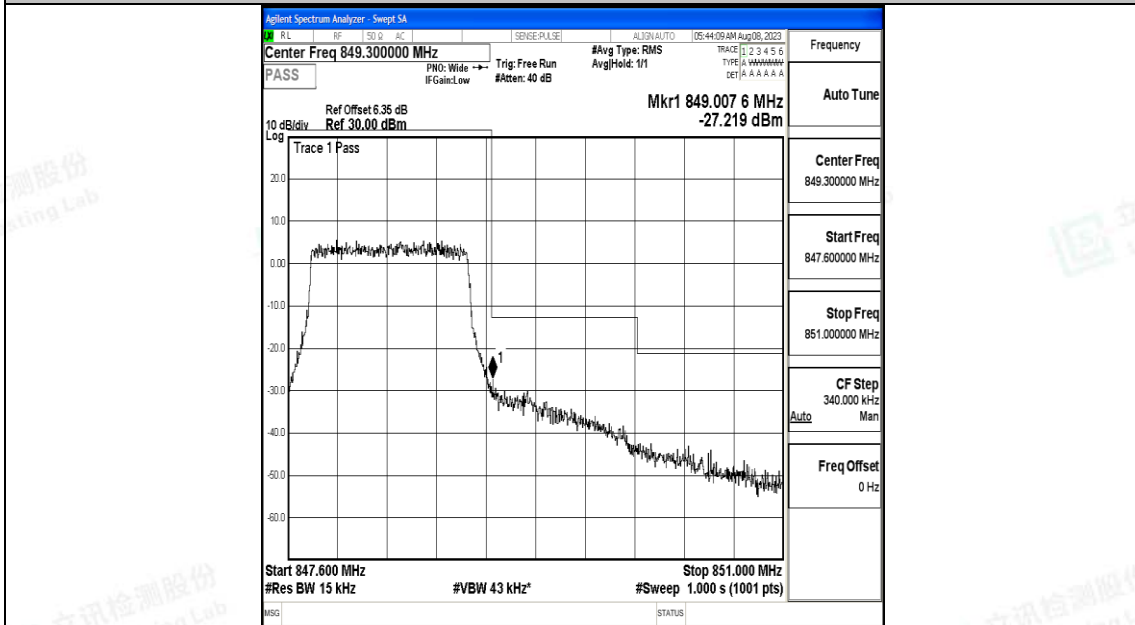

Band5_1.4MHz_QPSK_20643_6RB#0