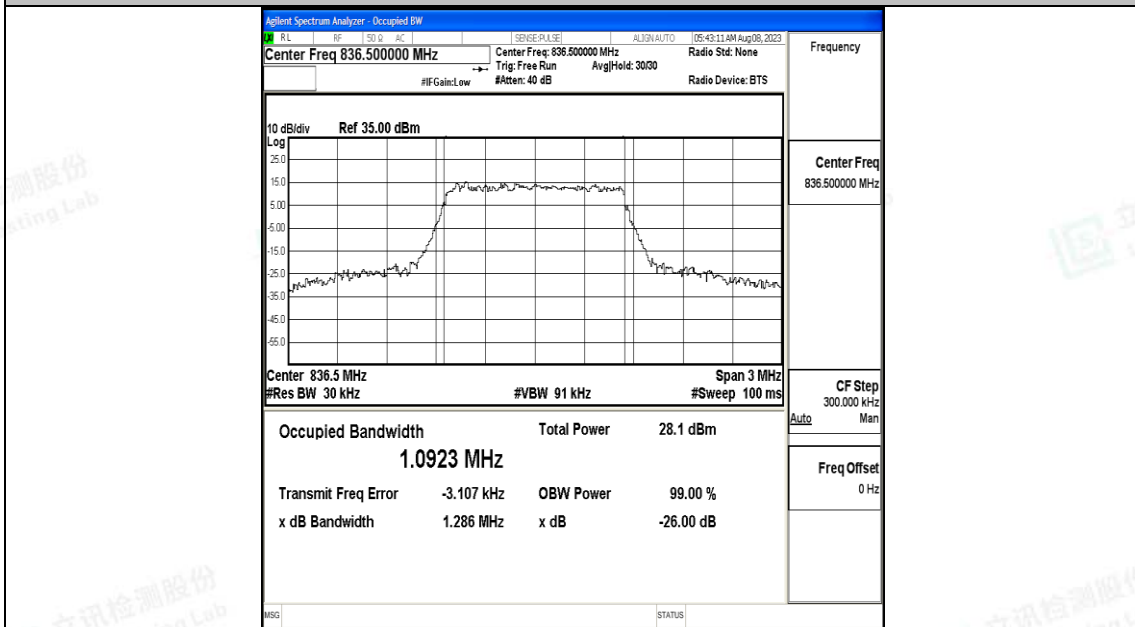

1.4MHz-20525