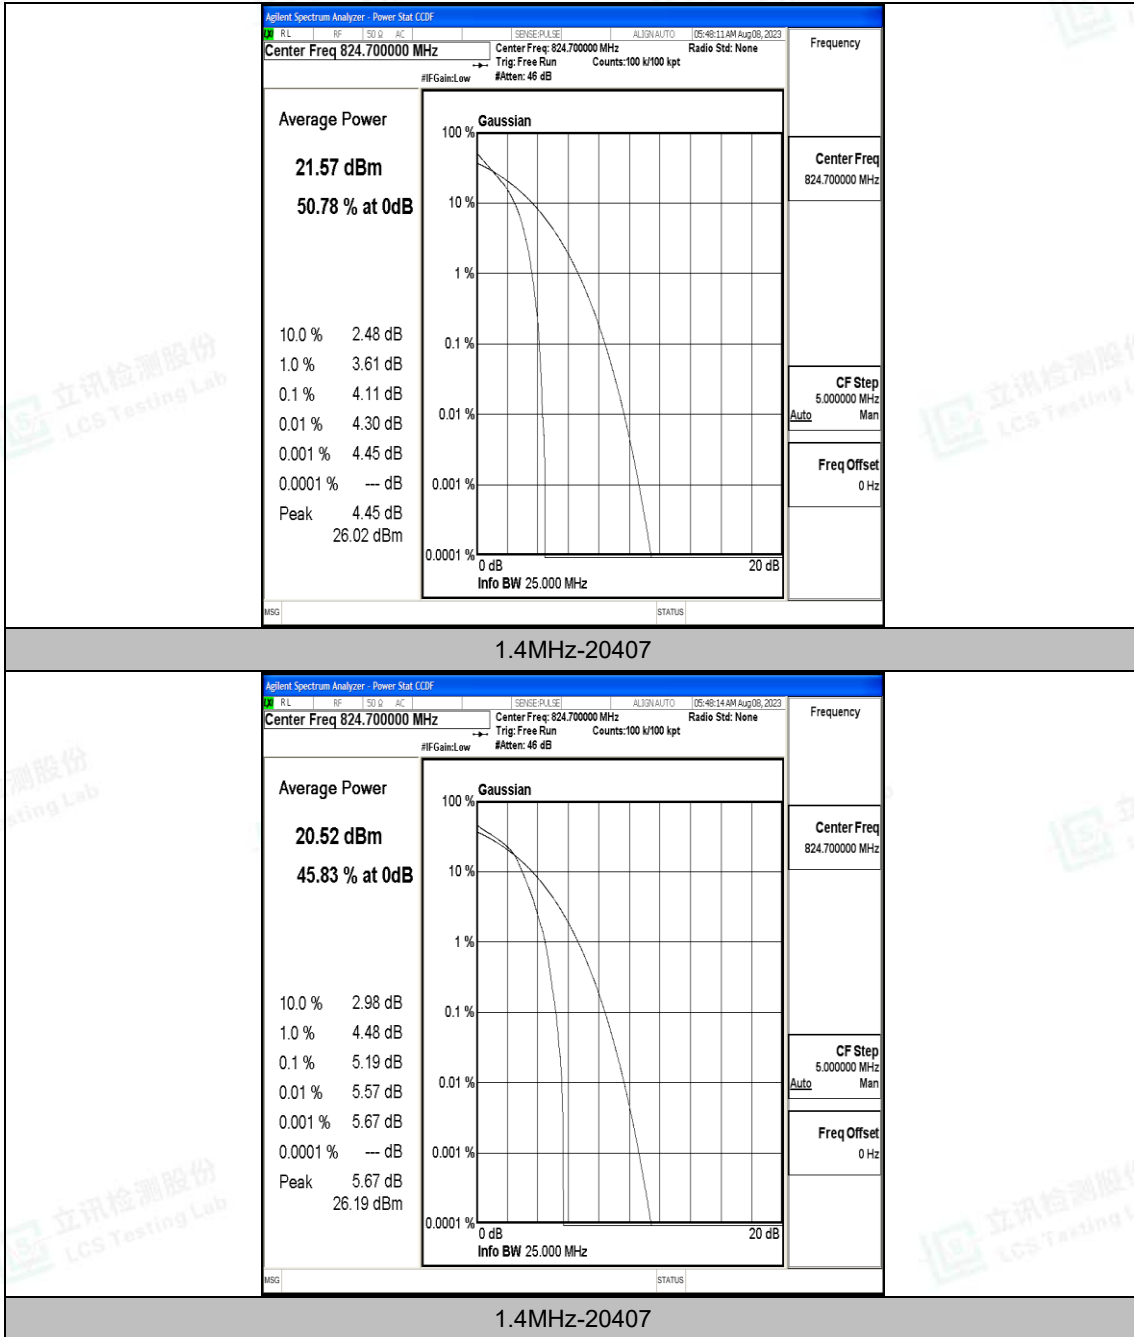

Test Graphs