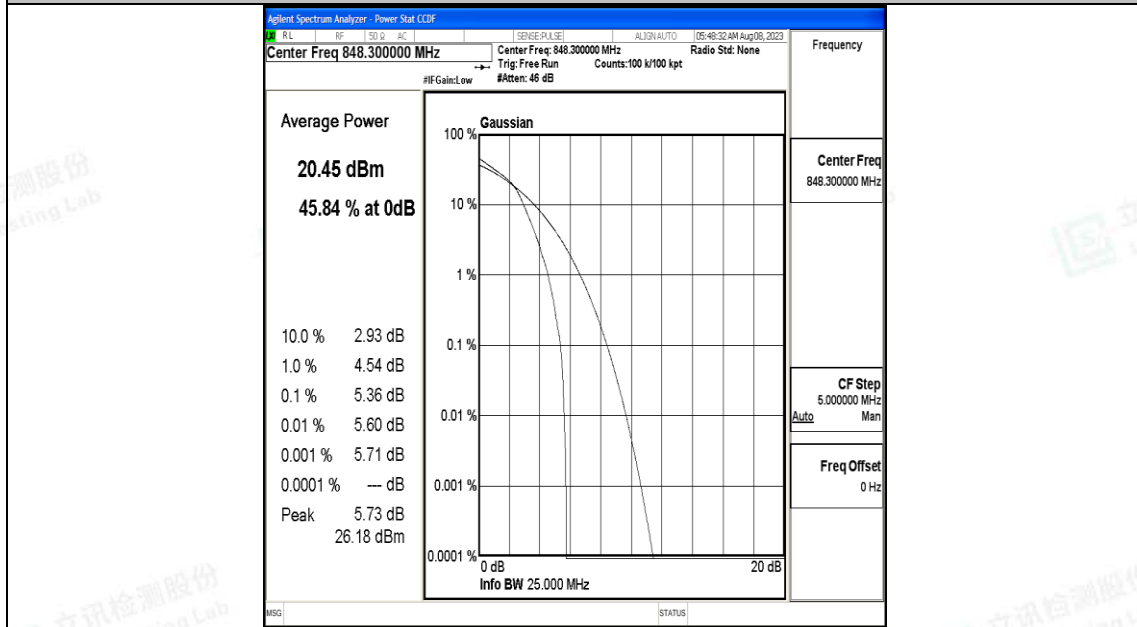

Test Graphs

1.4MHz-20525

1.4MHz-20525

1.4MHz-20643

1.4MHz-20643

3MHz-20525

3MHz-20525

3MHz-20635