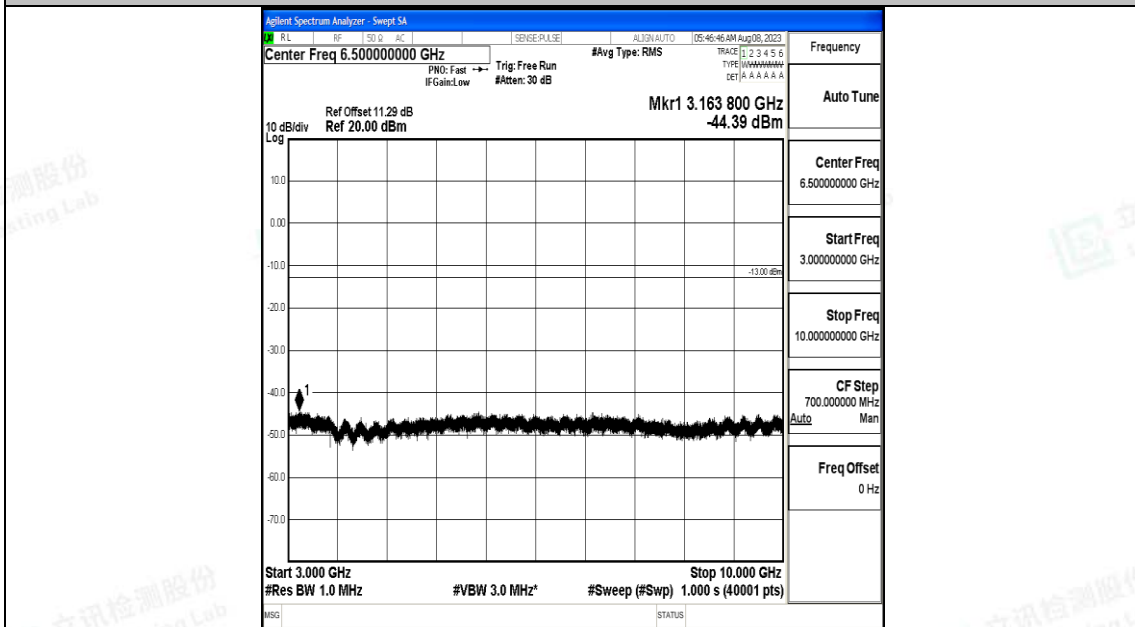

Band5_1.4MHz_QPSK_20525_1RB#0_3000~10000_3000~10000

Band5_1.4MHz_16QAM_20525_1RB#0_0.009~0.15_0.009~0.15

Band5_1.4MHz_16QAM_20525_1RB#0_0.15~30_0.15~30

Band5_1.4MHz_16QAM_20525_1RB#0_30~1000_30~1000

Band5_1.4MHz_16QAM_20525_1RB#0_1000~3000_1000~3000