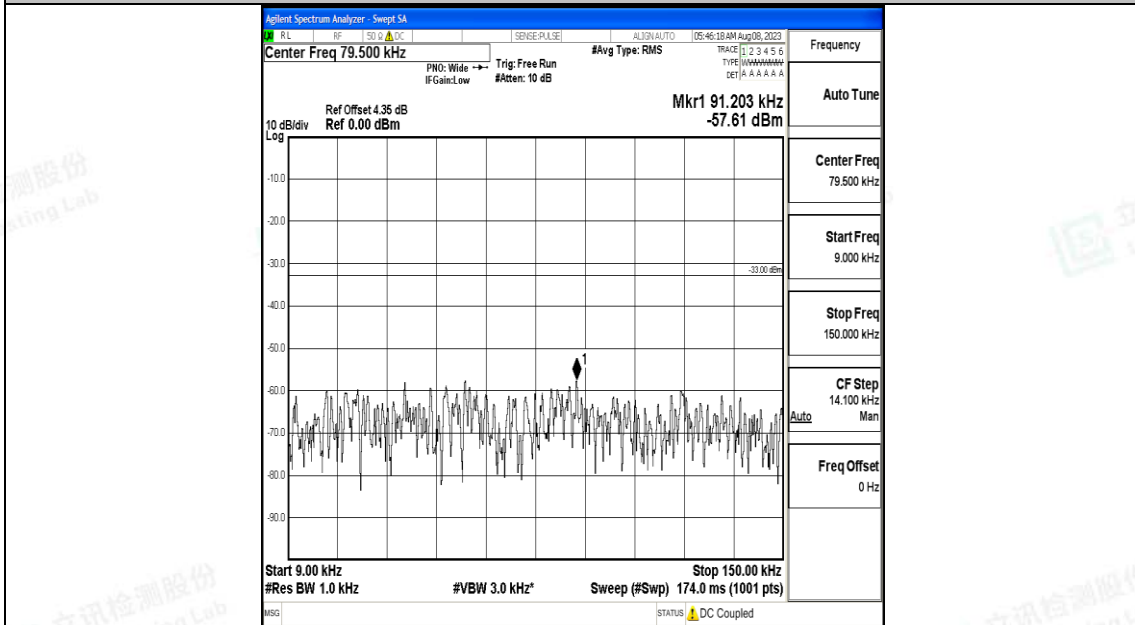

Band5_1.4MHz_16QAM_20525_1RB#0_0.009~0.15_0.009~0.15