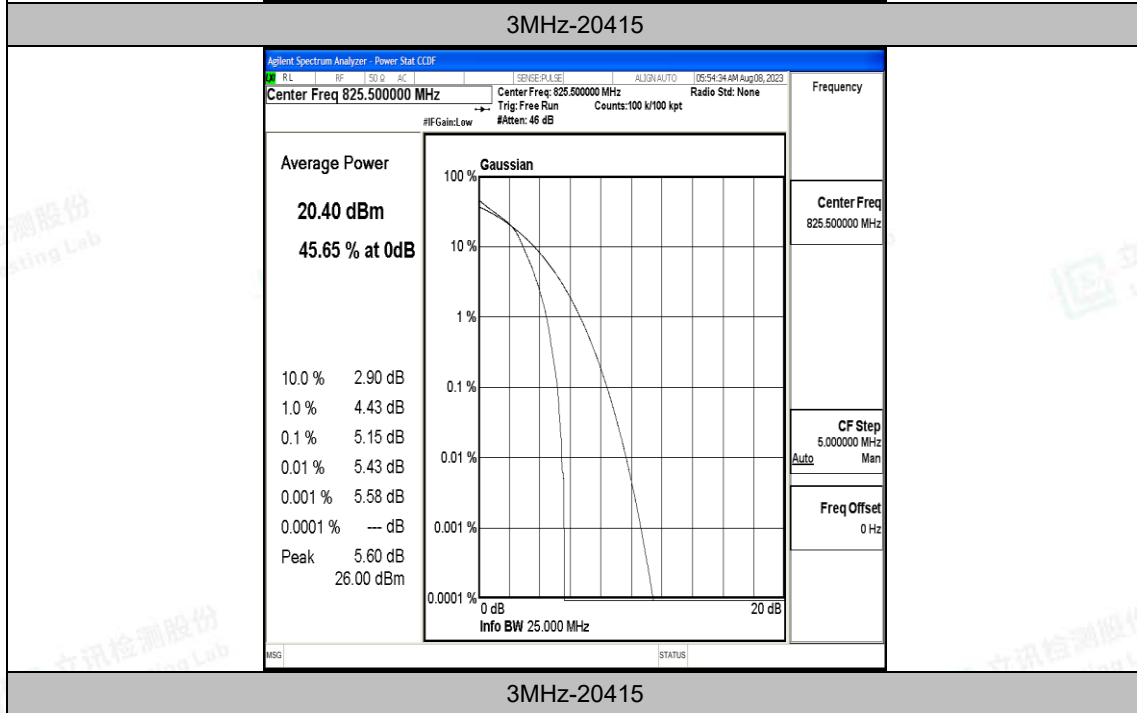

Test Graphs

1.4MHz-20525

1.4MHz-20525

1.4MHz-20643

1.4MHz-20643

3MHz-20525

3MHz-20525

3MHz-20635