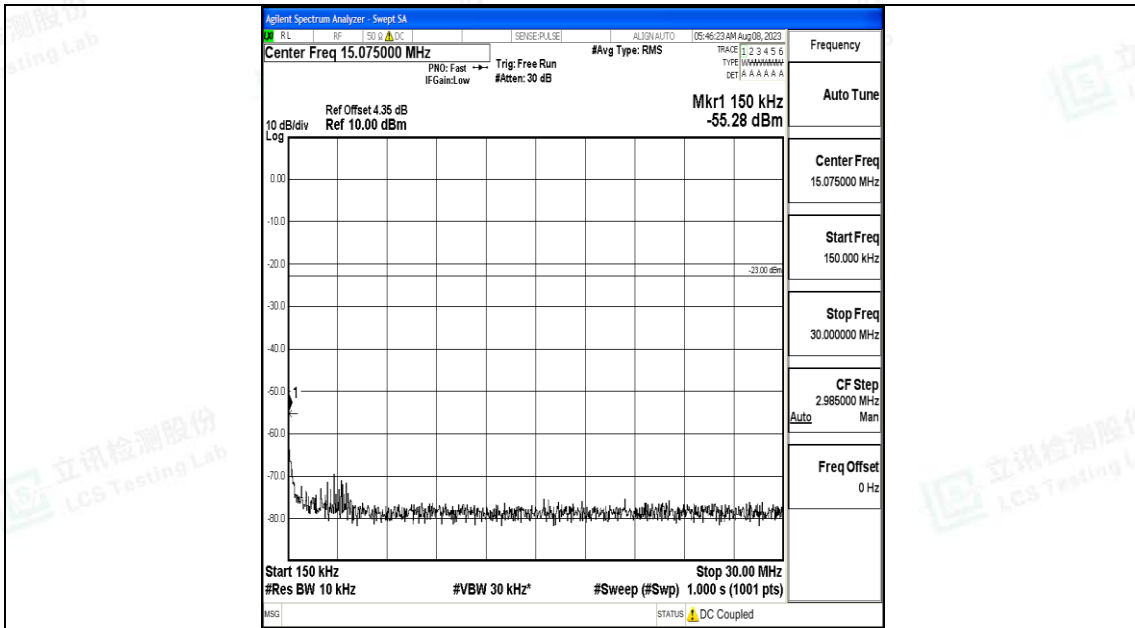

Band5_1.4MHz_16QAM_20525_1RB#0_0.15~30_0.15~30