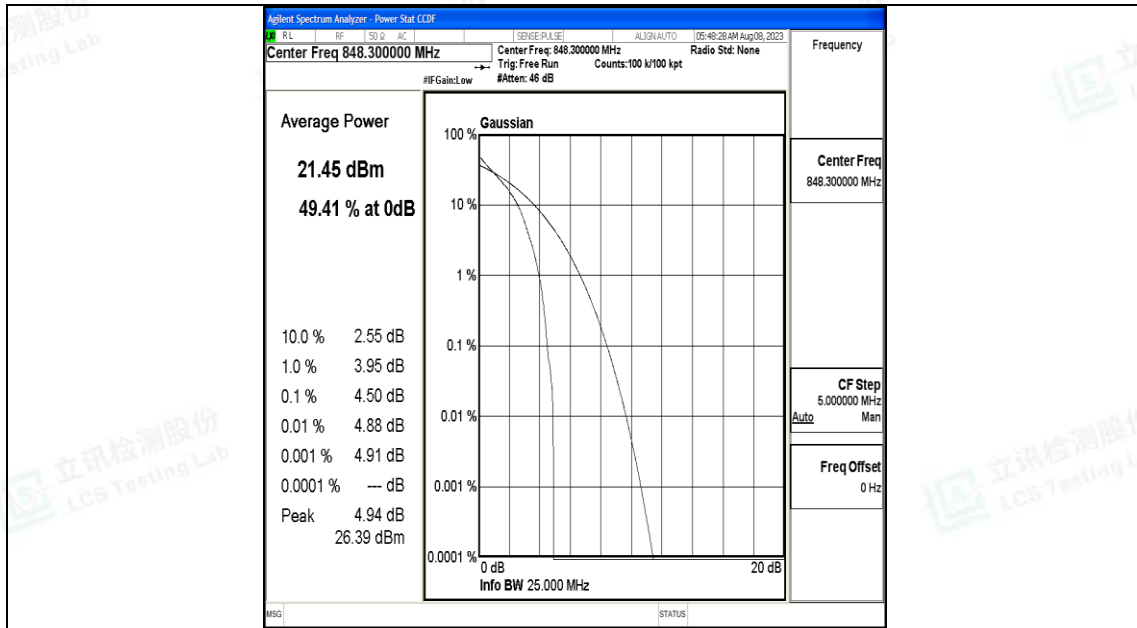

Test Graphs

1.4MHz-20525

1.4MHz-20525

1.4MHz-20643

1.4MHz-20643

3MHz-20525

3MHz-20525

3MHz-20635