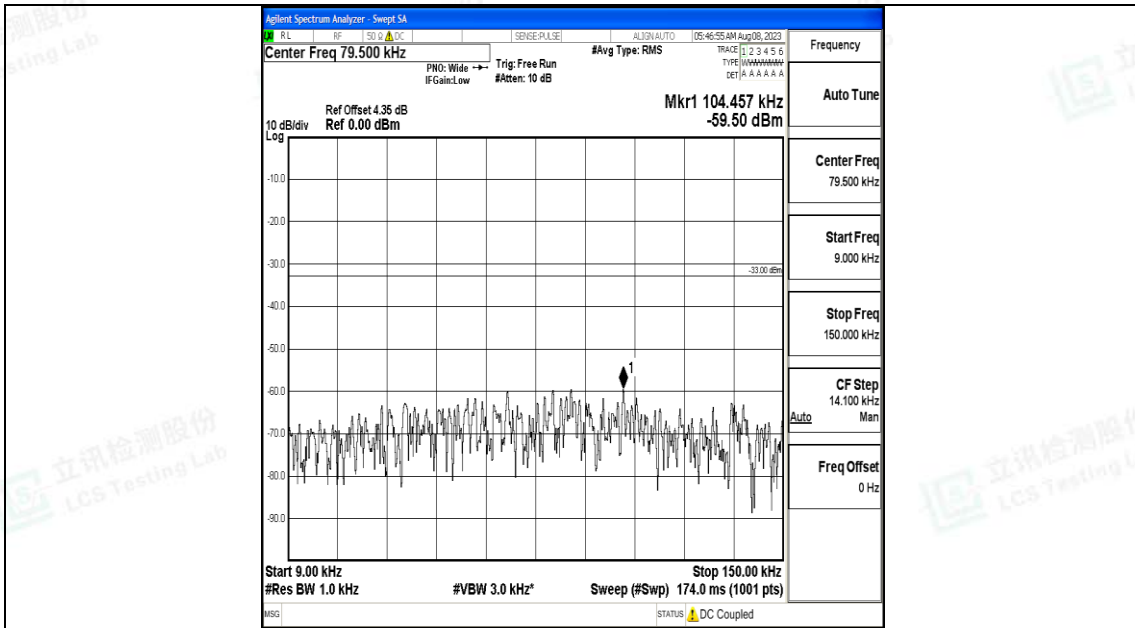

Band5_1.4MHz_QPSK_20643_1RB#0_0.009~0.15_0.009~0.15