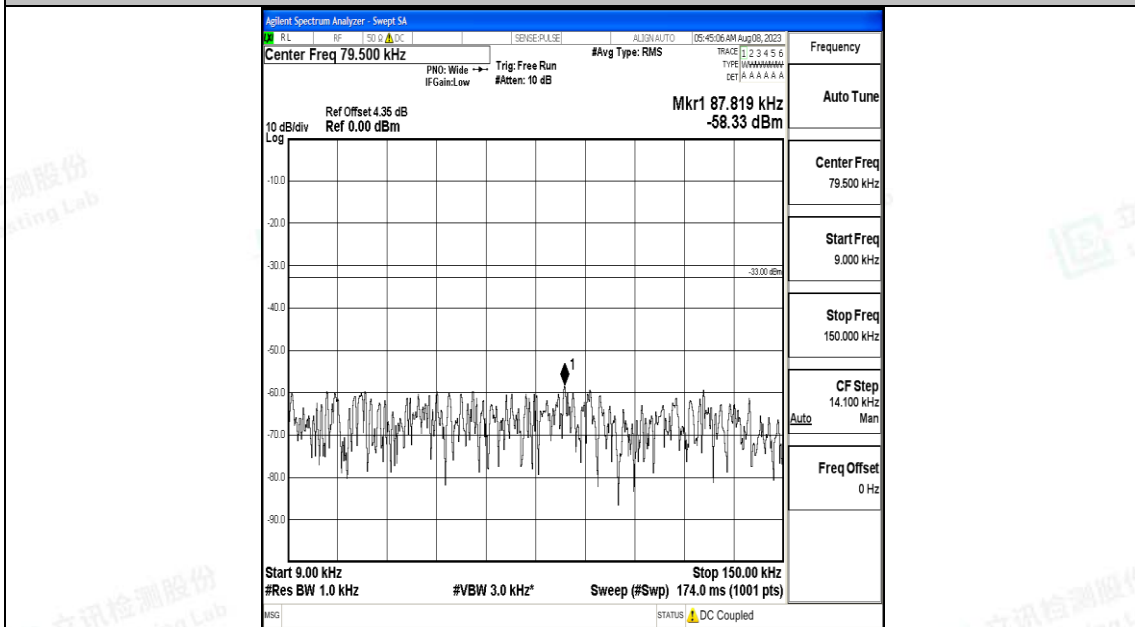

Band5_1.4MHz_16QAM_20407_1RB#0_0.009~0.15_0.009~0.15