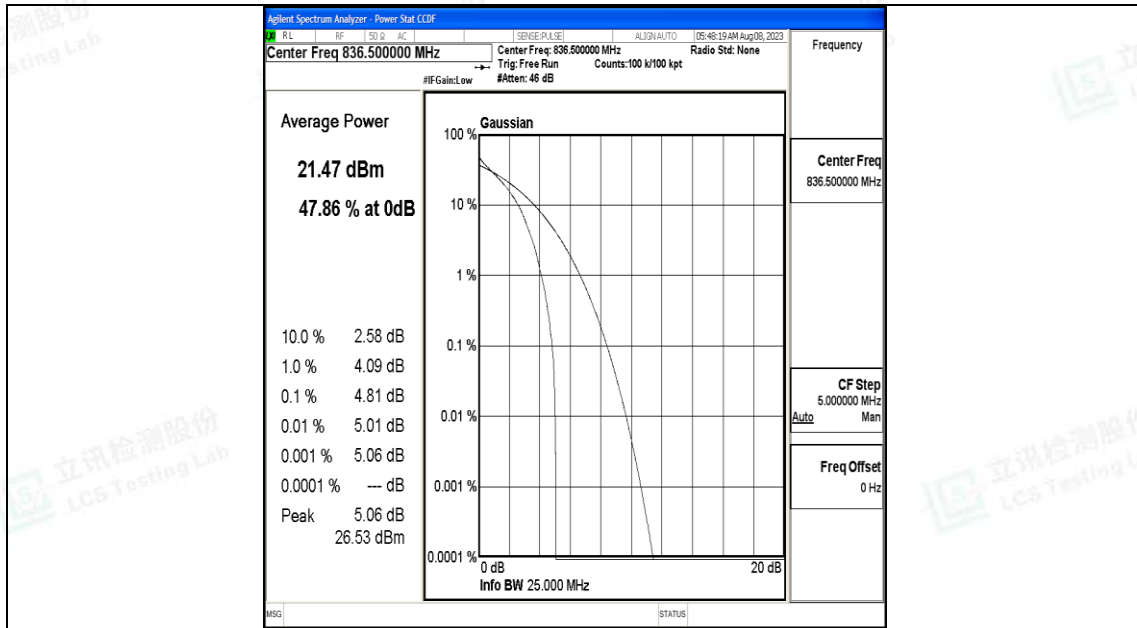

1.4MHz-20525

1.4MHz-20525