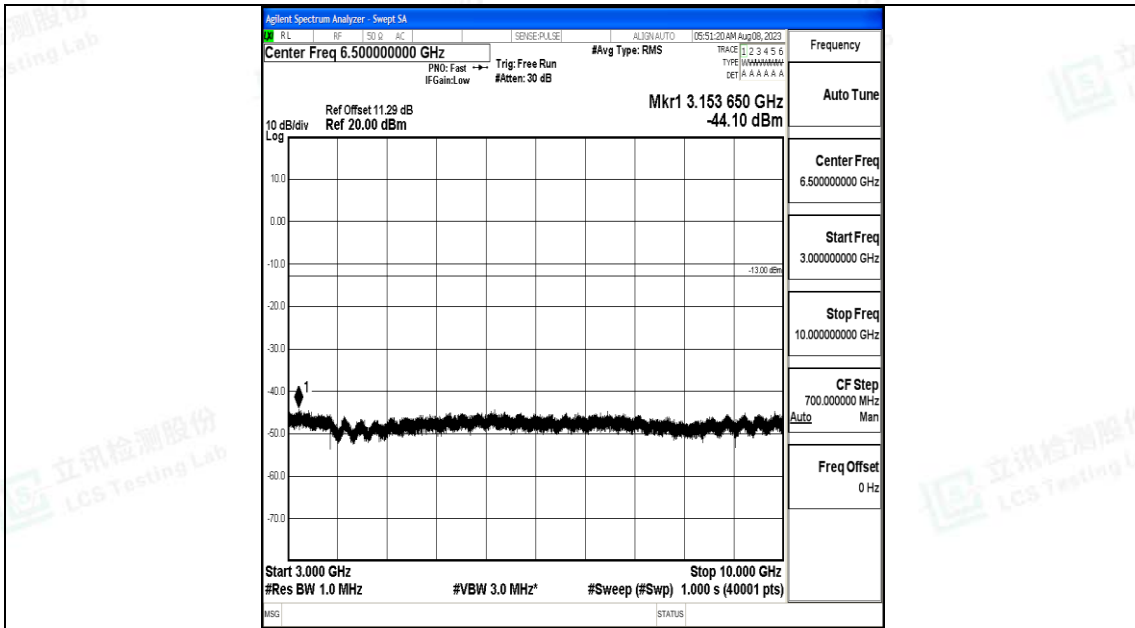

Band5_3MHz_QPSK_20415_1RB#0_0.15~30_0.15~30

Band5_3MHz_QPSK_20415_1RB#0_30~1000_30~1000

Band5_3MHz_QPSK_20415_1RB#0_1000~3000_1000~3000

Band5_3MHz_QPSK_20415_1RB#0_3000~10000_3000~10000

Band5_3MHz_16QAM_20415_1RB#0_0.009~0.15_0.009~0.15