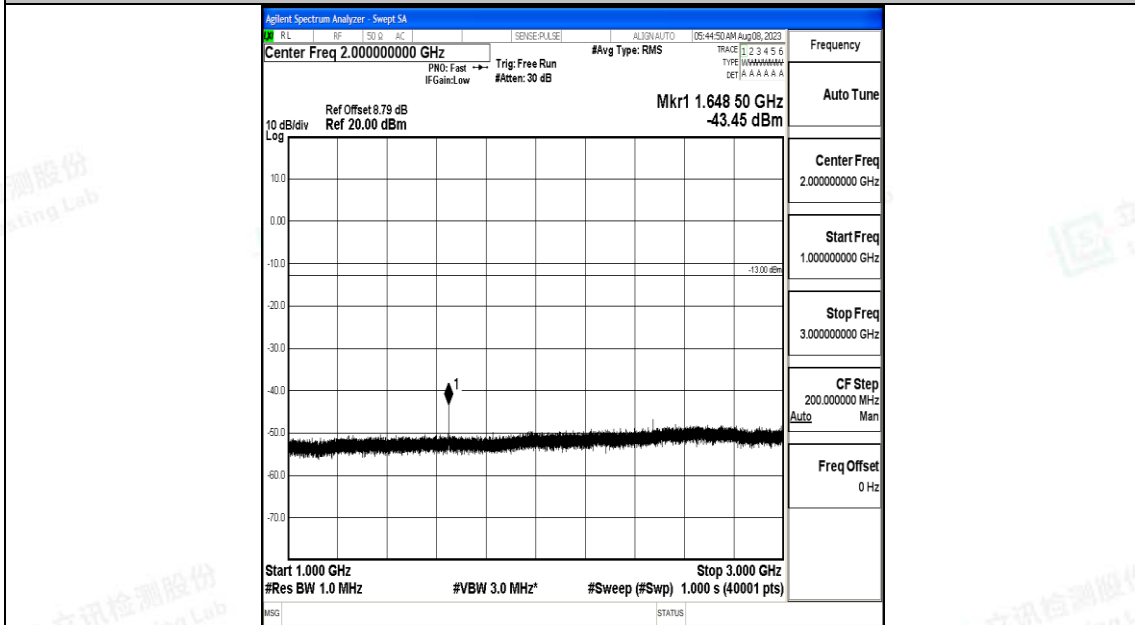

Test Graphs

Band5_1.4MHz_QPSK_20407_1RB#0_0.009~0.15_0.009~0.15

Band5_1.4MHz_QPSK_20407_1RB#0_0.15~30_0.15~30

Band5_1.4MHz_QPSK_20407_1RB#0_30~1000_30~1000

Band5_1.4MHz_QPSK_20407_1RB#0_1000~3000_1000~3000