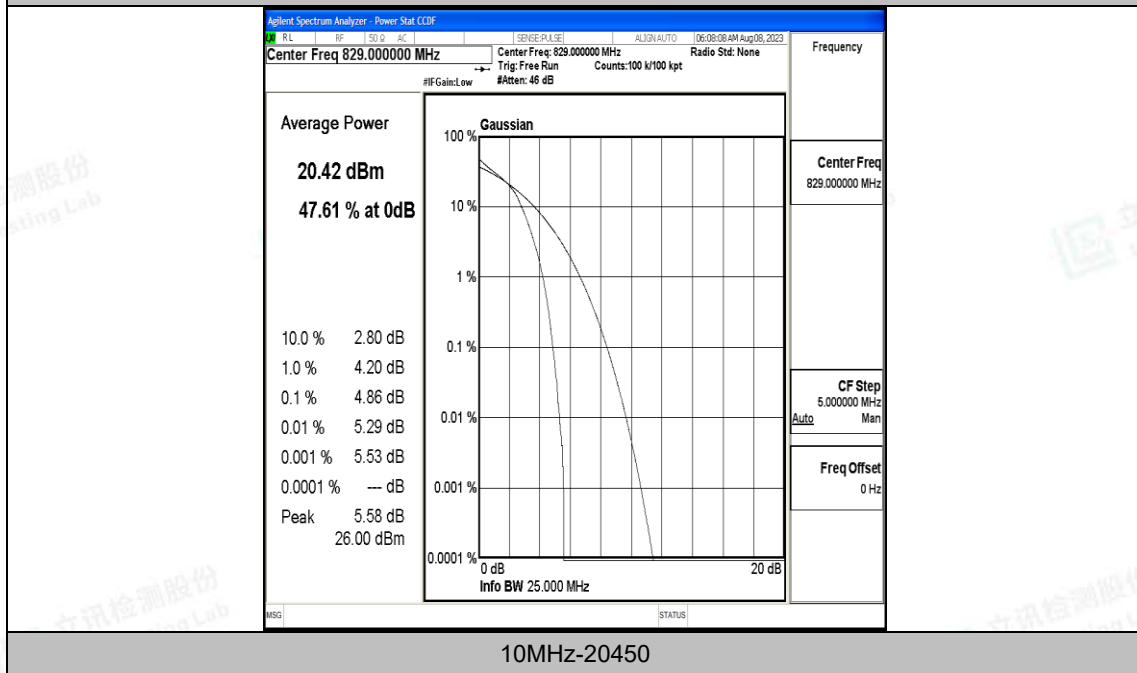

3MHz-20635

5MHz-20525

5MHz-20525

10MHz-20600

10MHz-20600

F.3 26dB Bandwidth and Occupied Bandwidth

Test Result

Band	Bandwidth	Modulation	Channel	RB Configuration	Occupied Bandwidth (MHz)	26dB Bandwidth (MHz)	Verdict
Band5	1.4MHz	QPSK	20407	6RB#0	1.0940	1.307	PASS
Band5	1.4MHz	16QAM	20407	6RB#0	1.1005	1.315	PASS
Band5	1.4MHz	QPSK	20525	6RB#0	1.0957	1.275	PASS
Band5	1.4MHz	16QAM	20525	6RB#0	1.0923	1.286	PASS
Band5	1.4MHz	QPSK	20643	6RB#0	1.0966	1.307	PASS
Band5	1.4MHz	16QAM	20643	6RB#0	1.0879	1.310	PASS
Band5	3MHz	QPSK	20415	15RB#0	2.6863	2.920	PASS
Band5	3MHz	16QAM	20415	15RB#0	2.6847	2.897	PASS
Band5	3MHz	QPSK	20525	15RB#0	2.6857	2.892	PASS
Band5	3MHz	16QAM	20525	15RB#0	2.6799	2.910	PASS
Band5	3MHz	QPSK	20635	15RB#0	2.6894	2.889	PASS
Band5	3MHz	16QAM	20635	15RB#0	2.6871	2.900	PASS
Band5	5MHz	QPSK	20425	25RB#0	4.5247	5.408	PASS
Band5	5MHz	16QAM	20425	25RB#0	4.5225	5.174	PASS
Band5	5MHz	QPSK	20525	25RB#0	4.5061	5.113	PASS
Band5	5MHz	16QAM	20525	25RB#0	4.5271	5.268	PASS
Band5	5MHz	QPSK	20625	25RB#0	4.5161	5.222	PASS
Band5	5MHz	16QAM	20625	25RB#0	4.5369	5.160	PASS
Band5	10MHz	QPSK	20450	50RB#0	9.0395	10.21	PASS
Band5	10MHz	16QAM	20450	50RB#0	9.0074	10.03	PASS
Band5	10MHz	QPSK	20525	50RB#0	9.0180	10.08	PASS
Band5	10MHz	16QAM	20525	50RB#0	9.0084	10.06	PASS
Band5	10MHz	QPSK	20600	50RB#0	8.9944	10.11	PASS
Band5	10MHz	16QAM	20600	50RB#0	9.0146	10.17	PASS