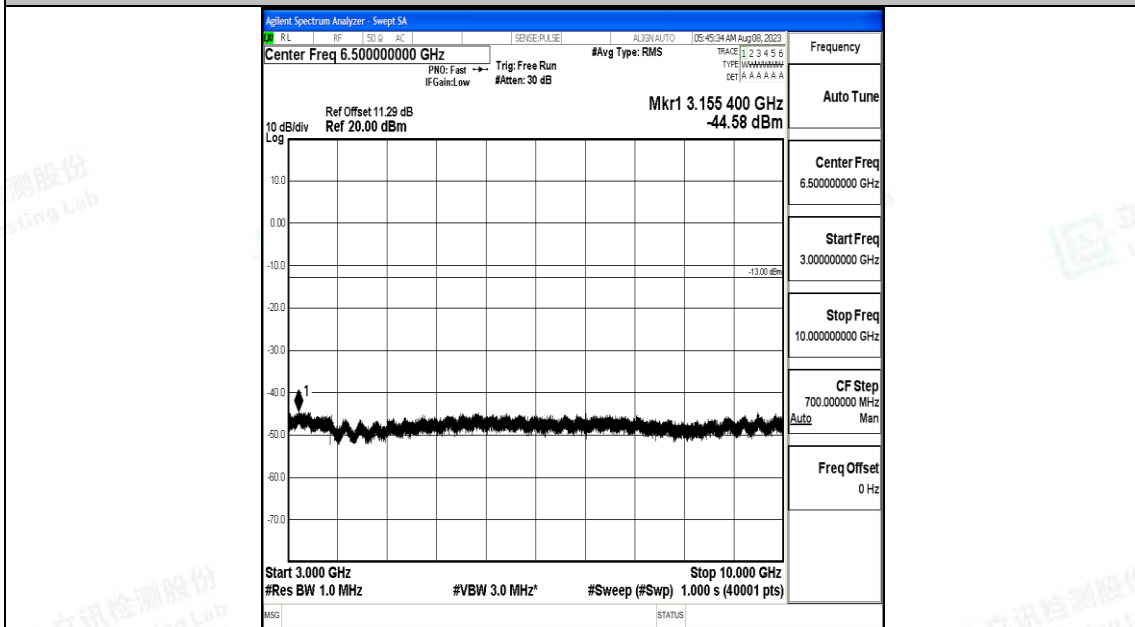

Band5_1.4MHz_QPSK_20407_1RB#0_3000~10000_3000~10000

Band5_1.4MHz_16QAM_20407_1RB#0_0.009~0.15_0.009~0.15

Band5_1.4MHz_16QAM_20407_1RB#0_0.15~30_0.15~30

Band5_1.4MHz_16QAM_20407_1RB#0_30~1000_30~1000

Band5_1.4MHz_16QAM_20407_1RB#0_1000~3000_1000~3000