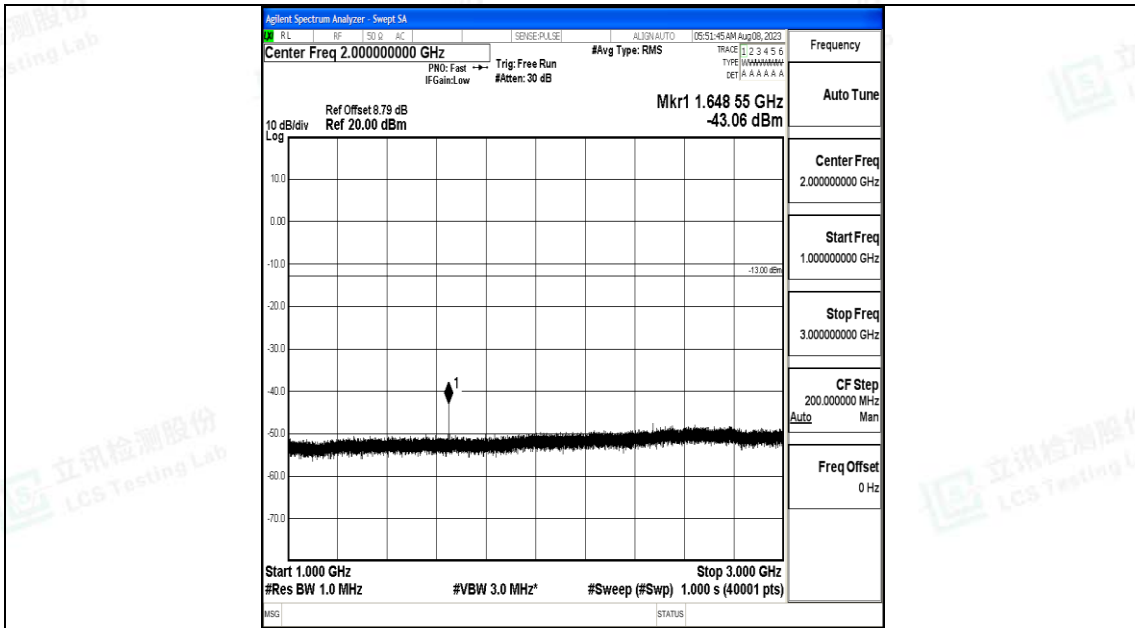

Band5_3MHz_16QAM_20415_1RB#0_1000~3000_1000~3000