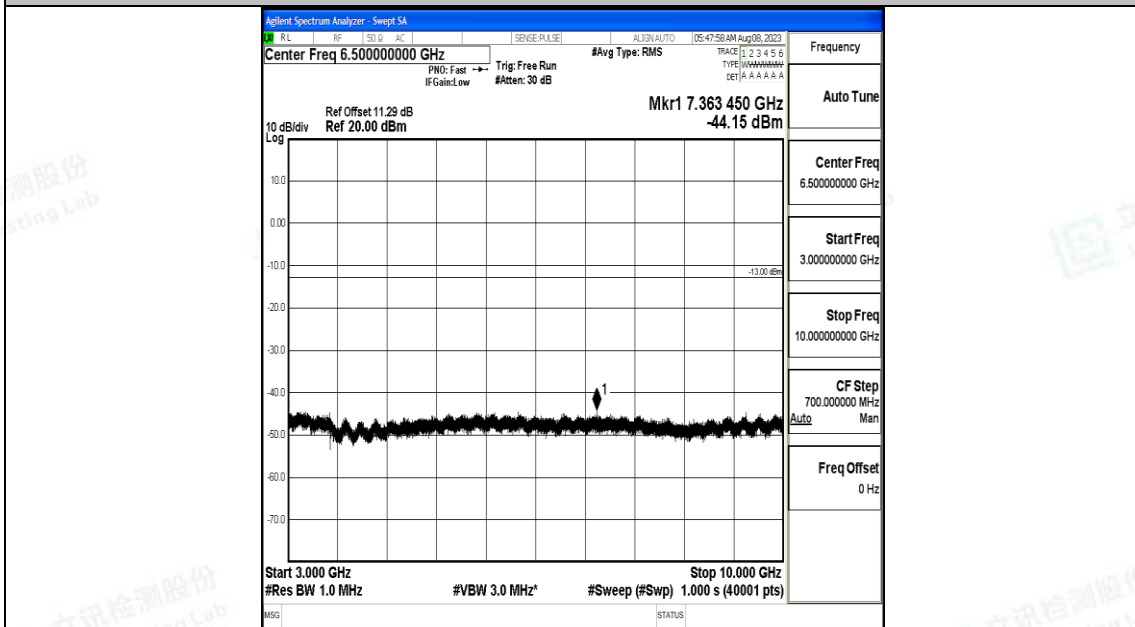

Band5_1.4MHz_16QAM_20643_1RB#0_0.15~30_0.15~30

Band5_1.4MHz_16QAM_20643_1RB#0_30~1000_30~1000

Band5_1.4MHz_16QAM_20643_1RB#0_1000~3000_1000~3000

Band5_1.4MHz_16QAM_20643_1RB#0_3000~10000_3000~10000

Band5_3MHz_QPSK_20415_1RB#0_0.009~0.15_0.009~0.15