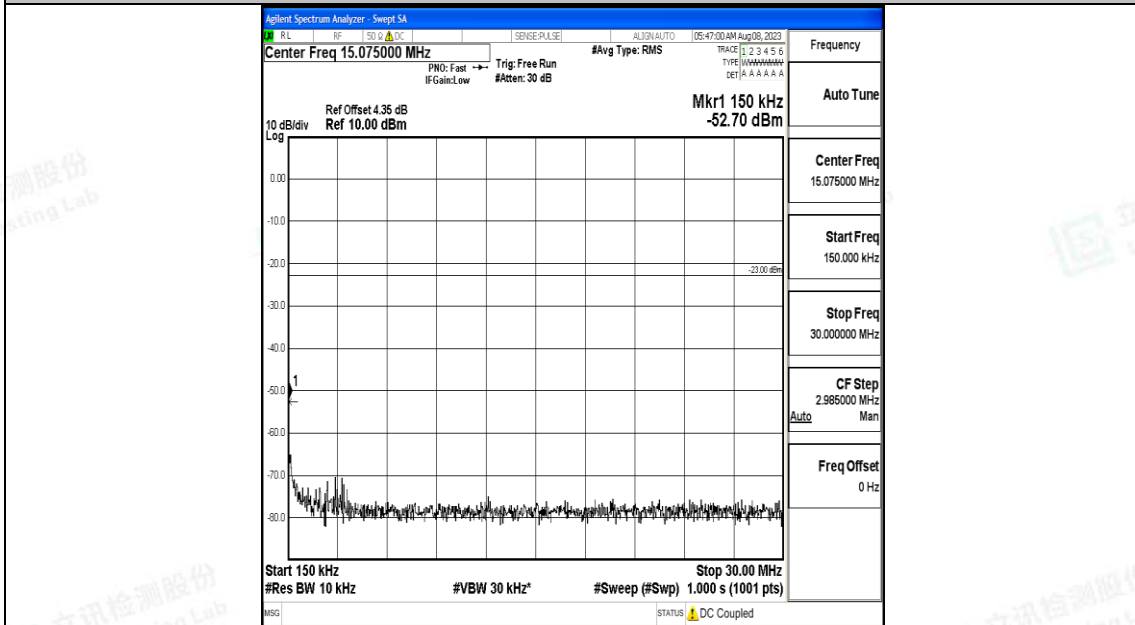

Band5_1.4MHz_QPSK_20643_1RB#0_0.15~30_0.15~30