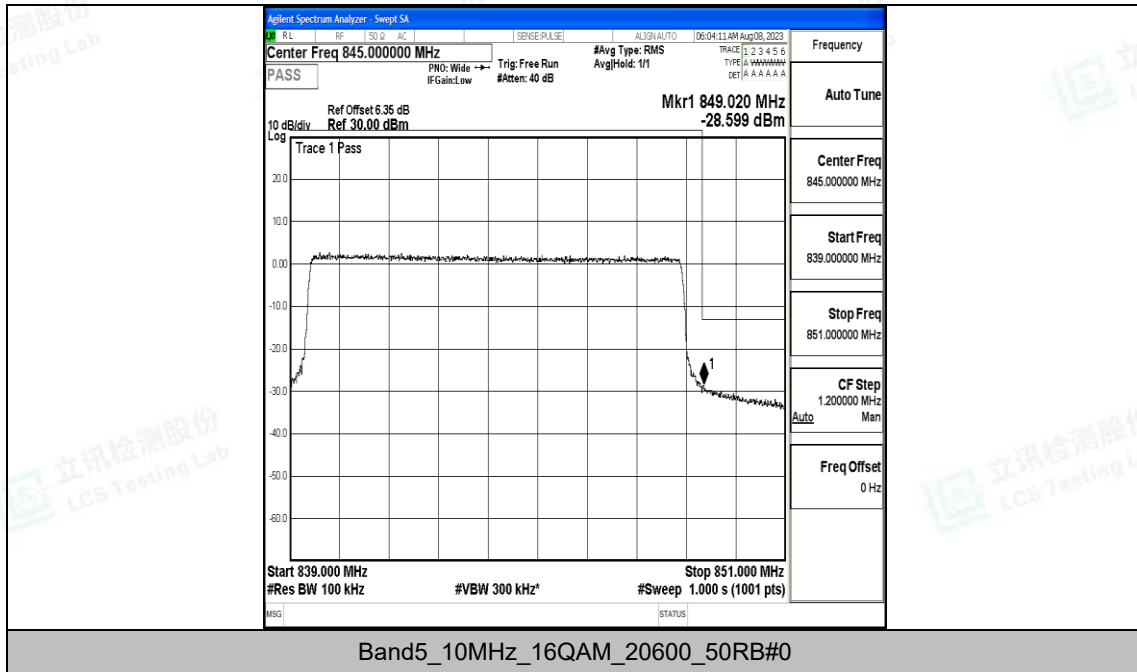

Band5_5MHz_QPSK_20425_25RB#0

Band5_5MHz_16QAM_20425_25RB#0

Band5_5MHz_QPSK_20625_25RB#0

Band5_5MHz_16QAM_20625_25RB#0

Band5_10MHz_QPSK_20450_50RB#0

F.5 Conducted Spurious Emission

Test Result

Band	Bandwidth	Modulation	Channel	RB Configuration	Frequency Range	Result (dBm)	Verdict
Band5	1.4MHz	QPSK	20407	1RB#0	0.009~0.15	-54.34	PASS
Band5	1.4MHz	QPSK	20407	1RB#0	0.15~30	-51.79	PASS
Band5	1.4MHz	QPSK	20407	1RB#0	30~1000	-51.40	PASS
Band5	1.4MHz	QPSK	20407	1RB#0	1000~3000	-43.45	PASS
Band5	1.4MHz	QPSK	20407	1RB#0	3000~10000	-44.01	PASS
Band5	1.4MHz	16QAM	20407	1RB#0	0.009~0.15	-58.33	PASS
Band5	1.4MHz	16QAM	20407	1RB#0	0.15~30	-54.10	PASS
Band5	1.4MHz	16QAM	20407	1RB#0	30~1000	-50.68	PASS
Band5	1.4MHz	16QAM	20407	1RB#0	1000~3000	-43.30	PASS
Band5	1.4MHz	16QAM	20407	1RB#0	3000~10000	-44.58	PASS
Band5	1.4MHz	QPSK	20525	1RB#0	0.009~0.15	-56.38	PASS
Band5	1.4MHz	QPSK	20525	1RB#0	0.15~30	-51.29	PASS
Band5	1.4MHz	QPSK	20525	1RB#0	30~1000	-51.66	PASS
Band5	1.4MHz	QPSK	20525	1RB#0	1000~3000	-42.95	PASS
Band5	1.4MHz	QPSK	20525	1RB#0	3000~10000	-43.86	PASS
Band5	1.4MHz	16QAM	20525	1RB#0	0.009~0.15	-57.61	PASS
Band5	1.4MHz	16QAM	20525	1RB#0	0.15~30	-55.28	PASS
Band5	1.4MHz	16QAM	20525	1RB#0	30~1000	-50.38	PASS
Band5	1.4MHz	16QAM	20525	1RB#0	1000~3000	-43.11	PASS
Band5	1.4MHz	16QAM	20525	1RB#0	3000~10000	-44.40	PASS
Band5	1.4MHz	QPSK	20643	1RB#0	0.009~0.15	-59.50	PASS
Band5	1.4MHz	QPSK	20643	1RB#0	0.15~30	-52.70	PASS
Band5	1.4MHz	QPSK	20643	1RB#0	30~1000	-50.47	PASS
Band5	1.4MHz	QPSK	20643	1RB#0	1000~3000	-43.90	PASS
Band5	1.4MHz	QPSK	20643	1RB#0	3000~10000	-44.43	PASS
Band5	1.4MHz	16QAM	20643	1RB#0	0.009~0.15	-61.30	PASS
Band5	1.4MHz	16QAM	20643	1RB#0	0.15~30	-53.62	PASS
Band5	1.4MHz	16QAM	20643	1RB#0	30~1000	-51.75	PASS
Band5	1.4MHz	16QAM	20643	1RB#0	1000~3000	-43.94	PASS
Band5	1.4MHz	16QAM	20643	1RB#0	3000~10000	-44.15	PASS
Band5	3MHz	QPSK	20415	1RB#0	0.009~0.15	-53.63	PASS
Band5	3MHz	QPSK	20415	1RB#0	0.15~30	-51.72	PASS
Band5	3MHz	QPSK	20415	1RB#0	30~1000	-59.52	PASS
Band5	3MHz	QPSK	20415	1RB#0	1000~3000	-42.98	PASS
Band5	3MHz	QPSK	20415	1RB#0	3000~10000	-44.10	PASS