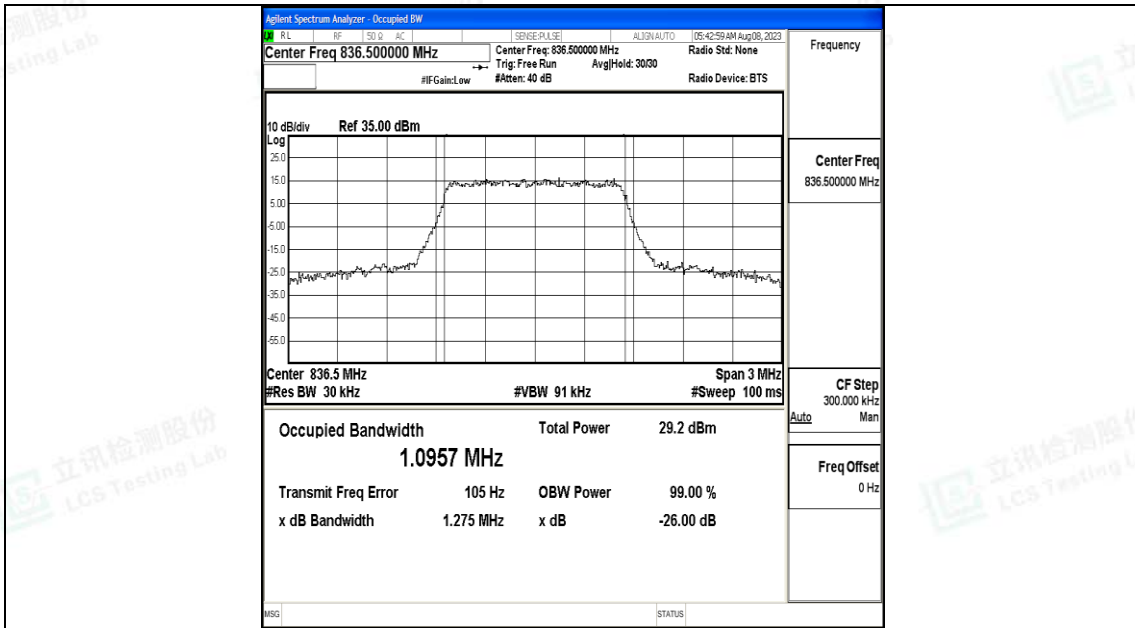

1.4MHz-20525

1.4MHz-20525