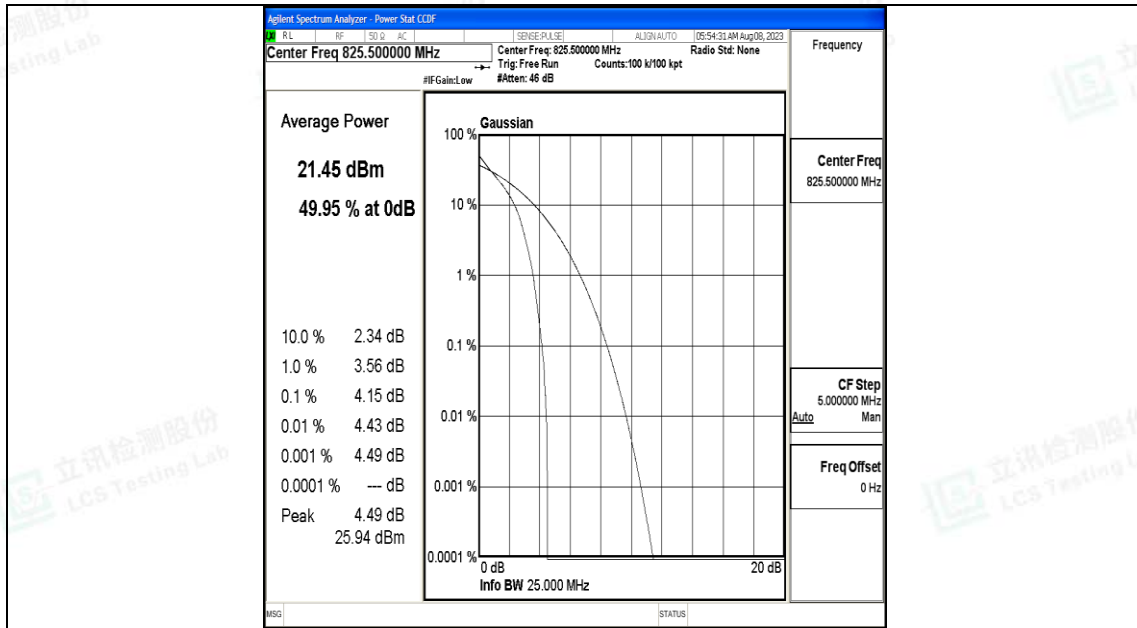

Test Graphs

1.4MHz-20525

1.4MHz-20525

1.4MHz-20643

1.4MHz-20643

3MHz-20525

3MHz-20525

3MHz-20635