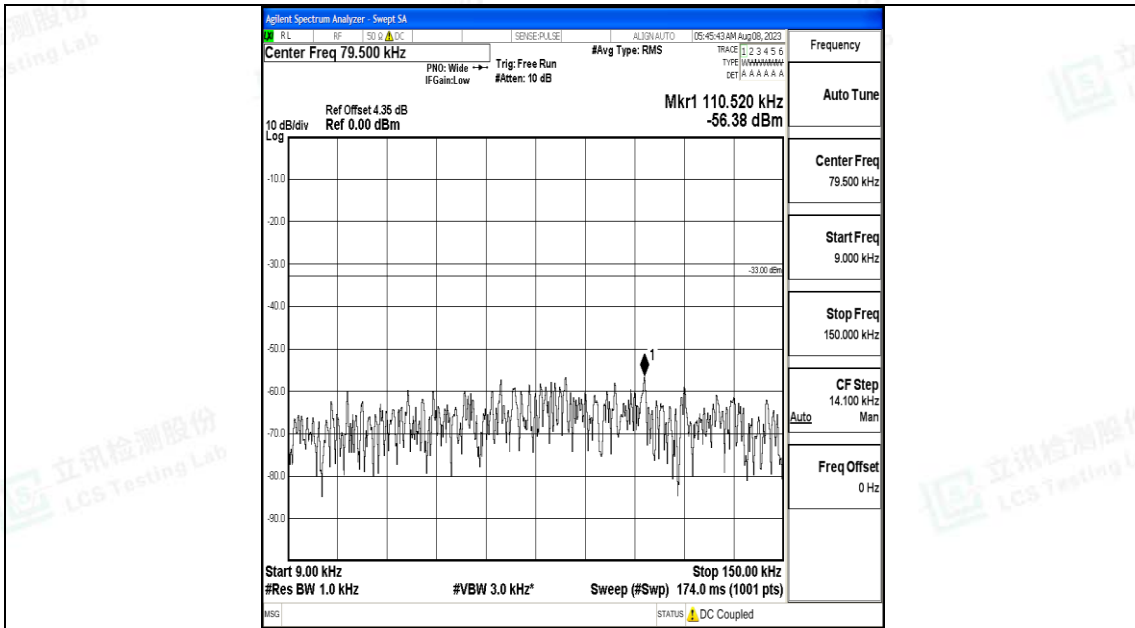

Band5_1.4MHz_QPSK_20525_1RB#0_0.009~0.15_0.009~0.15