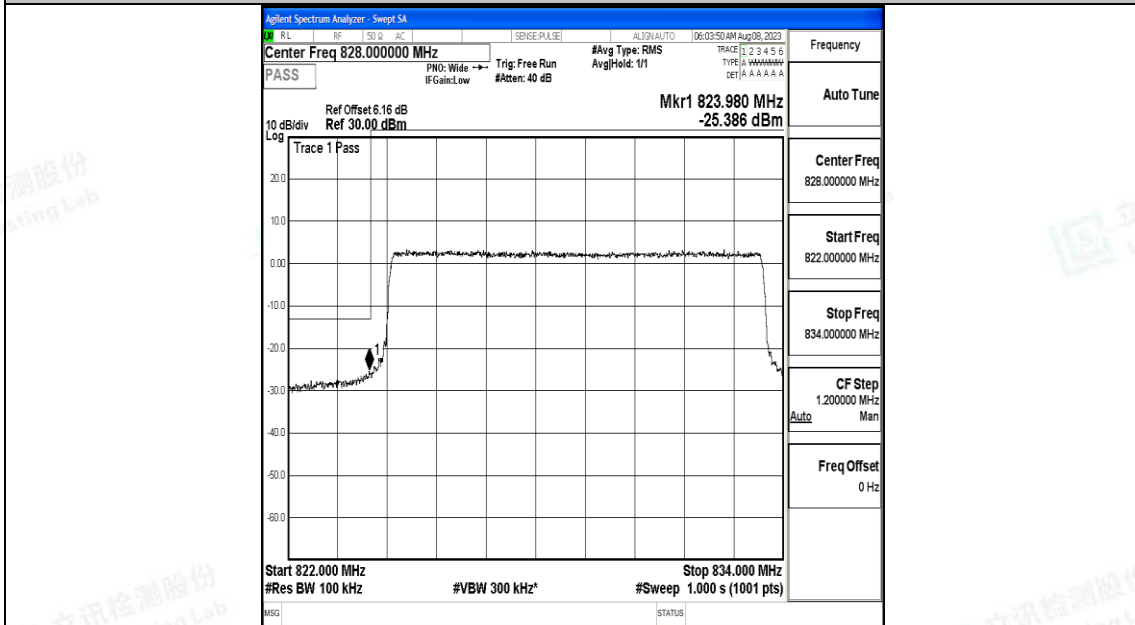

Band5_5MHz_QPSK_20425_25RB#0

Band5_5MHz_16QAM_20425_25RB#0

Band5_5MHz_QPSK_20625_25RB#0

Band5_5MHz_16QAM_20625_25RB#0

Band5_10MHz_QPSK_20450_50RB#0

F.5 Conducted Spurious Emission

Test Result

Band	Bandwidth	Modulation	Channel	RB Configuration	Frequency Range	Result (dBm)	Verdict
Band5	1.4MHz	QPSK	20407	1RB#0	0.009~0.15	-54.34	PASS
Band5	1.4MHz	QPSK	20407	1RB#0	0.15~30	-51.79	PASS
Band5	1.4MHz	QPSK	20407	1RB#0	30~1000	-51.40	PASS
Band5	1.4MHz	QPSK	20407	1RB#0	1000~3000	-43.45	PASS
Band5	1.4MHz	QPSK	20407	1RB#0	3000~10000	-44.01	PASS
Band5	1.4MHz	16QAM	20407	1RB#0	0.009~0.15	-58.33	PASS
Band5	1.4MHz	16QAM	20407	1RB#0	0.15~30	-54.10	PASS
Band5	1.4MHz	16QAM	20407	1RB#0	30~1000	-50.68	PASS
Band5	1.4MHz	16QAM	20407	1RB#0	1000~3000	-43.30	PASS
Band5	1.4MHz	16QAM	20407	1RB#0	3000~10000	-44.58	PASS
Band5	1.4MHz	QPSK	20525	1RB#0	0.009~0.15	-56.38	PASS
Band5	1.4MHz	QPSK	20525	1RB#0	0.15~30	-51.29	PASS
Band5	1.4MHz	QPSK	20525	1RB#0	30~1000	-51.66	PASS
Band5	1.4MHz	QPSK	20525	1RB#0	1000~3000	-42.95	PASS
Band5	1.4MHz	QPSK	20525	1RB#0	3000~10000	-43.86	PASS
Band5	1.4MHz	16QAM	20525	1RB#0	0.009~0.15	-57.61	PASS
Band5	1.4MHz	16QAM	20525	1RB#0	0.15~30	-55.28	PASS
Band5	1.4MHz	16QAM	20525	1RB#0	30~1000	-50.38	PASS
Band5	1.4MHz	16QAM	20525	1RB#0	1000~3000	-43.11	PASS
Band5	1.4MHz	16QAM	20525	1RB#0	3000~10000	-44.40	PASS
Band5	1.4MHz	QPSK	20643	1RB#0	0.009~0.15	-59.50	PASS
Band5	1.4MHz	QPSK	20643	1RB#0	0.15~30	-52.70	PASS
Band5	1.4MHz	QPSK	20643	1RB#0	30~1000	-50.47	PASS
Band5	1.4MHz	QPSK	20643	1RB#0	1000~3000	-43.90	PASS
Band5	1.4MHz	QPSK	20643	1RB#0	3000~10000	-44.43	PASS
Band5	1.4MHz	16QAM	20643	1RB#0	0.009~0.15	-61.30	PASS
Band5	1.4MHz	16QAM	20643	1RB#0	0.15~30	-53.62	PASS
Band5	1.4MHz	16QAM	20643	1RB#0	30~1000	-51.75	PASS
Band5	1.4MHz	16QAM	20643	1RB#0	1000~3000	-43.94	PASS
Band5	1.4MHz	16QAM	20643	1RB#0	3000~10000	-44.15	PASS
Band5	3MHz	QPSK	20415	1RB#0	0.009~0.15	-53.63	PASS
Band5	3MHz	QPSK	20415	1RB#0	0.15~30	-51.72	PASS
Band5	3MHz	QPSK	20415	1RB#0	30~1000	-59.52	PASS
Band5	3MHz	QPSK	20415	1RB#0	1000~3000	-42.98	PASS
Band5	3MHz	QPSK	20415	1RB#0	3000~10000	-44.10	PASS