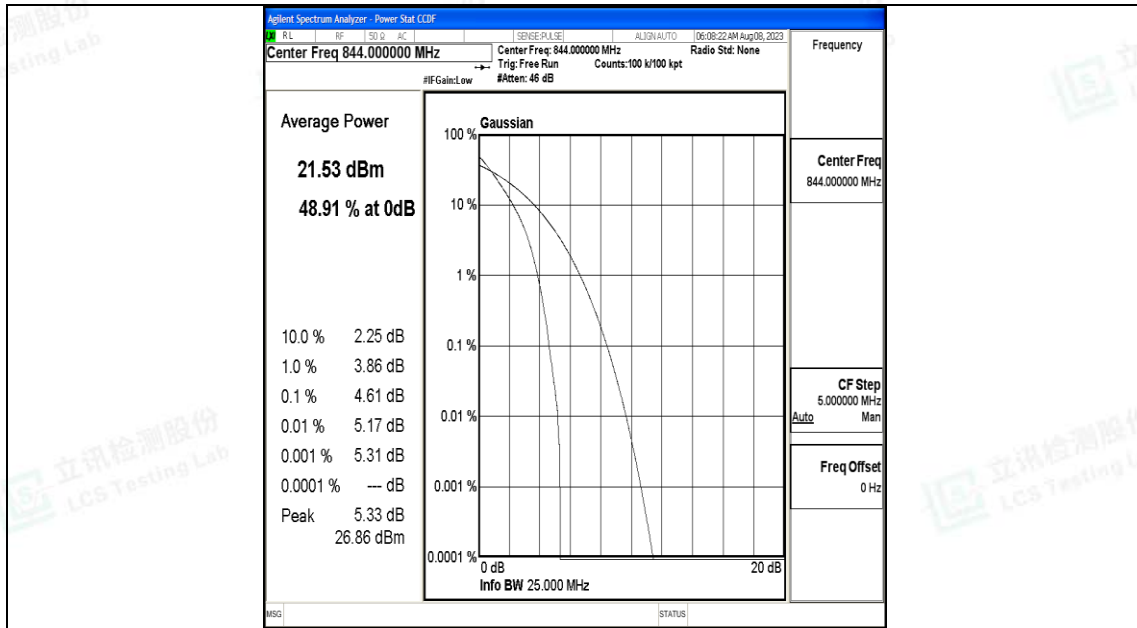

3MHz-20635

5MHz-20525

5MHz-20525

10MHz-20600

10MHz-20600

F.3 26dB Bandwidth and Occupied Bandwidth

Test Result

Band	Bandwidth	Modulation	Channel	RB Configuration	Occupied Bandwidth (MHz)	26dB Bandwidth (MHz)	Verdict
Band5	1.4MHz	QPSK	20407	6RB#0	1.0940	1.307	PASS
Band5	1.4MHz	16QAM	20407	6RB#0	1.1005	1.315	PASS
Band5	1.4MHz	QPSK	20525	6RB#0	1.0957	1.275	PASS
Band5	1.4MHz	16QAM	20525	6RB#0	1.0923	1.286	PASS
Band5	1.4MHz	QPSK	20643	6RB#0	1.0966	1.307	PASS
Band5	1.4MHz	16QAM	20643	6RB#0	1.0879	1.310	PASS
Band5	3MHz	QPSK	20415	15RB#0	2.6863	2.920	PASS
Band5	3MHz	16QAM	20415	15RB#0	2.6847	2.897	PASS
Band5	3MHz	QPSK	20525	15RB#0	2.6857	2.892	PASS
Band5	3MHz	16QAM	20525	15RB#0	2.6799	2.910	PASS
Band5	3MHz	QPSK	20635	15RB#0	2.6894	2.889	PASS
Band5	3MHz	16QAM	20635	15RB#0	2.6871	2.900	PASS
Band5	5MHz	QPSK	20425	25RB#0	4.5247	5.408	PASS
Band5	5MHz	16QAM	20425	25RB#0	4.5225	5.174	PASS
Band5	5MHz	QPSK	20525	25RB#0	4.5061	5.113	PASS
Band5	5MHz	16QAM	20525	25RB#0	4.5271	5.268	PASS
Band5	5MHz	QPSK	20625	25RB#0	4.5161	5.222	PASS
Band5	5MHz	16QAM	20625	25RB#0	4.5369	5.160	PASS
Band5	10MHz	QPSK	20450	50RB#0	9.0395	10.21	PASS
Band5	10MHz	16QAM	20450	50RB#0	9.0074	10.03	PASS
Band5	10MHz	QPSK	20525	50RB#0	9.0180	10.08	PASS
Band5	10MHz	16QAM	20525	50RB#0	9.0084	10.06	PASS
Band5	10MHz	QPSK	20600	50RB#0	8.9944	10.11	PASS
Band5	10MHz	16QAM	20600	50RB#0	9.0146	10.17	PASS