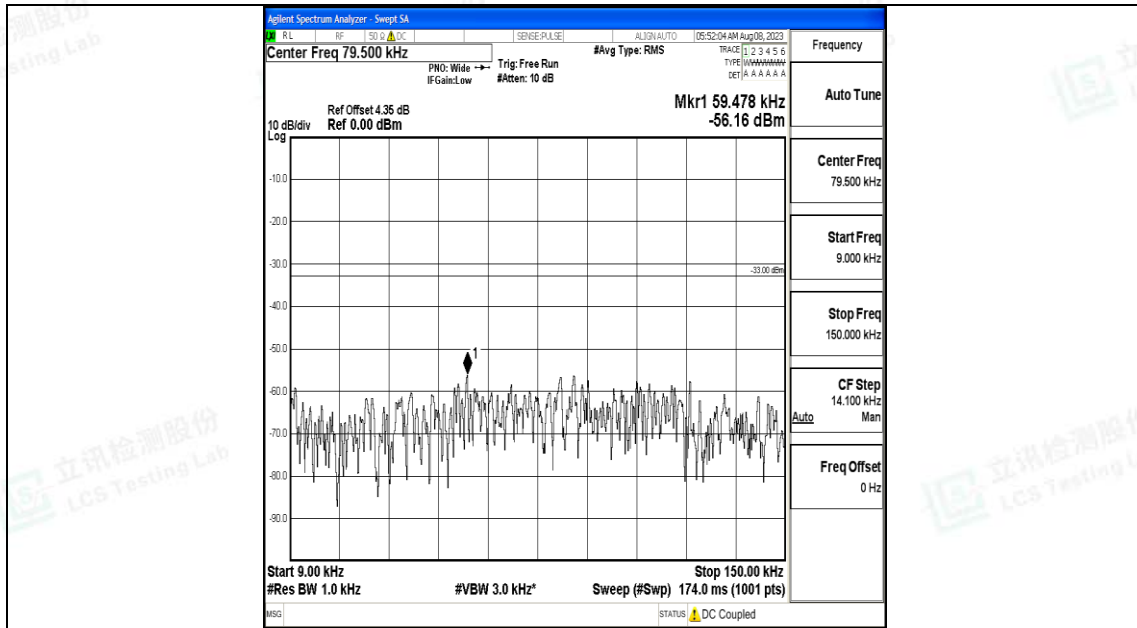

Band5_3MHz_16QAM_20415_1RB#0_0.15~30_0.15~30

Band5_3MHz_16QAM_20415_1RB#0_30~1000_30~1000

Band5_3MHz_16QAM_20415_1RB#0_1000~3000_1000~3000

Band5_3MHz_16QAM_20415_1RB#0_3000~10000_3000~10000

Band5_3MHz_QPSK_20525_1RB#0_0.009~0.15_0.009~0.15