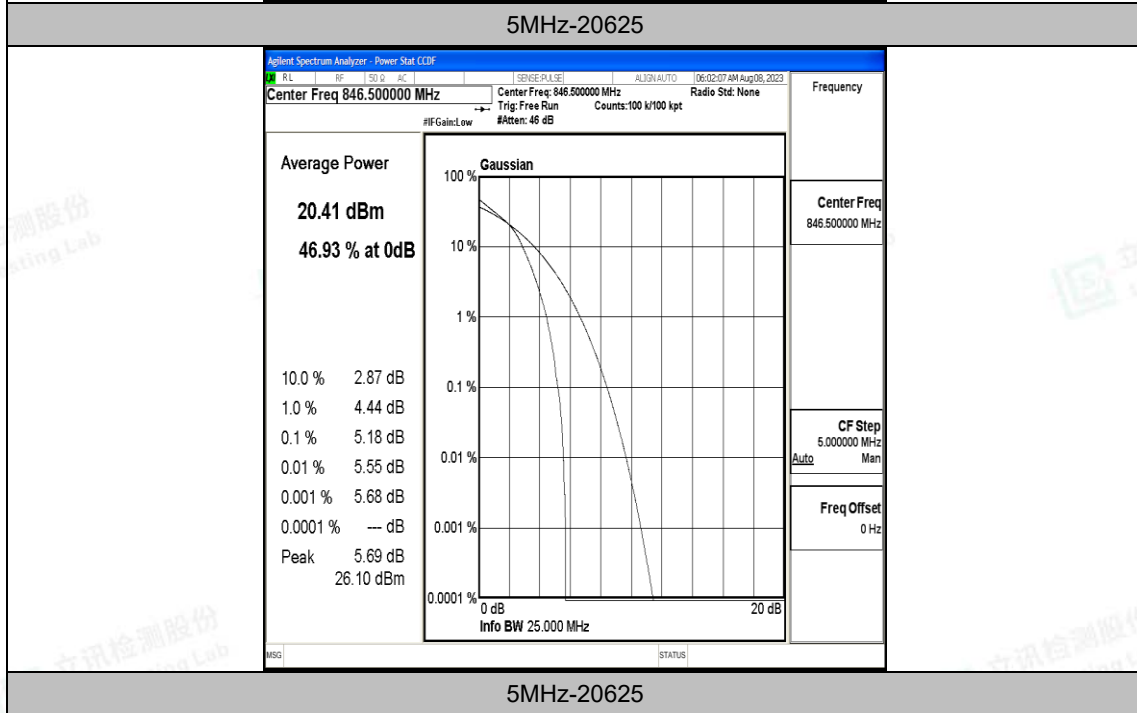

3MHz-20635

5MHz-20525

5MHz-20525

10MHz-20600

10MHz-20600

F.3 26dB Bandwidth and Occupied Bandwidth

Test Result

Band	Bandwidth	Modulation	Channel	RB Configuration	Occupied Bandwidth (MHz)	26dB Bandwidth (MHz)	Verdict
Band5	1.4MHz	QPSK	20407	6RB#0	1.0940	1.307	PASS
Band5	1.4MHz	16QAM	20407	6RB#0	1.1005	1.315	PASS
Band5	1.4MHz	QPSK	20525	6RB#0	1.0957	1.275	PASS
Band5	1.4MHz	16QAM	20525	6RB#0	1.0923	1.286	PASS
Band5	1.4MHz	QPSK	20643	6RB#0	1.0966	1.307	PASS
Band5	1.4MHz	16QAM	20643	6RB#0	1.0879	1.310	PASS
Band5	3MHz	QPSK	20415	15RB#0	2.6863	2.920	PASS
Band5	3MHz	16QAM	20415	15RB#0	2.6847	2.897	PASS
Band5	3MHz	QPSK	20525	15RB#0	2.6857	2.892	PASS
Band5	3MHz	16QAM	20525	15RB#0	2.6799	2.910	PASS
Band5	3MHz	QPSK	20635	15RB#0	2.6894	2.889	PASS
Band5	3MHz	16QAM	20635	15RB#0	2.6871	2.900	PASS
Band5	5MHz	QPSK	20425	25RB#0	4.5247	5.408	PASS
Band5	5MHz	16QAM	20425	25RB#0	4.5225	5.174	PASS
Band5	5MHz	QPSK	20525	25RB#0	4.5061	5.113	PASS
Band5	5MHz	16QAM	20525	25RB#0	4.5271	5.268	PASS
Band5	5MHz	QPSK	20625	25RB#0	4.5161	5.222	PASS
Band5	5MHz	16QAM	20625	25RB#0	4.5369	5.160	PASS
Band5	10MHz	QPSK	20450	50RB#0	9.0395	10.21	PASS
Band5	10MHz	16QAM	20450	50RB#0	9.0074	10.03	PASS
Band5	10MHz	QPSK	20525	50RB#0	9.0180	10.08	PASS
Band5	10MHz	16QAM	20525	50RB#0	9.0084	10.06	PASS
Band5	10MHz	QPSK	20600	50RB#0	8.9944	10.11	PASS
Band5	10MHz	16QAM	20600	50RB#0	9.0146	10.17	PASS