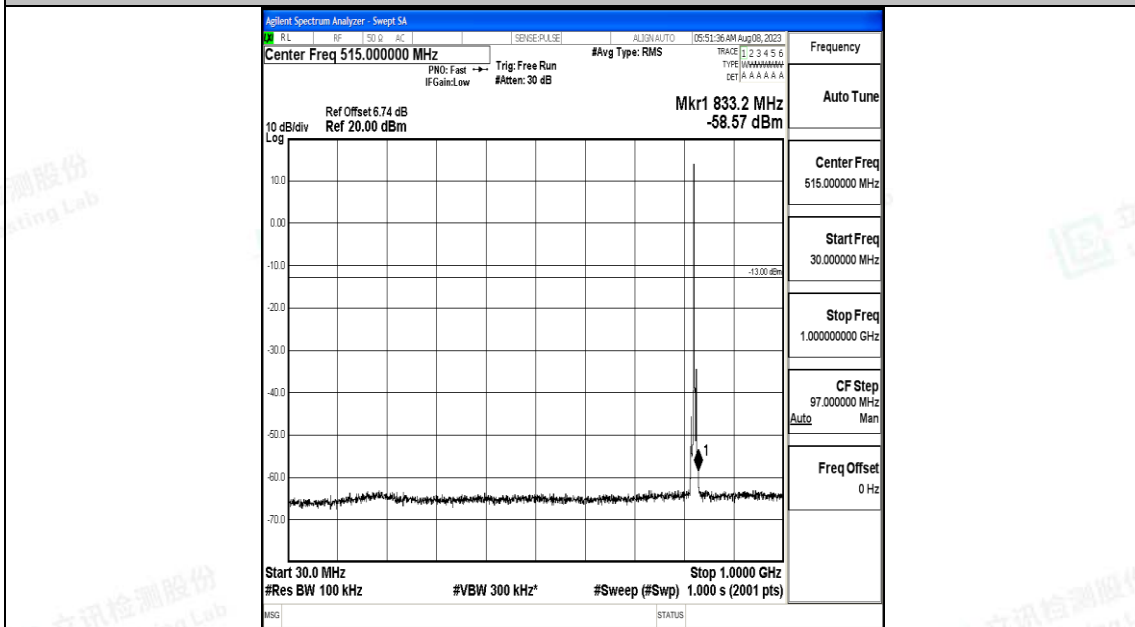

Band5_3MHz_16QAM_20415_1RB#0_30~1000_30~1000