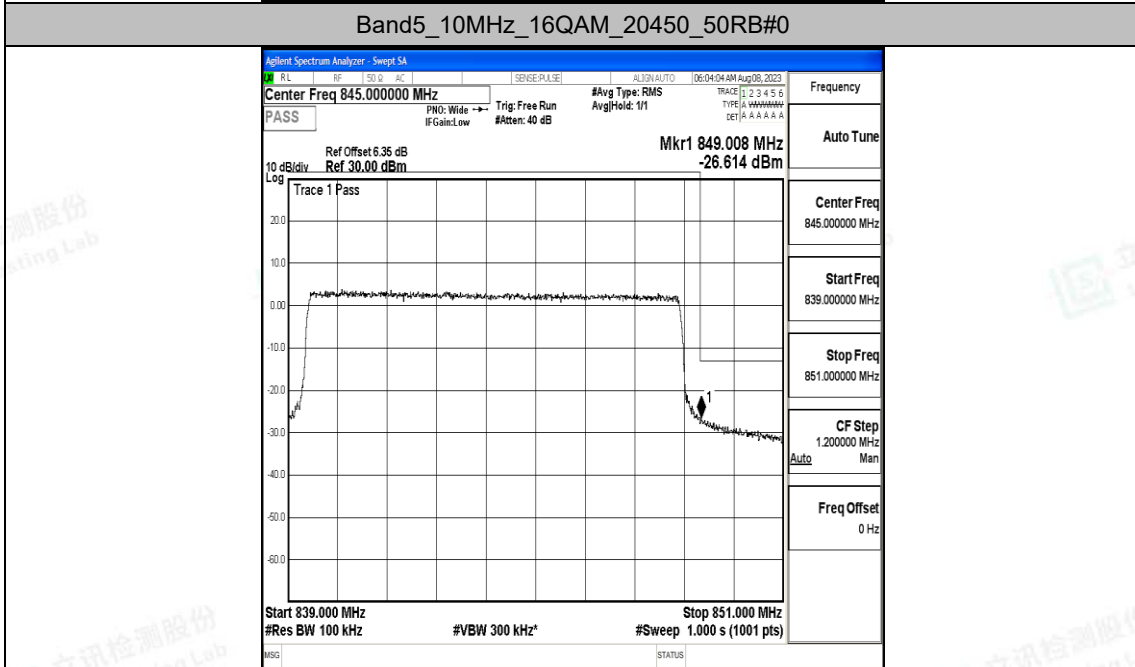

Band5_5MHz_QPSK_20425_25RB#0

Band5_5MHz_16QAM_20425_25RB#0

Band5_5MHz_QPSK_20625_25RB#0

Band5_5MHz_16QAM_20625_25RB#0

Band5_10MHz_QPSK_20450_50RB#0

F.5 Conducted Spurious Emission

Test Result

Band	Bandwidth	Modulation	Channel	RB Configuration	Frequency Range	Result (dBm)	Verdict
Band5	1.4MHz	QPSK	20407	1RB#0	0.009~0.15	-54.34	PASS
Band5	1.4MHz	QPSK	20407	1RB#0	0.15~30	-51.79	PASS
Band5	1.4MHz	QPSK	20407	1RB#0	30~1000	-51.40	PASS
Band5	1.4MHz	QPSK	20407	1RB#0	1000~3000	-43.45	PASS
Band5	1.4MHz	QPSK	20407	1RB#0	3000~10000	-44.01	PASS
Band5	1.4MHz	16QAM	20407	1RB#0	0.009~0.15	-58.33	PASS
Band5	1.4MHz	16QAM	20407	1RB#0	0.15~30	-54.10	PASS
Band5	1.4MHz	16QAM	20407	1RB#0	30~1000	-50.68	PASS
Band5	1.4MHz	16QAM	20407	1RB#0	1000~3000	-43.30	PASS
Band5	1.4MHz	16QAM	20407	1RB#0	3000~10000	-44.58	PASS
Band5	1.4MHz	QPSK	20525	1RB#0	0.009~0.15	-56.38	PASS
Band5	1.4MHz	QPSK	20525	1RB#0	0.15~30	-51.29	PASS
Band5	1.4MHz	QPSK	20525	1RB#0	30~1000	-51.66	PASS
Band5	1.4MHz	QPSK	20525	1RB#0	1000~3000	-42.95	PASS
Band5	1.4MHz	QPSK	20525	1RB#0	3000~10000	-43.86	PASS
Band5	1.4MHz	16QAM	20525	1RB#0	0.009~0.15	-57.61	PASS
Band5	1.4MHz	16QAM	20525	1RB#0	0.15~30	-55.28	PASS
Band5	1.4MHz	16QAM	20525	1RB#0	30~1000	-50.38	PASS
Band5	1.4MHz	16QAM	20525	1RB#0	1000~3000	-43.11	PASS
Band5	1.4MHz	16QAM	20525	1RB#0	3000~10000	-44.40	PASS
Band5	1.4MHz	QPSK	20643	1RB#0	0.009~0.15	-59.50	PASS
Band5	1.4MHz	QPSK	20643	1RB#0	0.15~30	-52.70	PASS
Band5	1.4MHz	QPSK	20643	1RB#0	30~1000	-50.47	PASS
Band5	1.4MHz	QPSK	20643	1RB#0	1000~3000	-43.90	PASS
Band5	1.4MHz	QPSK	20643	1RB#0	3000~10000	-44.43	PASS
Band5	1.4MHz	16QAM	20643	1RB#0	0.009~0.15	-61.30	PASS
Band5	1.4MHz	16QAM	20643	1RB#0	0.15~30	-53.62	PASS
Band5	1.4MHz	16QAM	20643	1RB#0	30~1000	-51.75	PASS
Band5	1.4MHz	16QAM	20643	1RB#0	1000~3000	-43.94	PASS
Band5	1.4MHz	16QAM	20643	1RB#0	3000~10000	-44.15	PASS
Band5	3MHz	QPSK	20415	1RB#0	0.009~0.15	-53.63	PASS
Band5	3MHz	QPSK	20415	1RB#0	0.15~30	-51.72	PASS
Band5	3MHz	QPSK	20415	1RB#0	30~1000	-59.52	PASS
Band5	3MHz	QPSK	20415	1RB#0	1000~3000	-42.98	PASS
Band5	3MHz	QPSK	20415	1RB#0	3000~10000	-44.10	PASS