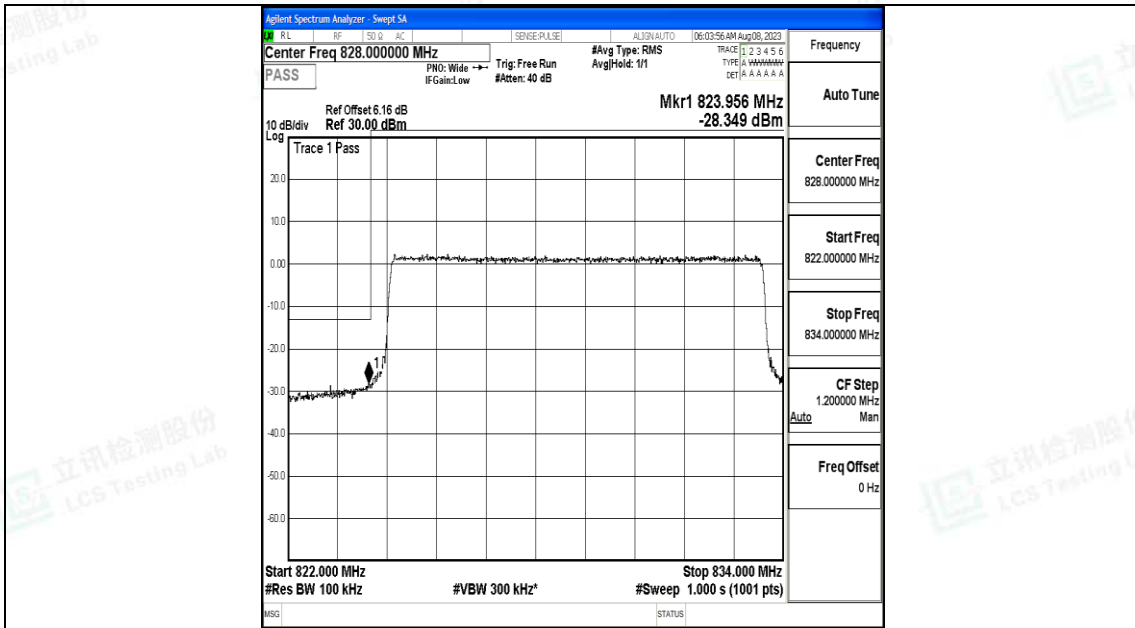

Band5_5MHz_QPSK_20425_25RB#0

Band5_5MHz_16QAM_20425_25RB#0

Band5_5MHz_QPSK_20625_25RB#0

Band5_5MHz_16QAM_20625_25RB#0

Band5_10MHz_QPSK_20450_50RB#0

F.5 Conducted Spurious Emission

Test Result

Band	Bandwidth	Modulation	Channel	RB Configuration	Frequency Range	Result (dBm)	Verdict
Band5	1.4MHz	QPSK	20407	1RB#0	0.009~0.15	-54.34	PASS
Band5	1.4MHz	QPSK	20407	1RB#0	0.15~30	-51.79	PASS
Band5	1.4MHz	QPSK	20407	1RB#0	30~1000	-51.40	PASS
Band5	1.4MHz	QPSK	20407	1RB#0	1000~3000	-43.45	PASS
Band5	1.4MHz	QPSK	20407	1RB#0	3000~10000	-44.01	PASS
Band5	1.4MHz	16QAM	20407	1RB#0	0.009~0.15	-58.33	PASS
Band5	1.4MHz	16QAM	20407	1RB#0	0.15~30	-54.10	PASS
Band5	1.4MHz	16QAM	20407	1RB#0	30~1000	-50.68	PASS
Band5	1.4MHz	16QAM	20407	1RB#0	1000~3000	-43.30	PASS
Band5	1.4MHz	16QAM	20407	1RB#0	3000~10000	-44.58	PASS
Band5	1.4MHz	QPSK	20525	1RB#0	0.009~0.15	-56.38	PASS
Band5	1.4MHz	QPSK	20525	1RB#0	0.15~30	-51.29	PASS
Band5	1.4MHz	QPSK	20525	1RB#0	30~1000	-51.66	PASS
Band5	1.4MHz	QPSK	20525	1RB#0	1000~3000	-42.95	PASS
Band5	1.4MHz	QPSK	20525	1RB#0	3000~10000	-43.86	PASS
Band5	1.4MHz	16QAM	20525	1RB#0	0.009~0.15	-57.61	PASS
Band5	1.4MHz	16QAM	20525	1RB#0	0.15~30	-55.28	PASS
Band5	1.4MHz	16QAM	20525	1RB#0	30~1000	-50.38	PASS
Band5	1.4MHz	16QAM	20525	1RB#0	1000~3000	-43.11	PASS
Band5	1.4MHz	16QAM	20525	1RB#0	3000~10000	-44.40	PASS
Band5	1.4MHz	QPSK	20643	1RB#0	0.009~0.15	-59.50	PASS
Band5	1.4MHz	QPSK	20643	1RB#0	0.15~30	-52.70	PASS
Band5	1.4MHz	QPSK	20643	1RB#0	30~1000	-50.47	PASS
Band5	1.4MHz	QPSK	20643	1RB#0	1000~3000	-43.90	PASS
Band5	1.4MHz	QPSK	20643	1RB#0	3000~10000	-44.43	PASS
Band5	1.4MHz	16QAM	20643	1RB#0	0.009~0.15	-61.30	PASS
Band5	1.4MHz	16QAM	20643	1RB#0	0.15~30	-53.62	PASS
Band5	1.4MHz	16QAM	20643	1RB#0	30~1000	-51.75	PASS
Band5	1.4MHz	16QAM	20643	1RB#0	1000~3000	-43.94	PASS
Band5	1.4MHz	16QAM	20643	1RB#0	3000~10000	-44.15	PASS
Band5	3MHz	QPSK	20415	1RB#0	0.009~0.15	-53.63	PASS
Band5	3MHz	QPSK	20415	1RB#0	0.15~30	-51.72	PASS
Band5	3MHz	QPSK	20415	1RB#0	30~1000	-59.52	PASS
Band5	3MHz	QPSK	20415	1RB#0	1000~3000	-42.98	PASS
Band5	3MHz	QPSK	20415	1RB#0	3000~10000	-44.10	PASS