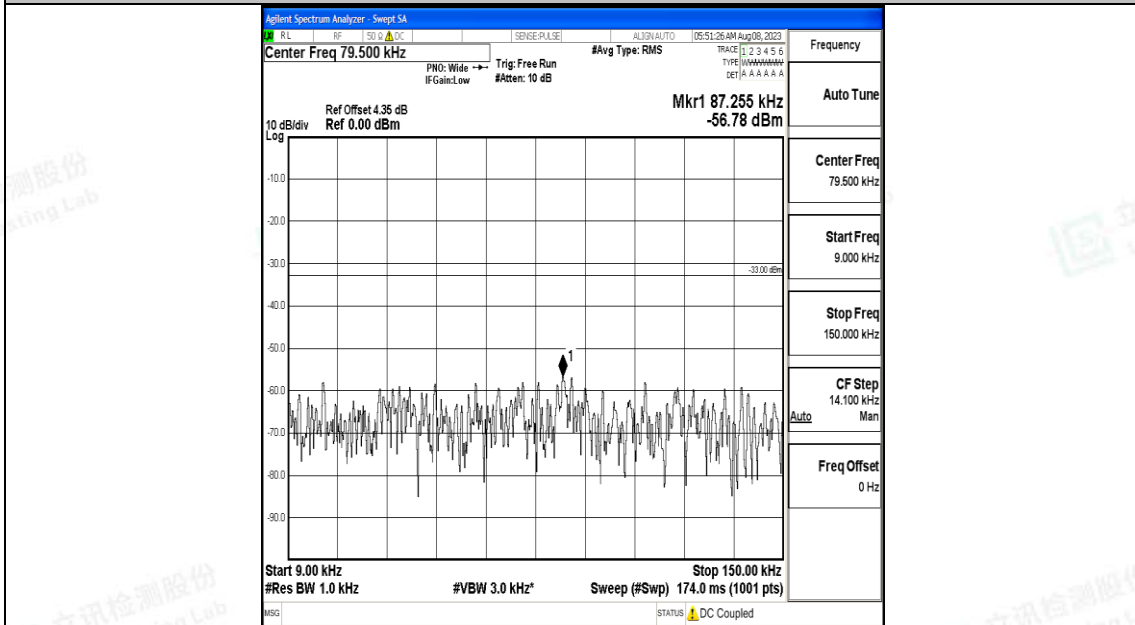

Band5_3MHz_QPSK_20415_1RB#0_0.15~30_0.15~30

Band5_3MHz_QPSK_20415_1RB#0_30~1000_30~1000

Band5_3MHz_QPSK_20415_1RB#0_1000~3000_1000~3000

Band5_3MHz_QPSK_20415_1RB#0_3000~10000_3000~10000

Band5_3MHz_16QAM_20415_1RB#0_0.009~0.15_0.009~0.15