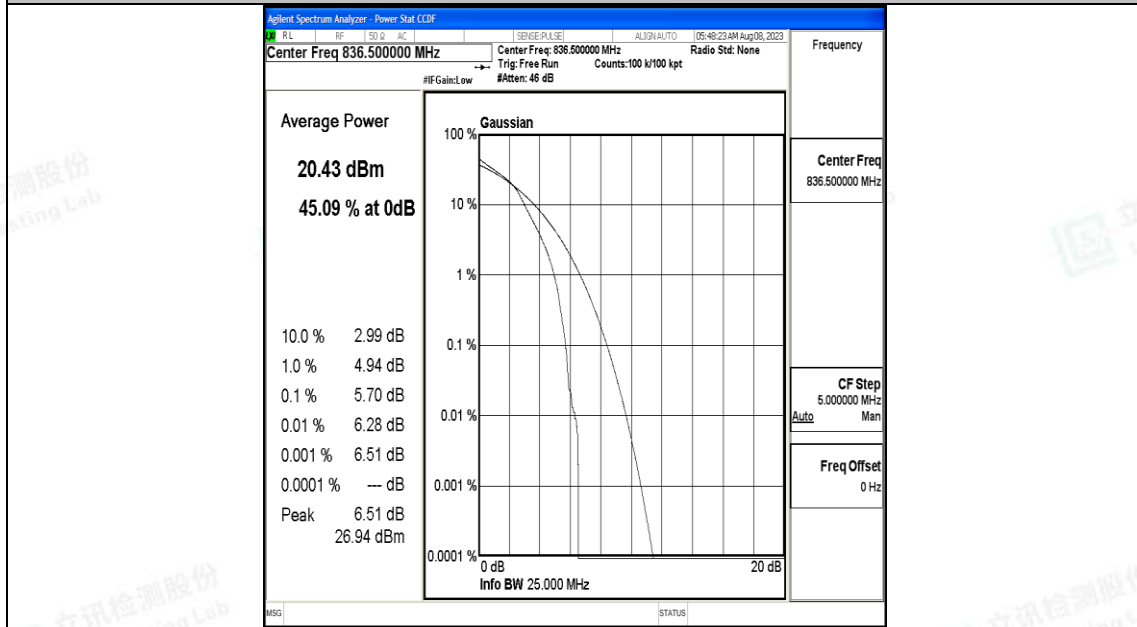

1.4MHz-20525