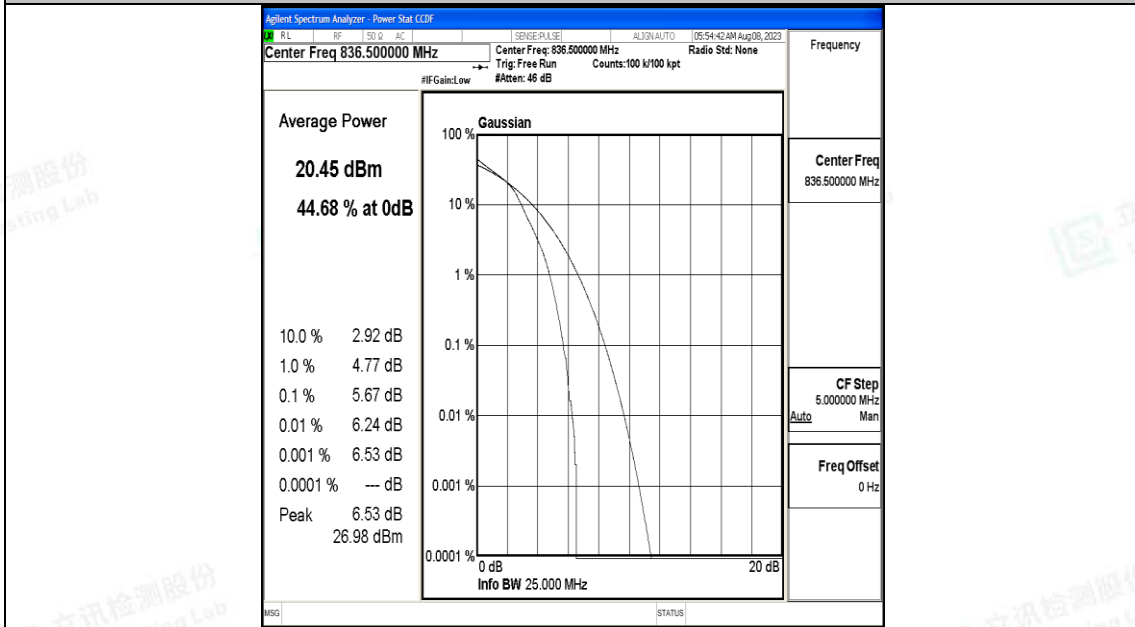

Test Graphs

1.4MHz-20525

1.4MHz-20525

1.4MHz-20643

1.4MHz-20643

3MHz-20525

3MHz-20525

3MHz-20635