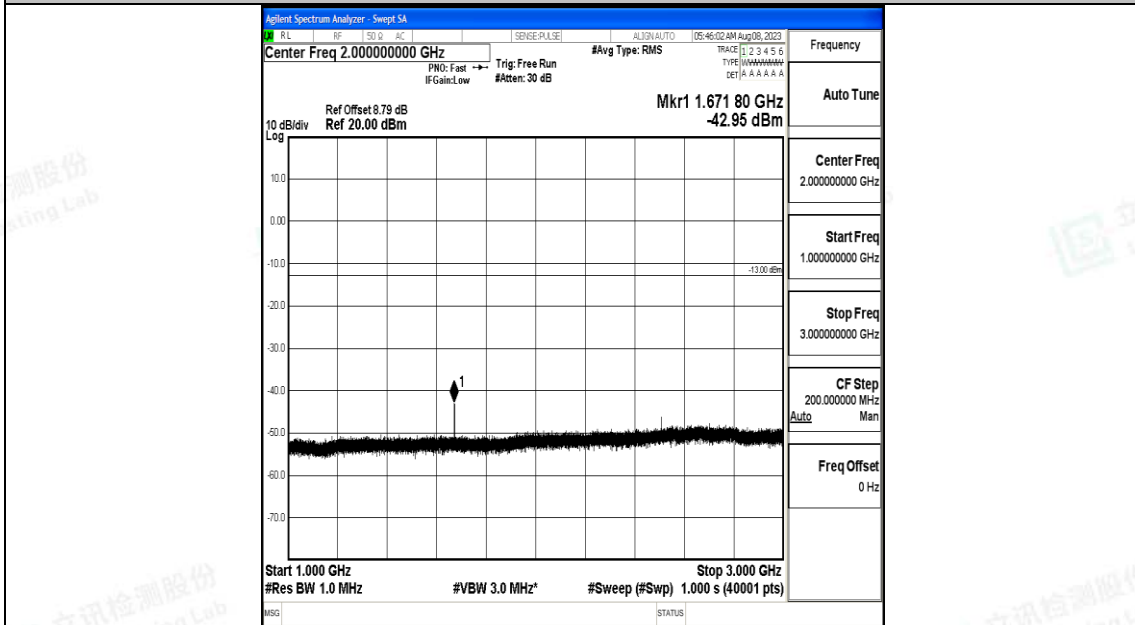

Band5_1.4MHz_16QAM_20407_1RB#0_3000~10000_3000~10000

Band5_1.4MHz_QPSK_20525_1RB#0_0.009~0.15_0.009~0.15

Band5_1.4MHz_QPSK_20525_1RB#0_0.15~30_0.15~30

Band5_1.4MHz_QPSK_20525_1RB#0_30~1000_30~1000

Band5_1.4MHz_QPSK_20525_1RB#0_1000~3000_1000~3000