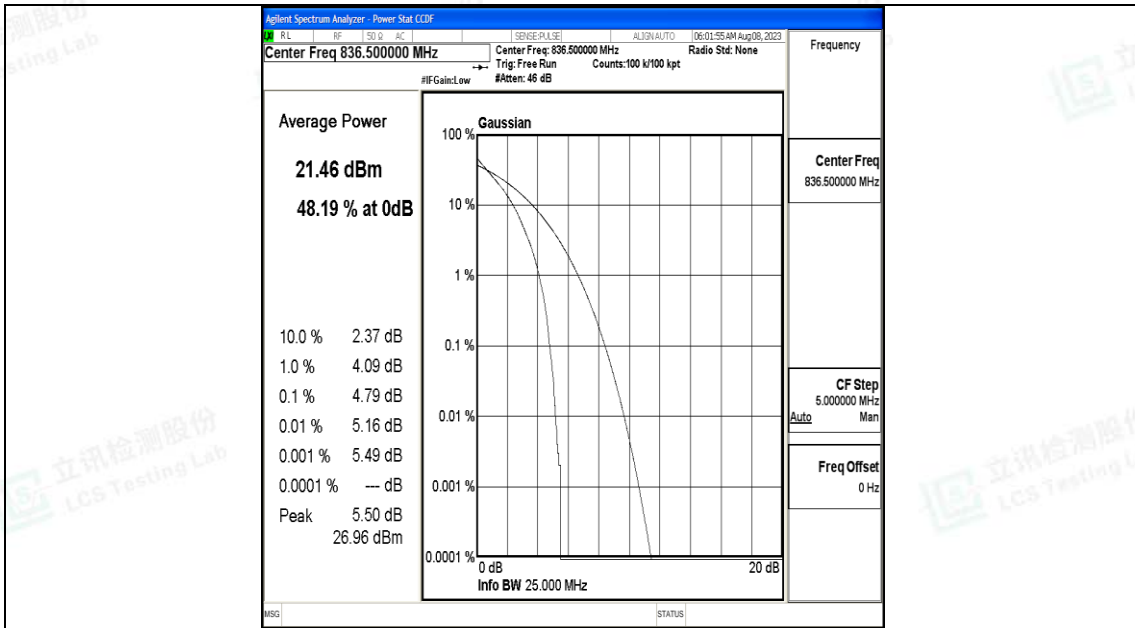

5MHz-20525

5MHz-20525