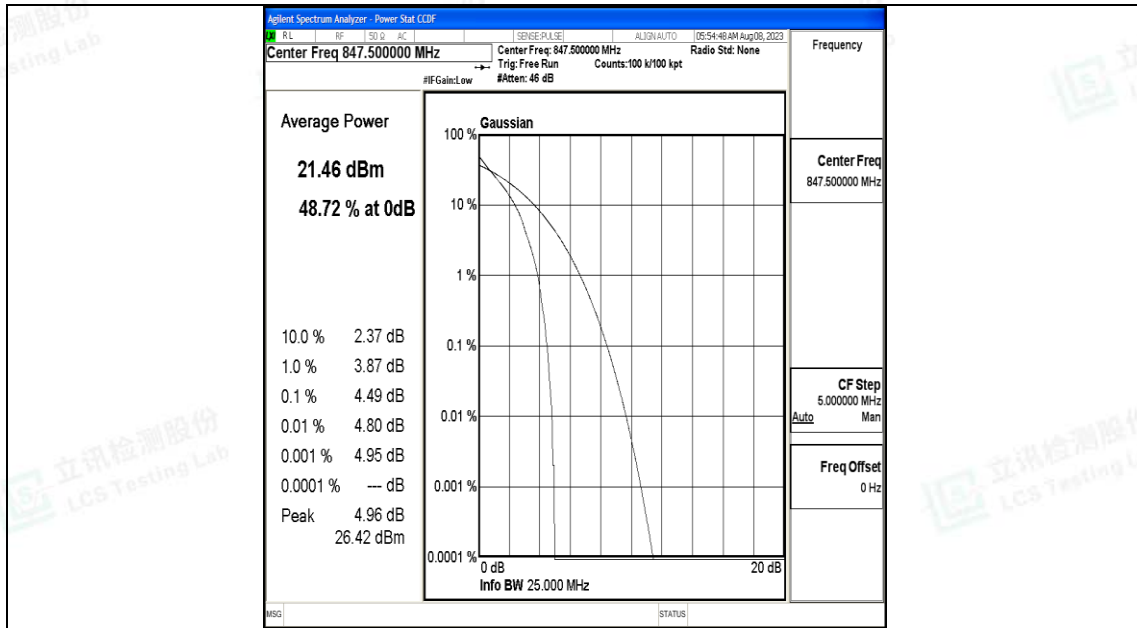

Test Graphs

1.4MHz-20525

1.4MHz-20525

1.4MHz-20643

1.4MHz-20643

3MHz-20525

3MHz-20525

3MHz-20635