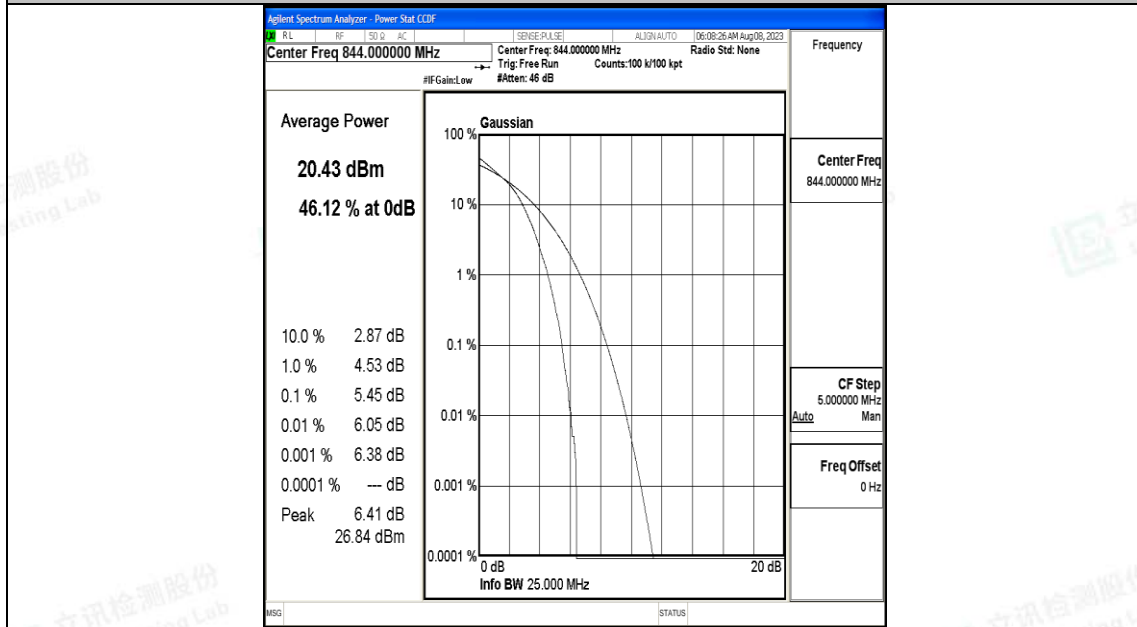

3MHz-20635

5MHz-20525

5MHz-20525

10MHz-20600

10MHz-20600

F.3 26dB Bandwidth and Occupied Bandwidth

Test Result

Band	Bandwidth	Modulation	Channel	RB Configuration	Occupied Bandwidth (MHz)	26dB Bandwidth (MHz)	Verdict
Band5	1.4MHz	QPSK	20407	6RB#0	1.0940	1.307	PASS
Band5	1.4MHz	16QAM	20407	6RB#0	1.1005	1.315	PASS
Band5	1.4MHz	QPSK	20525	6RB#0	1.0957	1.275	PASS
Band5	1.4MHz	16QAM	20525	6RB#0	1.0923	1.286	PASS
Band5	1.4MHz	QPSK	20643	6RB#0	1.0966	1.307	PASS
Band5	1.4MHz	16QAM	20643	6RB#0	1.0879	1.310	PASS
Band5	3MHz	QPSK	20415	15RB#0	2.6863	2.920	PASS
Band5	3MHz	16QAM	20415	15RB#0	2.6847	2.897	PASS
Band5	3MHz	QPSK	20525	15RB#0	2.6857	2.892	PASS
Band5	3MHz	16QAM	20525	15RB#0	2.6799	2.910	PASS
Band5	3MHz	QPSK	20635	15RB#0	2.6894	2.889	PASS
Band5	3MHz	16QAM	20635	15RB#0	2.6871	2.900	PASS
Band5	5MHz	QPSK	20425	25RB#0	4.5247	5.408	PASS
Band5	5MHz	16QAM	20425	25RB#0	4.5225	5.174	PASS
Band5	5MHz	QPSK	20525	25RB#0	4.5061	5.113	PASS
Band5	5MHz	16QAM	20525	25RB#0	4.5271	5.268	PASS
Band5	5MHz	QPSK	20625	25RB#0	4.5161	5.222	PASS
Band5	5MHz	16QAM	20625	25RB#0	4.5369	5.160	PASS
Band5	10MHz	QPSK	20450	50RB#0	9.0395	10.21	PASS
Band5	10MHz	16QAM	20450	50RB#0	9.0074	10.03	PASS
Band5	10MHz	QPSK	20525	50RB#0	9.0180	10.08	PASS
Band5	10MHz	16QAM	20525	50RB#0	9.0084	10.06	PASS
Band5	10MHz	QPSK	20600	50RB#0	8.9944	10.11	PASS
Band5	10MHz	16QAM	20600	50RB#0	9.0146	10.17	PASS