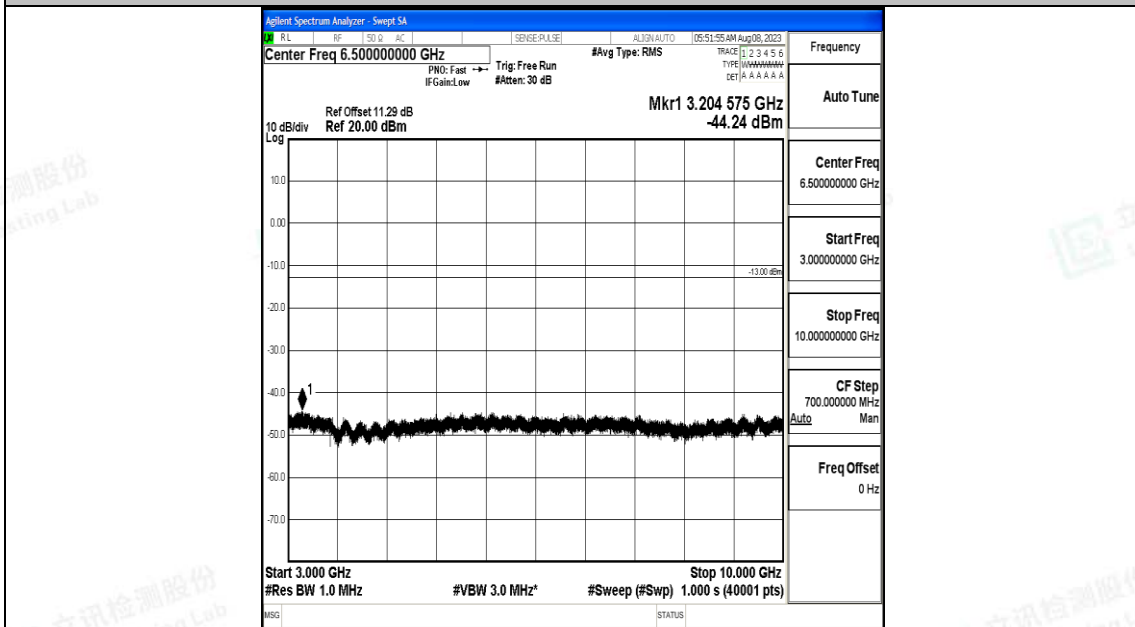

Band5_3MHz_16QAM_20415_1RB#0_0.15~30_0.15~30

Band5_3MHz_16QAM_20415_1RB#0_30~1000_30~1000

Band5_3MHz_16QAM_20415_1RB#0_1000~3000_1000~3000

Band5_3MHz_16QAM_20415_1RB#0_3000~10000_3000~10000

Band5_3MHz_QPSK_20525_1RB#0_0.009~0.15_0.009~0.15