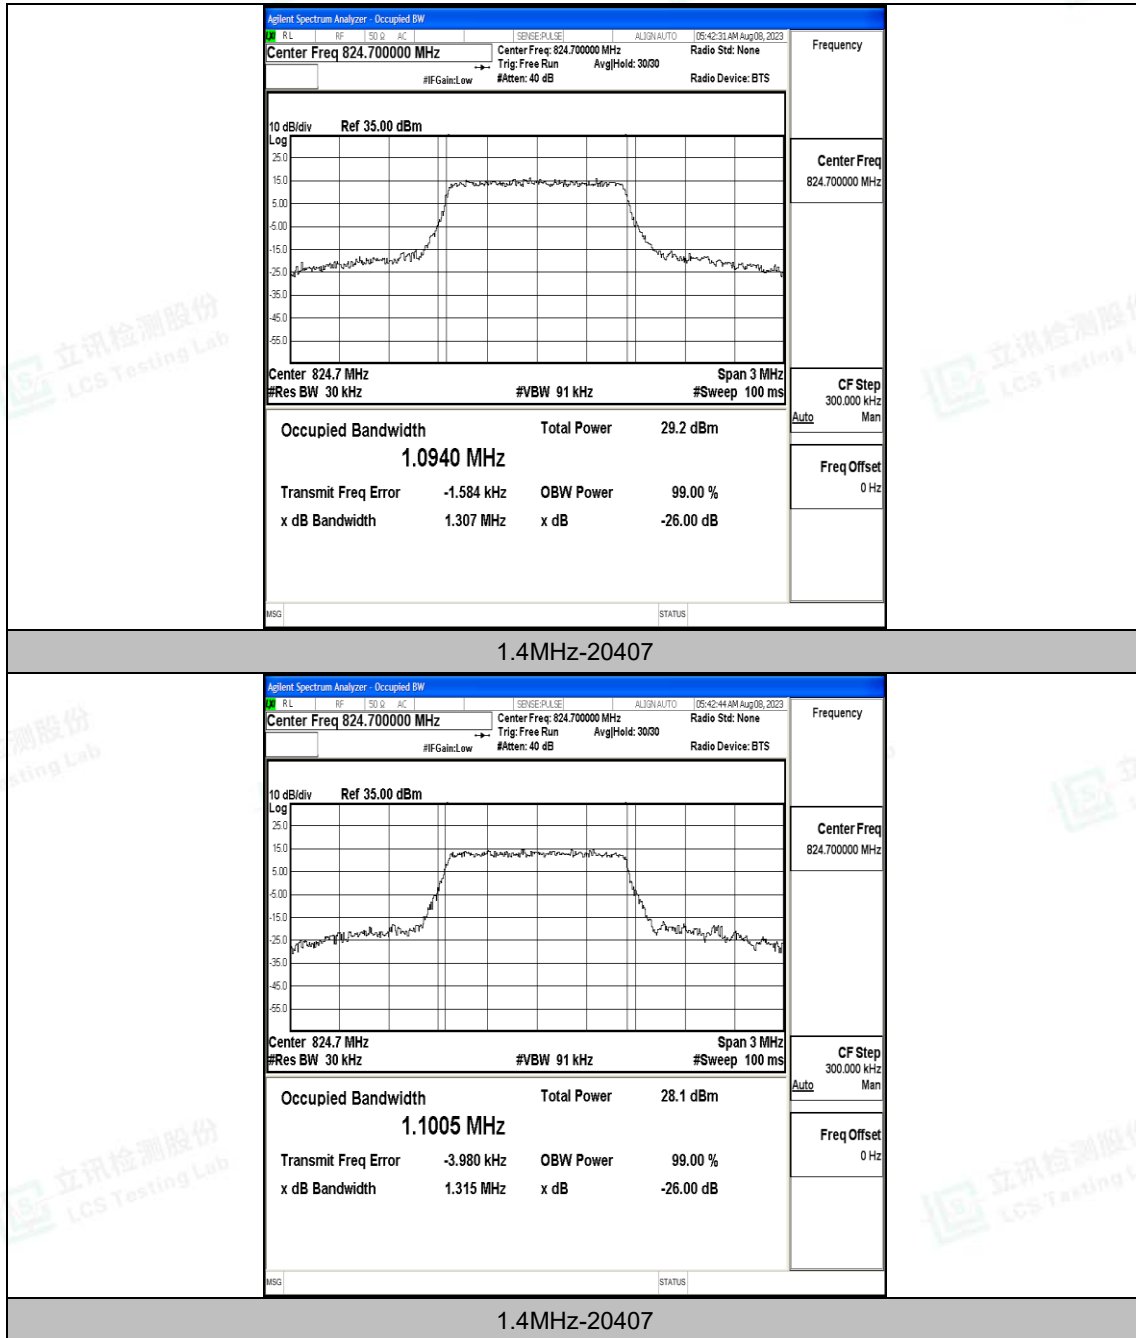

Test Graphs