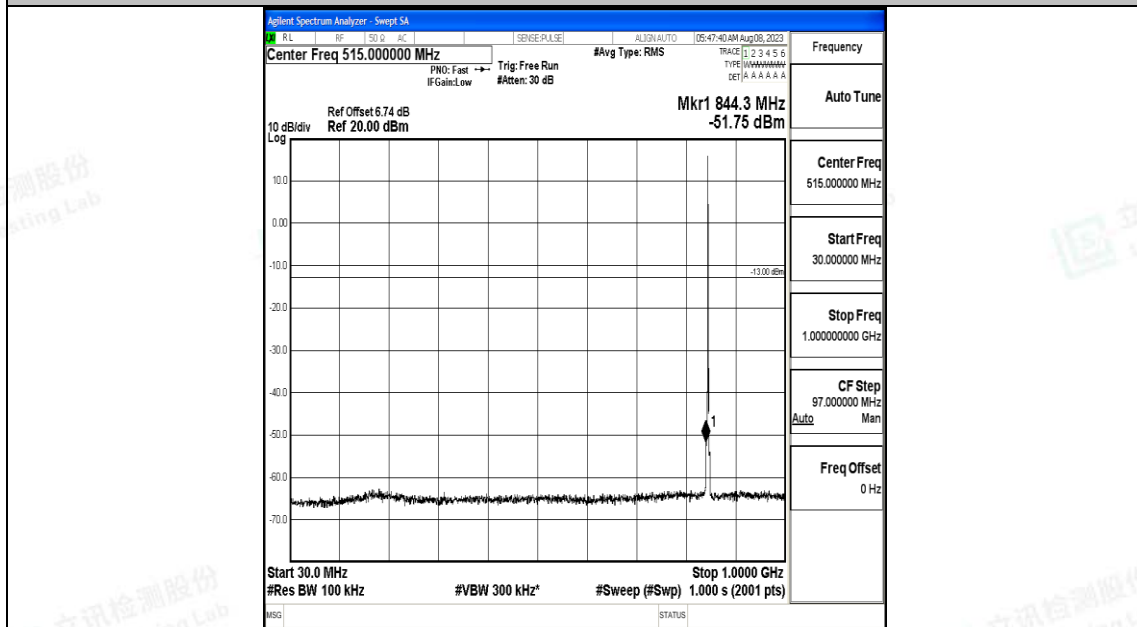

Band5_1.4MHz_16QAM_20643_1RB#0_30~1000_30~1000