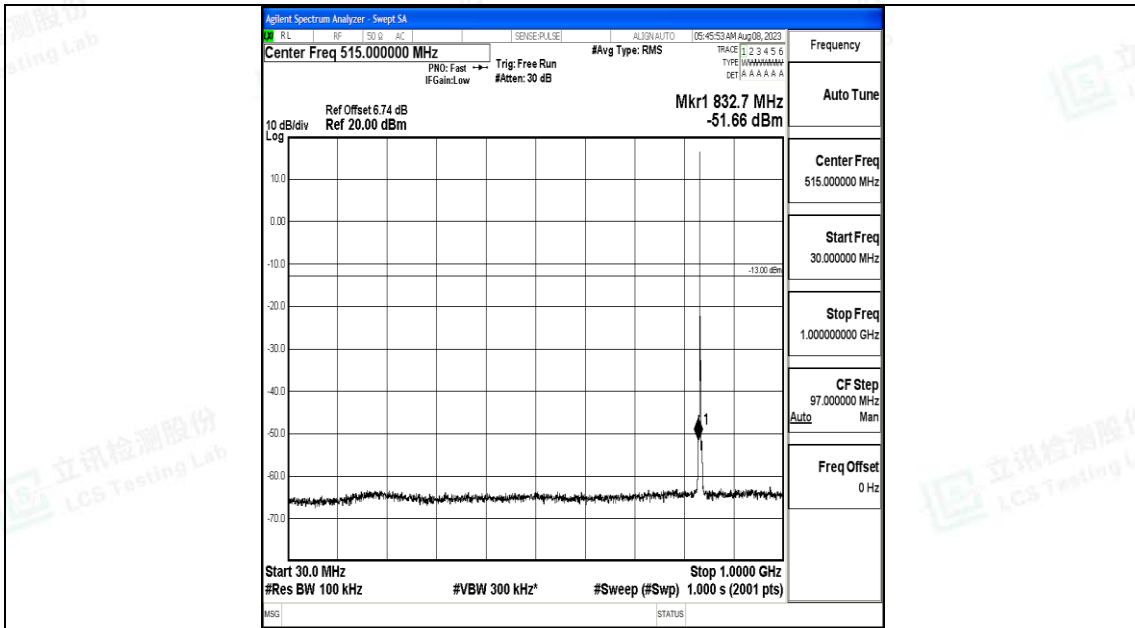

Band5_1.4MHz_16QAM_20407_1RB#0_3000~10000_3000~10000

Band5_1.4MHz_QPSK_20525_1RB#0_0.009~0.15_0.009~0.15

Band5_1.4MHz_QPSK_20525_1RB#0_0.15~30_0.15~30

Band5_1.4MHz_QPSK_20525_1RB#0_30~1000_30~1000

Band5_1.4MHz_QPSK_20525_1RB#0_1000~3000_1000~3000