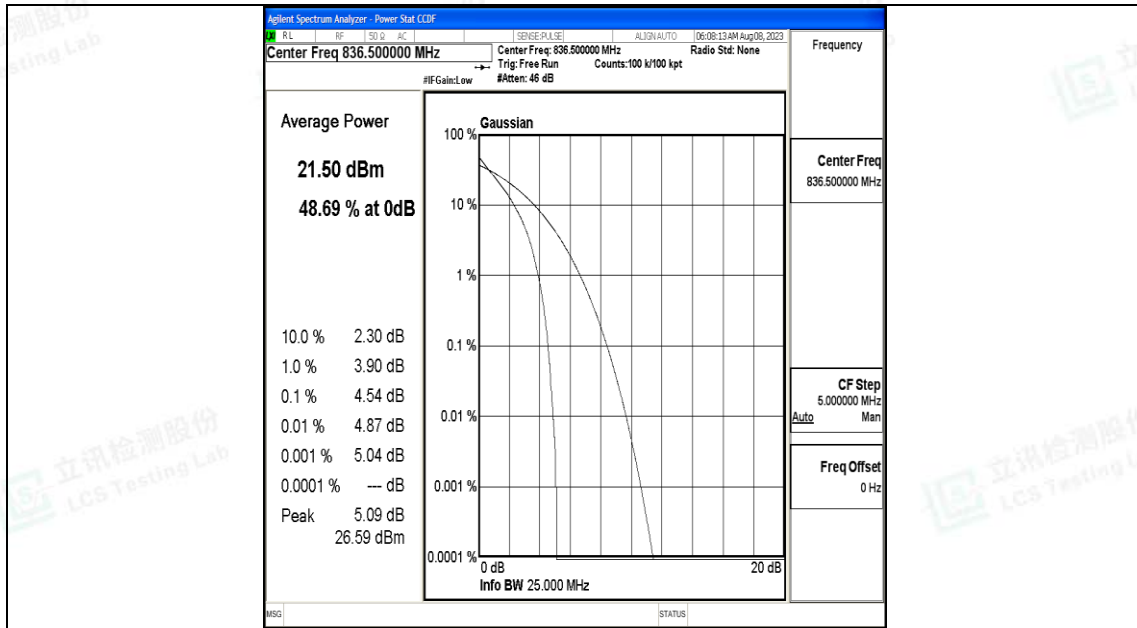

3MHz-20635

5MHz-20525

5MHz-20525

10MHz-20600

10MHz-20600

F.3 26dB Bandwidth and Occupied Bandwidth

Test Result

Band	Bandwidth	Modulation	Channel	RB Configuration	Occupied Bandwidth (MHz)	26dB Bandwidth (MHz)	Verdict
Band5	1.4MHz	QPSK	20407	6RB#0	1.0940	1.307	PASS
Band5	1.4MHz	16QAM	20407	6RB#0	1.1005	1.315	PASS
Band5	1.4MHz	QPSK	20525	6RB#0	1.0957	1.275	PASS
Band5	1.4MHz	16QAM	20525	6RB#0	1.0923	1.286	PASS
Band5	1.4MHz	QPSK	20643	6RB#0	1.0966	1.307	PASS
Band5	1.4MHz	16QAM	20643	6RB#0	1.0879	1.310	PASS
Band5	3MHz	QPSK	20415	15RB#0	2.6863	2.920	PASS
Band5	3MHz	16QAM	20415	15RB#0	2.6847	2.897	PASS
Band5	3MHz	QPSK	20525	15RB#0	2.6857	2.892	PASS
Band5	3MHz	16QAM	20525	15RB#0	2.6799	2.910	PASS
Band5	3MHz	QPSK	20635	15RB#0	2.6894	2.889	PASS
Band5	3MHz	16QAM	20635	15RB#0	2.6871	2.900	PASS
Band5	5MHz	QPSK	20425	25RB#0	4.5247	5.408	PASS
Band5	5MHz	16QAM	20425	25RB#0	4.5225	5.174	PASS
Band5	5MHz	QPSK	20525	25RB#0	4.5061	5.113	PASS
Band5	5MHz	16QAM	20525	25RB#0	4.5271	5.268	PASS
Band5	5MHz	QPSK	20625	25RB#0	4.5161	5.222	PASS
Band5	5MHz	16QAM	20625	25RB#0	4.5369	5.160	PASS
Band5	10MHz	QPSK	20450	50RB#0	9.0395	10.21	PASS
Band5	10MHz	16QAM	20450	50RB#0	9.0074	10.03	PASS
Band5	10MHz	QPSK	20525	50RB#0	9.0180	10.08	PASS
Band5	10MHz	16QAM	20525	50RB#0	9.0084	10.06	PASS
Band5	10MHz	QPSK	20600	50RB#0	8.9944	10.11	PASS
Band5	10MHz	16QAM	20600	50RB#0	9.0146	10.17	PASS