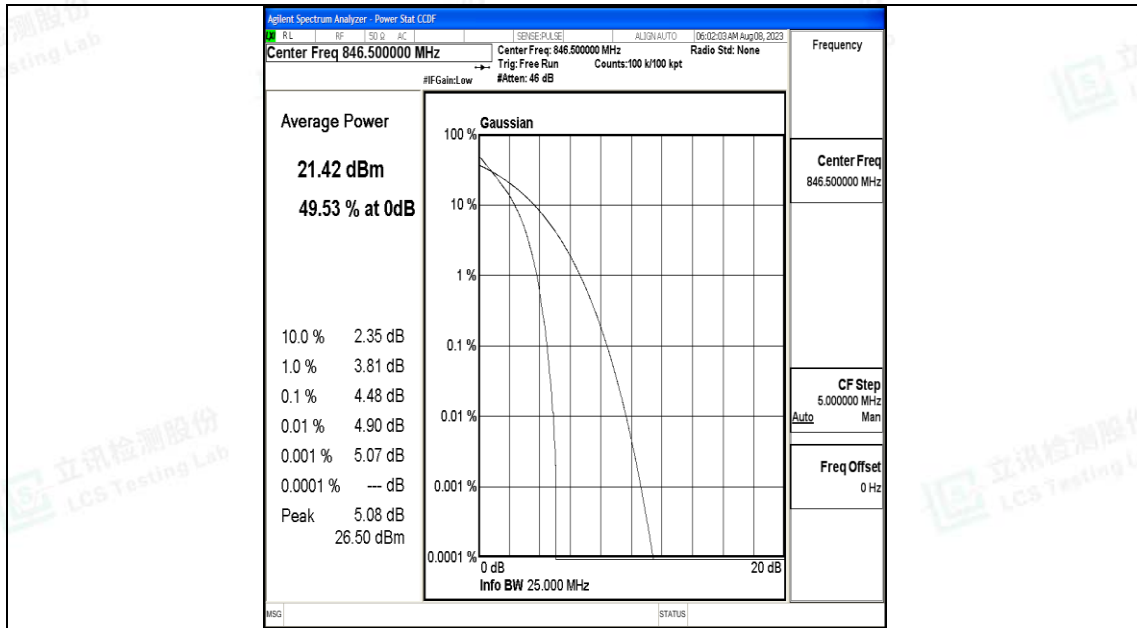

3MHz-20635

5MHz-20525

5MHz-20525

10MHz-20600

10MHz-20600

F.3 26dB Bandwidth and Occupied Bandwidth

Test Result

Band	Bandwidth	Modulation	Channel	RB Configuration	Occupied Bandwidth (MHz)	26dB Bandwidth (MHz)	Verdict
Band5	1.4MHz	QPSK	20407	6RB#0	1.0940	1.307	PASS
Band5	1.4MHz	16QAM	20407	6RB#0	1.1005	1.315	PASS
Band5	1.4MHz	QPSK	20525	6RB#0	1.0957	1.275	PASS
Band5	1.4MHz	16QAM	20525	6RB#0	1.0923	1.286	PASS
Band5	1.4MHz	QPSK	20643	6RB#0	1.0966	1.307	PASS
Band5	1.4MHz	16QAM	20643	6RB#0	1.0879	1.310	PASS
Band5	3MHz	QPSK	20415	15RB#0	2.6863	2.920	PASS
Band5	3MHz	16QAM	20415	15RB#0	2.6847	2.897	PASS
Band5	3MHz	QPSK	20525	15RB#0	2.6857	2.892	PASS
Band5	3MHz	16QAM	20525	15RB#0	2.6799	2.910	PASS
Band5	3MHz	QPSK	20635	15RB#0	2.6894	2.889	PASS
Band5	3MHz	16QAM	20635	15RB#0	2.6871	2.900	PASS
Band5	5MHz	QPSK	20425	25RB#0	4.5247	5.408	PASS
Band5	5MHz	16QAM	20425	25RB#0	4.5225	5.174	PASS
Band5	5MHz	QPSK	20525	25RB#0	4.5061	5.113	PASS
Band5	5MHz	16QAM	20525	25RB#0	4.5271	5.268	PASS
Band5	5MHz	QPSK	20625	25RB#0	4.5161	5.222	PASS
Band5	5MHz	16QAM	20625	25RB#0	4.5369	5.160	PASS
Band5	10MHz	QPSK	20450	50RB#0	9.0395	10.21	PASS
Band5	10MHz	16QAM	20450	50RB#0	9.0074	10.03	PASS
Band5	10MHz	QPSK	20525	50RB#0	9.0180	10.08	PASS
Band5	10MHz	16QAM	20525	50RB#0	9.0084	10.06	PASS
Band5	10MHz	QPSK	20600	50RB#0	8.9944	10.11	PASS
Band5	10MHz	16QAM	20600	50RB#0	9.0146	10.17	PASS