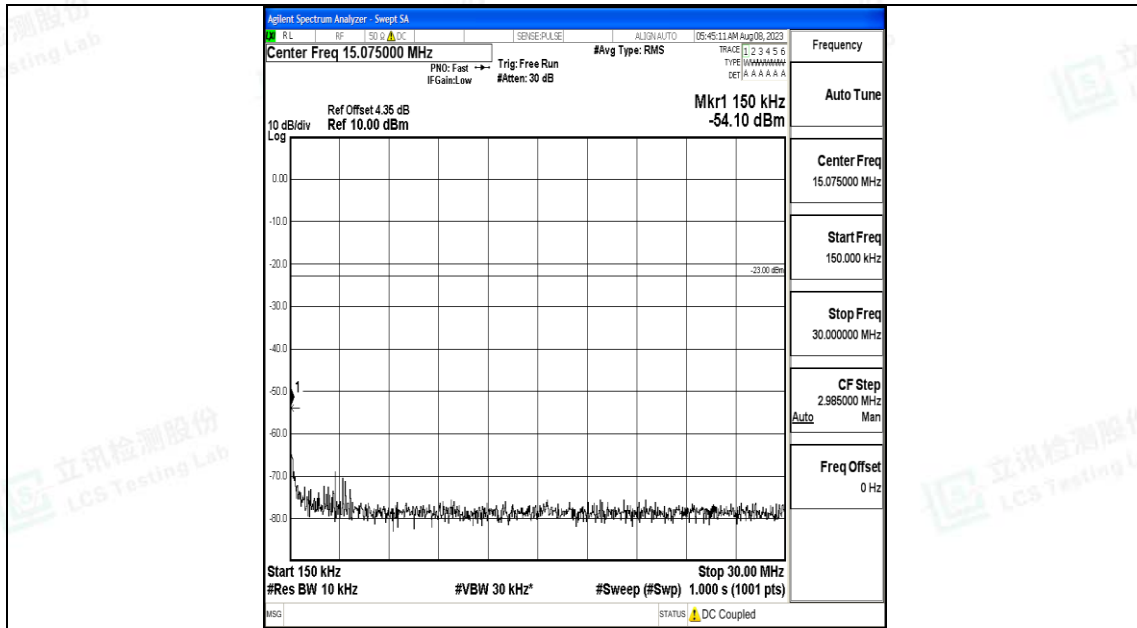

Band5_1.4MHz_16QAM_20407_1RB#0_0.15~30_0.15~30