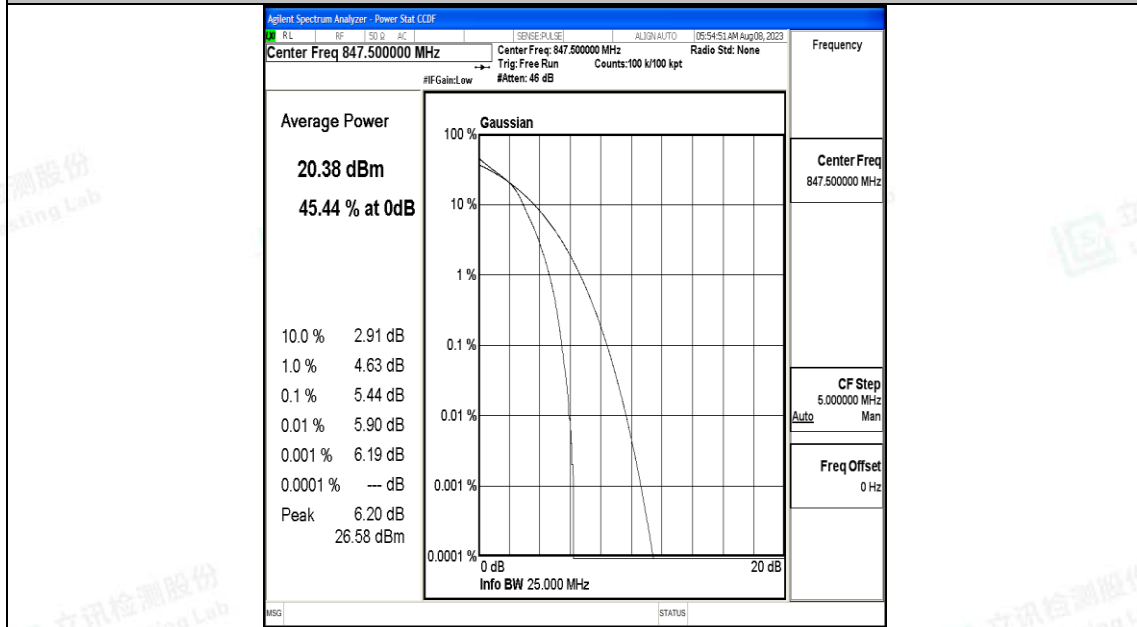

Test Graphs

1.4MHz-20525

1.4MHz-20525

1.4MHz-20643

1.4MHz-20643

3MHz-20525

3MHz-20525

3MHz-20635