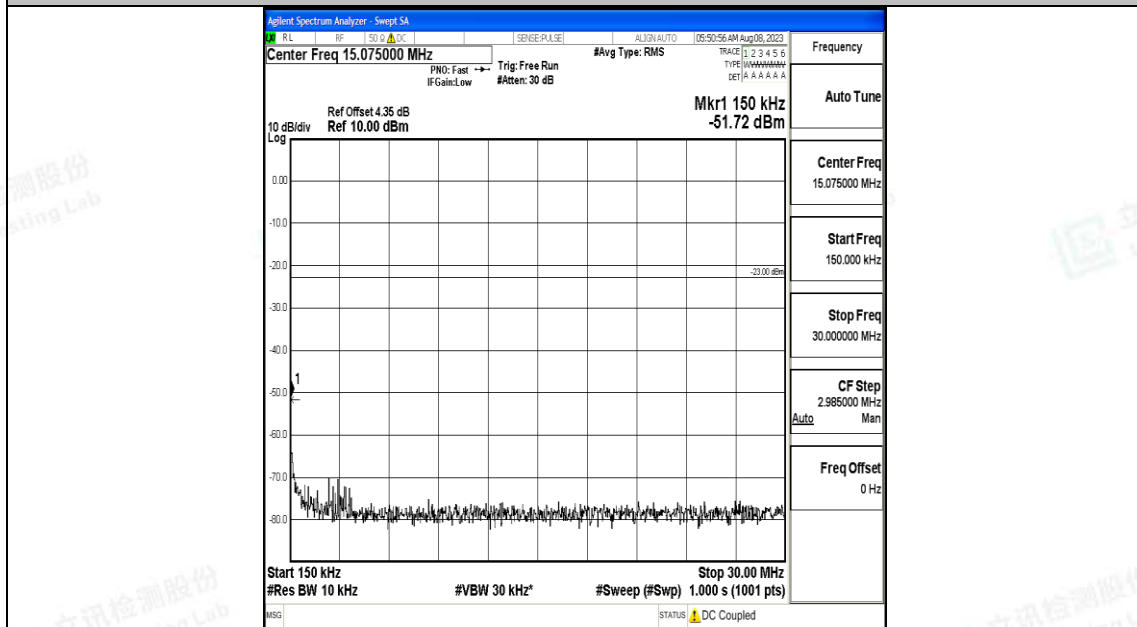

Band5_1.4MHz_16QAM_20643_1RB#0_0.15~30_0.15~30

Band5_1.4MHz_16QAM_20643_1RB#0_30~1000_30~1000

Band5_1.4MHz_16QAM_20643_1RB#0_1000~3000_1000~3000

Band5_1.4MHz_16QAM_20643_1RB#0_3000~10000_3000~10000

Band5_3MHz_QPSK_20415_1RB#0_0.009~0.15_0.009~0.15