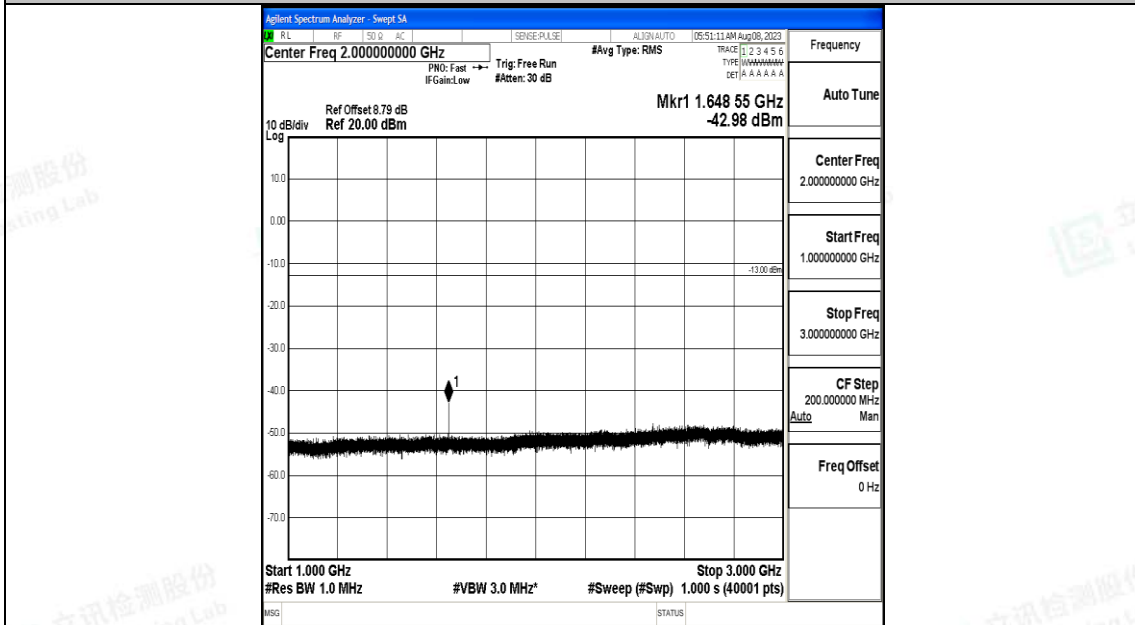

Band5_3MHz_QPSK_20415_1RB#0_1000~3000_1000~3000