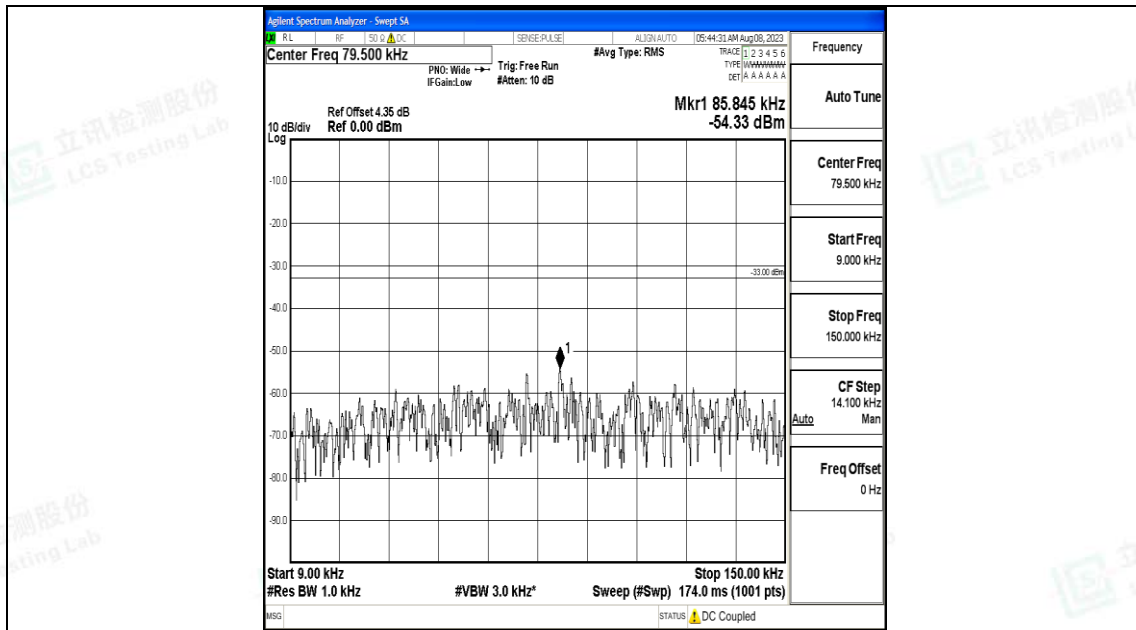

Band5	10MHz	16QAM	20600	1RB#0	0.009~0.15	-59.38	PASS
Band5	10MHz	16QAM	20600	1RB#0	0.15~30	-50.24	PASS
Band5	10MHz	16QAM	20600	1RB#0	30~1000	-62.92	PASS
Band5	10MHz	16QAM	20600	1RB#0	1000~3000	-44.78	PASS
Band5	10MHz	16QAM	20600	1RB#0	3000~10000	-44.49	PASS

Test Graphs

Band5_1.4MHz_QPSK_20407_1RB#0_0.009~0.15_0.009~0.15