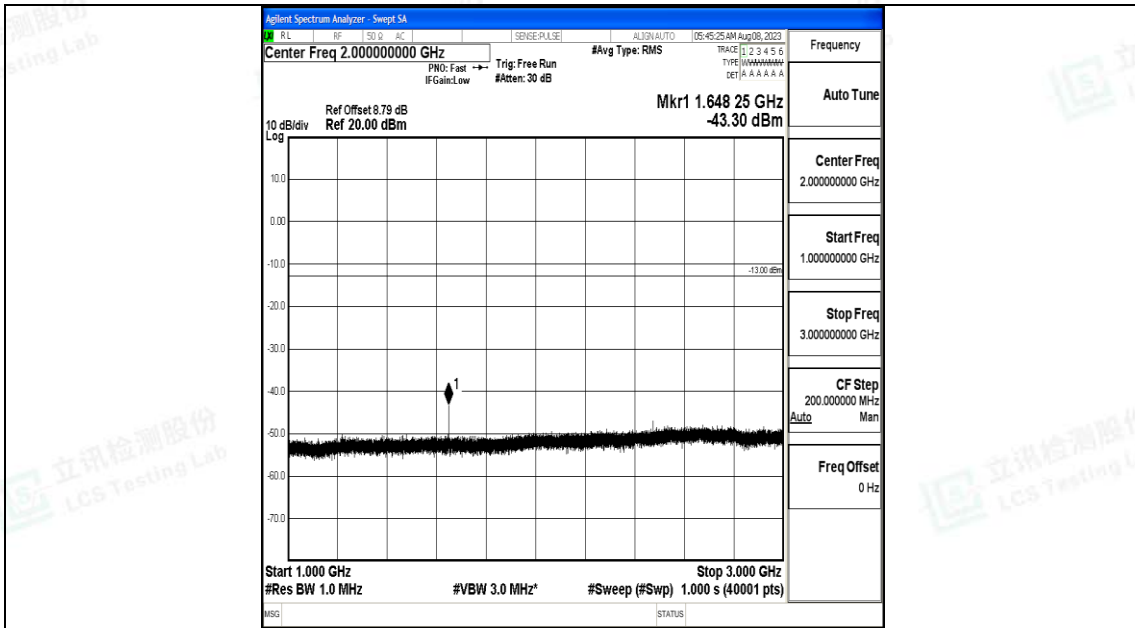

Band5_1.4MHz_QPSK_20407_1RB#0_3000~10000_3000~10000

Band5_1.4MHz_16QAM_20407_1RB#0_0.009~0.15_0.009~0.15

Band5_1.4MHz_16QAM_20407_1RB#0_0.15~30_0.15~30

Band5_1.4MHz_16QAM_20407_1RB#0_30~1000_30~1000

Band5_1.4MHz_16QAM_20407_1RB#0_1000~3000_1000~3000