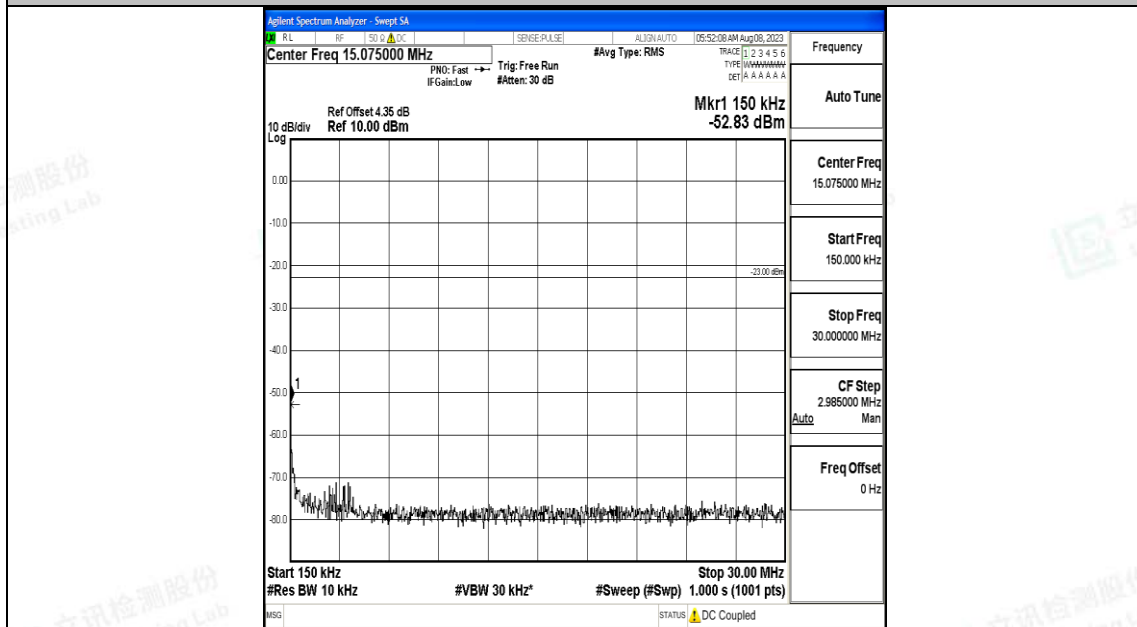

Band5_3MHz_16QAM_20415_1RB#0_0.15~30_0.15~30

Band5_3MHz_16QAM_20415_1RB#0_30~1000_30~1000

Band5_3MHz_16QAM_20415_1RB#0_1000~3000_1000~3000

Band5_3MHz_16QAM_20415_1RB#0_3000~10000_3000~10000

Band5_3MHz_QPSK_20525_1RB#0_0.009~0.15_0.009~0.15