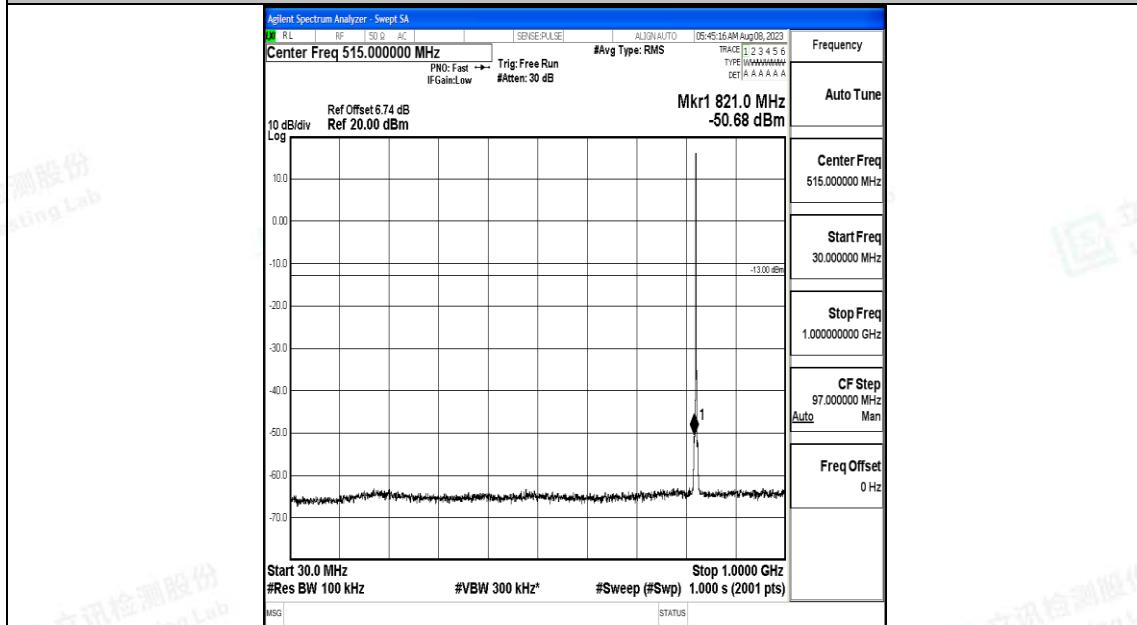

Band5_1.4MHz_QPSK_20407_1RB#0_3000~10000_3000~10000

Band5_1.4MHz_16QAM_20407_1RB#0_0.009~0.15_0.009~0.15

Band5_1.4MHz_16QAM_20407_1RB#0_0.15~30_0.15~30

Band5_1.4MHz_16QAM_20407_1RB#0_30~1000_30~1000

Band5_1.4MHz_16QAM_20407_1RB#0_1000~3000_1000~3000