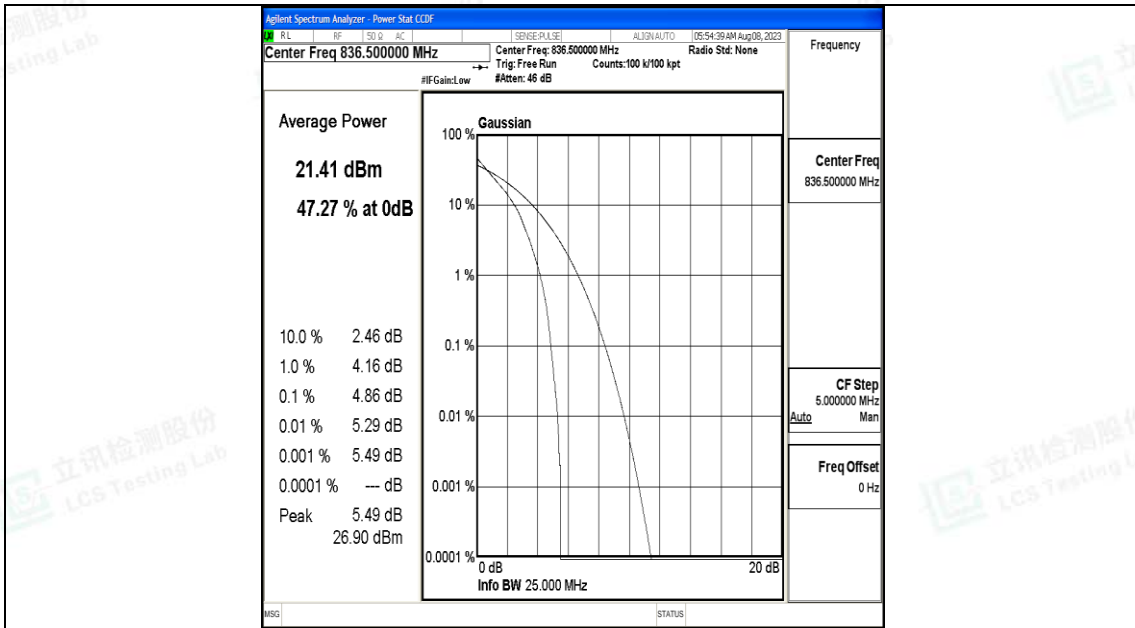

Test Graphs

1.4MHz-20525

1.4MHz-20525

1.4MHz-20643

1.4MHz-20643

3MHz-20525

3MHz-20525

3MHz-20635