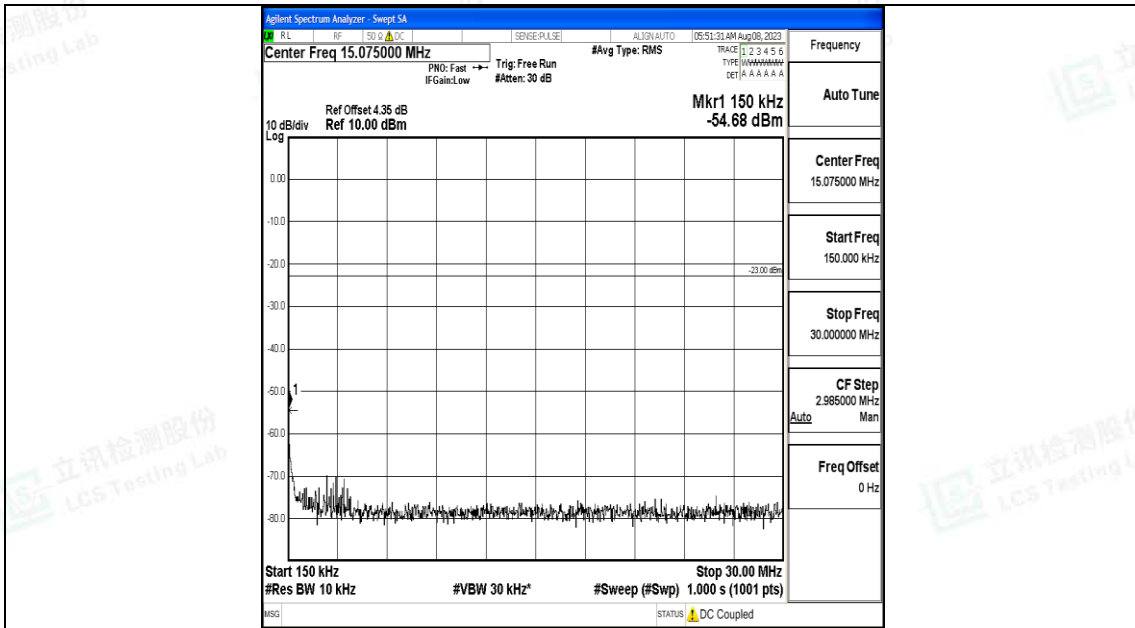

Band5_3MHz_QPSK_20415_1RB#0_0.15~30_0.15~30

Band5_3MHz_QPSK_20415_1RB#0_30~1000_30~1000

Band5_3MHz_QPSK_20415_1RB#0_1000~3000_1000~3000

Band5_3MHz_QPSK_20415_1RB#0_3000~10000_3000~10000

Band5_3MHz_16QAM_20415_1RB#0_0.009~0.15_0.009~0.15