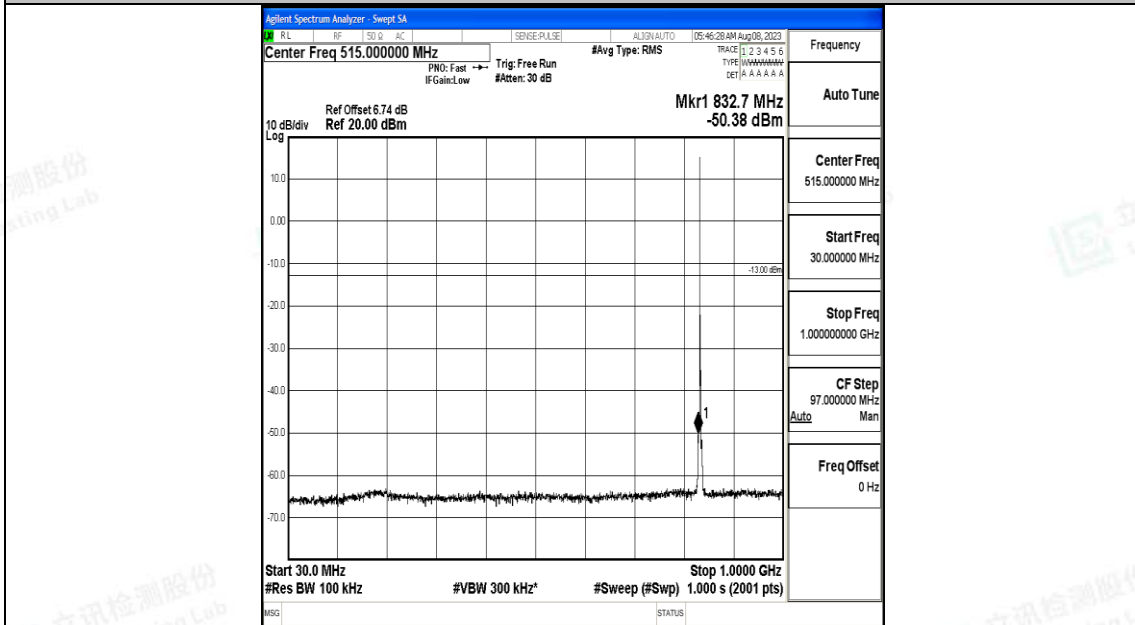

Band5_1.4MHz_QPSK_20525_1RB#0_3000~10000_3000~10000

Band5_1.4MHz_16QAM_20525_1RB#0_0.009~0.15_0.009~0.15

Band5_1.4MHz_16QAM_20525_1RB#0_0.15~30_0.15~30

Band5_1.4MHz_16QAM_20525_1RB#0_30~1000_30~1000

Band5_1.4MHz_16QAM_20525_1RB#0_1000~3000_1000~3000