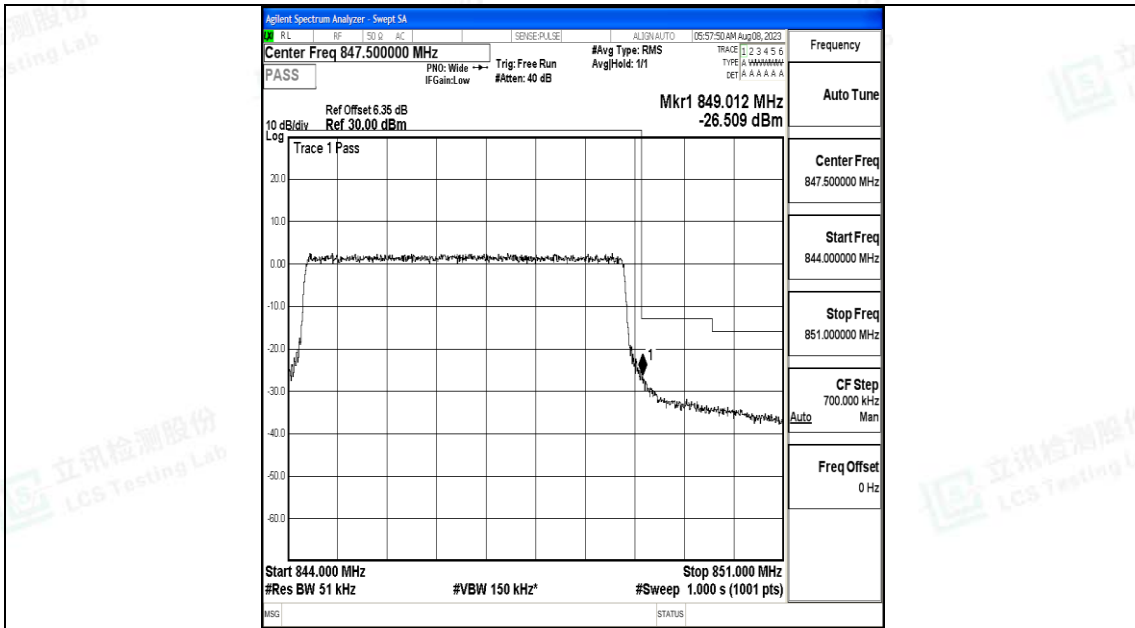

Band5_5MHz_QPSK_20425_25RB#0

Band5_5MHz_16QAM_20425_25RB#0

Band5_5MHz_QPSK_20625_25RB#0

Band5_5MHz_16QAM_20625_25RB#0

Band5_10MHz_QPSK_20450_50RB#0

F.5 Conducted Spurious Emission

Test Result

Band	Bandwidth	Modulation	Channel	RB Configuration	Frequency Range	Result (dBm)	Verdict
Band5	1.4MHz	QPSK	20407	1RB#0	0.009~0.15	-54.34	PASS
Band5	1.4MHz	QPSK	20407	1RB#0	0.15~30	-51.79	PASS
Band5	1.4MHz	QPSK	20407	1RB#0	30~1000	-51.40	PASS
Band5	1.4MHz	QPSK	20407	1RB#0	1000~3000	-43.45	PASS
Band5	1.4MHz	QPSK	20407	1RB#0	3000~10000	-44.01	PASS
Band5	1.4MHz	16QAM	20407	1RB#0	0.009~0.15	-58.33	PASS
Band5	1.4MHz	16QAM	20407	1RB#0	0.15~30	-54.10	PASS
Band5	1.4MHz	16QAM	20407	1RB#0	30~1000	-50.68	PASS
Band5	1.4MHz	16QAM	20407	1RB#0	1000~3000	-43.30	PASS
Band5	1.4MHz	16QAM	20407	1RB#0	3000~10000	-44.58	PASS
Band5	1.4MHz	QPSK	20525	1RB#0	0.009~0.15	-56.38	PASS
Band5	1.4MHz	QPSK	20525	1RB#0	0.15~30	-51.29	PASS
Band5	1.4MHz	QPSK	20525	1RB#0	30~1000	-51.66	PASS
Band5	1.4MHz	QPSK	20525	1RB#0	1000~3000	-42.95	PASS
Band5	1.4MHz	QPSK	20525	1RB#0	3000~10000	-43.86	PASS
Band5	1.4MHz	16QAM	20525	1RB#0	0.009~0.15	-57.61	PASS
Band5	1.4MHz	16QAM	20525	1RB#0	0.15~30	-55.28	PASS
Band5	1.4MHz	16QAM	20525	1RB#0	30~1000	-50.38	PASS
Band5	1.4MHz	16QAM	20525	1RB#0	1000~3000	-43.11	PASS
Band5	1.4MHz	16QAM	20525	1RB#0	3000~10000	-44.40	PASS
Band5	1.4MHz	QPSK	20643	1RB#0	0.009~0.15	-59.50	PASS
Band5	1.4MHz	QPSK	20643	1RB#0	0.15~30	-52.70	PASS
Band5	1.4MHz	QPSK	20643	1RB#0	30~1000	-50.47	PASS
Band5	1.4MHz	QPSK	20643	1RB#0	1000~3000	-43.90	PASS
Band5	1.4MHz	QPSK	20643	1RB#0	3000~10000	-44.43	PASS
Band5	1.4MHz	16QAM	20643	1RB#0	0.009~0.15	-61.30	PASS
Band5	1.4MHz	16QAM	20643	1RB#0	0.15~30	-53.62	PASS
Band5	1.4MHz	16QAM	20643	1RB#0	30~1000	-51.75	PASS
Band5	1.4MHz	16QAM	20643	1RB#0	1000~3000	-43.94	PASS
Band5	1.4MHz	16QAM	20643	1RB#0	3000~10000	-44.15	PASS
Band5	3MHz	QPSK	20415	1RB#0	0.009~0.15	-53.63	PASS
Band5	3MHz	QPSK	20415	1RB#0	0.15~30	-51.72	PASS
Band5	3MHz	QPSK	20415	1RB#0	30~1000	-59.52	PASS
Band5	3MHz	QPSK	20415	1RB#0	1000~3000	-42.98	PASS
Band5	3MHz	QPSK	20415	1RB#0	3000~10000	-44.10	PASS