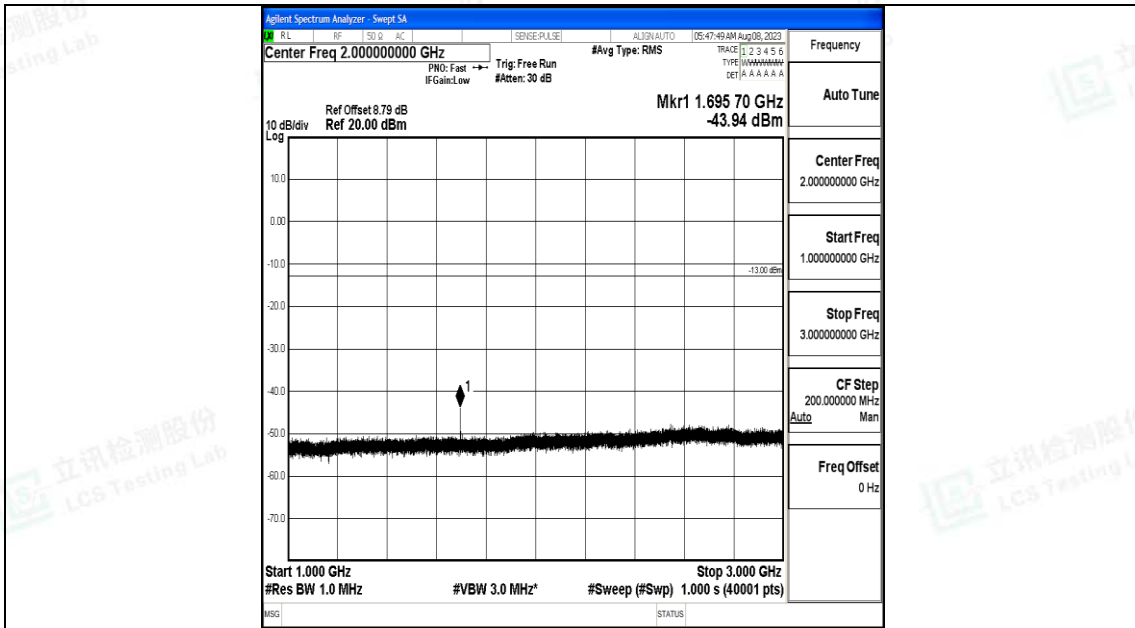

Band5_1.4MHz_16QAM_20643_1RB#0_1000~3000_1000~3000