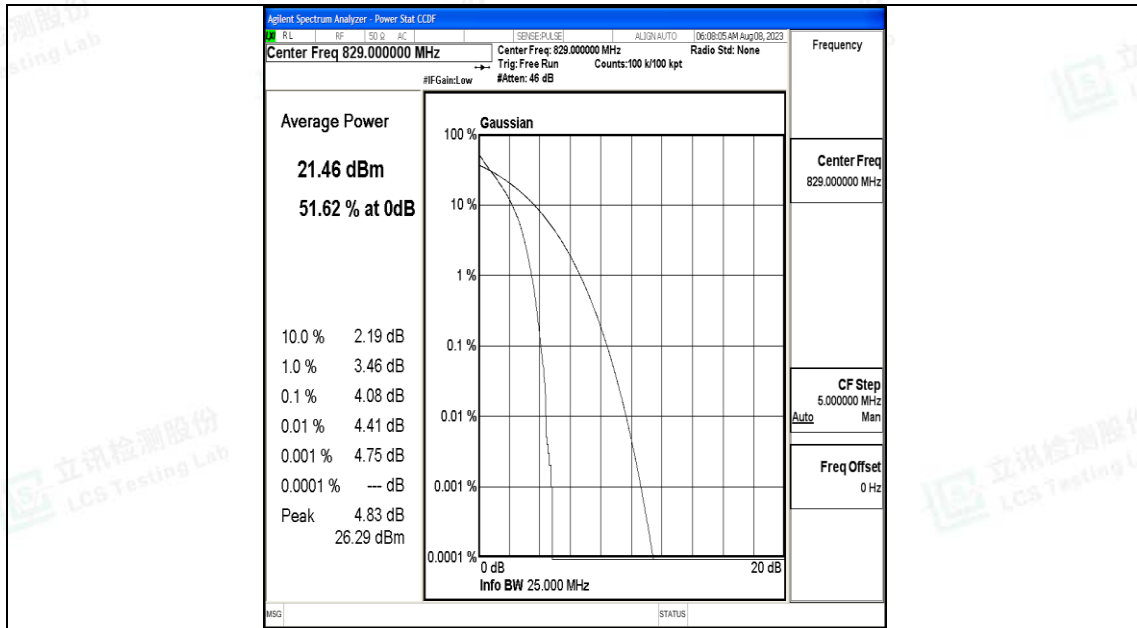

3MHz-20635

5MHz-20525

5MHz-20525

10MHz-20600

10MHz-20600

F.3 26dB Bandwidth and Occupied Bandwidth

Test Result

Band	Bandwidth	Modulation	Channel	RB Configuration	Occupied Bandwidth (MHz)	26dB Bandwidth (MHz)	Verdict
Band5	1.4MHz	QPSK	20407	6RB#0	1.0940	1.307	PASS
Band5	1.4MHz	16QAM	20407	6RB#0	1.1005	1.315	PASS
Band5	1.4MHz	QPSK	20525	6RB#0	1.0957	1.275	PASS
Band5	1.4MHz	16QAM	20525	6RB#0	1.0923	1.286	PASS
Band5	1.4MHz	QPSK	20643	6RB#0	1.0966	1.307	PASS
Band5	1.4MHz	16QAM	20643	6RB#0	1.0879	1.310	PASS
Band5	3MHz	QPSK	20415	15RB#0	2.6863	2.920	PASS
Band5	3MHz	16QAM	20415	15RB#0	2.6847	2.897	PASS
Band5	3MHz	QPSK	20525	15RB#0	2.6857	2.892	PASS
Band5	3MHz	16QAM	20525	15RB#0	2.6799	2.910	PASS
Band5	3MHz	QPSK	20635	15RB#0	2.6894	2.889	PASS
Band5	3MHz	16QAM	20635	15RB#0	2.6871	2.900	PASS
Band5	5MHz	QPSK	20425	25RB#0	4.5247	5.408	PASS
Band5	5MHz	16QAM	20425	25RB#0	4.5225	5.174	PASS
Band5	5MHz	QPSK	20525	25RB#0	4.5061	5.113	PASS
Band5	5MHz	16QAM	20525	25RB#0	4.5271	5.268	PASS
Band5	5MHz	QPSK	20625	25RB#0	4.5161	5.222	PASS
Band5	5MHz	16QAM	20625	25RB#0	4.5369	5.160	PASS
Band5	10MHz	QPSK	20450	50RB#0	9.0395	10.21	PASS
Band5	10MHz	16QAM	20450	50RB#0	9.0074	10.03	PASS
Band5	10MHz	QPSK	20525	50RB#0	9.0180	10.08	PASS
Band5	10MHz	16QAM	20525	50RB#0	9.0084	10.06	PASS
Band5	10MHz	QPSK	20600	50RB#0	8.9944	10.11	PASS
Band5	10MHz	16QAM	20600	50RB#0	9.0146	10.17	PASS