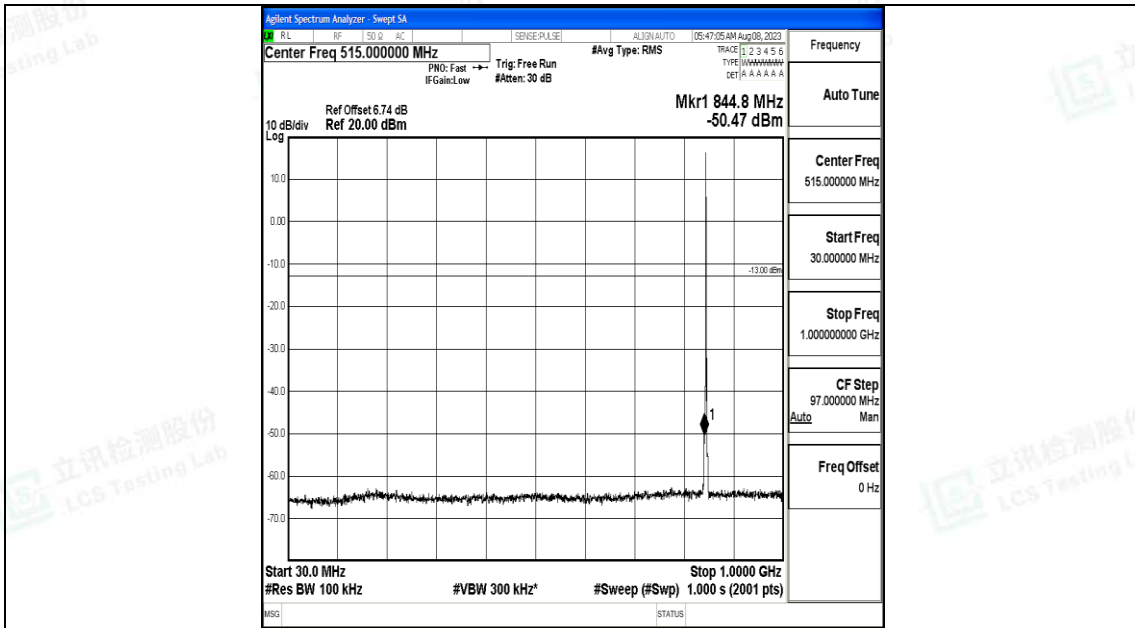

Band5_1.4MHz_16QAM_20525_1RB#0_3000~10000_3000~10000

Band5_1.4MHz_QPSK_20643_1RB#0_0.009~0.15_0.009~0.15

Band5_1.4MHz_QPSK_20643_1RB#0_0.15~30_0.15~30

Band5_1.4MHz_QPSK_20643_1RB#0_30~1000_30~1000

Band5_1.4MHz_QPSK_20643_1RB#0_1000~3000_1000~3000