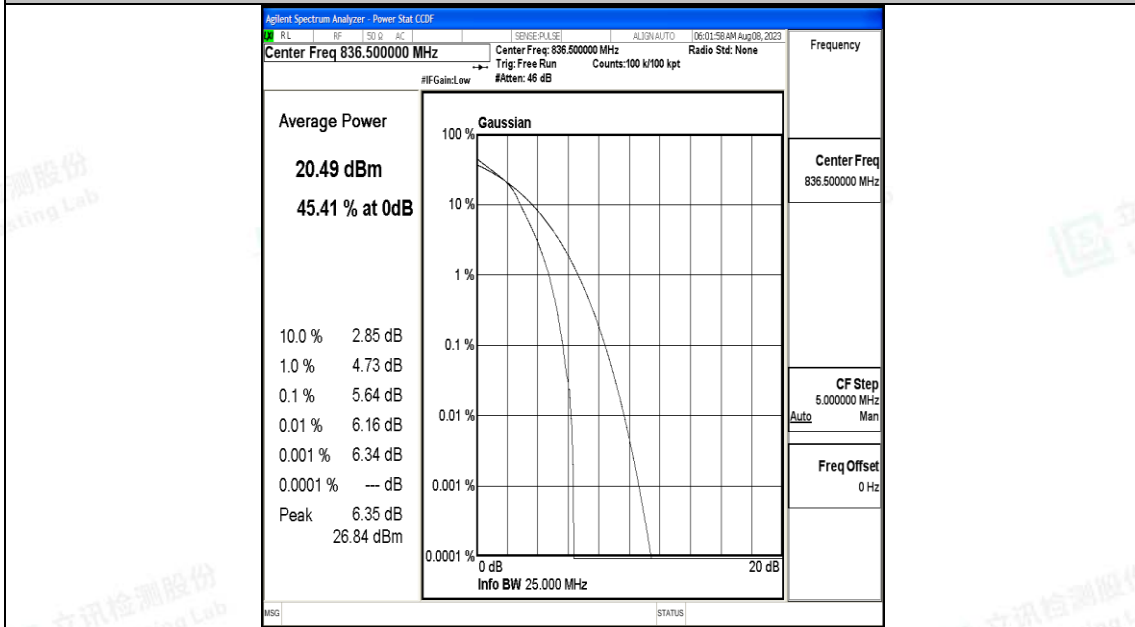

5MHz-20525