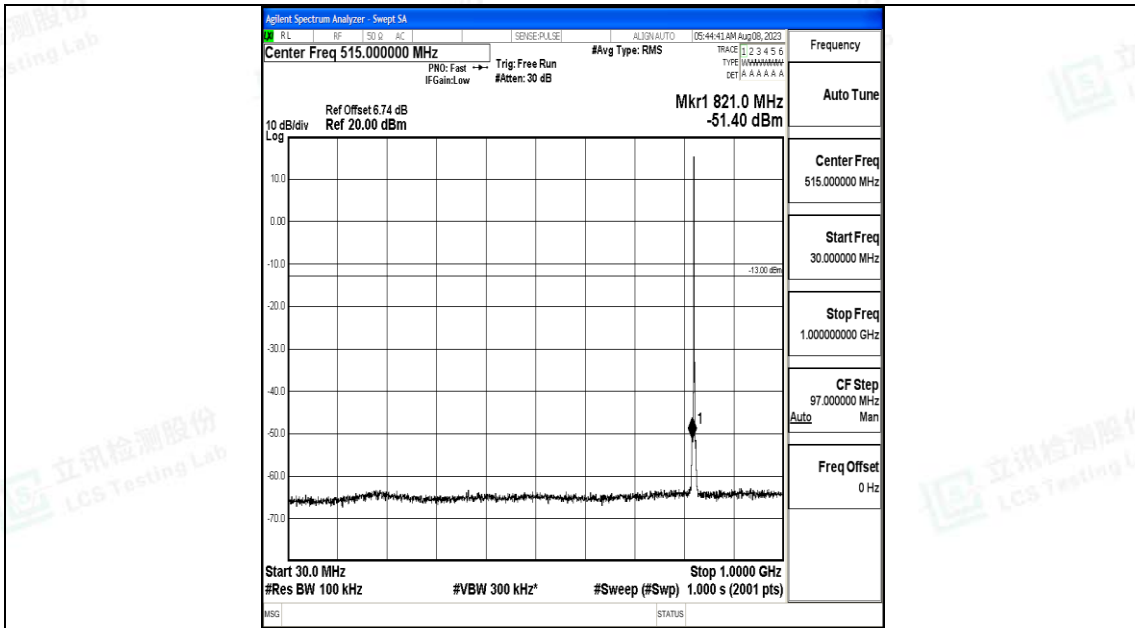

Test Graphs

Band5_1.4MHz_QPSK_20407_1RB#0_0.009~0.15_0.009~0.15

Band5_1.4MHz_QPSK_20407_1RB#0_0.15~30_0.15~30

Band5_1.4MHz_QPSK_20407_1RB#0_30~1000_30~1000

Band5_1.4MHz_QPSK_20407_1RB#0_1000~3000_1000~3000