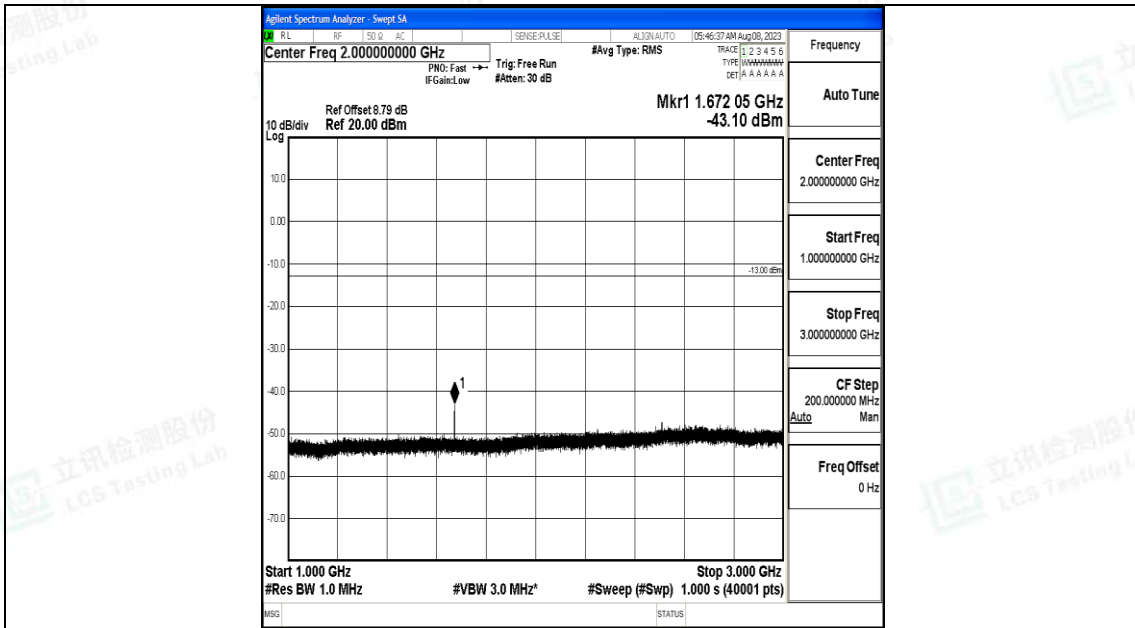

Band5_1.4MHz_QPSK_20525_1RB#0_3000~10000_3000~10000

Band5_1.4MHz_16QAM_20525_1RB#0_0.009~0.15_0.009~0.15

Band5_1.4MHz_16QAM_20525_1RB#0_0.15~30_0.15~30

Band5_1.4MHz_16QAM_20525_1RB#0_30~1000_30~1000

Band5_1.4MHz_16QAM_20525_1RB#0_1000~3000_1000~3000