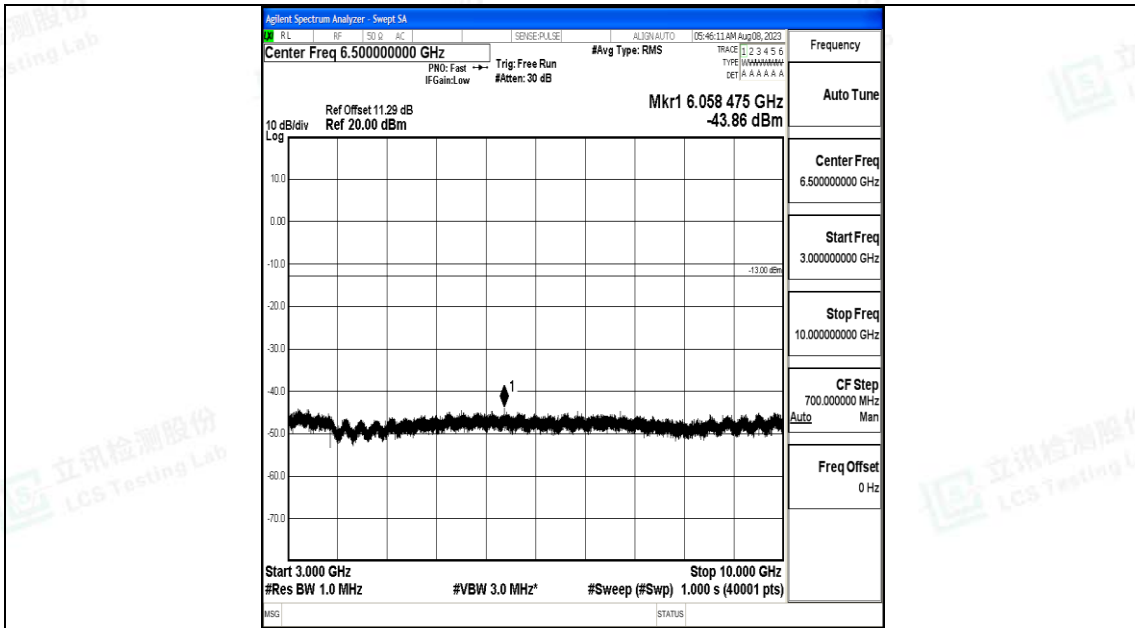

Band5_1.4MHz_16QAM_20407_1RB#0_3000~10000_3000~10000

Band5_1.4MHz_QPSK_20525_1RB#0_0.009~0.15_0.009~0.15

Band5_1.4MHz_QPSK_20525_1RB#0_0.15~30_0.15~30

Band5_1.4MHz_QPSK_20525_1RB#0_30~1000_30~1000

Band5_1.4MHz_QPSK_20525_1RB#0_1000~3000_1000~3000