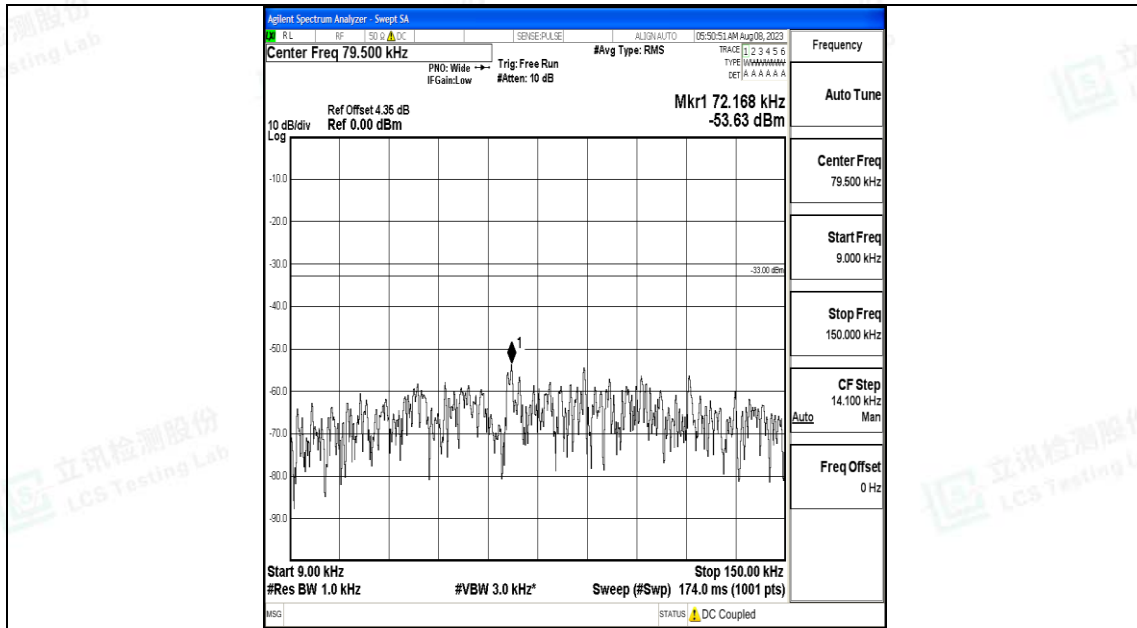

Band5_1.4MHz_16QAM_20643_1RB#0_0.15~30_0.15~30

Band5_1.4MHz_16QAM_20643_1RB#0_30~1000_30~1000

Band5_1.4MHz_16QAM_20643_1RB#0_1000~3000_1000~3000

Band5_1.4MHz_16QAM_20643_1RB#0_3000~10000_3000~10000

Band5_3MHz_QPSK_20415_1RB#0_0.009~0.15_0.009~0.15