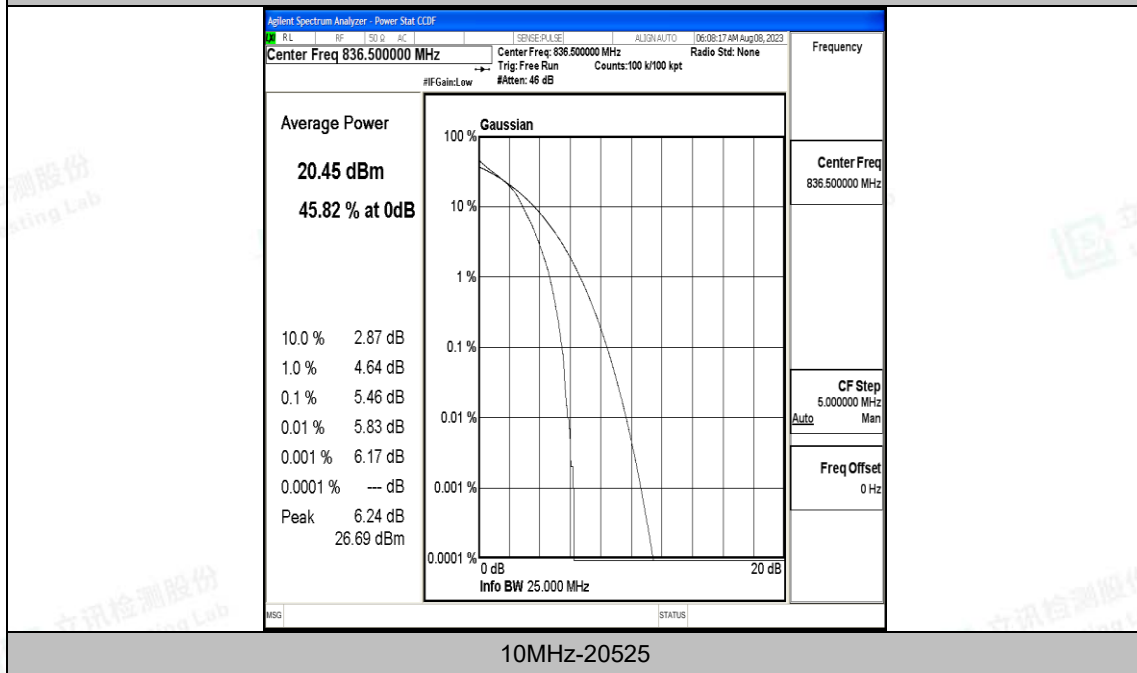

3MHz-20635

5MHz-20525

5MHz-20525

10MHz-20600

10MHz-20600

F.3 26dB Bandwidth and Occupied Bandwidth

Test Result

Band	Bandwidth	Modulation	Channel	RB Configuration	Occupied Bandwidth (MHz)	26dB Bandwidth (MHz)	Verdict
Band5	1.4MHz	QPSK	20407	6RB#0	1.0940	1.307	PASS
Band5	1.4MHz	16QAM	20407	6RB#0	1.1005	1.315	PASS
Band5	1.4MHz	QPSK	20525	6RB#0	1.0957	1.275	PASS
Band5	1.4MHz	16QAM	20525	6RB#0	1.0923	1.286	PASS
Band5	1.4MHz	QPSK	20643	6RB#0	1.0966	1.307	PASS
Band5	1.4MHz	16QAM	20643	6RB#0	1.0879	1.310	PASS
Band5	3MHz	QPSK	20415	15RB#0	2.6863	2.920	PASS
Band5	3MHz	16QAM	20415	15RB#0	2.6847	2.897	PASS
Band5	3MHz	QPSK	20525	15RB#0	2.6857	2.892	PASS
Band5	3MHz	16QAM	20525	15RB#0	2.6799	2.910	PASS
Band5	3MHz	QPSK	20635	15RB#0	2.6894	2.889	PASS
Band5	3MHz	16QAM	20635	15RB#0	2.6871	2.900	PASS
Band5	5MHz	QPSK	20425	25RB#0	4.5247	5.408	PASS
Band5	5MHz	16QAM	20425	25RB#0	4.5225	5.174	PASS
Band5	5MHz	QPSK	20525	25RB#0	4.5061	5.113	PASS
Band5	5MHz	16QAM	20525	25RB#0	4.5271	5.268	PASS
Band5	5MHz	QPSK	20625	25RB#0	4.5161	5.222	PASS
Band5	5MHz	16QAM	20625	25RB#0	4.5369	5.160	PASS
Band5	10MHz	QPSK	20450	50RB#0	9.0395	10.21	PASS
Band5	10MHz	16QAM	20450	50RB#0	9.0074	10.03	PASS
Band5	10MHz	QPSK	20525	50RB#0	9.0180	10.08	PASS
Band5	10MHz	16QAM	20525	50RB#0	9.0084	10.06	PASS
Band5	10MHz	QPSK	20600	50RB#0	8.9944	10.11	PASS
Band5	10MHz	16QAM	20600	50RB#0	9.0146	10.17	PASS