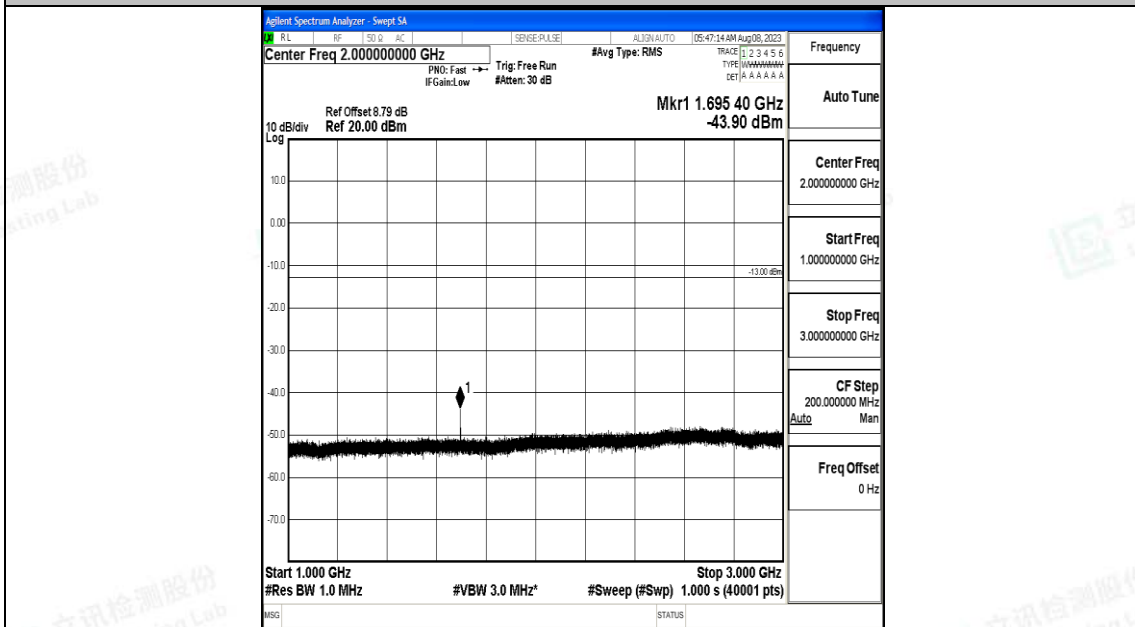

Band5_1.4MHz_16QAM_20525_1RB#0_3000~10000_3000~10000

Band5_1.4MHz_QPSK_20643_1RB#0_0.009~0.15_0.009~0.15

Band5_1.4MHz_QPSK_20643_1RB#0_0.15~30_0.15~30

Band5_1.4MHz_QPSK_20643_1RB#0_30~1000_30~1000

Band5_1.4MHz_QPSK_20643_1RB#0_1000~3000_1000~3000