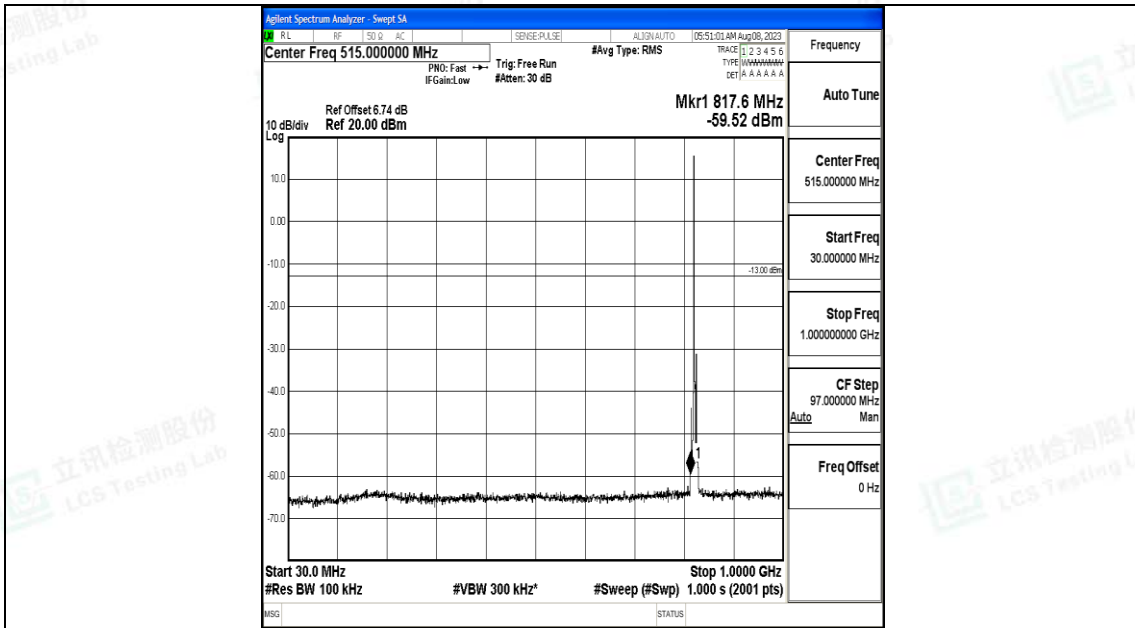

Band5_3MHz_QPSK_20415_1RB#0_30~1000_30~1000