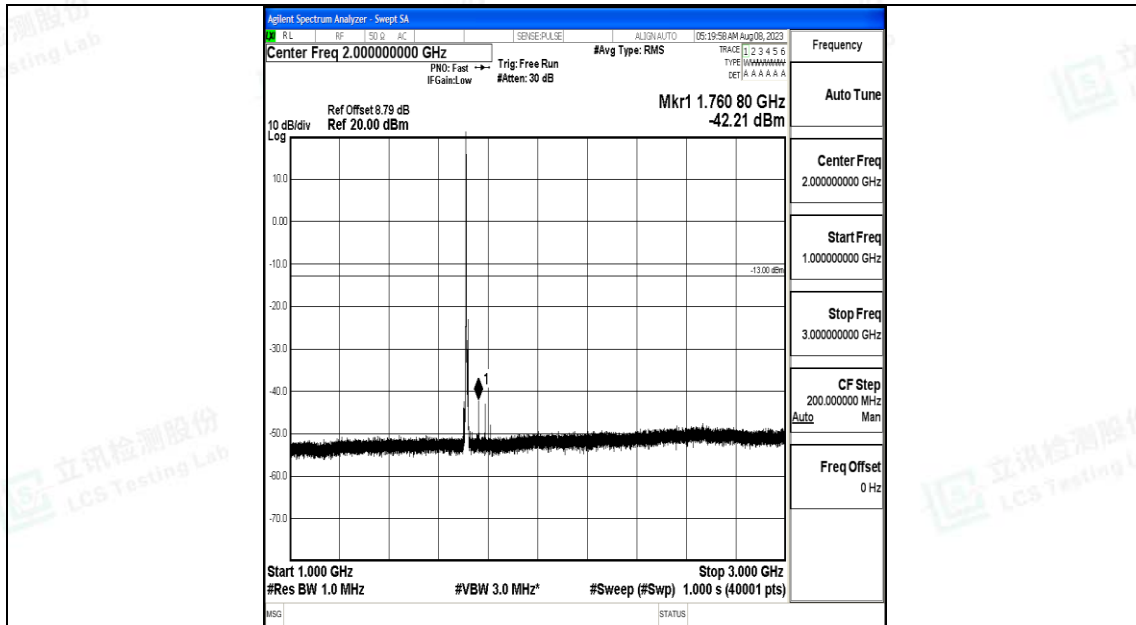

Band4_5MHz_QPSK_19975_1RB#0_3000~20000_3000~20000

Band4_5MHz_16QAM_19975_1RB#0_0.009~0.15_0.009~0.15

Band4_5MHz_16QAM_19975_1RB#0_0.15~30_0.15~30

Band4_5MHz_16QAM_19975_1RB#0_30~1000_30~1000

Band4_5MHz_QPSK_20175_1RB#0_0.009~0.15_0.009~0.15