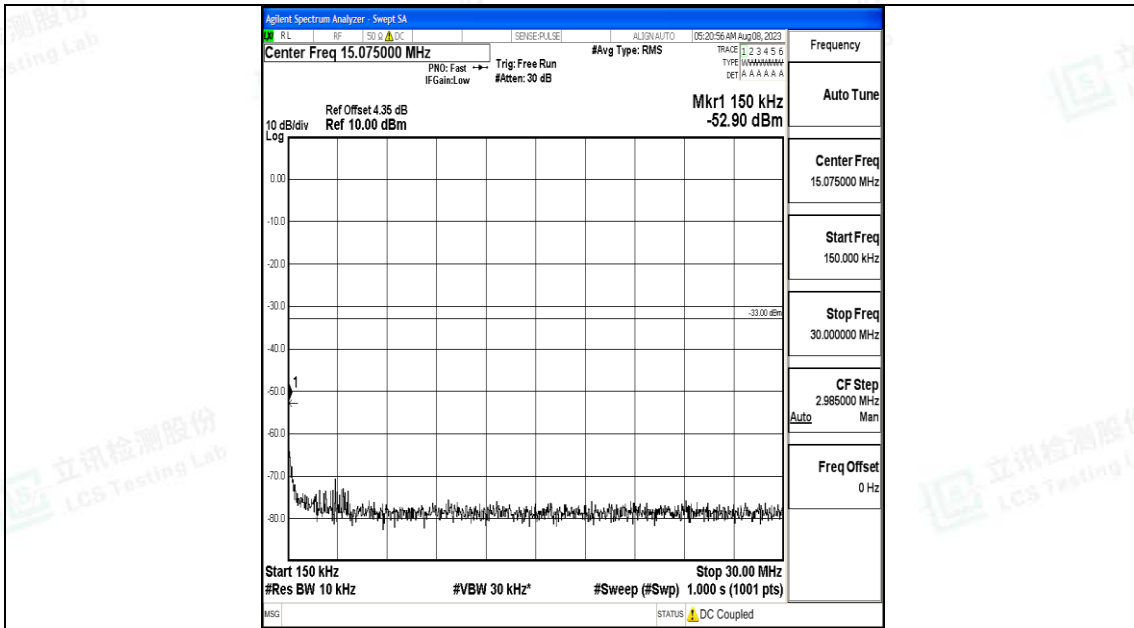

Band4_5MHz_QPSK_20175_1RB#0_0.15~30_0.15~30

Band4_5MHz_QPSK_20175_1RB#0_30~1000_30~1000

Band4_5MHz_QPSK_20175_1RB#0_1000~3000_1000~3000

Band4_5MHz_QPSK_20175_1RB#0_3000~20000_3000~20000

Band4_5MHz_16QAM_20175_1RB#0_0.009~0.15_0.009~0.15