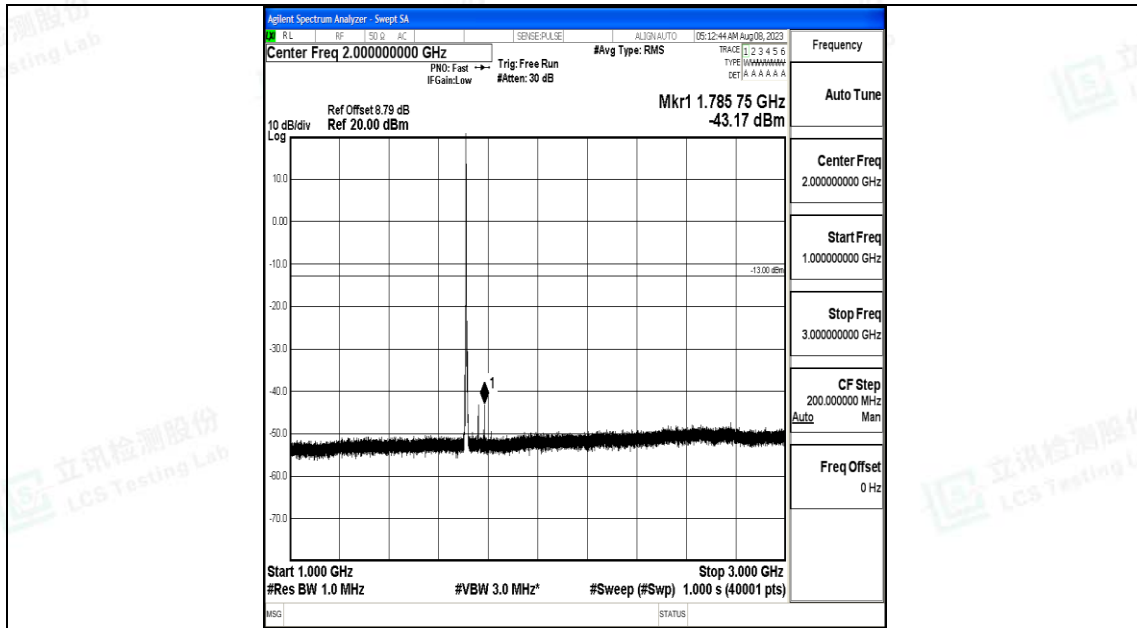

Band4_3MHz_16QAM_19965_1RB#0_30~1000_30~1000