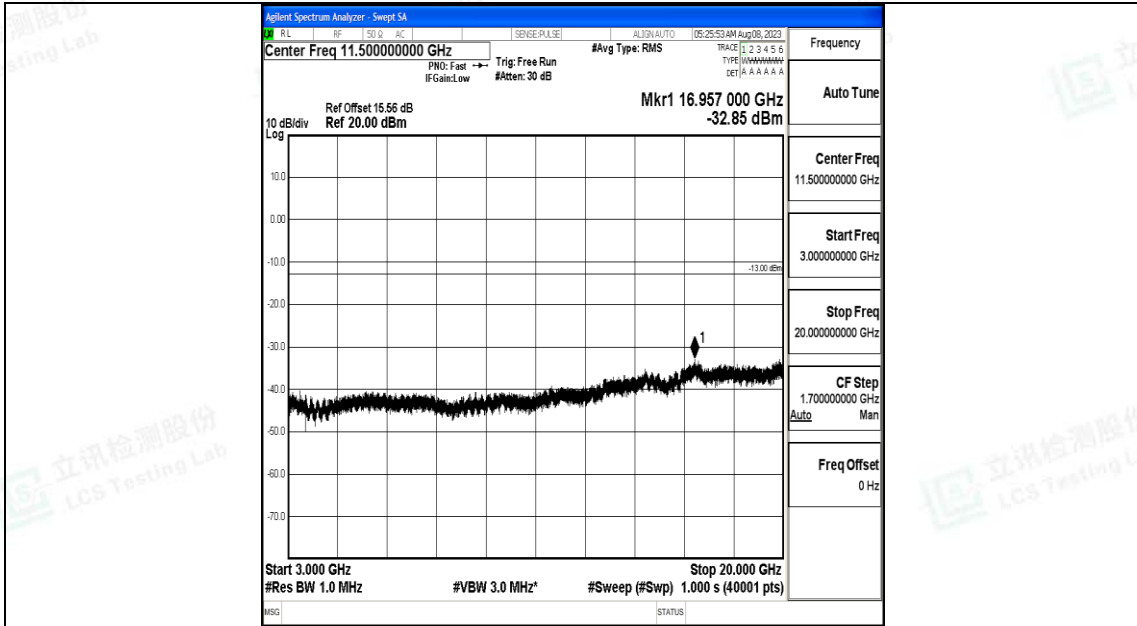

Band4_10MHz_QPSK_20000_1RB#0_0.15~30_0.15~30

Band4_10MHz_QPSK_20000_1RB#0_30~1000_30~1000

Band4_10MHz_QPSK_20000_1RB#0_1000~3000_1000~3000

Band4_10MHz_QPSK_20000_1RB#0_3000~20000_3000~20000

Band4_10MHz_16QAM_20000_1RB#0_0.009~0.15_0.009~0.15