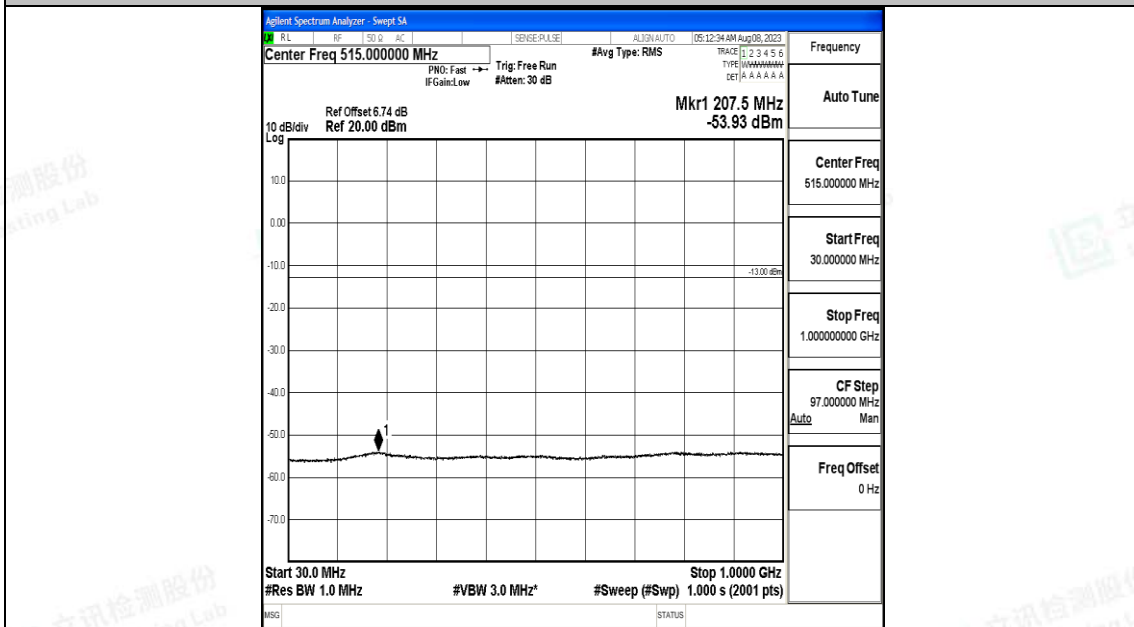

Band4_3MHz_QPSK_19965_1RB#0_30~1000_30~1000

Band4_3MHz_QPSK_19965_1RB#0_1000~3000_1000~3000

Band4_3MHz_QPSK_19965_1RB#0_3000~20000_3000~20000

Band4_3MHz_16QAM_19965_1RB#0_0.009~0.15_0.009~0.15

Band4_3MHz_16QAM_19965_1RB#0_0.15~30_0.15~30