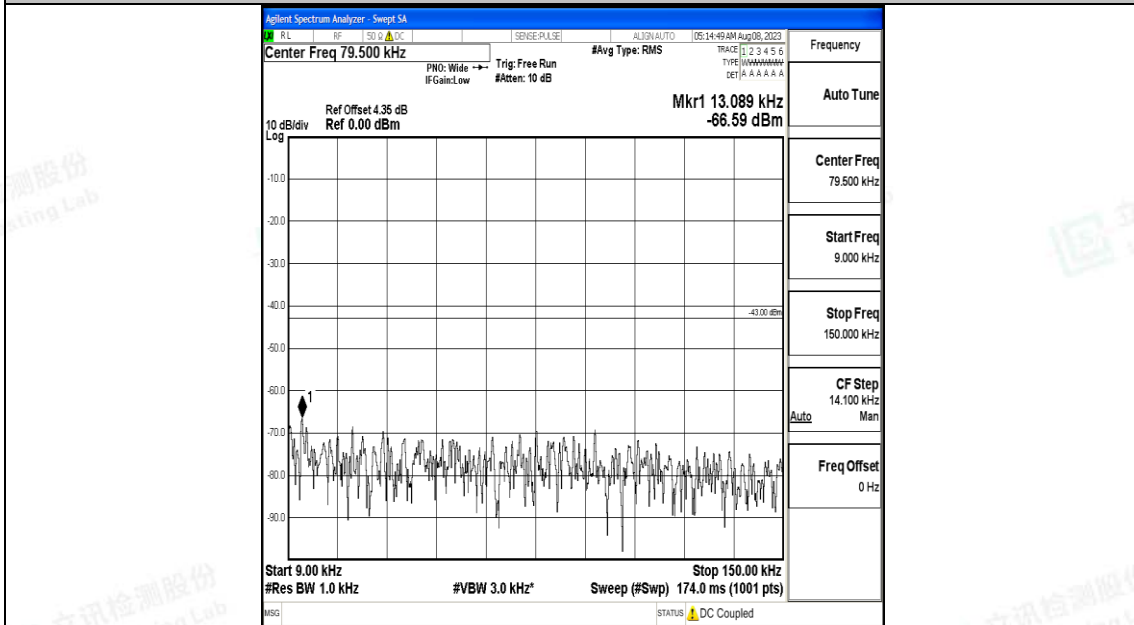

Band4_3MHz_QPSK_20385_1RB#0_3000~20000_3000~20000

Band4_3MHz_16QAM_20385_1RB#0_0.009~0.15_0.009~0.15