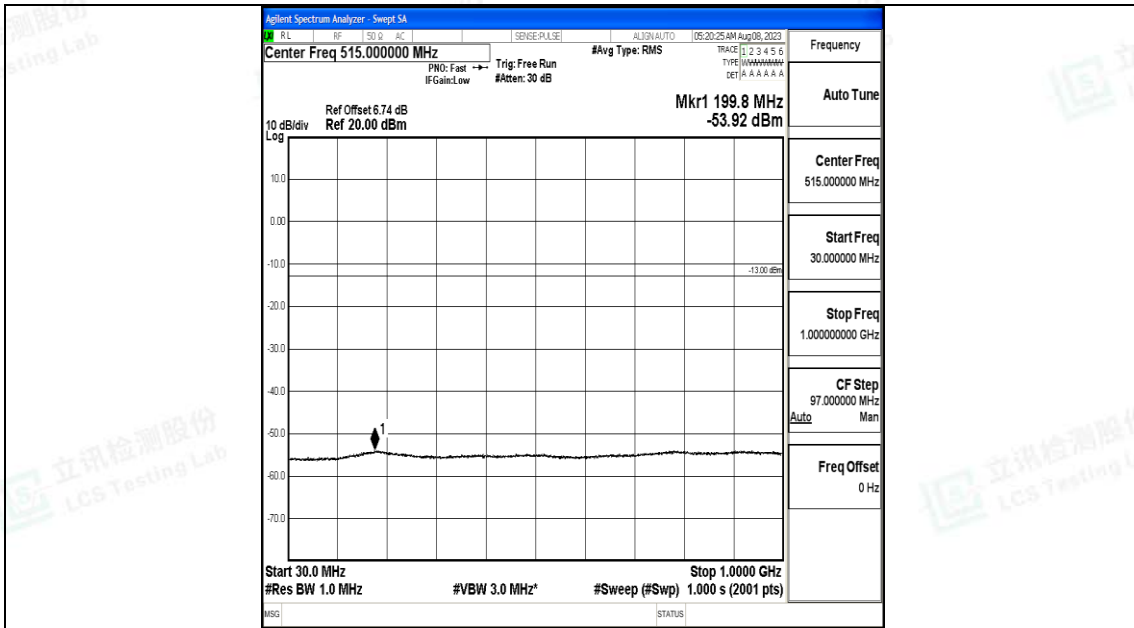

Band4_5MHz_QPSK_20175_1RB#0_0.15~30_0.15~30

Band4_5MHz_QPSK_20175_1RB#0_30~1000_30~1000