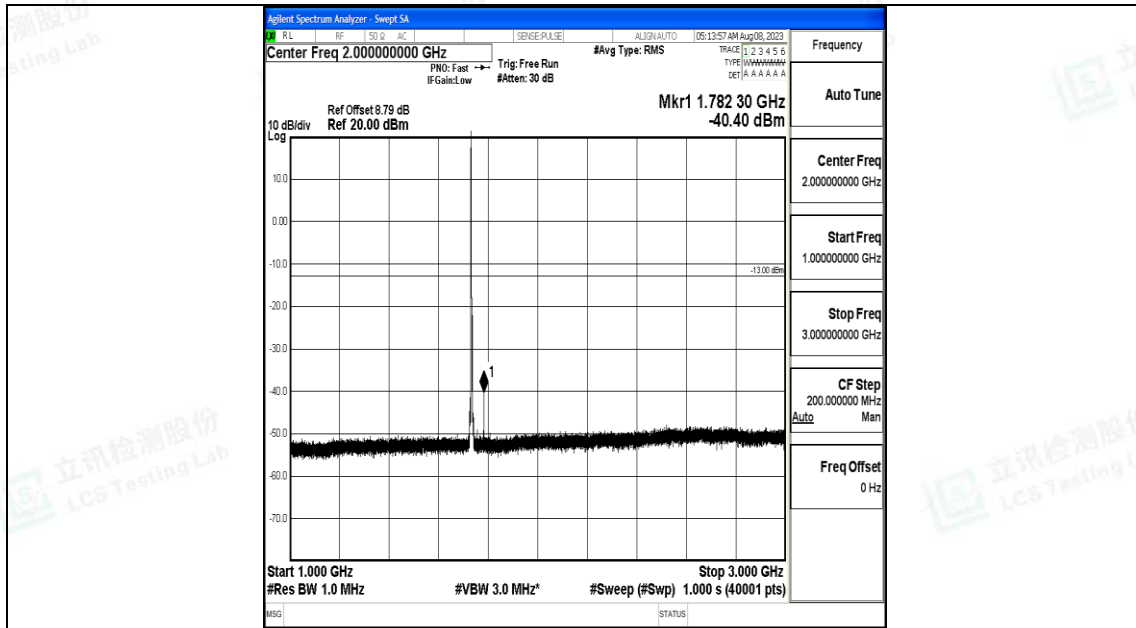

Band4_3MHz_QPSK_20175_1RB#0_3000~20000_3000~20000

Band4_3MHz_16QAM_20175_1RB#0_0.009~0.15_0.009~0.15

Band4_3MHz_16QAM_20175_1RB#0_0.15~30_0.15~30

Band4_3MHz_16QAM_20175_1RB#0_30~1000_30~1000

Band4_3MHz_16QAM_20175_1RB#0_1000~3000_1000~3000