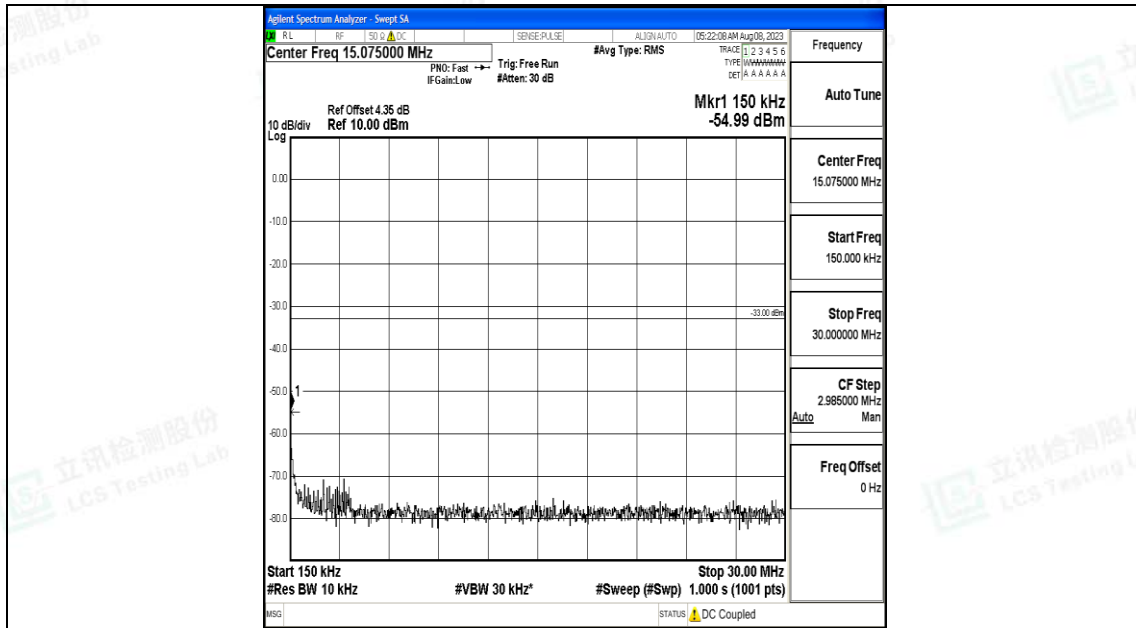

Band4_5MHz_QPSK_20375_1RB#0_0.15~30_0.15~30

Band4_5MHz_QPSK_20375_1RB#0_30~1000_30~1000

Band4_5MHz_QPSK_20375_1RB#0_1000~3000_1000~3000

Band4_5MHz_QPSK_20375_1RB#0_3000~20000_3000~20000

Band4_5MHz_16QAM_20375_1RB#0_0.009~0.15_0.009~0.15