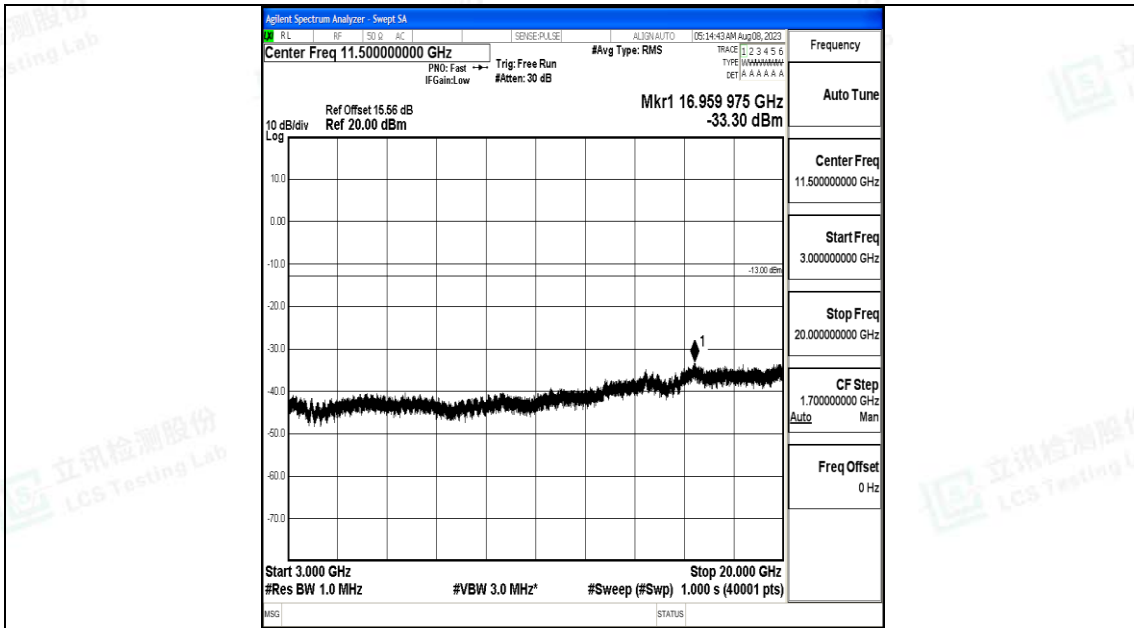

Band4_3MHz_16QAM_20175_1RB#0_3000~20000_3000~20000

Band4_3MHz_QPSK_20385_1RB#0_0.009~0.15_0.009~0.15

Band4_3MHz_QPSK_20385_1RB#0_0.15~30_0.15~30

Band4_3MHz_QPSK_20385_1RB#0_30~1000_30~1000

Band4_3MHz_QPSK_20385_1RB#0_1000~3000_1000~3000