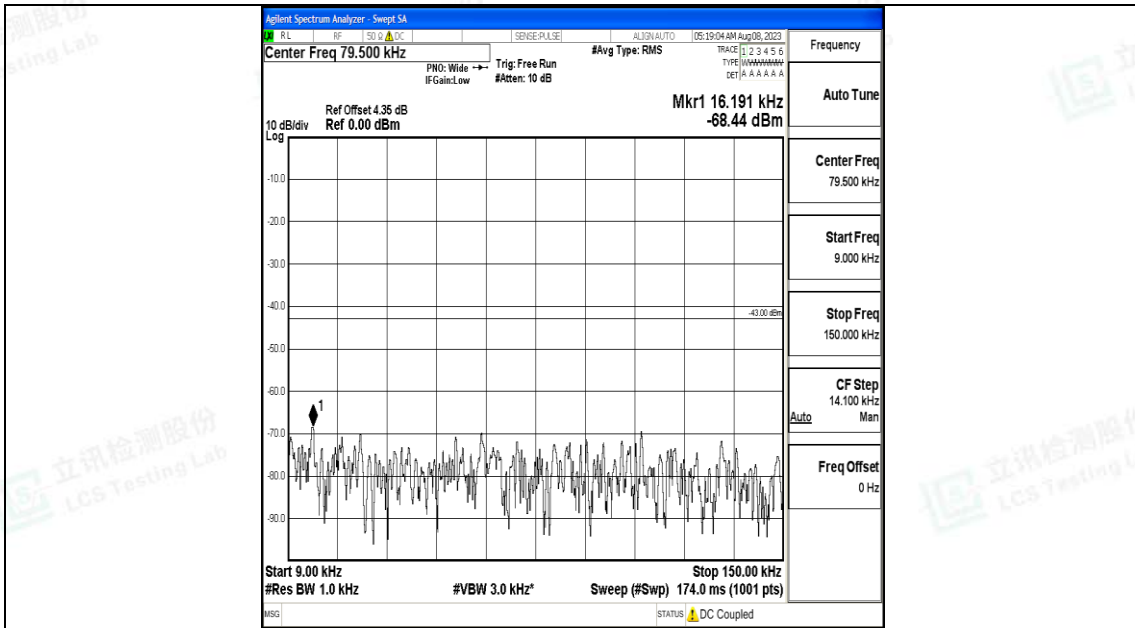

Band4_3MHz_16QAM_20385_1RB#0_3000~20000_3000~20000

Band4_5MHz_QPSK_19975_1RB#0_0.009~0.15_0.009~0.15