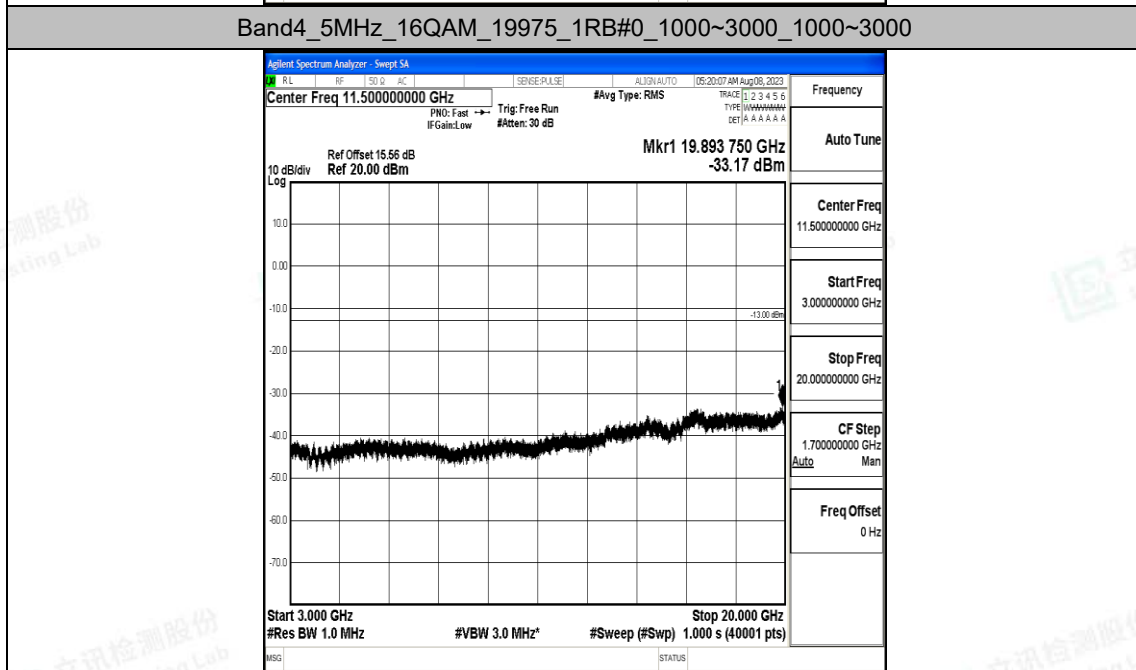

Band4_5MHz_QPSK_19975_1RB#0_3000~20000_3000~20000

Band4_5MHz_16QAM_19975_1RB#0_0.009~0.15_0.009~0.15

Band4_5MHz_16QAM_19975_1RB#0_0.15~30_0.15~30

Band4_5MHz_16QAM_19975_1RB#0_30~1000_30~1000

Band4_5MHz_QPSK_20175_1RB#0_0.009~0.15_0.009~0.15