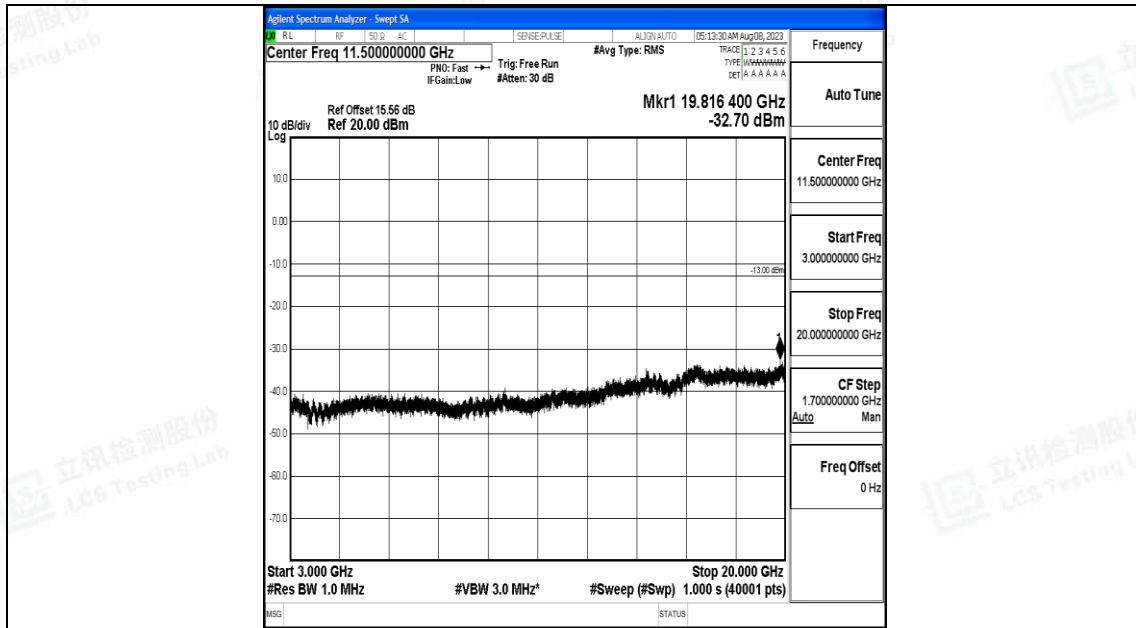

Band4_3MHz_16QAM_19965_1RB#0_30~1000_30~1000

Band4_3MHz_QPSK_20175_1RB#0_0.009~0.15_0.009~0.15

Band4_3MHz_QPSK_20175_1RB#0_0.15~30_0.15~30

Band4_3MHz_QPSK_20175_1RB#0_30~1000_30~1000

Band4_3MHz_QPSK_20175_1RB#0_1000~3000_1000~3000