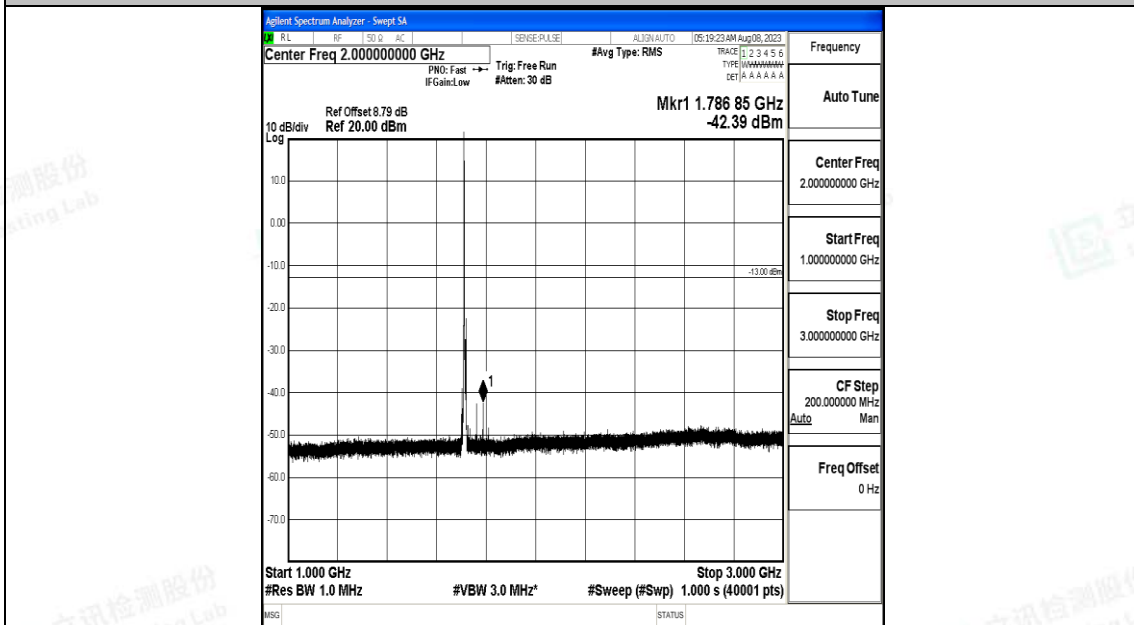

Band4_3MHz_16QAM_20385_1RB#0_3000~20000_3000~20000

Band4_5MHz_QPSK_19975_1RB#0_0.009~0.15_0.009~0.15

Band4_5MHz_QPSK_19975_1RB#0_0.15~30_0.15~30

Band4_5MHz_QPSK_19975_1RB#0_30~1000_30~1000

Band4_5MHz_QPSK_19975_1RB#0_1000~3000_1000~3000