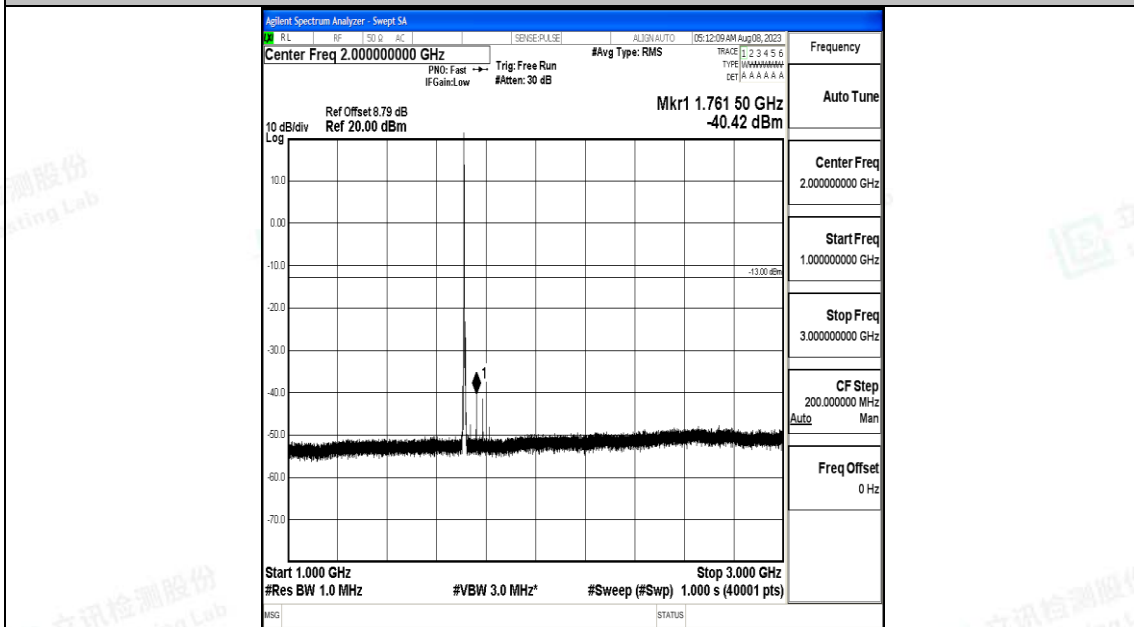

Band4_3MHz_QPSK_19965_1RB#0_30~1000_30~1000

Band4_3MHz_QPSK_19965_1RB#0_1000~3000_1000~3000