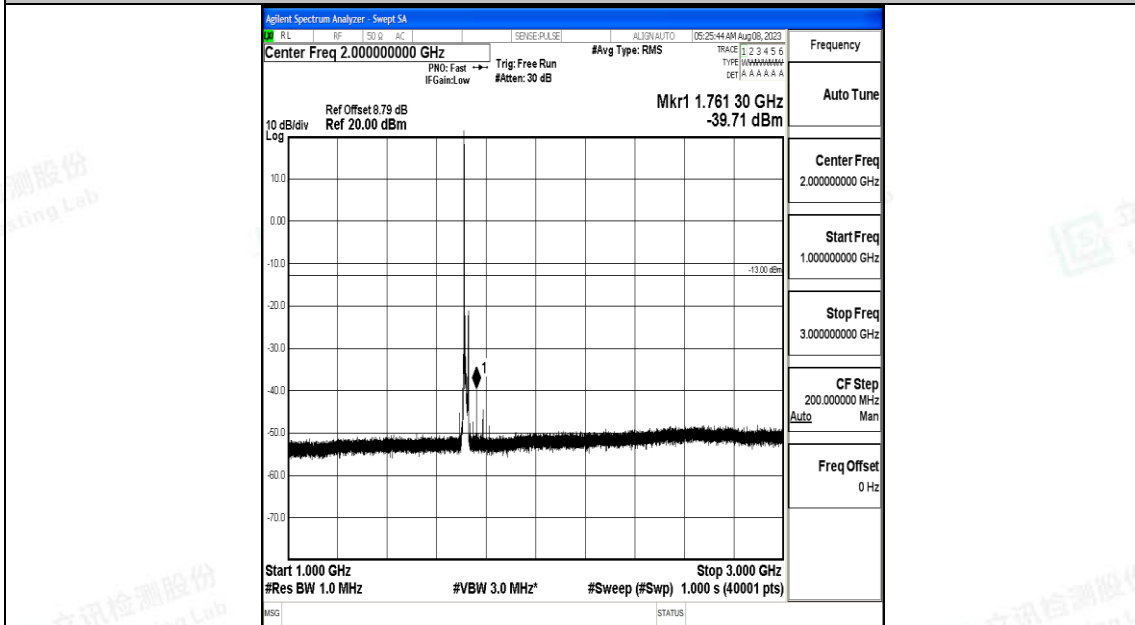

Band4_10MHz_QPSK_20000_1RB#0_30~1000_30~1000

Band4_10MHz_QPSK_20000_1RB#0_1000~3000_1000~3000