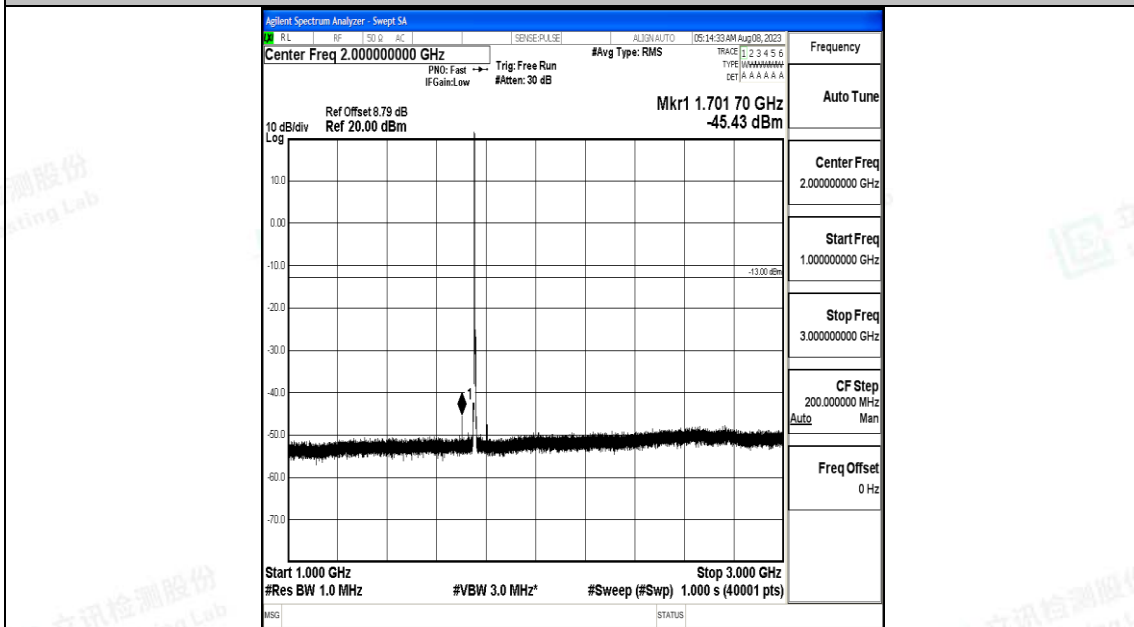

Band4_3MHz_16QAM_20175_1RB#0_3000~20000_3000~20000

Band4_3MHz_QPSK_20385_1RB#0_0.009~0.15_0.009~0.15

Band4_3MHz_QPSK_20385_1RB#0_0.15~30_0.15~30

Band4_3MHz_QPSK_20385_1RB#0_30~1000_30~1000

Band4_3MHz_QPSK_20385_1RB#0_1000~3000_1000~3000