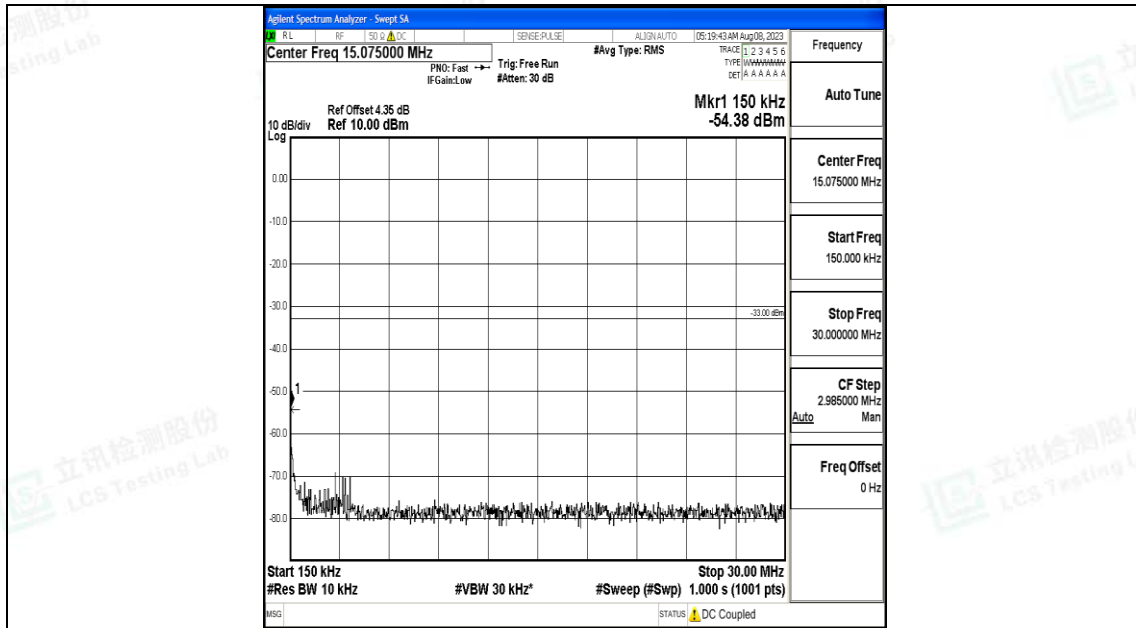

Band4_5MHz_16QAM_19975_1RB#0_0.009~0.15_0.009~0.15

Band4_5MHz_16QAM_19975_1RB#0_0.15~30_0.15~30