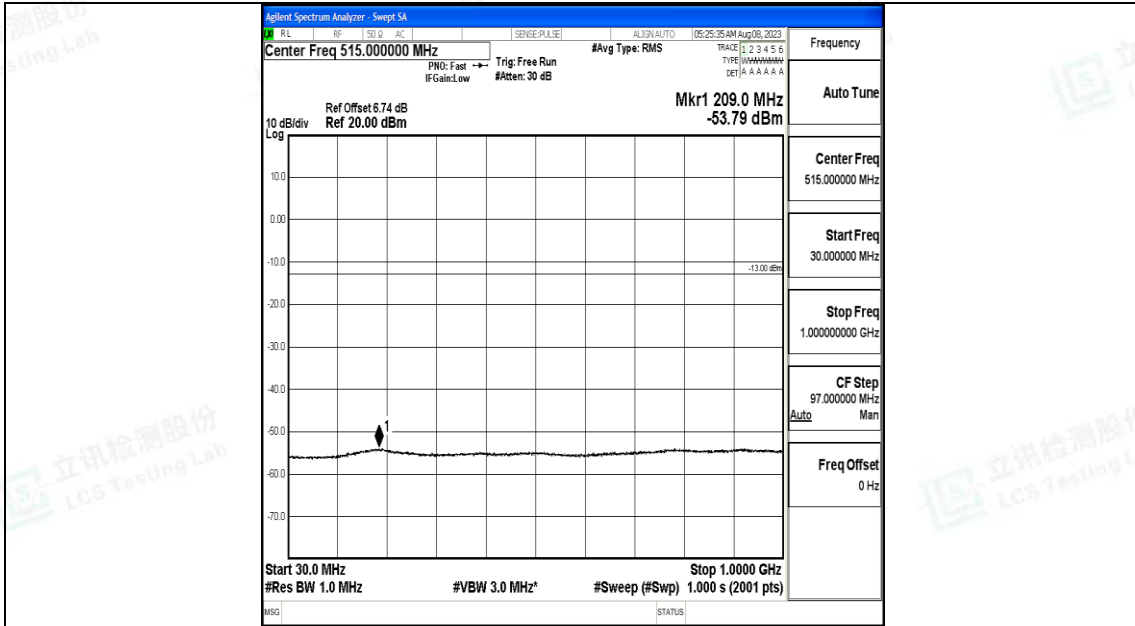

Band4_10MHz_QPSK_20000_1RB#0_0.15~30_0.15~30

Band4_10MHz_QPSK_20000_1RB#0_30~1000_30~1000