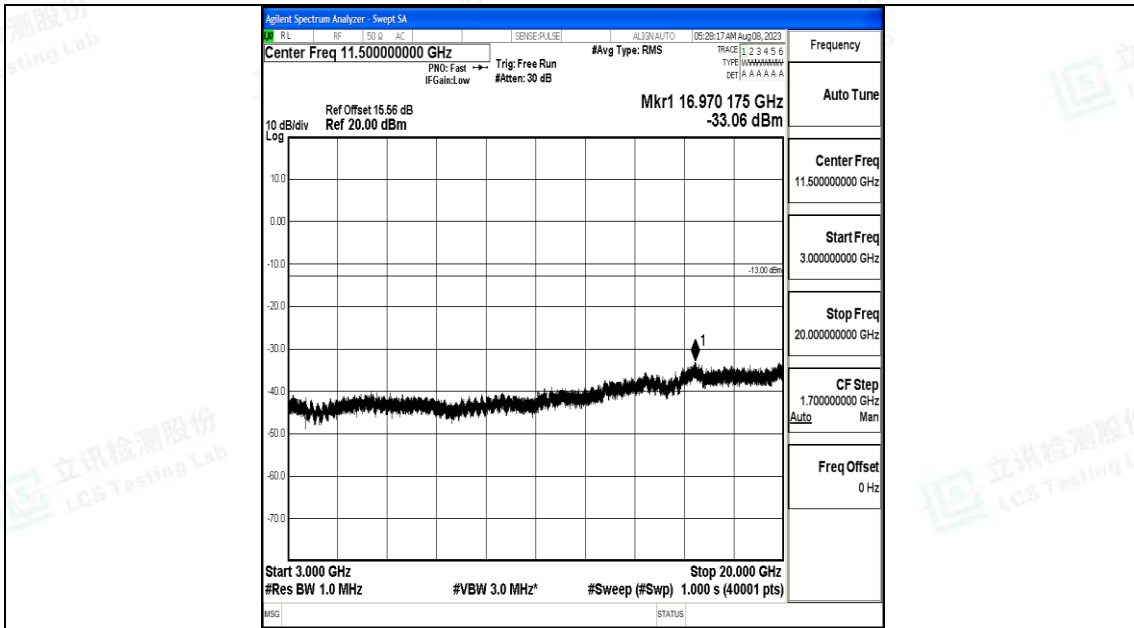

Band4_10MHz_QPSK_20350_1RB#0_0.15~30_0.15~30

Band4_10MHz_QPSK_20350_1RB#0_30~1000_30~1000

Band4_10MHz_QPSK_20350_1RB#0_1000~3000_1000~3000

Band4_10MHz_QPSK_20350_1RB#0_3000~20000_3000~20000

Band4_10MHz_16QAM_20350_1RB#0_0.009~0.15_0.009~0.15