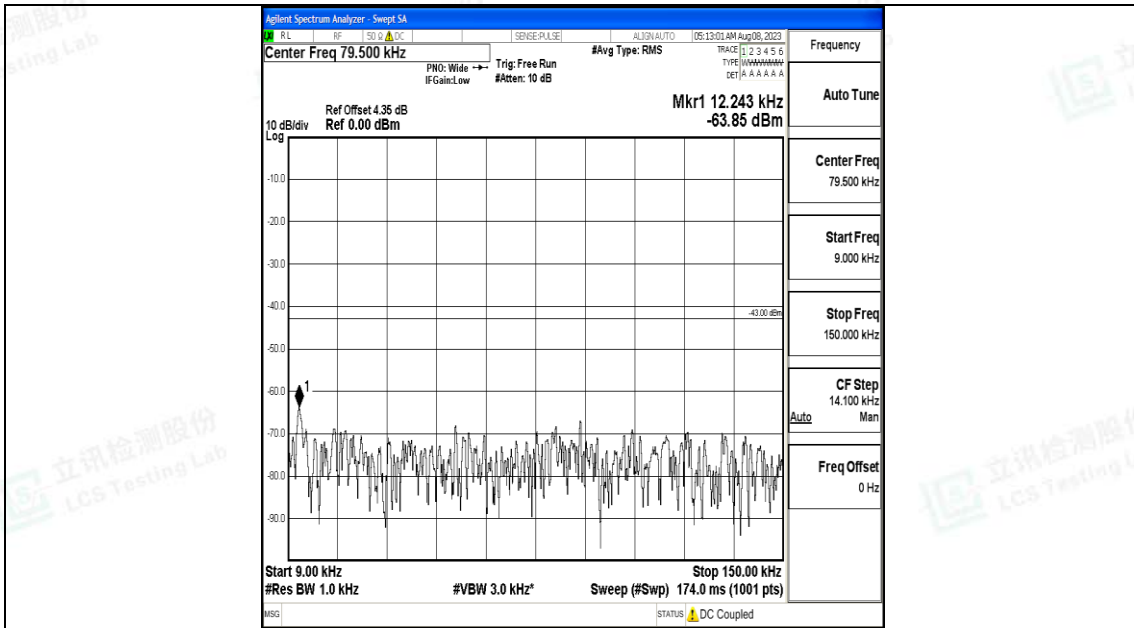

Band4_3MHz_QPSK_20175_1RB#0_0.009~0.15_0.009~0.15