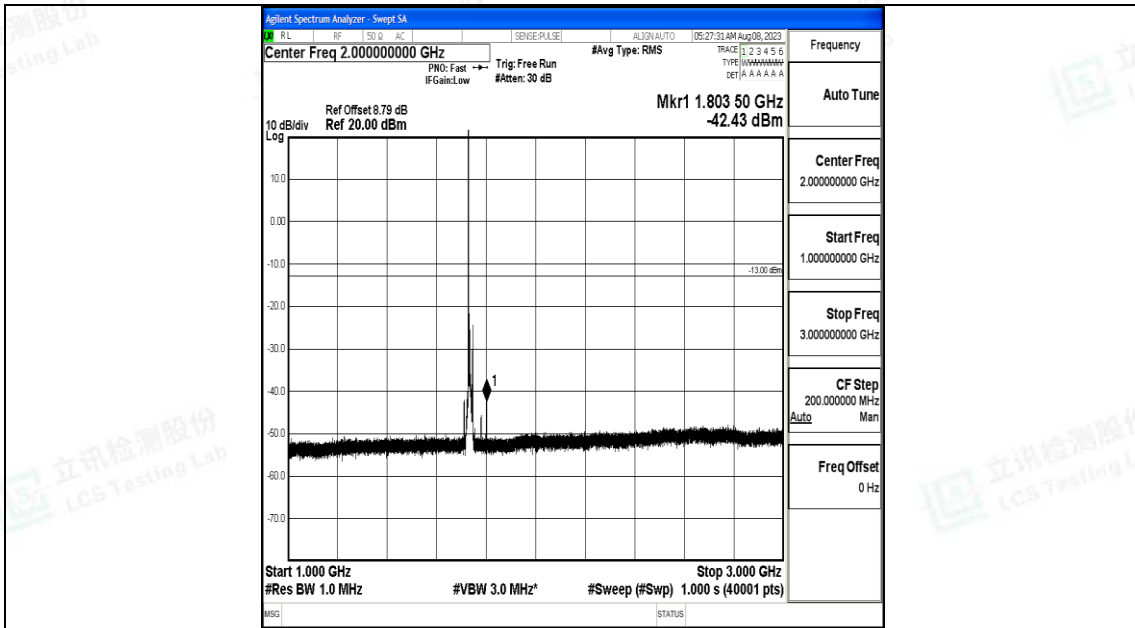

Band4_10MHz_16QAM_20175_1RB#0_30~1000_30~1000

Band4_10MHz_16QAM_20175_1RB#0_1000~3000_1000~3000