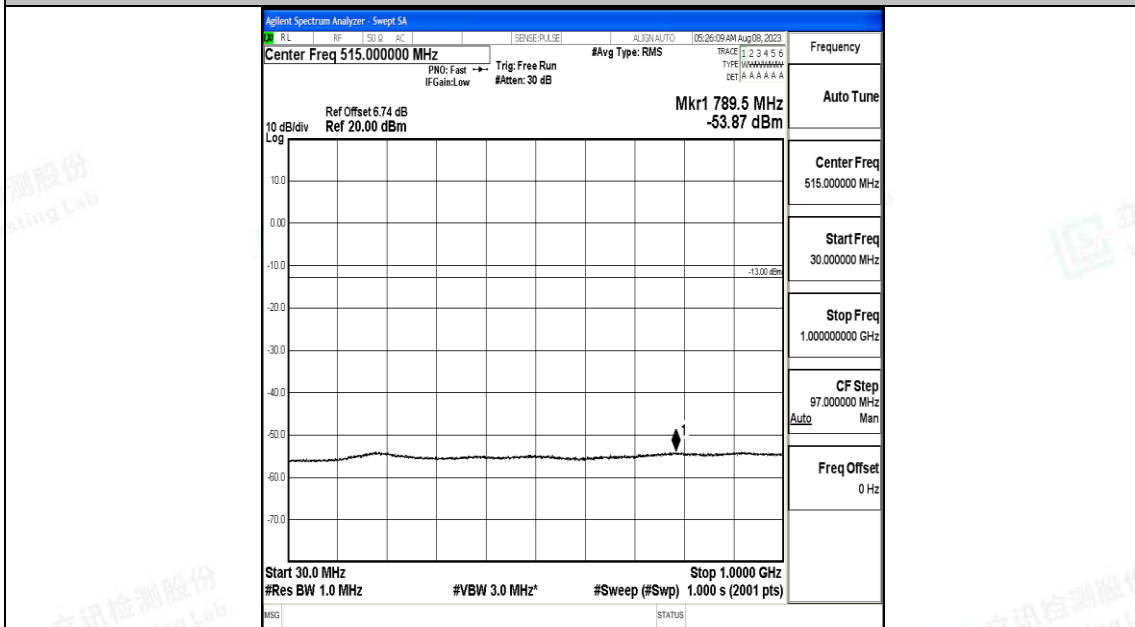

Band4_10MHz_16QAM_20000_1RB#0_0.15~30_0.15~30

Band4_10MHz_16QAM_20000_1RB#0_30~1000_30~1000