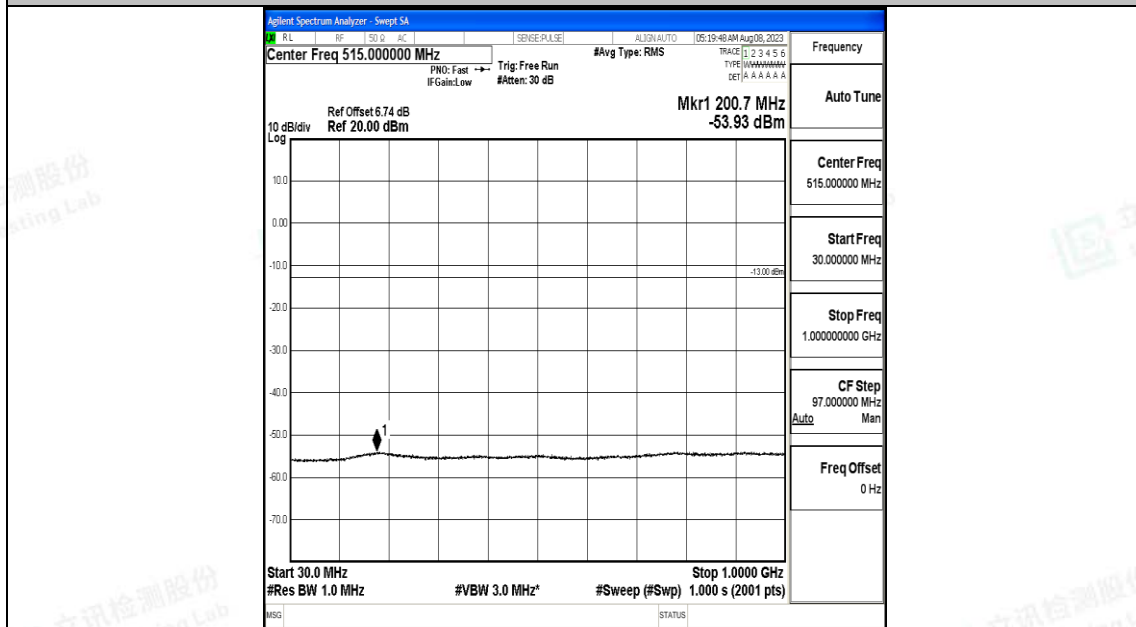

Band4_5MHz_QPSK_19975_1RB#0_3000~20000_3000~20000

Band4_5MHz_16QAM_19975_1RB#0_0.009~0.15_0.009~0.15

Band4_5MHz_16QAM_19975_1RB#0_0.15~30_0.15~30

Band4_5MHz_16QAM_19975_1RB#0_30~1000_30~1000

Band4_5MHz_QPSK_20175_1RB#0_0.009~0.15_0.009~0.15