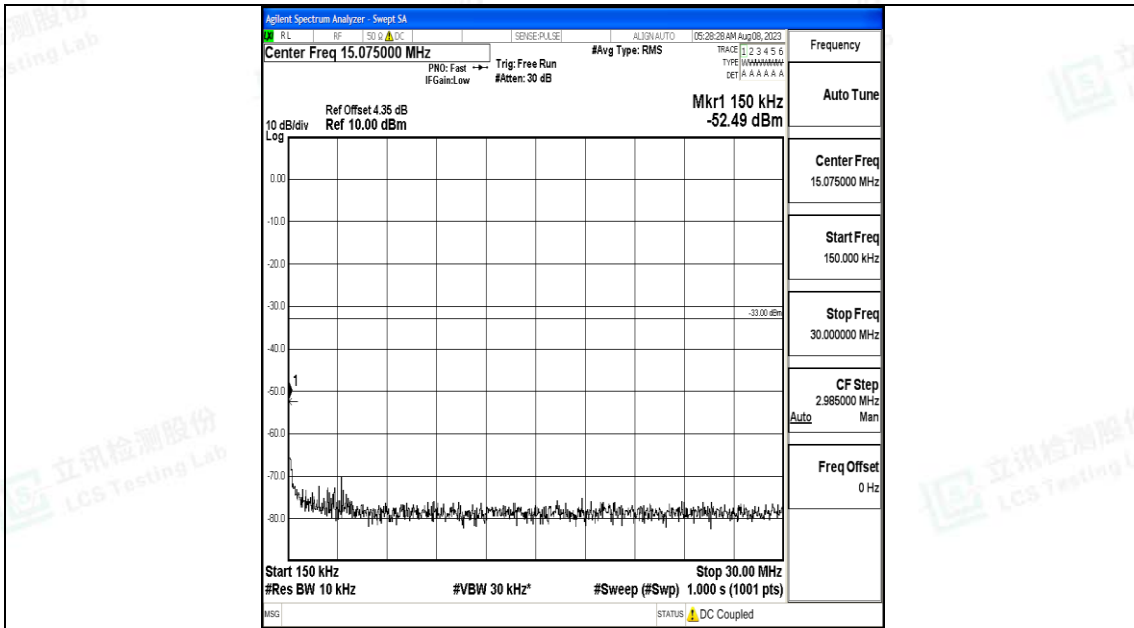

Band4_10MHz_QPSK_20350_1RB#0_0.15~30_0.15~30

Band4_10MHz_QPSK_20350_1RB#0_30~1000_30~1000

Band4_10MHz_QPSK_20350_1RB#0_1000~3000_1000~3000

Band4_10MHz_QPSK_20350_1RB#0_3000~20000_3000~20000

Band4_10MHz_16QAM_20350_1RB#0_0.009~0.15_0.009~0.15