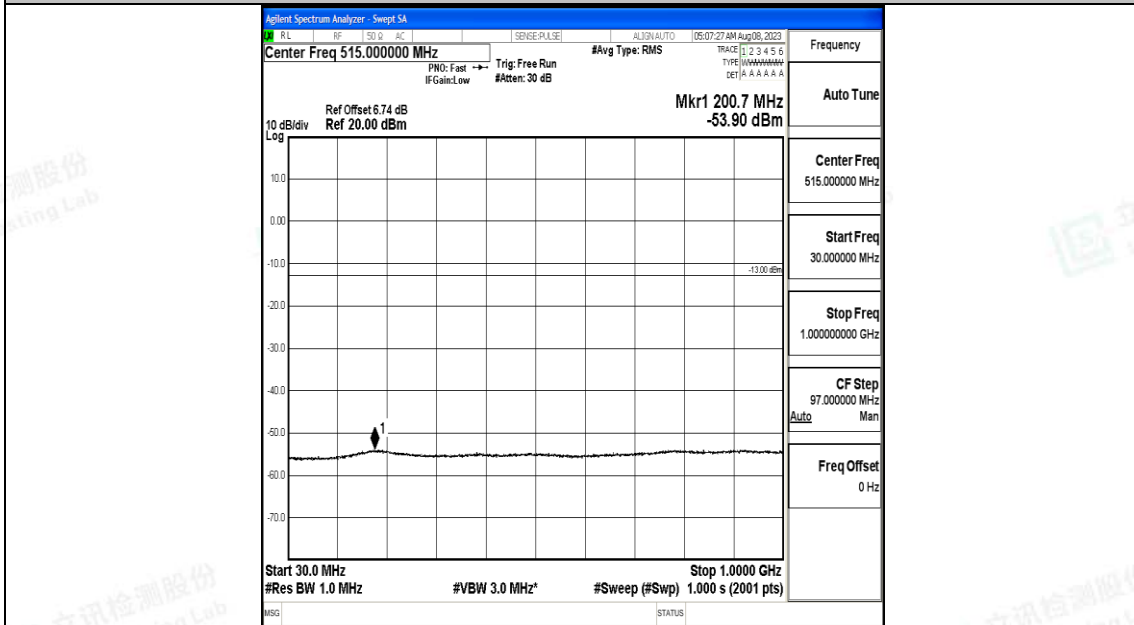

Band4_1.4MHz_QPSK_20175_1RB#0_30~1000_30~1000

Band4_1.4MHz_QPSK_20175_1RB#0_1000~3000_1000~3000

Band4_1.4MHz_QPSK_20175_1RB#0_3000~20000_3000~20000

Band4_1.4MHz_16QAM_20175_1RB#0_0.009~0.15_0.009~0.15

Band4_1.4MHz_16QAM_20175_1RB#0_0.15~30_0.15~30