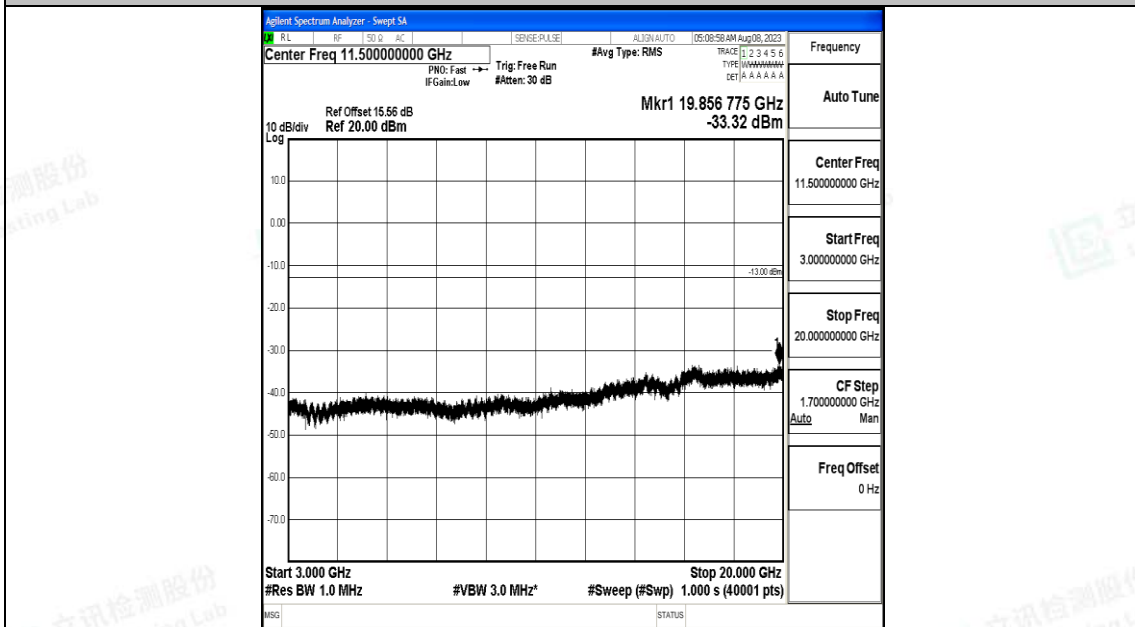

Band4_1.4MHz_16QAM_20393_1RB#0_1000~3000_1000~3000

Band4_1.4MHz_16QAM_20393_1RB#0_3000~20000_3000~20000