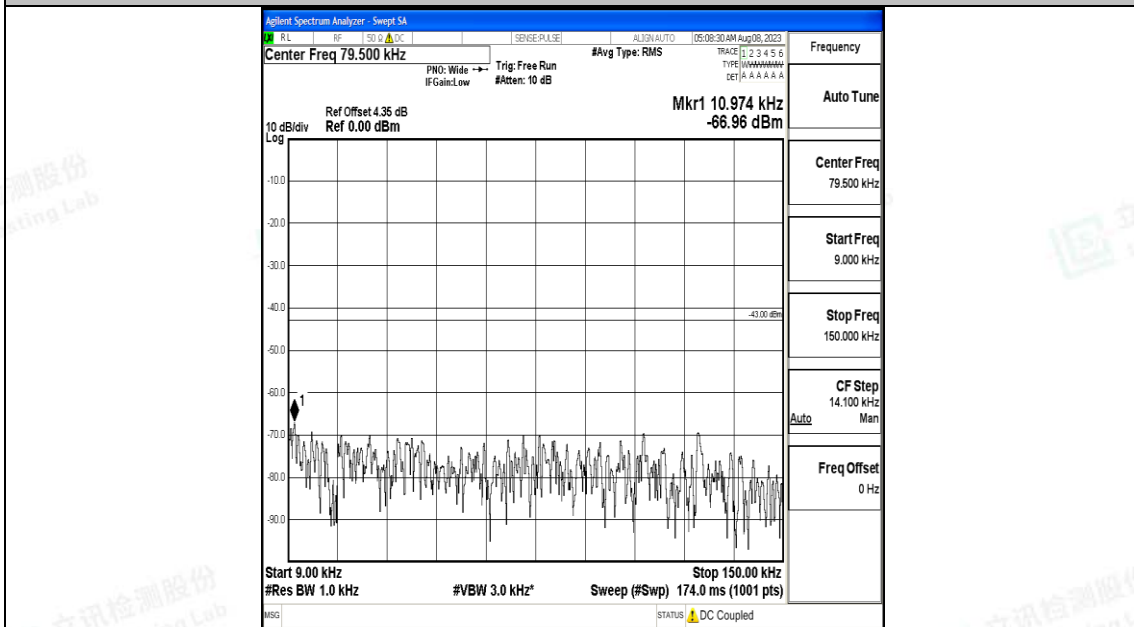

Band4_1.4MHz_QPSK_20393_1RB#0_30~1000_30~1000

Band4_1.4MHz_QPSK_20393_1RB#0_1000~3000_1000~3000

Band4_1.4MHz_QPSK_20393_1RB#0_3000~20000_3000~20000

Band4_1.4MHz_16QAM_20393_1RB#0_0.009~0.15_0.009~0.15

Band4_1.4MHz_16QAM_20393_1RB#0_0.15~30_0.15~30