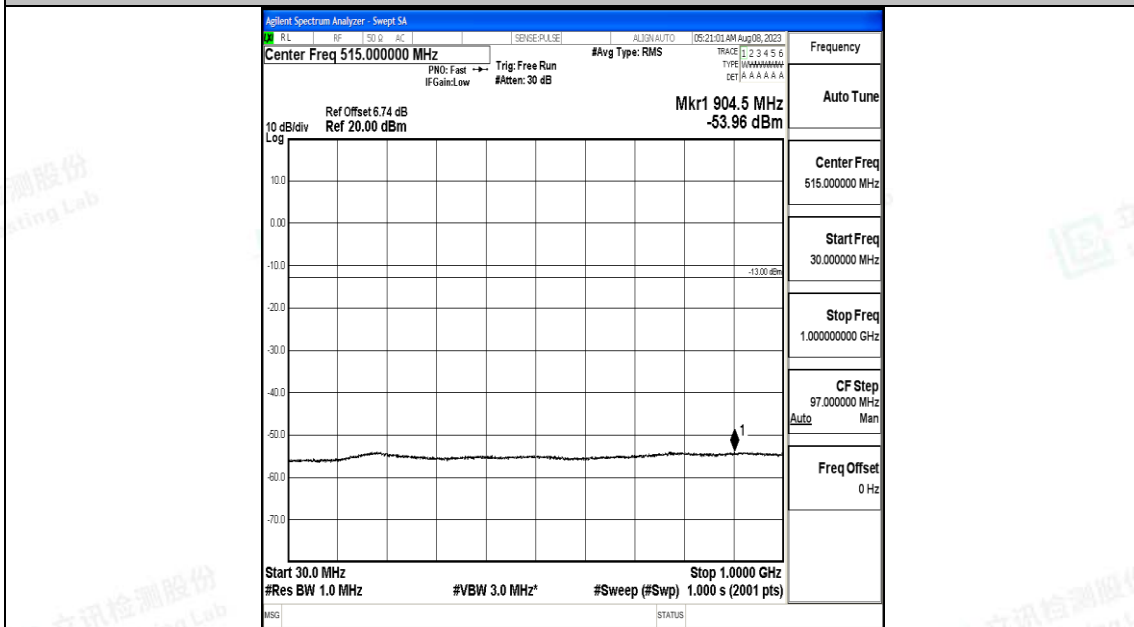

Band4_5MHz_16QAM_20175_1RB#0_0.15~30_0.15~30

Band4_5MHz_16QAM_20175_1RB#0_30~1000_30~1000