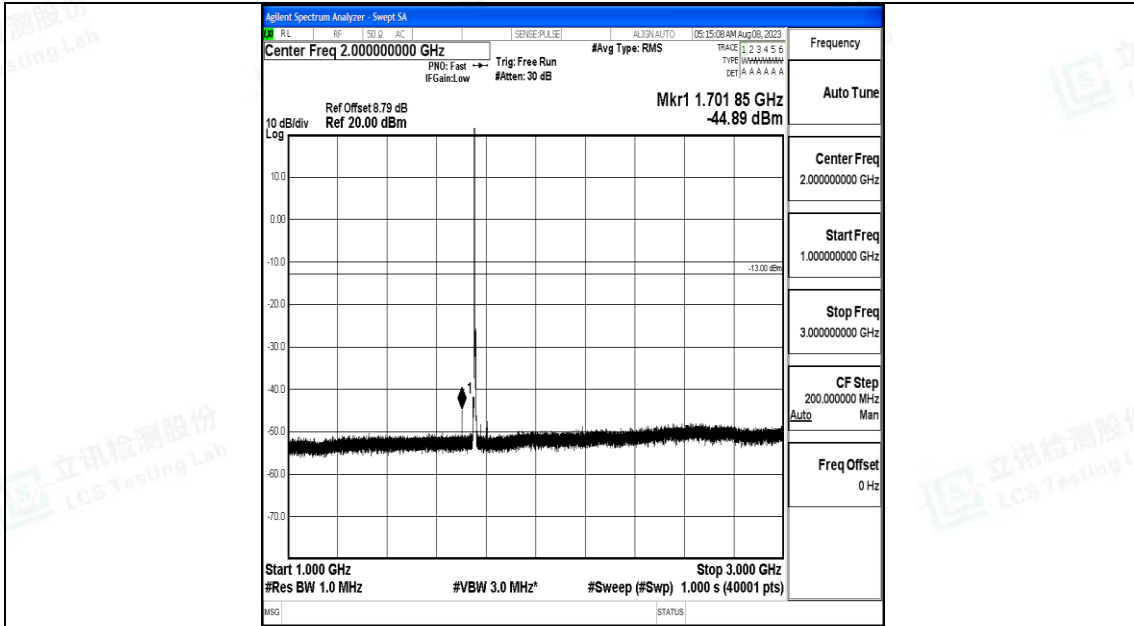

Band4_3MHz_QPSK_20385_1RB#0_3000~20000_3000~20000

Band4_3MHz_16QAM_20385_1RB#0_0.009~0.15_0.009~0.15

Band4_3MHz_16QAM_20385_1RB#0_0.15~30_0.15~30

Band4_3MHz_16QAM_20385_1RB#0_30~1000_30~1000

Band4_3MHz_16QAM_20385_1RB#0_1000~3000_1000~3000