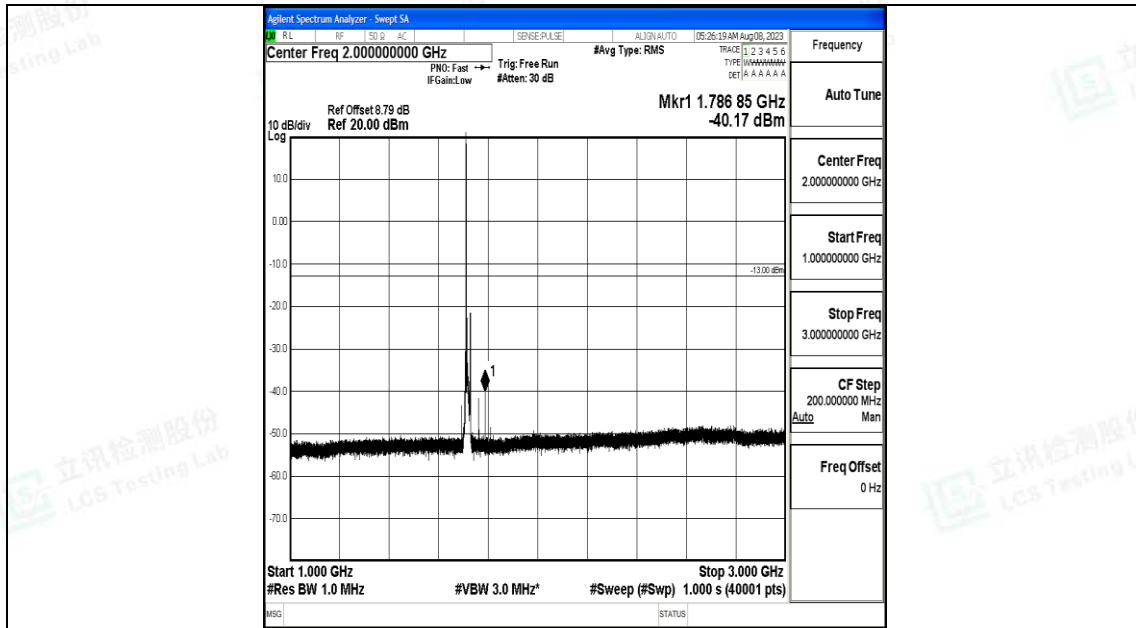

Band4_10MHz_16QAM_20000_1RB#0_30~1000_30~1000

Band4_10MHz_16QAM_20000_1RB#0_1000~3000_1000~3000