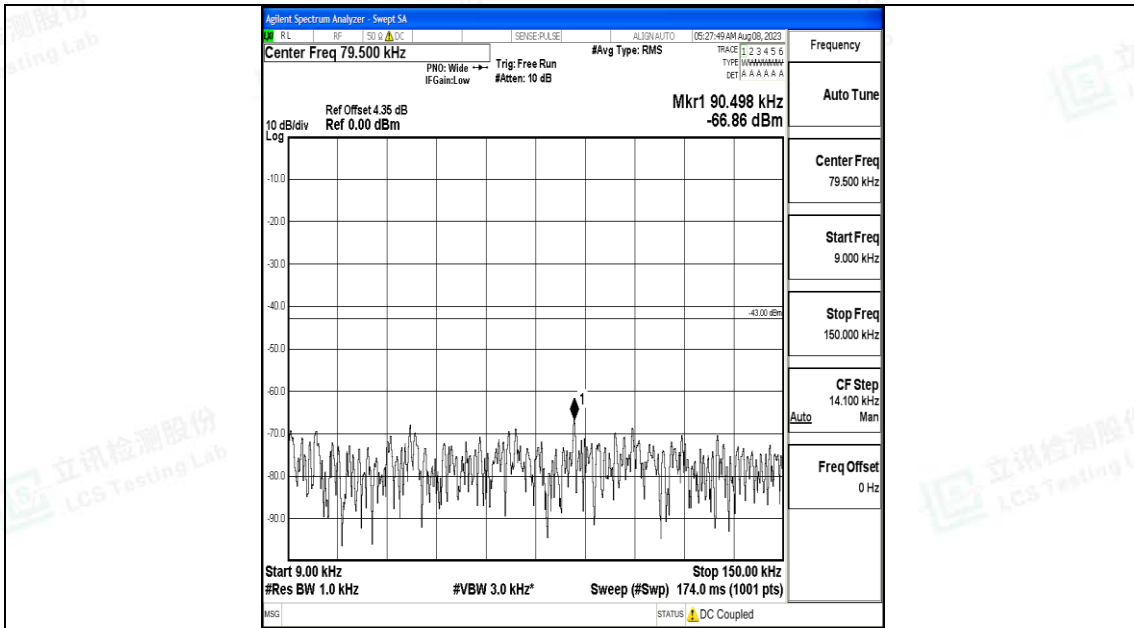

Band4_10MHz_16QAM_20175_1RB#0_0.15~30_0.15~30

Band4_10MHz_16QAM_20175_1RB#0_30~1000_30~1000

Band4_10MHz_16QAM_20175_1RB#0_1000~3000_1000~3000

Band4_10MHz_16QAM_20175_1RB#0_3000~20000_3000~20000

Band4_10MHz_QPSK_20350_1RB#0_0.009~0.15_0.009~0.15