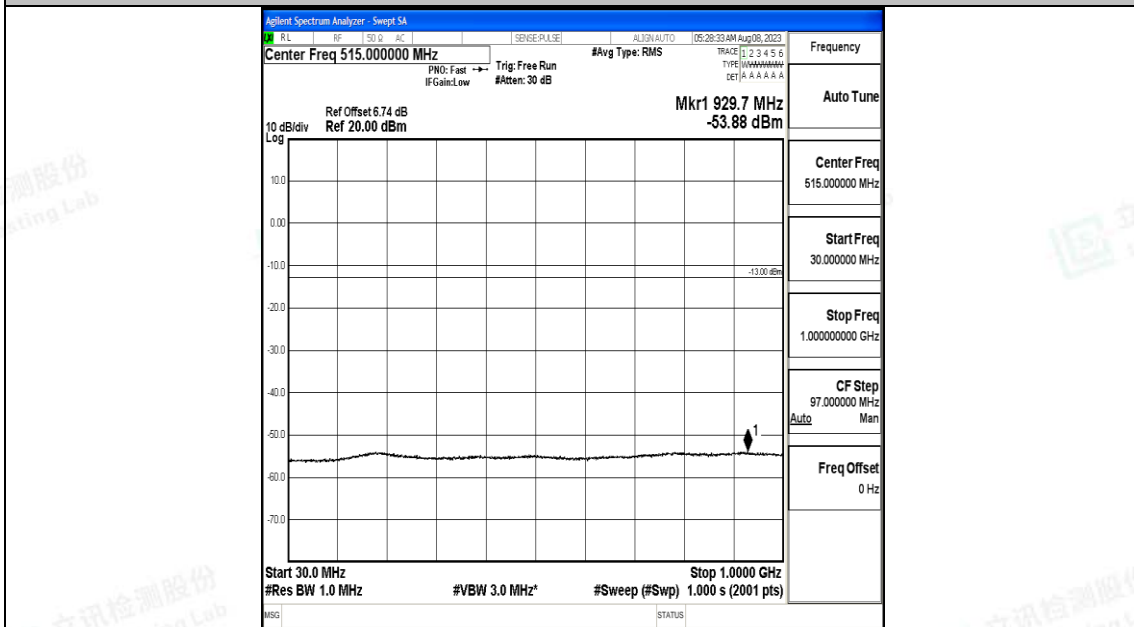

Band4_10MHz_16QAM_20350_1RB#0_0.15~30_0.15~30

Band4_10MHz_16QAM_20350_1RB#0_30~1000_30~1000