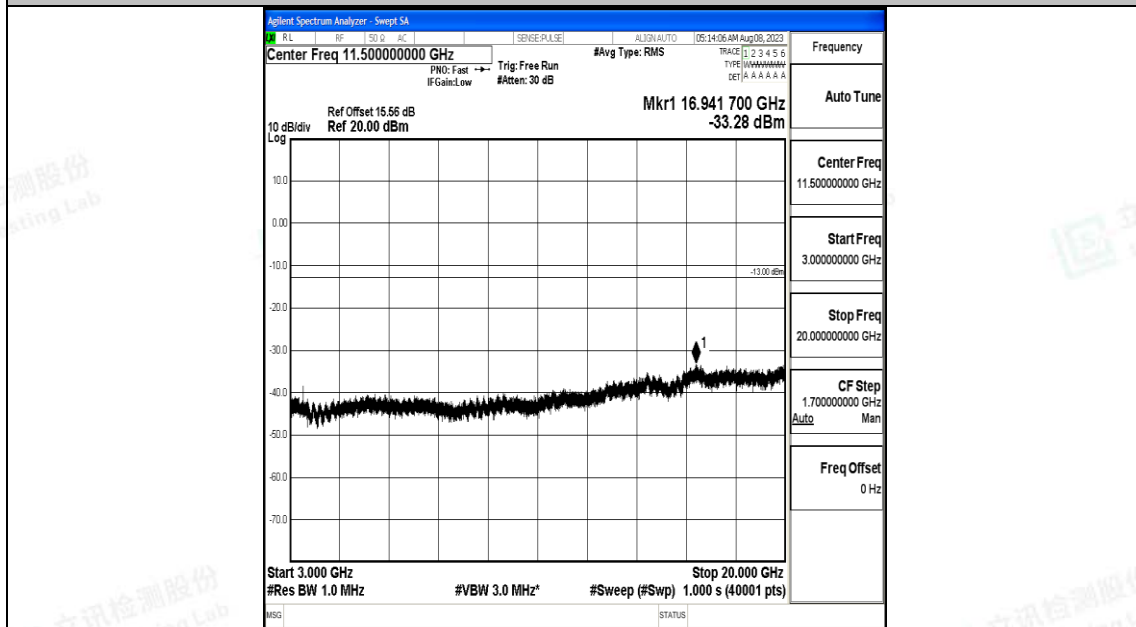

Band4_3MHz_QPSK_20175_1RB#0_3000~20000_3000~20000

Band4_3MHz_16QAM_20175_1RB#0_0.009~0.15_0.009~0.15

Band4_3MHz_16QAM_20175_1RB#0_0.15~30_0.15~30

Band4_3MHz_16QAM_20175_1RB#0_30~1000_30~1000

Band4_3MHz_16QAM_20175_1RB#0_1000~3000_1000~3000