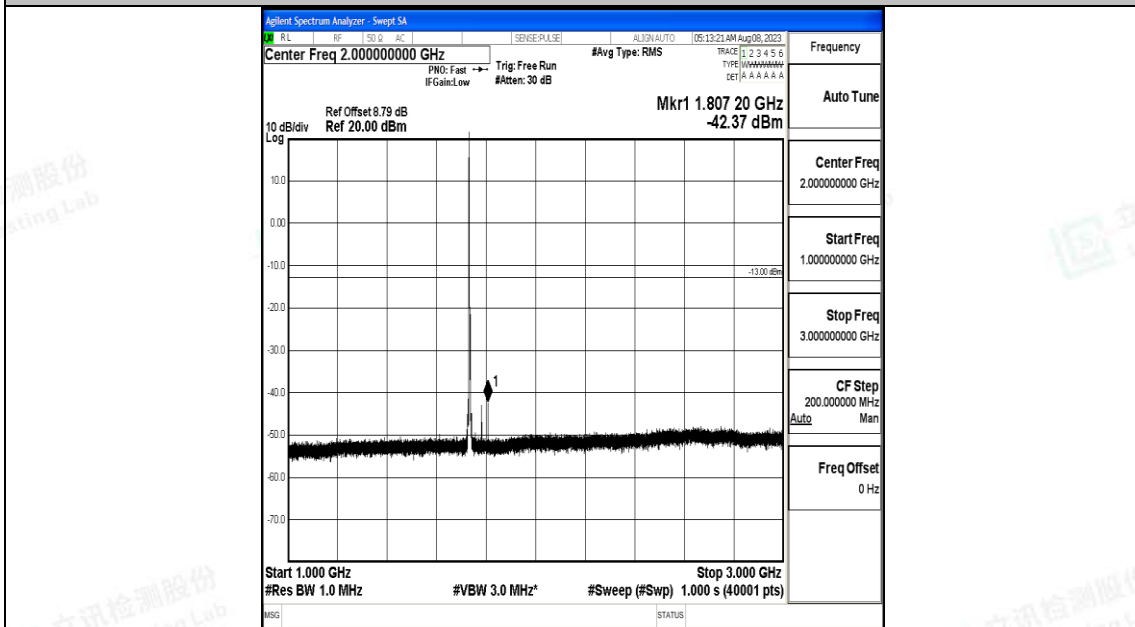

Band4_3MHz_16QAM_19965_1RB#0_30~1000_30~1000

Band4_3MHz_QPSK_20175_1RB#0_0.009~0.15_0.009~0.15

Band4_3MHz_QPSK_20175_1RB#0_0.15~30_0.15~30

Band4_3MHz_QPSK_20175_1RB#0_30~1000_30~1000

Band4_3MHz_QPSK_20175_1RB#0_1000~3000_1000~3000