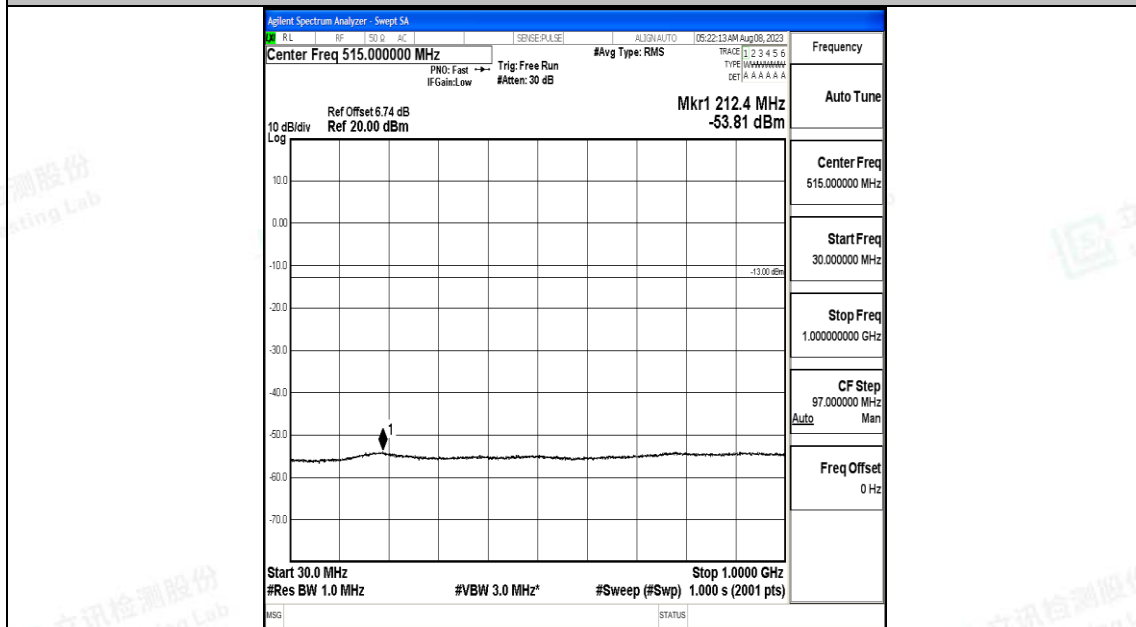

Band4_5MHz_16QAM_20375_1RB#0_0.15~30_0.15~30

Band4_5MHz_16QAM_20375_1RB#0_30~1000_30~1000