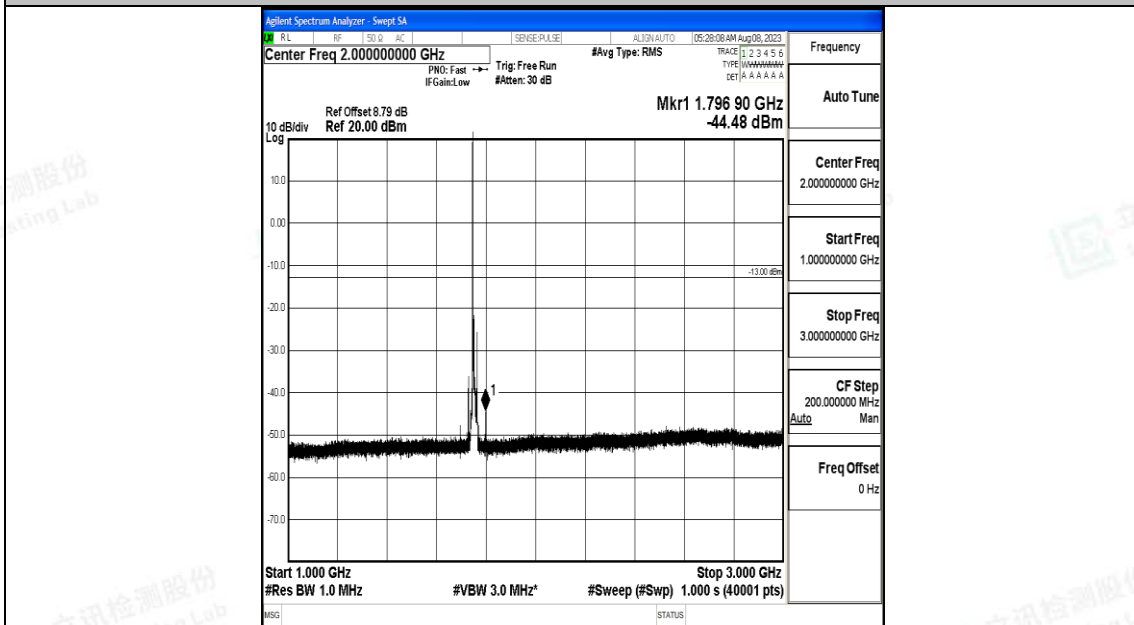

Band4_10MHz_QPSK_20350_1RB#0_30~1000_30~1000

Band4_10MHz_QPSK_20350_1RB#0_1000~3000_1000~3000