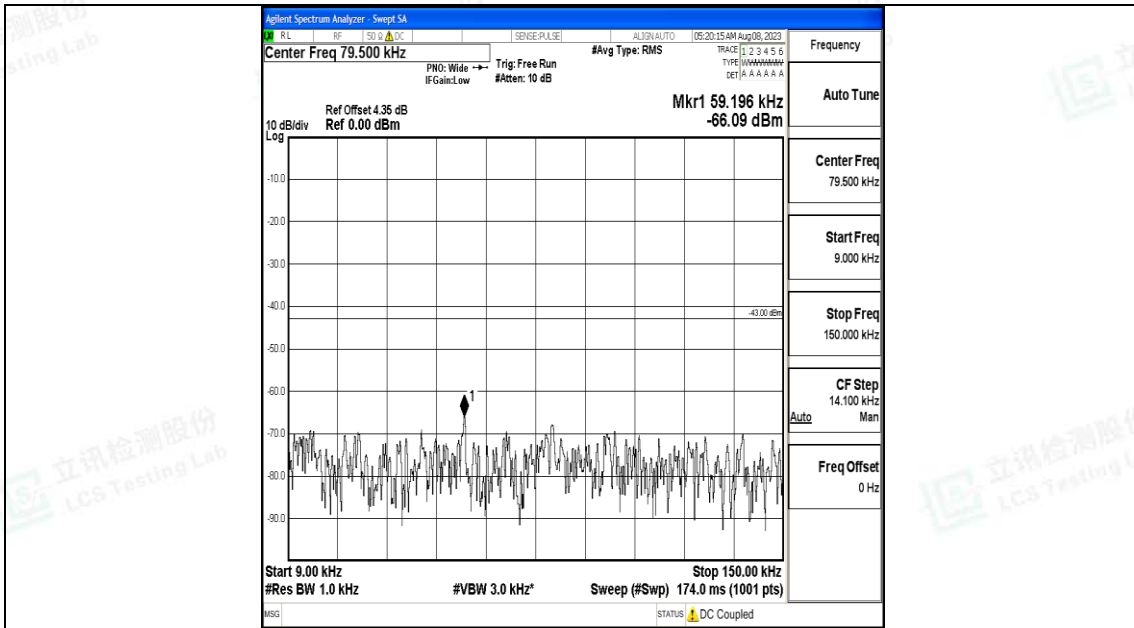

Band4_5MHz_QPSK_19975_1RB#0_3000~20000_3000~20000

Band4_5MHz_16QAM_19975_1RB#0_0.009~0.15_0.009~0.15

Band4_5MHz_16QAM_19975_1RB#0_0.15~30_0.15~30

Band4_5MHz_16QAM_19975_1RB#0_30~1000_30~1000

Band4_5MHz_QPSK_20175_1RB#0_0.009~0.15_0.009~0.15