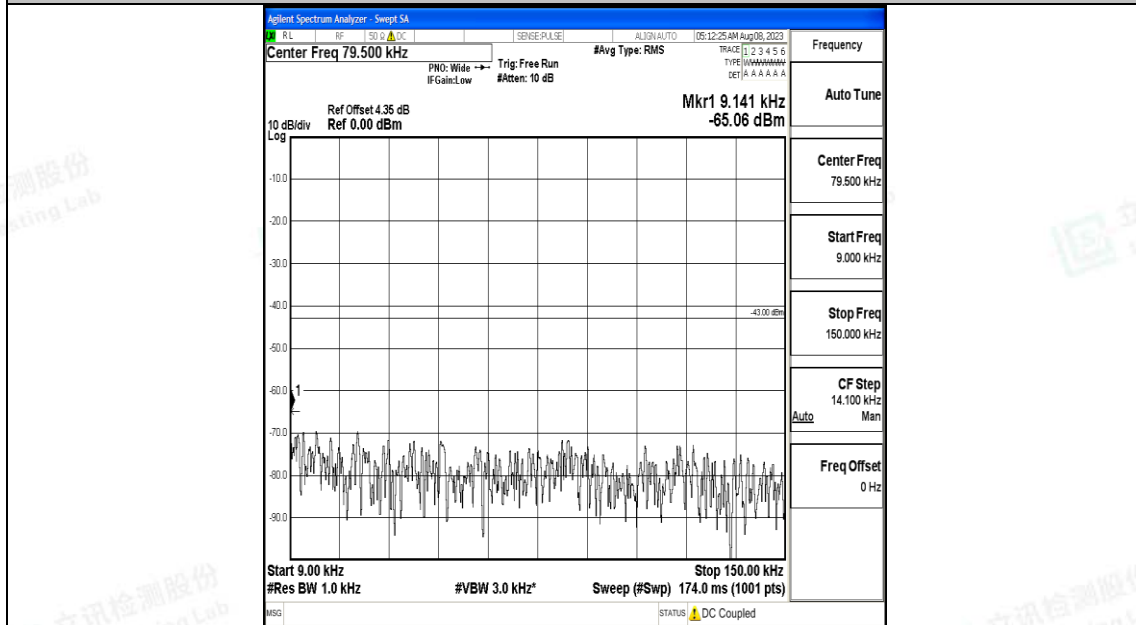

Band4_3MHz_QPSK_19965_1RB#0_30~1000_30~1000

Band4_3MHz_QPSK_19965_1RB#0_1000~3000_1000~3000

Band4_3MHz_QPSK_19965_1RB#0_3000~20000_3000~20000

Band4_3MHz_16QAM_19965_1RB#0_0.009~0.15_0.009~0.15

Band4_3MHz_16QAM_19965_1RB#0_0.15~30_0.15~30