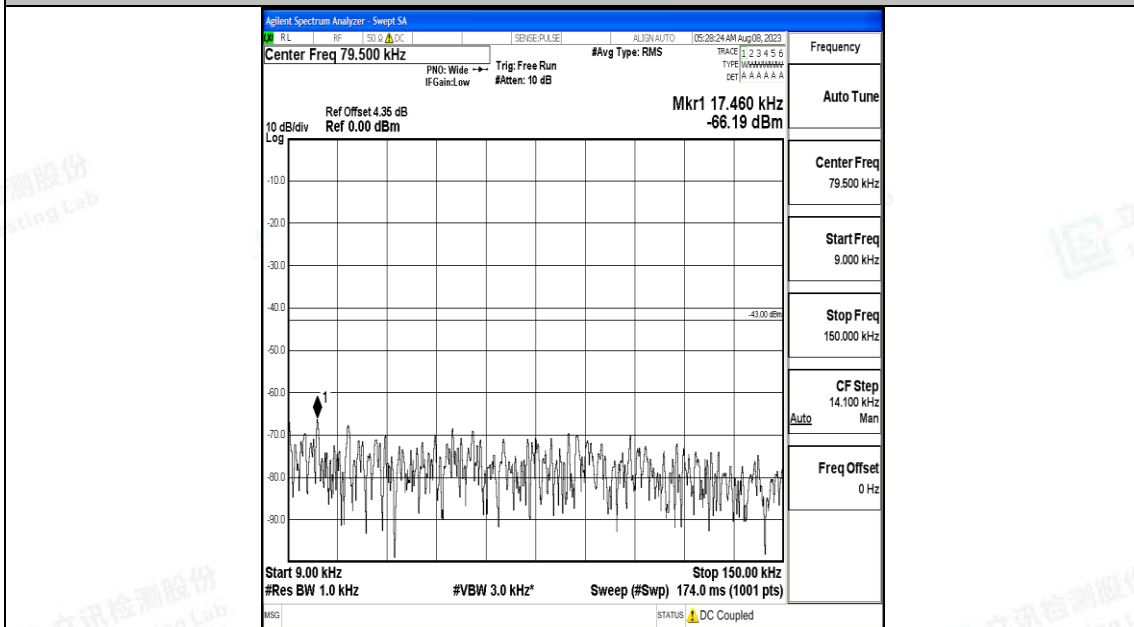

Band4_10MHz_QPSK_20350_1RB#0_0.15~30_0.15~30

Band4_10MHz_QPSK_20350_1RB#0_30~1000_30~1000

Band4_10MHz_QPSK_20350_1RB#0_1000~3000_1000~3000

Band4_10MHz_QPSK_20350_1RB#0_3000~20000_3000~20000

Band4_10MHz_16QAM_20350_1RB#0_0.009~0.15_0.009~0.15