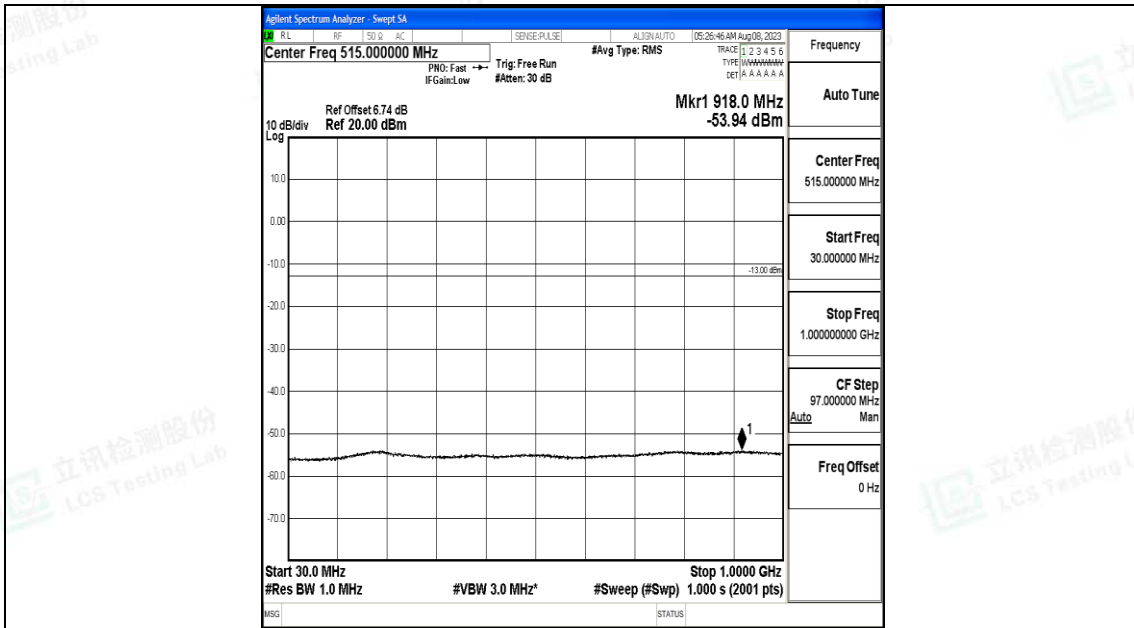

Band4_10MHz_QPSK_20175_1RB#0_0.15~30_0.15~30

Band4_10MHz_QPSK_20175_1RB#0_30~1000_30~1000