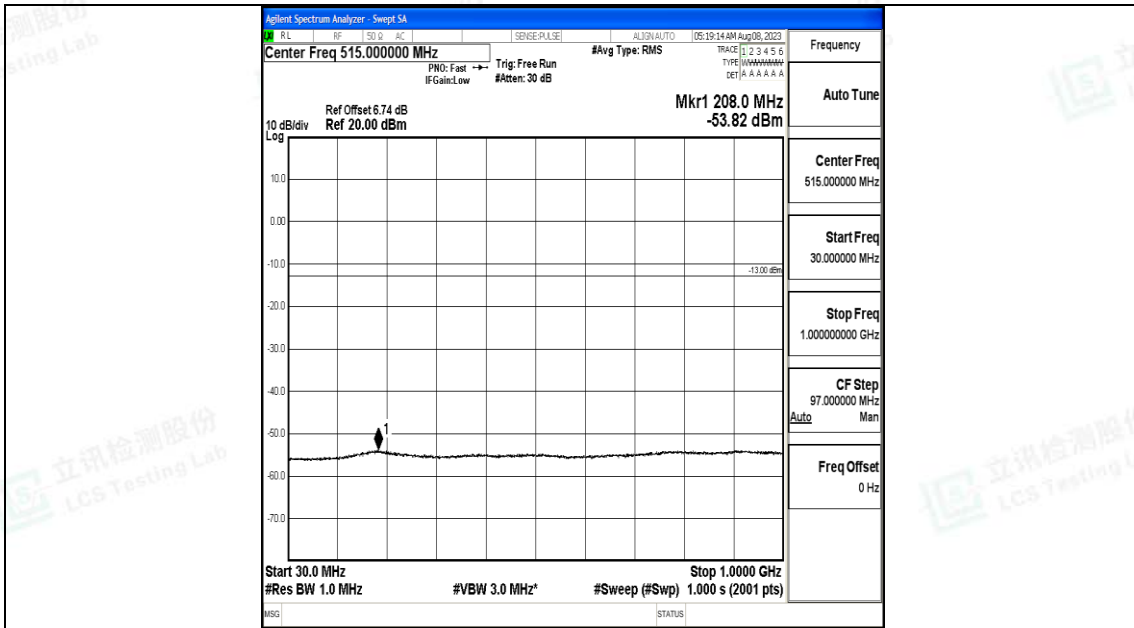

Band4_3MHz_16QAM_20385_1RB#0_3000~20000_3000~20000

Band4_5MHz_QPSK_19975_1RB#0_0.009~0.15_0.009~0.15

Band4_5MHz_QPSK_19975_1RB#0_0.15~30_0.15~30

Band4_5MHz_QPSK_19975_1RB#0_30~1000_30~1000

Band4_5MHz_QPSK_19975_1RB#0_1000~3000_1000~3000