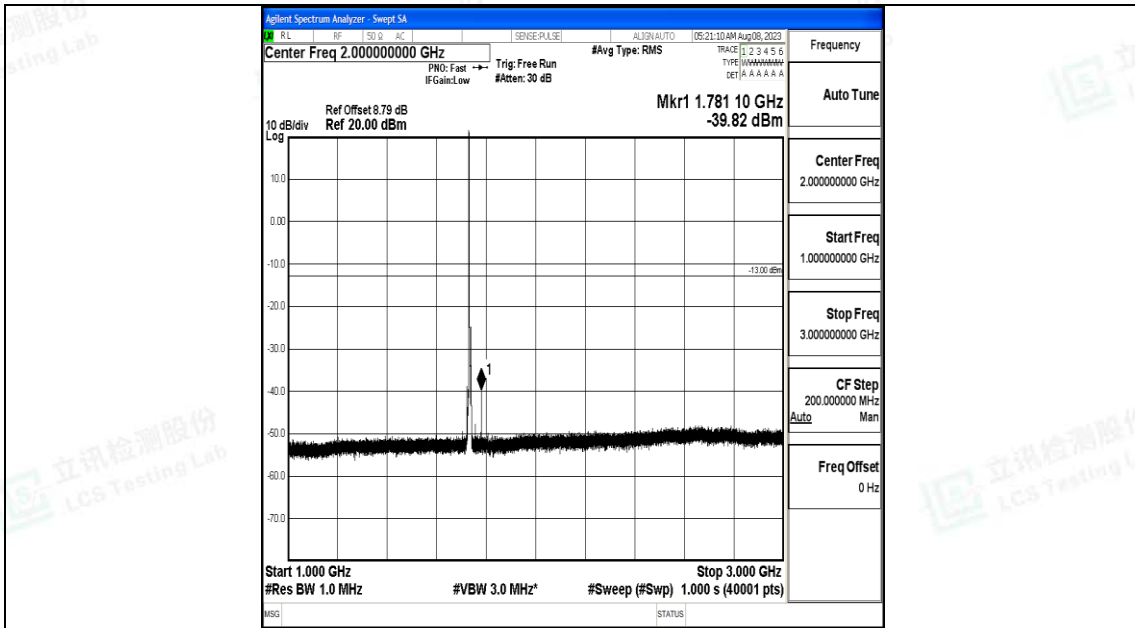

Band4_5MHz_16QAM_20175_1RB#0_30~1000_30~1000

Band4_5MHz_16QAM_20175_1RB#0_1000~3000_1000~3000