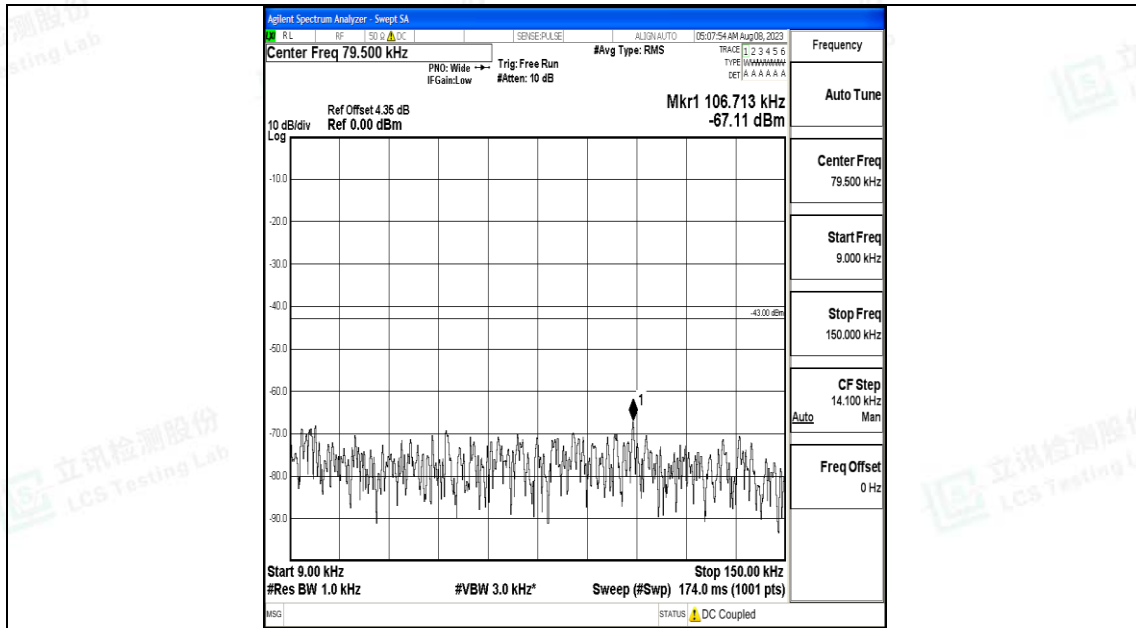

Band4_1.4MHz_16QAM_20175_1RB#0_30~1000_30~1000

Band4_1.4MHz_16QAM_20175_1RB#0_1000~3000_1000~3000

Band4_1.4MHz_16QAM_20175_1RB#0_3000~20000_3000~20000

Band4_1.4MHz_QPSK_20393_1RB#0_0.009~0.15_0.009~0.15

Band4_1.4MHz_QPSK_20393_1RB#0_0.15~30_0.15~30