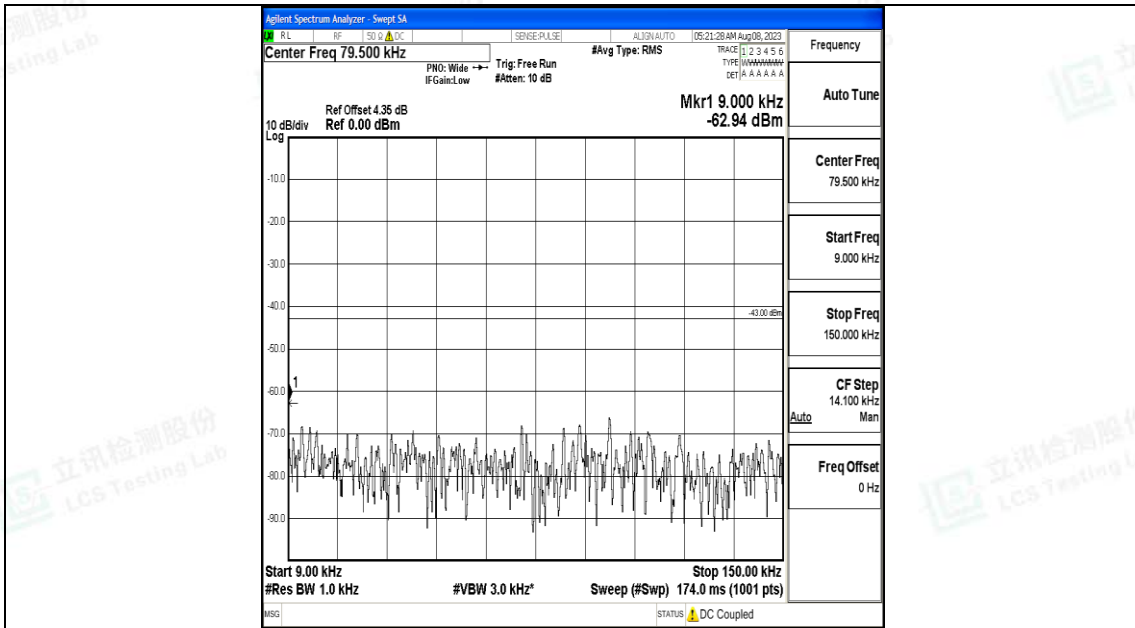

Band4_5MHz_16QAM_20175_1RB#0_0.15~30_0.15~30

Band4_5MHz_16QAM_20175_1RB#0_30~1000_30~1000

Band4_5MHz_16QAM_20175_1RB#0_1000~3000_1000~3000

Band4_5MHz_16QAM_20175_1RB#0_3000~20000_3000~20000

Band4_5MHz_QPSK_20375_1RB#0_0.009~0.15_0.009~0.15