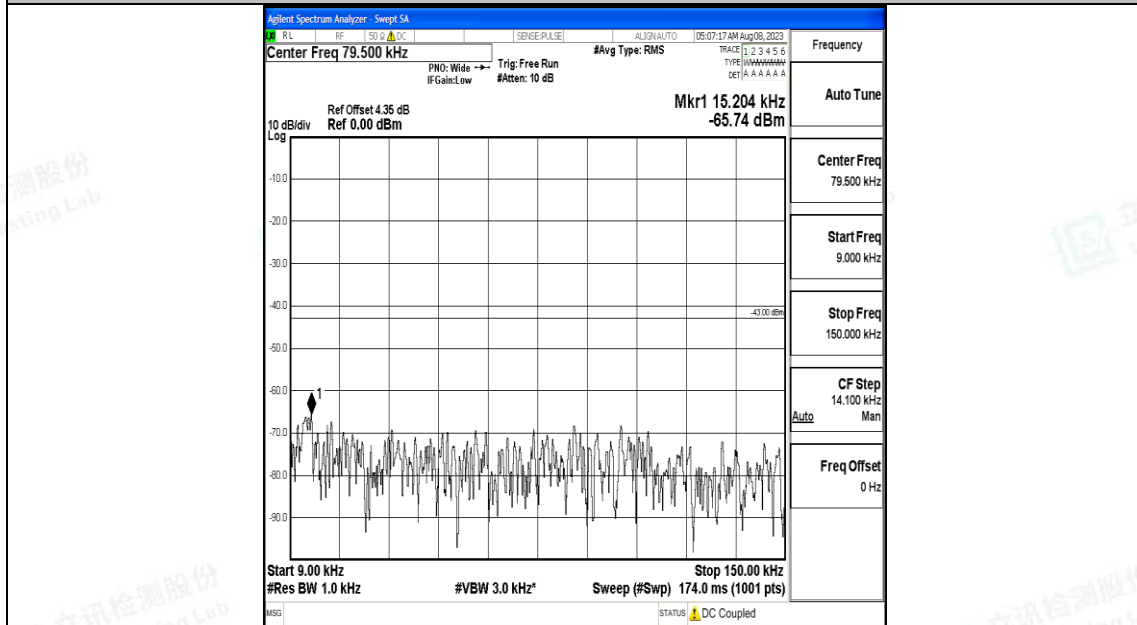

Band4_1.4MHz_QPSK_20175_1RB#0_30~1000_30~1000

Band4_1.4MHz_QPSK_20175_1RB#0_1000~3000_1000~3000

Band4_1.4MHz_QPSK_20175_1RB#0_3000~20000_3000~20000

Band4_1.4MHz_16QAM_20175_1RB#0_0.009~0.15_0.009~0.15

Band4_1.4MHz_16QAM_20175_1RB#0_0.15~30_0.15~30