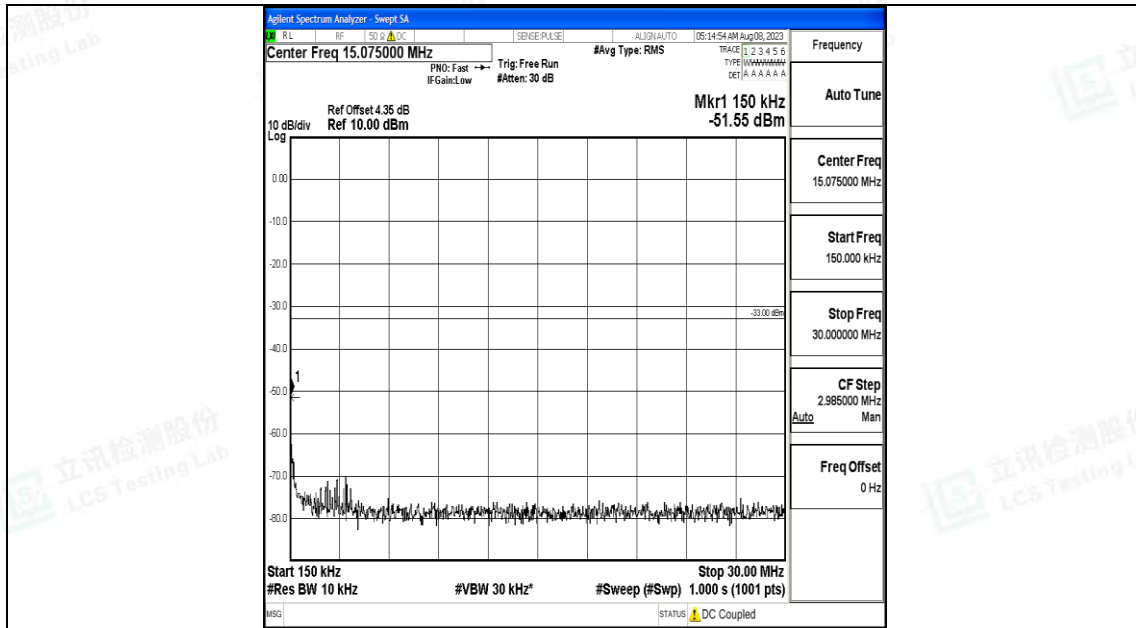

Band4_3MHz_16QAM_20385_1RB#0_0.009~0.15_0.009~0.15

Band4_3MHz_16QAM_20385_1RB#0_0.15~30_0.15~30