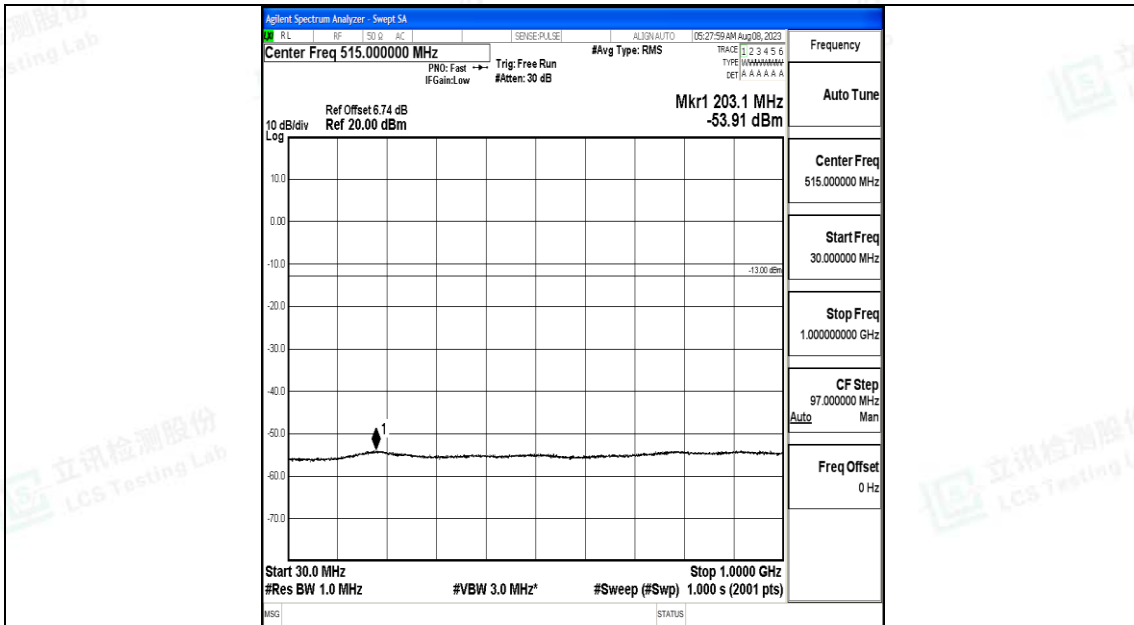

Band4_10MHz_QPSK_20350_1RB#0_0.15~30_0.15~30

Band4_10MHz_QPSK_20350_1RB#0_30~1000_30~1000