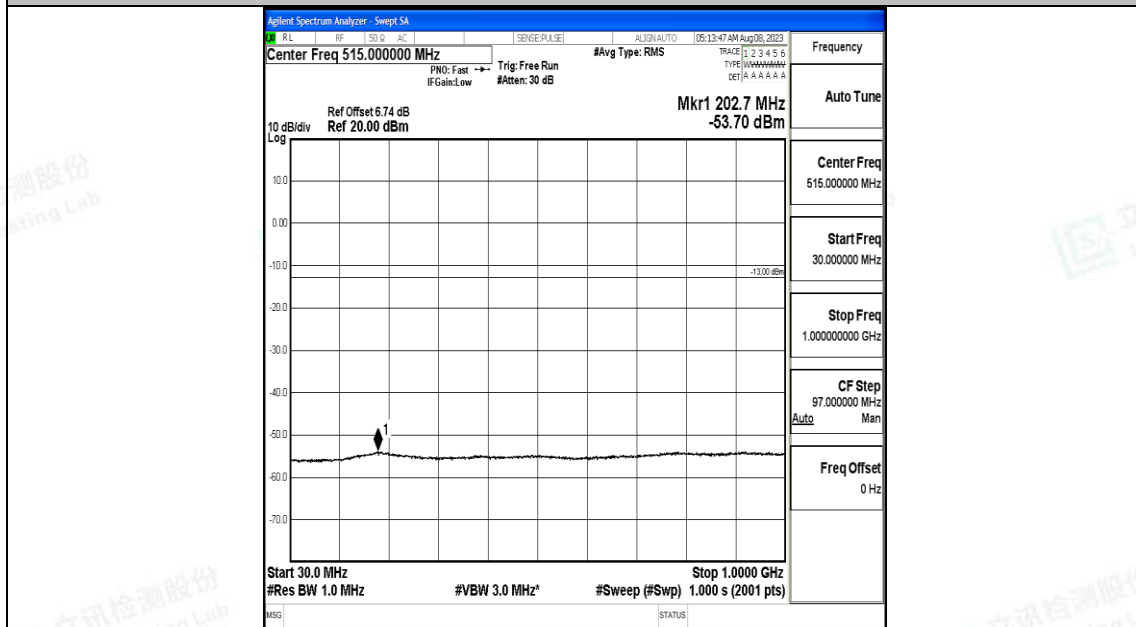

Band4_3MHz_QPSK_20175_1RB#0_3000~20000_3000~20000

Band4_3MHz_16QAM_20175_1RB#0_0.009~0.15_0.009~0.15

Band4_3MHz_16QAM_20175_1RB#0_0.15~30_0.15~30

Band4_3MHz_16QAM_20175_1RB#0_30~1000_30~1000

Band4_3MHz_16QAM_20175_1RB#0_1000~3000_1000~3000