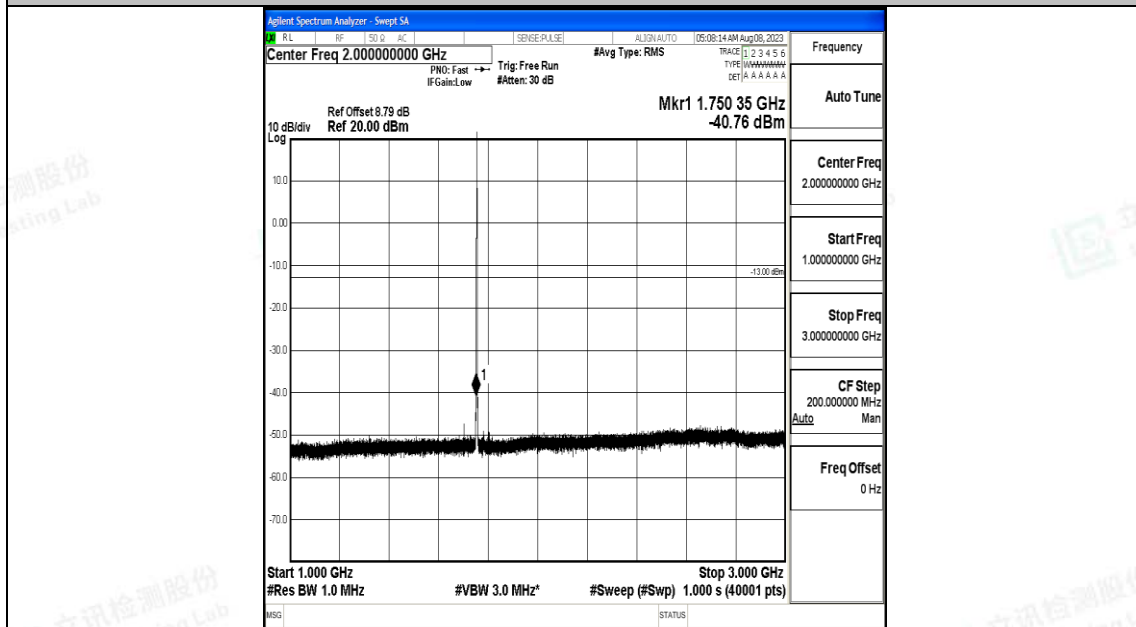

Band4_1.4MHz_QPSK_20393_1RB#0_30~1000_30~1000

Band4_1.4MHz_QPSK_20393_1RB#0_1000~3000_1000~3000