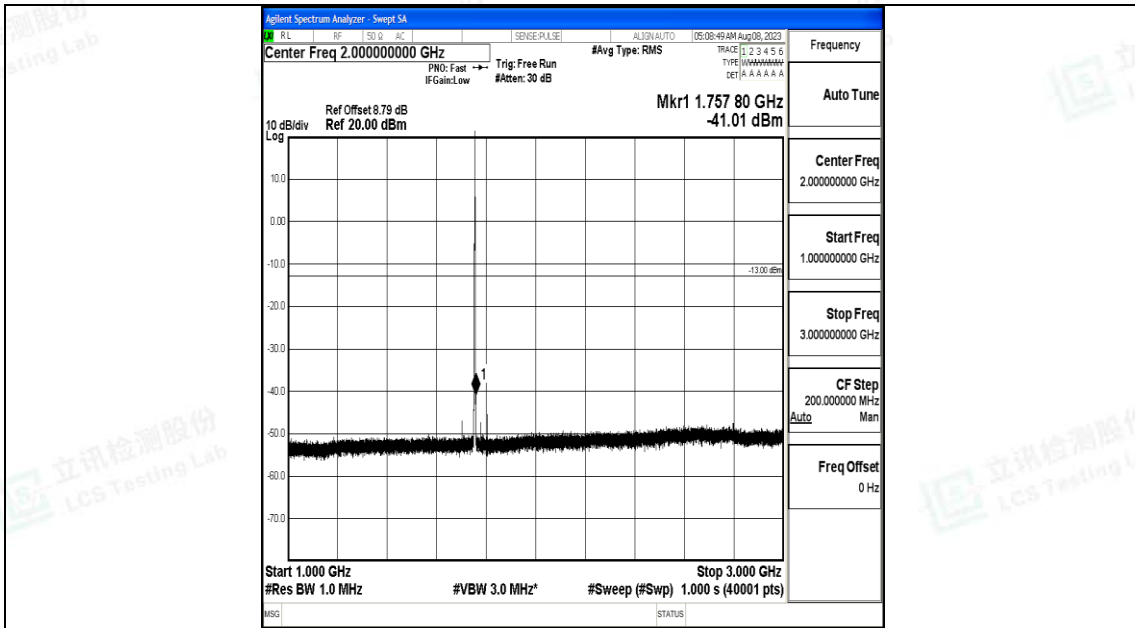

Band4_1.4MHz_16QAM_20393_1RB#0_30~1000_30~1000

Band4_1.4MHz_16QAM_20393_1RB#0_1000~3000_1000~3000