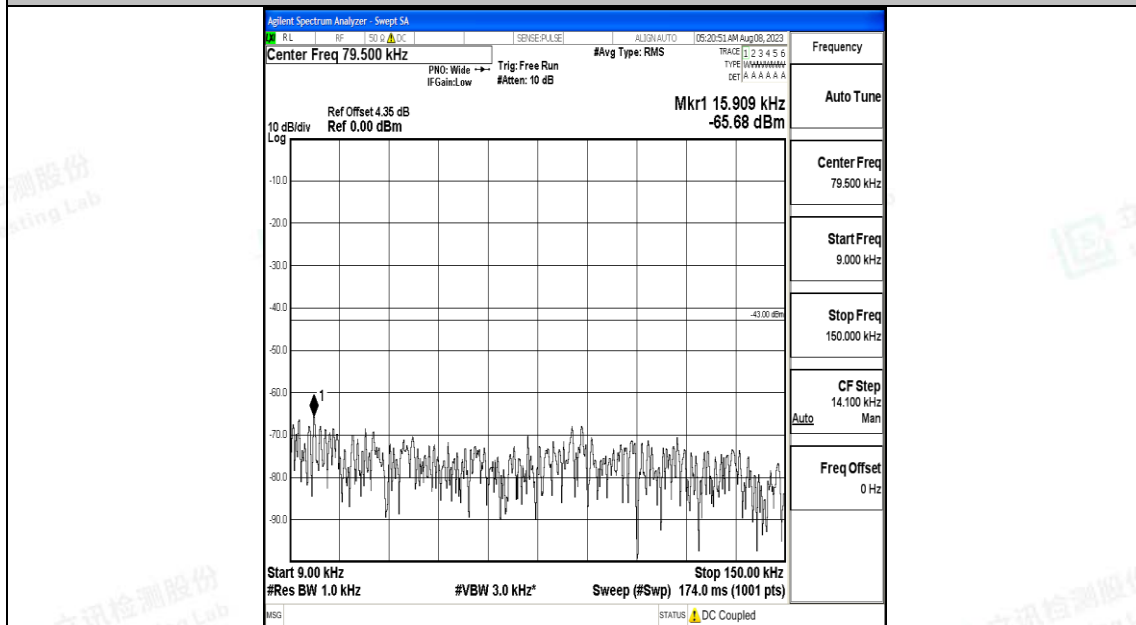

Band4_5MHz_QPSK_20175_1RB#0_0.15~30_0.15~30

Band4_5MHz_QPSK_20175_1RB#0_30~1000_30~1000

Band4_5MHz_QPSK_20175_1RB#0_1000~3000_1000~3000

Band4_5MHz_QPSK_20175_1RB#0_3000~20000_3000~20000

Band4_5MHz_16QAM_20175_1RB#0_0.009~0.15_0.009~0.15