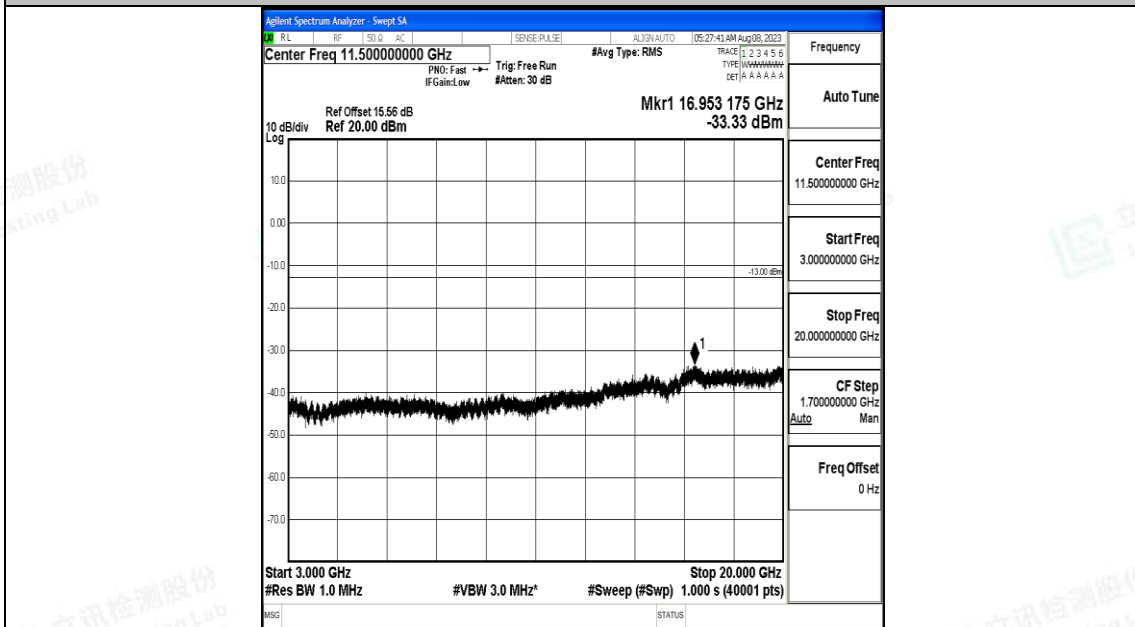

Band4_10MHz_16QAM_20175_1RB#0_0.15~30_0.15~30

Band4_10MHz_16QAM_20175_1RB#0_30~1000_30~1000

Band4_10MHz_16QAM_20175_1RB#0_1000~3000_1000~3000

Band4_10MHz_16QAM_20175_1RB#0_3000~20000_3000~20000

Band4_10MHz_QPSK_20350_1RB#0_0.009~0.15_0.009~0.15