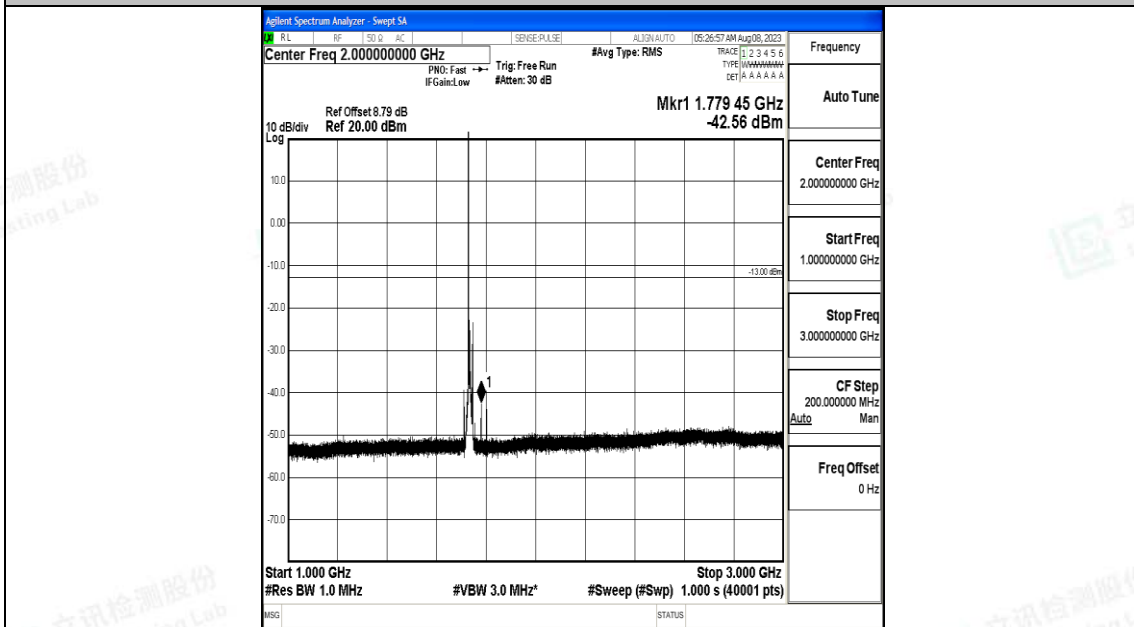

Band4_10MHz_QPSK_20175_1RB#0_30~1000_30~1000

Band4_10MHz_QPSK_20175_1RB#0_1000~3000_1000~3000