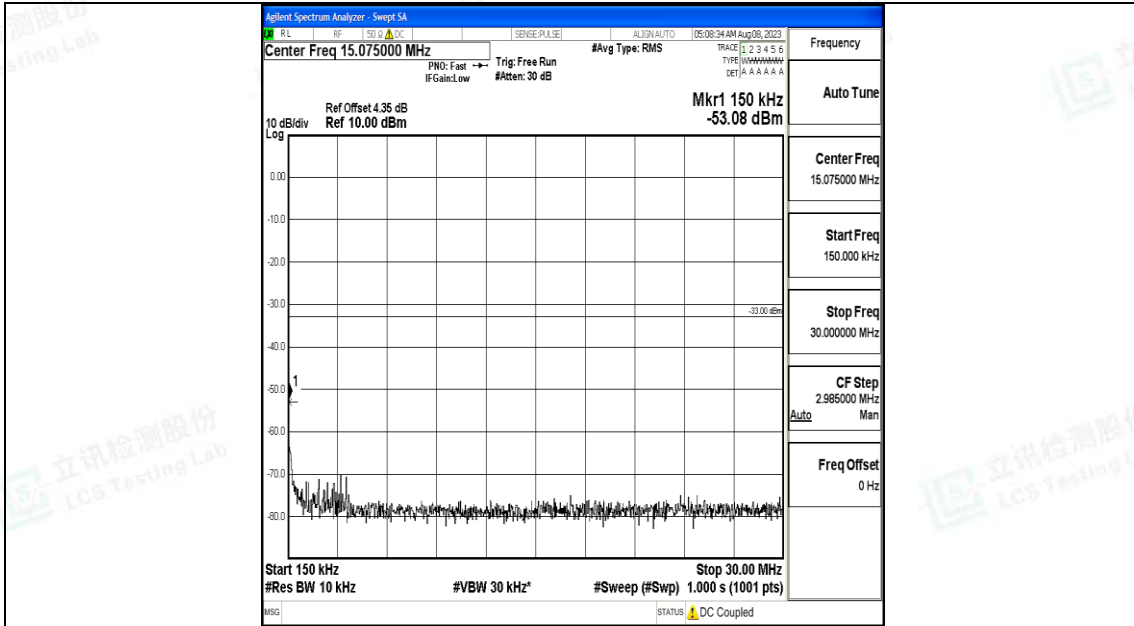

Band4_1.4MHz_QPSK_20393_1RB#0_30~1000_30~1000

Band4_1.4MHz_QPSK_20393_1RB#0_1000~3000_1000~3000

Band4_1.4MHz_QPSK_20393_1RB#0_3000~20000_3000~20000

Band4_1.4MHz_16QAM_20393_1RB#0_0.009~0.15_0.009~0.15

Band4_1.4MHz_16QAM_20393_1RB#0_0.15~30_0.15~30