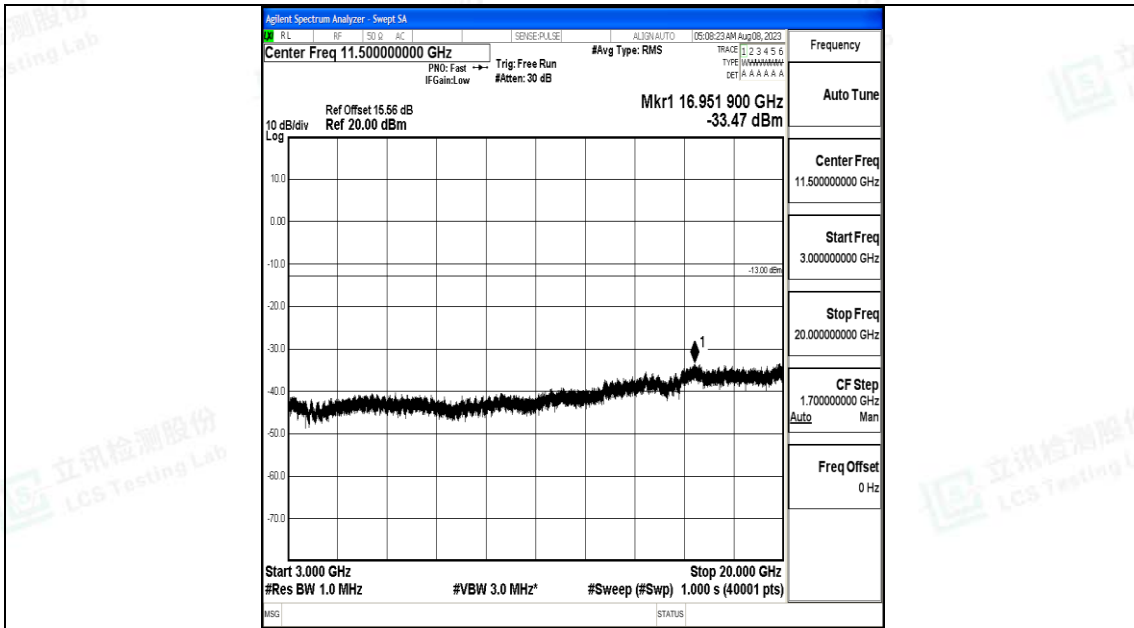

Band4_1.4MHz_QPSK_20393_1RB#0_1000~3000_1000~3000

Band4_1.4MHz_QPSK_20393_1RB#0_3000~20000_3000~20000