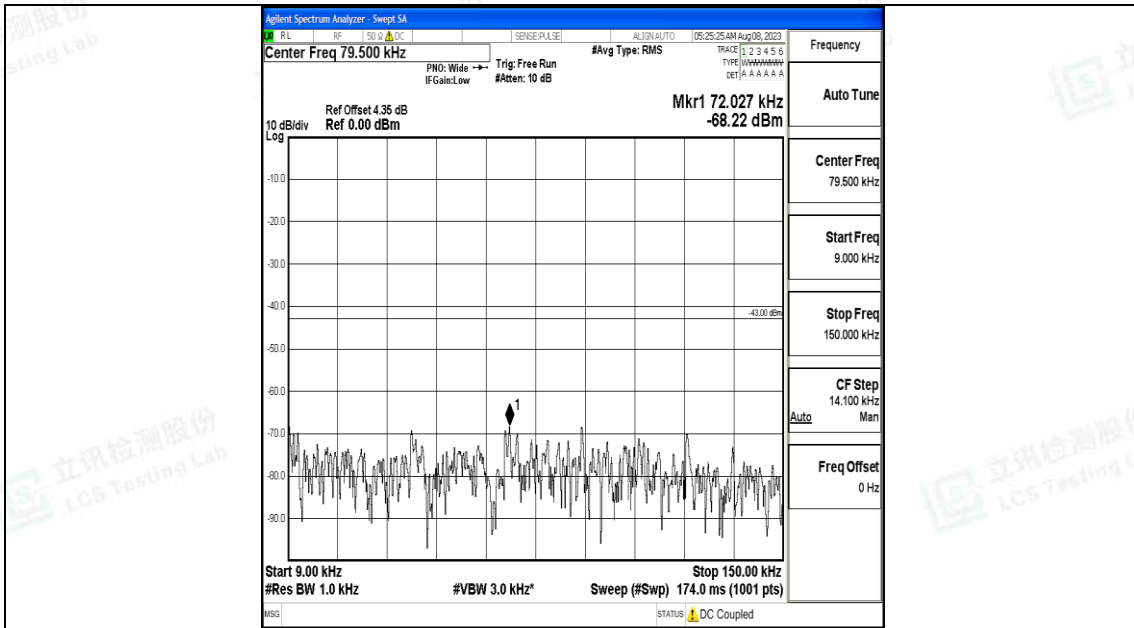

Band4_5MHz_16QAM_20375_1RB#0_0.15~30_0.15~30

Band4_5MHz_16QAM_20375_1RB#0_30~1000_30~1000

Band4_5MHz_16QAM_20375_1RB#0_1000~3000_1000~3000

Band4_5MHz_16QAM_20375_1RB#0_3000~20000_3000~20000

Band4_10MHz_QPSK_20000_1RB#0_0.009~0.15_0.009~0.15