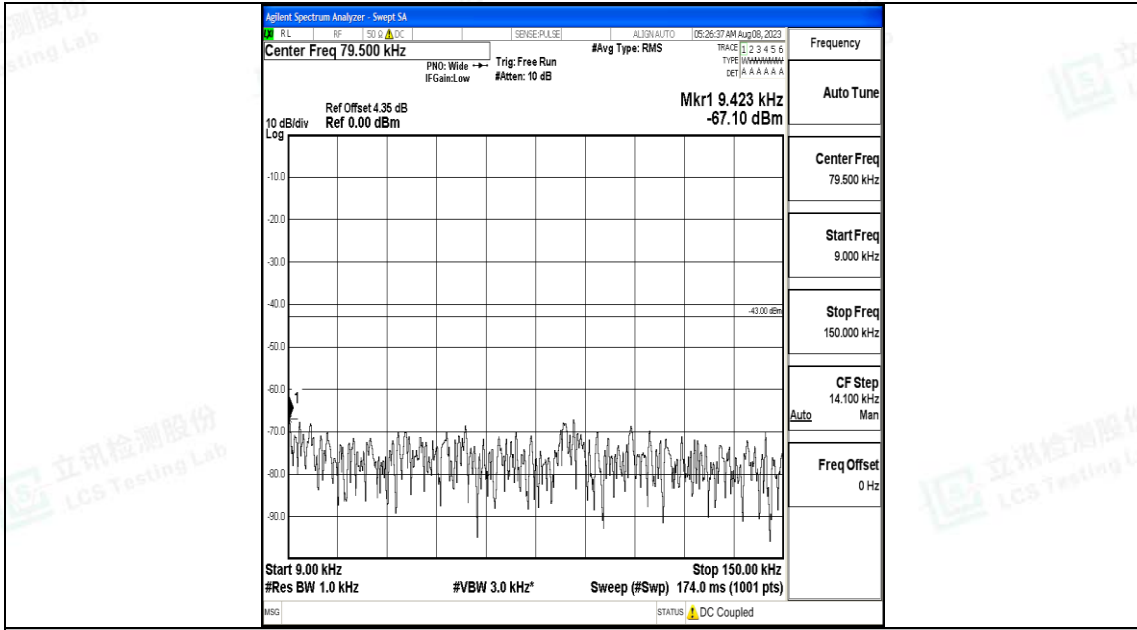

Band4_10MHz_16QAM_20000_1RB#0_0.15~30_0.15~30

Band4_10MHz_16QAM_20000_1RB#0_30~1000_30~1000

Band4_10MHz_16QAM_20000_1RB#0_1000~3000_1000~3000

Band4_10MHz_16QAM_20000_1RB#0_3000~20000_3000~20000

Band4_10MHz_QPSK_20175_1RB#0_0.009~0.15_0.009~0.15