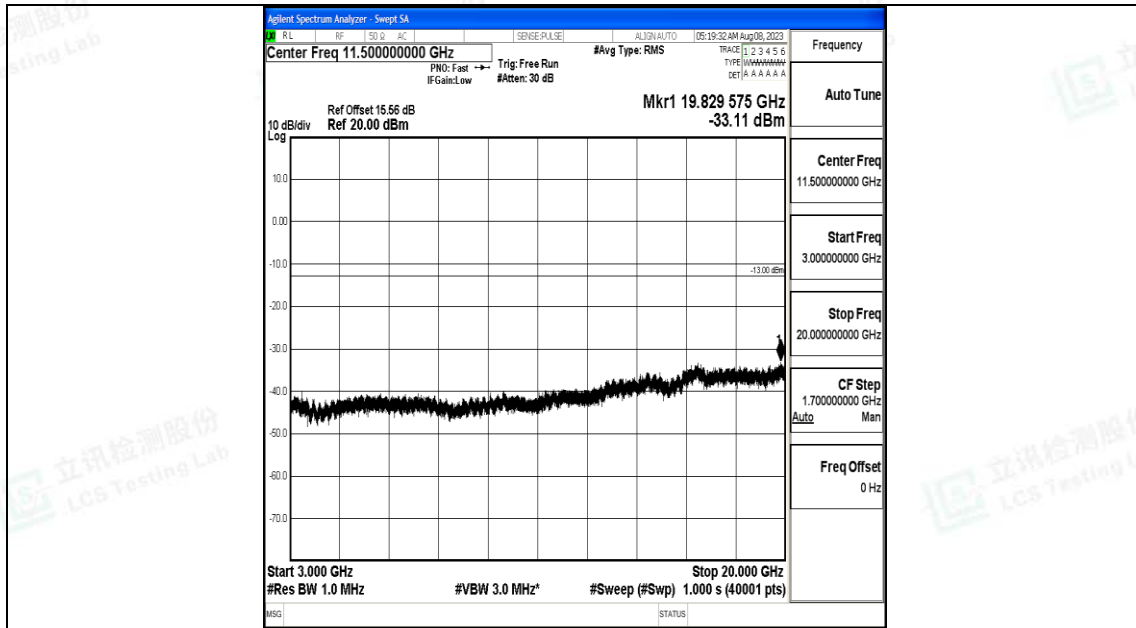

Band4_3MHz_16QAM_20385_1RB#0_3000~20000_3000~20000

Band4_5MHz_QPSK_19975_1RB#0_0.009~0.15_0.009~0.15

Band4_5MHz_QPSK_19975_1RB#0_0.15~30_0.15~30

Band4_5MHz_QPSK_19975_1RB#0_30~1000_30~1000

Band4_5MHz_QPSK_19975_1RB#0_1000~3000_1000~3000