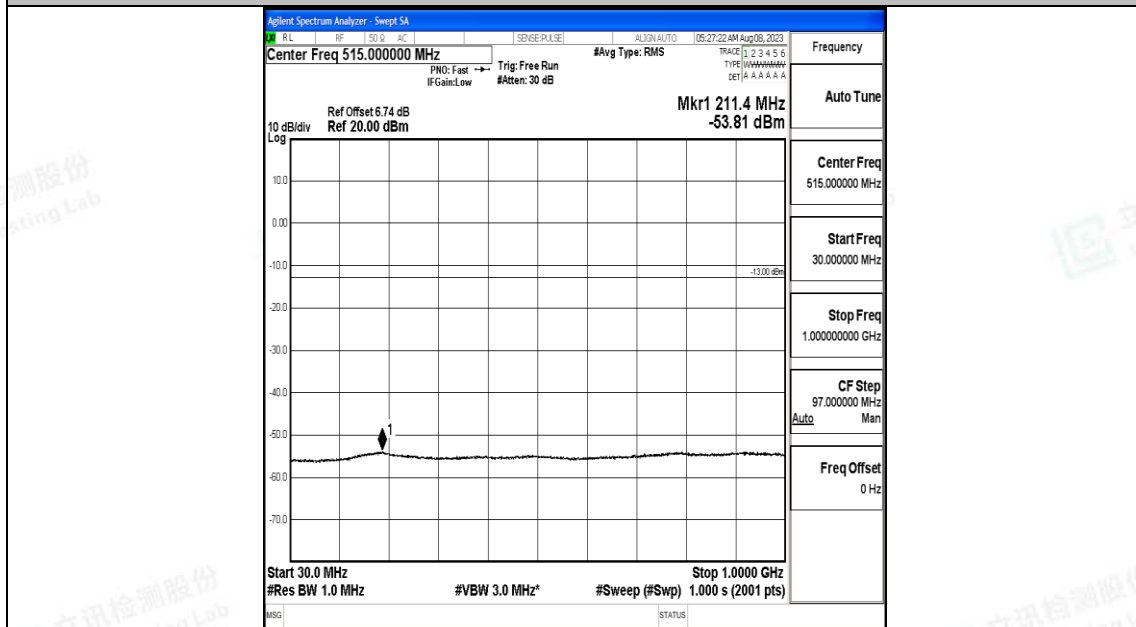

Band4_10MHz_16QAM_20175_1RB#0_0.15~30_0.15~30

Band4_10MHz_16QAM_20175_1RB#0_30~1000_30~1000