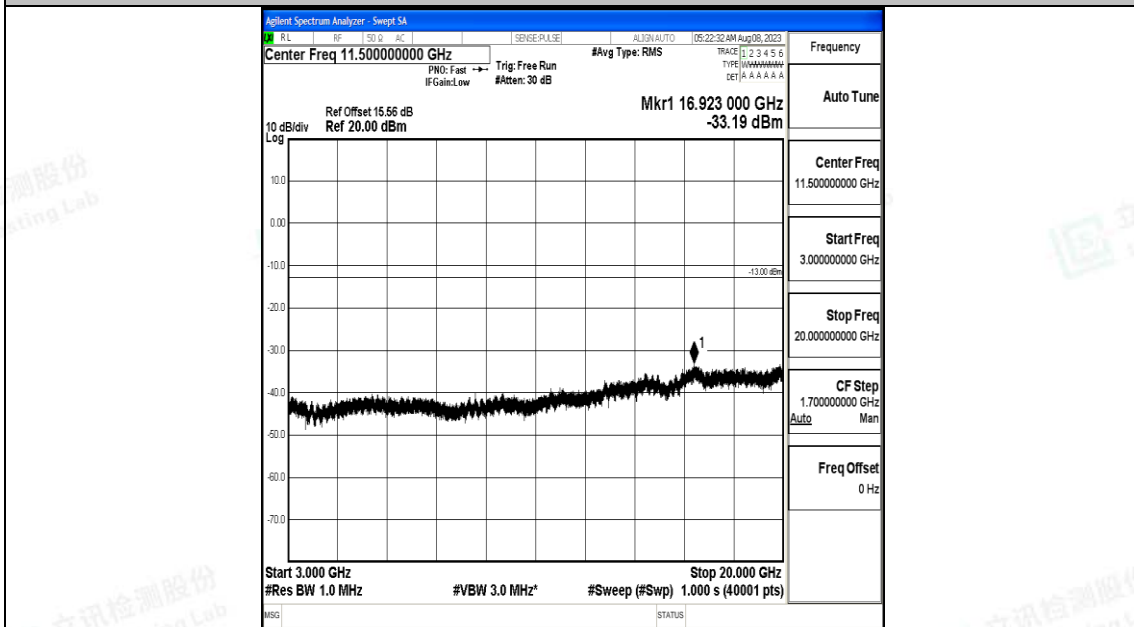

Band4_5MHz_16QAM_20375_1RB#0_0.15~30_0.15~30

Band4_5MHz_16QAM_20375_1RB#0_30~1000_30~1000

Band4_5MHz_16QAM_20375_1RB#0_1000~3000_1000~3000

Band4_5MHz_16QAM_20375_1RB#0_3000~20000_3000~20000

Band4_10MHz_QPSK_20000_1RB#0_0.009~0.15_0.009~0.15