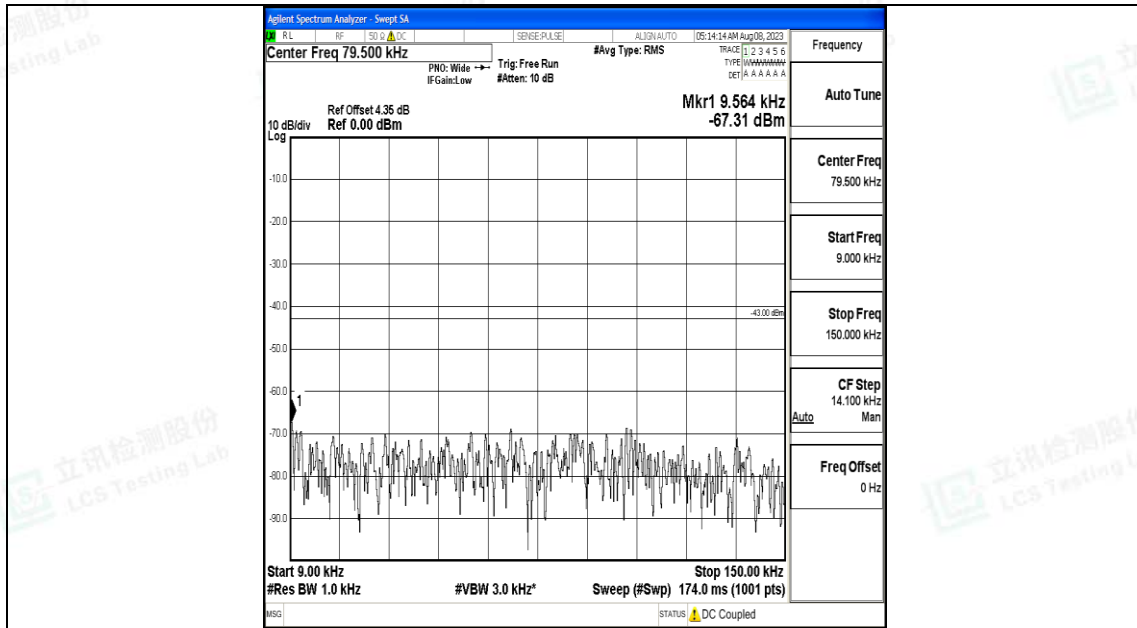

Band4_3MHz_16QAM_20175_1RB#0_3000~20000_3000~20000

Band4_3MHz_QPSK_20385_1RB#0_0.009~0.15_0.009~0.15