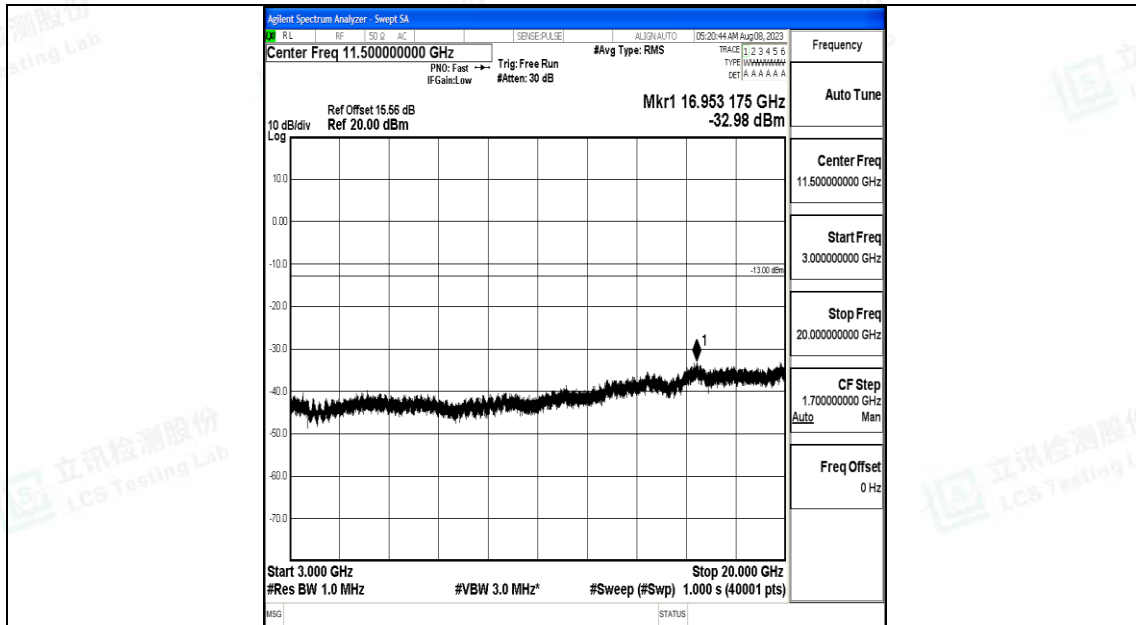

Band4_5MHz_QPSK_20175_1RB#0_0.15~30_0.15~30

Band4_5MHz_QPSK_20175_1RB#0_30~1000_30~1000

Band4_5MHz_QPSK_20175_1RB#0_1000~3000_1000~3000

Band4_5MHz_QPSK_20175_1RB#0_3000~20000_3000~20000

Band4_5MHz_16QAM_20175_1RB#0_0.009~0.15_0.009~0.15