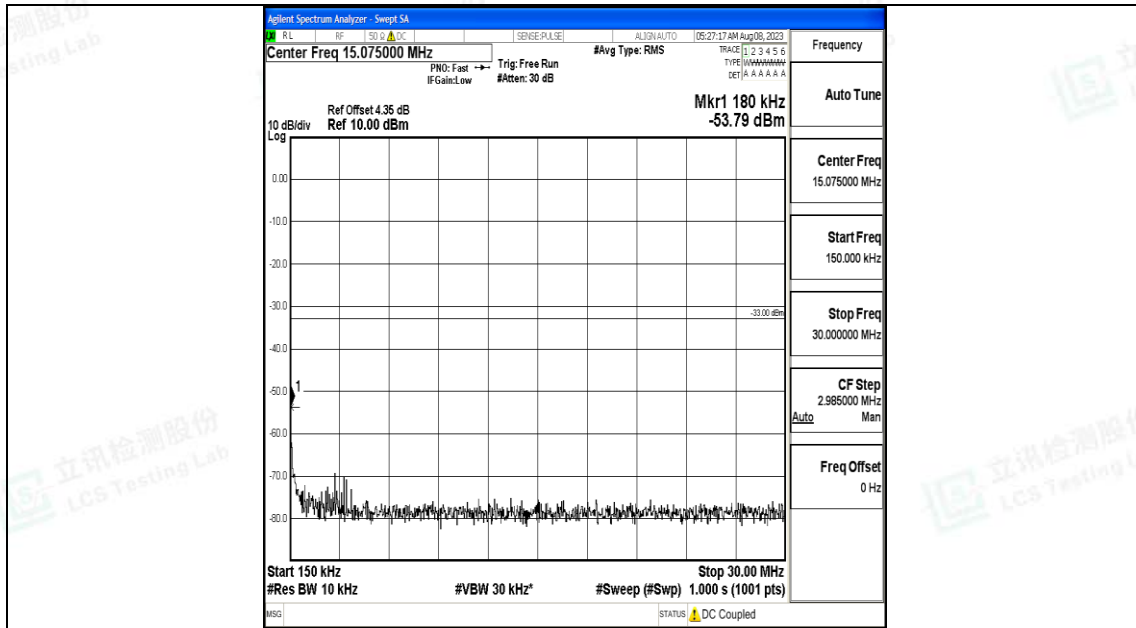

Band4_10MHz_QPSK_20175_1RB#0_0.15~30_0.15~30

Band4_10MHz_QPSK_20175_1RB#0_30~1000_30~1000

Band4_10MHz_QPSK_20175_1RB#0_1000~3000_1000~3000

Band4_10MHz_QPSK_20175_1RB#0_3000~20000_3000~20000

Band4_10MHz_16QAM_20175_1RB#0_0.009~0.15_0.009~0.15