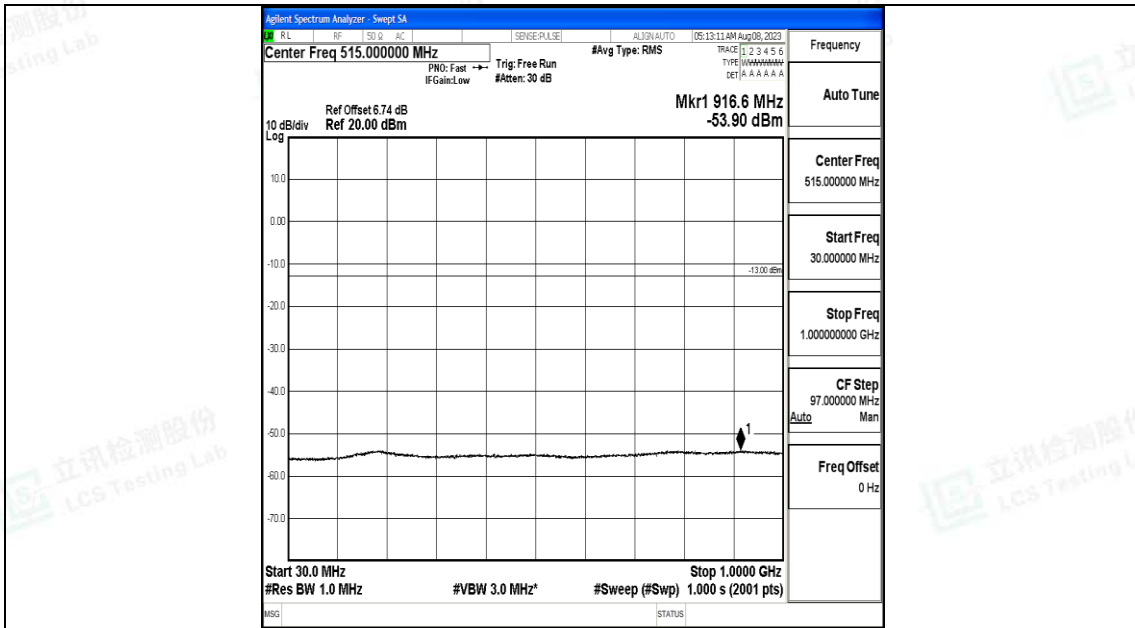

Band4_3MHz_16QAM_19965_1RB#0_30~1000_30~1000

Band4_3MHz_QPSK_20175_1RB#0_0.009~0.15_0.009~0.15

Band4_3MHz_QPSK_20175_1RB#0_0.15~30_0.15~30

Band4_3MHz_QPSK_20175_1RB#0_30~1000_30~1000

Band4_3MHz_QPSK_20175_1RB#0_1000~3000_1000~3000