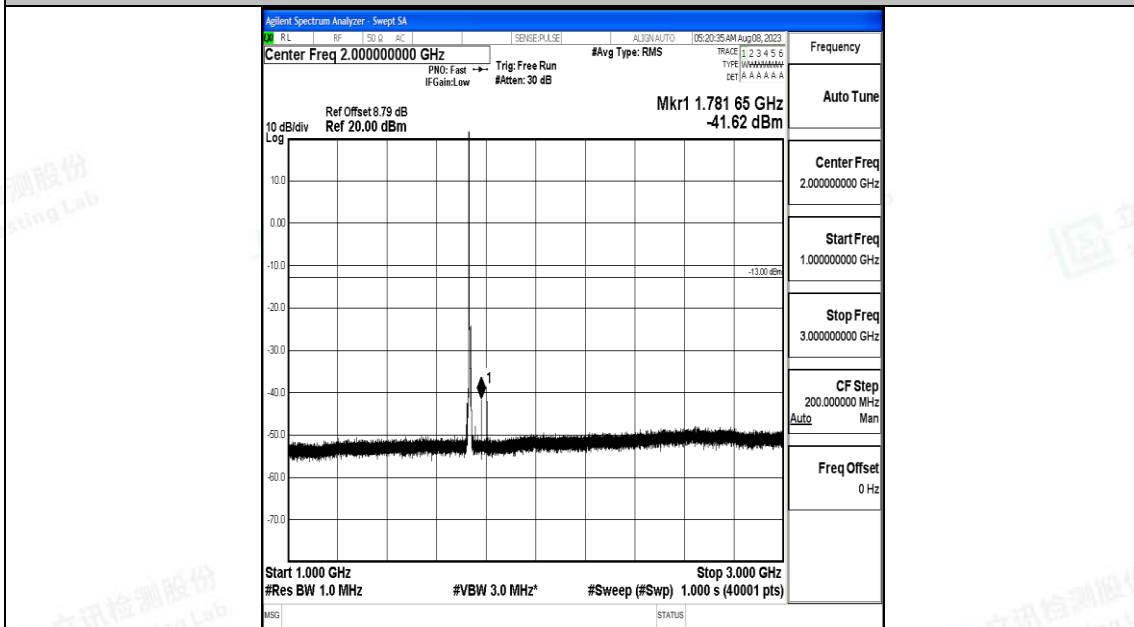

Band4_5MHz_QPSK_20175_1RB#0_30~1000_30~1000

Band4_5MHz_QPSK_20175_1RB#0_1000~3000_1000~3000