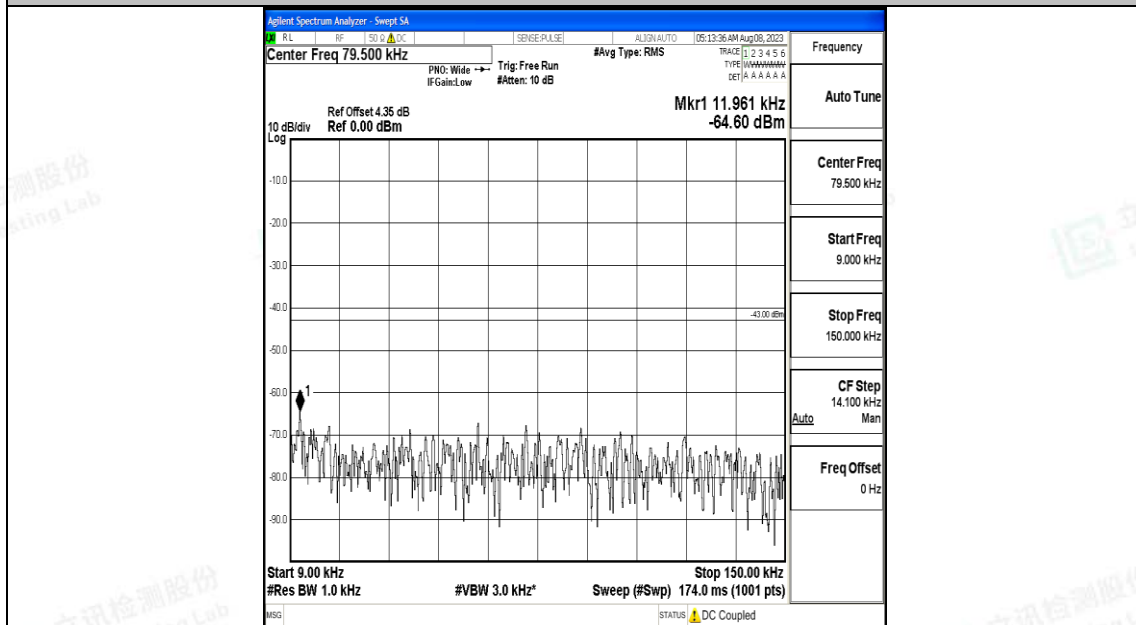

Band4_3MHz_QPSK_20175_1RB#0_3000~20000_3000~20000

Band4_3MHz_16QAM_20175_1RB#0_0.009~0.15_0.009~0.15