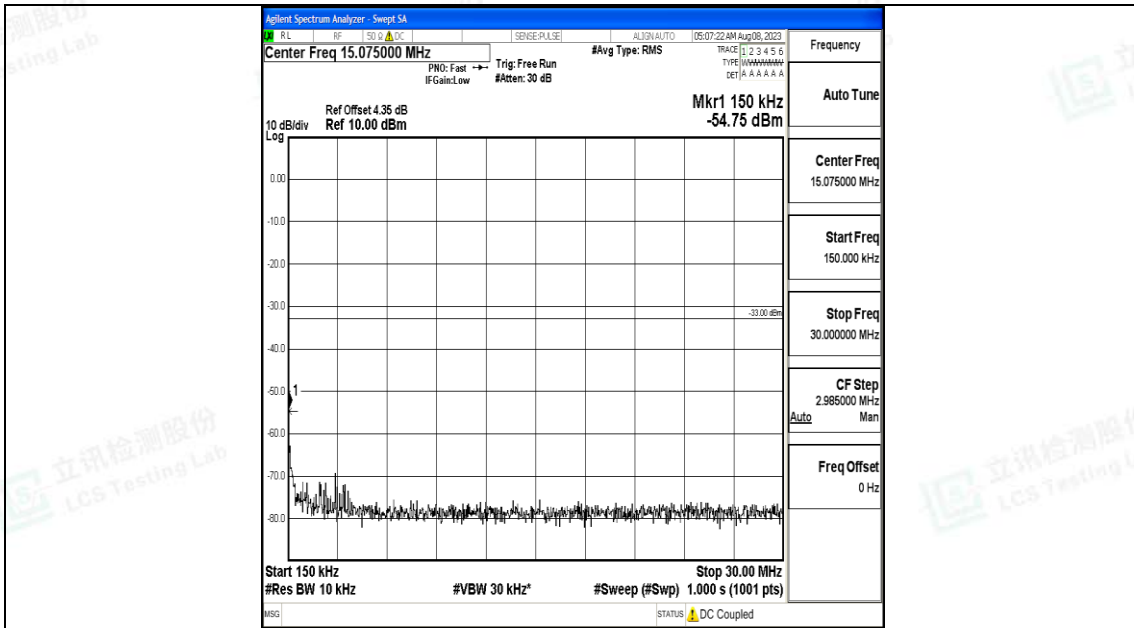

Band4_1.4MHz_QPSK_20175_1RB#0_30~1000_30~1000

Band4_1.4MHz_QPSK_20175_1RB#0_1000~3000_1000~3000

Band4_1.4MHz_QPSK_20175_1RB#0_3000~20000_3000~20000

Band4_1.4MHz_16QAM_20175_1RB#0_0.009~0.15_0.009~0.15

Band4_1.4MHz_16QAM_20175_1RB#0_0.15~30_0.15~30