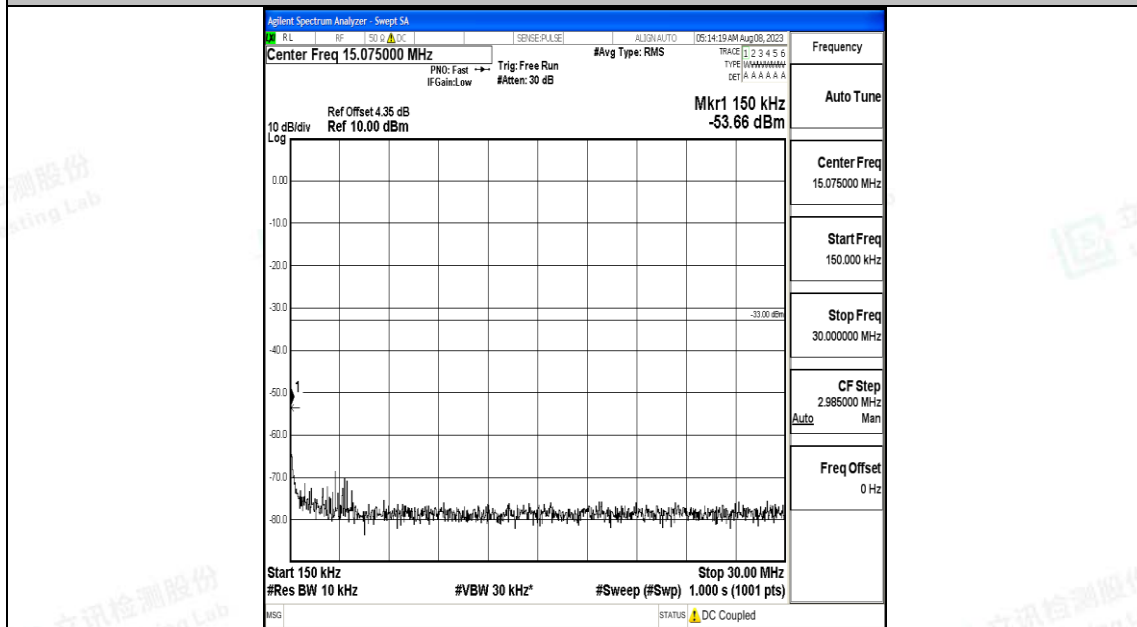

Band4_3MHz_QPSK_20385_1RB#0_0.009~0.15_0.009~0.15

Band4_3MHz_QPSK_20385_1RB#0_0.15~30_0.15~30