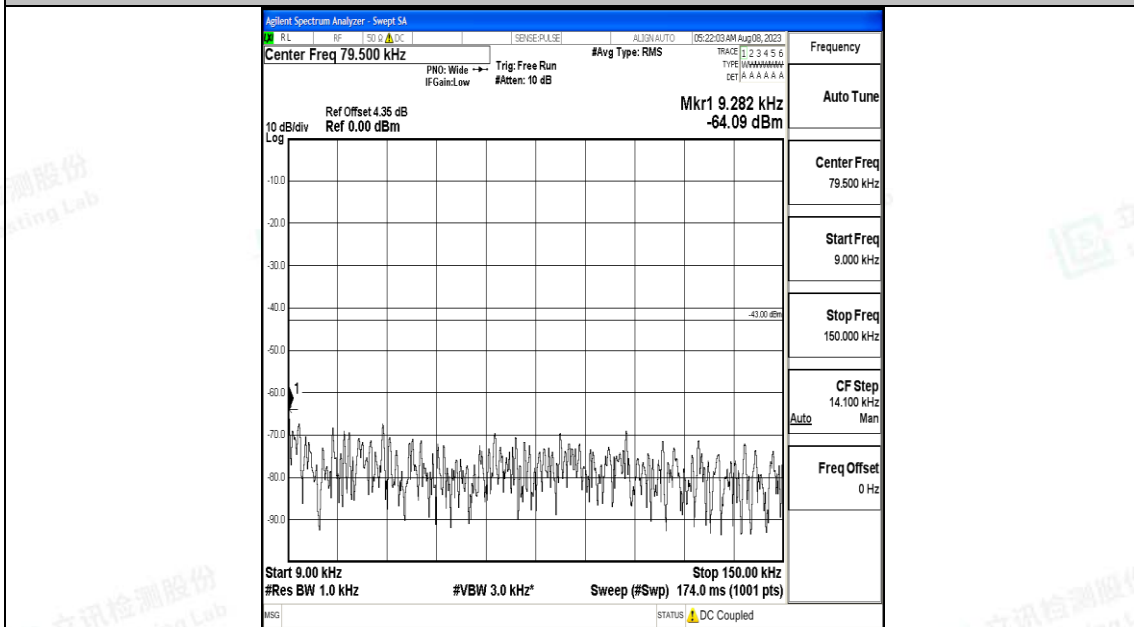

Band4_5MHz_QPSK_20375_1RB#0_0.15~30_0.15~30

Band4_5MHz_QPSK_20375_1RB#0_30~1000_30~1000

Band4_5MHz_QPSK_20375_1RB#0_1000~3000_1000~3000

Band4_5MHz_QPSK_20375_1RB#0_3000~20000_3000~20000

Band4_5MHz_16QAM_20375_1RB#0_0.009~0.15_0.009~0.15