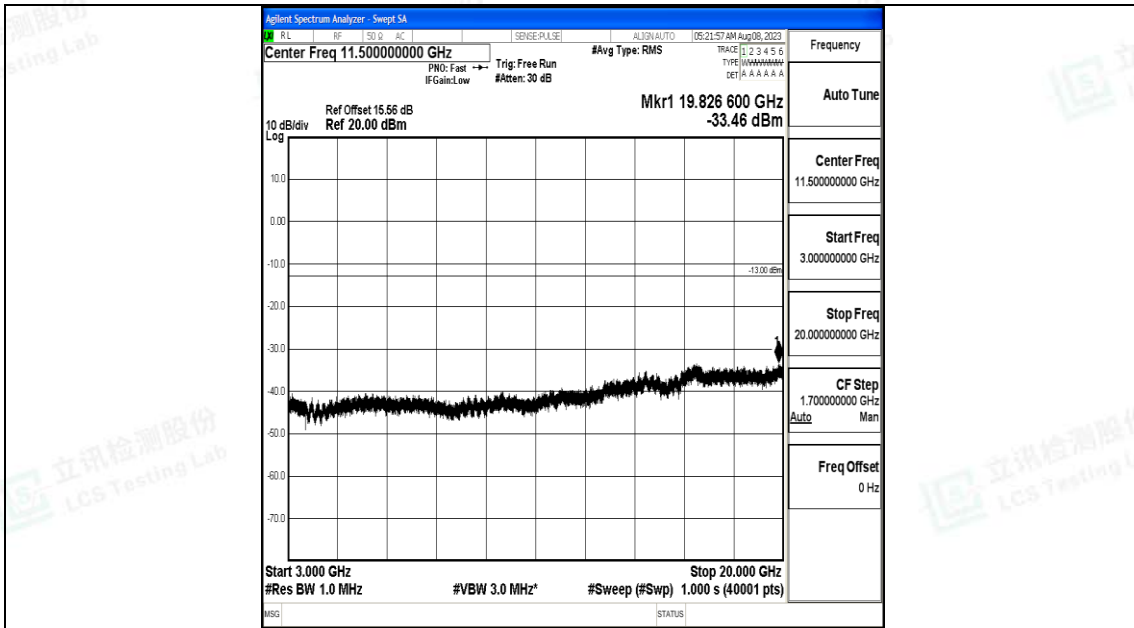

Band4_5MHz_QPSK_20375_1RB#0_0.15~30_0.15~30

Band4_5MHz_QPSK_20375_1RB#0_30~1000_30~1000

Band4_5MHz_QPSK_20375_1RB#0_1000~3000_1000~3000

Band4_5MHz_QPSK_20375_1RB#0_3000~20000_3000~20000

Band4_5MHz_16QAM_20375_1RB#0_0.009~0.15_0.009~0.15