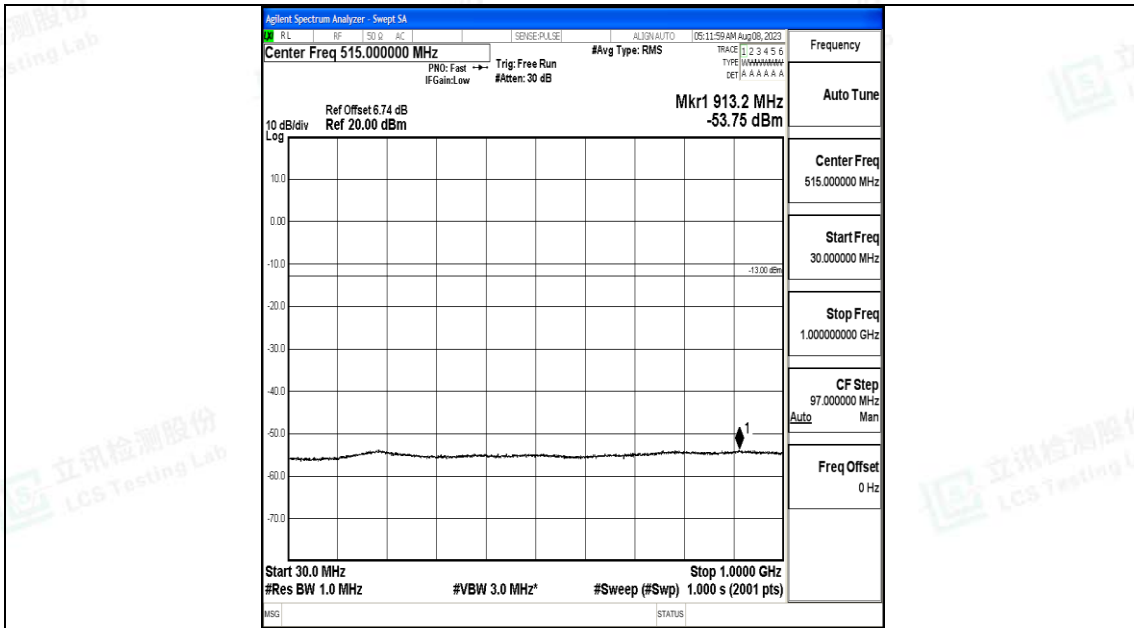

Band4_1.4MHz_16QAM_20393_1RB#0_30~1000_30~1000

Band4_1.4MHz_16QAM_20393_1RB#0_1000~3000_1000~3000

Band4_1.4MHz_16QAM_20393_1RB#0_3000~20000_3000~20000

Band4_3MHz_QPSK_19965_1RB#0_0.009~0.15_0.009~0.15

Band4_3MHz_QPSK_19965_1RB#0_0.15~30_0.15~30