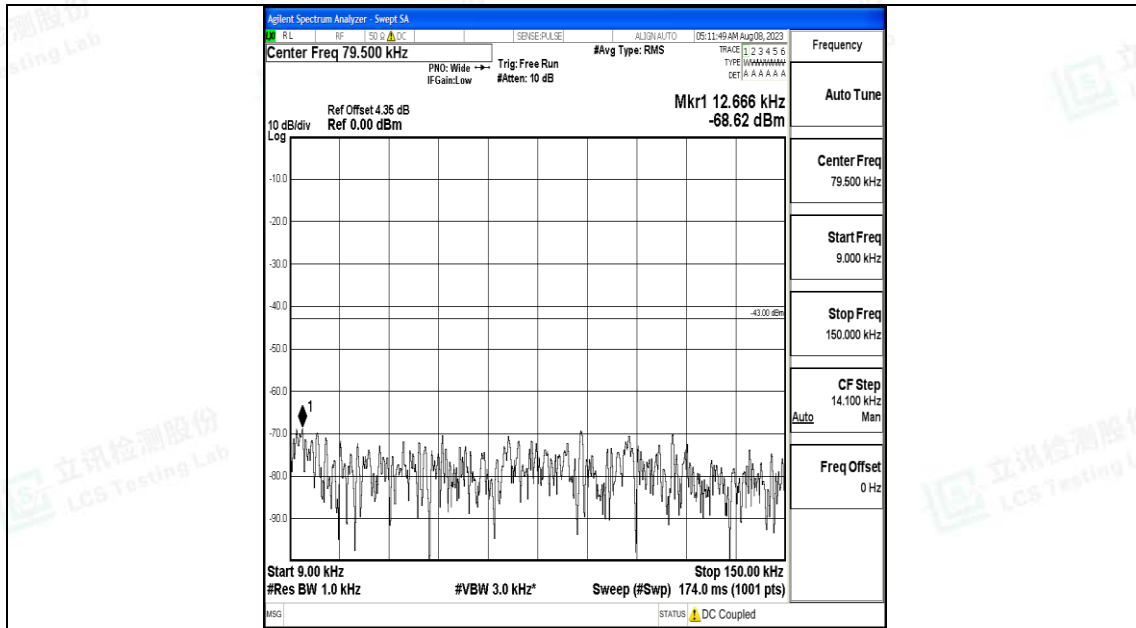

Band4_1.4MHz_16QAM_20393_1RB#0_30~1000_30~1000

Band4_1.4MHz_16QAM_20393_1RB#0_1000~3000_1000~3000

Band4_1.4MHz_16QAM_20393_1RB#0_3000~20000_3000~20000

Band4_3MHz_QPSK_19965_1RB#0_0.009~0.15_0.009~0.15

Band4_3MHz_QPSK_19965_1RB#0_0.15~30_0.15~30