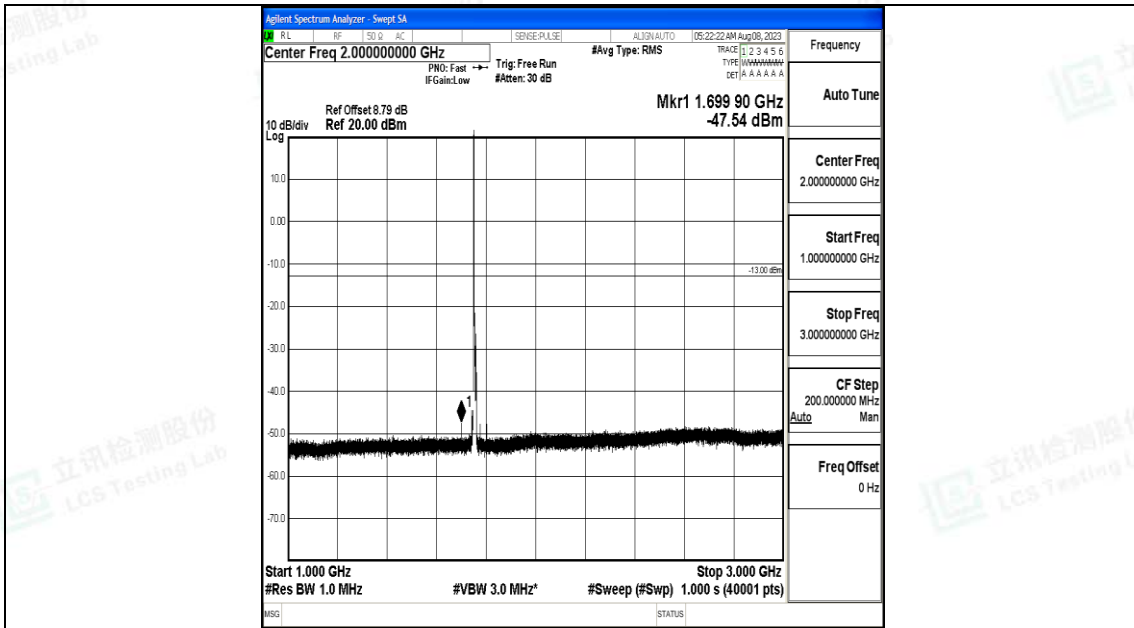

Band4_5MHz_16QAM_20375_1RB#0_30~1000_30~1000

Band4_5MHz_16QAM_20375_1RB#0_1000~3000_1000~3000