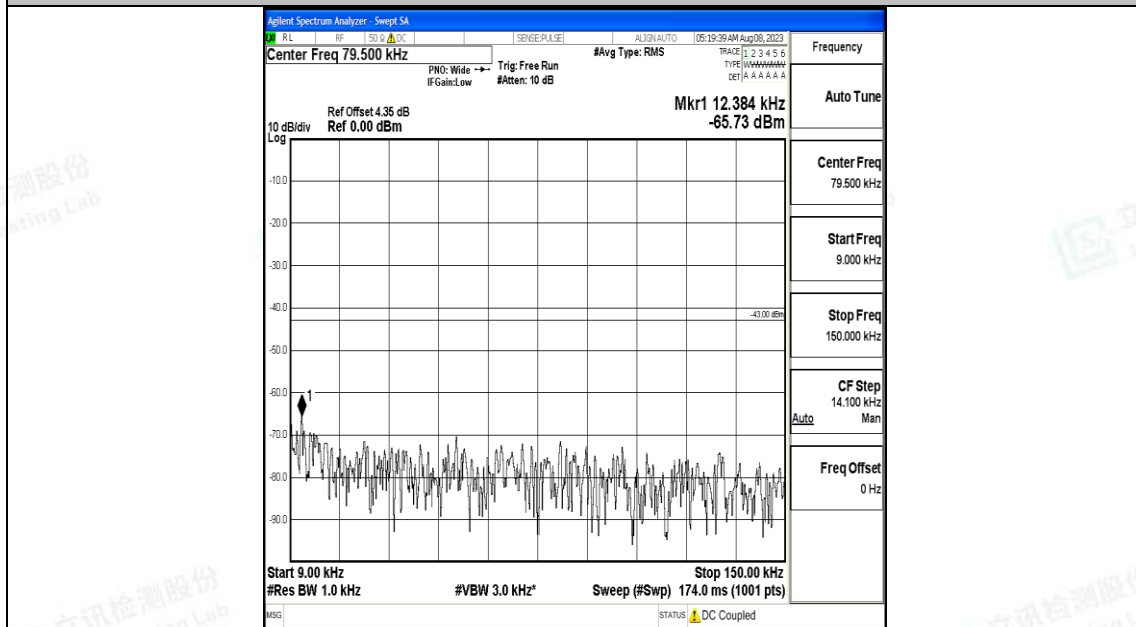

Band4_5MHz_QPSK_19975_1RB#0_3000~20000_3000~20000

Band4_5MHz_16QAM_19975_1RB#0_0.009~0.15_0.009~0.15