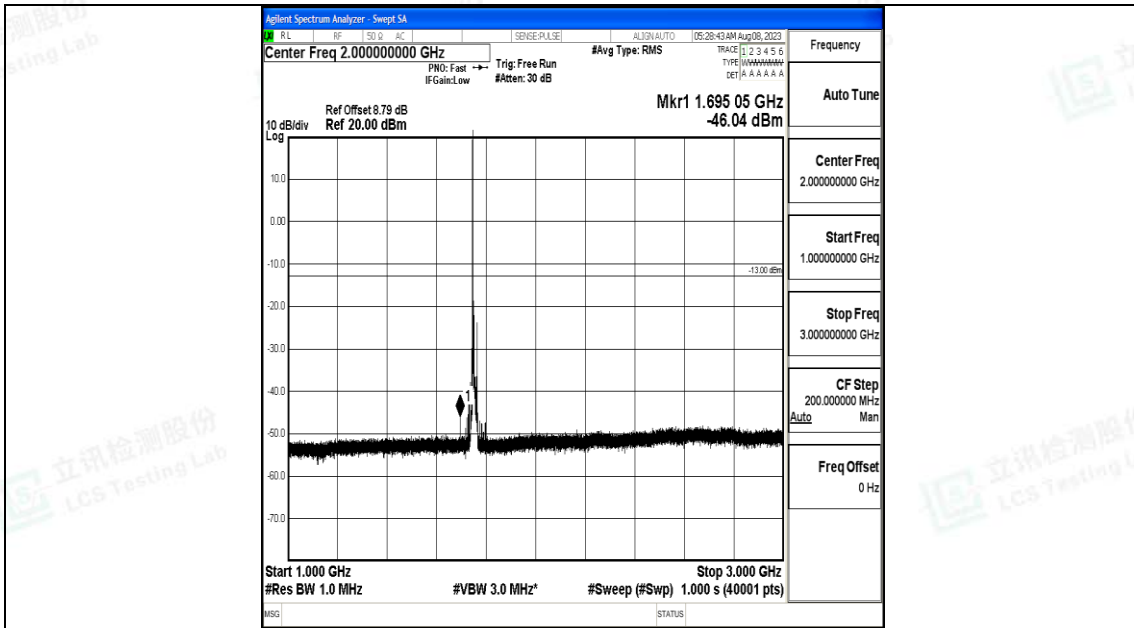

Band4_10MHz_16QAM_20350_1RB#0_30~1000_30~1000

Band4_10MHz_16QAM_20350_1RB#0_1000~3000_1000~3000