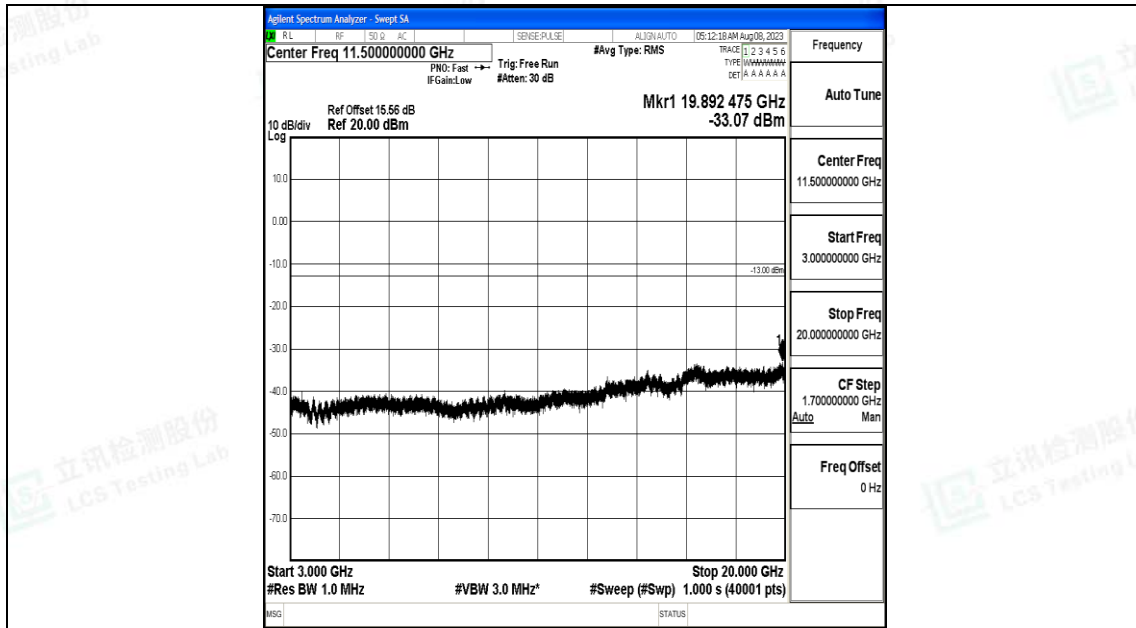

Band4_3MHz_QPSK_19965_1RB#0_1000~3000_1000~3000

Band4_3MHz_QPSK_19965_1RB#0_3000~20000_3000~20000