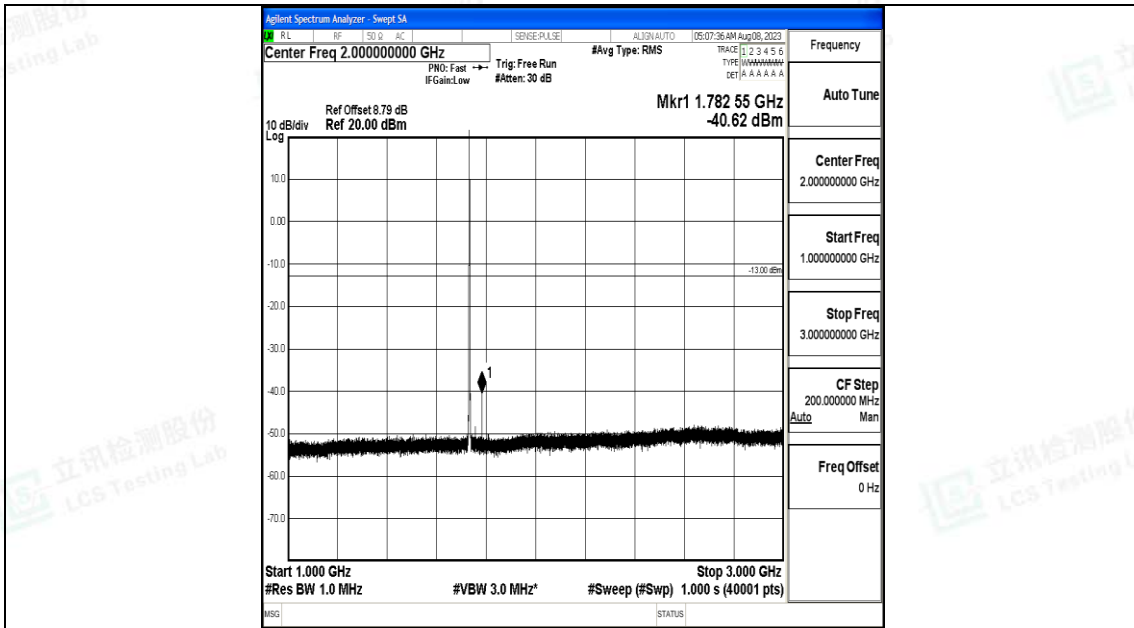

Band4_1.4MHz_16QAM_20175_1RB#0_30~1000_30~1000

Band4_1.4MHz_16QAM_20175_1RB#0_1000~3000_1000~3000