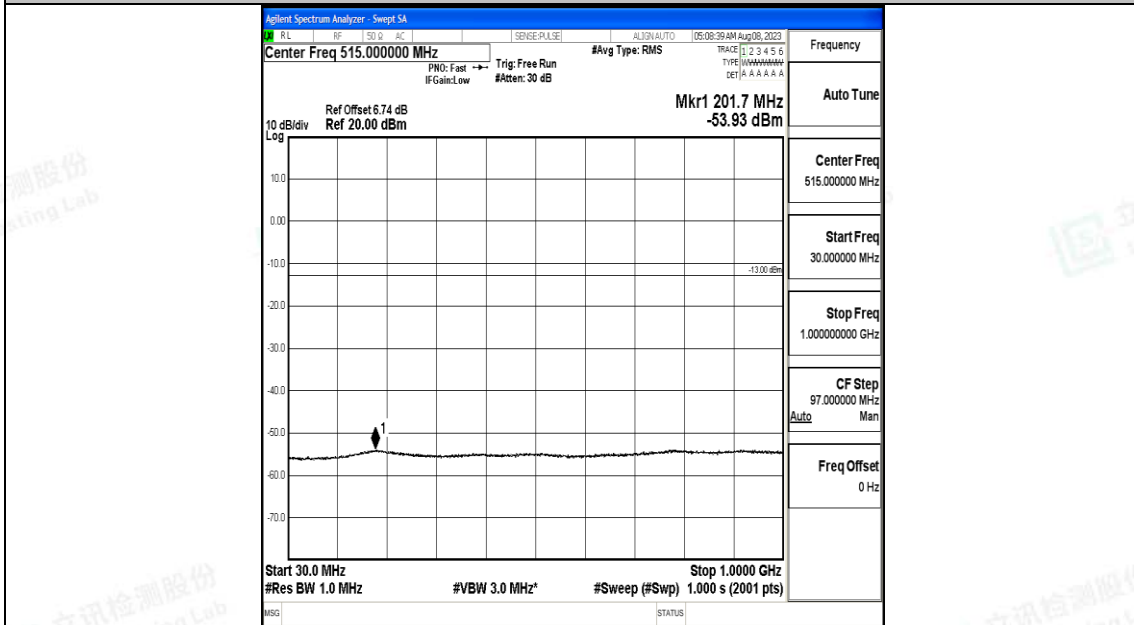

Band4_1.4MHz_QPSK_20393_1RB#0_30~1000_30~1000

Band4_1.4MHz_QPSK_20393_1RB#0_1000~3000_1000~3000

Band4_1.4MHz_QPSK_20393_1RB#0_3000~20000_3000~20000

Band4_1.4MHz_16QAM_20393_1RB#0_0.009~0.15_0.009~0.15

Band4_1.4MHz_16QAM_20393_1RB#0_0.15~30_0.15~30