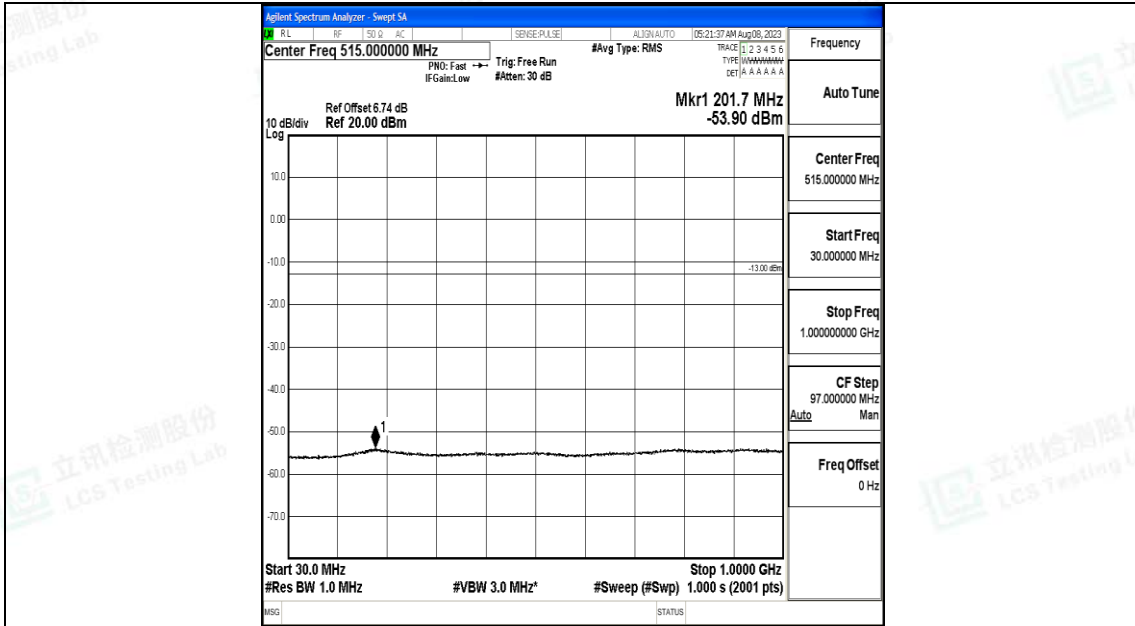

Band4_5MHz_QPSK_20375_1RB#0_0.15~30_0.15~30

Band4_5MHz_QPSK_20375_1RB#0_30~1000_30~1000