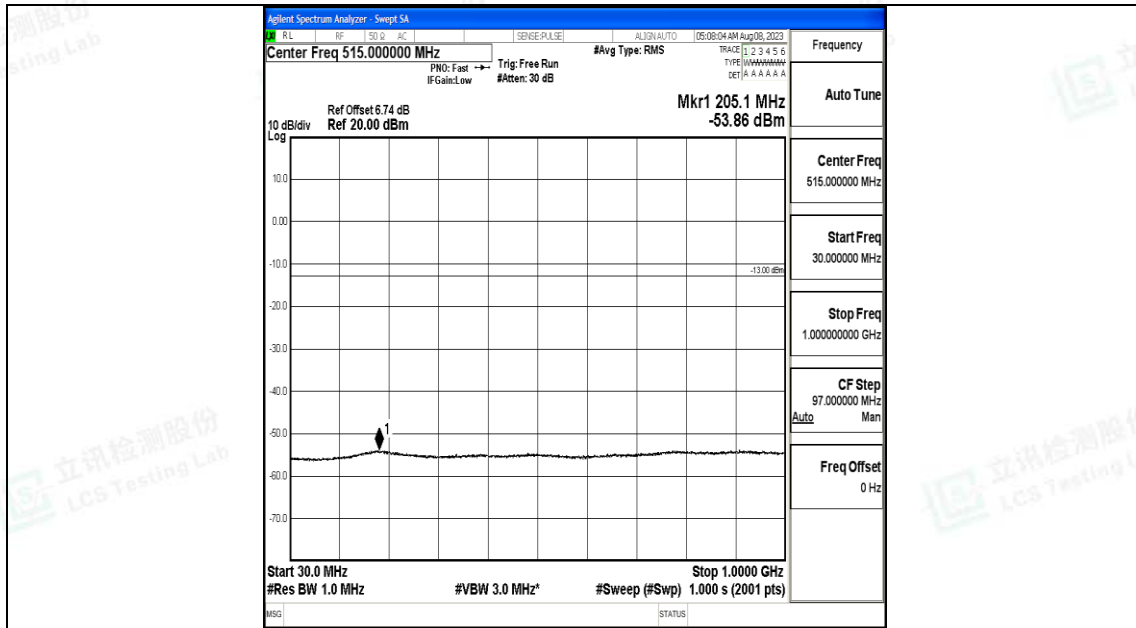

Band4_1.4MHz_16QAM_20175_1RB#0_30~1000_30~1000

Band4_1.4MHz_16QAM_20175_1RB#0_1000~3000_1000~3000

Band4_1.4MHz_16QAM_20175_1RB#0_3000~20000_3000~20000

Band4_1.4MHz_QPSK_20393_1RB#0_0.009~0.15_0.009~0.15

Band4_1.4MHz_QPSK_20393_1RB#0_0.15~30_0.15~30