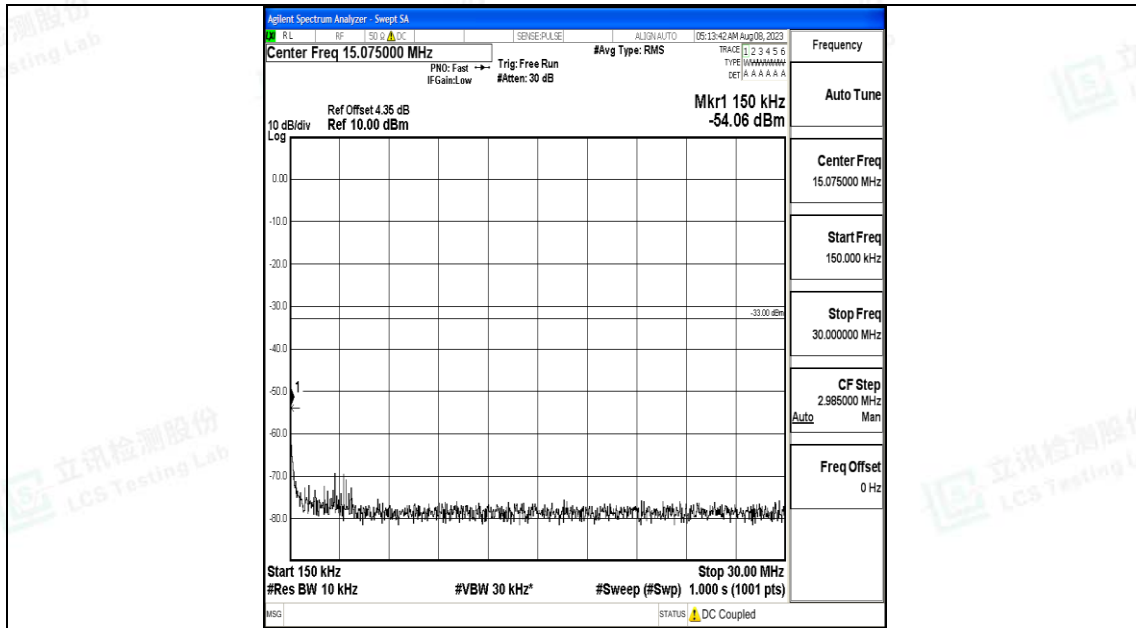

Band4_3MHz_16QAM_20175_1RB#0_0.009~0.15_0.009~0.15

Band4_3MHz_16QAM_20175_1RB#0_0.15~30_0.15~30