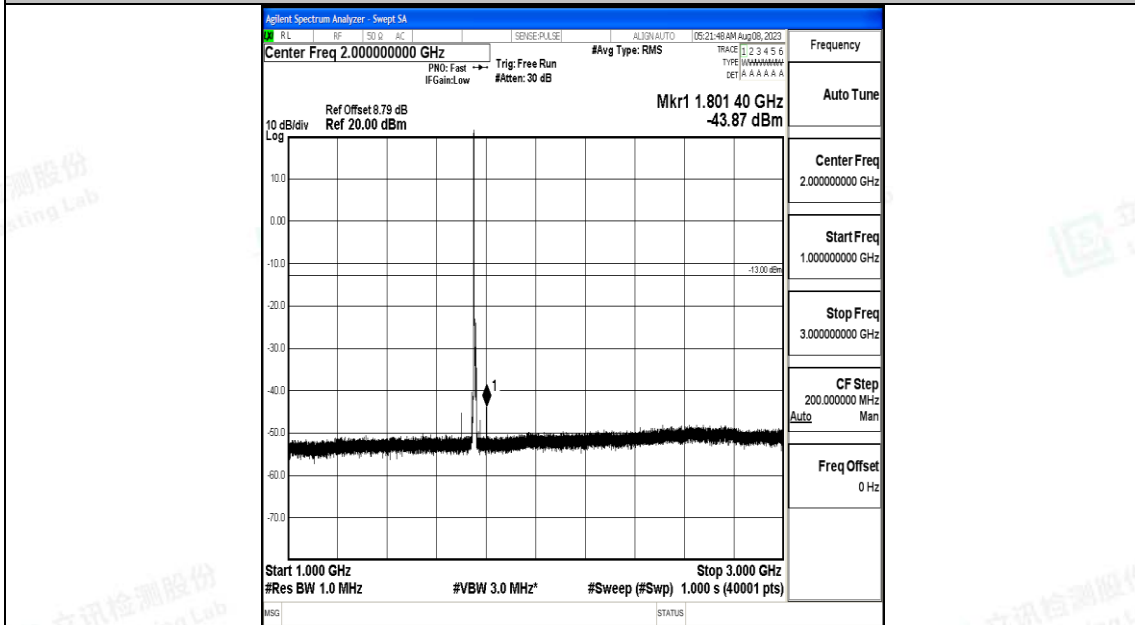

Band4_5MHz_QPSK_20375_1RB#0_30~1000_30~1000

Band4_5MHz_QPSK_20375_1RB#0_1000~3000_1000~3000