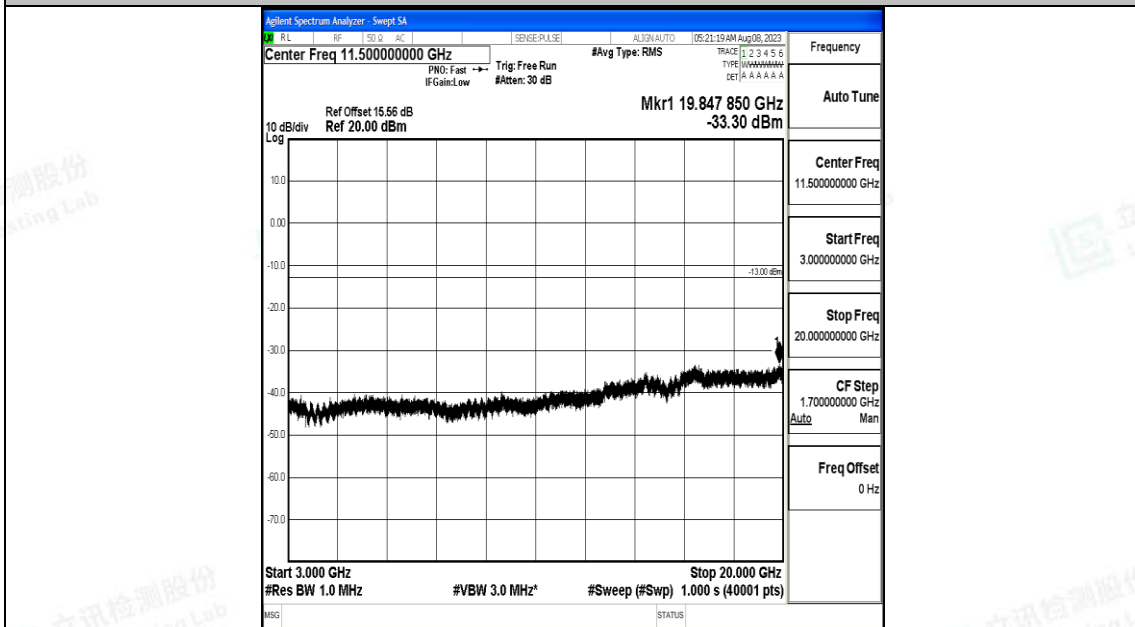

Band4_5MHz_16QAM_20175_1RB#0_0.15~30_0.15~30

Band4_5MHz_16QAM_20175_1RB#0_30~1000_30~1000

Band4_5MHz_16QAM_20175_1RB#0_1000~3000_1000~3000

Band4_5MHz_16QAM_20175_1RB#0_3000~20000_3000~20000

Band4_5MHz_QPSK_20375_1RB#0_0.009~0.15_0.009~0.15