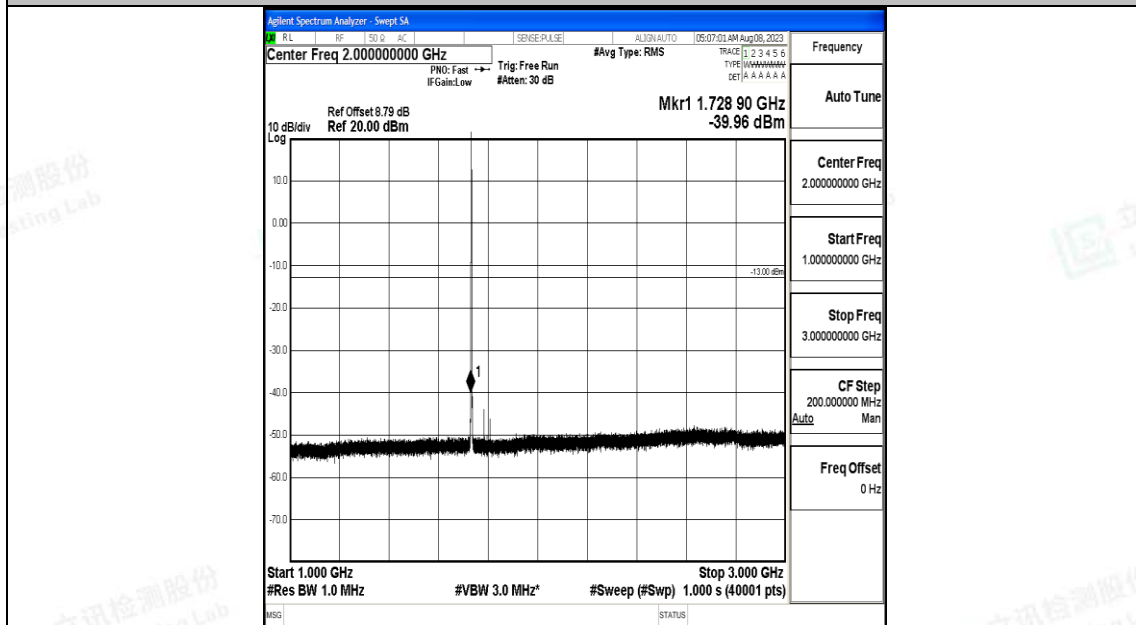

Band4_1.4MHz_QPSK_20175_1RB#0_30~1000_30~1000

Band4_1.4MHz_QPSK_20175_1RB#0_1000~3000_1000~3000

Band4_1.4MHz_QPSK_20175_1RB#0_3000~20000_3000~20000

Band4_1.4MHz_16QAM_20175_1RB#0_0.009~0.15_0.009~0.15

Band4_1.4MHz_16QAM_20175_1RB#0_0.15~30_0.15~30