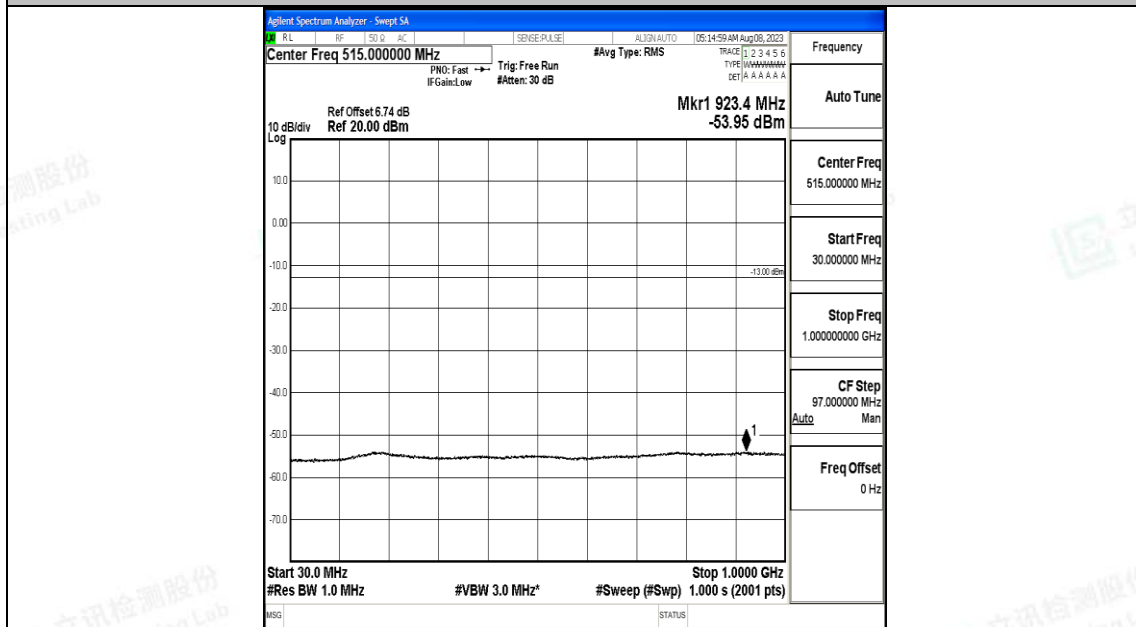

Band4_3MHz_QPSK_20385_1RB#0_3000~20000_3000~20000

Band4_3MHz_16QAM_20385_1RB#0_0.009~0.15_0.009~0.15

Band4_3MHz_16QAM_20385_1RB#0_0.15~30_0.15~30

Band4_3MHz_16QAM_20385_1RB#0_30~1000_30~1000

Band4_3MHz_16QAM_20385_1RB#0_1000~3000_1000~3000