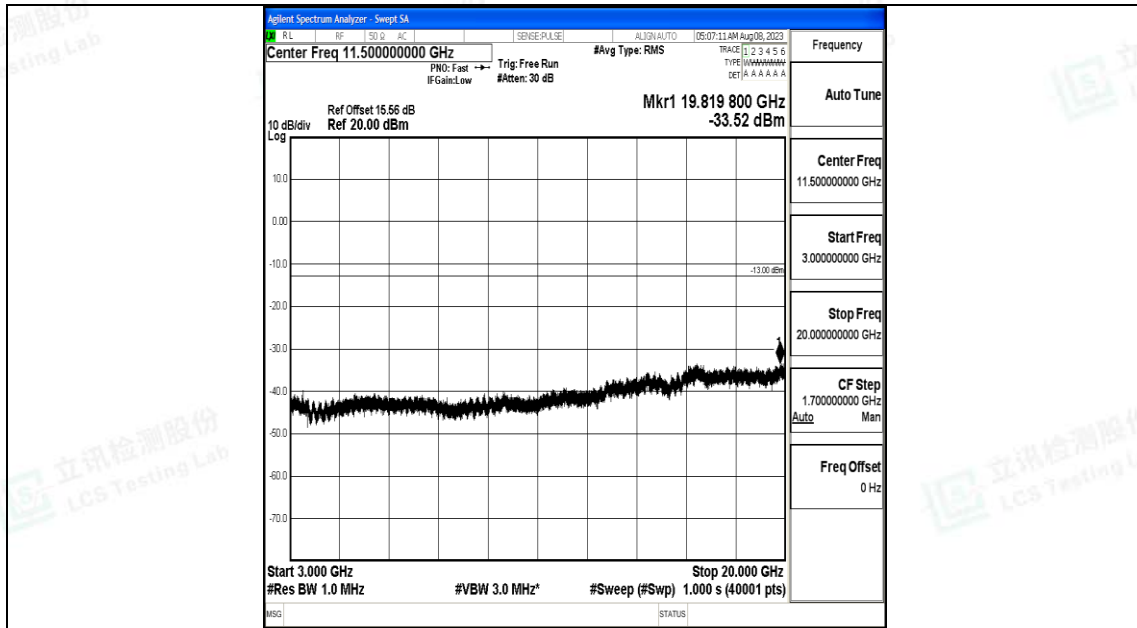

Band4_1.4MHz_QPSK_20175_1RB#0_30~1000_30~1000

Band4_1.4MHz_QPSK_20175_1RB#0_1000~3000_1000~3000

Band4_1.4MHz_QPSK_20175_1RB#0_3000~20000_3000~20000

Band4_1.4MHz_16QAM_20175_1RB#0_0.009~0.15_0.009~0.15

Band4_1.4MHz_16QAM_20175_1RB#0_0.15~30_0.15~30