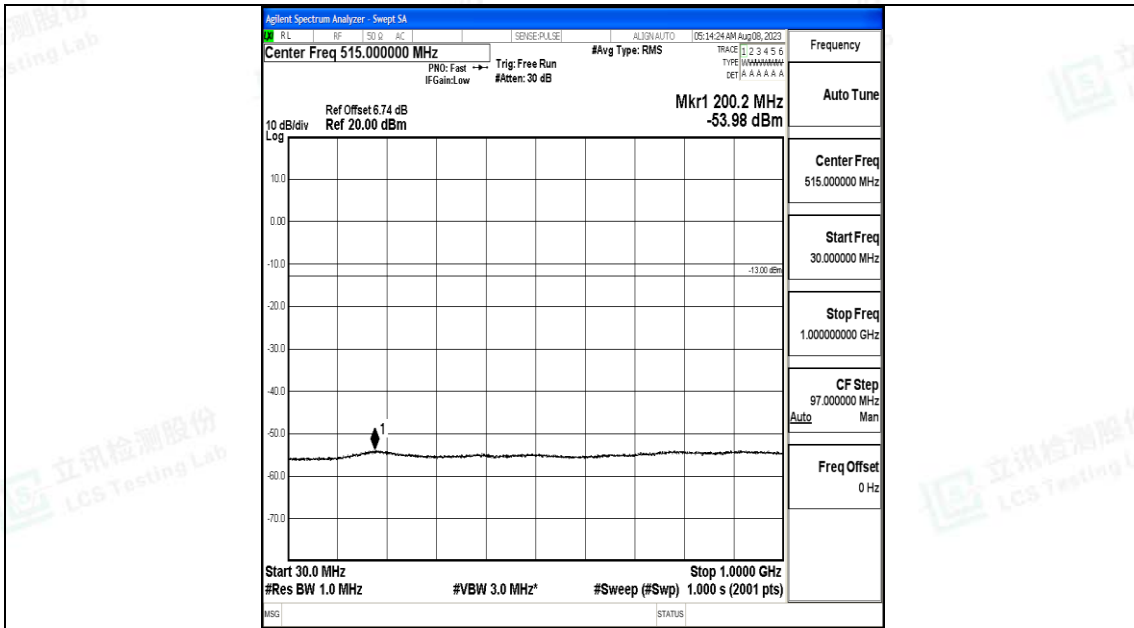

Band4_3MHz_16QAM_20175_1RB#0_3000~20000_3000~20000

Band4_3MHz_QPSK_20385_1RB#0_0.009~0.15_0.009~0.15

Band4_3MHz_QPSK_20385_1RB#0_0.15~30_0.15~30

Band4_3MHz_QPSK_20385_1RB#0_30~1000_30~1000

Band4_3MHz_QPSK_20385_1RB#0_1000~3000_1000~3000