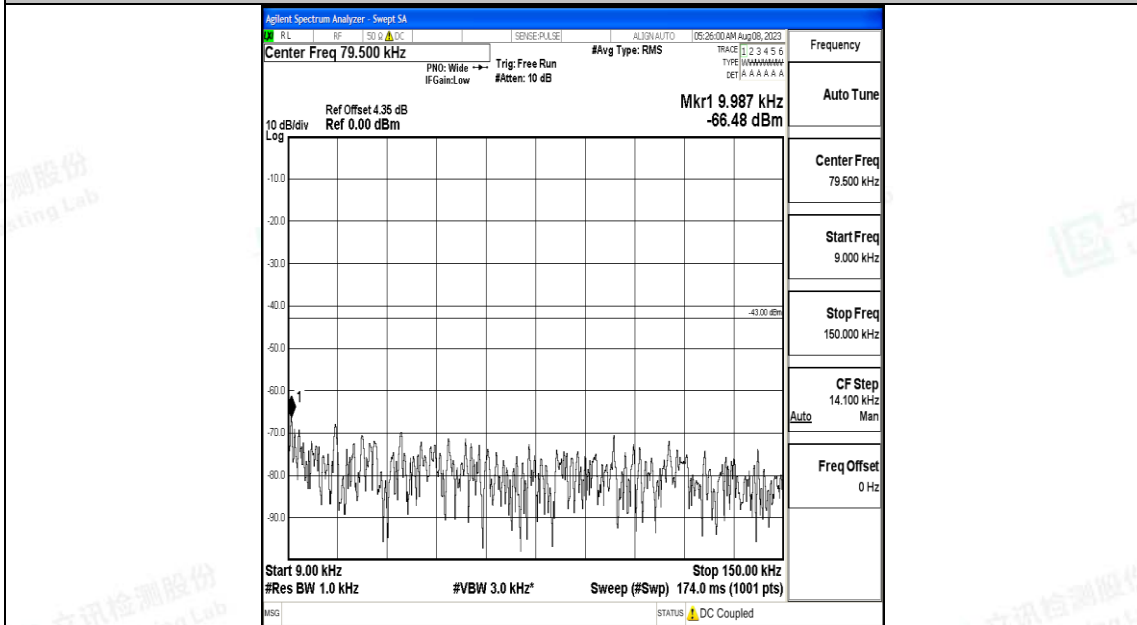

Band4_10MHz_QPSK_20000_1RB#0_0.15~30_0.15~30

Band4_10MHz_QPSK_20000_1RB#0_30~1000_30~1000

Band4_10MHz_QPSK_20000_1RB#0_1000~3000_1000~3000

Band4_10MHz_QPSK_20000_1RB#0_3000~20000_3000~20000

Band4_10MHz_16QAM_20000_1RB#0_0.009~0.15_0.009~0.15