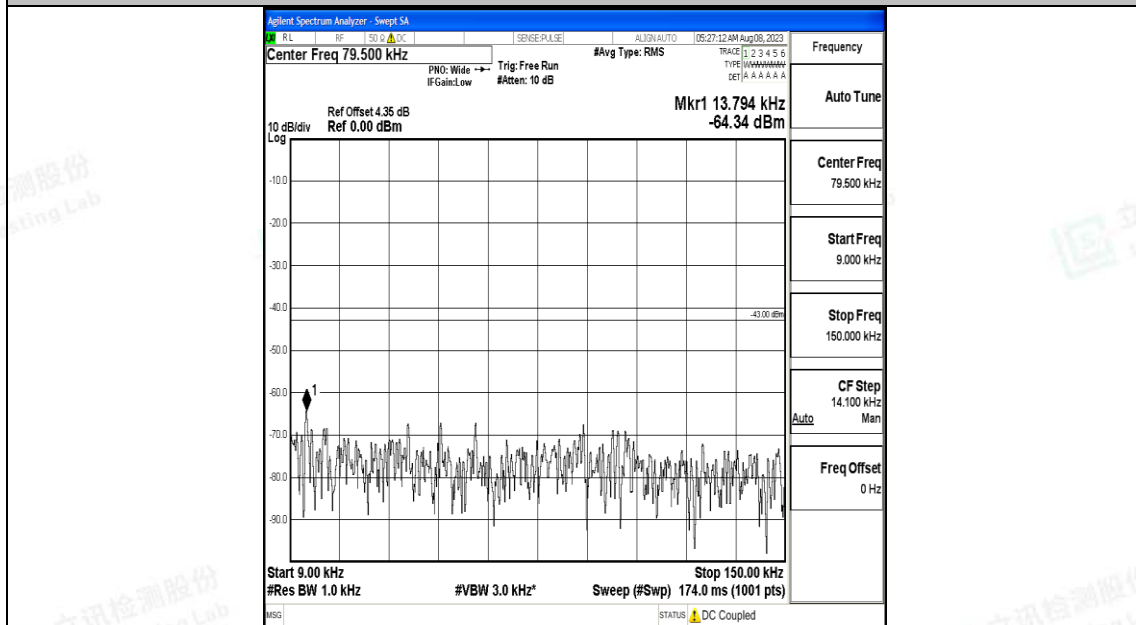

Band4_10MHz_QPSK_20175_1RB#0_0.15~30_0.15~30

Band4_10MHz_QPSK_20175_1RB#0_30~1000_30~1000

Band4_10MHz_QPSK_20175_1RB#0_1000~3000_1000~3000

Band4_10MHz_QPSK_20175_1RB#0_3000~20000_3000~20000

Band4_10MHz_16QAM_20175_1RB#0_0.009~0.15_0.009~0.15