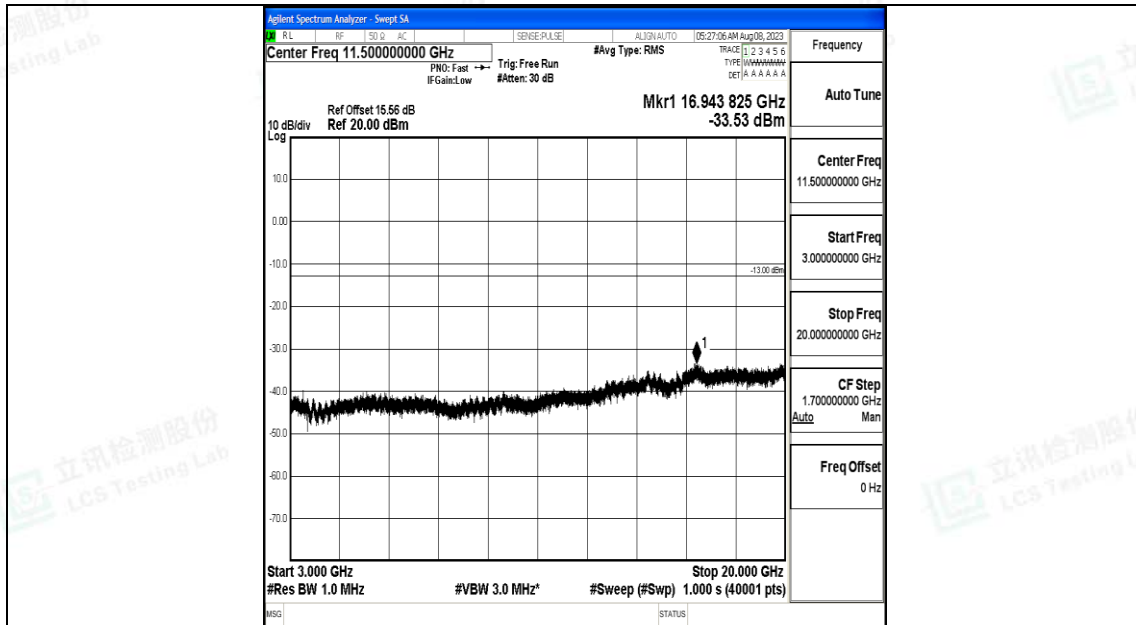

Band4_10MHz_QPSK_20175_1RB#0_0.15~30_0.15~30

Band4_10MHz_QPSK_20175_1RB#0_30~1000_30~1000

Band4_10MHz_QPSK_20175_1RB#0_1000~3000_1000~3000

Band4_10MHz_QPSK_20175_1RB#0_3000~20000_3000~20000

Band4_10MHz_16QAM_20175_1RB#0_0.009~0.15_0.009~0.15