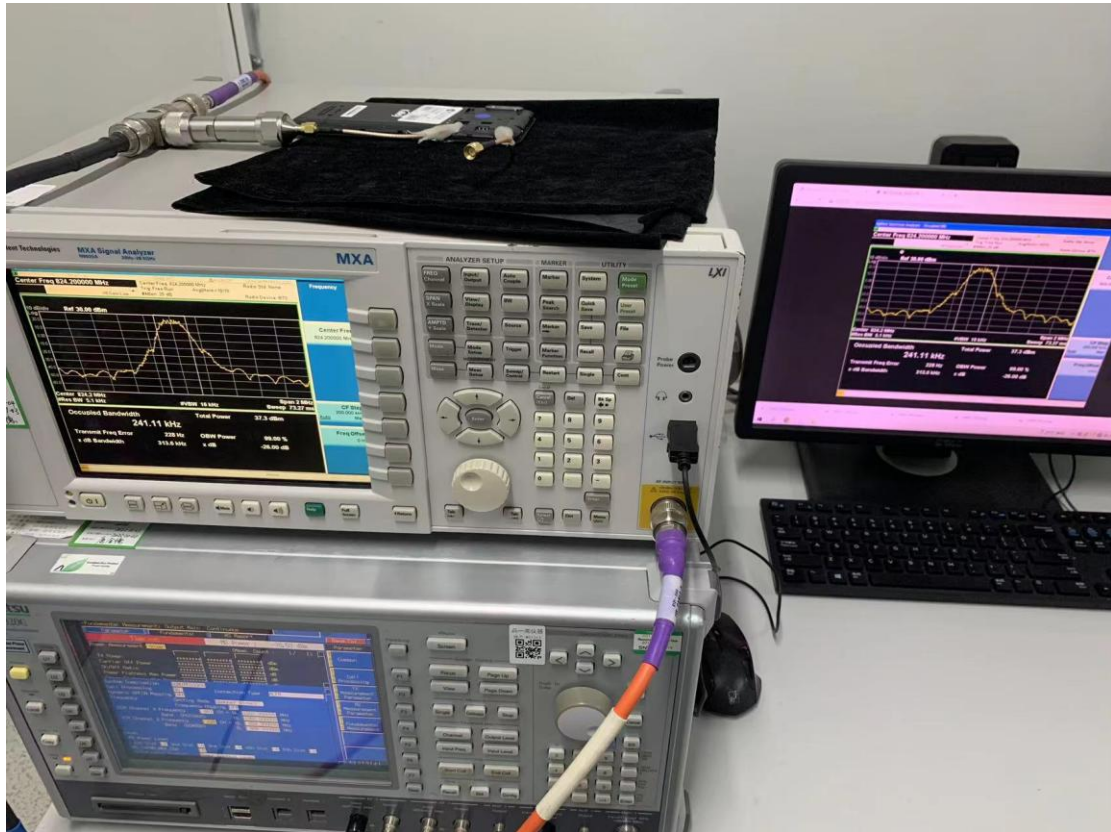

FCC ID: 2ADLJ-V23

Test Setup Photos

1. Radiated Spurious Emission(30MHz-1GHz)

2. Radiated Spurious Emission(above 1GHz)

3. RF measurement setup

(GSM&WCDMA<E)