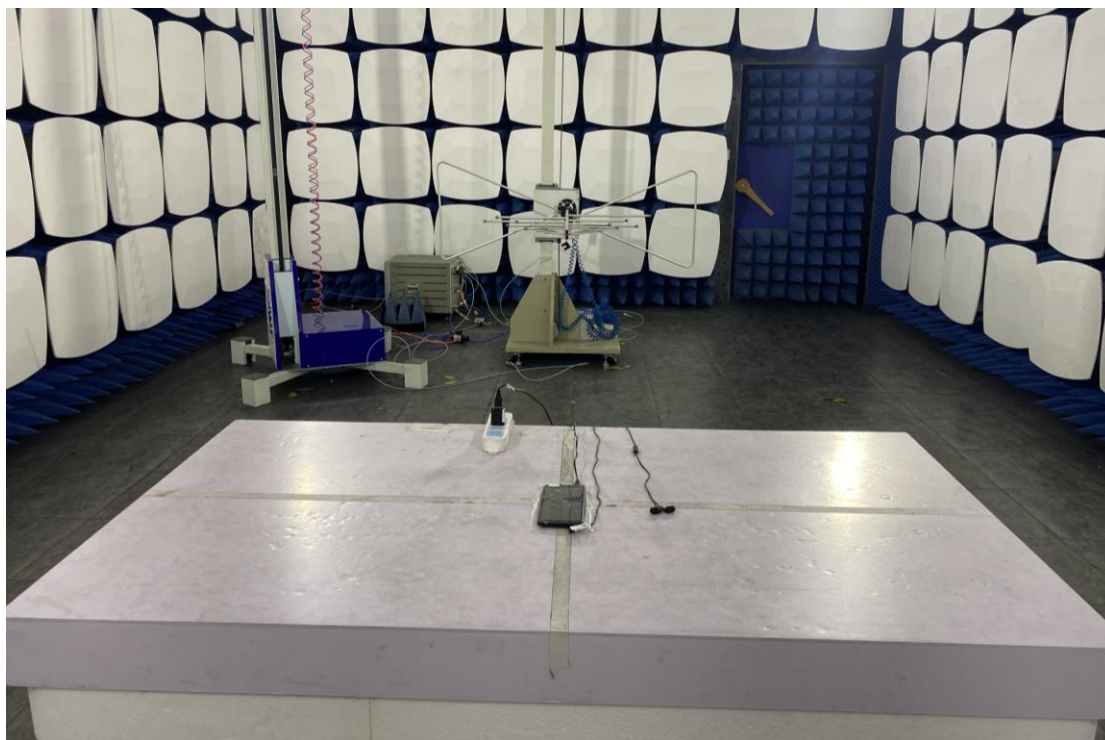

FCC ID: 2ADLJ-V23

Test Setup Photos

1. Radiated Spurious Emission(30MHz-1GHz)

2. Radiated Spurious Emission(above 1GHz)

3. RF measurement setup

(GSM&WCDMA<E)