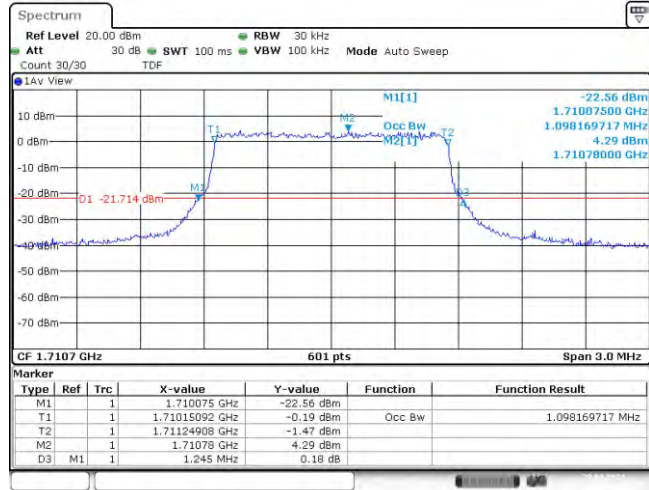

Test Graphs

Band66-1.4MHz-QPSK-131979-6RB#0-1.098