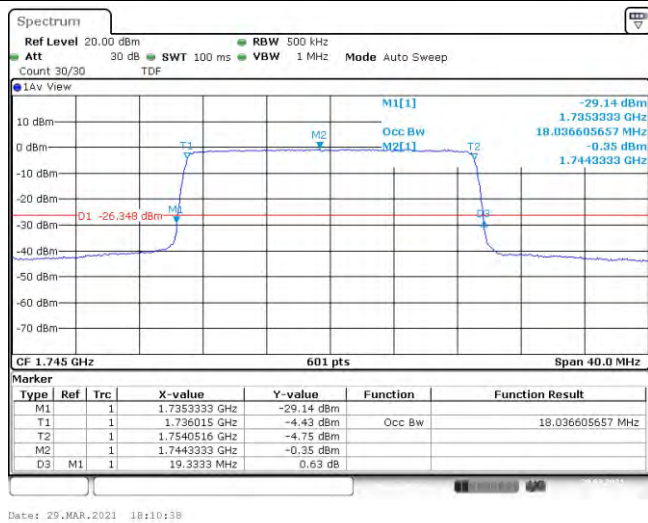

Band66-20MHz-QPSK-132322-100RB#0-18.037

Band66-20MHz-QPSK-132572-100RB#0-17.97