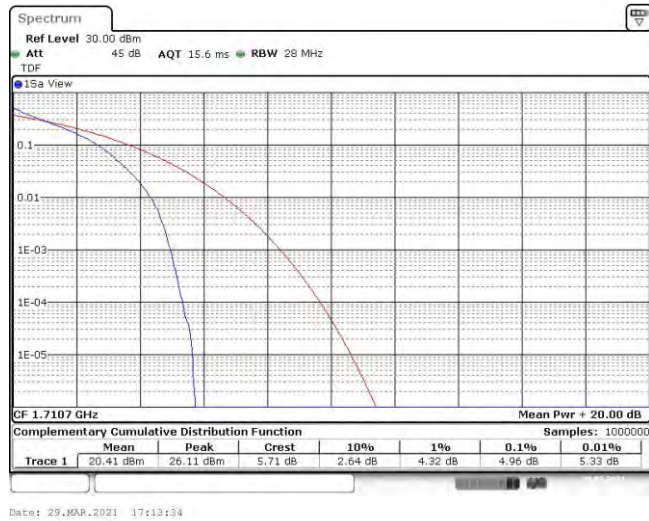

Test Graphs

Band66-1.4MHz-QPSK-131979-6RB#0

Date: 29.MAR.2021 17:13:34