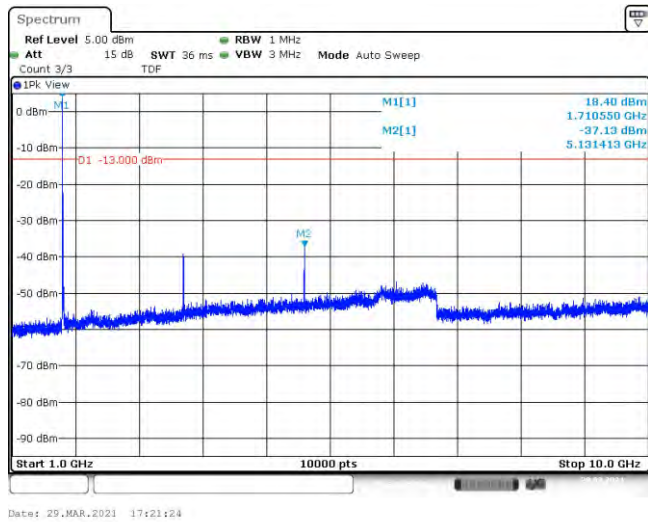

Band66-3MHz-QPSK-131987-1RB#0-Range2:1000~10000MHz