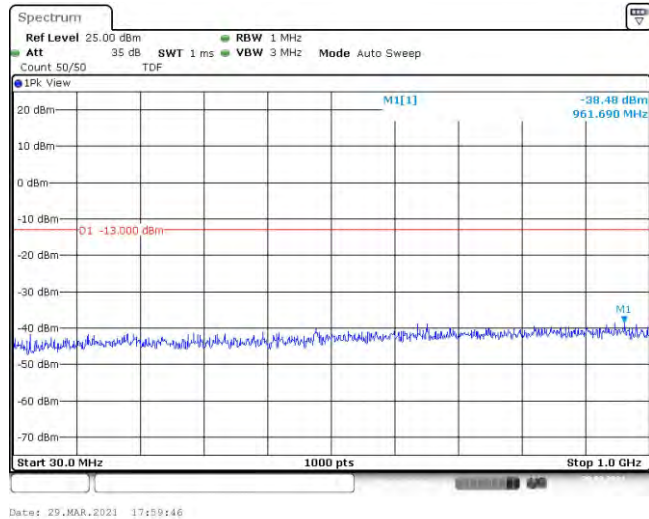

Band66-15MHz-16QAM-132047-1RB#0-Range1:30~1000MHz