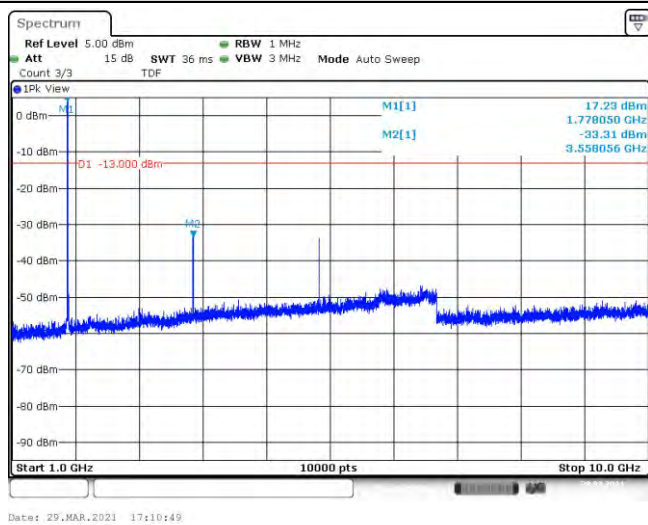

Band66-1.4MHz-16QAM-132665-1RB#0-Range2:1000~10000MHz