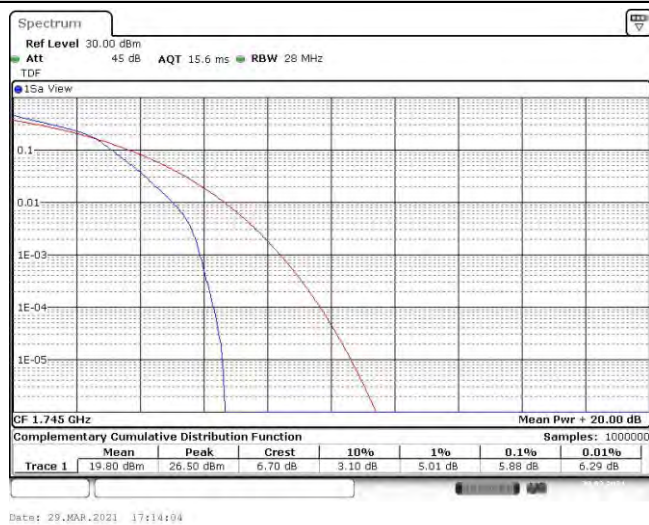

Test Graphs

Band66-1.4MHz-QPSK-131979-6RB#0

Date: 29.MAR.2021 17:13:34

Band66-1.4MHz-QPSK-132322-6RB#0

Date: 29.MAR.2021 17:13:59

Band66-1.4MHz-QPSK-132665-6RB#0

Band66-1.4MHz-16QAM-131979-6RB#0

Band66-1.4MHz-16QAM-132322-6RB#0