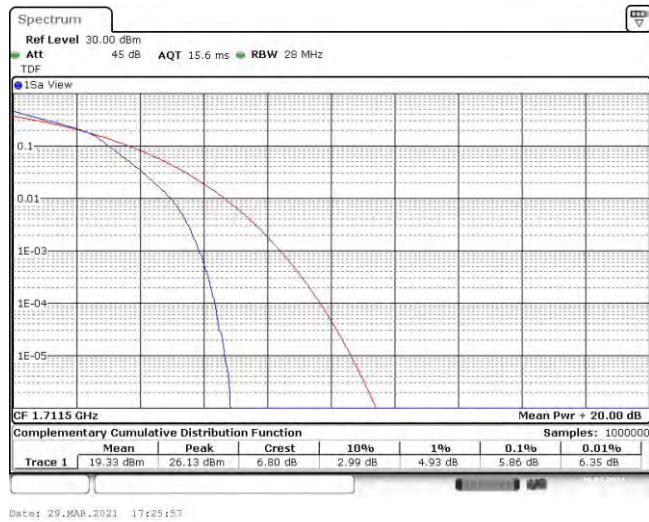

Band66-3MHz-16QAM-131987-15RB#0