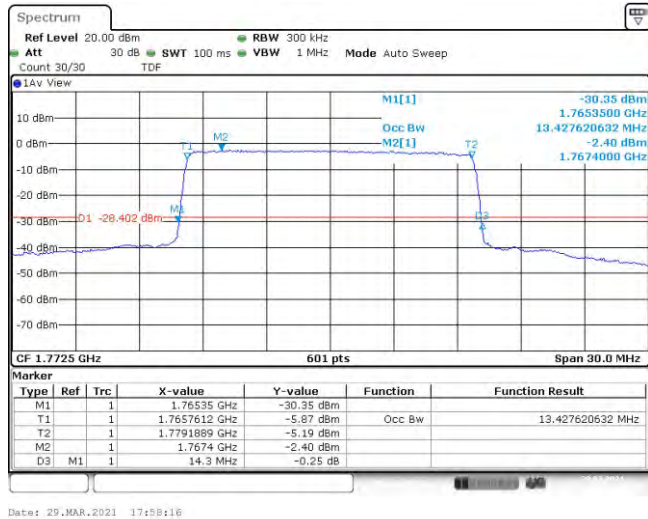

Band66-15MHz-QPSK-132322-75RB#0-13.478

Band66-15MHz-QPSK-132597-75RB#0-13.428

Band66-15MHz-16QAM-132047-75RB#0-13.428

Band66-15MHz-16QAM-132322-75RB#0-13.428

Band66-15MHz-16QAM-132597-75RB#0-13.428

Band66-20MHz-QPSK-132072-100RB#0-17.97