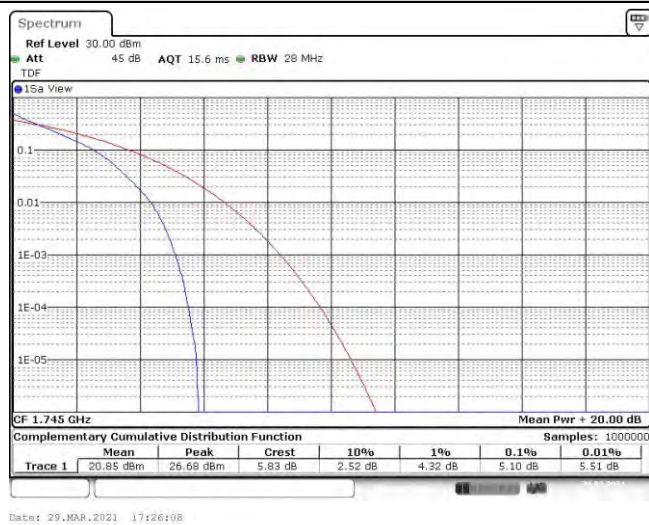

Band66-3MHz-QPSK-132322-15RB#0