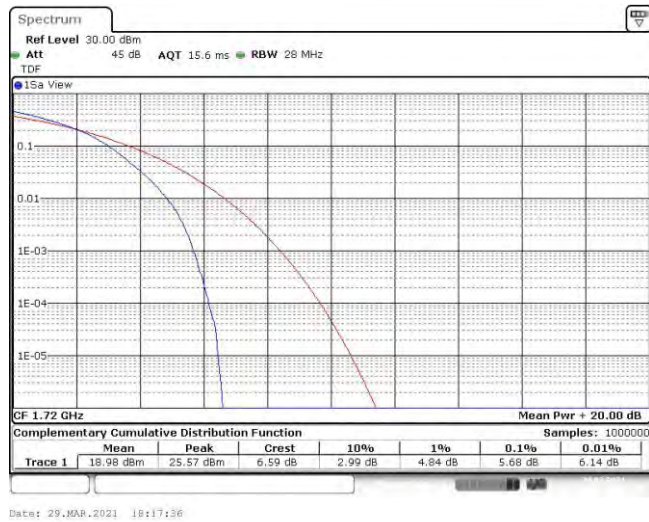

Band66-20MHz-16QAM-132072-100RB#0

Band66-20MHz-16QAM-132322-100RB#0

Band66-20MHz-16QAM-132572-100RB#0

Date: 29.MAR.2021 18:18:16

Appendix B: 26dB Bandwidth and Occupied Bandwidth

Test Result

Band	Bandwidth	Modulation	Channel	RB Configuration	Occupied Bandwidth (MHz)	26dB Bandwidth (MHz)	Verdict
Band66	1.4MHz	QPSK	131979	6RB#0	1.098	1.245	PASS
Band66	1.4MHz	QPSK	132322	6RB#0	1.088	1.240	PASS
Band66	1.4MHz	QPSK	132665	6RB#0	1.088	1.220	PASS
Band66	1.4MHz	16QAM	131979	6RB#0	1.088	1.240	PASS
Band66	1.4MHz	16QAM	132322	6RB#0	1.088	1.260	PASS
Band66	1.4MHz	16QAM	132665	6RB#0	1.088	1.255	PASS
Band66	3MHz	QPSK	131987	15RB#0	2.705	2.870	PASS
Band66	3MHz	QPSK	132322	15RB#0	2.705	2.860	PASS
Band66	3MHz	QPSK	132657	15RB#0	2.705	2.870	PASS
Band66	3MHz	16QAM	131987	15RB#0	2.696	2.870	PASS
Band66	3MHz	16QAM	132322	15RB#0	2.696	2.870	PASS
Band66	3MHz	16QAM	132657	15RB#0	2.696	2.870	PASS
Band66	5MHz	QPSK	131997	25RB#0	4.496	4.810	PASS
Band66	5MHz	QPSK	132322	25RB#0	4.496	4.790	PASS
Band66	5MHz	QPSK	132647	25RB#0	4.496	4.790	PASS
Band66	5MHz	16QAM	131997	25RB#0	4.515	4.780	PASS
Band66	5MHz	16QAM	132322	25RB#0	4.505	4.790	PASS
Band66	5MHz	16QAM	132647	25RB#0	4.515	4.780	PASS
Band66	10MHz	QPSK	132022	50RB#0	8.952	9.533	PASS
Band66	10MHz	QPSK	132322	50RB#0	8.985	9.533	PASS
Band66	10MHz	QPSK	132622	50RB#0	8.952	9.533	PASS
Band66	10MHz	16QAM	132022	50RB#0	8.952	9.533	PASS
Band66	10MHz	16QAM	132322	50RB#0	8.985	9.533	PASS
Band66	10MHz	16QAM	132622	50RB#0	8.952	9.533	PASS
Band66	15MHz	QPSK	132047	75RB#0	13.428	14.300	PASS
Band66	15MHz	QPSK	132322	75RB#0	13.478	14.300	PASS
Band66	15MHz	QPSK	132597	75RB#0	13.428	14.300	PASS
Band66	15MHz	16QAM	132047	75RB#0	13.428	14.300	PASS
Band66	15MHz	16QAM	132322	75RB#0	13.428	14.300	PASS
Band66	15MHz	16QAM	132597	75RB#0	13.428	14.300	PASS
Band66	20MHz	QPSK	132072	100RB#0	17.97	19.267	PASS
Band66	20MHz	QPSK	132322	100RB#0	18.037	19.333	PASS
Band66	20MHz	QPSK	132572	100RB#0	17.97	19.333	PASS
Band66	20MHz	16QAM	132072	100RB#0	17.97	19.267	PASS