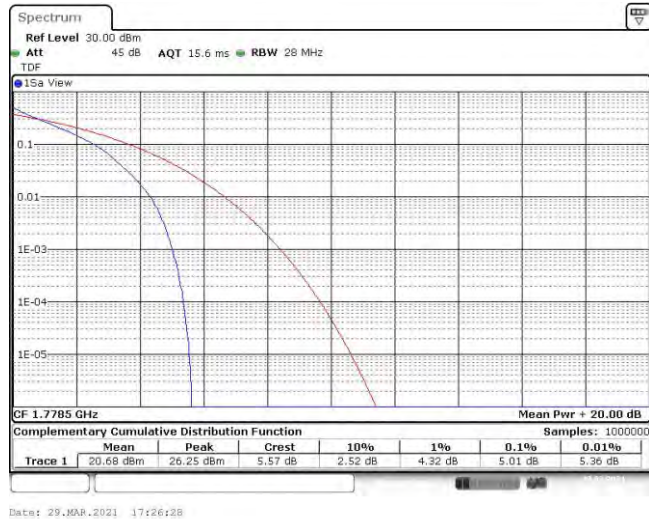

Band66-3MHz-QPSK-132657-15RB#0