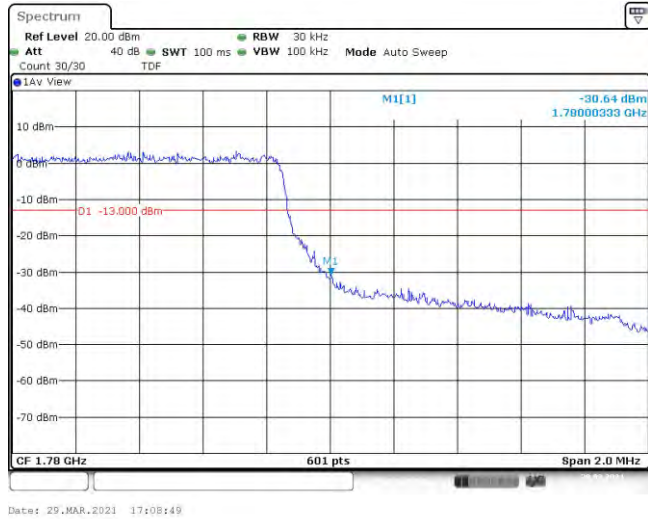

Test Graphs

Band66-1.4MHz-QPSK-131979-6RB#0

Date: 29.MAR.2021 17:08:07

Band66-1.4MHz-QPSK-132665-6RB#0

Date: 29.MAR.2021 17:08:39

Band66-1.4MHz-16QAM-131979-6RB#0

Date: 29.MAR.2021 17:08:17

Band66-1.4MHz-16QAM-132665-6RB#0