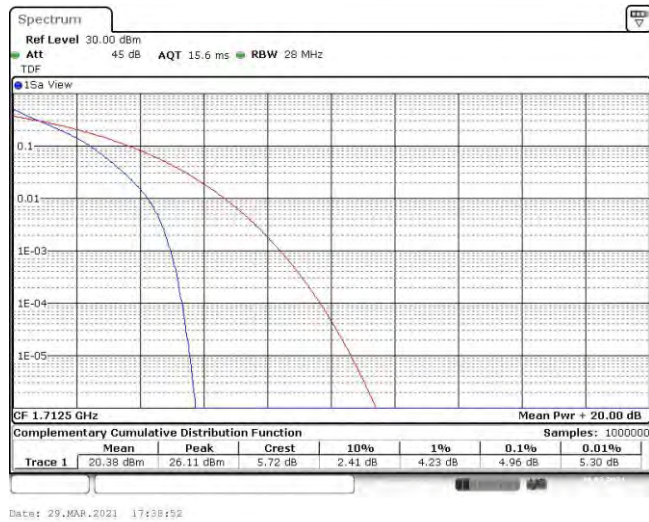

Band66-5MHz-QPSK-131997-25RB#0