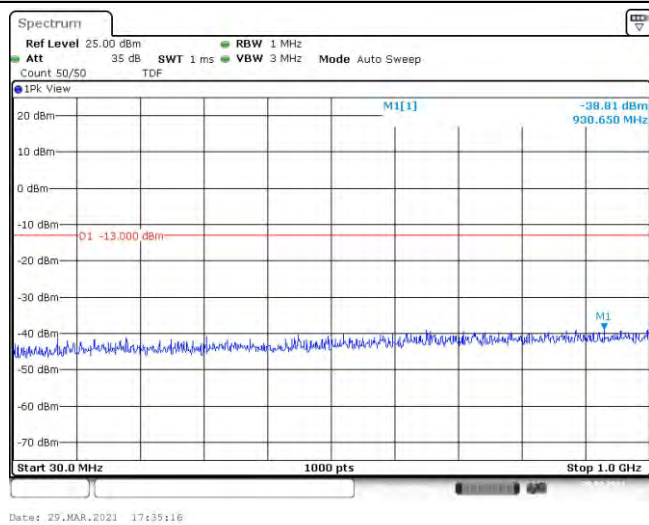

Band66-5MHz-16QAM-132322-1RB#0-Range1:30~1000MHz