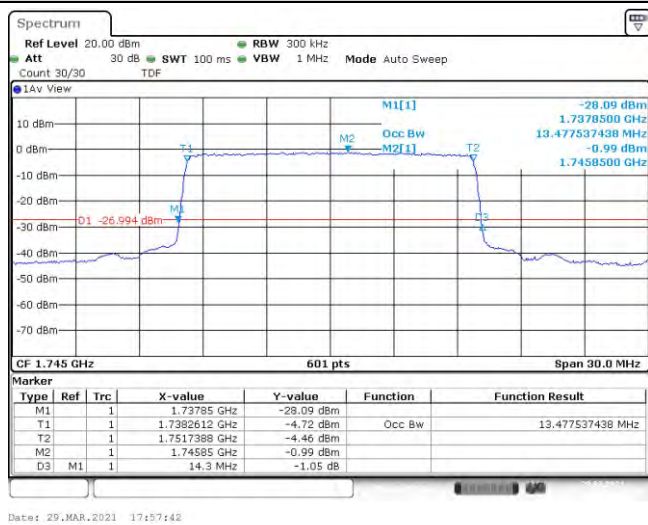

Band66-15MHz-QPSK-132322-75RB#0-13.478

Band66-15MHz-QPSK-132597-75RB#0-13.428