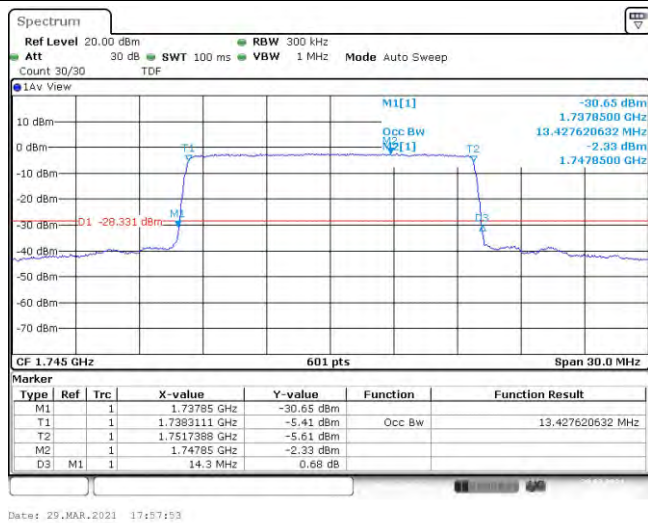

Band66-15MHz-QPSK-132322-75RB#0-13.478

Band66-15MHz-QPSK-132597-75RB#0-13.428

Band66-15MHz-16QAM-132047-75RB#0-13.428

Band66-15MHz-16QAM-132322-75RB#0-13.428

Band66-15MHz-16QAM-132597-75RB#0-13.428

Band66-20MHz-QPSK-132072-100RB#0-17.97