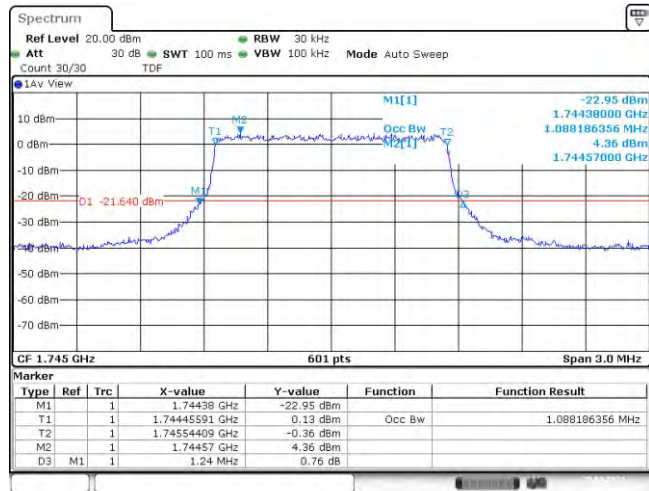

Band66-1.4MHz-QPSK-132322-6RB#0-1.088

Band66-1.4MHz-QPSK-132665-6RB#0-1.088