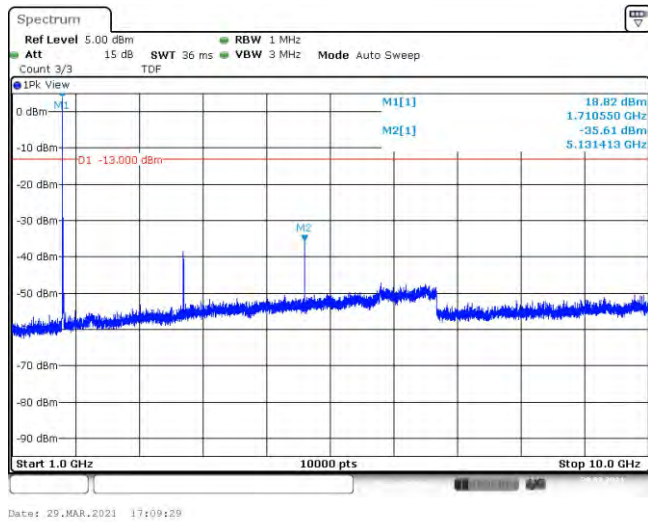

Band66-1.4MHz-16QAM-131979-1RB#0-Range2:1000~10000MHz