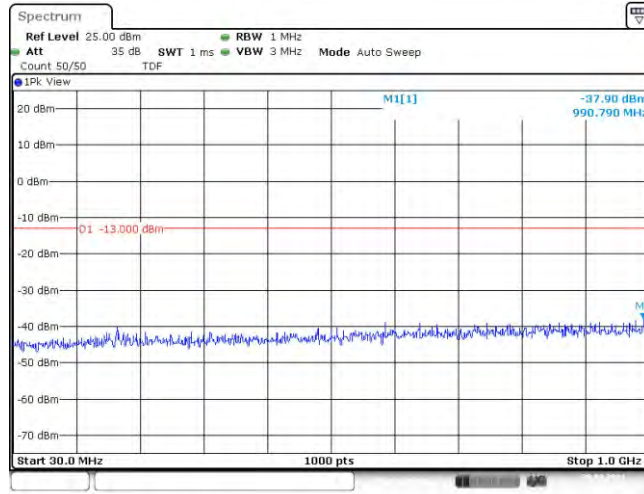

Test Graphs

Band66-1.4MHz-QPSK-131979-1RB#0-Range1:30~1000MHz

Date: 29.MAR.2021 17:09:01