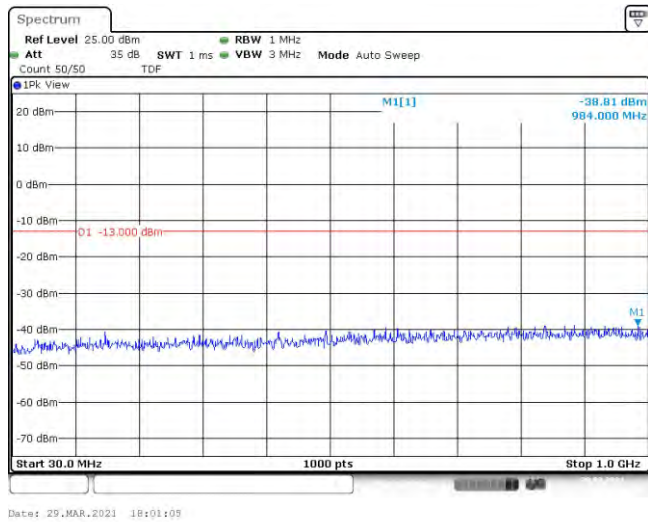

Band66-15MHz-16QAM-132597-1RB#0-Range1:30~1000MHz