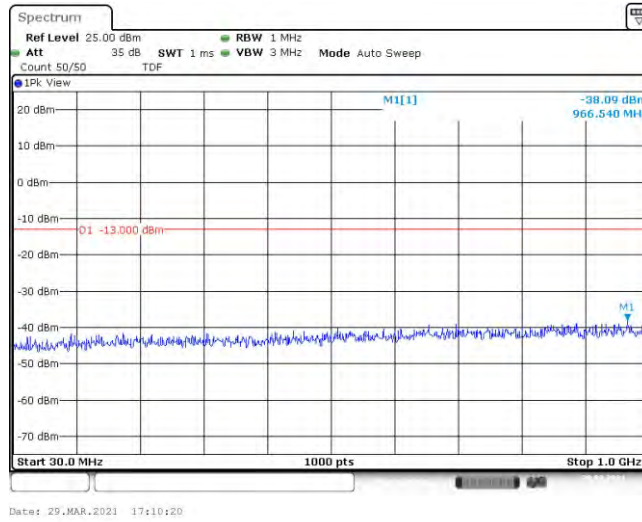

Band66-1.4MHz-QPSK-132665-1RB#0-Range1:30~1000MHz