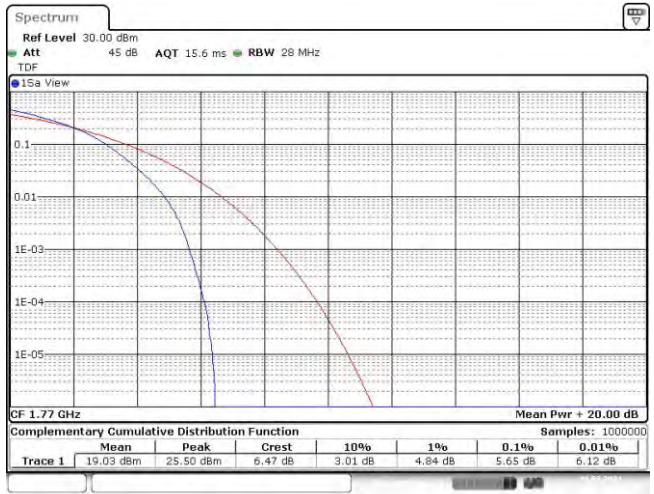

Band66-20MHz-16QAM-132072-100RB#0

Band66-20MHz-16QAM-132322-100RB#0

Band66-20MHz-16QAM-132572-100RB#0

Date: 29.MAR.2021 18:18:16

Appendix B: 26dB Bandwidth and Occupied Bandwidth

Test Result

Band	Bandwidth	Modulation	Channel	RB Configuration	Occupied Bandwidth (MHz)	26dB Bandwidth (MHz)	Verdict
Band66	1.4MHz	QPSK	131979	6RB#0	1.098	1.245	PASS
Band66	1.4MHz	QPSK	132322	6RB#0	1.088	1.240	PASS
Band66	1.4MHz	QPSK	132665	6RB#0	1.088	1.220	PASS
Band66	1.4MHz	16QAM	131979	6RB#0	1.088	1.240	PASS
Band66	1.4MHz	16QAM	132322	6RB#0	1.088	1.260	PASS
Band66	1.4MHz	16QAM	132665	6RB#0	1.088	1.255	PASS
Band66	3MHz	QPSK	131987	15RB#0	2.705	2.870	PASS
Band66	3MHz	QPSK	132322	15RB#0	2.705	2.860	PASS
Band66	3MHz	QPSK	132657	15RB#0	2.705	2.870	PASS
Band66	3MHz	16QAM	131987	15RB#0	2.696	2.870	PASS
Band66	3MHz	16QAM	132322	15RB#0	2.696	2.870	PASS
Band66	3MHz	16QAM	132657	15RB#0	2.696	2.870	PASS
Band66	5MHz	QPSK	131997	25RB#0	4.496	4.810	PASS
Band66	5MHz	QPSK	132322	25RB#0	4.496	4.790	PASS
Band66	5MHz	QPSK	132647	25RB#0	4.496	4.790	PASS
Band66	5MHz	16QAM	131997	25RB#0	4.515	4.780	PASS
Band66	5MHz	16QAM	132322	25RB#0	4.505	4.790	PASS
Band66	5MHz	16QAM	132647	25RB#0	4.515	4.780	PASS
Band66	10MHz	QPSK	132022	50RB#0	8.952	9.533	PASS
Band66	10MHz	QPSK	132322	50RB#0	8.985	9.533	PASS
Band66	10MHz	QPSK	132622	50RB#0	8.952	9.533	PASS
Band66	10MHz	16QAM	132022	50RB#0	8.952	9.533	PASS
Band66	10MHz	16QAM	132322	50RB#0	8.985	9.533	PASS
Band66	10MHz	16QAM	132622	50RB#0	8.952	9.533	PASS
Band66	15MHz	QPSK	132047	75RB#0	13.428	14.300	PASS
Band66	15MHz	QPSK	132322	75RB#0	13.478	14.300	PASS
Band66	15MHz	QPSK	132597	75RB#0	13.428	14.300	PASS
Band66	15MHz	16QAM	132047	75RB#0	13.428	14.300	PASS
Band66	15MHz	16QAM	132322	75RB#0	13.428	14.300	PASS
Band66	15MHz	16QAM	132597	75RB#0	13.428	14.300	PASS
Band66	20MHz	QPSK	132072	100RB#0	17.97	19.267	PASS
Band66	20MHz	QPSK	132322	100RB#0	18.037	19.333	PASS
Band66	20MHz	QPSK	132572	100RB#0	17.97	19.333	PASS
Band66	20MHz	16QAM	132072	100RB#0	17.97	19.267	PASS