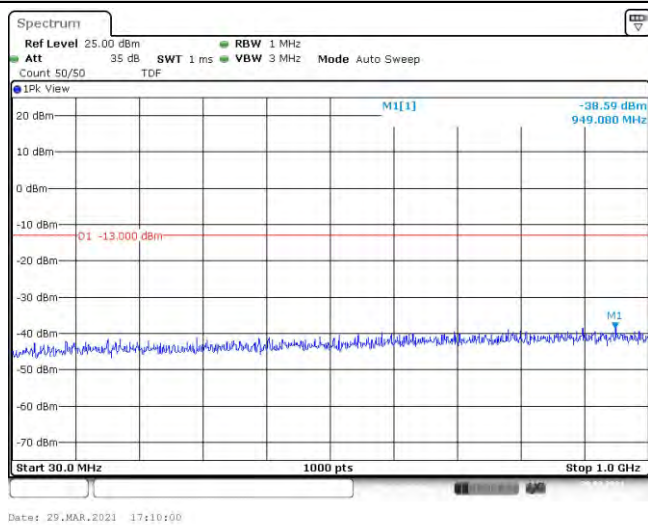

Band66-1.4MHz-16QAM-132322-1RB#0-Range1:30~1000MHz