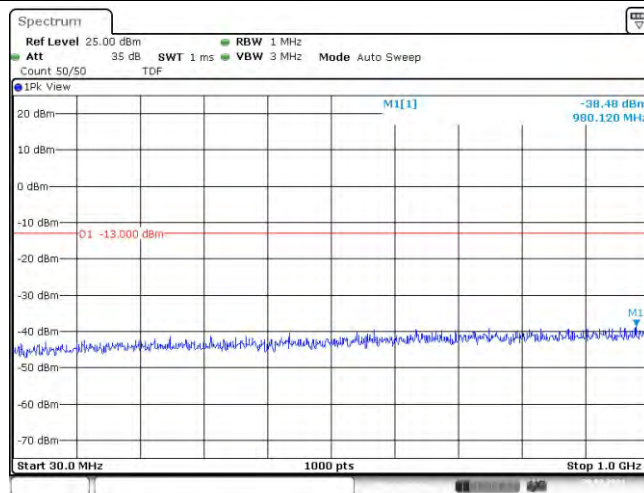

Test Graphs

Band66-1.4MHz-QPSK-131979-1RB#0-Range1:30~1000MHz

Date: 29.MAR.2021 17:09:01

Band66-1.4MHz-QPSK-131979-1RB#0-Range2:1000~10000MHz

Date: 29.MAR.2021 17:09:10

Band66-1.4MHz-QPSK-132322-1RB#0-Range1:30~1000MHz