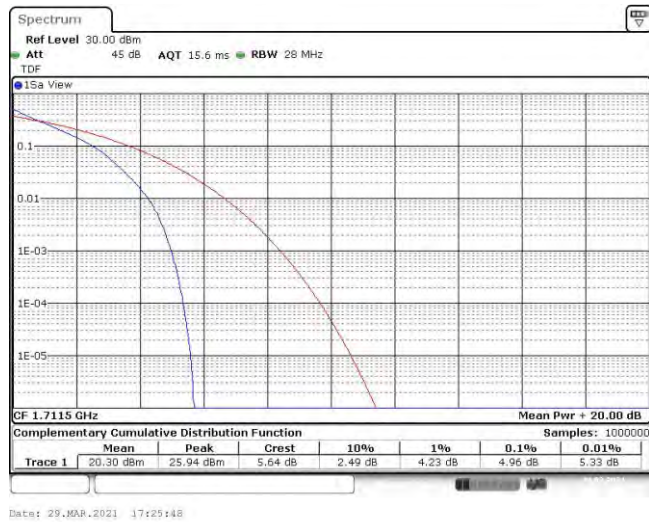

Band66-3MHz-QPSK-131987-15RB#0