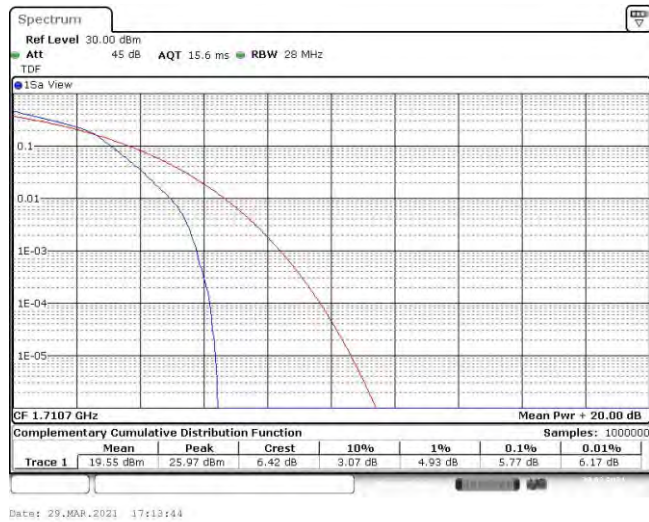

Test Graphs

Band66-1.4MHz-QPSK-131979-6RB#0

Date: 29.MAR.2021 17:13:34

Band66-1.4MHz-QPSK-132322-6RB#0

Date: 29.MAR.2021 17:13:59

Band66-1.4MHz-QPSK-132665-6RB#0

Band66-1.4MHz-16QAM-131979-6RB#0

Band66-1.4MHz-16QAM-132322-6RB#0