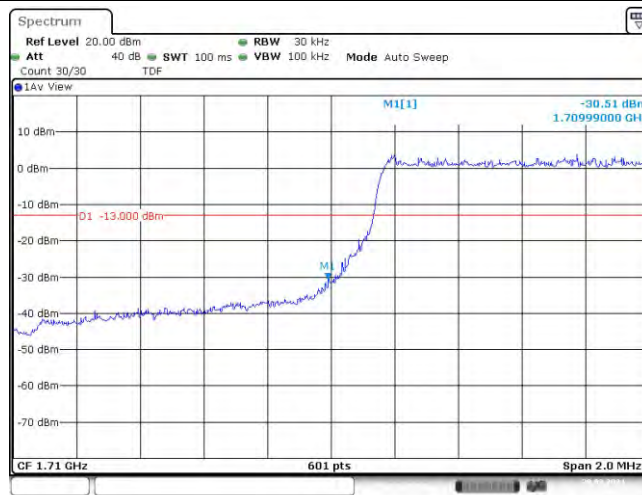

Test Graphs

Band66-1.4MHz-QPSK-131979-6RB#0

Date: 29.MAR.2021 17:08:07

Band66-1.4MHz-QPSK-132665-6RB#0

Date: 29.MAR.2021 17:08:39

Band66-1.4MHz-16QAM-131979-6RB#0

Date: 29.MAR.2021 17:08:17

Band66-1.4MHz-16QAM-132665-6RB#0