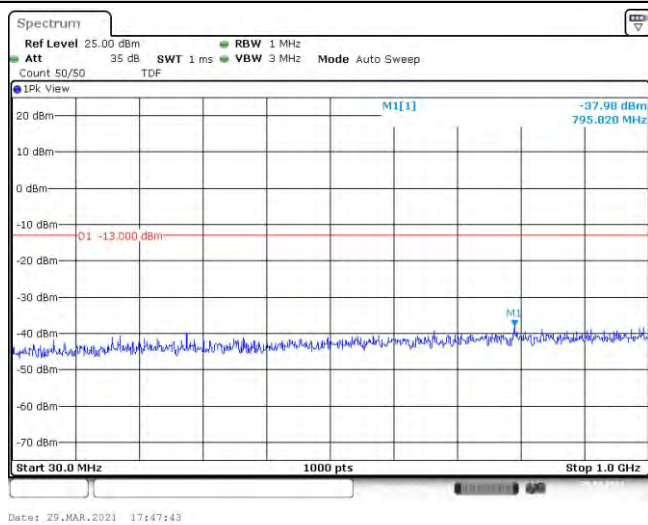

Band66-10MHz-16QAM-132322-1RB#0-Range1:30~1000MHz