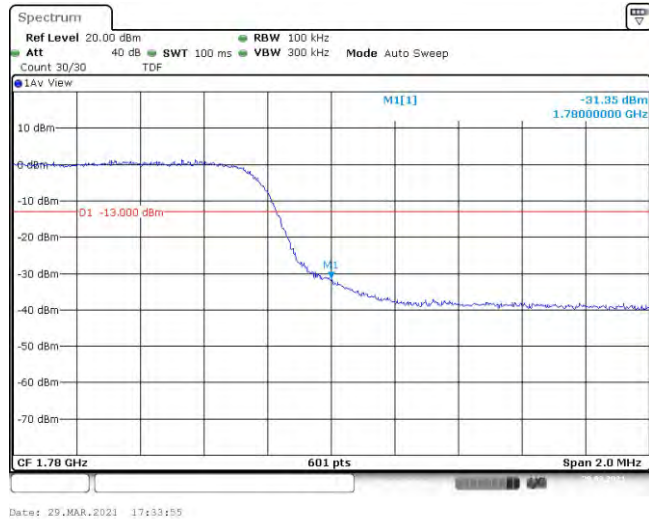

Band66-5MHz-QPSK-132647-25RB#0