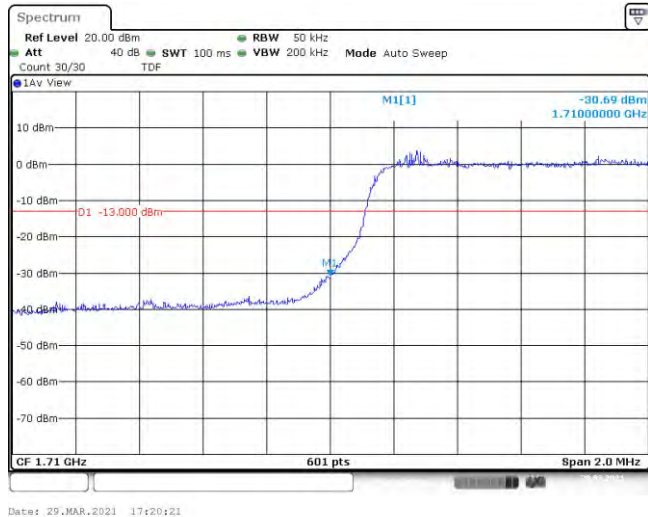

Band66-3MHz-QPSK-131987-15RB#0

Date: 29.MAR.2021 17:20:21