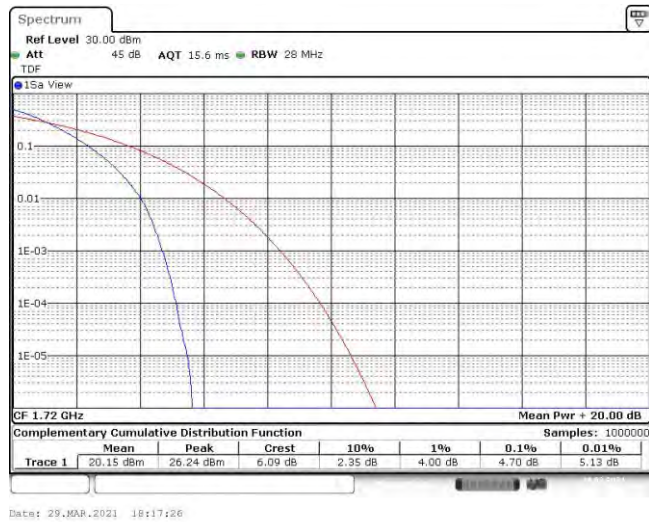

Band66-20MHz-QPSK-132072-100RB#0