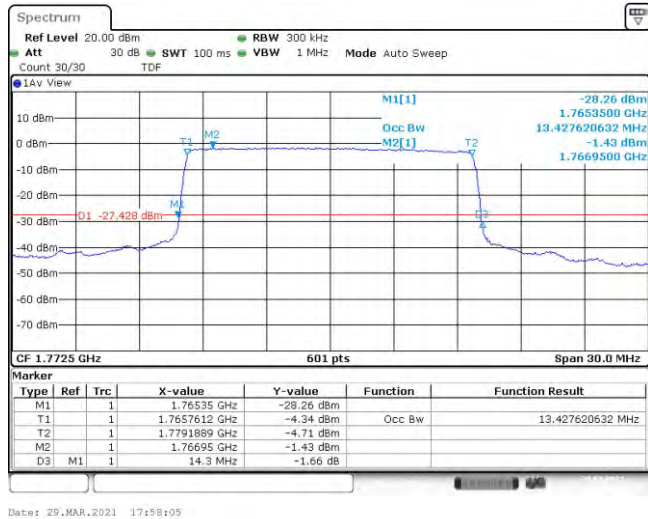

Band66-15MHz-16QAM-132047-75RB#0-13.428

Band66-15MHz-16QAM-132322-75RB#0-13.428

Band66-15MHz-16QAM-132597-75RB#0-13.428