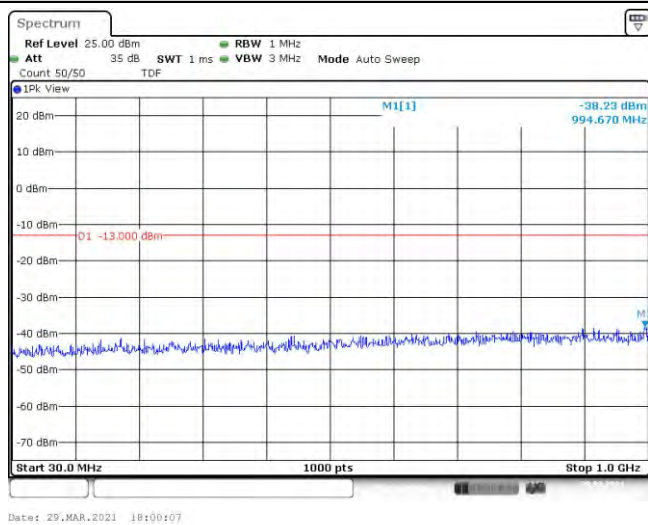

Band66-15MHz-QPSK-132322-1RB#0-Range1:30~1000MHz