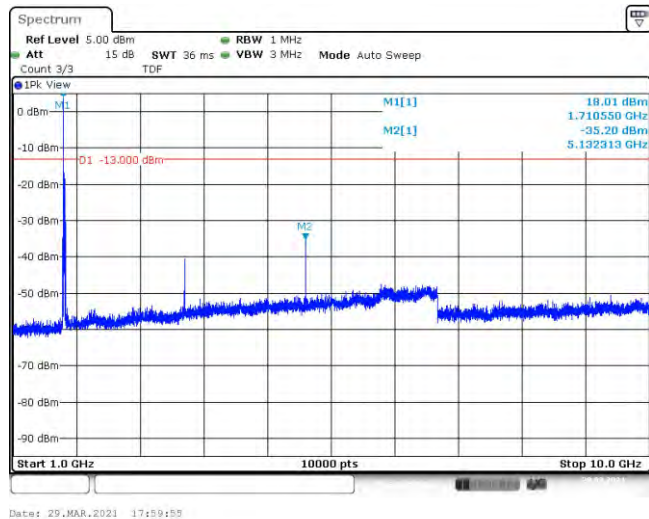

Band66-15MHz-16QAM-132047-1RB#0-Range2:1000~10000MHz