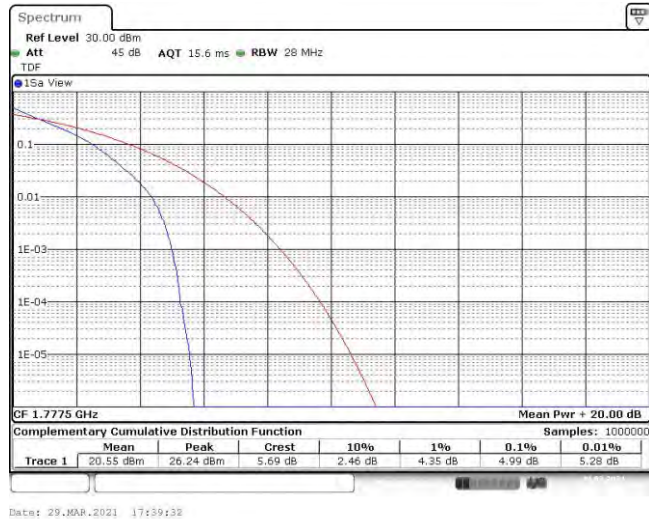

Band66-5MHz-QPSK-132647-25RB#0