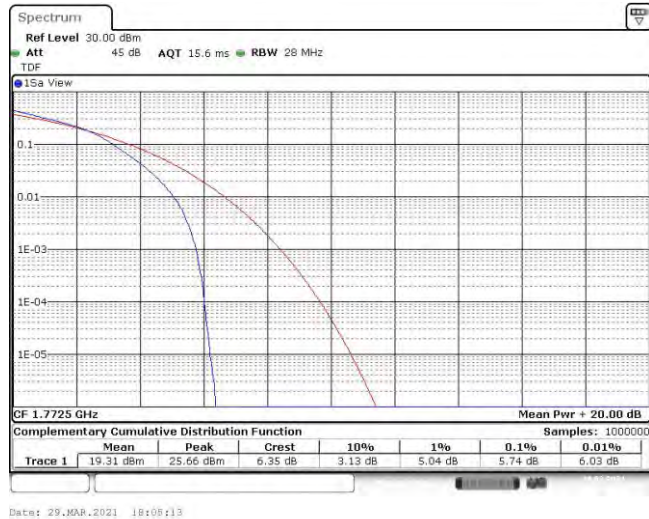

Band66-15MHz-16QAM-132597-75RB#0