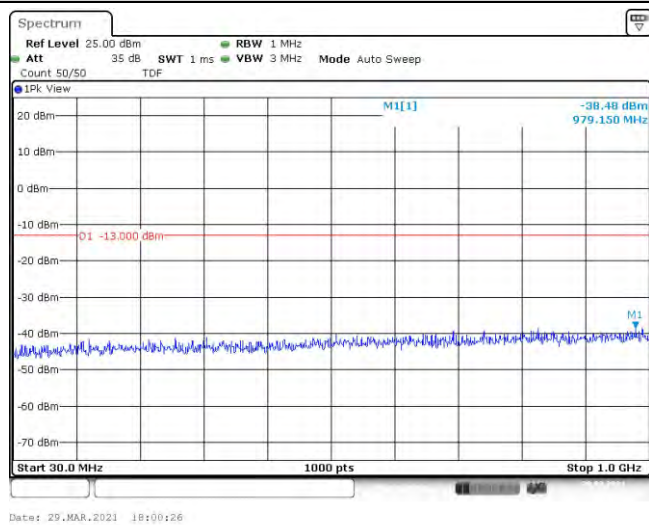

Band66-15MHz-QPSK-132597-1RB#0-Range2:1000~10000MHz

Band66-15MHz-16QAM-132047-1RB#0-Range1:30~1000MHz

Band66-15MHz-16QAM-132047-1RB#0-Range2:1000~10000MHz

Band66-15MHz-16QAM-132322-1RB#0-Range1:30~1000MHz