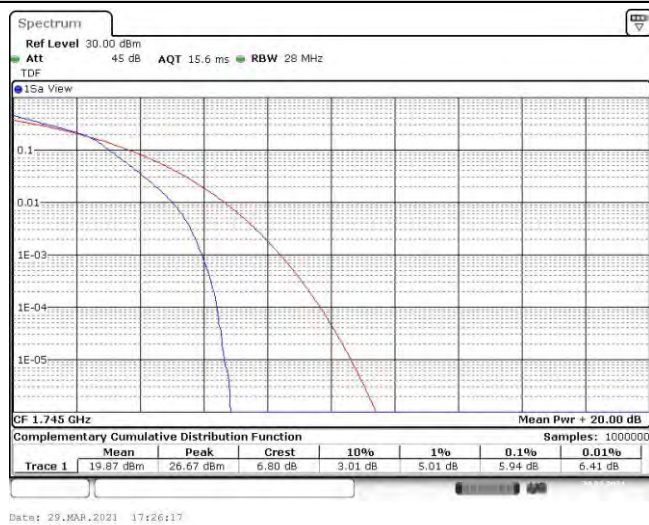

Band66-3MHz-16QAM-132322-15RB#0