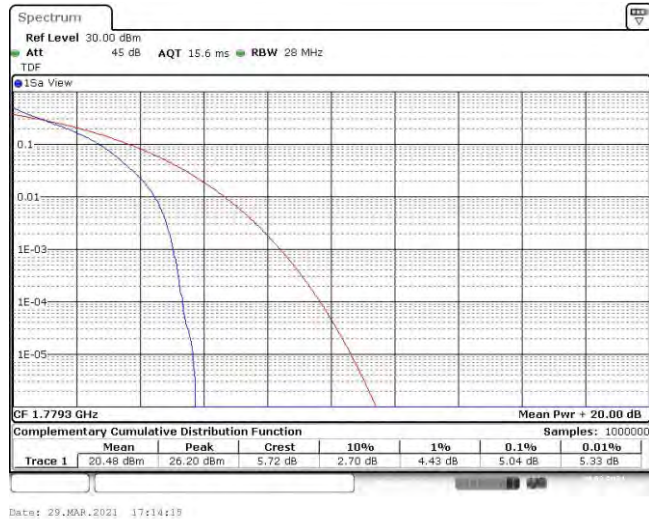

Test Graphs

Band66-1.4MHz-QPSK-131979-6RB#0

Date: 29.MAR.2021 17:13:34

Band66-1.4MHz-QPSK-132322-6RB#0

Date: 29.MAR.2021 17:13:59

Band66-1.4MHz-QPSK-132665-6RB#0

Band66-1.4MHz-16QAM-131979-6RB#0

Band66-1.4MHz-16QAM-132322-6RB#0