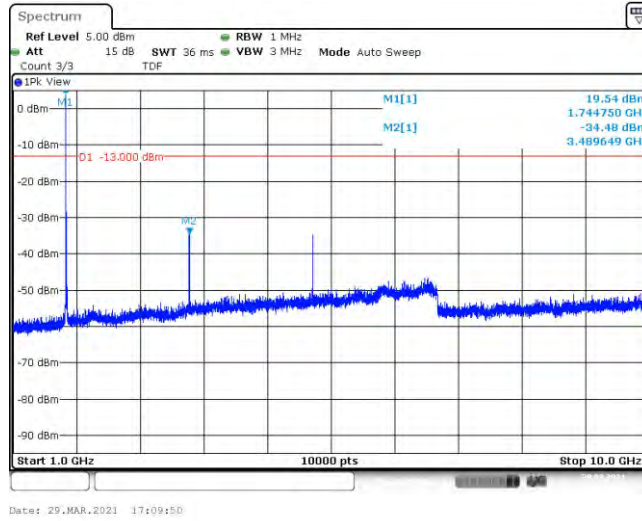

Band66-1.4MHz-QPSK-132322-1RB#0-Range2:1000~10000MHz