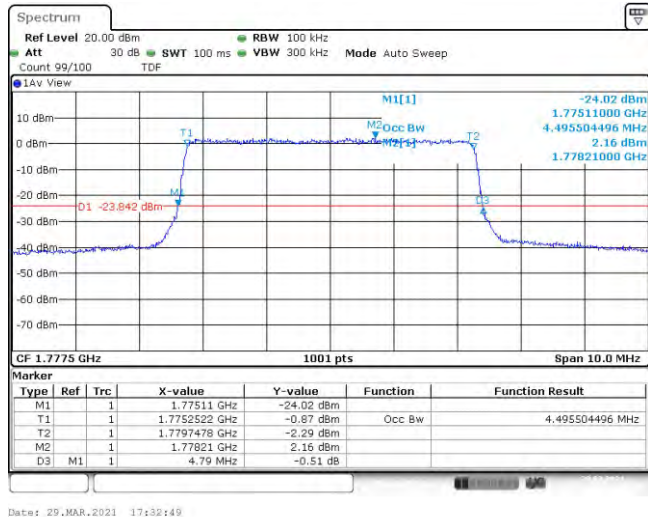

Band66-5MHz-16QAM-131997-25RB#0-4.515

Band66-5MHz-16QAM-132322-25RB#0-4.505

Band66-5MHz-16QAM-132647-25RB#0-4.515