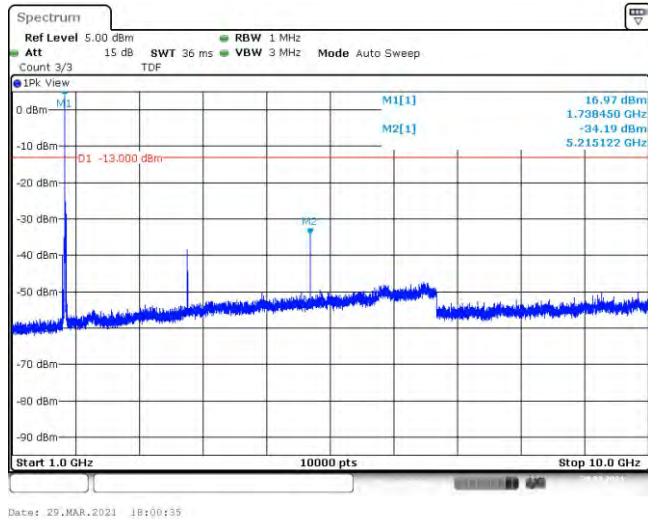

Band66-15MHz-16QAM-132322-1RB#0-Range2:1000~10000MHz