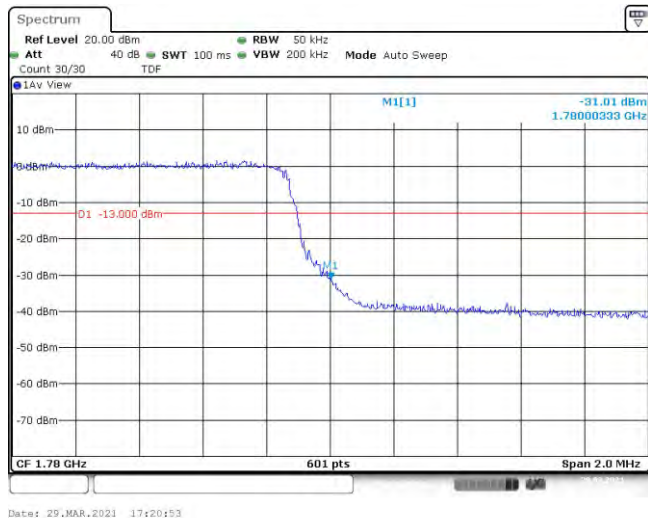

Band66-3MHz-QPSK-132657-15RB#0

Date: 29.MAR.2021 17:20:53

Band66-3MHz-16QAM-131987-15RB#0