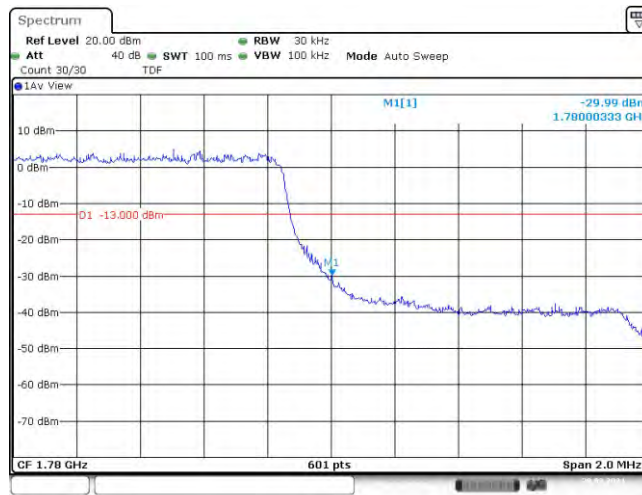

Band66-1.4MHz-QPSK-132665-6RB#0

Date: 29.MAR.2021 17:08:39