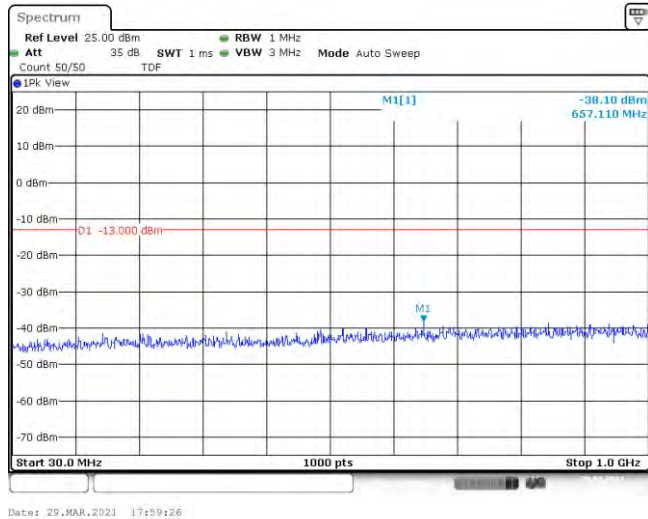

Band66-15MHz-QPSK-132047-1RB#0-Range1:30~1000MHz