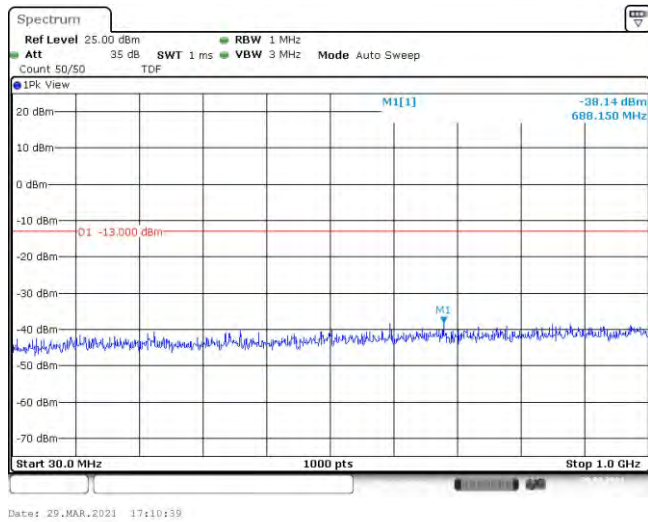

Band66-1.4MHz-16QAM-131979-1RB#0-Range2:1000~10000MHz

Band66-1.4MHz-16QAM-132322-1RB#0-Range1:30~1000MHz

Band66-1.4MHz-16QAM-132322-1RB#0-Range2:1000~10000MHz

Band66-1.4MHz-16QAM-132665-1RB#0-Range1:30~1000MHz