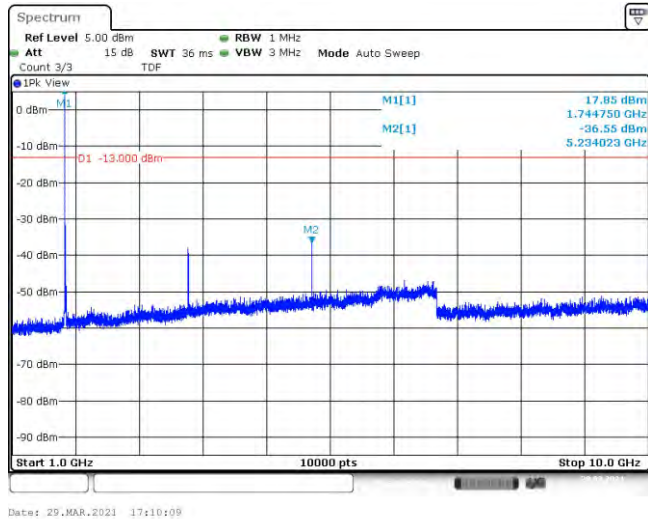

Band66-1.4MHz-16QAM-132322-1RB#0-Range2:1000~10000MHz