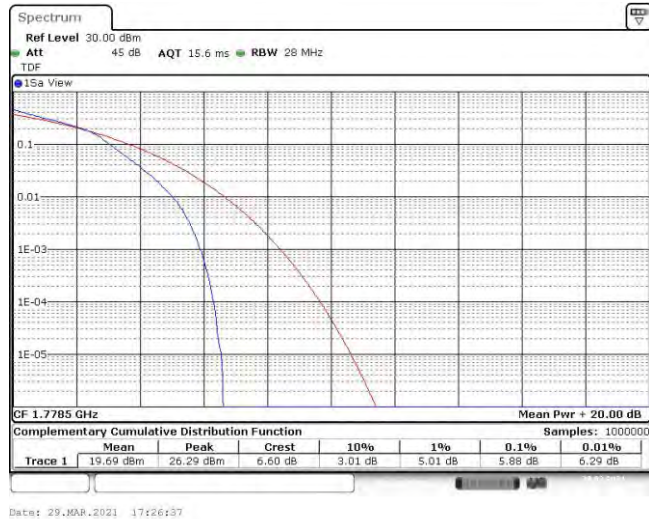

Band66-3MHz-16QAM-132657-15RB#0