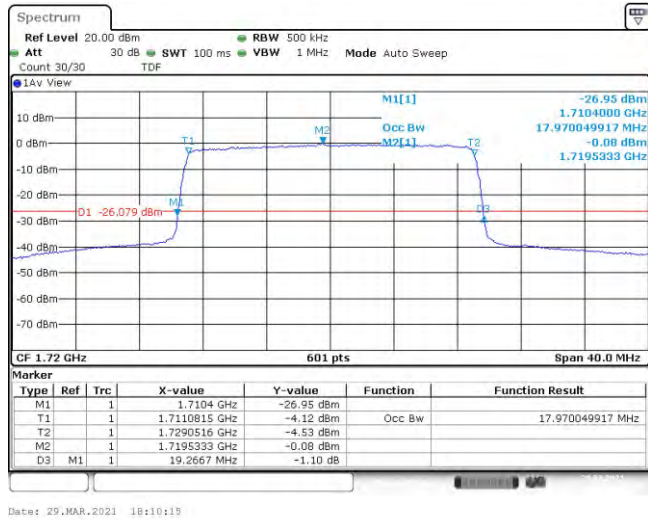

Band66-15MHz-QPSK-132322-75RB#0-13.478

Band66-15MHz-QPSK-132597-75RB#0-13.428

Band66-15MHz-16QAM-132047-75RB#0-13.428

Band66-15MHz-16QAM-132322-75RB#0-13.428

Band66-15MHz-16QAM-132597-75RB#0-13.428

Band66-20MHz-QPSK-132072-100RB#0-17.97