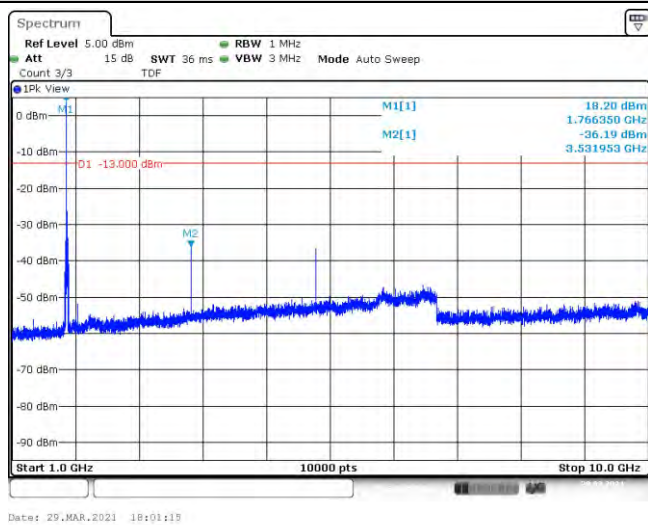

Band66-15MHz-16QAM-132597-1RB#0-Range2:1000~10000MHz