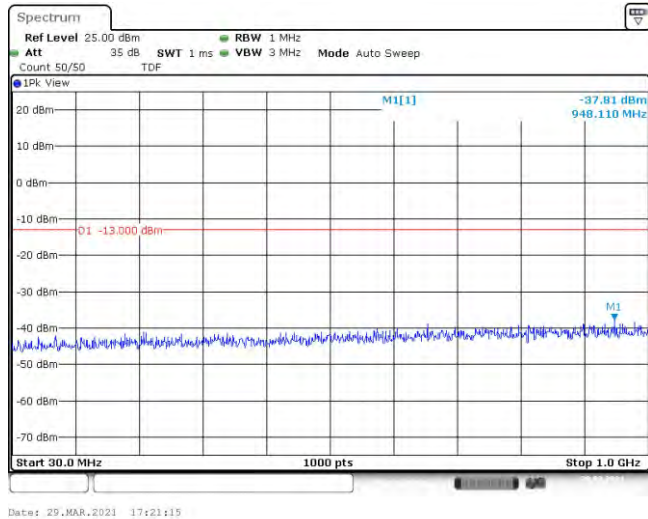

Band66-3MHz-QPSK-131987-1RB#0-Range1:30~1000MHz