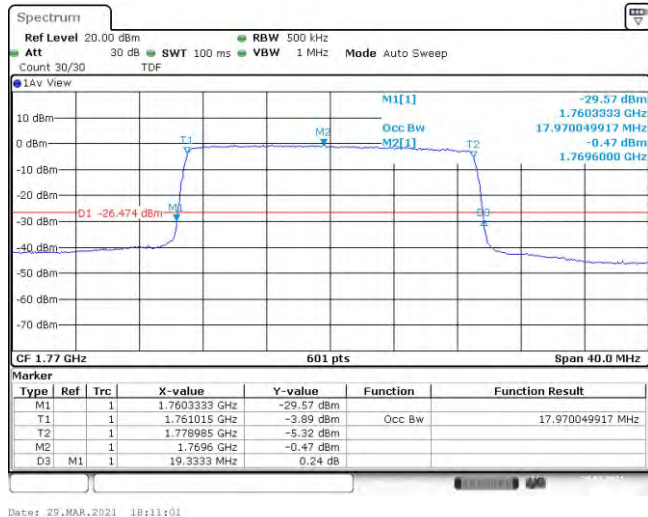

Band66-20MHz-16QAM-132072-100RB#0-17.97

Band66-20MHz-16QAM-132322-100RB#0-17.97

Band66-20MHz-16QAM-132572-100RB#0-17.97