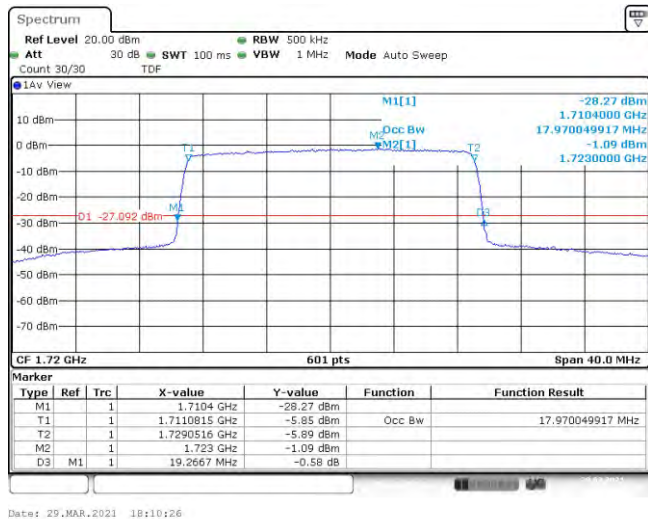

Band66-20MHz-16QAM-132072-100RB#0-17.97