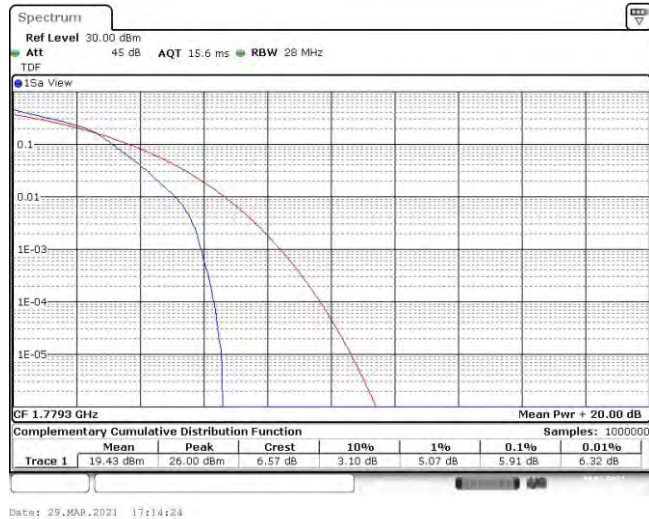

Band66-1.4MHz-16QAM-132665-6RB#0