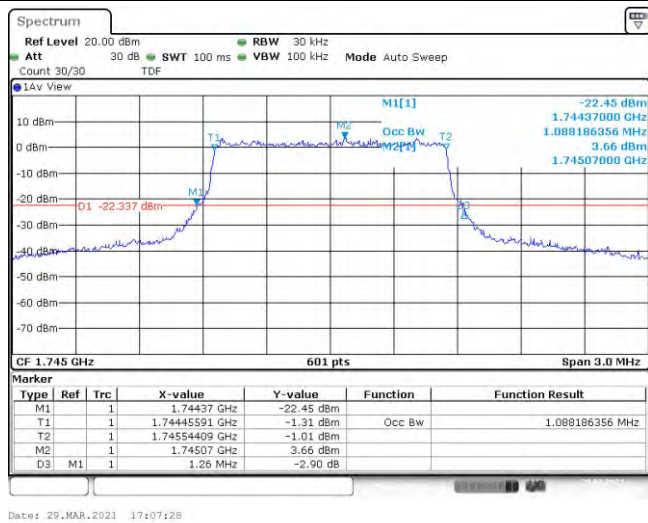

Band66-1.4MHz-16QAM-132322-6RB#0-1.088

Band66-1.4MHz-16QAM-132665-6RB#0-1.088