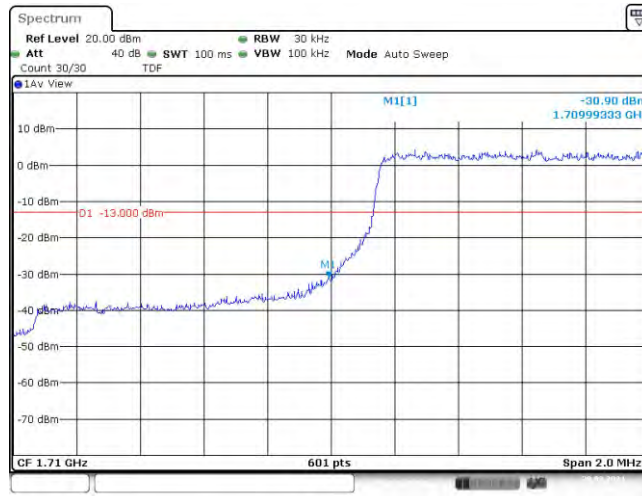

Test Graphs

Band66-1.4MHz-QPSK-131979-6RB#0

Date: 29.MAR.2021 17:08:07