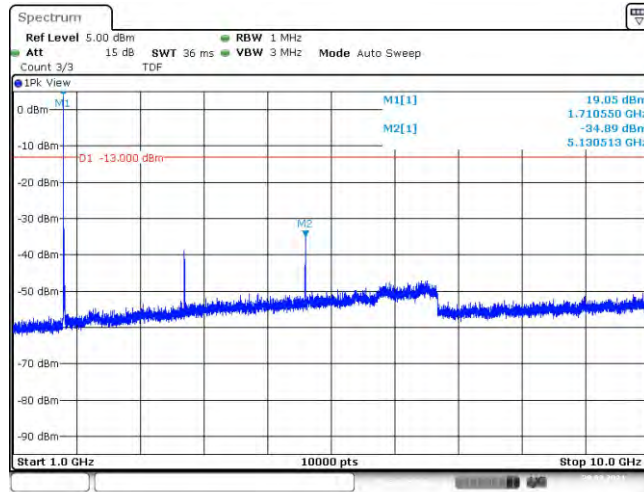

Test Graphs

Band66-1.4MHz-QPSK-131979-1RB#0-Range1:30~1000MHz

Date: 29.MAR.2021 17:09:01

Band66-1.4MHz-QPSK-131979-1RB#0-Range2:1000~10000MHz

Date: 29.MAR.2021 17:09:10

Band66-1.4MHz-QPSK-132322-1RB#0-Range1:30~1000MHz