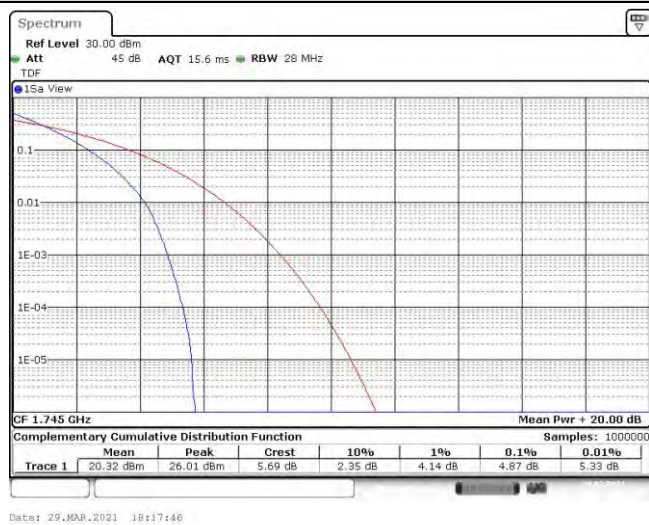

Band66-20MHz-QPSK-132322-100RB#0