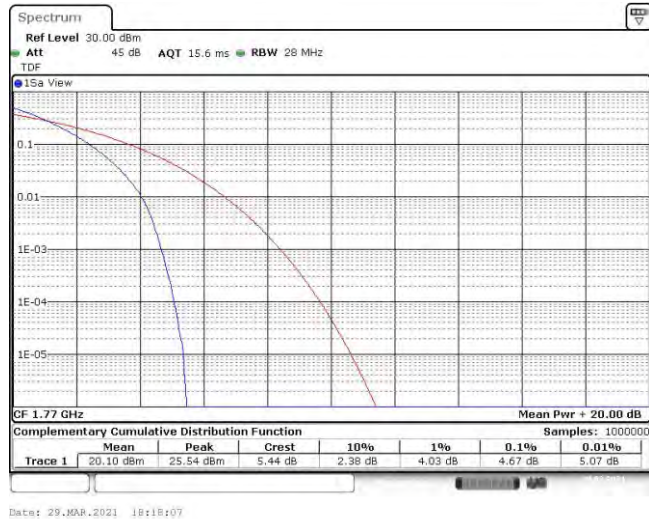

Band66-20MHz-16QAM-132072-100RB#0

Band66-20MHz-16QAM-132322-100RB#0

Band66-20MHz-16QAM-132572-100RB#0

Date: 29.MAR.2021 18:18:16

Appendix B: 26dB Bandwidth and Occupied Bandwidth

Test Result

Band	Bandwidth	Modulation	Channel	RB Configuration	Occupied Bandwidth (MHz)	26dB Bandwidth (MHz)	Verdict
Band66	1.4MHz	QPSK	131979	6RB#0	1.098	1.245	PASS
Band66	1.4MHz	QPSK	132322	6RB#0	1.088	1.240	PASS
Band66	1.4MHz	QPSK	132665	6RB#0	1.088	1.220	PASS
Band66	1.4MHz	16QAM	131979	6RB#0	1.088	1.240	PASS
Band66	1.4MHz	16QAM	132322	6RB#0	1.088	1.260	PASS
Band66	1.4MHz	16QAM	132665	6RB#0	1.088	1.255	PASS
Band66	3MHz	QPSK	131987	15RB#0	2.705	2.870	PASS
Band66	3MHz	QPSK	132322	15RB#0	2.705	2.860	PASS
Band66	3MHz	QPSK	132657	15RB#0	2.705	2.870	PASS
Band66	3MHz	16QAM	131987	15RB#0	2.696	2.870	PASS
Band66	3MHz	16QAM	132322	15RB#0	2.696	2.870	PASS
Band66	3MHz	16QAM	132657	15RB#0	2.696	2.870	PASS
Band66	5MHz	QPSK	131997	25RB#0	4.496	4.810	PASS
Band66	5MHz	QPSK	132322	25RB#0	4.496	4.790	PASS
Band66	5MHz	QPSK	132647	25RB#0	4.496	4.790	PASS
Band66	5MHz	16QAM	131997	25RB#0	4.515	4.780	PASS
Band66	5MHz	16QAM	132322	25RB#0	4.505	4.790	PASS
Band66	5MHz	16QAM	132647	25RB#0	4.515	4.780	PASS
Band66	10MHz	QPSK	132022	50RB#0	8.952	9.533	PASS
Band66	10MHz	QPSK	132322	50RB#0	8.985	9.533	PASS
Band66	10MHz	QPSK	132622	50RB#0	8.952	9.533	PASS
Band66	10MHz	16QAM	132022	50RB#0	8.952	9.533	PASS
Band66	10MHz	16QAM	132322	50RB#0	8.985	9.533	PASS
Band66	10MHz	16QAM	132622	50RB#0	8.952	9.533	PASS
Band66	15MHz	QPSK	132047	75RB#0	13.428	14.300	PASS
Band66	15MHz	QPSK	132322	75RB#0	13.478	14.300	PASS
Band66	15MHz	QPSK	132597	75RB#0	13.428	14.300	PASS
Band66	15MHz	16QAM	132047	75RB#0	13.428	14.300	PASS
Band66	15MHz	16QAM	132322	75RB#0	13.428	14.300	PASS
Band66	15MHz	16QAM	132597	75RB#0	13.428	14.300	PASS
Band66	20MHz	QPSK	132072	100RB#0	17.97	19.267	PASS
Band66	20MHz	QPSK	132322	100RB#0	18.037	19.333	PASS
Band66	20MHz	QPSK	132572	100RB#0	17.97	19.333	PASS
Band66	20MHz	16QAM	132072	100RB#0	17.97	19.267	PASS