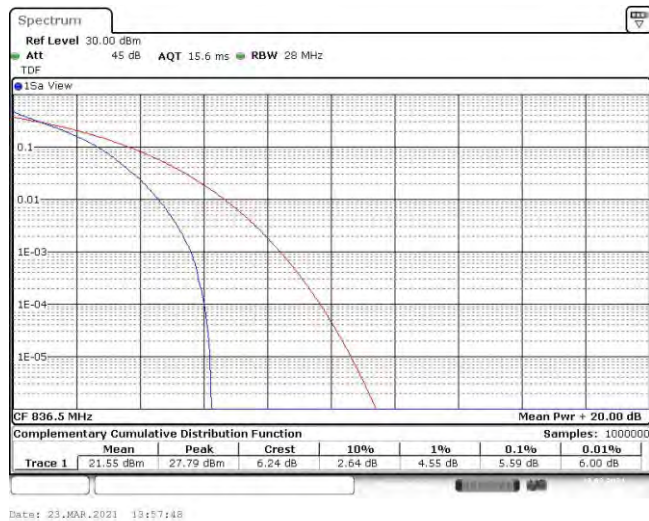

Band5-1.4MHz-QPSK-20525-6RB#0