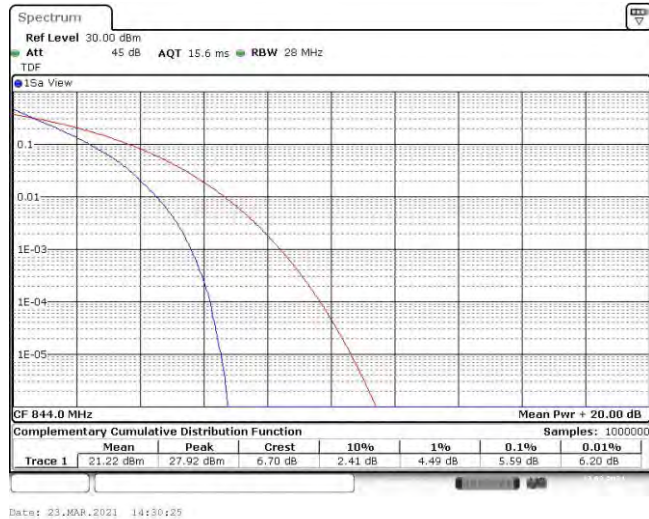

Band5-10MHz-QPSK-20525-50RB#0

Band5-10MHz-QPSK-20600-50RB#0

Band5-10MHz-16QAM-20450-50RB#0

Band5-10MHz-16QAM-20525-50RB#0

Band5-10MHz-16QAM-20600-50RB#0

Date: 23.MAR.2021 14:30:55

Appendix B: 26dB Bandwidth and Occupied Bandwidth