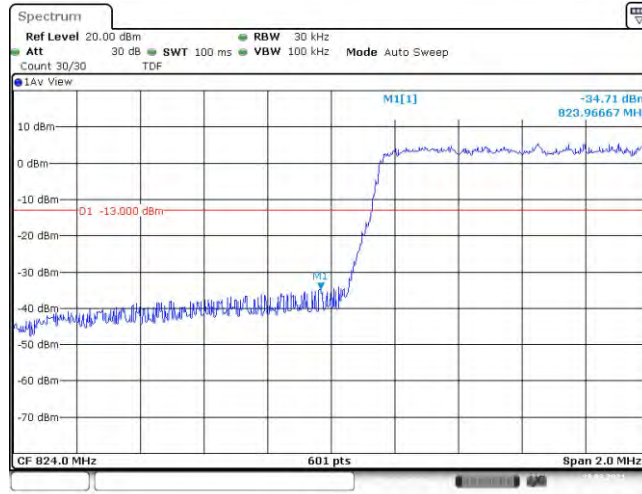

Test Graphs

Band5-1.4MHz-QPSK-20407-6RB#0

Date: 23.MAR.2021 13:52:07