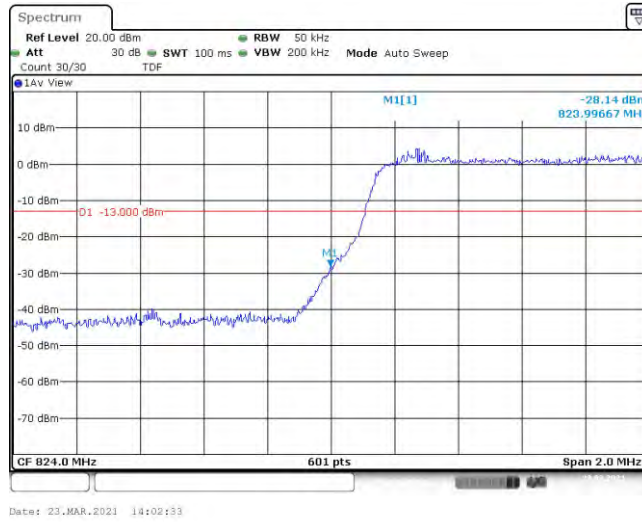

Band5-3MHz-QPSK-20415-15RB#0