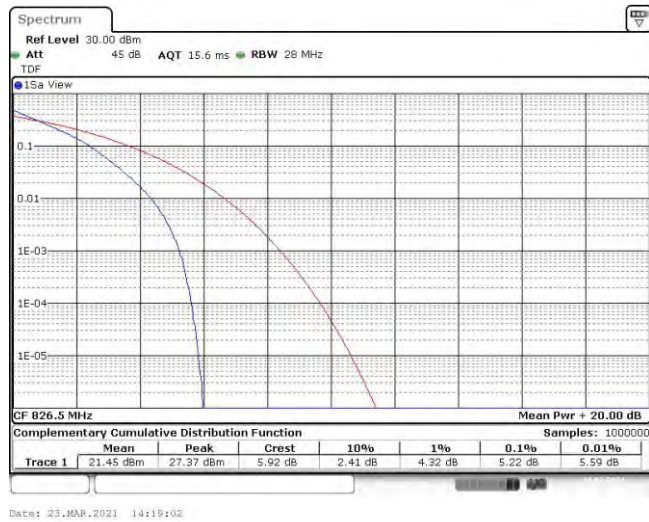

Band5-5MHz-QPSK-20425-25RB#0