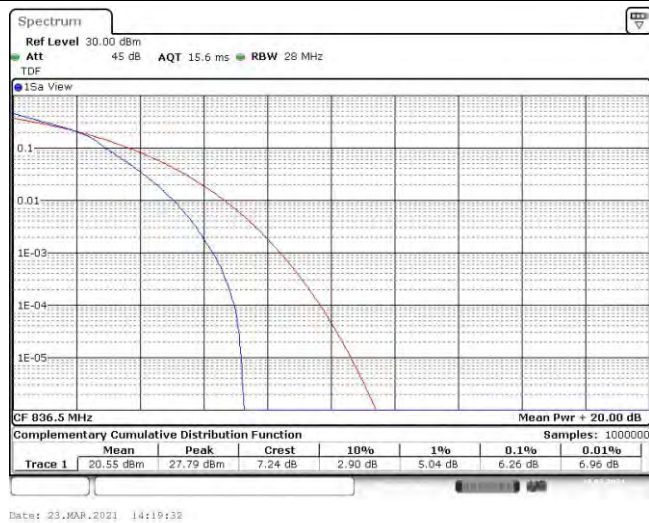

Band5-5MHz-16QAM-20525-25RB#0

Band5-5MHz-16QAM-20625-25RB#0