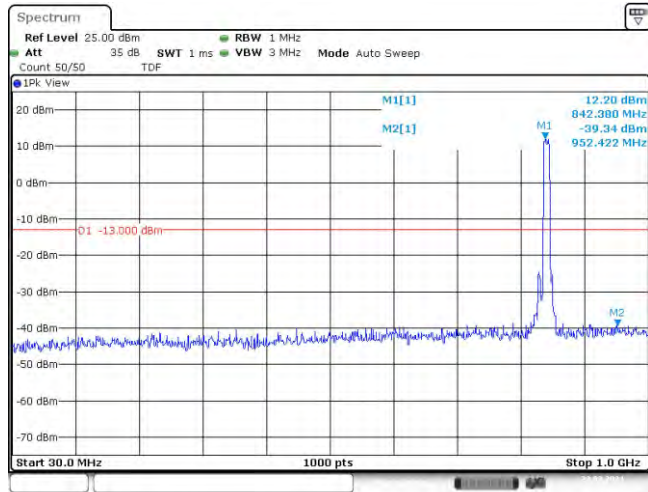

Band5-10MHz-16QAM-20600-50RB#0-Range1:30~1000MHz

Date: 23.MAR.2021 14:26:37