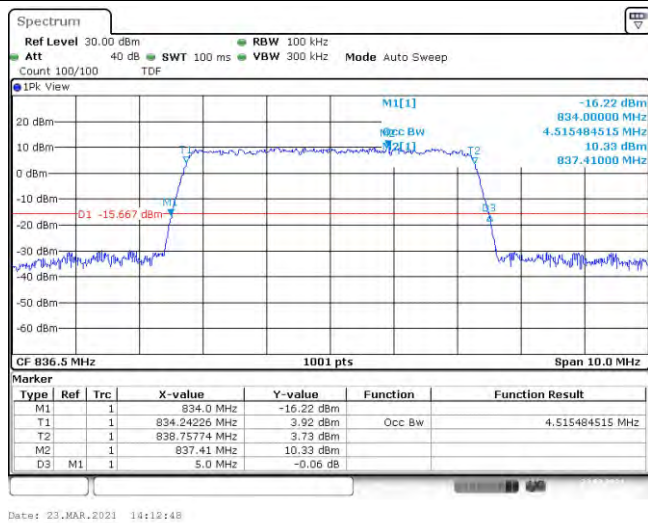

Band5-5MHz-16QAM-20525-25RB#0-4.515

Band5-5MHz-16QAM-20625-25RB#0-4.505