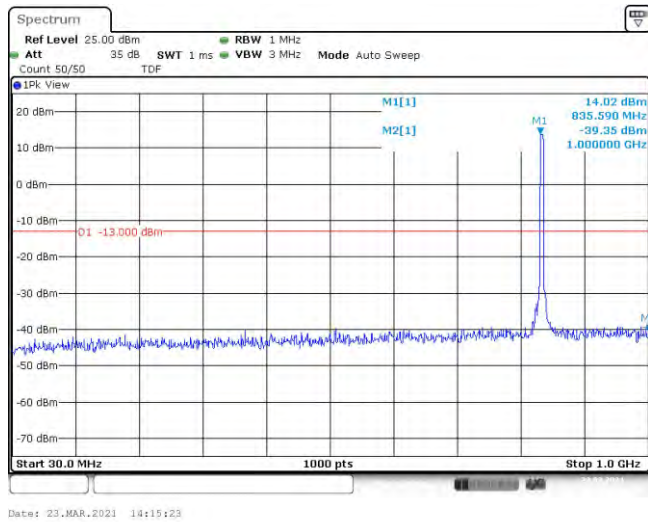

Band5-5MHz-16QAM-20525-25RB#0-Range1:30~1000MHz