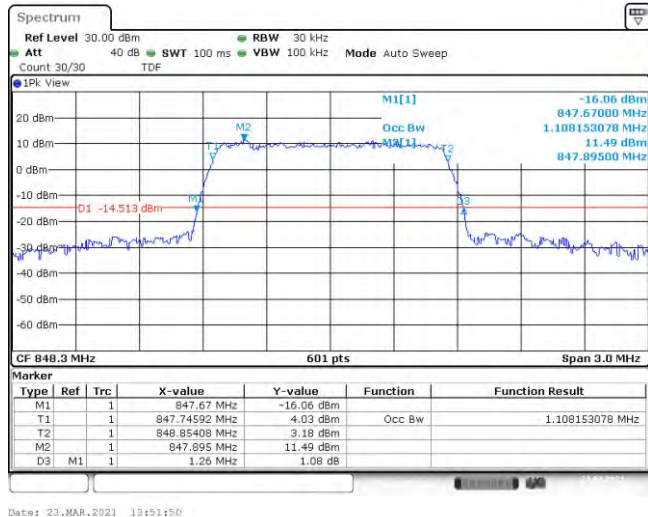

Band5-3MHz-QPSK-20415-15RB#0-2.715

Band5-3MHz-QPSK-20525-15RB#0-2.705

Band5-3MHz-QPSK-20635-15RB#0-2.715