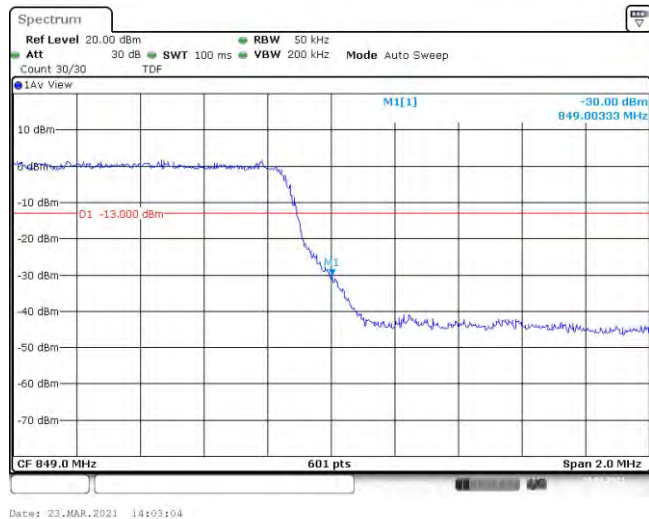

Band5-3MHz-16QAM-20635-15RB#0