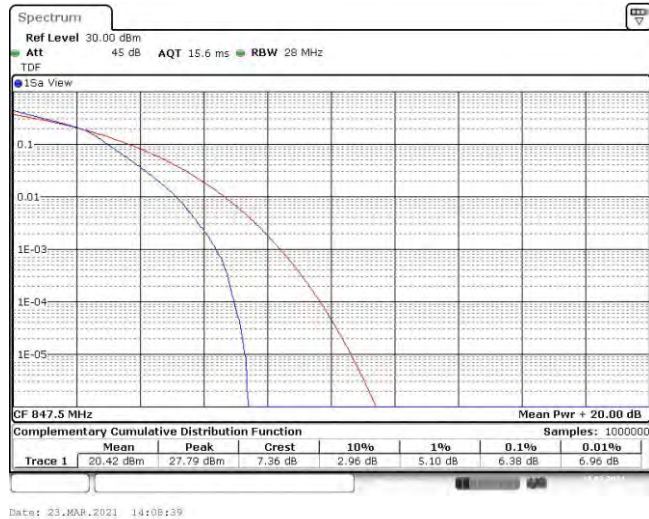

Band5-3MHz-16QAM-20635-15RB#0