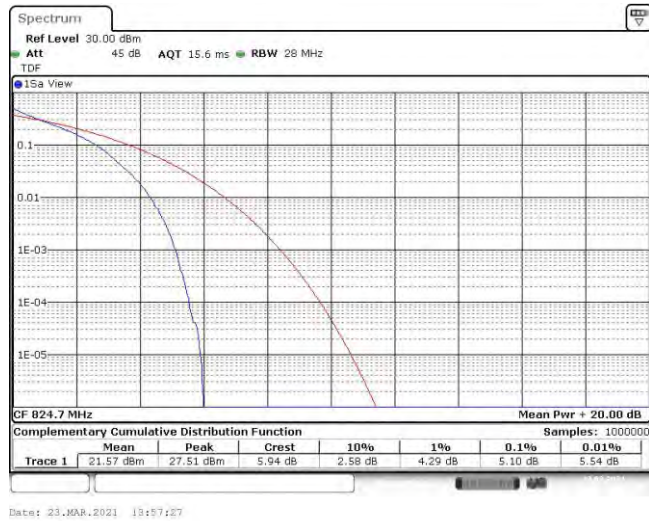

Test Graphs

Band5-1.4MHz-QPSK-20407-6RB#0