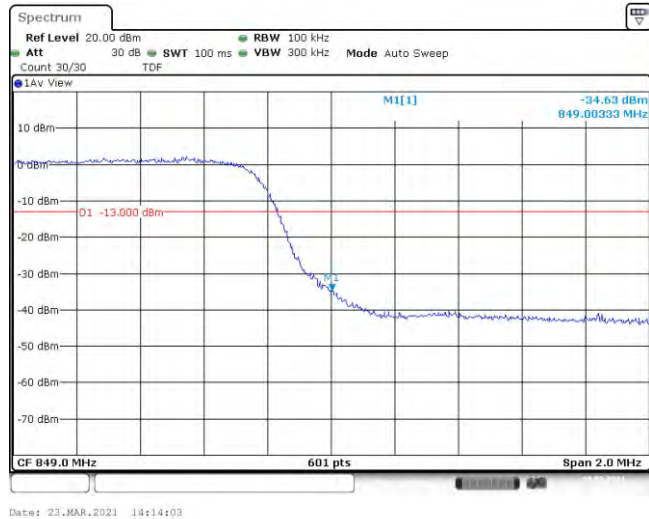

Band5-5MHz-QPSK-20625-25RB#0