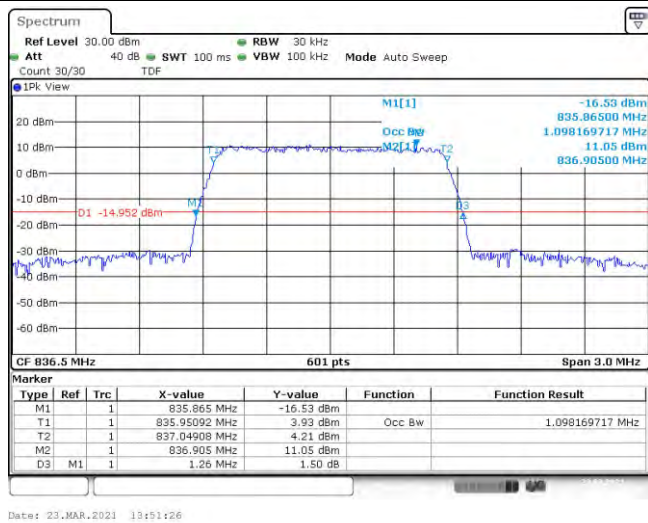

Band5-1.4MHz-16QAM-20525-6RB#0-1.098

Band5-1.4MHz-16QAM-20643-6RB#0-1.108