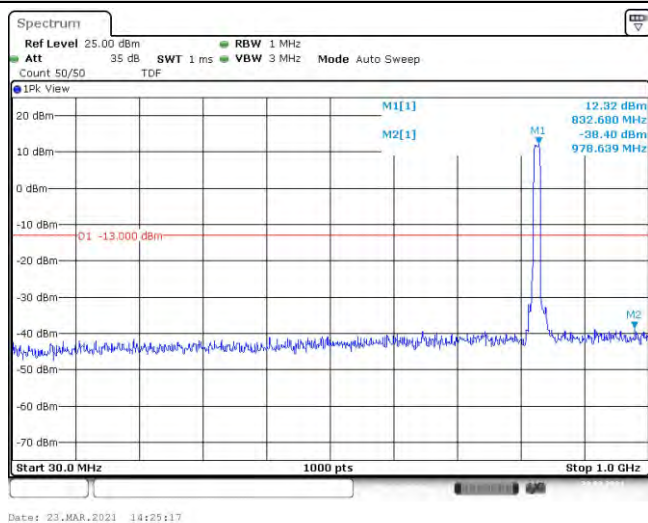

Band5-10MHz-16QAM-20450-50RB#0-Range1:30~1000MHz