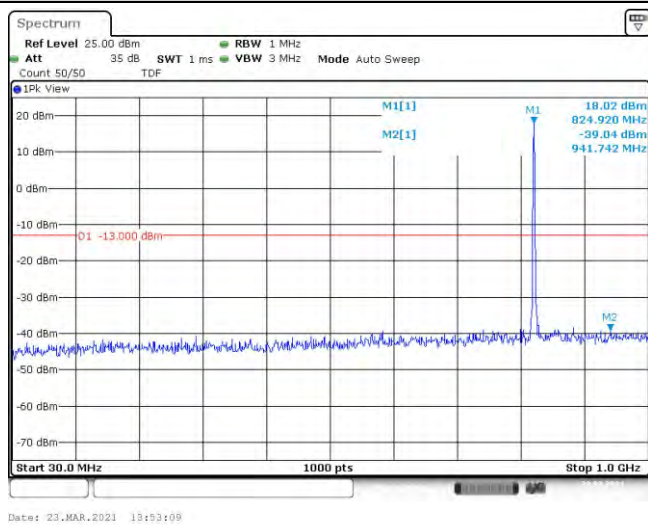

Band5-1.4MHz-16QAM-20407-6RB#0-Range1:30~1000MHz