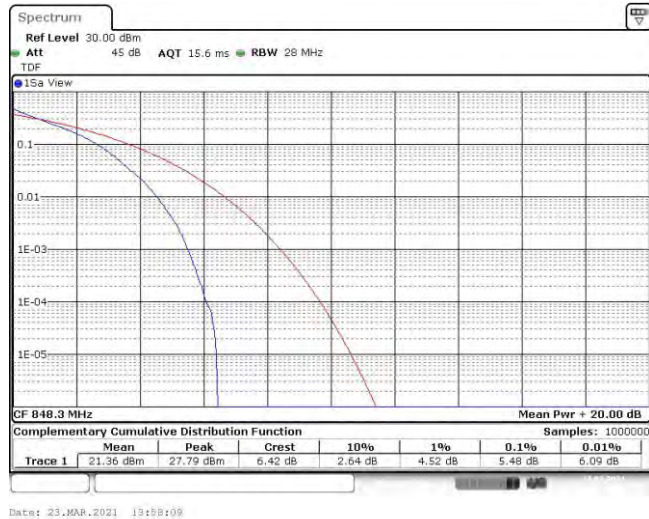

Test Graphs

Band5-1.4MHz-QPSK-20407-6RB#0

Band5-1.4MHz-QPSK-20525-6RB#0

Band5-1.4MHz-QPSK-20643-6RB#0

Date: 23.MAR.2021 13:58:09

Band5-1.4MHz-16QAM-20407-6RB#0

Date: 23.MAR.2021 13:57:37

Band5-1.4MHz-16QAM-20525-6RB#0