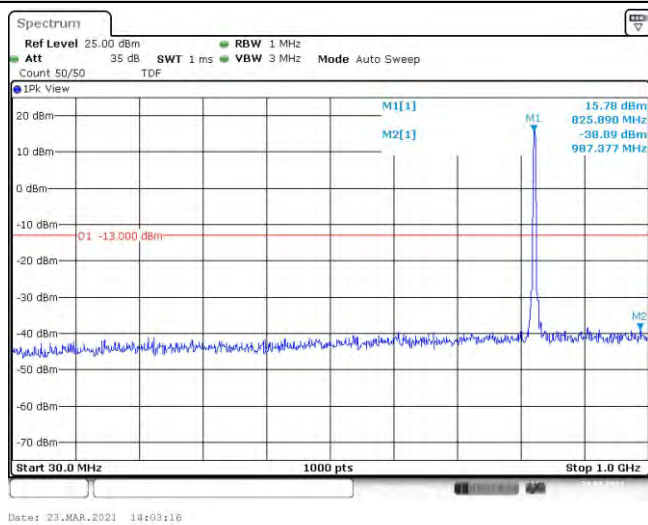

Band5-3MHz-QPSK-20415-15RB#0-Range1:30~1000MHz