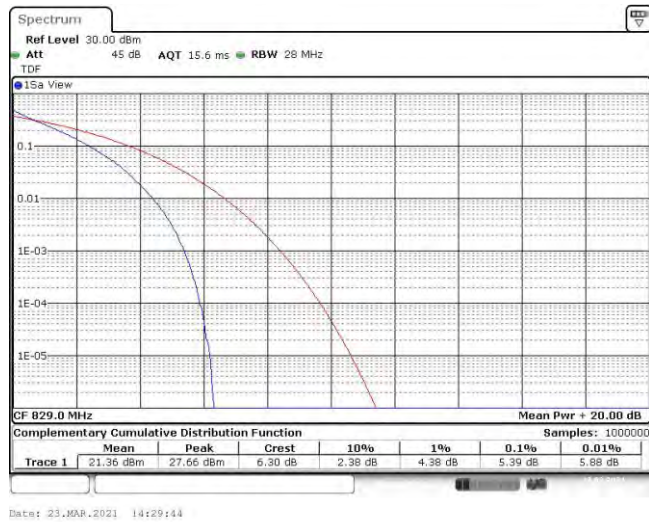

Band5-10MHz-QPSK-20525-50RB#0

Band5-10MHz-QPSK-20600-50RB#0

Band5-10MHz-16QAM-20450-50RB#0

Band5-10MHz-16QAM-20525-50RB#0

Band5-10MHz-16QAM-20600-50RB#0

Date: 23.MAR.2021 14:30:55

Appendix B: 26dB Bandwidth and Occupied Bandwidth