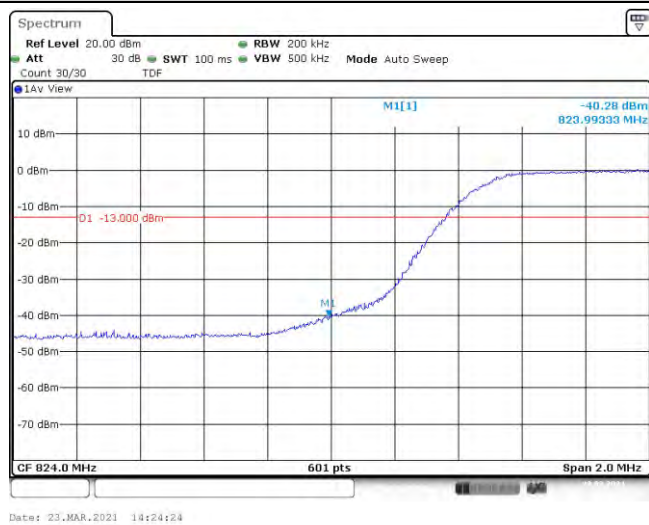

Band5-10MHz-16QAM-20450-50RB#0