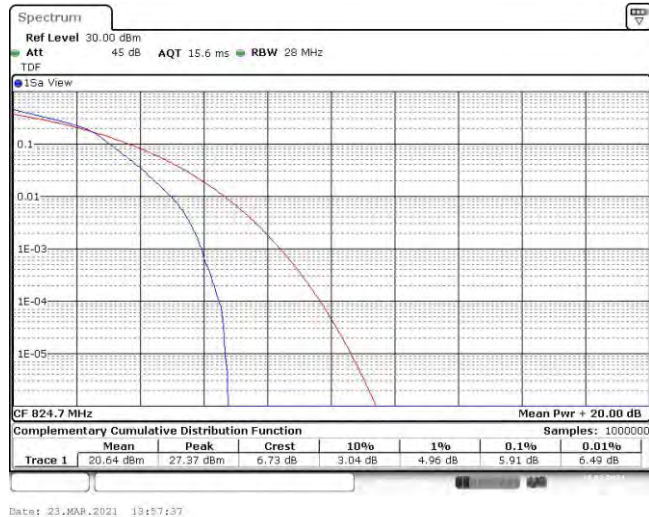

Test Graphs

Band5-1.4MHz-QPSK-20407-6RB#0

Band5-1.4MHz-QPSK-20525-6RB#0

Band5-1.4MHz-QPSK-20643-6RB#0

Date: 23.MAR.2021 13:58:09

Band5-1.4MHz-16QAM-20407-6RB#0

Date: 23.MAR.2021 13:57:37

Band5-1.4MHz-16QAM-20525-6RB#0