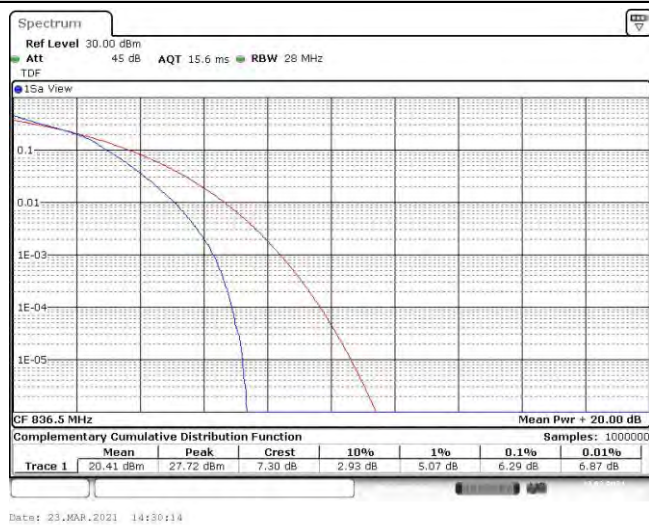

Band5-10MHz-QPSK-20525-50RB#0

Band5-10MHz-QPSK-20600-50RB#0

Band5-10MHz-16QAM-20450-50RB#0

Band5-10MHz-16QAM-20525-50RB#0

Band5-10MHz-16QAM-20600-50RB#0

Date: 23.MAR.2021 14:30:55

Appendix B: 26dB Bandwidth and Occupied Bandwidth