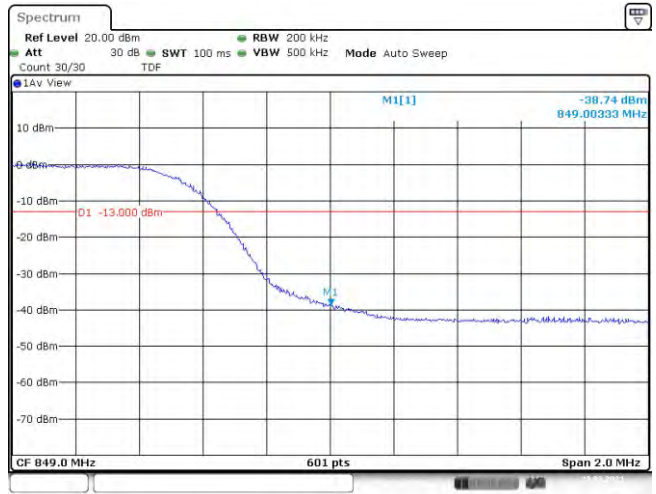

Band5-10MHz-QPSK-20450-50RB#0

Band5-10MHz-QPSK-20600-50RB#0

Band5-10MHz-16QAM-20450-50RB#0

Band5-10MHz-16QAM-20600-50RB#0

Date: 23.MAR.2021 14:24:46

Appendix D: Conducted Spurious Emission

Test Result

Band	Bandwidth	Modulation	Channel	RB Configuration	Frequency Range	Result (dBm)	Verdict
Band 5	1.4MHz	QPSK	20407	6RB#0	Range1:30~1000MHz	-37.95	PASS
Band 5	1.4MHz	QPSK	20407	6RB#0	Range2:1000~10000MHz	-37.99	PASS
Band 5	1.4MHz	QPSK	20525	6RB#0	Range1:30~1000MHz	-38.41	PASS
Band 5	1.4MHz	QPSK	20525	6RB#0	Range2:1000~10000MHz	-40.61	PASS
Band 5	1.4MHz	QPSK	20643	6RB#0	Range1:30~1000MHz	-38.24	PASS
Band 5	1.4MHz	QPSK	20643	6RB#0	Range2:1000~10000MHz	-40.36	PASS
Band 5	1.4MHz	16QAM	20407	6RB#0	Range1:30~1000MHz	-39.04	PASS
Band 5	1.4MHz	16QAM	20407	6RB#0	Range2:1000~10000MHz	-39.38	PASS
Band 5	1.4MHz	16QAM	20525	6RB#0	Range1:30~1000MHz	-39.24	PASS
Band 5	1.4MHz	16QAM	20525	6RB#0	Range2:1000~10000MHz	-39.37	PASS
Band 5	1.4MHz	16QAM	20643	6RB#0	Range1:30~1000MHz	-39.3	PASS
Band 5	1.4MHz	16QAM	20643	6RB#0	Range2:1000~10000MHz	-39.05	PASS
Band 5	3MHz	QPSK	20415	15RB#0	Range1:30~1000MHz	-38.89	PASS
Band 5	3MHz	QPSK	20415	15RB#0	Range2:1000~10000MHz	-43.3	PASS
Band 5	3MHz	QPSK	20525	15RB#0	Range1:30~1000MHz	-39.4	PASS
Band 5	3MHz	QPSK	20525	15RB#0	Range2:1000~10000MHz	-45.35	PASS
Band 5	3MHz	QPSK	20635	15RB#0	Range1:30~1000MHz	-39.07	PASS
Band	3MHz	QPSK	20635	15RB#0	Range2:1000~10000MHz	-43.4	PASS