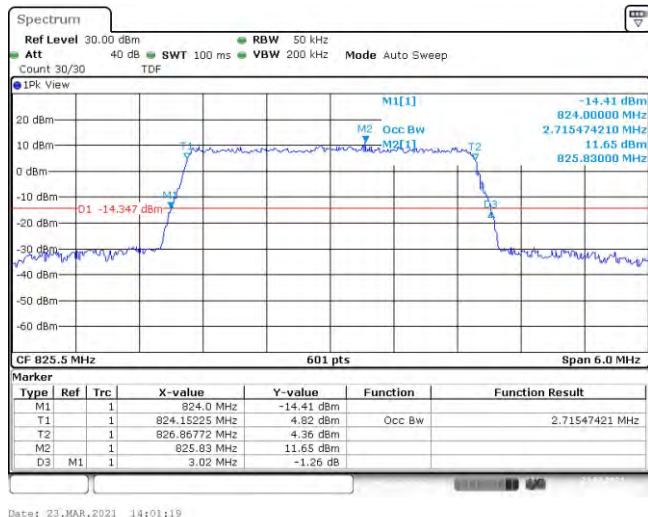

Band5-3MHz-QPSK-20415-15RB#0-2.715