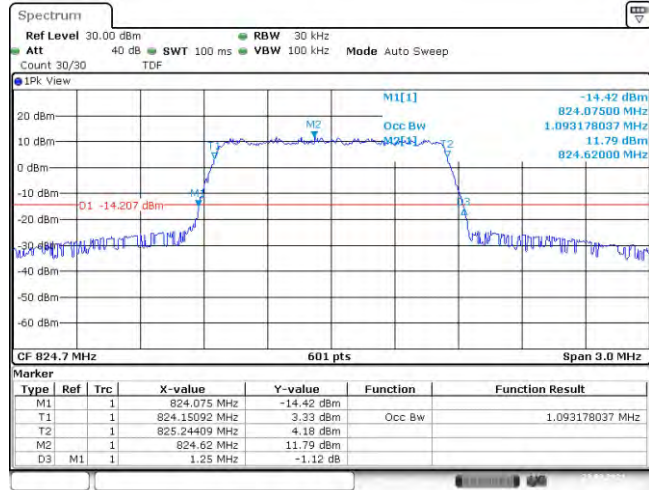

Test Graphs

Band5-1.4MHz-QPSK-20407-6RB#0-1.093

Date: 23.MAR.2021 13:50:51