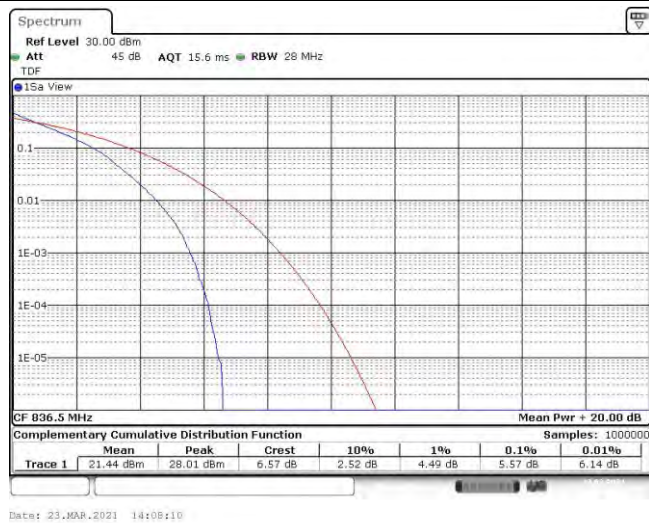

Band5-3MHz-QPSK-20525-15RB#0