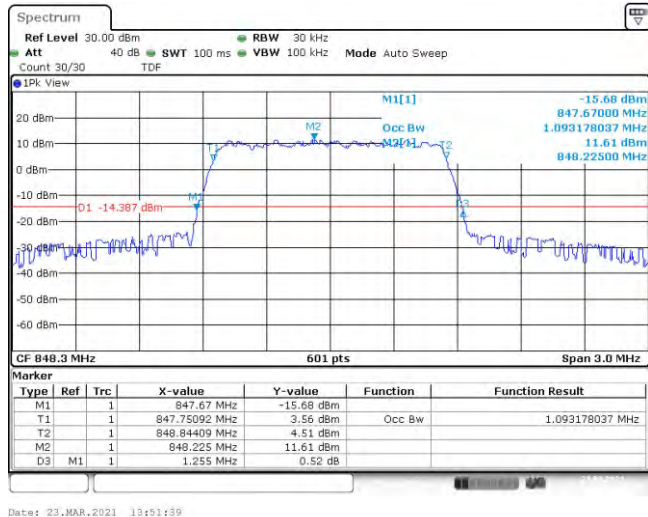

Test Graphs

Band5-1.4MHz-QPSK-20407-6RB#0-1.093

Date: 23.MAR.2021 13:50:51

Band5-1.4MHz-QPSK-20525-6RB#0-1.098

Date: 23.MAR.2021 13:51:19

Band5-1.4MHz-QPSK-20643-6RB#0-1.093

Band5-1.4MHz-16QAM-20407-6RB#0-1.108