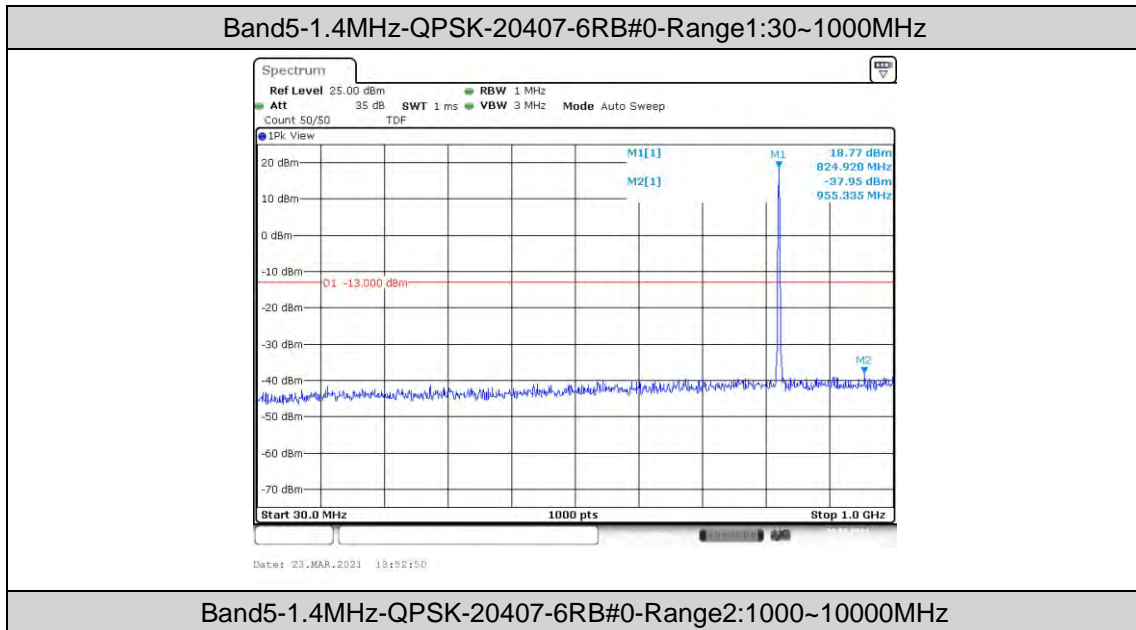

Band 5	10MHz	QPSK	20525	50RB#0	Range2:1000~10000M Hz	-47.4 7	PAS S
Band 5	10MHz	QPSK	20600	50RB#0	Range1:30~1000MHz	-37.7 7	PAS S
Band 5	10MHz	QPSK	20600	50RB#0	Range2:1000~10000M Hz	-47.2	PAS S
Band 5	10MHz	16QAM	20450	50RB#0	Range1:30~1000MHz	-38.4	PAS S
Band 5	10MHz	16QAM	20450	50RB#0	Range2:1000~10000M Hz	-47	PAS S
Band 5	10MHz	16QAM	20525	50RB#0	Range1:30~1000MHz	-39.3 4	PAS S
Band 5	10MHz	16QAM	20525	50RB#0	Range2:1000~10000M Hz	-46.3 6	PAS S
Band 5	10MHz	16QAM	20600	50RB#0	Range1:30~1000MHz	-39.3 4	PAS S
Band 5	10MHz	16QAM	20600	50RB#0	Range2:1000~10000M Hz	-46.5 6	PAS S

Test Graphs