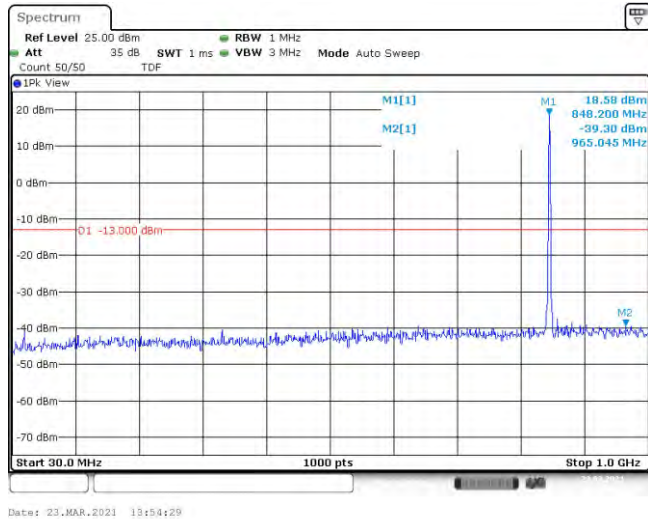

Band5-1.4MHz-16QAM-20407-6RB#0-Range1:30~1000MHz

Band5-1.4MHz-16QAM-20407-6RB#0-Range2:1000~10000MHz

Band5-1.4MHz-16QAM-20525-6RB#0-Range1:30~1000MHz

Band5-1.4MHz-16QAM-20525-6RB#0-Range2:1000~10000MHz

Band5-1.4MHz-16QAM-20643-6RB#0-Range1:30~1000MHz