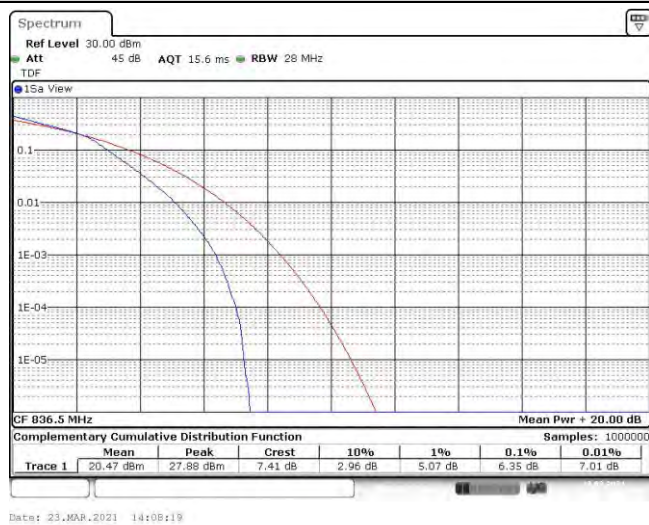

Band5-3MHz-16QAM-20525-15RB#0