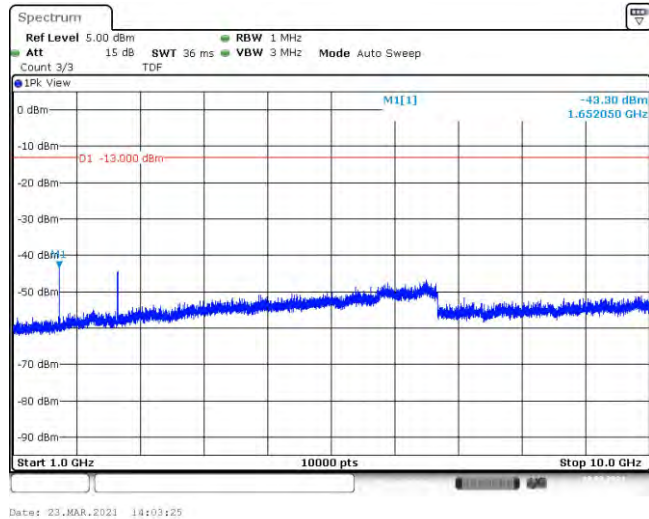

Band5-3MHz-QPSK-20415-15RB#0-Range2:1000~10000MHz