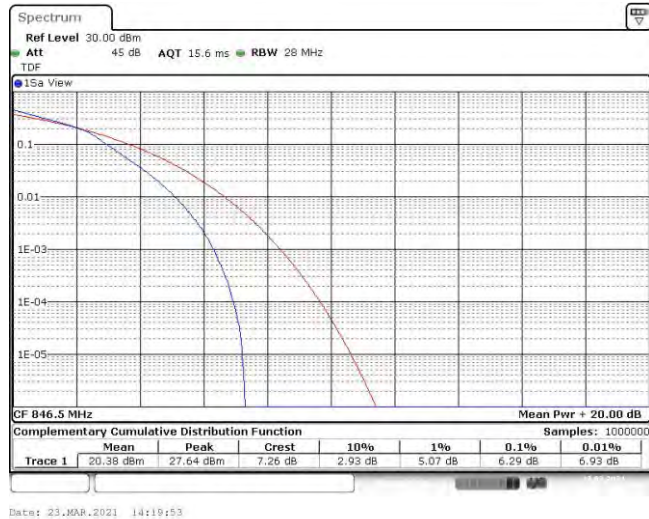

Band5-10MHz-QPSK-20450-50RB#0

Band5-10MHz-QPSK-20525-50RB#0

Band5-10MHz-QPSK-20600-50RB#0