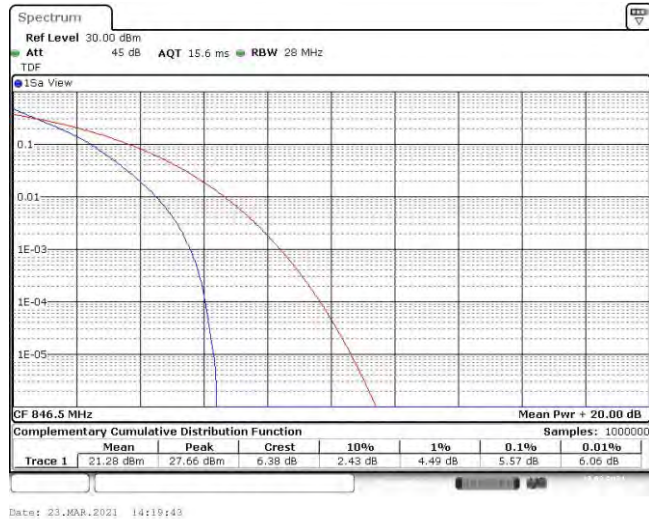

Band5-5MHz-QPSK-20625-25RB#0