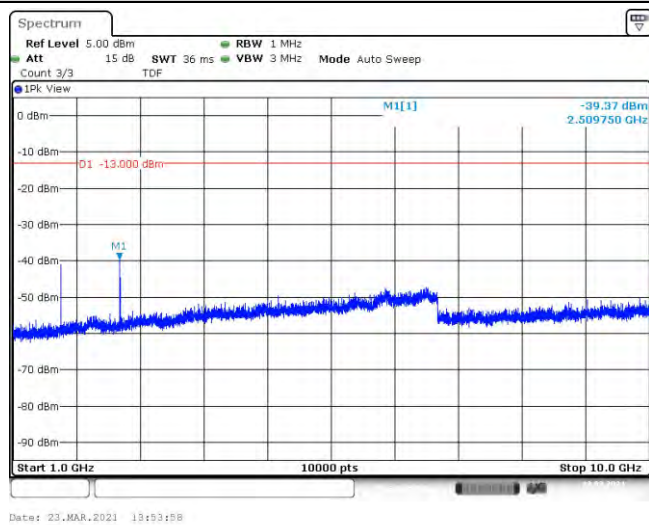

Band5-1.4MHz-16QAM-20407-6RB#0-Range1:30~1000MHz

Band5-1.4MHz-16QAM-20407-6RB#0-Range2:1000~10000MHz

Band5-1.4MHz-16QAM-20525-6RB#0-Range1:30~1000MHz

Band5-1.4MHz-16QAM-20525-6RB#0-Range2:1000~10000MHz

Band5-1.4MHz-16QAM-20643-6RB#0-Range1:30~1000MHz