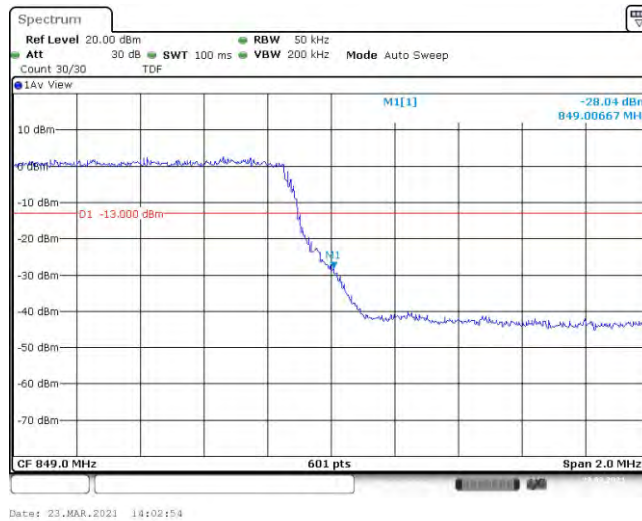

Band5-3MHz-QPSK-20635-15RB#0

Band5-3MHz-16QAM-20415-15RB#0