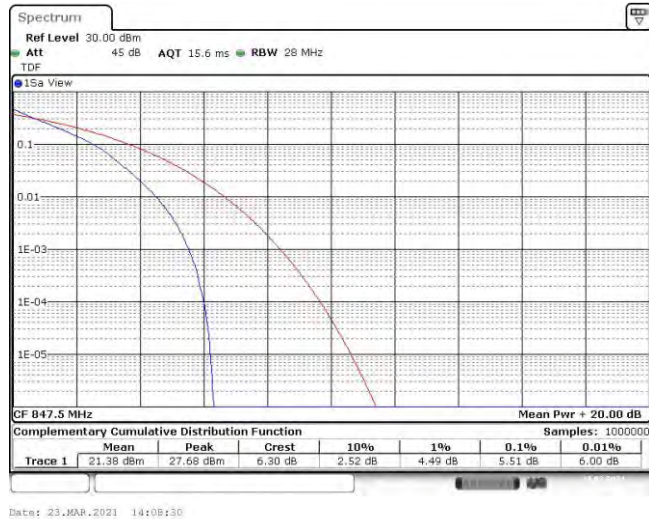

Band5-3MHz-QPSK-20635-15RB#0