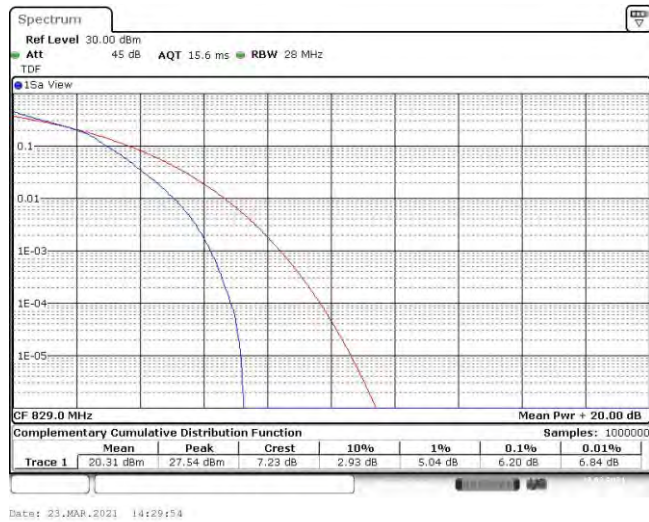

Band5-10MHz-QPSK-20525-50RB#0

Band5-10MHz-QPSK-20600-50RB#0

Band5-10MHz-16QAM-20450-50RB#0

Band5-10MHz-16QAM-20525-50RB#0

Band5-10MHz-16QAM-20600-50RB#0

Date: 23.MAR.2021 14:30:55

Appendix B: 26dB Bandwidth and Occupied Bandwidth