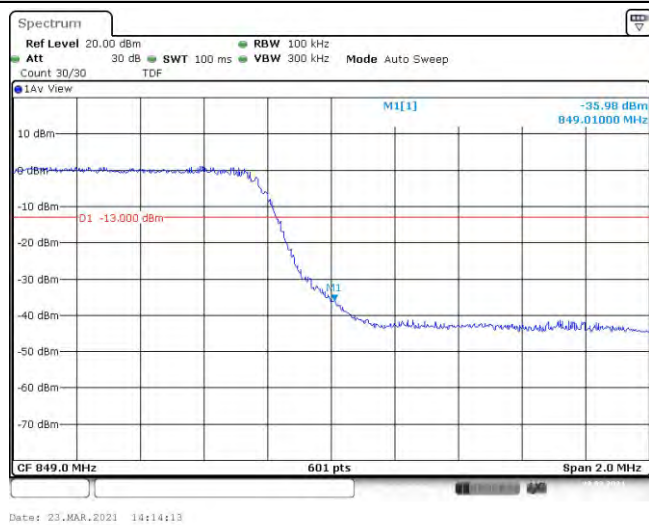

Band5-5MHz-16QAM-20625-25RB#0