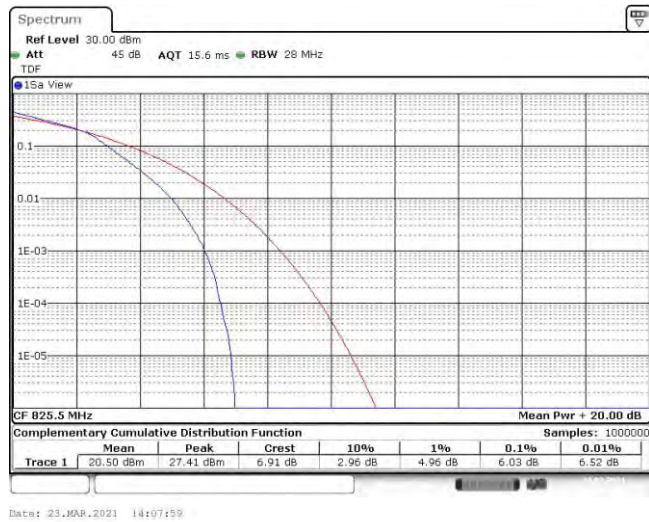

Band5-3MHz-16QAM-20415-15RB#0