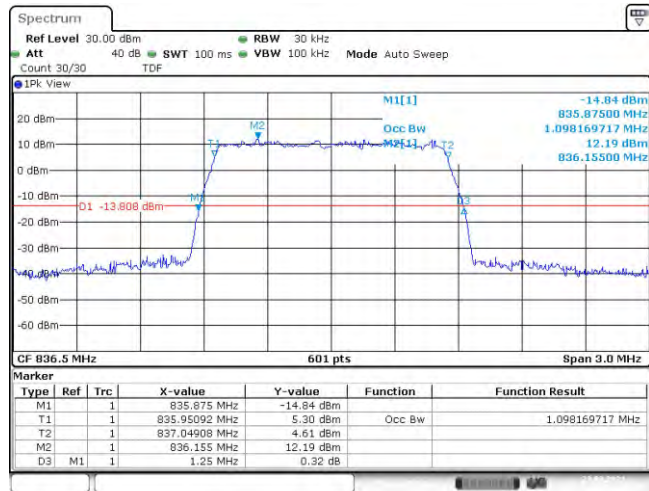

Band5-1.4MHz-QPSK-20525-6RB#0-1.098

Date: 23.MAR.2021 13:51:19