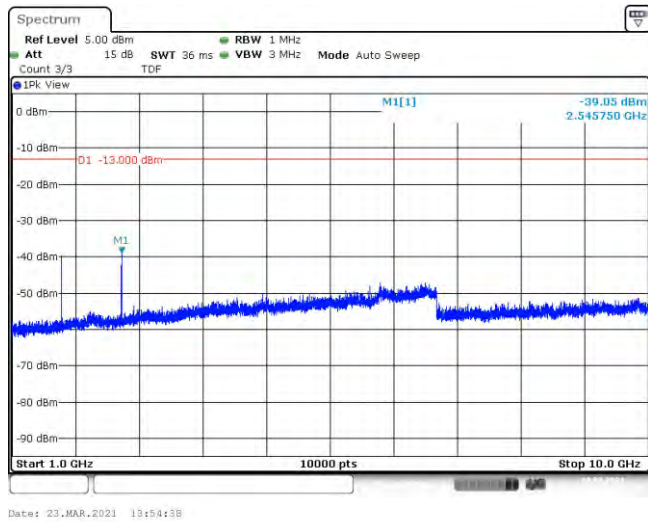

Band5-1.4MHz-16QAM-20643-6RB#0-Range2:1000~10000MHz