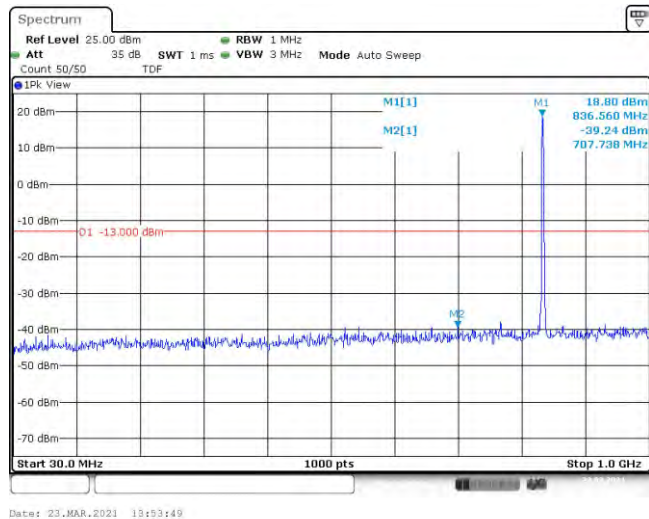

Band5-1.4MHz-16QAM-20525-6RB#0-Range1:30~1000MHz