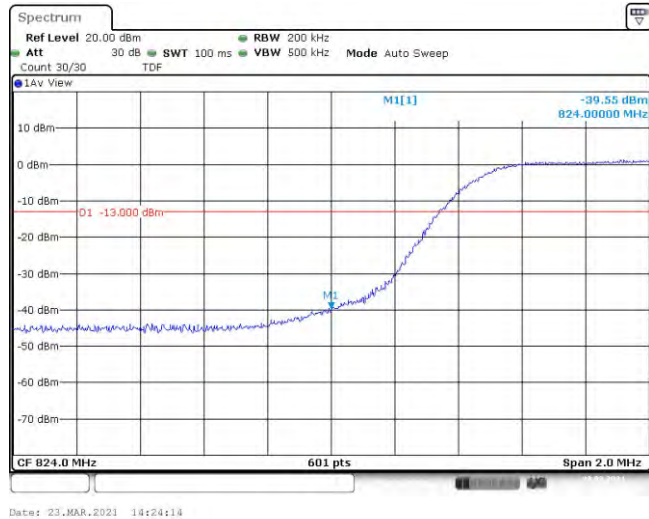

Band5-10MHz-QPSK-20450-50RB#0