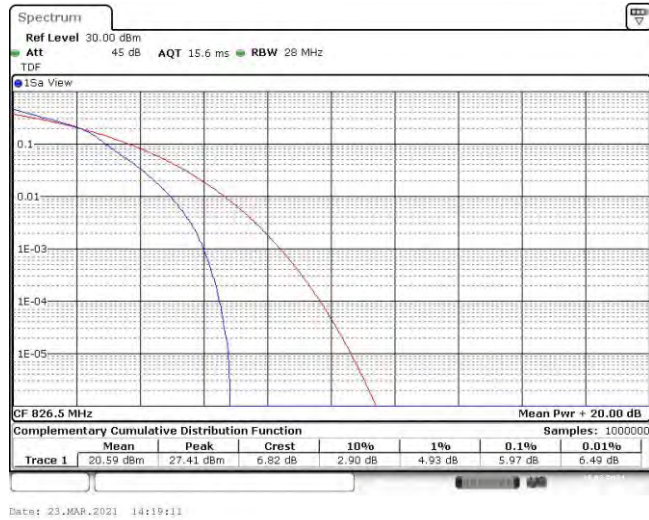

Band5-5MHz-16QAM-20425-25RB#0