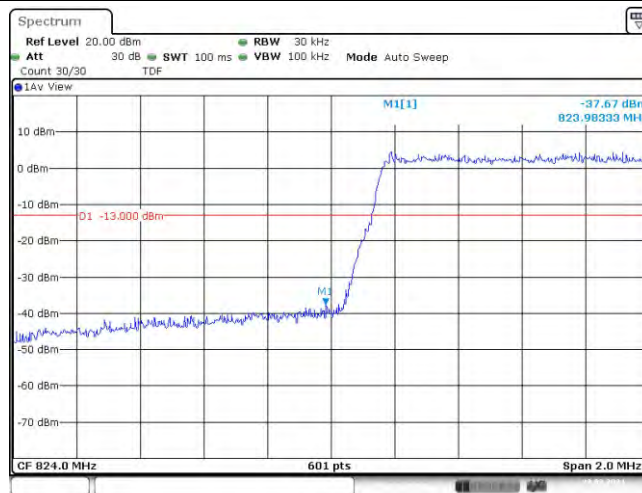

Test Graphs

Band5-1.4MHz-QPSK-20407-6RB#0

Date: 23.MAR.2021 13:52:07

Band5-1.4MHz-QPSK-20643-6RB#0

Date: 23.MAR.2021 13:52:28

Band5-1.4MHz-16QAM-20407-6RB#0

Date: 23.MAR.2021 13:52:17

Band5-1.4MHz-16QAM-20643-6RB#0