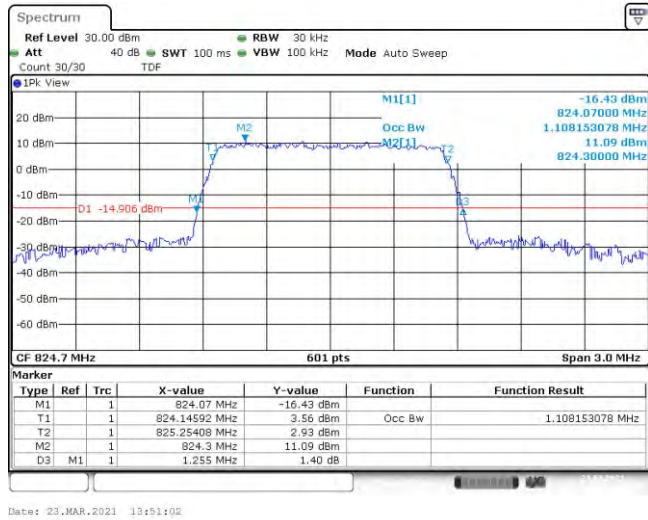

Test Graphs

Band5-1.4MHz-QPSK-20407-6RB#0-1.093

Date: 23.MAR.2021 13:50:51

Band5-1.4MHz-QPSK-20525-6RB#0-1.098

Date: 23.MAR.2021 13:51:19

Band5-1.4MHz-QPSK-20643-6RB#0-1.093

Band5-1.4MHz-16QAM-20407-6RB#0-1.108