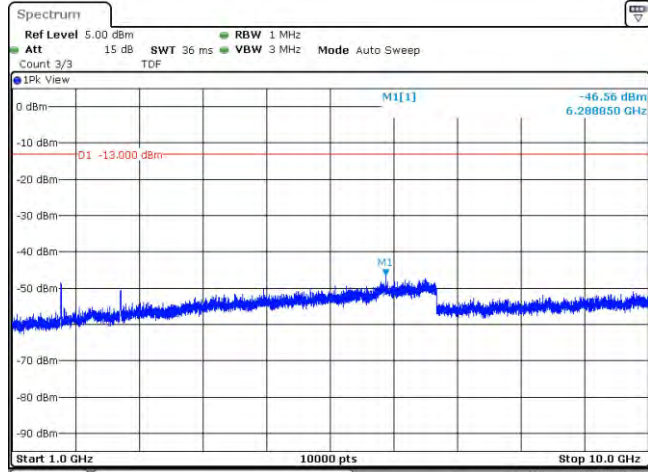

Band5-10MHz-16QAM-20600-50RB#0-Range2:1000~10000MHz

Date: 23.MAR.2021 14:26:46