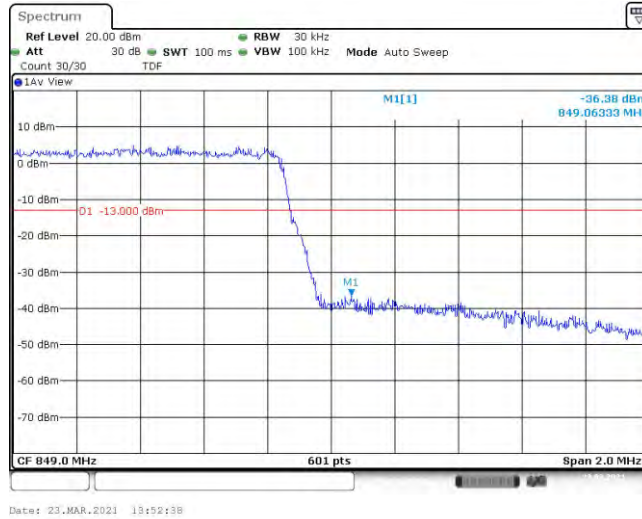

Test Graphs

Band5-1.4MHz-QPSK-20407-6RB#0

Date: 23.MAR.2021 13:52:07

Band5-1.4MHz-QPSK-20643-6RB#0

Date: 23.MAR.2021 13:52:28

Band5-1.4MHz-16QAM-20407-6RB#0

Date: 23.MAR.2021 13:52:17

Band5-1.4MHz-16QAM-20643-6RB#0