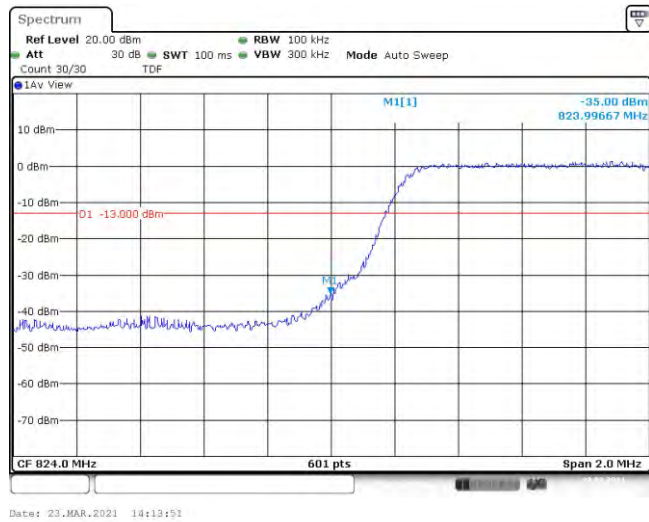

Band5-5MHz-16QAM-20425-25RB#0