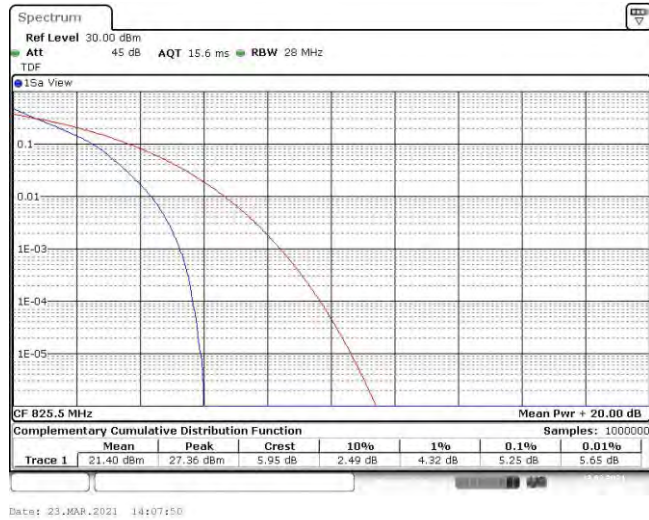

Band5-3MHz-QPSK-20415-15RB#0