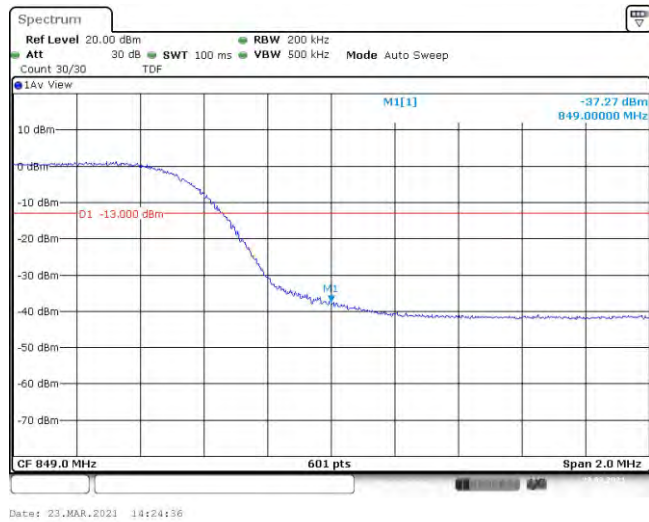

Band5-10MHz-QPSK-20600-50RB#0