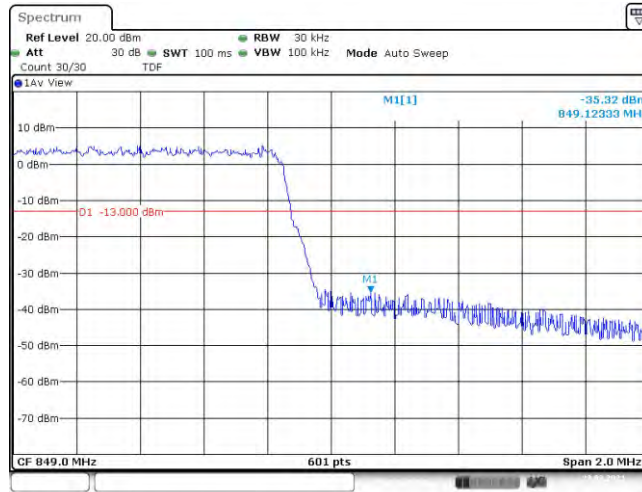

Band5-1.4MHz-QPSK-20643-6RB#0

Date: 23.MAR.2021 13:52:28