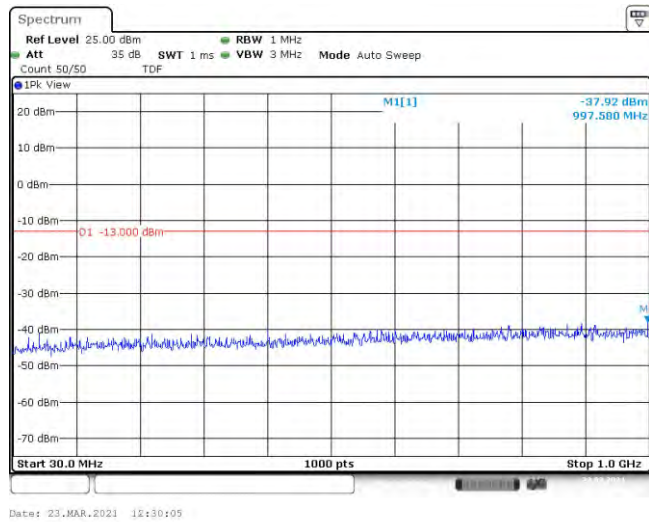

Band4-20MHz-16QAM-20175-100RB#0-Range1:30~1000MHz