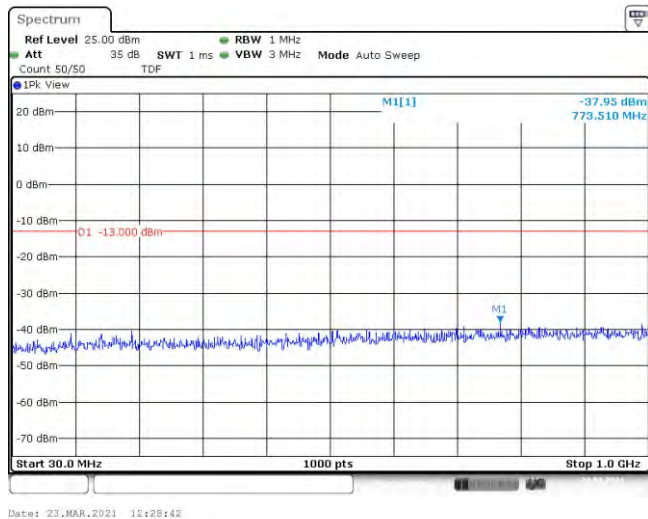

Date: 23.MAR.2021 12:18:17

Band4-15MHz-16QAM-20325-75RB#0-Range2:1000~2000MHz

Date: 23.MAR.2021 12:18:26

Band4-15MHz-16QAM-20325-75RB#0-Range3:2000~20000MHz

Band4-20MHz-QPSK-20050-100RB#0-Range1:30~1000MHz