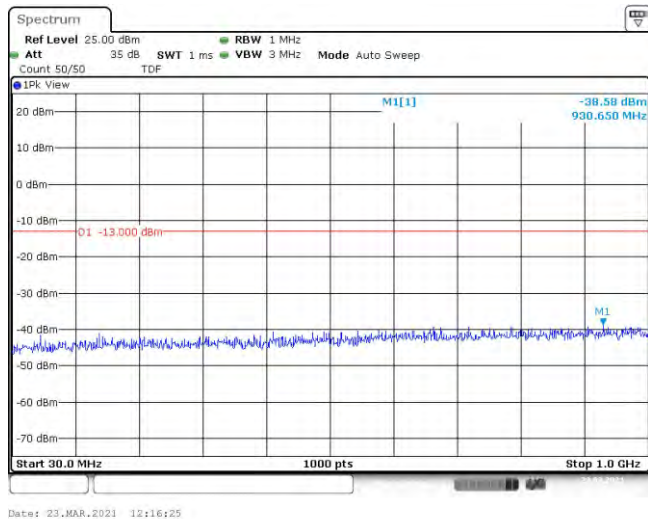

Band4-15MHz-16QAM-20025-75RB#0-Range1:30~1000MHz