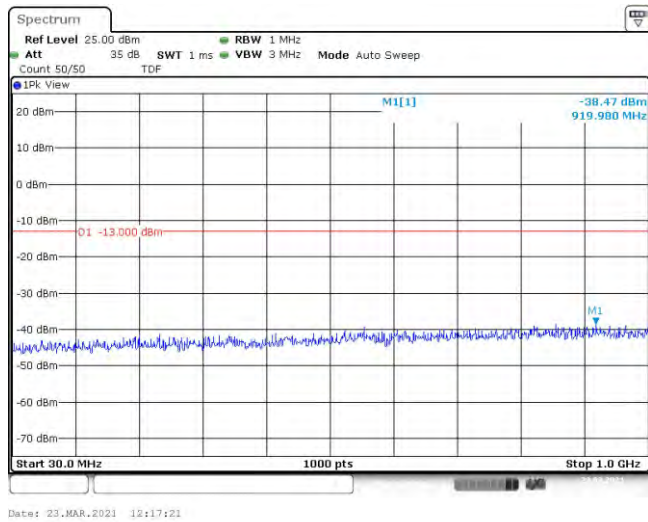

Band4-15MHz-16QAM-20175-75RB#0-Range1:30~1000MHz