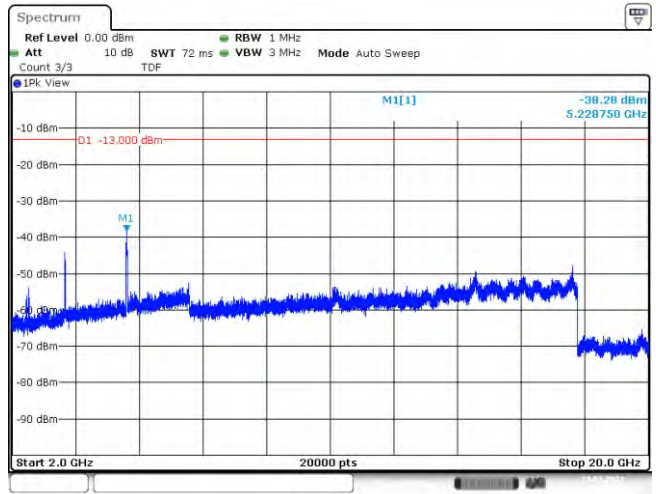

Band4-20MHz-16QAM-20300-100RB#0-Range3:2000~20000MHz

Date: 23.MAR.2021 12:31:20