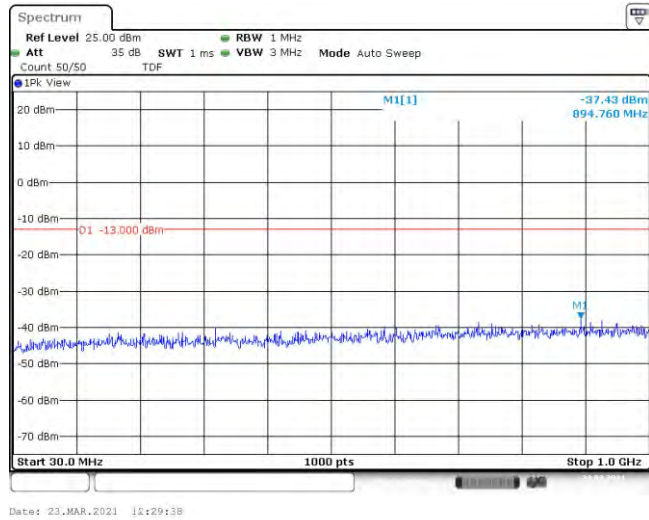

Band4-20MHz-QPSK-20175-100RB#0-Range1:30~1000MHz