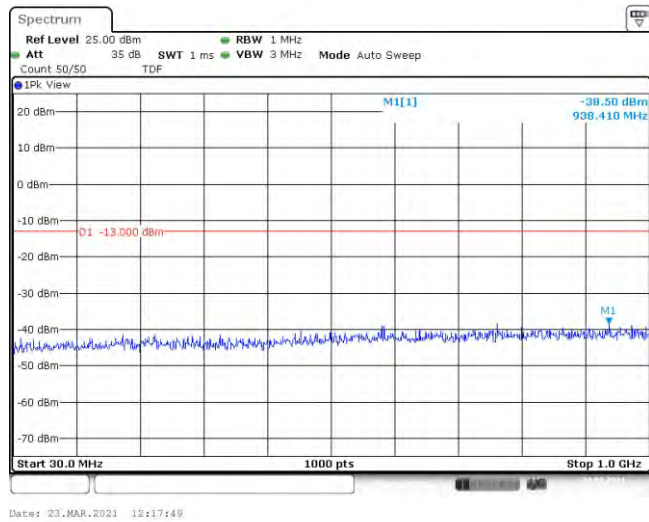

Band4-15MHz-QPSK-20025-75RB#0-Range3:2000~20000MHz

Band4-15MHz-QPSK-20175-75RB#0-Range1:30~1000MHz

Band4-15MHz-QPSK-20175-75RB#0-Range2:1000~2000MHz

Band4-15MHz-QPSK-20175-75RB#0-Range3:2000~20000MHz

Band4-15MHz-QPSK-20325-75RB#0-Range1:30~1000MHz