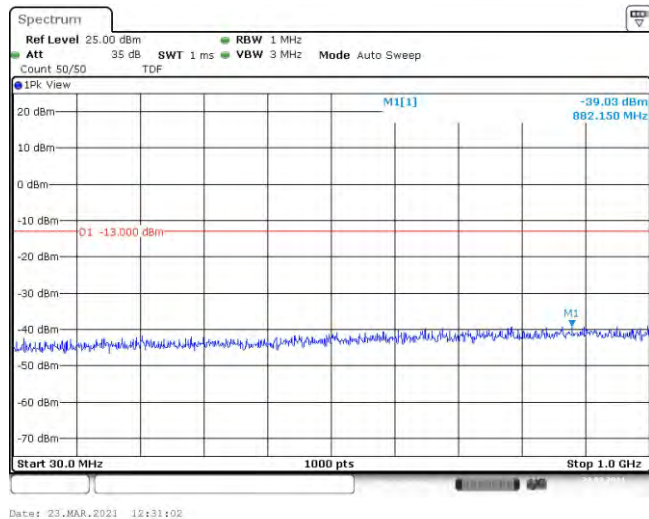

Band4-20MHz-16QAM-20300-100RB#0-Range1:30~1000MHz