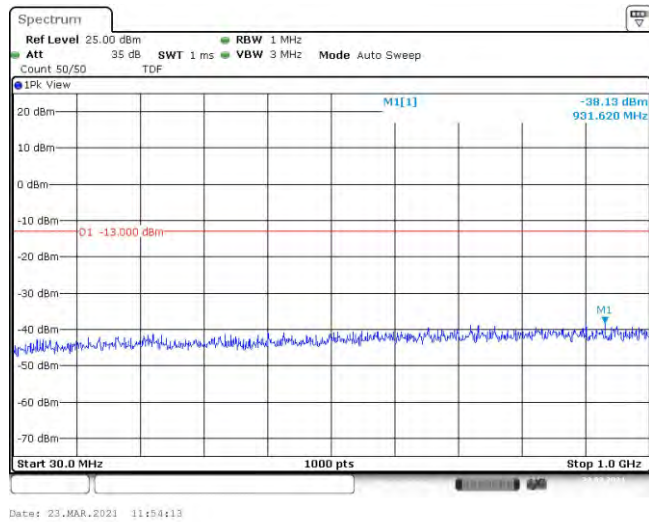

Band4-5MHz-16QAM-20375-25RB#0-Range1:30~1000MHz