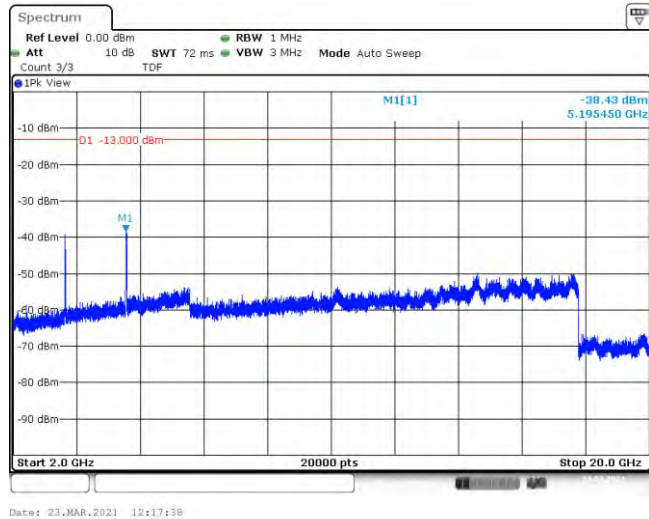

Band4-15MHz-16QAM-20175-75RB#0-Range3:2000~20000MHz

Date: 23.MAR.2021 12:17:38