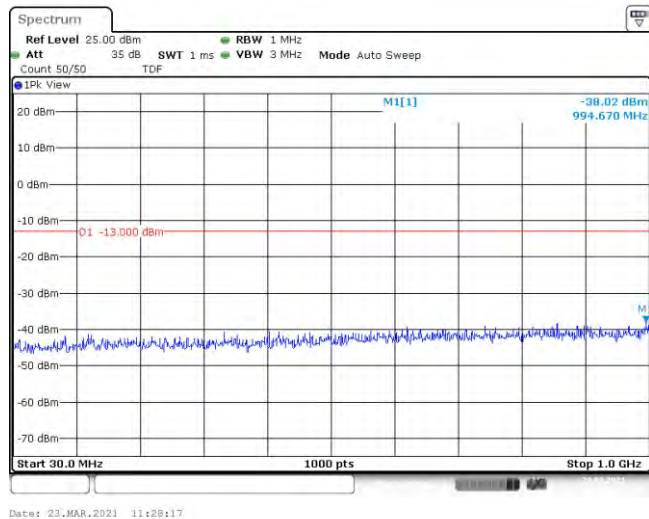

Band4-1.4MHz-16QAM-20175-6RB#0-Range1:30~1000MHz