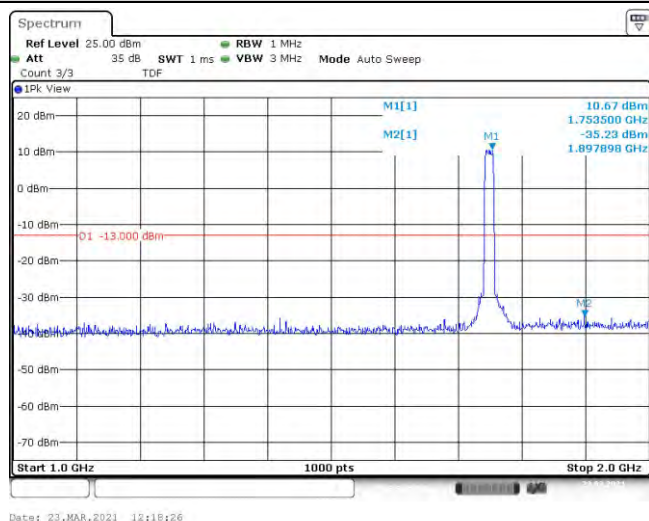

Band4-15MHz-16QAM-20325-75RB#0-Range2:1000~2000MHz

Date: 23.MAR.2021 12:18:26

Band4-15MHz-16QAM-20325-75RB#0-Range3:2000~20000MHz