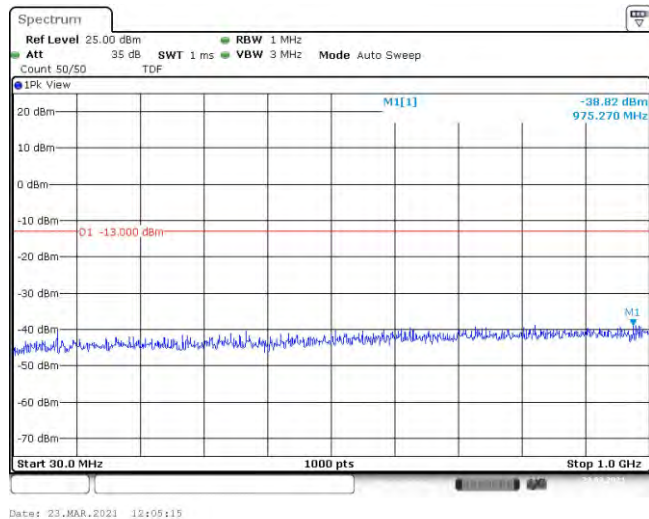

Band4-10MHz-16QAM-20175-50RB#0-Range1:30~1000MHz