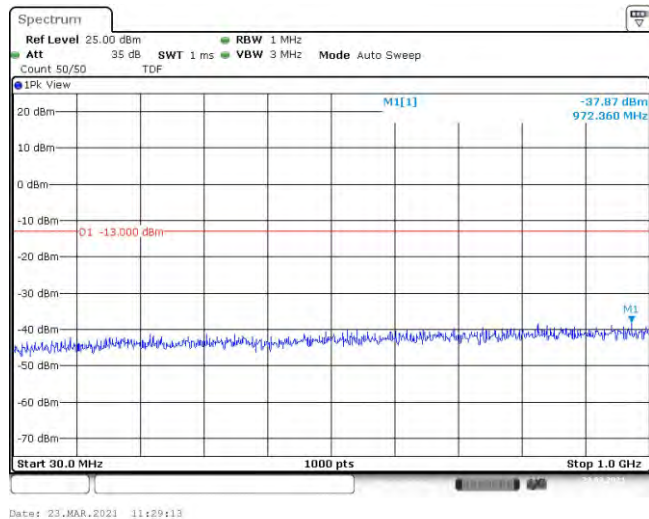

Band4-1.4MHz-16QAM-20393-6RB#0-Range1:30~1000MHz