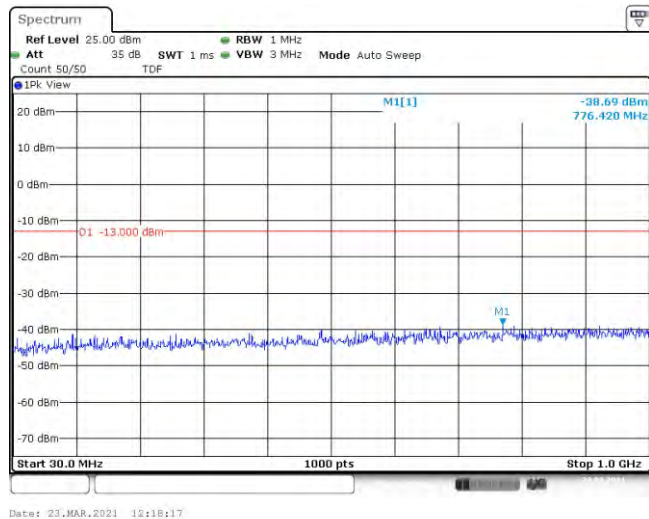

Band4-15MHz-16QAM-20175-75RB#0-Range1:30~1000MHz

Band4-15MHz-16QAM-20175-75RB#0-Range2:1000~2000MHz

Band4-15MHz-16QAM-20175-75RB#0-Range3:2000~20000MHz

Date: 23.MAR.2021 12:17:38

Band4-15MHz-16QAM-20325-75RB#0-Range1:30~1000MHz