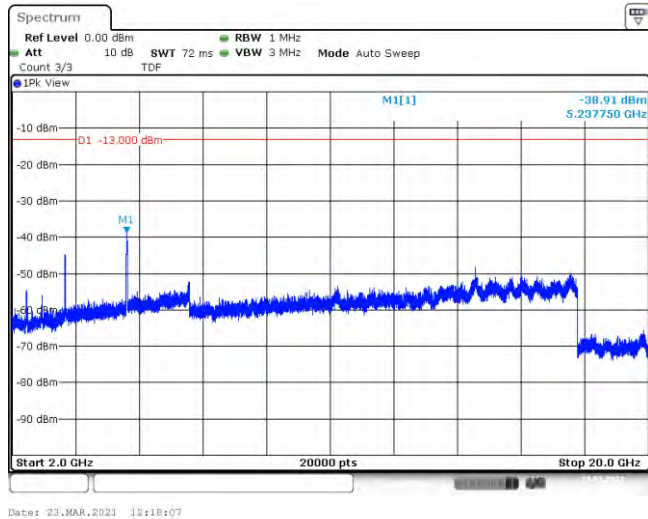

Band4-15MHz-QPSK-20325-75RB#0-Range3:2000~20000MHz