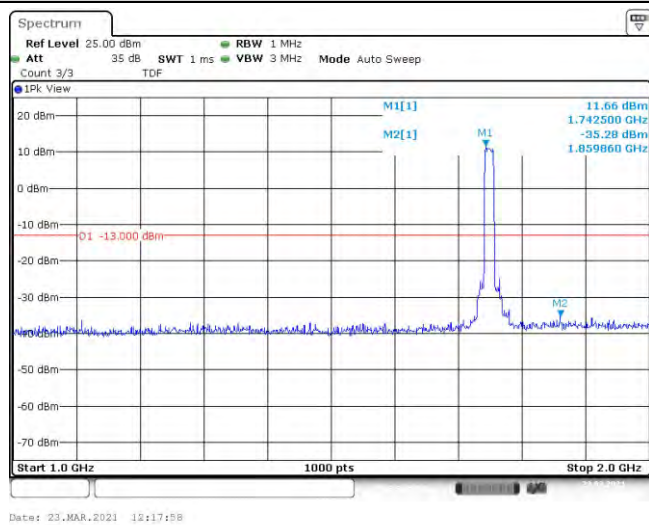

Band4-15MHz-QPSK-20325-75RB#0-Range2:1000~2000MHz