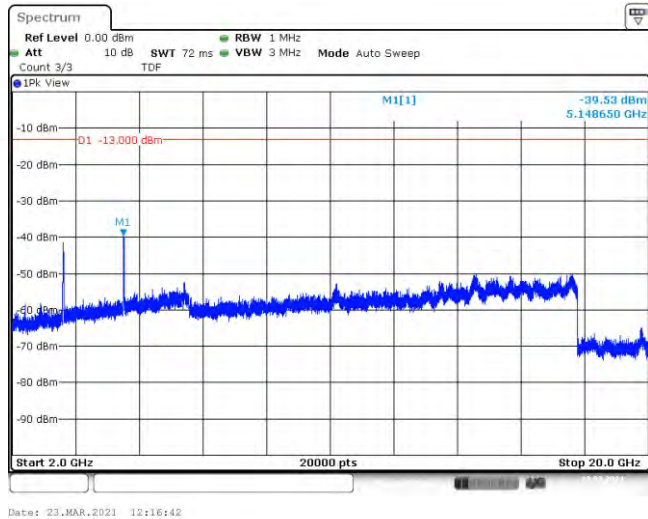

Band4-15MHz-QPSK-20325-75RB#0-Range2:1000~2000MHz

Band4-15MHz-QPSK-20325-75RB#0-Range3:2000~20000MHz

Band4-15MHz-16QAM-20025-75RB#0-Range1:30~1000MHz

Band4-15MHz-16QAM-20025-75RB#0-Range2:1000~2000MHz

Band4-15MHz-16QAM-20025-75RB#0-Range3:2000~20000MHz