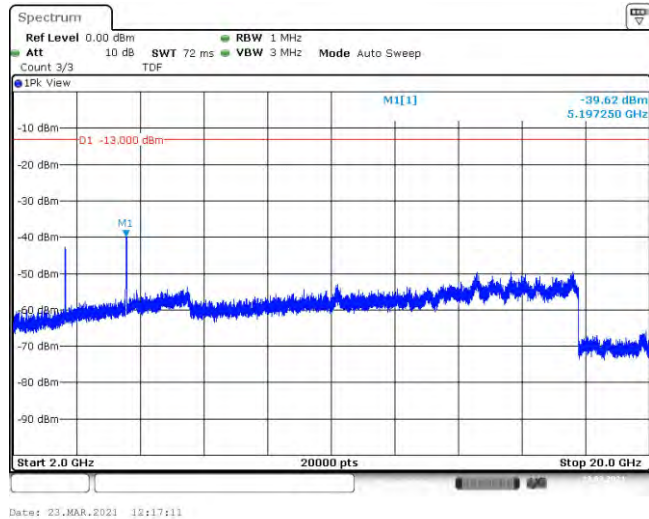

Band4-15MHz-QPSK-20025-75RB#0-Range3:2000~20000MHz

Band4-15MHz-QPSK-20175-75RB#0-Range1:30~1000MHz

Band4-15MHz-QPSK-20175-75RB#0-Range2:1000~2000MHz

Band4-15MHz-QPSK-20175-75RB#0-Range3:2000~20000MHz

Band4-15MHz-QPSK-20325-75RB#0-Range1:30~1000MHz