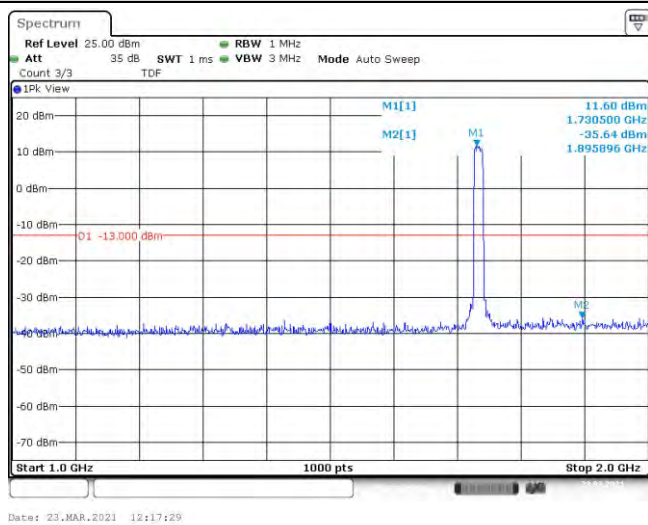

Band4-15MHz-16QAM-20175-75RB#0-Range2:1000~2000MHz