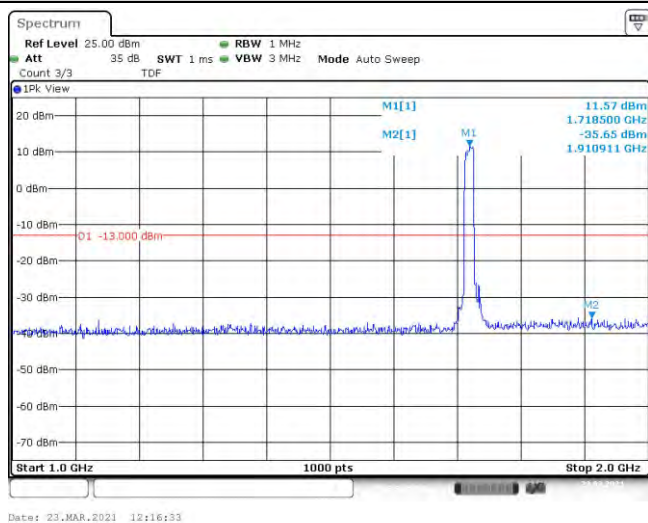

Band4-15MHz-QPSK-20325-75RB#0-Range2:1000~2000MHz

Band4-15MHz-QPSK-20325-75RB#0-Range3:2000~20000MHz

Band4-15MHz-16QAM-20025-75RB#0-Range1:30~1000MHz

Band4-15MHz-16QAM-20025-75RB#0-Range2:1000~2000MHz

Band4-15MHz-16QAM-20025-75RB#0-Range3:2000~20000MHz