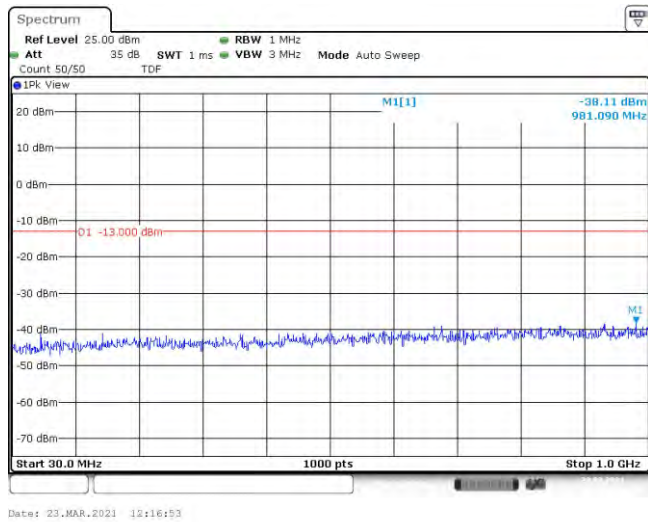

Band4-15MHz-QPSK-20175-75RB#0-Range1:30~1000MHz