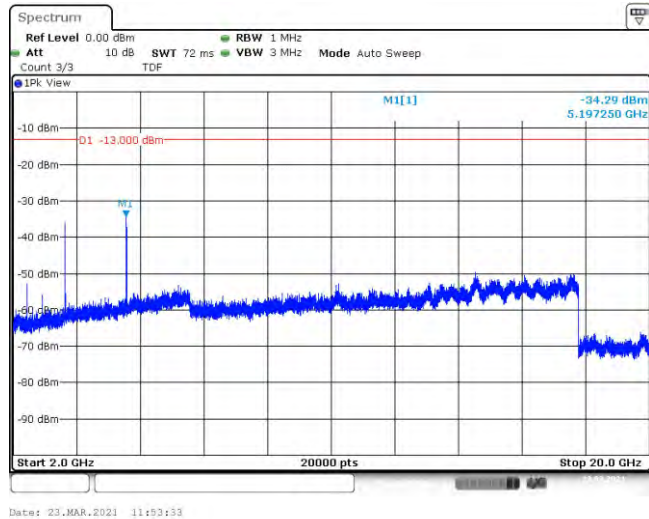

Band4-5MHz-16QAM-20175-25RB#0-Range3:2000~20000MHz