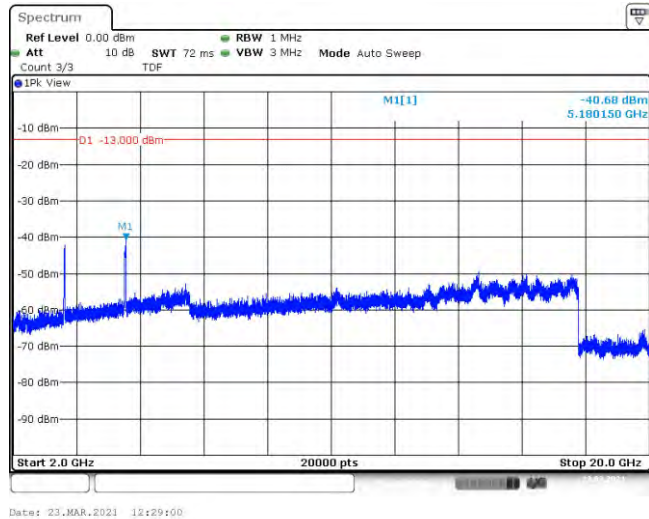

Band4-20MHz-QPSK-20050-100RB#0-Range3:2000~20000MHz