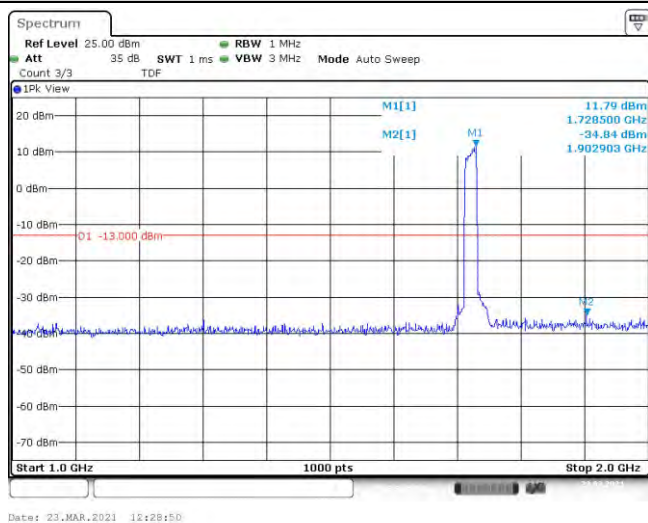

Band4-20MHz-QPSK-20050-100RB#0-Range2:1000~2000MHz