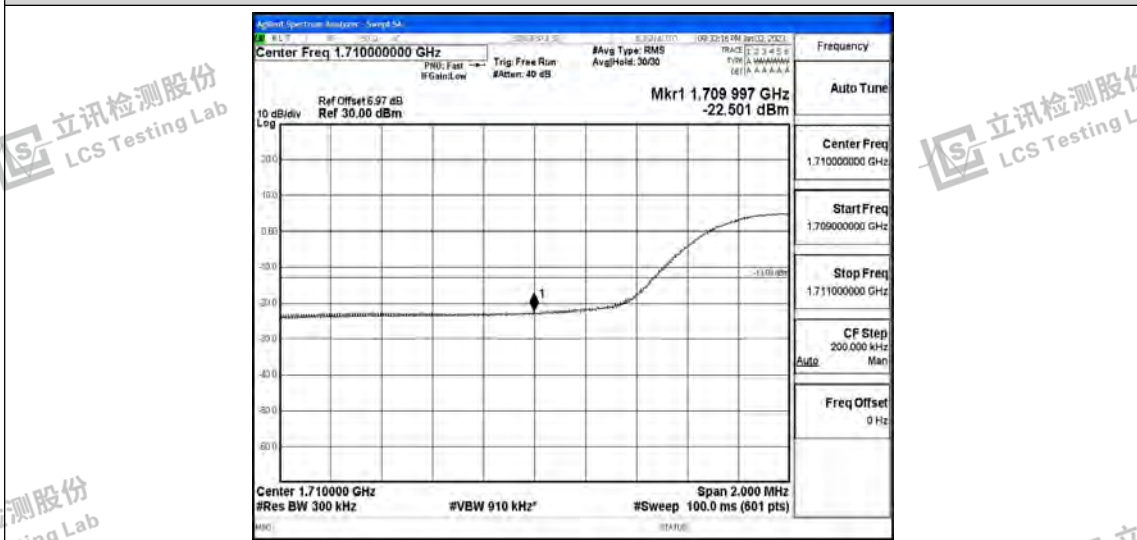

Band66-15MHz-QPSK-132047-75RB#0