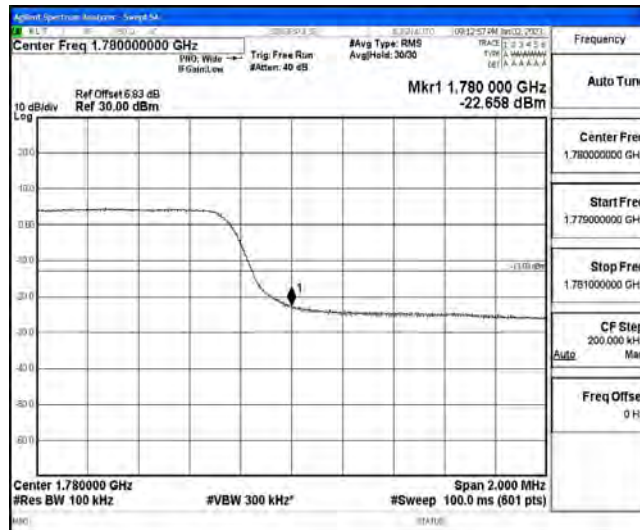

Band66-5MHz-QPSK-132647-25RB#0