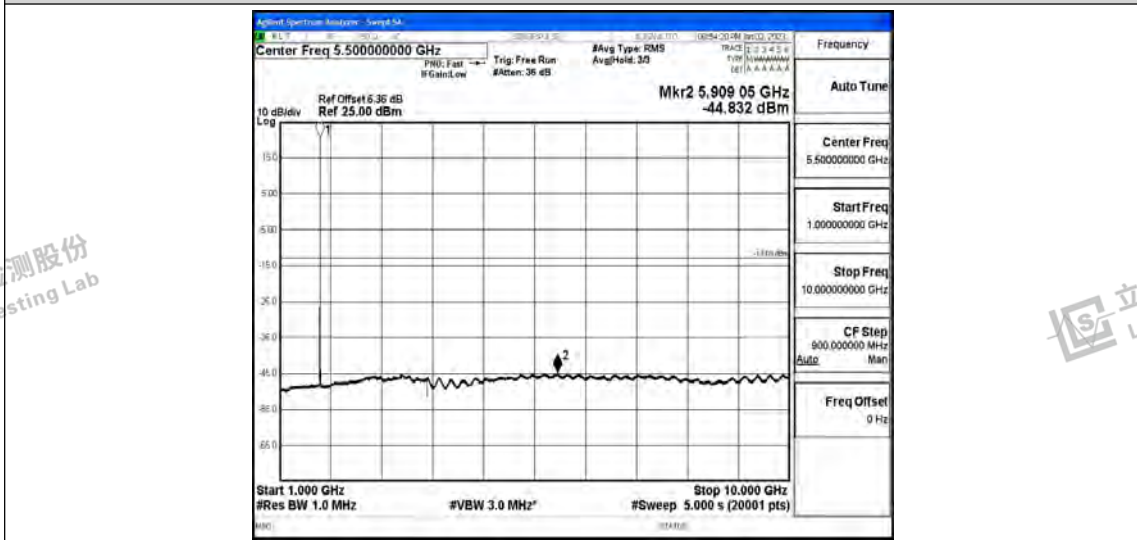

Band66-1.4MHz-16QAM-131979-1RB#0-Range2:0.15~30MHz

Band66-1.4MHz-16QAM-131979-1RB#0-Range3:30~1000MHz

Band66-1.4MHz-16QAM-131979-1RB#0-Range4:1000~10000MHz

Band66-1.4MHz-16QAM-131979-1RB#0-Range5:10000~20000MHz