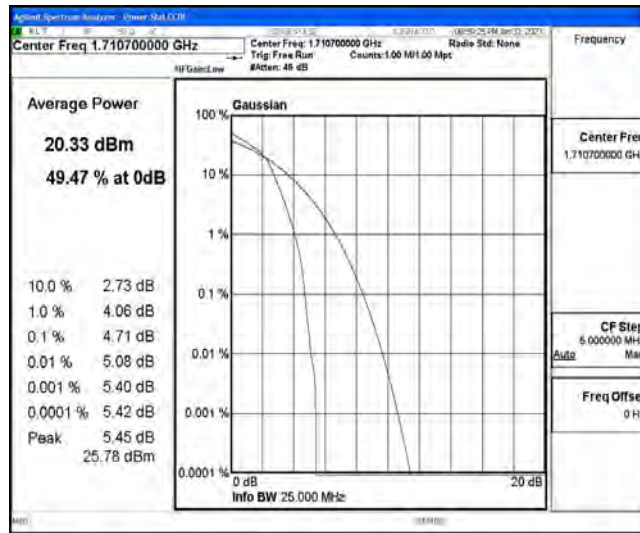

### Test Graphs

Band66-1.4MHz-QPSK-131979-6RB#0

Band66-1.4MHz-QPSK-132322-6RB#0

Band66-1.4MHz-QPSK-132665-6RB#0

Band66-1.4MHz-16QAM-131979-6RB#0

Band66-1.4MHz-16QAM-132322-6RB#0

Band66-1.4MHz-16QAM-132665-6RB#0