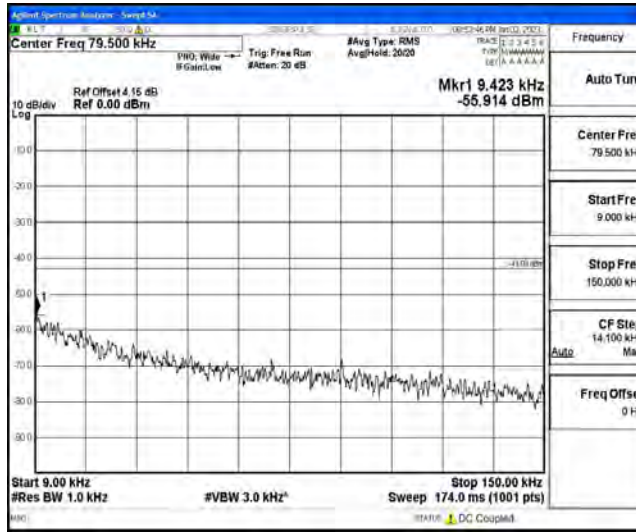

Test Graphs

Band66-1.4MHz-QPSK-131979-1RB#0-Range1:0.009~0.15MHz