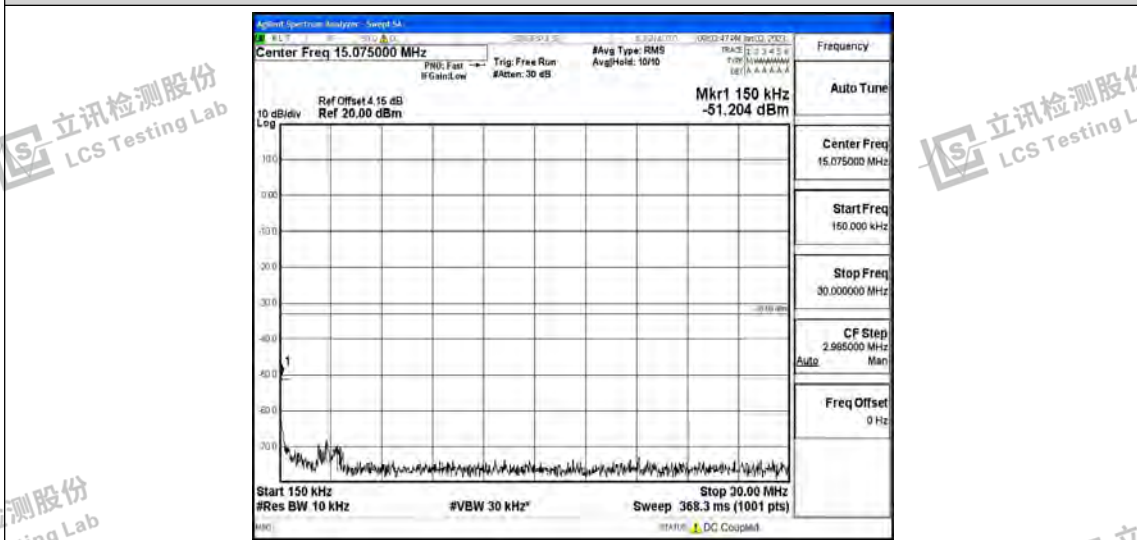

Band66-3MHz-16QAM-131987-1RB#0-Range2:0.15~30MHz