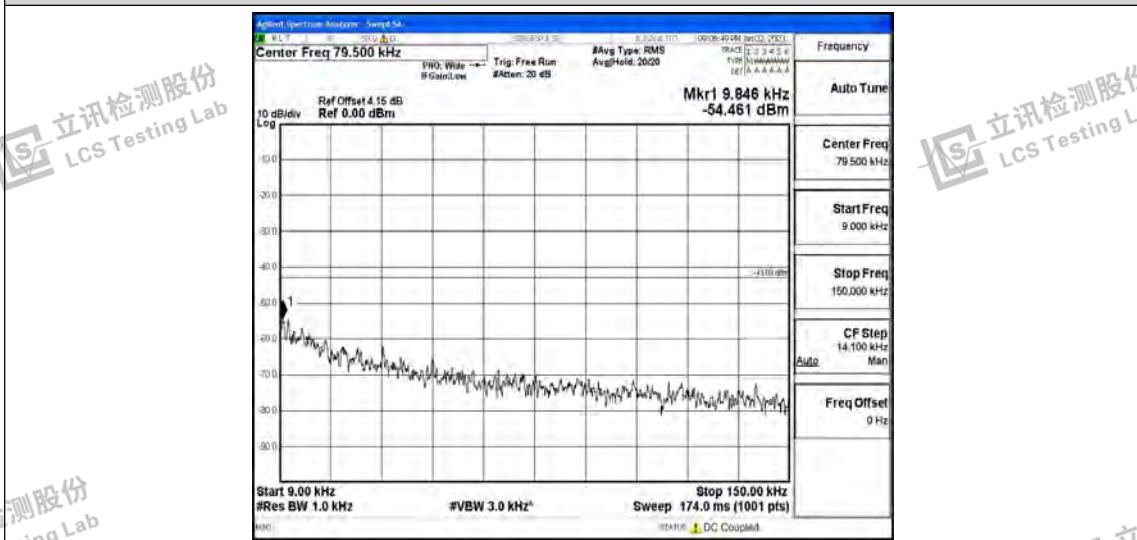

Band66-3MHz-QPSK-132657-1RB#0-Range1:0.009~0.15MHz