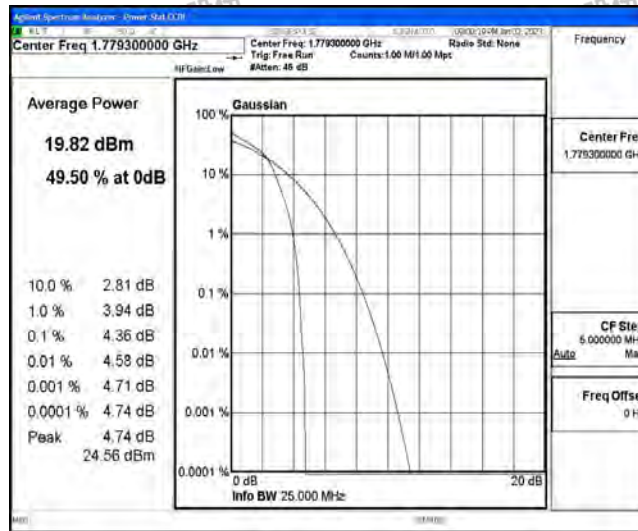

### Test Graphs

Band66-1.4MHz-QPSK-131979-6RB#0

Band66-1.4MHz-QPSK-132322-6RB#0

Band66-1.4MHz-QPSK-132665-6RB#0

Band66-1.4MHz-16QAM-131979-6RB#0

Band66-1.4MHz-16QAM-132322-6RB#0

Band66-1.4MHz-16QAM-132665-6RB#0