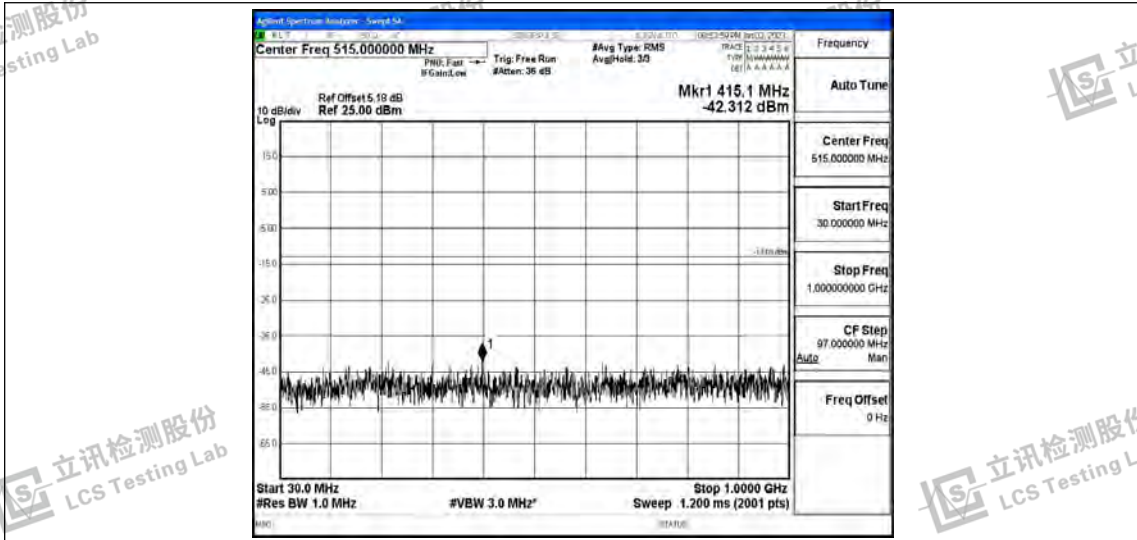

Band66-1.4MHz-16QAM-131979-1RB#0-Range3:30~1000MHz