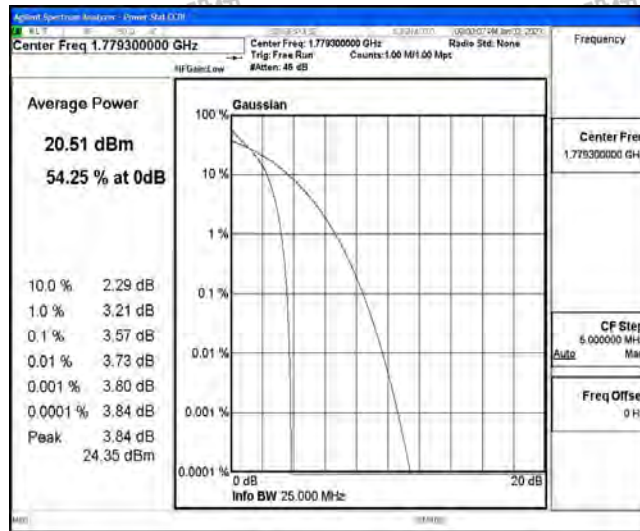

### Test Graphs

Band66-1.4MHz-QPSK-131979-6RB#0

Band66-1.4MHz-QPSK-132322-6RB#0

Band66-1.4MHz-QPSK-132665-6RB#0

Band66-1.4MHz-16QAM-131979-6RB#0

Band66-1.4MHz-16QAM-132322-6RB#0

Band66-1.4MHz-16QAM-132665-6RB#0