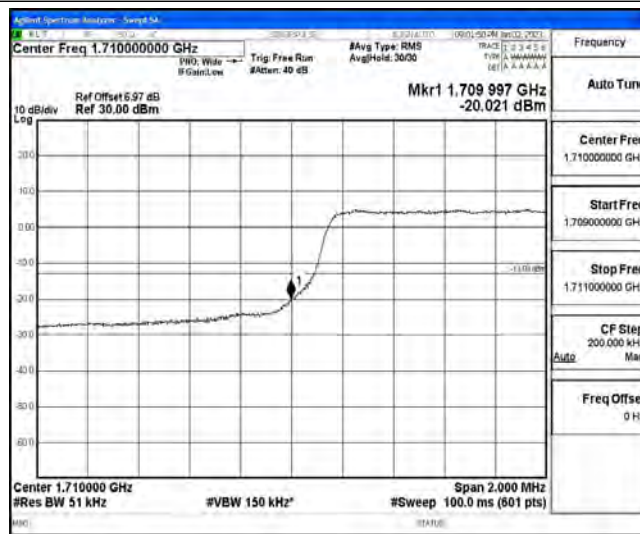

### Test Graphs

Band66-1.4MHz-QPSK-131979-6RB#0

Band66-1.4MHz-QPSK-132665-6RB#0

Band66-1.4MHz-16QAM-131979-6RB#0

Band66-1.4MHz-16QAM-132665-6RB#0

Band66-3MHz-QPSK-131987-15RB#0

Band66-3MHz-QPSK-132657-15RB#0