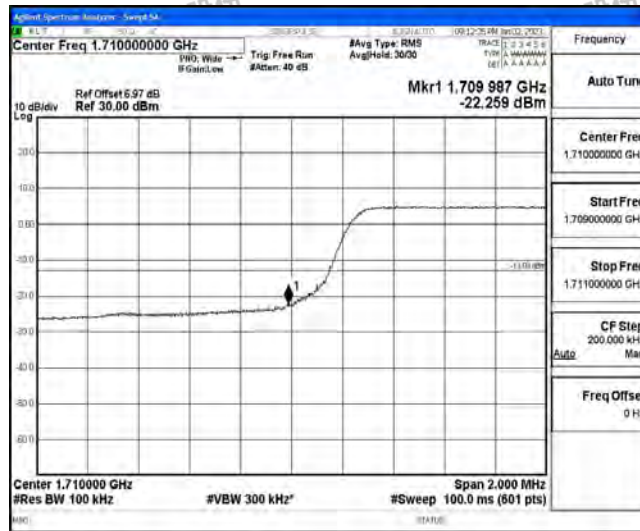

Band66-5MHz-QPSK-131997-25RB#0