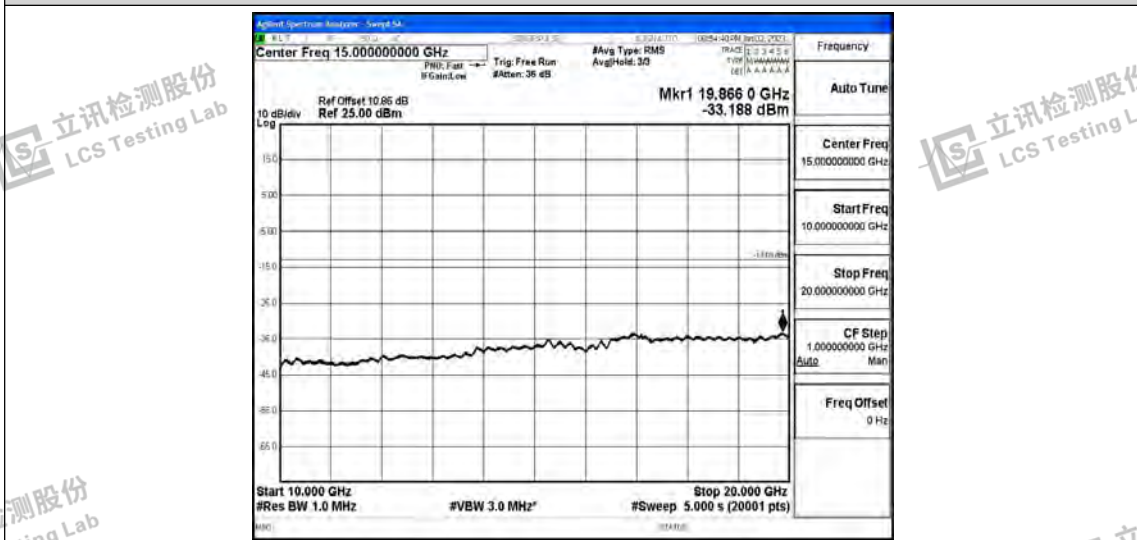

Band66-1.4MHz-16QAM-131979-1RB#0-Range2:0.15~30MHz

Band66-1.4MHz-16QAM-131979-1RB#0-Range3:30~1000MHz

Band66-1.4MHz-16QAM-131979-1RB#0-Range4:1000~10000MHz

Band66-1.4MHz-16QAM-131979-1RB#0-Range5:10000~20000MHz