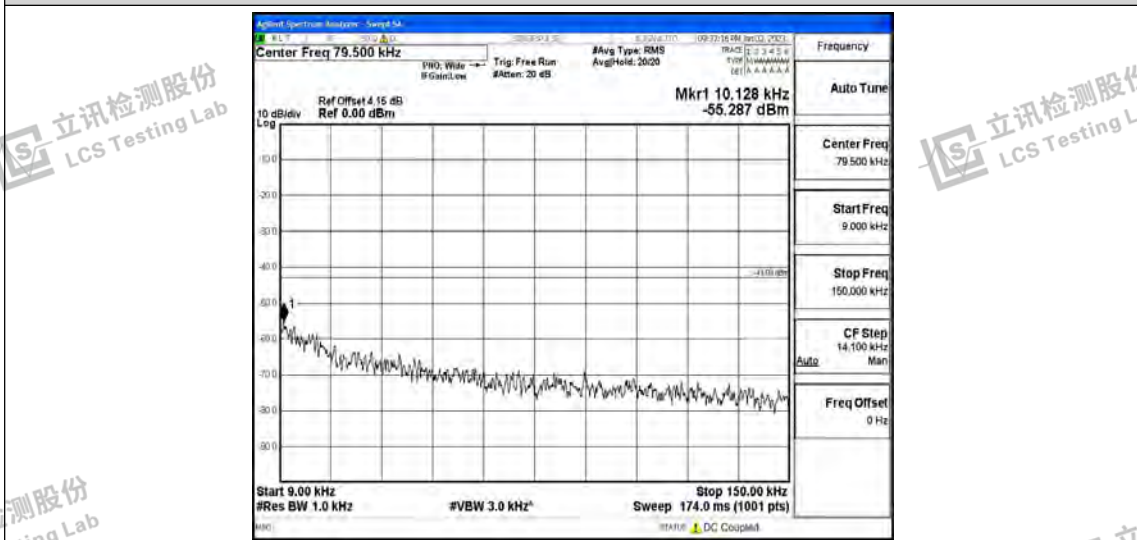

Band66-15MHz-QPSK-132597-1RB#0-Range1:0.009~0.15MHz