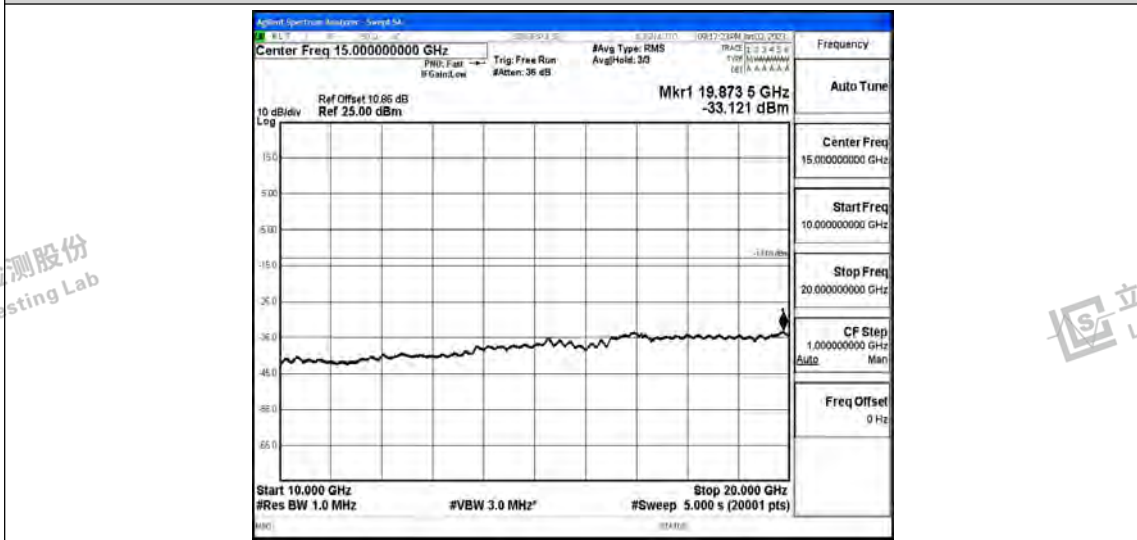

Band66-5MHz-16QAM-132322-1RB#0-Range1: 0.009~0.15MHz

Band66-5MHz-16QAM-132322-1RB#0-Range2:0.15~30MHz

Band66-5MHz-16QAM-132322-1RB#0-Range3:30~1000MHz

Band66-5MHz-16QAM-132322-1RB#0-Range4:1000~10000MHz

Band66-5MHz-16QAM-132322-1RB#0-Range5:10000~20000MHz