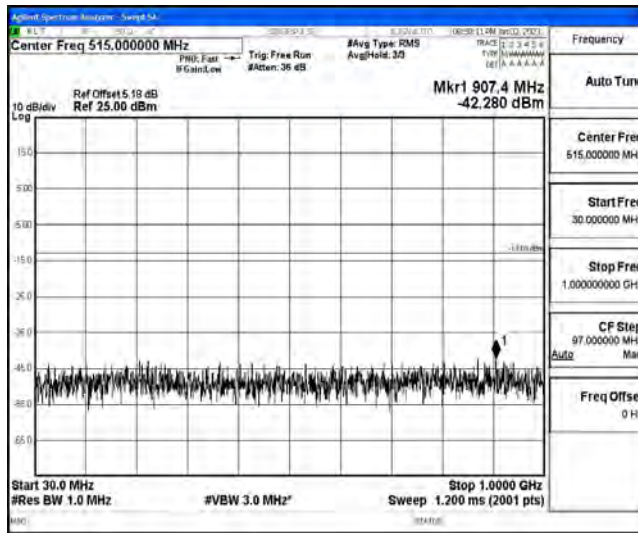

Band66-1.4MHz-16QAM-132322-1RB#0-Range5:10000~20000MHz

Band66-1.4MHz-16QAM-132665-1RB#0-Range1:0.009~0.15MHz

Band66-1.4MHz-16QAM-132665-1RB#0-Range2:0.15~30MHz

Band66-1.4MHz-16QAM-132665-1RB#0-Range3:30~1000MHz