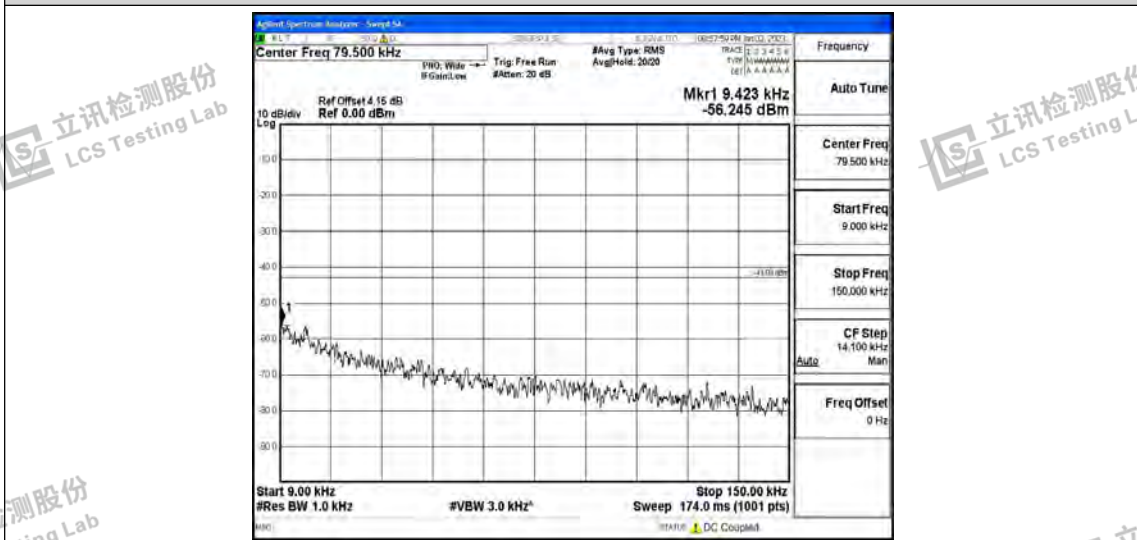

Band66-1.4MHz-16QAM-132665-1RB#0-Range1:0.009~0.15MHz