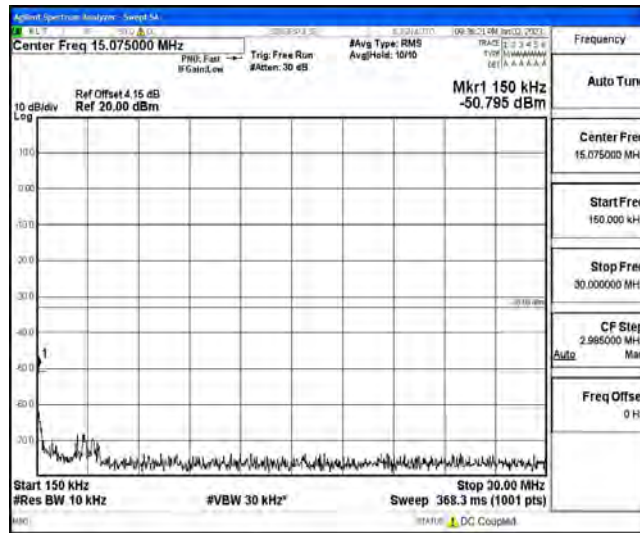

Band66-15MHz-16QAM-132047-1RB#0-Range5:10000~20000MHz

Band66-15MHz-16QAM-132322-1RB#0-Range1:0.009~0.15MHz

Band66-15MHz-16QAM-132322-1RB#0-Range2:0.15~30MHz

Band66-15MHz-16QAM-132322-1RB#0-Range3:30~1000MHz