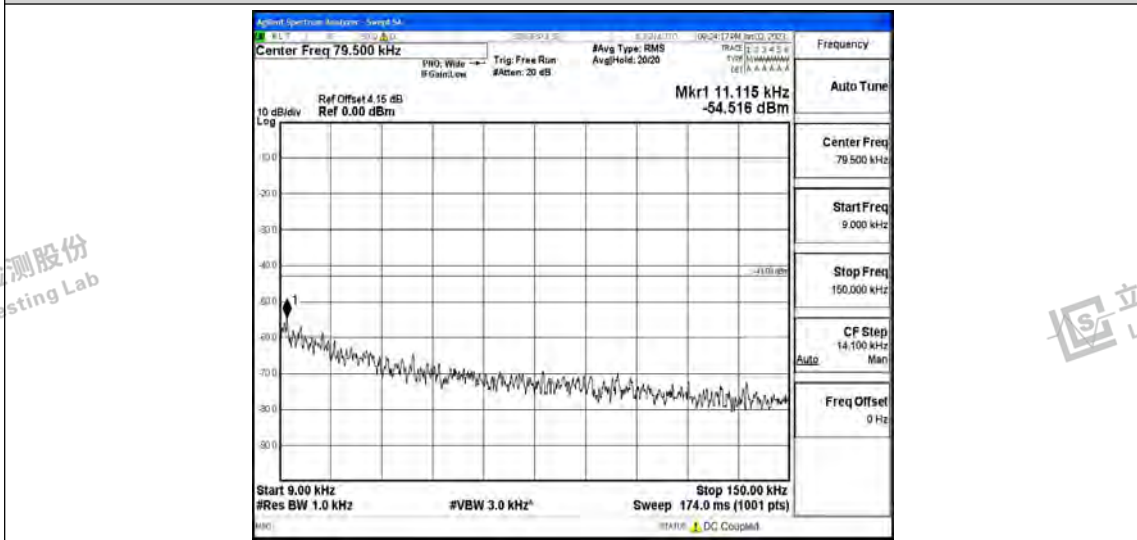

Band66-10MHz-16QAM-132022-1RB#0-Range1:0.009~0.15MHz