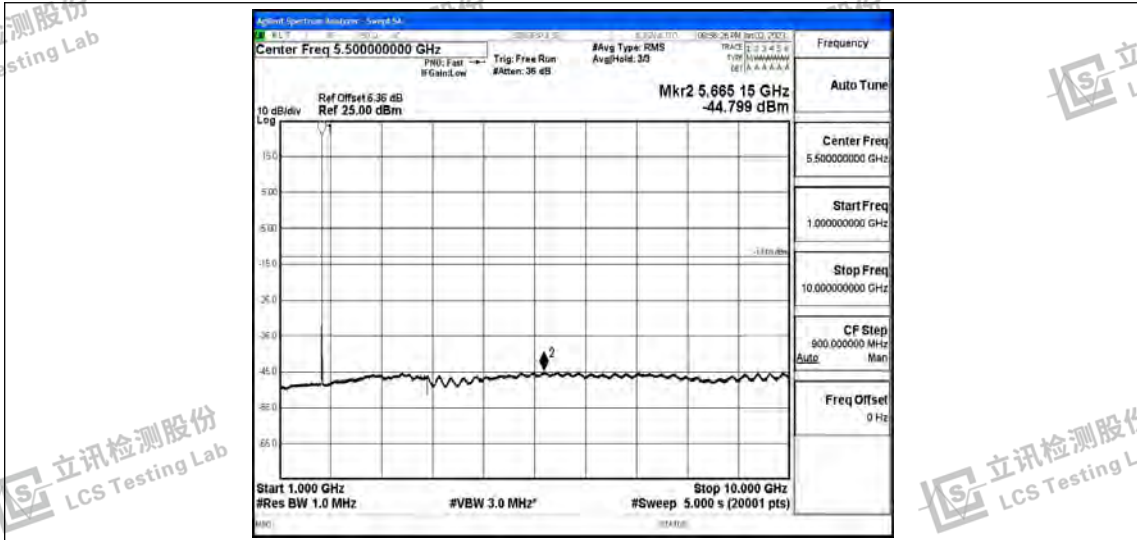

Band66-1.4MHz-16QAM-132322-1RB#0-Range1:0.009~0.15MHz

Band66-1.4MHz-16QAM-132322-1RB#0-Range2:0.15~30MHz

Band66-1.4MHz-16QAM-132322-1RB#0-Range3:30~1000MHz

Band66-1.4MHz-16QAM-132322-1RB#0-Range4:1000~10000MHz