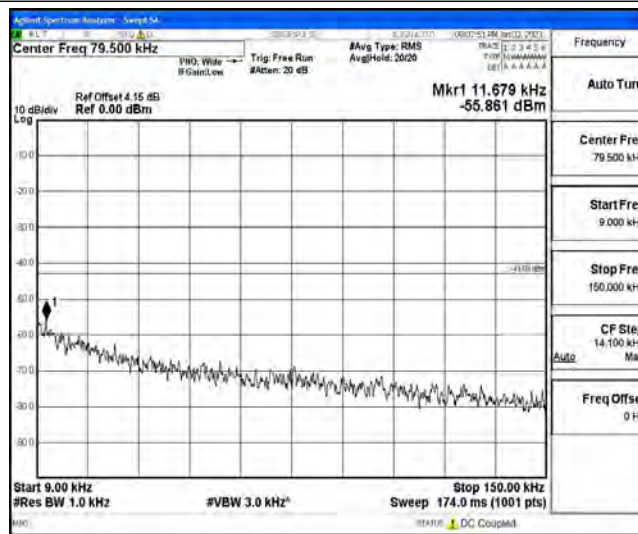

Band66-3MHz-16QAM-132657-1RB#0-Range1:0.009~0.15MHz