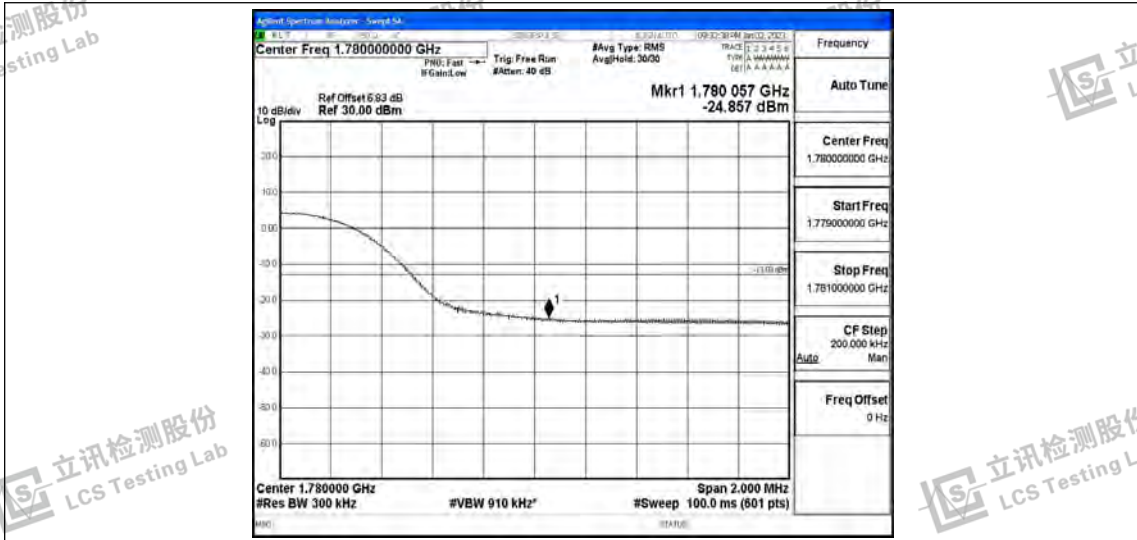

Band66-15MHz-QPSK-132597-75RB#0