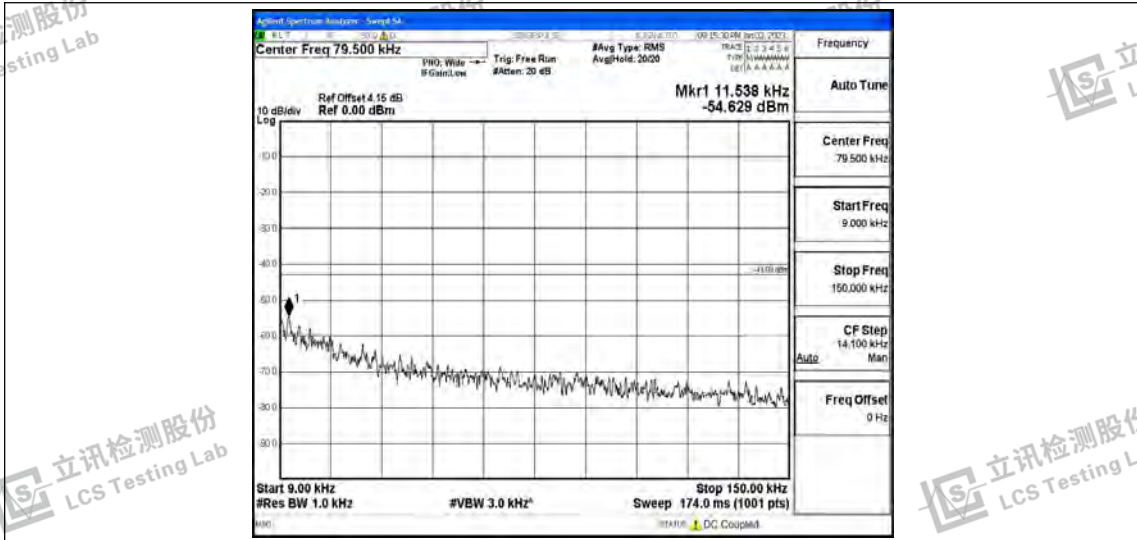

Band66-5MHz-QPSK-132322-1RB#0-Range1:0.009~0.15MHz