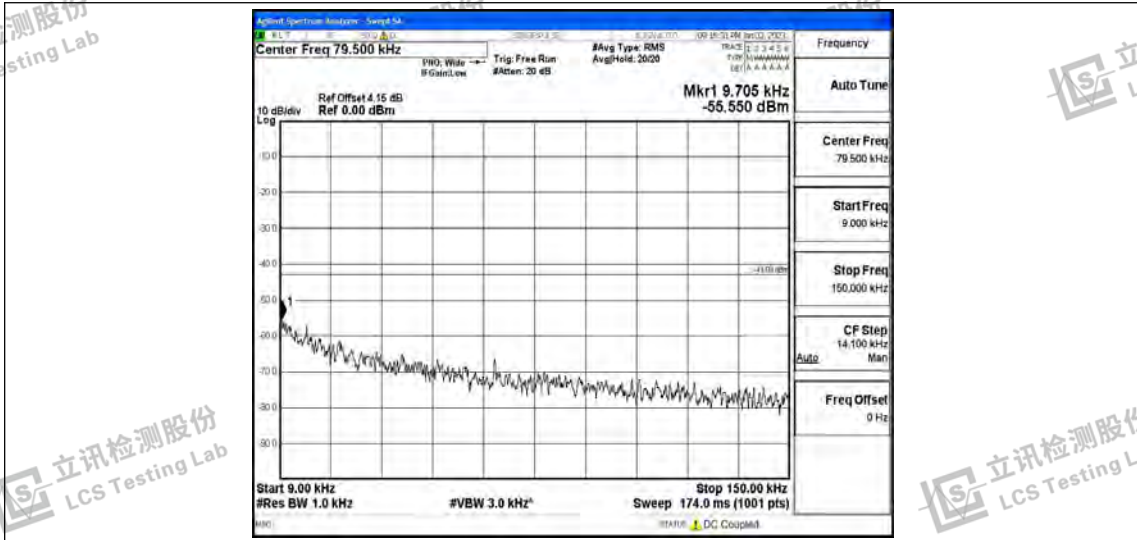

Band66-5MHz-16QAM-132322-1RB#0-Range1: 0.009~0.15MHz