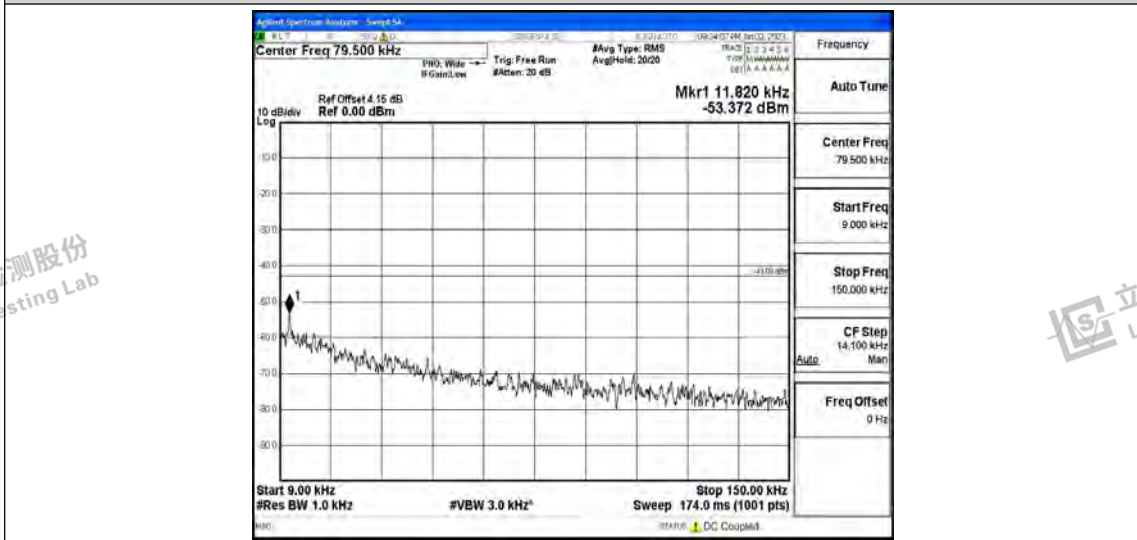

Band66-15MHz-16QAM-132047-1RB#0-Range1:0.009~0.15MHz