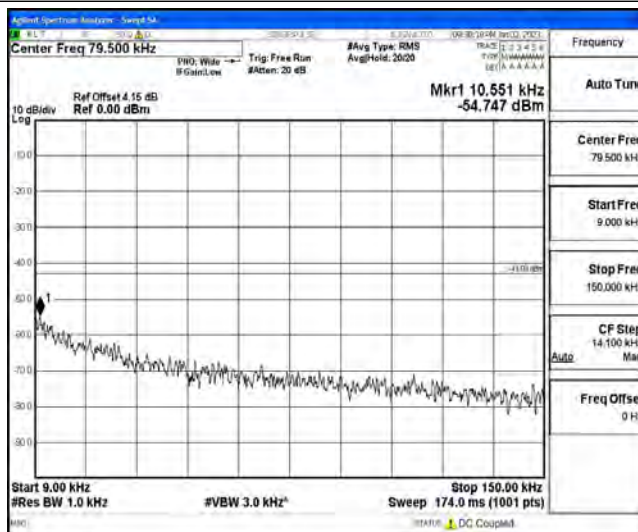

Band66-15MHz-16QAM-132322-1RB#0-Range4:1000~10000MHz

Band66-15MHz-16QAM-132322-1RB#0-Range5:10000~20000MHz

Band66-15MHz-16QAM-132597-1RB#0-Range1:0.009~0.15MHz

Band66-15MHz-16QAM-132597-1RB#0-Range2:0.15~30MHz