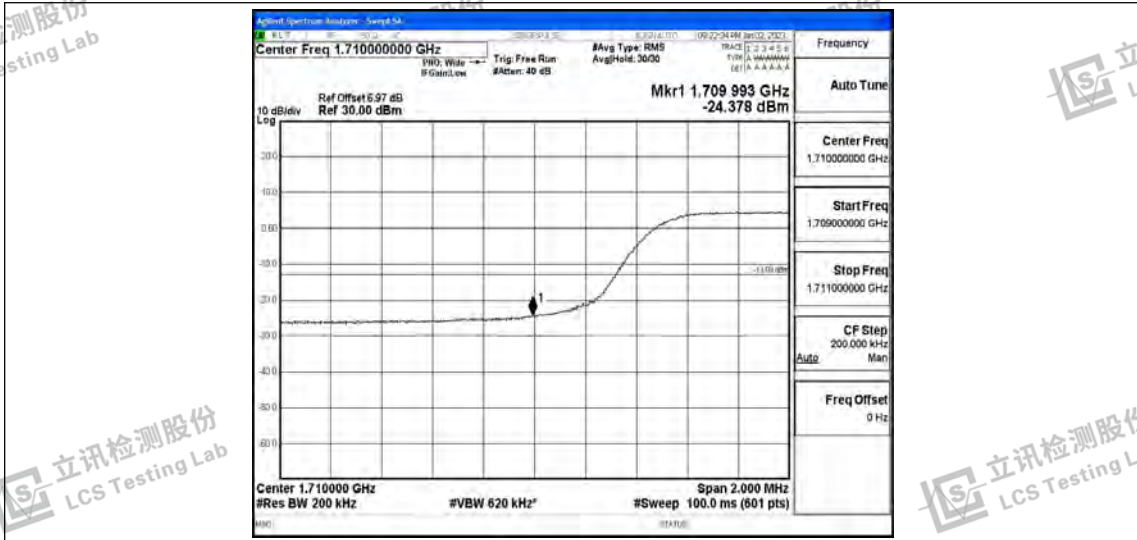

Band66-10MHz-16QAM-132022-50RB#0