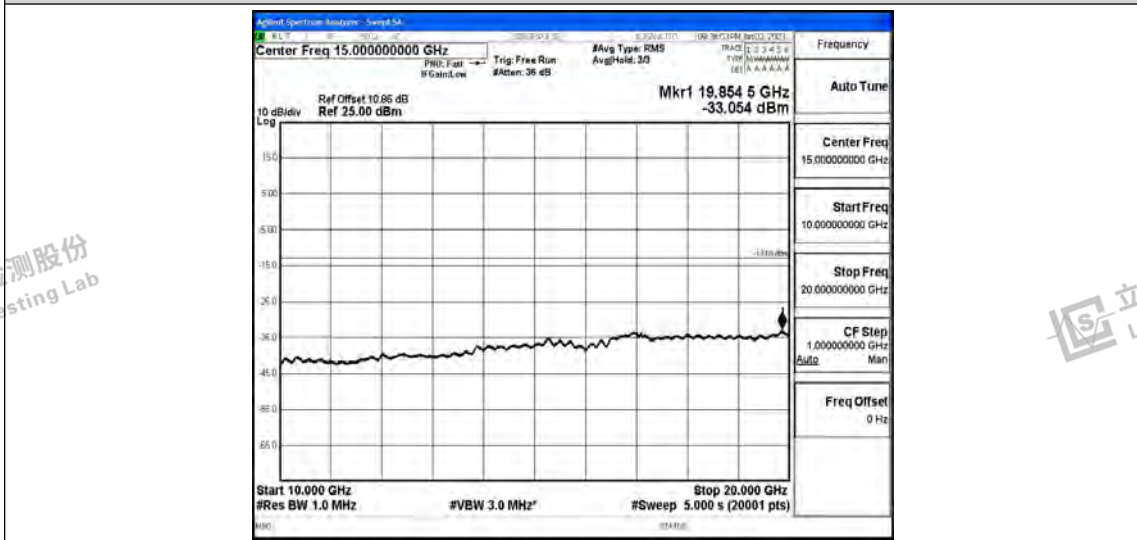

Band66-15MHz-QPSK-132322-1RB#0-Range1: 0.009~0.15MHz

Band66-15MHz-QPSK-132322-1RB#0-Range2:0.15~30MHz

Band66-15MHz-QPSK-132322-1RB#0-Range3:30~1000MHz

Band66-15MHz-QPSK-132322-1RB#0-Range4:1000~10000MHz

Band66-15MHz-QPSK-132322-1RB#0-Range5:10000~20000MHz