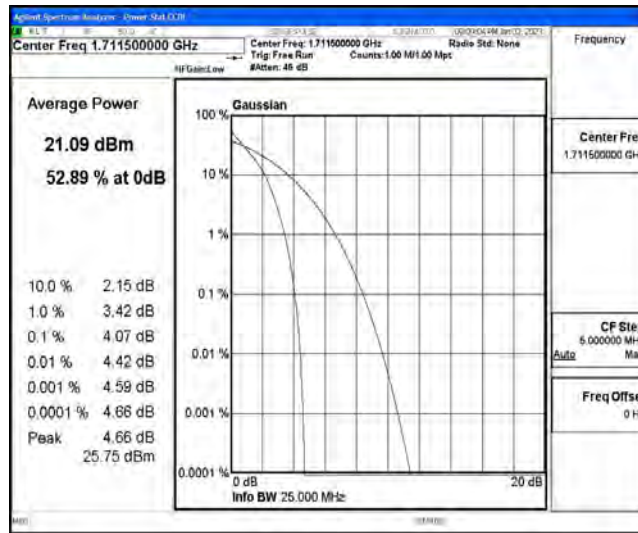

Band66-3MHz-QPSK-131987-15RB#0