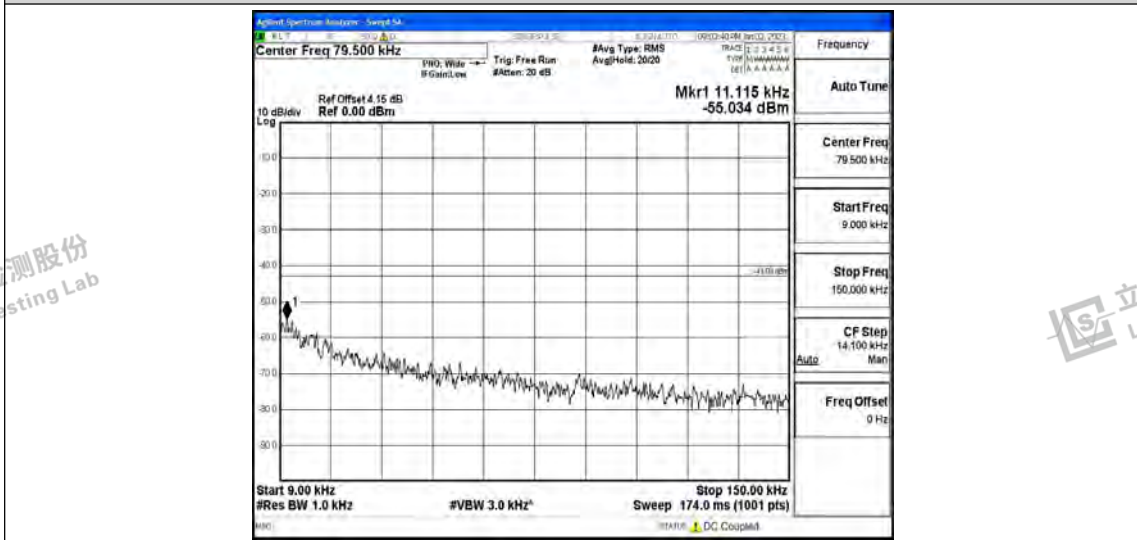

Band66-3MHz-16QAM-131987-1RB#0-Range1:0.009~0.15MHz