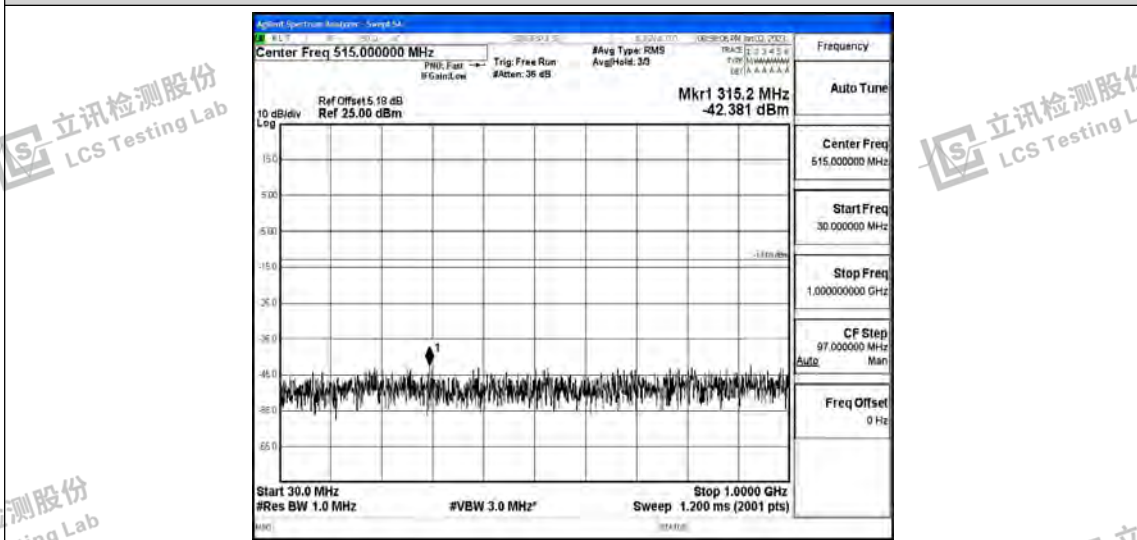

Band66-1.4MHz-16QAM-132322-1RB#0-Range1:0.009~0.15MHz

Band66-1.4MHz-16QAM-132322-1RB#0-Range2:0.15~30MHz

Band66-1.4MHz-16QAM-132322-1RB#0-Range3:30~1000MHz

Band66-1.4MHz-16QAM-132322-1RB#0-Range4:1000~10000MHz