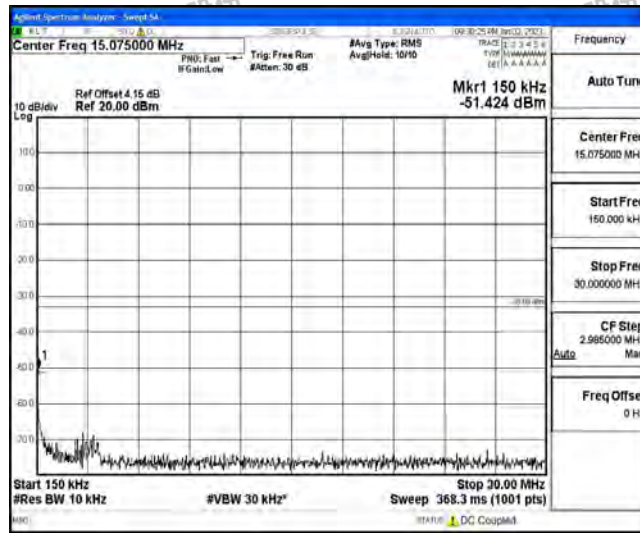

Band66-15MHz-16QAM-132322-1RB#0-Range4:1000~10000MHz

Band66-15MHz-16QAM-132322-1RB#0-Range5:10000~20000MHz

Band66-15MHz-16QAM-132597-1RB#0-Range1:0.009~0.15MHz

Band66-15MHz-16QAM-132597-1RB#0-Range2:0.15~30MHz