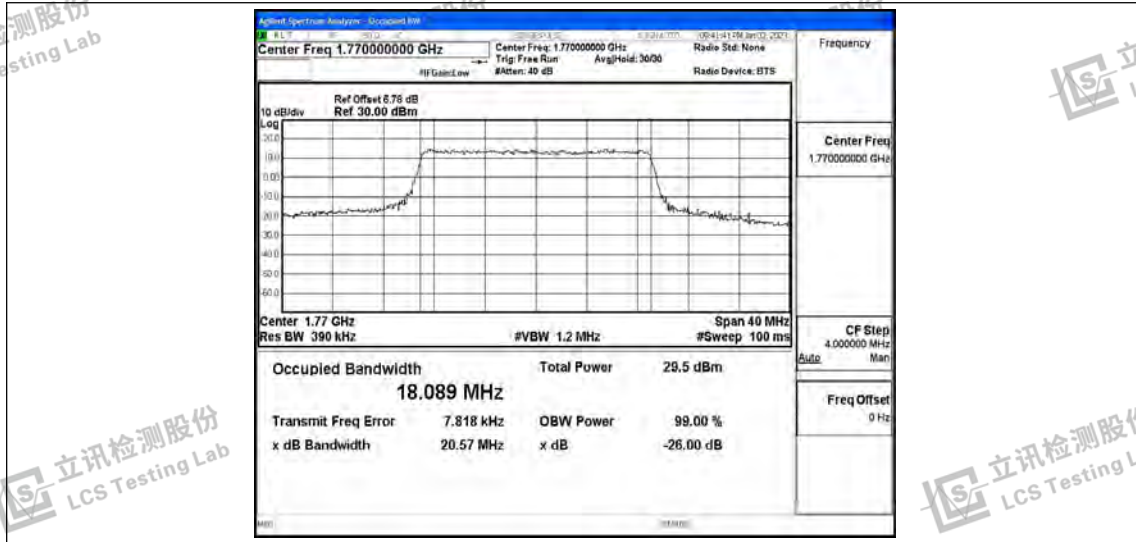

Band66-20MHz-16QAM-132322-100RB#0

Band66-20MHz-16QAM-132572-100RB#0

Shenzhen LCS Compliance Testing Laboratory Ltd.  
 Add: 101, 201 Bldg A & 301 Bldg C, Juji Industrial Park Yabianxueziwei, Shajing Street, Baoan District, Shenzhen, 518000, China  
 Tel: +(86) 0755-82591330 | E-mail: webmaster@lcs-cert.com | Web: www.lcs-cert.com  
 Scan code to check authenticity