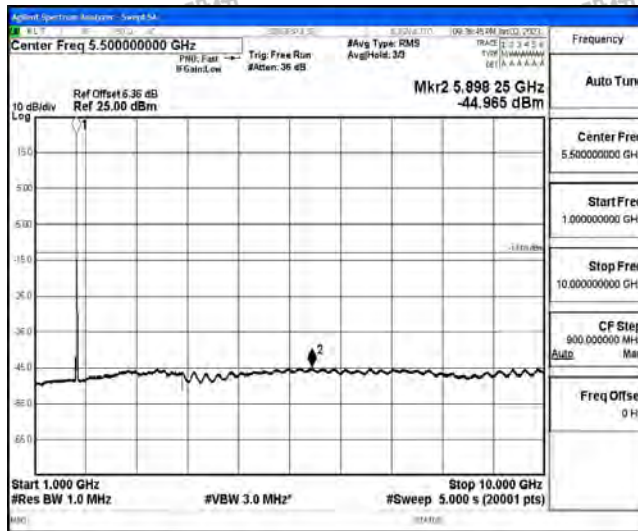

Band66-15MHz-16QAM-132322-1RB#0-Range4:1000~10000MHz