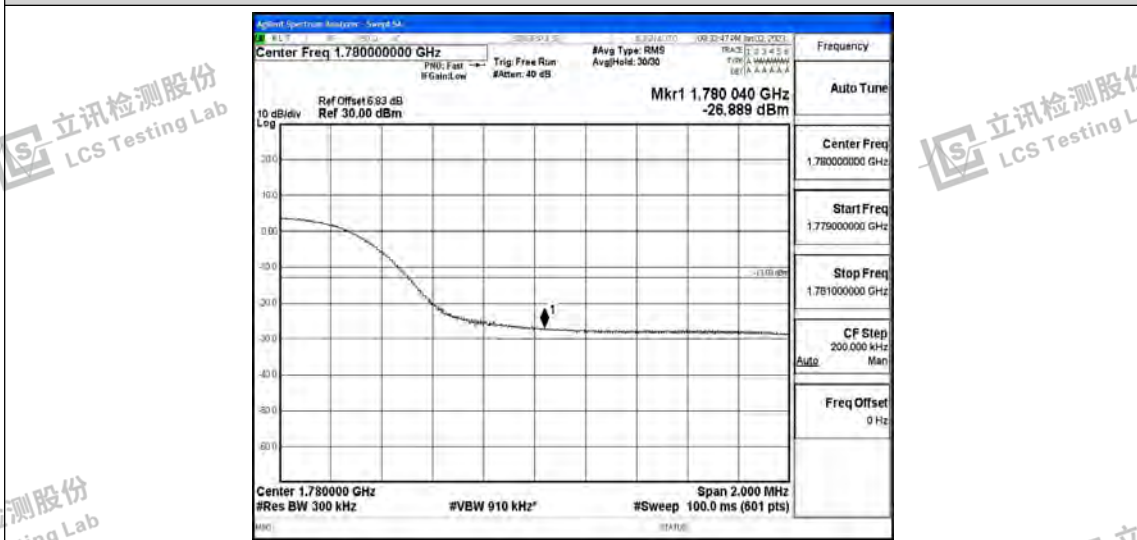

Band66-20MHz-QPSK-132072-100RB#0

Band66-20MHz-QPSK-132572-100RB#0

Band66-20MHz-16QAM-132072-100RB#0

Band66-20MHz-16QAM-132572-100RB#0

Shenzhen LCS Compliance Testing Laboratory Ltd.  
Add: 101, 201 Bldg A & 301 Bldg C, Juji Industrial Park Yabianxueziwei, Shajing Street, Baoan District, Shenzhen, 518000, China  
Tel: +(86) 0755-82591330 | E-mail: webmaster@lcs-cert.com | Web: www.lcs-cert.com  
Scan code to check authenticity