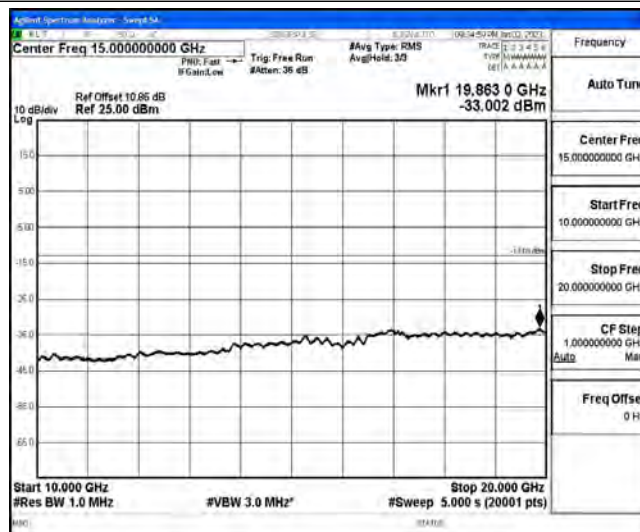

Band66-15MHz-16QAM-132047-1RB#0-Range5:10000~20000MHz