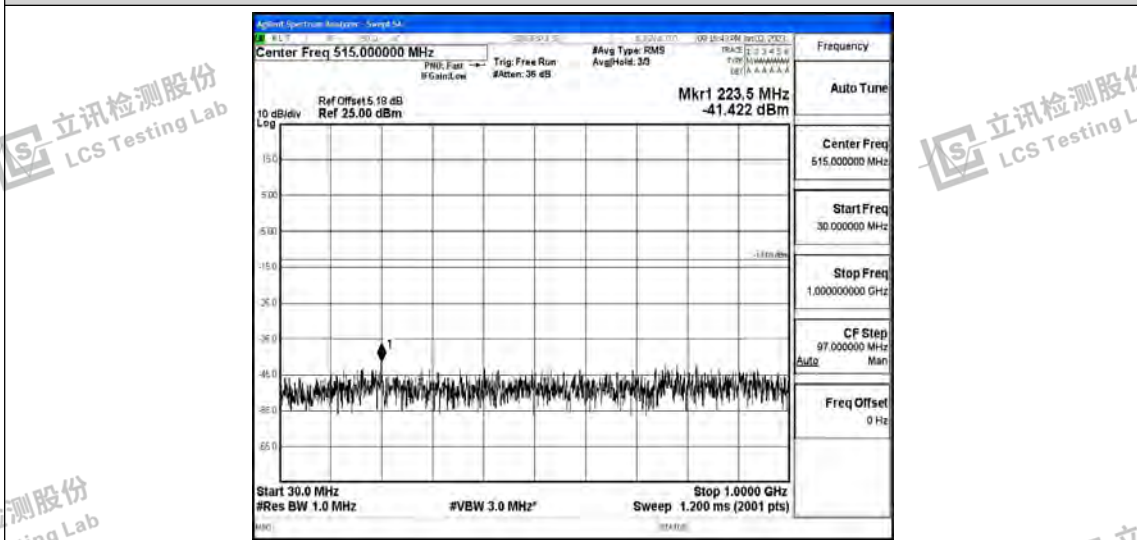

Band66-5MHz-16QAM-132322-1RB#0-Range1: 0.009~0.15MHz

Band66-5MHz-16QAM-132322-1RB#0-Range2:0.15~30MHz

Band66-5MHz-16QAM-132322-1RB#0-Range3:30~1000MHz

Band66-5MHz-16QAM-132322-1RB#0-Range4:1000~10000MHz

Band66-5MHz-16QAM-132322-1RB#0-Range5:10000~20000MHz