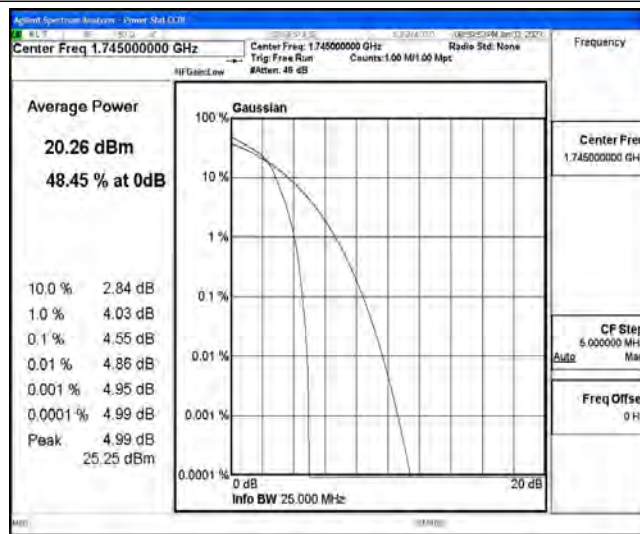

### Test Graphs

Band66-1.4MHz-QPSK-131979-6RB#0

Band66-1.4MHz-QPSK-132322-6RB#0

Band66-1.4MHz-QPSK-132665-6RB#0

Band66-1.4MHz-16QAM-131979-6RB#0

Band66-1.4MHz-16QAM-132322-6RB#0

Band66-1.4MHz-16QAM-132665-6RB#0