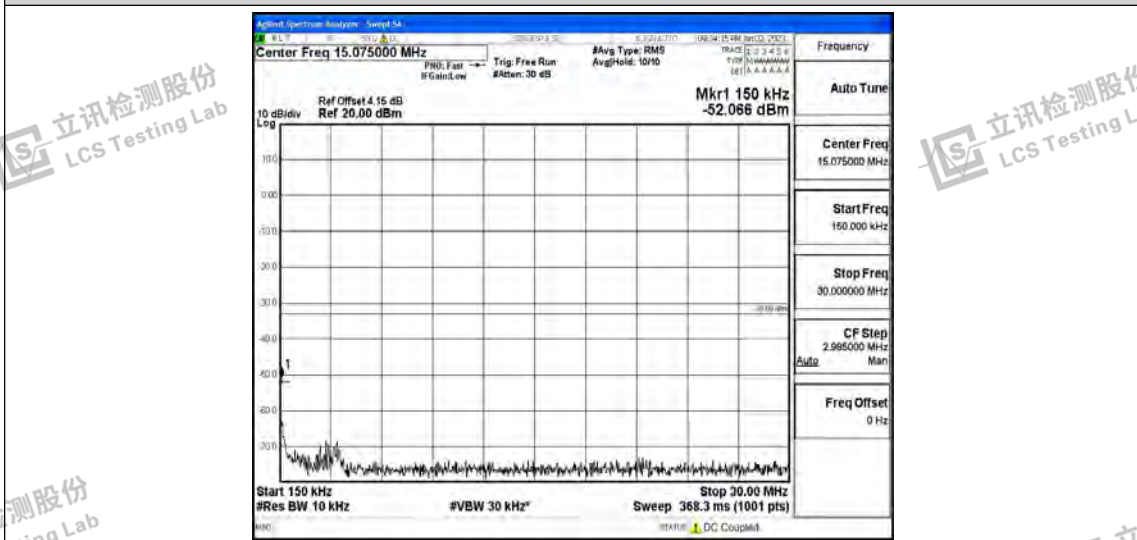

Band66-15MHz-16QAM-132047-1RB#0-Range2:0.15~30MHz