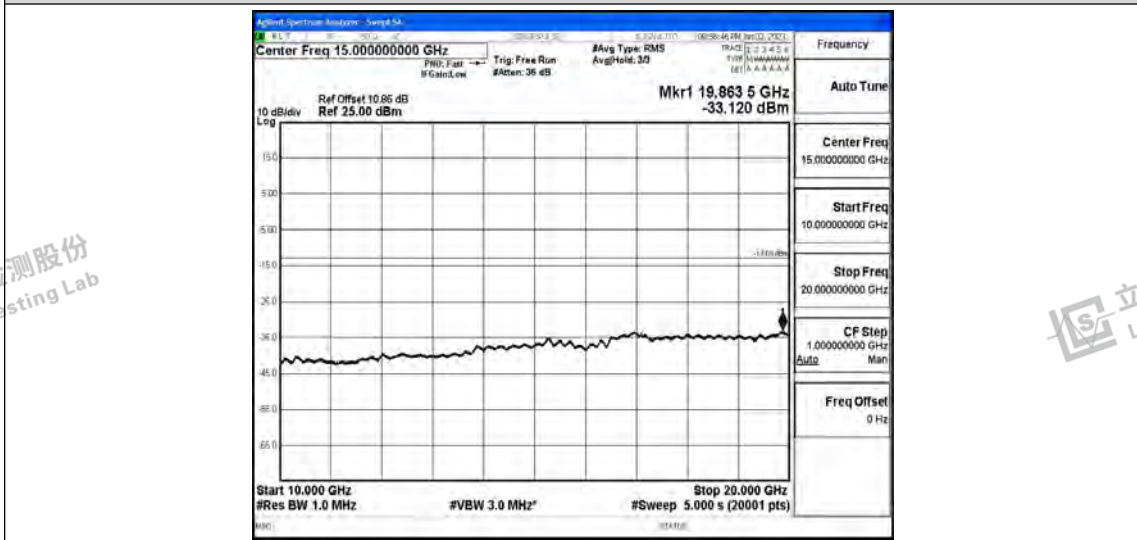

Band66-1.4MHz-16QAM-132322-1RB#0-Range5:10000~20000MHz