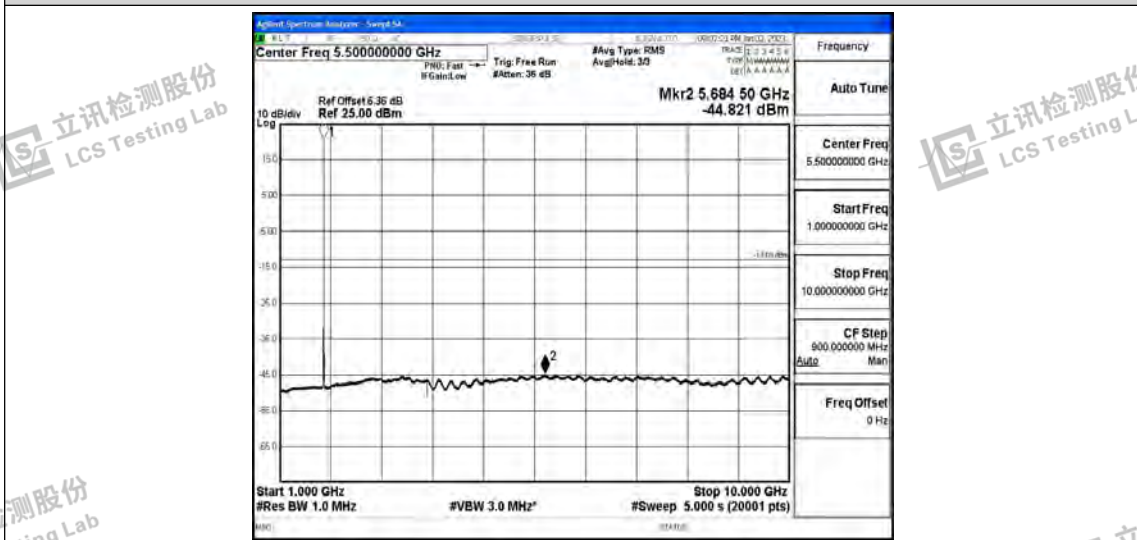

Band66-3MHz-QPSK-132657-1RB#0-Range3:30~1000MHz

Band66-3MHz-QPSK-132657-1RB#0-Range4:1000~10000MHz

Band66-3MHz-QPSK-132657-1RB#0-Range5:10000~20000MHz

Shenzhen LCS Compliance Testing Laboratory Ltd.  
 Add: 101, 201 Bldg A & 301 Bldg C, Juji Industrial Park Yabianxueziwei, Shajing Street, Baoan District, Shenzhen, 518000, China  
 Tel: +(86) 0755-82591330 | E-mail: webmaster@lcs-cert.com | Web: www.lcs-cert.com  
 Scan code to check authenticity