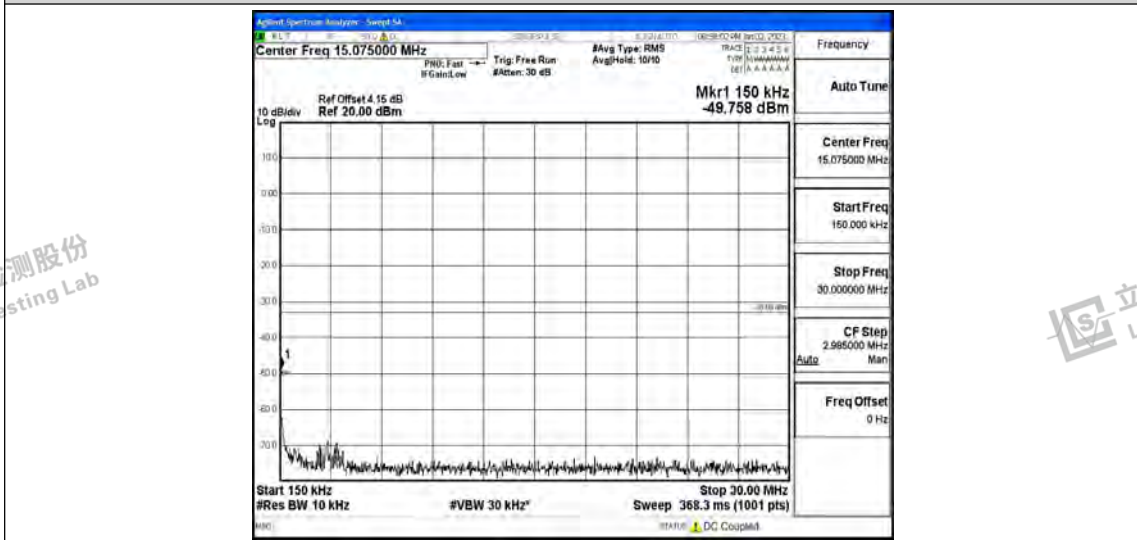

Band66-1.4MHz-16QAM-132322-1RB#0-Range2:0.15~30MHz