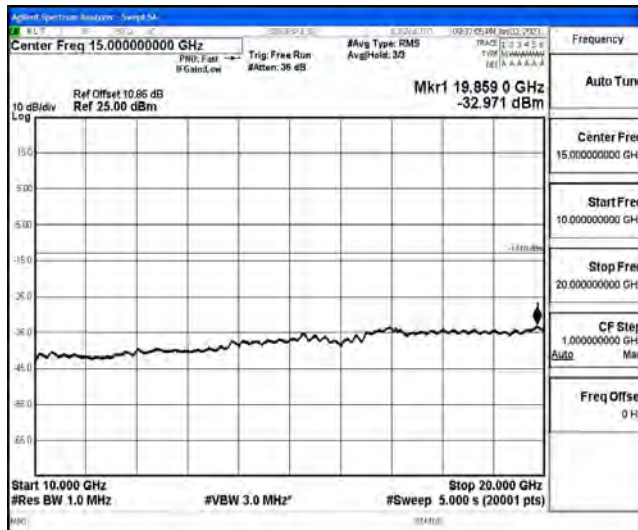

Band66-15MHz-16QAM-132322-1RB#0-Range5:10000~20000MHz