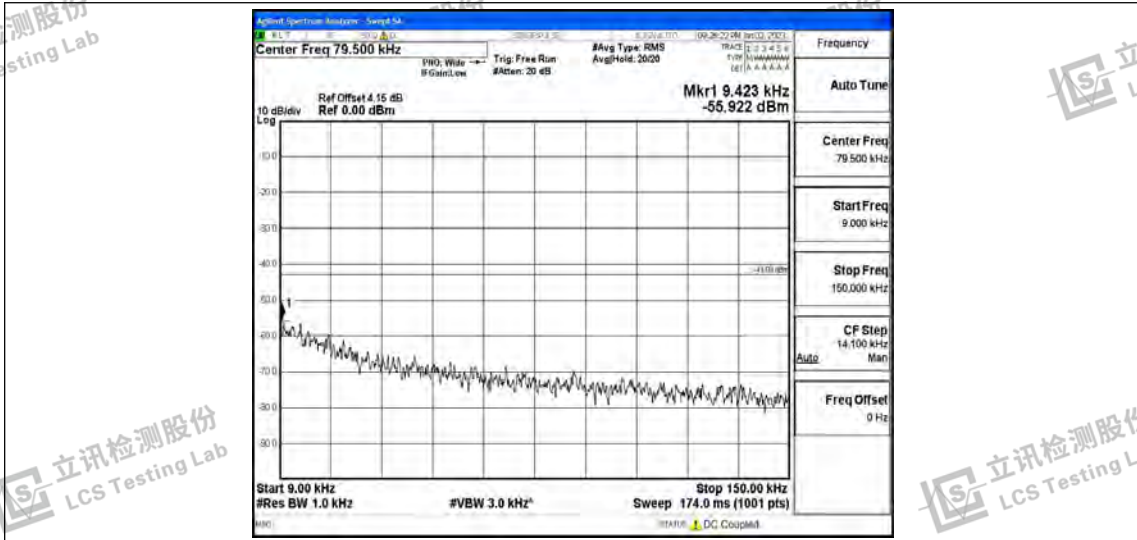

Band66-10MHz-16QAM-132322-1RB#0-Range1:0.009~0.15MHz