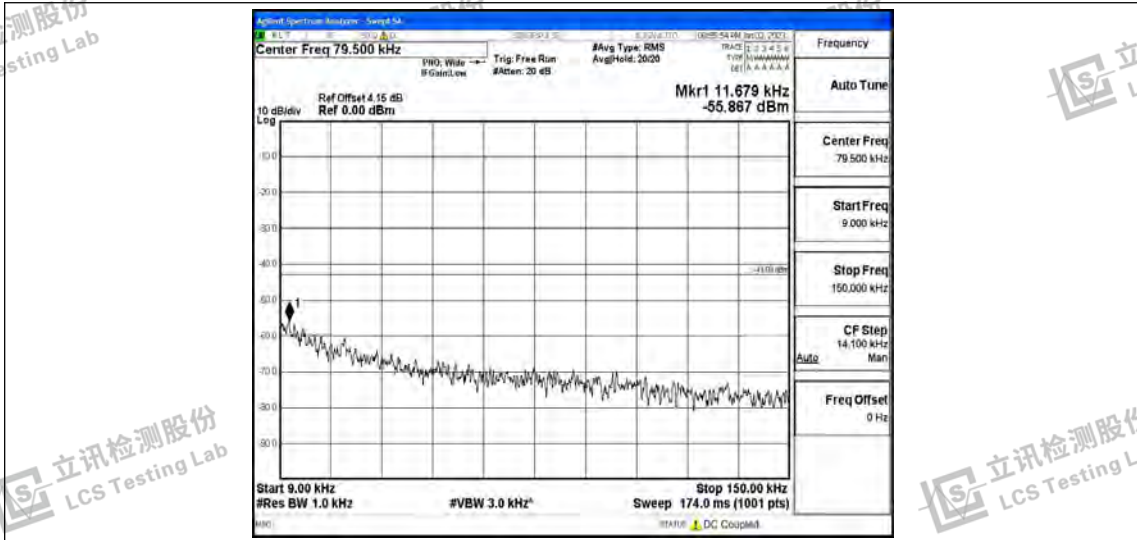

Band66-1.4MHz-16QAM-132322-1RB#0-Range1:0.009~0.15MHz