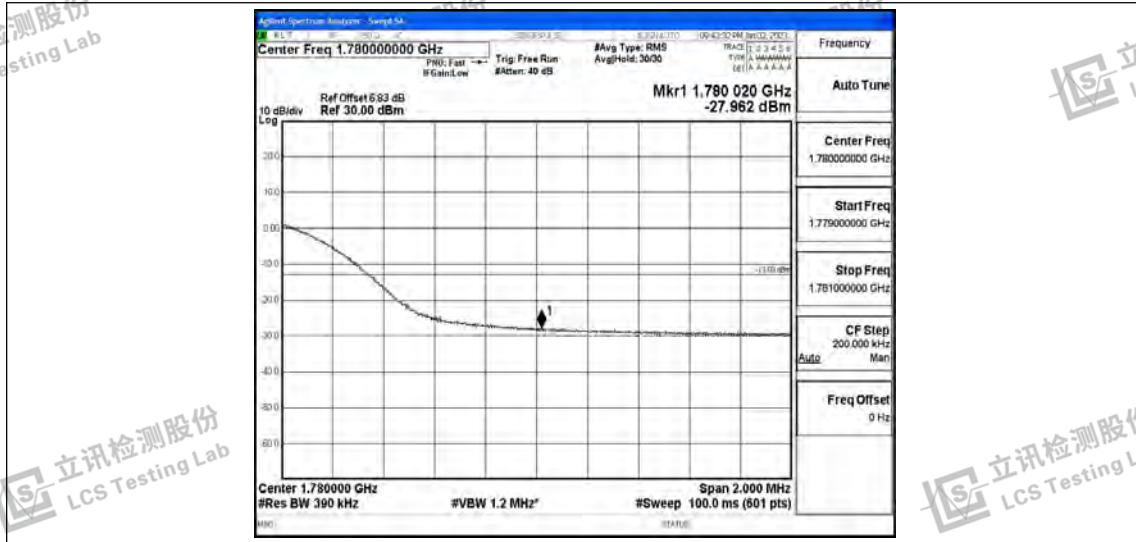

Band66-20MHz-QPSK-132072-100RB#0

Band66-20MHz-QPSK-132572-100RB#0

Band66-20MHz-16QAM-132072-100RB#0

Band66-20MHz-16QAM-132572-100RB#0

Shenzhen LCS Compliance Testing Laboratory Ltd.  
Add: 101, 201 Bldg A & 301 Bldg C, Juji Industrial Park Yabianxueziwei, Shajing Street, Baoan District, Shenzhen, 518000, China  
Tel: +(86) 0755-82591330 | E-mail: webmaster@lcs-cert.com | Web: www.lcs-cert.com  
Scan code to check authenticity