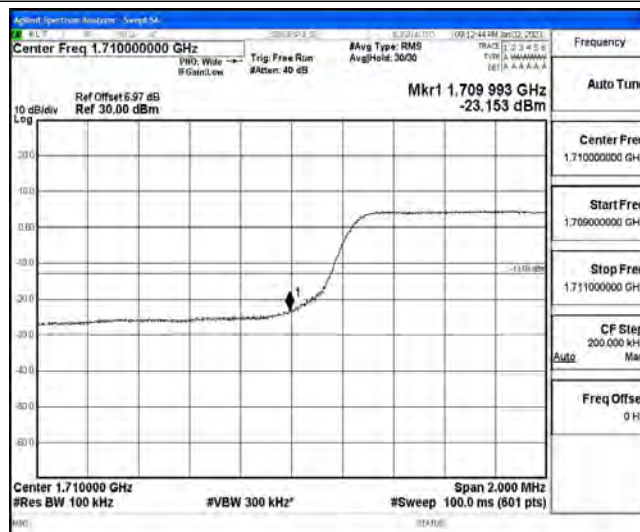

Band66-5MHz-16QAM-131997-25RB#0