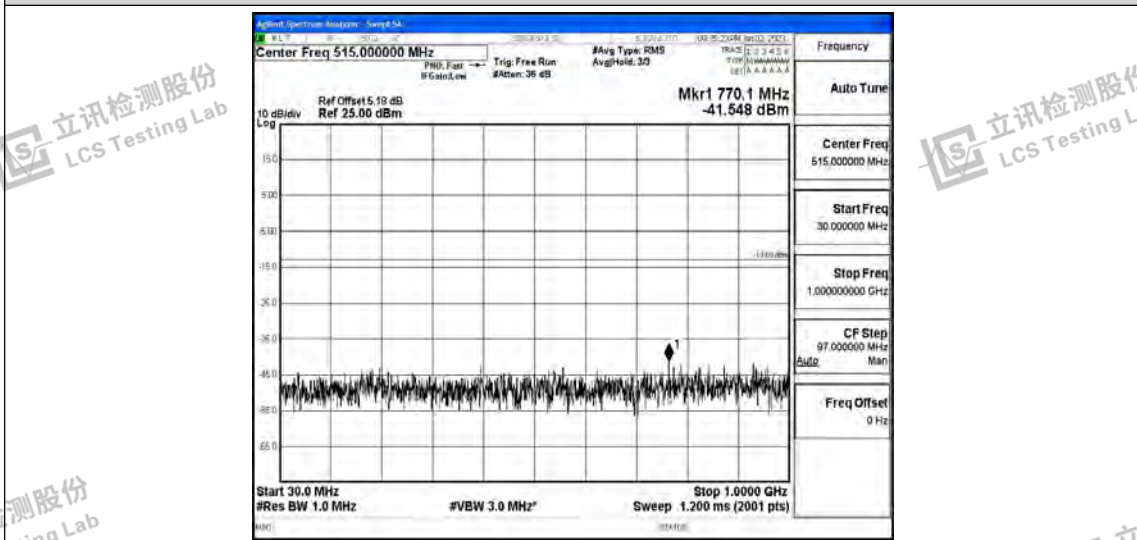

Band66-15MHz-QPSK-132322-1RB#0-Range1: 0.009~0.15MHz

Band66-15MHz-QPSK-132322-1RB#0-Range2:0.15~30MHz

Band66-15MHz-QPSK-132322-1RB#0-Range3:30~1000MHz

Band66-15MHz-QPSK-132322-1RB#0-Range4:1000~10000MHz

Band66-15MHz-QPSK-132322-1RB#0-Range5:10000~20000MHz