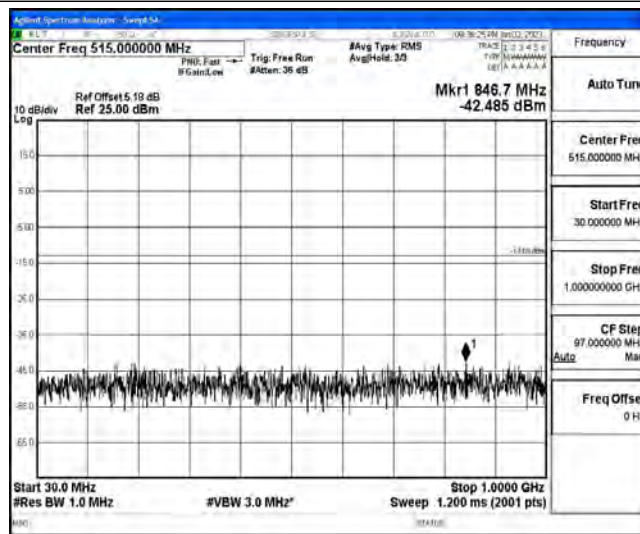

Band66-15MHz-16QAM-132047-1RB#0-Range5:10000~20000MHz

Band66-15MHz-16QAM-132322-1RB#0-Range1:0.009~0.15MHz

Band66-15MHz-16QAM-132322-1RB#0-Range2:0.15~30MHz

Band66-15MHz-16QAM-132322-1RB#0-Range3:30~1000MHz