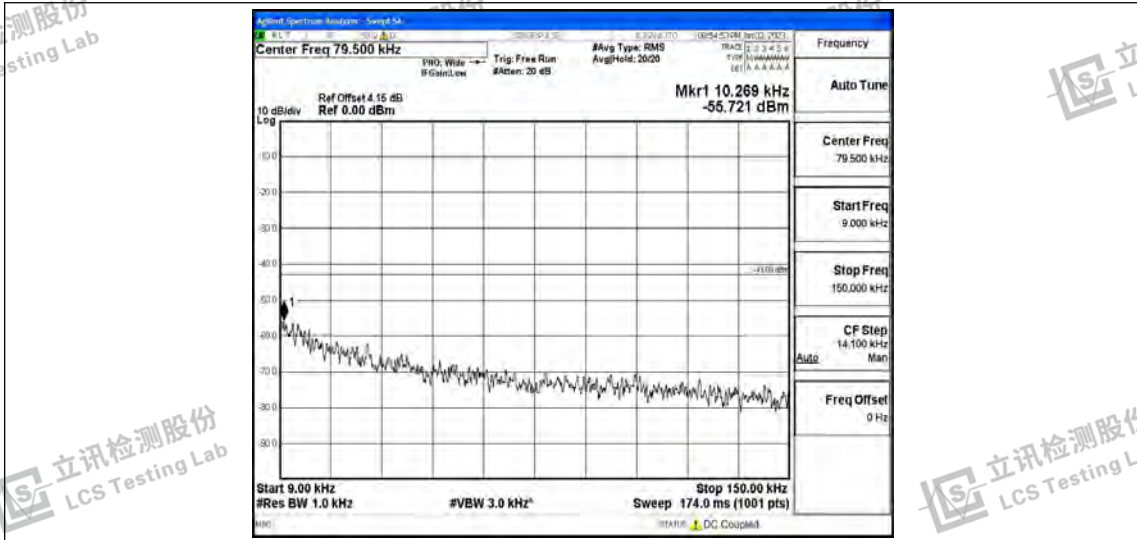

Band66-1.4MHz-QPSK-132322-1RB#0-Range1:0.009~0.15MHz