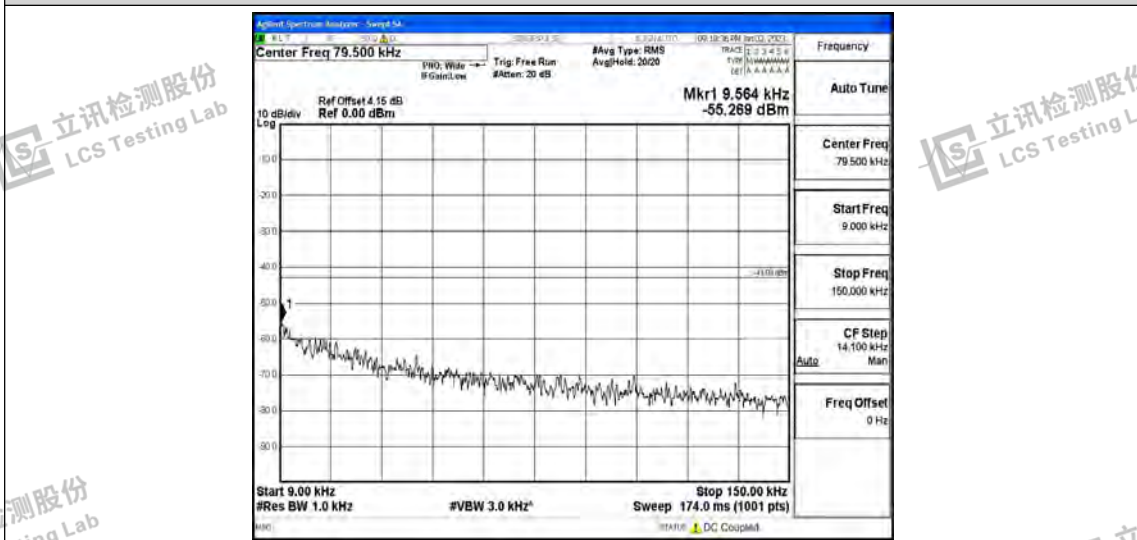

Band66-5MHz-16QAM-132647-1RB#0-Range1:0.009~0.15MHz