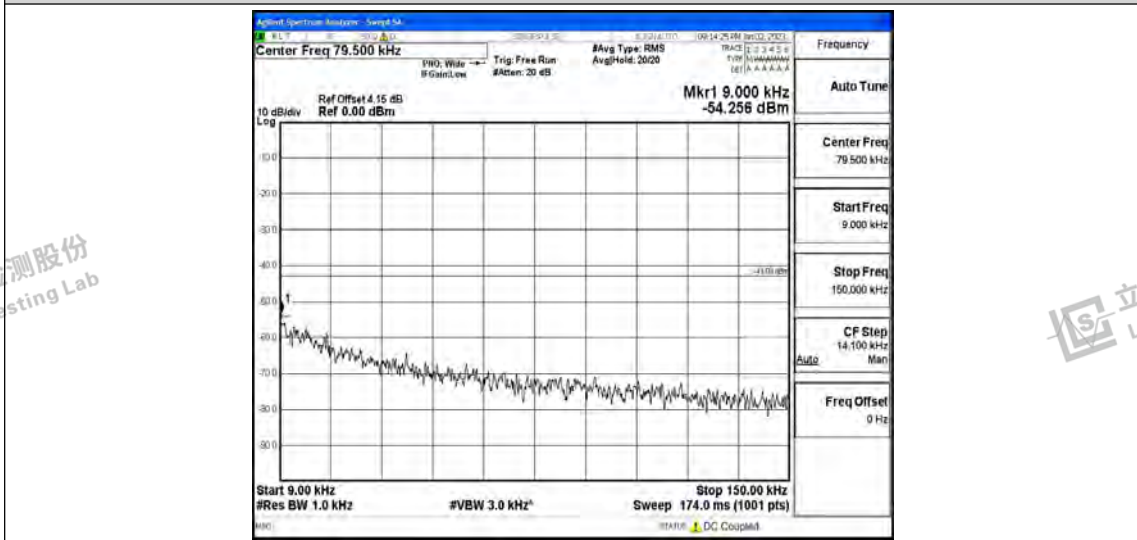

Band66-5MHz-16QAM-131997-1RB#0-Range1:0.009~0.15MHz