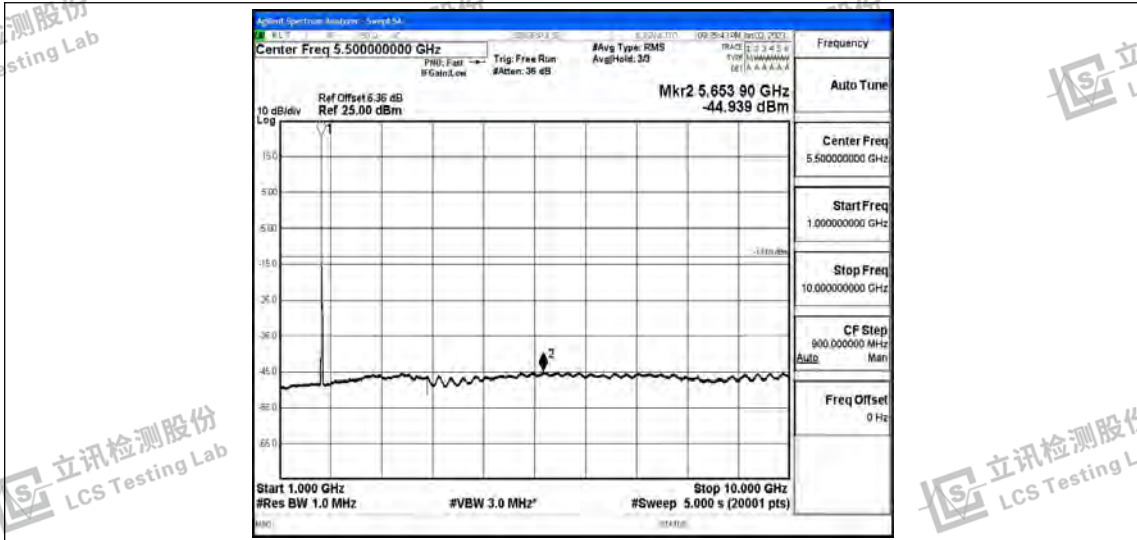

Band66-15MHz-QPSK-132322-1RB#0-Range1: 0.009~0.15MHz

Band66-15MHz-QPSK-132322-1RB#0-Range2:0.15~30MHz

Band66-15MHz-QPSK-132322-1RB#0-Range3:30~1000MHz

Band66-15MHz-QPSK-132322-1RB#0-Range4:1000~10000MHz

Band66-15MHz-QPSK-132322-1RB#0-Range5:10000~20000MHz