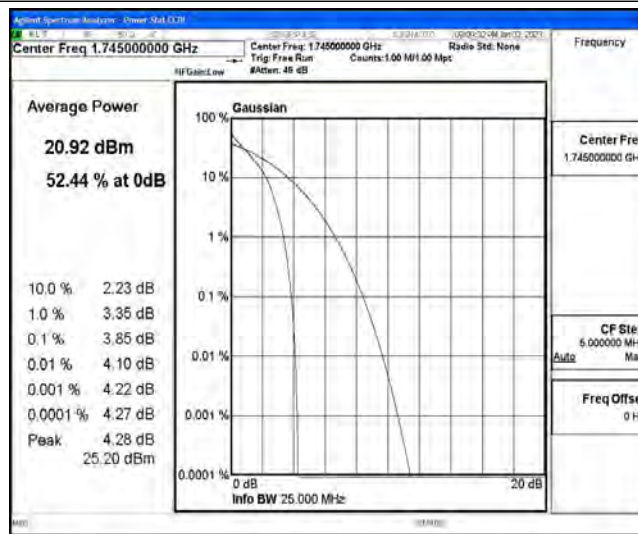

Band66-3MHz-QPSK-132322-15RB#0