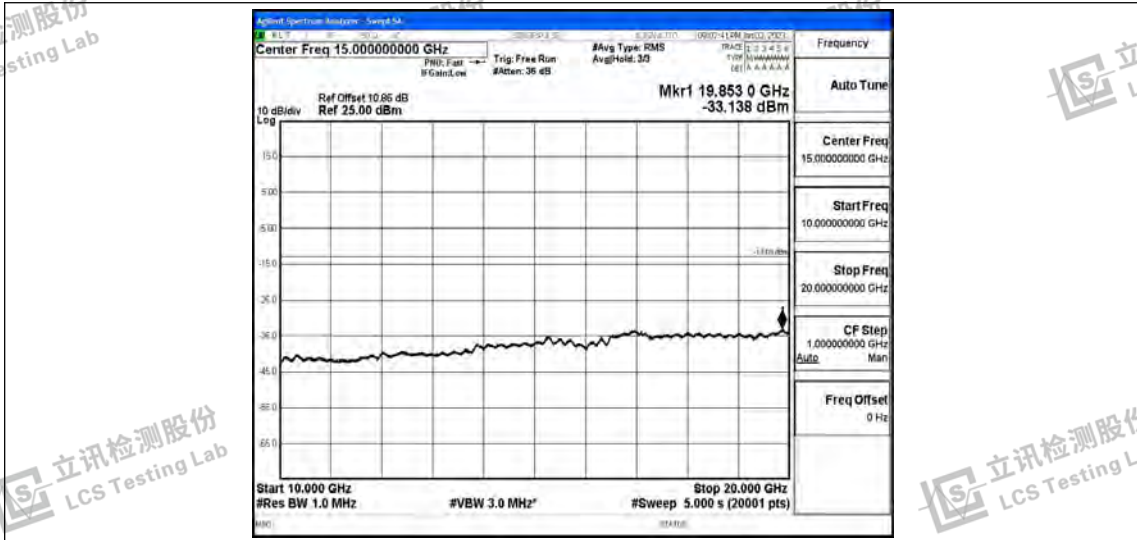

Band66-3MHz-QPSK-132657-1RB#0-Range3:30~1000MHz

Band66-3MHz-QPSK-132657-1RB#0-Range4:1000~10000MHz

Band66-3MHz-QPSK-132657-1RB#0-Range5:10000~20000MHz

Shenzhen LCS Compliance Testing Laboratory Ltd.  
 Add: 101, 201 Bldg A & 301 Bldg C, Juji Industrial Park Yabianxueziwei, Shajing Street, Baoan District, Shenzhen, 518000, China  
 Tel: +(86) 0755-82591330 | E-mail: webmaster@lcs-cert.com | Web: www.lcs-cert.com  
 Scan code to check authenticity