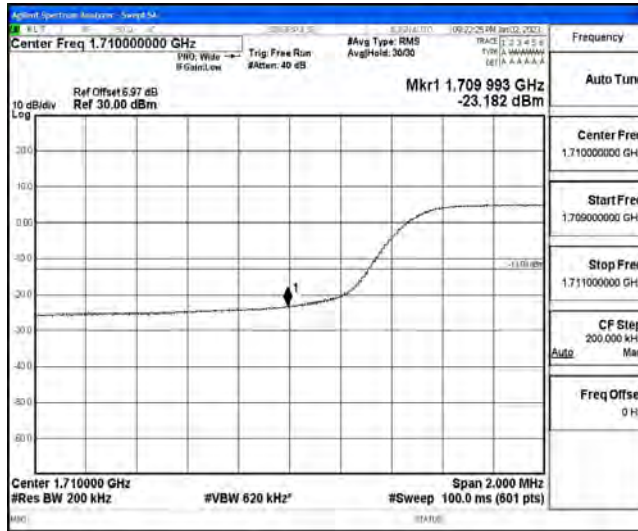

Band66-10MHz-QPSK-132022-50RB#0