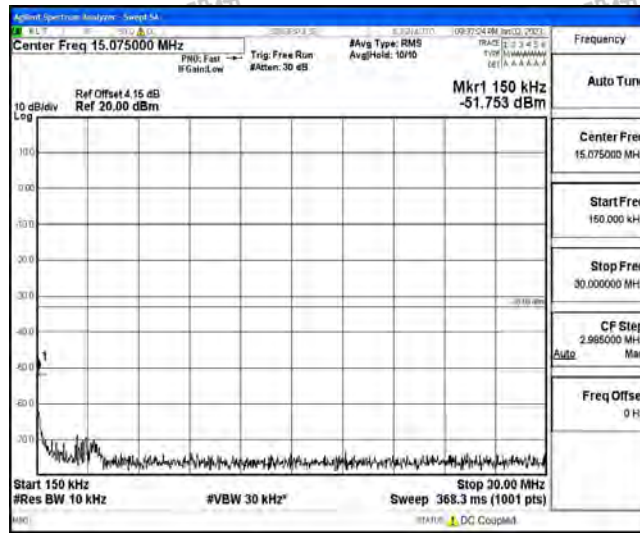

Band66-15MHz-QPSK-132597-1RB#0-Range2:0.15~30MHz