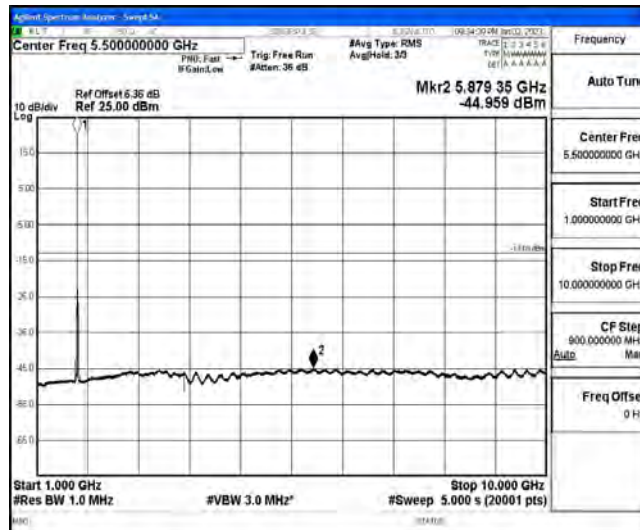

Band66-15MHz-16QAM-132047-1RB#0-Range1:0.009~0.15MHz

Band66-15MHz-16QAM-132047-1RB#0-Range2:0.15~30MHz

Band66-15MHz-16QAM-132047-1RB#0-Range3:30~1000MHz

Band66-15MHz-16QAM-132047-1RB#0-Range4:1000~10000MHz