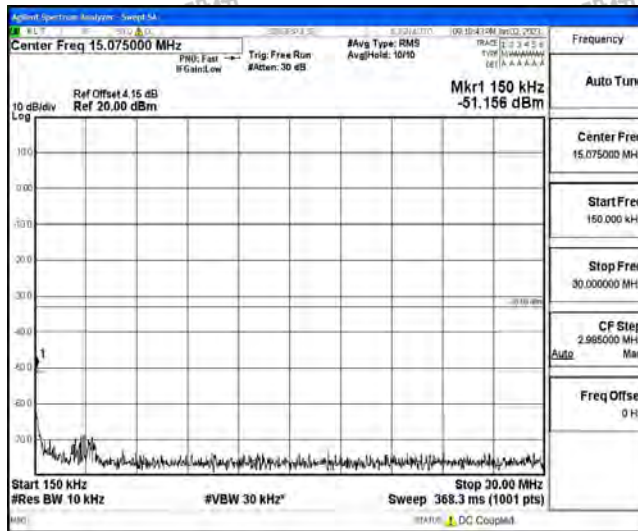

Band66-5MHz-16QAM-132647-1RB#0-Range2:0.15~30MHz