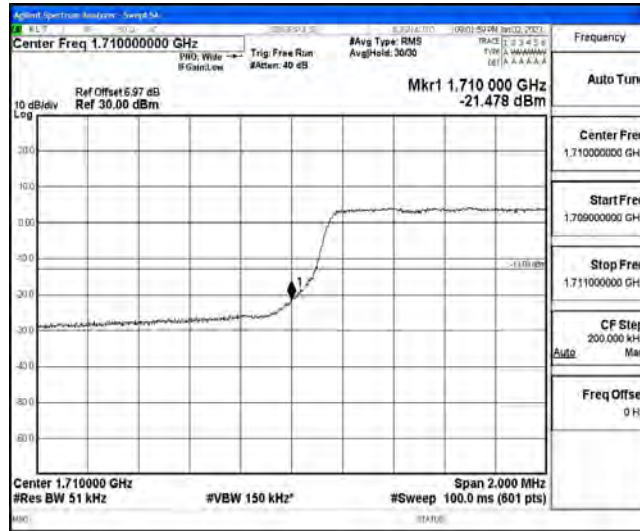

Band66-3MHz-16QAM-131987-15RB#0