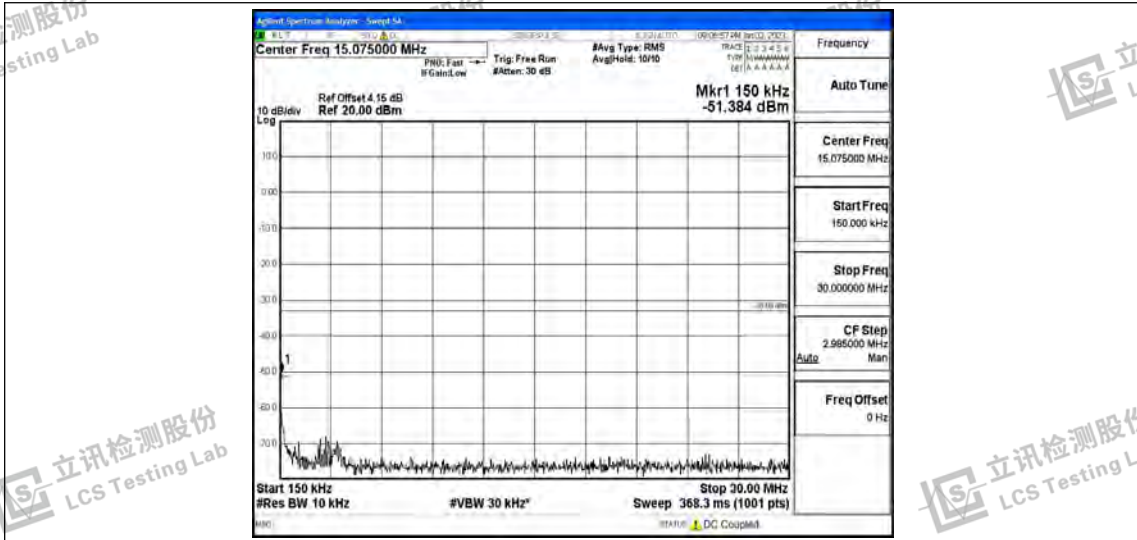

Band66-3MHz-QPSK-132657-1RB#0-Range3:30~1000MHz

Band66-3MHz-QPSK-132657-1RB#0-Range4:1000~10000MHz

Band66-3MHz-QPSK-132657-1RB#0-Range5:10000~20000MHz

Shenzhen LCS Compliance Testing Laboratory Ltd.  
 Add: 101, 201 Bldg A & 301 Bldg C, Juji Industrial Park Yabianxueziwei, Shajing Street, Baoan District, Shenzhen, 518000, China  
 Tel: +(86) 0755-82591330 | E-mail: webmaster@lcs-cert.com | Web: www.lcs-cert.com  
 Scan code to check authenticity