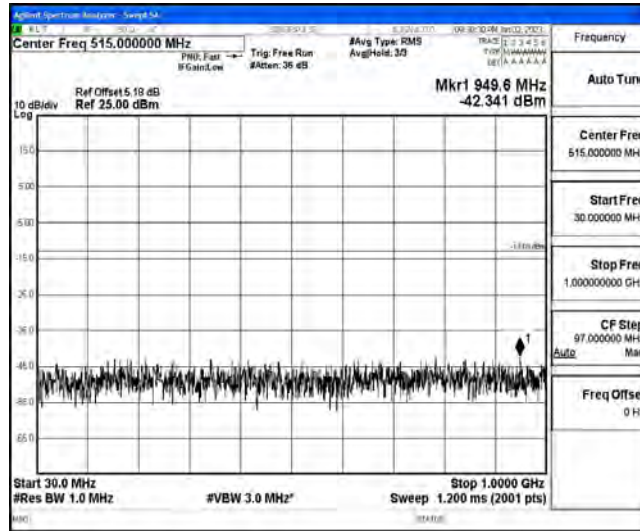

Band66-15MHz-16QAM-132597-1RB#0-Range3:30~1000MHz