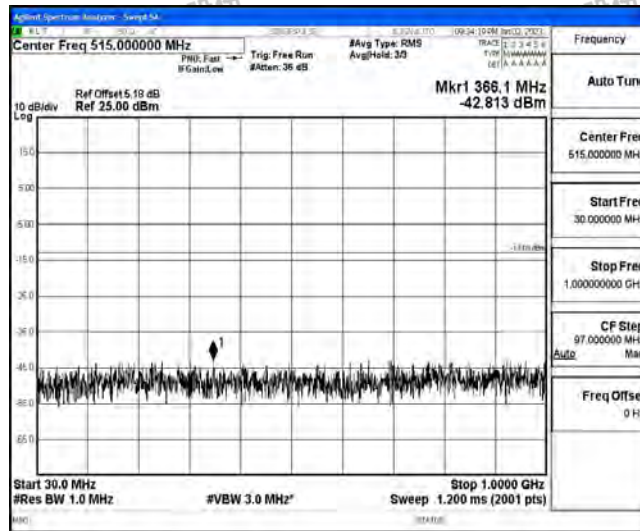

Band66-15MHz-16QAM-132047-1RB#0-Range1:0.009~0.15MHz

Band66-15MHz-16QAM-132047-1RB#0-Range2:0.15~30MHz

Band66-15MHz-16QAM-132047-1RB#0-Range3:30~1000MHz

Band66-15MHz-16QAM-132047-1RB#0-Range4:1000~10000MHz