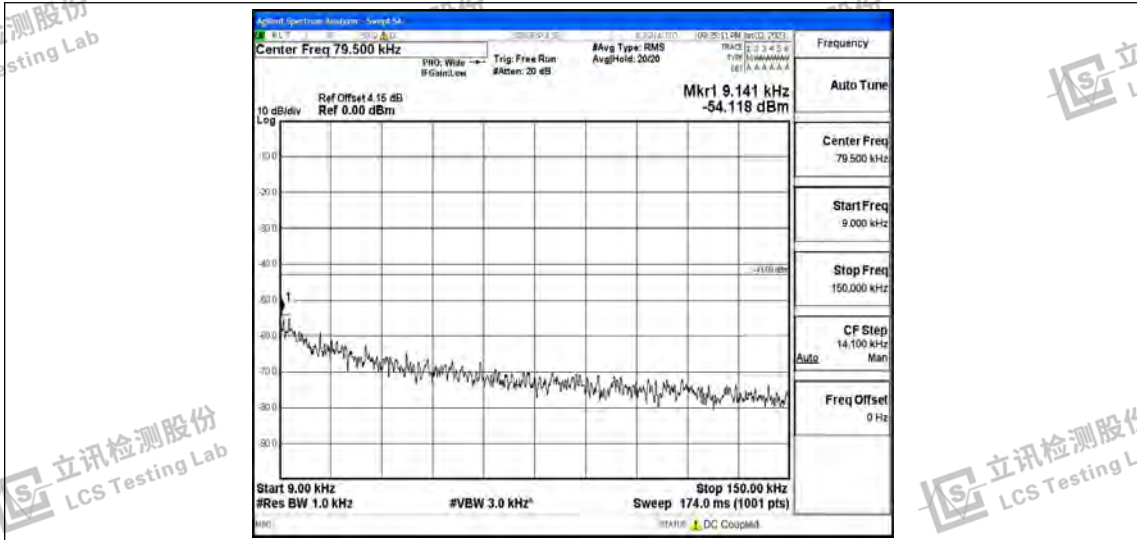

Band66-15MHz-QPSK-132322-1RB#0-Range1: 0.009~0.15MHz