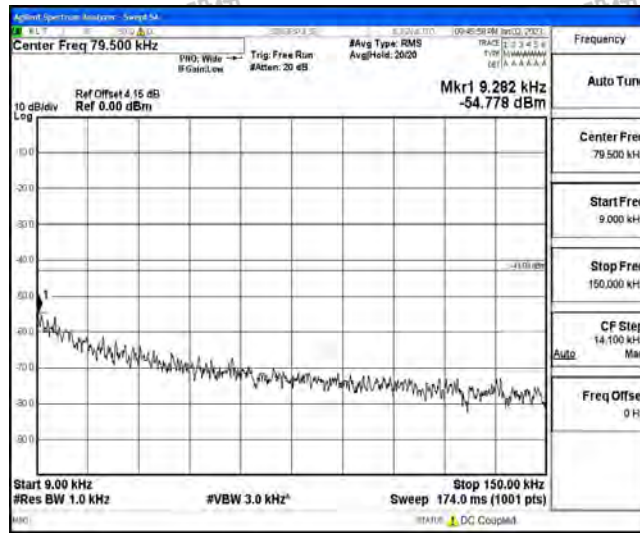

Band66-20MHz-16QAM-132322-1RB#0-Range1:0.009~0.15MHz