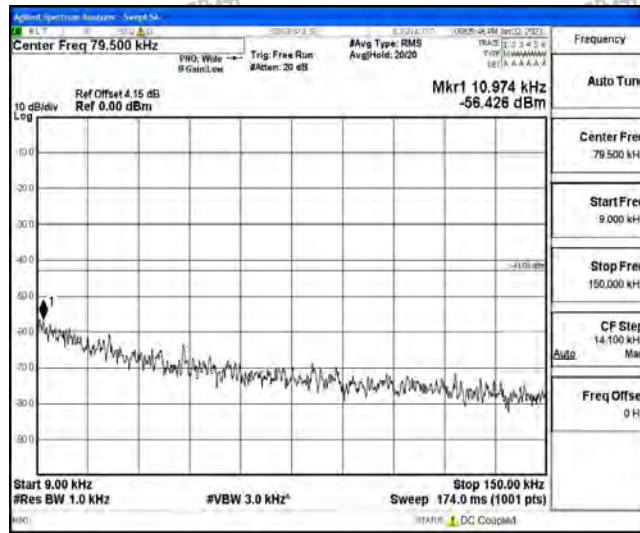

Band66-3MHz-16QAM-132322-1RB#0-Range1: 0.009~0.15MHz