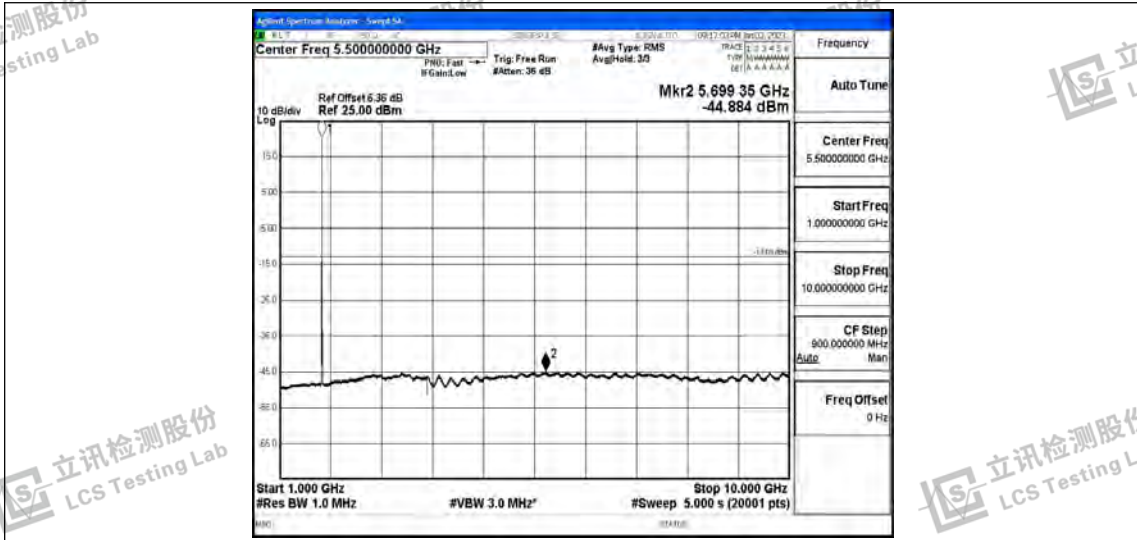

Band66-5MHz-16QAM-132322-1RB#0-Range1: 0.009~0.15MHz

Band66-5MHz-16QAM-132322-1RB#0-Range2:0.15~30MHz

Band66-5MHz-16QAM-132322-1RB#0-Range3:30~1000MHz

Band66-5MHz-16QAM-132322-1RB#0-Range4:1000~10000MHz

Band66-5MHz-16QAM-132322-1RB#0-Range5:10000~20000MHz