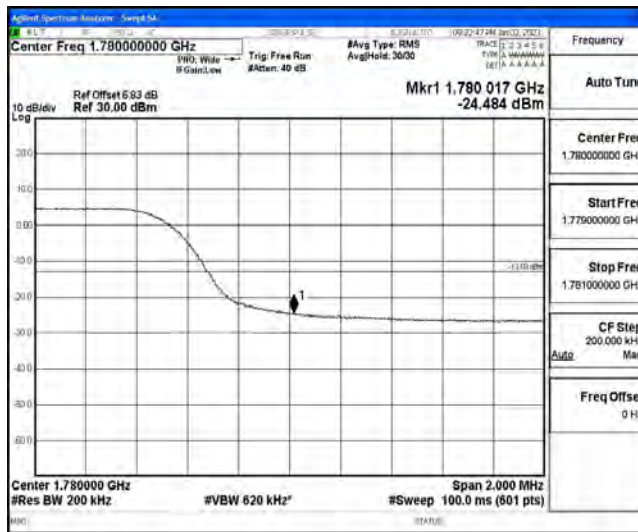

Band66-10MHz-QPSK-132622-50RB#0