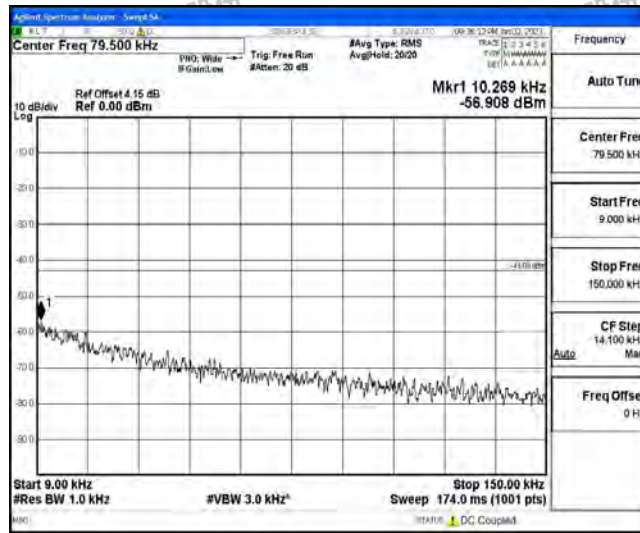

Band66-15MHz-16QAM-132322-1RB#0-Range1:0.009~0.15MHz