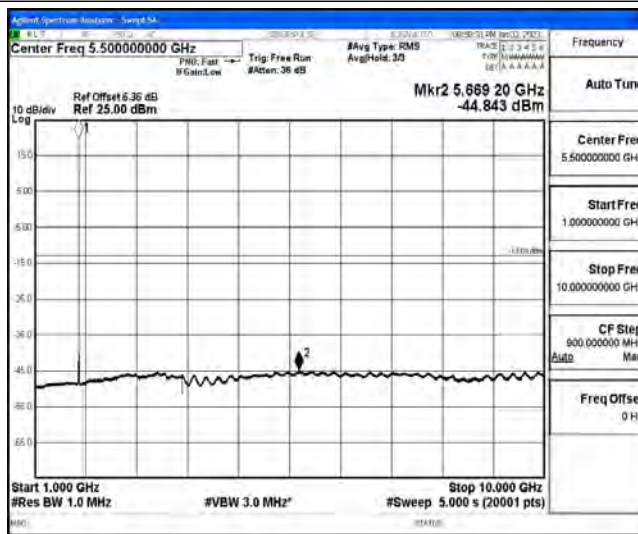

Band66-1.4MHz-16QAM-132665-1RB#0-Range4:1000~10000MHz