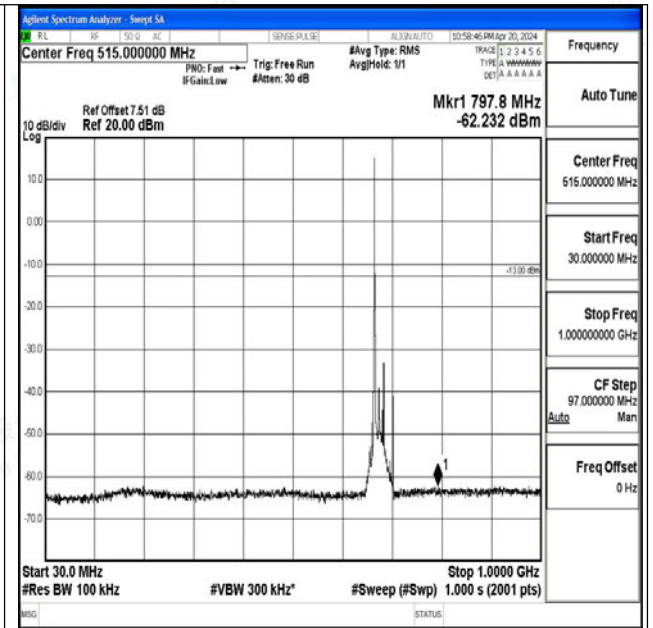

Band71_20MHz_16QAM_133322_1RB#0_0.009~0.15_0.009~0.15

Band71_20MHz_16QAM_133322_1RB#0_30~1000_30~1000