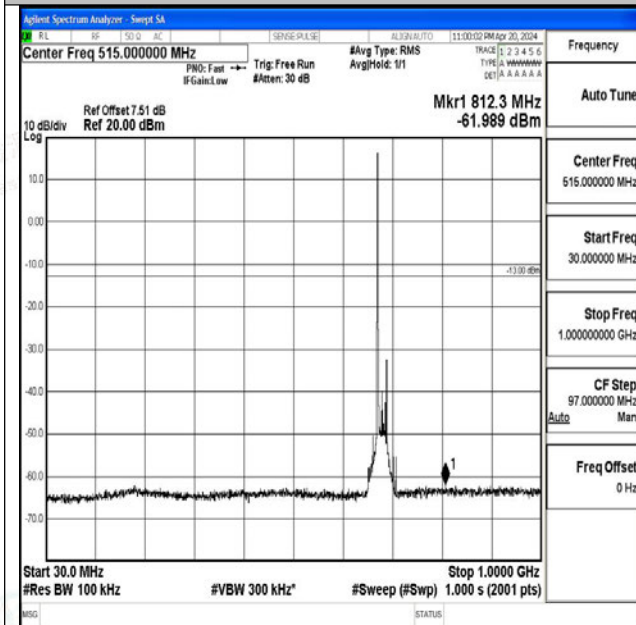

Band71_20MHz_QPSK_133372_1RB#0_0.009~0.15_0_0
09~0.15

Band71_20MHz_QPSK_133372_1RB#0_30~1000_30~1000