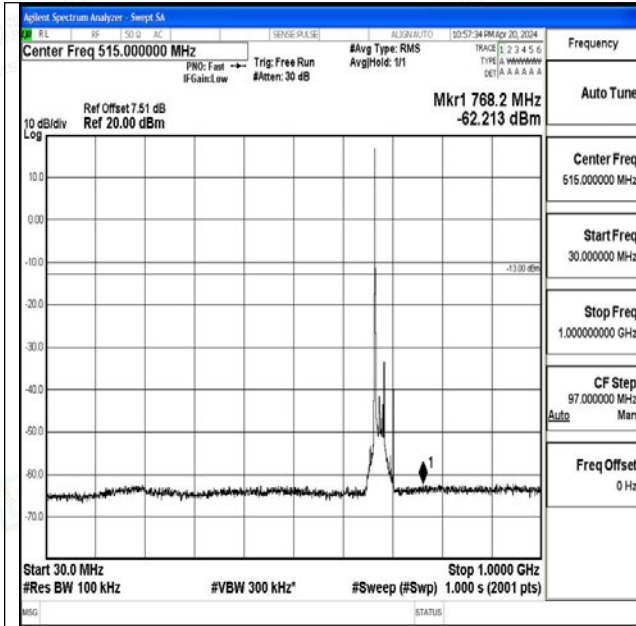

Band71_20MHz_QPSK_133322_1RB#0_30~1000_30~1000