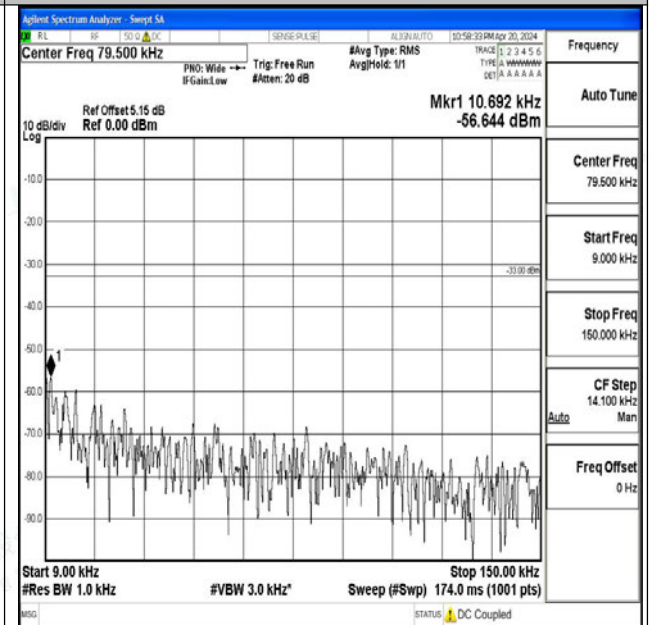

Band71_20MHz_QPSK_133322_1RB#0_0.009~0.15_0.009~0.15

Band71_20MHz_QPSK_133322_1RB#0_0.15~30_0.15~30

Band71_20MHz_QPSK_133322_1RB#0_30~1000_30~1000

Band71_20MHz_QPSK_133322_1RB#0_1000~3000_1000~3000

Band71_20MHz_QPSK_133322_1RB#0_3000~10000_3000~10000