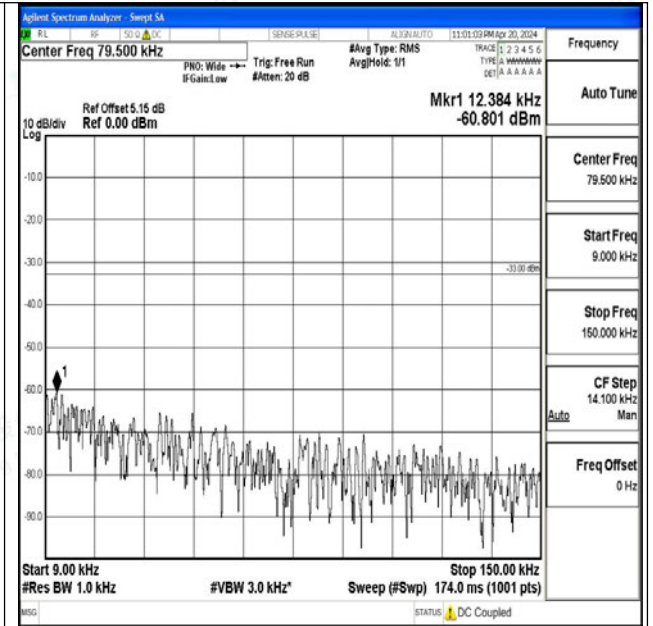

Band71_20MHz_QPSK_133372_1RB#0_0.009~0.15_0_0
09~0.15

Band71_20MHz_QPSK_133372_1RB#0_0.15~30_0.15~30

Band71_20MHz_QPSK_133372_1RB#0_30~1000_30~1000

Band71_20MHz_QPSK_133372_1RB#0_1000~3000_1000~3000

Band71_20MHz_QPSK_133372_1RB#0_3000~10000_3000~10000