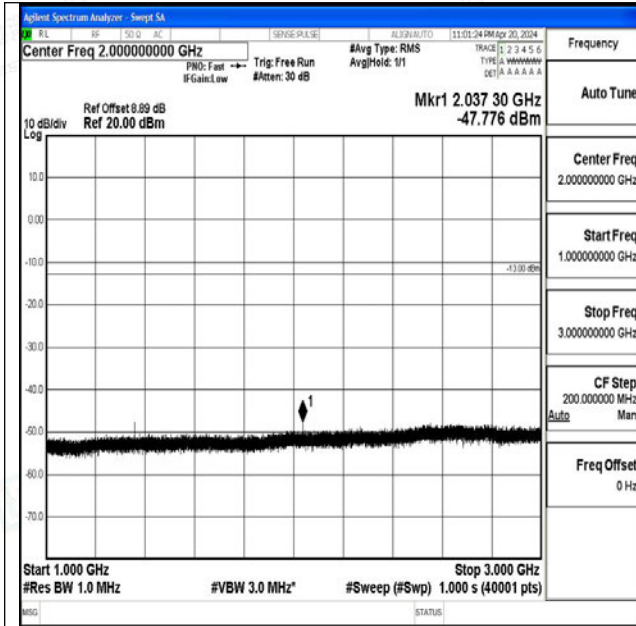

Band71_20MHz_16QAM_133372_1RB#0_0.009~0.15_0.009~0.15

Band71_20MHz_16QAM_133372_1RB#0_0.15~30_0.15~30

Band71_20MHz_16QAM_133372_1RB#0_30~1000_30~1000

Band71_20MHz_16QAM_133372_1RB#0_1000~3000_1000~3000

Band71_15MHz_16QAM_133397_1RB#0_3000~10000_3000~10000