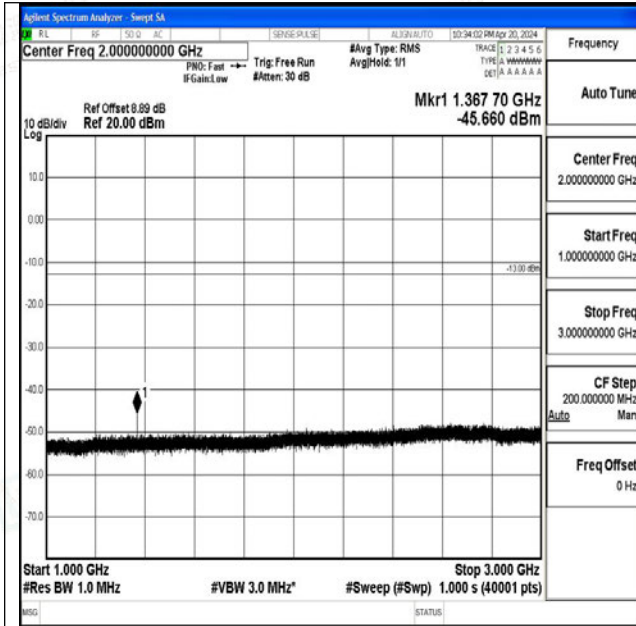

Band71_15MHz_QPSK_133397_1RB#0_3000~10000_3000~10000

Band71_15MHz_16QAM_133397_1RB#0_0.009~0.15_0.009~0.15

Band71_15MHz_16QAM_133397_1RB#0_0.15~30_0.15~30

Band71_15MHz_16QAM_133397_1RB#0_30~1000_30~1000

Band71_15MHz_16QAM_133397_1RB#0_1000~3000_1000~3000