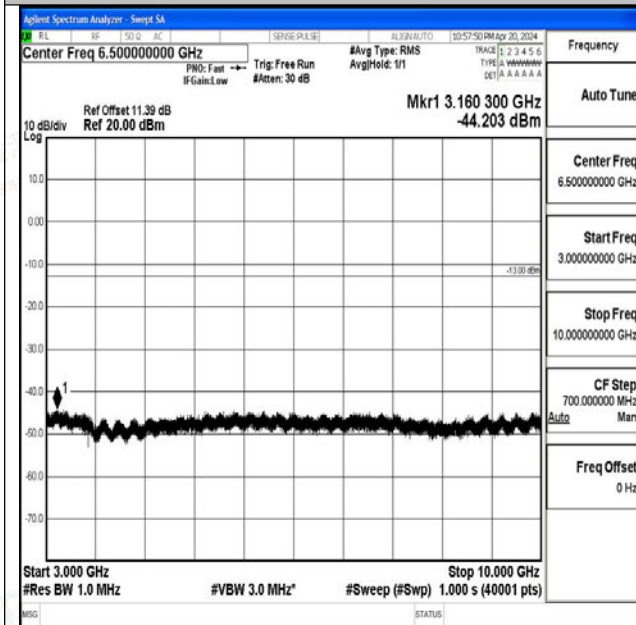

Band71_20MHz_QPSK_133322_1RB#0_0.009~0.15_0.009~0.15

Band71_20MHz_QPSK_133322_1RB#0_0.15~30_0.15~30

Band71_20MHz_QPSK_133322_1RB#0_30~1000_30~1000

Band71_20MHz_QPSK_133322_1RB#0_1000~3000_1000~3000

Band71_20MHz_QPSK_133322_1RB#0_3000~10000_3000~10000