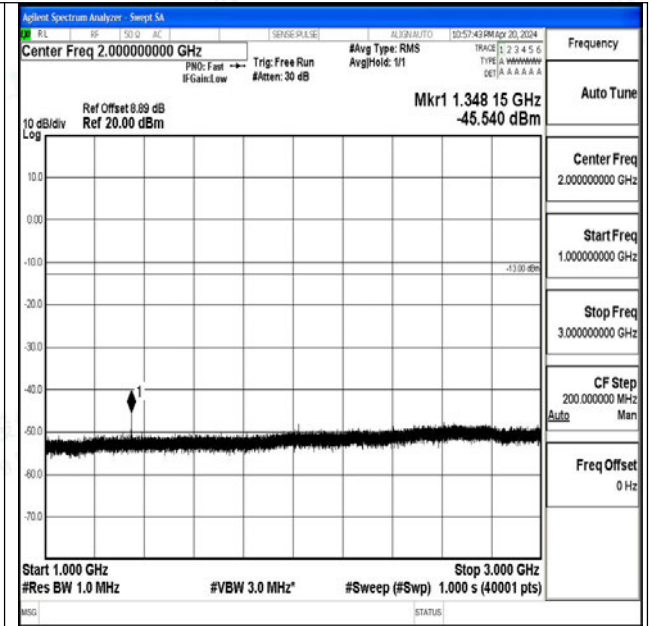

Band71_20MHz_QPSK_133322_1RB#0_0.009~0.15_0.009~0.15

Band71_20MHz_QPSK_133322_1RB#0_0.15~30_0.15~30

Band71_20MHz_QPSK_133322_1RB#0_30~1000_30~1000

Band71_20MHz_QPSK_133322_1RB#0_1000~3000_1000~3000

Band71_20MHz_QPSK_133322_1RB#0_3000~10000_3000~10000