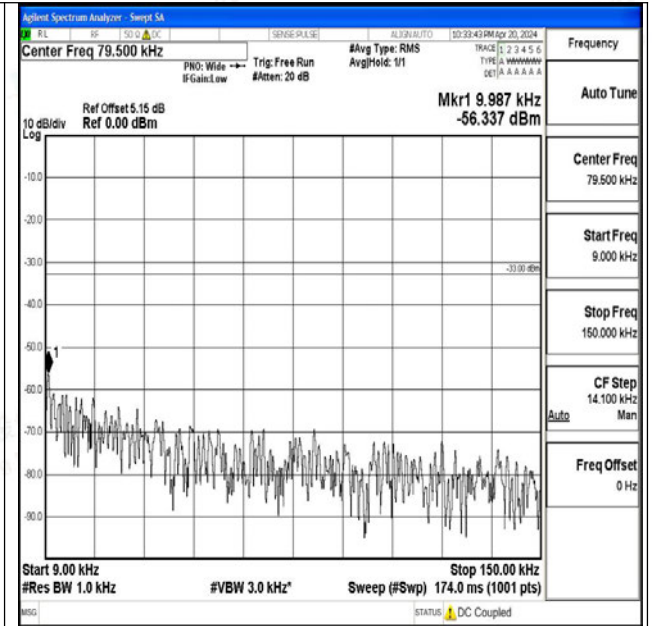

Band71_15MHz_QPSK_133397_1RB#0_3000~10000_3000~10000

Band71_15MHz_16QAM_133397_1RB#0_0.009~0.15_0.009~0.15

Band71_15MHz_16QAM_133397_1RB#0_0.15~30_0.15~30

Band71_15MHz_16QAM_133397_1RB#0_30~1000_30~1000

Band71_15MHz_16QAM_133397_1RB#0_1000~3000_1000~3000