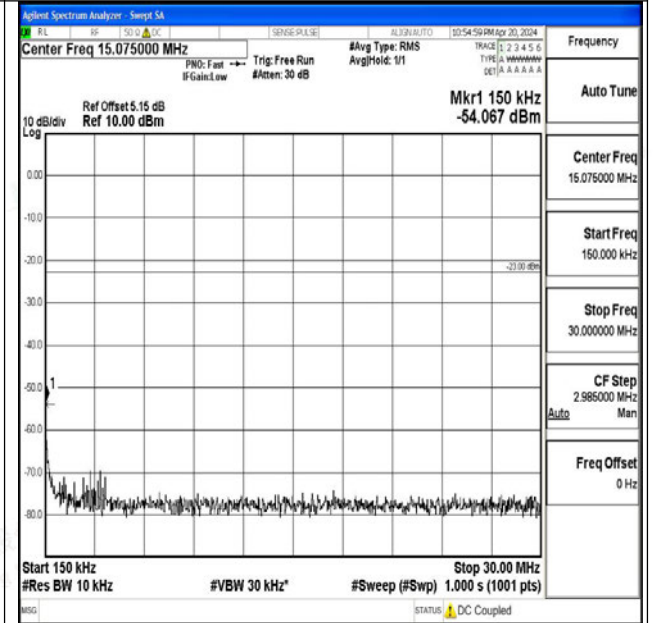

Band71_20MHz_16QAM_133372_1RB#0_0.009~0.15_0.009~0.15

Band71_20MHz_16QAM_133372_1RB#0_0.15~30_0.15~30

Band71_20MHz_16QAM_133372_1RB#0_30~1000_30~1000

Band71_20MHz_16QAM_133372_1RB#0_1000~3000_1000~3000

Band71_15MHz_16QAM_133397_1RB#0_3000~10000_3000~10000