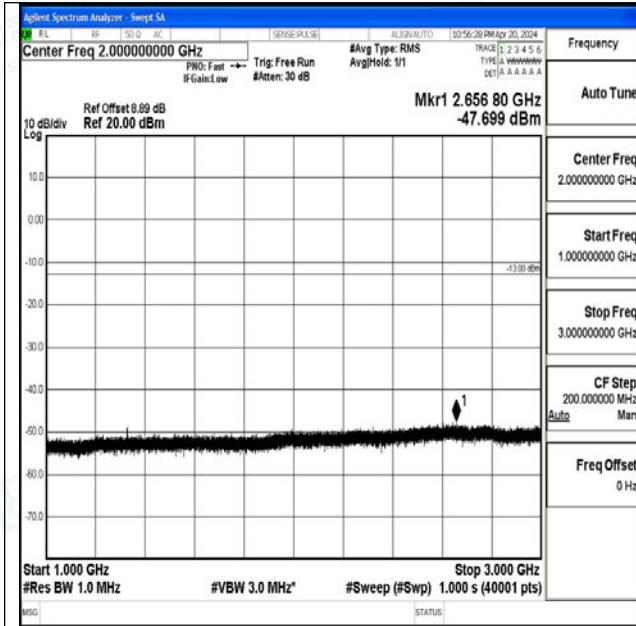

Band71_20MHz_16QAM_133222_1RB#0_0.009~0.15_0.009~0.15

Band71_20MHz_16QAM_133222_1RB#0_0.15~30_0.15~30

Band71_20MHz_16QAM_133222_1RB#0_30~1000_30~1000

Band71_20MHz_16QAM_133222_1RB#0_1000~3000_1000~3000

Band71_20MHz_16QAM_133222_1RB#0_3000~10000_3000~10000