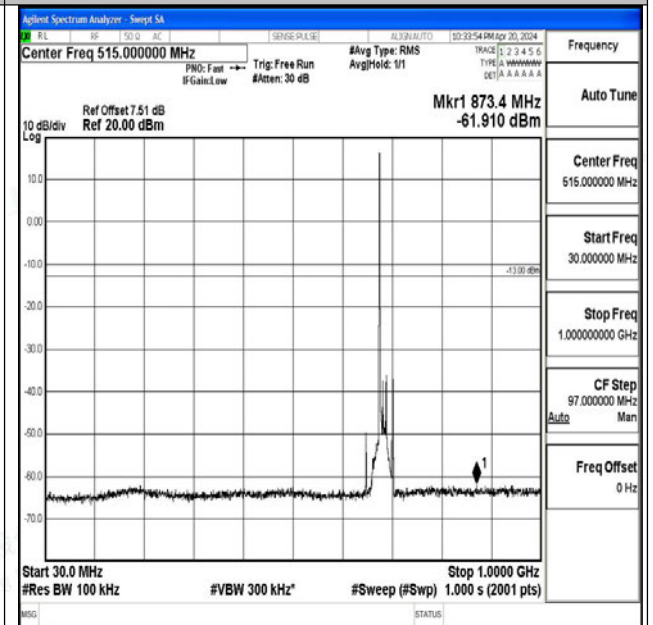

Band71_15MHz_QPSK_133397_1RB#0_3000~10000_3000~10000

Band71_15MHz_16QAM_133397_1RB#0_0.009~0.15_0.009~0.15

Band71_15MHz_16QAM_133397_1RB#0_0.15~30_0.15~30

Band71_15MHz_16QAM_133397_1RB#0_30~1000_30~1000

Band71_15MHz_16QAM_133397_1RB#0_1000~3000_1000~3000