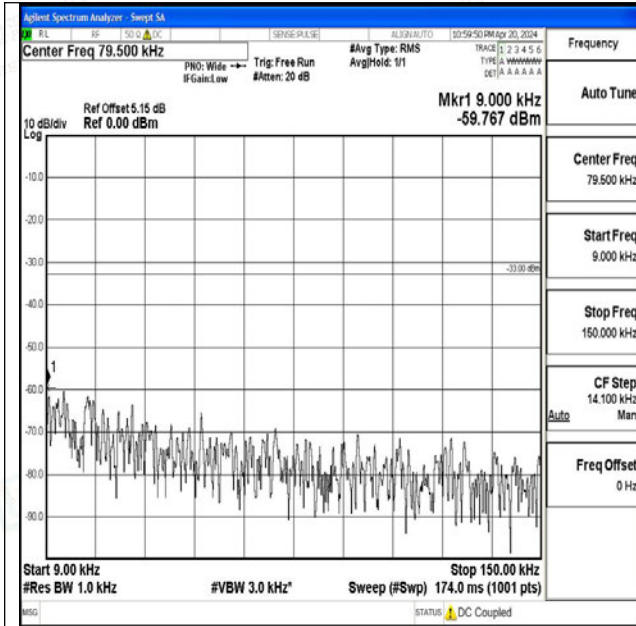

Band71_20MHz_16QAM_133322_1RB#0_0.009~0.15_0.009~0.15

Band71_20MHz_16QAM_133322_1RB#0_0.15~30_0.15~30

Band71_20MHz_16QAM_133322_1RB#0_30~1000_30~1000

Band71_20MHz_16QAM_133322_1RB#0_1000~3000_1000~3000

Band71_20MHz_16QAM_133322_1RB#0_3000~10000_3000~10000