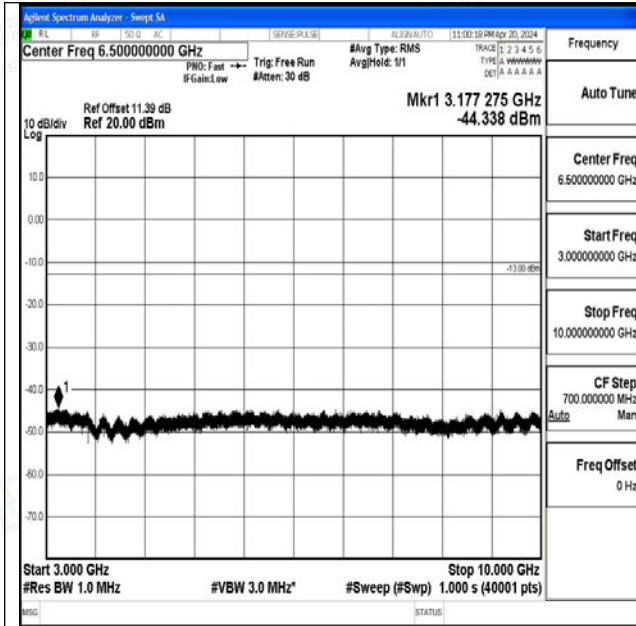

Band71_20MHz_QPSK_133372_1RB#0_0.009~0.15_0_0
09~0.15

Band71_20MHz_QPSK_133372_1RB#0_0.15~30_0.15~30

Band71_20MHz_QPSK_133372_1RB#0_30~1000_30~1000

Band71_20MHz_QPSK_133372_1RB#0_1000~3000_1000~3000

Band71_20MHz_QPSK_133372_1RB#0_3000~10000_3000~10000