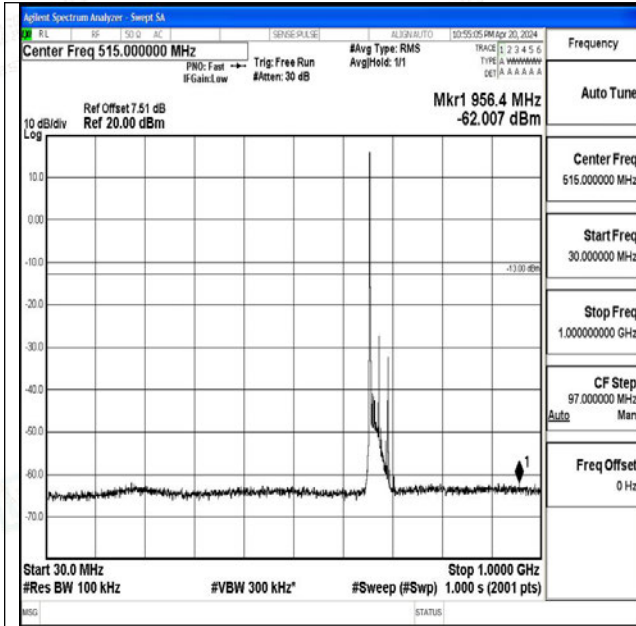

Band71_20MHz_QPSK_133222_1RB#0_30~1000_30~1000