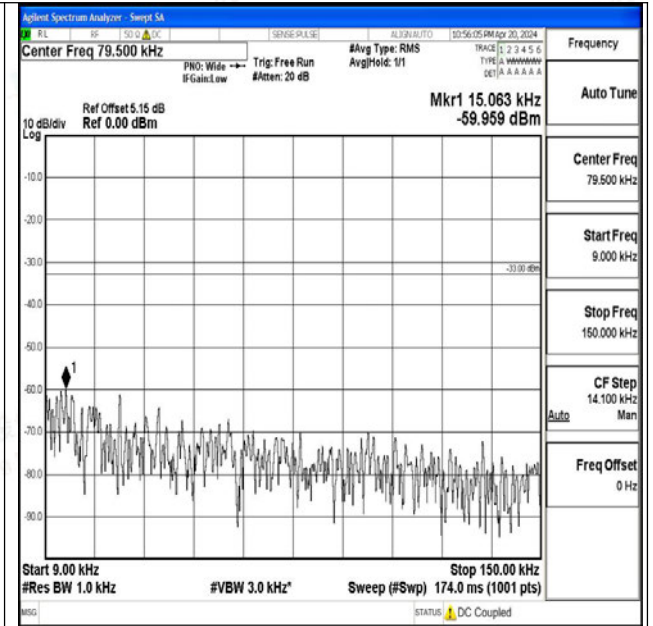

Band71_15MHz_QPSK_133397_1RB#0_3000~10000_3000~10000

Band71_15MHz_16QAM_133397_1RB#0_0.009~0.15_0.009~0.15

Band71_15MHz_16QAM_133397_1RB#0_0.15~30_0.15~30

Band71_15MHz_16QAM_133397_1RB#0_30~1000_30~1000

Band71_15MHz_16QAM_133397_1RB#0_1000~3000_1000~3000