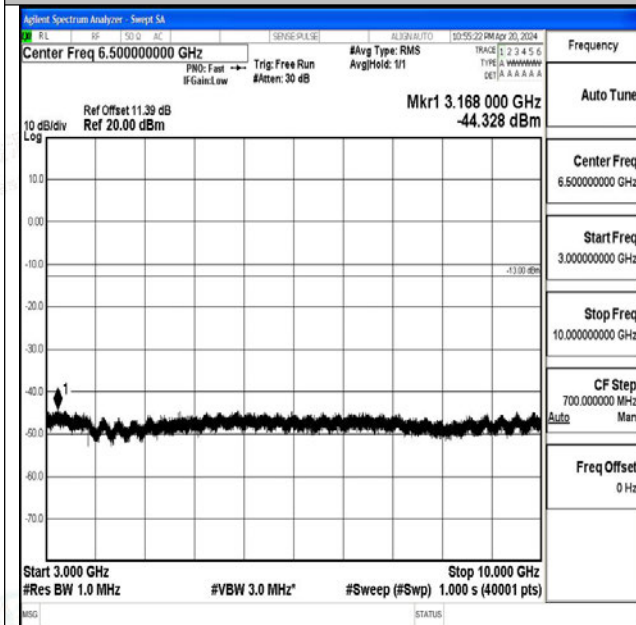

Band71_20MHz_QPSK_133222_1RB#0_0.009~0.15_0.09~0.15

Band71_20MHz_QPSK_133222_1RB#0_0.15~30_0.15~30

Band71_20MHz_QPSK_133222_1RB#0_30~1000_30~1000

Band71_20MHz_QPSK_133222_1RB#0_1000~3000_1000~3000

Band71_20MHz_QPSK_133222_1RB#0_3000~10000_3000~10000