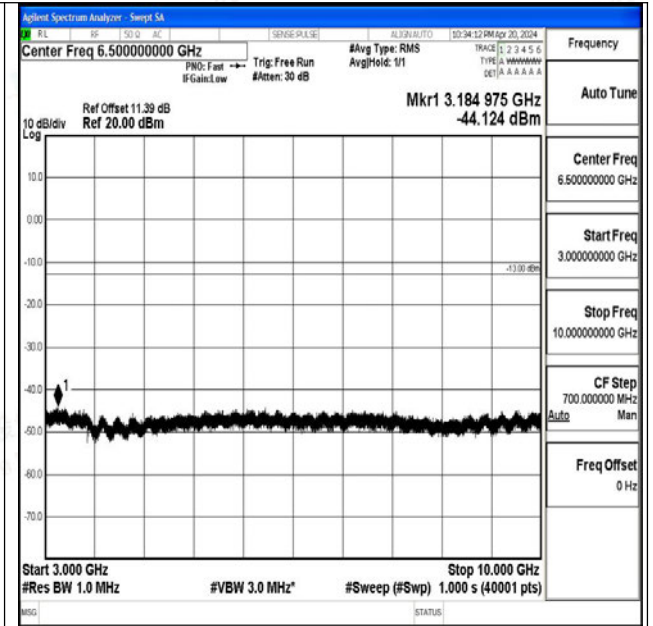

Band71_20MHz_16QAM_133372_1RB#0_0.009~0.15_0.009~0.15

Band71_20MHz_16QAM_133372_1RB#0_0.15~30_0.15~30

Band71_20MHz_16QAM_133372_1RB#0_30~1000_30~1000

Band71_20MHz_16QAM_133372_1RB#0_1000~3000_1000~3000

Band71_15MHz_16QAM_133397_1RB#0_3000~10000_3000~10000