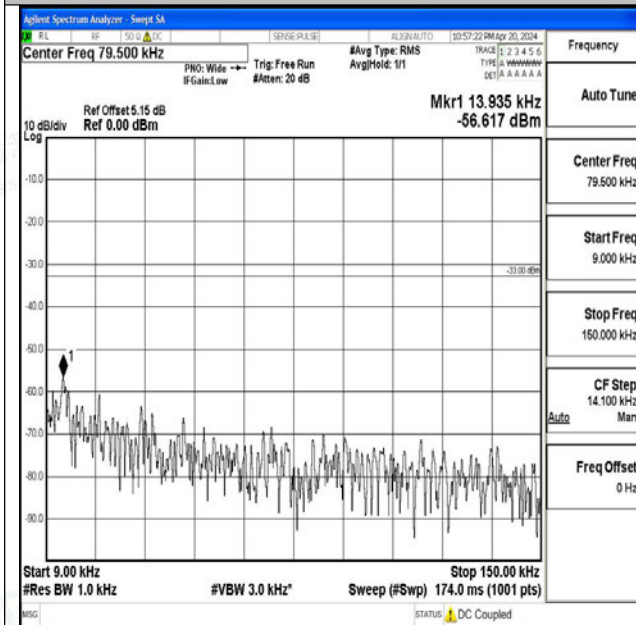

Band71_20MHz_16QAM_133222_1RB#0_0.009~0.15_0.009~0.15

Band71_20MHz_16QAM_133222_1RB#0_0.15~30_0.15~30

Band71_20MHz_16QAM_133222_1RB#0_30~1000_30~1000

Band71_20MHz_16QAM_133222_1RB#0_1000~3000_1000~3000

Band71_20MHz_16QAM_133222_1RB#0_3000~10000_3000~10000