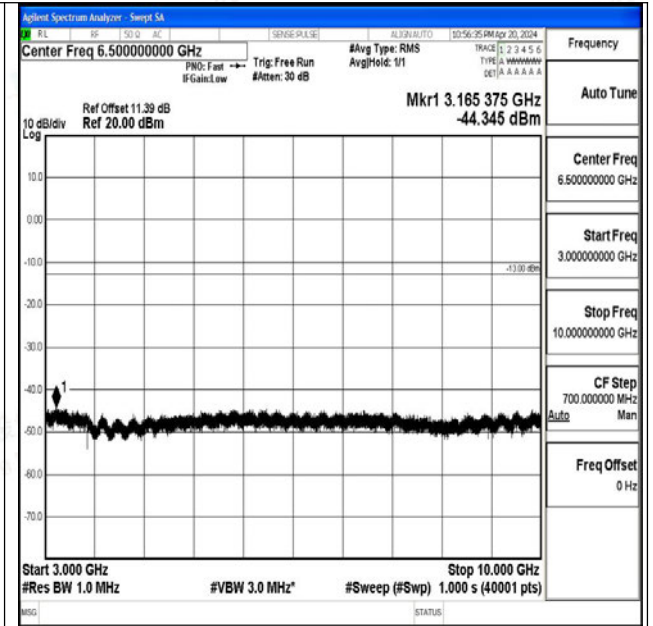

Band71_20MHz_16QAM_133222_1RB#0_0.009~0.15_0.009~0.15

Band71_20MHz_16QAM_133222_1RB#0_0.15~30_0.15~30

Band71_20MHz_16QAM_133222_1RB#0_30~1000_30~1000

Band71_20MHz_16QAM_133222_1RB#0_1000~3000_1000~3000

Band71_20MHz_16QAM_133222_1RB#0_3000~10000_3000~10000