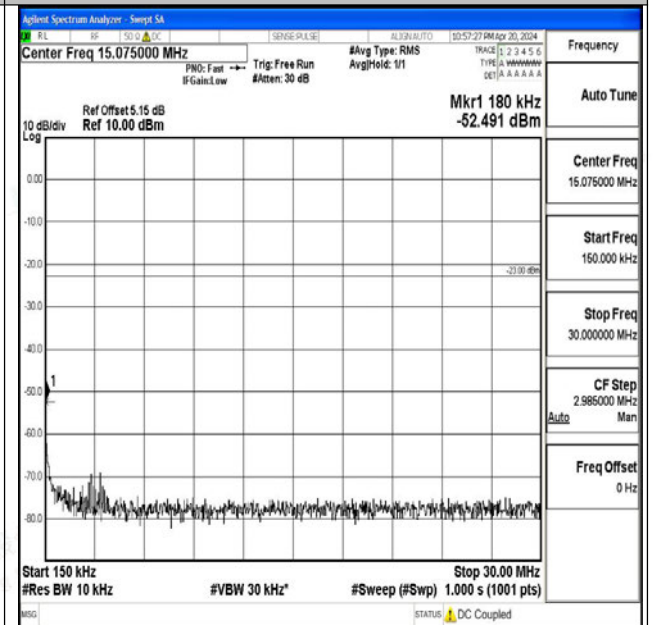

Band71_20MHz_16QAM_133222_1RB#0_3000~10000_3000~10000

Band71_20MHz_QPSK_133322_1RB#0_0.15~30_0.15~30