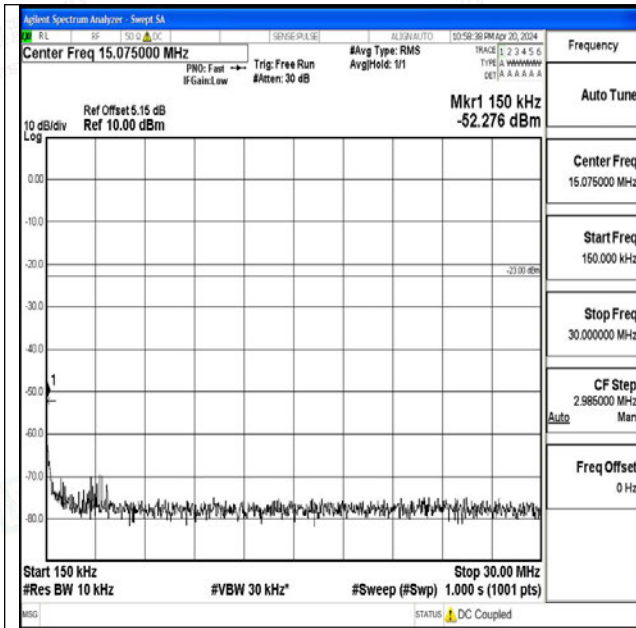

Band71_20MHz_16QAM_133322_1RB#0_0.15~30_0.15~30