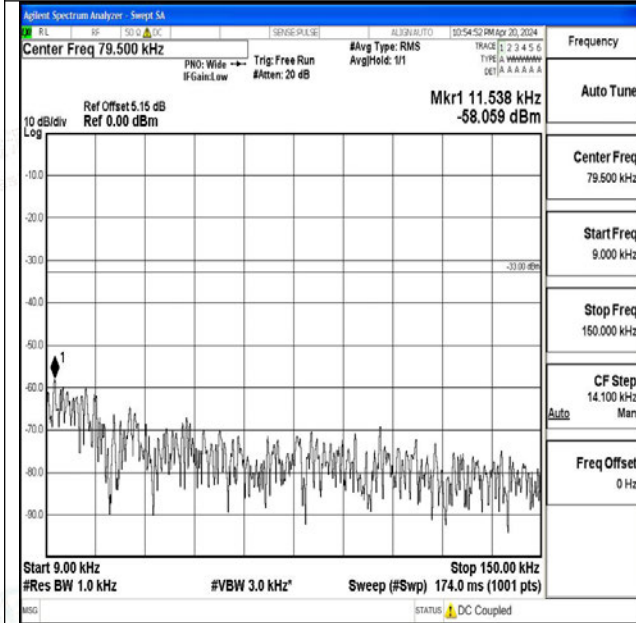

Band71_20MHz_16QAM_133372_1RB#0_0.009~0.15_0.009~0.15

Band71_20MHz_16QAM_133372_1RB#0_0.15~30_0.15~30

Band71_20MHz_16QAM_133372_1RB#0_30~1000_30~1000

Band71_20MHz_16QAM_133372_1RB#0_1000~3000_1000~3000

Band71_15MHz_16QAM_133397_1RB#0_3000~10000_3000~10000