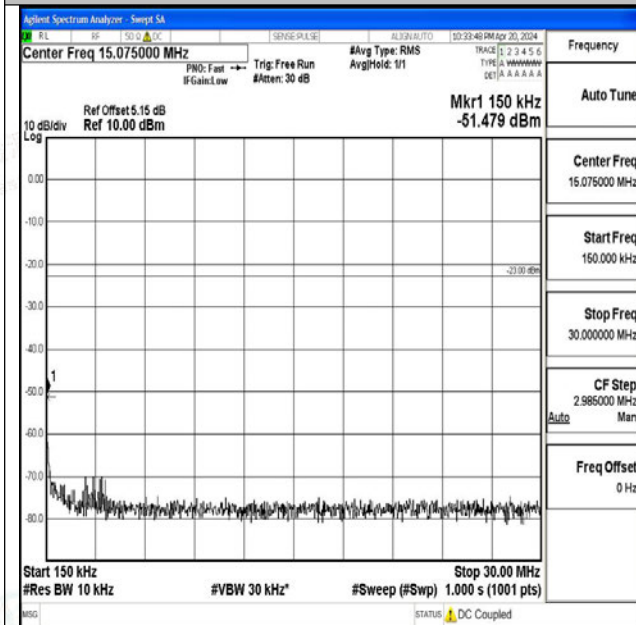

Band71_15MHz_QPSK_133397_1RB#0_3000~10000_3000~10000

Band71_15MHz_16QAM_133397_1RB#0_0.009~0.15_0.009~0.15

Band71_15MHz_16QAM_133397_1RB#0_0.15~30_0.15~30

Band71_15MHz_16QAM_133397_1RB#0_30~1000_30~1000

Band71_15MHz_16QAM_133397_1RB#0_1000~3000_1000~3000