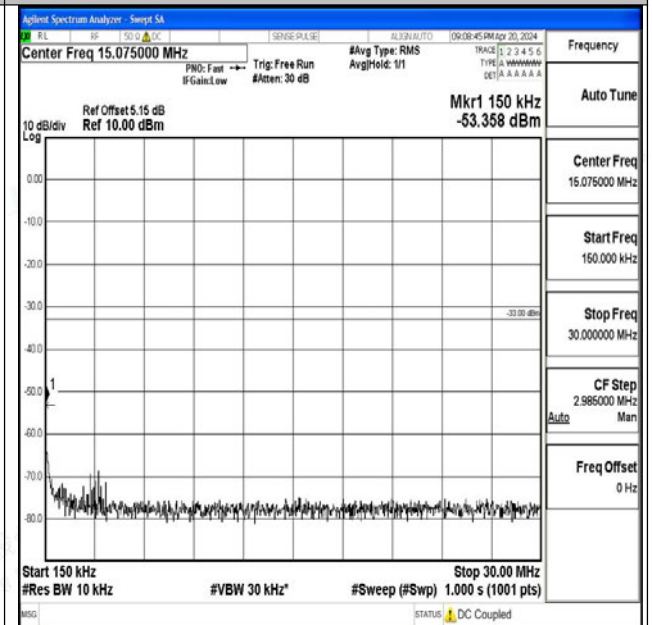

Band66_20MHz_16QAM_132322_1RB#0_3000~20000
3000~20000

Band66_20MHz_QPSK_132572_1RB#0_0.15~30_0.15~30