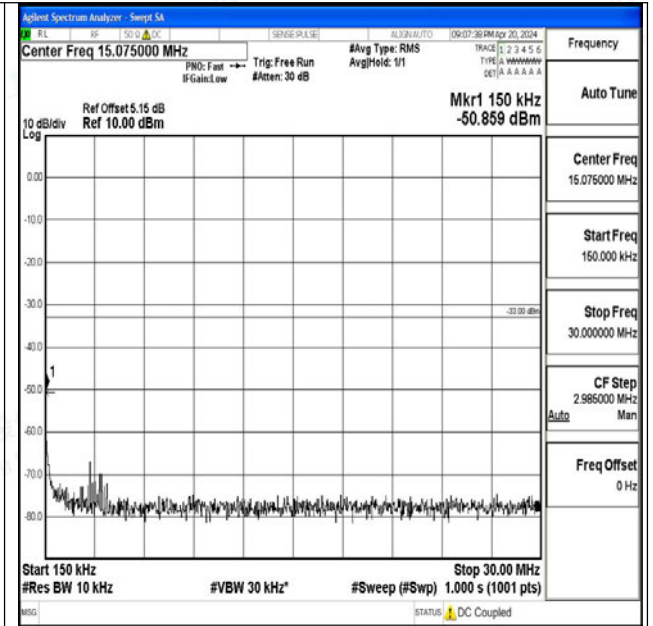

Band66_20MHz_16QAM_132072_1RB#0_3000~20000_3000~20000

Band66_20MHz_QPSK_132322_1RB#0_0.15~30_0.15~30