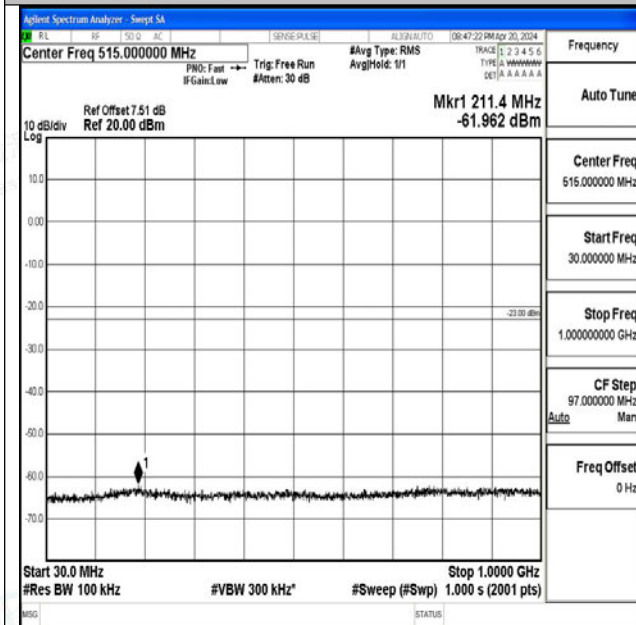

Band66_15MHz_16QAM_132322_1RB#0_3000~20000_3000~20000

Band66_15MHz_QPSK_132597_1RB#0_0.009~0.15_0_0

Band66_15MHz_QPSK_132597_1RB#0_0.15~30_0.15~30

Band66_15MHz_QPSK_132597_1RB#0_30~1000_30~1000

Band66_15MHz_QPSK_132597_1RB#0_1000~3000_1000~3000