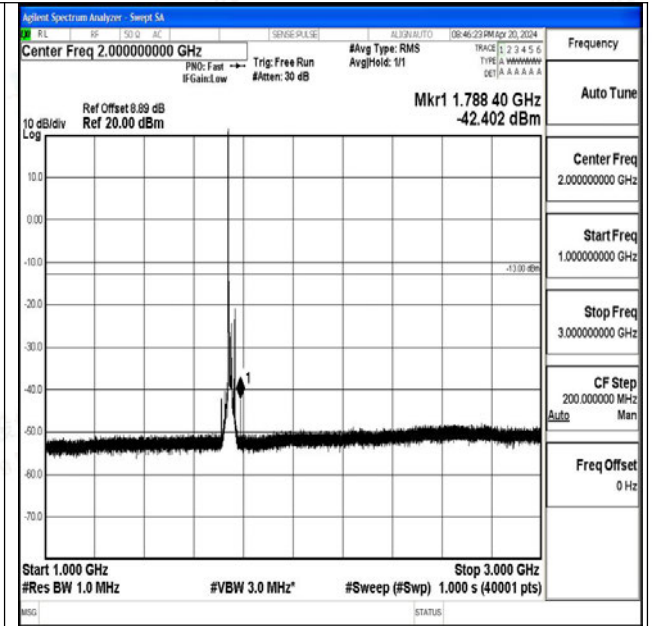

Band66_15MHz_16QAM_132047_1RB#0_3000~20000_3000~20000

Band66_15MHz_QPSK_132322_1RB#0_0.009~0.15_0.09~0.15

Band66_15MHz_QPSK_132322_1RB#0_0.15~30_0.15~30

Band66_15MHz_QPSK_132322_1RB#0_30~1000_30~1000

Band66_15MHz_QPSK_132322_1RB#0_1000~3000_1000~3000