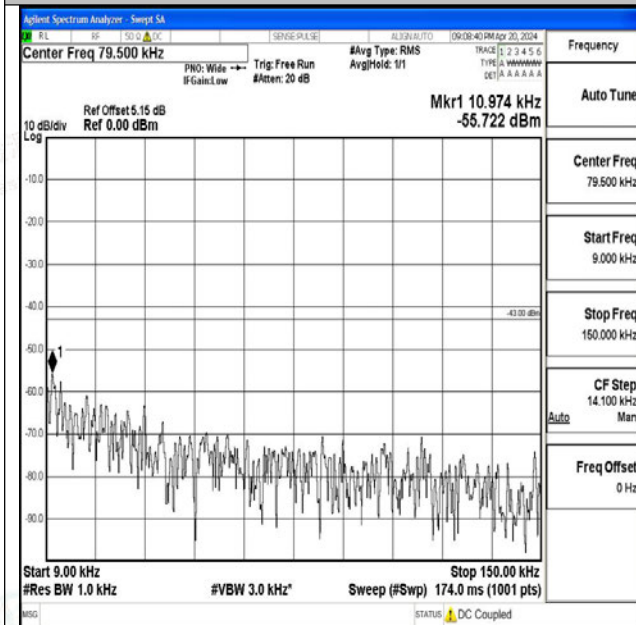

Band66_20MHz_16QAM_132322_1RB#0_1000~3000_1
000~3000

Band66_20MHz_QPSK_132572_1RB#0_0.009~0.15_0_09~0.15