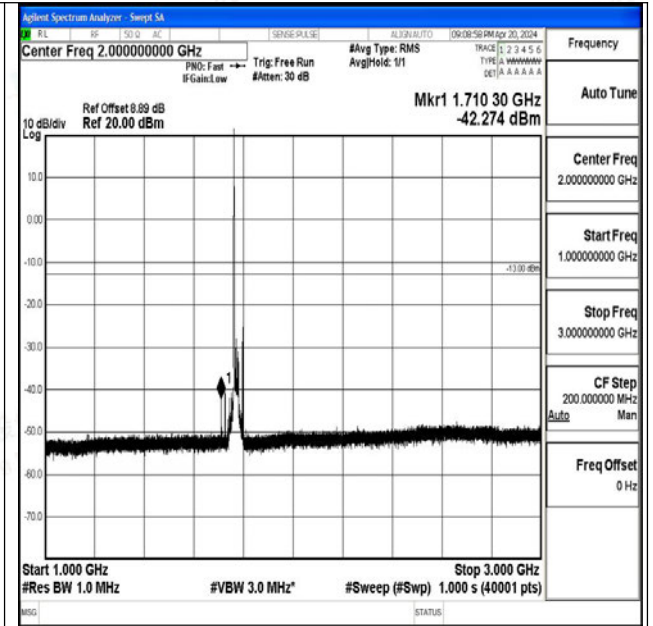

Band66_20MHz_16QAM_132322_1RB#0_3000~20000
3000~20000

Band66_20MHz_QPSK_132572_1RB#0_0.009~0.15_0_09~0.15

Band66_20MHz_QPSK_132572_1RB#0_0.15~30_0.15~30

Band66_20MHz_QPSK_132572_1RB#0_30~1000_30~1000

Band66_20MHz_QPSK_132572_1RB#0_1000~3000_1000~3000