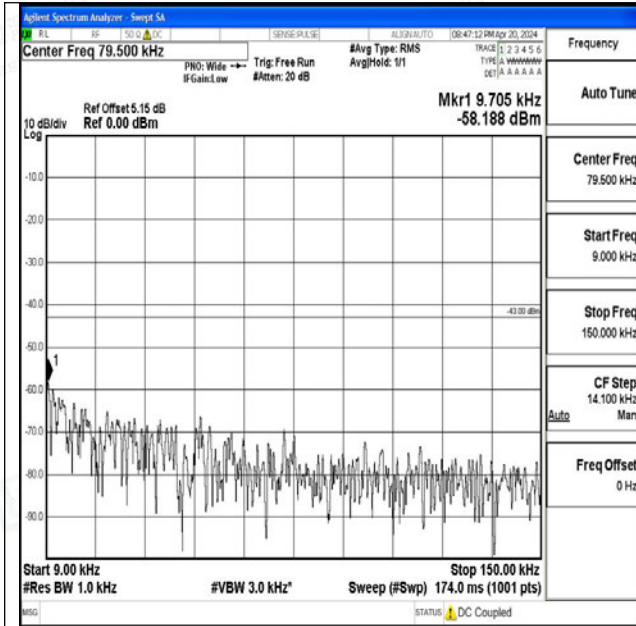

Band66_15MHz_QPSK_132597_1RB#0_0.009~0.15_0_0