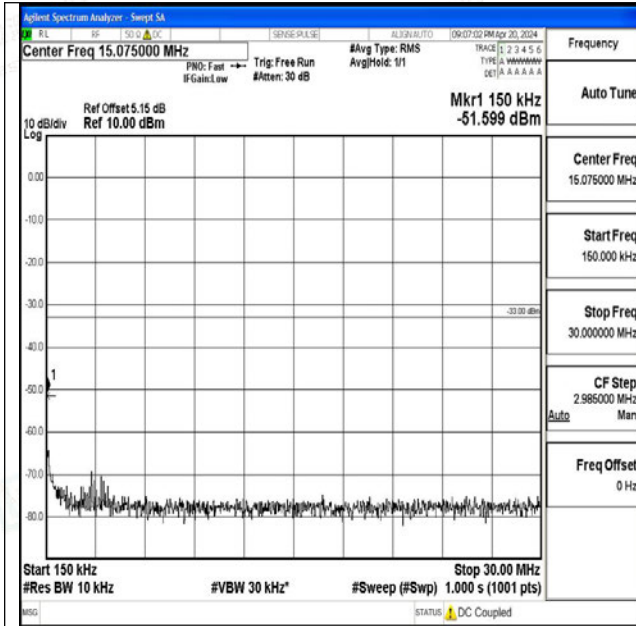

Band66_20MHz_16QAM_132072_1RB#0_0.15~30_0.15~30