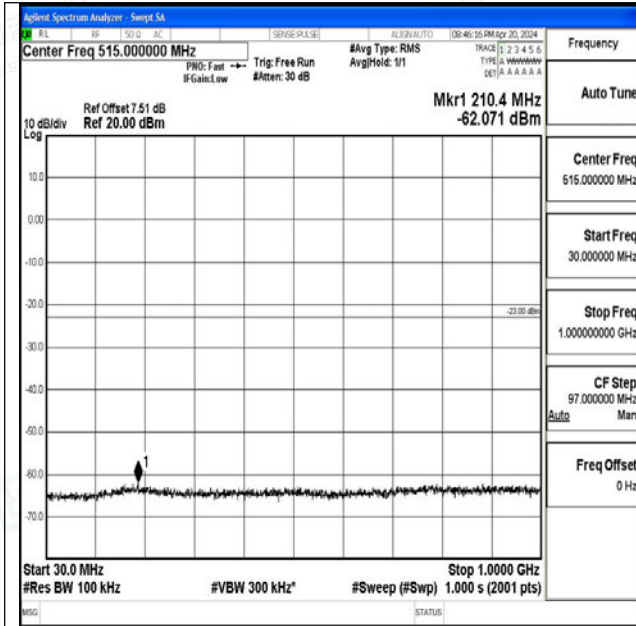

Band66_15MHz_16QAM_132047_1RB#0_3000~20000_3000~20000

Band66_15MHz_QPSK_132322_1RB#0_0.009~0.15_0.09~0.15

Band66_15MHz_QPSK_132322_1RB#0_0.15~30_0.15~30

Band66_15MHz_QPSK_132322_1RB#0_30~1000_30~1000

Band66_15MHz_QPSK_132322_1RB#0_1000~3000_1000~3000