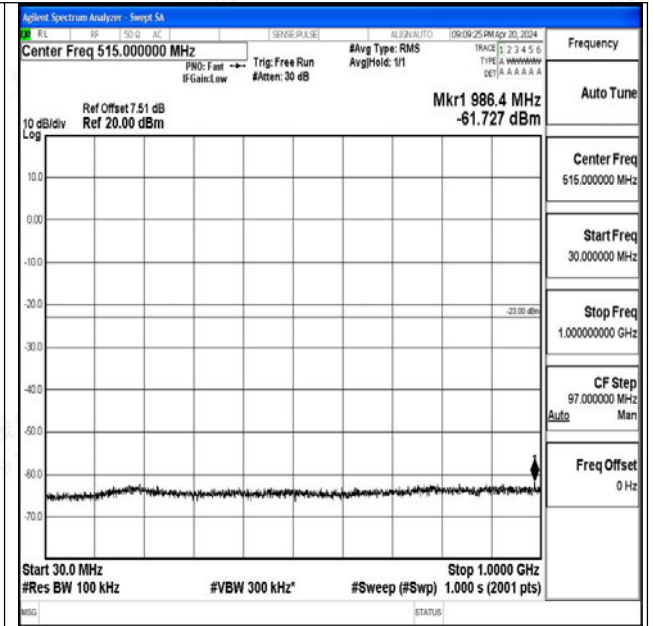

Band66_20MHz_QPSK_132572_1RB#0_3000~20000_3000~20000

Band66_20MHz_16QAM_132572_1RB#0_0.009~0.15_0.009~0.15

Band66_20MHz_16QAM_132572_1RB#0_0.15~30_0.15~30

Band66_20MHz_16QAM_132572_1RB#0_30~1000_30~1000

Band66_20MHz_16QAM_132572_1RB#0_1000~3000_1000~3000