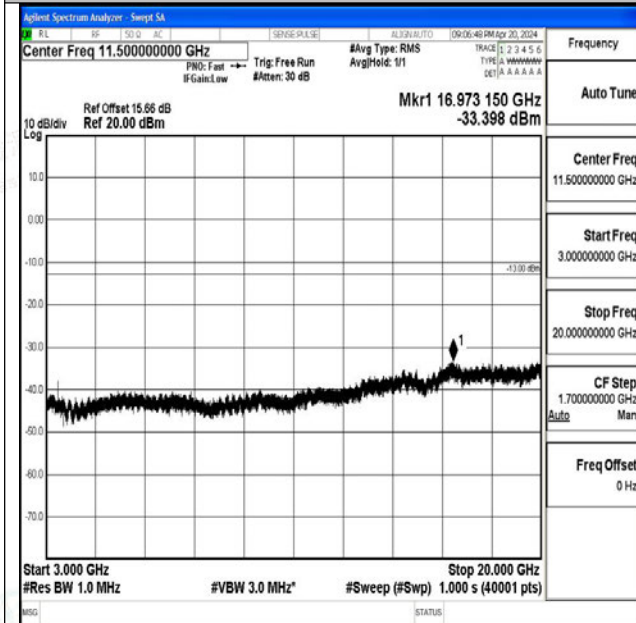

Band66_15MHz_16QAM_132597_1RB#0_3000~20000
3000~20000

Band66_20MHz_QPSK_132072_1RB#0_0.009~0.15_0.09~0.15

Band66_20MHz_QPSK_132072_1RB#0_0.15~30_0.15~30

Band66_20MHz_QPSK_132072_1RB#0_30~1000_30~1000

Band66_20MHz_QPSK_132072_1RB#0_1000~3000_1000~3000