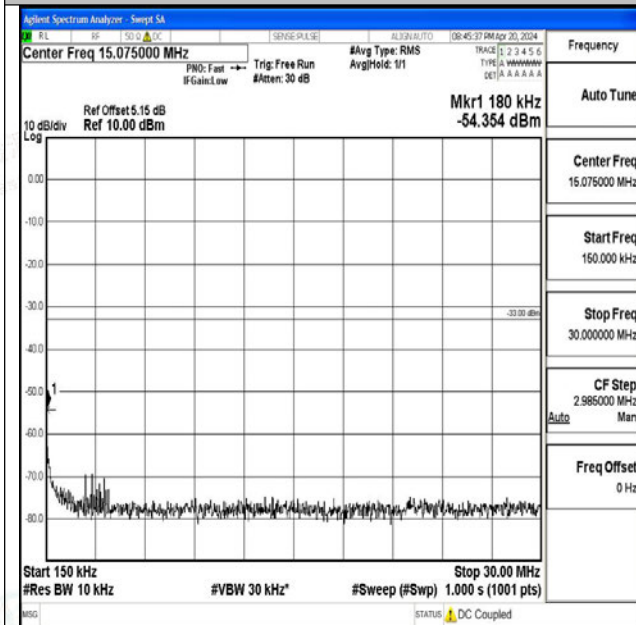

Band66_15MHz_QPSK_132047_1RB#0_3000~20000_3000~20000

Band66_15MHz_16QAM_132047_1RB#0_0.009~0.15_0.009~0.15

Band66_15MHz_16QAM_132047_1RB#0_0.15~30_0.15~30

Band66_15MHz_16QAM_132047_1RB#0_30~1000_30~1000

Band66_15MHz_16QAM_132047_1RB#0_1000~3000_1000~3000