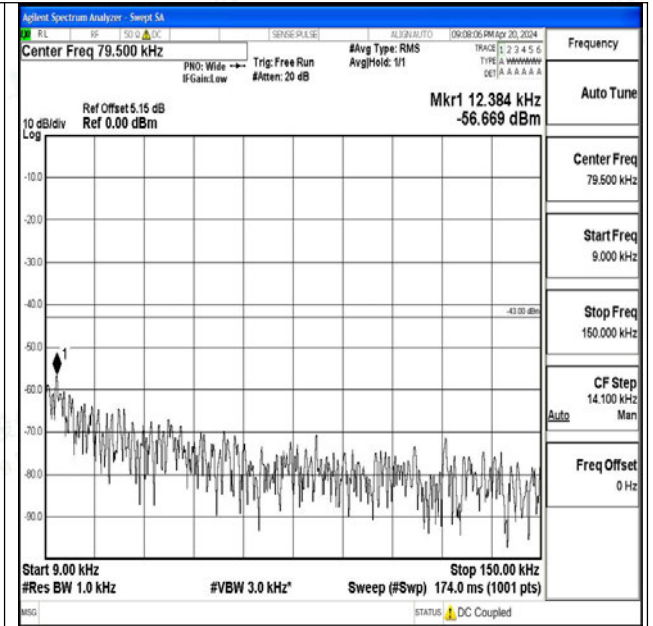

Band66_20MHz_QPSK_132322_1RB#0_1000~3000_1000~3000

Band66_20MHz_16QAM_132322_1RB#0_0.009~0.15_0.009~0.15