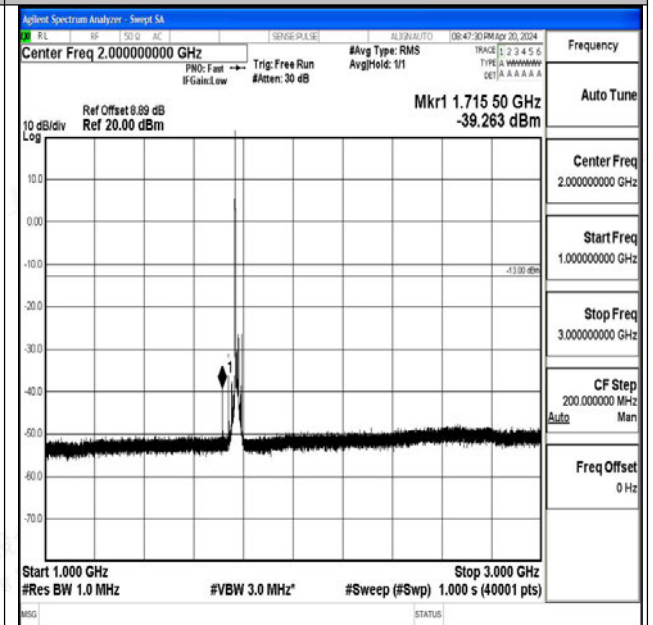

Band66_15MHz_16QAM_132322_1RB#0_3000~20000_3000~20000

Band66_15MHz_QPSK_132597_1RB#0_0.009~0.15_0_0

Band66_15MHz_QPSK_132597_1RB#0_0.15~30_0.15~30

Band66_15MHz_QPSK_132597_1RB#0_30~1000_30~1000

Band66_15MHz_QPSK_132597_1RB#0_1000~3000_1000~3000