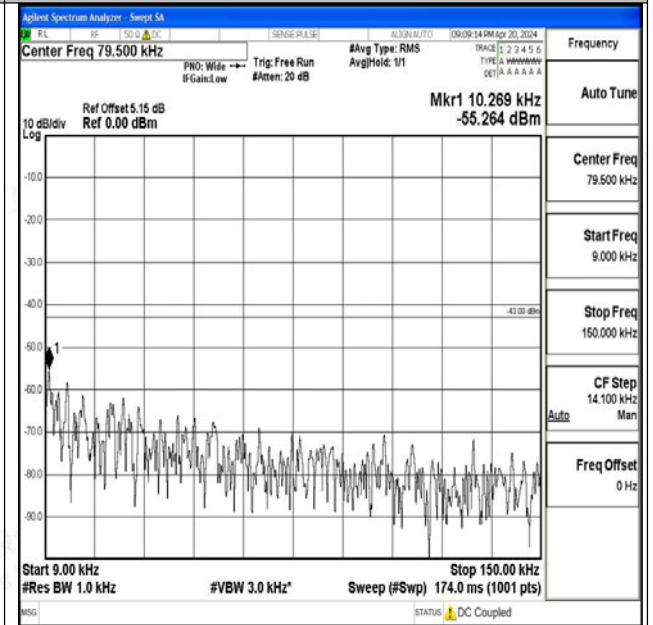

Band66_20MHz_QPSK_132572_1RB#0_1000~3000_1000~3000

Band66_20MHz_16QAM_132572_1RB#0_0.009~0.15_0.009~0.15