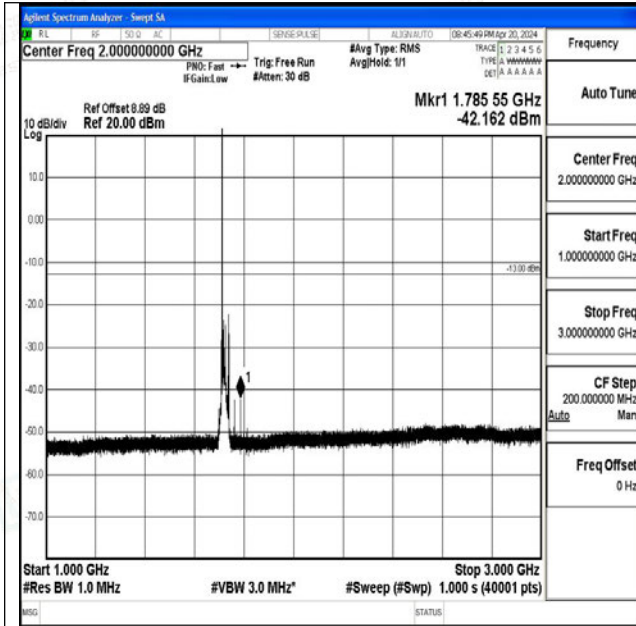

Band66_15MHz_QPSK_132047_1RB#0_3000~20000_3000~20000

Band66_15MHz_16QAM_132047_1RB#0_0.009~0.15_0.009~0.15

Band66_15MHz_16QAM_132047_1RB#0_0.15~30_0.15~30

Band66_15MHz_16QAM_132047_1RB#0_30~1000_30~1000

Band66_15MHz_16QAM_132047_1RB#0_1000~3000_1000~3000