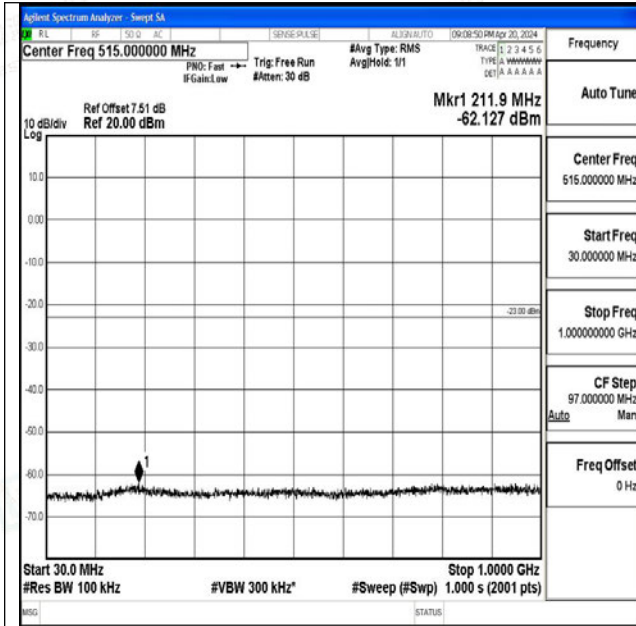

Band66_20MHz_16QAM_132322_1RB#0_3000~20000
3000~20000

Band66_20MHz_QPSK_132572_1RB#0_0.009~0.15_0_09~0.15

Band66_20MHz_QPSK_132572_1RB#0_0.15~30_0.15~30

Band66_20MHz_QPSK_132572_1RB#0_30~1000_30~1000

Band66_20MHz_QPSK_132572_1RB#0_1000~3000_1000~3000