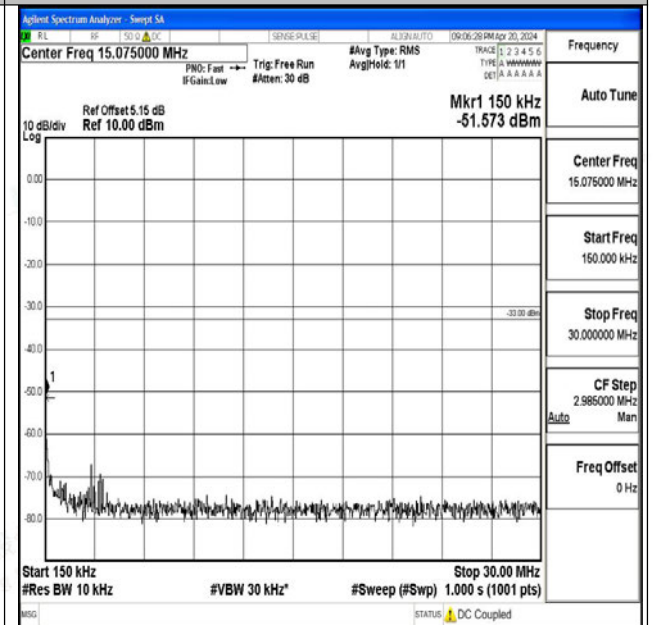

Band66_15MHz_16QAM_132597_1RB#0_3000~20000
3000~20000

Band66_20MHz_QPSK_132072_1RB#0_0.15~30_0.15~30