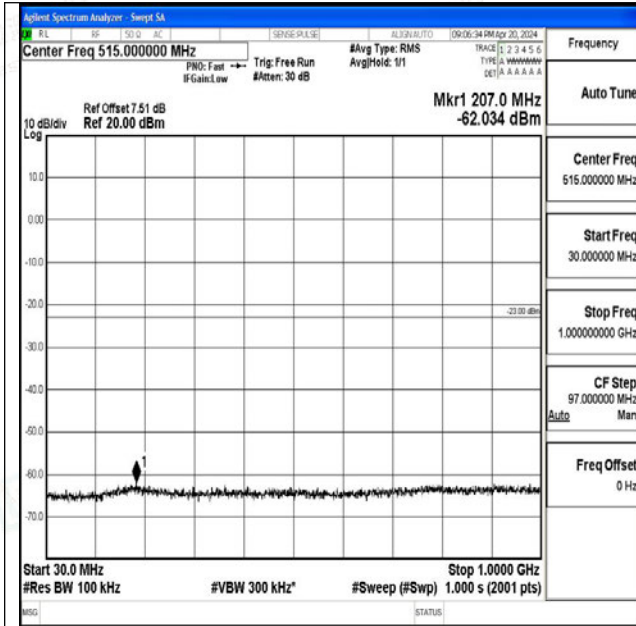

Band66_15MHz_16QAM_132597_1RB#0_3000~20000
3000~20000

Band66_20MHz_QPSK_132072_1RB#0_0.009~0.15_0.09~0.15

Band66_20MHz_QPSK_132072_1RB#0_0.15~30_0.15~30

Band66_20MHz_QPSK_132072_1RB#0_30~1000_30~1000

Band66_20MHz_QPSK_132072_1RB#0_1000~3000_1000~3000