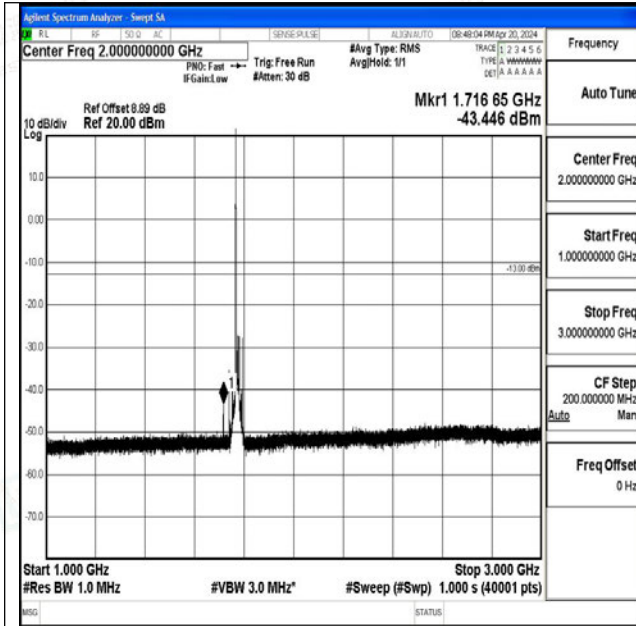

Band66_15MHz_QPSK_132597_1RB#0_3000~20000_3000~20000

Band66_15MHz_16QAM_132597_1RB#0_0.009~0.15_0.009~0.15

Band66_15MHz_16QAM_132597_1RB#0_0.15~30_0.15~30

Band66_15MHz_16QAM_132597_1RB#0_30~1000_30~1000

Band66_15MHz_16QAM_132597_1RB#0_1000~3000_1
000~3000