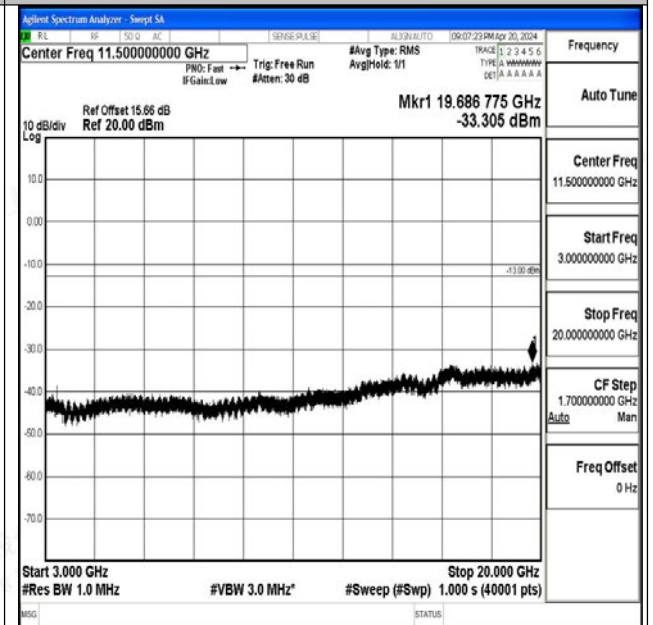

Band66_20MHz_QPSK_132072_1RB#0_3000~20000_3000~20000

Band66_20MHz_16QAM_132072_1RB#0_0.009~0.15_0.009~0.15

Band66_20MHz_16QAM_132072_1RB#0_0.15~30_0.15~30

Band66_20MHz_16QAM_132072_1RB#0_30~1000_30~1000

Band66_20MHz_16QAM_132072_1RB#0_1000~3000_1000~3000