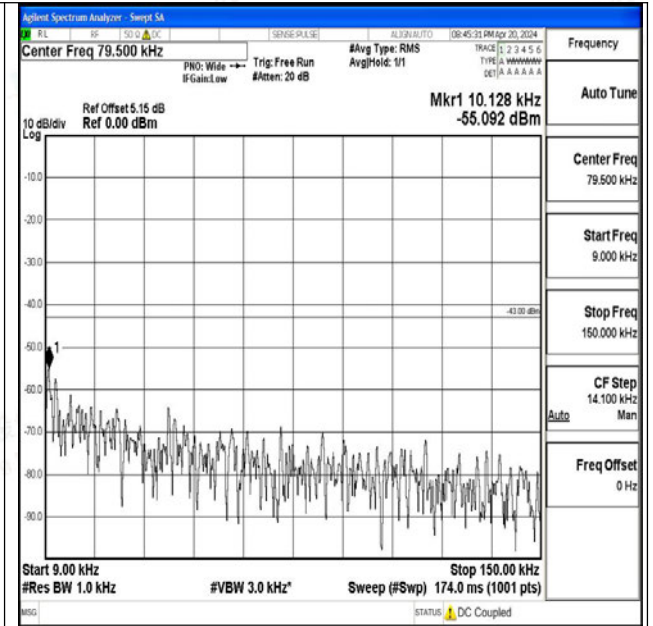

Band66_15MHz_QPSK_132047_1RB#0_3000~20000_3000~20000

Band66_15MHz_16QAM_132047_1RB#0_0.009~0.15_0.009~0.15

Band66_15MHz_16QAM_132047_1RB#0_0.15~30_0.15~30

Band66_15MHz_16QAM_132047_1RB#0_30~1000_30~1000

Band66_15MHz_16QAM_132047_1RB#0_1000~3000_1000~3000