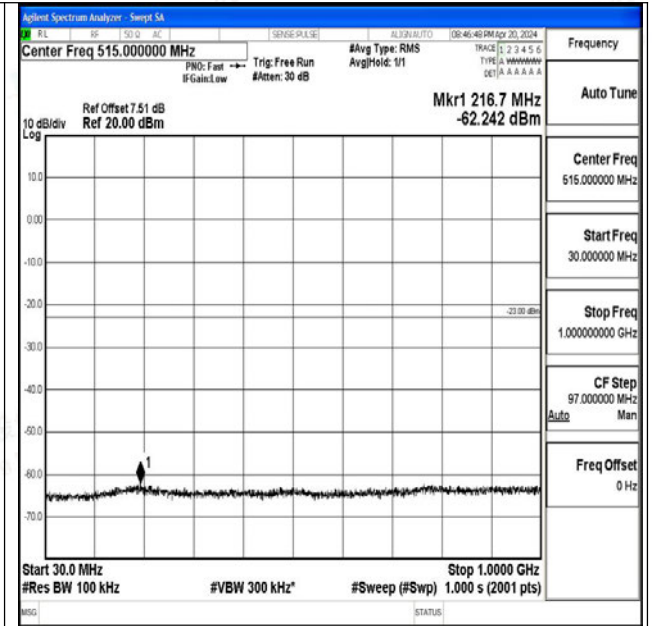

Band66_15MHz_QPSK_132322_1RB#0_3000~20000_3000~20000

Band66_15MHz_16QAM_132322_1RB#0_0.009~0.15_0.009~0.15

Band66_15MHz_16QAM_132322_1RB#0_0.15~30_0.15~30

Band66_15MHz_16QAM_132322_1RB#0_30~1000_30~1000

Band66_15MHz_16QAM_132322_1RB#0_1000~3000_1000~3000