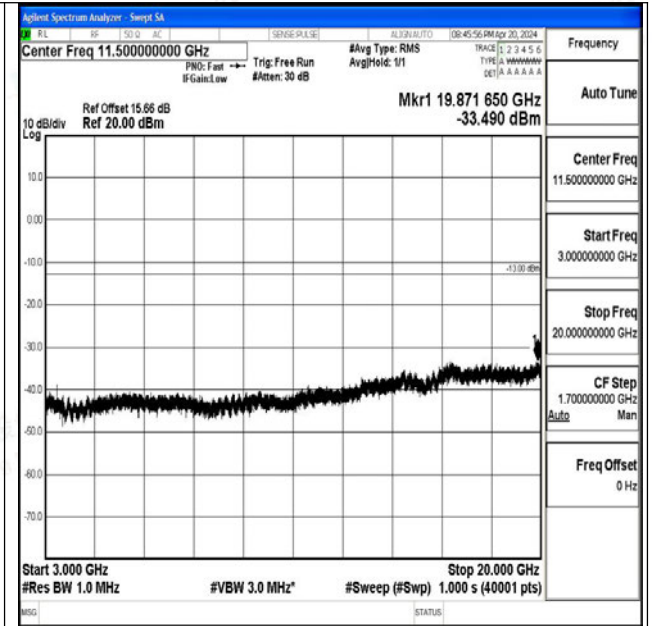

Band66_15MHz_QPSK_132047_1RB#0_3000~20000_3000~20000

Band66_15MHz_16QAM_132047_1RB#0_0.009~0.15_0.009~0.15

Band66_15MHz_16QAM_132047_1RB#0_0.15~30_0.15~30

Band66_15MHz_16QAM_132047_1RB#0_30~1000_30~1000

Band66_15MHz_16QAM_132047_1RB#0_1000~3000_1000~3000