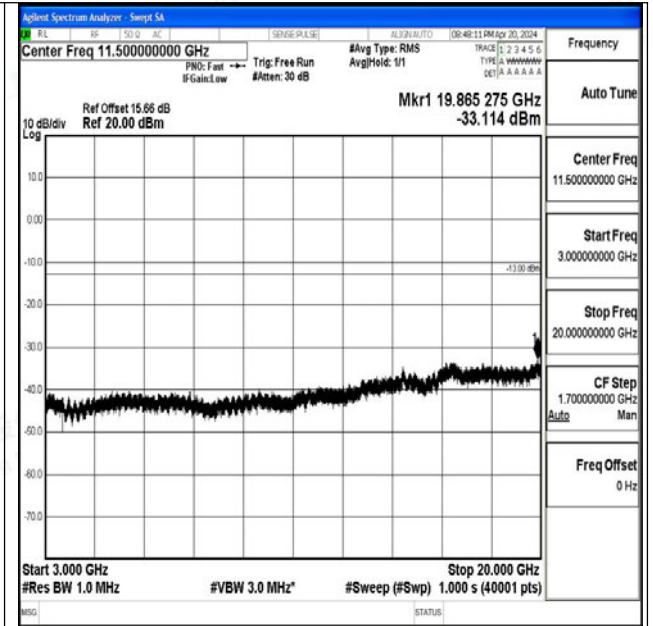

Band66_15MHz_QPSK_132597_1RB#0_3000~20000_3000~20000

Band66_15MHz_16QAM_132597_1RB#0_0.009~0.15_0.009~0.15

Band66_15MHz_16QAM_132597_1RB#0_0.15~30_0.15~30

Band66_15MHz_16QAM_132597_1RB#0_30~1000_30~1000

Band66_15MHz_16QAM_132597_1RB#0_1000~3000_1
000~3000