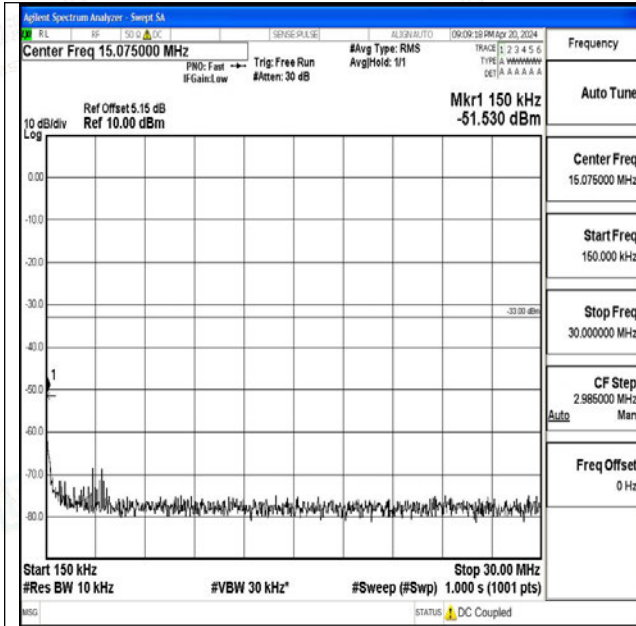

Band66_20MHz_16QAM_132572_1RB#0_0.15~30_0.15~30