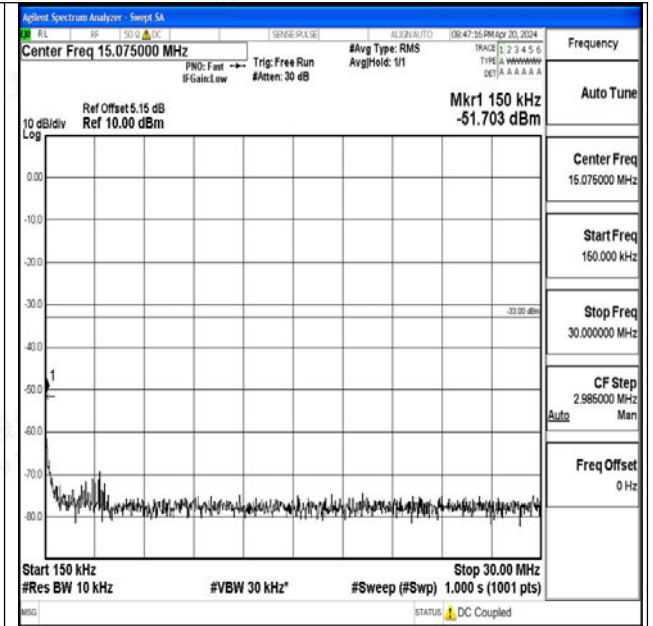

Band66_15MHz_16QAM_132322_1RB#0_3000~20000_3000~20000

Band66_15MHz_QPSK_132597_1RB#0_0.15~30_0.15~30