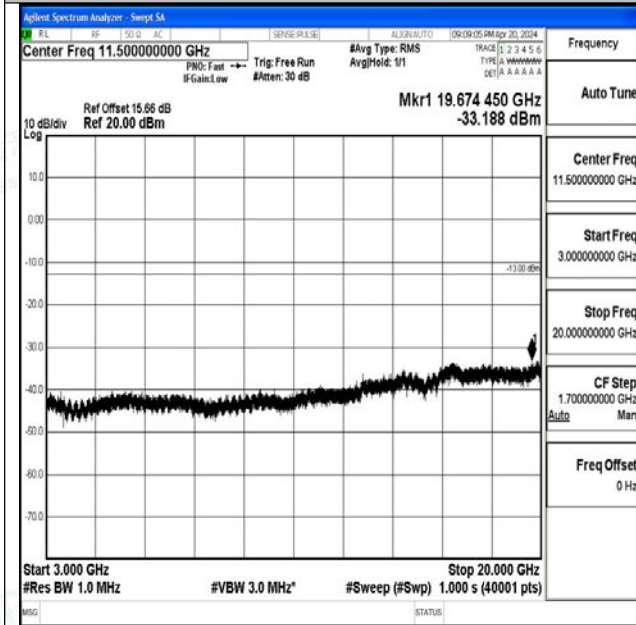

Band66_20MHz_16QAM_132322_1RB#0_3000~20000
3000~20000

Band66_20MHz_QPSK_132572_1RB#0_0.009~0.15_0_09~0.15

Band66_20MHz_QPSK_132572_1RB#0_0.15~30_0.15~30

Band66_20MHz_QPSK_132572_1RB#0_30~1000_30~1000

Band66_20MHz_QPSK_132572_1RB#0_1000~3000_1000~3000