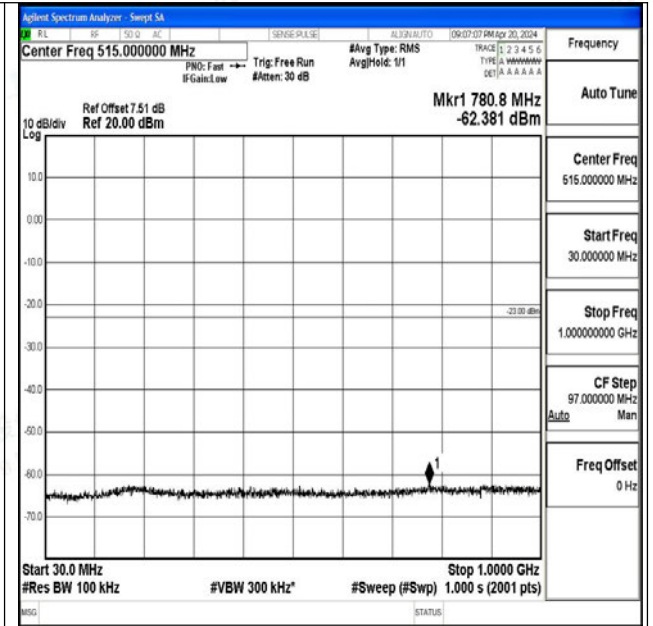

Band66_20MHz_QPSK_132072_1RB#0_3000~20000_3000~20000

Band66_20MHz_16QAM_132072_1RB#0_0.009~0.15_0.009~0.15

Band66_20MHz_16QAM_132072_1RB#0_0.15~30_0.15~30

Band66_20MHz_16QAM_132072_1RB#0_30~1000_30~1000

Band66_20MHz_16QAM_132072_1RB#0_1000~3000_1000~3000