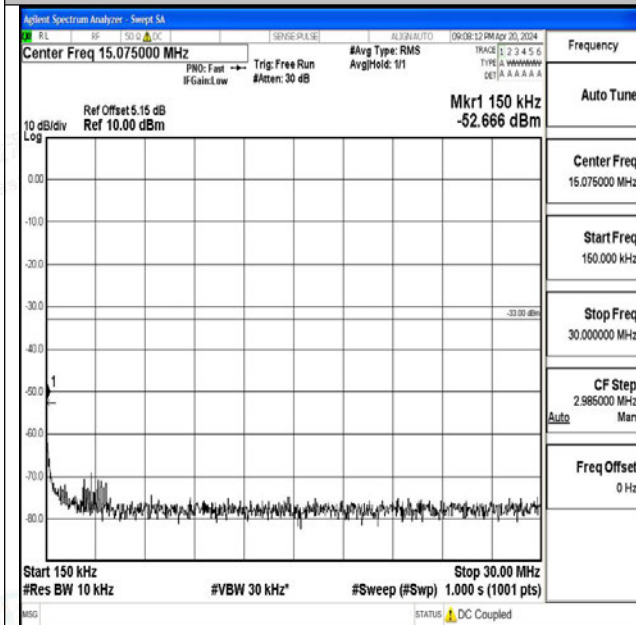

Band66_20MHz_QPSK_132322_1RB#0_3000~20000_3000~20000

Band66_20MHz_16QAM_132322_1RB#0_0.15~30_0.15~30