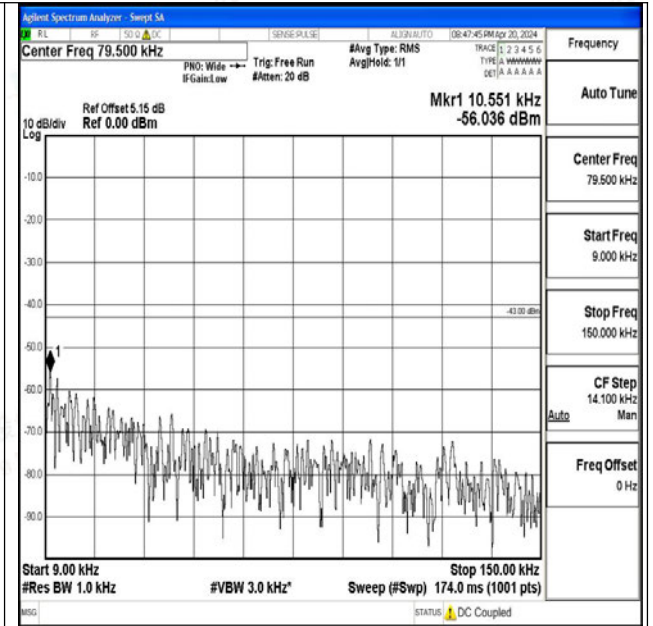

Band66_15MHz_QPSK_132597_1RB#0_1000~3000_1000~3000

Band66_15MHz_16QAM_132597_1RB#0_0.009~0.15_0.009~0.15