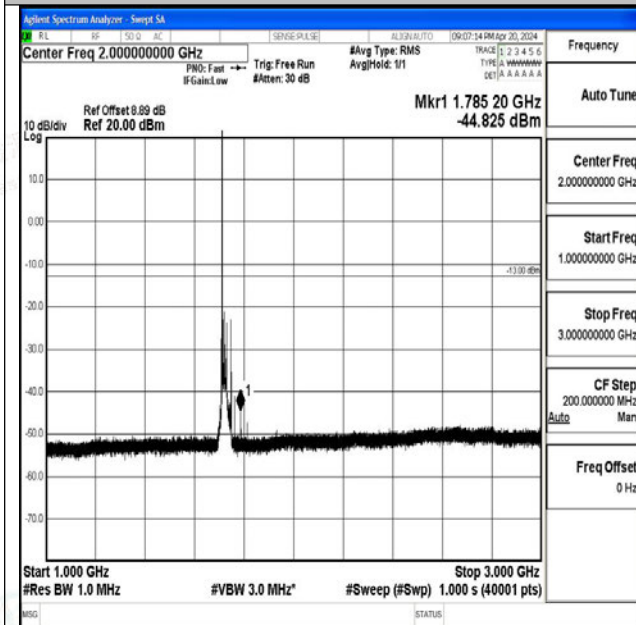

Band66_20MHz_QPSK_132072_1RB#0_3000~20000_3000~20000

Band66_20MHz_16QAM_132072_1RB#0_0.009~0.15_0.009~0.15

Band66_20MHz_16QAM_132072_1RB#0_0.15~30_0.15~30

Band66_20MHz_16QAM_132072_1RB#0_30~1000_30~1000

Band66_20MHz_16QAM_132072_1RB#0_1000~3000_1000~3000