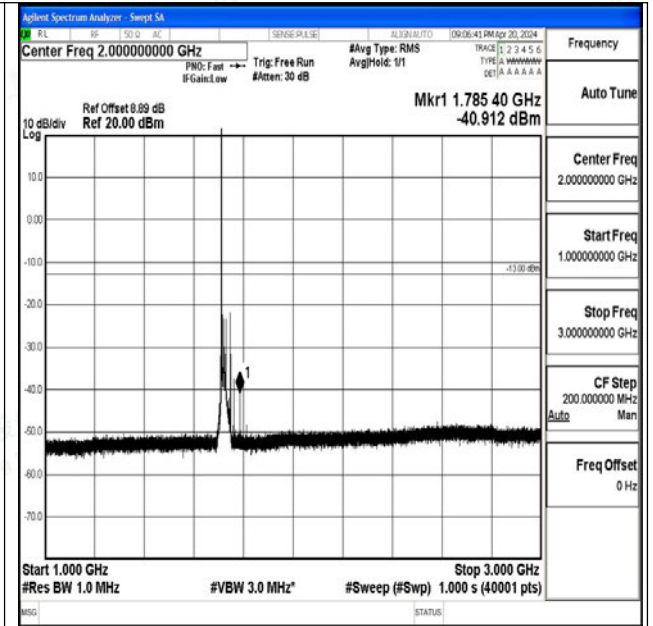

Band66_15MHz_16QAM_132597_1RB#0_3000~20000
3000~20000

Band66_20MHz_QPSK_132072_1RB#0_0.009~0.15_0.09~0.15

Band66_20MHz_QPSK_132072_1RB#0_0.15~30_0.15~30

Band66_20MHz_QPSK_132072_1RB#0_30~1000_30~1000

Band66_20MHz_QPSK_132072_1RB#0_1000~3000_1000~3000