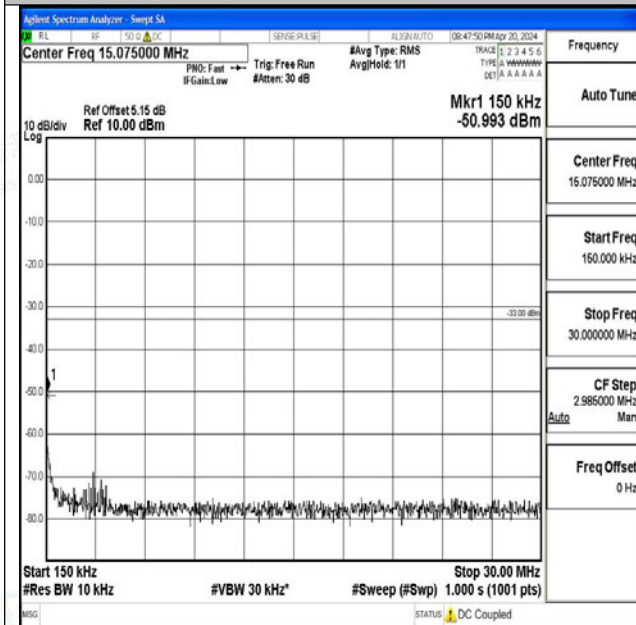

Band66_15MHz_QPSK_132597_1RB#0_3000~20000_3000~20000

Band66_15MHz_16QAM_132597_1RB#0_0.15~30_0.15~30