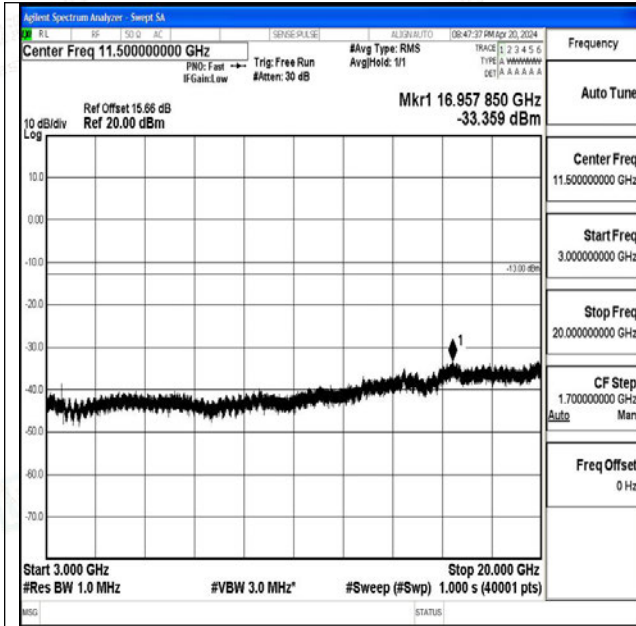

Band66_15MHz_16QAM_132322_1RB#0_3000~20000_3000~20000

Band66_15MHz_QPSK_132597_1RB#0_0.009~0.15_0_0

Band66_15MHz_QPSK_132597_1RB#0_0.15~30_0.15~30

Band66_15MHz_QPSK_132597_1RB#0_30~1000_30~1000

Band66_15MHz_QPSK_132597_1RB#0_1000~3000_1000~3000