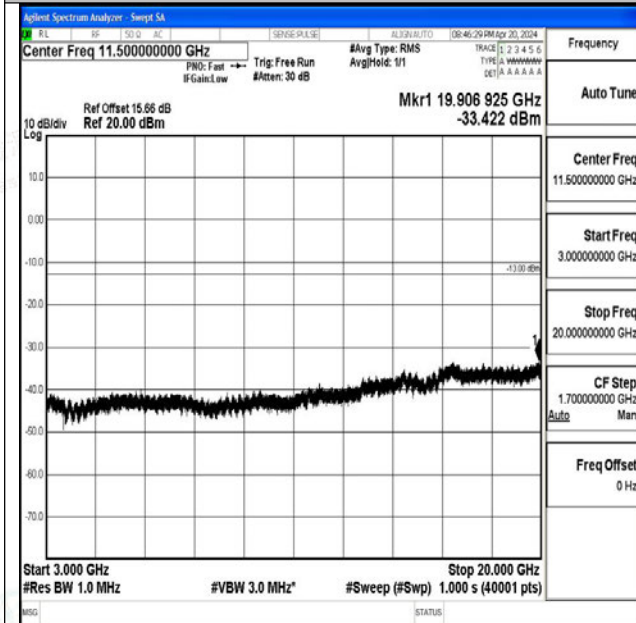

Band66_15MHz_16QAM_132047_1RB#0_3000~20000_3000~20000

Band66_15MHz_QPSK_132322_1RB#0_0.009~0.15_0.09~0.15

Band66_15MHz_QPSK_132322_1RB#0_0.15~30_0.15~30

Band66_15MHz_QPSK_132322_1RB#0_30~1000_30~1000

Band66_15MHz_QPSK_132322_1RB#0_1000~3000_1000~3000