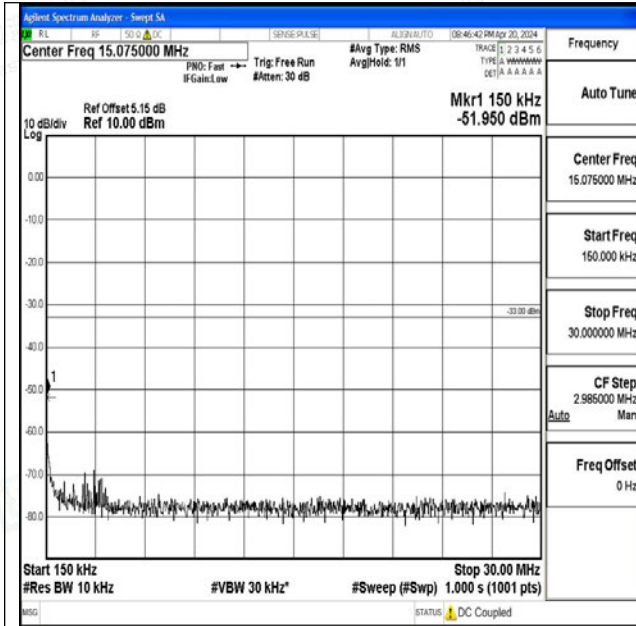

Band66_15MHz_16QAM_132322_1RB#0_0.15~30_0.15~30