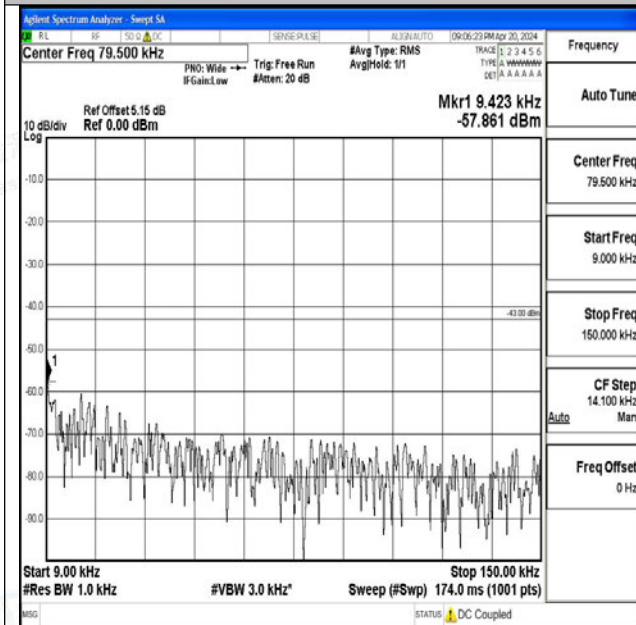

Band66_15MHz_16QAM_132597_1RB#0_1000~3000_1
000~3000

Band66_20MHz_QPSK_132072_1RB#0_0.009~0.15_0.09~0.15