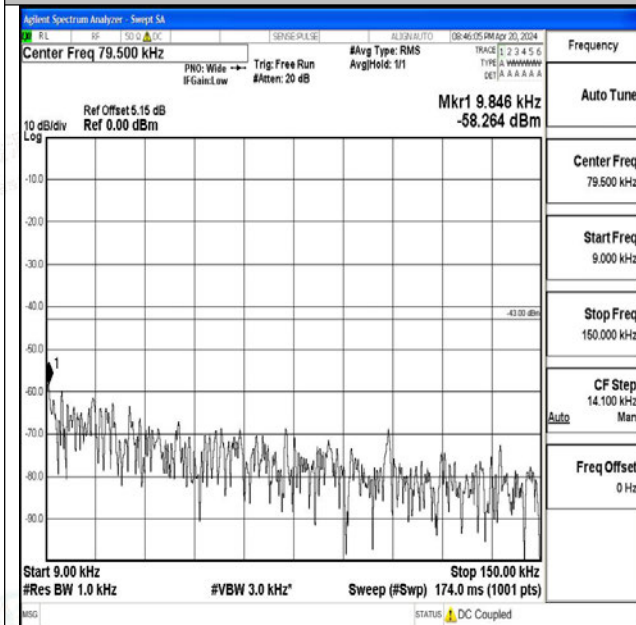

Band66_15MHz_16QAM_132047_1RB#0_1000~3000_1000~3000

Band66_15MHz_QPSK_132322_1RB#0_0.009~0.15_0.09~0.15