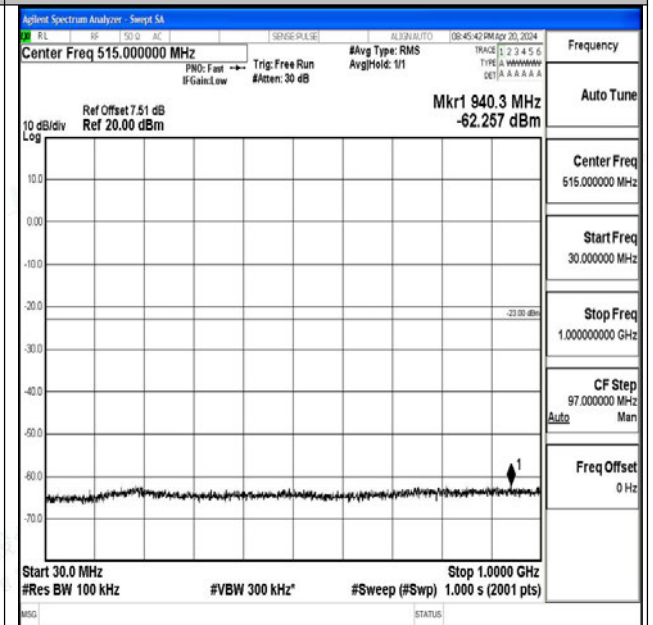

Band66_15MHz_QPSK_132047_1RB#0_3000~20000_3000~20000

Band66_15MHz_16QAM_132047_1RB#0_0.009~0.15_0.009~0.15

Band66_15MHz_16QAM_132047_1RB#0_0.15~30_0.15~30

Band66_15MHz_16QAM_132047_1RB#0_30~1000_30~1000

Band66_15MHz_16QAM_132047_1RB#0_1000~3000_1000~3000