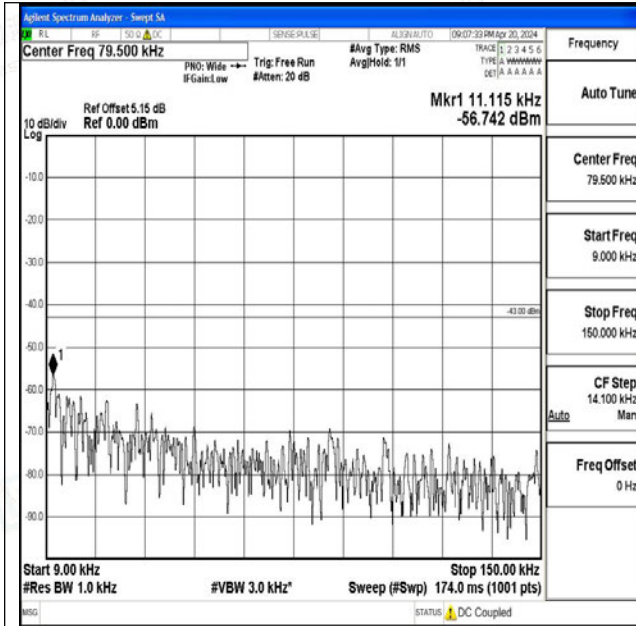

Band66_20MHz_QPSK_132322_1RB#0_0.009~0.15_0_0
09~0.15