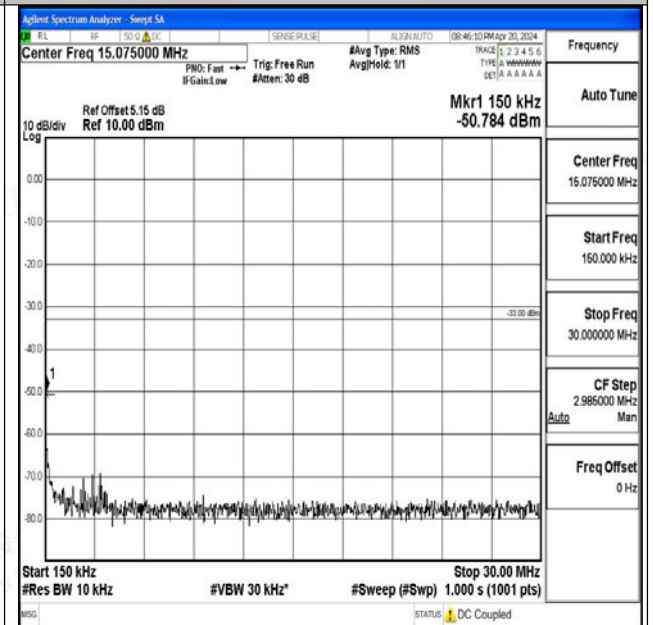

Band66_15MHz_16QAM_132047_1RB#0_3000~20000_3000~20000

Band66_15MHz_QPSK_132322_1RB#0_0.15~30_0.15~30