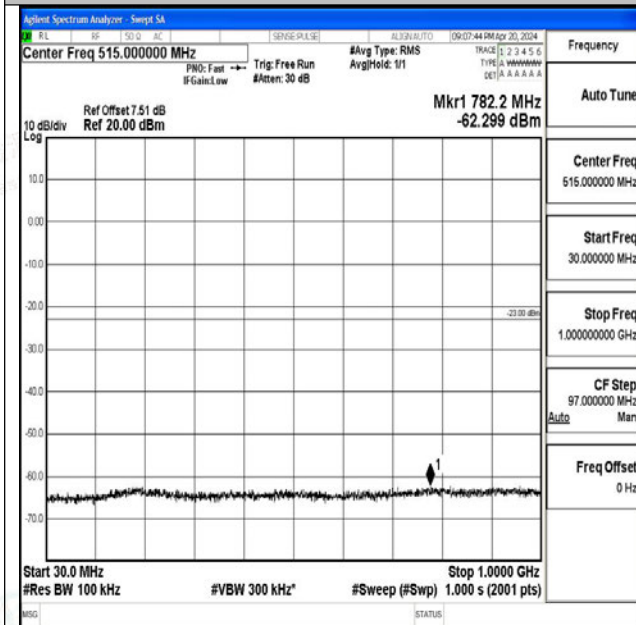

Band66_20MHz_16QAM_132072_1RB#0_3000~20000_3000~20000

Band66_20MHz_QPSK_132322_1RB#0_0.009~0.15_0_0
09~0.15

Band66_20MHz_QPSK_132322_1RB#0_0.15~30_0.15~30

Band66_20MHz_QPSK_132322_1RB#0_30~1000_30~1000

Band66_20MHz_QPSK_132322_1RB#0_1000~3000_1000~3000