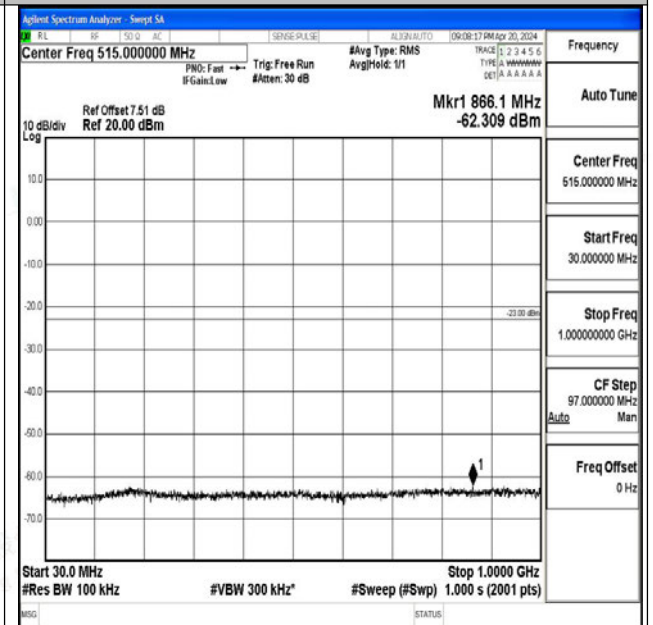

Band66_20MHz_16QAM_132322_1RB#0_0.009~0.15_0.009~0.15

Band66_20MHz_16QAM_132322_1RB#0_30~1000_30~1000