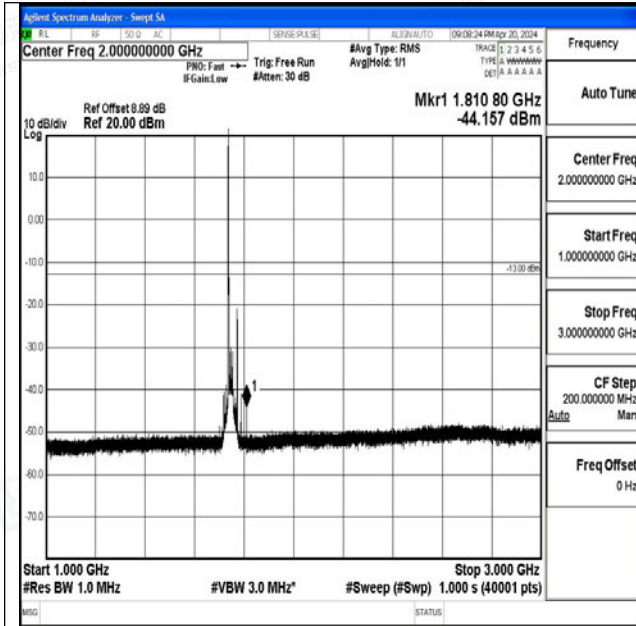

Band66_20MHz_QPSK_132322_1RB#0_3000~20000_3000~20000

Band66_20MHz_16QAM_132322_1RB#0_0.009~0.15_0.009~0.15

Band66_20MHz_16QAM_132322_1RB#0_0.15~30_0.15~30

Band66_20MHz_16QAM_132322_1RB#0_30~1000_30~1000

Band66_20MHz_16QAM_132322_1RB#0_1000~3000_1
000~3000