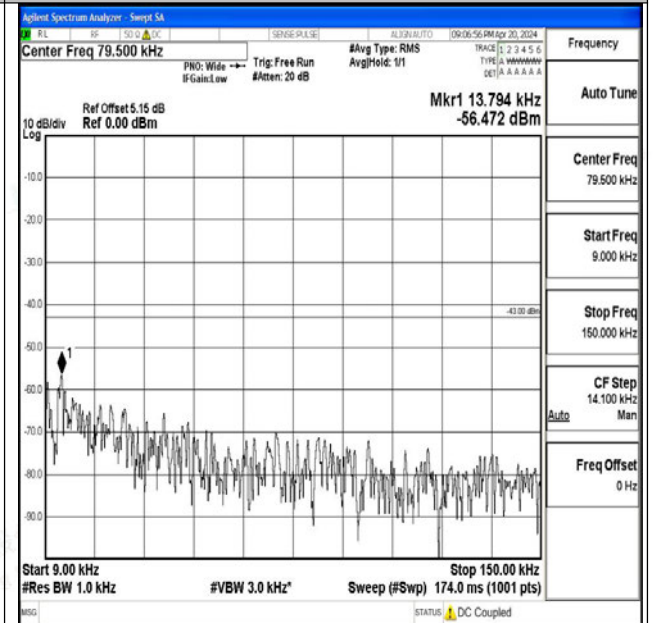

Band66_20MHz_QPSK_132072_1RB#0_1000~3000_1000~3000

Band66_20MHz_16QAM_132072_1RB#0_0.009~0.15_0.009~0.15