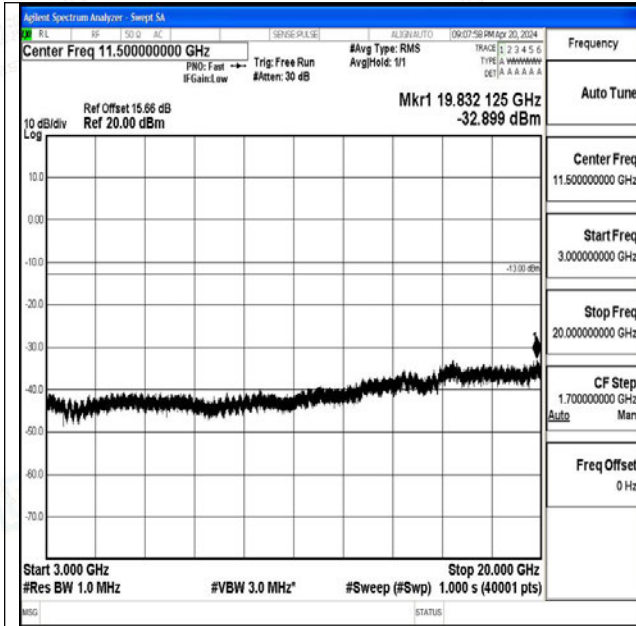

Band66_20MHz_16QAM_132072_1RB#0_3000~20000_3000~20000

Band66_20MHz_QPSK_132322_1RB#0_0.009~0.15_0_0
09~0.15

Band66_20MHz_QPSK_132322_1RB#0_0.15~30_0.15~30

Band66_20MHz_QPSK_132322_1RB#0_30~1000_30~1000

Band66_20MHz_QPSK_132322_1RB#0_1000~3000_1000~3000