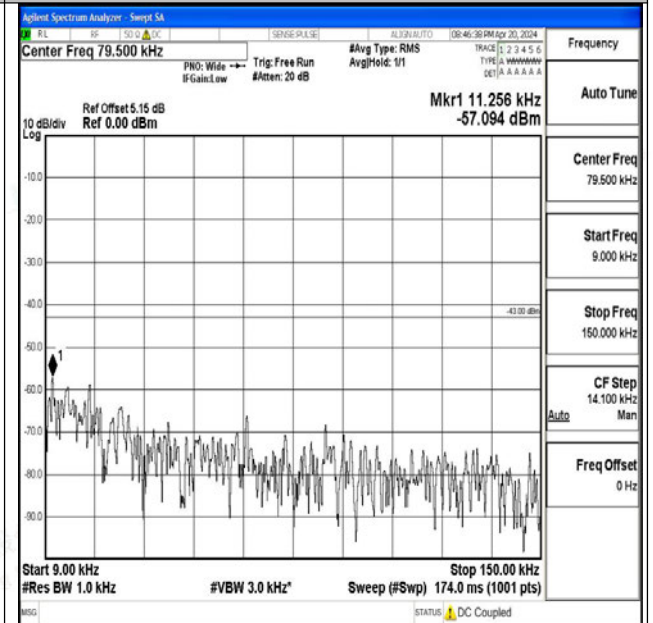

Band66_15MHz_QPSK_132322_1RB#0_1000~3000_1000~3000

Band66_15MHz_16QAM_132322_1RB#0_0.009~0.15_0.009~0.15