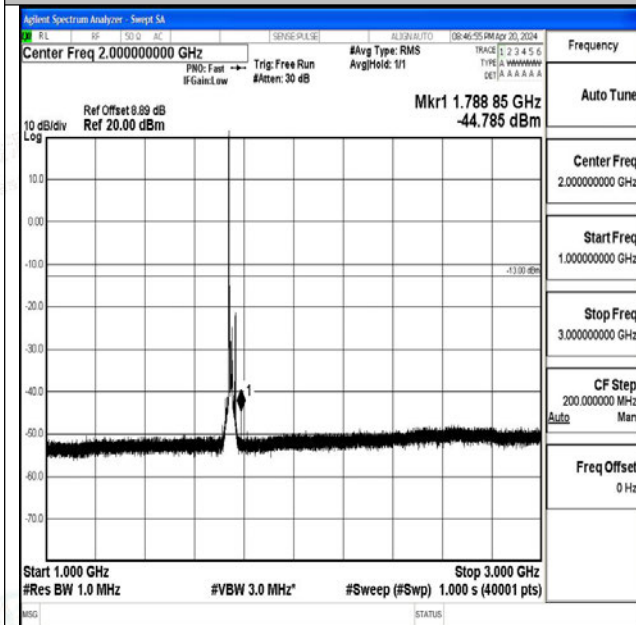

Band66_15MHz_QPSK_132322_1RB#0_3000~20000_3000~20000

Band66_15MHz_16QAM_132322_1RB#0_0.009~0.15_0.009~0.15

Band66_15MHz_16QAM_132322_1RB#0_0.15~30_0.15~30

Band66_15MHz_16QAM_132322_1RB#0_30~1000_30~1000

Band66_15MHz_16QAM_132322_1RB#0_1000~3000_1000~3000