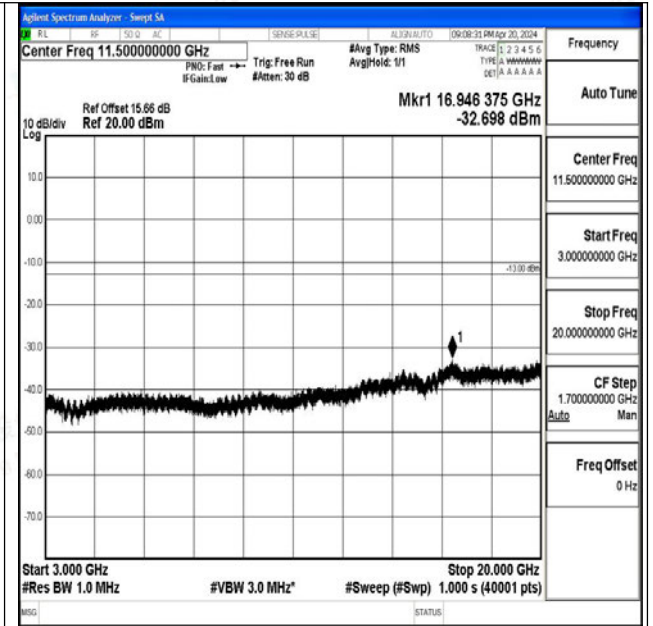

Band66_20MHz_QPSK_132322_1RB#0_3000~20000_3000~20000

Band66_20MHz_16QAM_132322_1RB#0_0.009~0.15_0.009~0.15

Band66_20MHz_16QAM_132322_1RB#0_0.15~30_0.15~30

Band66_20MHz_16QAM_132322_1RB#0_30~1000_30~1000

Band66_20MHz_16QAM_132322_1RB#0_1000~3000_1
000~3000