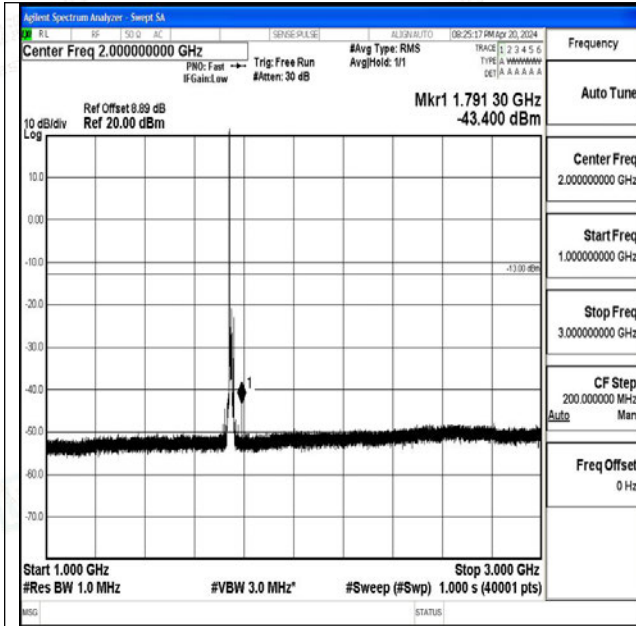

Band66_10MHz_16QAM_132322_1RB#0_1000~3000_1000~3000