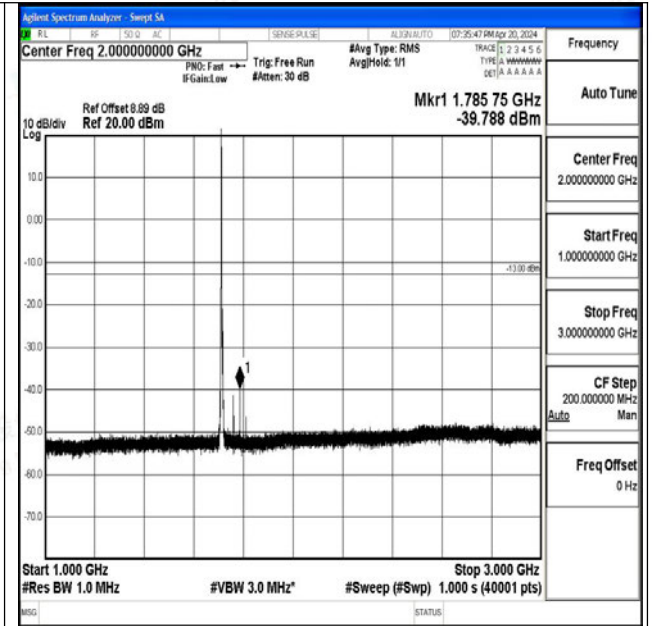

Band66_3MHz_QPSK_131987_1RB#0_0.15~30_0.15~30

Band66_3MHz_QPSK_131987_1RB#0_1000~3000_1000~3000