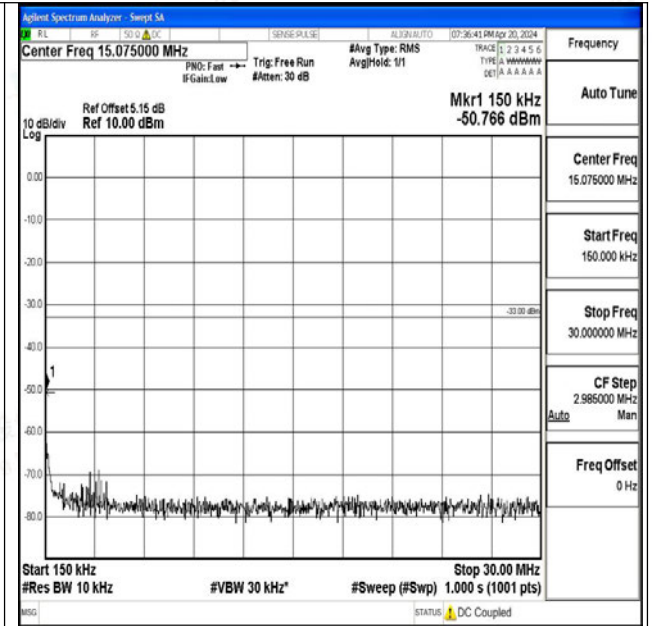

Band66_3MHz_16QAM_131987_1RB#0_30~1000_30~1000

Band66_3MHz_16QAM_131987_1RB#0_1000~3000_1000~3000

Band66_3MHz_16QAM_131987_1RB#0_3000~20000_3000~20000

Band66_3MHz_QPSK_132322_1RB#0_0.009~0.15_0.00
9~0.15