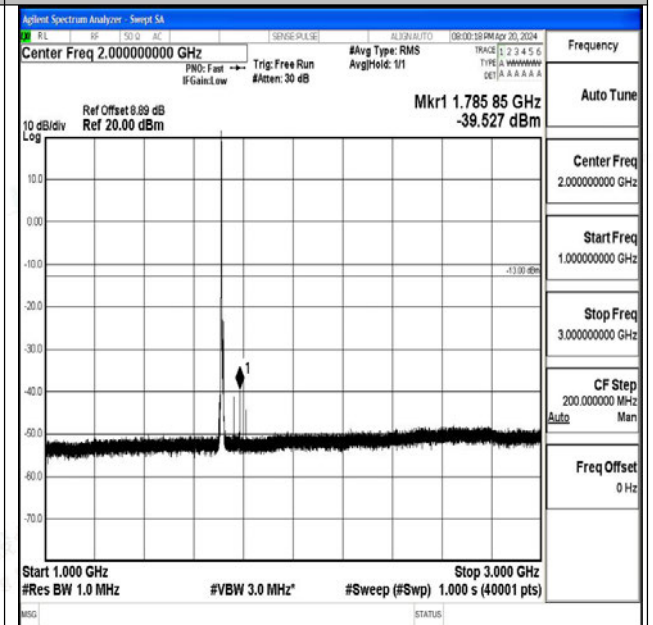

Band66_5MHz_QPSK_131997_1RB#0_0.15~30_0.15~3
0

Band66_5MHz_QPSK_131997_1RB#0_1000~3000_100
0~3000