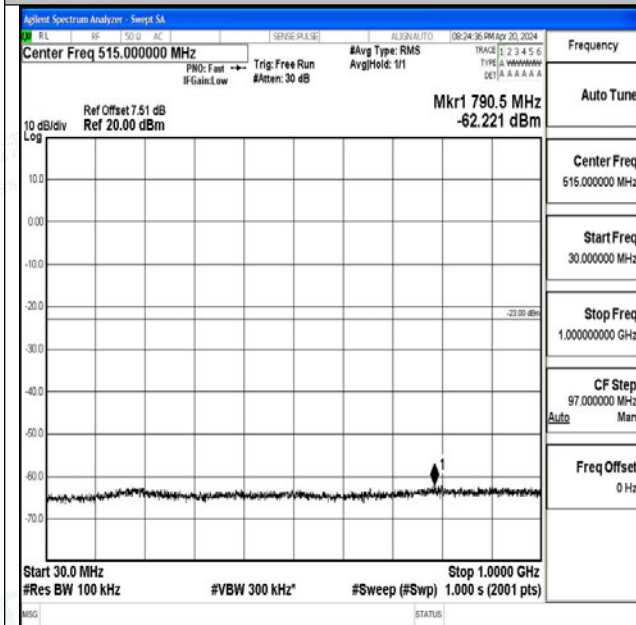

Band66_10MHz_QPSK_132322_1RB#0_0.009~0.15_0_0
09~0.15

Band66_10MHz_QPSK_132322_1RB#0_30~1000_30~1000