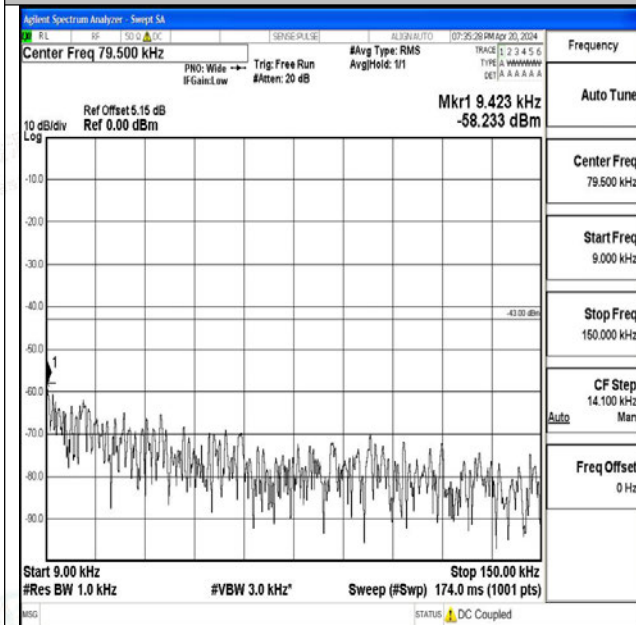

Band66_1.4MHz_16QAM_132665_1RB#0_1000~3000_1000~3000

Band66_1.4MHz_16QAM_132665_1RB#0_3000~20000_3000~20000

Band66_3MHz_QPSK_131987_1RB#0_0.009~0.15_0.009~0.15

Band66_3MHz_QPSK_131987_1RB#0_0.15~30_0.15~30