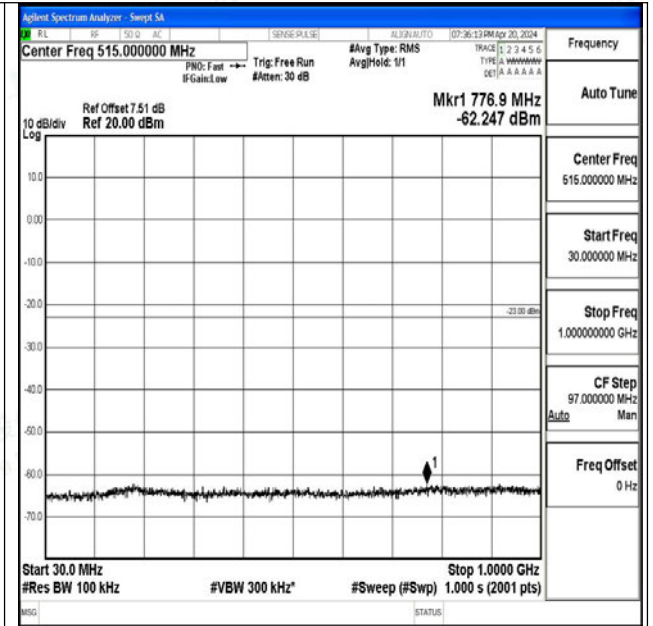

Band66_3MHz_QPSK_131987_1RB#0_30~1000_30~1000

Band66_3MHz_QPSK_131987_1RB#0_1000~3000_1000~3000

Band66_3MHz_QPSK_131987_1RB#0_3000~20000_3000~20000

Band66_3MHz_16QAM_131987_1RB#0_0.009~0.15_0.009~0.15

Band66_3MHz_16QAM_131987_1RB#0_0.15~30_0.15~30