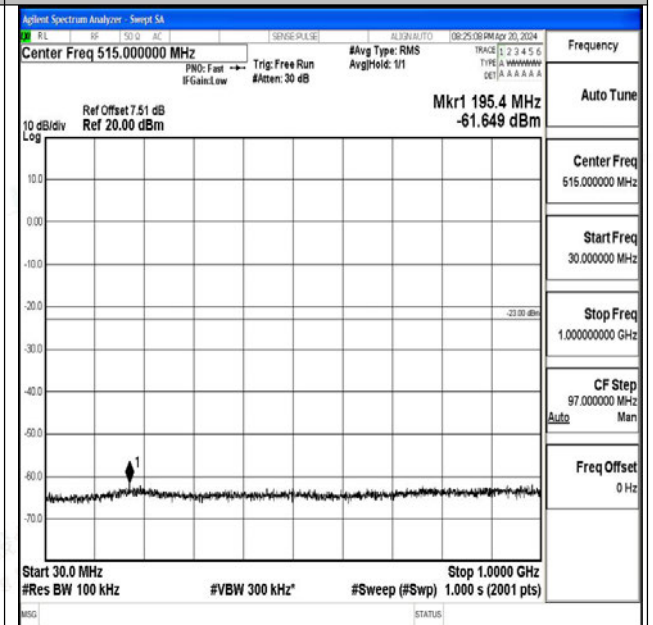

Band66_10MHz_16QAM_132322_1RB#0_0.009~0.15_0.009~0.15

Band66_10MHz_16QAM_132322_1RB#0_30~1000_30~1000