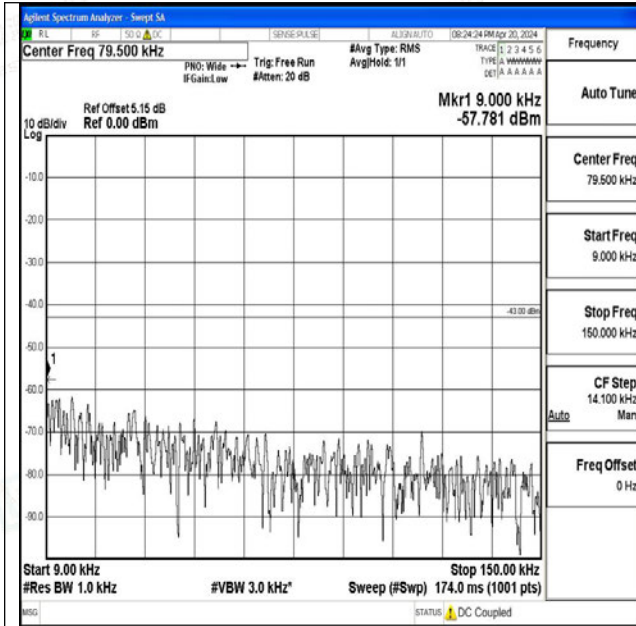

Band66_10MHz_16QAM_132022_1RB#0_0.15~30_0.15~30

Band66_10MHz_16QAM_132022_1RB#0_30~1000_30~1000

Band66_10MHz_16QAM_132022_1RB#0_1000~3000_1000~3000

Band66_10MHz_16QAM_132022_1RB#0_3000~20000_3000~20000

Band66_10MHz_QPSK_132322_1RB#0_0.009~0.15_0_0
09~0.15