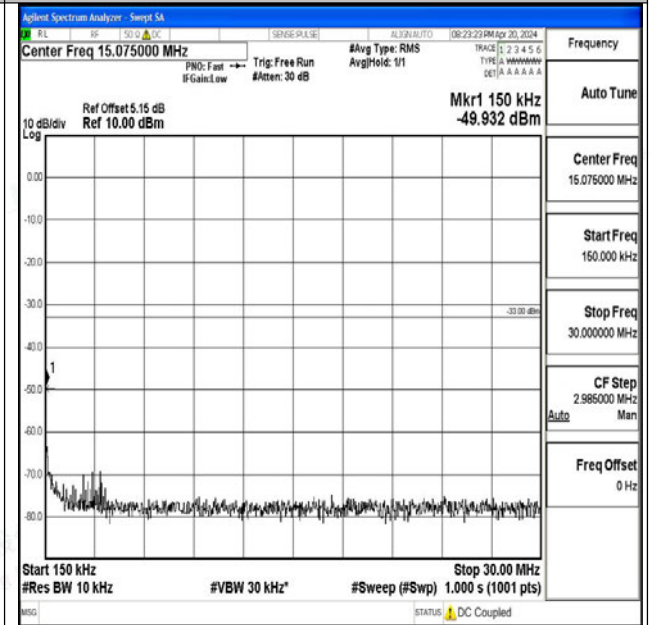

Band66_5MHz_16QAM_132647_1RB#0_0.15~30_0.15~30

Band66_5MHz_16QAM_132647_1RB#0_30~1000_30~1000

Band66_5MHz_16QAM_132647_1RB#0_1000~3000_10

Band66_5MHz_16QAM_132647_1RB#0_3000~20000_3

Band66_10MHz_QPSK_132022_1RB#0_0.009~0.15_0_09~0.15