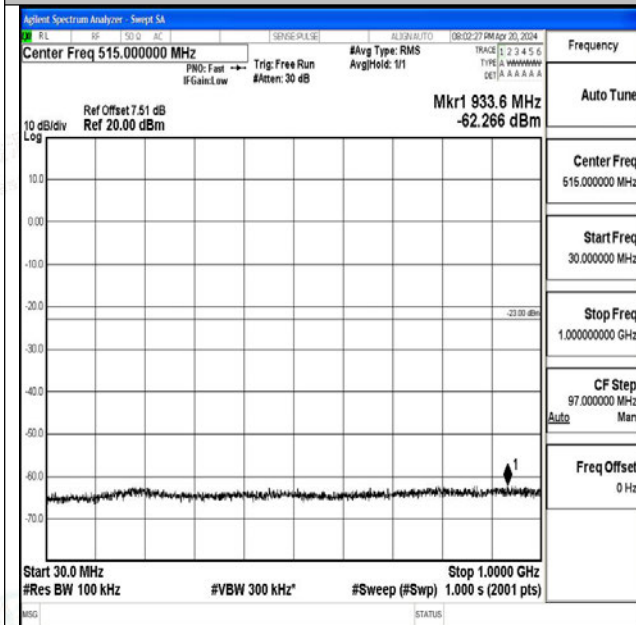

Band66_5MHz_QPSK_132647_1RB#0_0.009~0.15_0.00
9~0.15

Band66_5MHz_QPSK_132647_1RB#0_30~1000_30~10
00