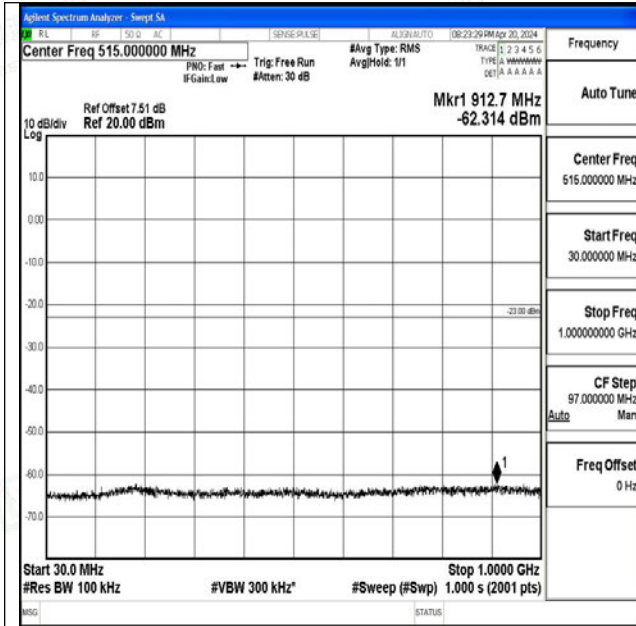

Band66_10MHz_QPSK_132022_1RB#0_30~1000_30~1000