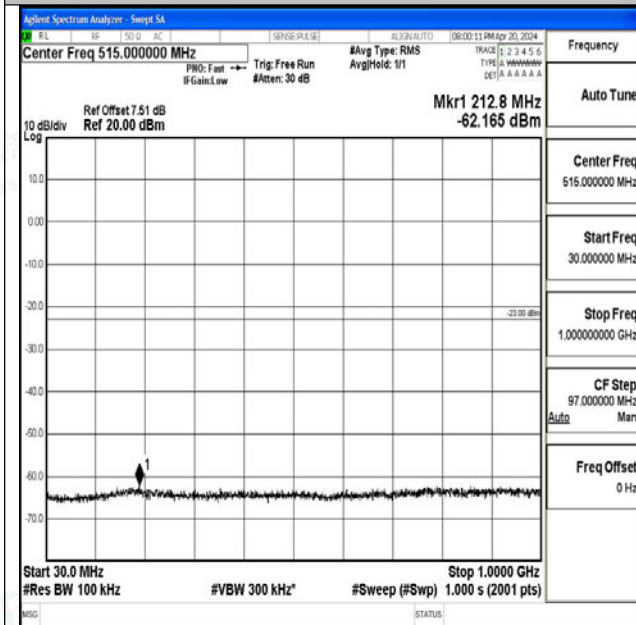

Band66_5MHz_QPSK_131997_1RB#0_0.009~0.15_0.00
9~0.15

Band66_5MHz_QPSK_131997_1RB#0_30~1000_30~10
00