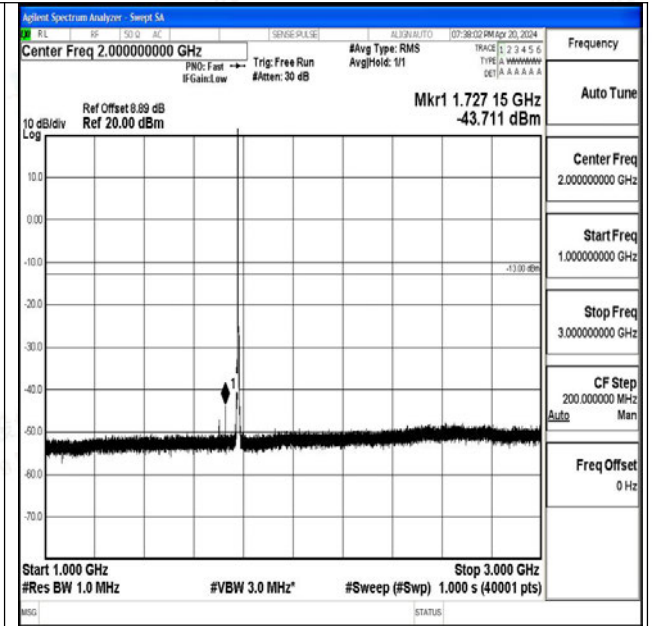

Band66_3MHz_QPSK_132657_1RB#0_0.15~30_0.15~30

Band66_3MHz_QPSK_132657_1RB#0_1000~3000_1000~3000