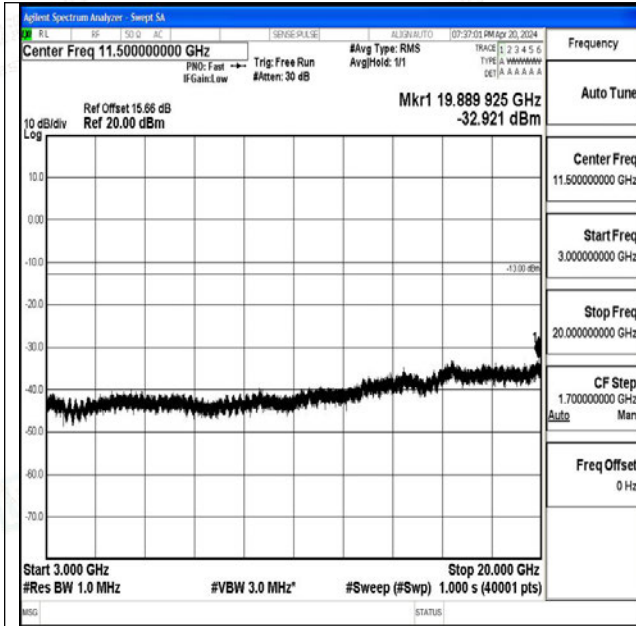

Band66_3MHz_QPSK_132322_1RB#0_0.15~30_0.15~3
0

Band66_3MHz_QPSK_132322_1RB#0_30~1000_30~10
00

Band66_3MHz_QPSK_132322_1RB#0_1000~3000_100
0~3000

Band66_3MHz_QPSK_132322_1RB#0_3000~20000_30
00~20000

Band66_3MHz_16QAM_132322_1RB#0_0.009~0.15_0.
009~0.15