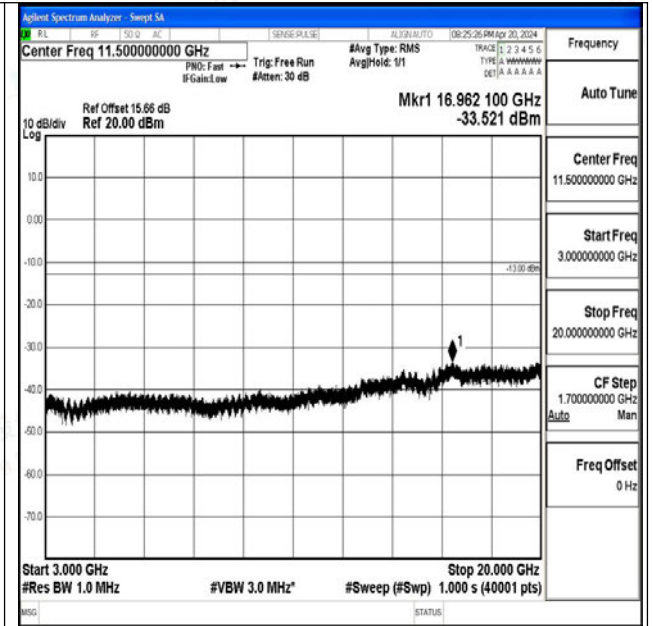

Band66_10MHz_16QAM_132322_1RB#0_0.15~30_0.15~30

Band66_10MHz_16QAM_132322_1RB#0_30~1000_30~1000

Band66_10MHz_16QAM_132322_1RB#0_1000~3000_1000~3000

Band66_10MHz_16QAM_132322_1RB#0_3000~20000_3000~20000

Band66_10MHz_QPSK_132622_1RB#0_0.009~0.15_0.009~0.15