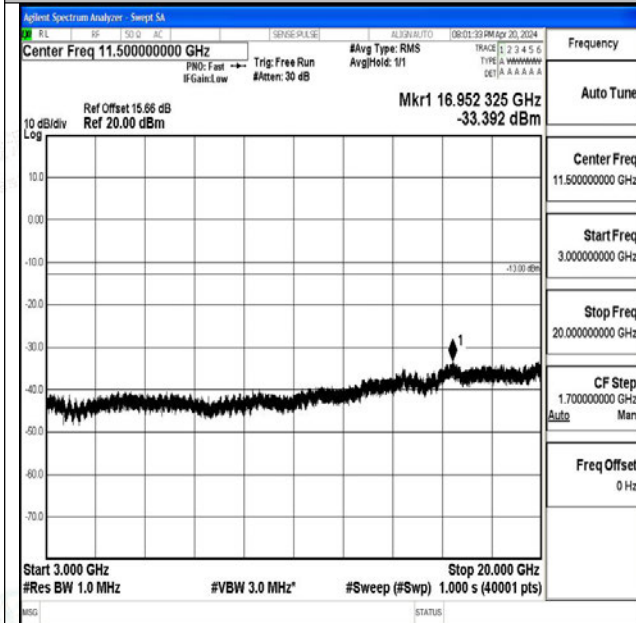

Band66_5MHz_QPSK_132322_1RB#0_0.15~30_0.15~30

Band66_5MHz_QPSK_132322_1RB#0_30~1000_30~1000

Band66_5MHz_QPSK_132322_1RB#0_1000~3000_1000~3000

Band66_5MHz_QPSK_132322_1RB#0_3000~20000_3000~20000

Band66_5MHz_16QAM_132322_1RB#0_0.009~0.15_0.009~0.15