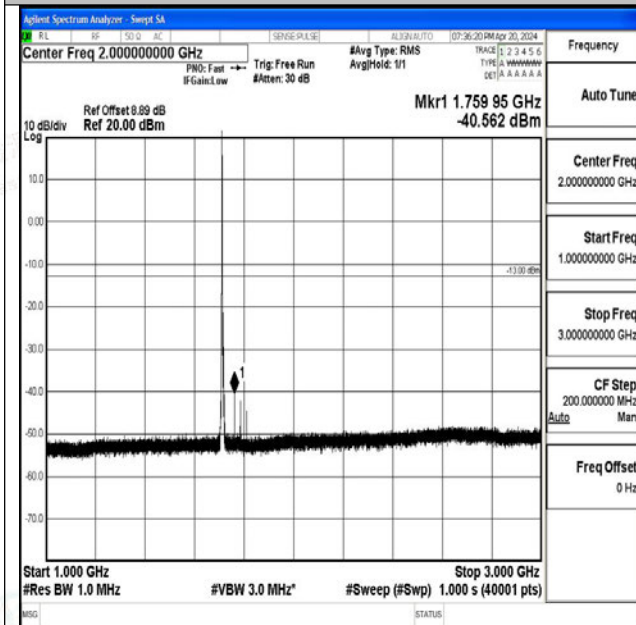

Band66_3MHz_16QAM_131987_1RB#0_0.15~30_0.15~30

Band66_3MHz_16QAM_131987_1RB#0_1000~3000_1000~3000