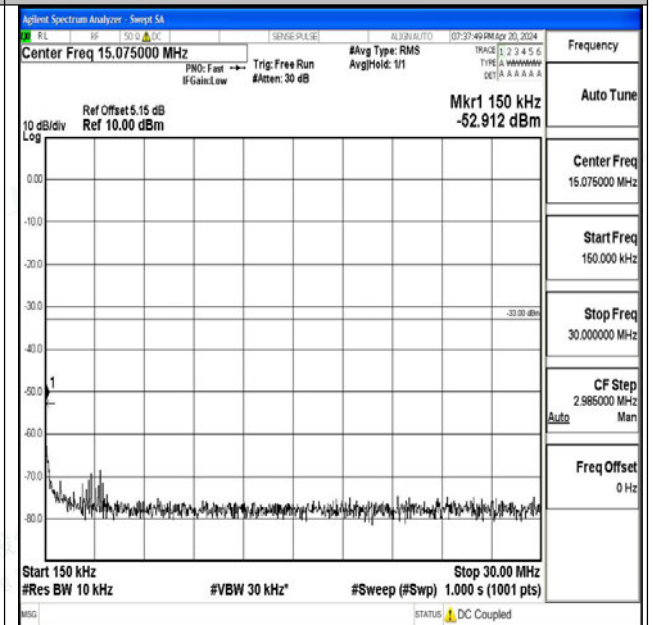

Band66_3MHz_16QAM_132322_1RB#0_0.15~30_0.15~
30

Band66_3MHz_16QAM_132322_1RB#0_30~1000_30~1
000

Band66_3MHz_16QAM_132322_1RB#0_1000~3000_1000~3000

Band66_3MHz_16QAM_132322_1RB#0_3000~20000_3000~20000

Band66_3MHz_QPSK_132657_1RB#0_0.009~0.15_0.009~0.15