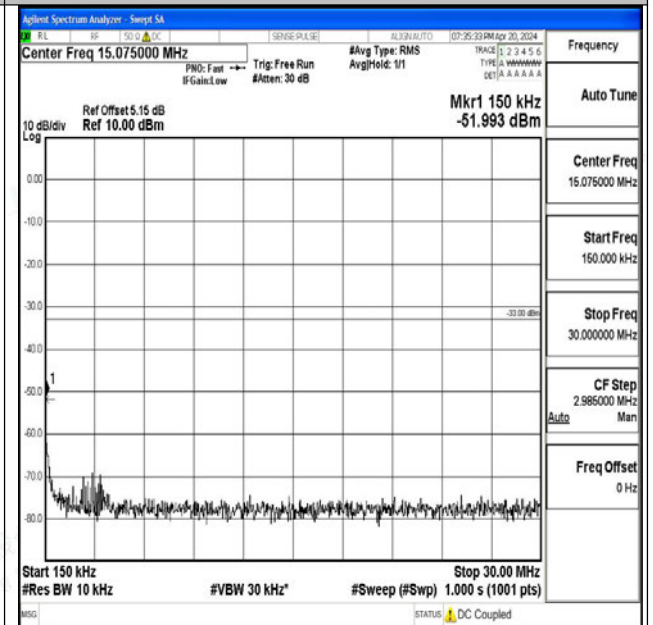

Band66_1.4MHz_16QAM_132665_1RB#0_1000~3000_1000~3000

Band66_1.4MHz_16QAM_132665_1RB#0_3000~20000_3000~20000

Band66_3MHz_QPSK_131987_1RB#0_0.009~0.15_0.009~0.15

Band66_3MHz_QPSK_131987_1RB#0_0.15~30_0.15~30