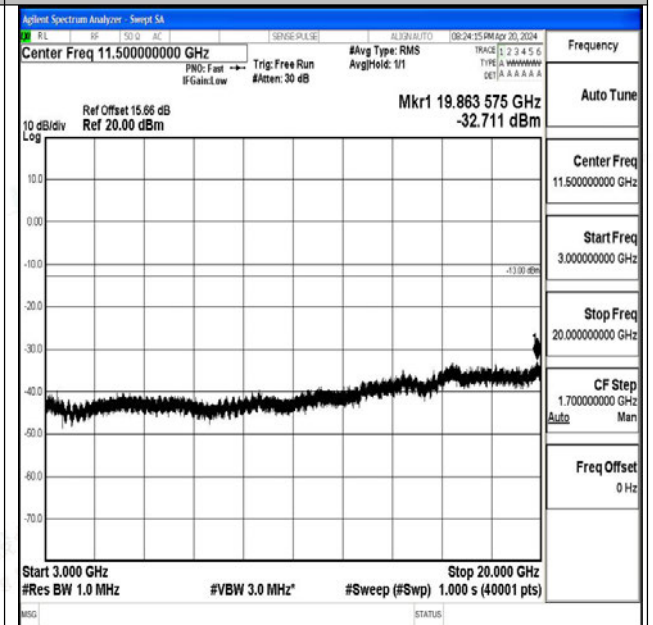

Band66_10MHz_16QAM_132022_1RB#0_30~1000_30~1000

Band66_10MHz_16QAM_132022_1RB#0_3000~20000_3000~20000