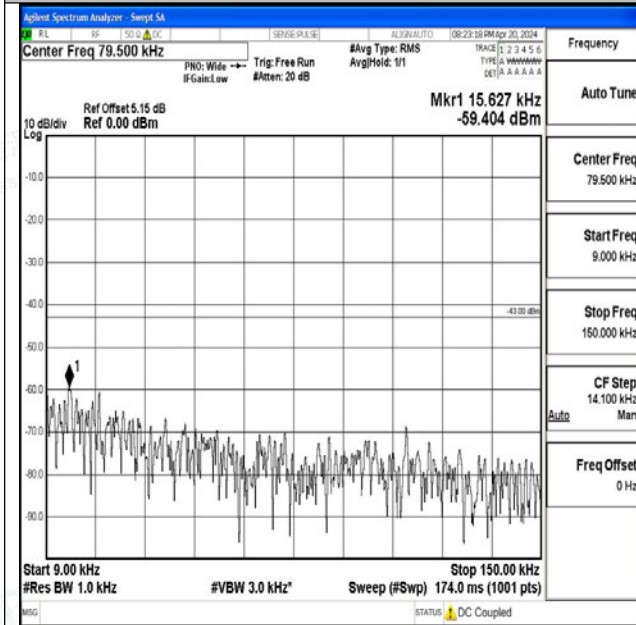

Band66_5MHz_16QAM_132647_1RB#0_0.15~30_0.15~30

Band66_5MHz_16QAM_132647_1RB#0_30~1000_30~1000

Band66_5MHz_16QAM_132647_1RB#0_1000~3000_10

Band66_5MHz_16QAM_132647_1RB#0_3000~20000_3

Band66_10MHz_QPSK_132022_1RB#0_0.009~0.15_0_09~0.15