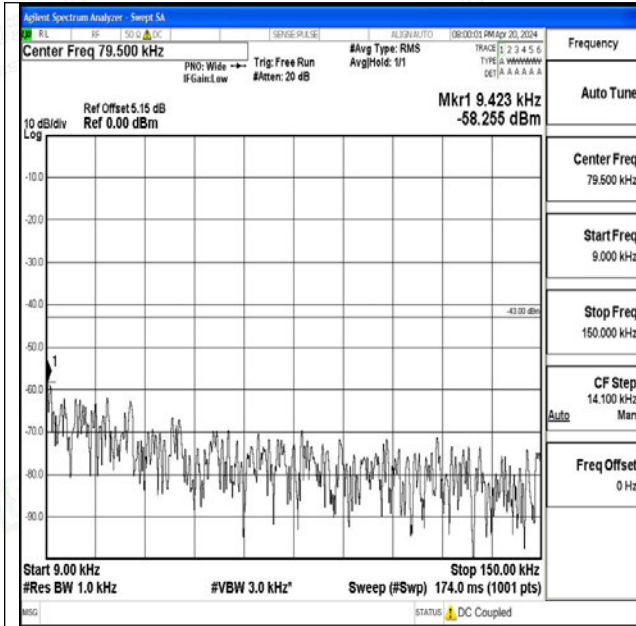

Band66_3MHz_16QAM_132657_1RB#0_0.15~30_0.15~30

Band66_3MHz_16QAM_132657_1RB#0_30~1000_30~1000

Band66_3MHz_16QAM_132657_1RB#0_1000~3000_1000~3000

Band66_3MHz_16QAM_132657_1RB#0_3000~20000_3000~20000

Band66_5MHz_QPSK_131997_1RB#0_0.009~0.15_0.00
9~0.15