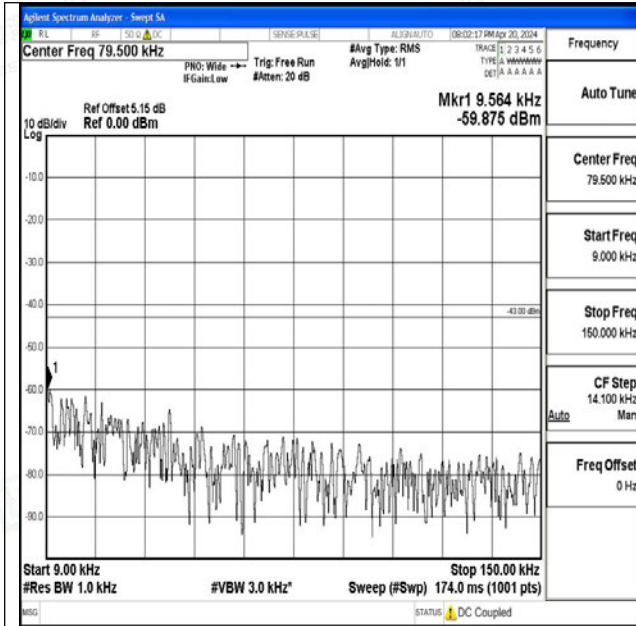

Band66_5MHz_16QAM_132322_1RB#0_0.15~30_0.15~30

Band66_5MHz_16QAM_132322_1RB#0_30~1000_30~1000

Band66_5MHz_16QAM_132322_1RB#0_1000~3000_1000~3000

Band66_5MHz_16QAM_132322_1RB#0_3000~20000_3000~20000

Band66_5MHz_QPSK_132647_1RB#0_0.009~0.15_0.00
9~0.15