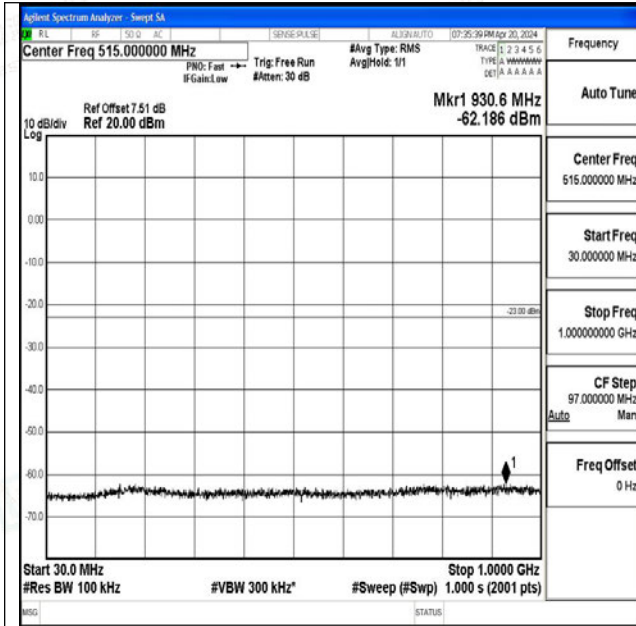

Band66_1.4MHz_16QAM_132665_1RB#0_1000~3000_1000~3000

Band66_1.4MHz_16QAM_132665_1RB#0_3000~20000_3000~20000

Band66_3MHz_QPSK_131987_1RB#0_0.009~0.15_0.009~0.15

Band66_3MHz_QPSK_131987_1RB#0_0.15~30_0.15~30