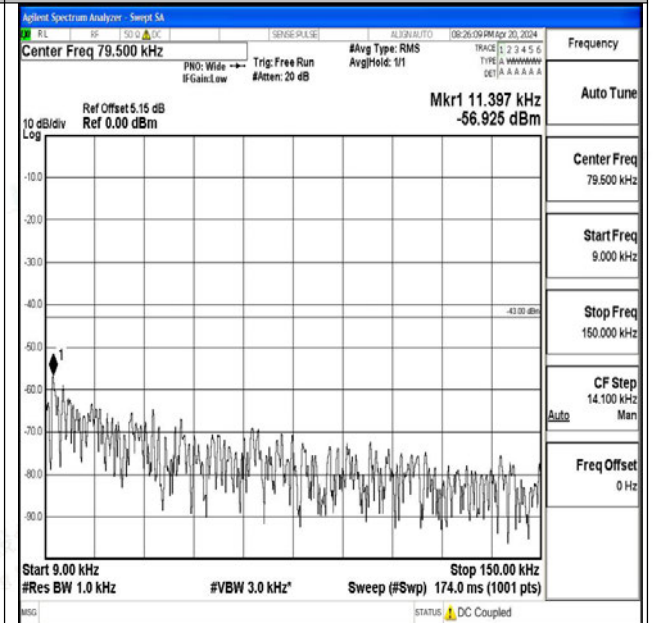

Band66_10MHz_QPSK_132622_1RB#0_0.15~30_0.15~30

Band66_10MHz_QPSK_132622_1RB#0_30~1000_30~1000

Band66_10MHz_QPSK_132622_1RB#0_1000~3000_1000~3000

Band66_10MHz_QPSK_132622_1RB#0_3000~20000_3000~20000

Band66_10MHz_16QAM_132622_1RB#0_0.009~0.15_0.009~0.15