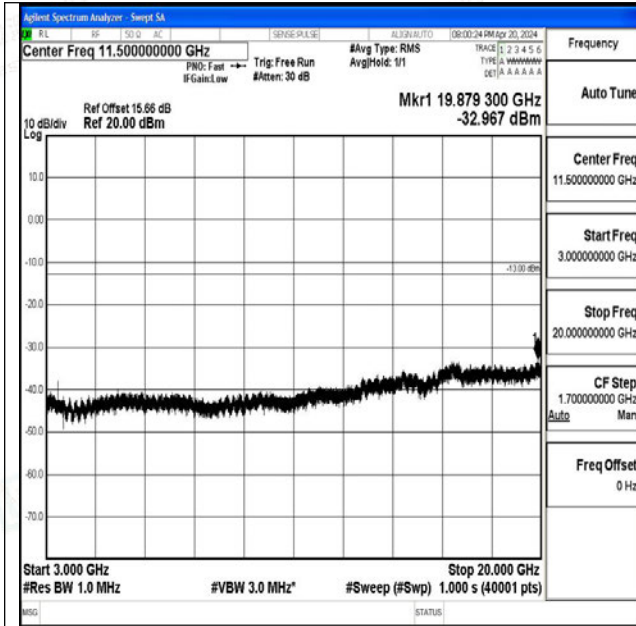

Band66_5MHz_QPSK_131997_1RB#0_0.15~30_0.15~3
0

Band66_5MHz_QPSK_131997_1RB#0_30~1000_30~10
00

Band66_5MHz_QPSK_131997_1RB#0_1000~3000_100
0~3000

Band66_5MHz_QPSK_131997_1RB#0_3000~20000_3000~20000

Band66_5MHz_16QAM_131997_1RB#0_0.009~0.15_0.009~0.15