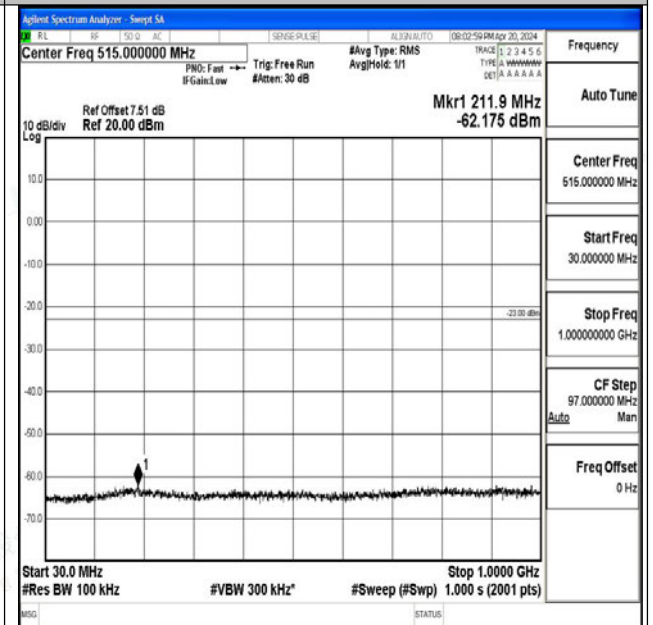

Band66_5MHz_16QAM_132647_1RB#0_0.009~0.15_0.009~0.15

Band66_5MHz_16QAM_132647_1RB#0_30~1000_30~1000