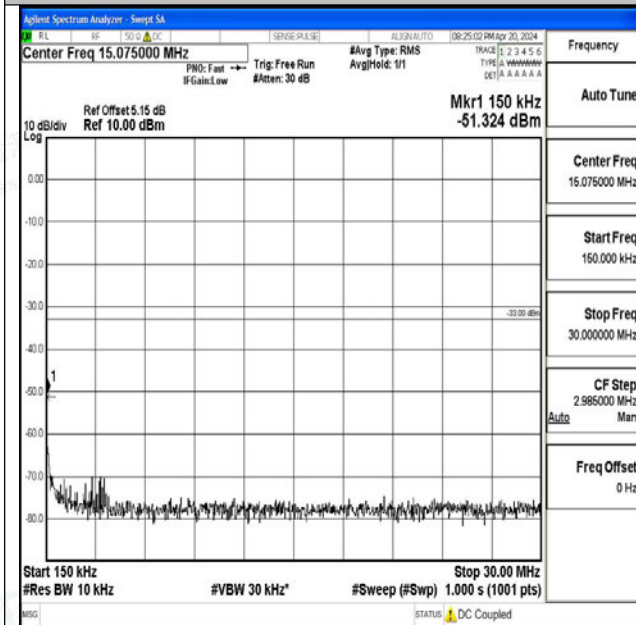

Band66_10MHz_QPSK_132322_1RB#0_0.15~30_0.15~30

Band66_10MHz_QPSK_132322_1RB#0_30~1000_30~1000

Band66_10MHz_QPSK_132322_1RB#0_1000~3000_1000~3000

Band66_10MHz_QPSK_132322_1RB#0_3000~20000_3000~20000

Band66_10MHz_16QAM_132322_1RB#0_0.009~0.15_0.009~0.15