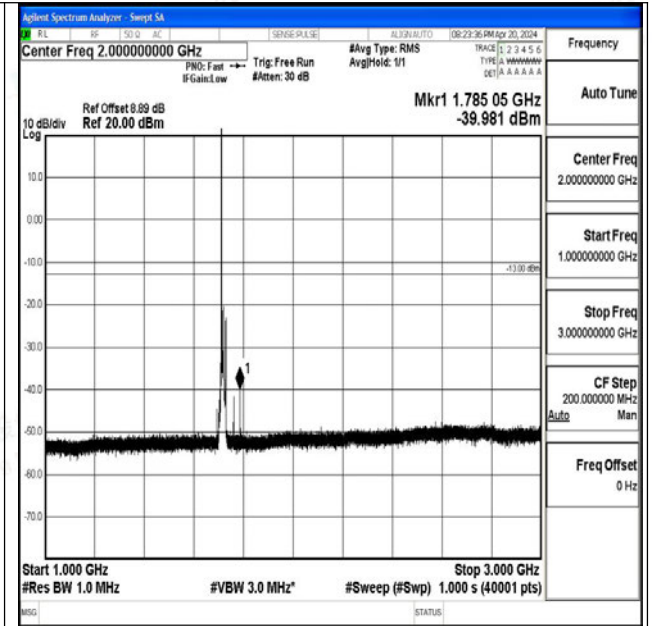

Band66_10MHz_QPSK_132022_1RB#0_0.15~30_0.15~30

Band66_10MHz_QPSK_132022_1RB#0_1000~3000_1000~3000