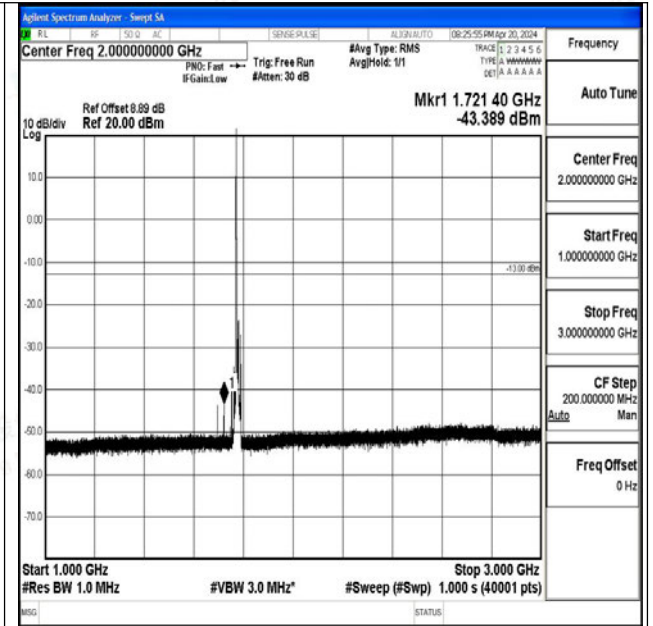

Band66_10MHz_QPSK_132622_1RB#0_0.15~30_0.15~30

Band66_10MHz_QPSK_132622_1RB#0_1000~3000_1000~3000