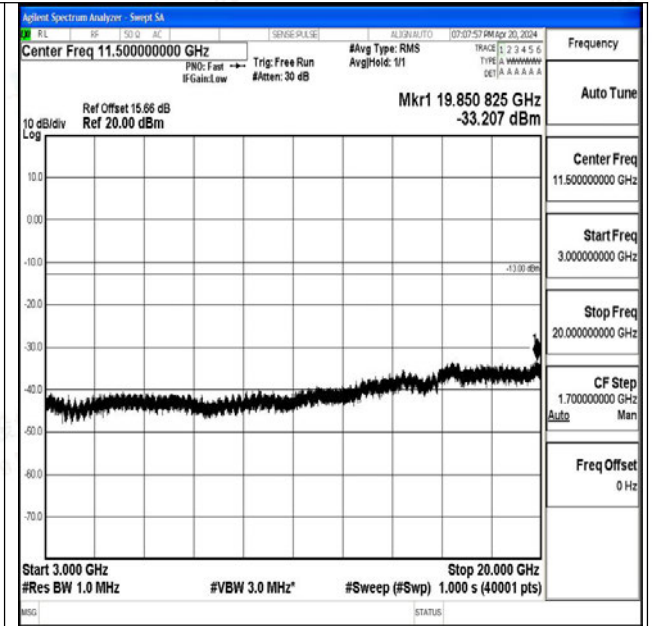

Band66_1.4MHz_16QAM_132665_1RB#0_1000~3000_1000~3000

Band66_1.4MHz_16QAM_132665_1RB#0_3000~20000_3000~20000

Band66_3MHz_QPSK_131987_1RB#0_0.009~0.15_0.009~0.15

Band66_3MHz_QPSK_131987_1RB#0_0.15~30_0.15~30