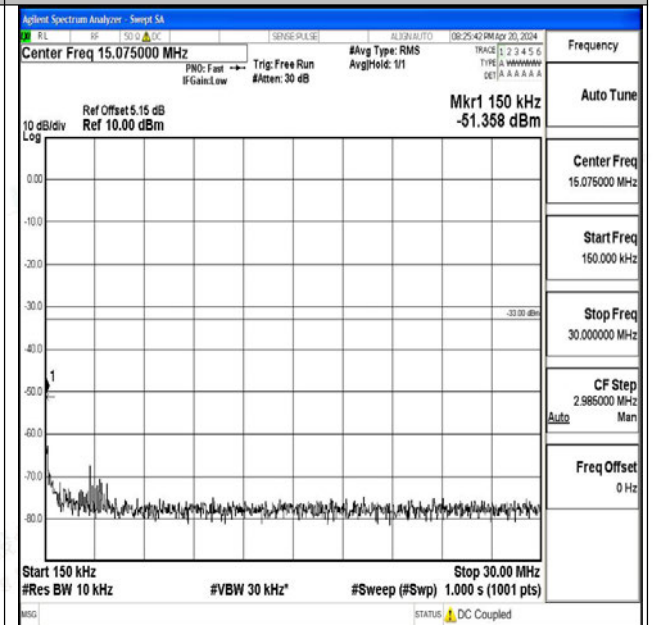

Band66_10MHz_16QAM_132322_1RB#0_0.15~30_0.15~30

Band66_10MHz_16QAM_132322_1RB#0_30~1000_30~1000

Band66_10MHz_16QAM_132322_1RB#0_1000~3000_1000~3000

Band66_10MHz_16QAM_132322_1RB#0_3000~20000_3000~20000

Band66_10MHz_QPSK_132622_1RB#0_0.009~0.15_0.009~0.15