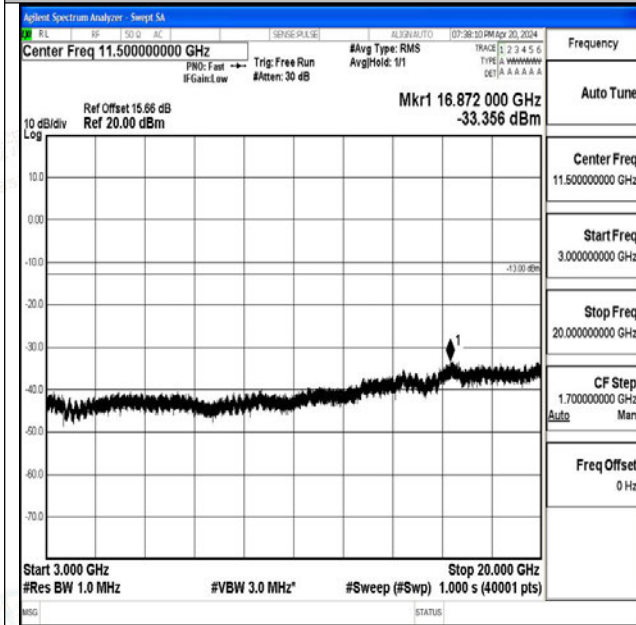

Band66_3MHz_QPSK_132657_1RB#0_0.15~30_0.15~30

Band66_3MHz_QPSK_132657_1RB#0_30~1000_30~1000

Band66_3MHz_QPSK_132657_1RB#0_1000~3000_1000~3000

Band66_3MHz_QPSK_132657_1RB#0_3000~20000_3000~20000

Band66_3MHz_16QAM_132657_1RB#0_0.009~0.15_0.009~0.15