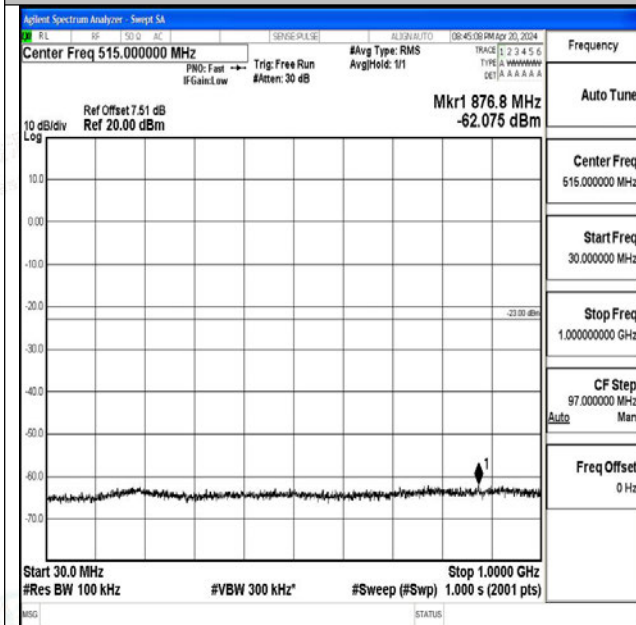

Band66_15MHz_QPSK_132047_1RB#0_0.009~0.15_0_0
09~0.15

Band66_15MHz_QPSK_132047_1RB#0_30~1000_30~1000