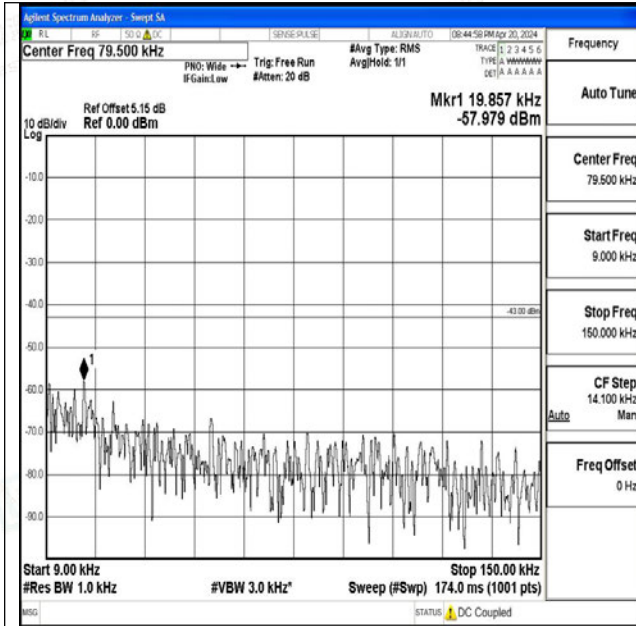

Band66_10MHz_16QAM_132622_1RB#0_0.15~30_0.15
~30

Band66_10MHz_16QAM_132622_1RB#0_30~1000_30~1000
1000

Band66_10MHz_16QAM_132622_1RB#0_1000~3000_1000~3000
000~3000

Band66_10MHz_16QAM_132622_1RB#0_3000~20000_3000~20000
3000~20000