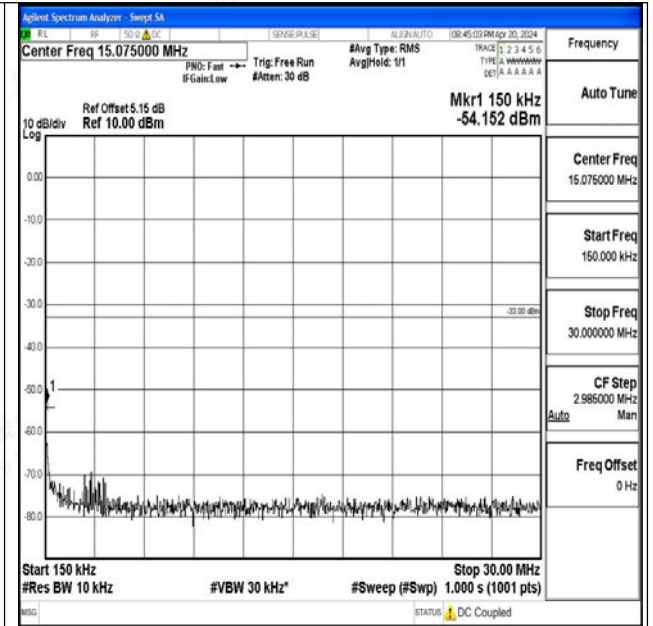

Band66_10MHz_16QAM_132622_1RB#0_3000~20000_3000~20000
3000~20000

Band66_15MHz_QPSK_132047_1RB#0_0.15~30_0.15~30