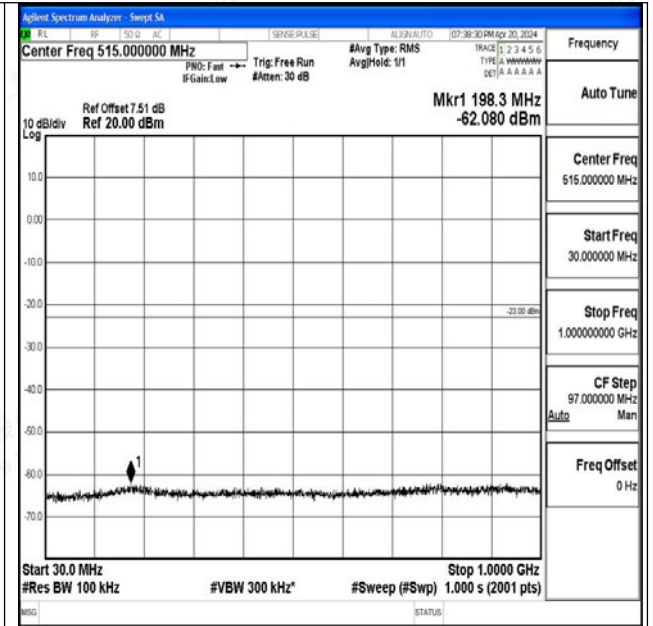

Band66_3MHz_16QAM_132657_1RB#0_0.009~0.15_0.009~0.15

Band66_3MHz_16QAM_132657_1RB#0_30~1000_30~1000