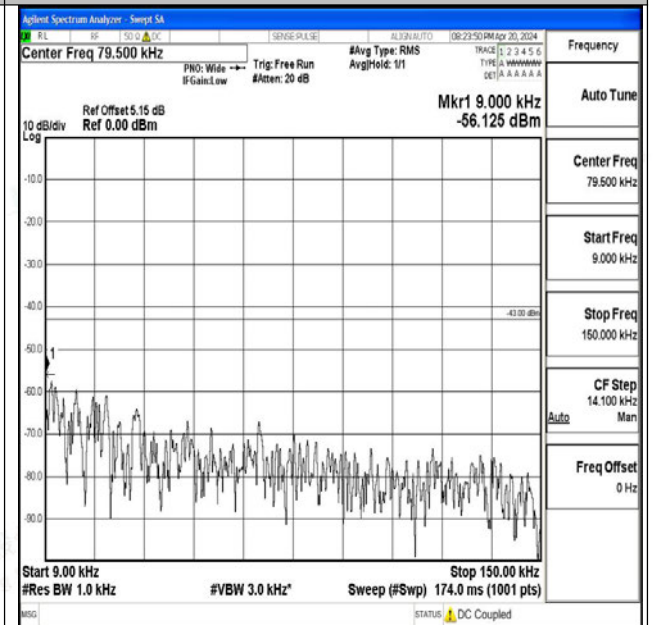

Band66_10MHz_QPSK_132022_1RB#0_0.15~30_0.15~30

Band66_10MHz_QPSK_132022_1RB#0_30~1000_30~1000

Band66_10MHz_QPSK_132022_1RB#0_1000~3000_1000~3000

Band66_10MHz_QPSK_132022_1RB#0_3000~20000_3000~20000

Band66_10MHz_16QAM_132022_1RB#0_0.009~0.15_0.009~0.15