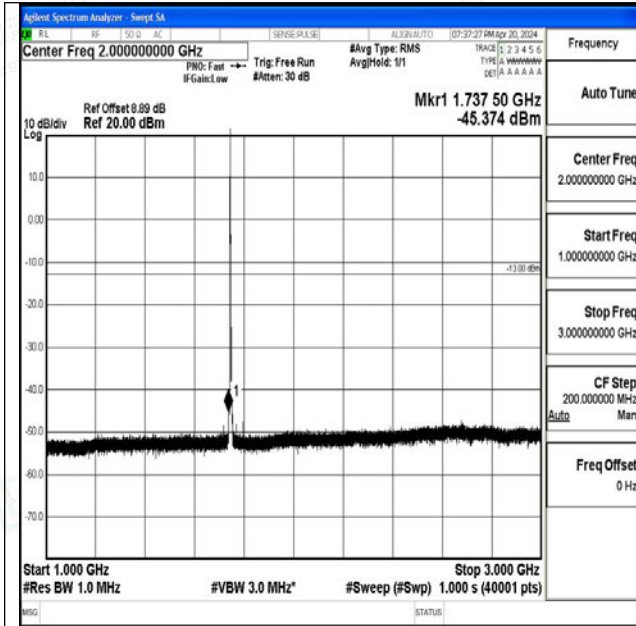

Band66_3MHz_16QAM_132322_1RB#0_1000~3000_1000~3000