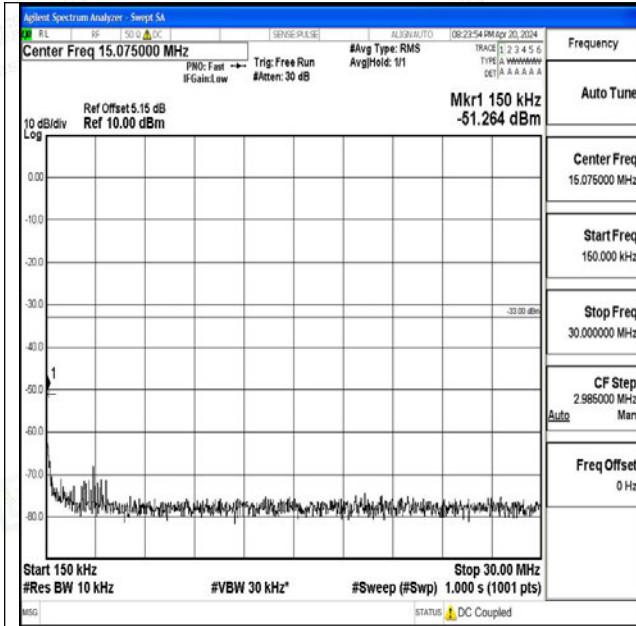

Band66_10MHz_QPSK_132022_1RB#0_0.15~30_0.15~30

Band66_10MHz_QPSK_132022_1RB#0_30~1000_30~1000

Band66_10MHz_QPSK_132022_1RB#0_1000~3000_1000~3000

Band66_10MHz_QPSK_132022_1RB#0_3000~20000_3000~20000

Band66_10MHz_16QAM_132022_1RB#0_0.009~0.15_0.009~0.15