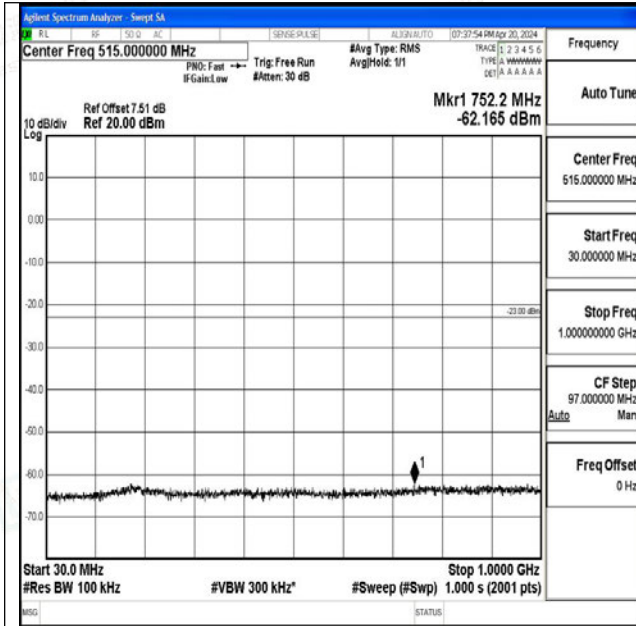

Band66_3MHz_QPSK_132657_1RB#0_30~1000_30~1000