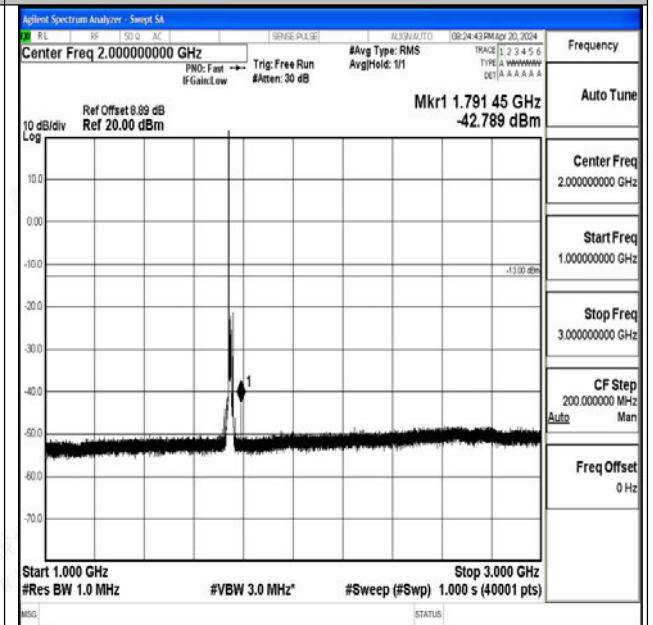

Band66_10MHz_QPSK_132322_1RB#0_0.15~30_0.15~30

Band66_10MHz_QPSK_132322_1RB#0_1000~3000_1000~3000