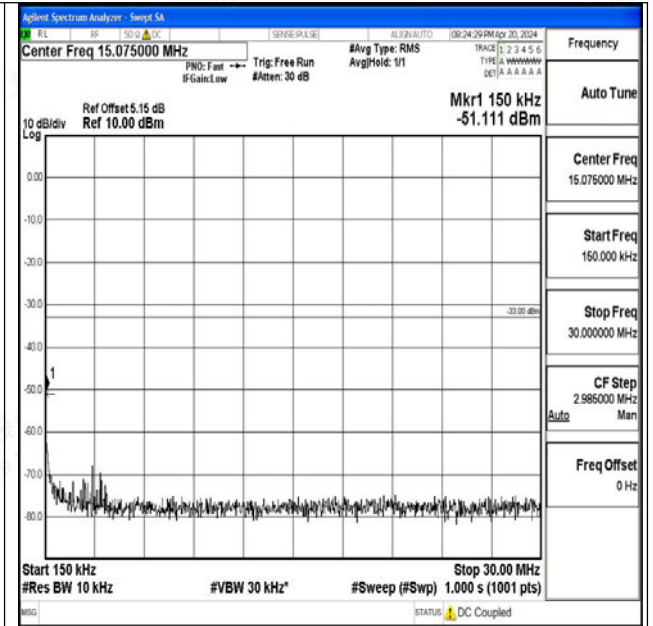

Band66_10MHz_16QAM_132022_1RB#0_0.15~30_0.15~30

Band66_10MHz_16QAM_132022_1RB#0_30~1000_30~1000

Band66_10MHz_16QAM_132022_1RB#0_1000~3000_1000~3000

Band66_10MHz_16QAM_132022_1RB#0_3000~20000_3000~20000

Band66_10MHz_QPSK_132322_1RB#0_0.009~0.15_0_0
09~0.15