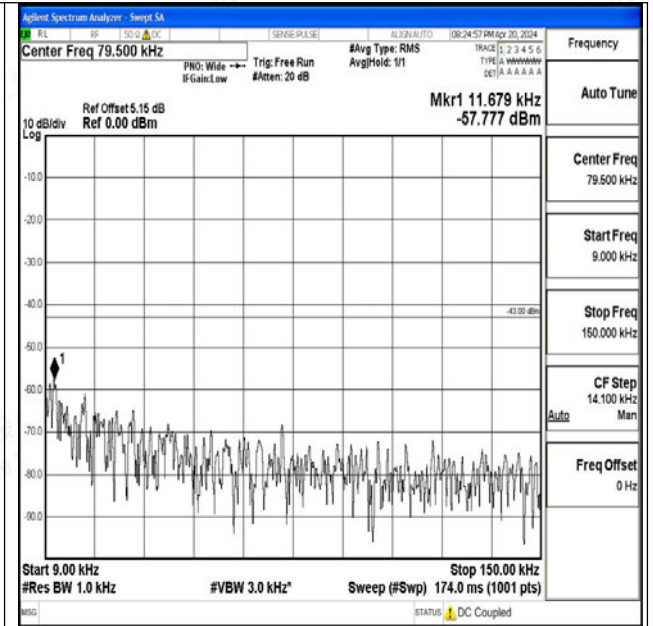

Band66_10MHz_QPSK_132322_1RB#0_0.15~30_0.15~30

Band66_10MHz_QPSK_132322_1RB#0_30~1000_30~1000

Band66_10MHz_QPSK_132322_1RB#0_1000~3000_1000~3000

Band66_10MHz_QPSK_132322_1RB#0_3000~20000_3000~20000

Band66_10MHz_16QAM_132322_1RB#0_0.009~0.15_0.009~0.15