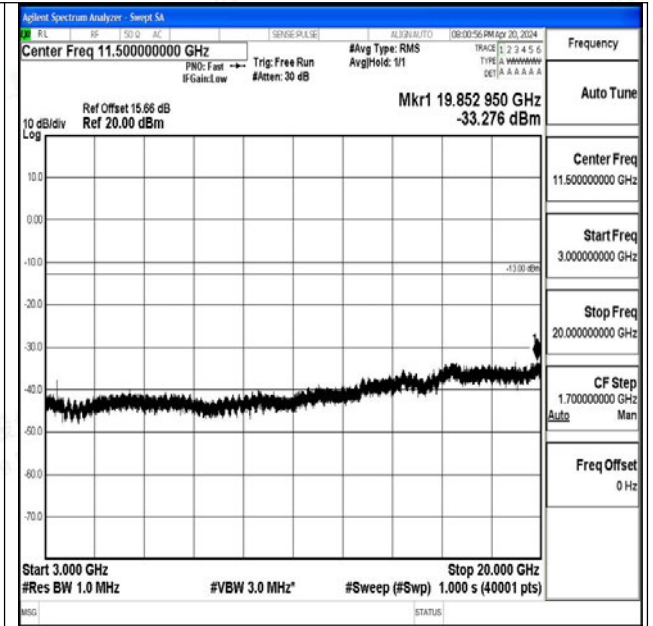

Band66_5MHz_16QAM_131997_1RB#0_0.15~30_0.15~30

Band66_5MHz_16QAM_131997_1RB#0_30~1000_30~1000

Band66_5MHz_16QAM_131997_1RB#0_1000~3000_1000~3000

Band66_5MHz_16QAM_131997_1RB#0_3000~20000_3000~20000

Band66_5MHz_QPSK_132322_1RB#0_0.009~0.15_0.009~0.15