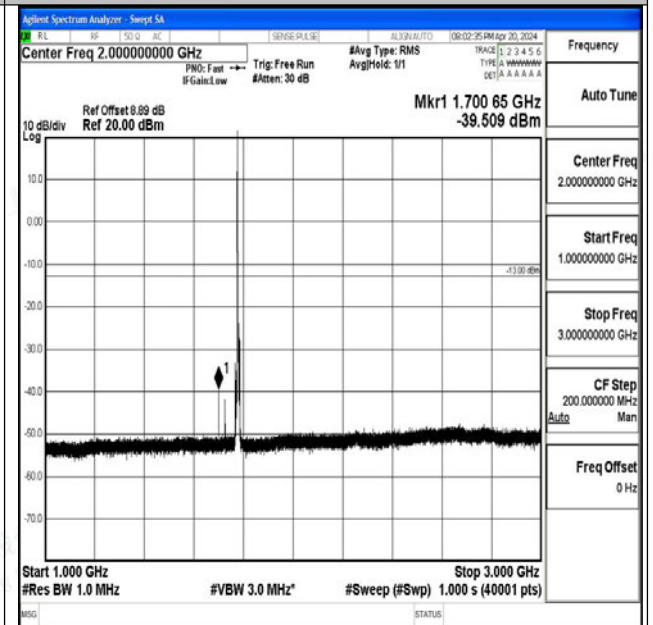

Band66_5MHz_QPSK_132647_1RB#0_0.15~30_0.15~3
0

Band66_5MHz_QPSK_132647_1RB#0_1000~3000_100
0~3000