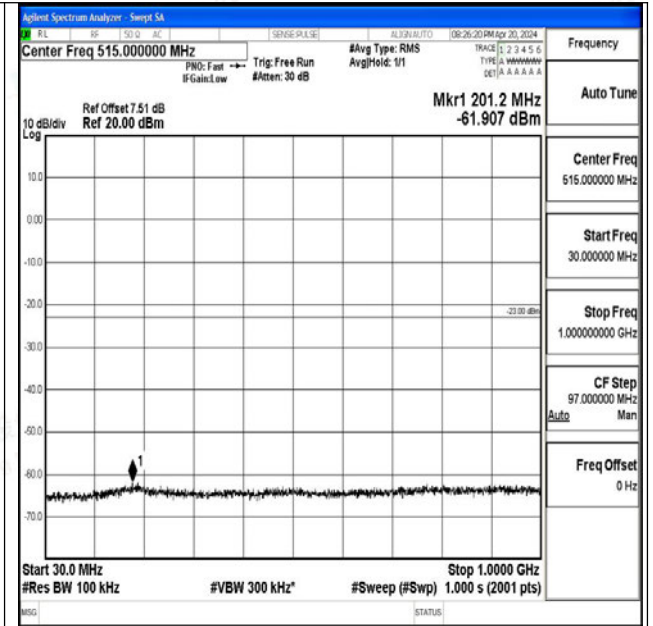

Band66_10MHz_16QAM_132622_1RB#0_0.009~0.15_0.009~0.15

Band66_10MHz_16QAM_132622_1RB#0_30~1000_30~1000
1000