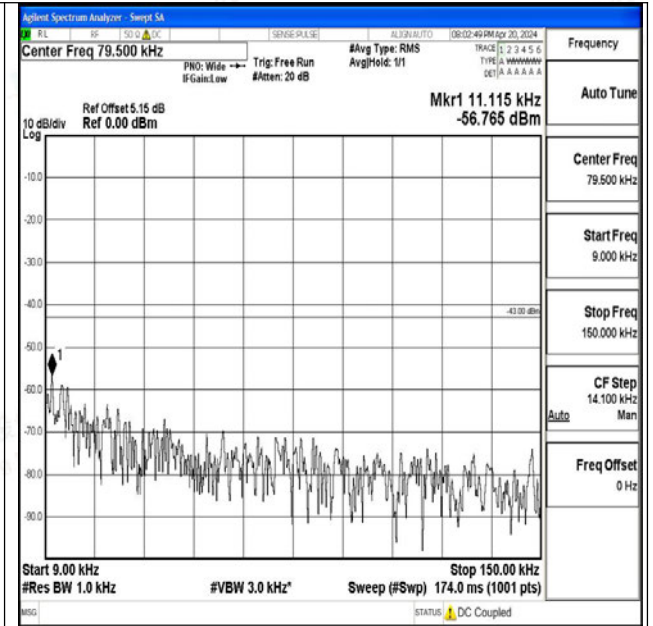

Band66_5MHz_QPSK_132647_1RB#0_0.15~30_0.15~3
0

Band66_5MHz_QPSK_132647_1RB#0_30~1000_30~10
00

Band66_5MHz_QPSK_132647_1RB#0_1000~3000_100
0~3000

Band66_5MHz_QPSK_132647_1RB#0_3000~20000_3000~20000

Band66_5MHz_16QAM_132647_1RB#0_0.009~0.15_0.009~0.15