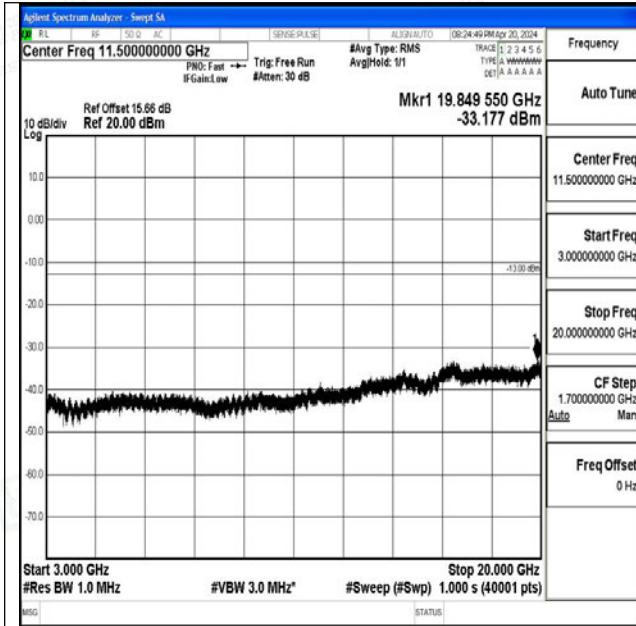

Band66_10MHz_QPSK_132322_1RB#0_0.15~30_0.15~30

Band66_10MHz_QPSK_132322_1RB#0_30~1000_30~1000

Band66_10MHz_QPSK_132322_1RB#0_1000~3000_1000~3000

Band66_10MHz_QPSK_132322_1RB#0_3000~20000_3000~20000

Band66_10MHz_16QAM_132322_1RB#0_0.009~0.15_0.009~0.15