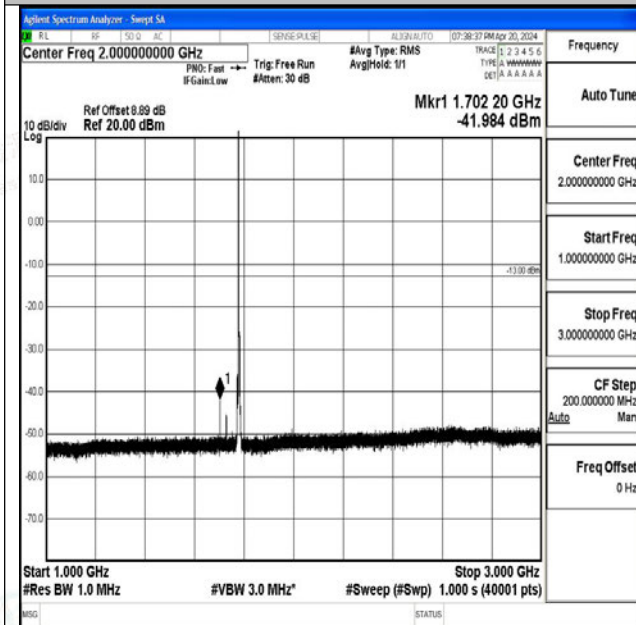

Band66_3MHz_16QAM_132657_1RB#0_0.15~30_0.15~30

Band66_3MHz_16QAM_132657_1RB#0_1000~3000_1000~3000