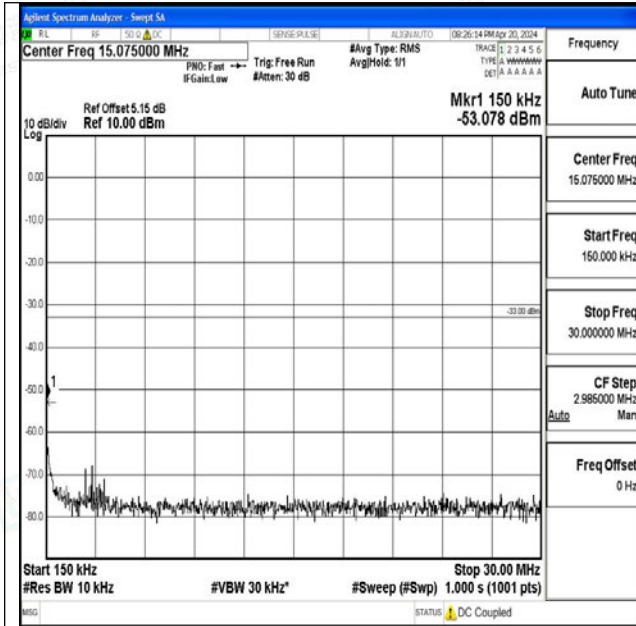

Band66_10MHz_QPSK_132622_1RB#0_0.15~30_0.15~30

Band66_10MHz_QPSK_132622_1RB#0_30~1000_30~1000

Band66_10MHz_QPSK_132622_1RB#0_1000~3000_1000~3000

Band66_10MHz_QPSK_132622_1RB#0_3000~20000_3000~20000

Band66_10MHz_16QAM_132622_1RB#0_0.009~0.15_0.009~0.15