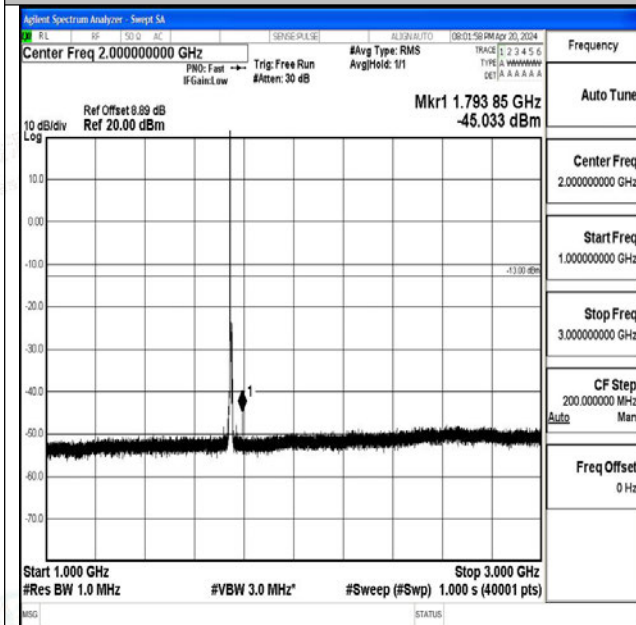

Band66_5MHz_16QAM_132322_1RB#0_0.15~30_0.15~30

Band66_5MHz_16QAM_132322_1RB#0_1000~3000_1000~3000