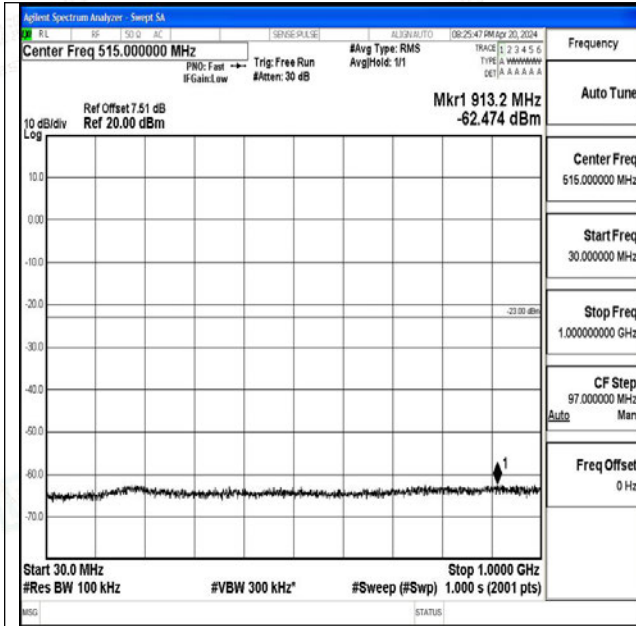

Band66_10MHz_QPSK_132622_1RB#0_30~1000_30~1000