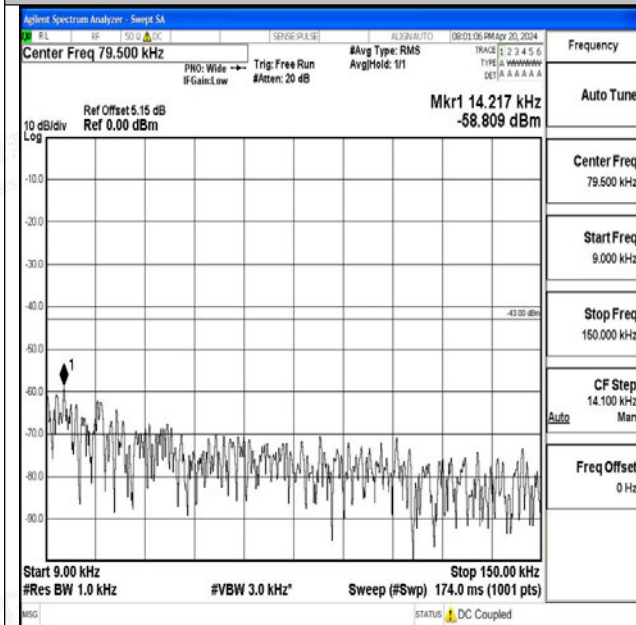

Band66_5MHz_16QAM_131997_1RB#0_0.15~30_0.15~30

Band66_5MHz_16QAM_131997_1RB#0_30~1000_30~1000

Band66_5MHz_16QAM_131997_1RB#0_1000~3000_1000~3000

Band66_5MHz_16QAM_131997_1RB#0_3000~20000_3000~20000

Band66_5MHz_QPSK_132322_1RB#0_0.009~0.15_0.009~0.15