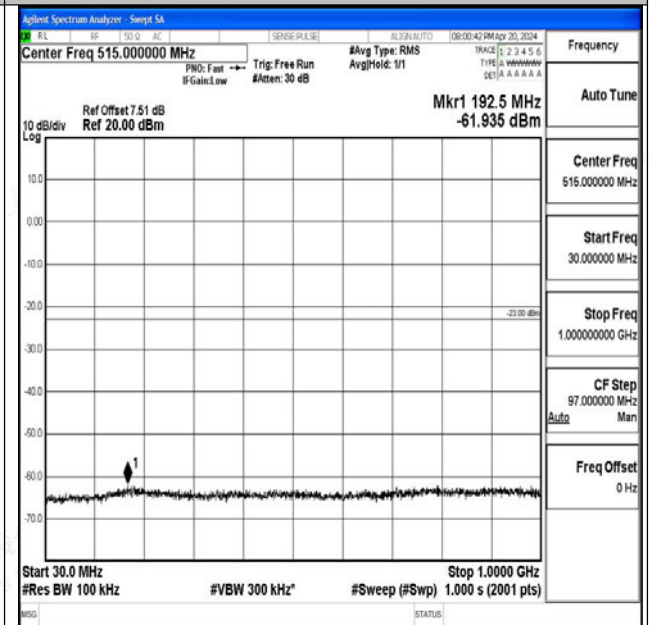

Band66_5MHz_16QAM_131997_1RB#0_0.009~0.15_0.009~0.15

Band66_5MHz_16QAM_131997_1RB#0_30~1000_30~1000