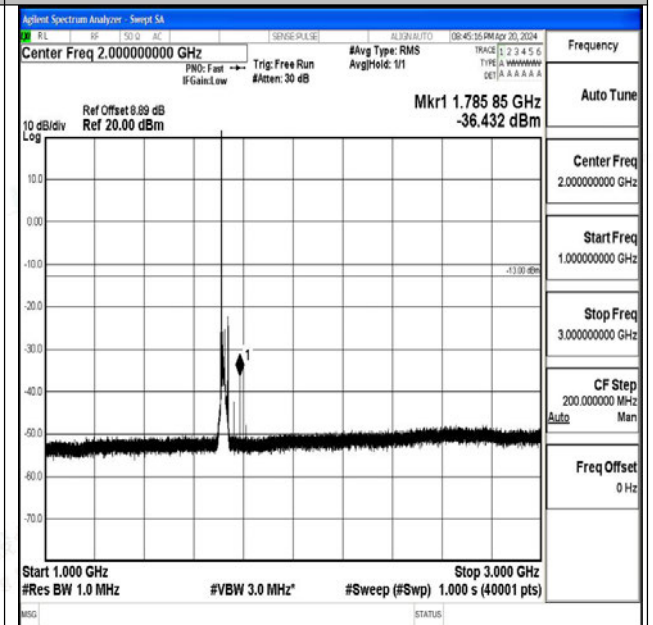

Band66_15MHz_QPSK_132047_1RB#0_0.15~30_0.15~30

Band66_15MHz_QPSK_132047_1RB#0_1000~3000_1000~3000