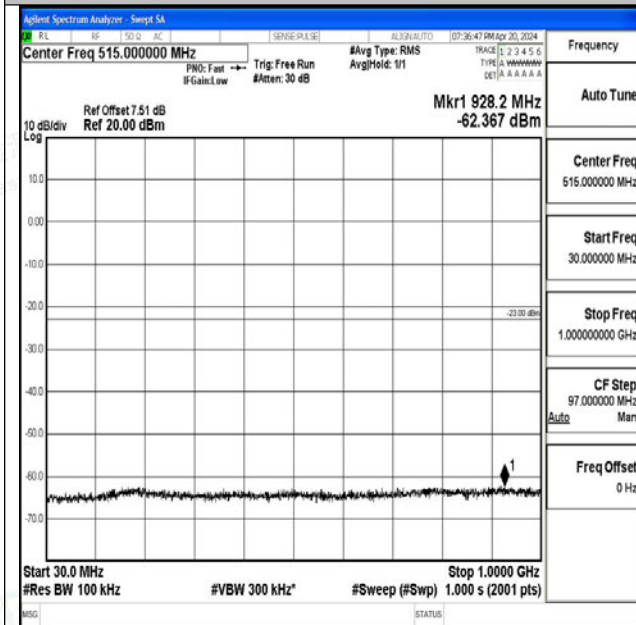

Band66_3MHz_QPSK_132322_1RB#0_0.009~0.15_0.00
9~0.15

Band66_3MHz_QPSK_132322_1RB#0_30~1000_30~10
00