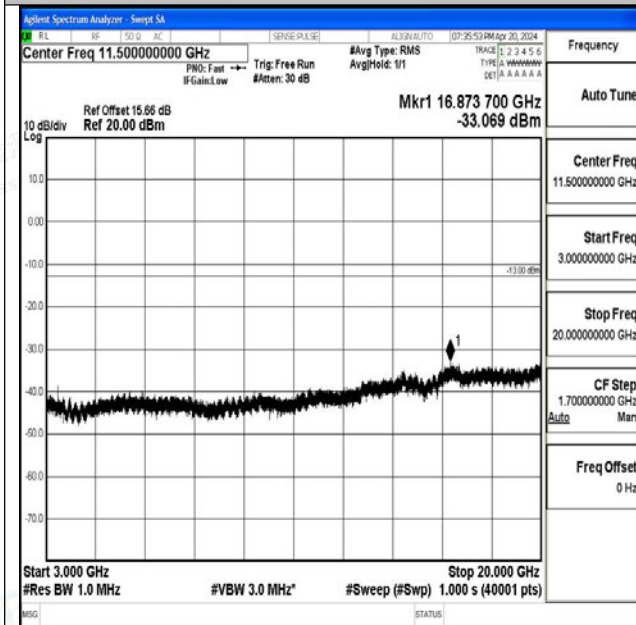

Band66_3MHz_QPSK_131987_1RB#0_30~1000_30~1000

Band66_3MHz_QPSK_131987_1RB#0_3000~20000_3000~20000