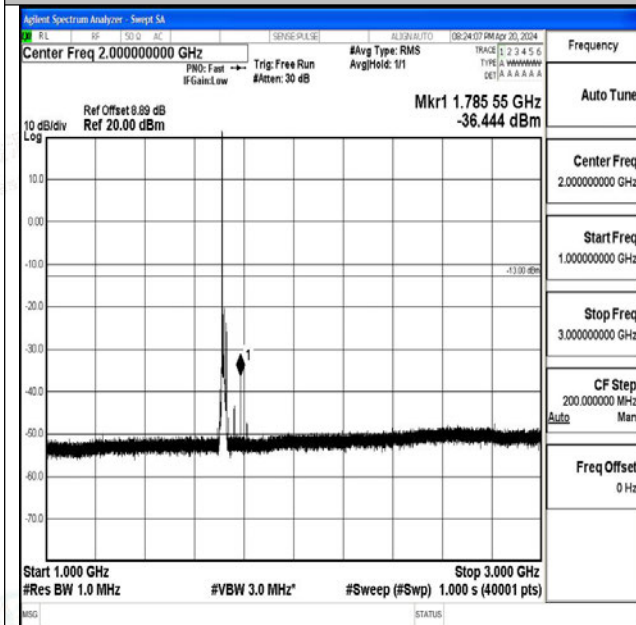

Band66_10MHz_16QAM_132022_1RB#0_0.15~30_0.15~30

Band66_10MHz_16QAM_132022_1RB#0_1000~3000_1000~3000