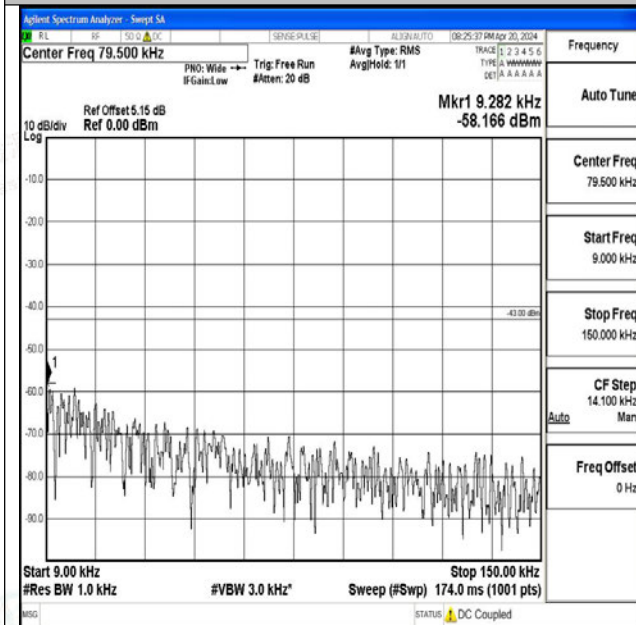

Band66_10MHz_16QAM_132322_1RB#0_0.15~30_0.15~30

Band66_10MHz_16QAM_132322_1RB#0_30~1000_30~1000

Band66_10MHz_16QAM_132322_1RB#0_1000~3000_1000~3000

Band66_10MHz_16QAM_132322_1RB#0_3000~20000_3000~20000

Band66_10MHz_QPSK_132622_1RB#0_0.009~0.15_0.009~0.15