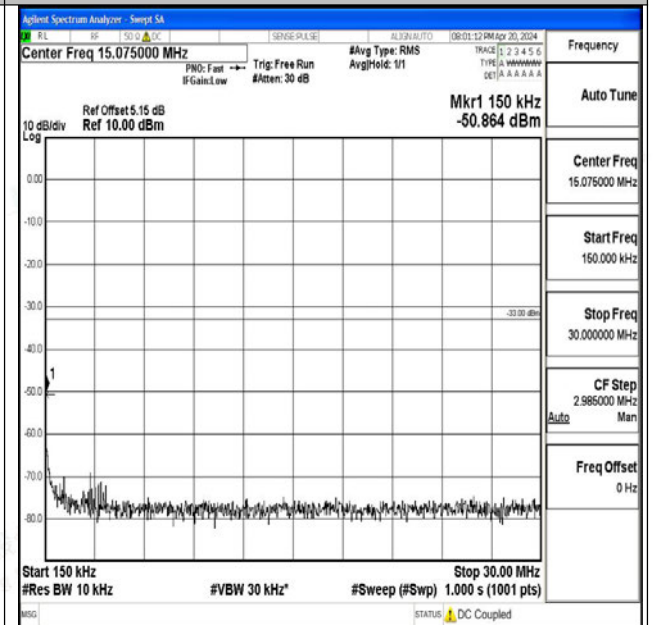

Band66_5MHz_16QAM_131997_1RB#0_0.15~30_0.15~30

Band66_5MHz_16QAM_131997_1RB#0_30~1000_30~1000

Band66_5MHz_16QAM_131997_1RB#0_1000~3000_1000~3000

Band66_5MHz_16QAM_131997_1RB#0_3000~20000_3000~20000

Band66_5MHz_QPSK_132322_1RB#0_0.009~0.15_0.009~0.15