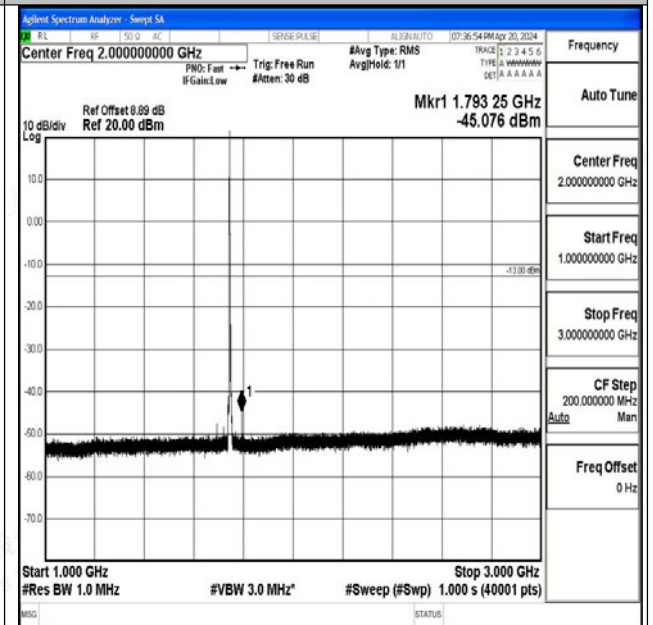

Band66_3MHz_QPSK_132322_1RB#0_0.15~30_0.15~3
0

Band66_3MHz_QPSK_132322_1RB#0_1000~3000_100
0~3000