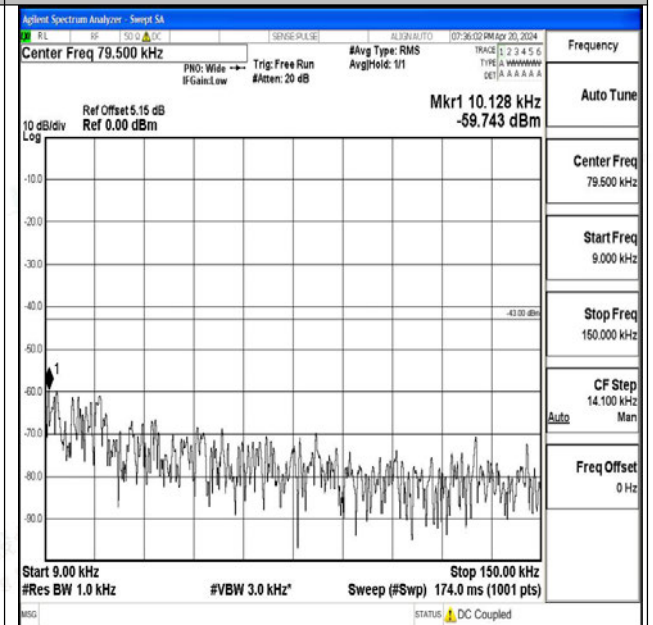

Band66_3MHz_QPSK_131987_1RB#0_1000~3000_1000~3000

Band66_3MHz_16QAM_131987_1RB#0_0.009~0.15_0.009~0.15