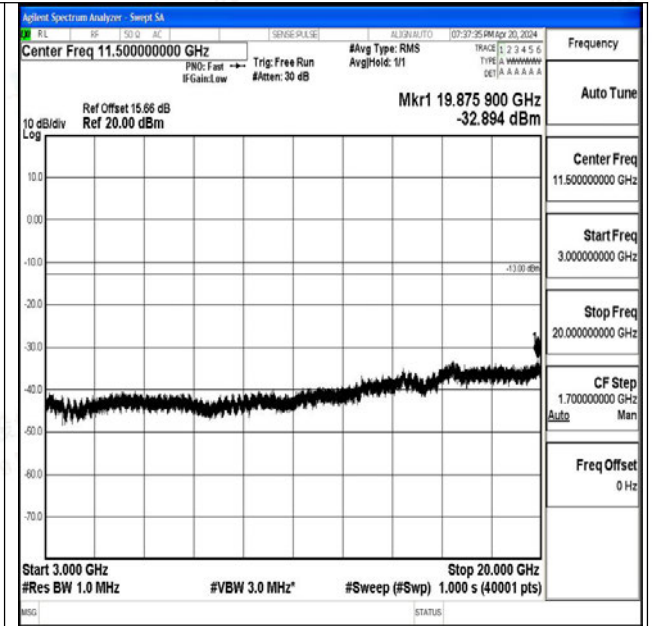

Band66_3MHz_16QAM_132322_1RB#0_0.15~30_0.15~
30

Band66_3MHz_16QAM_132322_1RB#0_30~1000_30~1
000

Band66_3MHz_16QAM_132322_1RB#0_1000~3000_1000~3000

Band66_3MHz_16QAM_132322_1RB#0_3000~20000_3000~20000

Band66_3MHz_QPSK_132657_1RB#0_0.009~0.15_0.009~0.15