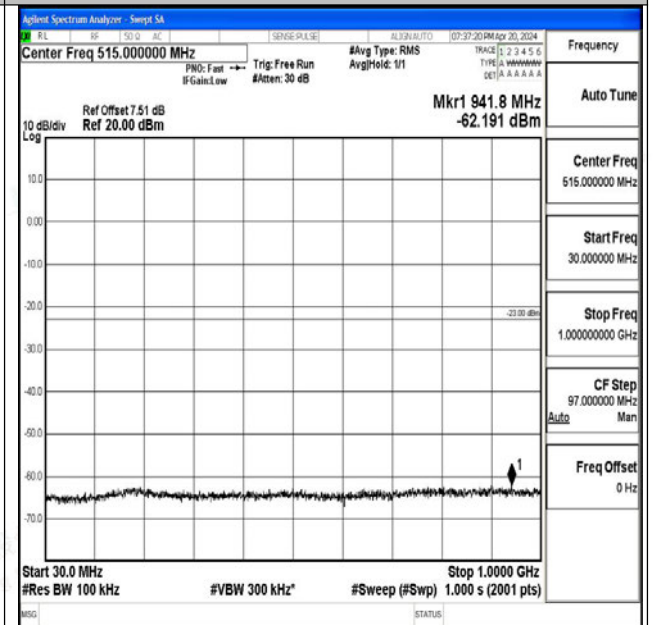

Band66_3MHz_16QAM_132322_1RB#0_0.009~0.15_0.
009~0.15

Band66_3MHz_16QAM_132322_1RB#0_30~1000_30~1
000