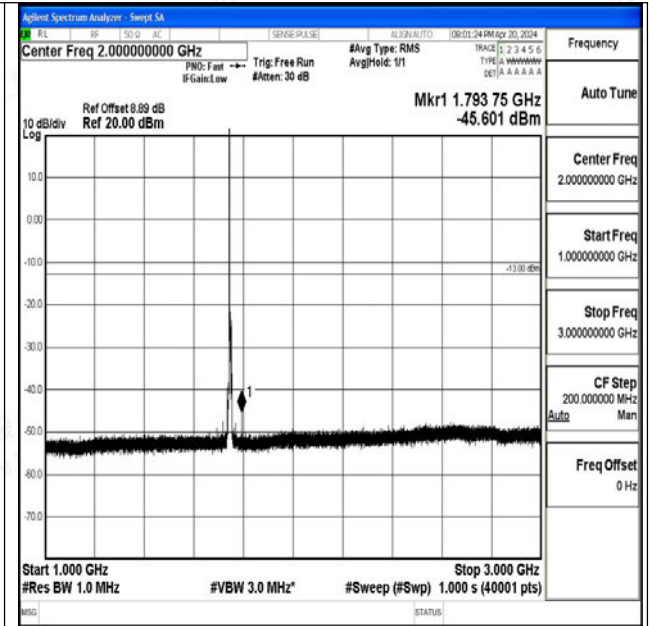

Band66_5MHz_QPSK_132322_1RB#0_0.15~30_0.15~30

Band66_5MHz_QPSK_132322_1RB#0_1000~3000_1000~3000