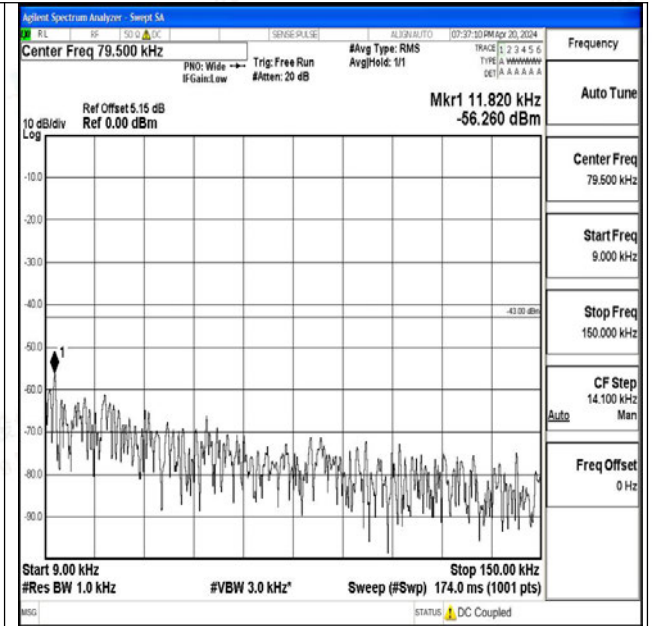

Band66_3MHz_QPSK_132322_1RB#0_0.15~30_0.15~3
0

Band66_3MHz_QPSK_132322_1RB#0_30~1000_30~10
00

Band66_3MHz_QPSK_132322_1RB#0_1000~3000_100
0~3000

Band66_3MHz_QPSK_132322_1RB#0_3000~20000_30
00~20000

Band66_3MHz_16QAM_132322_1RB#0_0.009~0.15_0.
009~0.15