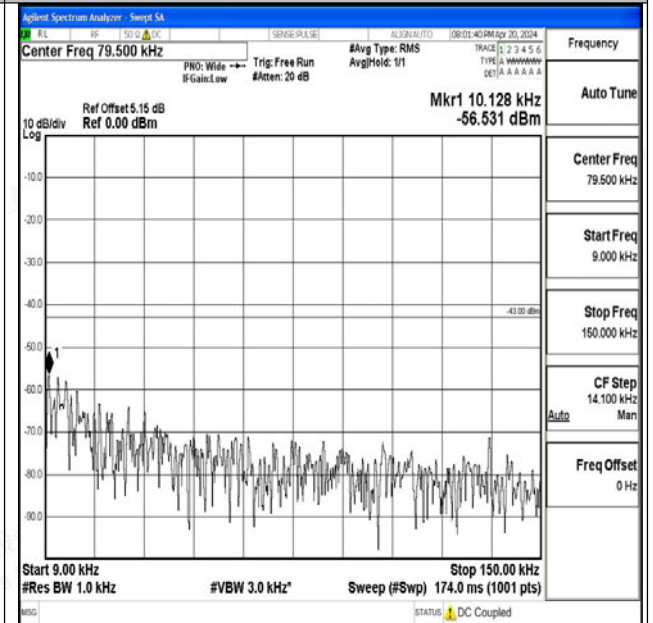

Band66_5MHz_QPSK_132322_1RB#0_0.15~30_0.15~30

Band66_5MHz_QPSK_132322_1RB#0_30~1000_30~1000

Band66_5MHz_QPSK_132322_1RB#0_1000~3000_1000~3000

Band66_5MHz_QPSK_132322_1RB#0_3000~20000_3000~20000

Band66_5MHz_16QAM_132322_1RB#0_0.009~0.15_0.009~0.15