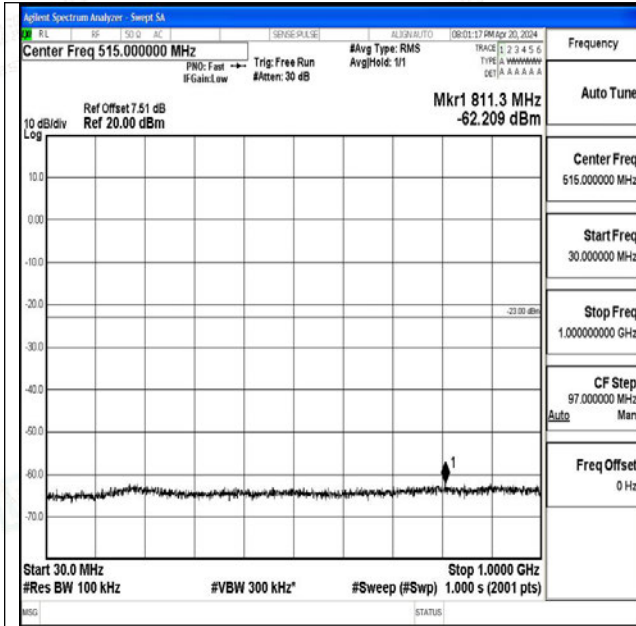

Band66_5MHz_QPSK_132322_1RB#0_30~1000_30~1000