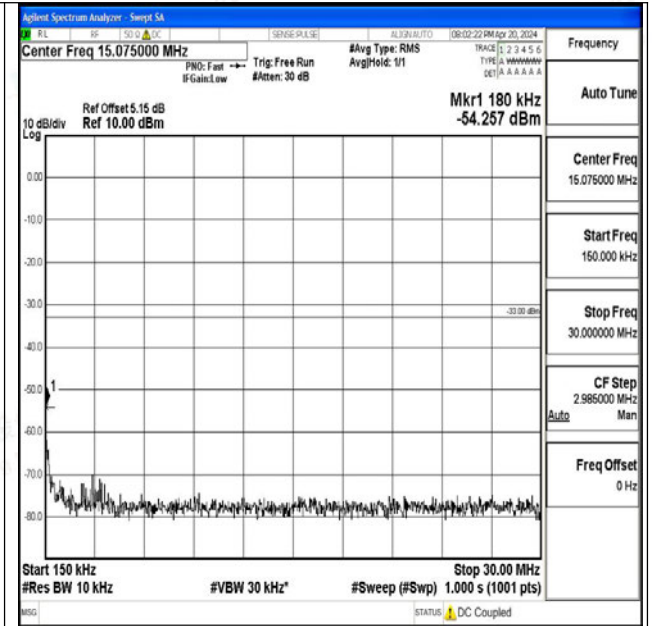

Band66_5MHz_16QAM_132322_1RB#0_0.15~30_0.15~30

Band66_5MHz_16QAM_132322_1RB#0_30~1000_30~1000

Band66_5MHz_16QAM_132322_1RB#0_1000~3000_1000~3000

Band66_5MHz_16QAM_132322_1RB#0_3000~20000_3000~20000

Band66_5MHz_QPSK_132647_1RB#0_0.009~0.15_0.00
9~0.15