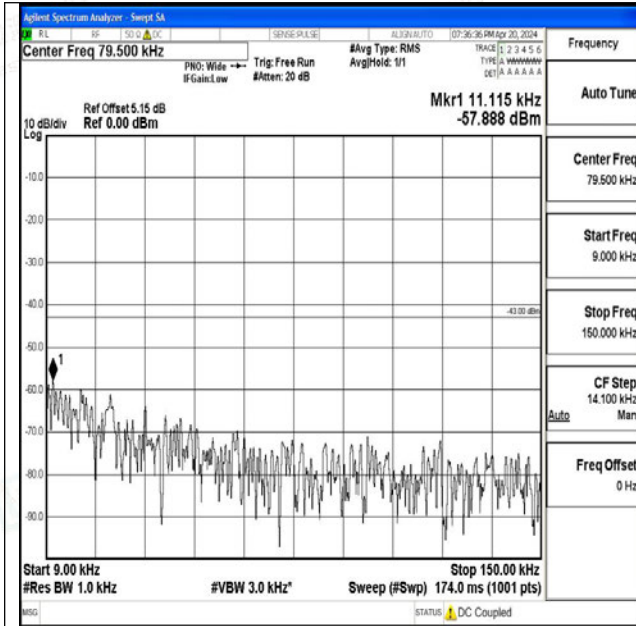

Band66_3MHz_16QAM_131987_1RB#0_30~1000_30~1000

Band66_3MHz_16QAM_131987_1RB#0_1000~3000_1000~3000

Band66_3MHz_16QAM_131987_1RB#0_3000~20000_3000~20000

Band66_3MHz_QPSK_132322_1RB#0_0.009~0.15_0.00
9~0.15