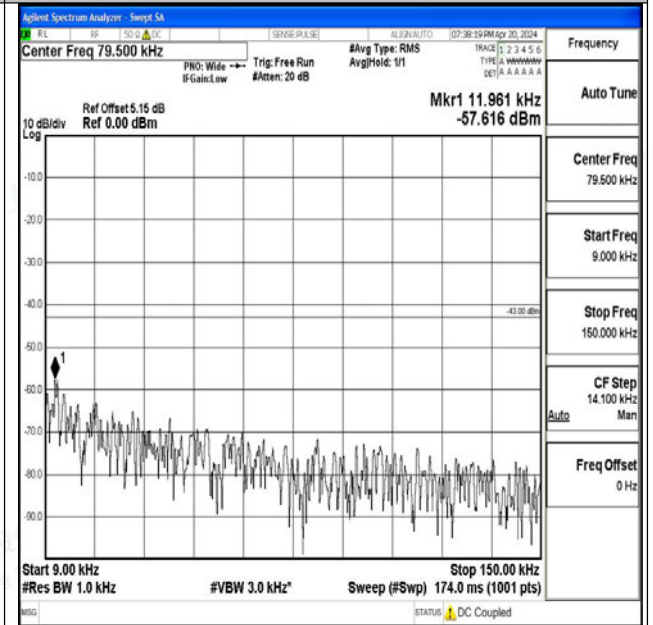

Band66_3MHz_QPSK_132657_1RB#0_0.15~30_0.15~30

Band66_3MHz_QPSK_132657_1RB#0_30~1000_30~1000

Band66_3MHz_QPSK_132657_1RB#0_1000~3000_1000~3000

Band66_3MHz_QPSK_132657_1RB#0_3000~20000_3000~20000

Band66_3MHz_16QAM_132657_1RB#0_0.009~0.15_0.009~0.15