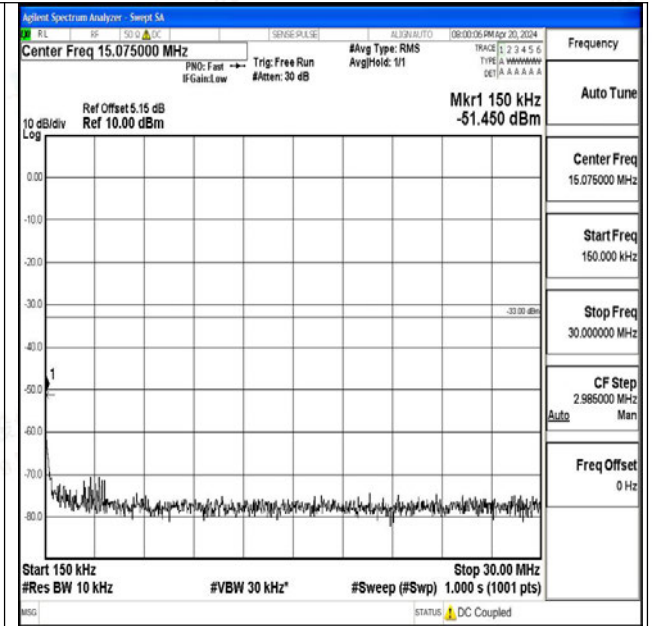

Band66_3MHz_16QAM_132657_1RB#0_0.15~30_0.15~30

Band66_3MHz_16QAM_132657_1RB#0_30~1000_30~1000

Band66_3MHz_16QAM_132657_1RB#0_1000~3000_1000~3000

Band66_3MHz_16QAM_132657_1RB#0_3000~20000_3000~20000

Band66_5MHz_QPSK_131997_1RB#0_0.009~0.15_0.00
9~0.15