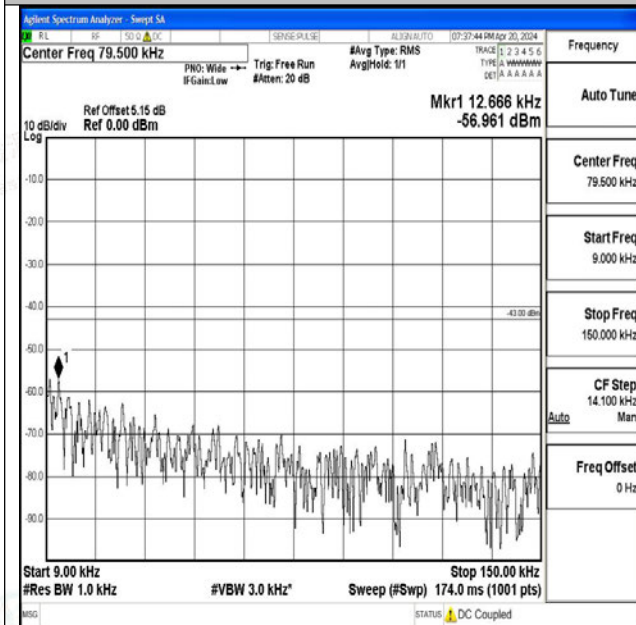

Band66_3MHz_16QAM_132322_1RB#0_0.15~30_0.15~
30

Band66_3MHz_16QAM_132322_1RB#0_30~1000_30~1
000

Band66_3MHz_16QAM_132322_1RB#0_1000~3000_1000~3000

Band66_3MHz_16QAM_132322_1RB#0_3000~20000_3000~20000

Band66_3MHz_QPSK_132657_1RB#0_0.009~0.15_0.009~0.15