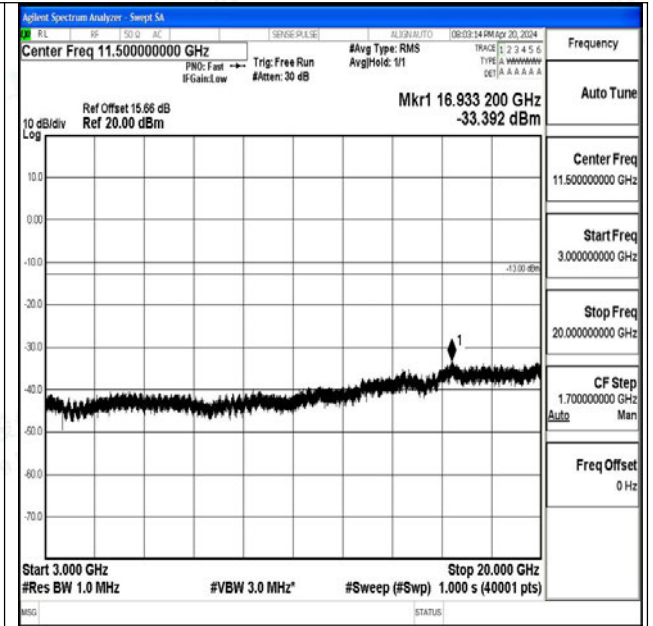

Band66_5MHz_16QAM_132647_1RB#0_0.15~30_0.15~30

Band66_5MHz_16QAM_132647_1RB#0_30~1000_30~1000

Band66_5MHz_16QAM_132647_1RB#0_1000~3000_10

Band66_5MHz_16QAM_132647_1RB#0_3000~20000_3

Band66_10MHz_QPSK_132022_1RB#0_0.009~0.15_0_09~0.15