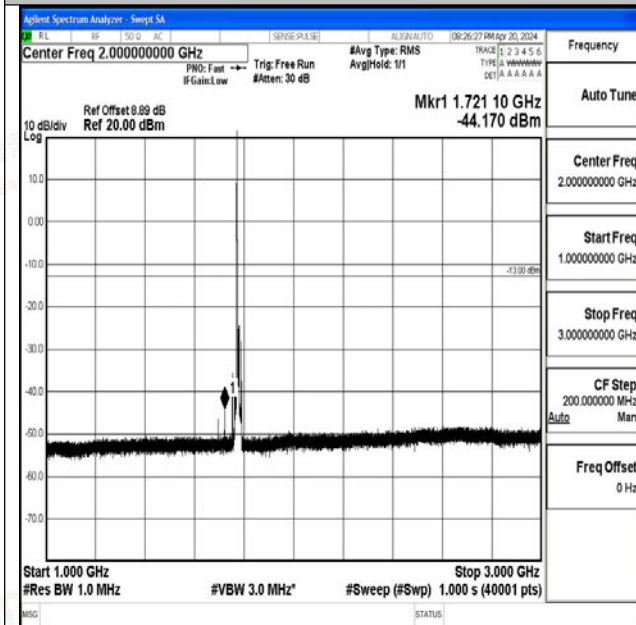

Band66_10MHz_16QAM_132622_1RB#0_0.15~30_0.15
~30

Band66_10MHz_16QAM_132622_1RB#0_1000~3000_1000~3000
000~3000