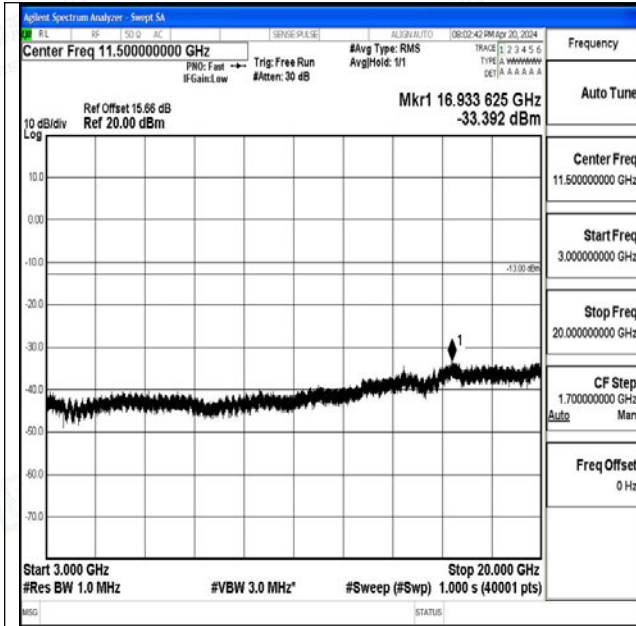

Band66_5MHz_QPSK_132647_1RB#0_0.15~30_0.15~3
0

Band66_5MHz_QPSK_132647_1RB#0_30~1000_30~10
00

Band66_5MHz_QPSK_132647_1RB#0_1000~3000_100
0~3000

Band66_5MHz_QPSK_132647_1RB#0_3000~20000_3000~20000

Band66_5MHz_16QAM_132647_1RB#0_0.009~0.15_0.009~0.15