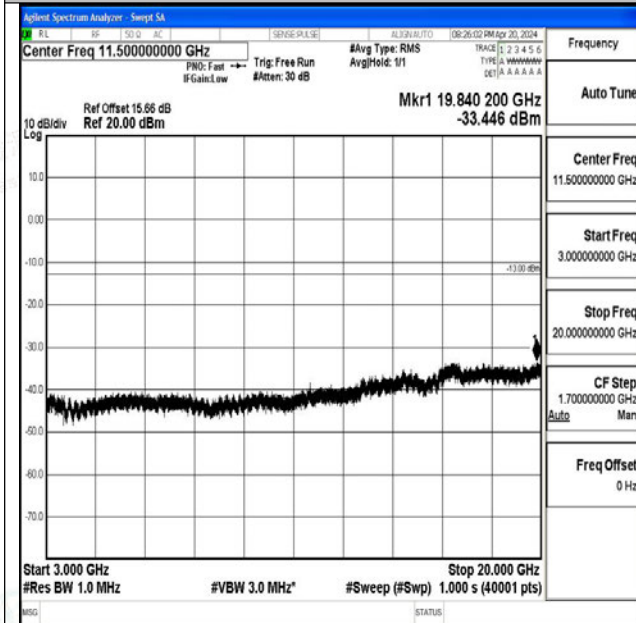

Band66_10MHz_QPSK_132622_1RB#0_0.15~30_0.15~30

Band66_10MHz_QPSK_132622_1RB#0_30~1000_30~1000

Band66_10MHz_QPSK_132622_1RB#0_1000~3000_1000~3000

Band66_10MHz_QPSK_132622_1RB#0_3000~20000_3000~20000

Band66_10MHz_16QAM_132622_1RB#0_0.009~0.15_0.009~0.15