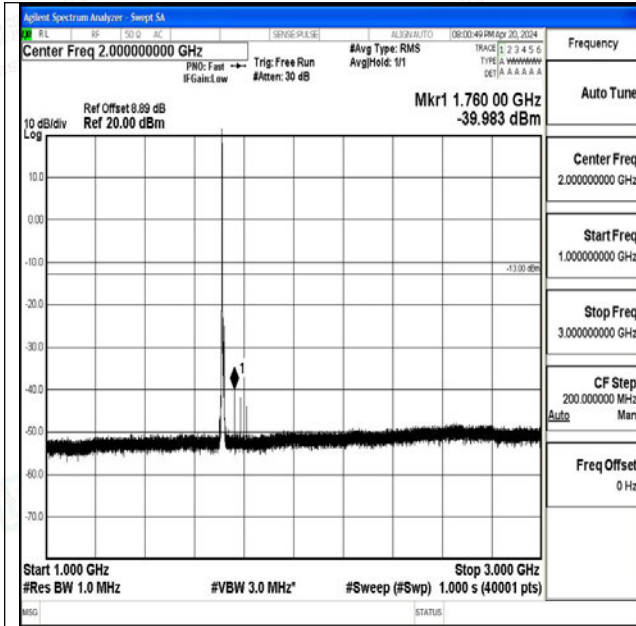

Band66_5MHz_16QAM_131997_1RB#0_1000~3000_1000~3000