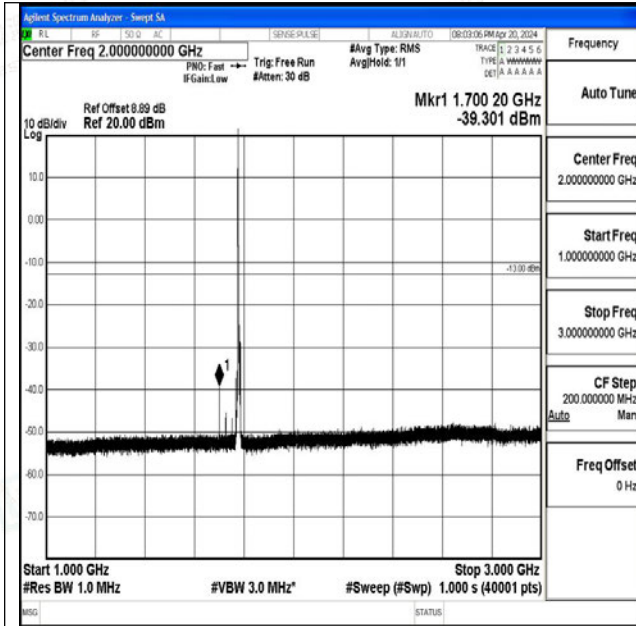

Band66_5MHz_16QAM_132647_1RB#0_1000~3000_10