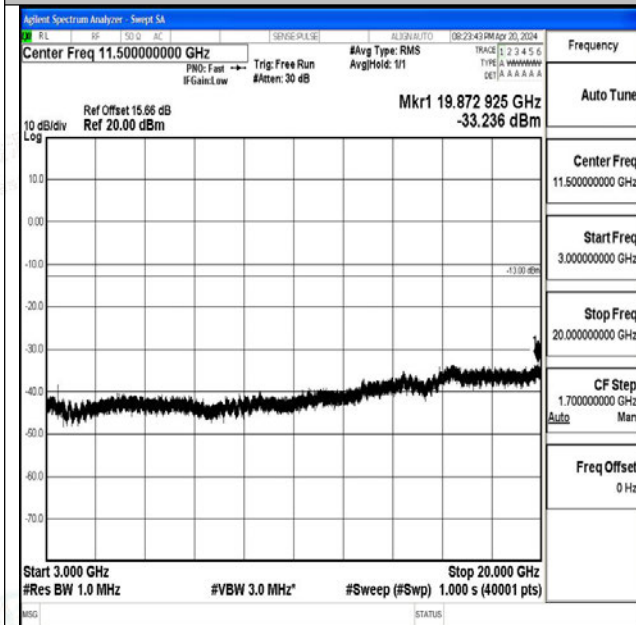

Band66_10MHz_QPSK_132022_1RB#0_0.15~30_0.15~30

Band66_10MHz_QPSK_132022_1RB#0_30~1000_30~1000

Band66_10MHz_QPSK_132022_1RB#0_1000~3000_1000~3000

Band66_10MHz_QPSK_132022_1RB#0_3000~20000_3000~20000

Band66_10MHz_16QAM_132022_1RB#0_0.009~0.15_0.009~0.15