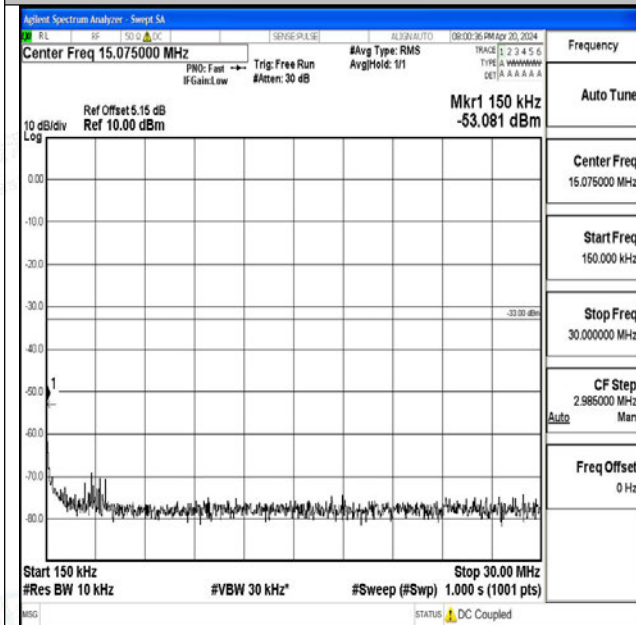

Band66_5MHz_QPSK_131997_1RB#0_0.15~30_0.15~3
0

Band66_5MHz_QPSK_131997_1RB#0_30~1000_30~10
00

Band66_5MHz_QPSK_131997_1RB#0_1000~3000_100
0~3000

Band66_5MHz_QPSK_131997_1RB#0_3000~20000_3000~20000

Band66_5MHz_16QAM_131997_1RB#0_0.009~0.15_0.009~0.15