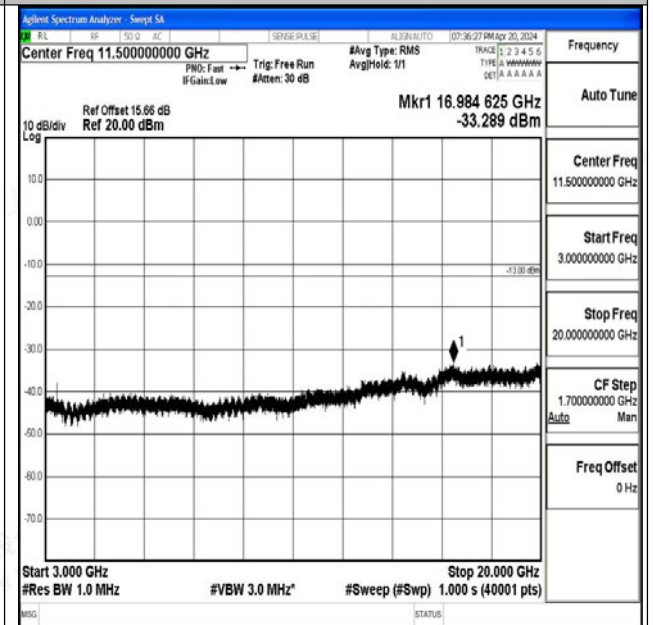

Band66_3MHz_16QAM_131987_1RB#0_30~1000_30~1000

Band66_3MHz_16QAM_131987_1RB#0_3000~20000_3000~20000