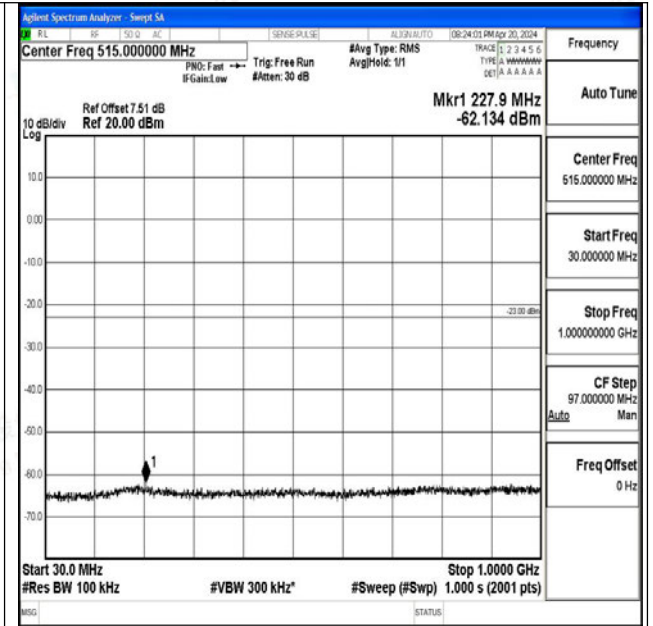

Band66_10MHz_16QAM_132022_1RB#0_0.009~0.15_0.009~0.15

Band66_10MHz_16QAM_132022_1RB#0_30~1000_30~1000