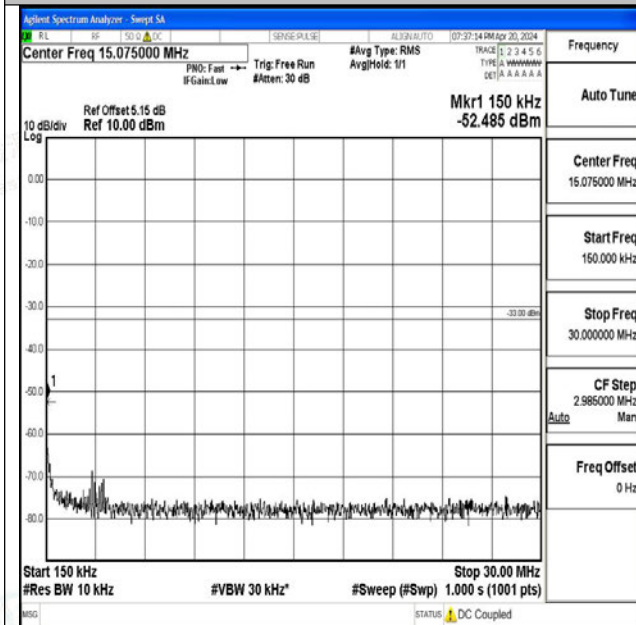

Band66_3MHz_QPSK_132322_1RB#0_0.15~30_0.15~3
0

Band66_3MHz_QPSK_132322_1RB#0_30~1000_30~10
00

Band66_3MHz_QPSK_132322_1RB#0_1000~3000_100
0~3000

Band66_3MHz_QPSK_132322_1RB#0_3000~20000_30
00~20000

Band66_3MHz_16QAM_132322_1RB#0_0.009~0.15_0.
009~0.15