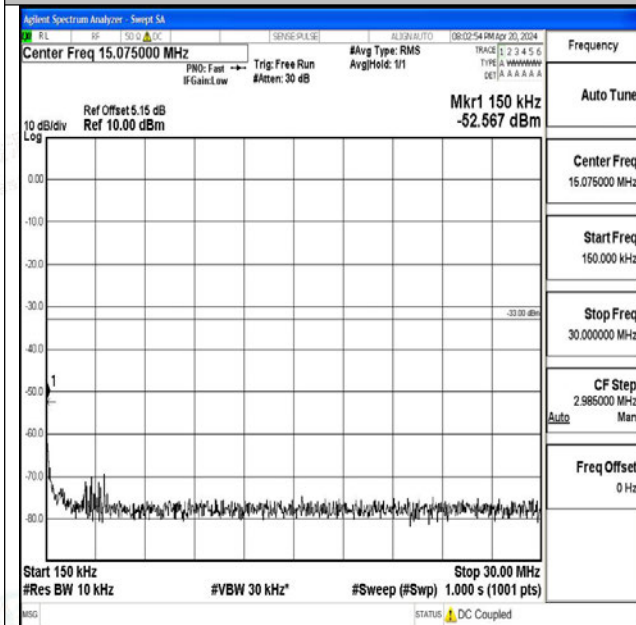

Band66_5MHz_QPSK_132647_1RB#0_0.15~30_0.15~3
0

Band66_5MHz_QPSK_132647_1RB#0_30~1000_30~10
00

Band66_5MHz_QPSK_132647_1RB#0_1000~3000_100
0~3000

Band66_5MHz_QPSK_132647_1RB#0_3000~20000_3000~20000

Band66_5MHz_16QAM_132647_1RB#0_0.009~0.15_0.009~0.15