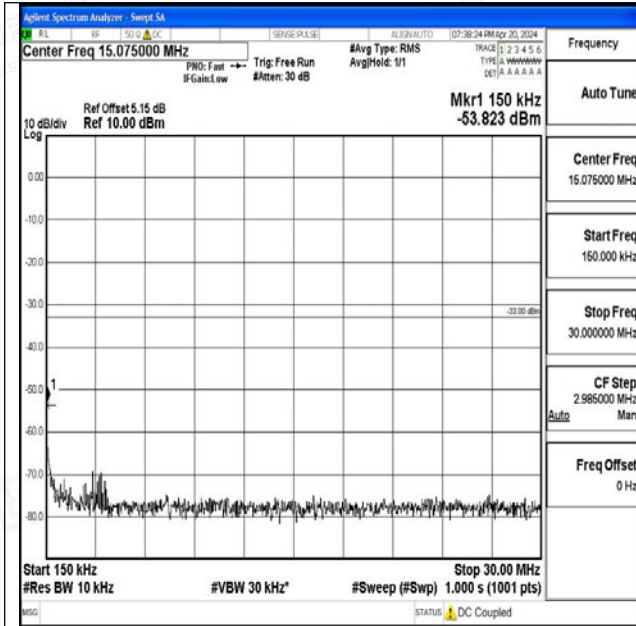

Band66_3MHz_QPSK_132657_1RB#0_0.15~30_0.15~30

Band66_3MHz_QPSK_132657_1RB#0_30~1000_30~1000

Band66_3MHz_QPSK_132657_1RB#0_1000~3000_1000~3000

Band66_3MHz_QPSK_132657_1RB#0_3000~20000_3000~20000

Band66_3MHz_16QAM_132657_1RB#0_0.009~0.15_0.009~0.15