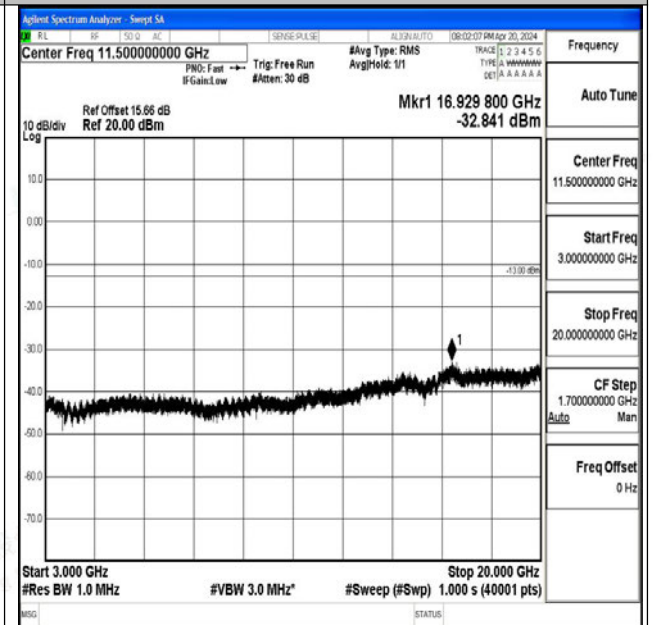

Band66_5MHz_16QAM_132322_1RB#0_30~1000_30~1000

Band66_5MHz_16QAM_132322_1RB#0_3000~20000_3000~20000