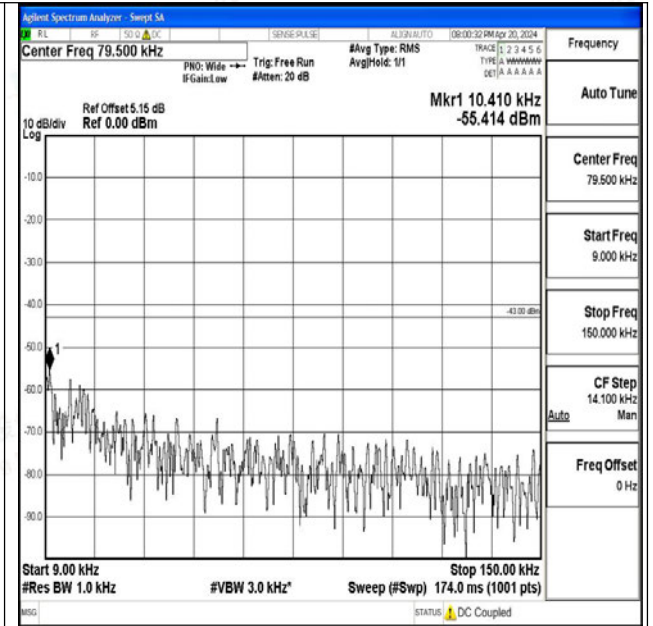

Band66_5MHz_QPSK_131997_1RB#0_0.15~30_0.15~3
0

Band66_5MHz_QPSK_131997_1RB#0_30~1000_30~10
00

Band66_5MHz_QPSK_131997_1RB#0_1000~3000_100
0~3000

Band66_5MHz_QPSK_131997_1RB#0_3000~20000_3000~20000

Band66_5MHz_16QAM_131997_1RB#0_0.009~0.15_0.009~0.15