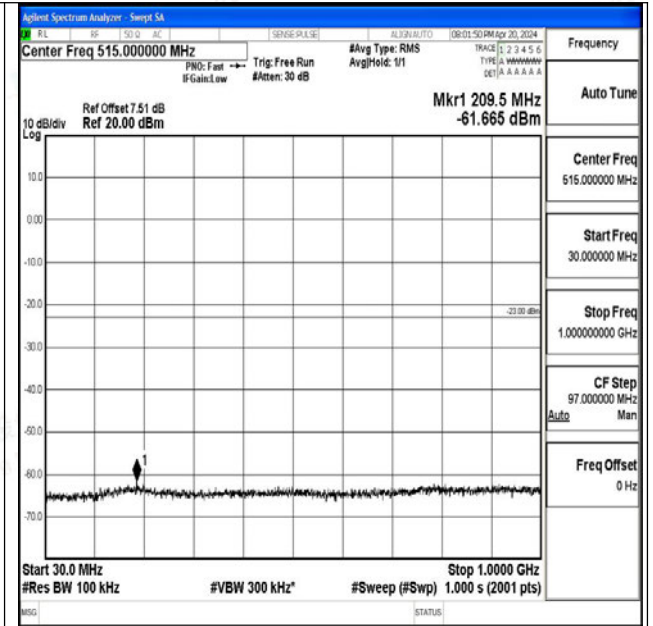

Band66_5MHz_16QAM_132322_1RB#0_0.009~0.15_0.009~0.15

Band66_5MHz_16QAM_132322_1RB#0_30~1000_30~1000