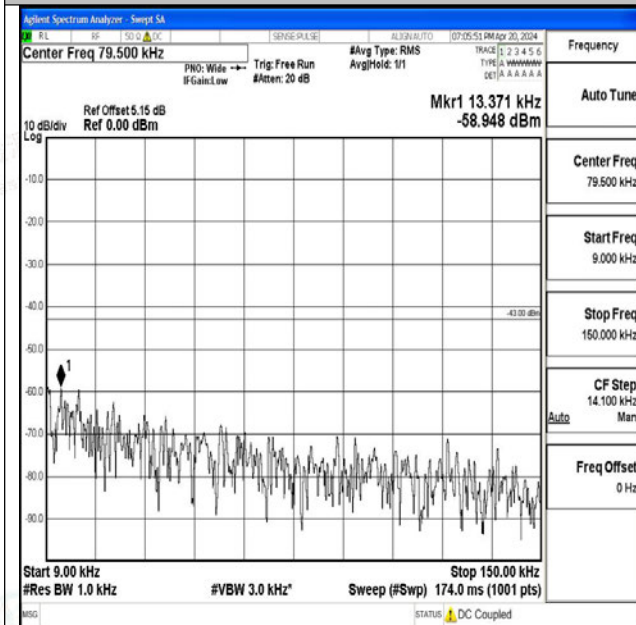

Band66_1.4MHz_QPSK_132322_1RB#0_0.009~0.15_0.009~0.15