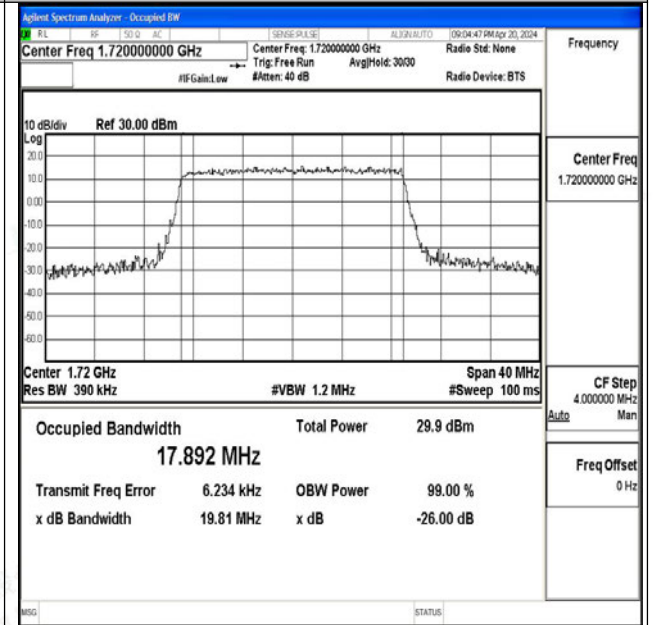

Band66-20MHz-16QAM-132072-100RB#0-PASS