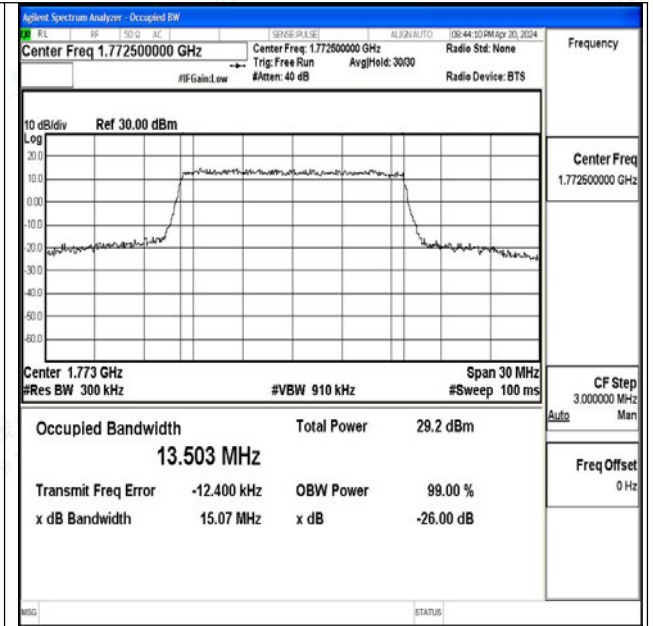

Band66-15MHz-16QAM-132597-75RB#0-PASS