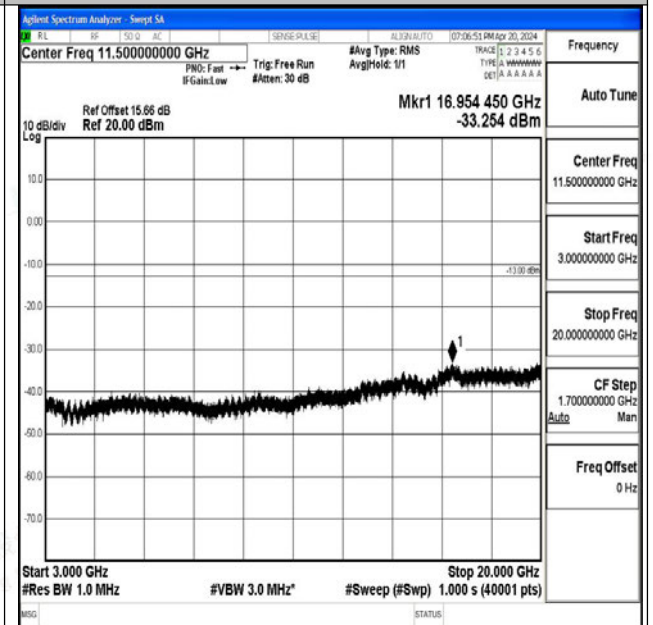

Band66_1.4MHz_16QAM_132322_1RB#0_3000~20000_3000~20000