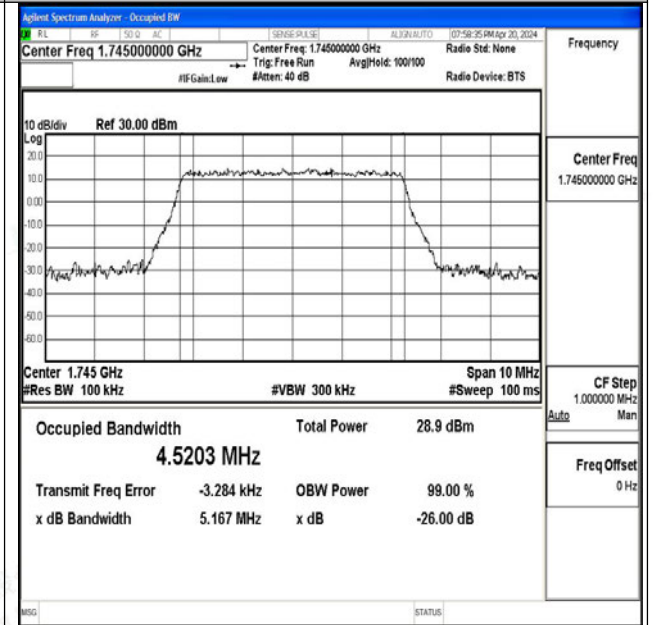

Band66-3MHz-QPSK-132657-15RB#0-PASS

Band66-3MHz-16QAM-132657-15RB#0-PASS

Band66-5MHz-QPSK-131997-25RB#0-PASS

Band66-5MHz-16QAM-131997-25RB#0-PASS

Band66-5MHz-QPSK-132322-25RB#0-PASS

Band66-5MHz-16QAM-132322-25RB#0-PASS