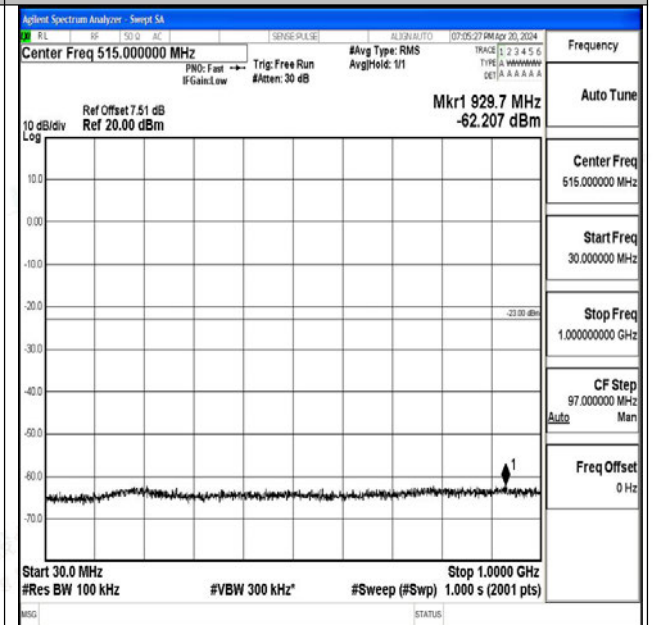

Band66_1.4MHz_16QAM_131979_1RB#0_30~1000_30~1000