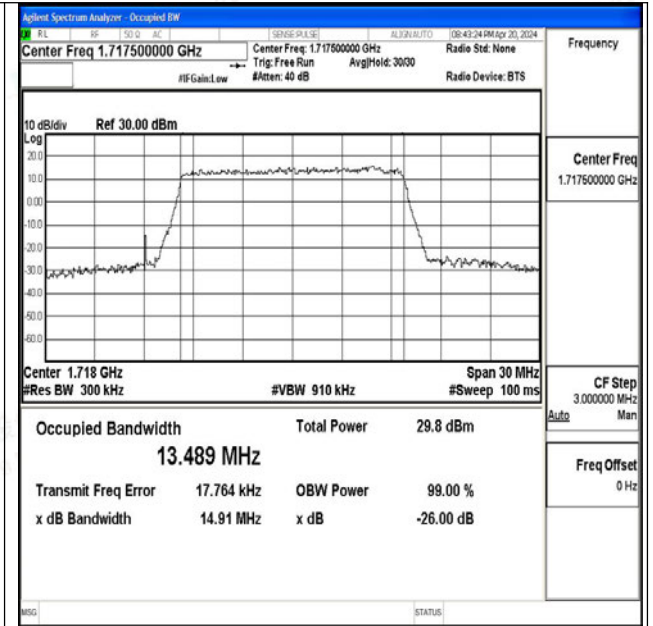

Band66-10MHz-QPSK-132622-50RB#0-PASS

Band66-10MHz-16QAM-132622-50RB#0-PASS

Band66-15MHz-QPSK-132047-75RB#0-PASS

Band66-15MHz-16QAM-132047-75RB#0-PASS

Band66-15MHz-QPSK-132322-75RB#0-PASS

Band66-15MHz-16QAM-132322-75RB#0-PASS