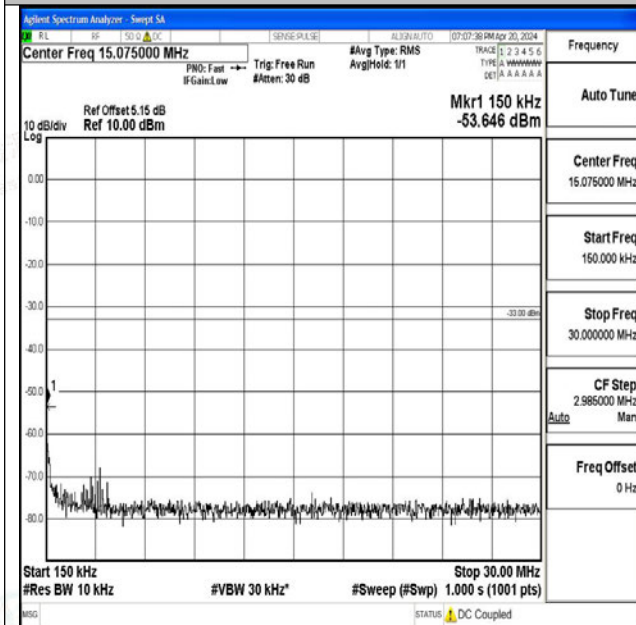

Band66_1.4MHz_16QAM_132665_1RB#0_0.15~30_0.15~30