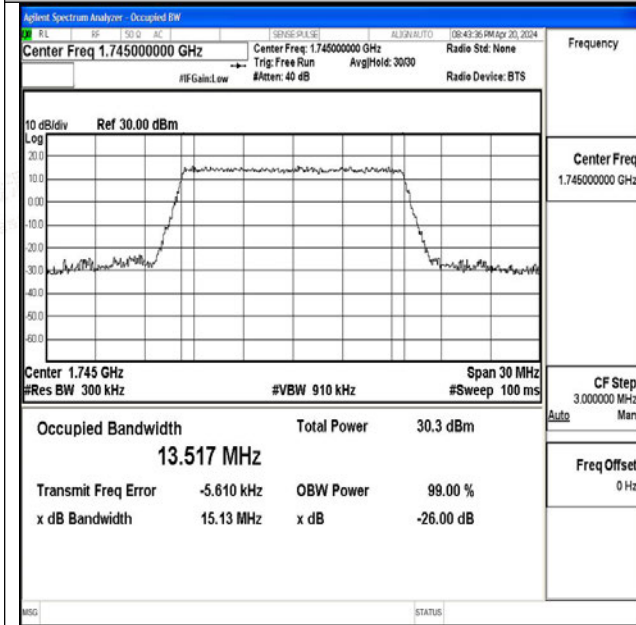

Band66-10MHz-QPSK-132622-50RB#0-PASS

Band66-10MHz-16QAM-132622-50RB#0-PASS

Band66-15MHz-QPSK-132047-75RB#0-PASS

Band66-15MHz-16QAM-132047-75RB#0-PASS

Band66-15MHz-QPSK-132322-75RB#0-PASS

Band66-15MHz-16QAM-132322-75RB#0-PASS