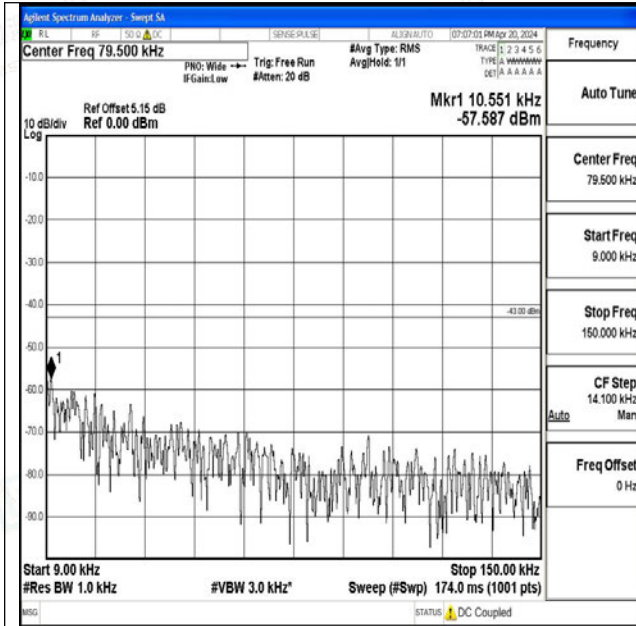

Band66_1.4MHz_16QAM_132322_1RB#0_0.15~30_0.1
5~30

Band66_1.4MHz_16QAM_132322_1RB#0_30~1000_30
~1000

Band66_1.4MHz_16QAM_132322_1RB#0_1000~3000_1000~3000

Band66_1.4MHz_16QAM_132322_1RB#0_3000~20000_3000~20000