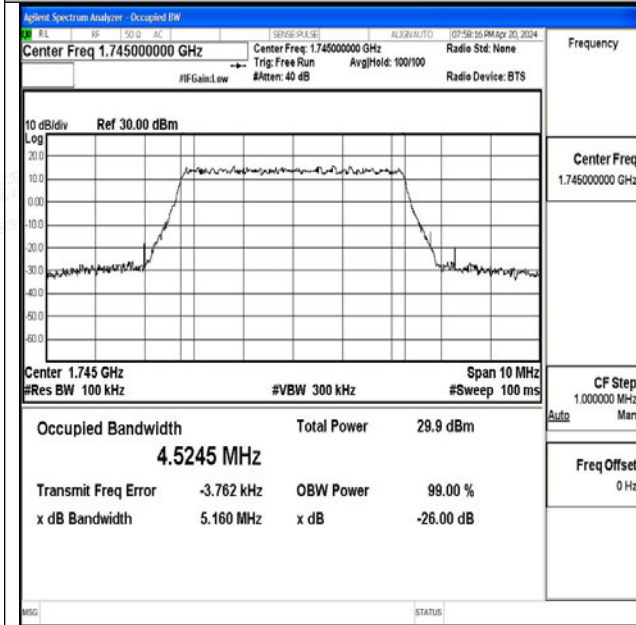

Band66-3MHz-QPSK-132657-15RB#0-PASS

Band66-3MHz-16QAM-132657-15RB#0-PASS

Band66-5MHz-QPSK-131997-25RB#0-PASS

Band66-5MHz-16QAM-131997-25RB#0-PASS

Band66-5MHz-QPSK-132322-25RB#0-PASS

Band66-5MHz-16QAM-132322-25RB#0-PASS