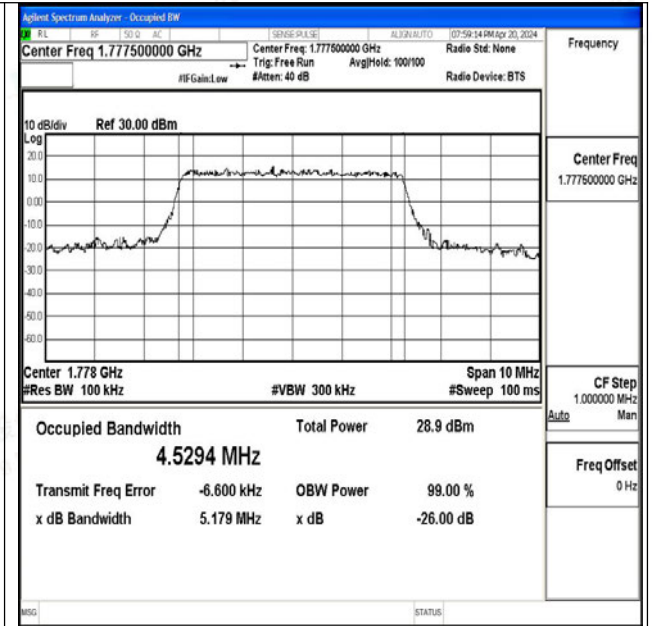

Band66-5MHz-16QAM-132647-25RB#0-PASS