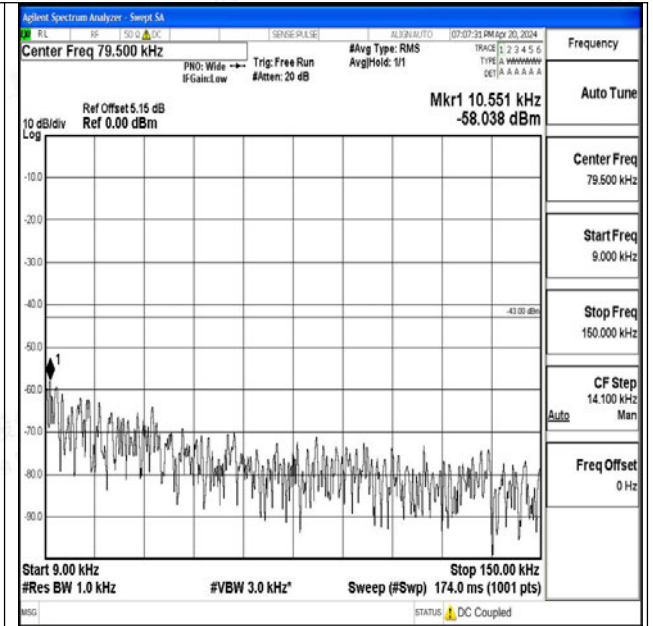

Band66_1.4MHz_QPSK_132665_1RB#0_0.009~0.15_0.009~0.15

Band66_1.4MHz_QPSK_132665_1RB#0_0.15~30_0.15~30

Band66_1.4MHz_QPSK_132665_1RB#0_30~1000_30~1000

Band66_1.4MHz_QPSK_132665_1RB#0_1000~3000_1000~3000

Band66_1.4MHz_QPSK_132665_1RB#0_3000~20000_3000~20000