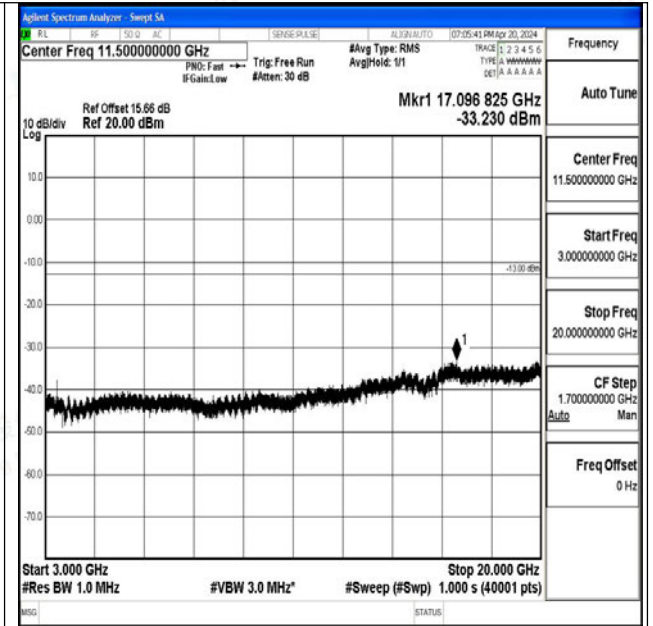

Band66_1.4MHz_16QAM_131979_1RB#0_3000~20000_3000~20000