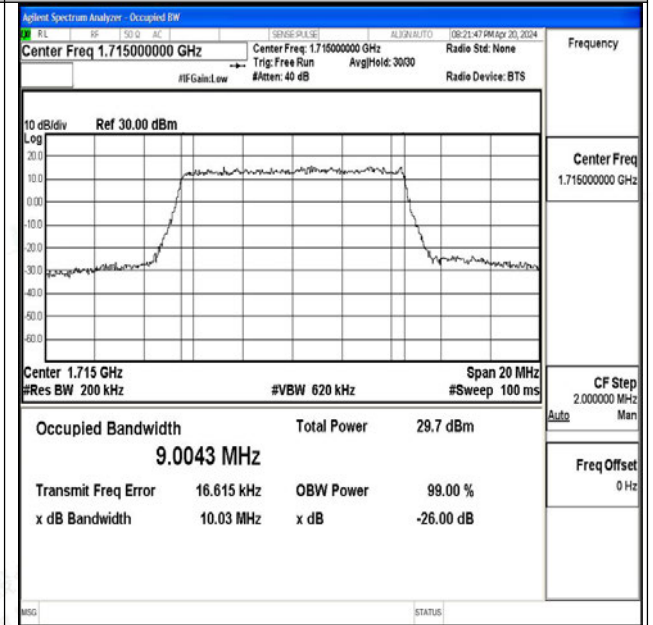

Band66-10MHz-16QAM-132022-50RB#0-PASS