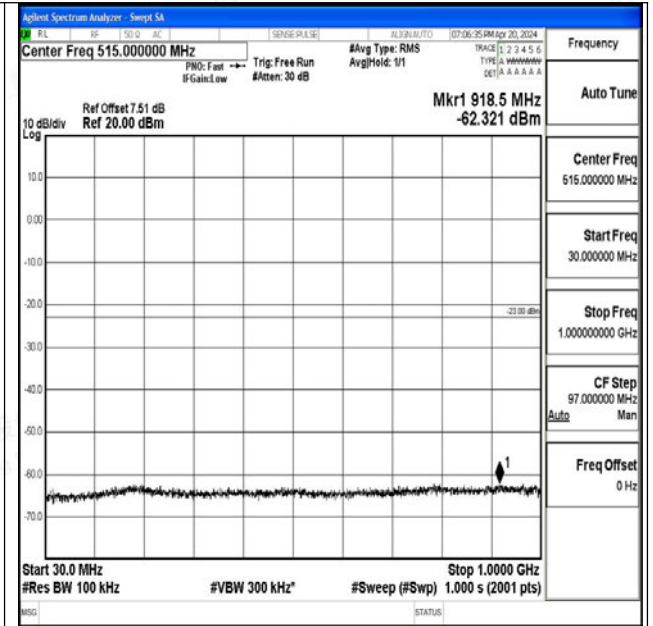

Band66_1.4MHz_16QAM_132322_1RB#0_30~1000_30
~1000