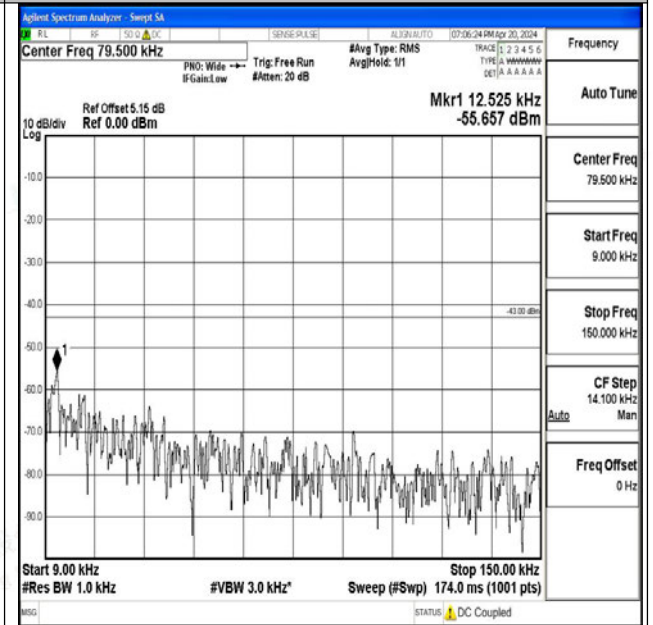

Band66_1.4MHz_16QAM_132322_1RB#0_0.009~0.15_0.009~0.15