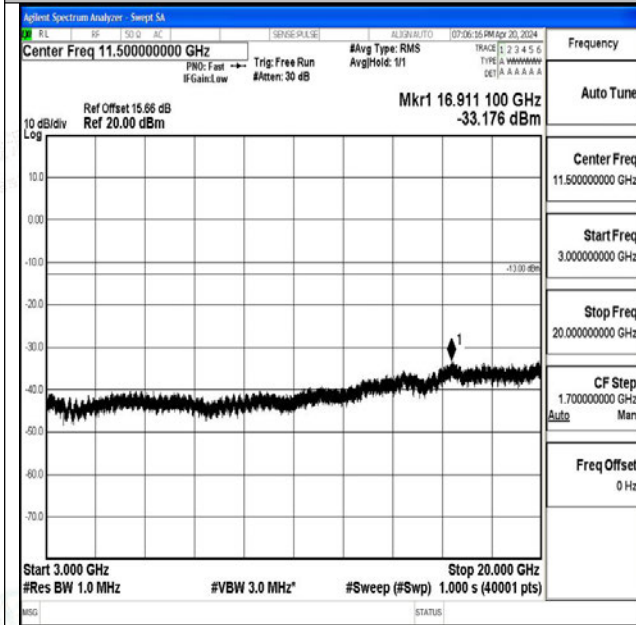

Band66_1.4MHz_QPSK_132322_1RB#0_3000~20000_3000~20000