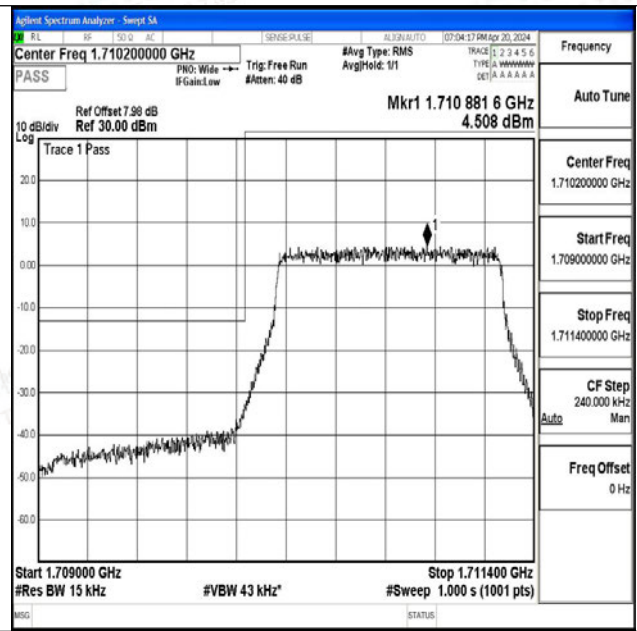

Band66_1.4MHz_16QAM_131979_6RB#0