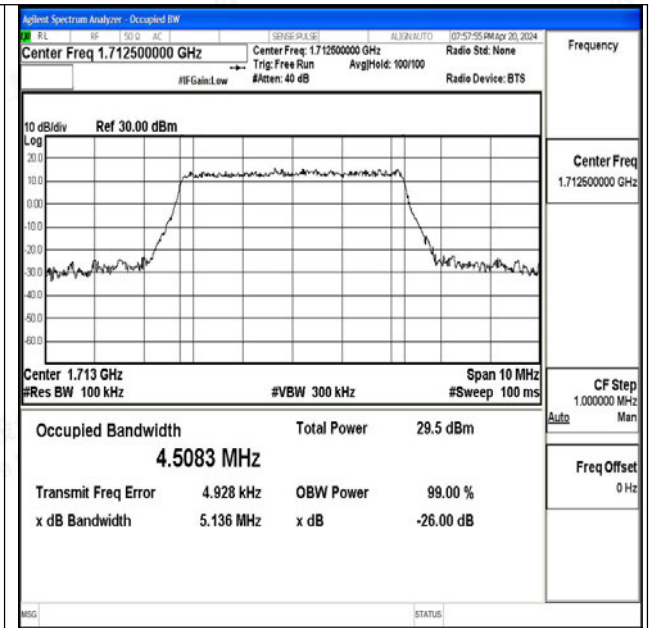

Band66-3MHz-QPSK-132657-15RB#0-PASS

Band66-3MHz-16QAM-132657-15RB#0-PASS

Band66-5MHz-QPSK-131997-25RB#0-PASS

Band66-5MHz-16QAM-131997-25RB#0-PASS

Band66-5MHz-QPSK-132322-25RB#0-PASS

Band66-5MHz-16QAM-132322-25RB#0-PASS