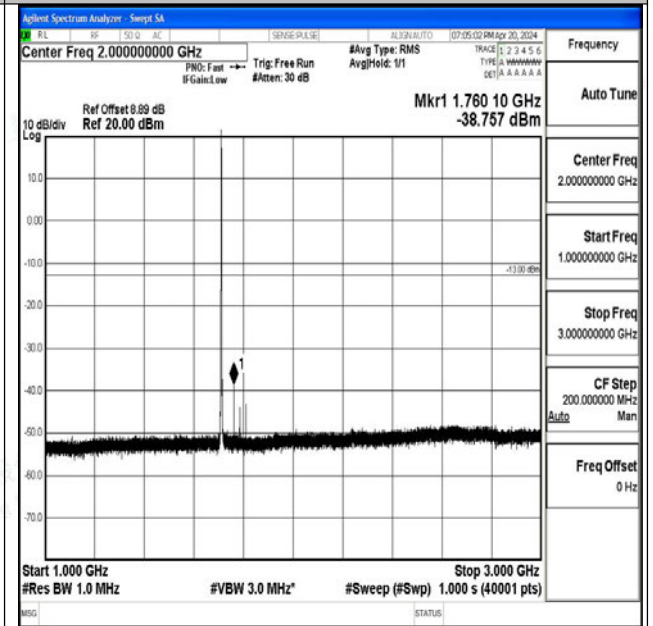

Test Graphs

Band66_1.4MHz_QPSK_131979_1RB#0_0.009~0.15_0.009~0.15

Band66_1.4MHz_QPSK_131979_1RB#0_0.15~30_0.15~30

Band66_1.4MHz_QPSK_131979_1RB#0_30~1000_30~1000

Band66_1.4MHz_QPSK_131979_1RB#0_1000~3000_1000~3000