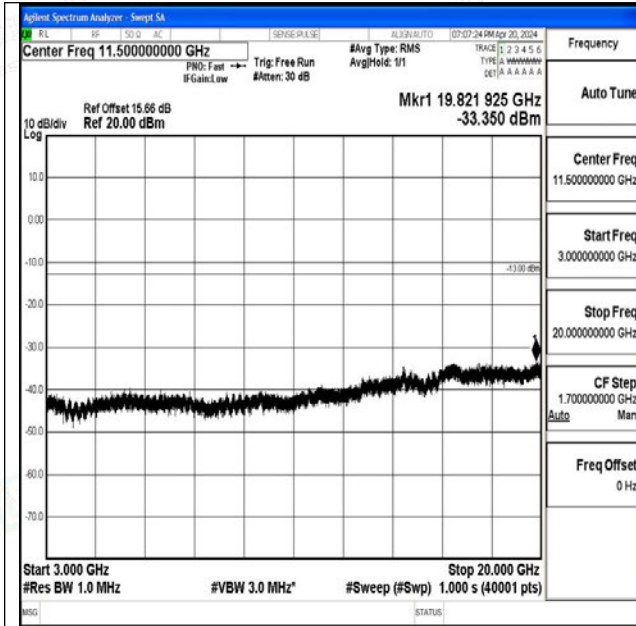

Band66_1.4MHz_QPSK_132665_1RB#0_0.009~0.15_0.009~0.15

Band66_1.4MHz_QPSK_132665_1RB#0_0.15~30_0.15~30

Band66_1.4MHz_QPSK_132665_1RB#0_30~1000_30~1000

Band66_1.4MHz_QPSK_132665_1RB#0_1000~3000_1000~3000

Band66_1.4MHz_QPSK_132665_1RB#0_3000~20000_3000~20000