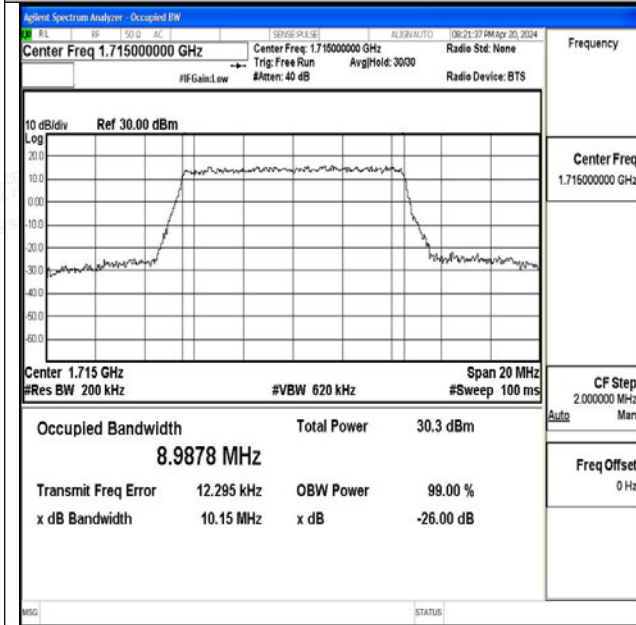

Band66-10MHz-QPSK-132022-50RB#0-PASS