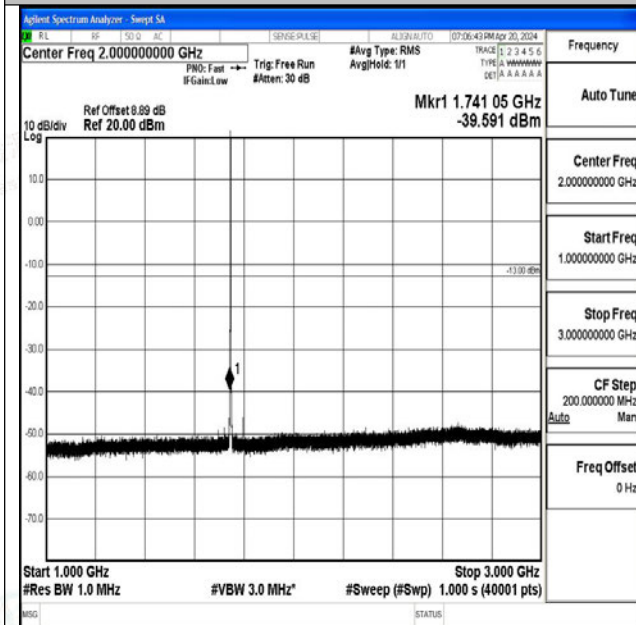

Band66_1.4MHz_16QAM_132322_1RB#0_1000~3000_1000~3000