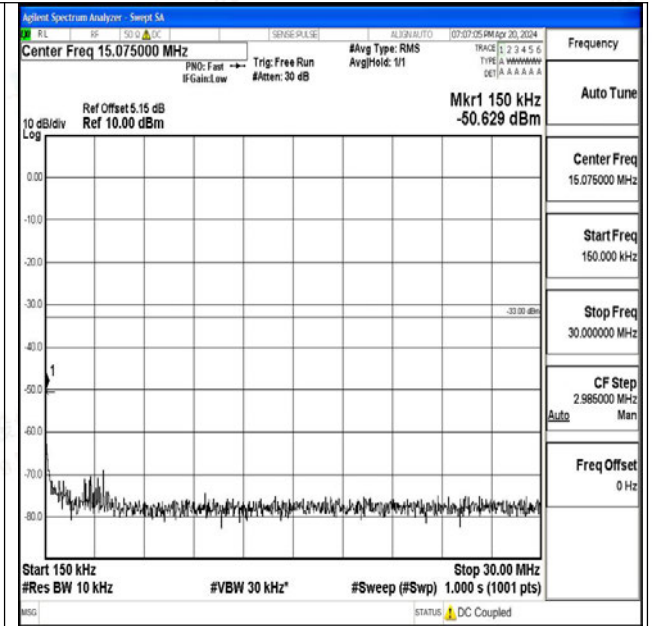

Band66_1.4MHz_QPSK_132665_1RB#0_0.15~30_0.15~30