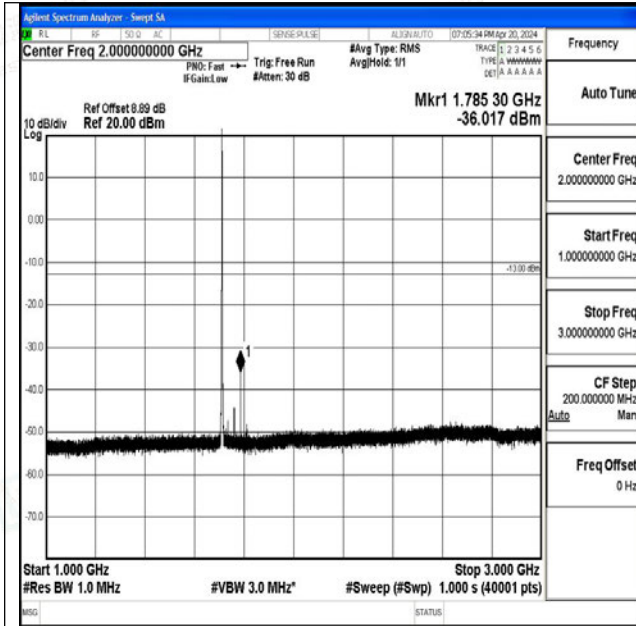

Band66_1.4MHz_QPSK_131979_1RB#0_3000~20000_3000~20000

Band66_1.4MHz_16QAM_131979_1RB#0_0.009~0.15_0.009~0.15

Band66_1.4MHz_16QAM_131979_1RB#0_0.15~30_0.15~30

Band66_1.4MHz_16QAM_131979_1RB#0_30~1000_30~1000