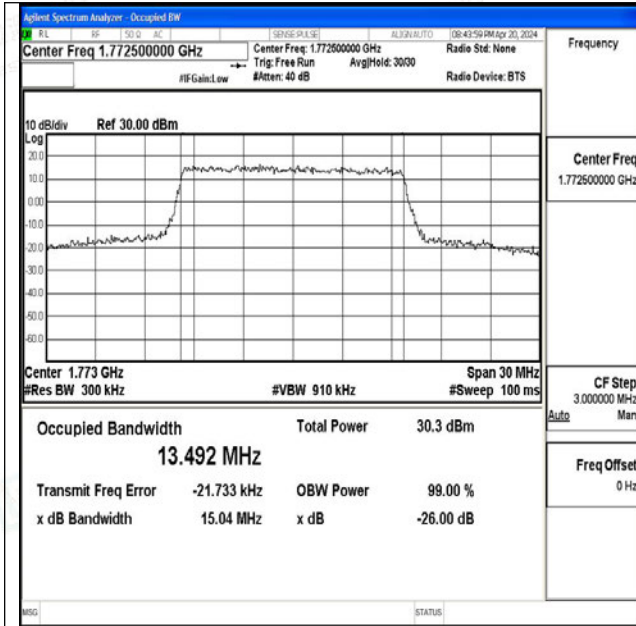

Band66-10MHz-QPSK-132622-50RB#0-PASS

Band66-10MHz-16QAM-132622-50RB#0-PASS

Band66-15MHz-QPSK-132047-75RB#0-PASS

Band66-15MHz-16QAM-132047-75RB#0-PASS

Band66-15MHz-QPSK-132322-75RB#0-PASS

Band66-15MHz-16QAM-132322-75RB#0-PASS