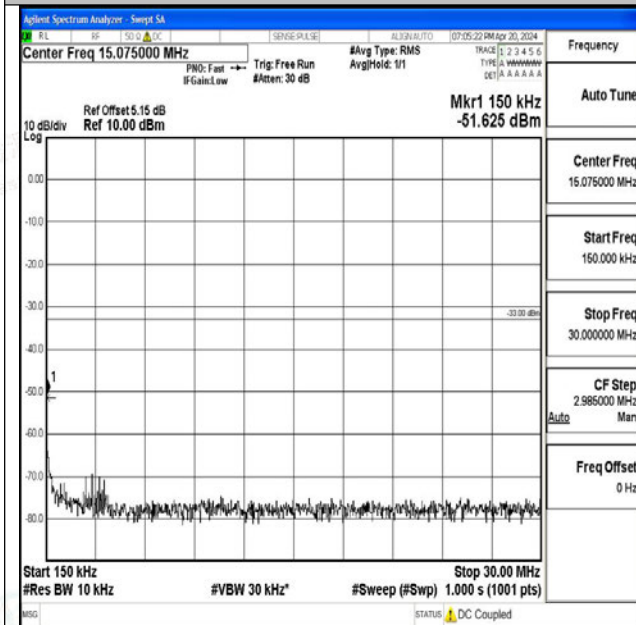

Band66_1.4MHz_16QAM_131979_1RB#0_0.15~30_0.15~30