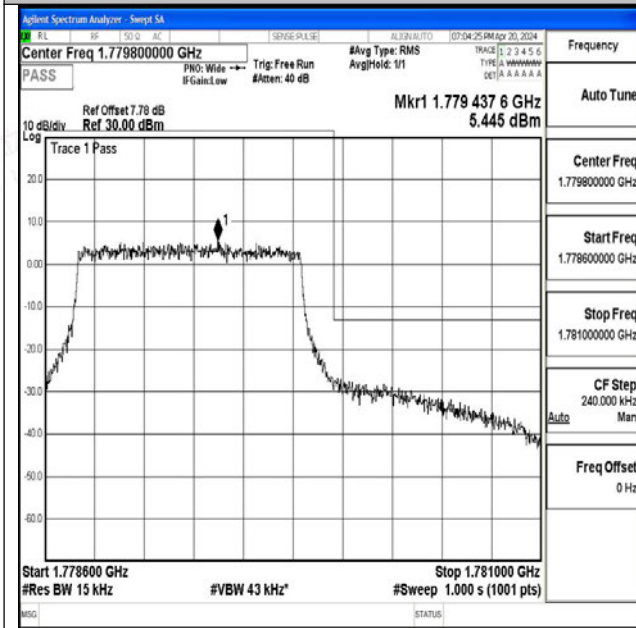

Band66_1.4MHz_QPSK_132665_6RB#0