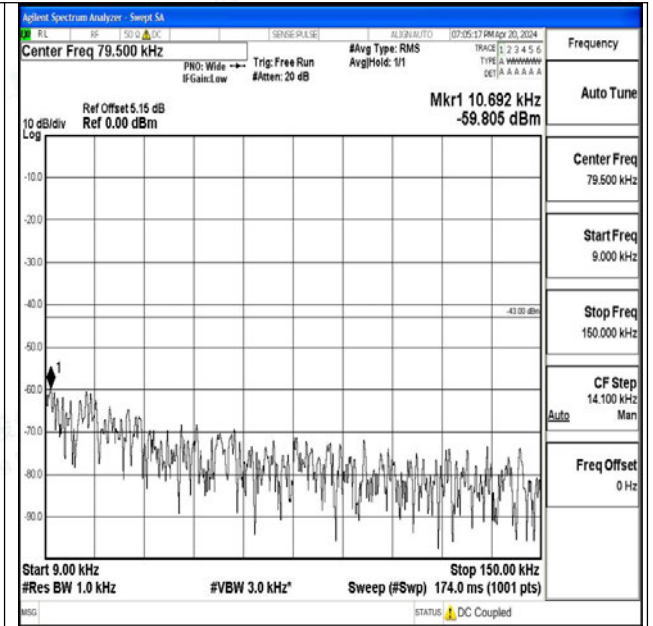

Band66_1.4MHz_16QAM_131979_1RB#0_0.009~0.15_0.009~0.15