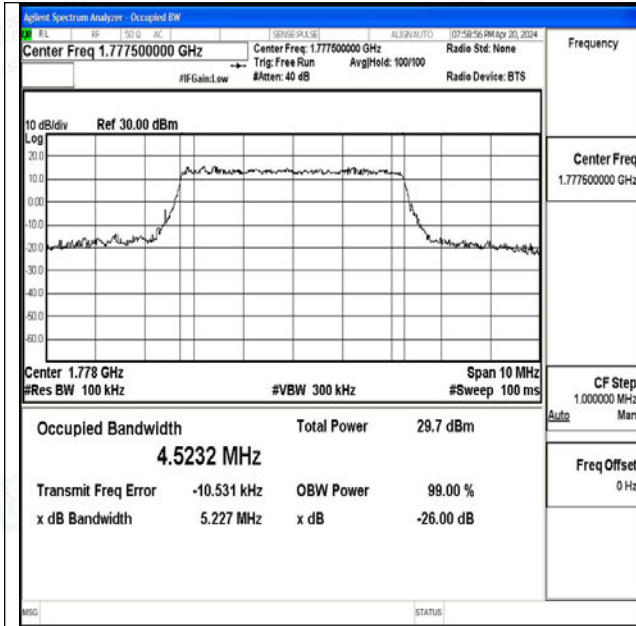

Band66-3MHz-QPSK-132657-15RB#0-PASS

Band66-3MHz-16QAM-132657-15RB#0-PASS

Band66-5MHz-QPSK-131997-25RB#0-PASS

Band66-5MHz-16QAM-131997-25RB#0-PASS

Band66-5MHz-QPSK-132322-25RB#0-PASS

Band66-5MHz-16QAM-132322-25RB#0-PASS