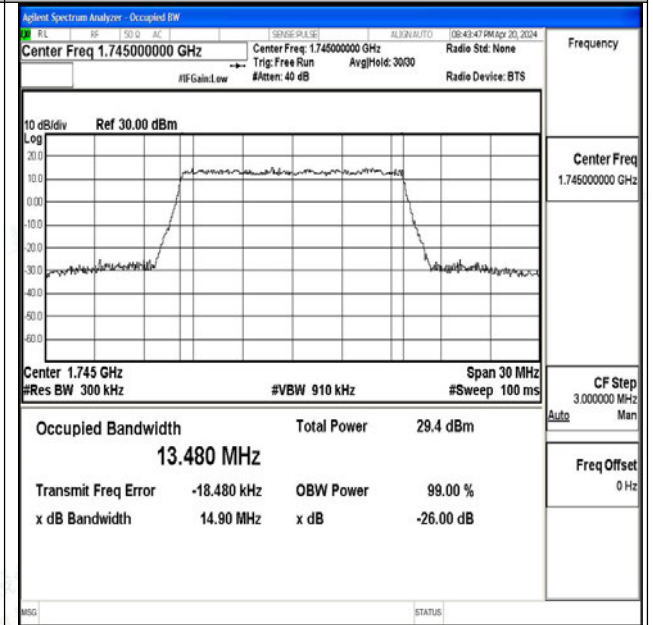

Band66-10MHz-QPSK-132622-50RB#0-PASS

Band66-10MHz-16QAM-132622-50RB#0-PASS

Band66-15MHz-QPSK-132047-75RB#0-PASS

Band66-15MHz-16QAM-132047-75RB#0-PASS

Band66-15MHz-QPSK-132322-75RB#0-PASS

Band66-15MHz-16QAM-132322-75RB#0-PASS