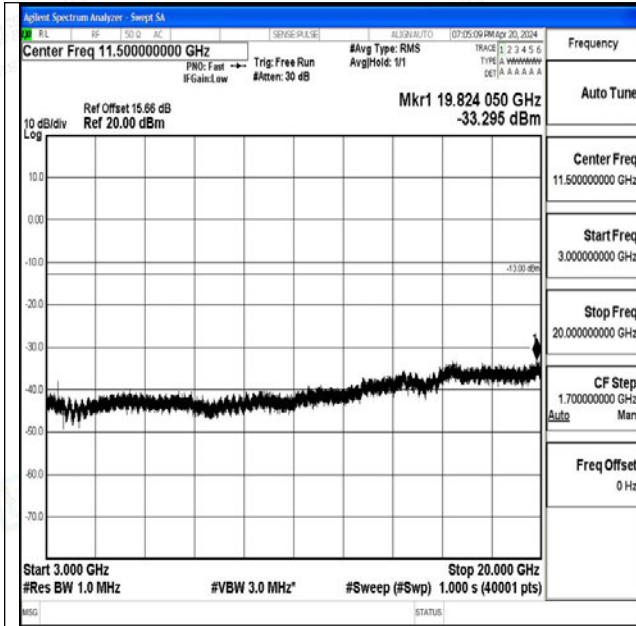

Test Graphs

Band66_1.4MHz_QPSK_131979_1RB#0_0.009~0.15_0.009~0.15

Band66_1.4MHz_QPSK_131979_1RB#0_0.15~30_0.15~30

Band66_1.4MHz_QPSK_131979_1RB#0_30~1000_30~1000

Band66_1.4MHz_QPSK_131979_1RB#0_1000~3000_1000~3000