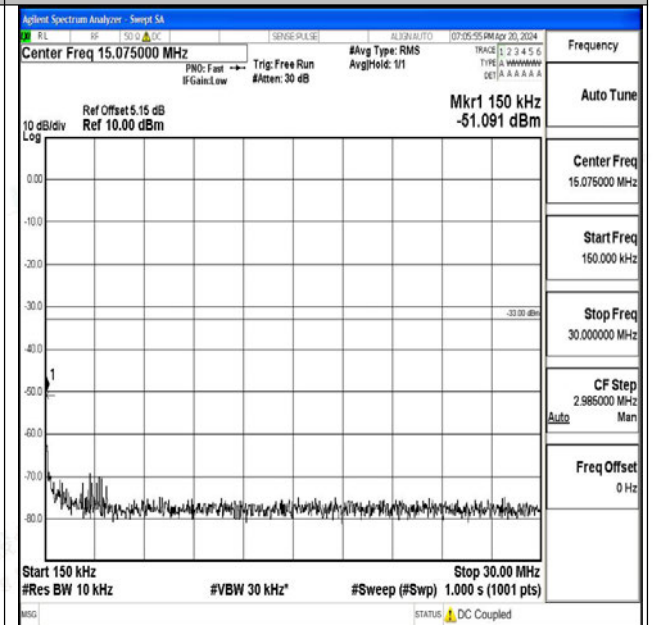

Band66_1.4MHz_QPSK_132322_1RB#0_0.15~30_0.15~30