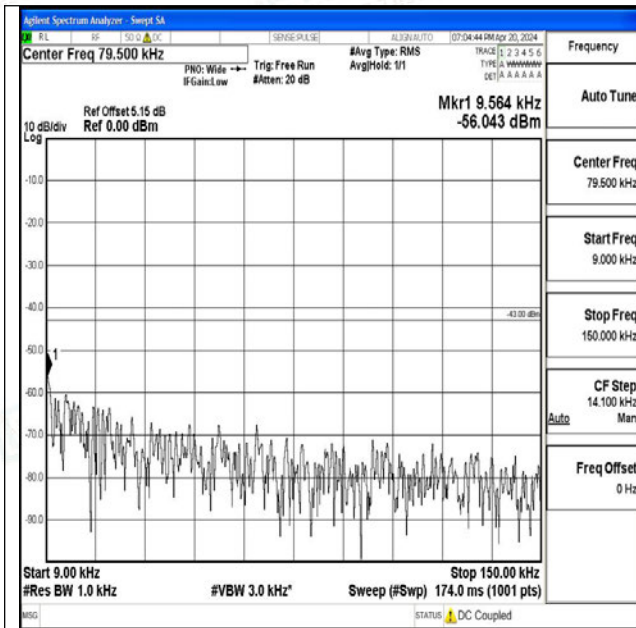

Test Graphs

Band66_1.4MHz_QPSK_131979_1RB#0_0.009~0.15_0.009~0.15