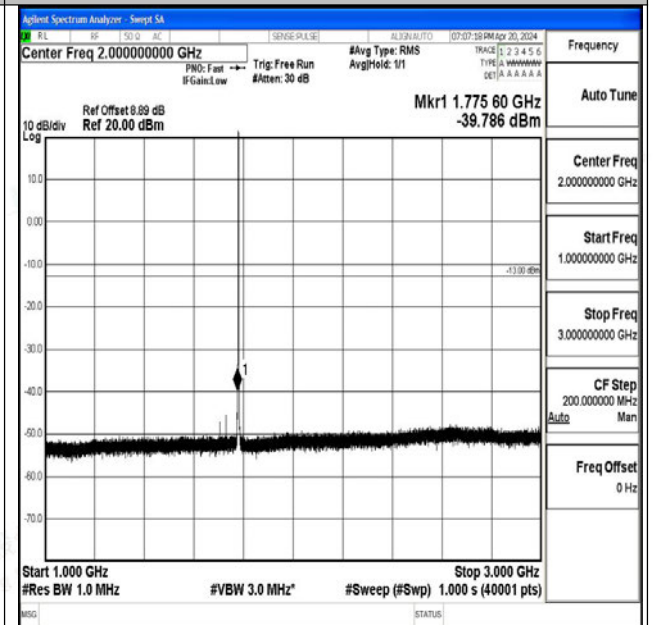

Band66_1.4MHz_QPSK_132665_1RB#0_1000~3000_1000~3000