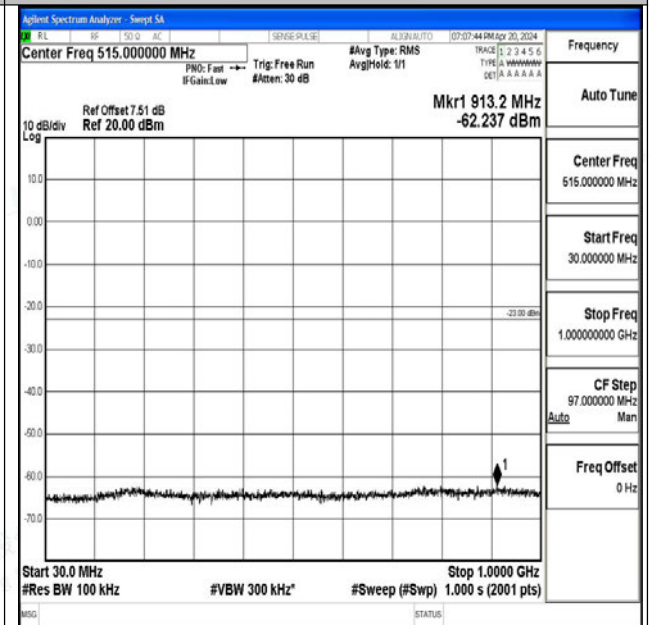

Band66_1.4MHz_16QAM_132665_1RB#0_30~1000_30~1000