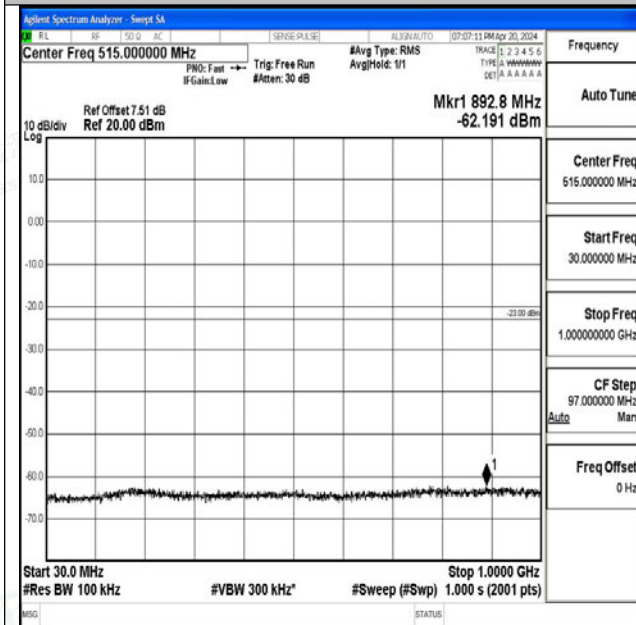

Band66_1.4MHz_QPSK_132665_1RB#0_30~1000_30~1000