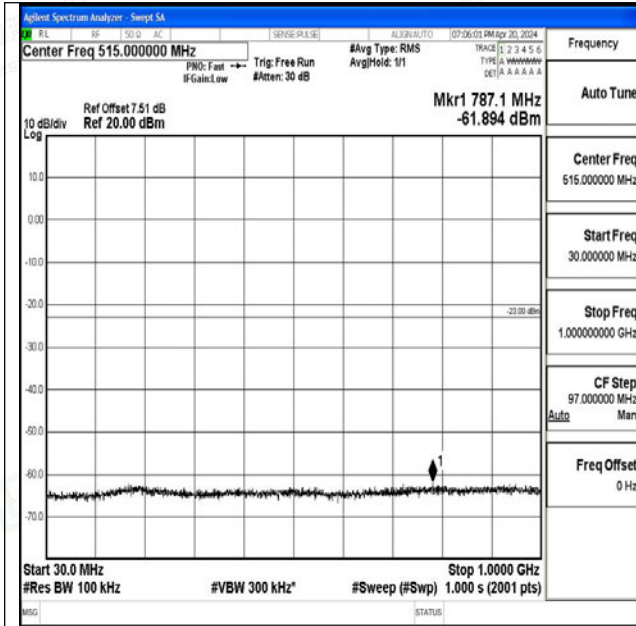

Band66_1.4MHz_16QAM_131979_1RB#0_1000~3000_1000~3000

Band66_1.4MHz_16QAM_131979_1RB#0_3000~20000_3000~20000

Band66_1.4MHz_QPSK_132322_1RB#0_0.009~0.15_0.009~0.15

Band66_1.4MHz_QPSK_132322_1RB#0_0.15~30_0.15~30