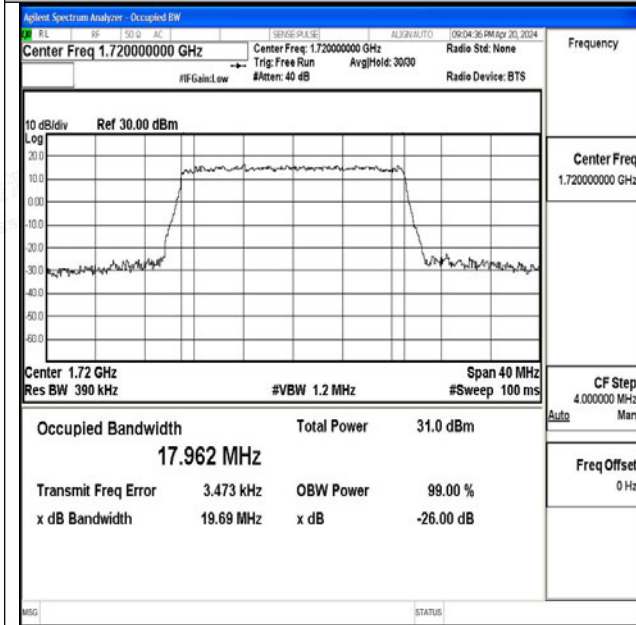

Band66-20MHz-QPSK-132072-100RB#0-PASS