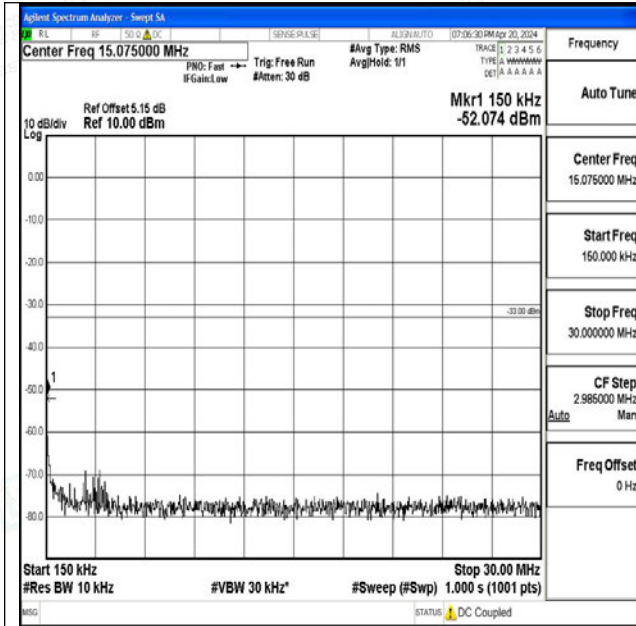

Band66_1.4MHz_QPSK_132322_1RB#0_30~1000_30~1000

Band66_1.4MHz_QPSK_132322_1RB#0_1000~3000_1000~3000

Band66_1.4MHz_QPSK_132322_1RB#0_3000~20000_3000~20000

Band66_1.4MHz_16QAM_132322_1RB#0_0.009~0.15_0.009~0.15