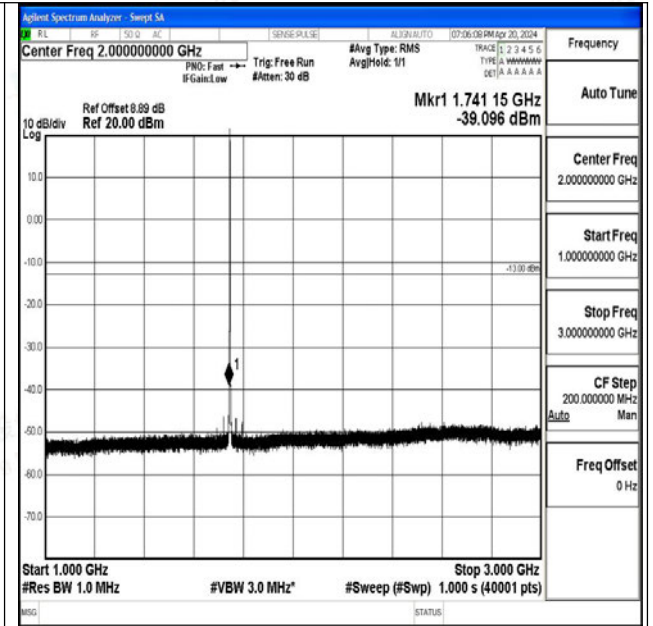

Band66_1.4MHz_QPSK_132322_1RB#0_1000~3000_1000~3000