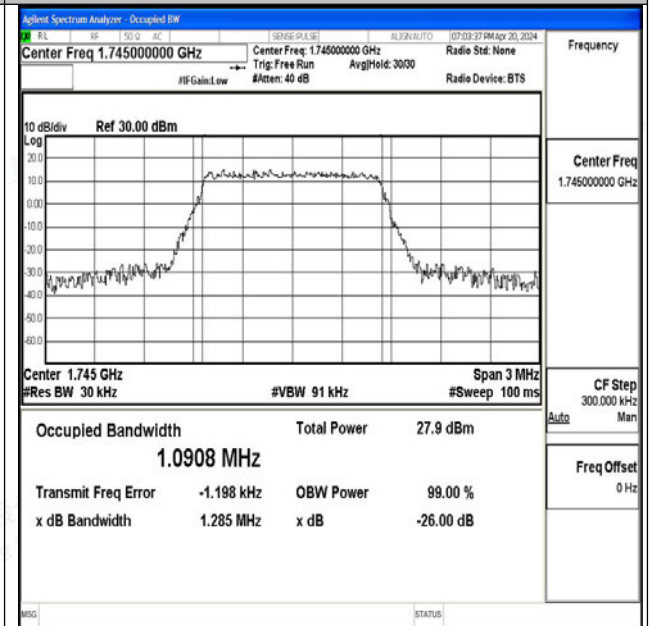

Band66-1.4MHz-16QAM-132322-6RB#0-PASS