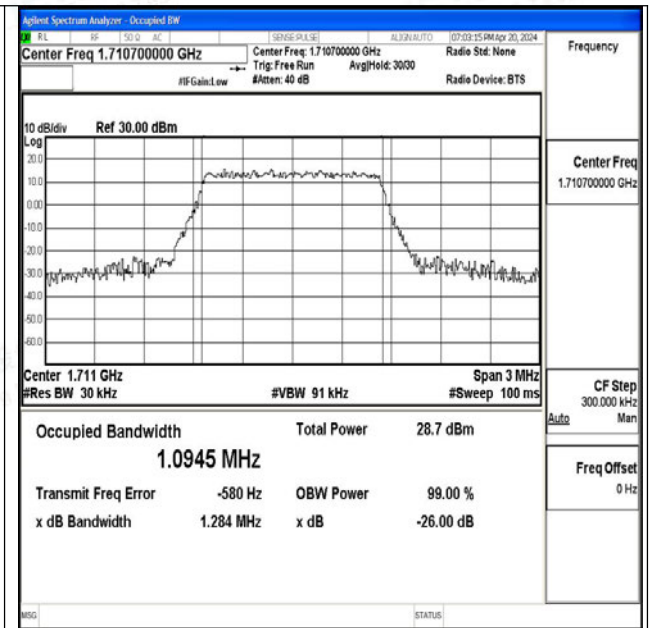

Test Graphs

Band66-1.4MHz-16QAM-131979-6RB#0-PASS