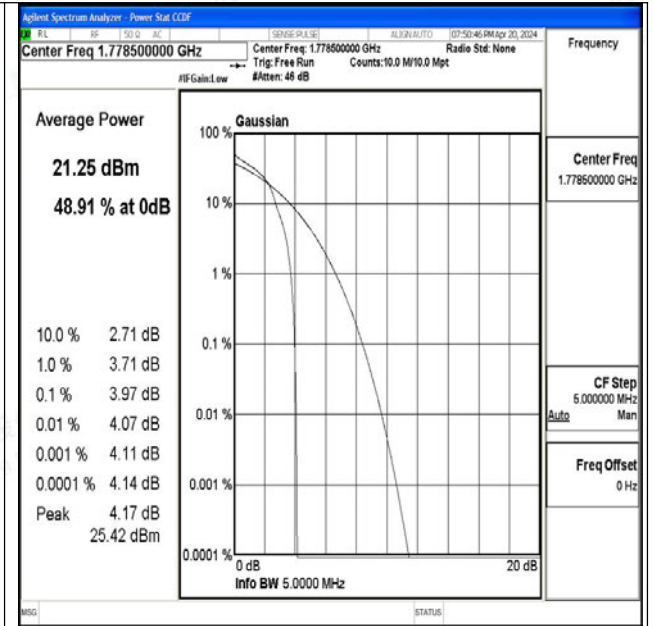

Band66-3MHz-16QAM-132657-1RB#0-PASS