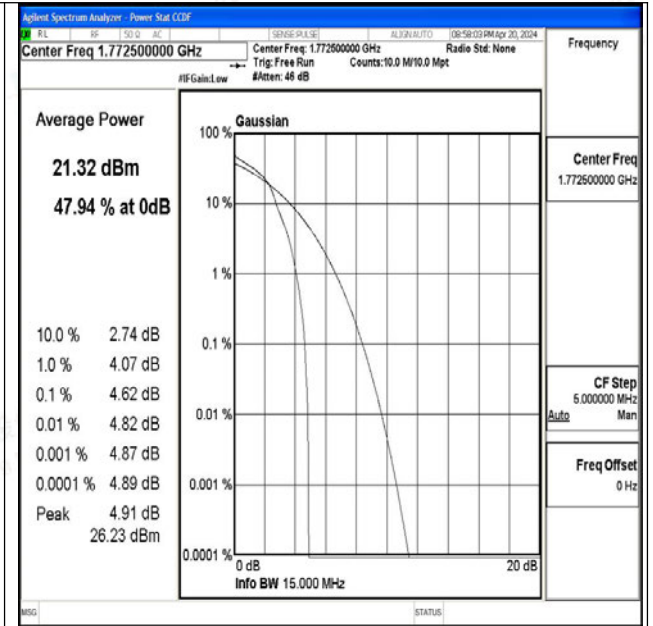

Band66-15MHz-QPSK-132322-75RB#0-PASS

Band66-15MHz-16QAM-132322-75RB#0-PASS

Band66-15MHz-QPSK-132597-1RB#0-PASS

Band66-15MHz-16QAM-132597-1RB#0-PASS

Band66-15MHz-QPSK-132597-75RB#0-PASS

Band66-15MHz-16QAM-132597-75RB#0-PASS