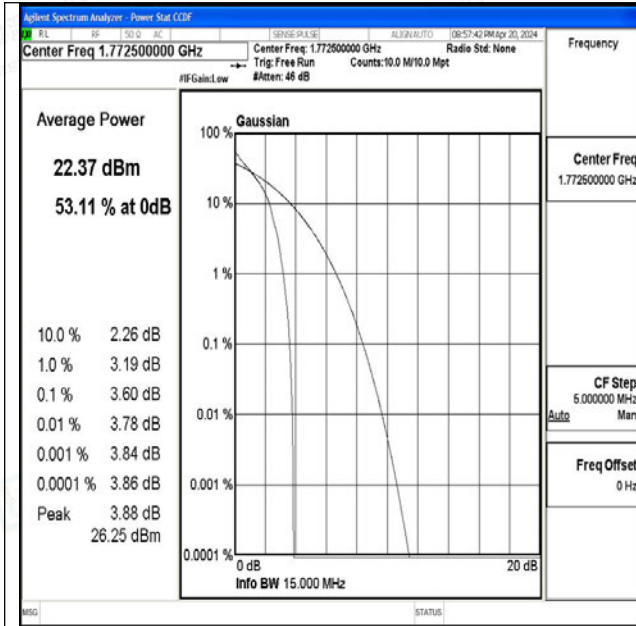

Band66-15MHz-QPSK-132597-1RB#0-PASS