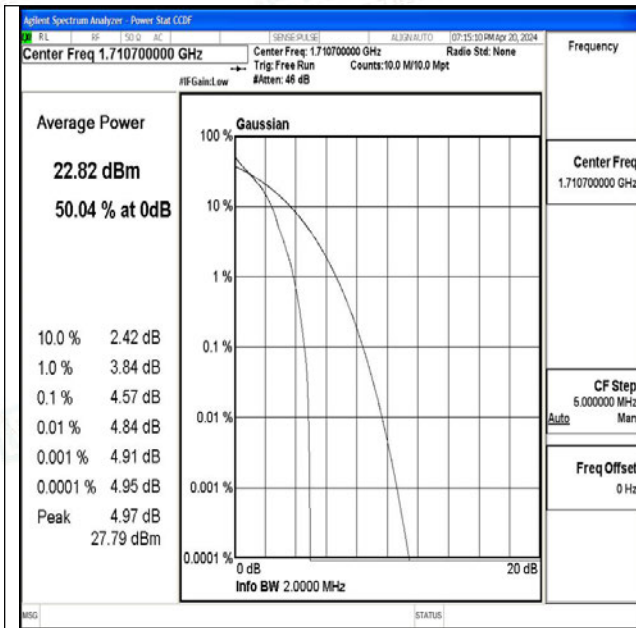

Test Graphs

Band66-1.4MHz-QPSK-131979-1RB#0-PASS