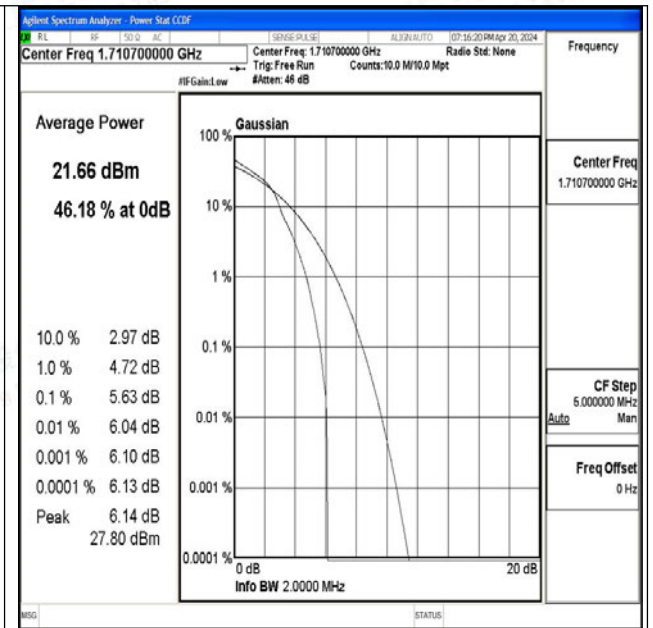

Test Graphs

Band66-1.4MHz-16QAM-131979-1RB#0-PASS