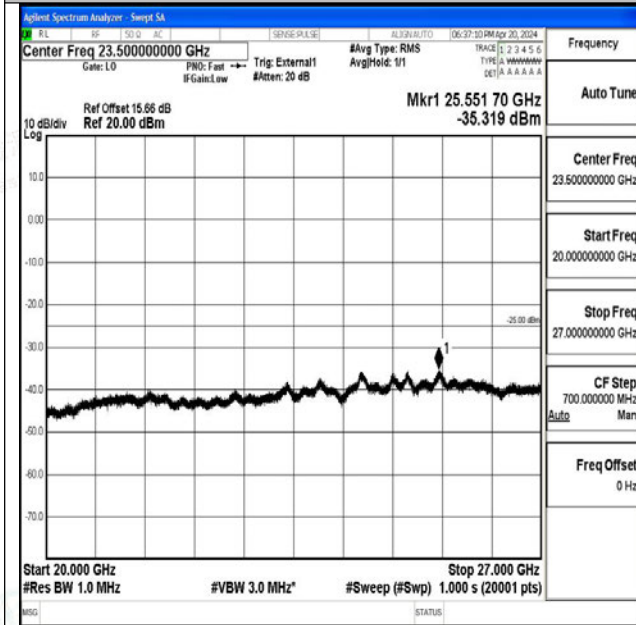

Band41_15MHz_16QAM_41515_1RB#0_1000~20000_1
000~20000

Band41_15MHz_16QAM_41515_1RB#0_20000~27000_0
20000~27000

Band41_20MHz_QPSK_39750_1RB#0_0.009~0.15_0.009~0.15

Band41_20MHz_QPSK_39750_1RB#0_0.15~30_0.15~30
0

Band41_20MHz_QPSK_39750_1RB#0_30~1000_30~1000

Band41_20MHz_QPSK_39750_1RB#0_1000~20000_1000~20000

Band41_20MHz_QPSK_39750_1RB#0_20000~27000_20000~27000

Band41_20MHz_16QAM_39750_1RB#0_0.009~0.15_0.009~0.15