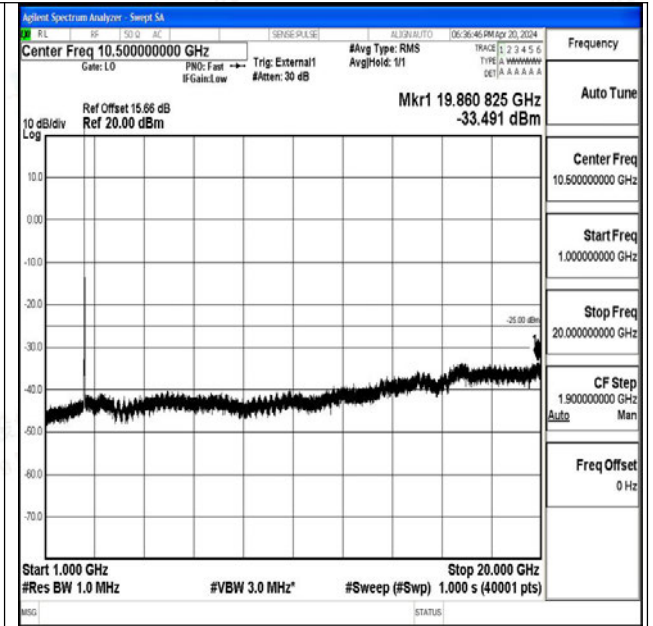

Band41_20MHz_QPSK_39750_1RB#0_0.15~30_0.15~30
0

Band41_20MHz_QPSK_39750_1RB#0_1000~20000_1000~20000