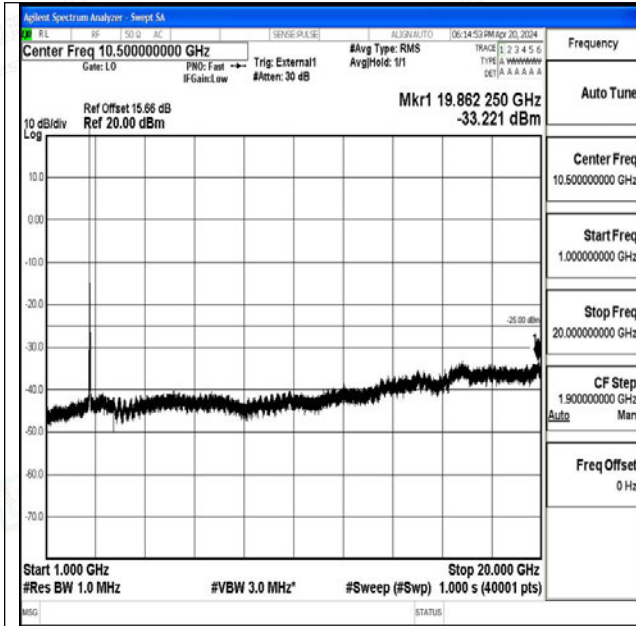

Band41_15MHz_QPSK_41515_1RB#0_20000~27000_2
0000~27000

Band41_15MHz_16QAM_41515_1RB#0_0.009~0.15_0.
009~0.15

Band41_15MHz_16QAM_41515_1RB#0_0.15~30_0.15~30
30

Band41_15MHz_16QAM_41515_1RB#0_30~1000_30~1000
000

Band41_15MHz_16QAM_41515_1RB#0_1000~20000_1
000~20000

Band41_15MHz_16QAM_41515_1RB#0_20000~27000_0
20000~27000

Band41_20MHz_QPSK_39750_1RB#0_0.009~0.15_0.009~0.15

Band41_20MHz_QPSK_39750_1RB#0_0.15~30_0.15~30
0