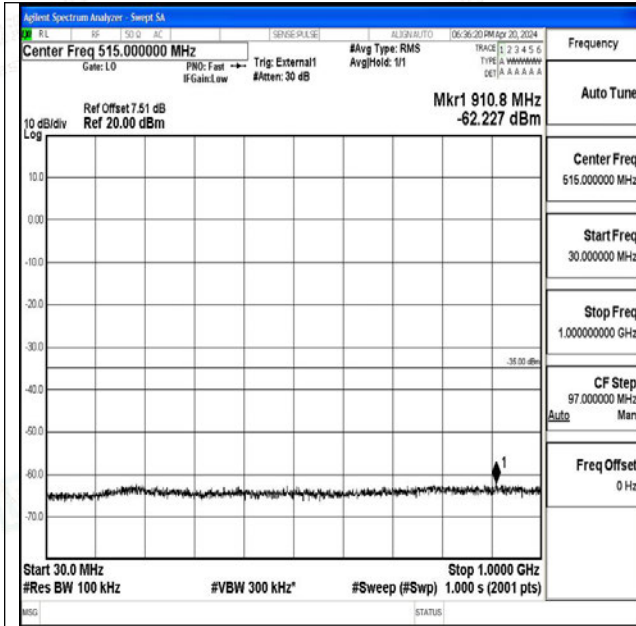

Band41_15MHz_16QAM_41515_1RB#0_1000~20000_1
000~20000

Band41_15MHz_16QAM_41515_1RB#0_20000~27000_0
20000~27000

Band41_20MHz_QPSK_39750_1RB#0_0.009~0.15_0.009~0.15

Band41_20MHz_QPSK_39750_1RB#0_0.15~30_0.15~30
0