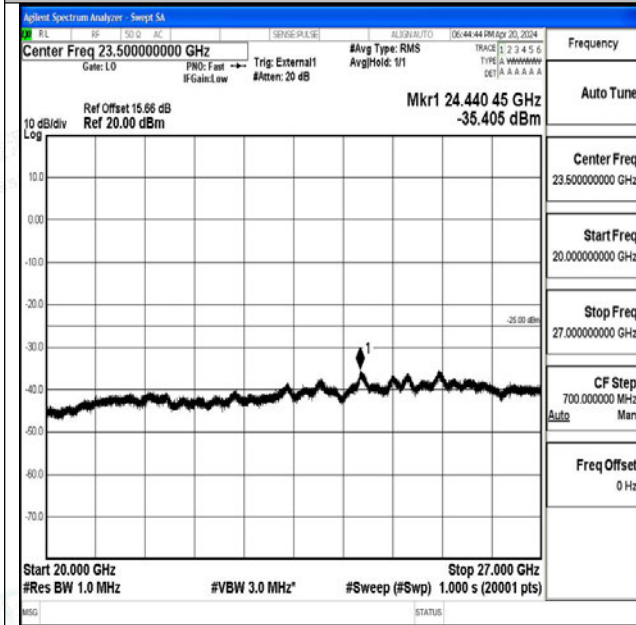

Band41_20MHz_QPSK_41490_1RB#0_0.009~0.15_0.009~0.15

Band41_20MHz_QPSK_41490_1RB#0_0.15~30_0.15~30
0

Band41_20MHz_QPSK_41490_1RB#0_30~1000_30~1000

Band41_20MHz_QPSK_41490_1RB#0_1000~20000_1000~20000

Band41_20MHz_QPSK_41490_1RB#0_20000~27000_20000~27000