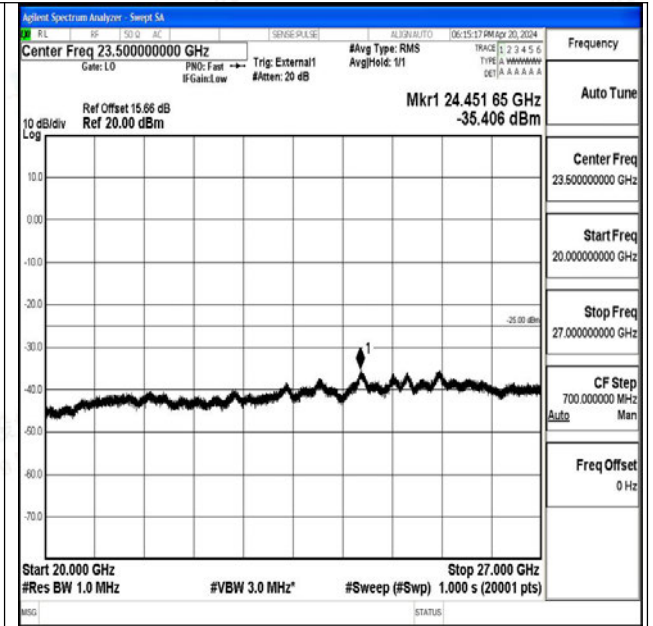

Band41_15MHz_QPSK_41515_1RB#0_20000~27000_2
0000~27000

Band41_15MHz_16QAM_41515_1RB#0_0.009~0.15_0.
009~0.15

Band41_15MHz_16QAM_41515_1RB#0_0.15~30_0.15~30
30

Band41_15MHz_16QAM_41515_1RB#0_30~1000_30~1000
000

Band41_15MHz_16QAM_41515_1RB#0_1000~20000_1
000~20000

Band41_15MHz_16QAM_41515_1RB#0_20000~27000_0
20000~27000

Band41_20MHz_QPSK_39750_1RB#0_0.009~0.15_0.009~0.15

Band41_20MHz_QPSK_39750_1RB#0_0.15~30_0.15~30
0