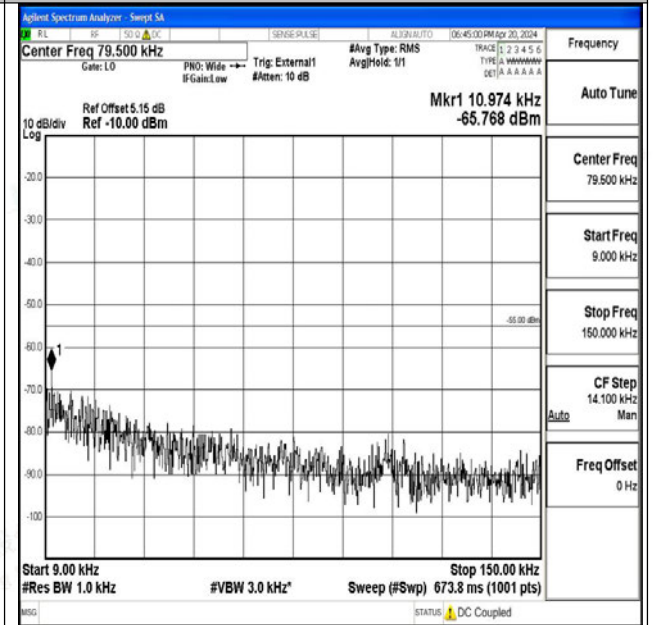

Band41_20MHz_QPSK_41490_1RB#0_0.009~0.15_0.009~0.15

Band41_20MHz_QPSK_41490_1RB#0_0.15~30_0.15~30
0

Band41_20MHz_QPSK_41490_1RB#0_30~1000_30~1000

Band41_20MHz_QPSK_41490_1RB#0_1000~20000_1000~20000

Band41_20MHz_QPSK_41490_1RB#0_20000~27000_20000~27000