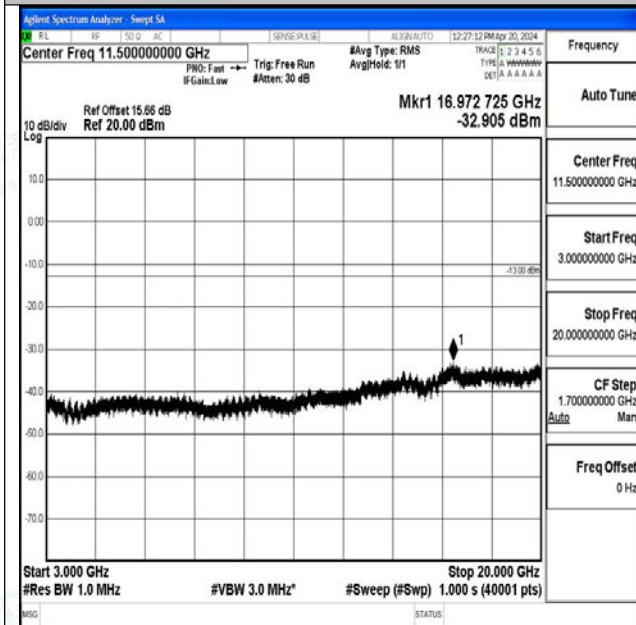

Band25_10MHz_QPSK_26640_1RB#0_0.15~30_0.15~30

Band25_10MHz_QPSK_26640_1RB#0_30~1000_30~1000

Band25_10MHz_QPSK_26640_1RB#0_1000~3000_1000~3000

Band25_10MHz_QPSK_26640_1RB#0_3000~20000_3000~20000

Band25_10MHz_16QAM_26640_1RB#0_0.009~0.15_0.009~0.15