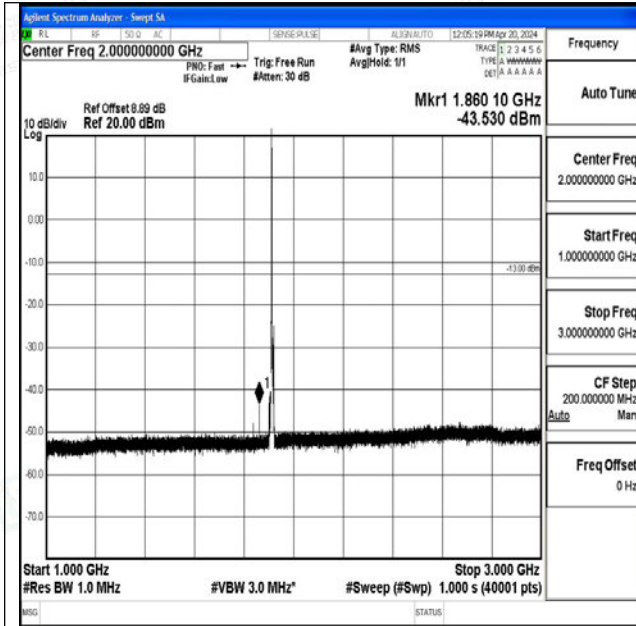

Band25_5MHz_QPSK_26665_1RB#0_1000~3000_1000~3000

Band25_5MHz_QPSK_26665_1RB#0_3000~20000_300
0~20000

Band25_5MHz_16QAM_26665_1RB#0_0.009~0.15_0.0
09~0.15

Band25_5MHz_16QAM_26665_1RB#0_0.15~30_0.15~3
0

Band25_5MHz_16QAM_26665_1RB#0_30~1000_30~10
00