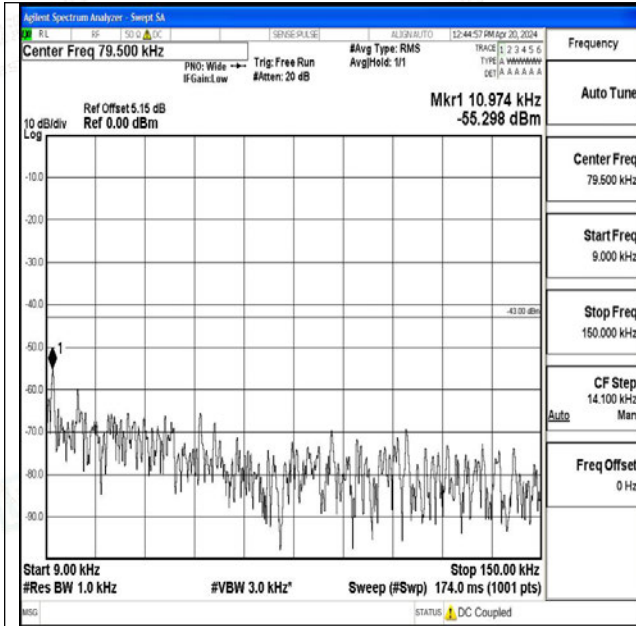

Band25_10MHz_16QAM_26640_1RB#0_0.15~30_0.15~30

Band25_10MHz_16QAM_26640_1RB#0_30~1000_30~1000

Band25_10MHz_16QAM_26640_1RB#0_1000~3000_1000~3000

Band25_10MHz_16QAM_26640_1RB#0_3000~20000_3000~20000

Band25_15MHz_QPSK_26115_1RB#0_0.009~0.15_0.00
9~0.15