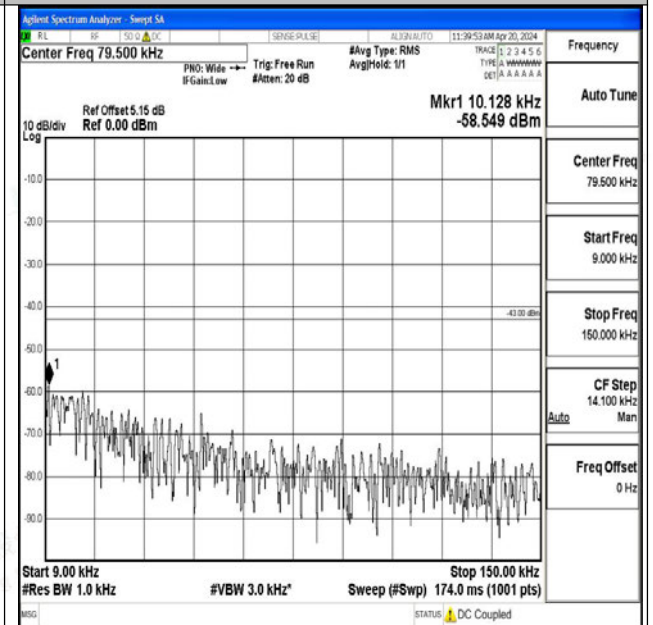

0

Band25_3MHz_QPSK_26055_1RB#0_1000~3000_1000

~3000

Band25_3MHz_QPSK_26055_1RB#0_3000~20000_300

0~20000

Band25_3MHz_16QAM_26055_1RB#0_0.009~0.15_0.0

09~0.15

Band25_3MHz_16QAM_26055_1RB#0_0.15~30_0.15~3