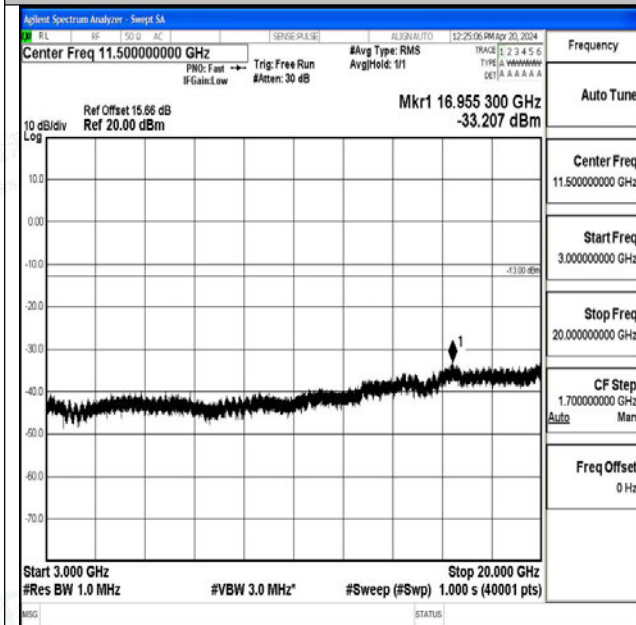

Band25_10MHz_QPSK_26090_1RB#0_3000~20000_3000~20000