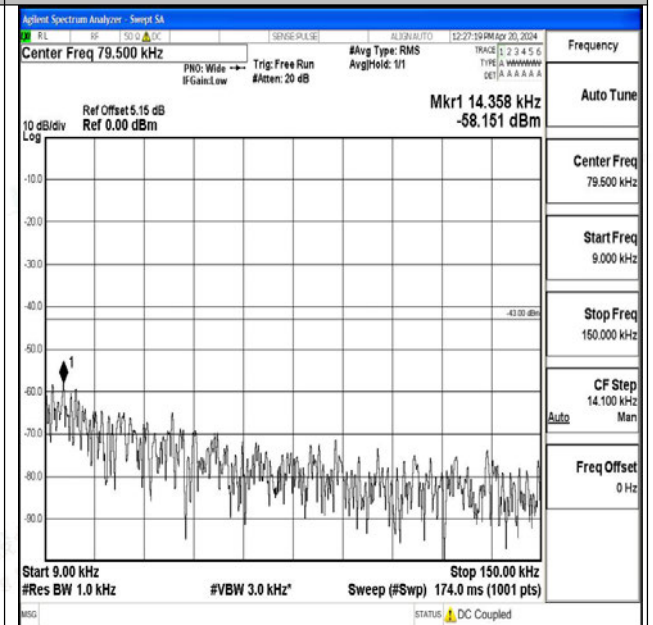

Band25_10MHz_QPSK_26640_1RB#0_0.15~30_0.15~30

Band25_10MHz_QPSK_26640_1RB#0_30~1000_30~1000

Band25_10MHz_QPSK_26640_1RB#0_1000~3000_1000~3000

Band25_10MHz_QPSK_26640_1RB#0_3000~20000_3000~20000

Band25_10MHz_16QAM_26640_1RB#0_0.009~0.15_0.009~0.15