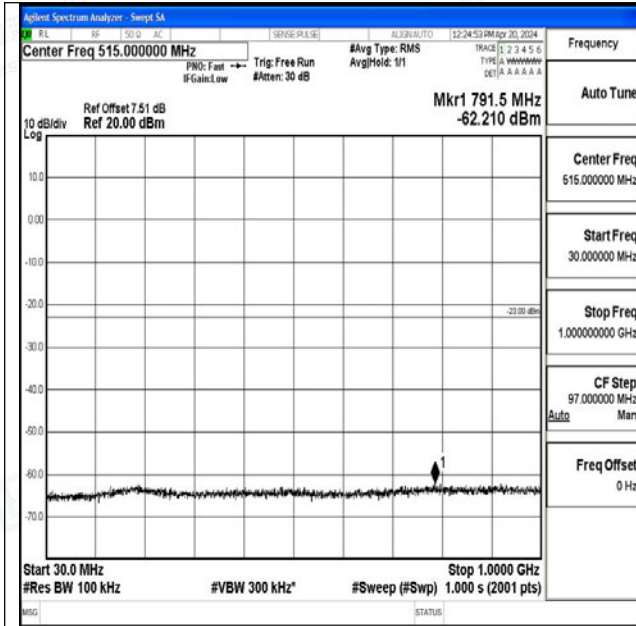

Band25_5MHz_16QAM_26665_1RB#0_1000~3000_100
0~3000

Band25_5MHz_16QAM_26665_1RB#0_3000~20000_30
00~20000

Band25_10MHz_QPSK_26090_1RB#0_0.009~0.15_0.00
9~0.15

Band25_10MHz_QPSK_26090_1RB#0_0.15~30_0.15~3
0