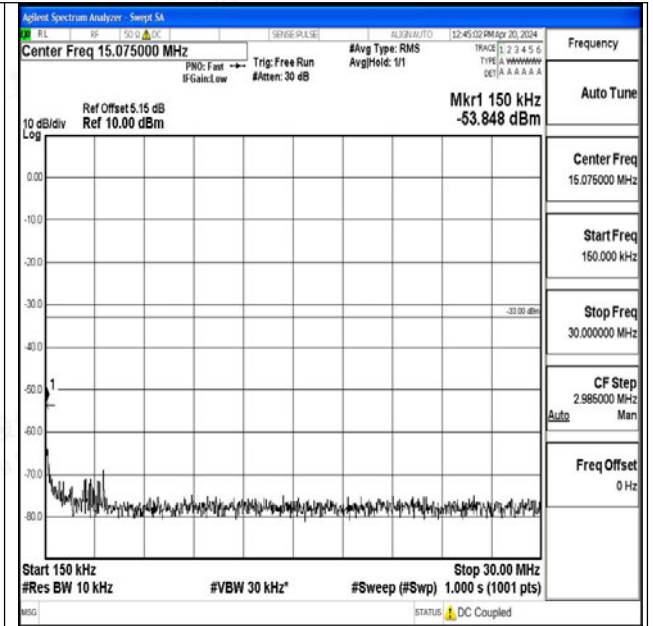

Band25_10MHz_16QAM_26640_1RB#0_0.15~30_0.15~30

Band25_10MHz_16QAM_26640_1RB#0_30~1000_30~1000

Band25_10MHz_16QAM_26640_1RB#0_1000~3000_1000~3000

Band25_10MHz_16QAM_26640_1RB#0_3000~20000_3000~20000

Band25_15MHz_QPSK_26115_1RB#0_0.009~0.15_0.00
9~0.15