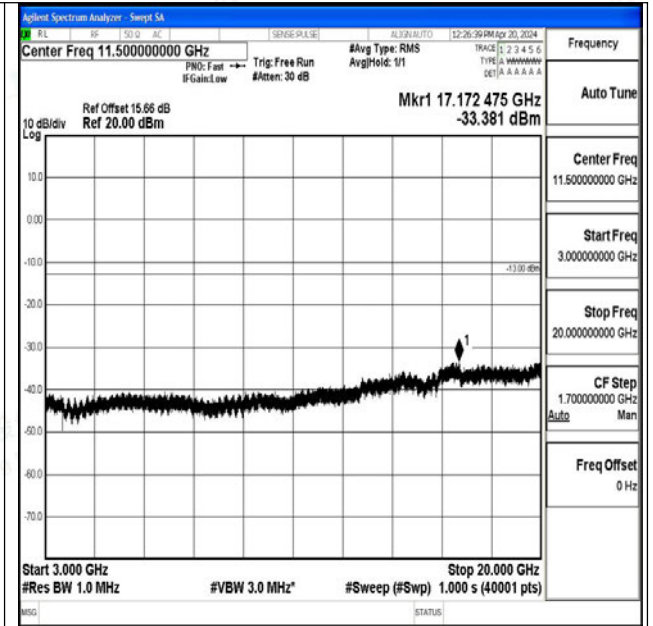

Band25_10MHz_16QAM_26365_1RB#0_0.15~30_0.15~
30

Band25_10MHz_16QAM_26365_1RB#0_30~1000_30~1
000

Band25_10MHz_16QAM_26365_1RB#0_1000~3000_1000~3000

Band25_10MHz_16QAM_26365_1RB#0_3000~20000_3000~20000

Band25_10MHz_QPSK_26640_1RB#0_0.009~0.15_0.009~0.15