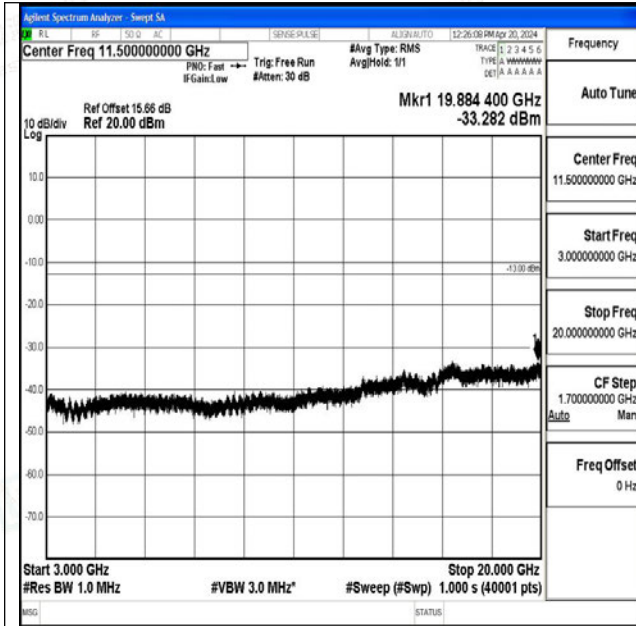

Band25_10MHz_QPSK_26365_1RB#0_0.15~30_0.15~3
0

Band25_10MHz_QPSK_26365_1RB#0_30~1000_30~10
00

Band25_10MHz_QPSK_26365_1RB#0_1000~3000_100
0~3000

Band25_10MHz_QPSK_26365_1RB#0_3000~20000_30
00~20000

Band25_10MHz_16QAM_26365_1RB#0_0.009~0.15_0.
009~0.15