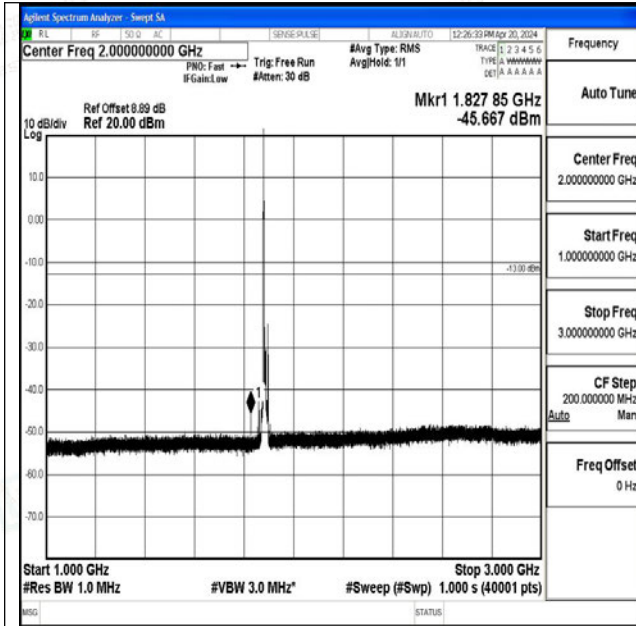

Band25_10MHz_16QAM_26365_1RB#0_1000~3000_1000~3000