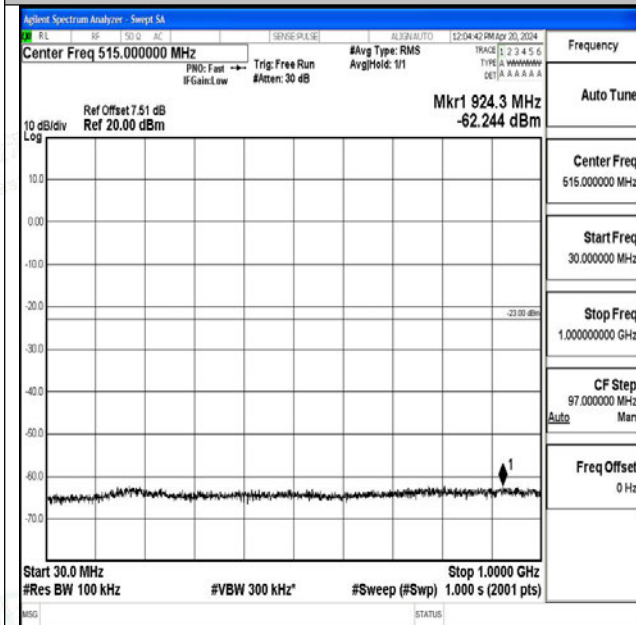

0~3000

Band25_5MHz_16QAM_26365_1RB#0_3000~20000_3000~20000

00~20000

Band25_5MHz_QPSK_26665_1RB#0_0.009~0.15_0.009~0.15

Band25_5MHz_QPSK_26665_1RB#0_0.15~30_0.15~30

Band25_5MHz_QPSK_26665_1RB#0_30~1000_30~1000