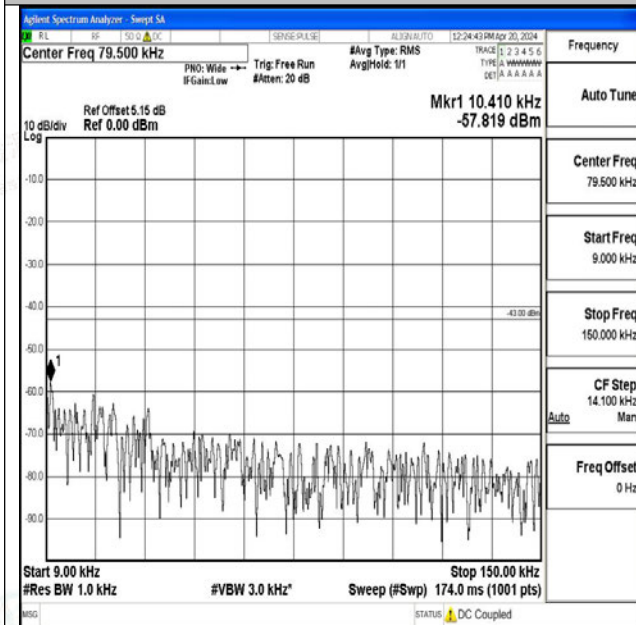

Band25_10MHz_QPSK_26090_1RB#0_0.009~0.15_0.00
9~0.15