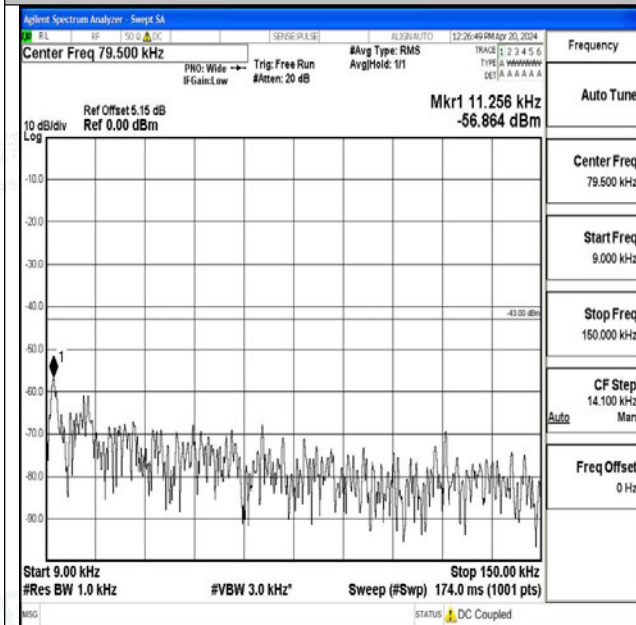

Band25_10MHz_16QAM_26365_1RB#0_0.15~30_0.15~
30

Band25_10MHz_16QAM_26365_1RB#0_30~1000_30~1
000

Band25_10MHz_16QAM_26365_1RB#0_1000~3000_1000~3000

Band25_10MHz_16QAM_26365_1RB#0_3000~20000_3000~20000

Band25_10MHz_QPSK_26640_1RB#0_0.009~0.15_0.009~0.15