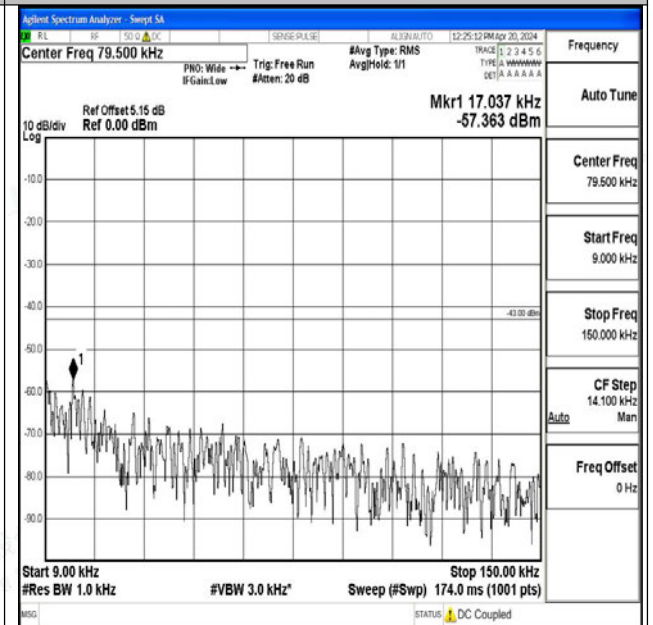

Band25_10MHz_16QAM_26090_1RB#0_0.009~0.15_0.009~0.15