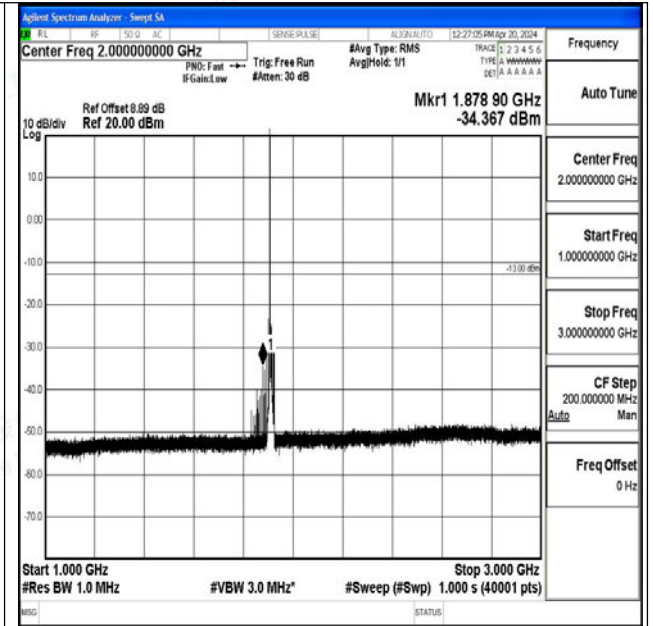

Band25_10MHz_QPSK_26640_1RB#0_1000~3000_1000~3000