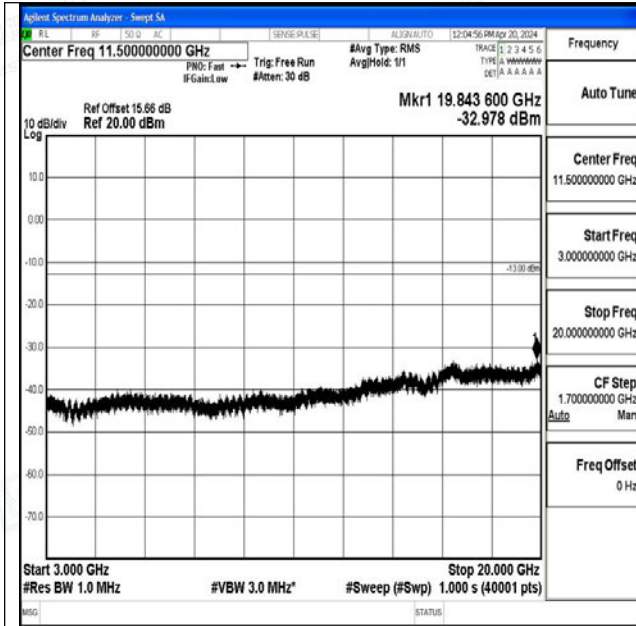

Band25_5MHz_QPSK_26665_1RB#0_3000~20000_300
0~20000