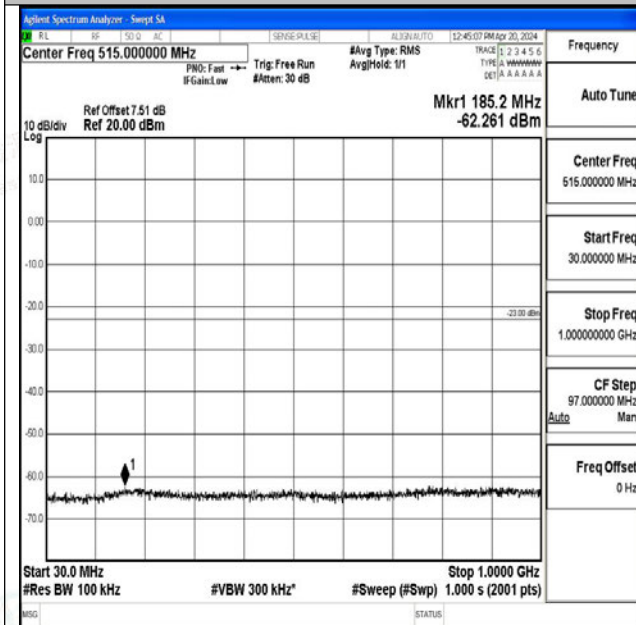

Band25_15MHz_QPSK_26115_1RB#0_30~1000_30~10
00