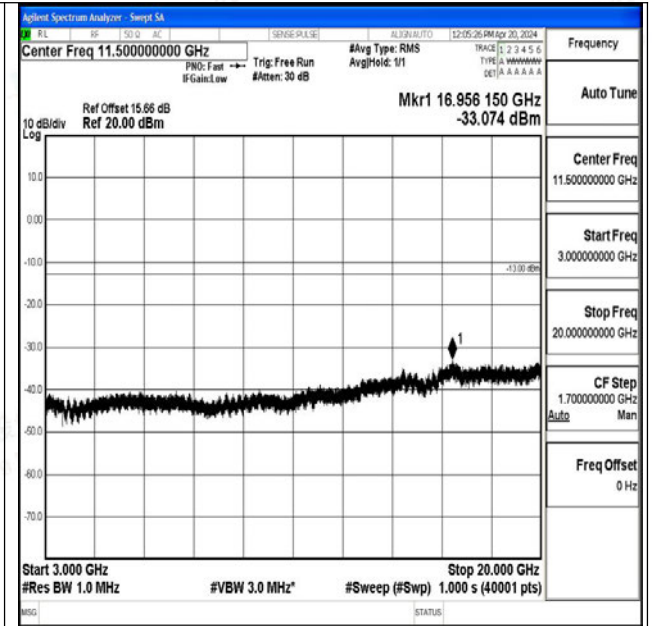

Band25_5MHz_16QAM_26665_1RB#0_3000~20000_30
00~20000