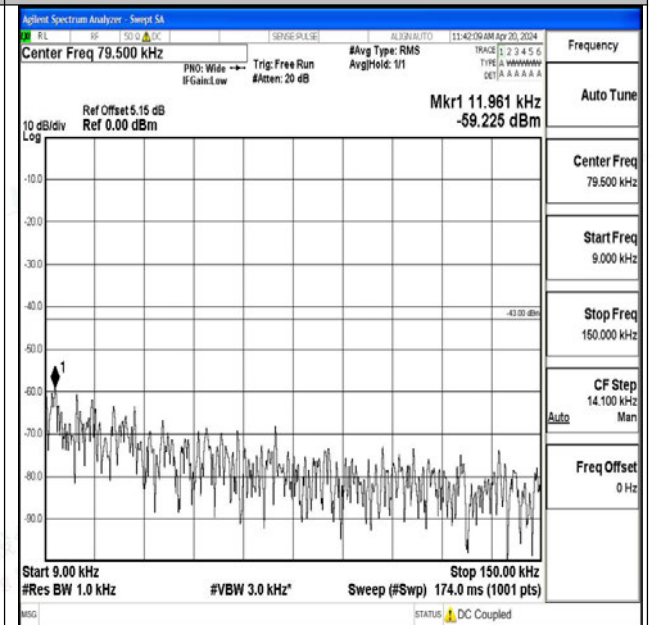

Band25_3MHz_QPSK_26675_1RB#0_0.15~30_0.15~30

Band25_3MHz_QPSK_26675_1RB#0_30~1000_30~1000

0

Band25_3MHz_QPSK_26675_1RB#0_1000~3000_1000

~3000

Band25_3MHz_QPSK_26675_1RB#0_3000~20000_300

0~20000

Band25_3MHz_16QAM_26675_1RB#0_0.009~0.15_0.0