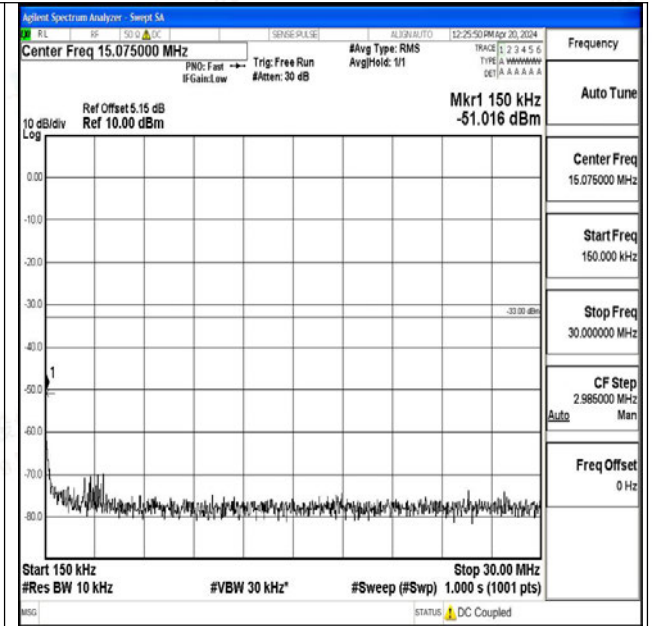

Band25_10MHz_16QAM_26090_1RB#0_30~1000_30~1000

Band25_10MHz_16QAM_26090_1RB#0_1000~3000_1000~3000

Band25_10MHz_16QAM_26090_1RB#0_3000~20000_3000~20000

Band25_10MHz_QPSK_26365_1RB#0_0.009~0.15_0.00
9~0.15