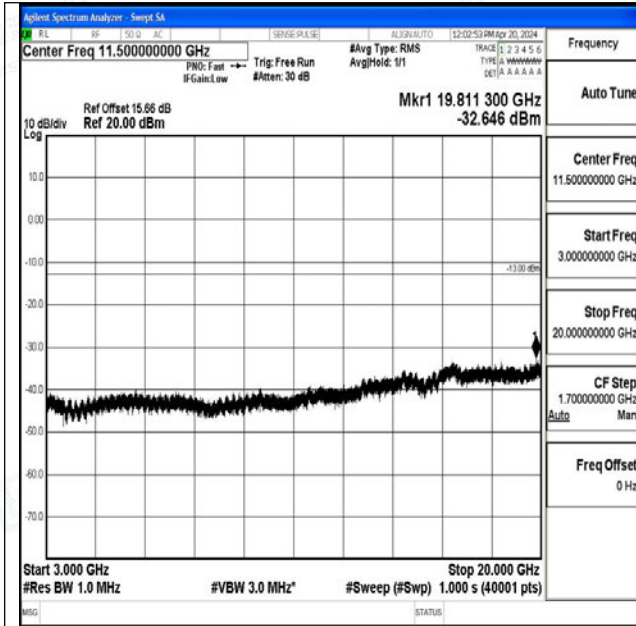

00~20000

Band25_5MHz_QPSK_26065_1RB#0_0.009~0.15_0.009~0.15

Band25_5MHz_QPSK_26065_1RB#0_0.15~30_0.15~30

Band25_5MHz_QPSK_26065_1RB#0_30~1000_30~1000

Band25_5MHz_QPSK_26065_1RB#0_1000~3000_1000~3000

Band25_5MHz_QPSK_26065_1RB#0_3000~20000_300
0~20000