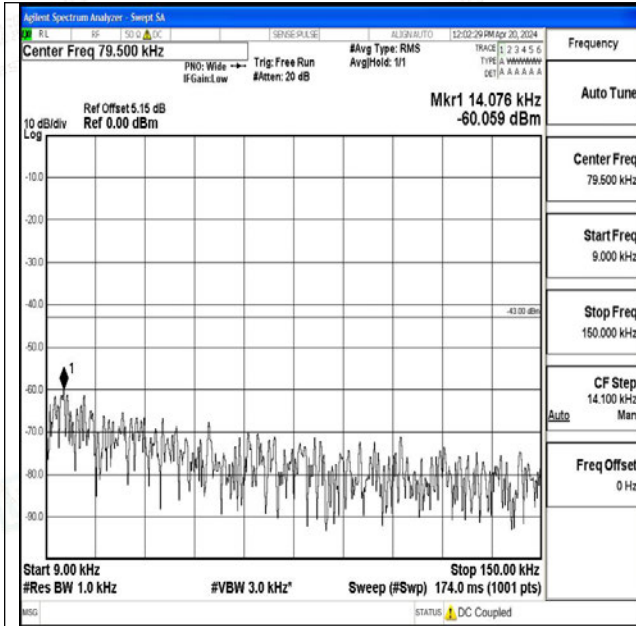

Band25_5MHz_QPSK_26065_1RB#0_0.009~0.15_0.009~0.15