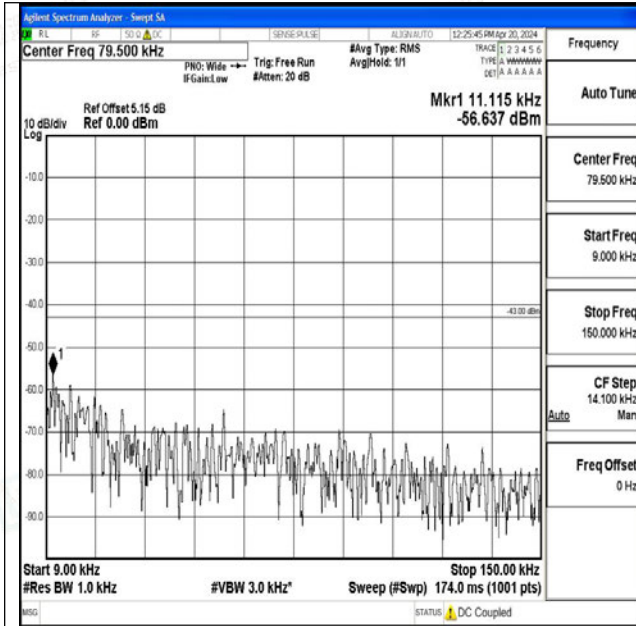

Band25_10MHz_16QAM_26090_1RB#0_30~1000_30~1000

Band25_10MHz_16QAM_26090_1RB#0_1000~3000_1000~3000

Band25_10MHz_16QAM_26090_1RB#0_3000~20000_3000~20000

Band25_10MHz_QPSK_26365_1RB#0_0.009~0.15_0.00
9~0.15