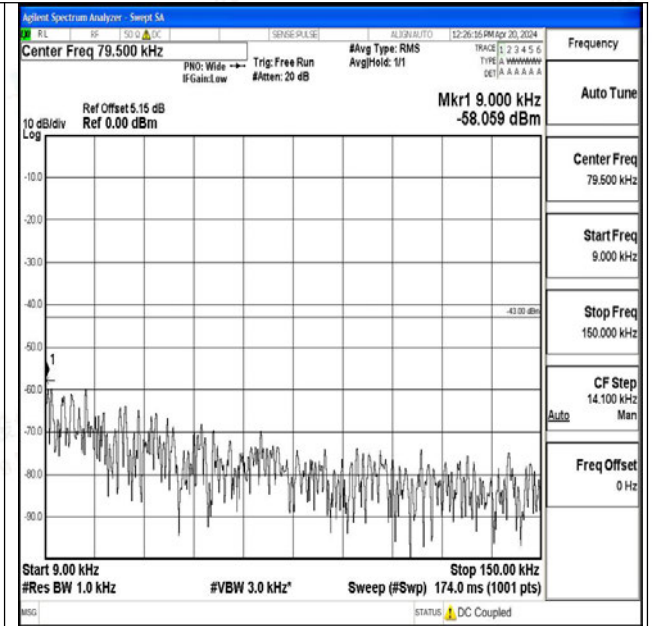

Band25_10MHz_QPSK_26365_1RB#0_0.15~30_0.15~3
0

Band25_10MHz_QPSK_26365_1RB#0_30~1000_30~10
00

Band25_10MHz_QPSK_26365_1RB#0_1000~3000_100
0~3000

Band25_10MHz_QPSK_26365_1RB#0_3000~20000_30
00~20000

Band25_10MHz_16QAM_26365_1RB#0_0.009~0.15_0.
009~0.15