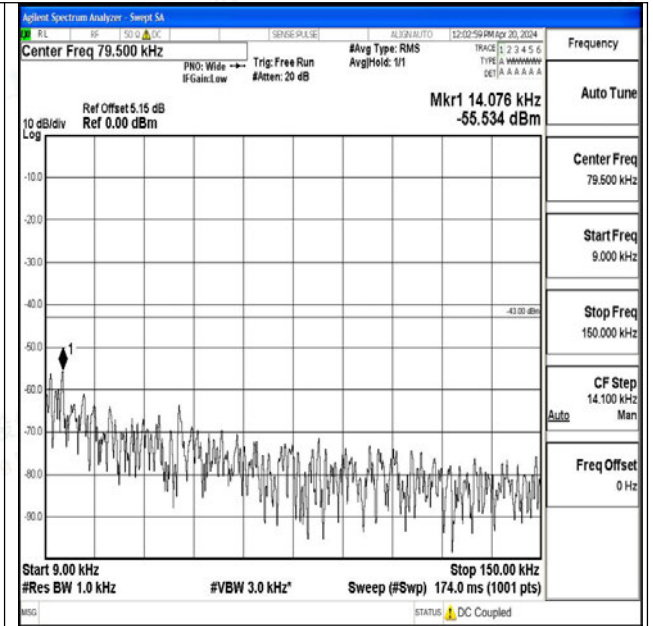

00~20000

Band25_5MHz_QPSK_26065_1RB#0_0.009~0.15_0.009~0.15

Band25_5MHz_QPSK_26065_1RB#0_0.15~30_0.15~30

Band25_5MHz_QPSK_26065_1RB#0_30~1000_30~1000

Band25_5MHz_QPSK_26065_1RB#0_1000~3000_1000~3000

Band25_5MHz_QPSK_26065_1RB#0_3000~20000_300
0~20000