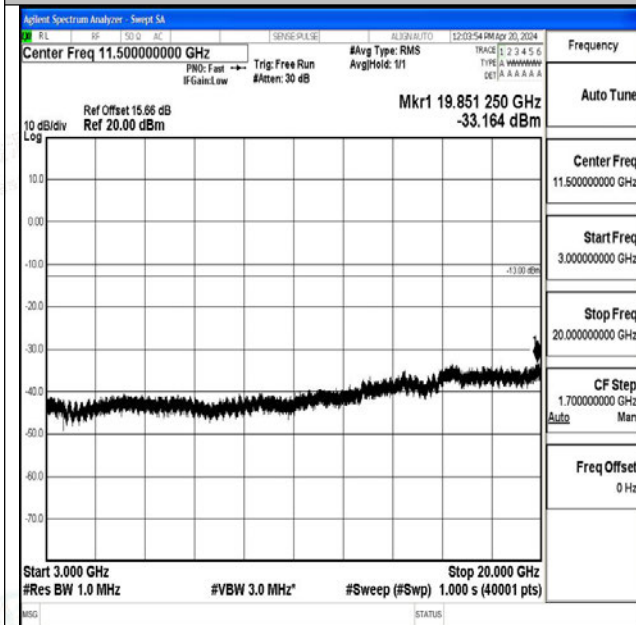

Band25_5MHz_QPSK_26365_1RB#0_0.009~0.15_0.009 ~0.15

Band25_5MHz_QPSK_26365_1RB#0_0.15~30_0.15~30

Band25_5MHz_QPSK_26365_1RB#0_30~1000_30~1000

0

Band25_5MHz_QPSK_26365_1RB#0_1000~3000_1000

~3000

Band25_5MHz_QPSK_26365_1RB#0_3000~20000_300