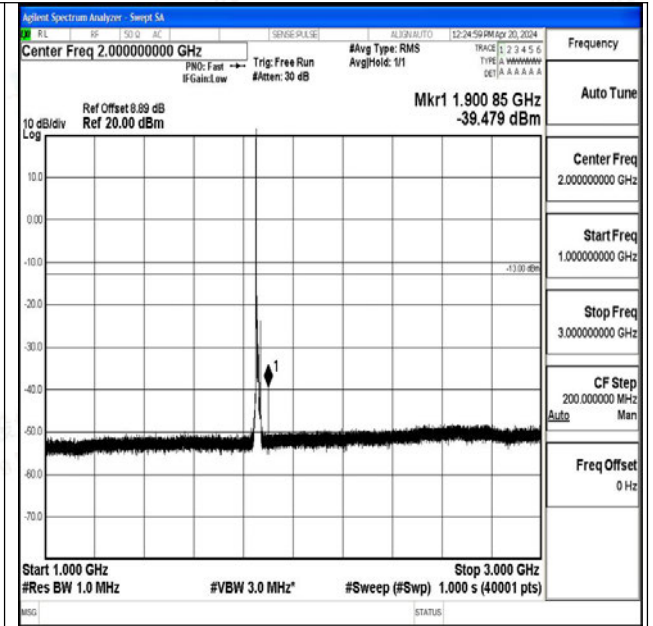

Band25_10MHz_QPSK_26090_1RB#0_1000~3000_1000~3000