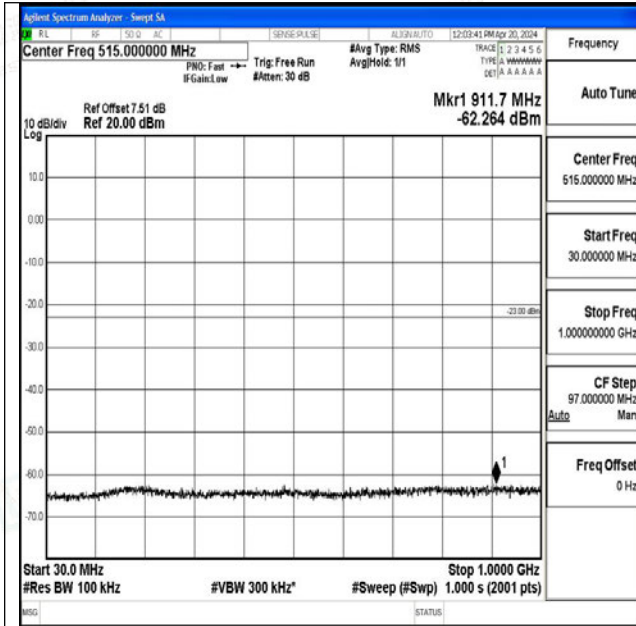

Band25_5MHz_QPSK_26365_1RB#0_30~1000_30~1000

0