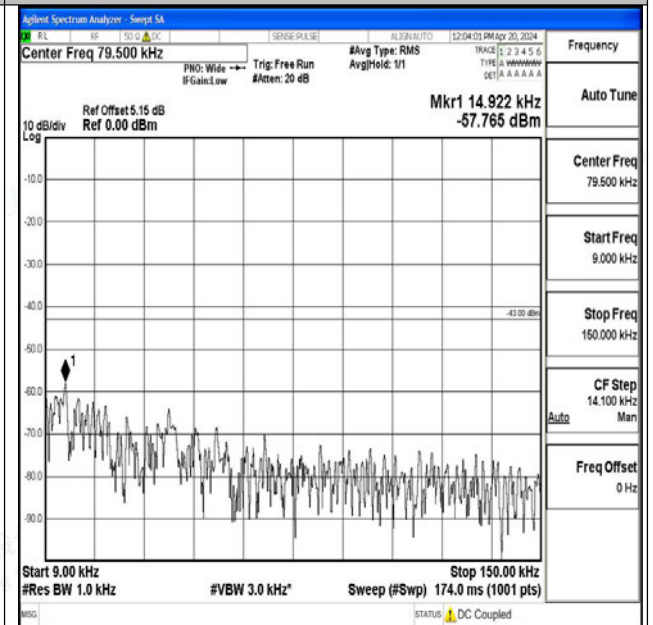

Band25_5MHz_16QAM_26365_1RB#0_0.009~0.15_0.0

09~0.15