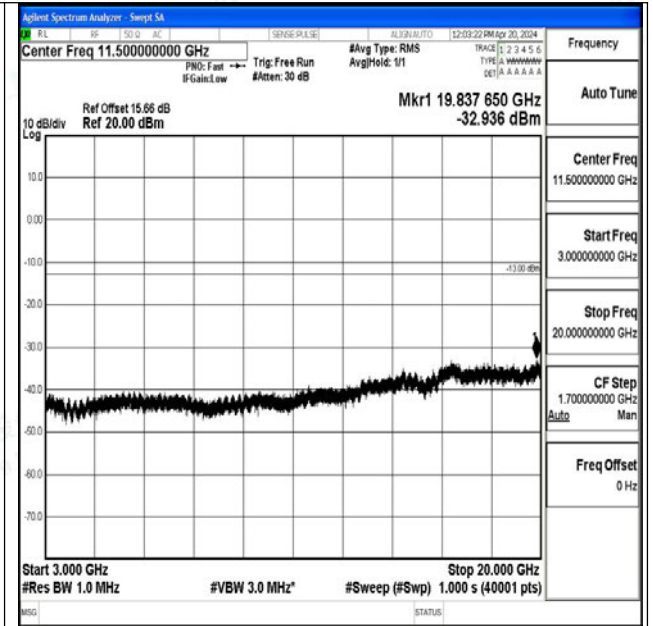

Band25_5MHz_16QAM_26065_1RB#0_0.009~0.15_0.0
09~0.15

Band25_5MHz_16QAM_26065_1RB#0_0.15~30_0.15~3
0

Band25_5MHz_16QAM_26065_1RB#0_30~1000_30~10
00

Band25_5MHz_16QAM_26065_1RB#0_1000~3000_100 0~3000

Band25_5MHz_16QAM_26065_1RB#0_3000~20000_30 00~20000