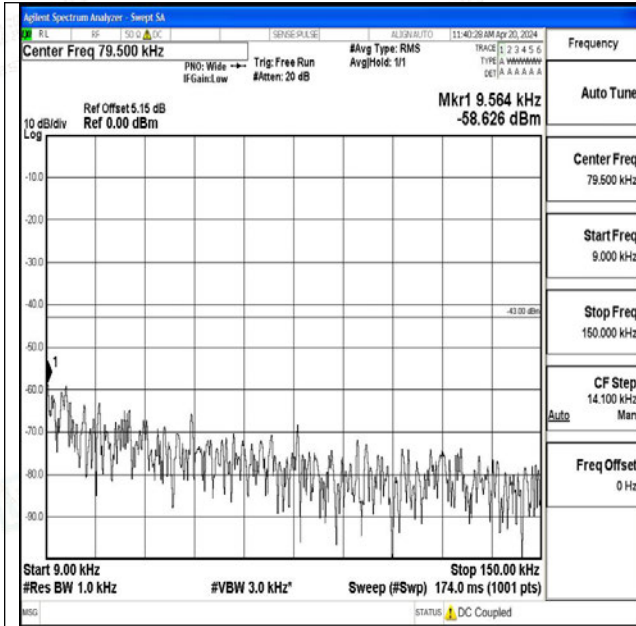

0

Band25_3MHz_16QAM_26055_1RB#0_30~1000_30~10

00

Band25_3MHz_16QAM_26055_1RB#0_1000~3000_100

0~3000

Band25_3MHz_16QAM_26055_1RB#0_3000~20000_30

00~20000

Band25_3MHz_QPSK_26365_1RB#0_0.009~0.15_0.009~0.15