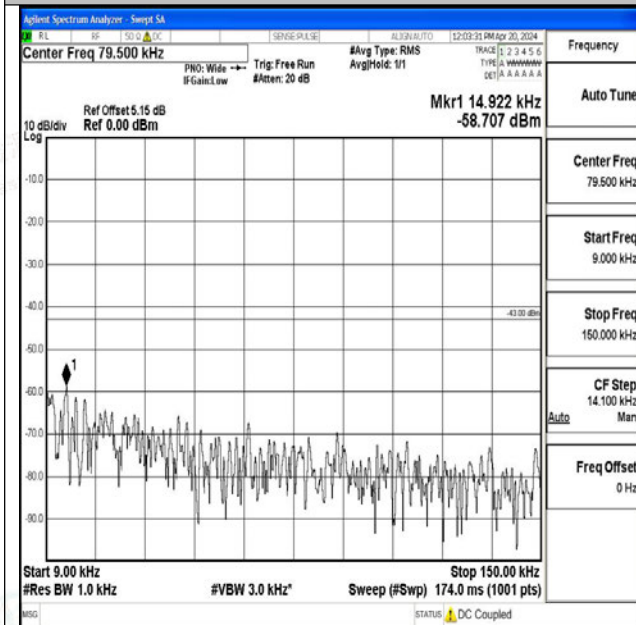

Band25_5MHz_16QAM_26065_1RB#0_0.009~0.15_0.0
09~0.15

Band25_5MHz_16QAM_26065_1RB#0_0.15~30_0.15~3
0

Band25_5MHz_16QAM_26065_1RB#0_30~1000_30~10
00

Band25_5MHz_16QAM_26065_1RB#0_1000~3000_100 0~3000

Band25_5MHz_16QAM_26065_1RB#0_3000~20000_30 00~20000