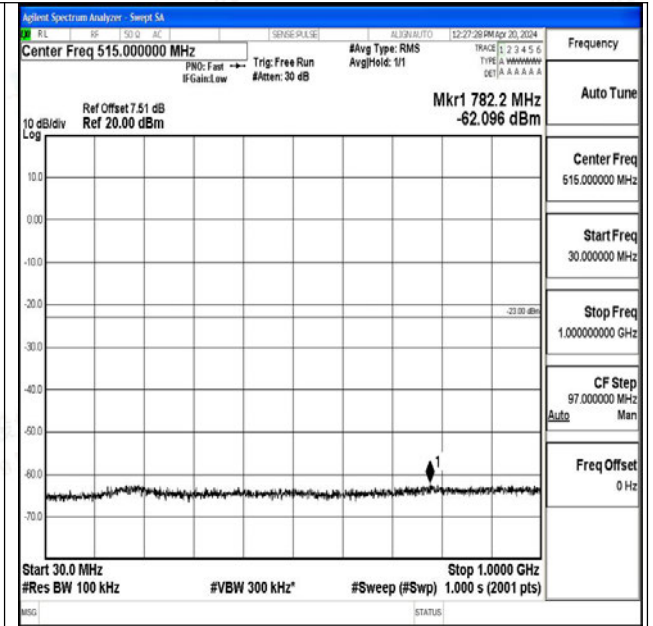

Band25_10MHz_16QAM_26640_1RB#0_30~1000_30~1000