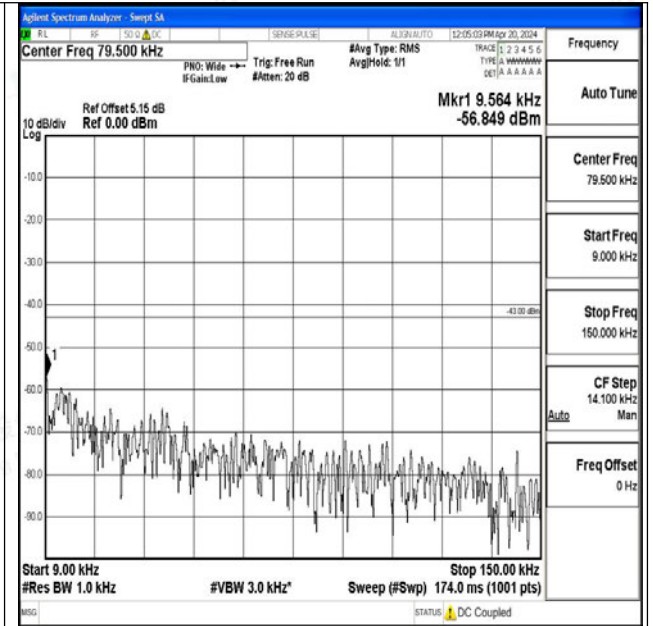

Band25_5MHz_16QAM_26665_1RB#0_0.009~0.15_0.0
09~0.15