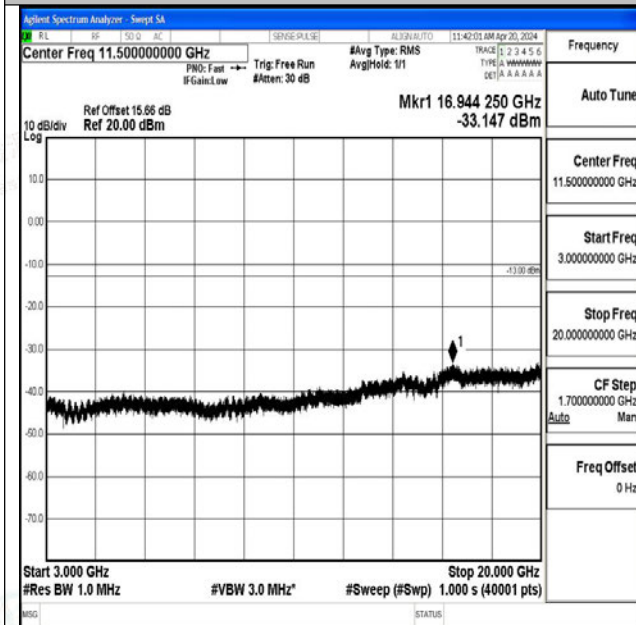

Band25_3MHz_QPSK_26675_1RB#0_0.15~30_0.15~30

Band25_3MHz_QPSK_26675_1RB#0_30~1000_30~1000

0

Band25_3MHz_QPSK_26675_1RB#0_1000~3000_1000

~3000

Band25_3MHz_QPSK_26675_1RB#0_3000~20000_300

0~20000

Band25_3MHz_16QAM_26675_1RB#0_0.009~0.15_0.0