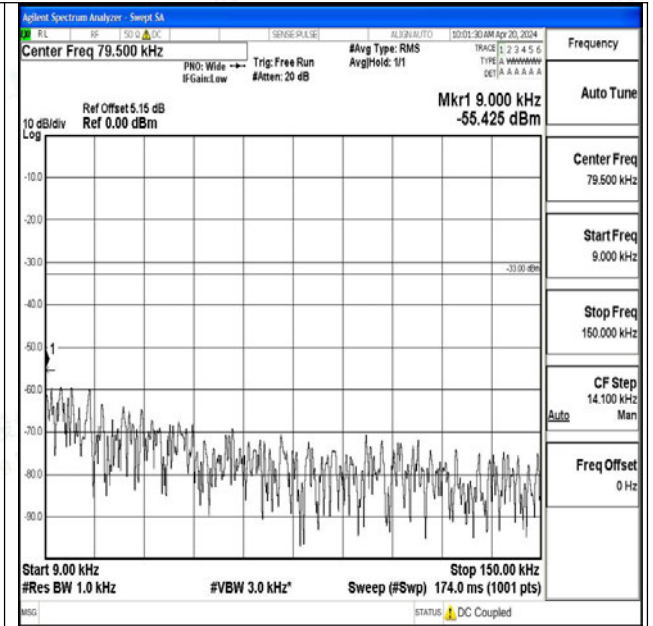

Band12_5MHz_QPSK_23155_1RB#0_3000~10000_300
0~10000

Band12_5MHz_16QAM_23155_1RB#0_0.009~0.15_0.0
09~0.15

Band12_5MHz_16QAM_23155_1RB#0_0.15~30_0.15~3
0

Band12_5MHz_16QAM_23155_1RB#0_30~1000_30~10
00

Band12_5MHz_16QAM_23155_1RB#0_1000~3000_100
0~3000