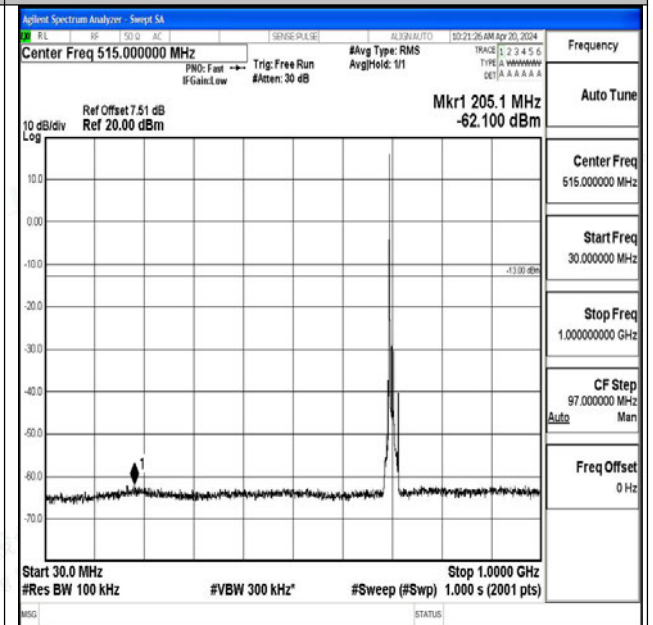

Band12_10MHz_16QAM_23095_1RB#0_0.009~0.15_0.
009~0.15

Band12_10MHz_16QAM_23095_1RB#0_30~1000_30~1
000