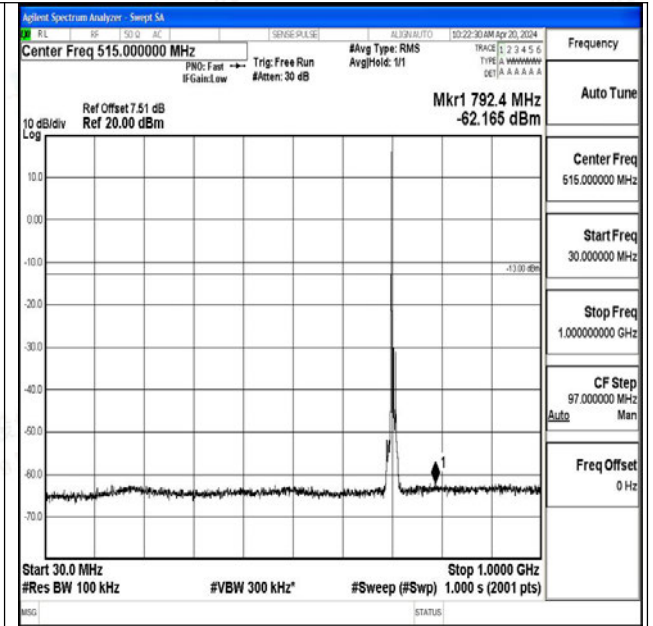

Band12_10MHz_QPSK_23130_1RB#0_3000~10000_3000~10000

Band12_10MHz_16QAM_23130_1RB#0_0.009~0.15_0.009~0.15

Band12_10MHz_16QAM_23130_1RB#0_0.15~30_0.15~30

Band12_10MHz_16QAM_23130_1RB#0_30~1000_30~1000

Band12_10MHz_16QAM_23130_1RB#0_1000~3000_1000~3000