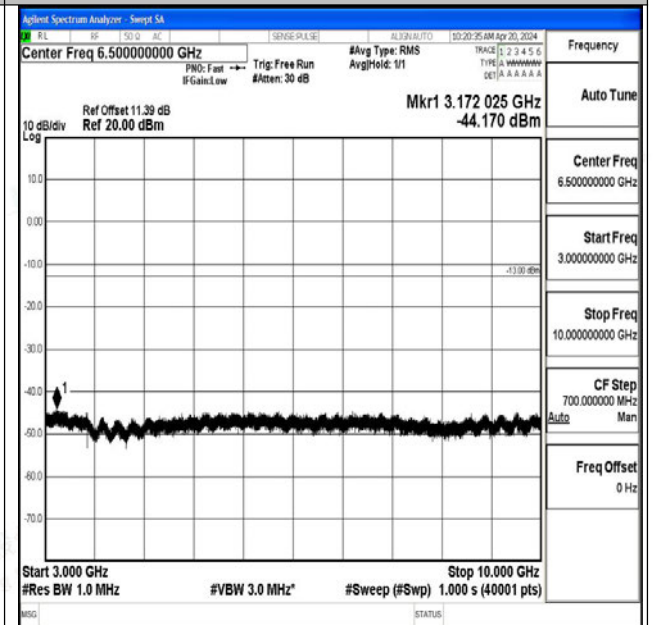

Band12_10MHz_QPSK_23060_1RB#0_3000~10000_3000~10000

Band12_10MHz_16QAM_23060_1RB#0_0.009~0.15_0.009~0.15

Band12_10MHz_16QAM_23060_1RB#0_0.15~30_0.15~30

Band12_10MHz_16QAM_23060_1RB#0_30~1000_30~1000

Band12_10MHz_16QAM_23060_1RB#0_1000~3000_1000~3000