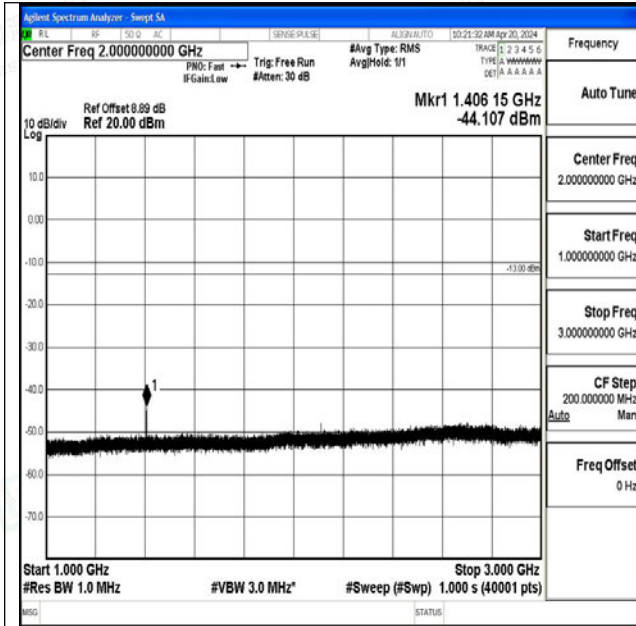

Band12_10MHz_QPSK_23095_1RB#0_3000~10000_30
00~10000

Band12_10MHz_16QAM_23095_1RB#0_0.009~0.15_0.
009~0.15

Band12_10MHz_16QAM_23095_1RB#0_0.15~30_0.15~
30

Band12_10MHz_16QAM_23095_1RB#0_30~1000_30~1
000

Band12_10MHz_16QAM_23095_1RB#0_1000~3000_1000~3000