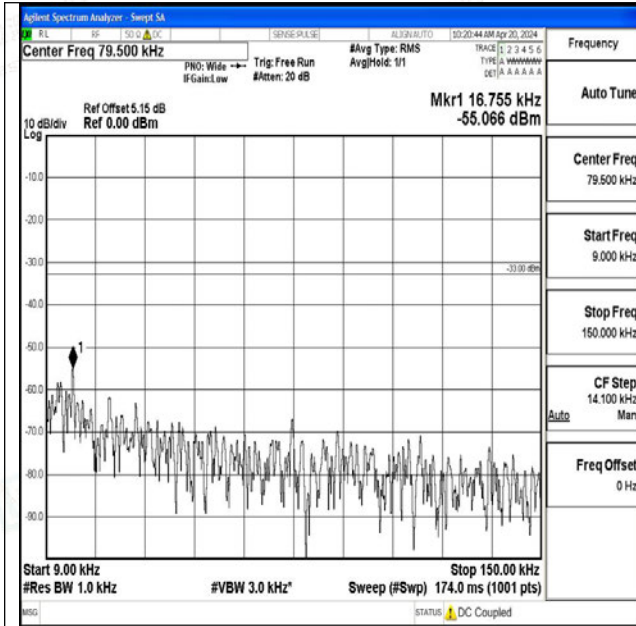

Band12_10MHz_QPSK_23095_1RB#0_0.009~0.15_0.00
9~0.15