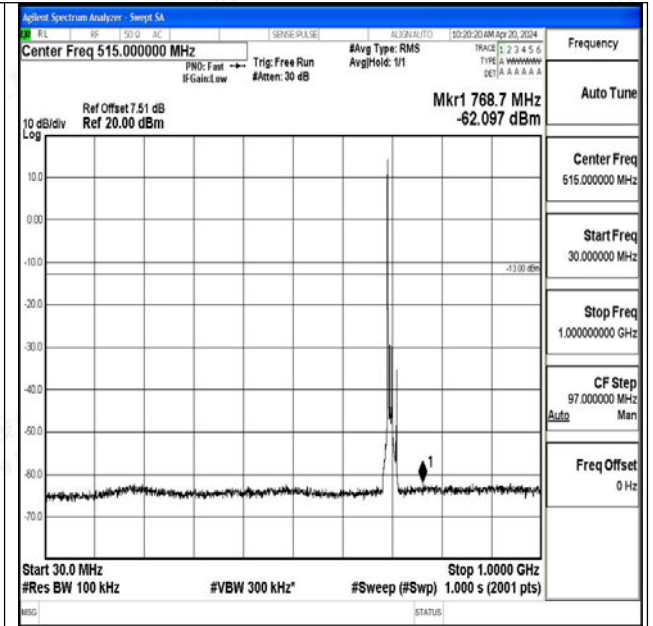

Band12_10MHz_QPSK_23060_1RB#0_3000~10000_3000~10000

Band12_10MHz_16QAM_23060_1RB#0_0.009~0.15_0.009~0.15

Band12_10MHz_16QAM_23060_1RB#0_0.15~30_0.15~30

Band12_10MHz_16QAM_23060_1RB#0_30~1000_30~1000

Band12_10MHz_16QAM_23060_1RB#0_1000~3000_1000~3000