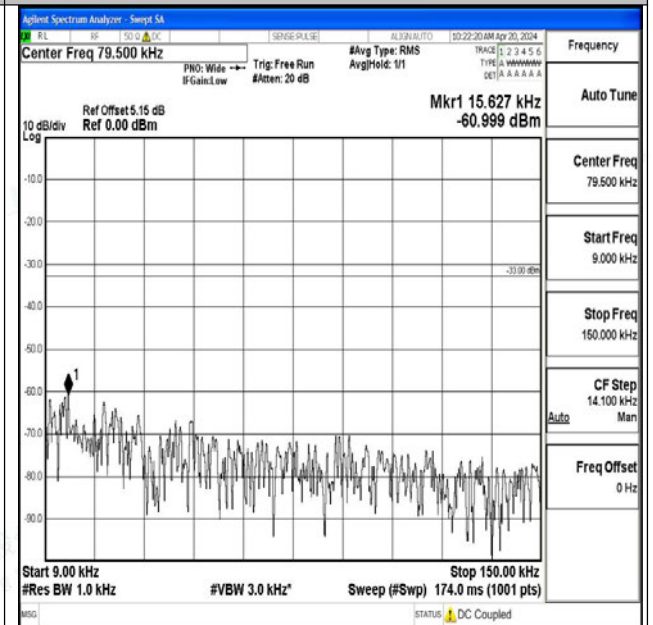

Band12_10MHz_QPSK_23130_1RB#0_1000~3000_1000~3000

Band12_10MHz_16QAM_23130_1RB#0_0.009~0.15_0.009~0.15