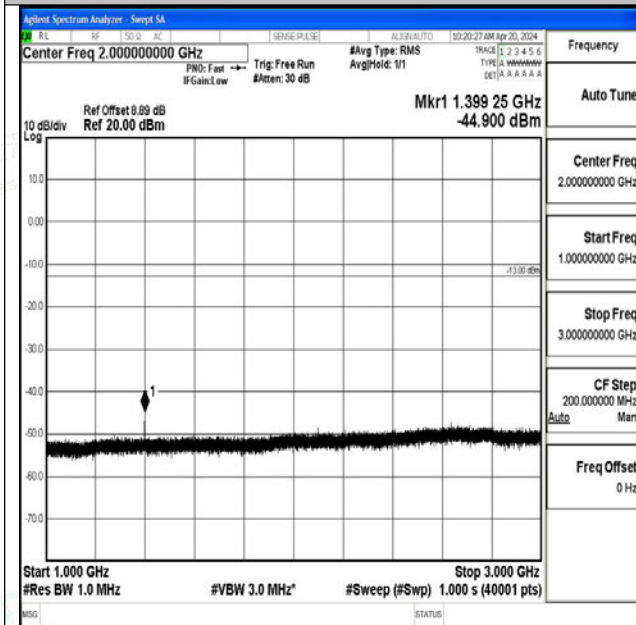

Band12_10MHz_QPSK_23060_1RB#0_3000~10000_3000~10000

Band12_10MHz_16QAM_23060_1RB#0_0.009~0.15_0.009~0.15

Band12_10MHz_16QAM_23060_1RB#0_0.15~30_0.15~30

Band12_10MHz_16QAM_23060_1RB#0_30~1000_30~1000

Band12_10MHz_16QAM_23060_1RB#0_1000~3000_1000~3000