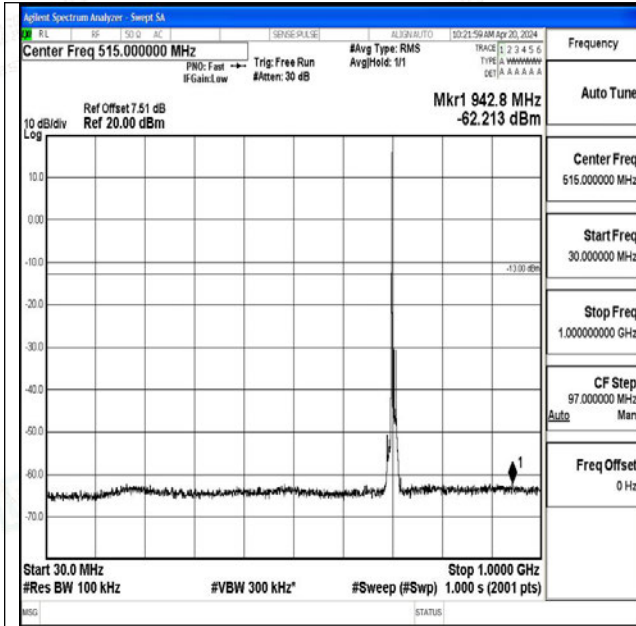

Band12_10MHz_QPSK_23130_1RB#0_30~1000_30~1000