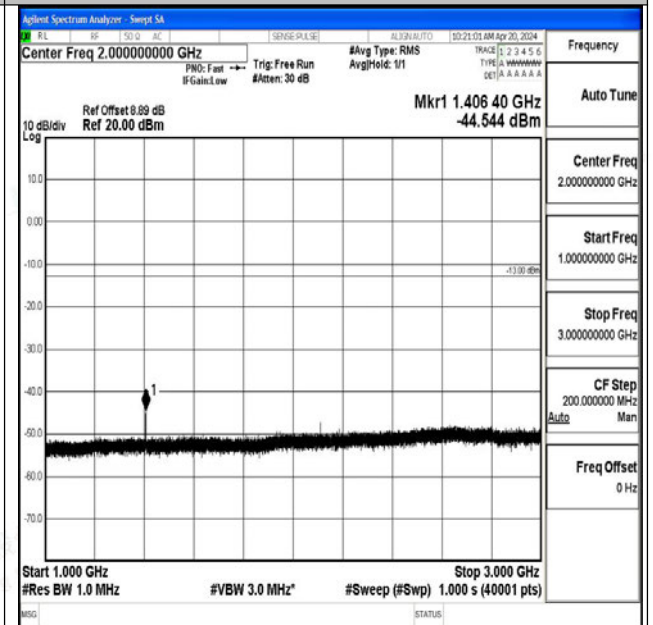

Band12_10MHz_16QAM_23060_1RB#0_3000~10000_3000~10000

Band12_10MHz_QPSK_23095_1RB#0_0.009~0.15_0.00
9~0.15

Band12_10MHz_QPSK_23095_1RB#0_0.15~30_0.15~3
0

Band12_10MHz_QPSK_23095_1RB#0_30~1000_30~10
00

Band12_10MHz_QPSK_23095_1RB#0_1000~3000_100
0~3000