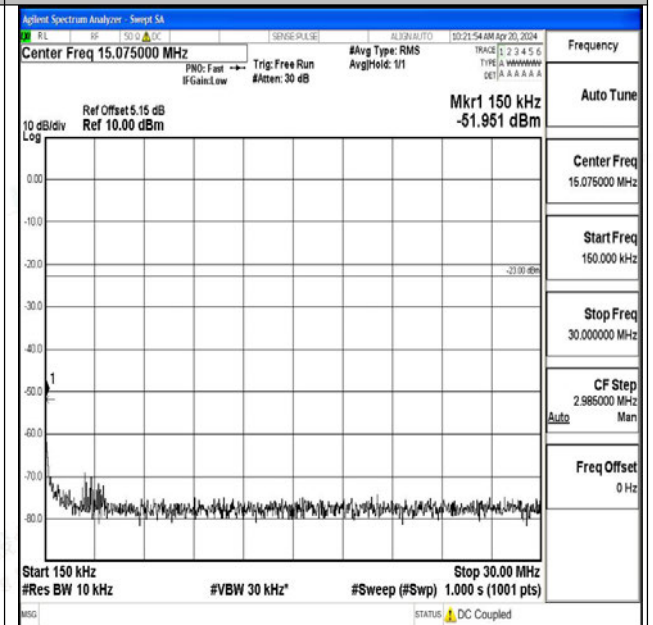

Band12_10MHz_16QAM_23095_1RB#0_3000~10000_3000~10000

Band12_10MHz_QPSK_23130_1RB#0_0.15~30_0.15~30