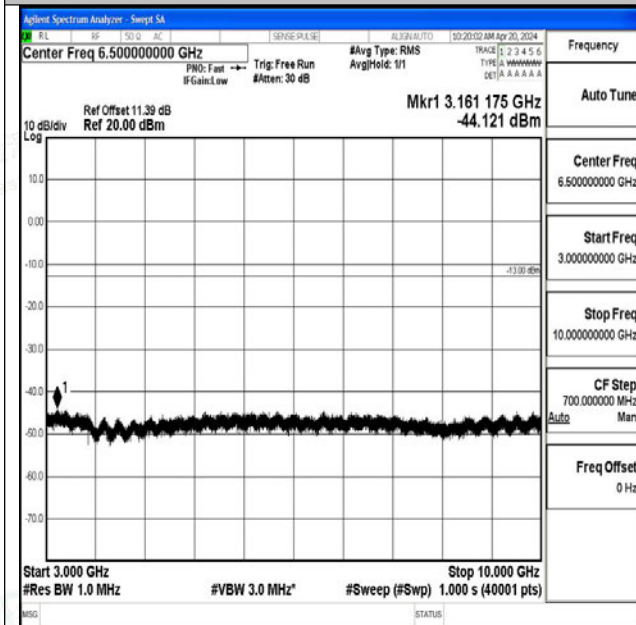

Band12_5MHz_16QAM_23155_1RB#0_3000~10000_30
00~10000

Band12_10MHz_QPSK_23060_1RB#0_0.009~0.15_0.00
9~0.15

Band12_10MHz_QPSK_23060_1RB#0_0.15~30_0.15~3
0

Band12_10MHz_QPSK_23060_1RB#0_30~1000_30~1000

Band12_10MHz_QPSK_23060_1RB#0_1000~3000_1000~3000