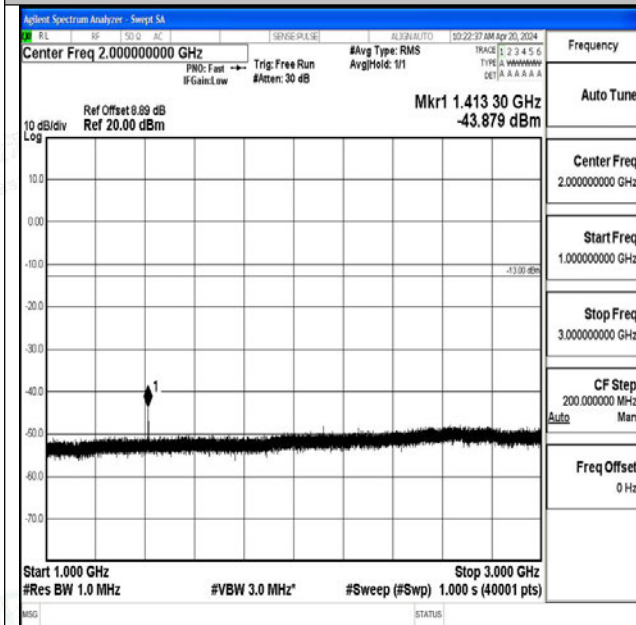

Band12_10MHz_QPSK_23130_1RB#0_3000~10000_3000~10000

Band12_10MHz_16QAM_23130_1RB#0_0.009~0.15_0.009~0.15

Band12_10MHz_16QAM_23130_1RB#0_0.15~30_0.15~30

Band12_10MHz_16QAM_23130_1RB#0_30~1000_30~1000

Band12_10MHz_16QAM_23130_1RB#0_1000~3000_1000~3000