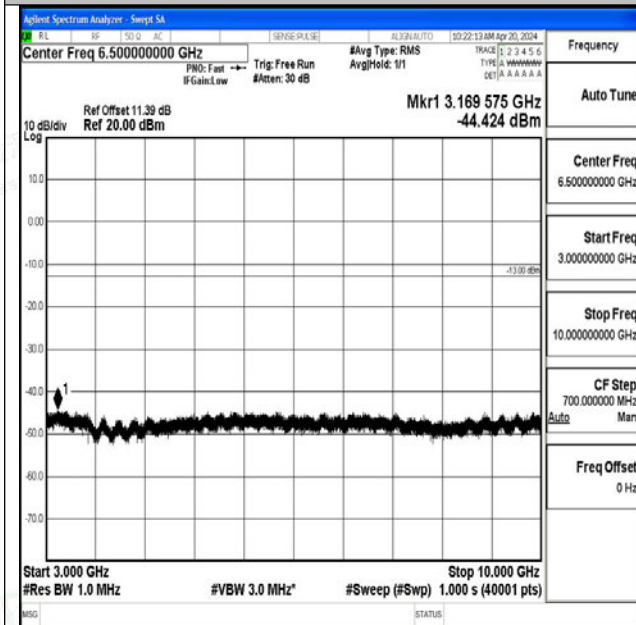

Band12_10MHz_16QAM_23095_1RB#0_3000~10000_3000~10000

Band12_10MHz_QPSK_23130_1RB#0_0.009~0.15_0.009~0.15

Band12_10MHz_QPSK_23130_1RB#0_0.15~30_0.15~30

Band12_10MHz_QPSK_23130_1RB#0_30~1000_30~1000

Band12_10MHz_QPSK_23130_1RB#0_1000~3000_1000~3000