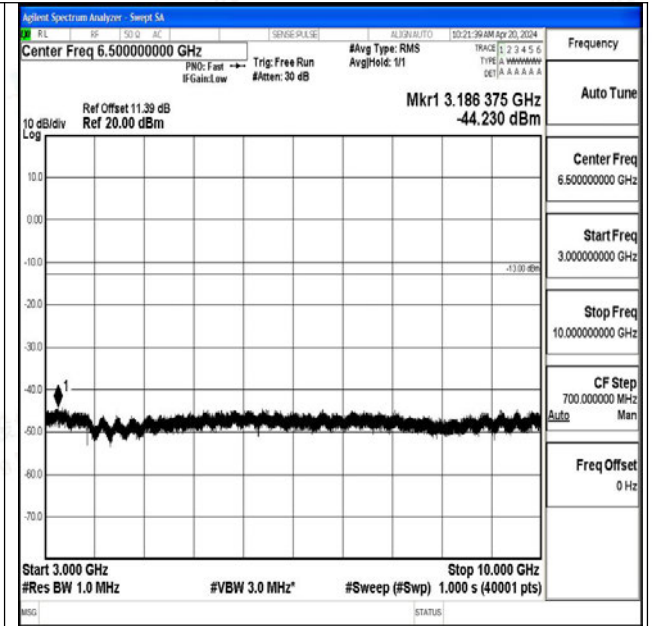

Band12_10MHz_QPSK_23095_1RB#0_3000~10000_30
00~10000

Band12_10MHz_16QAM_23095_1RB#0_0.009~0.15_0.
009~0.15

Band12_10MHz_16QAM_23095_1RB#0_0.15~30_0.15~
30

Band12_10MHz_16QAM_23095_1RB#0_30~1000_30~1
000

Band12_10MHz_16QAM_23095_1RB#0_1000~3000_1000~3000