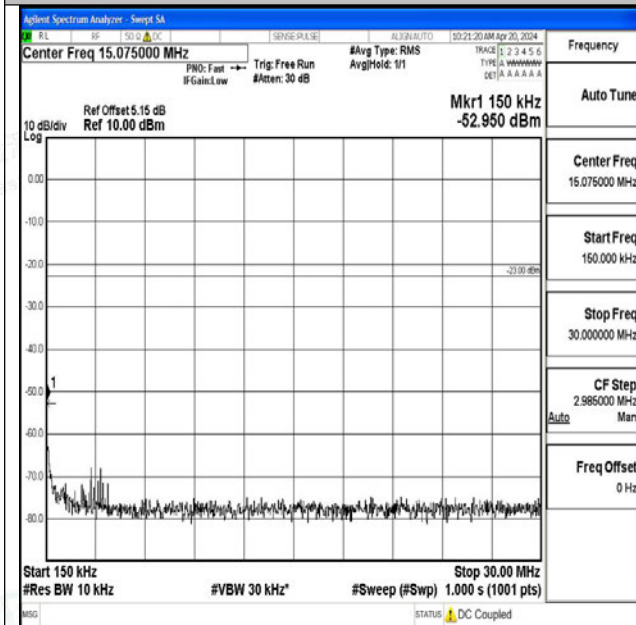

Band12_10MHz_QPSK_23095_1RB#0_3000~10000_30
00~10000

Band12_10MHz_16QAM_23095_1RB#0_0.15~30_0.15~
30