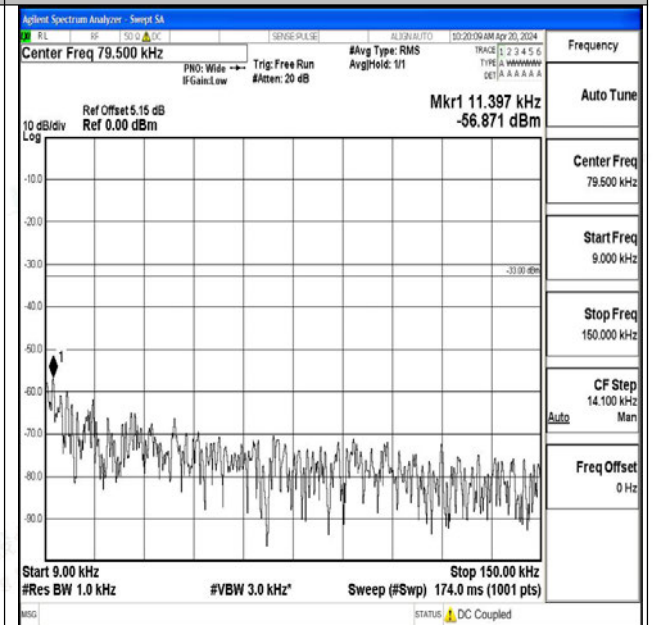

Band12_10MHz_QPSK_23060_1RB#0_1000~3000_1000~3000

Band12_10MHz_16QAM_23060_1RB#0_0.009~0.15_0.009~0.15