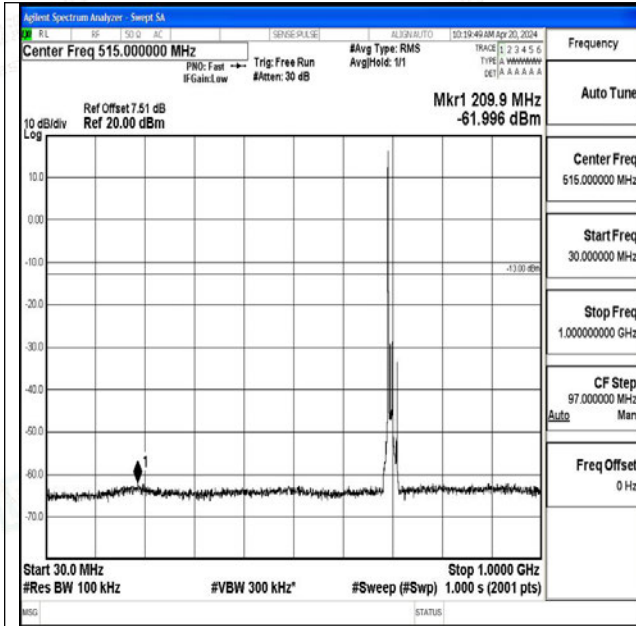

Band12_5MHz_16QAM_23155_1RB#0_3000~10000_30
00~10000

Band12_10MHz_QPSK_23060_1RB#0_0.009~0.15_0.00
9~0.15

Band12_10MHz_QPSK_23060_1RB#0_0.15~30_0.15~3
0

Band12_10MHz_QPSK_23060_1RB#0_30~1000_30~1000

Band12_10MHz_QPSK_23060_1RB#0_1000~3000_1000~3000