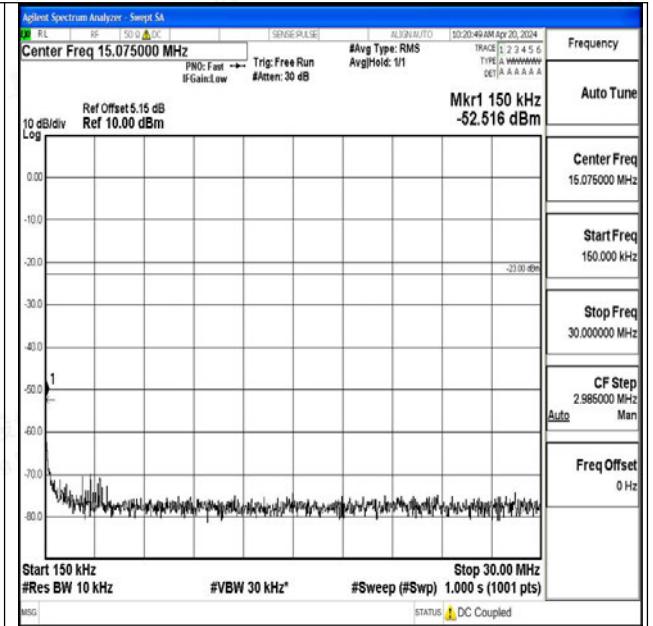

Band12_10MHz_16QAM_23060_1RB#0_3000~10000_3000~10000

Band12_10MHz_QPSK_23095_1RB#0_0.15~30_0.15~3
0