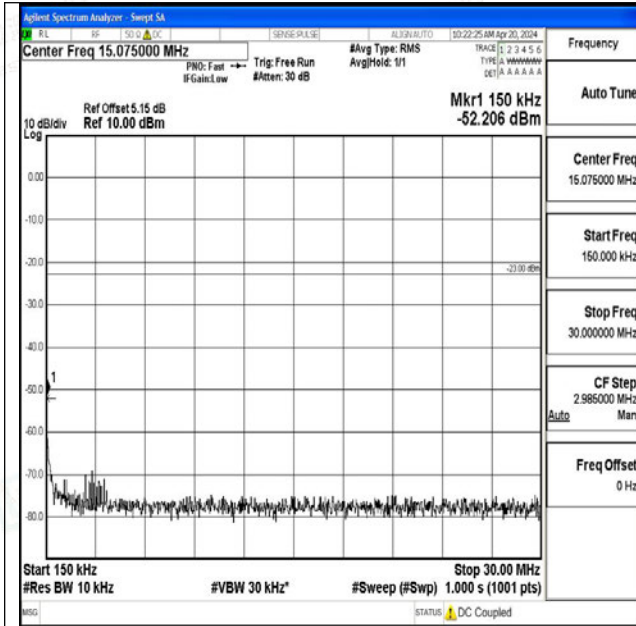

Band12_10MHz_16QAM_23130_1RB#0_0.15~30_0.15~30