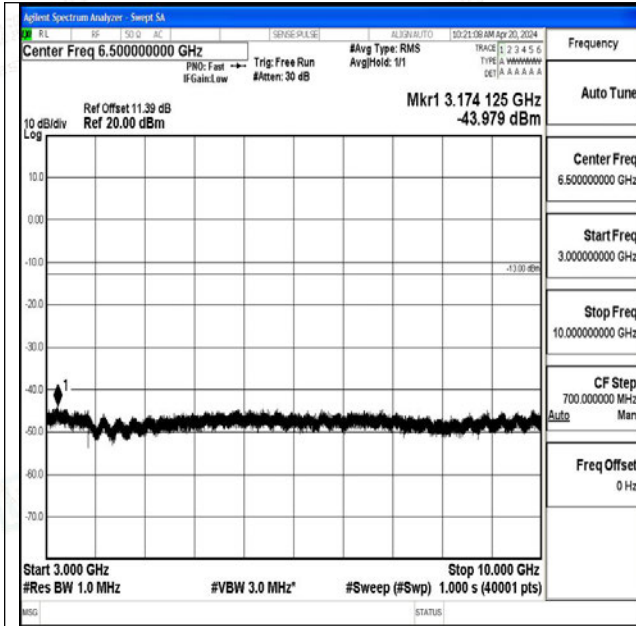

Band12_10MHz_16QAM_23060_1RB#0_3000~10000_3000~10000

Band12_10MHz_QPSK_23095_1RB#0_0.009~0.15_0.00
9~0.15

Band12_10MHz_QPSK_23095_1RB#0_0.15~30_0.15~3
0

Band12_10MHz_QPSK_23095_1RB#0_30~1000_30~10
00

Band12_10MHz_QPSK_23095_1RB#0_1000~3000_100
0~3000