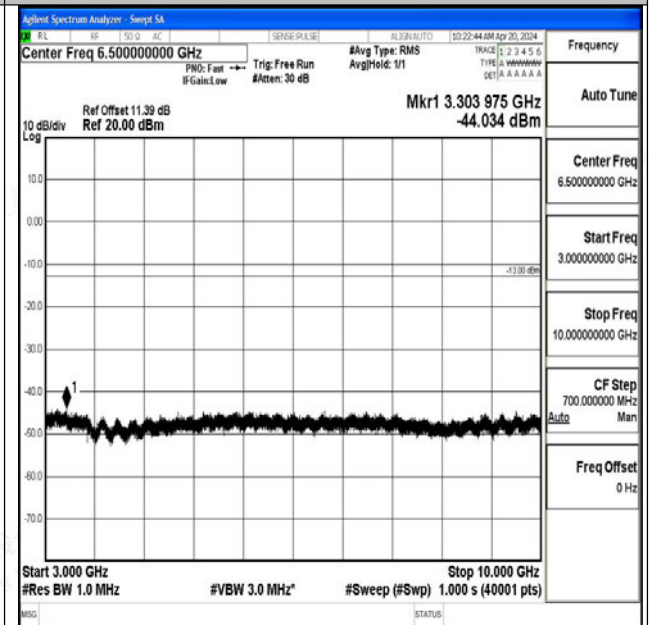

Band12_10MHz_QPSK_23130_1RB#0_3000~10000_3000~10000

Band12_10MHz_16QAM_23130_1RB#0_0.009~0.15_0.009~0.15

Band12_10MHz_16QAM_23130_1RB#0_0.15~30_0.15~30

Band12_10MHz_16QAM_23130_1RB#0_30~1000_30~1000

Band12_10MHz_16QAM_23130_1RB#0_1000~3000_1000~3000