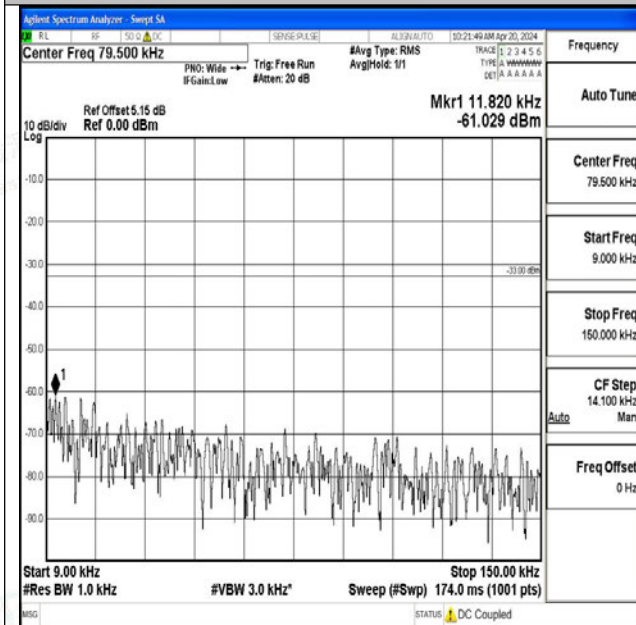

Band12_10MHz_16QAM_23095_1RB#0_1000~3000_1000~3000

Band12_10MHz_QPSK_23130_1RB#0_0.009~0.15_0.009~0.15