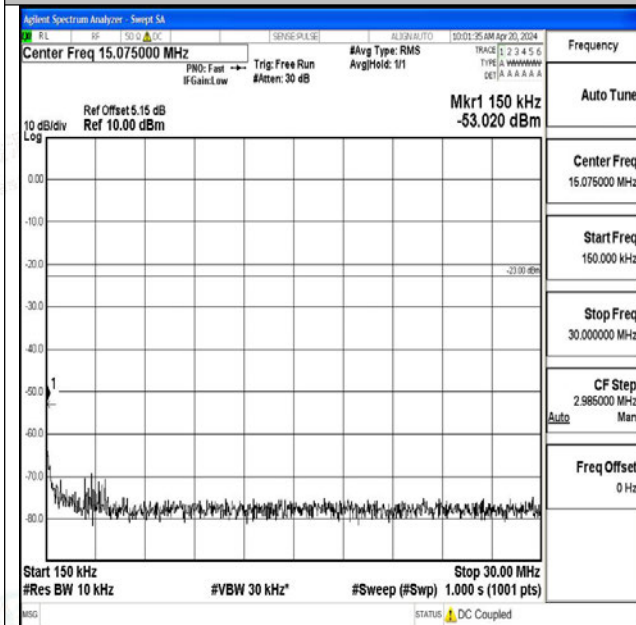

Band12_5MHz_QPSK_23155_1RB#0_3000~10000_300
0~10000

Band12_5MHz_16QAM_23155_1RB#0_0.009~0.15_0.0
09~0.15

Band12_5MHz_16QAM_23155_1RB#0_0.15~30_0.15~3
0

Band12_5MHz_16QAM_23155_1RB#0_30~1000_30~10
00

Band12_5MHz_16QAM_23155_1RB#0_1000~3000_100
0~3000