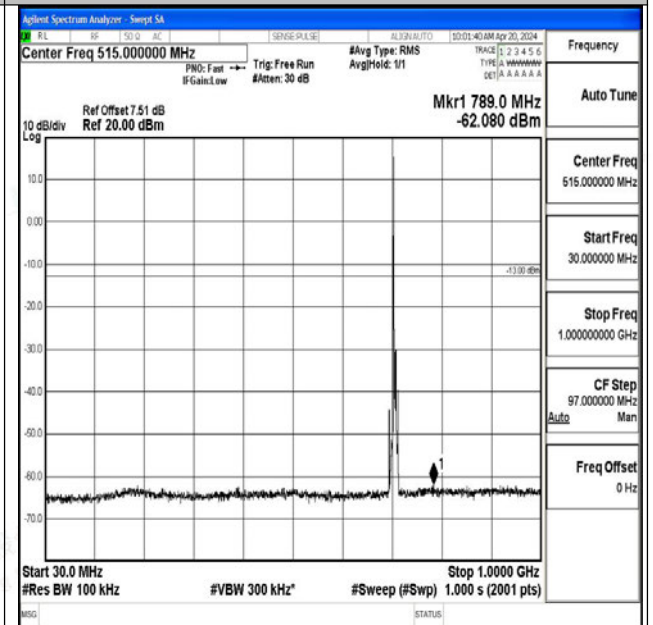

Band12_5MHz_QPSK_23155_1RB#0_3000~10000_300
0~10000

Band12_5MHz_16QAM_23155_1RB#0_0.009~0.15_0.0
09~0.15

Band12_5MHz_16QAM_23155_1RB#0_0.15~30_0.15~3
0

Band12_5MHz_16QAM_23155_1RB#0_30~1000_30~10
00

Band12_5MHz_16QAM_23155_1RB#0_1000~3000_100
0~3000