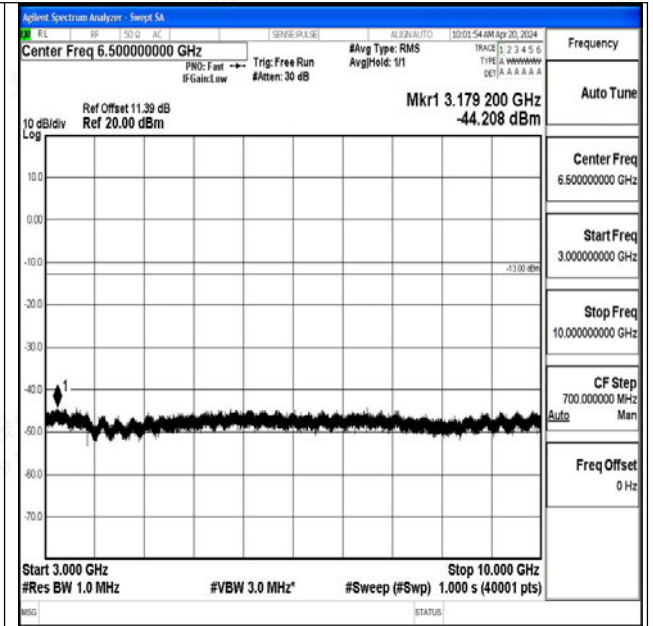

Band12_5MHz_QPSK_23155_1RB#0_3000~10000_300
0~10000

Band12_5MHz_16QAM_23155_1RB#0_0.009~0.15_0.0
09~0.15

Band12_5MHz_16QAM_23155_1RB#0_0.15~30_0.15~3
0

Band12_5MHz_16QAM_23155_1RB#0_30~1000_30~10
00

Band12_5MHz_16QAM_23155_1RB#0_1000~3000_100
0~3000