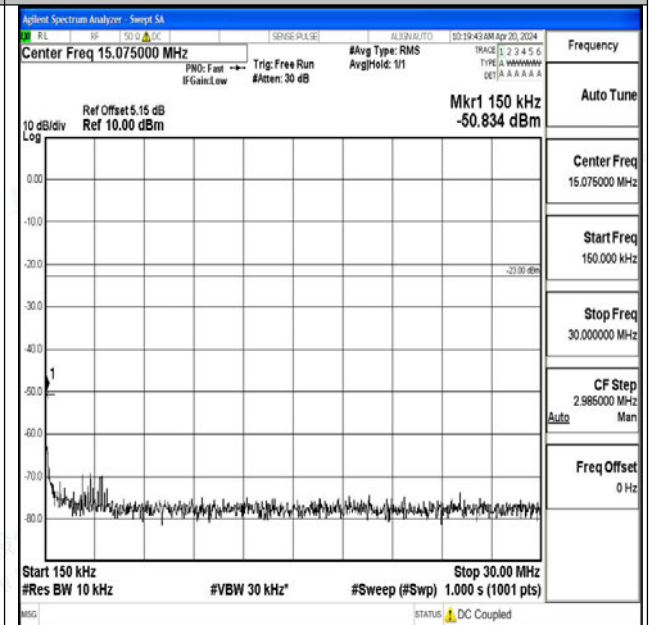

Band12_5MHz_16QAM_23155_1RB#0_3000~10000_30
00~10000

Band12_10MHz_QPSK_23060_1RB#0_0.15~30_0.15~3
0