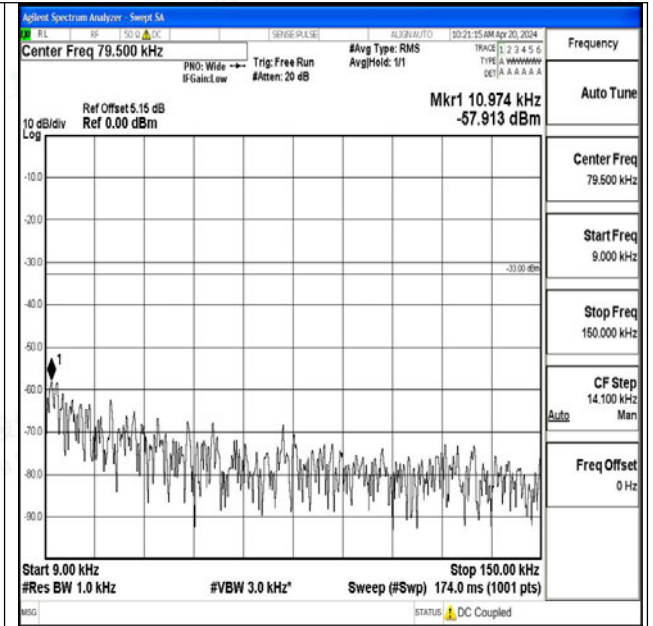

Band12_10MHz_QPSK_23095_1RB#0_1000~3000_100
0~3000

Band12_10MHz_16QAM_23095_1RB#0_0.009~0.15_0.
009~0.15