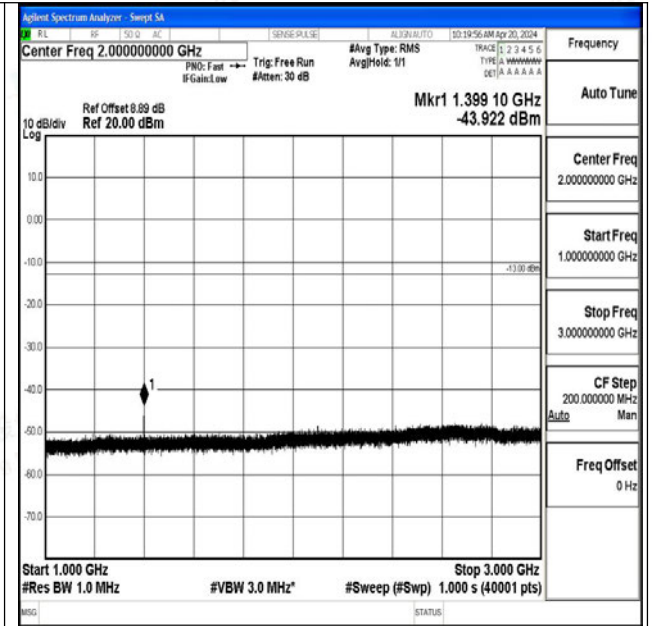

Band12_5MHz_16QAM_23155_1RB#0_3000~10000_30
00~10000

Band12_10MHz_QPSK_23060_1RB#0_0.009~0.15_0.00
9~0.15

Band12_10MHz_QPSK_23060_1RB#0_0.15~30_0.15~3
0

Band12_10MHz_QPSK_23060_1RB#0_30~1000_30~1000

Band12_10MHz_QPSK_23060_1RB#0_1000~3000_1000~3000