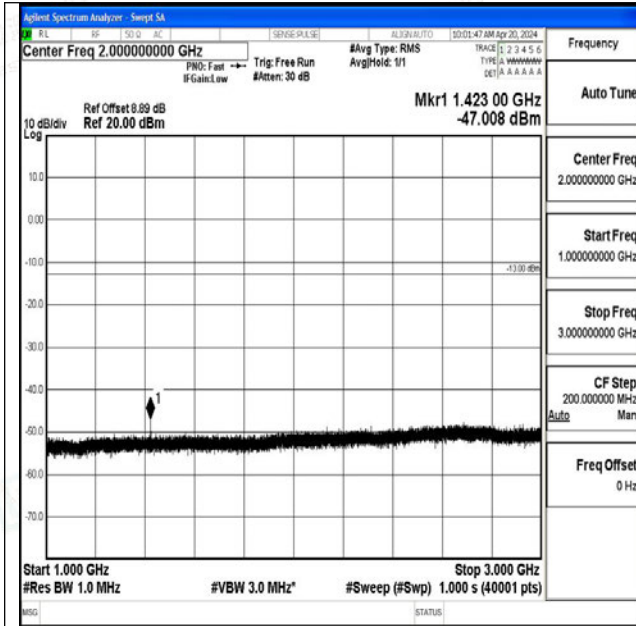

Band12_5MHz_QPSK_23155_1RB#0_3000~10000_300
0~10000

Band12_5MHz_16QAM_23155_1RB#0_0.009~0.15_0.0
09~0.15

Band12_5MHz_16QAM_23155_1RB#0_0.15~30_0.15~3
0

Band12_5MHz_16QAM_23155_1RB#0_30~1000_30~10
00

Band12_5MHz_16QAM_23155_1RB#0_1000~3000_100
0~3000