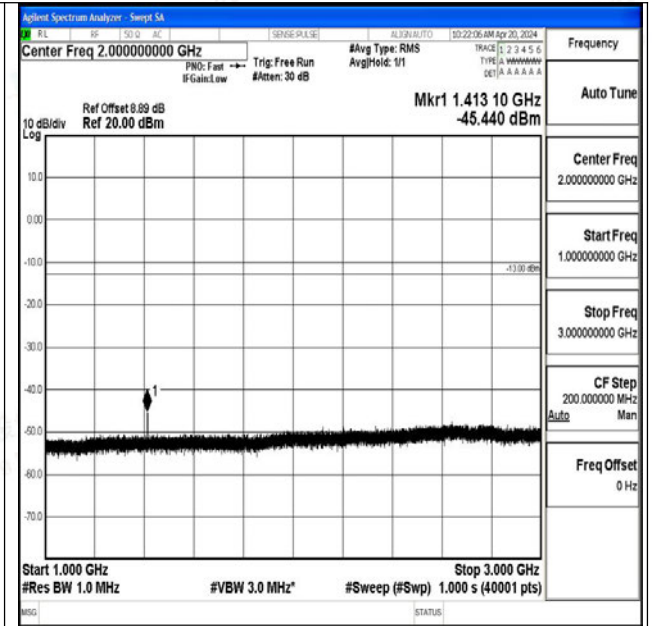

Band12_10MHz_16QAM_23095_1RB#0_3000~10000_3000~10000

Band12_10MHz_QPSK_23130_1RB#0_0.009~0.15_0.009~0.15

Band12_10MHz_QPSK_23130_1RB#0_0.15~30_0.15~30

Band12_10MHz_QPSK_23130_1RB#0_30~1000_30~1000

Band12_10MHz_QPSK_23130_1RB#0_1000~3000_1000~3000