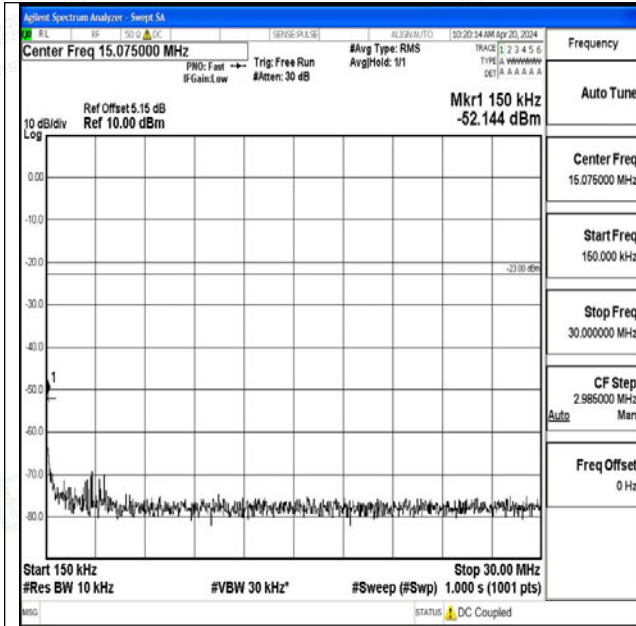

Band12_10MHz_16QAM_23060_1RB#0_0.15~30_0.15~30