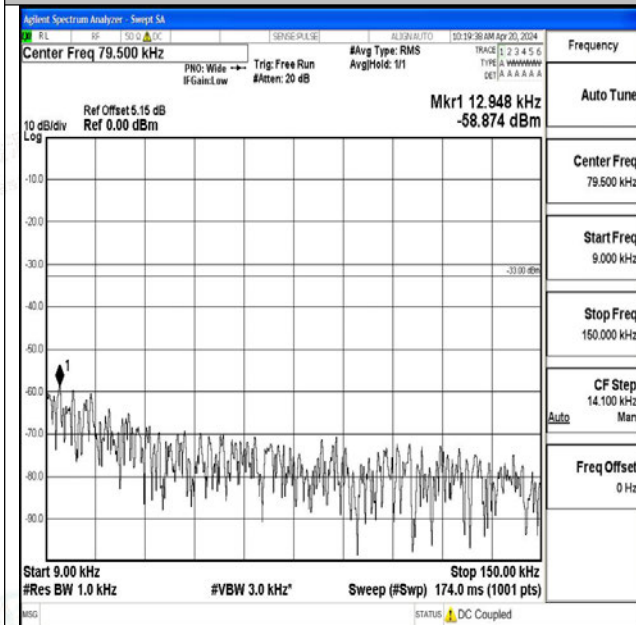

Band12_5MHz_16QAM_23155_1RB#0_1000~3000_100
0~3000

Band12_10MHz_QPSK_23060_1RB#0_0.009~0.15_0.00
9~0.15