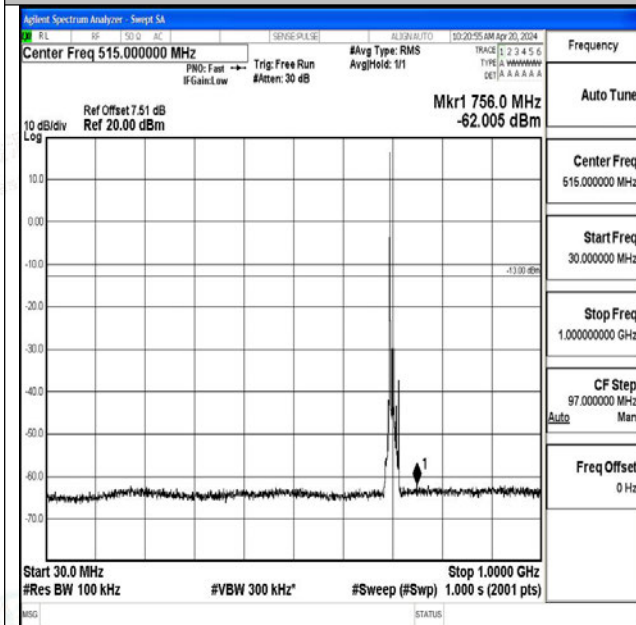

Band12_10MHz_16QAM_23060_1RB#0_3000~10000_3000~10000

Band12_10MHz_QPSK_23095_1RB#0_0.009~0.15_0.00
9~0.15

Band12_10MHz_QPSK_23095_1RB#0_0.15~30_0.15~3
0

Band12_10MHz_QPSK_23095_1RB#0_30~1000_30~10
00

Band12_10MHz_QPSK_23095_1RB#0_1000~3000_100
0~3000