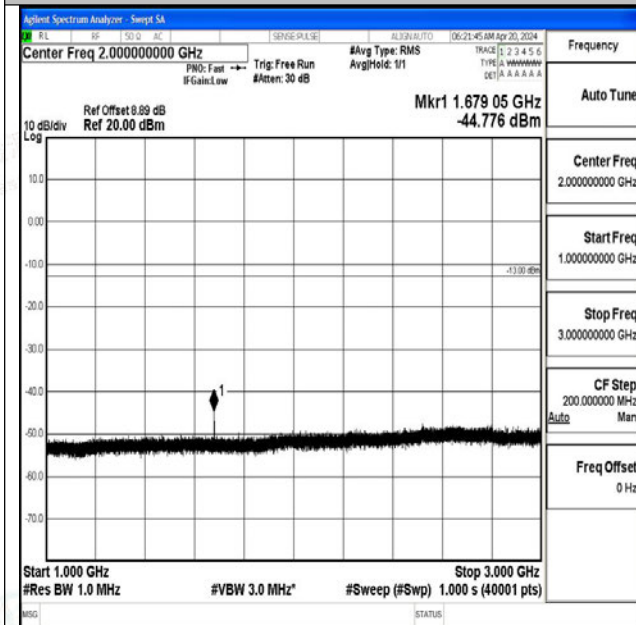

Band5_10MHz_QPSK_20600_1RB#0_3000~10000_3000~10000

Band5_10MHz_16QAM_20600_1RB#0_0.009~0.15_0.009~0.15

Band5_10MHz_16QAM_20600_1RB#0_0.15~30_0.15~3

0

Band5_10MHz_16QAM_20600_1RB#0_30~1000_30~10

00

Band5_10MHz_16QAM_20600_1RB#0_1000~3000_1000~3000