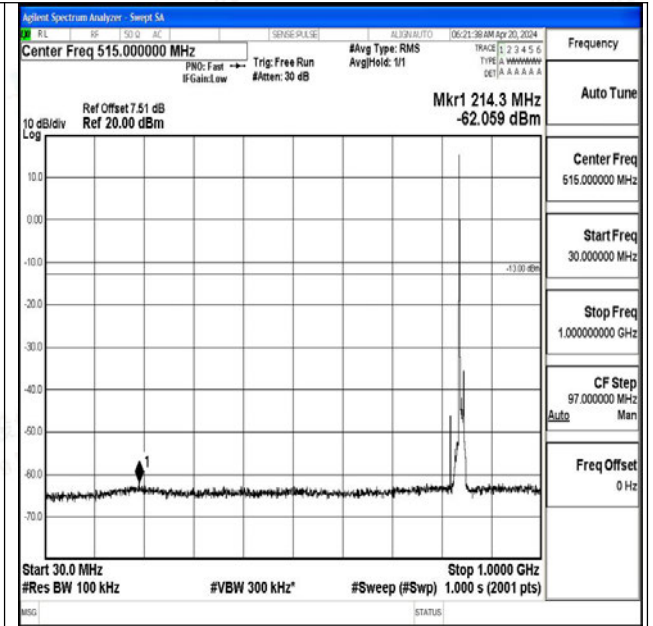

Band5_10MHz_QPSK_20600_1RB#0_3000~10000_3000~10000

Band5_10MHz_16QAM_20600_1RB#0_0.009~0.15_0.009~0.15

Band5_10MHz_16QAM_20600_1RB#0_0.15~30_0.15~3

0

Band5_10MHz_16QAM_20600_1RB#0_30~1000_30~10

00

Band5_10MHz_16QAM_20600_1RB#0_1000~3000_1000~3000