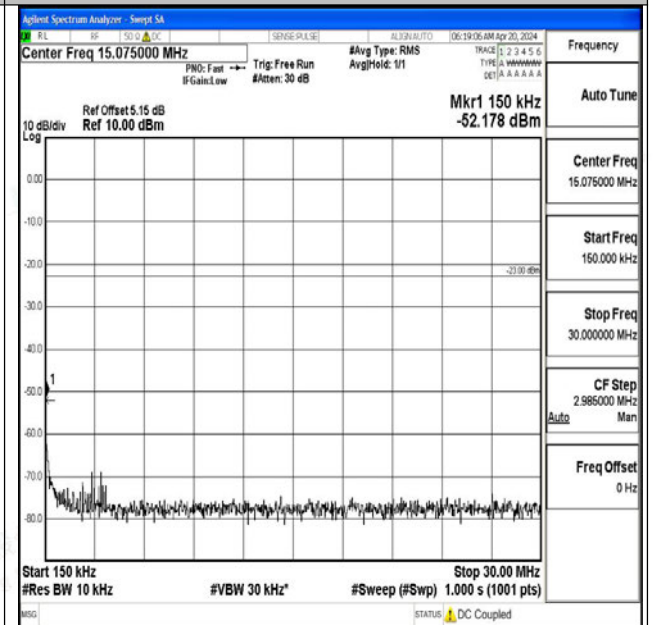

Band5_10MHz_QPSK_20450_1RB#0_0.15~30_0.15~30