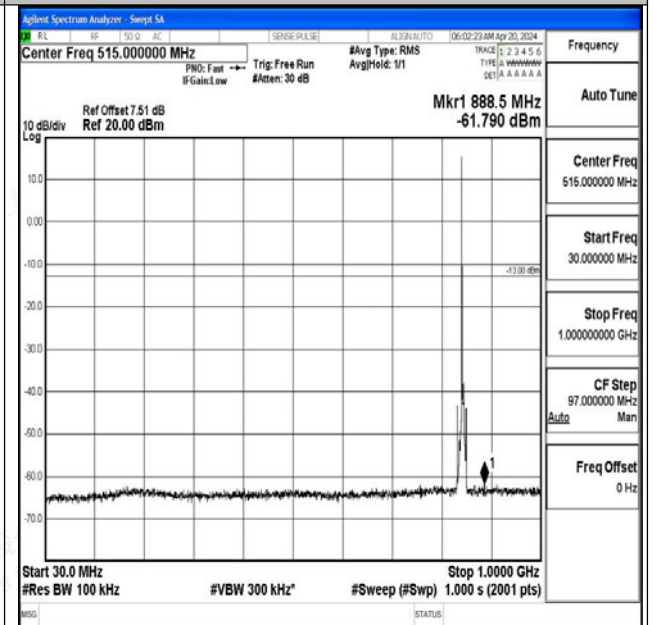

Band5_5MHz_QPSK_20625_1RB#0_3000~10000_3000~10000

Band5_5MHz_16QAM_20625_1RB#0_0.009~0.15_0.009~0.15

Band5_5MHz_16QAM_20625_1RB#0_0.15~30_0.15~30

Band5_5MHz_16QAM_20625_1RB#0_30~1000_30~1000

0

Band5_5MHz_16QAM_20625_1RB#0_1000~3000_1000~3000