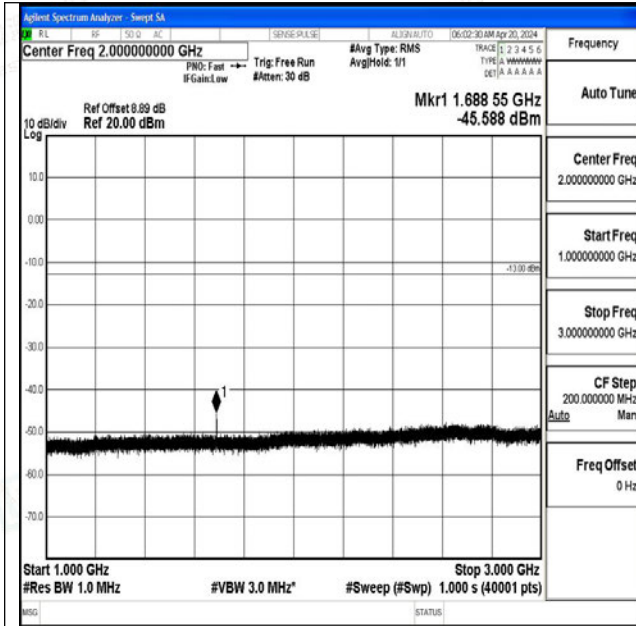

Band5_5MHz_QPSK_20625_1RB#0_3000~10000_3000~10000

Band5_5MHz_16QAM_20625_1RB#0_0.009~0.15_0.009~0.15

Band5_5MHz_16QAM_20625_1RB#0_0.15~30_0.15~30

Band5_5MHz_16QAM_20625_1RB#0_30~1000_30~1000

0

Band5_5MHz_16QAM_20625_1RB#0_1000~3000_1000~3000