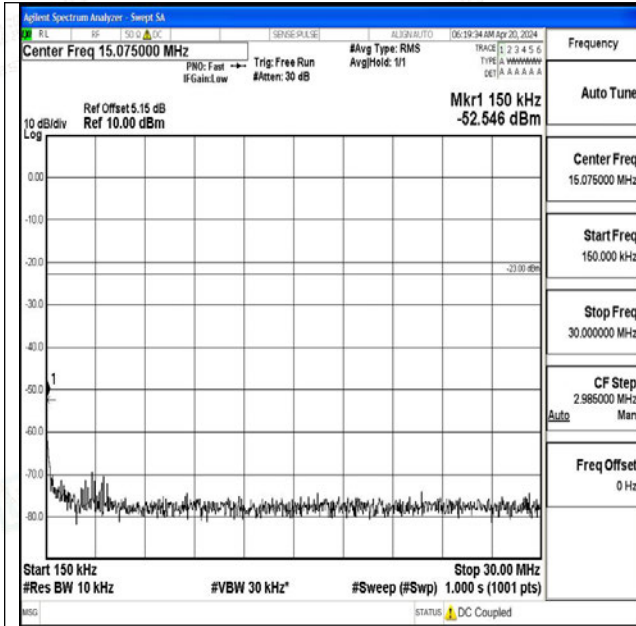

Band5_10MHz_16QAM_20450_1RB#0_0.15~30_0.15~3

0