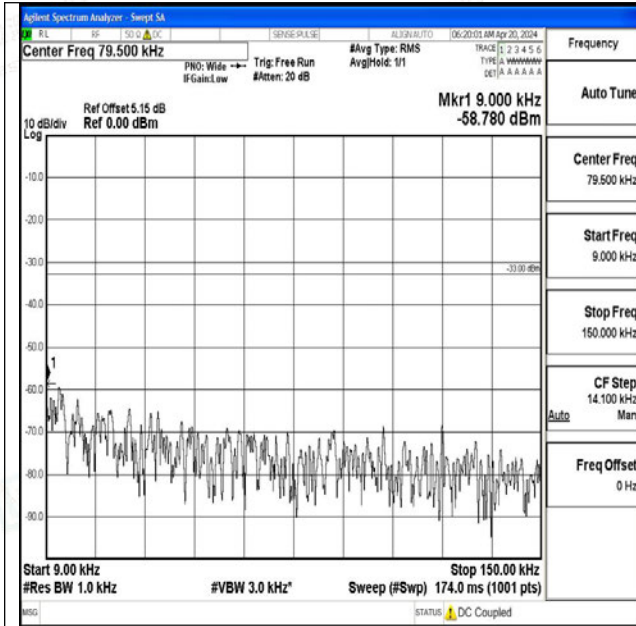

Band5_10MHz_QPSK_20525_1RB#0_0.009~0.15_0.009~0.15