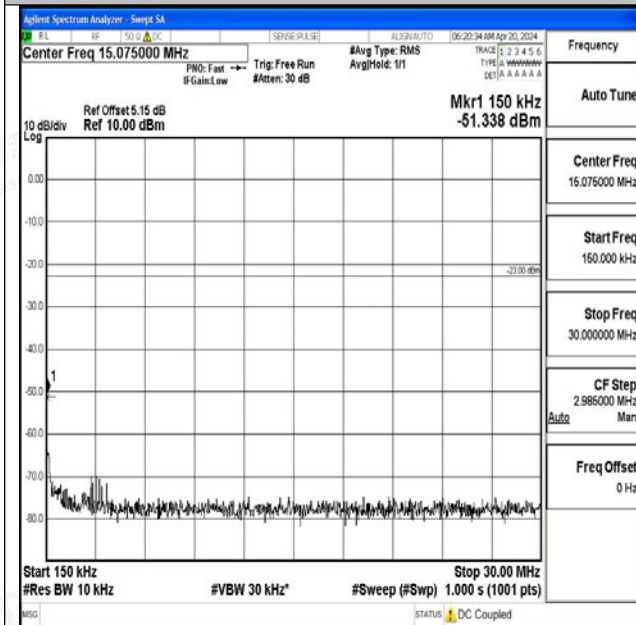

Band5_10MHz_16QAM_20525_1RB#0_0.15~30_0.15~3
0