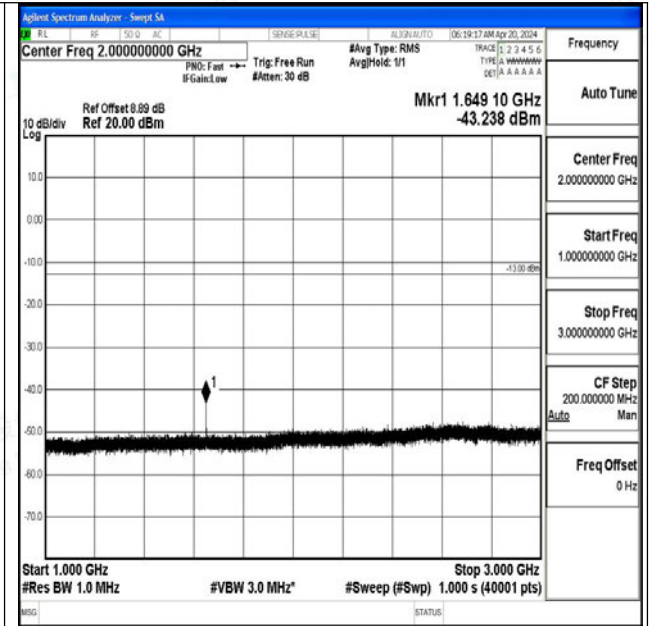

Band5_5MHz_16QAM_20625_1RB#0_3000~10000_3000~10000

Band5_10MHz_QPSK_20450_1RB#0_0.009~0.15_0.009~0.15

Band5_10MHz_QPSK_20450_1RB#0_0.15~30_0.15~30

Band5_10MHz_QPSK_20450_1RB#0_30~1000_30~1000

Band5_10MHz_QPSK_20450_1RB#0_1000~3000_1000~3000