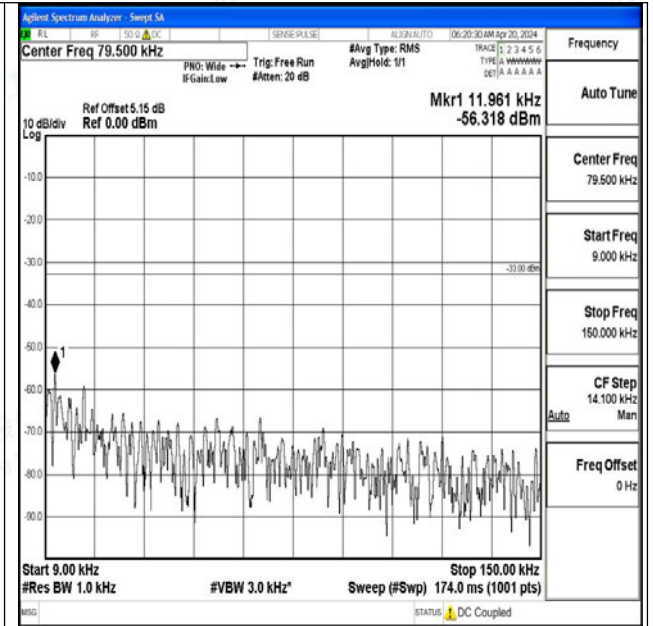

Band5_10MHz_16QAM_20525_1RB#0_0.009~0.15_0.0
09~0.15