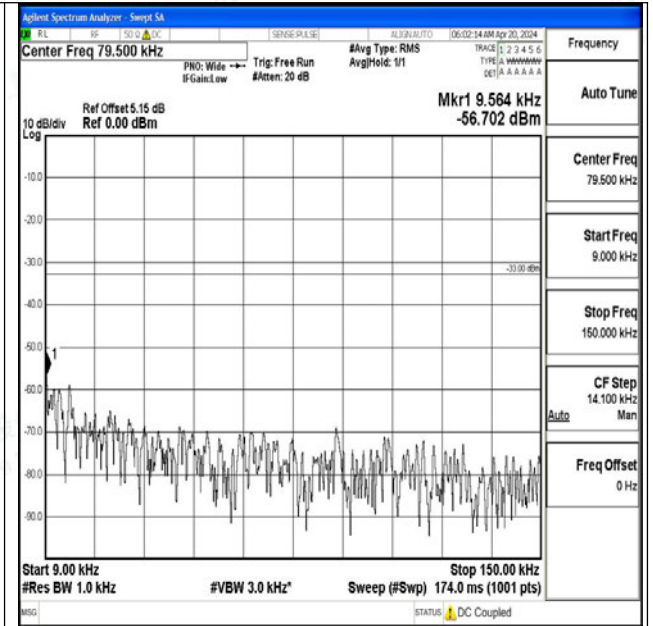

Band5_5MHz_QPSK_20625_1RB#0_3000~10000_3000~10000

Band5_5MHz_16QAM_20625_1RB#0_0.009~0.15_0.009~0.15

Band5_5MHz_16QAM_20625_1RB#0_0.15~30_0.15~30

Band5_5MHz_16QAM_20625_1RB#0_30~1000_30~1000

0

Band5_5MHz_16QAM_20625_1RB#0_1000~3000_1000~3000