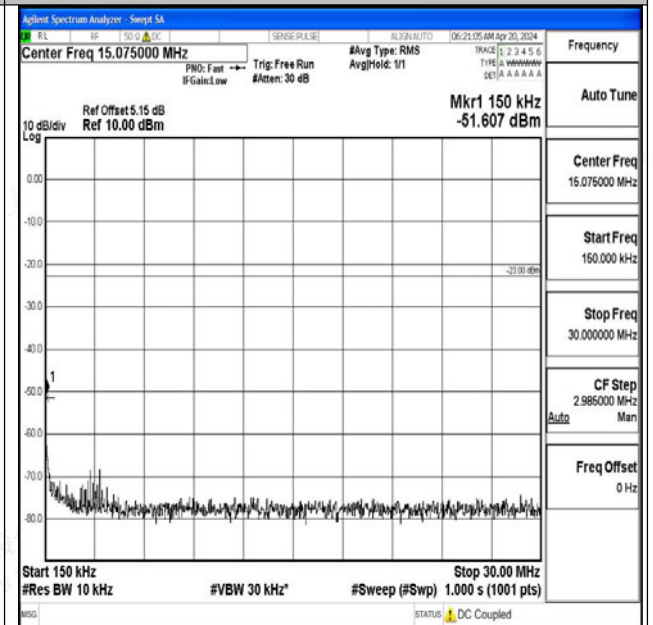

Band5_10MHz_QPSK_20600_1RB#0_0.15~30_0.15~30