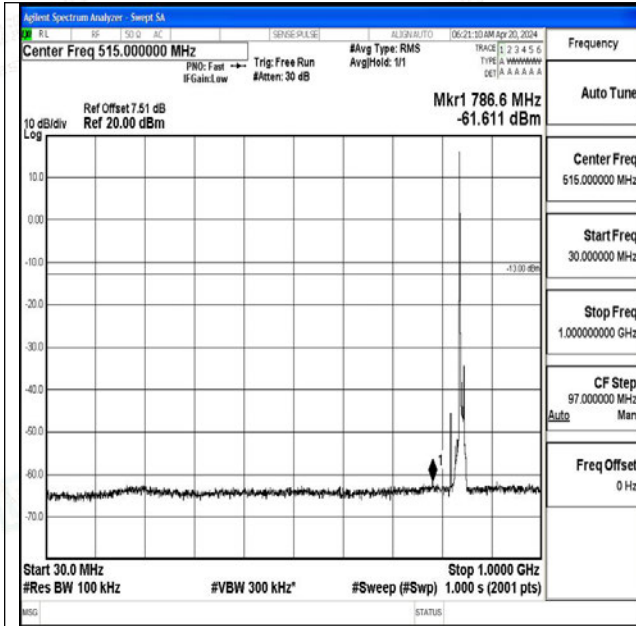

Band5_10MHz_16QAM_20525_1RB#0_3000~10000_30
00~10000

Band5_10MHz_QPSK_20600_1RB#0_0.009~0.15_0.009
~0.15

Band5_10MHz_QPSK_20600_1RB#0_0.15~30_0.15~30

Band5_10MHz_QPSK_20600_1RB#0_30~1000_30~1000

Band5_10MHz_QPSK_20600_1RB#0_1000~3000_1000~3000