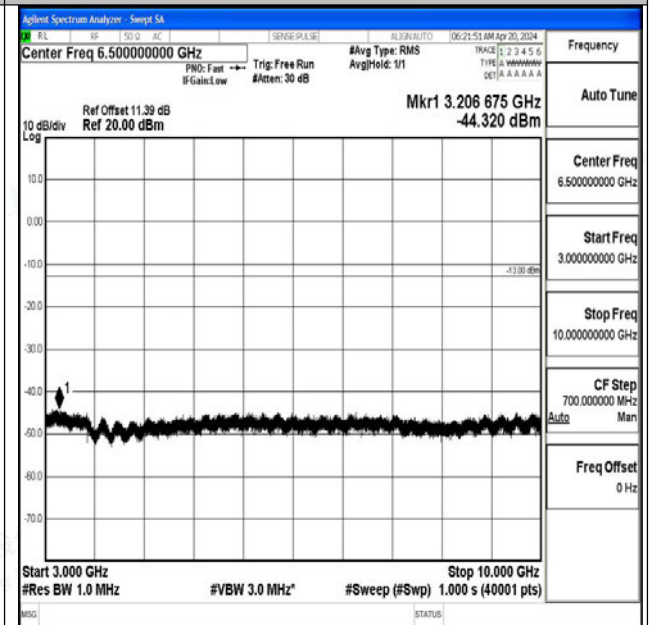

Band5_10MHz_16QAM_20600_1RB#0_3000~10000_3000~10000

00~10000