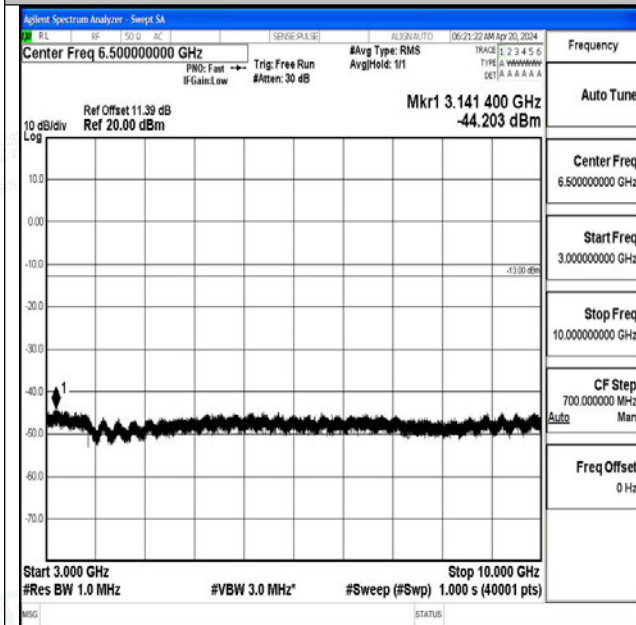

Band5_10MHz_16QAM_20525_1RB#0_3000~10000_30
00~10000

Band5_10MHz_QPSK_20600_1RB#0_0.009~0.15_0.009
~0.15

Band5_10MHz_QPSK_20600_1RB#0_0.15~30_0.15~30

Band5_10MHz_QPSK_20600_1RB#0_30~1000_30~1000

Band5_10MHz_QPSK_20600_1RB#0_1000~3000_1000~3000