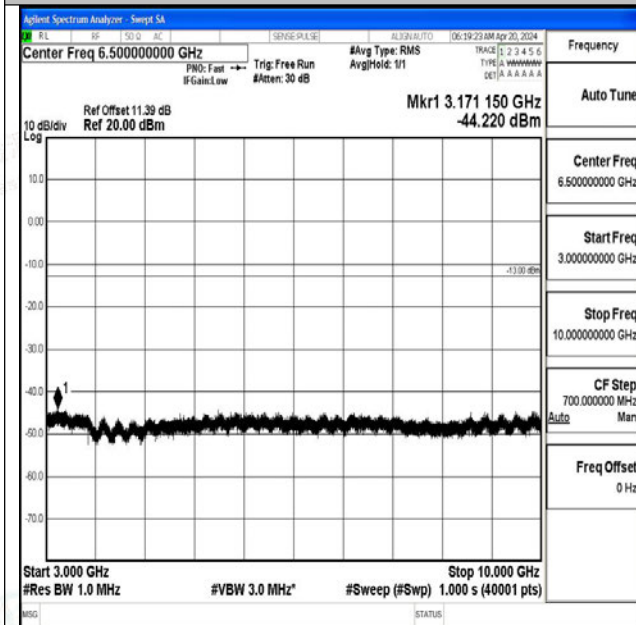

Band5_5MHz_16QAM_20625_1RB#0_3000~10000_3000~10000

Band5_10MHz_QPSK_20450_1RB#0_0.009~0.15_0.009~0.15

Band5_10MHz_QPSK_20450_1RB#0_0.15~30_0.15~30

Band5_10MHz_QPSK_20450_1RB#0_30~1000_30~1000

Band5_10MHz_QPSK_20450_1RB#0_1000~3000_1000~3000