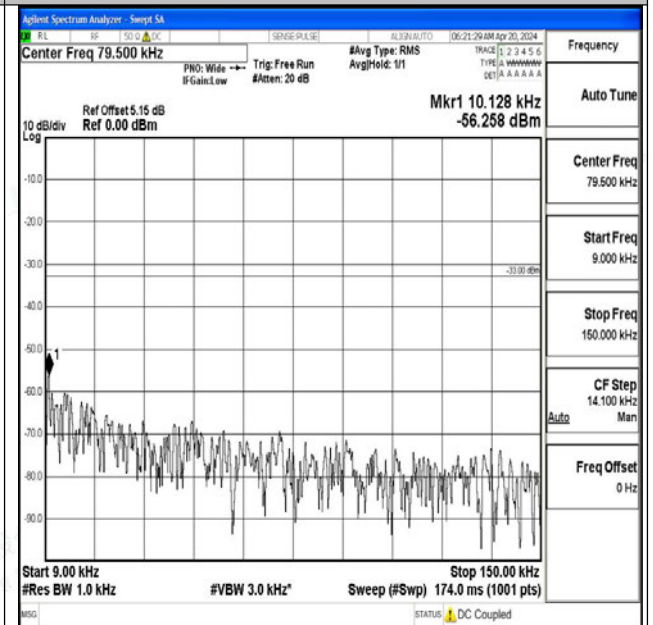

Band5_10MHz_16QAM_20600_1RB#0_0.009~0.15_0.009~0.15