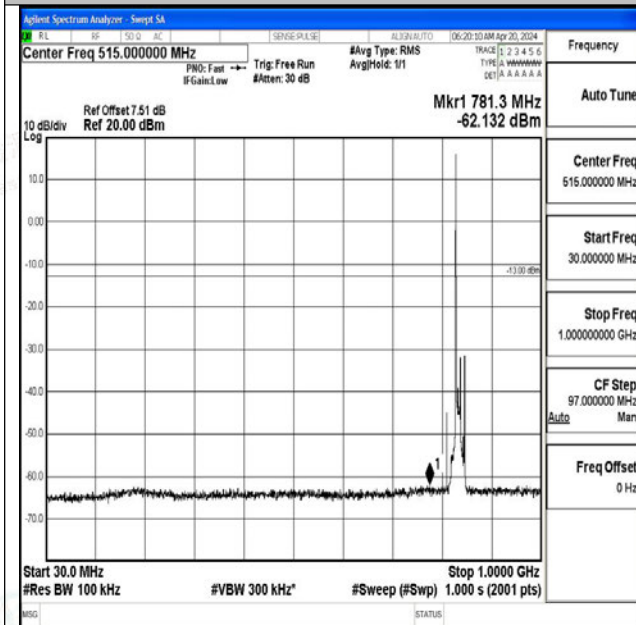

0~3000

Band5_10MHz_16QAM_20450_1RB#0_3000~10000_30

00~10000

Band5_10MHz_QPSK_20525_1RB#0_0.009~0.15_0.009~0.15

Band5_10MHz_QPSK_20525_1RB#0_0.15~30_0.15~30

Band5_10MHz_QPSK_20525_1RB#0_30~1000_30~1000

Band5_10MHz_QPSK_20525_1RB#0_1000~3000_1000~3000