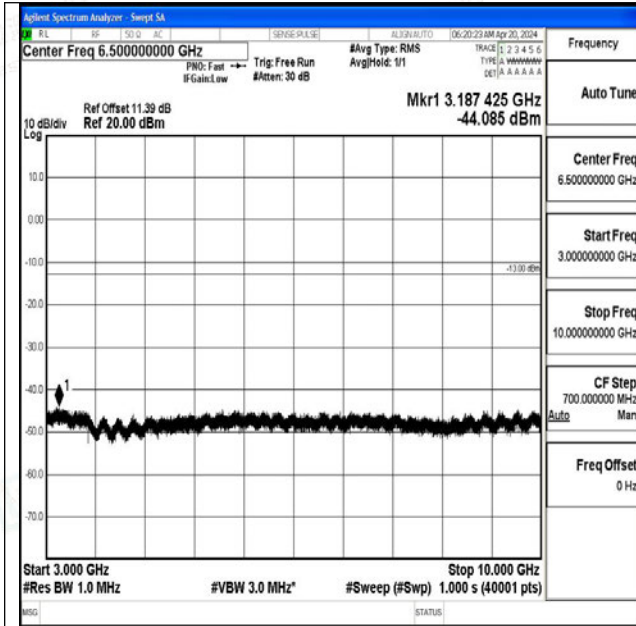

0~3000

Band5_10MHz_16QAM_20450_1RB#0_3000~10000_30

00~10000

Band5_10MHz_QPSK_20525_1RB#0_0.009~0.15_0.009~0.15

Band5_10MHz_QPSK_20525_1RB#0_0.15~30_0.15~30

Band5_10MHz_QPSK_20525_1RB#0_30~1000_30~1000

Band5_10MHz_QPSK_20525_1RB#0_1000~3000_1000~3000