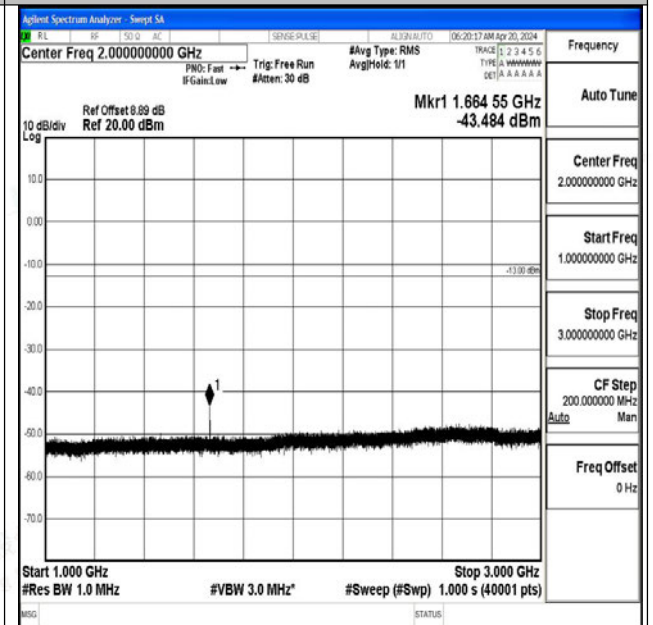

0~3000

Band5_10MHz_16QAM_20450_1RB#0_3000~10000_30

00~10000

Band5_10MHz_QPSK_20525_1RB#0_0.009~0.15_0.009~0.15

Band5_10MHz_QPSK_20525_1RB#0_0.15~30_0.15~30

Band5_10MHz_QPSK_20525_1RB#0_30~1000_30~1000

Band5_10MHz_QPSK_20525_1RB#0_1000~3000_1000~3000