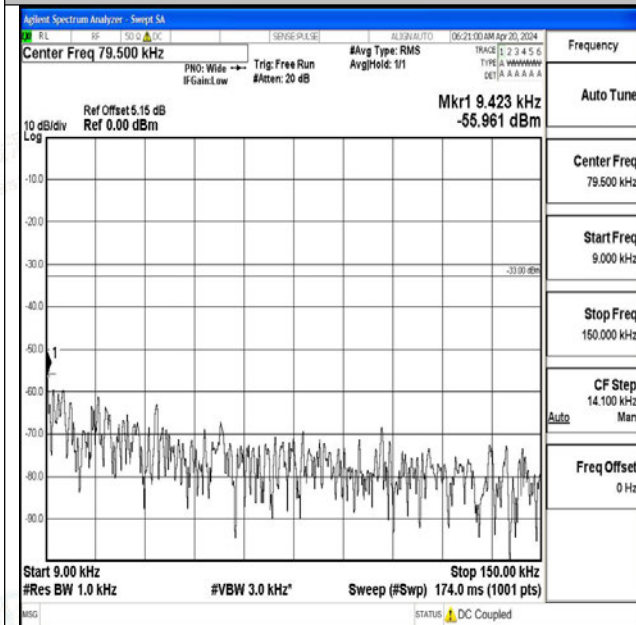

Band5_10MHz_QPSK_20600_1RB#0_0.009~0.15_0.009
~0.15