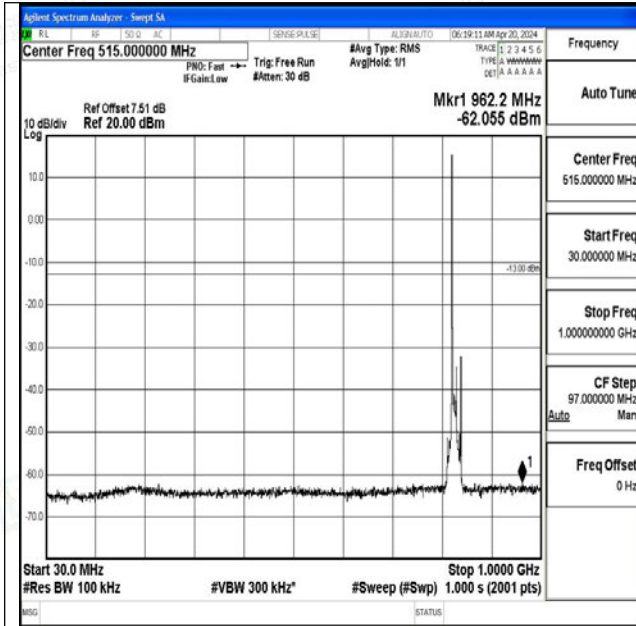

Band5_5MHz_16QAM_20625_1RB#0_3000~10000_3000~10000

Band5_10MHz_QPSK_20450_1RB#0_0.009~0.15_0.009~0.15

Band5_10MHz_QPSK_20450_1RB#0_0.15~30_0.15~30

Band5_10MHz_QPSK_20450_1RB#0_30~1000_30~1000

Band5_10MHz_QPSK_20450_1RB#0_1000~3000_1000~3000