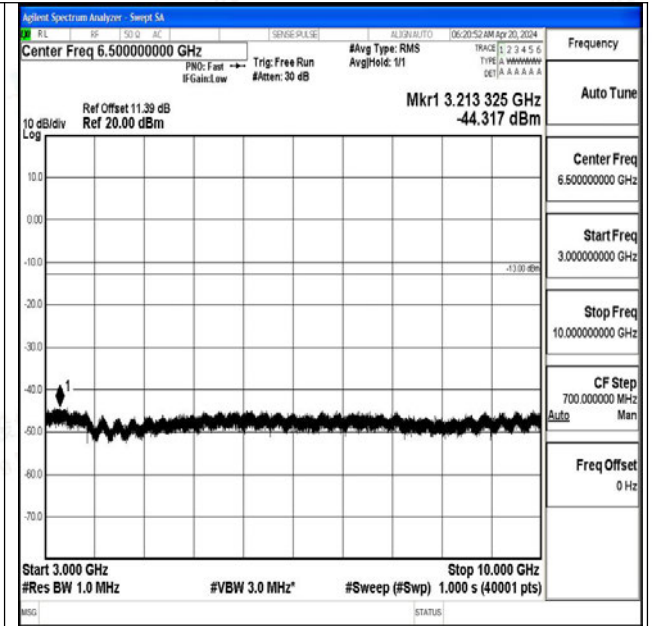

Band5_10MHz_QPSK_20525_1RB#0_3000~10000_300
0~10000

Band5_10MHz_16QAM_20525_1RB#0_0.009~0.15_0.0
09~0.15

Band5_10MHz_16QAM_20525_1RB#0_0.15~30_0.15~3
0

Band5_10MHz_16QAM_20525_1RB#0_30~1000_30~10
00

Band5_10MHz_16QAM_20525_1RB#0_1000~3000_100
0~3000