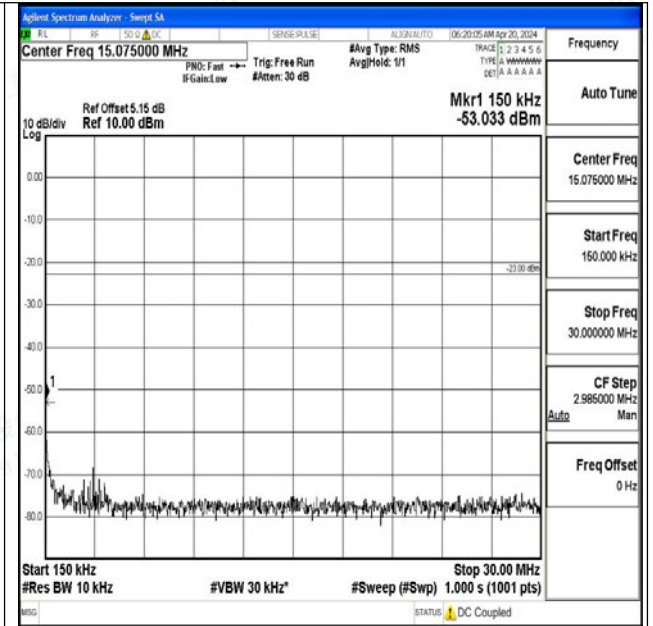

Band5_10MHz_QPSK_20525_1RB#0_0.15~30_0.15~30