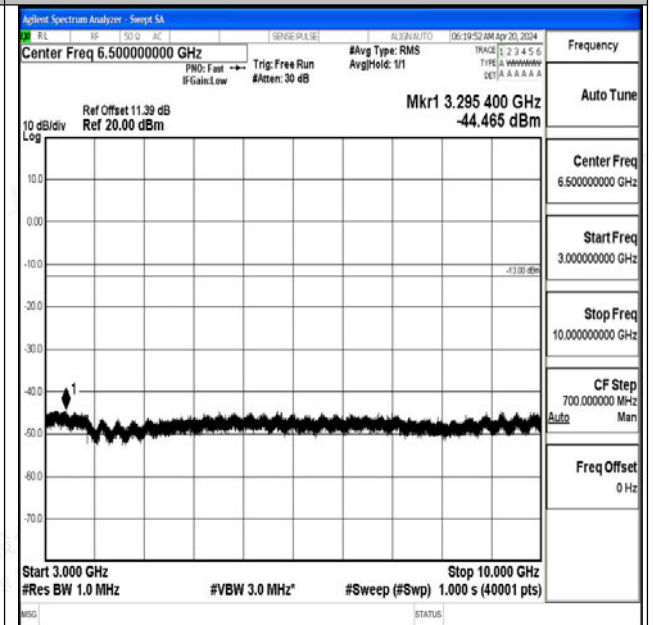

Band5_10MHz_16QAM_20450_1RB#0_3000~10000_30

00~10000