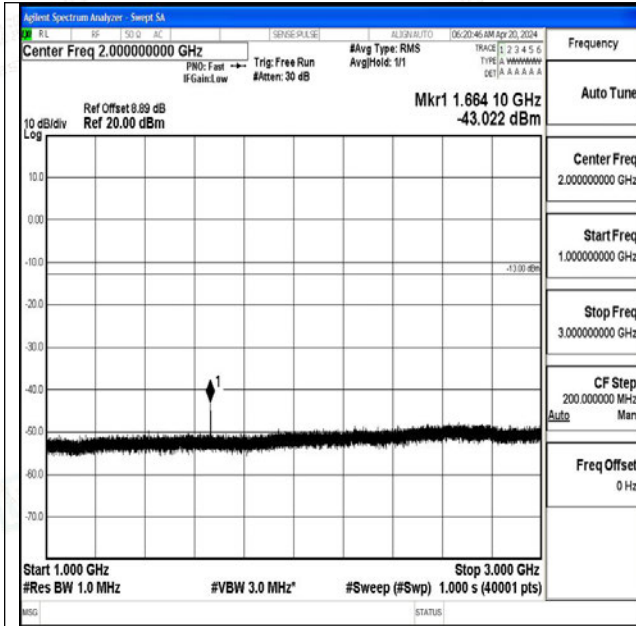

Band5_10MHz_QPSK_20525_1RB#0_3000~10000_300
0~10000

Band5_10MHz_16QAM_20525_1RB#0_0.009~0.15_0.0
09~0.15

Band5_10MHz_16QAM_20525_1RB#0_0.15~30_0.15~3
0

Band5_10MHz_16QAM_20525_1RB#0_30~1000_30~10
00

Band5_10MHz_16QAM_20525_1RB#0_1000~3000_100
0~3000