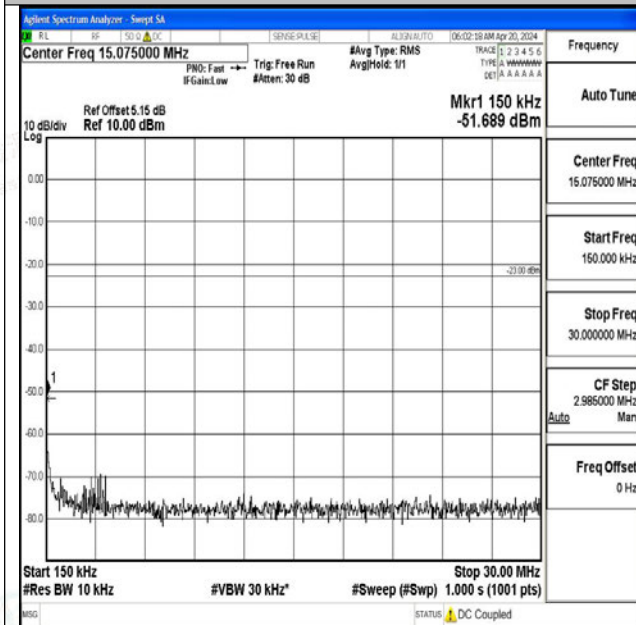

Band5_5MHz_QPSK_20625_1RB#0_3000~10000_3000~10000

Band5_5MHz_16QAM_20625_1RB#0_0.009~0.15_0.009~0.15

Band5_5MHz_16QAM_20625_1RB#0_0.15~30_0.15~30

Band5_5MHz_16QAM_20625_1RB#0_30~1000_30~1000

0

Band5_5MHz_16QAM_20625_1RB#0_1000~3000_1000~3000