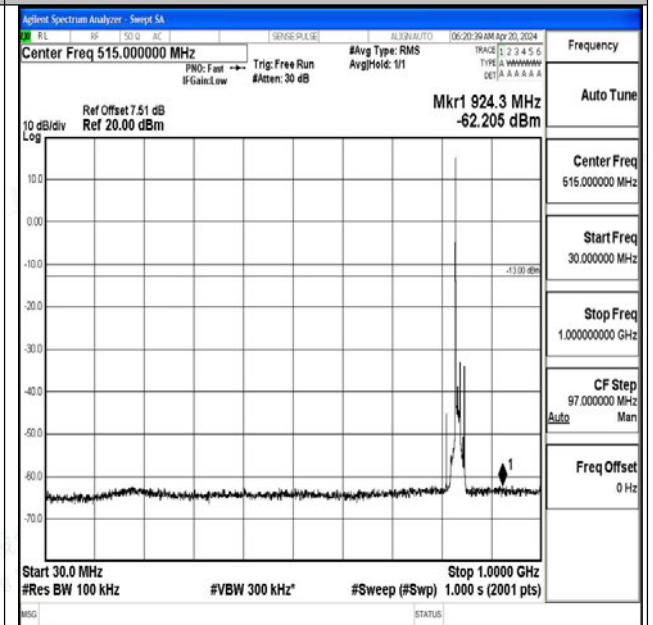

Band5_10MHz_16QAM_20525_1RB#0_30~1000_30~10
00