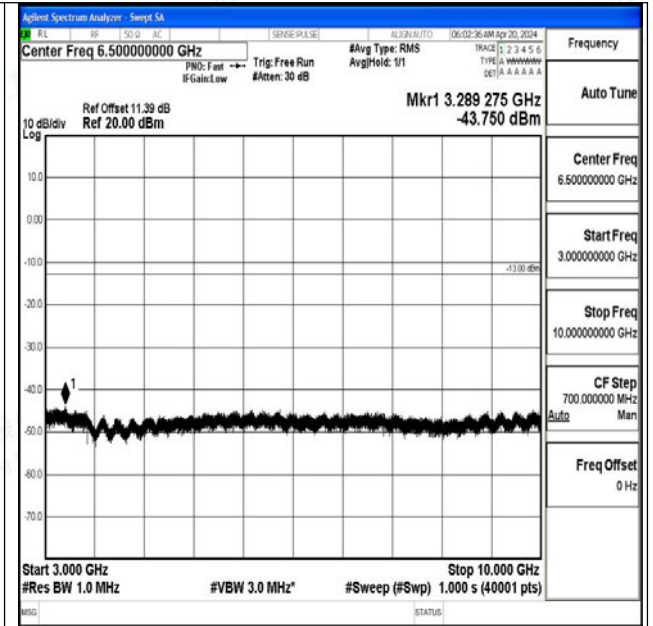

Band5_5MHz_QPSK_20625_1RB#0_3000~10000_3000~10000

Band5_5MHz_16QAM_20625_1RB#0_0.009~0.15_0.009~0.15

Band5_5MHz_16QAM_20625_1RB#0_0.15~30_0.15~30

Band5_5MHz_16QAM_20625_1RB#0_30~1000_30~1000

0

Band5_5MHz_16QAM_20625_1RB#0_1000~3000_1000~3000