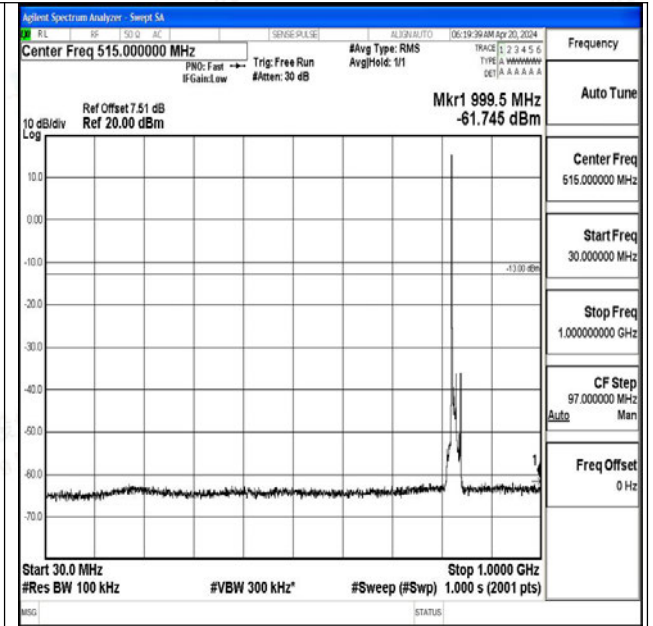

Band5_10MHz_QPSK_20450_1RB#0_3000~10000_3000~10000

Band5_10MHz_16QAM_20450_1RB#0_0.009~0.15_0.009~0.15

Band5_10MHz_16QAM_20450_1RB#0_0.15~30_0.15~3

0

Band5_10MHz_16QAM_20450_1RB#0_30~1000_30~10

00

Band5_10MHz_16QAM_20450_1RB#0_1000~3000_100