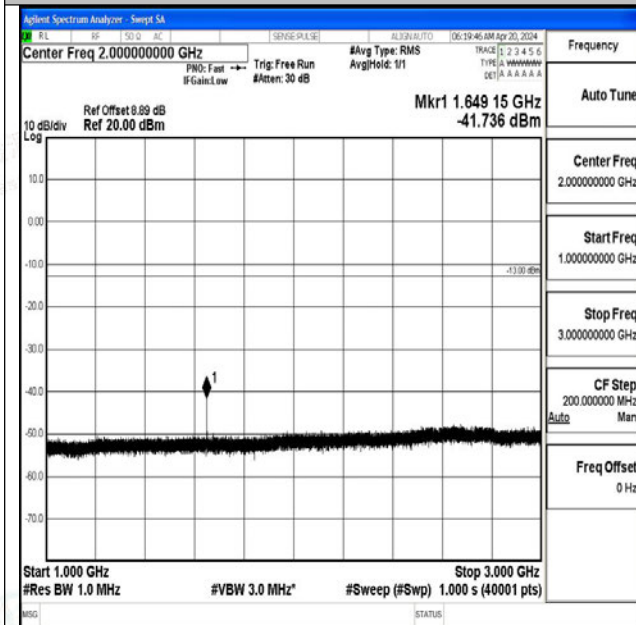

Band5_10MHz_QPSK_20450_1RB#0_3000~10000_3000~10000

Band5_10MHz_16QAM_20450_1RB#0_0.009~0.15_0.009~0.15

Band5_10MHz_16QAM_20450_1RB#0_0.15~30_0.15~3

0

Band5_10MHz_16QAM_20450_1RB#0_30~1000_30~10

00

Band5_10MHz_16QAM_20450_1RB#0_1000~3000_100