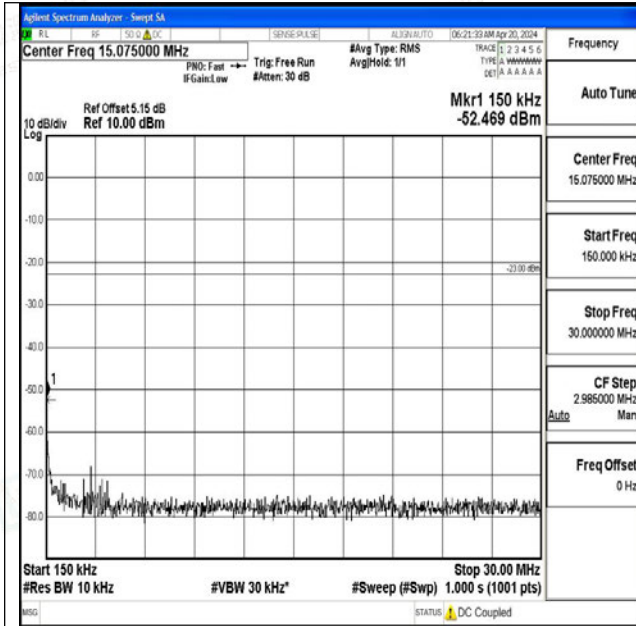

Band5_10MHz_16QAM_20600_1RB#0_0.15~30_0.15~3

0