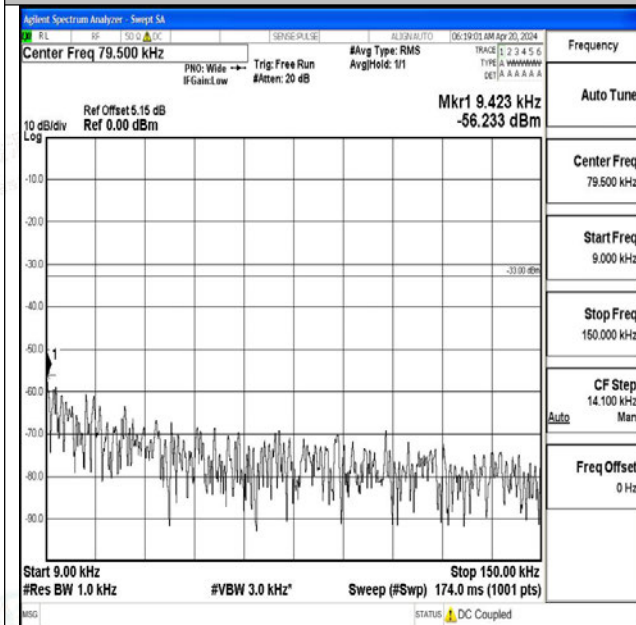

Band5_10MHz_QPSK_20450_1RB#0_0.009~0.15_0.009~0.15