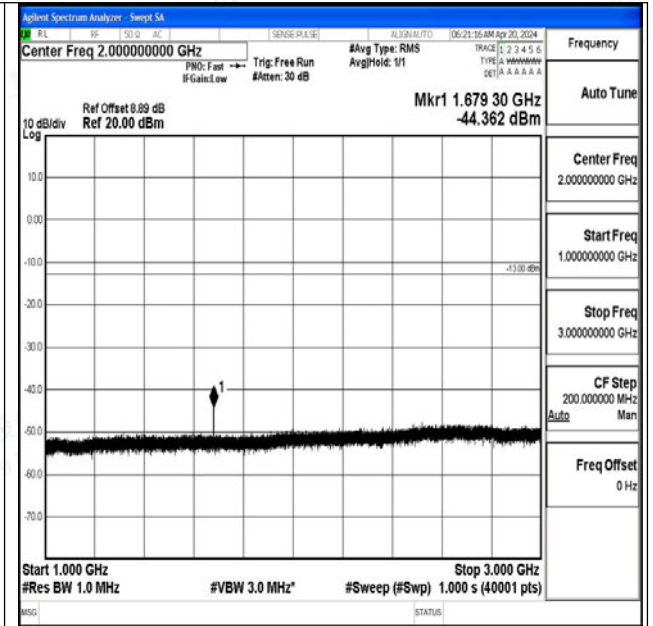

Band5_10MHz_16QAM_20525_1RB#0_3000~10000_30
00~10000

Band5_10MHz_QPSK_20600_1RB#0_0.009~0.15_0.009
~0.15

Band5_10MHz_QPSK_20600_1RB#0_0.15~30_0.15~30

Band5_10MHz_QPSK_20600_1RB#0_30~1000_30~1000

Band5_10MHz_QPSK_20600_1RB#0_1000~3000_1000~3000