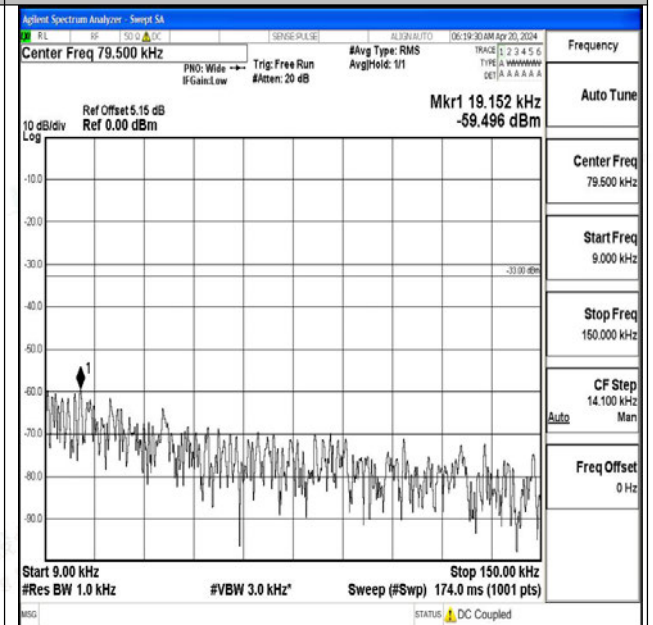

Band5_10MHz_16QAM_20450_1RB#0_0.009~0.15_0.009~0.15