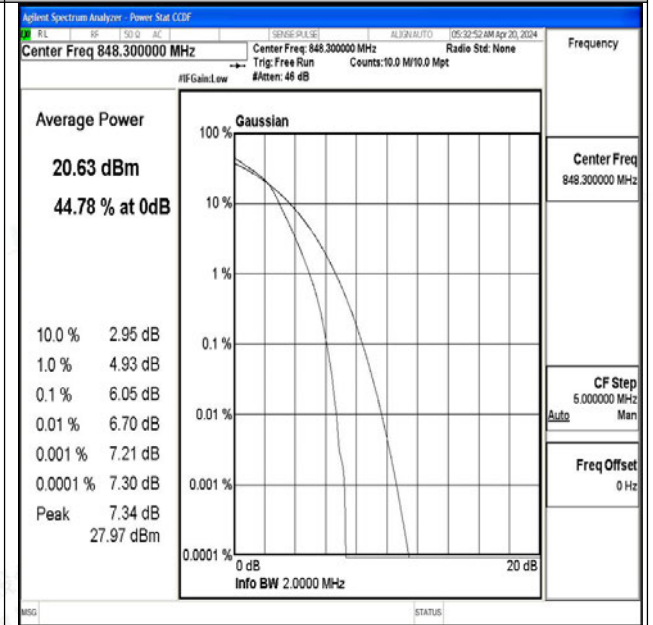

Band5-1.4MHz-QPSK-20525-6RB#0-PASS

Band5-1.4MHz-16QAM-20525-6RB#0-PASS

Band5-1.4MHz-QPSK-20643-1RB#0-PASS

Band5-1.4MHz-16QAM-20643-1RB#0-PASS

Band5-1.4MHz-QPSK-20643-6RB#0-PASS

Band5-1.4MHz-16QAM-20643-6RB#0-PASS