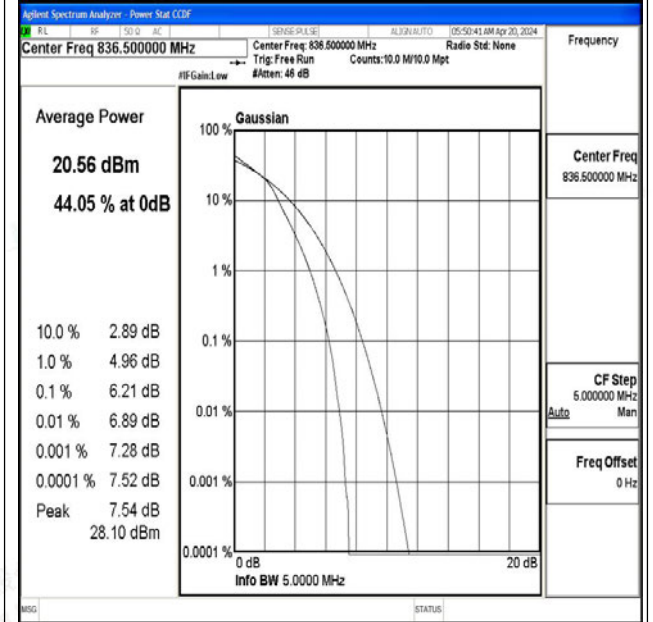

Band5-3MHz-16QAM-20525-15RB#0-PASS