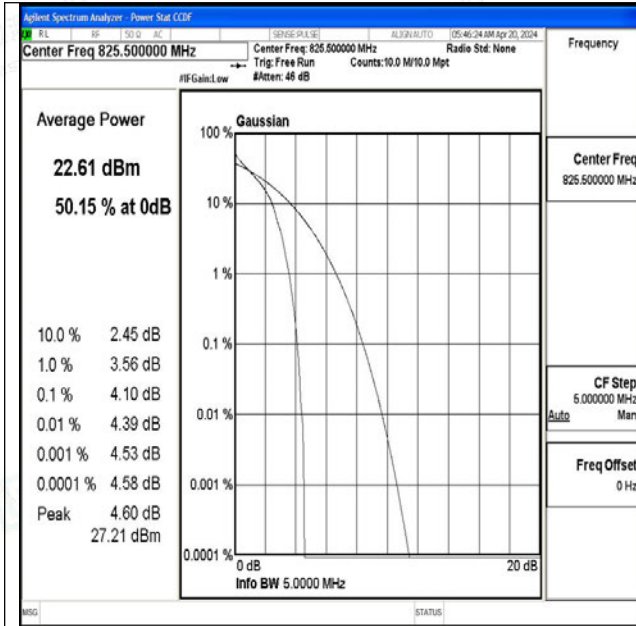

Band5-1.4MHz-QPSK-20525-6RB#0-PASS

Band5-1.4MHz-16QAM-20525-6RB#0-PASS

Band5-1.4MHz-QPSK-20643-1RB#0-PASS

Band5-1.4MHz-16QAM-20643-1RB#0-PASS

Band5-1.4MHz-QPSK-20643-6RB#0-PASS

Band5-1.4MHz-16QAM-20643-6RB#0-PASS