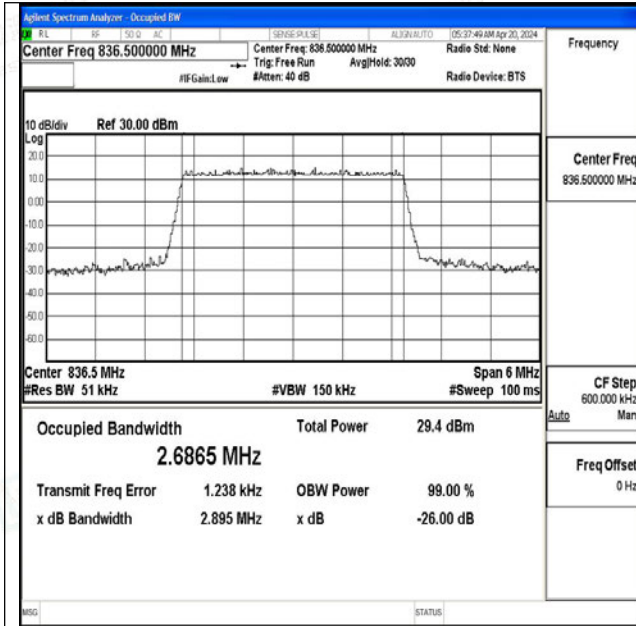

Band5-3MHz-QPSK-20525-15RB#0-PASS