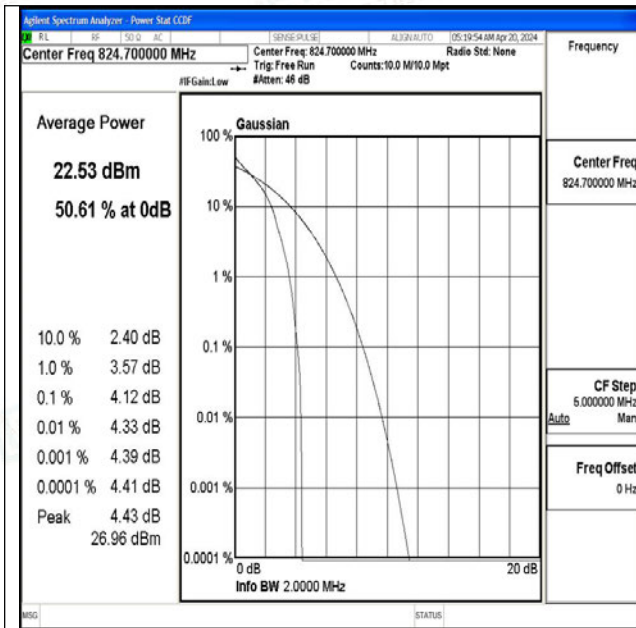

Test Graphs

Band5-1.4MHz-QPSK-20407-1RB#0-PASS