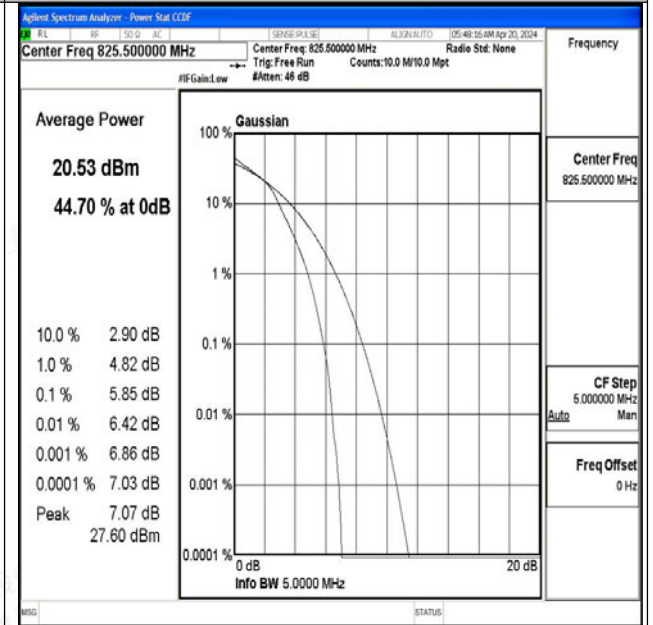

Band5-3MHz-16QAM-20415-15RB#0-PASS