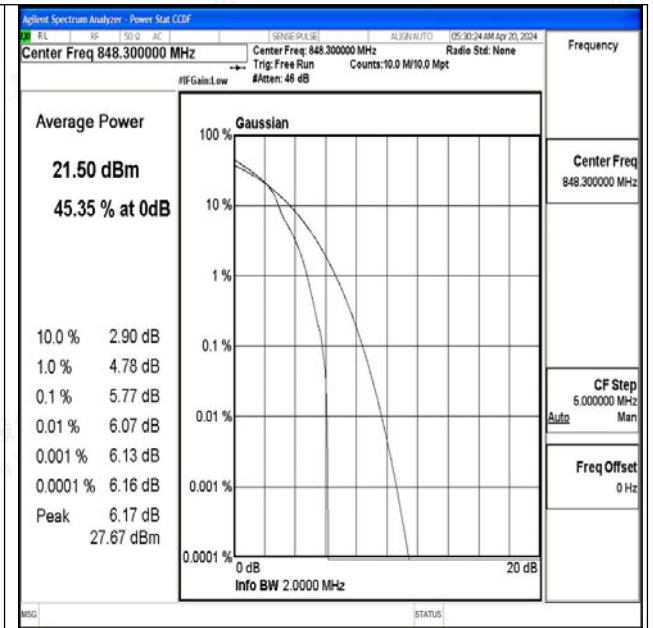

Band5-1.4MHz-QPSK-20525-6RB#0-PASS

Band5-1.4MHz-16QAM-20525-6RB#0-PASS

Band5-1.4MHz-QPSK-20643-1RB#0-PASS

Band5-1.4MHz-16QAM-20643-1RB#0-PASS

Band5-1.4MHz-QPSK-20643-6RB#0-PASS

Band5-1.4MHz-16QAM-20643-6RB#0-PASS