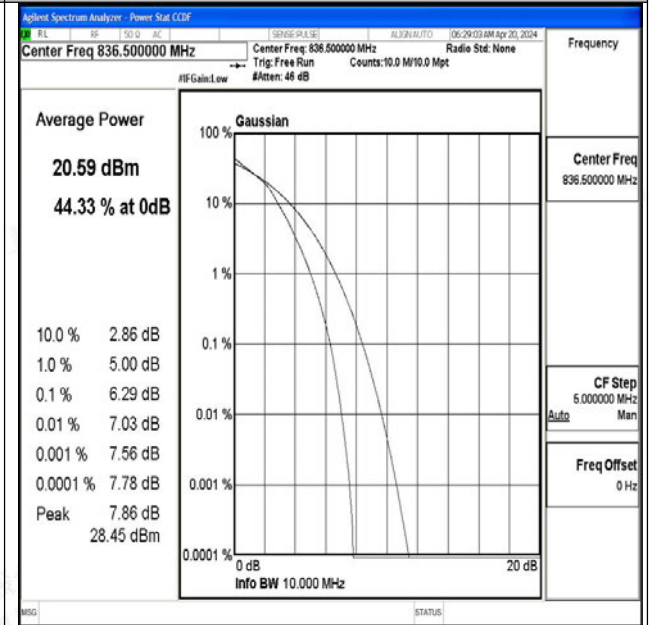

Band5-10MHz-16QAM-20525-50RB#0-PASS