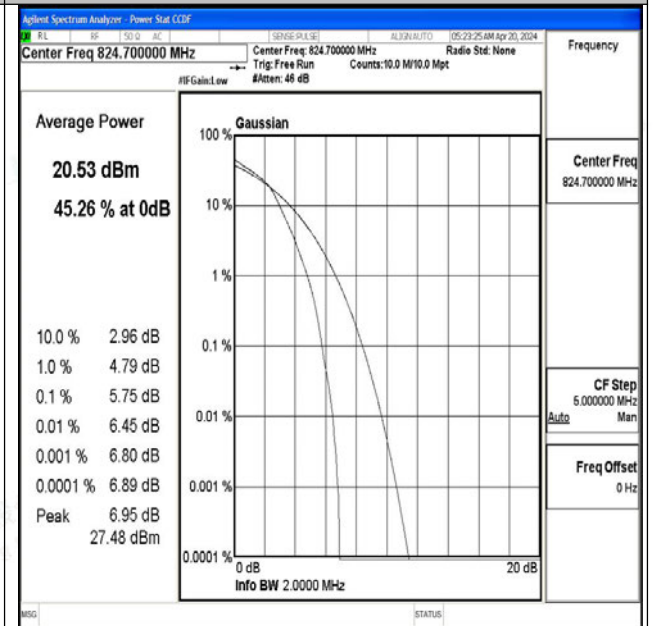

Test Graphs

Band5-1.4MHz-QPSK-20407-1RB#0-PASS

Band5-1.4MHz-16QAM-20407-1RB#0-PASS

Band5-1.4MHz-QPSK-20407-6RB#0-PASS

Band5-1.4MHz-16QAM-20407-6RB#0-PASS

Band5-1.4MHz-QPSK-20525-1RB#0-PASS

Band5-1.4MHz-16QAM-20525-1RB#0-PASS