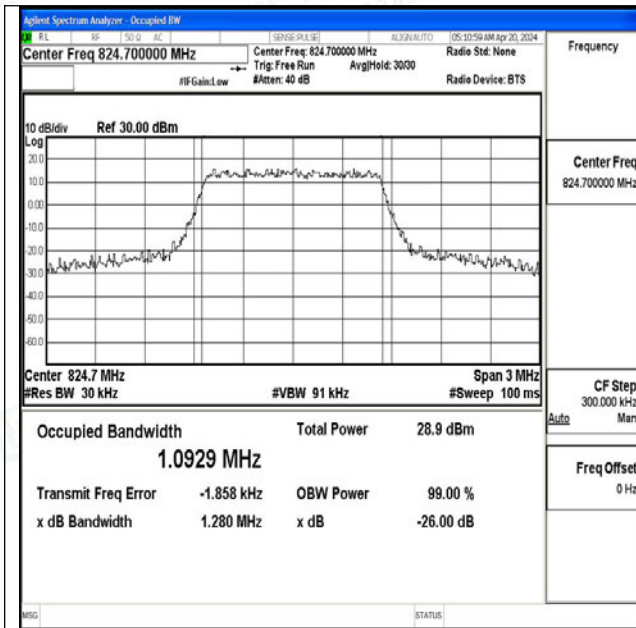

Test Graphs

Band5-1.4MHz-QPSK-20407-6RB#0-PASS