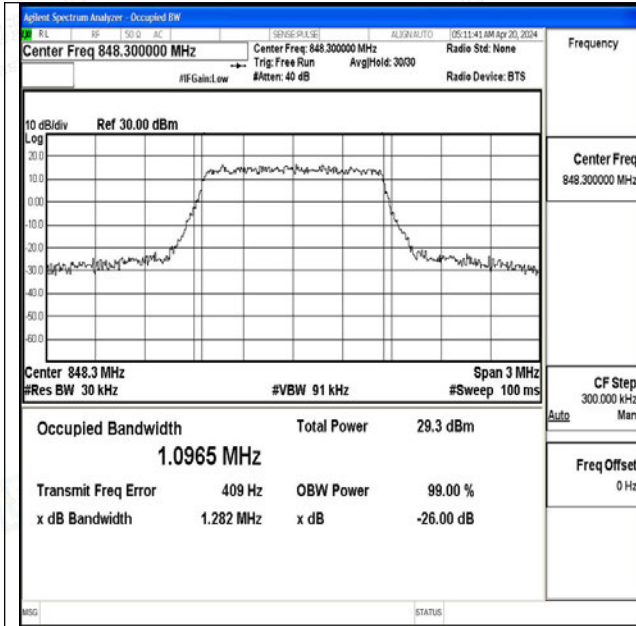

Test Graphs

Band5-1.4MHz-QPSK-20407-6RB#0-PASS

Band5-1.4MHz-16QAM-20407-6RB#0-PASS

Band5-1.4MHz-QPSK-20525-6RB#0-PASS

Band5-1.4MHz-16QAM-20525-6RB#0-PASS

Band5-1.4MHz-QPSK-20643-6RB#0-PASS

Band5-1.4MHz-16QAM-20643-6RB#0-PASS