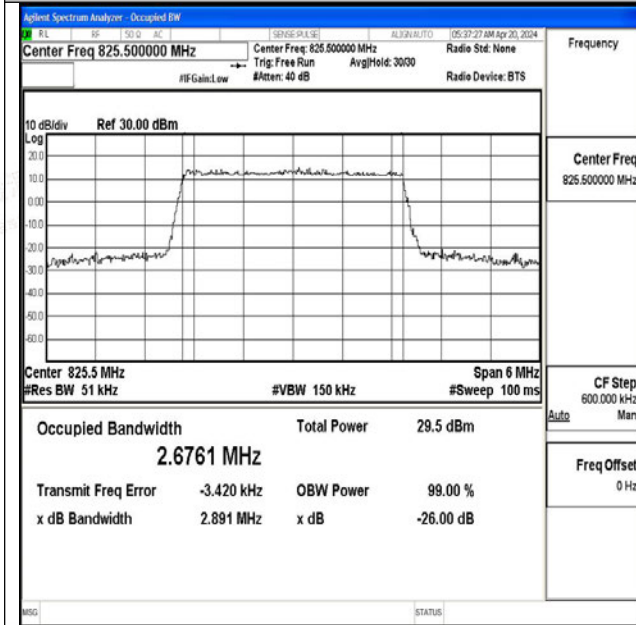

Test Graphs

Band5-1.4MHz-QPSK-20407-6RB#0-PASS

Band5-1.4MHz-16QAM-20407-6RB#0-PASS

Band5-1.4MHz-QPSK-20525-6RB#0-PASS

Band5-1.4MHz-16QAM-20525-6RB#0-PASS

Band5-1.4MHz-QPSK-20643-6RB#0-PASS

Band5-1.4MHz-16QAM-20643-6RB#0-PASS