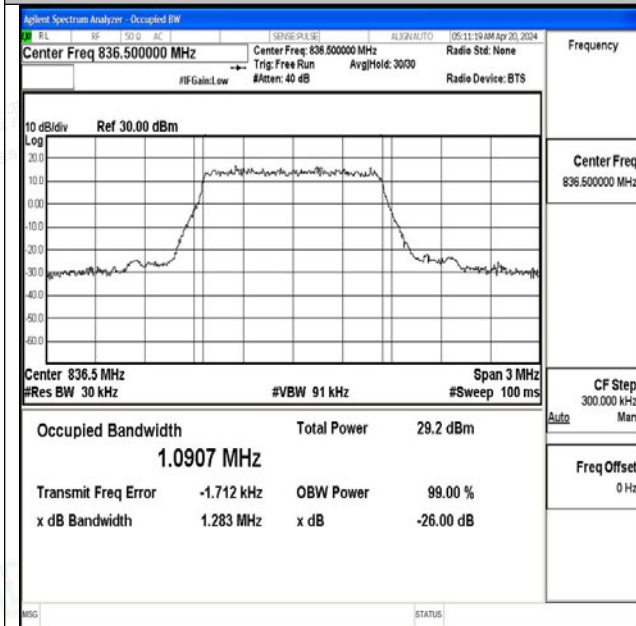

Band5-1.4MHz-QPSK-20525-6RB#0-PASS