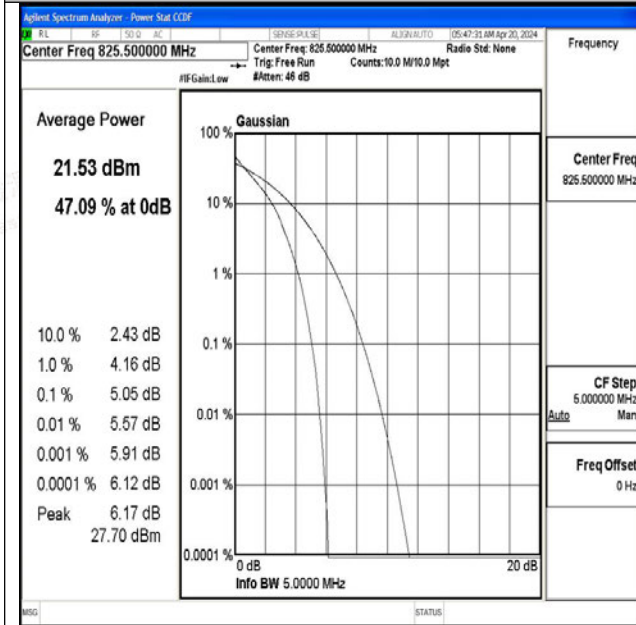

Band5-3MHz-QPSK-20415-15RB#0-PASS