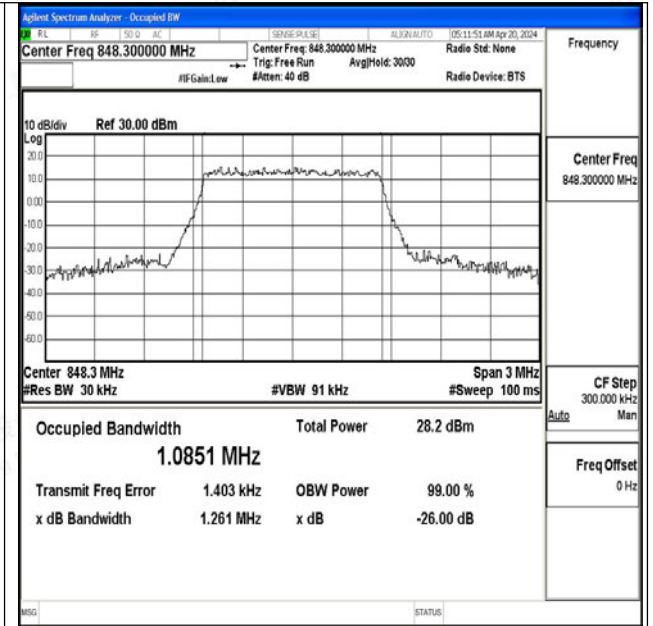

Test Graphs

Band5-1.4MHz-QPSK-20407-6RB#0-PASS

Band5-1.4MHz-16QAM-20407-6RB#0-PASS

Band5-1.4MHz-QPSK-20525-6RB#0-PASS

Band5-1.4MHz-16QAM-20525-6RB#0-PASS

Band5-1.4MHz-QPSK-20643-6RB#0-PASS

Band5-1.4MHz-16QAM-20643-6RB#0-PASS