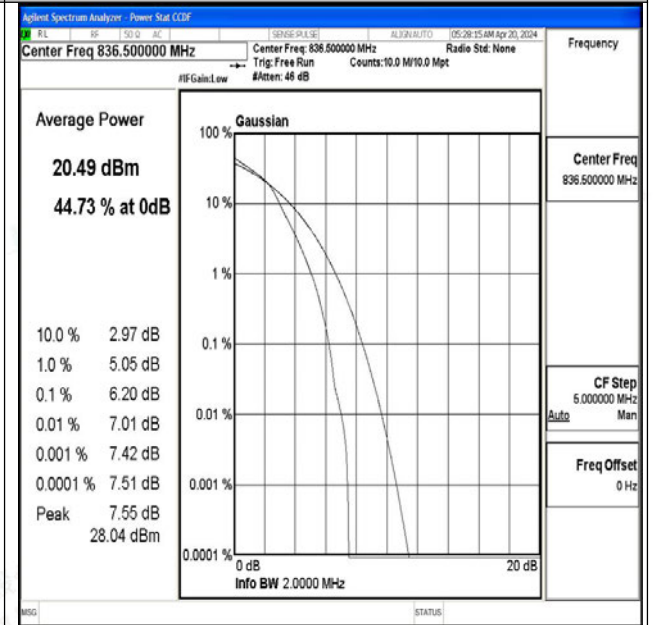

Band5-1.4MHz-16QAM-20525-6RB#0-PASS