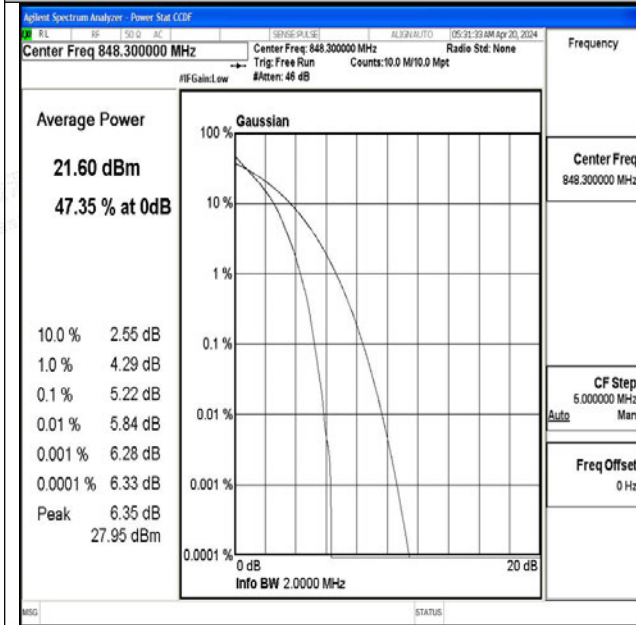

Band5-1.4MHz-QPSK-20525-6RB#0-PASS

Band5-1.4MHz-16QAM-20525-6RB#0-PASS

Band5-1.4MHz-QPSK-20643-1RB#0-PASS

Band5-1.4MHz-16QAM-20643-1RB#0-PASS

Band5-1.4MHz-QPSK-20643-6RB#0-PASS

Band5-1.4MHz-16QAM-20643-6RB#0-PASS