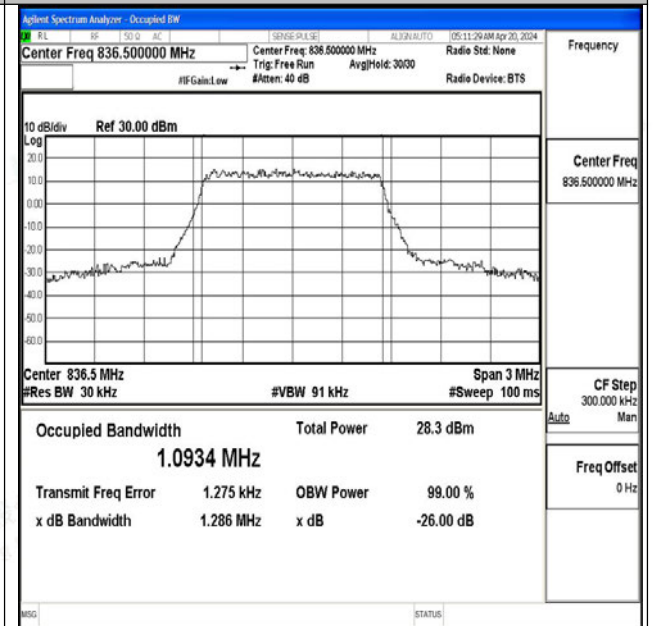

Band5-1.4MHz-16QAM-20525-6RB#0-PASS