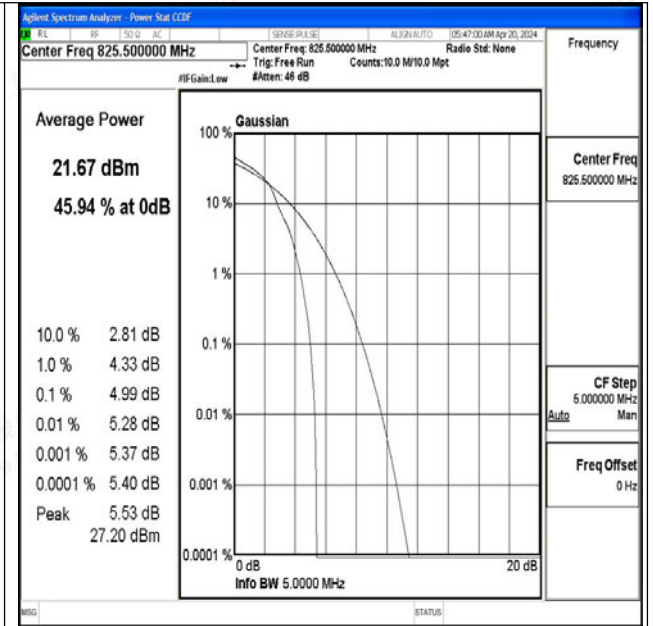

Band5-1.4MHz-QPSK-20525-6RB#0-PASS

Band5-1.4MHz-16QAM-20525-6RB#0-PASS

Band5-1.4MHz-QPSK-20643-1RB#0-PASS

Band5-1.4MHz-16QAM-20643-1RB#0-PASS

Band5-1.4MHz-QPSK-20643-6RB#0-PASS

Band5-1.4MHz-16QAM-20643-6RB#0-PASS