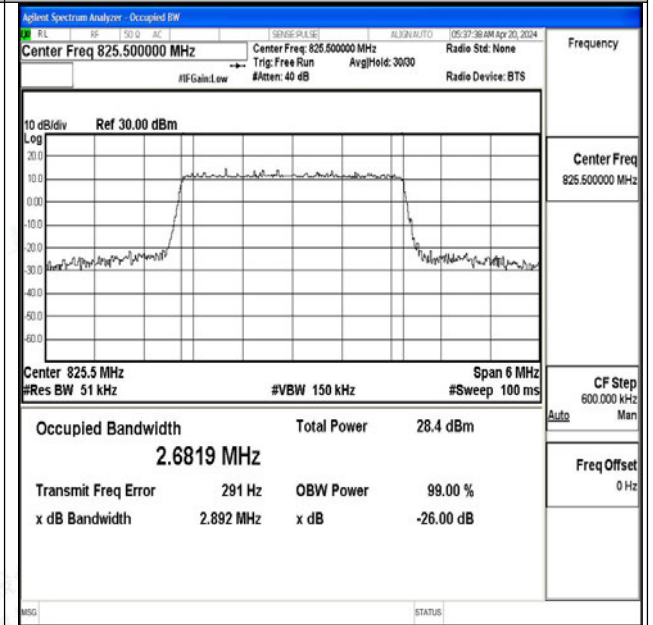

Band5-3MHz-16QAM-20415-15RB#0-PASS