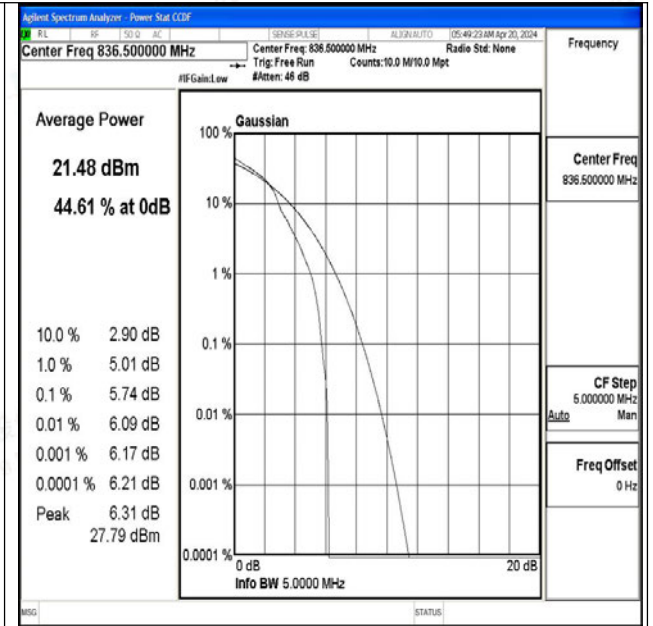

Band5-3MHz-16QAM-20525-1RB#0-PASS