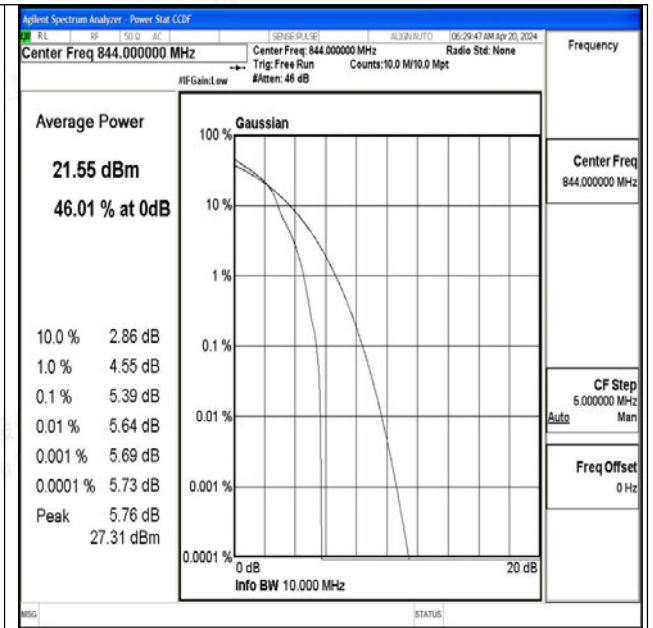

Band5-10MHz-16QAM-20600-1RB#0-PASS

Band5-10MHz-QPSK-20600-50RB#0-PASS

Band5-10MHz-16QAM-20600-50RB#0-PASS

F.3 26dB Bandwidth and Occupied Bandwidth

Test Result

Band	Bandwidth	Modulation	Channel	RB Configuration	Occupied Bandwidth (MHz)	26dB Bandwidth (MHz)	Verdict
Band5	1.4MHz	QPSK	20407	6RB#0	1.0929	1.280	PASS
Band5	1.4MHz	16QAM	20407	6RB#0	1.0957	1.290	PASS
Band5	1.4MHz	QPSK	20525	6RB#0	1.0907	1.283	PASS
Band5	1.4MHz	16QAM	20525	6RB#0	1.0934	1.286	PASS
Band5	1.4MHz	QPSK	20643	6RB#0	1.0965	1.282	PASS
Band5	1.4MHz	16QAM	20643	6RB#0	1.0851	1.261	PASS
Band5	3MHz	QPSK	20415	15RB#0	2.6761	2.891	PASS
Band5	3MHz	16QAM	20415	15RB#0	2.6819	2.892	PASS
Band5	3MHz	QPSK	20525	15RB#0	2.6865	2.895	PASS
Band5	3MHz	16QAM	20525	15RB#0	2.6807	2.892	PASS
Band5	3MHz	QPSK	20635	15RB#0	2.6772	2.894	PASS
Band5	3MHz	16QAM	20635	15RB#0	2.6832	2.890	PASS
Band5	5MHz	QPSK	20425	25RB#0	4.4930	4.958	PASS
Band5	5MHz	16QAM	20425	25RB#0	4.4966	4.904	PASS
Band5	5MHz	QPSK	20525	25RB#0	4.4920	4.900	PASS
Band5	5MHz	16QAM	20525	25RB#0	4.4987	4.949	PASS
Band5	5MHz	QPSK	20625	25RB#0	4.5010	4.884	PASS
Band5	5MHz	16QAM	20625	25RB#0	4.4994	4.954	PASS
Band5	10MHz	QPSK	20450	50RB#0	9.0099	9.794	PASS
Band5	10MHz	16QAM	20450	50RB#0	9.0044	9.768	PASS
Band5	10MHz	QPSK	20525	50RB#0	8.9741	9.796	PASS
Band5	10MHz	16QAM	20525	50RB#0	8.9751	9.733	PASS
Band5	10MHz	QPSK	20600	50RB#0	8.9766	9.760	PASS
Band5	10MHz	16QAM	20600	50RB#0	8.9864	9.742	PASS