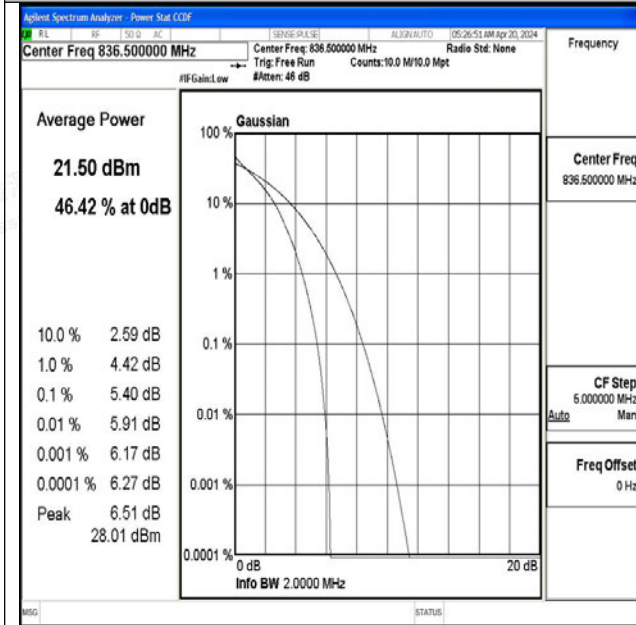

Test Graphs

Band5-1.4MHz-QPSK-20407-1RB#0-PASS

Band5-1.4MHz-16QAM-20407-1RB#0-PASS

Band5-1.4MHz-QPSK-20407-6RB#0-PASS

Band5-1.4MHz-16QAM-20407-6RB#0-PASS

Band5-1.4MHz-QPSK-20525-1RB#0-PASS

Band5-1.4MHz-16QAM-20525-1RB#0-PASS