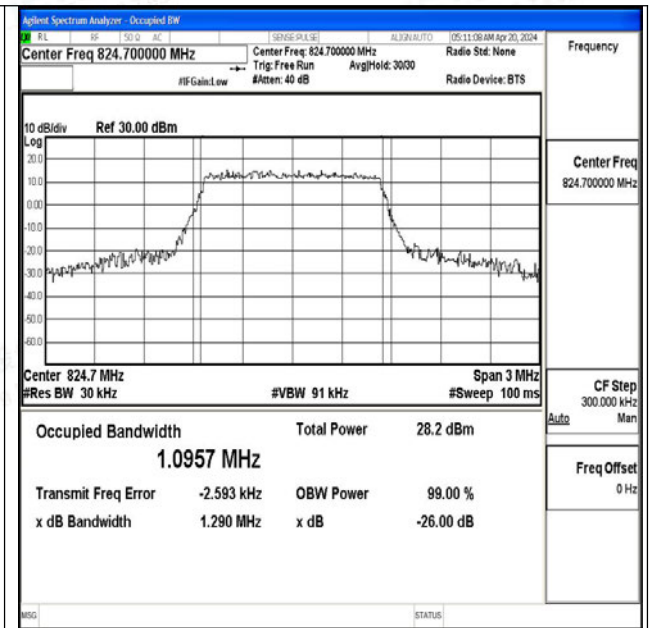

Test Graphs

Band5-1.4MHz-16QAM-20407-6RB#0-PASS