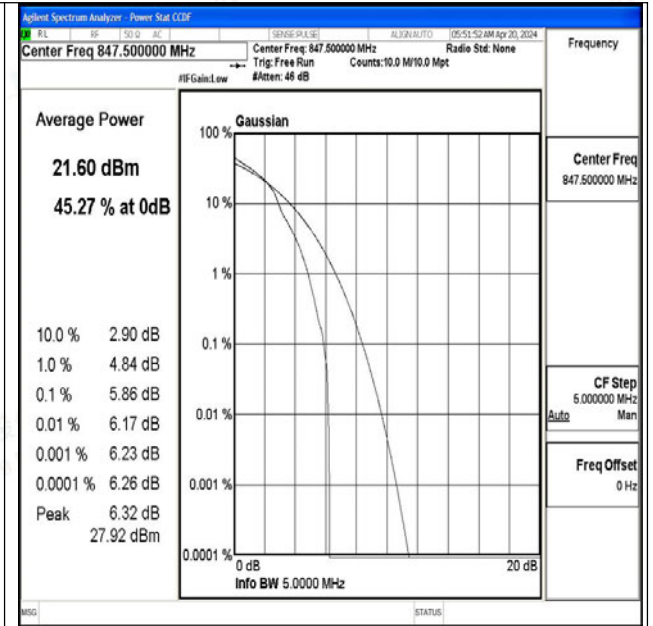

Band5-3MHz-16QAM-20635-1RB#0-PASS