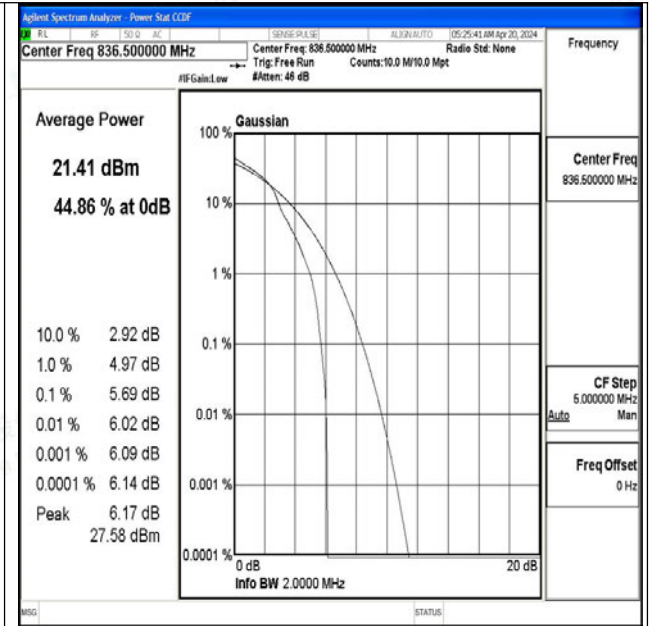

Test Graphs

Band5-1.4MHz-QPSK-20407-1RB#0-PASS

Band5-1.4MHz-16QAM-20407-1RB#0-PASS

Band5-1.4MHz-QPSK-20407-6RB#0-PASS

Band5-1.4MHz-16QAM-20407-6RB#0-PASS

Band5-1.4MHz-QPSK-20525-1RB#0-PASS

Band5-1.4MHz-16QAM-20525-1RB#0-PASS