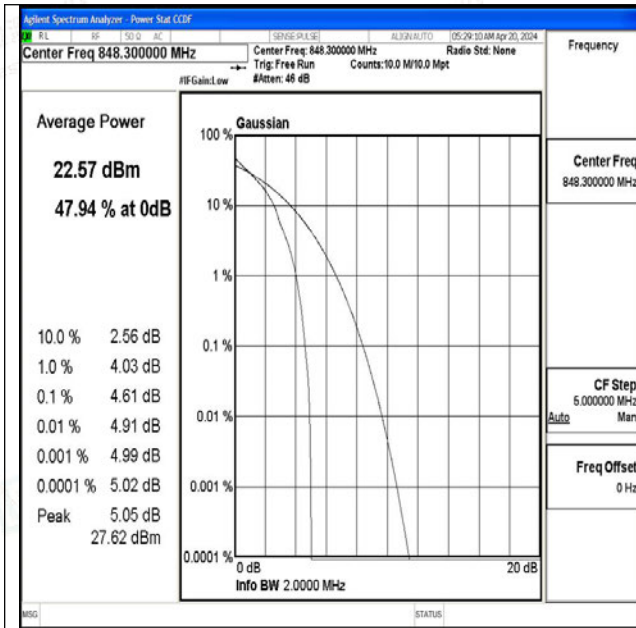

Band5-1.4MHz-QPSK-20643-1RB#0-PASS