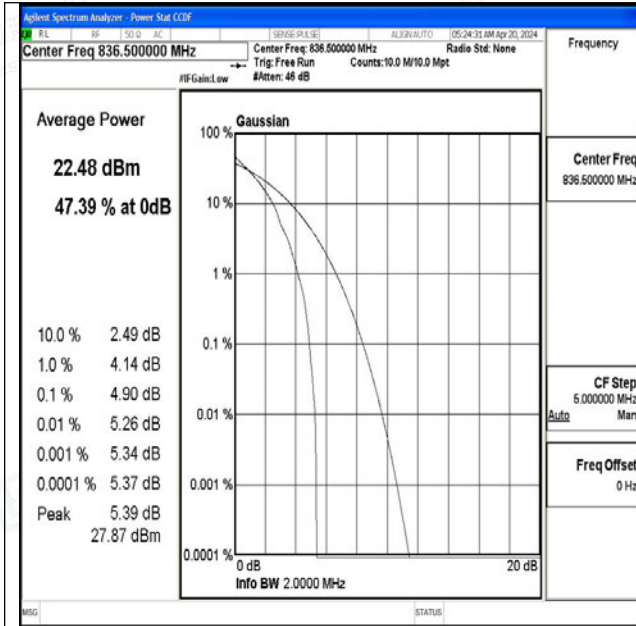

Test Graphs

Band5-1.4MHz-QPSK-20407-1RB#0-PASS

Band5-1.4MHz-16QAM-20407-1RB#0-PASS

Band5-1.4MHz-QPSK-20407-6RB#0-PASS

Band5-1.4MHz-16QAM-20407-6RB#0-PASS

Band5-1.4MHz-QPSK-20525-1RB#0-PASS

Band5-1.4MHz-16QAM-20525-1RB#0-PASS