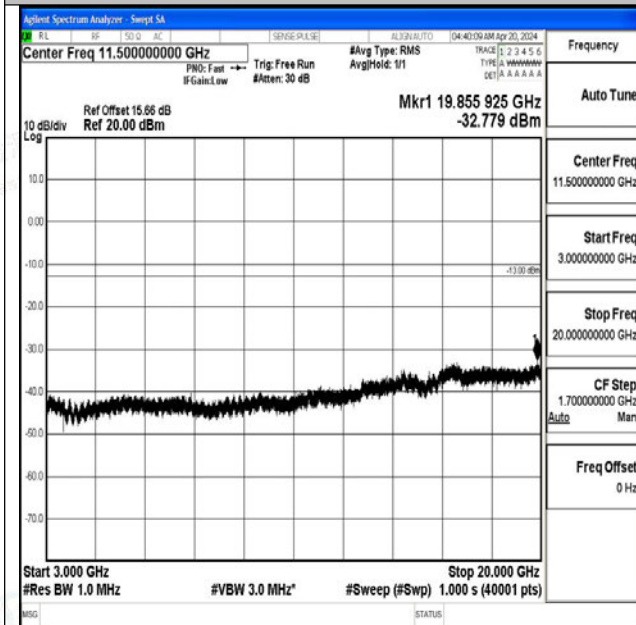

Band4_15MHz_QPSK_20175_1RB#0_3000~20000_3000~20000