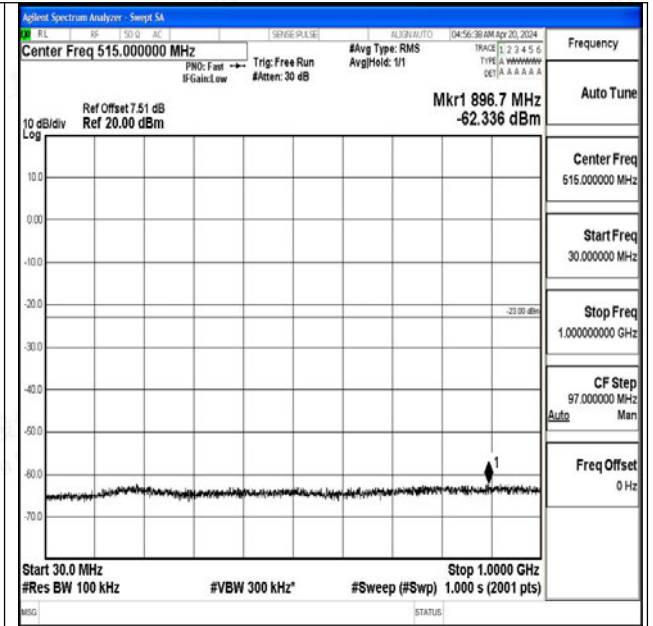

09~0.15

Band4\_20MHz\_16QAM\_20050\_1RB#0\_0.15~30\_0.15~3

0

Band4\_20MHz\_16QAM\_20050\_1RB#0\_30~1000\_30~10

00

Band4\_20MHz\_16QAM\_20050\_1RB#0\_1000~3000\_1000~3000

0~3000

Band4\_20MHz\_16QAM\_20050\_1RB#0\_3000~20000\_3000~20000