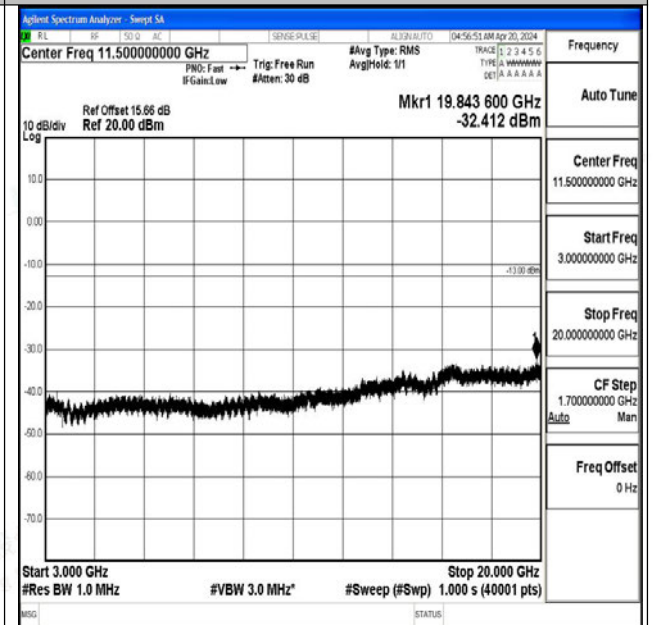

09~0.15

Band4\_20MHz\_16QAM\_20050\_1RB#0\_0.15~30\_0.15~3

0

Band4\_20MHz\_16QAM\_20050\_1RB#0\_30~1000\_30~10

00

Band4\_20MHz\_16QAM\_20050\_1RB#0\_1000~3000\_1000~3000

0~3000

Band4\_20MHz\_16QAM\_20050\_1RB#0\_3000~20000\_3000~20000