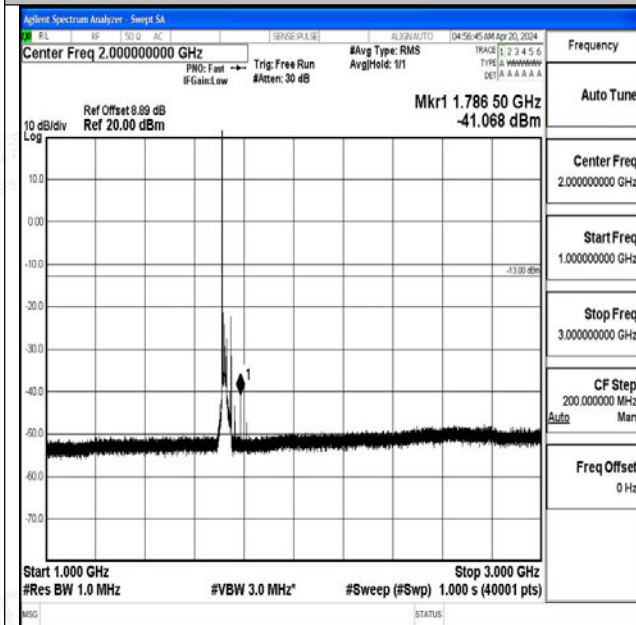

09~0.15

Band4\_20MHz\_16QAM\_20050\_1RB#0\_0.15~30\_0.15~3

0

Band4\_20MHz\_16QAM\_20050\_1RB#0\_30~1000\_30~10

00

Band4\_20MHz\_16QAM\_20050\_1RB#0\_1000~3000\_1000~3000

0~3000

Band4\_20MHz\_16QAM\_20050\_1RB#0\_3000~20000\_3000~20000