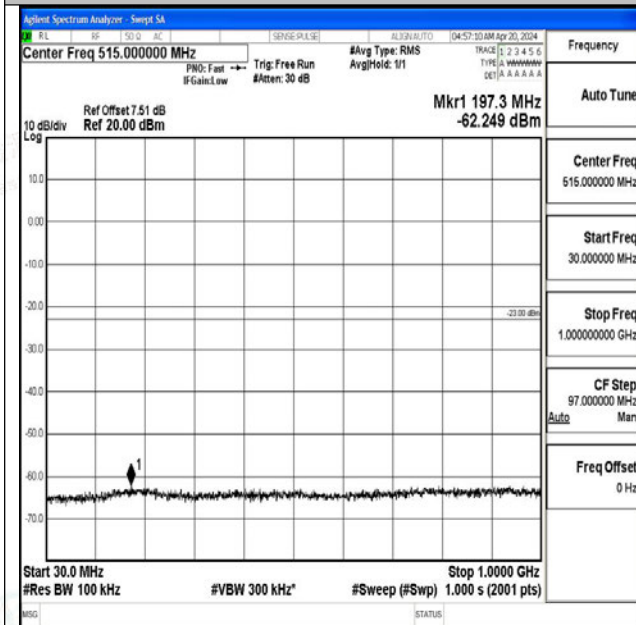

00~20000

Band4\_20MHz\_QPSK\_20175\_1RB#0\_0.009~0.15\_0.009~0.15

Band4\_20MHz\_QPSK\_20175\_1RB#0\_0.15~30\_0.15~30

Band4\_20MHz\_QPSK\_20175\_1RB#0\_30~1000\_30~1000

Band4\_20MHz\_QPSK\_20175\_1RB#0\_1000~3000\_1000~3000