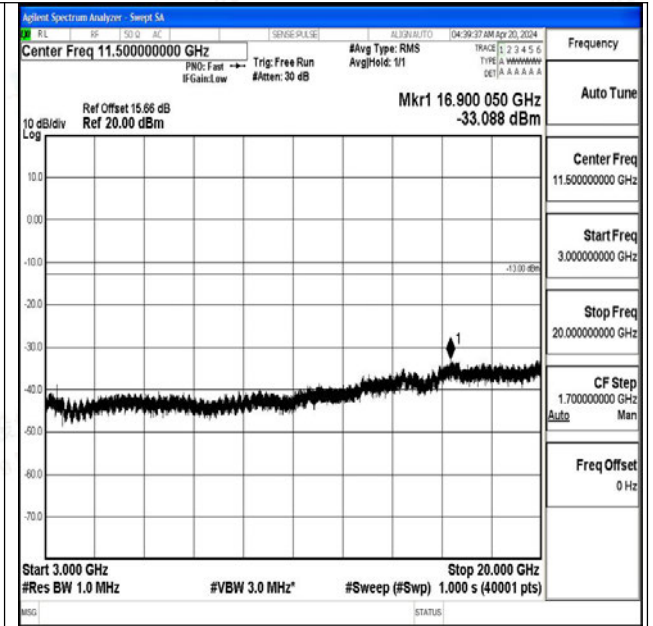

Band4_15MHz_16QAM_20025_1RB#0_3000~20000_30 00~20000