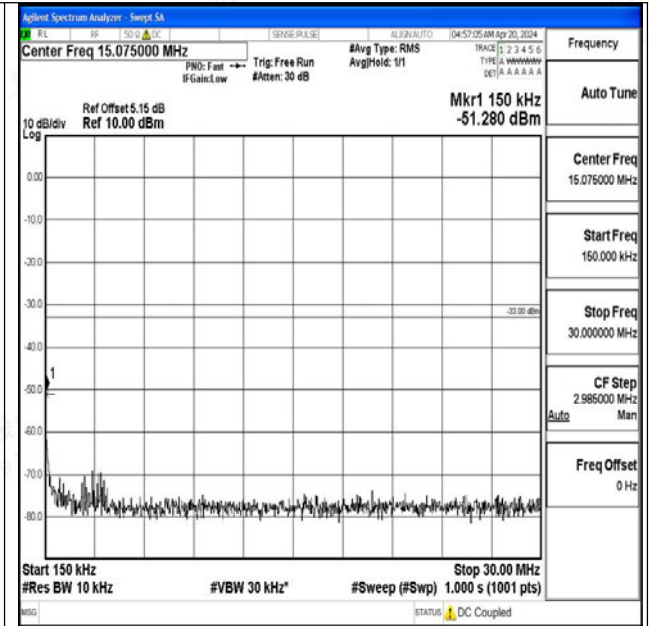

Band4_20MHz_QPSK_20175_1RB#0_0.15~30_0.15~30