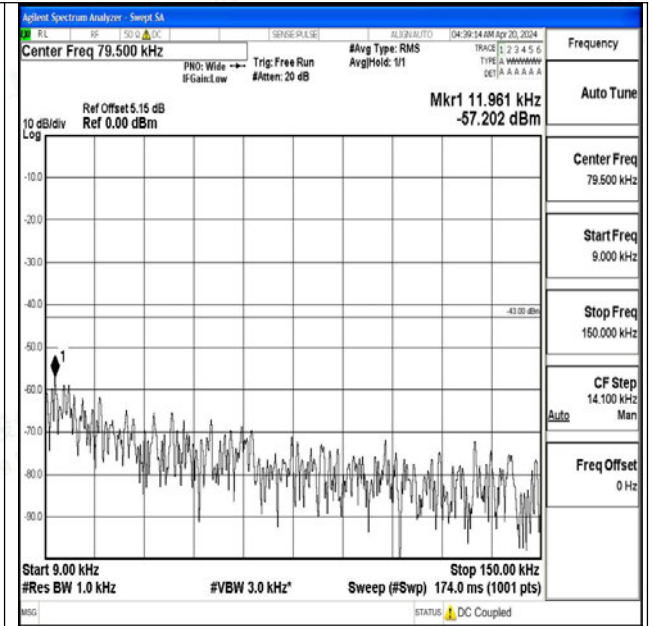

Band4\_15MHz\_QPSK\_20025\_1RB#0\_3000~20000\_300  
0~20000

Band4\_15MHz\_16QAM\_20025\_1RB#0\_0.009~0.15\_0.0  
09~0.15

Band4\_15MHz\_16QAM\_20025\_1RB#0\_0.15~30\_0.15~3  
0

Band4\_15MHz\_16QAM\_20025\_1RB#0\_30~1000\_30~10  
00