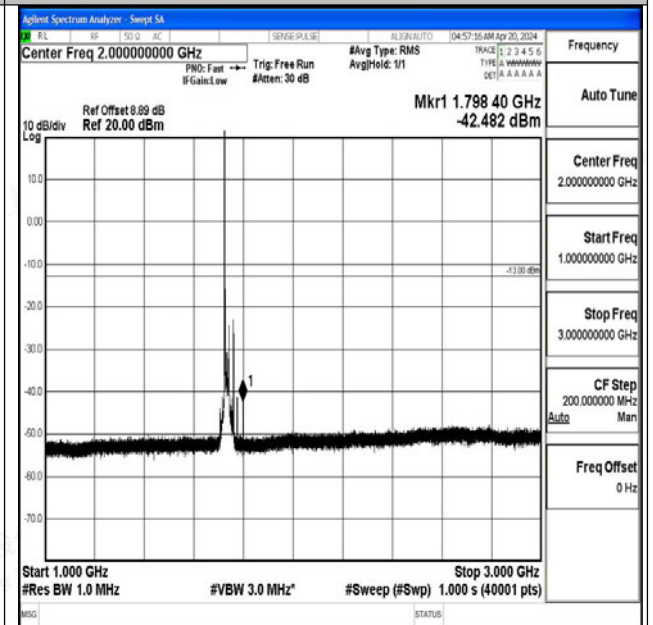

00~20000

Band4\_20MHz\_QPSK\_20175\_1RB#0\_0.009~0.15\_0.009~0.15

Band4\_20MHz\_QPSK\_20175\_1RB#0\_0.15~30\_0.15~30

Band4\_20MHz\_QPSK\_20175\_1RB#0\_30~1000\_30~1000

Band4\_20MHz\_QPSK\_20175\_1RB#0\_1000~3000\_1000~3000