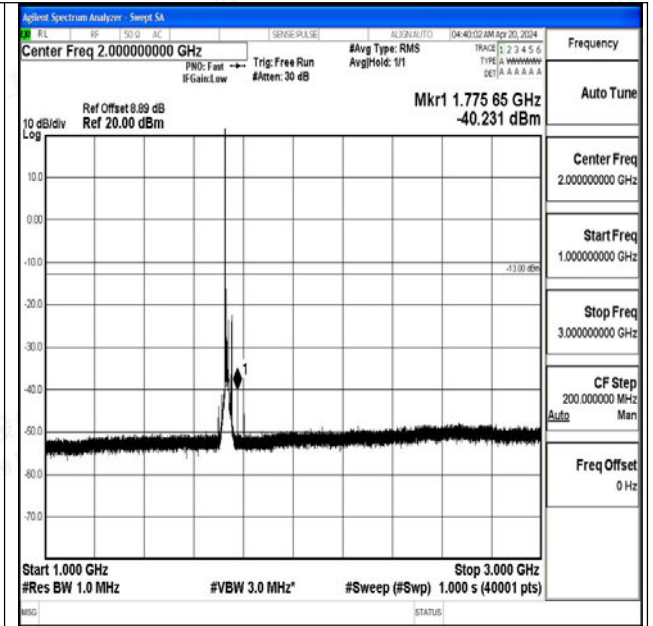

Band4_15MHz_QPSK_20175_1RB#0_1000~3000_1000~3000