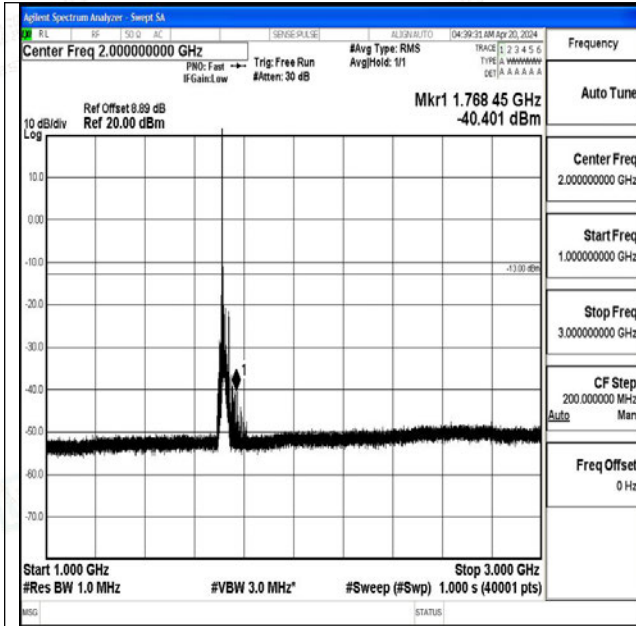

Band4\_15MHz\_QPSK\_20025\_1RB#0\_3000~20000\_300  
0~20000

Band4\_15MHz\_16QAM\_20025\_1RB#0\_0.009~0.15\_0.0  
09~0.15

Band4\_15MHz\_16QAM\_20025\_1RB#0\_0.15~30\_0.15~3  
0

Band4\_15MHz\_16QAM\_20025\_1RB#0\_30~1000\_30~10  
00