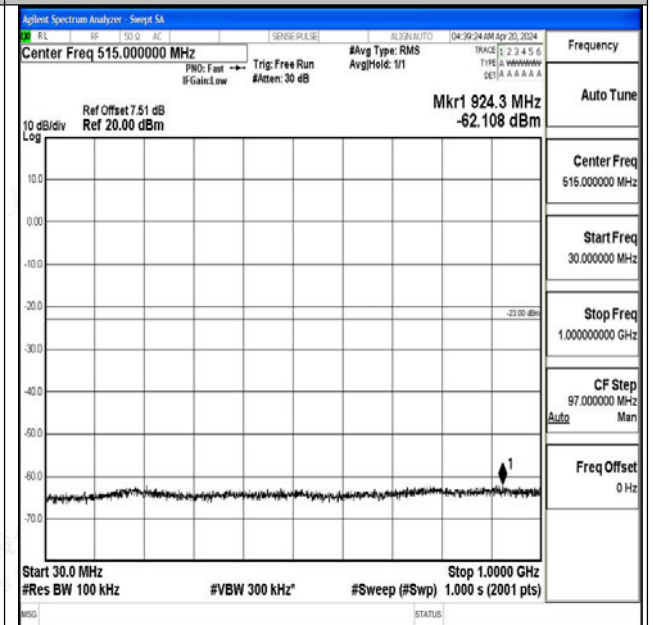

Band4\_15MHz\_QPSK\_20025\_1RB#0\_3000~20000\_300  
0~20000

Band4\_15MHz\_16QAM\_20025\_1RB#0\_0.009~0.15\_0.0  
09~0.15

Band4\_15MHz\_16QAM\_20025\_1RB#0\_0.15~30\_0.15~3  
0

Band4\_15MHz\_16QAM\_20025\_1RB#0\_30~1000\_30~10  
00