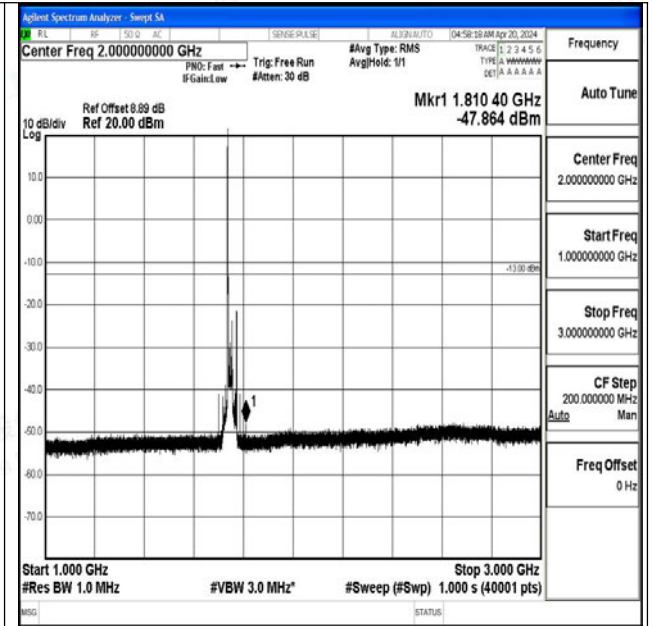

Band4_20MHz_QPSK_20300_1RB#0_1000~3000_1000~3000