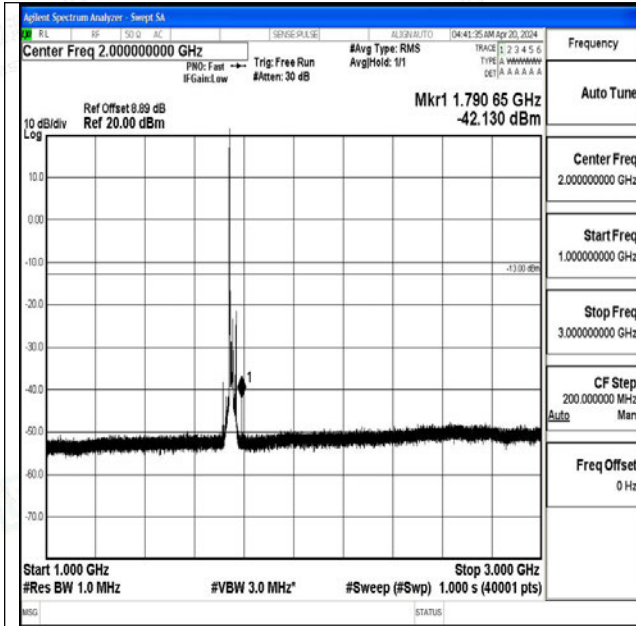

Band4\_15MHz\_QPSK\_20325\_1RB#0\_3000~20000\_300  
0~20000

Band4\_15MHz\_16QAM\_20325\_1RB#0\_0.009~0.15\_0.0  
09~0.15

Band4\_15MHz\_16QAM\_20325\_1RB#0\_0.15~30\_0.15~3  
0

Band4\_15MHz\_16QAM\_20325\_1RB#0\_30~1000\_30~10  
00