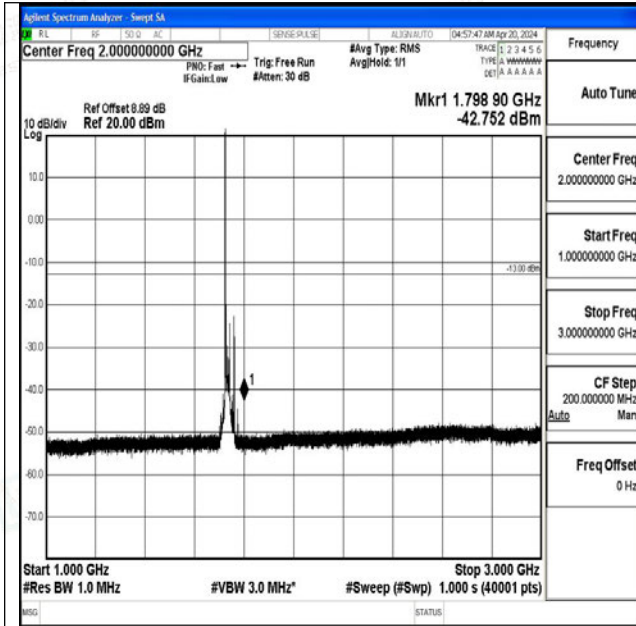

Band4\_20MHz\_QPSK\_20175\_1RB#0\_3000~20000\_300  
0~20000

Band4\_20MHz\_16QAM\_20175\_1RB#0\_0.009~0.15\_0.0  
09~0.15

Band4\_20MHz\_16QAM\_20175\_1RB#0\_0.15~30\_0.15~3  
0

Band4\_20MHz\_16QAM\_20175\_1RB#0\_30~1000\_30~10  
00