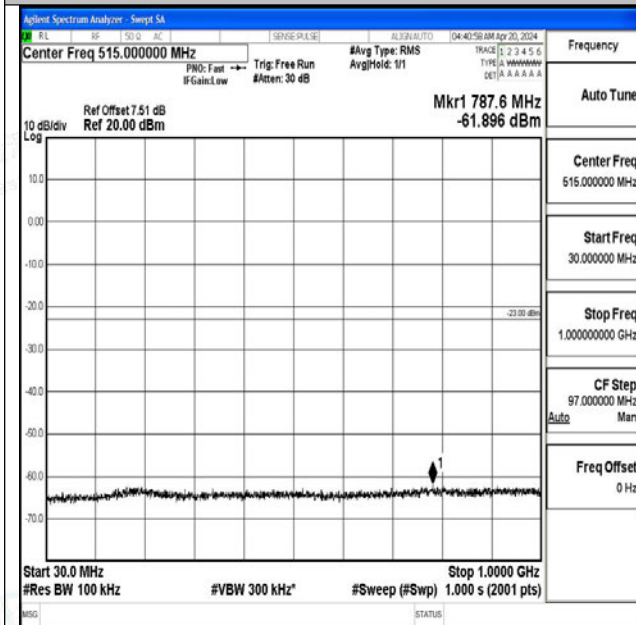

Band4_15MHz_QPSK_20325_1RB#0_30~1000_30~1000