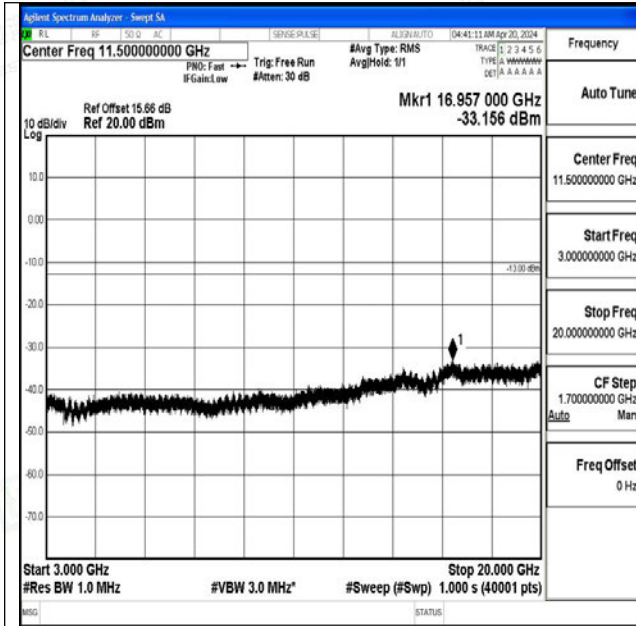

00~20000

Band4\_15MHz\_QPSK\_20325\_1RB#0\_0.009~0.15\_0.009~0.15

Band4\_15MHz\_QPSK\_20325\_1RB#0\_0.15~30\_0.15~30

Band4\_15MHz\_QPSK\_20325\_1RB#0\_30~1000\_30~1000

Band4\_15MHz\_QPSK\_20325\_1RB#0\_1000~3000\_1000~3000