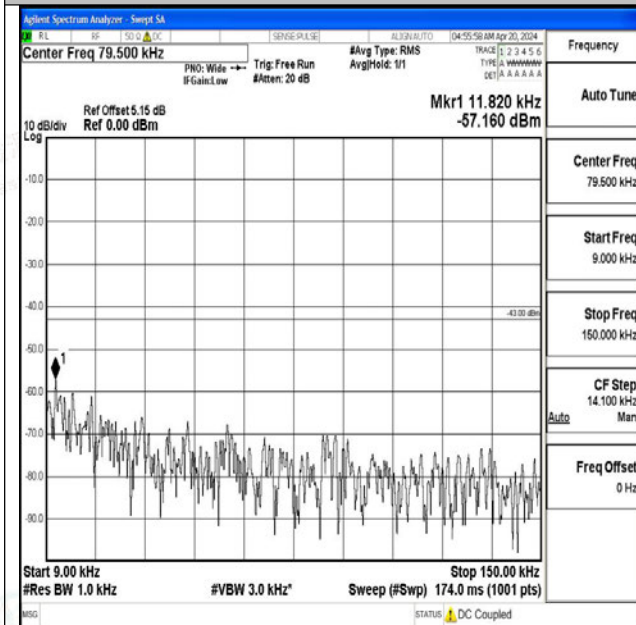

Band4_20MHz_QPSK_20050_1RB#0_0.009~0.15_0.009
~0.15