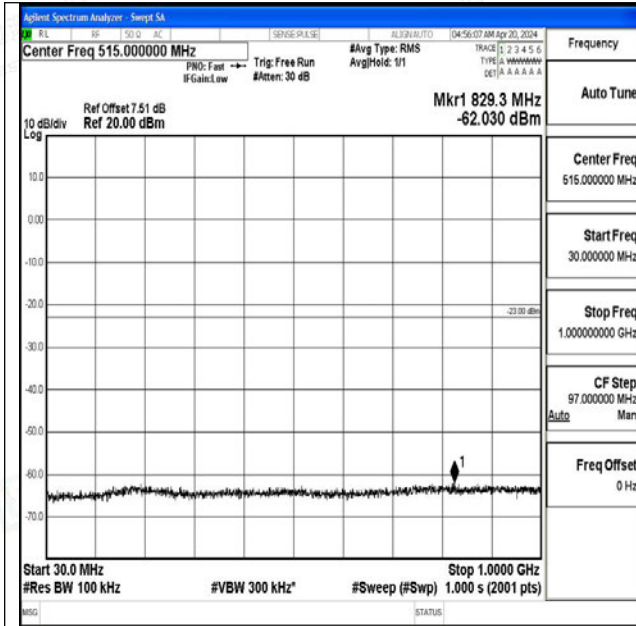

Band4\_15MHz\_16QAM\_20325\_1RB#0\_1000~3000\_100  
0~3000

Band4\_15MHz\_16QAM\_20325\_1RB#0\_3000~20000\_30  
00~20000

Band4\_20MHz\_QPSK\_20050\_1RB#0\_0.009~0.15\_0.009  
~0.15

Band4\_20MHz\_QPSK\_20050\_1RB#0\_0.15~30\_0.15~30