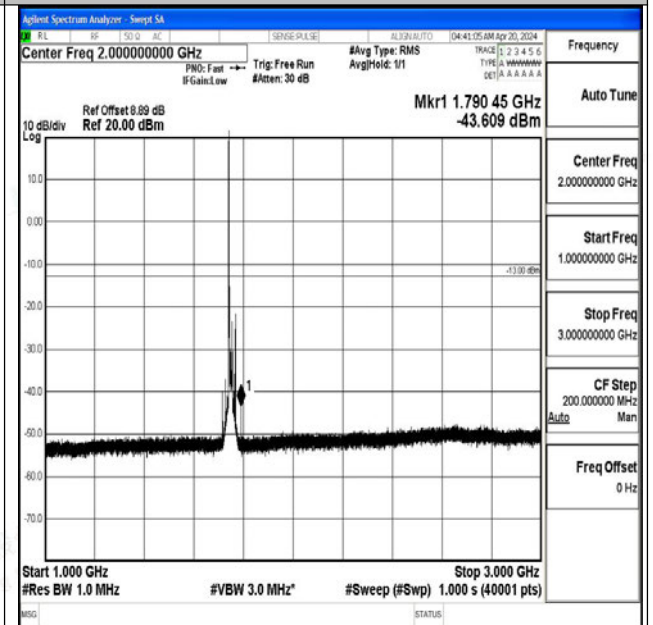

Band4_15MHz_QPSK_20325_1RB#0_1000~3000_1000~3000