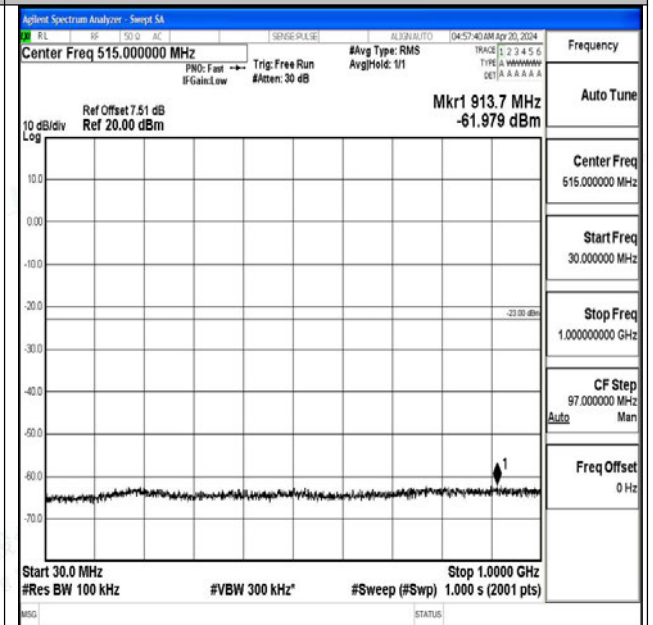

Band4_20MHz_16QAM_20175_1RB#0_30~1000_30~10
00