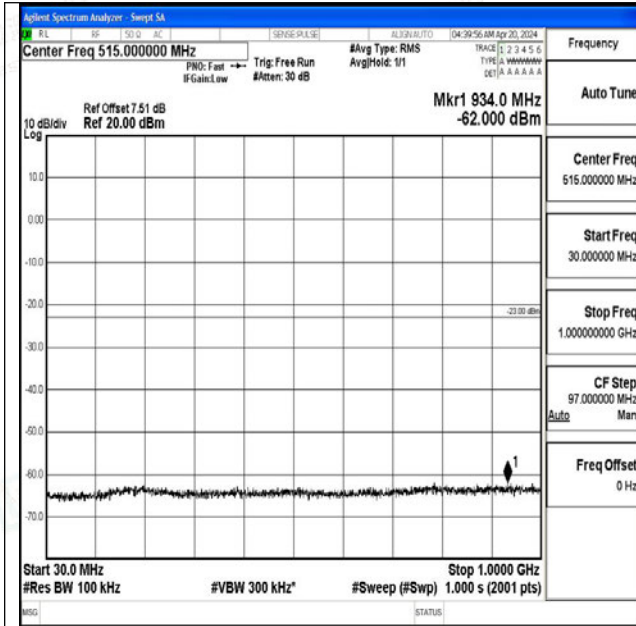

Band4\_15MHz\_16QAM\_20025\_1RB#0\_1000~3000\_100 0~3000

Band4\_15MHz\_16QAM\_20025\_1RB#0\_3000~20000\_30 00~20000

Band4\_15MHz\_QPSK\_20175\_1RB#0\_0.009~0.15\_0.009 ~0.15

Band4\_15MHz\_QPSK\_20175\_1RB#0\_0.15~30\_0.15~30