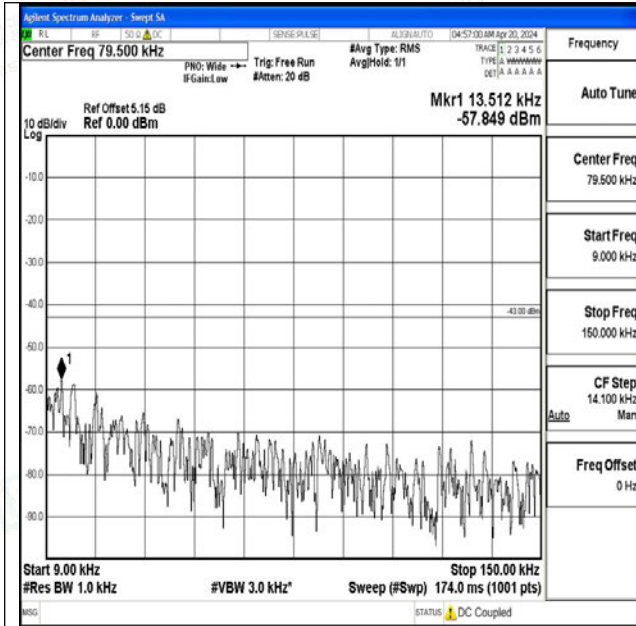

Band4_20MHz_QPSK_20175_1RB#0_0.009~0.15_0.009~0.15