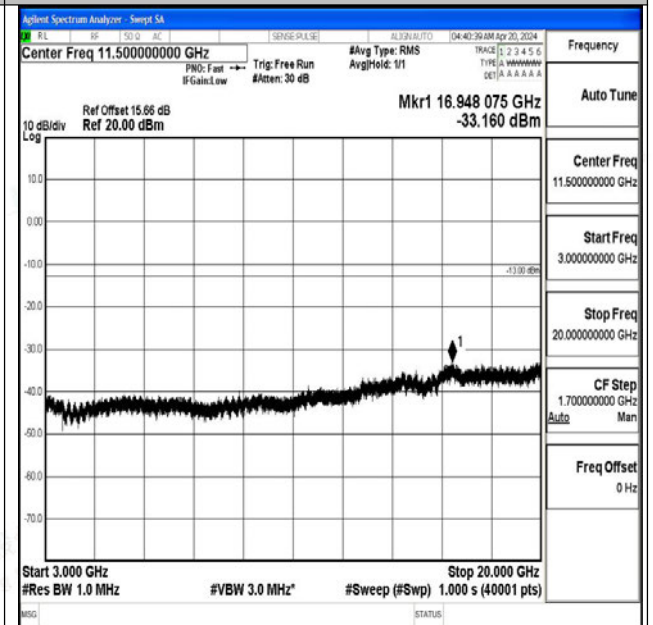

Band4\_15MHz\_16QAM\_20175\_1RB#0\_0.15~30\_0.15~3

0

Band4\_15MHz\_16QAM\_20175\_1RB#0\_30~1000\_30~10

00

Band4\_15MHz\_16QAM\_20175\_1RB#0\_1000~3000\_100

0~3000

Band4\_15MHz\_16QAM\_20175\_1RB#0\_3000~20000\_30