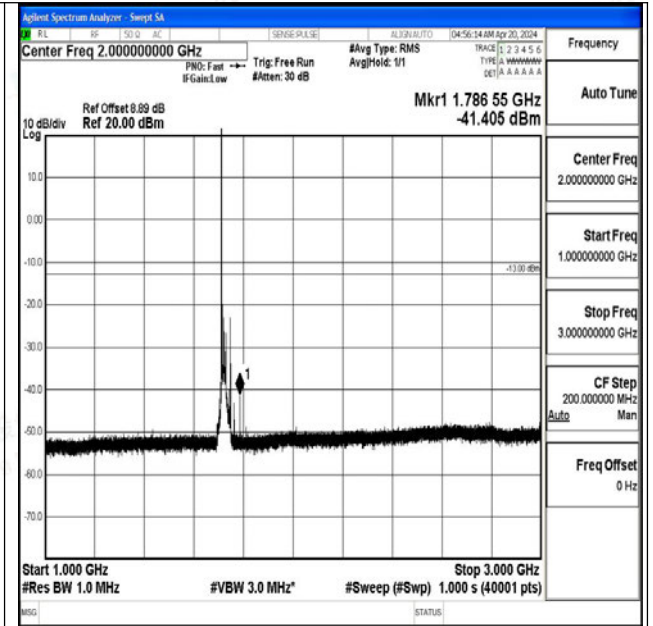

Band4_20MHz_QPSK_20050_1RB#0_1000~3000_1000~3000

~3000