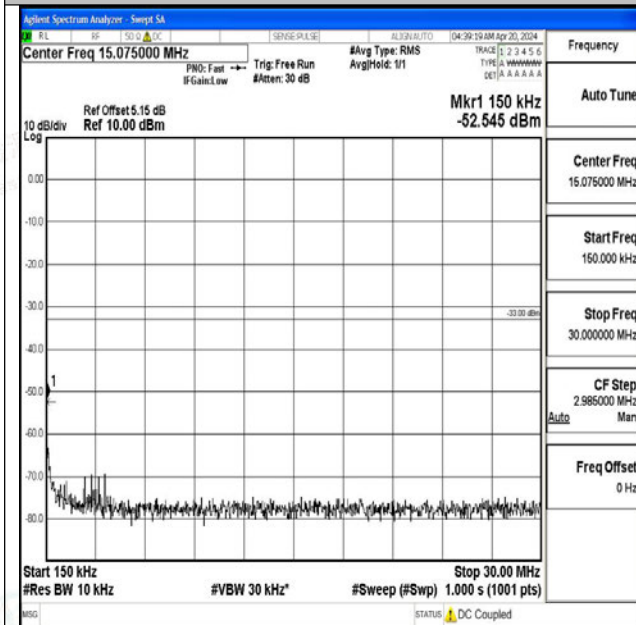

Band4\_15MHz\_QPSK\_20025\_1RB#0\_3000~20000\_300  
0~20000

Band4\_15MHz\_16QAM\_20025\_1RB#0\_0.009~0.15\_0.0  
09~0.15

Band4\_15MHz\_16QAM\_20025\_1RB#0\_0.15~30\_0.15~3  
0

Band4\_15MHz\_16QAM\_20025\_1RB#0\_30~1000\_30~10  
00