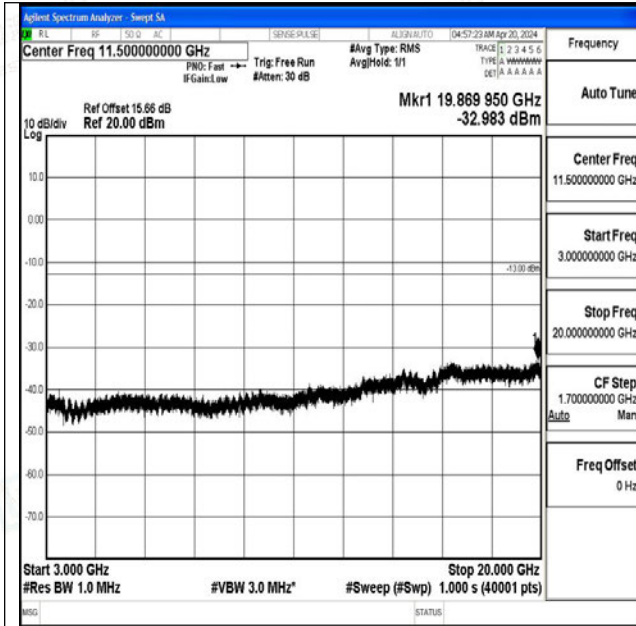

00~20000

Band4\_20MHz\_QPSK\_20175\_1RB#0\_0.009~0.15\_0.009~0.15

Band4\_20MHz\_QPSK\_20175\_1RB#0\_0.15~30\_0.15~30

Band4\_20MHz\_QPSK\_20175\_1RB#0\_30~1000\_30~1000

Band4\_20MHz\_QPSK\_20175\_1RB#0\_1000~3000\_1000~3000