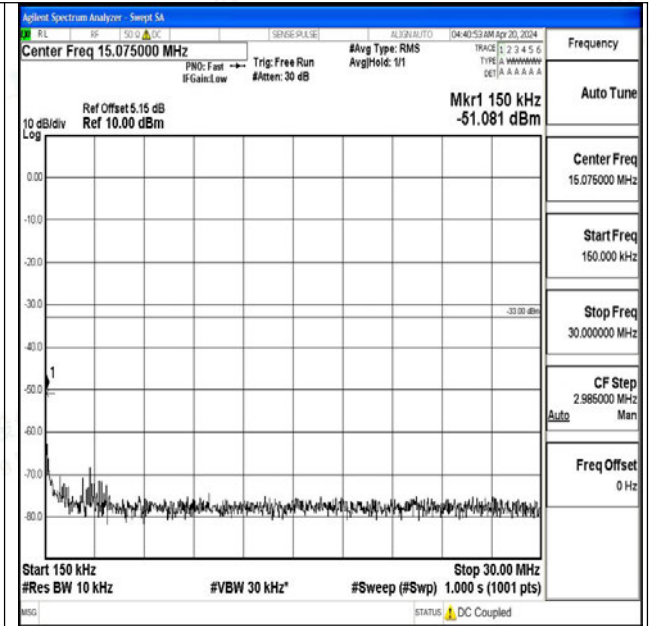

Band4_15MHz_QPSK_20325_1RB#0_0.15~30_0.15~30