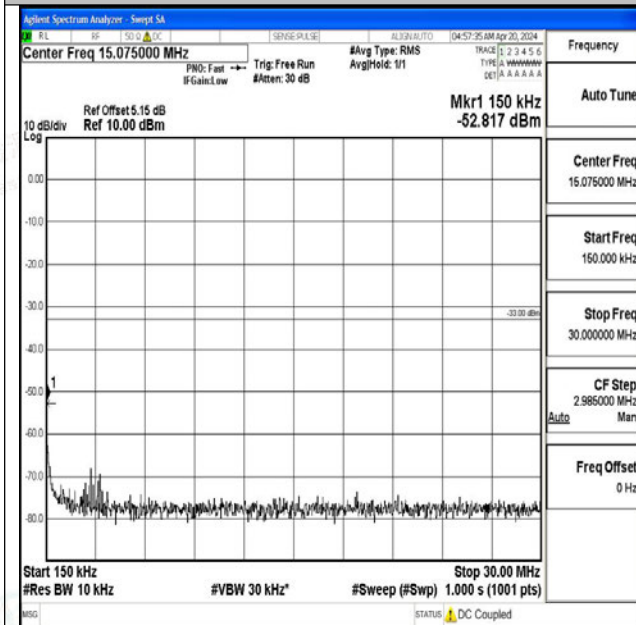

Band4_20MHz_16QAM_20175_1RB#0_0.15~30_0.15~3
0