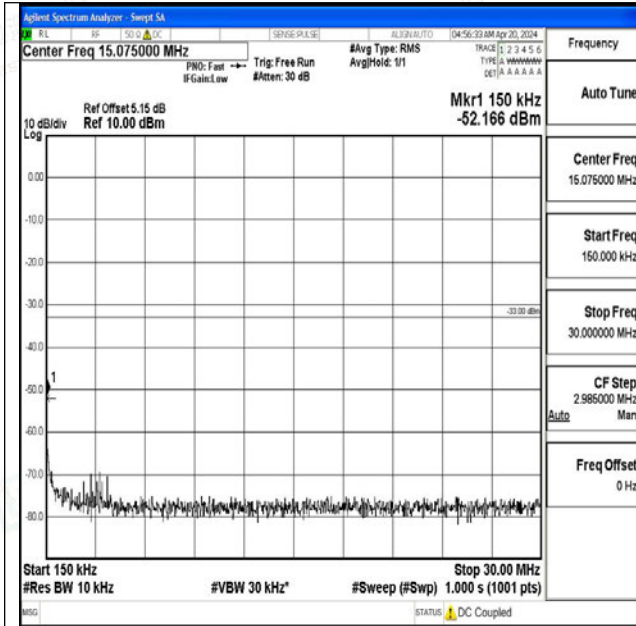

Band4_20MHz_16QAM_20050_1RB#0_0.15~30_0.15~3

0