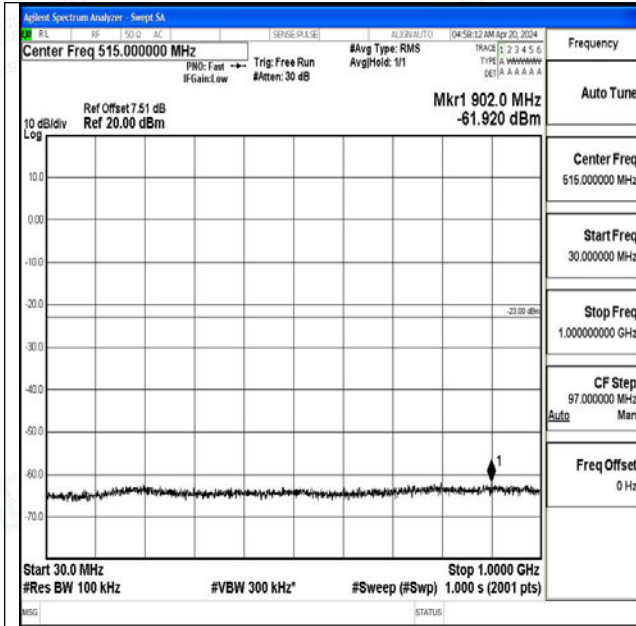

Band4\_20MHz\_16QAM\_20175\_1RB#0\_1000~3000\_100  
0~3000

Band4\_20MHz\_16QAM\_20175\_1RB#0\_3000~20000\_30  
00~20000

Band4\_20MHz\_QPSK\_20300\_1RB#0\_0.009~0.15\_0.009  
~0.15

Band4\_20MHz\_QPSK\_20300\_1RB#0\_0.15~30\_0.15~30