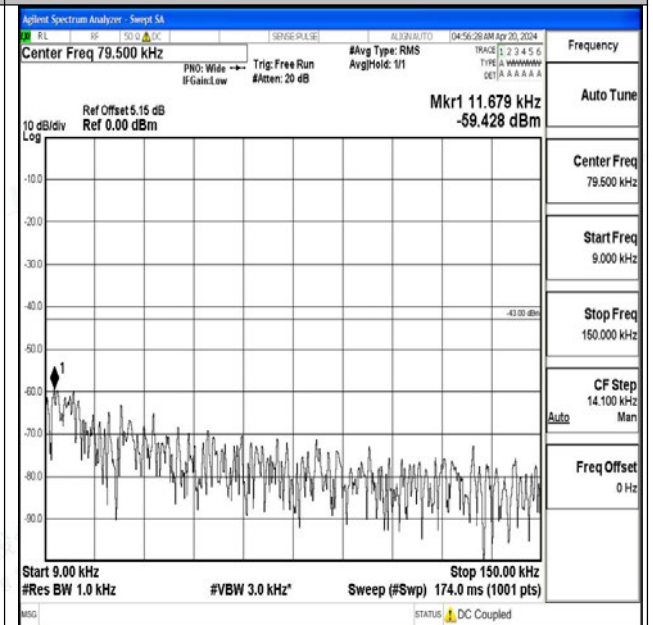

Band4\_20MHz\_QPSK\_20050\_1RB#0\_30~1000\_30~1000

0

Band4\_20MHz\_QPSK\_20050\_1RB#0\_1000~3000\_1000~3000

~3000

Band4\_20MHz\_QPSK\_20050\_1RB#0\_3000~20000\_3000~20000

0~20000

Band4\_20MHz\_16QAM\_20050\_1RB#0\_0.009~0.15\_0.009~0.15