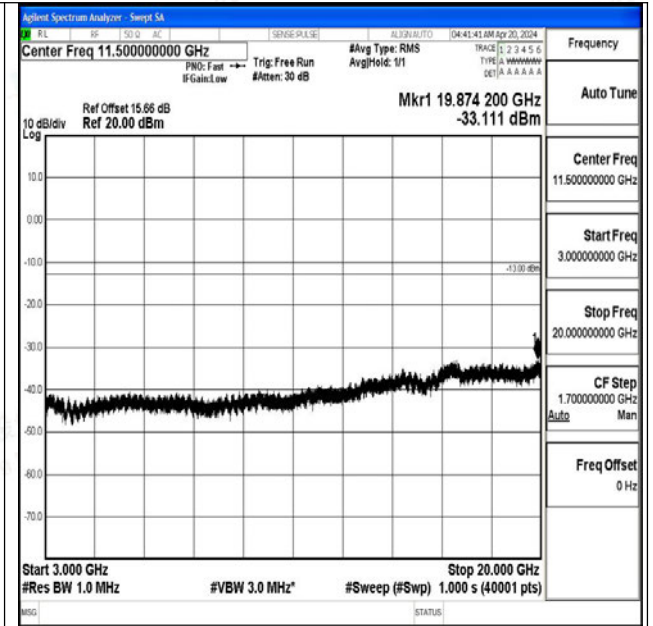

Band4_15MHz_16QAM_20325_1RB#0_3000~20000_30
00~20000