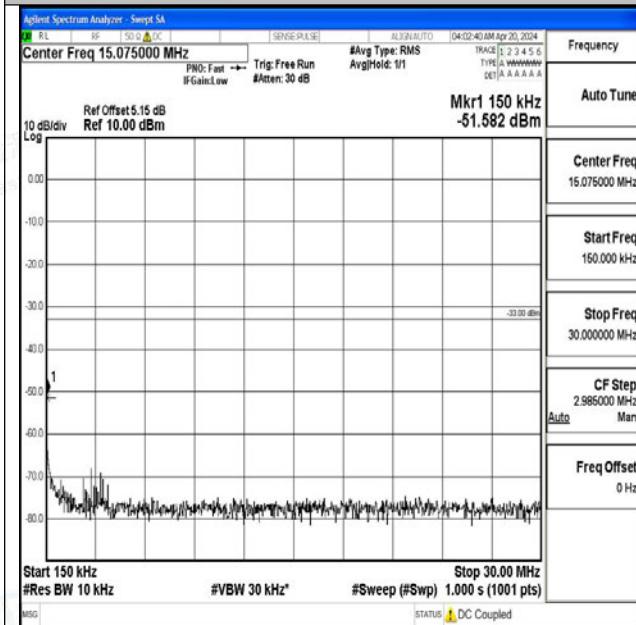

Band4_5MHz_16QAM_19975_1RB#0_0.15~30_0.15~30