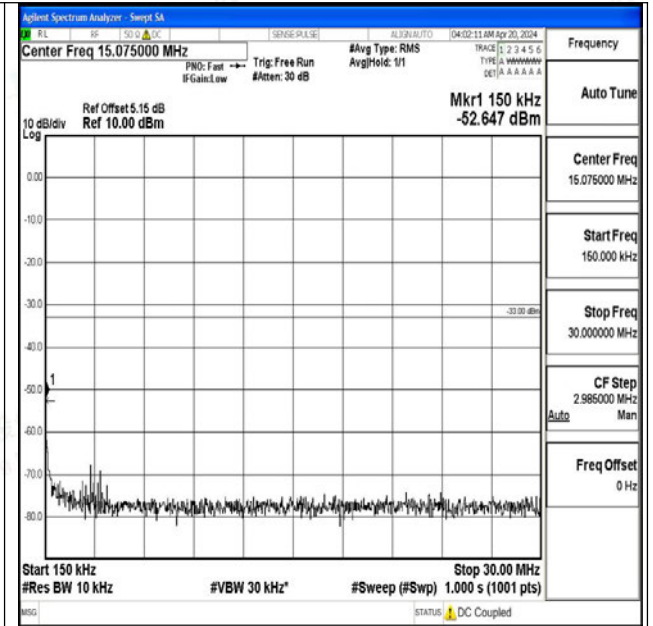

Band4_5MHz_QPSK_19975_1RB#0_0.15~30_0.15~30