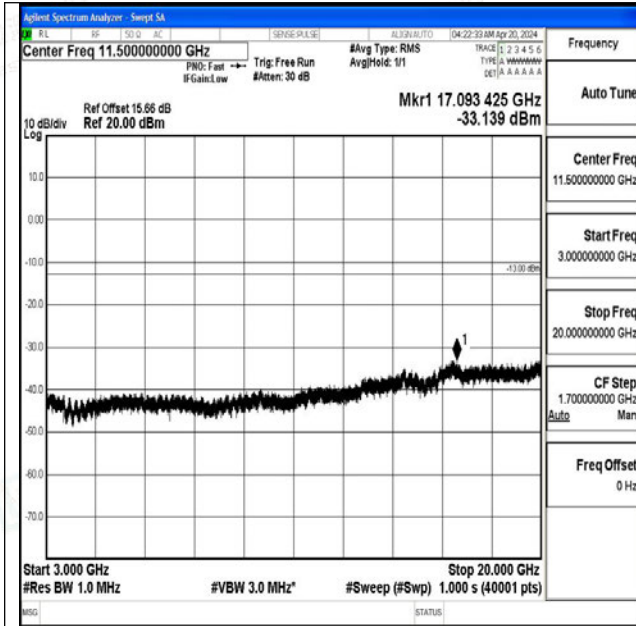

00~20000

Band4\_10MHz\_QPSK\_20175\_1RB#0\_0.009~0.15\_0.009~0.15

Band4\_10MHz\_QPSK\_20175\_1RB#0\_0.15~30\_0.15~30

Band4\_10MHz\_QPSK\_20175\_1RB#0\_30~1000\_30~1000

Band4\_10MHz\_QPSK\_20175\_1RB#0\_1000~3000\_1000~3000