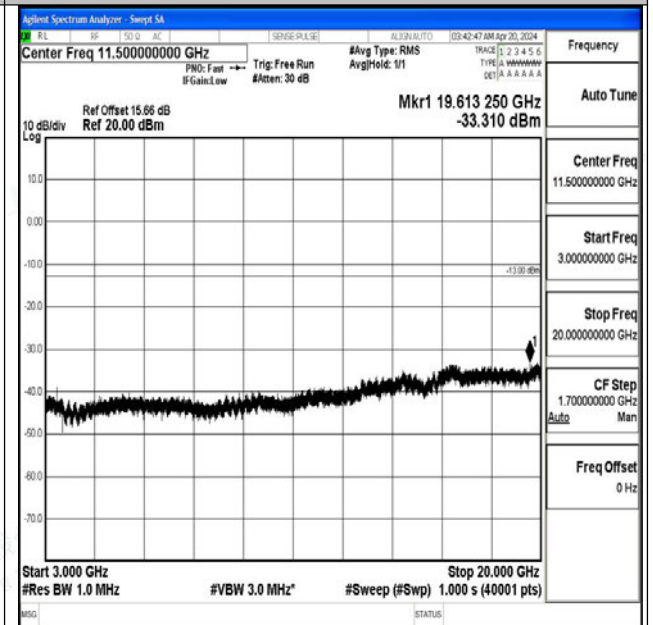

Band4\_3MHz\_16QAM\_19965\_1RB#0\_0.15~30\_0.15~30

Band4\_3MHz\_16QAM\_19965\_1RB#0\_30~1000\_30~1000

0

Band4\_3MHz\_16QAM\_19965\_1RB#0\_1000~3000\_1000

~3000

Band4\_3MHz\_16QAM\_19965\_1RB#0\_3000~20000\_3000