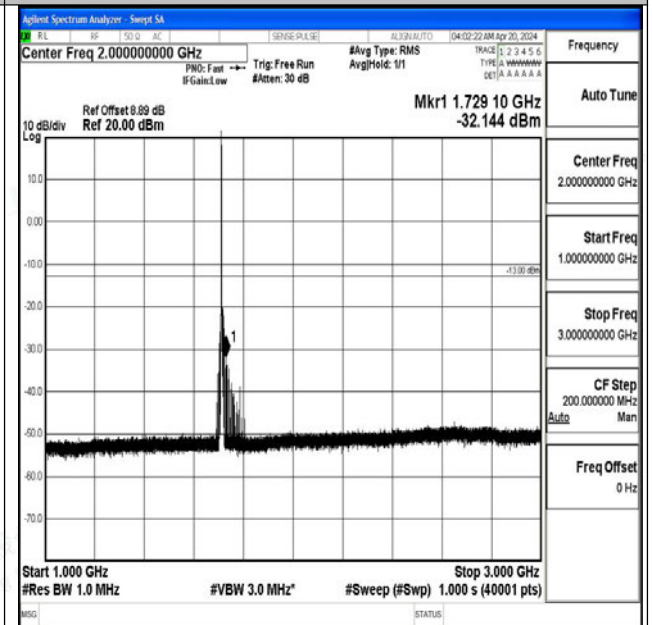

Band4_5MHz_QPSK_19975_1RB#0_1000~3000_1000~3000