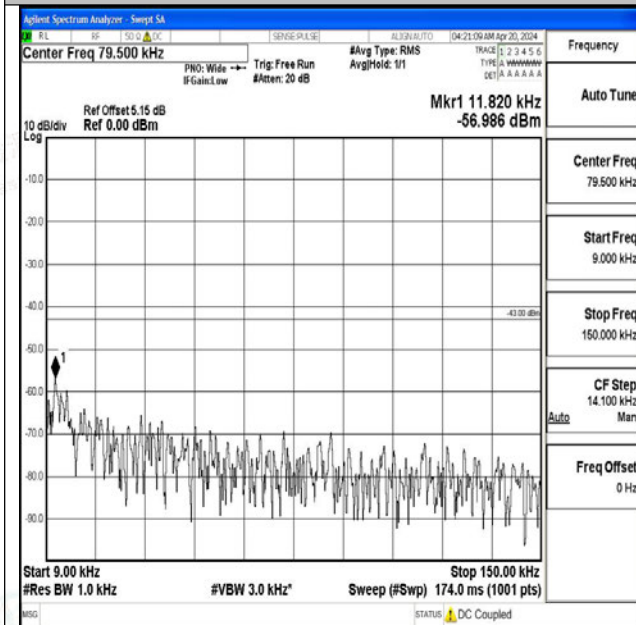

0

Band4\_5MHz\_16QAM\_20375\_1RB#0\_1000~3000\_1000  
~3000

Band4\_5MHz\_16QAM\_20375\_1RB#0\_3000~20000\_300  
0~20000

Band4\_10MHz\_QPSK\_20000\_1RB#0\_0.009~0.15\_0.009  
~0.15

Band4\_10MHz\_QPSK\_20000\_1RB#0\_0.15~30\_0.15~30