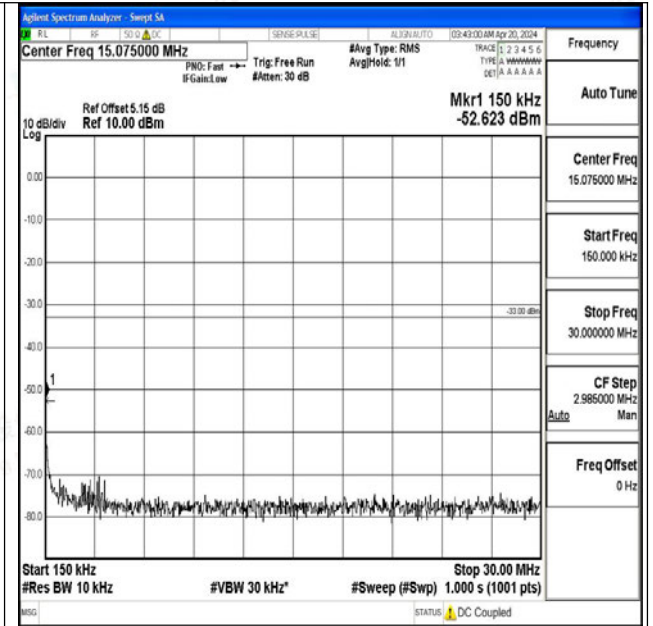

Band4_3MHz_QPSK_20175_1RB#0_0.15~30_0.15~30