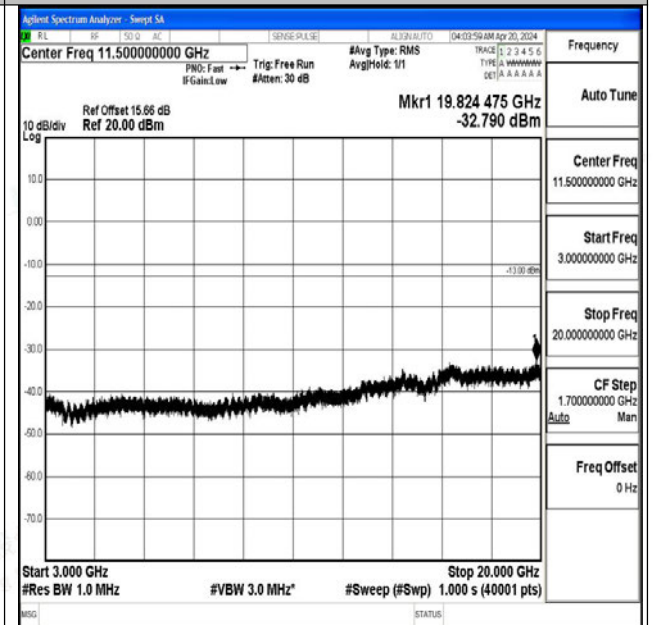

Band4\_5MHz\_16QAM\_20175\_1RB#0\_0.15~30\_0.15~30

Band4\_5MHz\_16QAM\_20175\_1RB#0\_30~1000\_30~100

0

Band4\_5MHz\_16QAM\_20175\_1RB#0\_1000~3000\_1000~3000

Band4\_5MHz\_16QAM\_20175\_1RB#0\_3000~20000\_3000~20000