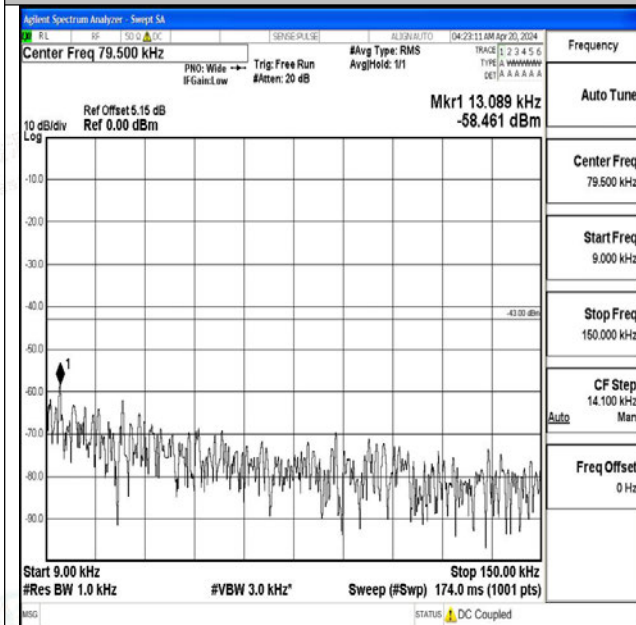

Band4_10MHz_QPSK_20350_1RB#0_0.009~0.15_0.009
~0.15