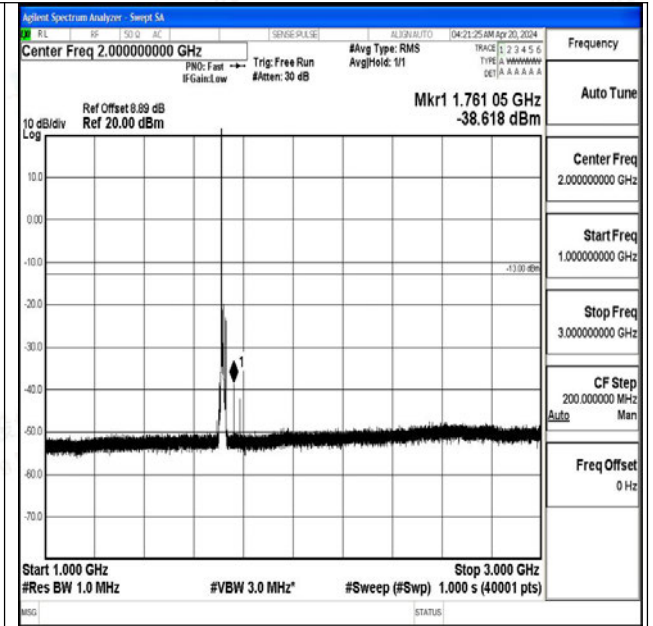

Band4_10MHz_QPSK_20000_1RB#0_1000~3000_1000~3000

~3000