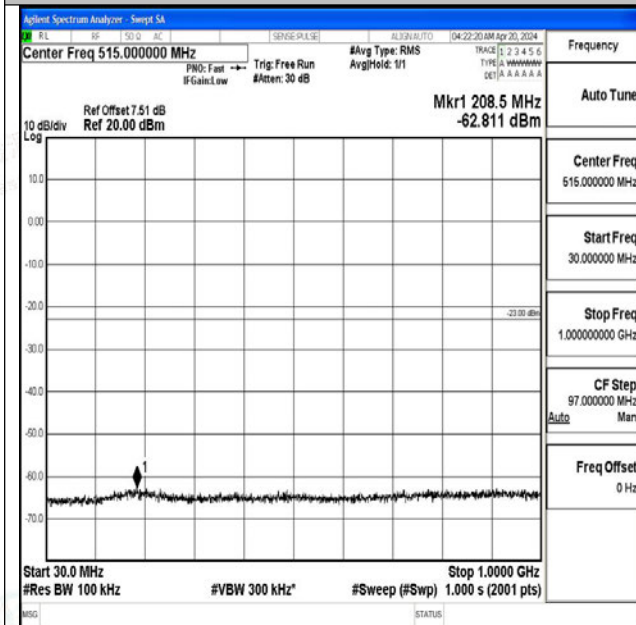

00~20000

Band4\_10MHz\_QPSK\_20175\_1RB#0\_0.009~0.15\_0.009~0.15

Band4\_10MHz\_QPSK\_20175\_1RB#0\_0.15~30\_0.15~30

Band4\_10MHz\_QPSK\_20175\_1RB#0\_30~1000\_30~1000

Band4\_10MHz\_QPSK\_20175\_1RB#0\_1000~3000\_1000~3000