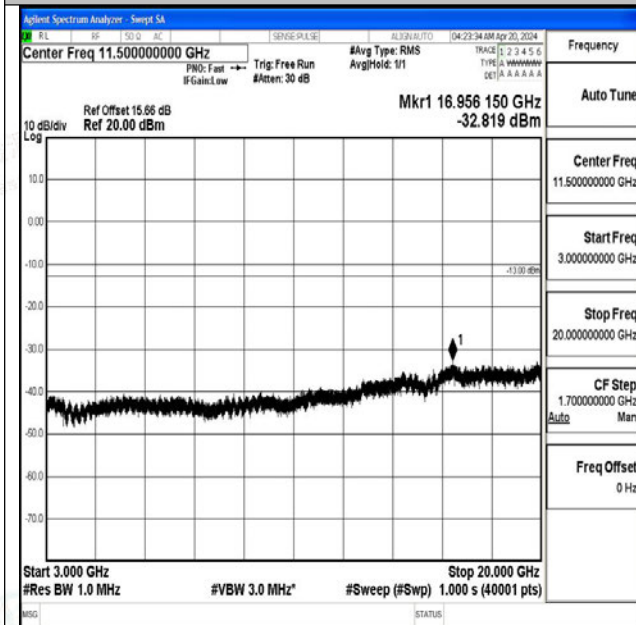

Band4_10MHz_QPSK_20350_1RB#0_3000~20000_3000~20000

0~20000