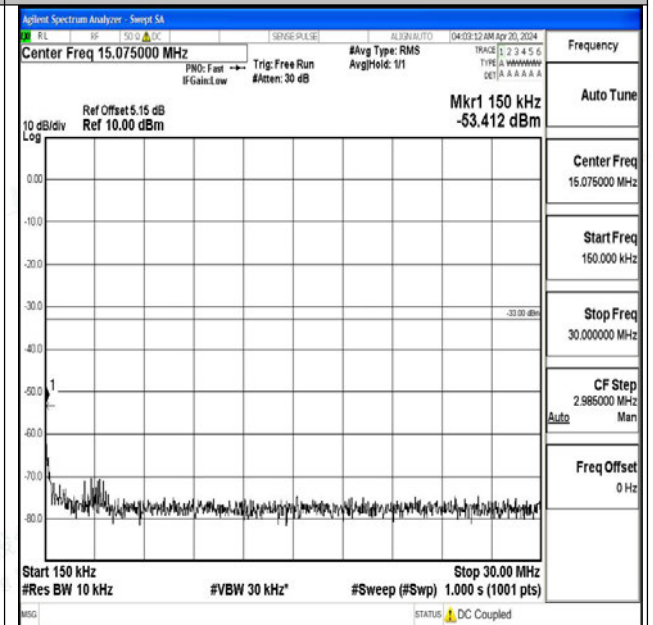

0

Band4\_5MHz\_16QAM\_19975\_1RB#0\_1000~3000\_1000~3000

Band4\_5MHz\_16QAM\_19975\_1RB#0\_3000~20000\_3000~20000

Band4\_5MHz\_QPSK\_20175\_1RB#0\_0.009~0.15\_0.009~0.15

Band4\_5MHz\_QPSK\_20175\_1RB#0\_0.15~30\_0.15~30