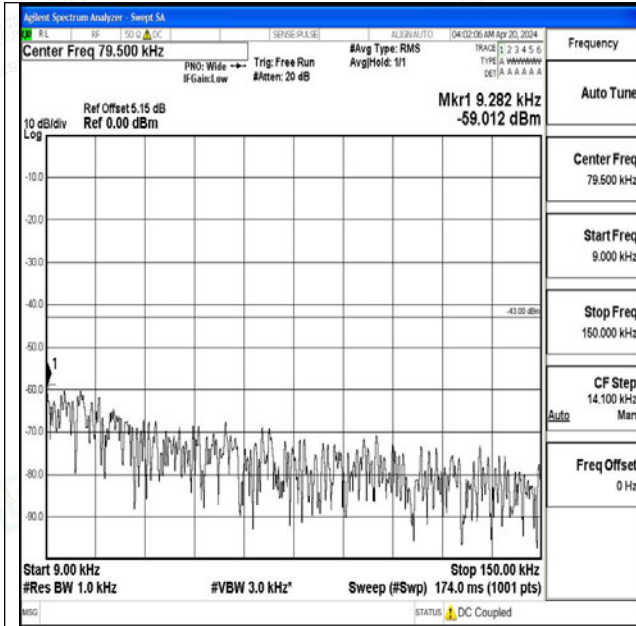

Band4\_3MHz\_16QAM\_20385\_1RB#0\_0.15~30\_0.15~30

Band4\_3MHz\_16QAM\_20385\_1RB#0\_30~1000\_30~1000

0

Band4\_3MHz\_16QAM\_20385\_1RB#0\_1000~3000\_1000~3000

Band4\_3MHz\_16QAM\_20385\_1RB#0\_3000~20000\_3000~20000