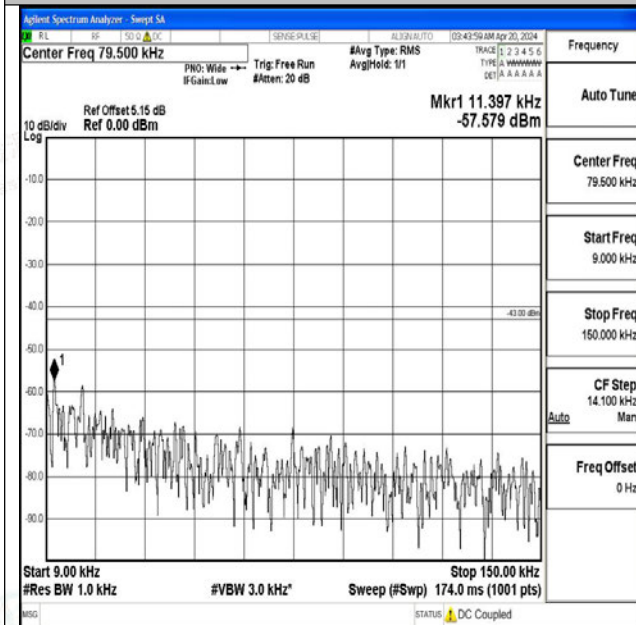

0

Band4\_3MHz\_16QAM\_20175\_1RB#0\_1000~3000\_1000~3000

Band4\_3MHz\_16QAM\_20175\_1RB#0\_3000~20000\_3000~20000

Band4\_3MHz\_QPSK\_20385\_1RB#0\_0.009~0.15\_0.009~0.15

Band4\_3MHz\_QPSK\_20385\_1RB#0\_0.15~30\_0.15~30