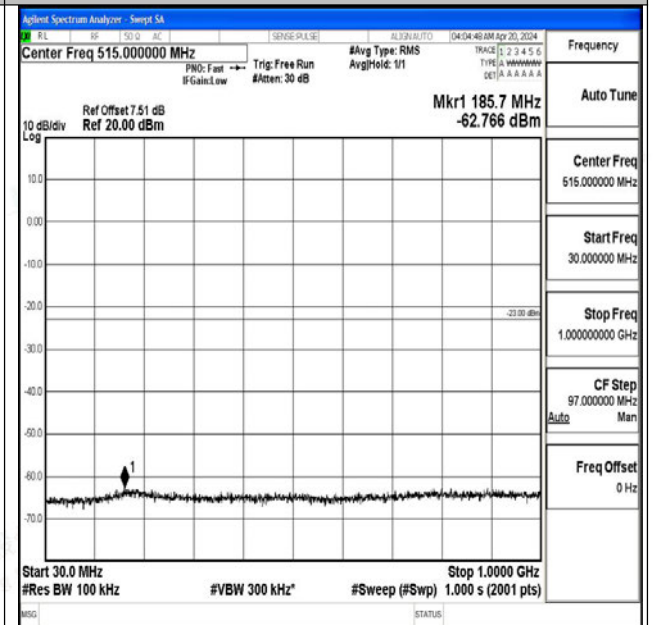

Band4_5MHz_16QAM_20375_1RB#0_30~1000_30~1000

0