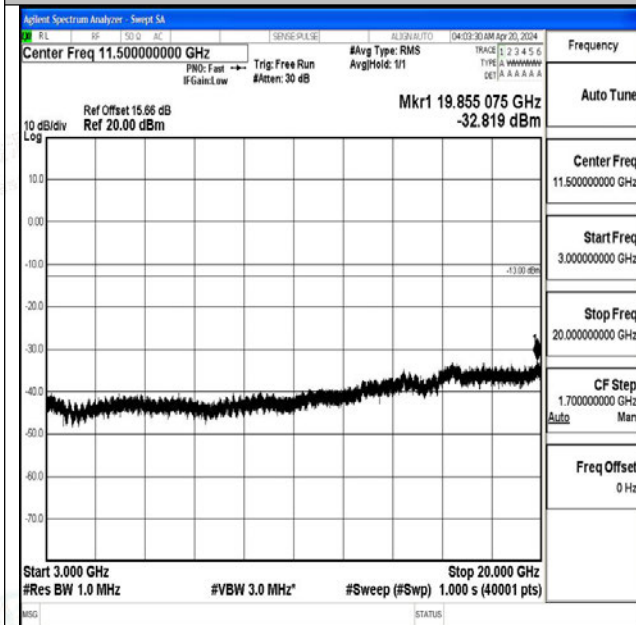

Band4_5MHz_QPSK_20175_1RB#0_3000~20000_3000~20000