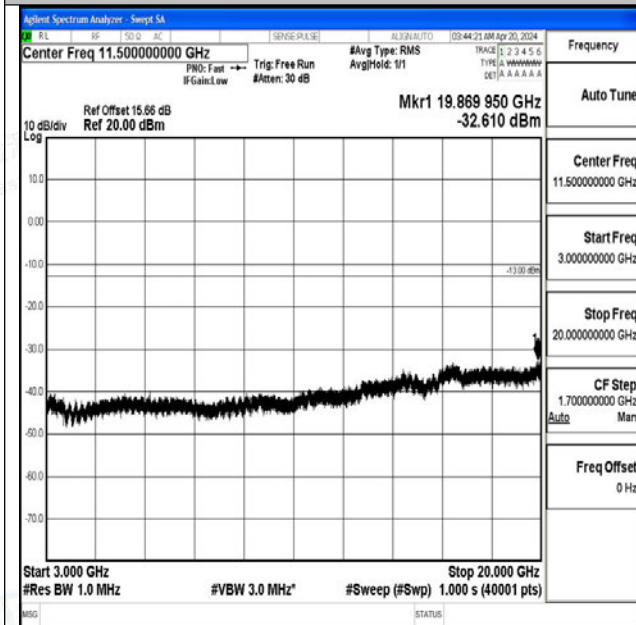

Band4_3MHz_QPSK_20385_1RB#0_3000~20000_3000~20000