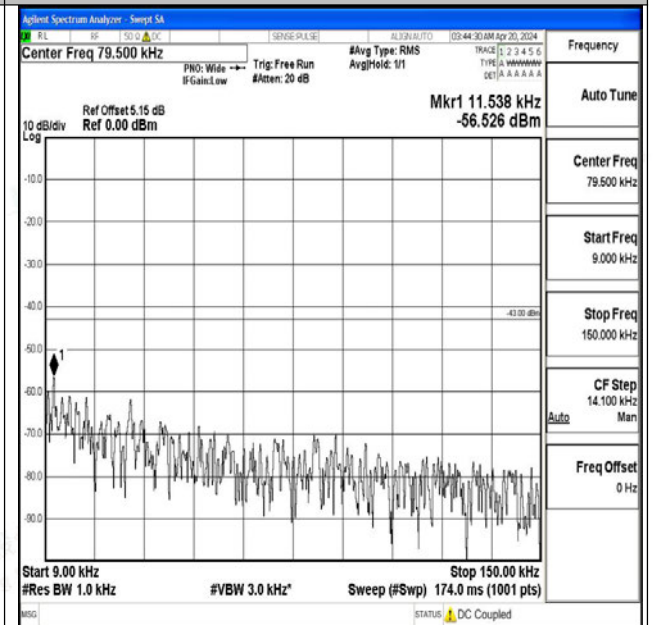

Band4_3MHz_16QAM_20385_1RB#0_0.009~0.15_0.009~0.15