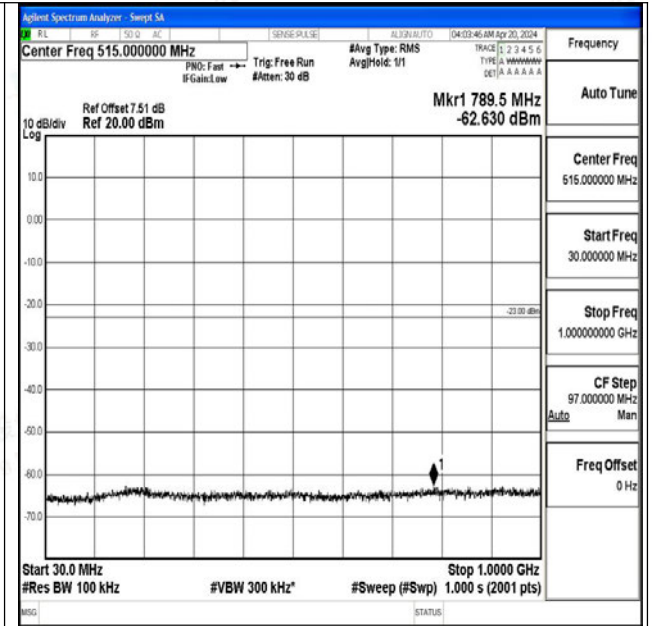

Band4_5MHz_16QAM_20175_1RB#0_30~1000_30~100

0