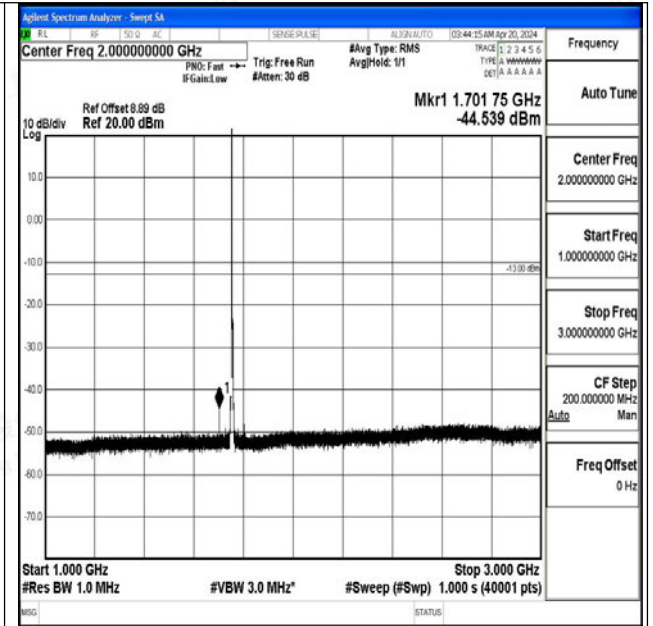

Band4_3MHz_QPSK_20385_1RB#0_1000~3000_1000~3000