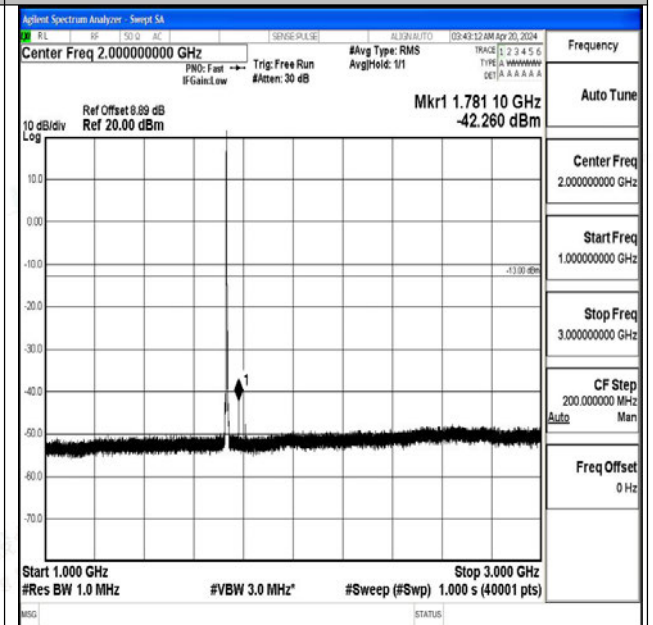

0~20000

Band4\_3MHz\_QPSK\_20175\_1RB#0\_0.009~0.15\_0.009~0.15

Band4\_3MHz\_QPSK\_20175\_1RB#0\_0.15~30\_0.15~30

Band4\_3MHz\_QPSK\_20175\_1RB#0\_30~1000\_30~1000

Band4\_3MHz\_QPSK\_20175\_1RB#0\_1000~3000\_1000~3000