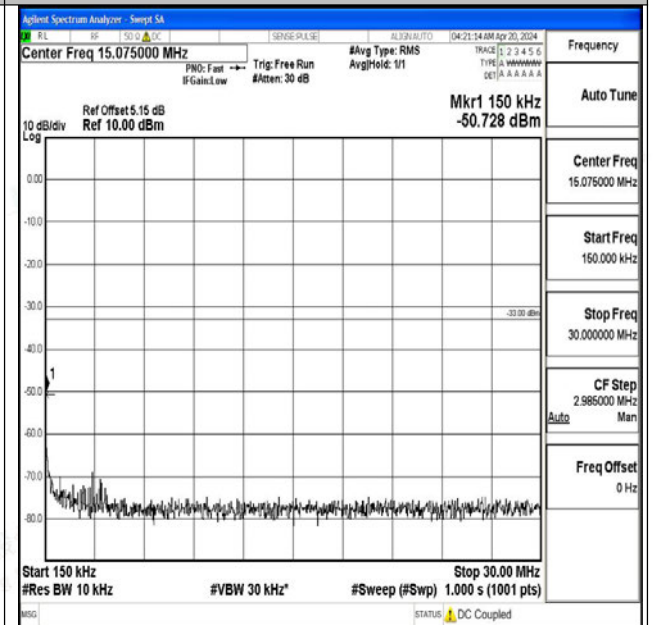

0

Band4\_5MHz\_16QAM\_20375\_1RB#0\_1000~3000\_1000  
~3000

Band4\_5MHz\_16QAM\_20375\_1RB#0\_3000~20000\_300  
0~20000

Band4\_10MHz\_QPSK\_20000\_1RB#0\_0.009~0.15\_0.009  
~0.15

Band4\_10MHz\_QPSK\_20000\_1RB#0\_0.15~30\_0.15~30