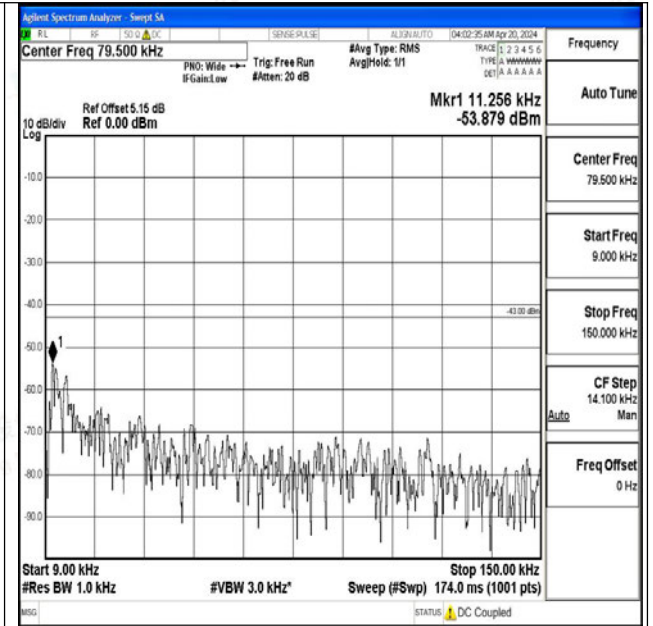

Band4_5MHz_16QAM_19975_1RB#0_0.009~0.15_0.009~0.15