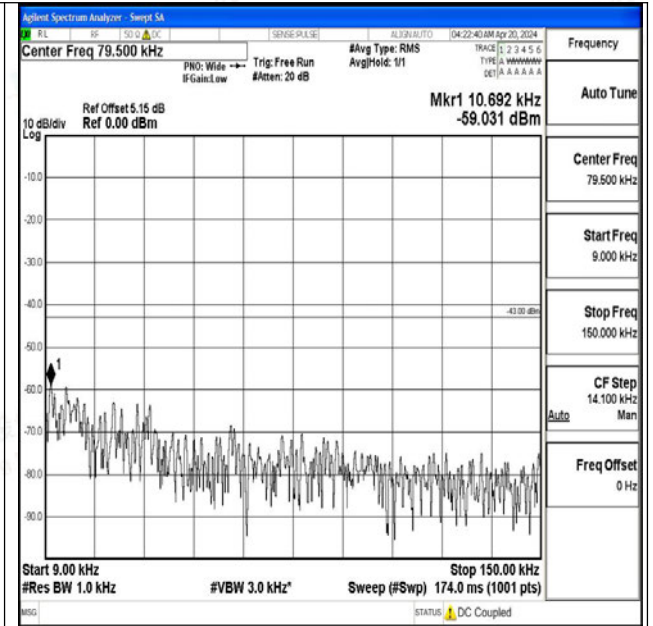

Band4_10MHz_16QAM_20175_1RB#0_0.009~0.15_0.0
09~0.15