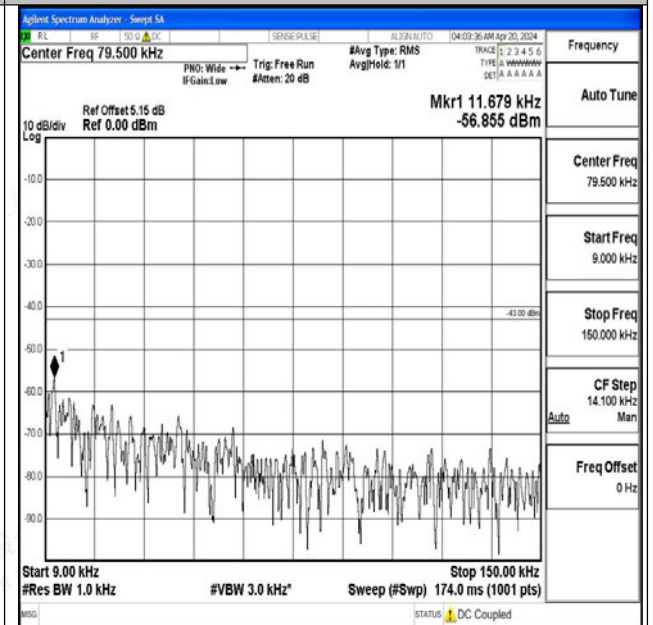

Band4_5MHz_16QAM_20175_1RB#0_0.009~0.15_0.009~0.15