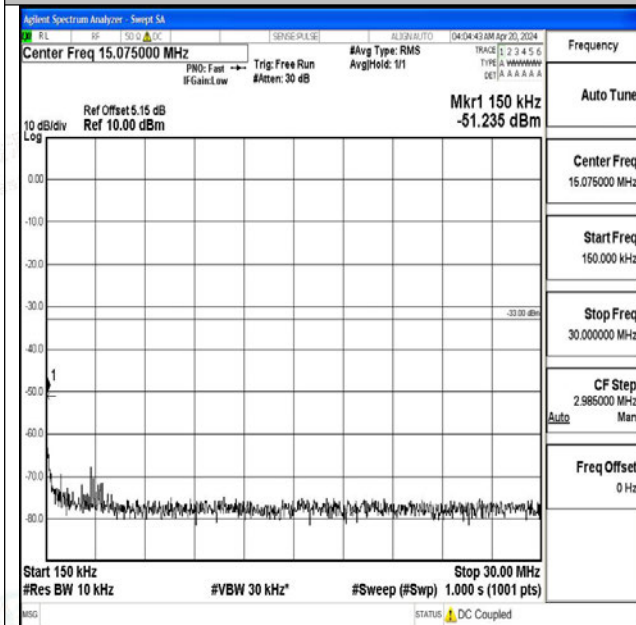

Band4_5MHz_16QAM_20375_1RB#0_0.15~30_0.15~30