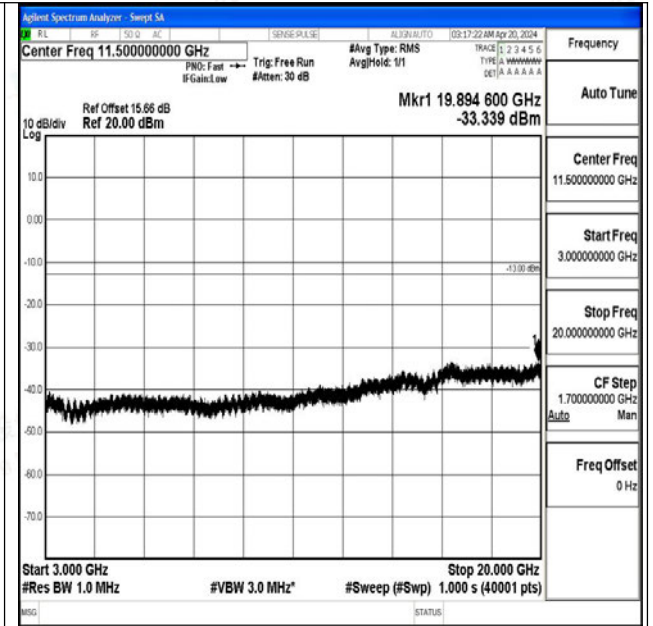

Band4\_1.4MHz\_16QAM\_20393\_1RB#0\_1000~3000\_1000~3000

Band4\_1.4MHz\_16QAM\_20393\_1RB#0\_3000~20000\_3000~20000

Band4\_3MHz\_QPSK\_19965\_1RB#0\_0.009~0.15\_0.009~0.15

Band4\_3MHz\_QPSK\_19965\_1RB#0\_0.15~30\_0.15~30