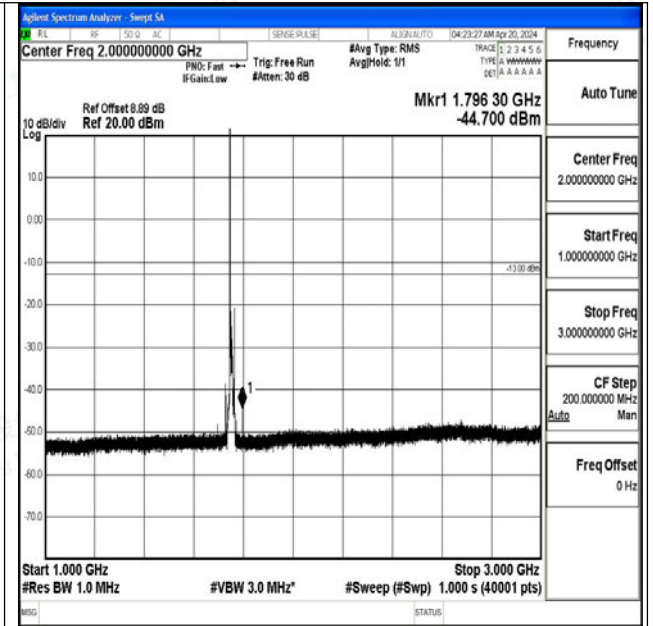

Band4_10MHz_QPSK_20350_1RB#0_1000~3000_1000~3000

~3000