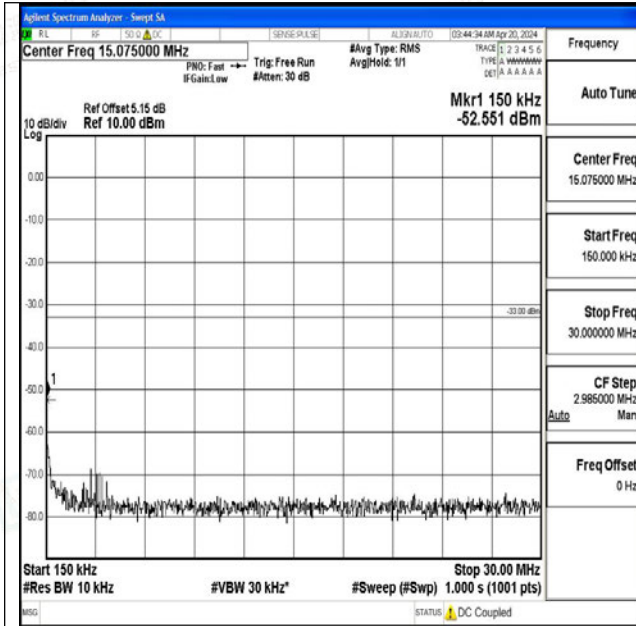

Band4\_3MHz\_QPSK\_20385\_1RB#0\_30~1000\_30~1000

Band4\_3MHz\_QPSK\_20385\_1RB#0\_1000~3000\_1000~3000

Band4\_3MHz\_QPSK\_20385\_1RB#0\_3000~20000\_3000~20000

Band4\_3MHz\_16QAM\_20385\_1RB#0\_0.009~0.15\_0.009~0.15