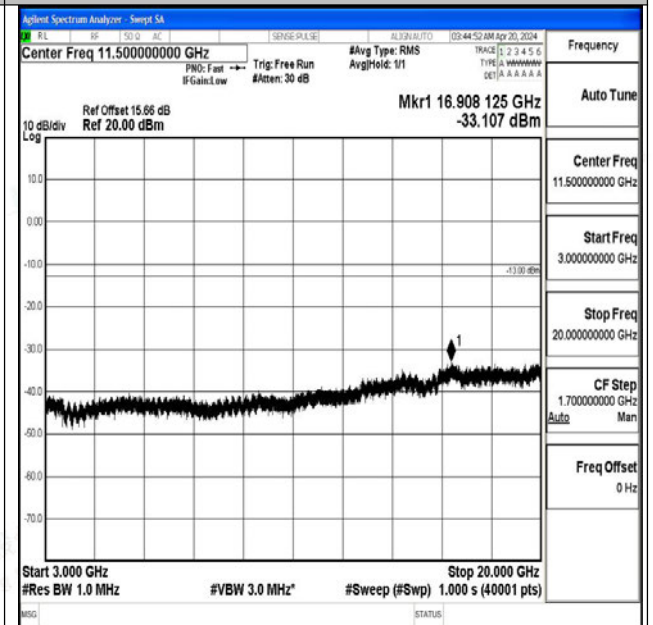

Band4\_3MHz\_16QAM\_20385\_1RB#0\_0.15~30\_0.15~30

Band4\_3MHz\_16QAM\_20385\_1RB#0\_30~1000\_30~1000

0

Band4\_3MHz\_16QAM\_20385\_1RB#0\_1000~3000\_1000~3000

Band4\_3MHz\_16QAM\_20385\_1RB#0\_3000~20000\_3000~20000