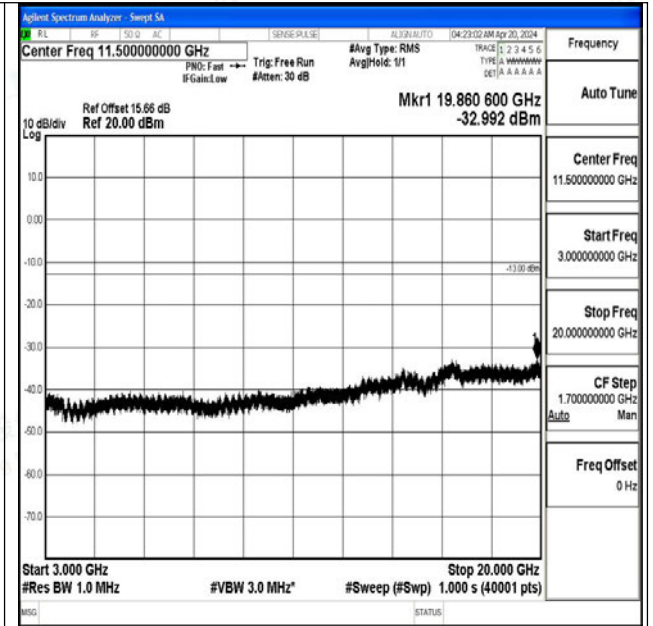

Band4_10MHz_16QAM_20175_1RB#0_3000~20000_30
00~20000