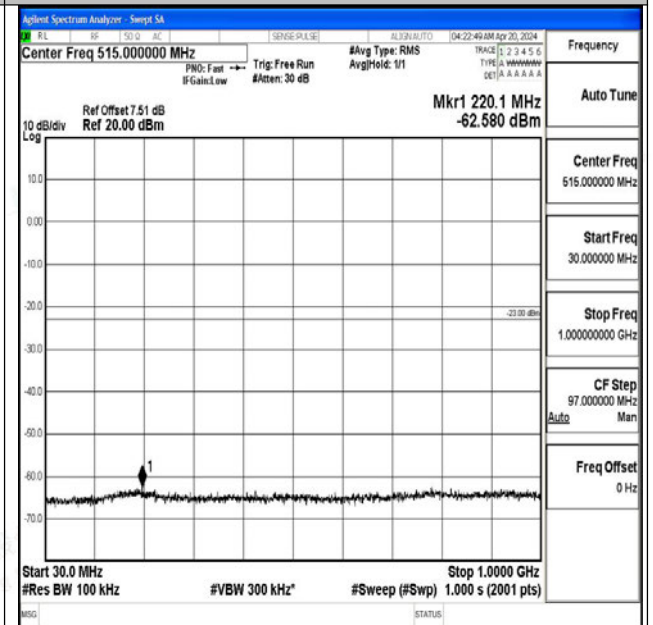

Band4_10MHz_16QAM_20175_1RB#0_30~1000_30~10
00