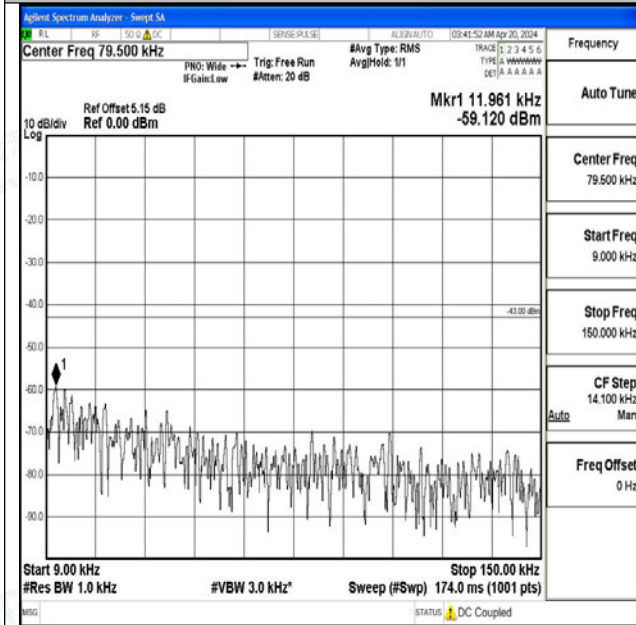

Band4\_1.4MHz\_16QAM\_20393\_1RB#0\_1000~3000\_1000~3000

Band4\_1.4MHz\_16QAM\_20393\_1RB#0\_3000~20000\_3000~20000

Band4\_3MHz\_QPSK\_19965\_1RB#0\_0.009~0.15\_0.009~0.15

Band4\_3MHz\_QPSK\_19965\_1RB#0\_0.15~30\_0.15~30