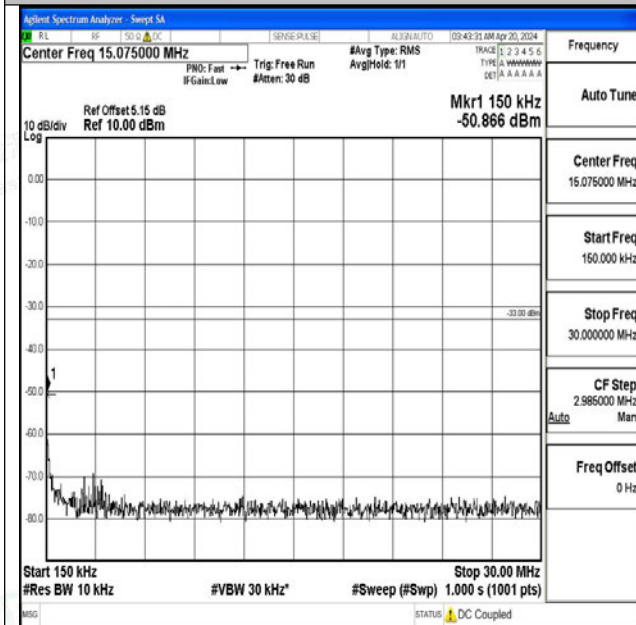

Band4_3MHz_16QAM_20175_1RB#0_0.15~30_0.15~30