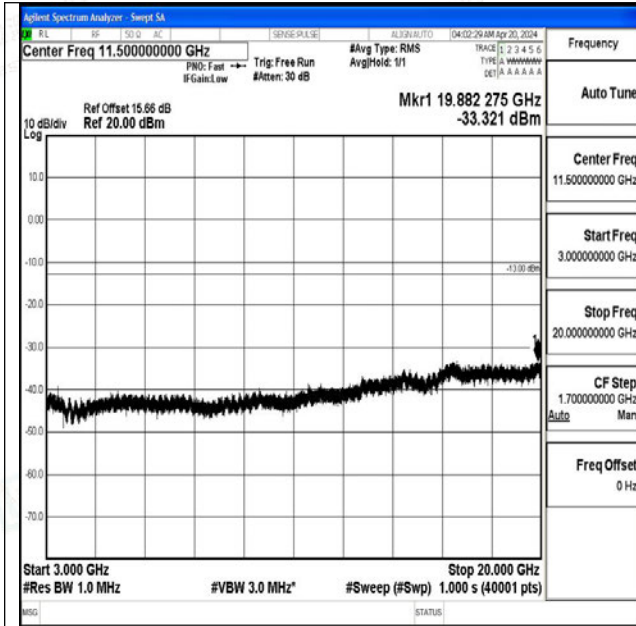

Band4\_5MHz\_QPSK\_19975\_1RB#0\_0.009~0.15\_0.009~0.15

Band4\_5MHz\_QPSK\_19975\_1RB#0\_0.15~30\_0.15~30

Band4\_5MHz\_QPSK\_19975\_1RB#0\_30~1000\_30~1000

Band4\_5MHz\_QPSK\_19975\_1RB#0\_1000~3000\_1000~3000