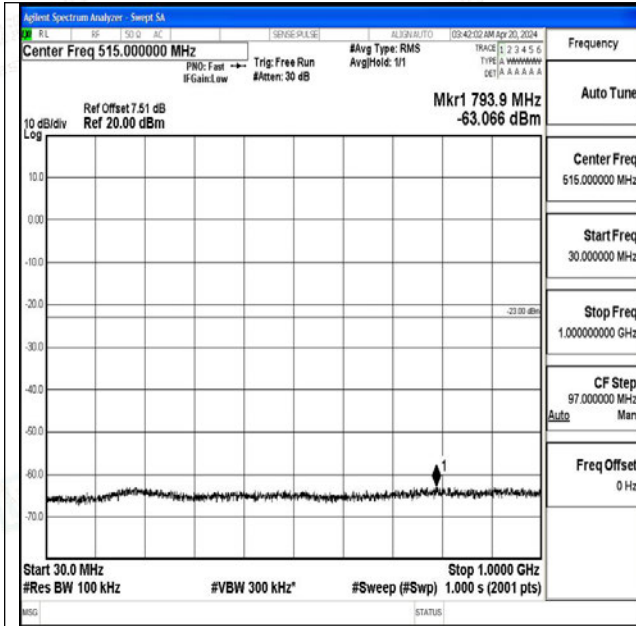

Band4\_1.4MHz\_16QAM\_20393\_1RB#0\_1000~3000\_1000~3000

Band4\_1.4MHz\_16QAM\_20393\_1RB#0\_3000~20000\_3000~20000

Band4\_3MHz\_QPSK\_19965\_1RB#0\_0.009~0.15\_0.009~0.15

Band4\_3MHz\_QPSK\_19965\_1RB#0\_0.15~30\_0.15~30