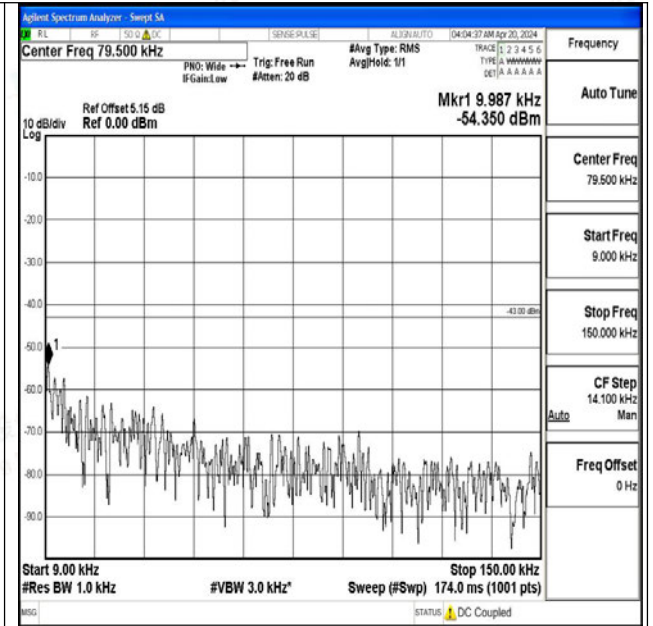

Band4_5MHz_16QAM_20375_1RB#0_0.009~0.15_0.009~0.15