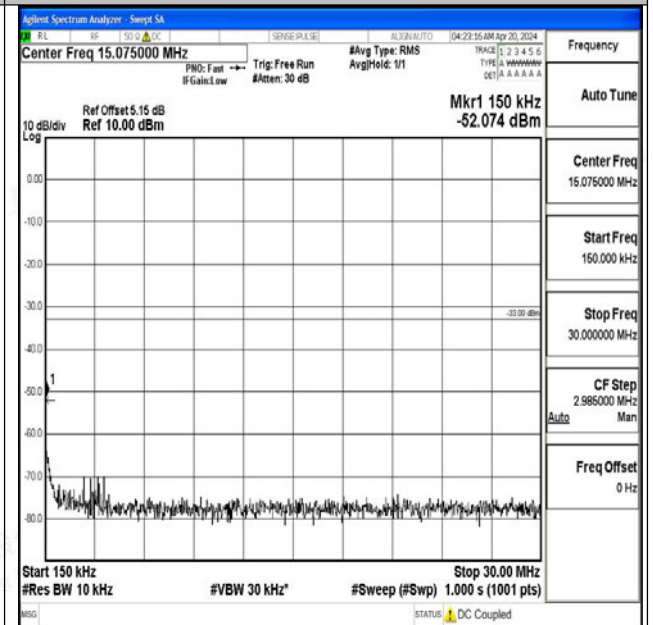

Band4_10MHz_QPSK_20350_1RB#0_0.15~30_0.15~30