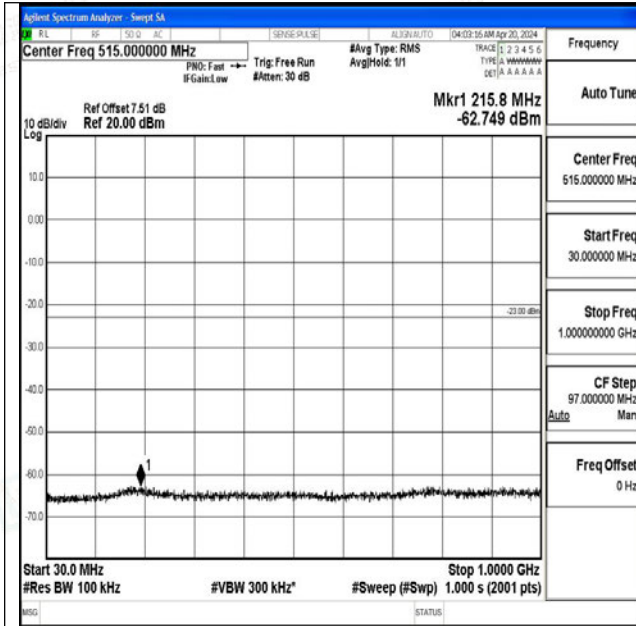

0

Band4\_5MHz\_16QAM\_19975\_1RB#0\_1000~3000\_1000~3000

Band4\_5MHz\_16QAM\_19975\_1RB#0\_3000~20000\_3000~20000

Band4\_5MHz\_QPSK\_20175\_1RB#0\_0.009~0.15\_0.009~0.15

Band4\_5MHz\_QPSK\_20175\_1RB#0\_0.15~30\_0.15~30