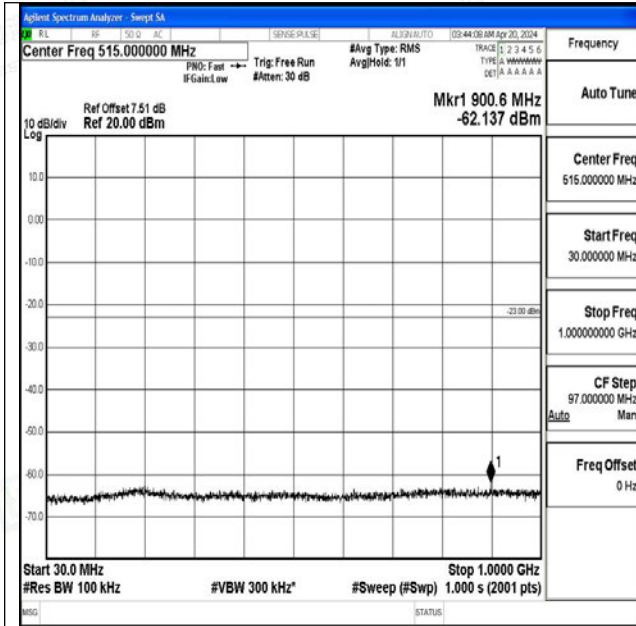

0

Band4\_3MHz\_16QAM\_20175\_1RB#0\_1000~3000\_1000~3000

Band4\_3MHz\_16QAM\_20175\_1RB#0\_3000~20000\_3000~20000

Band4\_3MHz\_QPSK\_20385\_1RB#0\_0.009~0.15\_0.009~0.15

Band4\_3MHz\_QPSK\_20385\_1RB#0\_0.15~30\_0.15~30