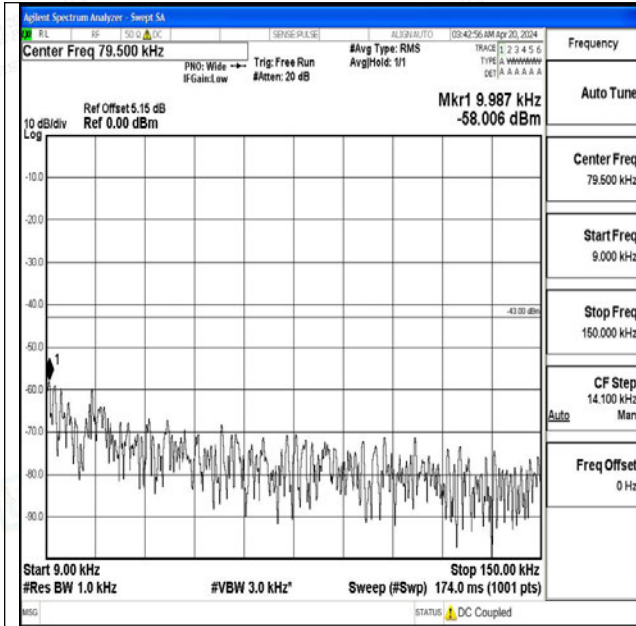

Band4_3MHz_QPSK_20175_1RB#0_0.009~0.15_0.009~0.15