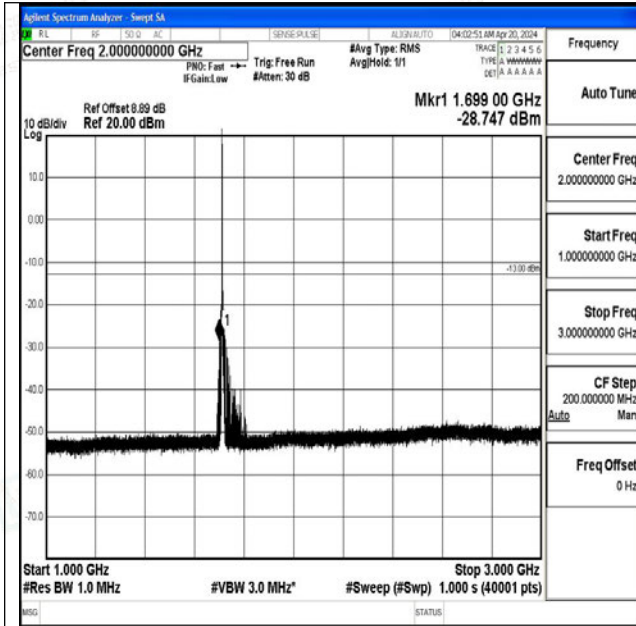

Band4_5MHz_16QAM_19975_1RB#0_1000~3000_1000~3000