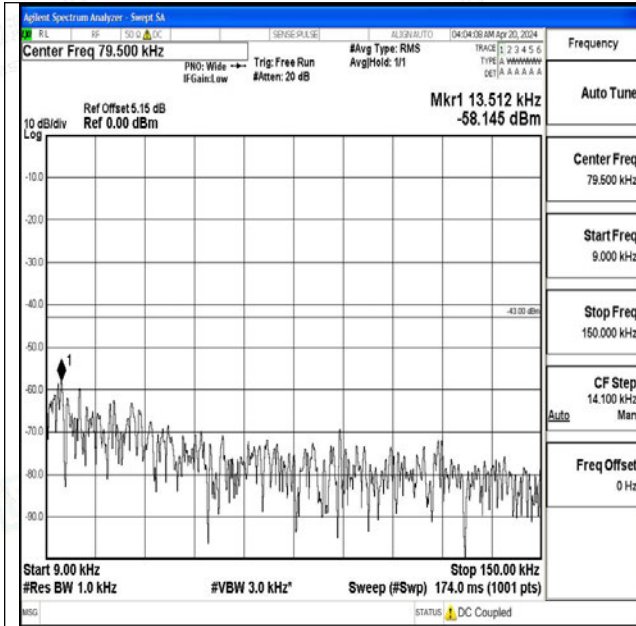

Band4\_5MHz\_16QAM\_20175\_1RB#0\_0.15~30\_0.15~30

Band4\_5MHz\_16QAM\_20175\_1RB#0\_30~1000\_30~100

0

Band4\_5MHz\_16QAM\_20175\_1RB#0\_1000~3000\_1000~3000

Band4\_5MHz\_16QAM\_20175\_1RB#0\_3000~20000\_3000~20000