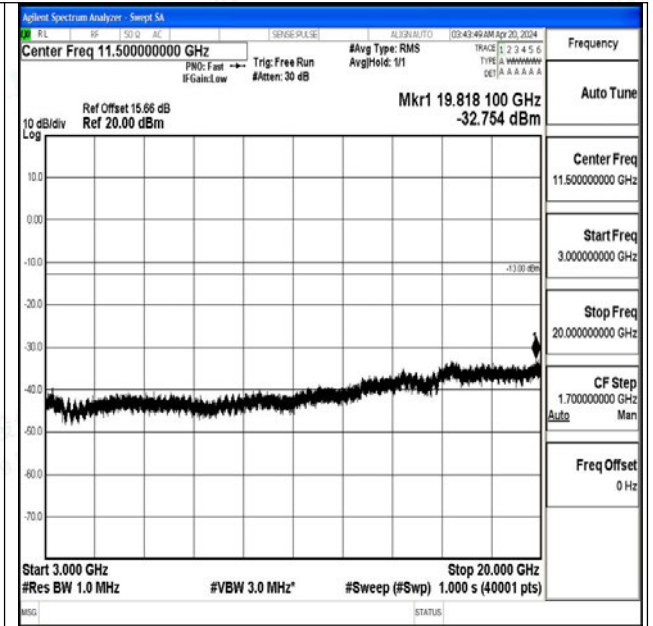

Band4_3MHz_16QAM_20175_1RB#0_3000~20000_3000~20000