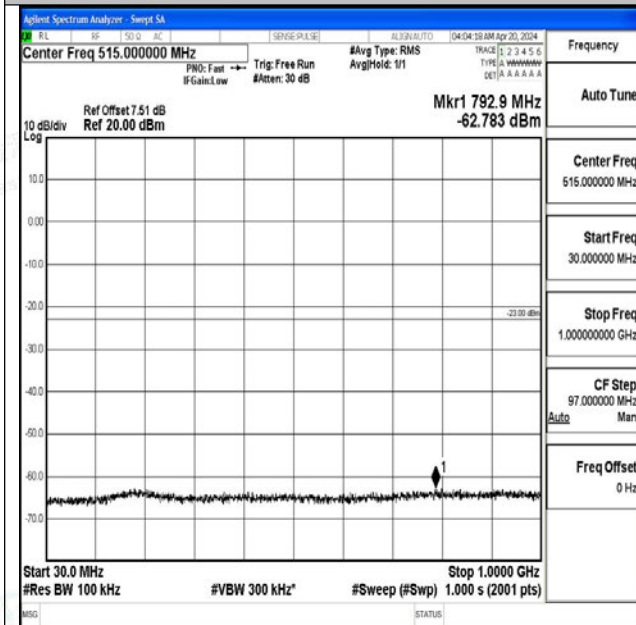

Band4_5MHz_QPSK_20375_1RB#0_30~1000_30~1000