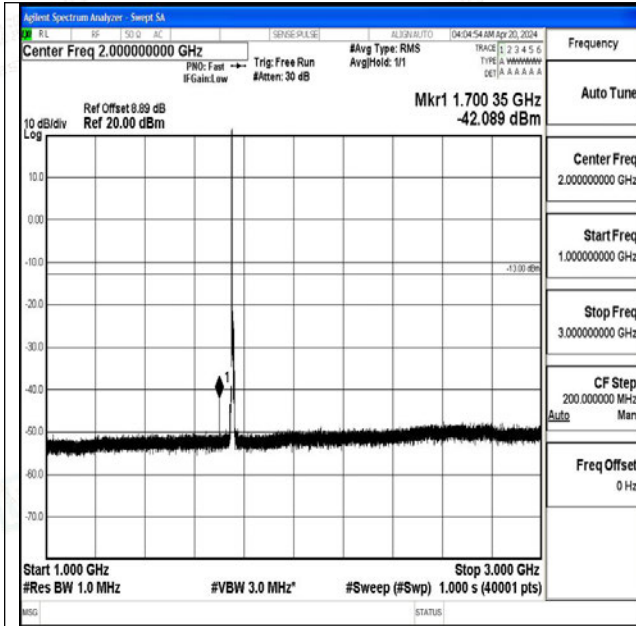

Band4_5MHz_16QAM_20375_1RB#0_1000~3000_1000
~3000