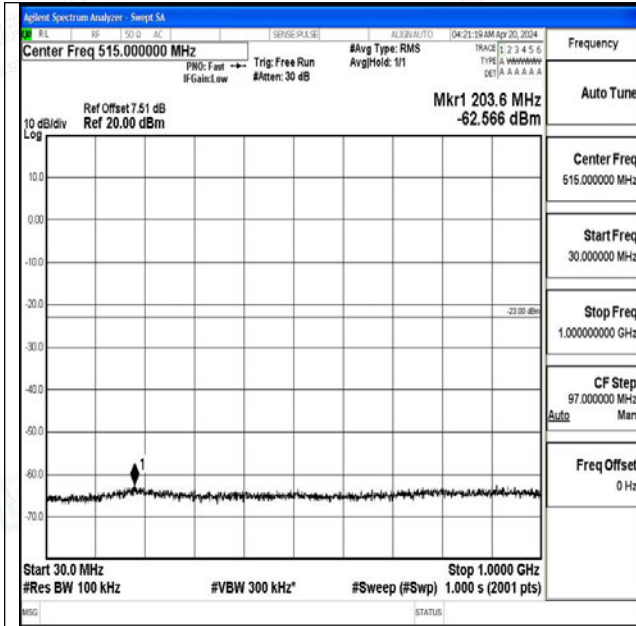

0

Band4\_5MHz\_16QAM\_20375\_1RB#0\_1000~3000\_1000  
~3000

Band4\_5MHz\_16QAM\_20375\_1RB#0\_3000~20000\_300  
0~20000

Band4\_10MHz\_QPSK\_20000\_1RB#0\_0.009~0.15\_0.009  
~0.15

Band4\_10MHz\_QPSK\_20000\_1RB#0\_0.15~30\_0.15~30