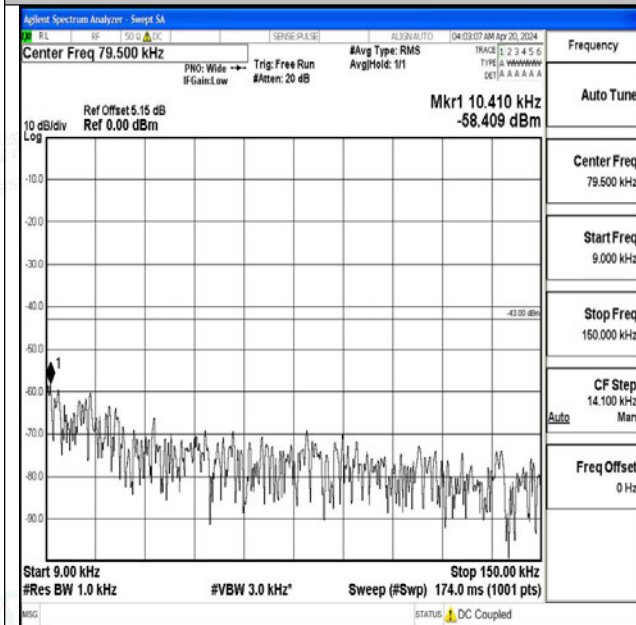

0

Band4\_5MHz\_16QAM\_19975\_1RB#0\_1000~3000\_1000~3000

Band4\_5MHz\_16QAM\_19975\_1RB#0\_3000~20000\_3000~20000

Band4\_5MHz\_QPSK\_20175\_1RB#0\_0.009~0.15\_0.009~0.15

Band4\_5MHz\_QPSK\_20175\_1RB#0\_0.15~30\_0.15~30