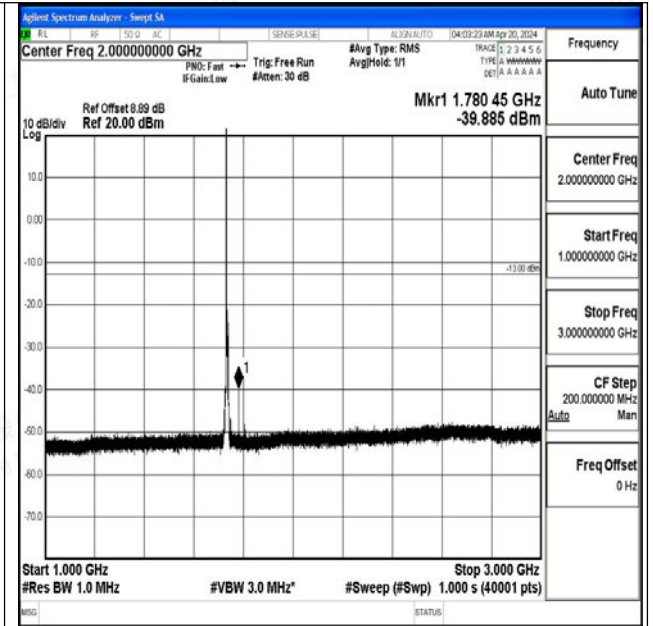

Band4_5MHz_QPSK_20175_1RB#0_1000~3000_1000~3000