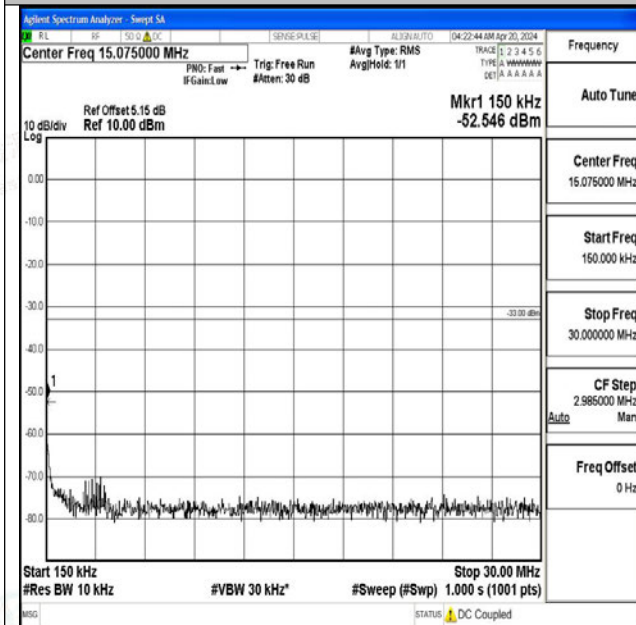

Band4_10MHz_16QAM_20175_1RB#0_0.15~30_0.15~3
0