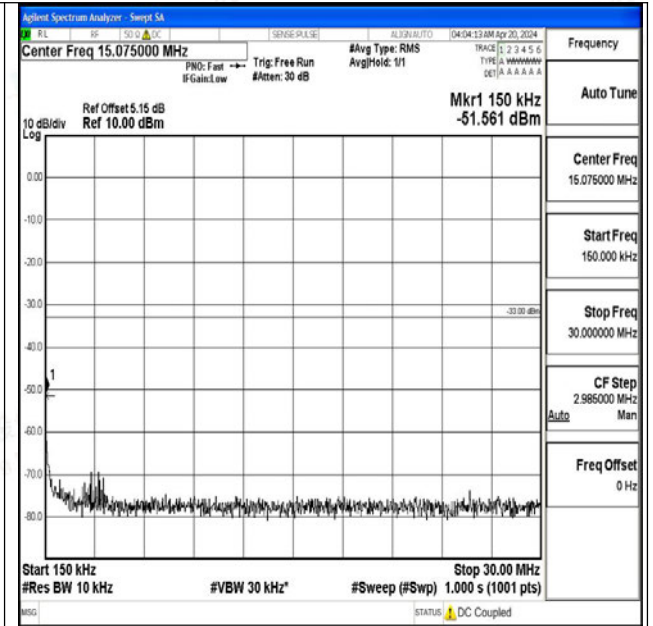

Band4_5MHz_QPSK_20375_1RB#0_0.15~30_0.15~30