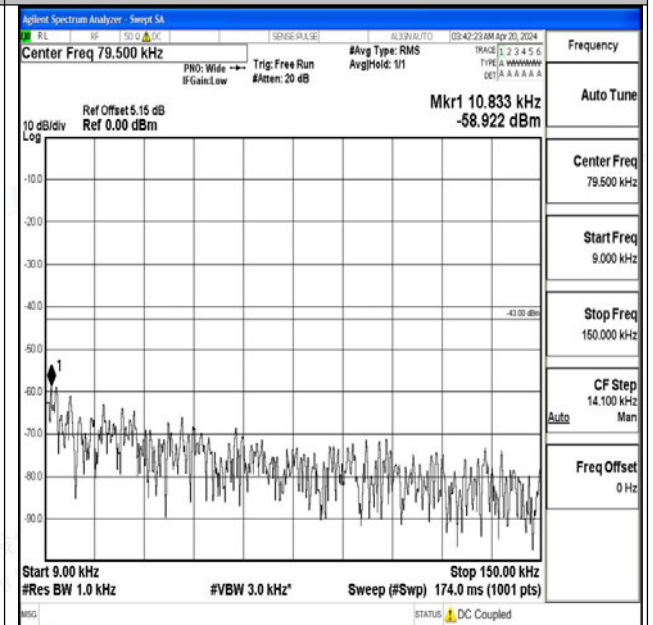

Band4_3MHz_16QAM_19965_1RB#0_0.009~0.15_0.009~0.15