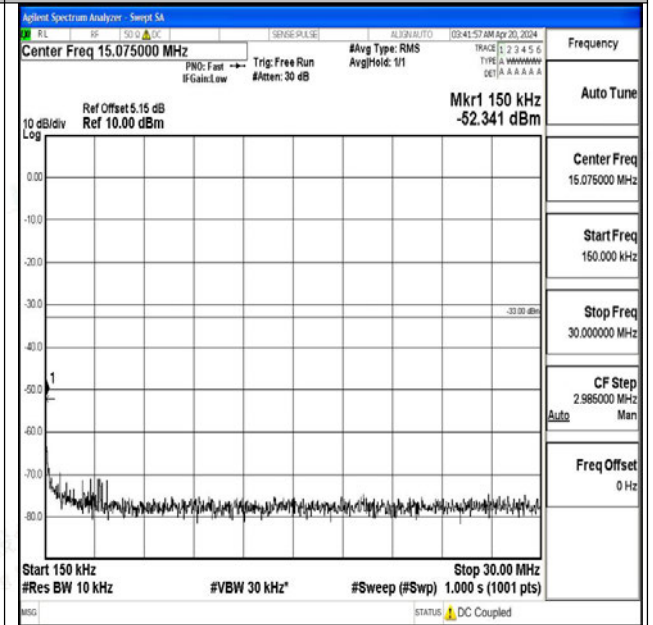

Band4\_1.4MHz\_16QAM\_20393\_1RB#0\_1000~3000\_1000~3000

Band4\_1.4MHz\_16QAM\_20393\_1RB#0\_3000~20000\_3000~20000

Band4\_3MHz\_QPSK\_19965\_1RB#0\_0.009~0.15\_0.009~0.15

Band4\_3MHz\_QPSK\_19965\_1RB#0\_0.15~30\_0.15~30