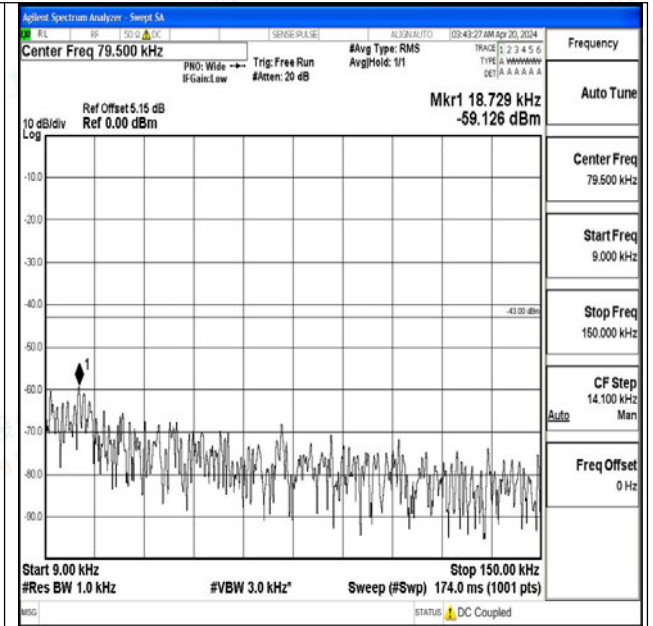

Band4_3MHz_16QAM_20175_1RB#0_0.009~0.15_0.009~0.15