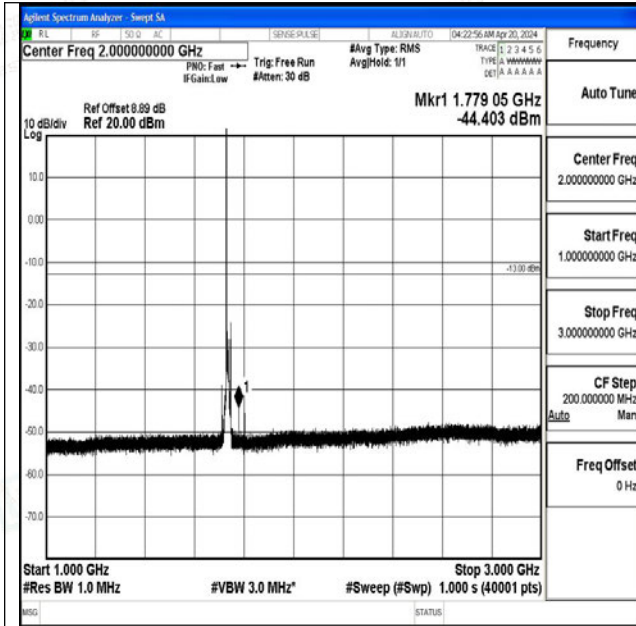

Band4\_10MHz\_QPSK\_20175\_1RB#0\_3000~20000\_300  
0~20000

Band4\_10MHz\_16QAM\_20175\_1RB#0\_0.009~0.15\_0.0  
09~0.15

Band4\_10MHz\_16QAM\_20175\_1RB#0\_0.15~30\_0.15~3  
0

Band4\_10MHz\_16QAM\_20175\_1RB#0\_30~1000\_30~10  
00