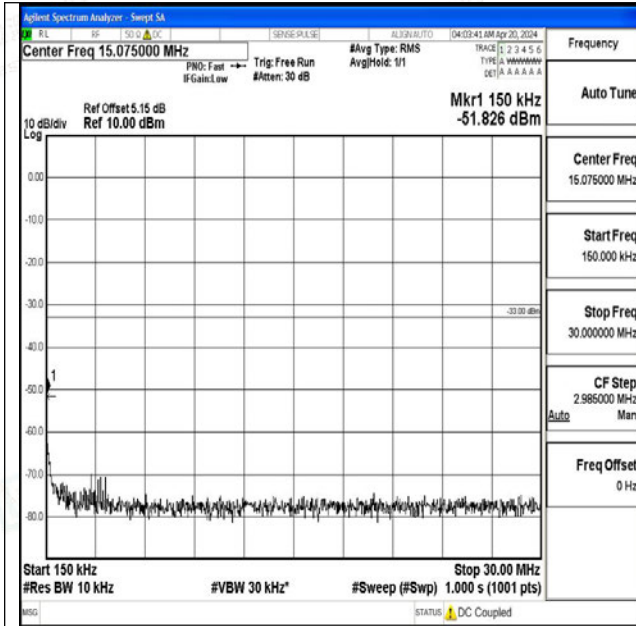

Band4\_5MHz\_QPSK\_20175\_1RB#0\_30~1000\_30~1000

Band4\_5MHz\_QPSK\_20175\_1RB#0\_1000~3000\_1000~3000

Band4\_5MHz\_QPSK\_20175\_1RB#0\_3000~20000\_3000~20000

Band4\_5MHz\_16QAM\_20175\_1RB#0\_0.009~0.15\_0.009~0.15