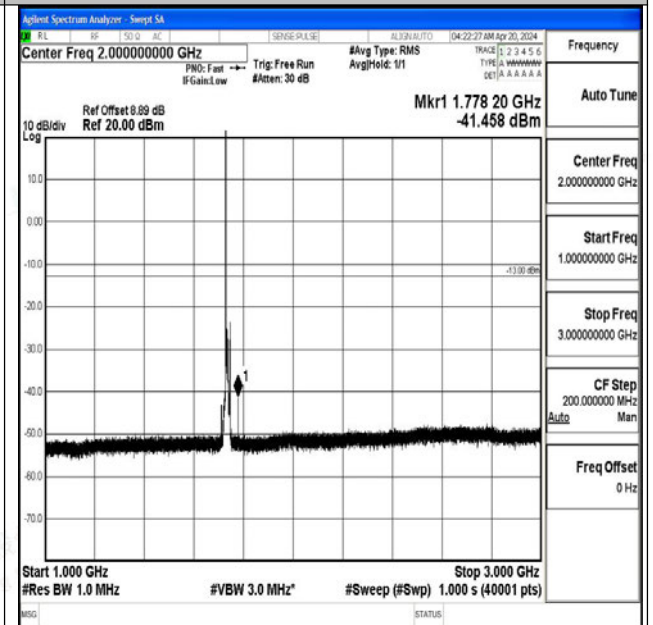

00~20000

Band4\_10MHz\_QPSK\_20175\_1RB#0\_0.009~0.15\_0.009~0.15

Band4\_10MHz\_QPSK\_20175\_1RB#0\_0.15~30\_0.15~30

Band4\_10MHz\_QPSK\_20175\_1RB#0\_30~1000\_30~1000

Band4\_10MHz\_QPSK\_20175\_1RB#0\_1000~3000\_1000~3000