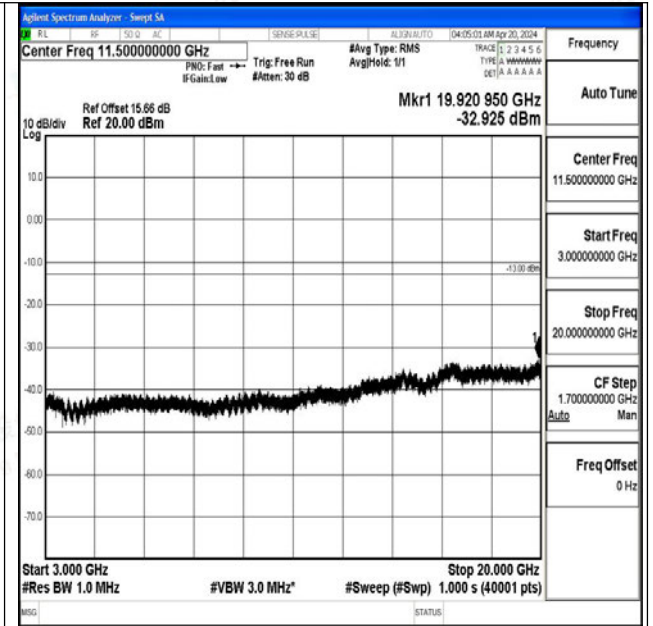

Band4_5MHz_16QAM_20375_1RB#0_3000~20000_300
0~20000