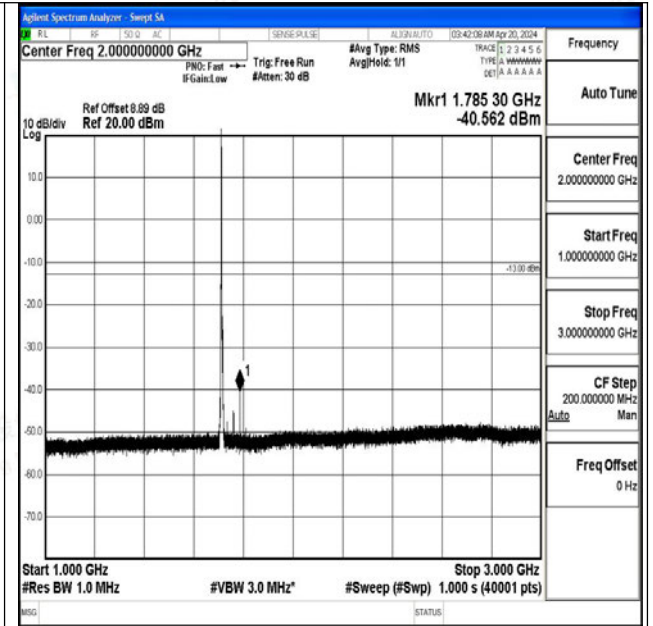

Band4_3MHz_QPSK_19965_1RB#0_1000~3000_1000~3000