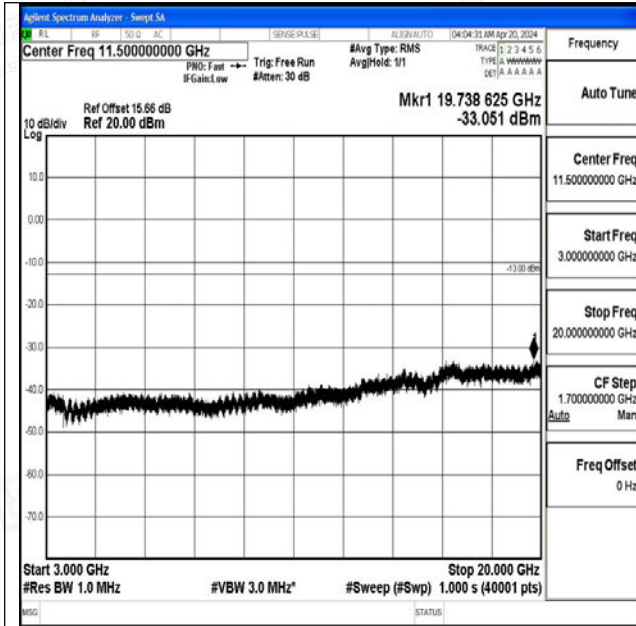

Band4\_5MHz\_QPSK\_20375\_1RB#0\_0.009~0.15\_0.009~0.15

Band4\_5MHz\_QPSK\_20375\_1RB#0\_0.15~30\_0.15~30

Band4\_5MHz\_QPSK\_20375\_1RB#0\_30~1000\_30~1000

Band4\_5MHz\_QPSK\_20375\_1RB#0\_1000~3000\_1000~3000