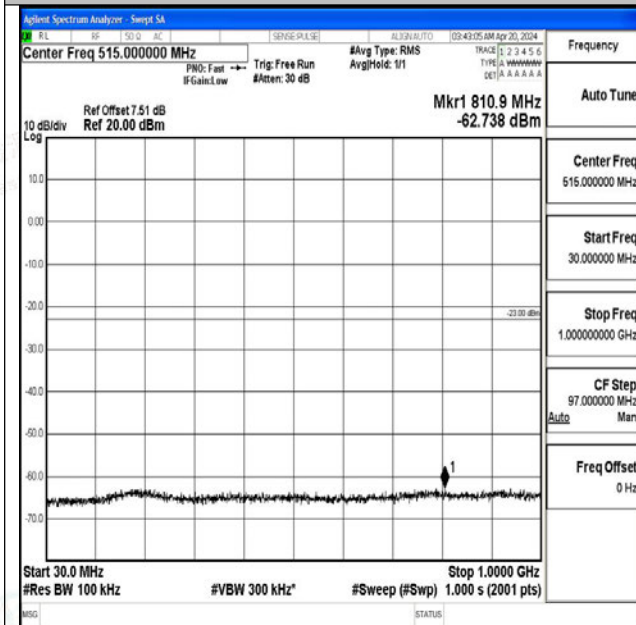

0~20000

Band4\_3MHz\_QPSK\_20175\_1RB#0\_0.009~0.15\_0.009~0.15

Band4\_3MHz\_QPSK\_20175\_1RB#0\_0.15~30\_0.15~30

Band4\_3MHz\_QPSK\_20175\_1RB#0\_30~1000\_30~1000

Band4\_3MHz\_QPSK\_20175\_1RB#0\_1000~3000\_1000~3000