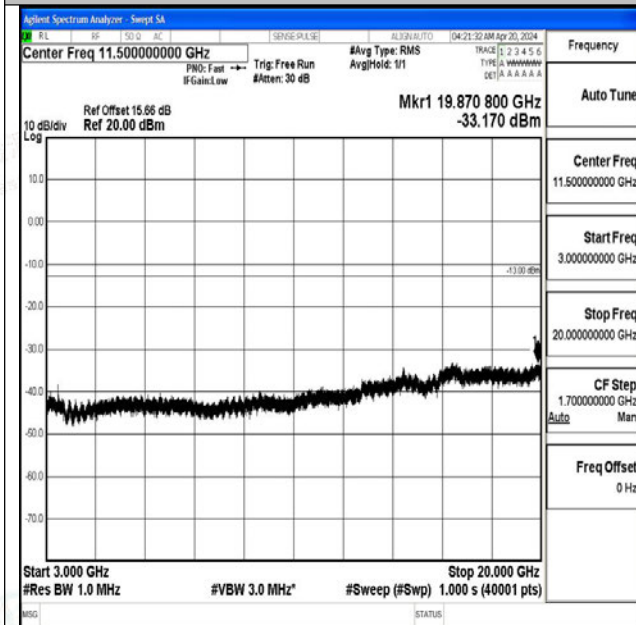

Band4_10MHz_QPSK_20000_1RB#0_3000~20000_3000~20000

0~20000