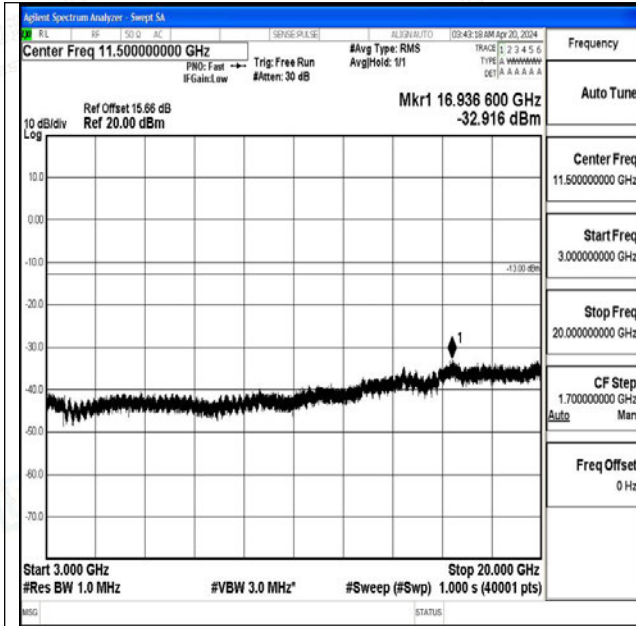

0~20000

Band4\_3MHz\_QPSK\_20175\_1RB#0\_0.009~0.15\_0.009~0.15

Band4\_3MHz\_QPSK\_20175\_1RB#0\_0.15~30\_0.15~30

Band4\_3MHz\_QPSK\_20175\_1RB#0\_30~1000\_30~1000

Band4\_3MHz\_QPSK\_20175\_1RB#0\_1000~3000\_1000~3000