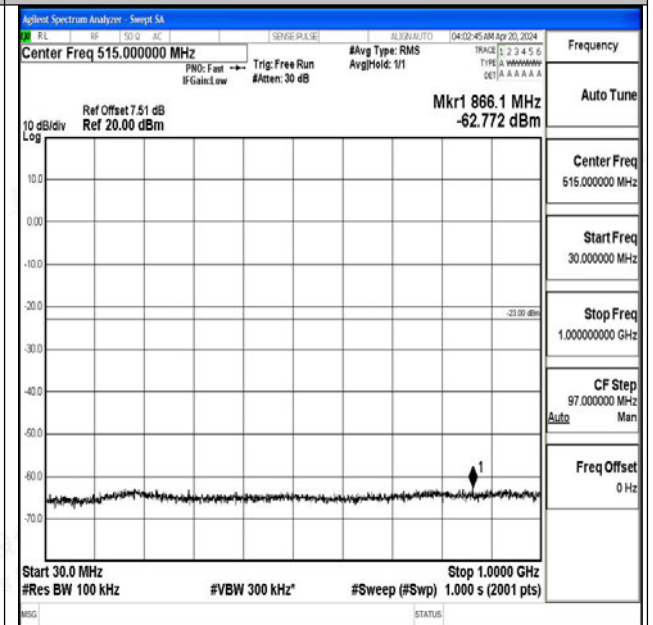

Band4_5MHz_16QAM_19975_1RB#0_30~1000_30~1000

0