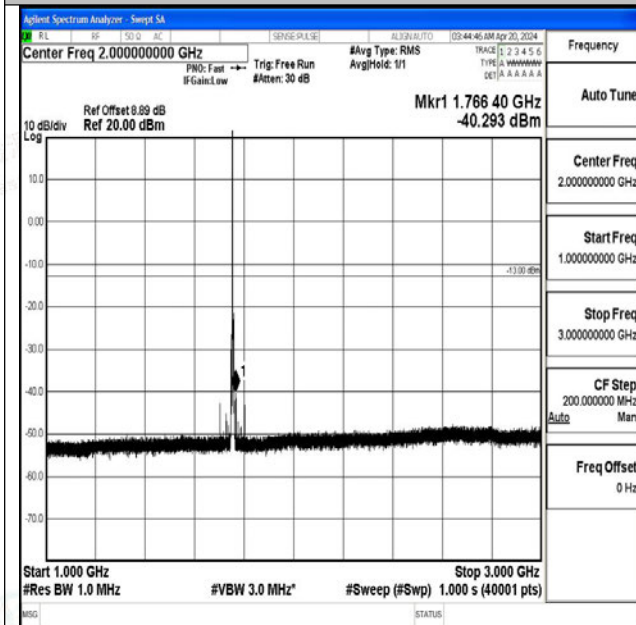

Band4_3MHz_16QAM_20385_1RB#0_1000~3000_1000~3000