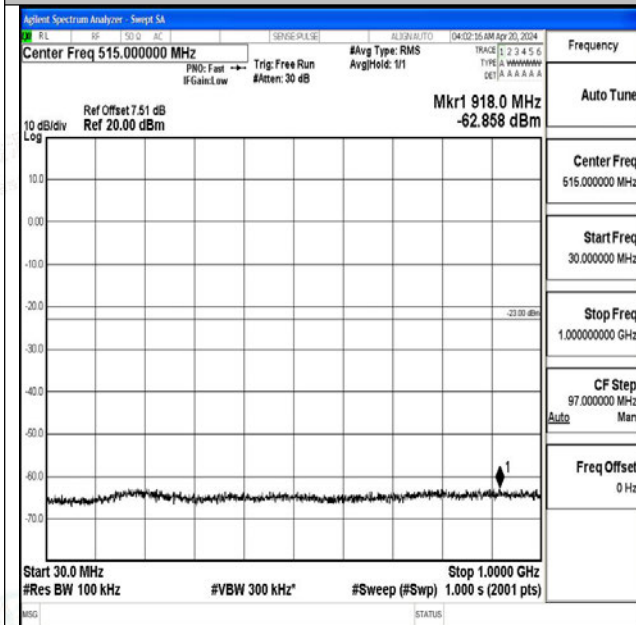

Band4_5MHz_QPSK_19975_1RB#0_30~1000_30~1000