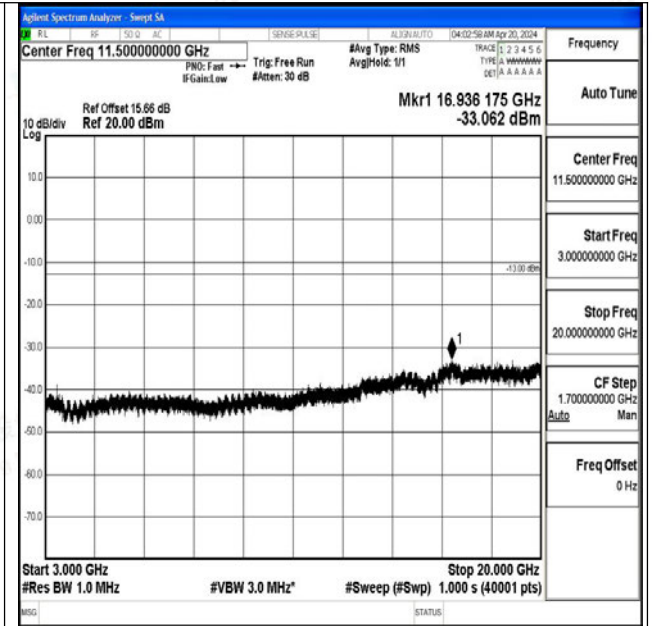

Band4_5MHz_16QAM_19975_1RB#0_3000~20000_3000~20000