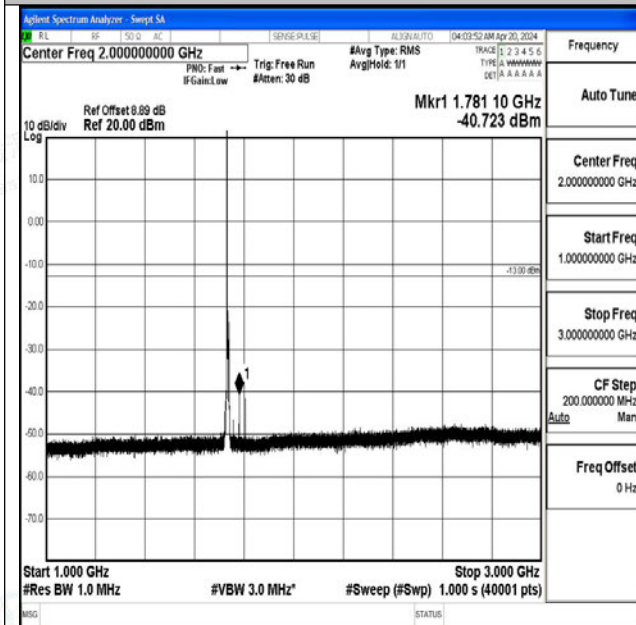

Band4_5MHz_16QAM_20175_1RB#0_1000~3000_1000~3000