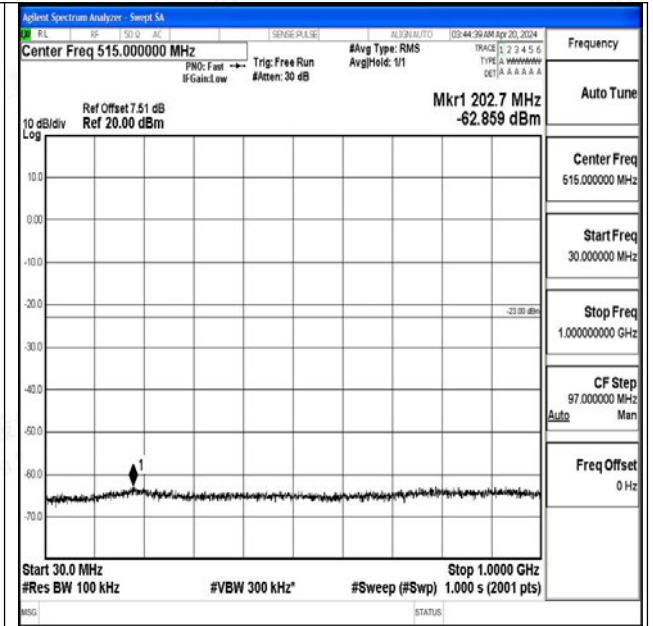

Band4_3MHz_16QAM_20385_1RB#0_30~1000_30~1000

0