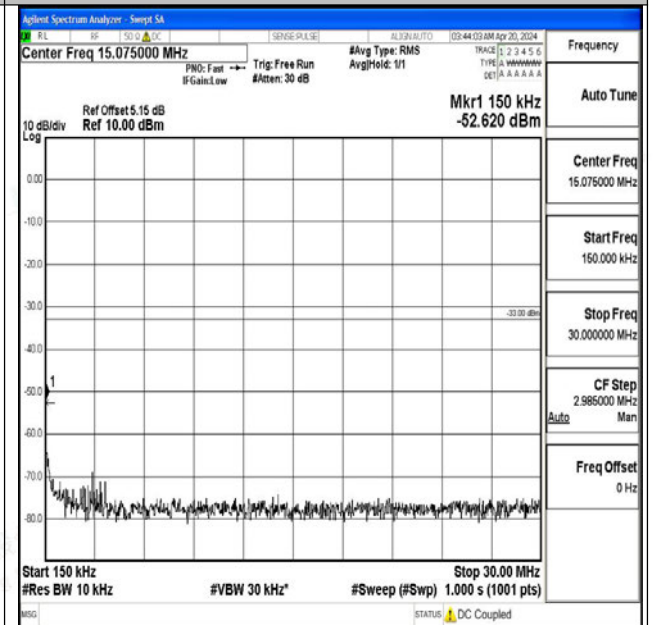

0

Band4\_3MHz\_16QAM\_20175\_1RB#0\_1000~3000\_1000~3000

Band4\_3MHz\_16QAM\_20175\_1RB#0\_3000~20000\_3000~20000

Band4\_3MHz\_QPSK\_20385\_1RB#0\_0.009~0.15\_0.009~0.15

Band4\_3MHz\_QPSK\_20385\_1RB#0\_0.15~30\_0.15~30