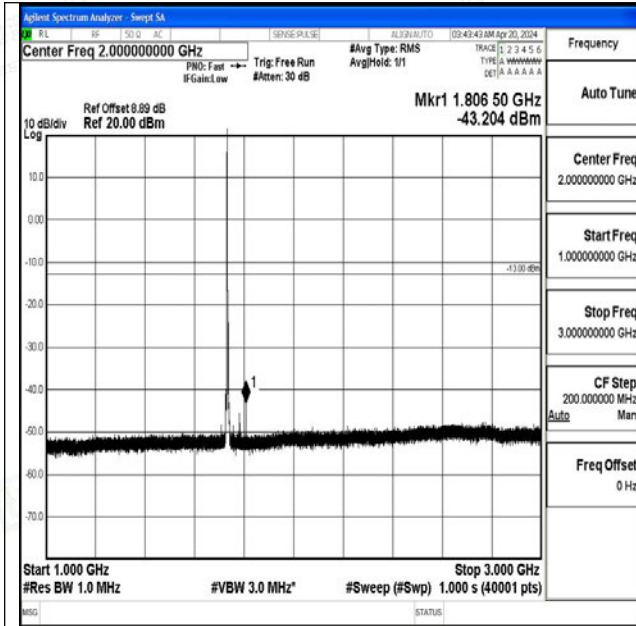

Band4_3MHz_16QAM_20175_1RB#0_1000~3000_1000~3000