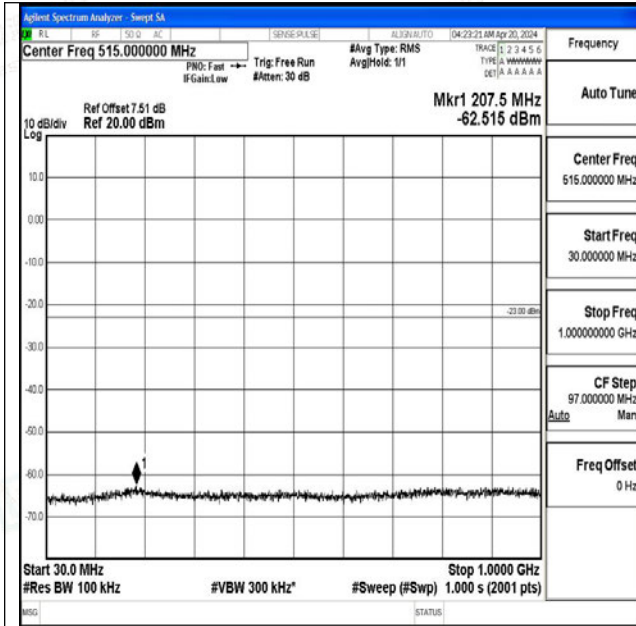

Band4\_10MHz\_16QAM\_20175\_1RB#0\_1000~3000\_100  
0~3000

Band4\_10MHz\_16QAM\_20175\_1RB#0\_3000~20000\_30  
00~20000

Band4\_10MHz\_QPSK\_20350\_1RB#0\_0.009~0.15\_0.009  
~0.15

Band4\_10MHz\_QPSK\_20350\_1RB#0\_0.15~30\_0.15~30