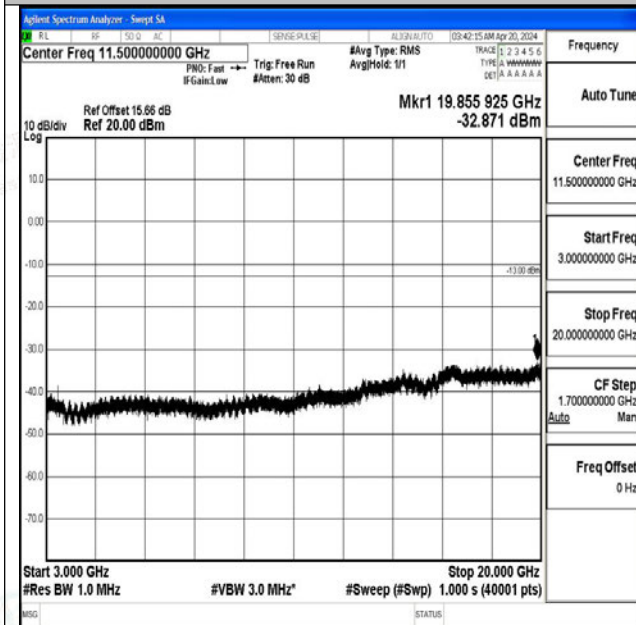

Band4_3MHz_QPSK_19965_1RB#0_3000~20000_3000~20000