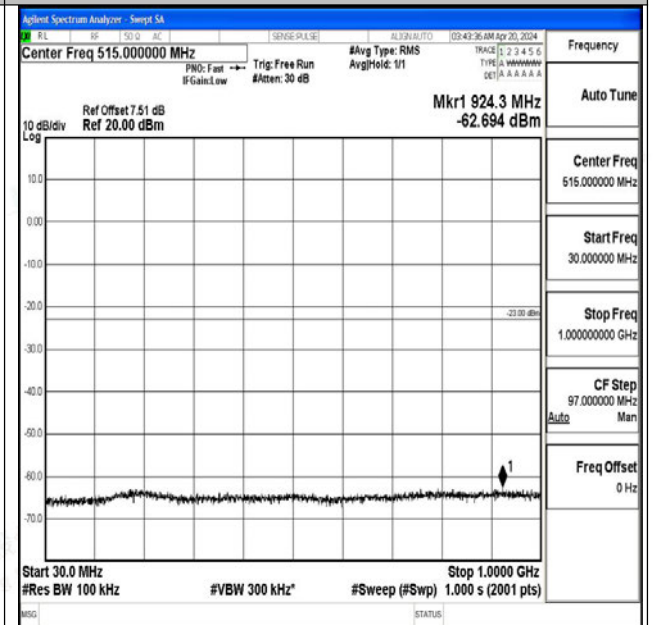

Band4_3MHz_16QAM_20175_1RB#0_30~1000_30~1000

0