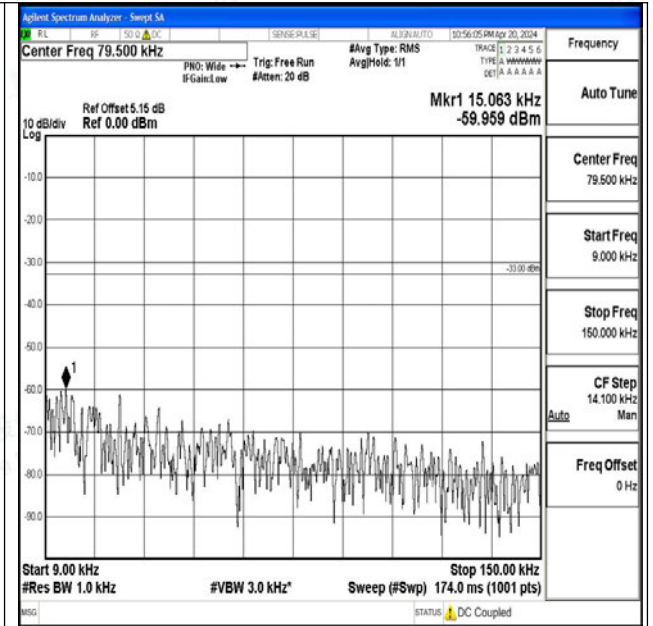

Band71_15MHz_16QAM_133397_1RB#0_30~1000_30~1000

Band71_20MHz_16QAM_133222_1RB#0_0.009~0.15_0.009~0.15