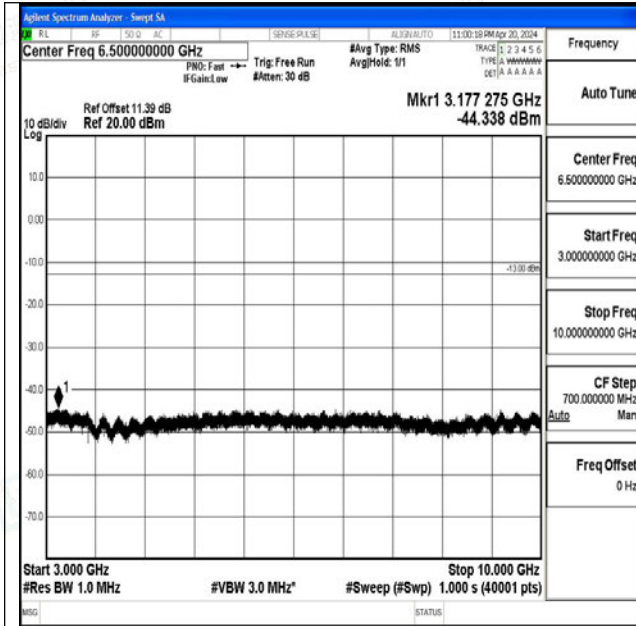

Band71\_20MHz\_QPSK\_133372\_1RB#0\_0.009~0.15\_0\_09~0.15

Band71\_20MHz\_QPSK\_133372\_1RB#0\_0.15~30\_0.15~30

Band71\_20MHz\_QPSK\_133372\_1RB#0\_30~1000\_30~1000

Band71\_20MHz\_QPSK\_133372\_1RB#0\_1000~3000\_1000~3000