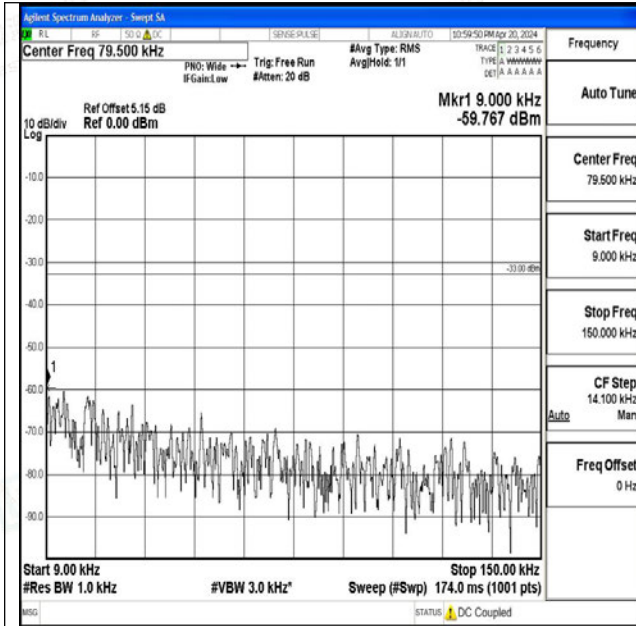

Band71\_20MHz\_16QAM\_133322\_1RB#0\_0.15~30\_0.15~30

Band71\_20MHz\_16QAM\_133322\_1RB#0\_30~1000\_30~1000

Band71\_20MHz\_16QAM\_133322\_1RB#0\_1000~3000\_1000~3000

Band71\_20MHz\_16QAM\_133322\_1RB#0\_3000~10000\_3000~10000