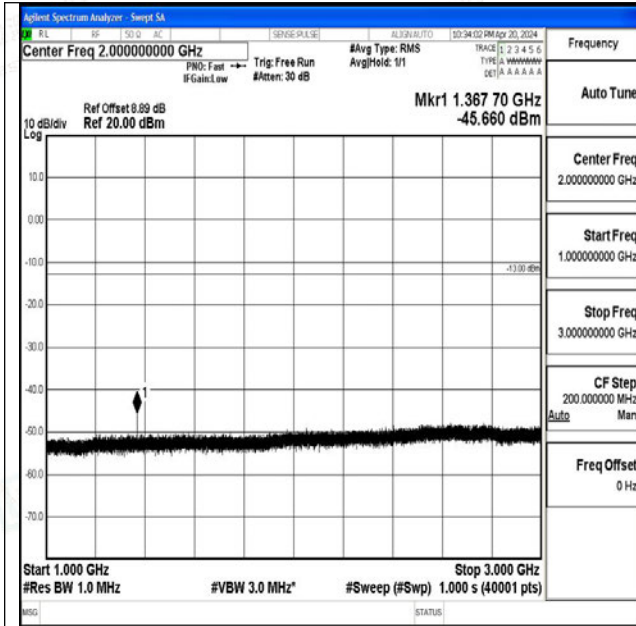

Band71\_15MHz\_QPSK\_133397\_1RB#0\_3000~10000\_3000~10000

Band71\_15MHz\_16QAM\_133397\_1RB#0\_0.009~0.15\_0.009~0.15

Band71\_15MHz\_16QAM\_133397\_1RB#0\_0.15~30\_0.15~30

Band71\_15MHz\_16QAM\_133397\_1RB#0\_30~1000\_30~1000