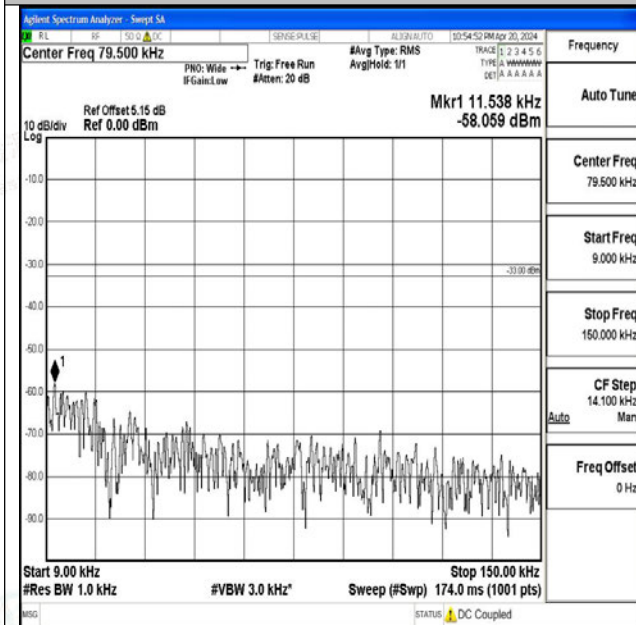

Band71_20MHz_16QAM_133372_1RB#0_1000~3000_1000~3000

Band71_20MHz_QPSK_133222_1RB#0_0.009~0.15_0.09~0.15