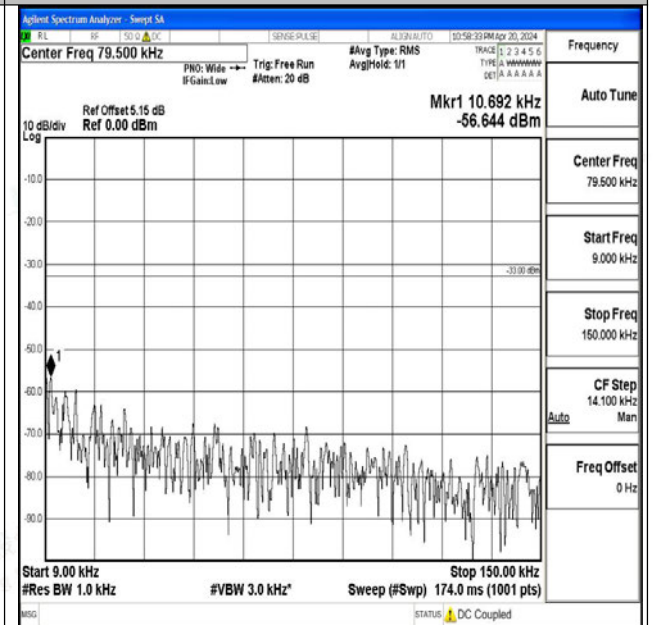

Band71_20MHz_QPSK_133322_1RB#0_1000~3000_1000~3000

Band71_20MHz_16QAM_133322_1RB#0_0.009~0.15_0.009~0.15