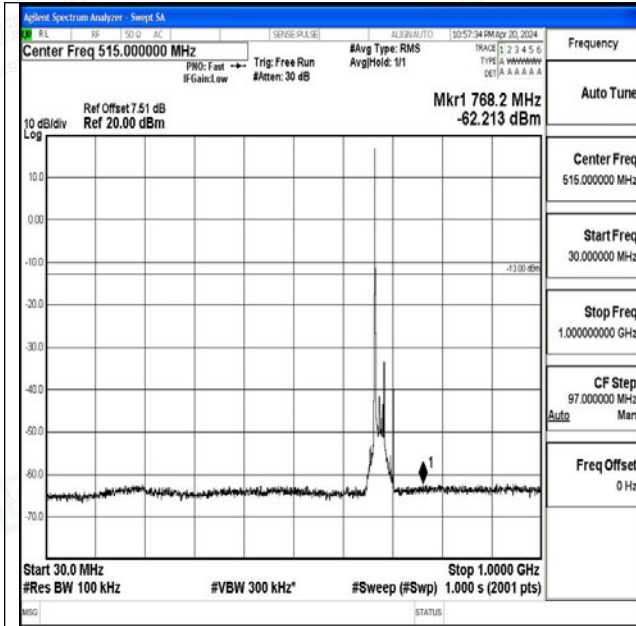

Band71\_20MHz\_16QAM\_133222\_1RB#0\_1000~3000\_1000~3000

Band71\_20MHz\_16QAM\_133222\_1RB#0\_3000~10000\_3000~10000

Band71\_20MHz\_QPSK\_133322\_1RB#0\_0.009~0.15\_0.09~0.15

Band71\_20MHz\_QPSK\_133322\_1RB#0\_0.15~30\_0.15~30