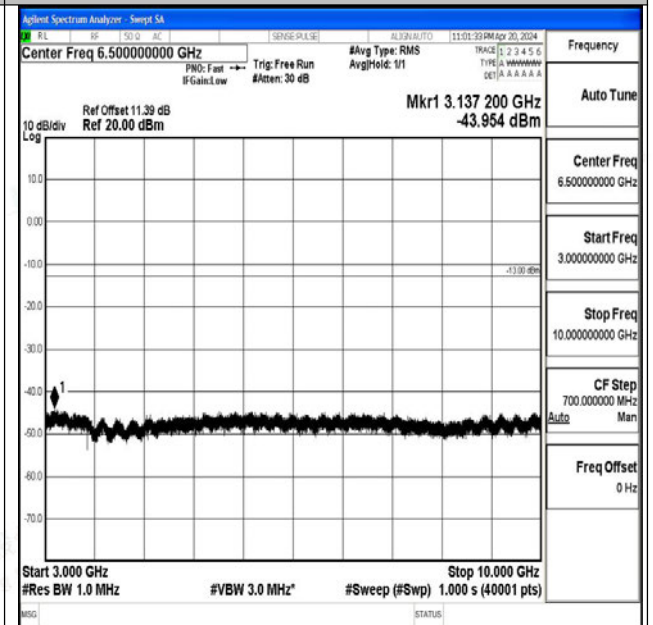

Band71_20MHz_QPSK_133222_1RB#0_1000~3000_1000~3000

Band71_20MHz_16QAM_133372_1RB#0_3000~10000_3000~10000