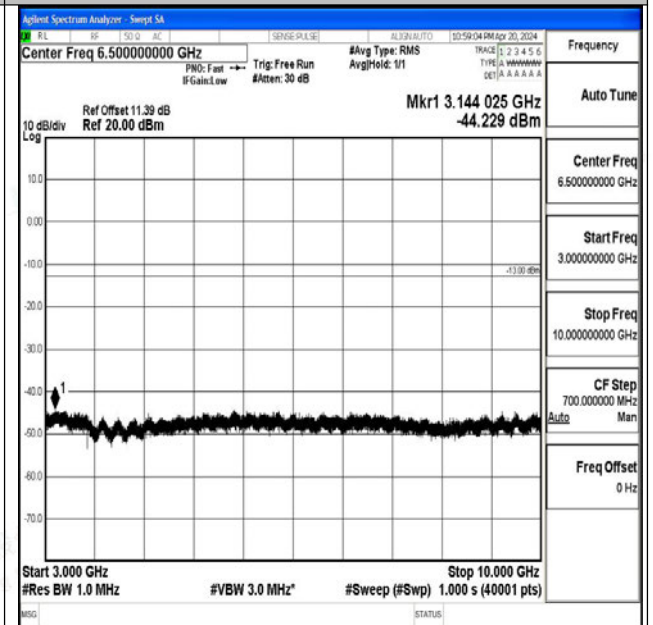

Band71_20MHz_16QAM_133322_1RB#0_30~1000_30~1000

Band71_20MHz_16QAM_133322_1RB#0_3000~10000_3000~10000