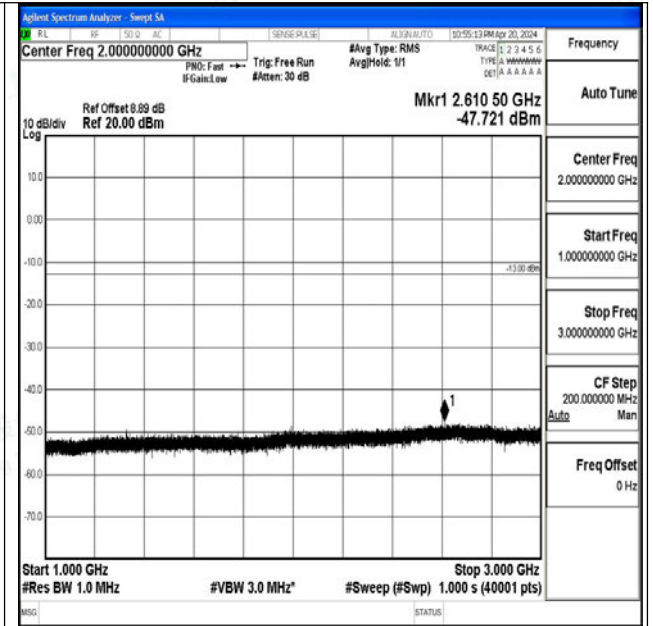

Band71_20MHz_QPSK_133222_1RB#0_0.15~30_0.15~30

Band71_20MHz_QPSK_133222_1RB#0_1000~3000_1000~3000