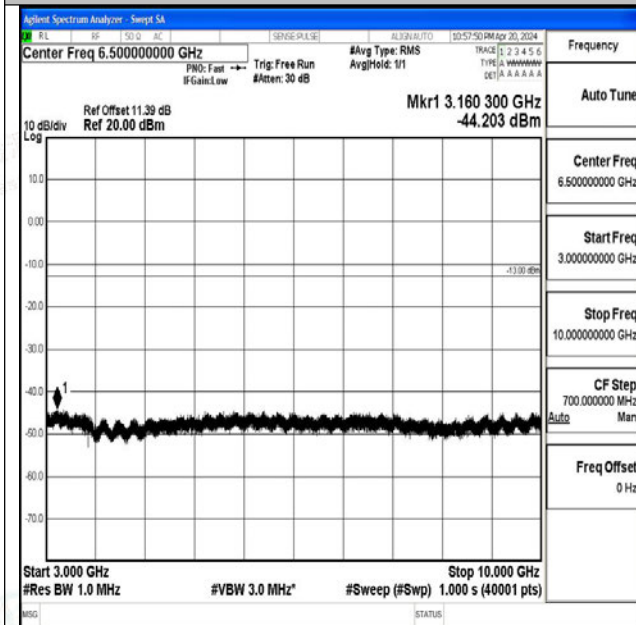

Band71_20MHz_QPSK_133322_1RB#0_30~1000_30~1000

Band71_20MHz_QPSK_133322_1RB#0_3000~10000_3000~10000