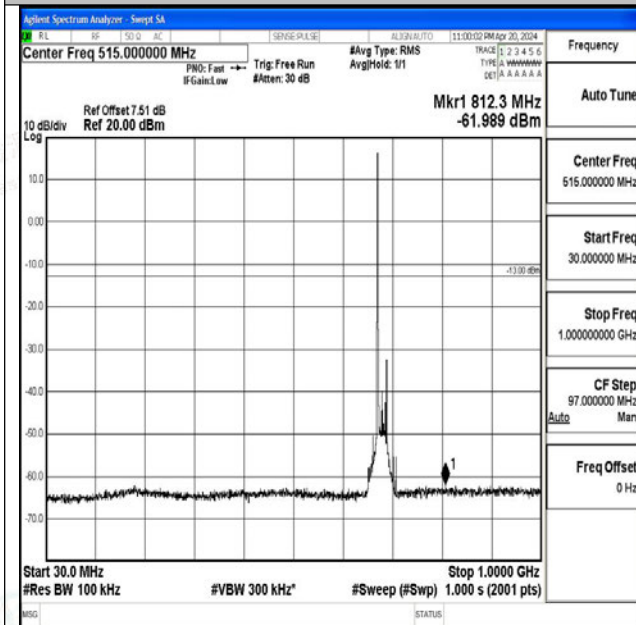

Band71_20MHz_QPSK_133372_1RB#0_0.009~0.15_0_09~0.15

Band71_20MHz_QPSK_133372_1RB#0_30~1000_30~1000