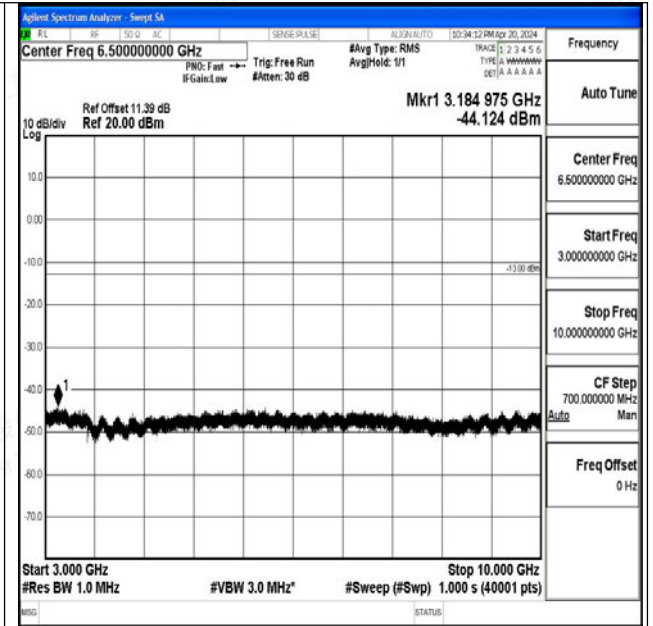

Band71_20MHz_16QAM_133372_1RB#0_30~1000_30~1000

Band71_15MHz_16QAM_133397_1RB#0_3000~10000_3000~10000