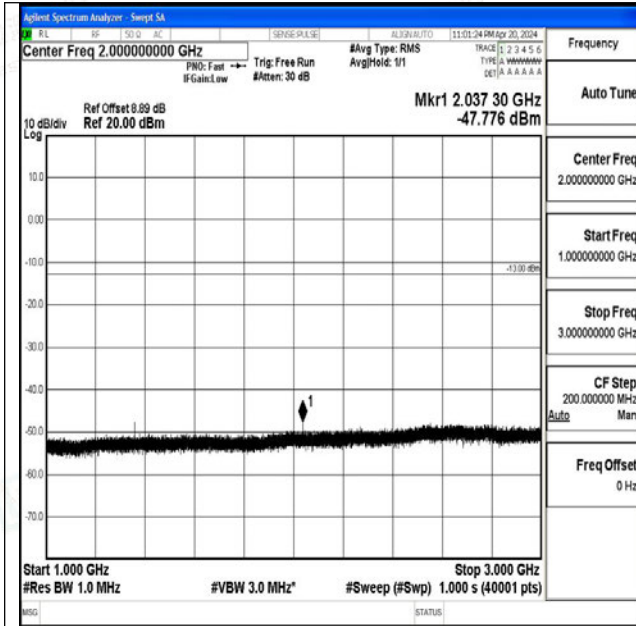

Band71\_20MHz\_QPSK\_133372\_1RB#0\_3000~10000\_3000~10000

Band71\_20MHz\_16QAM\_133372\_1RB#0\_0.009~0.15\_0.009~0.15

Band71\_20MHz\_16QAM\_133372\_1RB#0\_0.15~30\_0.15~30

Band71\_20MHz\_16QAM\_133372\_1RB#0\_30~1000\_30~1000