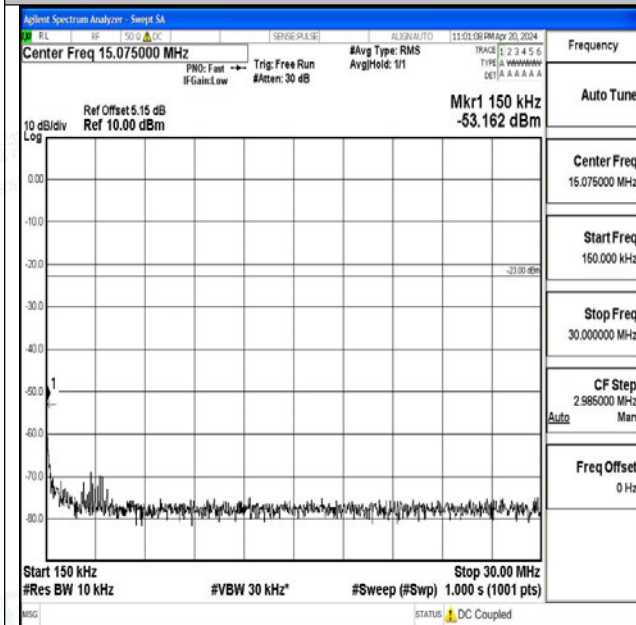

Band71_20MHz_QPSK_133372_1RB#0_3000~10000_3000~10000

Band71_20MHz_16QAM_133372_1RB#0_0.15~30_0.15~30