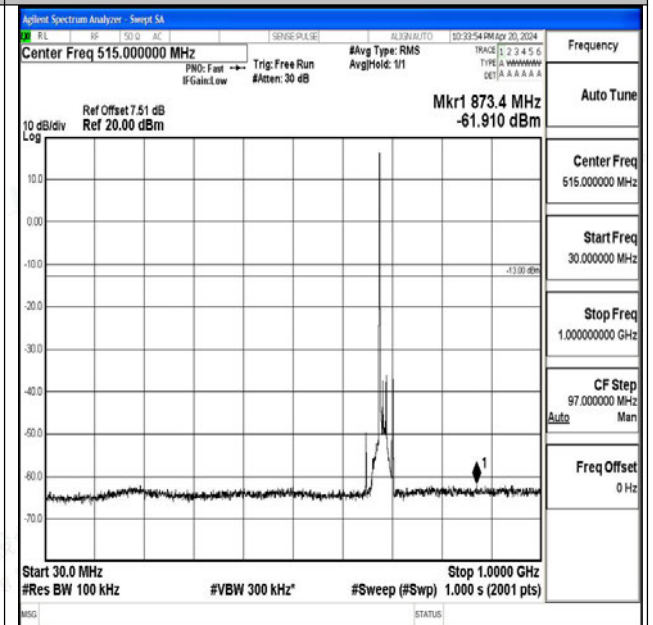

Band71\_15MHz\_QPSK\_133397\_1RB#0\_3000~10000\_3000~10000

Band71\_15MHz\_16QAM\_133397\_1RB#0\_0.009~0.15\_0.009~0.15

Band71\_15MHz\_16QAM\_133397\_1RB#0\_0.15~30\_0.15~30

Band71\_15MHz\_16QAM\_133397\_1RB#0\_30~1000\_30~1000