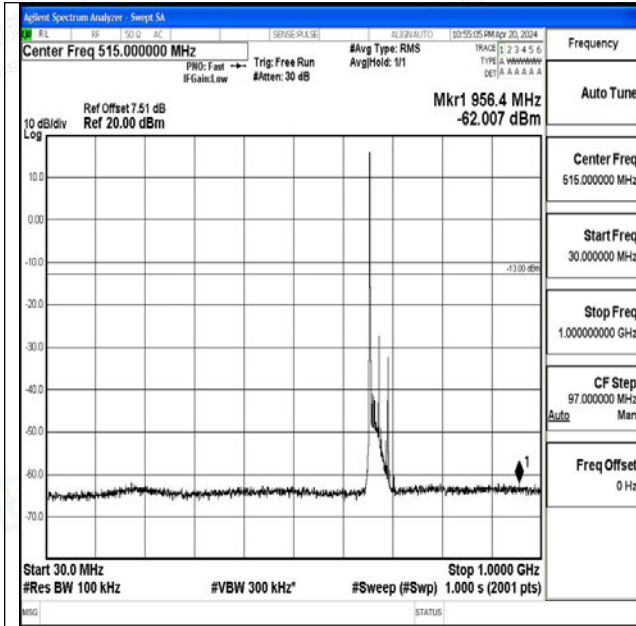

Band71\_20MHz\_16QAM\_133372\_1RB#0\_1000~3000\_1000~3000

Band71\_15MHz\_16QAM\_133397\_1RB#0\_3000~10000\_3000~10000

Band71\_20MHz\_QPSK\_133222\_1RB#0\_0.009~0.15\_0.09~0.15

Band71\_20MHz\_QPSK\_133222\_1RB#0\_0.15~30\_0.15~30