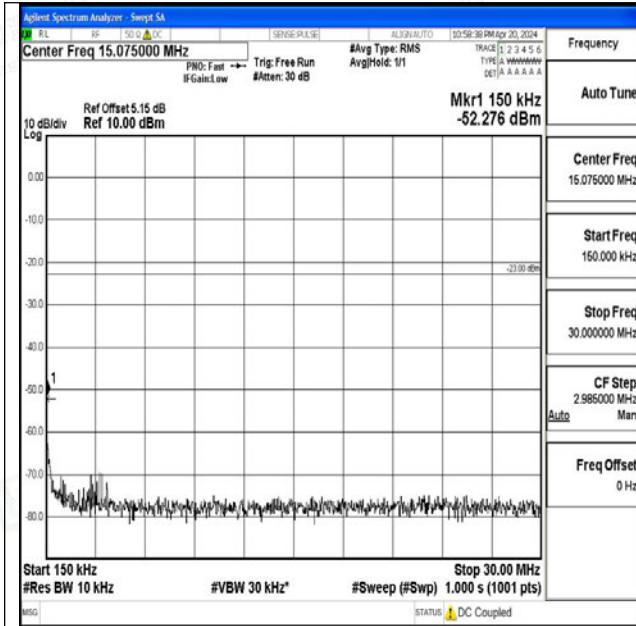

Band71\_20MHz\_QPSK\_133322\_1RB#0\_30~1000\_30~1000

Band71\_20MHz\_QPSK\_133322\_1RB#0\_1000~3000\_1000~3000

Band71\_20MHz\_QPSK\_133322\_1RB#0\_3000~10000\_3000~10000

Band71\_20MHz\_16QAM\_133322\_1RB#0\_0.009~0.15\_0.009~0.15