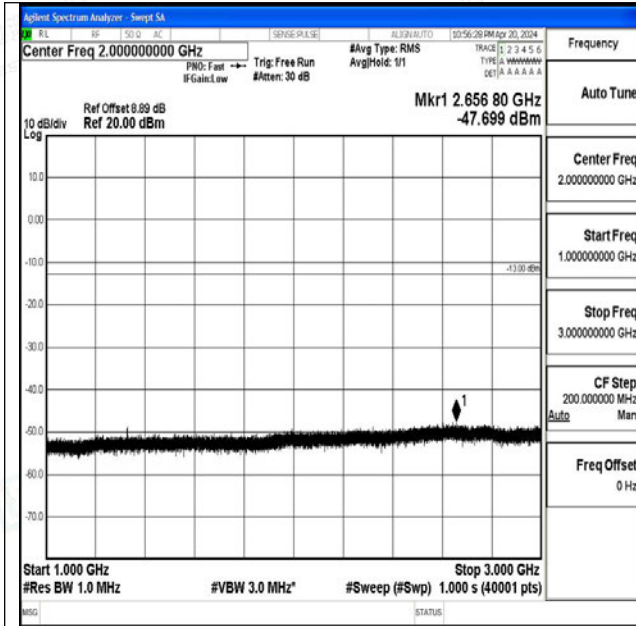

Band71\_15MHz\_16QAM\_133397\_1RB#0\_1000~3000\_1000~3000

Band71\_20MHz\_16QAM\_133222\_1RB#0\_0.009~0.15\_0.009~0.15

Band71\_20MHz\_16QAM\_133222\_1RB#0\_0.15~30\_0.15~30

Band71\_20MHz\_16QAM\_133222\_1RB#0\_30~1000\_30~1000