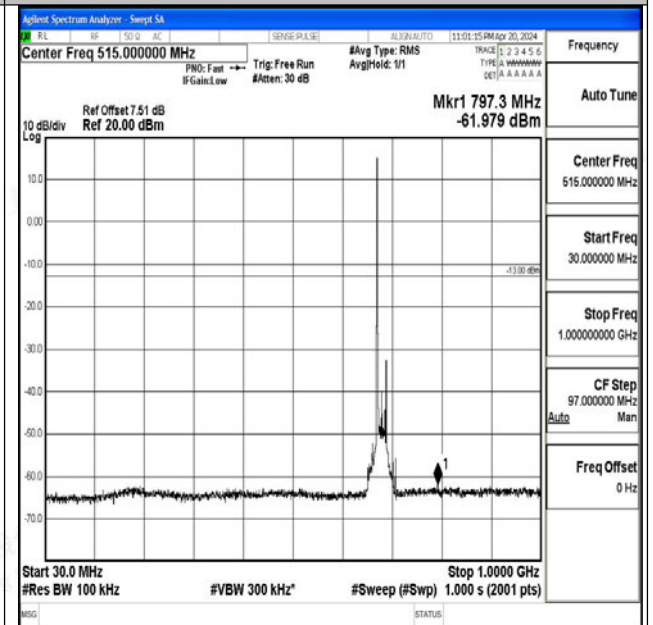

Band71_20MHz_16QAM_133372_1RB#0_0.009~0.15_0.009~0.15

Band71_20MHz_16QAM_133372_1RB#0_30~1000_30~1000