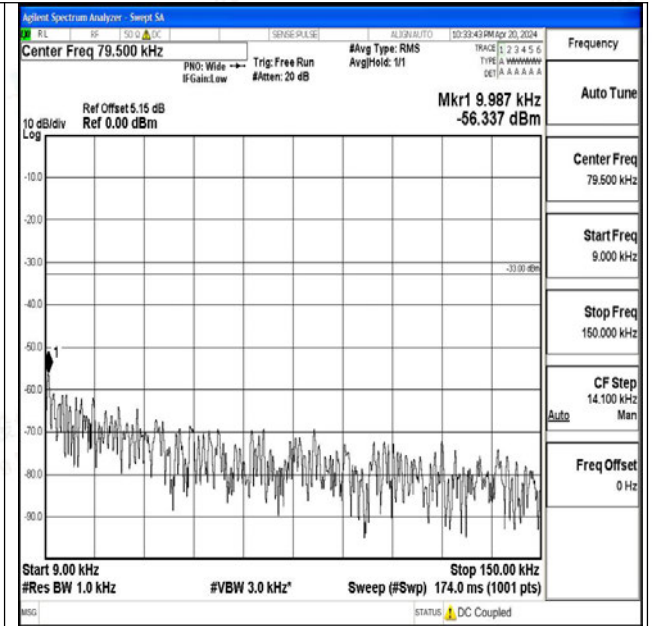

Band71\_15MHz\_QPSK\_133397\_1RB#0\_3000~10000\_3000~10000

Band71\_15MHz\_16QAM\_133397\_1RB#0\_0.009~0.15\_0.009~0.15

Band71\_15MHz\_16QAM\_133397\_1RB#0\_0.15~30\_0.15~30

Band71\_15MHz\_16QAM\_133397\_1RB#0\_30~1000\_30~1000