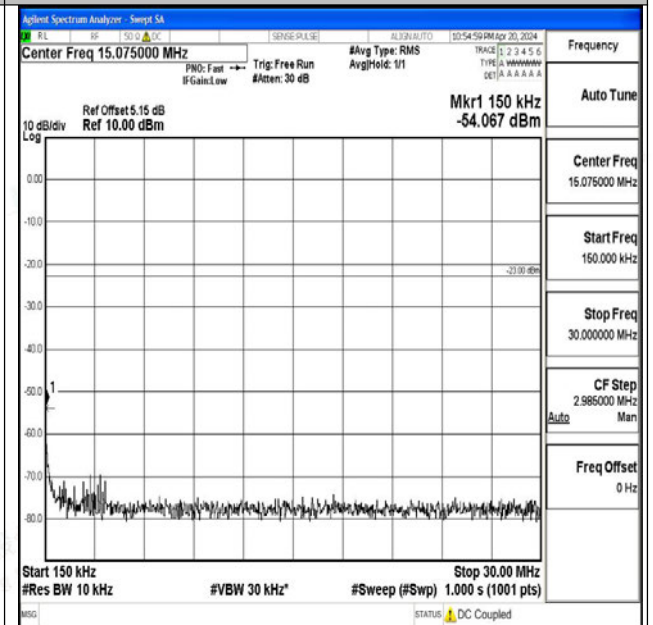

Band71_15MHz_16QAM_133397_1RB#0_3000~10000_3000~10000

Band71_20MHz_QPSK_133222_1RB#0_0.15~30_0.15~30