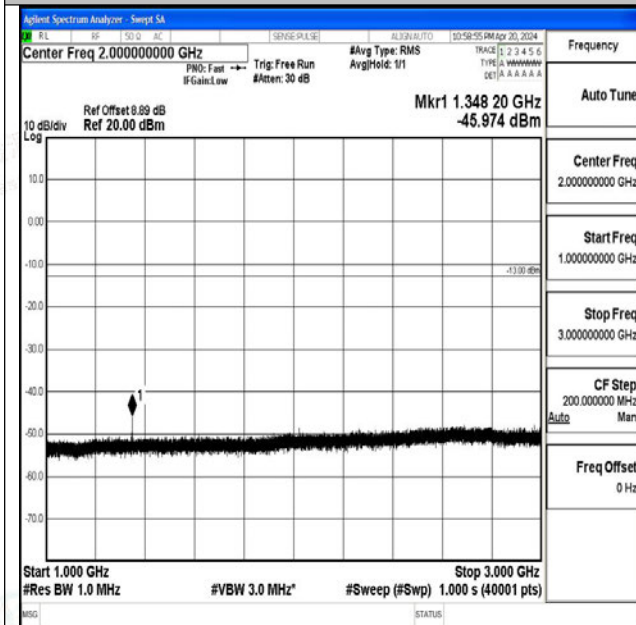

Band71_20MHz_16QAM_133322_1RB#0_0.15~30_0.15~30

Band71_20MHz_16QAM_133322_1RB#0_1000~3000_1000~3000