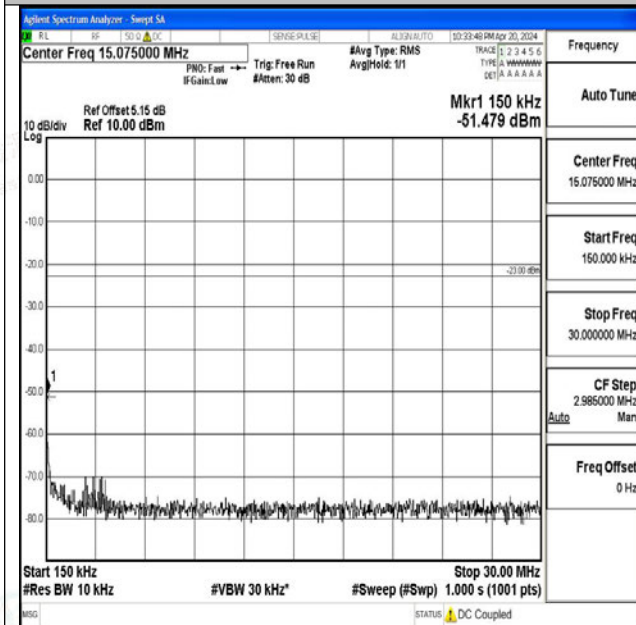

Band71\_15MHz\_QPSK\_133397\_1RB#0\_3000~10000\_3000~10000

Band71\_15MHz\_16QAM\_133397\_1RB#0\_0.009~0.15\_0.009~0.15

Band71\_15MHz\_16QAM\_133397\_1RB#0\_0.15~30\_0.15~30

Band71\_15MHz\_16QAM\_133397\_1RB#0\_30~1000\_30~1000