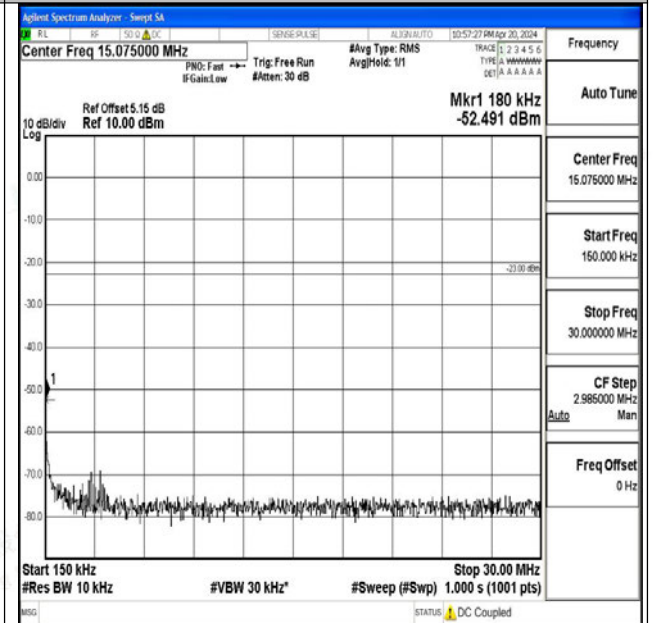

Band71_20MHz_16QAM_133222_1RB#0_3000~10000_3000~10000

Band71_20MHz_QPSK_133322_1RB#0_0.15~30_0.15~30