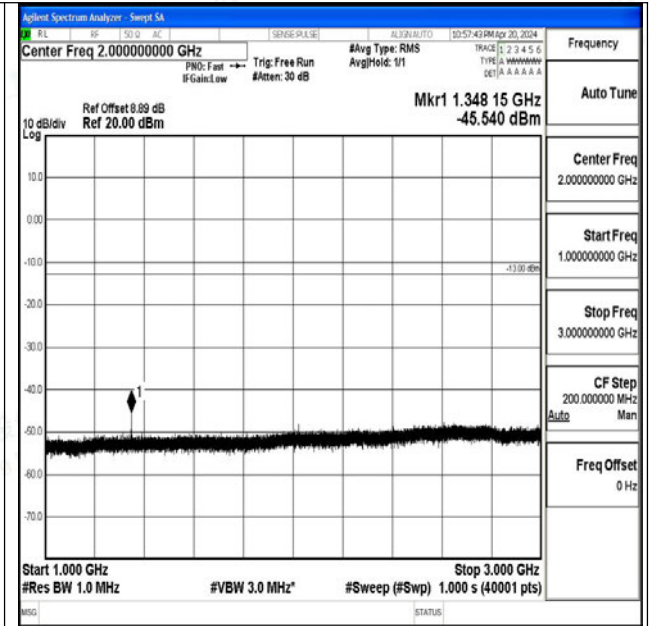

Band71_20MHz_QPSK_133322_1RB#0_0.15~30_0.15~30

Band71_20MHz_QPSK_133322_1RB#0_1000~3000_1000~3000