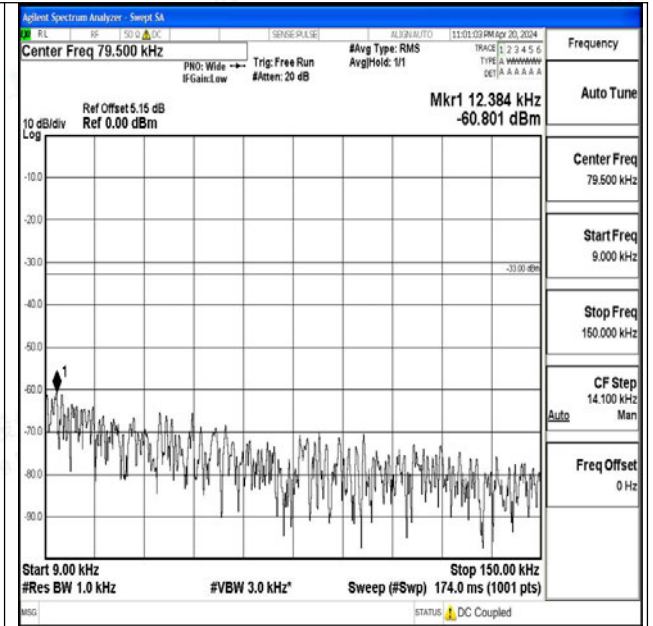

Band71_20MHz_QPSK_133372_1RB#0_1000~3000_1000~3000

Band71_20MHz_16QAM_133372_1RB#0_0.009~0.15_0.009~0.15