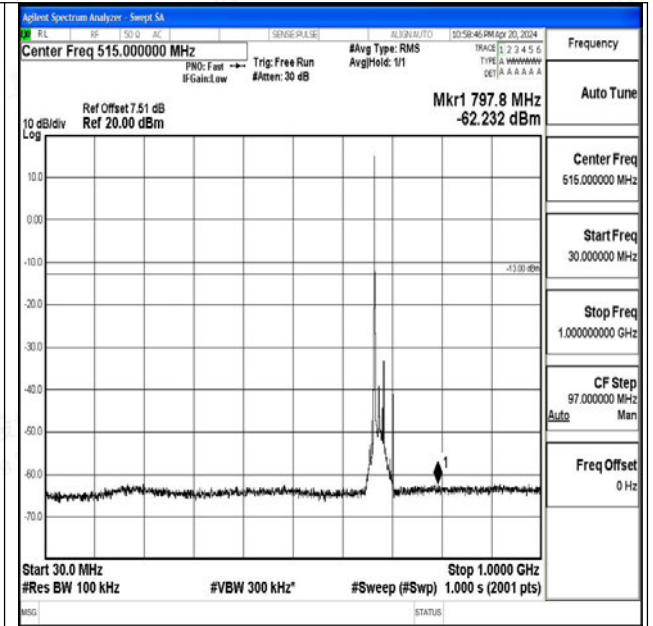

Band71_20MHz_16QAM_133322_1RB#0_0.009~0.15_0.009~0.15

Band71_20MHz_16QAM_133322_1RB#0_30~1000_30~1000