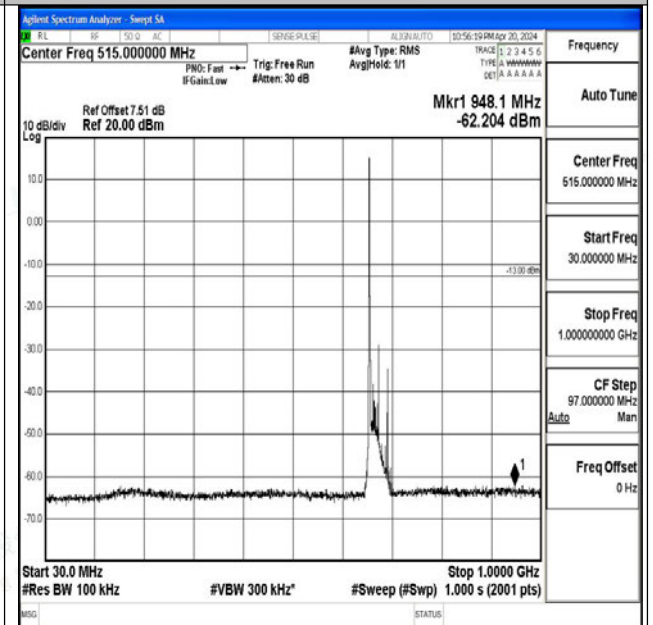

Band71_20MHz_16QAM_133222_1RB#0_0.009~0.15_0.009~0.15

Band71_20MHz_16QAM_133222_1RB#0_30~1000_30~1000