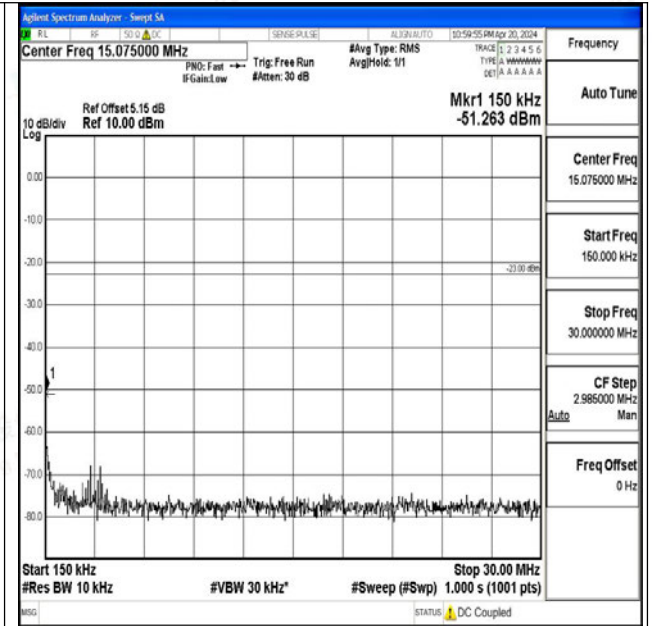

Band71_20MHz_16QAM_133322_1RB#0_3000~10000_3000~10000

Band71_20MHz_QPSK_133372_1RB#0_0.15~30_0.15~30