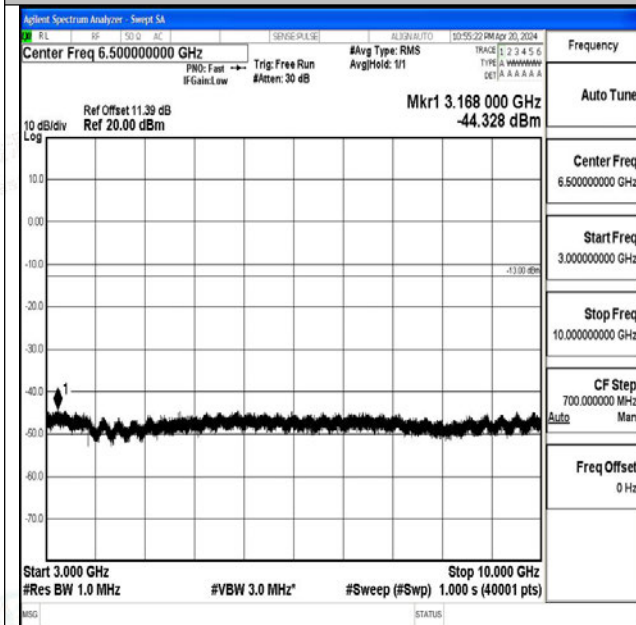

Band71_20MHz_QPSK_133222_1RB#0_30~1000_30~1000

Band71_20MHz_QPSK_133222_1RB#0_3000~10000_3000~10000