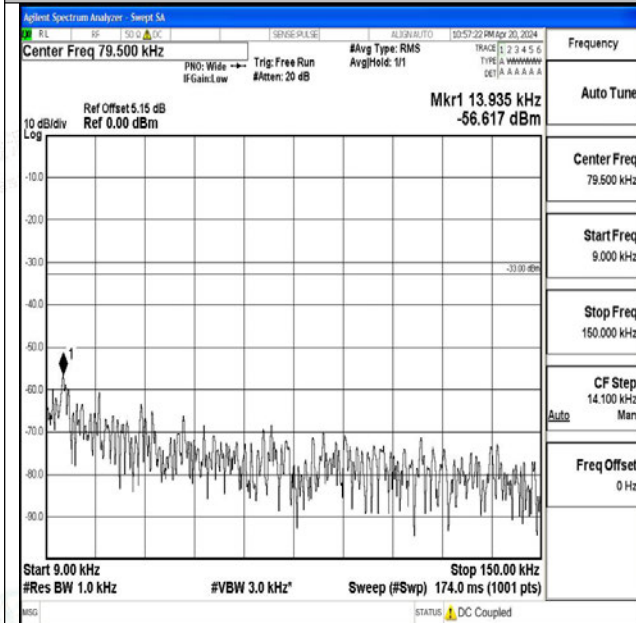

Band71_20MHz_16QAM_133222_1RB#0_1000~3000_1000~3000

Band71_20MHz_QPSK_133322_1RB#0_0.009~0.15_0.09~0.15