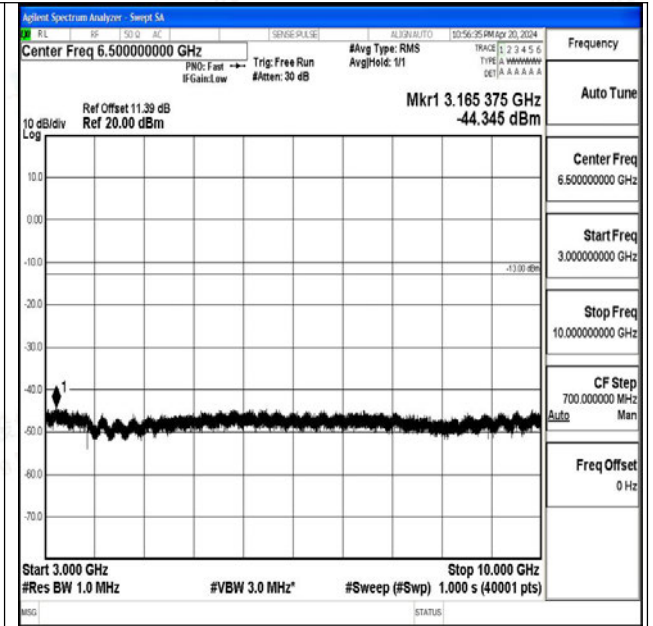

Band71_20MHz_16QAM_133222_1RB#0_30~1000_30~1000

Band71_20MHz_16QAM_133222_1RB#0_3000~10000_3000~10000