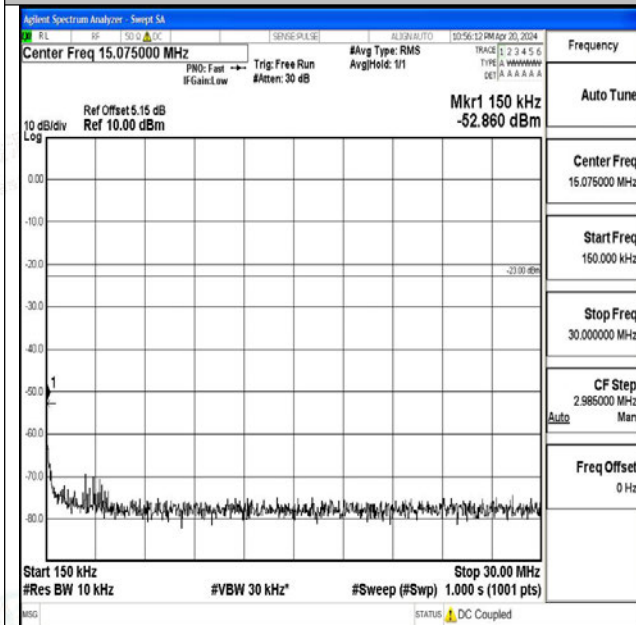

Band71_15MHz_16QAM_133397_1RB#0_1000~3000_1000~3000

Band71_20MHz_16QAM_133222_1RB#0_0.15~30_0.15~30