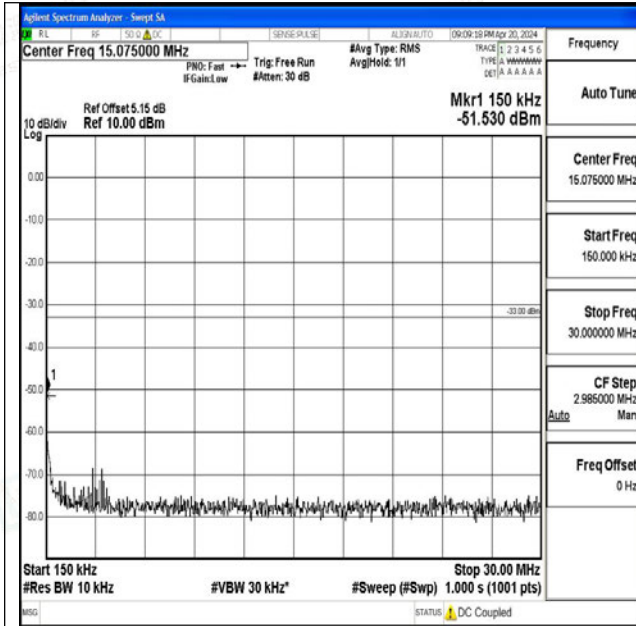

Band66_20MHz_QPSK_132572_1RB#0_30~1000_30~1000

Band66_20MHz_QPSK_132572_1RB#0_1000~3000_1000~3000

Band66_20MHz_QPSK_132572_1RB#0_3000~20000_3000~20000

Band66_20MHz_16QAM_132572_1RB#0_0.009~0.15_0.009~0.15