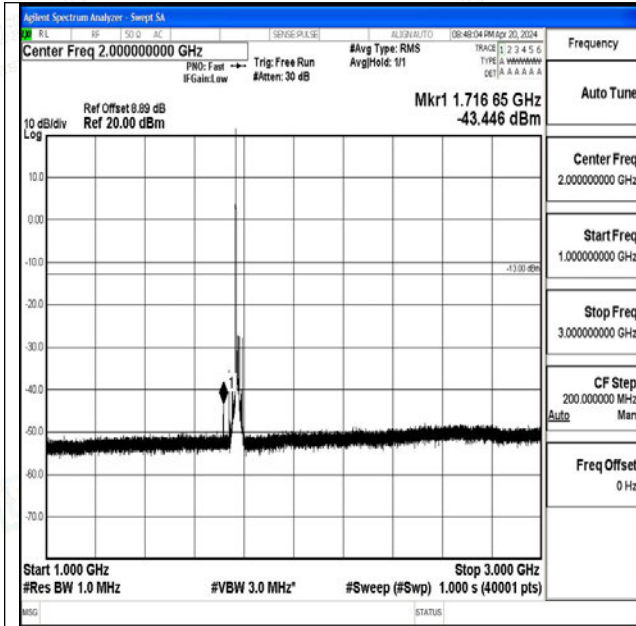

Band66_15MHz_QPSK_132597_1RB#0_3000~20000_3000~20000

Band66_15MHz_16QAM_132597_1RB#0_0.009~0.15_0.009~0.15

Band66_15MHz_16QAM_132597_1RB#0_0.15~30_0.15~30

Band66_15MHz_16QAM_132597_1RB#0_30~1000_30~1000

Band66_15MHz_16QAM_132597_1RB#0_1000~3000_1000~3000