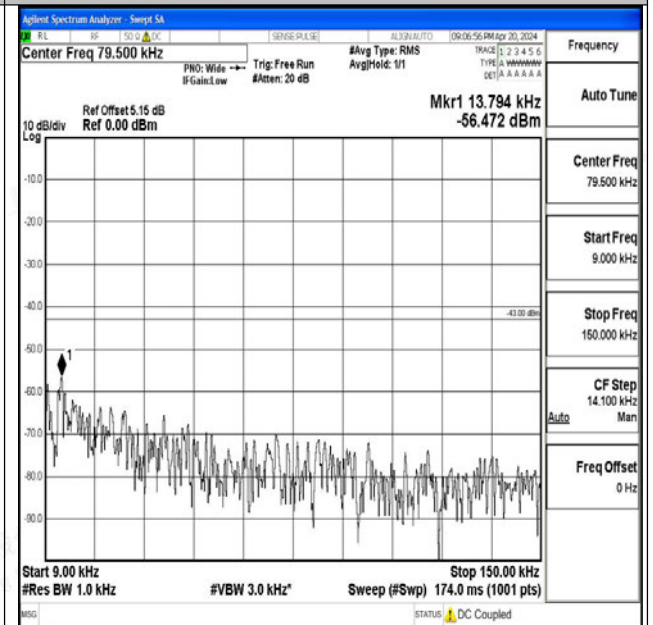

Band66_20MHz_QPSK_132072_1RB#0_1000~3000_1000~3000

Band66_20MHz_16QAM_132072_1RB#0_0.009~0.15_0.009~0.15