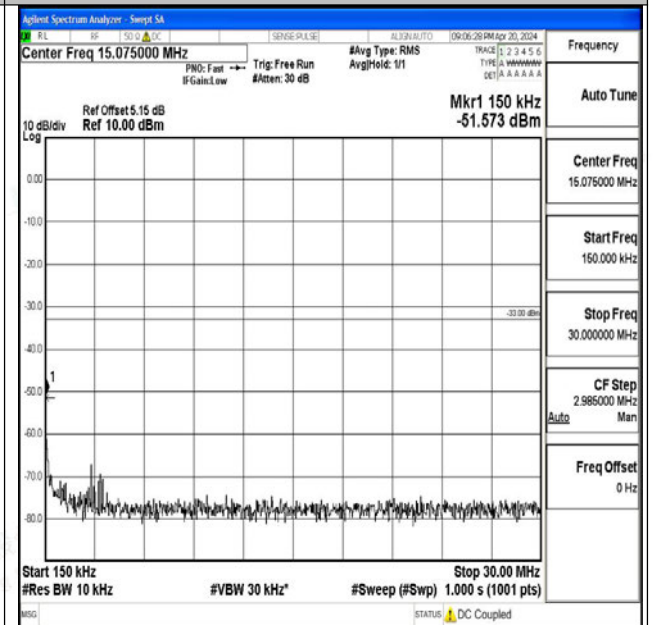

Band66_15MHz_16QAM_132597_1RB#0_3000~20000_3000~20000

Band66_20MHz_QPSK_132072_1RB#0_0.15~30_0.15~30