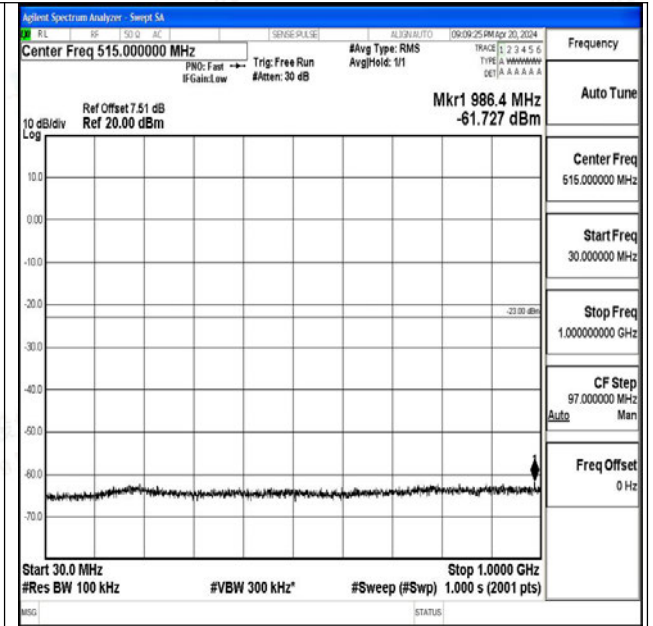

Band66_20MHz_16QAM_132572_1RB#0_0.009~0.15_0.009~0.15

Band66_20MHz_16QAM_132572_1RB#0_30~1000_30~1000