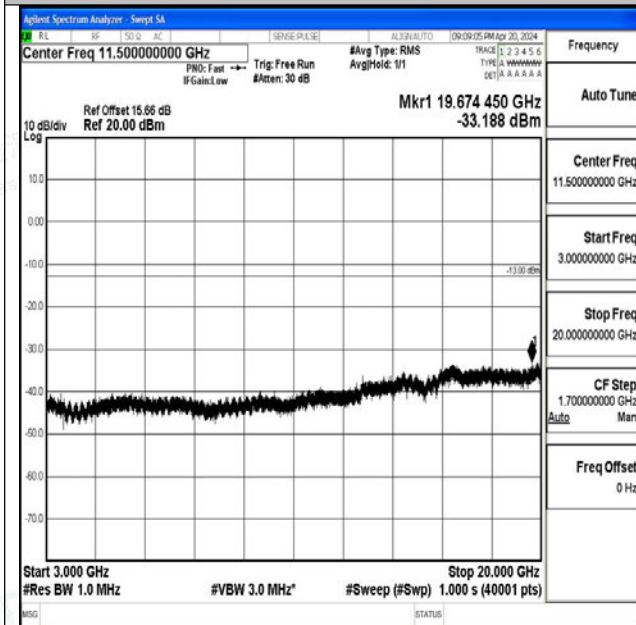

Band66_20MHz_QPSK_132572_1RB#0_30~1000_30~1000

Band66_20MHz_QPSK_132572_1RB#0_3000~20000_3000~20000