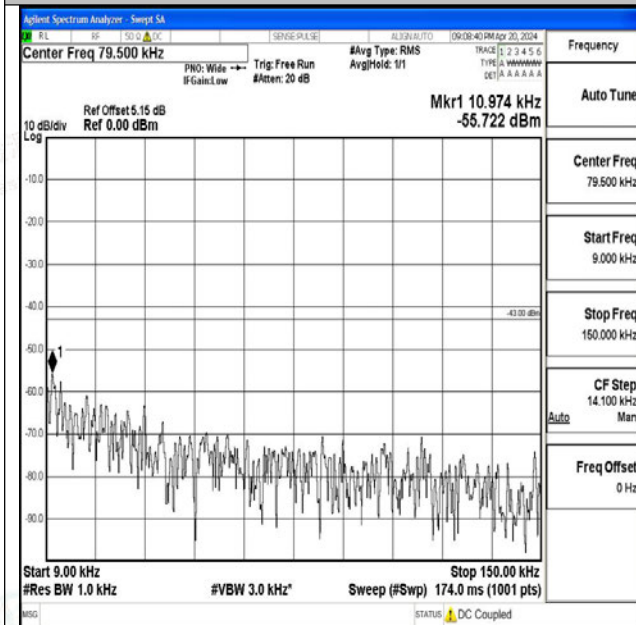

Band66_20MHz_16QAM_132322_1RB#0_1000~3000_1
000~3000

Band66_20MHz_QPSK_132572_1RB#0_0.009~0.15_0.09~0.15