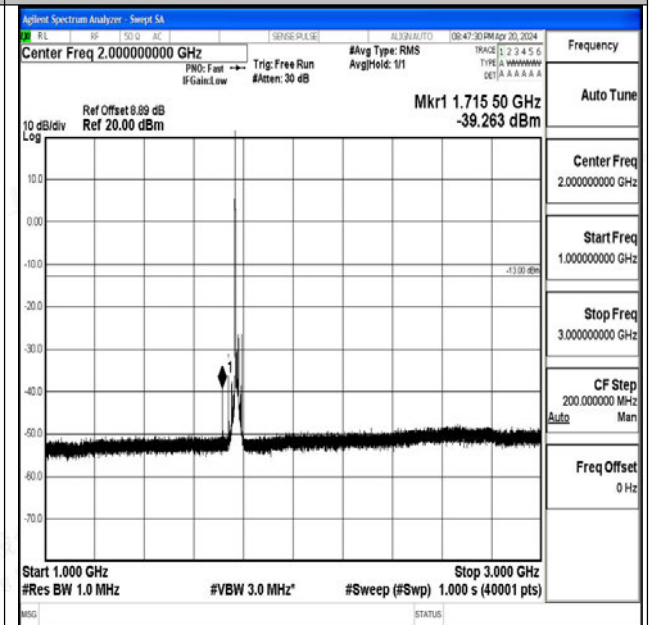

Band66_15MHz_16QAM_132322_1RB#0_3000~20000_3000~20000

Band66_15MHz_QPSK_132597_1RB#0_0.009~0.15_0_0
09~0.15

Band66_15MHz_QPSK_132597_1RB#0_0.15~30_0.15~30

Band66_15MHz_QPSK_132597_1RB#0_30~1000_30~1000

Band66_15MHz_QPSK_132597_1RB#0_1000~3000_1000~3000