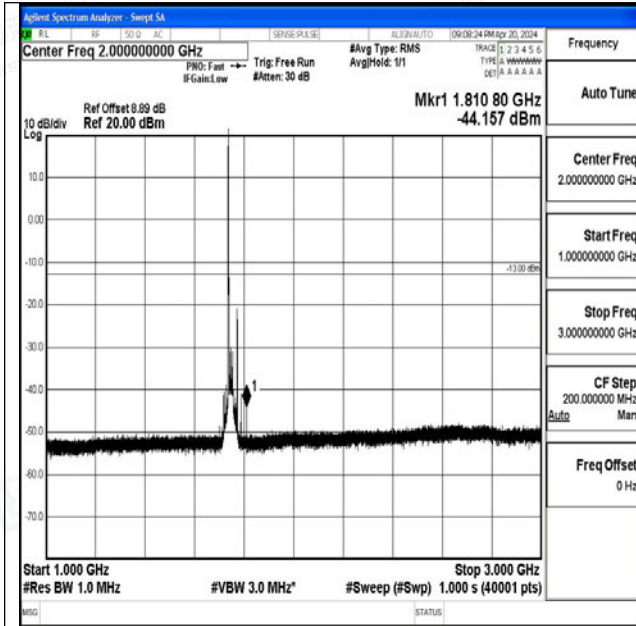

Band66_20MHz_QPSK_132322_1RB#0_3000~20000_3
000~20000

Band66_20MHz_16QAM_132322_1RB#0_0.009~0.15_0
.009~0.15

Band66_20MHz_16QAM_132322_1RB#0_0.15~30_0.15
~30

Band66_20MHz_16QAM_132322_1RB#0_30~1000_30~1000