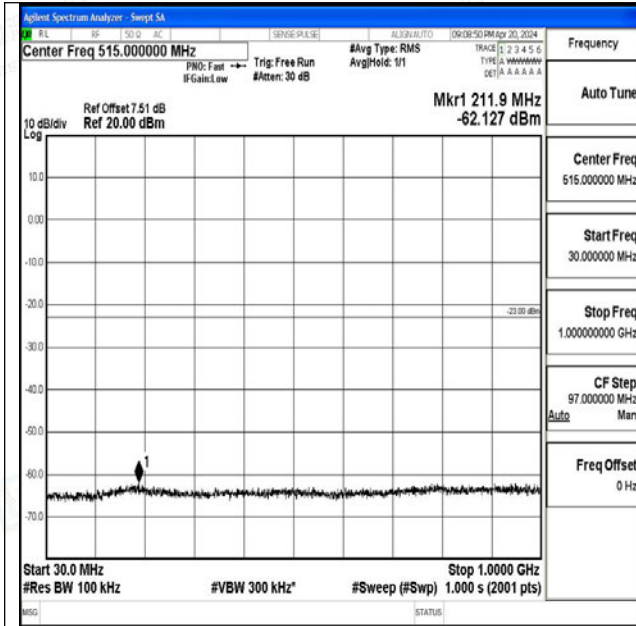

Band66_20MHz_16QAM_132322_1RB#0_1000~3000_1
000~3000

Band66_20MHz_16QAM_132322_1RB#0_3000~20000
3000~20000

Band66_20MHz_QPSK_132572_1RB#0_0.009~0.15_0.09~0.15

Band66_20MHz_QPSK_132572_1RB#0_0.15~30_0.15~30