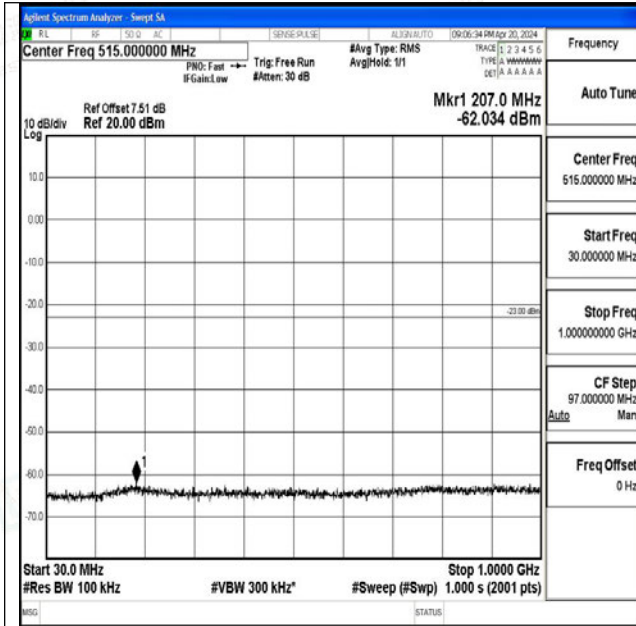

Band66_15MHz_16QAM_132597_1RB#0_3000~20000_3000~20000

Band66_20MHz_QPSK_132072_1RB#0_0.009~0.15_0.09~0.15

Band66_20MHz_QPSK_132072_1RB#0_0.15~30_0.15~30

Band66_20MHz_QPSK_132072_1RB#0_30~1000_30~1000

Band66_20MHz_QPSK_132072_1RB#0_1000~3000_1000~3000