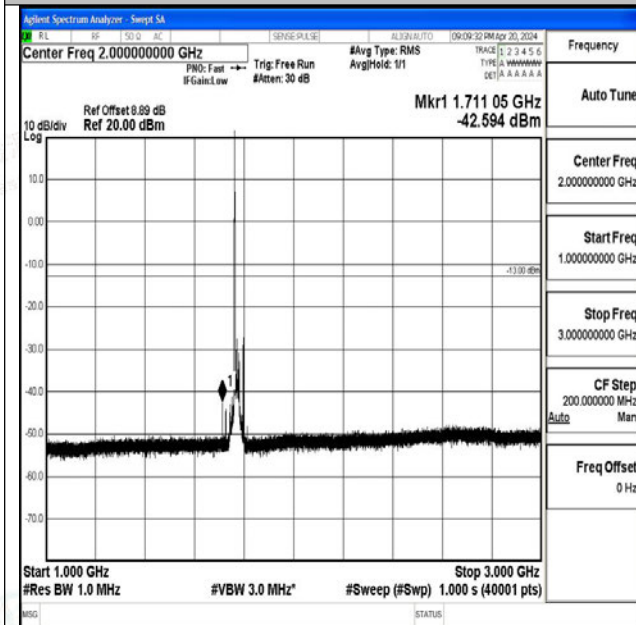

Band66_20MHz_16QAM_132572_1RB#0_0.15~30_0.15~30

Band66_20MHz_16QAM_132572_1RB#0_1000~3000_1000~3000