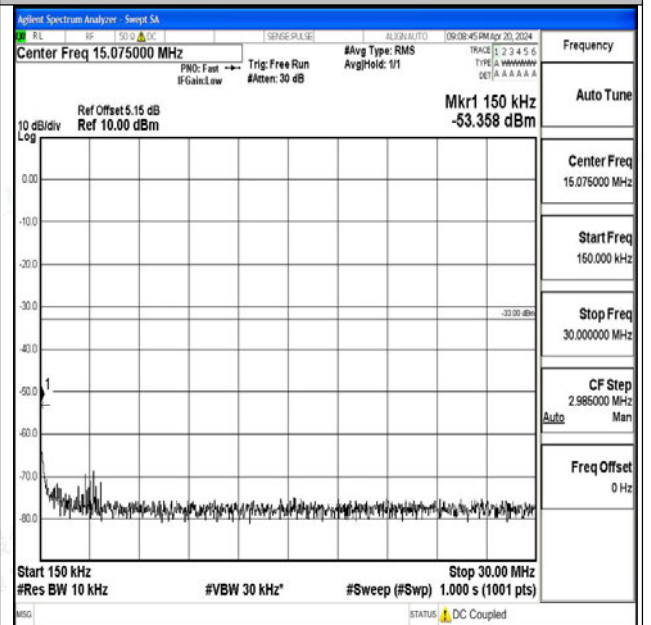

Band66_20MHz_16QAM_132322_1RB#0_3000~20000
3000~20000

Band66_20MHz_QPSK_132572_1RB#0_0.15~30_0.15~30