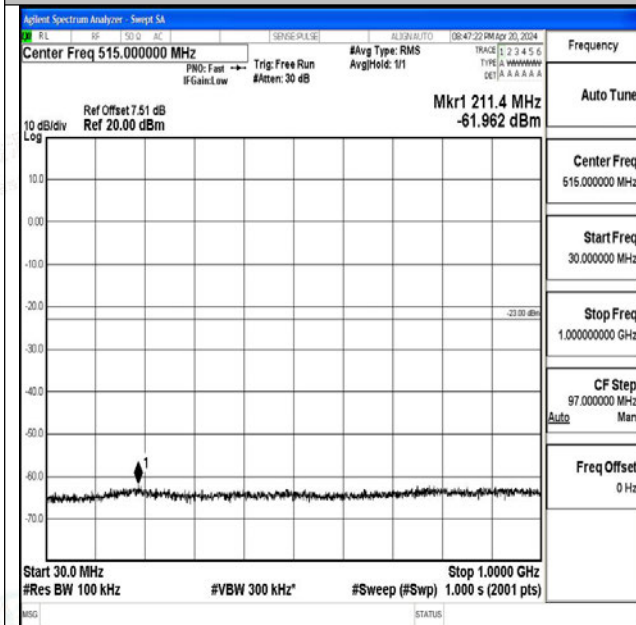

Band66_15MHz_16QAM_132322_1RB#0_3000~20000_3000~20000

Band66_15MHz_QPSK_132597_1RB#0_0.009~0.15_0_0
09~0.15

Band66_15MHz_QPSK_132597_1RB#0_0.15~30_0.15~30

Band66_15MHz_QPSK_132597_1RB#0_30~1000_30~1000

Band66_15MHz_QPSK_132597_1RB#0_1000~3000_1000~3000