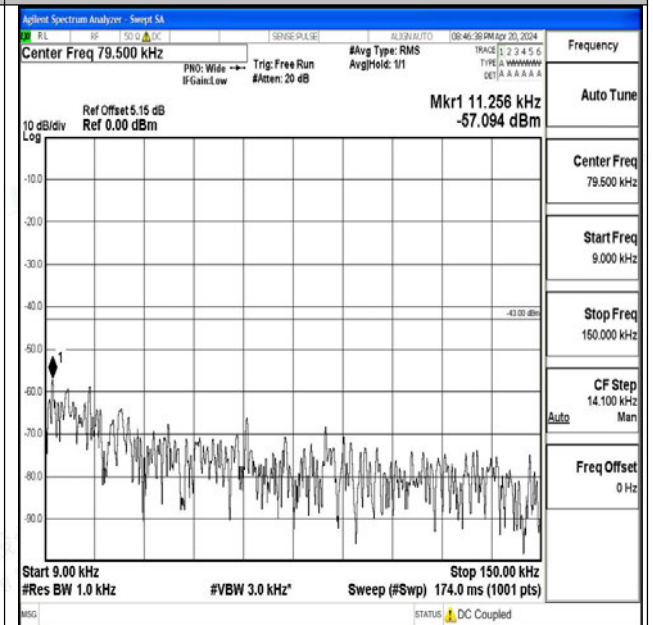

Band66_15MHz_QPSK_132322_1RB#0_1000~3000_1000~3000

Band66_15MHz_16QAM_132322_1RB#0_0.009~0.15_0.009~0.15