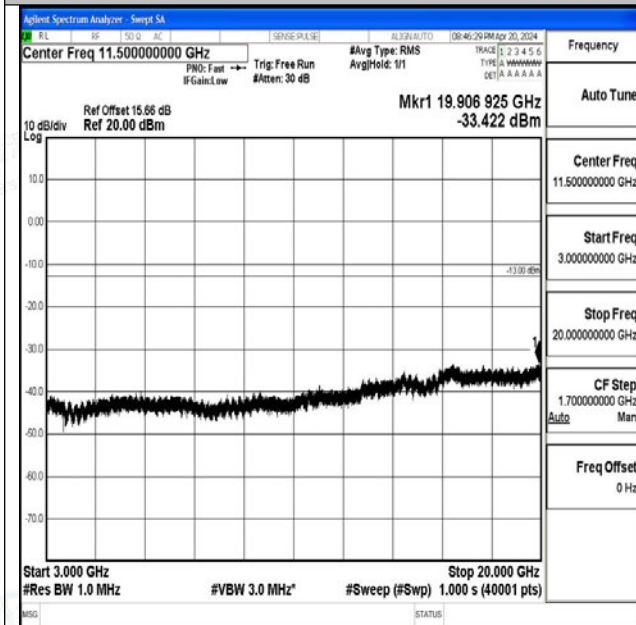

Band66_15MHz_16QAM_132047_1RB#0_3000~20000_3000~20000

Band66_15MHz_QPSK_132322_1RB#0_0.009~0.15_0.009~0.15

Band66_15MHz_QPSK_132322_1RB#0_0.15~30_0.15~30

Band66_15MHz_QPSK_132322_1RB#0_30~1000_30~1000

Band66_15MHz_QPSK_132322_1RB#0_1000~3000_1000~3000