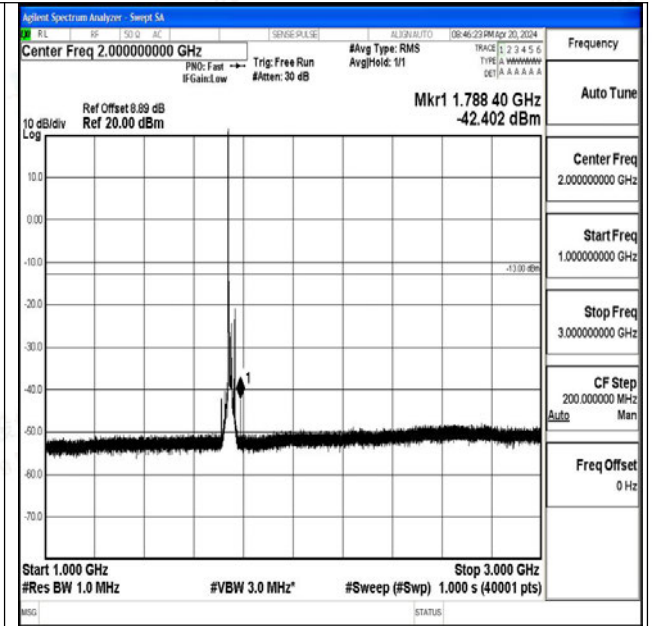

Band66_15MHz_16QAM_132047_1RB#0_3000~20000_3000~20000

Band66_15MHz_QPSK_132322_1RB#0_0.009~0.15_0.009~0.15

Band66_15MHz_QPSK_132322_1RB#0_0.15~30_0.15~30

Band66_15MHz_QPSK_132322_1RB#0_30~1000_30~1000

Band66_15MHz_QPSK_132322_1RB#0_1000~3000_1000~3000