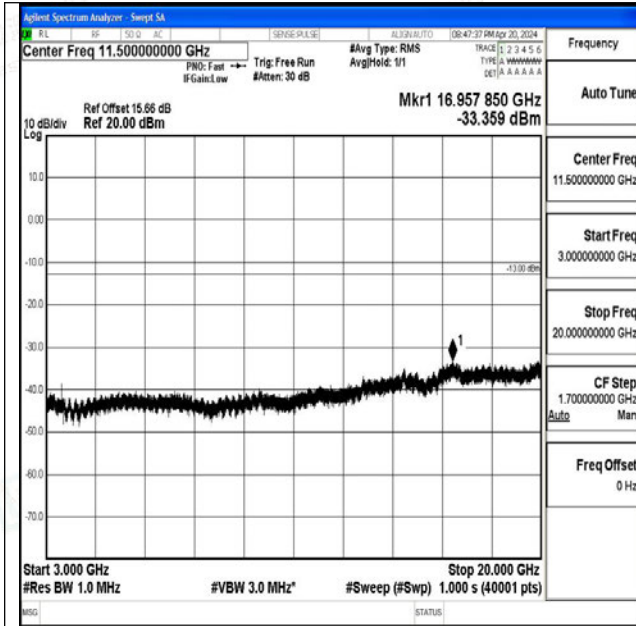

Band66_15MHz_16QAM_132322_1RB#0_3000~20000_3000~20000

Band66_15MHz_QPSK_132597_1RB#0_0.009~0.15_0_0
09~0.15

Band66_15MHz_QPSK_132597_1RB#0_0.15~30_0.15~30

Band66_15MHz_QPSK_132597_1RB#0_30~1000_30~1000

Band66_15MHz_QPSK_132597_1RB#0_1000~3000_1000~3000