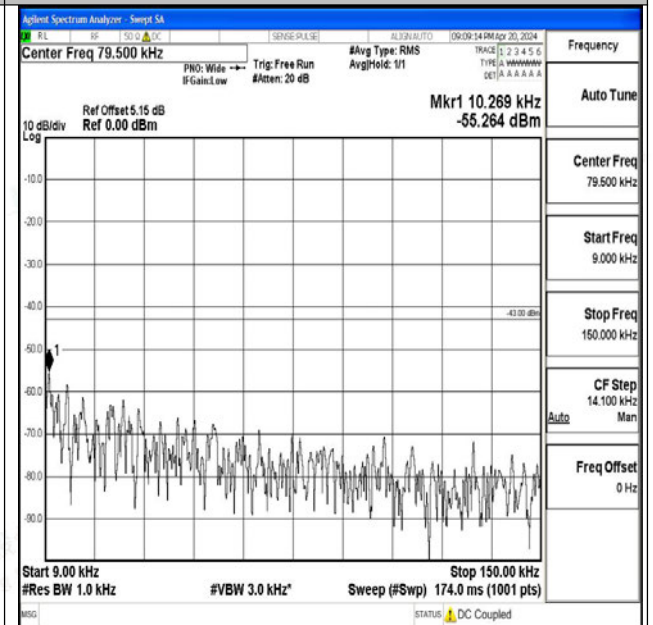

Band66_20MHz_QPSK_132572_1RB#0_1000~3000_1000~3000

Band66_20MHz_16QAM_132572_1RB#0_0.009~0.15_0.009~0.15