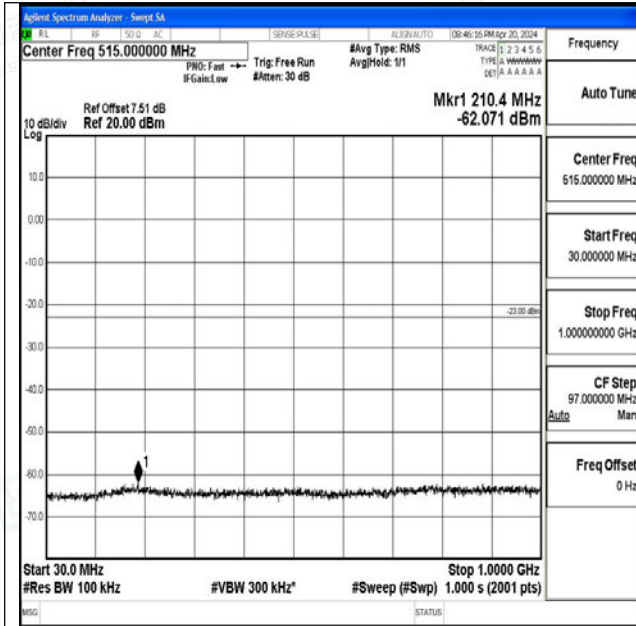

Band66_15MHz_16QAM_132047_1RB#0_3000~20000_3000~20000

Band66_15MHz_QPSK_132322_1RB#0_0.009~0.15_0.009~0.15

Band66_15MHz_QPSK_132322_1RB#0_0.15~30_0.15~30

Band66_15MHz_QPSK_132322_1RB#0_30~1000_30~1000

Band66_15MHz_QPSK_132322_1RB#0_1000~3000_1000~3000