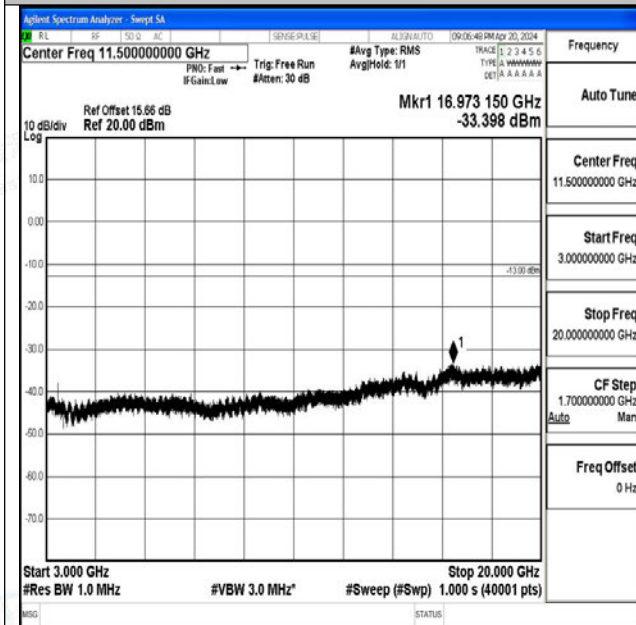

Band66_15MHz_16QAM_132597_1RB#0_3000~20000_3000~20000

Band66_20MHz_QPSK_132072_1RB#0_0.009~0.15_0.09~0.15

Band66_20MHz_QPSK_132072_1RB#0_0.15~30_0.15~30

Band66_20MHz_QPSK_132072_1RB#0_30~1000_30~1000

Band66_20MHz_QPSK_132072_1RB#0_1000~3000_1000~3000