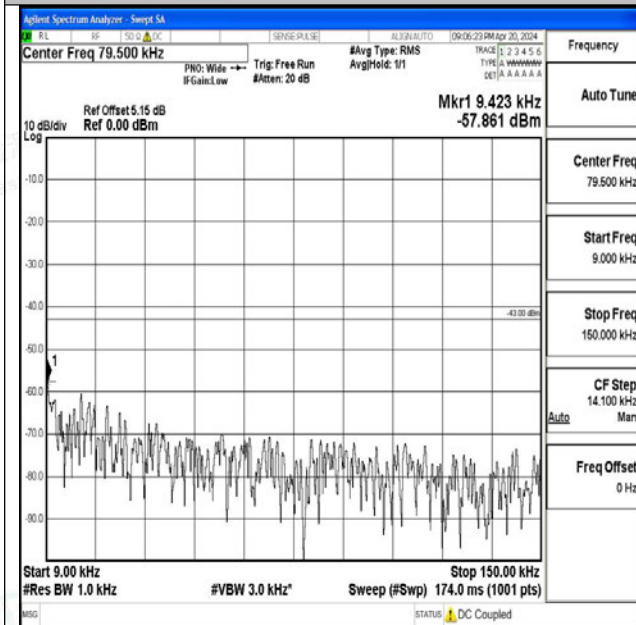

Band66_15MHz_16QAM_132597_1RB#0_1000~3000_1000~3000

Band66_20MHz_QPSK_132072_1RB#0_0.009~0.15_0.09~0.15