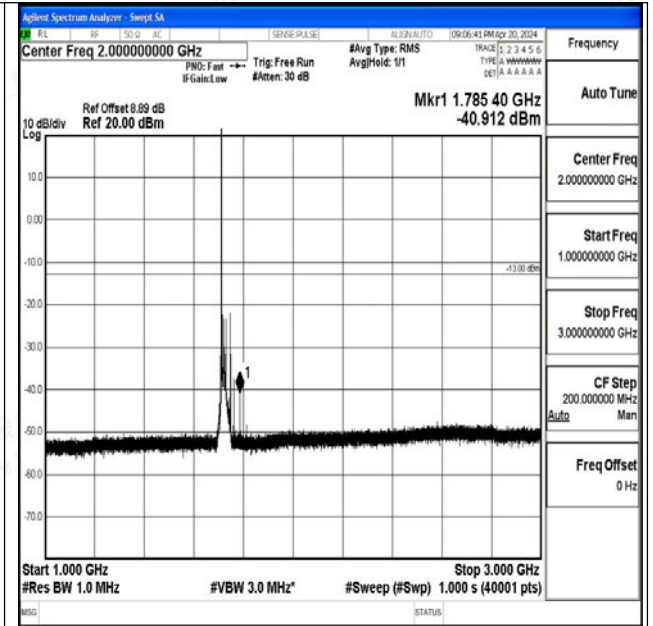

Band66_15MHz_16QAM_132597_1RB#0_3000~20000_3000~20000

Band66_20MHz_QPSK_132072_1RB#0_0.009~0.15_0.09~0.15

Band66_20MHz_QPSK_132072_1RB#0_0.15~30_0.15~30

Band66_20MHz_QPSK_132072_1RB#0_30~1000_30~1000

Band66_20MHz_QPSK_132072_1RB#0_1000~3000_1000~3000