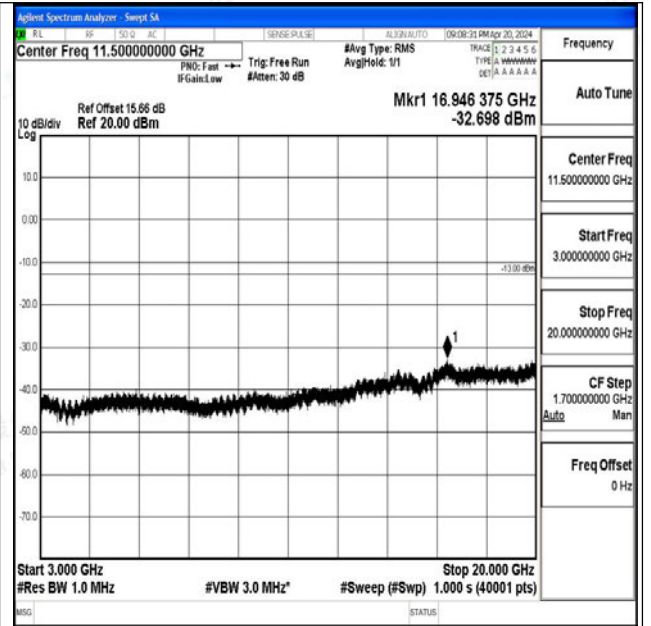

Band66_20MHz_16QAM_132322_1RB#0_30~1000_30~1000

Band66_20MHz_16QAM_132322_1RB#0_3000~20000
3000~20000