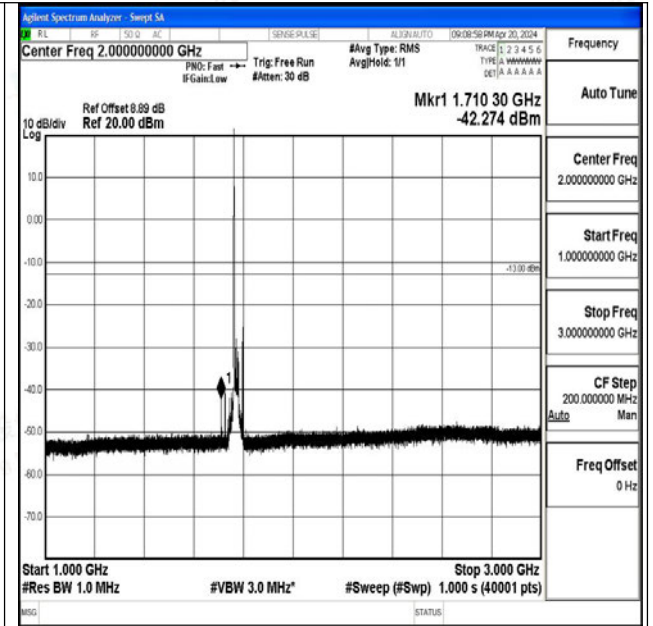

Band66_20MHz_QPSK_132572_1RB#0_0.15~30_0.15~30

Band66_20MHz_QPSK_132572_1RB#0_1000~3000_1000~3000