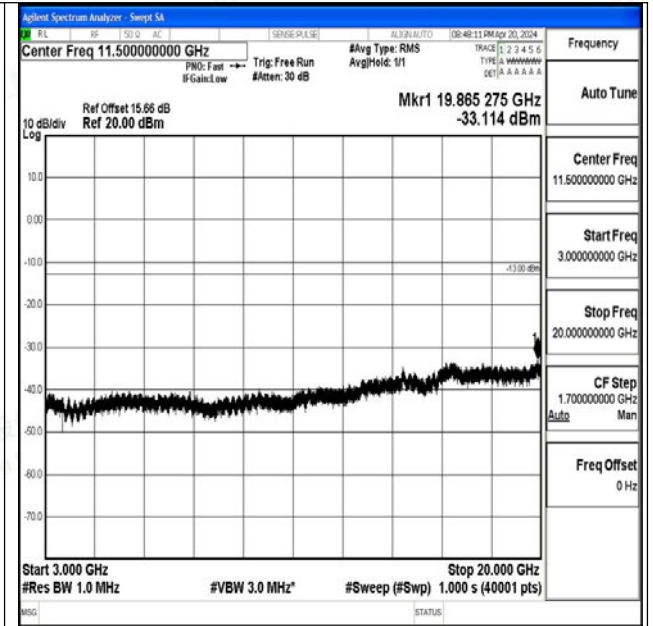

Band66_15MHz_QPSK_132597_1RB#0_3000~20000_3000~20000

Band66_15MHz_16QAM_132597_1RB#0_0.009~0.15_0.009~0.15

Band66_15MHz_16QAM_132597_1RB#0_0.15~30_0.15~30

Band66_15MHz_16QAM_132597_1RB#0_30~1000_30~1000

Band66_15MHz_16QAM_132597_1RB#0_1000~3000_1000~3000