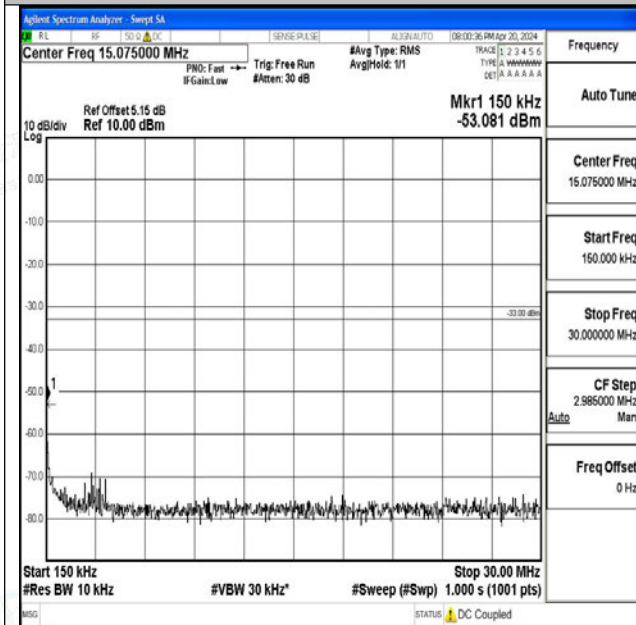

Band66_5MHz_QPSK_131997_1RB#0_3000~20000_3000~20000

Band66_5MHz_16QAM_131997_1RB#0_0.15~30_0.15~30