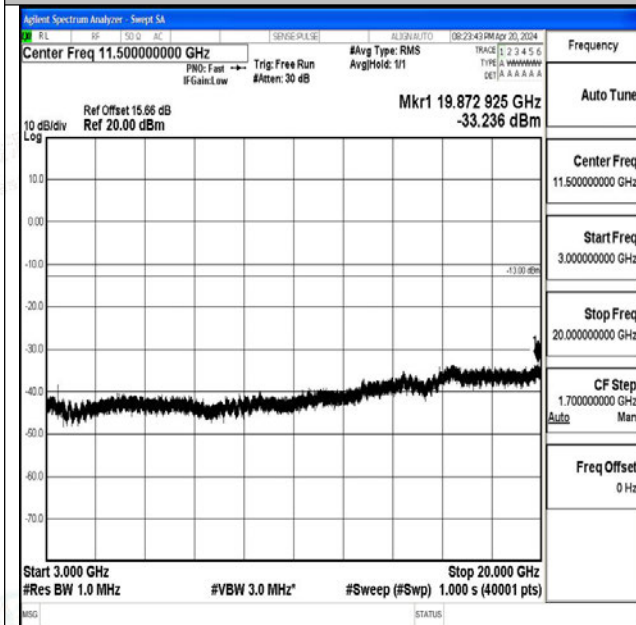

Band66_10MHz_QPSK_132022_1RB#0_0.009~0.15_0.09~0.15

Band66_10MHz_QPSK_132022_1RB#0_0.15~30_0.15~30

Band66_10MHz_QPSK_132022_1RB#0_30~1000_30~1000

Band66_10MHz_QPSK_132022_1RB#0_1000~3000_1000~3000

Band66_10MHz_QPSK_132022_1RB#0_3000~20000_3000~20000