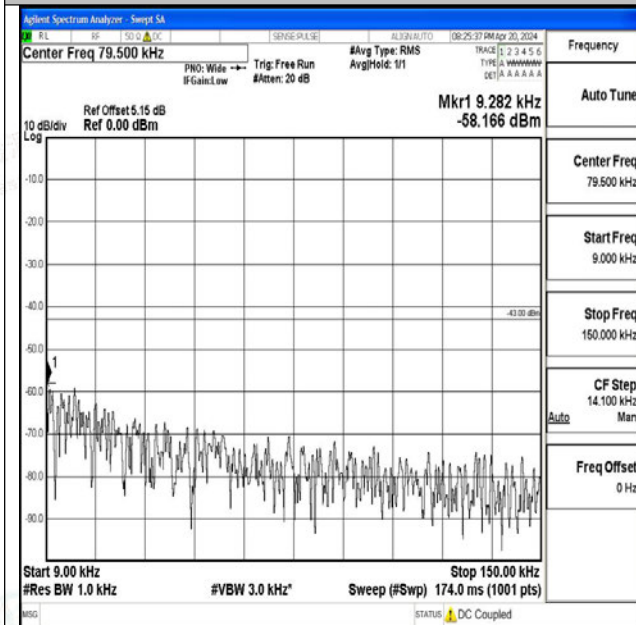

Band66_10MHz_16QAM_132322_1RB#0_0.009~0.15_0.009~0.15

Band66_10MHz_16QAM_132322_1RB#0_0.15~30_0.15~30

Band66_10MHz_16QAM_132322_1RB#0_30~1000_30~1000

Band66_10MHz_16QAM_132322_1RB#0_1000~3000_1000~3000

Band66_10MHz_16QAM_132322_1RB#0_3000~20000_3000~20000