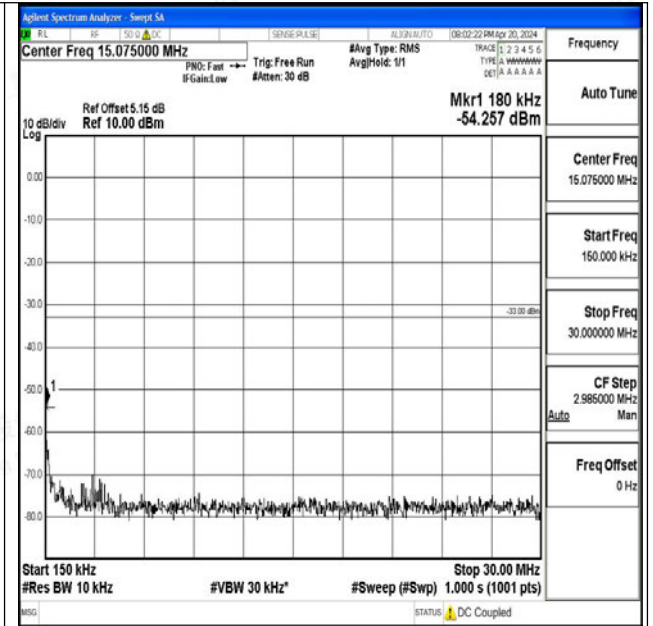

Band66_5MHz_16QAM_132322_1RB#0_3000~20000_3000~20000

Band66_5MHz_QPSK_132647_1RB#0_0.15~30_0.15~3
0