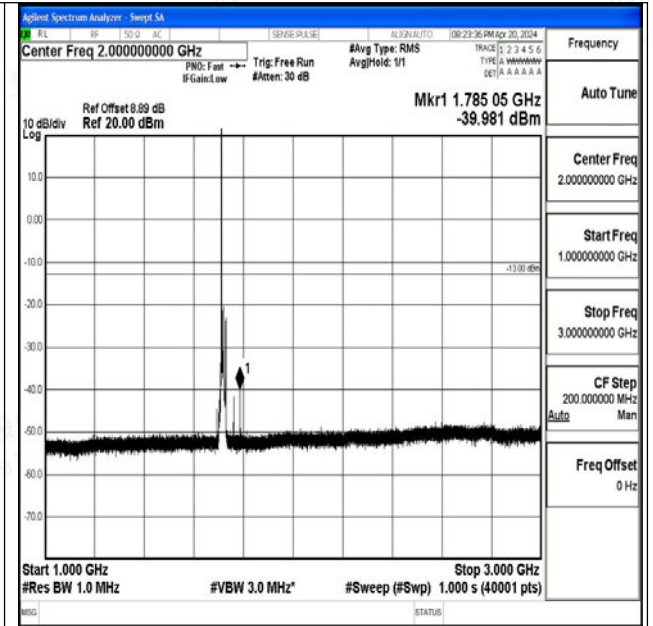

Band66_10MHz_QPSK_132022_1RB#0_0.009~0.15_0.09~0.15

Band66_10MHz_QPSK_132022_1RB#0_0.15~30_0.15~30

Band66_10MHz_QPSK_132022_1RB#0_30~1000_30~1000

Band66_10MHz_QPSK_132022_1RB#0_1000~3000_1000~3000

Band66_10MHz_QPSK_132022_1RB#0_3000~20000_3000~20000