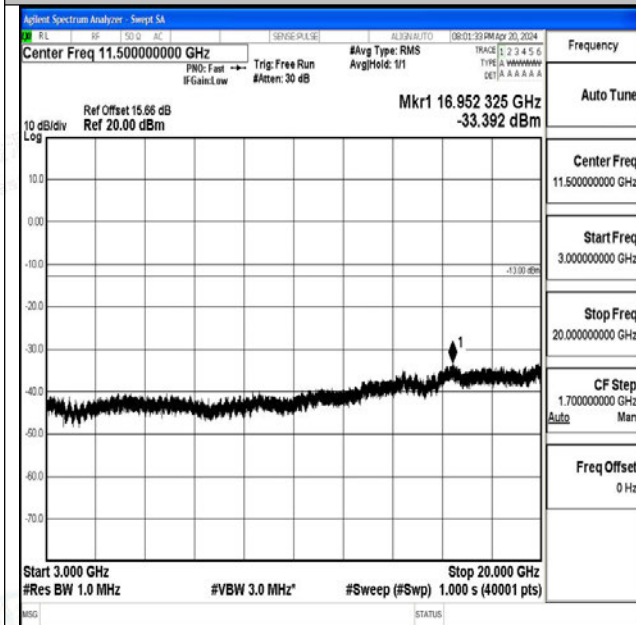

Band66_5MHz_QPSK_132322_1RB#0_0.009~0.15_0.009~0.15

Band66_5MHz_QPSK_132322_1RB#0_0.15~30_0.15~30

Band66_5MHz_QPSK_132322_1RB#0_30~1000_30~1000

Band66_5MHz_QPSK_132322_1RB#0_1000~3000_1000~3000

Band66_5MHz_QPSK_132322_1RB#0_3000~20000_3000~20000