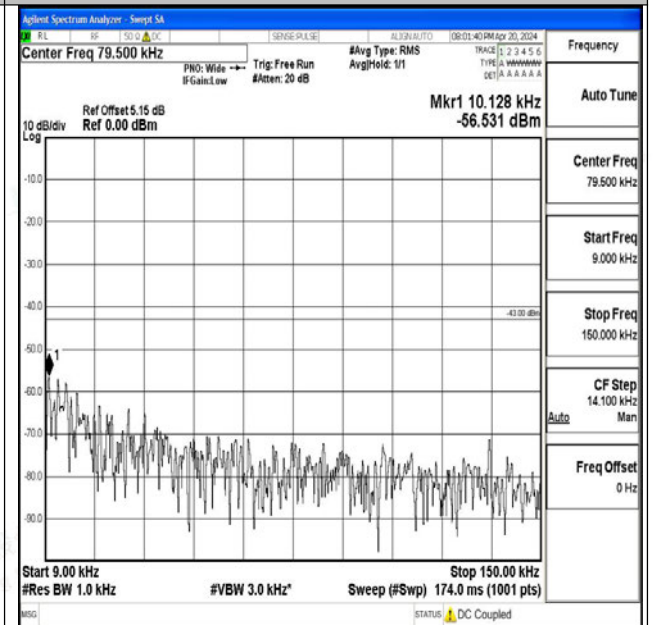

Band66_5MHz_QPSK_132322_1RB#0_0.009~0.15_0.009~0.15

Band66_5MHz_QPSK_132322_1RB#0_0.15~30_0.15~30

Band66_5MHz_QPSK_132322_1RB#0_30~1000_30~1000

Band66_5MHz_QPSK_132322_1RB#0_1000~3000_1000~3000

Band66_5MHz_QPSK_132322_1RB#0_3000~20000_3000~20000