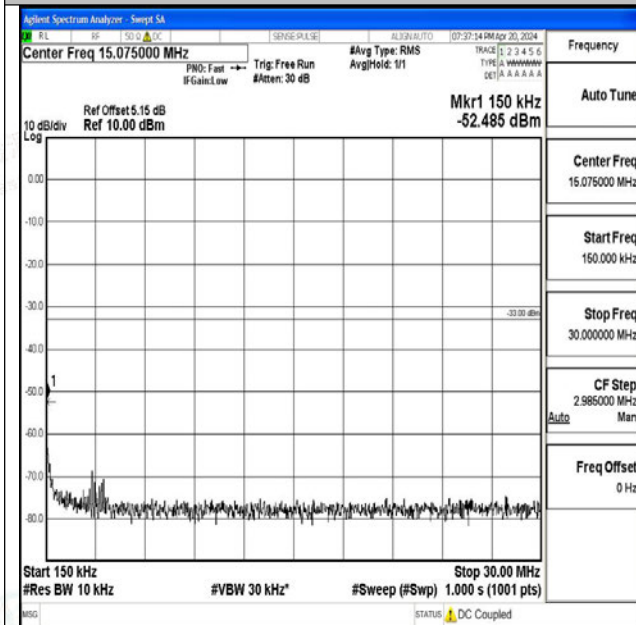

Band66_3MHz_QPSK_132322_1RB#0_3000~20000_30
00~20000

Band66_3MHz_16QAM_132322_1RB#0_0.15~30_0.15~
30