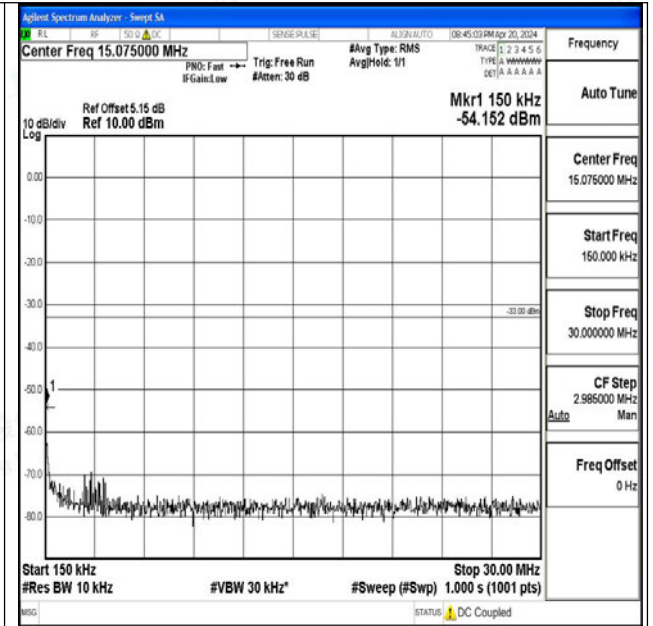

Band66_10MHz_16QAM_132622_1RB#0_3000~20000_3000~20000

Band66_15MHz_QPSK_132047_1RB#0_0.15~30_0.15~30