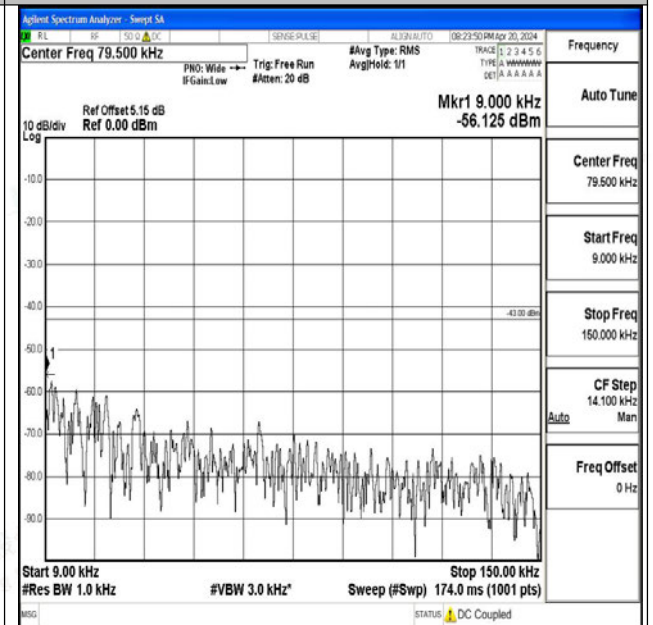

Band66_10MHz_QPSK_132022_1RB#0_0.009~0.15_0.09~0.15

Band66_10MHz_QPSK_132022_1RB#0_0.15~30_0.15~30

Band66_10MHz_QPSK_132022_1RB#0_30~1000_30~1000

Band66_10MHz_QPSK_132022_1RB#0_1000~3000_1000~3000

Band66_10MHz_QPSK_132022_1RB#0_3000~20000_3000~20000