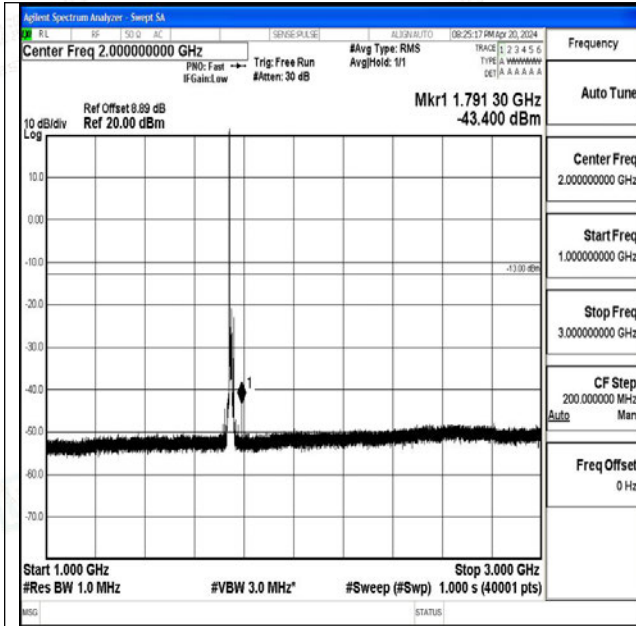

Band66_10MHz_16QAM_132322_1RB#0_0.009~0.15_0.009~0.15

Band66_10MHz_16QAM_132322_1RB#0_0.15~30_0.15~30

Band66_10MHz_16QAM_132322_1RB#0_30~1000_30~1000

Band66_10MHz_16QAM_132322_1RB#0_1000~3000_1000~3000

Band66_10MHz_16QAM_132322_1RB#0_3000~20000_3000~20000