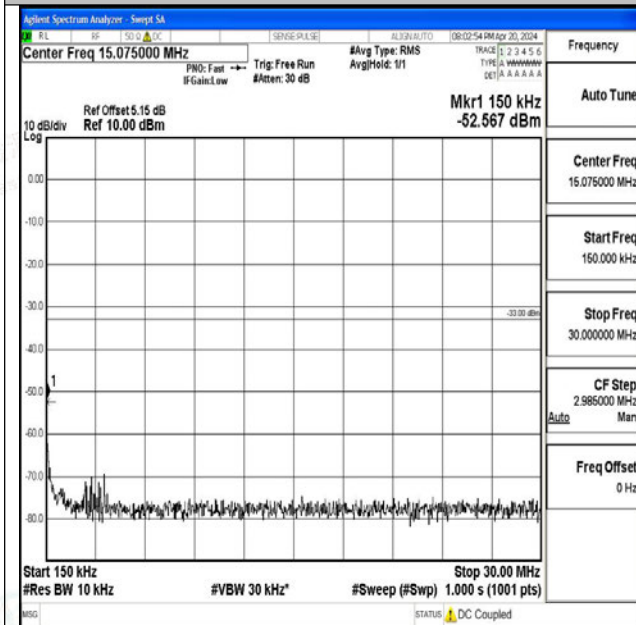

Band66_5MHz_QPSK_132647_1RB#0_3000~20000_3000~20000

Band66_5MHz_16QAM_132647_1RB#0_0.15~30_0.15~30