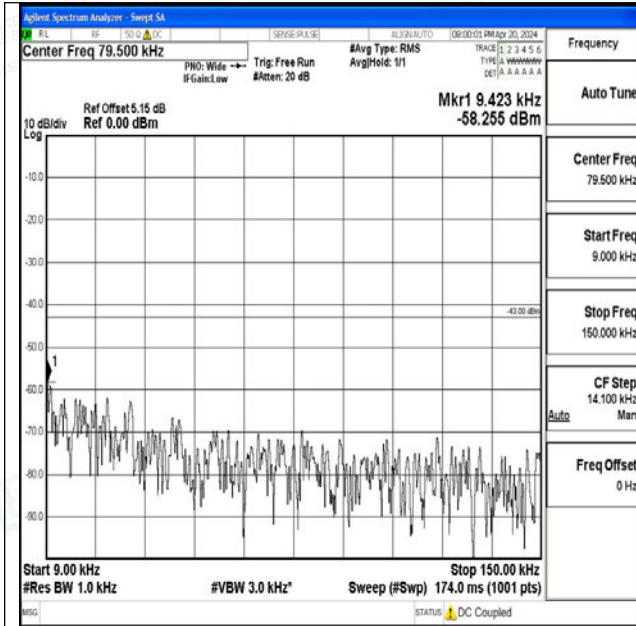

Band66_3MHz_16QAM_132657_1RB#0_0.009~0.15_0.009~0.15

Band66_3MHz_16QAM_132657_1RB#0_0.15~30_0.15~30

Band66_3MHz_16QAM_132657_1RB#0_30~1000_30~1000

Band66_3MHz_16QAM_132657_1RB#0_1000~3000_1000~3000

Band66_3MHz_16QAM_132657_1RB#0_3000~20000_3000~20000