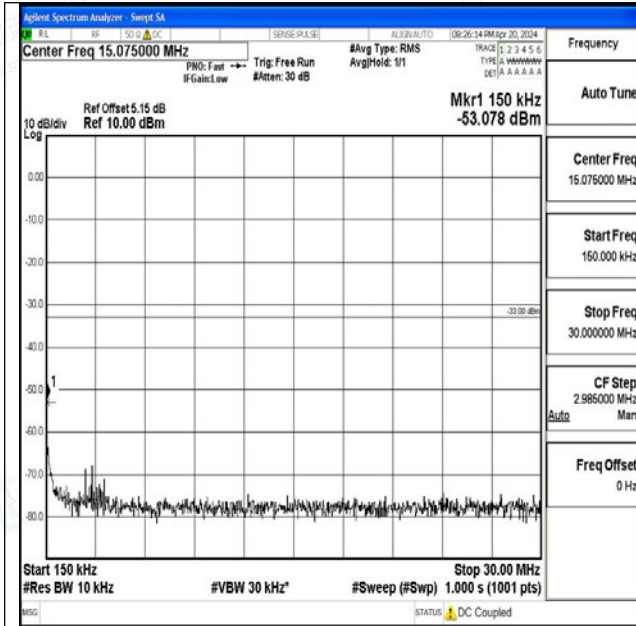

Band66_10MHz_16QAM_132622_1RB#0_0.15~30_0.15~30