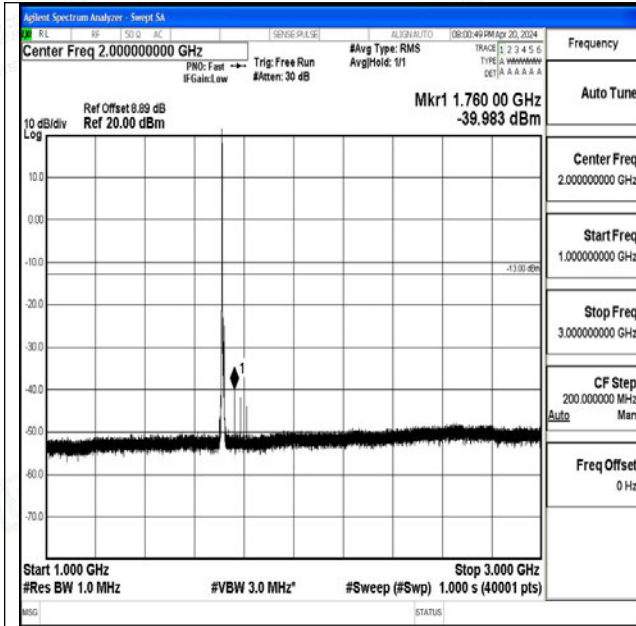

Band66_5MHz_16QAM_131997_1RB#0_0.009~0.15_0.009~0.15

Band66_5MHz_16QAM_131997_1RB#0_0.15~30_0.15~30

Band66_5MHz_16QAM_131997_1RB#0_30~1000_30~1000

Band66_5MHz_16QAM_131997_1RB#0_1000~3000_1000~3000

Band66_5MHz_16QAM_131997_1RB#0_3000~20000_3000~20000