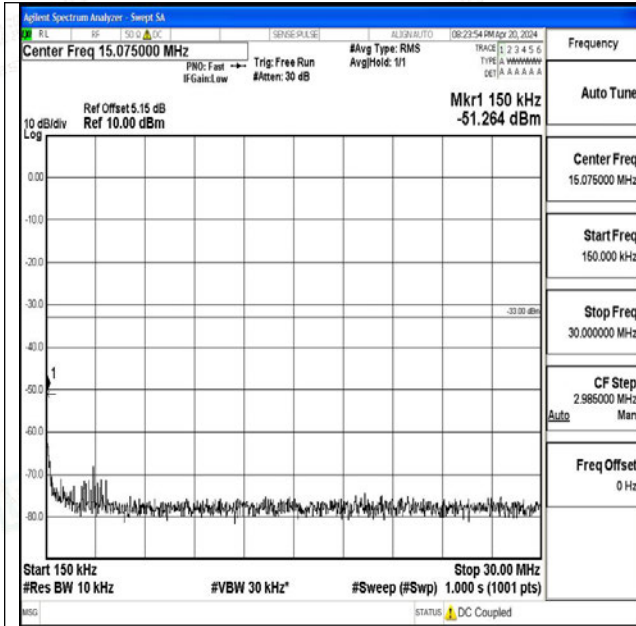

Band66_10MHz_16QAM_132022_1RB#0_0.15~30_0.15~30