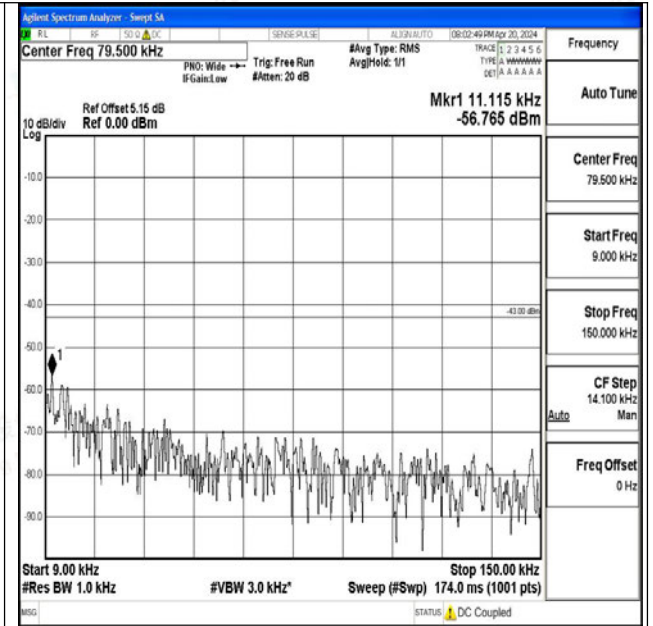

Band66_5MHz_QPSK_132647_1RB#0_0.009~0.15_0.00
9~0.15

Band66_5MHz_QPSK_132647_1RB#0_0.15~30_0.15~3
0

Band66_5MHz_QPSK_132647_1RB#0_30~1000_30~10
00

Band66_5MHz_QPSK_132647_1RB#0_1000~3000_100
0~3000

Band66_5MHz_QPSK_132647_1RB#0_3000~20000_3000~20000