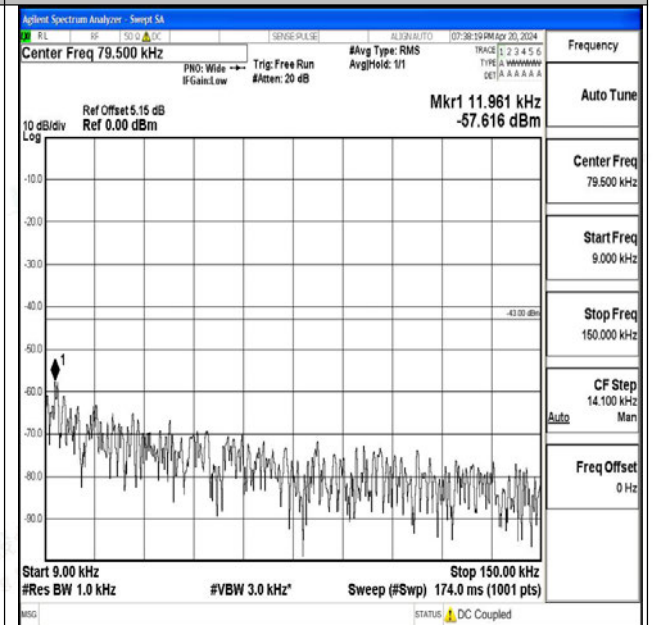

Band66_3MHz_QPSK_132657_1RB#0_0.009~0.15_0.00
9~0.15

Band66_3MHz_QPSK_132657_1RB#0_0.15~30_0.15~3
0

Band66_3MHz_QPSK_132657_1RB#0_30~1000_30~1000

Band66_3MHz_QPSK_132657_1RB#0_1000~3000_1000~3000

Band66_3MHz_QPSK_132657_1RB#0_3000~20000_3000~20000