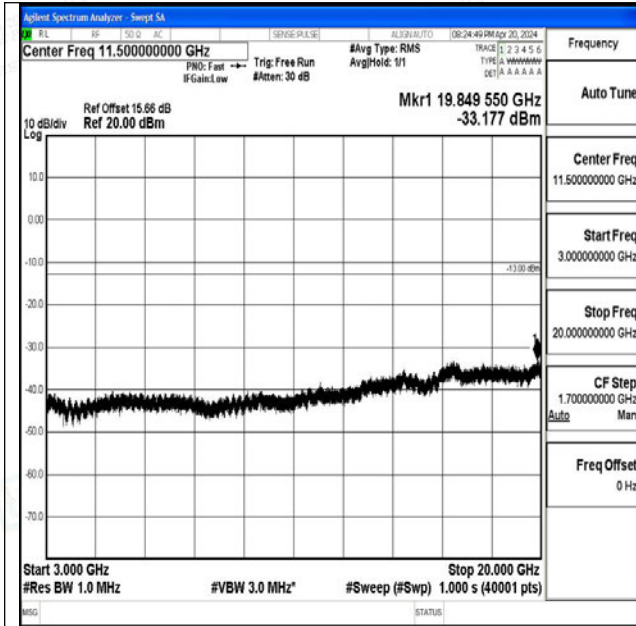

Band66_10MHz_QPSK_132322_1RB#0_0.009~0.15_0_0
09~0.15

Band66_10MHz_QPSK_132322_1RB#0_0.15~30_0.15~30

Band66_10MHz_QPSK_132322_1RB#0_30~1000_30~1000

Band66_10MHz_QPSK_132322_1RB#0_1000~3000_1000~3000

Band66_10MHz_QPSK_132322_1RB#0_3000~20000_3000~20000