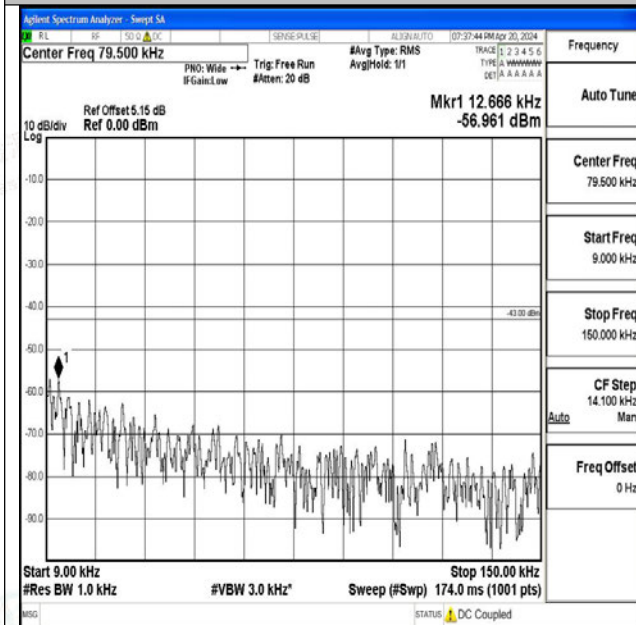

Band66_3MHz_16QAM_132322_1RB#0_0.009~0.15_0.
009~0.15

Band66_3MHz_16QAM_132322_1RB#0_0.15~30_0.15~
30

Band66_3MHz_16QAM_132322_1RB#0_30~1000_30~1
000

Band66_3MHz_16QAM_132322_1RB#0_1000~3000_10
00~3000

Band66_3MHz_16QAM_132322_1RB#0_3000~20000_3
000~20000