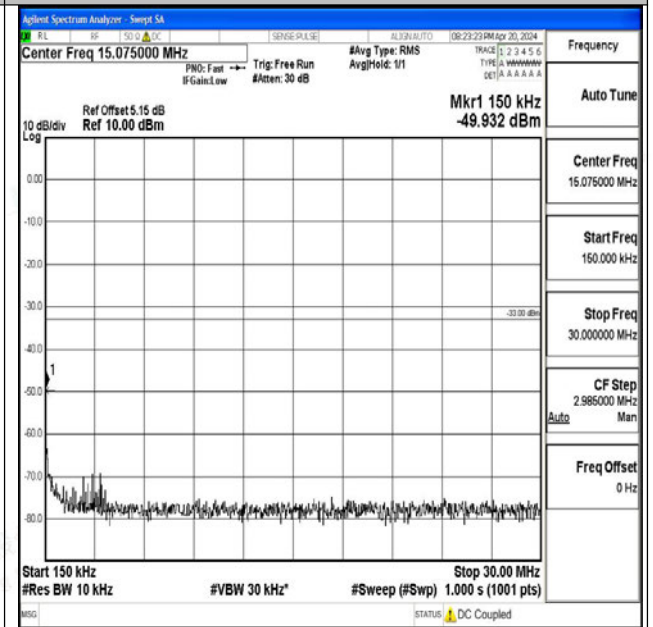

Band66_5MHz_16QAM_132647_1RB#0_3000~20000_3000~20000

Band66_10MHz_QPSK_132022_1RB#0_0.15~30_0.15~30