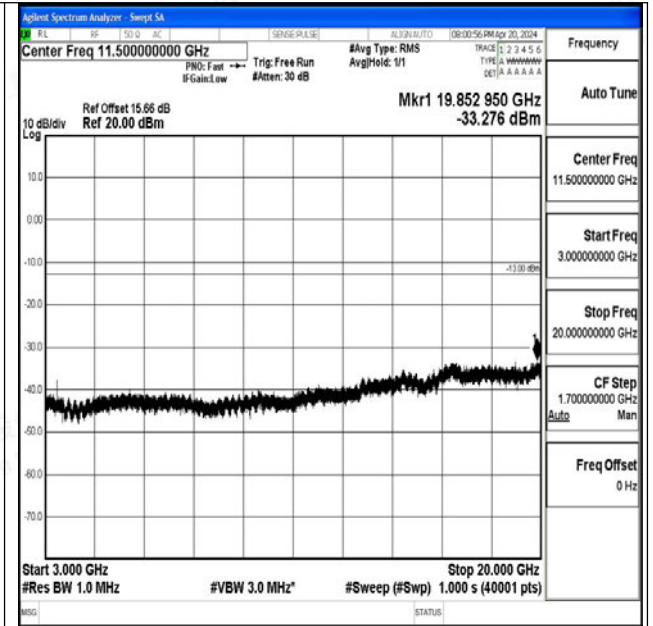

Band66_5MHz_16QAM_131997_1RB#0_0.009~0.15_0.009~0.15

Band66_5MHz_16QAM_131997_1RB#0_0.15~30_0.15~30

Band66_5MHz_16QAM_131997_1RB#0_30~1000_30~1000

Band66_5MHz_16QAM_131997_1RB#0_1000~3000_1000~3000

Band66_5MHz_16QAM_131997_1RB#0_3000~20000_3000~20000