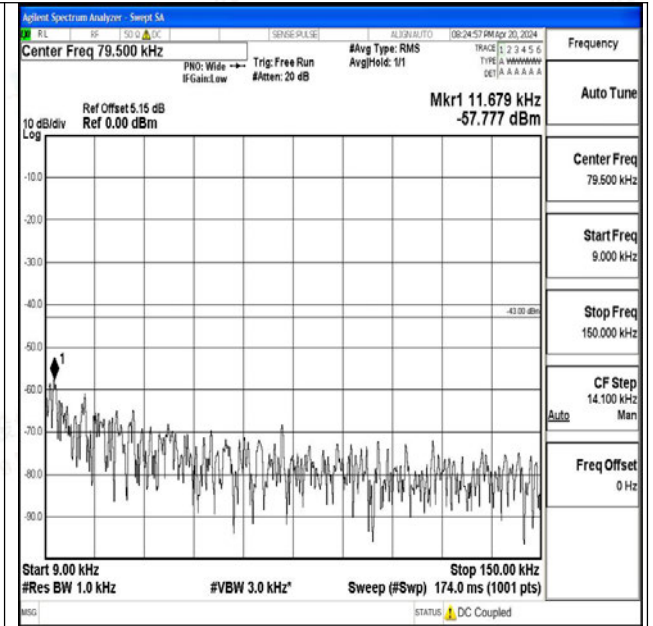

Band66_10MHz_QPSK_132322_1RB#0_0.009~0.15_0_0
09~0.15

Band66_10MHz_QPSK_132322_1RB#0_0.15~30_0.15~30

Band66_10MHz_QPSK_132322_1RB#0_30~1000_30~1000

Band66_10MHz_QPSK_132322_1RB#0_1000~3000_1000~3000

Band66_10MHz_QPSK_132322_1RB#0_3000~20000_3000~20000