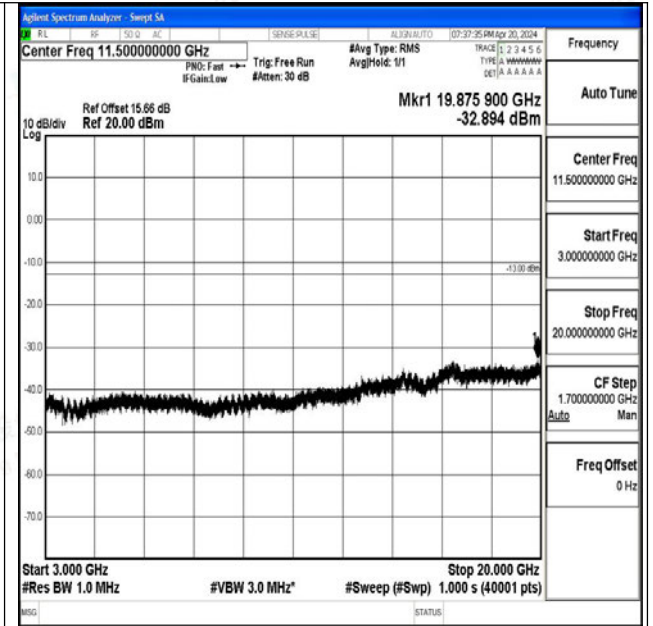

Band66_3MHz_16QAM_132322_1RB#0_0.009~0.15_0.
009~0.15

Band66_3MHz_16QAM_132322_1RB#0_0.15~30_0.15~
30

Band66_3MHz_16QAM_132322_1RB#0_30~1000_30~1
000

Band66_3MHz_16QAM_132322_1RB#0_1000~3000_10
00~3000

Band66_3MHz_16QAM_132322_1RB#0_3000~20000_3
000~20000