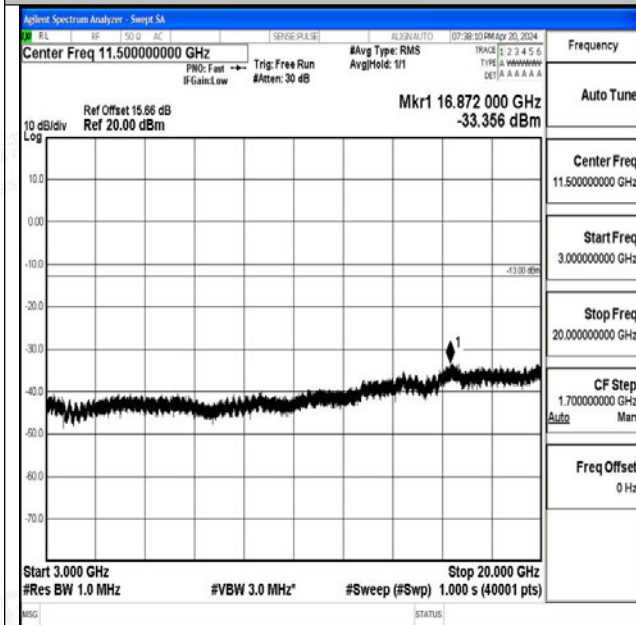

Band66_3MHz_QPSK_132657_1RB#0_0.009~0.15_0.00
9~0.15

Band66_3MHz_QPSK_132657_1RB#0_0.15~30_0.15~3
0

Band66_3MHz_QPSK_132657_1RB#0_30~1000_30~1000

Band66_3MHz_QPSK_132657_1RB#0_1000~3000_1000~3000

Band66_3MHz_QPSK_132657_1RB#0_3000~20000_3000~20000