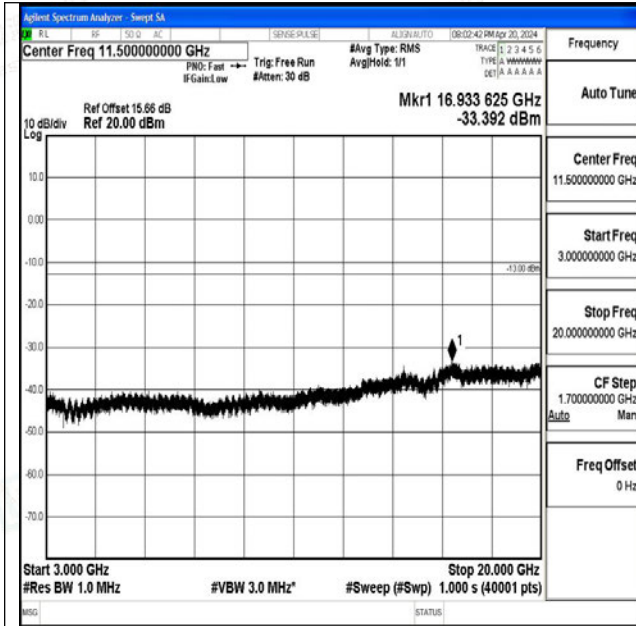

Band66_5MHz_QPSK_132647_1RB#0_0.009~0.15_0.00
9~0.15

Band66_5MHz_QPSK_132647_1RB#0_0.15~30_0.15~3
0

Band66_5MHz_QPSK_132647_1RB#0_30~1000_30~10
00

Band66_5MHz_QPSK_132647_1RB#0_1000~3000_100
0~3000

Band66_5MHz_QPSK_132647_1RB#0_3000~20000_3000~20000