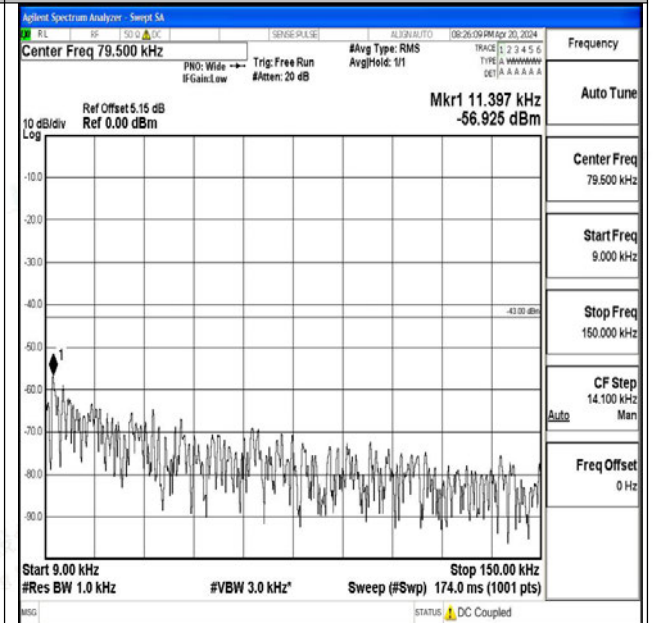

Band66_10MHz_QPSK_132622_1RB#0_0.009~0.15_0.009~0.15

Band66_10MHz_QPSK_132622_1RB#0_0.15~30_0.15~30

Band66_10MHz_QPSK_132622_1RB#0_30~1000_30~1000

Band66_10MHz_QPSK_132622_1RB#0_1000~3000_1000~3000

Band66_10MHz_QPSK_132622_1RB#0_3000~20000_3000~20000