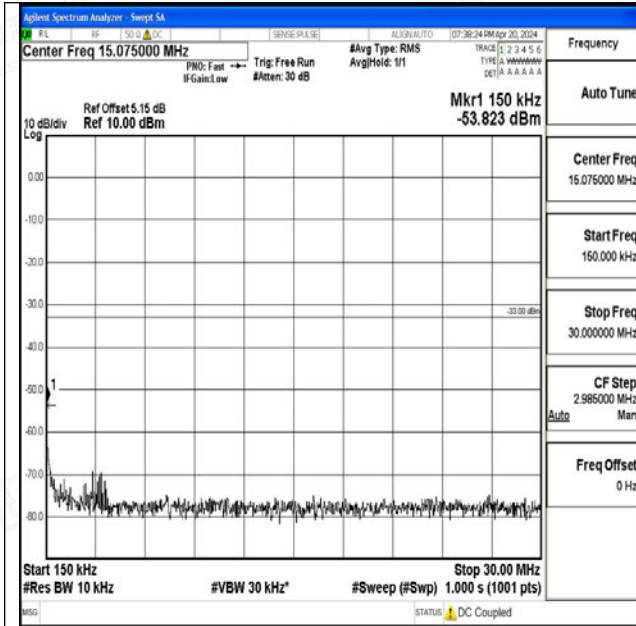

Band66_3MHz_16QAM_132657_1RB#0_0.15~30_0.15~30