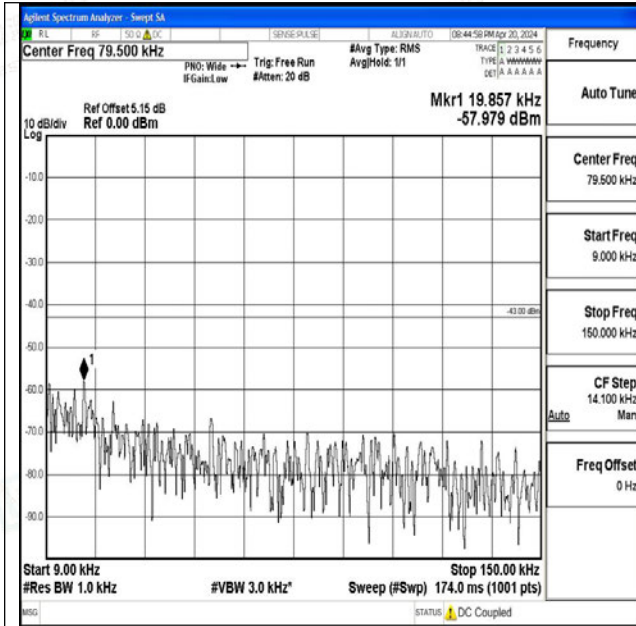

Band66_10MHz_16QAM_132622_1RB#0_0.009~0.15_0.009~0.15

Band66_10MHz_16QAM_132622_1RB#0_0.15~30_0.15~30

Band66_10MHz_16QAM_132622_1RB#0_30~1000_30~1000

Band66_10MHz_16QAM_132622_1RB#0_1000~3000_1000~3000

Band66_10MHz_16QAM_132622_1RB#0_3000~20000_3000~20000