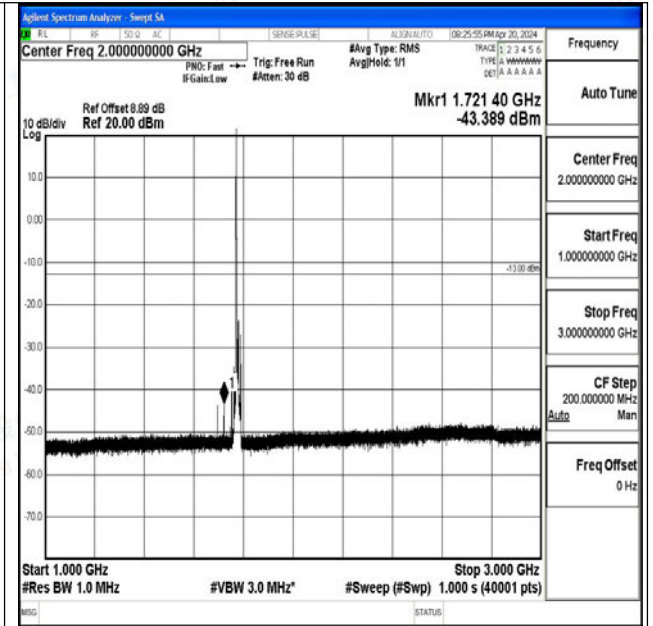

Band66_10MHz_QPSK_132622_1RB#0_0.009~0.15_0.009~0.15

Band66_10MHz_QPSK_132622_1RB#0_0.15~30_0.15~30

Band66_10MHz_QPSK_132622_1RB#0_30~1000_30~1000

Band66_10MHz_QPSK_132622_1RB#0_1000~3000_1000~3000

Band66_10MHz_QPSK_132622_1RB#0_3000~20000_3000~20000