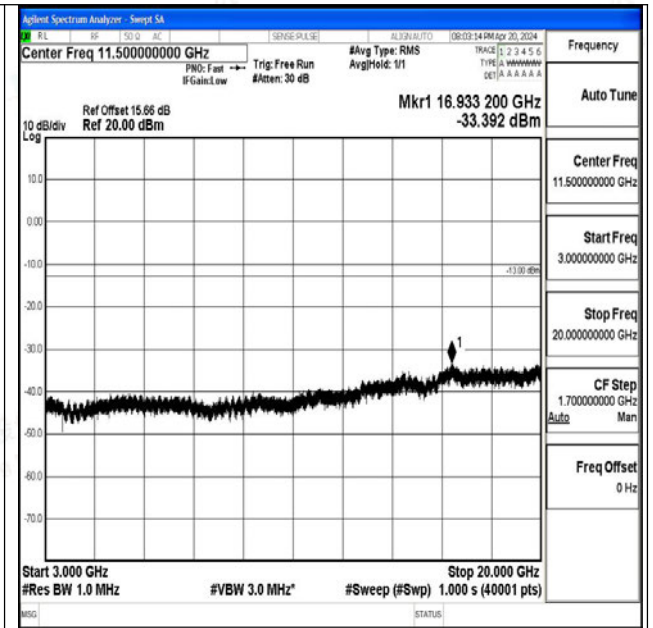

Band66_5MHz_16QAM_132647_1RB#0_0.009~0.15_0.009~0.15

Band66_5MHz_16QAM_132647_1RB#0_0.15~30_0.15~30

Band66_5MHz_16QAM_132647_1RB#0_30~1000_30~1000

Band66_5MHz_16QAM_132647_1RB#0_1000~3000_1000~3000

Band66_5MHz_16QAM_132647_1RB#0_3000~20000_3000~20000