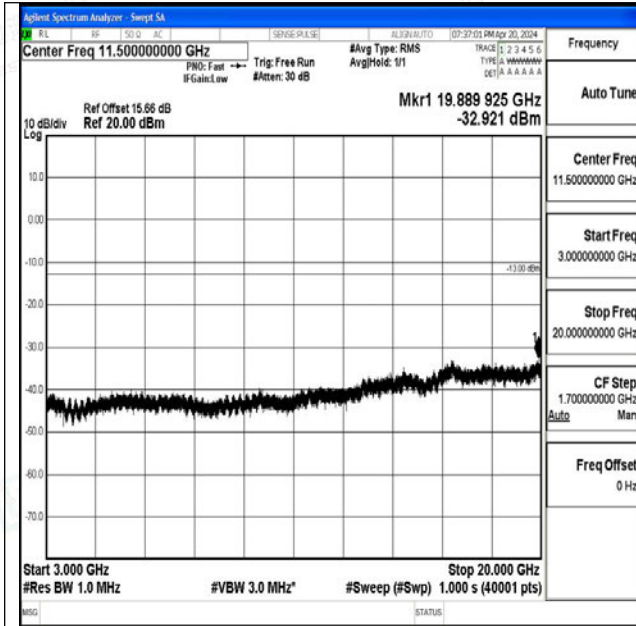

Band66_3MHz_QPSK_132322_1RB#0_0.15~30_0.15~3
0

Band66_3MHz_QPSK_132322_1RB#0_30~1000_30~1000
00

Band66_3MHz_QPSK_132322_1RB#0_1000~3000_1000~3000
0~3000

Band66_3MHz_QPSK_132322_1RB#0_3000~20000_30
00~20000