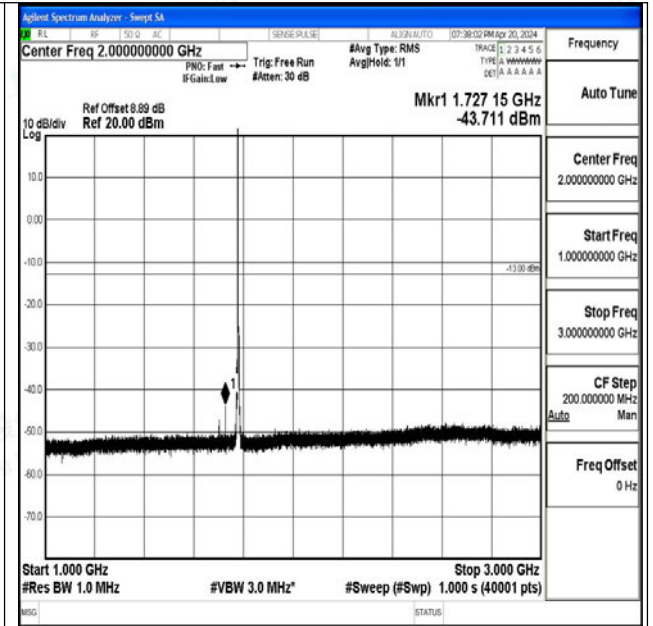

Band66_3MHz_QPSK_132657_1RB#0_0.009~0.15_0.00
9~0.15

Band66_3MHz_QPSK_132657_1RB#0_0.15~30_0.15~3
0

Band66_3MHz_QPSK_132657_1RB#0_30~1000_30~1000

Band66_3MHz_QPSK_132657_1RB#0_1000~3000_1000~3000

Band66_3MHz_QPSK_132657_1RB#0_3000~20000_3000~20000