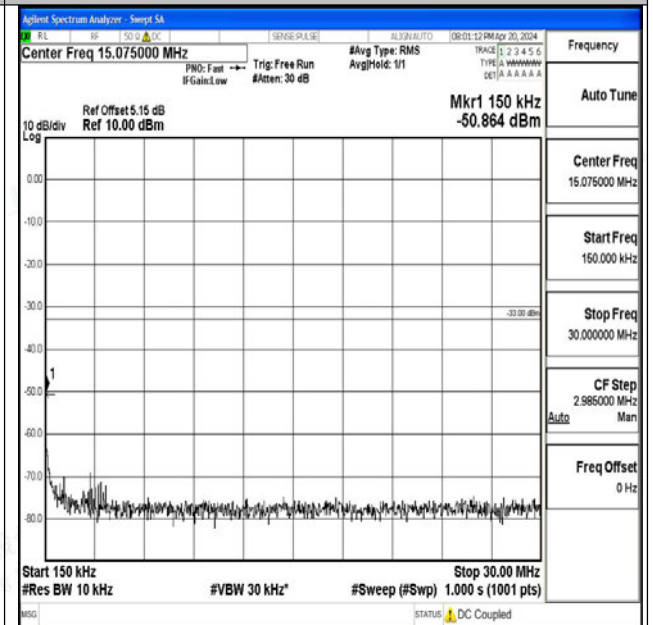

Band66_5MHz_16QAM_131997_1RB#0_3000~20000_3000~20000

Band66_5MHz_QPSK_132322_1RB#0_0.15~30_0.15~30