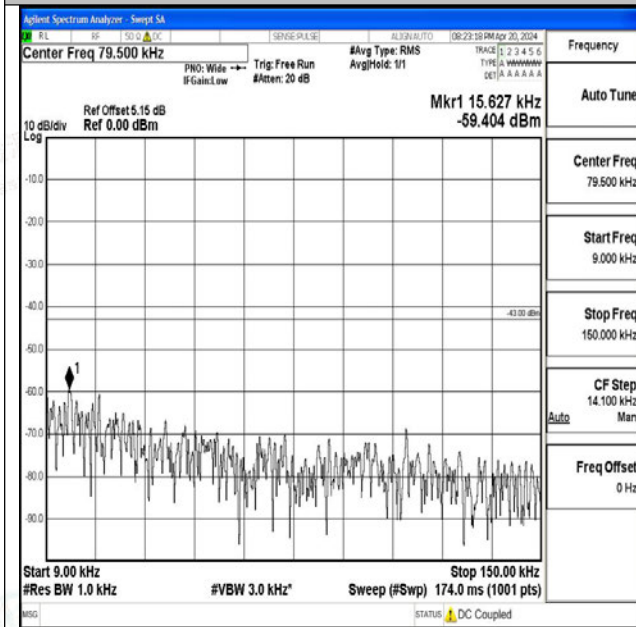

Band66_5MHz_16QAM_132647_1RB#0_0.009~0.15_0.009~0.15

Band66_5MHz_16QAM_132647_1RB#0_0.15~30_0.15~30

Band66_5MHz_16QAM_132647_1RB#0_30~1000_30~1000

Band66_5MHz_16QAM_132647_1RB#0_1000~3000_1000~3000

Band66_5MHz_16QAM_132647_1RB#0_3000~20000_3000~20000