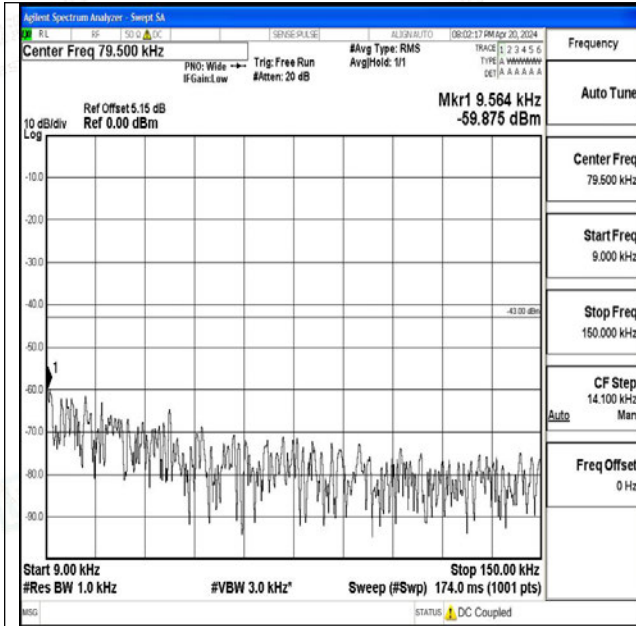

Band66_5MHz_16QAM_132322_1RB#0_0.009~0.15_0.009~0.15

Band66_5MHz_16QAM_132322_1RB#0_0.15~30_0.15~30

Band66_5MHz_16QAM_132322_1RB#0_30~1000_30~1000

Band66_5MHz_16QAM_132322_1RB#0_1000~3000_1000~3000

Band66_5MHz_16QAM_132322_1RB#0_3000~20000_3000~20000