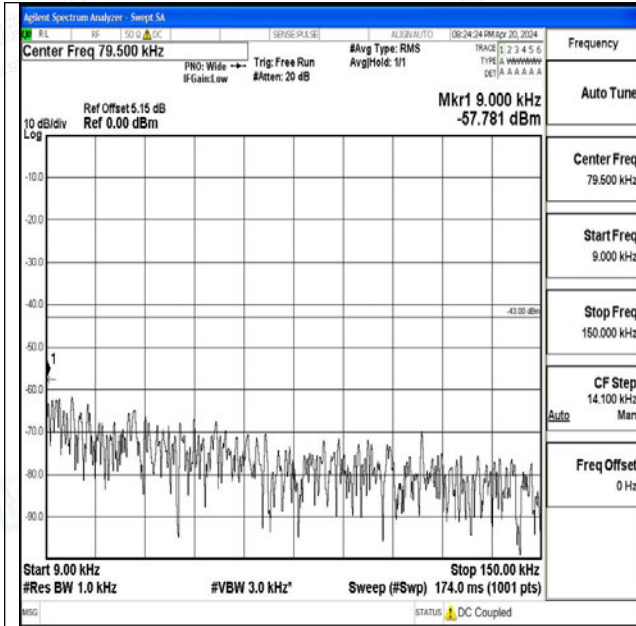

Band66_10MHz_16QAM_132022_1RB#0_0.009~0.15_0.009~0.15

Band66_10MHz_16QAM_132022_1RB#0_0.15~30_0.15~30

Band66_10MHz_16QAM_132022_1RB#0_30~1000_30~1000

Band66_10MHz_16QAM_132022_1RB#0_1000~3000_1000~3000

Band66_10MHz_16QAM_132022_1RB#0_3000~20000_3000~20000