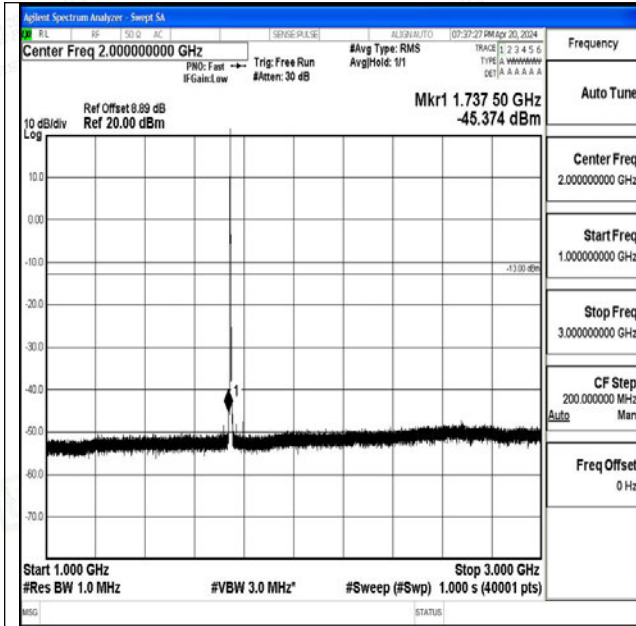

Band66_3MHz_16QAM_132322_1RB#0_0.009~0.15_0.
009~0.15

Band66_3MHz_16QAM_132322_1RB#0_0.15~30_0.15~
30

Band66_3MHz_16QAM_132322_1RB#0_30~1000_30~1
000

Band66_3MHz_16QAM_132322_1RB#0_1000~3000_10
00~3000

Band66_3MHz_16QAM_132322_1RB#0_3000~20000_3
000~20000