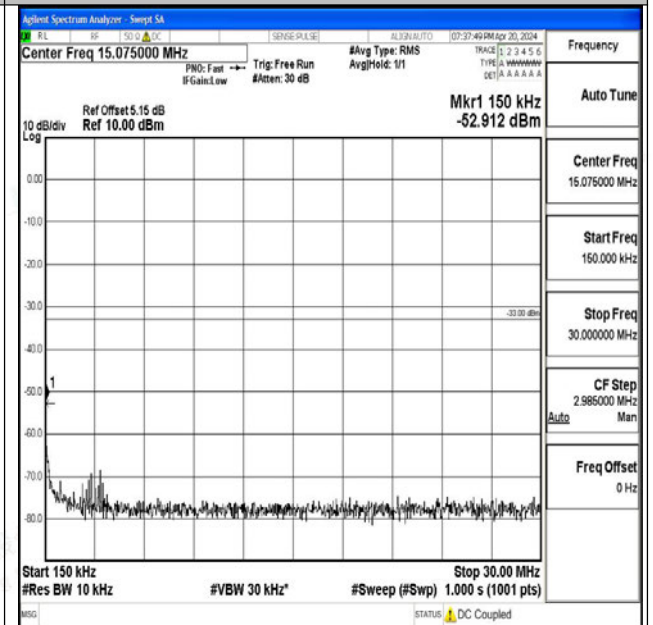

Band66_3MHz_16QAM_132322_1RB#0_3000~20000_3
000~20000

Band66_3MHz_QPSK_132657_1RB#0_0.15~30_0.15~3
0