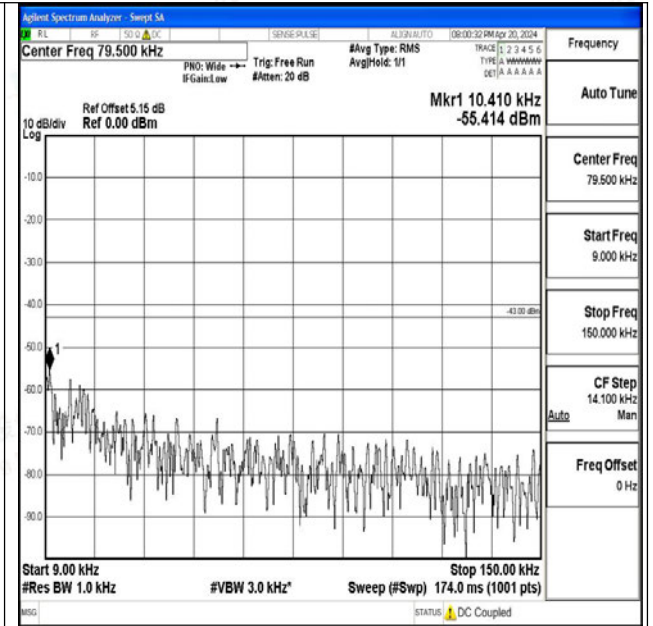

Band66_5MHz_QPSK_131997_1RB#0_0.009~0.15_0.00
9~0.15

Band66_5MHz_QPSK_131997_1RB#0_0.15~30_0.15~3
0

Band66_5MHz_QPSK_131997_1RB#0_30~1000_30~10
00

Band66_5MHz_QPSK_131997_1RB#0_1000~3000_100
0~3000

Band66_5MHz_QPSK_131997_1RB#0_3000~20000_3000~20000