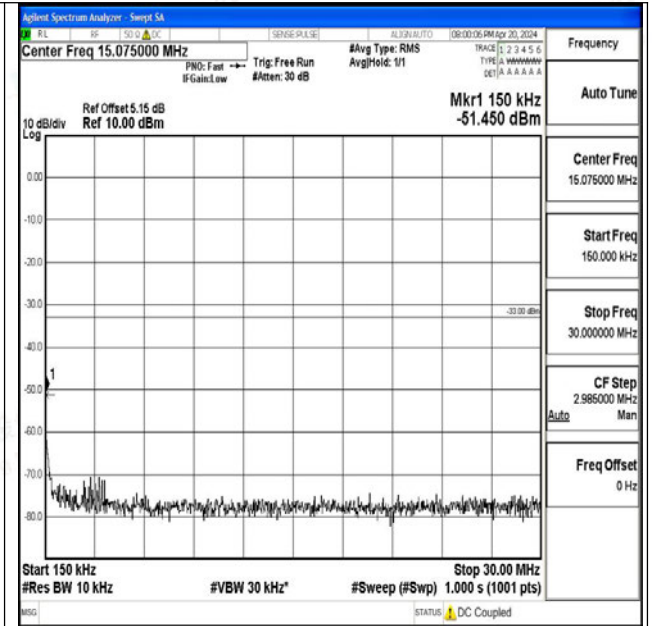

Band66_5MHz_QPSK_131997_1RB#0_0.009~0.15_0.00
9~0.15

Band66_5MHz_QPSK_131997_1RB#0_0.15~30_0.15~3
0

Band66_5MHz_QPSK_131997_1RB#0_30~1000_30~10
00

Band66_5MHz_QPSK_131997_1RB#0_1000~3000_100
0~3000

Band66_5MHz_QPSK_131997_1RB#0_3000~20000_3000~20000