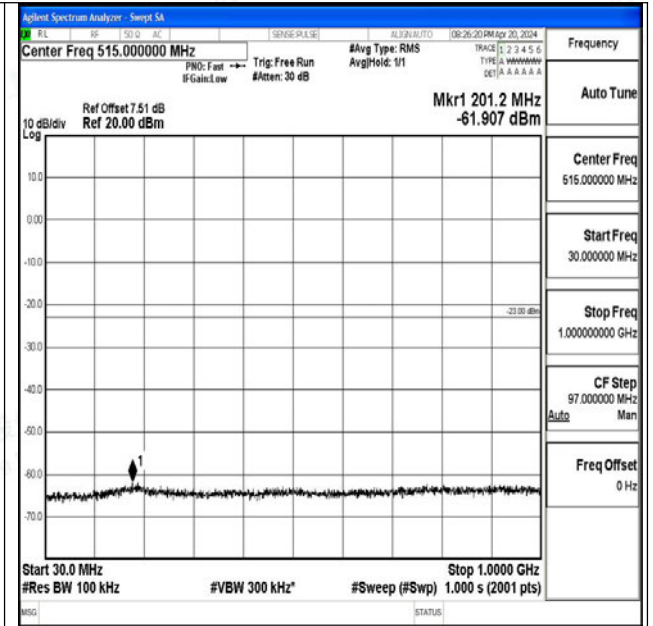

Band66_10MHz_16QAM_132622_1RB#0_0.009~0.15_0.009~0.15

Band66_10MHz_16QAM_132622_1RB#0_30~1000_30~1000