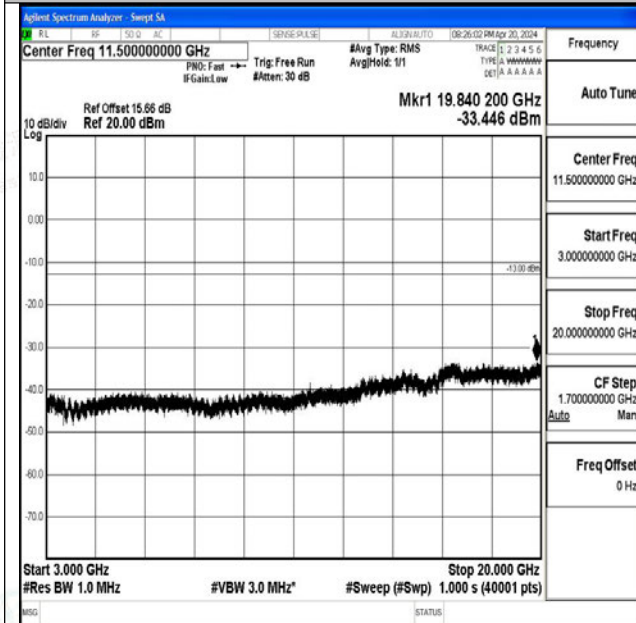

Band66_10MHz_QPSK_132622_1RB#0_0.009~0.15_0.009~0.15

Band66_10MHz_QPSK_132622_1RB#0_0.15~30_0.15~30

Band66_10MHz_QPSK_132622_1RB#0_30~1000_30~1000

Band66_10MHz_QPSK_132622_1RB#0_1000~3000_1000~3000

Band66_10MHz_QPSK_132622_1RB#0_3000~20000_3000~20000