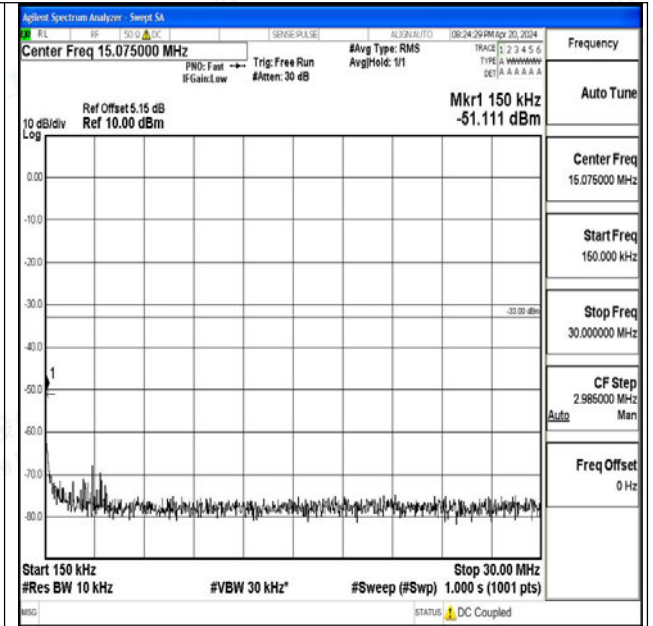

Band66_10MHz_16QAM_132022_1RB#0_3000~20000_3000~20000

Band66_10MHz_QPSK_132322_1RB#0_0.15~30_0.15~30