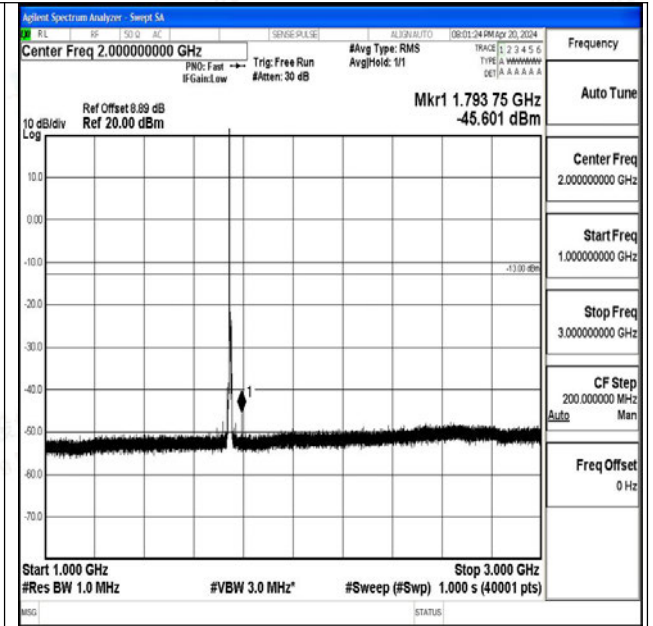

Band66_5MHz_QPSK_132322_1RB#0_0.009~0.15_0.009~0.15

Band66_5MHz_QPSK_132322_1RB#0_0.15~30_0.15~30

Band66_5MHz_QPSK_132322_1RB#0_30~1000_30~1000

Band66_5MHz_QPSK_132322_1RB#0_1000~3000_1000~3000

Band66_5MHz_QPSK_132322_1RB#0_3000~20000_3000~20000