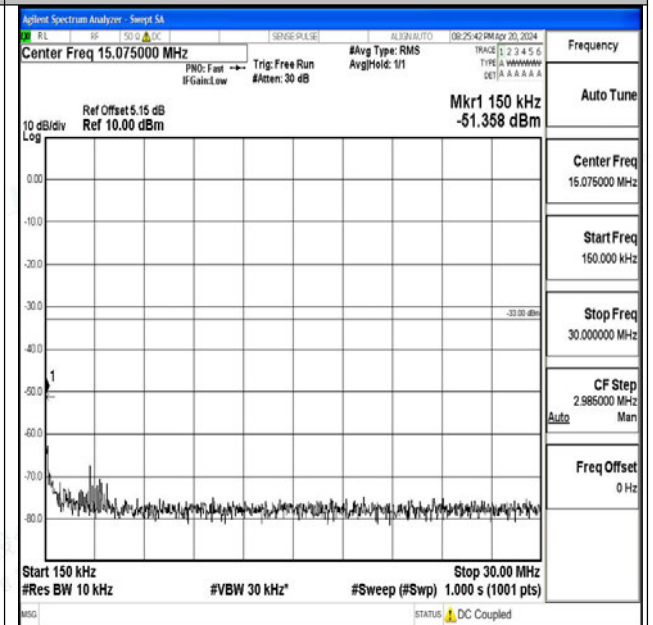

Band66_10MHz_16QAM_132322_1RB#0_3000~20000_3000~20000

Band66_10MHz_QPSK_132622_1RB#0_0.15~30_0.15~30