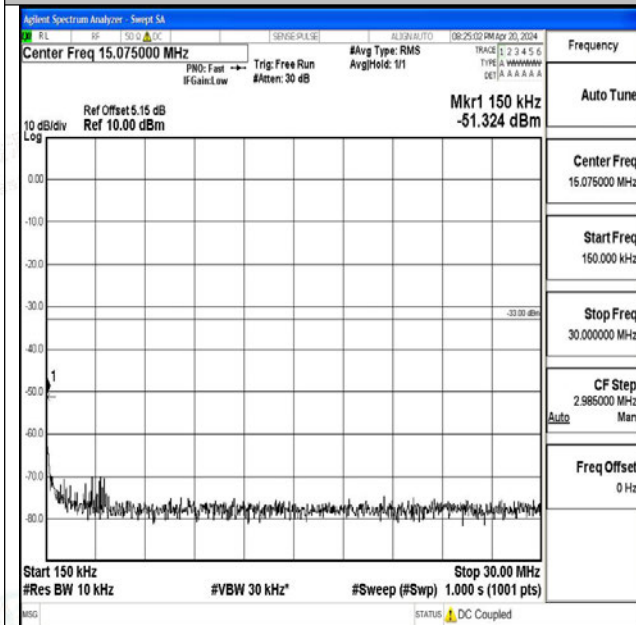

Band66_10MHz_QPSK_132322_1RB#0_3000~20000_3000~20000

Band66_10MHz_16QAM_132322_1RB#0_0.15~30_0.15~30