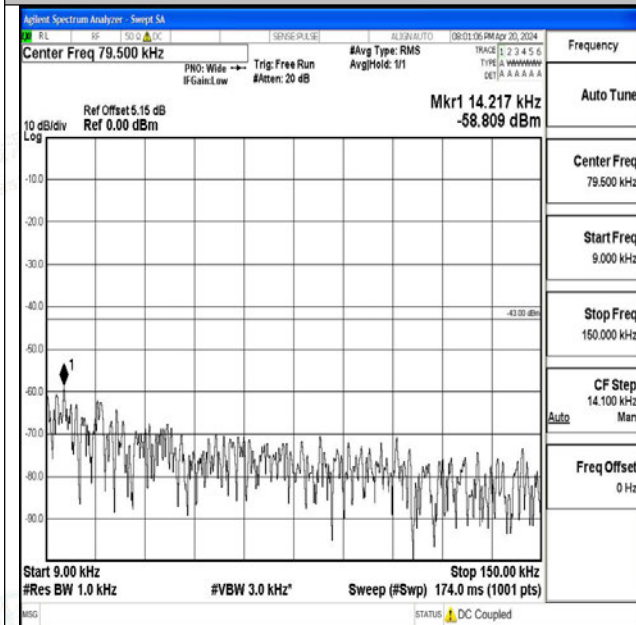

Band66_5MHz_16QAM_131997_1RB#0_0.009~0.15_0.009~0.15

Band66_5MHz_16QAM_131997_1RB#0_0.15~30_0.15~30

Band66_5MHz_16QAM_131997_1RB#0_30~1000_30~1000

Band66_5MHz_16QAM_131997_1RB#0_1000~3000_1000~3000

Band66_5MHz_16QAM_131997_1RB#0_3000~20000_3000~20000