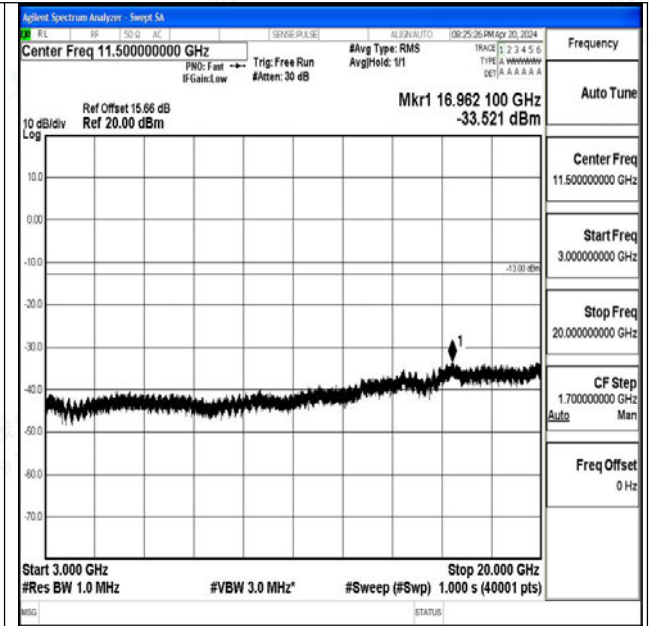

Band66_10MHz_16QAM_132322_1RB#0_0.009~0.15_0.009~0.15

Band66_10MHz_16QAM_132322_1RB#0_0.15~30_0.15~30

Band66_10MHz_16QAM_132322_1RB#0_30~1000_30~1000

Band66_10MHz_16QAM_132322_1RB#0_1000~3000_1000~3000

Band66_10MHz_16QAM_132322_1RB#0_3000~20000_3000~20000