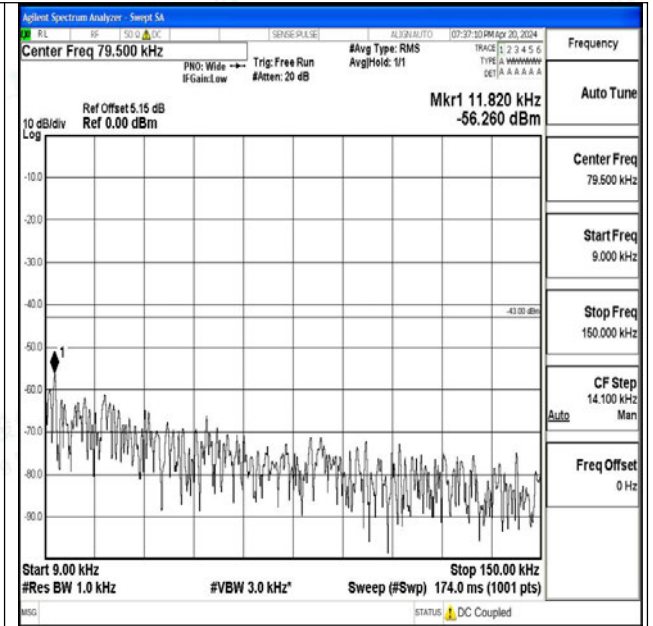

Band66_3MHz_QPSK_132322_1RB#0_0.15~30_0.15~3
0

Band66_3MHz_QPSK_132322_1RB#0_30~1000_30~1000
00

Band66_3MHz_QPSK_132322_1RB#0_1000~3000_1000~3000
0~3000

Band66_3MHz_QPSK_132322_1RB#0_3000~20000_30
00~20000