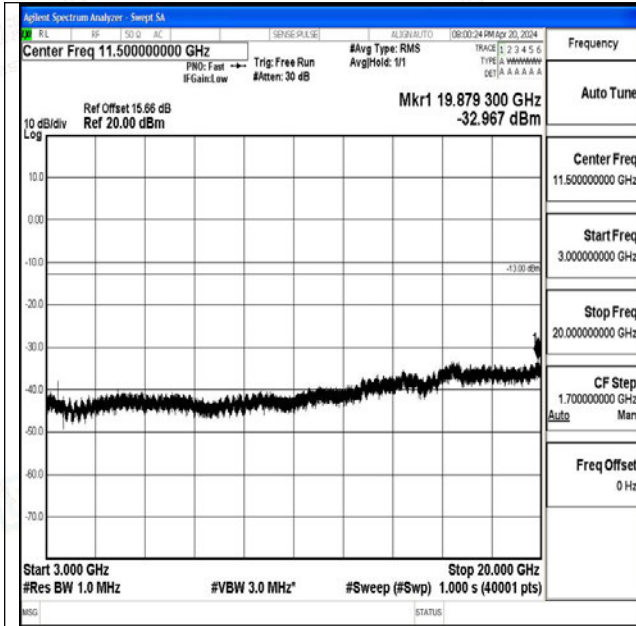

Band66_5MHz_QPSK_131997_1RB#0_0.009~0.15_0.00
9~0.15

Band66_5MHz_QPSK_131997_1RB#0_0.15~30_0.15~3
0

Band66_5MHz_QPSK_131997_1RB#0_30~1000_30~10
00

Band66_5MHz_QPSK_131997_1RB#0_1000~3000_100
0~3000

Band66_5MHz_QPSK_131997_1RB#0_3000~20000_3000~20000