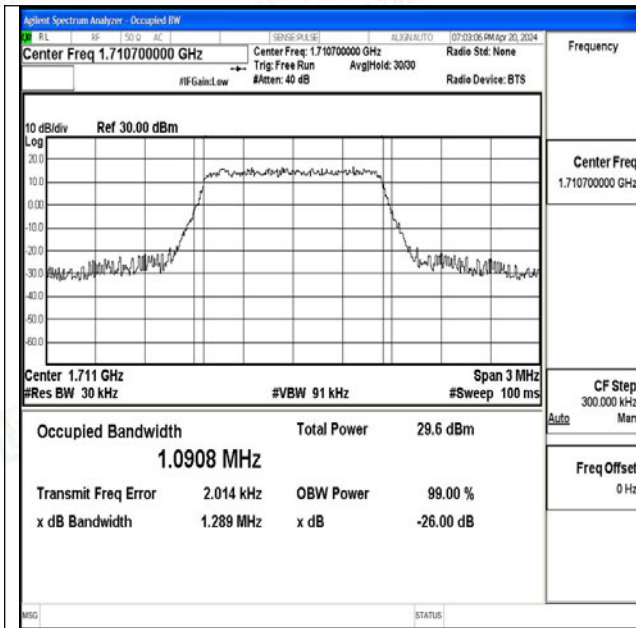

Test Graphs

Band66-1.4MHz-QPSK-131979-6RB#0-PASS