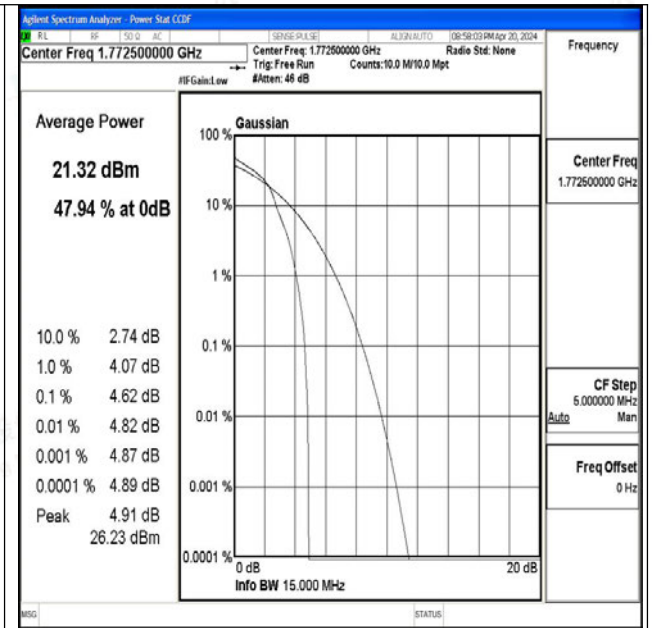

Band66-15MHz-QPSK-132322-75RB#0-PASS

Band66-15MHz-16QAM-132322-75RB#0-PASS

Band66-15MHz-QPSK-132597-1RB#0-PASS

Band66-15MHz-16QAM-132597-1RB#0-PASS

Band66-15MHz-QPSK-132597-75RB#0-PASS

Band66-15MHz-16QAM-132597-75RB#0-PASS