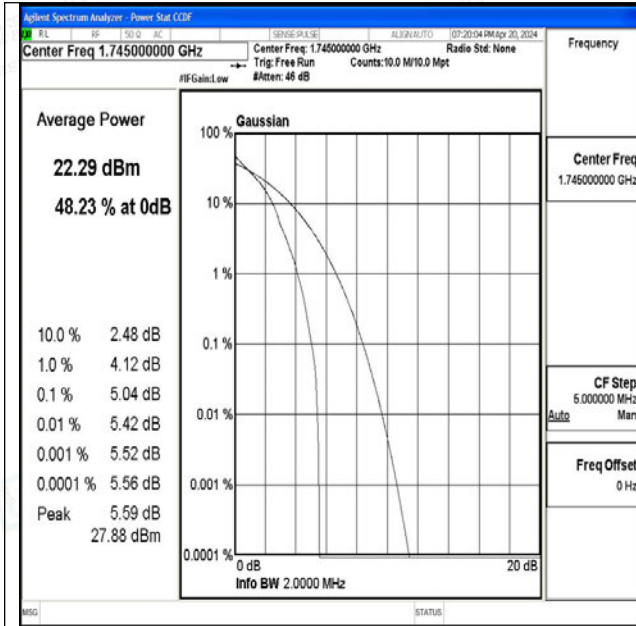

Test Graphs

Band66-1.4MHz-QPSK-131979-1RB#0-PASS

Band66-1.4MHz-16QAM-131979-1RB#0-PASS

Band66-1.4MHz-QPSK-131979-6RB#0-PASS

Band66-1.4MHz-16QAM-131979-6RB#0-PASS

Band66-1.4MHz-QPSK-132322-1RB#0-PASS

Band66-1.4MHz-16QAM-132322-1RB#0-PASS