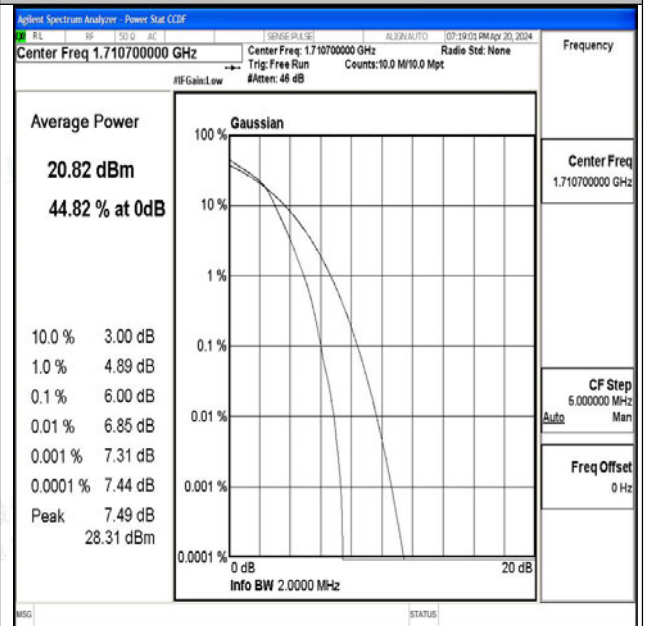

Test Graphs

Band66-1.4MHz-QPSK-131979-1RB#0-PASS

Band66-1.4MHz-16QAM-131979-1RB#0-PASS

Band66-1.4MHz-QPSK-131979-6RB#0-PASS

Band66-1.4MHz-16QAM-131979-6RB#0-PASS

Band66-1.4MHz-QPSK-132322-1RB#0-PASS

Band66-1.4MHz-16QAM-132322-1RB#0-PASS