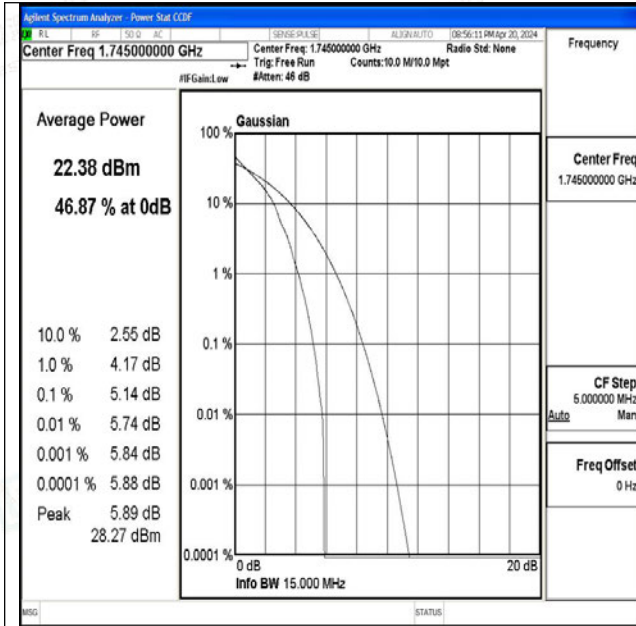

Band66-15MHz-QPSK-132047-1RB#0-PASS

Band66-15MHz-16QAM-132047-1RB#0-PASS

Band66-15MHz-QPSK-132047-75RB#0-PASS

Band66-15MHz-16QAM-132047-75RB#0-PASS

Band66-15MHz-QPSK-132322-1RB#0-PASS

Band66-15MHz-16QAM-132322-1RB#0-PASS