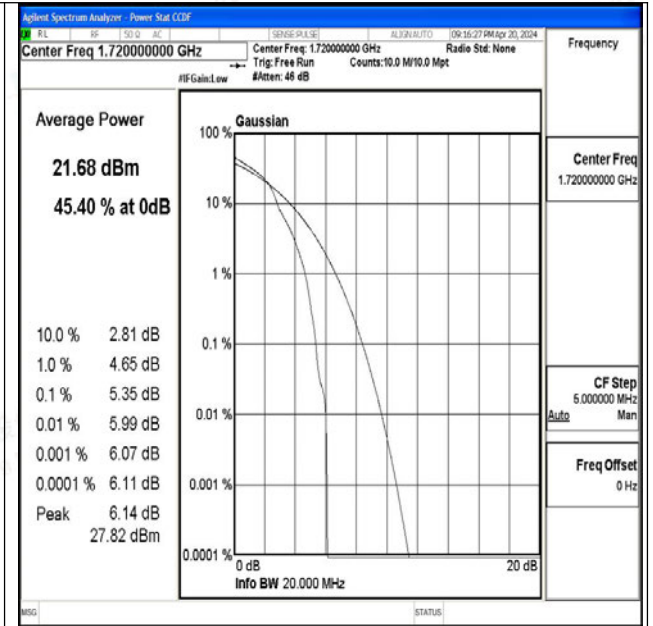

Band66-20MHz-16QAM-132072-1RB#0-PASS