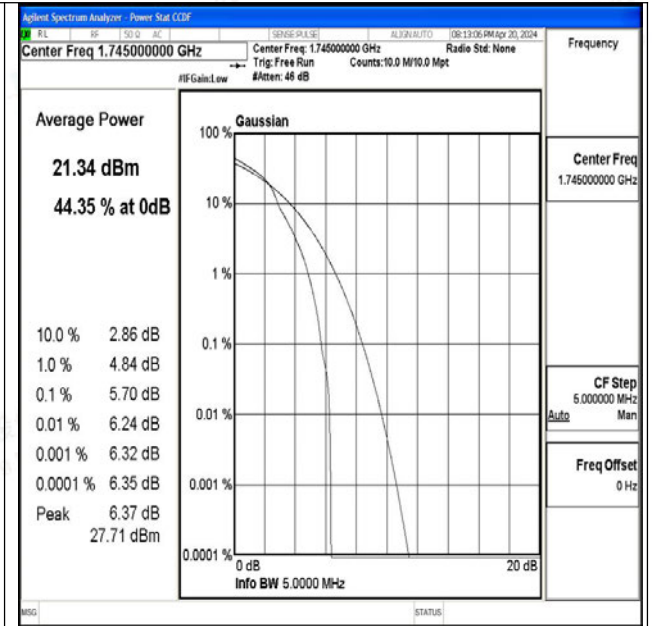

Band66-5MHz-QPSK-131997-1RB#0-PASS

Band66-5MHz-16QAM-131997-1RB#0-PASS

Band66-5MHz-QPSK-131997-25RB#0-PASS

Band66-5MHz-16QAM-131997-25RB#0-PASS

Band66-5MHz-QPSK-132322-1RB#0-PASS

Band66-5MHz-16QAM-132322-1RB#0-PASS