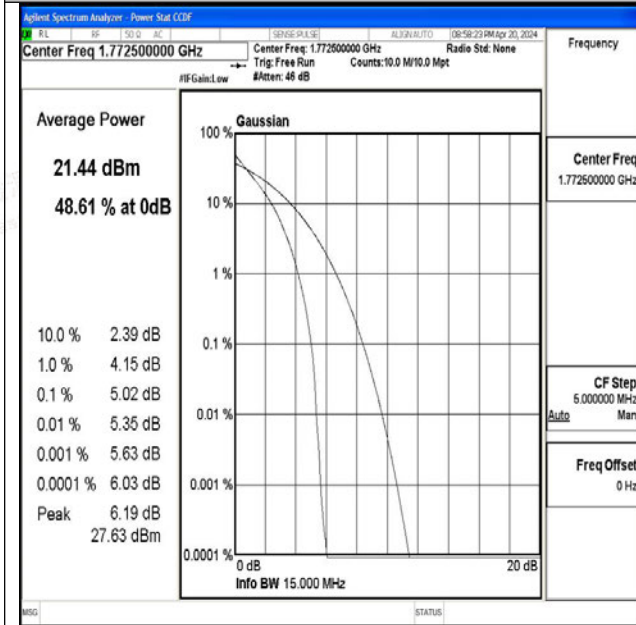

Band66-15MHz-QPSK-132322-75RB#0-PASS

Band66-15MHz-16QAM-132322-75RB#0-PASS

Band66-15MHz-QPSK-132597-1RB#0-PASS

Band66-15MHz-16QAM-132597-1RB#0-PASS

Band66-15MHz-QPSK-132597-75RB#0-PASS

Band66-15MHz-16QAM-132597-75RB#0-PASS