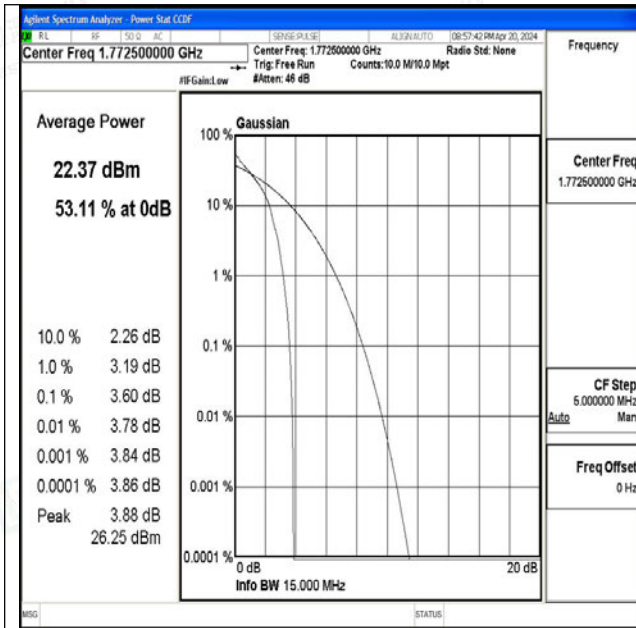

Band66-15MHz-QPSK-132597-1RB#0-PASS