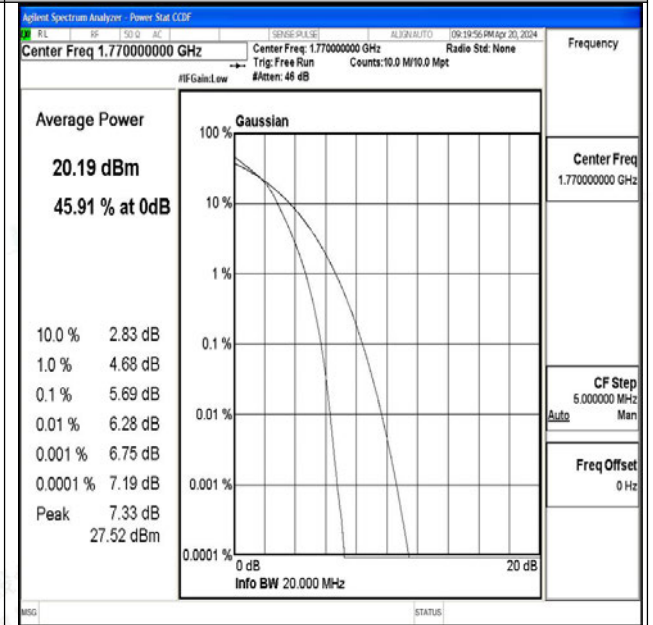

Band66-20MHz-16QAM-132572-100RB#0-PASS