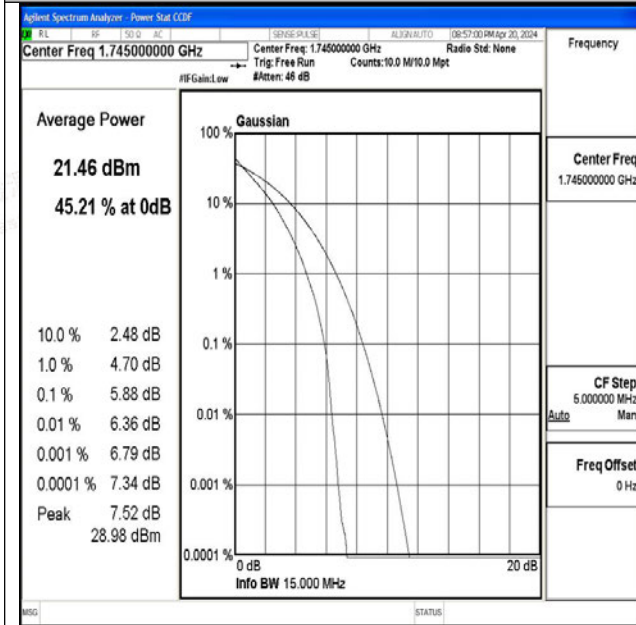

Band66-15MHz-QPSK-132047-1RB#0-PASS

Band66-15MHz-16QAM-132047-1RB#0-PASS

Band66-15MHz-QPSK-132047-75RB#0-PASS

Band66-15MHz-16QAM-132047-75RB#0-PASS

Band66-15MHz-QPSK-132322-1RB#0-PASS

Band66-15MHz-16QAM-132322-1RB#0-PASS