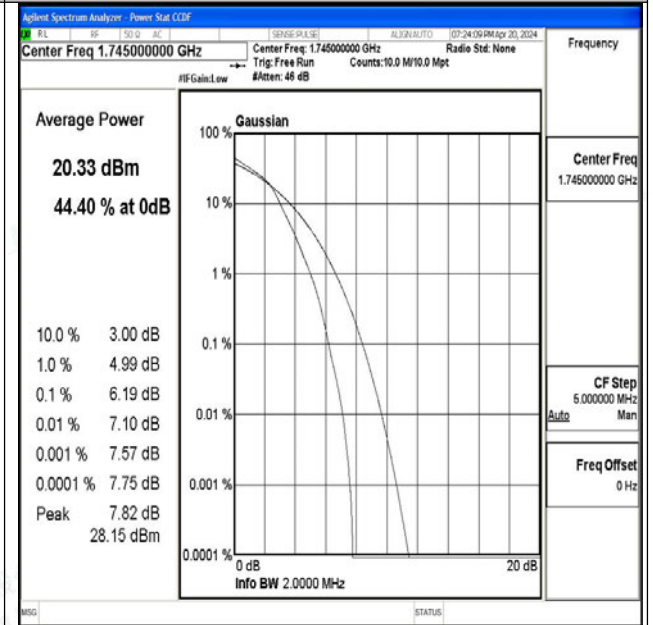

Band66-1.4MHz-16QAM-132322-6RB#0-PASS