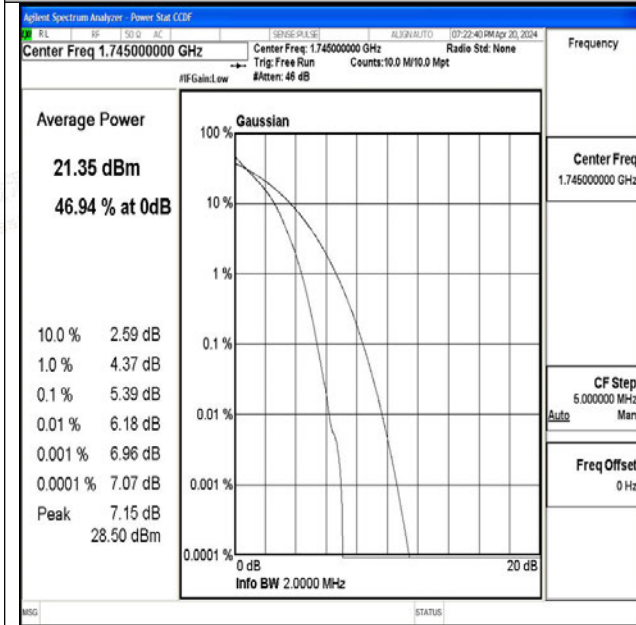

Test Graphs

Band66-1.4MHz-QPSK-131979-1RB#0-PASS

Band66-1.4MHz-16QAM-131979-1RB#0-PASS

Band66-1.4MHz-QPSK-131979-6RB#0-PASS

Band66-1.4MHz-16QAM-131979-6RB#0-PASS

Band66-1.4MHz-QPSK-132322-1RB#0-PASS

Band66-1.4MHz-16QAM-132322-1RB#0-PASS