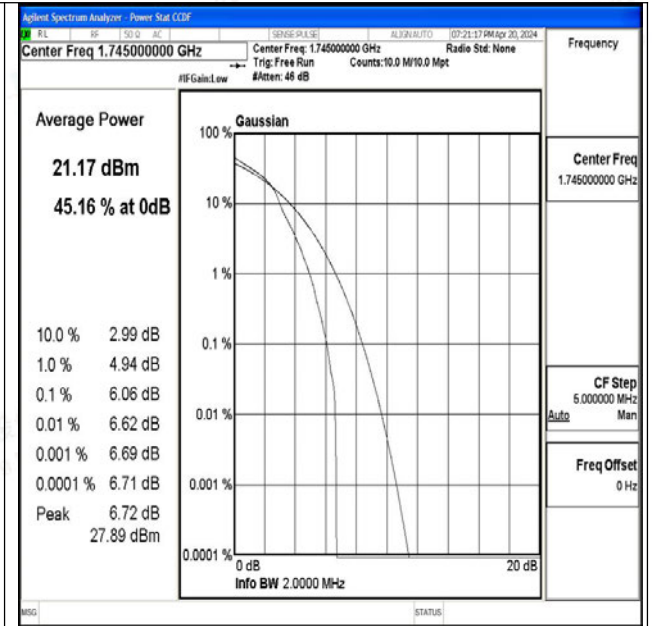

Test Graphs

Band66-1.4MHz-QPSK-131979-1RB#0-PASS

Band66-1.4MHz-16QAM-131979-1RB#0-PASS

Band66-1.4MHz-QPSK-131979-6RB#0-PASS

Band66-1.4MHz-16QAM-131979-6RB#0-PASS

Band66-1.4MHz-QPSK-132322-1RB#0-PASS

Band66-1.4MHz-16QAM-132322-1RB#0-PASS