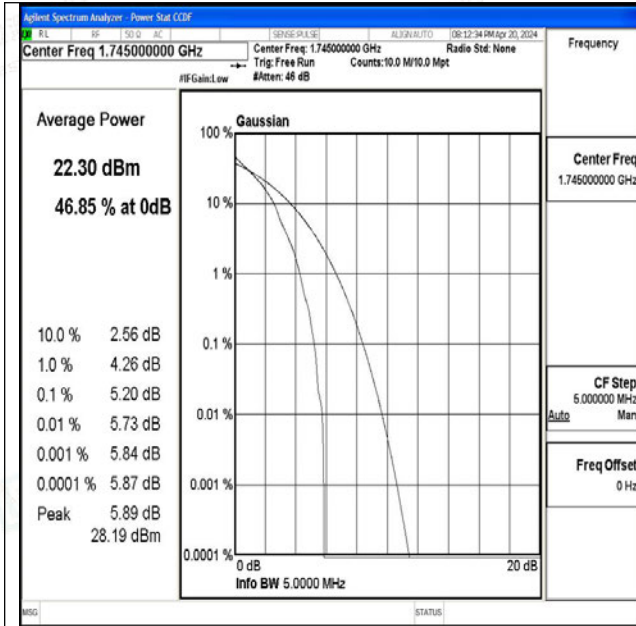

Band66-5MHz-QPSK-131997-1RB#0-PASS

Band66-5MHz-16QAM-131997-1RB#0-PASS

Band66-5MHz-QPSK-131997-25RB#0-PASS

Band66-5MHz-16QAM-131997-25RB#0-PASS

Band66-5MHz-QPSK-132322-1RB#0-PASS

Band66-5MHz-16QAM-132322-1RB#0-PASS