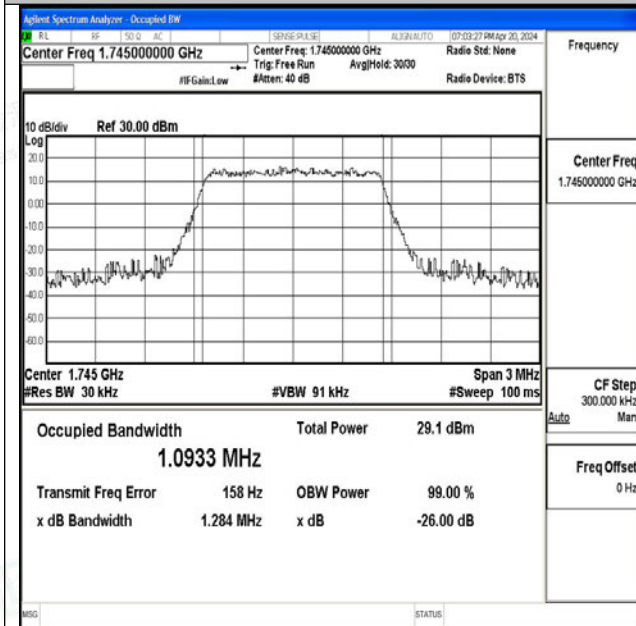

Band66-1.4MHz-QPSK-132322-6RB#0-PASS