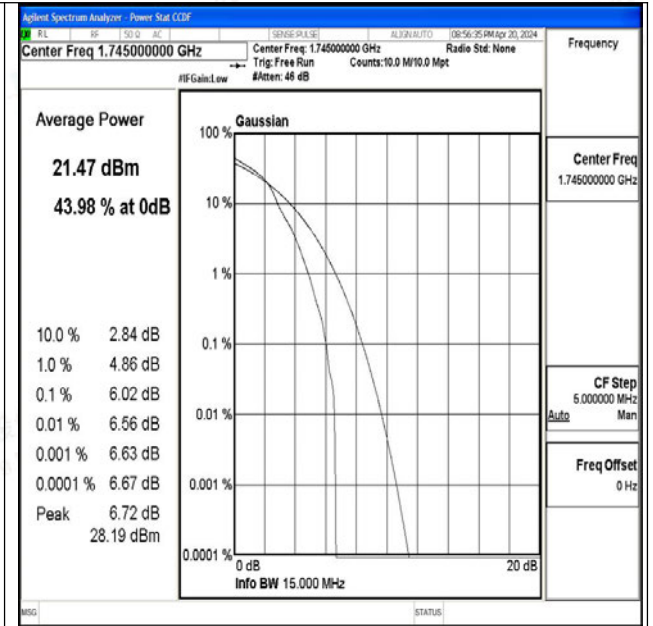

Band66-15MHz-QPSK-132047-1RB#0-PASS

Band66-15MHz-16QAM-132047-1RB#0-PASS

Band66-15MHz-QPSK-132047-75RB#0-PASS

Band66-15MHz-16QAM-132047-75RB#0-PASS

Band66-15MHz-QPSK-132322-1RB#0-PASS

Band66-15MHz-16QAM-132322-1RB#0-PASS