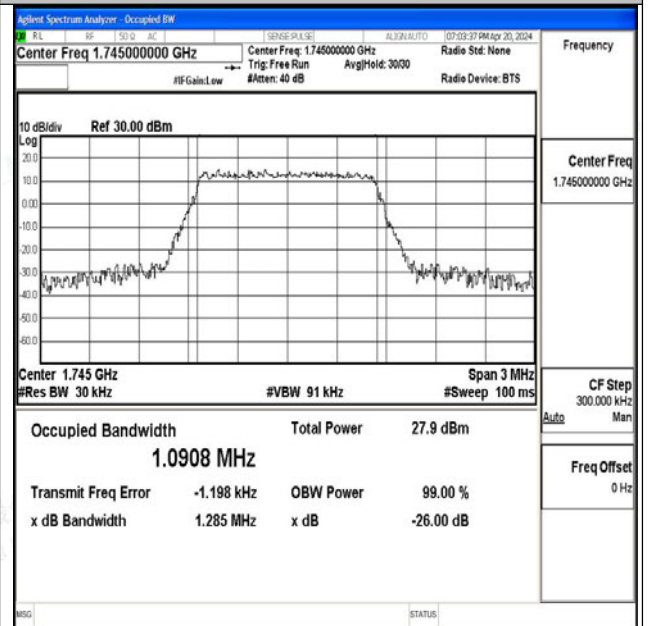

Test Graphs

Band66-1.4MHz-QPSK-131979-6RB#0-PASS

Band66-1.4MHz-16QAM-131979-6RB#0-PASS

Band66-1.4MHz-QPSK-132322-6RB#0-PASS

Band66-1.4MHz-16QAM-132322-6RB#0-PASS