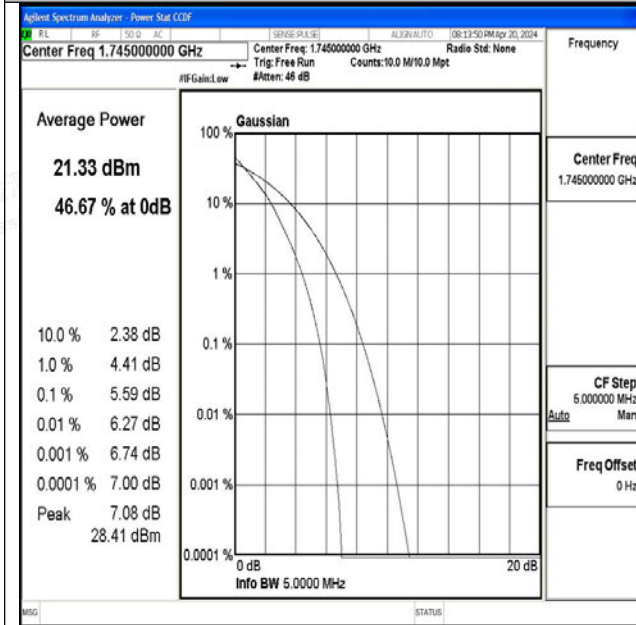

Band66-5MHz-QPSK-131997-1RB#0-PASS

Band66-5MHz-16QAM-131997-1RB#0-PASS

Band66-5MHz-QPSK-131997-25RB#0-PASS

Band66-5MHz-16QAM-131997-25RB#0-PASS

Band66-5MHz-QPSK-132322-1RB#0-PASS

Band66-5MHz-16QAM-132322-1RB#0-PASS