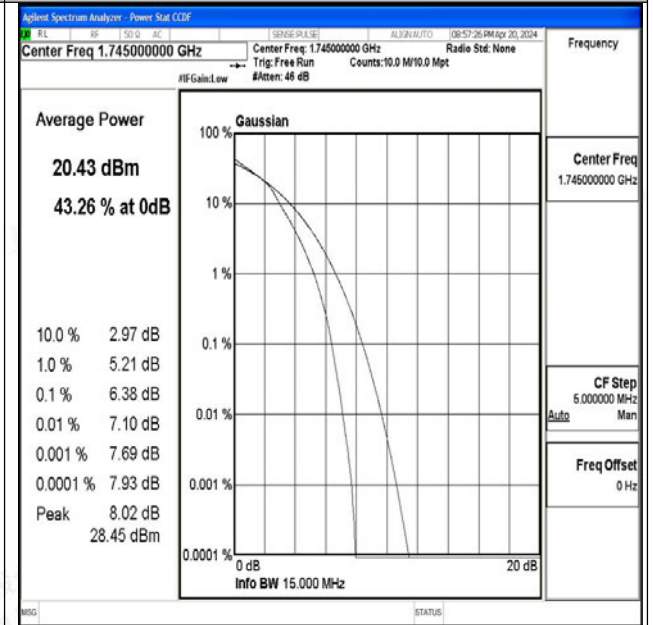

Band66-15MHz-16QAM-132322-75RB#0-PASS