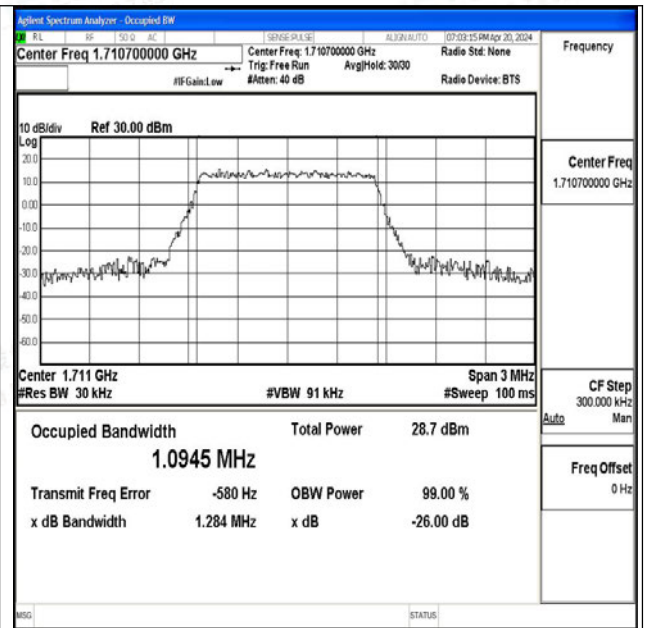

Band66-1.4MHz-16QAM-131979-6RB#0-PASS