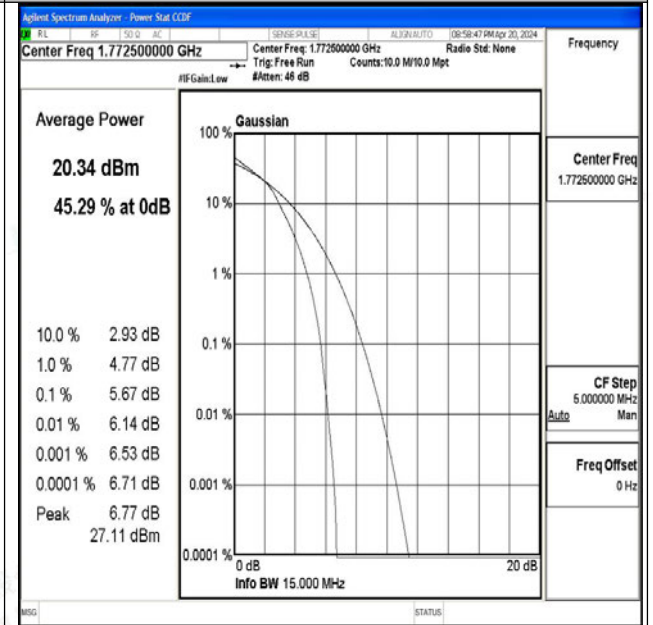

Band66-15MHz-QPSK-132322-75RB#0-PASS

Band66-15MHz-16QAM-132322-75RB#0-PASS

Band66-15MHz-QPSK-132597-1RB#0-PASS

Band66-15MHz-16QAM-132597-1RB#0-PASS

Band66-15MHz-QPSK-132597-75RB#0-PASS

Band66-15MHz-16QAM-132597-75RB#0-PASS