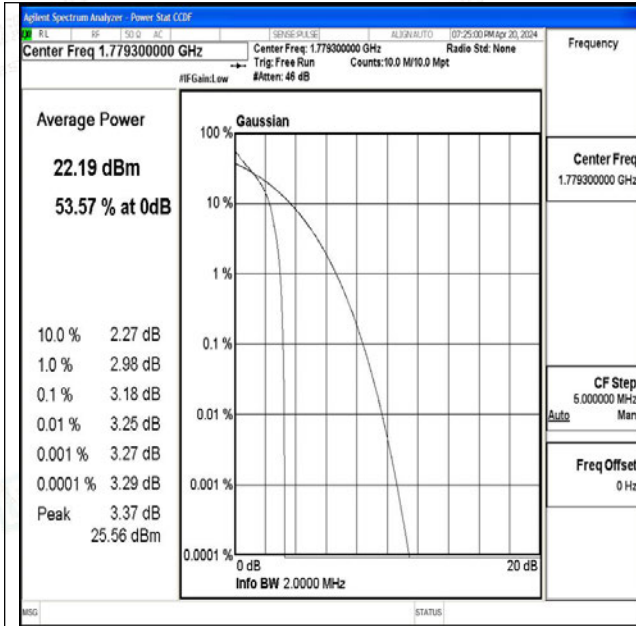

Band66-1.4MHz-QPSK-132665-1RB#0-PASS