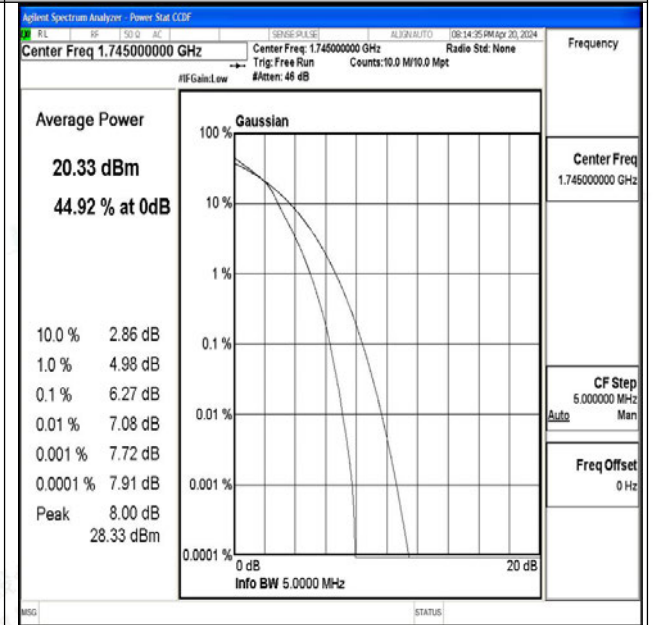

Band66-5MHz-16QAM-132322-25RB#0-PASS