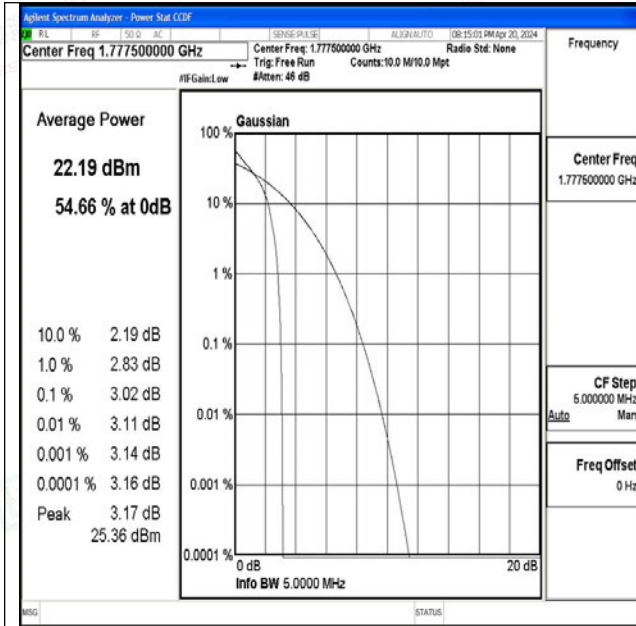

Band66-5MHz-QPSK-132647-1RB#0-PASS