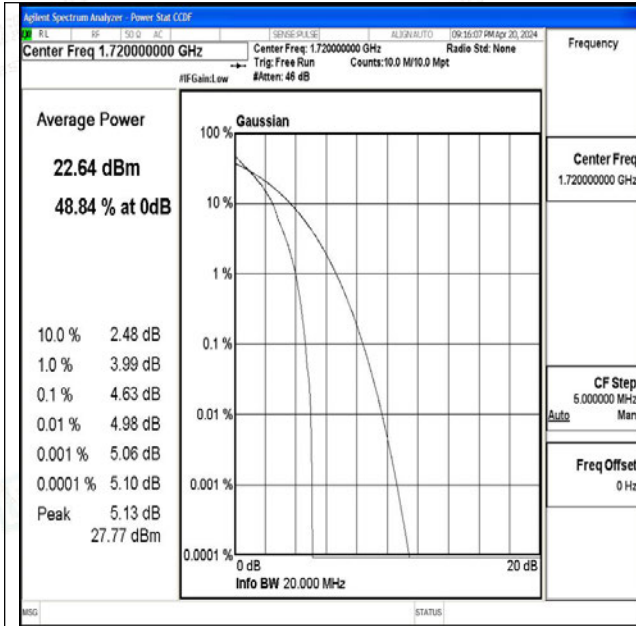

Band66-15MHz-QPSK-132322-75RB#0-PASS

Band66-15MHz-16QAM-132322-75RB#0-PASS

Band66-15MHz-QPSK-132597-1RB#0-PASS

Band66-15MHz-16QAM-132597-1RB#0-PASS

Band66-15MHz-QPSK-132597-75RB#0-PASS

Band66-15MHz-16QAM-132597-75RB#0-PASS