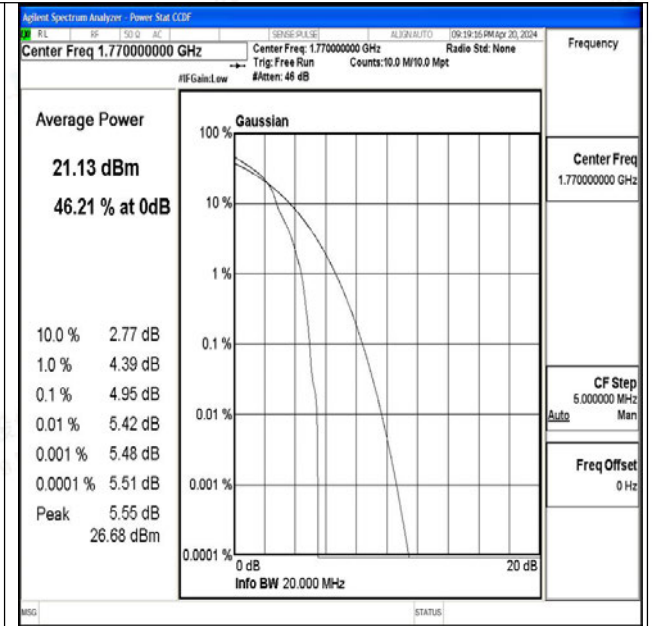

Band66-20MHz-16QAM-132572-1RB#0-PASS