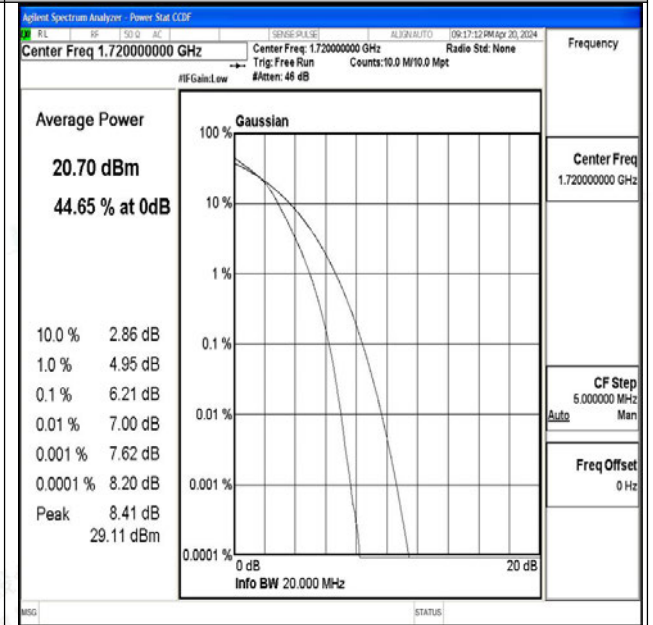

Band66-20MHz-16QAM-132072-100RB#0-PASS