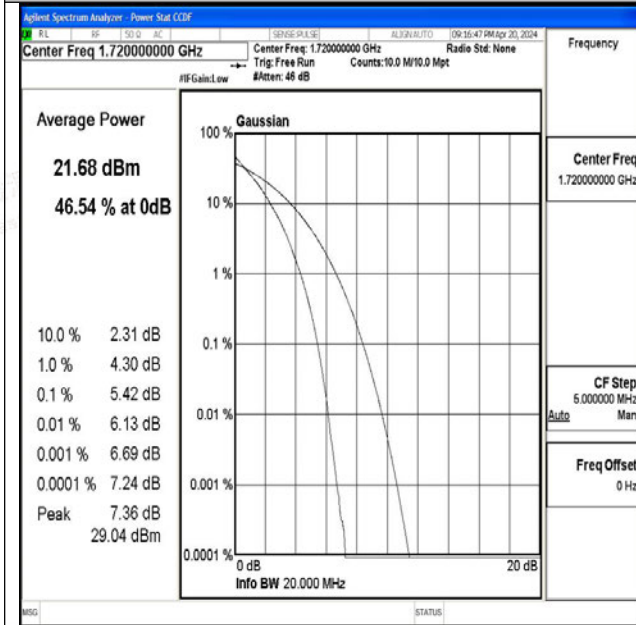

Band66-20MHz-QPSK-132072-100RB#0-PASS