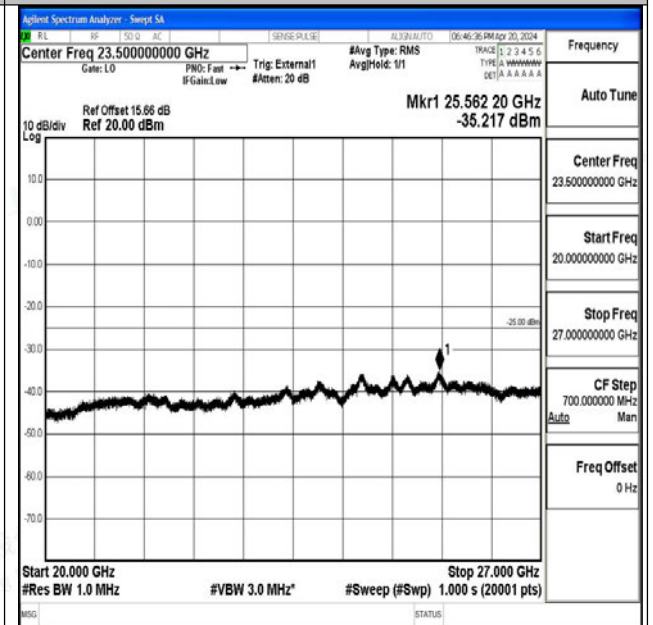

Band41_20MHz_16QAM_41490_1RB#0_0.009~0.15_0.009~0.15

Band41_20MHz_16QAM_41490_1RB#0_0.15~30_0.15~30

Band41_20MHz_16QAM_41490_1RB#0_30~1000_30~1000

Band41_20MHz_16QAM_41490_1RB#0_1000~20000_1000~20000

Band41_20MHz_16QAM_41490_1RB#0_20000~27000_20000~27000