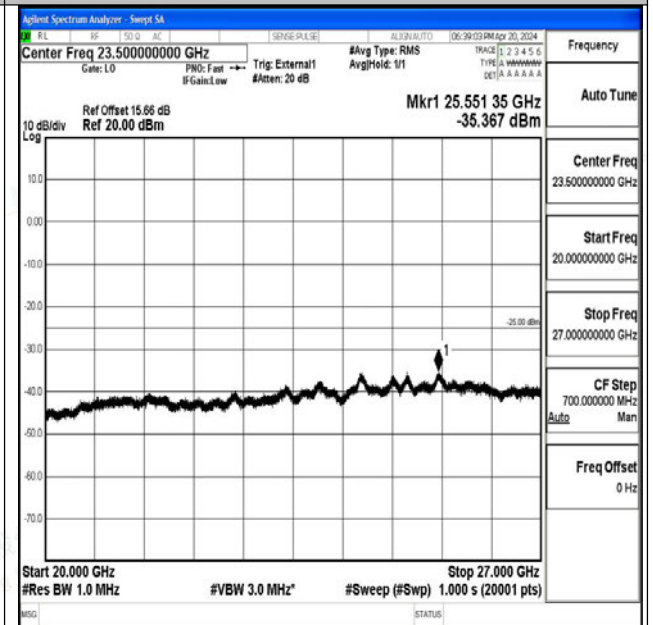

Band41_20MHz_16QAM_39750_1RB#0_30~1000_30~1000

Band41_20MHz_16QAM_39750_1RB#0_20000~27000_20000~27000