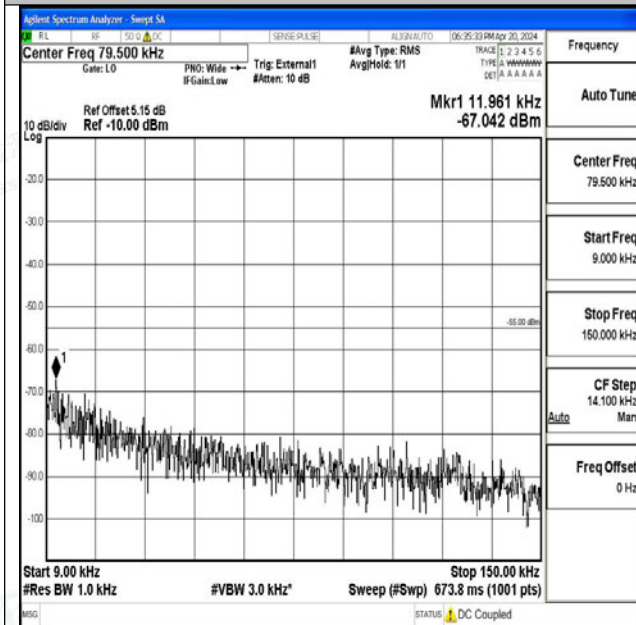

Band41_15MHz_16QAM_41515_1RB#0_1000~20000_1000~20000

Band41_20MHz_QPSK_39750_1RB#0_0.009~0.15_0.009~0.15