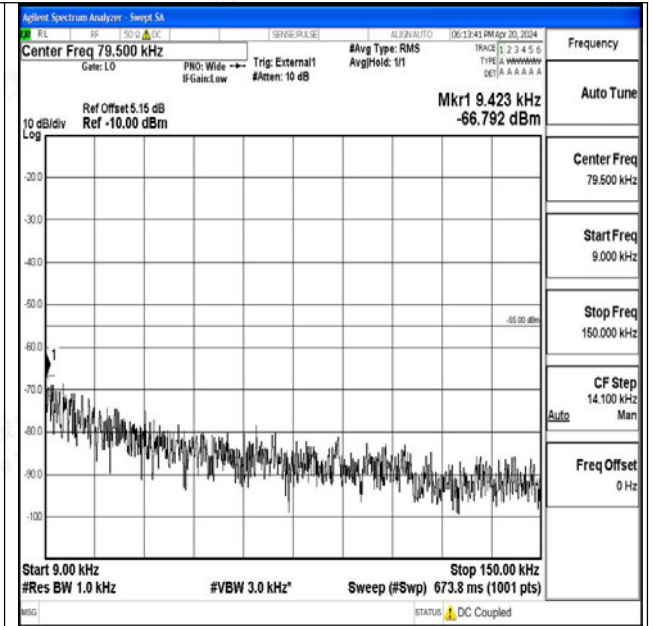

Band41_15MHz_QPSK_41515_1RB#0_20000~27000_2
0000~27000

Band41_15MHz_16QAM_41515_1RB#0_0.009~0.15_0.
009~0.15

Band41_15MHz_16QAM_41515_1RB#0_0.15~30_0.15~30
30

Band41_15MHz_16QAM_41515_1RB#0_30~1000_30~1000
000