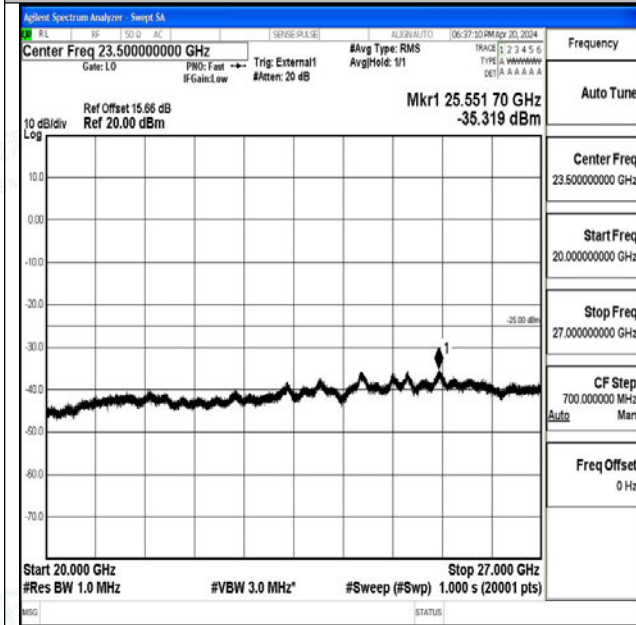

Band41_15MHz_16QAM_41515_1RB#0_1000~20000_1000~20000

Band41_15MHz_16QAM_41515_1RB#0_20000~27000_20000~27000

Band41_20MHz_QPSK_39750_1RB#0_0.009~0.15_0.009~0.15

Band41_20MHz_QPSK_39750_1RB#0_0.15~30_0.15~30

Band41_20MHz_QPSK_39750_1RB#0_30~1000_30~1000

Band41_20MHz_QPSK_39750_1RB#0_1000~20000_1000~20000

Band41_20MHz_QPSK_39750_1RB#0_20000~27000_20000~27000

Band41_20MHz_16QAM_39750_1RB#0_0.009~0.15_0.009~0.15