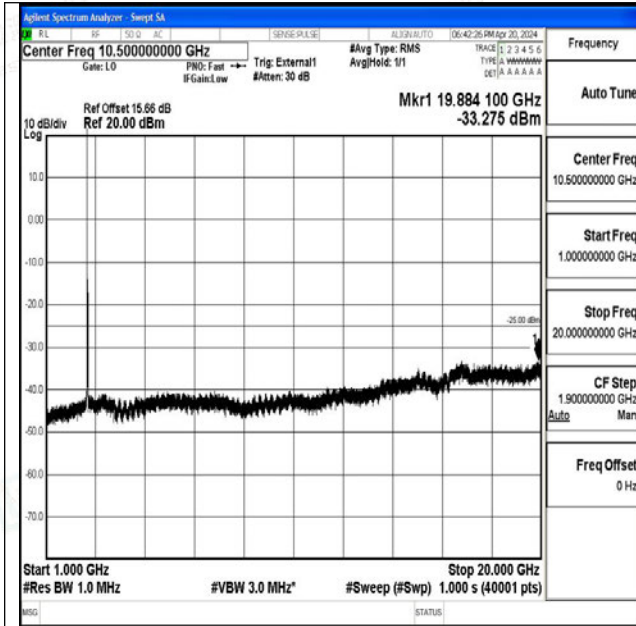

Band41_20MHz_16QAM_40620_1RB#0_1000~20000_1
000~20000