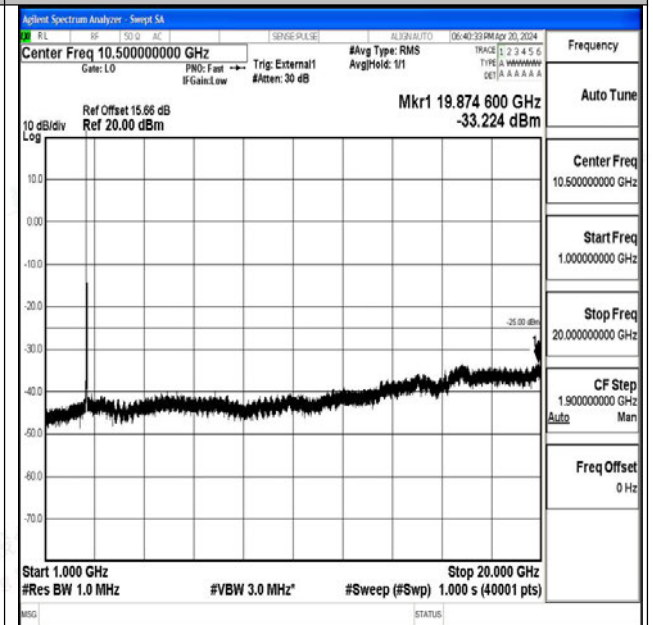

Band41_20MHz_QPSK_40620_1RB#0_0.15~30_0.15~3
0

Band41_20MHz_QPSK_40620_1RB#0_1000~20000_10
00~20000