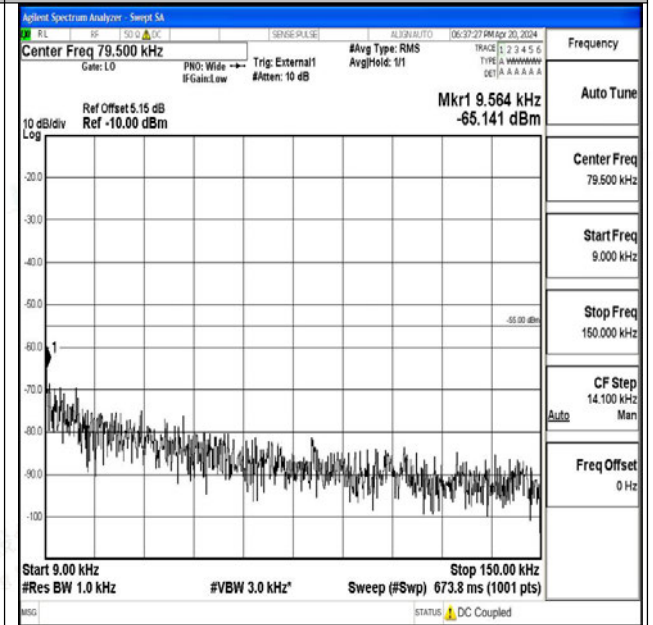

Band41_20MHz_QPSK_39750_1RB#0_1000~20000_1000~20000

Band41_20MHz_16QAM_39750_1RB#0_0.009~0.15_0.009~0.15