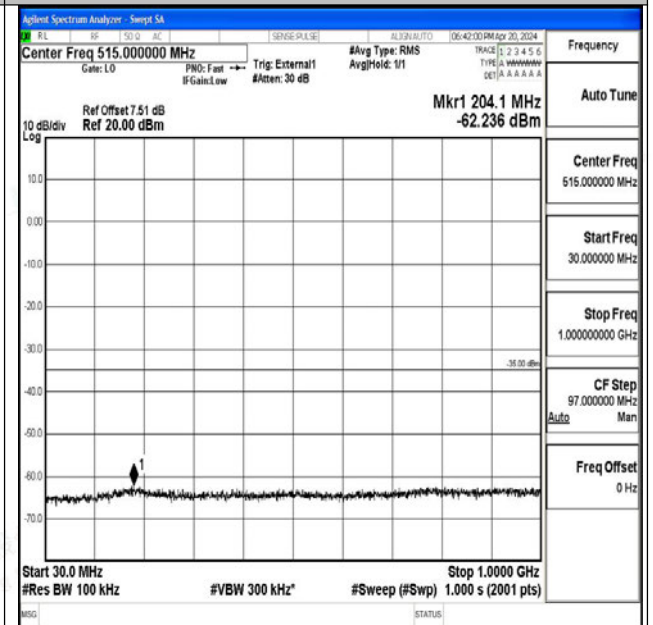

Band41_20MHz_16QAM_40620_1RB#0_0.009~0.15_0.009~0.15

Band41_20MHz_16QAM_40620_1RB#0_30~1000_30~1000