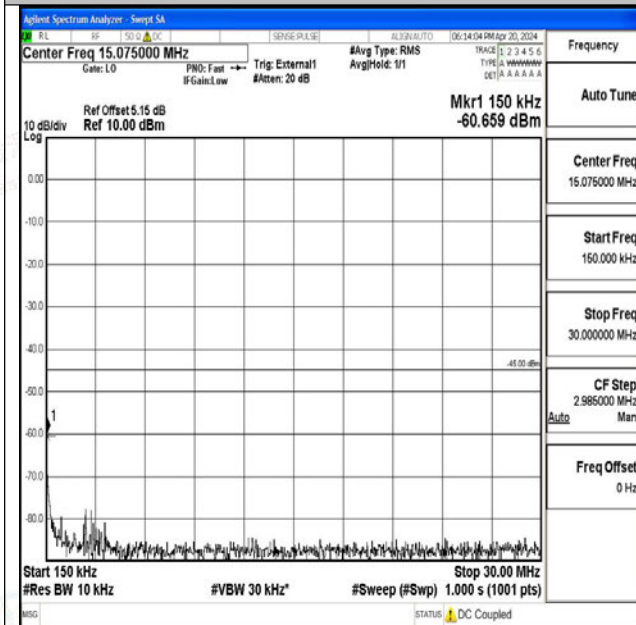

Band41_15MHz_QPSK_41515_1RB#0_20000~27000_2
0000~27000

Band41_15MHz_16QAM_41515_1RB#0_0.009~0.15_0.
009~0.15

Band41_15MHz_16QAM_41515_1RB#0_0.15~30_0.15~30
30

Band41_15MHz_16QAM_41515_1RB#0_30~1000_30~1000
000