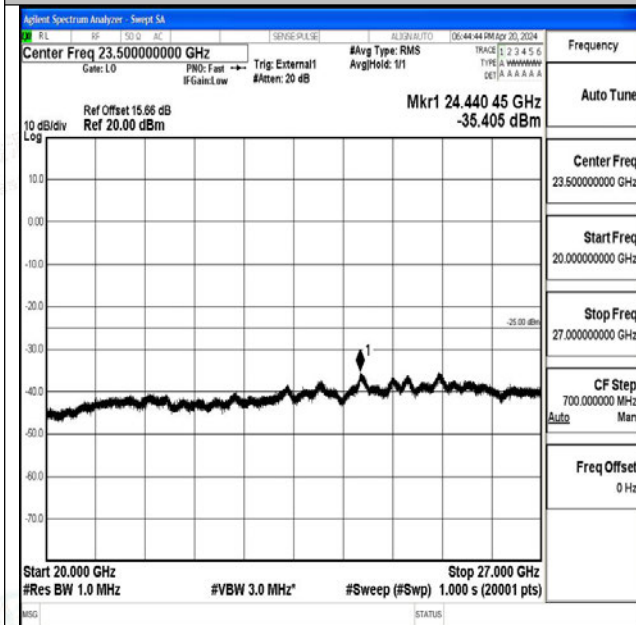

Band41_20MHz_QPSK_41490_1RB#0_0.009~0.15_0.009~0.15

Band41_20MHz_QPSK_41490_1RB#0_0.15~30_0.15~30
0

Band41_20MHz_QPSK_41490_1RB#0_30~1000_30~1000

Band41_20MHz_QPSK_41490_1RB#0_1000~20000_1000~20000

Band41_20MHz_QPSK_41490_1RB#0_20000~27000_20000~27000