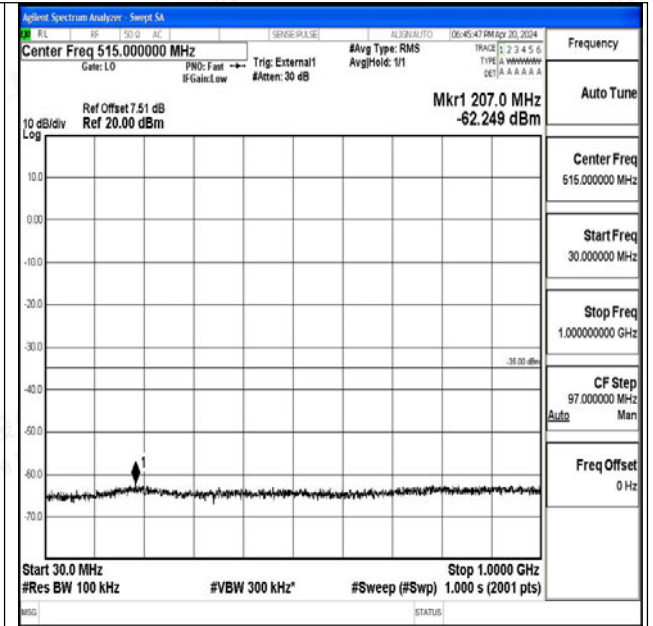

Band41_20MHz_16QAM_41490_1RB#0_0.009~0.15_0.009~0.15

Band41_20MHz_16QAM_41490_1RB#0_30~1000_30~1000