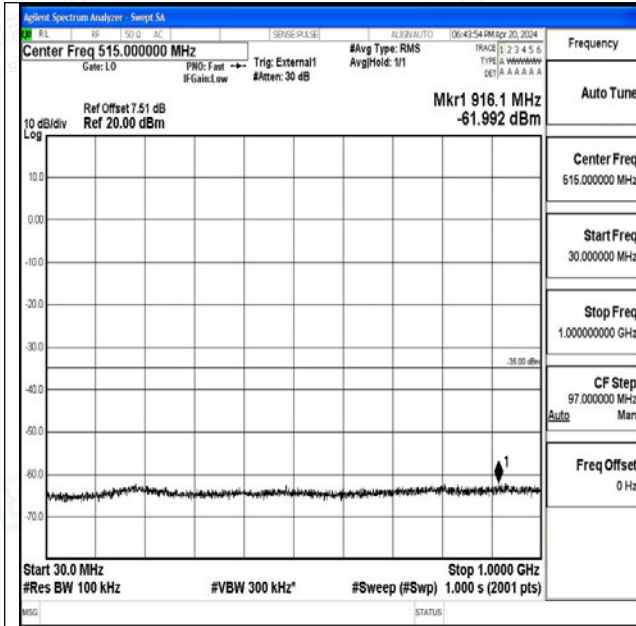

Band41_20MHz_QPSK_41490_1RB#0_30~1000_30~1000