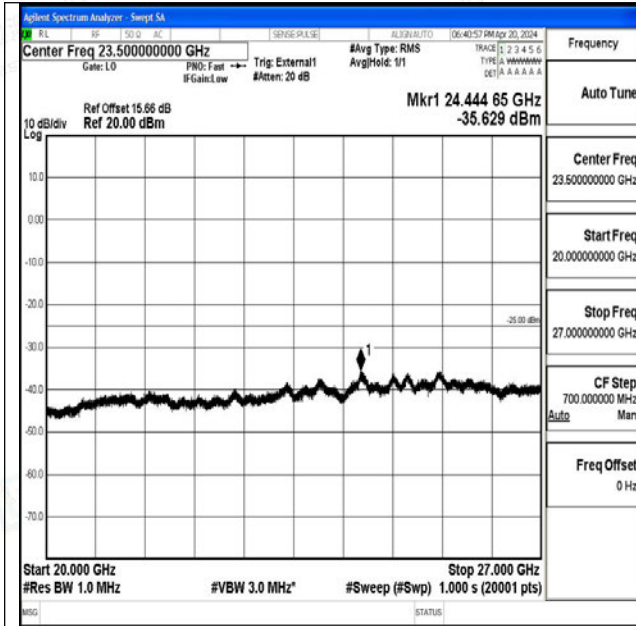

Band41_20MHz_QPSK_40620_1RB#0_0.15~30_0.15~3
0

Band41_20MHz_QPSK_40620_1RB#0_30~1000_30~10
00

Band41_20MHz_QPSK_40620_1RB#0_1000~20000_10
00~20000

Band41_20MHz_QPSK_40620_1RB#0_20000~27000_20000~27000

Band41_20MHz_16QAM_40620_1RB#0_0.009~0.15_0.009~0.15