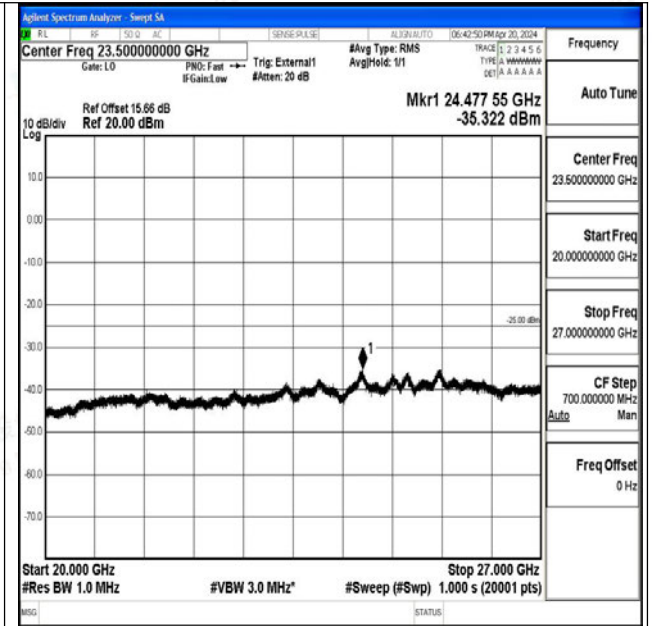

Band41_20MHz_16QAM_40620_1RB#0_0.15~30_0.15~30

Band41_20MHz_16QAM_40620_1RB#0_30~1000_30~1000

Band41_20MHz_16QAM_40620_1RB#0_1000~20000_1
000~20000

Band41_20MHz_16QAM_40620_1RB#0_20000~27000_0
20000~27000