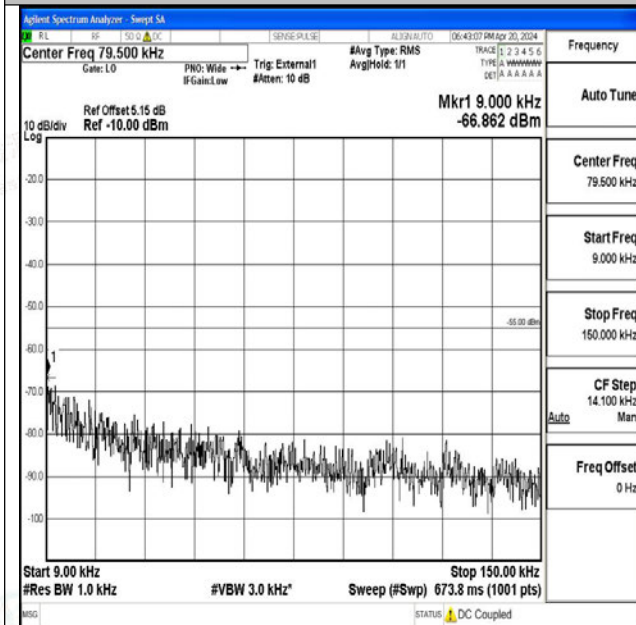

Band41_20MHz_16QAM_40620_1RB#0_0.15~30_0.15~30

Band41_20MHz_16QAM_40620_1RB#0_30~1000_30~1000

Band41_20MHz_16QAM_40620_1RB#0_1000~20000_1
000~20000

Band41_20MHz_16QAM_40620_1RB#0_20000~27000_0
20000~27000