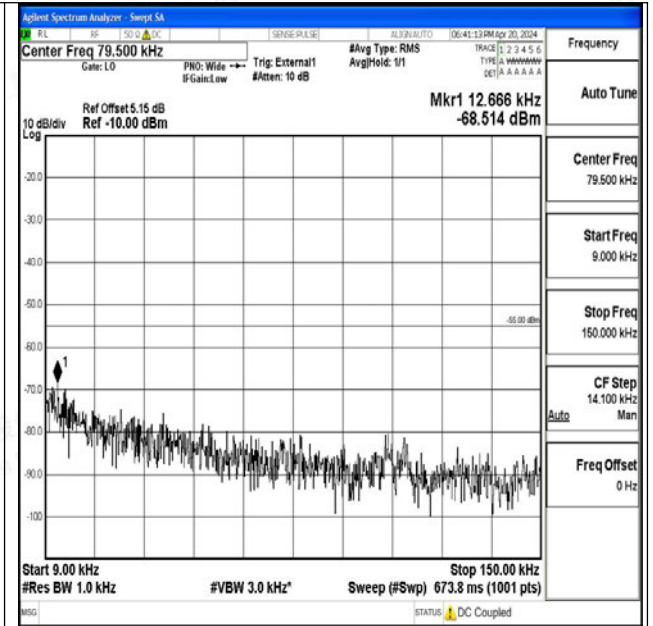

Band41_20MHz_QPSK_40620_1RB#0_0.15~30_0.15~3
0

Band41_20MHz_QPSK_40620_1RB#0_30~1000_30~10
00

Band41_20MHz_QPSK_40620_1RB#0_1000~20000_10
00~20000

Band41_20MHz_QPSK_40620_1RB#0_20000~27000_20000~27000

Band41_20MHz_16QAM_40620_1RB#0_0.009~0.15_0.009~0.15