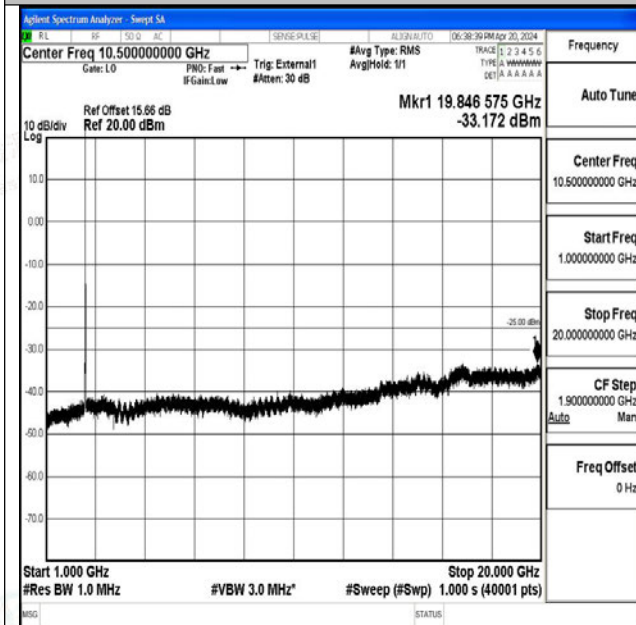

Band41_20MHz_16QAM_39750_1RB#0_0.15~30_0.15~30

Band41_20MHz_16QAM_39750_1RB#0_1000~20000_1000~20000