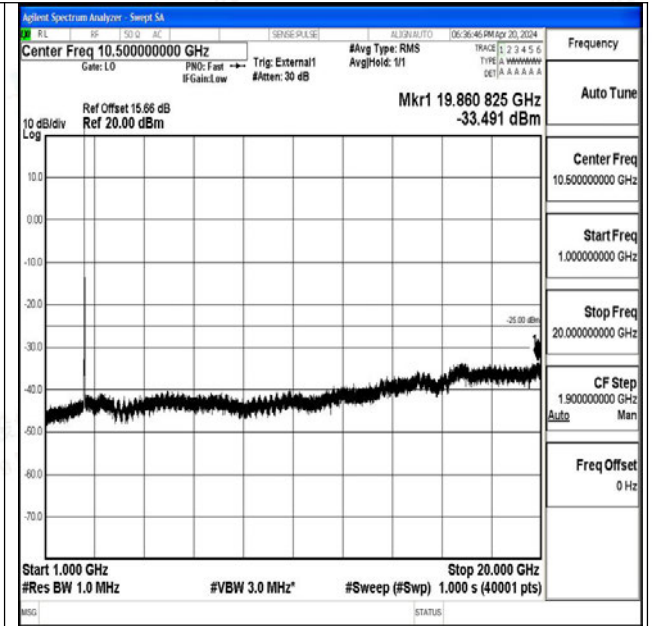

Band41_20MHz_QPSK_39750_1RB#0_0.15~30_0.15~30

Band41_20MHz_QPSK_39750_1RB#0_1000~20000_1000~20000