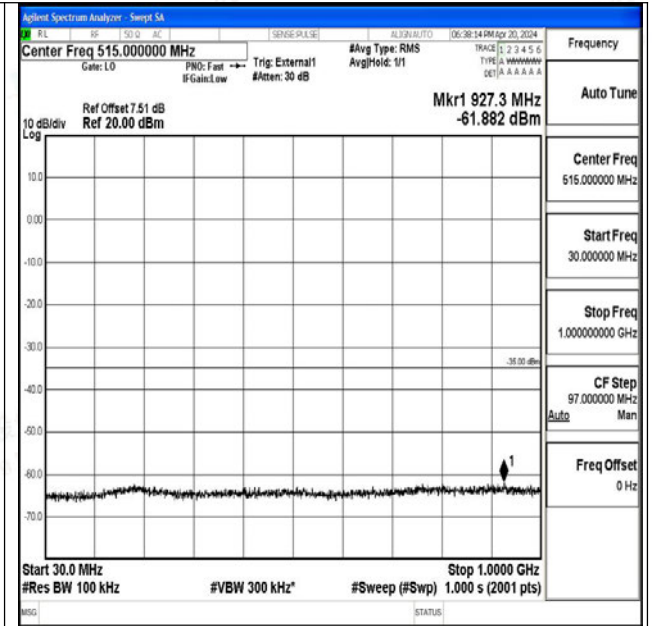

Band41_20MHz_16QAM_39750_1RB#0_0.009~0.15_0.009~0.15

Band41_20MHz_16QAM_39750_1RB#0_30~1000_30~1000