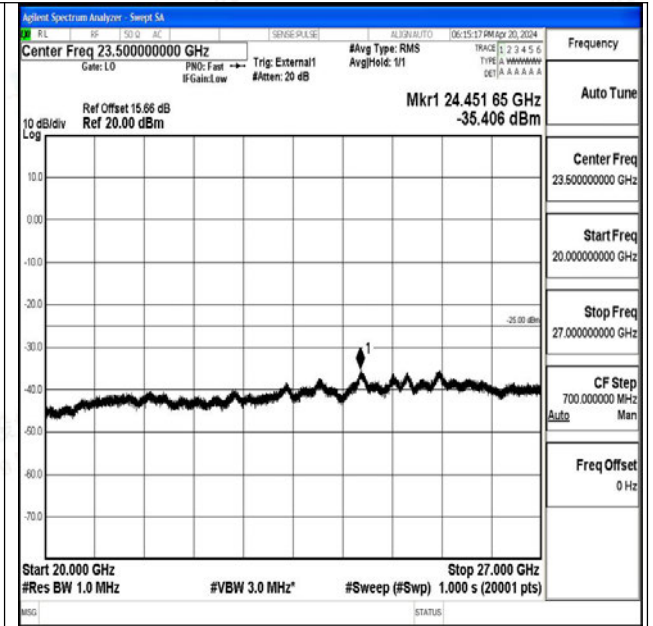

Band41_15MHz_QPSK_41515_1RB#0_20000~27000_2
0000~27000

Band41_15MHz_16QAM_41515_1RB#0_0.009~0.15_0.
009~0.15

Band41_15MHz_16QAM_41515_1RB#0_0.15~30_0.15~30
30

Band41_15MHz_16QAM_41515_1RB#0_30~1000_30~1000
000

Band41_15MHz_16QAM_41515_1RB#0_1000~20000_1000~20000

Band41_15MHz_16QAM_41515_1RB#0_20000~27000_20000~27000

Band41_20MHz_QPSK_39750_1RB#0_0.009~0.15_0.009~0.15

Band41_20MHz_QPSK_39750_1RB#0_0.15~30_0.15~30