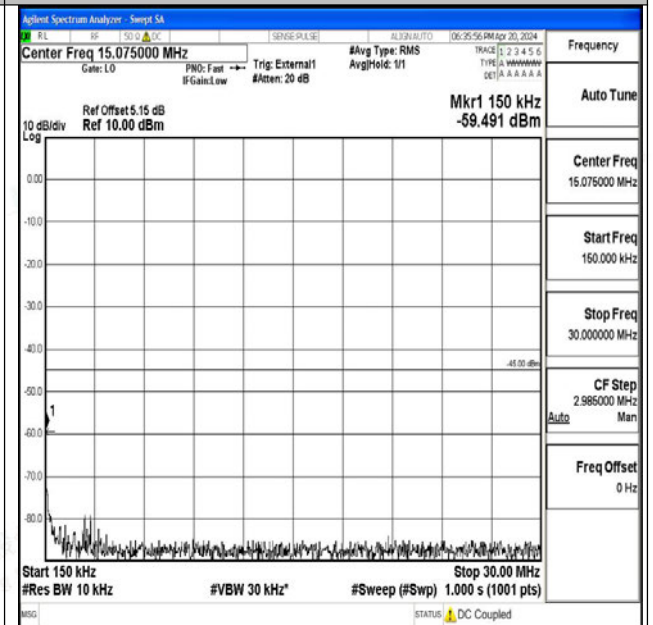

Band41_15MHz_16QAM_41515_1RB#0_20000~27000_20000~27000

Band41_20MHz_QPSK_39750_1RB#0_0.15~30_0.15~30