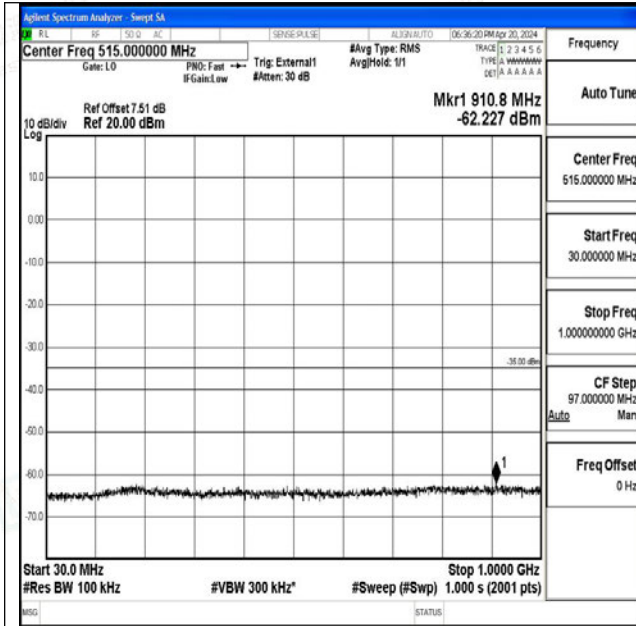

Band41_15MHz_16QAM_41515_1RB#0_1000~20000_1000~20000

Band41_15MHz_16QAM_41515_1RB#0_20000~27000_20000~27000

Band41_20MHz_QPSK_39750_1RB#0_0.009~0.15_0.009~0.15

Band41_20MHz_QPSK_39750_1RB#0_0.15~30_0.15~30