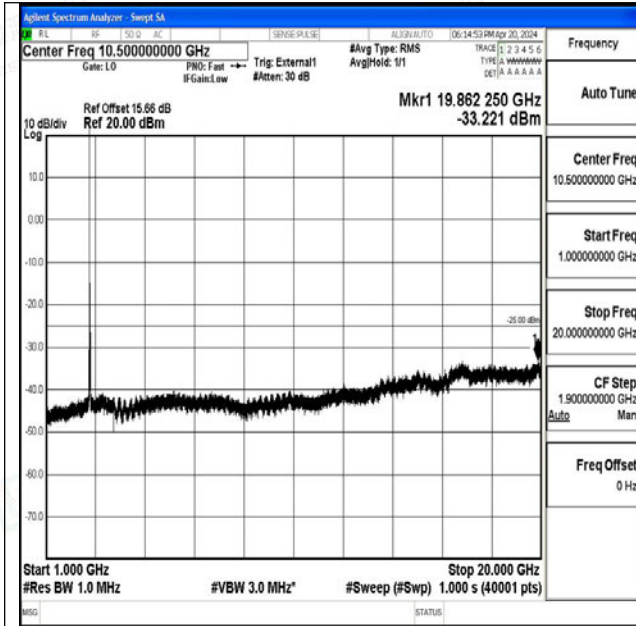

Band41_15MHz_QPSK_41515_1RB#0_20000~27000_2
0000~27000

Band41_15MHz_16QAM_41515_1RB#0_0.009~0.15_0.
009~0.15

Band41_15MHz_16QAM_41515_1RB#0_0.15~30_0.15~30
30

Band41_15MHz_16QAM_41515_1RB#0_30~1000_30~1000
000