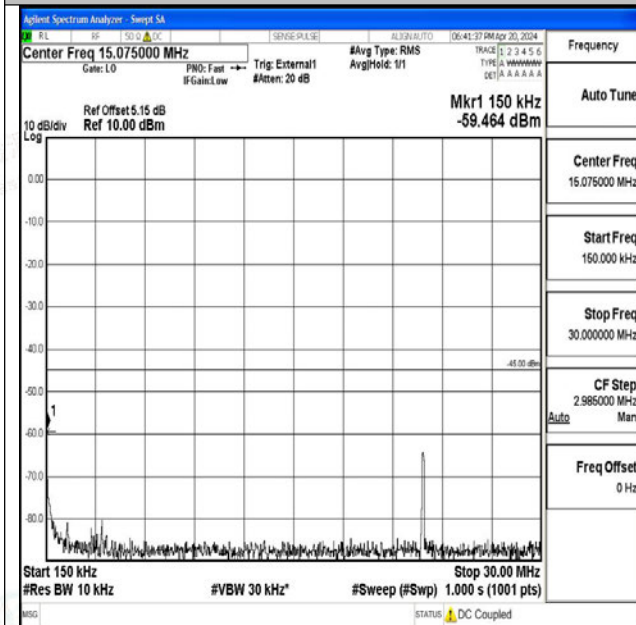

Band41_20MHz_QPSK_40620_1RB#0_0.15~30_0.15~3
0

Band41_20MHz_QPSK_40620_1RB#0_30~1000_30~10
00

Band41_20MHz_QPSK_40620_1RB#0_1000~20000_10
00~20000

Band41_20MHz_QPSK_40620_1RB#0_20000~27000_20000~27000

Band41_20MHz_16QAM_40620_1RB#0_0.009~0.15_0.009~0.15