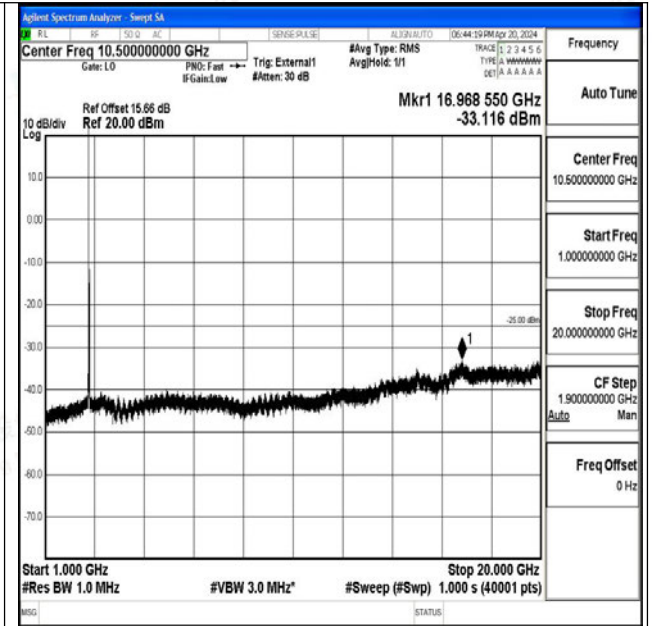

Band41_20MHz_QPSK_41490_1RB#0_0.009~0.15_0.009~0.15

Band41_20MHz_QPSK_41490_1RB#0_0.15~30_0.15~30
0

Band41_20MHz_QPSK_41490_1RB#0_30~1000_30~1000

Band41_20MHz_QPSK_41490_1RB#0_1000~20000_1000~20000

Band41_20MHz_QPSK_41490_1RB#0_20000~27000_20000~27000