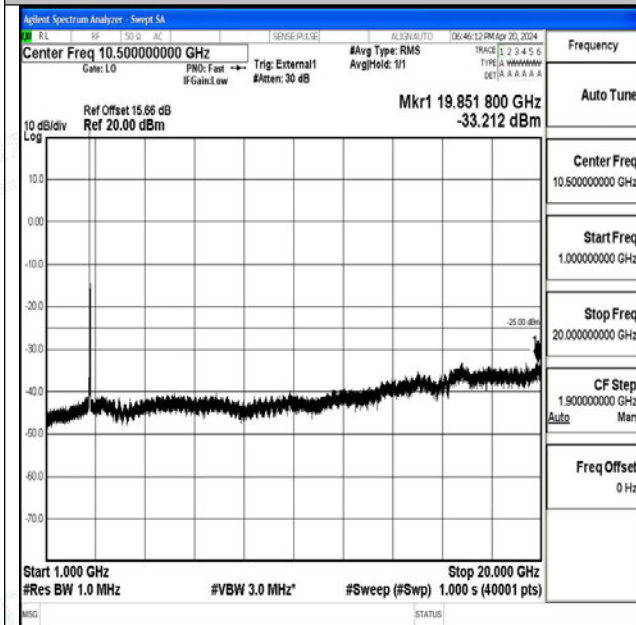

Band41_20MHz_16QAM_41490_1RB#0_0.009~0.15_0.009~0.15

Band41_20MHz_16QAM_41490_1RB#0_0.15~30_0.15~30

Band41_20MHz_16QAM_41490_1RB#0_30~1000_30~1000

Band41_20MHz_16QAM_41490_1RB#0_1000~20000_1000~20000

Band41_20MHz_16QAM_41490_1RB#0_20000~27000_20000~27000