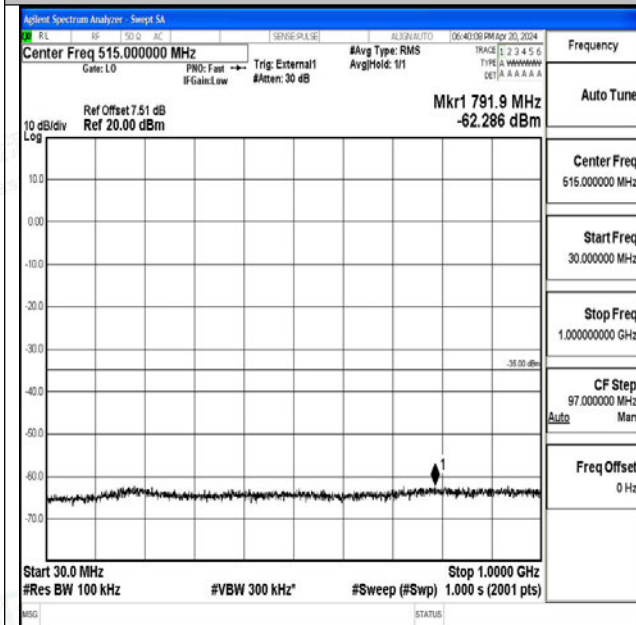

Band41_20MHz_QPSK_40620_1RB#0_0.009~0.15_0.00
9~0.15

Band41_20MHz_QPSK_40620_1RB#0_30~1000_30~10
00