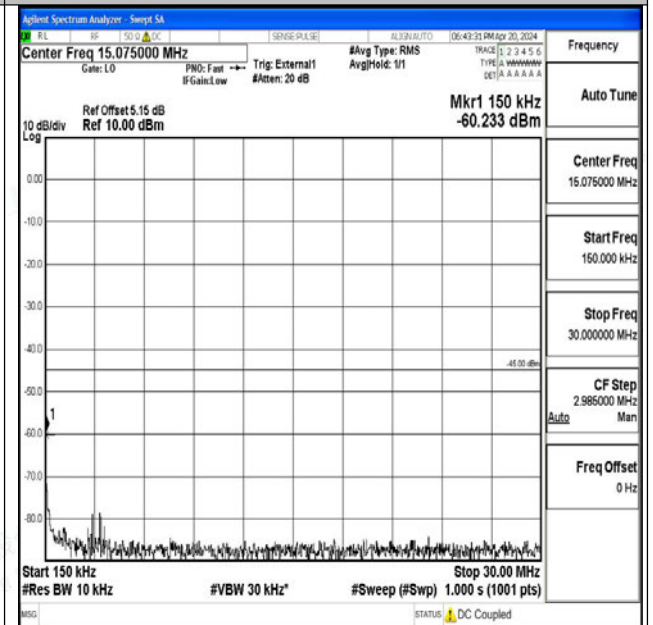

Band41_20MHz_16QAM_40620_1RB#0_20000~27000_0
20000~27000

Band41_20MHz_QPSK_41490_1RB#0_0.15~30_0.15~30
0