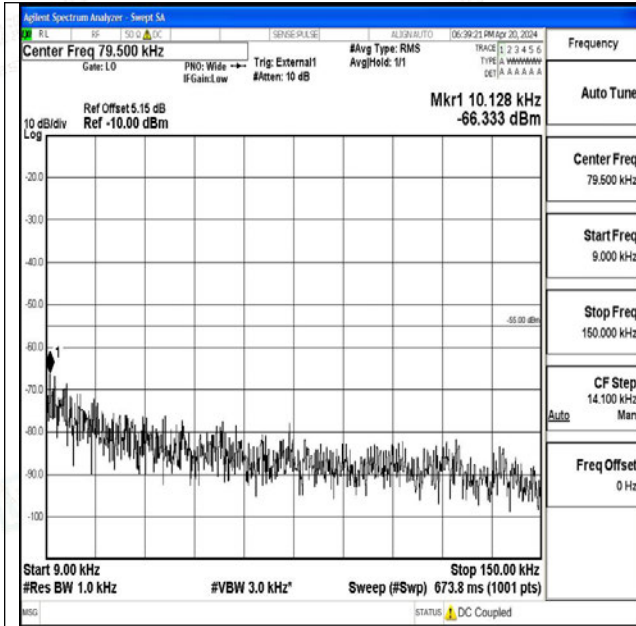

Band41_20MHz_16QAM_39750_1RB#0_0.15~30_0.15~30

Band41_20MHz_16QAM_39750_1RB#0_30~1000_30~1000

Band41_20MHz_16QAM_39750_1RB#0_1000~20000_1000~20000

Band41_20MHz_16QAM_39750_1RB#0_20000~27000_20000~27000

Band41_20MHz_QPSK_40620_1RB#0_0.009~0.15_0.00
9~0.15