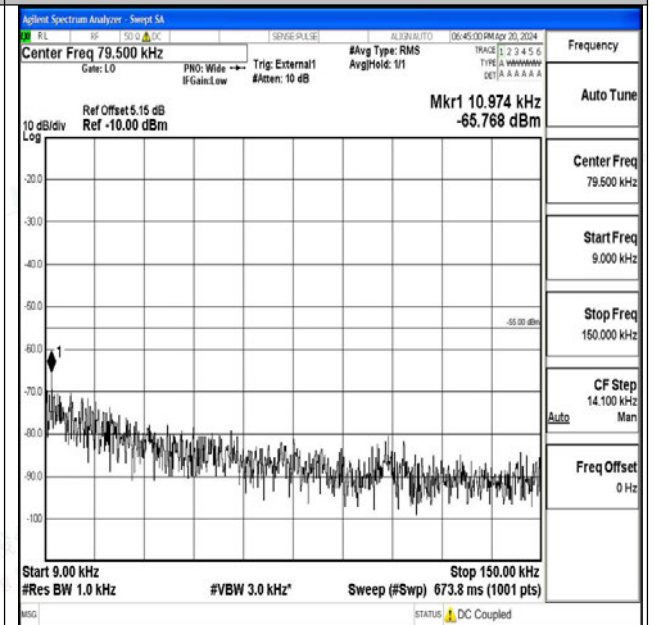

Band41_20MHz_QPSK_41490_1RB#0_0.009~0.15_0.009~0.15

Band41_20MHz_QPSK_41490_1RB#0_0.15~30_0.15~30
0

Band41_20MHz_QPSK_41490_1RB#0_30~1000_30~1000

Band41_20MHz_QPSK_41490_1RB#0_1000~20000_1000~20000

Band41_20MHz_QPSK_41490_1RB#0_20000~27000_20000~27000