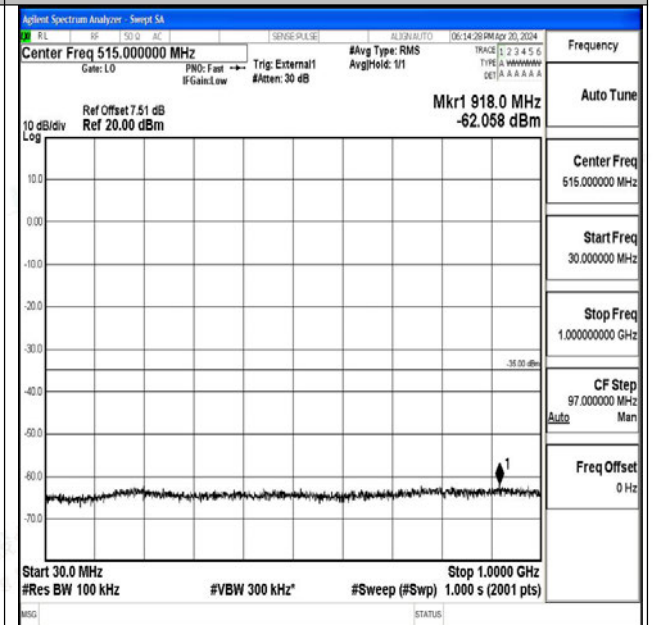

Band41_15MHz_QPSK_41515_1RB#0_20000~27000_2
0000~27000

Band41_15MHz_16QAM_41515_1RB#0_0.009~0.15_0.
009~0.15

Band41_15MHz_16QAM_41515_1RB#0_0.15~30_0.15~30
30

Band41_15MHz_16QAM_41515_1RB#0_30~1000_30~1000
000