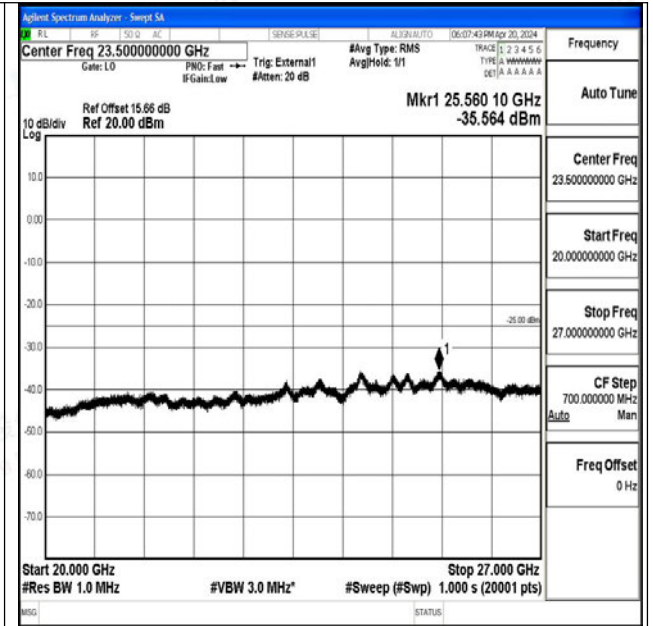

Band41_15MHz_16QAM_39725_1RB#0_20000~27000_20000~27000