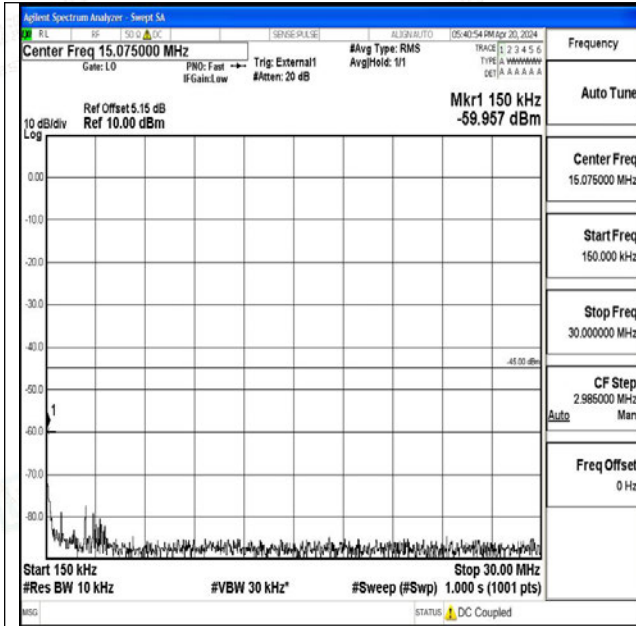

Band41_10MHz_16QAM_41540_1RB#0_0.15~30_0.15~30