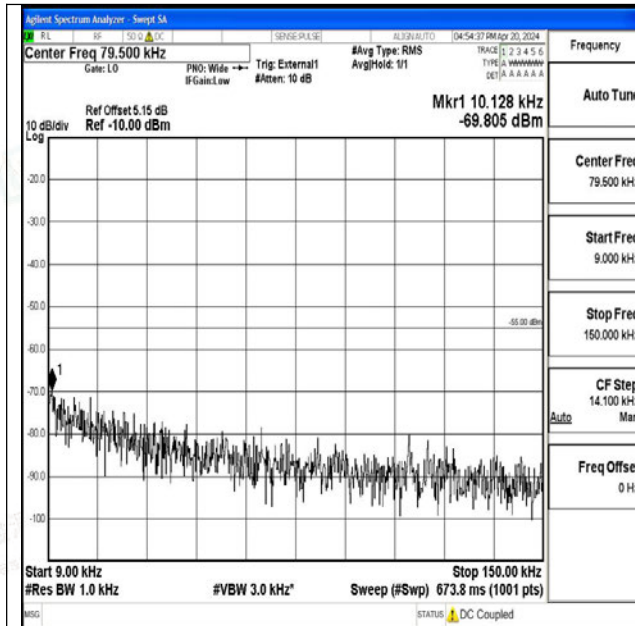

Band41	20MHz	16QAM	41490	1RB#0	0.009~0.15	-65.77	PASS
Band41	20MHz	16QAM	41490	1RB#0	0.15~30	-62.41	PASS
Band41	20MHz	16QAM	41490	1RB#0	30~1000	-62.25	PASS
Band41	20MHz	16QAM	41490	1RB#0	1000~20000	-33.21	PASS
Band41	20MHz	16QAM	41490	1RB#0	20000~27000	-35.22	PASS

Test Graphs

Band41_5MHz_QPSK_39675_1RB#0_0.009~0.15_0.009~0.15