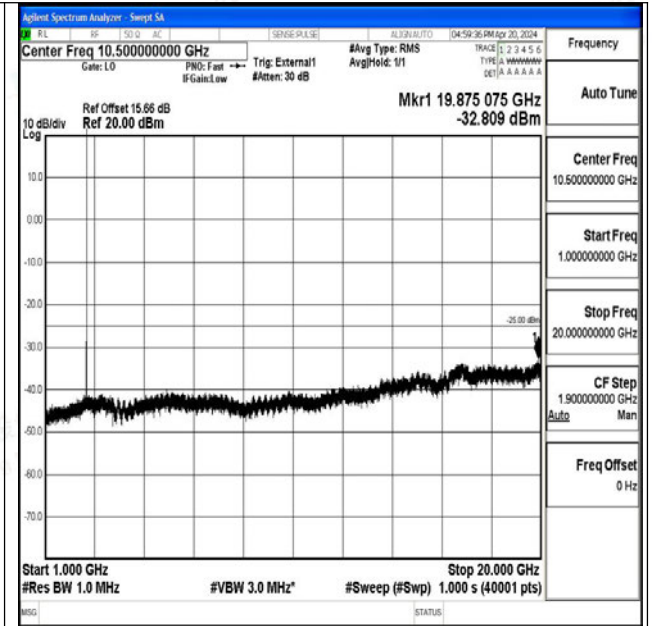

Band41_5MHz_QPSK_40620_1RB#0_0.009~0.15_0.009~0.15

Band41_5MHz_QPSK_40620_1RB#0_0.15~30_0.15~30

Band41_5MHz_QPSK_40620_1RB#0_30~1000_30~1000

Band41_5MHz_QPSK_40620_1RB#0_1000~20000_1000~20000

Band41_5MHz_QPSK_40620_1RB#0_20000~27000_20000~27000