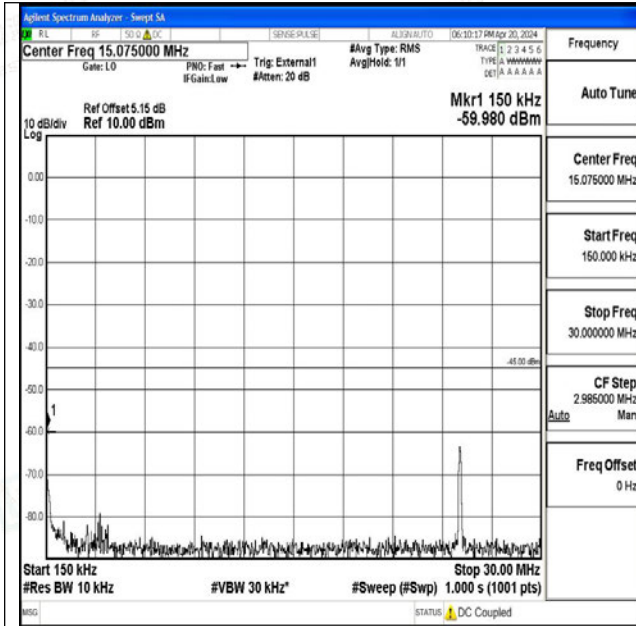

Band41_15MHz_QPSK_40620_1RB#0_30~1000_30~1000

Band41_15MHz_QPSK_40620_1RB#0_1000~20000_1000~20000

Band41_15MHz_QPSK_40620_1RB#0_20000~27000_20000~27000

Band41_15MHz_16QAM_40620_1RB#0_0.009~0.15_0.009~0.15