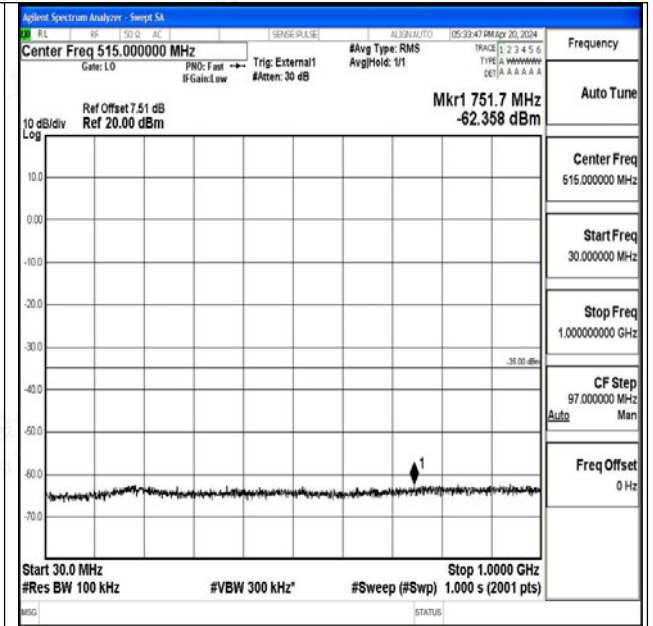

Band41_10MHz_16QAM_39700_1RB#0_30~1000_30~1000