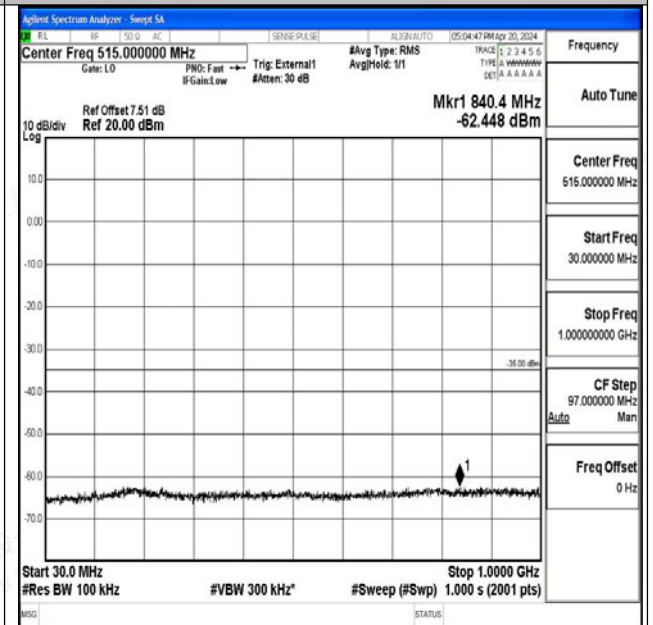

Band41_5MHz_16QAM_41565_1RB#0_30~1000_30~1000