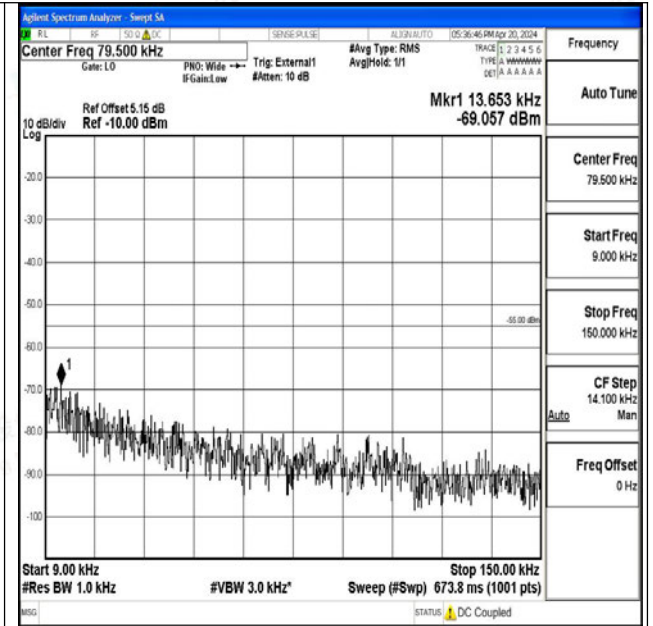

Band41_10MHz_QPSK_40620_1RB#0_0.009~0.15_0.00
9~0.15

Band41_10MHz_QPSK_40620_1RB#0_0.15~30_0.15~3
0

Band41_10MHz_QPSK_40620_1RB#0_30~1000_30~10
00

Band41_10MHz_QPSK_40620_1RB#0_1000~20000_10
00~20000

Band41_10MHz_QPSK_40620_1RB#0_20000~27000_2
0000~27000