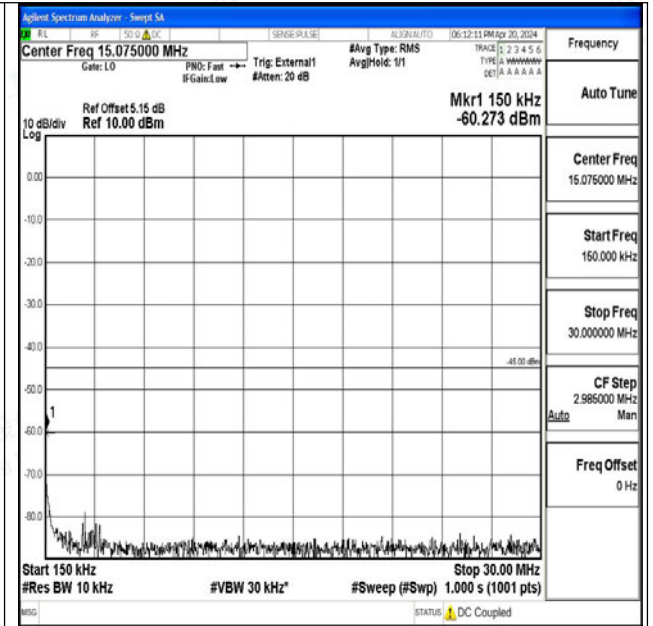

Band41_15MHz_16QAM_40620_1RB#0_0.15~30_0.15~30

Band41_15MHz_16QAM_40620_1RB#0_30~1000_30~1000

Band41_15MHz_16QAM_40620_1RB#0_1000~20000_1000~20000

Band41_15MHz_16QAM_40620_1RB#0_20000~27000_20000~27000

Band41_15MHz_QPSK_41515_1RB#0_0.009~0.15_0.00
9~0.15