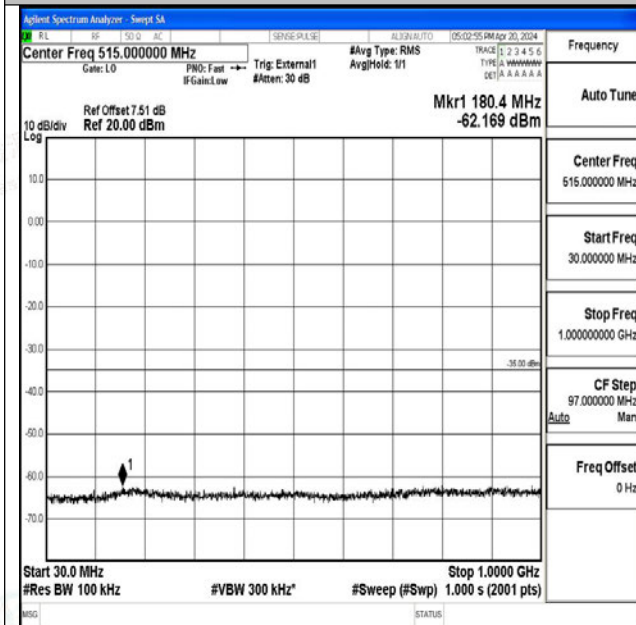

0000~27000

Band41_5MHz_QPSK_41565_1RB#0_0.009~0.15_0.009~0.15

Band41_5MHz_QPSK_41565_1RB#0_0.15~30_0.15~30

Band41_5MHz_QPSK_41565_1RB#0_30~1000_30~1000

Band41_5MHz_QPSK_41565_1RB#0_1000~20000_1000~20000

Band41_5MHz_QPSK_41565_1RB#0_20000~27000_2000~27000