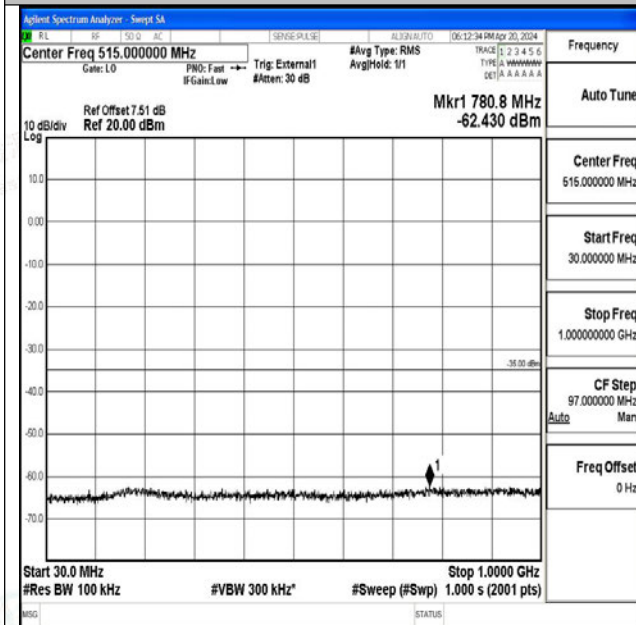

Band41_15MHz_QPSK_41515_1RB#0_30~1000_30~10
00