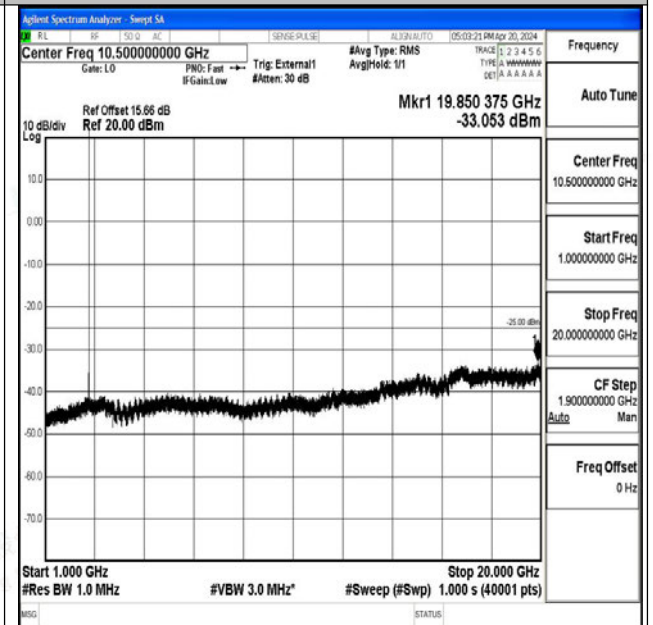

0000~27000

Band41_5MHz_QPSK_41565_1RB#0_0.009~0.15_0.009~0.15

Band41_5MHz_QPSK_41565_1RB#0_0.15~30_0.15~30

Band41_5MHz_QPSK_41565_1RB#0_30~1000_30~1000

Band41_5MHz_QPSK_41565_1RB#0_1000~20000_1000~20000

Band41_5MHz_QPSK_41565_1RB#0_20000~27000_2000~27000