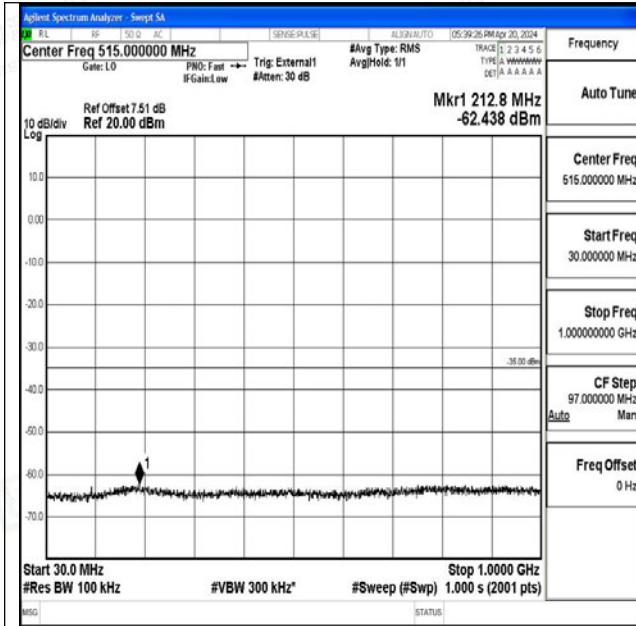

Band41_10MHz_16QAM_40620_1RB#0_20000~27000_20000~27000

Band41_10MHz_QPSK_41540_1RB#0_0.009~0.15_0.009~0.15

Band41_10MHz_QPSK_41540_1RB#0_0.15~30_0.15~30

Band41_10MHz_QPSK_41540_1RB#0_30~1000_30~1000

Band41_10MHz_QPSK_41540_1RB#0_1000~20000_1000~20000