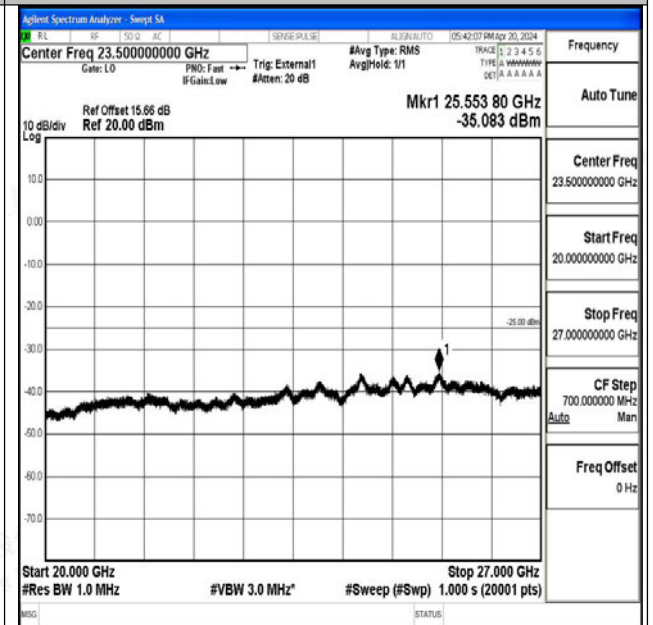

Band41_10MHz_QPSK_41540_1RB#0_20000~27000_20000~27000

Band41_10MHz_16QAM_41540_1RB#0_0.009~0.15_0.009~0.15

Band41_10MHz_16QAM_41540_1RB#0_0.15~30_0.15~30

Band41_10MHz_16QAM_41540_1RB#0_30~1000_30~1000

Band41_10MHz_16QAM_41540_1RB#0_1000~20000_1000~20000