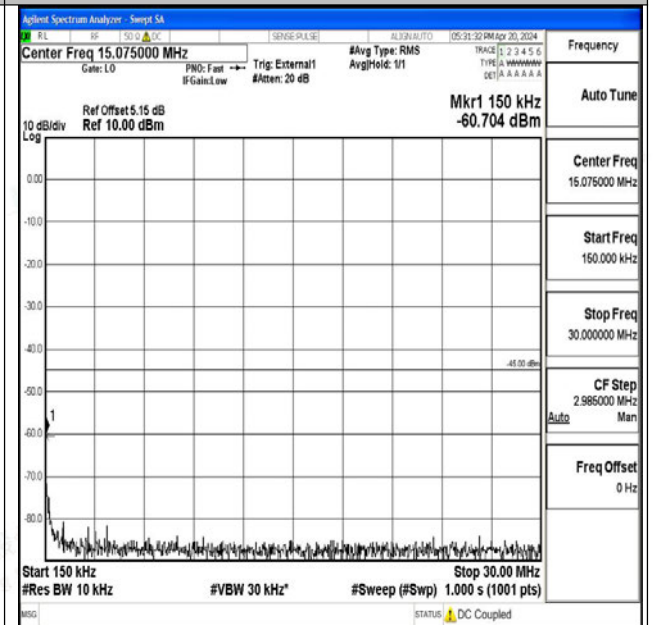

Band41_10MHz_QPSK_39700_1RB#0_0.15~30_0.15~30