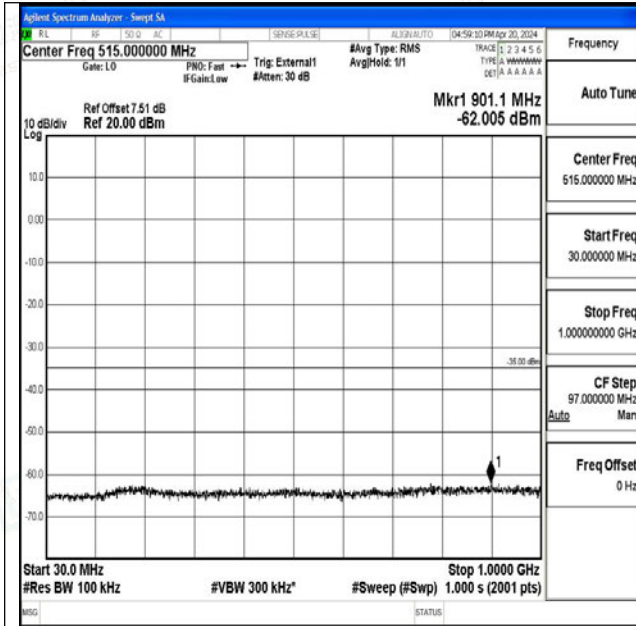

Band41_5MHz_QPSK_40620_1RB#0_30~1000_30~1000