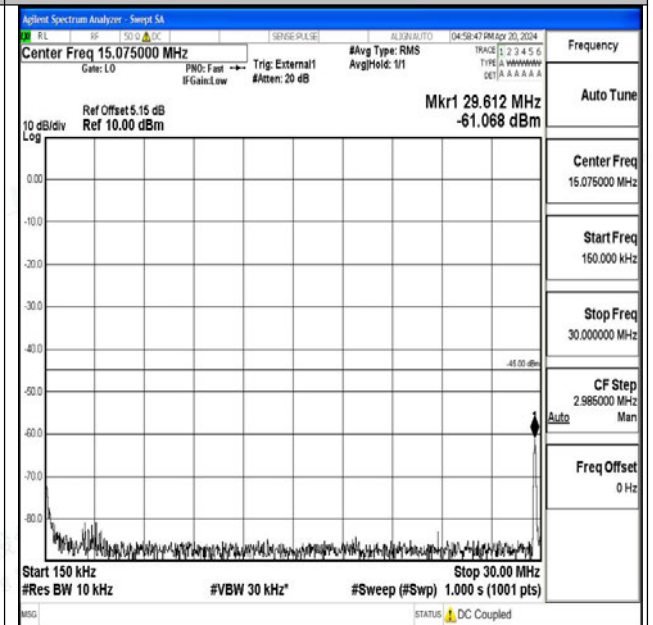

Band41_5MHz_QPSK_40620_1RB#0_0.15~30_0.15~30