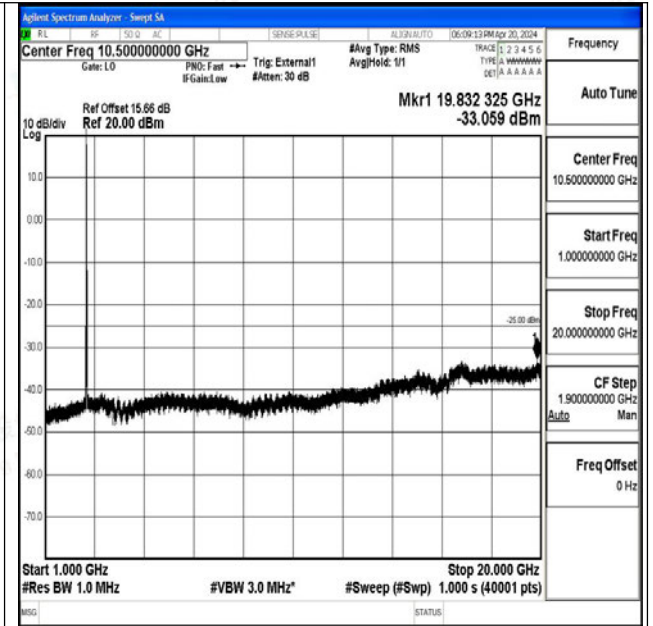

Band41_15MHz_QPSK_40620_1RB#0_1000~20000_1000~20000