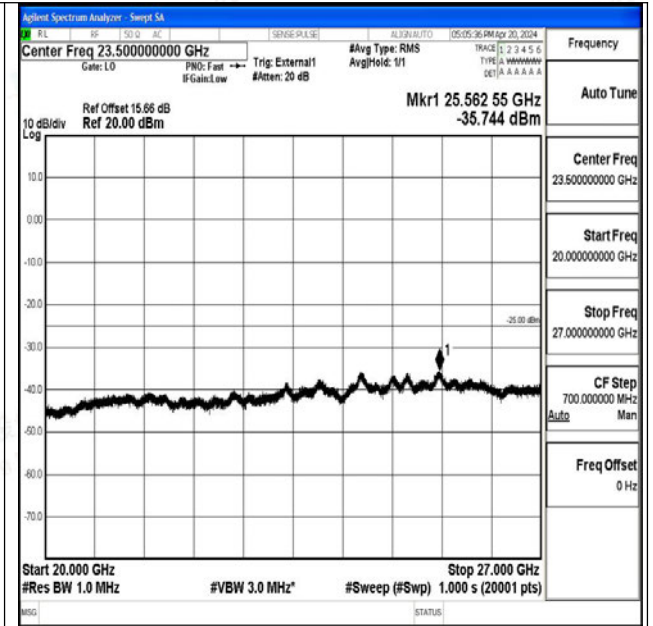

Band41_5MHz_16QAM_41565_1RB#0_0.009~0.15_0.09~0.15

Band41_5MHz_16QAM_41565_1RB#0_0.15~30_0.15~30

Band41_5MHz_16QAM_41565_1RB#0_30~1000_30~1000

Band41_5MHz_16QAM_41565_1RB#0_1000~20000_1000~20000

Band41_5MHz_16QAM_41565_1RB#0_20000~27000_20000~27000