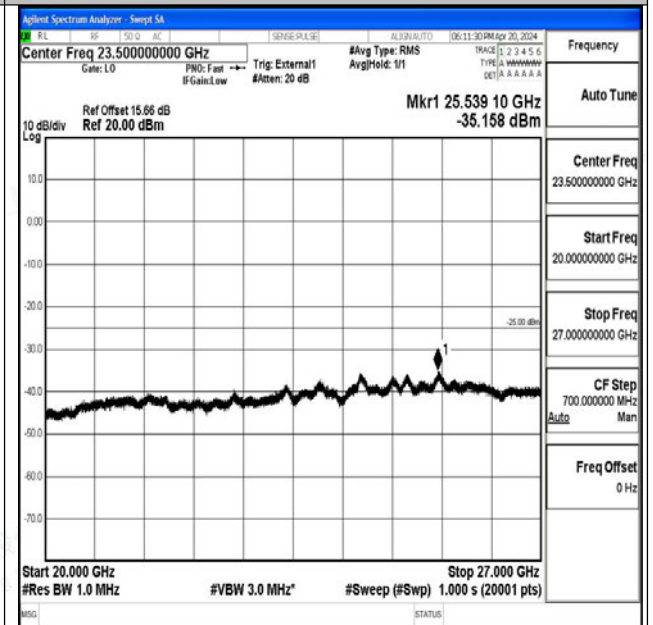

Band41_15MHz_16QAM_40620_1RB#0_20000~27000_20000~27000