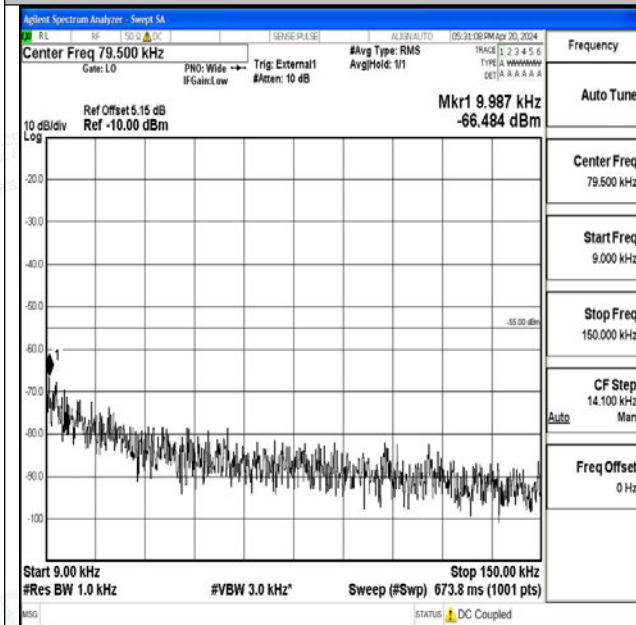

Band41_5MHz_16QAM_41565_1RB#0_0.009~0.15_0.09~0.15

Band41_5MHz_16QAM_41565_1RB#0_0.15~30_0.15~30

Band41_5MHz_16QAM_41565_1RB#0_30~1000_30~1000

Band41_5MHz_16QAM_41565_1RB#0_1000~20000_1000~20000

Band41_5MHz_16QAM_41565_1RB#0_20000~27000_20000~27000