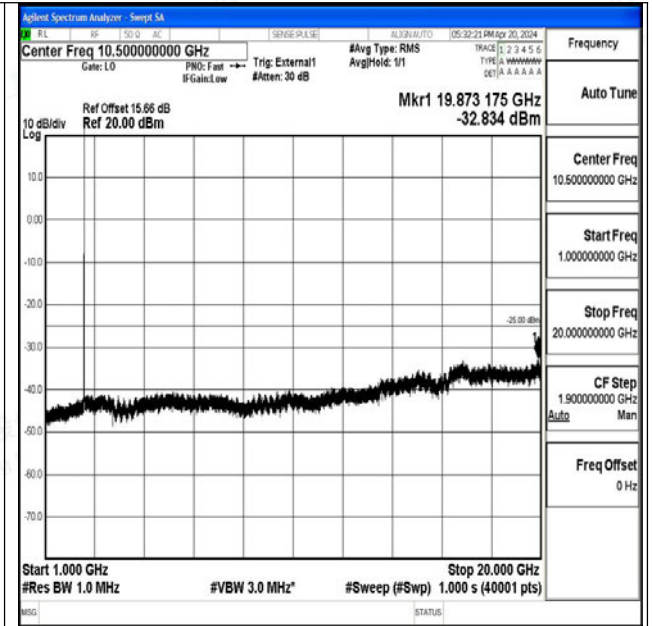

Band41_10MHz_QPSK_39700_1RB#0_0.009~0.15_0.009~0.15

Band41_10MHz_QPSK_39700_1RB#0_0.15~30_0.15~30

Band41_10MHz_QPSK_39700_1RB#0_30~1000_30~1000

Band41_10MHz_QPSK_39700_1RB#0_1000~20000_1000~20000

Band41_10MHz_QPSK_39700_1RB#0_20000~27000_20000~27000