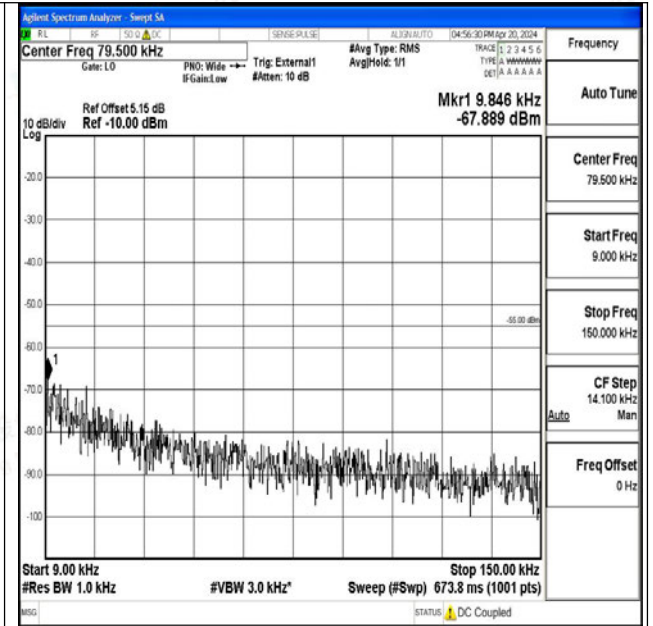

Test Graphs

Band41_5MHz_QPSK_39675_1RB#0_0.009~0.15_0.009~0.15

Band41_5MHz_QPSK_39675_1RB#0_0.15~30_0.15~30

Band41_5MHz_QPSK_39675_1RB#0_30~1000_30~1000

Band41_5MHz_QPSK_39675_1RB#0_1000~20000_1000~20000

Band41_5MHz_QPSK_39675_1RB#0_20000~27000_2000~27000