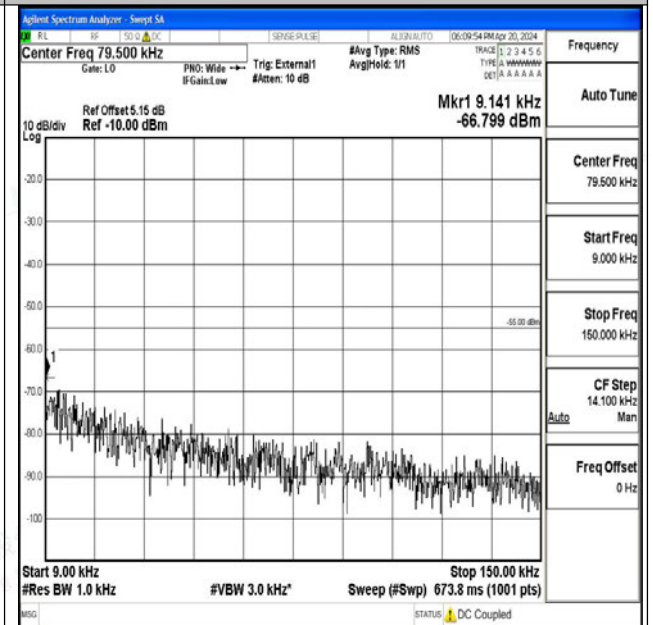

Band41_15MHz_16QAM_40620_1RB#0_0.009~0.15_0.009~0.15