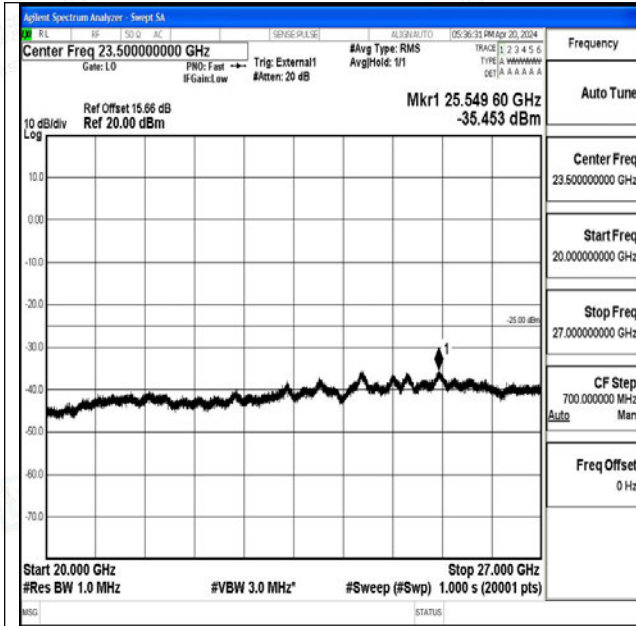

Band41_10MHz_QPSK_40620_1RB#0_0.009~0.15_0.00
9~0.15

Band41_10MHz_QPSK_40620_1RB#0_0.15~30_0.15~3
0

Band41_10MHz_QPSK_40620_1RB#0_30~1000_30~10
00

Band41_10MHz_QPSK_40620_1RB#0_1000~20000_10
00~20000

Band41_10MHz_QPSK_40620_1RB#0_20000~27000_2
0000~27000