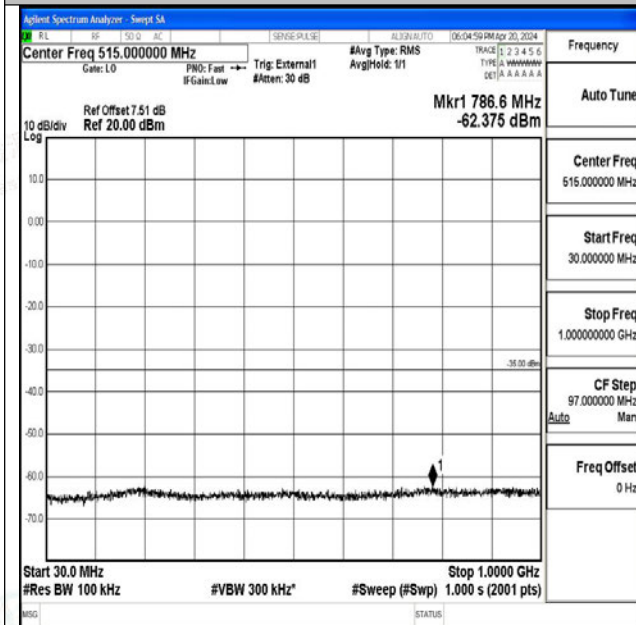

Band41_10MHz_16QAM_41540_1RB#0_20000~27000_20000~27000

Band41_15MHz_QPSK_39725_1RB#0_0.009~0.15_0.00

9~0.15

Band41_15MHz_QPSK_39725_1RB#0_0.15~30_0.15~3

0

Band41_15MHz_QPSK_39725_1RB#0_30~1000_30~10

00

Band41_15MHz_QPSK_39725_1RB#0_1000~20000_10