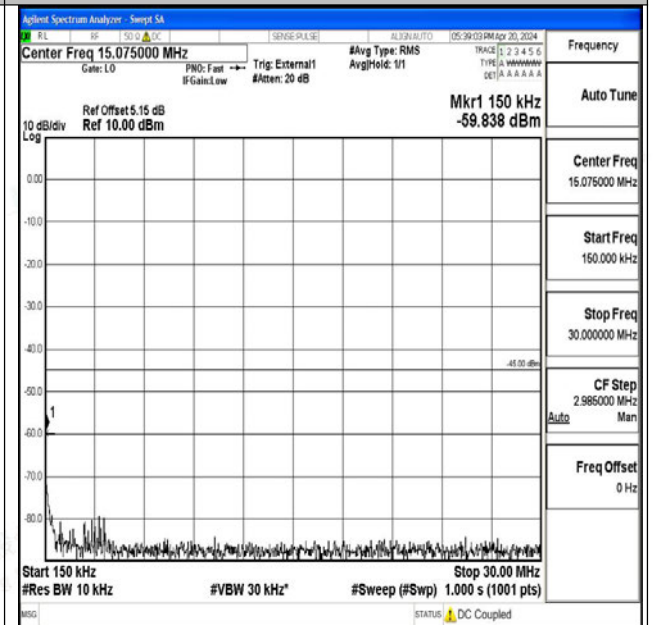

Band41_10MHz_QPSK_41540_1RB#0_0.15~30_0.15~30