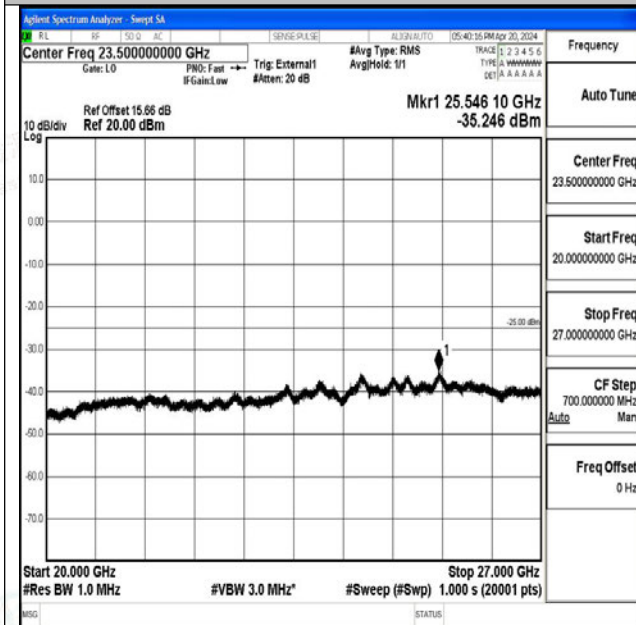

Band41_10MHz_16QAM_40620_1RB#0_20000~27000_20000~27000

Band41_10MHz_QPSK_41540_1RB#0_0.009~0.15_0.009~0.15

Band41_10MHz_QPSK_41540_1RB#0_0.15~30_0.15~30

Band41_10MHz_QPSK_41540_1RB#0_30~1000_30~1000

Band41_10MHz_QPSK_41540_1RB#0_1000~20000_1000~20000