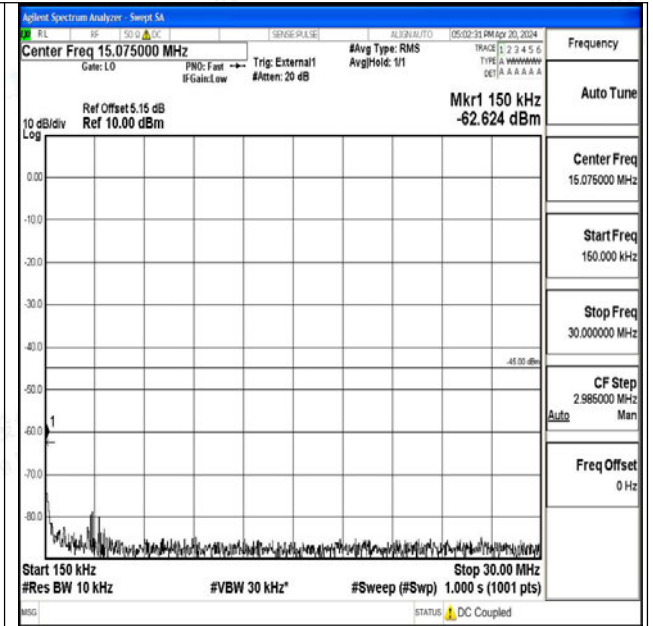

Band41_5MHz_QPSK_41565_1RB#0_0.15~30_0.15~30