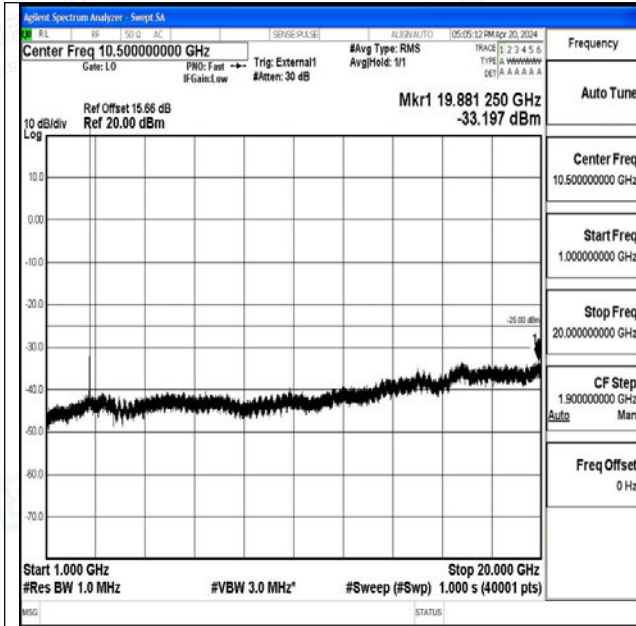

Band41_5MHz_16QAM_41565_1RB#0_0.009~0.15_0.09~0.15

Band41_5MHz_16QAM_41565_1RB#0_0.15~30_0.15~30

Band41_5MHz_16QAM_41565_1RB#0_30~1000_30~1000

Band41_5MHz_16QAM_41565_1RB#0_1000~20000_1000~20000

Band41_5MHz_16QAM_41565_1RB#0_20000~27000_20000~27000