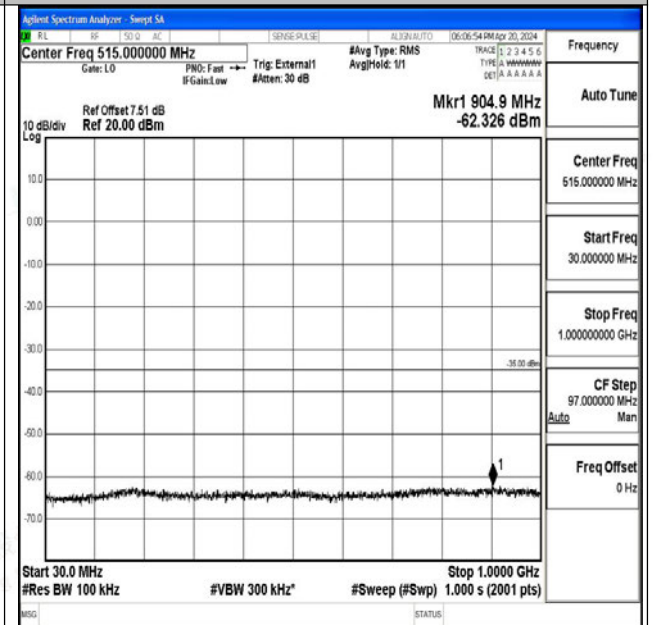

00~20000

Band41_15MHz_QPSK_39725_1RB#0_20000~27000_2
0000~27000

Band41_15MHz_16QAM_39725_1RB#0_0.009~0.15_0.
009~0.15

Band41_15MHz_16QAM_39725_1RB#0_0.15~30_0.15~30
30

Band41_15MHz_16QAM_39725_1RB#0_30~1000_30~1000
000