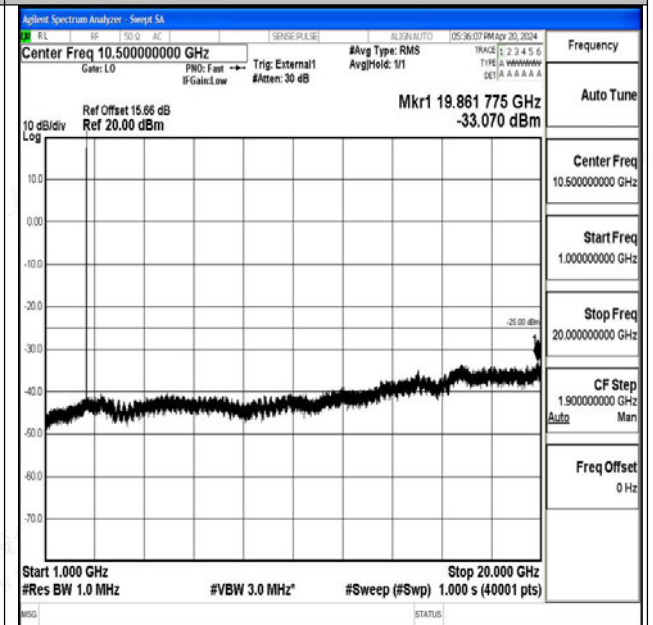

Band41_10MHz_QPSK_40620_1RB#0_1000~20000_10
00~20000