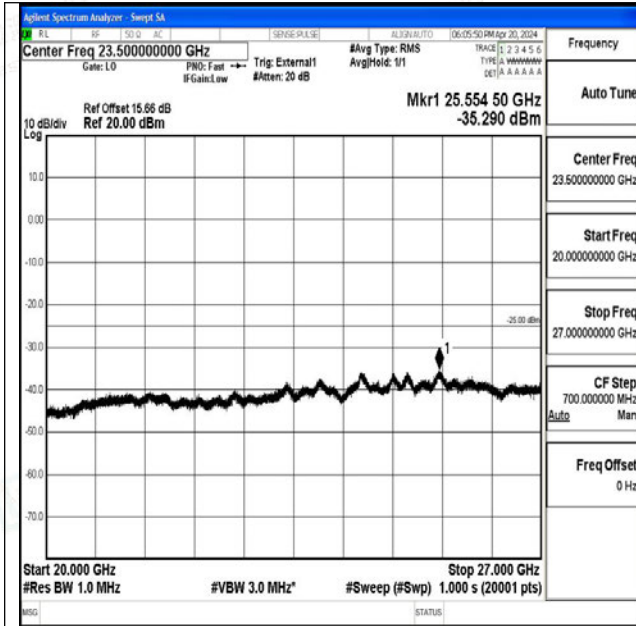

Band41_15MHz_QPSK_39725_1RB#0_20000~27000_2
0000~27000