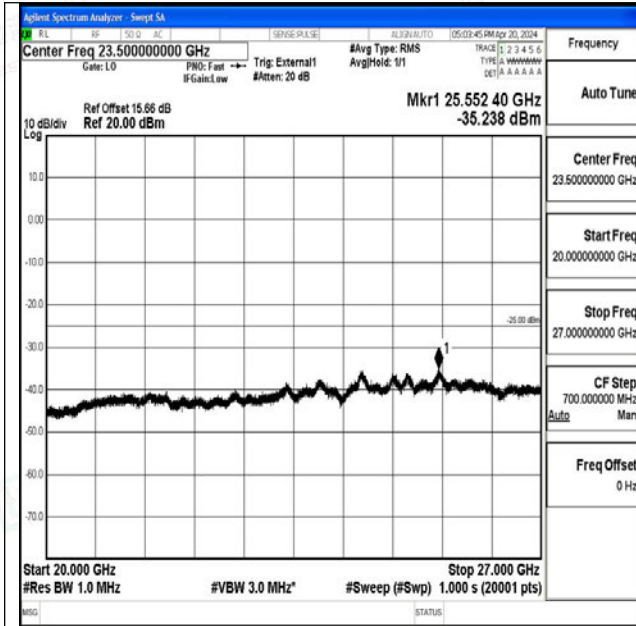

0000~27000

Band41_5MHz_QPSK_41565_1RB#0_0.009~0.15_0.009~0.15

Band41_5MHz_QPSK_41565_1RB#0_0.15~30_0.15~30

Band41_5MHz_QPSK_41565_1RB#0_30~1000_30~1000

Band41_5MHz_QPSK_41565_1RB#0_1000~20000_1000~20000

Band41_5MHz_QPSK_41565_1RB#0_20000~27000_2000~27000