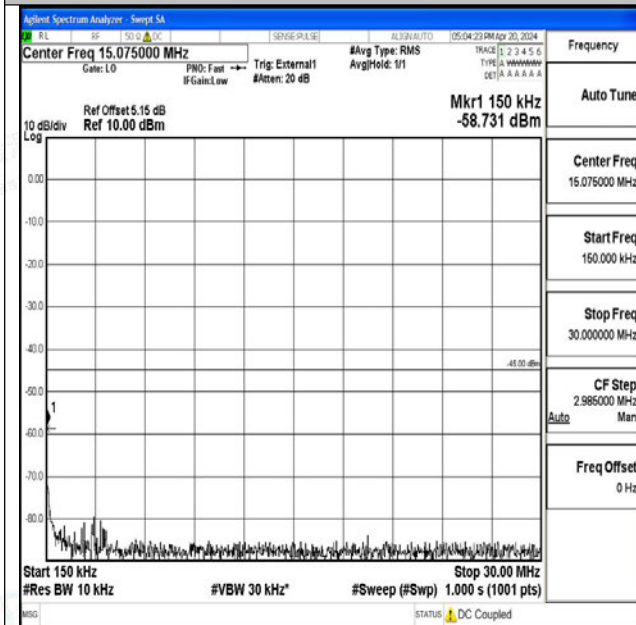

Band41_5MHz_16QAM_41565_1RB#0_0.15~30_0.15~30