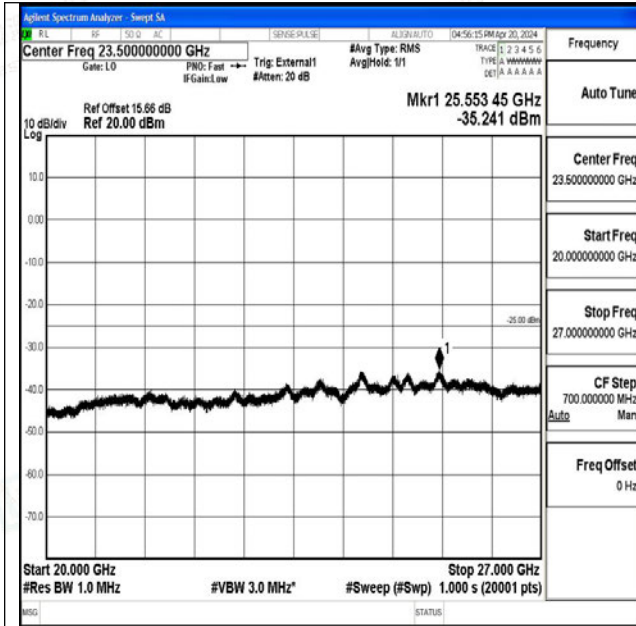

Test Graphs

Band41_5MHz_QPSK_39675_1RB#0_0.009~0.15_0.009~0.15

Band41_5MHz_QPSK_39675_1RB#0_0.15~30_0.15~30

Band41_5MHz_QPSK_39675_1RB#0_30~1000_30~1000

Band41_5MHz_QPSK_39675_1RB#0_1000~20000_1000~20000

Band41_5MHz_QPSK_39675_1RB#0_20000~27000_2000~27000