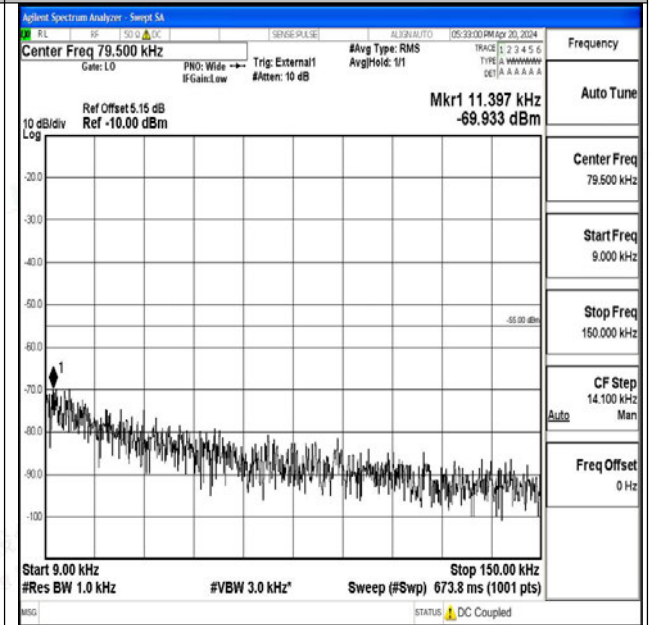

Band41_10MHz_QPSK_39700_1RB#0_0.009~0.15_0.009~0.15

Band41_10MHz_QPSK_39700_1RB#0_0.15~30_0.15~30

Band41_10MHz_QPSK_39700_1RB#0_30~1000_30~1000

Band41_10MHz_QPSK_39700_1RB#0_1000~20000_1000~20000

Band41_10MHz_QPSK_39700_1RB#0_20000~27000_20000~27000