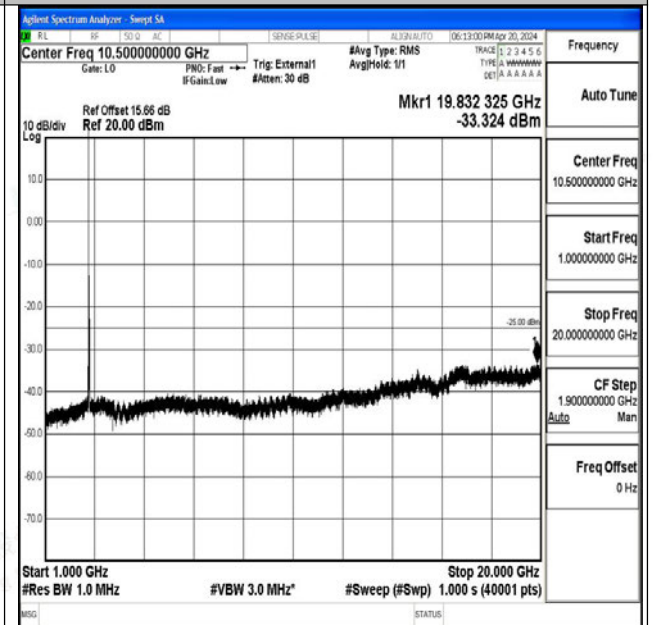

Band41_15MHz_QPSK_41515_1RB#0_1000~20000_10
00~20000