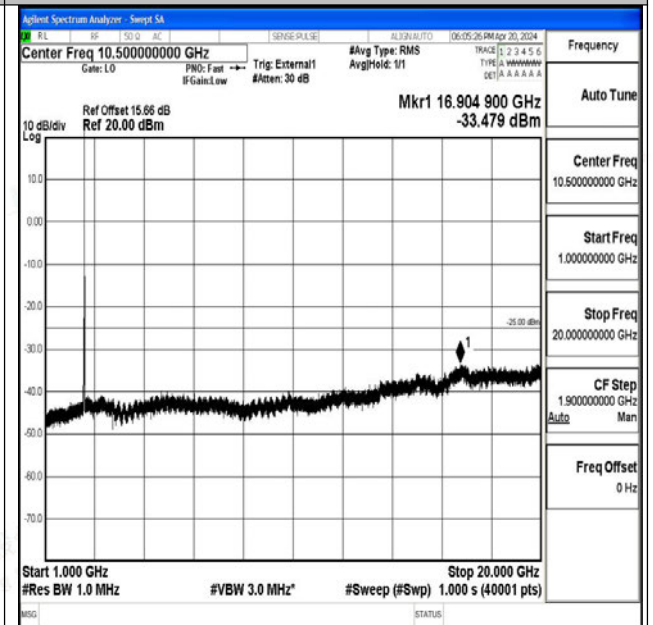

Band41_10MHz_16QAM_41540_1RB#0_20000~27000_20000~27000

Band41_15MHz_QPSK_39725_1RB#0_0.009~0.15_0.00

9~0.15

Band41_15MHz_QPSK_39725_1RB#0_0.15~30_0.15~3

0

Band41_15MHz_QPSK_39725_1RB#0_30~1000_30~10

00

Band41_15MHz_QPSK_39725_1RB#0_1000~20000_10