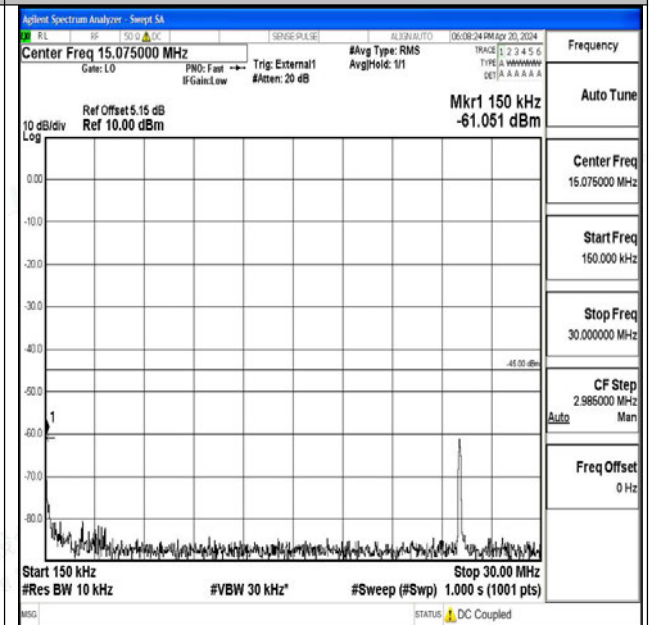

Band41_15MHz_QPSK_40620_1RB#0_0.15~30_0.15~30