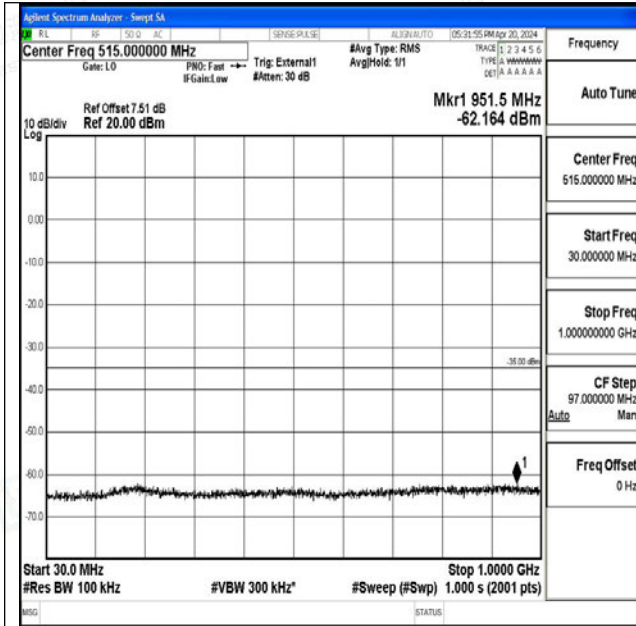

Band41_10MHz_QPSK_39700_1RB#0_30~1000_30~1000