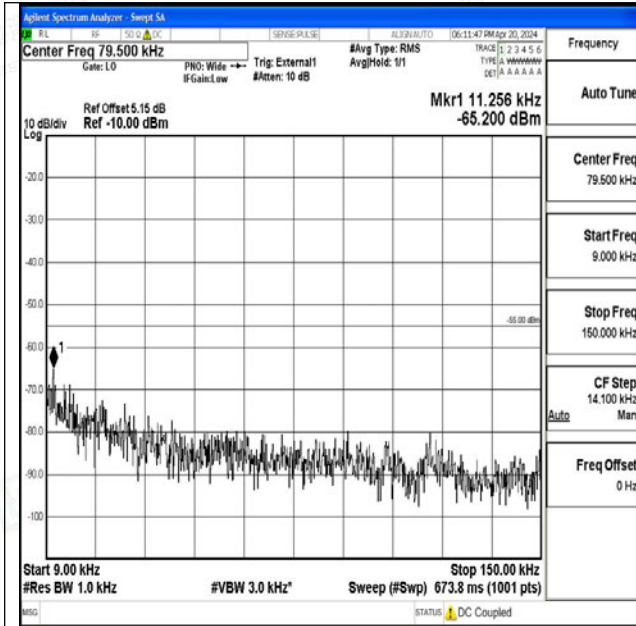

Band41_15MHz_16QAM_40620_1RB#0_0.15~30_0.15~30

Band41_15MHz_16QAM_40620_1RB#0_30~1000_30~1000

Band41_15MHz_16QAM_40620_1RB#0_1000~20000_1000~20000

Band41_15MHz_16QAM_40620_1RB#0_20000~27000_20000~27000

Band41_15MHz_QPSK_41515_1RB#0_0.009~0.15_0.00
9~0.15