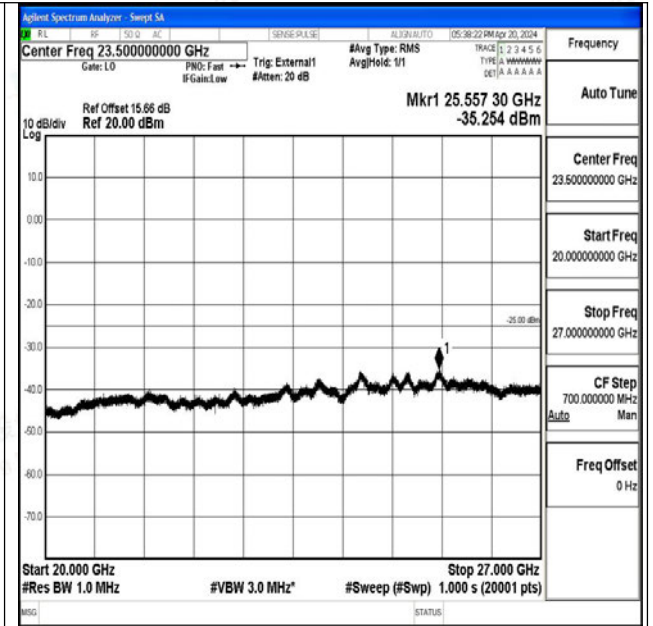

Band41_10MHz_16QAM_40620_1RB#0_0.009~0.15_0.
009~0.15

Band41_10MHz_16QAM_40620_1RB#0_0.15~30_0.15~30
30

Band41_10MHz_16QAM_40620_1RB#0_30~1000_30~1000
000

Band41_10MHz_16QAM_40620_1RB#0_1000~20000_1000~20000