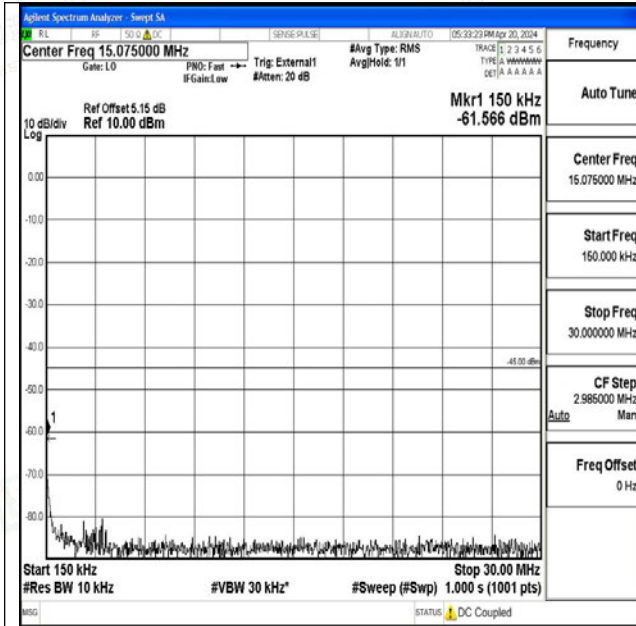

Band41_10MHz_16QAM_39700_1RB#0_0.15~30_0.15~30