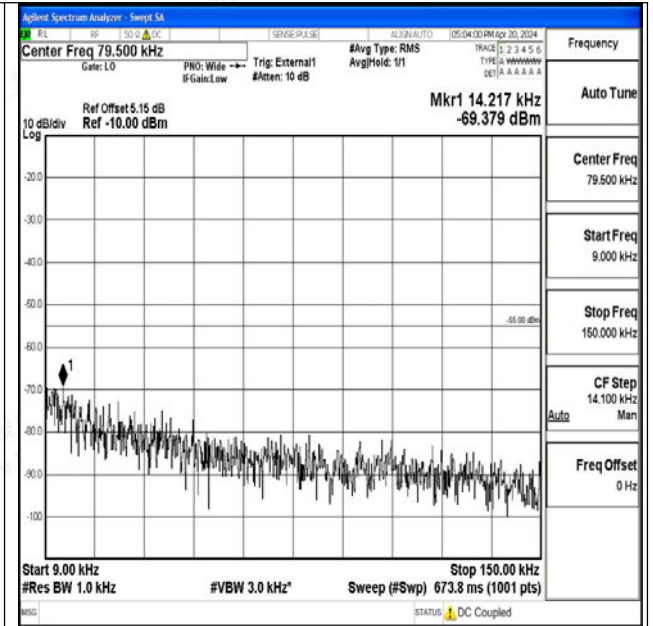

0000~27000

Band41_5MHz_QPSK_41565_1RB#0_0.009~0.15_0.009~0.15

Band41_5MHz_QPSK_41565_1RB#0_0.15~30_0.15~30

Band41_5MHz_QPSK_41565_1RB#0_30~1000_30~1000

Band41_5MHz_QPSK_41565_1RB#0_1000~20000_1000~20000

Band41_5MHz_QPSK_41565_1RB#0_20000~27000_2000~27000