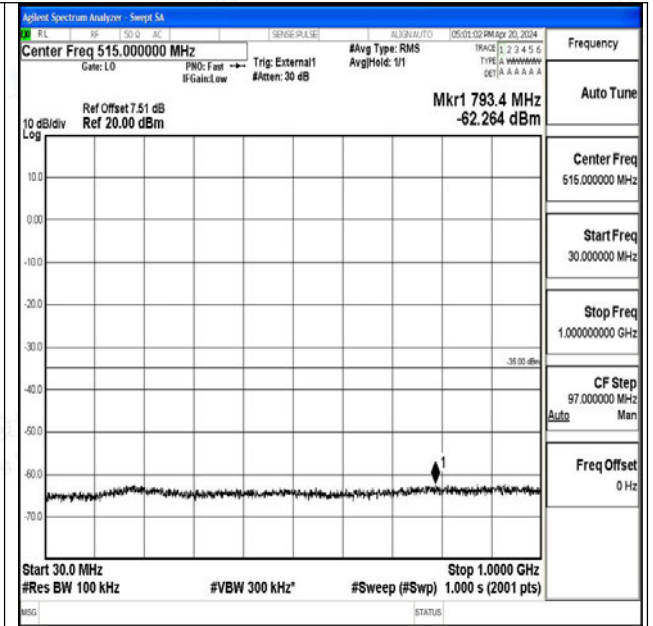

Band41_5MHz_16QAM_40620_1RB#0_30~1000_30~10

00