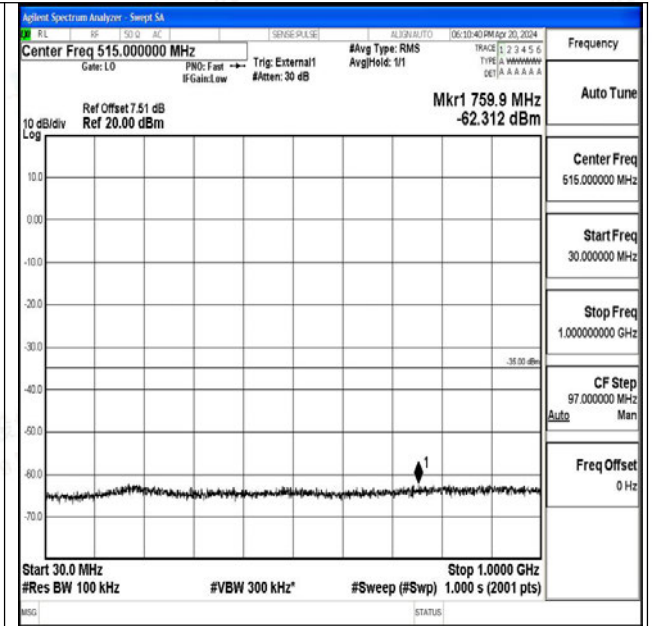

Band41_15MHz_16QAM_40620_1RB#0_30~1000_30~1000