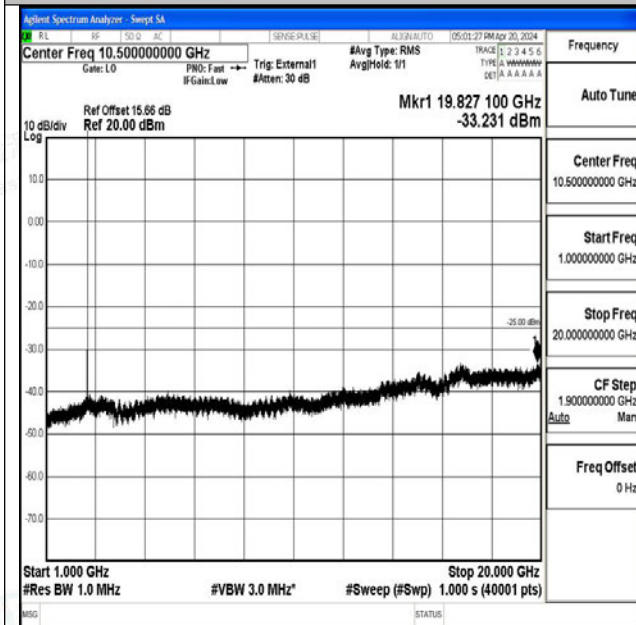

Band41_5MHz_16QAM_40620_1RB#0_0.009~0.15_0.009~0.15

Band41_5MHz_16QAM_40620_1RB#0_0.15~30_0.15~3

0

Band41_5MHz_16QAM_40620_1RB#0_30~1000_30~10

00

Band41_5MHz_16QAM_40620_1RB#0_1000~20000_10

00~20000

Band41_5MHz_16QAM_40620_1RB#0_20000~27000_2