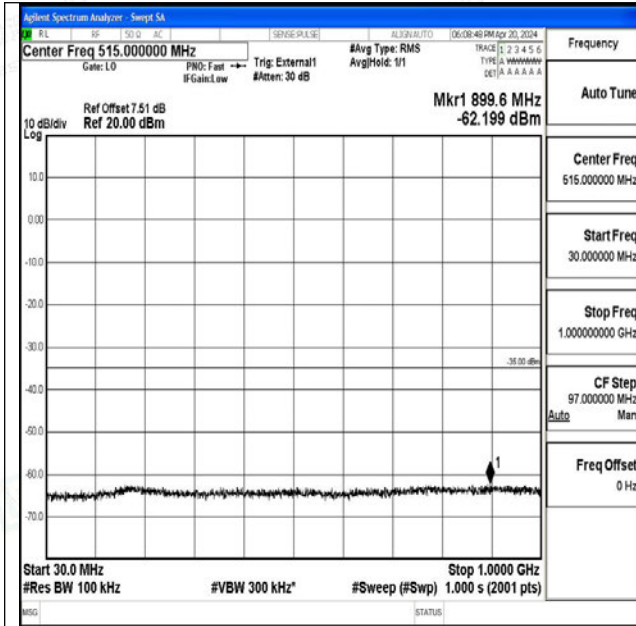

Band41_15MHz_16QAM_39725_1RB#0_1000~20000_1000~20000

Band41_15MHz_16QAM_39725_1RB#0_20000~27000_20000~27000

Band41_15MHz_QPSK_40620_1RB#0_0.009~0.15_0.009~0.15

Band41_15MHz_QPSK_40620_1RB#0_0.15~30_0.15~30