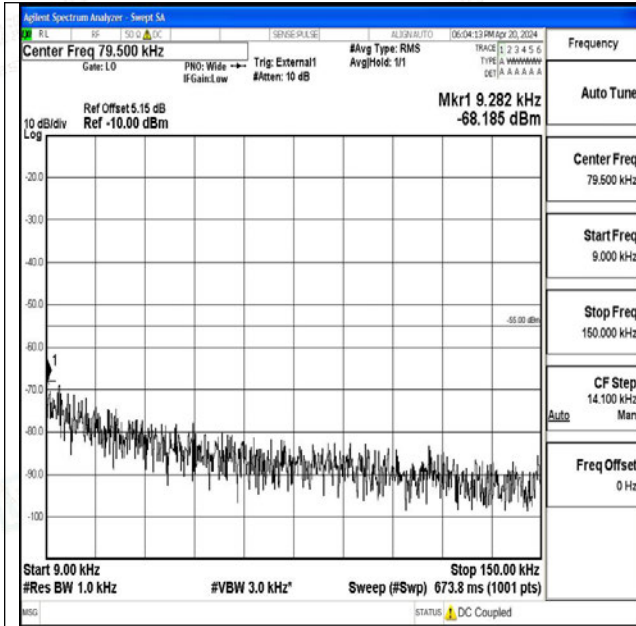

Band41_15MHz_QPSK_39725_1RB#0_0.009~0.15_0.00

9~0.15