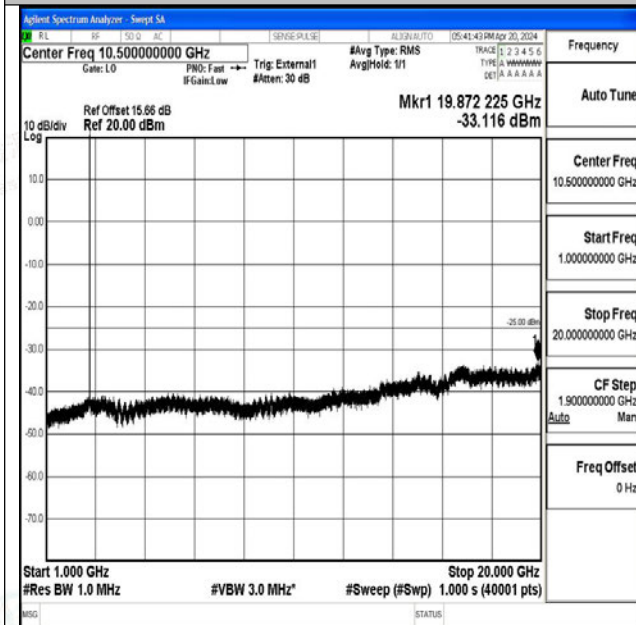

Band41_10MHz_QPSK_41540_1RB#0_20000~27000_20000~27000

Band41_10MHz_16QAM_41540_1RB#0_0.009~0.15_0.009~0.15

Band41_10MHz_16QAM_41540_1RB#0_0.15~30_0.15~30

Band41_10MHz_16QAM_41540_1RB#0_30~1000_30~1000

Band41_10MHz_16QAM_41540_1RB#0_1000~20000_1000~20000