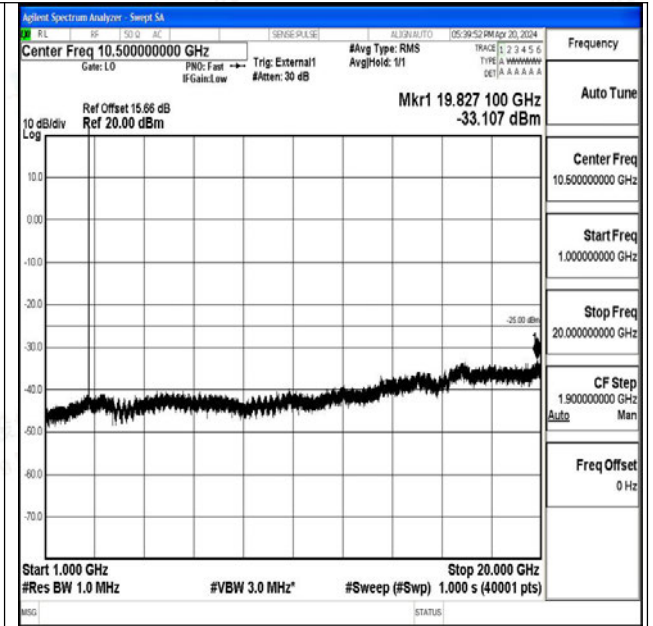

Band41_10MHz_16QAM_40620_1RB#0_20000~27000_20000~27000

Band41_10MHz_QPSK_41540_1RB#0_0.009~0.15_0.009~0.15

Band41_10MHz_QPSK_41540_1RB#0_0.15~30_0.15~30

Band41_10MHz_QPSK_41540_1RB#0_30~1000_30~1000

Band41_10MHz_QPSK_41540_1RB#0_1000~20000_1000~20000