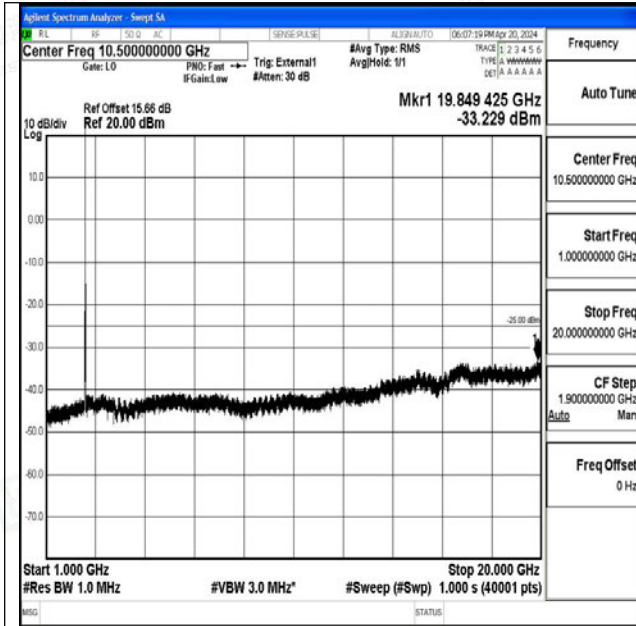

00~20000

Band41_15MHz_QPSK_39725_1RB#0_20000~27000_2
0000~27000

Band41_15MHz_16QAM_39725_1RB#0_0.009~0.15_0.
009~0.15

Band41_15MHz_16QAM_39725_1RB#0_0.15~30_0.15~30
30

Band41_15MHz_16QAM_39725_1RB#0_30~1000_30~1000
000