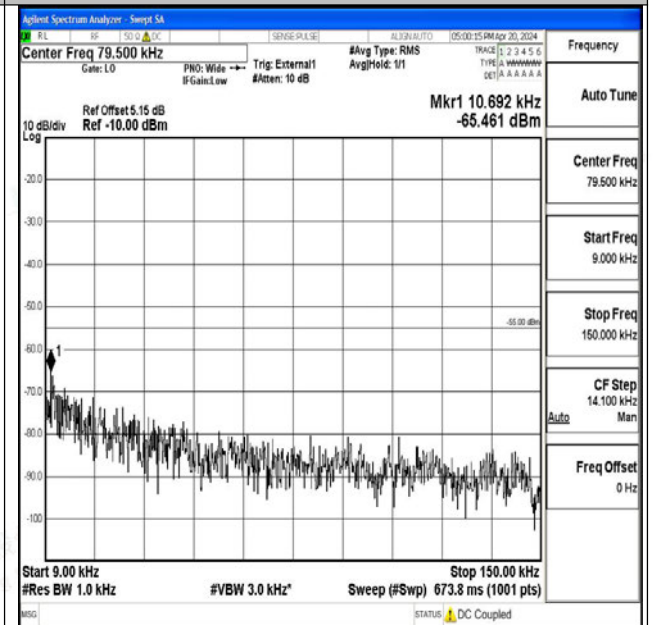

Band41_5MHz_QPSK_40620_1RB#0_0.009~0.15_0.009~0.15

Band41_5MHz_QPSK_40620_1RB#0_0.15~30_0.15~30

Band41_5MHz_QPSK_40620_1RB#0_30~1000_30~1000

Band41_5MHz_QPSK_40620_1RB#0_1000~20000_1000~20000

Band41_5MHz_QPSK_40620_1RB#0_20000~27000_20000~27000