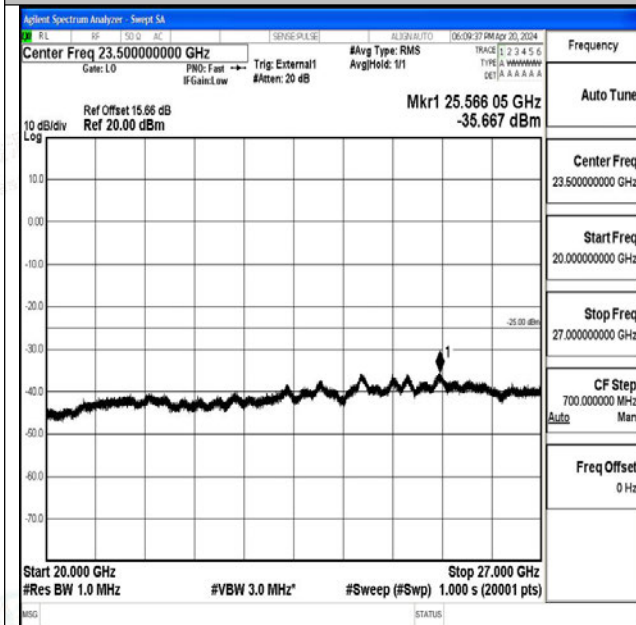

Band41_15MHz_QPSK_40620_1RB#0_20000~27000_20000~27000