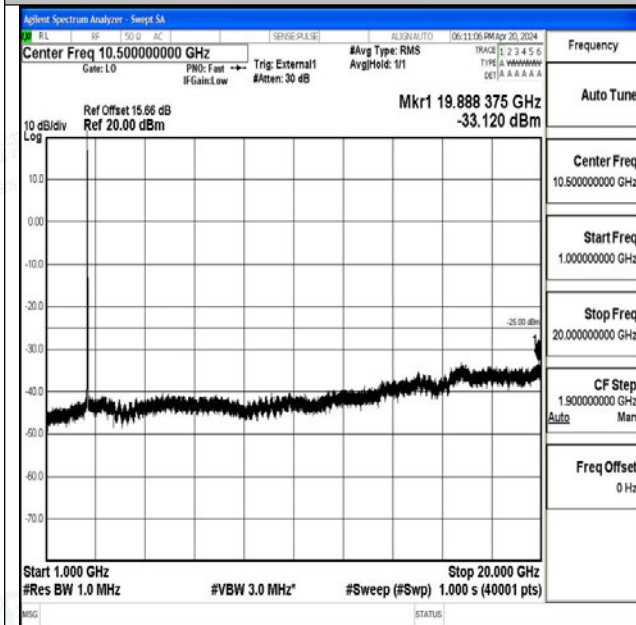

Band41_15MHz_16QAM_40620_1RB#0_1000~20000_1000~20000