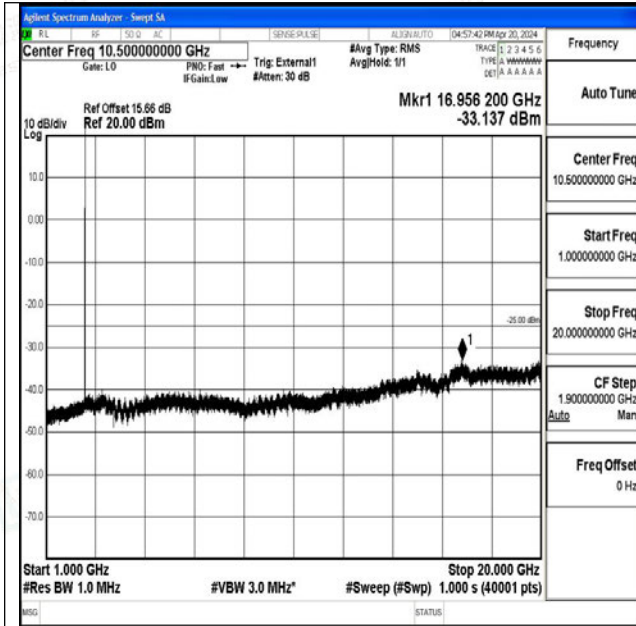

Band41_5MHz_16QAM_39675_1RB#0_0.009~0.15_0.009~0.15

Band41_5MHz_16QAM_39675_1RB#0_0.15~30_0.15~30

Band41_5MHz_16QAM_39675_1RB#0_30~1000_30~1000

Band41_5MHz_16QAM_39675_1RB#0_1000~20000_1000~20000

Band41_5MHz_16QAM_39675_1RB#0_20000~27000_20000~27000