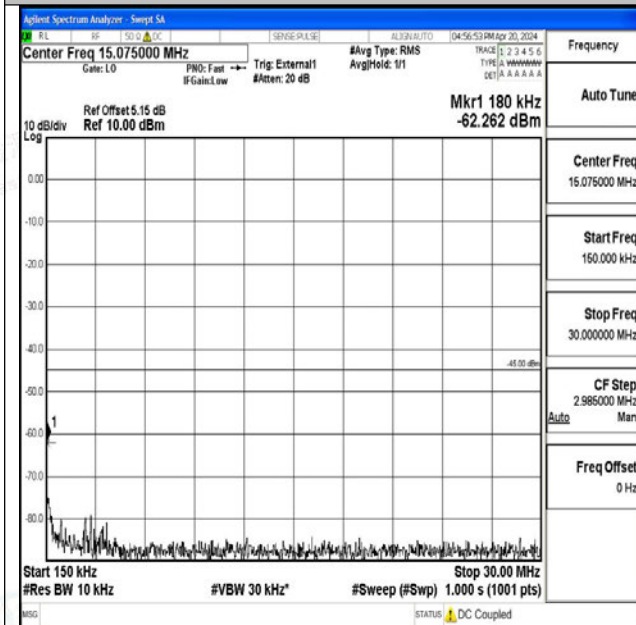

Band41_5MHz_16QAM_39675_1RB#0_0.15~30_0.15~30