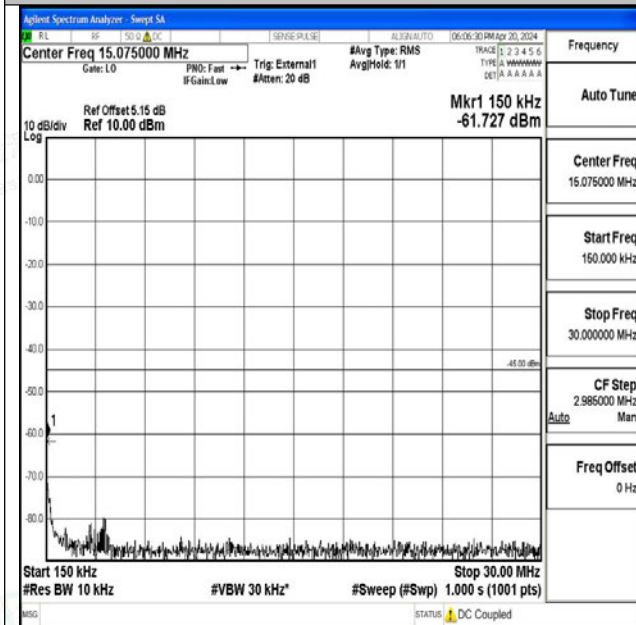

00~20000

Band41_15MHz_QPSK_39725_1RB#0_20000~27000_2
0000~27000

Band41_15MHz_16QAM_39725_1RB#0_0.009~0.15_0.
009~0.15

Band41_15MHz_16QAM_39725_1RB#0_0.15~30_0.15~30
30

Band41_15MHz_16QAM_39725_1RB#0_30~1000_30~1000
000