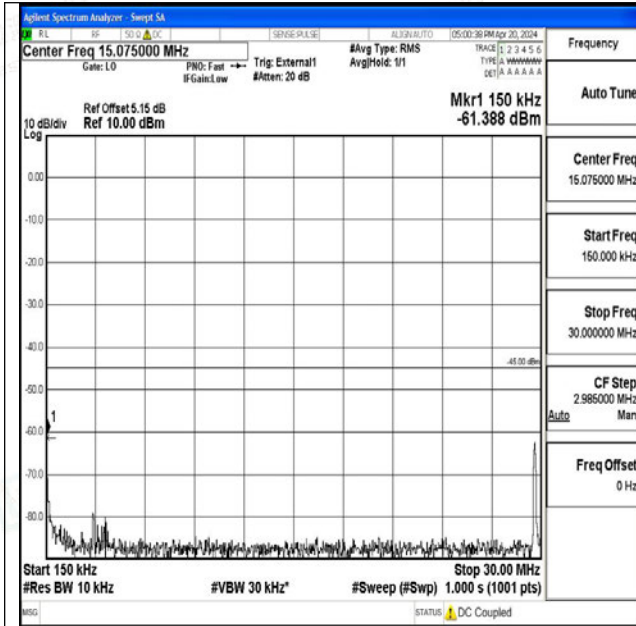

Band41_5MHz_16QAM_40620_1RB#0_0.15~30_0.15~3

0