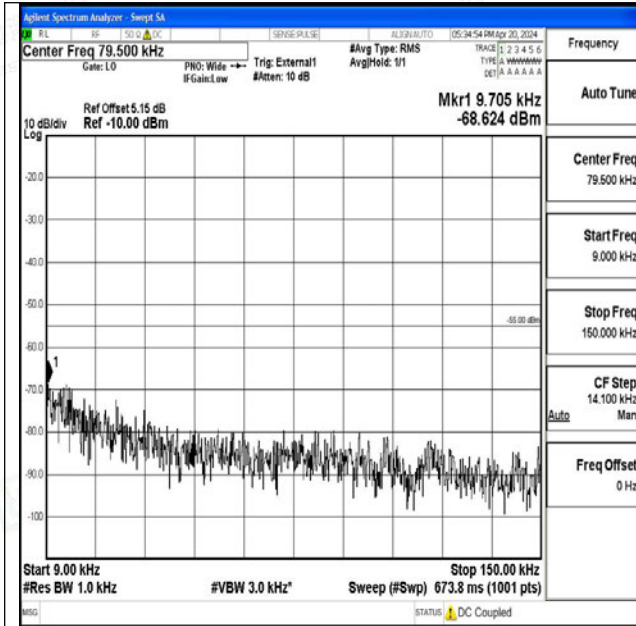

Band41_10MHz_16QAM_39700_1RB#0_0.009~0.15_0.009~0.15

Band41_10MHz_16QAM_39700_1RB#0_0.15~30_0.15~30

Band41_10MHz_16QAM_39700_1RB#0_30~1000_30~1000

Band41_10MHz_16QAM_39700_1RB#0_1000~20000_1000~20000

Band41_10MHz_16QAM_39700_1RB#0_20000~27000_20000~27000