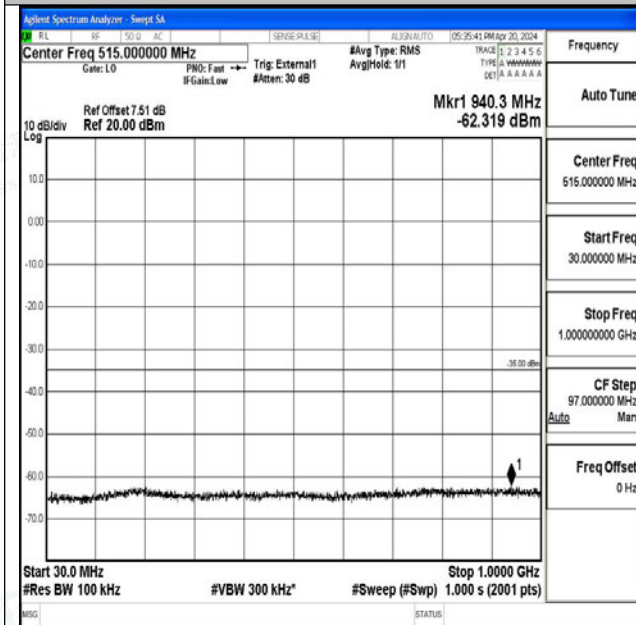

Band41_10MHz_QPSK_40620_1RB#0_30~1000_30~10
00