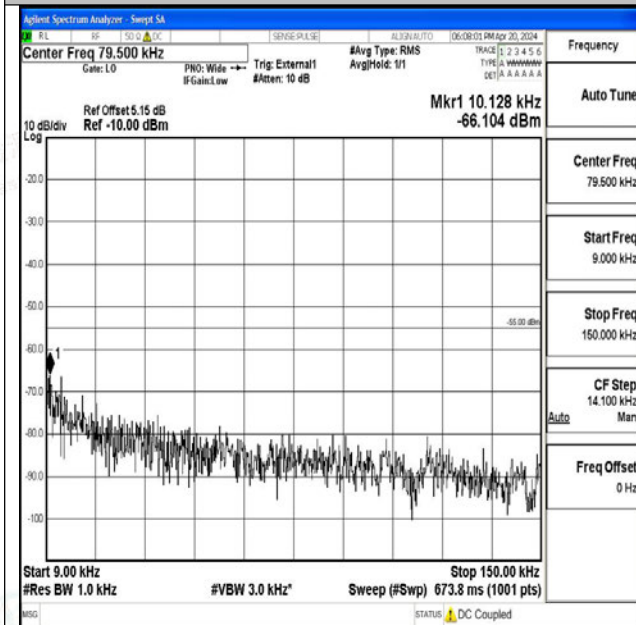

Band41_15MHz_QPSK_40620_1RB#0_0.009~0.15_0.009~0.15