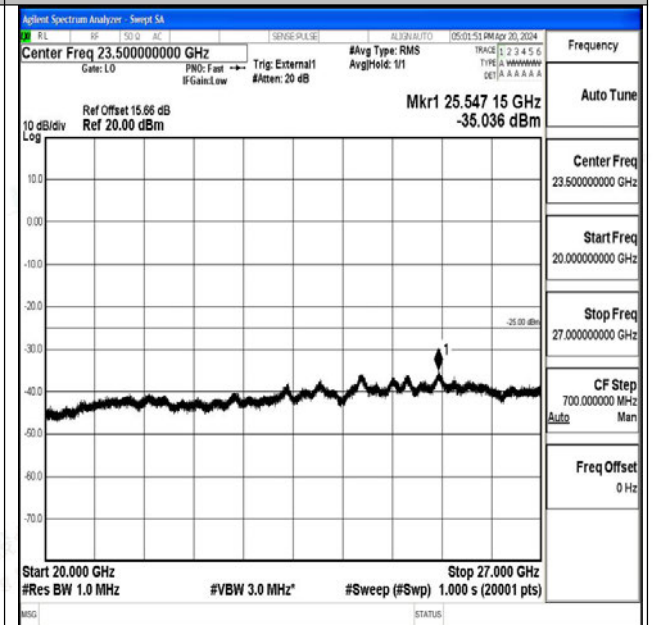

Band41_5MHz_16QAM_40620_1RB#0_0.009~0.15_0.009~0.15

Band41_5MHz_16QAM_40620_1RB#0_0.15~30_0.15~3

0

Band41_5MHz_16QAM_40620_1RB#0_30~1000_30~10

00

Band41_5MHz_16QAM_40620_1RB#0_1000~20000_10

00~20000

Band41_5MHz_16QAM_40620_1RB#0_20000~27000_2