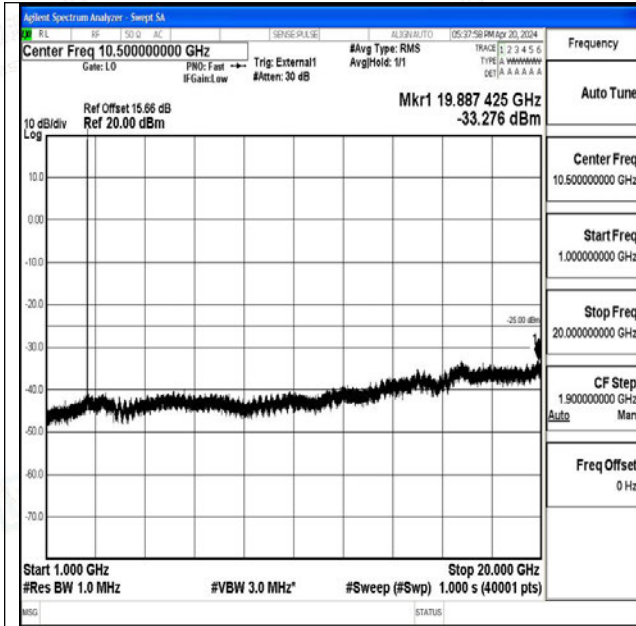

Band41_10MHz_16QAM_40620_1RB#0_0.009~0.15_0.
009~0.15

Band41_10MHz_16QAM_40620_1RB#0_0.15~30_0.15~30
30

Band41_10MHz_16QAM_40620_1RB#0_30~1000_30~1000
000

Band41_10MHz_16QAM_40620_1RB#0_1000~20000_1000~20000