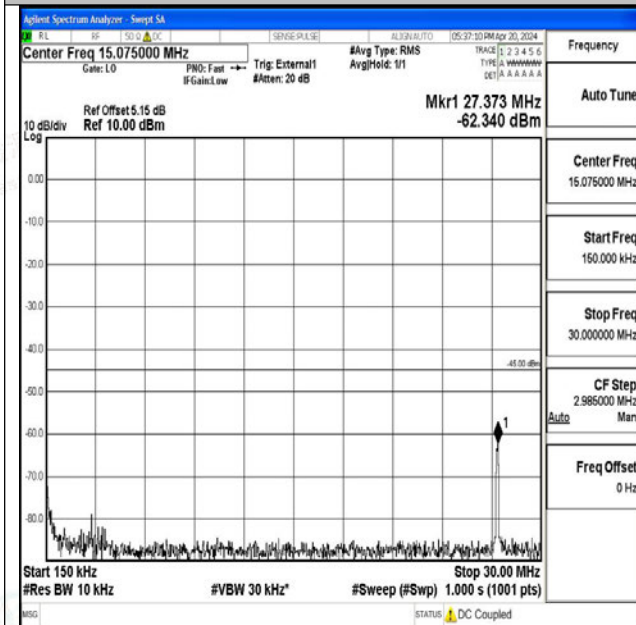

Band41_10MHz_16QAM_40620_1RB#0_0.15~30_0.15~30
30