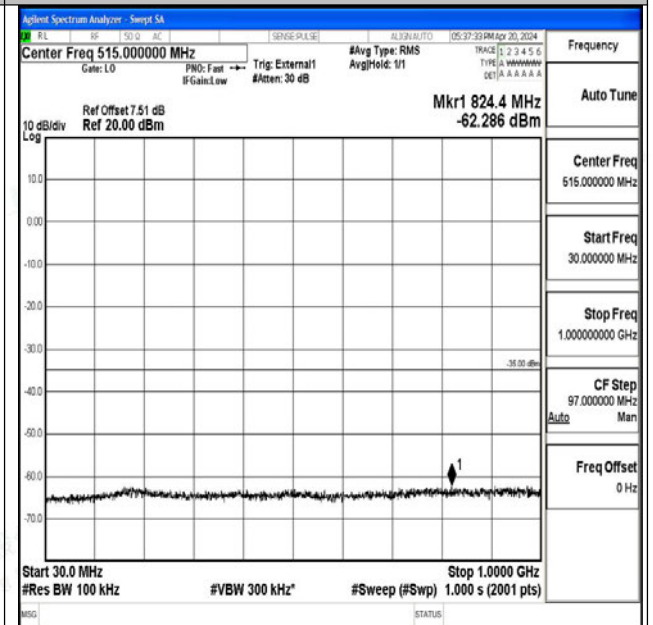

Band41_10MHz_16QAM_40620_1RB#0_30~1000_30~1000
000