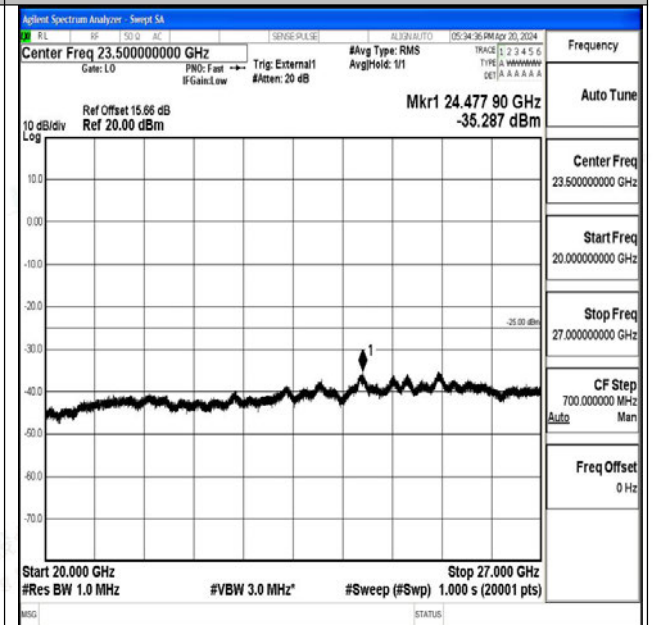

Band41_10MHz_16QAM_39700_1RB#0_0.009~0.15_0.009~0.15

Band41_10MHz_16QAM_39700_1RB#0_0.15~30_0.15~30

Band41_10MHz_16QAM_39700_1RB#0_30~1000_30~1000

Band41_10MHz_16QAM_39700_1RB#0_1000~20000_1000~20000

Band41_10MHz_16QAM_39700_1RB#0_20000~27000_20000~27000