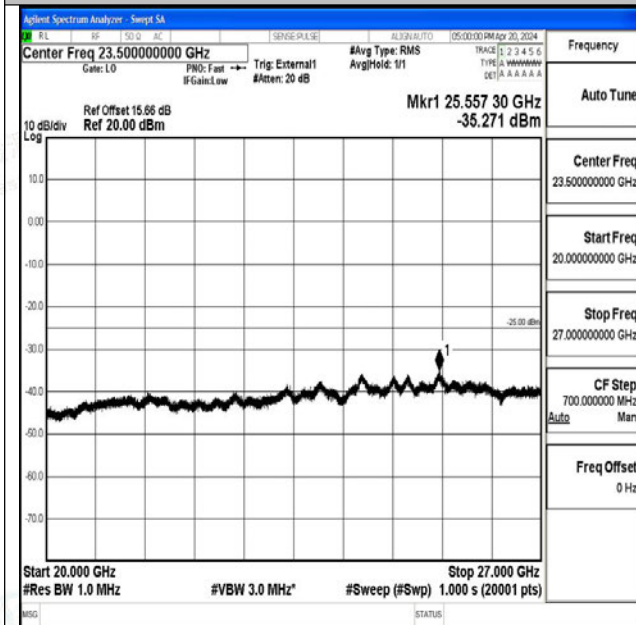

Band41_5MHz_QPSK_40620_1RB#0_0.009~0.15_0.009~0.15

Band41_5MHz_QPSK_40620_1RB#0_0.15~30_0.15~30

Band41_5MHz_QPSK_40620_1RB#0_30~1000_30~1000

Band41_5MHz_QPSK_40620_1RB#0_1000~20000_1000~20000

Band41_5MHz_QPSK_40620_1RB#0_20000~27000_20000~27000