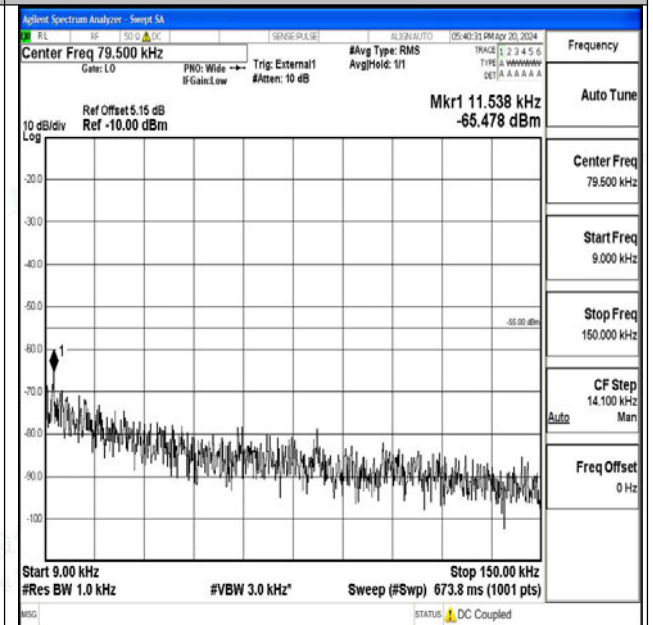

Band41_10MHz_16QAM_41540_1RB#0_0.009~0.15_0.009~0.15