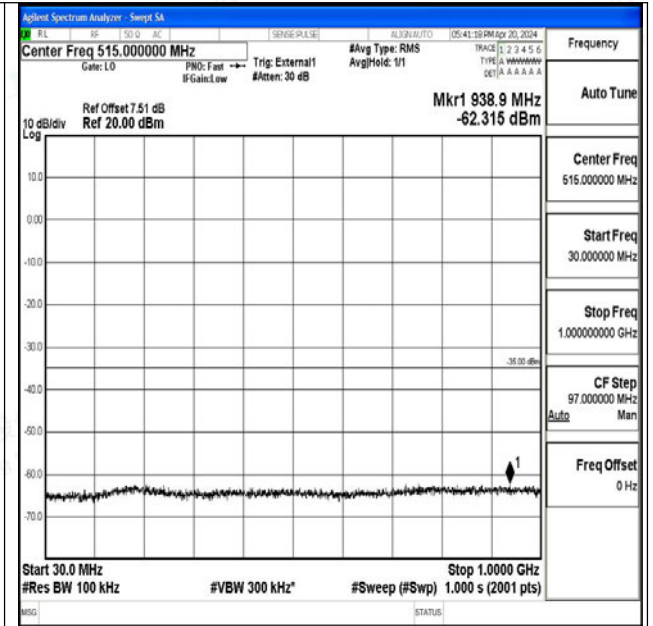

Band41_10MHz_QPSK_41540_1RB#0_20000~27000_20000~27000

Band41_10MHz_16QAM_41540_1RB#0_0.009~0.15_0.009~0.15

Band41_10MHz_16QAM_41540_1RB#0_0.15~30_0.15~30

Band41_10MHz_16QAM_41540_1RB#0_30~1000_30~1000

Band41_10MHz_16QAM_41540_1RB#0_1000~20000_1000~20000