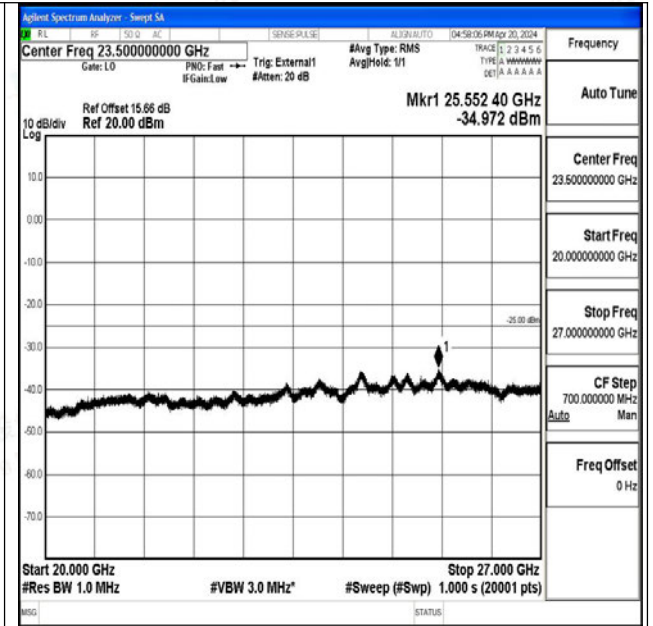

Band41_5MHz_16QAM_39675_1RB#0_0.009~0.15_0.009~0.15

Band41_5MHz_16QAM_39675_1RB#0_0.15~30_0.15~30

Band41_5MHz_16QAM_39675_1RB#0_30~1000_30~1000

Band41_5MHz_16QAM_39675_1RB#0_1000~20000_1000~20000

Band41_5MHz_16QAM_39675_1RB#0_20000~27000_20000~27000