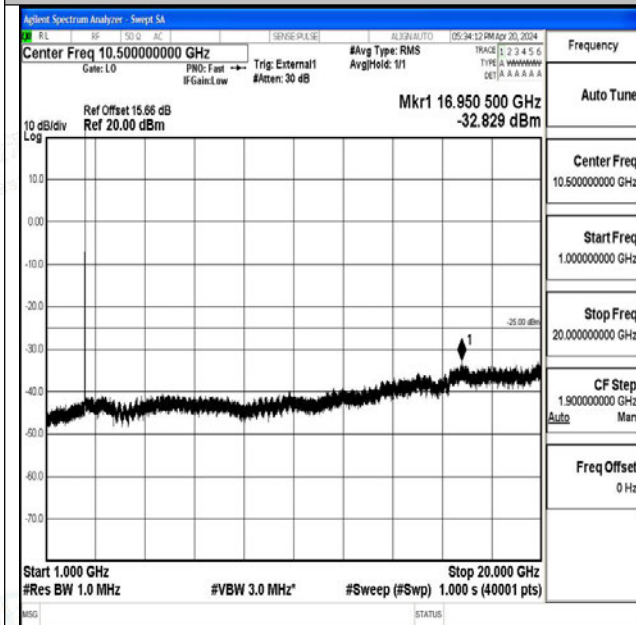

Band41_10MHz_16QAM_39700_1RB#0_0.009~0.15_0.009~0.15

Band41_10MHz_16QAM_39700_1RB#0_0.15~30_0.15~30

Band41_10MHz_16QAM_39700_1RB#0_30~1000_30~1000

Band41_10MHz_16QAM_39700_1RB#0_1000~20000_1000~20000

Band41_10MHz_16QAM_39700_1RB#0_20000~27000_20000~27000