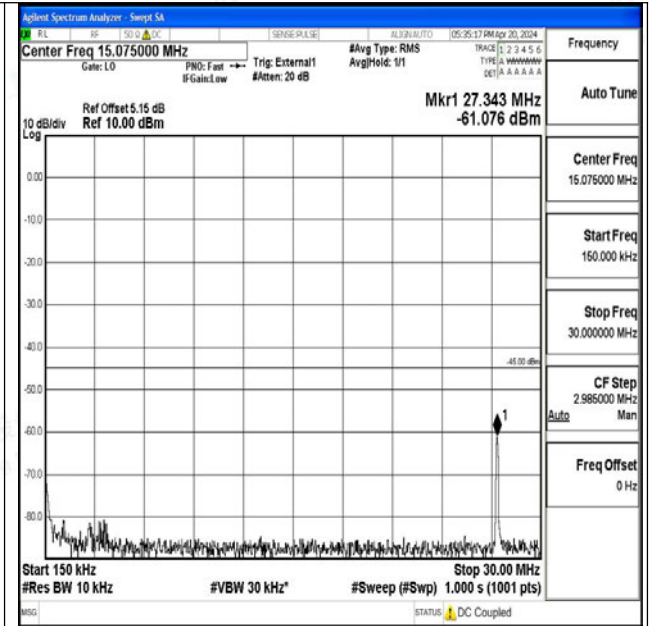

Band41_10MHz_QPSK_40620_1RB#0_0.15~30_0.15~3
0