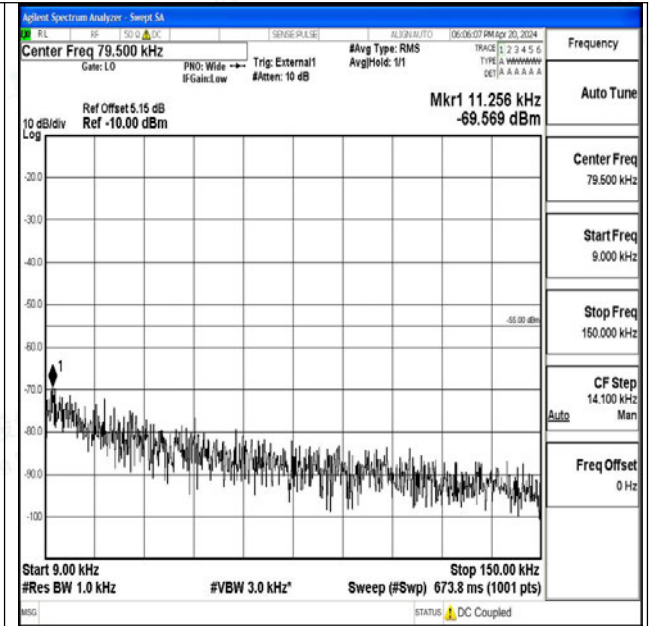

Band41_15MHz_16QAM_39725_1RB#0_0.009~0.15_0.
009~0.15