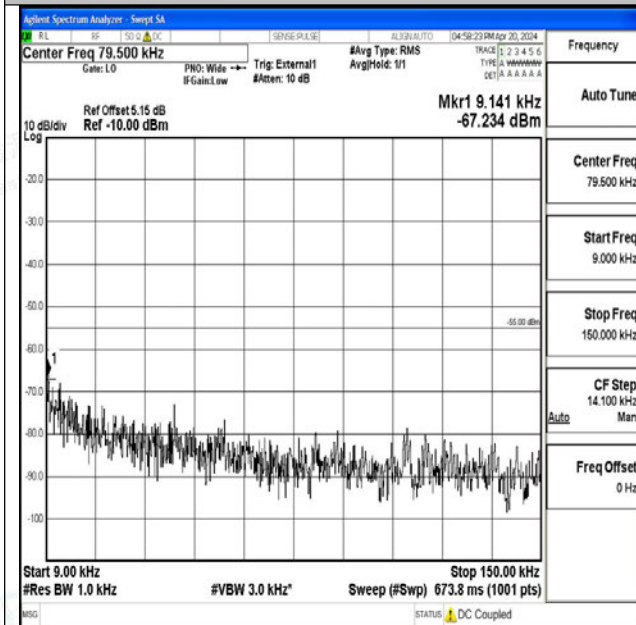

Band41_5MHz_16QAM_39675_1RB#0_0.009~0.15_0.009~0.15

Band41_5MHz_16QAM_39675_1RB#0_0.15~30_0.15~30

Band41_5MHz_16QAM_39675_1RB#0_30~1000_30~1000

Band41_5MHz_16QAM_39675_1RB#0_1000~20000_1000~20000

Band41_5MHz_16QAM_39675_1RB#0_20000~27000_20000~27000