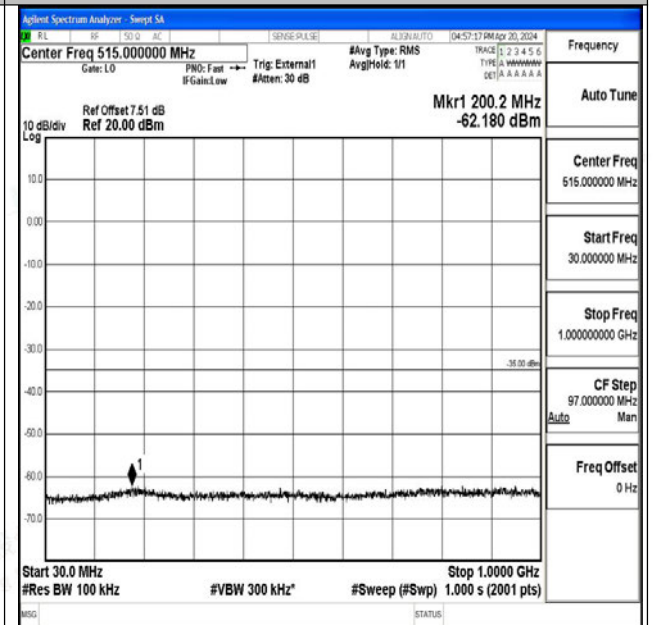

Band41_5MHz_16QAM_39675_1RB#0_30~1000_30~1000