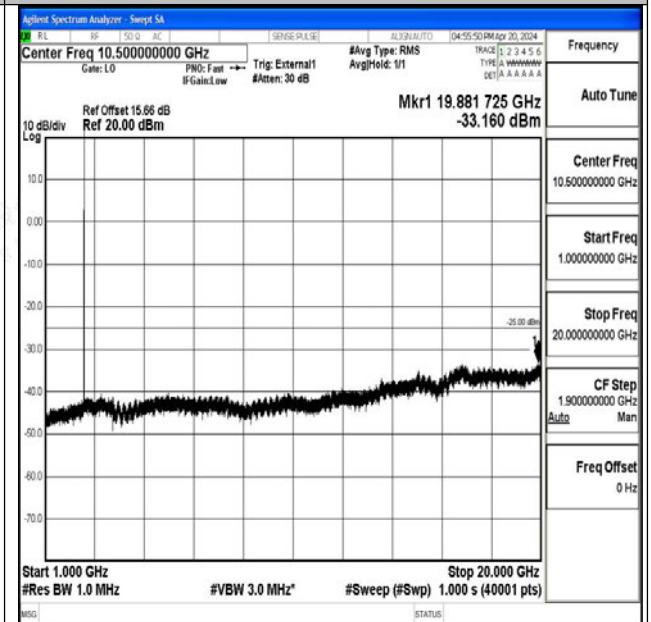

Test Graphs

Band41_5MHz_QPSK_39675_1RB#0_0.009~0.15_0.009~0.15

Band41_5MHz_QPSK_39675_1RB#0_0.15~30_0.15~30

Band41_5MHz_QPSK_39675_1RB#0_30~1000_30~1000

Band41_5MHz_QPSK_39675_1RB#0_1000~20000_1000~20000

Band41_5MHz_QPSK_39675_1RB#0_20000~27000_2000~27000