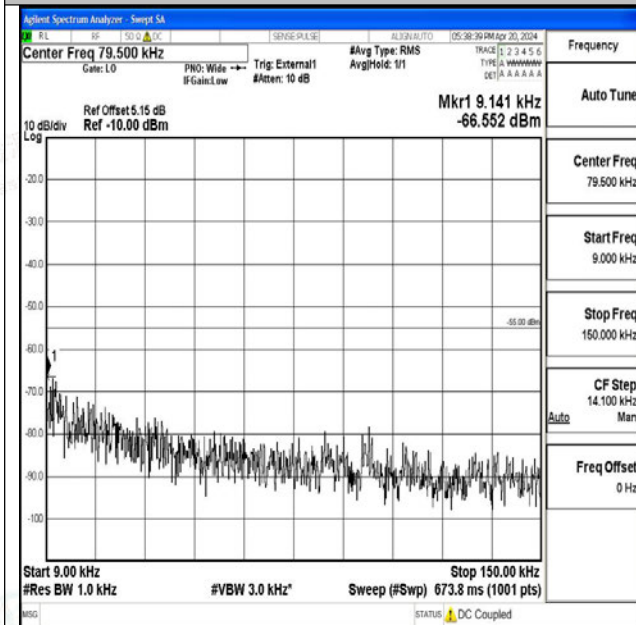

Band41_10MHz_QPSK_41540_1RB#0_0.009~0.15_0.009~0.15