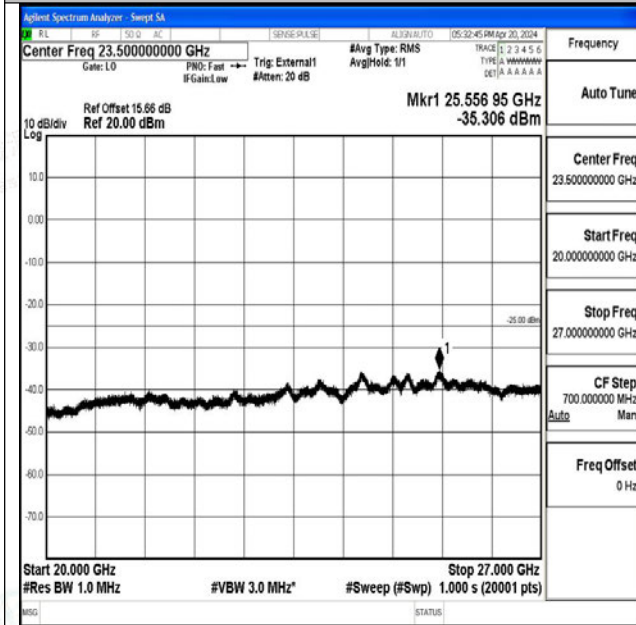

Band41_10MHz_QPSK_39700_1RB#0_0.009~0.15_0.009~0.15

Band41_10MHz_QPSK_39700_1RB#0_0.15~30_0.15~30

Band41_10MHz_QPSK_39700_1RB#0_30~1000_30~1000

Band41_10MHz_QPSK_39700_1RB#0_1000~20000_1000~20000

Band41_10MHz_QPSK_39700_1RB#0_20000~27000_20000~27000