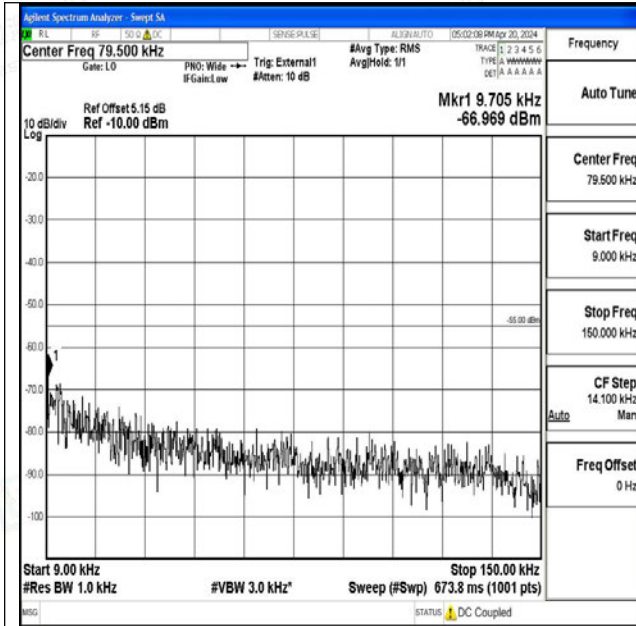

Band41_5MHz_QPSK_41565_1RB#0_0.009~0.15_0.009~0.15