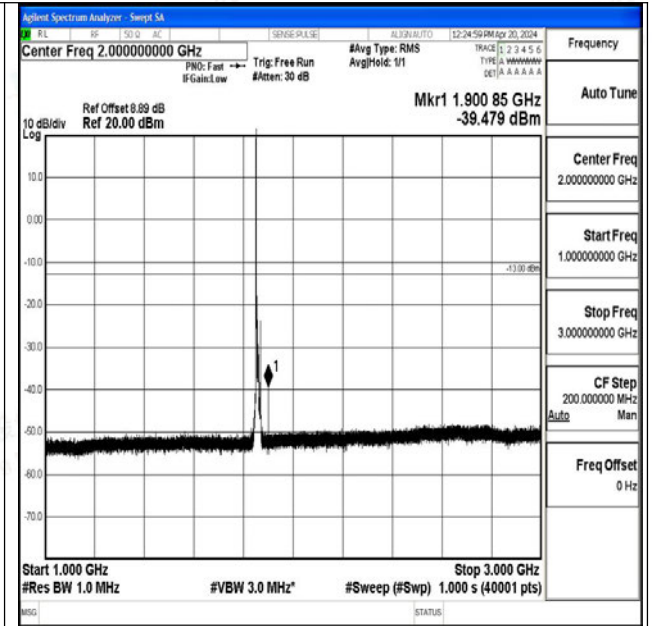

Band25_10MHz_QPSK_26090_1RB#0_0.009~0.15_0.00
9~0.15

Band25_10MHz_QPSK_26090_1RB#0_0.15~30_0.15~3
0

Band25_10MHz_QPSK_26090_1RB#0_30~1000_30~1000

Band25_10MHz_QPSK_26090_1RB#0_1000~3000_1000~3000

Band25_10MHz_QPSK_26090_1RB#0_3000~20000_3000~20000