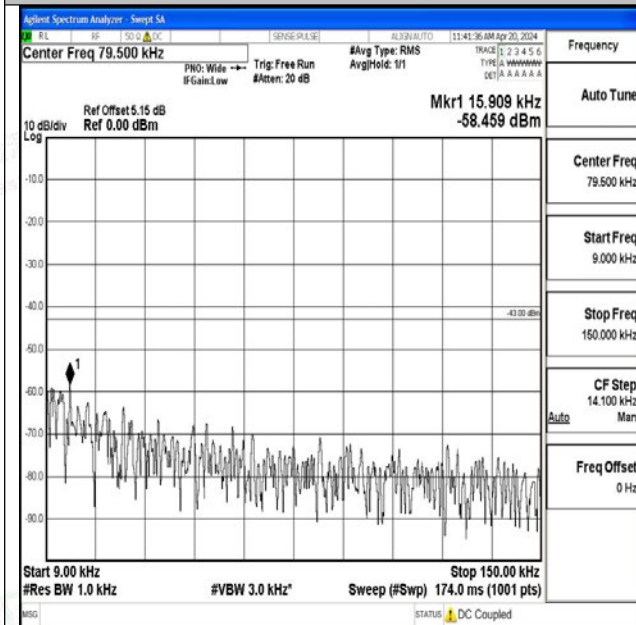

Band25_3MHz_16QAM_26365_1RB#0_0.15~30_0.15~3
0

Band25_3MHz_16QAM_26365_1RB#0_30~1000_30~10
00

Band25_3MHz_16QAM_26365_1RB#0_1000~3000_100
0~3000

Band25_3MHz_16QAM_26365_1RB#0_3000~20000_30
00~20000

Band25_3MHz_QPSK_26675_1RB#0_0.009~0.15_0.009
~0.15