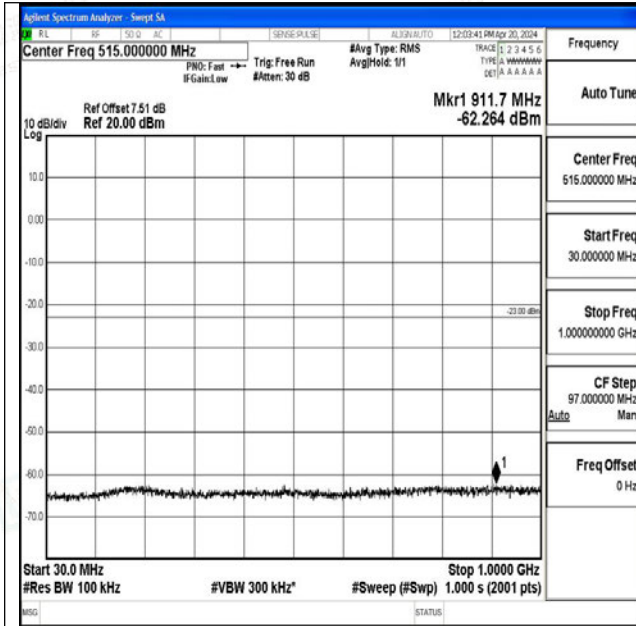

Band25_5MHz_QPSK_26365_1RB#0_30~1000_30~1000