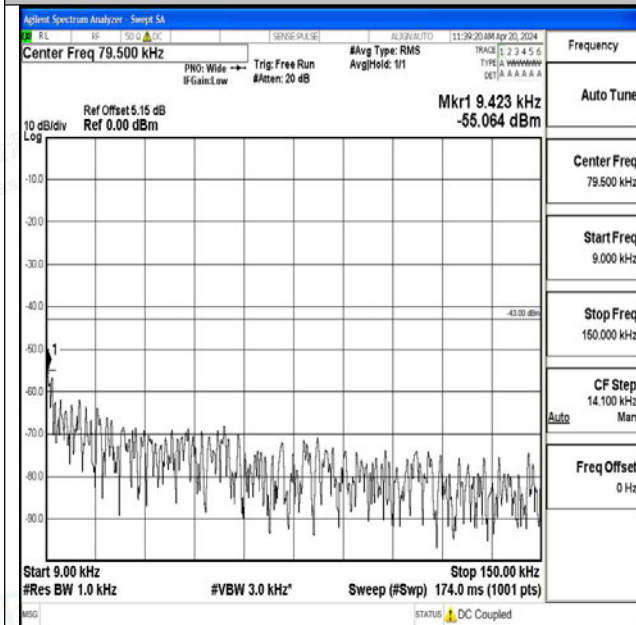

Band25_1.4MHz_16QAM_26683_1RB#0_1000~3000_1000~3000

Band25_1.4MHz_16QAM_26683_1RB#0_3000~20000_3000~20000

Band25_3MHz_QPSK_26055_1RB#0_0.009~0.15_0.009~0.15

Band25_3MHz_QPSK_26055_1RB#0_0.15~30_0.15~30

Band25_3MHz_QPSK_26055_1RB#0_30~1000_30~1000