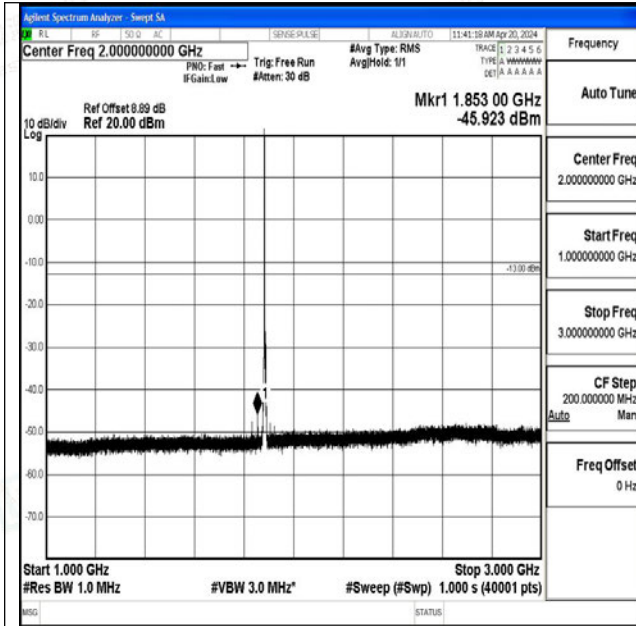

Band25_3MHz_16QAM_26365_1RB#0_1000~3000_100
0~3000