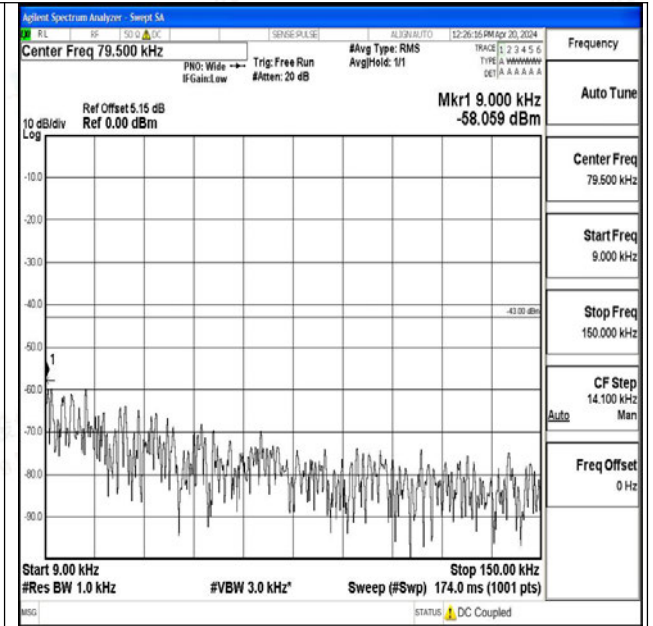

Band25_10MHz_QPSK_26365_1RB#0_0.009~0.15_0.00
9~0.15

Band25_10MHz_QPSK_26365_1RB#0_0.15~30_0.15~3
0

Band25_10MHz_QPSK_26365_1RB#0_30~1000_30~10
00

Band25_10MHz_QPSK_26365_1RB#0_1000~3000_100
0~3000

Band25_10MHz_QPSK_26365_1RB#0_3000~20000_30
00~20000