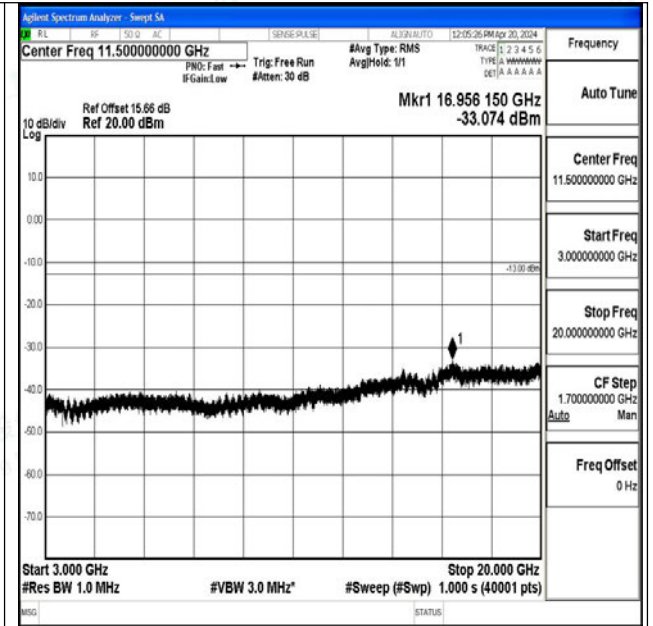

Band25_5MHz_16QAM_26665_1RB#0_0.009~0.15_0.0
09~0.15

Band25_5MHz_16QAM_26665_1RB#0_0.15~30_0.15~3
0

Band25_5MHz_16QAM_26665_1RB#0_30~1000_30~10
00

Band25_5MHz_16QAM_26665_1RB#0_1000~3000_100
0~3000

Band25_5MHz_16QAM_26665_1RB#0_3000~20000_30
00~20000