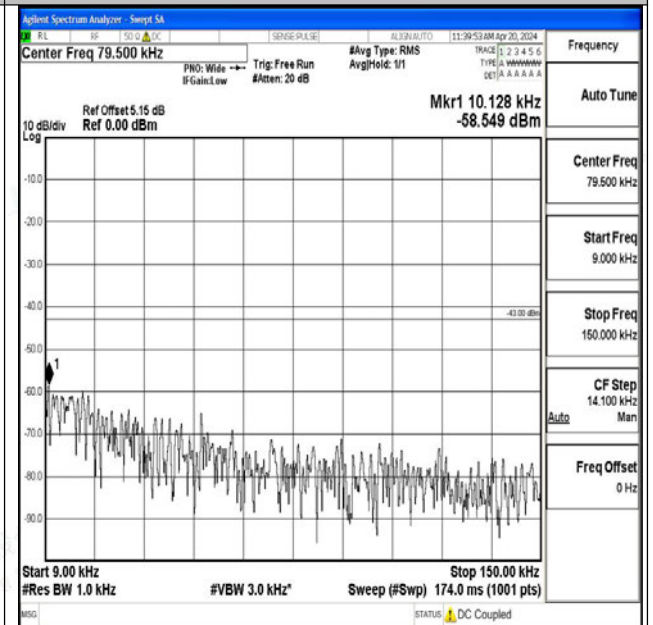

0

Band25_3MHz_QPSK_26055_1RB#0_1000~3000_1000~3000

~3000

Band25_3MHz_QPSK_26055_1RB#0_3000~20000_3000~20000

0~20000

Band25_3MHz_16QAM_26055_1RB#0_0.009~0.15_0.009~0.15

09~0.15

Band25_3MHz_16QAM_26055_1RB#0_0.15~30_0.15~3