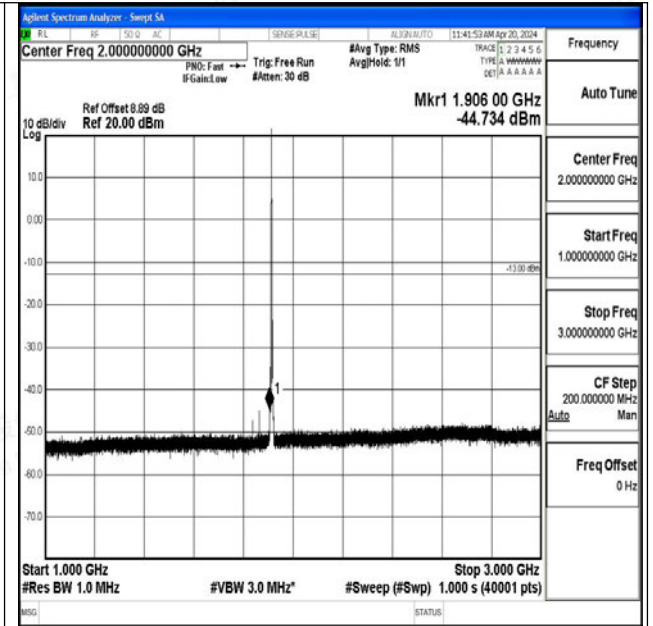

Band25_3MHz_QPSK_26675_1RB#0_1000~3000_1000~3000