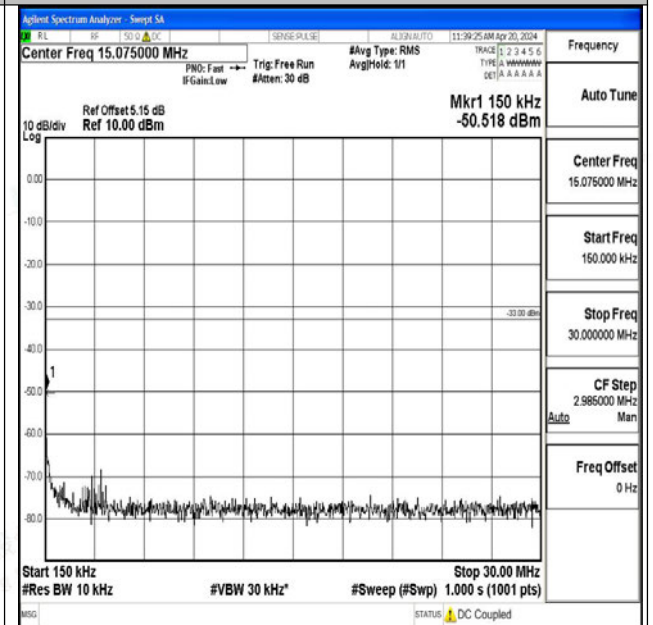

Band25_1.4MHz_16QAM_26683_1RB#0_1000~3000_1000~3000

Band25_1.4MHz_16QAM_26683_1RB#0_3000~20000_3000~20000

Band25_3MHz_QPSK_26055_1RB#0_0.009~0.15_0.009~0.15

Band25_3MHz_QPSK_26055_1RB#0_0.15~30_0.15~30

Band25_3MHz_QPSK_26055_1RB#0_30~1000_30~1000