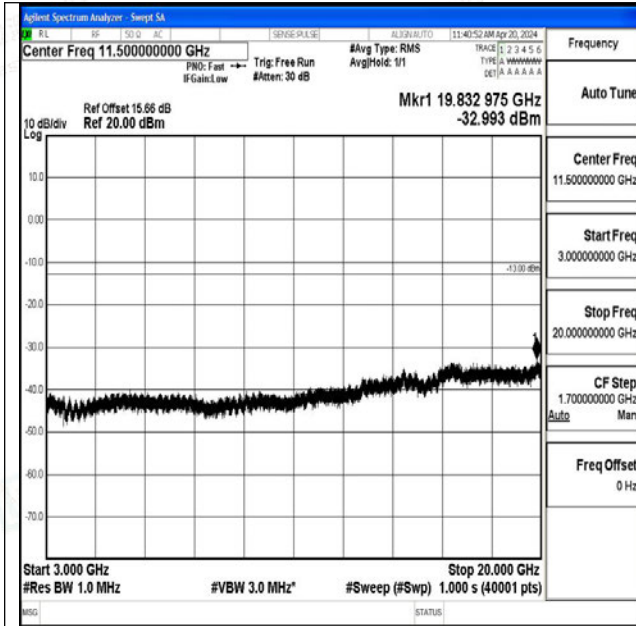

Band25_3MHz_QPSK_26365_1RB#0_3000~20000_300
0~20000