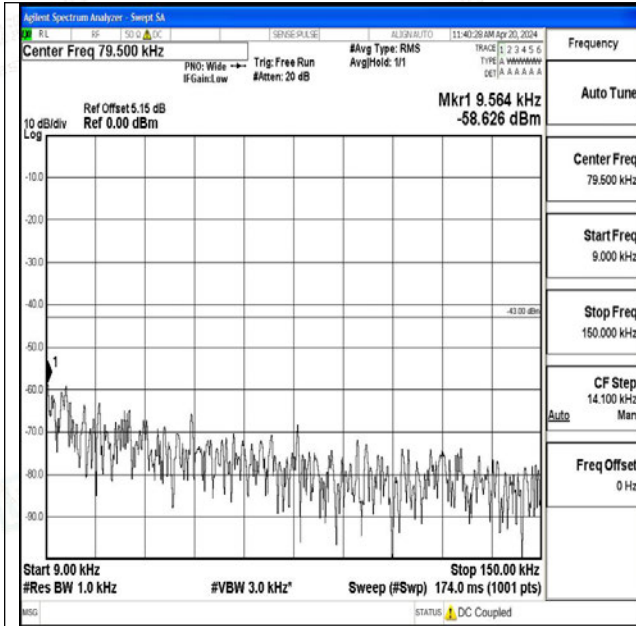

0

Band25_3MHz_16QAM_26055_1RB#0_30~1000_30~10

00

Band25_3MHz_16QAM_26055_1RB#0_1000~3000_1000~3000

0~3000

Band25_3MHz_16QAM_26055_1RB#0_3000~20000_3000~20000

00~20000

Band25_3MHz_QPSK_26365_1RB#0_0.009~0.15_0.009~0.15