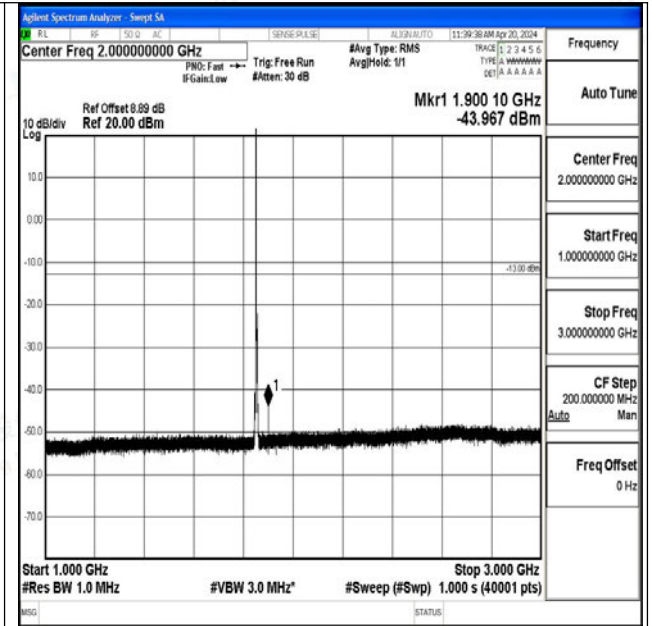

Band25_3MHz_QPSK_26055_1RB#0_1000~3000_1000~3000

~3000