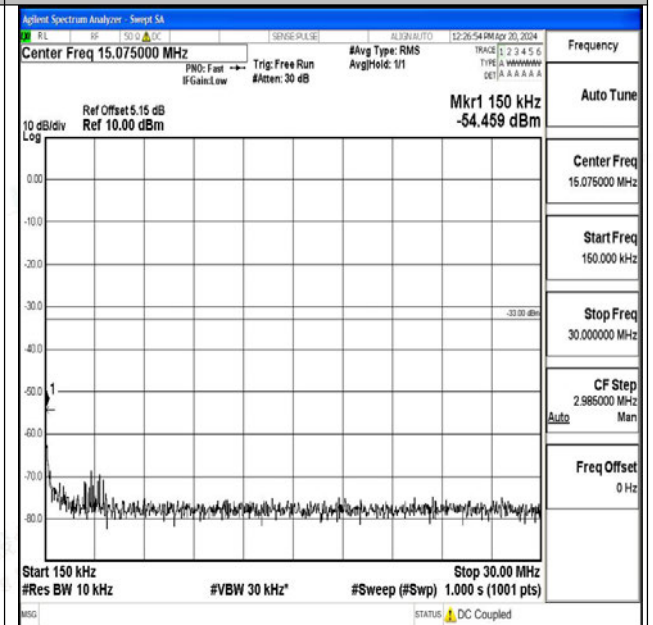

Band25_10MHz_QPSK_26640_1RB#0_0.15~30_0.15~30