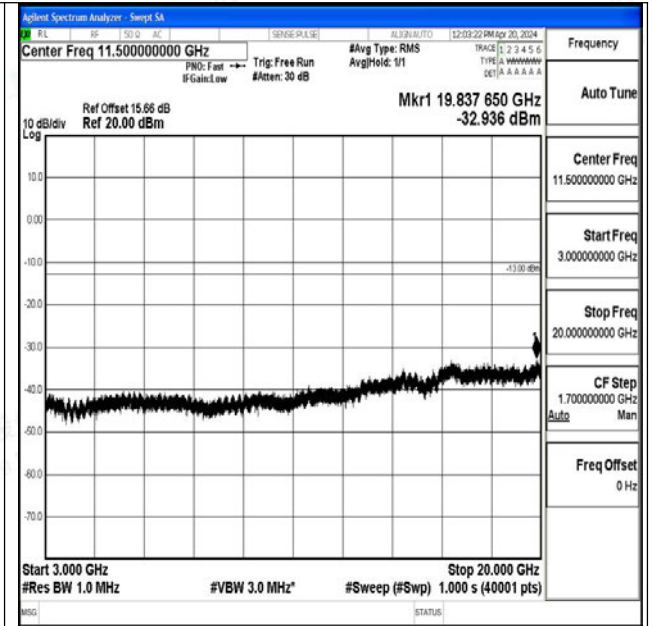

Band25_5MHz_16QAM_26065_1RB#0_0.009~0.15_0.0
09~0.15

Band25_5MHz_16QAM_26065_1RB#0_0.15~30_0.15~3
0

Band25_5MHz_16QAM_26065_1RB#0_30~1000_30~10
00

Band25_5MHz_16QAM_26065_1RB#0_1000~3000_100
0~3000

Band25_5MHz_16QAM_26065_1RB#0_3000~20000_30
00~20000