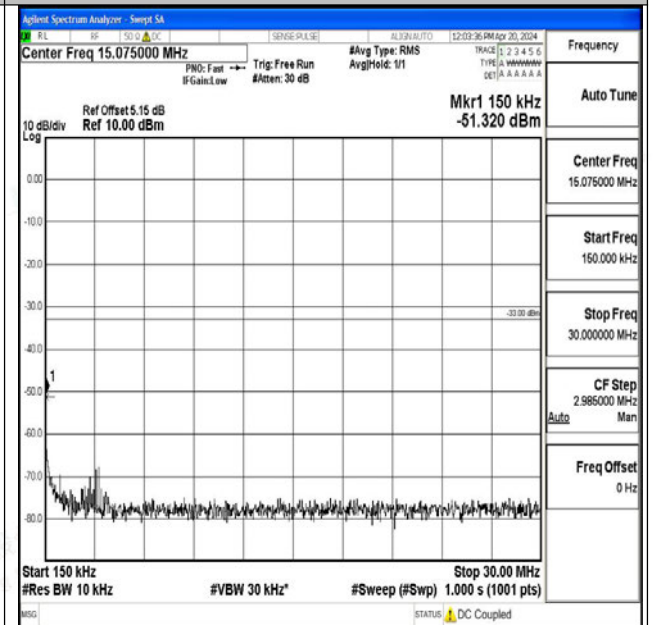

Band25_5MHz_QPSK_26365_1RB#0_0.15~30_0.15~30