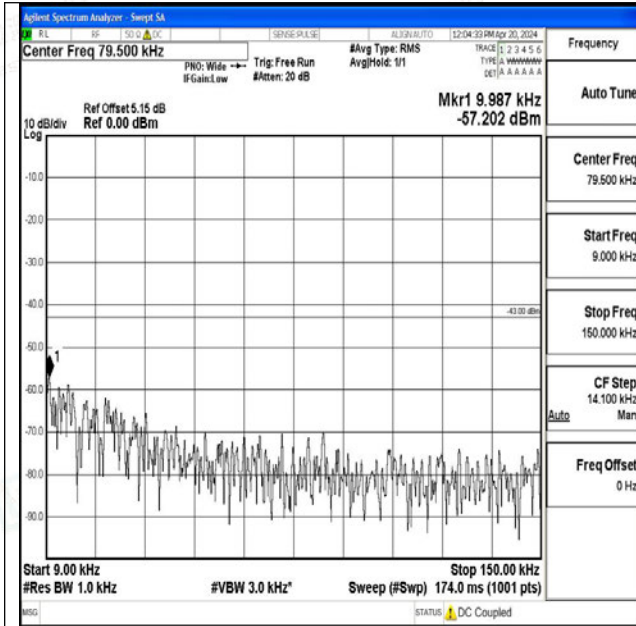

Band25_5MHz_QPSK_26665_1RB#0_0.009~0.15_0.009~0.15