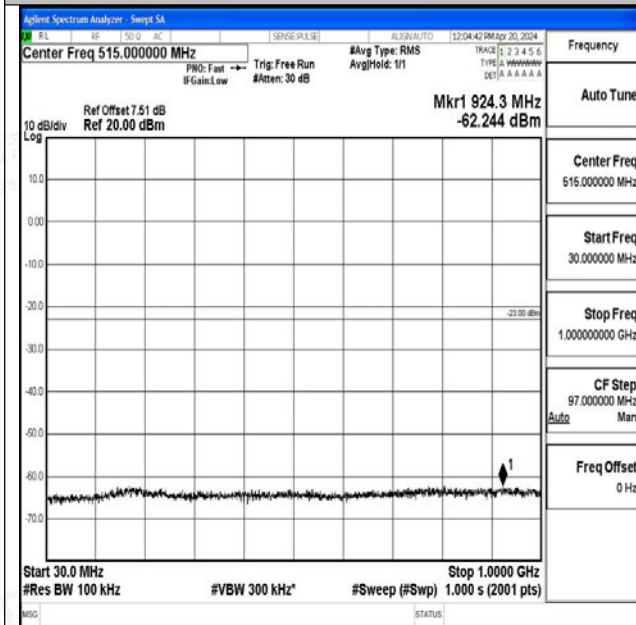

00~20000

Band25_5MHz_QPSK_26665_1RB#0_0.009~0.15_0.009~0.15

Band25_5MHz_QPSK_26665_1RB#0_0.15~30_0.15~30

Band25_5MHz_QPSK_26665_1RB#0_30~1000_30~1000

Band25_5MHz_QPSK_26665_1RB#0_1000~3000_1000~3000

Band25_5MHz_QPSK_26665_1RB#0_3000~20000_300
0~20000