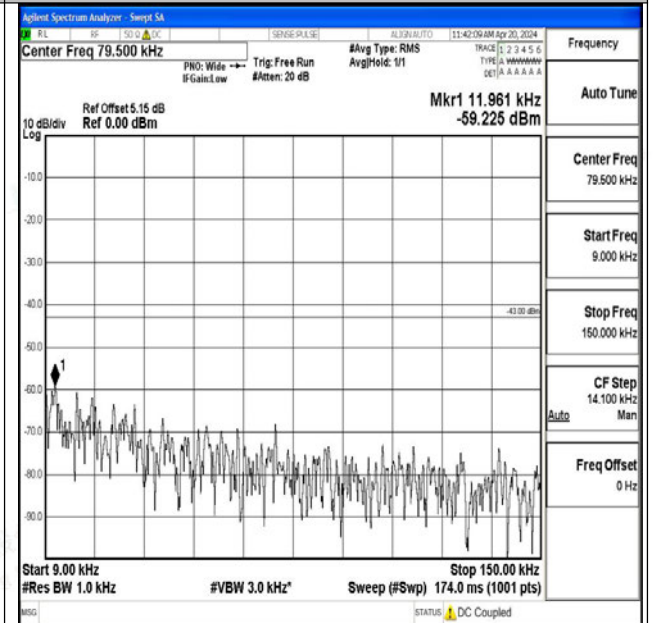

Band25_3MHz_QPSK_26675_1RB#0_0.15~30_0.15~30

Band25_3MHz_QPSK_26675_1RB#0_30~1000_30~1000

Band25_3MHz_QPSK_26675_1RB#0_1000~3000_1000~3000

Band25_3MHz_QPSK_26675_1RB#0_3000~20000_3000~20000

Band25_3MHz_16QAM_26675_1RB#0_0.009~0.15_0.009~0.15