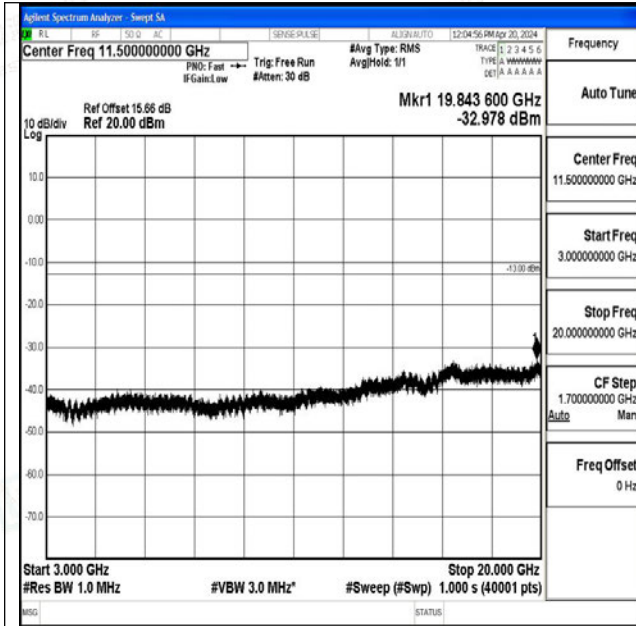

00~20000

Band25_5MHz_QPSK_26665_1RB#0_0.009~0.15_0.009~0.15

Band25_5MHz_QPSK_26665_1RB#0_0.15~30_0.15~30

Band25_5MHz_QPSK_26665_1RB#0_30~1000_30~1000

Band25_5MHz_QPSK_26665_1RB#0_1000~3000_1000~3000

Band25_5MHz_QPSK_26665_1RB#0_3000~20000_300
0~20000