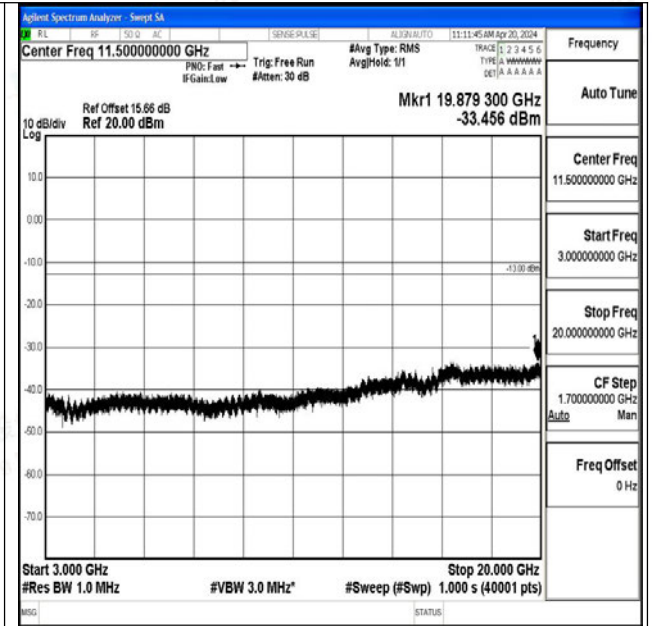

Band25_1.4MHz_16QAM_26683_1RB#0_1000~3000_1000~3000

Band25_1.4MHz_16QAM_26683_1RB#0_3000~20000_3000~20000

Band25_3MHz_QPSK_26055_1RB#0_0.009~0.15_0.009~0.15

Band25_3MHz_QPSK_26055_1RB#0_0.15~30_0.15~30

Band25_3MHz_QPSK_26055_1RB#0_30~1000_30~1000