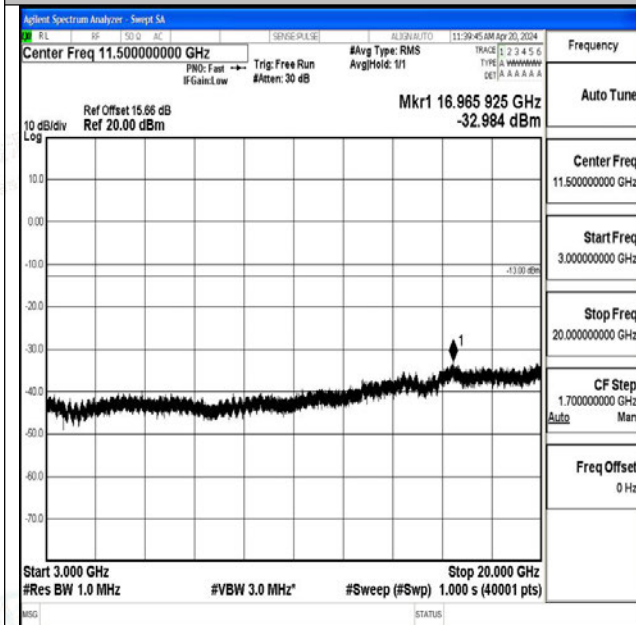

Band25_3MHz_QPSK_26055_1RB#0_3000~20000_3000~20000

0~20000