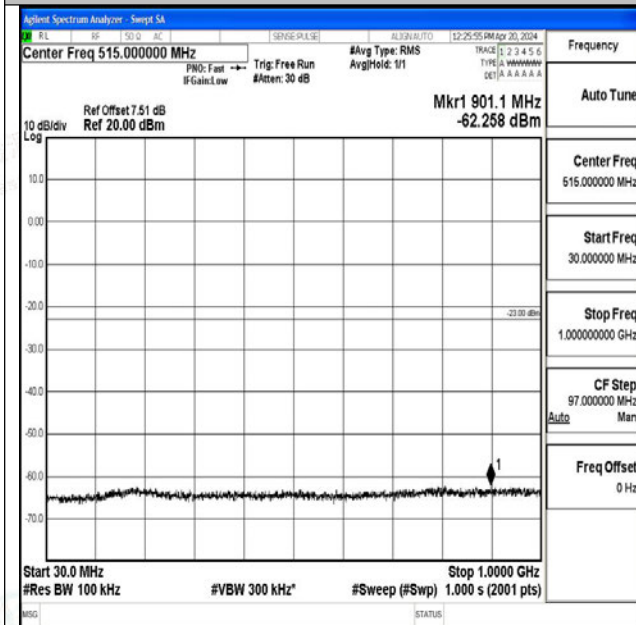

Band25_10MHz_QPSK_26365_1RB#0_30~1000_30~10
00