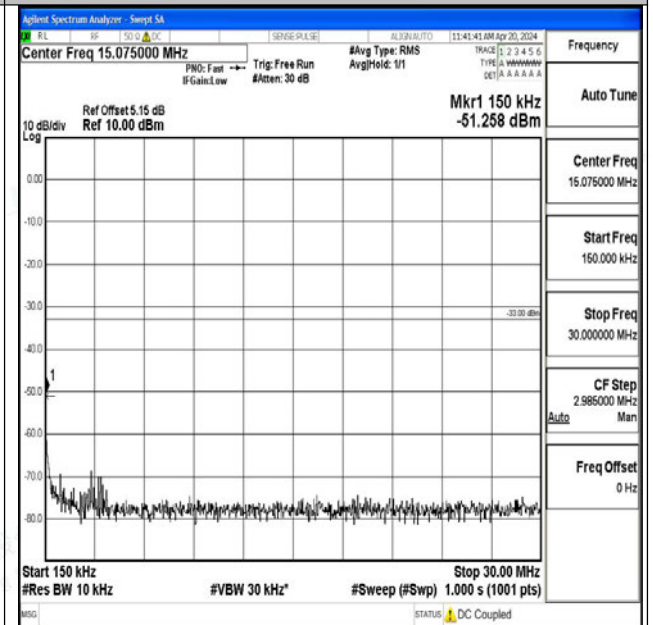

Band25_3MHz_16QAM_26365_1RB#0_0.15~30_0.15~3
0

Band25_3MHz_16QAM_26365_1RB#0_30~1000_30~10
00

Band25_3MHz_16QAM_26365_1RB#0_1000~3000_100
0~3000

Band25_3MHz_16QAM_26365_1RB#0_3000~20000_30
00~20000

Band25_3MHz_QPSK_26675_1RB#0_0.009~0.15_0.009
~0.15