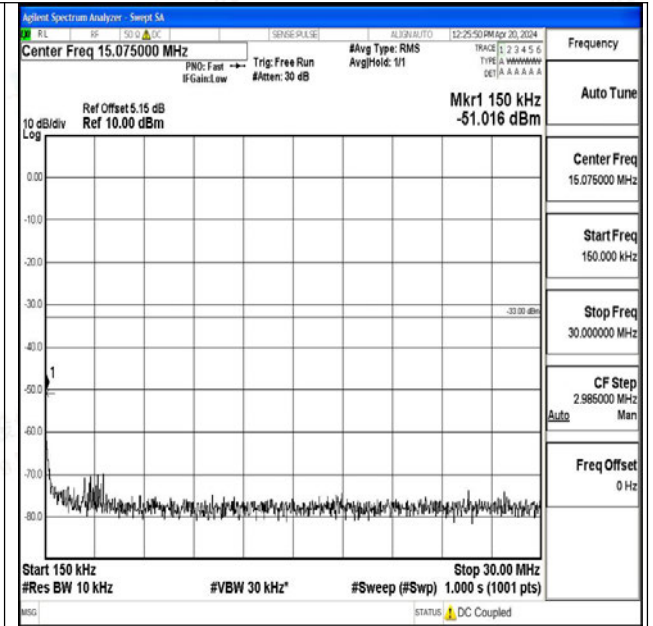

Band25_10MHz_QPSK_26365_1RB#0_0.15~30_0.15~3
0