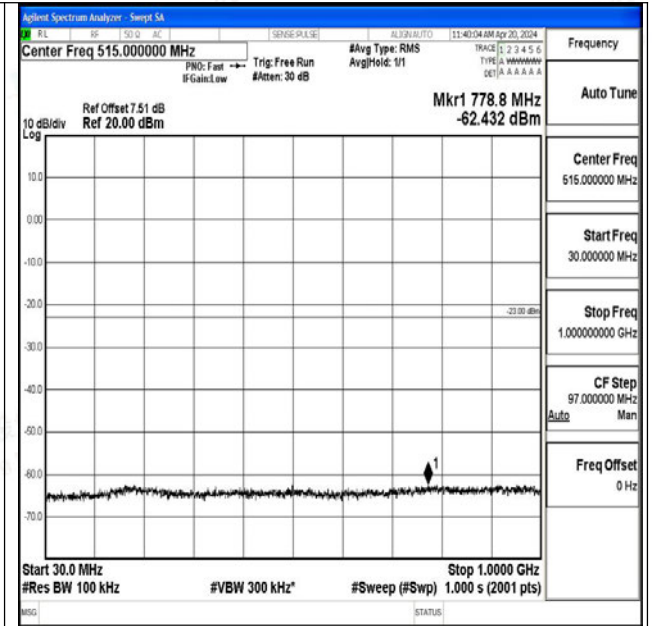

Band25_3MHz_16QAM_26055_1RB#0_30~1000_30~10

00