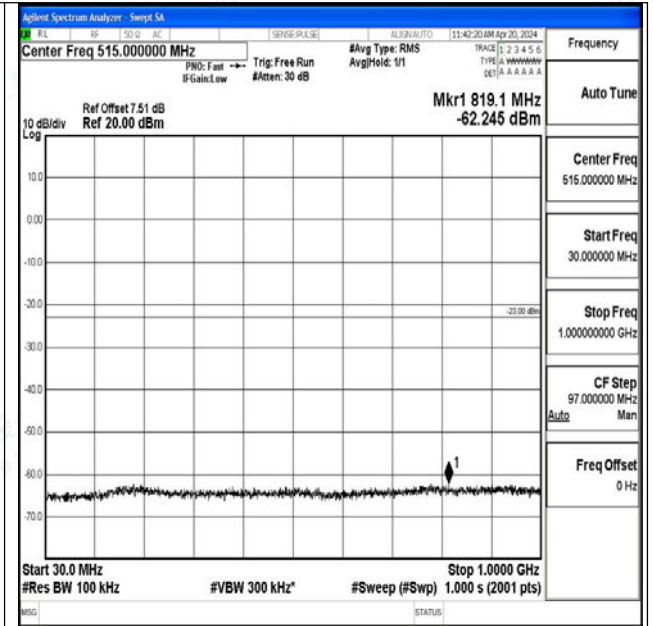

Band25_3MHz_16QAM_26675_1RB#0_30~1000_30~10

00