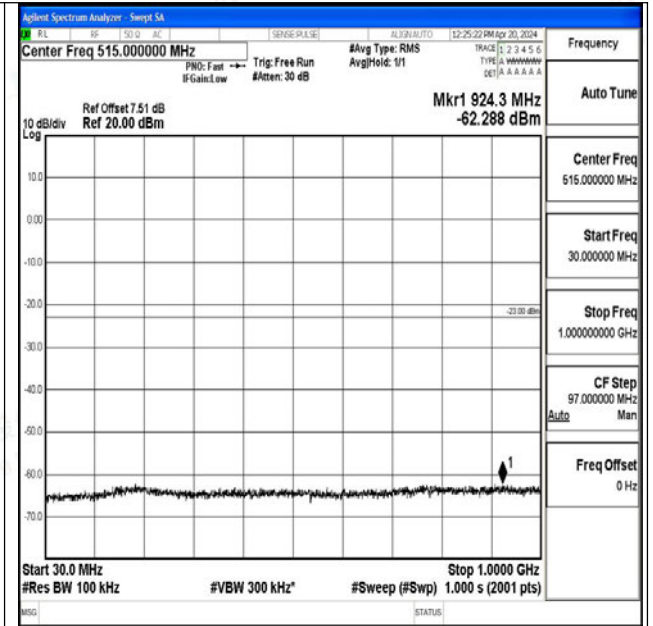

Band25_10MHz_16QAM_26090_1RB#0_30~1000_30~1000