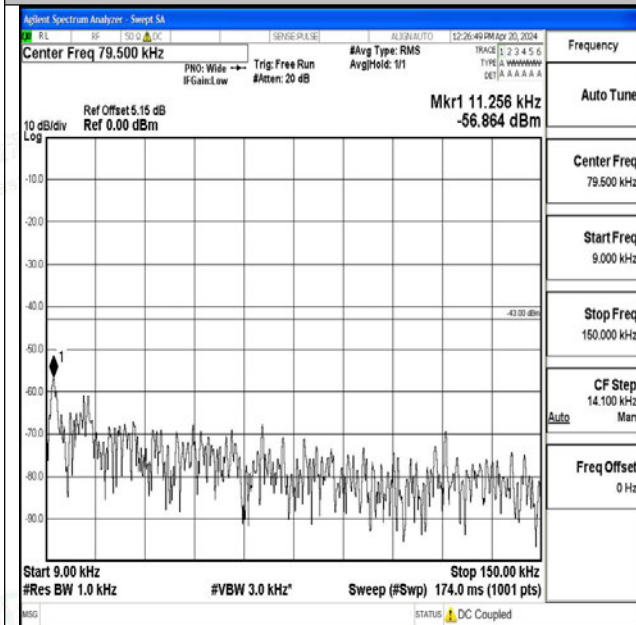

Band25_10MHz_16QAM_26365_1RB#0_0.009~0.15_0.
009~0.15

Band25_10MHz_16QAM_26365_1RB#0_0.15~30_0.15~
30

Band25_10MHz_16QAM_26365_1RB#0_30~1000_30~1
000

Band25_10MHz_16QAM_26365_1RB#0_1000~3000_1000~3000

Band25_10MHz_16QAM_26365_1RB#0_3000~20000_3000~20000