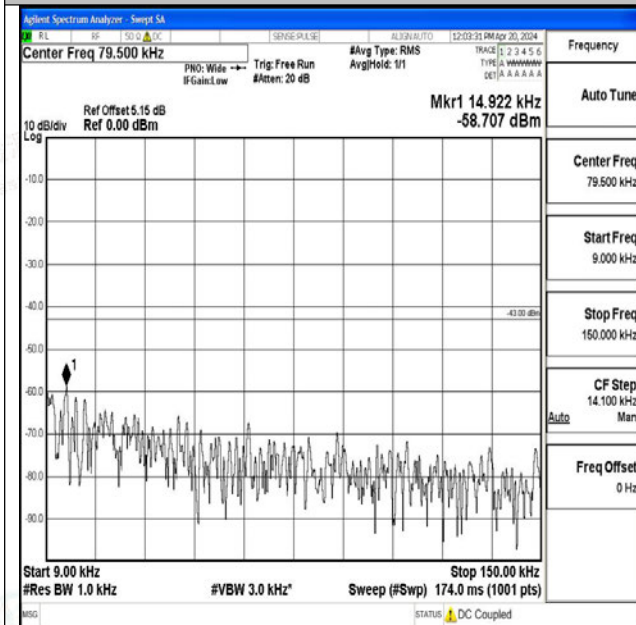

Band25_5MHz_16QAM_26065_1RB#0_0.009~0.15_0.0
09~0.15

Band25_5MHz_16QAM_26065_1RB#0_0.15~30_0.15~3
0

Band25_5MHz_16QAM_26065_1RB#0_30~1000_30~10
00

Band25_5MHz_16QAM_26065_1RB#0_1000~3000_100
0~3000

Band25_5MHz_16QAM_26065_1RB#0_3000~20000_30
00~20000