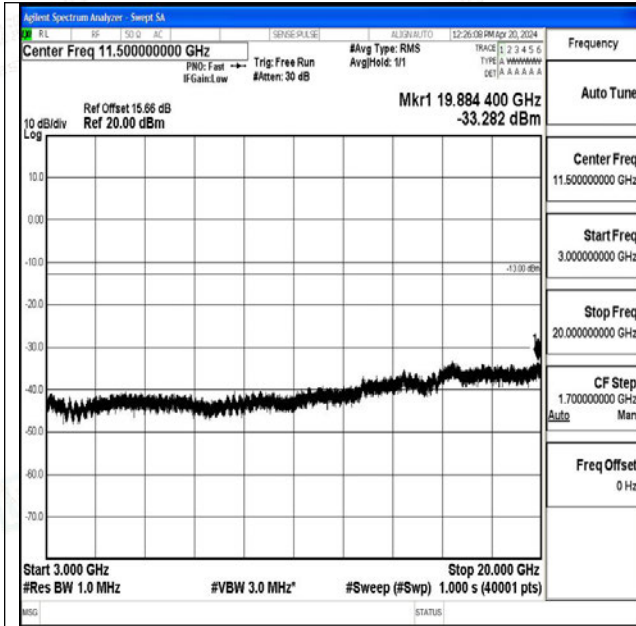

Band25_10MHz_QPSK_26365_1RB#0_0.009~0.15_0.00
9~0.15

Band25_10MHz_QPSK_26365_1RB#0_0.15~30_0.15~3
0

Band25_10MHz_QPSK_26365_1RB#0_30~1000_30~10
00

Band25_10MHz_QPSK_26365_1RB#0_1000~3000_100
0~3000

Band25_10MHz_QPSK_26365_1RB#0_3000~20000_30
00~20000