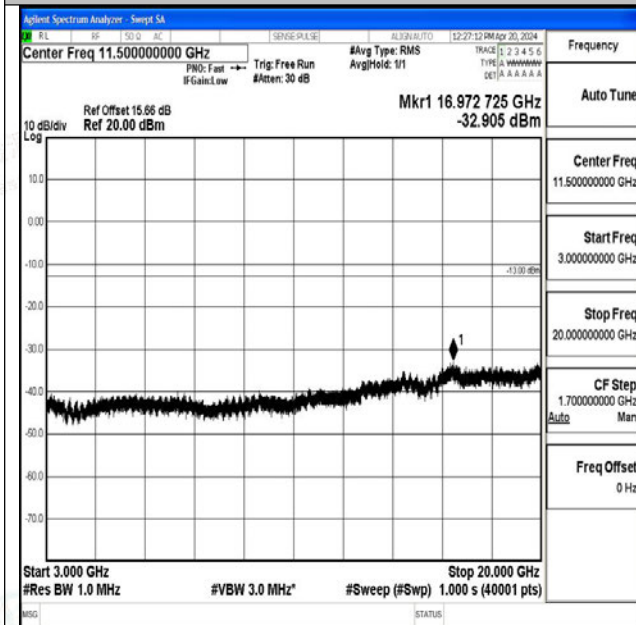

Band25_10MHz_QPSK_26640_1RB#0_0.009~0.15_0.009~0.15

Band25_10MHz_QPSK_26640_1RB#0_0.15~30_0.15~30

Band25_10MHz_QPSK_26640_1RB#0_30~1000_30~1000

Band25_10MHz_QPSK_26640_1RB#0_1000~3000_1000~3000

Band25_10MHz_QPSK_26640_1RB#0_3000~20000_3000~20000