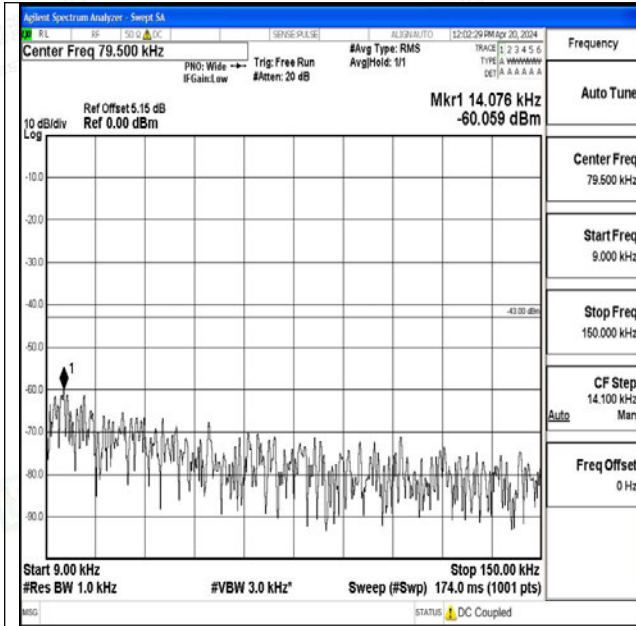

Band25_3MHz_16QAM_26675_1RB#0_0.15~30_0.15~3

0

Band25_3MHz_16QAM_26675_1RB#0_30~1000_30~10

00

Band25_3MHz_16QAM_26675_1RB#0_1000~3000_100

0~3000

Band25_3MHz_16QAM_26675_1RB#0_3000~20000_30

00~20000