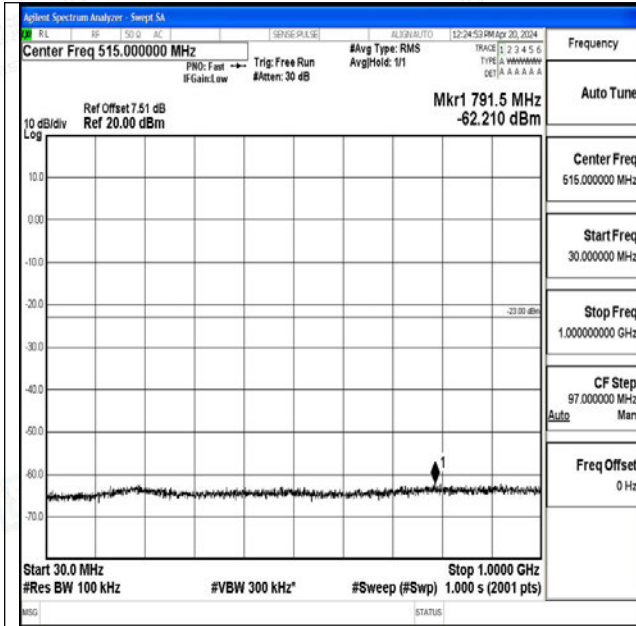

Band25_10MHz_QPSK_26090_1RB#0_30~1000_30~1000