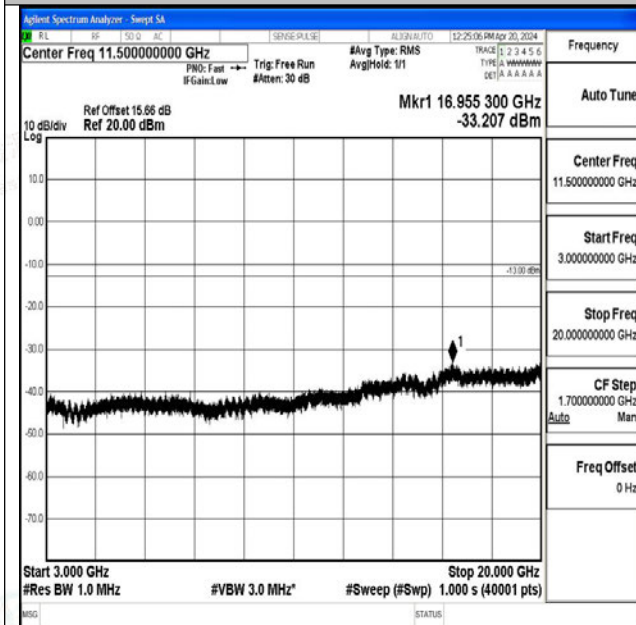

Band25_10MHz_QPSK_26090_1RB#0_0.009~0.15_0.00
9~0.15

Band25_10MHz_QPSK_26090_1RB#0_0.15~30_0.15~3
0

Band25_10MHz_QPSK_26090_1RB#0_30~1000_30~1000

Band25_10MHz_QPSK_26090_1RB#0_1000~3000_1000~3000

Band25_10MHz_QPSK_26090_1RB#0_3000~20000_3000~20000