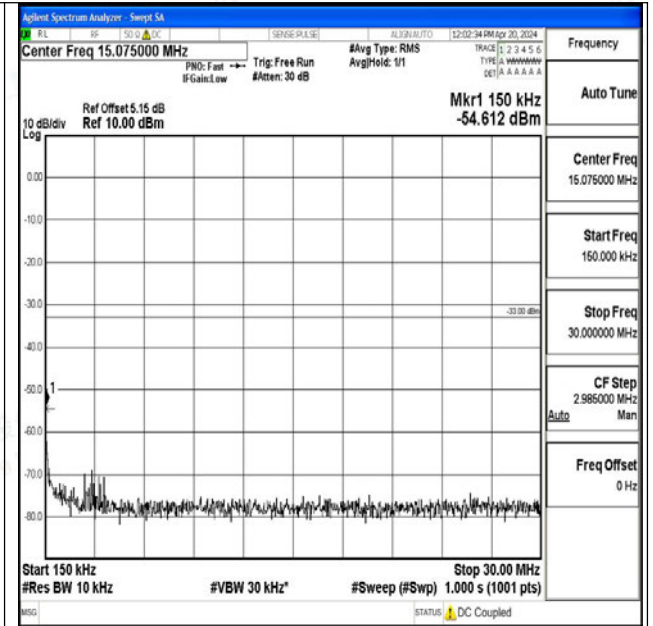

Band25_5MHz_QPSK_26065_1RB#0_0.15~30_0.15~30