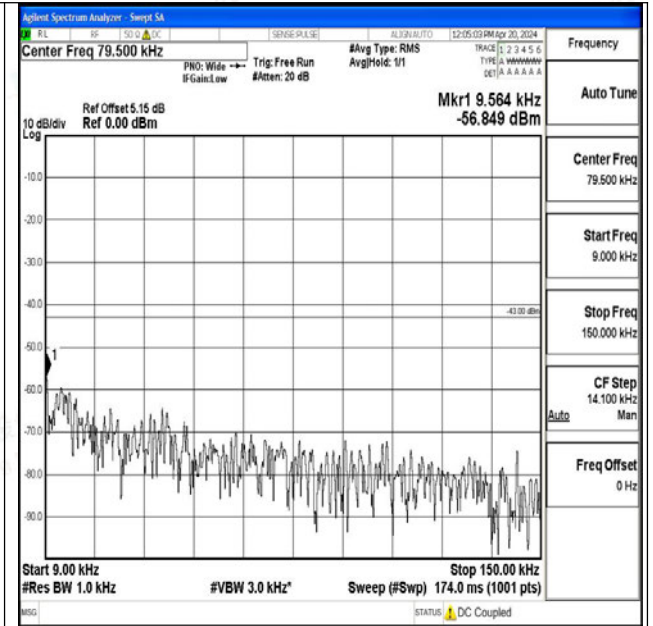

00~20000

Band25_5MHz_QPSK_26665_1RB#0_0.009~0.15_0.009~0.15

Band25_5MHz_QPSK_26665_1RB#0_0.15~30_0.15~30

Band25_5MHz_QPSK_26665_1RB#0_30~1000_30~1000

Band25_5MHz_QPSK_26665_1RB#0_1000~3000_1000~3000

Band25_5MHz_QPSK_26665_1RB#0_3000~20000_300
0~20000