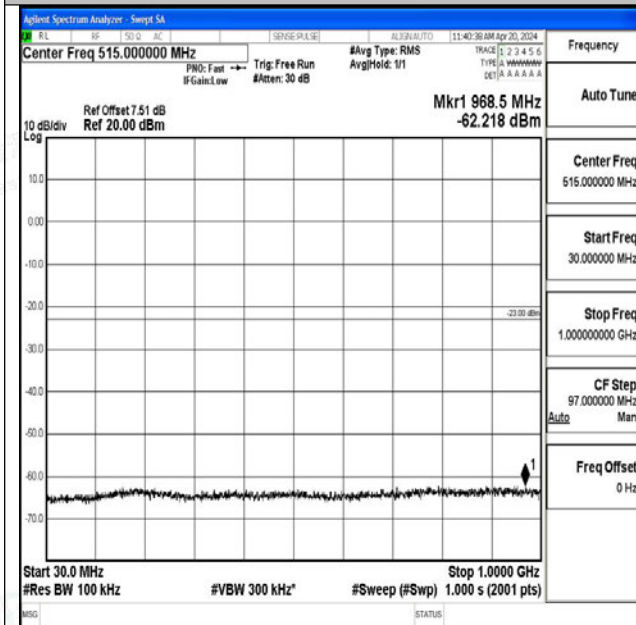

Band25_3MHz_QPSK_26365_1RB#0_30~1000_30~1000