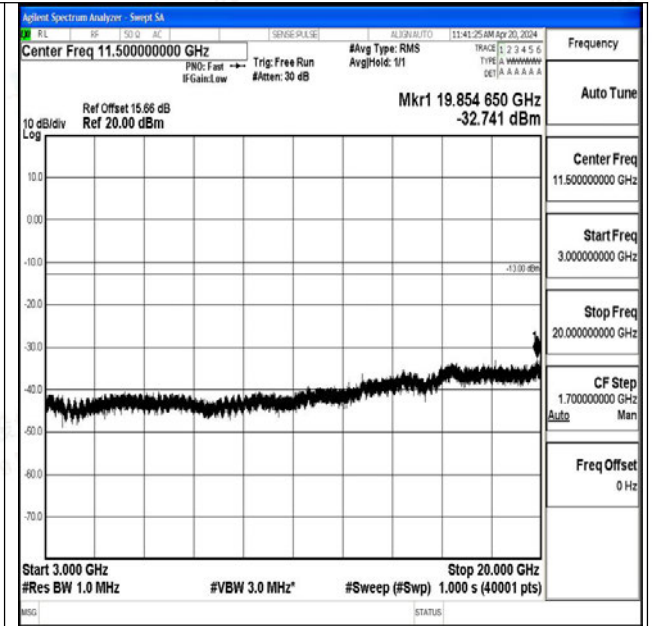

Band25_3MHz_16QAM_26365_1RB#0_0.15~30_0.15~3
0

Band25_3MHz_16QAM_26365_1RB#0_30~1000_30~10
00

Band25_3MHz_16QAM_26365_1RB#0_1000~3000_100
0~3000

Band25_3MHz_16QAM_26365_1RB#0_3000~20000_30
00~20000

Band25_3MHz_QPSK_26675_1RB#0_0.009~0.15_0.009
~0.15