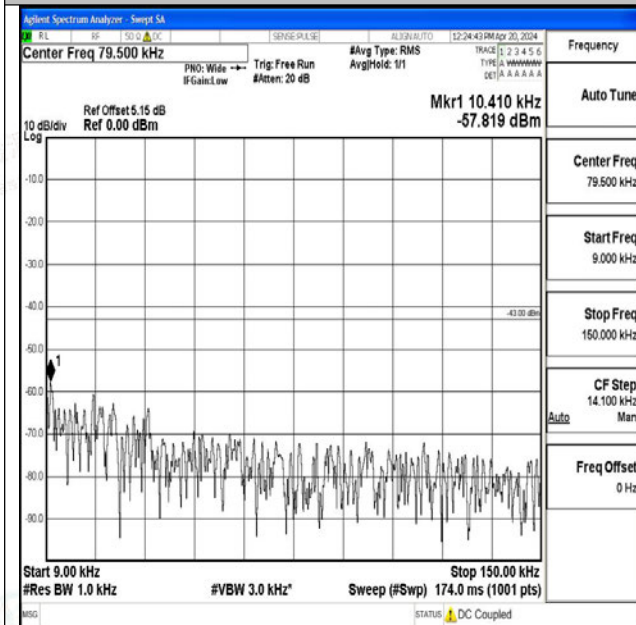

Band25_5MHz_16QAM_26665_1RB#0_0.009~0.15_0.0
09~0.15

Band25_5MHz_16QAM_26665_1RB#0_0.15~30_0.15~3
0

Band25_5MHz_16QAM_26665_1RB#0_30~1000_30~10
00

Band25_5MHz_16QAM_26665_1RB#0_1000~3000_100
0~3000

Band25_5MHz_16QAM_26665_1RB#0_3000~20000_30
00~20000