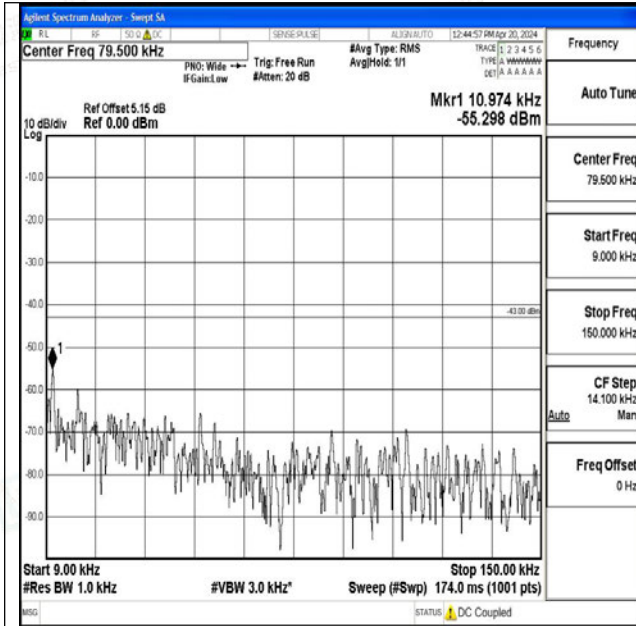

Band25_10MHz_16QAM_26640_1RB#0_0.009~0.15_0.009~0.15

Band25_10MHz_16QAM_26640_1RB#0_0.15~30_0.15~30

Band25_10MHz_16QAM_26640_1RB#0_30~1000_30~1000

Band25_10MHz_16QAM_26640_1RB#0_1000~3000_1000~3000

Band25_10MHz_16QAM_26640_1RB#0_3000~20000_3000~20000