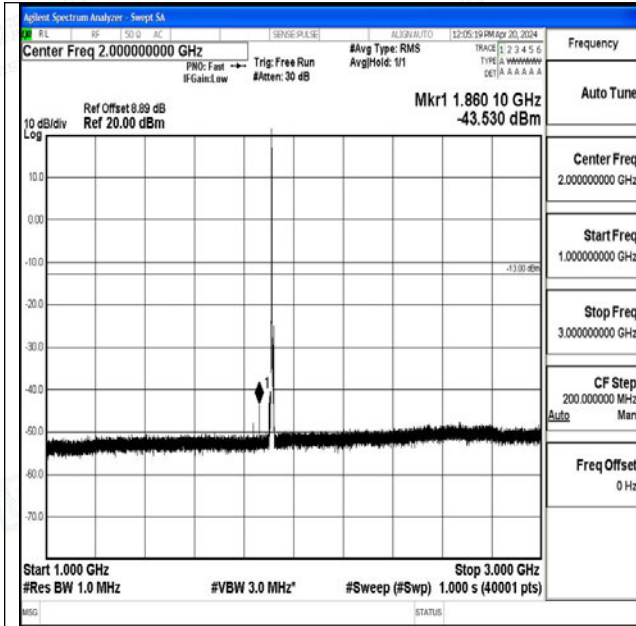

Band25_5MHz_16QAM_26665_1RB#0_0.009~0.15_0.0
09~0.15

Band25_5MHz_16QAM_26665_1RB#0_0.15~30_0.15~3
0

Band25_5MHz_16QAM_26665_1RB#0_30~1000_30~10
00

Band25_5MHz_16QAM_26665_1RB#0_1000~3000_100
0~3000

Band25_5MHz_16QAM_26665_1RB#0_3000~20000_30
00~20000