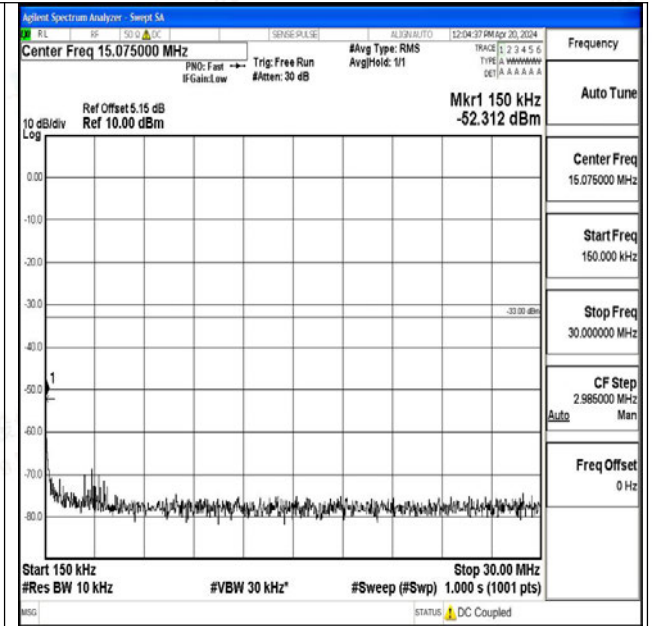

Band25_5MHz_QPSK_26665_1RB#0_0.15~30_0.15~30