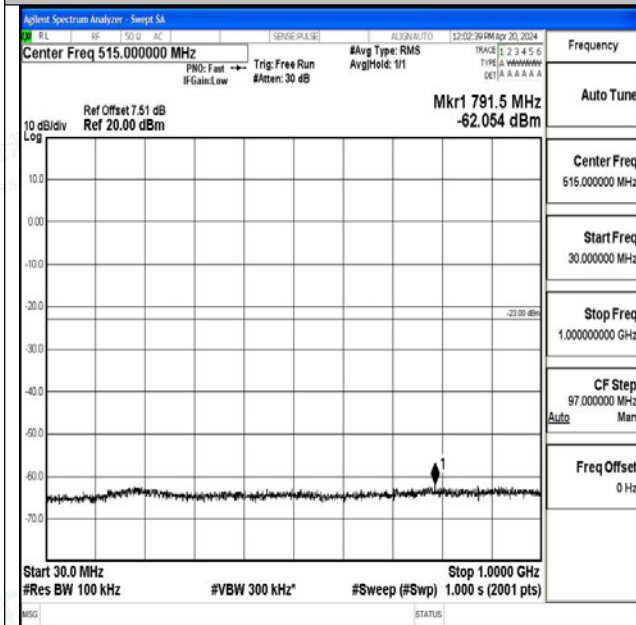

Band25_5MHz_QPSK_26065_1RB#0_30~1000_30~1000