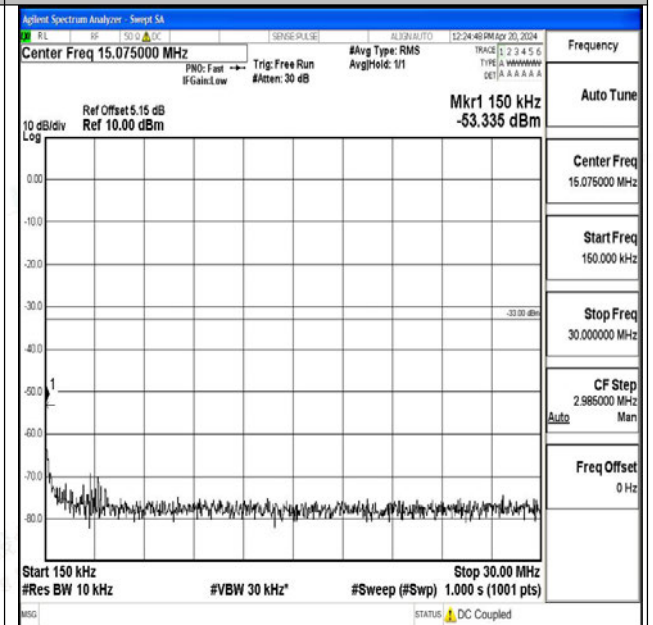

Band25_10MHz_QPSK_26090_1RB#0_0.15~30_0.15~3
0