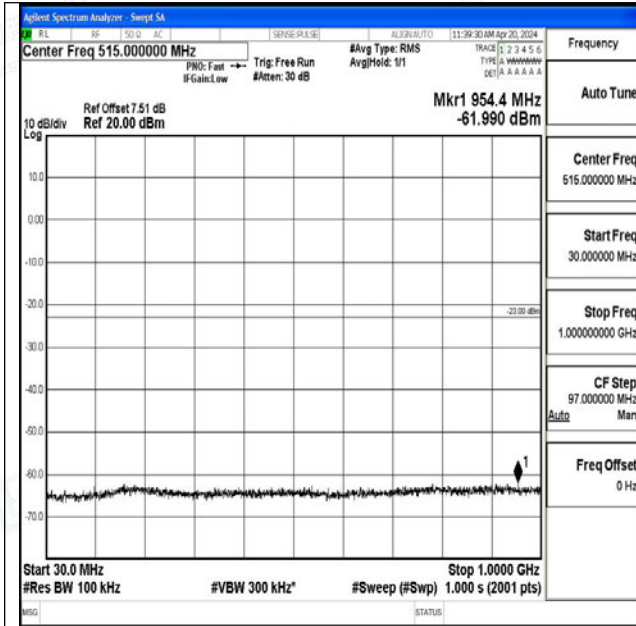

Band25_1.4MHz_16QAM_26683_1RB#0_1000~3000_1000~3000

Band25_1.4MHz_16QAM_26683_1RB#0_3000~20000_3000~20000

Band25_3MHz_QPSK_26055_1RB#0_0.009~0.15_0.009~0.15

Band25_3MHz_QPSK_26055_1RB#0_0.15~30_0.15~30

Band25_3MHz_QPSK_26055_1RB#0_30~1000_30~1000