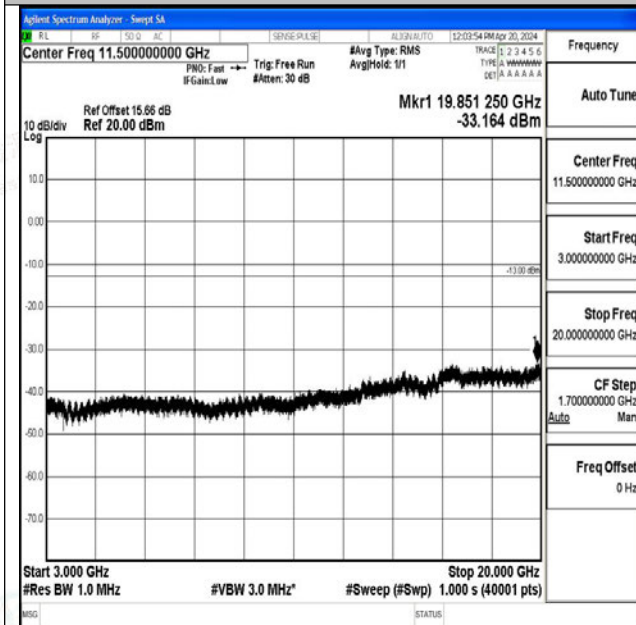

Band25_5MHz_QPSK_26365_1RB#0_0.009~0.15_0.009
~0.15

Band25_5MHz_QPSK_26365_1RB#0_0.15~30_0.15~30

Band25_5MHz_QPSK_26365_1RB#0_30~1000_30~1000

Band25_5MHz_QPSK_26365_1RB#0_1000~3000_1000~3000

Band25_5MHz_QPSK_26365_1RB#0_3000~20000_3000~20000