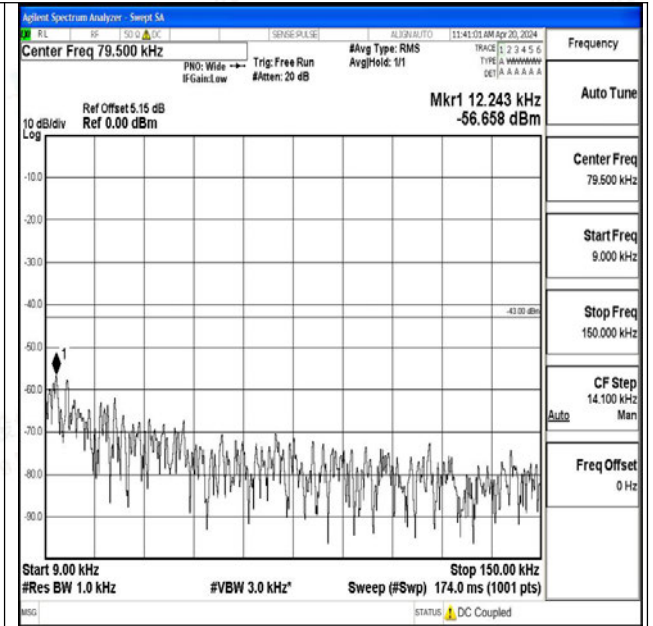

Band25_3MHz_QPSK_26365_1RB#0_0.15~30_0.15~30

Band25_3MHz_QPSK_26365_1RB#0_30~1000_30~1000

Band25_3MHz_QPSK_26365_1RB#0_1000~3000_1000~3000

Band25_3MHz_QPSK_26365_1RB#0_3000~20000_300
0~20000

Band25_3MHz_16QAM_26365_1RB#0_0.009~0.15_0.0
09~0.15