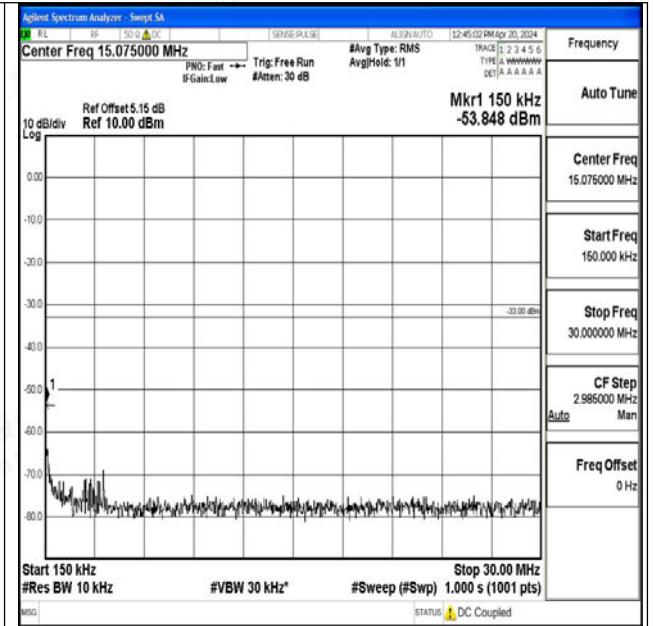

Band25_15MHz_QPSK_26115_1RB#0_0.15~30_0.15~3
0