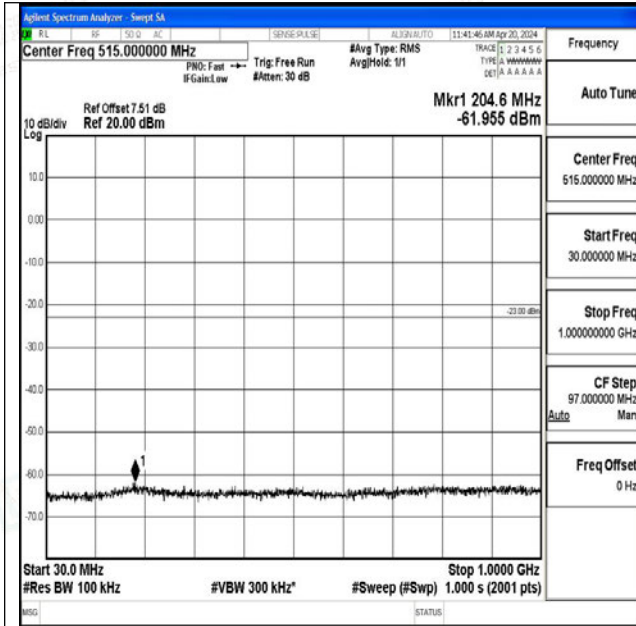

Band25_3MHz_QPSK_26675_1RB#0_30~1000_30~1000