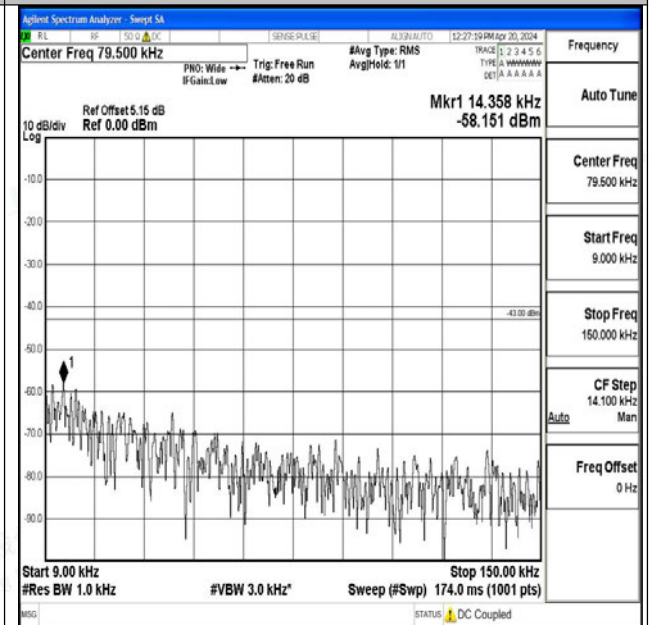

Band25_10MHz_QPSK_26640_1RB#0_0.009~0.15_0.009~0.15

Band25_10MHz_QPSK_26640_1RB#0_0.15~30_0.15~30

Band25_10MHz_QPSK_26640_1RB#0_30~1000_30~1000

Band25_10MHz_QPSK_26640_1RB#0_1000~3000_1000~3000

Band25_10MHz_QPSK_26640_1RB#0_3000~20000_3000~20000