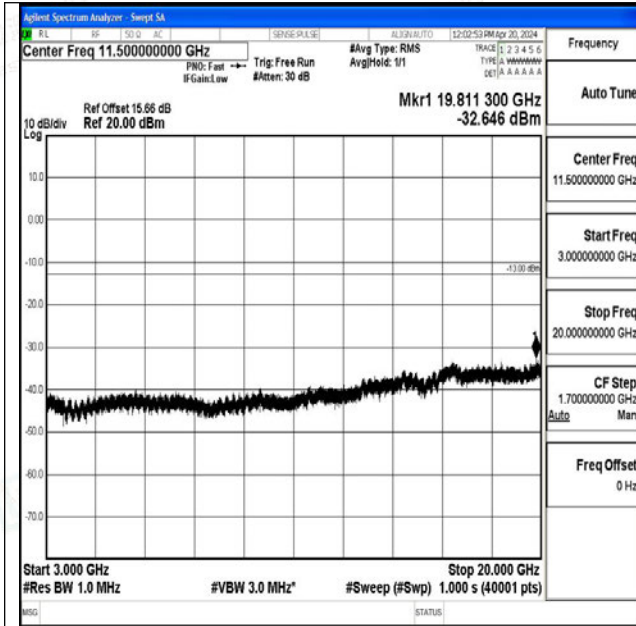

Band25_5MHz_QPSK_26065_1RB#0_0.009~0.15_0.009~0.15

Band25_5MHz_QPSK_26065_1RB#0_0.15~30_0.15~30

Band25_5MHz_QPSK_26065_1RB#0_30~1000_30~1000

Band25_5MHz_QPSK_26065_1RB#0_1000~3000_1000~3000

Band25_5MHz_QPSK_26065_1RB#0_3000~20000_300
0~20000