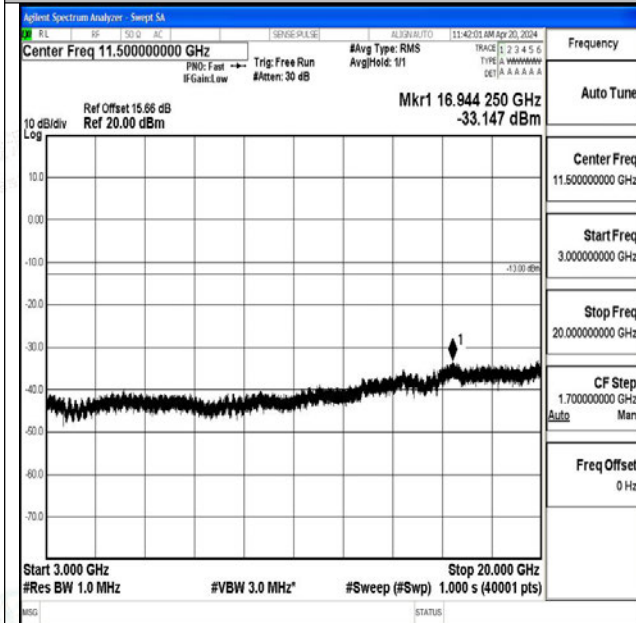

Band25_3MHz_QPSK_26675_1RB#0_0.15~30_0.15~30

Band25_3MHz_QPSK_26675_1RB#0_30~1000_30~1000

Band25_3MHz_QPSK_26675_1RB#0_1000~3000_1000~3000

Band25_3MHz_QPSK_26675_1RB#0_3000~20000_3000~20000

Band25_3MHz_16QAM_26675_1RB#0_0.009~0.15_0.009~0.15