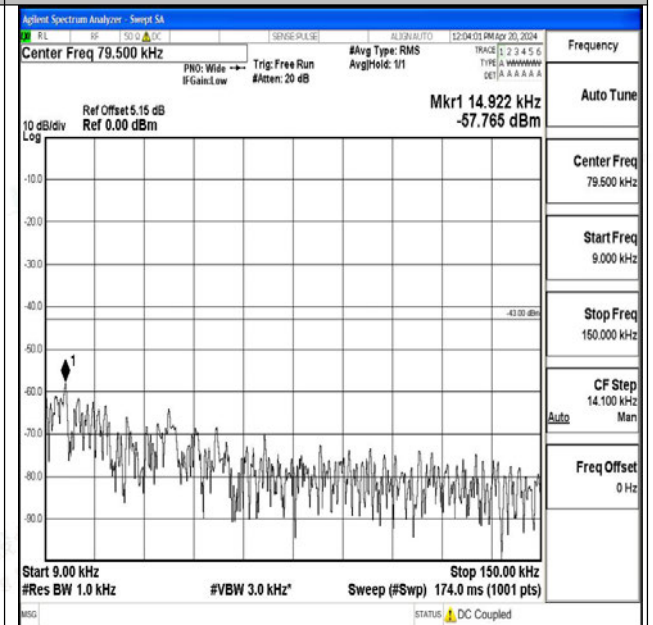

Band25_5MHz_QPSK_26365_1RB#0_0.009~0.15_0.009
~0.15

Band25_5MHz_QPSK_26365_1RB#0_0.15~30_0.15~30

Band25_5MHz_QPSK_26365_1RB#0_30~1000_30~1000

Band25_5MHz_QPSK_26365_1RB#0_1000~3000_1000~3000

Band25_5MHz_QPSK_26365_1RB#0_3000~20000_3000~20000