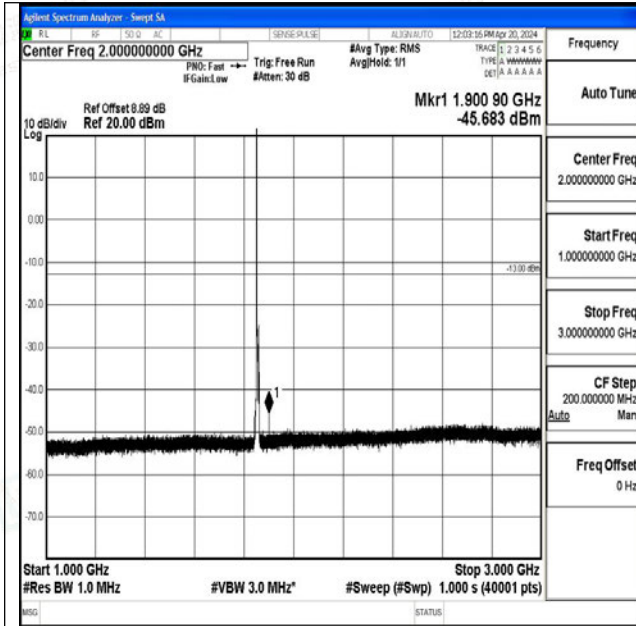

Band25_5MHz_16QAM_26065_1RB#0_0.009~0.15_0.0
09~0.15

Band25_5MHz_16QAM_26065_1RB#0_0.15~30_0.15~3
0

Band25_5MHz_16QAM_26065_1RB#0_30~1000_30~10
00

Band25_5MHz_16QAM_26065_1RB#0_1000~3000_100
0~3000

Band25_5MHz_16QAM_26065_1RB#0_3000~20000_30
00~20000