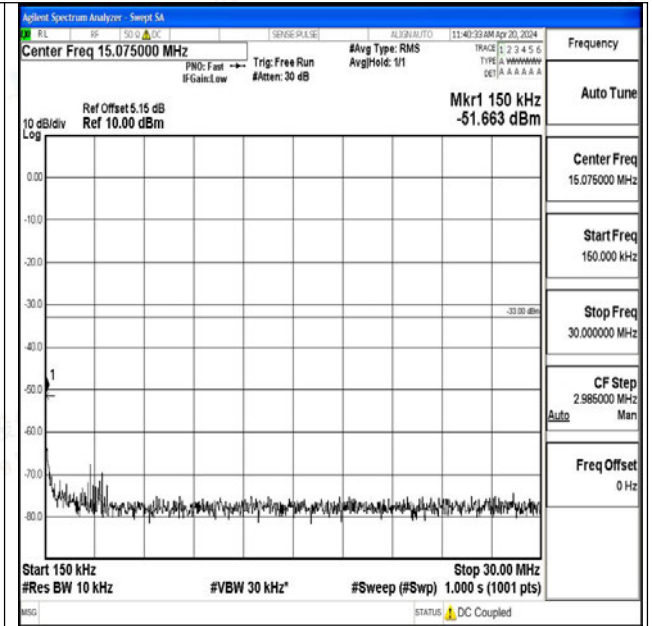

0

Band25_3MHz_16QAM_26055_1RB#0_30~1000_30~10

00

Band25_3MHz_16QAM_26055_1RB#0_1000~3000_1000~3000

0~3000

Band25_3MHz_16QAM_26055_1RB#0_3000~20000_3000~20000

00~20000

Band25_3MHz_QPSK_26365_1RB#0_0.009~0.15_0.009~0.15