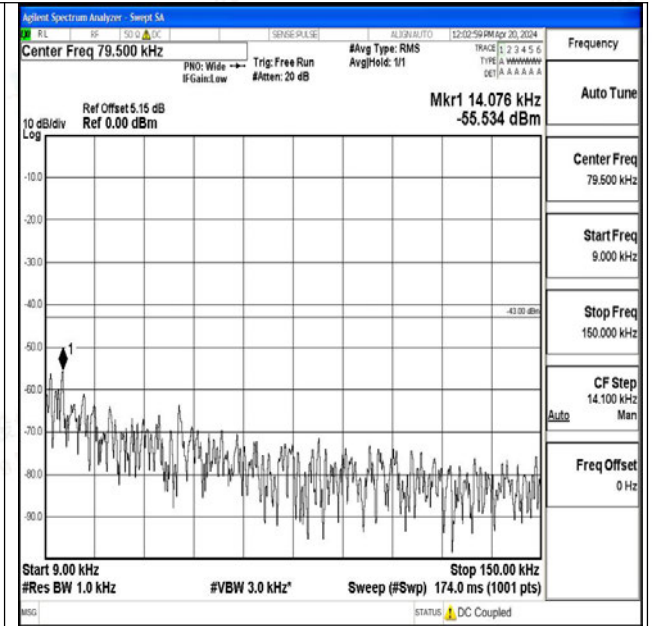

Band25_5MHz_QPSK_26065_1RB#0_0.009~0.15_0.009~0.15

Band25_5MHz_QPSK_26065_1RB#0_0.15~30_0.15~30

Band25_5MHz_QPSK_26065_1RB#0_30~1000_30~1000

Band25_5MHz_QPSK_26065_1RB#0_1000~3000_1000~3000

Band25_5MHz_QPSK_26065_1RB#0_3000~20000_300
0~20000