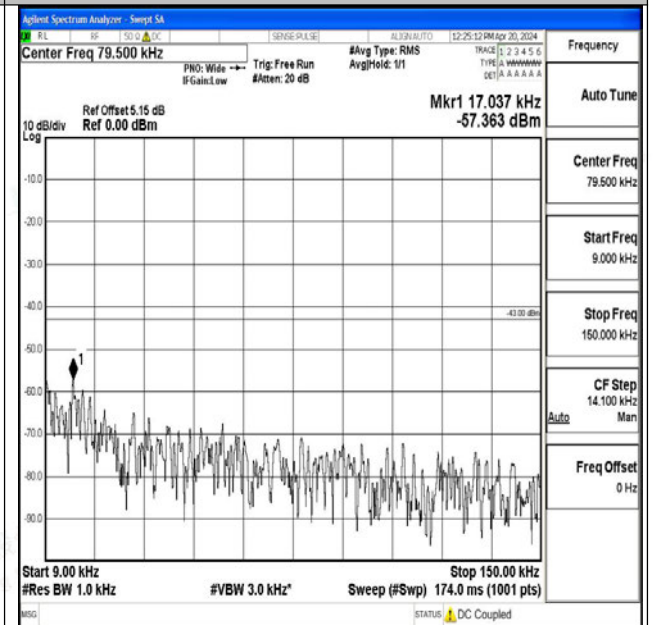

Band25_10MHz_QPSK_26090_1RB#0_0.009~0.15_0.00
9~0.15

Band25_10MHz_QPSK_26090_1RB#0_0.15~30_0.15~3
0

Band25_10MHz_QPSK_26090_1RB#0_30~1000_30~1000

Band25_10MHz_QPSK_26090_1RB#0_1000~3000_1000~3000

Band25_10MHz_QPSK_26090_1RB#0_3000~20000_3000~20000