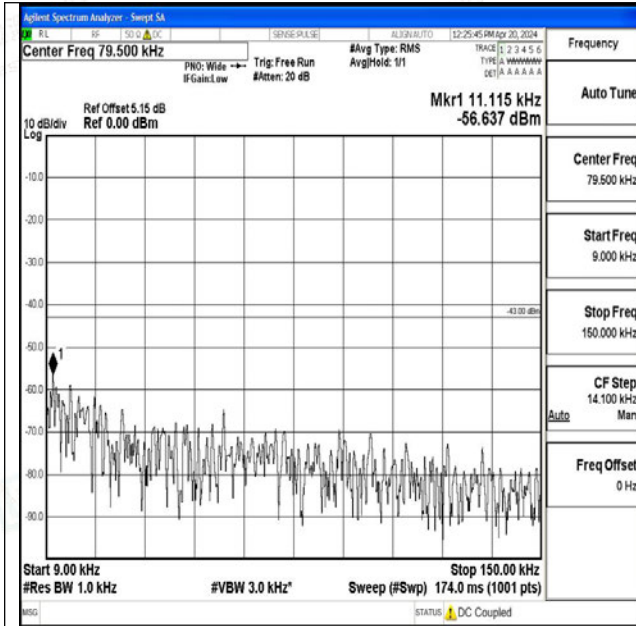

Band25_10MHz_16QAM_26090_1RB#0_0.009~0.15_0.009~0.15

Band25_10MHz_16QAM_26090_1RB#0_0.15~30_0.15~30

Band25_10MHz_16QAM_26090_1RB#0_30~1000_30~1000

Band25_10MHz_16QAM_26090_1RB#0_1000~3000_1000~3000

Band25_10MHz_16QAM_26090_1RB#0_3000~20000_3000~20000