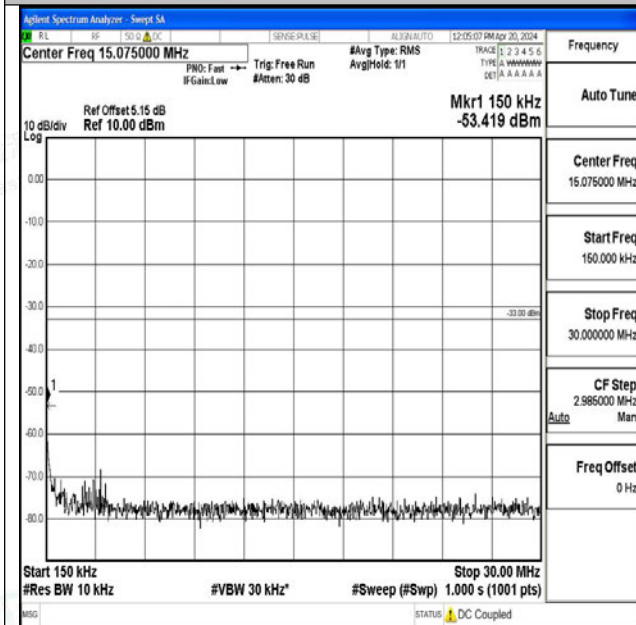

Band25_5MHz_16QAM_26665_1RB#0_0.15~30_0.15~3
0