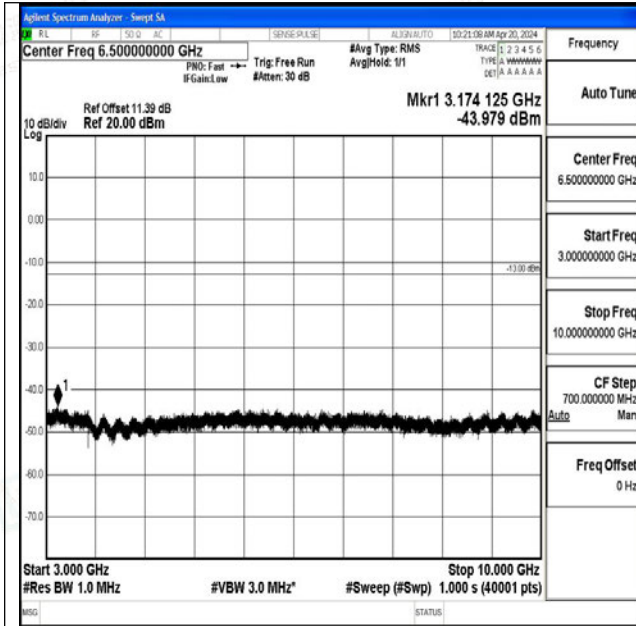

Band12\_10MHz\_QPSK\_23095\_1RB#0\_0.009~0.15\_0.00  
9~0.15

Band12\_10MHz\_QPSK\_23095\_1RB#0\_0.15~30\_0.15~3  
0

Band12\_10MHz\_QPSK\_23095\_1RB#0\_30~1000\_30~10  
00

Band12\_10MHz\_QPSK\_23095\_1RB#0\_1000~3000\_100  
0~3000