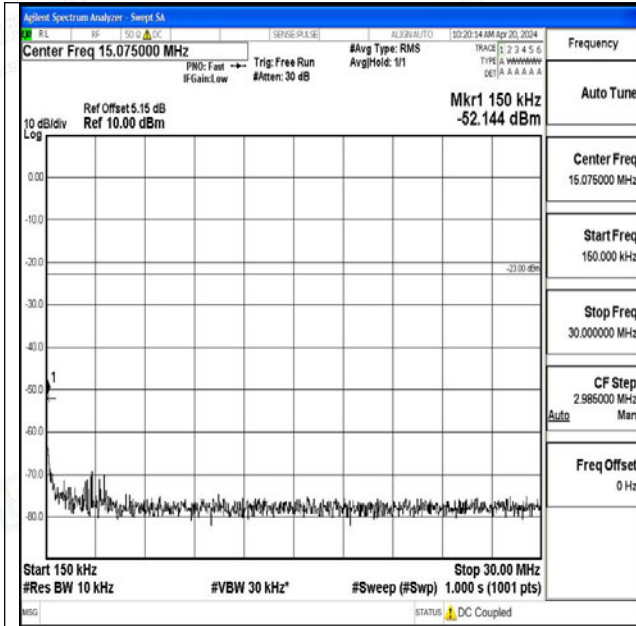

Band12\_10MHz\_QPSK\_23060\_1RB#0\_30~1000\_30~1000

Band12\_10MHz\_QPSK\_23060\_1RB#0\_1000~3000\_1000~3000

Band12\_10MHz\_QPSK\_23060\_1RB#0\_3000~10000\_3000~10000

Band12\_10MHz\_16QAM\_23060\_1RB#0\_0.009~0.15\_0.009~0.15