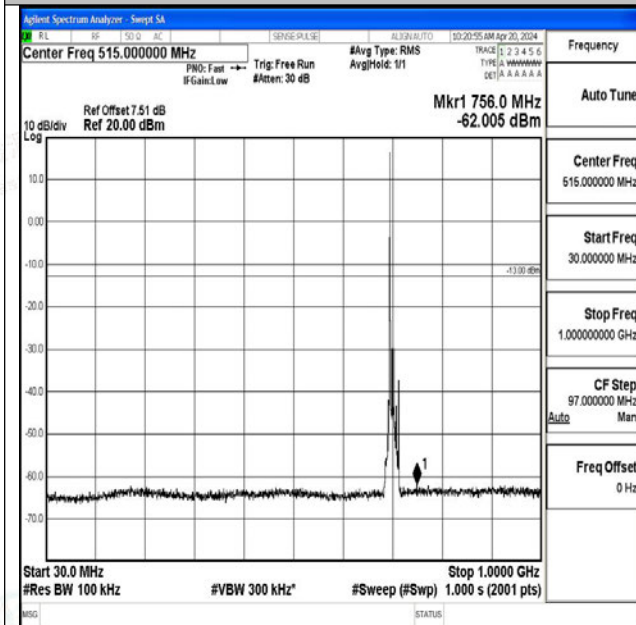

Band12_10MHz_QPSK_23095_1RB#0_0.009~0.15_0.00
9~0.15

Band12_10MHz_QPSK_23095_1RB#0_30~1000_30~10
00