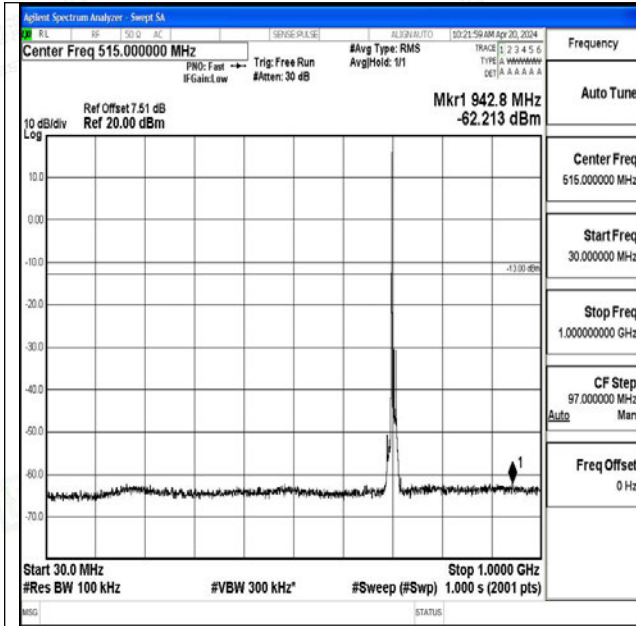

Band12\_10MHz\_16QAM\_23095\_1RB#0\_1000~3000\_1000~3000

Band12\_10MHz\_16QAM\_23095\_1RB#0\_3000~10000\_3000~10000

Band12\_10MHz\_QPSK\_23130\_1RB#0\_0.009~0.15\_0.009~0.15

Band12\_10MHz\_QPSK\_23130\_1RB#0\_0.15~30\_0.15~30