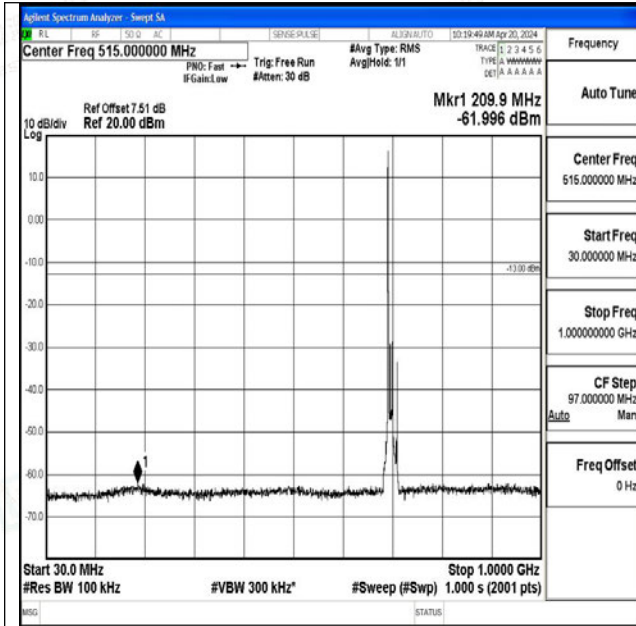

Band12\_5MHz\_16QAM\_23155\_1RB#0\_1000~3000\_100  
0~3000

Band12\_5MHz\_16QAM\_23155\_1RB#0\_3000~10000\_30  
00~10000

Band12\_10MHz\_QPSK\_23060\_1RB#0\_0.009~0.15\_0.00  
9~0.15

Band12\_10MHz\_QPSK\_23060\_1RB#0\_0.15~30\_0.15~3  
0