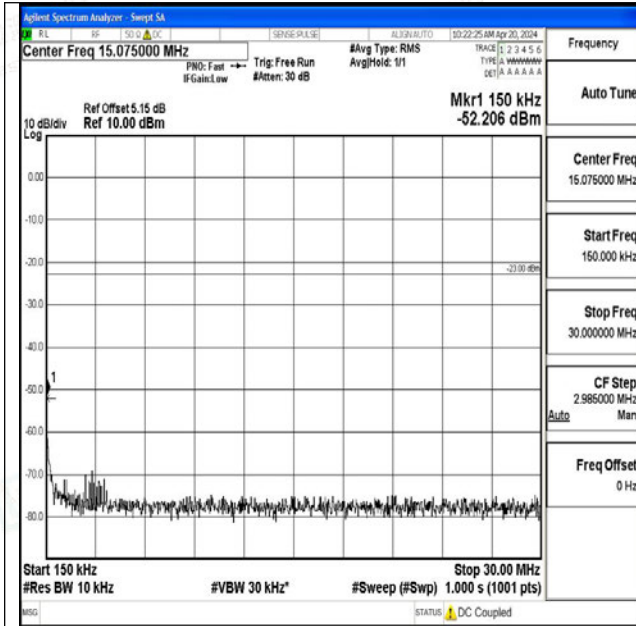

Band12\_10MHz\_QPSK\_23130\_1RB#0\_30~1000\_30~1000

Band12\_10MHz\_QPSK\_23130\_1RB#0\_1000~3000\_1000~3000

Band12\_10MHz\_QPSK\_23130\_1RB#0\_3000~10000\_3000~10000

Band12\_10MHz\_16QAM\_23130\_1RB#0\_0.009~0.15\_0.009~0.15