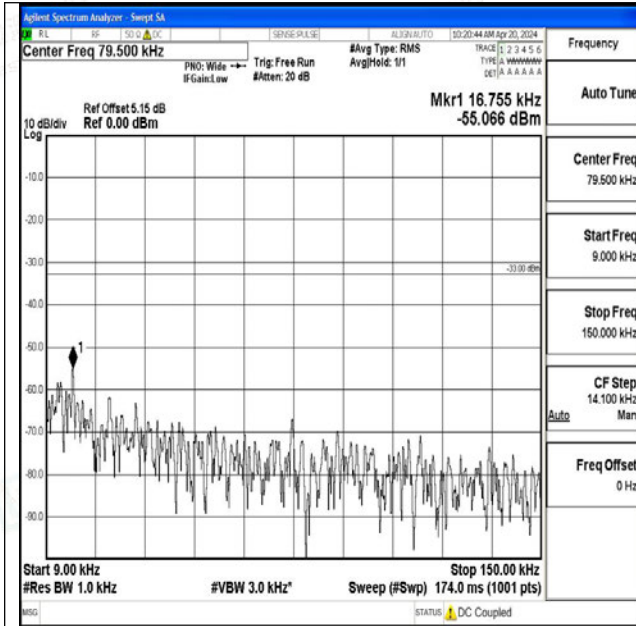

Band12\_10MHz\_16QAM\_23060\_1RB#0\_0.15~30\_0.15~30

Band12\_10MHz\_16QAM\_23060\_1RB#0\_30~1000\_30~1000

Band12\_10MHz\_16QAM\_23060\_1RB#0\_1000~3000\_1000~3000

Band12\_10MHz\_16QAM\_23060\_1RB#0\_3000~10000\_3000~10000