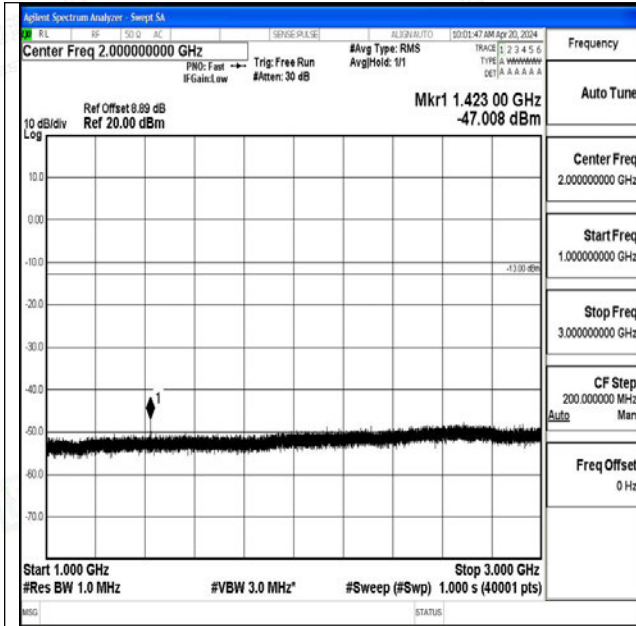

Band12\_5MHz\_QPSK\_23155\_1RB#0\_3000~10000\_300  
0~10000

Band12\_5MHz\_16QAM\_23155\_1RB#0\_0.009~0.15\_0.0  
09~0.15

Band12\_5MHz\_16QAM\_23155\_1RB#0\_0.15~30\_0.15~3  
0

Band12\_5MHz\_16QAM\_23155\_1RB#0\_30~1000\_30~10  
00