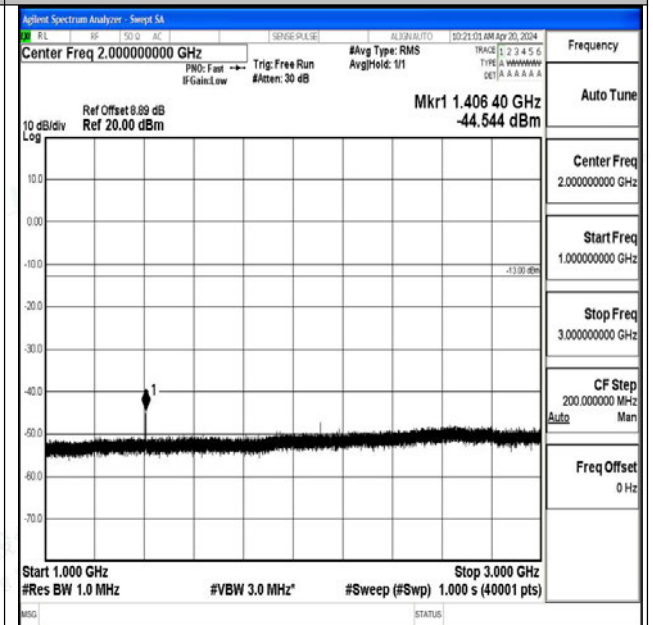

Band12_10MHz_QPSK_23095_1RB#0_0.15~30_0.15~3
0

Band12_10MHz_QPSK_23095_1RB#0_1000~3000_100
0~3000