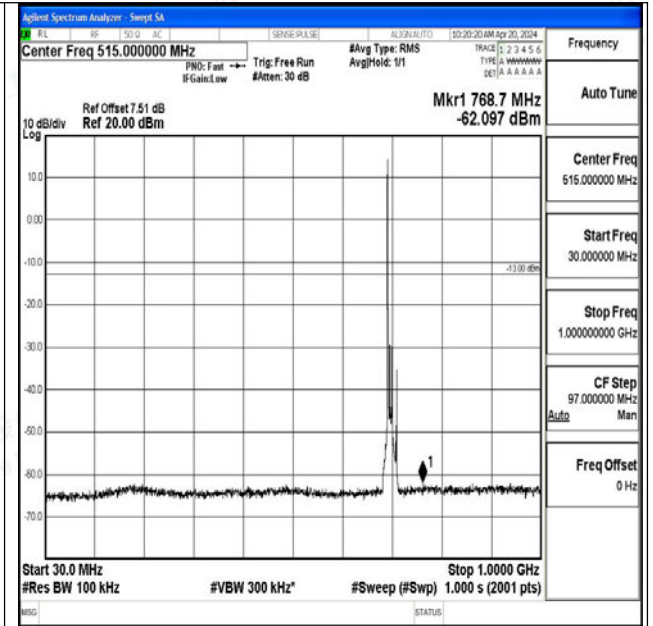

Band12_10MHz_16QAM_23060_1RB#0_0.009~0.15_0.009~0.15

Band12_10MHz_16QAM_23060_1RB#0_30~1000_30~1000