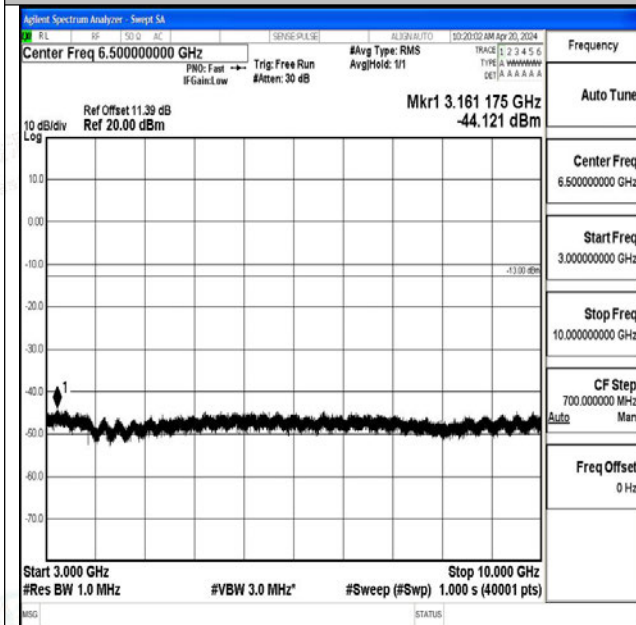

Band12_10MHz_QPSK_23060_1RB#0_30~1000_30~1000

Band12_10MHz_QPSK_23060_1RB#0_3000~10000_3000~10000