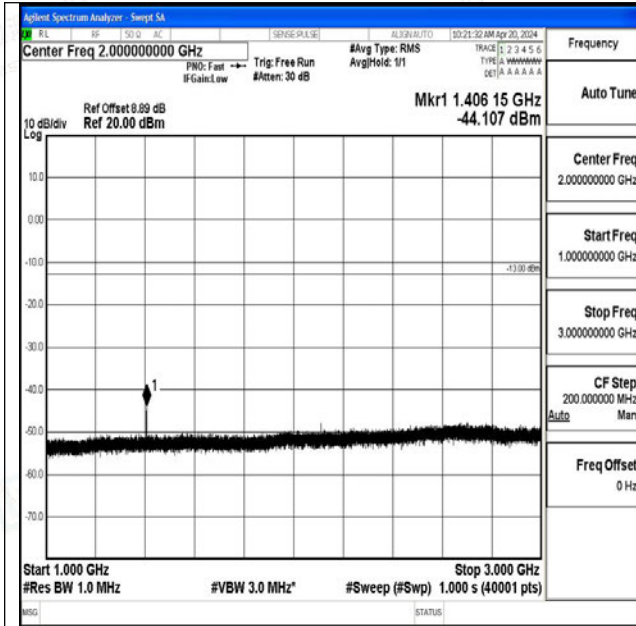

Band12\_10MHz\_QPSK\_23095\_1RB#0\_3000~10000\_30  
00~10000

Band12\_10MHz\_16QAM\_23095\_1RB#0\_0.009~0.15\_0.  
009~0.15

Band12\_10MHz\_16QAM\_23095\_1RB#0\_0.15~30\_0.15~  
30

Band12\_10MHz\_16QAM\_23095\_1RB#0\_30~1000\_30~1  
000