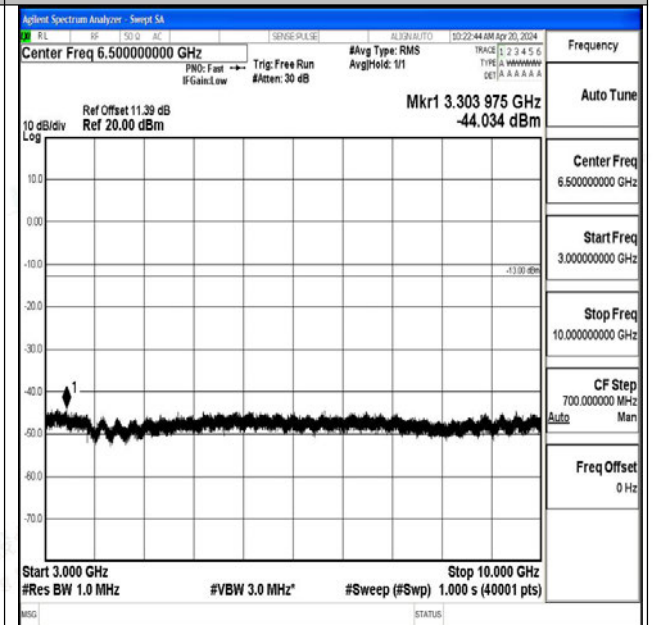

Band12_10MHz_16QAM_23130_1RB#0_30~1000_30~1000

Band12_10MHz_16QAM_23130_1RB#0_3000~10000_3000~10000