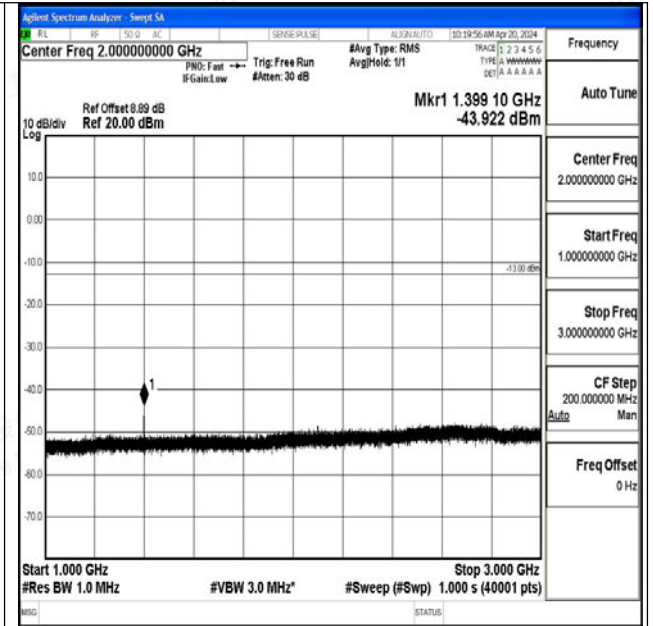

Band12_10MHz_QPSK_23060_1RB#0_0.15~30_0.15~3
0

Band12_10MHz_QPSK_23060_1RB#0_1000~3000_1000~3000