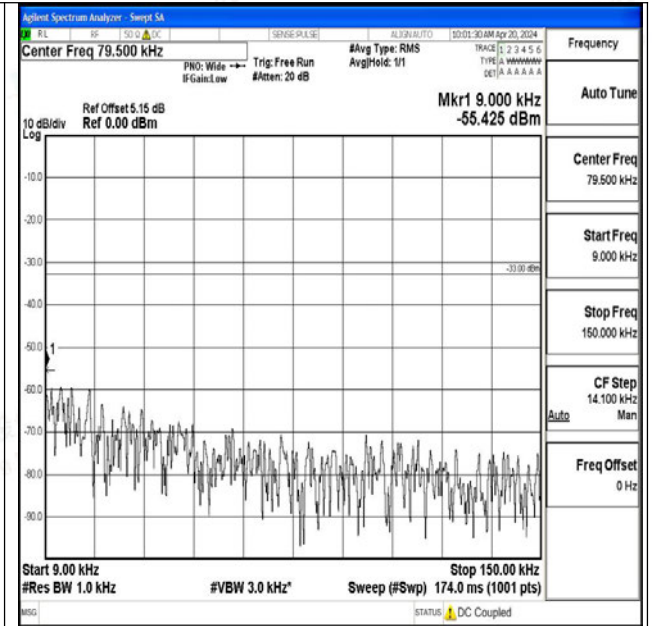

Band12\_5MHz\_QPSK\_23155\_1RB#0\_3000~10000\_300  
0~10000

Band12\_5MHz\_16QAM\_23155\_1RB#0\_0.009~0.15\_0.0  
09~0.15

Band12\_5MHz\_16QAM\_23155\_1RB#0\_0.15~30\_0.15~3  
0

Band12\_5MHz\_16QAM\_23155\_1RB#0\_30~1000\_30~10  
00