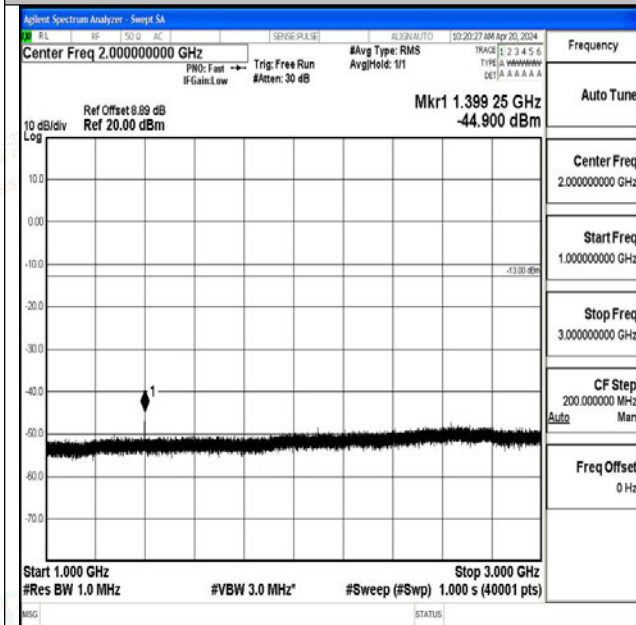

Band12_10MHz_16QAM_23060_1RB#0_0.15~30_0.15~30

Band12_10MHz_16QAM_23060_1RB#0_1000~3000_1000~3000