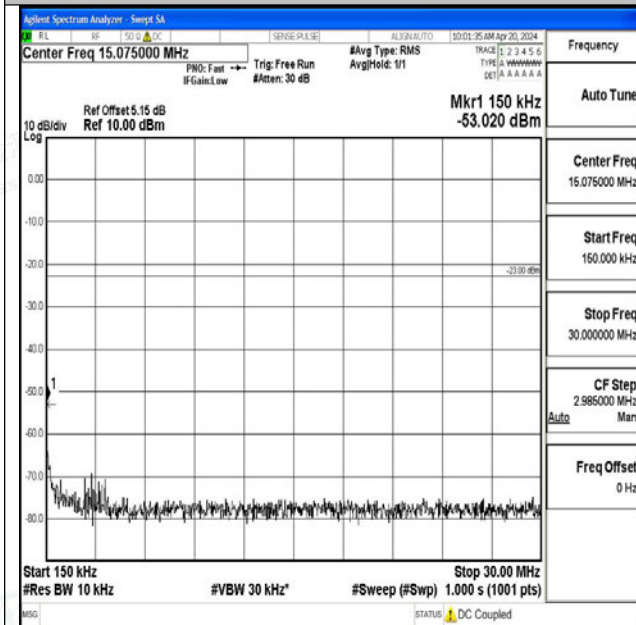

Band12\_5MHz\_QPSK\_23155\_1RB#0\_3000~10000\_300  
0~10000

Band12\_5MHz\_16QAM\_23155\_1RB#0\_0.009~0.15\_0.0  
09~0.15

Band12\_5MHz\_16QAM\_23155\_1RB#0\_0.15~30\_0.15~3  
0

Band12\_5MHz\_16QAM\_23155\_1RB#0\_30~1000\_30~10  
00