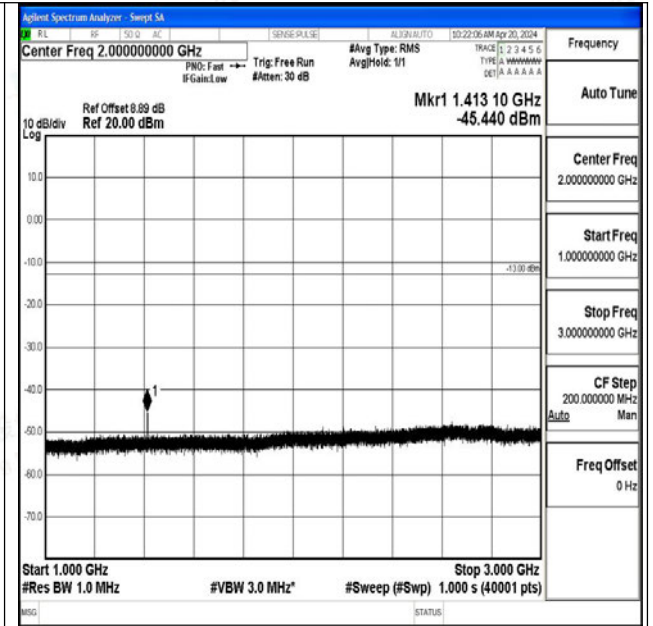

Band12_10MHz_QPSK_23130_1RB#0_0.15~30_0.15~30

Band12_10MHz_QPSK_23130_1RB#0_1000~3000_1000~3000