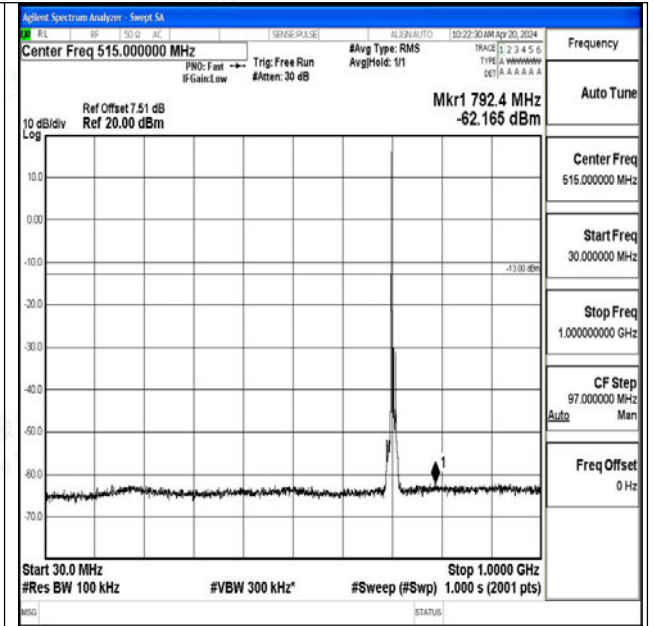

Band12_10MHz_16QAM_23130_1RB#0_0.009~0.15_0.009~0.15

Band12_10MHz_16QAM_23130_1RB#0_30~1000_30~1000