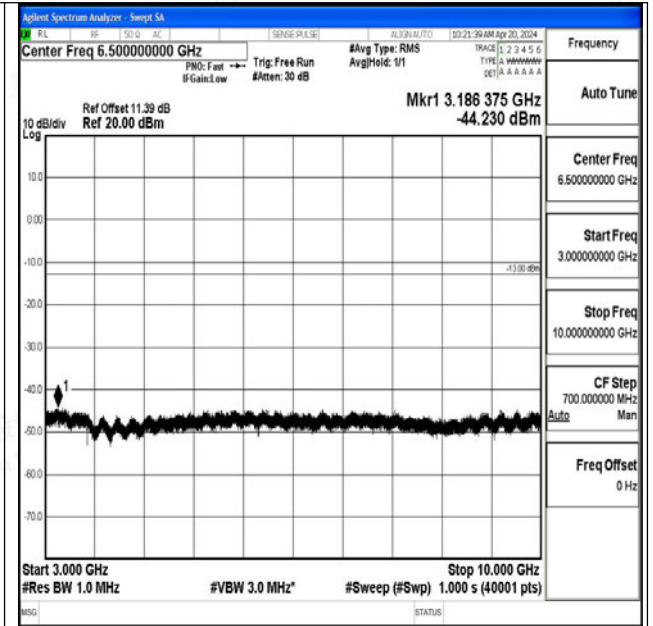

Band12_10MHz_16QAM_23095_1RB#0_30~1000_30~1
000

Band12_10MHz_16QAM_23095_1RB#0_3000~10000_3000~10000