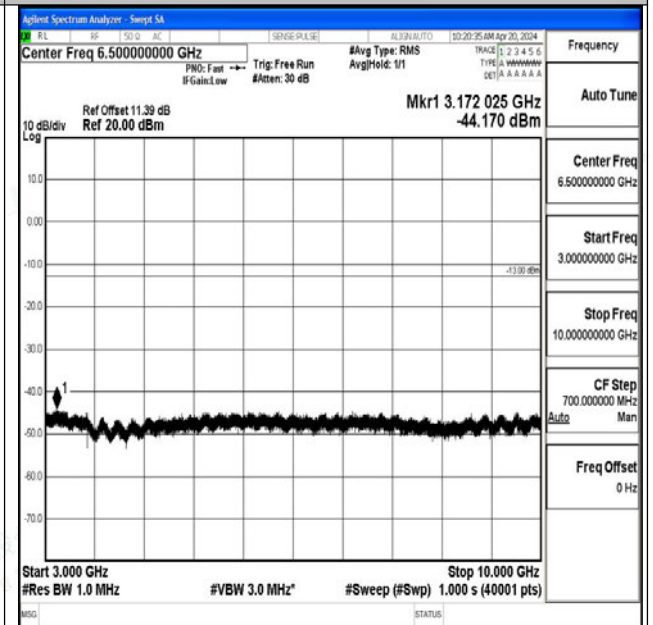

Band12_10MHz_16QAM_23060_1RB#0_30~1000_30~1000

Band12_10MHz_16QAM_23060_1RB#0_3000~10000_3000~10000