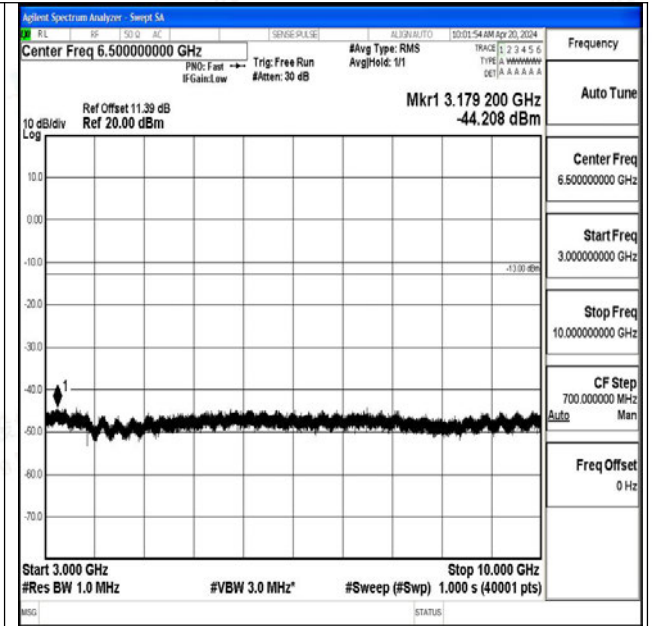

Band12_5MHz_16QAM_23155_1RB#0_30~1000_30~10
00

Band12_5MHz_16QAM_23155_1RB#0_3000~10000_30
00~10000