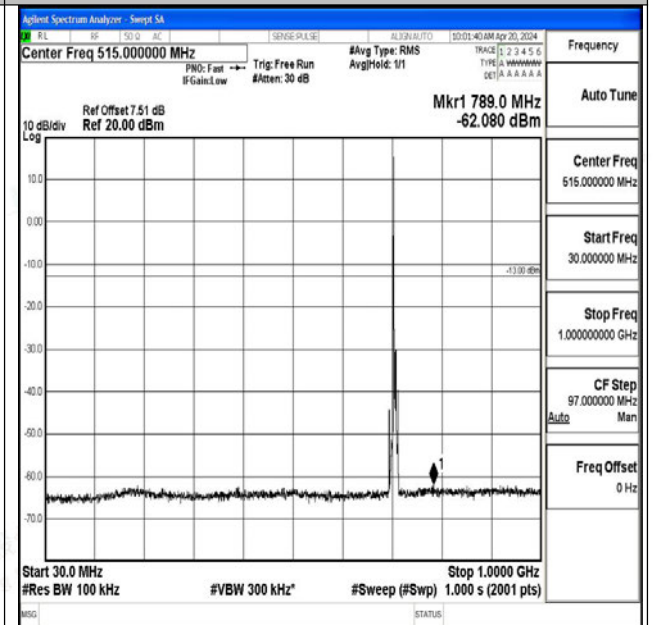

Band12\_5MHz\_QPSK\_23155\_1RB#0\_3000~10000\_300  
0~10000

Band12\_5MHz\_16QAM\_23155\_1RB#0\_0.009~0.15\_0.0  
09~0.15

Band12\_5MHz\_16QAM\_23155\_1RB#0\_0.15~30\_0.15~3  
0

Band12\_5MHz\_16QAM\_23155\_1RB#0\_30~1000\_30~10  
00