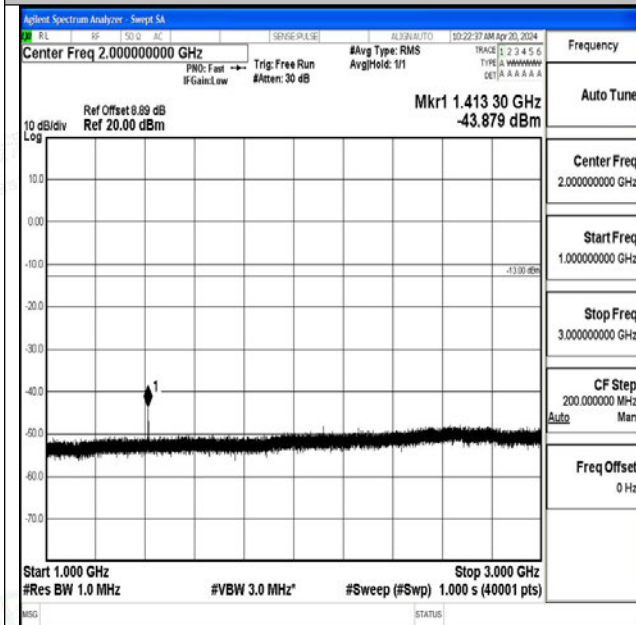

Band12_10MHz_16QAM_23130_1RB#0_0.15~30_0.15~30

Band12_10MHz_16QAM_23130_1RB#0_1000~3000_1000~3000