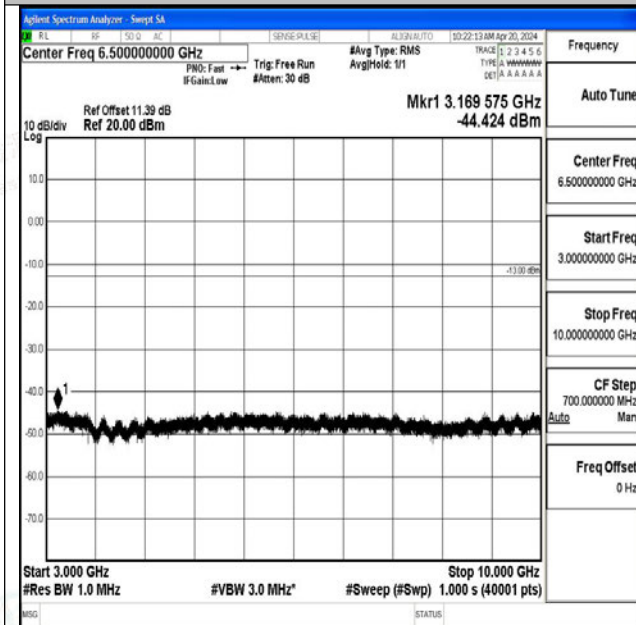

Band12_10MHz_QPSK_23130_1RB#0_30~1000_30~1000

Band12_10MHz_QPSK_23130_1RB#0_3000~10000_3000~10000