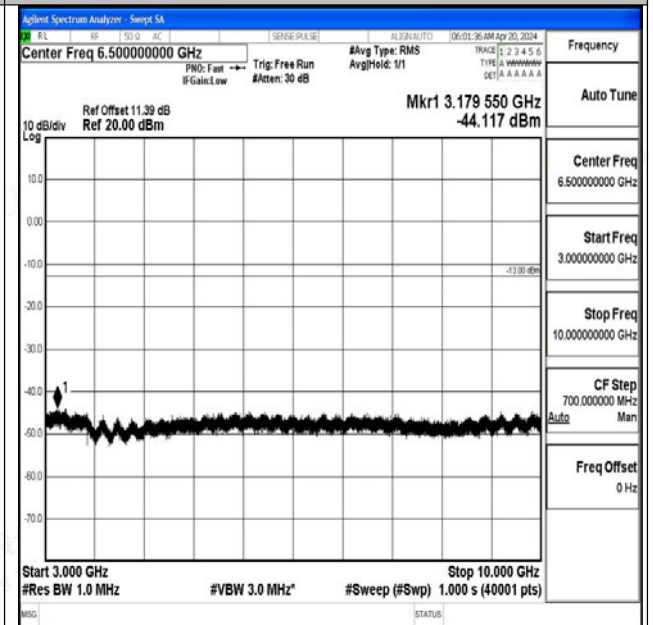

Band5_5MHz_QPSK_20525_1RB#0_3000~10000_3000~10000

Band5_5MHz_16QAM_20525_1RB#0_0.009~0.15_0.009~0.15

Band5_5MHz_16QAM_20525_1RB#0_0.15~30_0.15~30

Band5_5MHz_16QAM_20525_1RB#0_30~1000_30~1000

0

Band5_5MHz_16QAM_20525_1RB#0_1000~3000_1000~3000