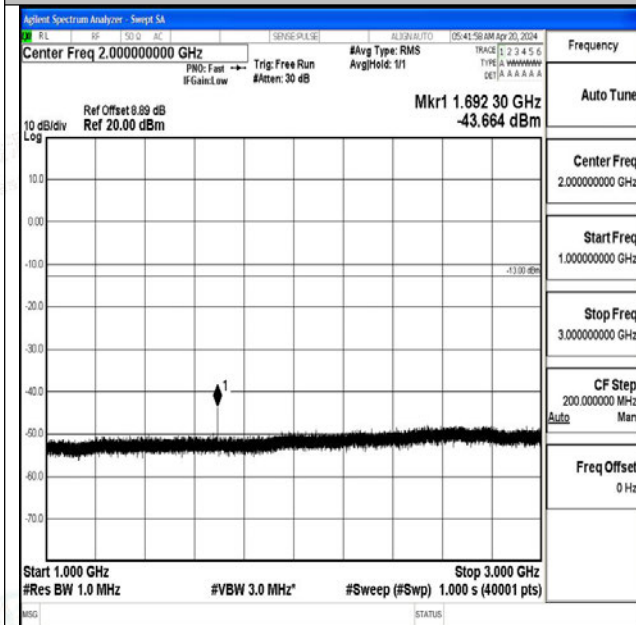

Band5_3MHz_QPSK_20635_1RB#0_3000~10000_3000~10000

Band5_3MHz_16QAM_20635_1RB#0_0.009~0.15_0.009~0.15

Band5_3MHz_16QAM_20635_1RB#0_0.15~30_0.15~30

Band5_3MHz_16QAM_20635_1RB#0_30~1000_30~1000

0

Band5_3MHz_16QAM_20635_1RB#0_1000~3000_1000~3000