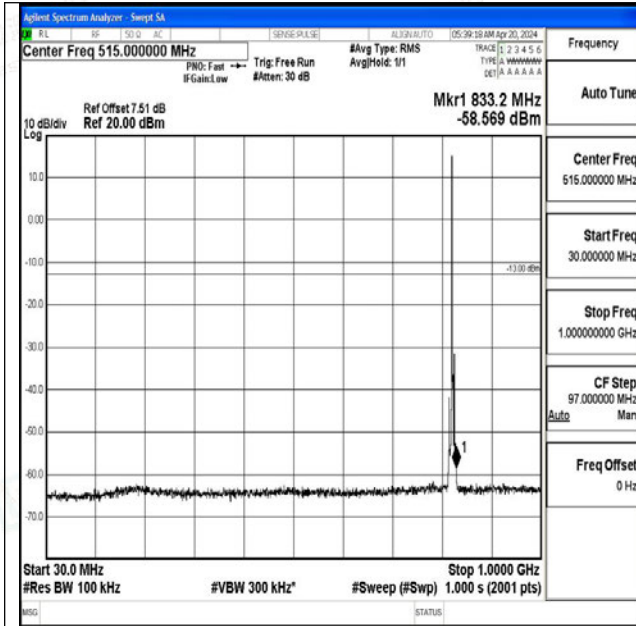

Band5_1.4MHz_16QAM_20643_1RB#0_3000~10000_3000~10000

Band5_3MHz_QPSK_20415_1RB#0_0.009~0.15_0.009~0.15

Band5_3MHz_QPSK_20415_1RB#0_0.15~30_0.15~30

Band5_3MHz_QPSK_20415_1RB#0_30~1000_30~1000

Band5_3MHz_QPSK_20415_1RB#0_1000~3000_1000~3000