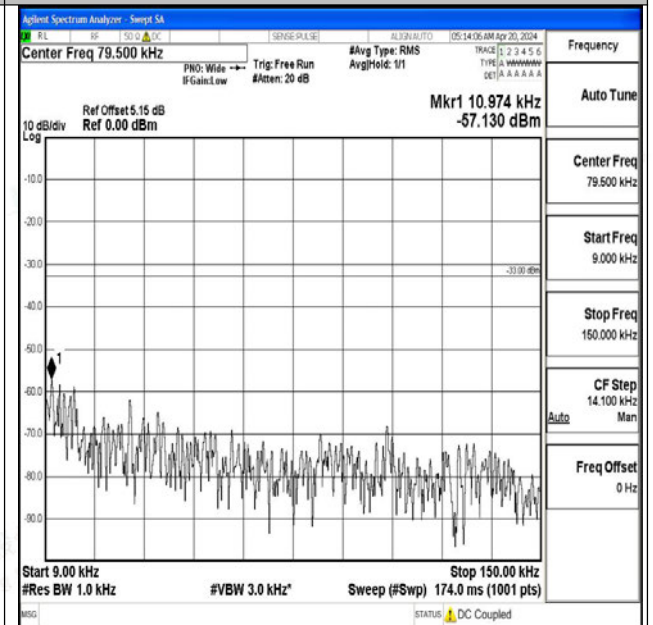

Band5_1.4MHz_16QAM_20525_1RB#0_0.009~0.15_0.009~0.15