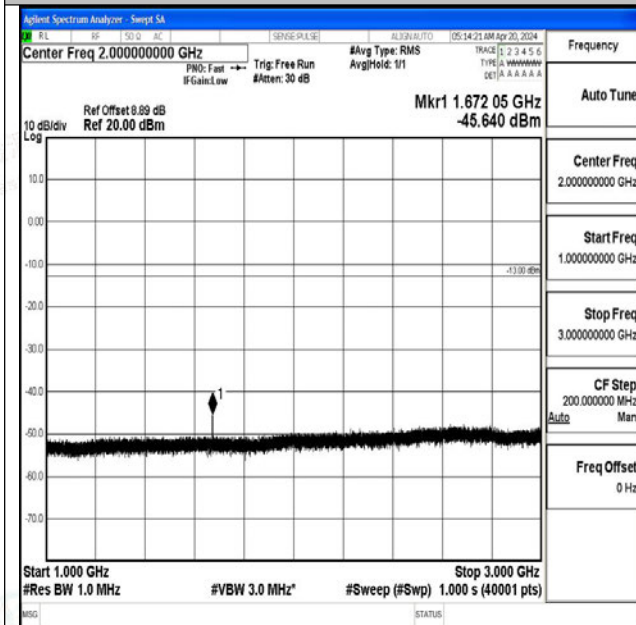

Band5_1.4MHz_QPSK_20525_1RB#0_3000~10000_3000~10000

Band5_1.4MHz_16QAM_20525_1RB#0_0.009~0.15_0.009~0.15

Band5_1.4MHz_16QAM_20525_1RB#0_0.15~30_0.15~30

Band5_1.4MHz_16QAM_20525_1RB#0_30~1000_30~1000

Band5_1.4MHz_16QAM_20525_1RB#0_1000~3000_1000~3000