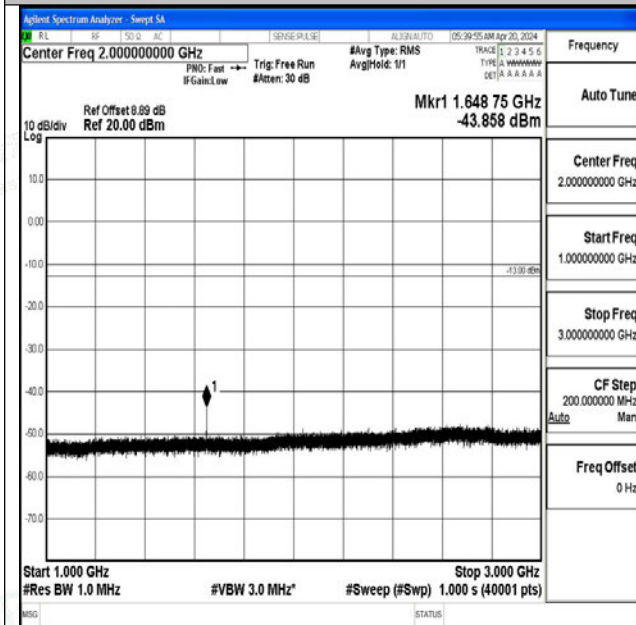

Band5_3MHz_QPSK_20415_1RB#0_3000~10000_3000~10000

Band5_3MHz_16QAM_20415_1RB#0_0.009~0.15_0.009~0.15

Band5_3MHz_16QAM_20415_1RB#0_0.15~30_0.15~30

Band5_3MHz_16QAM_20415_1RB#0_30~1000_30~1000

0

Band5_3MHz_16QAM_20415_1RB#0_1000~3000_1000~3000