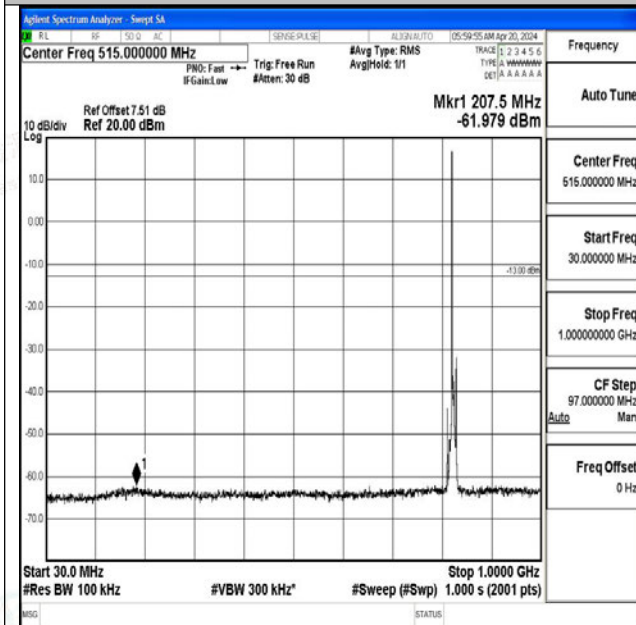

Band5_3MHz_16QAM_20635_1RB#0_3000~10000_3000~10000

0~10000

Band5_5MHz_QPSK_20425_1RB#0_0.009~0.15_0.009~0.15

Band5_5MHz_QPSK_20425_1RB#0_0.15~30_0.15~30

Band5_5MHz_QPSK_20425_1RB#0_30~1000_30~1000

Band5_5MHz_QPSK_20425_1RB#0_1000~3000_1000~3000