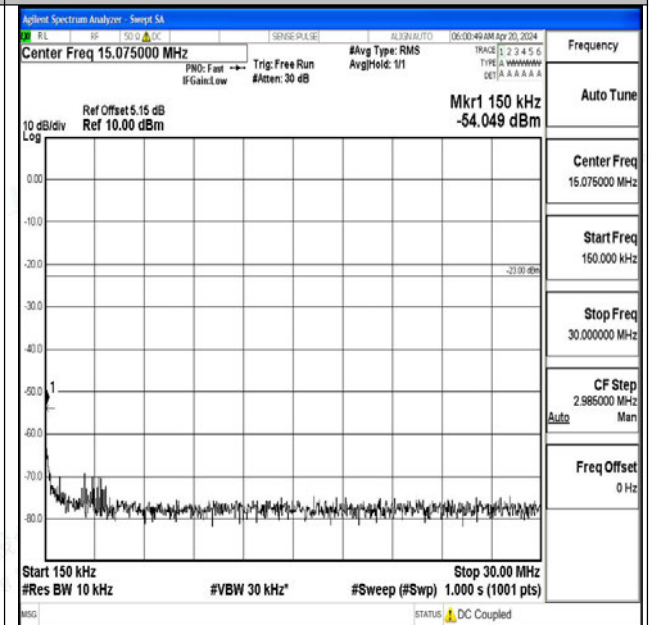

Band5_5MHz_QPSK_20525_1RB#0_0.15~30_0.15~30