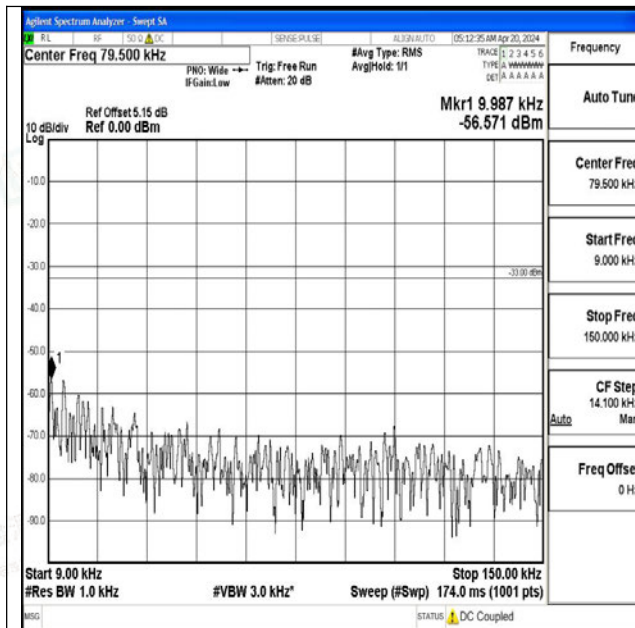

Band5	10MHz	16QAM	20600	1RB#0	0.009~0.15	-56.26	PASS
Band5	10MHz	16QAM	20600	1RB#0	0.15~30	-52.47	PASS
Band5	10MHz	16QAM	20600	1RB#0	30~1000	-62.06	PASS
Band5	10MHz	16QAM	20600	1RB#0	1000~3000	-44.78	PASS
Band5	10MHz	16QAM	20600	1RB#0	3000~10000	-44.32	PASS

Test Graphs

Band5_1.4MHz_QPSK_20407_1RB#0_0.009~0.15_0.00
9~0.15