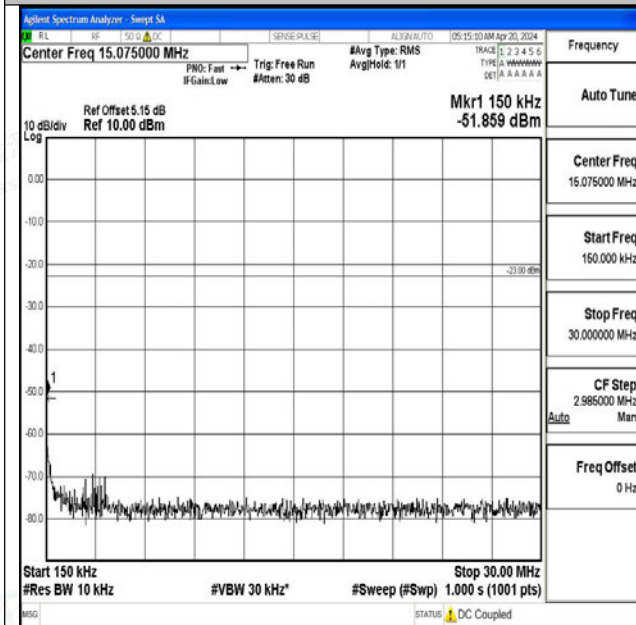

Band5_1.4MHz_16QAM_20643_1RB#0_0.15~30_0.15~
30