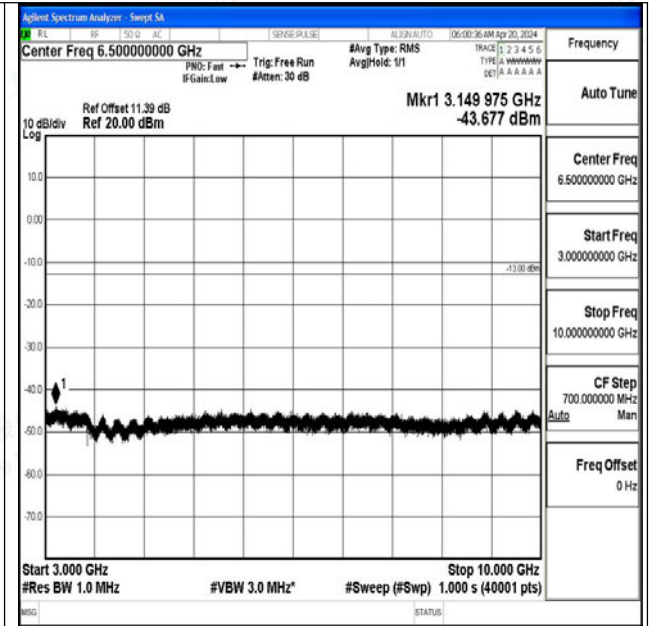

Band5_5MHz_QPSK_20425_1RB#0_3000~10000_3000~10000

Band5_5MHz_16QAM_20425_1RB#0_0.009~0.15_0.009~0.15

Band5_5MHz_16QAM_20425_1RB#0_0.15~30_0.15~30

Band5_5MHz_16QAM_20425_1RB#0_30~1000_30~1000

0

Band5_5MHz_16QAM_20425_1RB#0_1000~3000_1000~3000