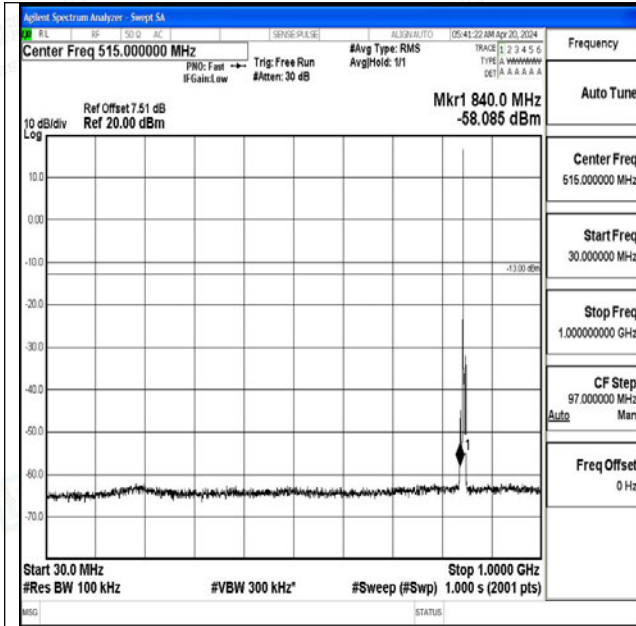

Band5_3MHz_16QAM_20525_1RB#0_3000~10000_3000~10000

Band5_3MHz_QPSK_20635_1RB#0_0.009~0.15_0.009~0.15

Band5_3MHz_QPSK_20635_1RB#0_0.15~30_0.15~30

Band5_3MHz_QPSK_20635_1RB#0_30~1000_30~1000

Band5_3MHz_QPSK_20635_1RB#0_1000~3000_1000~3000