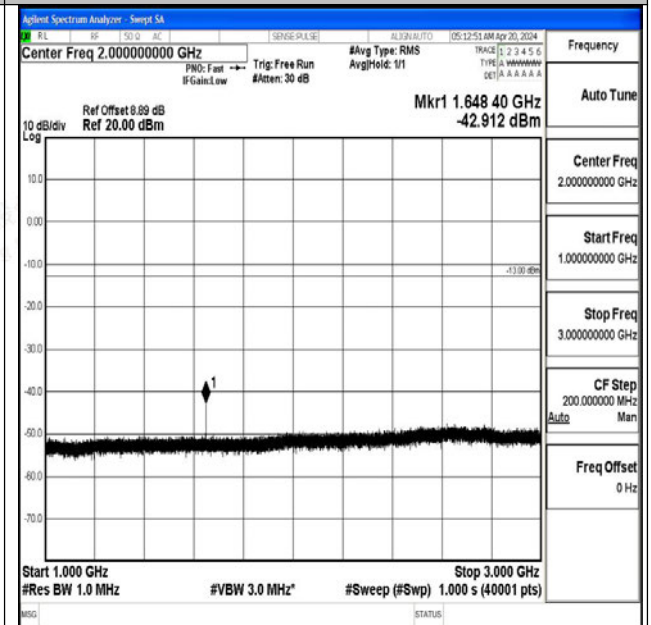

Test Graphs

Band5_1.4MHz_QPSK_20407_1RB#0_0.009~0.15_0.00
9~0.15

Band5_1.4MHz_QPSK_20407_1RB#0_0.15~30_0.15~30

Band5_1.4MHz_QPSK_20407_1RB#0_30~1000_30~1000
0

Band5_1.4MHz_QPSK_20407_1RB#0_1000~3000_1000
~3000