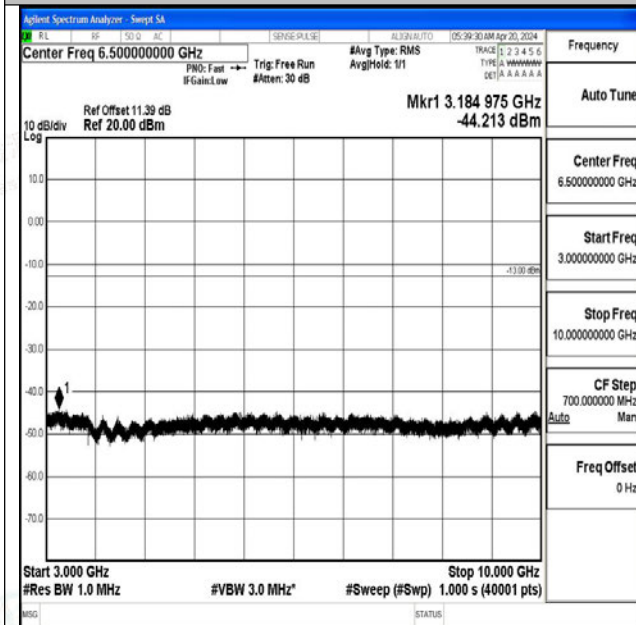

Band5_1.4MHz_16QAM_20643_1RB#0_3000~10000_3000~10000

Band5_3MHz_QPSK_20415_1RB#0_0.009~0.15_0.009~0.15

Band5_3MHz_QPSK_20415_1RB#0_0.15~30_0.15~30

Band5_3MHz_QPSK_20415_1RB#0_30~1000_30~1000

Band5_3MHz_QPSK_20415_1RB#0_1000~3000_1000~3000