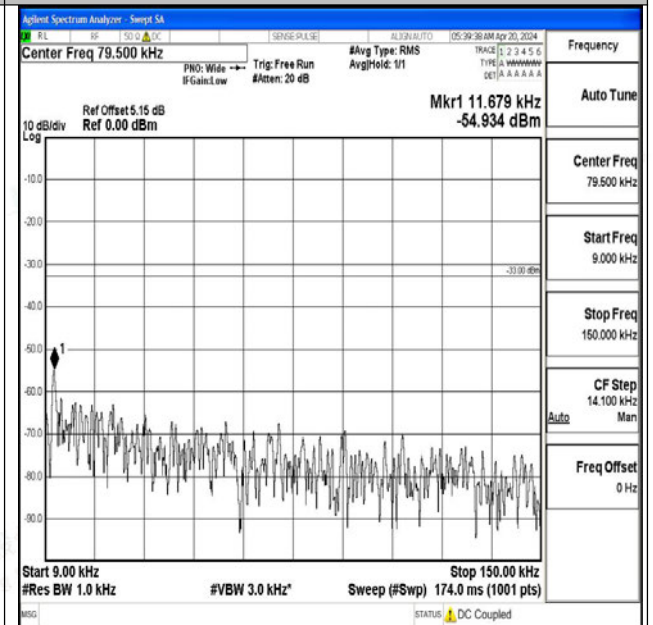

Band5_3MHz_16QAM_20415_1RB#0_0.009~0.15_0.009~0.15