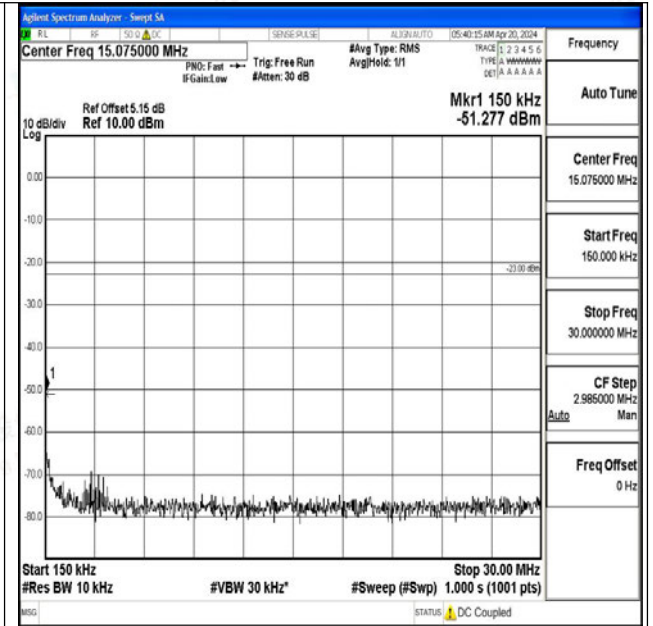

Band5_3MHz_QPSK_20525_1RB#0_0.15~30_0.15~30