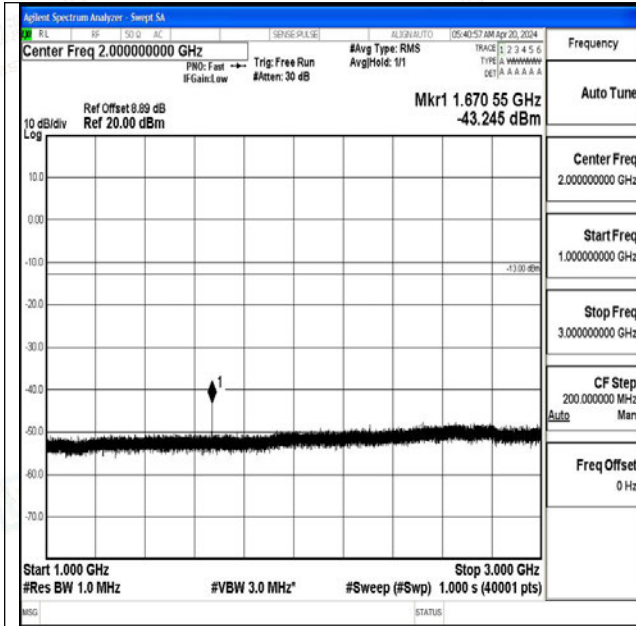

Band5_3MHz_QPSK_20525_1RB#0_3000~10000_3000~10000

Band5_3MHz_16QAM_20525_1RB#0_0.009~0.15_0.009~0.15

Band5_3MHz_16QAM_20525_1RB#0_0.15~30_0.15~30

Band5_3MHz_16QAM_20525_1RB#0_30~1000_30~1000

0

Band5_3MHz_16QAM_20525_1RB#0_1000~3000_1000~3000