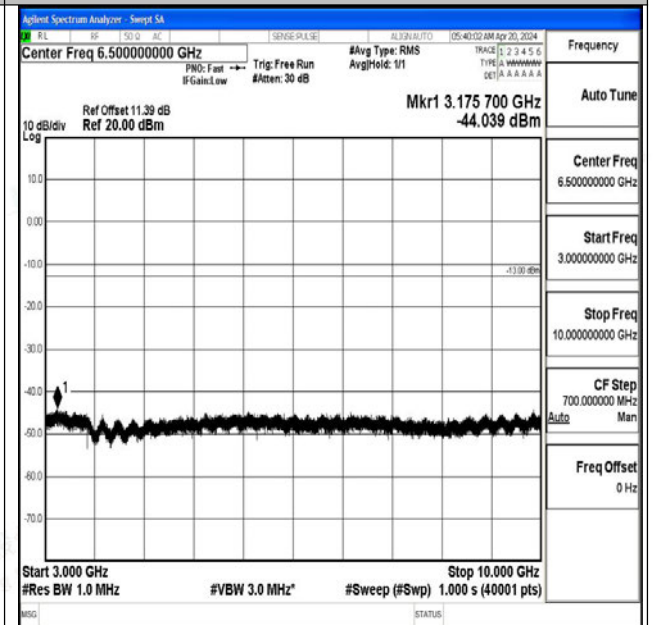

Band5_3MHz_QPSK_20415_1RB#0_3000~10000_3000~10000

Band5_3MHz_16QAM_20415_1RB#0_0.009~0.15_0.009~0.15

Band5_3MHz_16QAM_20415_1RB#0_0.15~30_0.15~30

Band5_3MHz_16QAM_20415_1RB#0_30~1000_30~1000

0

Band5_3MHz_16QAM_20415_1RB#0_1000~3000_1000~3000