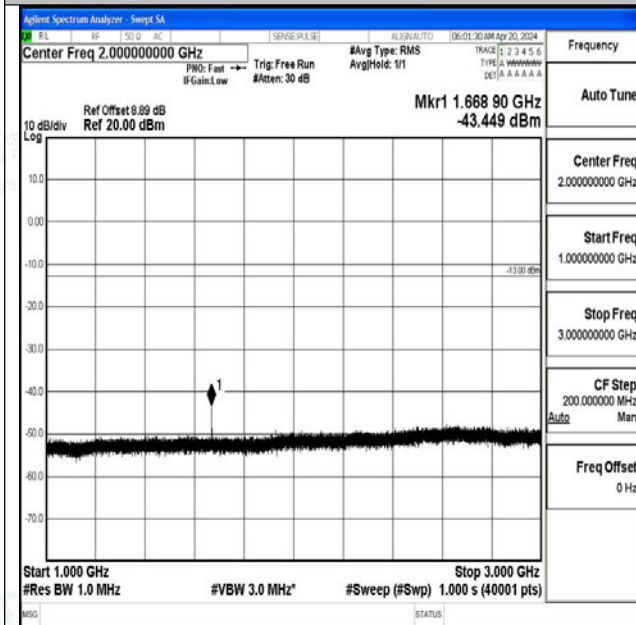

Band5_5MHz_QPSK_20525_1RB#0_3000~10000_3000~10000

Band5_5MHz_16QAM_20525_1RB#0_0.009~0.15_0.009~0.15

Band5_5MHz_16QAM_20525_1RB#0_0.15~30_0.15~30

Band5_5MHz_16QAM_20525_1RB#0_30~1000_30~1000

0

Band5_5MHz_16QAM_20525_1RB#0_1000~3000_1000~3000