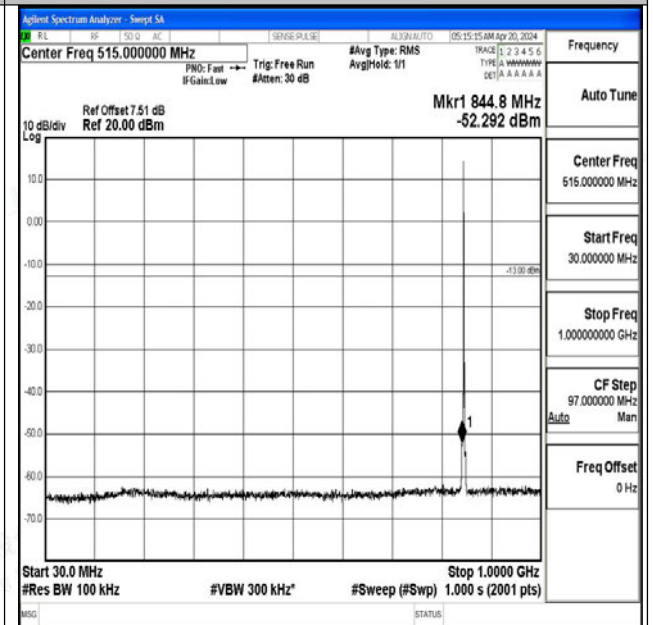

Band5_1.4MHz_16QAM_20643_1RB#0_30~1000_30~1
000