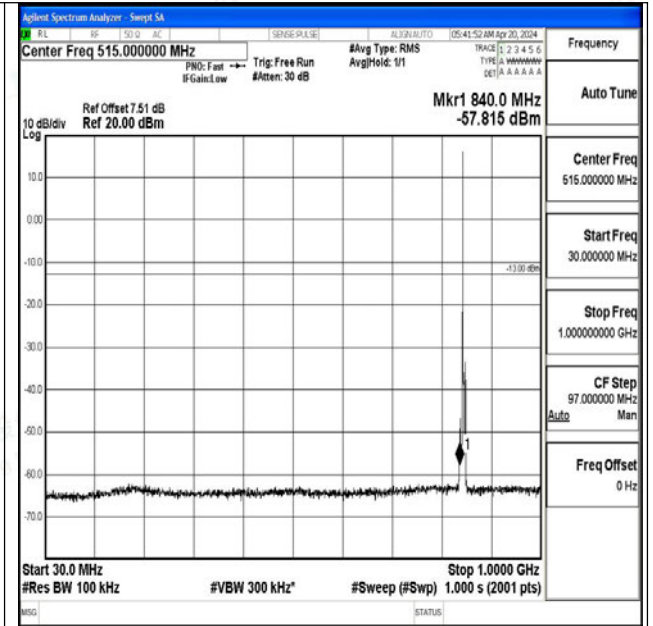

Band5_3MHz_QPSK_20635_1RB#0_3000~10000_3000~10000

Band5_3MHz_16QAM_20635_1RB#0_0.009~0.15_0.009~0.15

Band5_3MHz_16QAM_20635_1RB#0_0.15~30_0.15~30

Band5_3MHz_16QAM_20635_1RB#0_30~1000_30~1000

0

Band5_3MHz_16QAM_20635_1RB#0_1000~3000_1000~3000