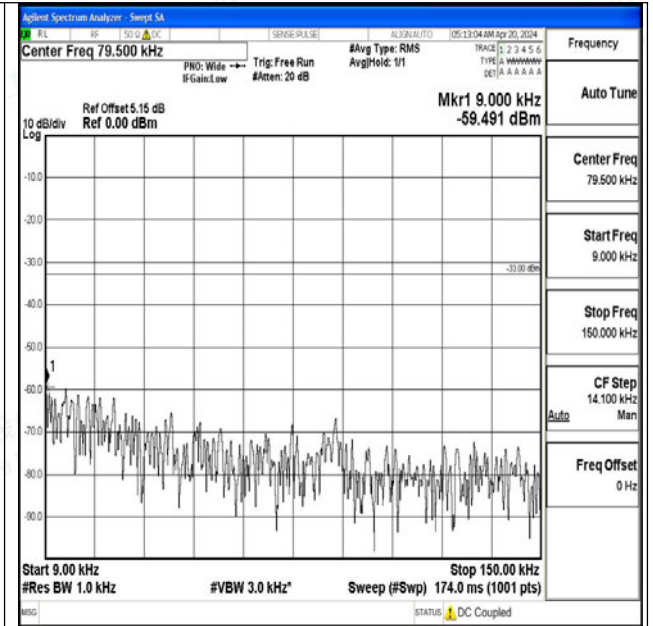

Band5_1.4MHz_16QAM_20407_1RB#0_0.009~0.15_0.0
09~0.15