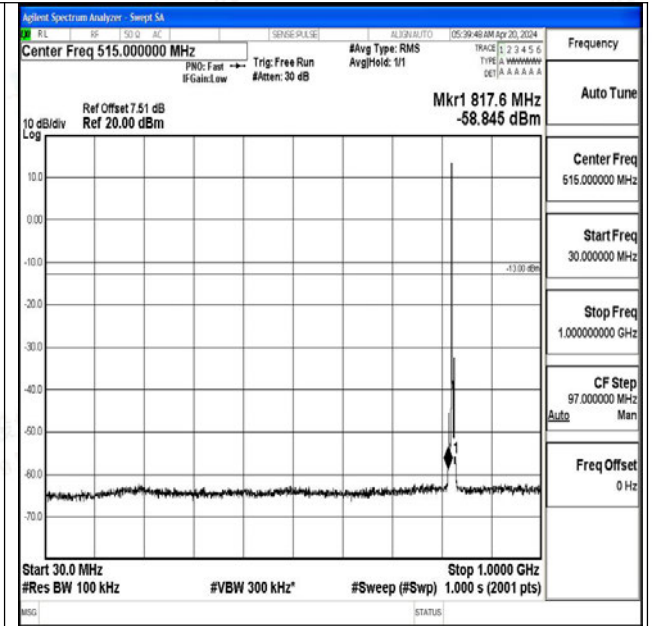

Band5_3MHz_QPSK_20415_1RB#0_3000~10000_3000~10000

Band5_3MHz_16QAM_20415_1RB#0_0.009~0.15_0.009~0.15

Band5_3MHz_16QAM_20415_1RB#0_0.15~30_0.15~30

Band5_3MHz_16QAM_20415_1RB#0_30~1000_30~1000

0

Band5_3MHz_16QAM_20415_1RB#0_1000~3000_1000~3000