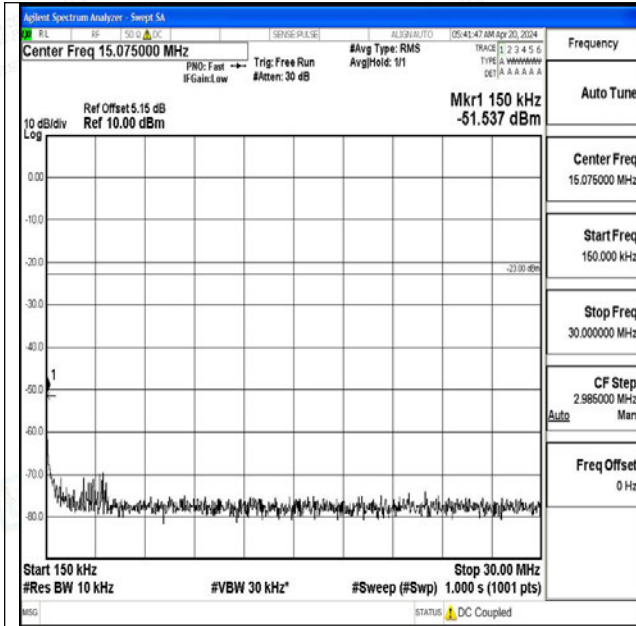

Band5_3MHz_16QAM_20635_1RB#0_0.15~30_0.15~30