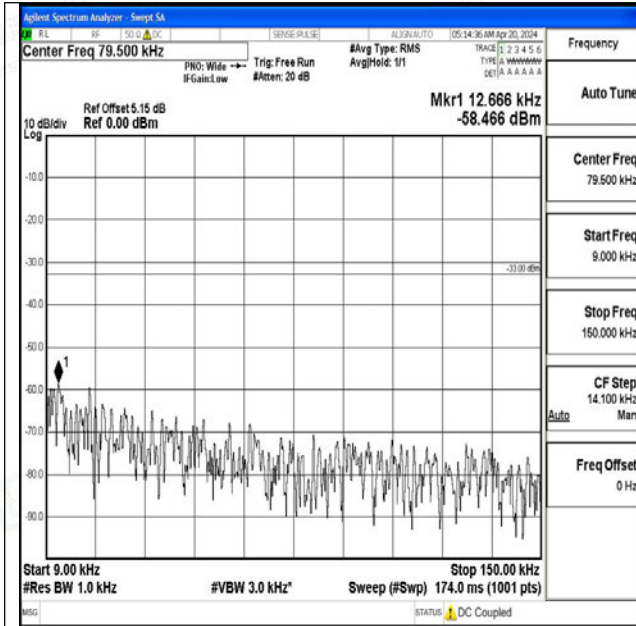

Band5_1.4MHz_QPSK_20643_1RB#0_0.009~0.15_0.00
9~0.15