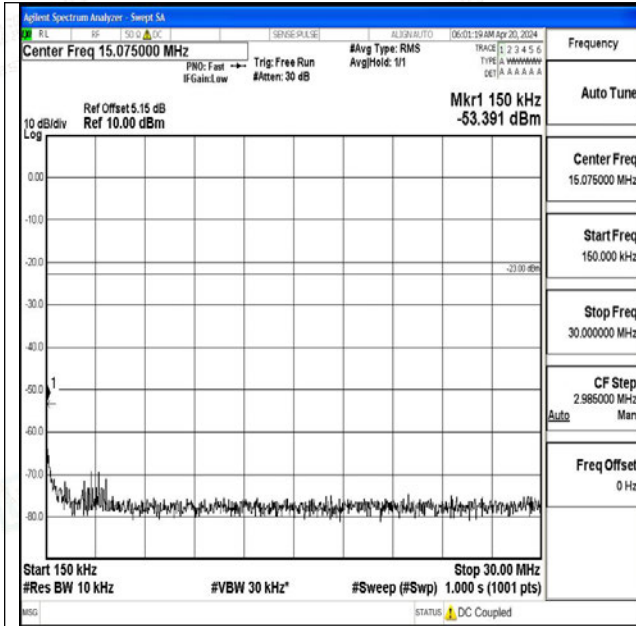

Band5_5MHz_16QAM_20525_1RB#0_0.15~30_0.15~30