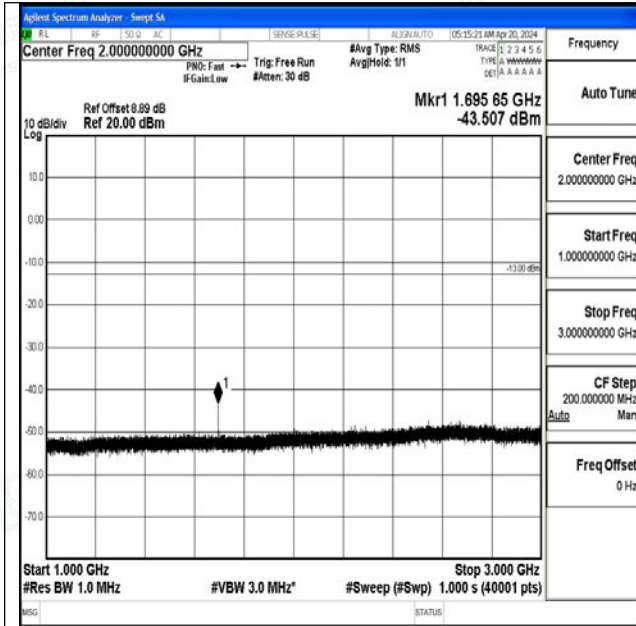

Band5_1.4MHz_QPSK_20643_1RB#0_3000~10000_300
0~10000

Band5_1.4MHz_16QAM_20643_1RB#0_0.009~0.15_0.0
09~0.15

Band5_1.4MHz_16QAM_20643_1RB#0_0.15~30_0.15~
30

Band5_1.4MHz_16QAM_20643_1RB#0_30~1000_30~1
000

Band5_1.4MHz_16QAM_20643_1RB#0_1000~3000_1000~3000