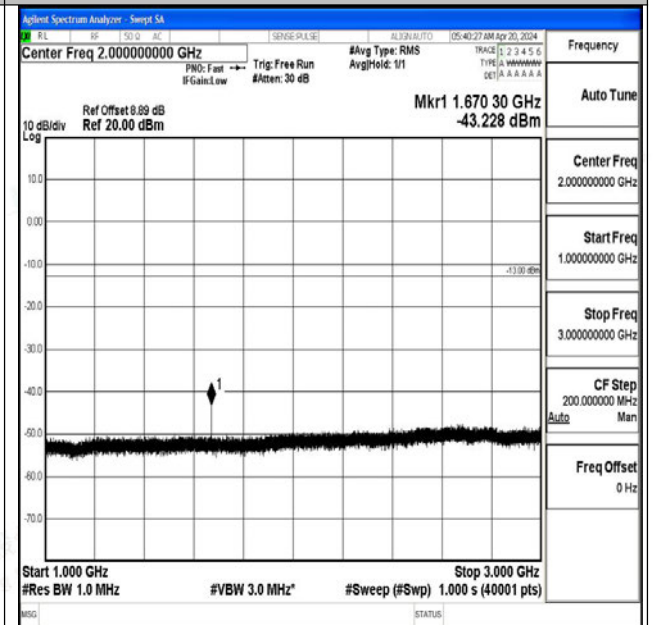

Band5_3MHz_16QAM_20415_1RB#0_3000~10000_3000~10000

Band5_3MHz_QPSK_20525_1RB#0_0.009~0.15_0.009~0.15

Band5_3MHz_QPSK_20525_1RB#0_0.15~30_0.15~30

Band5_3MHz_QPSK_20525_1RB#0_30~1000_30~1000

Band5_3MHz_QPSK_20525_1RB#0_1000~3000_1000~3000