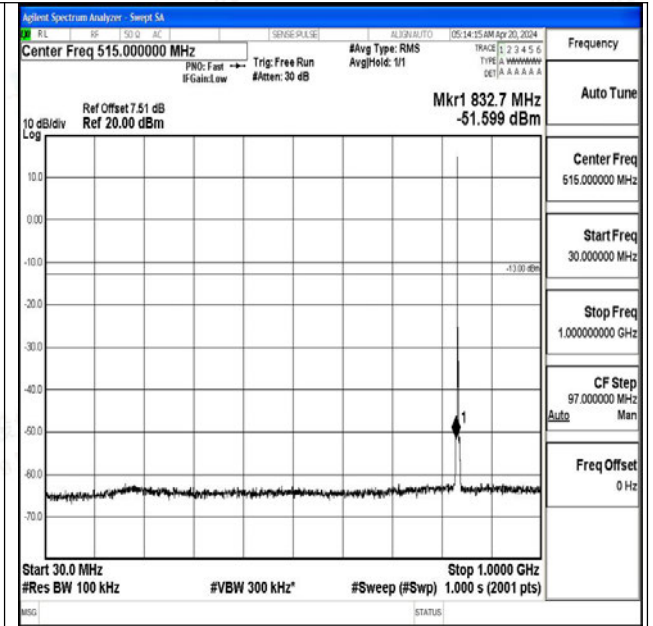

Band5_1.4MHz_QPSK_20525_1RB#0_3000~10000_3000~10000

Band5_1.4MHz_16QAM_20525_1RB#0_0.009~0.15_0.009~0.15

Band5_1.4MHz_16QAM_20525_1RB#0_0.15~30_0.15~30

Band5_1.4MHz_16QAM_20525_1RB#0_30~1000_30~1000

Band5_1.4MHz_16QAM_20525_1RB#0_1000~3000_1000~3000