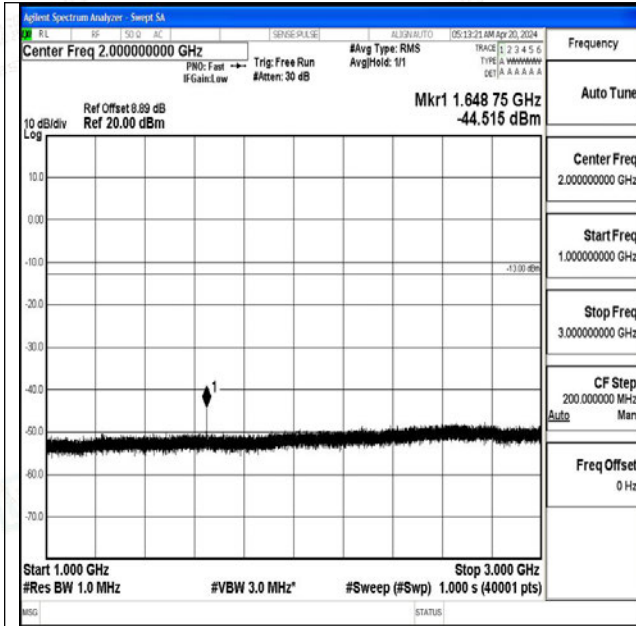

Band5_1.4MHz_QPSK_20407_1RB#0_3000~10000_300
0~10000

Band5_1.4MHz_16QAM_20407_1RB#0_0.009~0.15_0.0
09~0.15

Band5_1.4MHz_16QAM_20407_1RB#0_0.15~30_0.15~
30

Band5_1.4MHz_16QAM_20407_1RB#0_30~1000_30~1
000

Band5_1.4MHz_16QAM_20407_1RB#0_1000~3000_1000~3000