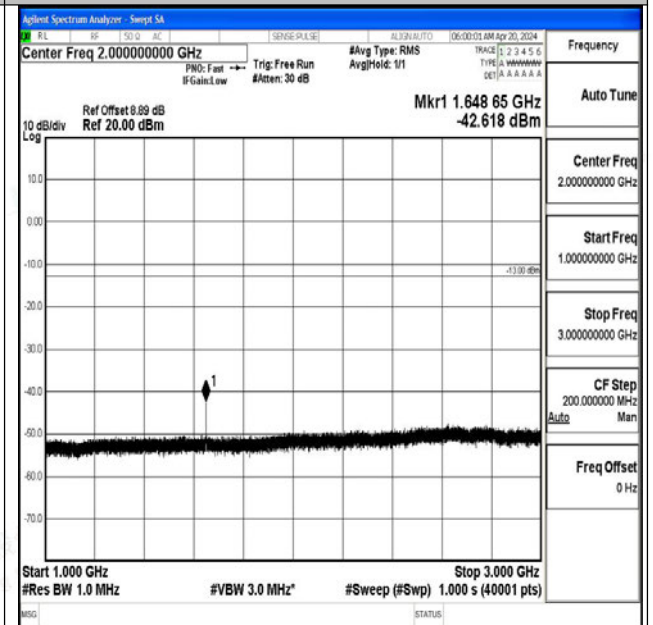

Band5_3MHz_16QAM_20635_1RB#0_3000~10000_3000~10000

0~10000

Band5_5MHz_QPSK_20425_1RB#0_0.009~0.15_0.009~0.15

Band5_5MHz_QPSK_20425_1RB#0_0.15~30_0.15~30

Band5_5MHz_QPSK_20425_1RB#0_30~1000_30~1000

Band5_5MHz_QPSK_20425_1RB#0_1000~3000_1000~3000