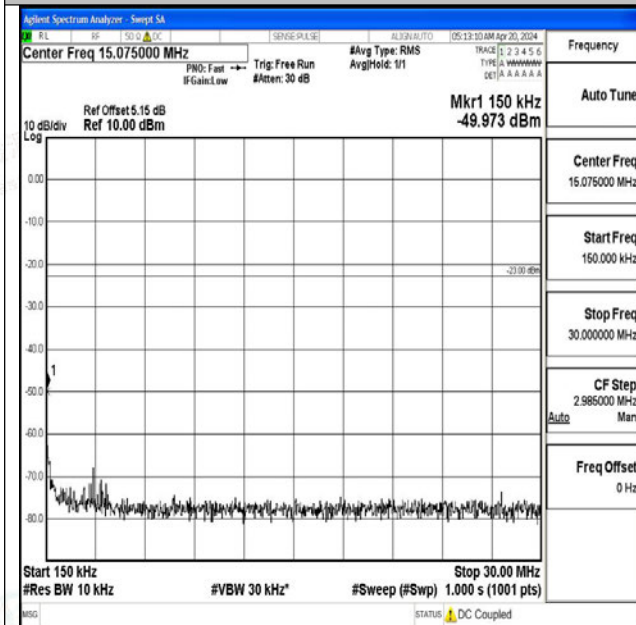

Band5_1.4MHz_16QAM_20407_1RB#0_0.15~30_0.15~
30