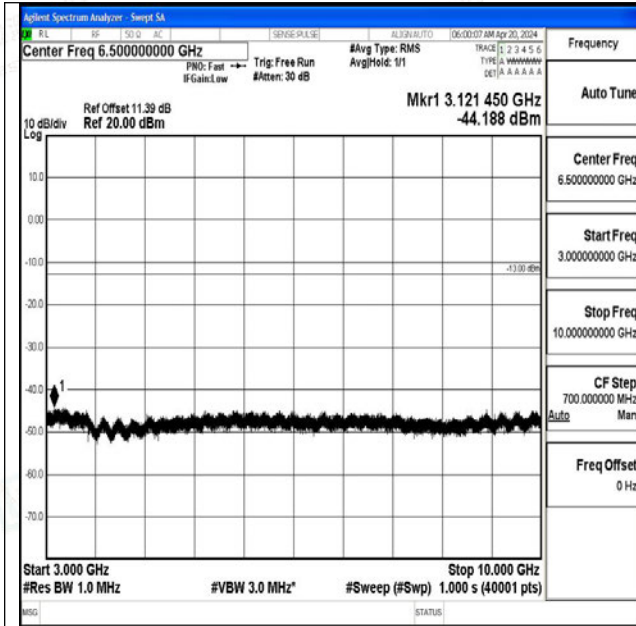

Band5_3MHz_16QAM_20635_1RB#0_3000~10000_3000~10000

0~10000

Band5_5MHz_QPSK_20425_1RB#0_0.009~0.15_0.009~0.15

Band5_5MHz_QPSK_20425_1RB#0_0.15~30_0.15~30

Band5_5MHz_QPSK_20425_1RB#0_30~1000_30~1000

Band5_5MHz_QPSK_20425_1RB#0_1000~3000_1000~3000