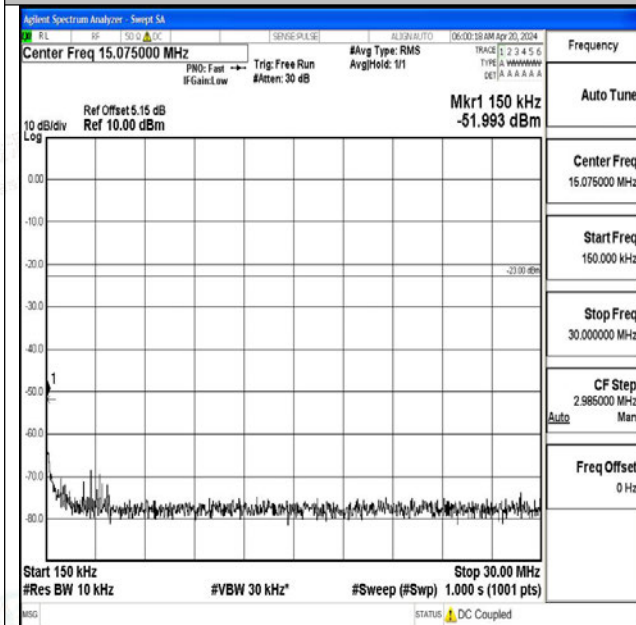

Band5_5MHz_16QAM_20425_1RB#0_0.15~30_0.15~30