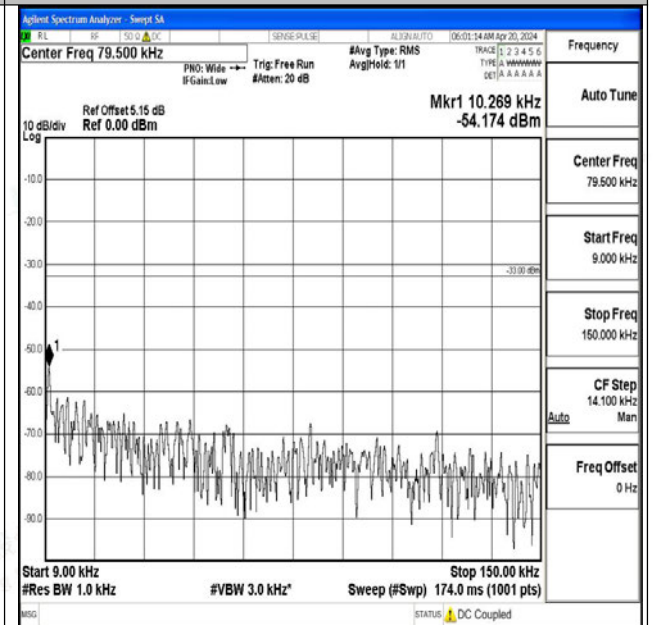

Band5_5MHz_16QAM_20525_1RB#0_0.009~0.15_0.009~0.15