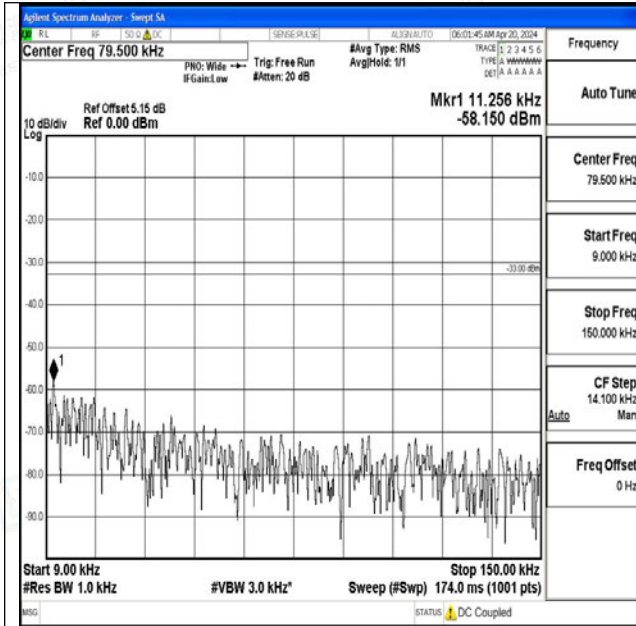

Band5_5MHz_QPSK_20625_1RB#0_0.009~0.15_0.009~0.15