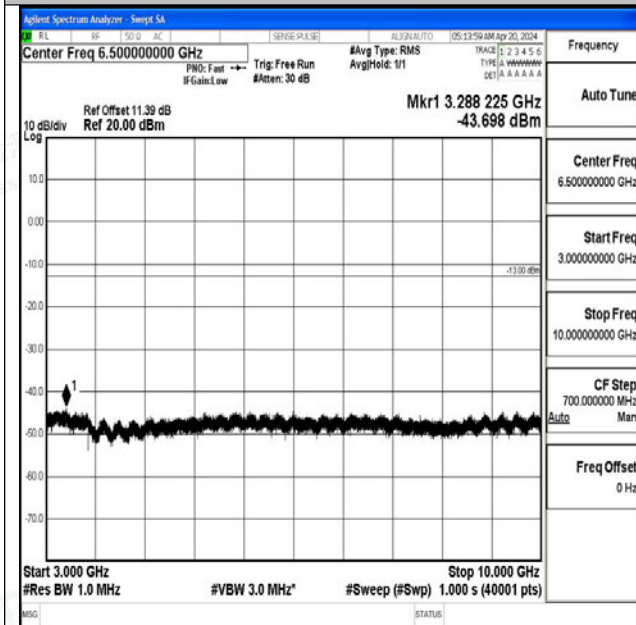

Band5_1.4MHz_16QAM_20407_1RB#0_3000~10000_3000~10000

Band5_1.4MHz_QPSK_20525_1RB#0_0.009~0.15_0.009~0.15

Band5_1.4MHz_QPSK_20525_1RB#0_0.15~30_0.15~30

Band5_1.4MHz_QPSK_20525_1RB#0_30~1000_30~1000
0

Band5_1.4MHz_QPSK_20525_1RB#0_1000~3000_1000~3000