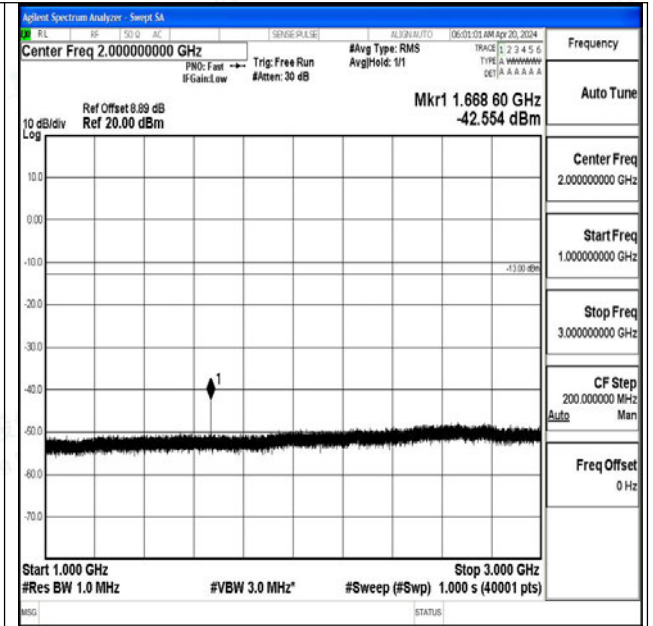

Band5_5MHz_16QAM_20425_1RB#0_3000~10000_3000~10000

Band5_5MHz_QPSK_20525_1RB#0_0.009~0.15_0.009~0.15

Band5_5MHz_QPSK_20525_1RB#0_0.15~30_0.15~30

Band5_5MHz_QPSK_20525_1RB#0_30~1000_30~1000

Band5_5MHz_QPSK_20525_1RB#0_1000~3000_1000~3000