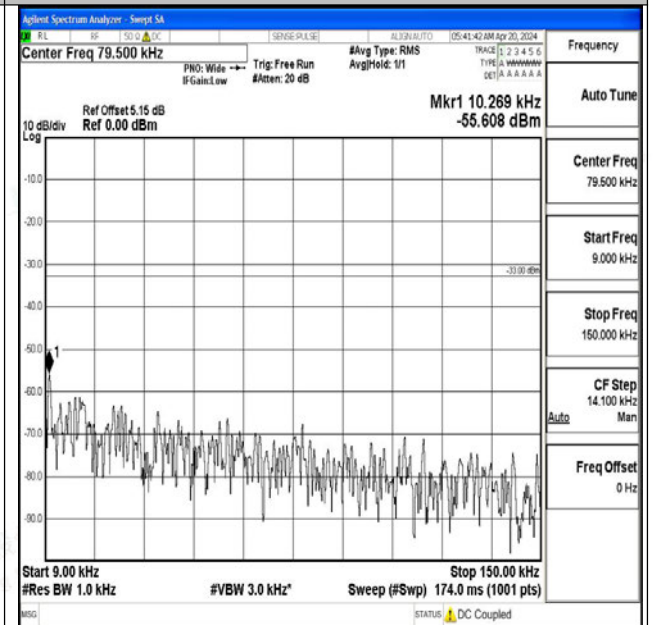

Band5_3MHz_16QAM_20635_1RB#0_0.009~0.15_0.009~0.15