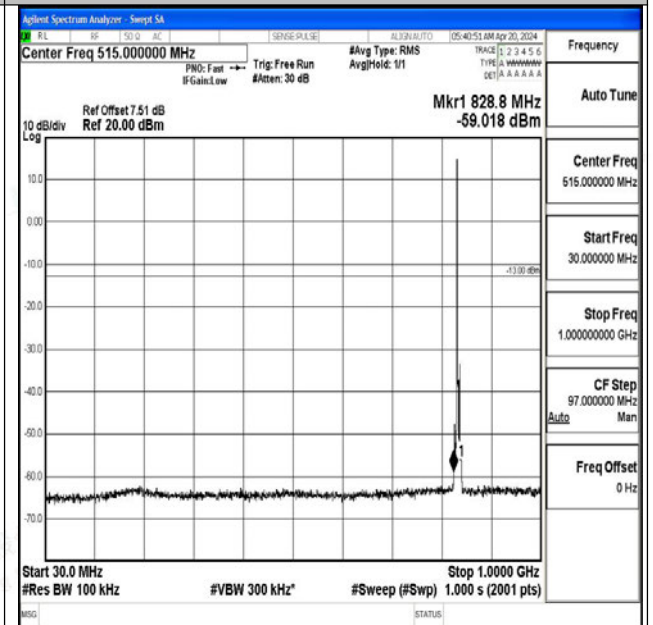

Band5_3MHz_16QAM_20525_1RB#0_30~1000_30~1000

0