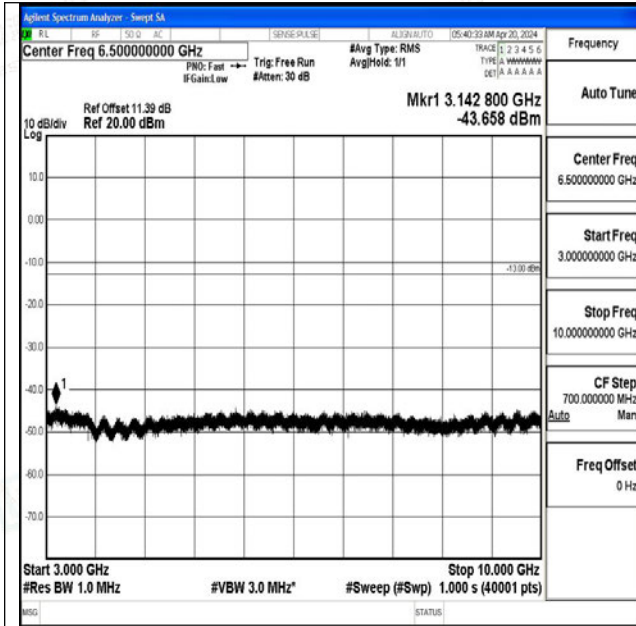

Band5_3MHz_16QAM_20415_1RB#0_3000~10000_3000~10000

Band5_3MHz_QPSK_20525_1RB#0_0.009~0.15_0.009~0.15

Band5_3MHz_QPSK_20525_1RB#0_0.15~30_0.15~30

Band5_3MHz_QPSK_20525_1RB#0_30~1000_30~1000

Band5_3MHz_QPSK_20525_1RB#0_1000~3000_1000~3000