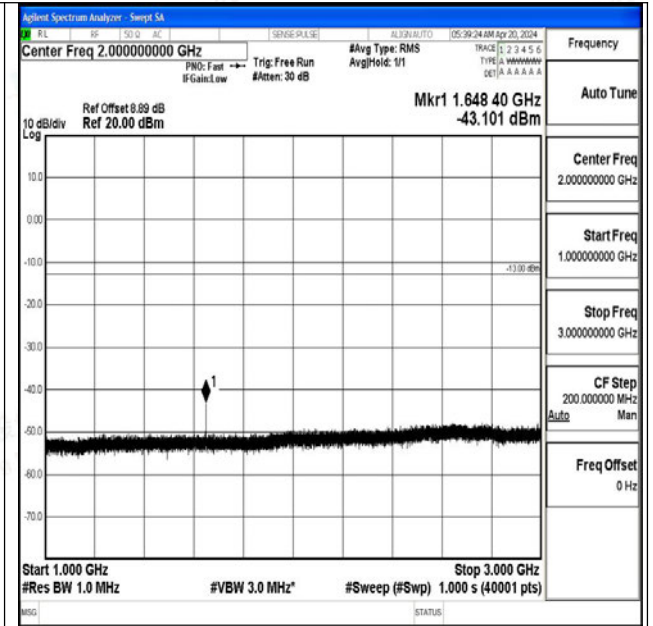

Band5_1.4MHz_16QAM_20643_1RB#0_3000~10000_3000~10000

Band5_3MHz_QPSK_20415_1RB#0_0.009~0.15_0.009~0.15

Band5_3MHz_QPSK_20415_1RB#0_0.15~30_0.15~30

Band5_3MHz_QPSK_20415_1RB#0_30~1000_30~1000

Band5_3MHz_QPSK_20415_1RB#0_1000~3000_1000~3000