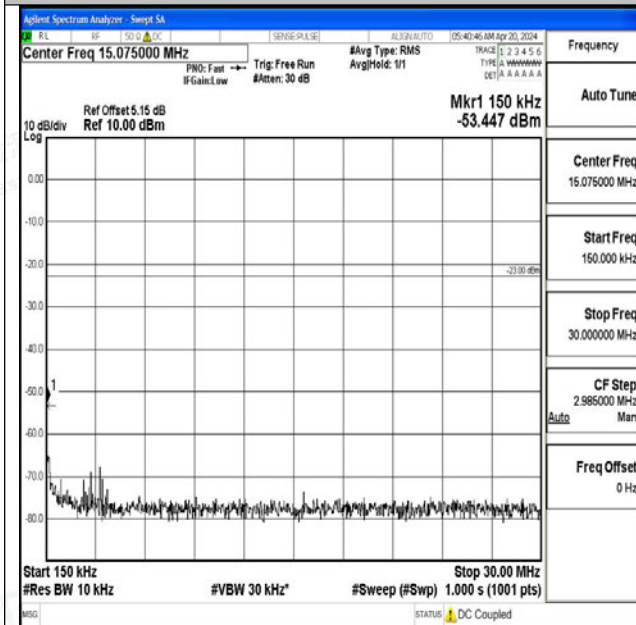

Band5_3MHz_16QAM_20525_1RB#0_0.15~30_0.15~30