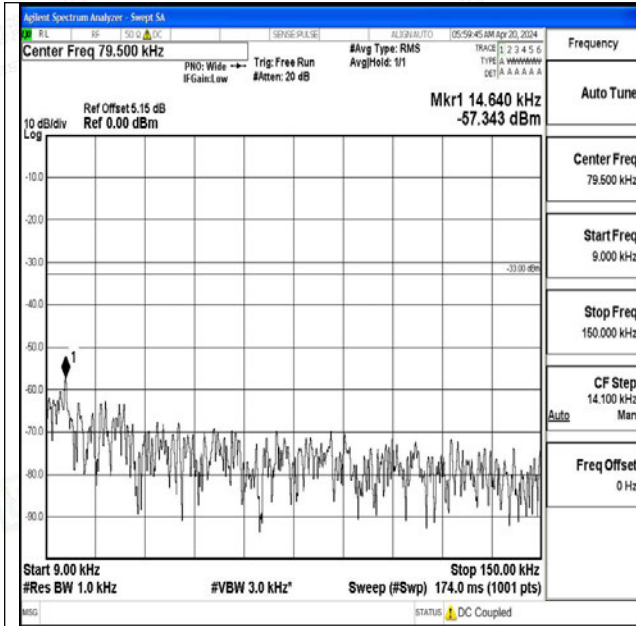

Band5_5MHz_QPSK_20425_1RB#0_0.009~0.15_0.009~0.15