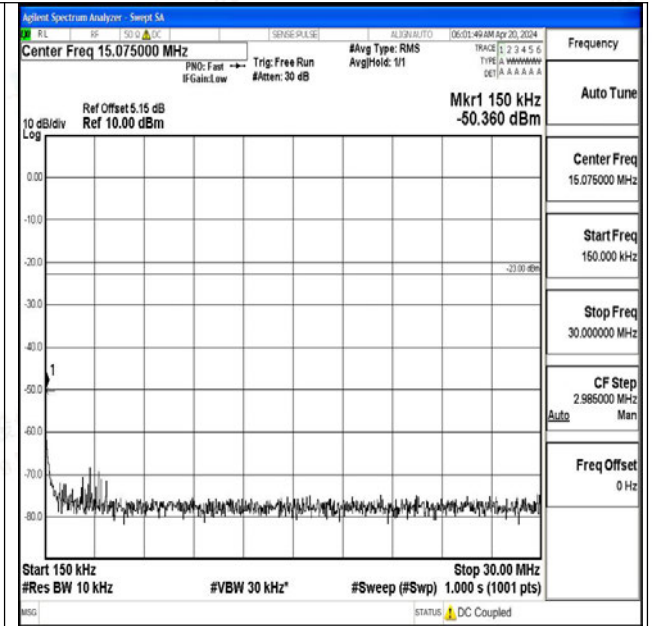

Band5_5MHz_QPSK_20625_1RB#0_0.15~30_0.15~30