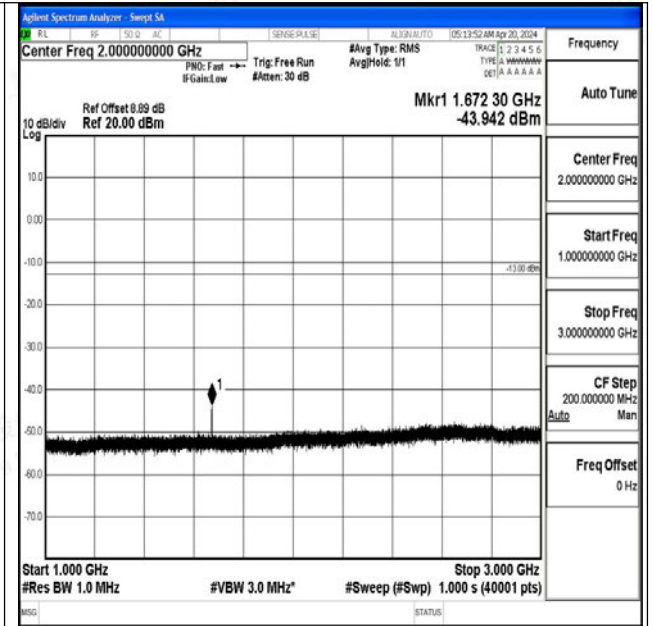

Band5_1.4MHz_16QAM_20407_1RB#0_3000~10000_3000~10000

Band5_1.4MHz_QPSK_20525_1RB#0_0.009~0.15_0.009~0.15

Band5_1.4MHz_QPSK_20525_1RB#0_0.15~30_0.15~30

Band5_1.4MHz_QPSK_20525_1RB#0_30~1000_30~1000
0

Band5_1.4MHz_QPSK_20525_1RB#0_1000~3000_1000~3000