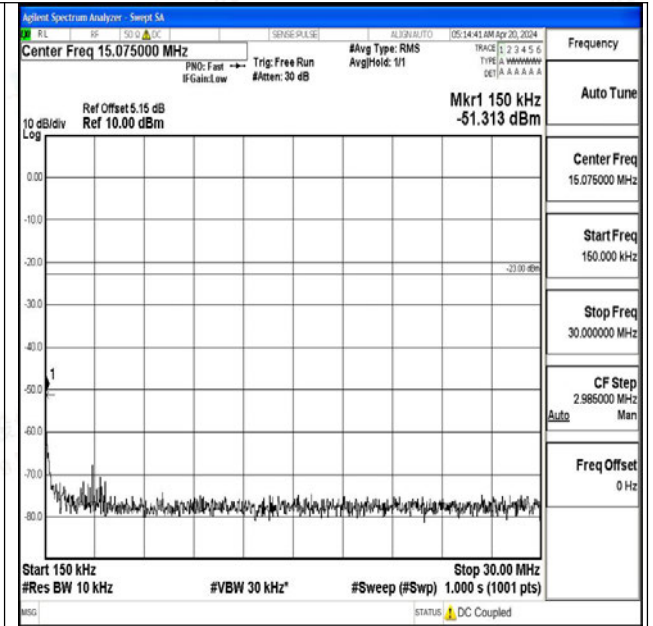

Band5_1.4MHz_QPSK_20643_1RB#0_0.15~30_0.15~30