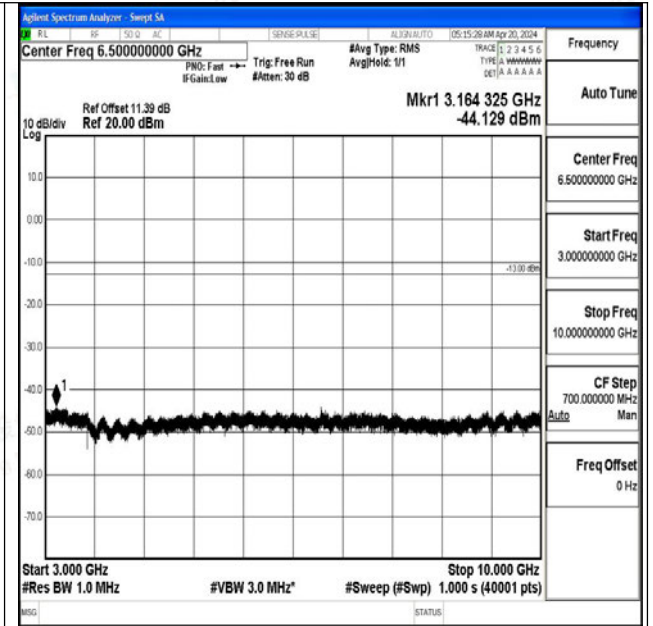

Band5_1.4MHz_QPSK_20643_1RB#0_3000~10000_300
0~10000

Band5_1.4MHz_16QAM_20643_1RB#0_0.009~0.15_0.0
09~0.15

Band5_1.4MHz_16QAM_20643_1RB#0_0.15~30_0.15~
30

Band5_1.4MHz_16QAM_20643_1RB#0_30~1000_30~1
000

Band5_1.4MHz_16QAM_20643_1RB#0_1000~3000_1000~3000