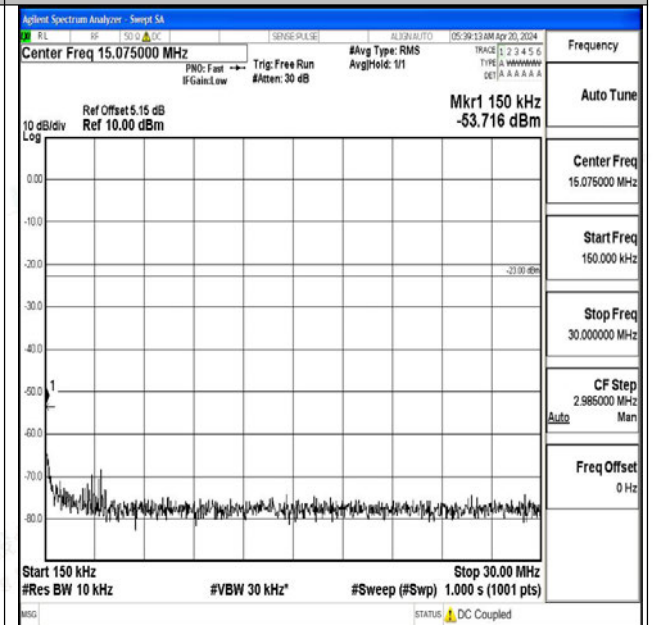

Band5_3MHz_QPSK_20415_1RB#0_0.15~30_0.15~30