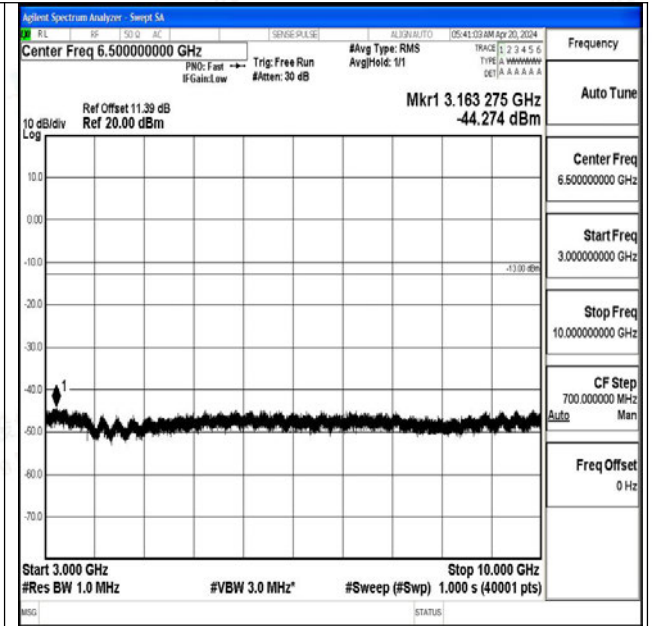

Band5_3MHz_QPSK_20525_1RB#0_3000~10000_3000~10000

Band5_3MHz_16QAM_20525_1RB#0_0.009~0.15_0.009~0.15

Band5_3MHz_16QAM_20525_1RB#0_0.15~30_0.15~30

Band5_3MHz_16QAM_20525_1RB#0_30~1000_30~1000

0

Band5_3MHz_16QAM_20525_1RB#0_1000~3000_1000~3000