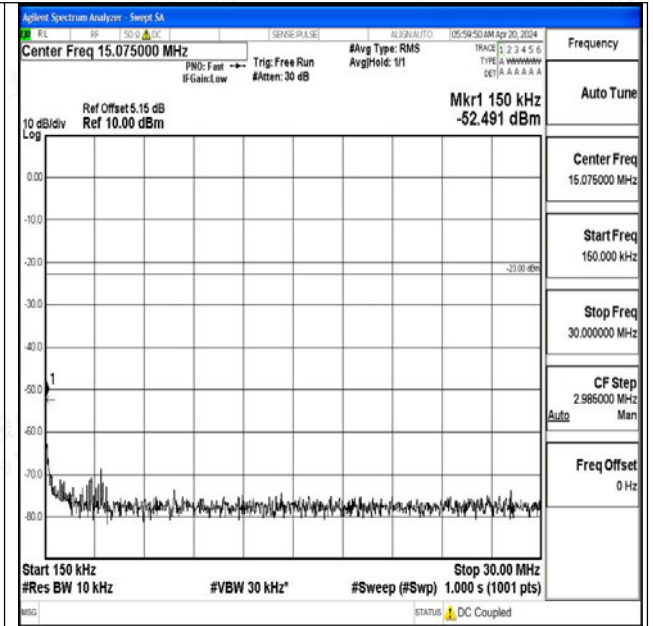

Band5_5MHz_QPSK_20425_1RB#0_0.15~30_0.15~30