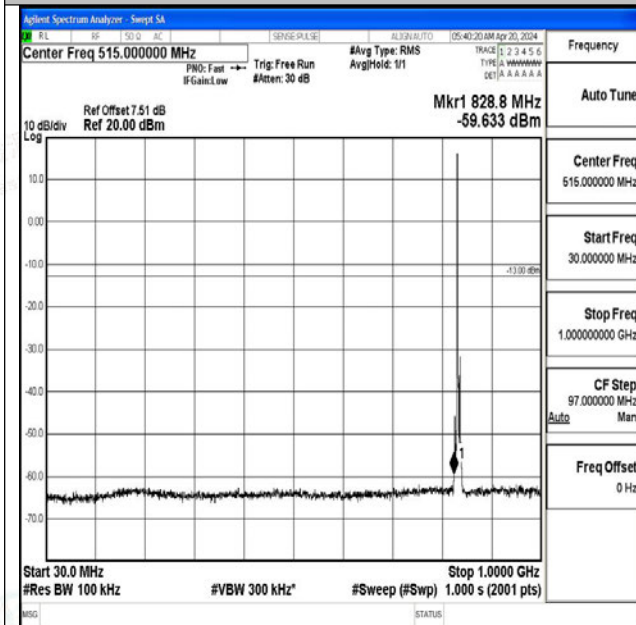

Band5_3MHz_16QAM_20415_1RB#0_3000~10000_3000~10000

Band5_3MHz_QPSK_20525_1RB#0_0.009~0.15_0.009~0.15

Band5_3MHz_QPSK_20525_1RB#0_0.15~30_0.15~30

Band5_3MHz_QPSK_20525_1RB#0_30~1000_30~1000

Band5_3MHz_QPSK_20525_1RB#0_1000~3000_1000~3000