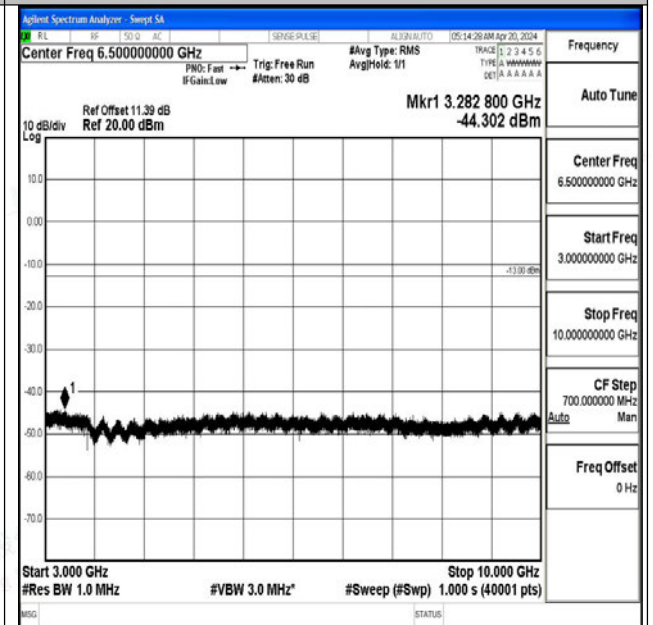

Band5_1.4MHz_QPSK_20525_1RB#0_3000~10000_3000~10000

Band5_1.4MHz_16QAM_20525_1RB#0_0.009~0.15_0.009~0.15

Band5_1.4MHz_16QAM_20525_1RB#0_0.15~30_0.15~30

Band5_1.4MHz_16QAM_20525_1RB#0_30~1000_30~1000

Band5_1.4MHz_16QAM_20525_1RB#0_1000~3000_1000~3000