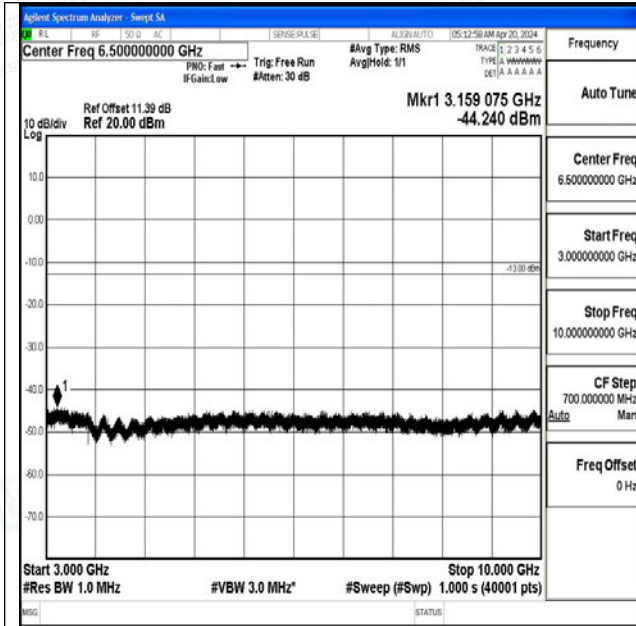

Test Graphs

Band5_1.4MHz_QPSK_20407_1RB#0_0.009~0.15_0.00
9~0.15

Band5_1.4MHz_QPSK_20407_1RB#0_0.15~30_0.15~30

Band5_1.4MHz_QPSK_20407_1RB#0_30~1000_30~1000
0

Band5_1.4MHz_QPSK_20407_1RB#0_1000~3000_1000
~3000