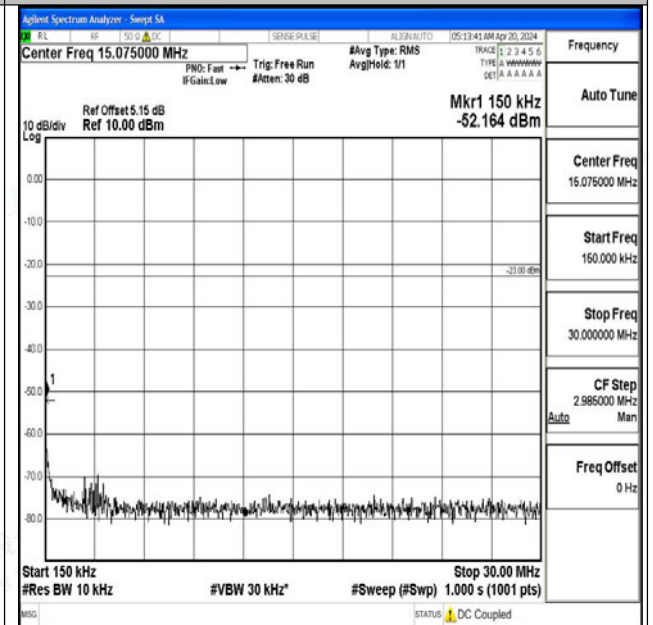

Band5_1.4MHz_QPSK_20525_1RB#0_0.15~30_0.15~30