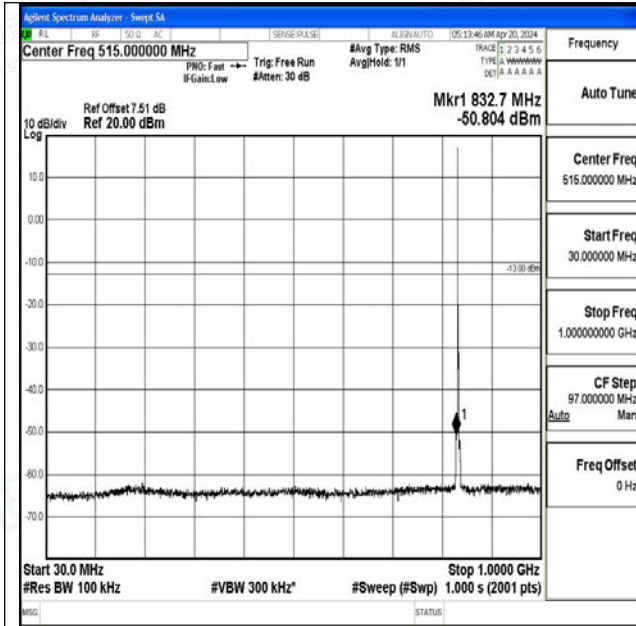

Band5_1.4MHz_16QAM_20407_1RB#0_3000~10000_3000~10000

Band5_1.4MHz_QPSK_20525_1RB#0_0.009~0.15_0.009~0.15

Band5_1.4MHz_QPSK_20525_1RB#0_0.15~30_0.15~30

Band5_1.4MHz_QPSK_20525_1RB#0_30~1000_30~1000
0

Band5_1.4MHz_QPSK_20525_1RB#0_1000~3000_1000~3000