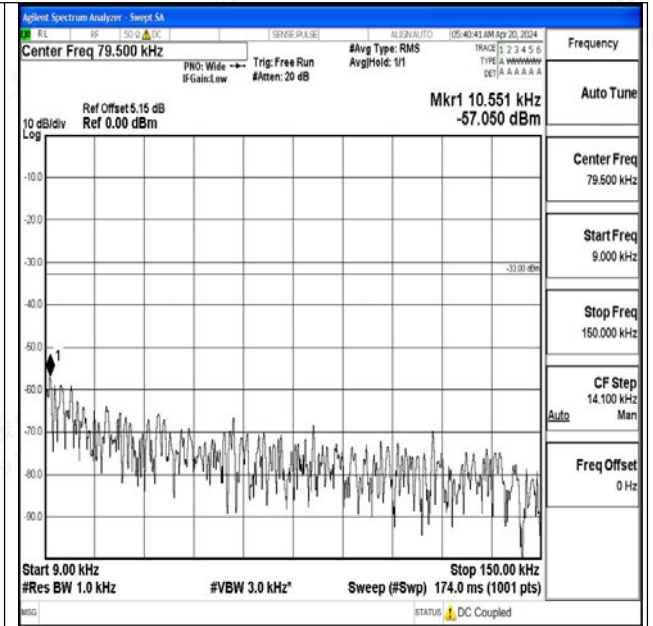

Band5_3MHz_16QAM_20525_1RB#0_0.009~0.15_0.009~0.15