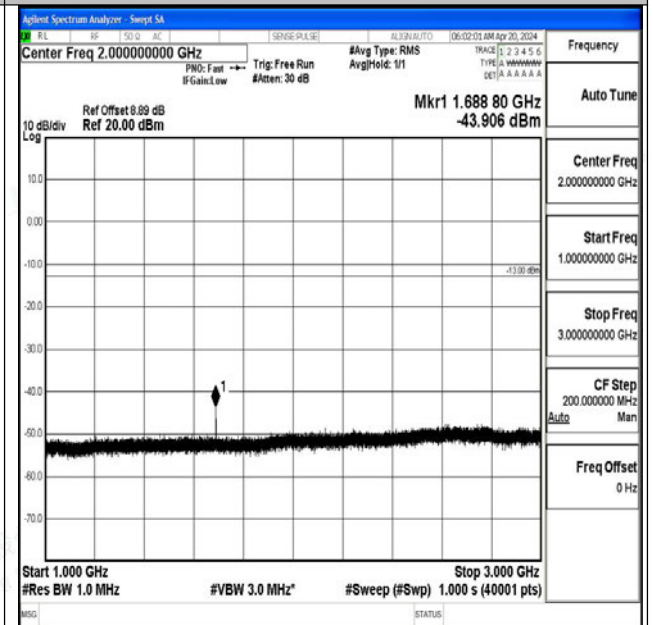

Band5_5MHz_16QAM_20525_1RB#0_3000~10000_3000~10000

Band5_5MHz_QPSK_20625_1RB#0_0.009~0.15_0.009~0.15

Band5_5MHz_QPSK_20625_1RB#0_0.15~30_0.15~30

Band5_5MHz_QPSK_20625_1RB#0_30~1000_30~1000

Band5_5MHz_QPSK_20625_1RB#0_1000~3000_1000~3000