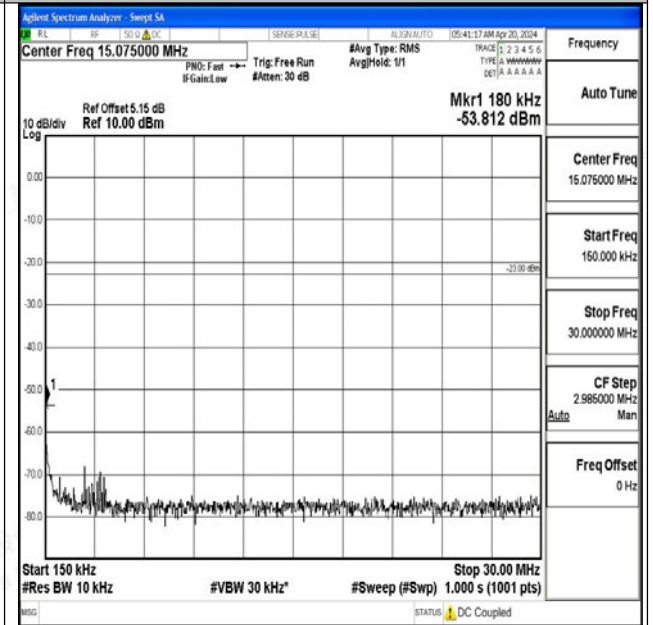

Band5_3MHz_QPSK_20635_1RB#0_0.15~30_0.15~30