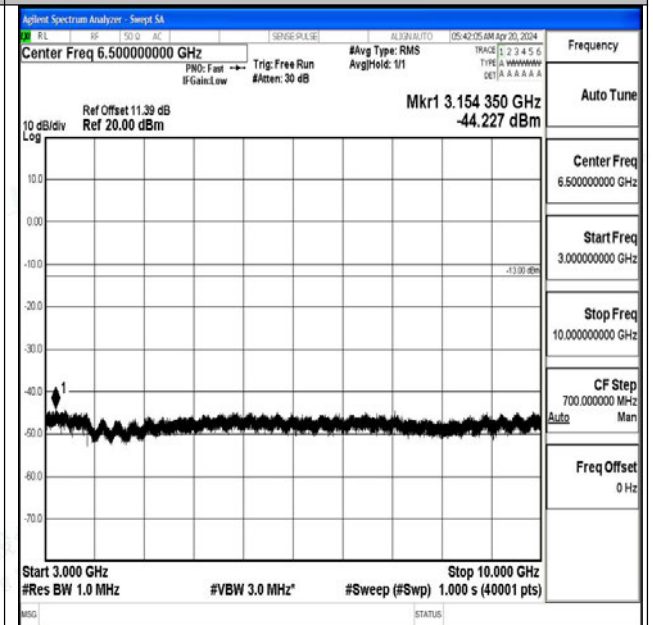

Band5_3MHz_QPSK_20635_1RB#0_3000~10000_3000~10000

Band5_3MHz_16QAM_20635_1RB#0_0.009~0.15_0.009~0.15

Band5_3MHz_16QAM_20635_1RB#0_0.15~30_0.15~30

Band5_3MHz_16QAM_20635_1RB#0_30~1000_30~1000

0

Band5_3MHz_16QAM_20635_1RB#0_1000~3000_1000~3000