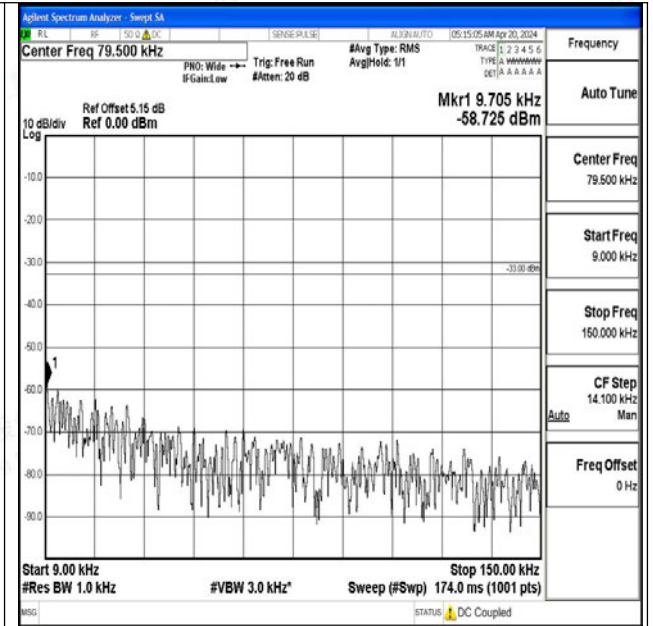

Band5_1.4MHz_16QAM_20643_1RB#0_0.009~0.15_0.0
09~0.15