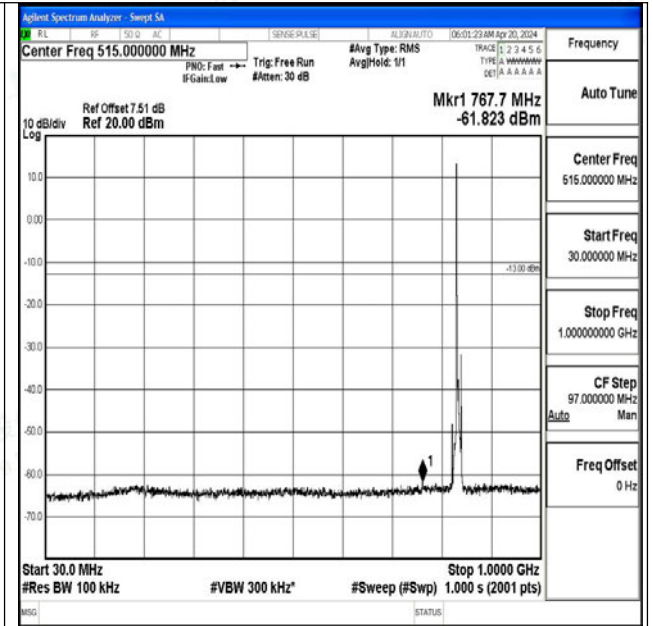

Band5_5MHz_QPSK_20525_1RB#0_3000~10000_3000~10000

Band5_5MHz_16QAM_20525_1RB#0_0.009~0.15_0.009~0.15

Band5_5MHz_16QAM_20525_1RB#0_0.15~30_0.15~30

Band5_5MHz_16QAM_20525_1RB#0_30~1000_30~1000

0

Band5_5MHz_16QAM_20525_1RB#0_1000~3000_1000~3000