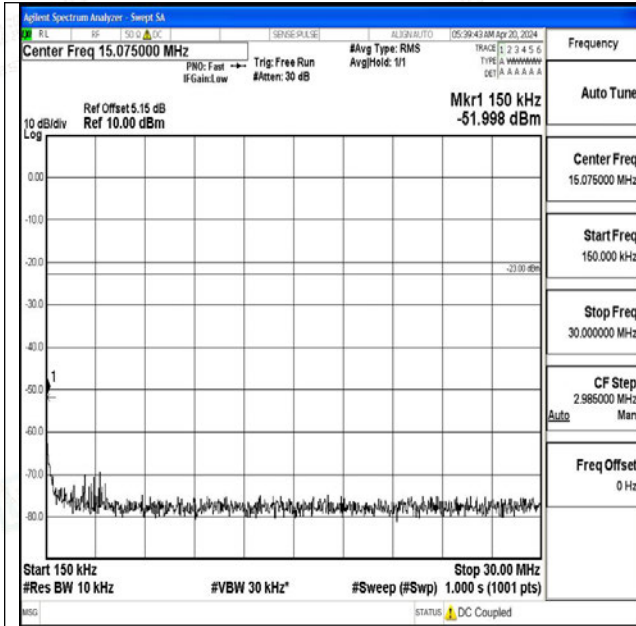

Band5_3MHz_16QAM_20415_1RB#0_0.15~30_0.15~30