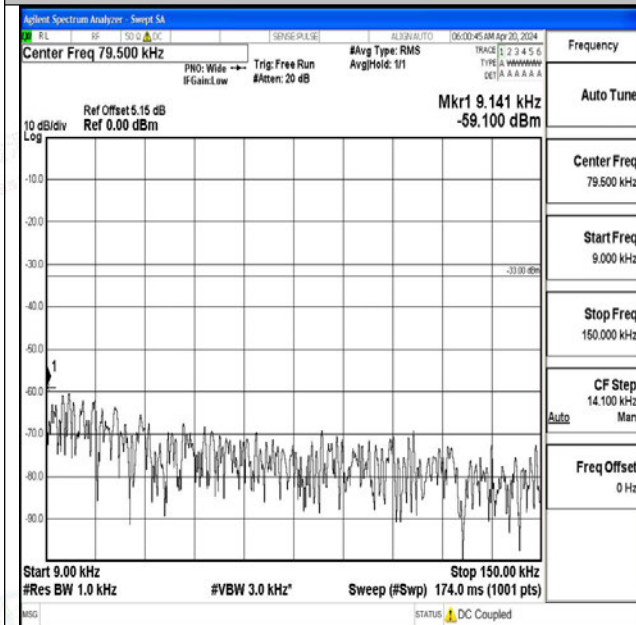

Band5_5MHz_QPSK_20525_1RB#0_0.009~0.15_0.009~0.15