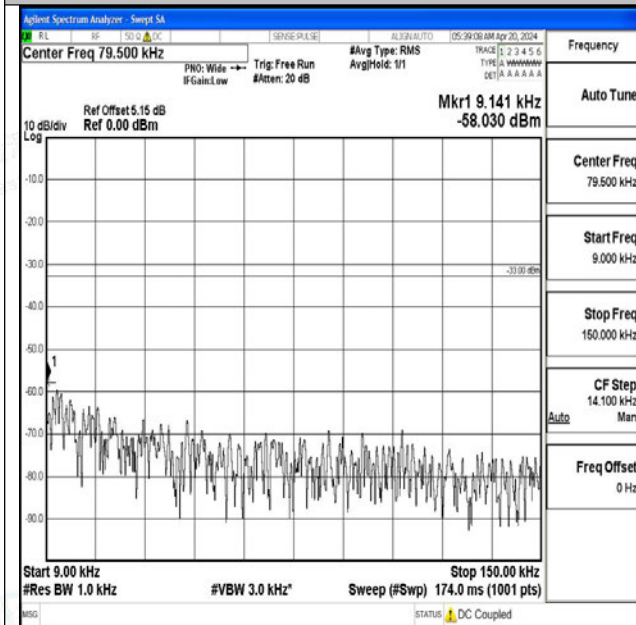

Band5_3MHz_QPSK_20415_1RB#0_0.009~0.15_0.009~0.15