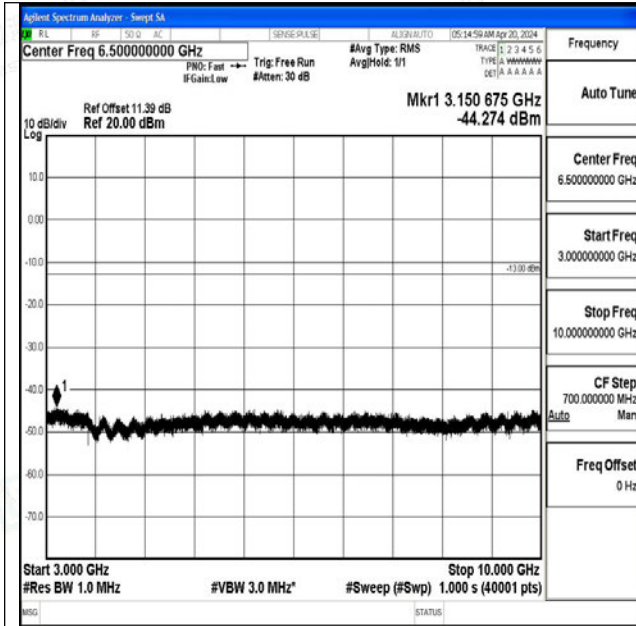

Band5_1.4MHz_16QAM_20525_1RB#0_3000~10000_3000~10000

Band5_1.4MHz_QPSK_20643_1RB#0_0.009~0.15_0.00
9~0.15

Band5_1.4MHz_QPSK_20643_1RB#0_0.15~30_0.15~30

Band5_1.4MHz_QPSK_20643_1RB#0_30~1000_30~1000
0

Band5_1.4MHz_QPSK_20643_1RB#0_1000~3000_1000
~3000