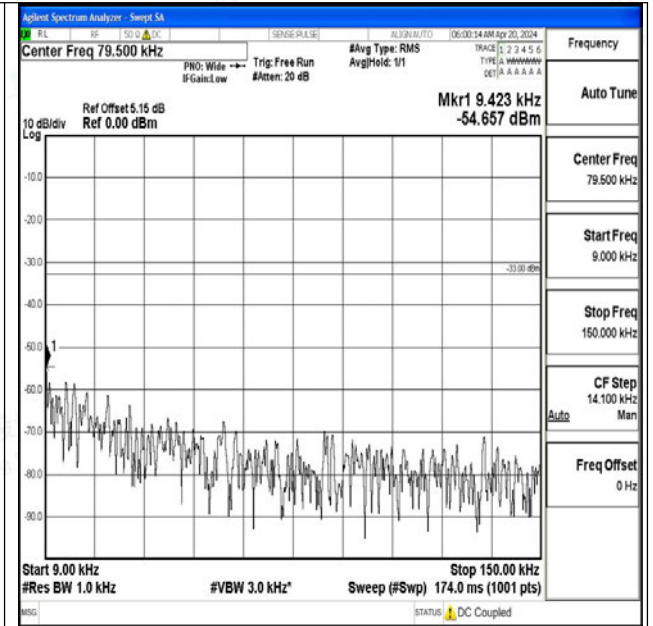

Band5_5MHz_16QAM_20425_1RB#0_0.009~0.15_0.009~0.15