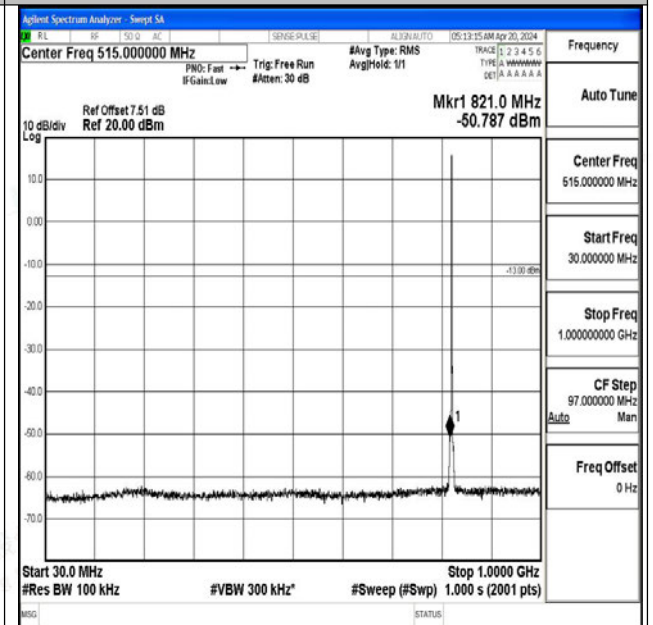

Band5_1.4MHz_16QAM_20407_1RB#0_30~1000_30~1
000