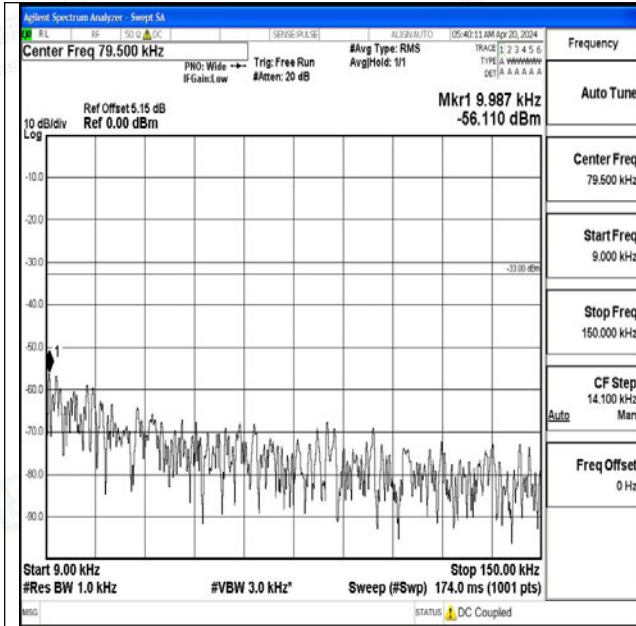

Band5_3MHz_QPSK_20525_1RB#0_0.009~0.15_0.009~0.15