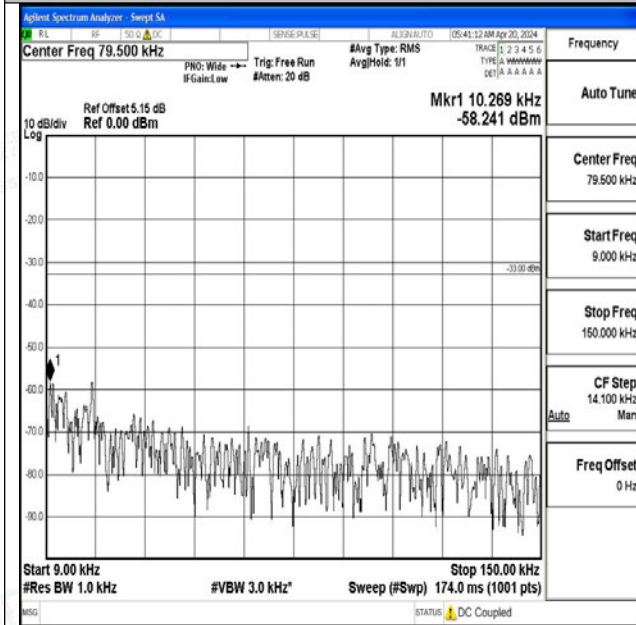

Band5_3MHz_QPSK_20635_1RB#0_0.009~0.15_0.009~0.15