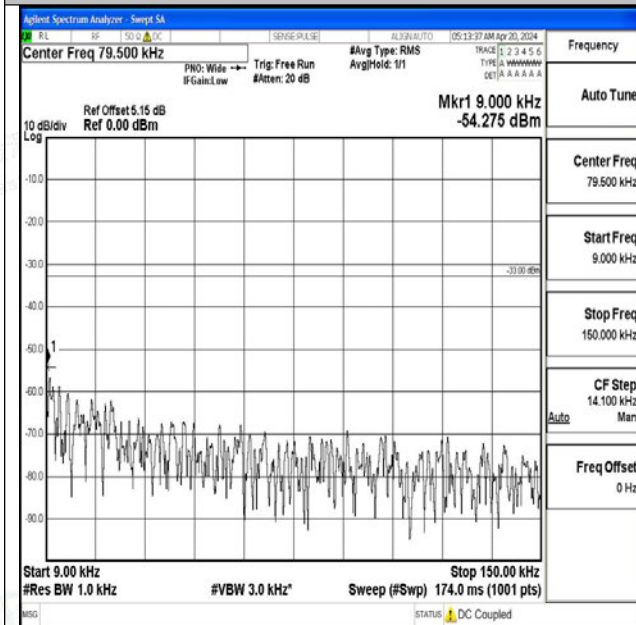

Band5_1.4MHz_QPSK_20525_1RB#0_0.009~0.15_0.009~0.15