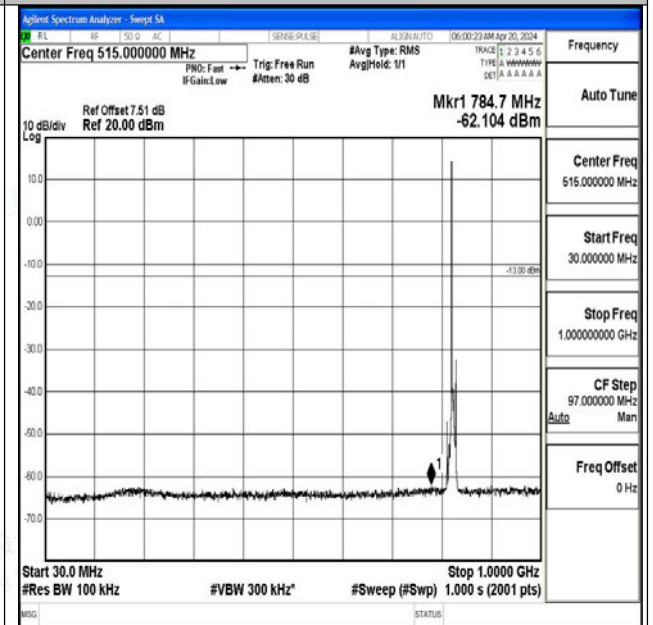

Band5_5MHz_16QAM_20425_1RB#0_30~1000_30~1000

0