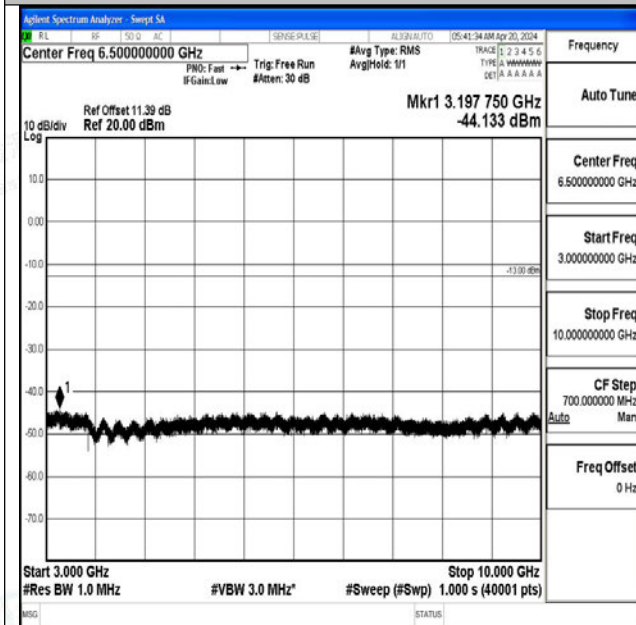

Band5_3MHz_16QAM_20525_1RB#0_3000~10000_3000~10000

Band5_3MHz_QPSK_20635_1RB#0_0.009~0.15_0.009~0.15

Band5_3MHz_QPSK_20635_1RB#0_0.15~30_0.15~30

Band5_3MHz_QPSK_20635_1RB#0_30~1000_30~1000

Band5_3MHz_QPSK_20635_1RB#0_1000~3000_1000~3000