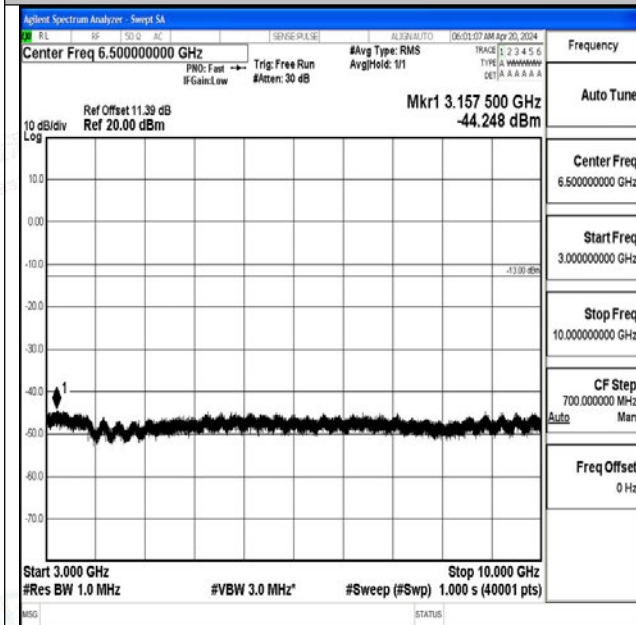

Band5_5MHz_16QAM_20425_1RB#0_3000~10000_3000~10000

Band5_5MHz_QPSK_20525_1RB#0_0.009~0.15_0.009~0.15

Band5_5MHz_QPSK_20525_1RB#0_0.15~30_0.15~30

Band5_5MHz_QPSK_20525_1RB#0_30~1000_30~1000

Band5_5MHz_QPSK_20525_1RB#0_1000~3000_1000~3000