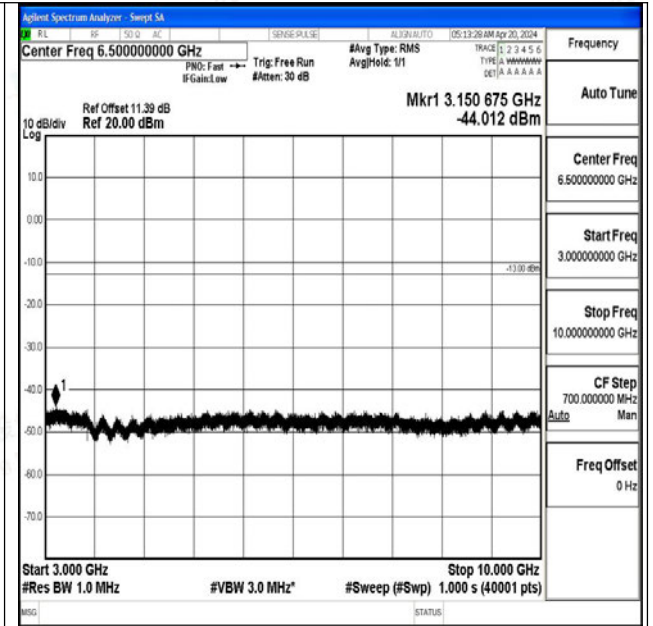

Band5_1.4MHz_QPSK_20407_1RB#0_3000~10000_300
0~10000

Band5_1.4MHz_16QAM_20407_1RB#0_0.009~0.15_0.0
09~0.15

Band5_1.4MHz_16QAM_20407_1RB#0_0.15~30_0.15~
30

Band5_1.4MHz_16QAM_20407_1RB#0_30~1000_30~1
000

Band5_1.4MHz_16QAM_20407_1RB#0_1000~3000_1000~3000