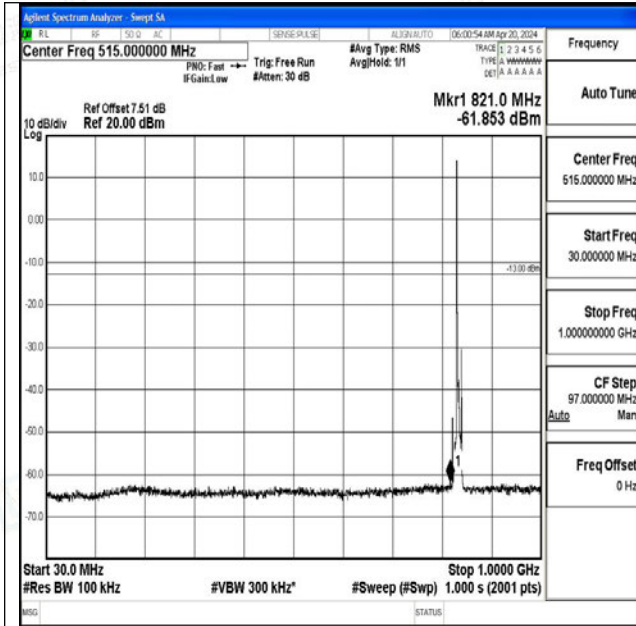

Band5_5MHz_16QAM_20425_1RB#0_3000~10000_3000~10000

Band5_5MHz_QPSK_20525_1RB#0_0.009~0.15_0.009~0.15

Band5_5MHz_QPSK_20525_1RB#0_0.15~30_0.15~30

Band5_5MHz_QPSK_20525_1RB#0_30~1000_30~1000

Band5_5MHz_QPSK_20525_1RB#0_1000~3000_1000~3000