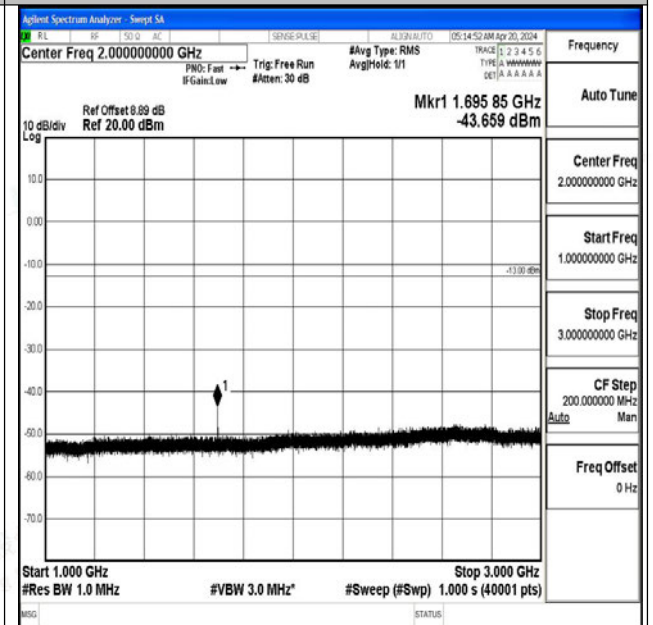

Band5_1.4MHz_16QAM_20525_1RB#0_3000~10000_3000~10000

Band5_1.4MHz_QPSK_20643_1RB#0_0.009~0.15_0.00
9~0.15

Band5_1.4MHz_QPSK_20643_1RB#0_0.15~30_0.15~30

Band5_1.4MHz_QPSK_20643_1RB#0_30~1000_30~1000
0

Band5_1.4MHz_QPSK_20643_1RB#0_1000~3000_1000
~3000