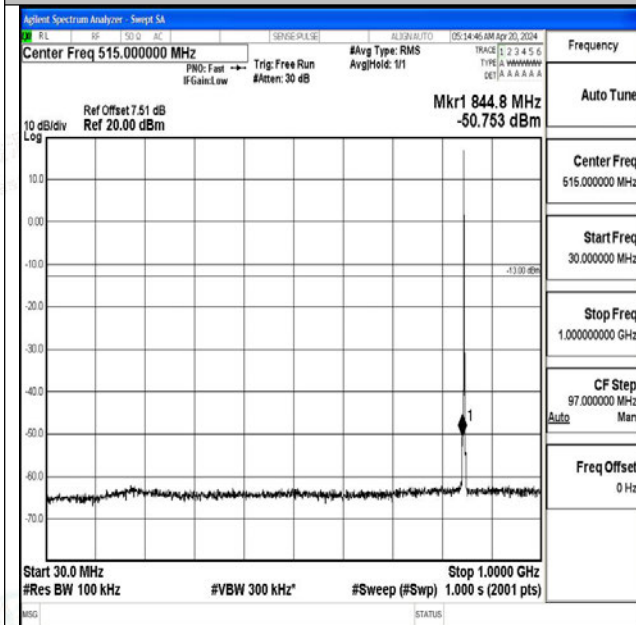

Band5_1.4MHz_16QAM_20525_1RB#0_3000~10000_3000~10000

Band5_1.4MHz_QPSK_20643_1RB#0_0.009~0.15_0.00
9~0.15

Band5_1.4MHz_QPSK_20643_1RB#0_0.15~30_0.15~30

Band5_1.4MHz_QPSK_20643_1RB#0_30~1000_30~1000
0

Band5_1.4MHz_QPSK_20643_1RB#0_1000~3000_1000
~3000