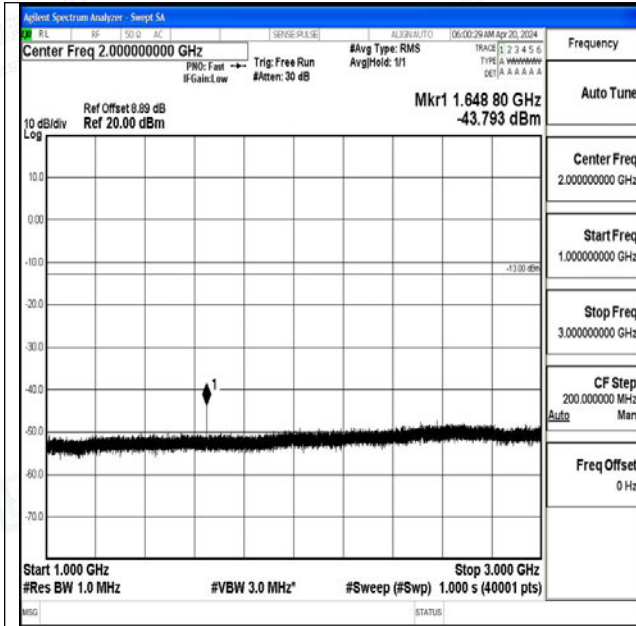

Band5_5MHz_QPSK_20425_1RB#0_3000~10000_3000~10000

Band5_5MHz_16QAM_20425_1RB#0_0.009~0.15_0.009~0.15

Band5_5MHz_16QAM_20425_1RB#0_0.15~30_0.15~30

Band5_5MHz_16QAM_20425_1RB#0_30~1000_30~1000

0

Band5_5MHz_16QAM_20425_1RB#0_1000~3000_1000~3000