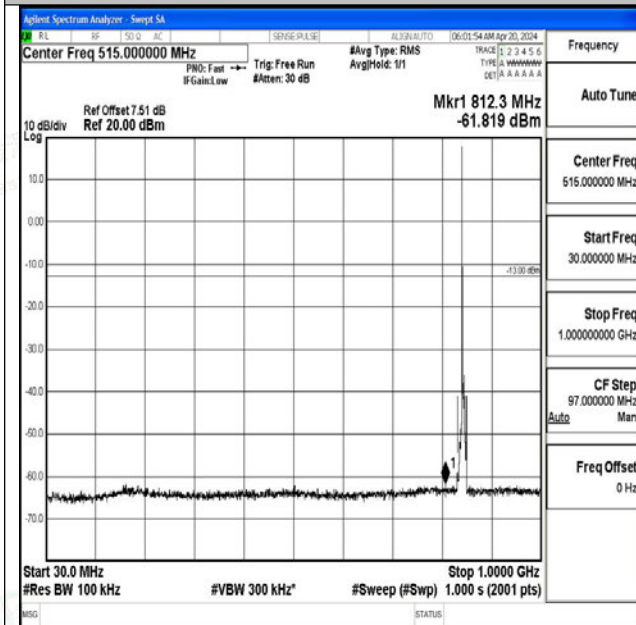

Band5_5MHz_16QAM_20525_1RB#0_3000~10000_3000~10000

Band5_5MHz_QPSK_20625_1RB#0_0.009~0.15_0.009~0.15

Band5_5MHz_QPSK_20625_1RB#0_0.15~30_0.15~30

Band5_5MHz_QPSK_20625_1RB#0_30~1000_30~1000

Band5_5MHz_QPSK_20625_1RB#0_1000~3000_1000~3000