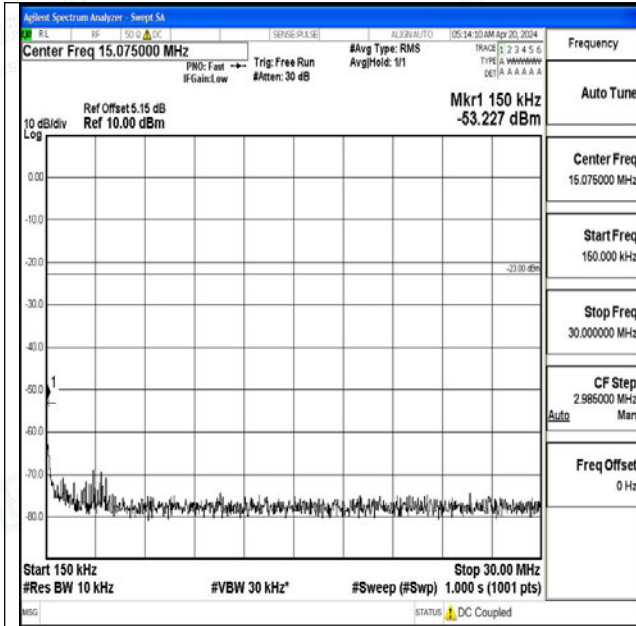

Band5_1.4MHz_16QAM_20525_1RB#0_0.15~30_0.15~30