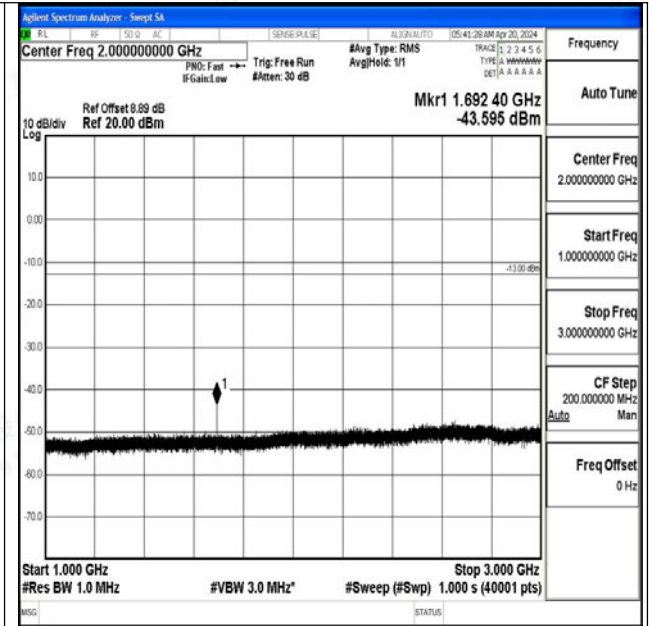

Band5_3MHz_16QAM_20525_1RB#0_3000~10000_3000~10000

Band5_3MHz_QPSK_20635_1RB#0_0.009~0.15_0.009~0.15

Band5_3MHz_QPSK_20635_1RB#0_0.15~30_0.15~30

Band5_3MHz_QPSK_20635_1RB#0_30~1000_30~1000

Band5_3MHz_QPSK_20635_1RB#0_1000~3000_1000~3000