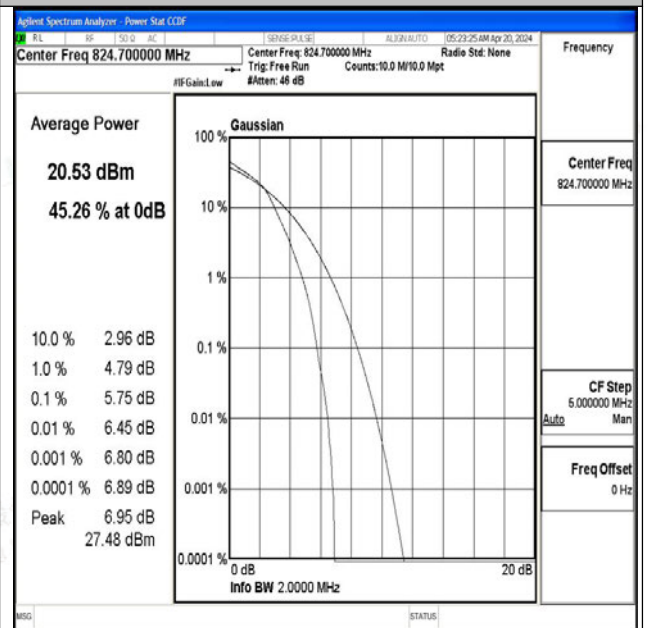

### Test Graphs

Band5-1.4MHz-QPSK-20407-1RB#0-PASS

Band5-1.4MHz-16QAM-20407-1RB#0-PASS

Band5-1.4MHz-QPSK-20407-6RB#0-PASS

Band5-1.4MHz-16QAM-20407-6RB#0-PASS

Band5-1.4MHz-QPSK-20525-1RB#0-PASS

Band5-1.4MHz-16QAM-20525-1RB#0-PASS