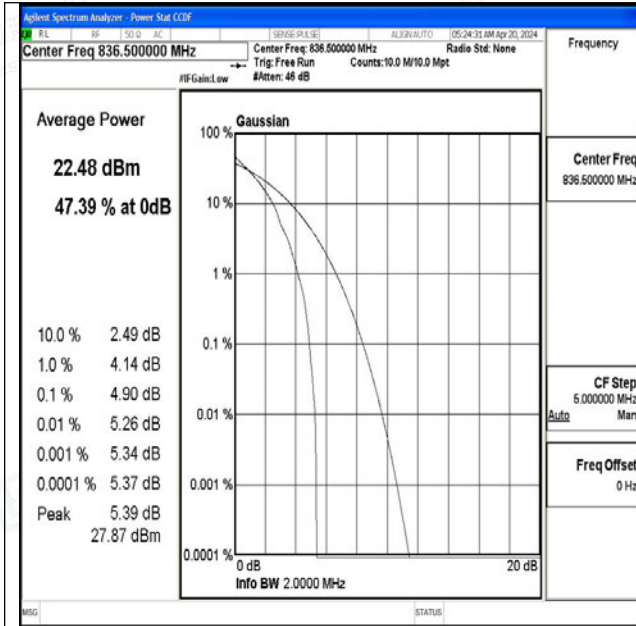

### Test Graphs

Band5-1.4MHz-QPSK-20407-1RB#0-PASS

Band5-1.4MHz-16QAM-20407-1RB#0-PASS

Band5-1.4MHz-QPSK-20407-6RB#0-PASS

Band5-1.4MHz-16QAM-20407-6RB#0-PASS

Band5-1.4MHz-QPSK-20525-1RB#0-PASS

Band5-1.4MHz-16QAM-20525-1RB#0-PASS