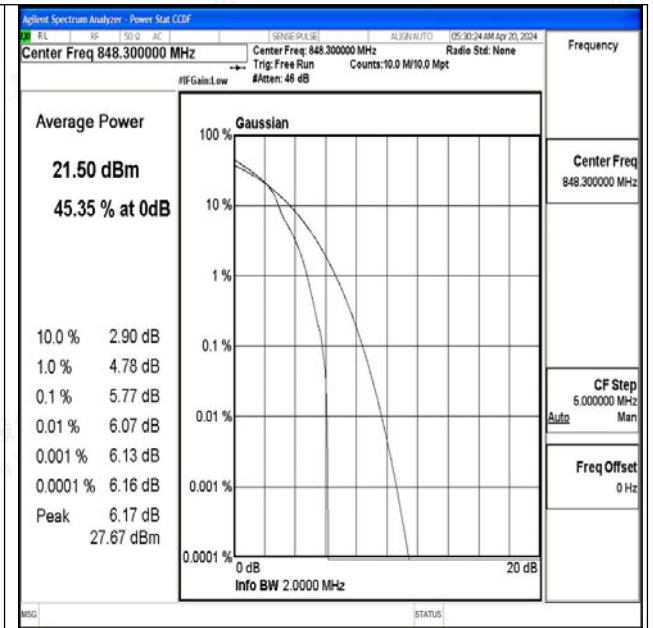

Band5-1.4MHz-16QAM-20643-1RB#0-PASS