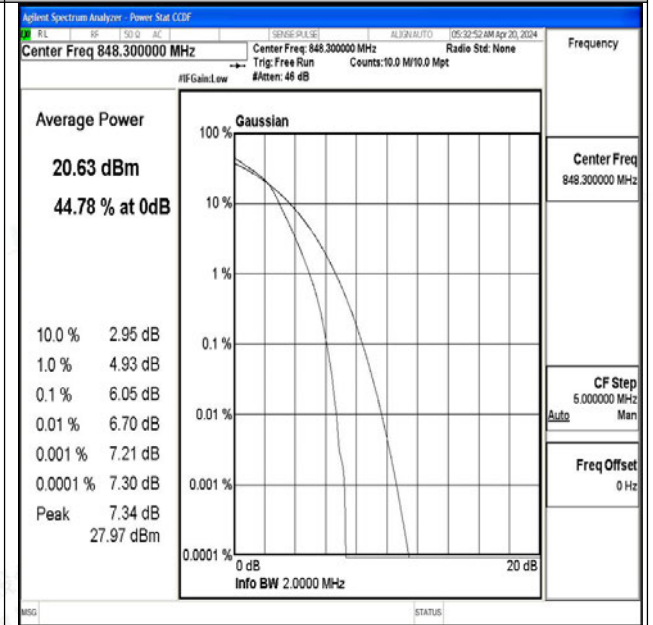

Band5-1.4MHz-16QAM-20643-6RB#0-PASS