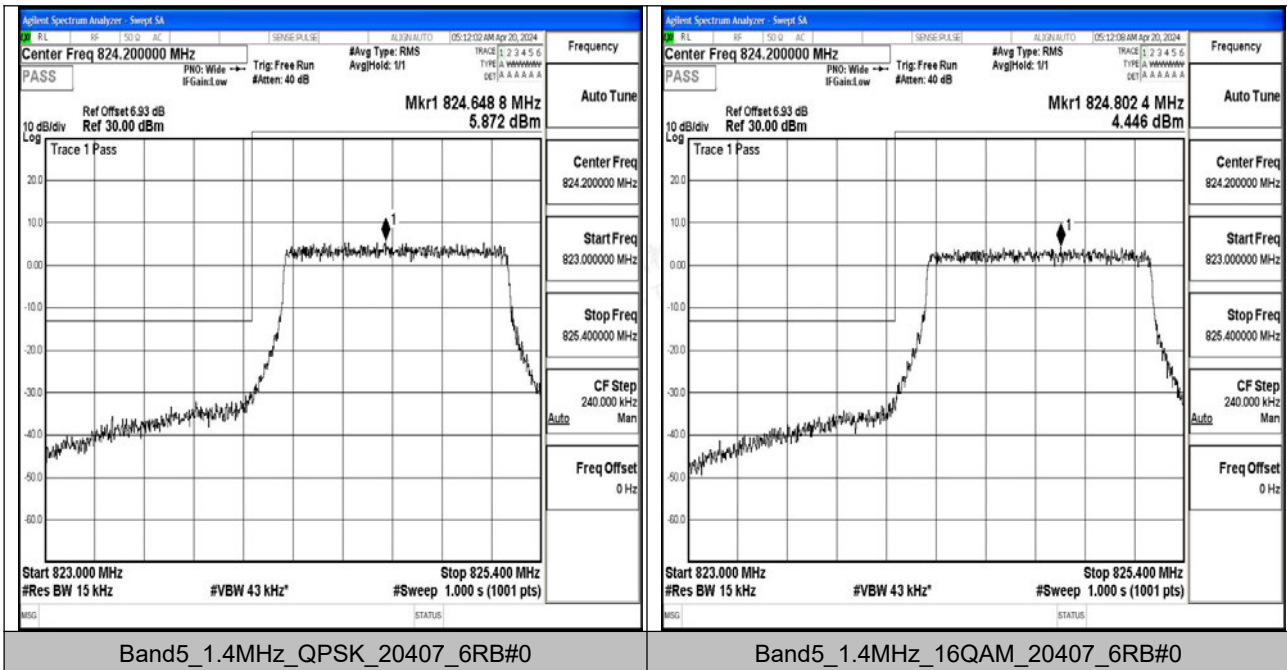

F.4 Band Edge

Test Result

Band	Bandwidth	Modulation	Channel	RB Configuration	Result(dBm)	Verdict
Band5	1.4MHz	QPSK	20407	6RB#0	-30.17	PASS
Band5	1.4MHz	16QAM	20407	6RB#0	-31.24	PASS
Band5	1.4MHz	QPSK	20643	6RB#0	-32.47	PASS
Band5	1.4MHz	16QAM	20643	6RB#0	-33.22	PASS
Band5	3MHz	QPSK	20415	15RB#0	-31.41	PASS
Band5	3MHz	16QAM	20415	15RB#0	-33.73	PASS
Band5	3MHz	QPSK	20635	15RB#0	-32.97	PASS
Band5	3MHz	16QAM	20635	15RB#0	-34.41	PASS
Band5	5MHz	QPSK	20425	25RB#0	-31.28	PASS
Band5	5MHz	16QAM	20425	25RB#0	-31.77	PASS
Band5	5MHz	QPSK	20625	25RB#0	-33.47	PASS
Band5	5MHz	16QAM	20625	25RB#0	-33.38	PASS
Band5	10MHz	QPSK	20450	50RB#0	-32.09	PASS
Band5	10MHz	16QAM	20450	50RB#0	-34.44	PASS
Band5	10MHz	QPSK	20600	50RB#0	-34.50	PASS
Band5	10MHz	16QAM	20600	50RB#0	-35.86	PASS

Test Graphs

Band5_1.4MHz_QPSK_20407_6RB#0

Band5_1.4MHz_16QAM_20407_6RB#0