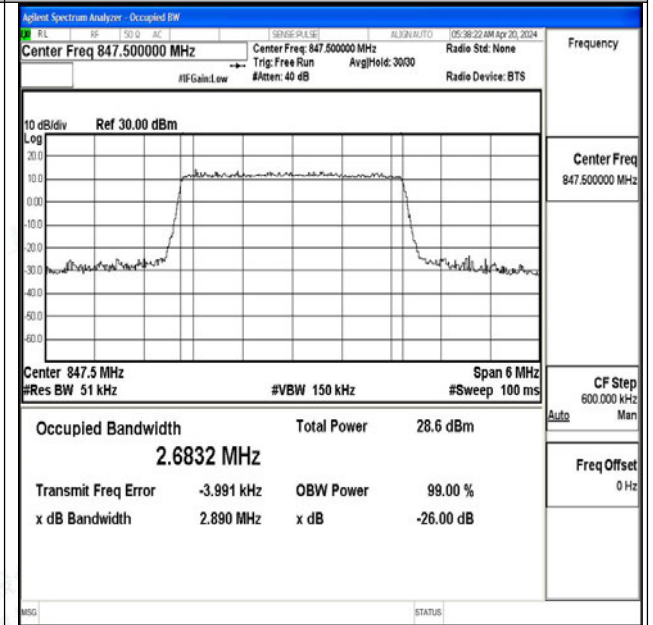

Band5-3MHz-16QAM-20635-15RB#0-PASS