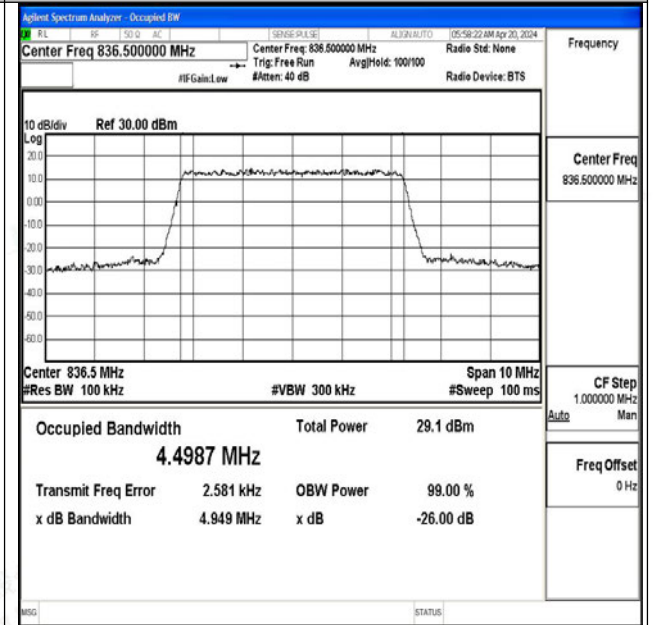

Band5-5MHz-16QAM-20525-25RB#0-PASS