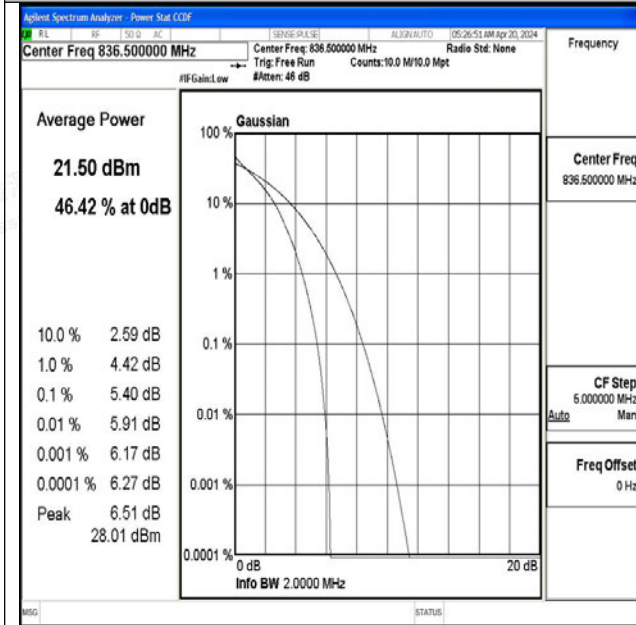

### Test Graphs

Band5-1.4MHz-QPSK-20407-1RB#0-PASS

Band5-1.4MHz-16QAM-20407-1RB#0-PASS

Band5-1.4MHz-QPSK-20407-6RB#0-PASS

Band5-1.4MHz-16QAM-20407-6RB#0-PASS

Band5-1.4MHz-QPSK-20525-1RB#0-PASS

Band5-1.4MHz-16QAM-20525-1RB#0-PASS