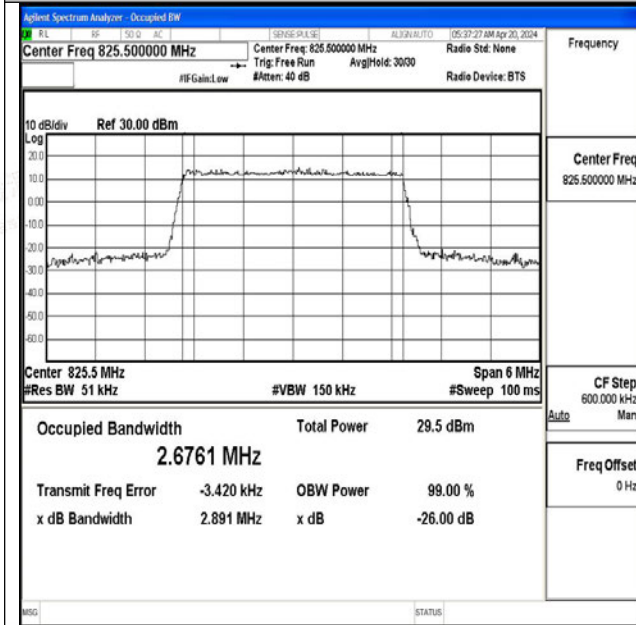

### Test Graphs

Band5-1.4MHz-QPSK-20407-6RB#0-PASS

Band5-1.4MHz-16QAM-20407-6RB#0-PASS

Band5-1.4MHz-QPSK-20525-6RB#0-PASS

Band5-1.4MHz-16QAM-20525-6RB#0-PASS

Band5-1.4MHz-QPSK-20643-6RB#0-PASS

Band5-1.4MHz-16QAM-20643-6RB#0-PASS