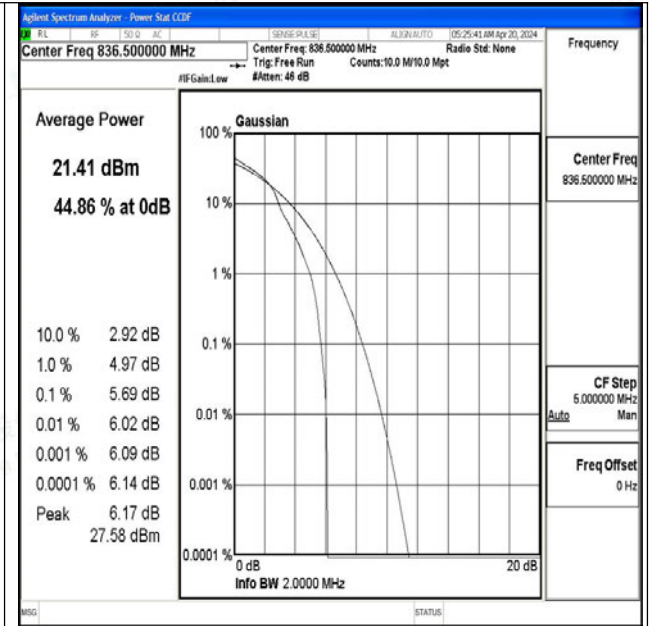

### Test Graphs

Band5-1.4MHz-QPSK-20407-1RB#0-PASS

Band5-1.4MHz-16QAM-20407-1RB#0-PASS

Band5-1.4MHz-QPSK-20407-6RB#0-PASS

Band5-1.4MHz-16QAM-20407-6RB#0-PASS

Band5-1.4MHz-QPSK-20525-1RB#0-PASS

Band5-1.4MHz-16QAM-20525-1RB#0-PASS