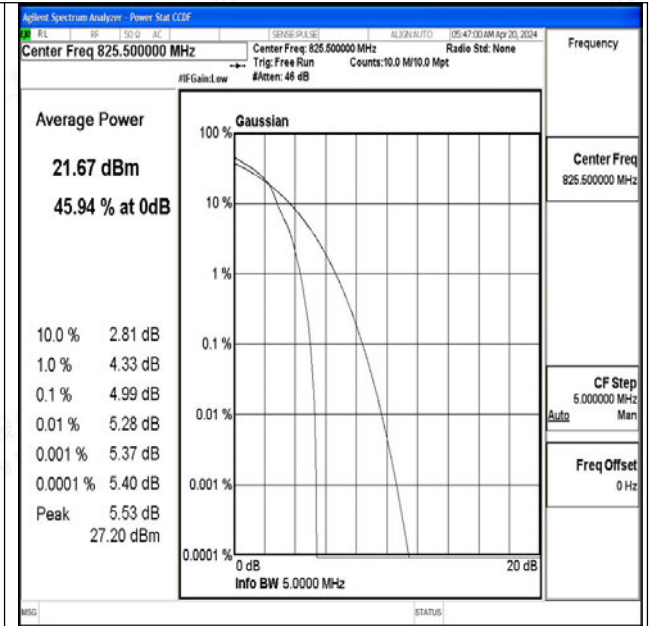

Band5-3MHz-16QAM-20415-1RB#0-PASS