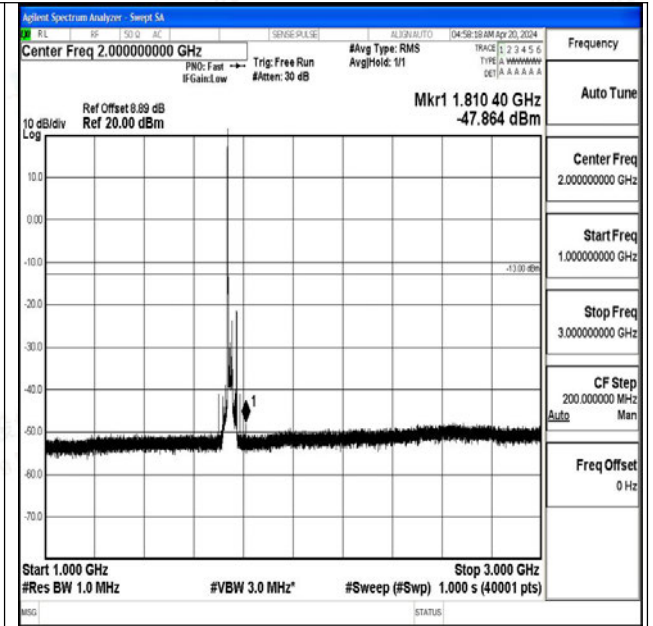

Band4_20MHz_16QAM_20175_1RB#0_1000~3000_100
0~3000

Band4_20MHz_16QAM_20175_1RB#0_3000~20000_30
00~20000

Band4_20MHz_QPSK_20300_1RB#0_0.009~0.15_0.009
~0.15

Band4_20MHz_QPSK_20300_1RB#0_0.15~30_0.15~30

Band4_20MHz_QPSK_20300_1RB#0_30~1000_30~1000