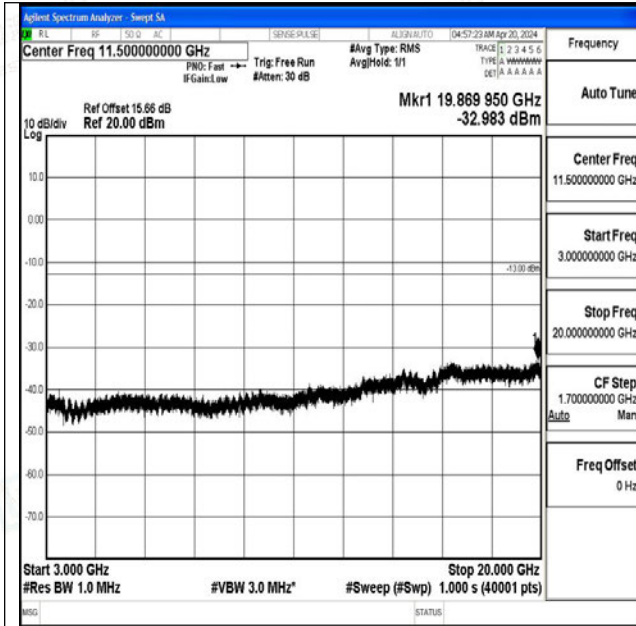

Band4_20MHz_QPSK_20175_1RB#0_3000~20000_300
0~20000