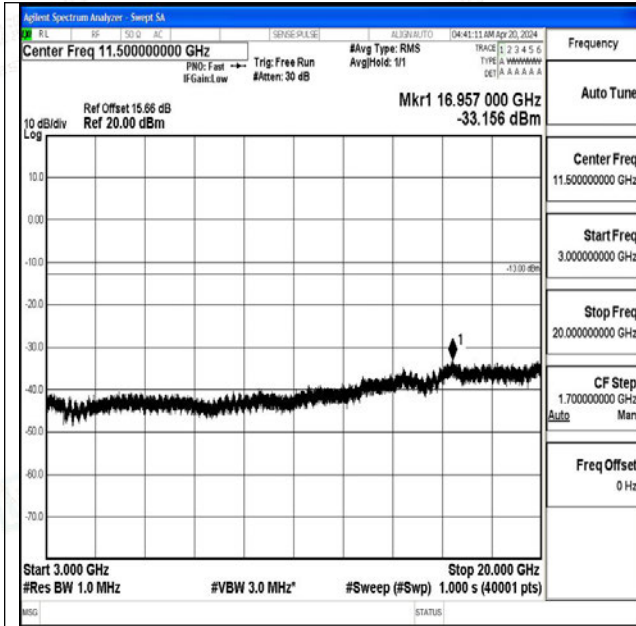

0~3000

Band4_15MHz_16QAM_20175_1RB#0_3000~20000_30

00~20000

Band4_15MHz_QPSK_20325_1RB#0_0.009~0.15_0.009~0.15

Band4_15MHz_QPSK_20325_1RB#0_0.15~30_0.15~30

Band4_15MHz_QPSK_20325_1RB#0_30~1000_30~1000

Band4_15MHz_QPSK_20325_1RB#0_1000~3000_1000~3000