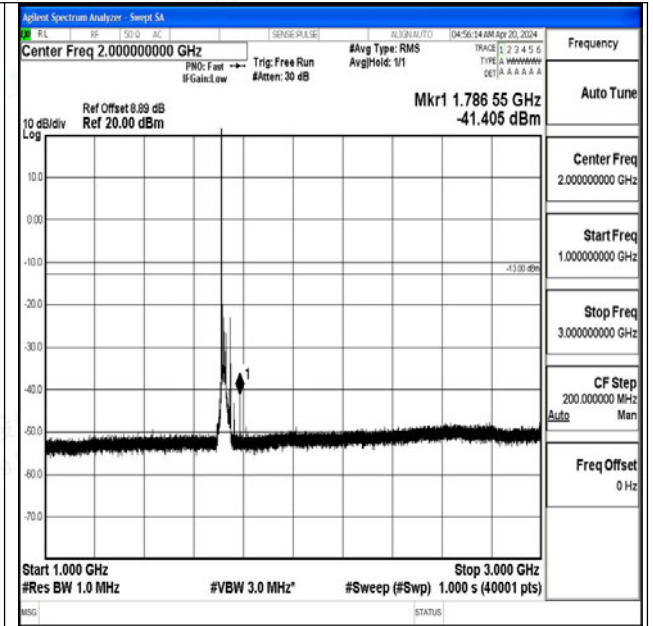

Band4_15MHz_16QAM_20325_1RB#0_3000~20000_30 00~20000

Band4_20MHz_QPSK_20050_1RB#0_0.009~0.15_0.009 ~0.15

Band4_20MHz_QPSK_20050_1RB#0_0.15~30_0.15~30

Band4_20MHz_QPSK_20050_1RB#0_30~1000_30~1000

0

Band4_20MHz_QPSK_20050_1RB#0_1000~3000_1000~3000