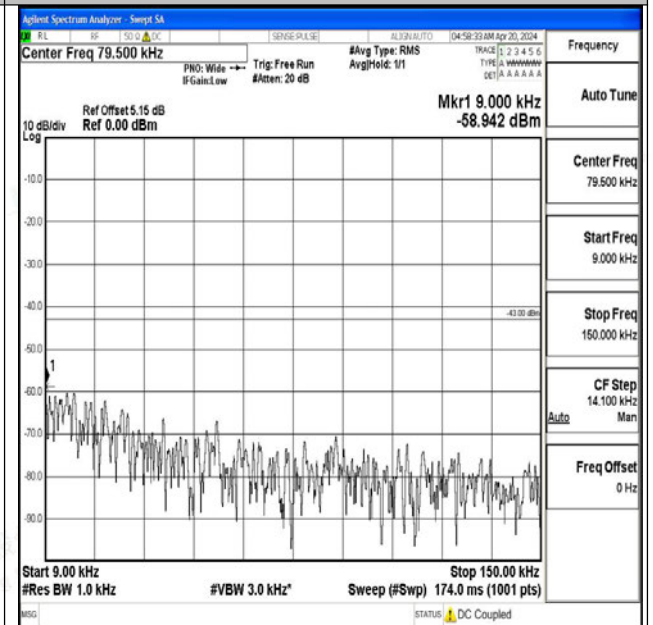

Band4_20MHz_16QAM_20300_1RB#0_0.009~0.15_0.009~0.15