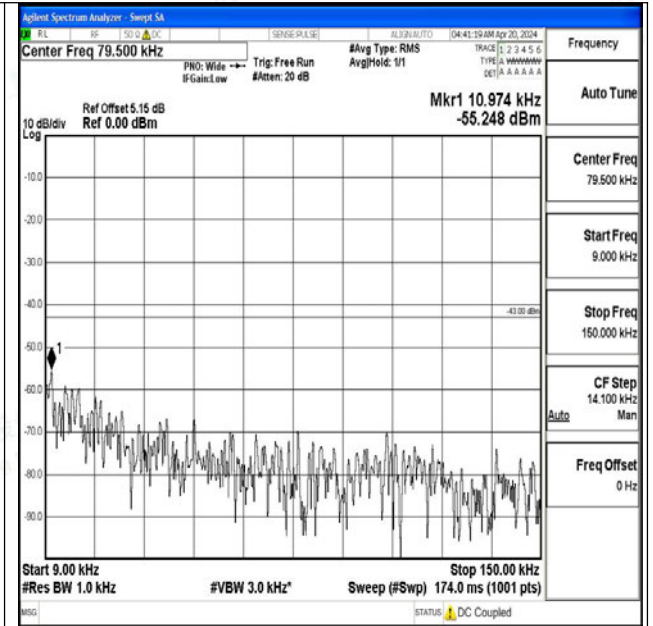

Band4_15MHz_16QAM_20325_1RB#0_0.009~0.15_0.0
09~0.15