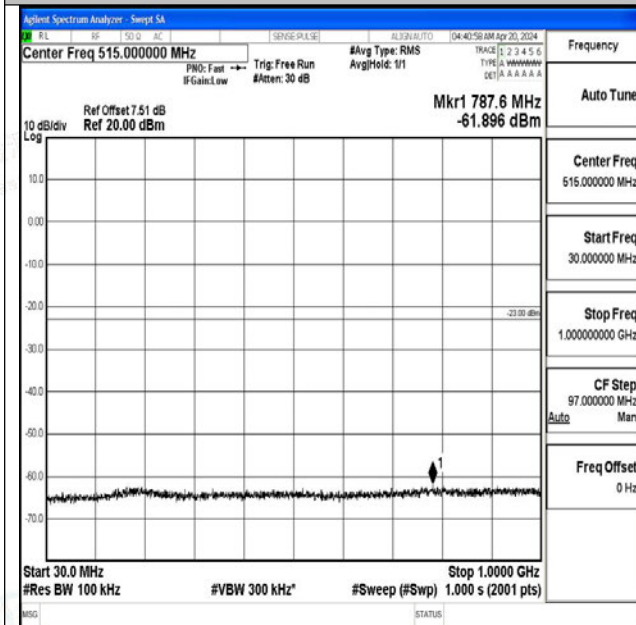

0~3000

Band4_15MHz_16QAM_20175_1RB#0_3000~20000_30

00~20000

Band4_15MHz_QPSK_20325_1RB#0_0.009~0.15_0.009~0.15

Band4_15MHz_QPSK_20325_1RB#0_0.15~30_0.15~30

Band4_15MHz_QPSK_20325_1RB#0_30~1000_30~1000

Band4_15MHz_QPSK_20325_1RB#0_1000~3000_1000~3000