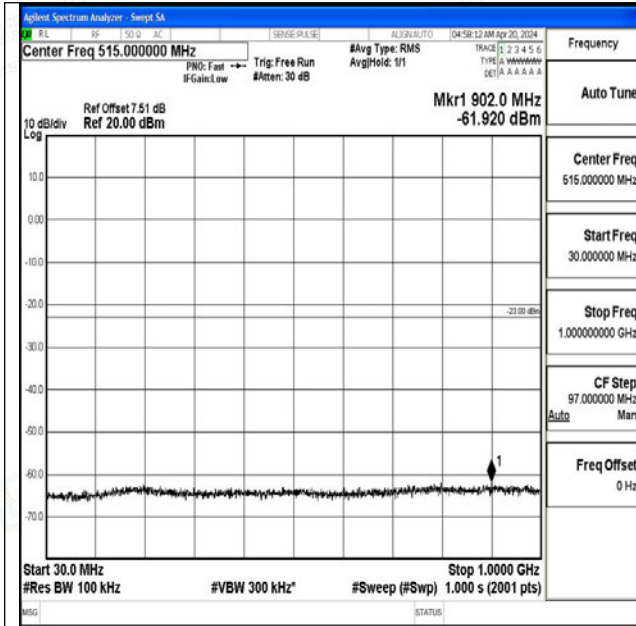

Band4_20MHz_16QAM_20175_1RB#0_1000~3000_100
0~3000

Band4_20MHz_16QAM_20175_1RB#0_3000~20000_30
00~20000

Band4_20MHz_QPSK_20300_1RB#0_0.009~0.15_0.009
~0.15

Band4_20MHz_QPSK_20300_1RB#0_0.15~30_0.15~30

Band4_20MHz_QPSK_20300_1RB#0_30~1000_30~1000