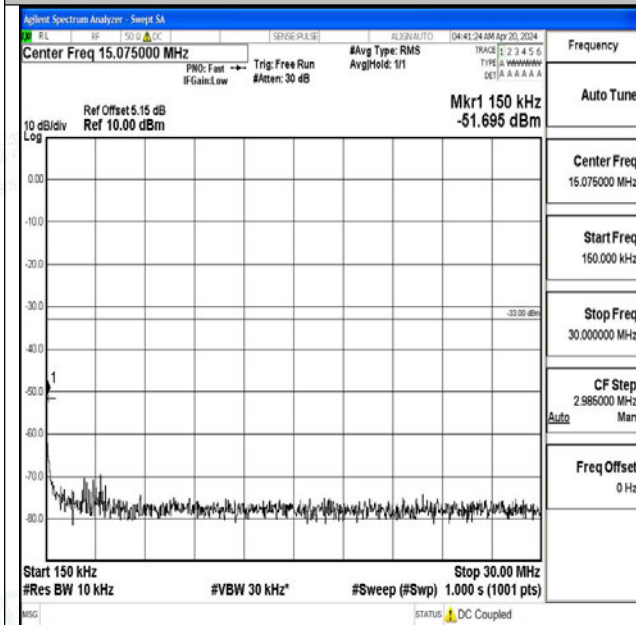

Band4_15MHz_16QAM_20325_1RB#0_0.15~30_0.15~3
0