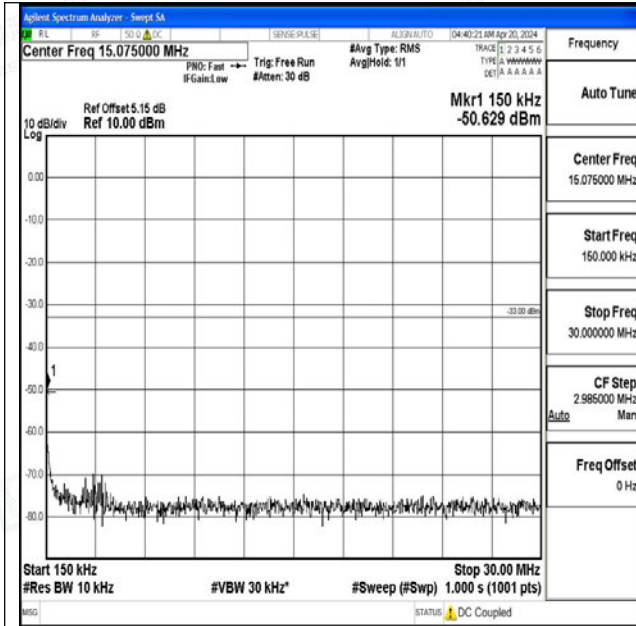

Band4_15MHz_16QAM_20175_1RB#0_0.15~30_0.15~3

0