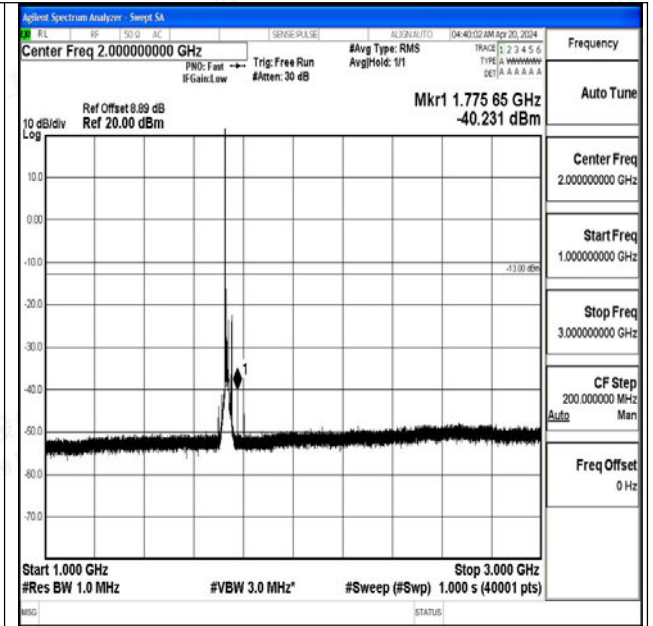

Band4_15MHz_16QAM_20025_1RB#0_3000~20000_30 00~20000

Band4_15MHz_QPSK_20175_1RB#0_0.009~0.15_0.009 ~0.15

Band4_15MHz_QPSK_20175_1RB#0_0.15~30_0.15~30

Band4_15MHz_QPSK_20175_1RB#0_30~1000_30~1000

Band4_15MHz_QPSK_20175_1RB#0_1000~3000_1000~3000