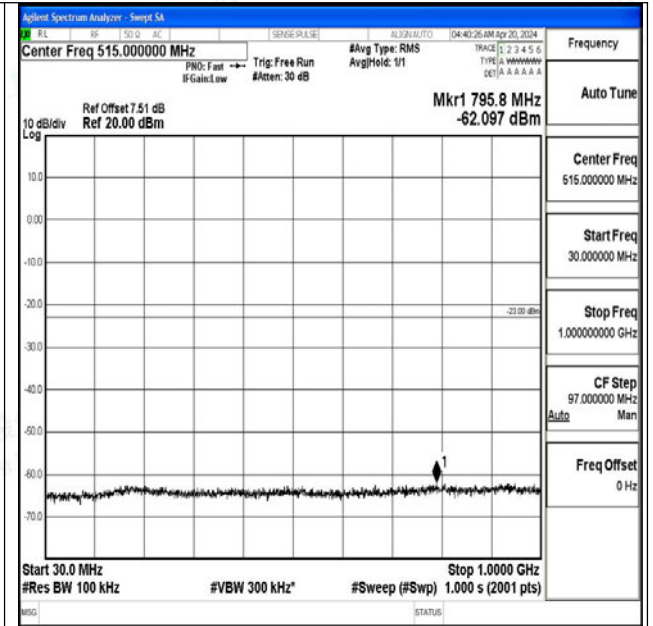

Band4_15MHz_QPSK_20175_1RB#0_3000~20000_3000~20000

Band4_15MHz_16QAM_20175_1RB#0_0.009~0.15_0.009~0.15

Band4_15MHz_16QAM_20175_1RB#0_0.15~30_0.15~3

0

Band4_15MHz_16QAM_20175_1RB#0_30~1000_30~10

00

Band4_15MHz_16QAM_20175_1RB#0_1000~3000_100