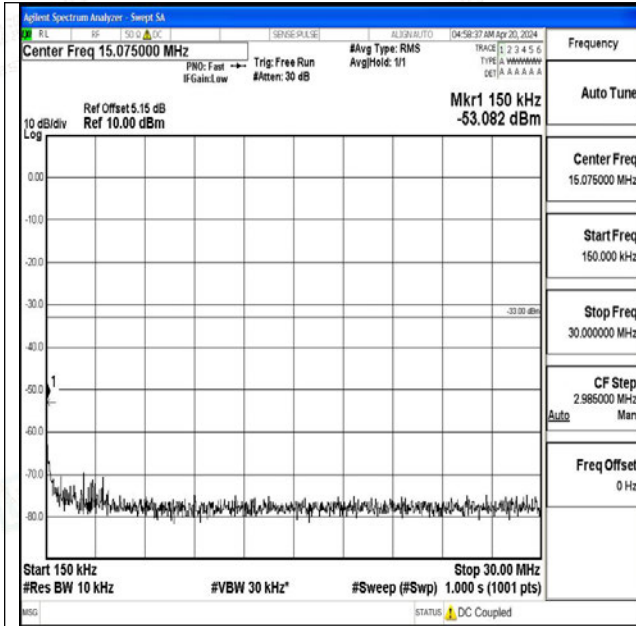

Band4_20MHz_QPSK_20300_1RB#0_1000~3000_1000~3000

Band4_20MHz_QPSK_20300_1RB#0_3000~20000_3000~20000

Band4_20MHz_16QAM_20300_1RB#0_0.009~0.15_0.009~0.15

Band4_20MHz_16QAM_20300_1RB#0_0.15~30_0.15~3

0

Band4_20MHz_16QAM_20300_1RB#0_30~1000_30~10