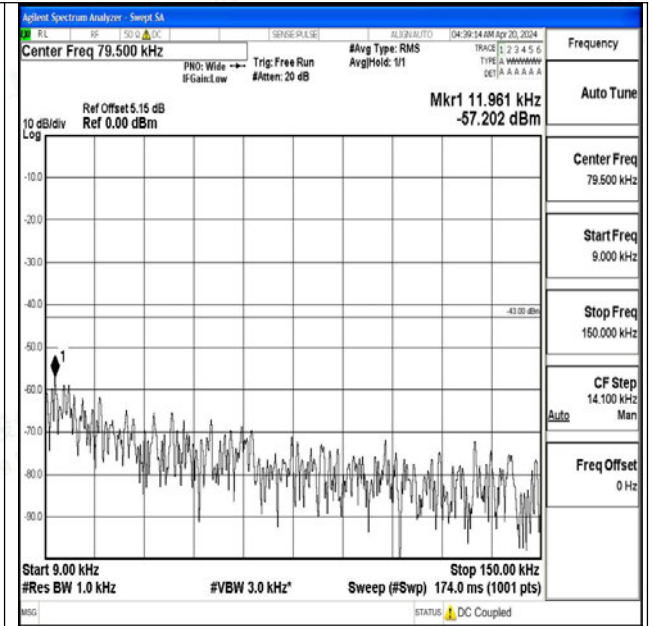

Band4_15MHz_QPSK_20025_1RB#0_3000~20000_300
0~20000

Band4_15MHz_16QAM_20025_1RB#0_0.009~0.15_0.0
09~0.15

Band4_15MHz_16QAM_20025_1RB#0_0.15~30_0.15~3
0

Band4_15MHz_16QAM_20025_1RB#0_30~1000_30~10
00

Band4_15MHz_16QAM_20025_1RB#0_1000~3000_100 0~3000