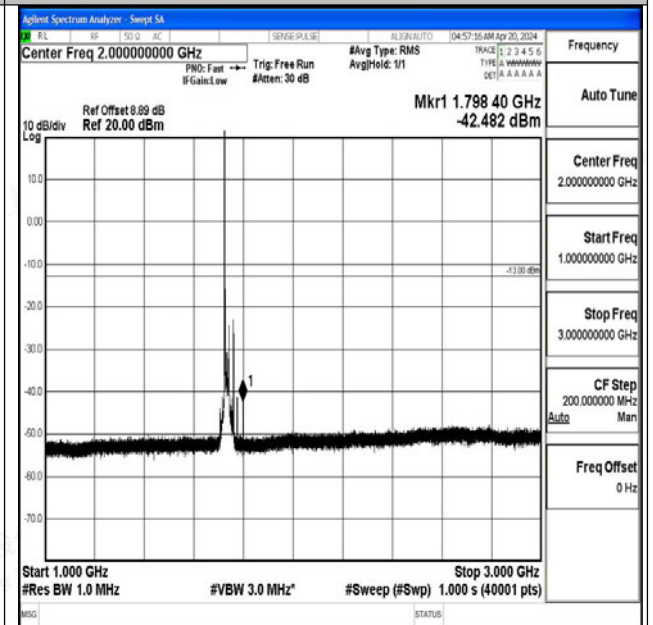

00

Band4_20MHz_16QAM_20050_1RB#0_1000~3000_100

0~3000

Band4_20MHz_16QAM_20050_1RB#0_3000~20000_30

00~20000

Band4_20MHz_QPSK_20175_1RB#0_0.009~0.15_0.009~0.15

Band4_20MHz_QPSK_20175_1RB#0_0.15~30_0.15~30

Band4_20MHz_QPSK_20175_1RB#0_30~1000_30~1000