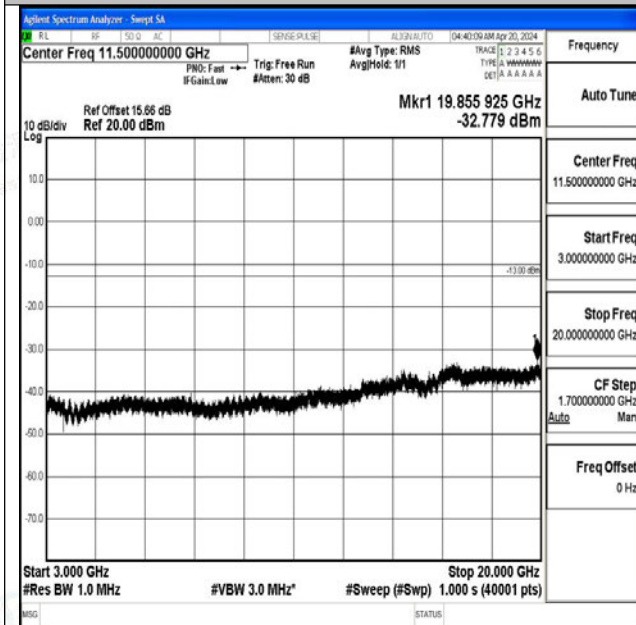

Band4_15MHz_16QAM_20025_1RB#0_3000~20000_30 00~20000

Band4_15MHz_QPSK_20175_1RB#0_0.009~0.15_0.009 ~0.15

Band4_15MHz_QPSK_20175_1RB#0_0.15~30_0.15~30

Band4_15MHz_QPSK_20175_1RB#0_30~1000_30~1000

Band4_15MHz_QPSK_20175_1RB#0_1000~3000_1000~3000