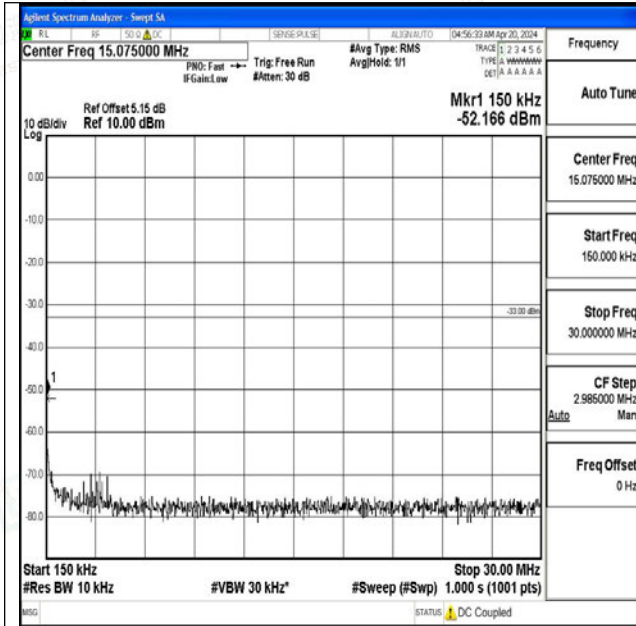

~3000

Band4_20MHz_QPSK_20050_1RB#0_3000~20000_3000~20000

0~20000

Band4_20MHz_16QAM_20050_1RB#0_0.009~0.15_0.009~0.15

09~0.15

Band4_20MHz_16QAM_20050_1RB#0_0.15~30_0.15~3

0

Band4_20MHz_16QAM_20050_1RB#0_30~1000_30~10