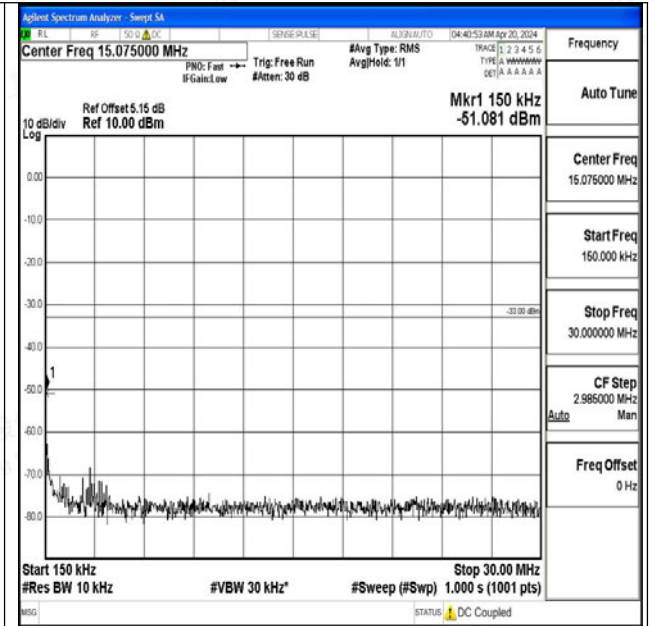

0~3000

Band4_15MHz_16QAM_20175_1RB#0_3000~20000_30

00~20000

Band4_15MHz_QPSK_20325_1RB#0_0.009~0.15_0.009~0.15

Band4_15MHz_QPSK_20325_1RB#0_0.15~30_0.15~30

Band4_15MHz_QPSK_20325_1RB#0_30~1000_30~1000

Band4_15MHz_QPSK_20325_1RB#0_1000~3000_1000~3000