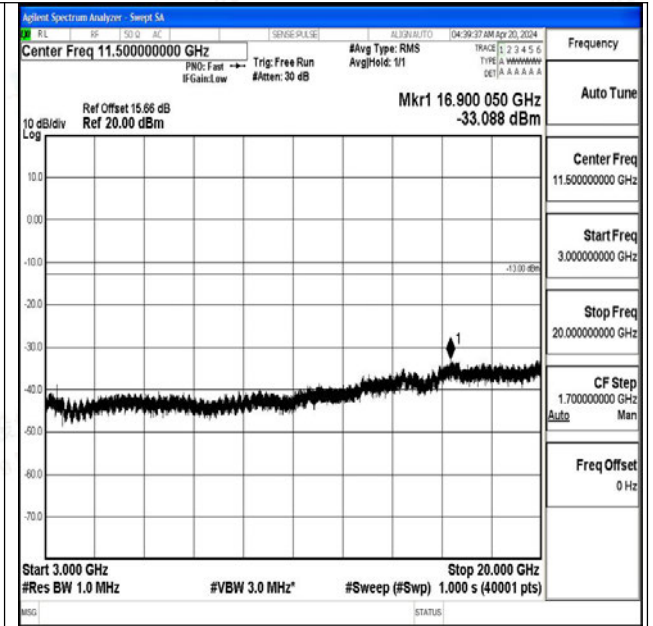

Band4_15MHz_QPSK_20025_1RB#0_3000~20000_300
0~20000

Band4_15MHz_16QAM_20025_1RB#0_0.009~0.15_0.0
09~0.15

Band4_15MHz_16QAM_20025_1RB#0_0.15~30_0.15~3
0

Band4_15MHz_16QAM_20025_1RB#0_30~1000_30~10
00

Band4_15MHz_16QAM_20025_1RB#0_1000~3000_100 0~3000