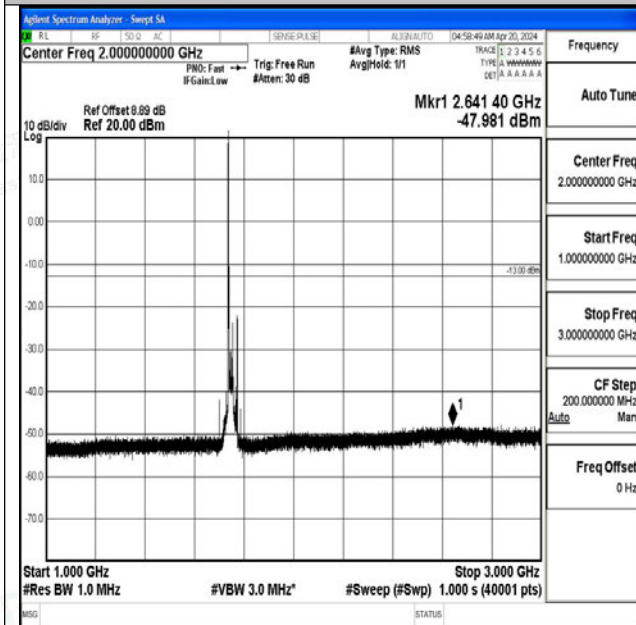

Band4_20MHz_16QAM_20300_1RB#0_1000~3000_100

0~3000