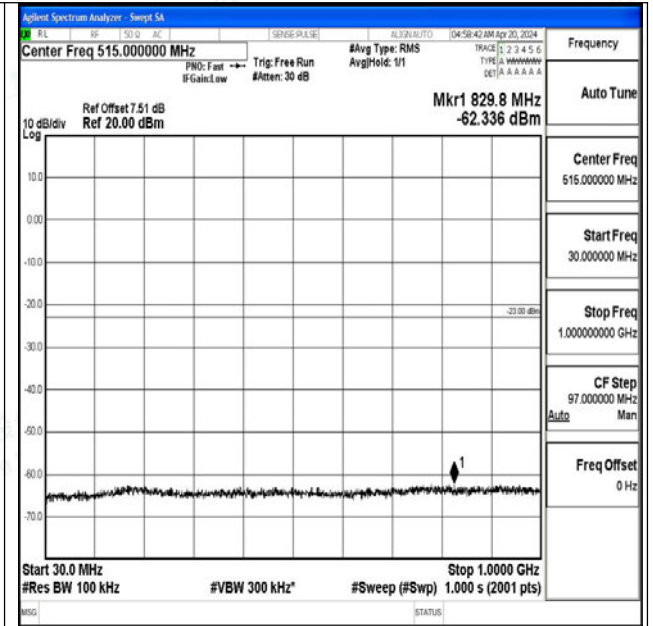

Band4_20MHz_QPSK_20300_1RB#0_1000~3000_1000~3000

Band4_20MHz_QPSK_20300_1RB#0_3000~20000_3000~20000

Band4_20MHz_16QAM_20300_1RB#0_0.009~0.15_0.009~0.15

Band4_20MHz_16QAM_20300_1RB#0_0.15~30_0.15~3

0

Band4_20MHz_16QAM_20300_1RB#0_30~1000_30~10