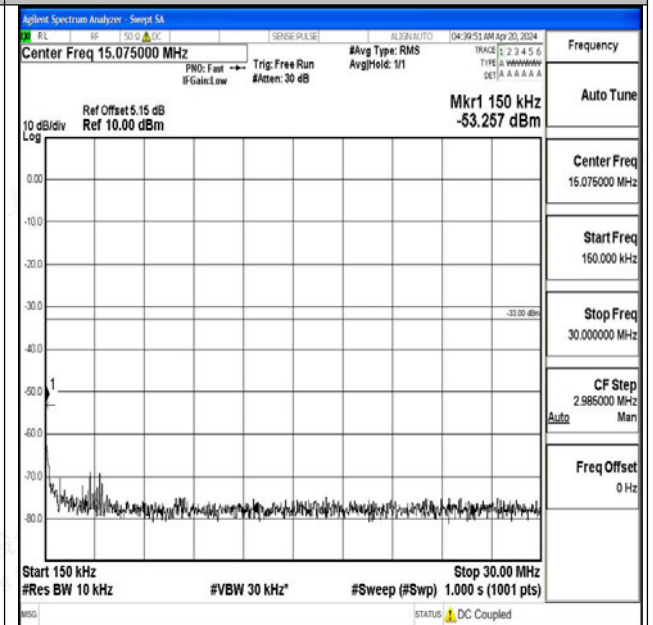

Band4_15MHz_QPSK_20175_1RB#0_0.15~30_0.15~30