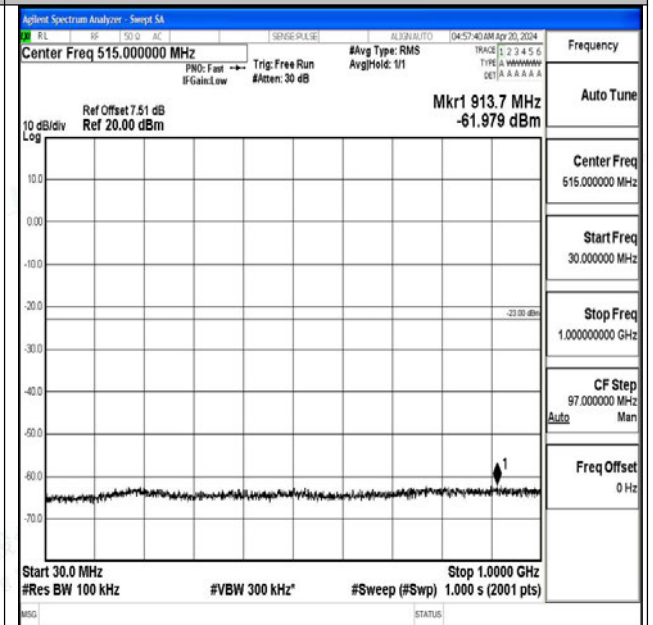

Band4_20MHz_QPSK_20175_1RB#0_1000~3000_1000~3000

Band4_20MHz_QPSK_20175_1RB#0_3000~20000_300
0~20000

Band4_20MHz_16QAM_20175_1RB#0_0.009~0.15_0.0
09~0.15

Band4_20MHz_16QAM_20175_1RB#0_0.15~30_0.15~3
0

Band4_20MHz_16QAM_20175_1RB#0_30~1000_30~10
00