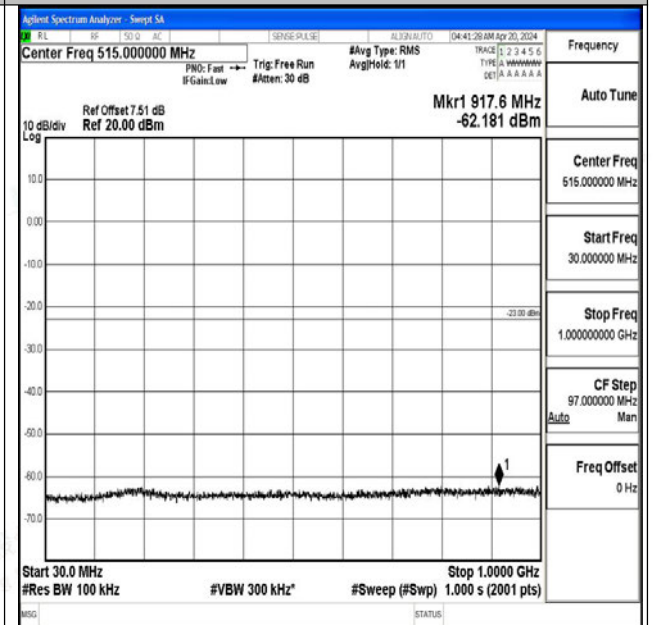

Band4_15MHz_16QAM_20325_1RB#0_30~1000_30~10
00