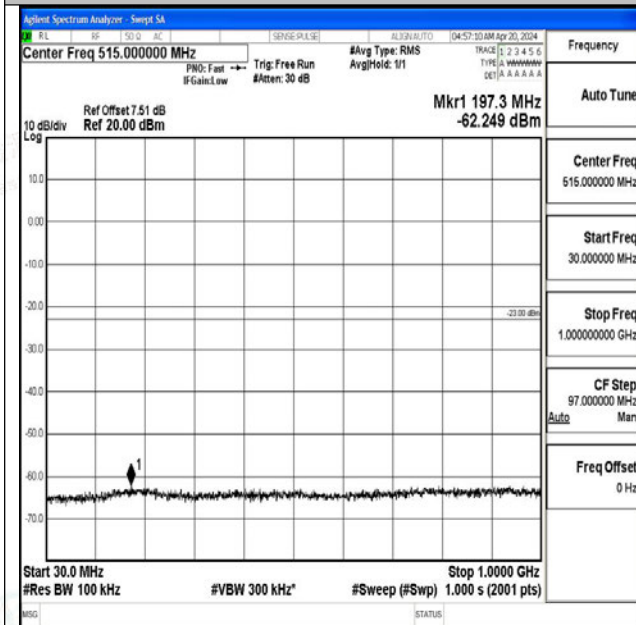

00

Band4_20MHz_16QAM_20050_1RB#0_1000~3000_100

0~3000

Band4_20MHz_16QAM_20050_1RB#0_3000~20000_30

00~20000

Band4_20MHz_QPSK_20175_1RB#0_0.009~0.15_0.009~0.15

Band4_20MHz_QPSK_20175_1RB#0_0.15~30_0.15~30

Band4_20MHz_QPSK_20175_1RB#0_30~1000_30~1000