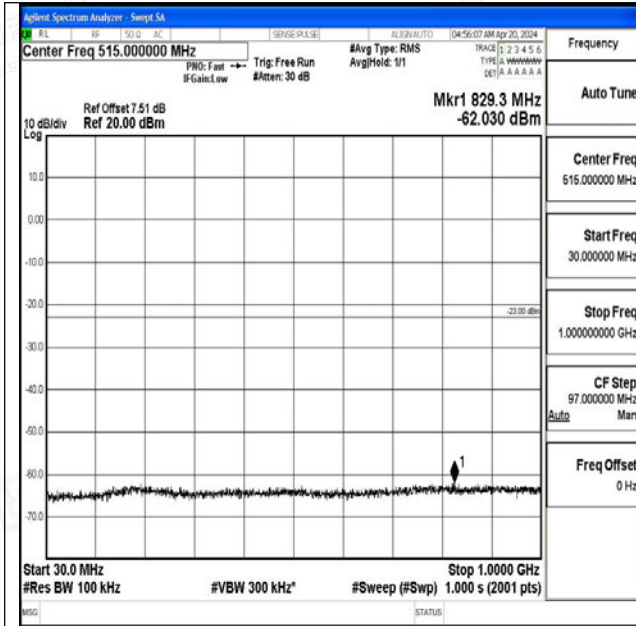

Band4_15MHz_16QAM_20325_1RB#0_3000~20000_30 00~20000

Band4_20MHz_QPSK_20050_1RB#0_0.009~0.15_0.009 ~0.15

Band4_20MHz_QPSK_20050_1RB#0_0.15~30_0.15~30

Band4_20MHz_QPSK_20050_1RB#0_30~1000_30~1000

0

Band4_20MHz_QPSK_20050_1RB#0_1000~3000_1000~3000