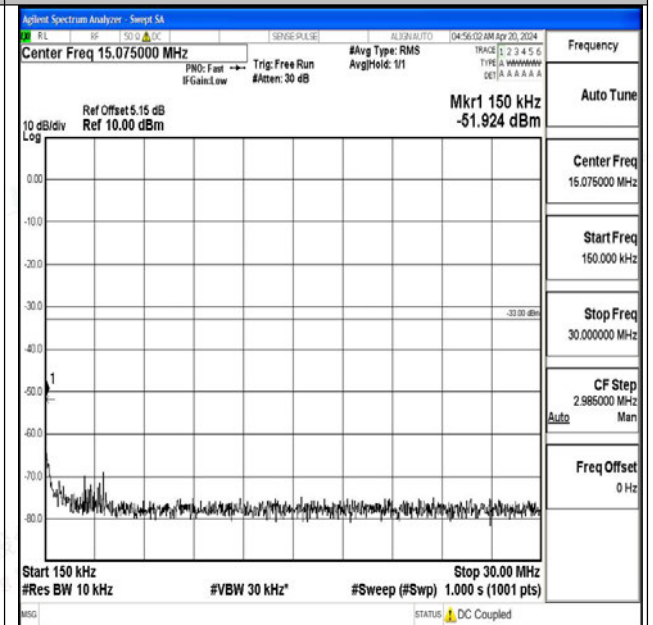

Band4_20MHz_QPSK_20050_1RB#0_0.15~30_0.15~30