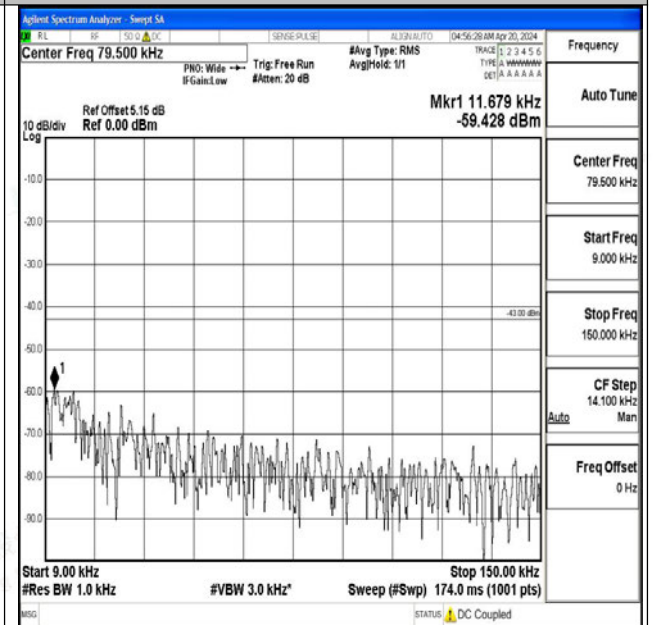

Band4_20MHz_16QAM_20050_1RB#0_0.009~0.15_0.009~0.15

09~0.15