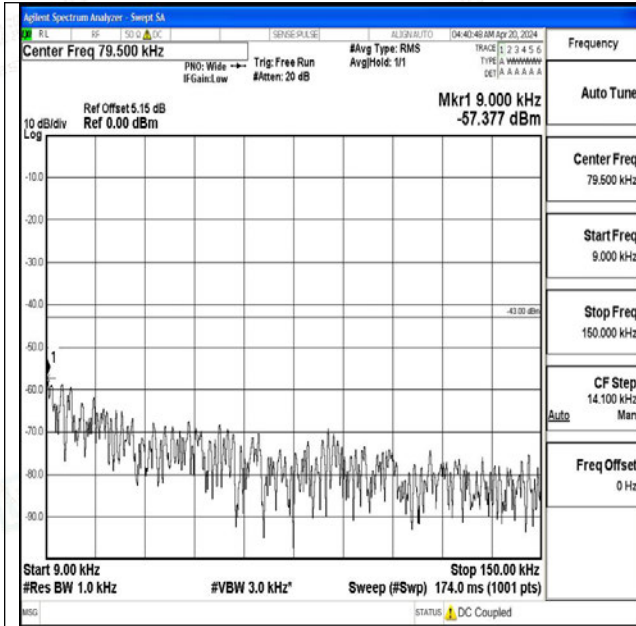

Band4_15MHz_QPSK_20325_1RB#0_0.009~0.15_0.009~0.15