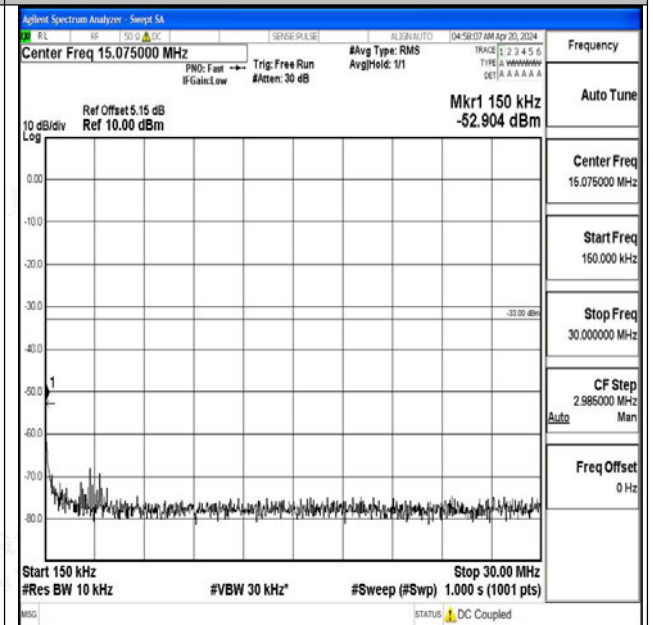

Band4_20MHz_QPSK_20300_1RB#0_0.15~30_0.15~30