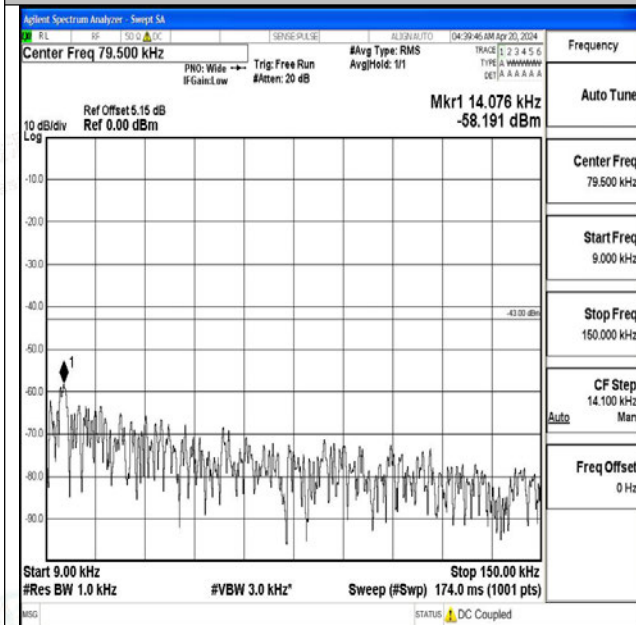

Band4_15MHz_QPSK_20175_1RB#0_0.009~0.15_0.009 ~0.15