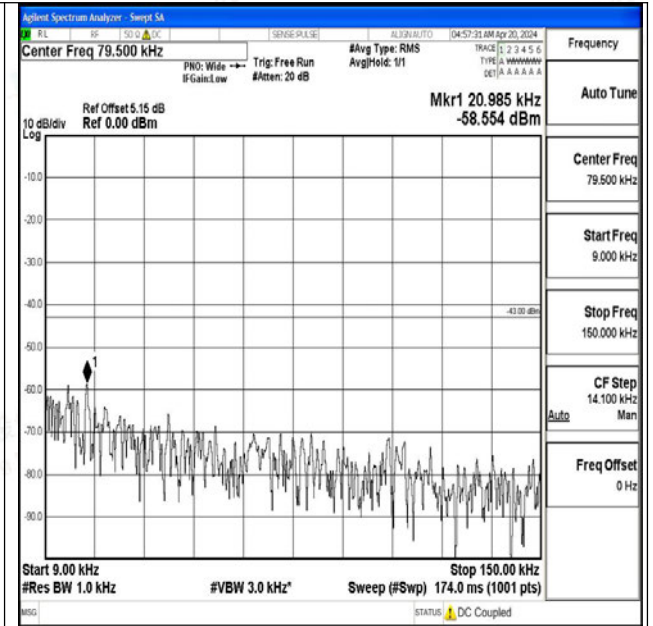

Band4_20MHz_16QAM_20175_1RB#0_0.009~0.15_0.0
09~0.15