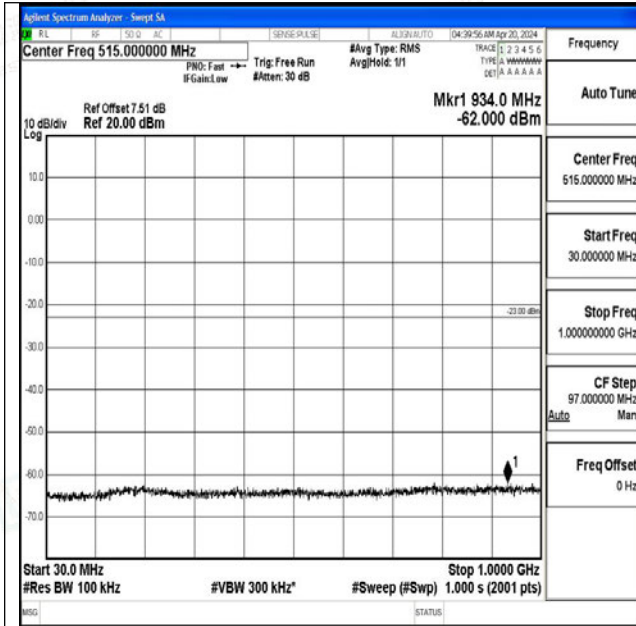

Band4_15MHz_16QAM_20025_1RB#0_3000~20000_30 00~20000

Band4_15MHz_QPSK_20175_1RB#0_0.009~0.15_0.009 ~0.15

Band4_15MHz_QPSK_20175_1RB#0_0.15~30_0.15~30

Band4_15MHz_QPSK_20175_1RB#0_30~1000_30~1000

Band4_15MHz_QPSK_20175_1RB#0_1000~3000_1000~3000