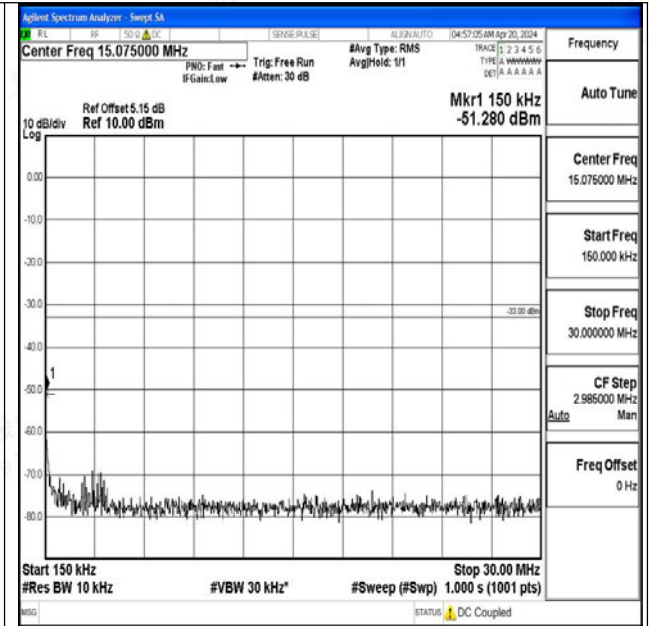

00

Band4_20MHz_16QAM_20050_1RB#0_1000~3000_100

0~3000

Band4_20MHz_16QAM_20050_1RB#0_3000~20000_30

00~20000

Band4_20MHz_QPSK_20175_1RB#0_0.009~0.15_0.009~0.15

Band4_20MHz_QPSK_20175_1RB#0_0.15~30_0.15~30

Band4_20MHz_QPSK_20175_1RB#0_30~1000_30~1000