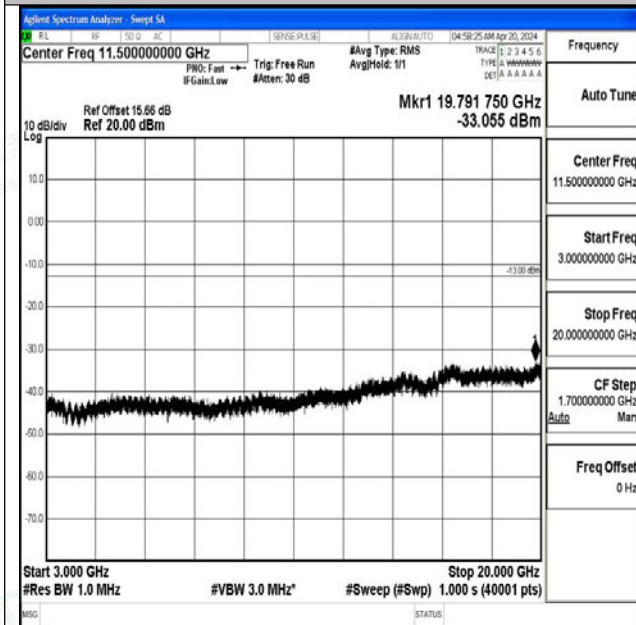

Band4_20MHz_QPSK_20300_1RB#0_3000~20000_3000~20000