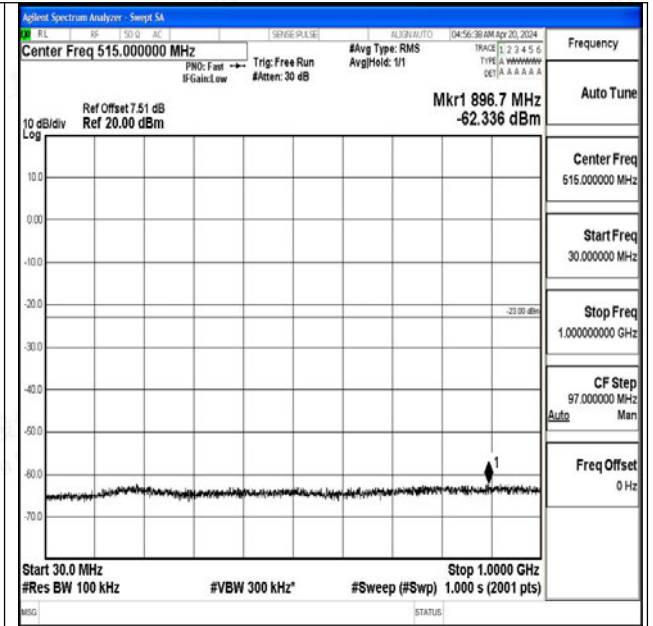

~3000

Band4_20MHz_QPSK_20050_1RB#0_3000~20000_3000~20000

0~20000

Band4_20MHz_16QAM_20050_1RB#0_0.009~0.15_0.009~0.15

09~0.15

Band4_20MHz_16QAM_20050_1RB#0_0.15~30_0.15~3

0

Band4_20MHz_16QAM_20050_1RB#0_30~1000_30~10