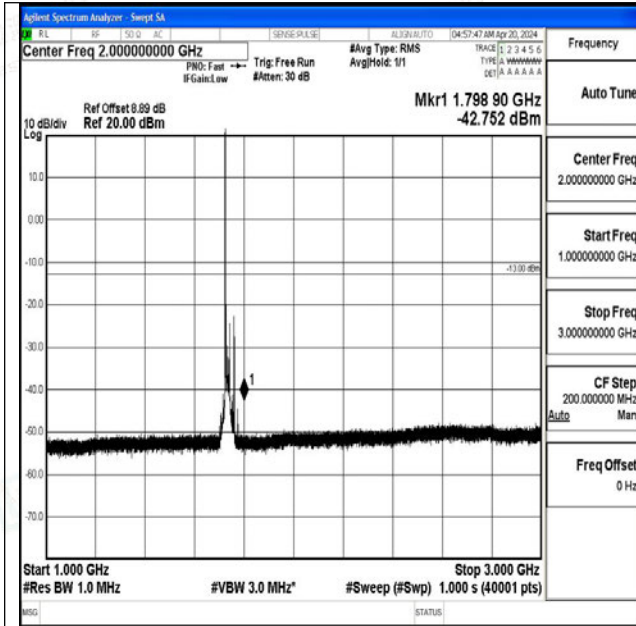

Band4_20MHz_QPSK_20175_1RB#0_1000~3000_1000~3000

Band4_20MHz_QPSK_20175_1RB#0_3000~20000_300
0~20000

Band4_20MHz_16QAM_20175_1RB#0_0.009~0.15_0.0
09~0.15

Band4_20MHz_16QAM_20175_1RB#0_0.15~30_0.15~3
0

Band4_20MHz_16QAM_20175_1RB#0_30~1000_30~10
00