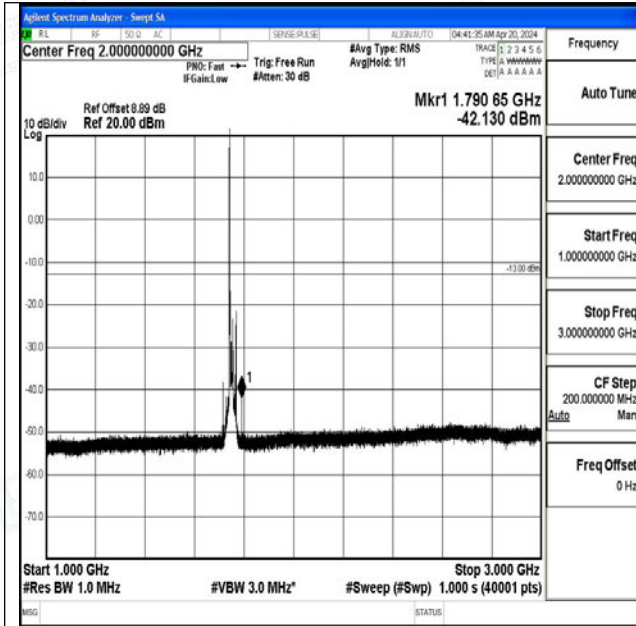

Band4_15MHz_QPSK_20325_1RB#0_3000~20000_300
0~20000

Band4_15MHz_16QAM_20325_1RB#0_0.009~0.15_0.0
09~0.15

Band4_15MHz_16QAM_20325_1RB#0_0.15~30_0.15~3
0

Band4_15MHz_16QAM_20325_1RB#0_30~1000_30~10
00

Band4_15MHz_16QAM_20325_1RB#0_1000~3000_100 0~3000