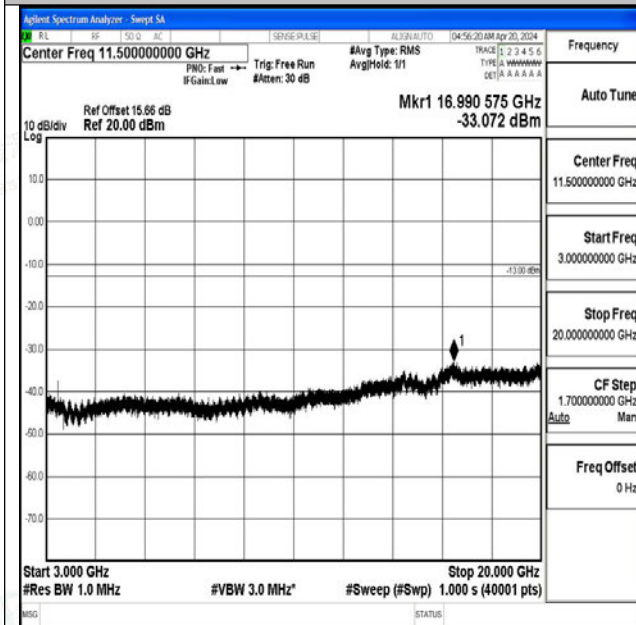

Band4_20MHz_QPSK_20050_1RB#0_3000~20000_3000~20000

0~20000