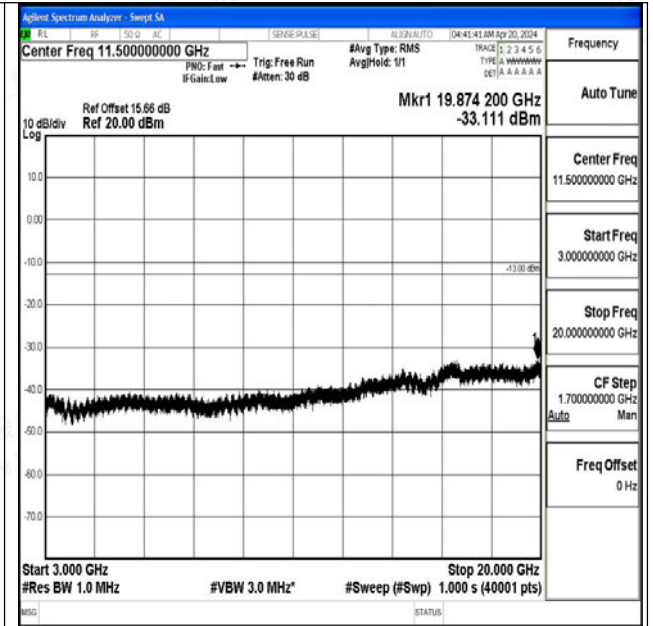

Band4_15MHz_QPSK_20325_1RB#0_3000~20000_300
0~20000

Band4_15MHz_16QAM_20325_1RB#0_0.009~0.15_0.0
09~0.15

Band4_15MHz_16QAM_20325_1RB#0_0.15~30_0.15~3
0

Band4_15MHz_16QAM_20325_1RB#0_30~1000_30~10
00

Band4_15MHz_16QAM_20325_1RB#0_1000~3000_100 0~3000