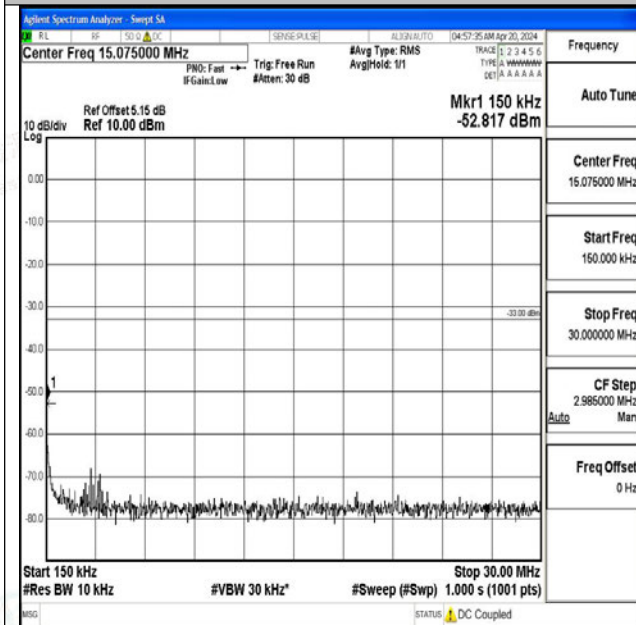

Band4_20MHz_QPSK_20175_1RB#0_1000~3000_1000~3000

Band4_20MHz_QPSK_20175_1RB#0_3000~20000_300
0~20000

Band4_20MHz_16QAM_20175_1RB#0_0.009~0.15_0.0
09~0.15

Band4_20MHz_16QAM_20175_1RB#0_0.15~30_0.15~3
0

Band4_20MHz_16QAM_20175_1RB#0_30~1000_30~10
00