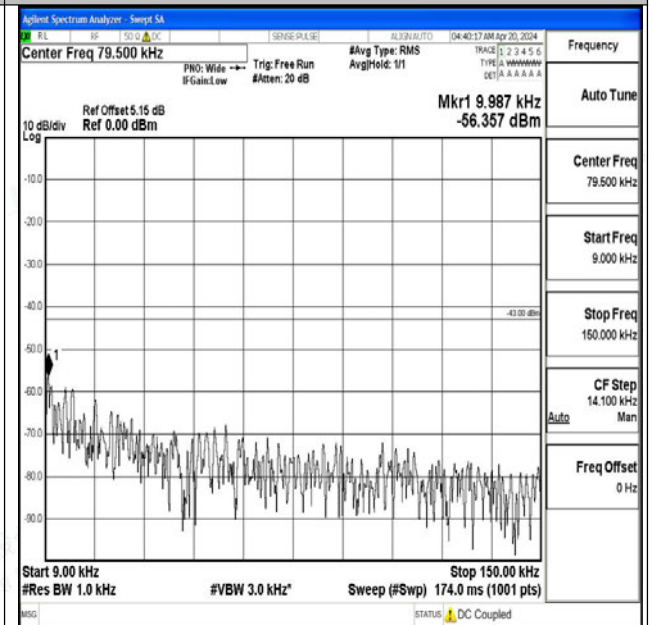

Band4_15MHz_16QAM_20175_1RB#0_0.009~0.15_0.009~0.15