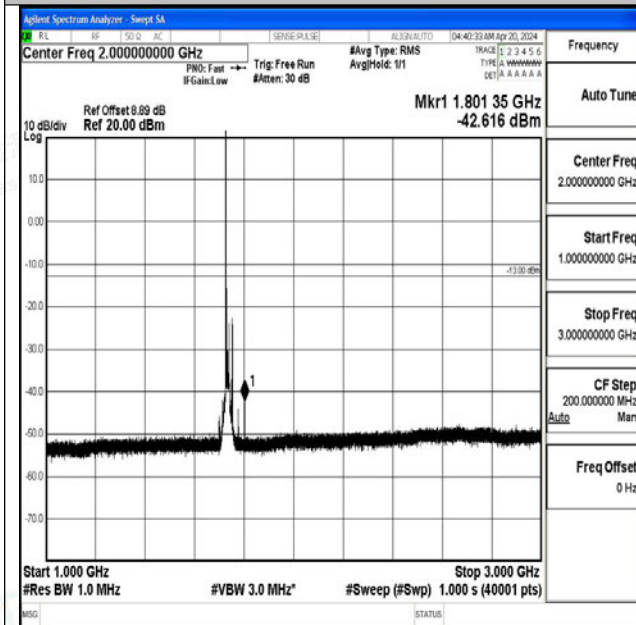

Band4_15MHz_QPSK_20175_1RB#0_3000~20000_3000~20000

Band4_15MHz_16QAM_20175_1RB#0_0.009~0.15_0.009~0.15

Band4_15MHz_16QAM_20175_1RB#0_0.15~30_0.15~3

0

Band4_15MHz_16QAM_20175_1RB#0_30~1000_30~10

00

Band4_15MHz_16QAM_20175_1RB#0_1000~3000_100