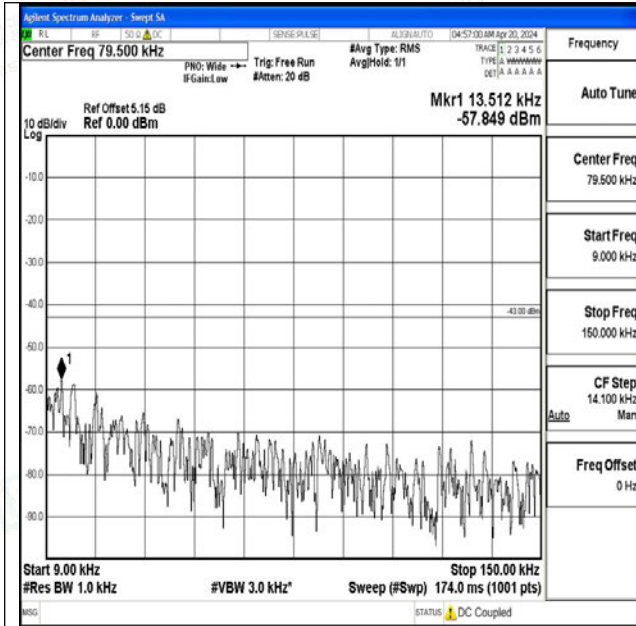

00

Band4_20MHz_16QAM_20050_1RB#0_1000~3000_100

0~3000

Band4_20MHz_16QAM_20050_1RB#0_3000~20000_30

00~20000

Band4_20MHz_QPSK_20175_1RB#0_0.009~0.15_0.009~0.15

Band4_20MHz_QPSK_20175_1RB#0_0.15~30_0.15~30

Band4_20MHz_QPSK_20175_1RB#0_30~1000_30~1000