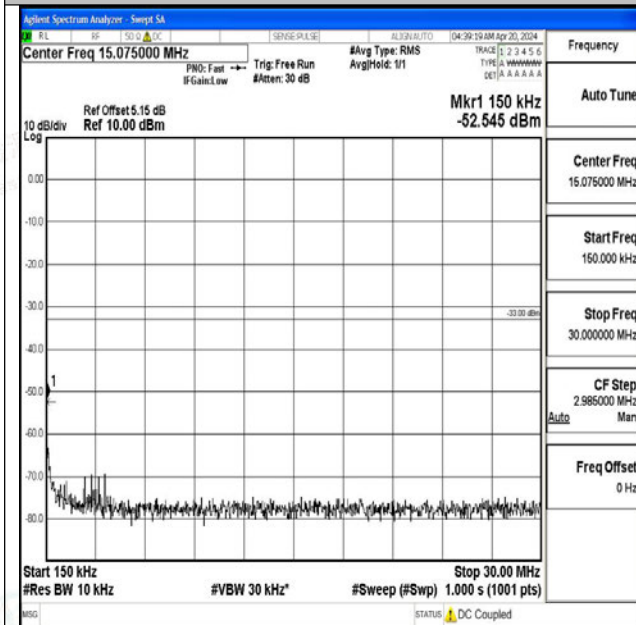

Band4_15MHz_QPSK_20025_1RB#0_3000~20000_300
0~20000

Band4_15MHz_16QAM_20025_1RB#0_0.009~0.15_0.0
09~0.15

Band4_15MHz_16QAM_20025_1RB#0_0.15~30_0.15~3
0

Band4_15MHz_16QAM_20025_1RB#0_30~1000_30~10
00

Band4_15MHz_16QAM_20025_1RB#0_1000~3000_100 0~3000