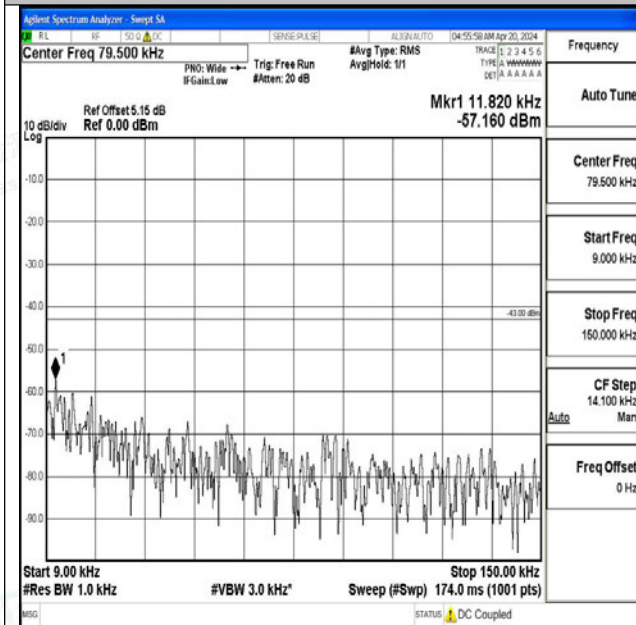

Band4_20MHz_QPSK_20050_1RB#0_0.009~0.15_0.009 ~0.15