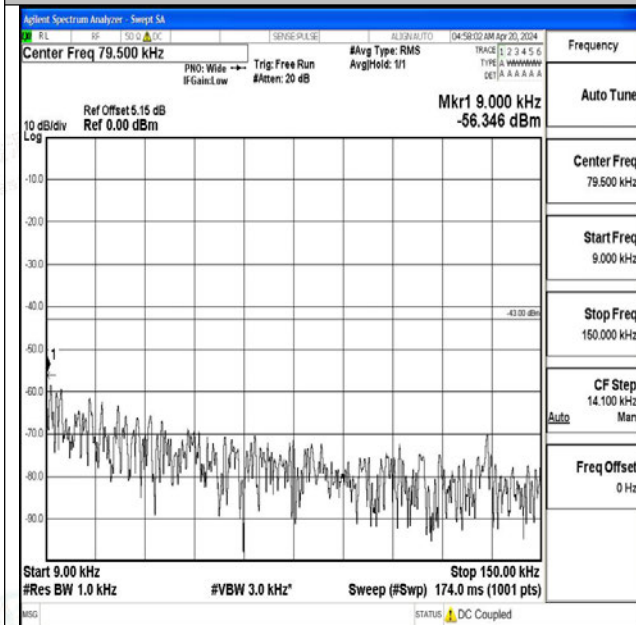

Band4_20MHz_QPSK_20300_1RB#0_0.009~0.15_0.009
~0.15