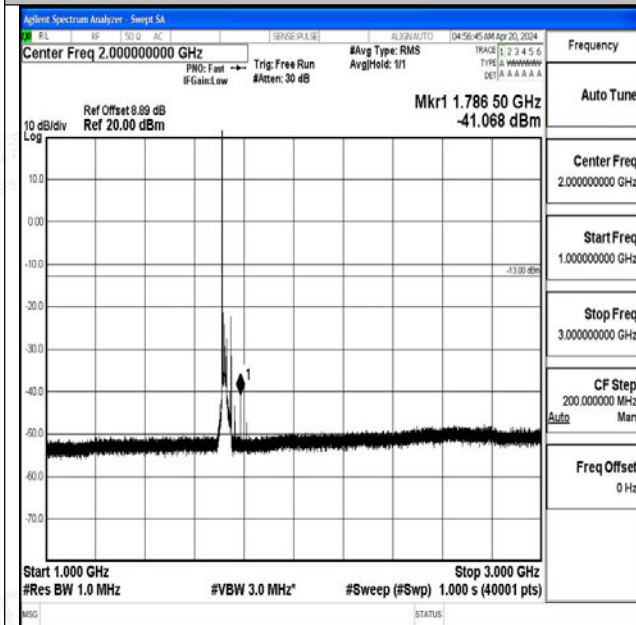

Band4_20MHz_16QAM_20050_1RB#0_1000~3000_100

0~3000