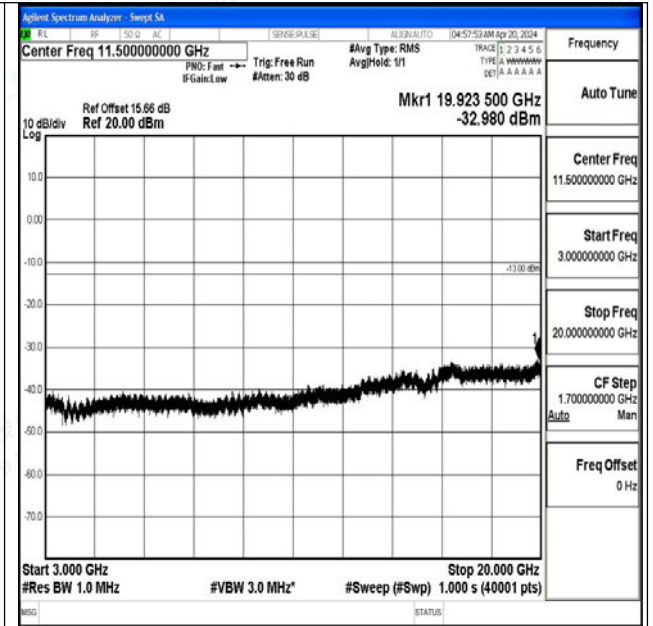

Band4_20MHz_16QAM_20175_1RB#0_3000~20000_30
00~20000