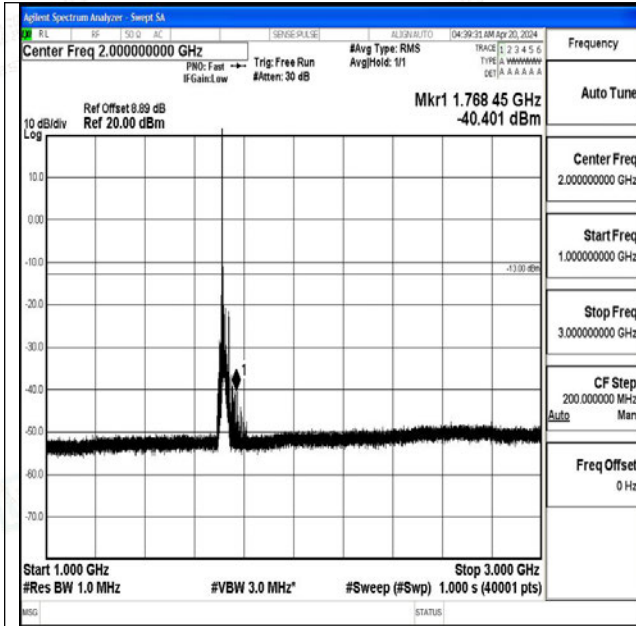

Band4_15MHz_QPSK_20025_1RB#0_3000~20000_300
0~20000

Band4_15MHz_16QAM_20025_1RB#0_0.009~0.15_0.0
09~0.15

Band4_15MHz_16QAM_20025_1RB#0_0.15~30_0.15~3
0

Band4_15MHz_16QAM_20025_1RB#0_30~1000_30~10
00

Band4_15MHz_16QAM_20025_1RB#0_1000~3000_100 0~3000