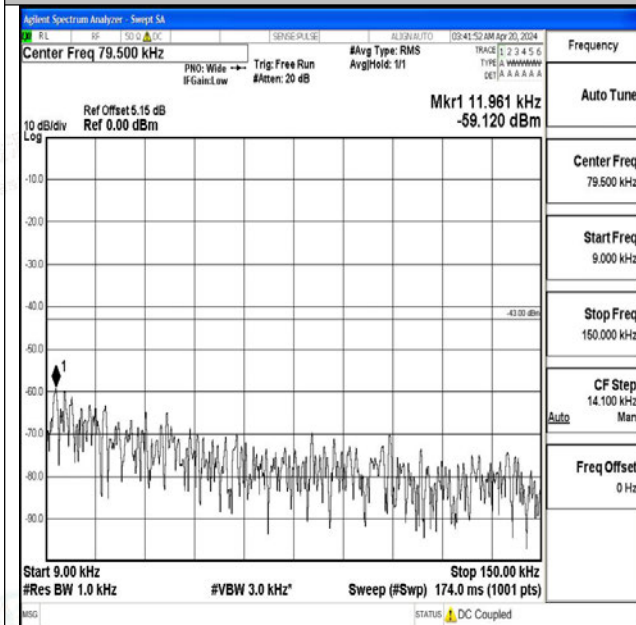

Band4\_1.4MHz\_16QAM\_20393\_1RB#0\_1000~3000\_1000~3000

Band4\_1.4MHz\_16QAM\_20393\_1RB#0\_3000~20000\_3000~20000

Band4\_3MHz\_QPSK\_19965\_1RB#0\_0.009~0.15\_0.009~0.15

Band4\_3MHz\_QPSK\_19965\_1RB#0\_0.15~30\_0.15~30