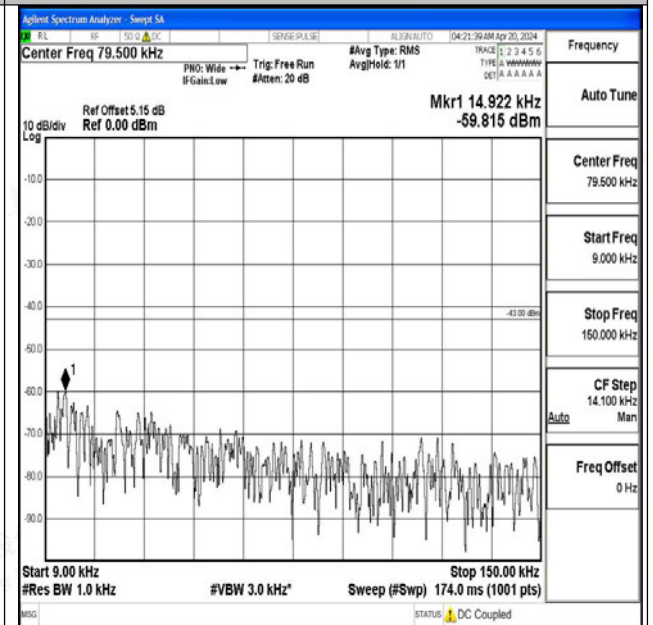

Band4_10MHz_16QAM_20000_1RB#0_0.009~0.15_0.009~0.15
09~0.15