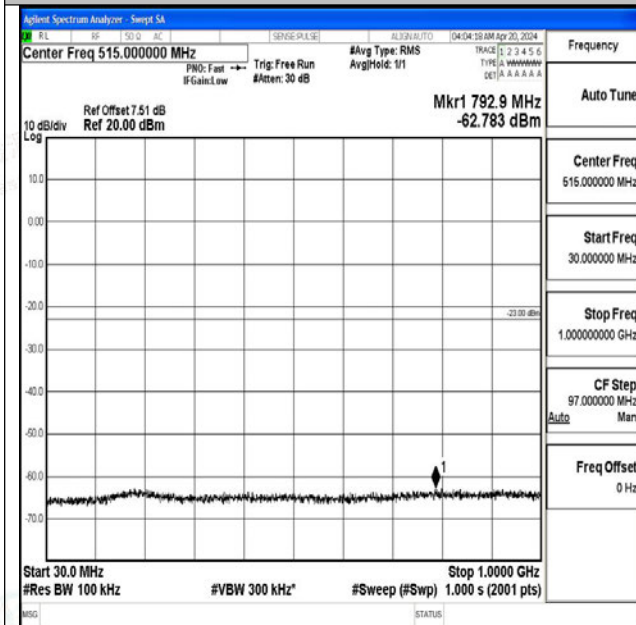

0~20000

Band4\_5MHz\_QPSK\_20375\_1RB#0\_0.009~0.15\_0.009~0.15

Band4\_5MHz\_QPSK\_20375\_1RB#0\_0.15~30\_0.15~30

Band4\_5MHz\_QPSK\_20375\_1RB#0\_30~1000\_30~1000

Band4\_5MHz\_QPSK\_20375\_1RB#0\_1000~3000\_1000~3000