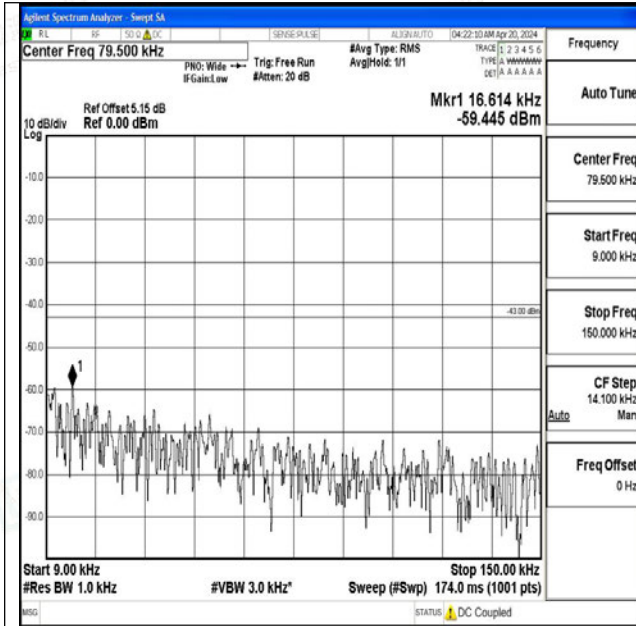

Band4_10MHz_QPSK_20175_1RB#0_0.009~0.15_0.009~0.15