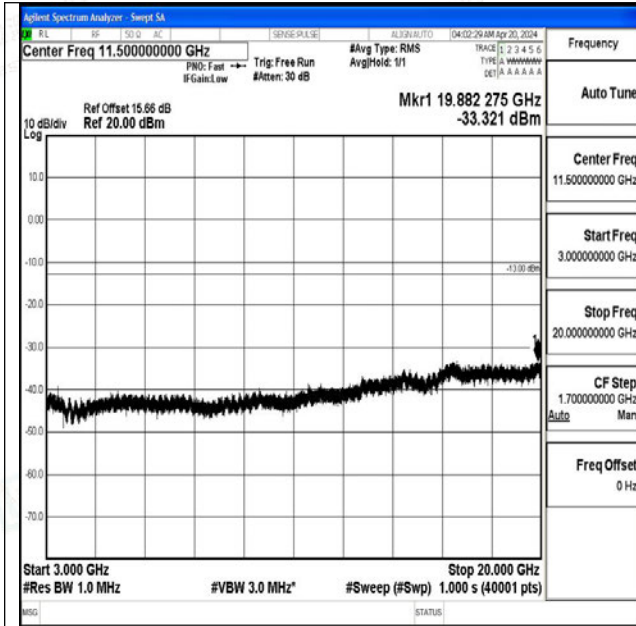

0~20000

Band4\_5MHz\_QPSK\_19975\_1RB#0\_0.009~0.15\_0.009~0.15

Band4\_5MHz\_QPSK\_19975\_1RB#0\_0.15~30\_0.15~30

Band4\_5MHz\_QPSK\_19975\_1RB#0\_30~1000\_30~1000

Band4\_5MHz\_QPSK\_19975\_1RB#0\_1000~3000\_1000~3000