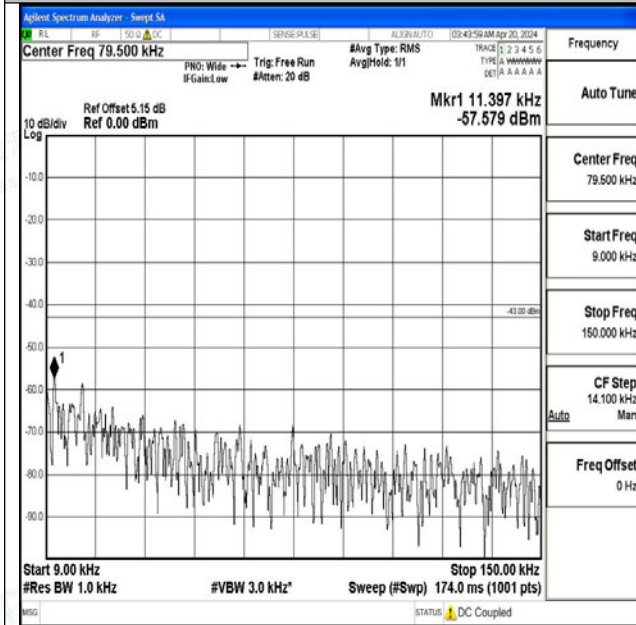

0

Band4\_3MHz\_16QAM\_20175\_1RB#0\_1000~3000\_1000~3000

Band4\_3MHz\_16QAM\_20175\_1RB#0\_3000~20000\_3000~20000

Band4\_3MHz\_QPSK\_20385\_1RB#0\_0.009~0.15\_0.009~0.15

Band4\_3MHz\_QPSK\_20385\_1RB#0\_0.15~30\_0.15~30