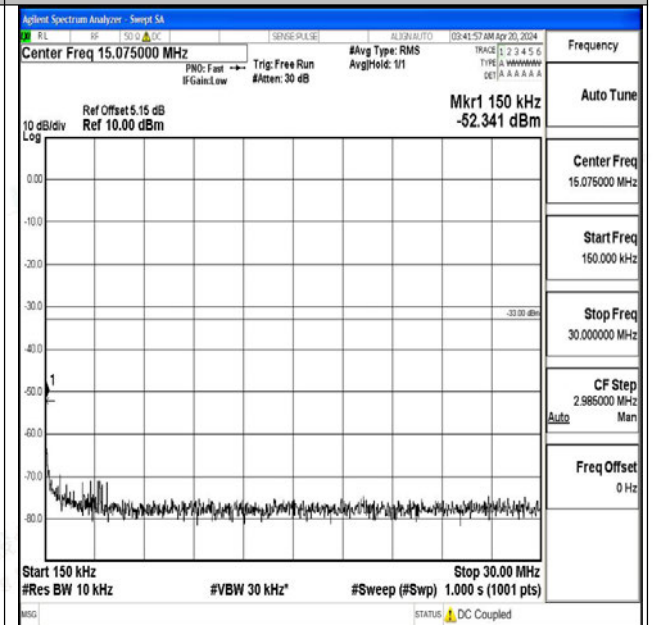

Band4\_1.4MHz\_16QAM\_20393\_1RB#0\_1000~3000\_1000~3000

Band4\_1.4MHz\_16QAM\_20393\_1RB#0\_3000~20000\_3000~20000

Band4\_3MHz\_QPSK\_19965\_1RB#0\_0.009~0.15\_0.009~0.15

Band4\_3MHz\_QPSK\_19965\_1RB#0\_0.15~30\_0.15~30