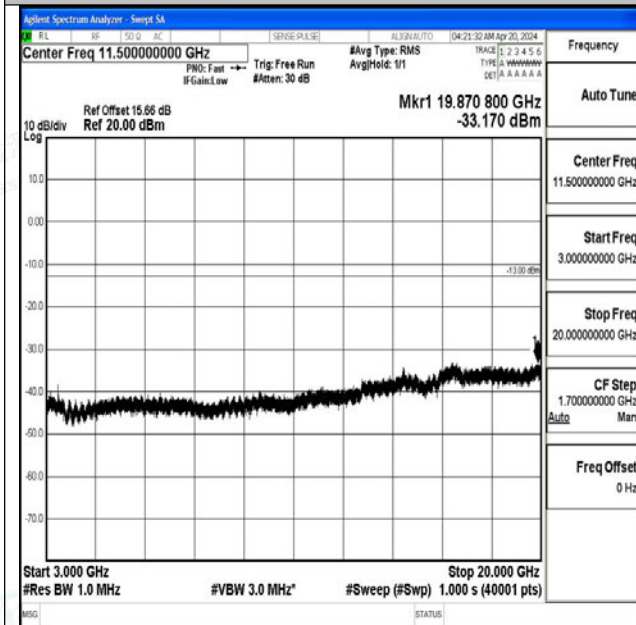

Band4_10MHz_QPSK_20000_1RB#0_3000~20000_3000~20000
0~20000