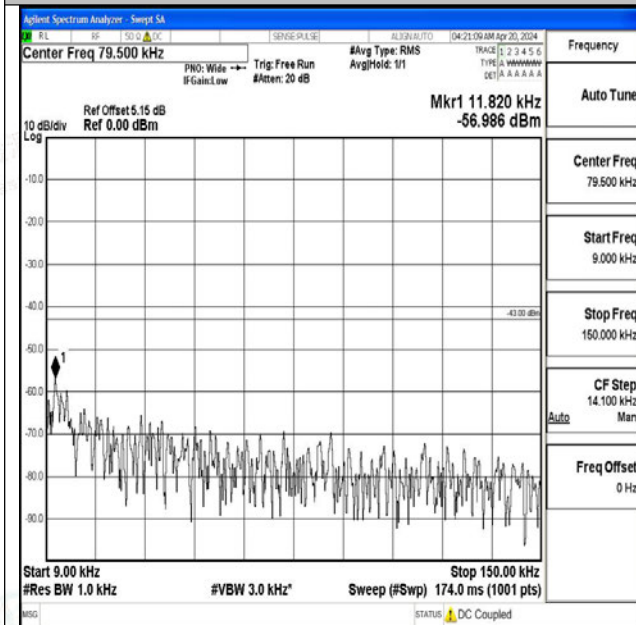

0

Band4\_5MHz\_16QAM\_20375\_1RB#0\_1000~3000\_1000~3000

Band4\_5MHz\_16QAM\_20375\_1RB#0\_3000~20000\_3000~20000

Band4\_10MHz\_QPSK\_20000\_1RB#0\_0.009~0.15\_0.009~0.15

Band4\_10MHz\_QPSK\_20000\_1RB#0\_0.15~30\_0.15~30