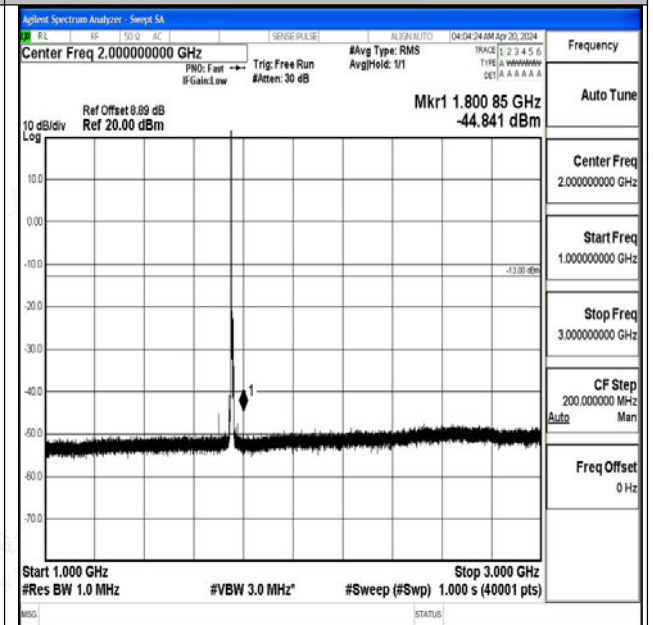

0~20000

Band4\_5MHz\_QPSK\_20375\_1RB#0\_0.009~0.15\_0.009~0.15

Band4\_5MHz\_QPSK\_20375\_1RB#0\_0.15~30\_0.15~30

Band4\_5MHz\_QPSK\_20375\_1RB#0\_30~1000\_30~1000

Band4\_5MHz\_QPSK\_20375\_1RB#0\_1000~3000\_1000~3000