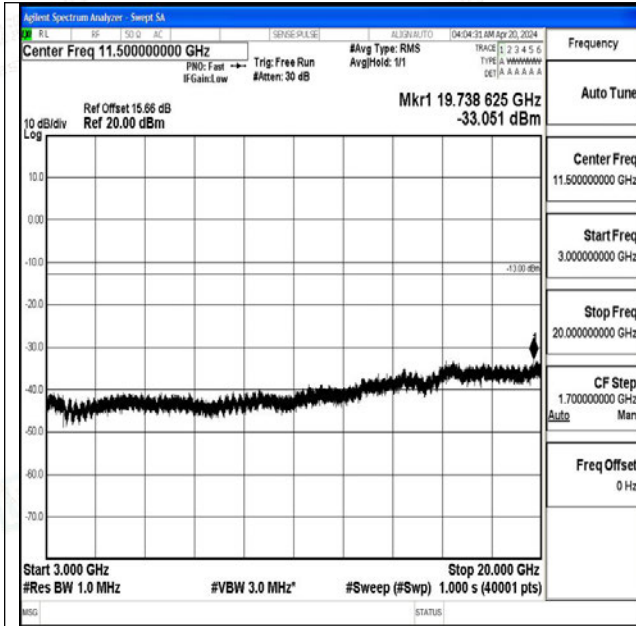

0~20000

Band4\_5MHz\_QPSK\_20375\_1RB#0\_0.009~0.15\_0.009~0.15

Band4\_5MHz\_QPSK\_20375\_1RB#0\_0.15~30\_0.15~30

Band4\_5MHz\_QPSK\_20375\_1RB#0\_30~1000\_30~1000

Band4\_5MHz\_QPSK\_20375\_1RB#0\_1000~3000\_1000~3000