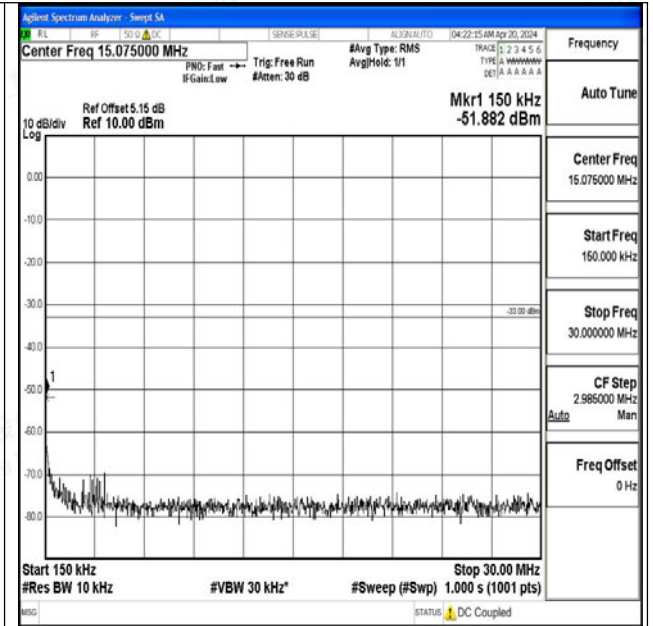

Band4_10MHz_QPSK_20175_1RB#0_0.15~30_0.15~30