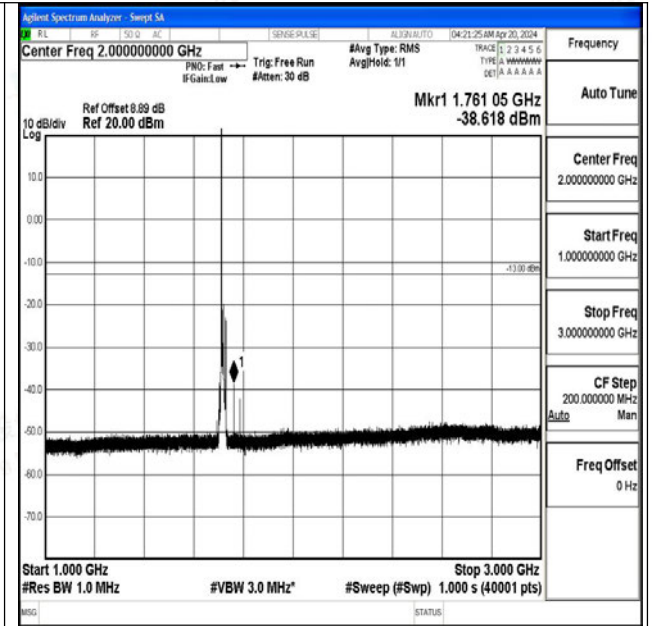

Band4_10MHz_QPSK_20000_1RB#0_1000~3000_1000~3000
~3000