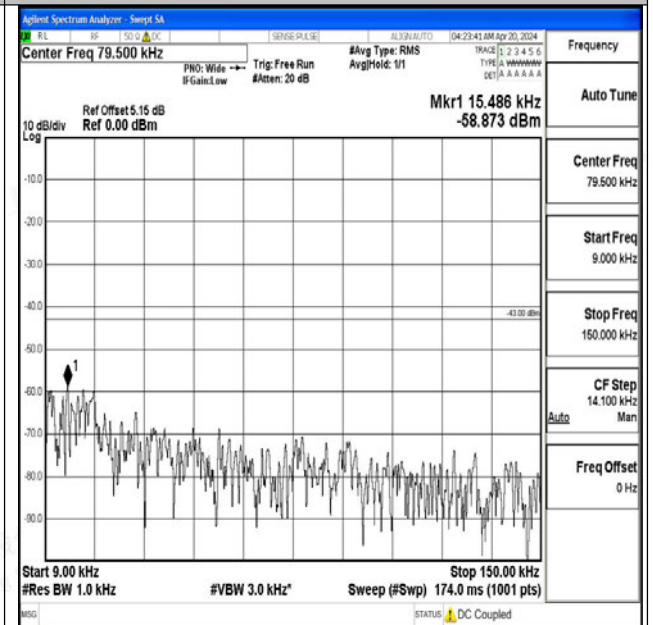

Band4_10MHz_16QAM_20350_1RB#0_0.009~0.15_0.009~0.15