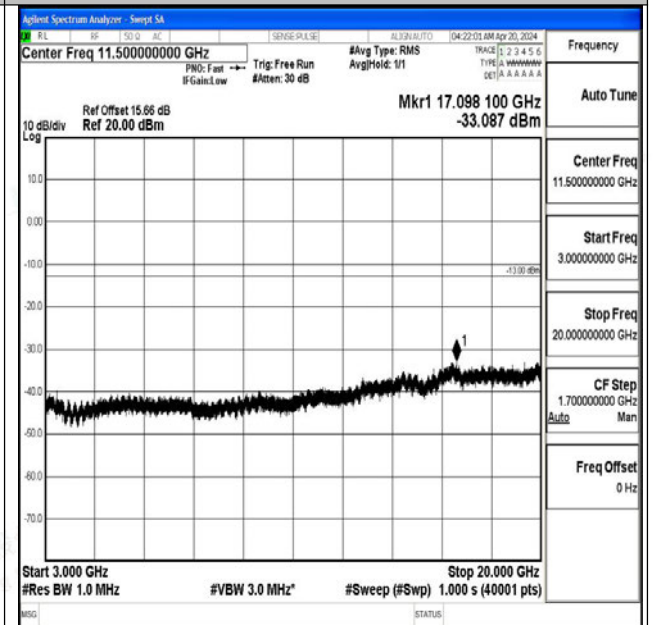

Band4\_10MHz\_16QAM\_20000\_1RB#0\_0.15~30\_0.15~3

0

Band4\_10MHz\_16QAM\_20000\_1RB#0\_30~1000\_30~10

00

Band4\_10MHz\_16QAM\_20000\_1RB#0\_1000~3000\_100

0~3000

Band4\_10MHz\_16QAM\_20000\_1RB#0\_3000~20000\_30