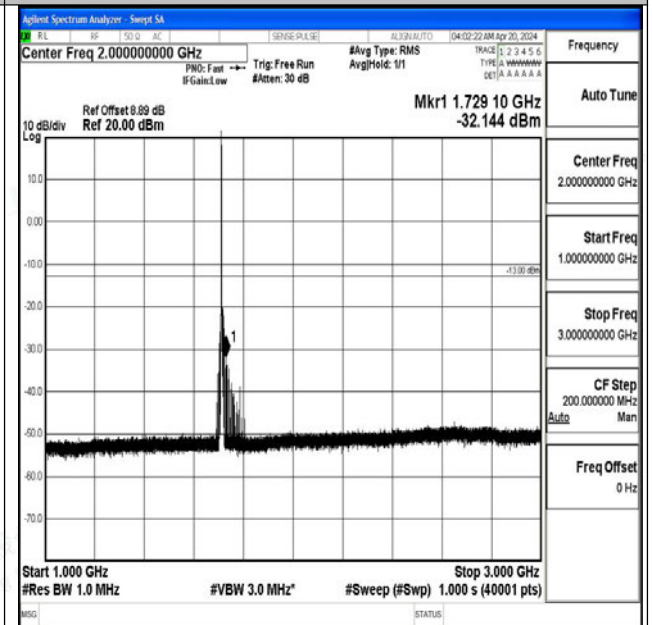

0~20000

Band4\_5MHz\_QPSK\_19975\_1RB#0\_0.009~0.15\_0.009~0.15

Band4\_5MHz\_QPSK\_19975\_1RB#0\_0.15~30\_0.15~30

Band4\_5MHz\_QPSK\_19975\_1RB#0\_30~1000\_30~1000

Band4\_5MHz\_QPSK\_19975\_1RB#0\_1000~3000\_1000~3000