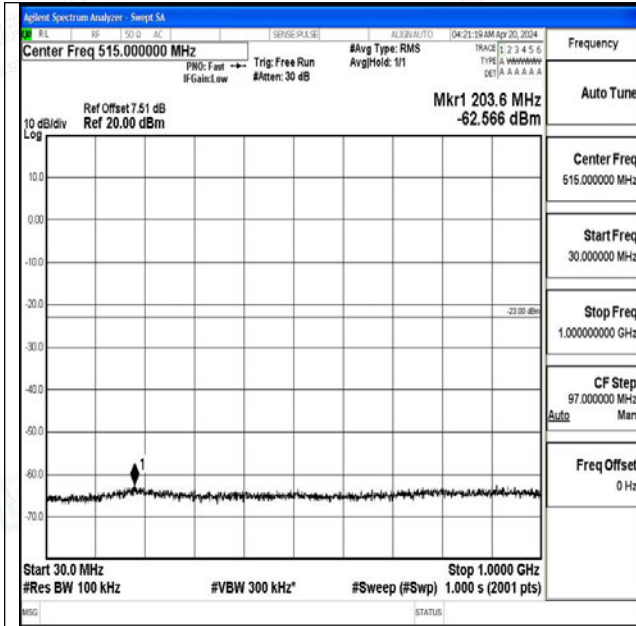

0

Band4\_5MHz\_16QAM\_20375\_1RB#0\_1000~3000\_1000~3000

Band4\_5MHz\_16QAM\_20375\_1RB#0\_3000~20000\_3000~20000

Band4\_10MHz\_QPSK\_20000\_1RB#0\_0.009~0.15\_0.009~0.15

Band4\_10MHz\_QPSK\_20000\_1RB#0\_0.15~30\_0.15~30