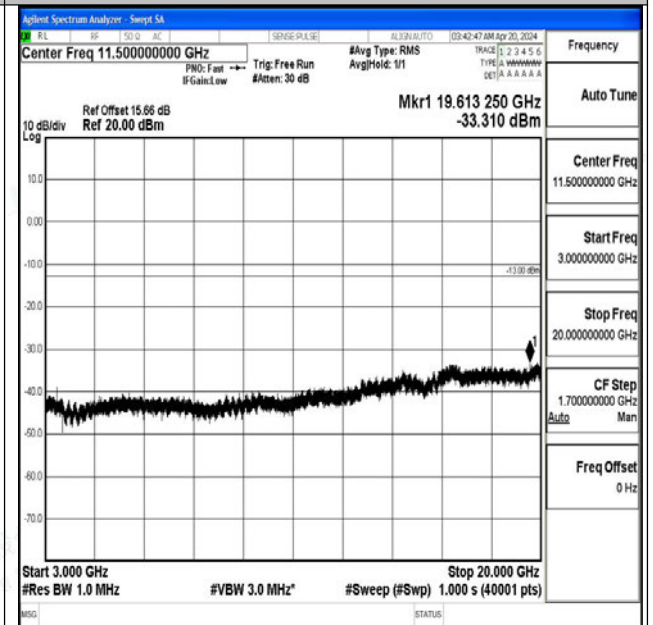

Band4\_3MHz\_16QAM\_19965\_1RB#0\_0.15~30\_0.15~30

Band4\_3MHz\_16QAM\_19965\_1RB#0\_30~1000\_30~1000

0

Band4\_3MHz\_16QAM\_19965\_1RB#0\_1000~3000\_1000~3000

Band4\_3MHz\_16QAM\_19965\_1RB#0\_3000~20000\_3000~20000