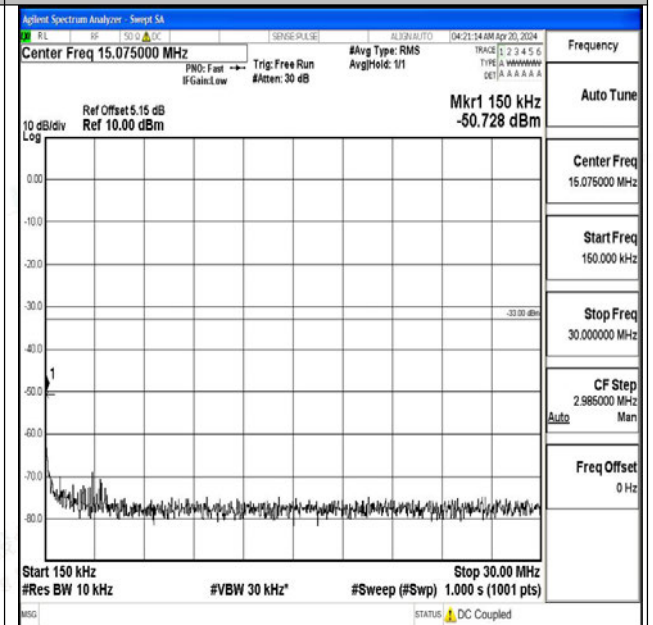

0

Band4\_5MHz\_16QAM\_20375\_1RB#0\_1000~3000\_1000~3000

Band4\_5MHz\_16QAM\_20375\_1RB#0\_3000~20000\_3000~20000

Band4\_10MHz\_QPSK\_20000\_1RB#0\_0.009~0.15\_0.009~0.15

Band4\_10MHz\_QPSK\_20000\_1RB#0\_0.15~30\_0.15~30