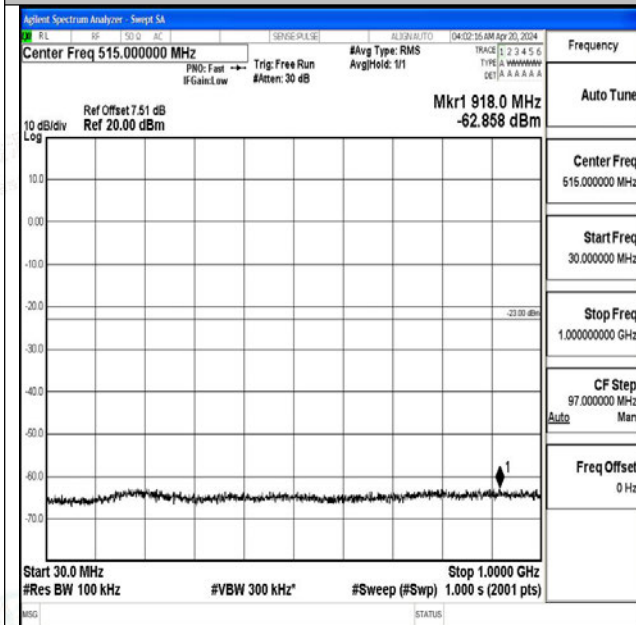

0~20000

Band4\_5MHz\_QPSK\_19975\_1RB#0\_0.009~0.15\_0.009~0.15

Band4\_5MHz\_QPSK\_19975\_1RB#0\_0.15~30\_0.15~30

Band4\_5MHz\_QPSK\_19975\_1RB#0\_30~1000\_30~1000

Band4\_5MHz\_QPSK\_19975\_1RB#0\_1000~3000\_1000~3000