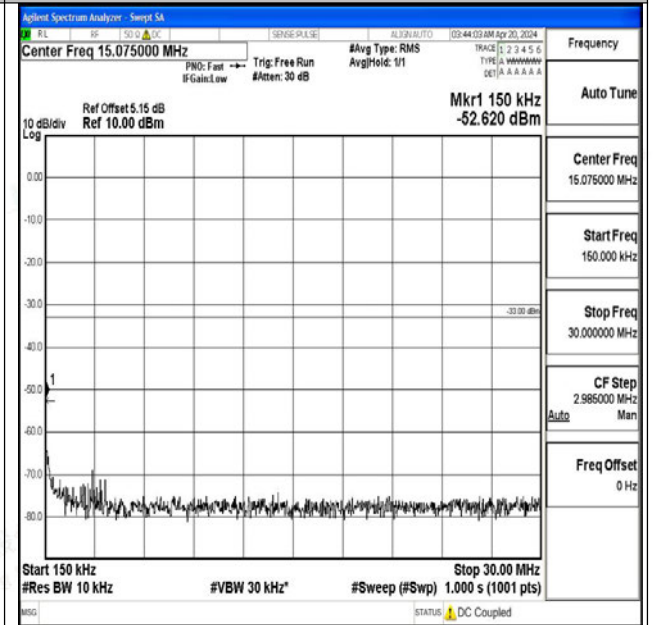

0

Band4\_3MHz\_16QAM\_20175\_1RB#0\_1000~3000\_1000~3000

Band4\_3MHz\_16QAM\_20175\_1RB#0\_3000~20000\_3000~20000

Band4\_3MHz\_QPSK\_20385\_1RB#0\_0.009~0.15\_0.009~0.15

Band4\_3MHz\_QPSK\_20385\_1RB#0\_0.15~30\_0.15~30