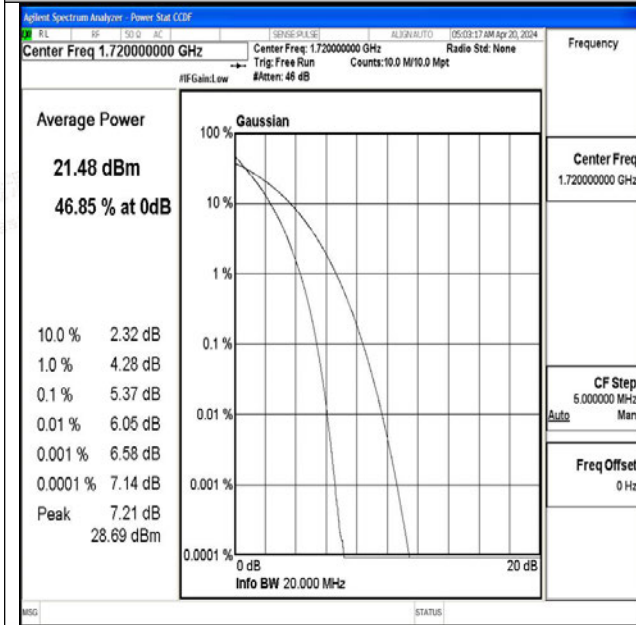

Band4-15MHz-16QAM-20325-1RB#0-PASS

Band4-15MHz-QPSK-20325-75RB#0-PASS

Band4-15MHz-16QAM-20325-75RB#0-PASS

Band4-20MHz-QPSK-20050-1RB#0-PASS

Band4-20MHz-16QAM-20050-1RB#0-PASS

Band4-20MHz-QPSK-20050-100RB#0-PASS