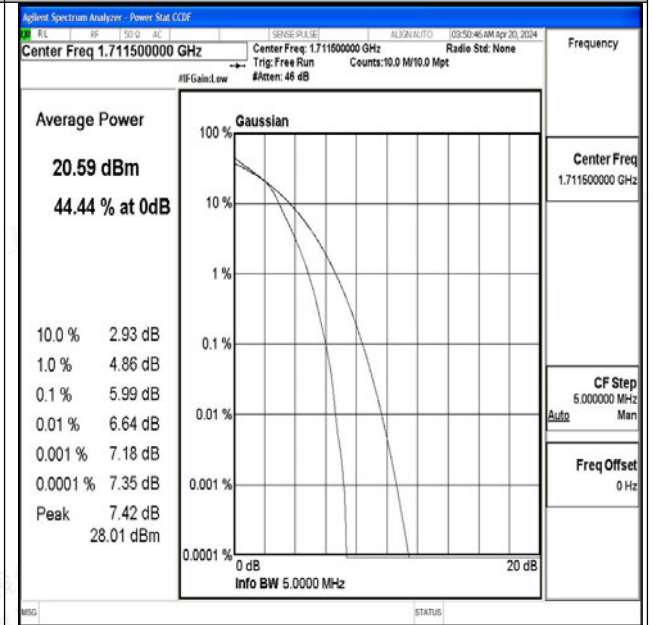

Band4-3MHz-16QAM-19965-15RB#0-PASS