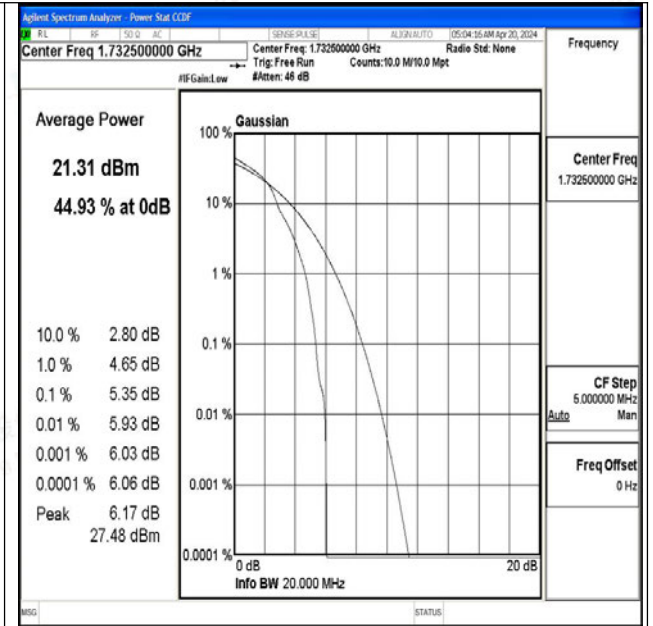

Band4-20MHz-16QAM-20175-1RB#0-PASS