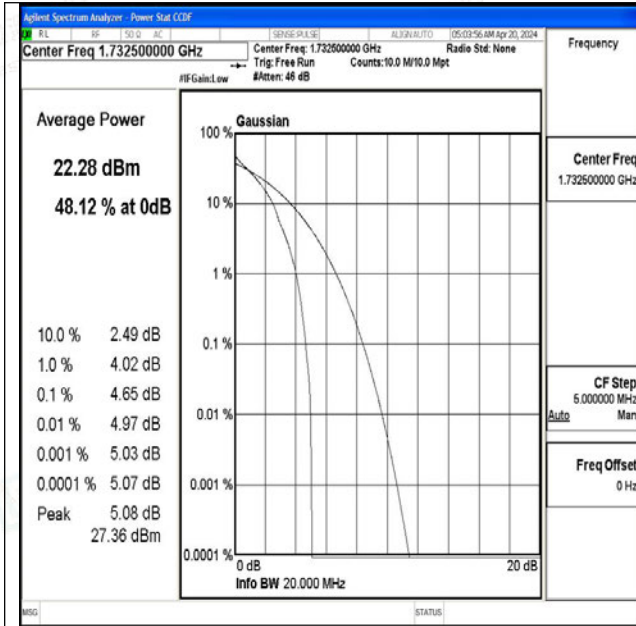

Band4-20MHz-QPSK-20175-1RB#0-PASS