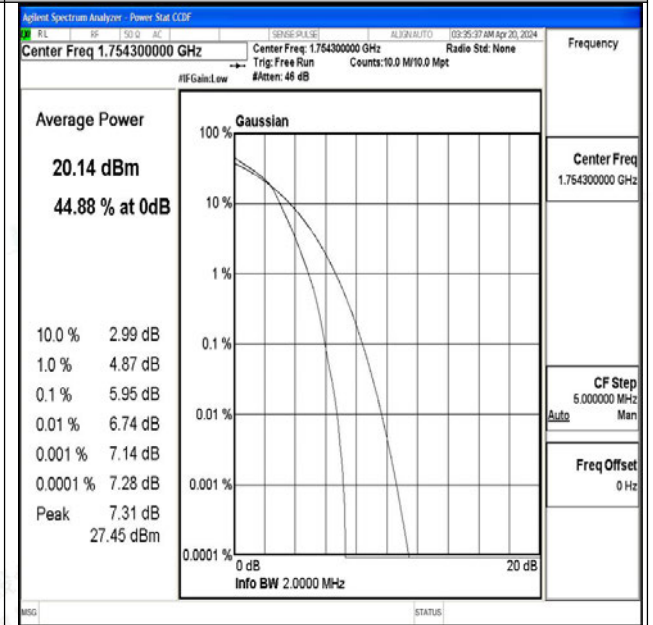

Band4-1.4MHz-QPSK-20175-6RB#0-PASS

Band4-1.4MHz-16QAM-20175-6RB#0-PASS

Band4-1.4MHz-QPSK-20393-1RB#0-PASS

Band4-1.4MHz-16QAM-20393-1RB#0-PASS

Band4-1.4MHz-QPSK-20393-6RB#0-PASS

Band4-1.4MHz-16QAM-20393-6RB#0-PASS