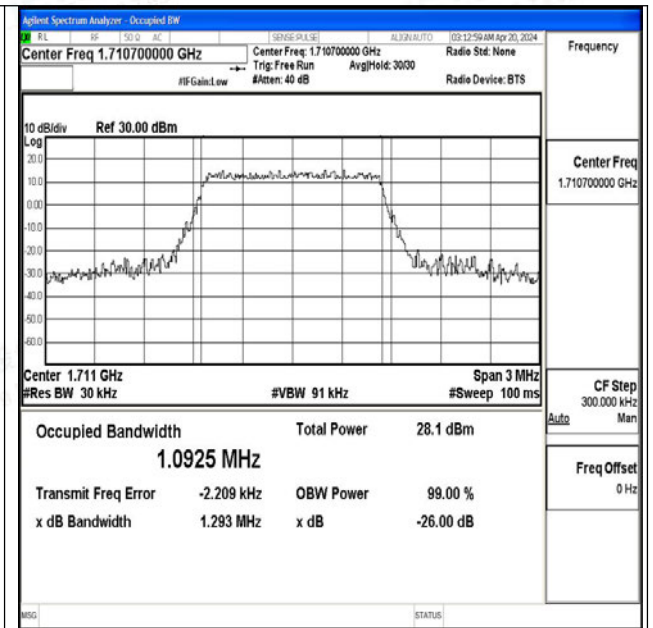

Test Graphs

Band4-1.4MHz-16QAM-19957-6RB#0-PASS