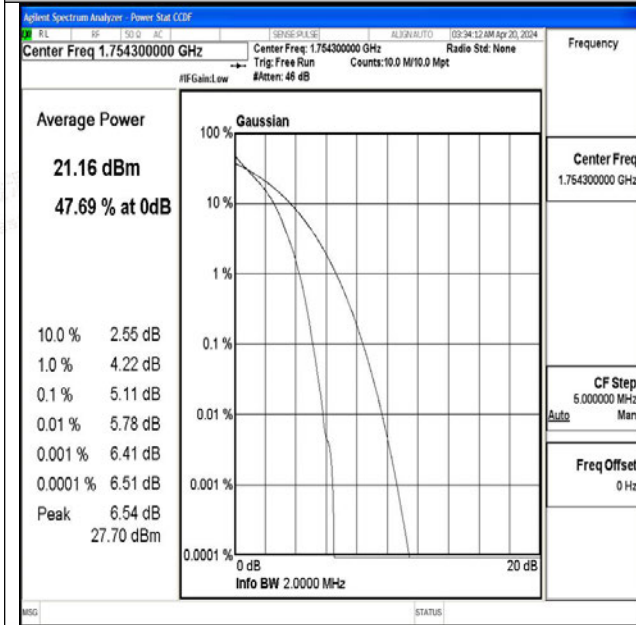

Band4-1.4MHz-QPSK-20175-6RB#0-PASS

Band4-1.4MHz-16QAM-20175-6RB#0-PASS

Band4-1.4MHz-QPSK-20393-1RB#0-PASS

Band4-1.4MHz-16QAM-20393-1RB#0-PASS

Band4-1.4MHz-QPSK-20393-6RB#0-PASS

Band4-1.4MHz-16QAM-20393-6RB#0-PASS