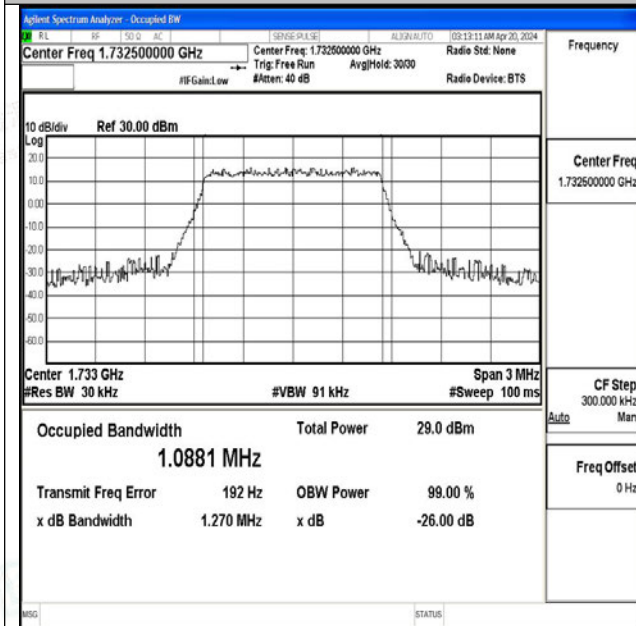

Band4-1.4MHz-QPSK-20175-6RB#0-PASS