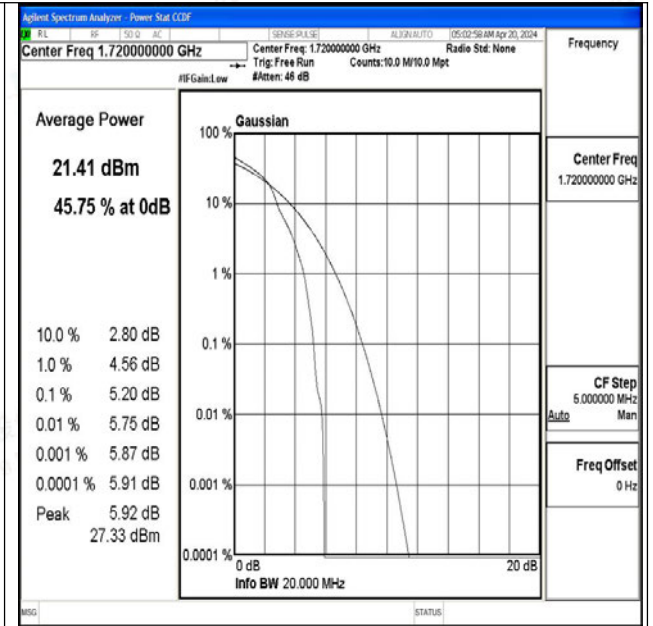

Band4-15MHz-16QAM-20325-1RB#0-PASS

Band4-15MHz-QPSK-20325-75RB#0-PASS

Band4-15MHz-16QAM-20325-75RB#0-PASS

Band4-20MHz-QPSK-20050-1RB#0-PASS

Band4-20MHz-16QAM-20050-1RB#0-PASS

Band4-20MHz-QPSK-20050-100RB#0-PASS