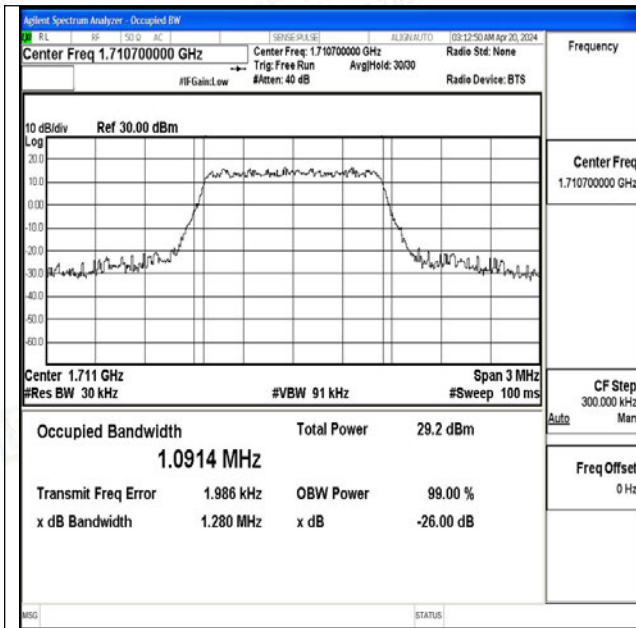

Test Graphs

Band4-1.4MHz-QPSK-19957-6RB#0-PASS