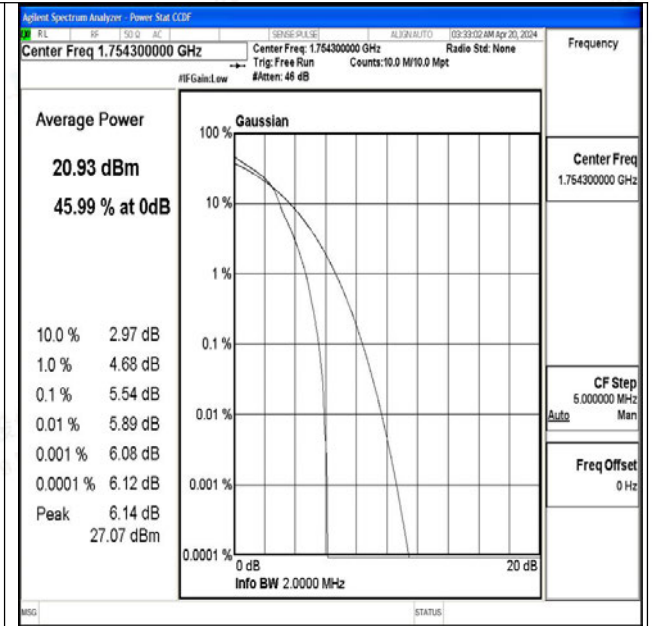

Band4-1.4MHz-QPSK-20175-6RB#0-PASS

Band4-1.4MHz-16QAM-20175-6RB#0-PASS

Band4-1.4MHz-QPSK-20393-1RB#0-PASS

Band4-1.4MHz-16QAM-20393-1RB#0-PASS

Band4-1.4MHz-QPSK-20393-6RB#0-PASS

Band4-1.4MHz-16QAM-20393-6RB#0-PASS