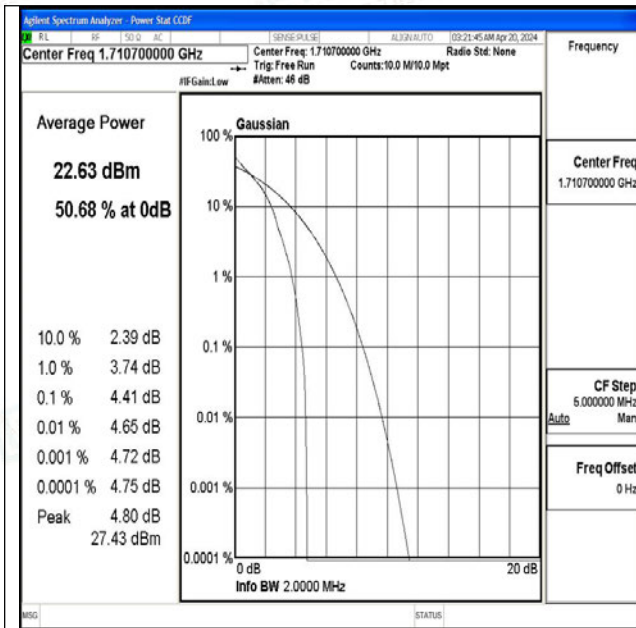

Test Graphs

Band4-1.4MHz-QPSK-19957-1RB#0-PASS