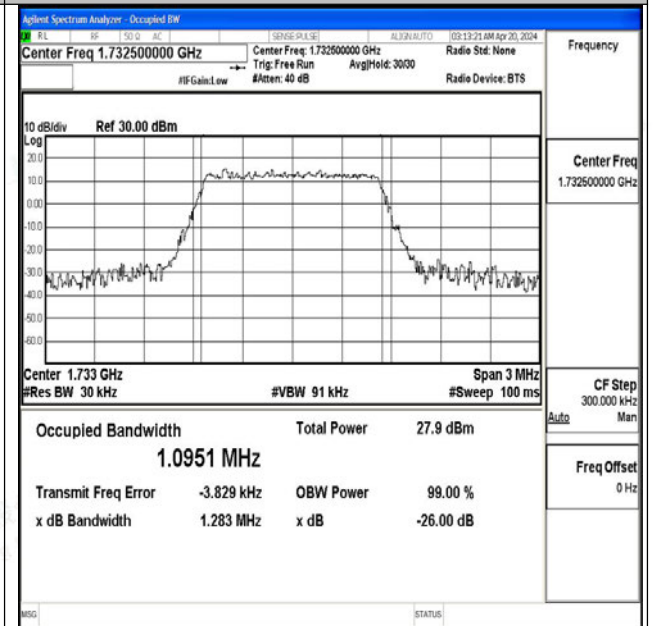

Band4-1.4MHz-16QAM-20175-6RB#0-PASS