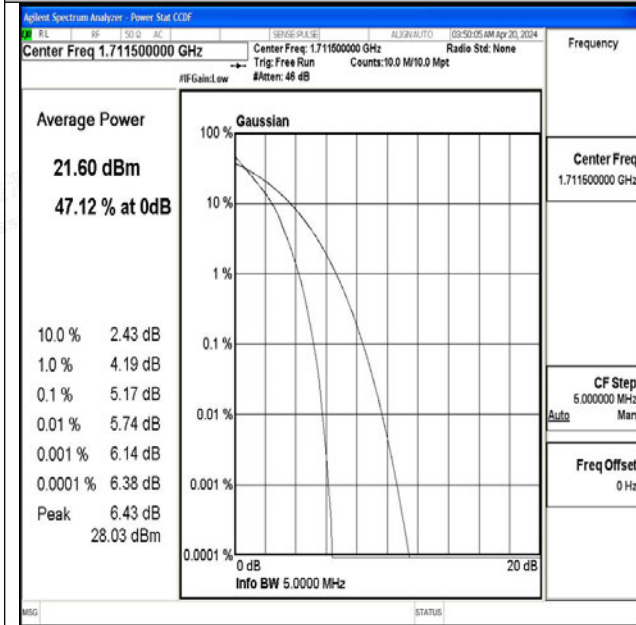

Band4-3MHz-QPSK-19965-15RB#0-PASS