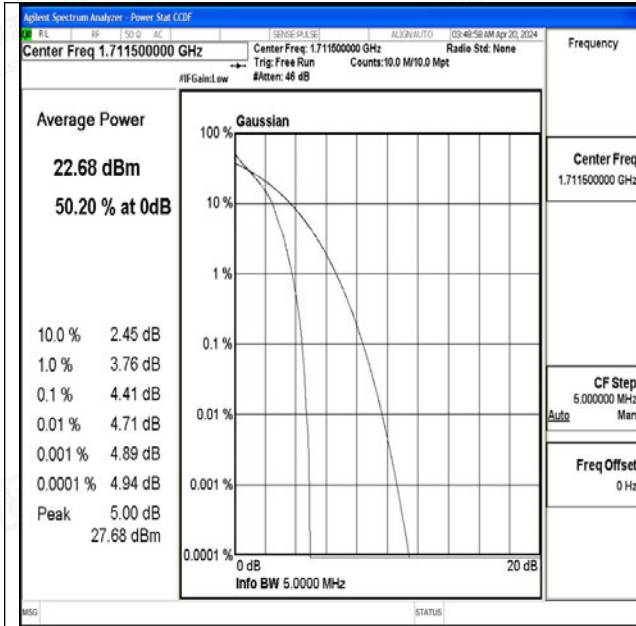

Band4-1.4MHz-QPSK-20175-6RB#0-PASS

Band4-1.4MHz-16QAM-20175-6RB#0-PASS

Band4-1.4MHz-QPSK-20393-1RB#0-PASS

Band4-1.4MHz-16QAM-20393-1RB#0-PASS

Band4-1.4MHz-QPSK-20393-6RB#0-PASS

Band4-1.4MHz-16QAM-20393-6RB#0-PASS