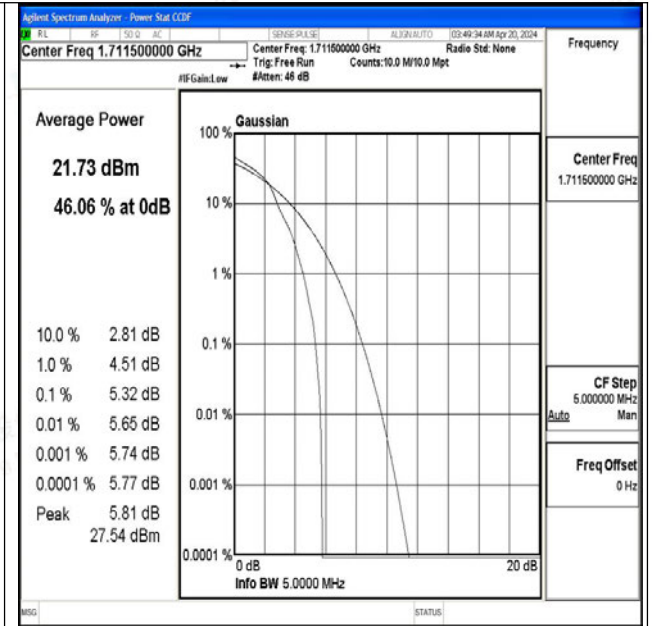

Band4-1.4MHz-QPSK-20175-6RB#0-PASS

Band4-1.4MHz-16QAM-20175-6RB#0-PASS

Band4-1.4MHz-QPSK-20393-1RB#0-PASS

Band4-1.4MHz-16QAM-20393-1RB#0-PASS

Band4-1.4MHz-QPSK-20393-6RB#0-PASS

Band4-1.4MHz-16QAM-20393-6RB#0-PASS