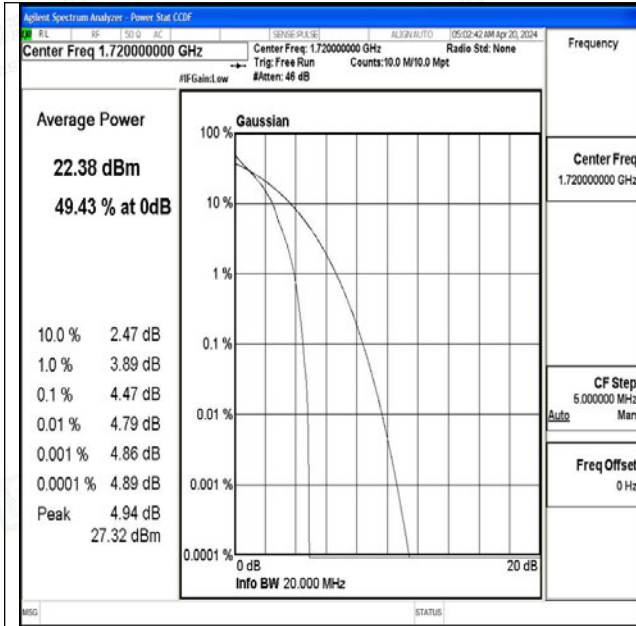

Band4-15MHz-16QAM-20325-1RB#0-PASS

Band4-15MHz-QPSK-20325-75RB#0-PASS

Band4-15MHz-16QAM-20325-75RB#0-PASS

Band4-20MHz-QPSK-20050-1RB#0-PASS

Band4-20MHz-16QAM-20050-1RB#0-PASS

Band4-20MHz-QPSK-20050-100RB#0-PASS