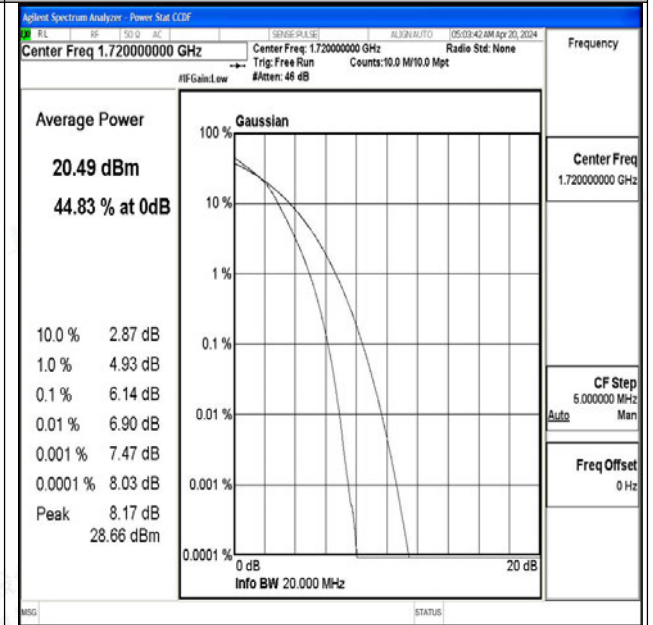

Band4-15MHz-16QAM-20325-1RB#0-PASS

Band4-15MHz-QPSK-20325-75RB#0-PASS

Band4-15MHz-16QAM-20325-75RB#0-PASS

Band4-20MHz-QPSK-20050-1RB#0-PASS

Band4-20MHz-16QAM-20050-1RB#0-PASS

Band4-20MHz-QPSK-20050-100RB#0-PASS