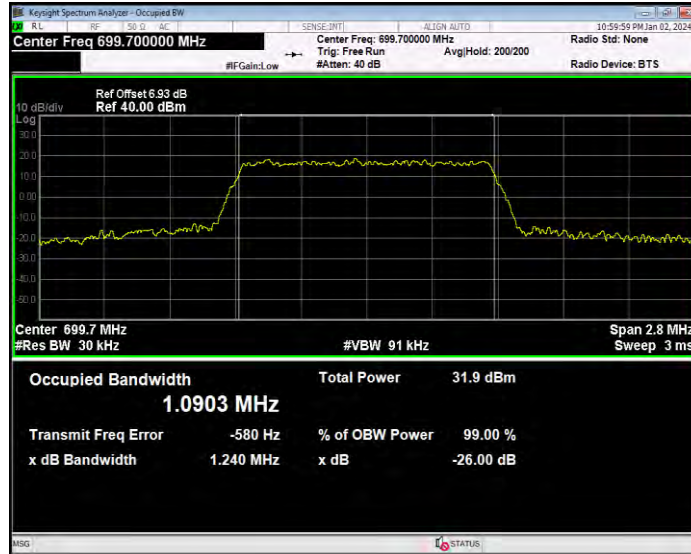

Band12 QPSK BW=1.4MHz Channel=23017 RB Size=6 Position=#0