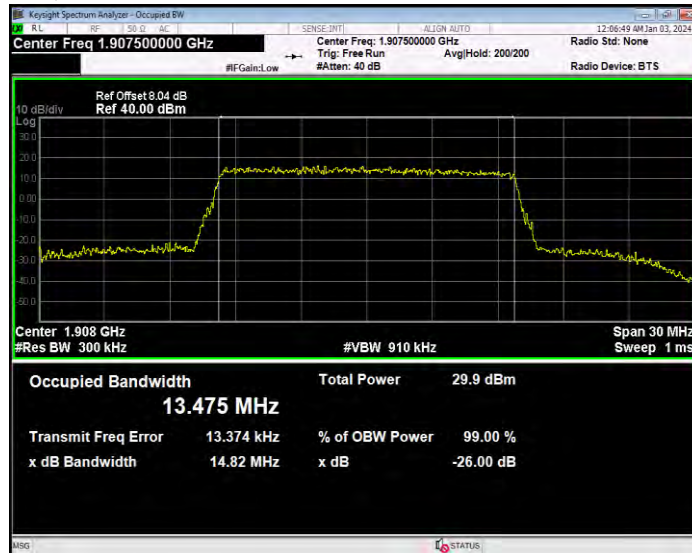

Band25 QPSK BW=15MHz Channel=26615 RB Size=75 Position=#0