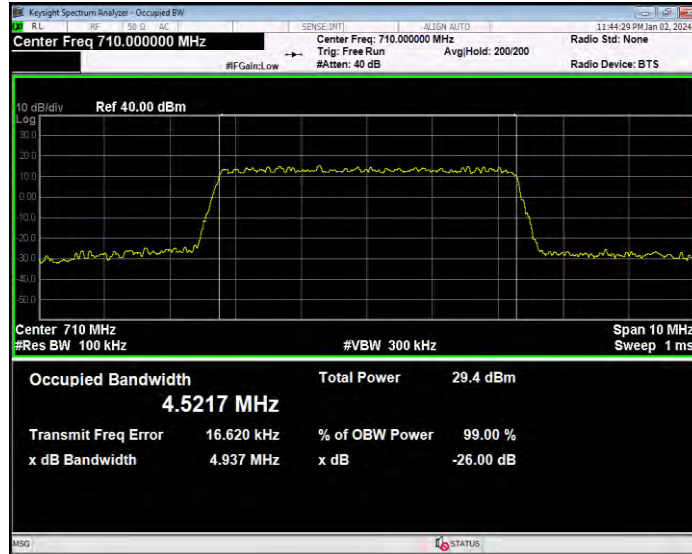

Band17 16QAM BW=5MHz Channel=23790 RB Size=25 Position=#0