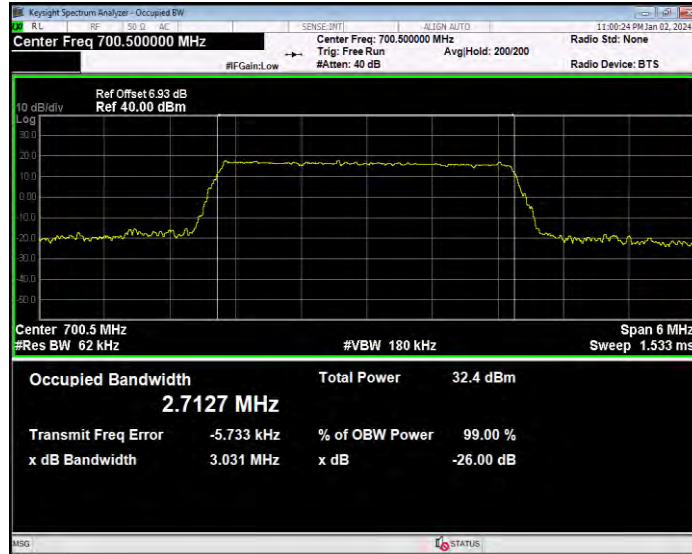

Band12 QPSK BW=3MHz Channel=23025 RB Size=15 Position=#0