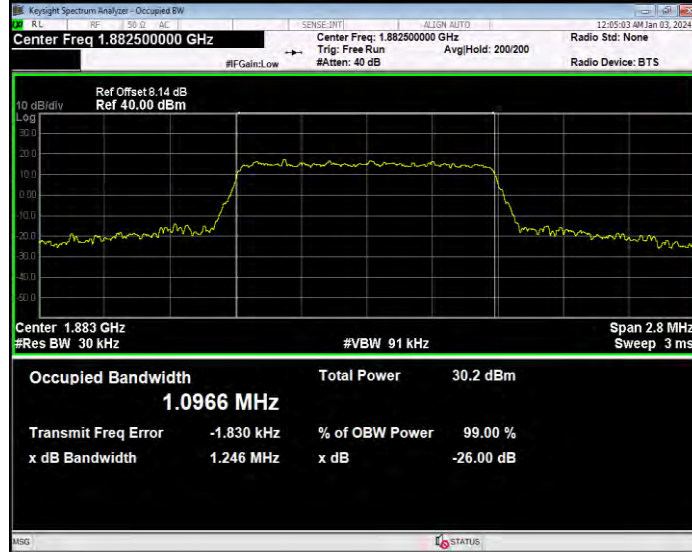

Band25 16QAM BW=1.4MHz Channel=26365 RB Size=6 Position=#0