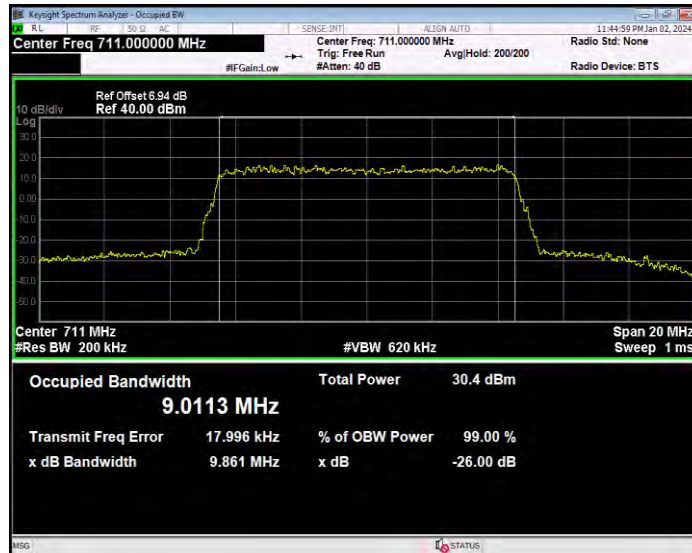

Band17 QPSK BW=10MHz Channel=23800 RB Size=50 Position=#0