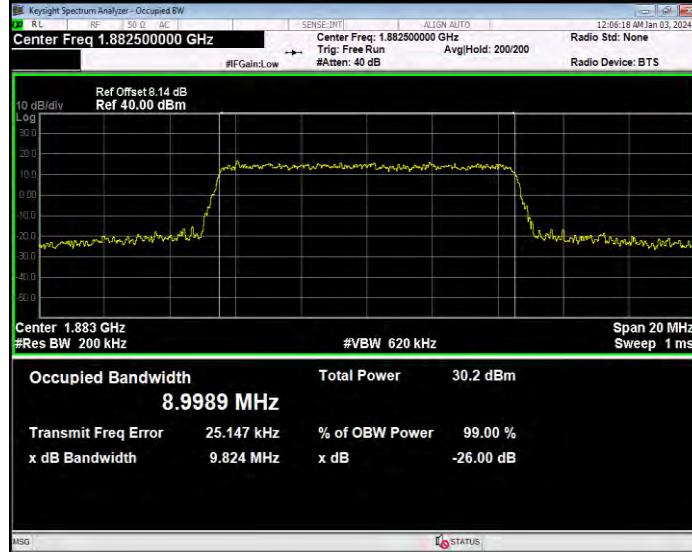

Band25 16QAM BW=10MHz Channel=26365 RB Size=50 Position=#0