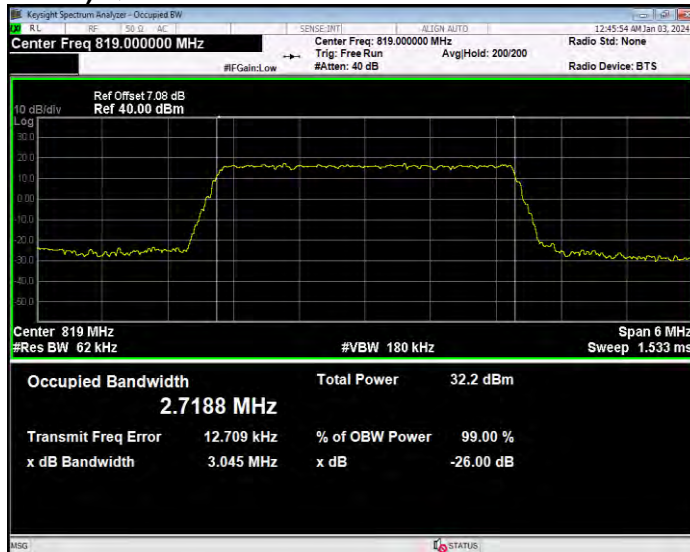

Band26(814-824) QPSK BW=3MHz Channel=26740 RB Size=15 Position=#0