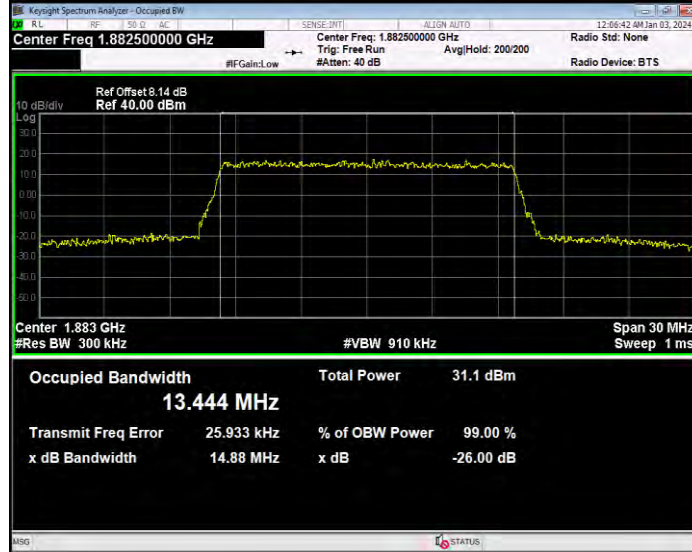

Band25 QPSK BW=15MHz Channel=26365 RB Size=75 Position=#0