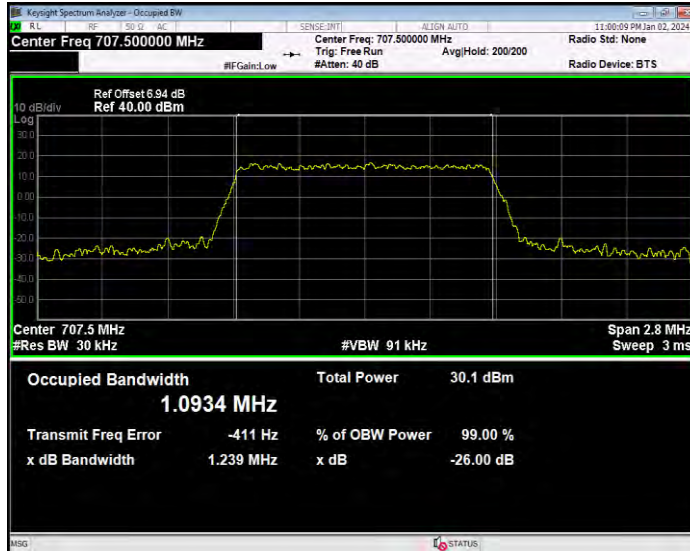

Band12 16QAM BW=1.4MHz Channel=23095 RB Size=6 Position=#0