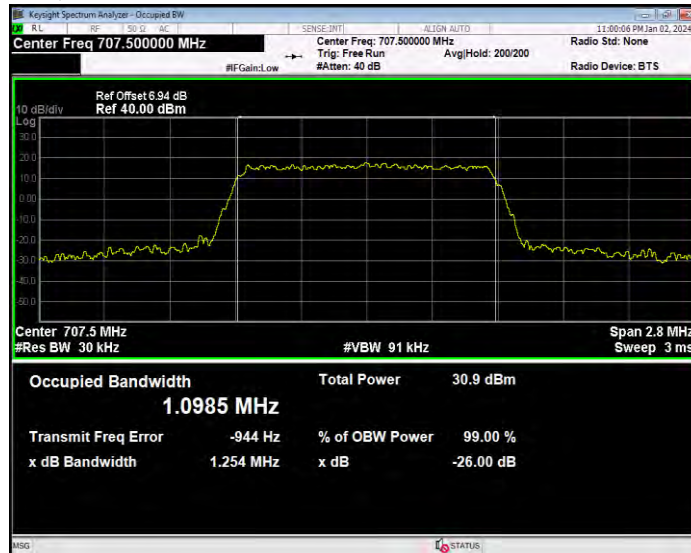

Band12 QPSK BW=1.4MHz Channel=23095 RB Size=6 Position=#0