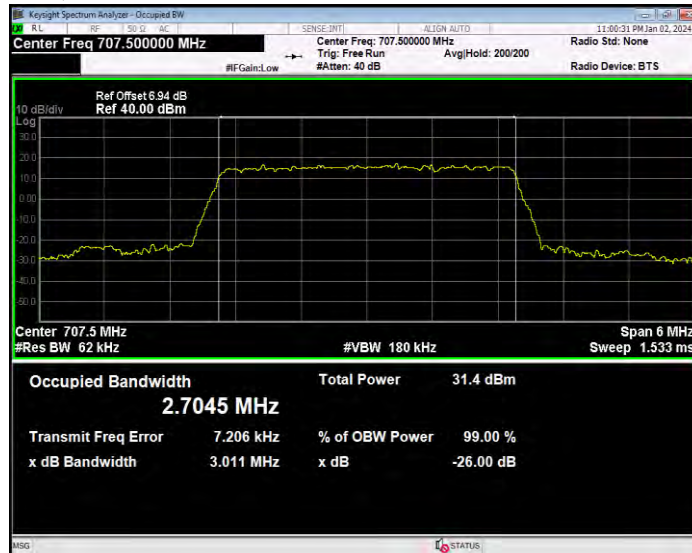

Band12 QPSK BW=10MHz Channel=23095 RB Size=50 Position=#0

Band12 QPSK BW=10MHz Channel=23130 RB Size=50 Position=#0

Band12 QPSK BW=3MHz Channel=23025 RB Size=15 Position=#0

Band12 QPSK BW=3MHz Channel=23095 RB Size=15 Position=#0