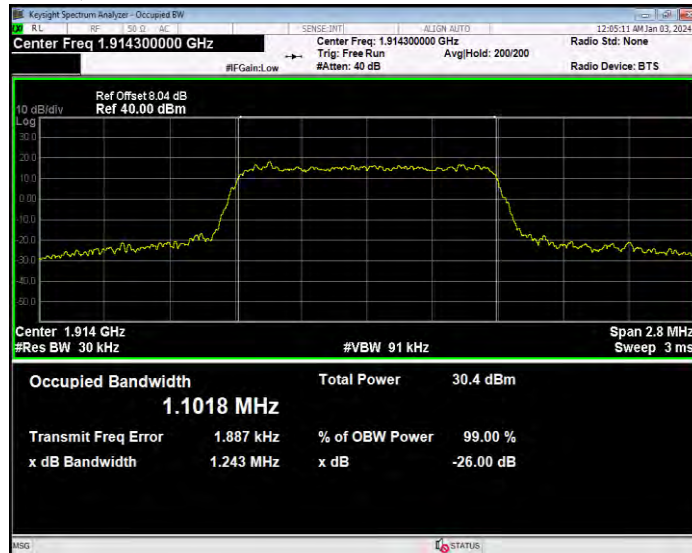

Band25 16QAM BW=1.4MHz Channel=26683 RB Size=6 Position=#0