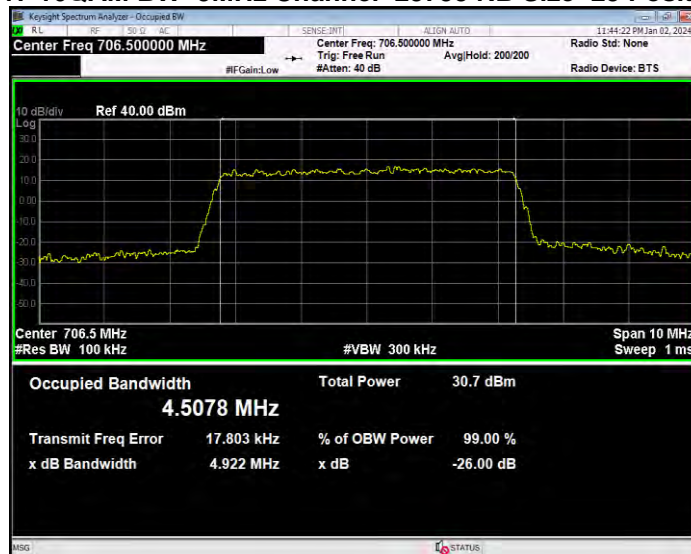

Band17 16QAM BW=10MHz Channel=23780 RB Size=50 Position=#0

Band17 16QAM BW=10MHz Channel=23790 RB Size=50 Position=#0

Band17 16QAM BW=10MHz Channel=23800 RB Size=50 Position=#0

Band17 16QAM BW=5MHz Channel=23755 RB Size=25 Position=#0