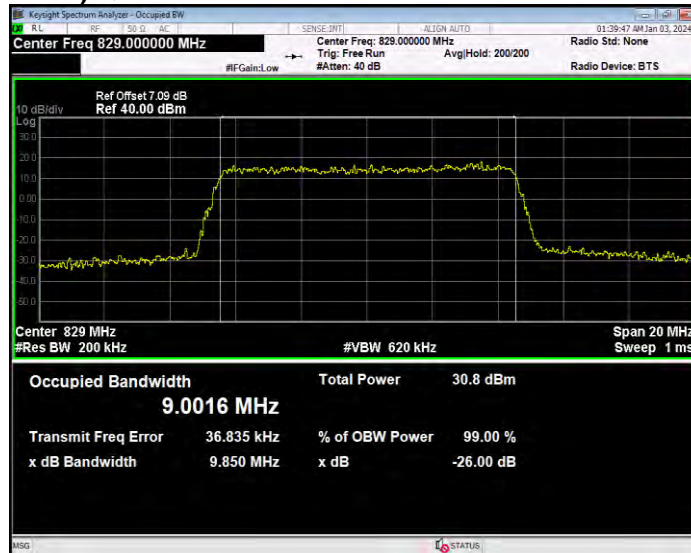

Band26(824-849) QPSK BW=10MHz Channel=26840 RB Size=50 Position=#0