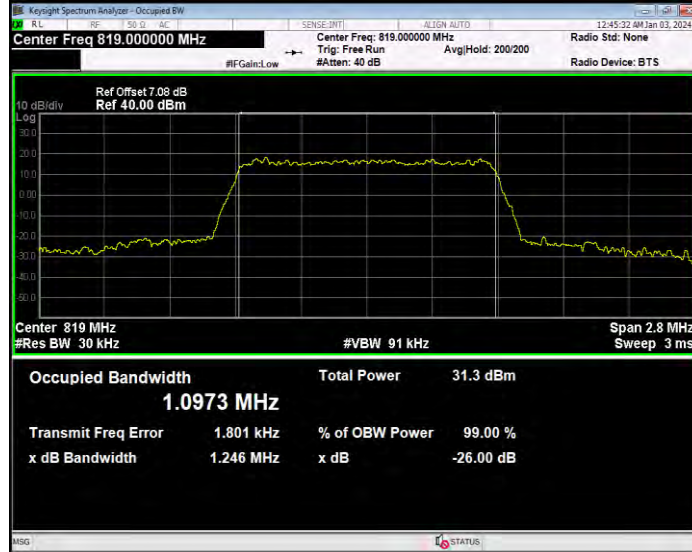

Band26(814-824) 16QAM BW=1.4MHz Channel=26740 RB Size=6 Position=#0