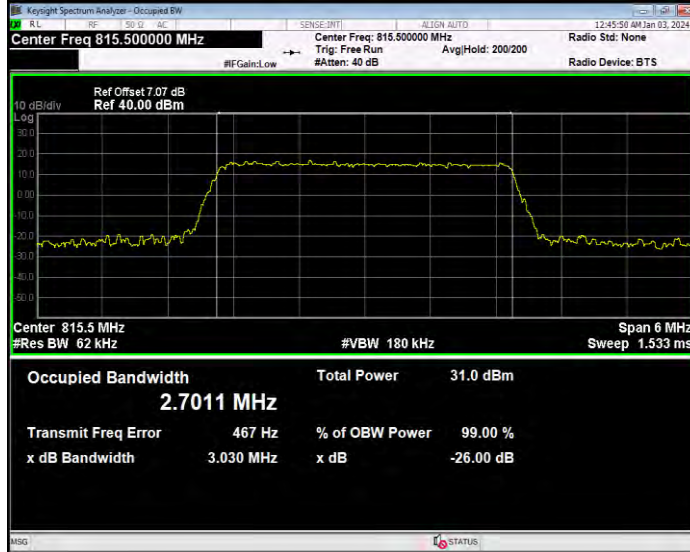

Band26(814-824) 16QAM BW=3MHz Channel=26705 RB Size=15 Position=#0