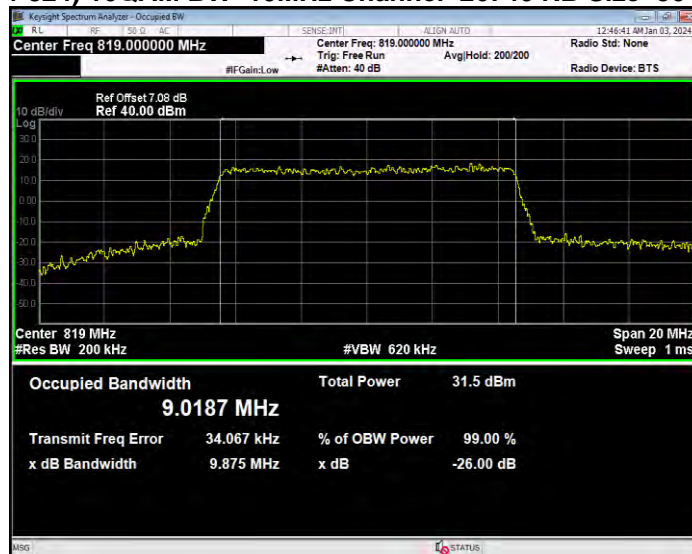

Band26(814-824) 16QAM BW=10MHz Channel=26740 RB Size=50 Position=#0