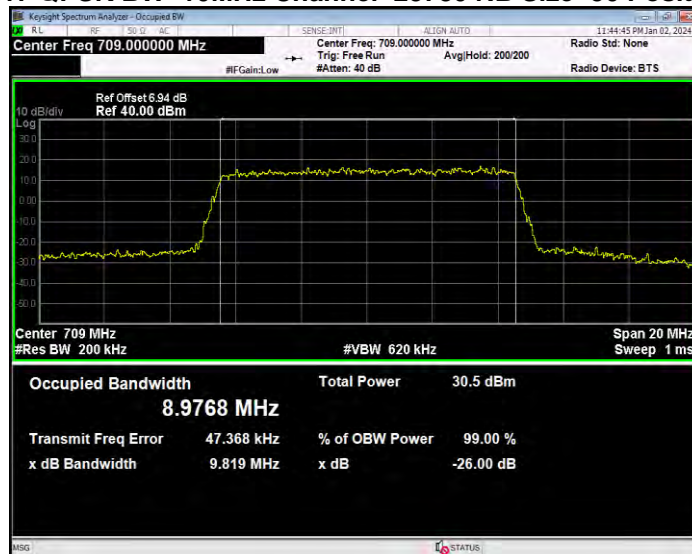

Band17 QPSK BW=10MHz Channel=23780 RB Size=50 Position=#0