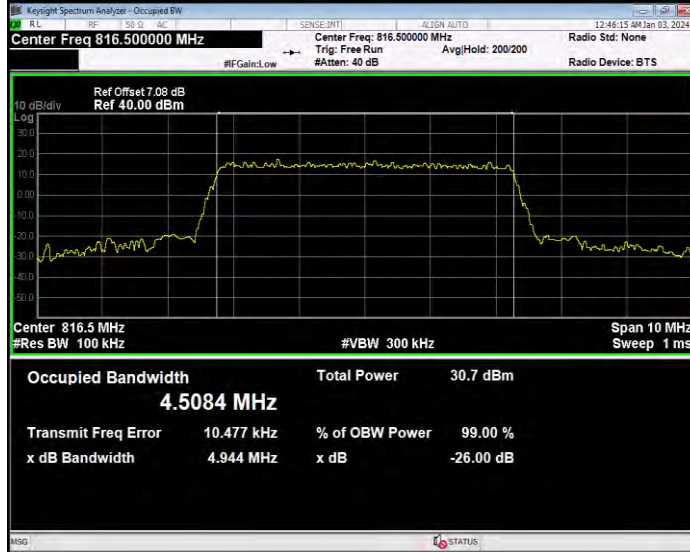

Band26(814-824) 16QAM BW=5MHz Channel=26715 RB Size=25 Position=#0