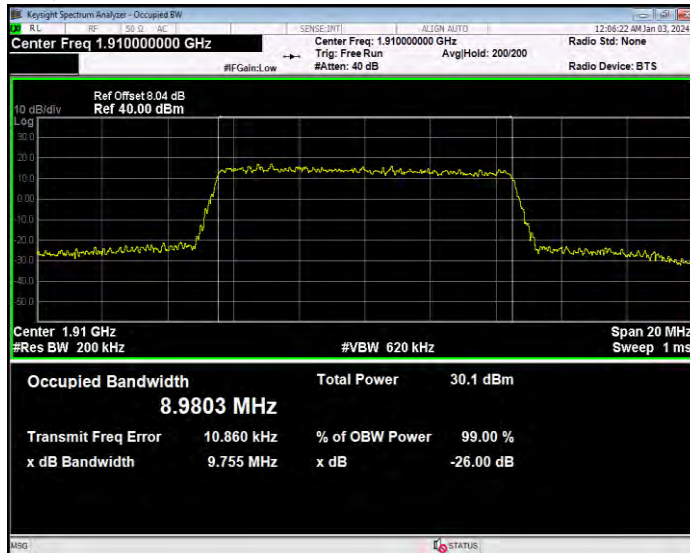

Band25 QPSK BW=1.4MHz Channel=26683 RB Size=6 Position=#0

Band25 QPSK BW=10MHz Channel=26090 RB Size=50 Position=#0

Band25 QPSK BW=10MHz Channel=26365 RB Size=50 Position=#0

Band25 QPSK BW=10MHz Channel=26640 RB Size=50 Position=#0