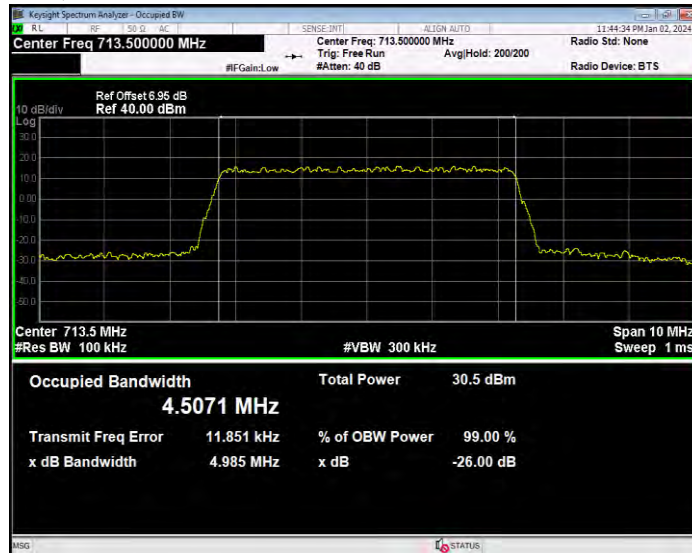

Band17 QPSK BW=10MHz Channel=23800 RB Size=50 Position=#0

Band17 QPSK BW=5MHz Channel=23755 RB Size=25 Position=#0

Band17 QPSK BW=5MHz Channel=23790 RB Size=25 Position=#0

Band17 QPSK BW=5MHz Channel=23825 RB Size=25 Position=#0