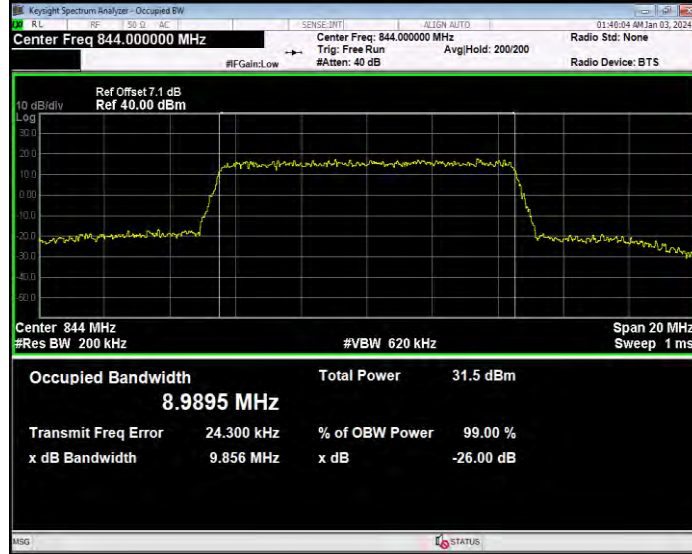

Band26(824-849) 16QAM BW=10MHz Channel=26990 RB Size=50 Position=#0