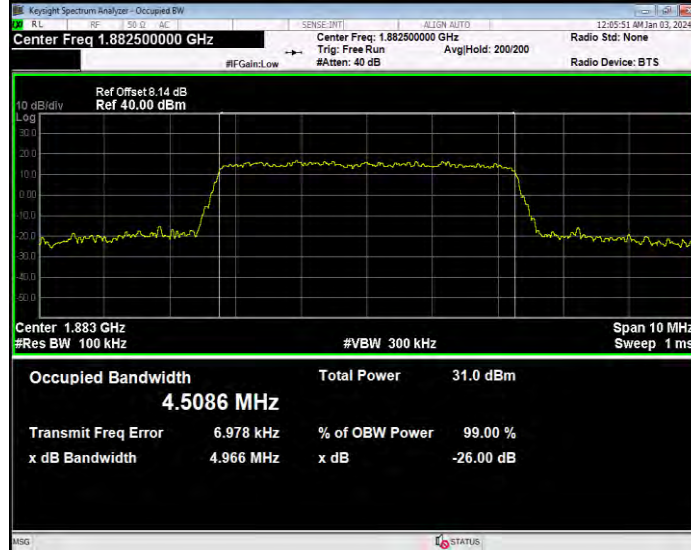

Band25 QPSK BW=5MHz Channel=26365 RB Size=25 Position=#0