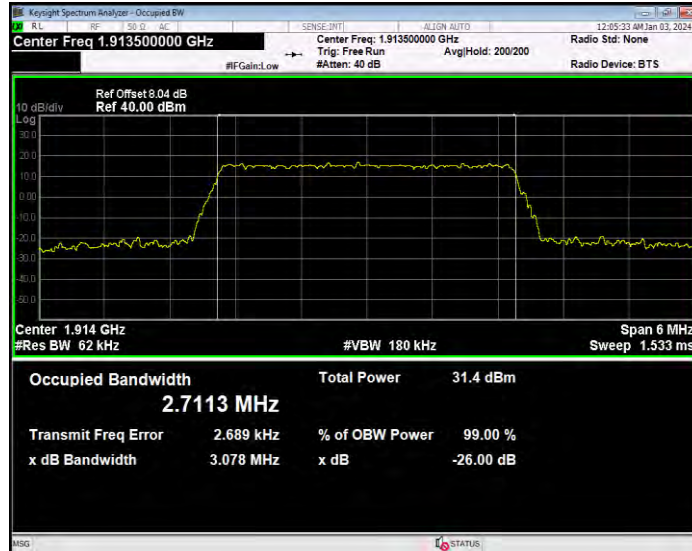

Band25 QPSK BW=3MHz Channel=26675 RB Size=15 Position=#0