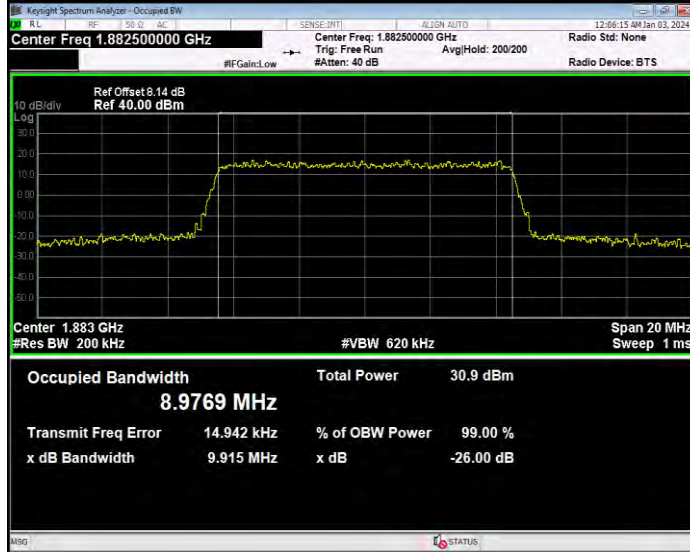

Band25 QPSK BW=10MHz Channel=26365 RB Size=50 Position=#0