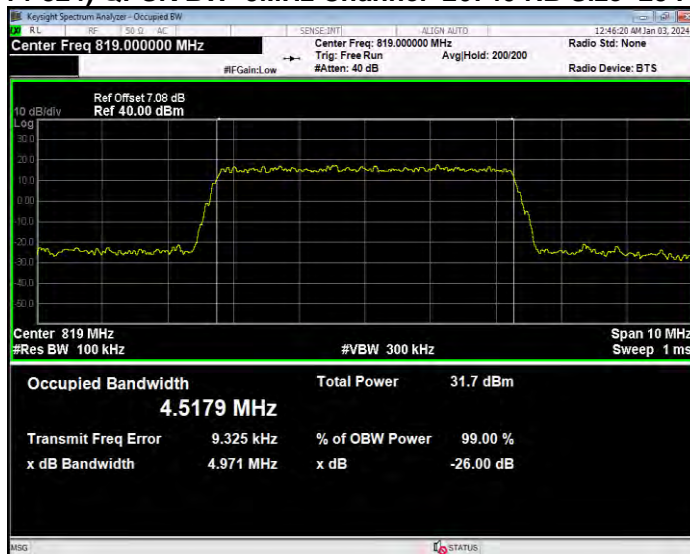

Band26(814-824) QPSK BW=3MHz Channel=26740 RB Size=15 Position=#0

Band26(814-824) QPSK BW=3MHz Channel=26775 RB Size=15 Position=#0

Band26(814-824) QPSK BW=5MHz Channel=26715 RB Size=25 Position=#0

Band26(814-824) QPSK BW=5MHz Channel=26740 RB Size=25 Position=#0