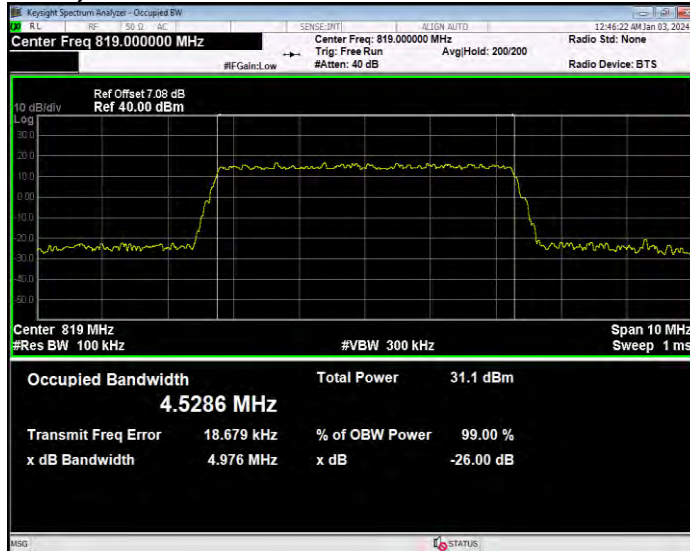

Band26(814-824) 16QAM BW=5MHz Channel=26740 RB Size=25 Position=#0