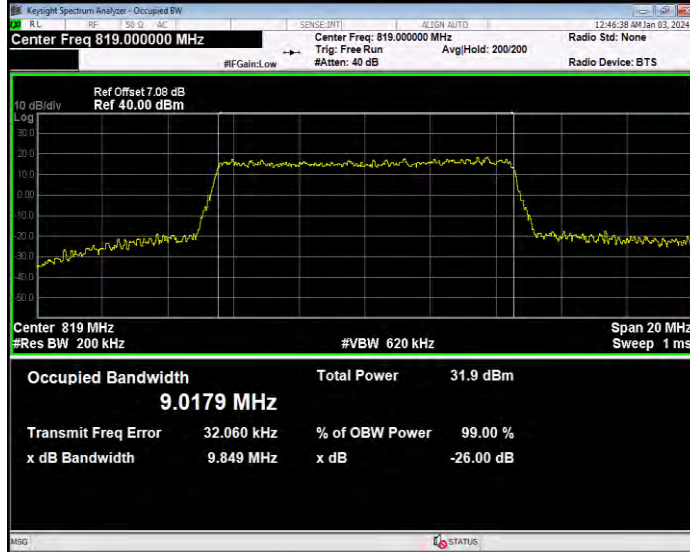

Band26(814-824) QPSK BW=10MHz Channel=26740 RB Size=50 Position=#0