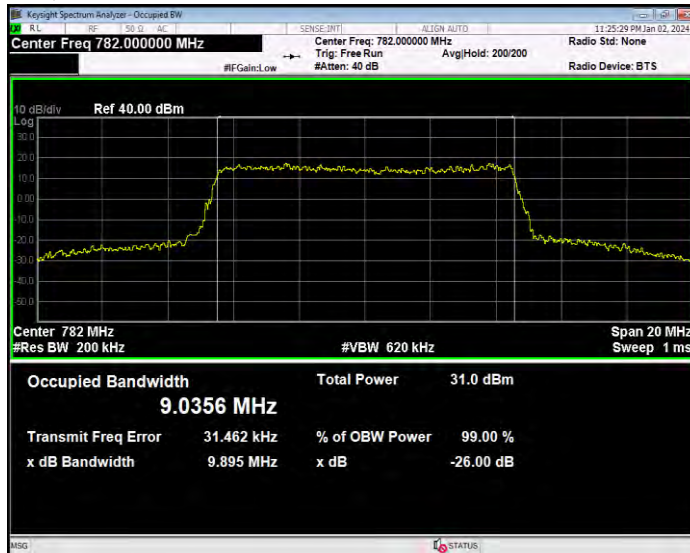

Band13 QPSK BW=10MHz Channel=23230 RB Size=50 Position=#0