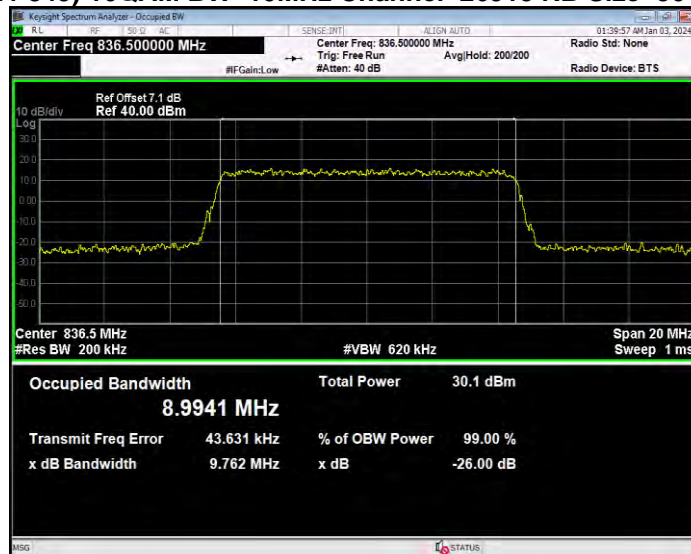

Band26(824-849) 16QAM BW=10MHz Channel=26915 RB Size=50 Position=#0