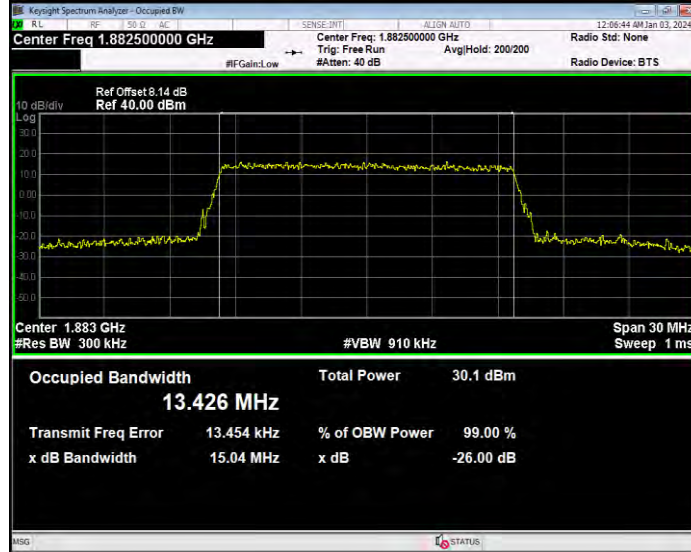

Band25 16QAM BW=10MHz Channel=26365 RB Size=50 Position=#0

Band25 16QAM BW=10MHz Channel=26640 RB Size=50 Position=#0

Band25 16QAM BW=15MHz Channel=26115 RB Size=75 Position=#0

Band25 16QAM BW=15MHz Channel=26365 RB Size=75 Position=#0