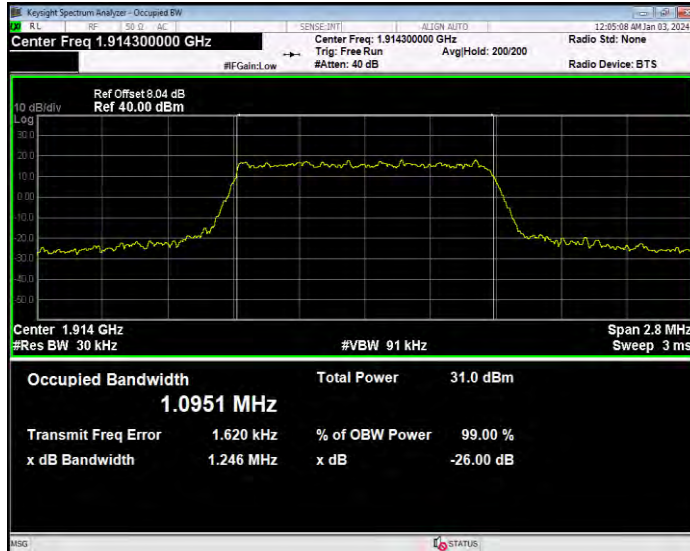

Band25 QPSK BW=1.4MHz Channel=26683 RB Size=6 Position=#0