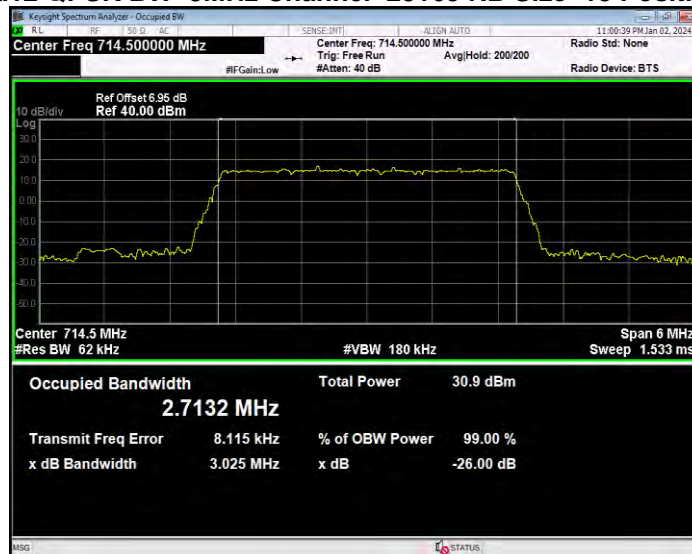

Band12 QPSK BW=3MHz Channel=23165 RB Size=15 Position=#0