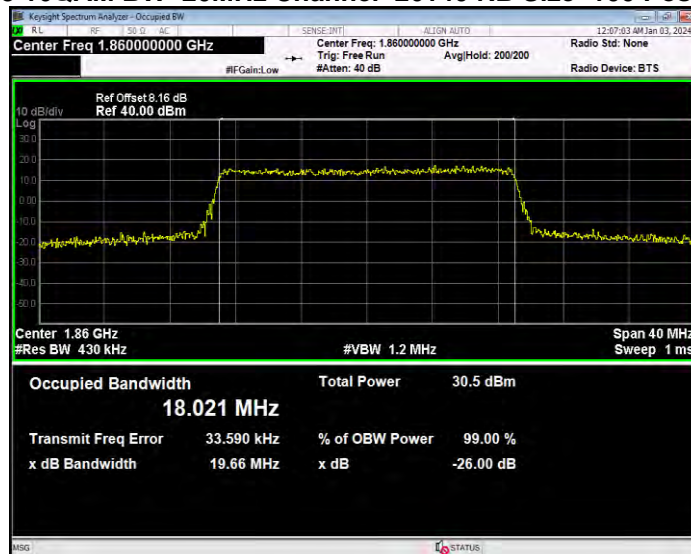

Band25 16QAM BW=20MHz Channel=26140 RB Size=100 Position=#0