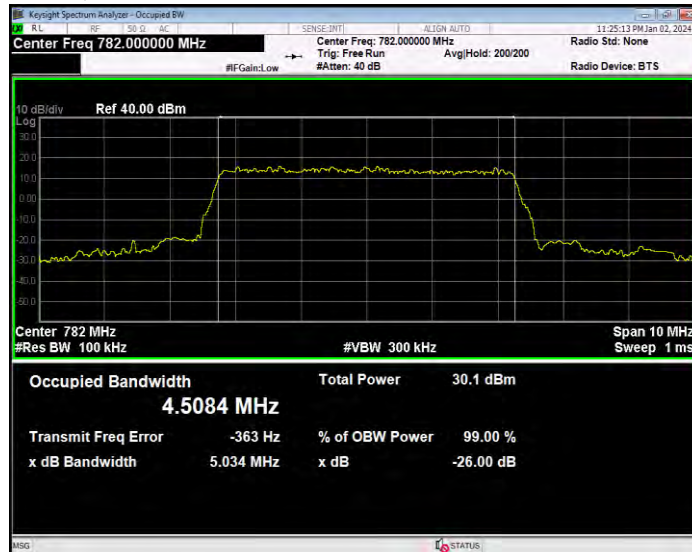

Band13 16QAM BW=5MHz Channel=23230 RB Size=25 Position=#0