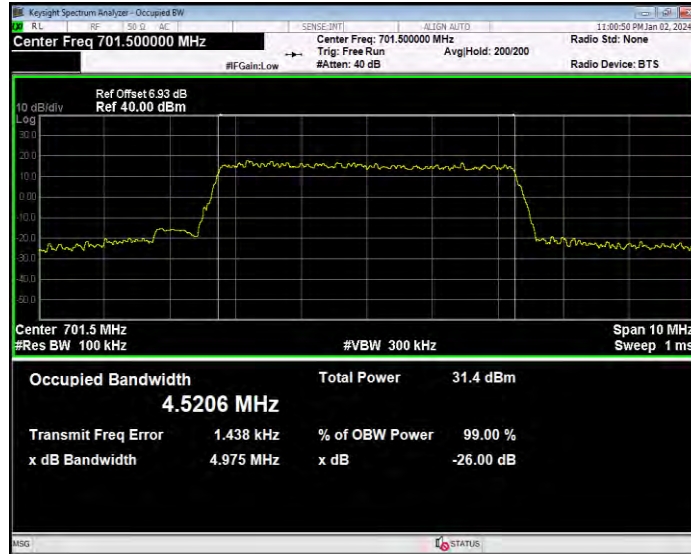

Band12 QPSK BW=5MHz Channel=23035 RB Size=25 Position=#0