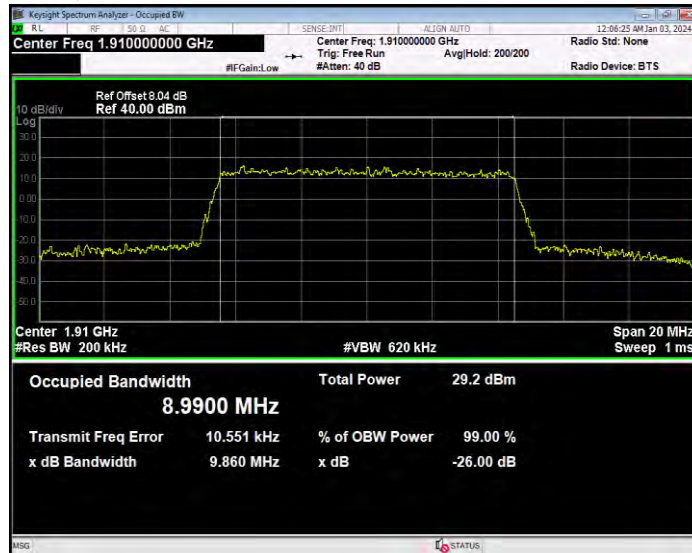

Band25 16QAM BW=10MHz Channel=26640 RB Size=50 Position=#0