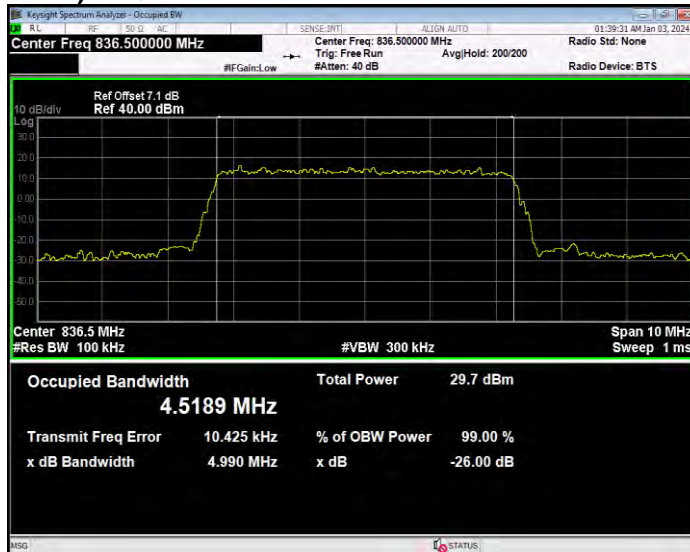

Band26(824-849) 16QAM BW=5MHz Channel=26915 RB Size=25 Position=#0