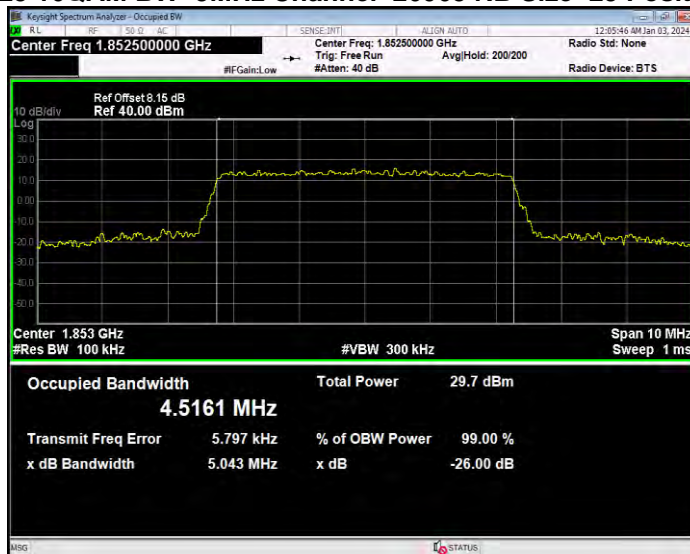

Band25 16QAM BW=3MHz Channel=26055 RB Size=15 Position=#0

Band25 16QAM BW=3MHz Channel=26365 RB Size=15 Position=#0

Band25 16QAM BW=3MHz Channel=26675 RB Size=15 Position=#0

Band25 16QAM BW=5MHz Channel=26065 RB Size=25 Position=#0