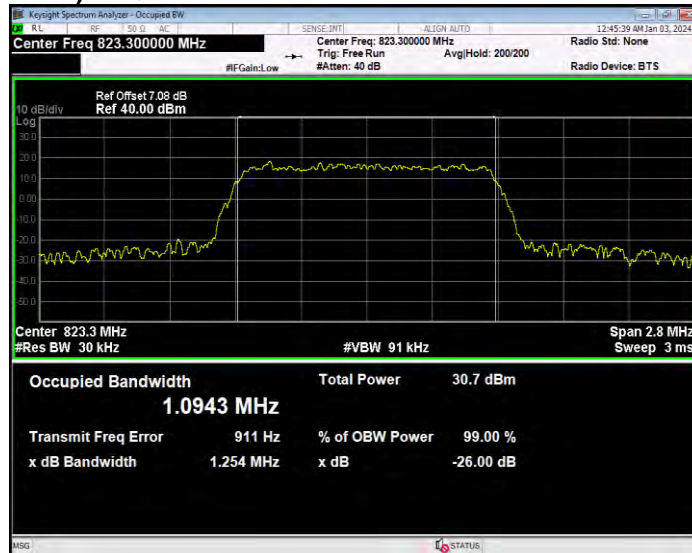

Band26(814-824) 16QAM BW=1.4MHz Channel=26783 RB Size=6 Position=#0