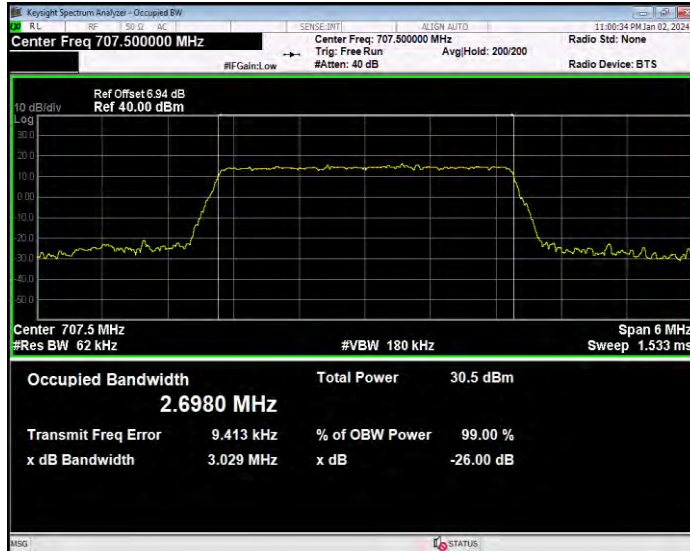

Band12 16QAM BW=10MHz Channel=23095 RB Size=50 Position=#0

Band12 16QAM BW=10MHz Channel=23130 RB Size=50 Position=#0

Band12 16QAM BW=3MHz Channel=23025 RB Size=15 Position=#0

Band12 16QAM BW=3MHz Channel=23095 RB Size=15 Position=#0