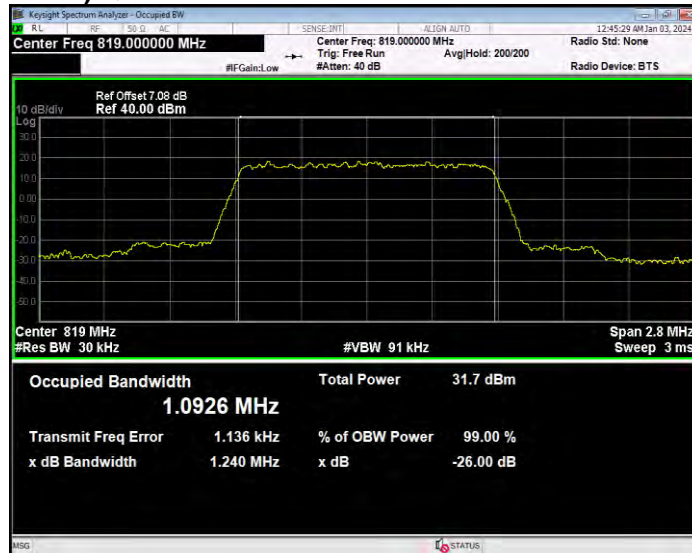

Band26(814-824) QPSK BW=1.4MHz Channel=26740 RB Size=6 Position=#0