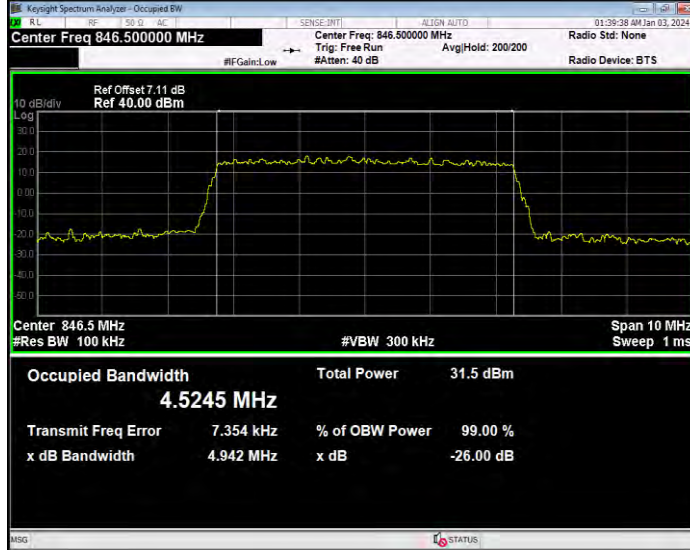

Band26(824-849) 16QAM BW=5MHz Channel=27015 RB Size=25 Position=#0