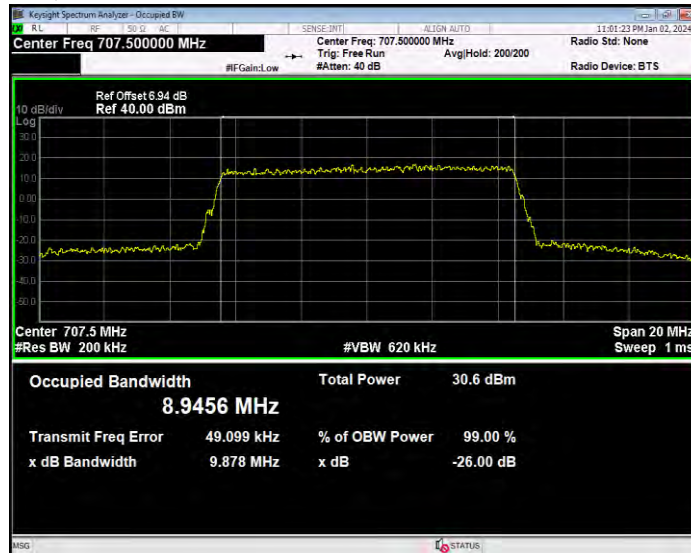

Band12 QPSK BW=10MHz Channel=23095 RB Size=50 Position=#0