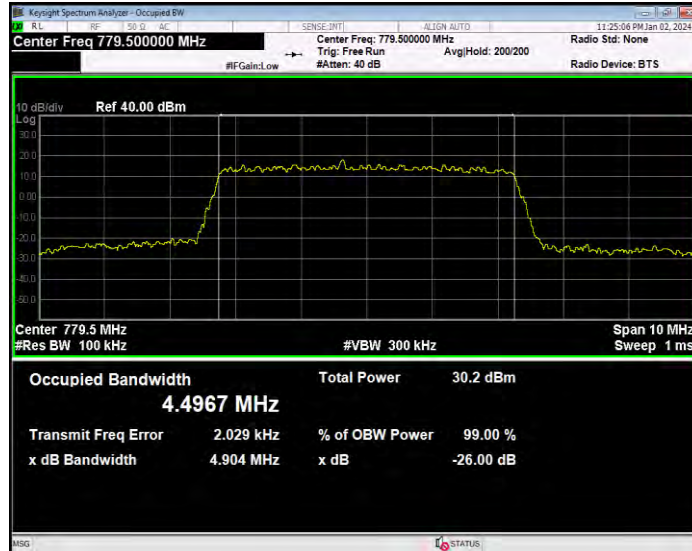

Band13 16QAM BW=5MHz Channel=23205 RB Size=25 Position=#0