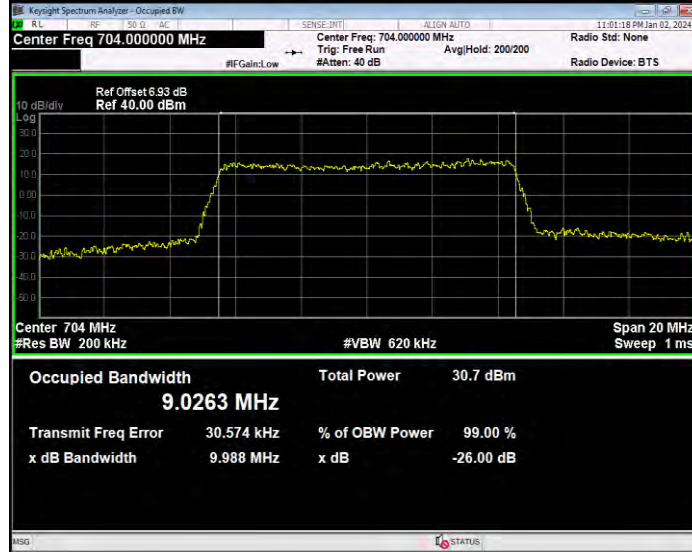

Band12 16QAM BW=1.4MHz Channel=23017 RB Size=6 Position=#0

Band12 16QAM BW=1.4MHz Channel=23095 RB Size=6 Position=#0

Band12 16QAM BW=1.4MHz Channel=23173 RB Size=6 Position=#0

Band12 16QAM BW=10MHz Channel=23060 RB Size=50 Position=#0