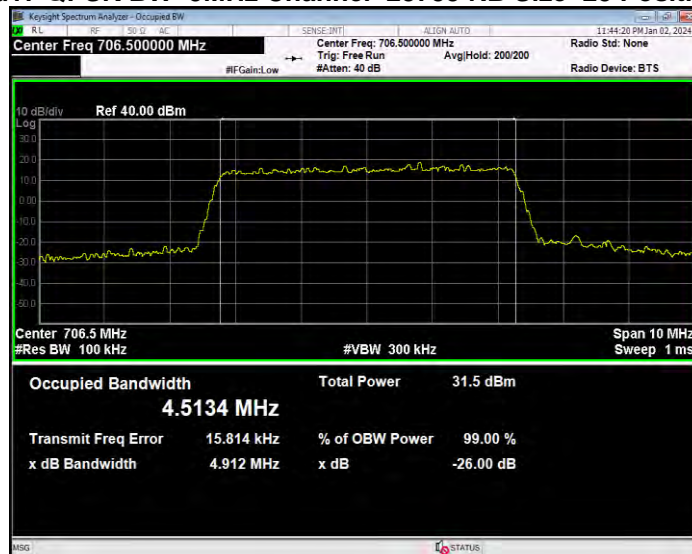

Band17 QPSK BW=5MHz Channel=23755 RB Size=25 Position=#0