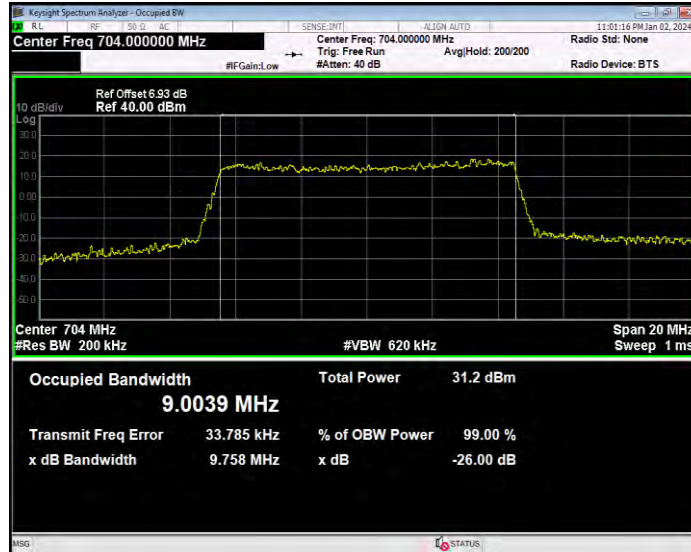

Band12 QPSK BW=1.4MHz Channel=23017 RB Size=6 Position=#0

Band12 QPSK BW=1.4MHz Channel=23095 RB Size=6 Position=#0

Band12 QPSK BW=1.4MHz Channel=23173 RB Size=6 Position=#0

Band12 QPSK BW=10MHz Channel=23060 RB Size=50 Position=#0