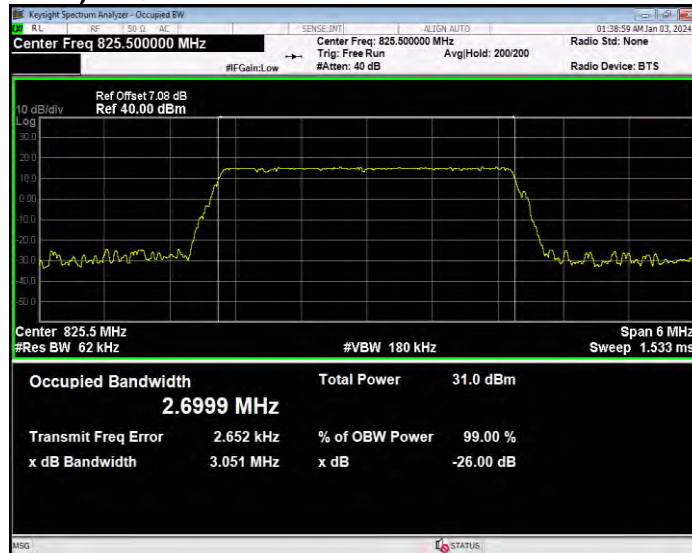

Band26(824-849) 16QAM BW=3MHz Channel=26805 RB Size=15 Position=#0