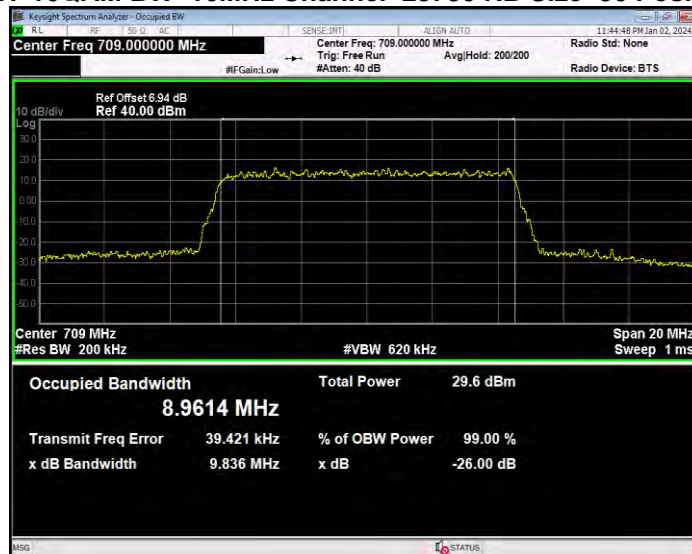

Band17 16QAM BW=10MHz Channel=23780 RB Size=50 Position=#0