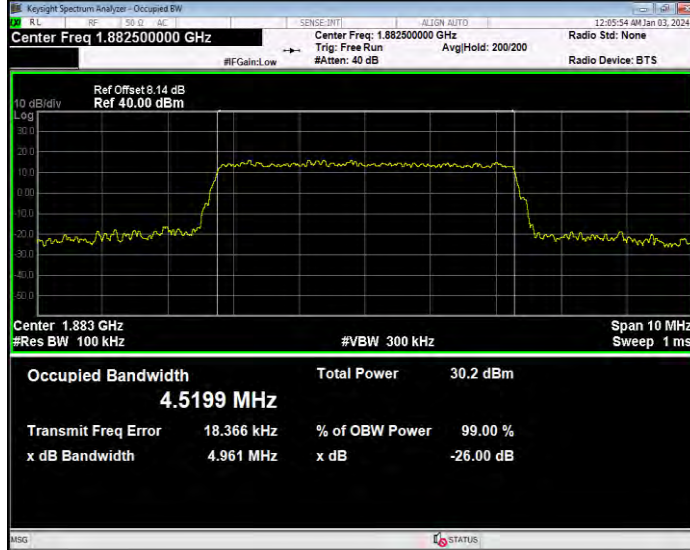

Band25 16QAM BW=5MHz Channel=26365 RB Size=25 Position=#0