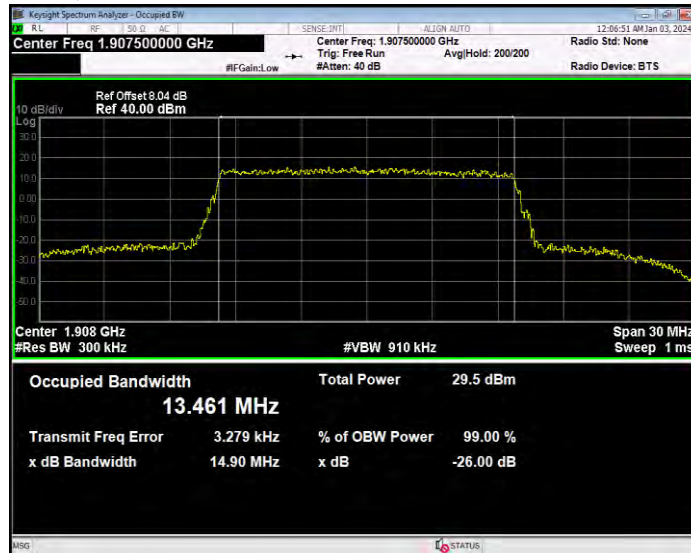

Band25 16QAM BW=15MHz Channel=26615 RB Size=75 Position=#0