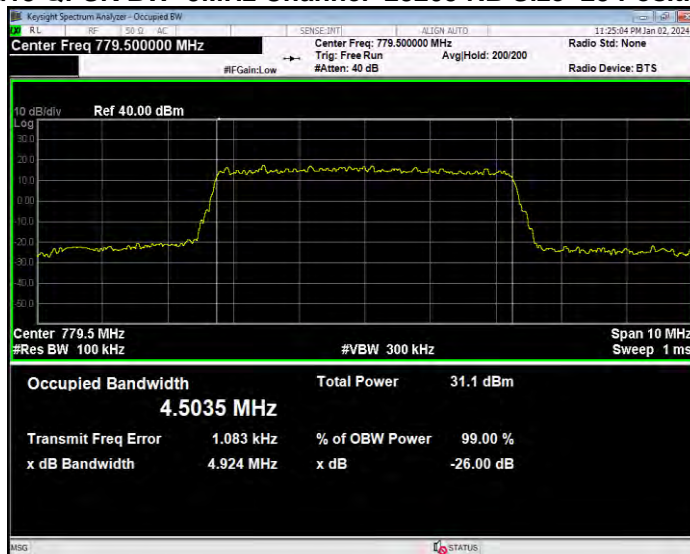

Band13 QPSK BW=5MHz Channel=23205 RB Size=25 Position=#0