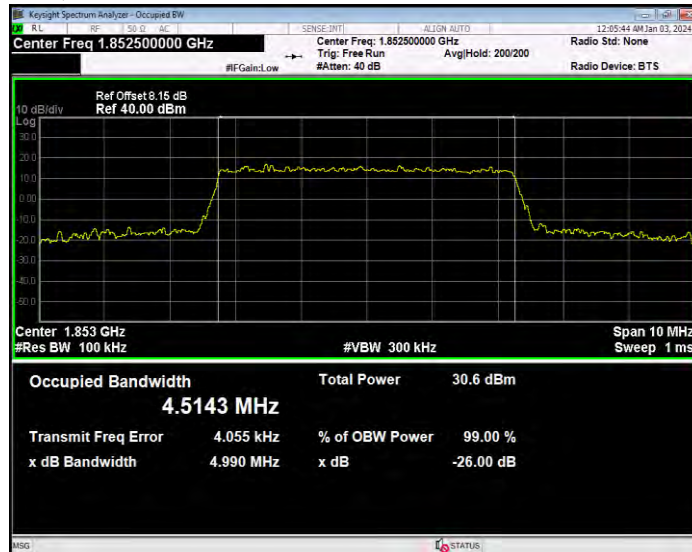

Band25 QPSK BW=5MHz Channel=26065 RB Size=25 Position=#0