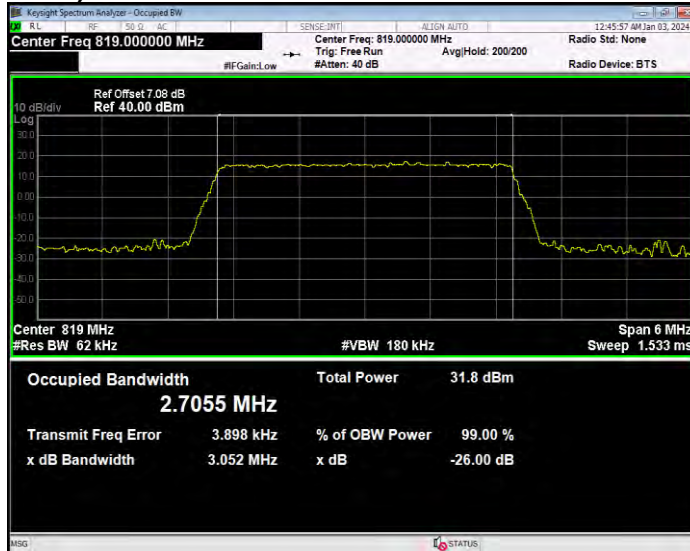

Band26(814-824) 16QAM BW=3MHz Channel=26740 RB Size=15 Position=#0