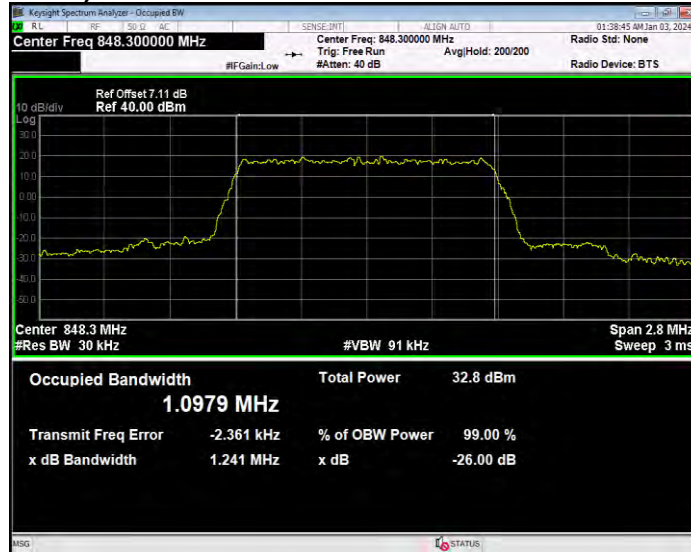

Band26(824-849) QPSK BW=1.4MHz Channel=27033 RB Size=6 Position=#0