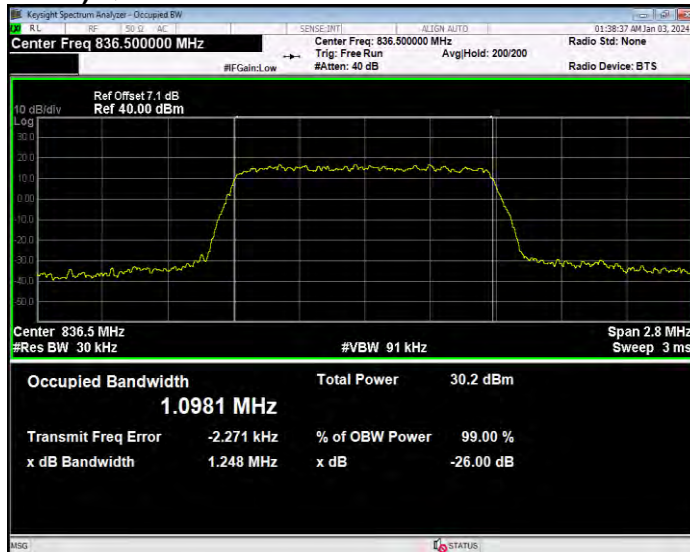

Band26(824-849) 16QAM BW=5MHz Channel=26915 RB Size=25 Position=#0

Band26(824-849) 16QAM BW=5MHz Channel=27015 RB Size=25 Position=#0

Band26(824-849) QPSK BW=1.4MHz Channel=26797 RB Size=6 Position=#0

Band26(824-849) QPSK BW=1.4MHz Channel=26915 RB Size=6 Position=#0