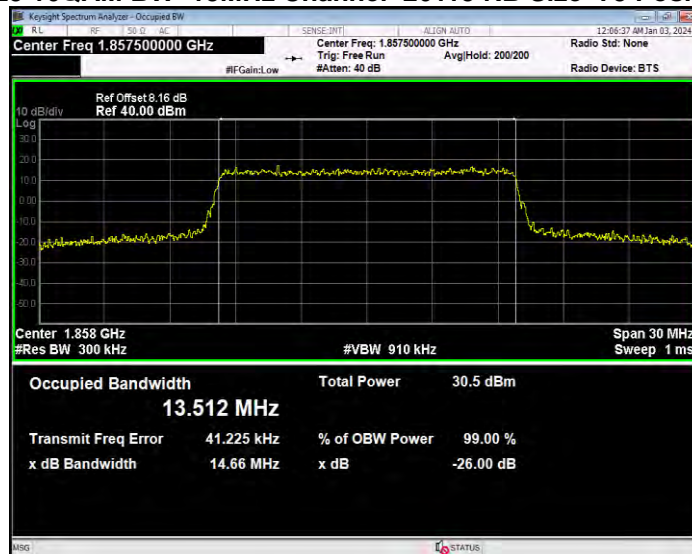

Band25 16QAM BW=15MHz Channel=26115 RB Size=75 Position=#0