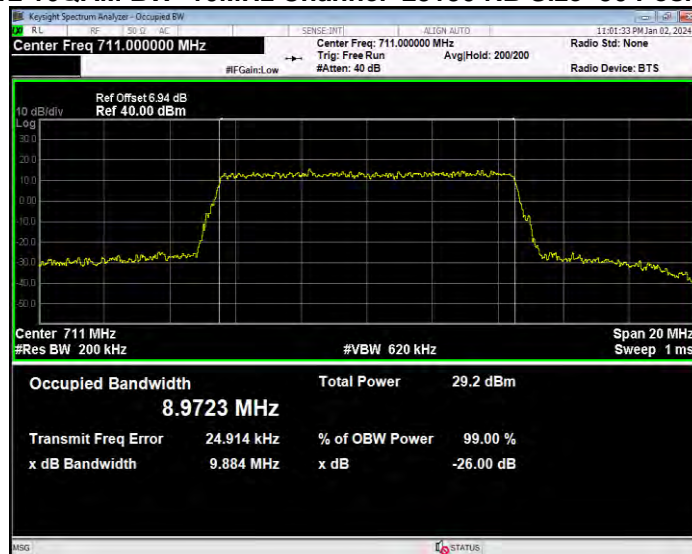

Band12 16QAM BW=10MHz Channel=23130 RB Size=50 Position=#0