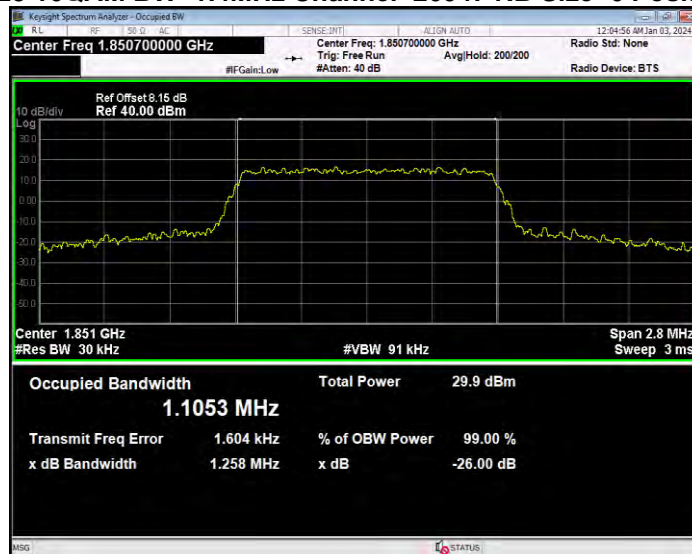

Band25 16QAM BW=1.4MHz Channel=26047 RB Size=6 Position=#0