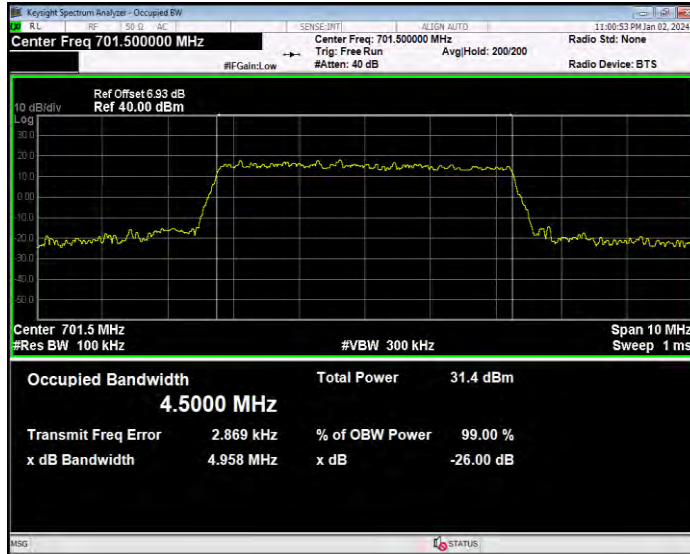

Band12 16QAM BW=5MHz Channel=23035 RB Size=25 Position=#0