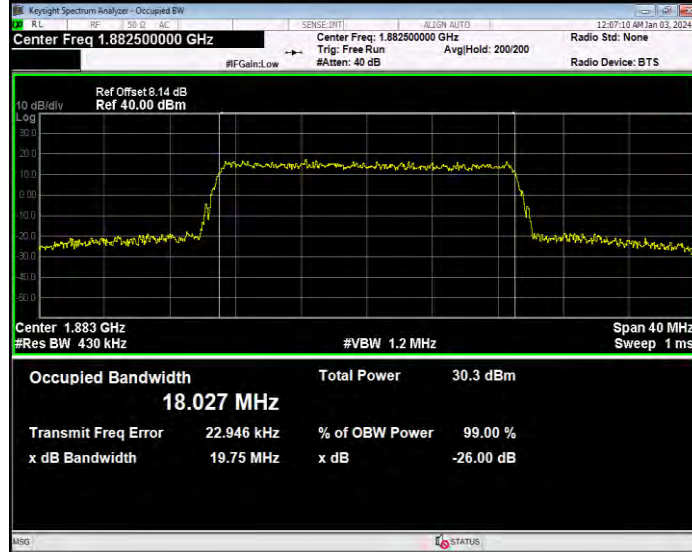

Band25 16QAM BW=20MHz Channel=26365 RB Size=100 Position=#0