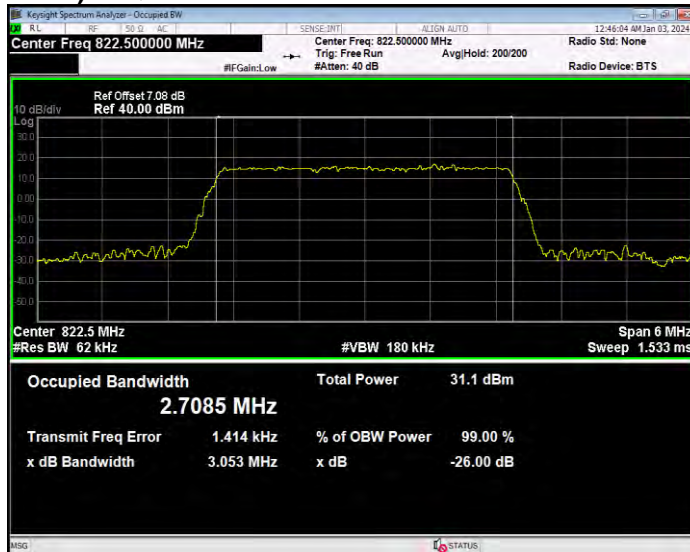

Band26(814-824) 16QAM BW=10MHz Channel=26740 RB Size=50 Position=#0

Band26(814-824) 16QAM BW=3MHz Channel=26705 RB Size=15 Position=#0

Band26(814-824) 16QAM BW=3MHz Channel=26740 RB Size=15 Position=#0

Band26(814-824) 16QAM BW=3MHz Channel=26775 RB Size=15 Position=#0