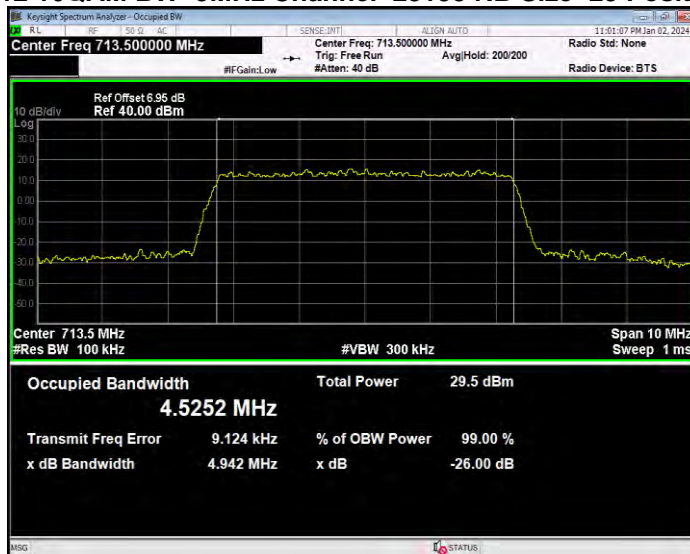

Band12 16QAM BW=3MHz Channel=23165 RB Size=15 Position=#0

Band12 16QAM BW=5MHz Channel=23035 RB Size=25 Position=#0

Band12 16QAM BW=5MHz Channel=23095 RB Size=25 Position=#0

Band12 16QAM BW=5MHz Channel=23155 RB Size=25 Position=#0