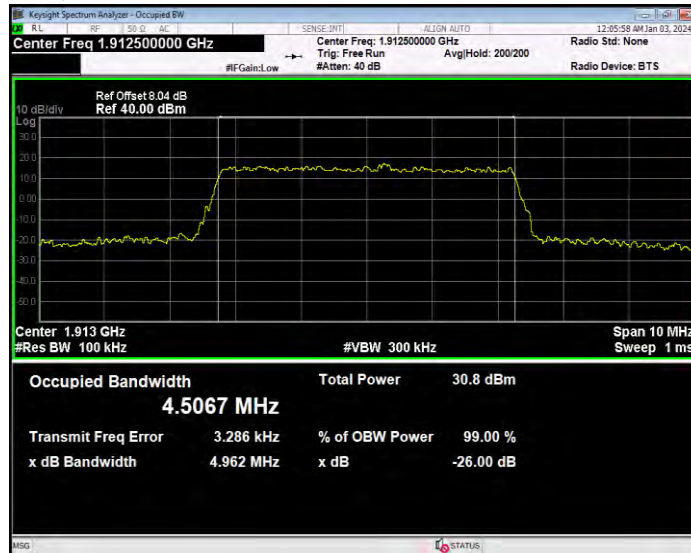

Band25 QPSK BW=3MHz Channel=26675 RB Size=15 Position=#0

Band25 QPSK BW=5MHz Channel=26065 RB Size=25 Position=#0

Band25 QPSK BW=5MHz Channel=26365 RB Size=25 Position=#0

Band25 QPSK BW=5MHz Channel=26665 RB Size=25 Position=#0