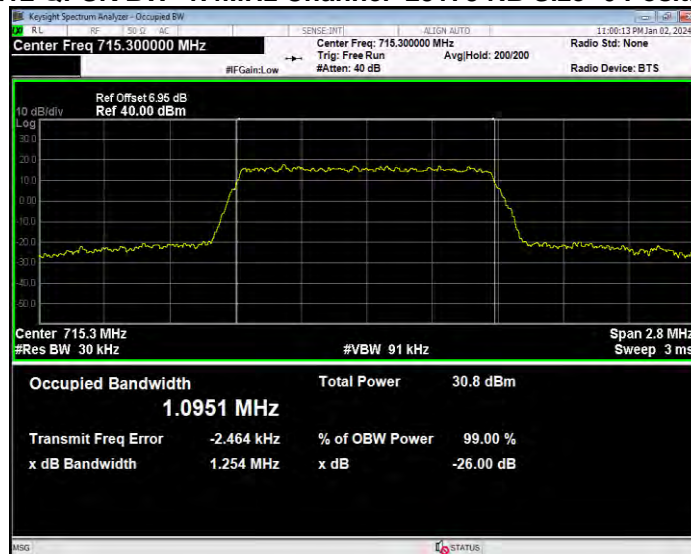

Band12 QPSK BW=1.4MHz Channel=23173 RB Size=6 Position=#0