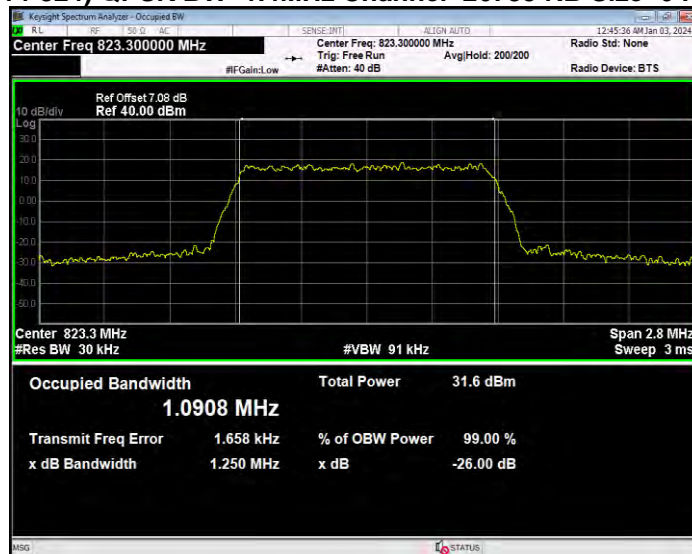

Band26(814-824) QPSK BW=1.4MHz Channel=26783 RB Size=6 Position=#0