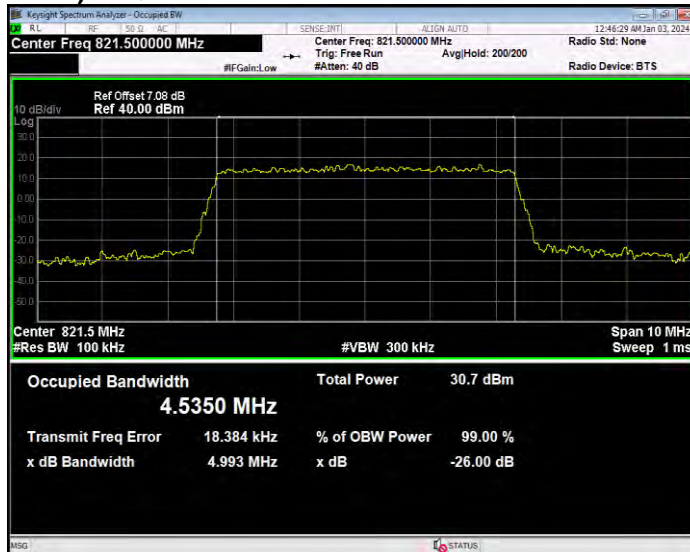

Band26(814-824) 16QAM BW=5MHz Channel=26765 RB Size=25 Position=#0