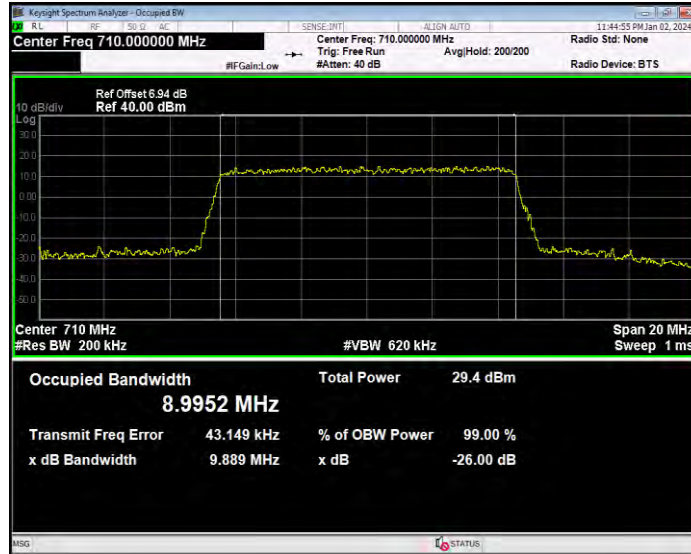

Band17 16QAM BW=10MHz Channel=23790 RB Size=50 Position=#0