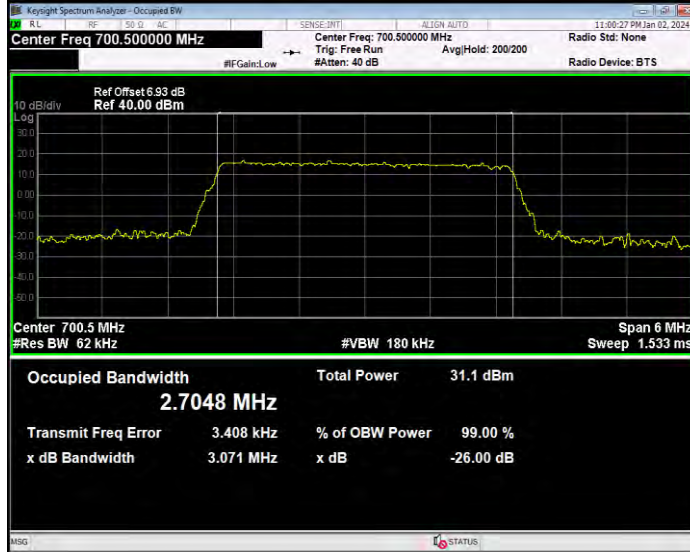

Band12 16QAM BW=3MHz Channel=23025 RB Size=15 Position=#0