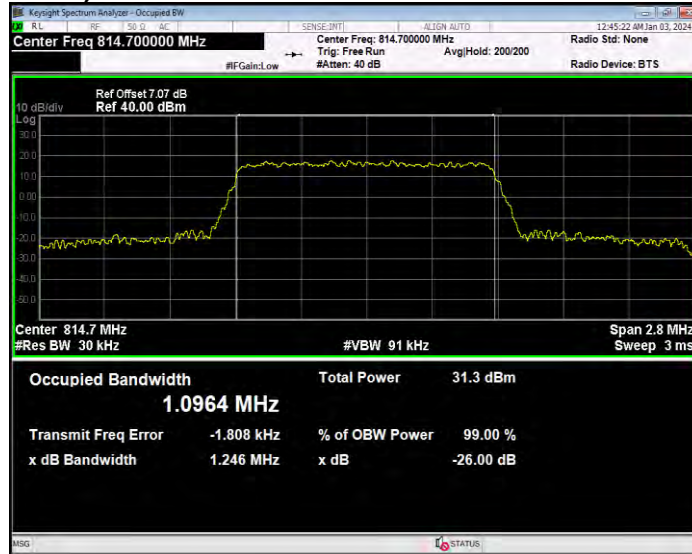

Band26(814-824) 16QAM BW=5MHz Channel=26715 RB Size=25 Position=#0

Band26(814-824) 16QAM BW=5MHz Channel=26740 RB Size=25 Position=#0

Band26(814-824) 16QAM BW=5MHz Channel=26765 RB Size=25 Position=#0

Band26(814-824) QPSK BW=1.4MHz Channel=26697 RB Size=6 Position=#0