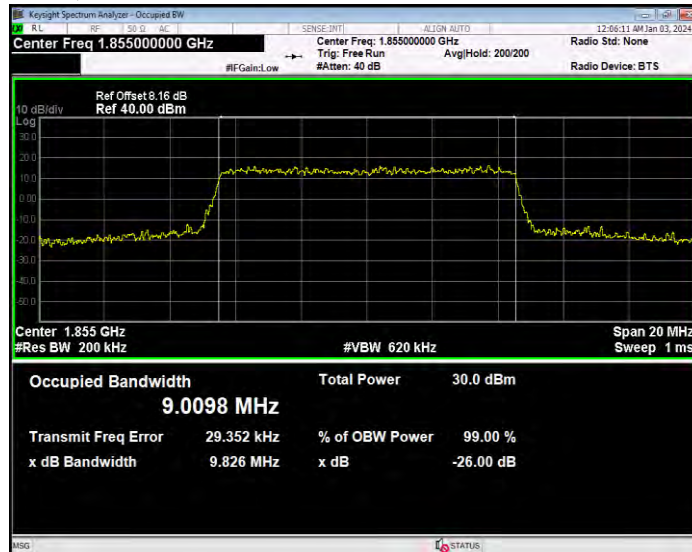

Band25 16QAM BW=1.4MHz Channel=26047 RB Size=6 Position=#0

Band25 16QAM BW=1.4MHz Channel=26365 RB Size=6 Position=#0

Band25 16QAM BW=1.4MHz Channel=26683 RB Size=6 Position=#0

Band25 16QAM BW=10MHz Channel=26090 RB Size=50 Position=#0