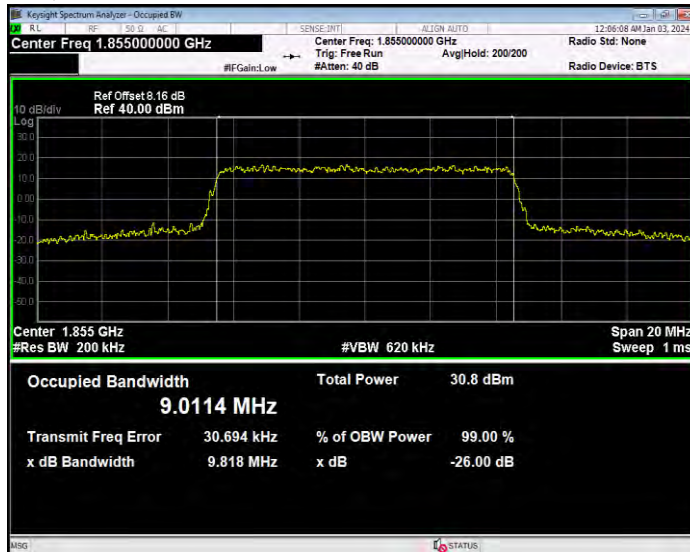

Band25 QPSK BW=10MHz Channel=26090 RB Size=50 Position=#0