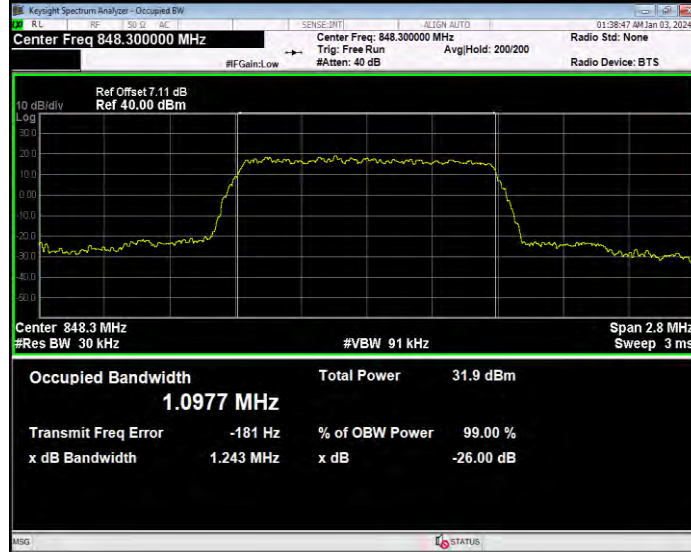

Band26(814-824) QPSK BW=5MHz Channel=26765 RB Size=25 Position=#0

Band26(824-849) 16QAM BW=1.4MHz Channel=26797 RB Size=6 Position=#0

Band26(824-849) 16QAM BW=1.4MHz Channel=26915 RB Size=6 Position=#0

Band26(824-849) 16QAM BW=1.4MHz Channel=27033 RB Size=6 Position=#0