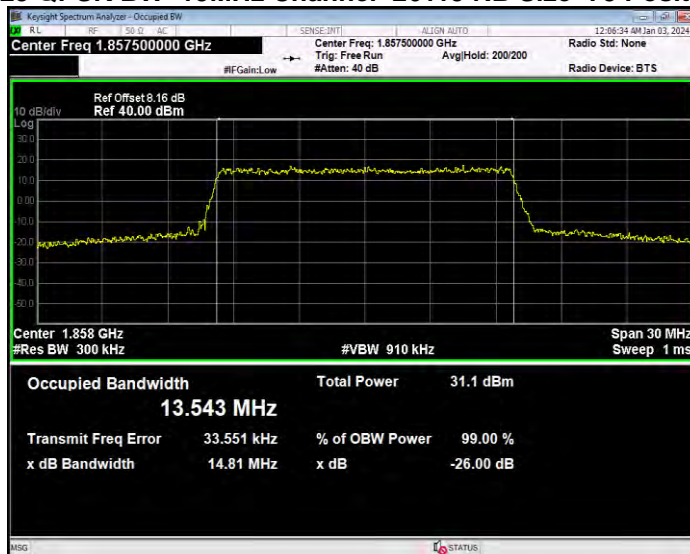

Band25 QPSK BW=15MHz Channel=26115 RB Size=75 Position=#0