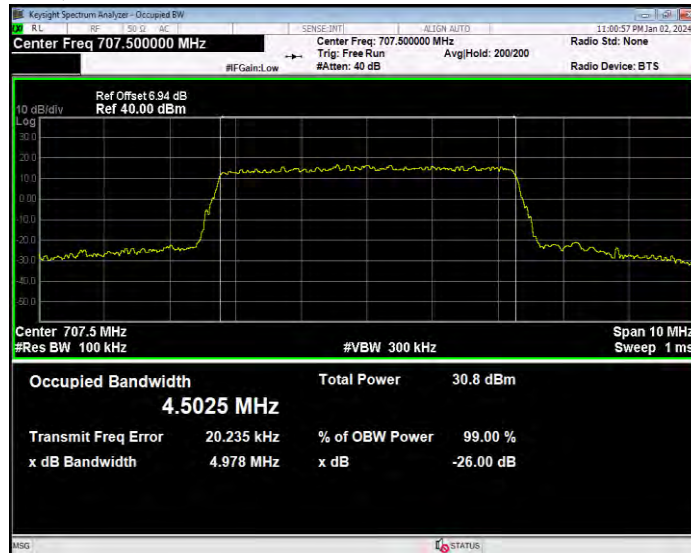

Band12 QPSK BW=5MHz Channel=23095 RB Size=25 Position=#0