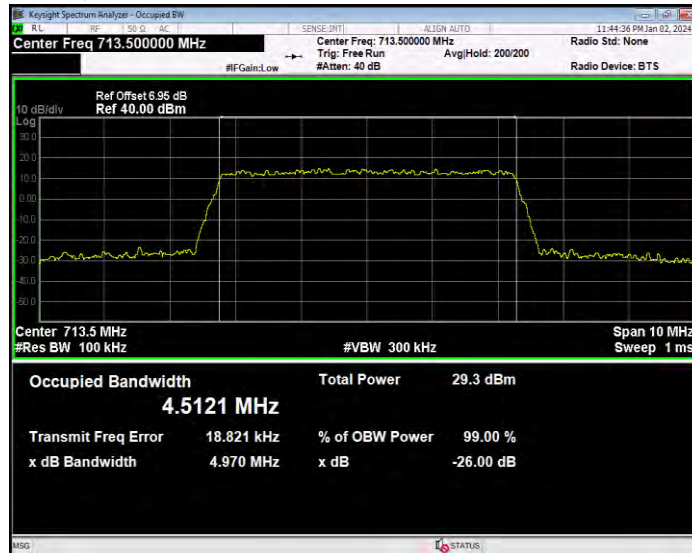

Band17 16QAM BW=5MHz Channel=23825 RB Size=25 Position=#0