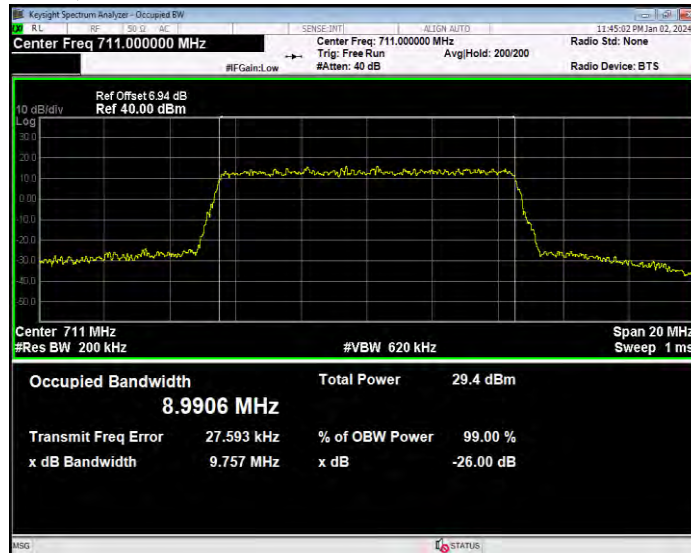

Band17 16QAM BW=10MHz Channel=23800 RB Size=50 Position=#0