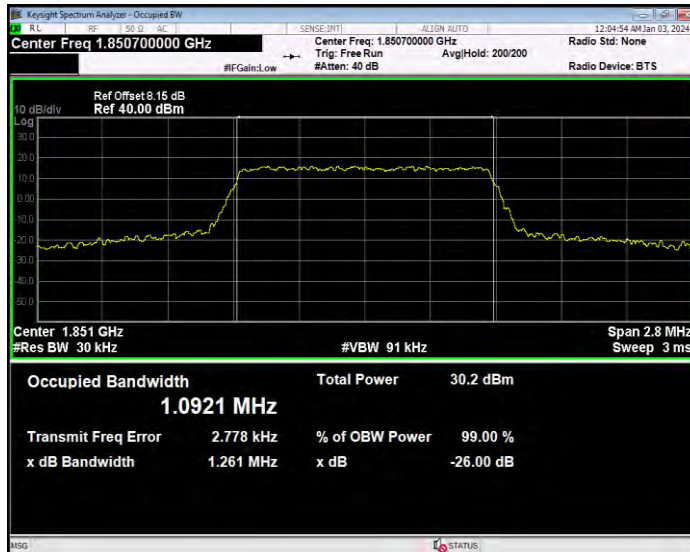

Band25 QPSK BW=1.4MHz Channel=26047 RB Size=6 Position=#0