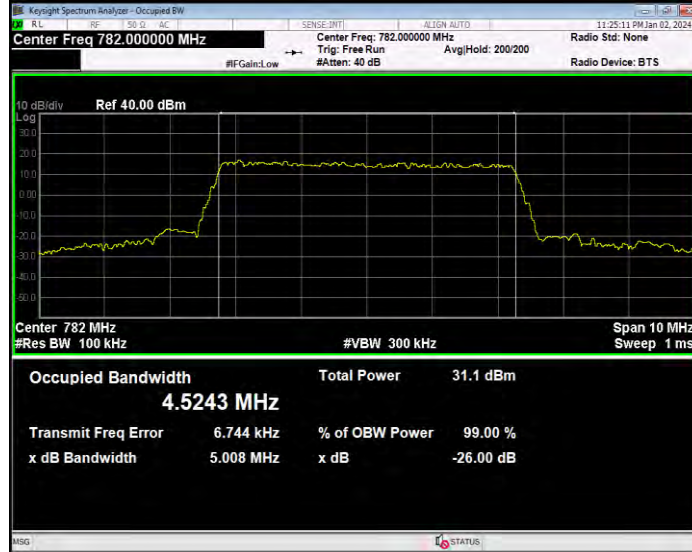

Band13 QPSK BW=5MHz Channel=23230 RB Size=25 Position=#0