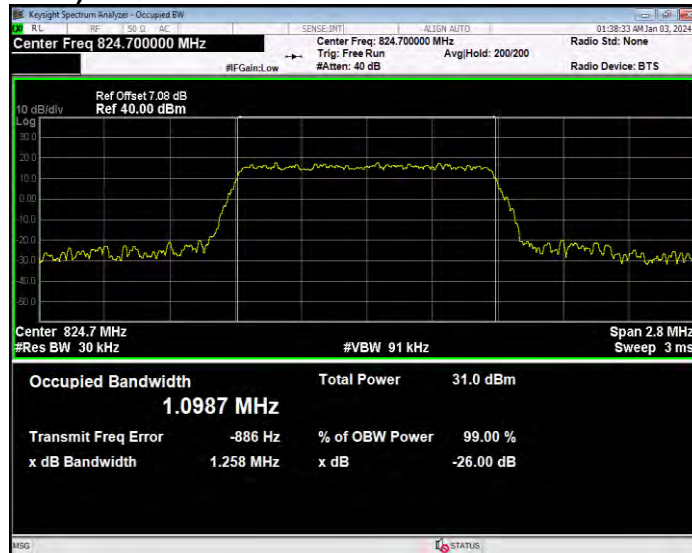

Band26(824-849) 16QAM BW=1.4MHz Channel=26797 RB Size=6 Position=#0