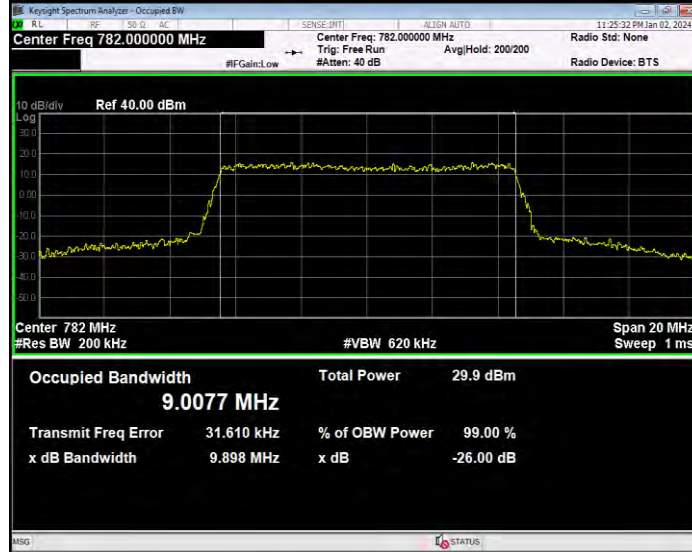

Band13 16QAM BW=10MHz Channel=23230 RB Size=50 Position=#0