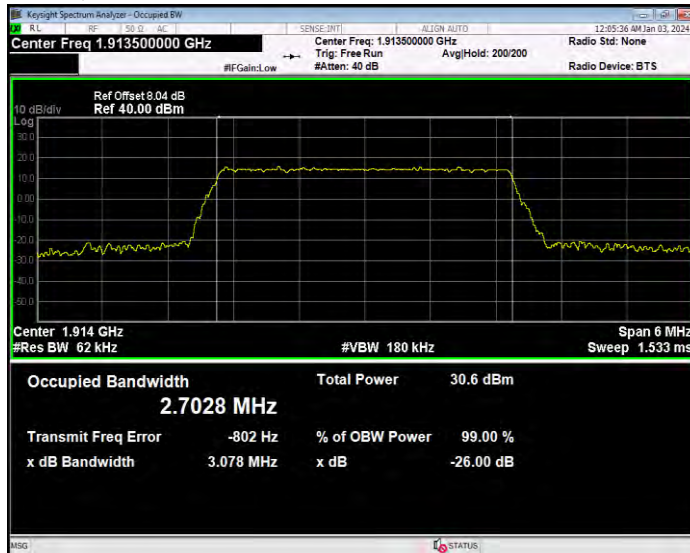

Band25 16QAM BW=3MHz Channel=26675 RB Size=15 Position=#0