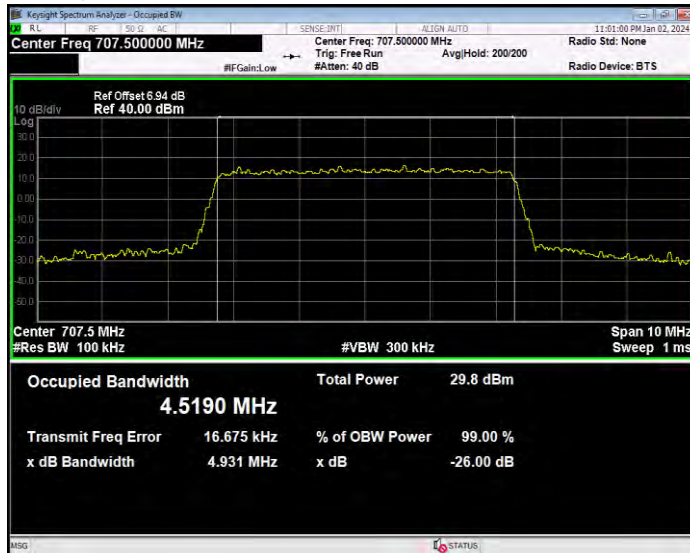

Band12 16QAM BW=5MHz Channel=23095 RB Size=25 Position=#0