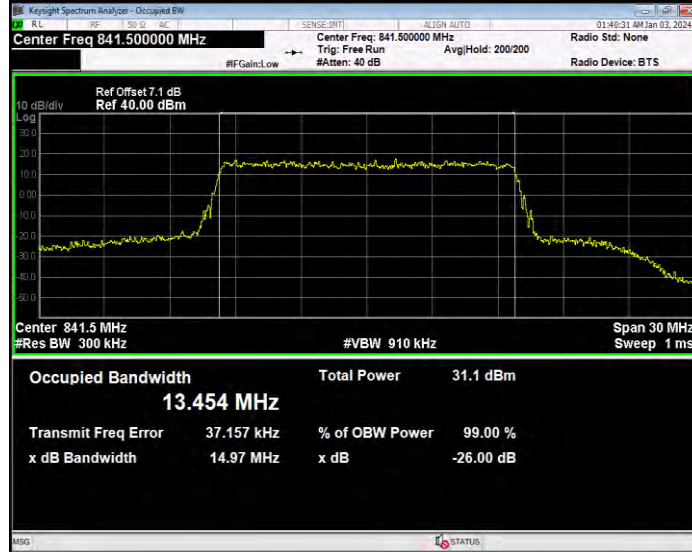

Band26(824-849) 16QAM BW=15MHz Channel=26965 RB Size=75 Position=#0