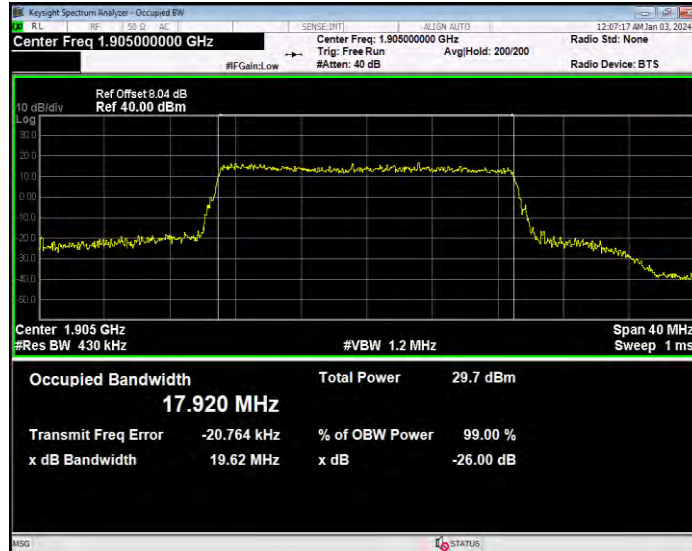

Band25 16QAM BW=15MHz Channel=26615 RB Size=75 Position=#0

Band25 16QAM BW=20MHz Channel=26140 RB Size=100 Position=#0

Band25 16QAM BW=20MHz Channel=26365 RB Size=100 Position=#0

Band25 16QAM BW=20MHz Channel=26590 RB Size=100 Position=#0