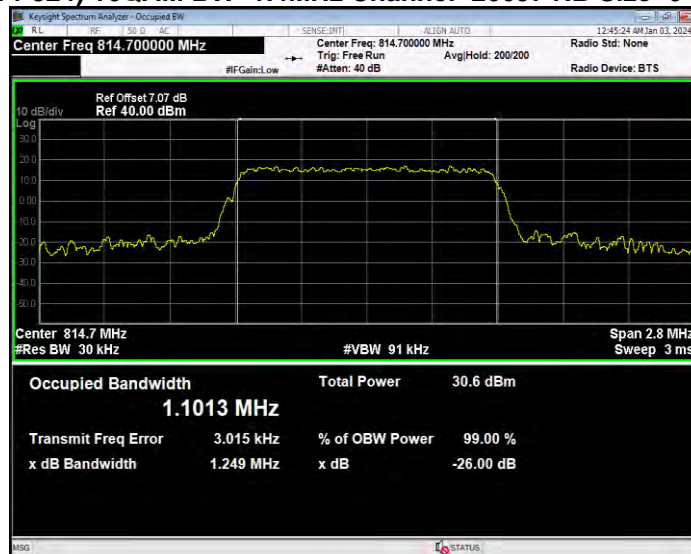

Band26(814-824) 16QAM BW=1.4MHz Channel=26697 RB Size=6 Position=#0