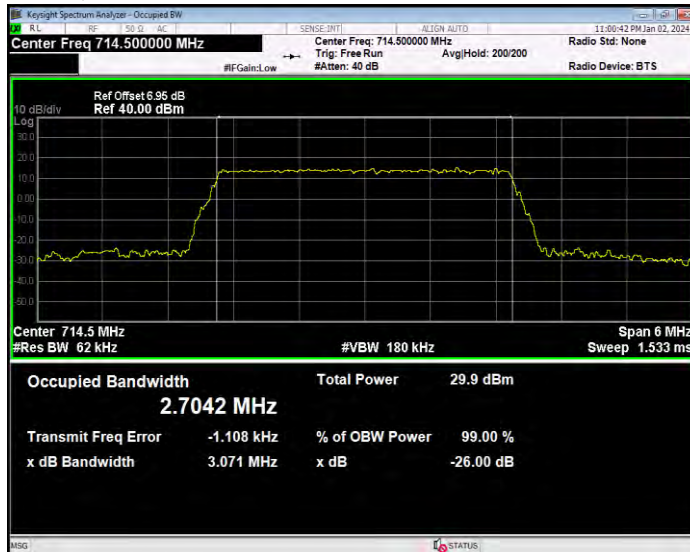

Band12 16QAM BW=3MHz Channel=23165 RB Size=15 Position=#0