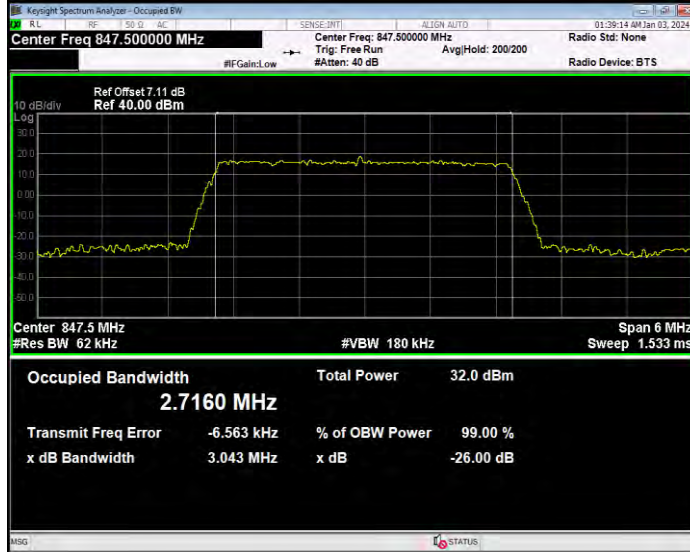

Band26(824-849) 16QAM BW=3MHz Channel=27025 RB Size=15 Position=#0