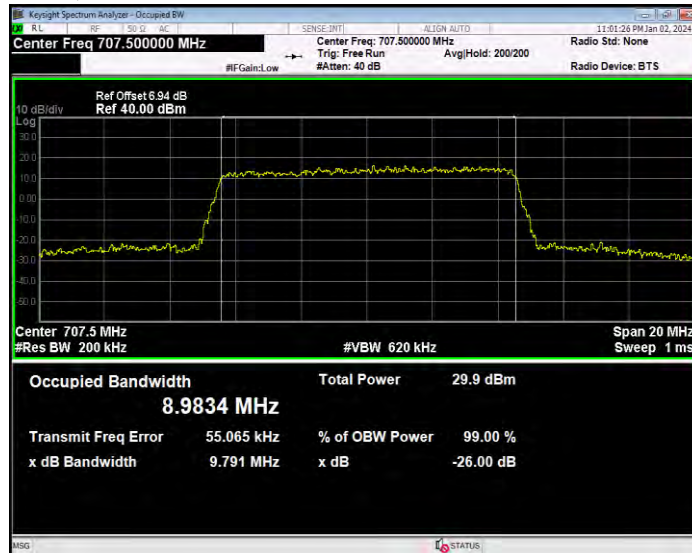

Band12 16QAM BW=10MHz Channel=23095 RB Size=50 Position=#0