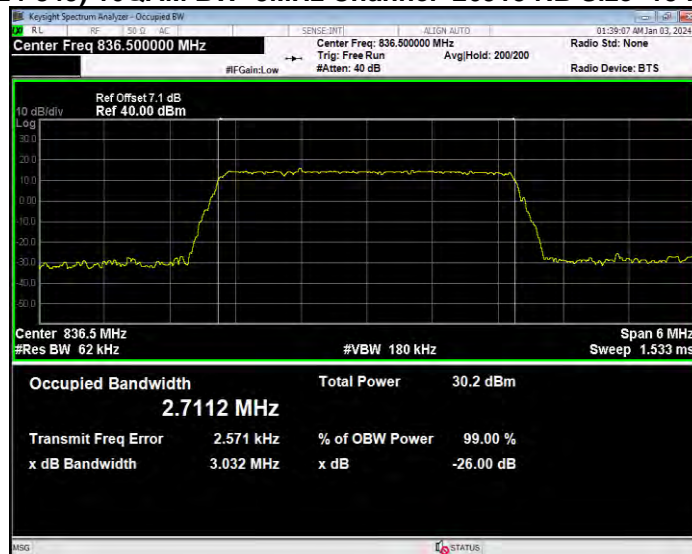

Band26(824-849) 16QAM BW=3MHz Channel=26915 RB Size=15 Position=#0