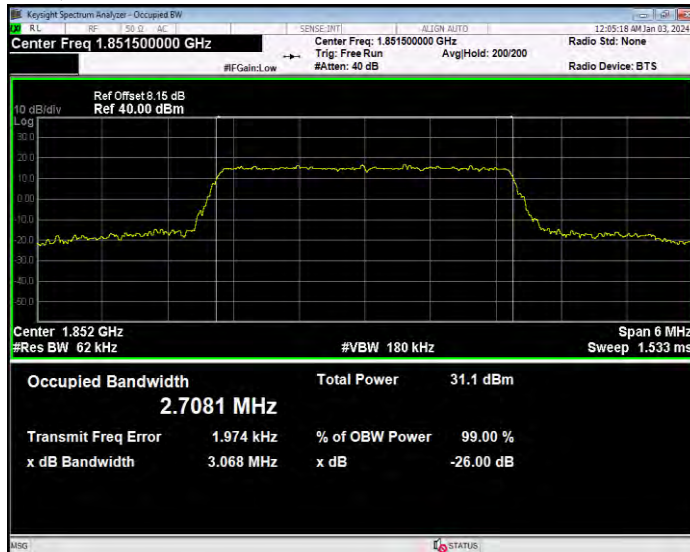

Band25 QPSK BW=3MHz Channel=26055 RB Size=15 Position=#0