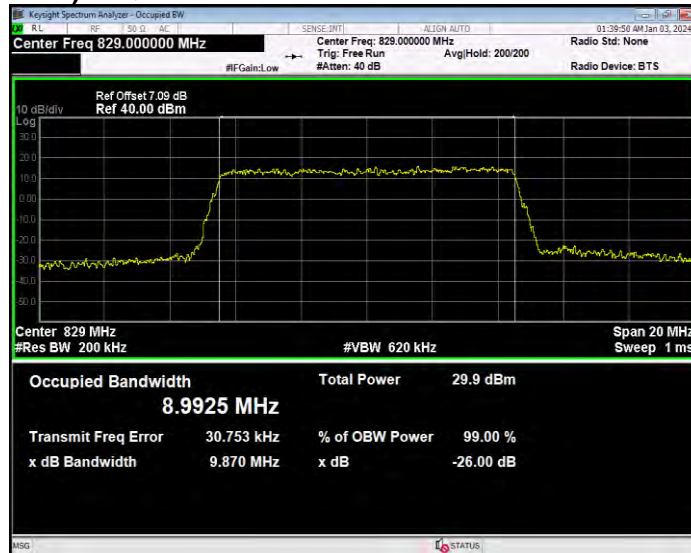

Band26(824-849) 16QAM BW=10MHz Channel=26840 RB Size=50 Position=#0