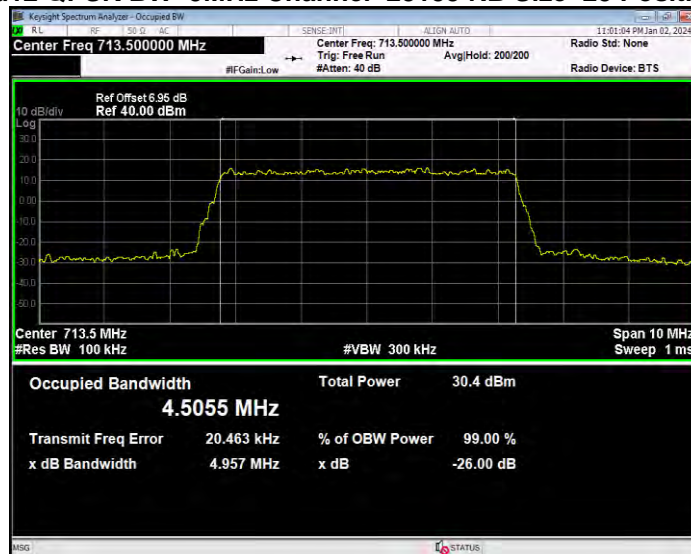

Band12 QPSK BW=3MHz Channel=23165 RB Size=15 Position=#0

Band12 QPSK BW=5MHz Channel=23035 RB Size=25 Position=#0

Band12 QPSK BW=5MHz Channel=23095 RB Size=25 Position=#0

Band12 QPSK BW=5MHz Channel=23155 RB Size=25 Position=#0