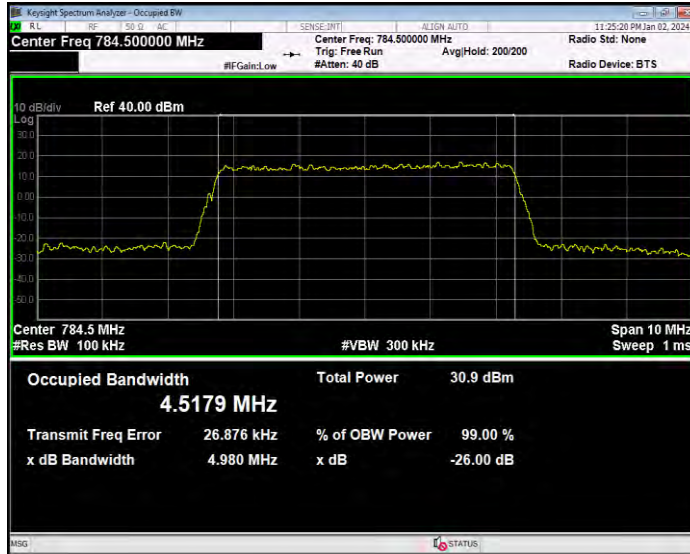

Band13 16QAM BW=10MHz Channel=23230 RB Size=50 Position=#0

Band13 16QAM BW=5MHz Channel=23205 RB Size=25 Position=#0

Band13 16QAM BW=5MHz Channel=23230 RB Size=25 Position=#0

Band13 16QAM BW=5MHz Channel=23255 RB Size=25 Position=#0