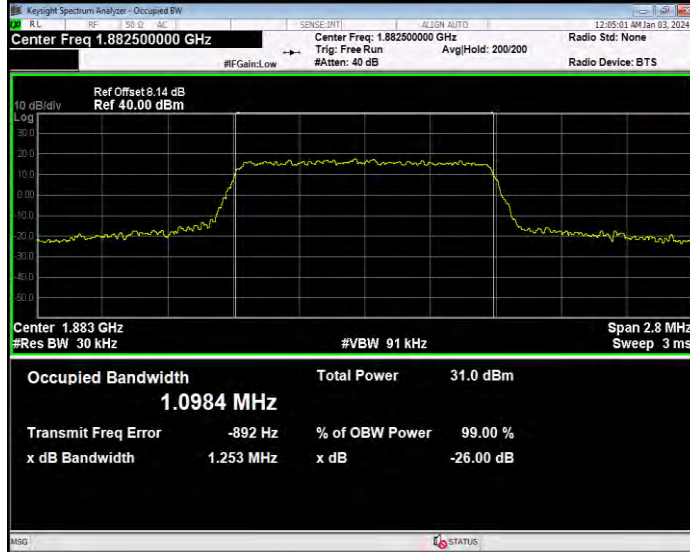

Band25 16QAM BW=5MHz Channel=26365 RB Size=25 Position=#0

Band25 16QAM BW=5MHz Channel=26665 RB Size=25 Position=#0

Band25 QPSK BW=1.4MHz Channel=26047 RB Size=6 Position=#0

Band25 QPSK BW=1.4MHz Channel=26365 RB Size=6 Position=#0