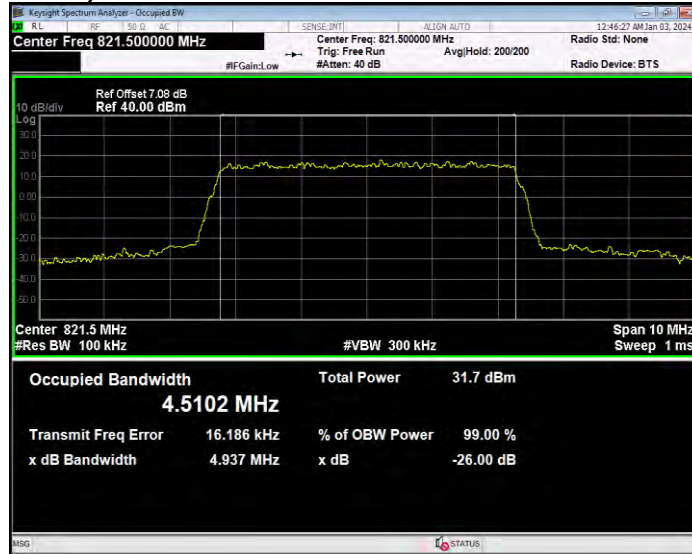

Band26(814-824) QPSK BW=5MHz Channel=26765 RB Size=25 Position=#0