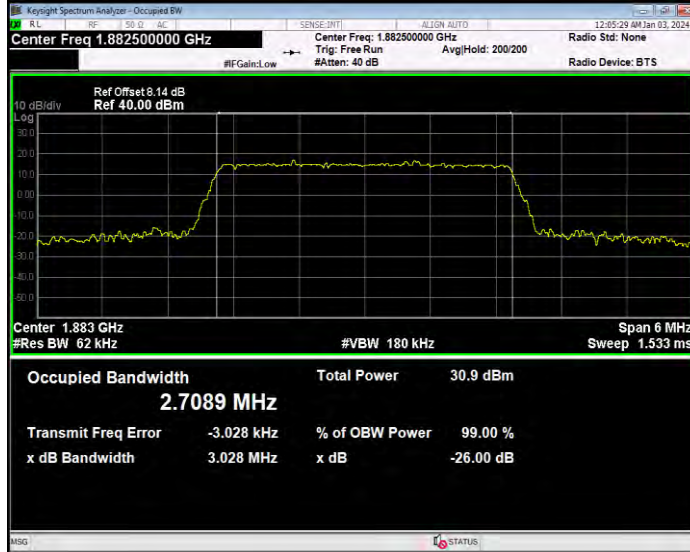

Band25 16QAM BW=3MHz Channel=26365 RB Size=15 Position=#0