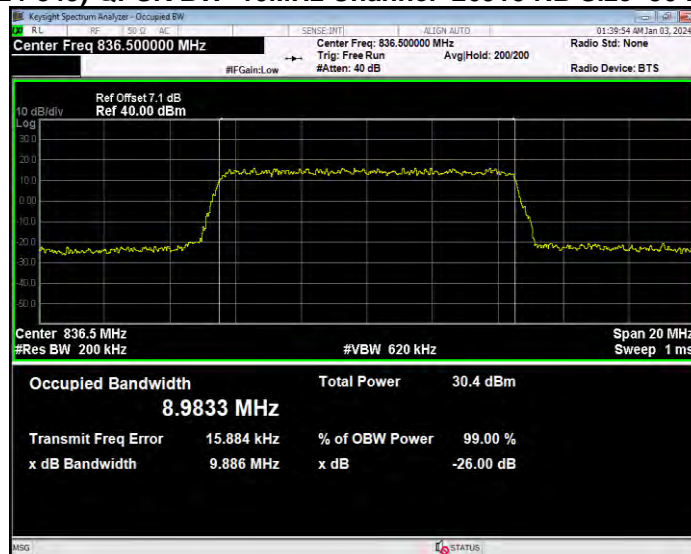

Band26(824-849) QPSK BW=10MHz Channel=26915 RB Size=50 Position=#0