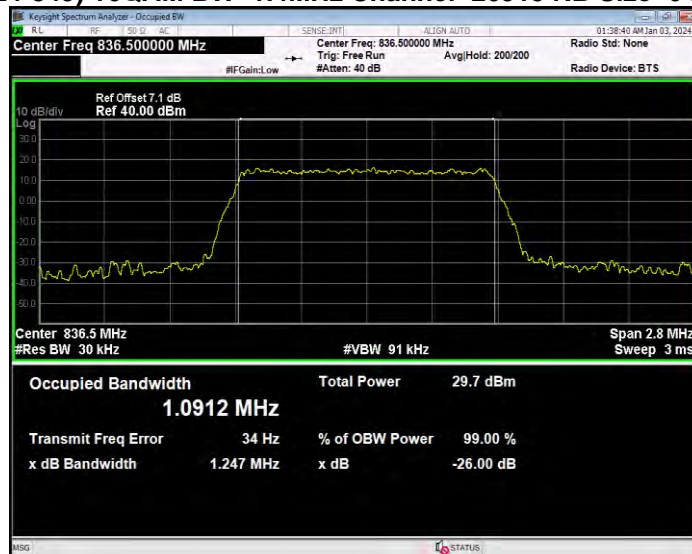

Band26(824-849) 16QAM BW=1.4MHz Channel=26915 RB Size=6 Position=#0