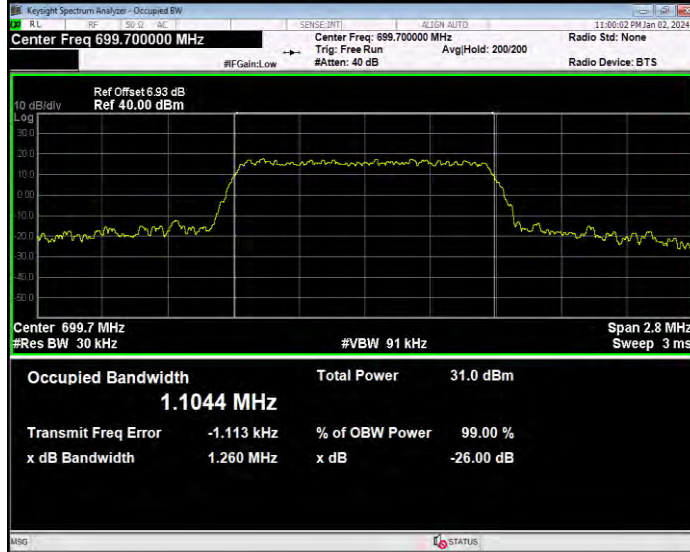

Band12 16QAM BW=1.4MHz Channel=23017 RB Size=6 Position=#0