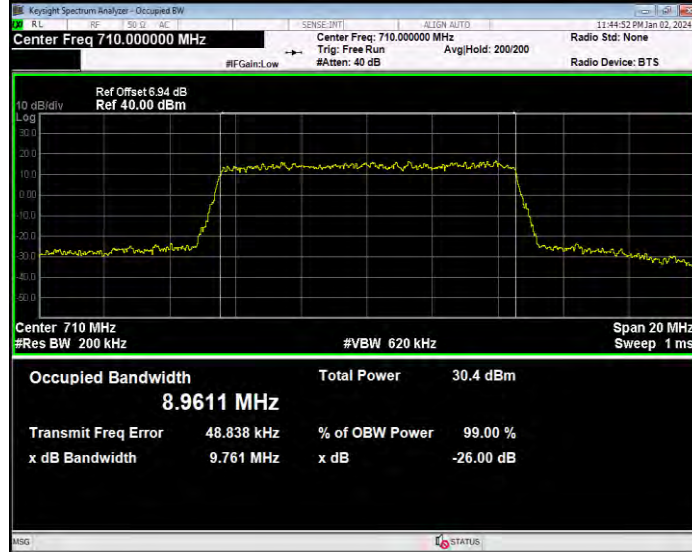

Band17 16QAM BW=5MHz Channel=23790 RB Size=25 Position=#0

Band17 16QAM BW=5MHz Channel=23825 RB Size=25 Position=#0

Band17 QPSK BW=10MHz Channel=23780 RB Size=50 Position=#0

Band17 QPSK BW=10MHz Channel=23790 RB Size=50 Position=#0