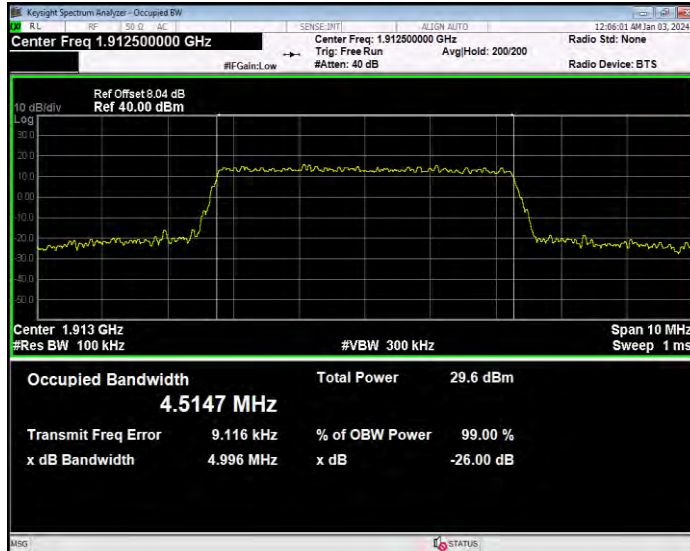

Band25 16QAM BW=5MHz Channel=26665 RB Size=25 Position=#0