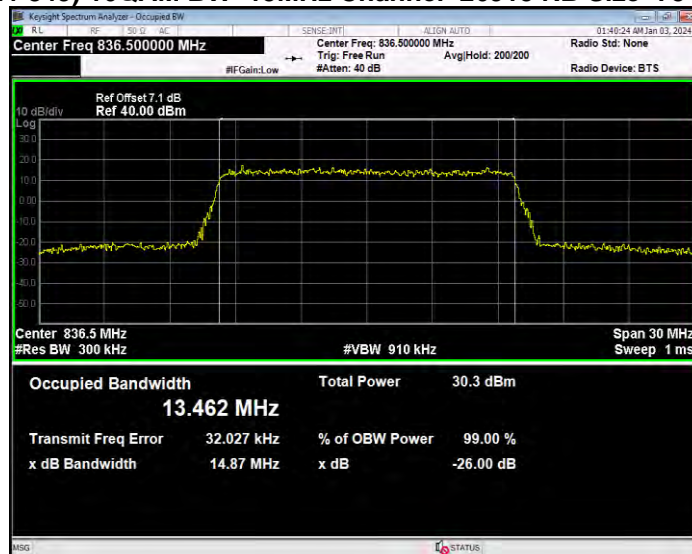

Band26(824-849) 16QAM BW=15MHz Channel=26915 RB Size=75 Position=#0