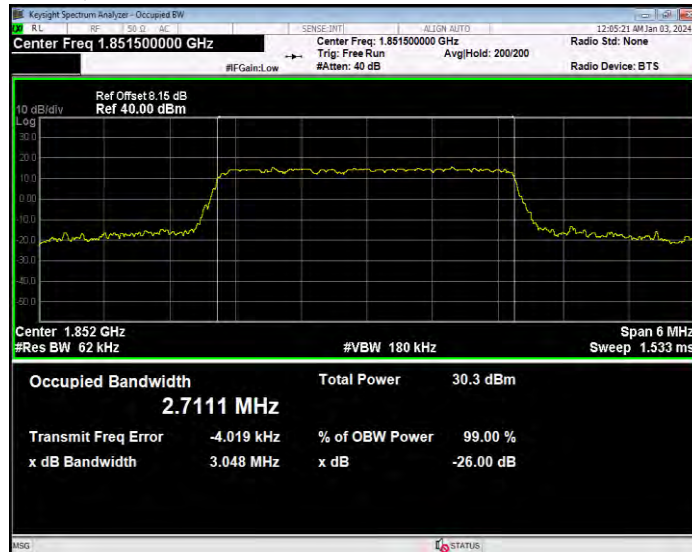

Band25 16QAM BW=3MHz Channel=26055 RB Size=15 Position=#0