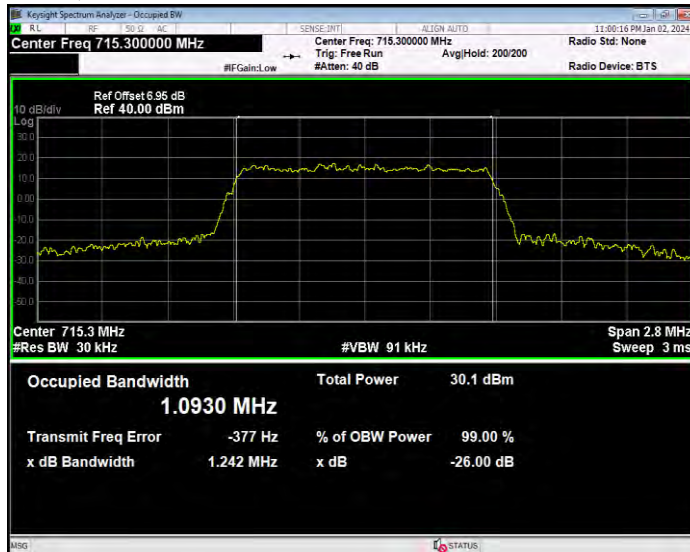

Band12 16QAM BW=1.4MHz Channel=23173 RB Size=6 Position=#0