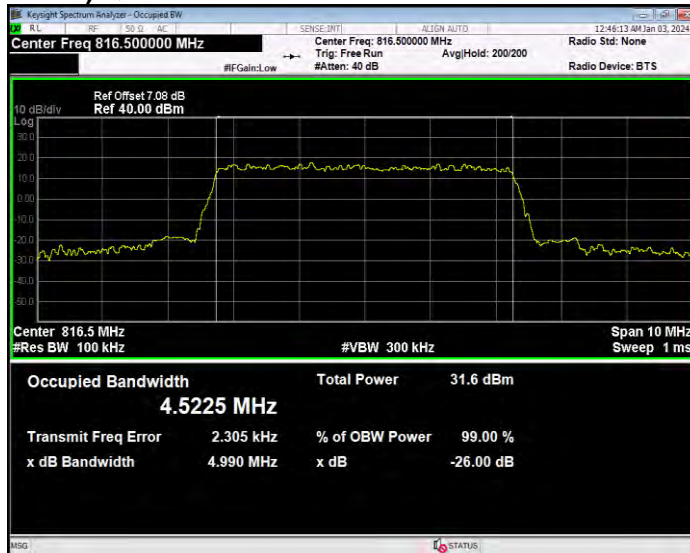

Band26(814-824) QPSK BW=5MHz Channel=26715 RB Size=25 Position=#0