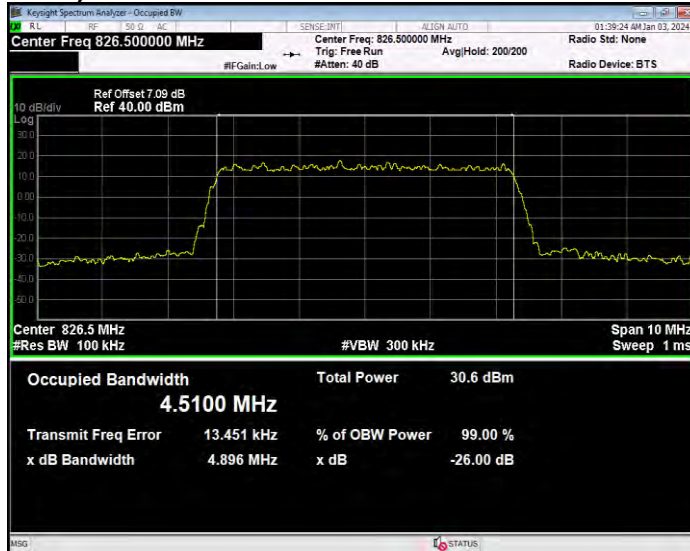

Band26(824-849) 16QAM BW=3MHz Channel=26805 RB Size=15 Position=#0

Band26(824-849) 16QAM BW=3MHz Channel=26915 RB Size=15 Position=#0

Band26(824-849) 16QAM BW=3MHz Channel=27025 RB Size=15 Position=#0

Band26(824-849) 16QAM BW=5MHz Channel=26815 RB Size=25 Position=#0