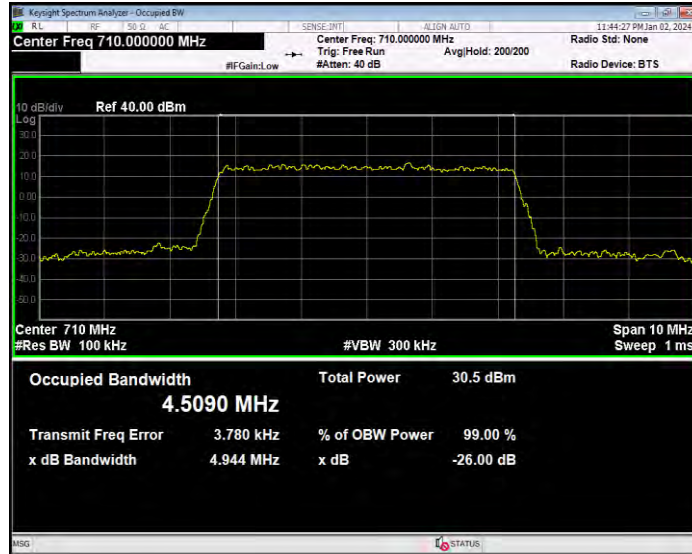

Band17 QPSK BW=5MHz Channel=23790 RB Size=25 Position=#0