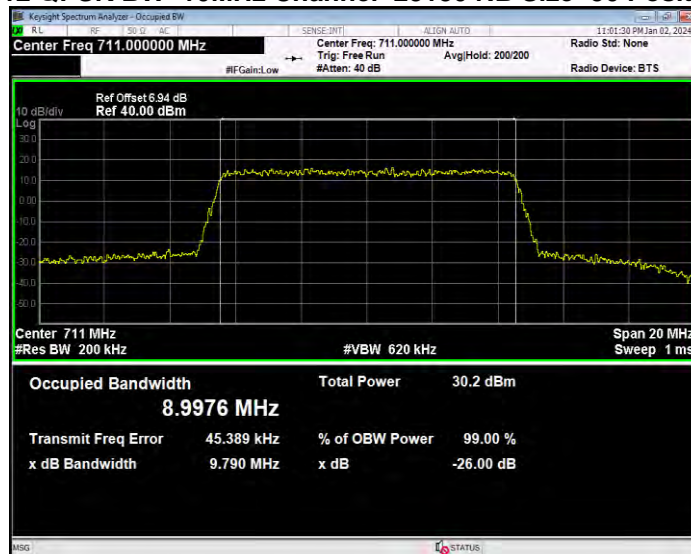

Band12 QPSK BW=10MHz Channel=23130 RB Size=50 Position=#0