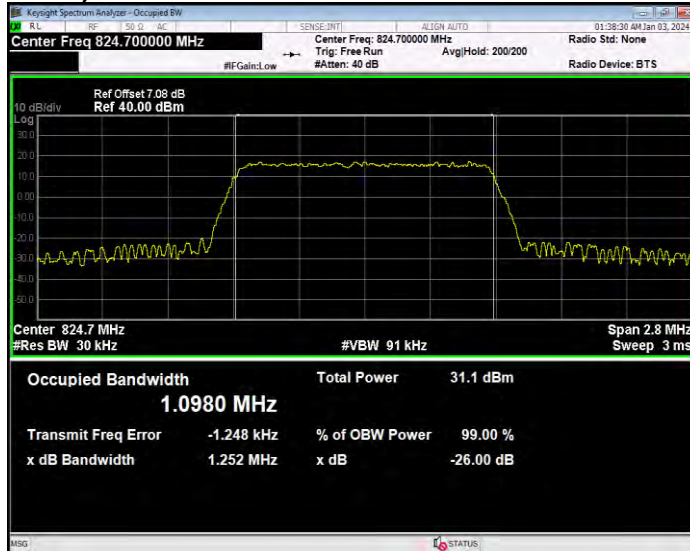

Band26(824-849) QPSK BW=1.4MHz Channel=26797 RB Size=6 Position=#0