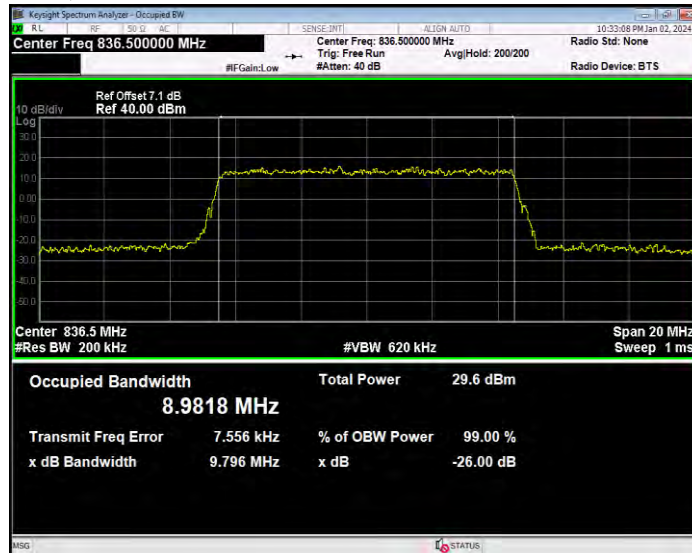

Band5 16QAM BW=10MHz Channel=20525 RB Size=50 Position=#0