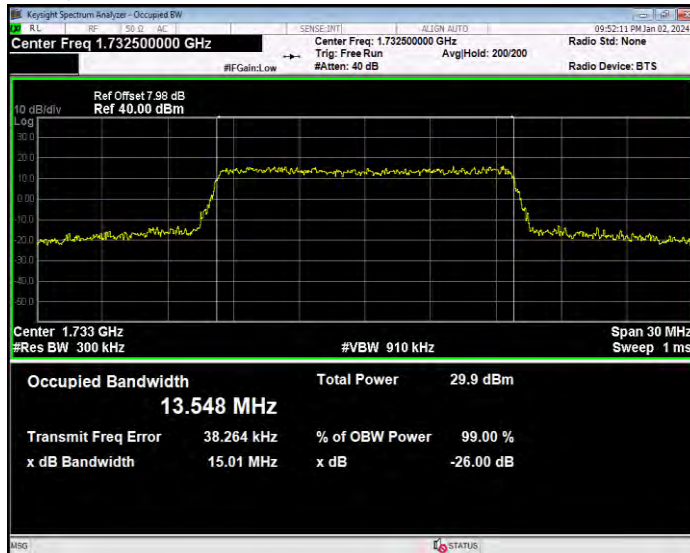

**Band4 16QAM BW=10MHz Channel=20175 RB Size=50 Position=#0**

**Band4 16QAM BW=10MHz Channel=20350 RB Size=50 Position=#0**

**Band4 16QAM BW=15MHz Channel=20025 RB Size=75 Position=#0**

**Band4 16QAM BW=15MHz Channel=20175 RB Size=75 Position=#0**