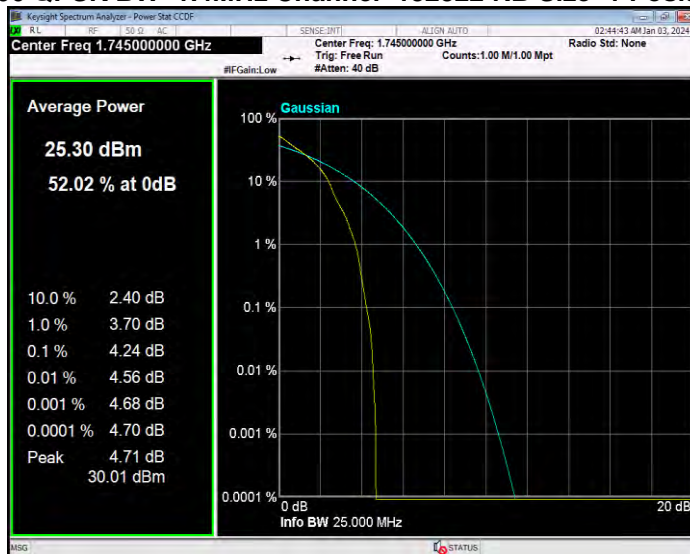

Band66 QPSK BW=1.4MHz Channel=132322 RB Size=1 Position=#0