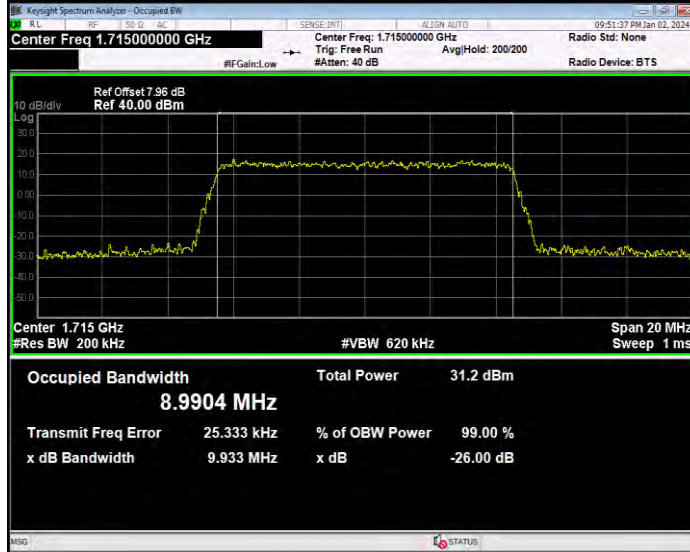

**Band4 16QAM BW=1.4MHz Channel=19957 RB Size=6 Position=#0**

**Band4 16QAM BW=1.4MHz Channel=20175 RB Size=6 Position=#0**

**Band4 16QAM BW=1.4MHz Channel=20393 RB Size=6 Position=#0**

**Band4 16QAM BW=10MHz Channel=20000 RB Size=50 Position=#0**