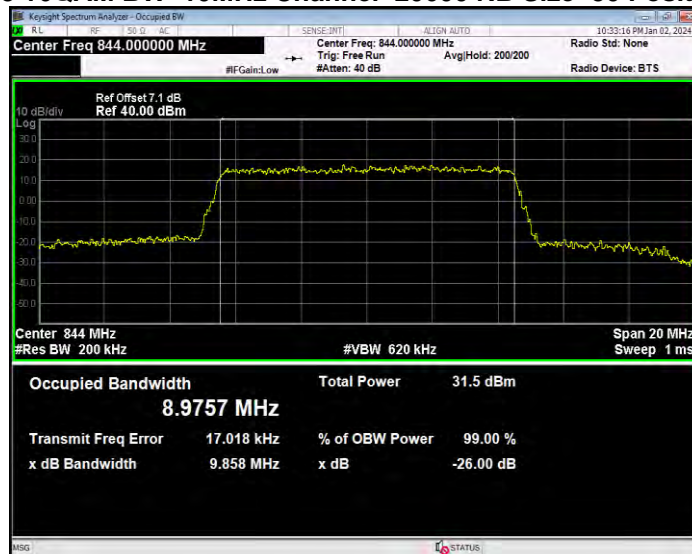

Band5 16QAM BW=10MHz Channel=20600 RB Size=50 Position=#0