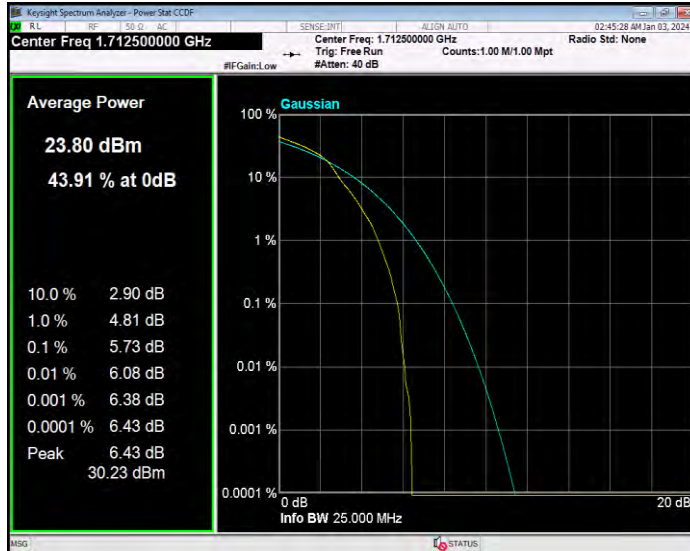

**Band66 16QAM BW=3MHz Channel=132657 RB Size=1 Position=#0**

**Band66 16QAM BW=5MHz Channel=131997 RB Size=1 Position=#0**

**Band66 16QAM BW=5MHz Channel=132322 RB Size=1 Position=#0**

**Band66 16QAM BW=5MHz Channel=132647 RB Size=1 Position=#0**