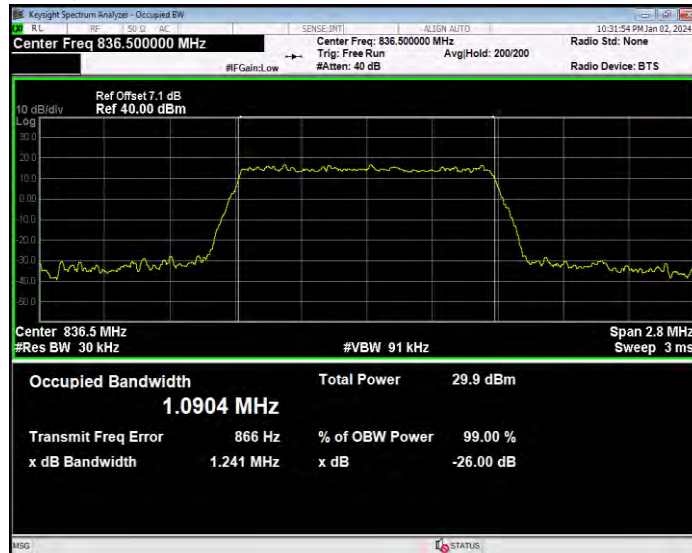

Band5 16QAM BW=1.4MHz Channel=20525 RB Size=6 Position=#0