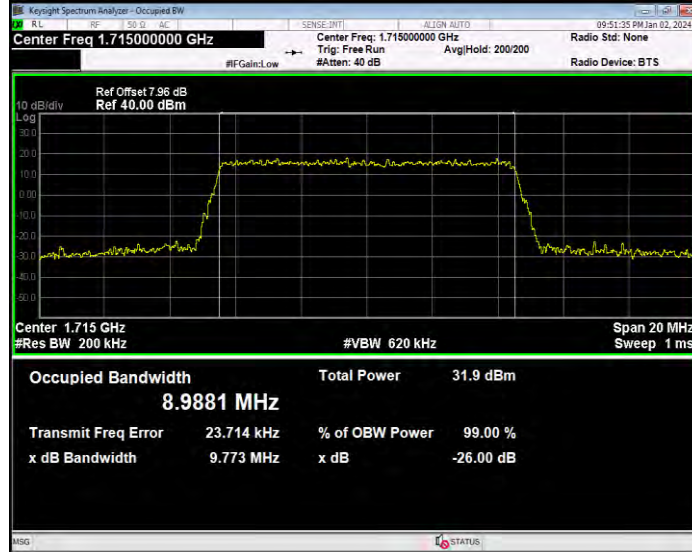

Band4 QPSK BW=10MHz Channel=20000 RB Size=50 Position=#0