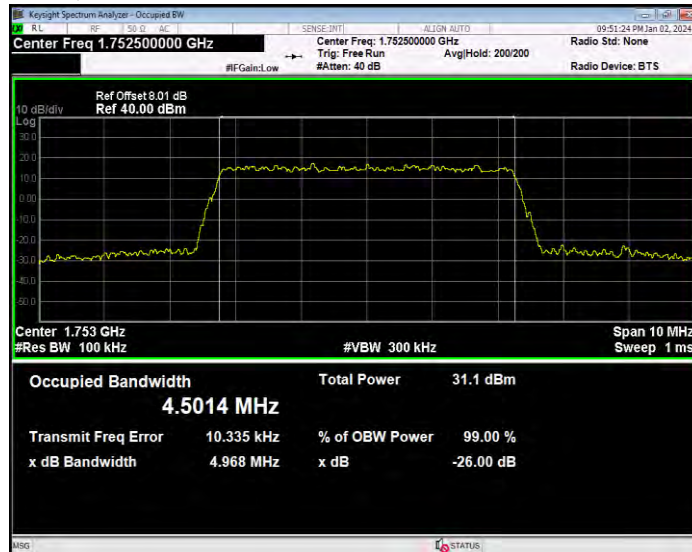

Band4 16QAM BW=5MHz Channel=20375 RB Size=25 Position=#0