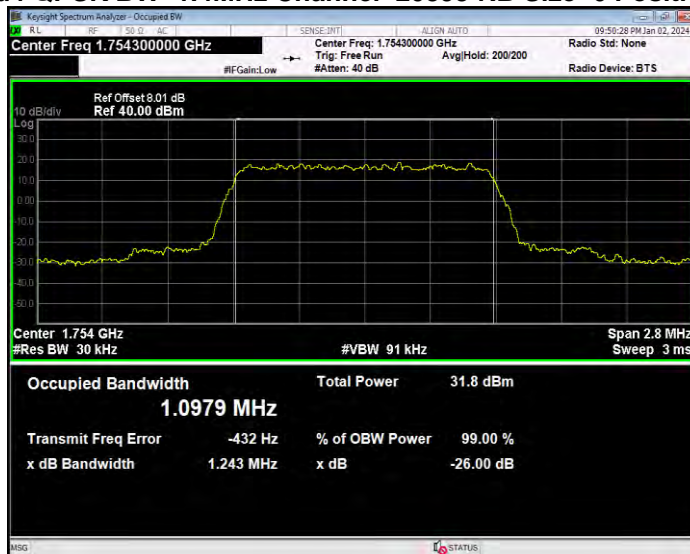

Band4 QPSK BW=1.4MHz Channel=20393 RB Size=6 Position=#0