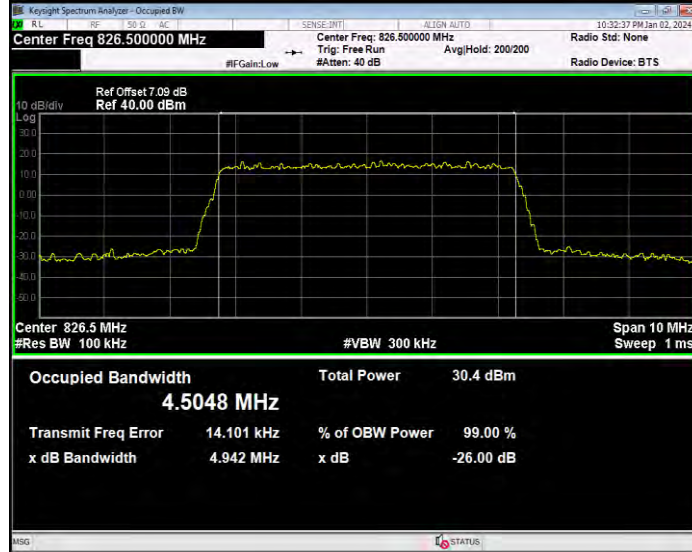

Band5 16QAM BW=5MHz Channel=20425 RB Size=25 Position=#0