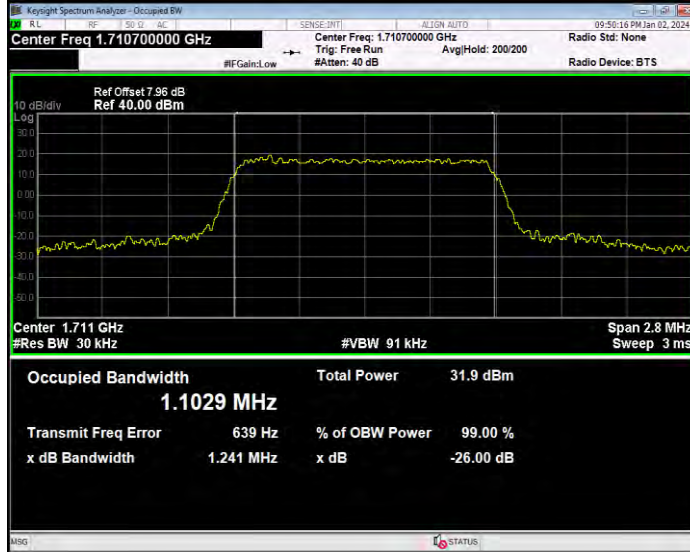

Band4 16QAM BW=1.4MHz Channel=19957 RB Size=6 Position=#0