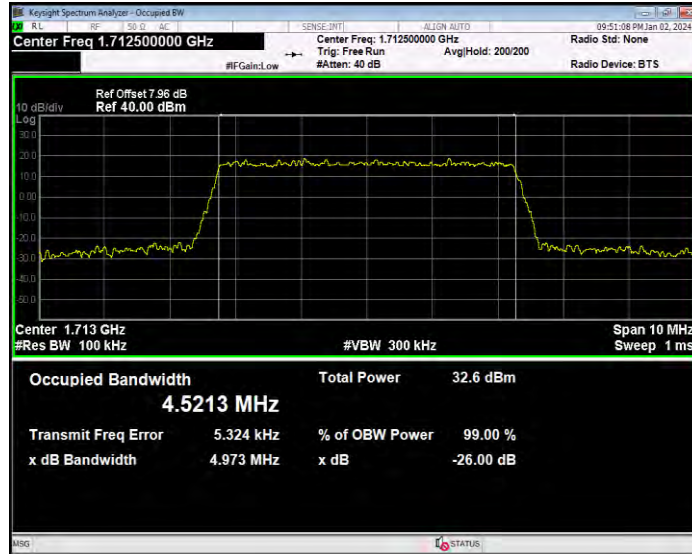

Band4 QPSK BW=5MHz Channel=19975 RB Size=25 Position=#0