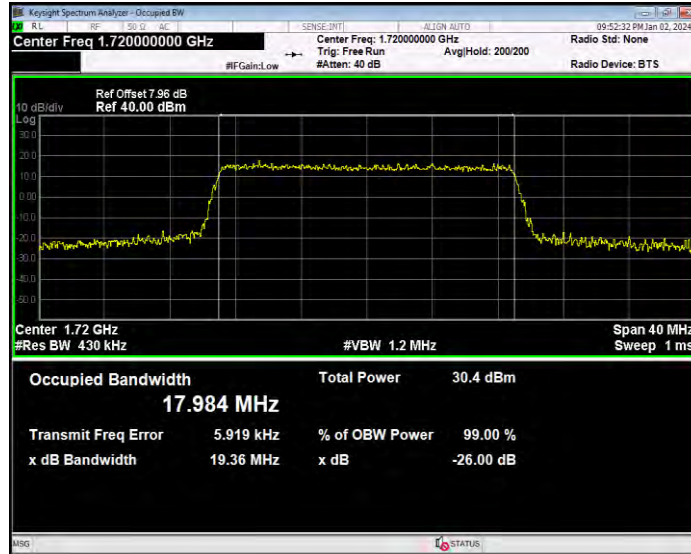

Band4 16QAM BW=20MHz Channel=20050 RB Size=100 Position=#0