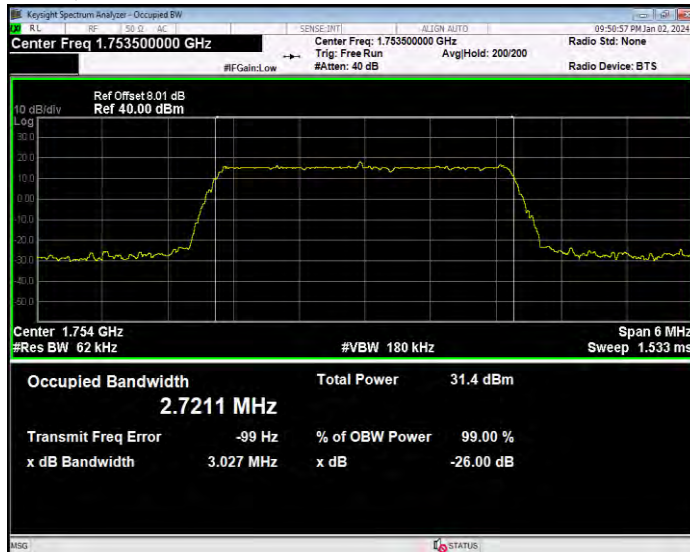

Band4 16QAM BW=3MHz Channel=20385 RB Size=15 Position=#0