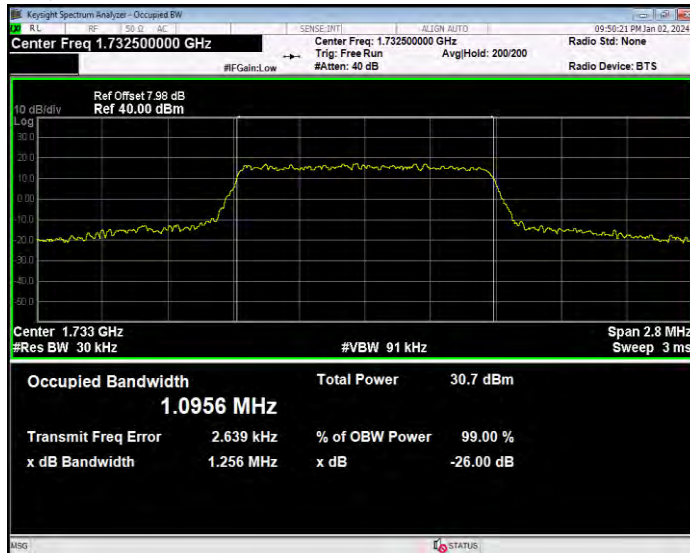

**Band4 16QAM BW=5MHz Channel=20175 RB Size=25 Position=#0**

**Band4 16QAM BW=5MHz Channel=20375 RB Size=25 Position=#0**

**Band4 QPSK BW=1.4MHz Channel=19957 RB Size=6 Position=#0**

**Band4 QPSK BW=1.4MHz Channel=20175 RB Size=6 Position=#0**