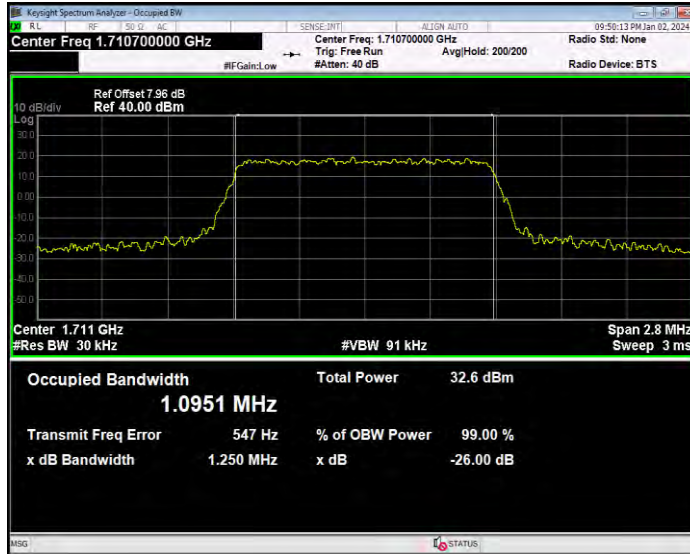

Band4 QPSK BW=1.4MHz Channel=19957 RB Size=6 Position=#0