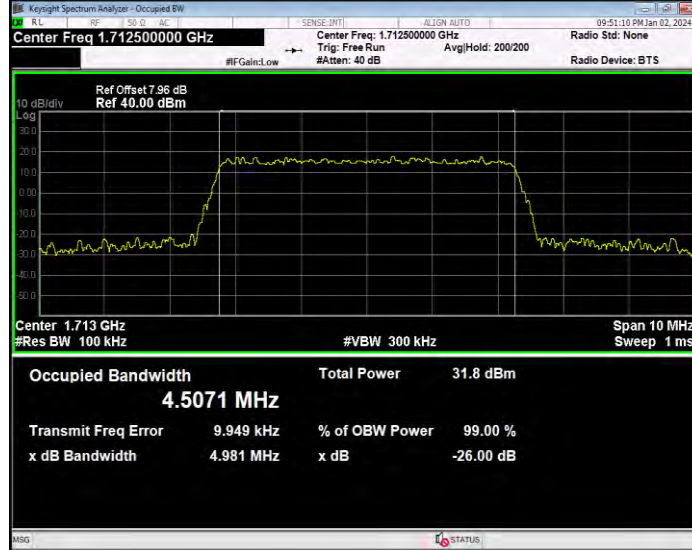

**Band4 16QAM BW=3MHz Channel=19965 RB Size=15 Position=#0**

**Band4 16QAM BW=3MHz Channel=20175 RB Size=15 Position=#0**

**Band4 16QAM BW=3MHz Channel=20385 RB Size=15 Position=#0**

**Band4 16QAM BW=5MHz Channel=19975 RB Size=25 Position=#0**