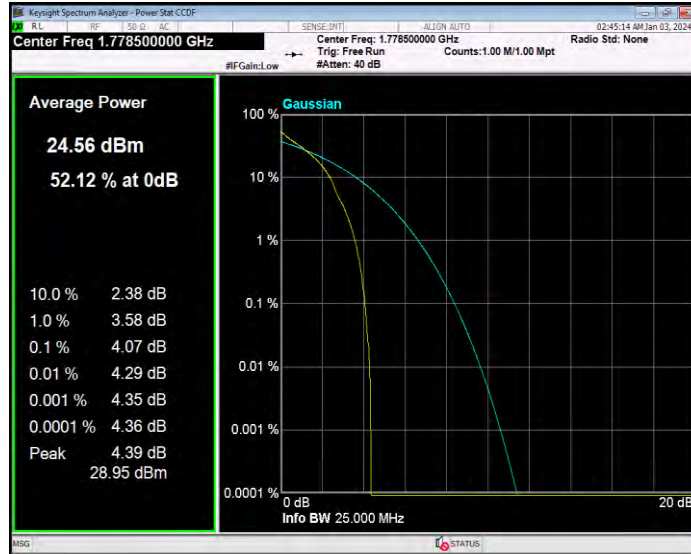

Band66 QPSK BW=3MHz Channel=132657 RB Size=1 Position=#0