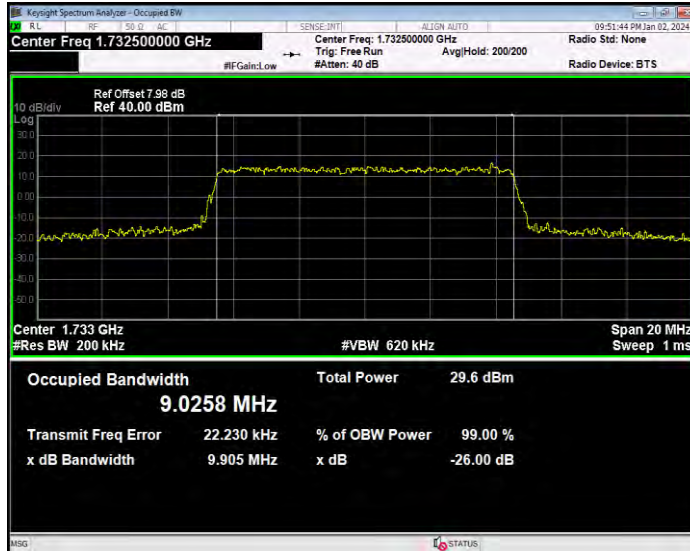

Band4 16QAM BW=10MHz Channel=20175 RB Size=50 Position=#0