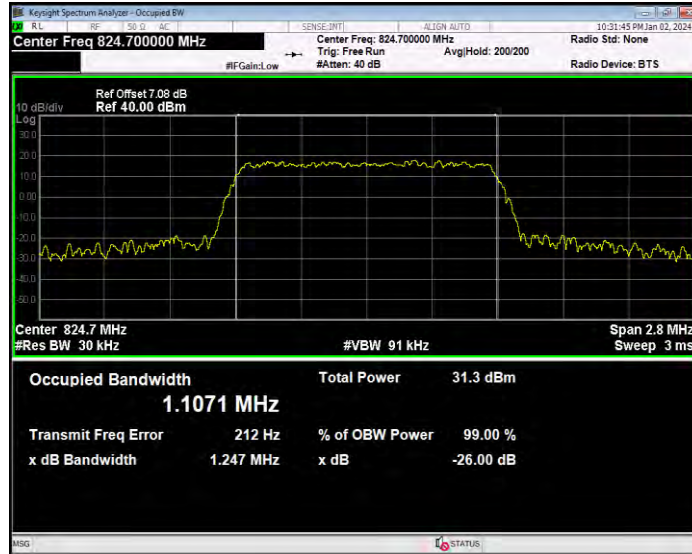

Band5 16QAM BW=1.4MHz Channel=20407 RB Size=6 Position=#0