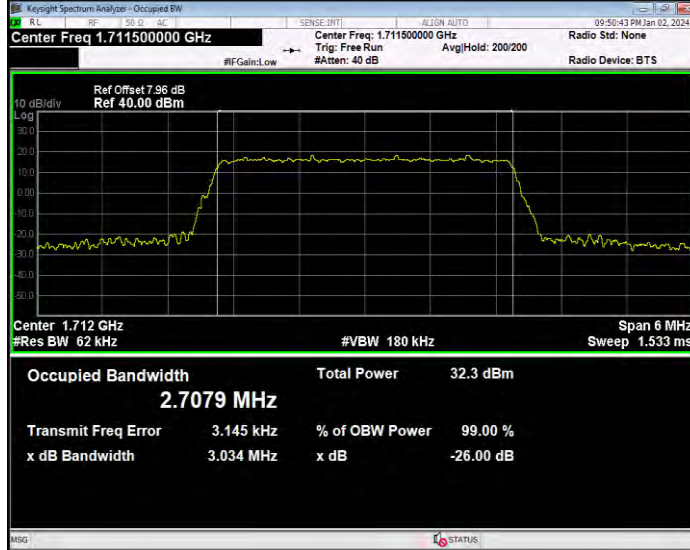

Band4 16QAM BW=3MHz Channel=19965 RB Size=15 Position=#0