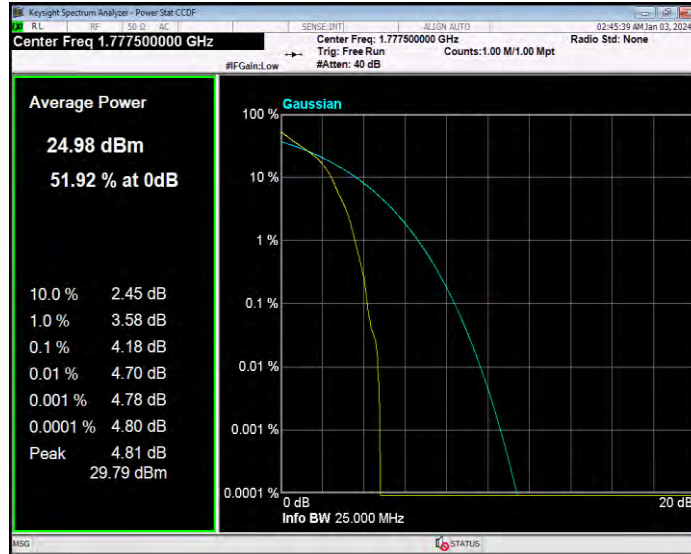

Band66 QPSK BW=5MHz Channel=132647 RB Size=1 Position=#0