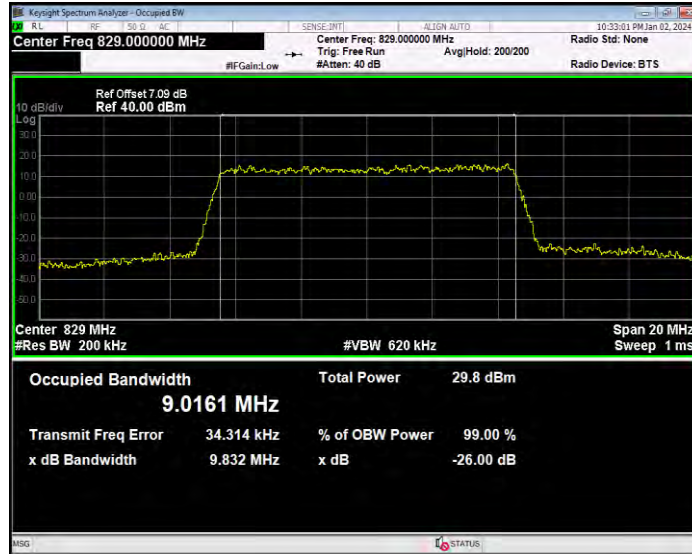

**Band5 16QAM BW=1.4MHz Channel=20407 RB Size=6 Position=#0**

**Band5 16QAM BW=1.4MHz Channel=20525 RB Size=6 Position=#0**

**Band5 16QAM BW=1.4MHz Channel=20643 RB Size=6 Position=#0**

**Band5 16QAM BW=10MHz Channel=20450 RB Size=50 Position=#0**