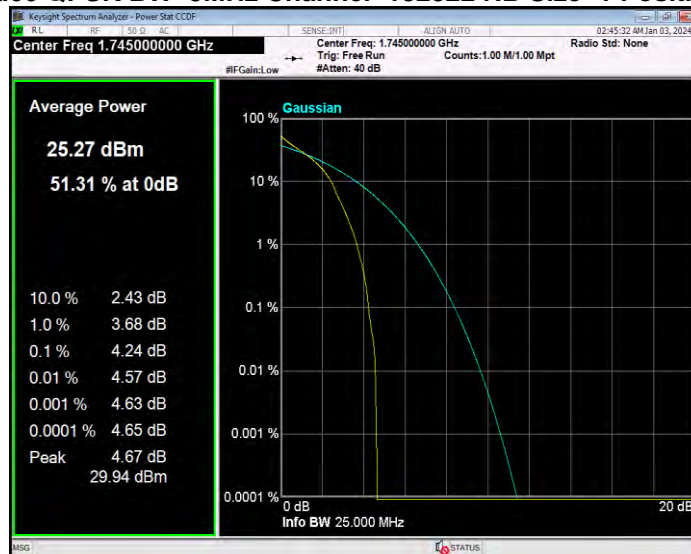

Band66 QPSK BW=5MHz Channel=132322 RB Size=1 Position=#0