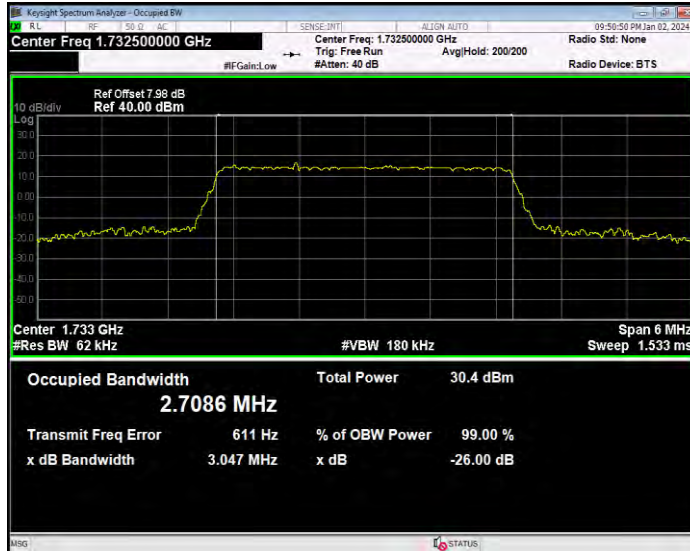

Band4 16QAM BW=3MHz Channel=20175 RB Size=15 Position=#0