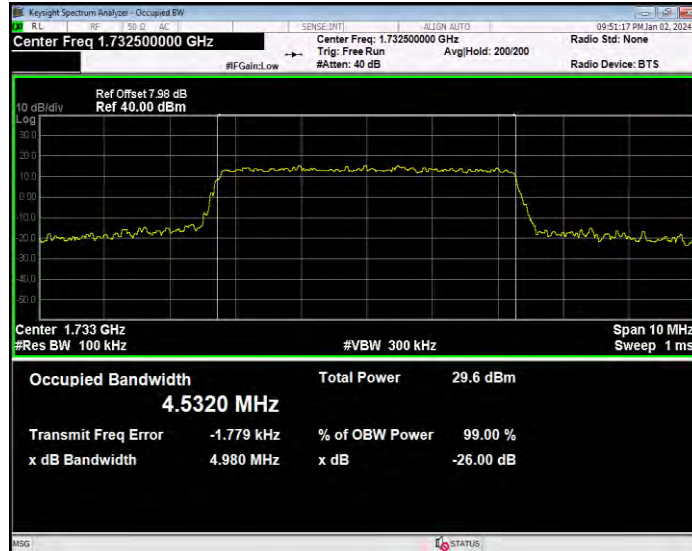

Band4 16QAM BW=5MHz Channel=20175 RB Size=25 Position=#0