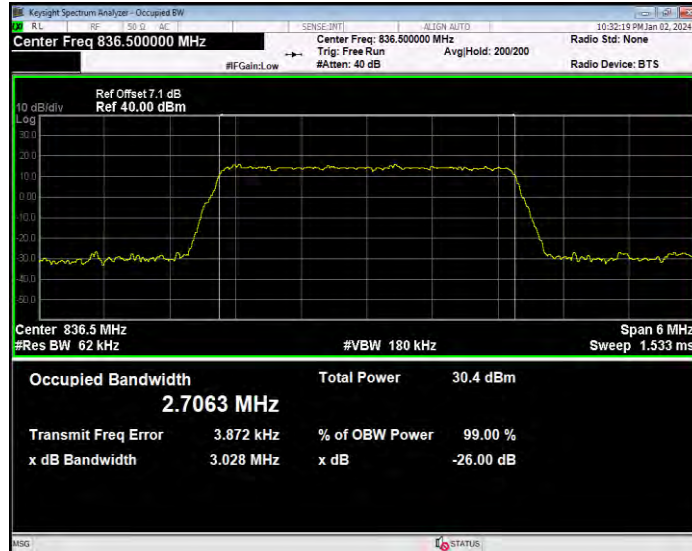

**Band5 16QAM BW=10MHz Channel=20525 RB Size=50 Position=#0**

**Band5 16QAM BW=10MHz Channel=20600 RB Size=50 Position=#0**

**Band5 16QAM BW=3MHz Channel=20415 RB Size=15 Position=#0**

**Band5 16QAM BW=3MHz Channel=20525 RB Size=15 Position=#0**