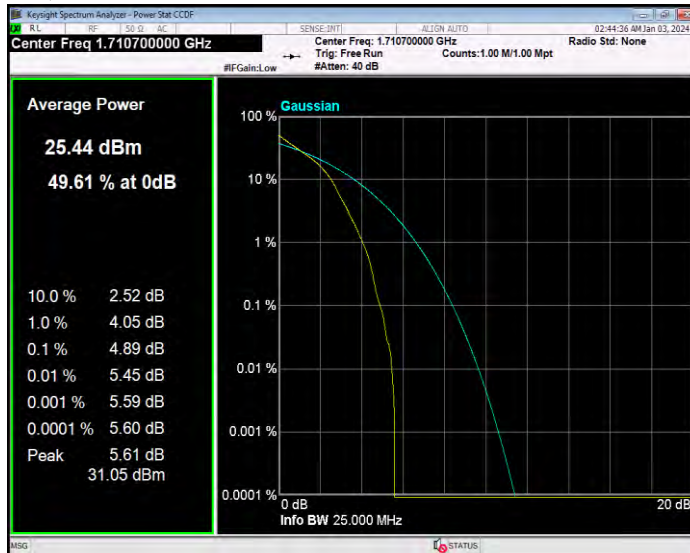

Band66 QPSK BW=1.4MHz Channel=131979 RB Size=1 Position=#0