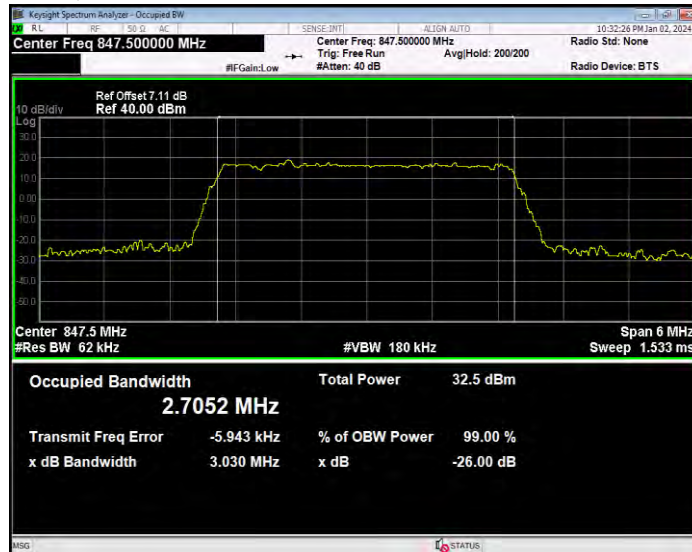

Band5 16QAM BW=3MHz Channel=20635 RB Size=15 Position=#0