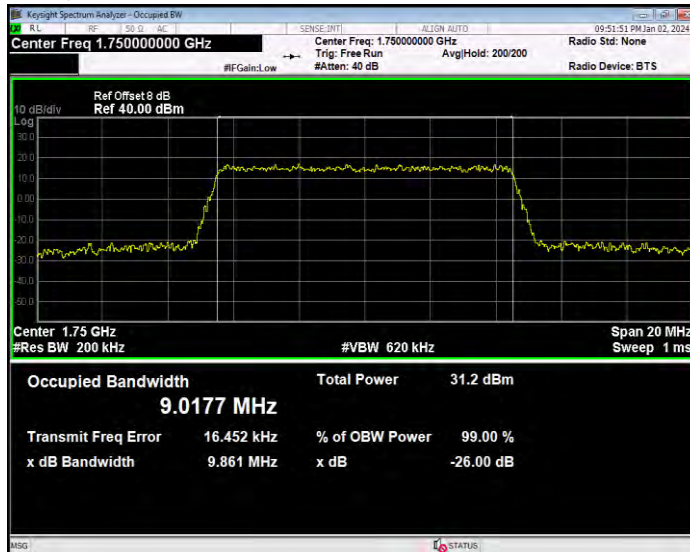

Band4 16QAM BW=10MHz Channel=20350 RB Size=50 Position=#0