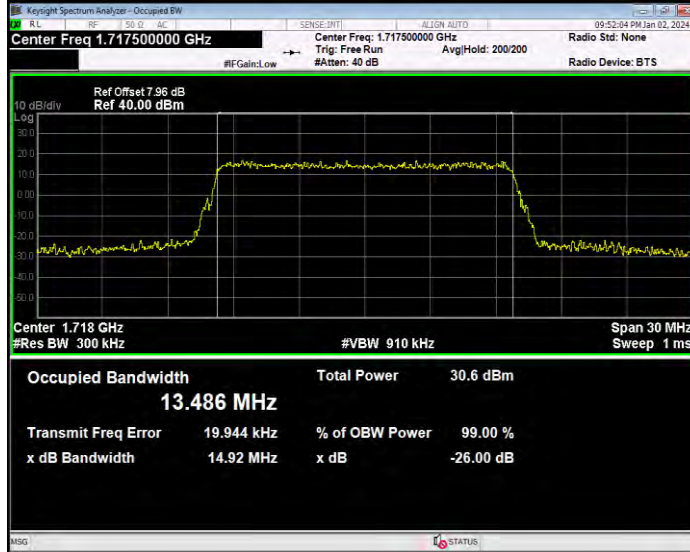

**Band4 16QAM BW=10MHz Channel=20175 RB Size=50 Position=#0**

**Band4 16QAM BW=10MHz Channel=20350 RB Size=50 Position=#0**

**Band4 16QAM BW=15MHz Channel=20025 RB Size=75 Position=#0**

**Band4 16QAM BW=15MHz Channel=20175 RB Size=75 Position=#0**