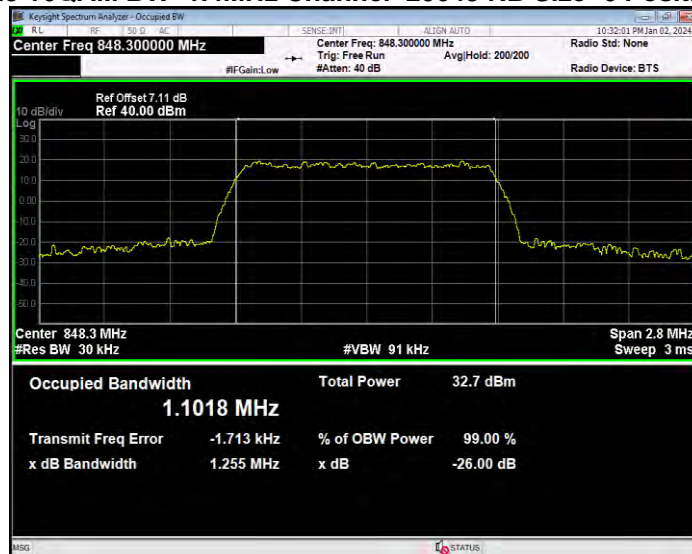

Band5 16QAM BW=1.4MHz Channel=20643 RB Size=6 Position=#0