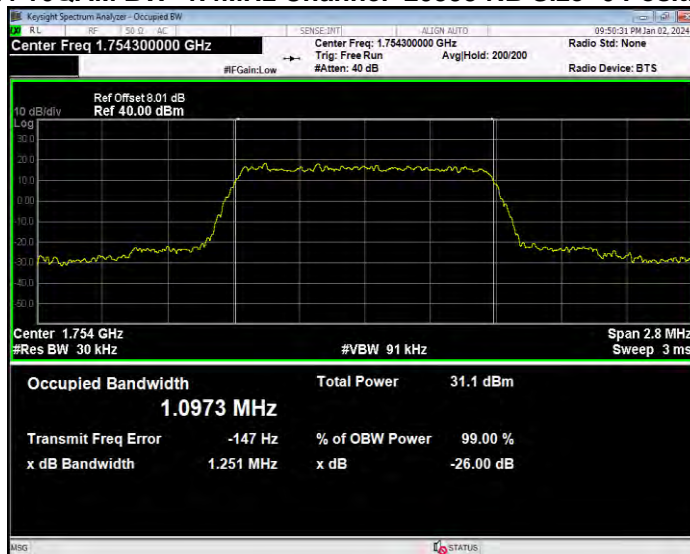

Band4 16QAM BW=1.4MHz Channel=20393 RB Size=6 Position=#0