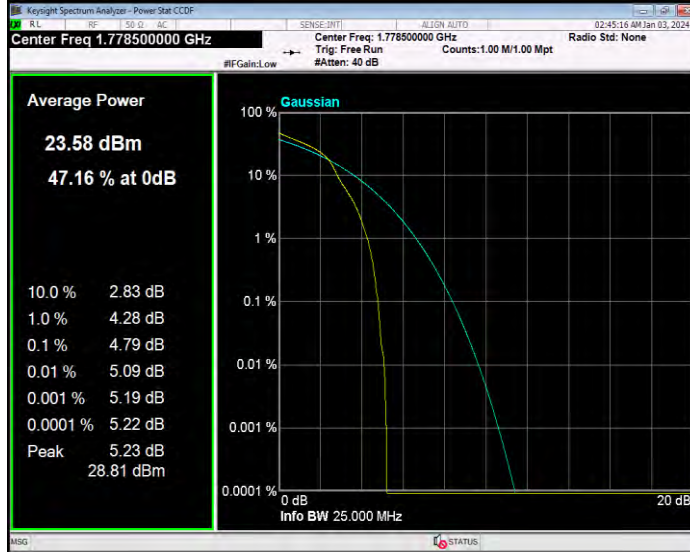

**Band66 16QAM BW=3MHz Channel=132657 RB Size=1 Position=#0**

**Band66 16QAM BW=5MHz Channel=131997 RB Size=1 Position=#0**

**Band66 16QAM BW=5MHz Channel=132322 RB Size=1 Position=#0**

**Band66 16QAM BW=5MHz Channel=132647 RB Size=1 Position=#0**