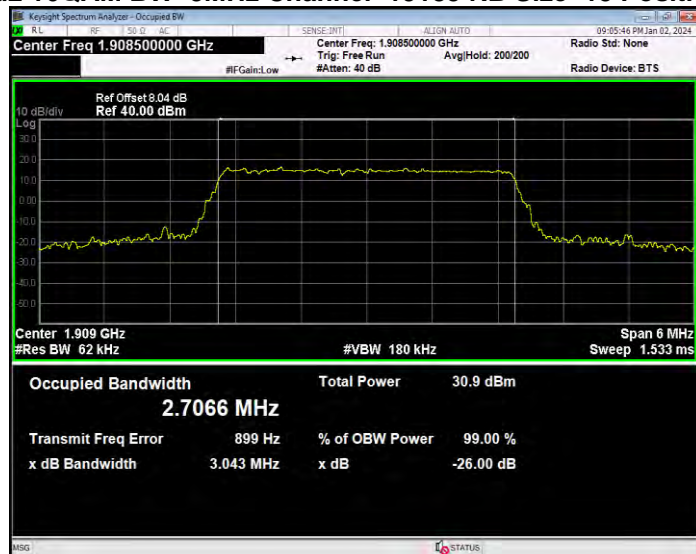

Band2 16QAM BW=3MHz Channel=19185 RB Size=15 Position=#0