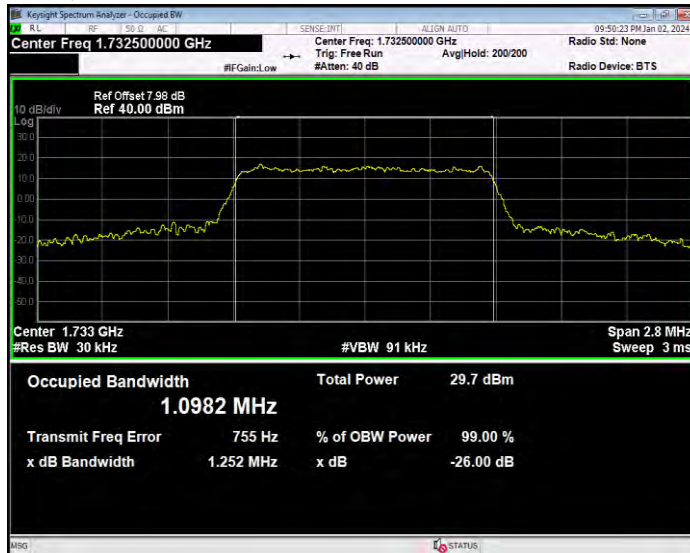

Band4 16QAM BW=1.4MHz Channel=20175 RB Size=6 Position=#0