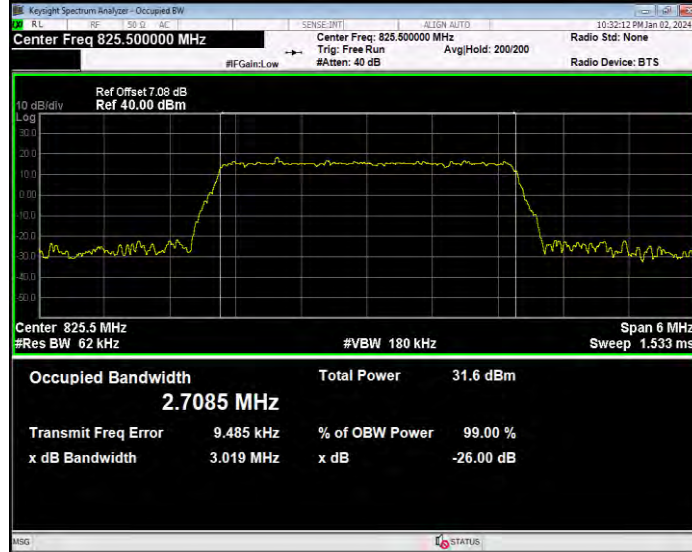

Band5 16QAM BW=3MHz Channel=20415 RB Size=15 Position=#0