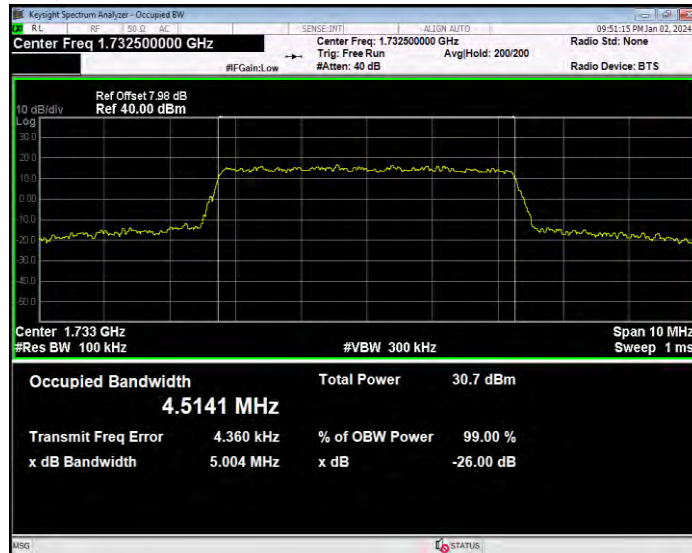

Band4 QPSK BW=5MHz Channel=20175 RB Size=25 Position=#0