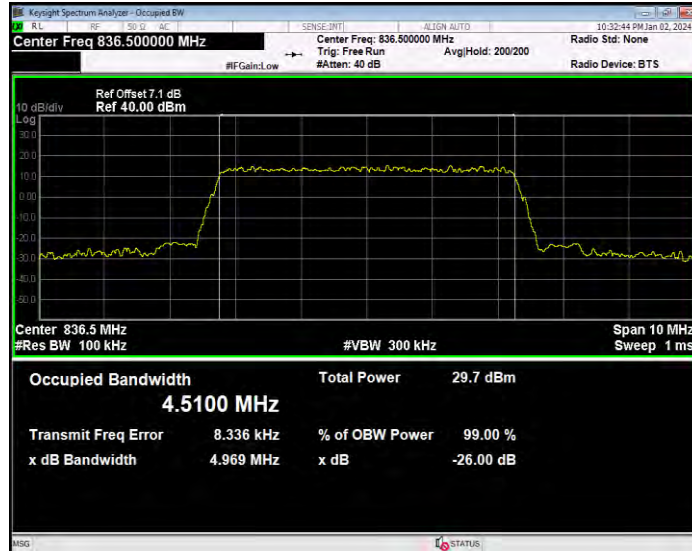

Band5 16QAM BW=5MHz Channel=20525 RB Size=25 Position=#0