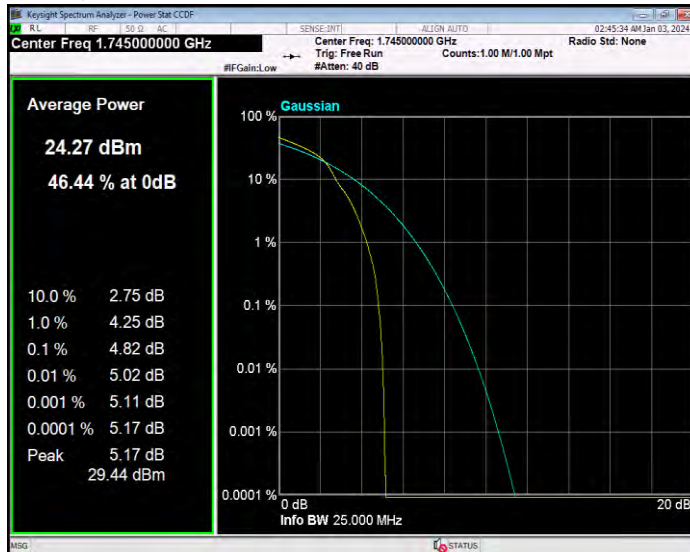

**Band66 16QAM BW=3MHz Channel=132657 RB Size=1 Position=#0**

**Band66 16QAM BW=5MHz Channel=131997 RB Size=1 Position=#0**

**Band66 16QAM BW=5MHz Channel=132322 RB Size=1 Position=#0**

**Band66 16QAM BW=5MHz Channel=132647 RB Size=1 Position=#0**