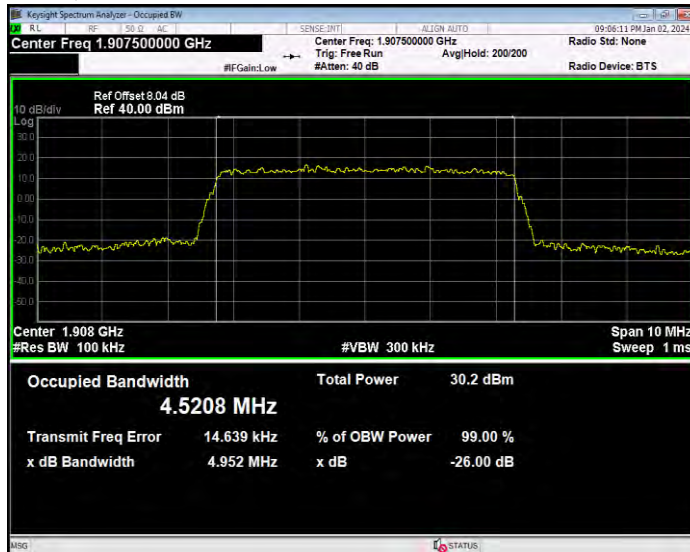

Band2 16QAM BW=5MHz Channel=19175 RB Size=25 Position=#0