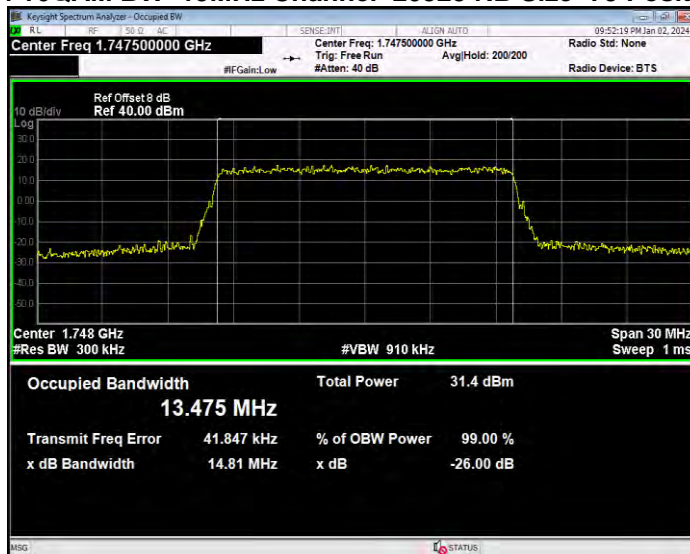

Band4 16QAM BW=15MHz Channel=20325 RB Size=75 Position=#0