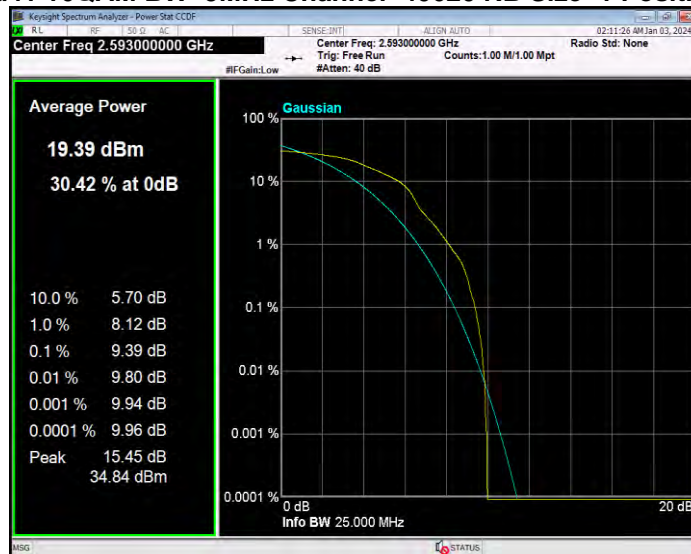

Band41 16QAM BW=5MHz Channel=40620 RB Size=1 Position=#0