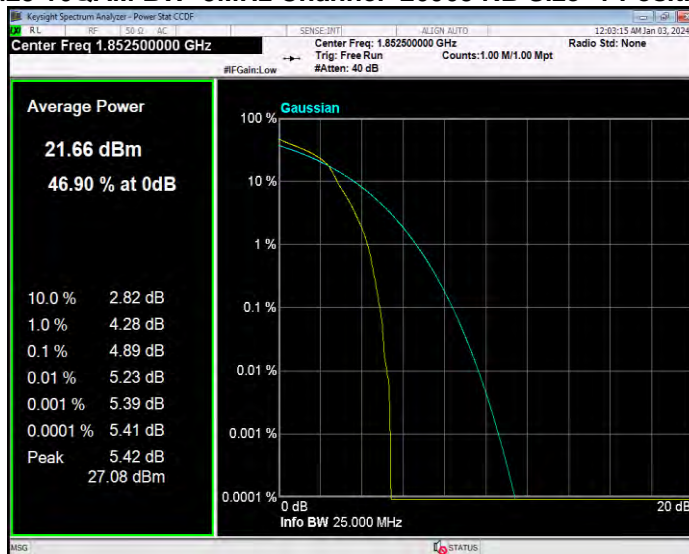

Band25 16QAM BW=5MHz Channel=26065 RB Size=1 Position=#0