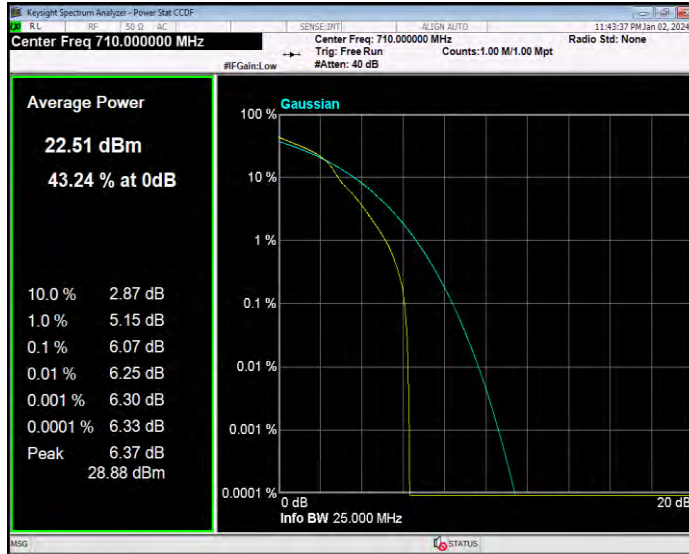

Band17 16QAM BW=10MHz Channel=23790 RB Size=1 Position=#0

Band17 16QAM BW=10MHz Channel=23800 RB Size=1 Position=#0

Band17 16QAM BW=5MHz Channel=23755 RB Size=1 Position=#0

Band17 16QAM BW=5MHz Channel=23790 RB Size=1 Position=#0