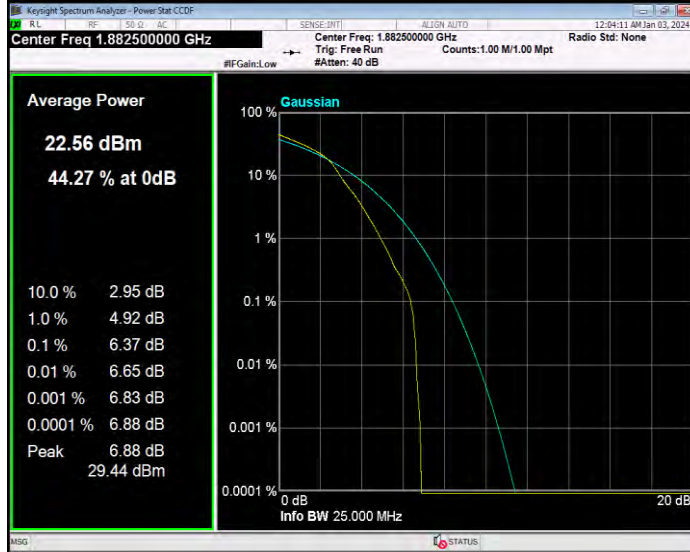

Band25 16QAM BW=15MHz Channel=26365 RB Size=1 Position=#0