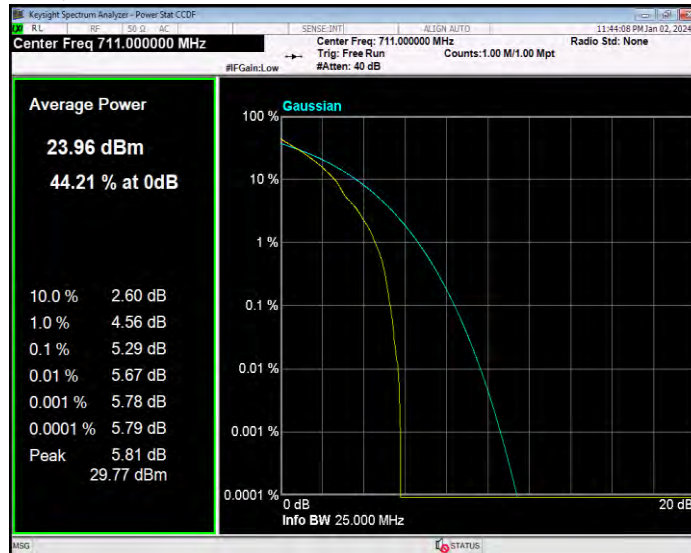

Band17 16QAM BW=5MHz Channel=23825 RB Size=1 Position=#0

Band17 QPSK BW=10MHz Channel=23780 RB Size=1 Position=#0

Band17 QPSK BW=10MHz Channel=23790 RB Size=1 Position=#0

Band17 QPSK BW=10MHz Channel=23800 RB Size=1 Position=#0