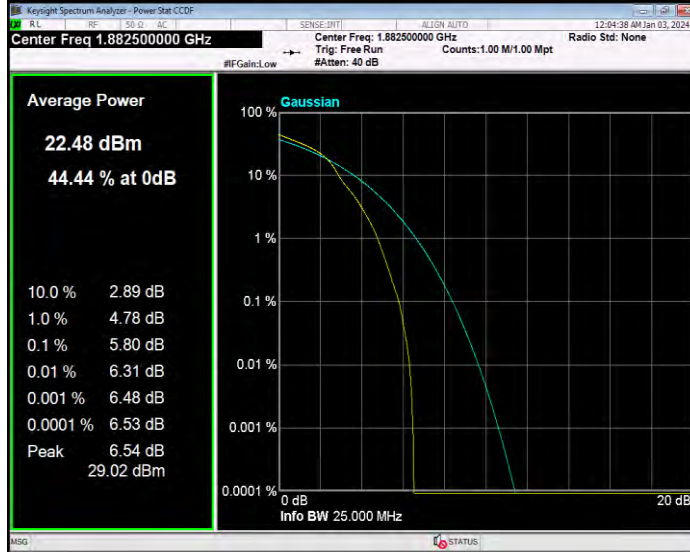

Band25 16QAM BW=20MHz Channel=26365 RB Size=1 Position=#0