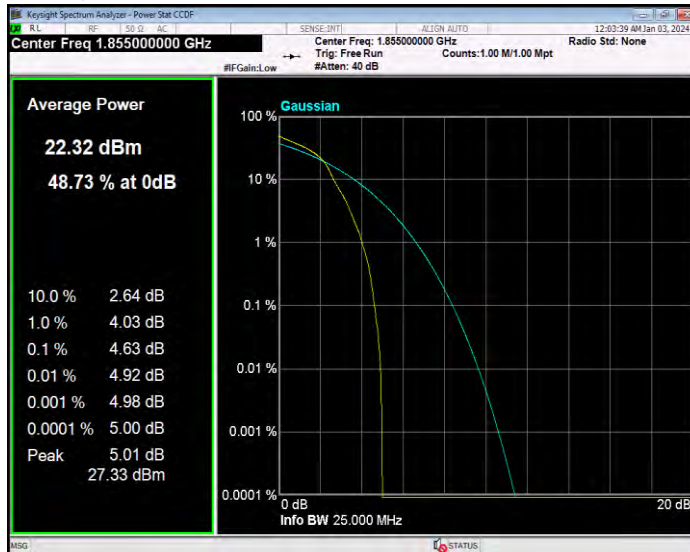

Band25 16QAM BW=10MHz Channel=26090 RB Size=1 Position=#0