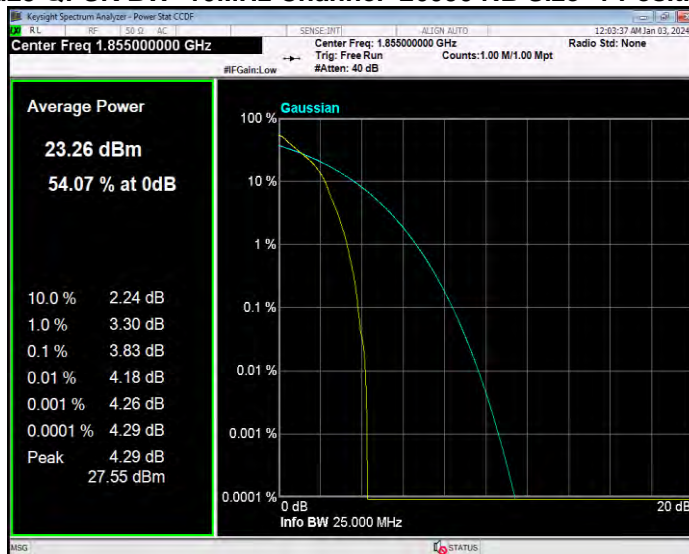

Band25 QPSK BW=10MHz Channel=26090 RB Size=1 Position=#0