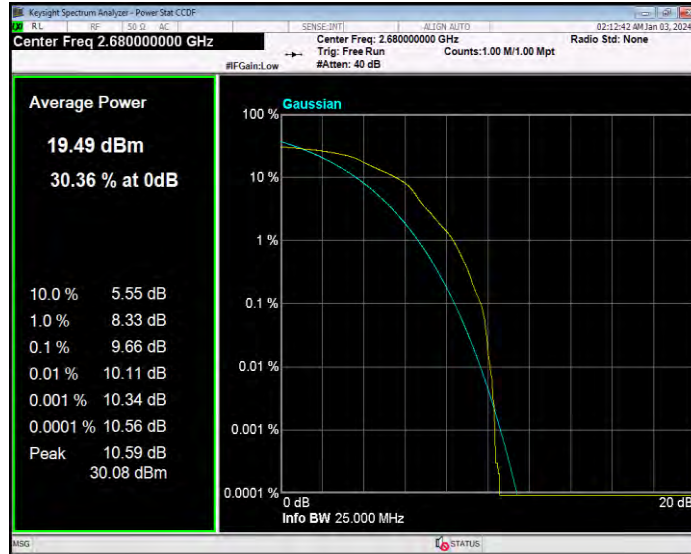

Band41 16QAM BW=20MHz Channel=41490 RB Size=1 Position=#0