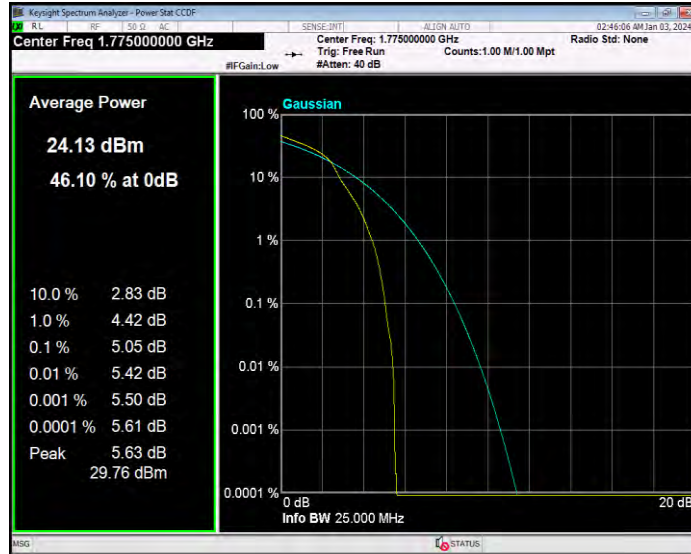

Band66 16QAM BW=1.4MHz Channel=132665 RB Size=1 Position=#0

Band66 16QAM BW=10MHz Channel=132022 RB Size=1 Position=#0

Band66 16QAM BW=10MHz Channel=132322 RB Size=1 Position=#0

Band66 16QAM BW=10MHz Channel=132622 RB Size=1 Position=#0