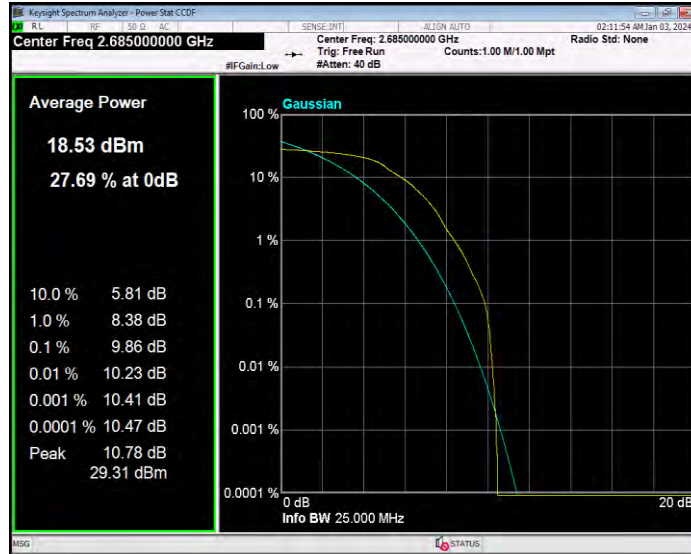

Band41 QPSK BW=10MHz Channel=41540 RB Size=1 Position=#0