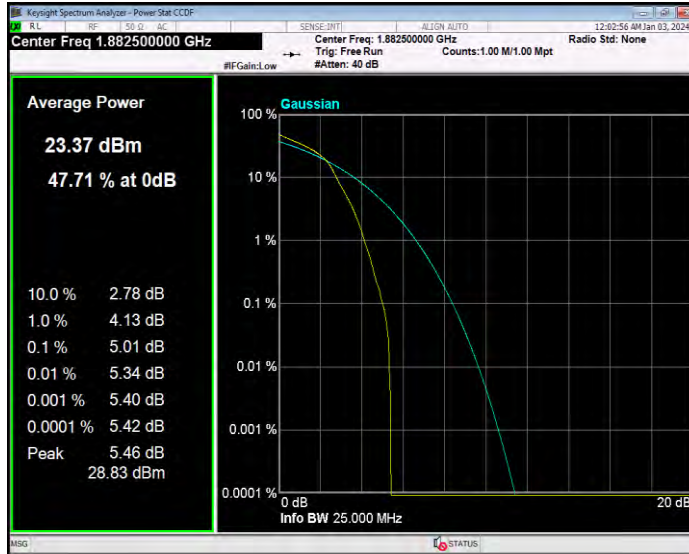

Band25 16QAM BW=3MHz Channel=26365 RB Size=1 Position=#0