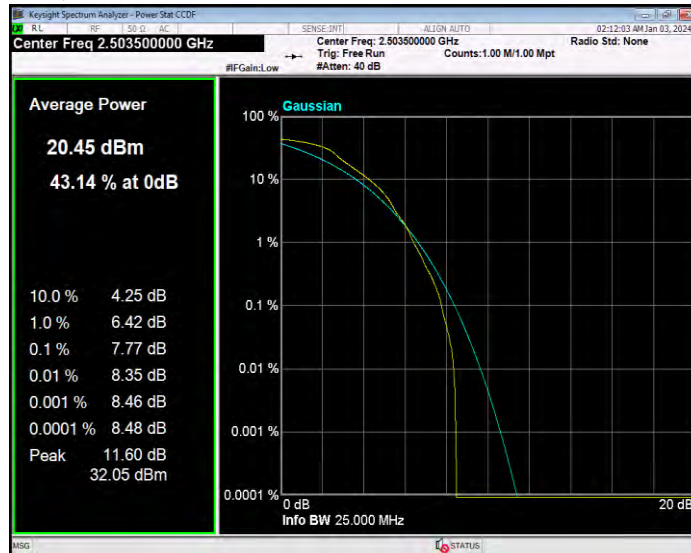

Band41 QPSK BW=15MHz Channel=39725 RB Size=1 Position=#0