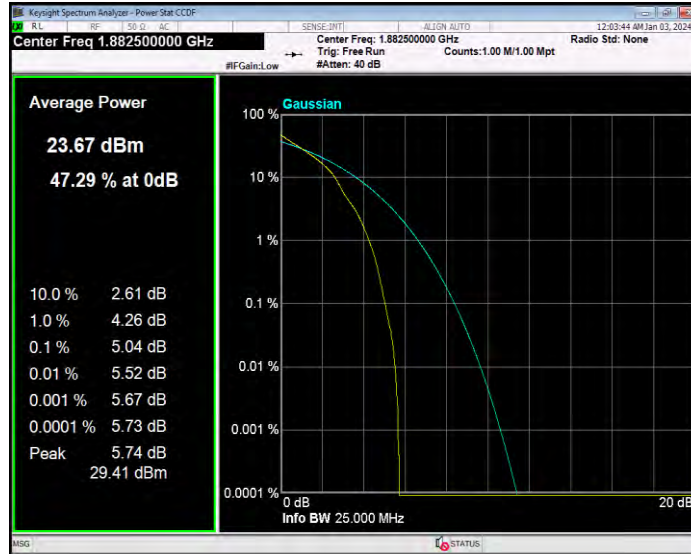

Band25 QPSK BW=10MHz Channel=26365 RB Size=1 Position=#0