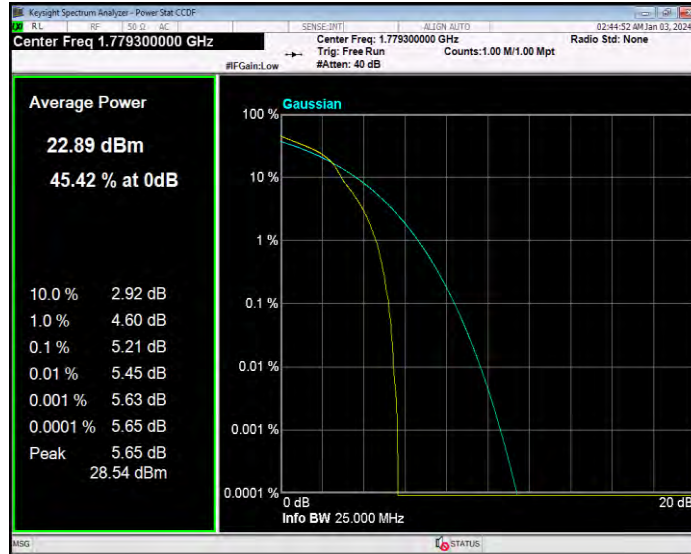

Band66 16QAM BW=1.4MHz Channel=132665 RB Size=1 Position=#0