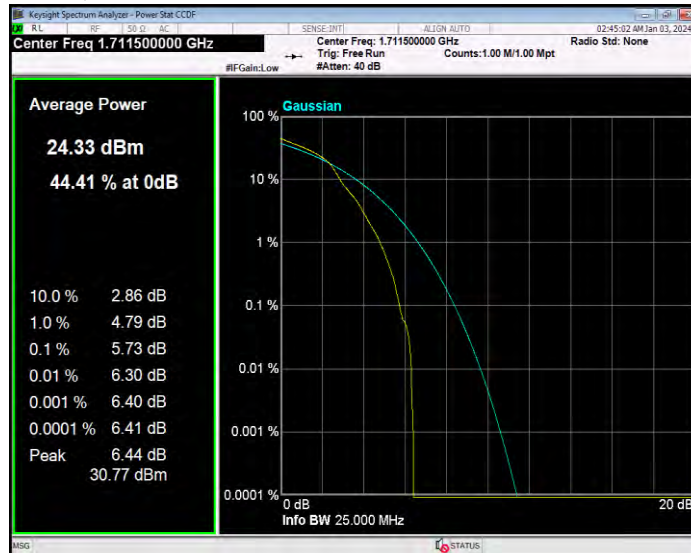

Band66 16QAM BW=3MHz Channel=131987 RB Size=1 Position=#0