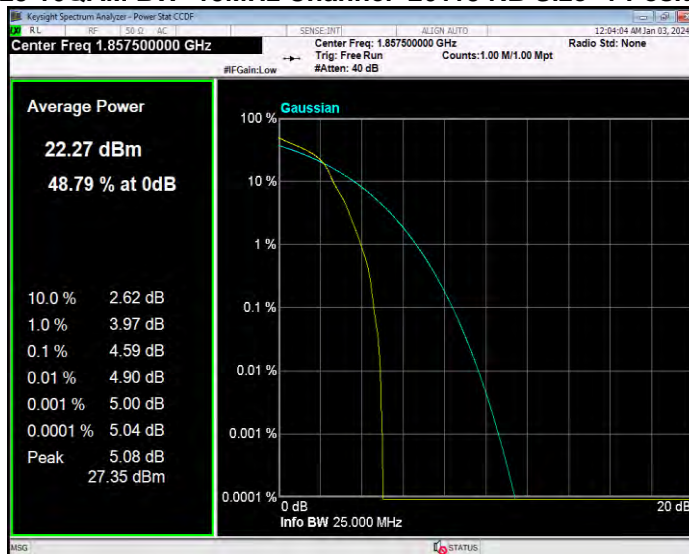

Band25 16QAM BW=15MHz Channel=26115 RB Size=1 Position=#0