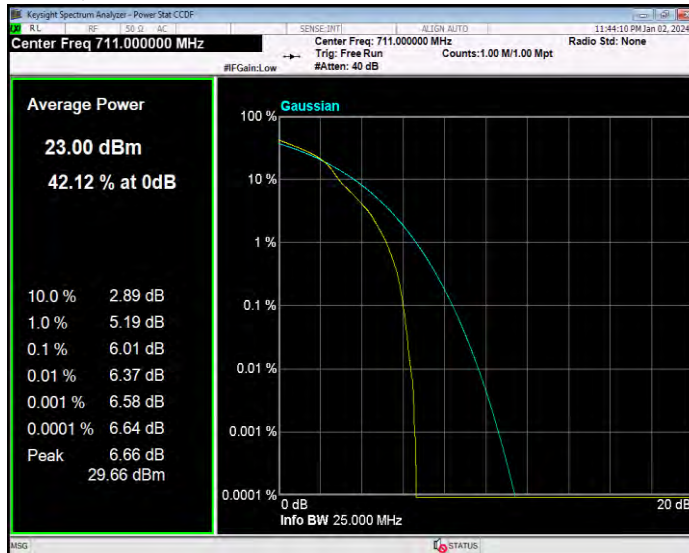

Band17 16QAM BW=10MHz Channel=23800 RB Size=1 Position=#0