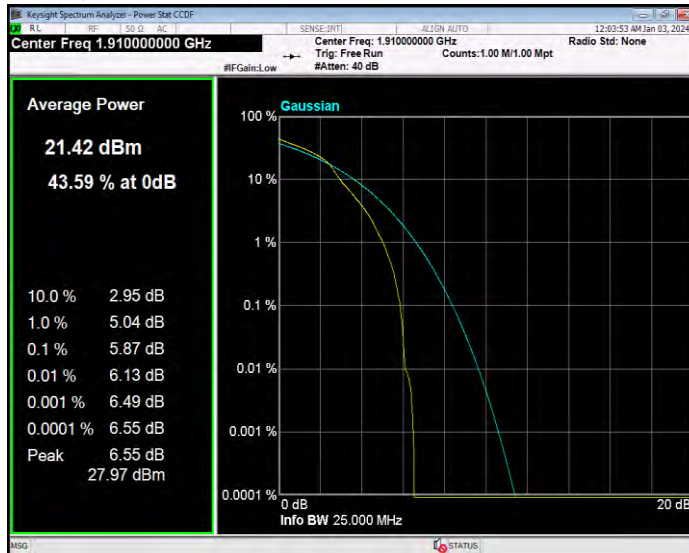

Band25 16QAM BW=10MHz Channel=26640 RB Size=1 Position=#0