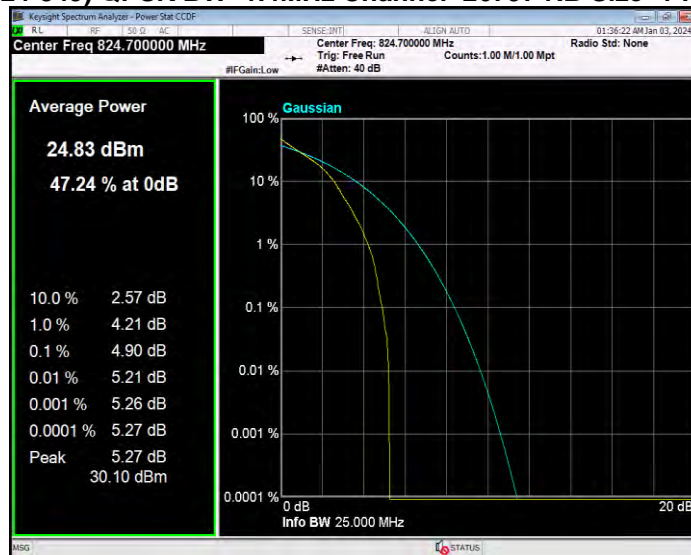

Band26(824-849) 16QAM BW=5MHz Channel=26815 RB Size=1 Position=#0

Band26(824-849) 16QAM BW=5MHz Channel=26915 RB Size=1 Position=#0

Band26(824-849) 16QAM BW=5MHz Channel=27015 RB Size=1 Position=#0

Band26(824-849) QPSK BW=1.4MHz Channel=26797 RB Size=1 Position=#0