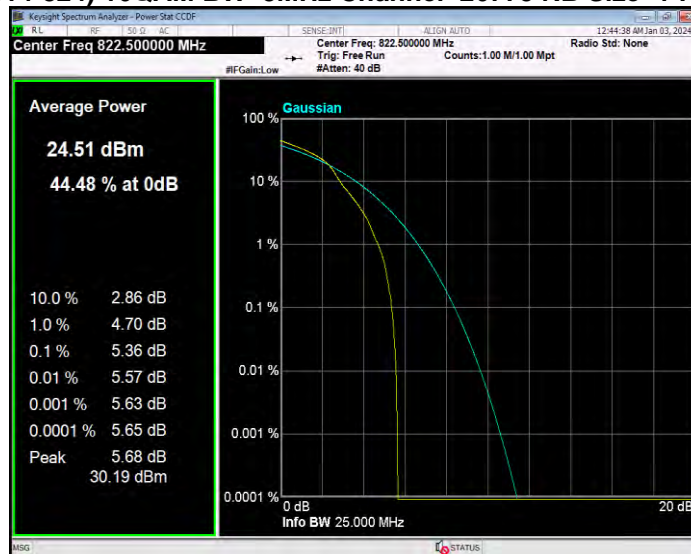

Band26(814-824) 16QAM BW=3MHz Channel=26775 RB Size=1 Position=#0