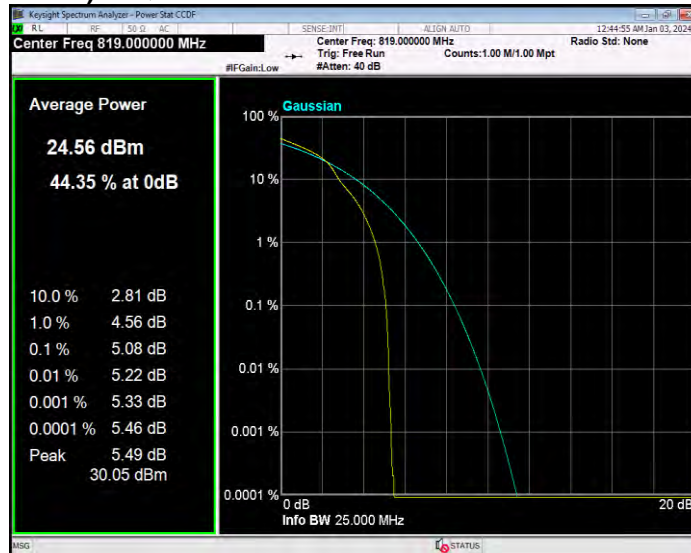

Band26(814-824) 16QAM BW=5MHz Channel=26740 RB Size=1 Position=#0