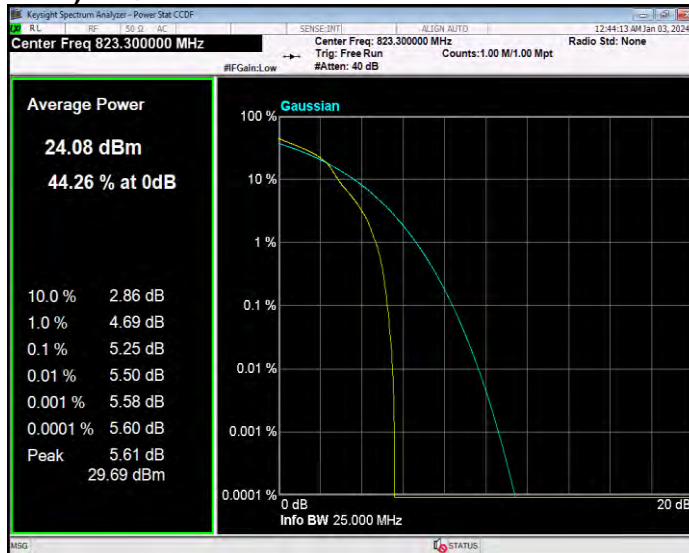

Band26(814-824) 16QAM BW=1.4MHz Channel=26783 RB Size=1 Position=#0