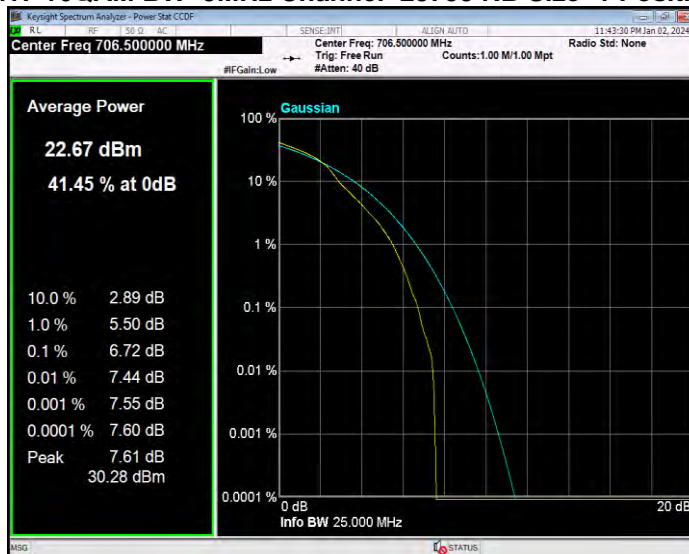

Band17 16QAM BW=5MHz Channel=23755 RB Size=1 Position=#0