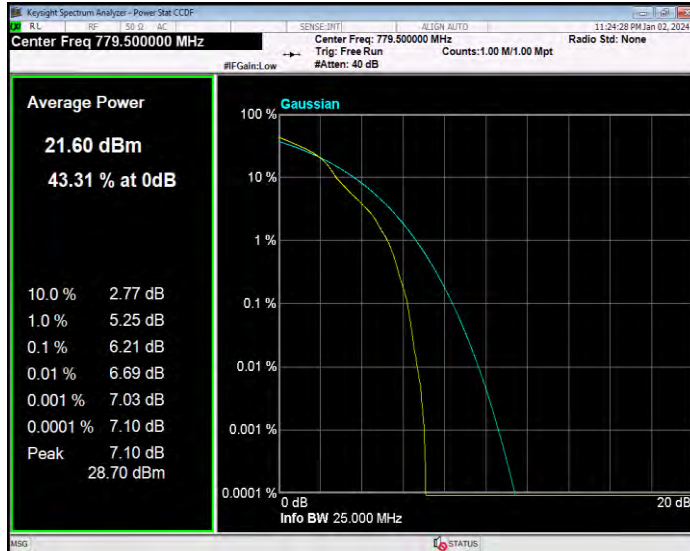

Band13 16QAM BW=5MHz Channel=23205 RB Size=1 Position=#0