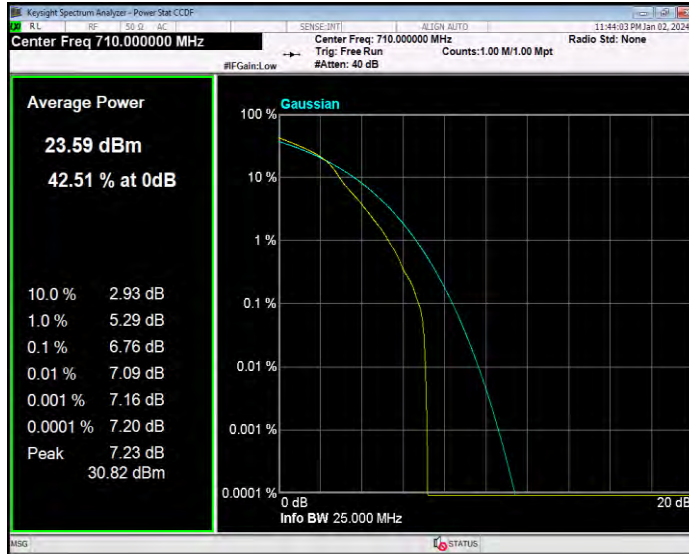

Band17 16QAM BW=10MHz Channel=23790 RB Size=1 Position=#0