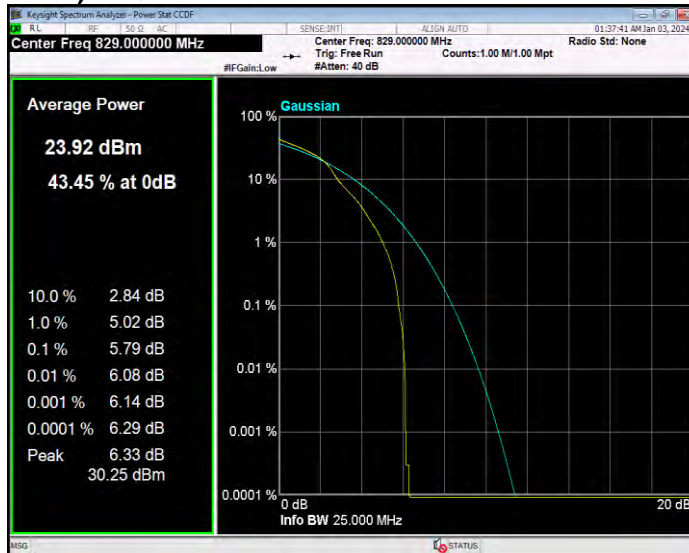

Band26(824-849) 16QAM BW=10MHz Channel=26840 RB Size=1 Position=#0