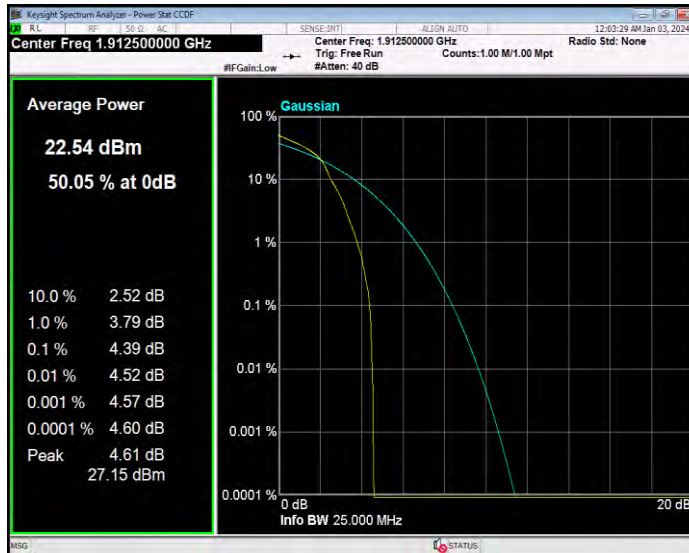

Band25 16QAM BW=5MHz Channel=26665 RB Size=1 Position=#0