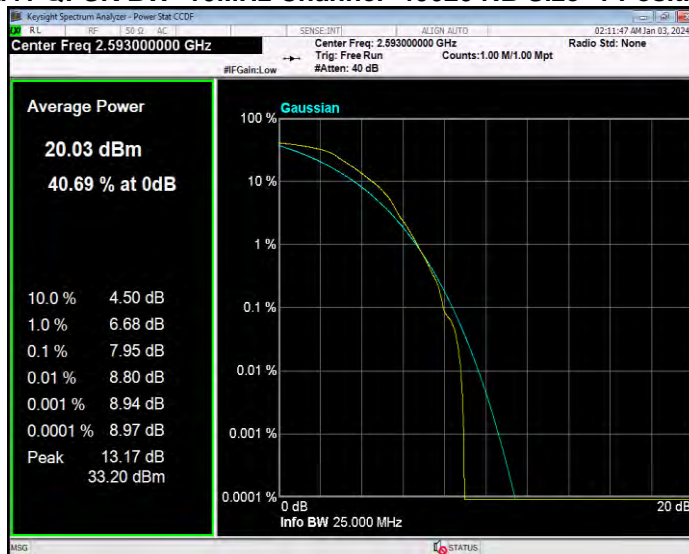

Band41 16QAM BW=5MHz Channel=40620 RB Size=1 Position=#0

Band41 16QAM BW=5MHz Channel=41565 RB Size=1 Position=#0

Band41 QPSK BW=10MHz Channel=39700 RB Size=1 Position=#0

Band41 QPSK BW=10MHz Channel=40620 RB Size=1 Position=#0