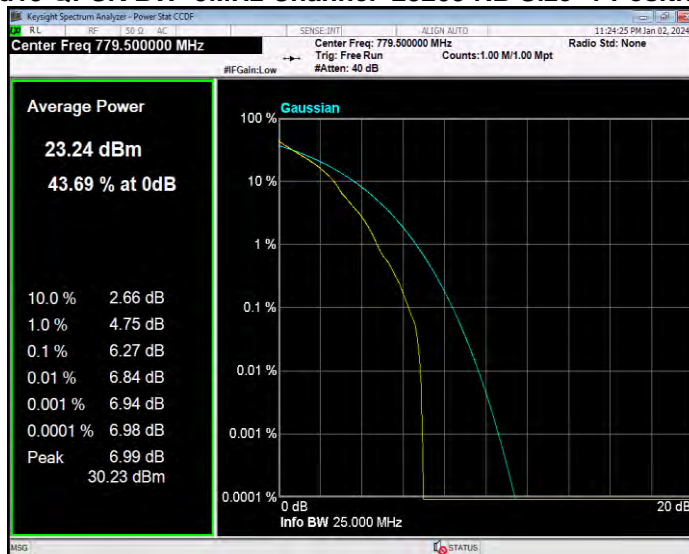

Band13 QPSK BW=5MHz Channel=23205 RB Size=1 Position=#0