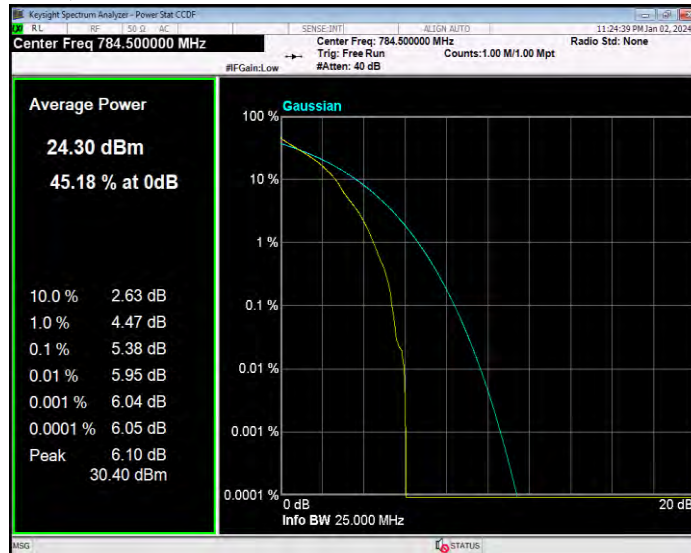

Band13 QPSK BW=5MHz Channel=23255 RB Size=1 Position=#0