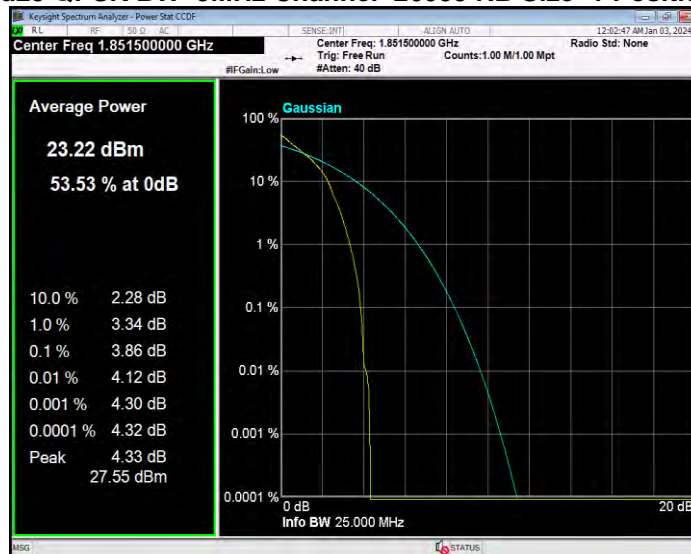

Band25 QPSK BW=3MHz Channel=26055 RB Size=1 Position=#0