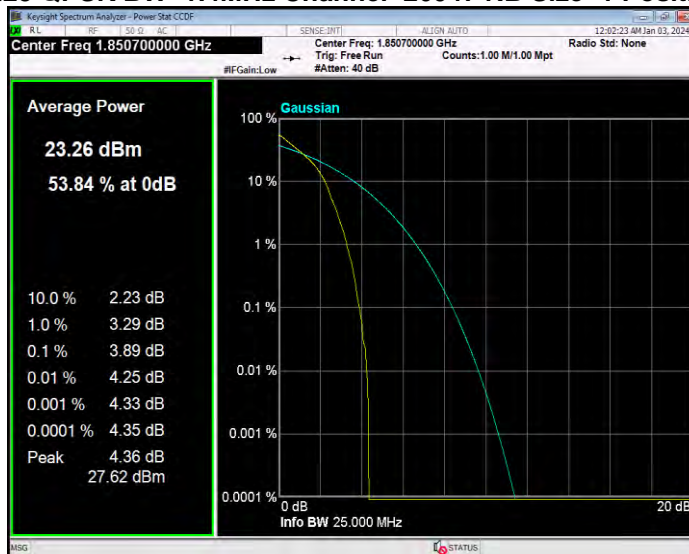

Band25 QPSK BW=1.4MHz Channel=26047 RB Size=1 Position=#0