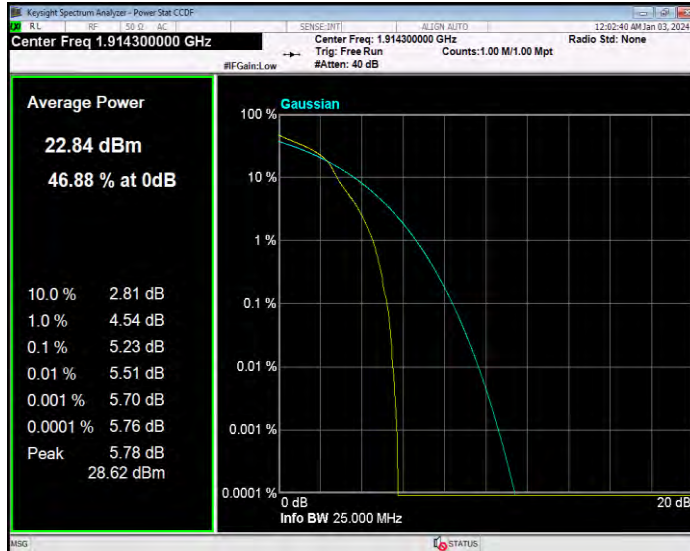

Band25 16QAM BW=1.4MHz Channel=26683 RB Size=1 Position=#0