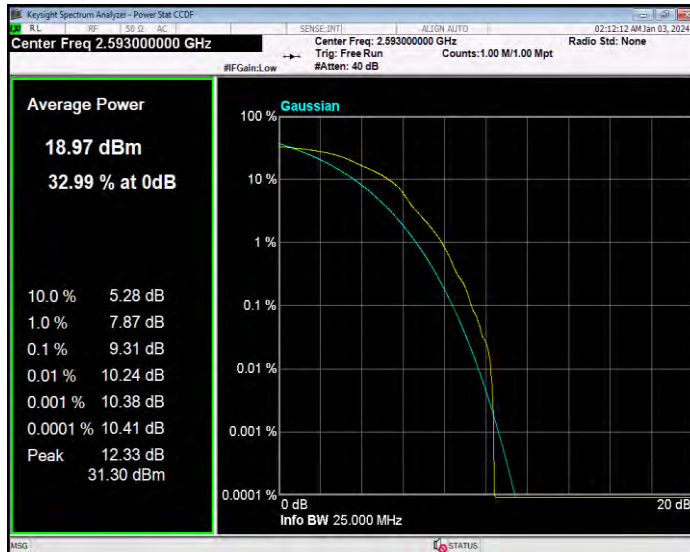

Band41 16QAM BW=15MHz Channel=40620 RB Size=1 Position=#0