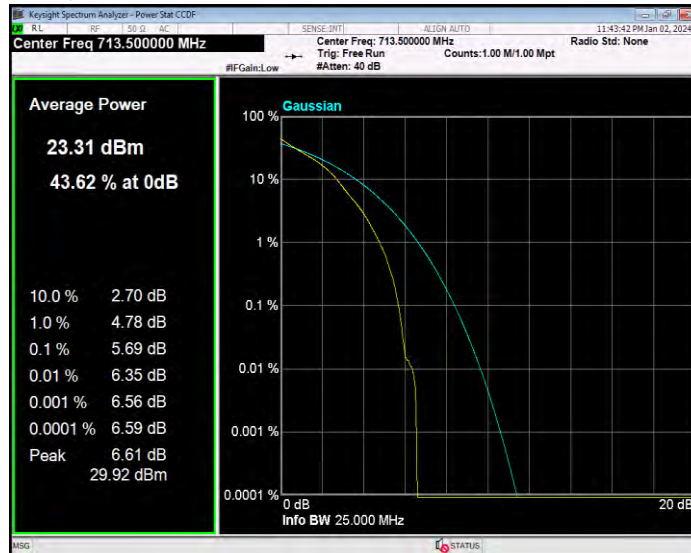

Band17 QPSK BW=5MHz Channel=23825 RB Size=1 Position=#0