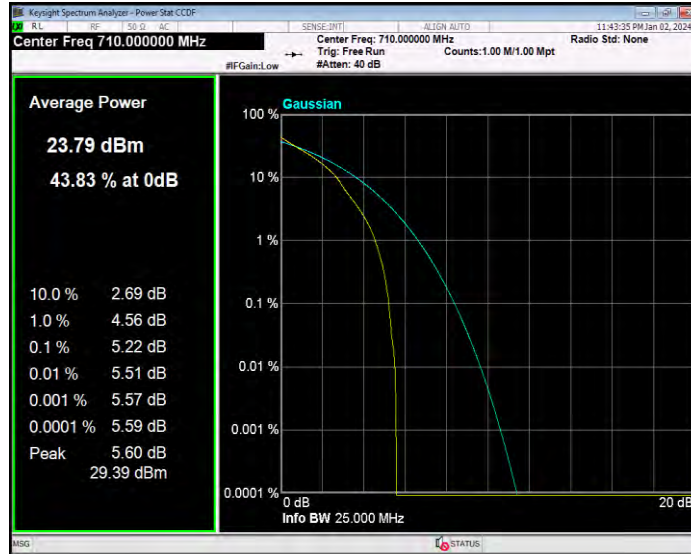

Band17 QPSK BW=5MHz Channel=23790 RB Size=1 Position=#0