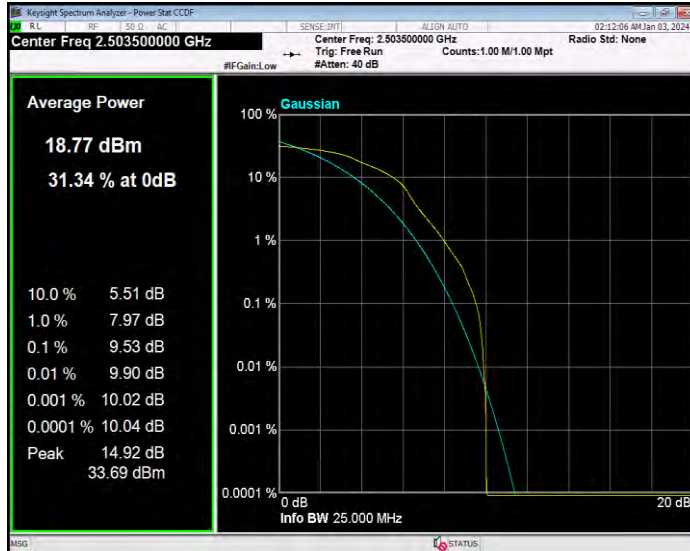

Band41 16QAM BW=15MHz Channel=39725 RB Size=1 Position=#0