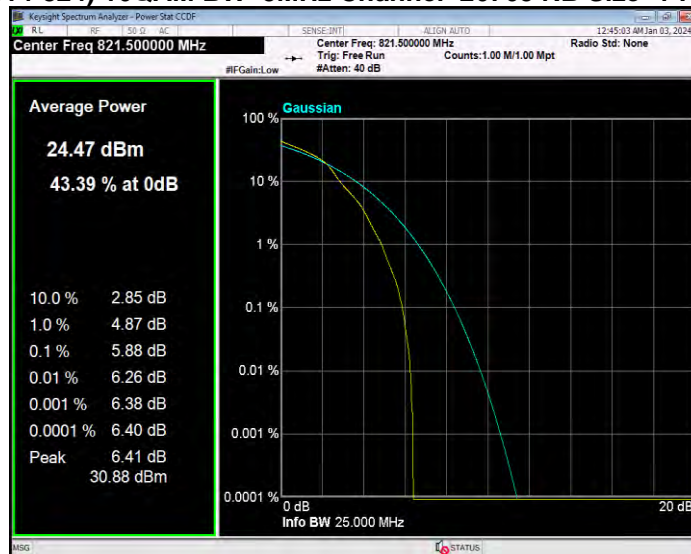

Band26(814-824) 16QAM BW=5MHz Channel=26765 RB Size=1 Position=#0