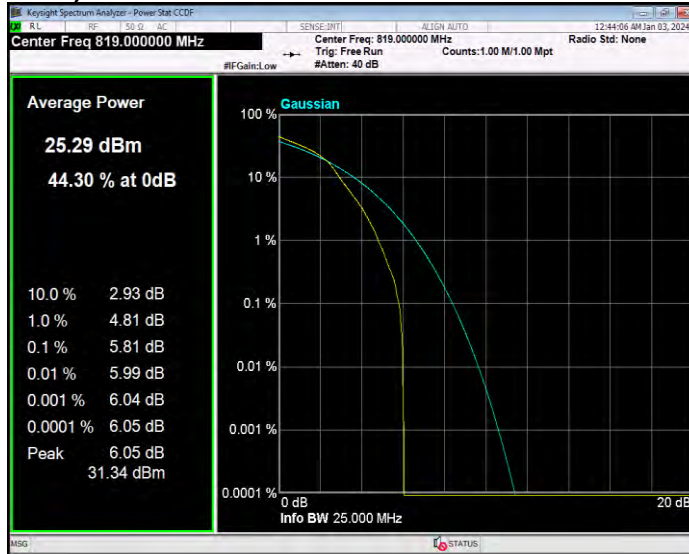

Band26(814-824) 16QAM BW=1.4MHz Channel=26740 RB Size=1 Position=#0