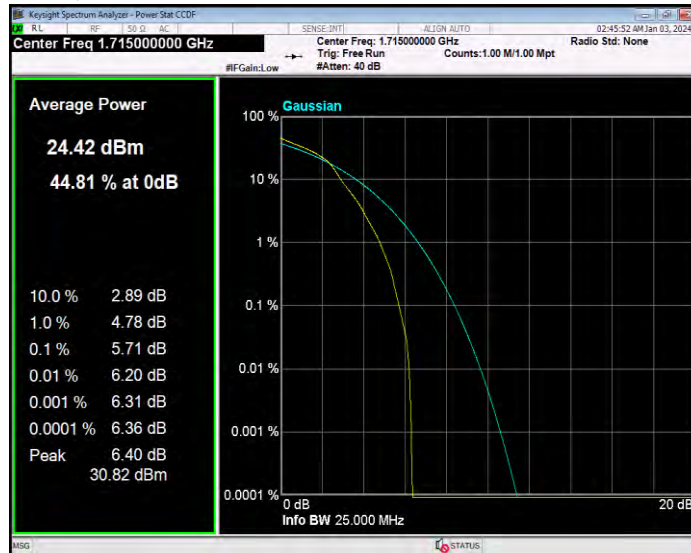

Band66 16QAM BW=10MHz Channel=132022 RB Size=1 Position=#0