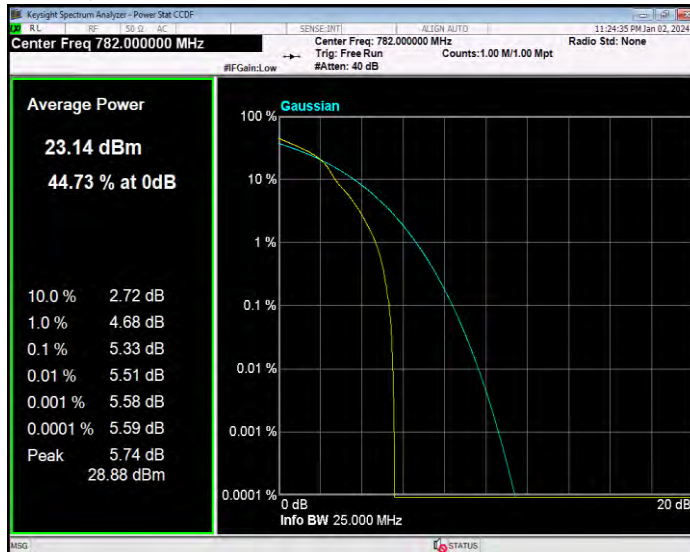

Band13 16QAM BW=5MHz Channel=23230 RB Size=1 Position=#0