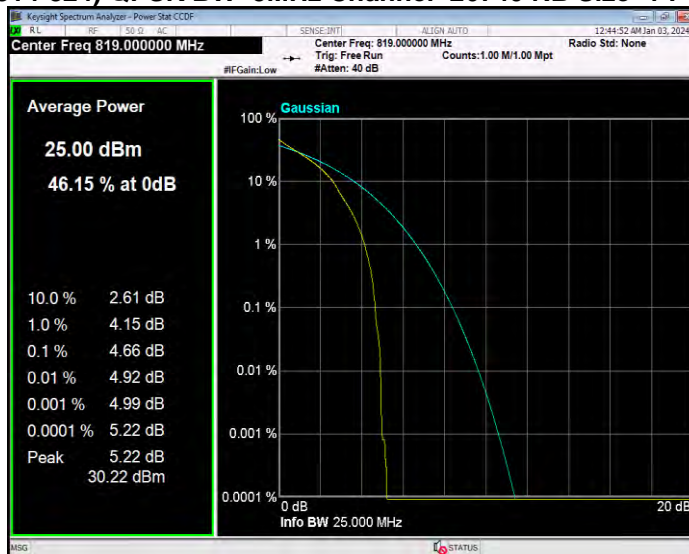

Band26(814-824) QPSK BW=5MHz Channel=26740 RB Size=1 Position=#0