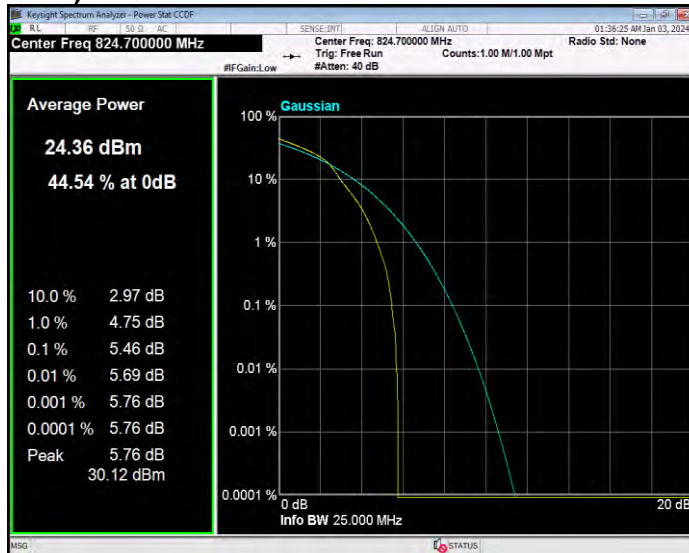

Band26(824-849) 16QAM BW=1.4MHz Channel=26797 RB Size=1 Position=#0