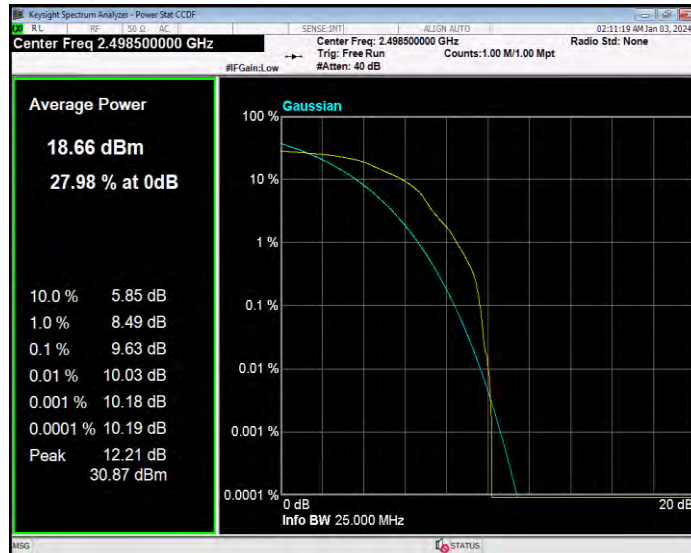

Band41 16QAM BW=20MHz Channel=39750 RB Size=1 Position=#0

Band41 16QAM BW=20MHz Channel=40620 RB Size=1 Position=#0

Band41 16QAM BW=20MHz Channel=41490 RB Size=1 Position=#0

Band41 16QAM BW=5MHz Channel=39675 RB Size=1 Position=#0