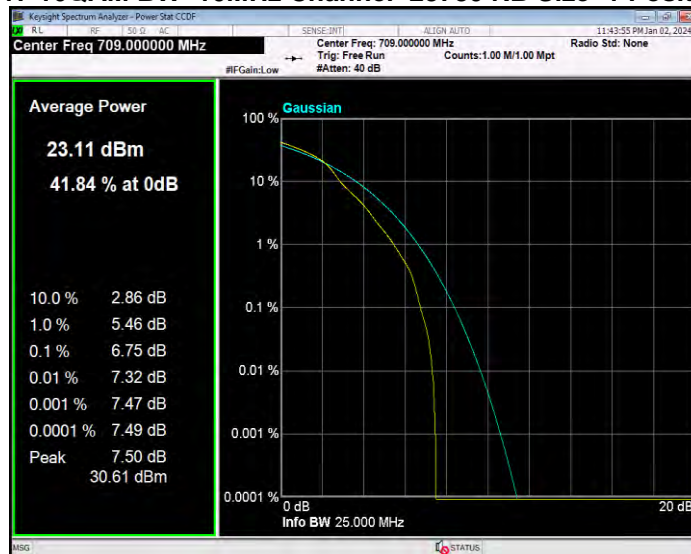

Band13 QPSK BW=5MHz Channel=23205 RB Size=1 Position=#0

Band13 QPSK BW=5MHz Channel=23230 RB Size=1 Position=#0

Band13 QPSK BW=5MHz Channel=23255 RB Size=1 Position=#0

Band17 16QAM BW=10MHz Channel=23780 RB Size=1 Position=#0