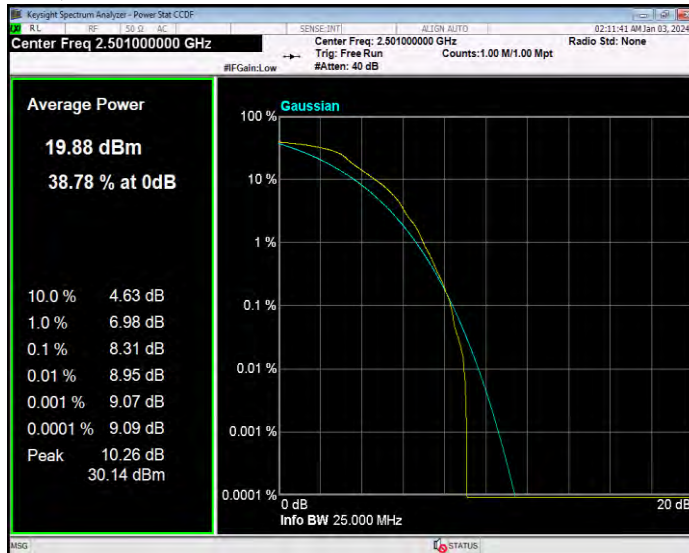

Band41 QPSK BW=10MHz Channel=39700 RB Size=1 Position=#0