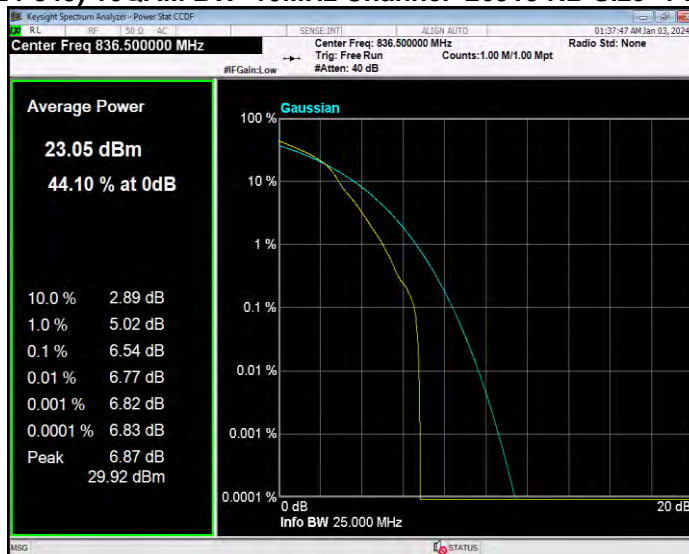

Band26(824-849) 16QAM BW=10MHz Channel=26915 RB Size=1 Position=#0