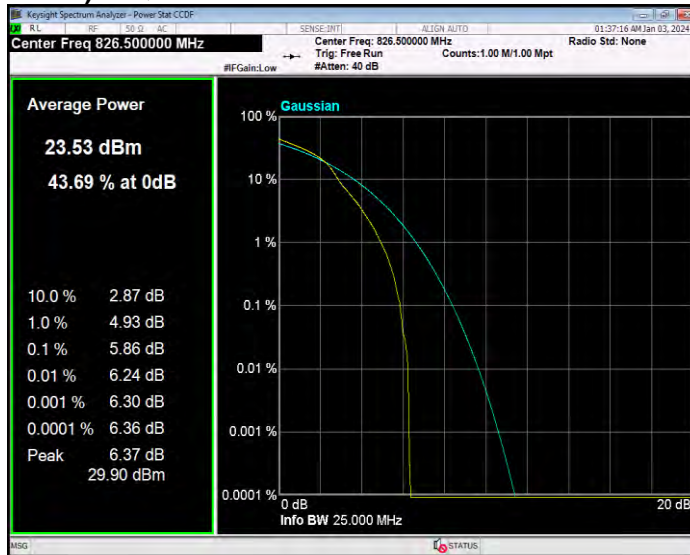

Band26(824-849) 16QAM BW=5MHz Channel=26815 RB Size=1 Position=#0