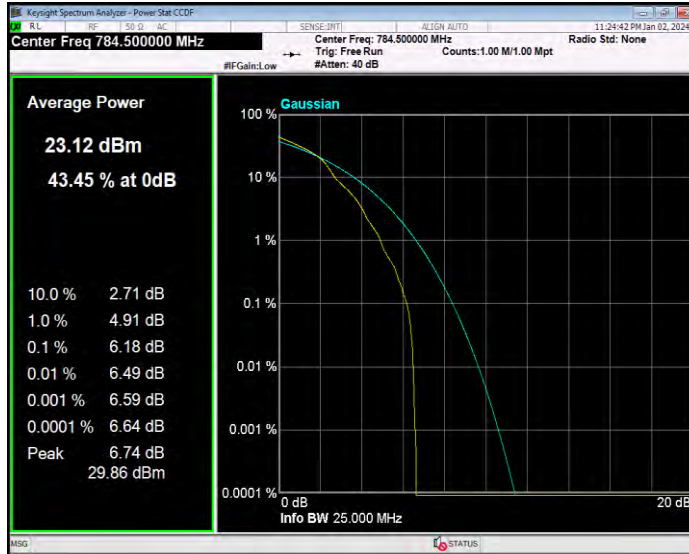

Band13 16QAM BW=5MHz Channel=23255 RB Size=1 Position=#0