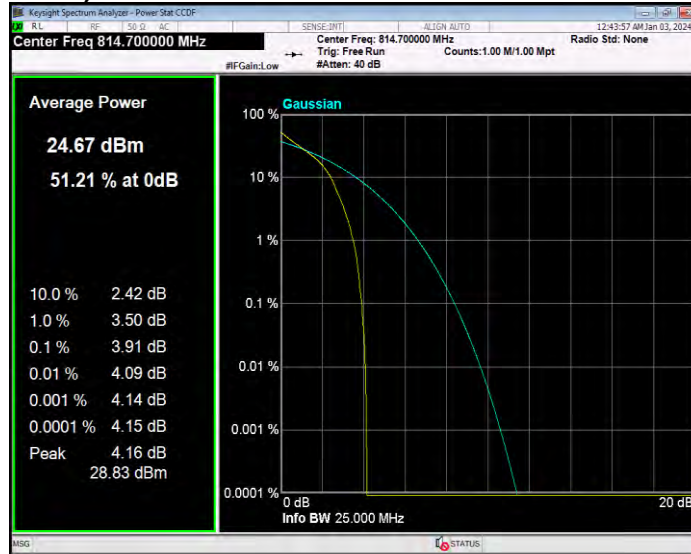

Band26(814-824) QPSK BW=1.4MHz Channel=26697 RB Size=1 Position=#0