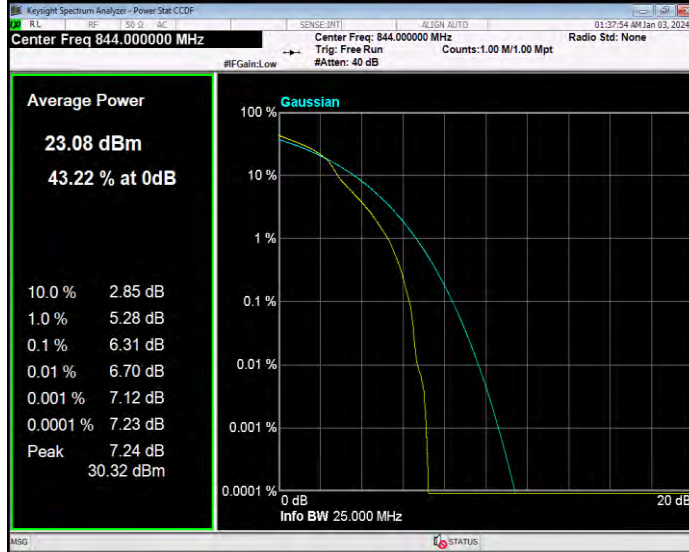

Band26(824-849) 16QAM BW=10MHz Channel=26990 RB Size=1 Position=#0