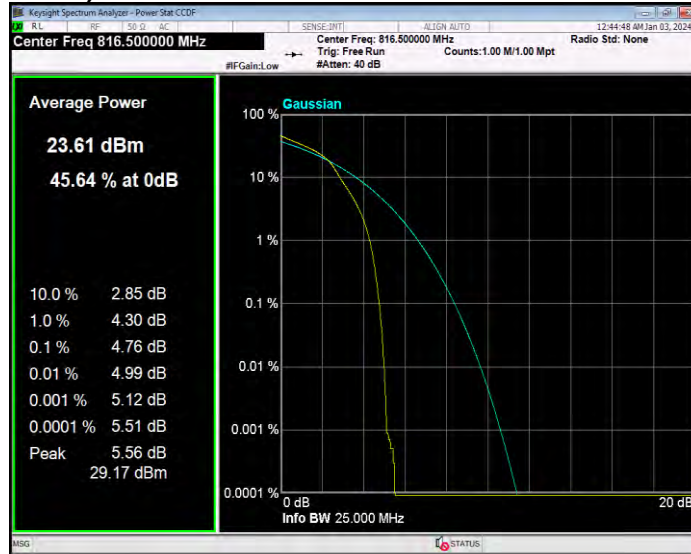

Band26(814-824) 16QAM BW=3MHz Channel=26705 RB Size=1 Position=#0

Band26(814-824) 16QAM BW=3MHz Channel=26740 RB Size=1 Position=#0

Band26(814-824) 16QAM BW=3MHz Channel=26775 RB Size=1 Position=#0

Band26(814-824) 16QAM BW=5MHz Channel=26715 RB Size=1 Position=#0