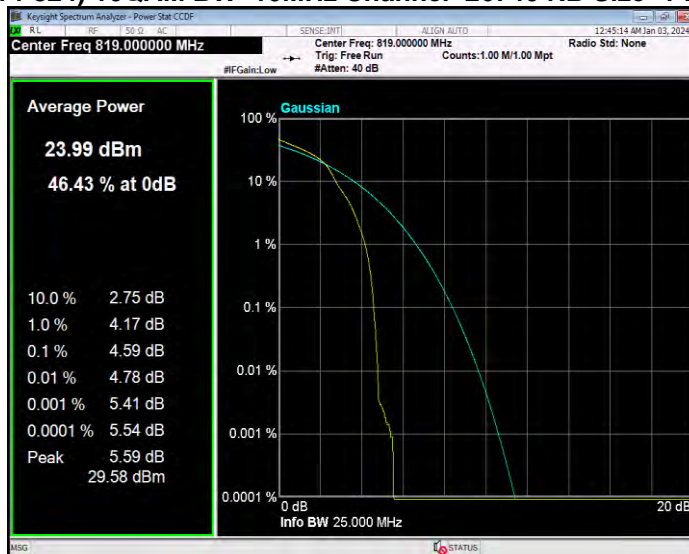

Band26(814-824) 16QAM BW=10MHz Channel=26740 RB Size=1 Position=#0