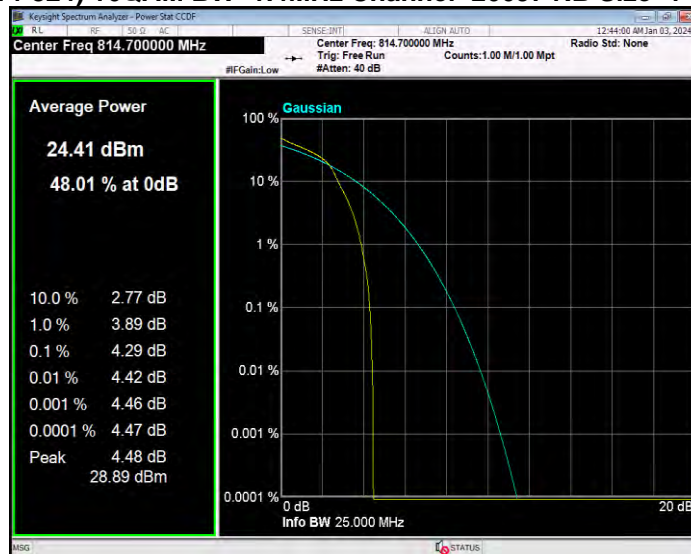

Band25 QPSK BW=5MHz Channel=26065 RB Size=1 Position=#0

Band25 QPSK BW=5MHz Channel=26365 RB Size=1 Position=#0

Band25 QPSK BW=5MHz Channel=26665 RB Size=1 Position=#0

Band26(814-824) 16QAM BW=1.4MHz Channel=26697 RB Size=1 Position=#0