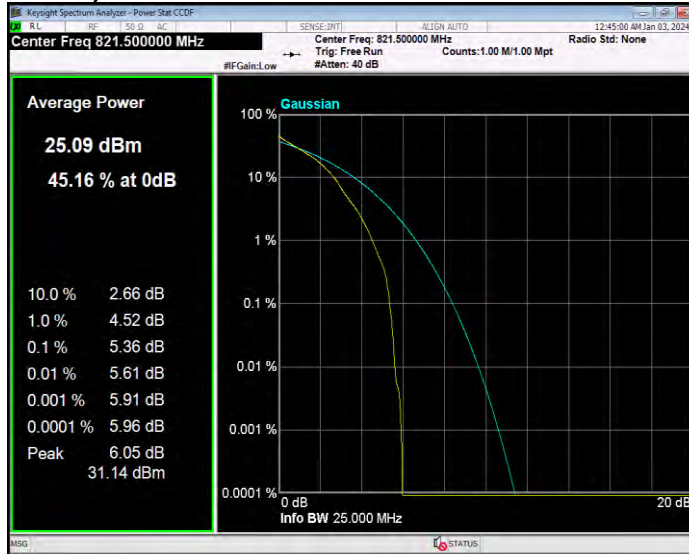

Band26(814-824) QPSK BW=3MHz Channel=26775 RB Size=1 Position=#0

Band26(814-824) QPSK BW=5MHz Channel=26715 RB Size=1 Position=#0

Band26(814-824) QPSK BW=5MHz Channel=26740 RB Size=1 Position=#0

Band26(814-824) QPSK BW=5MHz Channel=26765 RB Size=1 Position=#0