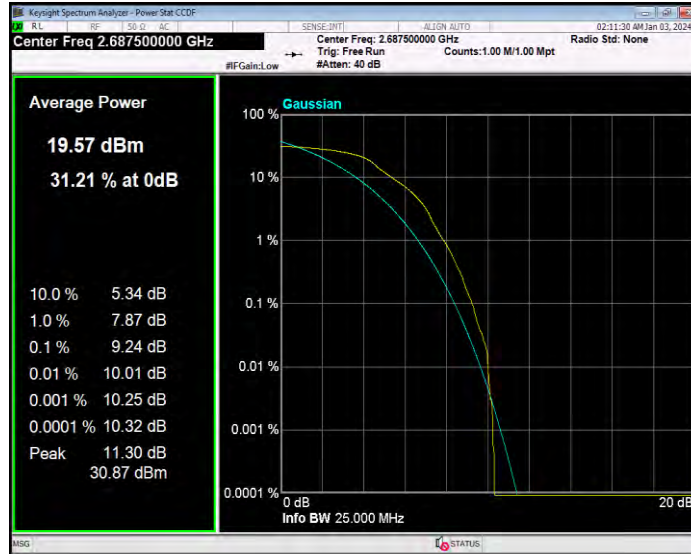

Band41 QPSK BW=5MHz Channel=41565 RB Size=1 Position=#0