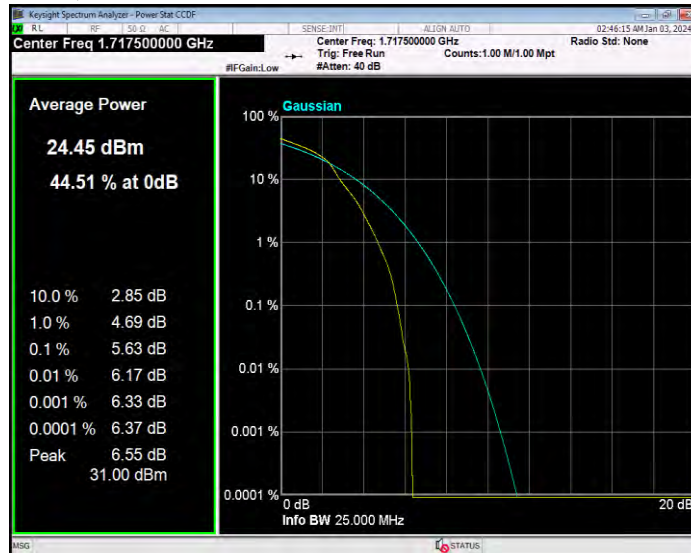

Band66 16QAM BW=15MHz Channel=132047 RB Size=1 Position=#0