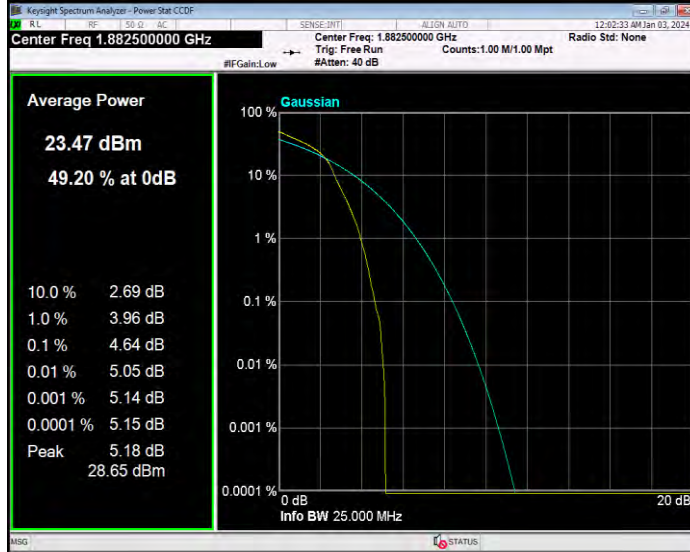

Band25 16QAM BW=1.4MHz Channel=26365 RB Size=1 Position=#0