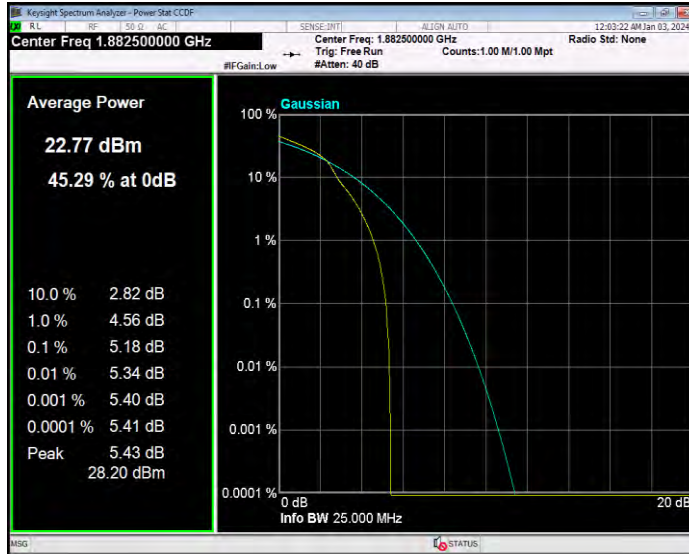

Band25 16QAM BW=3MHz Channel=26365 RB Size=1 Position=#0

Band25 16QAM BW=3MHz Channel=26675 RB Size=1 Position=#0

Band25 16QAM BW=5MHz Channel=26065 RB Size=1 Position=#0

Band25 16QAM BW=5MHz Channel=26365 RB Size=1 Position=#0