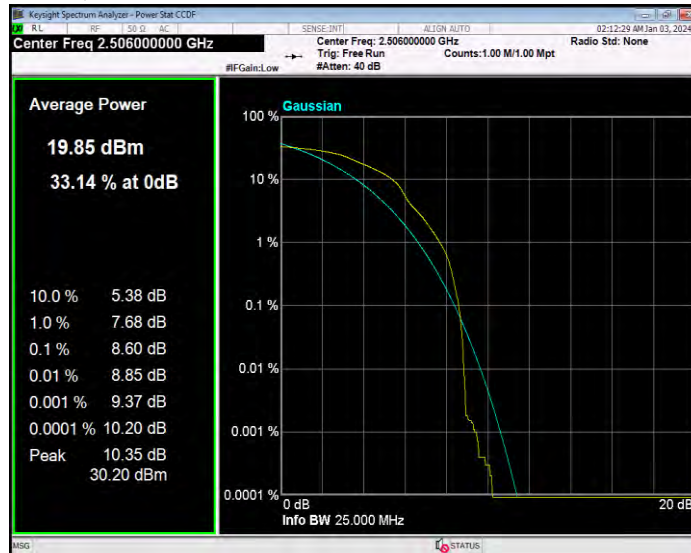

Band41 16QAM BW=20MHz Channel=39750 RB Size=1 Position=#0