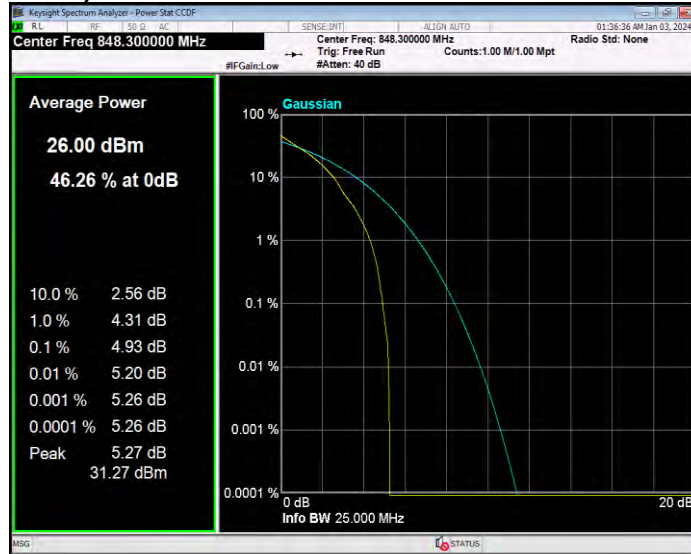

Band26(824-849) QPSK BW=1.4MHz Channel=27033 RB Size=1 Position=#0