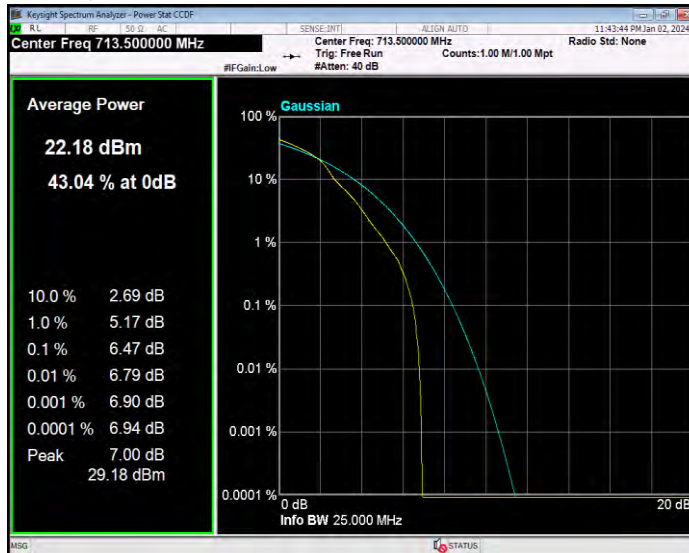

Band17 16QAM BW=5MHz Channel=23825 RB Size=1 Position=#0