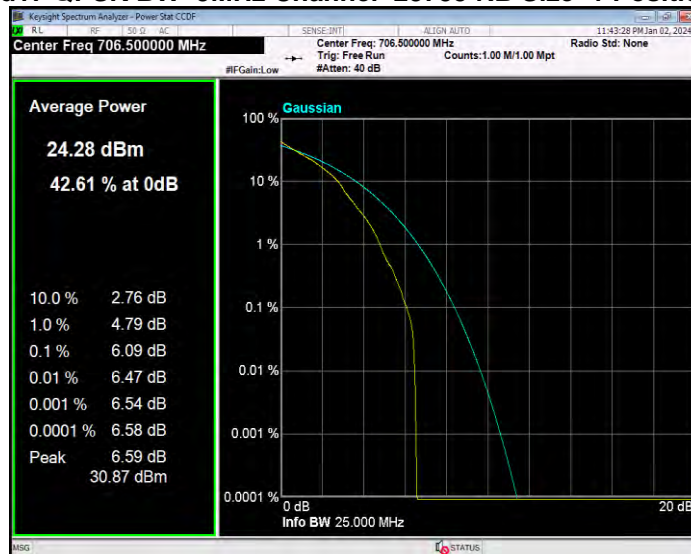

Band17 QPSK BW=5MHz Channel=23755 RB Size=1 Position=#0