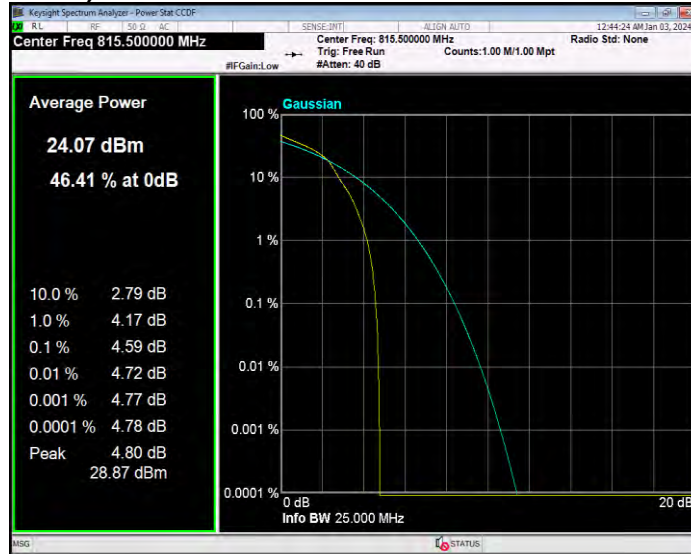

Band26(814-824) 16QAM BW=3MHz Channel=26705 RB Size=1 Position=#0