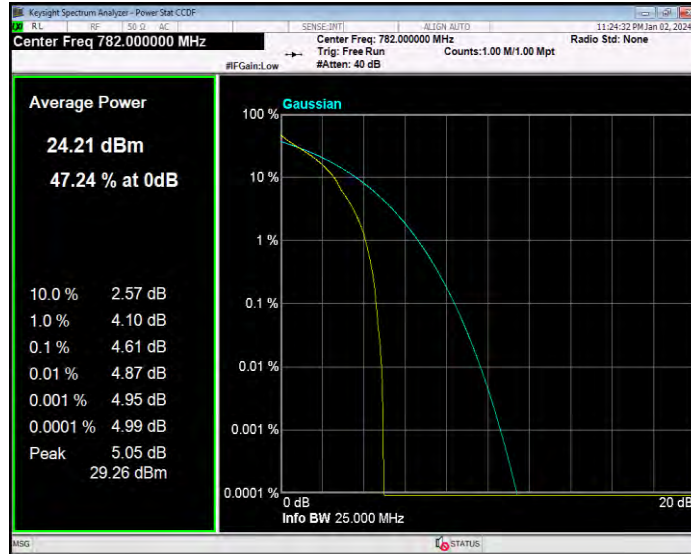

Band13 QPSK BW=5MHz Channel=23230 RB Size=1 Position=#0