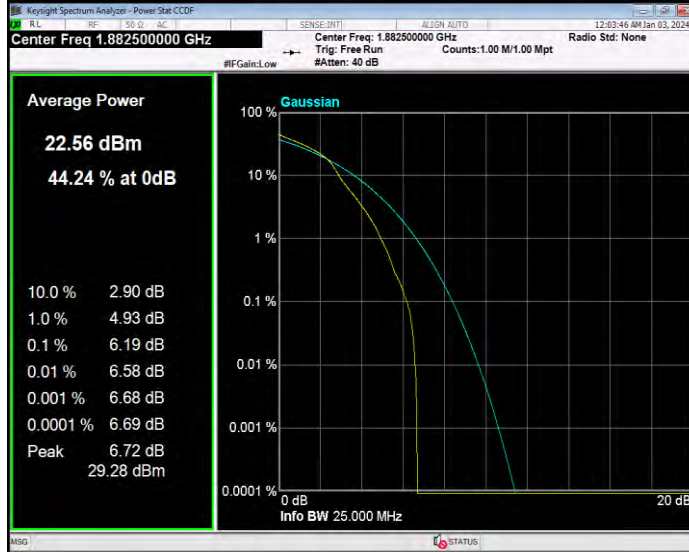

Band25 16QAM BW=1.4MHz Channel=26365 RB Size=1 Position=#0

Band25 16QAM BW=1.4MHz Channel=26683 RB Size=1 Position=#0

Band25 16QAM BW=10MHz Channel=26090 RB Size=1 Position=#0

Band25 16QAM BW=10MHz Channel=26365 RB Size=1 Position=#0