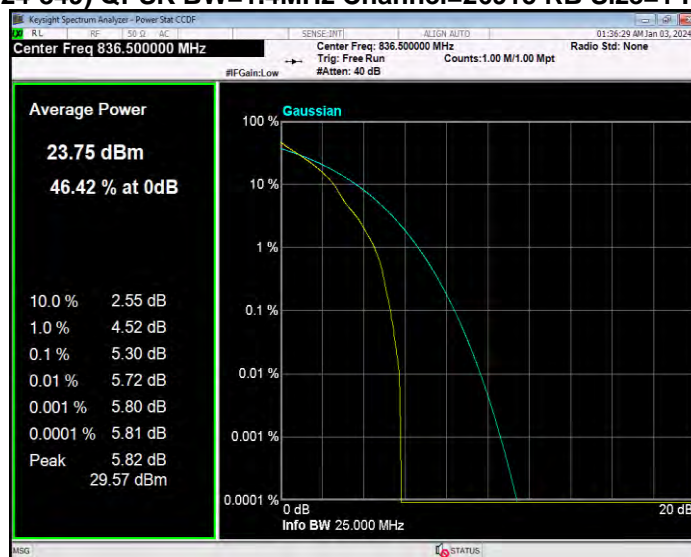

Band26(824-849) QPSK BW=1.4MHz Channel=26915 RB Size=1 Position=#0