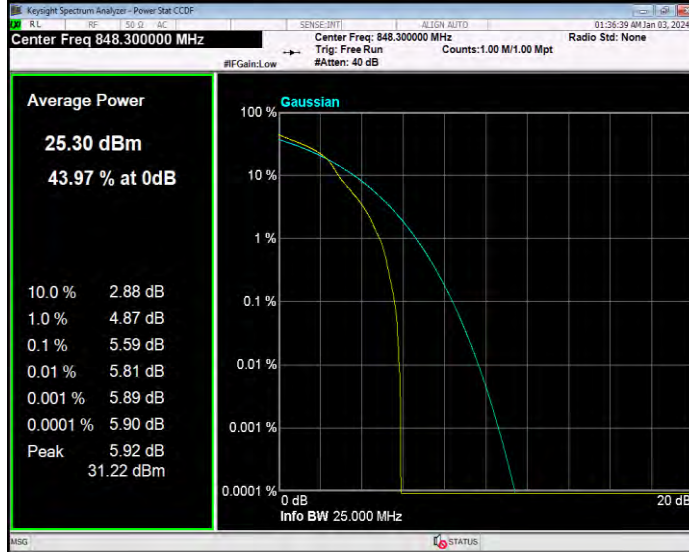

Band26(824-849) 16QAM BW=1.4MHz Channel=27033 RB Size=1 Position=#0