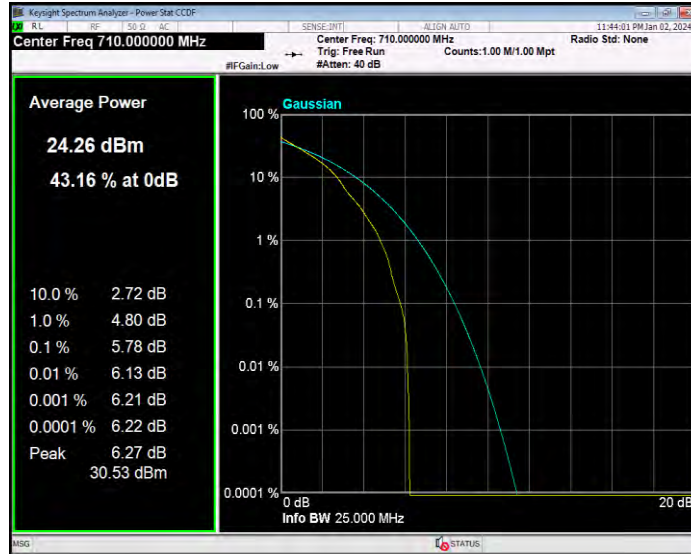

Band17 QPSK BW=10MHz Channel=23790 RB Size=1 Position=#0