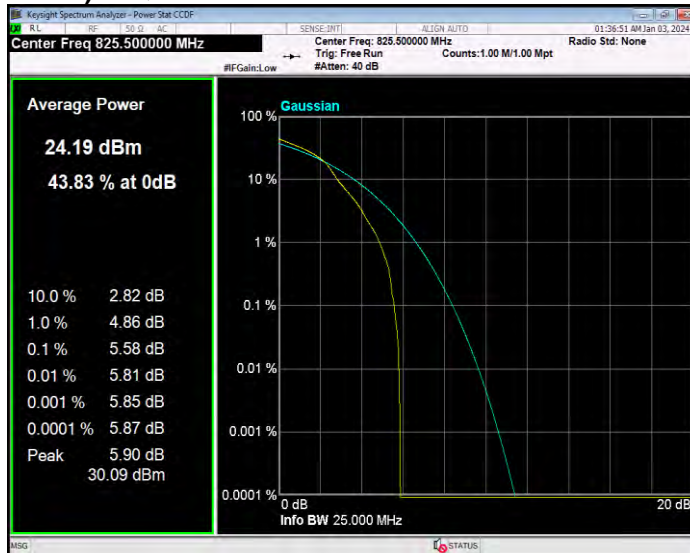

Band26(824-849) 16QAM BW=3MHz Channel=26805 RB Size=1 Position=#0