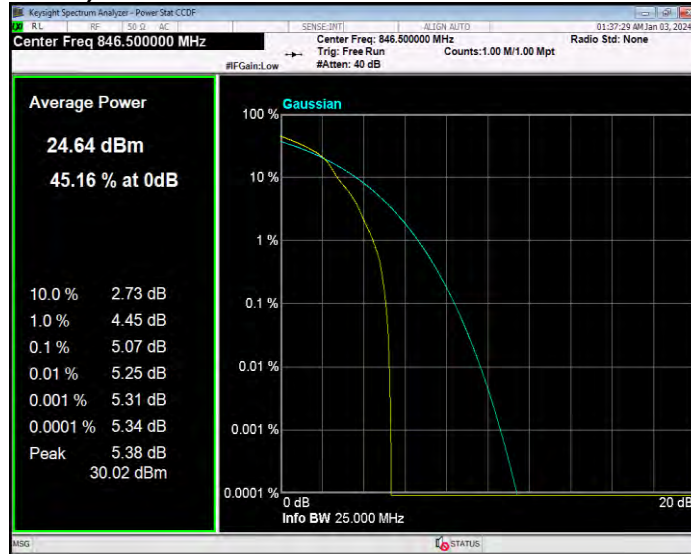

Band26(824-849) 16QAM BW=5MHz Channel=27015 RB Size=1 Position=#0