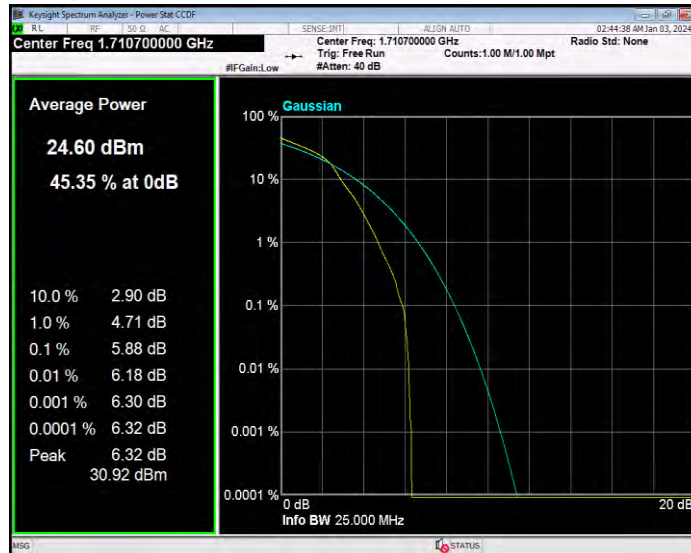

Band66 16QAM BW=1.4MHz Channel=131979 RB Size=1 Position=#0