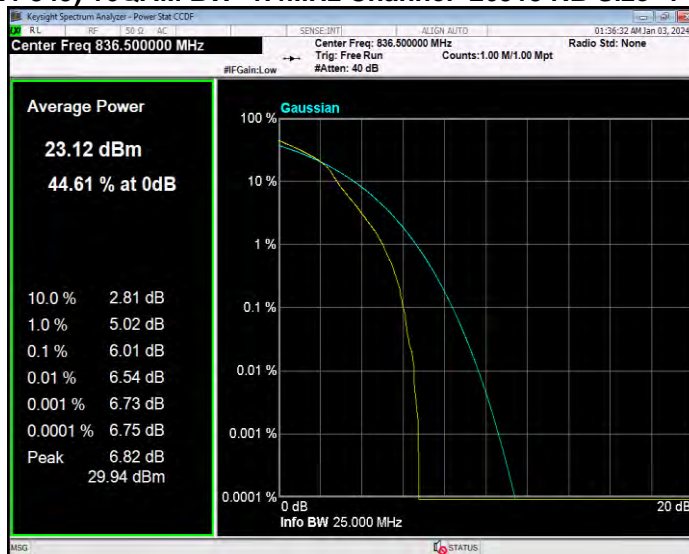

Band26(824-849) 16QAM BW=1.4MHz Channel=26915 RB Size=1 Position=#0