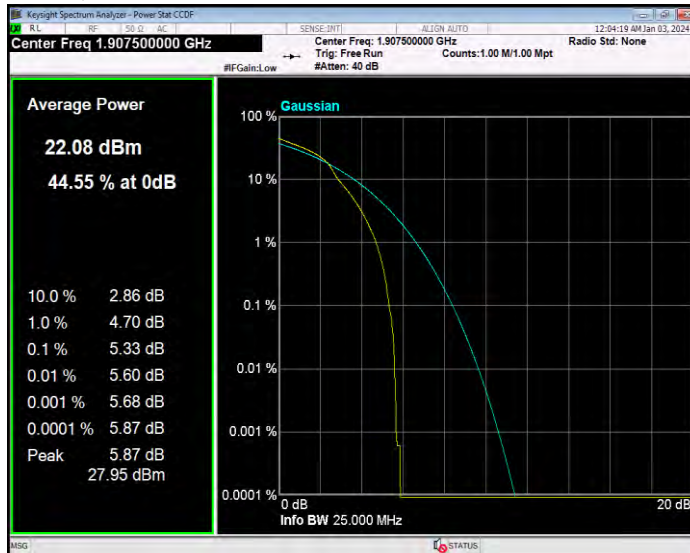

Band25 16QAM BW=10MHz Channel=26640 RB Size=1 Position=#0

Band25 16QAM BW=15MHz Channel=26115 RB Size=1 Position=#0

Band25 16QAM BW=15MHz Channel=26365 RB Size=1 Position=#0

Band25 16QAM BW=15MHz Channel=26615 RB Size=1 Position=#0