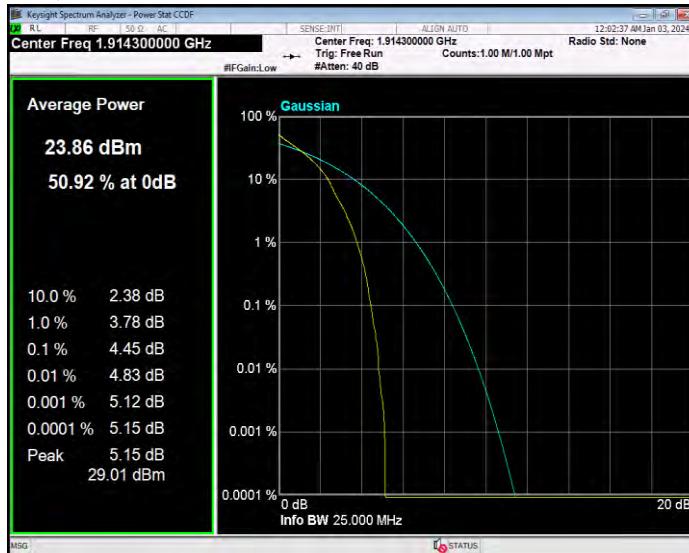

Band25 16QAM BW=5MHz Channel=26665 RB Size=1 Position=#0

Band25 QPSK BW=1.4MHz Channel=26047 RB Size=1 Position=#0

Band25 QPSK BW=1.4MHz Channel=26365 RB Size=1 Position=#0

Band25 QPSK BW=1.4MHz Channel=26683 RB Size=1 Position=#0