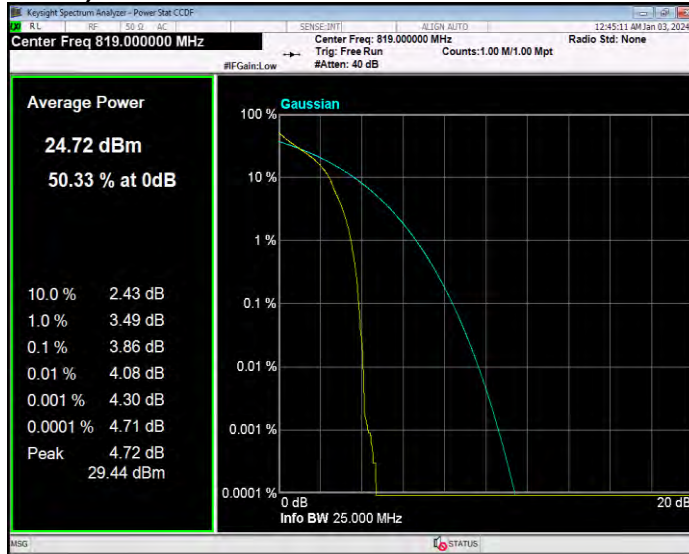

Band26(814-824) QPSK BW=10MHz Channel=26740 RB Size=1 Position=#0