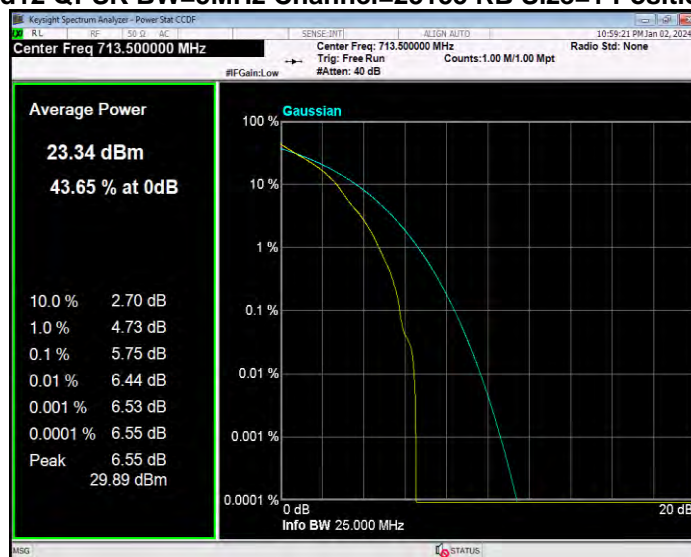

Band12 QPSK BW=5MHz Channel=23035 RB Size=1 Position=#0

Band12 QPSK BW=5MHz Channel=23095 RB Size=1 Position=#0

Band12 QPSK BW=5MHz Channel=23155 RB Size=1 Position=#0

Band13 16QAM BW=10MHz Channel=23230 RB Size=1 Position=#0