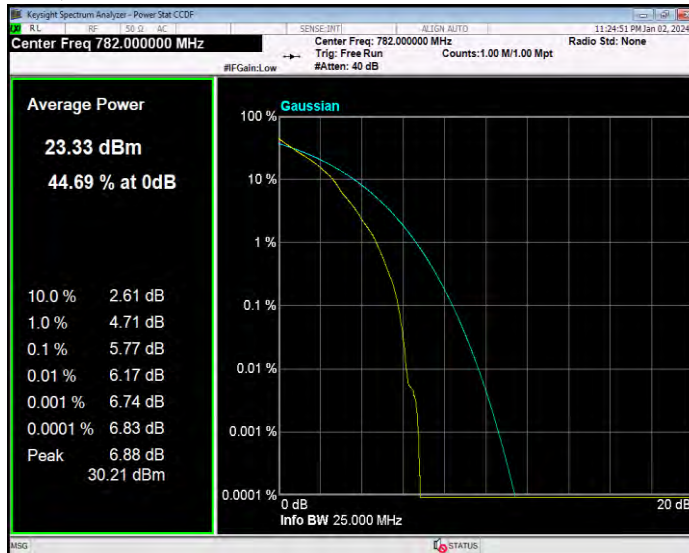

Band13 16QAM BW=5MHz Channel=23205 RB Size=1 Position=#0

Band13 16QAM BW=5MHz Channel=23230 RB Size=1 Position=#0

Band13 16QAM BW=5MHz Channel=23255 RB Size=1 Position=#0

Band13 QPSK BW=10MHz Channel=23230 RB Size=1 Position=#0