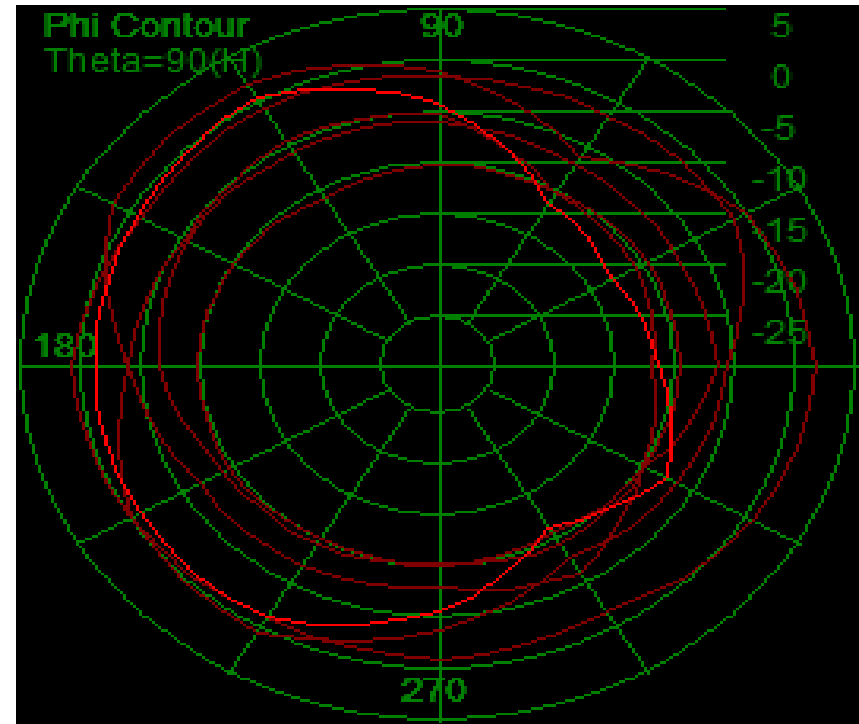

Efficient (5G WIFI/2.4G WIFI/BT)