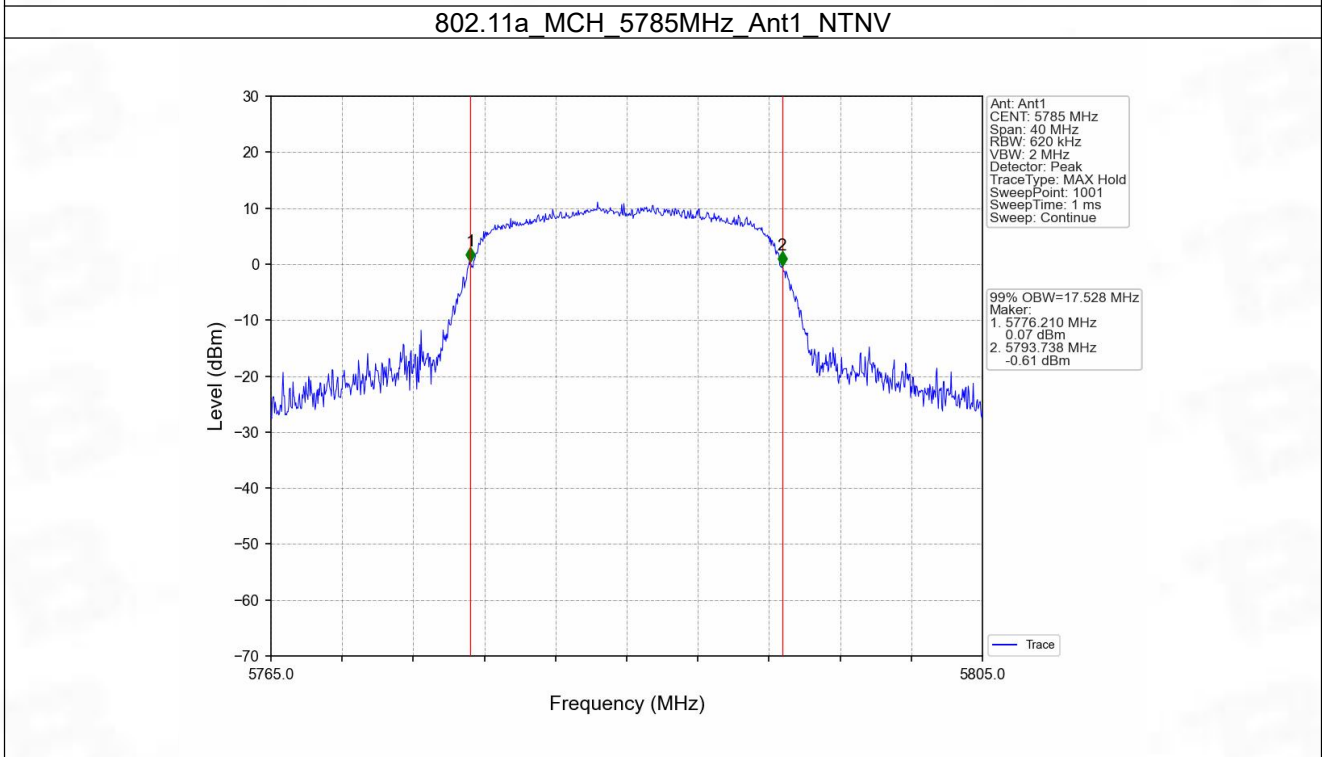

802.11ac(VHT80)_MCH_5290MHz_Ant1_NTNV

802.11ac(VHT80)_MCH_5775MHz_Ant1_NTNV

2. Bandwidth

2.1 OBW

2.1.1 Test Result

Mode	TX Type	Frequency (MHz)	ANT	99% Occupied Bandwidth (MHz)	Verdict
				Result	
802.11a	SISO	5180	1	17.395	Pass
		5200	1	17.546	Pass
		5240	1	17.465	Pass
		5260	1	17.303	Pass
		5300	1	17.469	Pass
		5320	1	17.364	Pass
		5745	1	17.511	Pass
		5785	1	17.528	Pass
802.11n (HT20)	SISO	5825	1	17.441	Pass
		5180	1	18.496	Pass
		5200	1	18.434	Pass
		5240	1	18.469	Pass
		5260	1	18.243	Pass
		5300	1	18.444	Pass
		5320	1	18.459	Pass
		5745	1	18.501	Pass
802.11n (HT40)	SISO	5785	1	18.497	Pass
		5825	1	18.545	Pass
		5190	1	36.938	Pass
		5230	1	36.964	Pass
		5270	1	36.867	Pass
		5310	1	36.963	Pass
802.11ac (VHT20)	SISO	5755	1	36.863	Pass
		5795	1	36.976	Pass
		5180	1	18.297	Pass
		5200	1	18.222	Pass
		5240	1	18.247	Pass
		5260	1	18.274	Pass
		5300	1	18.311	Pass
		5320	1	18.285	Pass
802.11ac (VHT40)	SISO	5745	1	18.256	Pass
		5785	1	18.273	Pass
		5825	1	18.309	Pass
		5190	1	36.494	Pass
		5230	1	36.374	Pass
		5270	1	36.414	Pass
802.11ac (VHT80)	SISO	5310	1	36.510	Pass
		5755	1	36.548	Pass
		5795	1	36.483	Pass
		5210	1	75.673	Pass
		5290	1	75.365	Pass
		5775	1	75.853	Pass

2.1.2 Test Graph

802.11n(HT20)_MCH_5200MHz_Ant1_NTNV

802.11n(HT20)_HCH_5240MHz_Ant1_NTNV

802.11n(HT20)_LCH_5260MHz_Ant1_NTNV

802.11n(HT20)_MCH_5300MHz_Ant1_NTNV

802.11n(HT20)_HCH_5320MHz_Ant1_NTNV

802.11n(HT20)_LCH_5745MHz_Ant1_NTNV