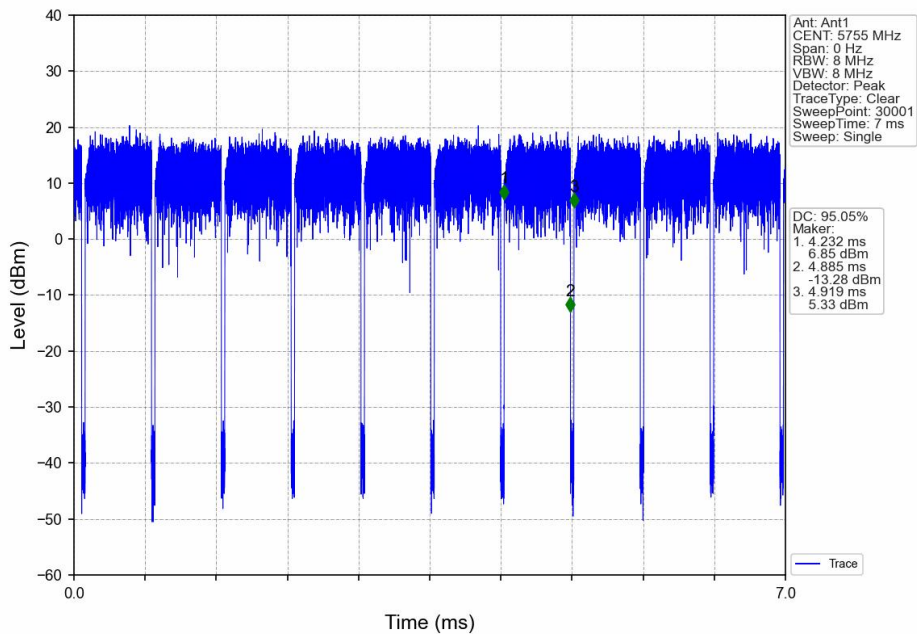

802.11ac(VHT40)_HCH_5230MHz_Ant1_NTNV

802.11ac(VHT40)_LCH_5270MHz_Ant1_NTNV

802.11ac(VHT40)_HCH_5310MHz_Ant1_NTNV

802.11ac(VHT40)_LCH_5755MHz_Ant1_NTNV

802.11ac(VHT40)_HCH_5795MHz_Ant1_NTNV

802.11ac(VHT80)_MCH_5210MHz_Ant1_NTNV

802.11ac(VHT80)_MCH_5290MHz_Ant1_NTNV

802.11ac(VHT80)_MCH_5775MHz_Ant1_NTNV

2. Bandwidth

2.1 OBW

2.1.1 Test Result

Mode	TX Type	Frequency (MHz)	ANT	99% Occupied Bandwidth (MHz)	Verdict
				Result	
802.11a	SISO	5180	1	17.395	Pass
		5200	1	17.546	Pass
		5240	1	17.465	Pass
		5260	1	17.303	Pass
		5300	1	17.469	Pass
		5320	1	17.364	Pass
		5745	1	17.511	Pass
		5785	1	17.528	Pass
802.11n (HT20)	SISO	5825	1	17.441	Pass
		5180	1	18.496	Pass
		5200	1	18.434	Pass
		5240	1	18.469	Pass
		5260	1	18.243	Pass
		5300	1	18.444	Pass
		5320	1	18.459	Pass
		5745	1	18.501	Pass
802.11n (HT40)	SISO	5785	1	18.497	Pass
		5825	1	18.545	Pass
		5190	1	36.938	Pass
		5230	1	36.964	Pass
		5270	1	36.867	Pass
		5310	1	36.963	Pass
802.11ac (VHT20)	SISO	5755	1	36.863	Pass
		5795	1	36.976	Pass
		5180	1	18.297	Pass
		5200	1	18.222	Pass
		5240	1	18.247	Pass
		5260	1	18.274	Pass
		5300	1	18.311	Pass
		5320	1	18.285	Pass
802.11ac (VHT40)	SISO	5745	1	18.256	Pass
		5785	1	18.273	Pass
		5825	1	18.309	Pass
		5190	1	36.494	Pass
		5230	1	36.374	Pass
		5270	1	36.414	Pass
802.11ac (VHT80)	SISO	5310	1	36.510	Pass
		5755	1	36.548	Pass
		5795	1	36.483	Pass
		5210	1	75.673	Pass
		5290	1	75.365	Pass
		5775	1	75.853	Pass

2.2.2 Test Graph