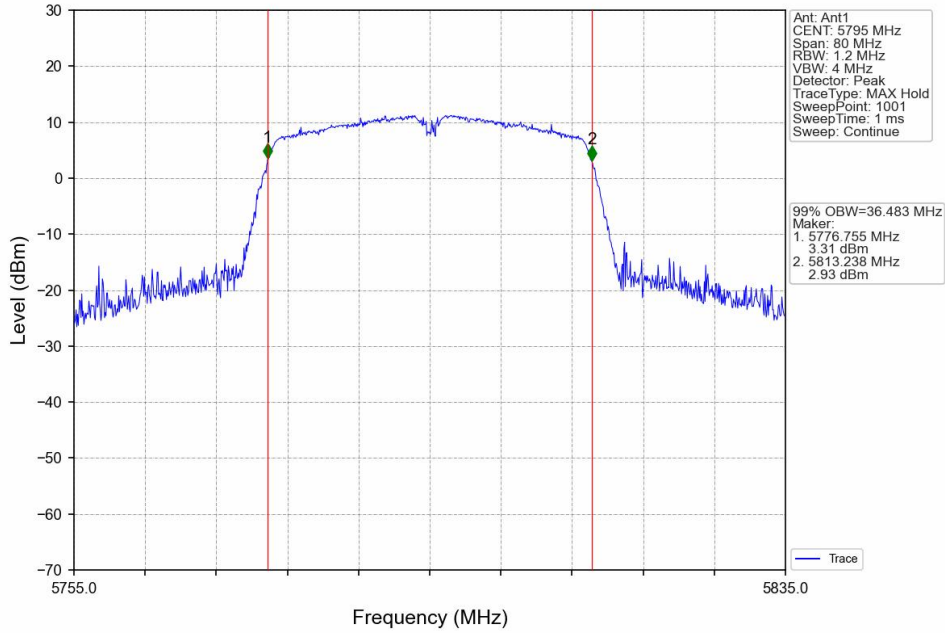

802.11ac(VHT20)_MCH_5300MHz_Ant1_NTNV

802.11ac(VHT20)_HCH_5320MHz_Ant1_NTNV

802.11ac(VHT20)_LCH_5745MHz_Ant1_NTNV

802.11ac(VHT20)_MCH_5785MHz_Ant1_NTNV

802.11ac(VHT20)_HCH_5825MHz_Ant1_NTNV

802.11ac(VHT40)_LCH_5190MHz_Ant1_NTNV

802.11ac(VHT40)_HCH_5230MHz_Ant1_NTNV

802.11ac(VHT40)_LCH_5270MHz_Ant1_NTNV

802.11ac(VHT40)_HCH_5310MHz_Ant1_NTNV

802.11ac(VHT40)_LCH_5755MHz_Ant1_NTNV

802.11ac(VHT40)_HCH_5795MHz_Ant1_NTNV

802.11ac(VHT80)_MCH_5210MHz_Ant1_NTNV

802.11ac(VHT80)_MCH_5290MHz_Ant1_NTNV

802.11ac(VHT80)_MCH_5775MHz_Ant1_NTNV

2.2 6dB BW

2.2.1 Test Result

Mode	TX Type	Frequency (MHz)	ANT	6dB Bandwidth (MHz)		Verdict
				Result	Limit	
802.11a	SISO	5745	1	15.161	>=0.5	Pass
		5785	1	15.156	>=0.5	Pass
		5825	1	15.145	>=0.5	Pass
802.11n (HT20)	SISO	5745	1	15.154	>=0.5	Pass
		5785	1	15.159	>=0.5	Pass
		5825	1	15.152	>=0.5	Pass
802.11n (HT40)	SISO	5755	1	35.156	>=0.5	Pass
		5795	1	35.156	>=0.5	Pass
802.11ac (VHT20)	SISO	5745	1	15.155	>=0.5	Pass
		5785	1	15.159	>=0.5	Pass
		5825	1	15.153	>=0.5	Pass
802.11ac (VHT40)	SISO	5755	1	35.159	>=0.5	Pass
		5795	1	35.157	>=0.5	Pass
802.11ac (VHT80)	SISO	5775	1	75.158	>=0.5	Pass

2.2.2 Test Graph