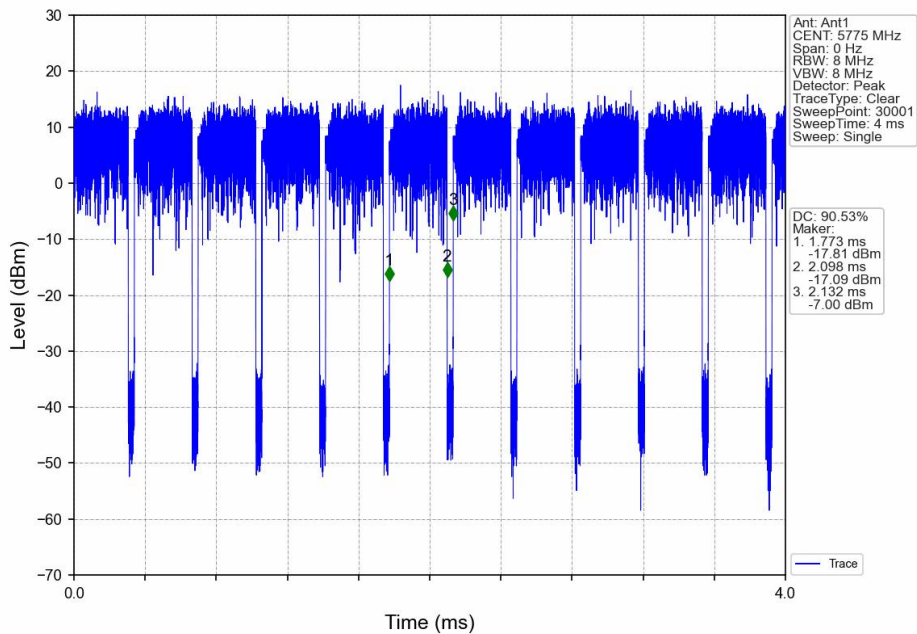

802.11ac(VHT40)_HCH_5230MHz_Ant1_NTNV

802.11ac(VHT40)_LCH_5270MHz_Ant1_NTNV

802.11ac(VHT40)_HCH_5310MHz_Ant1_NTNV

802.11ac(VHT40)_LCH_5755MHz_Ant1_NTNV

802.11ac(VHT40)_HCH_5795MHz_Ant1_NTNV

802.11ac(VHT80)_MCH_5210MHz_Ant1_NTNV

802.11ac(VHT80)_MCH_5290MHz_Ant1_NTNV

802.11ac(VHT80)_MCH_5775MHz_Ant1_NTNV

2. Bandwidth

2.1 OBW

2.1.1 Test Result

Mode	TX Type	Frequency (MHz)	ANT	99% Occupied Bandwidth (MHz)	Verdict
				Result	
802.11a	SISO	5180	1	17.395	Pass
		5200	1	17.546	Pass
		5240	1	17.465	Pass
		5260	1	17.303	Pass
		5300	1	17.469	Pass
		5320	1	17.364	Pass
		5745	1	17.511	Pass
		5785	1	17.528	Pass
802.11n (HT20)	SISO	5825	1	17.441	Pass
		5180	1	18.496	Pass
		5200	1	18.434	Pass
		5240	1	18.469	Pass
		5260	1	18.243	Pass
		5300	1	18.444	Pass
		5320	1	18.459	Pass
		5745	1	18.501	Pass
802.11n (HT40)	SISO	5785	1	18.497	Pass
		5825	1	18.545	Pass
		5190	1	36.938	Pass
		5230	1	36.964	Pass
		5270	1	36.867	Pass
		5310	1	36.963	Pass
802.11ac (VHT20)	SISO	5755	1	36.863	Pass
		5795	1	36.976	Pass
		5180	1	18.297	Pass
		5200	1	18.222	Pass
		5240	1	18.247	Pass
		5260	1	18.274	Pass
		5300	1	18.311	Pass
		5320	1	18.285	Pass
802.11ac (VHT40)	SISO	5745	1	18.256	Pass
		5785	1	18.273	Pass
		5825	1	18.309	Pass
		5190	1	36.494	Pass
		5230	1	36.374	Pass
		5270	1	36.414	Pass
802.11ac (VHT80)	SISO	5310	1	36.510	Pass
		5755	1	36.548	Pass
		5795	1	36.483	Pass
		5210	1	75.673	Pass
		5290	1	75.365	Pass
		5775	1	75.853	Pass

2.1.2 Test Graph

802.11n(HT20)_MCH_5200MHz_Ant1_NTNV

802.11n(HT20)_HCH_5240MHz_Ant1_NTNV

802.11n(HT20)_LCH_5260MHz_Ant1_NTNV

802.11n(HT20)_MCH_5300MHz_Ant1_NTNV

802.11n(HT20)_HCH_5320MHz_Ant1_NTNV

802.11n(HT20)_LCH_5745MHz_Ant1_NTNV

2.2.2 Test Graph