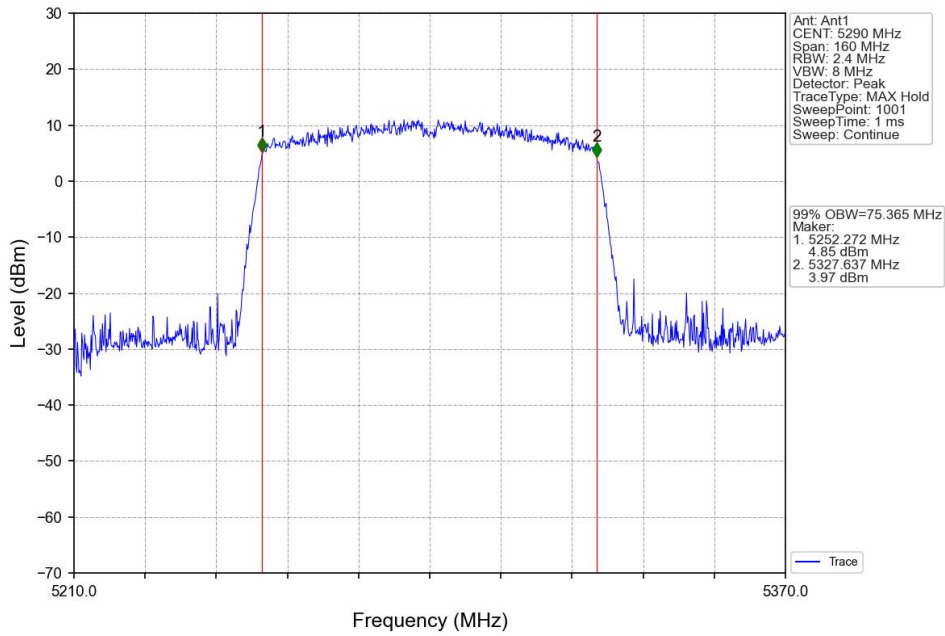

802.11ac(VHT40)_HCH_5230MHz_Ant1_NTNV

802.11ac(VHT40)_LCH_5270MHz_Ant1_NTNV

802.11ac(VHT40)_HCH_5310MHz_Ant1_NTNV

802.11ac(VHT40)_LCH_5755MHz_Ant1_NTNV

802.11ac(VHT40)_HCH_5795MHz_Ant1_NTNV

802.11ac(VHT80)_MCH_5210MHz_Ant1_NTNV

802.11ac(VHT80)_MCH_5290MHz_Ant1_NTNV

802.11ac(VHT80)_MCH_5775MHz_Ant1_NTNV

2.2 6dB BW

2.2.1 Test Result

Mode	TX Type	Frequency (MHz)	ANT	6dB Bandwidth (MHz)		Verdict
				Result	Limit	
802.11a	SISO	5745	1	15.161	>=0.5	Pass
		5785	1	15.156	>=0.5	Pass
		5825	1	15.145	>=0.5	Pass
802.11n (HT20)	SISO	5745	1	15.154	>=0.5	Pass
		5785	1	15.159	>=0.5	Pass
		5825	1	15.152	>=0.5	Pass
802.11n (HT40)	SISO	5755	1	35.156	>=0.5	Pass
		5795	1	35.156	>=0.5	Pass
802.11ac (VHT20)	SISO	5745	1	15.155	>=0.5	Pass
		5785	1	15.159	>=0.5	Pass
		5825	1	15.153	>=0.5	Pass
802.11ac (VHT40)	SISO	5755	1	35.159	>=0.5	Pass
		5795	1	35.157	>=0.5	Pass
802.11ac (VHT80)	SISO	5775	1	75.158	>=0.5	Pass

2.2.2 Test Graph