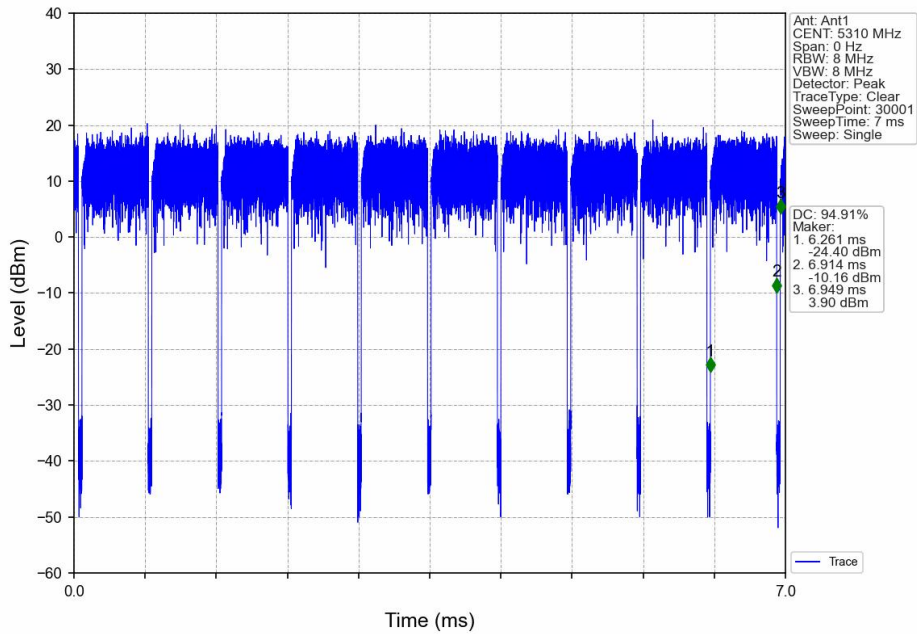

802.11ac(VHT40)_HCH_5230MHz_Ant1_NTNV

802.11ac(VHT40)_LCH_5270MHz_Ant1_NTNV

802.11ac(VHT40)_HCH_5310MHz_Ant1_NTNV

802.11ac(VHT40)_LCH_5755MHz_Ant1_NTNV

802.11ac(VHT40)_HCH_5795MHz_Ant1_NTNV

802.11ac(VHT80)_MCH_5210MHz_Ant1_NTNV

802.11ac(VHT80)_MCH_5290MHz_Ant1_NTNV

802.11ac(VHT80)_MCH_5775MHz_Ant1_NTNV

2. Bandwidth

2.1 OBW

2.1.1 Test Result

Mode	TX Type	Frequency (MHz)	ANT	99% Occupied Bandwidth (MHz)	Verdict
				Result	
802.11a	SISO	5180	1	17.395	Pass
		5200	1	17.546	Pass
		5240	1	17.465	Pass
		5260	1	17.303	Pass
		5300	1	17.469	Pass
		5320	1	17.364	Pass
		5745	1	17.511	Pass
		5785	1	17.528	Pass
802.11n (HT20)	SISO	5825	1	17.441	Pass
		5180	1	18.496	Pass
		5200	1	18.434	Pass
		5240	1	18.469	Pass
		5260	1	18.243	Pass
		5300	1	18.444	Pass
		5320	1	18.459	Pass
		5745	1	18.501	Pass
802.11n (HT40)	SISO	5785	1	18.497	Pass
		5825	1	18.545	Pass
		5190	1	36.938	Pass
		5230	1	36.964	Pass
		5270	1	36.867	Pass
		5310	1	36.963	Pass
802.11ac (VHT20)	SISO	5755	1	36.863	Pass
		5795	1	36.976	Pass
		5180	1	18.297	Pass
		5200	1	18.222	Pass
		5240	1	18.247	Pass
		5260	1	18.274	Pass
		5300	1	18.311	Pass
		5320	1	18.285	Pass
802.11ac (VHT40)	SISO	5745	1	18.256	Pass
		5785	1	18.273	Pass
		5825	1	18.309	Pass
		5190	1	36.494	Pass
		5230	1	36.374	Pass
		5270	1	36.414	Pass
802.11ac (VHT80)	SISO	5310	1	36.510	Pass
		5755	1	36.548	Pass
		5795	1	36.483	Pass
		5210	1	75.673	Pass
		5290	1	75.365	Pass
		5775	1	75.853	Pass

2.1.2 Test Graph

802.11n(HT20)_MCH_5200MHz_Ant1_NTNV

802.11n(HT20)_HCH_5240MHz_Ant1_NTNV

802.11n(HT20)_LCH_5260MHz_Ant1_NTNV

802.11n(HT20)_MCH_5300MHz_Ant1_NTNV

802.11n(HT20)_HCH_5320MHz_Ant1_NTNV

802.11n(HT20)_LCH_5745MHz_Ant1_NTNV

2.2.2 Test Graph