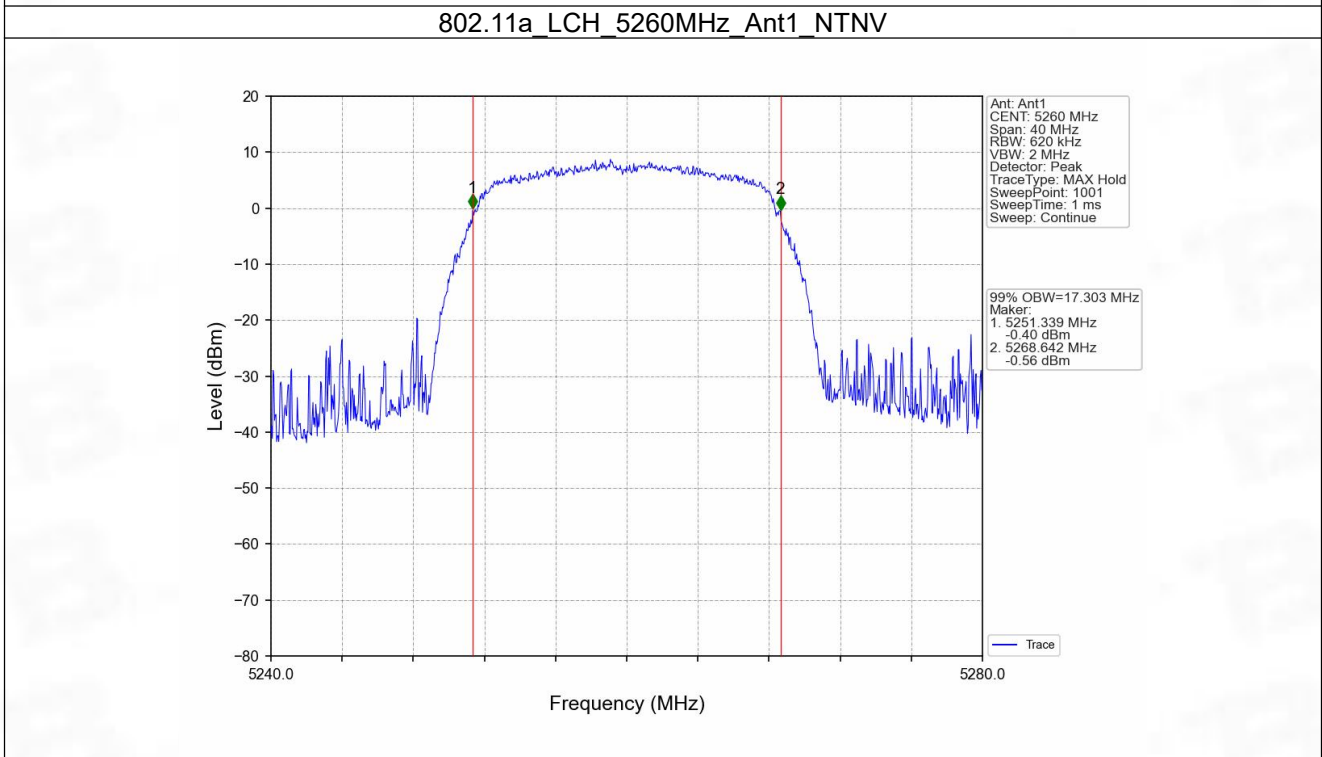

802.11ac(VHT80)_MCH_5290MHz_Ant1_NTNV

802.11ac(VHT80)_MCH_5775MHz_Ant1_NTNV

2. Bandwidth

2.1 OBW

2.1.1 Test Result

Mode	TX Type	Frequency (MHz)	ANT	99% Occupied Bandwidth (MHz)	Verdict
				Result	
802.11a	SISO	5180	1	17.395	Pass
		5200	1	17.546	Pass
		5240	1	17.465	Pass
		5260	1	17.303	Pass
		5300	1	17.469	Pass
		5320	1	17.364	Pass
		5745	1	17.511	Pass
		5785	1	17.528	Pass
802.11n (HT20)	SISO	5825	1	17.441	Pass
		5180	1	18.496	Pass
		5200	1	18.434	Pass
		5240	1	18.469	Pass
		5260	1	18.243	Pass
		5300	1	18.444	Pass
		5320	1	18.459	Pass
		5745	1	18.501	Pass
802.11n (HT40)	SISO	5785	1	18.497	Pass
		5825	1	18.545	Pass
		5190	1	36.938	Pass
		5230	1	36.964	Pass
		5270	1	36.867	Pass
		5310	1	36.963	Pass
802.11ac (VHT20)	SISO	5755	1	36.863	Pass
		5795	1	36.976	Pass
		5180	1	18.297	Pass
		5200	1	18.222	Pass
		5240	1	18.247	Pass
		5260	1	18.274	Pass
		5300	1	18.311	Pass
		5320	1	18.285	Pass
802.11ac (VHT40)	SISO	5745	1	18.256	Pass
		5785	1	18.273	Pass
		5825	1	18.309	Pass
		5190	1	36.494	Pass
		5230	1	36.374	Pass
		5270	1	36.414	Pass
802.11ac (VHT80)	SISO	5310	1	36.510	Pass
		5755	1	36.548	Pass
		5795	1	36.483	Pass
		5210	1	75.673	Pass
		5290	1	75.365	Pass
		5775	1	75.853	Pass

2.1.2 Test Graph

802.11n(HT20)_MCH_5200MHz_Ant1_NTNV

802.11n(HT20)_HCH_5240MHz_Ant1_NTNV

802.11n(HT20)_LCH_5260MHz_Ant1_NTNV

802.11n(HT20)_MCH_5300MHz_Ant1_NTNV

802.11n(HT20)_HCH_5320MHz_Ant1_NTNV

802.11n(HT20)_LCH_5745MHz_Ant1_NTNV