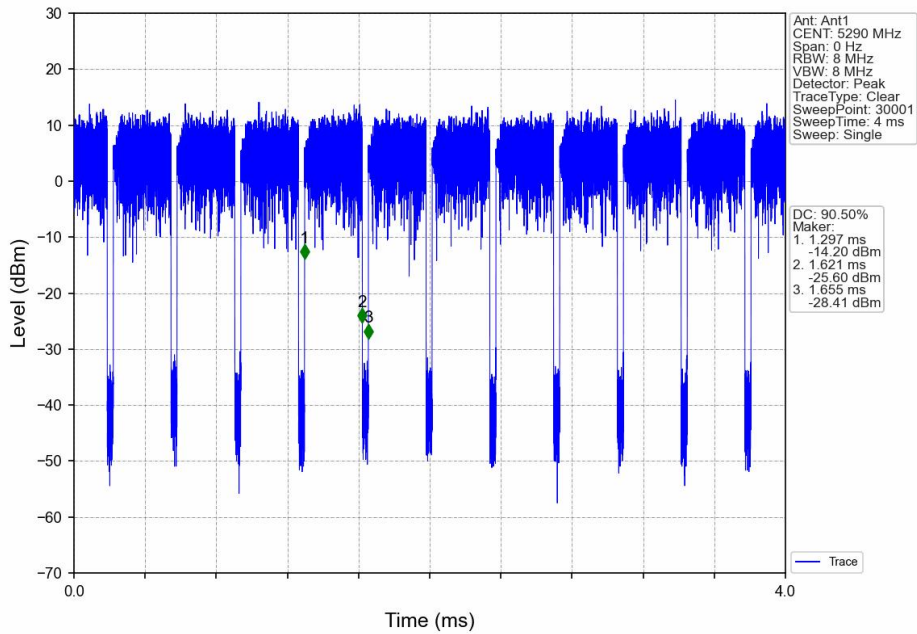

802.11ac(VHT40)_HCH_5230MHz_Ant1_NTNV

802.11ac(VHT40)_LCH_5270MHz_Ant1_NTNV

802.11ac(VHT40)_HCH_5310MHz_Ant1_NTNV

802.11ac(VHT40)_LCH_5755MHz_Ant1_NTNV

802.11ac(VHT40)_HCH_5795MHz_Ant1_NTNV

802.11ac(VHT80)_MCH_5210MHz_Ant1_NTNV

802.11ac(VHT80)_MCH_5290MHz_Ant1_NTNV

802.11ac(VHT80)_MCH_5775MHz_Ant1_NTNV

2. Bandwidth

2.1 OBW

2.1.1 Test Result

Mode	TX Type	Frequency (MHz)	ANT	99% Occupied Bandwidth (MHz)	Verdict
				Result	
802.11a	SISO	5180	1	17.395	Pass
		5200	1	17.546	Pass
		5240	1	17.465	Pass
		5260	1	17.303	Pass
		5300	1	17.469	Pass
		5320	1	17.364	Pass
		5745	1	17.511	Pass
		5785	1	17.528	Pass
802.11n (HT20)	SISO	5825	1	17.441	Pass
		5180	1	18.496	Pass
		5200	1	18.434	Pass
		5240	1	18.469	Pass
		5260	1	18.243	Pass
		5300	1	18.444	Pass
		5320	1	18.459	Pass
		5745	1	18.501	Pass
802.11n (HT40)	SISO	5785	1	18.497	Pass
		5825	1	18.545	Pass
		5190	1	36.938	Pass
		5230	1	36.964	Pass
		5270	1	36.867	Pass
		5310	1	36.963	Pass
802.11ac (VHT20)	SISO	5755	1	36.863	Pass
		5795	1	36.976	Pass
		5180	1	18.297	Pass
		5200	1	18.222	Pass
		5240	1	18.247	Pass
		5260	1	18.274	Pass
		5300	1	18.311	Pass
		5320	1	18.285	Pass
802.11ac (VHT40)	SISO	5745	1	18.256	Pass
		5785	1	18.273	Pass
		5825	1	18.309	Pass
		5190	1	36.494	Pass
		5230	1	36.374	Pass
		5270	1	36.414	Pass
802.11ac (VHT80)	SISO	5310	1	36.510	Pass
		5755	1	36.548	Pass
		5795	1	36.483	Pass
		5210	1	75.673	Pass
		5290	1	75.365	Pass
		5775	1	75.853	Pass

2.1.2 Test Graph

802.11n(HT20)_MCH_5200MHz_Ant1_NTNV

802.11n(HT20)_HCH_5240MHz_Ant1_NTNV

802.11n(HT20)_LCH_5260MHz_Ant1_NTNV

802.11n(HT20)_MCH_5300MHz_Ant1_NTNV

802.11n(HT20)_HCH_5320MHz_Ant1_NTNV

802.11n(HT20)_LCH_5745MHz_Ant1_NTNV

2.2.2 Test Graph