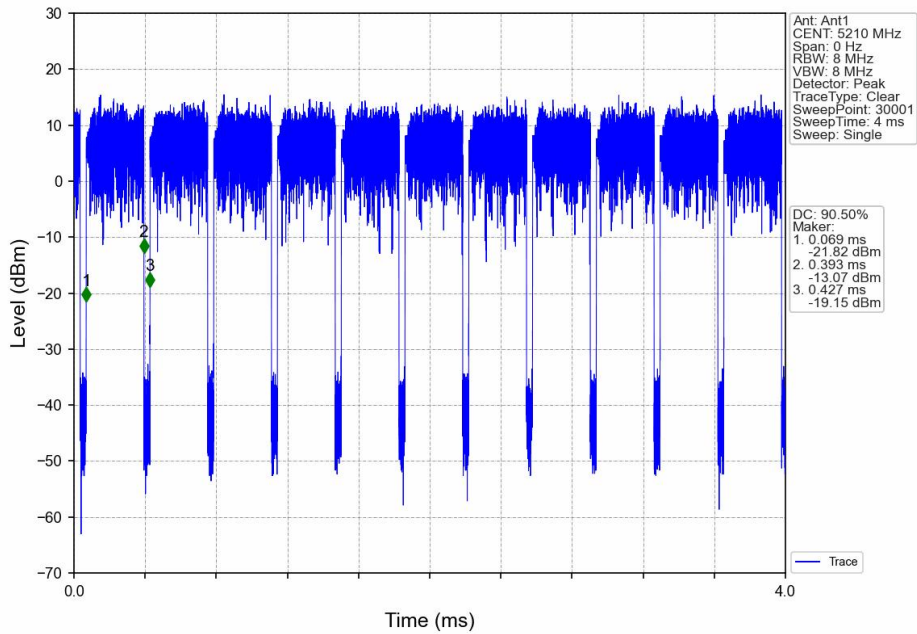

802.11ac(VHT40)_HCH_5230MHz_Ant1_NTNV

802.11ac(VHT40)_LCH_5270MHz_Ant1_NTNV

802.11ac(VHT40)_HCH_5310MHz_Ant1_NTNV

802.11ac(VHT40)_LCH_5755MHz_Ant1_NTNV

802.11ac(VHT40)_HCH_5795MHz_Ant1_NTNV

802.11ac(VHT80)_MCH_5210MHz_Ant1_NTNV

802.11ac(VHT80)_MCH_5290MHz_Ant1_NTNV

802.11ac(VHT80)_MCH_5775MHz_Ant1_NTNV

2. Bandwidth

2.1 OBW

2.1.1 Test Result

Mode	TX Type	Frequency (MHz)	ANT	99% Occupied Bandwidth (MHz)	Verdict
				Result	
802.11a	SISO	5180	1	17.395	Pass
		5200	1	17.546	Pass
		5240	1	17.465	Pass
		5260	1	17.303	Pass
		5300	1	17.469	Pass
		5320	1	17.364	Pass
		5745	1	17.511	Pass
		5785	1	17.528	Pass
802.11n (HT20)	SISO	5825	1	17.441	Pass
		5180	1	18.496	Pass
		5200	1	18.434	Pass
		5240	1	18.469	Pass
		5260	1	18.243	Pass
		5300	1	18.444	Pass
		5320	1	18.459	Pass
		5745	1	18.501	Pass
802.11n (HT40)	SISO	5785	1	18.497	Pass
		5825	1	18.545	Pass
		5190	1	36.938	Pass
		5230	1	36.964	Pass
		5270	1	36.867	Pass
		5310	1	36.963	Pass
802.11ac (VHT20)	SISO	5755	1	36.863	Pass
		5795	1	36.976	Pass
		5180	1	18.297	Pass
		5200	1	18.222	Pass
		5240	1	18.247	Pass
		5260	1	18.274	Pass
		5300	1	18.311	Pass
		5320	1	18.285	Pass
802.11ac (VHT40)	SISO	5745	1	18.256	Pass
		5785	1	18.273	Pass
		5825	1	18.309	Pass
		5190	1	36.494	Pass
		5230	1	36.374	Pass
		5270	1	36.414	Pass
802.11ac (VHT80)	SISO	5310	1	36.510	Pass
		5755	1	36.548	Pass
		5795	1	36.483	Pass
		5210	1	75.673	Pass
		5290	1	75.365	Pass
		5775	1	75.853	Pass

2.1.2 Test Graph

802.11n(HT20)_MCH_5200MHz_Ant1_NTNV

802.11n(HT20)_HCH_5240MHz_Ant1_NTNV

802.11n(HT20)_LCH_5260MHz_Ant1_NTNV

802.11n(HT20)_MCH_5300MHz_Ant1_NTNV

802.11n(HT20)_HCH_5320MHz_Ant1_NTNV

802.11n(HT20)_LCH_5745MHz_Ant1_NTNV

2.2.2 Test Graph