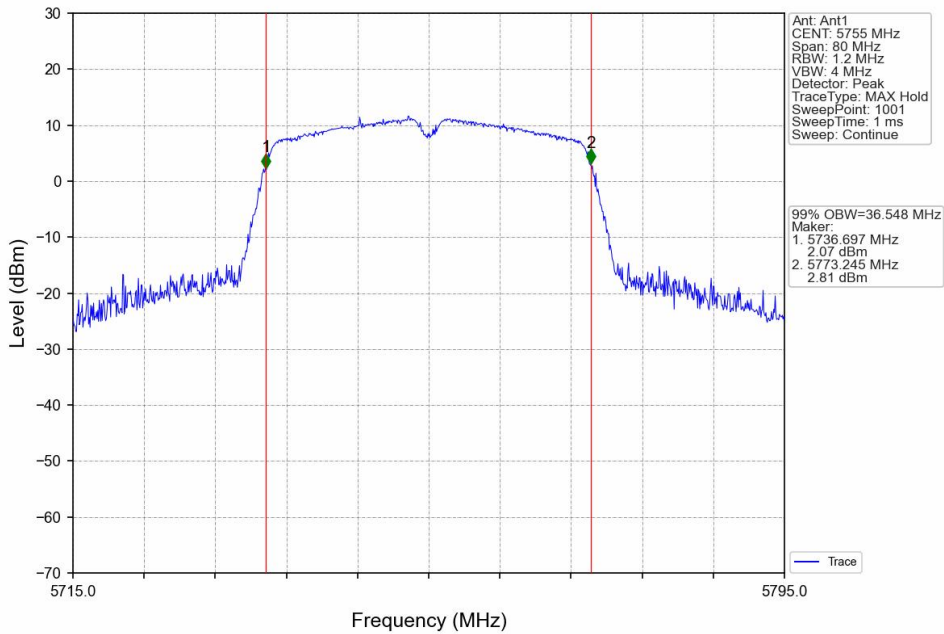

802.11ac(VHT20)_MCH_5300MHz_Ant1_NTNV

802.11ac(VHT20)_HCH_5320MHz_Ant1_NTNV

802.11ac(VHT20)_LCH_5745MHz_Ant1_NTNV

802.11ac(VHT20)_MCH_5785MHz_Ant1_NTNV

802.11ac(VHT20)_HCH_5825MHz_Ant1_NTNV

802.11ac(VHT40)_LCH_5190MHz_Ant1_NTNV

802.11ac(VHT40)_HCH_5230MHz_Ant1_NTNV

802.11ac(VHT40)_LCH_5270MHz_Ant1_NTNV

802.11ac(VHT40)_HCH_5310MHz_Ant1_NTNV

802.11ac(VHT40)_LCH_5755MHz_Ant1_NTNV

802.11ac(VHT40)_HCH_5795MHz_Ant1_NTNV

802.11ac(VHT80)_MCH_5210MHz_Ant1_NTNV

802.11ac(VHT80)_MCH_5290MHz_Ant1_NTNV

802.11ac(VHT80)_MCH_5775MHz_Ant1_NTNV

2.2 6dB BW

2.2.1 Test Result

Mode	TX Type	Frequency (MHz)	ANT	6dB Bandwidth (MHz)		Verdict
				Result	Limit	
802.11a	SISO	5745	1	15.161	>=0.5	Pass
		5785	1	15.156	>=0.5	Pass
		5825	1	15.145	>=0.5	Pass
802.11n (HT20)	SISO	5745	1	15.154	>=0.5	Pass
		5785	1	15.159	>=0.5	Pass
		5825	1	15.152	>=0.5	Pass
802.11n (HT40)	SISO	5755	1	35.156	>=0.5	Pass
		5795	1	35.156	>=0.5	Pass
802.11ac (VHT20)	SISO	5745	1	15.155	>=0.5	Pass
		5785	1	15.159	>=0.5	Pass
		5825	1	15.153	>=0.5	Pass
802.11ac (VHT40)	SISO	5755	1	35.159	>=0.5	Pass
		5795	1	35.157	>=0.5	Pass
802.11ac (VHT80)	SISO	5775	1	75.158	>=0.5	Pass

2.2.2 Test Graph