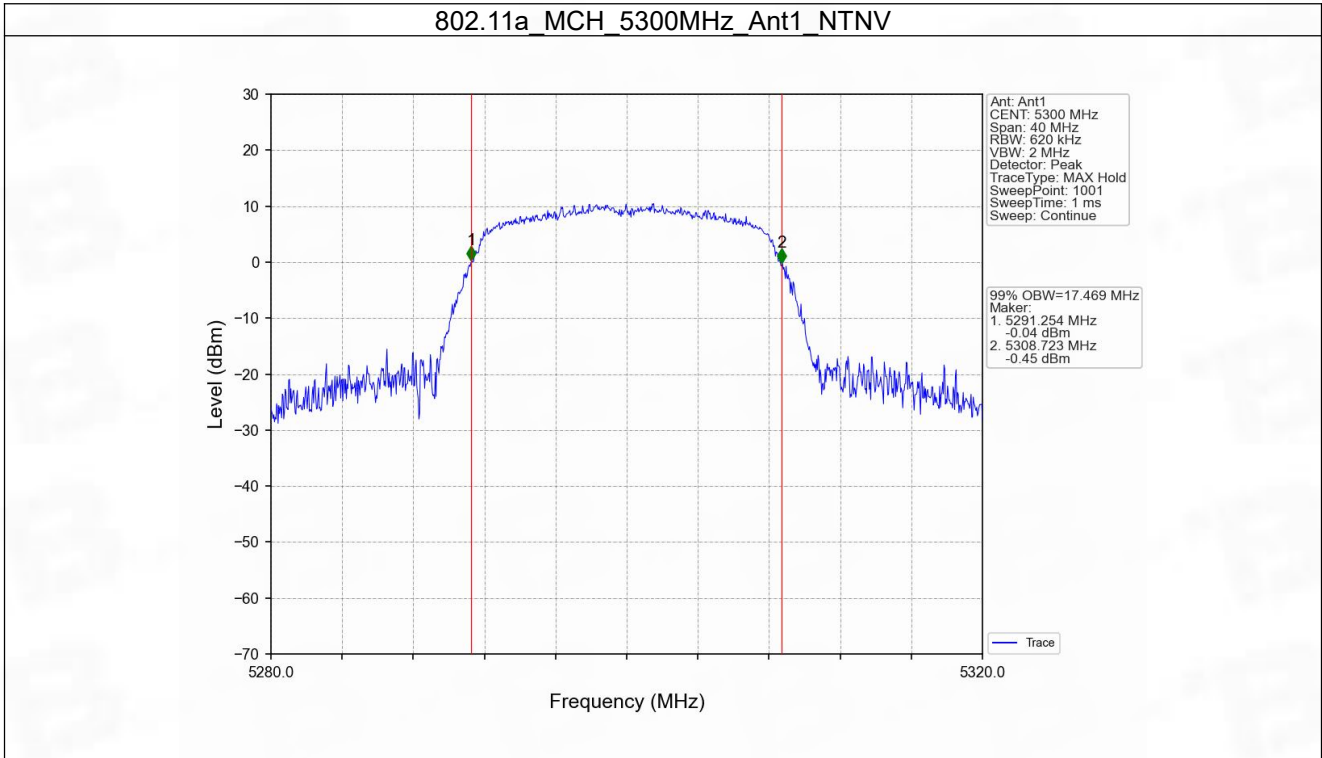

802.11ac(VHT80)_MCH_5290MHz_Ant1_NTNV

802.11ac(VHT80)_MCH_5775MHz_Ant1_NTNV

2. Bandwidth

2.1 OBW

2.1.1 Test Result

Mode	TX Type	Frequency (MHz)	ANT	99% Occupied Bandwidth (MHz)	Verdict
				Result	
802.11a	SISO	5180	1	17.395	Pass
		5200	1	17.546	Pass
		5240	1	17.465	Pass
		5260	1	17.303	Pass
		5300	1	17.469	Pass
		5320	1	17.364	Pass
		5745	1	17.511	Pass
		5785	1	17.528	Pass
802.11n (HT20)	SISO	5825	1	17.441	Pass
		5180	1	18.496	Pass
		5200	1	18.434	Pass
		5240	1	18.469	Pass
		5260	1	18.243	Pass
		5300	1	18.444	Pass
		5320	1	18.459	Pass
		5745	1	18.501	Pass
802.11n (HT40)	SISO	5785	1	18.497	Pass
		5825	1	18.545	Pass
		5190	1	36.938	Pass
		5230	1	36.964	Pass
		5270	1	36.867	Pass
		5310	1	36.963	Pass
802.11ac (VHT20)	SISO	5755	1	36.863	Pass
		5795	1	36.976	Pass
		5180	1	18.297	Pass
		5200	1	18.222	Pass
		5240	1	18.247	Pass
		5260	1	18.274	Pass
		5300	1	18.311	Pass
		5320	1	18.285	Pass
802.11ac (VHT40)	SISO	5745	1	18.256	Pass
		5785	1	18.273	Pass
		5825	1	18.309	Pass
		5190	1	36.494	Pass
		5230	1	36.374	Pass
		5270	1	36.414	Pass
802.11ac (VHT80)	SISO	5310	1	36.510	Pass
		5755	1	36.548	Pass
		5795	1	36.483	Pass
		5210	1	75.673	Pass
		5290	1	75.365	Pass
		5775	1	75.853	Pass

2.1.2 Test Graph

802.11n(HT20)_MCH_5200MHz_Ant1_NTNV

802.11n(HT20)_HCH_5240MHz_Ant1_NTNV

802.11n(HT20)_LCH_5260MHz_Ant1_NTNV

802.11n(HT20)_MCH_5300MHz_Ant1_NTNV

802.11n(HT20)_HCH_5320MHz_Ant1_NTNV

802.11n(HT20)_LCH_5745MHz_Ant1_NTNV