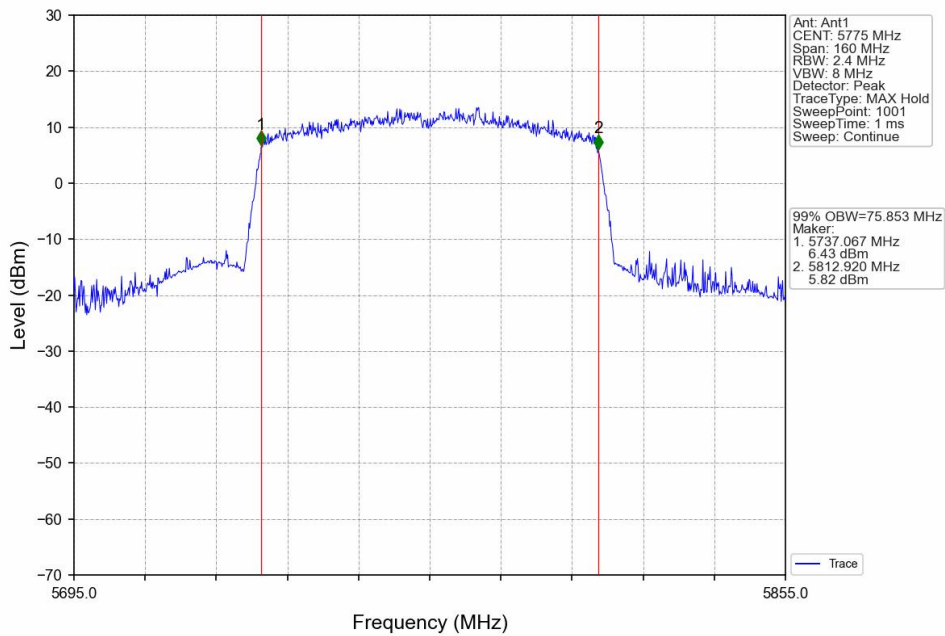

802.11ac(VHT20)_MCH_5300MHz_Ant1_NTNV

802.11ac(VHT20)_HCH_5320MHz_Ant1_NTNV

802.11ac(VHT20)_LCH_5745MHz_Ant1_NTNV

802.11ac(VHT20)_MCH_5785MHz_Ant1_NTNV

802.11ac(VHT20)_HCH_5825MHz_Ant1_NTNV

802.11ac(VHT40)_LCH_5190MHz_Ant1_NTNV

802.11ac(VHT40)_HCH_5230MHz_Ant1_NTNV

802.11ac(VHT40)_LCH_5270MHz_Ant1_NTNV

802.11ac(VHT40)_HCH_5310MHz_Ant1_NTNV

802.11ac(VHT40)_LCH_5755MHz_Ant1_NTNV

802.11ac(VHT40)_HCH_5795MHz_Ant1_NTNV

802.11ac(VHT80)_MCH_5210MHz_Ant1_NTNV

802.11ac(VHT80)_MCH_5290MHz_Ant1_NTNV

802.11ac(VHT80)_MCH_5775MHz_Ant1_NTNV

2.2 6dB BW

2.2.1 Test Result

Mode	TX Type	Frequency (MHz)	ANT	6dB Bandwidth (MHz)		Verdict
				Result	Limit	
802.11a	SISO	5745	1	15.161	>=0.5	Pass
		5785	1	15.156	>=0.5	Pass
		5825	1	15.145	>=0.5	Pass
802.11n (HT20)	SISO	5745	1	15.154	>=0.5	Pass
		5785	1	15.159	>=0.5	Pass
		5825	1	15.152	>=0.5	Pass
802.11n (HT40)	SISO	5755	1	35.156	>=0.5	Pass
		5795	1	35.156	>=0.5	Pass
802.11ac (VHT20)	SISO	5745	1	15.155	>=0.5	Pass
		5785	1	15.159	>=0.5	Pass
		5825	1	15.153	>=0.5	Pass
802.11ac (VHT40)	SISO	5755	1	35.159	>=0.5	Pass
		5795	1	35.157	>=0.5	Pass
802.11ac (VHT80)	SISO	5775	1	75.158	>=0.5	Pass

2.2.2 Test Graph