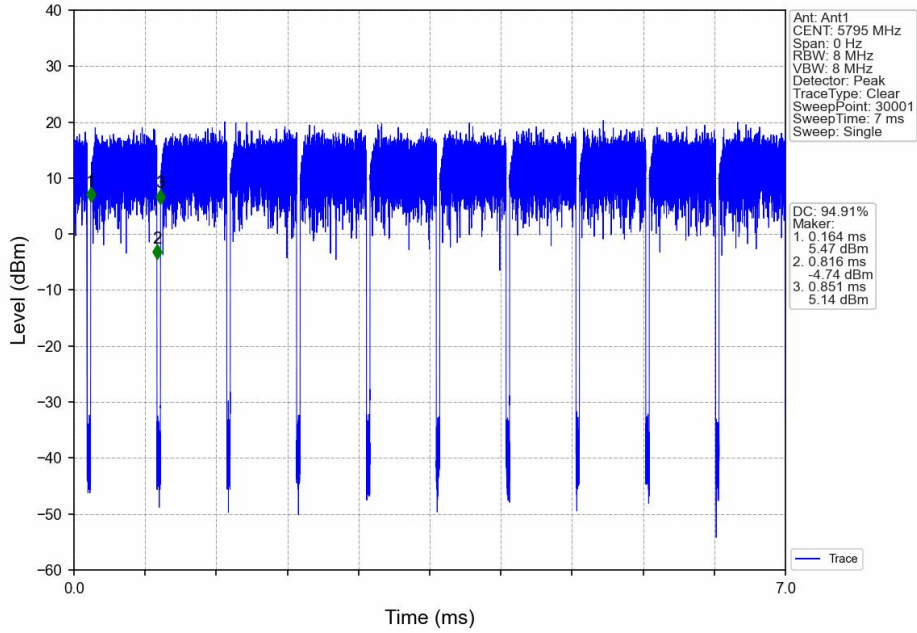

802.11ac(VHT40)_HCH_5230MHz_Ant1_NTNV

802.11ac(VHT40)_LCH_5270MHz_Ant1_NTNV

802.11ac(VHT40)_HCH_5310MHz_Ant1_NTNV

802.11ac(VHT40)_LCH_5755MHz_Ant1_NTNV

802.11ac(VHT40)_HCH_5795MHz_Ant1_NTNV

802.11ac(VHT80)_MCH_5210MHz_Ant1_NTNV

802.11ac(VHT80)_MCH_5290MHz_Ant1_NTNV

802.11ac(VHT80)_MCH_5775MHz_Ant1_NTNV

2. Bandwidth

2.1 OBW

2.1.1 Test Result

Mode	TX Type	Frequency (MHz)	ANT	99% Occupied Bandwidth (MHz)	Verdict
				Result	
802.11a	SISO	5180	1	17.395	Pass
		5200	1	17.546	Pass
		5240	1	17.465	Pass
		5260	1	17.303	Pass
		5300	1	17.469	Pass
		5320	1	17.364	Pass
		5745	1	17.511	Pass
		5785	1	17.528	Pass
802.11n (HT20)	SISO	5825	1	17.441	Pass
		5180	1	18.496	Pass
		5200	1	18.434	Pass
		5240	1	18.469	Pass
		5260	1	18.243	Pass
		5300	1	18.444	Pass
		5320	1	18.459	Pass
		5745	1	18.501	Pass
802.11n (HT40)	SISO	5785	1	18.497	Pass
		5825	1	18.545	Pass
		5190	1	36.938	Pass
		5230	1	36.964	Pass
		5270	1	36.867	Pass
		5310	1	36.963	Pass
802.11ac (VHT20)	SISO	5755	1	36.863	Pass
		5795	1	36.976	Pass
		5180	1	18.297	Pass
		5200	1	18.222	Pass
		5240	1	18.247	Pass
		5260	1	18.274	Pass
		5300	1	18.311	Pass
		5320	1	18.285	Pass
802.11ac (VHT40)	SISO	5745	1	18.256	Pass
		5785	1	18.273	Pass
		5825	1	18.309	Pass
		5190	1	36.494	Pass
		5230	1	36.374	Pass
		5270	1	36.414	Pass
802.11ac (VHT80)	SISO	5310	1	36.510	Pass
		5755	1	36.548	Pass
		5795	1	36.483	Pass
		5210	1	75.673	Pass
		5290	1	75.365	Pass
		5775	1	75.853	Pass

2.2.2 Test Graph