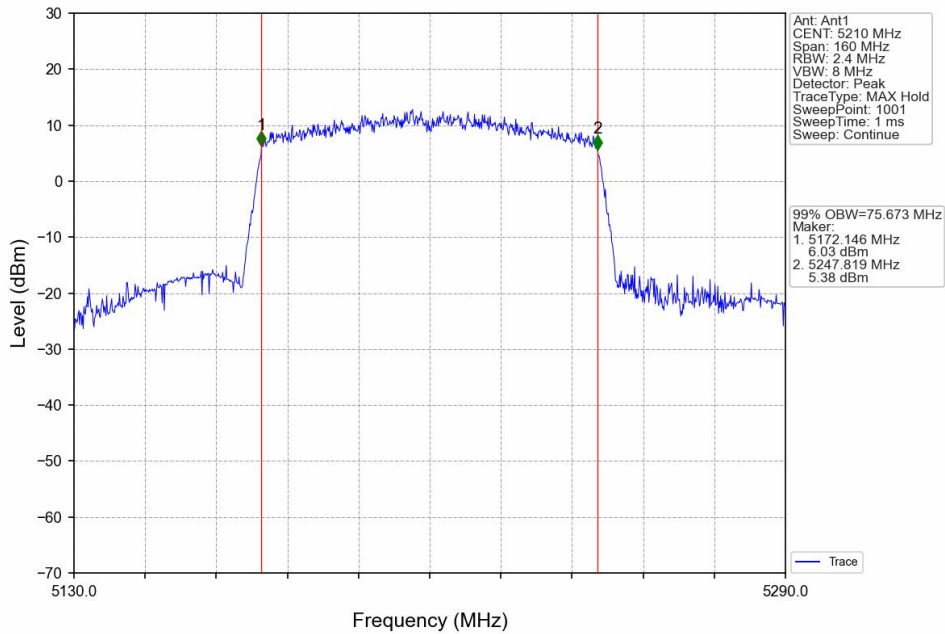

802.11ac(VHT20)_MCH_5300MHz_Ant1_NTNV

802.11ac(VHT20)_HCH_5320MHz_Ant1_NTNV

802.11ac(VHT20)_LCH_5745MHz_Ant1_NTNV

802.11ac(VHT20)_MCH_5785MHz_Ant1_NTNV

802.11ac(VHT20)_HCH_5825MHz_Ant1_NTNV

802.11ac(VHT40)_LCH_5190MHz_Ant1_NTNV

802.11ac(VHT40)_HCH_5230MHz_Ant1_NTNV

802.11ac(VHT40)_LCH_5270MHz_Ant1_NTNV

802.11ac(VHT40)_HCH_5310MHz_Ant1_NTNV

802.11ac(VHT40)_LCH_5755MHz_Ant1_NTNV

802.11ac(VHT40)_HCH_5795MHz_Ant1_NTNV

802.11ac(VHT80)_MCH_5210MHz_Ant1_NTNV

802.11ac(VHT80)_MCH_5290MHz_Ant1_NTNV

802.11ac(VHT80)_MCH_5775MHz_Ant1_NTNV

2.2 6dB BW

2.2.1 Test Result

Mode	TX Type	Frequency (MHz)	ANT	6dB Bandwidth (MHz)		Verdict
				Result	Limit	
802.11a	SISO	5745	1	15.161	>=0.5	Pass
		5785	1	15.156	>=0.5	Pass
		5825	1	15.145	>=0.5	Pass
802.11n (HT20)	SISO	5745	1	15.154	>=0.5	Pass
		5785	1	15.159	>=0.5	Pass
		5825	1	15.152	>=0.5	Pass
802.11n (HT40)	SISO	5755	1	35.156	>=0.5	Pass
		5795	1	35.156	>=0.5	Pass
802.11ac (VHT20)	SISO	5745	1	15.155	>=0.5	Pass
		5785	1	15.159	>=0.5	Pass
		5825	1	15.153	>=0.5	Pass
802.11ac (VHT40)	SISO	5755	1	35.159	>=0.5	Pass
		5795	1	35.157	>=0.5	Pass
802.11ac (VHT80)	SISO	5775	1	75.158	>=0.5	Pass

2.2.2 Test Graph