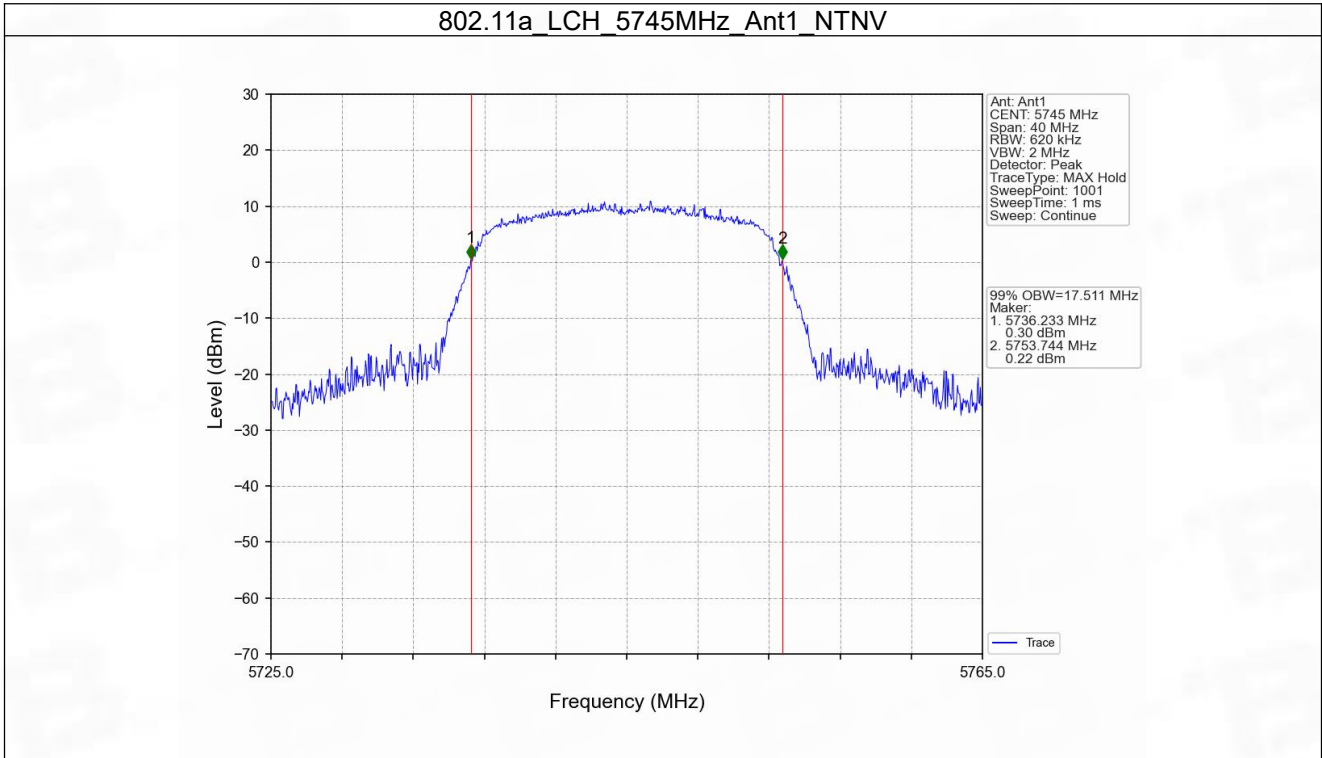

802.11ac(VHT80)_MCH_5290MHz_Ant1_NTNV

802.11ac(VHT80)_MCH_5775MHz_Ant1_NTNV

2. Bandwidth

2.1 OBW

2.1.1 Test Result

Mode	TX Type	Frequency (MHz)	ANT	99% Occupied Bandwidth (MHz)	Verdict
				Result	
802.11a	SISO	5180	1	17.395	Pass
		5200	1	17.546	Pass
		5240	1	17.465	Pass
		5260	1	17.303	Pass
		5300	1	17.469	Pass
		5320	1	17.364	Pass
		5745	1	17.511	Pass
		5785	1	17.528	Pass
802.11n (HT20)	SISO	5825	1	17.441	Pass
		5180	1	18.496	Pass
		5200	1	18.434	Pass
		5240	1	18.469	Pass
		5260	1	18.243	Pass
		5300	1	18.444	Pass
		5320	1	18.459	Pass
		5745	1	18.501	Pass
802.11n (HT40)	SISO	5785	1	18.497	Pass
		5825	1	18.545	Pass
		5190	1	36.938	Pass
		5230	1	36.964	Pass
		5270	1	36.867	Pass
		5310	1	36.963	Pass
802.11ac (VHT20)	SISO	5755	1	36.863	Pass
		5795	1	36.976	Pass
		5180	1	18.297	Pass
		5200	1	18.222	Pass
		5240	1	18.247	Pass
		5260	1	18.274	Pass
		5300	1	18.311	Pass
		5320	1	18.285	Pass
802.11ac (VHT40)	SISO	5745	1	18.256	Pass
		5785	1	18.273	Pass
		5825	1	18.309	Pass
		5190	1	36.494	Pass
		5230	1	36.374	Pass
		5270	1	36.414	Pass
802.11ac (VHT80)	SISO	5310	1	36.510	Pass
		5755	1	36.548	Pass
		5795	1	36.483	Pass
		5210	1	75.673	Pass
		5290	1	75.365	Pass
		5775	1	75.853	Pass

2.1.2 Test Graph

802.11n(HT20)_MCH_5200MHz_Ant1_NTNV

802.11n(HT20)_HCH_5240MHz_Ant1_NTNV

802.11n(HT20)_LCH_5260MHz_Ant1_NTNV

802.11n(HT20)_MCH_5300MHz_Ant1_NTNV

802.11n(HT20)_HCH_5320MHz_Ant1_NTNV

802.11n(HT20)_LCH_5745MHz_Ant1_NTNV