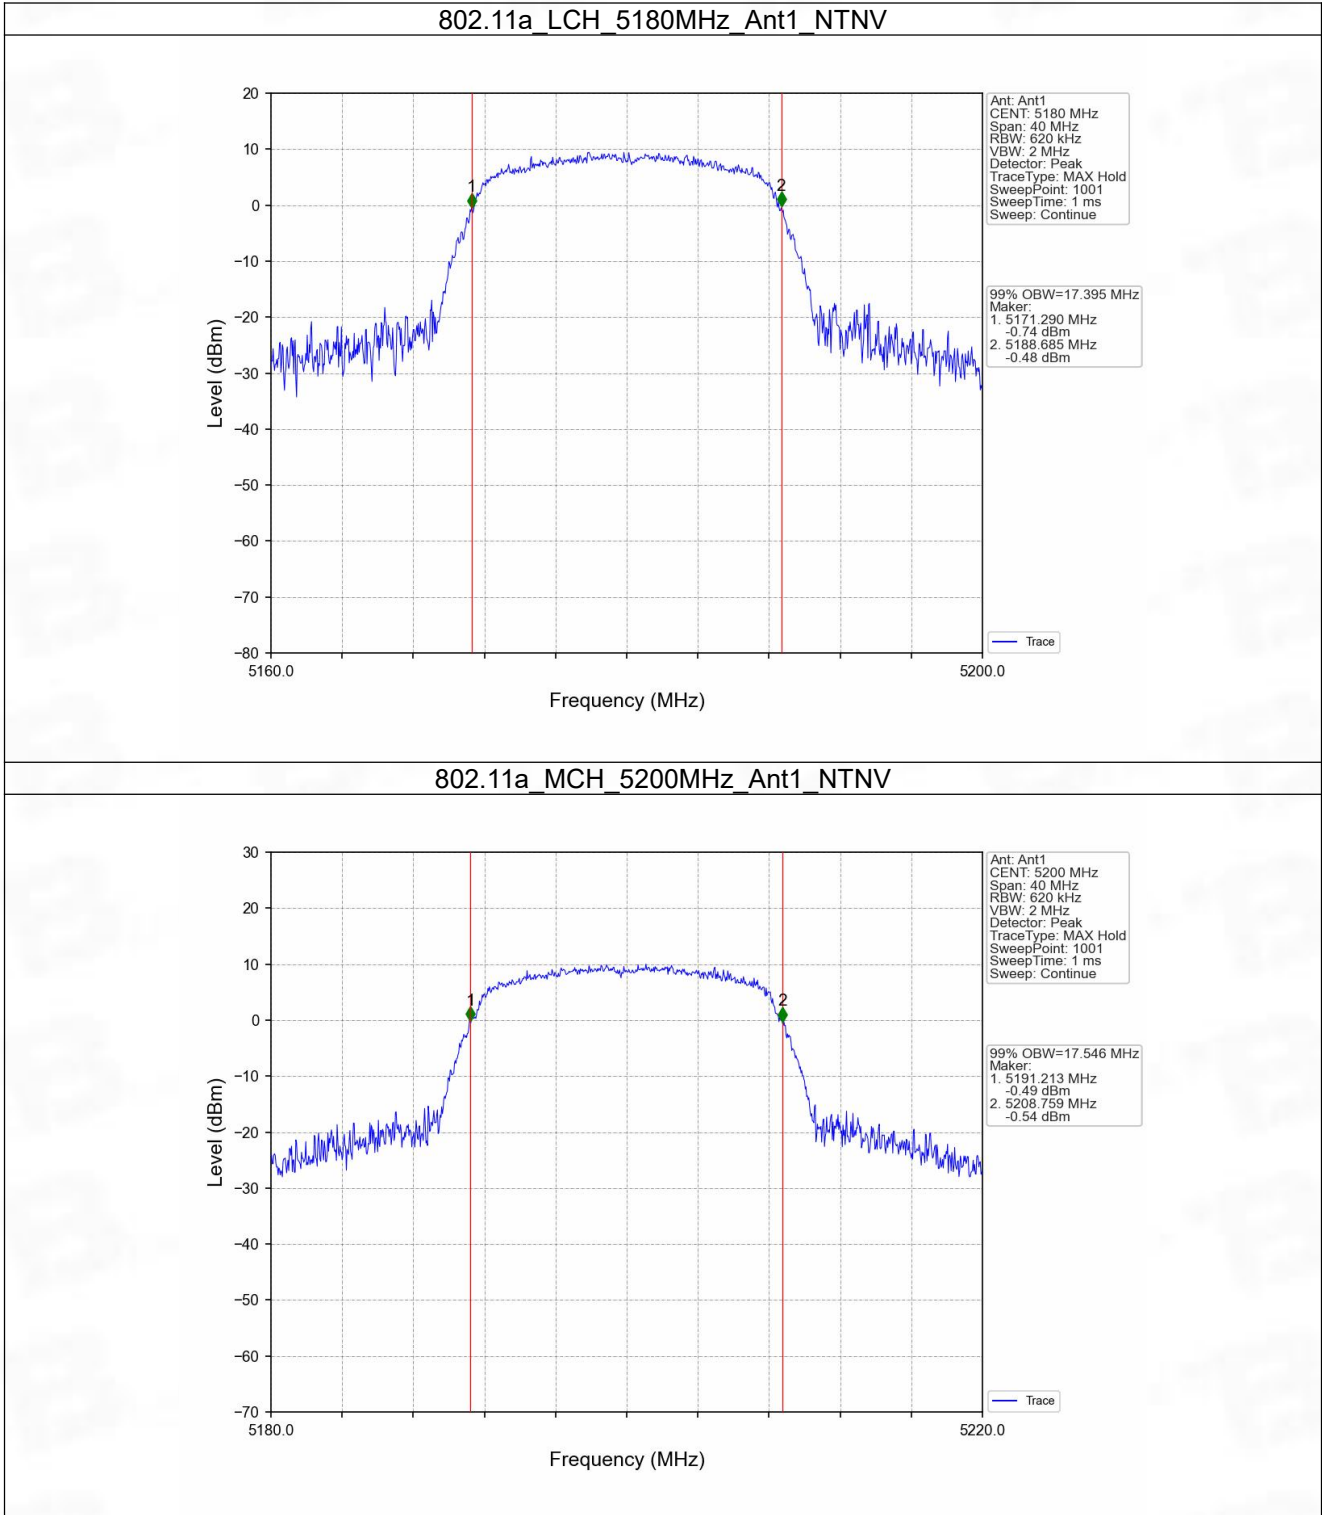

802.11ac(VHT80)_MCH_5290MHz_Ant1_NTNV

802.11ac(VHT80)_MCH_5775MHz_Ant1_NTNV

2. Bandwidth

2.1 OBW

2.1.1 Test Result

Mode	TX Type	Frequency (MHz)	ANT	99% Occupied Bandwidth (MHz)	Verdict
				Result	
802.11a	SISO	5180	1	17.395	Pass
		5200	1	17.546	Pass
		5240	1	17.465	Pass
		5260	1	17.303	Pass
		5300	1	17.469	Pass
		5320	1	17.364	Pass
		5745	1	17.511	Pass
		5785	1	17.528	Pass
802.11n (HT20)	SISO	5825	1	17.441	Pass
		5180	1	18.496	Pass
		5200	1	18.434	Pass
		5240	1	18.469	Pass
		5260	1	18.243	Pass
		5300	1	18.444	Pass
		5320	1	18.459	Pass
		5745	1	18.501	Pass
802.11n (HT40)	SISO	5785	1	18.497	Pass
		5825	1	18.545	Pass
		5190	1	36.938	Pass
		5230	1	36.964	Pass
		5270	1	36.867	Pass
		5310	1	36.963	Pass
802.11ac (VHT20)	SISO	5755	1	36.863	Pass
		5795	1	36.976	Pass
		5180	1	18.297	Pass
		5200	1	18.222	Pass
		5240	1	18.247	Pass
		5260	1	18.274	Pass
		5300	1	18.311	Pass
		5320	1	18.285	Pass
802.11ac (VHT40)	SISO	5745	1	18.256	Pass
		5785	1	18.273	Pass
		5825	1	18.309	Pass
		5190	1	36.494	Pass
		5230	1	36.374	Pass
		5270	1	36.414	Pass
802.11ac (VHT80)	SISO	5310	1	36.510	Pass
		5755	1	36.548	Pass
		5795	1	36.483	Pass
		5210	1	75.673	Pass
		5290	1	75.365	Pass
		5775	1	75.853	Pass

2.1.2 Test Graph

802.11n(HT20)_MCH_5200MHz_Ant1_NTNV

802.11n(HT20)_HCH_5240MHz_Ant1_NTNV

802.11n(HT20)_LCH_5260MHz_Ant1_NTNV

802.11n(HT20)_MCH_5300MHz_Ant1_NTNV

802.11n(HT20)_HCH_5320MHz_Ant1_NTNV

802.11n(HT20)_LCH_5745MHz_Ant1_NTNV