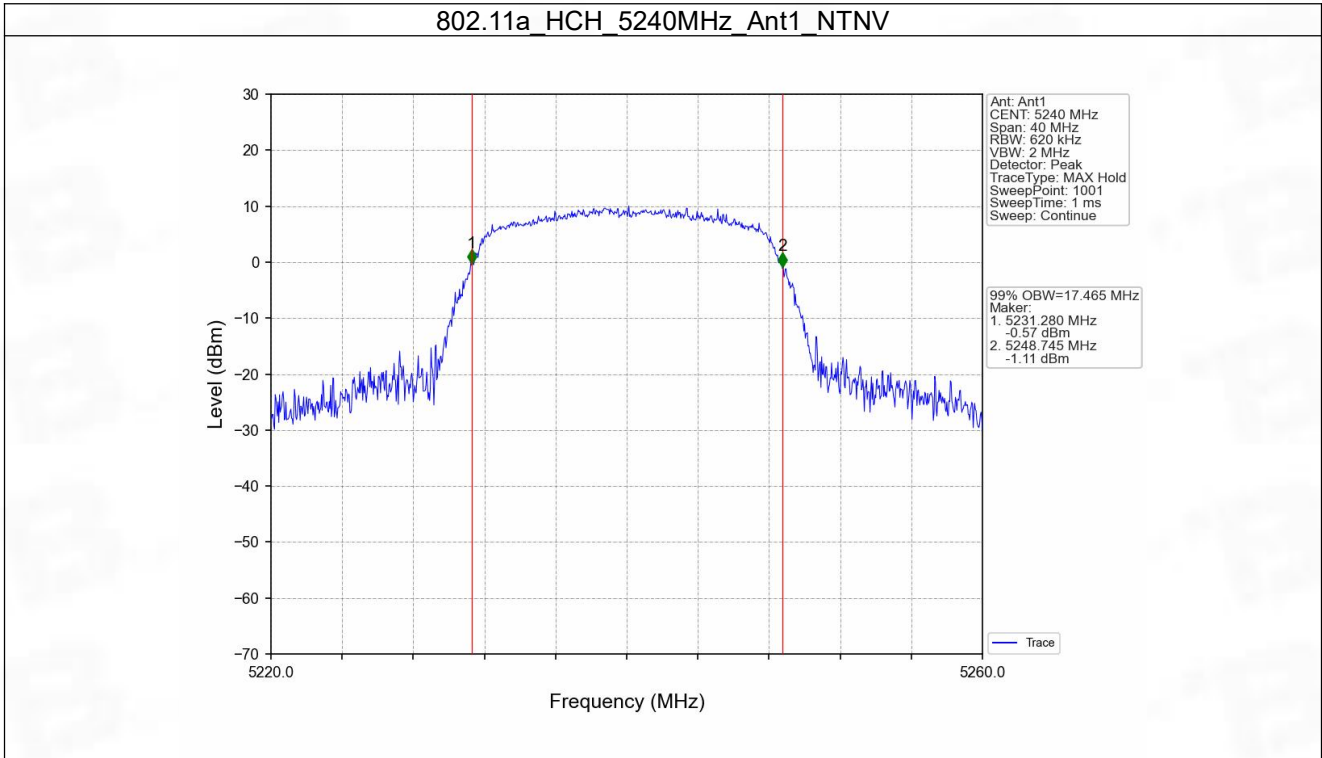

802.11ac(VHT80)_MCH_5290MHz_Ant1_NTNV

802.11ac(VHT80)_MCH_5775MHz_Ant1_NTNV

2. Bandwidth

2.1 OBW

2.1.1 Test Result

Mode	TX Type	Frequency (MHz)	ANT	99% Occupied Bandwidth (MHz)	Verdict
				Result	
802.11a	SISO	5180	1	17.395	Pass
		5200	1	17.546	Pass
		5240	1	17.465	Pass
		5260	1	17.303	Pass
		5300	1	17.469	Pass
		5320	1	17.364	Pass
		5745	1	17.511	Pass
		5785	1	17.528	Pass
802.11n (HT20)	SISO	5825	1	17.441	Pass
		5180	1	18.496	Pass
		5200	1	18.434	Pass
		5240	1	18.469	Pass
		5260	1	18.243	Pass
		5300	1	18.444	Pass
		5320	1	18.459	Pass
		5745	1	18.501	Pass
802.11n (HT40)	SISO	5785	1	18.497	Pass
		5825	1	18.545	Pass
		5190	1	36.938	Pass
		5230	1	36.964	Pass
		5270	1	36.867	Pass
		5310	1	36.963	Pass
802.11ac (VHT20)	SISO	5755	1	36.863	Pass
		5795	1	36.976	Pass
		5180	1	18.297	Pass
		5200	1	18.222	Pass
		5240	1	18.247	Pass
		5260	1	18.274	Pass
		5300	1	18.311	Pass
		5320	1	18.285	Pass
802.11ac (VHT40)	SISO	5745	1	18.256	Pass
		5785	1	18.273	Pass
		5825	1	18.309	Pass
		5190	1	36.494	Pass
		5230	1	36.374	Pass
		5270	1	36.414	Pass
802.11ac (VHT80)	SISO	5310	1	36.510	Pass
		5755	1	36.548	Pass
		5795	1	36.483	Pass
		5210	1	75.673	Pass
		5290	1	75.365	Pass
		5775	1	75.853	Pass

2.1.2 Test Graph

802.11n(HT20)_MCH_5200MHz_Ant1_NTNV

802.11n(HT20)_HCH_5240MHz_Ant1_NTNV

802.11n(HT20)_LCH_5260MHz_Ant1_NTNV

802.11n(HT20)_MCH_5300MHz_Ant1_NTNV

802.11n(HT20)_HCH_5320MHz_Ant1_NTNV

802.11n(HT20)_LCH_5745MHz_Ant1_NTNV