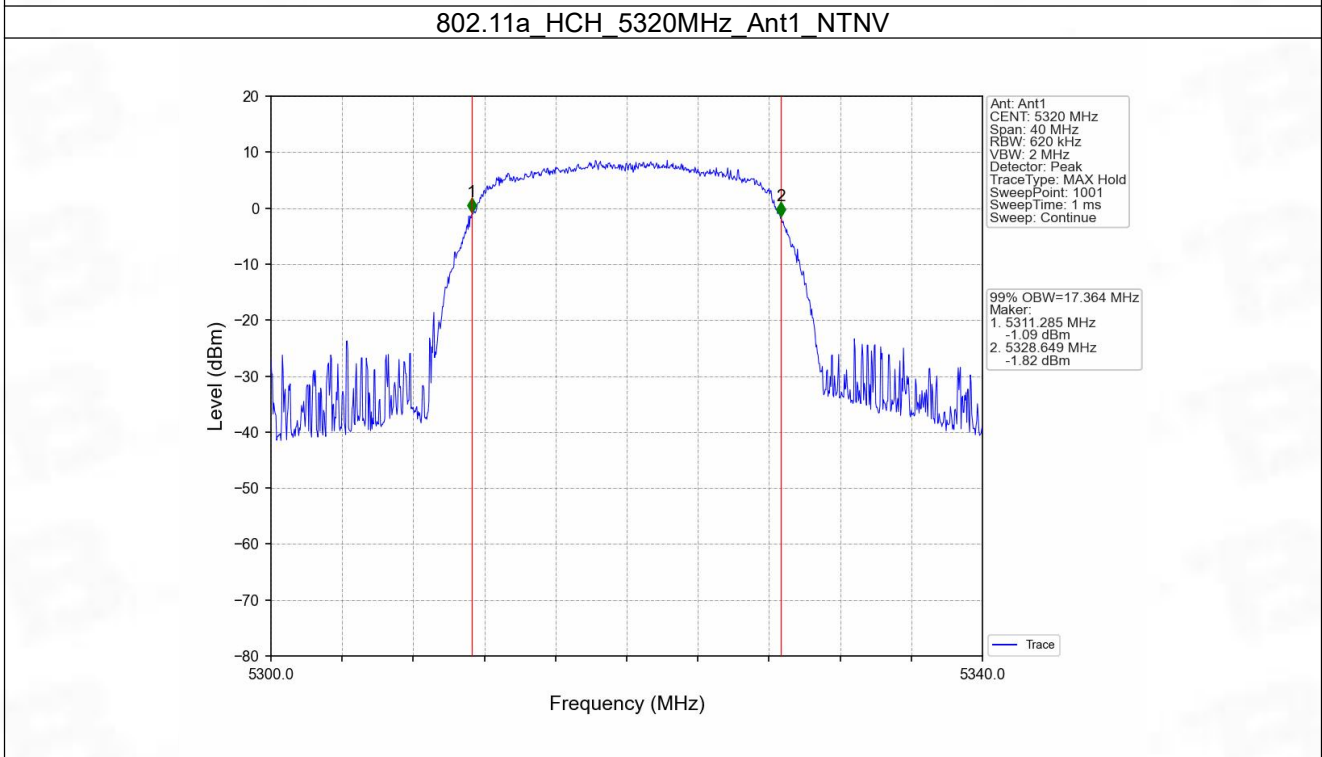

802.11ac(VHT80)_MCH_5290MHz_Ant1_NTNV

802.11ac(VHT80)_MCH_5775MHz_Ant1_NTNV

2. Bandwidth

2.1 OBW

2.1.1 Test Result

Mode	TX Type	Frequency (MHz)	ANT	99% Occupied Bandwidth (MHz)	Verdict
				Result	
802.11a	SISO	5180	1	17.395	Pass
		5200	1	17.546	Pass
		5240	1	17.465	Pass
		5260	1	17.303	Pass
		5300	1	17.469	Pass
		5320	1	17.364	Pass
		5745	1	17.511	Pass
		5785	1	17.528	Pass
802.11n (HT20)	SISO	5825	1	17.441	Pass
		5180	1	18.496	Pass
		5200	1	18.434	Pass
		5240	1	18.469	Pass
		5260	1	18.243	Pass
		5300	1	18.444	Pass
		5320	1	18.459	Pass
		5745	1	18.501	Pass
802.11n (HT40)	SISO	5785	1	18.497	Pass
		5825	1	18.545	Pass
		5190	1	36.938	Pass
		5230	1	36.964	Pass
		5270	1	36.867	Pass
		5310	1	36.963	Pass
802.11ac (VHT20)	SISO	5755	1	36.863	Pass
		5795	1	36.976	Pass
		5180	1	18.297	Pass
		5200	1	18.222	Pass
		5240	1	18.247	Pass
		5260	1	18.274	Pass
		5300	1	18.311	Pass
		5320	1	18.285	Pass
802.11ac (VHT40)	SISO	5745	1	18.256	Pass
		5785	1	18.273	Pass
		5825	1	18.309	Pass
		5190	1	36.494	Pass
		5230	1	36.374	Pass
		5270	1	36.414	Pass
802.11ac (VHT80)	SISO	5310	1	36.510	Pass
		5755	1	36.548	Pass
		5795	1	36.483	Pass
		5210	1	75.673	Pass
		5290	1	75.365	Pass
		5775	1	75.853	Pass

2.1.2 Test Graph

802.11n(HT20)_MCH_5200MHz_Ant1_NTNV

802.11n(HT20)_HCH_5240MHz_Ant1_NTNV

802.11n(HT20)_LCH_5260MHz_Ant1_NTNV

802.11n(HT20)_MCH_5300MHz_Ant1_NTNV

802.11n(HT20)_HCH_5320MHz_Ant1_NTNV

802.11n(HT20)_LCH_5745MHz_Ant1_NTNV