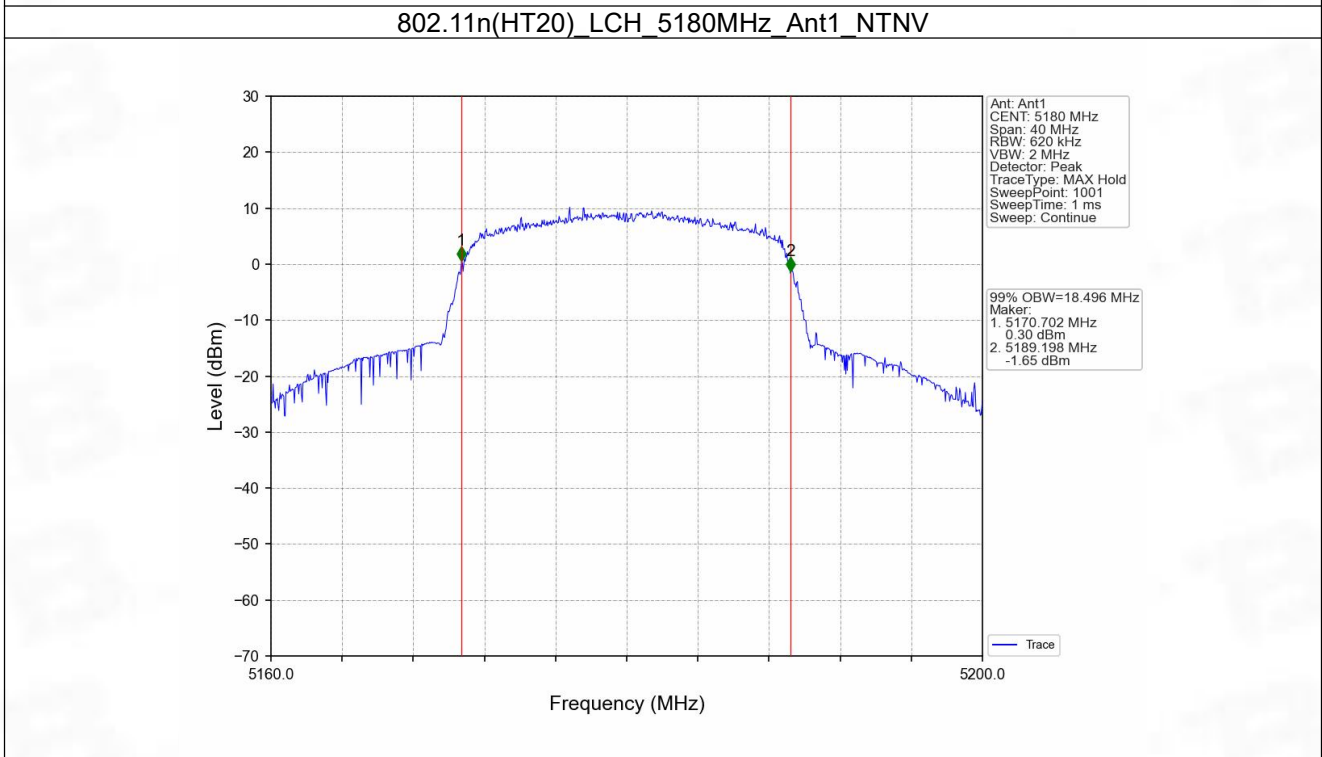

802.11ac(VHT80)_MCH_5290MHz_Ant1_NTNV

802.11ac(VHT80)_MCH_5775MHz_Ant1_NTNV

2. Bandwidth

2.1 OBW

2.1.1 Test Result

Mode	TX Type	Frequency (MHz)	ANT	99% Occupied Bandwidth (MHz)	Verdict
				Result	
802.11a	SISO	5180	1	17.395	Pass
		5200	1	17.546	Pass
		5240	1	17.465	Pass
		5260	1	17.303	Pass
		5300	1	17.469	Pass
		5320	1	17.364	Pass
		5745	1	17.511	Pass
		5785	1	17.528	Pass
802.11n (HT20)	SISO	5825	1	17.441	Pass
		5180	1	18.496	Pass
		5200	1	18.434	Pass
		5240	1	18.469	Pass
		5260	1	18.243	Pass
		5300	1	18.444	Pass
		5320	1	18.459	Pass
		5745	1	18.501	Pass
802.11n (HT40)	SISO	5785	1	18.497	Pass
		5825	1	18.545	Pass
		5190	1	36.938	Pass
		5230	1	36.964	Pass
		5270	1	36.867	Pass
		5310	1	36.963	Pass
802.11ac (VHT20)	SISO	5755	1	36.863	Pass
		5795	1	36.976	Pass
		5180	1	18.297	Pass
		5200	1	18.222	Pass
		5240	1	18.247	Pass
		5260	1	18.274	Pass
		5300	1	18.311	Pass
		5320	1	18.285	Pass
802.11ac (VHT40)	SISO	5745	1	18.256	Pass
		5785	1	18.273	Pass
		5825	1	18.309	Pass
		5190	1	36.494	Pass
		5230	1	36.374	Pass
		5270	1	36.414	Pass
802.11ac (VHT80)	SISO	5310	1	36.510	Pass
		5755	1	36.548	Pass
		5795	1	36.483	Pass
		5210	1	75.673	Pass
		5290	1	75.365	Pass
		5775	1	75.853	Pass

2.1.2 Test Graph

802.11n(HT20)_MCH_5200MHz_Ant1_NTNV

802.11n(HT20)_HCH_5240MHz_Ant1_NTNV

802.11n(HT20)_LCH_5260MHz_Ant1_NTNV

802.11n(HT20)_MCH_5300MHz_Ant1_NTNV

802.11n(HT20)_HCH_5320MHz_Ant1_NTNV

802.11n(HT20)_LCH_5745MHz_Ant1_NTNV