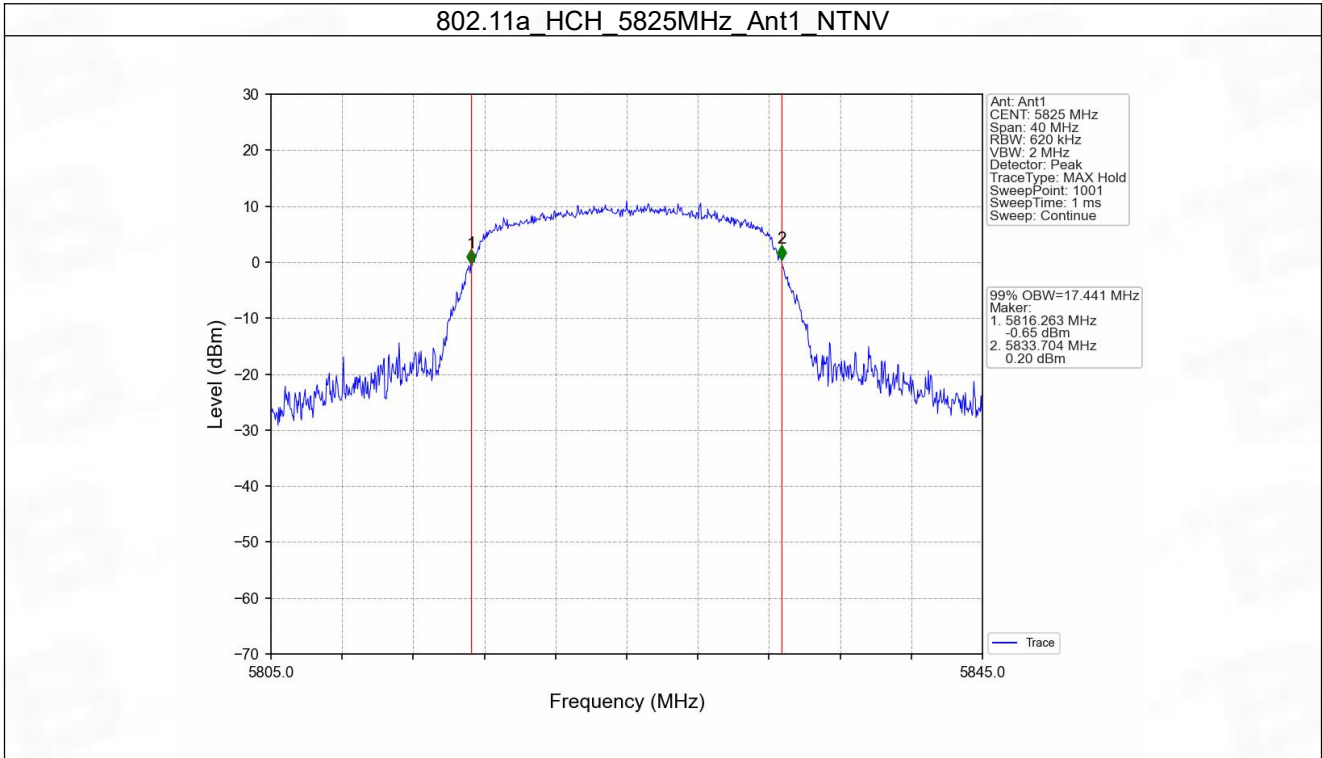

802.11ac(VHT80)_MCH_5290MHz_Ant1_NTNV

802.11ac(VHT80)_MCH_5775MHz_Ant1_NTNV

2. Bandwidth

2.1 OBW

2.1.1 Test Result

Mode	TX Type	Frequency (MHz)	ANT	99% Occupied Bandwidth (MHz)	Verdict
				Result	
802.11a	SISO	5180	1	17.395	Pass
		5200	1	17.546	Pass
		5240	1	17.465	Pass
		5260	1	17.303	Pass
		5300	1	17.469	Pass
		5320	1	17.364	Pass
		5745	1	17.511	Pass
		5785	1	17.528	Pass
802.11n (HT20)	SISO	5825	1	17.441	Pass
		5180	1	18.496	Pass
		5200	1	18.434	Pass
		5240	1	18.469	Pass
		5260	1	18.243	Pass
		5300	1	18.444	Pass
		5320	1	18.459	Pass
		5745	1	18.501	Pass
802.11n (HT40)	SISO	5785	1	18.497	Pass
		5825	1	18.545	Pass
		5190	1	36.938	Pass
		5230	1	36.964	Pass
		5270	1	36.867	Pass
		5310	1	36.963	Pass
802.11ac (VHT20)	SISO	5755	1	36.863	Pass
		5795	1	36.976	Pass
		5180	1	18.297	Pass
		5200	1	18.222	Pass
		5240	1	18.247	Pass
		5260	1	18.274	Pass
		5300	1	18.311	Pass
		5320	1	18.285	Pass
802.11ac (VHT40)	SISO	5745	1	18.256	Pass
		5785	1	18.273	Pass
		5825	1	18.309	Pass
		5190	1	36.494	Pass
		5230	1	36.374	Pass
		5270	1	36.414	Pass
802.11ac (VHT80)	SISO	5310	1	36.510	Pass
		5755	1	36.548	Pass
		5795	1	36.483	Pass
		5210	1	75.673	Pass
		5290	1	75.365	Pass
		5775	1	75.853	Pass

2.1.2 Test Graph

802.11n(HT20)_MCH_5200MHz_Ant1_NTNV

802.11n(HT20)_HCH_5240MHz_Ant1_NTNV

802.11n(HT20)_LCH_5260MHz_Ant1_NTNV

802.11n(HT20)_MCH_5300MHz_Ant1_NTNV

802.11n(HT20)_HCH_5320MHz_Ant1_NTNV

802.11n(HT20)_LCH_5745MHz_Ant1_NTNV