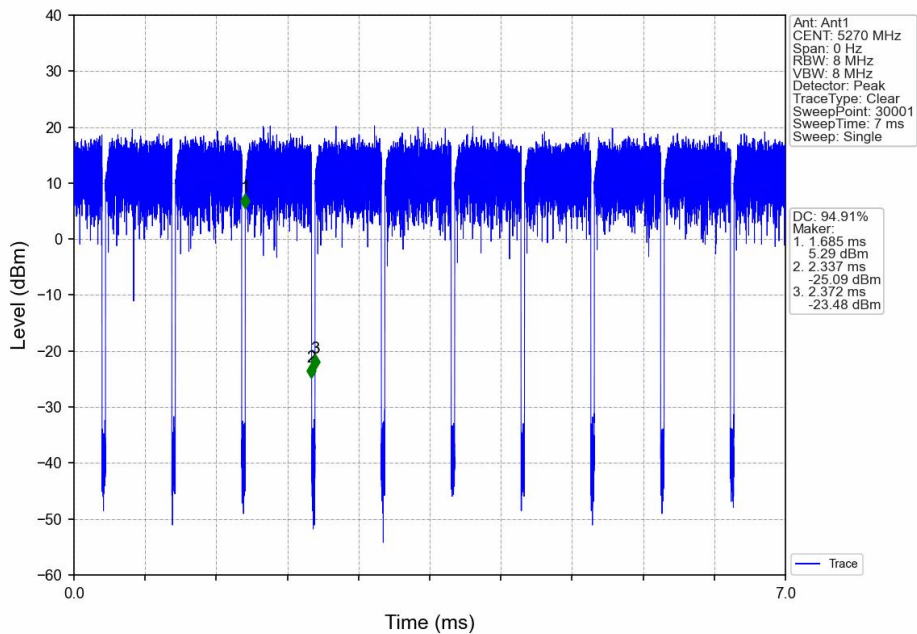

802.11ac(VHT40)_HCH_5230MHz_Ant1_NTNV

802.11ac(VHT40)_LCH_5270MHz_Ant1_NTNV

802.11ac(VHT40)_HCH_5310MHz_Ant1_NTNV

802.11ac(VHT40)_LCH_5755MHz_Ant1_NTNV

802.11ac(VHT40)_HCH_5795MHz_Ant1_NTNV

802.11ac(VHT80)_MCH_5210MHz_Ant1_NTNV

802.11ac(VHT80)_MCH_5290MHz_Ant1_NTNV

802.11ac(VHT80)_MCH_5775MHz_Ant1_NTNV

2. Bandwidth

2.1 OBW

2.1.1 Test Result

Mode	TX Type	Frequency (MHz)	ANT	99% Occupied Bandwidth (MHz)	Verdict
				Result	
802.11a	SISO	5180	1	17.395	Pass
		5200	1	17.546	Pass
		5240	1	17.465	Pass
		5260	1	17.303	Pass
		5300	1	17.469	Pass
		5320	1	17.364	Pass
		5745	1	17.511	Pass
		5785	1	17.528	Pass
802.11n (HT20)	SISO	5825	1	17.441	Pass
		5180	1	18.496	Pass
		5200	1	18.434	Pass
		5240	1	18.469	Pass
		5260	1	18.243	Pass
		5300	1	18.444	Pass
		5320	1	18.459	Pass
		5745	1	18.501	Pass
802.11n (HT40)	SISO	5785	1	18.497	Pass
		5825	1	18.545	Pass
		5190	1	36.938	Pass
		5230	1	36.964	Pass
		5270	1	36.867	Pass
		5310	1	36.963	Pass
802.11ac (VHT20)	SISO	5755	1	36.863	Pass
		5795	1	36.976	Pass
		5180	1	18.297	Pass
		5200	1	18.222	Pass
		5240	1	18.247	Pass
		5260	1	18.274	Pass
		5300	1	18.311	Pass
		5320	1	18.285	Pass
802.11ac (VHT40)	SISO	5745	1	18.256	Pass
		5785	1	18.273	Pass
		5825	1	18.309	Pass
		5190	1	36.494	Pass
		5230	1	36.374	Pass
		5270	1	36.414	Pass
802.11ac (VHT80)	SISO	5310	1	36.510	Pass
		5755	1	36.548	Pass
		5795	1	36.483	Pass
		5210	1	75.673	Pass
		5290	1	75.365	Pass
		5775	1	75.853	Pass

2.1.2 Test Graph

802.11n(HT20)_MCH_5200MHz_Ant1_NTNV

802.11n(HT20)_HCH_5240MHz_Ant1_NTNV

802.11n(HT20)_LCH_5260MHz_Ant1_NTNV

802.11n(HT20)_MCH_5300MHz_Ant1_NTNV

802.11n(HT20)_HCH_5320MHz_Ant1_NTNV

802.11n(HT20)_LCH_5745MHz_Ant1_NTNV

2.2.2 Test Graph