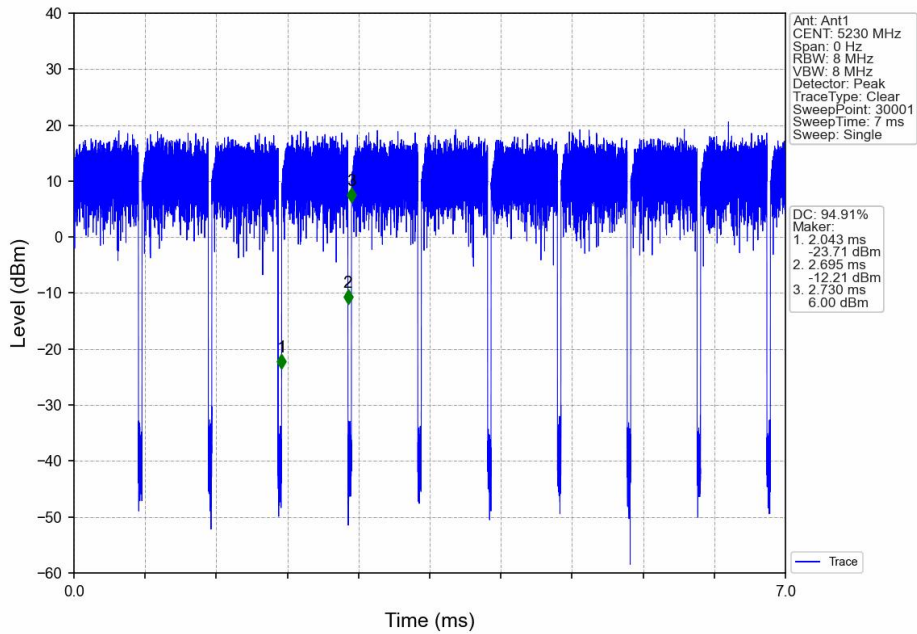

802.11ac(VHT40)_HCH_5230MHz_Ant1_NTNV

802.11ac(VHT40)_LCH_5270MHz_Ant1_NTNV

802.11ac(VHT40)_HCH_5310MHz_Ant1_NTNV

802.11ac(VHT40)_LCH_5755MHz_Ant1_NTNV

802.11ac(VHT40)_HCH_5795MHz_Ant1_NTNV

802.11ac(VHT80)_MCH_5210MHz_Ant1_NTNV

802.11ac(VHT80)_MCH_5290MHz_Ant1_NTNV

802.11ac(VHT80)_MCH_5775MHz_Ant1_NTNV

2. Bandwidth

2.1 OBW

2.1.1 Test Result

Mode	TX Type	Frequency (MHz)	ANT	99% Occupied Bandwidth (MHz)	Verdict
				Result	
802.11a	SISO	5180	1	17.395	Pass
		5200	1	17.546	Pass
		5240	1	17.465	Pass
		5260	1	17.303	Pass
		5300	1	17.469	Pass
		5320	1	17.364	Pass
		5745	1	17.511	Pass
		5785	1	17.528	Pass
802.11n (HT20)	SISO	5825	1	17.441	Pass
		5180	1	18.496	Pass
		5200	1	18.434	Pass
		5240	1	18.469	Pass
		5260	1	18.243	Pass
		5300	1	18.444	Pass
		5320	1	18.459	Pass
		5745	1	18.501	Pass
802.11n (HT40)	SISO	5785	1	18.497	Pass
		5825	1	18.545	Pass
		5190	1	36.938	Pass
		5230	1	36.964	Pass
		5270	1	36.867	Pass
		5310	1	36.963	Pass
802.11ac (VHT20)	SISO	5755	1	36.863	Pass
		5795	1	36.976	Pass
		5180	1	18.297	Pass
		5200	1	18.222	Pass
		5240	1	18.247	Pass
		5260	1	18.274	Pass
		5300	1	18.311	Pass
		5320	1	18.285	Pass
802.11ac (VHT40)	SISO	5745	1	18.256	Pass
		5785	1	18.273	Pass
		5825	1	18.309	Pass
		5190	1	36.494	Pass
		5230	1	36.374	Pass
		5270	1	36.414	Pass
802.11ac (VHT80)	SISO	5310	1	36.510	Pass
		5755	1	36.548	Pass
		5795	1	36.483	Pass
		5210	1	75.673	Pass
		5290	1	75.365	Pass
		5775	1	75.853	Pass

2.1.2 Test Graph

802.11n(HT20)_MCH_5200MHz_Ant1_NTNV

802.11n(HT20)_HCH_5240MHz_Ant1_NTNV

802.11n(HT20)_LCH_5260MHz_Ant1_NTNV

802.11n(HT20)_MCH_5300MHz_Ant1_NTNV

802.11n(HT20)_HCH_5320MHz_Ant1_NTNV

802.11n(HT20)_LCH_5745MHz_Ant1_NTNV

2.2.2 Test Graph