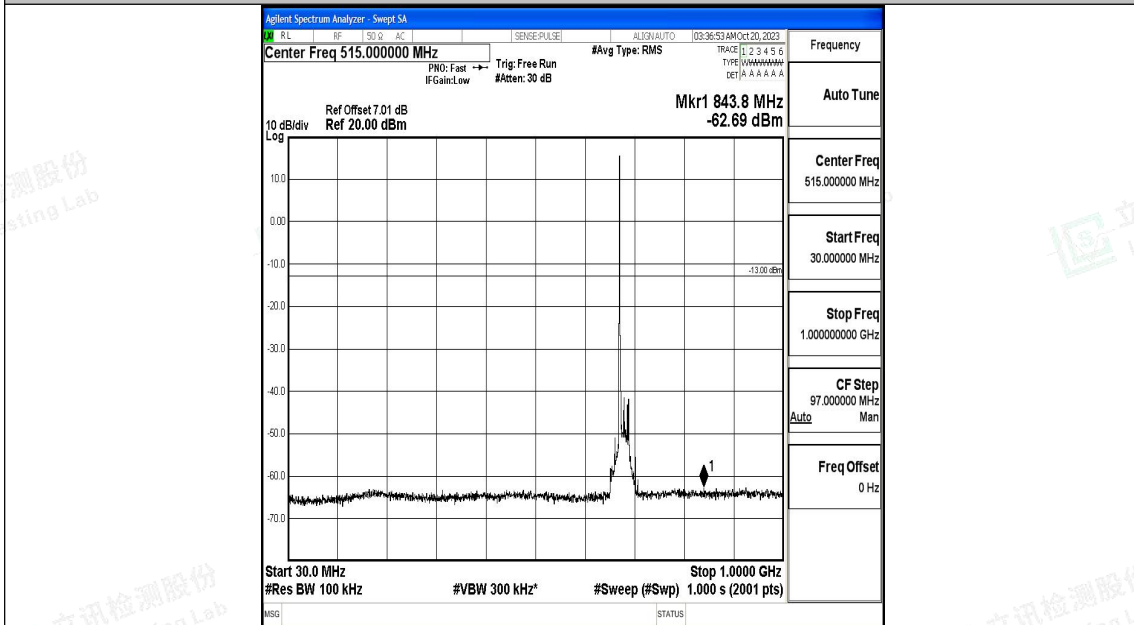

Band71_20MHz_QPSK_133372_1RB#0_0.15~30_0.15~30

Band71_20MHz_QPSK_133372_1RB#0_30~1000_30~1000