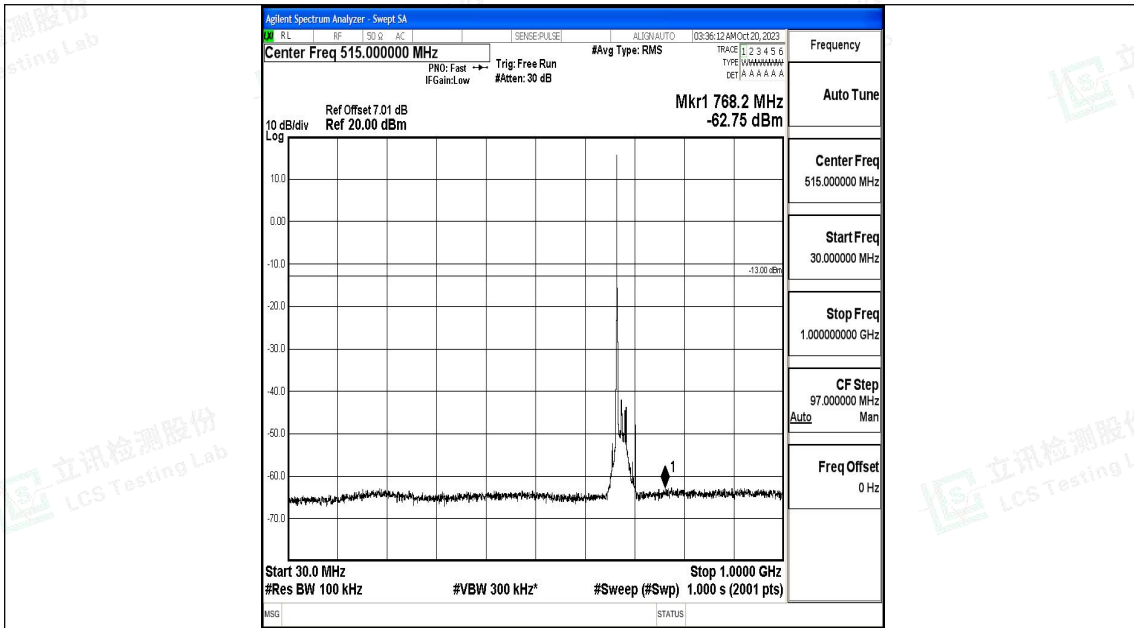

Band71\_20MHz\_QPSK\_133322\_1RB#0\_1000~3000\_1000~3000

Band71\_20MHz\_QPSK\_133322\_1RB#0\_3000~10000\_3000~10000

Band71\_20MHz\_16QAM\_133322\_1RB#0\_0.009~0.15\_0.009~0.15

Band71\_20MHz\_16QAM\_133322\_1RB#0\_0.15~30\_0.15~30