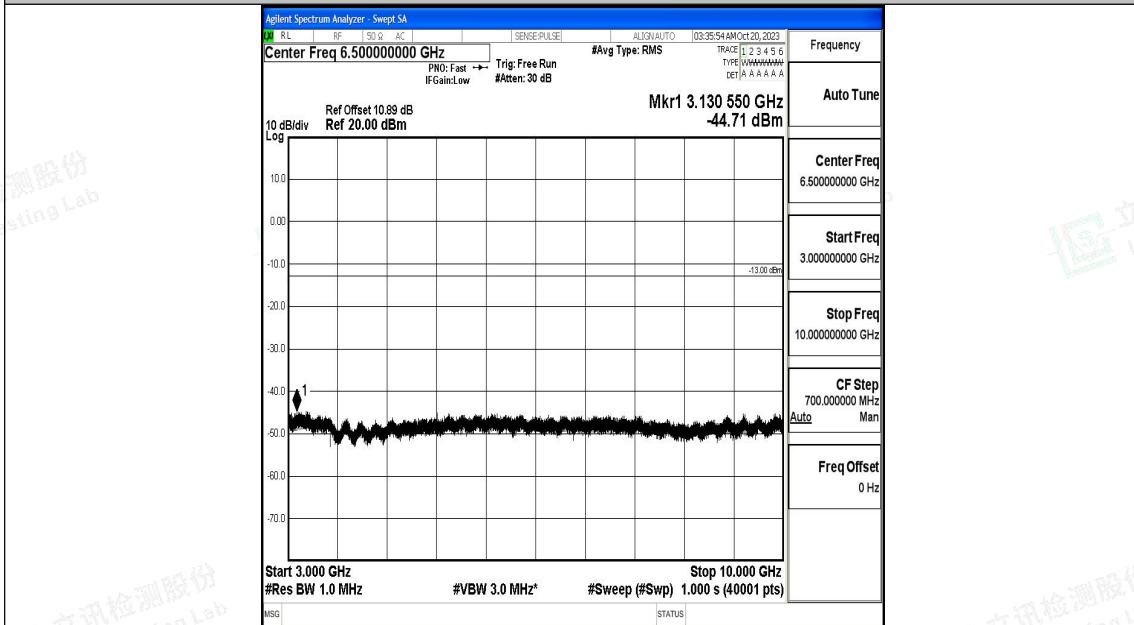

Band71_20MHz_QPSK_133322_1RB#0_1000~3000_1000~3000

Band71_20MHz_QPSK_133322_1RB#0_3000~10000_3000~10000