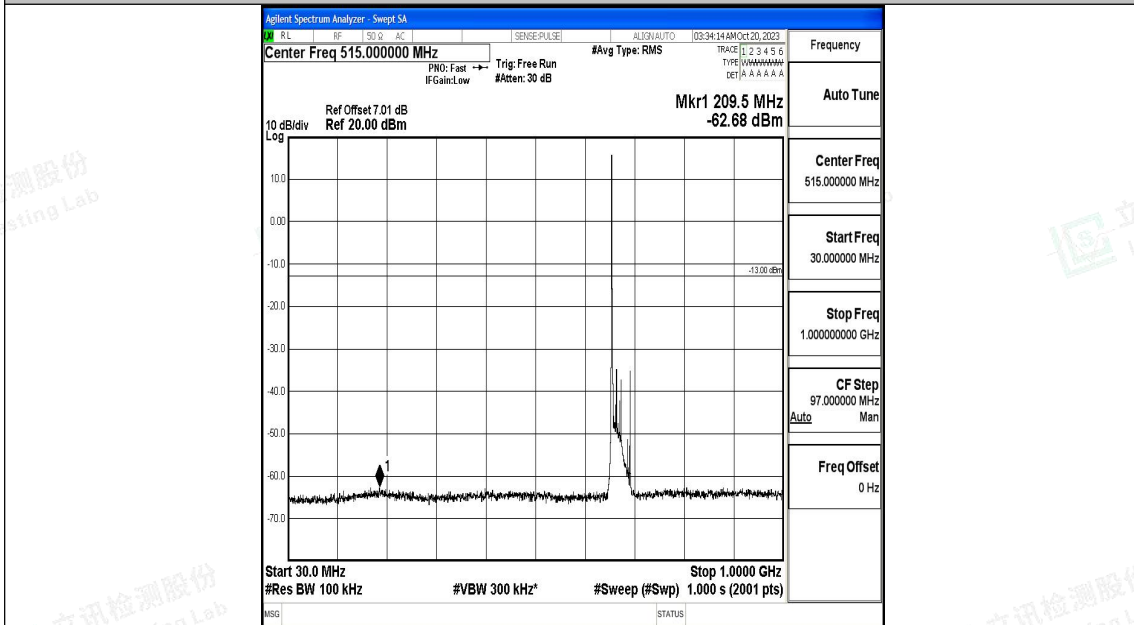

Band71\_20MHz\_QPSK\_133222\_1RB#0\_0.15~30\_0.15~30

Band71\_20MHz\_QPSK\_133222\_1RB#0\_30~1000\_30~1000

Band71\_20MHz\_QPSK\_133222\_1RB#0\_1000~3000\_1000~3000

Band71\_20MHz\_QPSK\_133222\_1RB#0\_3000~10000\_3000~10000