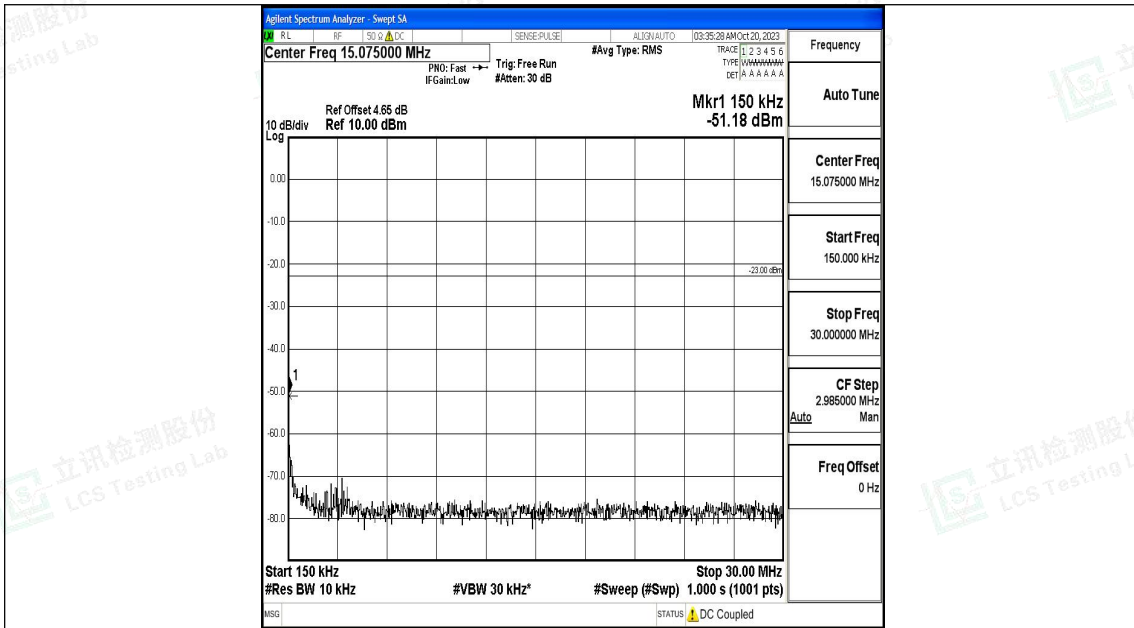

Band71_20MHz_QPSK_133322_1RB#0_0.009~0.15_0.009~0.15

Band71_20MHz_QPSK_133322_1RB#0_0.15~30_0.15~30