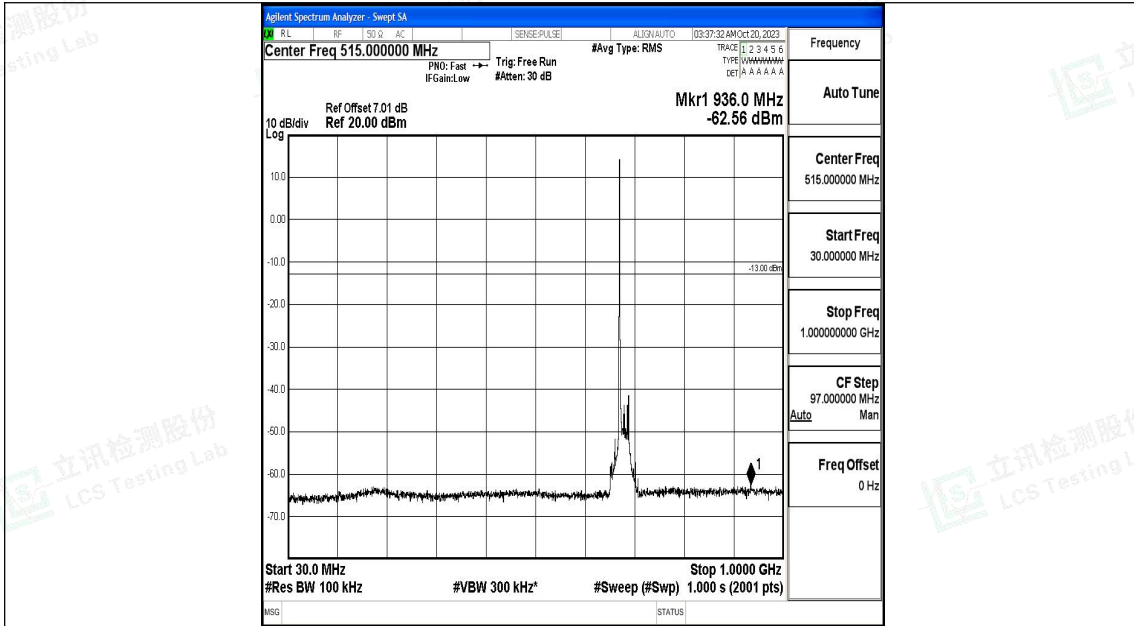

Band71_20MHz_16QAM_133372_1RB#0_0.15~30_0.15~30

Band71_20MHz_16QAM_133372_1RB#0_30~1000_30~1000