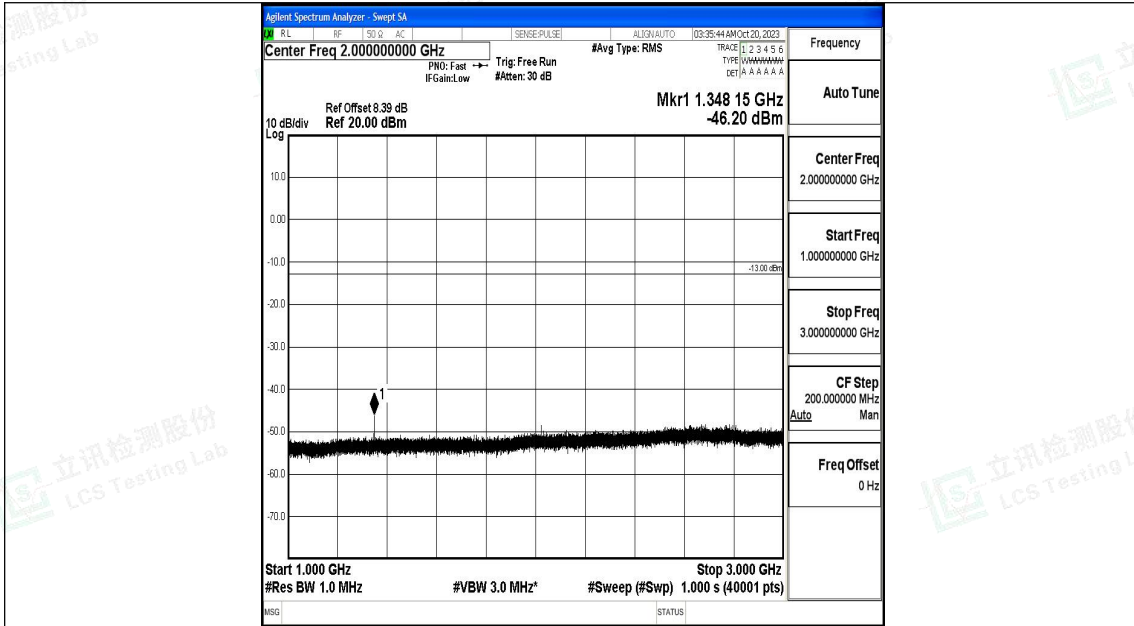

Band71\_20MHz\_16QAM\_133222\_1RB#0\_3000~10000\_3000~10000

Band71\_20MHz\_QPSK\_133322\_1RB#0\_0.009~0.15\_0.009~0.15

Band71\_20MHz\_QPSK\_133322\_1RB#0\_0.15~30\_0.15~30

Band71\_20MHz\_QPSK\_133322\_1RB#0\_30~1000\_30~1000