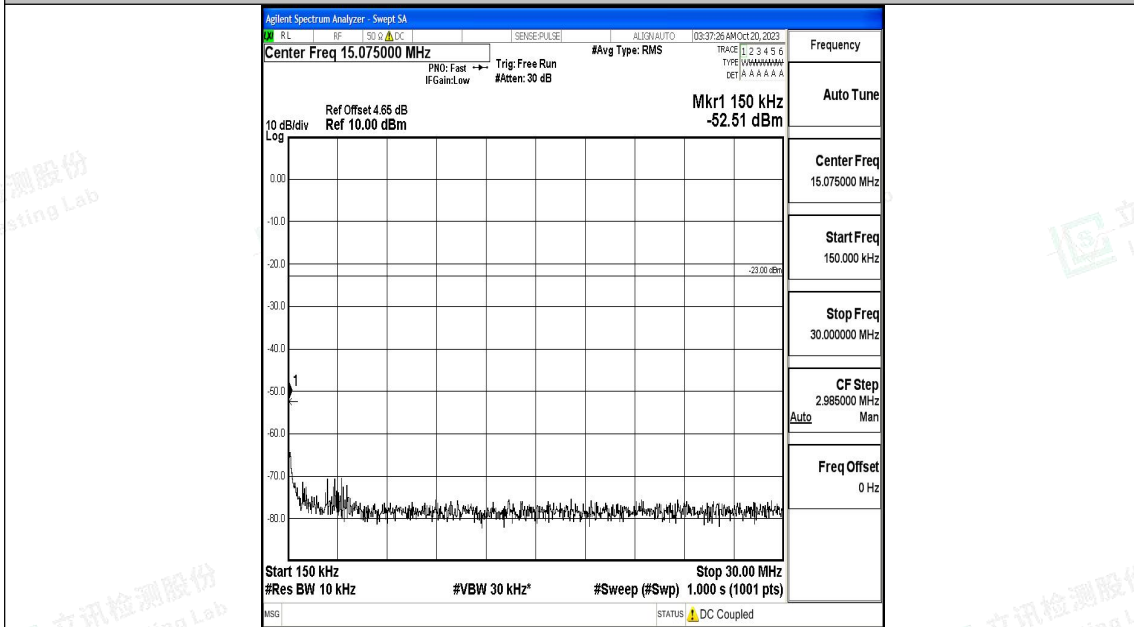

Band71_20MHz_16QAM_133372_1RB#0_0.009~0.15_0.009~0.15

Band71_20MHz_16QAM_133372_1RB#0_0.15~30_0.15~30