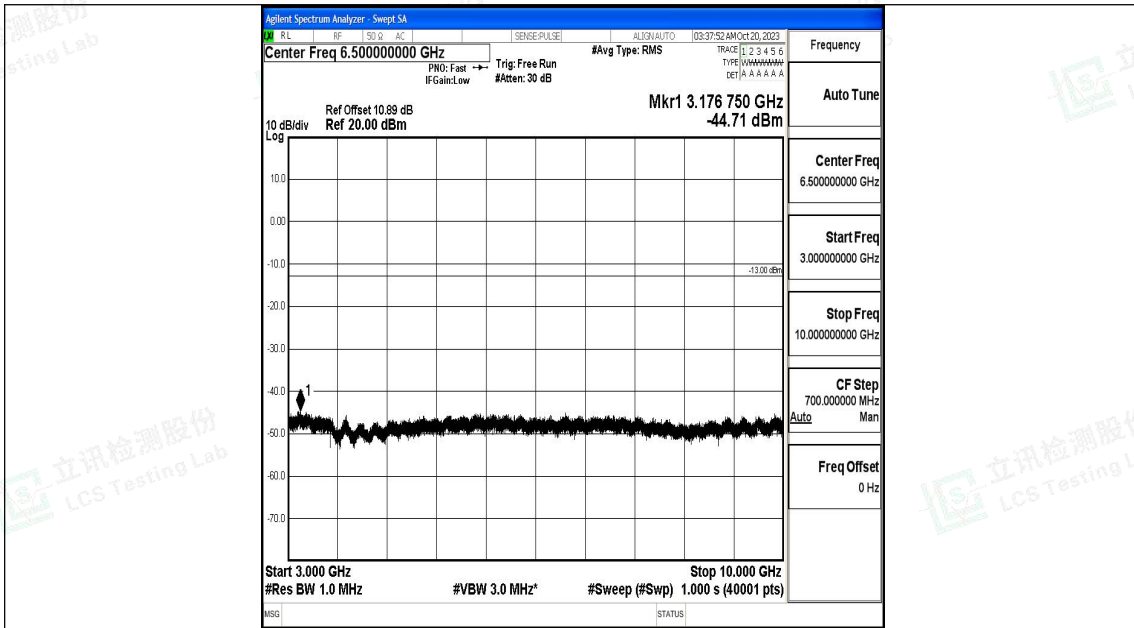

Band71\_20MHz\_16QAM\_133372\_1RB#0\_0.009~0.15\_0.009~0.15

Band71\_20MHz\_16QAM\_133372\_1RB#0\_0.15~30\_0.15~30

Band71\_20MHz\_16QAM\_133372\_1RB#0\_30~1000\_30~1000

Band71\_20MHz\_16QAM\_133372\_1RB#0\_1000~3000\_1000~3000