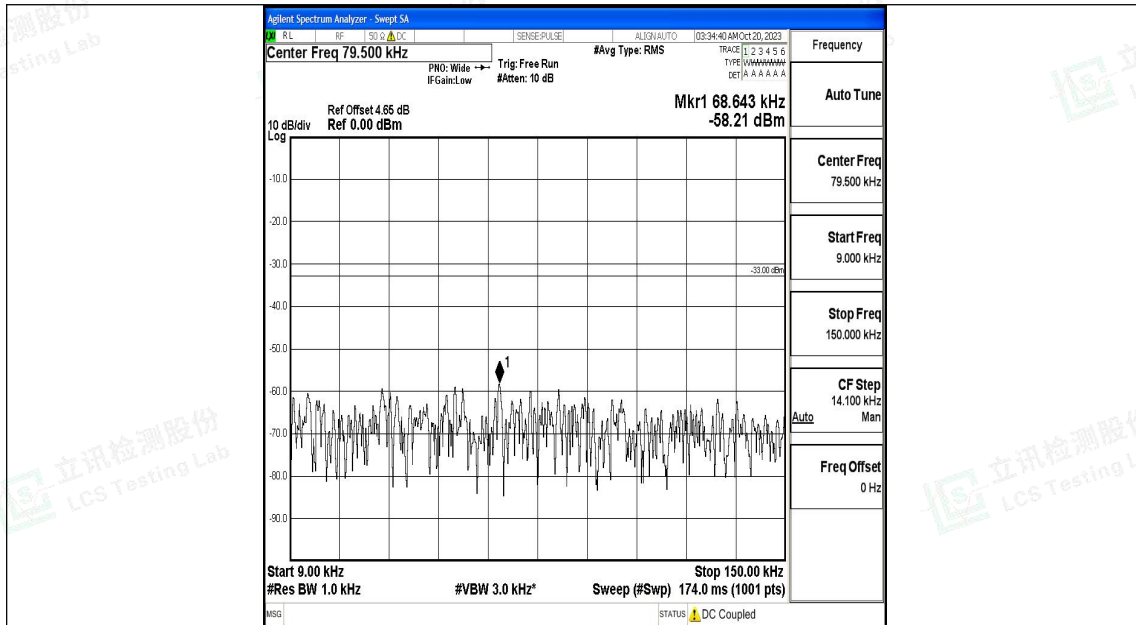

Band71\_20MHz\_QPSK\_133222\_1RB#0\_0.15~30\_0.15~30

Band71\_20MHz\_QPSK\_133222\_1RB#0\_30~1000\_30~1000

Band71\_20MHz\_QPSK\_133222\_1RB#0\_1000~3000\_1000~3000

Band71\_20MHz\_QPSK\_133222\_1RB#0\_3000~10000\_3000~10000