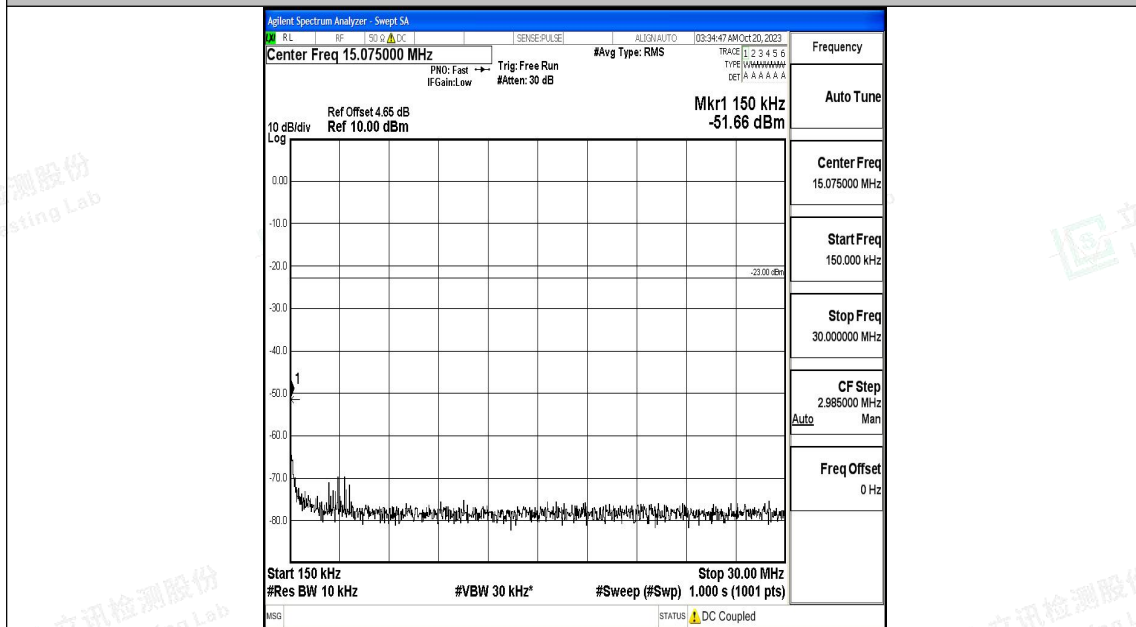

Band71_20MHz_16QAM_133222_1RB#0_0.009~0.15_0.009~0.15

Band71_20MHz_16QAM_133222_1RB#0_0.15~30_0.15~30