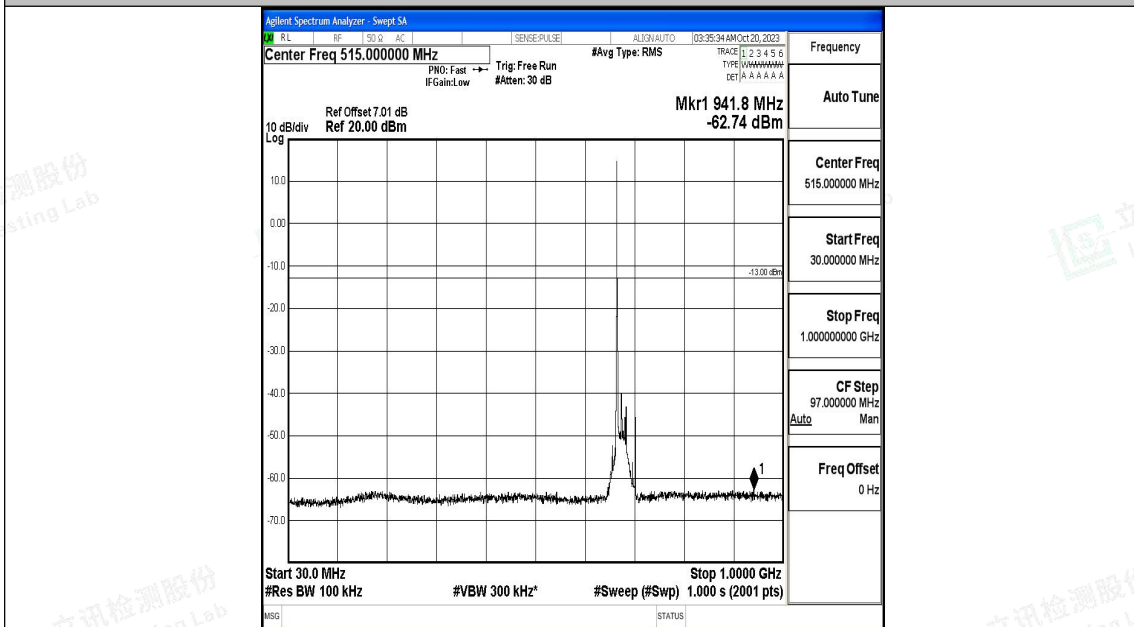

Band71\_20MHz\_16QAM\_133222\_1RB#0\_3000~10000\_3000~10000

Band71\_20MHz\_QPSK\_133322\_1RB#0\_0.009~0.15\_0.009~0.15

Band71\_20MHz\_QPSK\_133322\_1RB#0\_0.15~30\_0.15~30

Band71\_20MHz\_QPSK\_133322\_1RB#0\_30~1000\_30~1000