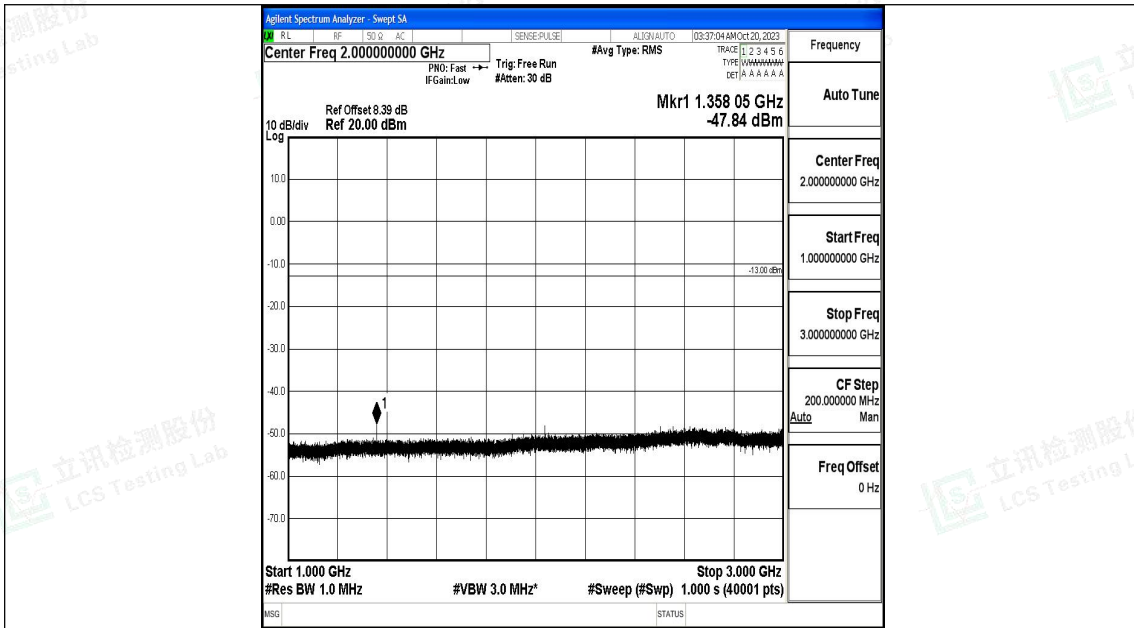

Band71_20MHz_QPSK_133372_1RB#0_30~1000_30~1000

Band71_20MHz_QPSK_133372_1RB#0_1000~3000_1000~3000