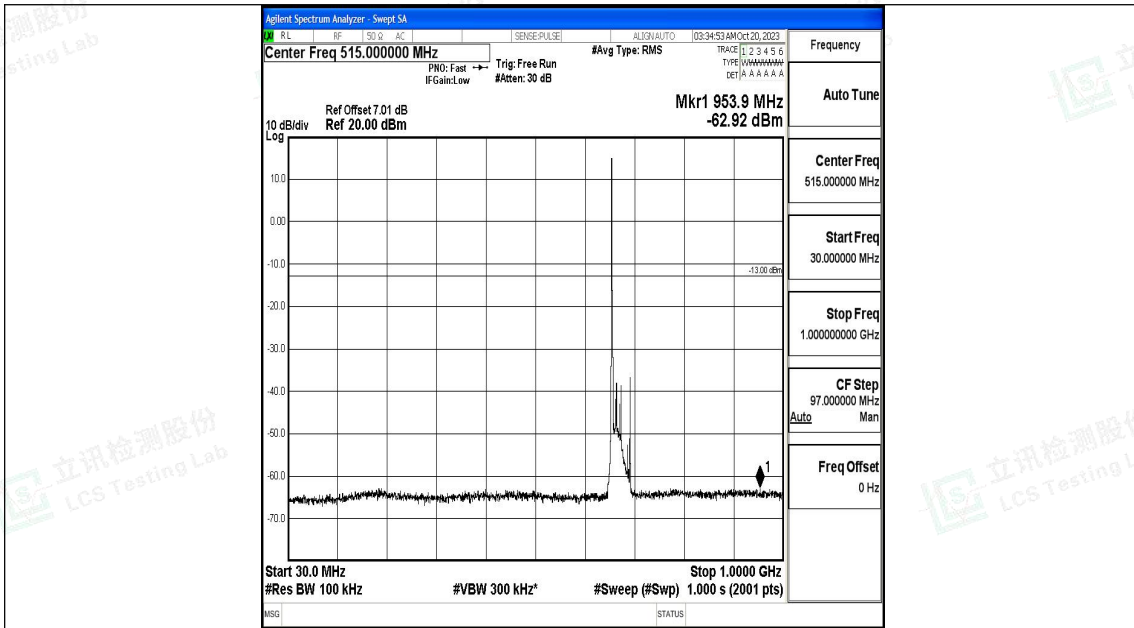

Band71_20MHz_16QAM_133222_1RB#0_0.15~30_0.15~30

Band71_20MHz_16QAM_133222_1RB#0_30~1000_30~1000