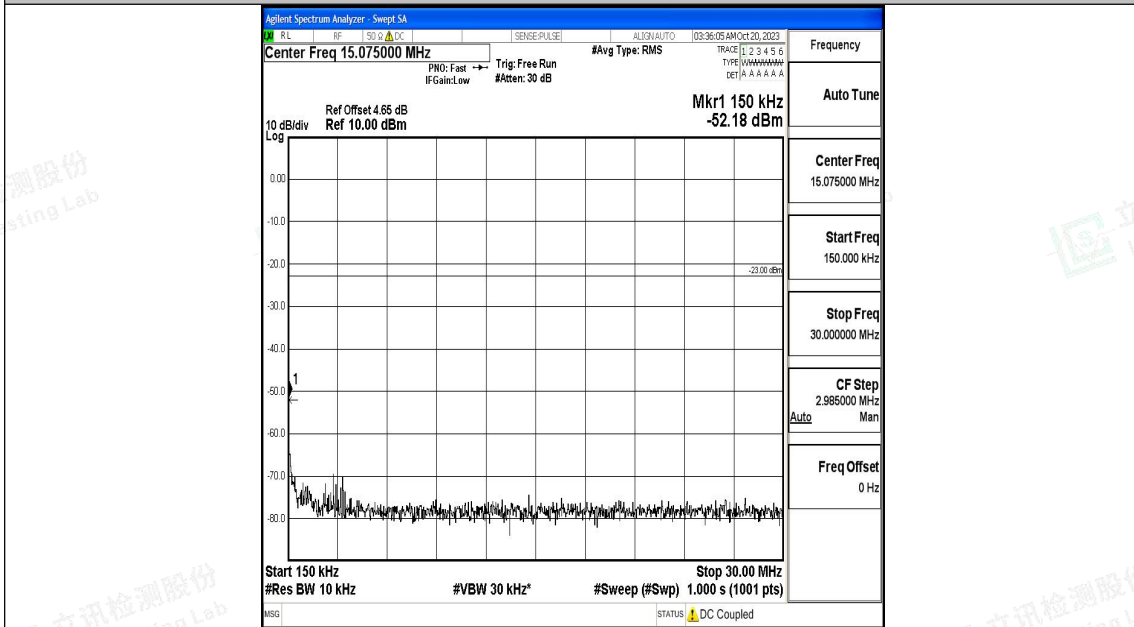

Band71\_20MHz\_QPSK\_133322\_1RB#0\_1000~3000\_1000~3000

Band71\_20MHz\_QPSK\_133322\_1RB#0\_3000~10000\_3000~10000

Band71\_20MHz\_16QAM\_133322\_1RB#0\_0.009~0.15\_0.009~0.15

Band71\_20MHz\_16QAM\_133322\_1RB#0\_0.15~30\_0.15~30