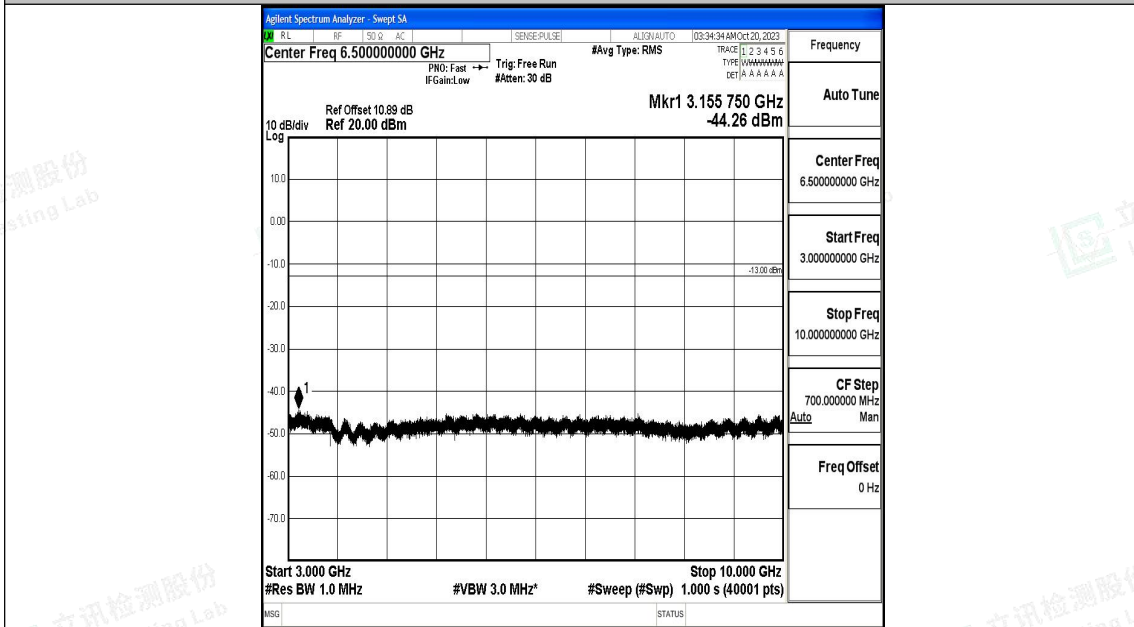

Band71\_20MHz\_QPSK\_133222\_1RB#0\_0.15~30\_0.15~30

Band71\_20MHz\_QPSK\_133222\_1RB#0\_30~1000\_30~1000

Band71\_20MHz\_QPSK\_133222\_1RB#0\_1000~3000\_1000~3000

Band71\_20MHz\_QPSK\_133222\_1RB#0\_3000~10000\_3000~10000