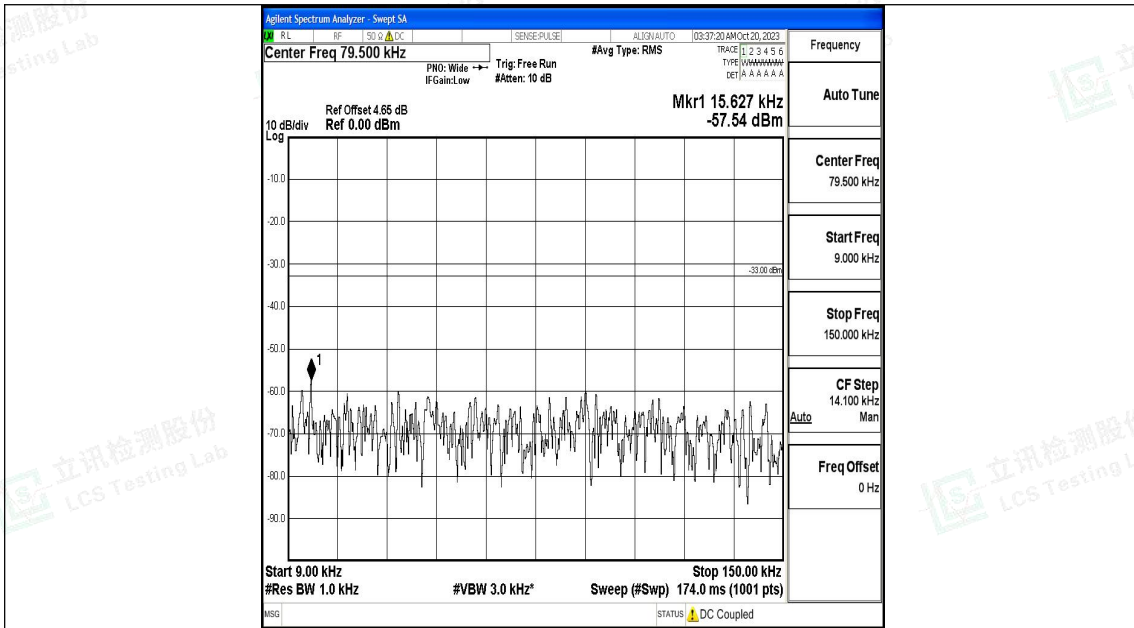

Band71\_20MHz\_QPSK\_133372\_1RB#0\_0.15~30\_0.15~30

Band71\_20MHz\_QPSK\_133372\_1RB#0\_30~1000\_30~1000

Band71\_20MHz\_QPSK\_133372\_1RB#0\_1000~3000\_1000~3000

Band71\_20MHz\_QPSK\_133372\_1RB#0\_3000~10000\_3000~10000