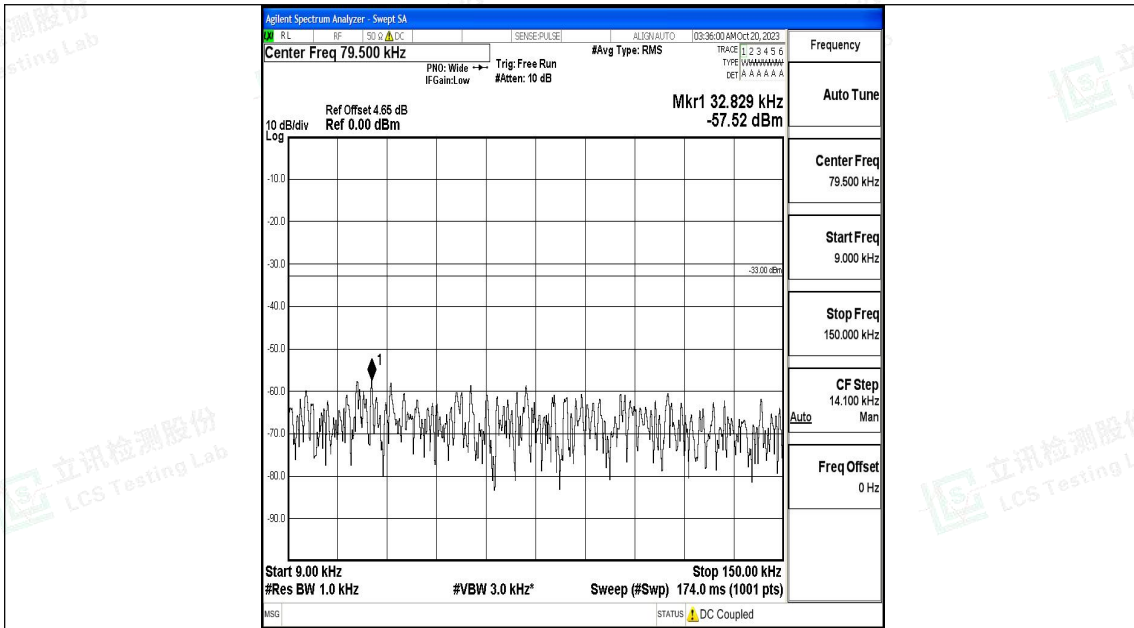

Band71_20MHz_QPSK_133322_1RB#0_3000~10000_3000~10000

Band71_20MHz_16QAM_133322_1RB#0_0.009~0.15_0.009~0.15