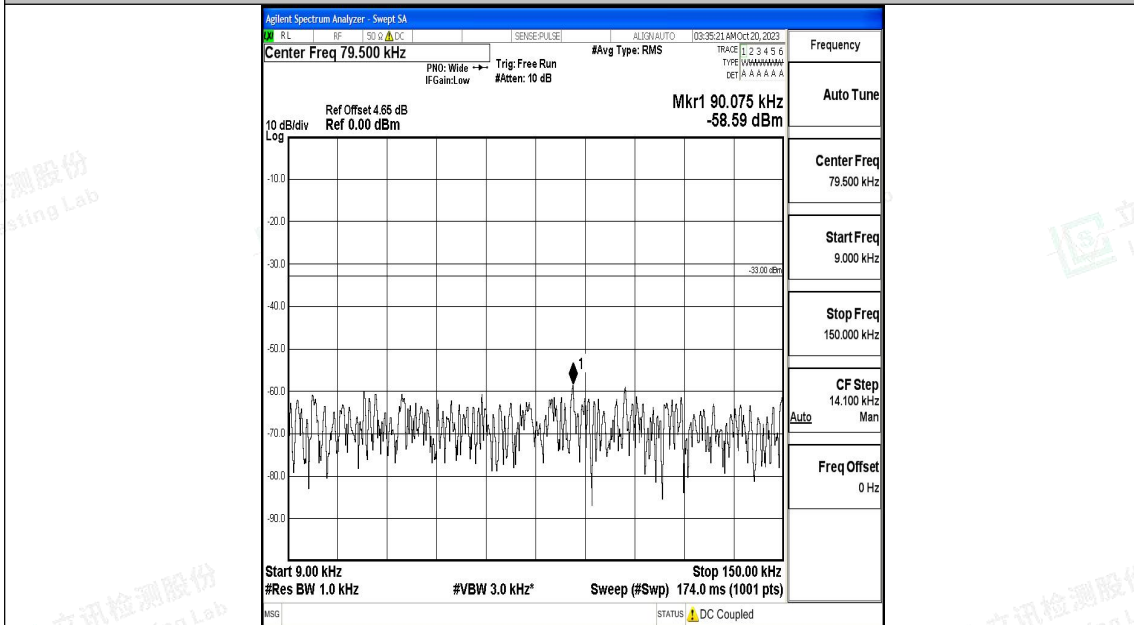

Band71_20MHz_16QAM_133222_1RB#0_3000~10000_3000~10000

Band71_20MHz_QPSK_133322_1RB#0_0.009~0.15_0.009~0.15