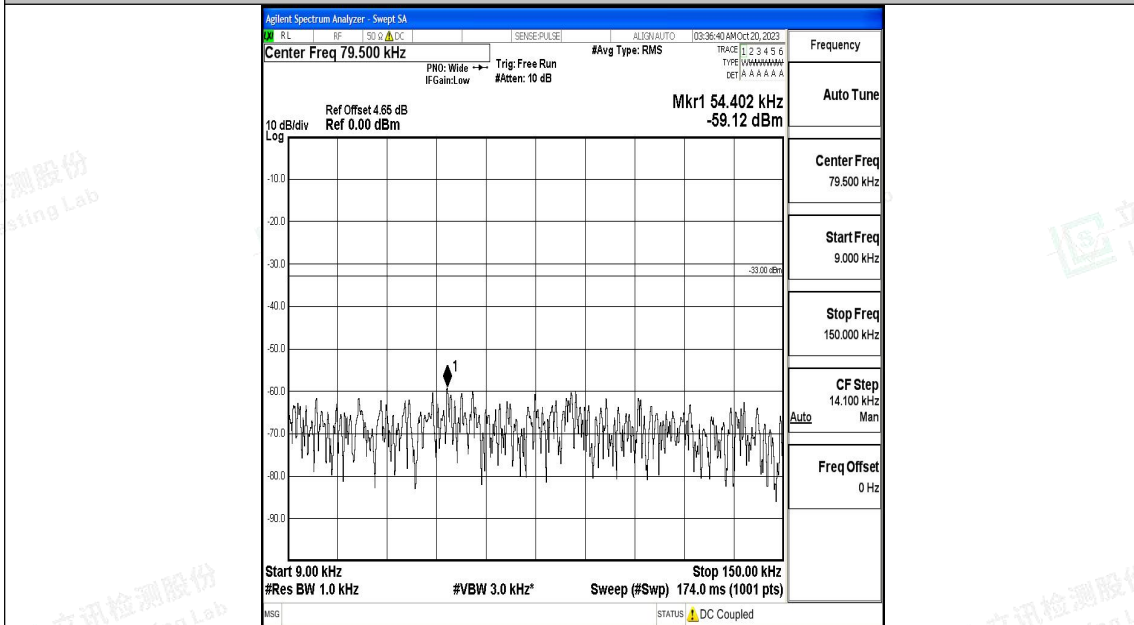

Band71\_20MHz\_16QAM\_133322\_1RB#0\_30~1000\_30~1000

Band71\_20MHz\_16QAM\_133322\_1RB#0\_1000~3000\_1000~3000

Band71\_20MHz\_16QAM\_133322\_1RB#0\_3000~10000\_3000~10000

Band71\_20MHz\_QPSK\_133372\_1RB#0\_0.009~0.15\_0.009~0.15