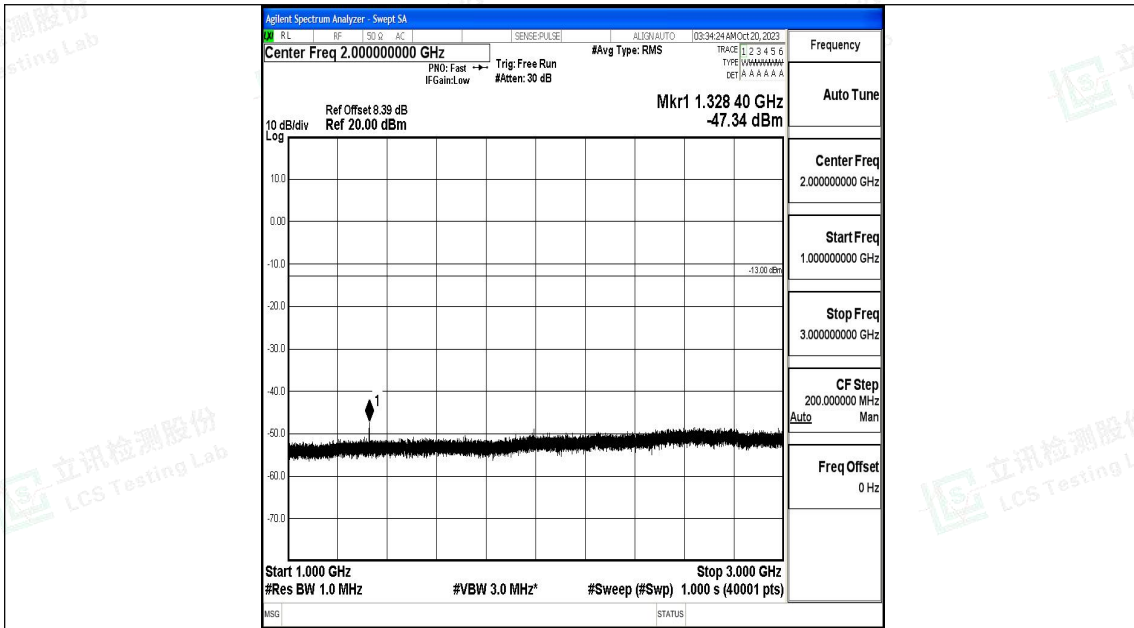

Band71\_20MHz\_QPSK\_133222\_1RB#0\_0.15~30\_0.15~30

Band71\_20MHz\_QPSK\_133222\_1RB#0\_30~1000\_30~1000

Band71\_20MHz\_QPSK\_133222\_1RB#0\_1000~3000\_1000~3000

Band71\_20MHz\_QPSK\_133222\_1RB#0\_3000~10000\_3000~10000