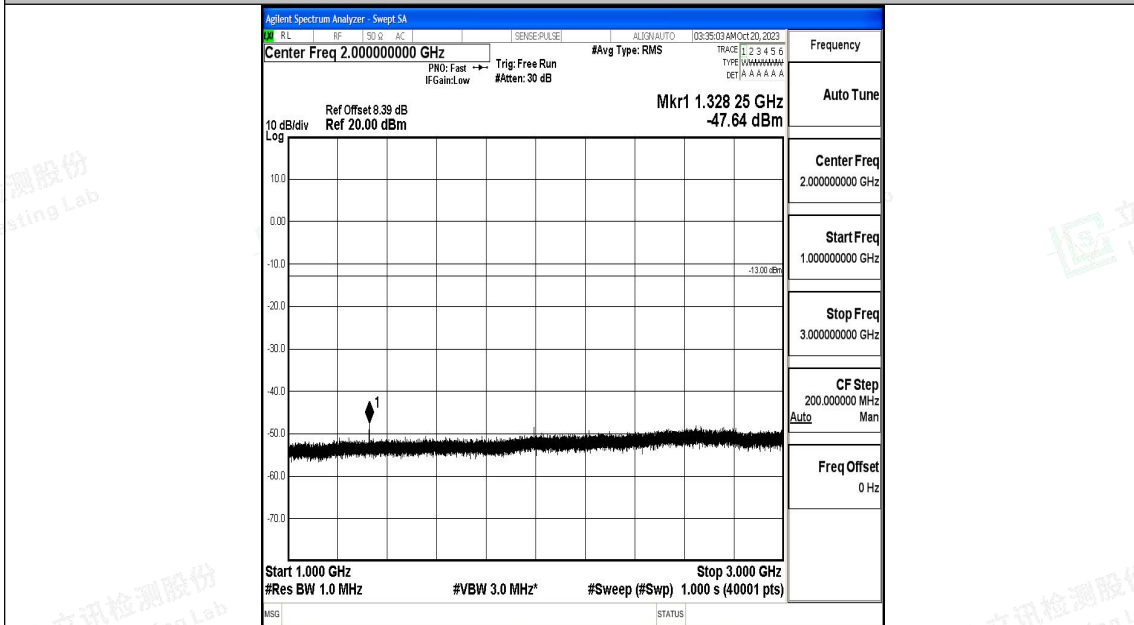

Band71\_20MHz\_16QAM\_133222\_1RB#0\_0.009~0.15\_0.009~0.15

Band71\_20MHz\_16QAM\_133222\_1RB#0\_0.15~30\_0.15~30

Band71\_20MHz\_16QAM\_133222\_1RB#0\_30~1000\_30~1000

Band71\_20MHz\_16QAM\_133222\_1RB#0\_1000~3000\_1000~3000