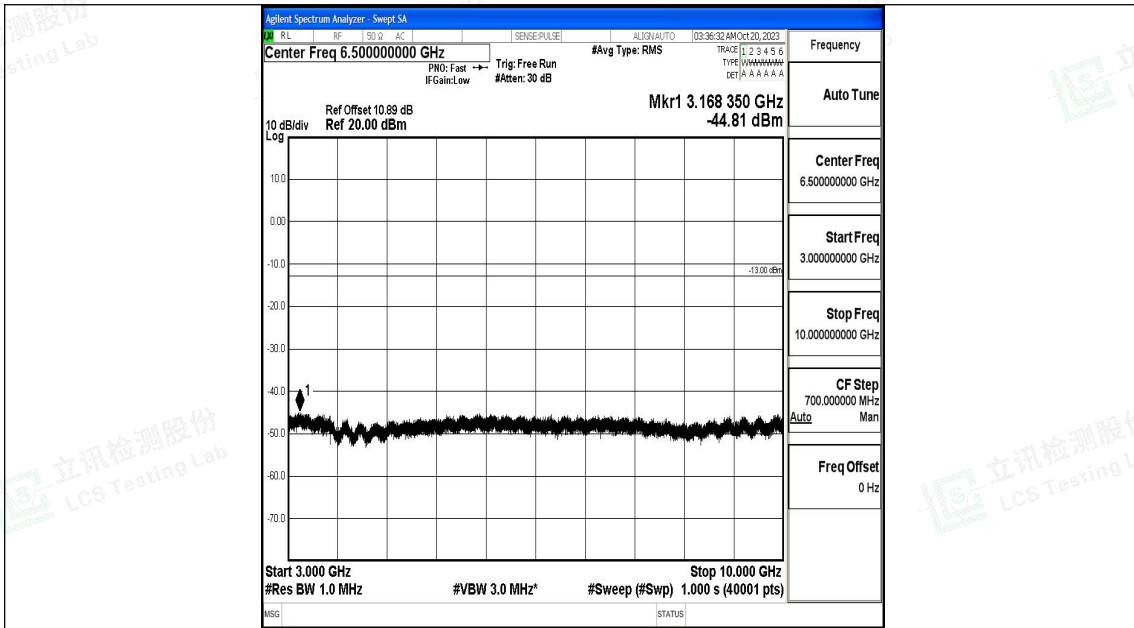

Band71_20MHz_16QAM_133322_1RB#0_1000~3000_1000~3000

Band71_20MHz_16QAM_133322_1RB#0_3000~10000_3000~10000