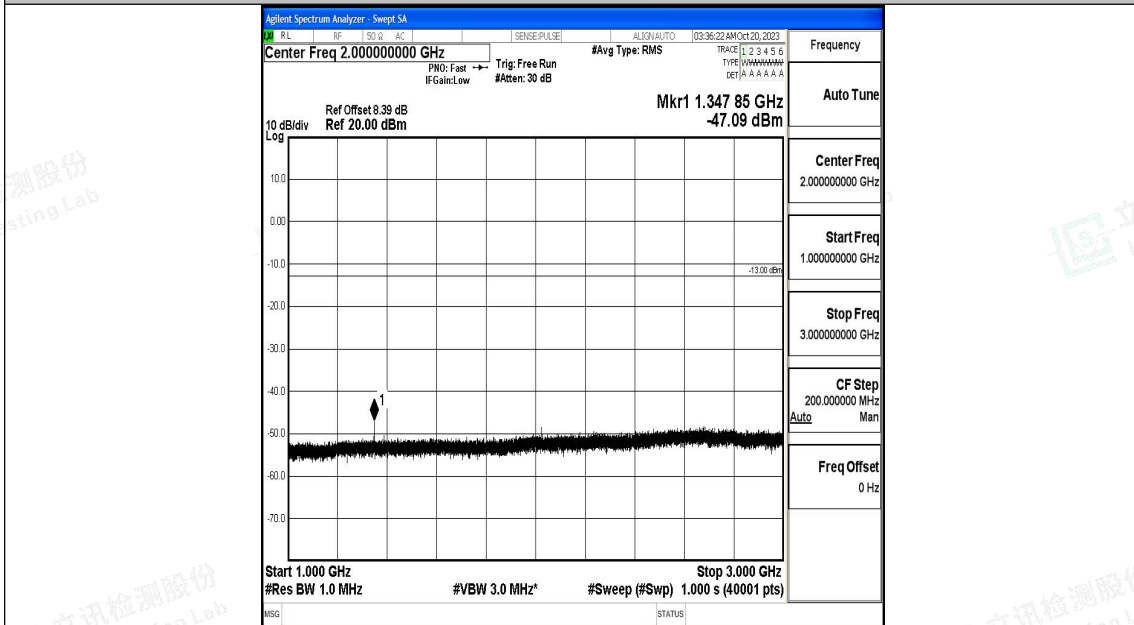

Band71_20MHz_16QAM_133322_1RB#0_30~1000_30~1000

Band71_20MHz_16QAM_133322_1RB#0_1000~3000_1000~3000