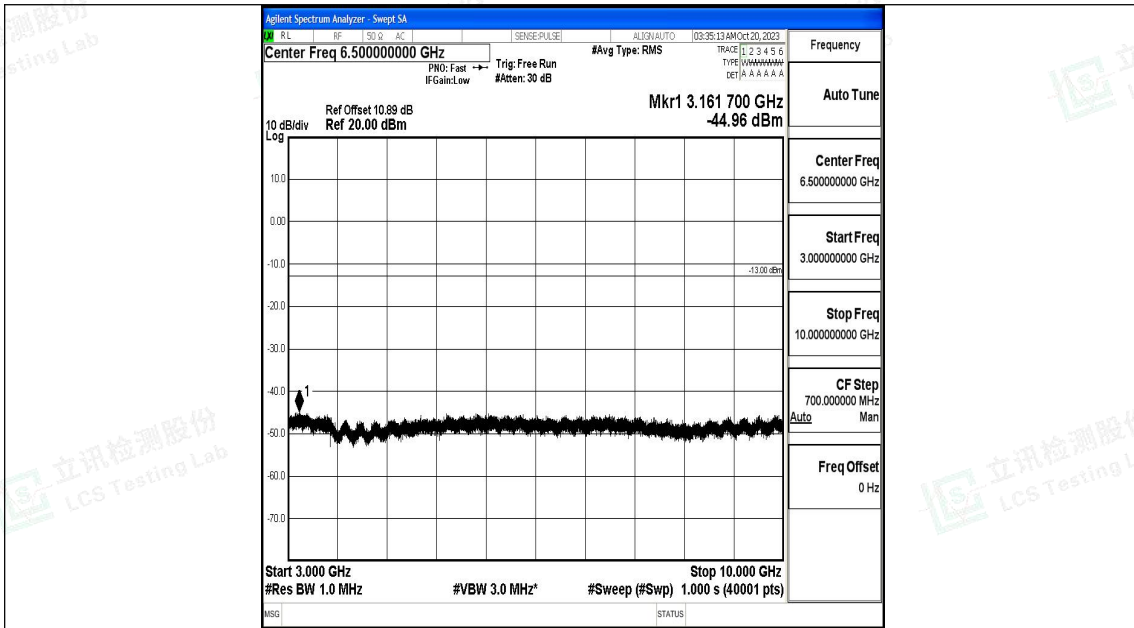

Band71\_20MHz\_16QAM\_133222\_1RB#0\_0.009~0.15\_0.009~0.15

Band71\_20MHz\_16QAM\_133222\_1RB#0\_0.15~30\_0.15~30

Band71\_20MHz\_16QAM\_133222\_1RB#0\_30~1000\_30~1000

Band71\_20MHz\_16QAM\_133222\_1RB#0\_1000~3000\_1000~3000