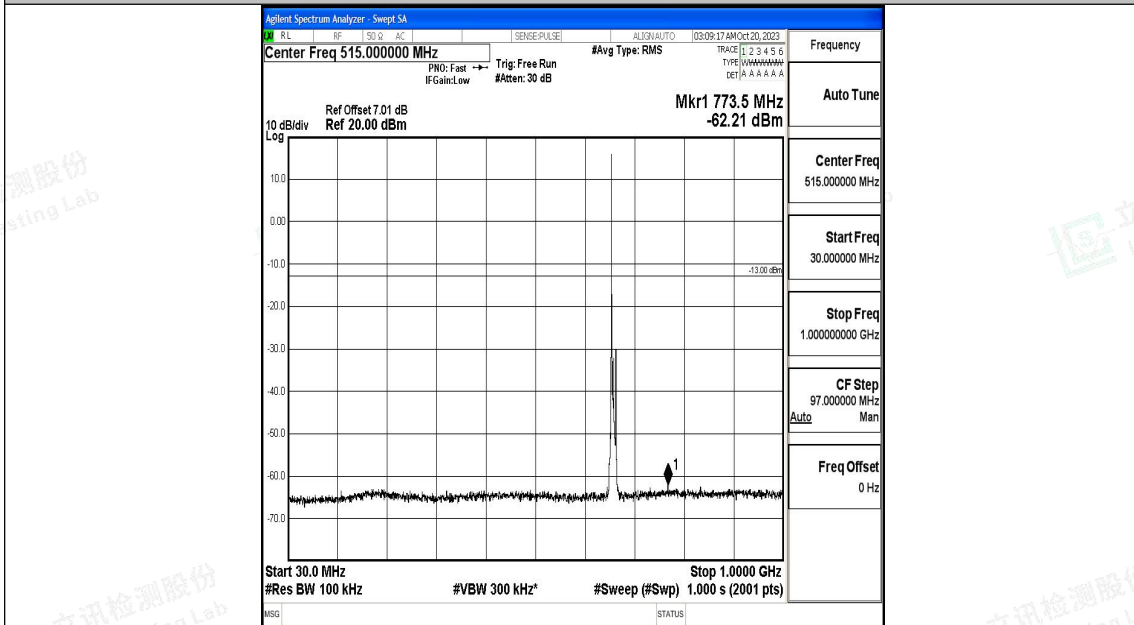

Band71_20MHz_16QAM_133372_1RB#0_3000~10000_3000~10000

Band71_5MHz_16QAM_133147_1RB#0_30~1000_30~1000