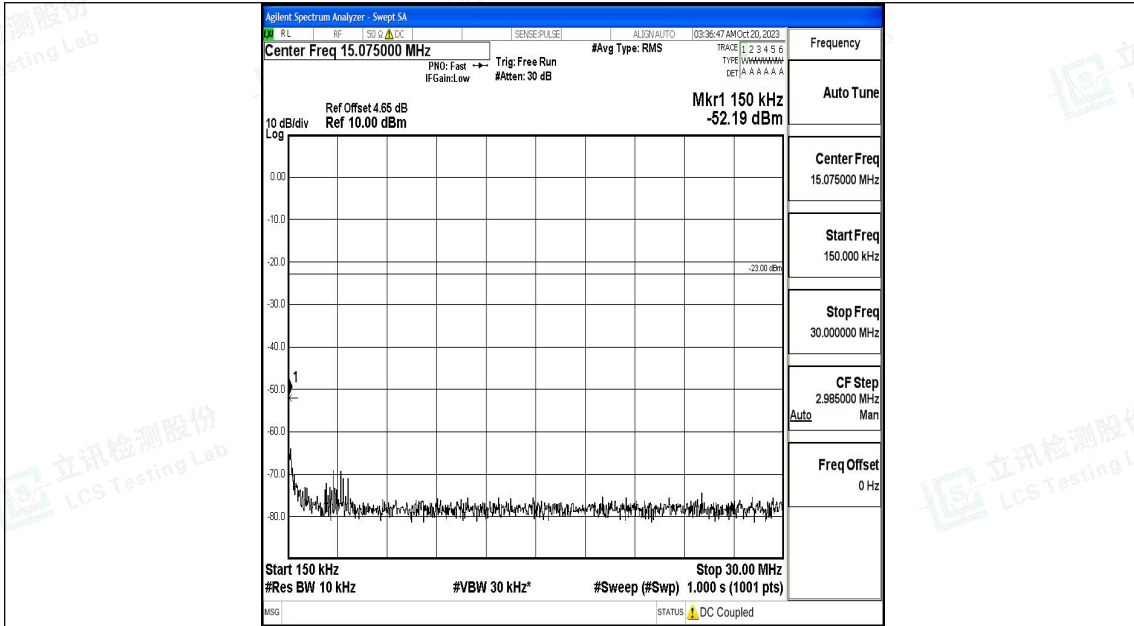

Band71\_20MHz\_16QAM\_133322\_1RB#0\_30~1000\_30~1000

Band71\_20MHz\_16QAM\_133322\_1RB#0\_1000~3000\_1000~3000

Band71\_20MHz\_16QAM\_133322\_1RB#0\_3000~10000\_3000~10000

Band71\_20MHz\_QPSK\_133372\_1RB#0\_0.009~0.15\_0.009~0.15