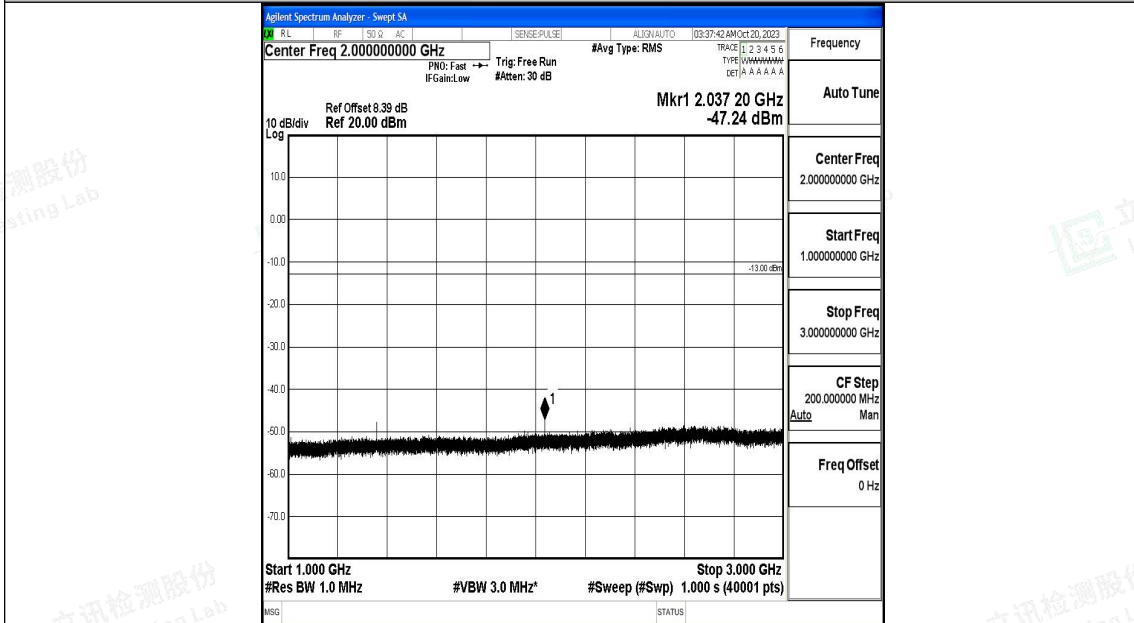

Band71\_20MHz\_16QAM\_133372\_1RB#0\_0.009~0.15\_0.009~0.15

Band71\_20MHz\_16QAM\_133372\_1RB#0\_0.15~30\_0.15~30

Band71\_20MHz\_16QAM\_133372\_1RB#0\_30~1000\_30~1000

Band71\_20MHz\_16QAM\_133372\_1RB#0\_1000~3000\_1000~3000