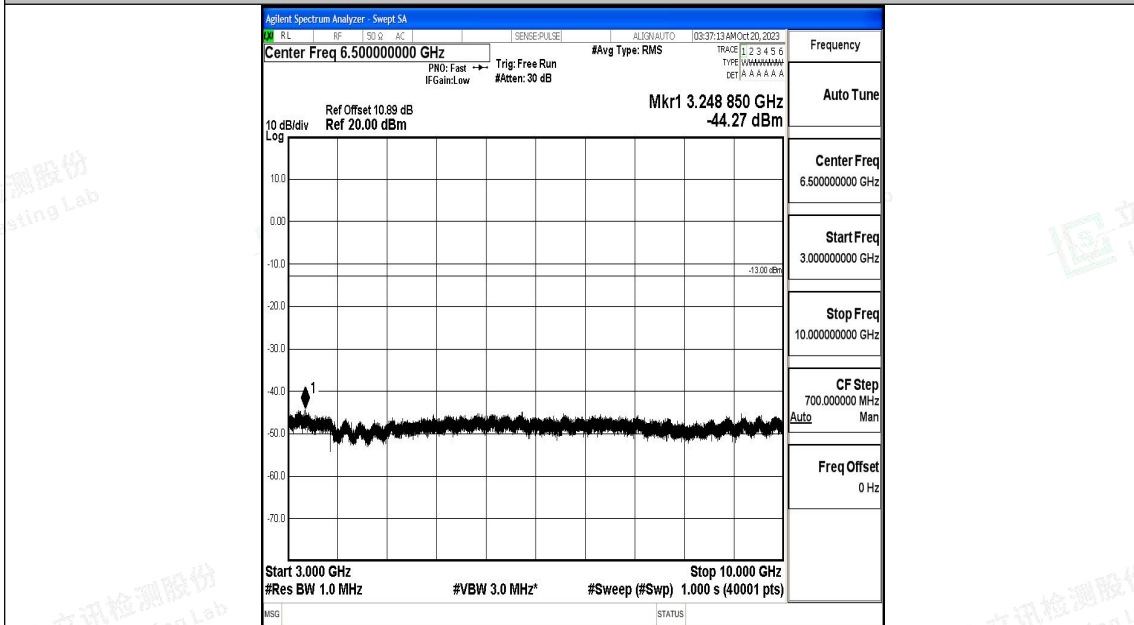

Band71\_20MHz\_QPSK\_133372\_1RB#0\_0.15~30\_0.15~30

Band71\_20MHz\_QPSK\_133372\_1RB#0\_30~1000\_30~1000

Band71\_20MHz\_QPSK\_133372\_1RB#0\_1000~3000\_1000~3000

Band71\_20MHz\_QPSK\_133372\_1RB#0\_3000~10000\_3000~10000