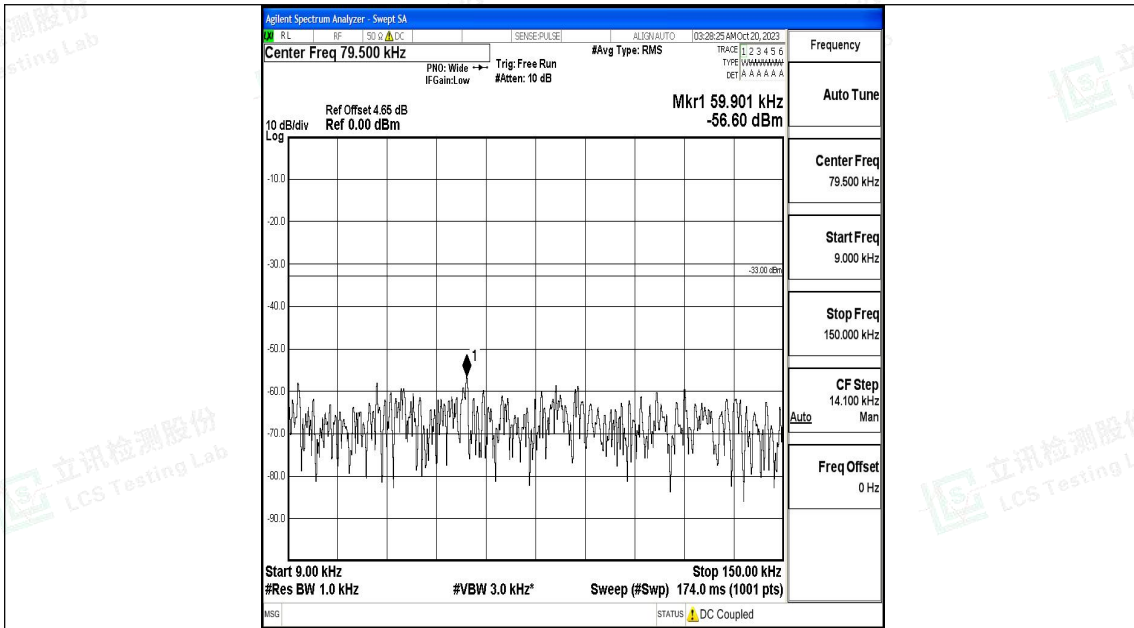

Band71_15MHz_QPSK_133297_1RB#0_0.15~30_0.15~30

Band71_15MHz_QPSK_133297_1RB#0_30~1000_30~1000

Band71_15MHz_QPSK_133297_1RB#0_1000~3000_1000~3000

Band71_15MHz_QPSK_133297_1RB#0_3000~10000_3000~10000

Band71_15MHz_16QAM_133297_1RB#0_0.009~0.15_0.009~0.15