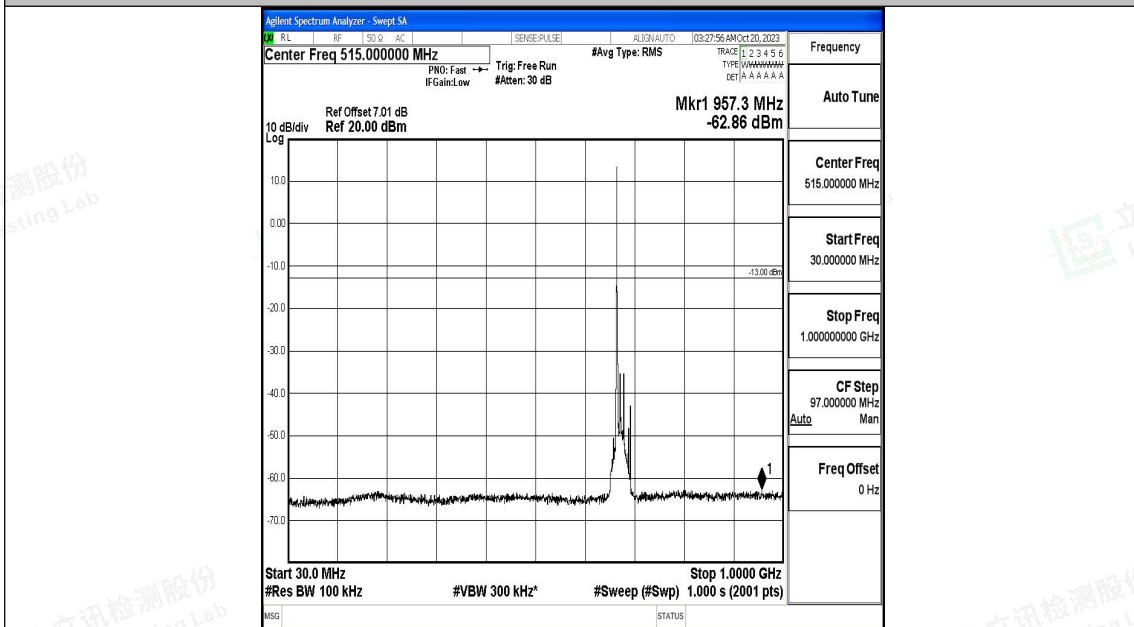

Band71_15MHz_QPSK_133297_1RB#0_0.15~30_0.15~30

Band71_15MHz_QPSK_133297_1RB#0_30~1000_30~1000