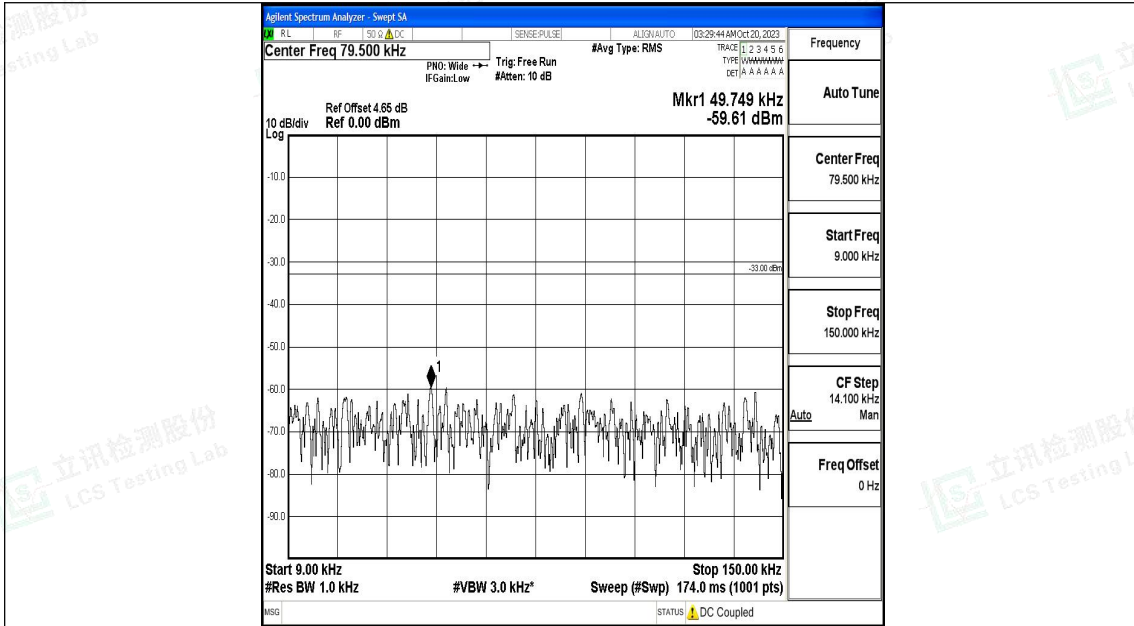

Band71_15MHz_QPSK_133397_1RB#0_0.15~30_0.15~30

Band71_15MHz_QPSK_133397_1RB#0_30~1000_30~1000

Band71_15MHz_QPSK_133397_1RB#0_1000~3000_1000~3000

Band71_15MHz_QPSK_133397_1RB#0_3000~10000_3000~10000

Band71_15MHz_16QAM_133397_1RB#0_0.009~0.15_0.009~0.15