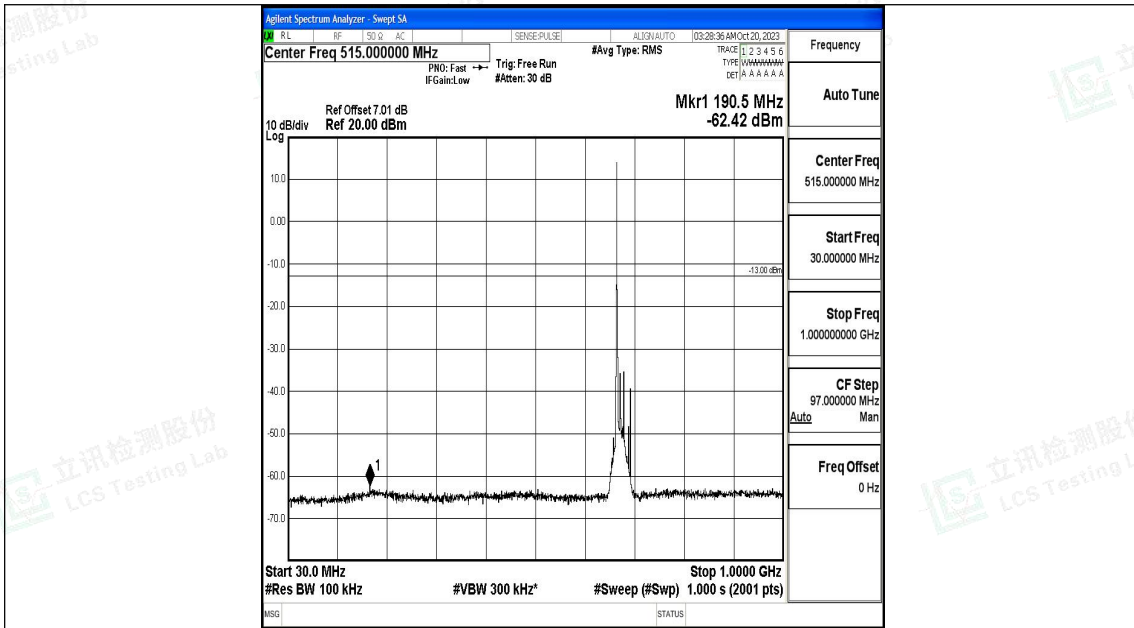

Band71_15MHz_16QAM_133297_1RB#0_0.15~30_0.15~30

Band71_15MHz_16QAM_133297_1RB#0_30~1000_30~1000