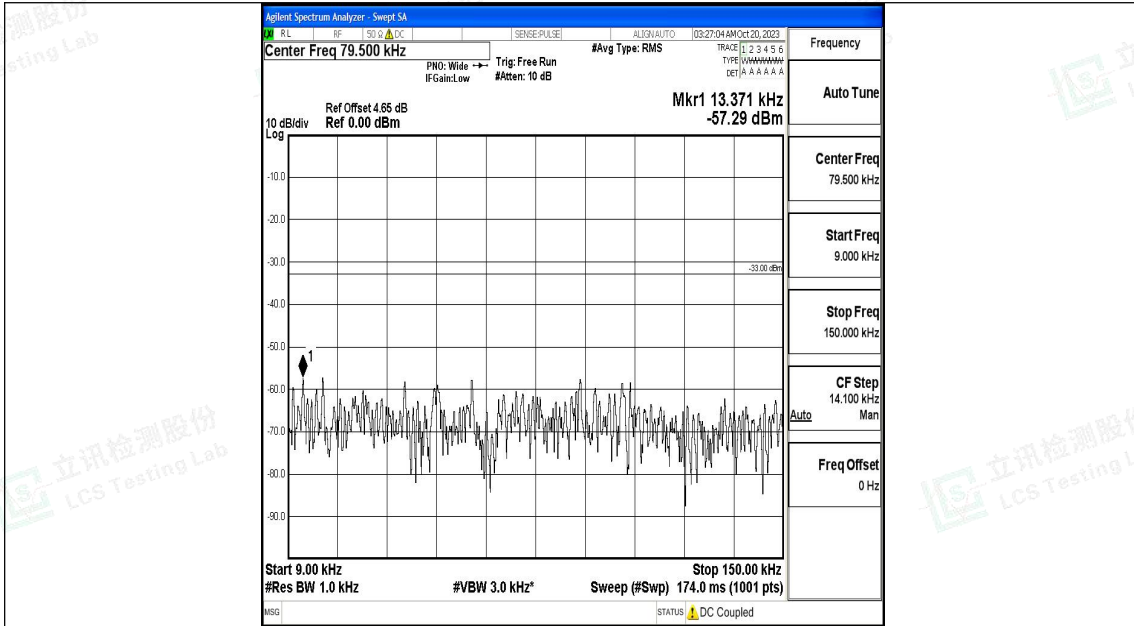

Band71_15MHz_QPSK_133197_1RB#0_0.15~30_0.15~30

Band71_15MHz_QPSK_133197_1RB#0_30~1000_30~1000

Band71_15MHz_QPSK_133197_1RB#0_1000~3000_1000~3000

Band71_15MHz_QPSK_133197_1RB#0_3000~10000_3000~10000

Band71_15MHz_16QAM_133197_1RB#0_0.009~0.15_0.009~0.15