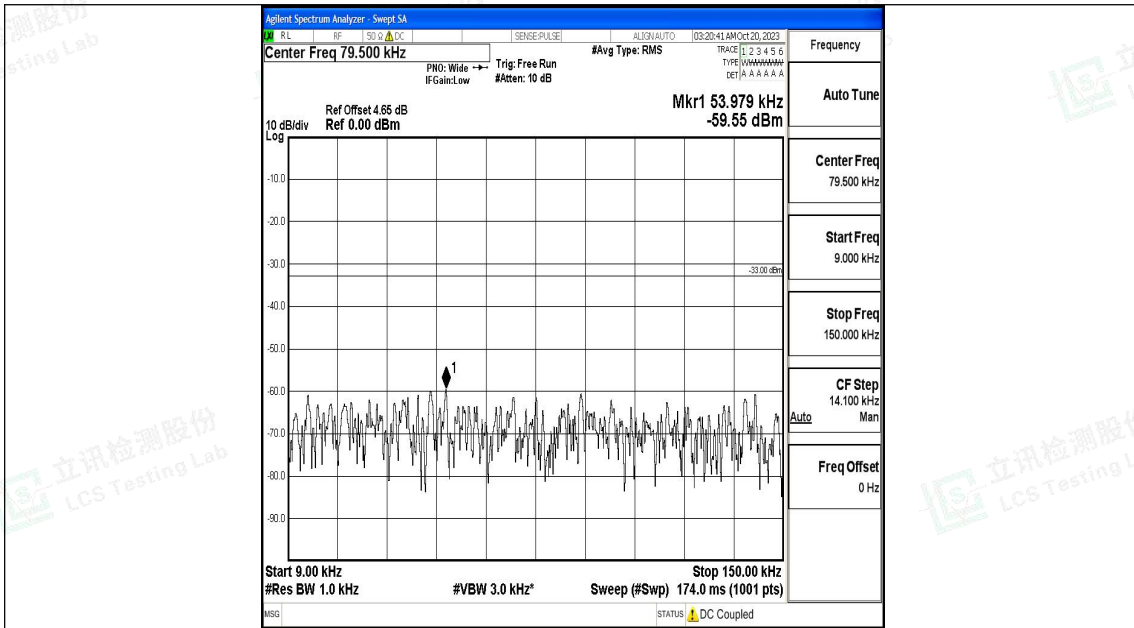

Band71_10MHz_QPSK_133422_1RB#0_1000~3000_1000~3000

Band71_10MHz_QPSK_133422_1RB#0_3000~10000_3000~10000

Band71_10MHz_16QAM_133422_1RB#0_0.009~0.15_0.009~0.15

Band71_10MHz_16QAM_133422_1RB#0_0.15~30_0.15~30