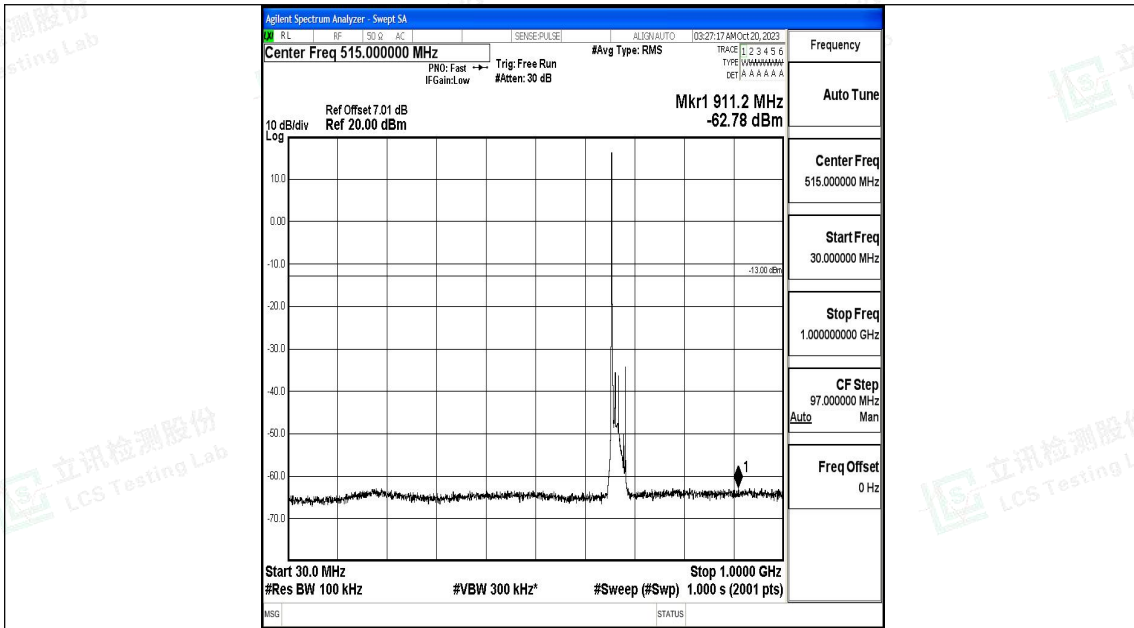

Band71_15MHz_16QAM_133197_1RB#0_0.15~30_0.15~30

Band71_15MHz_16QAM_133197_1RB#0_30~1000_30~1000