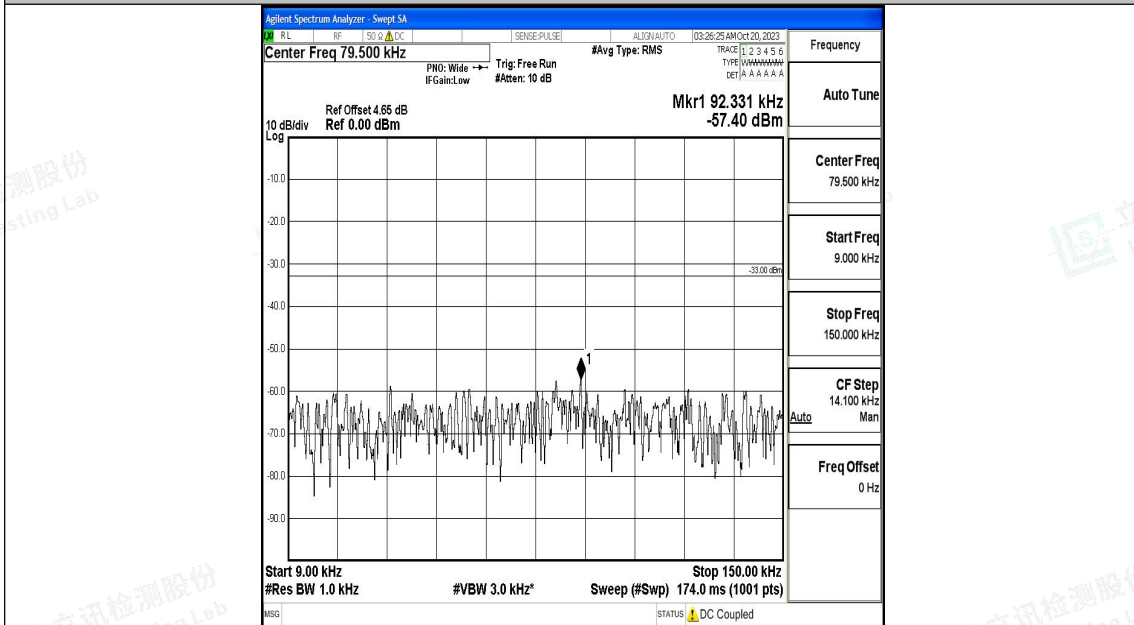

Band71_10MHz_16QAM_133422_1RB#0_30~1000_30~1000

Band71_10MHz_16QAM_133422_1RB#0_1000~3000_1000~3000

Band71_10MHz_16QAM_133422_1RB#0_3000~10000_3000~10000

Band71_15MHz_QPSK_133197_1RB#0_0.009~0.15_0.009~0.15