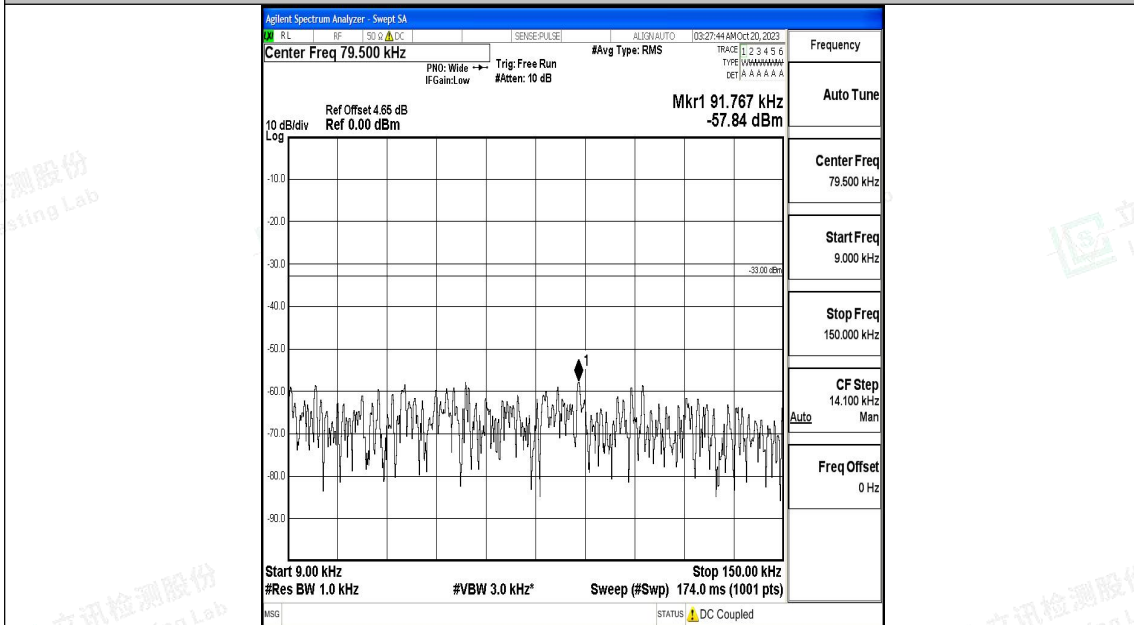

Band71_15MHz_16QAM_133197_1RB#0_0.15~30_0.15~30

Band71_15MHz_16QAM_133197_1RB#0_30~1000_30~1000

Band71_15MHz_16QAM_133197_1RB#0_1000~3000_1000~3000

Band71_15MHz_16QAM_133197_1RB#0_3000~10000_3000~10000

Band71_15MHz_QPSK_133297_1RB#0_0.009~0.15_0.009~0.15