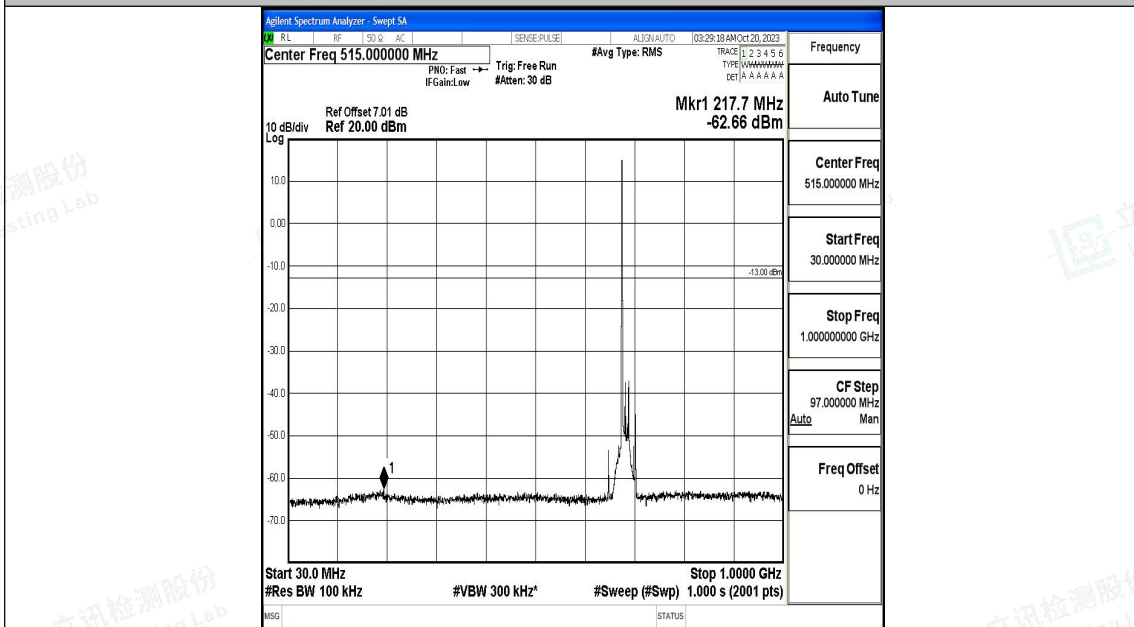

Band71_15MHz_QPSK_133397_1RB#0_0.15~30_0.15~30

Band71_15MHz_QPSK_133397_1RB#0_30~1000_30~1000