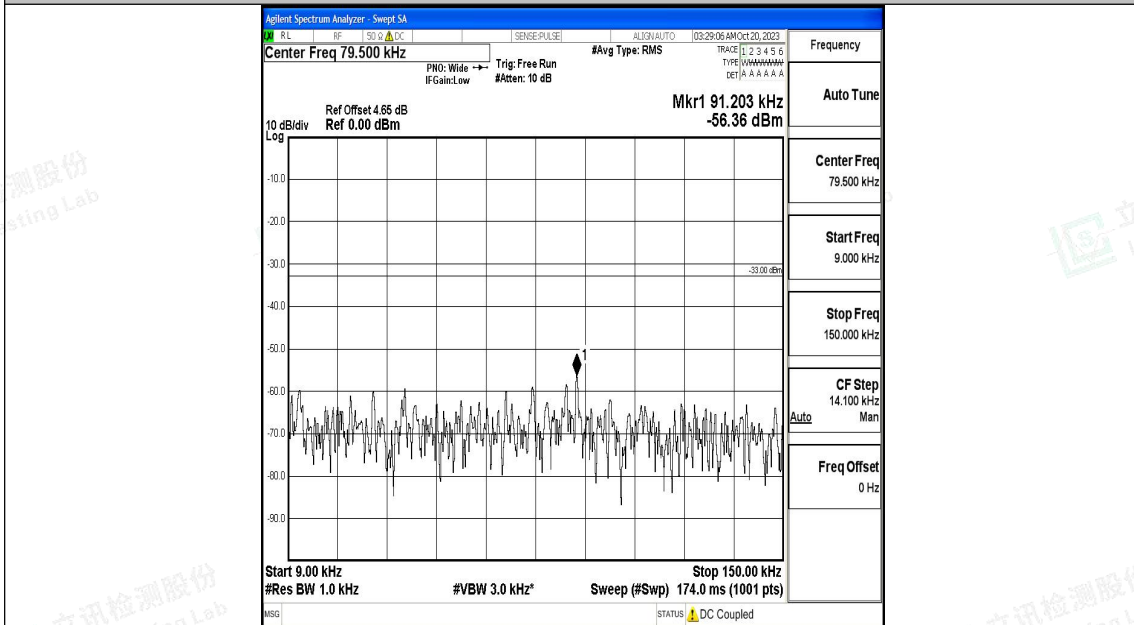

Band71_15MHz_16QAM_133297_1RB#0_0.15~30_0.15~30

Band71_15MHz_16QAM_133297_1RB#0_30~1000_30~1000

Band71_15MHz_16QAM_133297_1RB#0_1000~3000_1000~3000

Band71_15MHz_16QAM_133297_1RB#0_3000~10000_3000~10000

Band71_15MHz_QPSK_133397_1RB#0_0.009~0.15_0.009~0.15