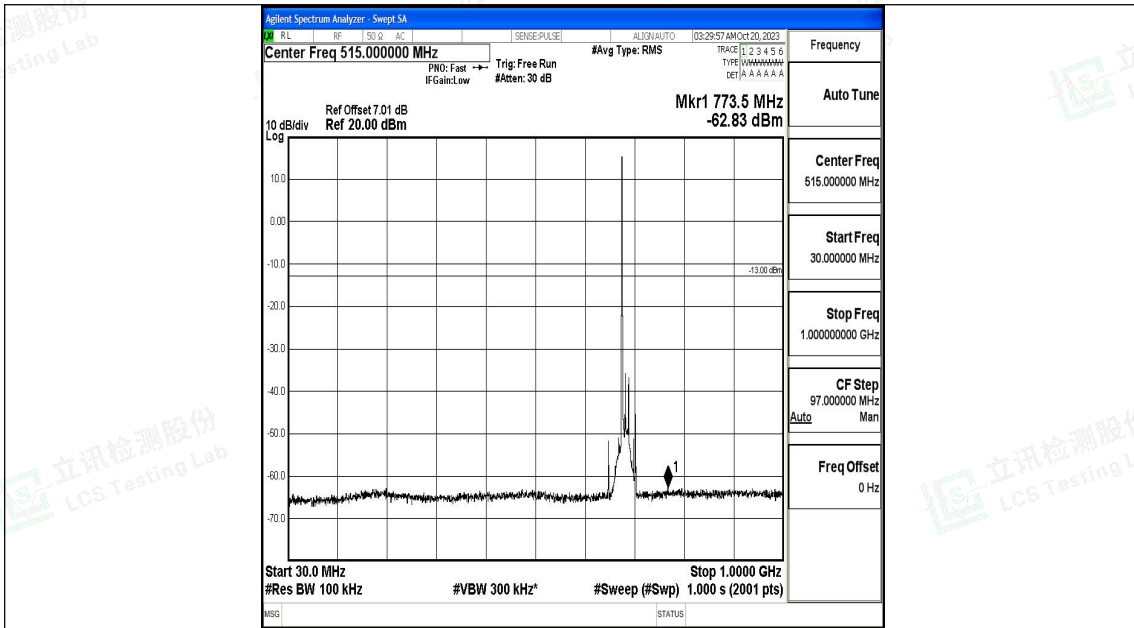

Band71_15MHz_16QAM_133397_1RB#0_0.15~30_0.15~30

Band71_15MHz_16QAM_133397_1RB#0_30~1000_30~1000