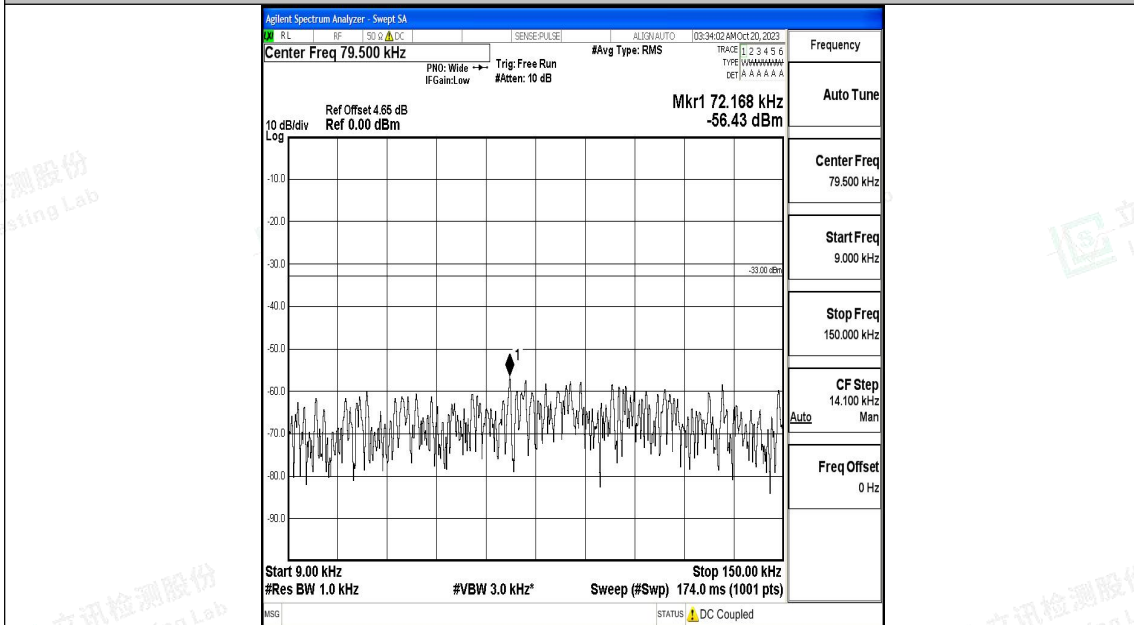

Band71_15MHz_16QAM_133397_1RB#0_0.15~30_0.15~30

Band71_15MHz_16QAM_133397_1RB#0_30~1000_30~1000

Band71_15MHz_16QAM_133397_1RB#0_1000~3000_1000~3000

Band71_15MHz_16QAM_133397_1RB#0_3000~10000_3000~10000

Band71_20MHz_QPSK_133222_1RB#0_0.009~0.15_0.009~0.15