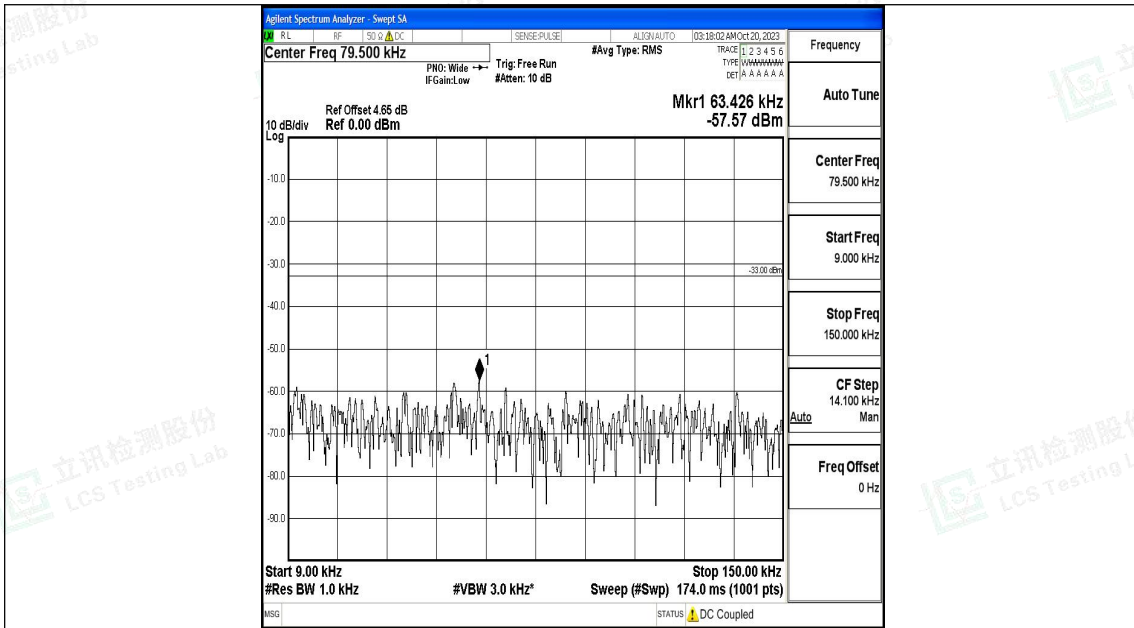

Band71_10MHz_QPSK_133172_1RB#0_0.009~0.15_0.009~0.15

Band71_10MHz_QPSK_133172_1RB#0_0.15~30_0.15~30

Band71_10MHz_QPSK_133172_1RB#0_30~1000_30~1000

Band71_10MHz_QPSK_133172_1RB#0_1000~3000_1000~3000

Band71_10MHz_QPSK_133172_1RB#0_3000~10000_3000~10000