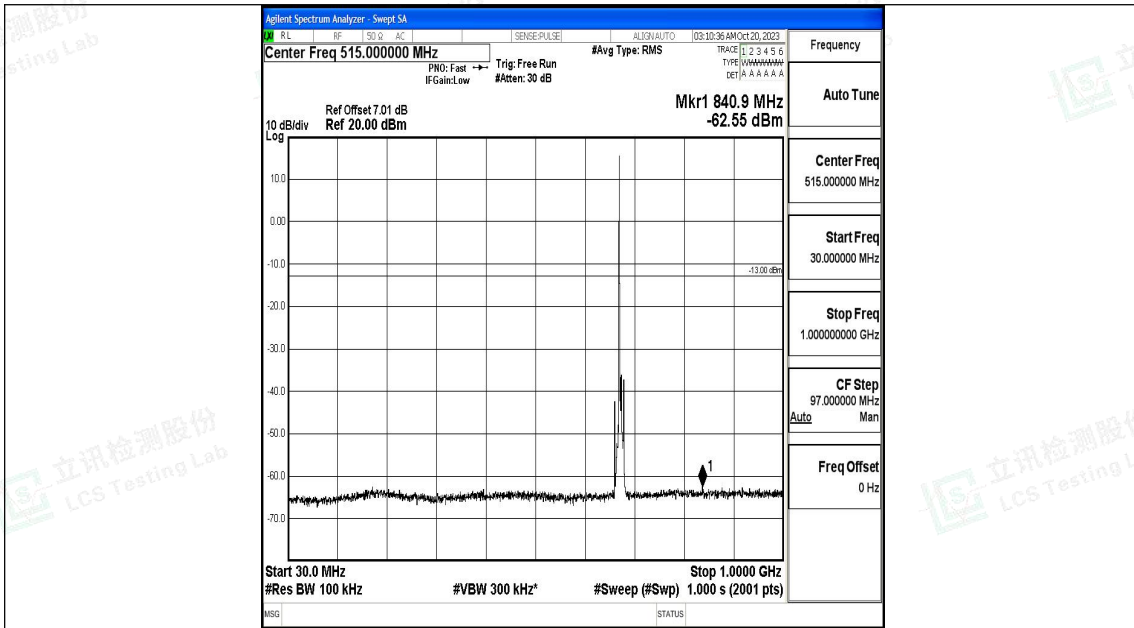

Band71_5MHz_16QAM_133297_1RB#0_0.009~0.15_0.009~0.15

Band71_5MHz_16QAM_133297_1RB#0_0.15~30_0.15~30

Band71_5MHz_16QAM_133297_1RB#0_30~1000_30~1000

Band71_5MHz_16QAM_133297_1RB#0_1000~3000_1000~3000

Band71_5MHz_16QAM_133297_1RB#0_3000~10000_3000~10000