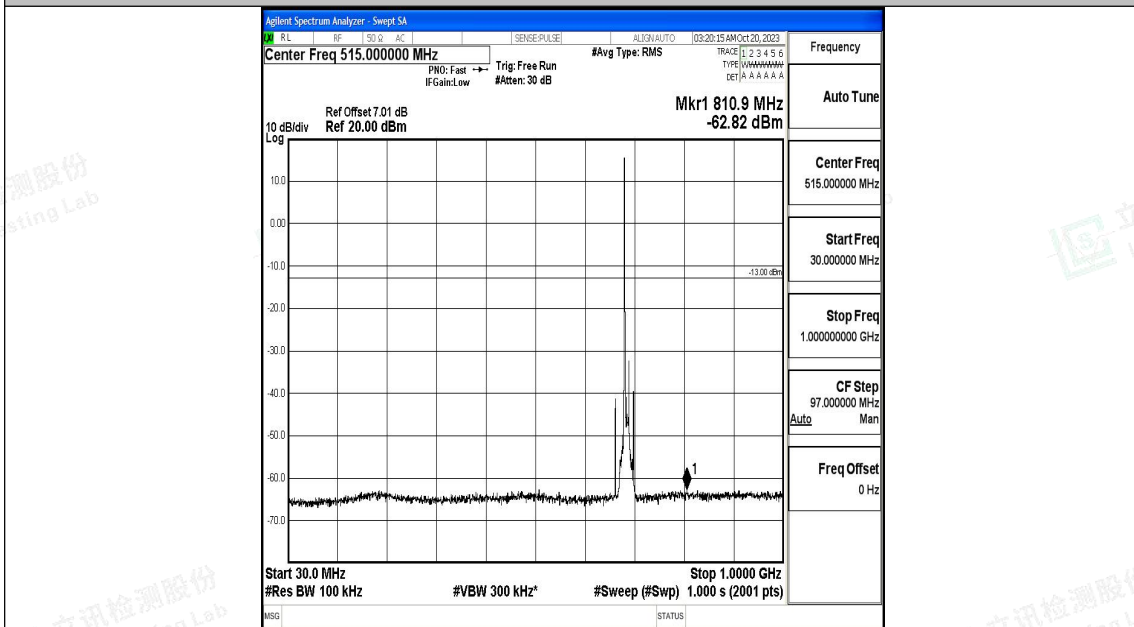

Band71_10MHz_QPSK_133422_1RB#0_0.15~30_0.15~30

Band71_10MHz_QPSK_133422_1RB#0_30~1000_30~1000