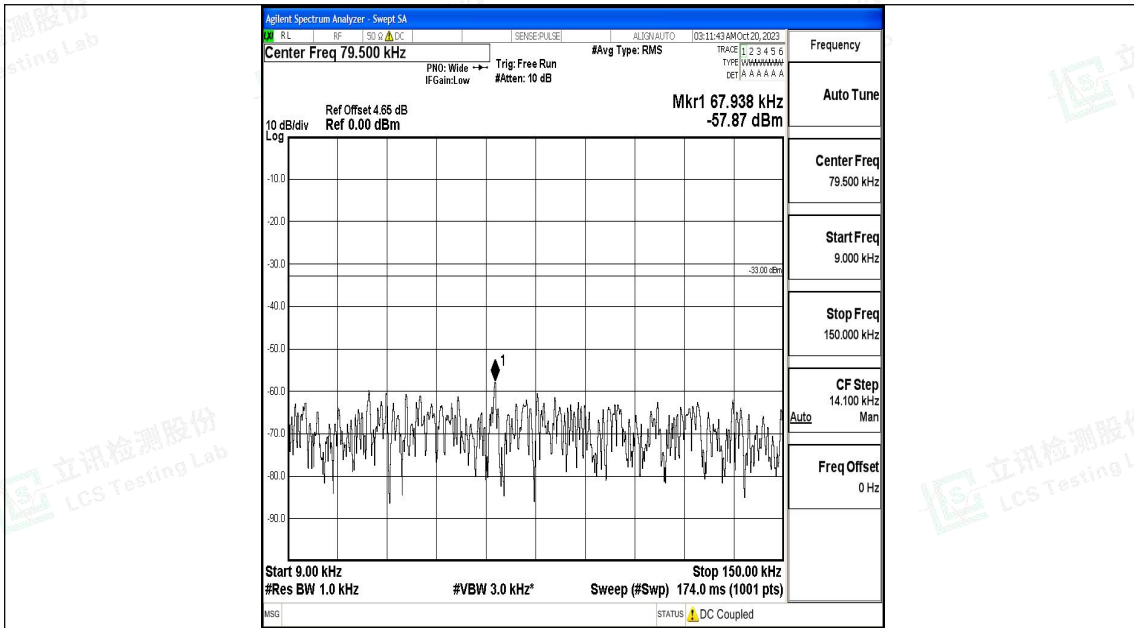

Band71_5MHz_QPSK_133447_1RB#0_0.009~0.15_0.009~0.15

Band71_5MHz_QPSK_133447_1RB#0_0.15~30_0.15~30

Band71_5MHz_QPSK_133447_1RB#0_30~1000_30~1000

Band71_5MHz_QPSK_133447_1RB#0_1000~3000_1000~3000

Band71_5MHz_QPSK_133447_1RB#0_3000~10000_3000~10000