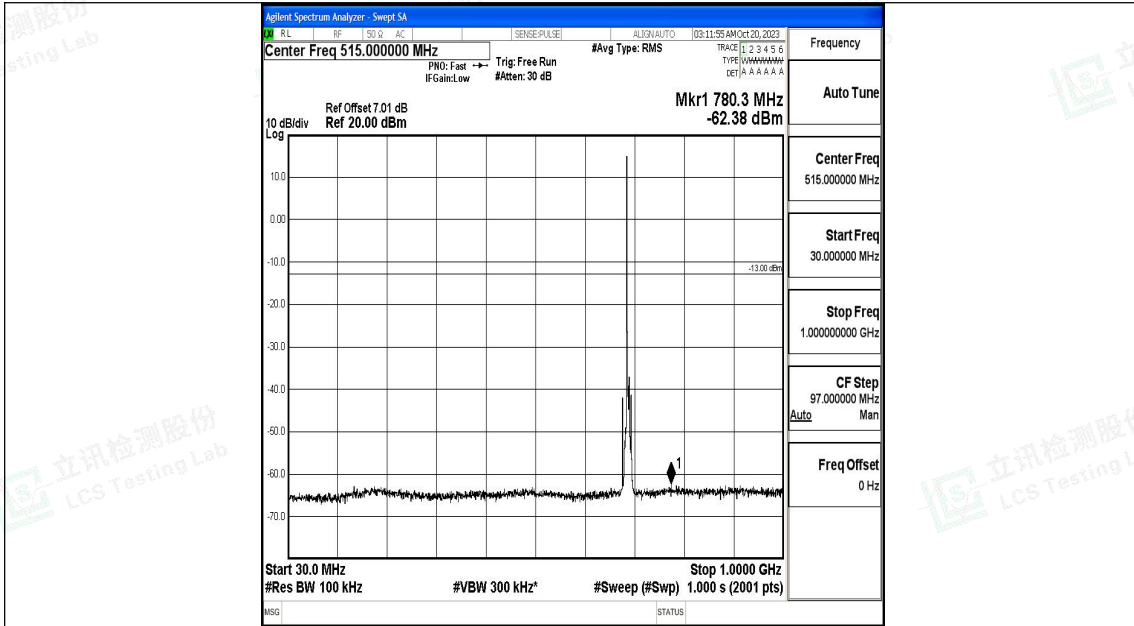

Band71_5MHz_16QAM_133447_1RB#0_0.15~30_0.15~30

Band71_5MHz_16QAM_133447_1RB#0_30~1000_30~1000