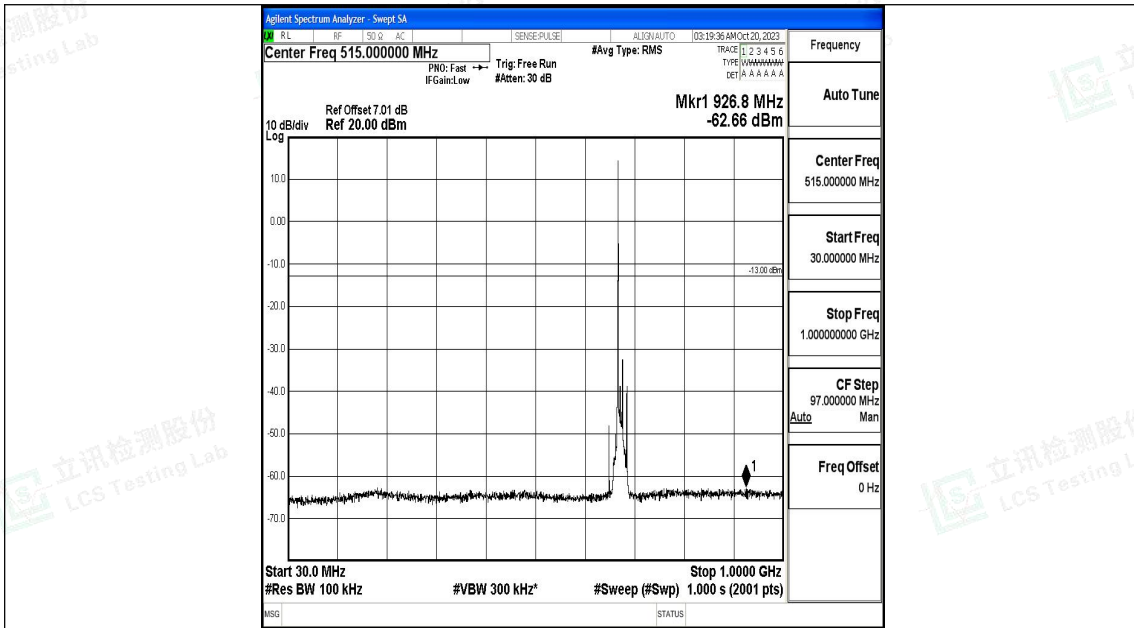

Band71_10MHz_16QAM_133297_1RB#0_0.15~30_0.15~30

Band71_10MHz_16QAM_133297_1RB#0_30~1000_30~1000