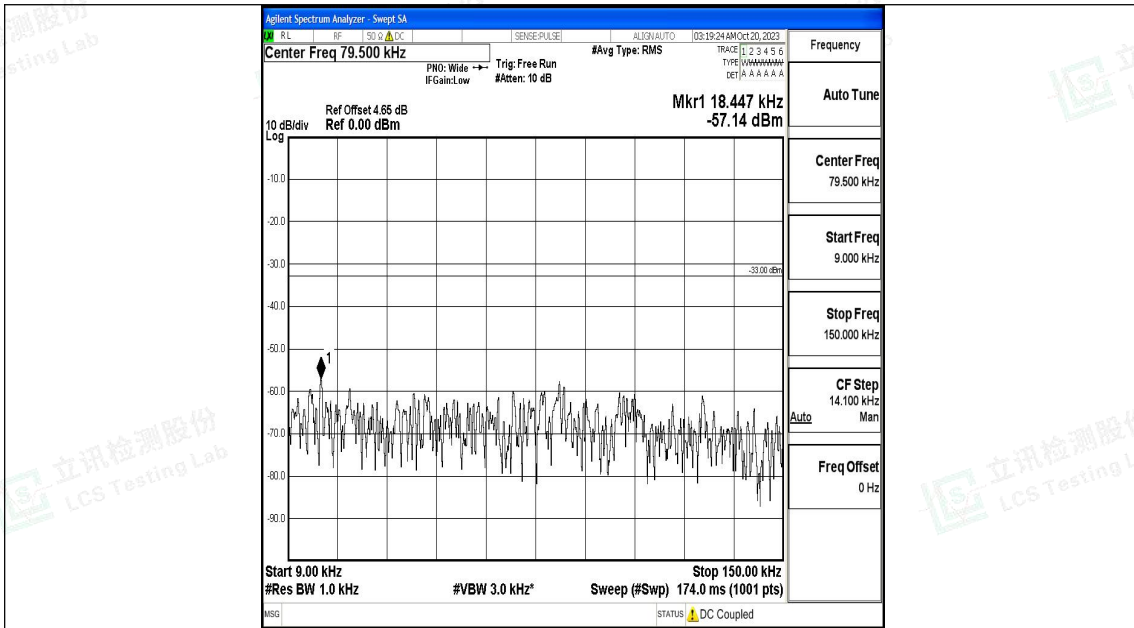

Band71_10MHz_QPSK_133297_1RB#0_0.009~0.15_0.009~0.15

Band71_10MHz_QPSK_133297_1RB#0_0.15~30_0.15~30

Band71_10MHz_QPSK_133297_1RB#0_30~1000_30~1000

Band71_10MHz_QPSK_133297_1RB#0_1000~3000_1000~3000

Band71_10MHz_QPSK_133297_1RB#0_3000~10000_3000~10000