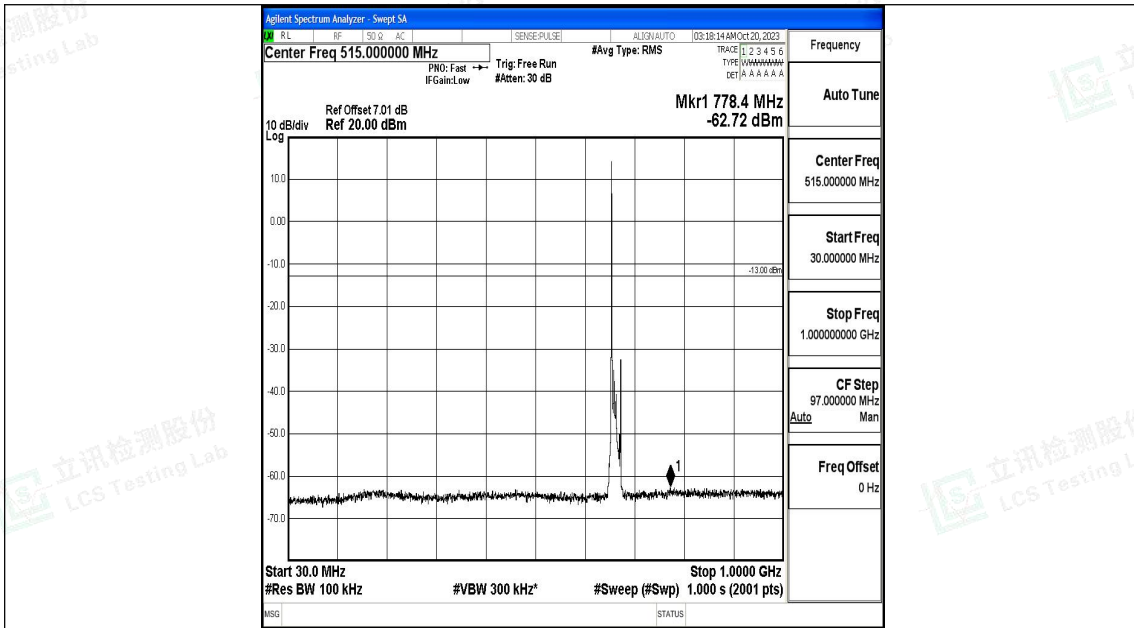

Band71_10MHz_16QAM_133172_1RB#0_0.15~30_0.15~30

Band71_10MHz_16QAM_133172_1RB#0_30~1000_30~1000