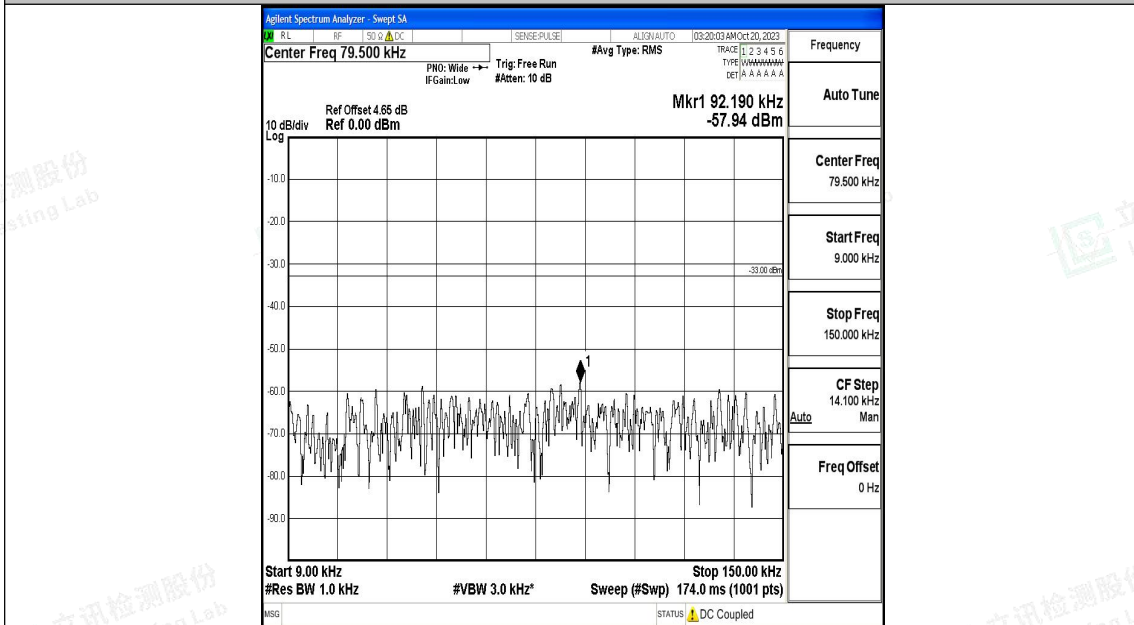

Band71_10MHz_16QAM_133297_1RB#0_0.009~0.15_0.009~0.15

Band71_10MHz_16QAM_133297_1RB#0_0.15~30_0.15~30

Band71_10MHz_16QAM_133297_1RB#0_30~1000_30~1000

Band71_10MHz_16QAM_133297_1RB#0_1000~3000_1000~3000

Band71_10MHz_16QAM_133297_1RB#0_3000~10000_3000~10000