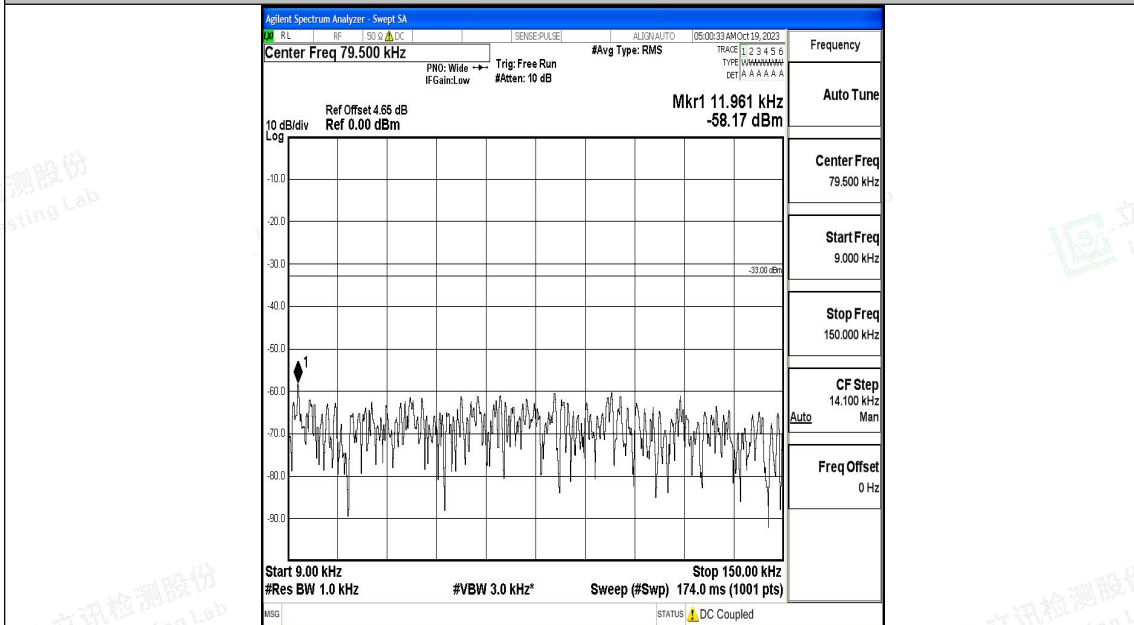

Band17_5MHz_QPSK_23790_1RB#0_0.009~0.15_0.009~0.15

Band17_5MHz_QPSK_23790_1RB#0_0.15~30_0.15~30

Band17_5MHz_QPSK_23790_1RB#0_30~1000_30~1000

Band17_5MHz_QPSK_23790_1RB#0_1000~3000_1000~3000

Band17_5MHz_QPSK_23790_1RB#0_3000~10000_3000~10000