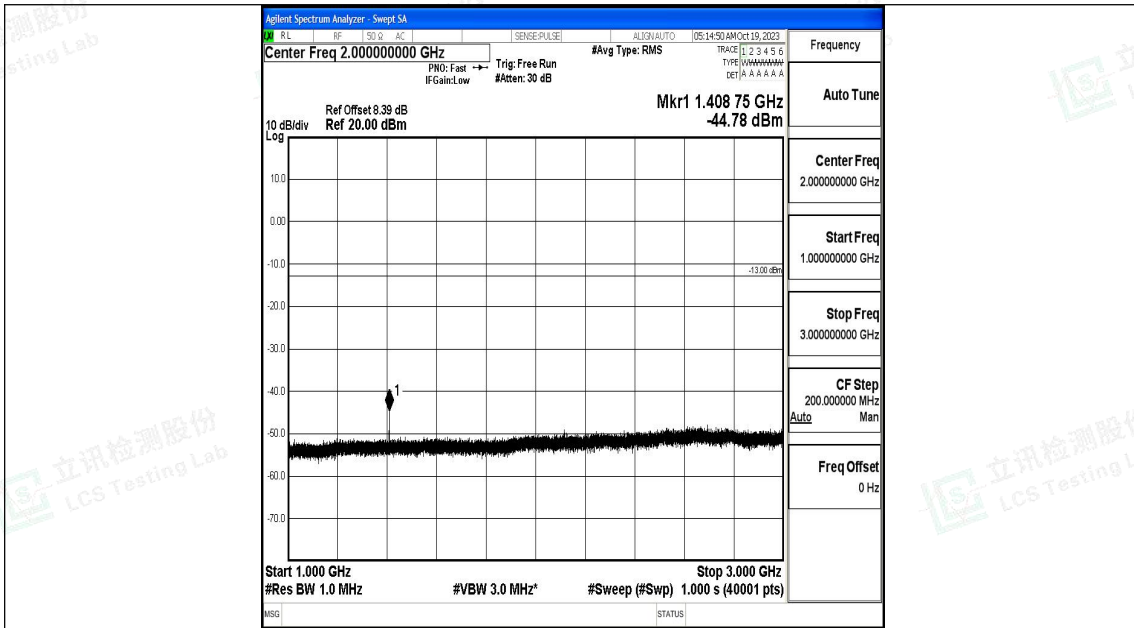

Band17_10MHz_16QAM_23780_1RB#0_30~1000_30~1000

Band17_10MHz_16QAM_23780_1RB#0_1000~3000_1000~3000