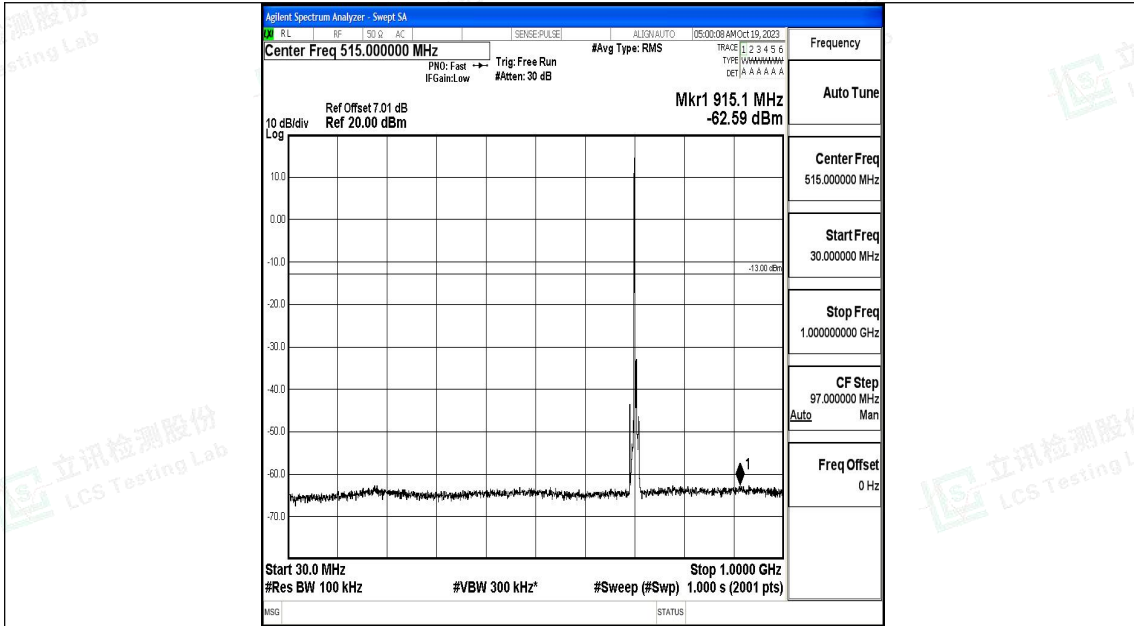

Band17_5MHz_QPSK_23790_1RB#0_0.009~0.15_0.009~0.15

Band17_5MHz_QPSK_23790_1RB#0_0.15~30_0.15~30

Band17_5MHz_QPSK_23790_1RB#0_30~1000_30~1000

Band17_5MHz_QPSK_23790_1RB#0_1000~3000_1000~3000

Band17_5MHz_QPSK_23790_1RB#0_3000~10000_3000~10000