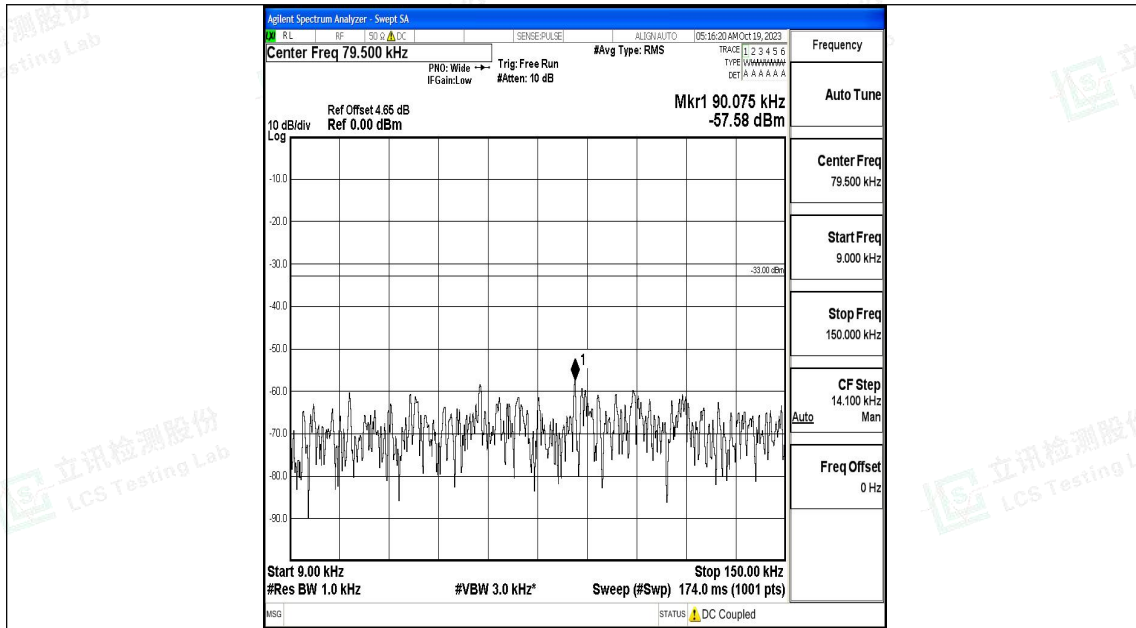

Band17_10MHz_16QAM_23790_1RB#0_30~1000_30~1000

Band17_10MHz_16QAM_23790_1RB#0_1000~3000_1000~3000

Band17_10MHz_16QAM_23790_1RB#0_3000~10000_3000~10000

Band17_10MHz_QPSK_23800_1RB#0_0.009~0.15_0.009~0.15

Band17_10MHz_QPSK_23800_1RB#0_0.15~30_0.15~30