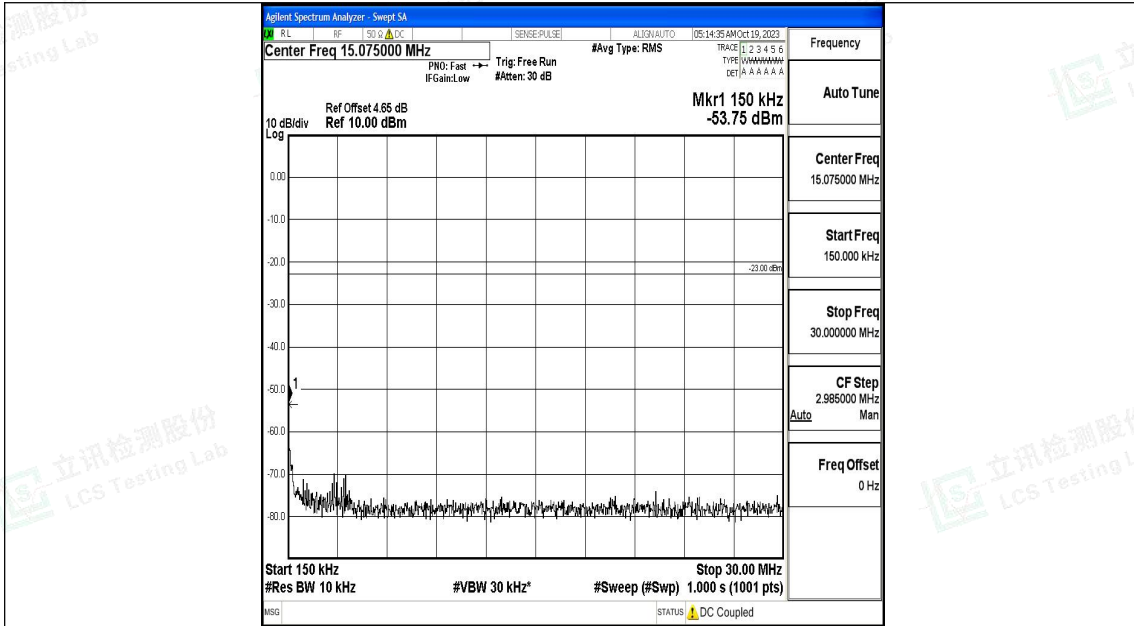

Band17_10MHz_QPSK_23780_1RB#0_30~1000_30~1000

Band17_10MHz_QPSK_23780_1RB#0_1000~3000_1000~3000

Band17_10MHz_QPSK_23780_1RB#0_3000~10000_3000~10000

Band17_10MHz_16QAM_23780_1RB#0_0.009~0.15_0.009~0.15

Band17_10MHz_16QAM_23780_1RB#0_0.15~30_0.15~30