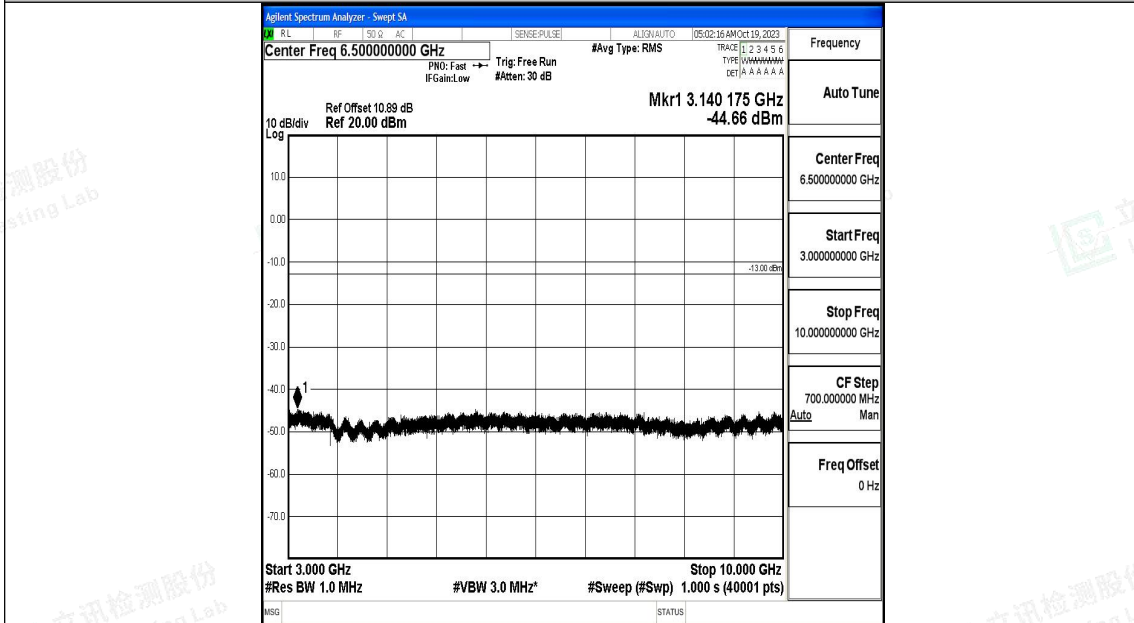

Band17_5MHz_16QAM_23825_1RB#0_1000~3000_1000~3000

Band17_5MHz_16QAM_23825_1RB#0_3000~10000_3000~10000