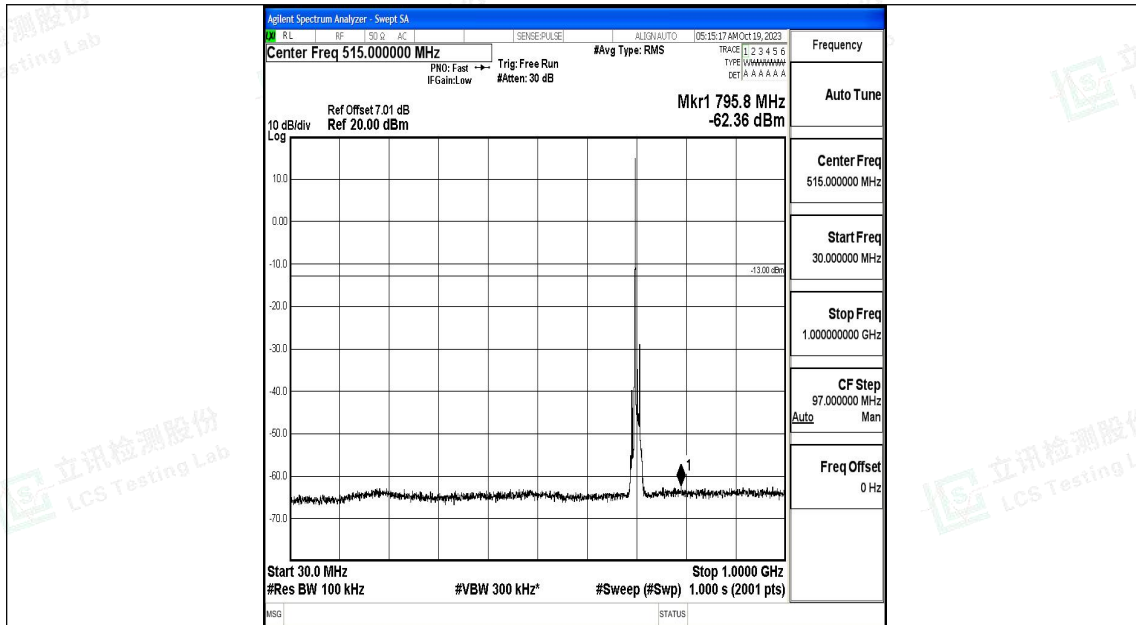

Band17_10MHz_16QAM_23780_1RB#0_30~1000_30~1000

Band17_10MHz_16QAM_23780_1RB#0_1000~3000_1000~3000

Band17_10MHz_16QAM_23780_1RB#0_3000~10000_3000~10000

Band17_10MHz_QPSK_23790_1RB#0_0.009~0.15_0.009~0.15

Band17_10MHz_QPSK_23790_1RB#0_0.15~30_0.15~30