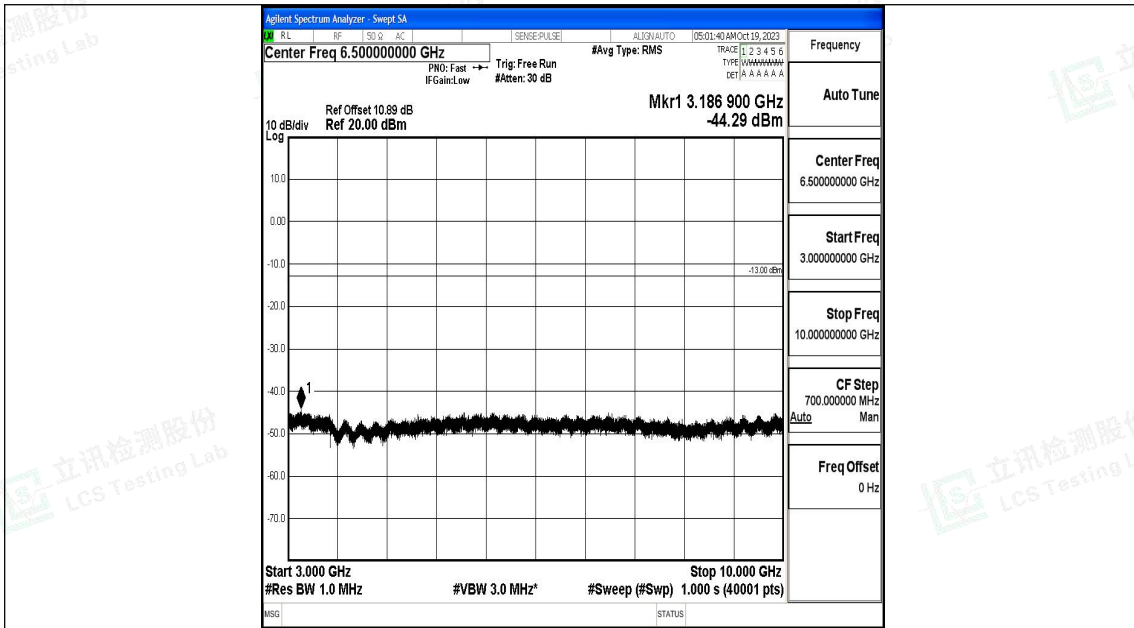

Band17_5MHz_QPSK_23825_1RB#0_0.009~0.15_0.009~0.15

Band17_5MHz_QPSK_23825_1RB#0_0.15~30_0.15~30

Band17_5MHz_QPSK_23825_1RB#0_30~1000_30~1000

Band17_5MHz_QPSK_23825_1RB#0_1000~3000_1000~3000

Band17_5MHz_16QAM_23825_1RB#0_0.15~30_0.15~30