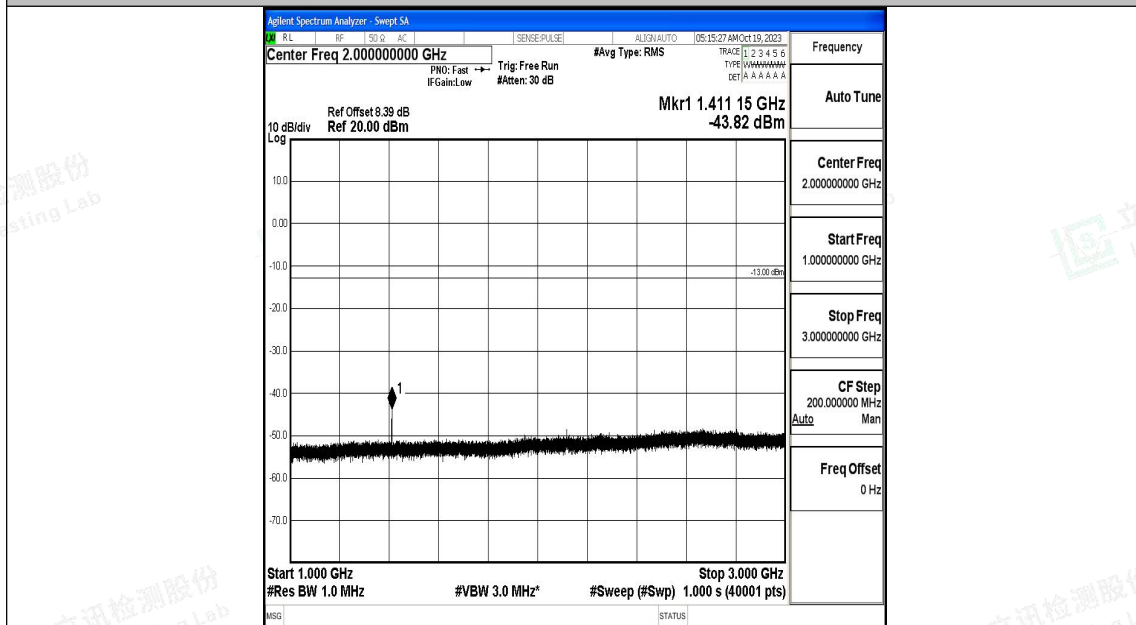

Band17_10MHz_QPSK_23790_1RB#0_30~1000_30~1000

Band17_10MHz_QPSK_23790_1RB#0_1000~3000_1000~3000