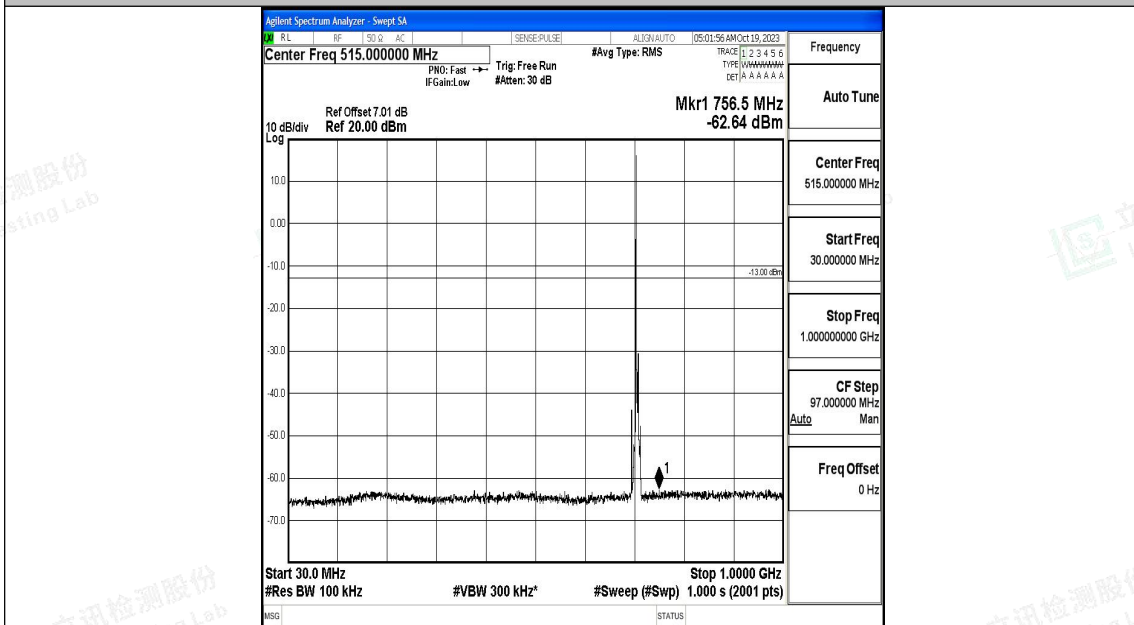

Band17_5MHz_QPSK_23825_1RB#0_0.009~0.15_0.009~0.15

Band17_5MHz_QPSK_23825_1RB#0_0.15~30_0.15~30

Band17_5MHz_QPSK_23825_1RB#0_30~1000_30~1000

Band17_5MHz_QPSK_23825_1RB#0_1000~3000_1000~3000

Band17_5MHz_16QAM_23825_1RB#0_0.15~30_0.15~30