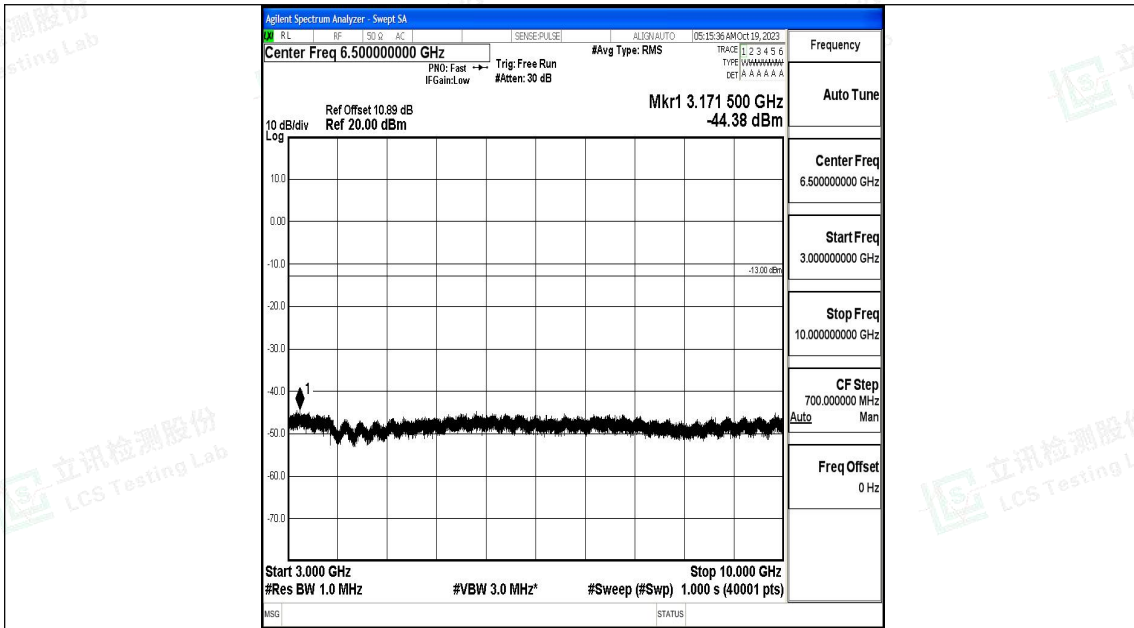

Band17_10MHz_QPSK_23790_1RB#0_1000~3000_1000~3000

Band17_10MHz_QPSK_23790_1RB#0_3000~10000_3000~10000