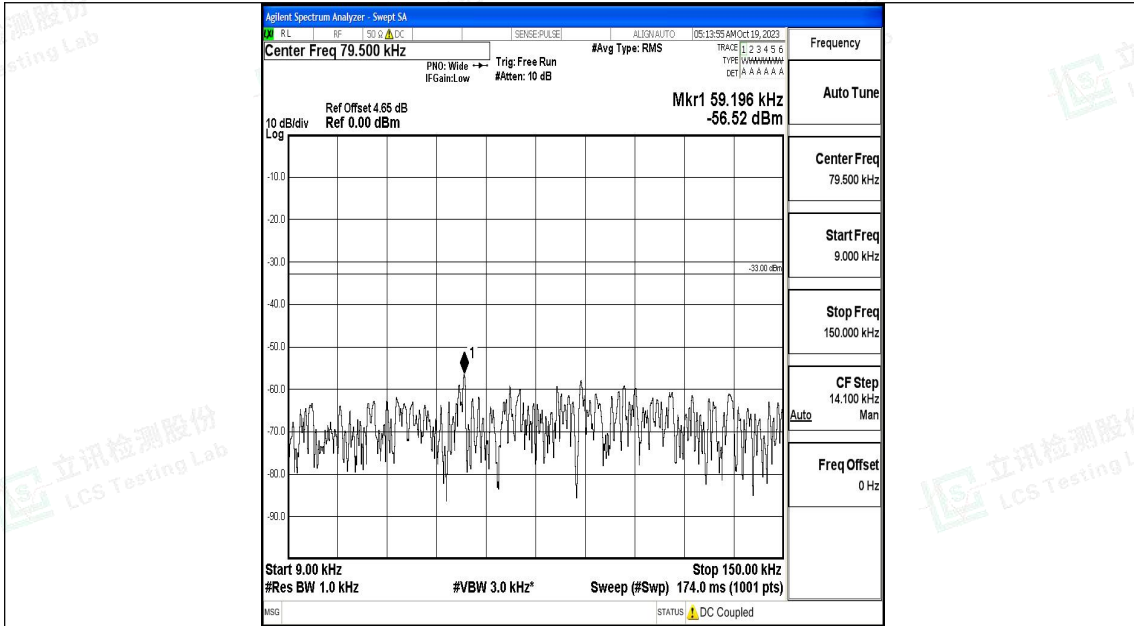

Band17_5MHz_16QAM_23825_1RB#0_30~1000_30~1000

Band17_5MHz_16QAM_23825_1RB#0_1000~3000_1000~3000

Band17_5MHz_16QAM_23825_1RB#0_3000~10000_3000~10000

Band17_10MHz_QPSK_23780_1RB#0_0.009~0.15_0.009~0.15

Band17_10MHz_QPSK_23780_1RB#0_0.15~30_0.15~30