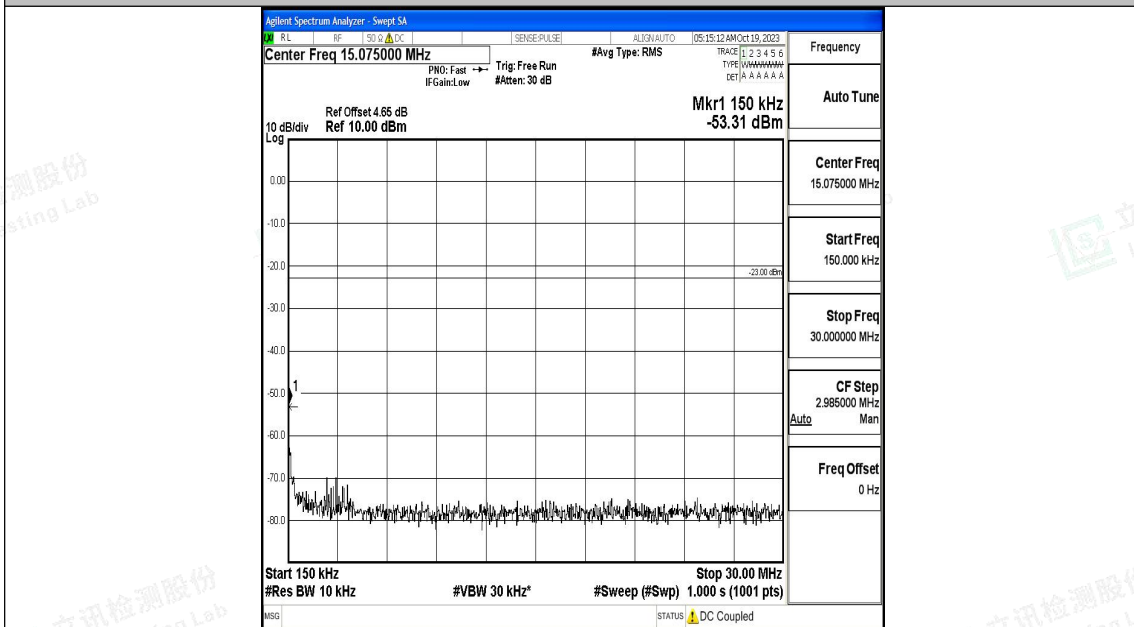

Band17_10MHz_16QAM_23780_1RB#0_30~1000_30~1000

Band17_10MHz_16QAM_23780_1RB#0_1000~3000_1000~3000

Band17_10MHz_16QAM_23780_1RB#0_3000~10000_3000~10000

Band17_10MHz_QPSK_23790_1RB#0_0.009~0.15_0.009~0.15

Band17_10MHz_QPSK_23790_1RB#0_0.15~30_0.15~30