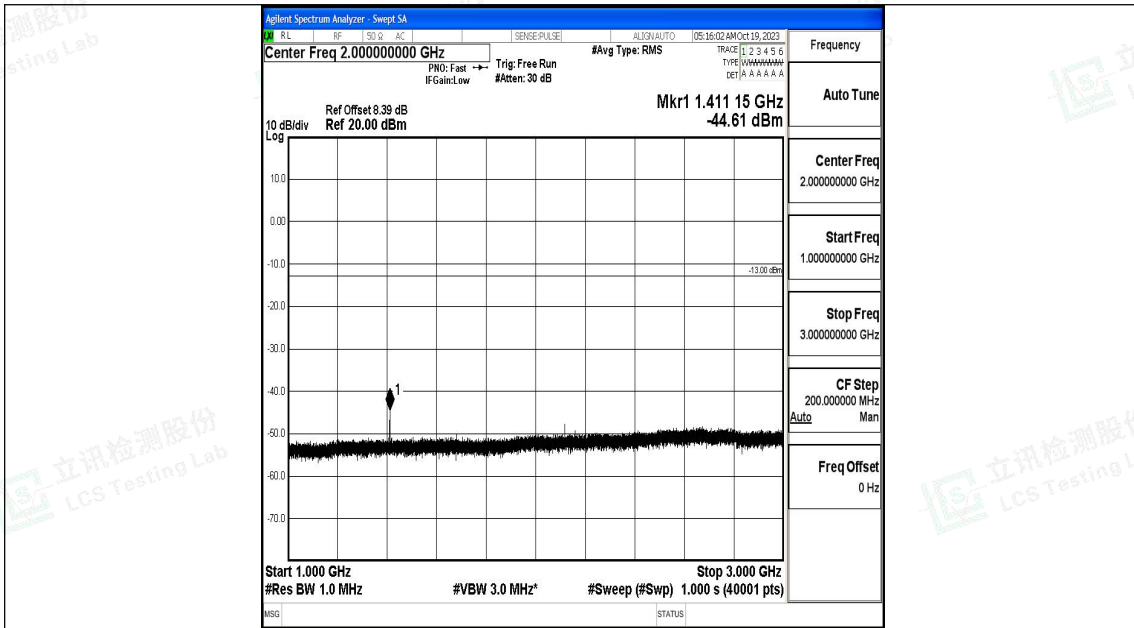

Band17_10MHz_16QAM_23790_1RB#0_30~1000_30~1000

Band17_10MHz_16QAM_23790_1RB#0_1000~3000_1000~3000