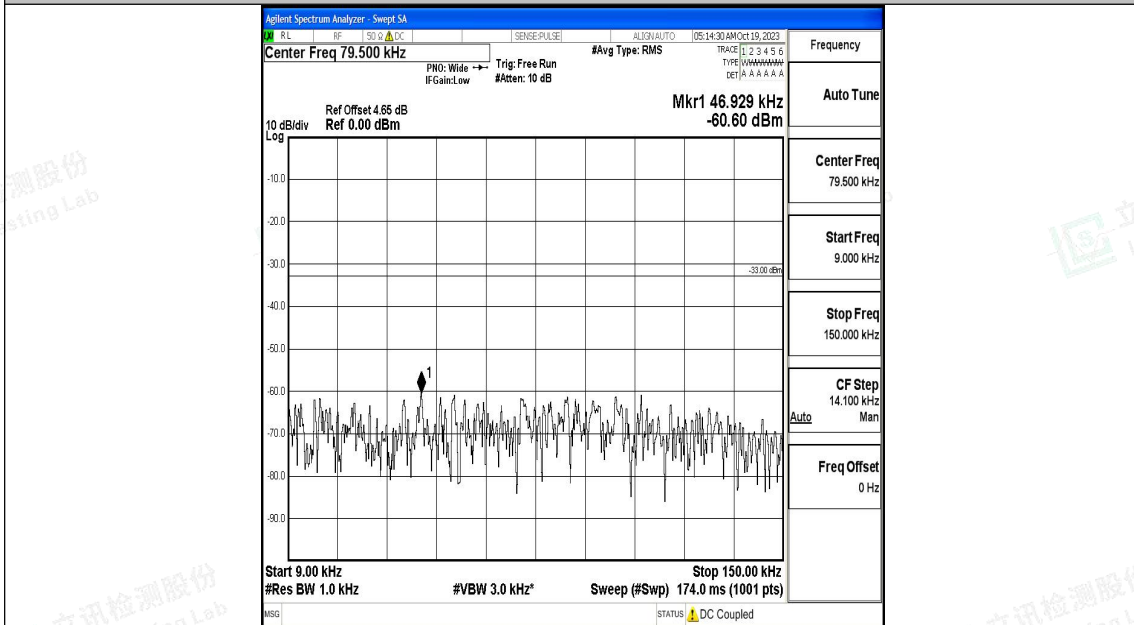

Band17_10MHz_QPSK_23780_1RB#0_30~1000_30~1000

Band17_10MHz_QPSK_23780_1RB#0_1000~3000_1000~3000

Band17_10MHz_QPSK_23780_1RB#0_3000~10000_3000~10000

Band17_10MHz_16QAM_23780_1RB#0_0.009~0.15_0.009~0.15

Band17_10MHz_16QAM_23780_1RB#0_0.15~30_0.15~30