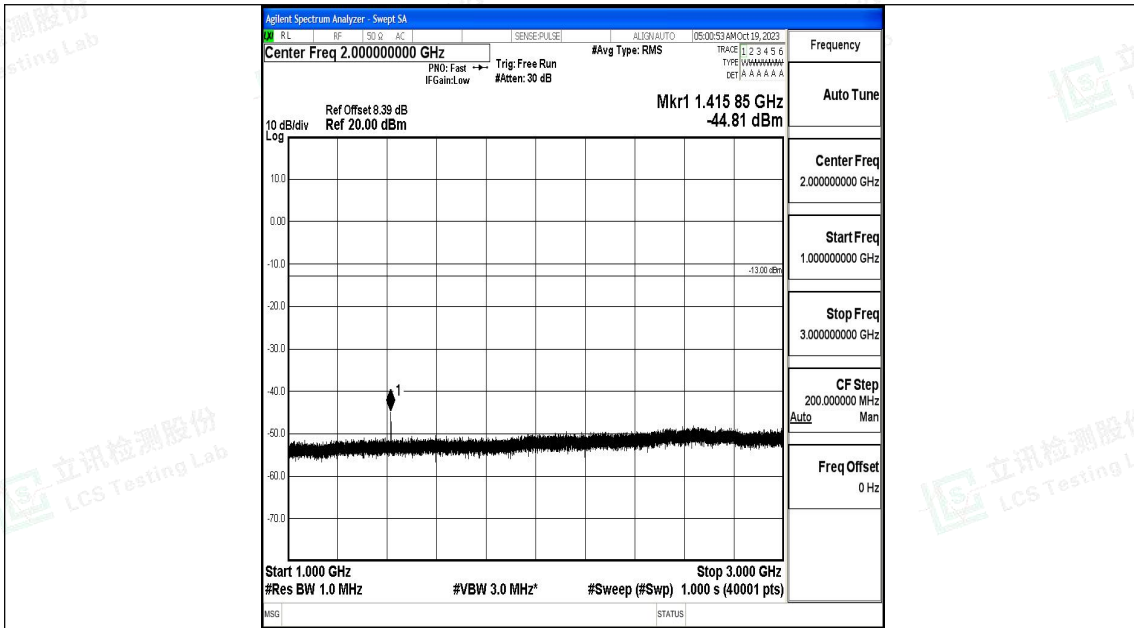

Band17_5MHz_16QAM_23790_1RB#0_0.009~0.15_0.009~0.15

Band17_5MHz_16QAM_23790_1RB#0_0.15~30_0.15~30

Band17_5MHz_16QAM_23790_1RB#0_30~1000_30~1000

Band17_5MHz_16QAM_23790_1RB#0_1000~3000_1000~3000

Band17_5MHz_16QAM_23790_1RB#0_3000~10000_3000~10000