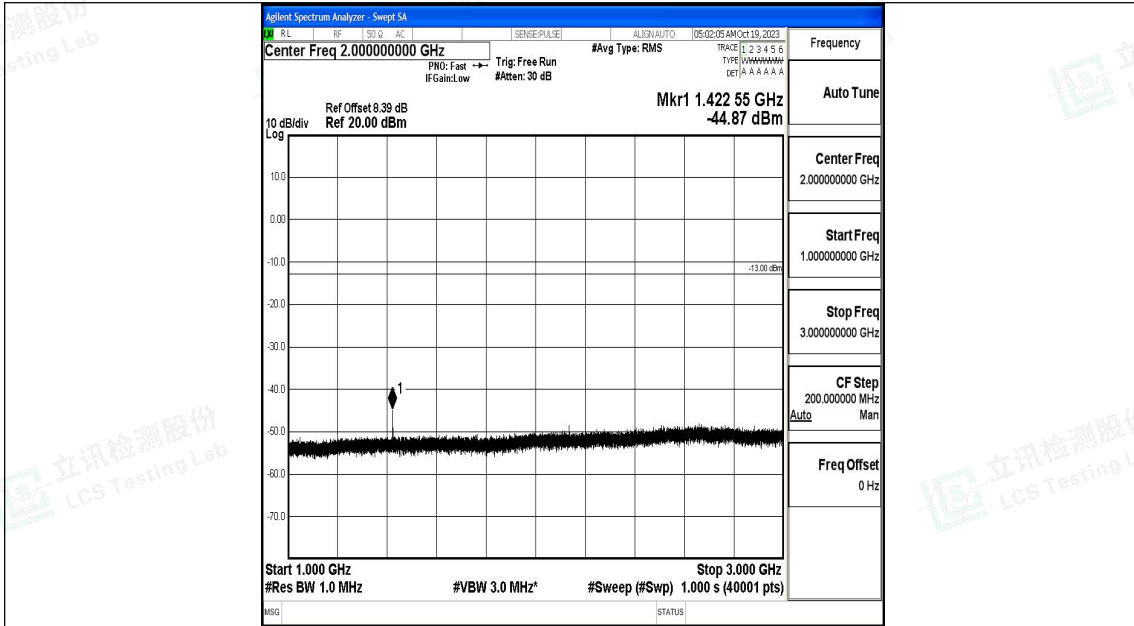

Band17_5MHz_16QAM_23825_1RB#0_30~1000_30~1000

Band17_5MHz_16QAM_23825_1RB#0_1000~3000_1000~3000