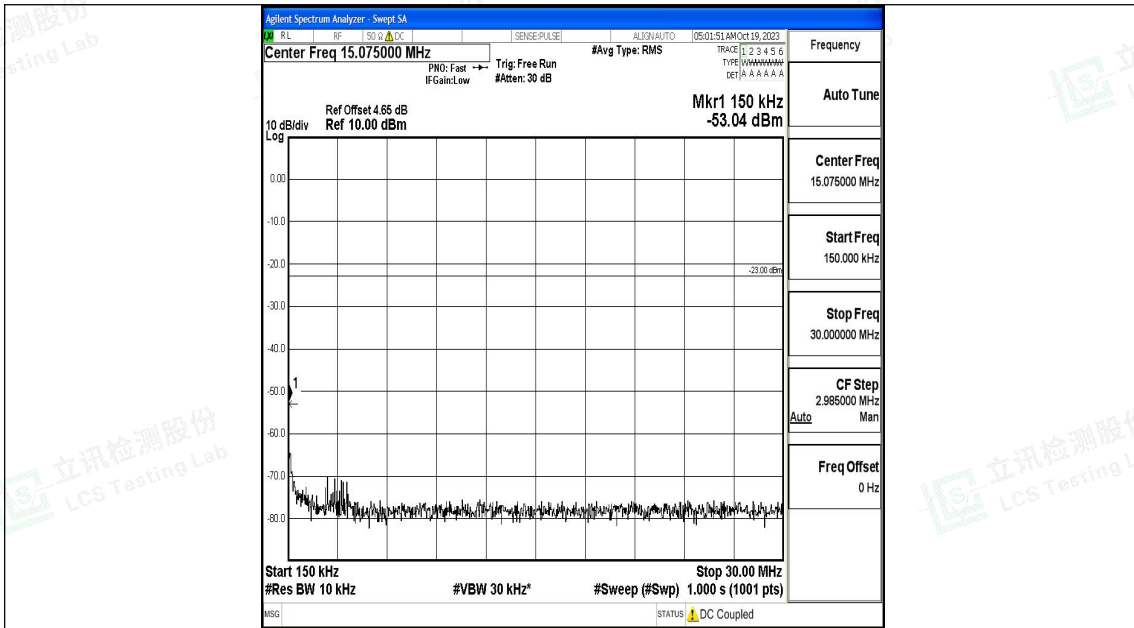

Band17_5MHz_QPSK_23825_1RB#0_0.009~0.15_0.009~0.15

Band17_5MHz_QPSK_23825_1RB#0_0.15~30_0.15~30

Band17_5MHz_QPSK_23825_1RB#0_30~1000_30~1000

Band17_5MHz_QPSK_23825_1RB#0_1000~3000_1000~3000

Band17_5MHz_16QAM_23825_1RB#0_0.15~30_0.15~30