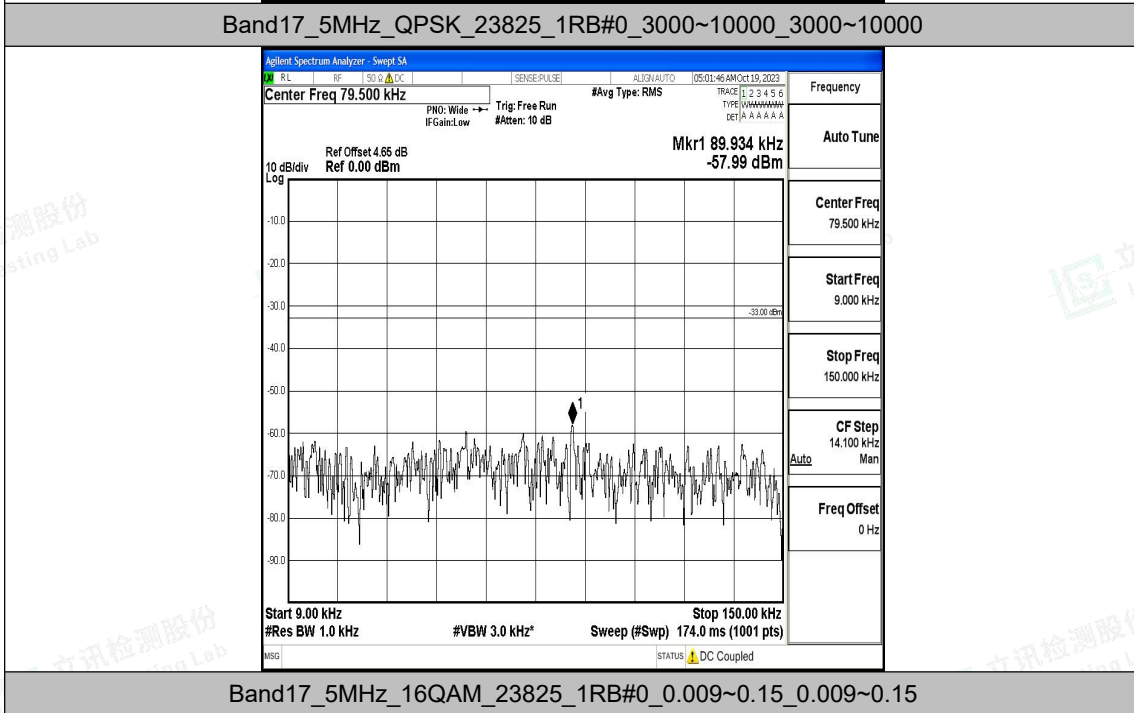

Band17_5MHz_QPSK_23825_1RB#0_0.009~0.15_0.009~0.15

Band17_5MHz_QPSK_23825_1RB#0_0.15~30_0.15~30

Band17_5MHz_QPSK_23825_1RB#0_30~1000_30~1000

Band17_5MHz_QPSK_23825_1RB#0_1000~3000_1000~3000

Band17_5MHz_16QAM_23825_1RB#0_0.15~30_0.15~30