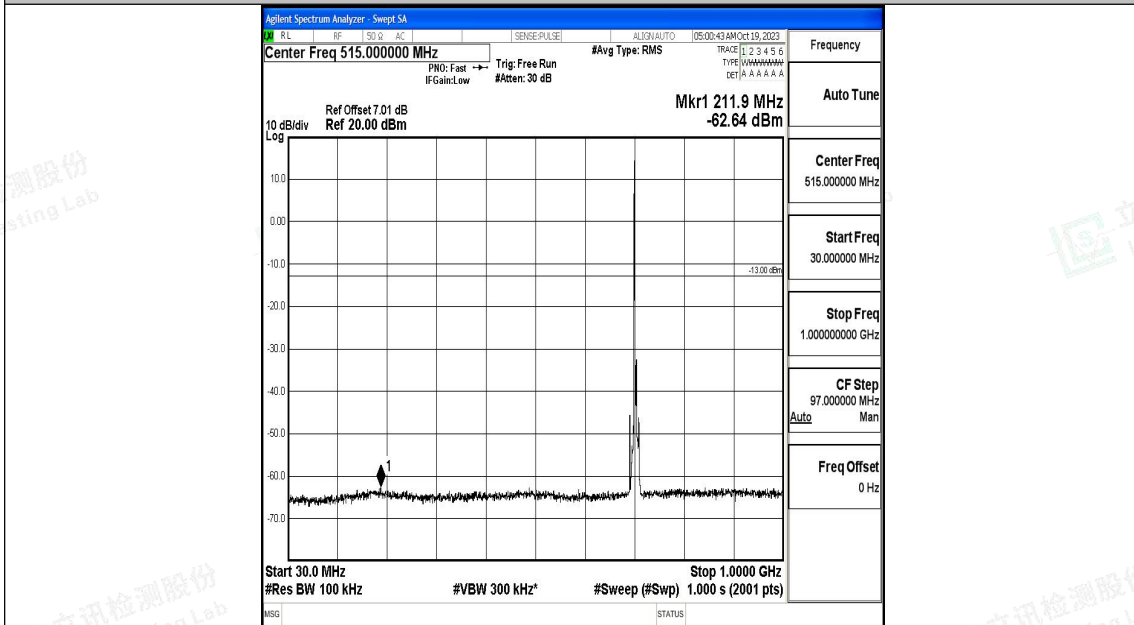

Band17_5MHz_16QAM_23790_1RB#0_0.15~30_0.15~30

Band17_5MHz_16QAM_23790_1RB#0_30~1000_30~1000