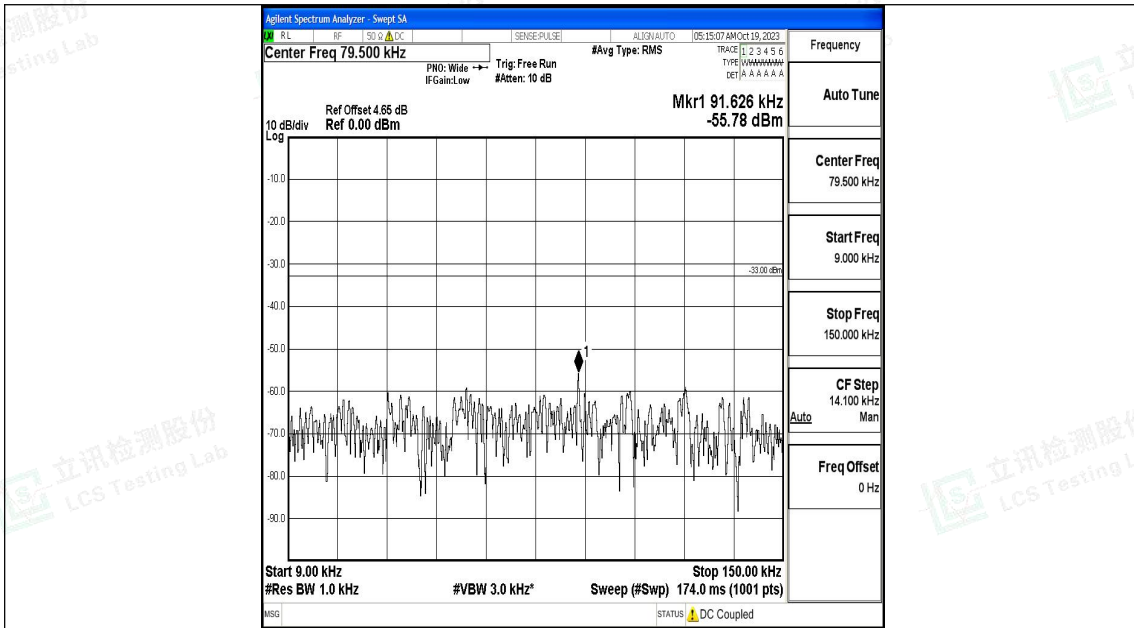

Band17_10MHz_16QAM_23780_1RB#0_30~1000_30~1000

Band17_10MHz_16QAM_23780_1RB#0_1000~3000_1000~3000

Band17_10MHz_16QAM_23780_1RB#0_3000~10000_3000~10000

Band17_10MHz_QPSK_23790_1RB#0_0.009~0.15_0.009~0.15

Band17_10MHz_QPSK_23790_1RB#0_0.15~30_0.15~30