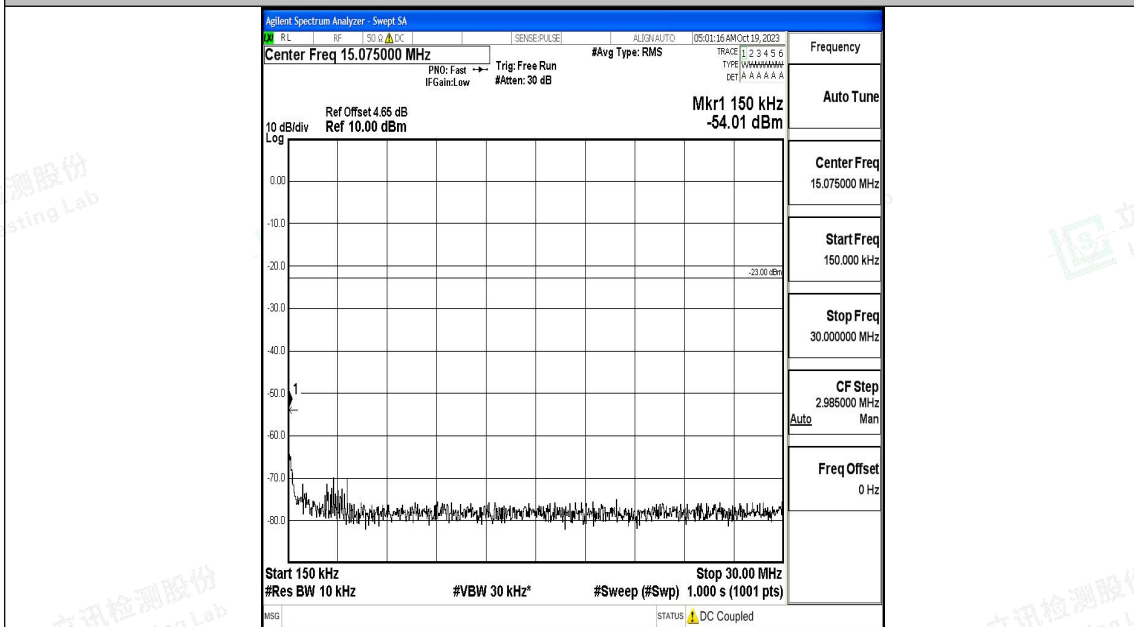

Band17_5MHz_QPSK_23825_1RB#0_0.009~0.15_0.009~0.15

Band17_5MHz_QPSK_23825_1RB#0_0.15~30_0.15~30