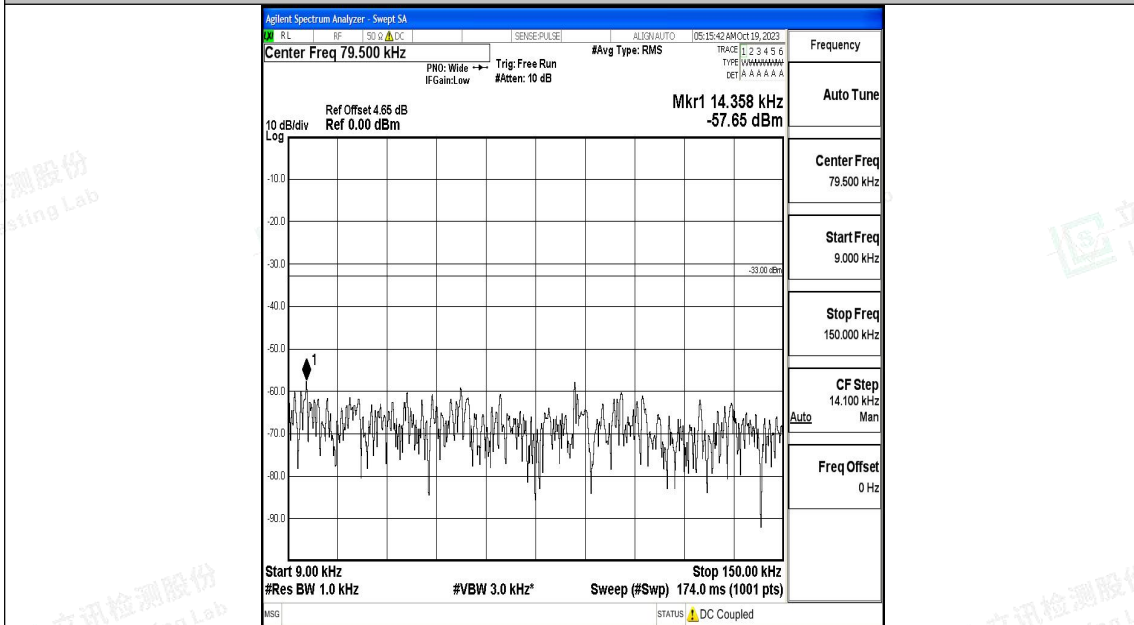

Band17_10MHz_QPSK_23790_1RB#0_30~1000_30~1000

Band17_10MHz_QPSK_23790_1RB#0_1000~3000_1000~3000

Band17_10MHz_QPSK_23790_1RB#0_3000~10000_3000~10000

Band17_10MHz_16QAM_23790_1RB#0_0.009~0.15_0.009~0.15

Band17_10MHz_16QAM_23790_1RB#0_0.15~30_0.15~30