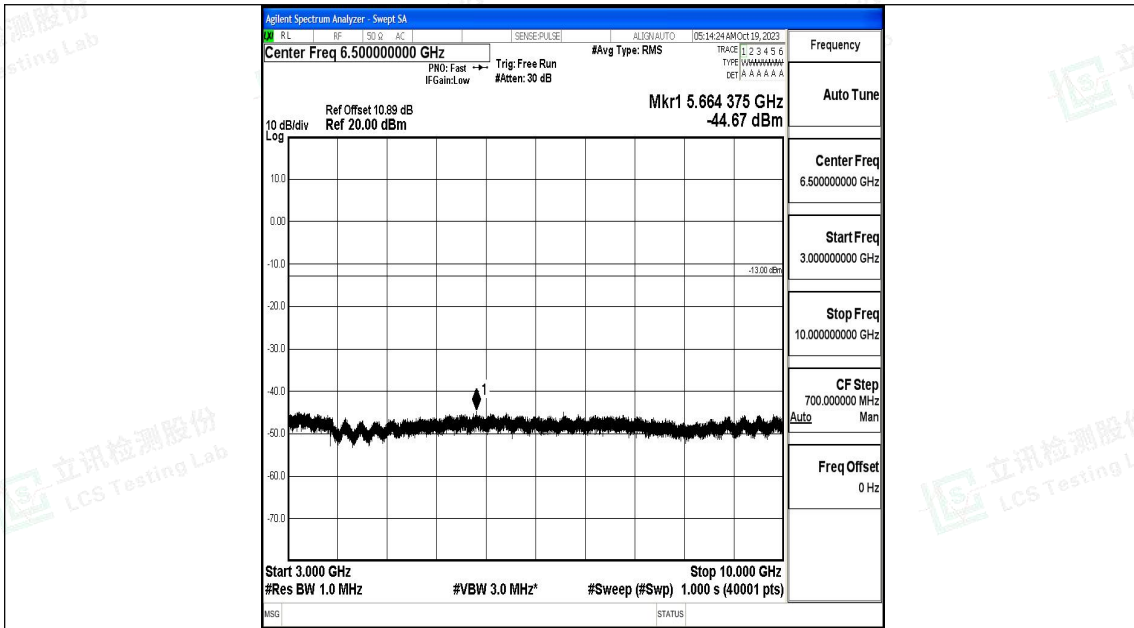

Band17_10MHz_QPSK_23780_1RB#0_1000~3000_1000~3000

Band17_10MHz_QPSK_23780_1RB#0_3000~10000_3000~10000