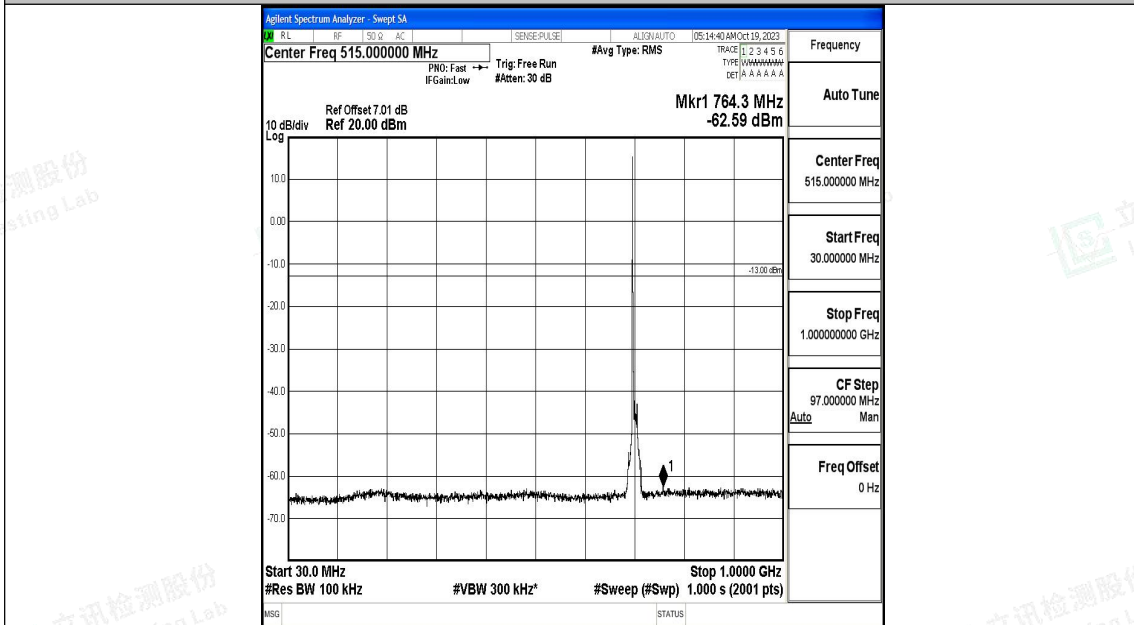

Band17_10MHz_QPSK_23780_1RB#0_30~1000_30~1000

Band17_10MHz_QPSK_23780_1RB#0_1000~3000_1000~3000

Band17_10MHz_QPSK_23780_1RB#0_3000~10000_3000~10000

Band17_10MHz_16QAM_23780_1RB#0_0.009~0.15_0.009~0.15

Band17_10MHz_16QAM_23780_1RB#0_0.15~30_0.15~30