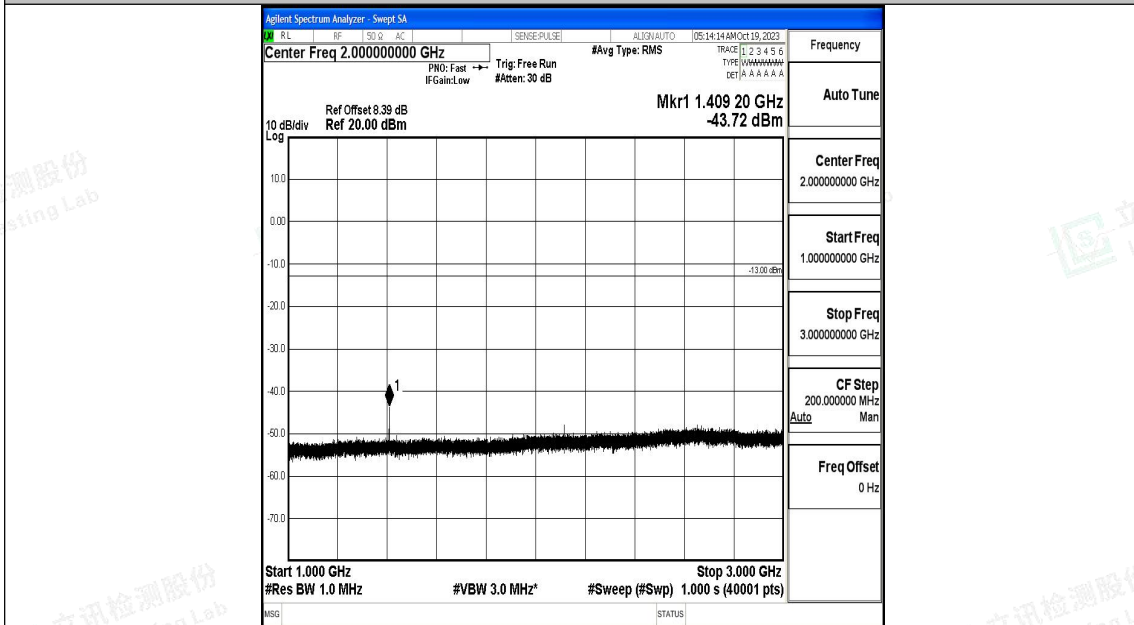

Band17_10MHz_QPSK_23780_1RB#0_30~1000_30~1000

Band17_10MHz_QPSK_23780_1RB#0_1000~3000_1000~3000