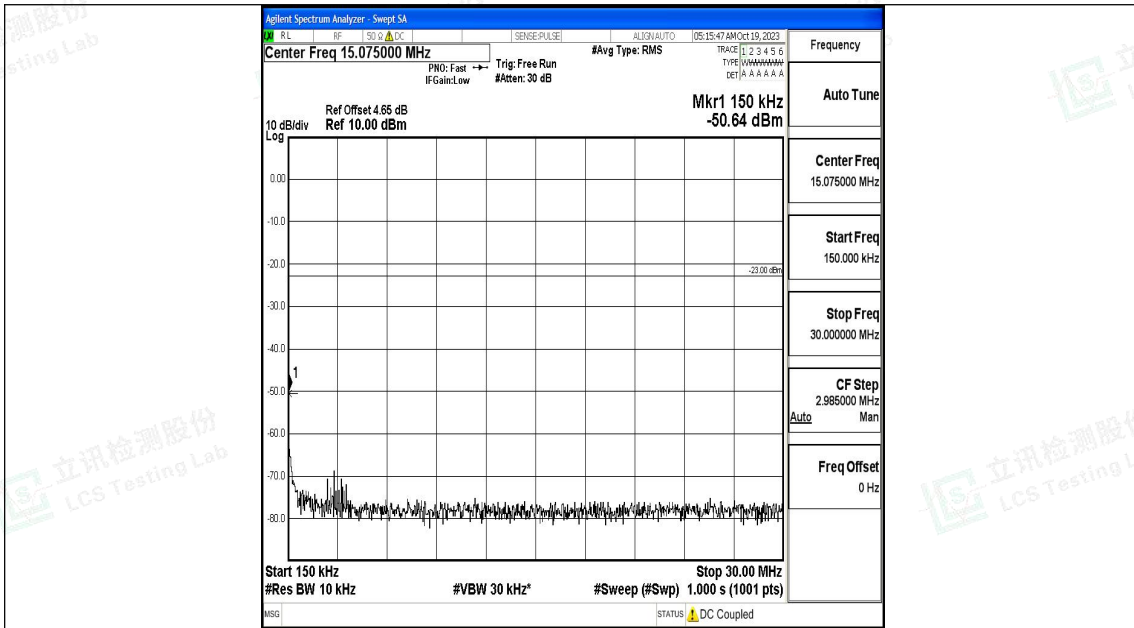

Band17_10MHz_QPSK_23790_1RB#0_30~1000_30~1000

Band17_10MHz_QPSK_23790_1RB#0_1000~3000_1000~3000

Band17_10MHz_QPSK_23790_1RB#0_3000~10000_3000~10000

Band17_10MHz_16QAM_23790_1RB#0_0.009~0.15_0.009~0.15

Band17_10MHz_16QAM_23790_1RB#0_0.15~30_0.15~30