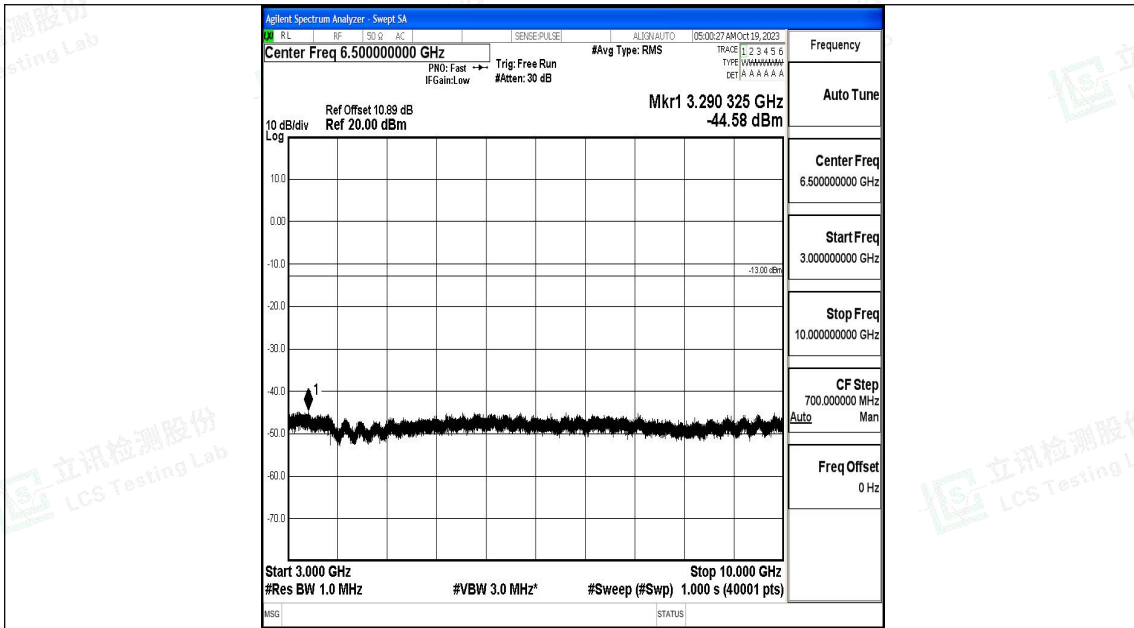

Band17_5MHz_QPSK_23790_1RB#0_0.009~0.15_0.009~0.15

Band17_5MHz_QPSK_23790_1RB#0_0.15~30_0.15~30

Band17_5MHz_QPSK_23790_1RB#0_30~1000_30~1000

Band17_5MHz_QPSK_23790_1RB#0_1000~3000_1000~3000

Band17_5MHz_QPSK_23790_1RB#0_3000~10000_3000~10000