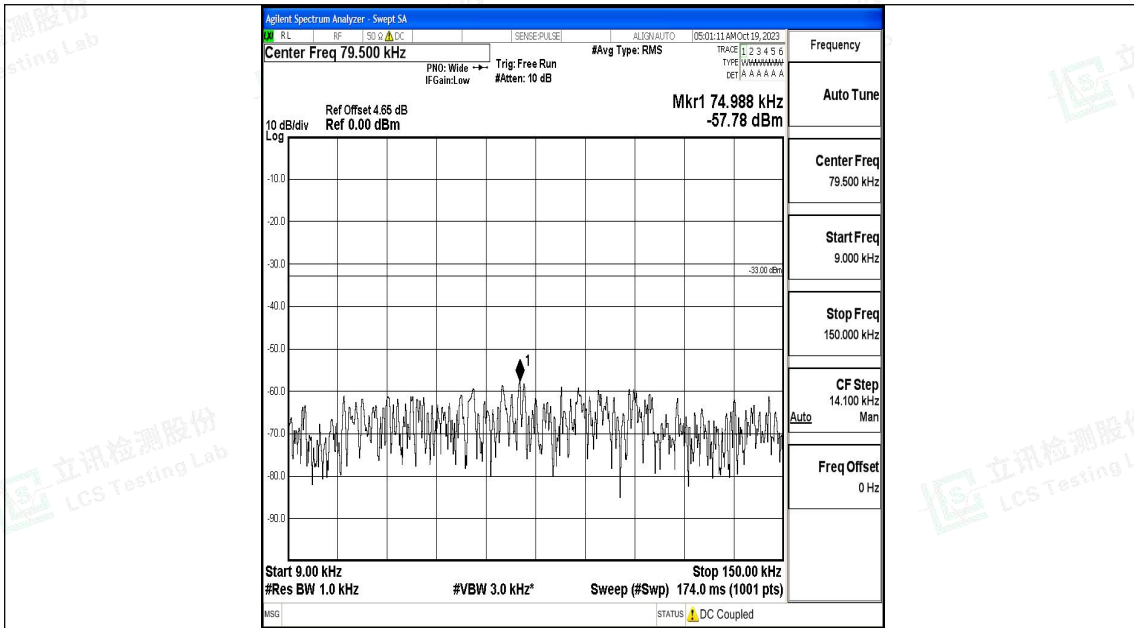

Band17_5MHz_16QAM_23790_1RB#0_0.009~0.15_0.009~0.15

Band17_5MHz_16QAM_23790_1RB#0_0.15~30_0.15~30

Band17_5MHz_16QAM_23790_1RB#0_30~1000_30~1000

Band17_5MHz_16QAM_23790_1RB#0_1000~3000_1000~3000

Band17_5MHz_16QAM_23790_1RB#0_3000~10000_3000~10000