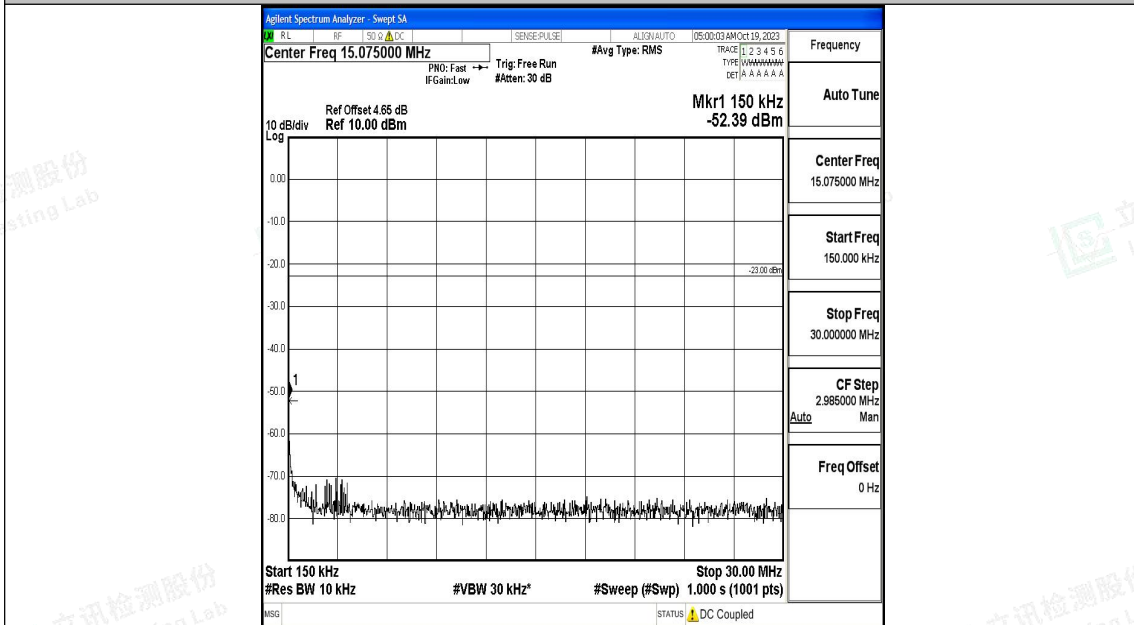

Band17_5MHz_QPSK_23790_1RB#0_0.009~0.15_0.009~0.15

Band17_5MHz_QPSK_23790_1RB#0_0.15~30_0.15~30

Band17_5MHz_QPSK_23790_1RB#0_30~1000_30~1000

Band17_5MHz_QPSK_23790_1RB#0_1000~3000_1000~3000

Band17_5MHz_QPSK_23790_1RB#0_3000~10000_3000~10000