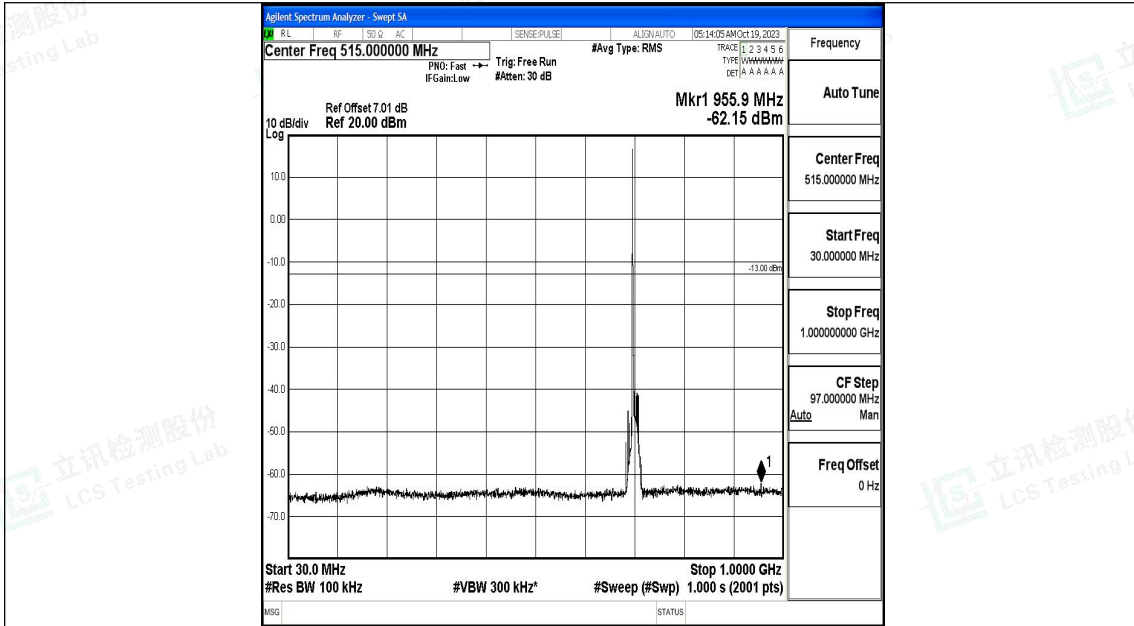

Band17_5MHz_16QAM_23825_1RB#0_30~1000_30~1000

Band17_5MHz_16QAM_23825_1RB#0_1000~3000_1000~3000

Band17_5MHz_16QAM_23825_1RB#0_3000~10000_3000~10000

Band17_10MHz_QPSK_23780_1RB#0_0.009~0.15_0.009~0.15

Band17_10MHz_QPSK_23780_1RB#0_0.15~30_0.15~30