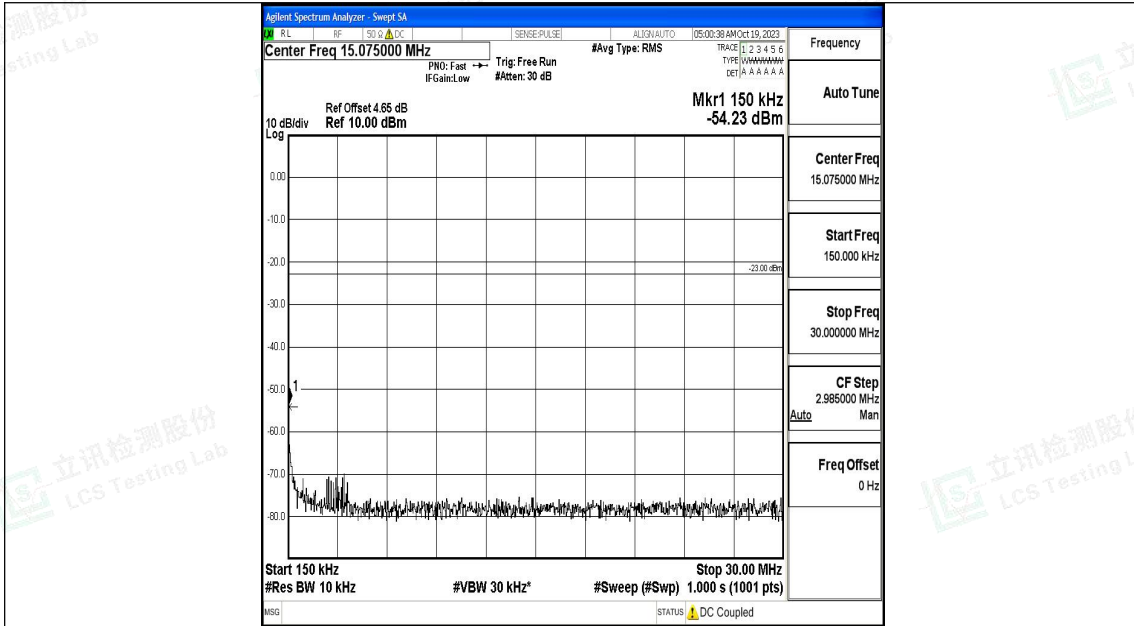

Band17_5MHz_16QAM_23790_1RB#0_0.009~0.15_0.009~0.15

Band17_5MHz_16QAM_23790_1RB#0_0.15~30_0.15~30