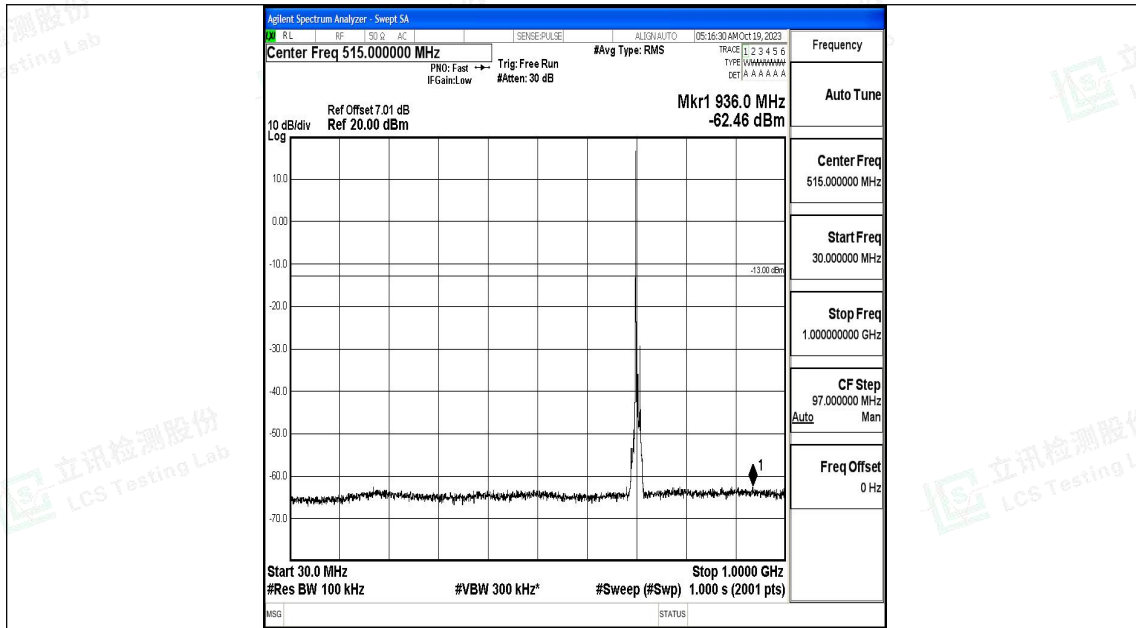

Band17_10MHz_16QAM_23790_1RB#0_30~1000_30~1000

Band17_10MHz_16QAM_23790_1RB#0_1000~3000_1000~3000

Band17_10MHz_16QAM_23790_1RB#0_3000~10000_3000~10000

Band17_10MHz_QPSK_23800_1RB#0_0.009~0.15_0.009~0.15

Band17_10MHz_QPSK_23800_1RB#0_0.15~30_0.15~30