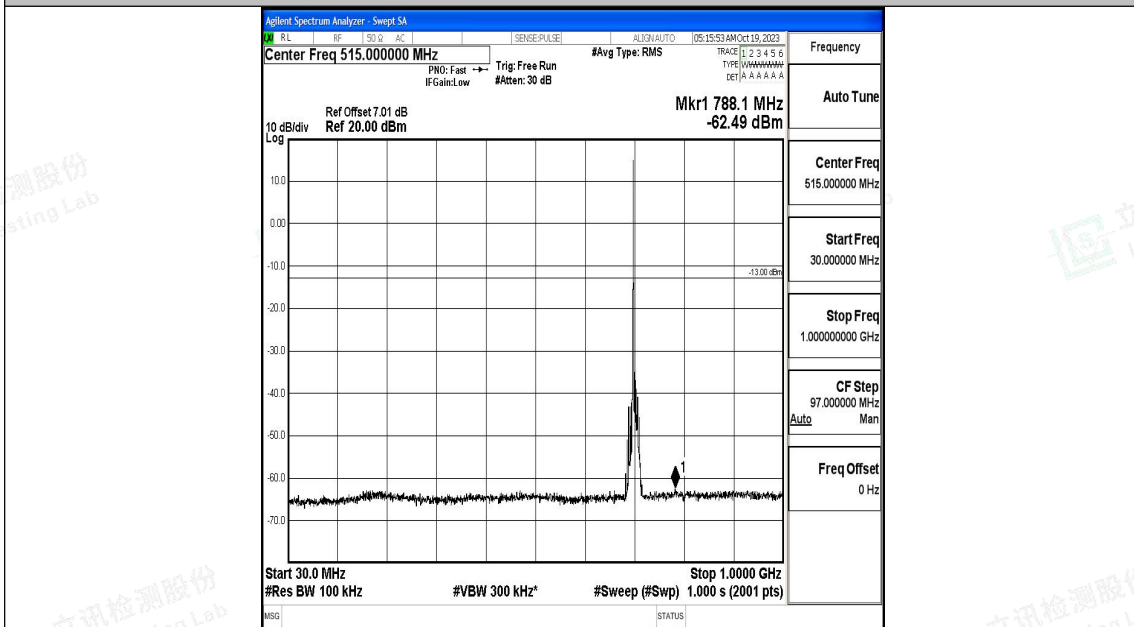

Band17_10MHz_QPSK_23790_1RB#0_30~1000_30~1000

Band17_10MHz_QPSK_23790_1RB#0_1000~3000_1000~3000

Band17_10MHz_QPSK_23790_1RB#0_3000~10000_3000~10000

Band17_10MHz_16QAM_23790_1RB#0_0.009~0.15_0.009~0.15

Band17_10MHz_16QAM_23790_1RB#0_0.15~30_0.15~30