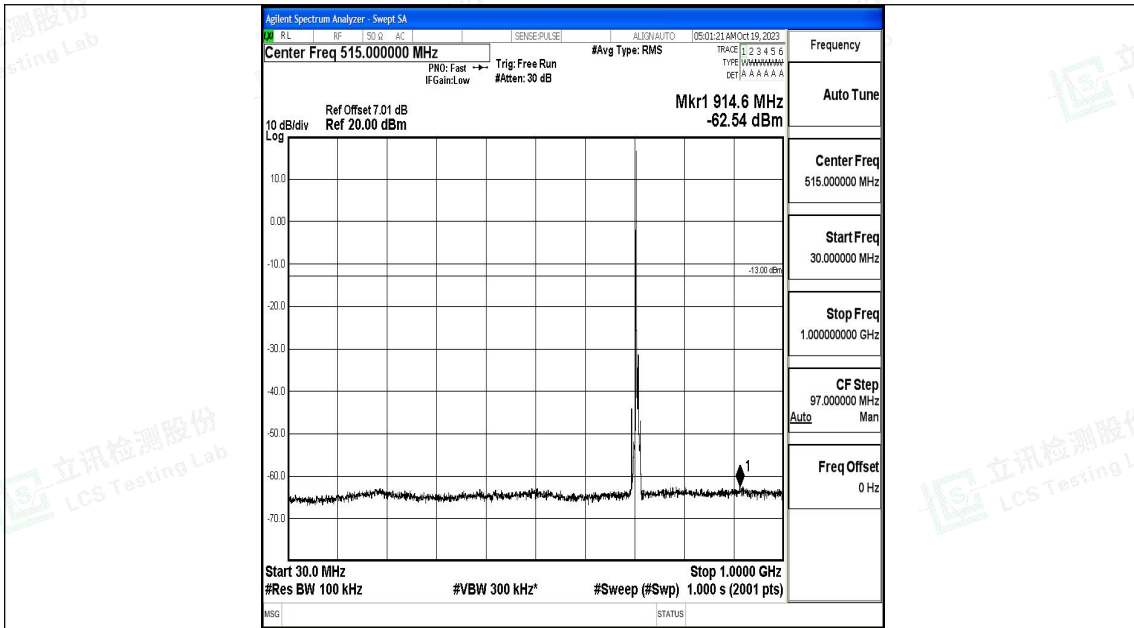

Band17_5MHz_QPSK_23825_1RB#0_0.15~30_0.15~30

Band17_5MHz_QPSK_23825_1RB#0_30~1000_30~1000