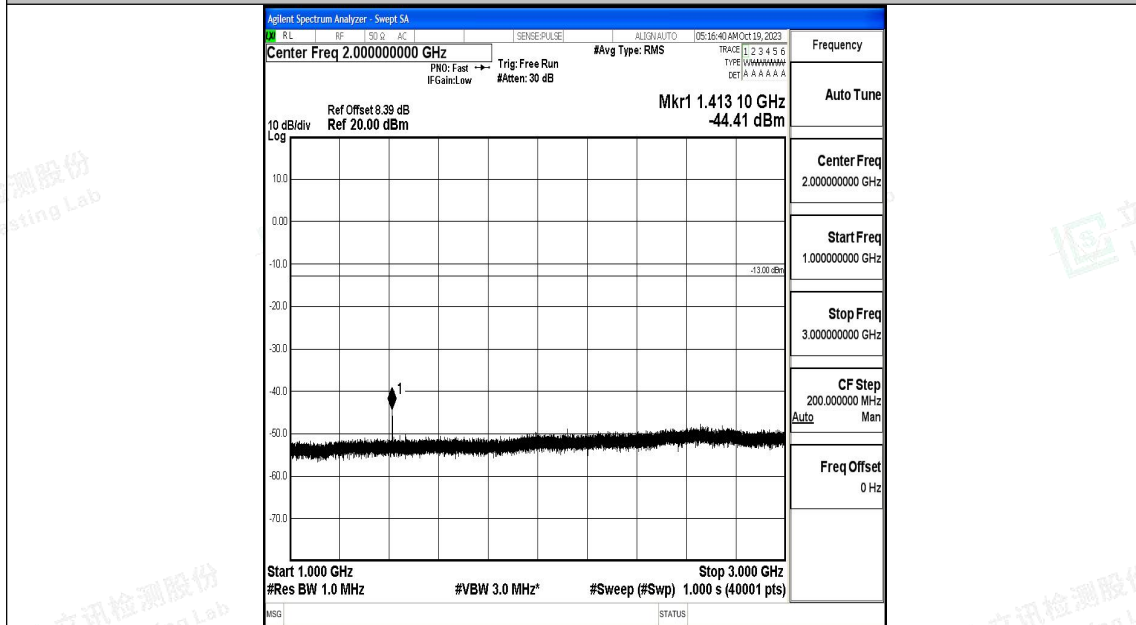

Band17_10MHz_QPSK_23800_1RB#0_30~1000_30~1000

Band17_10MHz_QPSK_23800_1RB#0_1000~3000_1000~3000