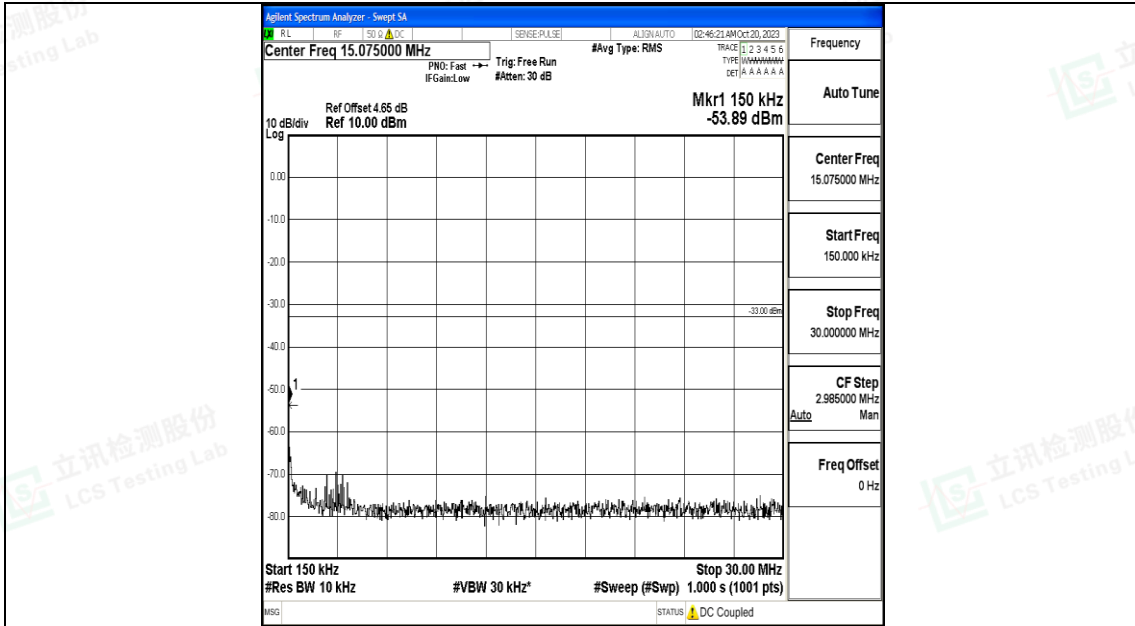

Band66_5MHz_16QAM_132647_1RB#0_3000~20000_3000~20000

Band66_10MHz_QPSK_132022_1RB#0_0.009~0.15_0.009~0.15

Band66_10MHz_QPSK_132022_1RB#0_0.15~30_0.15~30

Band66_10MHz_QPSK_132022_1RB#0_30~1000_30~1000

Band66_10MHz_QPSK_132022_1RB#0_1000~3000_1000~3000