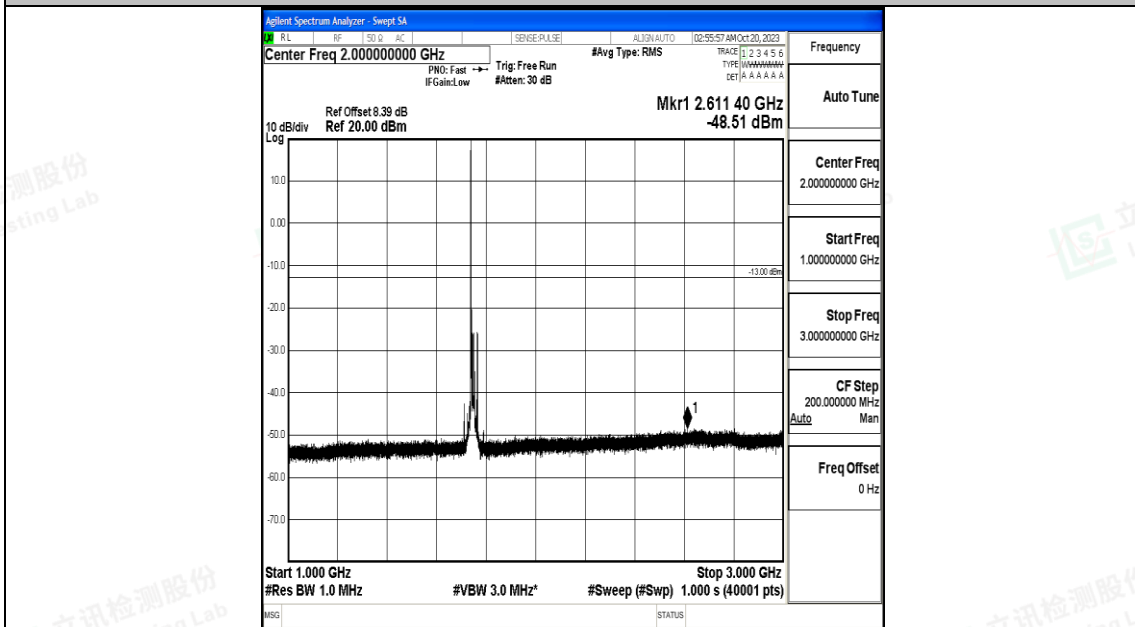

Band66_15MHz_16QAM_132322_1RB#0_30~1000_30~1000

Band66_15MHz_16QAM_132322_1RB#0_1000~3000_1000~3000