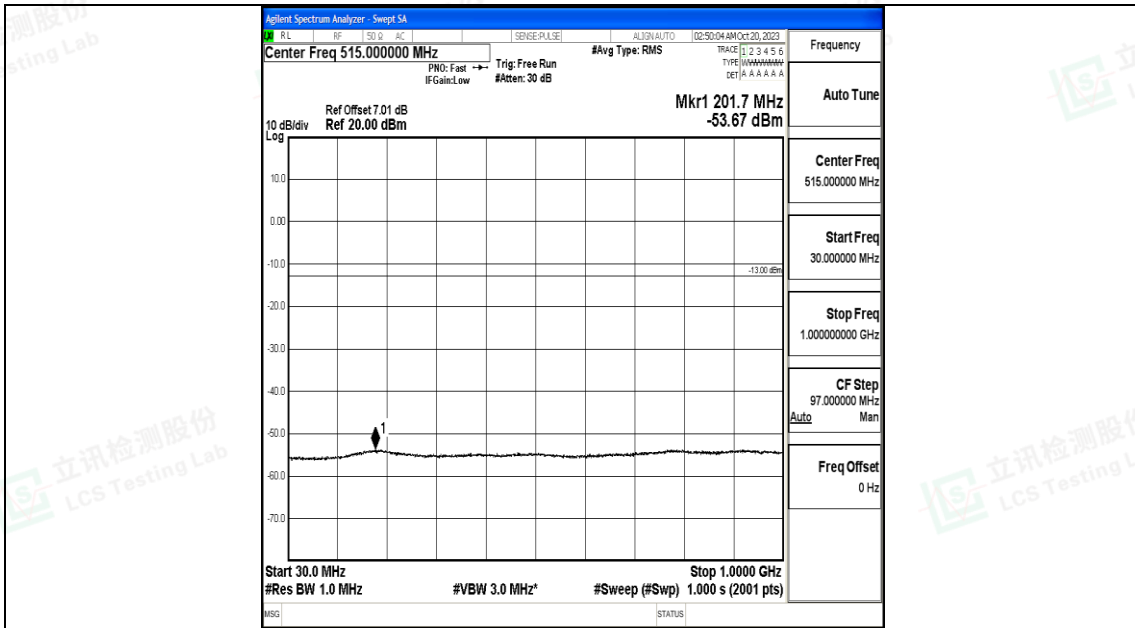

Band66_10MHz_16QAM_132622_1RB#0_0.15~30_0.15~30

Band66_10MHz_16QAM_132622_1RB#0_30~1000_30~1000