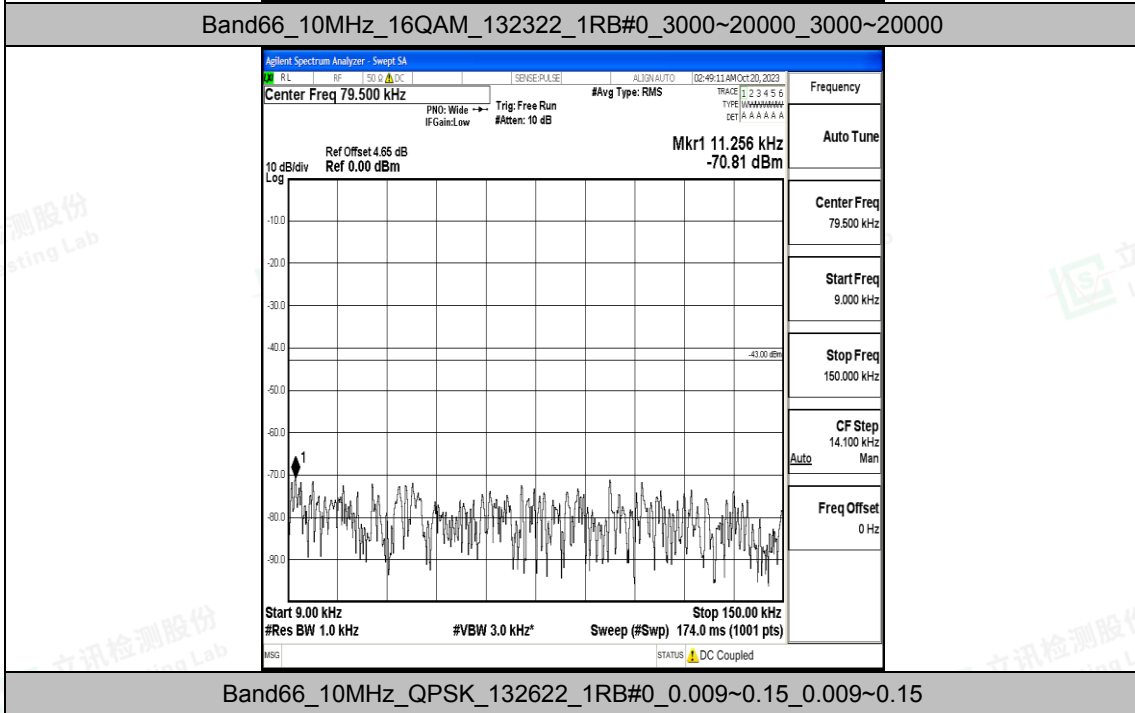

Band66_10MHz_QPSK_132322_1RB#0_3000~20000_3000~20000

Band66_10MHz_16QAM_132322_1RB#0_0.009~0.15_0.009~0.15

Band66_10MHz_16QAM_132322_1RB#0_0.15~30_0.15~30

Band66_10MHz_16QAM_132322_1RB#0_30~1000_30~1000

Band66_10MHz_16QAM_132322_1RB#0_1000~3000_1000~3000