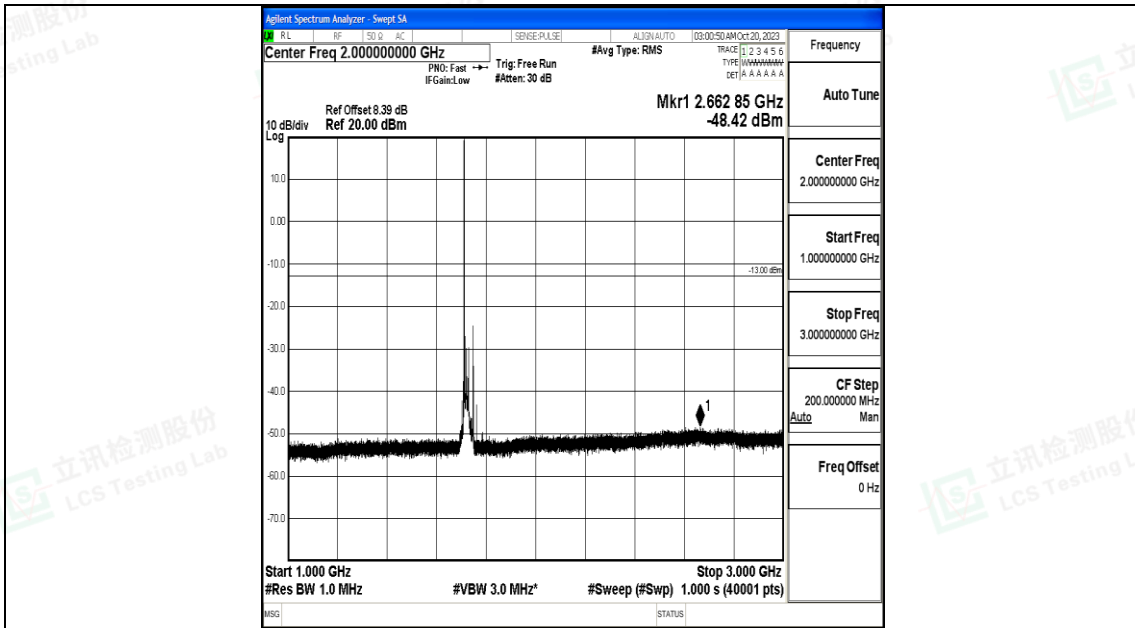

Band66_20MHz_QPSK_132072_1RB#0_30~1000_30~1000

Band66_20MHz_QPSK_132072_1RB#0_1000~3000_1000~3000