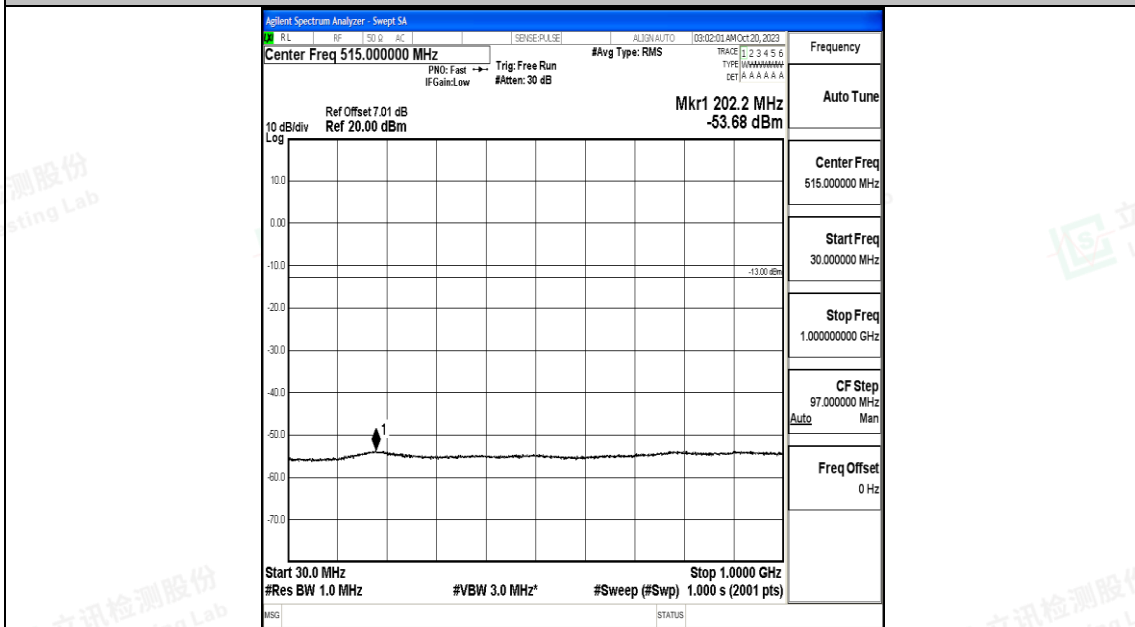

Band66_20MHz_QPSK_132322_1RB#0_0.15~30_0.15~30

Band66_20MHz_QPSK_132322_1RB#0_30~1000_30~1000