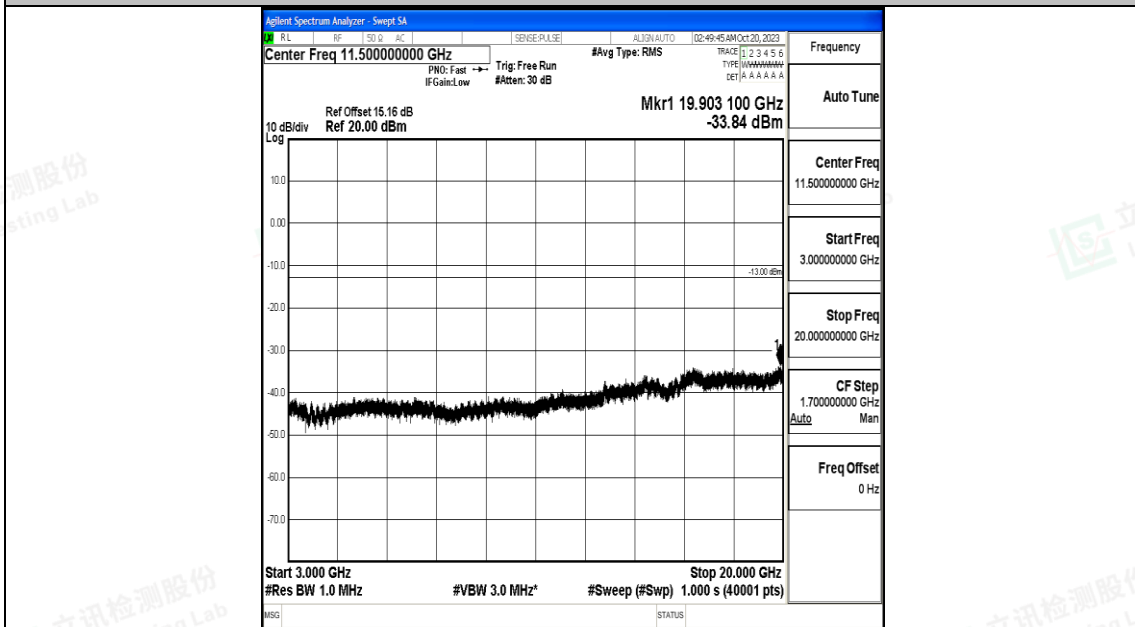

Band66_10MHz_QPSK_132622_1RB#0_0.15~30_0.15~30

Band66_10MHz_QPSK_132622_1RB#0_30~1000_30~1000

Band66_10MHz_QPSK_132622_1RB#0_1000~3000_1000~3000

Band66_10MHz_QPSK_132622_1RB#0_3000~20000_3000~20000

Band66_10MHz_16QAM_132622_1RB#0_0.009~0.15_0.009~0.15