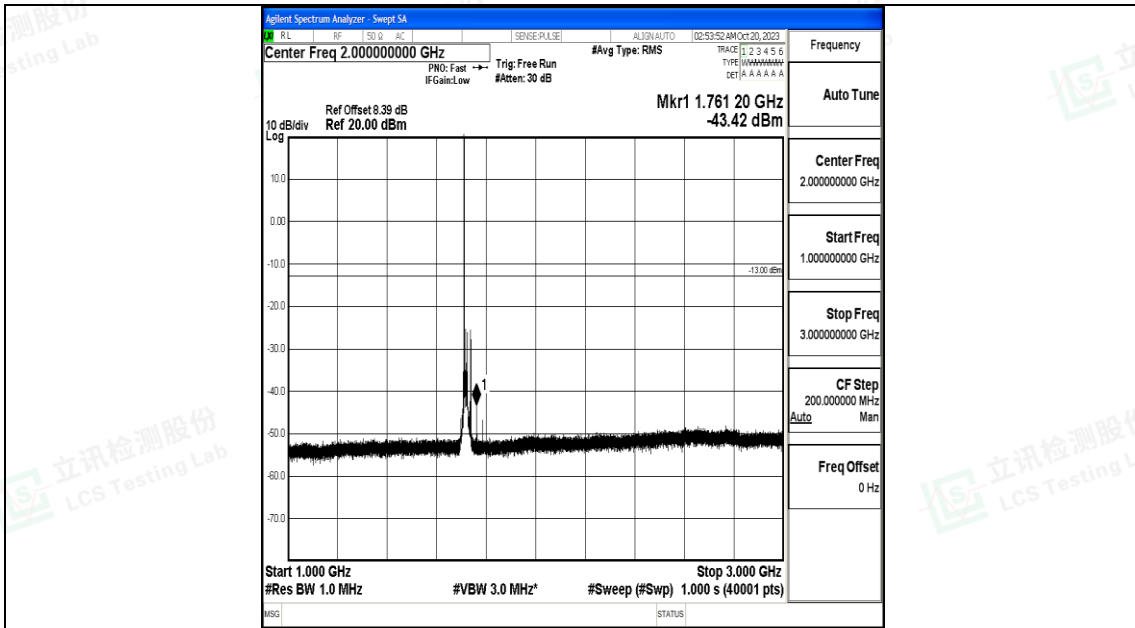

Band66_15MHz_QPSK_132047_1RB#0_30~1000_30~1000

Band66_15MHz_QPSK_132047_1RB#0_1000~3000_1000~3000