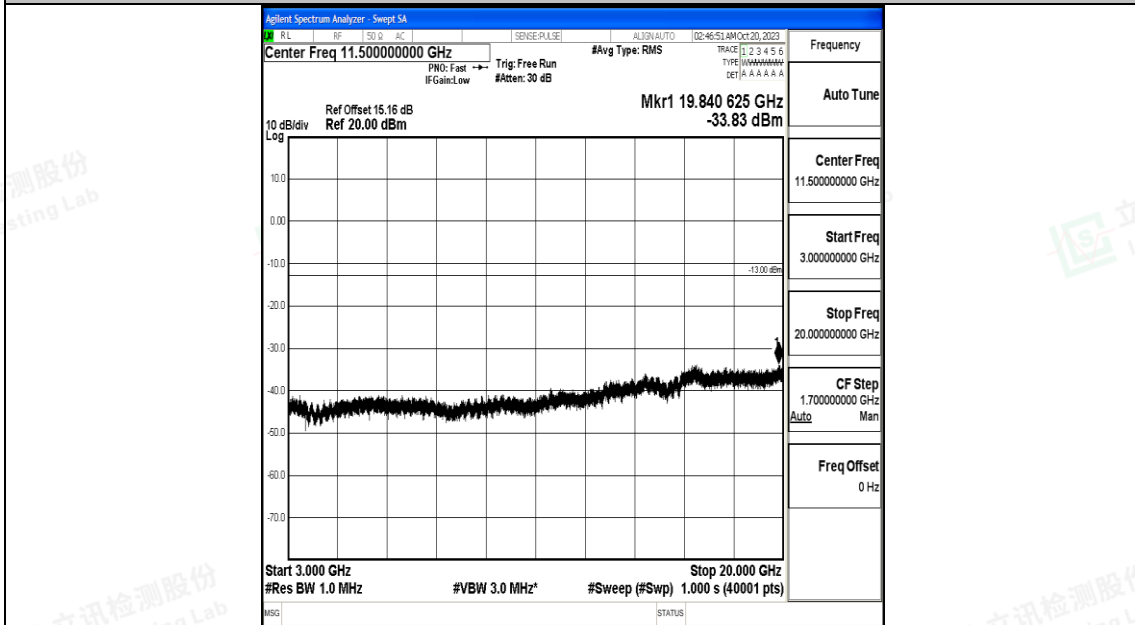

Band66_5MHz_16QAM_132647_1RB#0_3000~20000_3000~20000

Band66_10MHz_QPSK_132022_1RB#0_0.009~0.15_0.009~0.15

Band66_10MHz_QPSK_132022_1RB#0_0.15~30_0.15~30

Band66_10MHz_QPSK_132022_1RB#0_30~1000_30~1000

Band66_10MHz_QPSK_132022_1RB#0_1000~3000_1000~3000