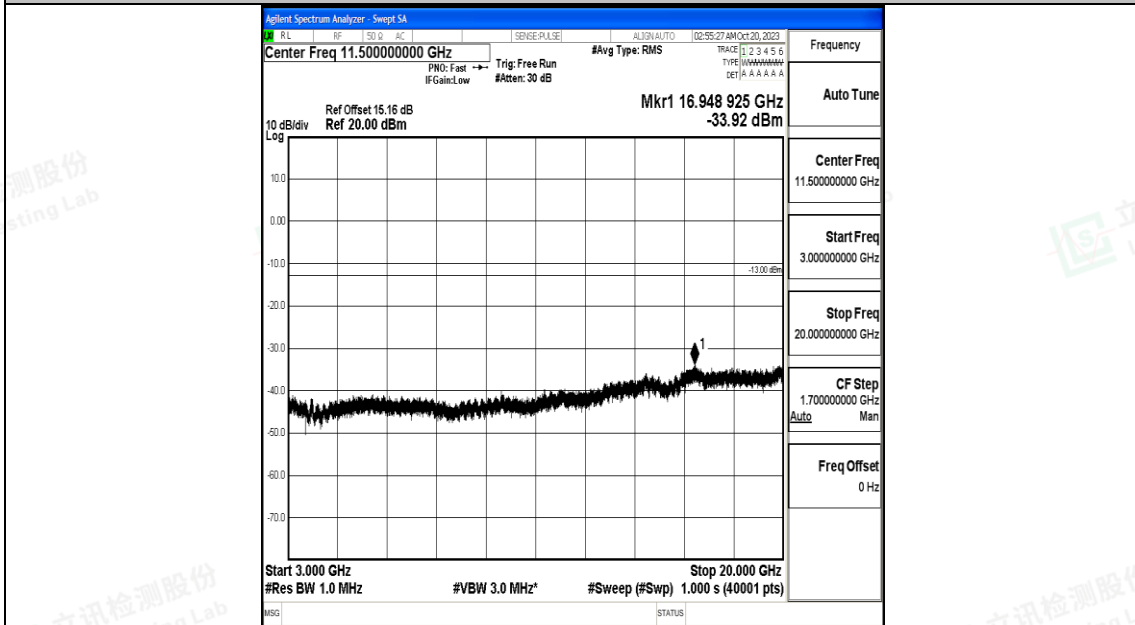

Band66_15MHz_QPSK_132322_1RB#0_0.15~30_0.15~30

Band66_15MHz_QPSK_132322_1RB#0_30~1000_30~1000

Band66_15MHz_QPSK_132322_1RB#0_1000~3000_1000~3000

Band66_15MHz_QPSK_132322_1RB#0_3000~20000_3000~20000

Band66_15MHz_16QAM_132322_1RB#0_0.009~0.15_0.009~0.15