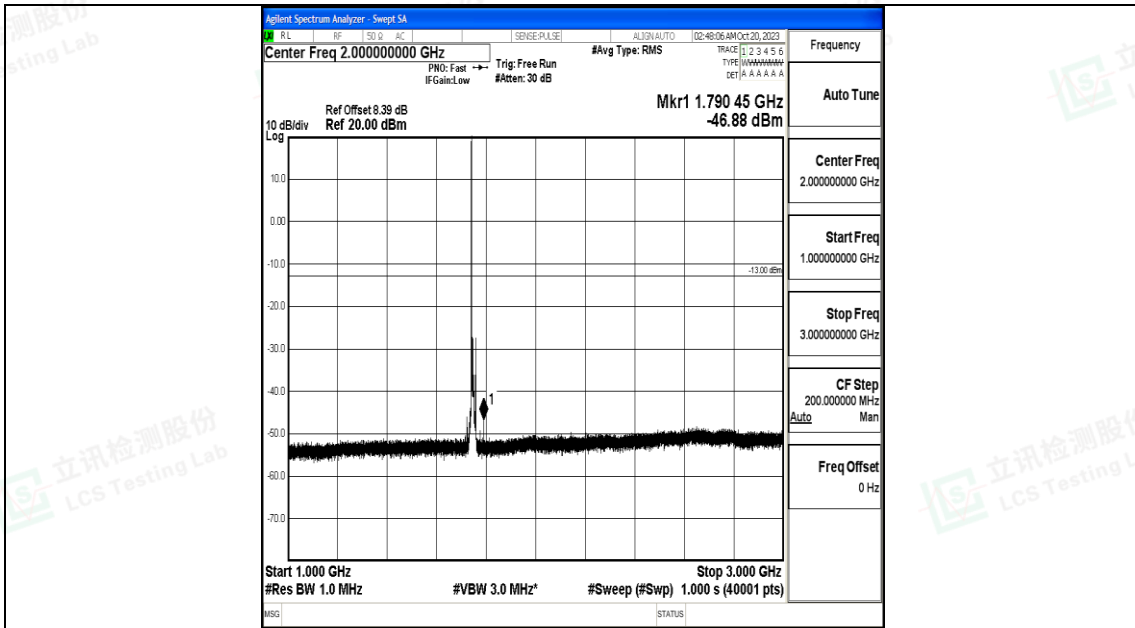

Band66_10MHz_16QAM_132022_1RB#0_3000~20000_3000~20000

Band66_10MHz_QPSK_132322_1RB#0_0.009~0.15_0.009~0.15

Band66_10MHz_QPSK_132322_1RB#0_0.15~30_0.15~30

Band66_10MHz_QPSK_132322_1RB#0_30~1000_30~1000

Band66_10MHz_QPSK_132322_1RB#0_1000~3000_1000~3000