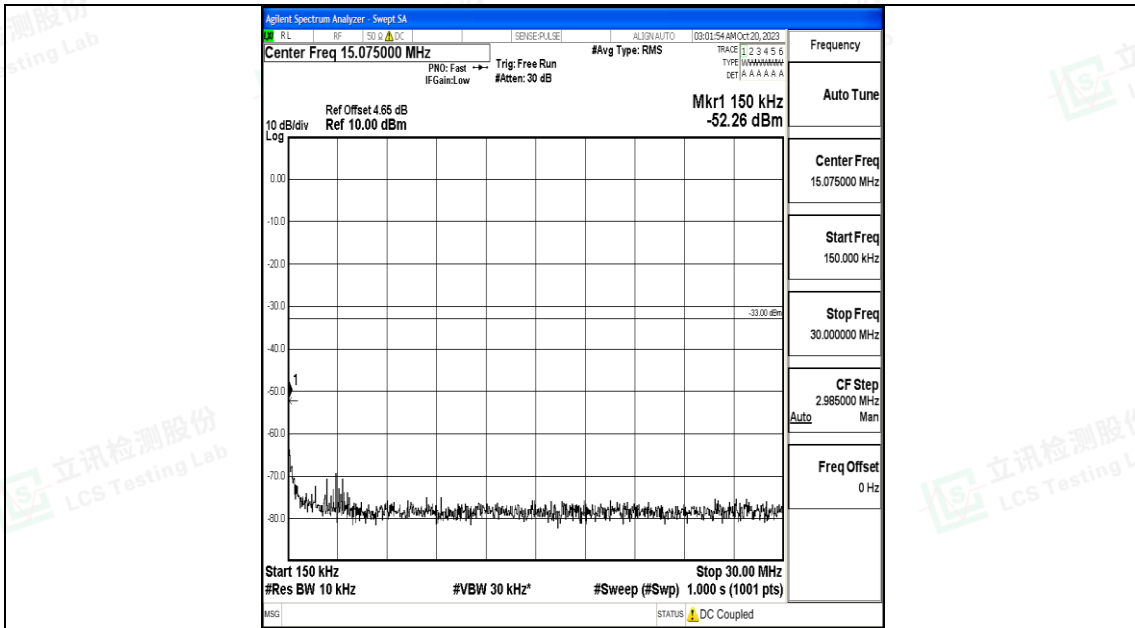

Band66_20MHz_16QAM_132072_1RB#0_0.15~30_0.15~30

Band66_20MHz_16QAM_132072_1RB#0_30~1000_30~1000

Band66_20MHz_16QAM_132072_1RB#0_1000~3000_1000~3000

Band66_20MHz_16QAM_132072_1RB#0_3000~20000_3000~20000

Band66_20MHz_QPSK_132322_1RB#0_0.009~0.15_0.009~0.15