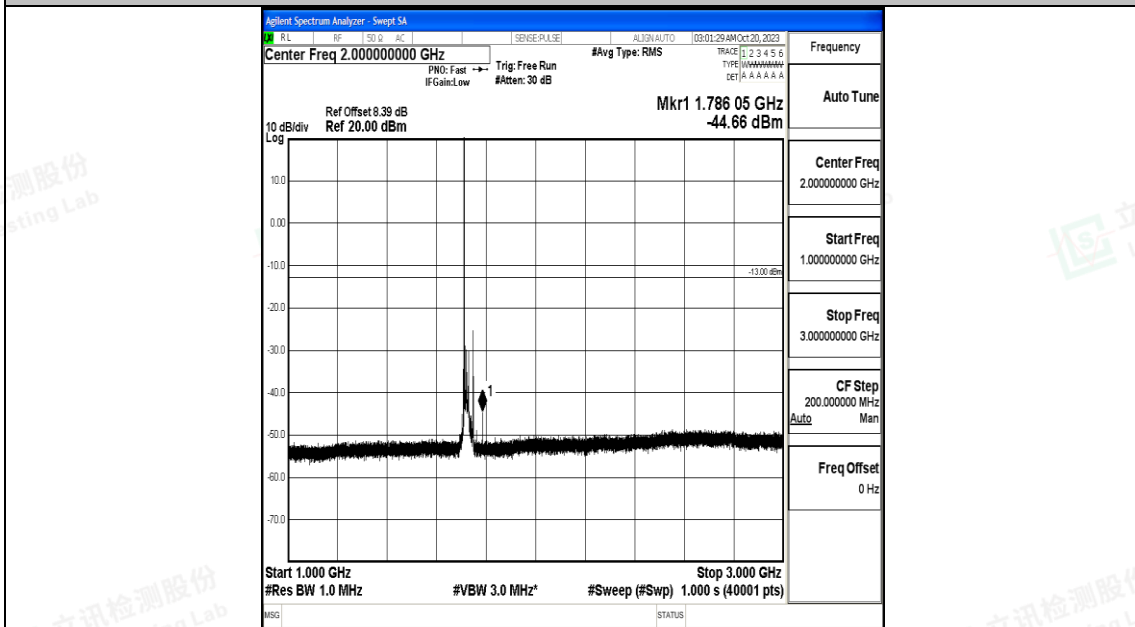

Band66_20MHz_16QAM_132072_1RB#0_30~1000_30~1000

Band66_20MHz_16QAM_132072_1RB#0_1000~3000_1000~3000