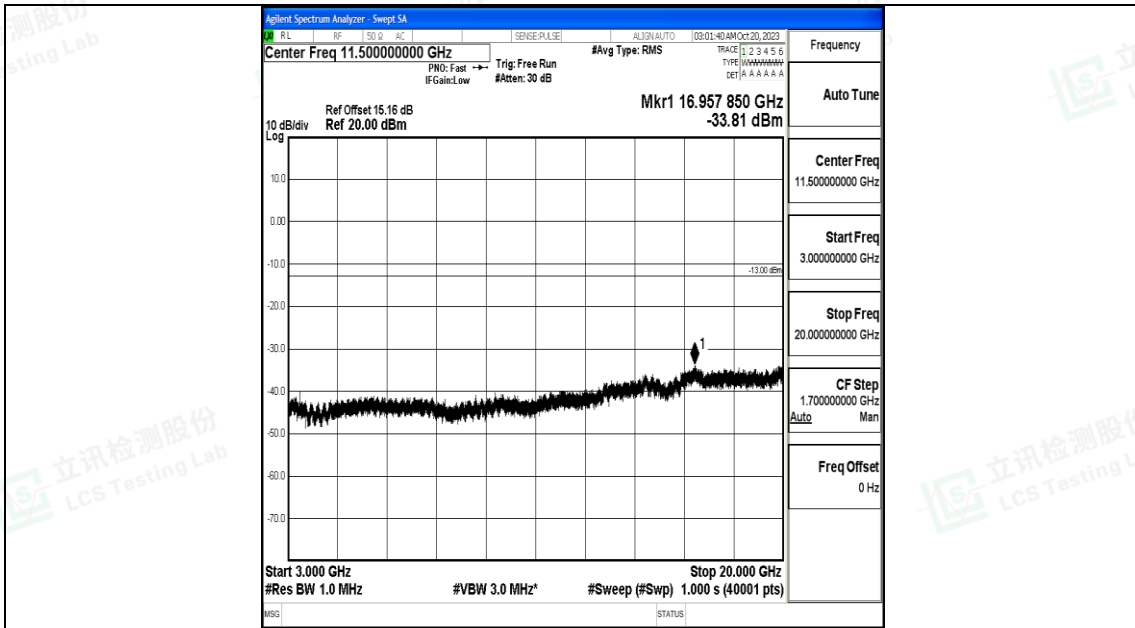

Band66_20MHz_16QAM_132072_1RB#0_0.15~30_0.15~30

Band66_20MHz_16QAM_132072_1RB#0_30~1000_30~1000

Band66_20MHz_16QAM_132072_1RB#0_1000~3000_1000~3000

Band66_20MHz_16QAM_132072_1RB#0_3000~20000_3000~20000

Band66_20MHz_QPSK_132322_1RB#0_0.009~0.15_0.009~0.15