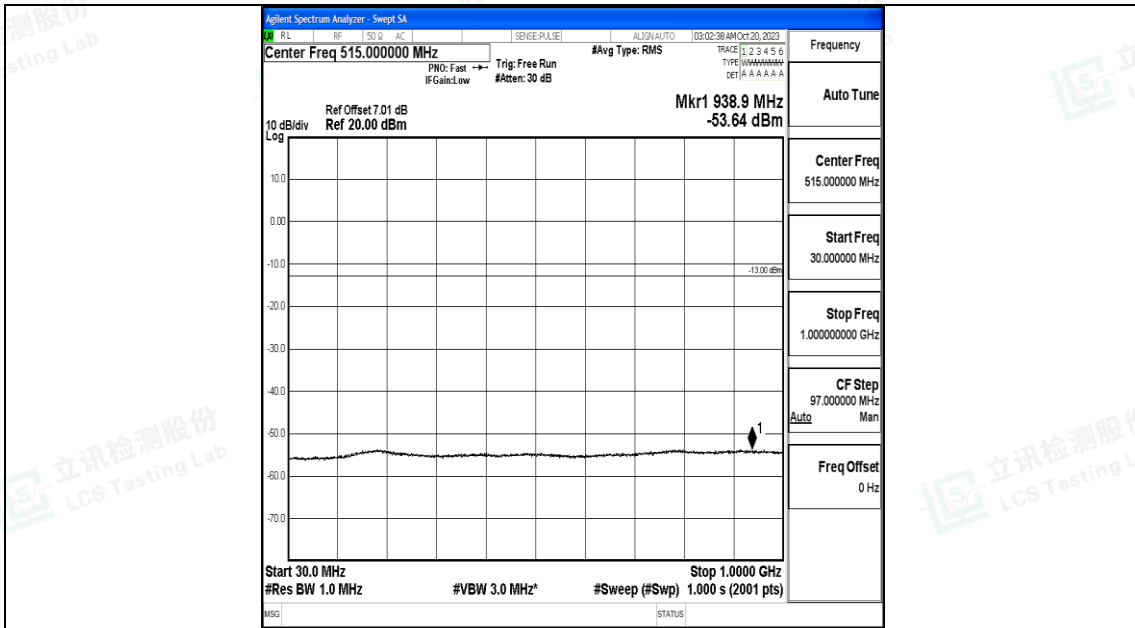

Band66_20MHz_16QAM_132322_1RB#0_0.15~30_0.15~30

Band66_20MHz_16QAM_132322_1RB#0_30~1000_30~1000