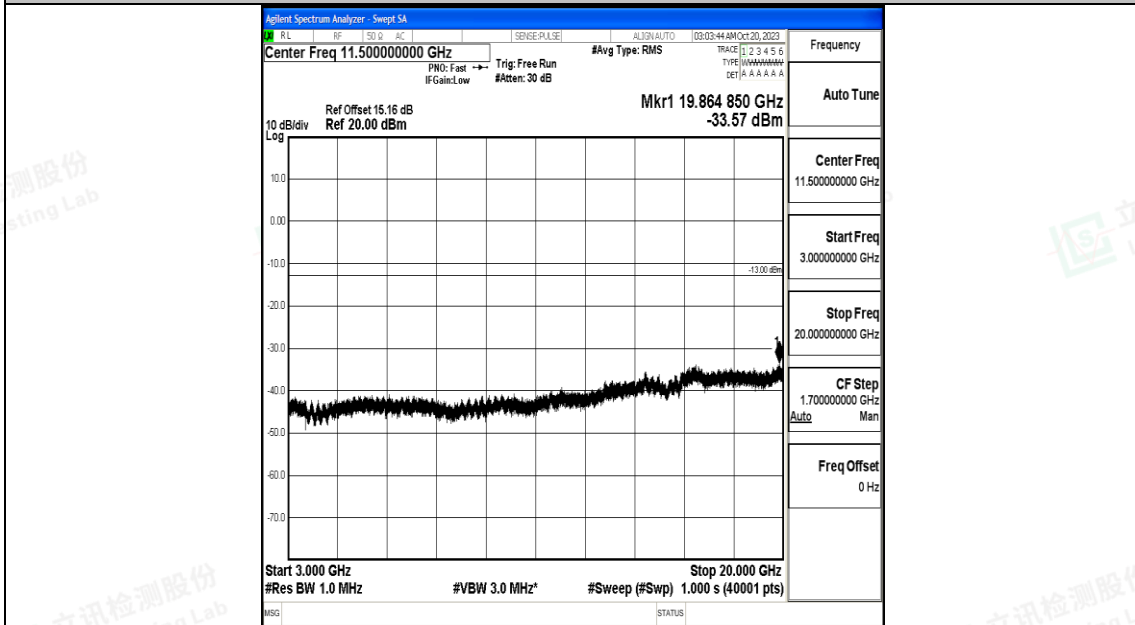

Band66_20MHz_QPSK_132572_1RB#0_1000~3000_1000~3000

Band66_20MHz_QPSK_132572_1RB#0_3000~20000_3000~20000