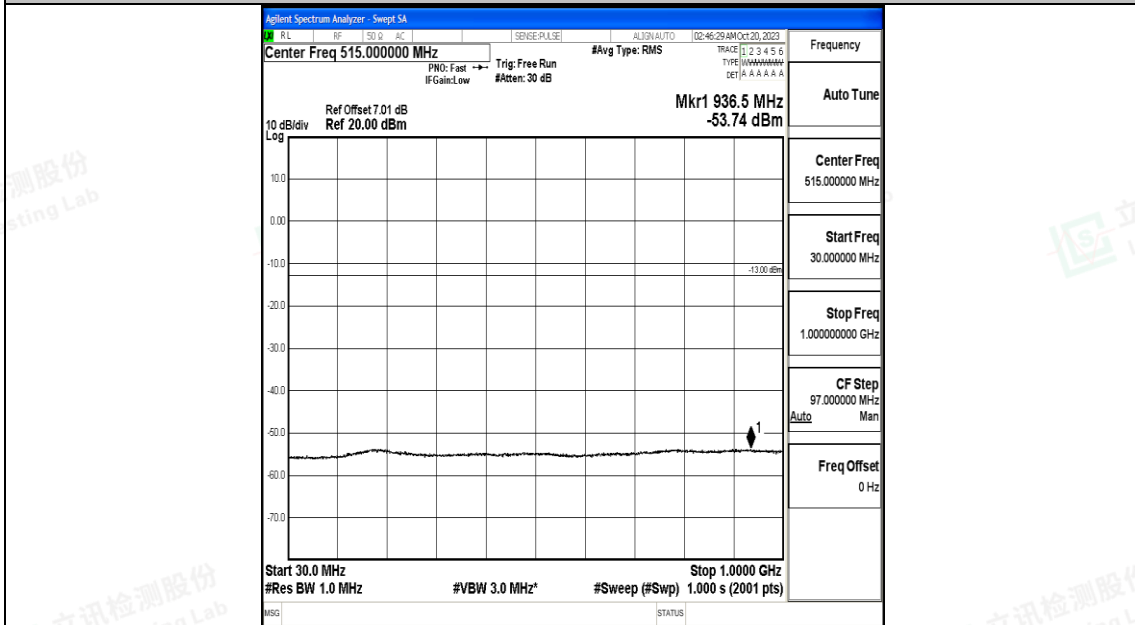

Band66_5MHz_16QAM_132647_1RB#0_3000~20000_3000~20000

Band66_10MHz_QPSK_132022_1RB#0_0.009~0.15_0.009~0.15

Band66_10MHz_QPSK_132022_1RB#0_0.15~30_0.15~30

Band66_10MHz_QPSK_132022_1RB#0_30~1000_30~1000

Band66_10MHz_QPSK_132022_1RB#0_1000~3000_1000~3000