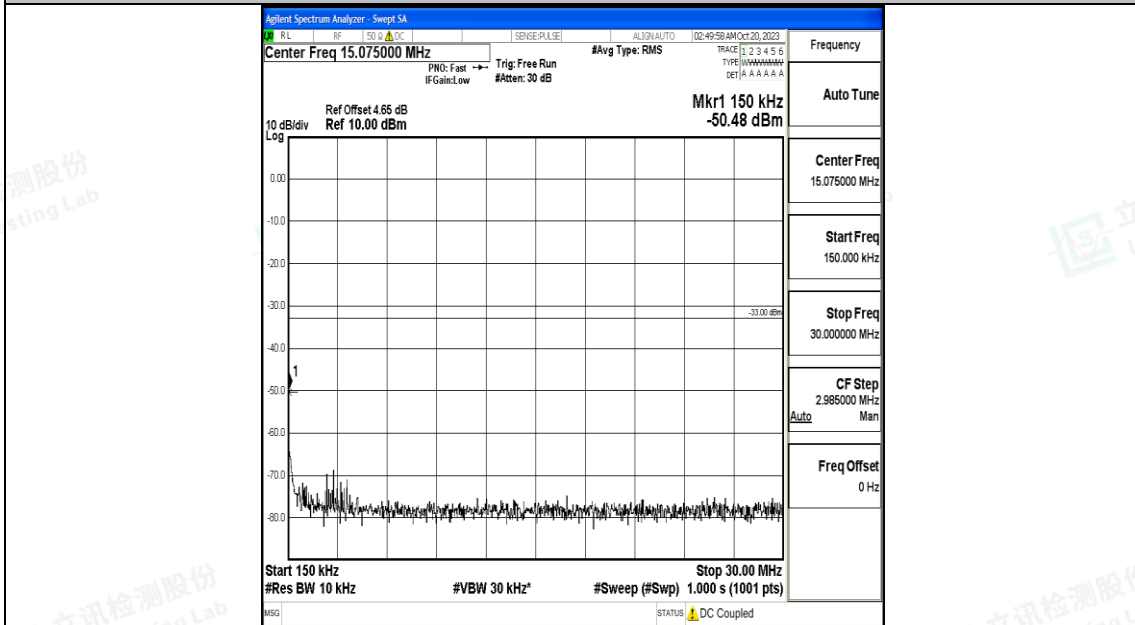

Band66_10MHz_QPSK_132622_1RB#0_0.15~30_0.15~30

Band66_10MHz_QPSK_132622_1RB#0_30~1000_30~1000

Band66_10MHz_QPSK_132622_1RB#0_1000~3000_1000~3000

Band66_10MHz_QPSK_132622_1RB#0_3000~20000_3000~20000

Band66_10MHz_16QAM_132622_1RB#0_0.009~0.15_0.009~0.15