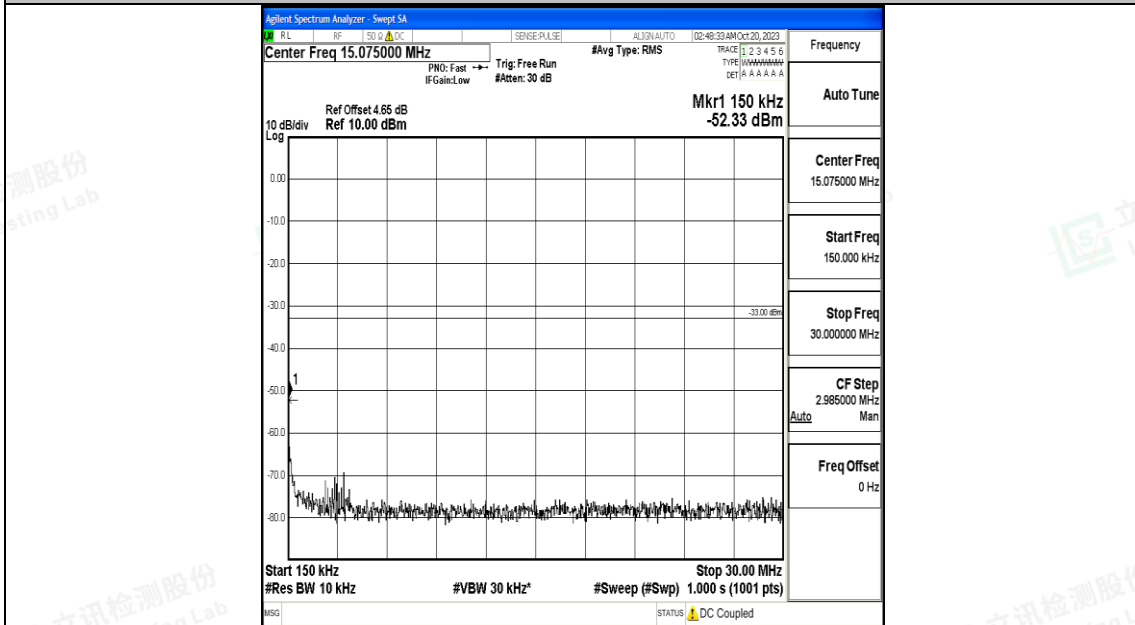

Band66_10MHz_16QAM_132322_1RB#0_0.009~0.15_0.009~0.15

Band66_10MHz_16QAM_132322_1RB#0_0.15~30_0.15~30