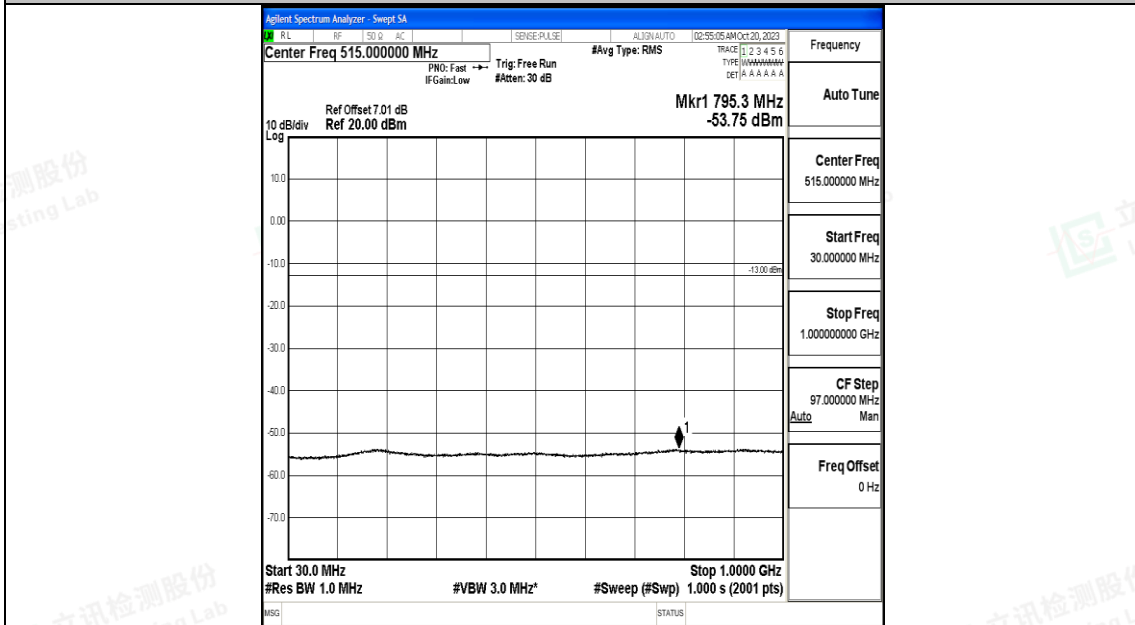

Band66_15MHz_QPSK_132322_1RB#0_0.15~30_0.15~30

Band66_15MHz_QPSK_132322_1RB#0_30~1000_30~1000