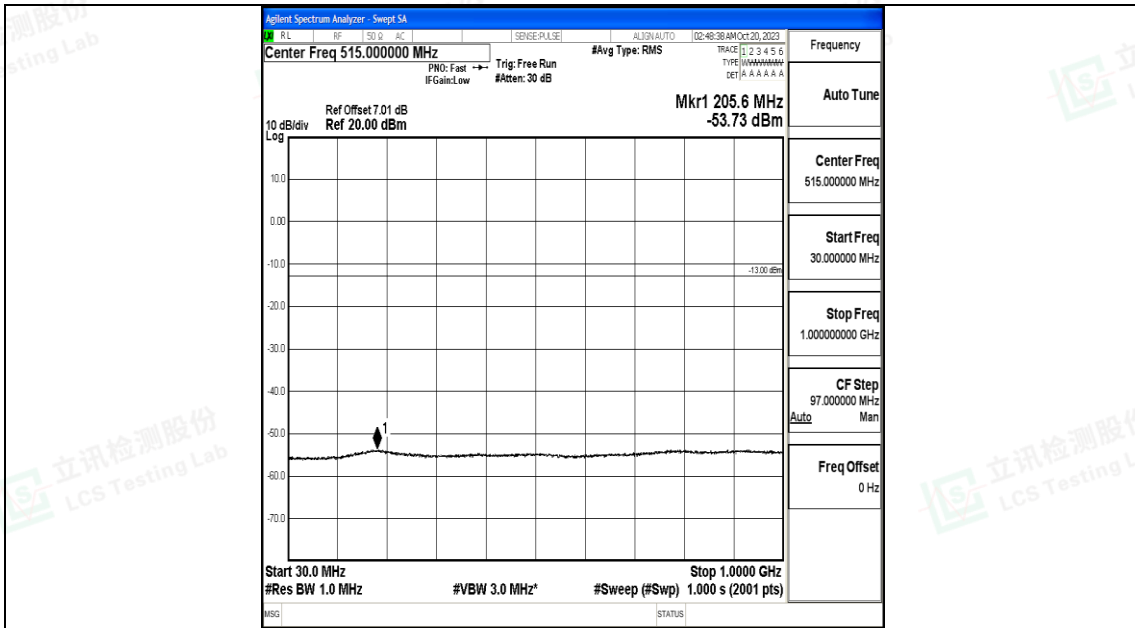

Band66_10MHz_QPSK_132322_1RB#0_3000~20000_3000~20000

Band66_10MHz_16QAM_132322_1RB#0_0.009~0.15_0.009~0.15

Band66_10MHz_16QAM_132322_1RB#0_0.15~30_0.15~30

Band66_10MHz_16QAM_132322_1RB#0_30~1000_30~1000

Band66_10MHz_16QAM_132322_1RB#0_1000~3000_1000~3000