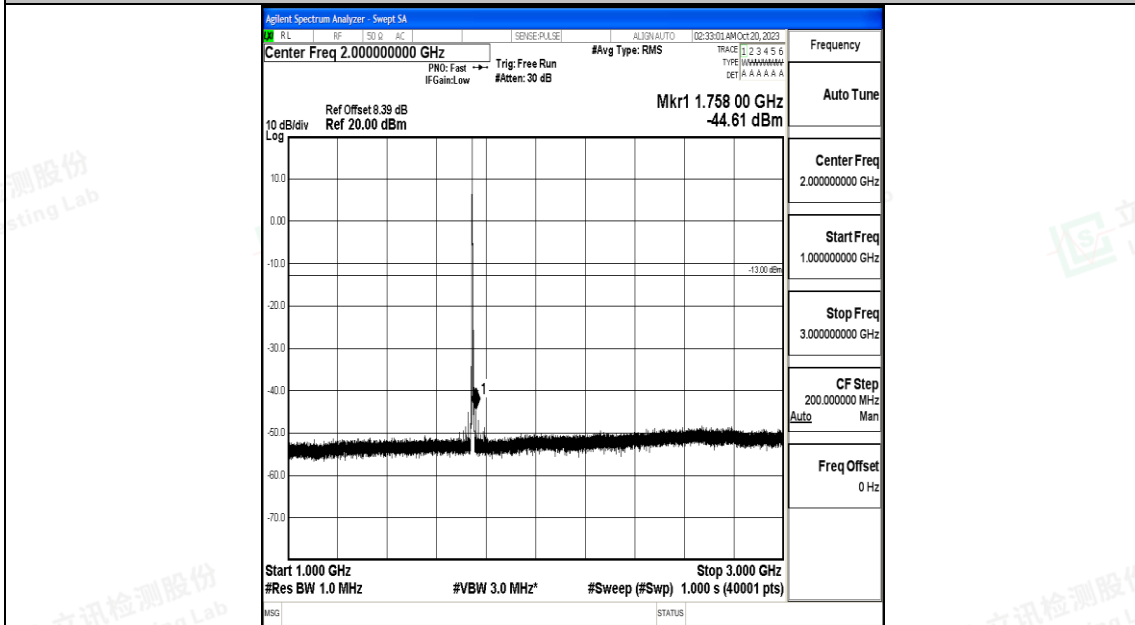

Band66_20MHz_16QAM_132572_1RB#0_30~1000_30~1000

Band66_20MHz_16QAM_132572_1RB#0_1000~3000_1000~3000

Band66_20MHz_16QAM_132572_1RB#0_3000~20000_3000~20000

Band66_3MHz_QPSK_132322_1RB#0_1000~3000_1000~3000