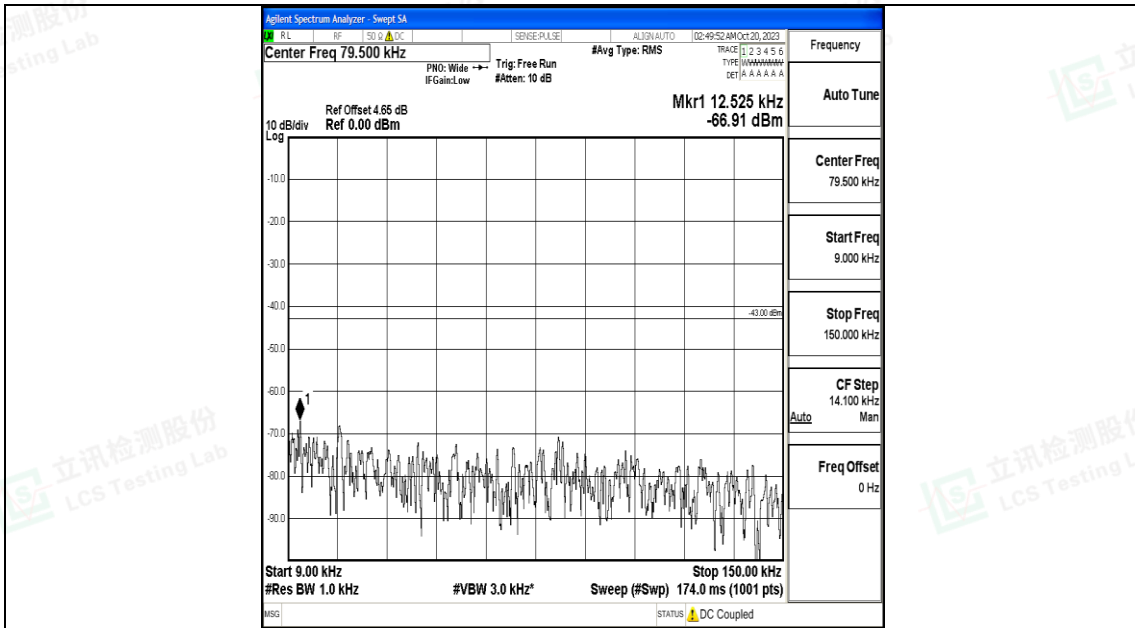

Band66_10MHz_QPSK_132622_1RB#0_0.15~30_0.15~30

Band66_10MHz_QPSK_132622_1RB#0_30~1000_30~1000

Band66_10MHz_QPSK_132622_1RB#0_1000~3000_1000~3000

Band66_10MHz_QPSK_132622_1RB#0_3000~20000_3000~20000

Band66_10MHz_16QAM_132622_1RB#0_0.009~0.15_0.009~0.15