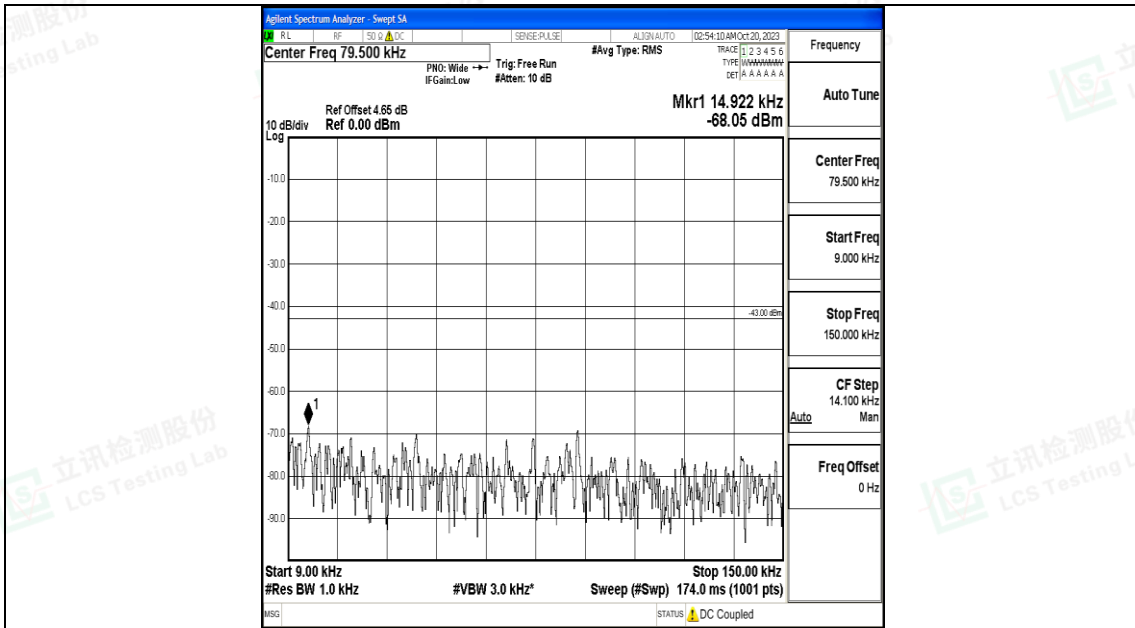

Band66_15MHz_QPSK_132047_1RB#0_0.15~30_0.15~30

Band66_15MHz_QPSK_132047_1RB#0_30~1000_30~1000

Band66_15MHz_QPSK_132047_1RB#0_1000~3000_1000~3000

Band66_15MHz_QPSK_132047_1RB#0_3000~20000_3000~20000

Band66_15MHz_16QAM_132047_1RB#0_0.009~0.15_0.009~0.15