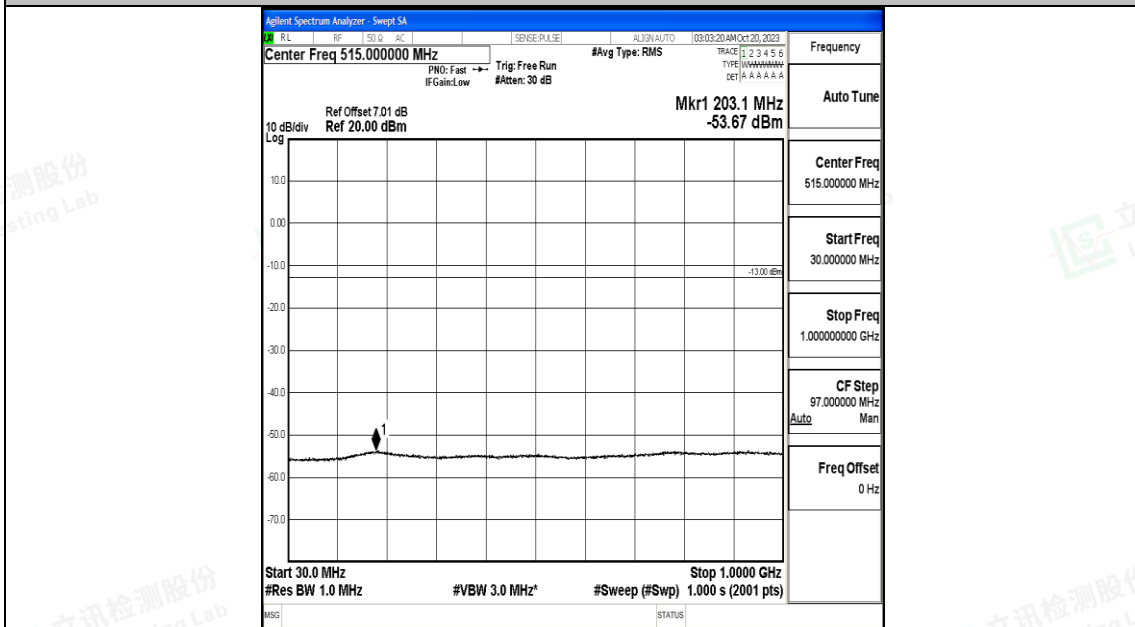

Band66_20MHz_16QAM_132322_1RB#0_0.15~30_0.15~30

Band66_20MHz_16QAM_132322_1RB#0_30~1000_30~1000

Band66_20MHz_16QAM_132322_1RB#0_1000~3000_1000~3000

Band66_20MHz_QPSK_132572_1RB#0_0.15~30_0.15~30

Band66_20MHz_QPSK_132572_1RB#0_30~1000_30~1000