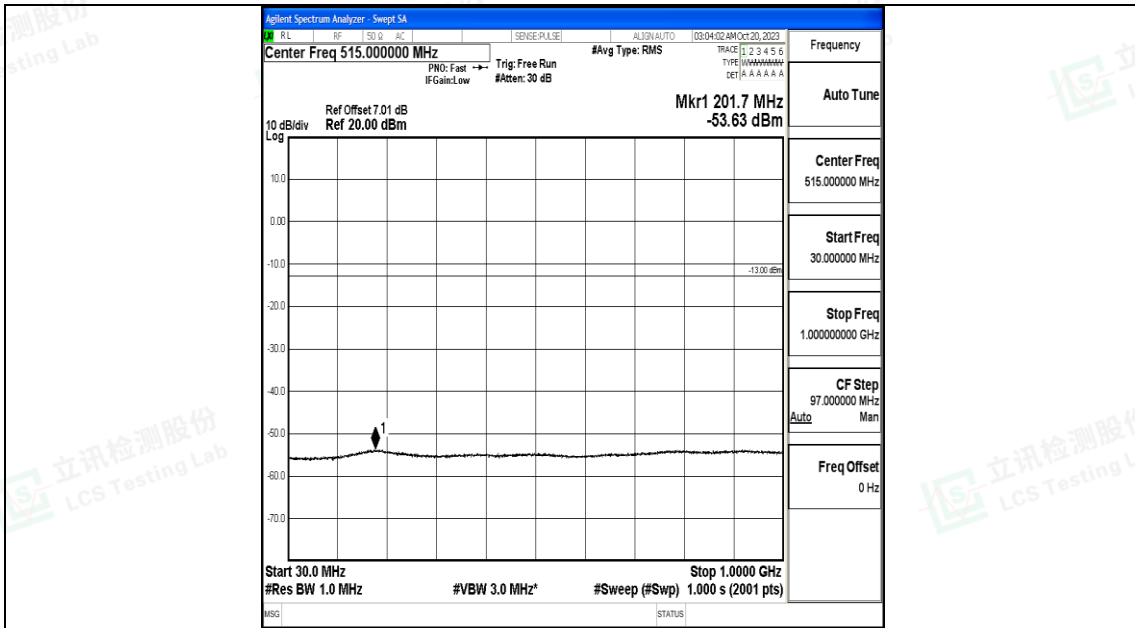

Band66_20MHz_QPSK_132572_1RB#0_1000~3000_1000~3000

Band66_20MHz_QPSK_132572_1RB#0_3000~20000_3000~20000

Band66_20MHz_16QAM_132572_1RB#0_0.009~0.15_0.009~0.15

Band66_20MHz_16QAM_132572_1RB#0_0.15~30_0.15~30