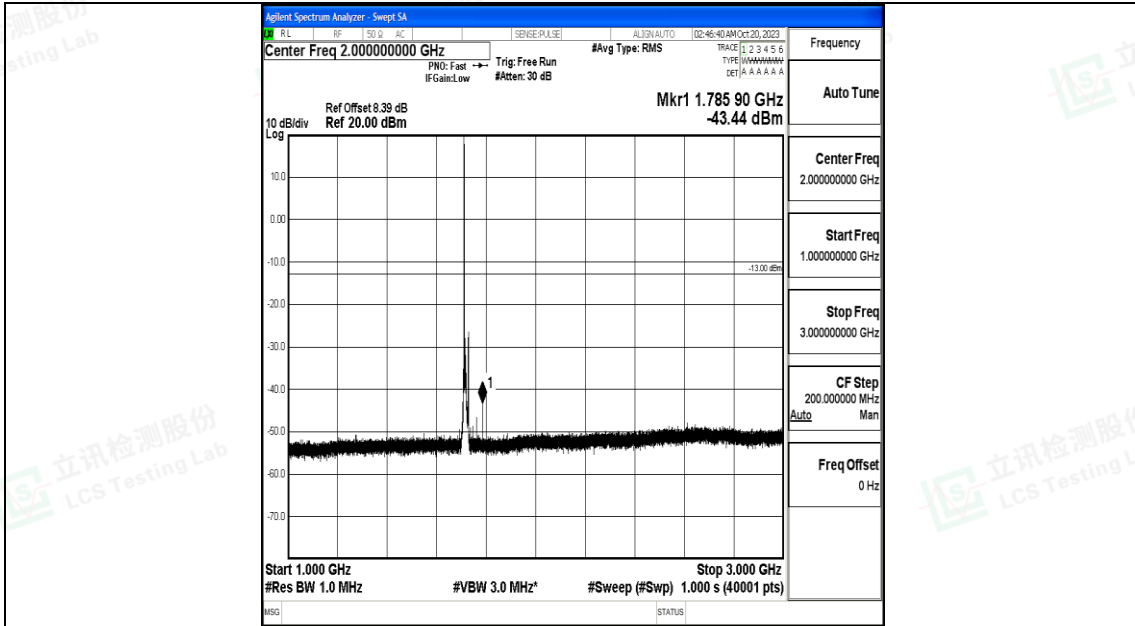

Band66_5MHz_16QAM_132647_1RB#0_3000~20000_3000~20000

Band66_10MHz_QPSK_132022_1RB#0_0.009~0.15_0.009~0.15

Band66_10MHz_QPSK_132022_1RB#0_0.15~30_0.15~30

Band66_10MHz_QPSK_132022_1RB#0_30~1000_30~1000

Band66_10MHz_QPSK_132022_1RB#0_1000~3000_1000~3000