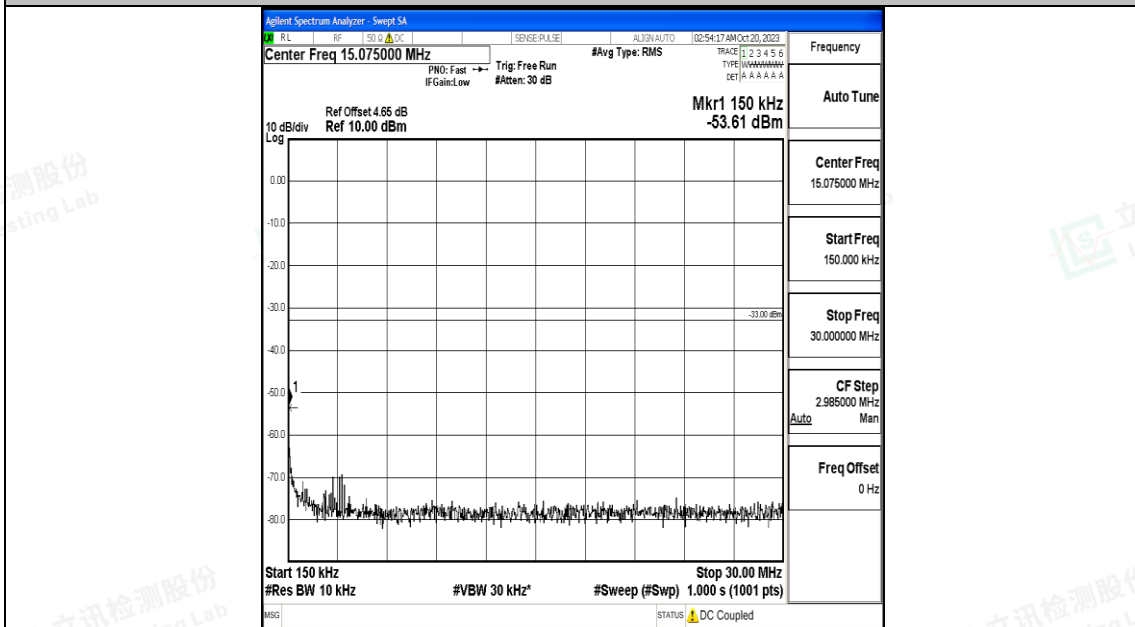

Band66_15MHz_QPSK_132047_1RB#0_0.15~30_0.15~30

Band66_15MHz_QPSK_132047_1RB#0_30~1000_30~1000

Band66_15MHz_QPSK_132047_1RB#0_1000~3000_1000~3000

Band66_15MHz_QPSK_132047_1RB#0_3000~20000_3000~20000

Band66_15MHz_16QAM_132047_1RB#0_0.009~0.15_0.009~0.15