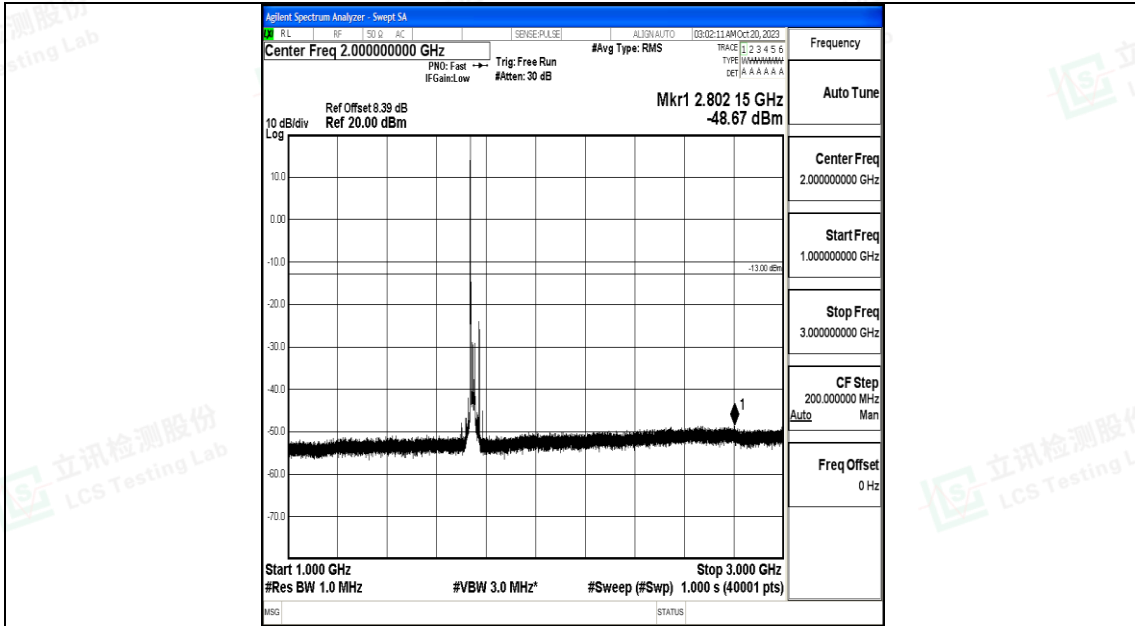

Band66_20MHz_QPSK_132322_1RB#0_30~1000_30~1000

Band66_20MHz_QPSK_132322_1RB#0_1000~3000_1000~3000