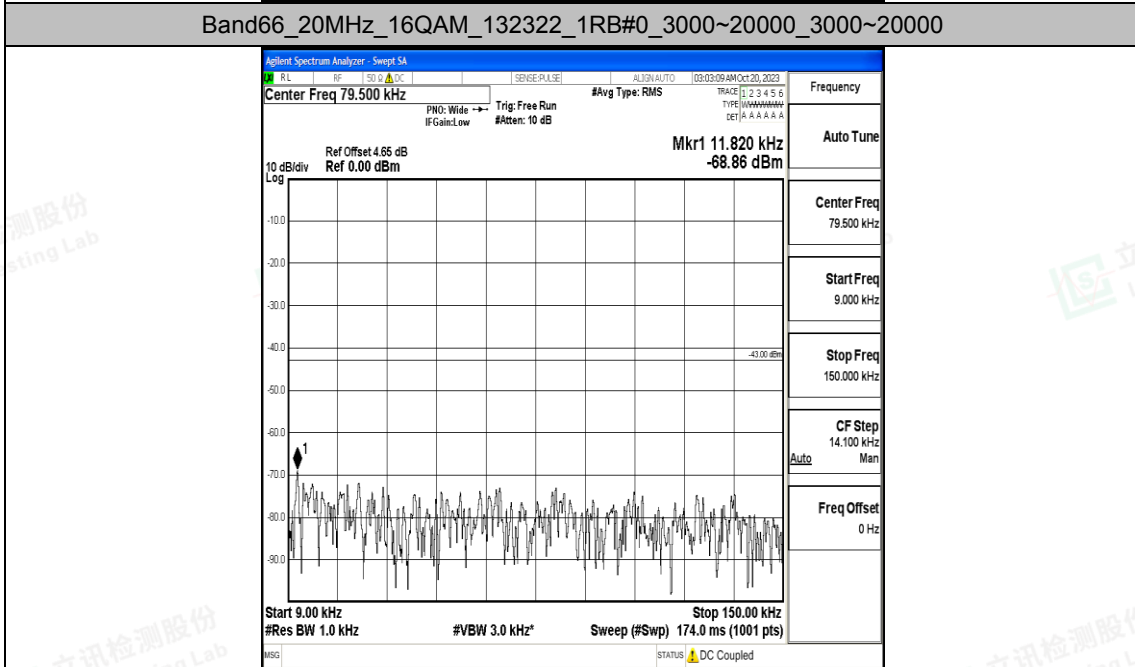

Band66_20MHz_16QAM_132322_1RB#0_0.15~30_0.15~30

Band66_20MHz_16QAM_132322_1RB#0_30~1000_30~1000

Band66_20MHz_16QAM_132322_1RB#0_1000~3000_1000~3000

Band66_20MHz_QPSK_132572_1RB#0_0.15~30_0.15~30

Band66_20MHz_QPSK_132572_1RB#0_30~1000_30~1000