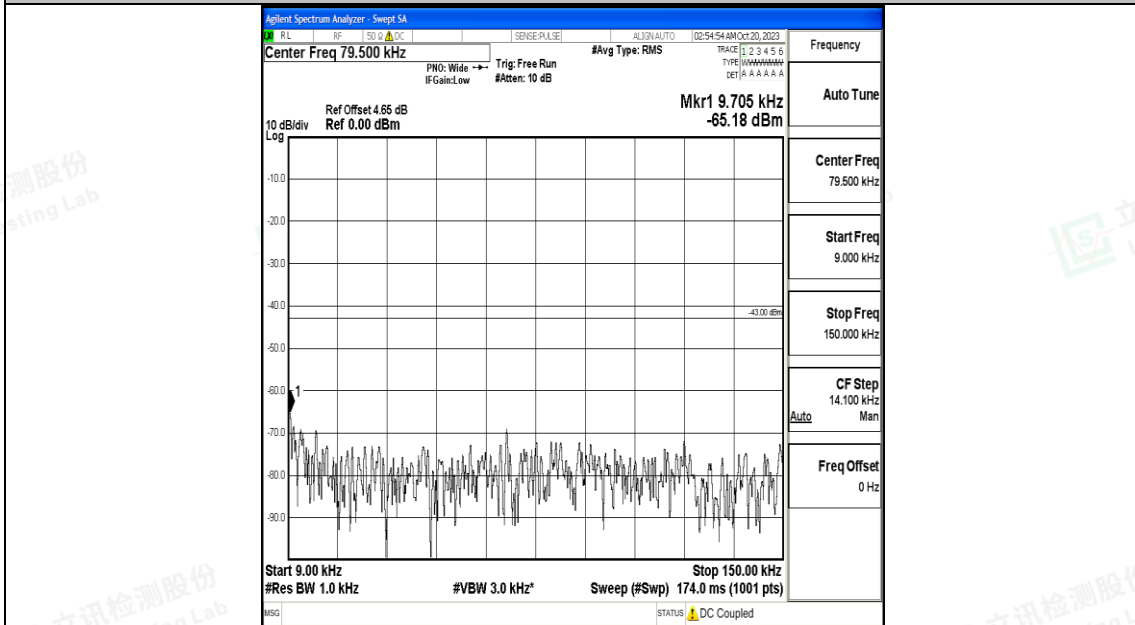

Band66_15MHz_16QAM_132047_1RB#0_0.15~30_0.15~30

Band66_15MHz_16QAM_132047_1RB#0_30~1000_30~1000

Band66_15MHz_16QAM_132047_1RB#0_1000~3000_1000~3000

Band66_15MHz_16QAM_132047_1RB#0_3000~20000_3000~20000

Band66_15MHz_QPSK_132322_1RB#0_0.009~0.15_0.009~0.15