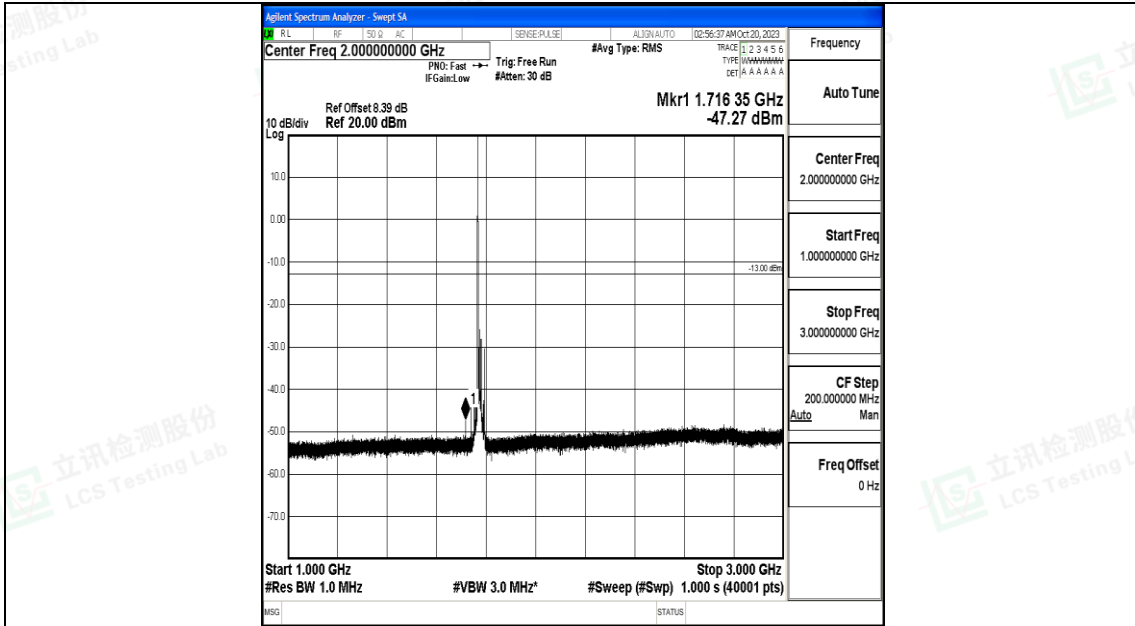

Band66_15MHz_QPSK_132597_1RB#0_30~1000_30~1000

Band66_15MHz_QPSK_132597_1RB#0_1000~3000_1000~3000