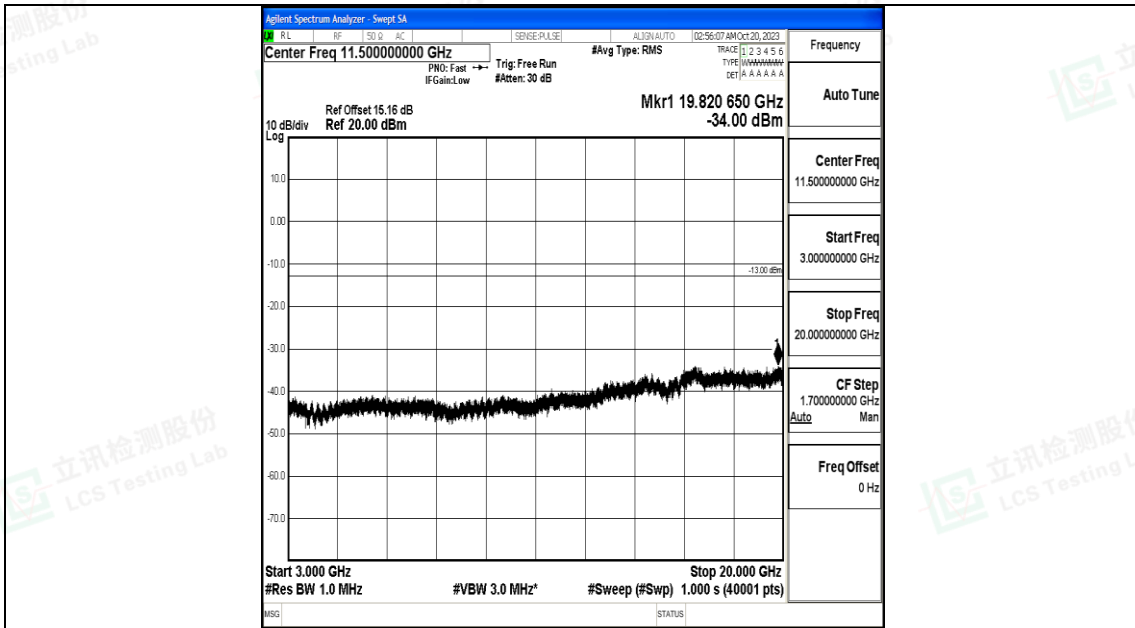

Band66_15MHz_16QAM_132322_1RB#0_0.15~30_0.15~30

Band66_15MHz_16QAM_132322_1RB#0_30~1000_30~1000

Band66_15MHz_16QAM_132322_1RB#0_1000~3000_1000~3000

Band66_15MHz_16QAM_132322_1RB#0_3000~20000_3000~20000

Band66_15MHz_QPSK_132597_1RB#0_0.009~0.15_0.009~0.15