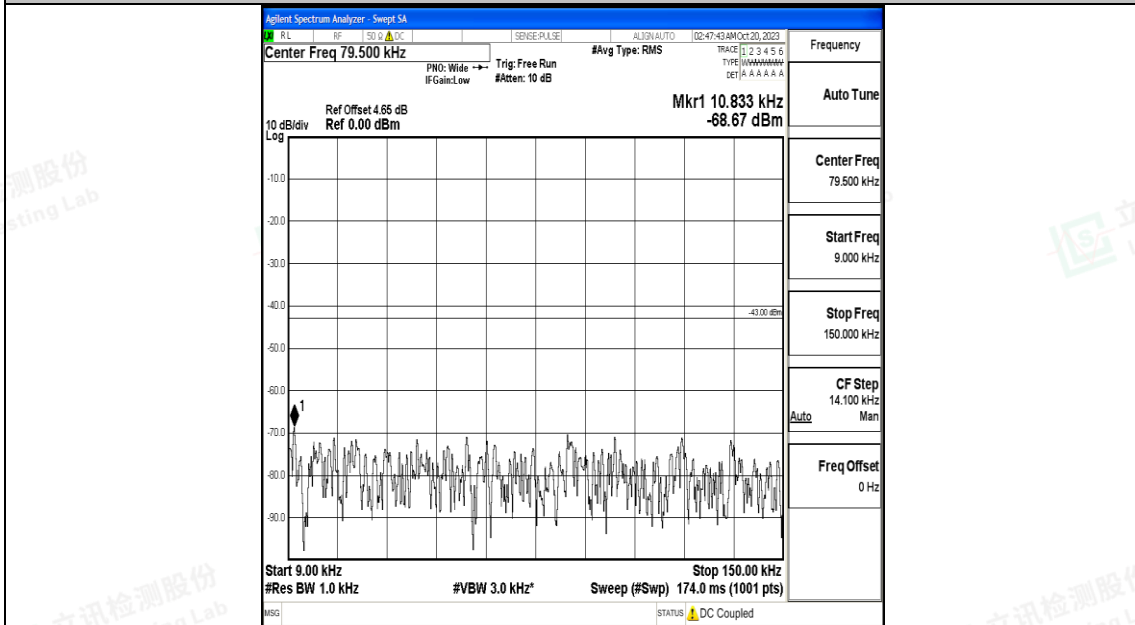

Band66_10MHz_16QAM_132022_1RB#0_3000~20000_3000~20000

Band66_10MHz_QPSK_132322_1RB#0_0.009~0.15_0.009~0.15