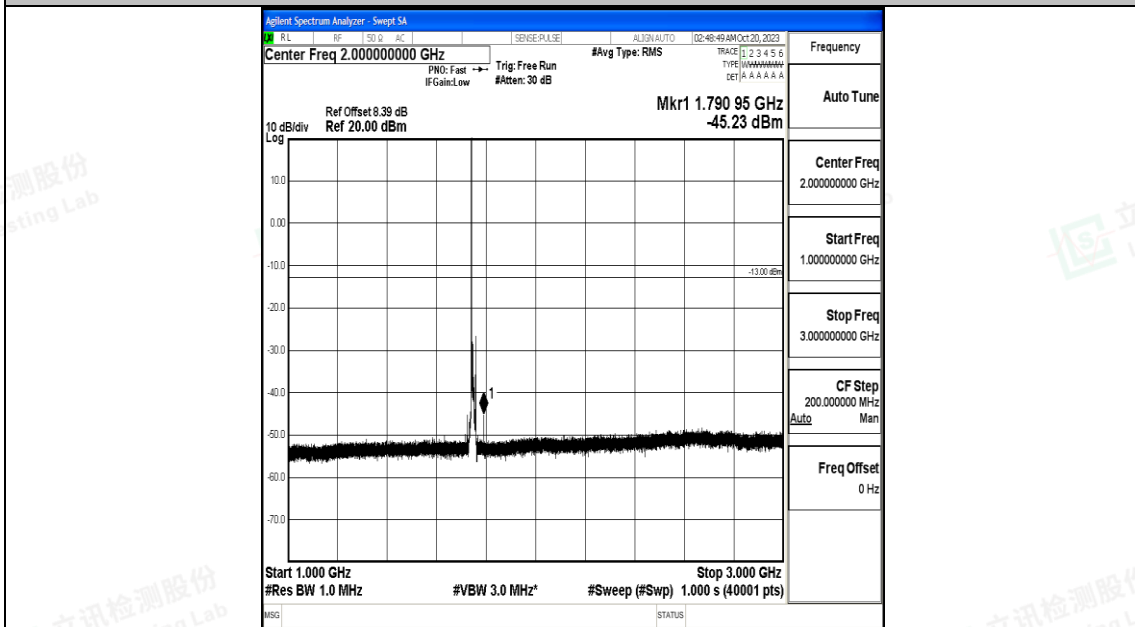

Band66_10MHz_QPSK_132322_1RB#0_3000~20000_3000~20000

Band66_10MHz_16QAM_132322_1RB#0_0.009~0.15_0.009~0.15

Band66_10MHz_16QAM_132322_1RB#0_0.15~30_0.15~30

Band66_10MHz_16QAM_132322_1RB#0_30~1000_30~1000

Band66_10MHz_16QAM_132322_1RB#0_1000~3000_1000~3000