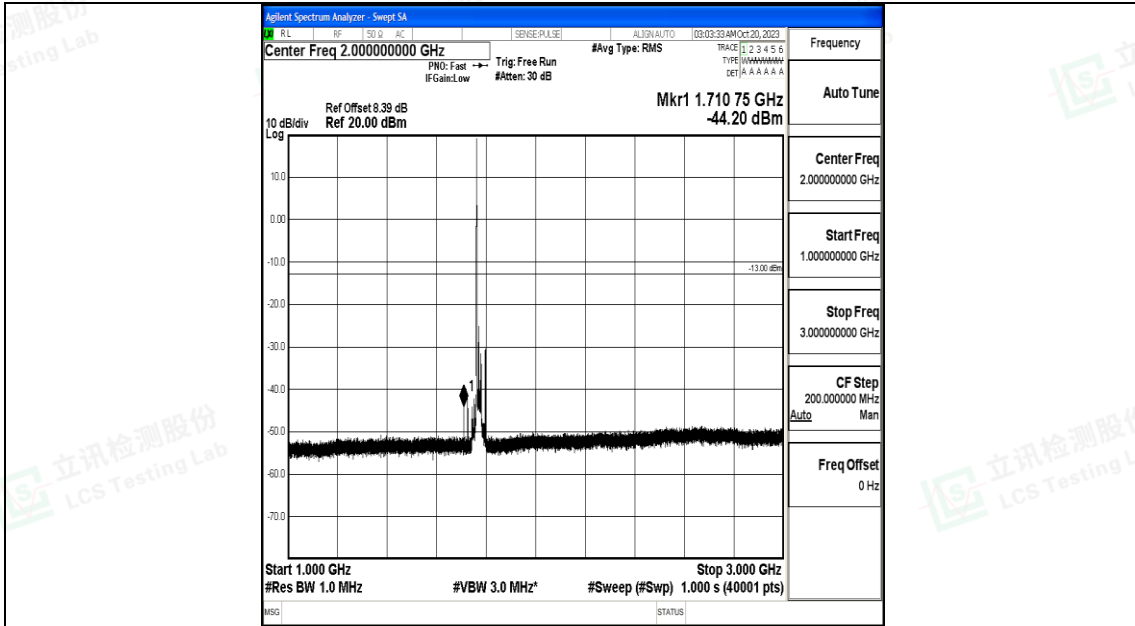

Band66_20MHz_16QAM_132322_1RB#0_0.15~30_0.15~30

Band66_20MHz_16QAM_132322_1RB#0_30~1000_30~1000

Band66_20MHz_16QAM_132322_1RB#0_1000~3000_1000~3000

Band66_20MHz_QPSK_132572_1RB#0_0.15~30_0.15~30

Band66_20MHz_QPSK_132572_1RB#0_30~1000_30~1000