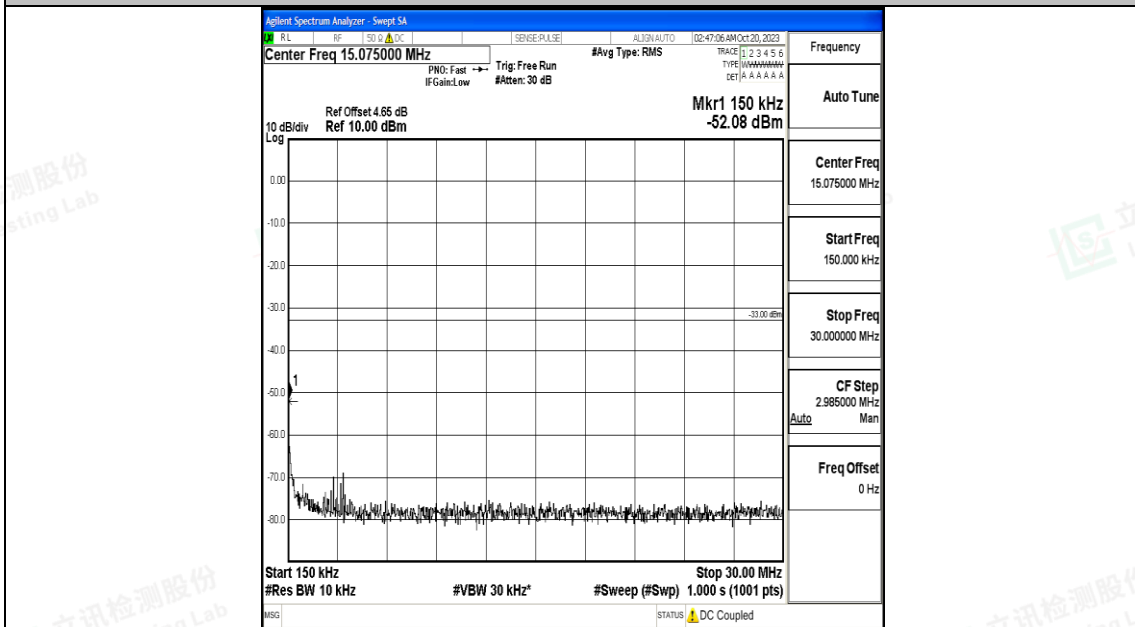

Band66_10MHz_16QAM_132022_1RB#0_0.009~0.15_0.009~0.15

Band66_10MHz_16QAM_132022_1RB#0_0.15~30_0.15~30