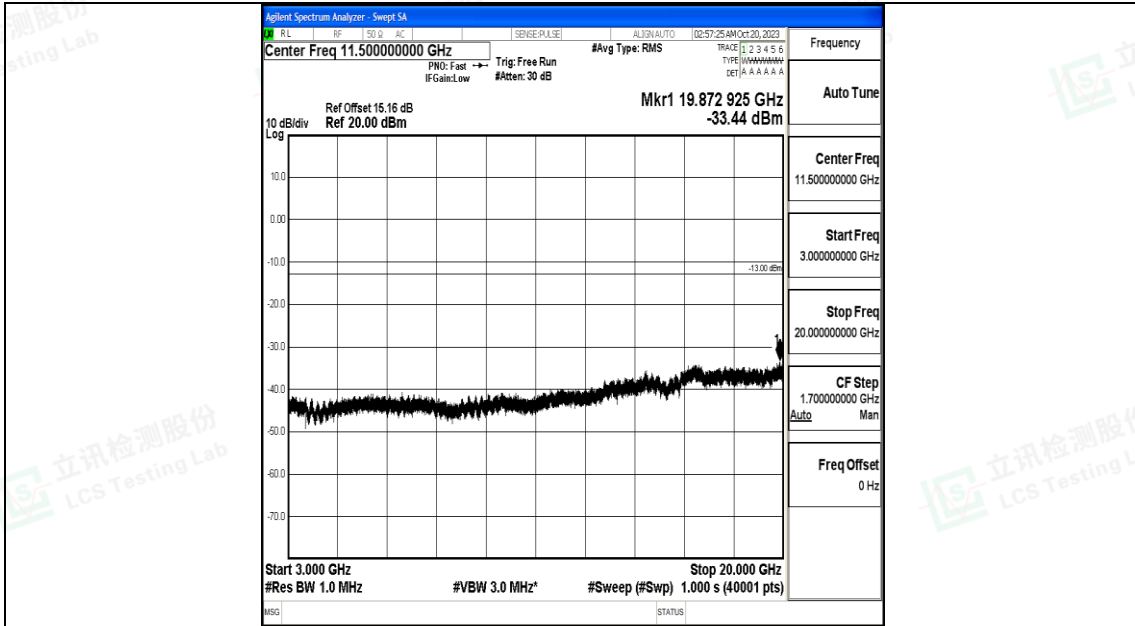

Band66_15MHz_16QAM_132597_1RB#0_0.15~30_0.15~30

Band66_15MHz_16QAM_132597_1RB#0_30~1000_30~1000

Band66_15MHz_16QAM_132597_1RB#0_1000~3000_1000~3000

Band66_15MHz_16QAM_132597_1RB#0_3000~20000_3000~20000

Band66_20MHz_QPSK_132072_1RB#0_0.009~0.15_0.009~0.15