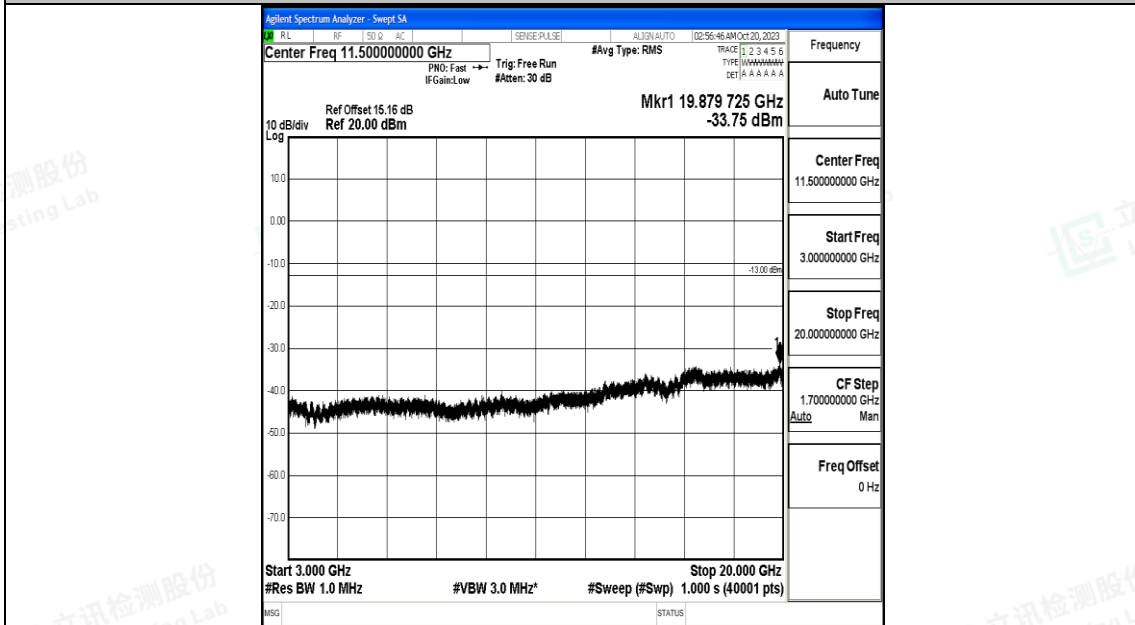

Band66_15MHz_QPSK_132597_1RB#0_0.15~30_0.15~30

Band66_15MHz_QPSK_132597_1RB#0_30~1000_30~1000

Band66_15MHz_QPSK_132597_1RB#0_1000~3000_1000~3000

Band66_15MHz_QPSK_132597_1RB#0_3000~20000_3000~20000

Band66_15MHz_16QAM_132597_1RB#0_0.009~0.15_0.009~0.15