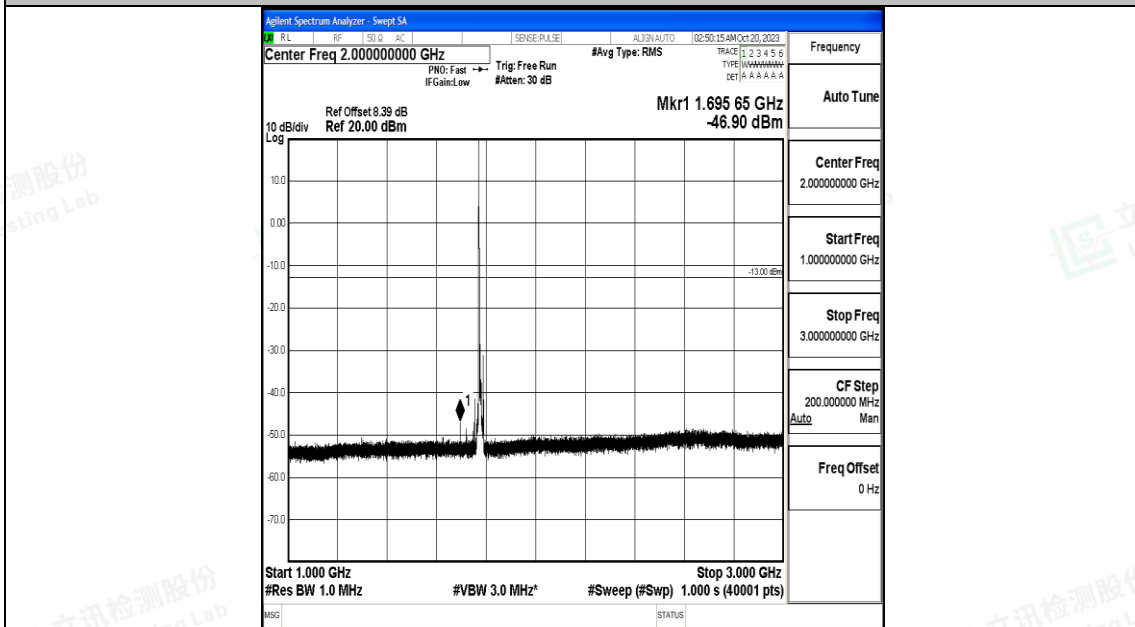

Band66_10MHz_16QAM_132622_1RB#0_30~1000_30~1000

Band66_10MHz_16QAM_132622_1RB#0_1000~3000_1000~3000