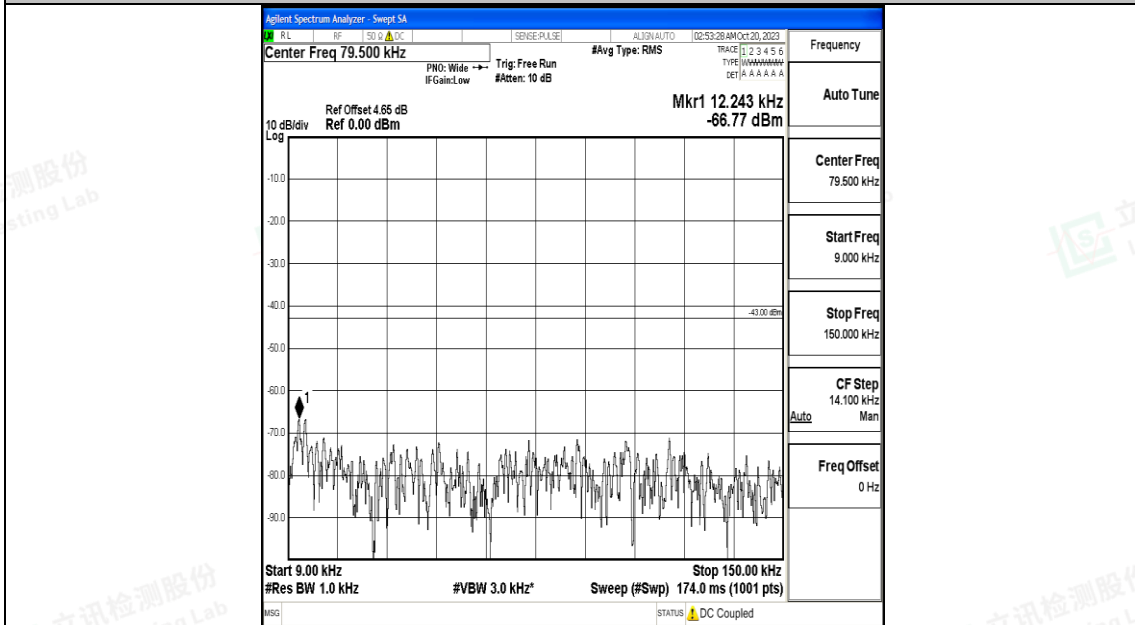

Band66_10MHz_16QAM_132622_1RB#0_0.15~30_0.15~30

Band66_10MHz_16QAM_132622_1RB#0_30~1000_30~1000

Band66_10MHz_16QAM_132622_1RB#0_1000~3000_1000~3000

Band66_10MHz_16QAM_132622_1RB#0_3000~20000_3000~20000

Band66_15MHz_QPSK_132047_1RB#0_0.009~0.15_0.009~0.15