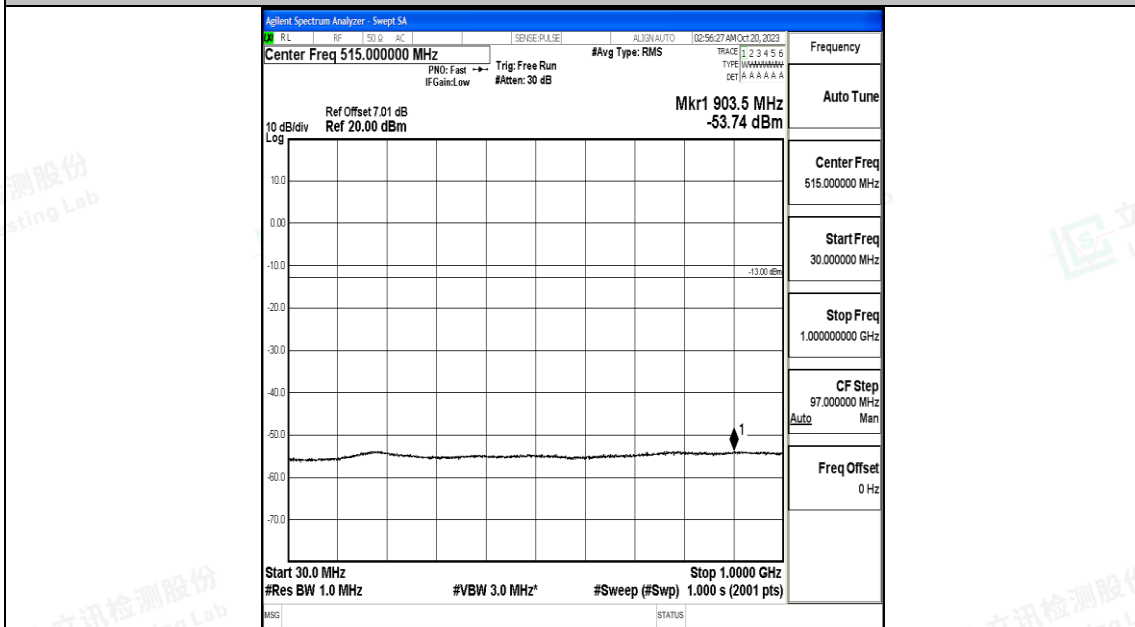

Band66_15MHz_QPSK_132597_1RB#0_0.15~30_0.15~30

Band66_15MHz_QPSK_132597_1RB#0_30~1000_30~1000