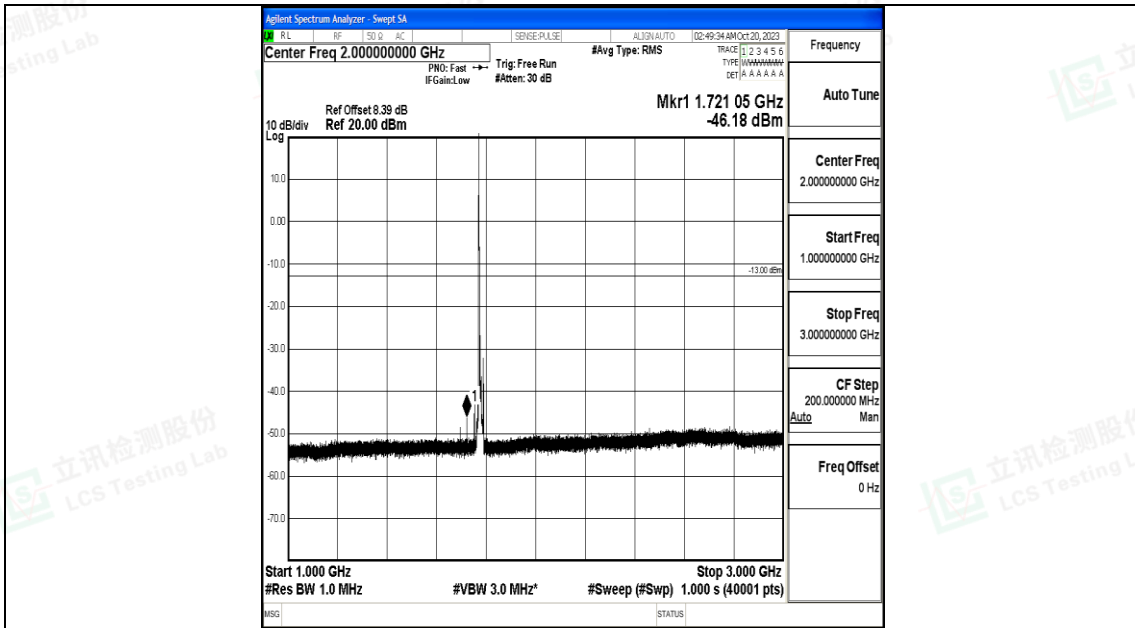

Band66_10MHz_QPSK_132622_1RB#0_30~1000_30~1000

Band66_10MHz_QPSK_132622_1RB#0_1000~3000_1000~3000