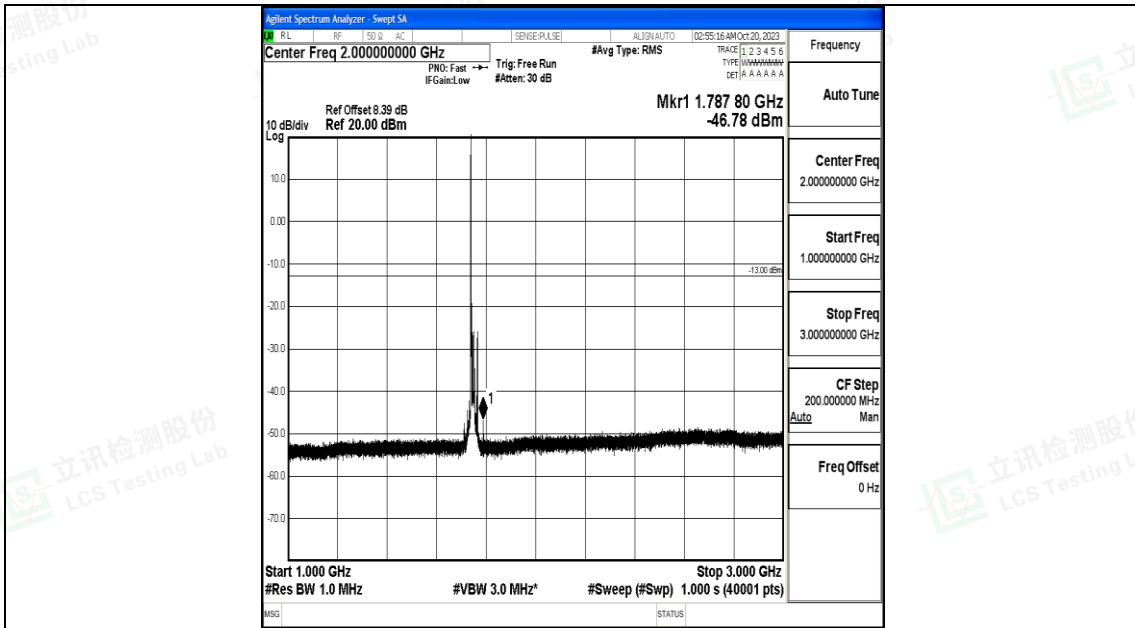

Band66_15MHz_QPSK_132322_1RB#0_30~1000_30~1000

Band66_15MHz_QPSK_132322_1RB#0_1000~3000_1000~3000