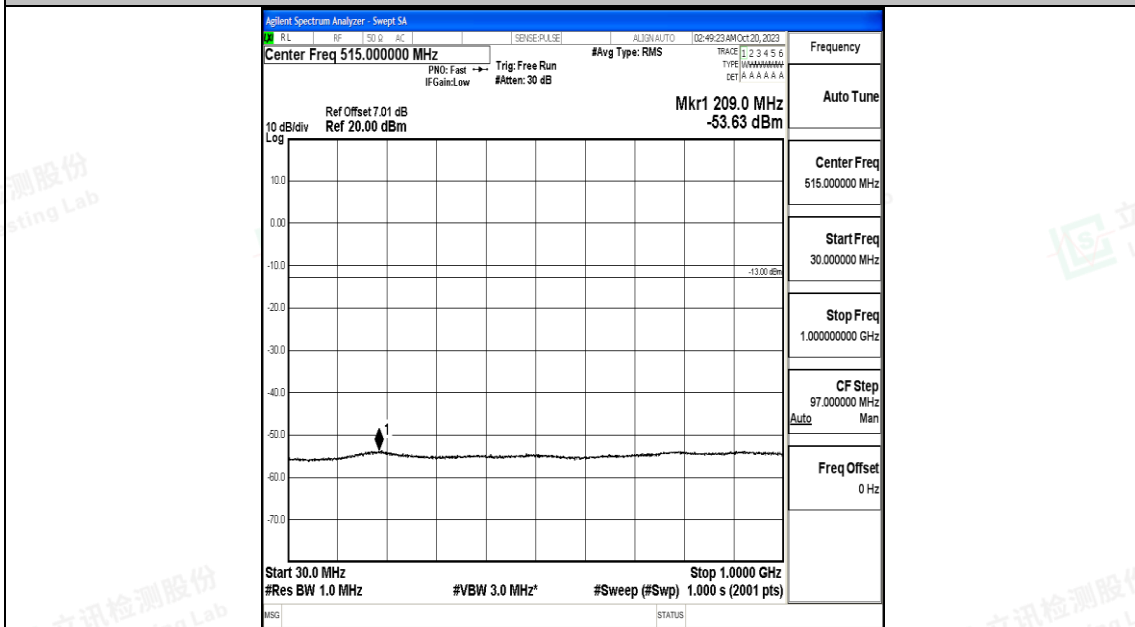

Band66_10MHz_QPSK_132622_1RB#0_0.15~30_0.15~30

Band66_10MHz_QPSK_132622_1RB#0_30~1000_30~1000