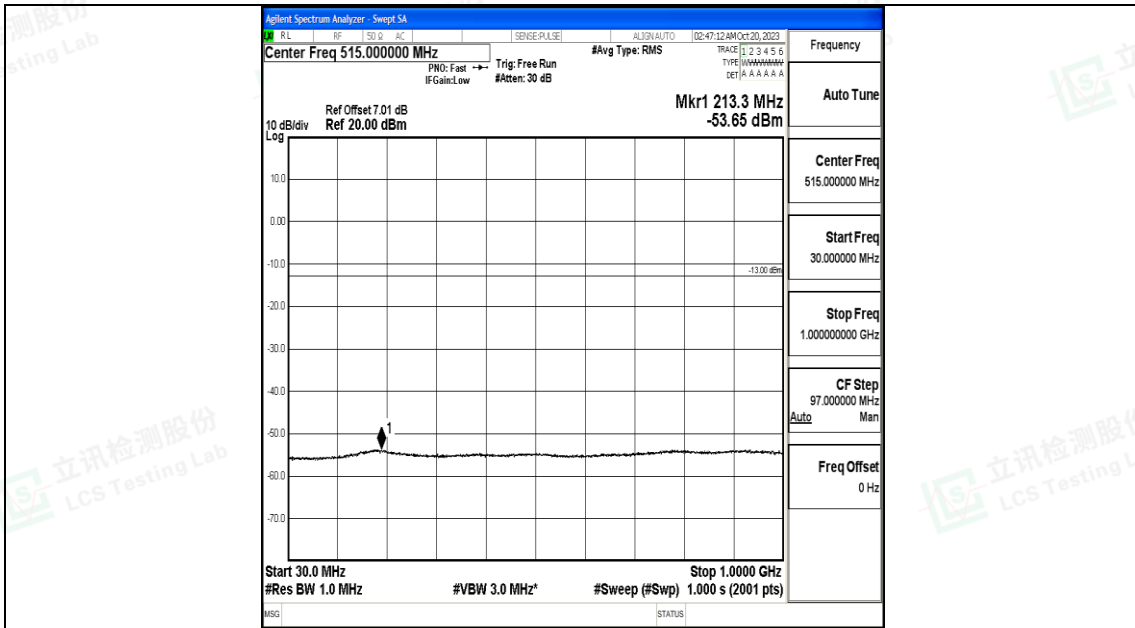

Band66_10MHz_QPSK_132022_1RB#0_3000~20000_3000~20000

Band66_10MHz_16QAM_132022_1RB#0_0.009~0.15_0.009~0.15

Band66_10MHz_16QAM_132022_1RB#0_0.15~30_0.15~30

Band66_10MHz_16QAM_132022_1RB#0_30~1000_30~1000

Band66_10MHz_16QAM_132022_1RB#0_1000~3000_1000~3000