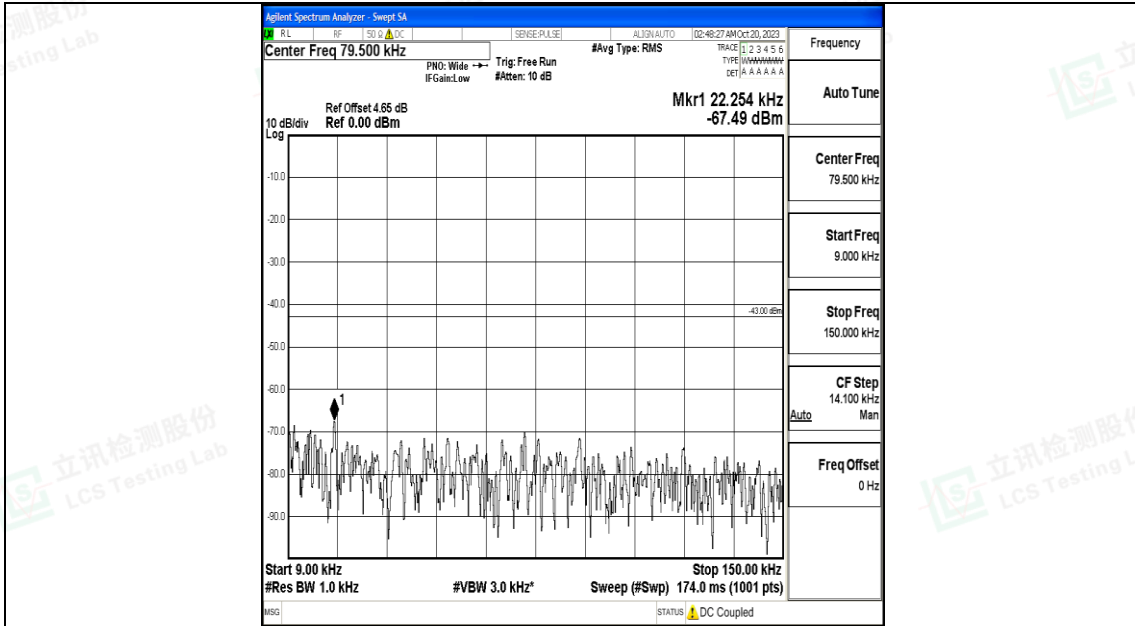

Band66_10MHz_QPSK_132322_1RB#0_3000~20000_3000~20000

Band66_10MHz_16QAM_132322_1RB#0_0.009~0.15_0.009~0.15