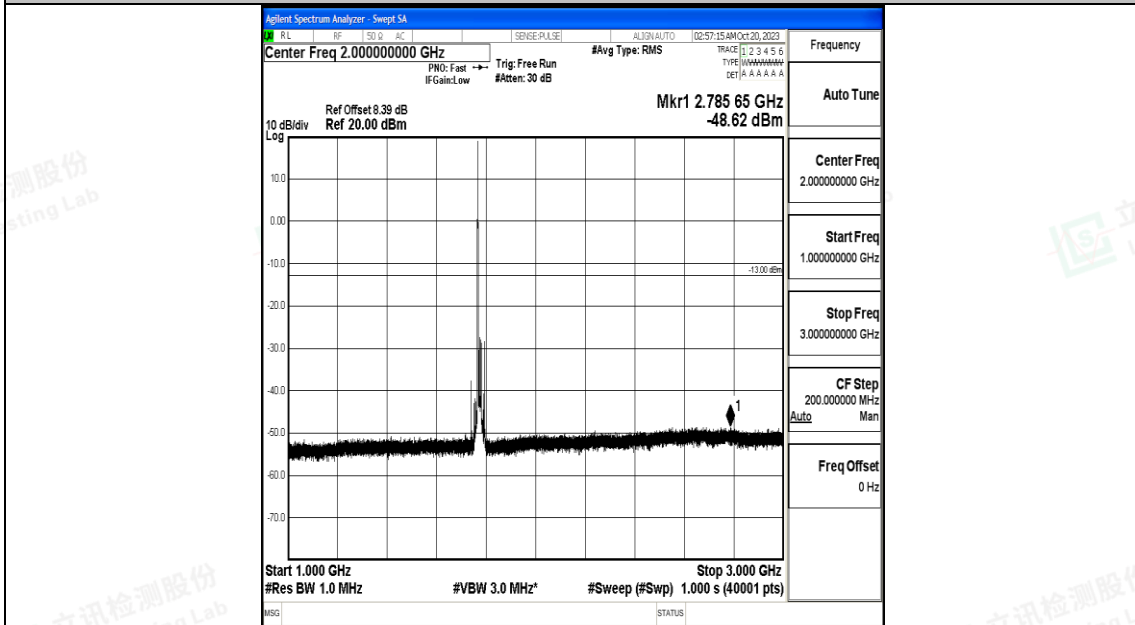

Band66_15MHz_16QAM_132597_1RB#0_30~1000_30~1000

Band66_15MHz_16QAM_132597_1RB#0_1000~3000_1000~3000