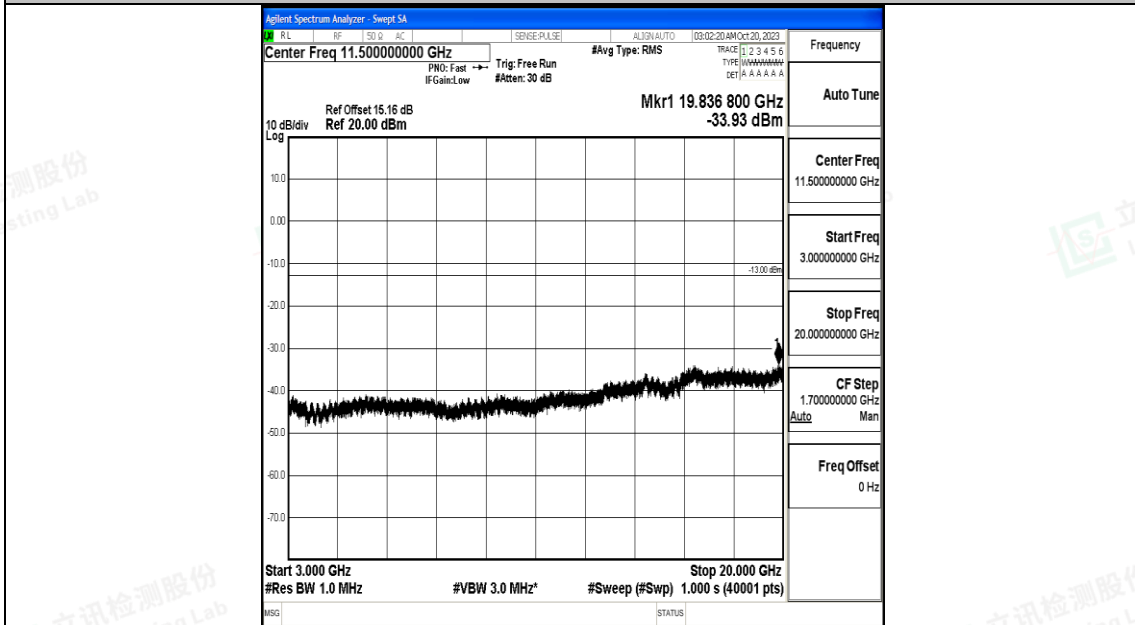

Band66_20MHz_QPSK_132322_1RB#0_0.15~30_0.15~30

Band66_20MHz_QPSK_132322_1RB#0_30~1000_30~1000

Band66_20MHz_QPSK_132322_1RB#0_1000~3000_1000~3000

Band66_20MHz_QPSK_132322_1RB#0_3000~20000_3000~20000

Band66_20MHz_16QAM_132322_1RB#0_0.009~0.15_0.009~0.15