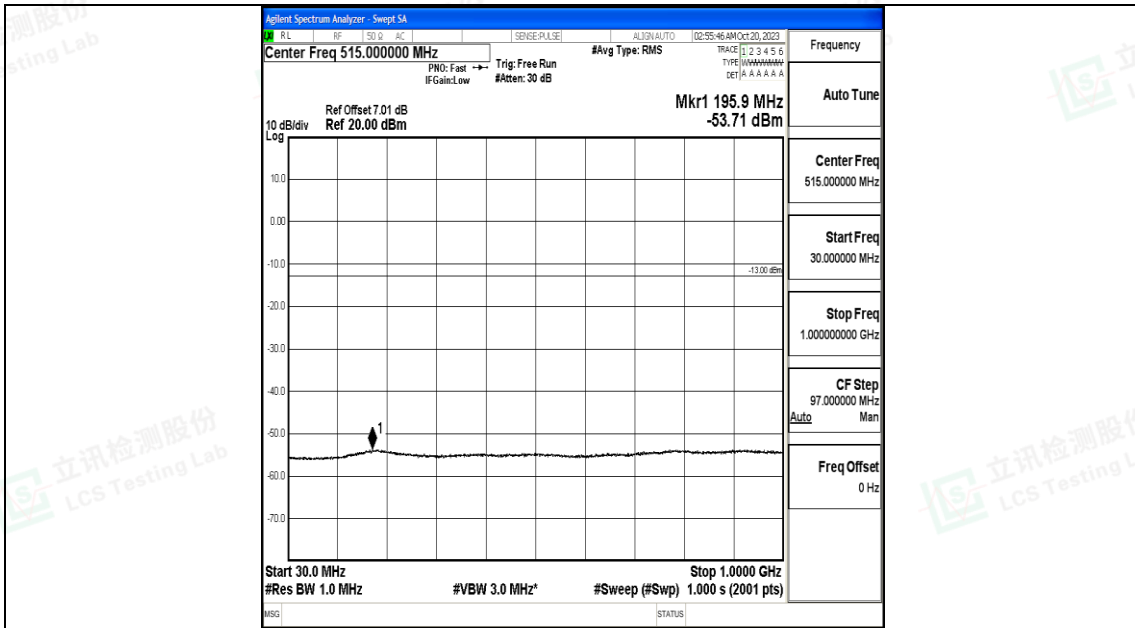

Band66_15MHz_16QAM_132322_1RB#0_0.15~30_0.15~30

Band66_15MHz_16QAM_132322_1RB#0_30~1000_30~1000