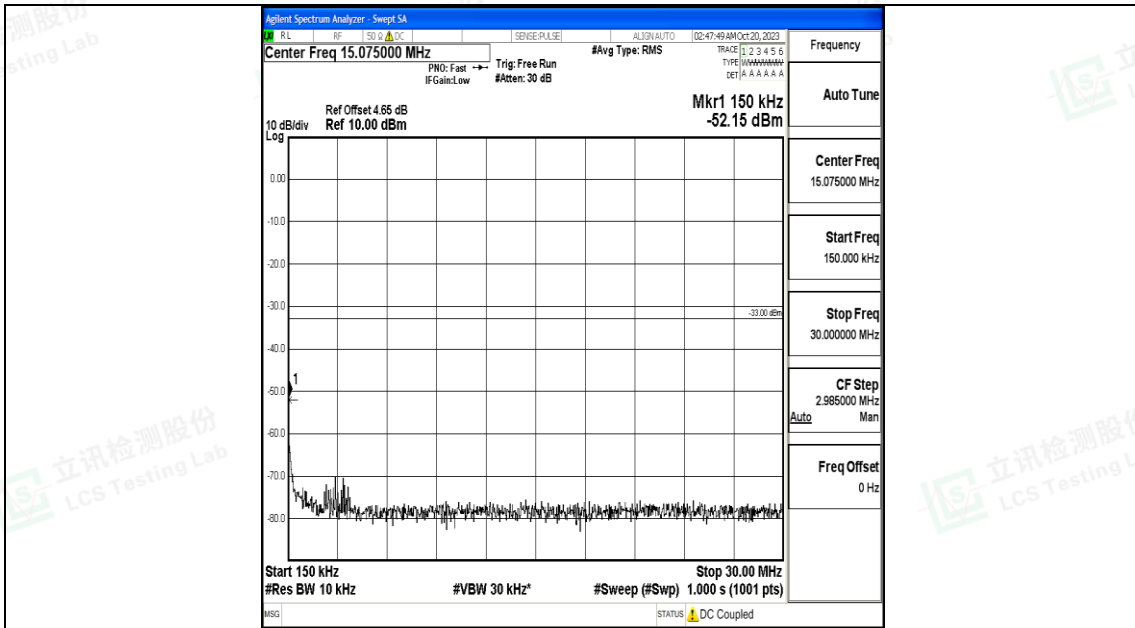

Band66_10MHz_QPSK_132322_1RB#0_0.009~0.15_0.009~0.15

Band66_10MHz_QPSK_132322_1RB#0_0.15~30_0.15~30