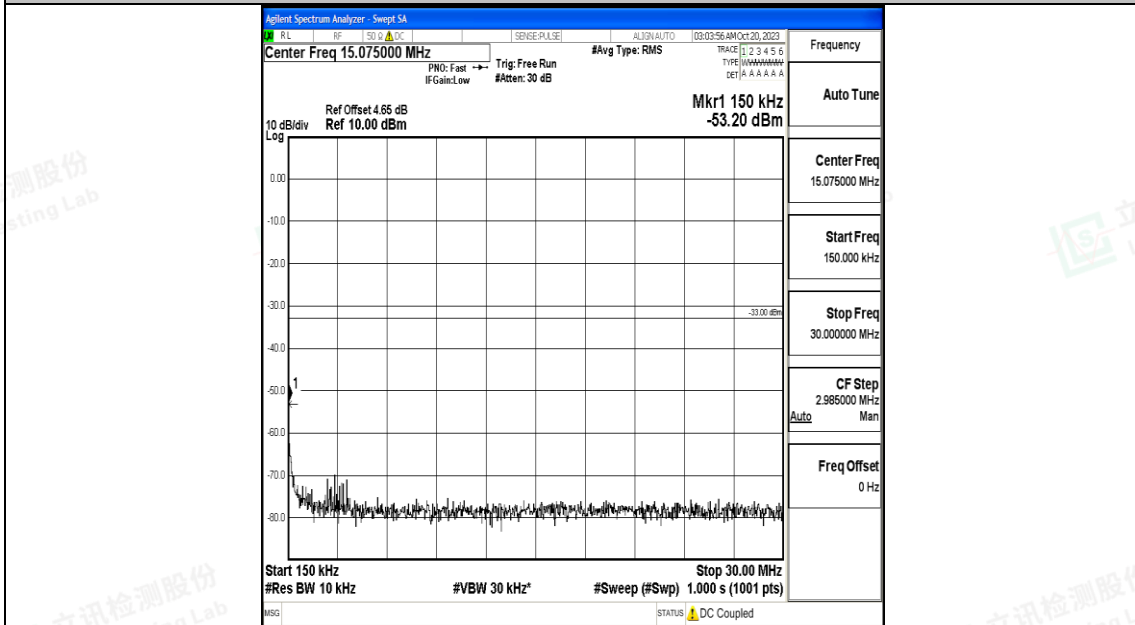

Band66_20MHz_QPSK_132572_1RB#0_1000~3000_1000~3000

Band66_20MHz_QPSK_132572_1RB#0_3000~20000_3000~20000

Band66_20MHz_16QAM_132572_1RB#0_0.009~0.15_0.009~0.15

Band66_20MHz_16QAM_132572_1RB#0_0.15~30_0.15~30