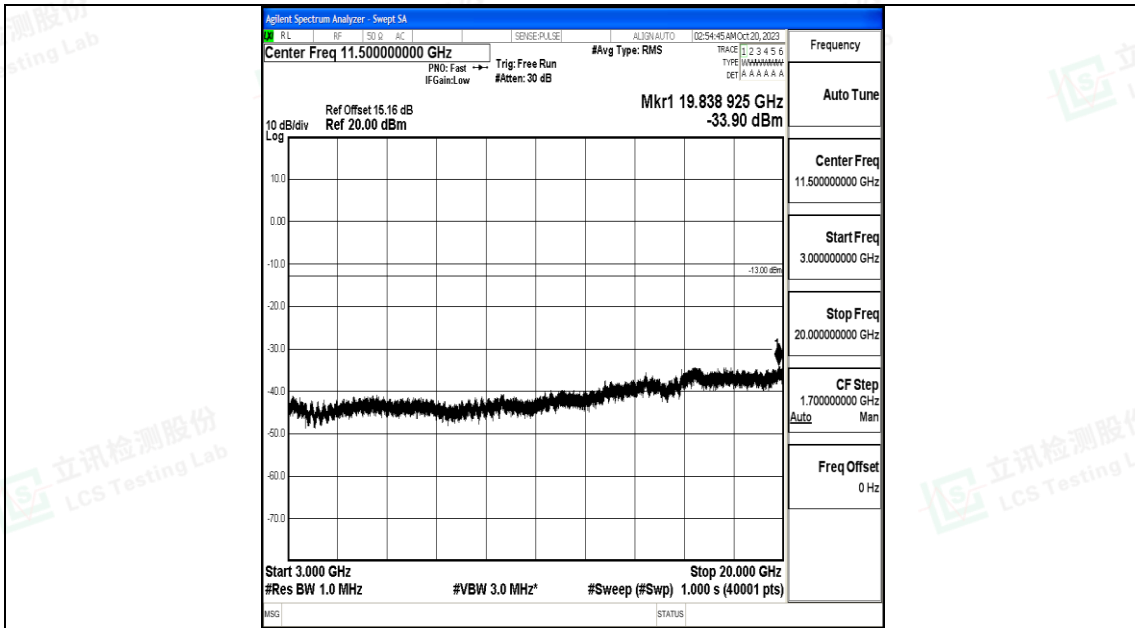

Band66_15MHz_16QAM_132047_1RB#0_0.15~30_0.15~30

Band66_15MHz_16QAM_132047_1RB#0_30~1000_30~1000

Band66_15MHz_16QAM_132047_1RB#0_1000~3000_1000~3000

Band66_15MHz_16QAM_132047_1RB#0_3000~20000_3000~20000

Band66_15MHz_QPSK_132322_1RB#0_0.009~0.15_0.009~0.15