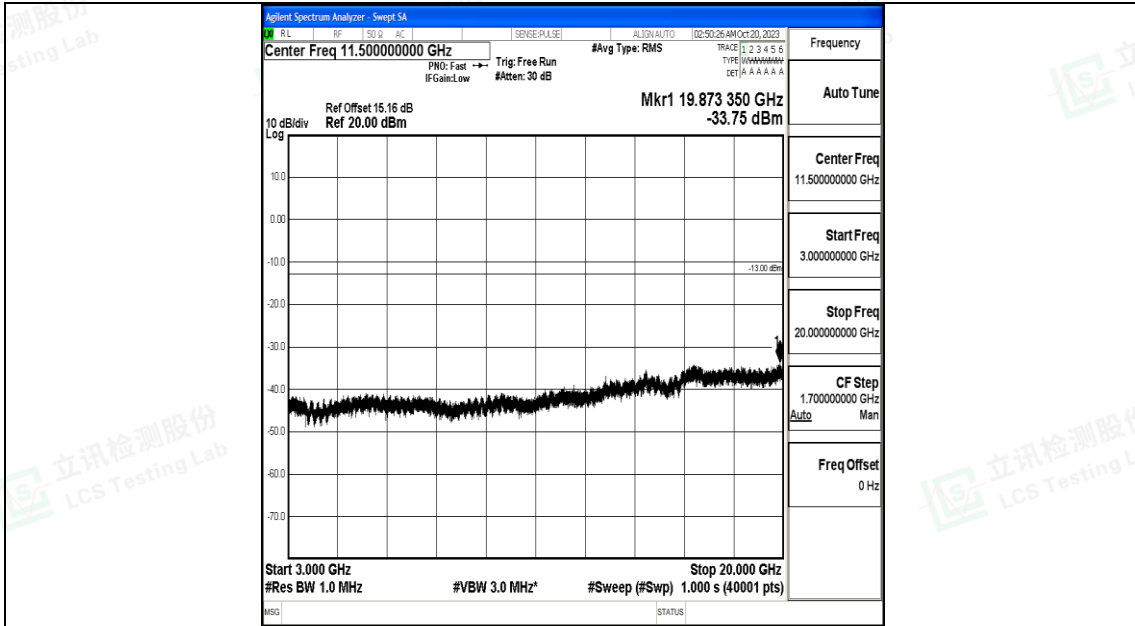

Band66_10MHz_16QAM_132622_1RB#0_0.15~30_0.15~30

Band66_10MHz_16QAM_132622_1RB#0_30~1000_30~1000

Band66_10MHz_16QAM_132622_1RB#0_1000~3000_1000~3000

Band66_10MHz_16QAM_132622_1RB#0_3000~20000_3000~20000

Band66_15MHz_QPSK_132047_1RB#0_0.009~0.15_0.009~0.15