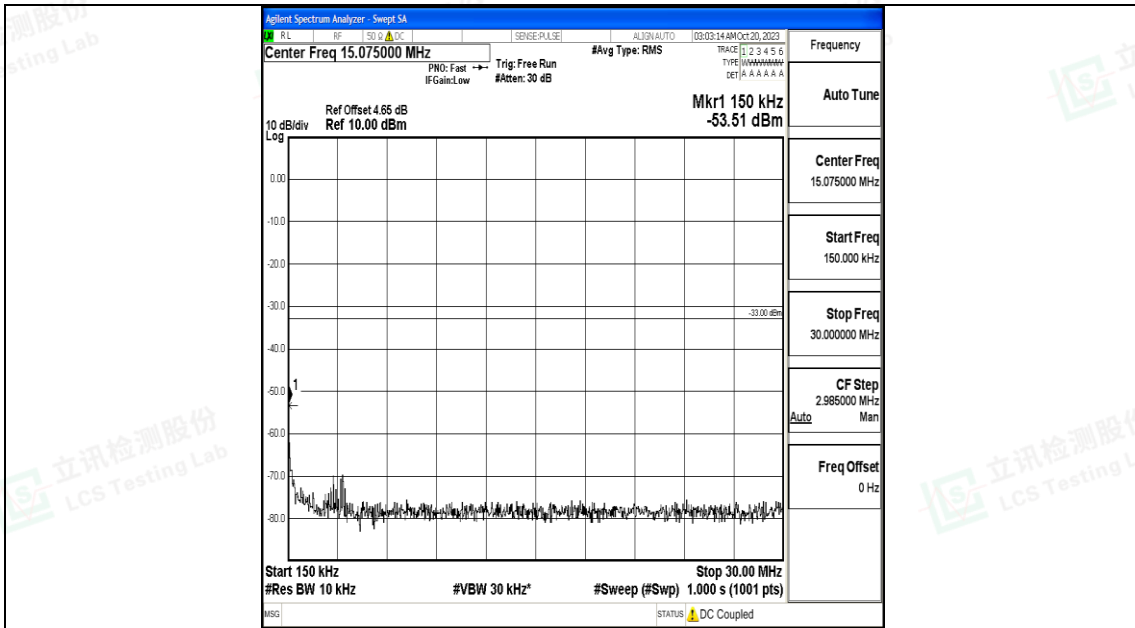

Band66_20MHz_16QAM_132322_1RB#0_0.15~30_0.15~30

Band66_20MHz_16QAM_132322_1RB#0_30~1000_30~1000

Band66_20MHz_16QAM_132322_1RB#0_1000~3000_1000~3000

Band66_20MHz_QPSK_132572_1RB#0_0.15~30_0.15~30

Band66_20MHz_QPSK_132572_1RB#0_30~1000_30~1000