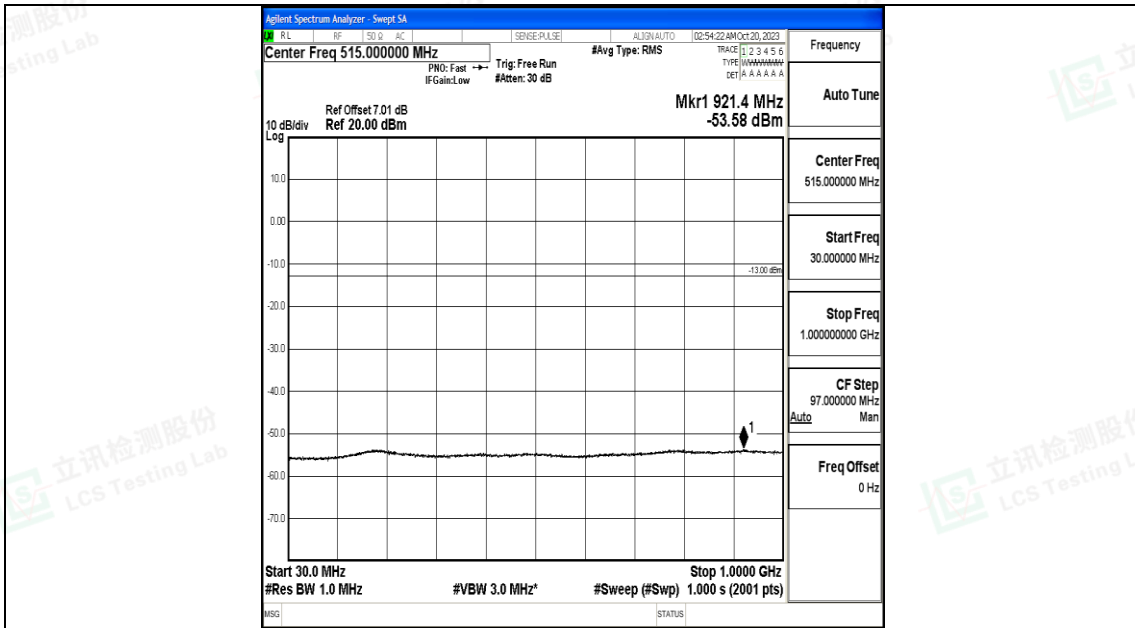

Band66_15MHz_16QAM_132047_1RB#0_0.15~30_0.15~30

Band66_15MHz_16QAM_132047_1RB#0_30~1000_30~1000