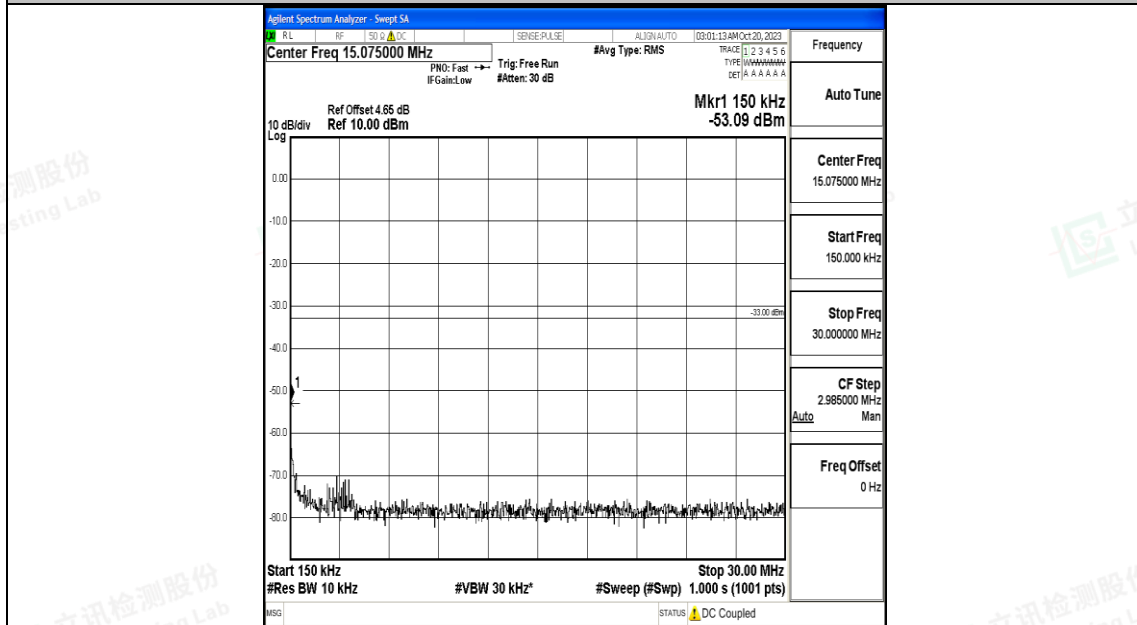

Band66_20MHz_QPSK_132072_1RB#0_0.15~30_0.15~30

Band66_20MHz_QPSK_132072_1RB#0_30~1000_30~1000

Band66_20MHz_QPSK_132072_1RB#0_1000~3000_1000~3000

Band66_20MHz_QPSK_132072_1RB#0_3000~20000_3000~20000

Band66_20MHz_16QAM_132072_1RB#0_0.009~0.15_0.009~0.15