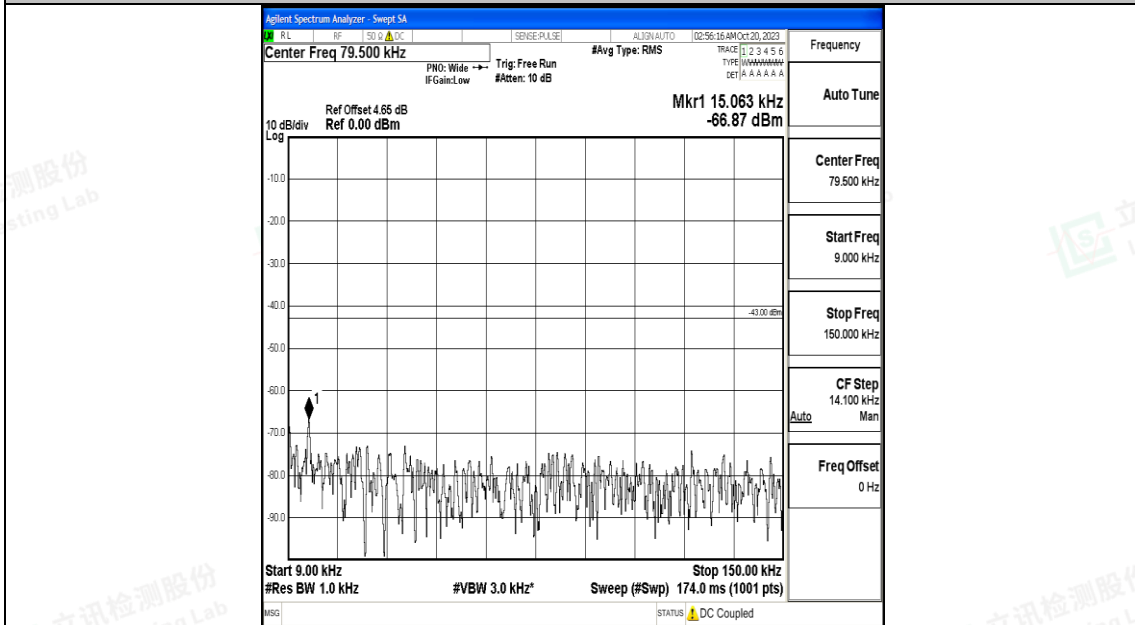

Band66_15MHz_16QAM_132322_1RB#0_0.15~30_0.15~30

Band66_15MHz_16QAM_132322_1RB#0_30~1000_30~1000

Band66_15MHz_16QAM_132322_1RB#0_1000~3000_1000~3000

Band66_15MHz_16QAM_132322_1RB#0_3000~20000_3000~20000

Band66_15MHz_QPSK_132597_1RB#0_0.009~0.15_0.009~0.15