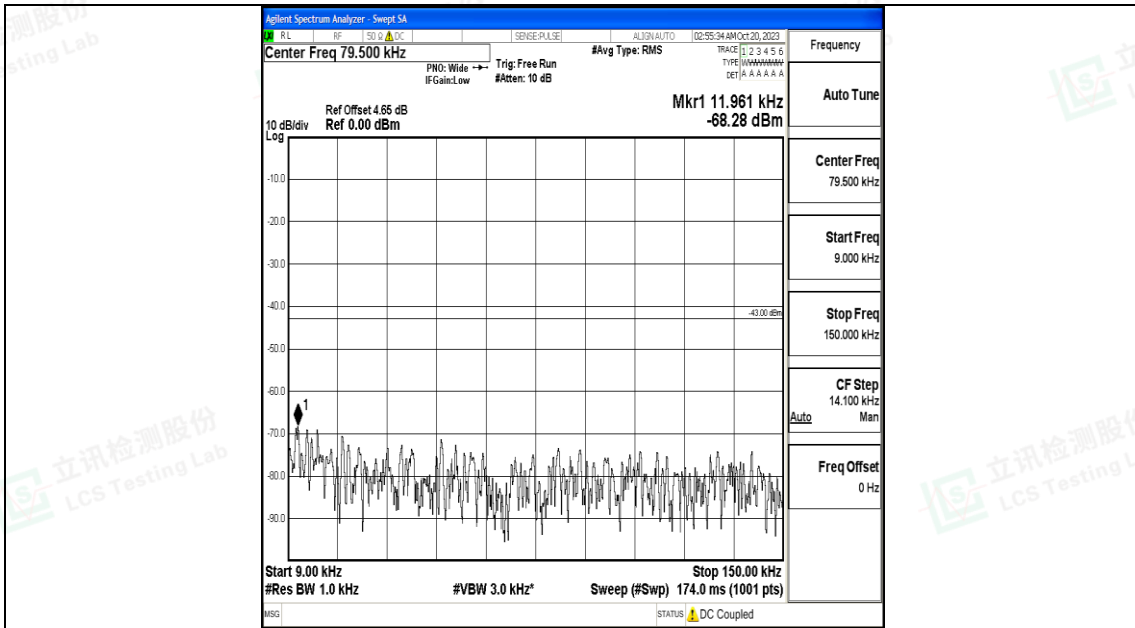

Band66_15MHz_QPSK_132322_1RB#0_0.15~30_0.15~30

Band66_15MHz_QPSK_132322_1RB#0_30~1000_30~1000

Band66_15MHz_QPSK_132322_1RB#0_1000~3000_1000~3000

Band66_15MHz_QPSK_132322_1RB#0_3000~20000_3000~20000

Band66_15MHz_16QAM_132322_1RB#0_0.009~0.15_0.009~0.15