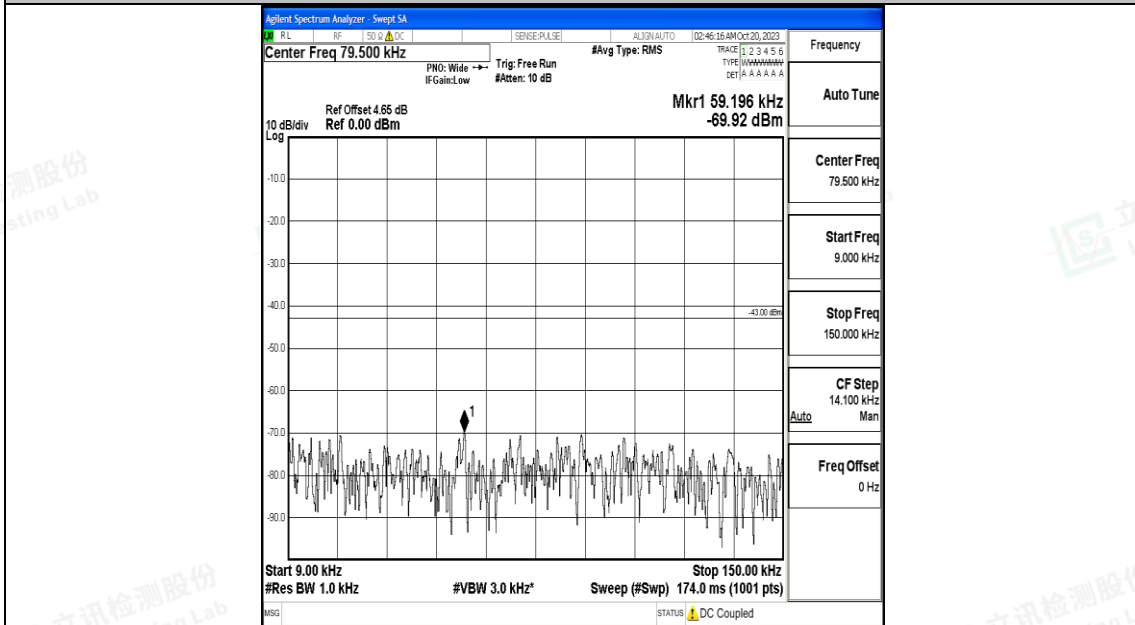

Band66_5MHz_16QAM_132647_1RB#0_3000~20000_3000~20000

Band66_10MHz_QPSK_132022_1RB#0_0.009~0.15_0.009~0.15

Band66_10MHz_QPSK_132022_1RB#0_0.15~30_0.15~30

Band66_10MHz_QPSK_132022_1RB#0_30~1000_30~1000

Band66_10MHz_QPSK_132022_1RB#0_1000~3000_1000~3000