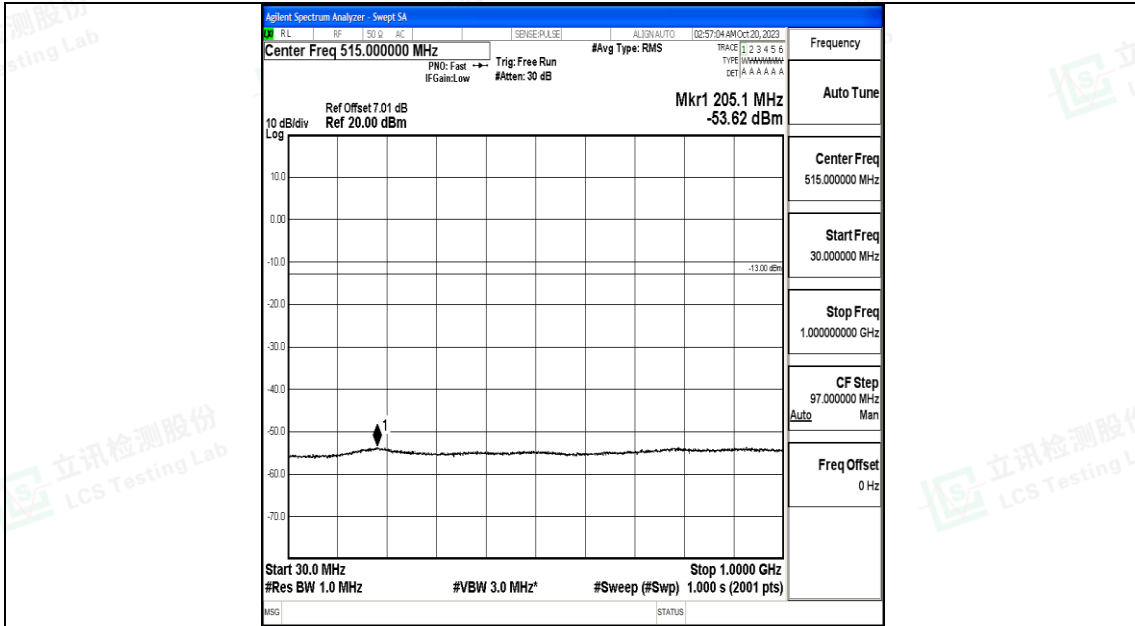

Band66_15MHz_16QAM_132597_1RB#0_0.15~30_0.15~30

Band66_15MHz_16QAM_132597_1RB#0_30~1000_30~1000