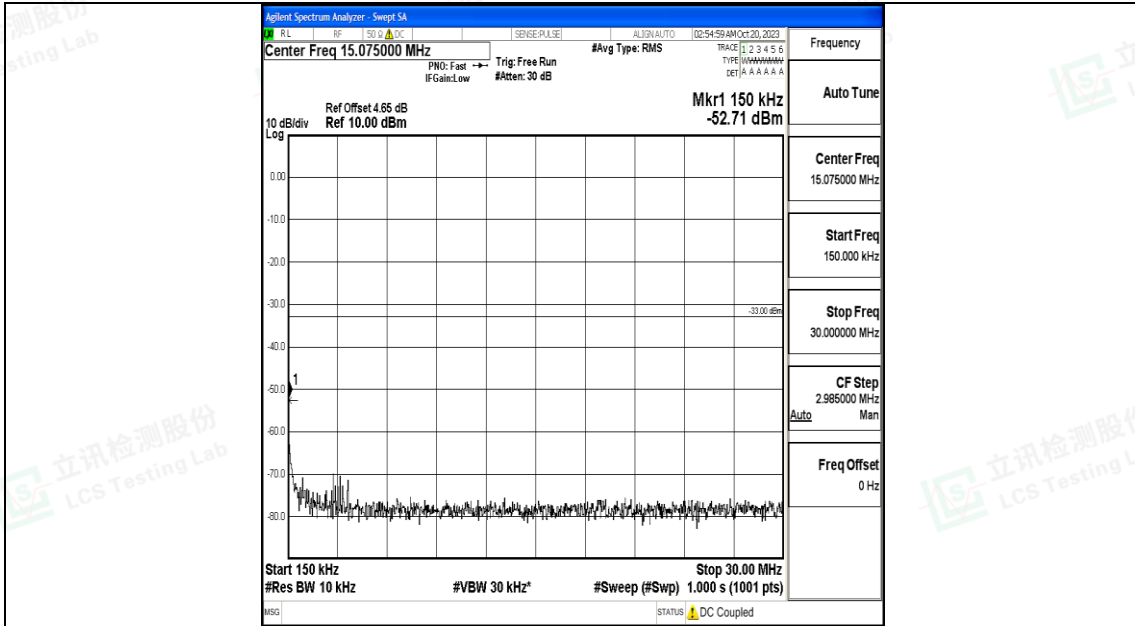

Band66_15MHz_16QAM_132047_1RB#0_0.15~30_0.15~30

Band66_15MHz_16QAM_132047_1RB#0_30~1000_30~1000

Band66_15MHz_16QAM_132047_1RB#0_1000~3000_1000~3000

Band66_15MHz_16QAM_132047_1RB#0_3000~20000_3000~20000

Band66_15MHz_QPSK_132322_1RB#0_0.009~0.15_0.009~0.15