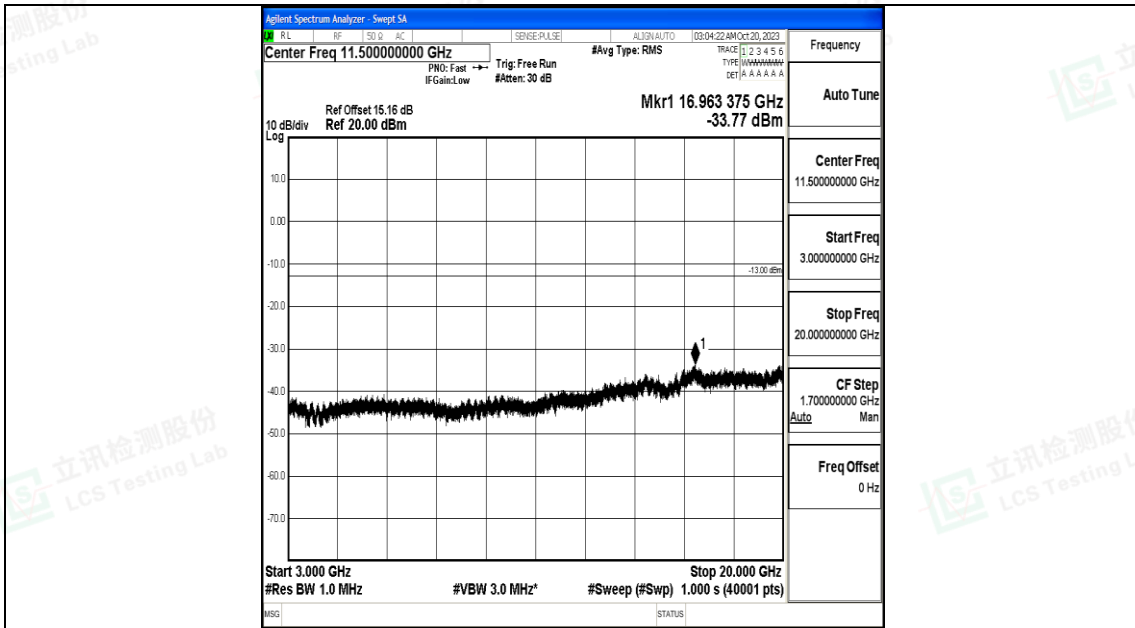

Band66_20MHz_16QAM_132572_1RB#0_1000~3000_1000~3000

Band66_20MHz_16QAM_132572_1RB#0_3000~20000_3000~20000