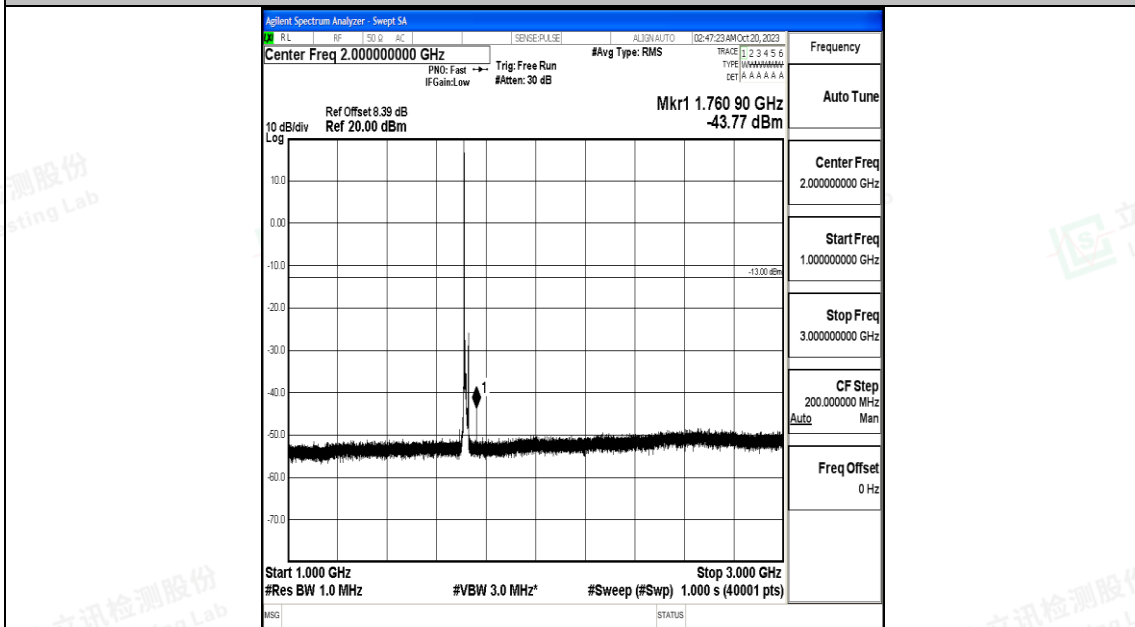

Band66_10MHz_QPSK_132022_1RB#0_3000~20000_3000~20000

Band66_10MHz_16QAM_132022_1RB#0_0.009~0.15_0.009~0.15

Band66_10MHz_16QAM_132022_1RB#0_0.15~30_0.15~30

Band66_10MHz_16QAM_132022_1RB#0_30~1000_30~1000

Band66_10MHz_16QAM_132022_1RB#0_1000~3000_1000~3000