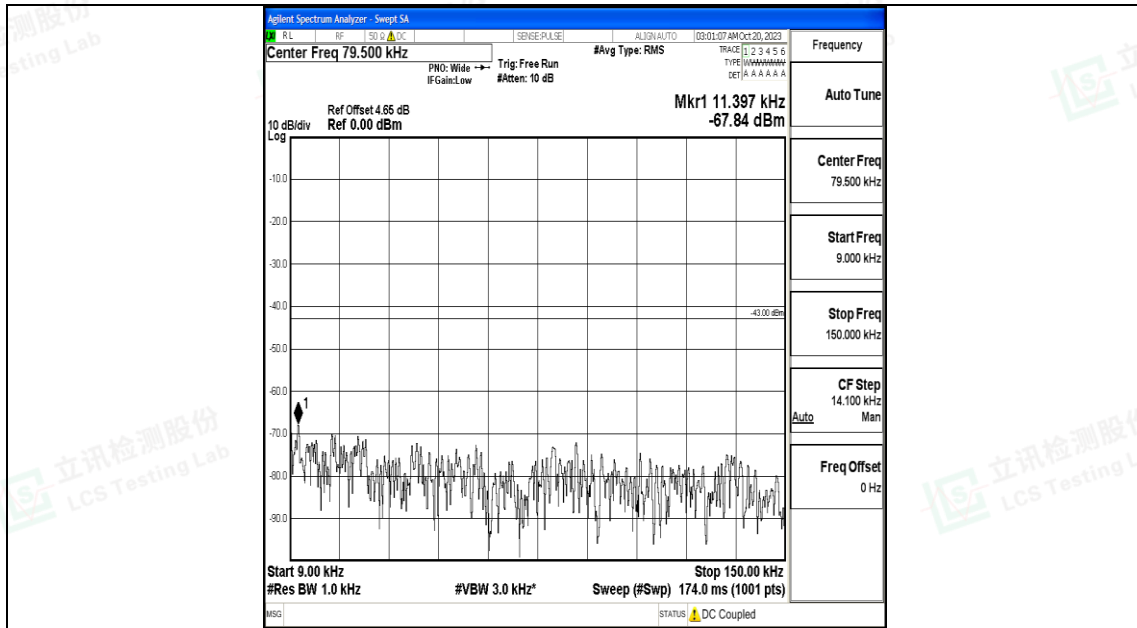

Band66_20MHz_QPSK_132072_1RB#0_0.15~30_0.15~30

Band66_20MHz_QPSK_132072_1RB#0_30~1000_30~1000

Band66_20MHz_QPSK_132072_1RB#0_1000~3000_1000~3000

Band66_20MHz_QPSK_132072_1RB#0_3000~20000_3000~20000

Band66_20MHz_16QAM_132072_1RB#0_0.009~0.15_0.009~0.15