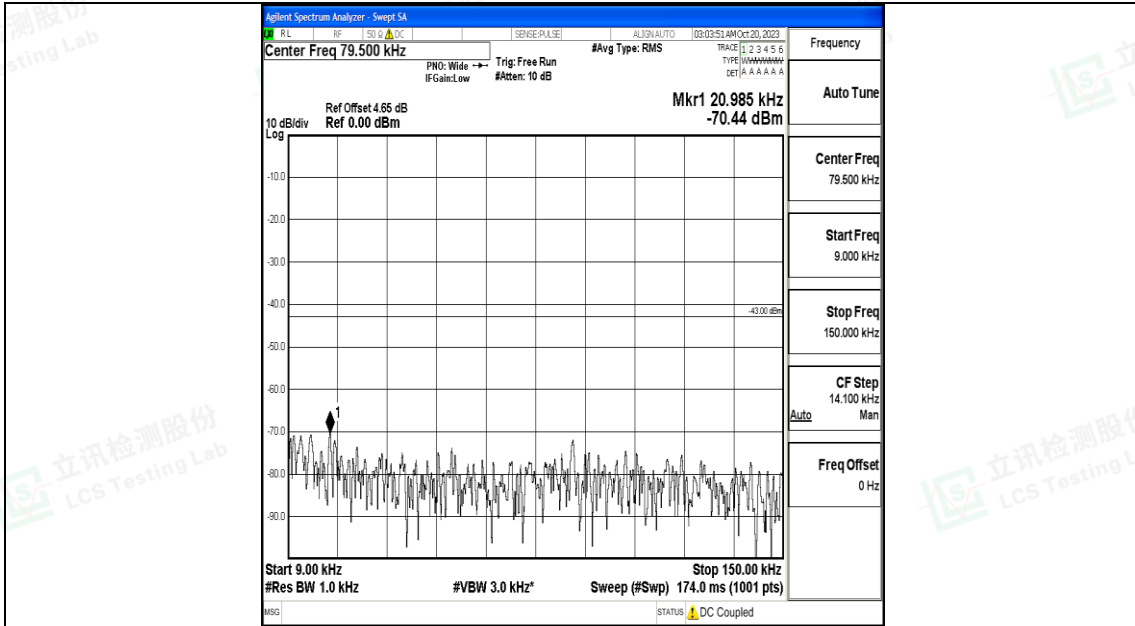

Band66_20MHz_QPSK_132572_1RB#0_3000~20000_3000~20000

Band66_20MHz_16QAM_132572_1RB#0_0.009~0.15_0.009~0.15