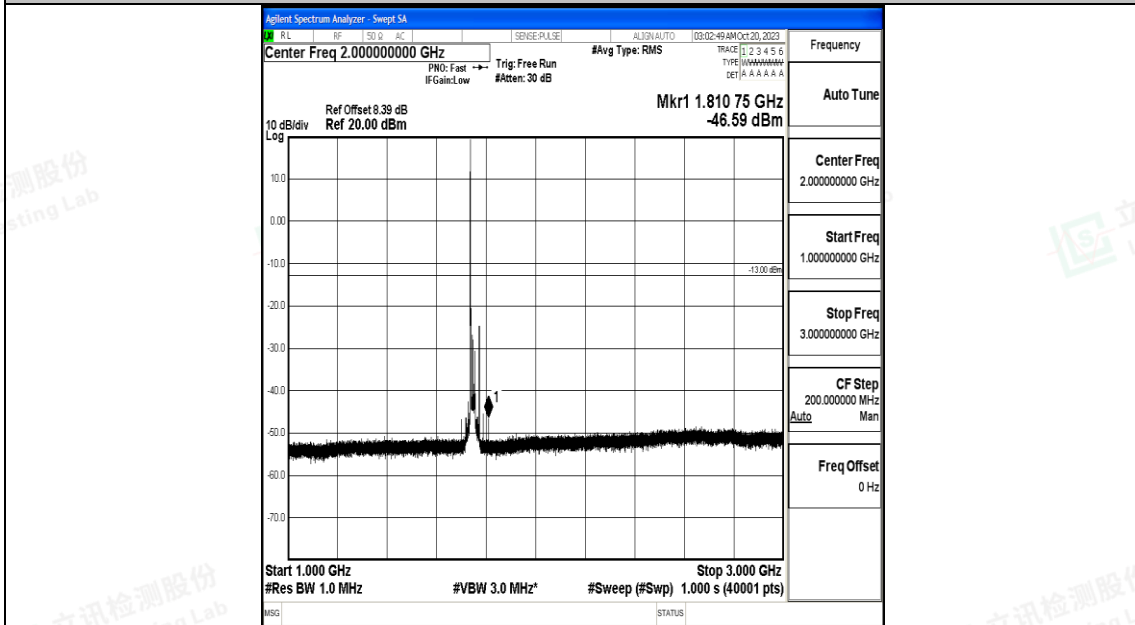

Band66_20MHz_16QAM_132322_1RB#0_30~1000_30~1000

Band66_20MHz_16QAM_132322_1RB#0_1000~3000_1000~3000