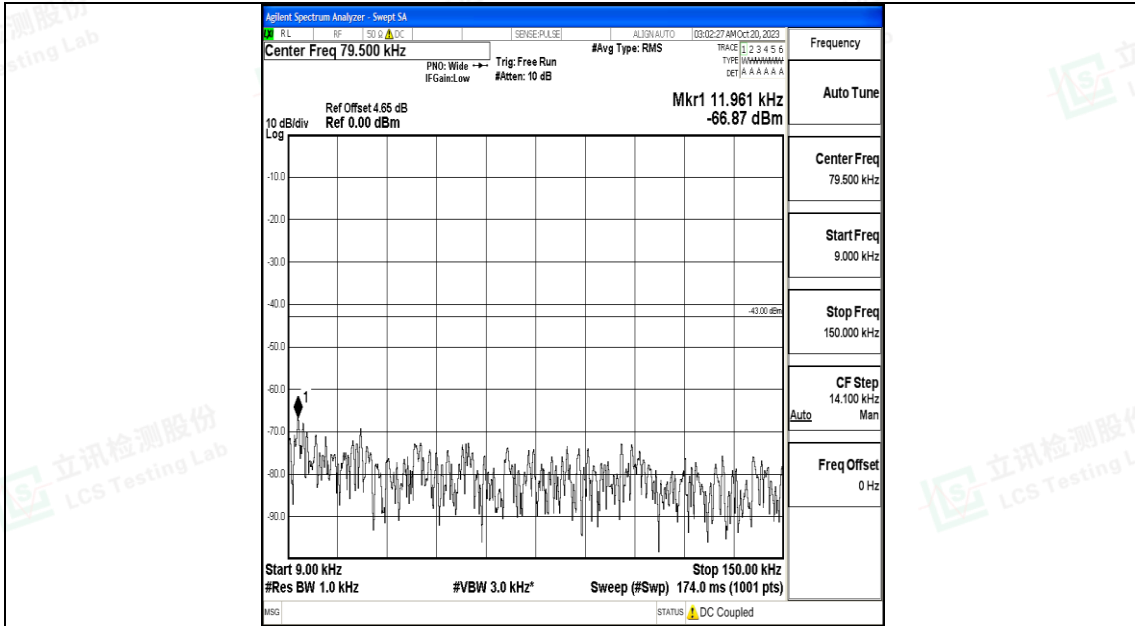

Band66_20MHz_QPSK_132322_1RB#0_0.15~30_0.15~30

Band66_20MHz_QPSK_132322_1RB#0_30~1000_30~1000

Band66_20MHz_QPSK_132322_1RB#0_1000~3000_1000~3000

Band66_20MHz_QPSK_132322_1RB#0_3000~20000_3000~20000

Band66_20MHz_16QAM_132322_1RB#0_0.009~0.15_0.009~0.15