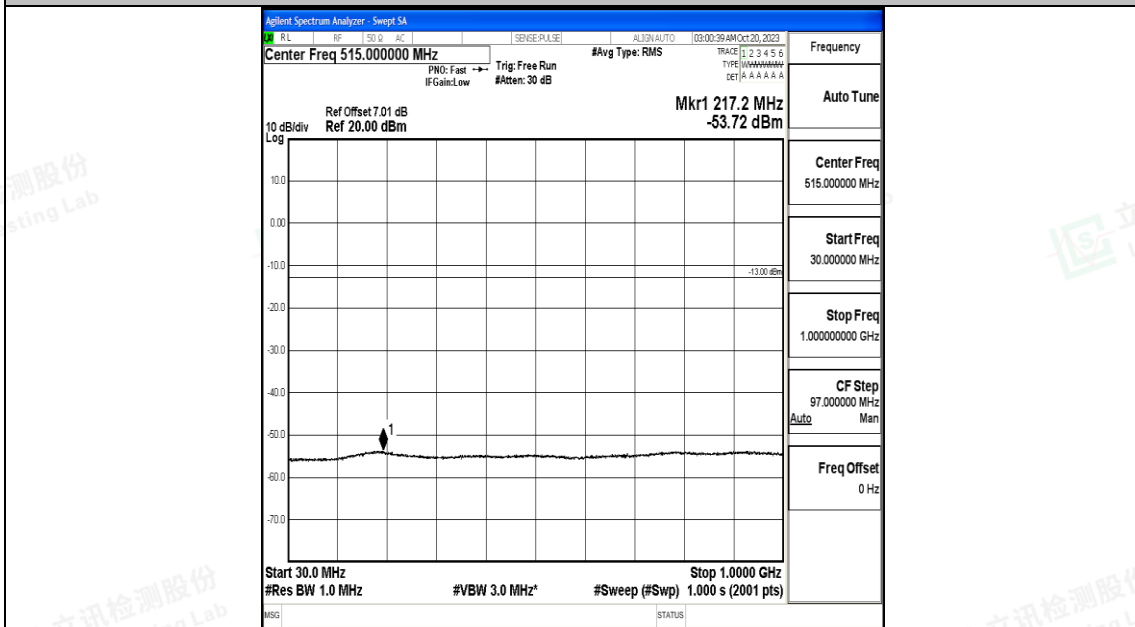

Band66_20MHz_QPSK_132072_1RB#0_0.15~30_0.15~30

Band66_20MHz_QPSK_132072_1RB#0_30~1000_30~1000