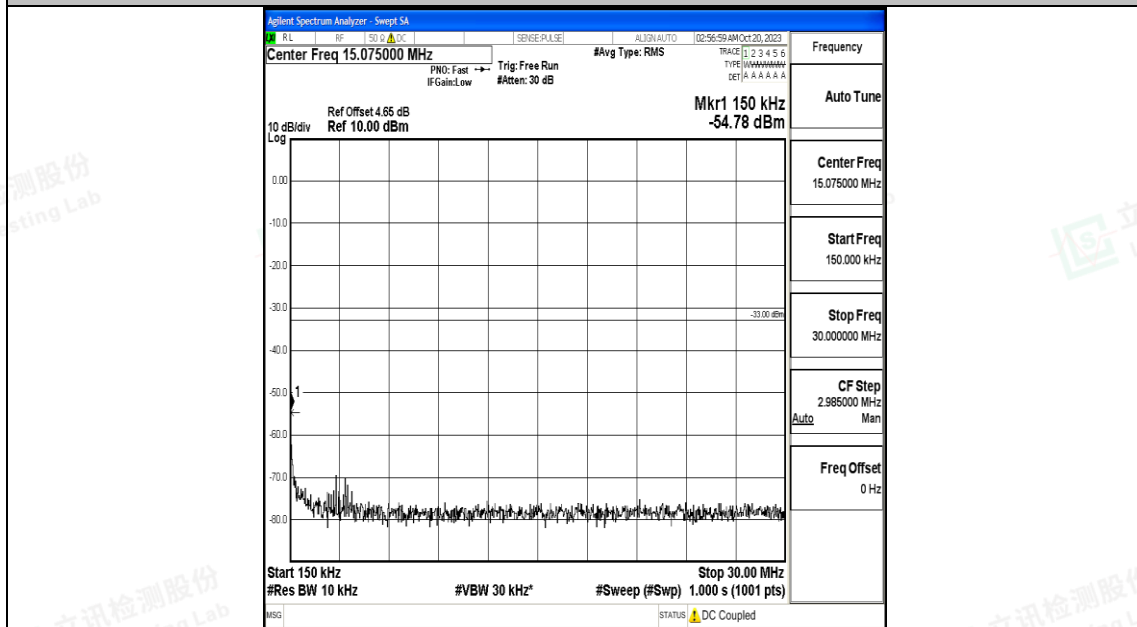

Band66_15MHz_QPSK_132597_1RB#0_0.15~30_0.15~30

Band66_15MHz_QPSK_132597_1RB#0_30~1000_30~1000

Band66_15MHz_QPSK_132597_1RB#0_1000~3000_1000~3000

Band66_15MHz_QPSK_132597_1RB#0_3000~20000_3000~20000

Band66_15MHz_16QAM_132597_1RB#0_0.009~0.15_0.009~0.15