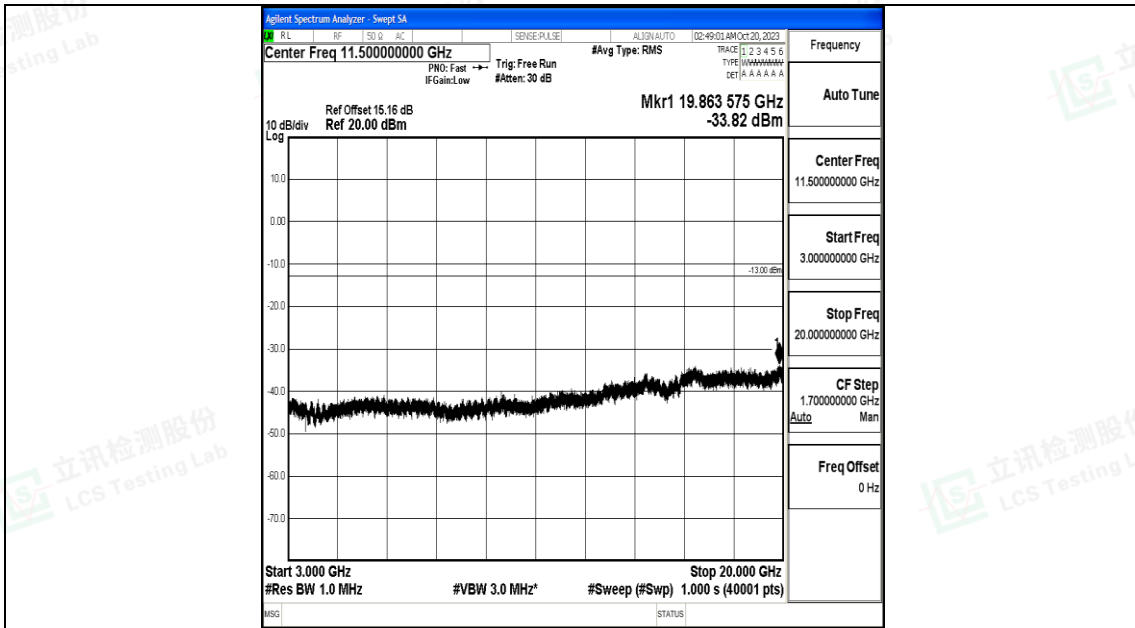

Band66_10MHz_QPSK_132322_1RB#0_3000~20000_3000~20000

Band66_10MHz_16QAM_132322_1RB#0_0.009~0.15_0.009~0.15

Band66_10MHz_16QAM_132322_1RB#0_0.15~30_0.15~30

Band66_10MHz_16QAM_132322_1RB#0_30~1000_30~1000

Band66_10MHz_16QAM_132322_1RB#0_1000~3000_1000~3000