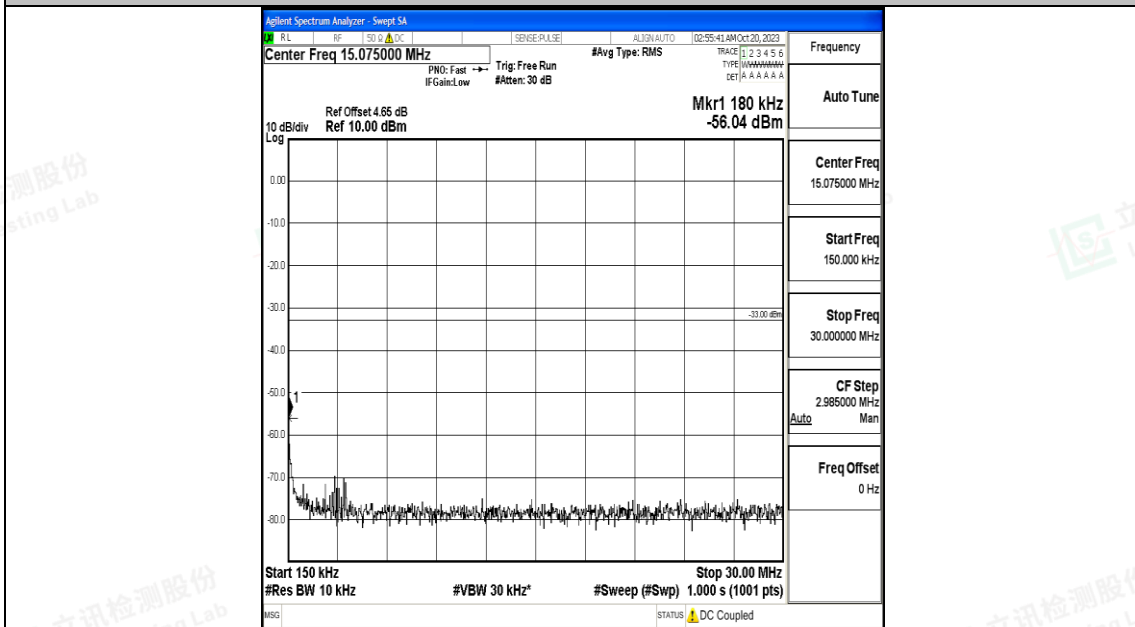

Band66_15MHz_QPSK_132322_1RB#0_0.15~30_0.15~30

Band66_15MHz_QPSK_132322_1RB#0_30~1000_30~1000

Band66_15MHz_QPSK_132322_1RB#0_1000~3000_1000~3000

Band66_15MHz_QPSK_132322_1RB#0_3000~20000_3000~20000

Band66_15MHz_16QAM_132322_1RB#0_0.009~0.15_0.009~0.15