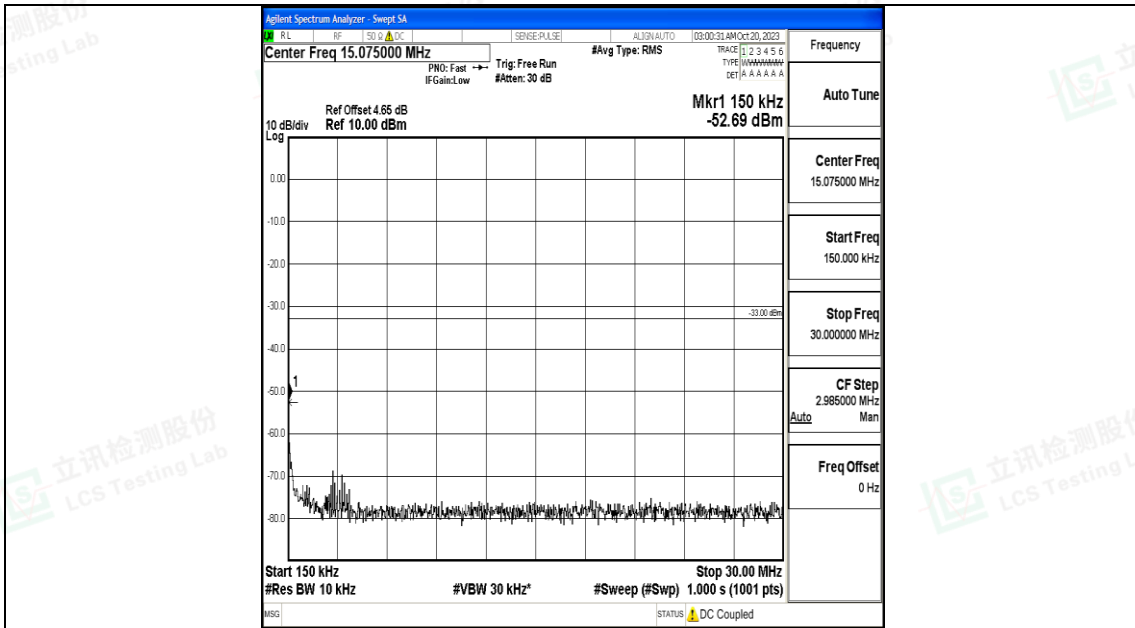

Band66_15MHz_16QAM_132597_1RB#0_0.15~30_0.15~30

Band66_15MHz_16QAM_132597_1RB#0_30~1000_30~1000

Band66_15MHz_16QAM_132597_1RB#0_1000~3000_1000~3000

Band66_15MHz_16QAM_132597_1RB#0_3000~20000_3000~20000

Band66_20MHz_QPSK_132072_1RB#0_0.009~0.15_0.009~0.15