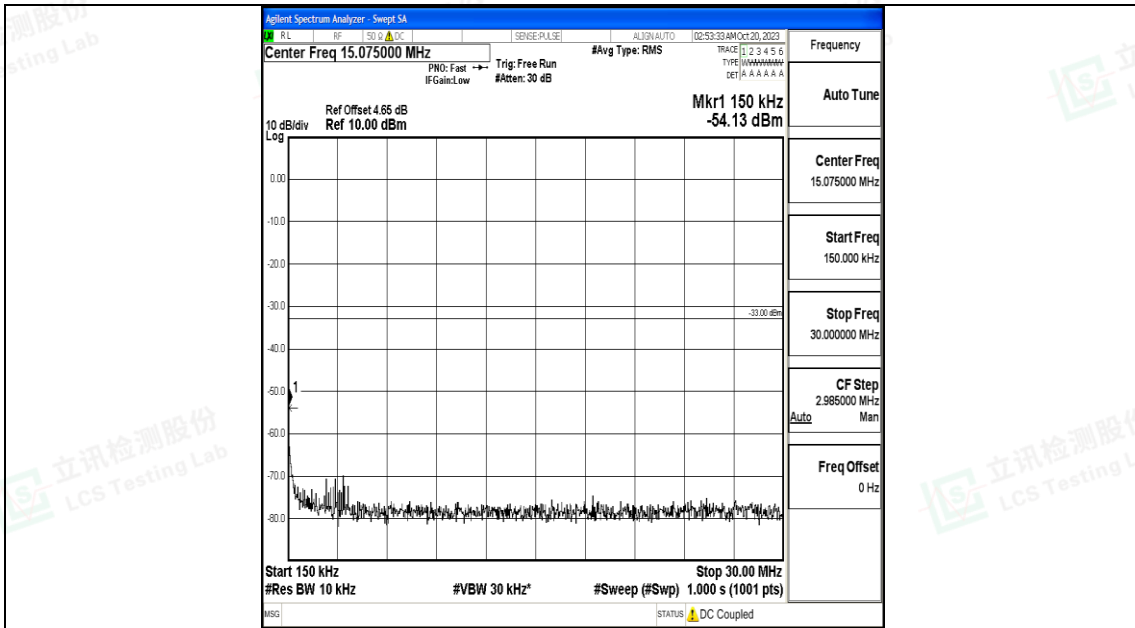

Band66_10MHz_16QAM_132622_1RB#0_0.15~30_0.15~30

Band66_10MHz_16QAM_132622_1RB#0_30~1000_30~1000

Band66_10MHz_16QAM_132622_1RB#0_1000~3000_1000~3000

Band66_10MHz_16QAM_132622_1RB#0_3000~20000_3000~20000

Band66_15MHz_QPSK_132047_1RB#0_0.009~0.15_0.009~0.15