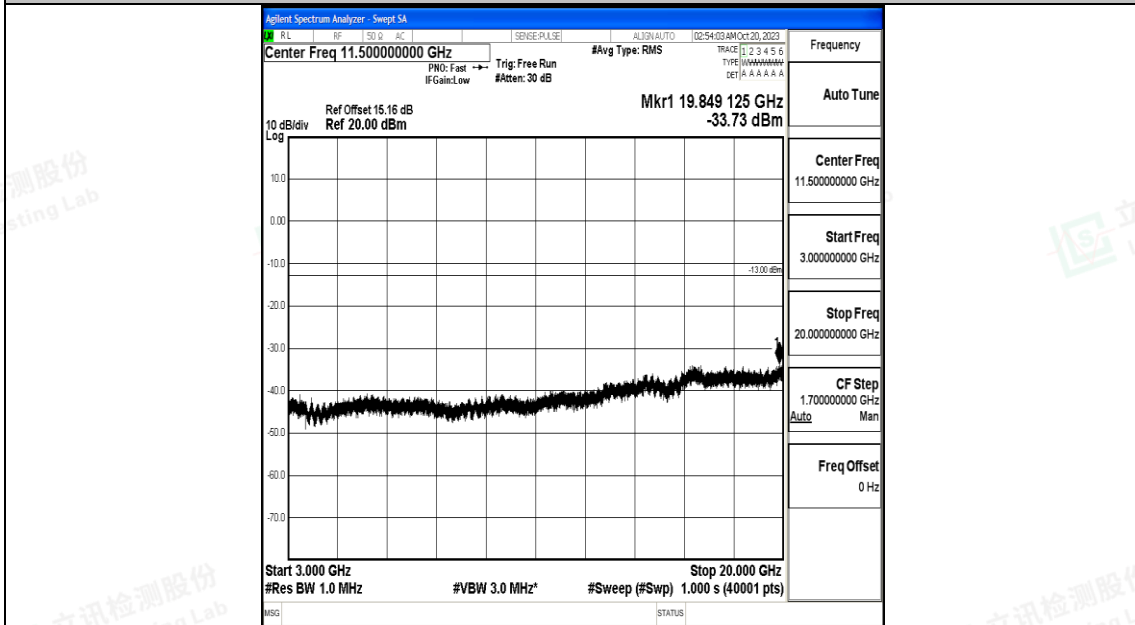

Band66_15MHz_QPSK_132047_1RB#0_0.15~30_0.15~30

Band66_15MHz_QPSK_132047_1RB#0_30~1000_30~1000

Band66_15MHz_QPSK_132047_1RB#0_1000~3000_1000~3000

Band66_15MHz_QPSK_132047_1RB#0_3000~20000_3000~20000

Band66_15MHz_16QAM_132047_1RB#0_0.009~0.15_0.009~0.15