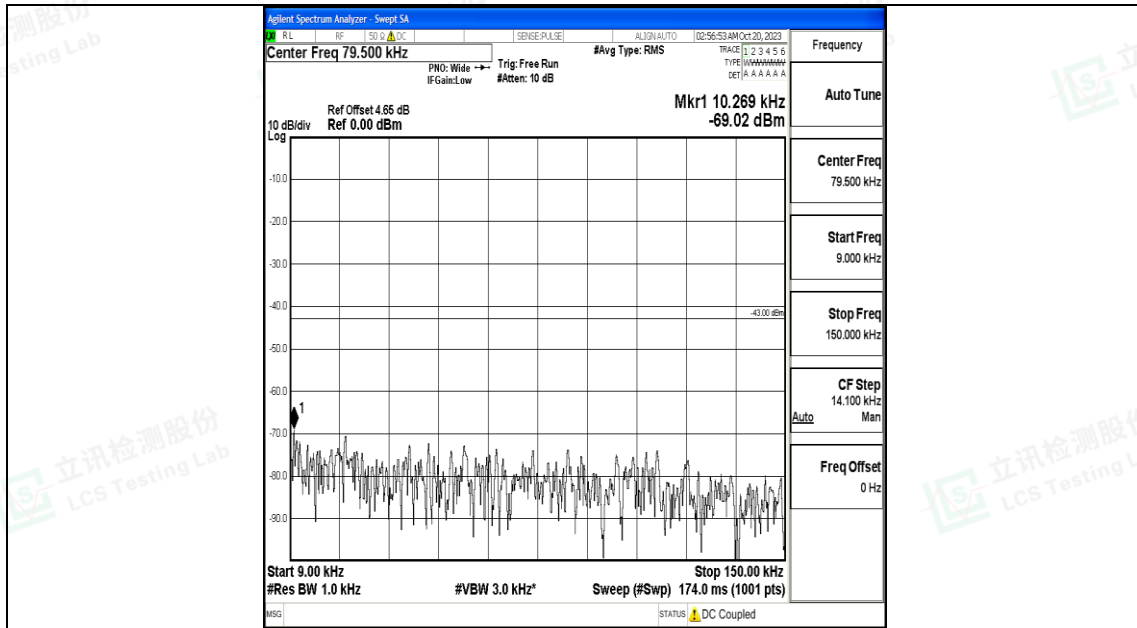

Band66_15MHz_QPSK_132597_1RB#0_0.15~30_0.15~30

Band66_15MHz_QPSK_132597_1RB#0_30~1000_30~1000

Band66_15MHz_QPSK_132597_1RB#0_1000~3000_1000~3000

Band66_15MHz_QPSK_132597_1RB#0_3000~20000_3000~20000

Band66_15MHz_16QAM_132597_1RB#0_0.009~0.15_0.009~0.15