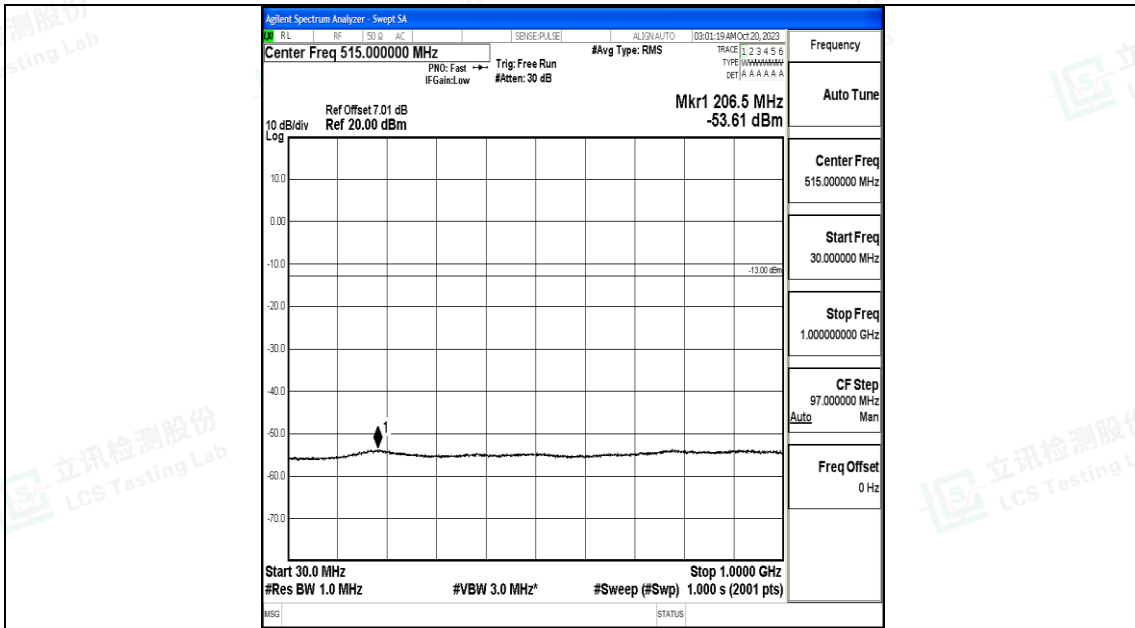

Band66_20MHz_16QAM_132072_1RB#0_0.15~30_0.15~30

Band66_20MHz_16QAM_132072_1RB#0_30~1000_30~1000