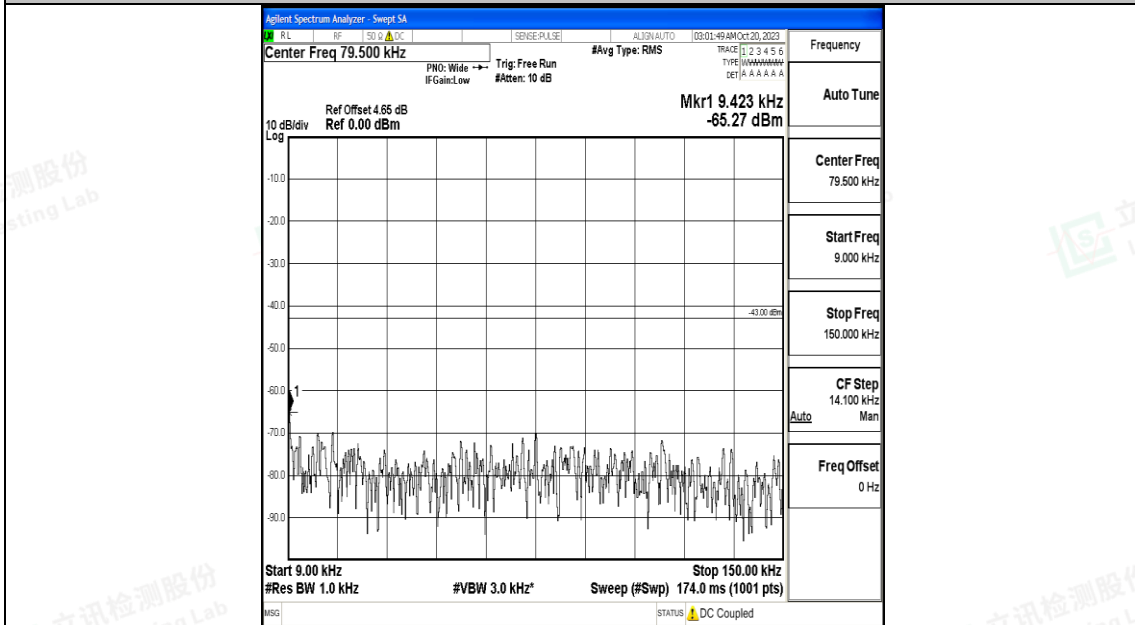

Band66_20MHz_16QAM_132072_1RB#0_0.15~30_0.15~30

Band66_20MHz_16QAM_132072_1RB#0_30~1000_30~1000

Band66_20MHz_16QAM_132072_1RB#0_1000~3000_1000~3000

Band66_20MHz_16QAM_132072_1RB#0_3000~20000_3000~20000

Band66_20MHz_QPSK_132322_1RB#0_0.009~0.15_0.009~0.15