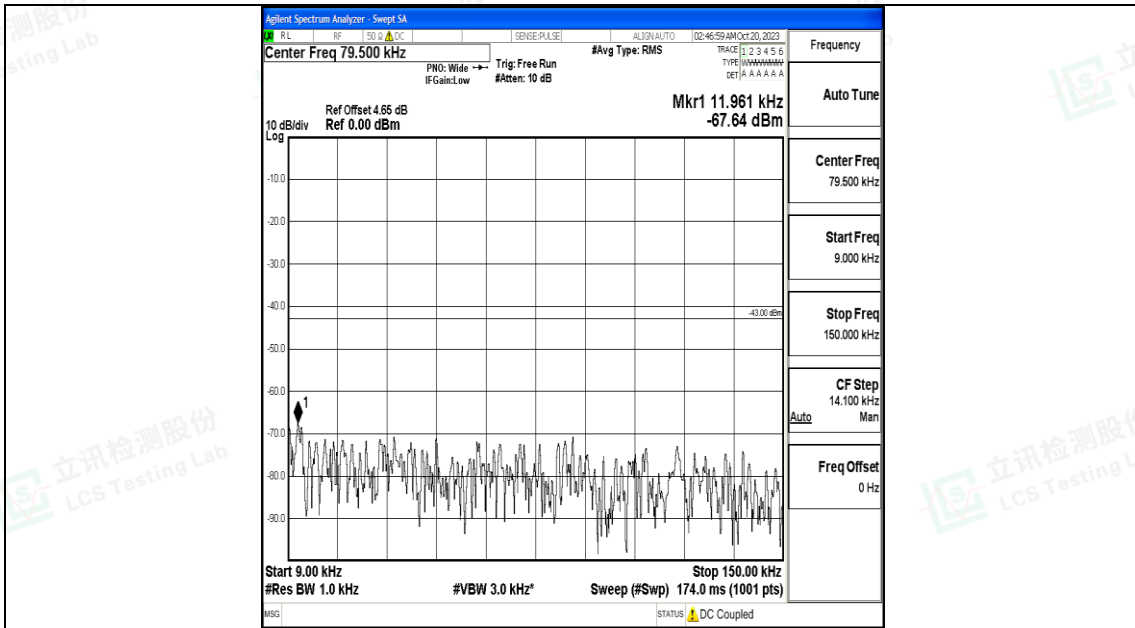

Band66_10MHz_QPSK_132022_1RB#0_3000~20000_3000~20000

Band66_10MHz_16QAM_132022_1RB#0_0.009~0.15_0.009~0.15