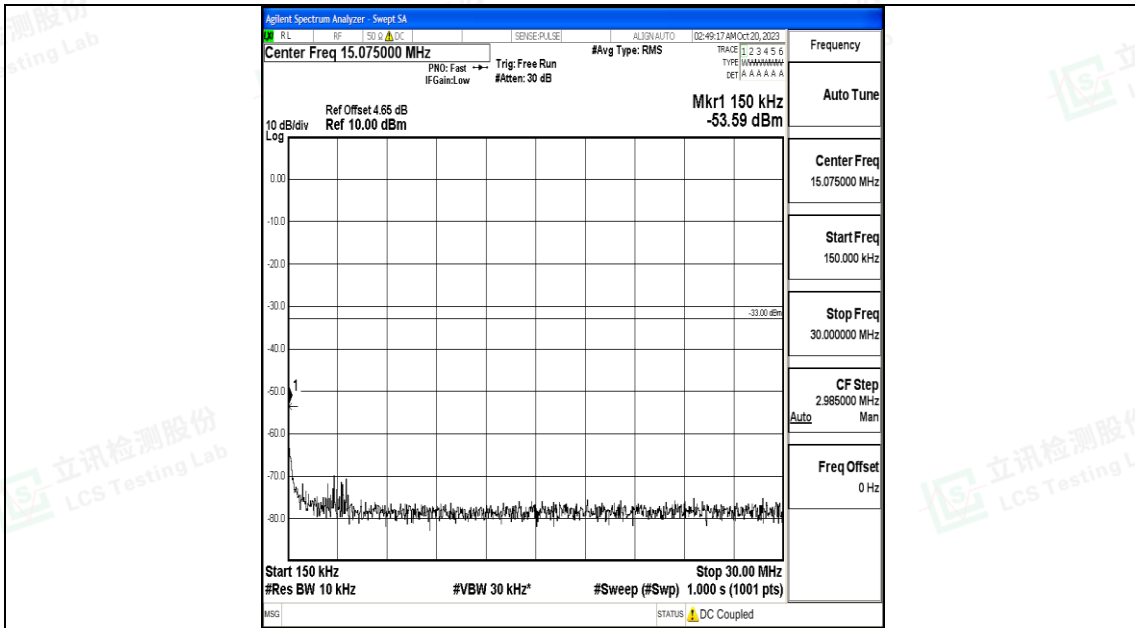

Band66_10MHz_QPSK_132322_1RB#0_3000~20000_3000~20000

Band66_10MHz_16QAM_132322_1RB#0_0.009~0.15_0.009~0.15

Band66_10MHz_16QAM_132322_1RB#0_0.15~30_0.15~30

Band66_10MHz_16QAM_132322_1RB#0_30~1000_30~1000

Band66_10MHz_16QAM_132322_1RB#0_1000~3000_1000~3000