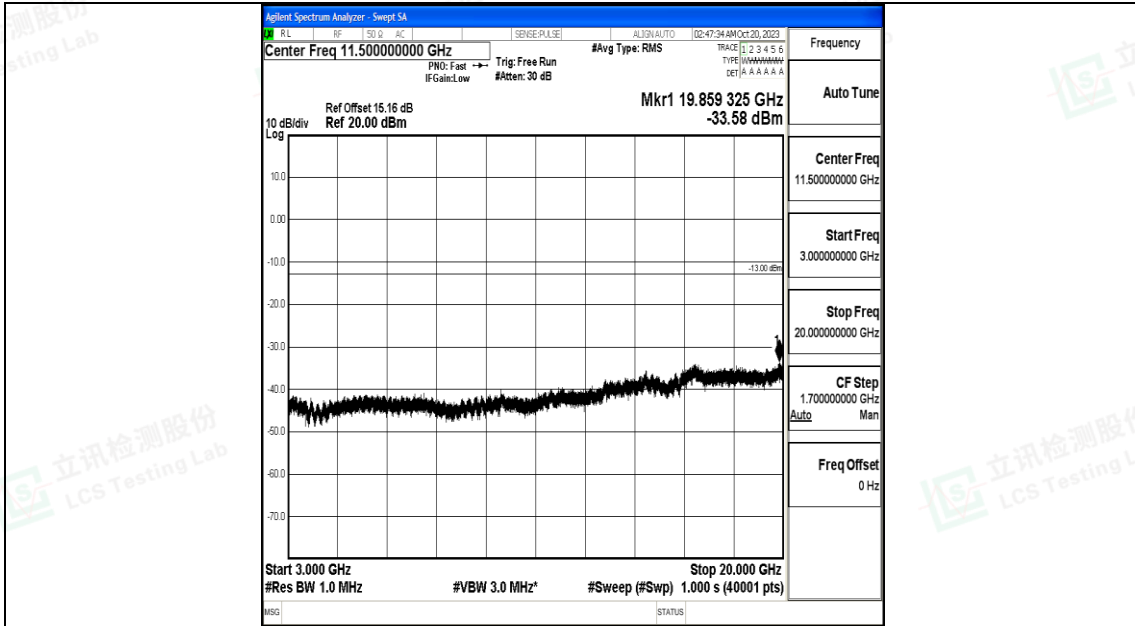

Band66_10MHz_QPSK_132022_1RB#0_3000~20000_3000~20000

Band66_10MHz_16QAM_132022_1RB#0_0.009~0.15_0.009~0.15

Band66_10MHz_16QAM_132022_1RB#0_0.15~30_0.15~30

Band66_10MHz_16QAM_132022_1RB#0_30~1000_30~1000

Band66_10MHz_16QAM_132022_1RB#0_1000~3000_1000~3000