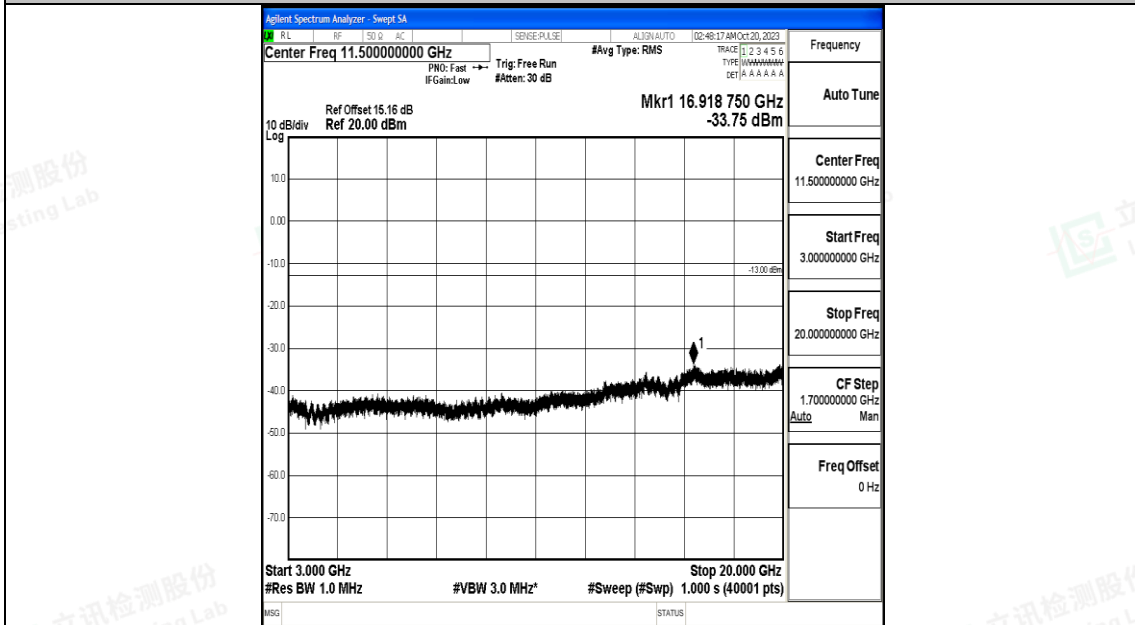

Band66_10MHz_16QAM_132022_1RB#0_3000~20000_3000~20000

Band66_10MHz_QPSK_132322_1RB#0_0.009~0.15_0.009~0.15

Band66_10MHz_QPSK_132322_1RB#0_0.15~30_0.15~30

Band66_10MHz_QPSK_132322_1RB#0_30~1000_30~1000

Band66_10MHz_QPSK_132322_1RB#0_1000~3000_1000~3000