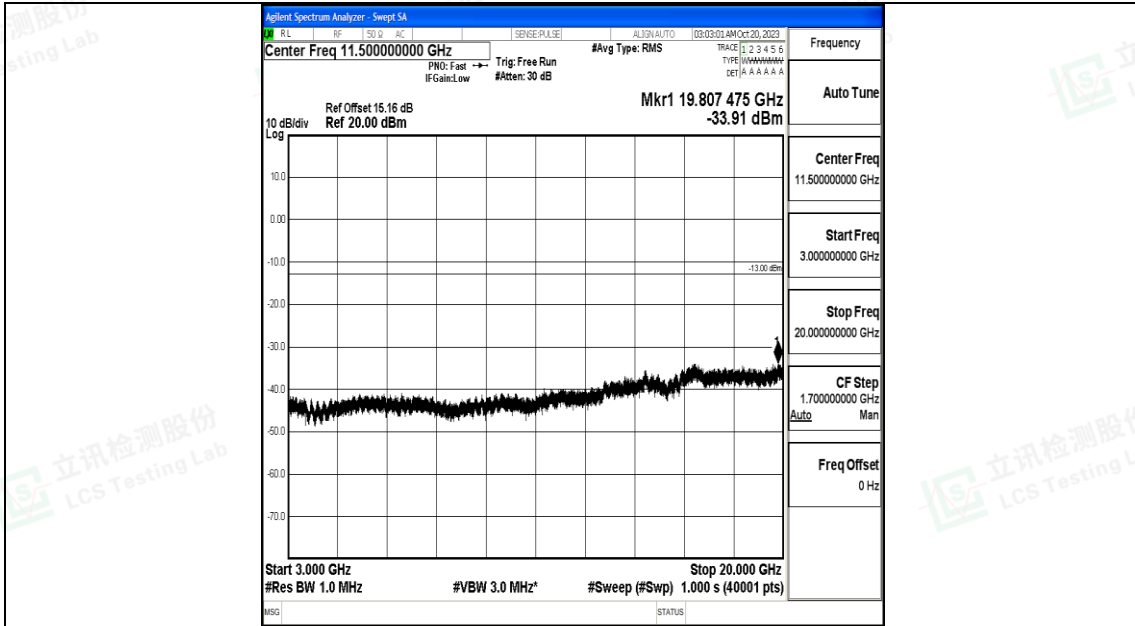

Band66_20MHz_16QAM_132322_1RB#0_0.15~30_0.15~30

Band66_20MHz_16QAM_132322_1RB#0_30~1000_30~1000

Band66_20MHz_16QAM_132322_1RB#0_1000~3000_1000~3000

Band66_20MHz_QPSK_132572_1RB#0_0.15~30_0.15~30

Band66_20MHz_QPSK_132572_1RB#0_30~1000_30~1000