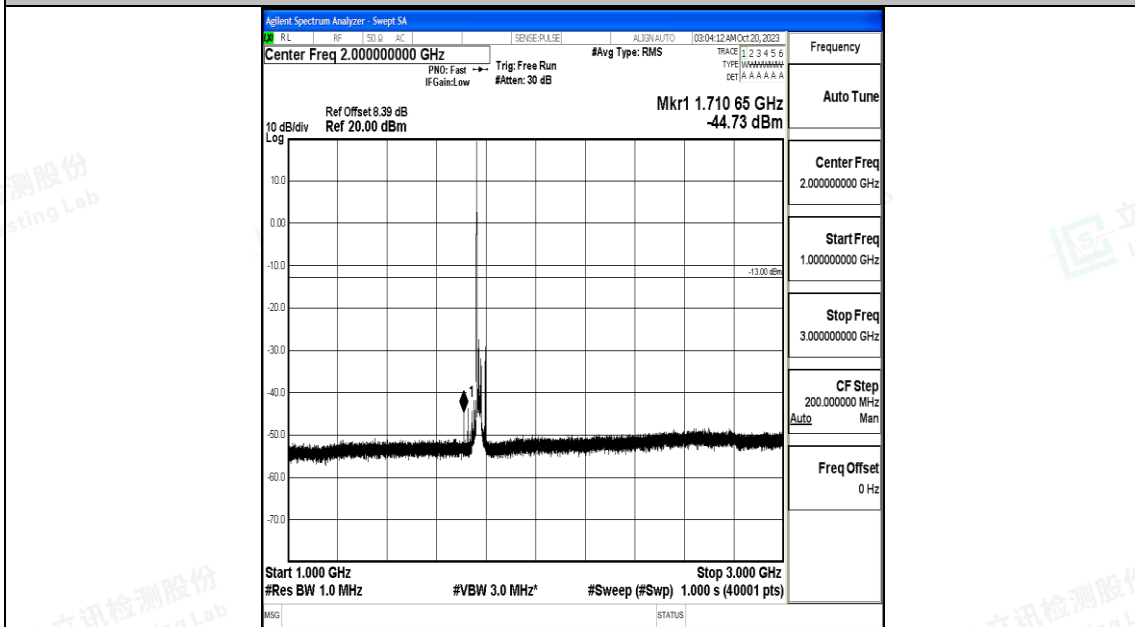

Band66_20MHz_16QAM_132572_1RB#0_30~1000_30~1000

Band66_20MHz_16QAM_132572_1RB#0_1000~3000_1000~3000