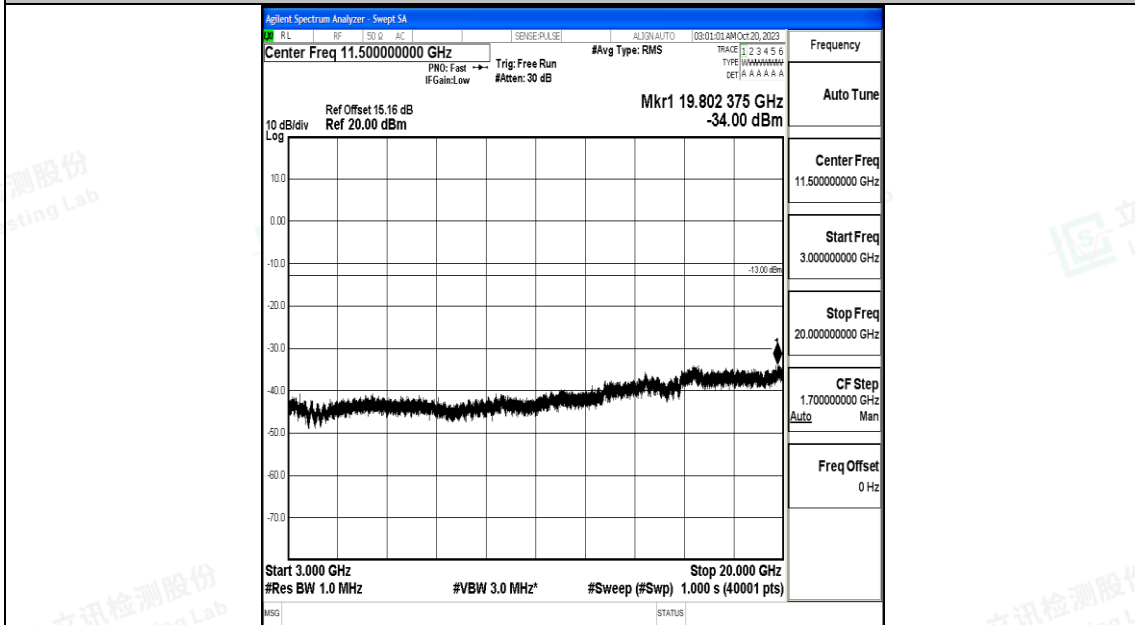

Band66_20MHz_QPSK_132072_1RB#0_0.15~30_0.15~30

Band66_20MHz_QPSK_132072_1RB#0_30~1000_30~1000

Band66_20MHz_QPSK_132072_1RB#0_1000~3000_1000~3000

Band66_20MHz_QPSK_132072_1RB#0_3000~20000_3000~20000

Band66_20MHz_16QAM_132072_1RB#0_0.009~0.15_0.009~0.15