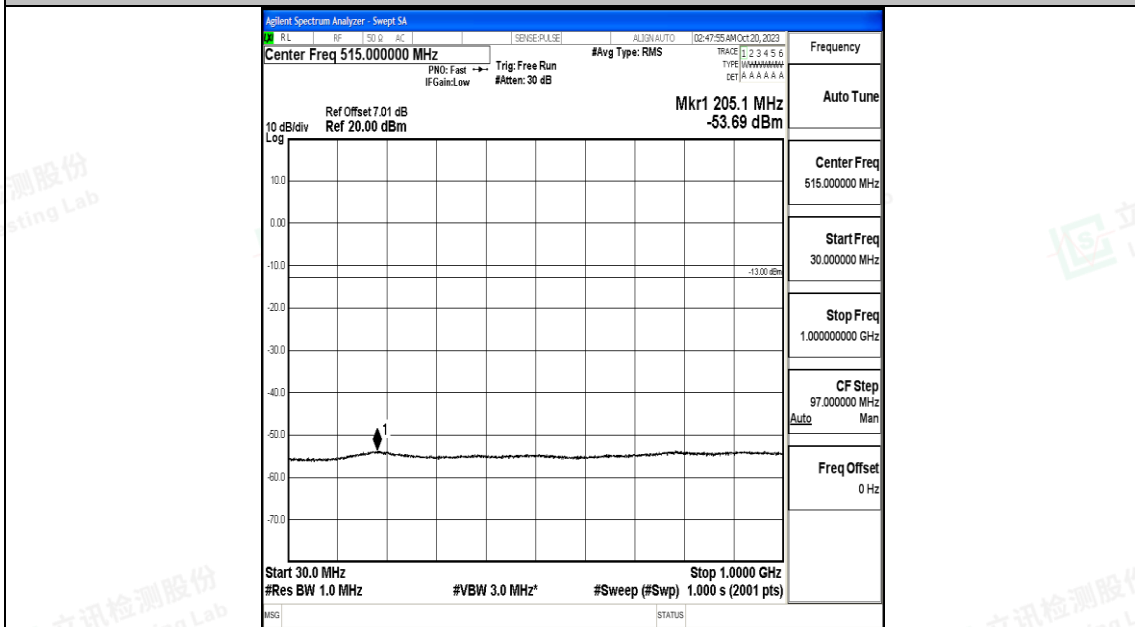

Band66_10MHz_16QAM_132022_1RB#0_3000~20000_3000~20000

Band66_10MHz_QPSK_132322_1RB#0_0.009~0.15_0.009~0.15

Band66_10MHz_QPSK_132322_1RB#0_0.15~30_0.15~30

Band66_10MHz_QPSK_132322_1RB#0_30~1000_30~1000

Band66_10MHz_QPSK_132322_1RB#0_1000~3000_1000~3000