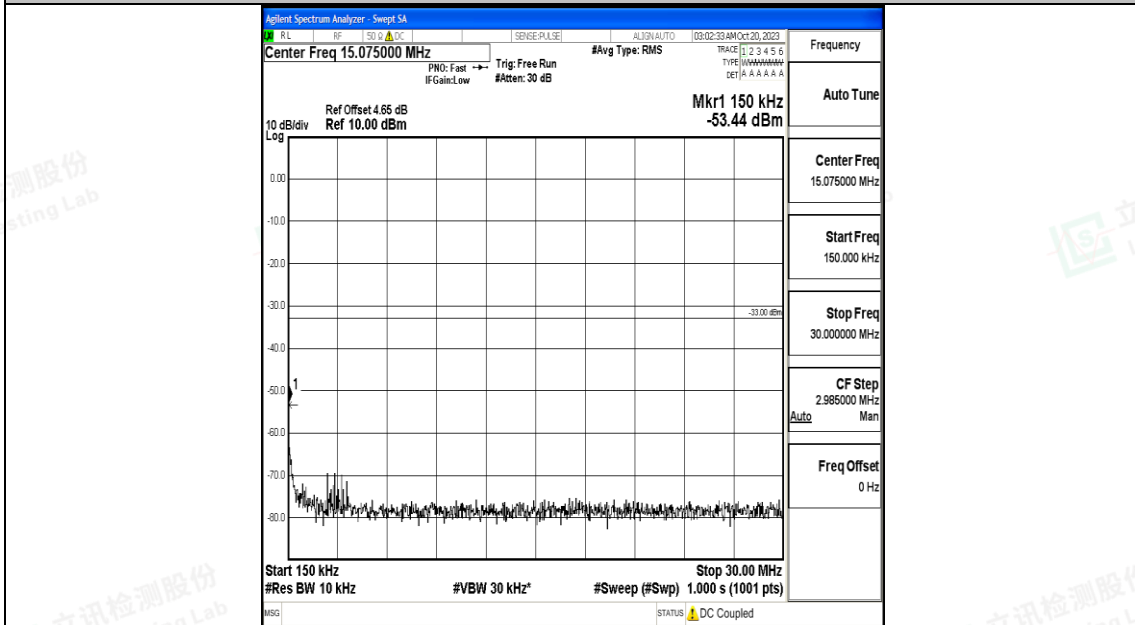

Band66_20MHz_QPSK_132322_1RB#0_0.15~30_0.15~30

Band66_20MHz_QPSK_132322_1RB#0_30~1000_30~1000

Band66_20MHz_QPSK_132322_1RB#0_1000~3000_1000~3000

Band66_20MHz_QPSK_132322_1RB#0_3000~20000_3000~20000

Band66_20MHz_16QAM_132322_1RB#0_0.009~0.15_0.009~0.15