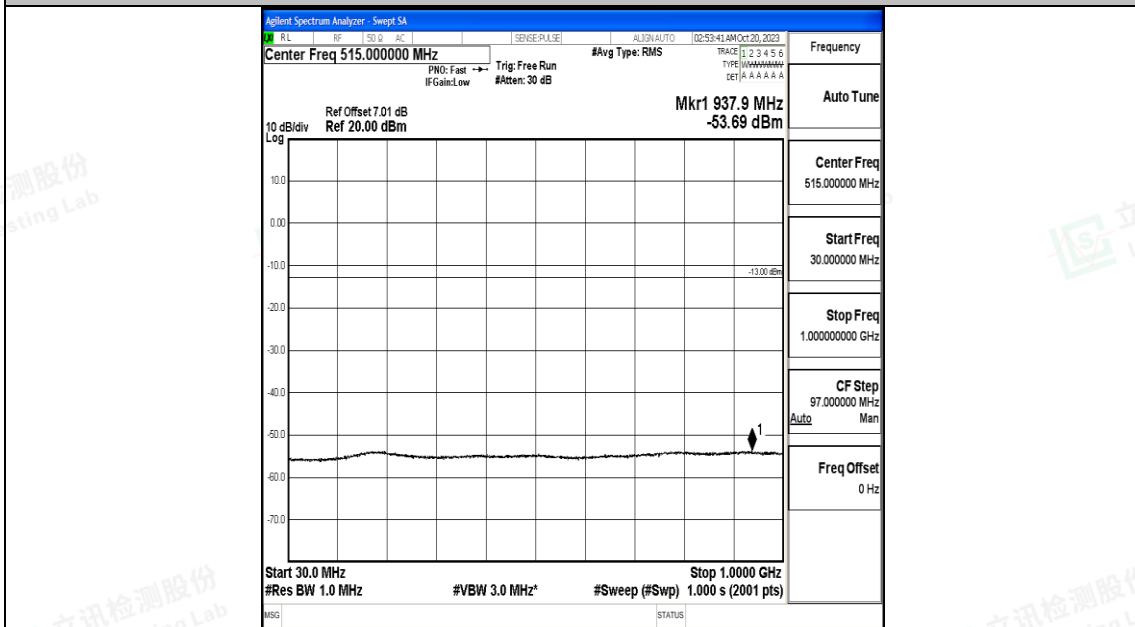

Band66_15MHz_QPSK_132047_1RB#0_0.15~30_0.15~30

Band66_15MHz_QPSK_132047_1RB#0_30~1000_30~1000