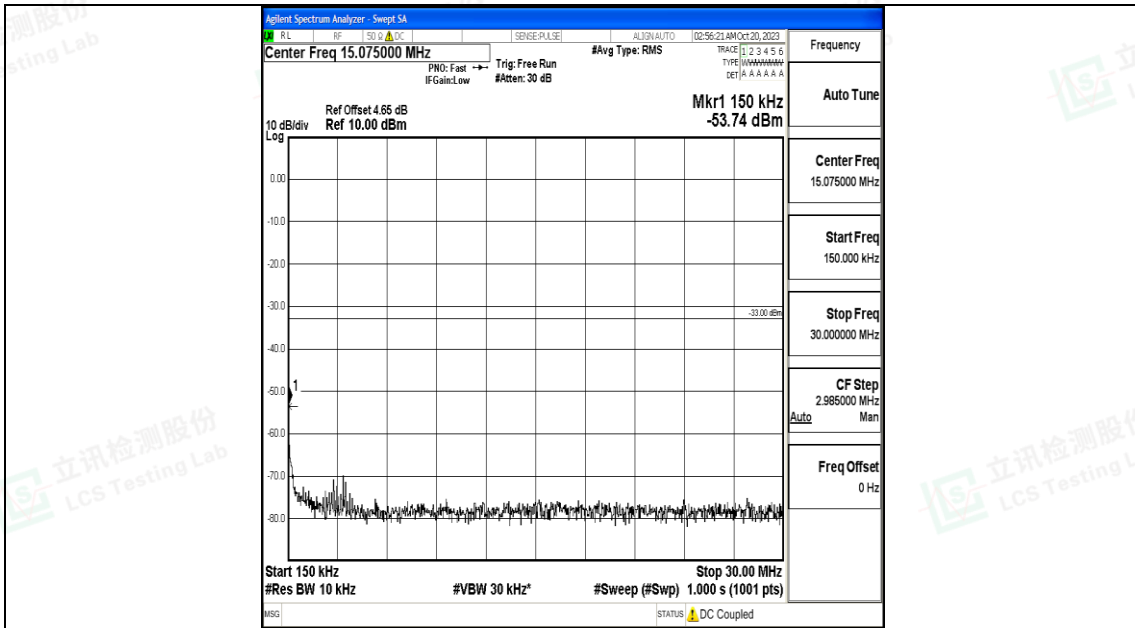

Band66_15MHz_16QAM_132322_1RB#0_0.15~30_0.15~30

Band66_15MHz_16QAM_132322_1RB#0_30~1000_30~1000

Band66_15MHz_16QAM_132322_1RB#0_1000~3000_1000~3000

Band66_15MHz_16QAM_132322_1RB#0_3000~20000_3000~20000

Band66_15MHz_QPSK_132597_1RB#0_0.009~0.15_0.009~0.15