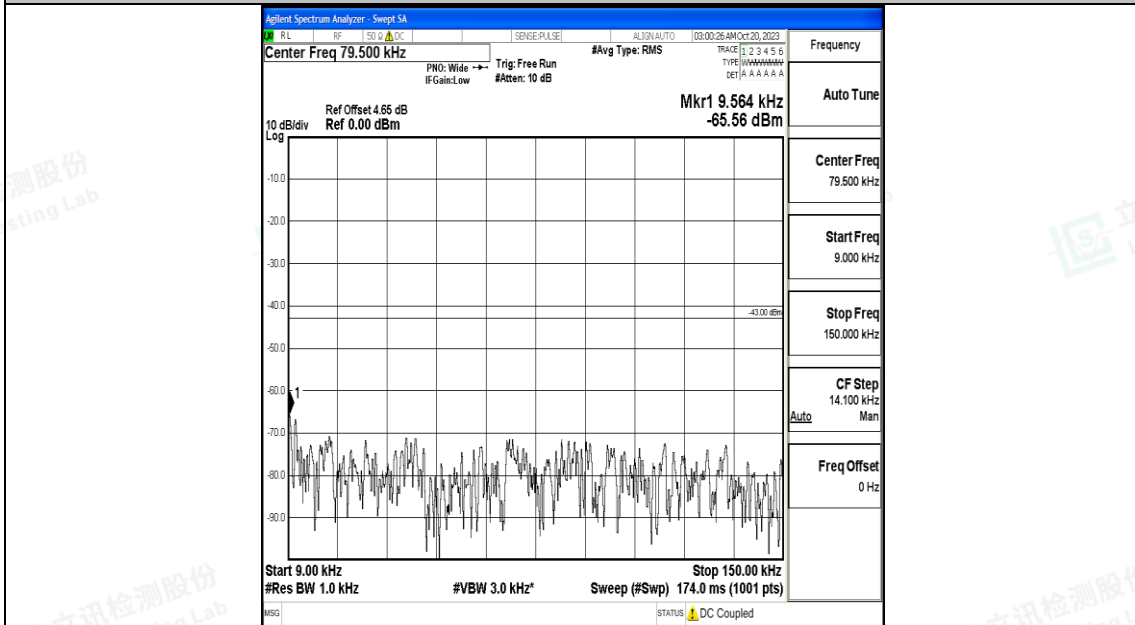

Band66_15MHz_16QAM_132597_1RB#0_0.15~30_0.15~30

Band66_15MHz_16QAM_132597_1RB#0_30~1000_30~1000

Band66_15MHz_16QAM_132597_1RB#0_1000~3000_1000~3000

Band66_15MHz_16QAM_132597_1RB#0_3000~20000_3000~20000

Band66_20MHz_QPSK_132072_1RB#0_0.009~0.15_0.009~0.15