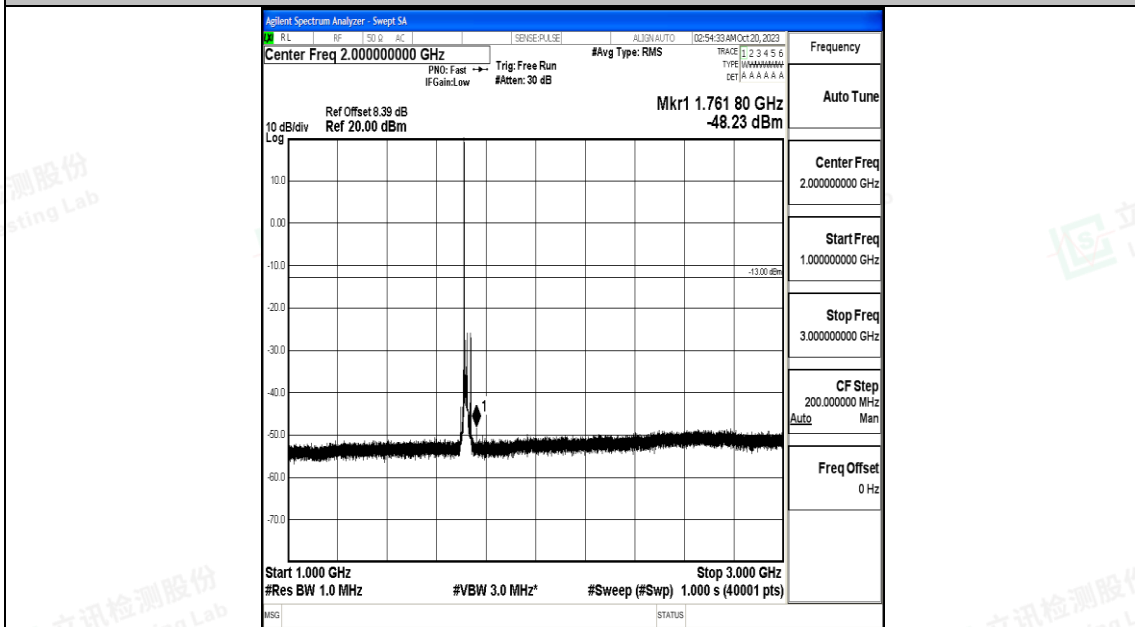

Band66_15MHz_16QAM_132047_1RB#0_30~1000_30~1000

Band66_15MHz_16QAM_132047_1RB#0_1000~3000_1000~3000