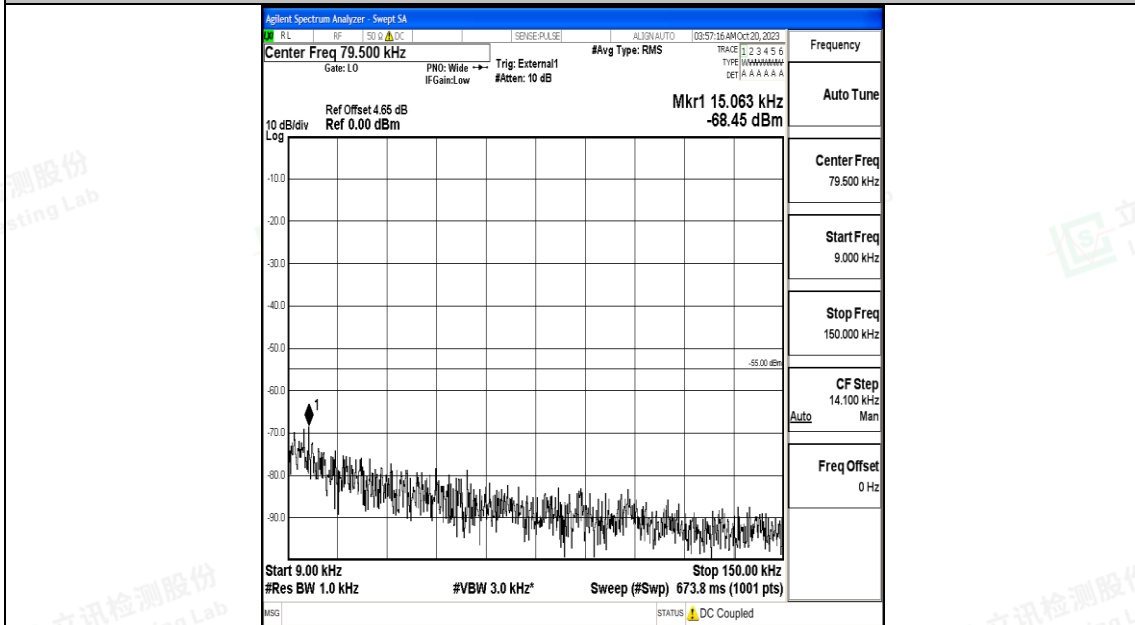

Band41_10MHz_QPSK_39700_1RB#0_20000~27000_20000~27000

Band41_10MHz_16QAM_39700_1RB#0_0.009~0.15_0.009~0.15