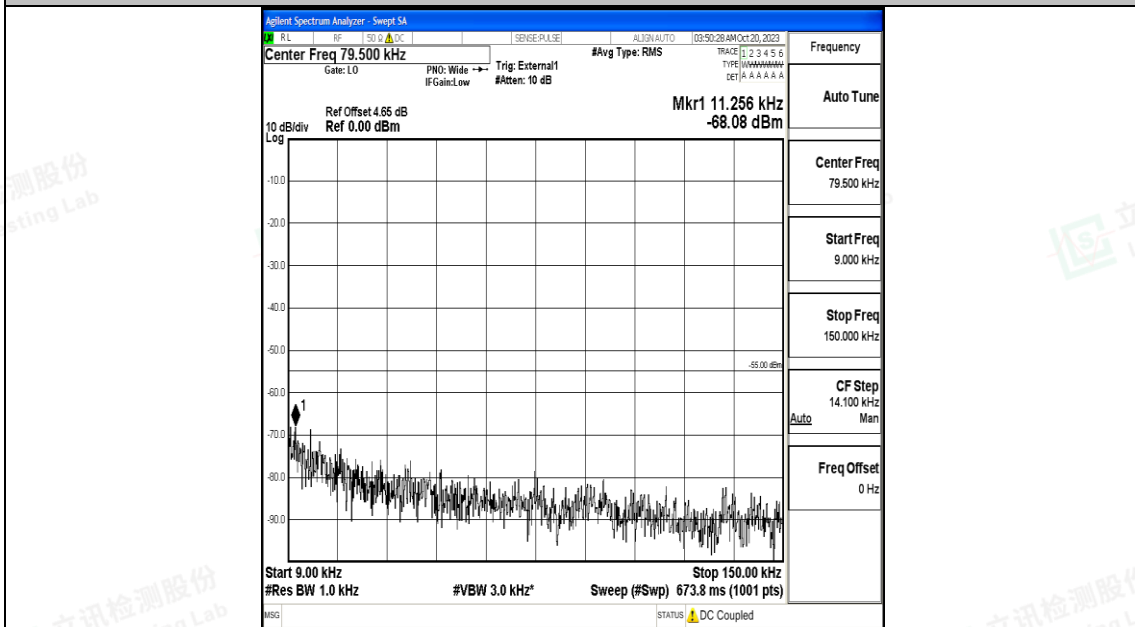

Band41_5MHz_QPSK_41565_1RB#0_20000~27000_20000~27000

Band41_5MHz_16QAM_41565_1RB#0_0.009~0.15_0.009~0.15