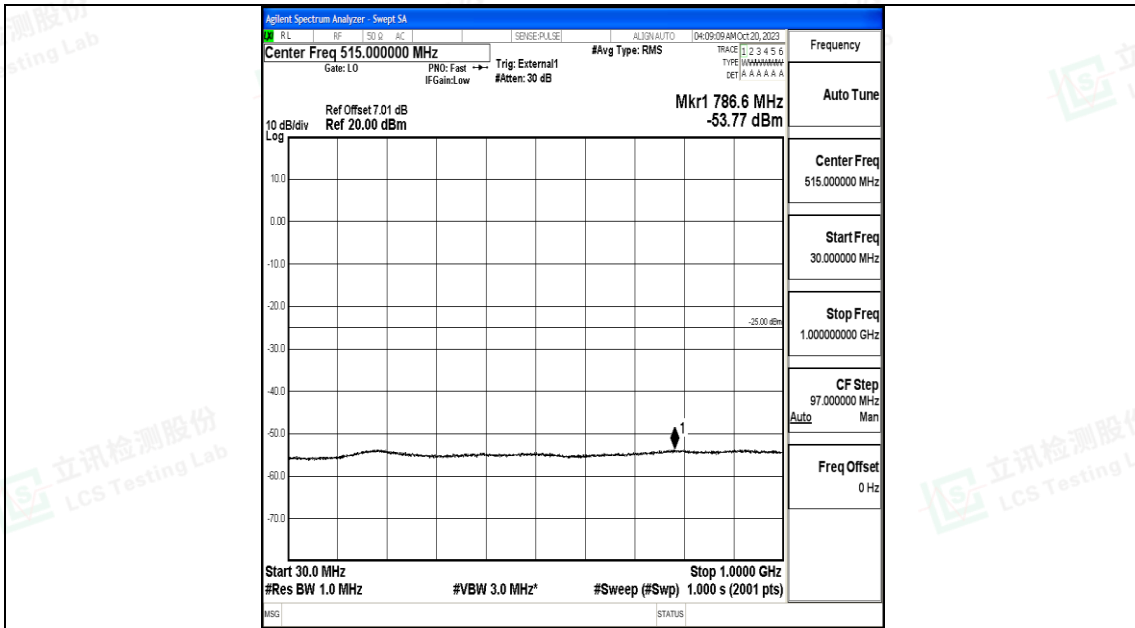

Band41_15MHz_QPSK_39725_1RB#0_0.15~30_0.15~30

Band41_15MHz_QPSK_39725_1RB#0_30~1000_30~1000