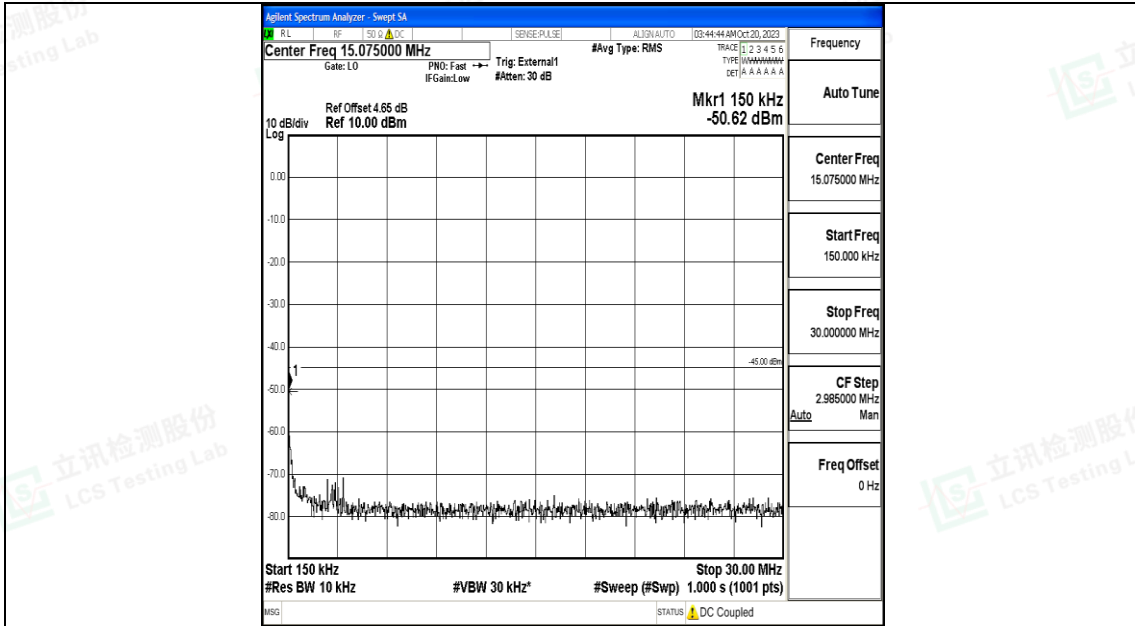

Band41_20MHz_16QAM_41490_1RB#0_0.15~30_0.15~30

Band41_20MHz_16QAM_41490_1RB#0_30~1000_30~1000

Band41_20MHz_16QAM_41490_1RB#0_1000~20000_1000~20000

Band41_20MHz_16QAM_41490_1RB#0_20000~27000_20000~27000

Band41_5MHz_16QAM_39675_1RB#0_0.15~30_0.15~30