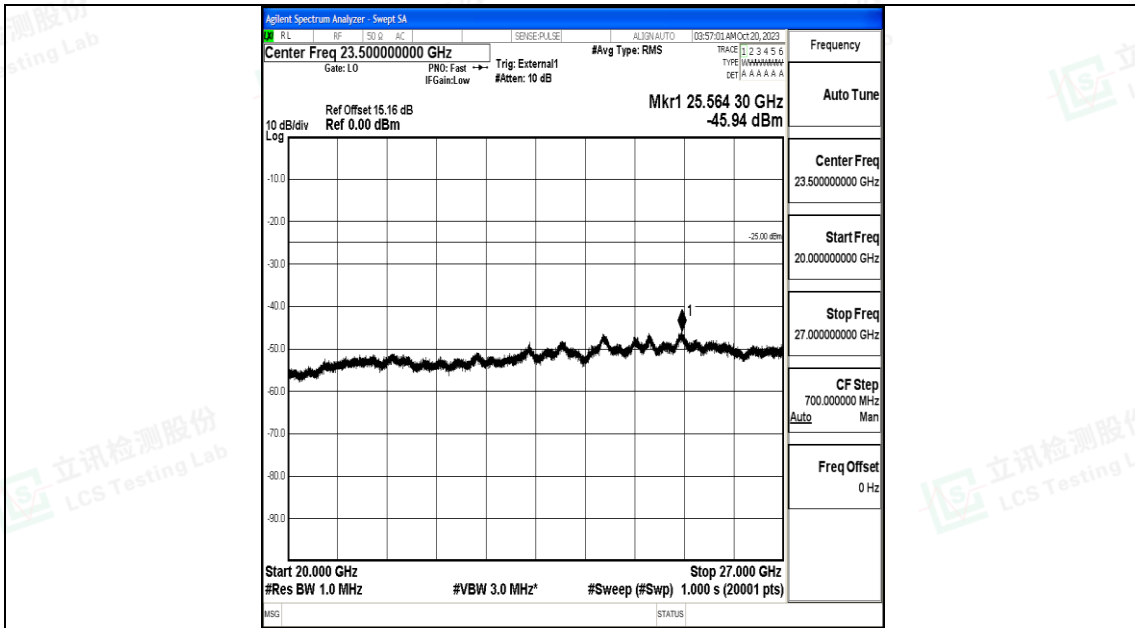

Band41_10MHz_QPSK_39700_1RB#0_1000~20000_1000~20000

Band41_10MHz_QPSK_39700_1RB#0_20000~27000_20000~27000