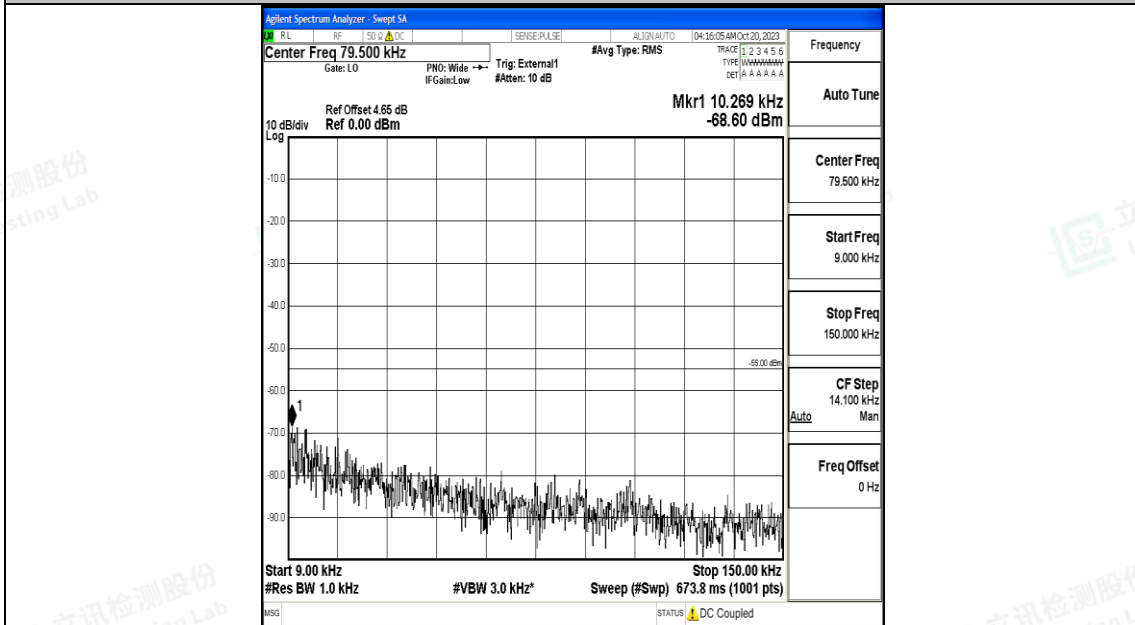

Band41_15MHz_QPSK_41515_1RB#0_0.15~30_0.15~30

Band41_15MHz_QPSK_41515_1RB#0_30~1000_30~1000

Band41_15MHz_QPSK_41515_1RB#0_1000~20000_1000~20000

Band41_15MHz_QPSK_41515_1RB#0_20000~27000_20000~27000

Band41_15MHz_16QAM_41515_1RB#0_0.009~0.15_0.009~0.15