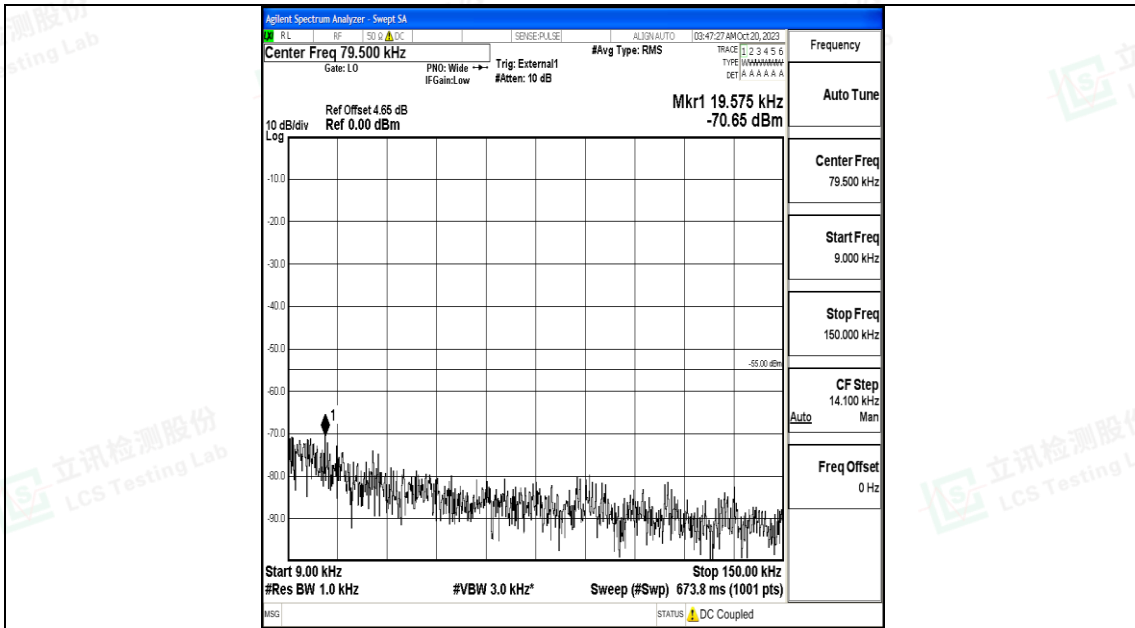

Band41_5MHz_QPSK_40620_1RB#0_1000~20000_1000~20000

Band41_5MHz_QPSK_40620_1RB#0_20000~27000_20000~27000

Band41_5MHz_16QAM_40620_1RB#0_0.009~0.15_0.009~0.15

Band41_5MHz_16QAM_40620_1RB#0_0.15~30_0.15~30

Band41_5MHz_16QAM_40620_1RB#0_30~1000_30~1000