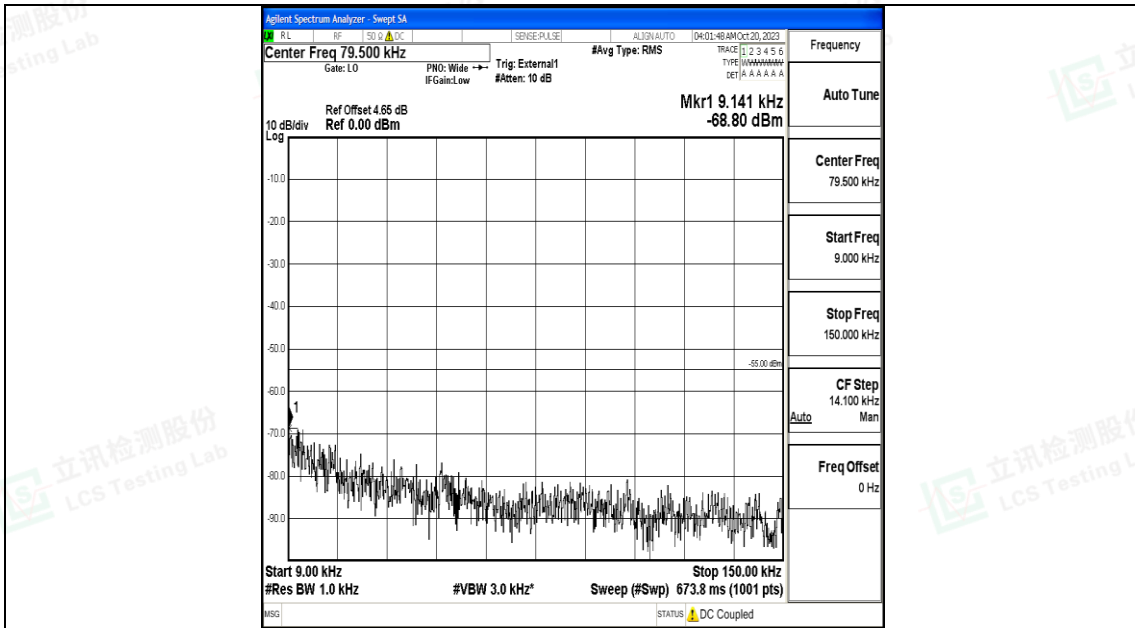

Band41_10MHz_16QAM_40620_1RB#0_0.15~30_0.15~30

Band41_10MHz_16QAM_40620_1RB#0_30~1000_30~1000

Band41_10MHz_16QAM_40620_1RB#0_1000~20000_1000~20000

Band41_10MHz_16QAM_40620_1RB#0_20000~27000_20000~27000

Band41_10MHz_QPSK_41540_1RB#0_0.009~0.15_0.009~0.15