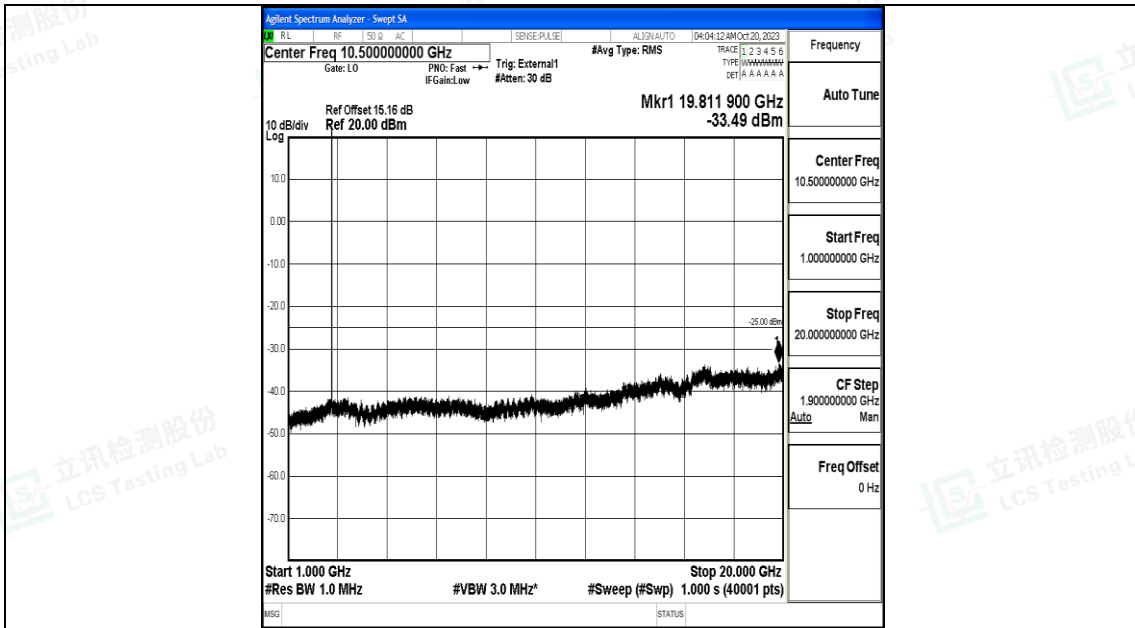

Band41_10MHz_16QAM_41540_1RB#0_30~1000_30~1000

Band41_10MHz_16QAM_41540_1RB#0_1000~20000_1000~20000