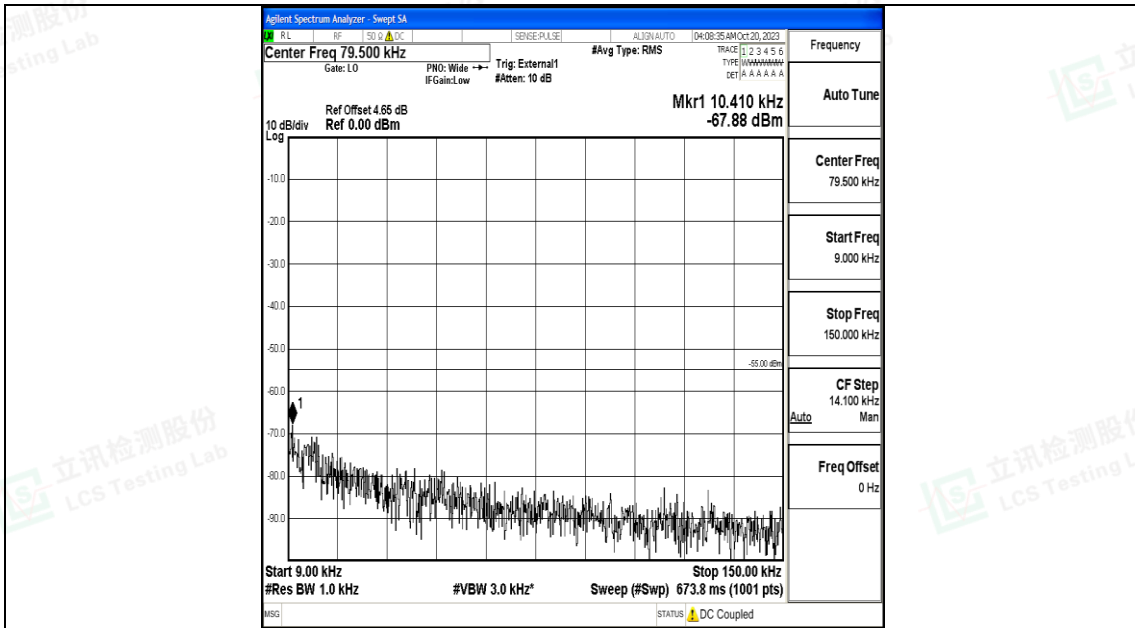

Band41_10MHz_16QAM_41540_1RB#0_30~1000_30~1000

Band41_10MHz_16QAM_41540_1RB#0_1000~20000_1000~20000

Band41_10MHz_16QAM_41540_1RB#0_20000~27000_20000~27000

Band41_15MHz_QPSK_39725_1RB#0_0.009~0.15_0.009~0.15