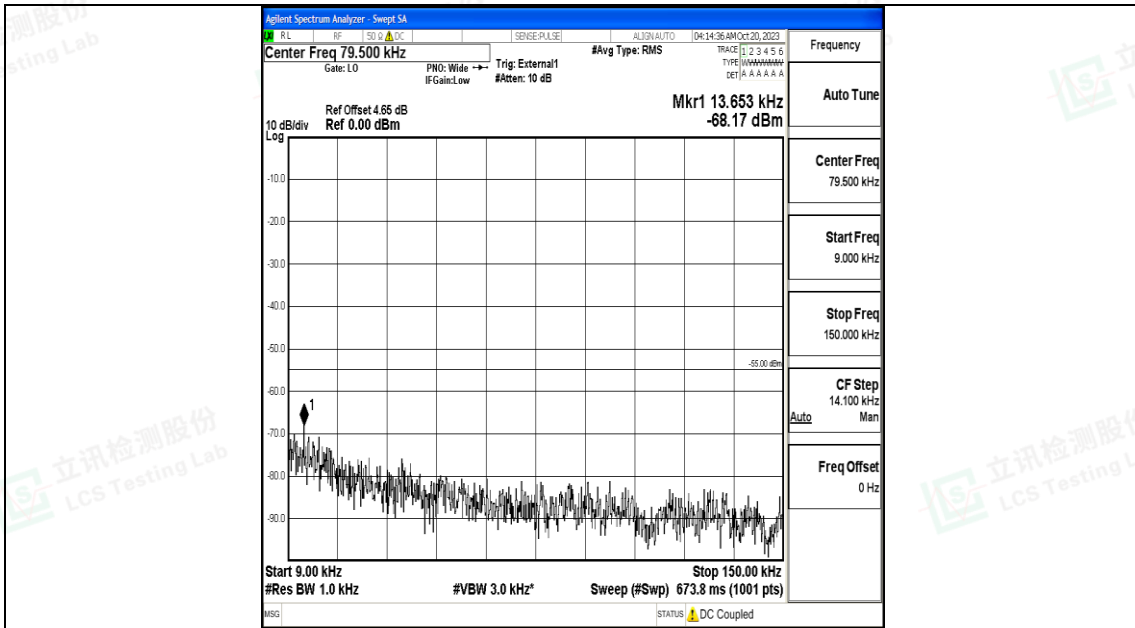

Band41_15MHz_16QAM_40620_1RB#0_0.15~30_0.15~30

Band41_15MHz_16QAM_40620_1RB#0_30~1000_30~1000

Band41_15MHz_16QAM_40620_1RB#0_1000~20000_1000~20000

Band41_15MHz_16QAM_40620_1RB#0_20000~27000_20000~27000

Band41_15MHz_QPSK_41515_1RB#0_0.009~0.15_0.009~0.15