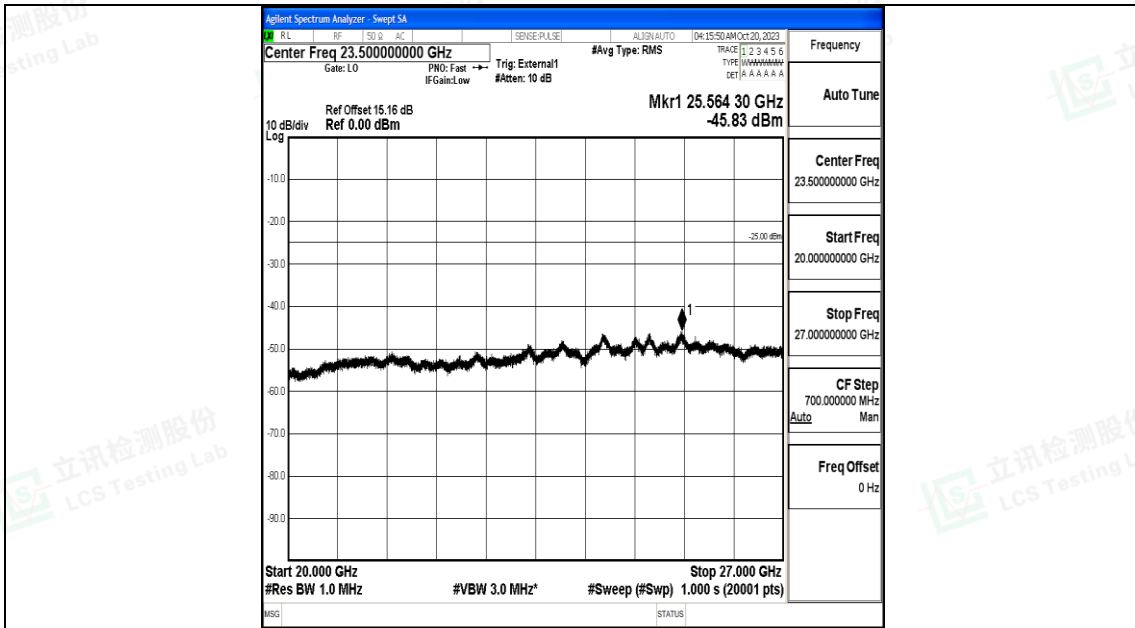

Band41_15MHz_QPSK_41515_1RB#0_0.15~30_0.15~30

Band41_15MHz_QPSK_41515_1RB#0_30~1000_30~1000

Band41_15MHz_QPSK_41515_1RB#0_1000~20000_1000~20000

Band41_15MHz_QPSK_41515_1RB#0_20000~27000_20000~27000

Band41_15MHz_16QAM_41515_1RB#0_0.009~0.15_0.009~0.15