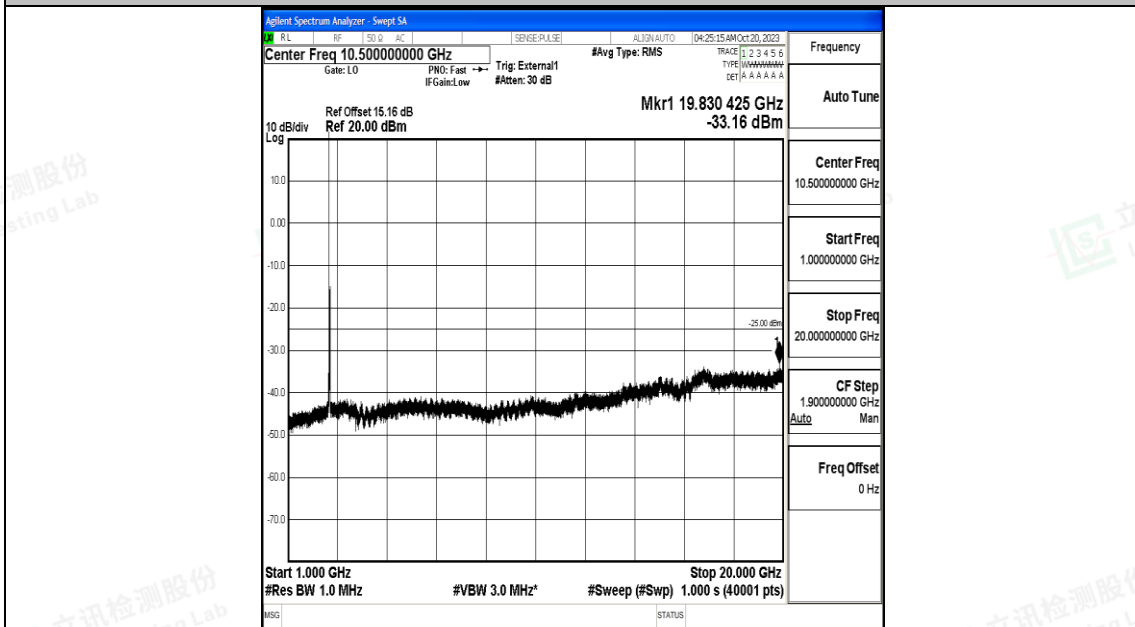

Band41_20MHz_QPSK_40620_1RB#0_30~1000_30~1000

Band41_20MHz_QPSK_40620_1RB#0_1000~20000_1000~20000