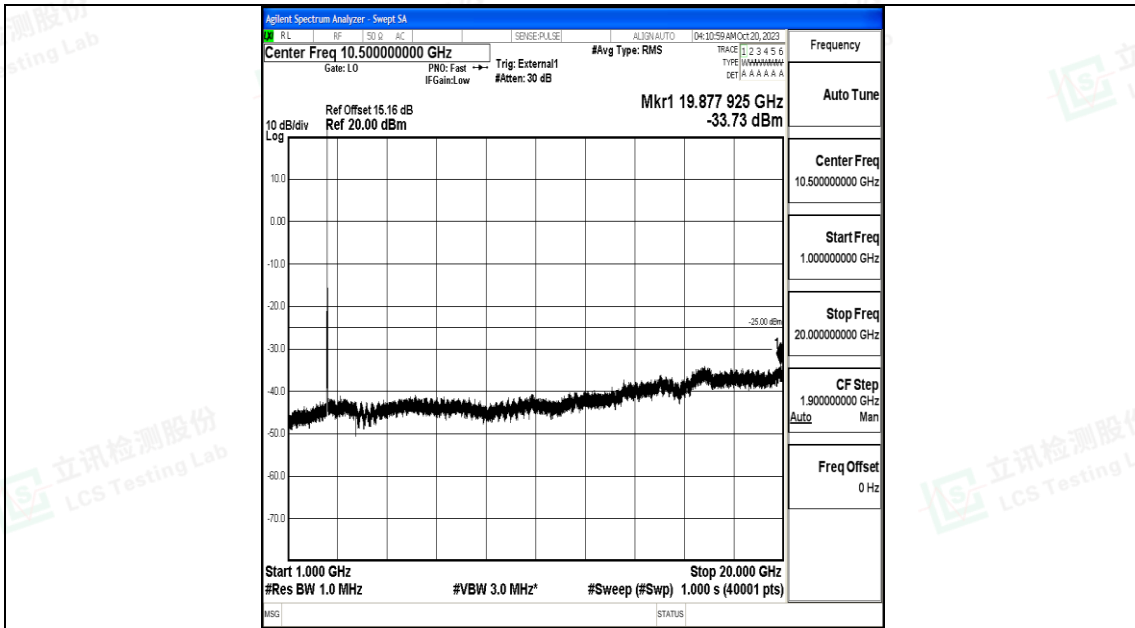

Band41_15MHz_16QAM_39725_1RB#0_30~1000_30~1000

Band41_15MHz_16QAM_39725_1RB#0_1000~20000_1000~20000