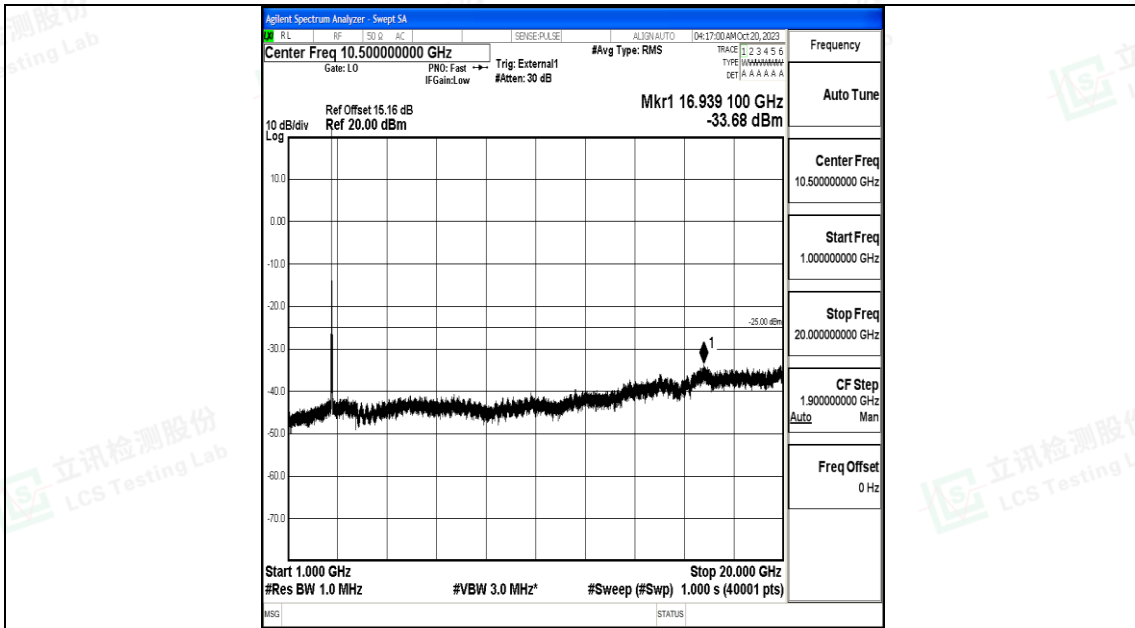

Band41_15MHz_16QAM_41515_1RB#0_30~1000_30~1000

Band41_15MHz_16QAM_41515_1RB#0_1000~20000_1000~20000