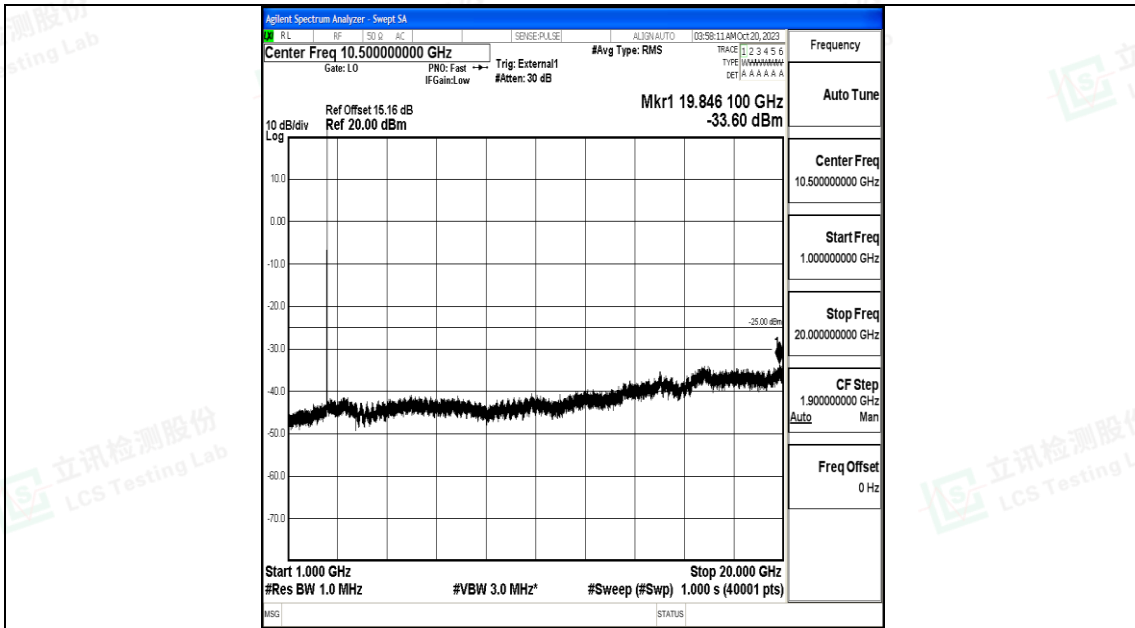

Band41_10MHz_16QAM_39700_1RB#0_30~1000_30~1000

Band41_10MHz_16QAM_39700_1RB#0_1000~20000_1000~20000