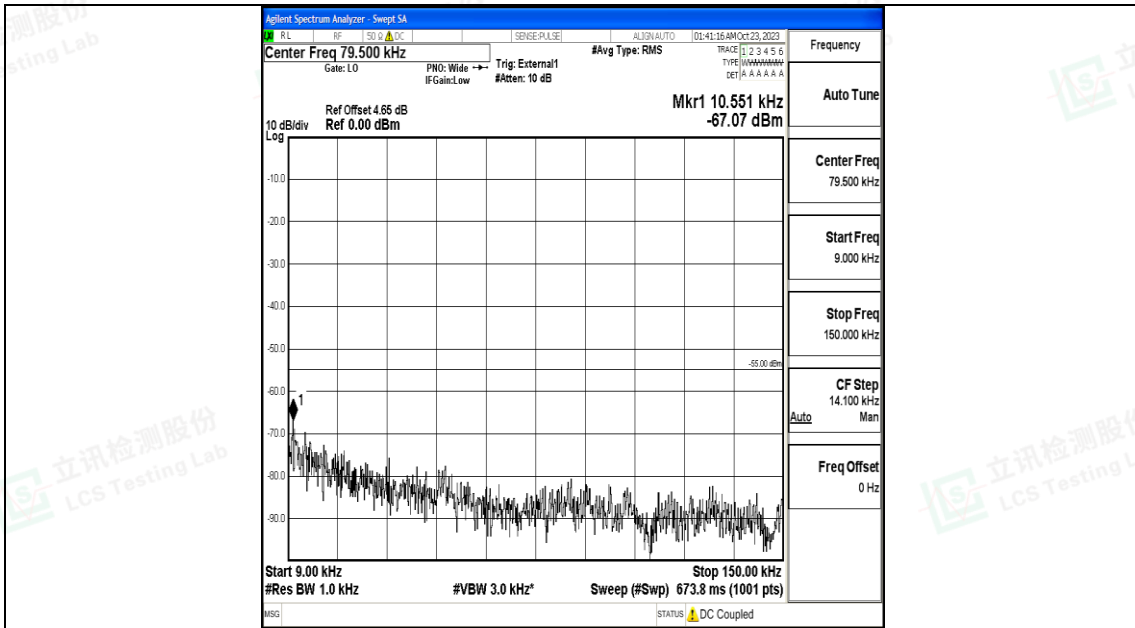

Band41_10MHz_16QAM_39700_1RB#0_30~1000_30~1000

Band41_10MHz_16QAM_39700_1RB#0_1000~20000_1000~20000

Band41_10MHz_16QAM_39700_1RB#0_20000~27000_20000~27000

Band41_10MHz_QPSK_40620_1RB#0_0.009~0.15_0.009~0.15