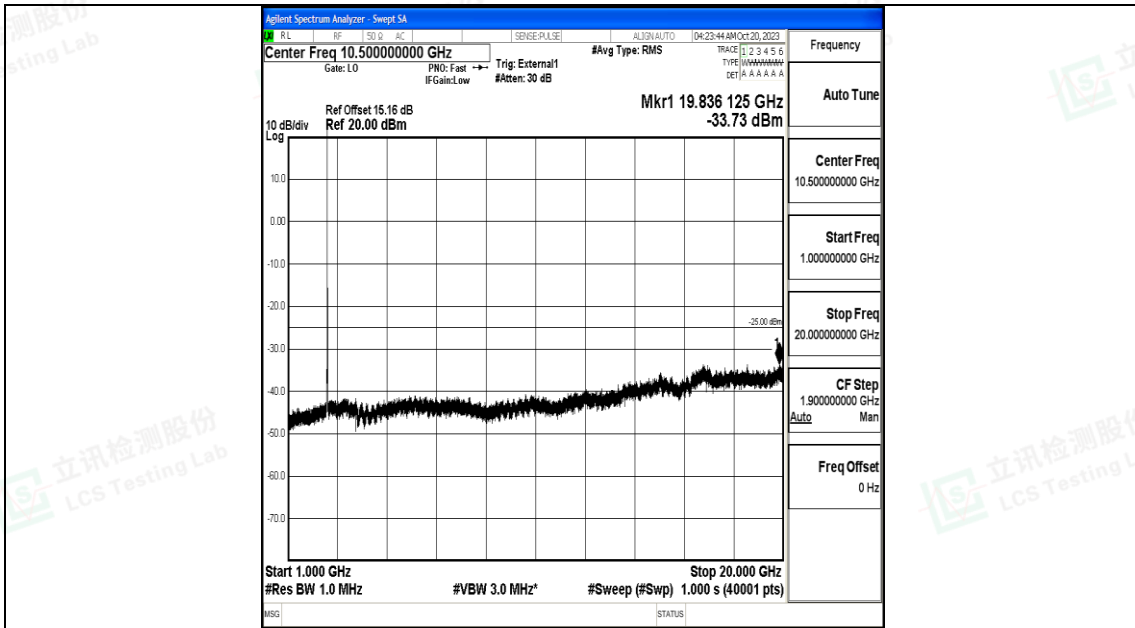

Band41_20MHz_16QAM_39750_1RB#0_30~1000_30~1000

Band41_20MHz_16QAM_39750_1RB#0_1000~20000_1000~20000