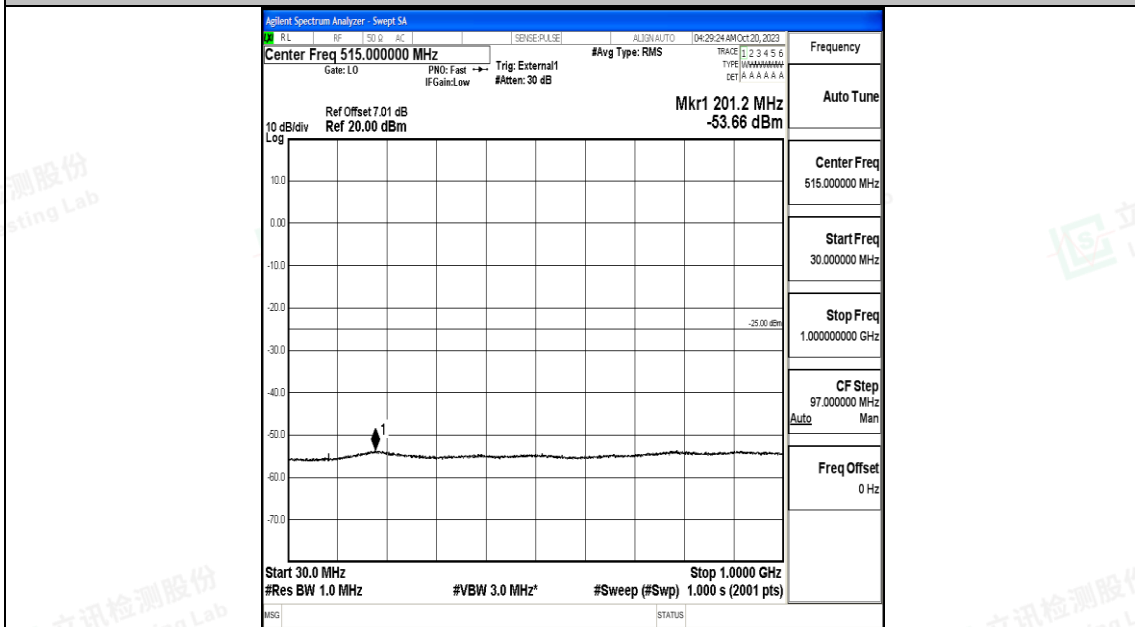

Band41_20MHz_16QAM_41490_1RB#0_0.15~30_0.15~30

Band41_20MHz_16QAM_41490_1RB#0_30~1000_30~1000