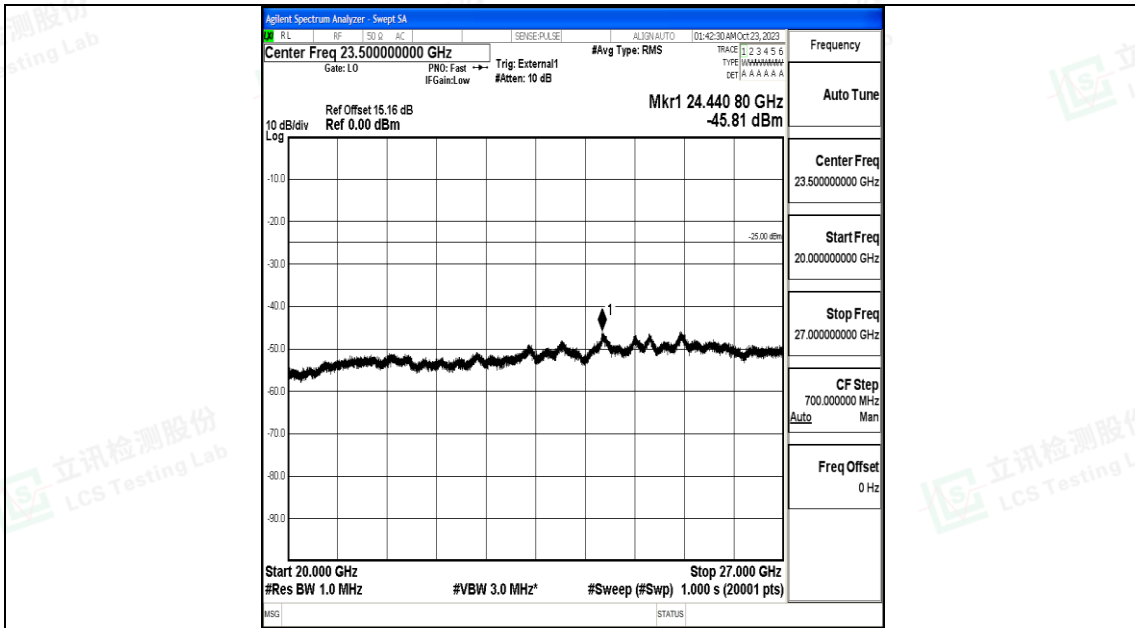

Band41_10MHz_QPSK_40620_1RB#0_0.15~30_0.15~30

Band41_10MHz_QPSK_40620_1RB#0_30~1000_30~1000

Band41_10MHz_QPSK_40620_1RB#0_1000~20000_1000~20000

Band41_10MHz_QPSK_40620_1RB#0_2000~27000_2000~27000

Band41_10MHz_16QAM_40620_1RB#0_0.009~0.15_0.009~0.15