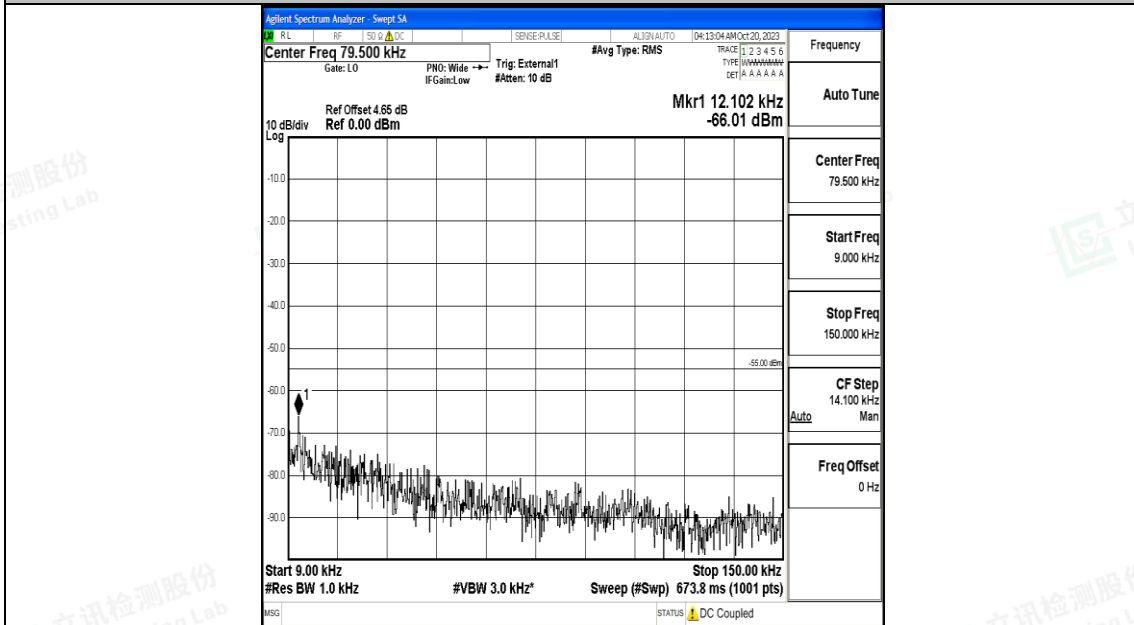

Band41_15MHz_QPSK_40620_1RB#0_0.15~30_0.15~30

Band41_15MHz_QPSK_40620_1RB#0_30~1000_30~1000

Band41_15MHz_QPSK_40620_1RB#0_1000~20000_1000~20000

Band41_15MHz_QPSK_40620_1RB#0_2000~27000_2000~27000

Band41_15MHz_16QAM_40620_1RB#0_0.009~0.15_0.009~0.15