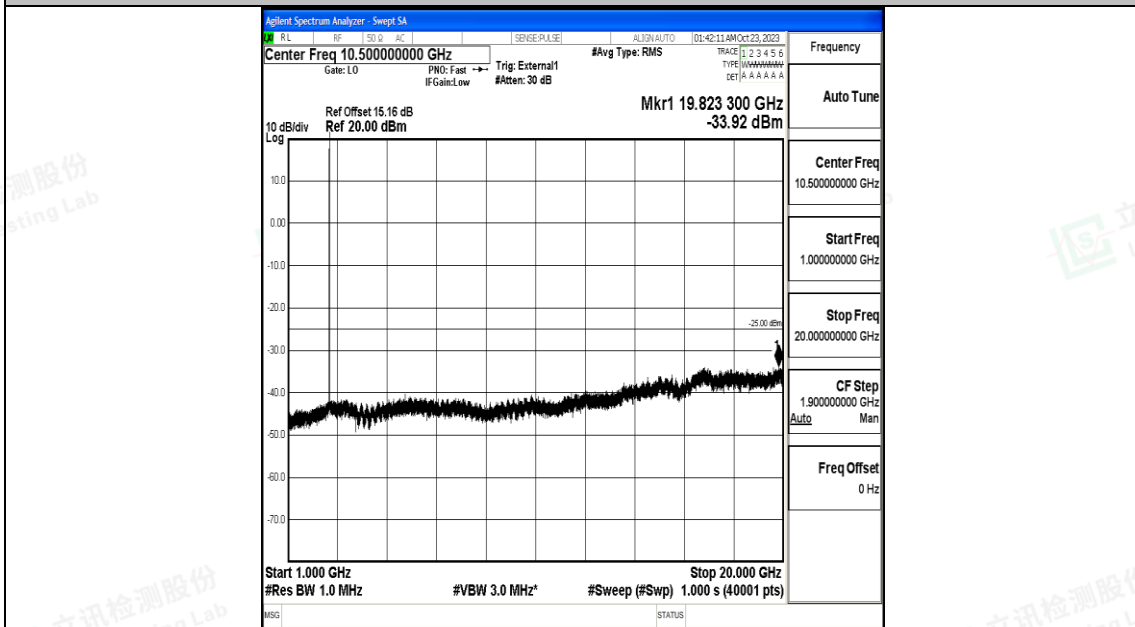

Band41_10MHz_QPSK_40620_1RB#0_30~1000_30~1000

Band41_10MHz_QPSK_40620_1RB#0_1000~20000_1000~20000