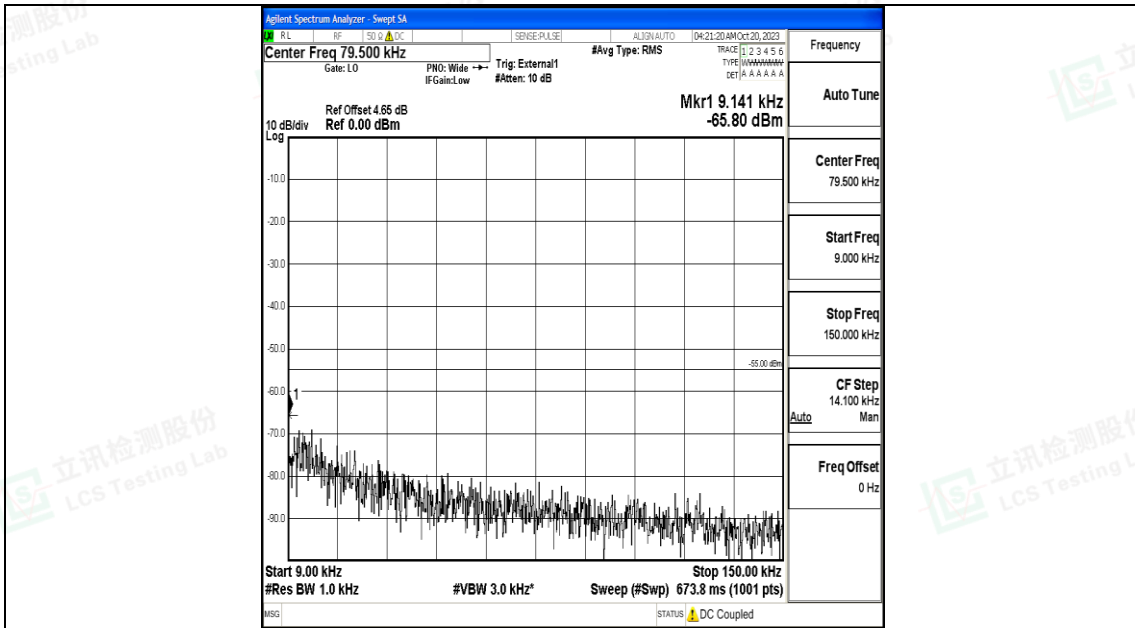

Band41_15MHz_16QAM_41515_1RB#0_0.15~30_0.15~30

Band41_15MHz_16QAM_41515_1RB#0_30~1000_30~1000

Band41_15MHz_16QAM_41515_1RB#0_1000~20000_1000~20000

Band41_15MHz_16QAM_41515_1RB#0_20000~27000_20000~27000

Band41_20MHz_QPSK_39750_1RB#0_0.009~0.15_0.009~0.15