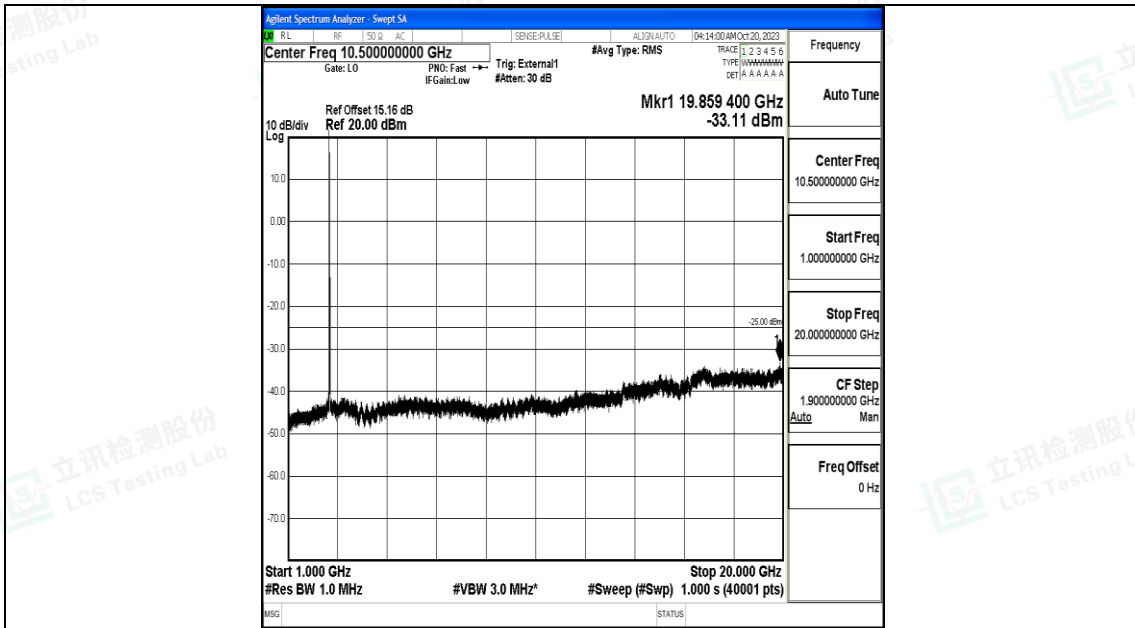

Band41_15MHz_16QAM_40620_1RB#0_30~1000_30~1000

Band41_15MHz_16QAM_40620_1RB#0_1000~20000_1000~20000