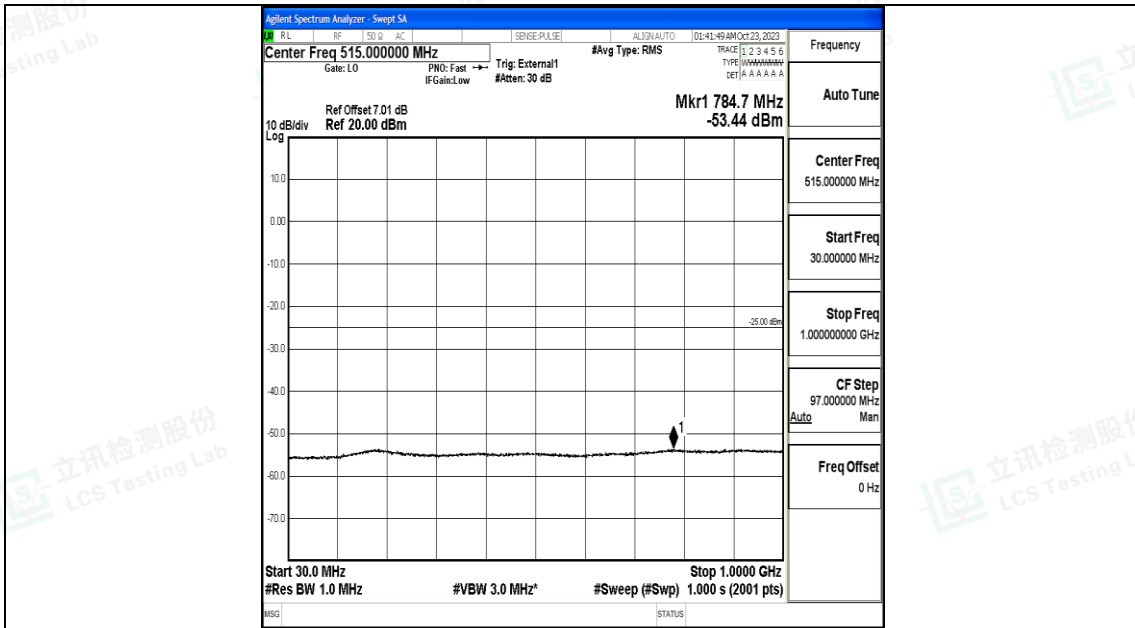

Band41_10MHz_QPSK_40620_1RB#0_0.15~30_0.15~30

Band41_10MHz_QPSK_40620_1RB#0_30~1000_30~1000