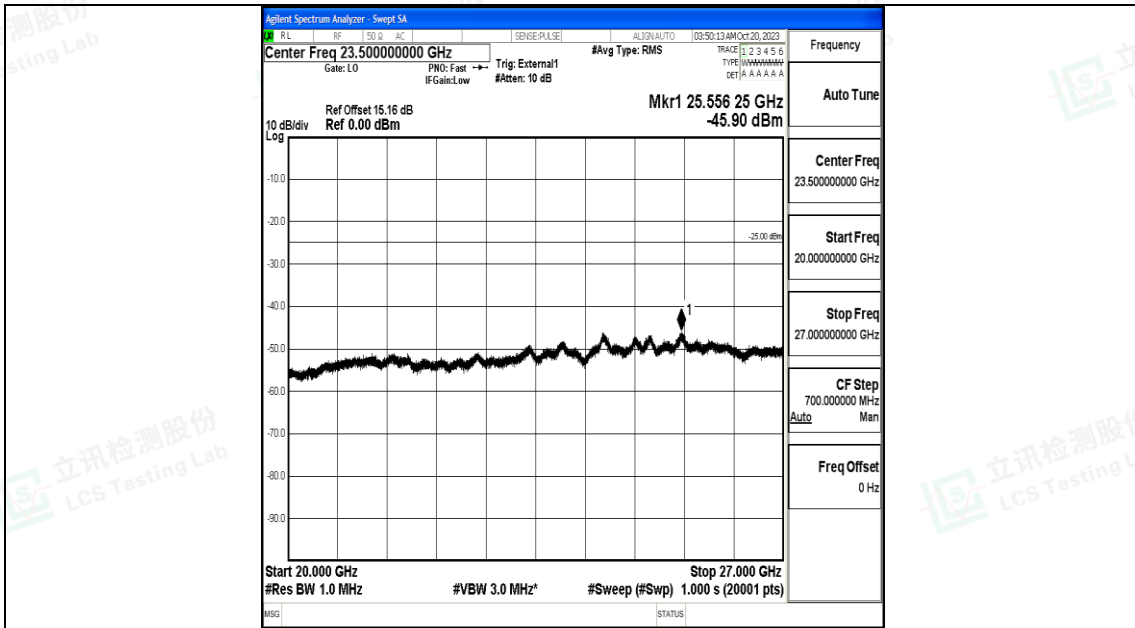

Band41_5MHz_16QAM_40620_1RB#0_1000~20000_1000~20000

Band41_5MHz_16QAM_40620_1RB#0_2000~27000_2000~27000

Band41_5MHz_QPSK_41565_1RB#0_0.009~0.15_0.009~0.15

Band41_5MHz_QPSK_41565_1RB#0_0.15~30_0.15~30

Band41_5MHz_QPSK_41565_1RB#0_30~1000_30~1000