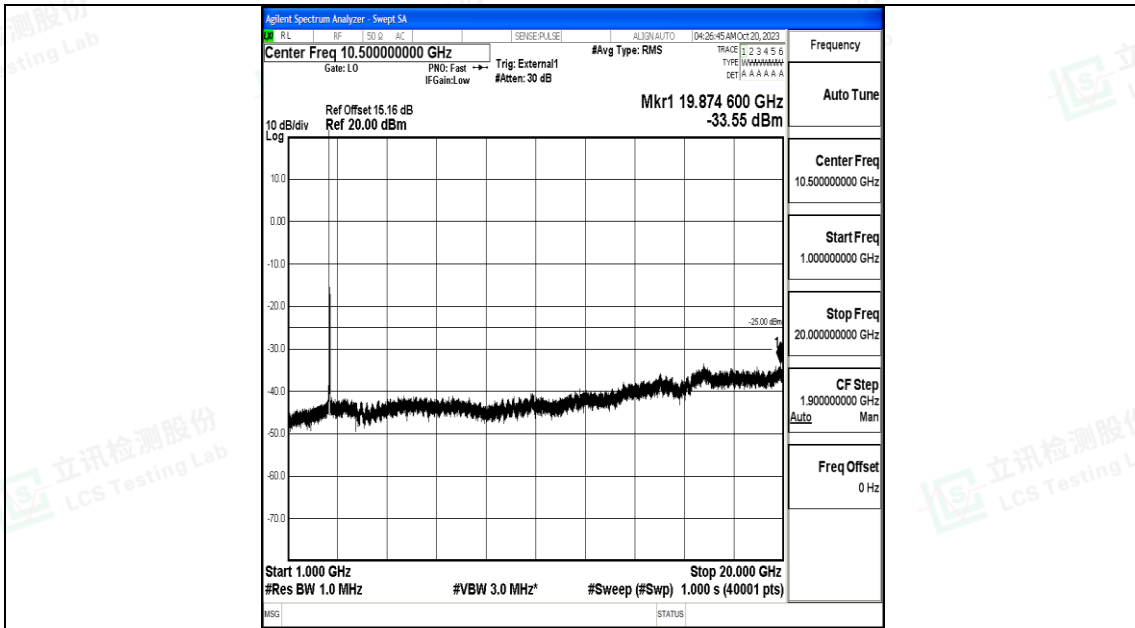

Band41_20MHz_16QAM_40620_1RB#0_30~1000_30~1000

Band41_20MHz_16QAM_40620_1RB#0_1000~20000_1000~20000