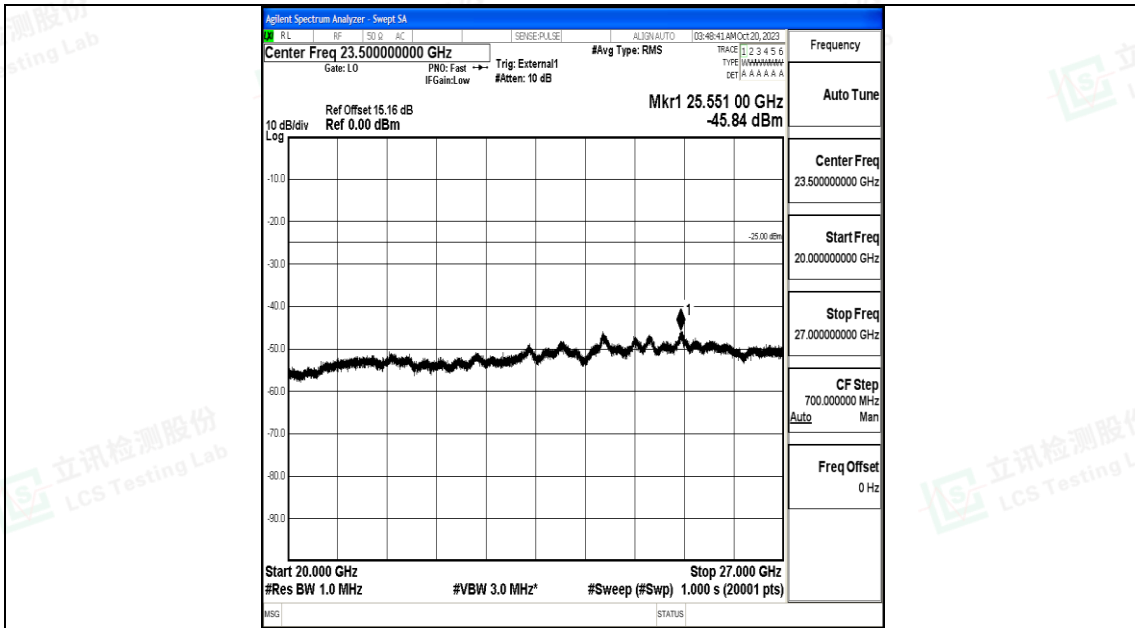

Band41_5MHz_16QAM_40620_1RB#0_1000~20000_1000~20000

Band41_5MHz_16QAM_40620_1RB#0_2000~27000_2000~27000