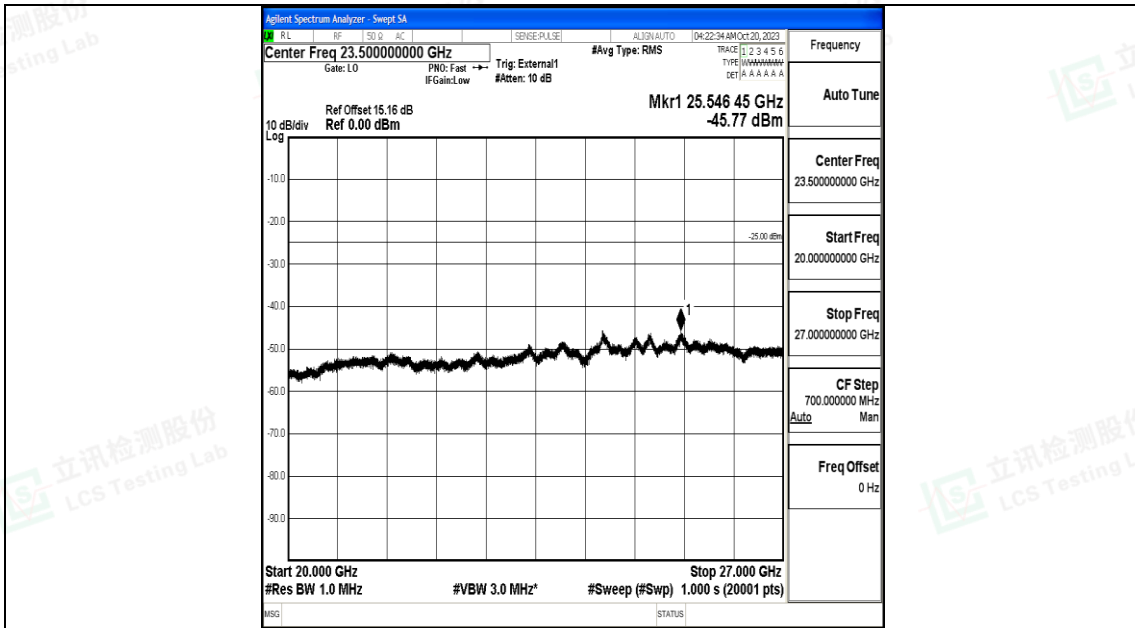

Band41_20MHz_QPSK_39750_1RB#0_0.15~30_0.15~30

Band41_20MHz_QPSK_39750_1RB#0_30~1000_30~1000

Band41_20MHz_QPSK_39750_1RB#0_1000~20000_1000~20000

Band41_20MHz_QPSK_39750_1RB#0_20000~27000_20000~27000

Band41_20MHz_16QAM_39750_1RB#0_0.009~0.15_0.009~0.15