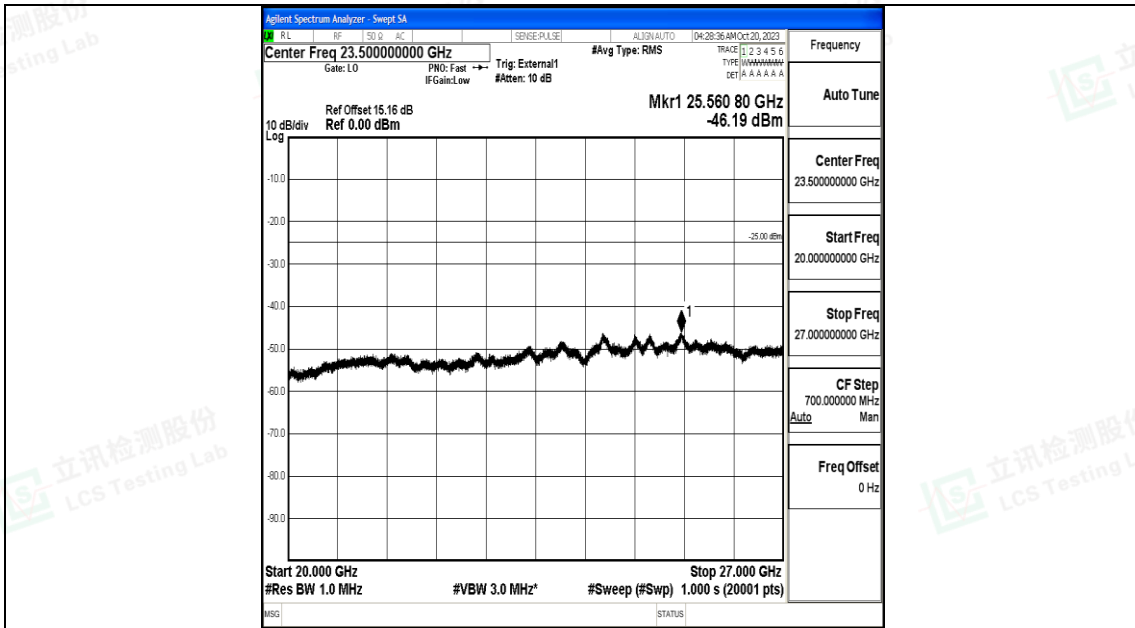

Band41_20MHz_QPSK_41490_1RB#0_0.15~30_0.15~30

Band41_20MHz_QPSK_41490_1RB#0_30~1000_30~1000

Band41_20MHz_QPSK_41490_1RB#0_1000~20000_1000~20000

Band41_20MHz_QPSK_41490_1RB#0_20000~27000_20000~27000

Band41_20MHz_16QAM_41490_1RB#0_0.009~0.15_0.009~0.15