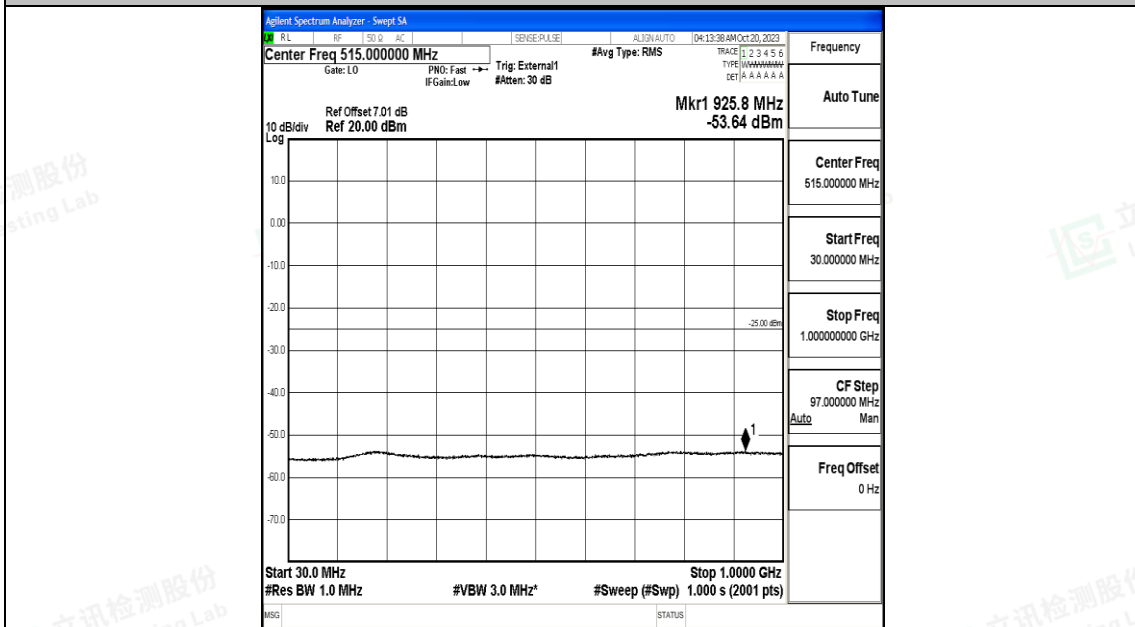

Band41_15MHz_16QAM_40620_1RB#0_0.15~30_0.15~30

Band41_15MHz_16QAM_40620_1RB#0_30~1000_30~1000