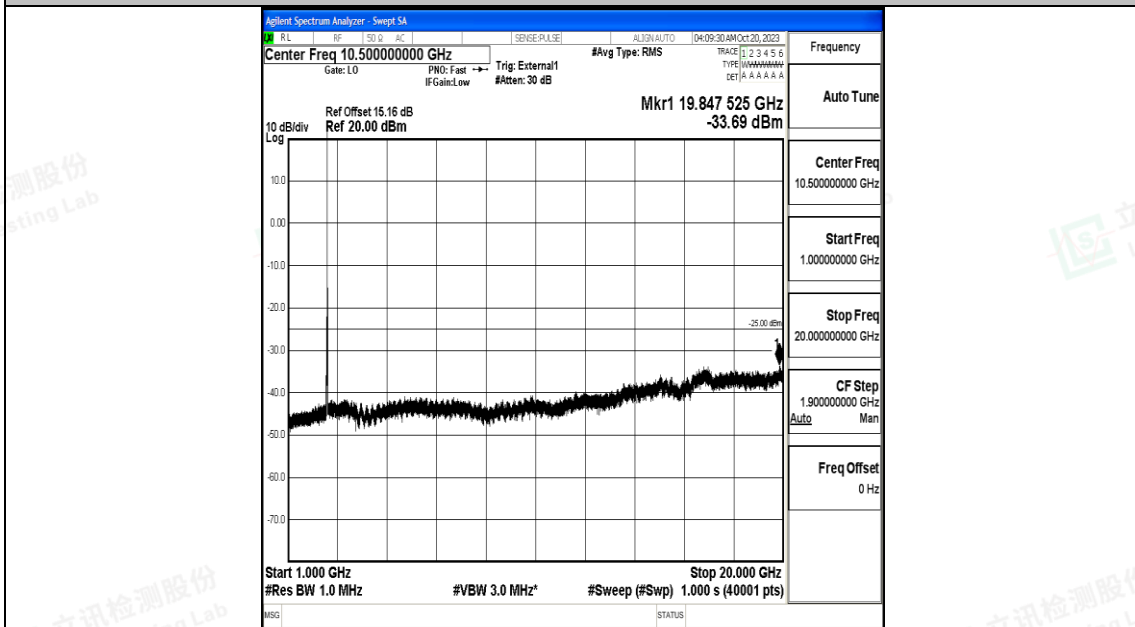

Band41_15MHz_QPSK_39725_1RB#0_30~1000_30~1000

Band41_15MHz_QPSK_39725_1RB#0_1000~20000_1000~20000