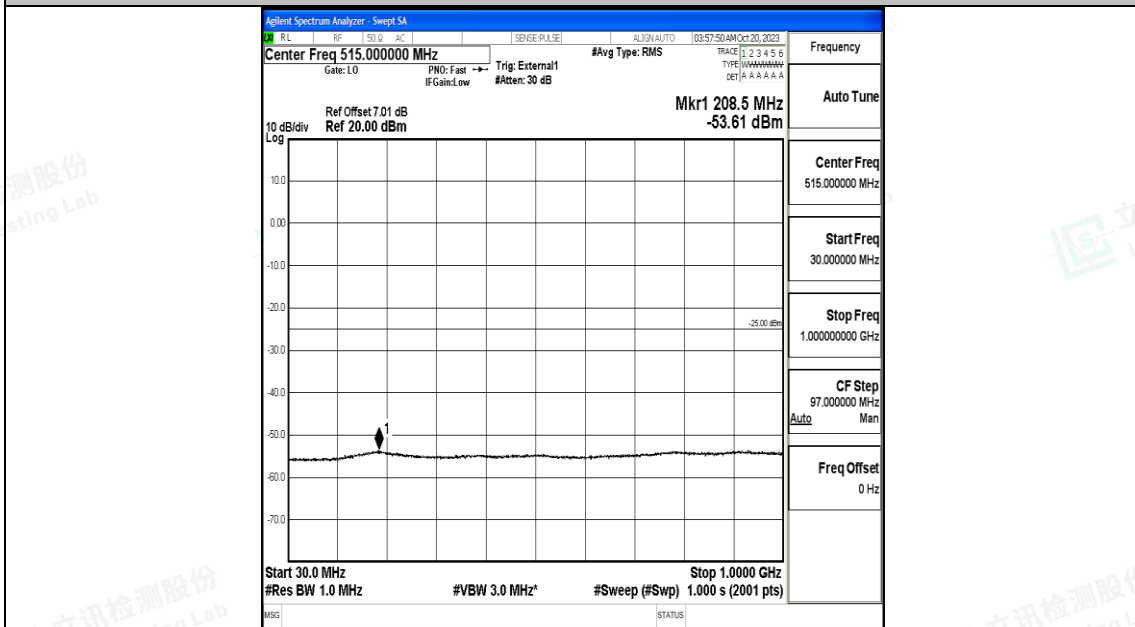

Band41_10MHz_QPSK_39700_1RB#0_1000~20000_1000~20000

Band41_10MHz_QPSK_39700_1RB#0_20000~27000_20000~27000

Band41_10MHz_16QAM_39700_1RB#0_0.009~0.15_0.009~0.15

Band41_10MHz_16QAM_39700_1RB#0_0.15~30_0.15~30