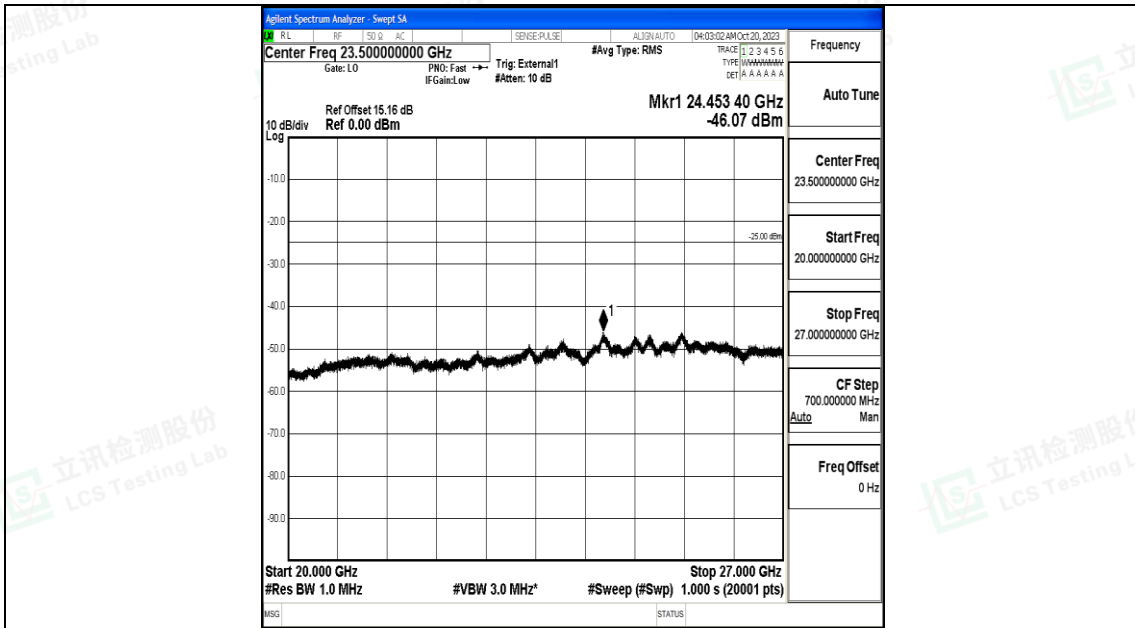

Band41_10MHz_QPSK_41540_1RB#0_1000~20000_1000~20000

Band41_10MHz_QPSK_41540_1RB#0_20000~27000_20000~27000