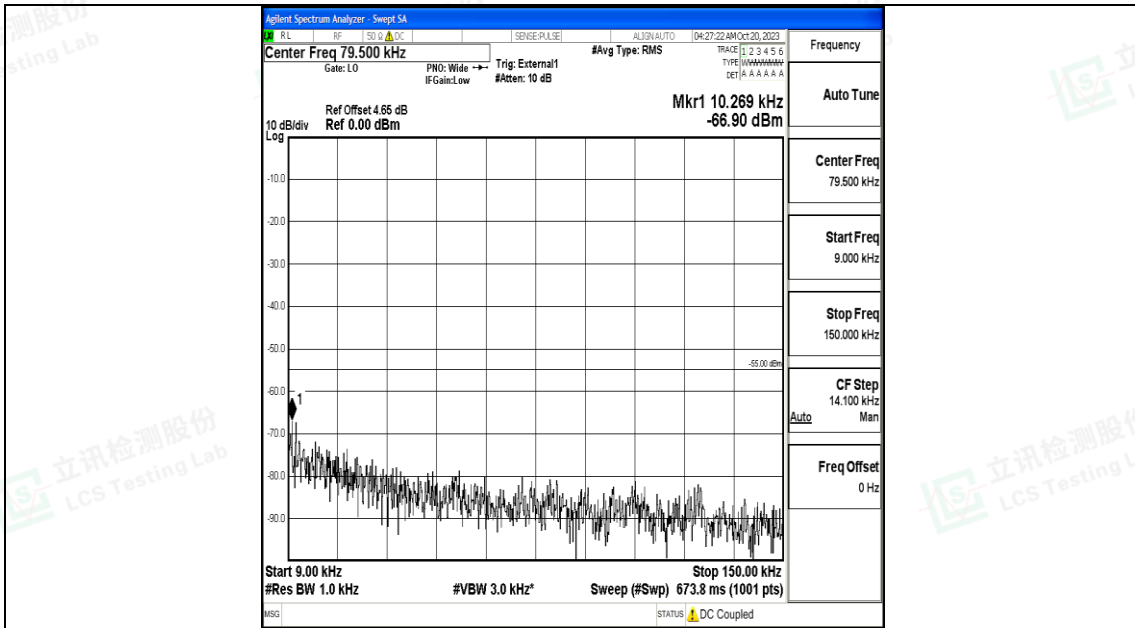

Band41_20MHz_16QAM_40620_1RB#0_0.15~30_0.15~30

Band41_20MHz_16QAM_40620_1RB#0_30~1000_30~1000

Band41_20MHz_16QAM_40620_1RB#0_1000~20000_1000~20000

Band41_20MHz_16QAM_40620_1RB#0_20000~27000_20000~27000

Band41_20MHz_QPSK_41490_1RB#0_0.009~0.15_0.009~0.15