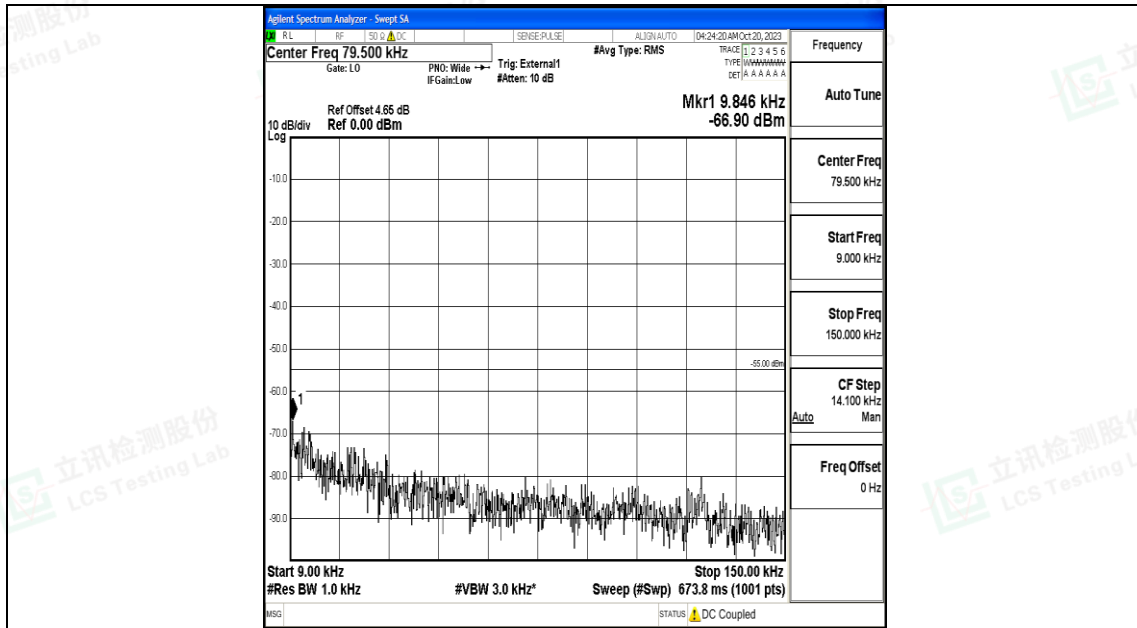

Band41_20MHz_16QAM_39750_1RB#0_0.15~30_0.15~30

Band41_20MHz_16QAM_39750_1RB#0_30~1000_30~1000

Band41_20MHz_16QAM_39750_1RB#0_1000~20000_1000~20000

Band41_20MHz_16QAM_39750_1RB#0_20000~27000_20000~27000

Band41_20MHz_QPSK_40620_1RB#0_0.009~0.15_0.009~0.15