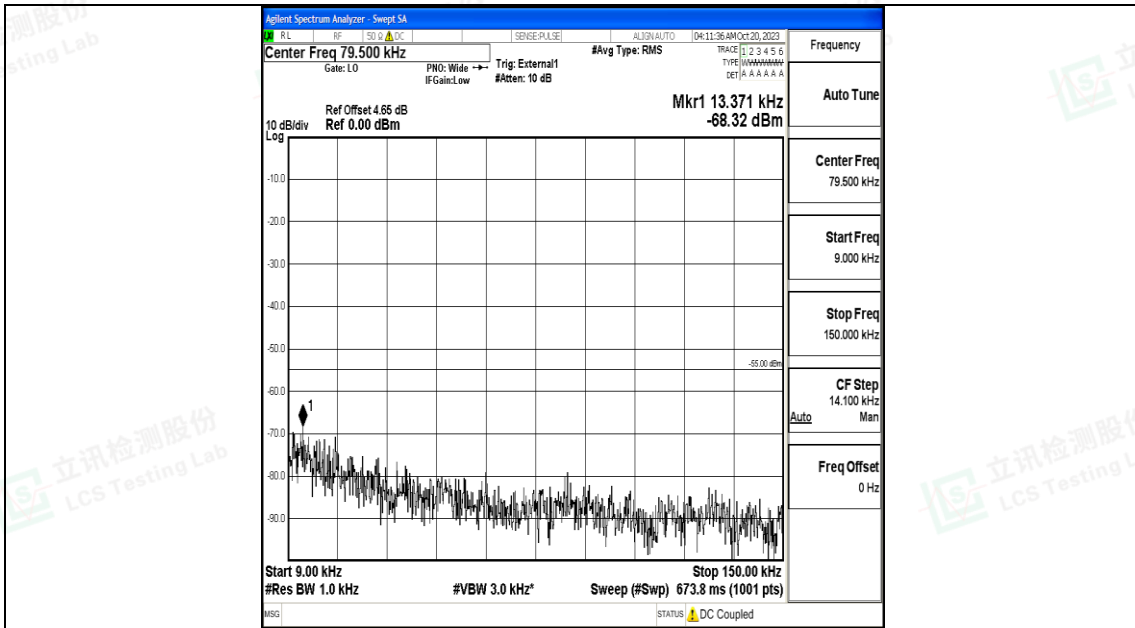

Band41_15MHz_16QAM_39725_1RB#0_0.15~30_0.15~30

Band41_15MHz_16QAM_39725_1RB#0_30~1000_30~1000

Band41_15MHz_16QAM_39725_1RB#0_1000~20000_1000~20000

Band41_15MHz_16QAM_39725_1RB#0_20000~27000_20000~27000

Band41_15MHz_QPSK_40620_1RB#0_0.009~0.15_0.009~0.15