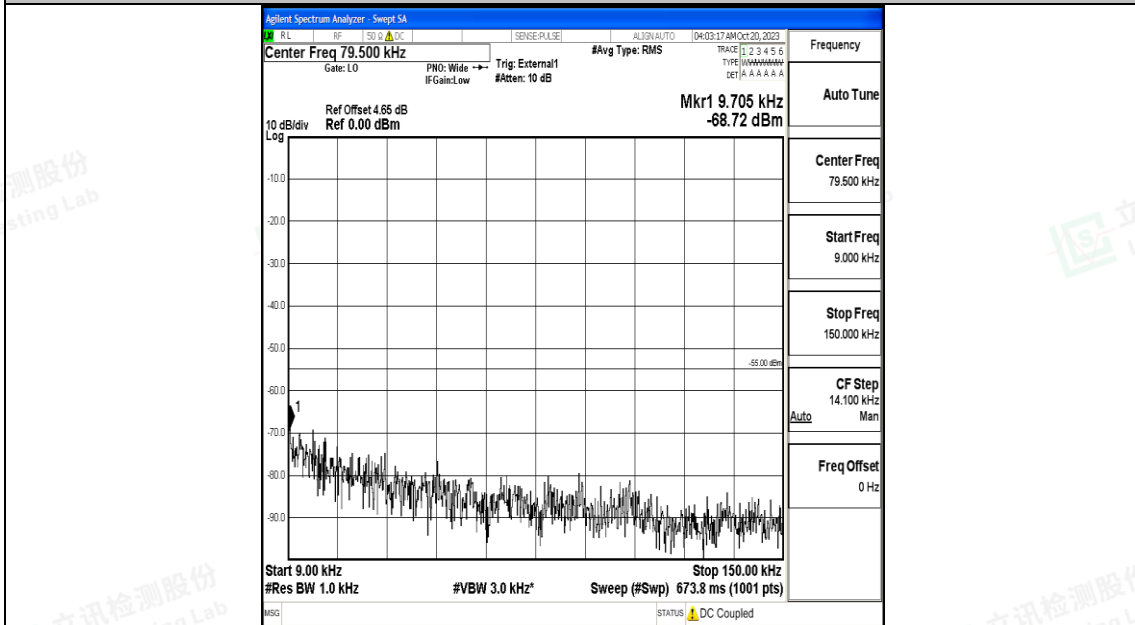

Band41_10MHz_QPSK_41540_1RB#0_20000~27000_20000~27000

Band41_10MHz_16QAM_41540_1RB#0_0.009~0.15_0.009~0.15