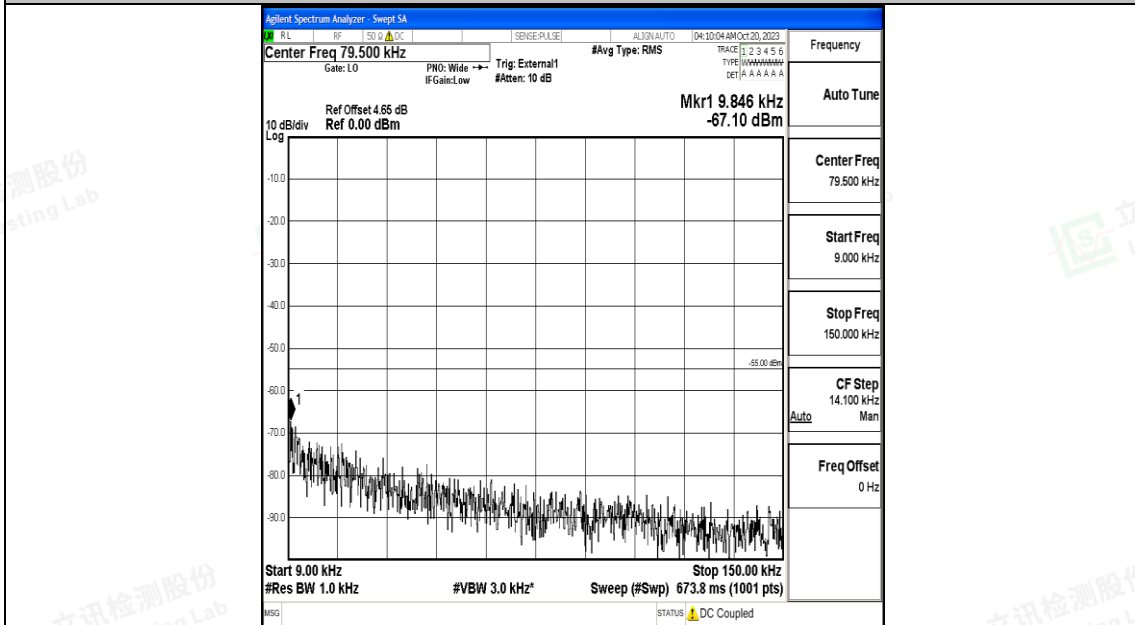

Band41_15MHz_QPSK_39725_1RB#0_0.15~30_0.15~30

Band41_15MHz_QPSK_39725_1RB#0_30~1000_30~1000

Band41_15MHz_QPSK_39725_1RB#0_1000~20000_1000~20000

Band41_15MHz_QPSK_39725_1RB#0_2000~27000_2000~27000

Band41_15MHz_16QAM_39725_1RB#0_0.009~0.15_0.009~0.15