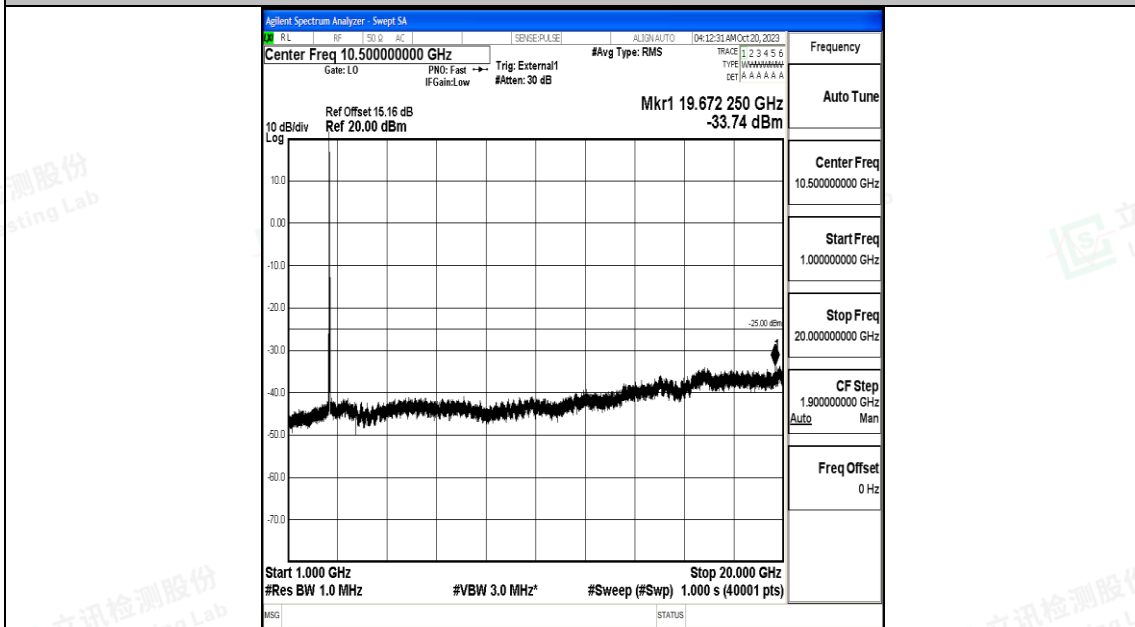

Band41_15MHz_QPSK_40620_1RB#0_30~1000_30~1000

Band41_15MHz_QPSK_40620_1RB#0_1000~20000_1000~20000