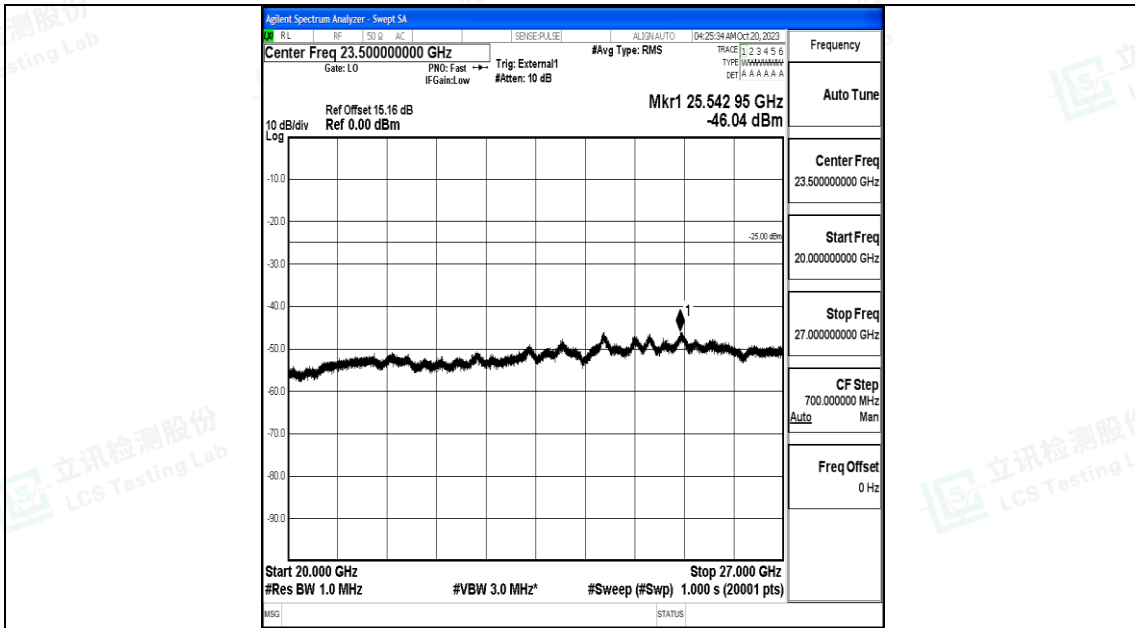

Band41_20MHz_QPSK_40620_1RB#0_0.15~30_0.15~30

Band41_20MHz_QPSK_40620_1RB#0_30~1000_30~1000

Band41_20MHz_QPSK_40620_1RB#0_1000~20000_1000~20000

Band41_20MHz_QPSK_40620_1RB#0_20000~27000_20000~27000

Band41_20MHz_16QAM_40620_1RB#0_0.009~0.15_0.009~0.15