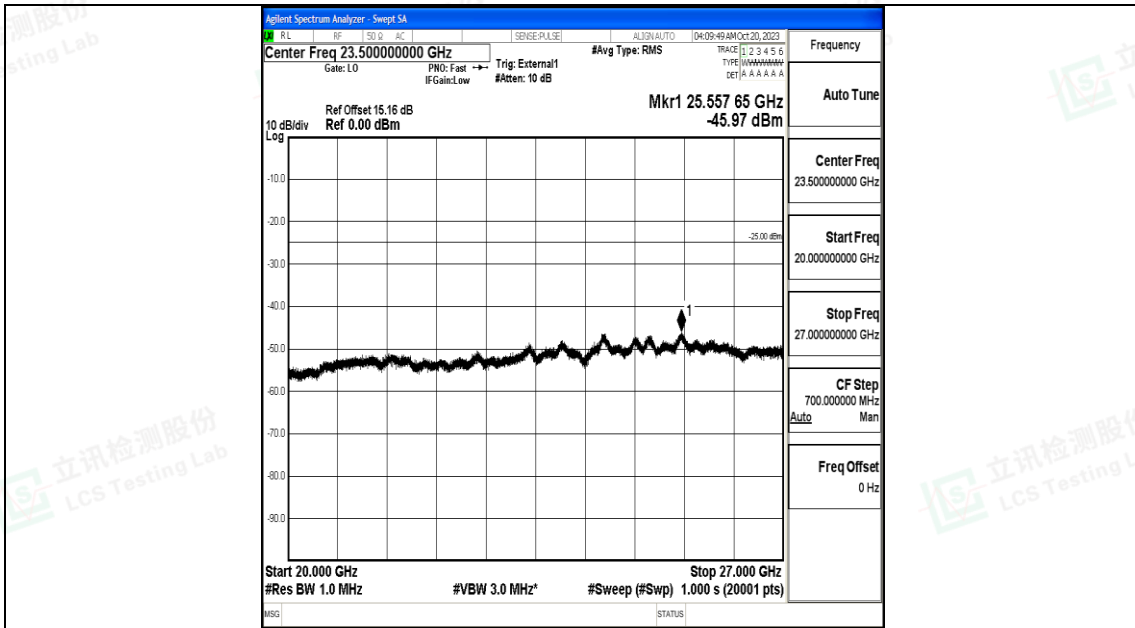

Band41_15MHz_QPSK_39725_1RB#0_0.15~30_0.15~30

Band41_15MHz_QPSK_39725_1RB#0_30~1000_30~1000

Band41_15MHz_QPSK_39725_1RB#0_1000~20000_1000~20000

Band41_15MHz_QPSK_39725_1RB#0_2000~27000_2000~27000

Band41_15MHz_16QAM_39725_1RB#0_0.009~0.15_0.009~0.15