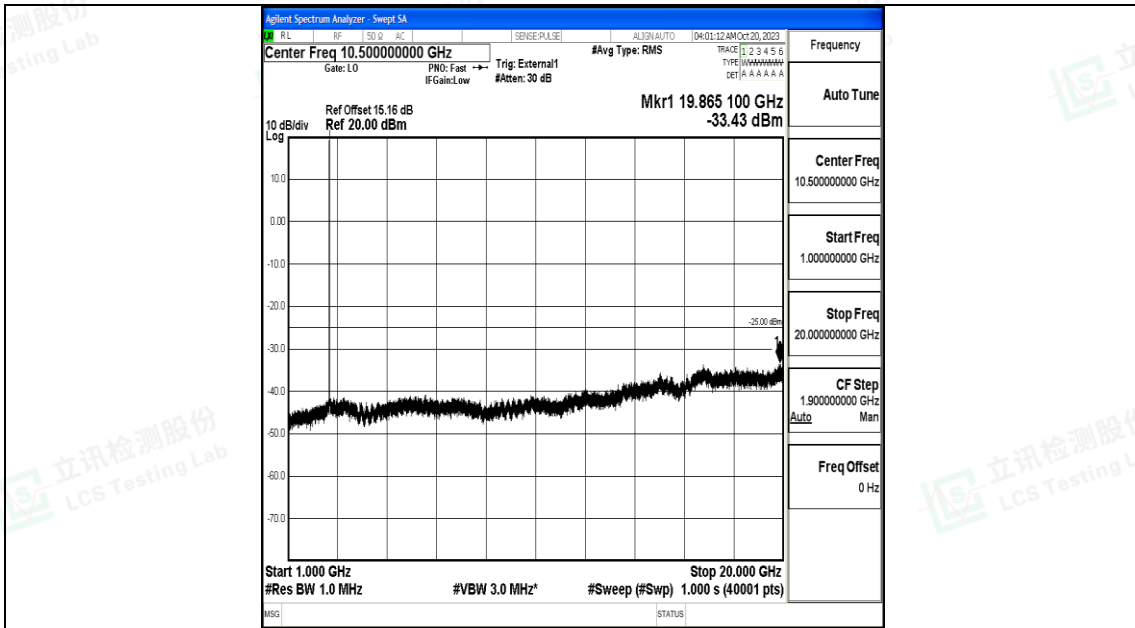

Band41_10MHz_16QAM_40620_1RB#0_30~1000_30~1000

Band41_10MHz_16QAM_40620_1RB#0_1000~20000_1000~20000