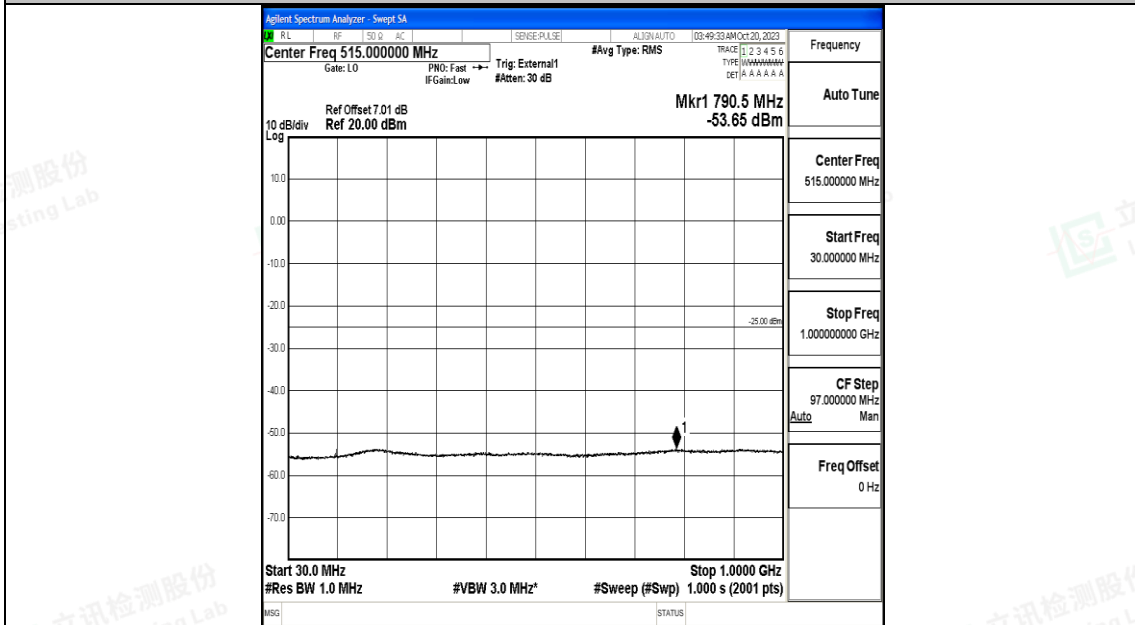

Band41_5MHz_16QAM_40620_1RB#0_1000~20000_1000~20000

Band41_5MHz_16QAM_40620_1RB#0_2000~27000_2000~27000

Band41_5MHz_QPSK_41565_1RB#0_0.009~0.15_0.009~0.15

Band41_5MHz_QPSK_41565_1RB#0_0.15~30_0.15~30

Band41_5MHz_QPSK_41565_1RB#0_30~1000_30~1000