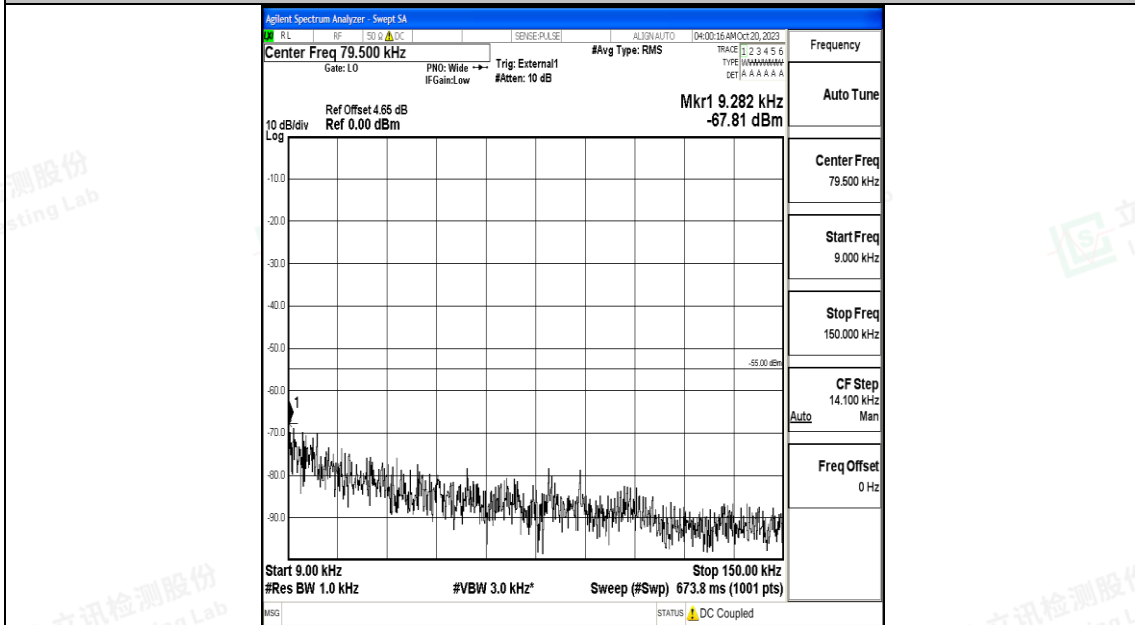

Band41_10MHz_QPSK_40620_1RB#0_0.15~30_0.15~30

Band41_10MHz_QPSK_40620_1RB#0_30~1000_30~1000

Band41_10MHz_QPSK_40620_1RB#0_1000~20000_1000~20000

Band41_10MHz_QPSK_40620_1RB#0_2000~27000_2000~27000

Band41_10MHz_16QAM_40620_1RB#0_0.009~0.15_0.009~0.15