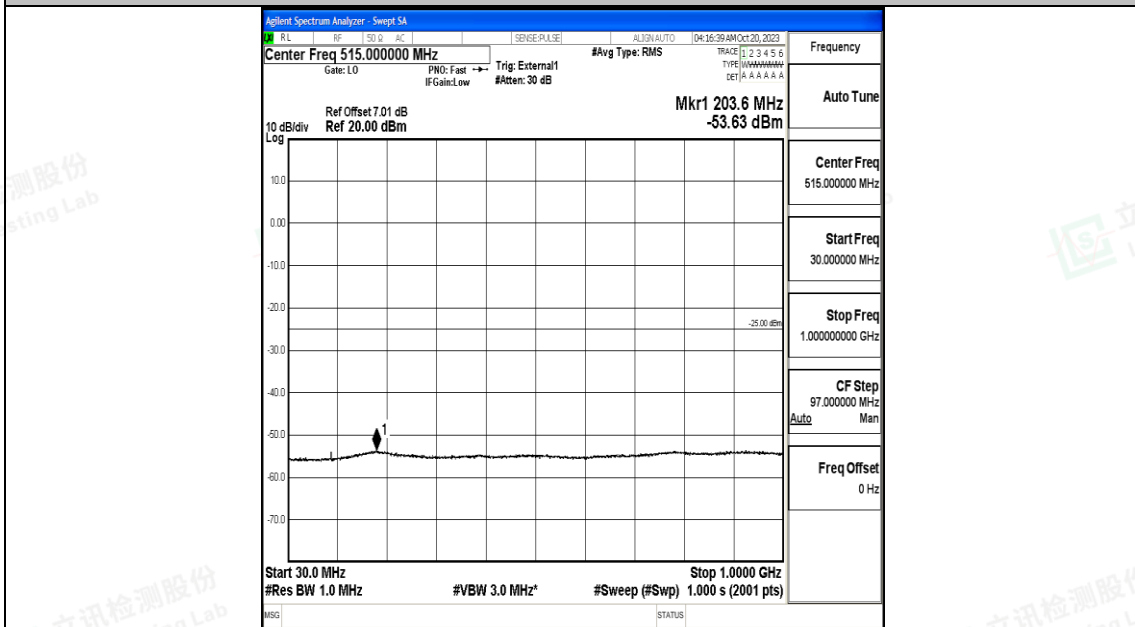

Band41_15MHz_16QAM_41515_1RB#0_0.15~30_0.15~30

Band41_15MHz_16QAM_41515_1RB#0_30~1000_30~1000