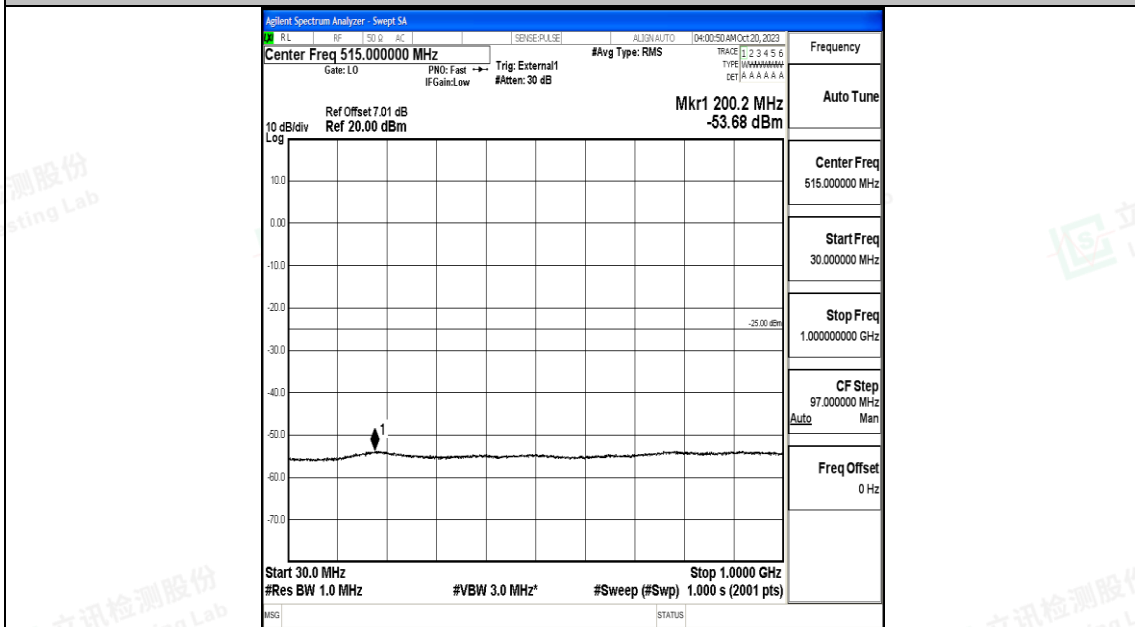

Band41_10MHz_16QAM_40620_1RB#0_0.15~30_0.15~30

Band41_10MHz_16QAM_40620_1RB#0_30~1000_30~1000