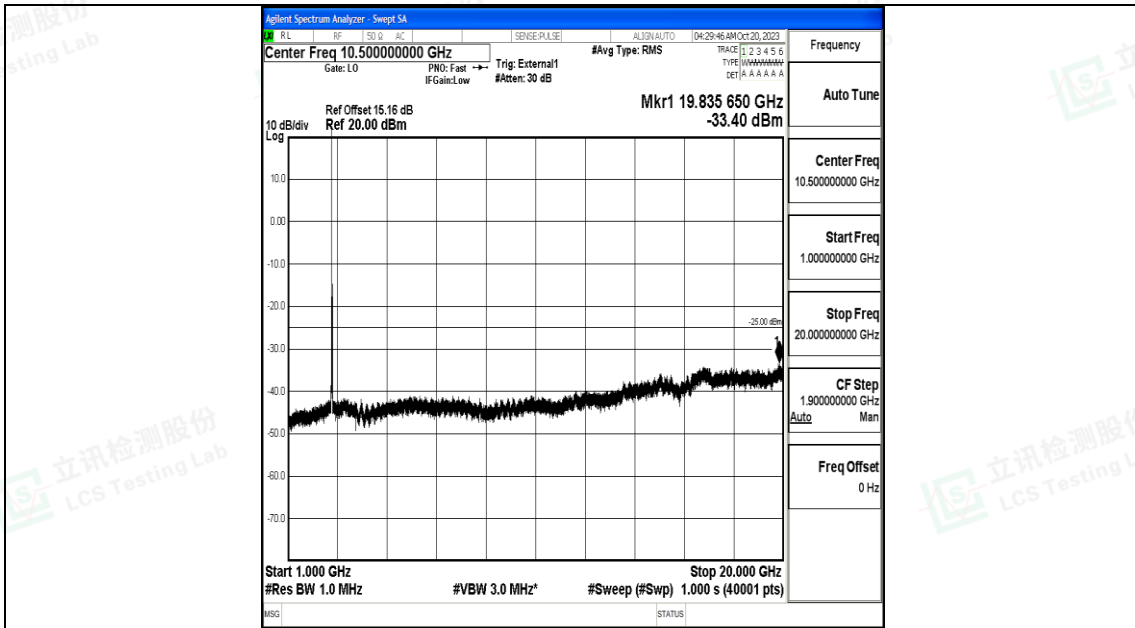

Band41_20MHz_16QAM_41490_1RB#0_30~1000_30~1000

Band41_20MHz_16QAM_41490_1RB#0_1000~20000_1000~20000