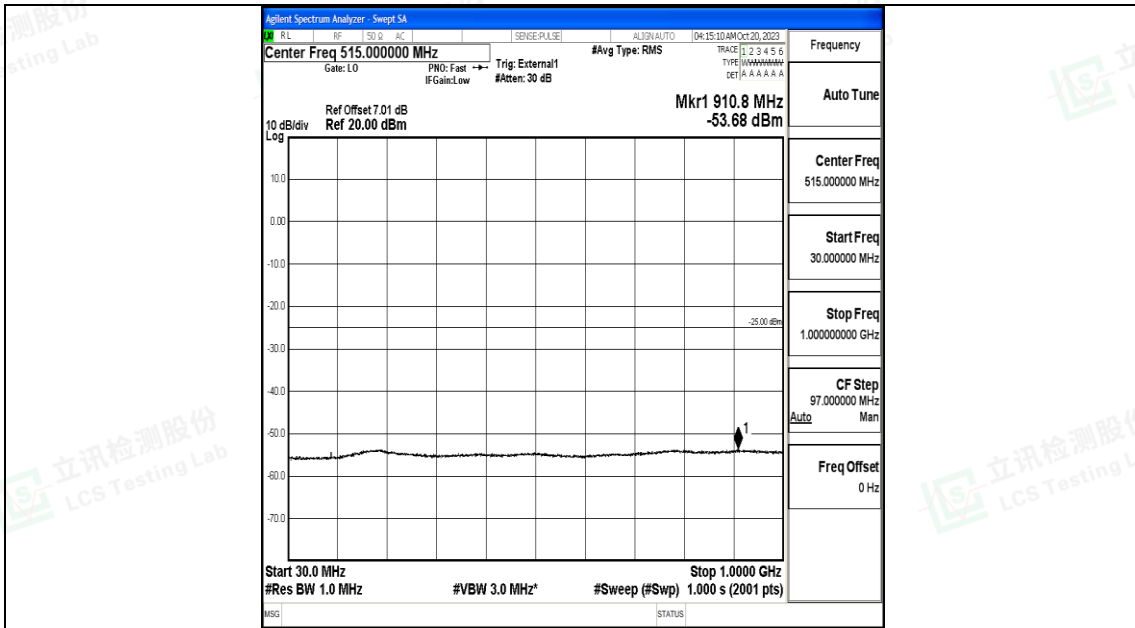

Band41_15MHz_QPSK_41515_1RB#0_0.15~30_0.15~30

Band41_15MHz_QPSK_41515_1RB#0_30~1000_30~1000