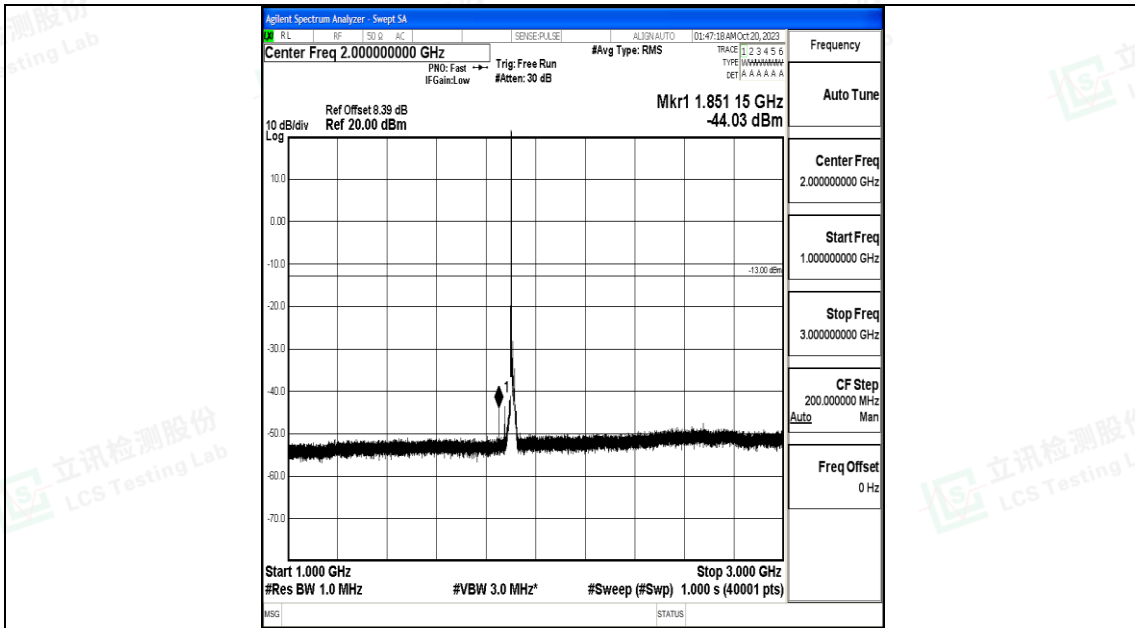

Band25_15MHz_QPSK_26615_1RB#0_30~1000_30~1000

Band25_15MHz_QPSK_26615_1RB#0_1000~3000_1000~3000