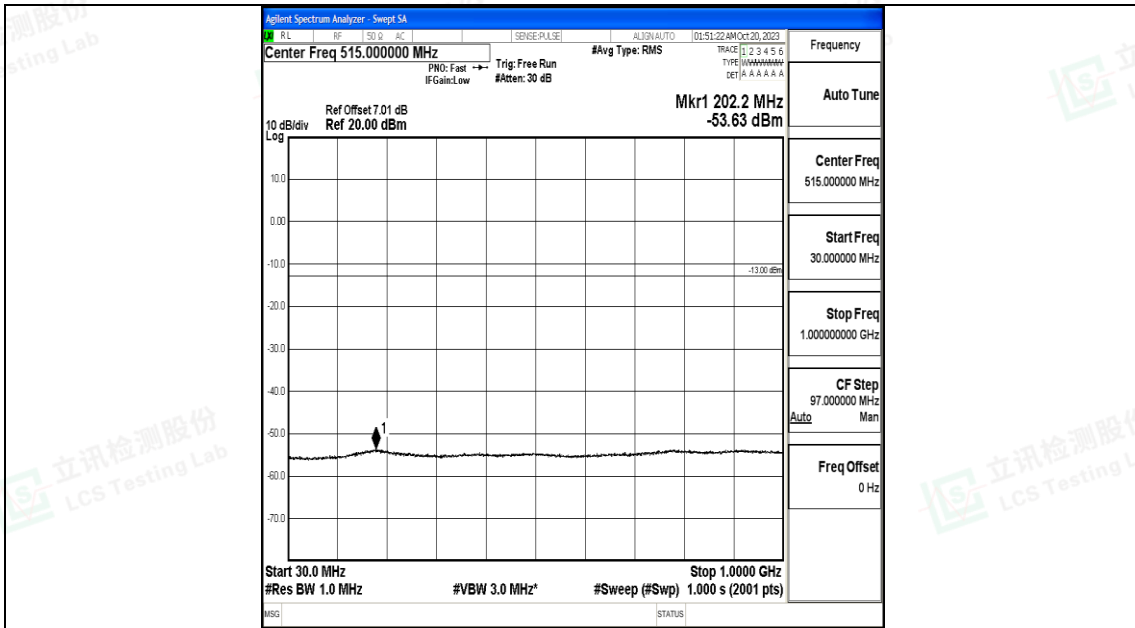

Band25\_5MHz\_16QAM\_26665\_1RB#0\_30~1000\_30~1000

Band25\_5MHz\_16QAM\_26665\_1RB#0\_1000~3000\_1000~3000

Band25\_10MHz\_QPSK\_26365\_1RB#0\_30~1000\_30~1000

Band25\_15MHz\_QPSK\_26365\_1RB#0\_30~1000\_30~1000