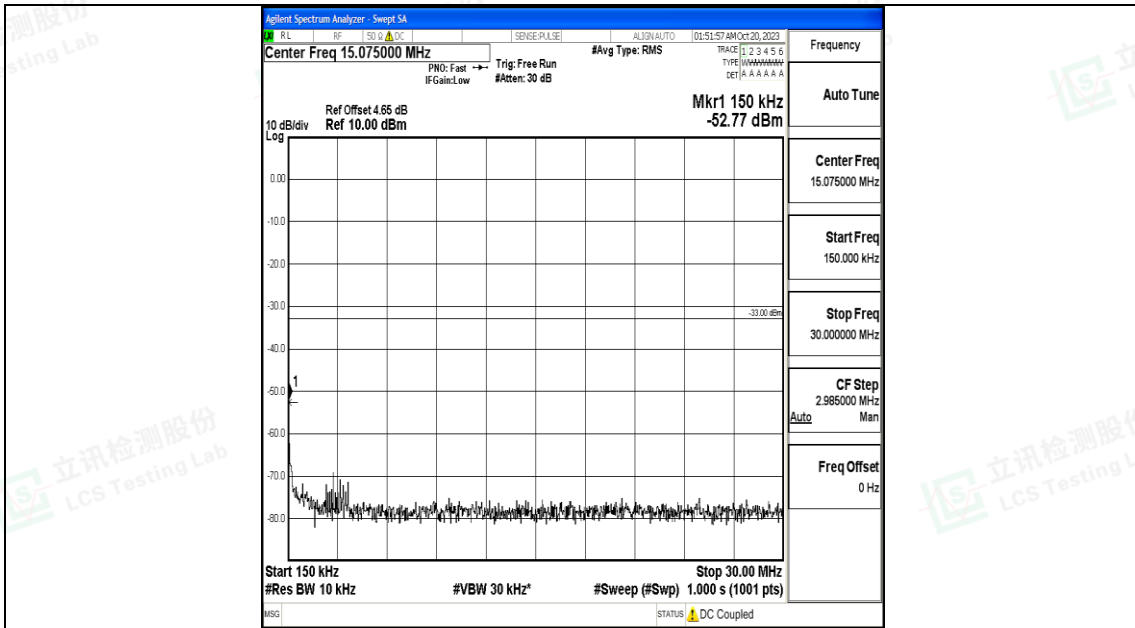

Band25_20MHz_16QAM_26140_1RB#0_0.009~0.15_0.009~0.15

Band25_20MHz_16QAM_26140_1RB#0_0.15~30_0.15~30