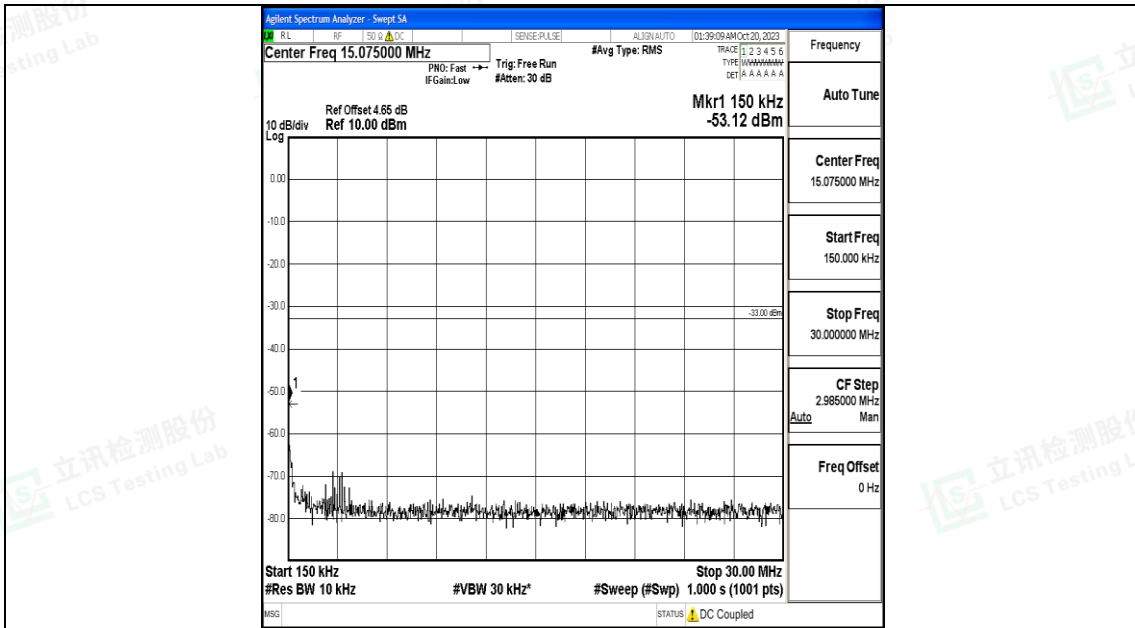

Band25\_10MHz\_QPSK\_26365\_1RB#0\_0.15~30\_0.15~30

Band25\_10MHz\_QPSK\_26365\_1RB#0\_1000~3000\_1000~3000

Band25\_10MHz\_QPSK\_26365\_1RB#0\_3000~20000\_3000~20000

Band25\_10MHz\_16QAM\_26365\_1RB#0\_0.009~0.15\_0.009~0.15