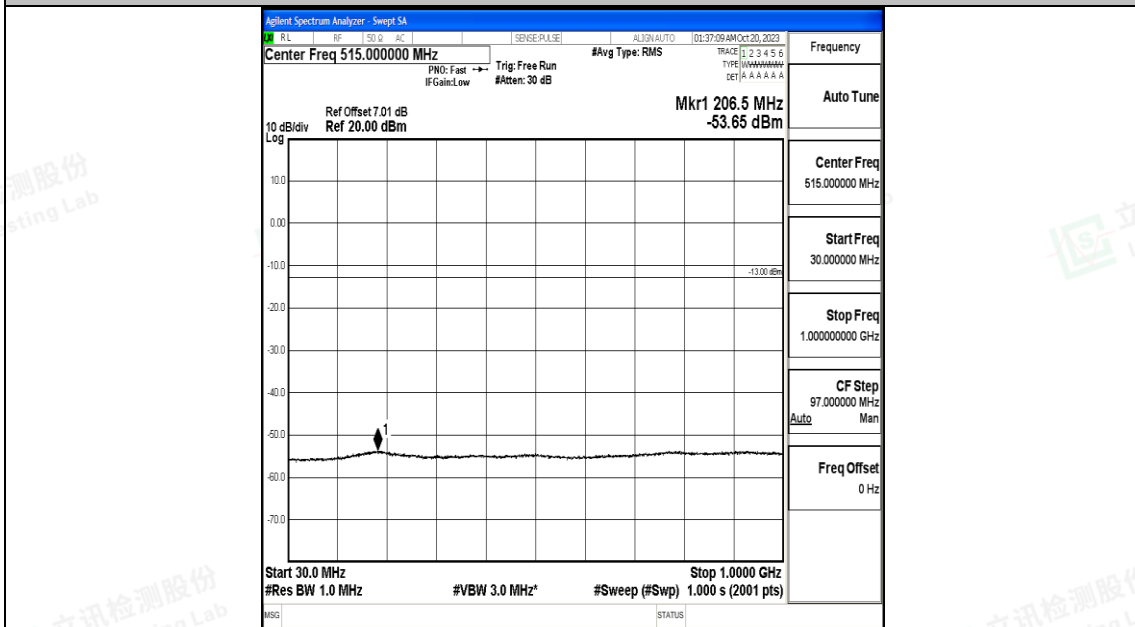

Band25\_5MHz\_16QAM\_26665\_1RB#0\_3000~20000\_3000~20000

Band25\_10MHz\_QPSK\_26090\_1RB#0\_0.009~0.15\_0.009~0.15

Band25\_10MHz\_QPSK\_26090\_1RB#0\_0.15~30\_0.15~30

Band25\_10MHz\_QPSK\_26090\_1RB#0\_30~1000\_30~1000