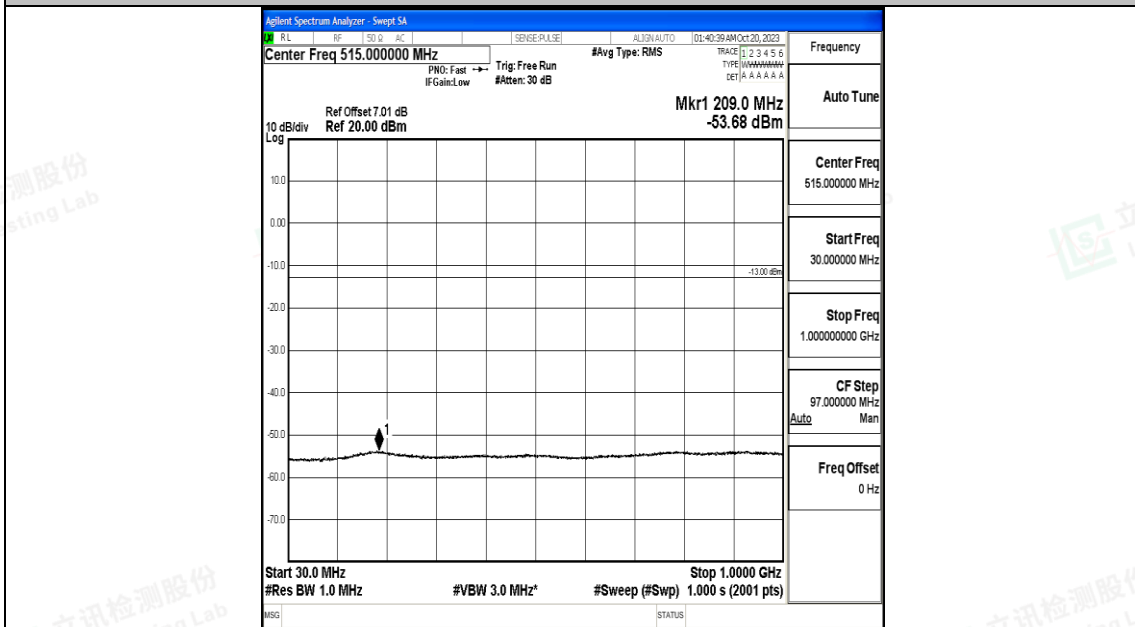

Band25\_10MHz\_QPSK\_26640\_1RB#0\_3000~20000\_3000~20000

Band25\_10MHz\_16QAM\_26640\_1RB#0\_0.009~0.15\_0.009~0.15

Band25\_10MHz\_16QAM\_26640\_1RB#0\_0.15~30\_0.15~30

Band25\_10MHz\_16QAM\_26640\_1RB#0\_30~1000\_30~1000