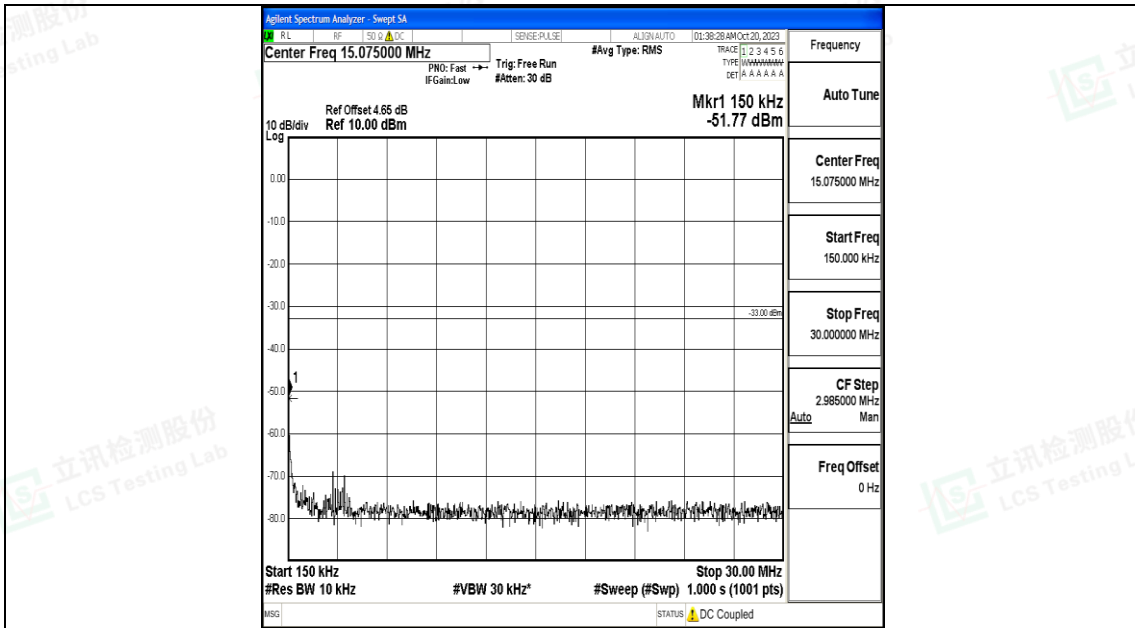

Band25\_10MHz\_16QAM\_26090\_1RB#0\_30~1000\_30~1000

Band25\_10MHz\_16QAM\_26090\_1RB#0\_1000~3000\_1000~3000

Band25\_10MHz\_16QAM\_26090\_1RB#0\_3000~20000\_3000~20000

Band25\_10MHz\_QPSK\_26365\_1RB#0\_0.009~0.15\_0.009~0.15