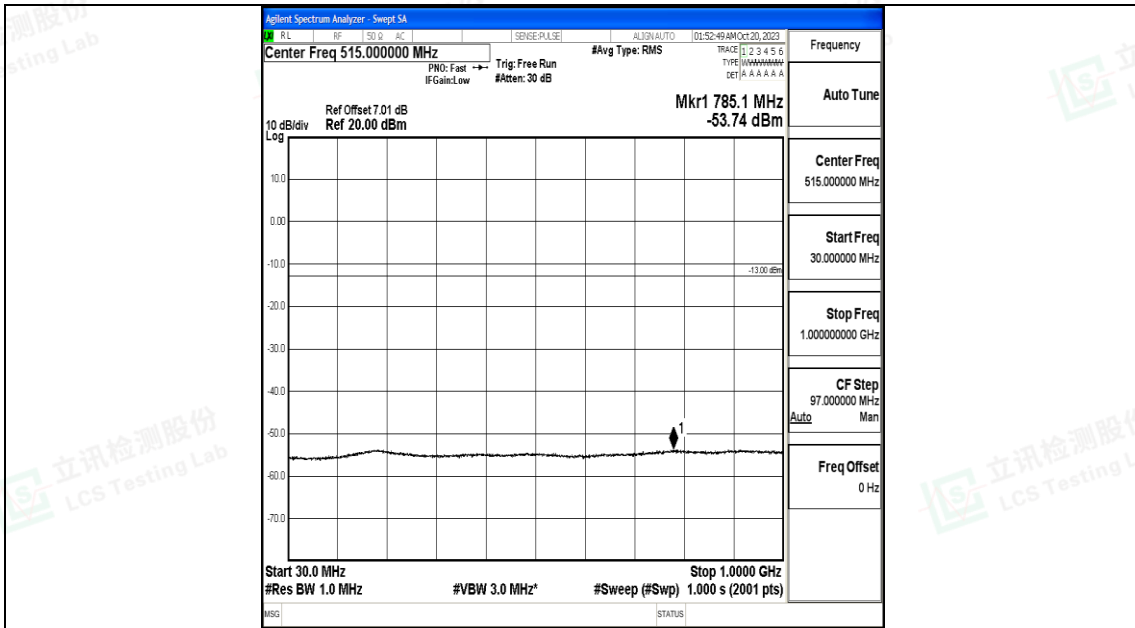

Band25\_20MHz\_16QAM\_26140\_1RB#0\_1000~3000\_1000~3000

Band25\_20MHz\_16QAM\_26140\_1RB#0\_3000~20000\_3000~20000

Band25\_20MHz\_QPSK\_26365\_1RB#0\_0.009~0.15\_0.009~0.15

Band25\_20MHz\_QPSK\_26365\_1RB#0\_0.15~30\_0.15~30