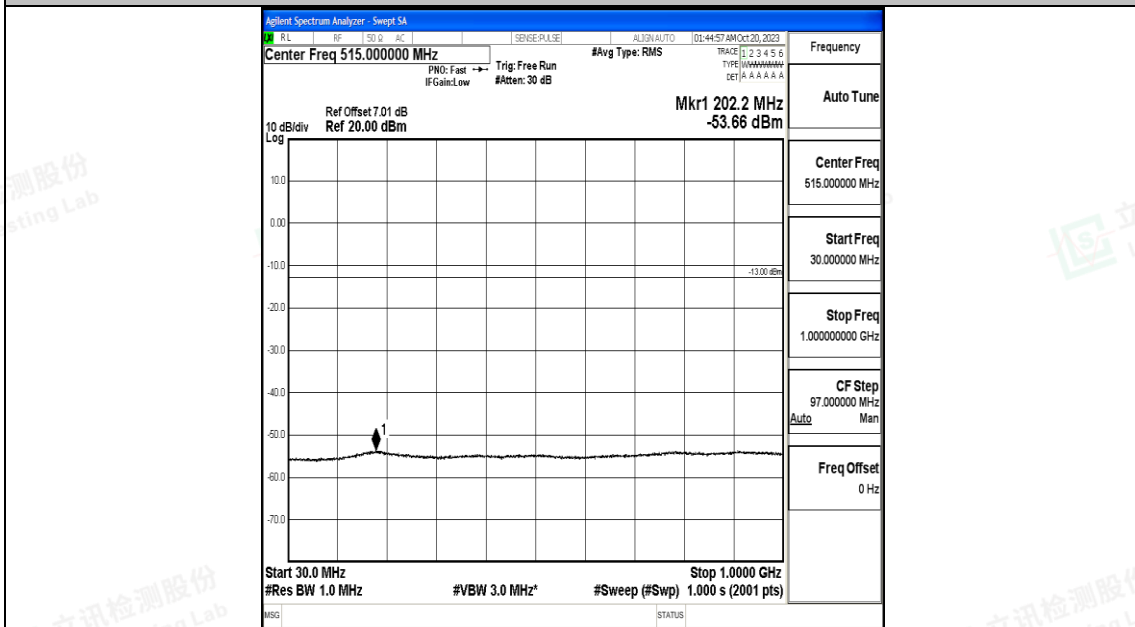

Band25\_5MHz\_QPSK\_26665\_1RB#0\_30~1000\_30~1000

Band25\_5MHz\_QPSK\_26665\_1RB#0\_1000~3000\_1000~3000

Band25\_15MHz\_16QAM\_26115\_1RB#0\_0.15~30\_0.15~30

Band25\_15MHz\_16QAM\_26115\_1RB#0\_30~1000\_30~1000