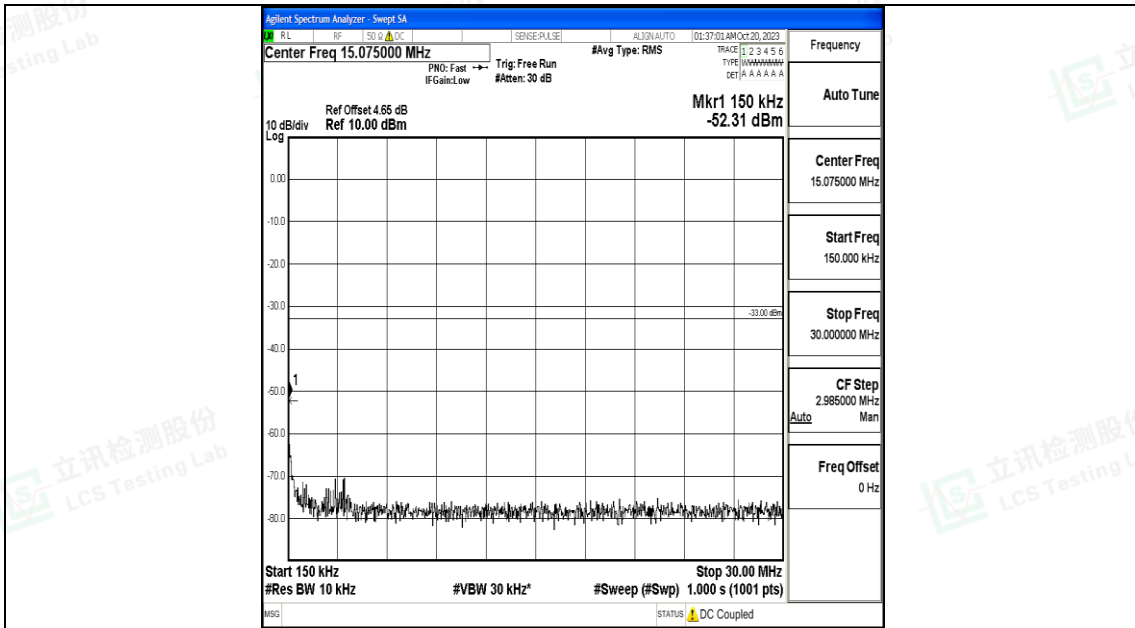

Band25_10MHz_QPSK_26090_1RB#0_0.009~0.15_0.009~0.15

Band25_10MHz_QPSK_26090_1RB#0_0.15~30_0.15~30