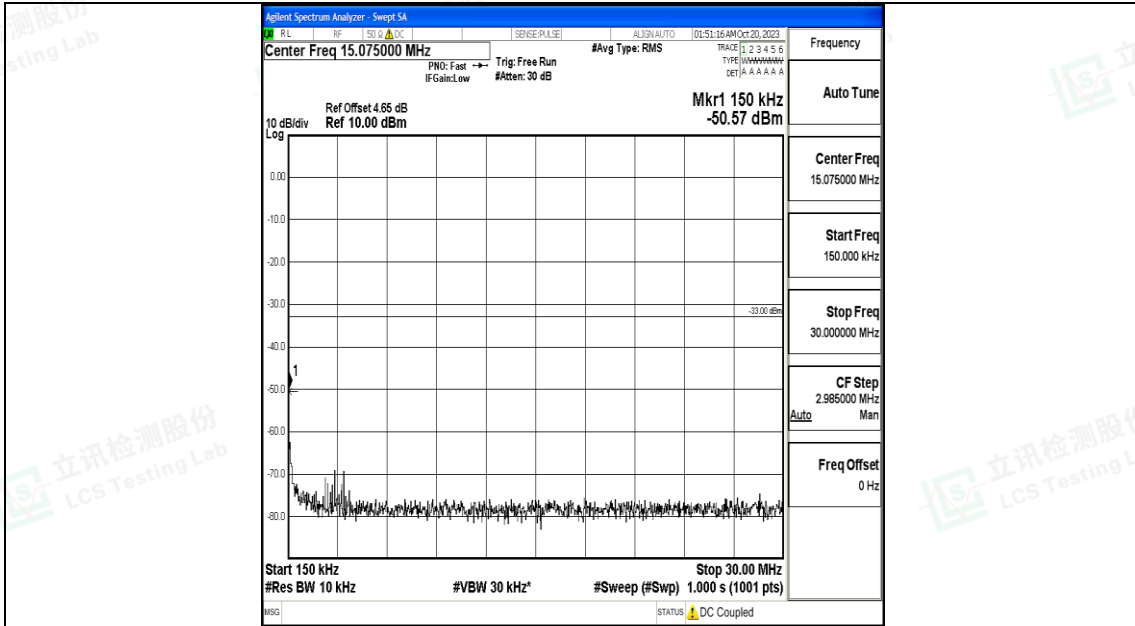

Band25_20MHz_QPSK_26140_1RB#0_0.009~0.15_0.009~0.15

Band25_20MHz_QPSK_26140_1RB#0_0.15~30_0.15~30