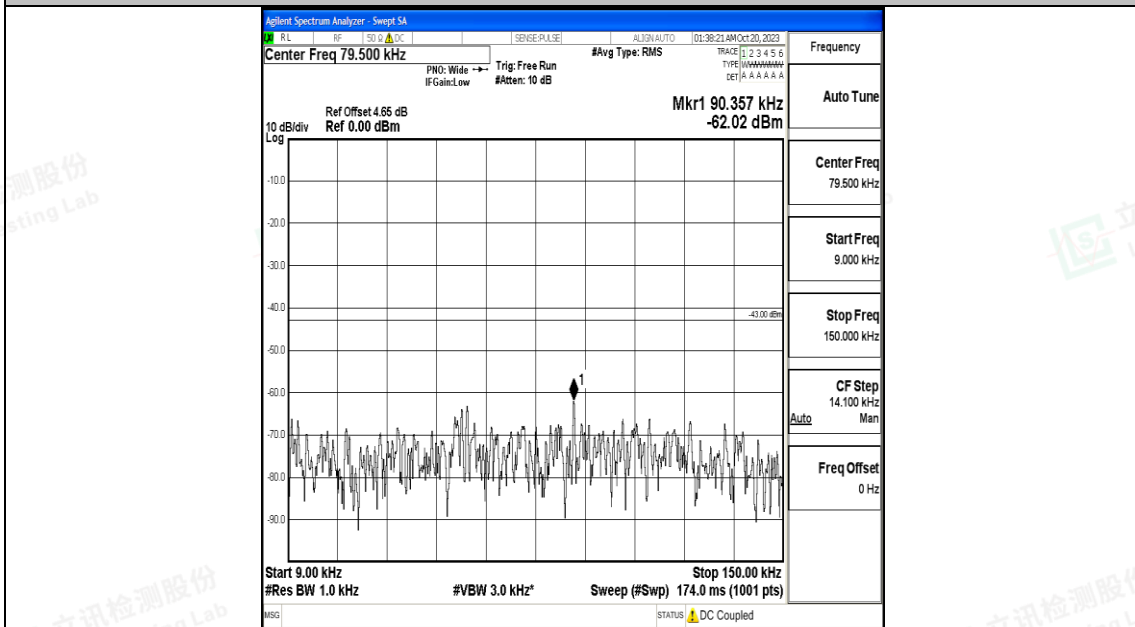

Band25\_10MHz\_16QAM\_26090\_1RB#0\_30~1000\_30~1000

Band25\_10MHz\_16QAM\_26090\_1RB#0\_1000~3000\_1000~3000

Band25\_10MHz\_16QAM\_26090\_1RB#0\_3000~20000\_3000~20000

Band25\_10MHz\_QPSK\_26365\_1RB#0\_0.009~0.15\_0.009~0.15