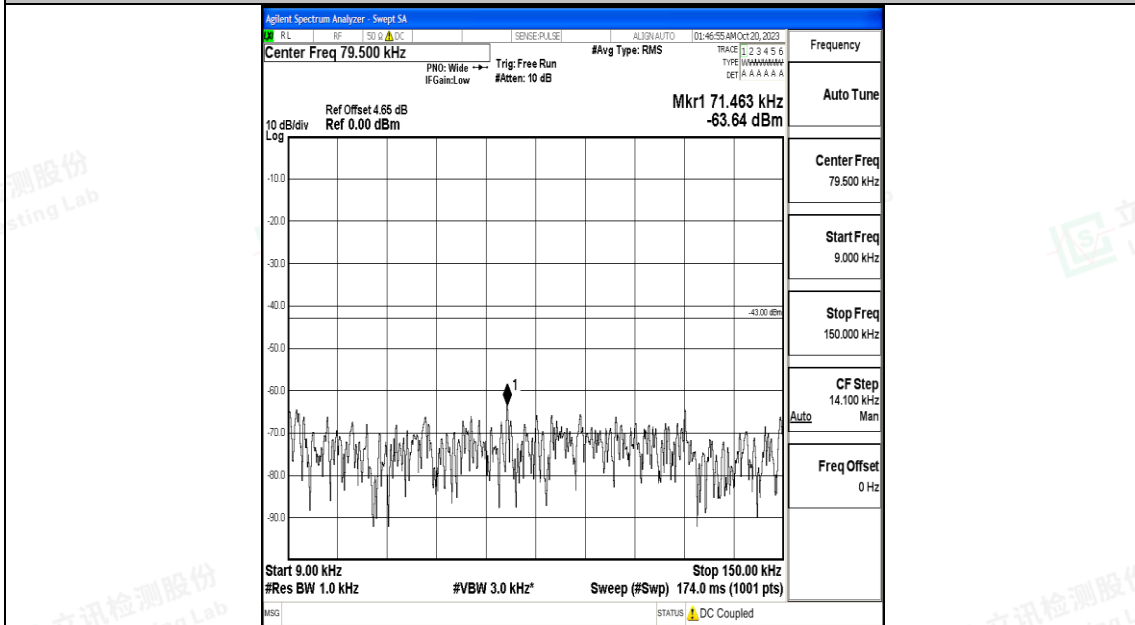

Band25\_15MHz\_16QAM\_26365\_1RB#0\_30~1000\_30~1000

Band25\_15MHz\_16QAM\_26365\_1RB#0\_1000~3000\_1000~3000

Band25\_15MHz\_16QAM\_26365\_1RB#0\_3000~20000\_3000~20000

Band25\_15MHz\_QPSK\_26615\_1RB#0\_0.009~0.15\_0.009~0.15