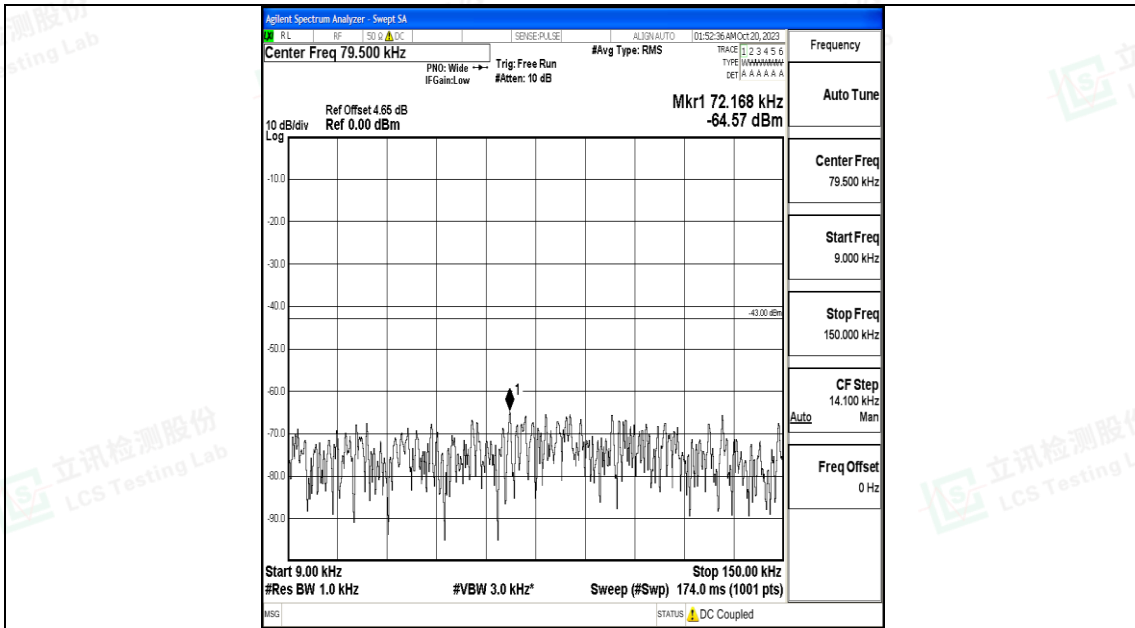

Band25_20MHz_16QAM_26140_1RB#0_3000~20000_3000~20000

Band25_20MHz_QPSK_26365_1RB#0_0.009~0.15_0.009~0.15