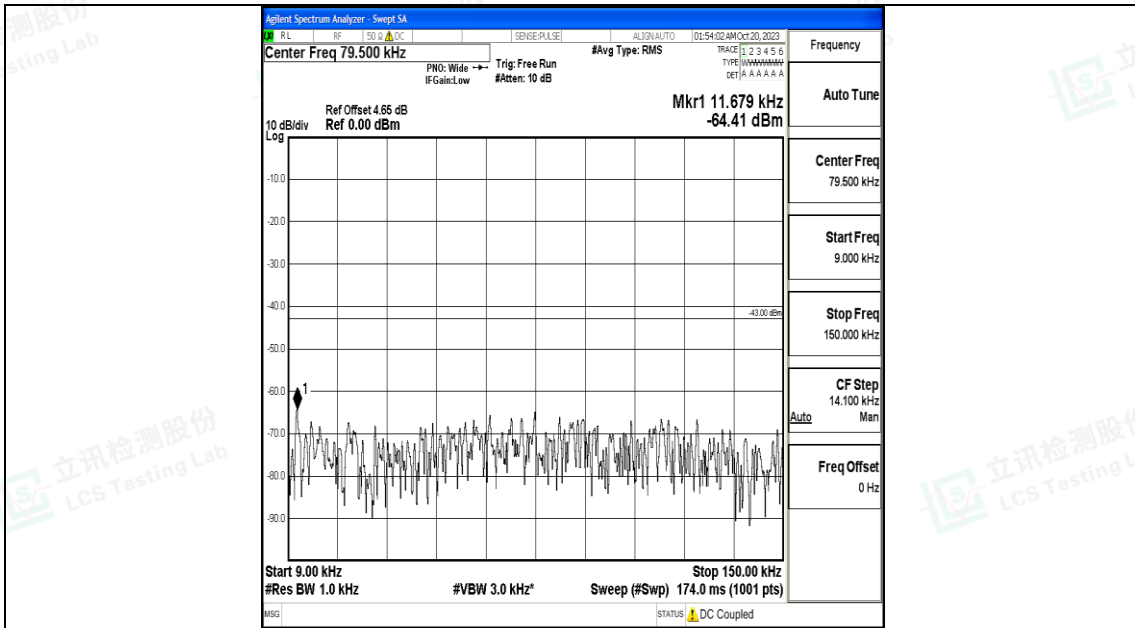

Band25\_20MHz\_16QAM\_26365\_1RB#0\_0.15~30\_0.15~30

Band25\_20MHz\_16QAM\_26365\_1RB#0\_30~1000\_30~1000

Band25\_20MHz\_16QAM\_26365\_1RB#0\_1000~3000\_1000~3000

Band25\_20MHz\_16QAM\_26365\_1RB#0\_3000~20000\_3000~20000