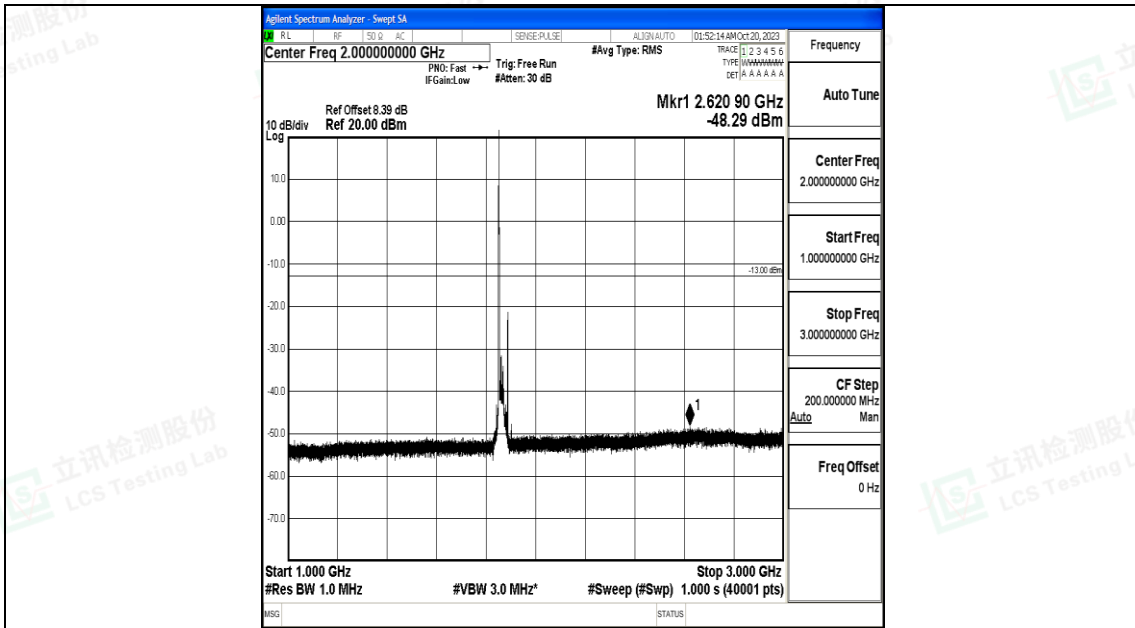

Band25\_20MHz\_QPSK\_26140\_1RB#0\_3000~20000\_3000~20000

Band25\_20MHz\_16QAM\_26140\_1RB#0\_0.009~0.15\_0.009~0.15

Band25\_20MHz\_16QAM\_26140\_1RB#0\_0.15~30\_0.15~30

Band25\_20MHz\_16QAM\_26140\_1RB#0\_30~1000\_30~1000