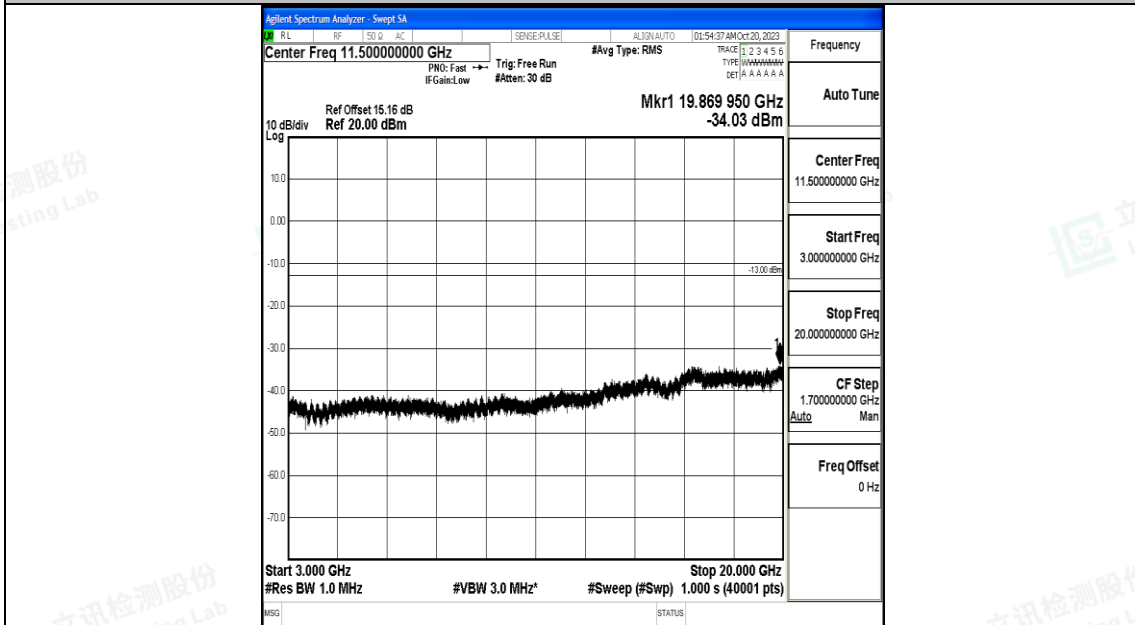

Band25\_20MHz\_QPSK\_26590\_1RB#0\_0.009~0.15\_0.009~0.15

Band25\_20MHz\_QPSK\_26590\_1RB#0\_30~1000\_30~1000

Band25\_20MHz\_QPSK\_26590\_1RB#0\_1000~3000\_1000~3000

Band25\_20MHz\_QPSK\_26590\_1RB#0\_3000~20000\_3000~20000