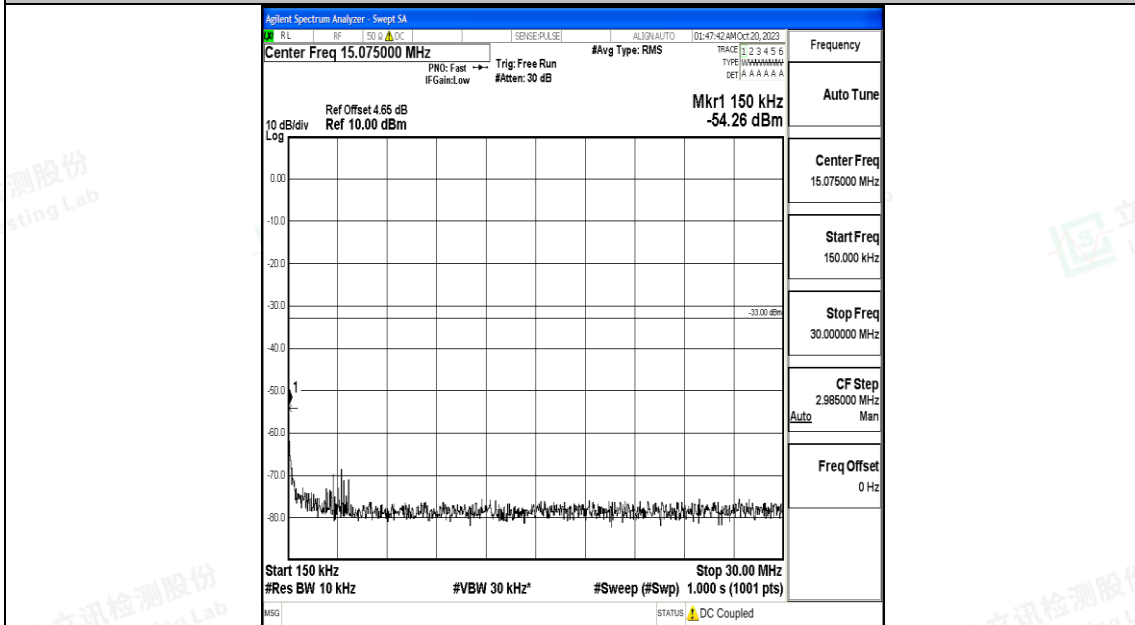

Band25_15MHz_16QAM_26615_1RB#0_0.009~0.15_0.009~0.15

Band25_15MHz_16QAM_26615_1RB#0_0.15~30_0.15~30