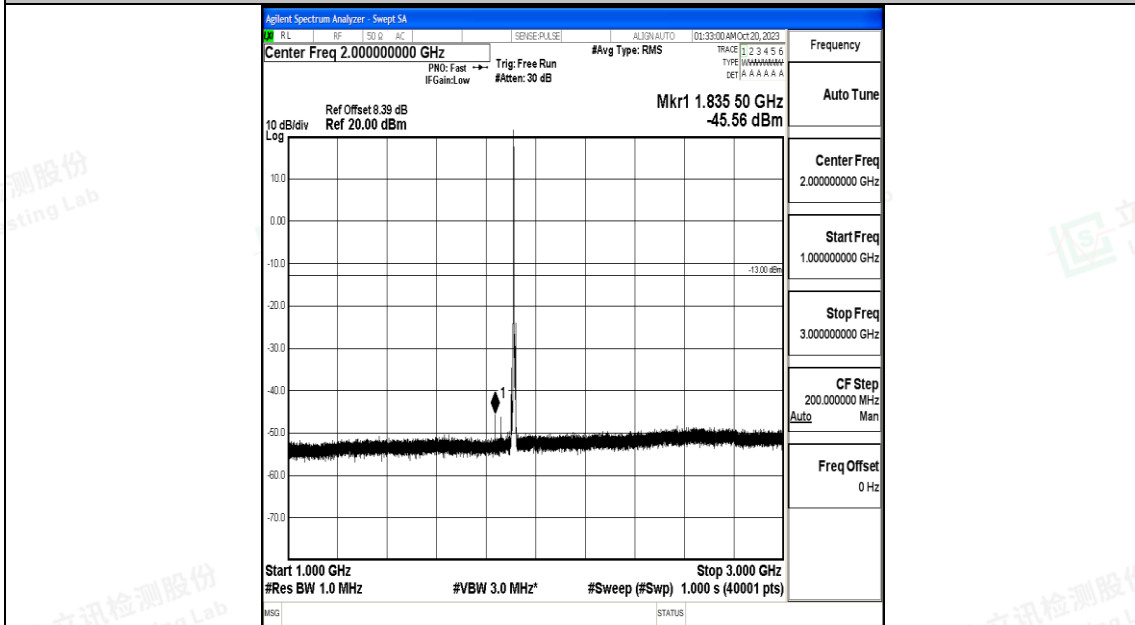

Band25_5MHz_QPSK_26665_1RB#0_30~1000_30~1000

Band25_5MHz_QPSK_26665_1RB#0_1000~3000_1000~3000