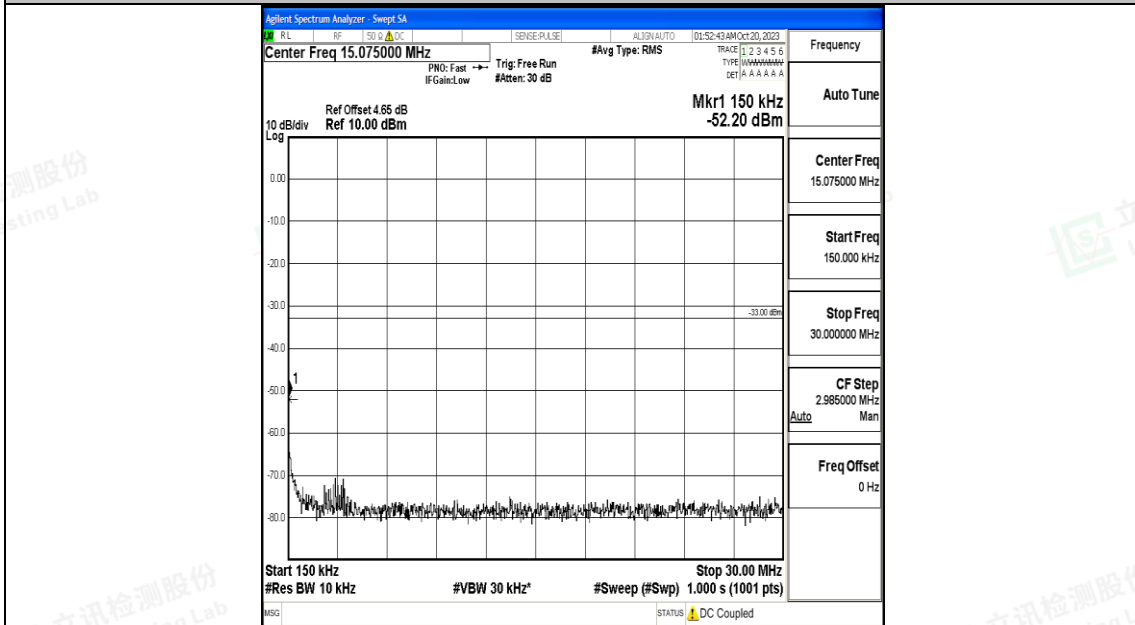

Band25\_20MHz\_16QAM\_26140\_1RB#0\_1000~3000\_1000~3000

Band25\_20MHz\_16QAM\_26140\_1RB#0\_3000~20000\_3000~20000

Band25\_20MHz\_QPSK\_26365\_1RB#0\_0.009~0.15\_0.009~0.15

Band25\_20MHz\_QPSK\_26365\_1RB#0\_0.15~30\_0.15~30