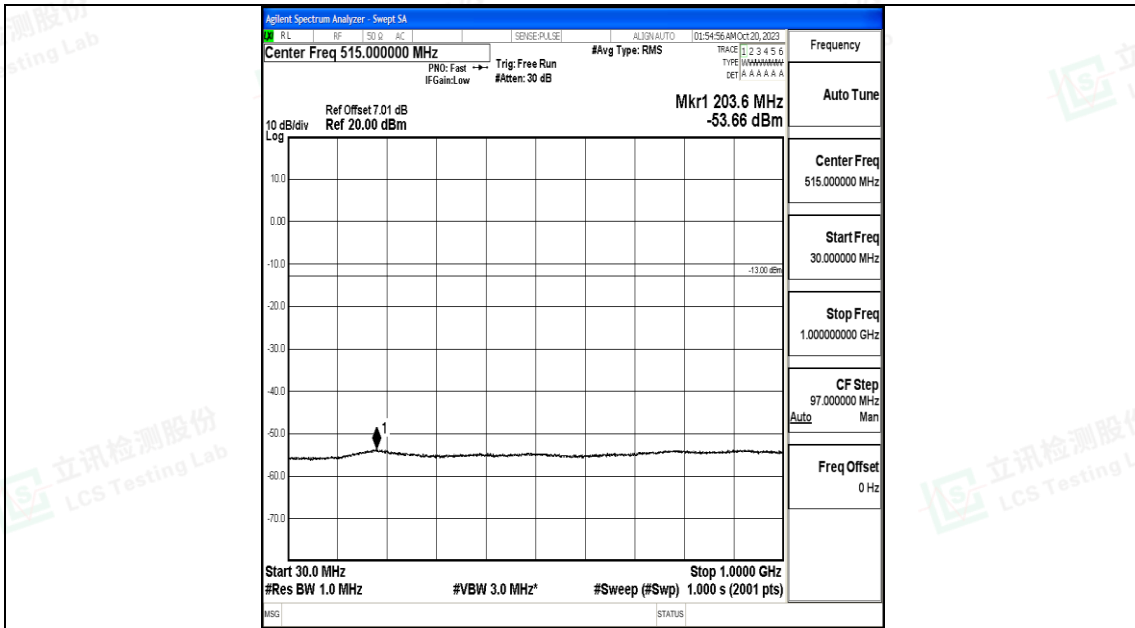

Band25_20MHz_16QAM_26590_1RB#0_0.15~30_0.15~30

Band25_20MHz_16QAM_26590_1RB#0_30~1000_30~1000