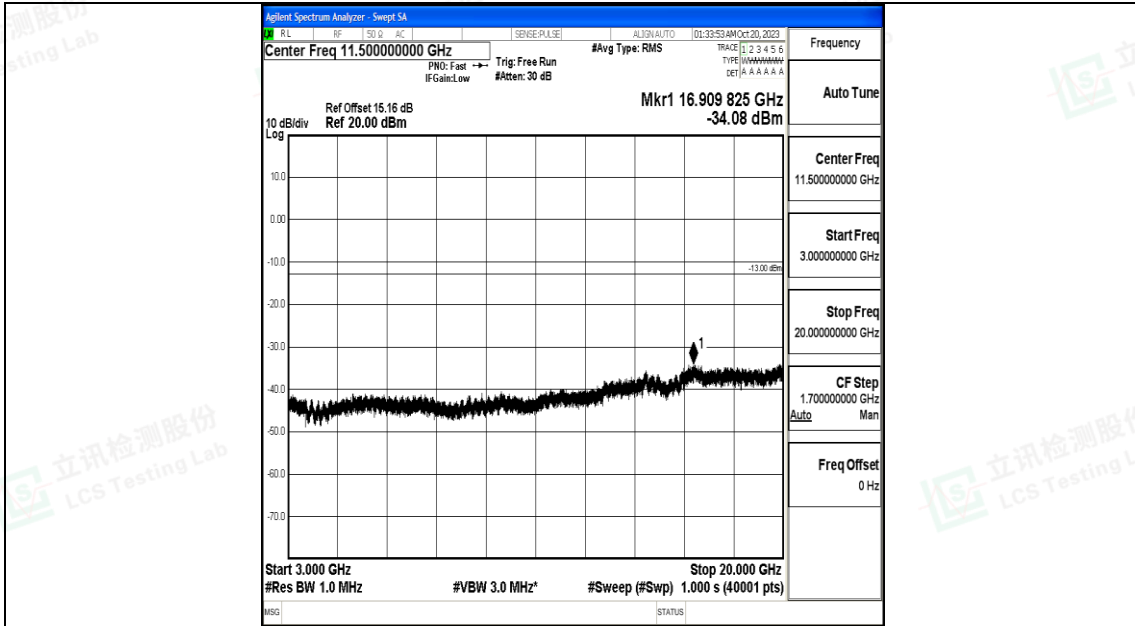

Band25\_15MHz\_16QAM\_26115\_1RB#0\_1000~3000\_1000~3000

Band25\_15MHz\_16QAM\_26115\_1RB#0\_3000~20000\_3000~20000

Band25\_15MHz\_QPSK\_26365\_1RB#0\_0.009~0.15\_0.009~0.15

Band25\_15MHz\_QPSK\_26365\_1RB#0\_0.15~30\_0.15~30