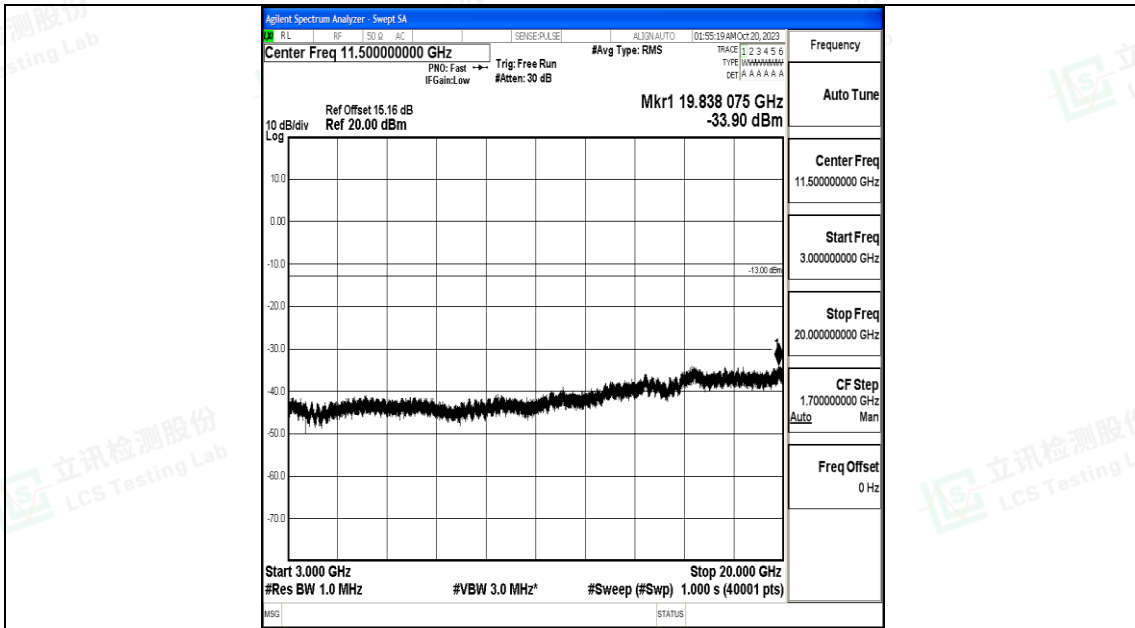

Band25\_20MHz\_16QAM\_26590\_1RB#0\_0.009~0.15\_0.009~0.15

Band25\_20MHz\_16QAM\_26590\_1RB#0\_0.15~30\_0.15~30

Band25\_20MHz\_16QAM\_26590\_1RB#0\_30~1000\_30~1000

Band25\_20MHz\_16QAM\_26590\_1RB#0\_1000~3000\_1000~3000