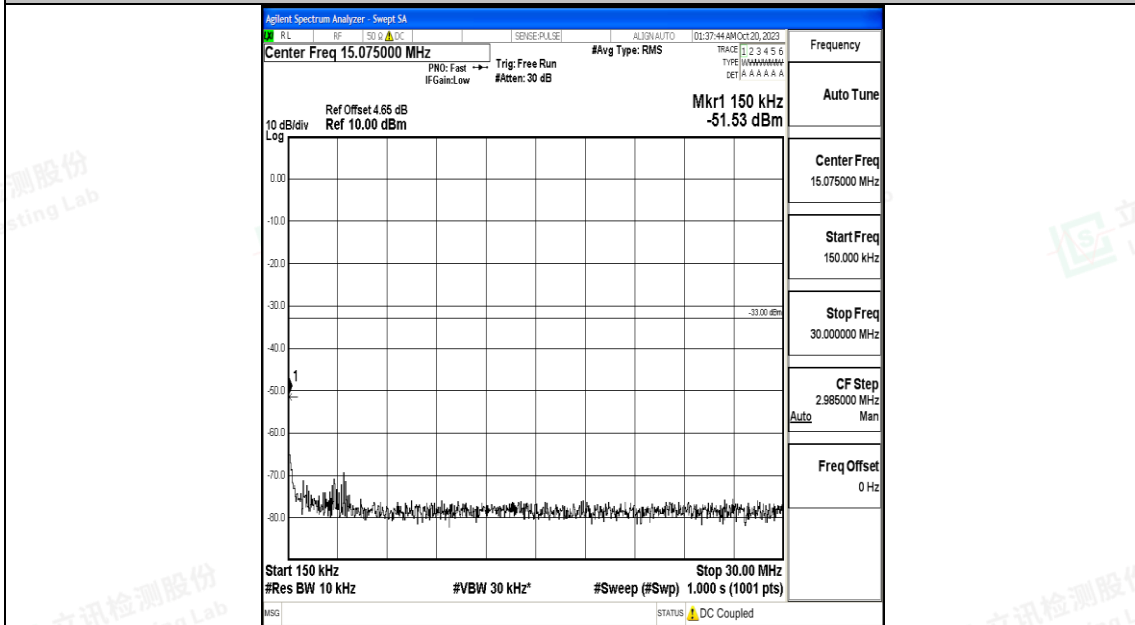

Band25\_10MHz\_QPSK\_26090\_1RB#0\_1000~3000\_1000~3000

Band25\_10MHz\_QPSK\_26090\_1RB#0\_3000~20000\_3000~20000

Band25\_10MHz\_16QAM\_26090\_1RB#0\_0.009~0.15\_0.009~0.15

Band25\_10MHz\_16QAM\_26090\_1RB#0\_0.15~30\_0.15~30