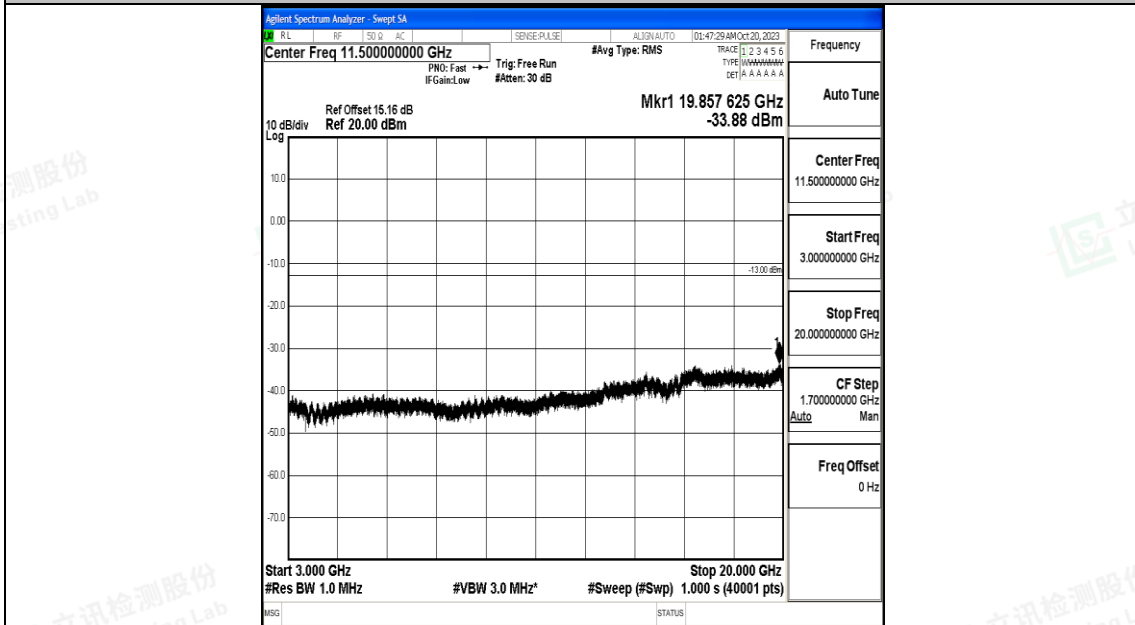

Band25\_15MHz\_QPSK\_26615\_1RB#0\_0.15~30\_0.15~30

Band25\_15MHz\_QPSK\_26615\_1RB#0\_30~1000\_30~1000

Band25\_15MHz\_QPSK\_26615\_1RB#0\_1000~3000\_1000~3000

Band25\_15MHz\_QPSK\_26615\_1RB#0\_3000~20000\_3000~20000