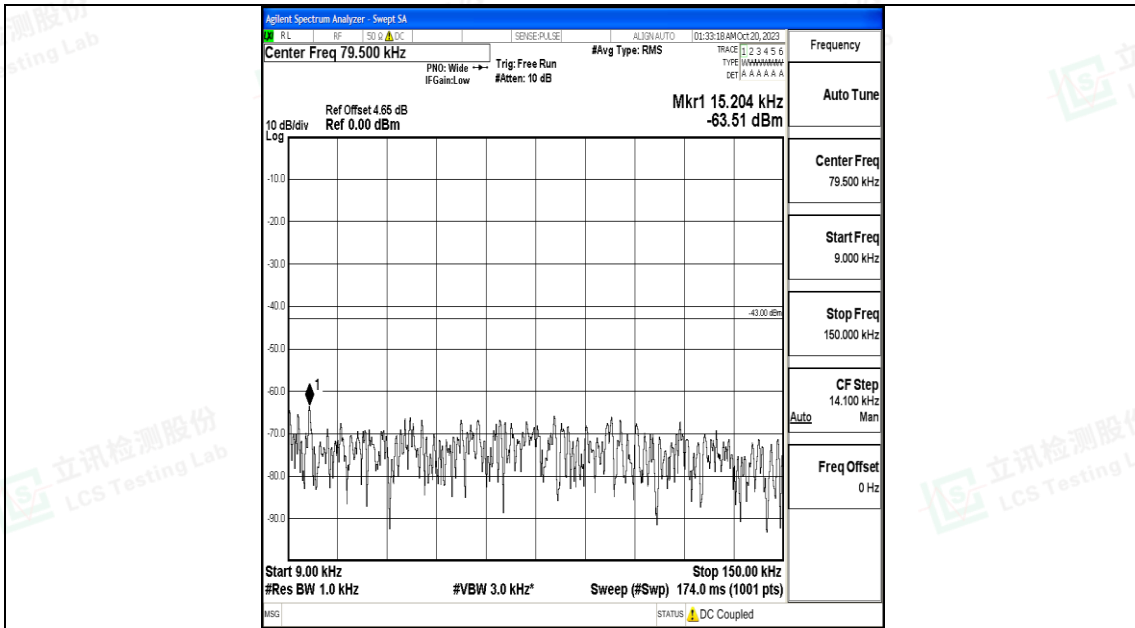

Band25_5MHz_QPSK_26665_1RB#0_3000~20000_3000~20000

Band25_5MHz_16QAM_26665_1RB#0_0.009~0.15_0.009~0.15