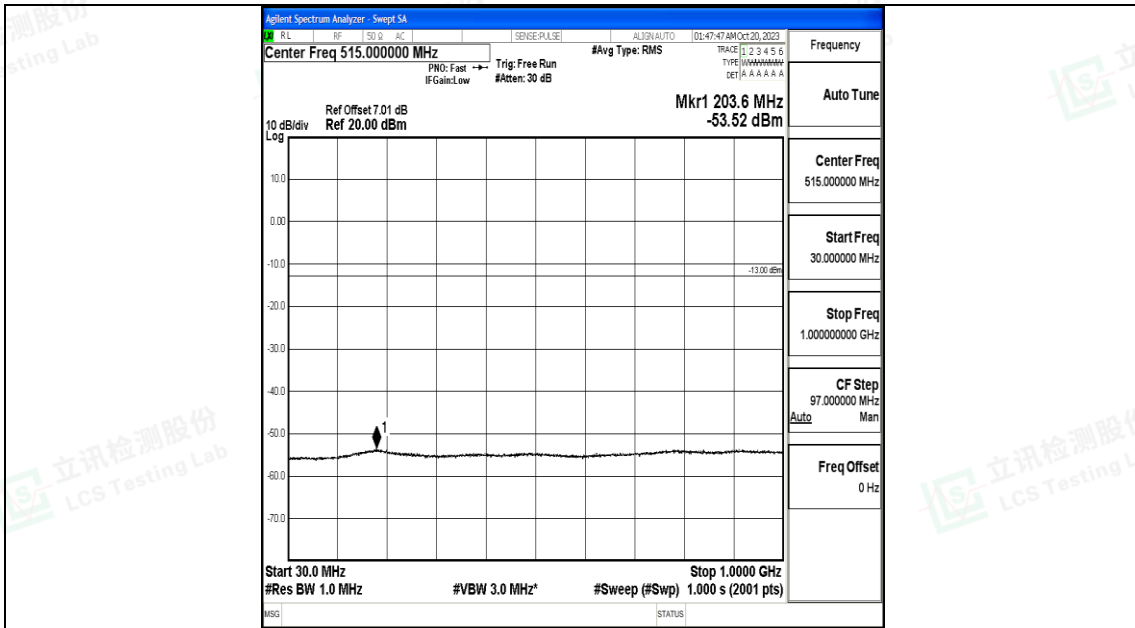

Band25_15MHz_16QAM_26615_1RB#0_0.15~30_0.15~30

Band25_15MHz_16QAM_26615_1RB#0_30~1000_30~1000