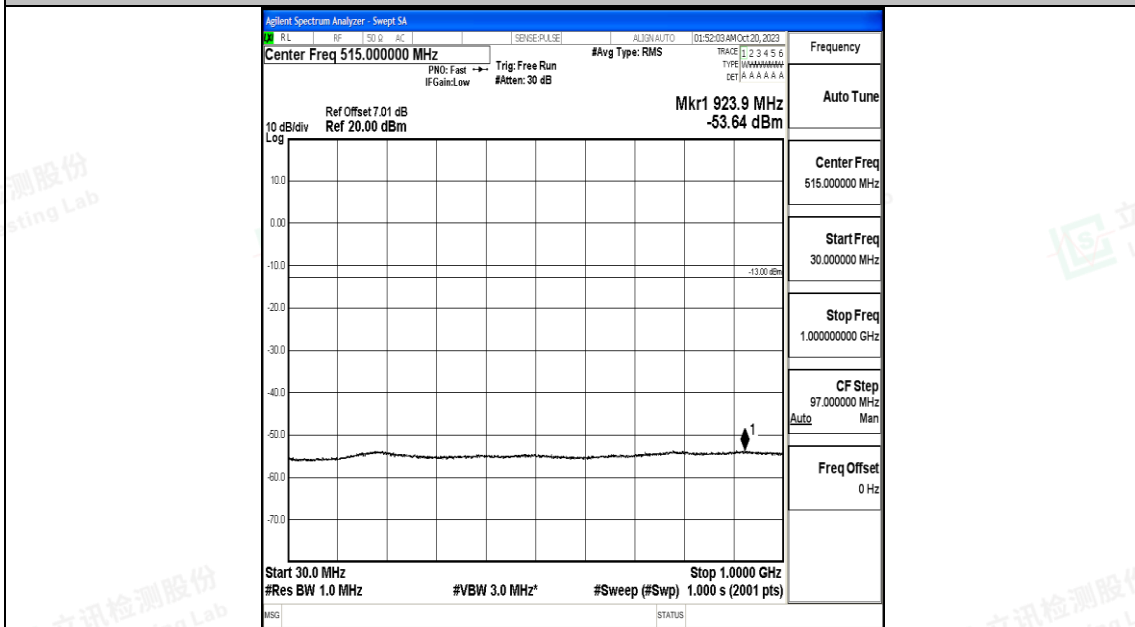

Band25\_20MHz\_QPSK\_26140\_1RB#0\_3000~20000\_3000~20000

Band25\_20MHz\_16QAM\_26140\_1RB#0\_0.009~0.15\_0.009~0.15

Band25\_20MHz\_16QAM\_26140\_1RB#0\_0.15~30\_0.15~30

Band25\_20MHz\_16QAM\_26140\_1RB#0\_30~1000\_30~1000