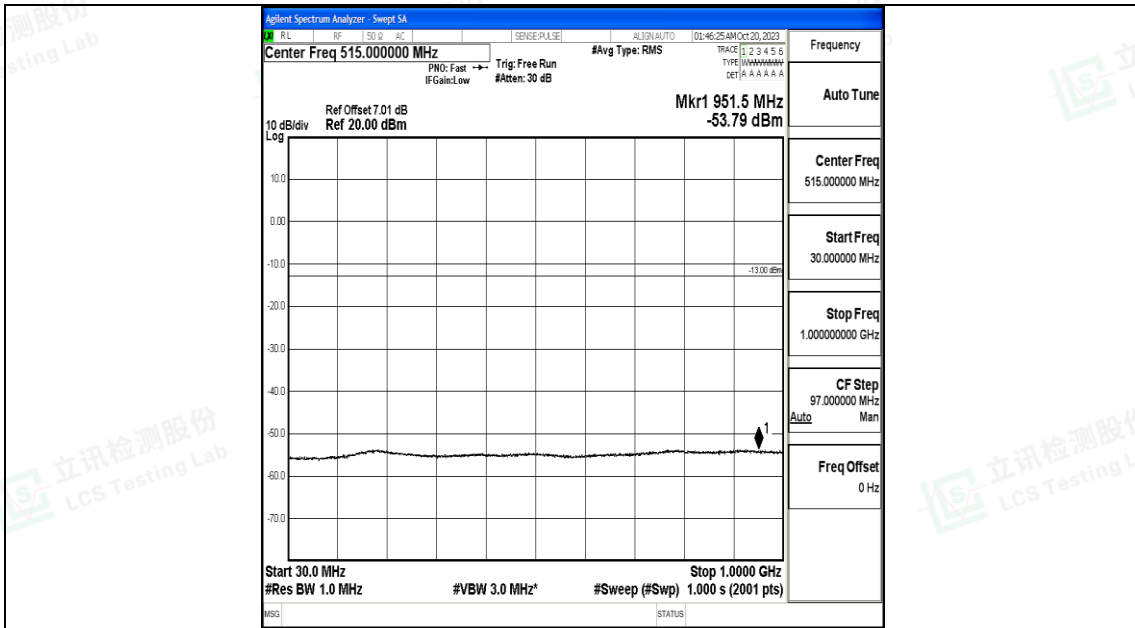

Band25\_15MHz\_QPSK\_26365\_1RB#0\_1000~3000\_1000~3000

Band25\_15MHz\_QPSK\_26365\_1RB#0\_3000~20000\_3000~20000

Band25\_15MHz\_16QAM\_26365\_1RB#0\_0.009~0.15\_0.009~0.15

Band25\_15MHz\_16QAM\_26365\_1RB#0\_0.15~30\_0.15~30