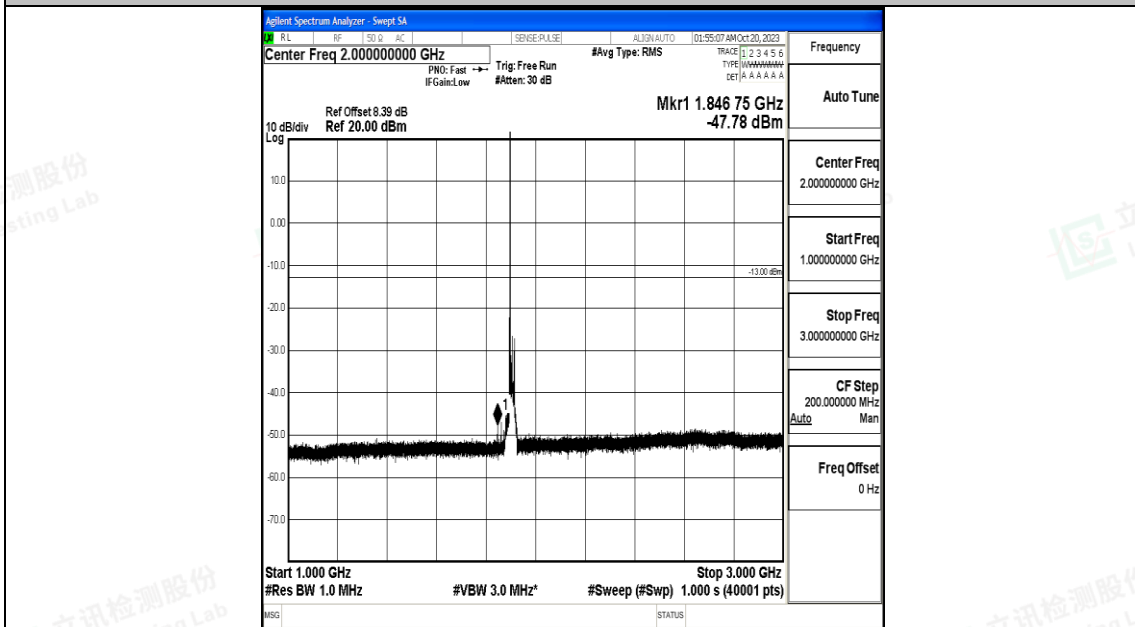

Band25\_20MHz\_16QAM\_26590\_1RB#0\_0.009~0.15\_0.009~0.15

Band25\_20MHz\_16QAM\_26590\_1RB#0\_0.15~30\_0.15~30

Band25\_20MHz\_16QAM\_26590\_1RB#0\_30~1000\_30~1000

Band25\_20MHz\_16QAM\_26590\_1RB#0\_1000~3000\_1000~3000