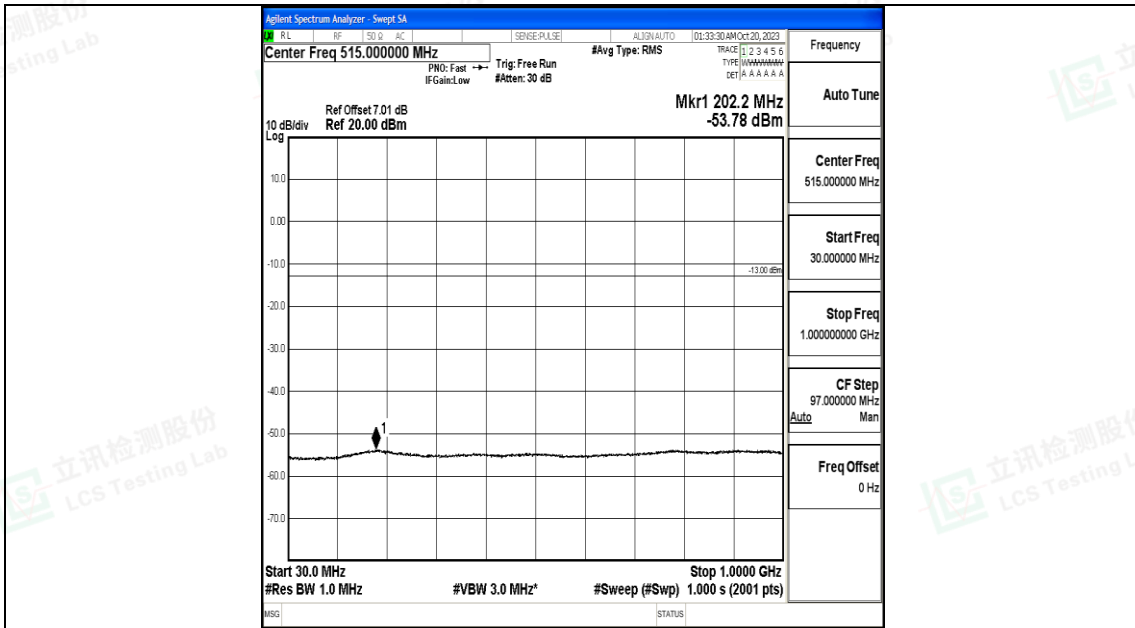

Band25\_20MHz\_16QAM\_26590\_1RB#0\_3000~20000\_3000~20000

Band25\_5MHz\_QPSK\_26665\_1RB#0\_3000~20000\_3000~20000

Band25\_5MHz\_16QAM\_26665\_1RB#0\_0.009~0.15\_0.009~0.15

Band25\_5MHz\_16QAM\_26665\_1RB#0\_0.15~30\_0.15~30