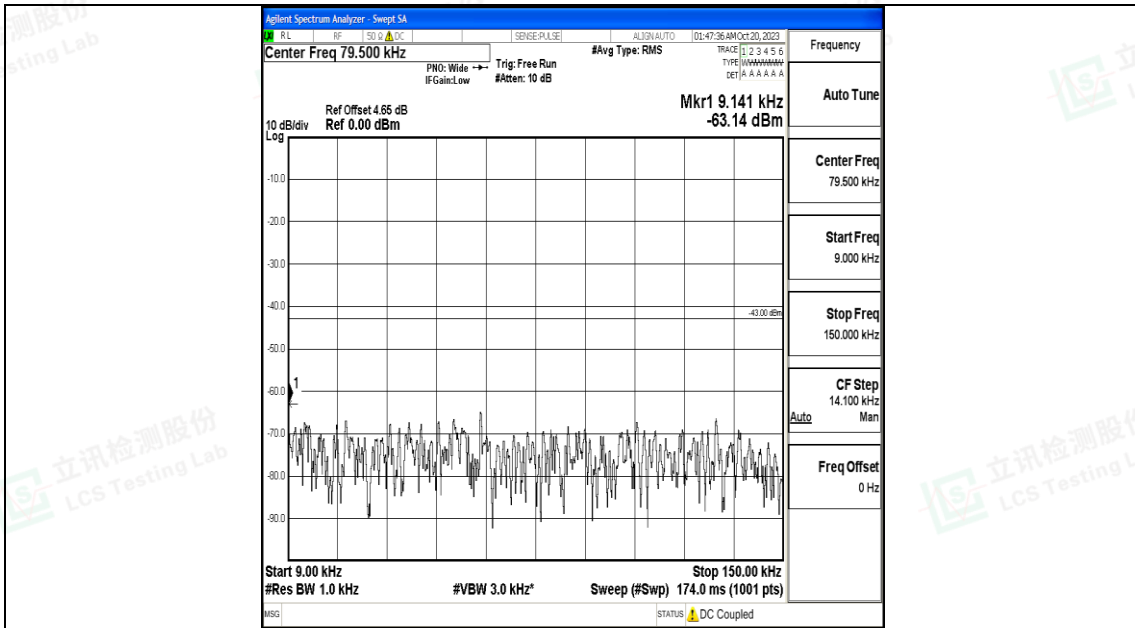

Band25\_15MHz\_QPSK\_26615\_1RB#0\_0.15~30\_0.15~30

Band25\_15MHz\_QPSK\_26615\_1RB#0\_30~1000\_30~1000

Band25\_15MHz\_QPSK\_26615\_1RB#0\_1000~3000\_1000~3000

Band25\_15MHz\_QPSK\_26615\_1RB#0\_3000~20000\_3000~20000