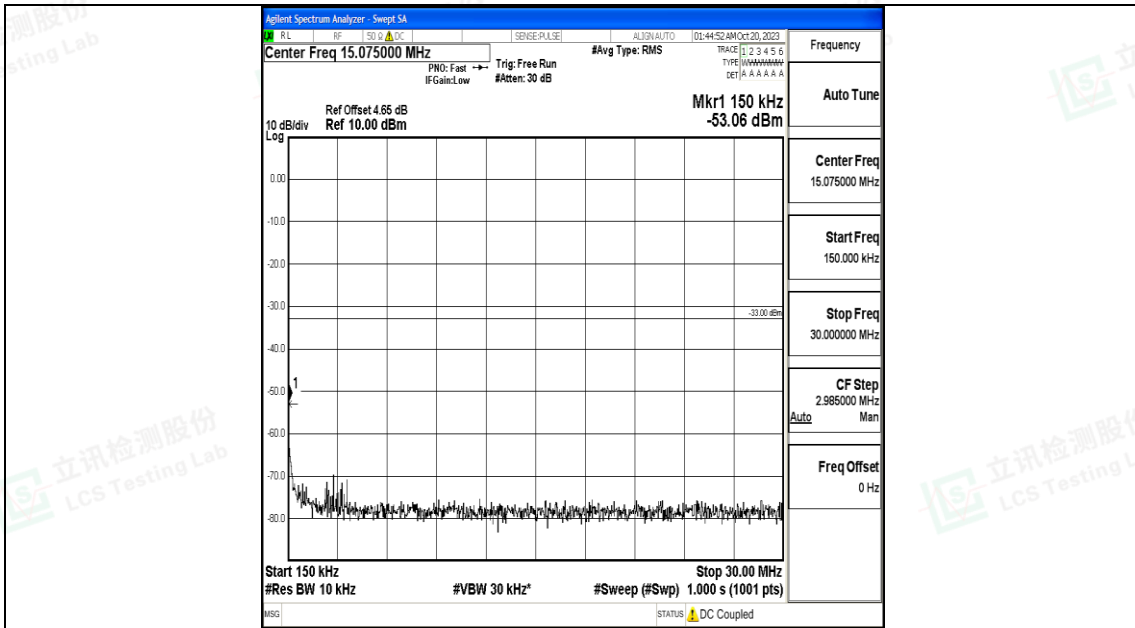

Band25_5MHz_QPSK_26665_1RB#0_1000~3000_1000~3000

Band25_15MHz_16QAM_26115_1RB#0_0.15~30_0.15~30