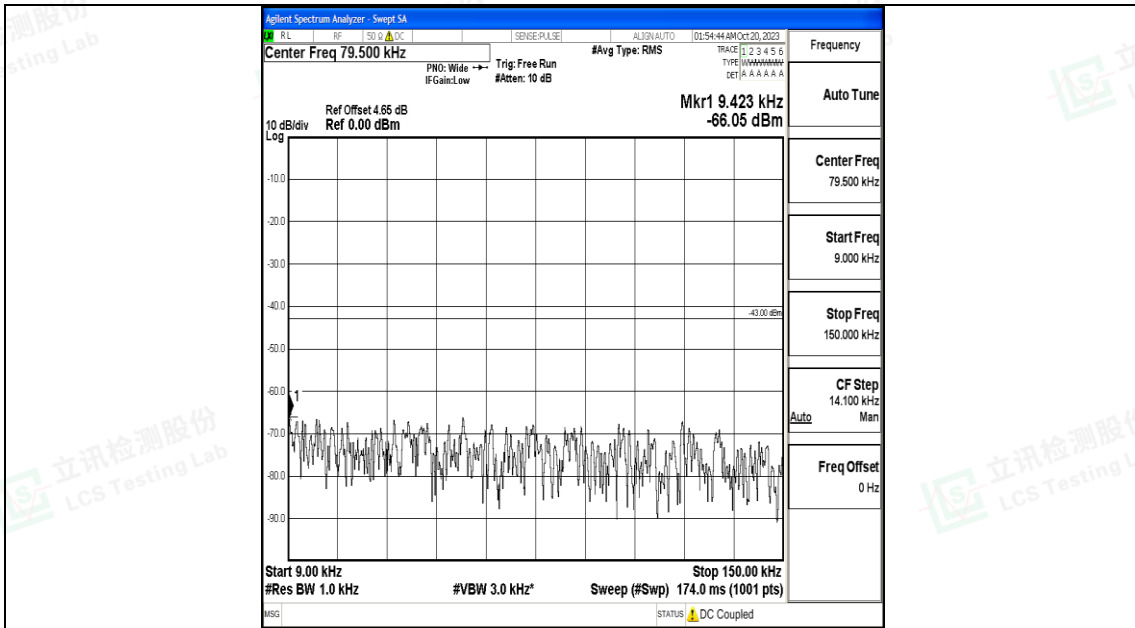

Band25\_20MHz\_QPSK\_26590\_1RB#0\_0.009~0.15\_0.009~0.15

Band25\_20MHz\_QPSK\_26590\_1RB#0\_30~1000\_30~1000

Band25\_20MHz\_QPSK\_26590\_1RB#0\_1000~3000\_1000~3000

Band25\_20MHz\_QPSK\_26590\_1RB#0\_3000~20000\_3000~20000