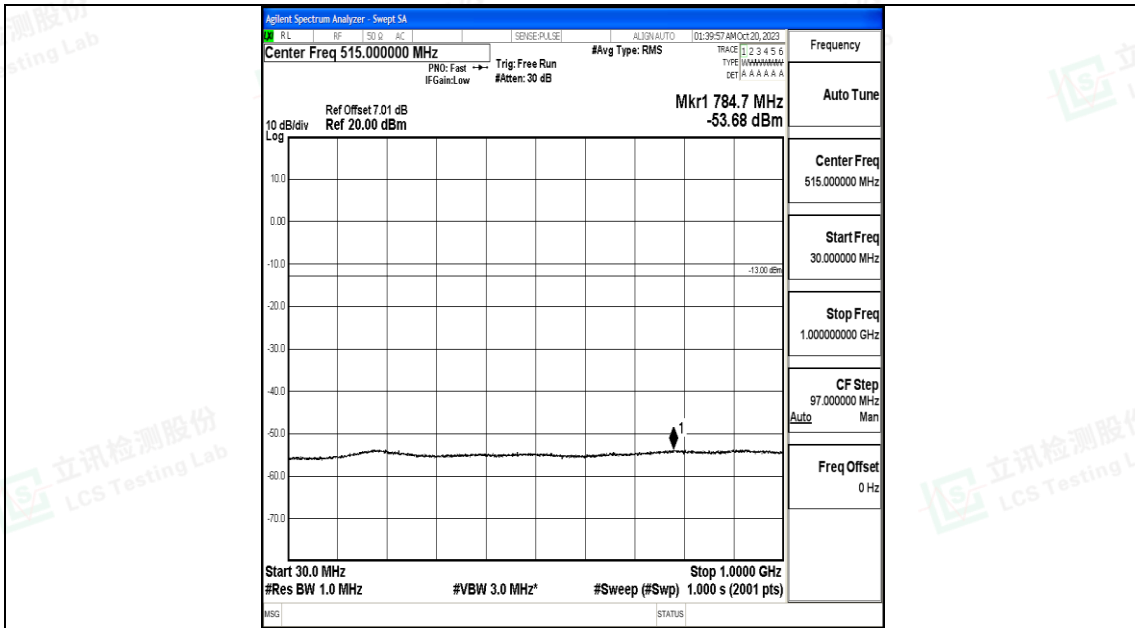

Band25_10MHz_QPSK_26640_1RB#0_0.15~30_0.15~30

Band25_10MHz_QPSK_26640_1RB#0_30~1000_30~1000