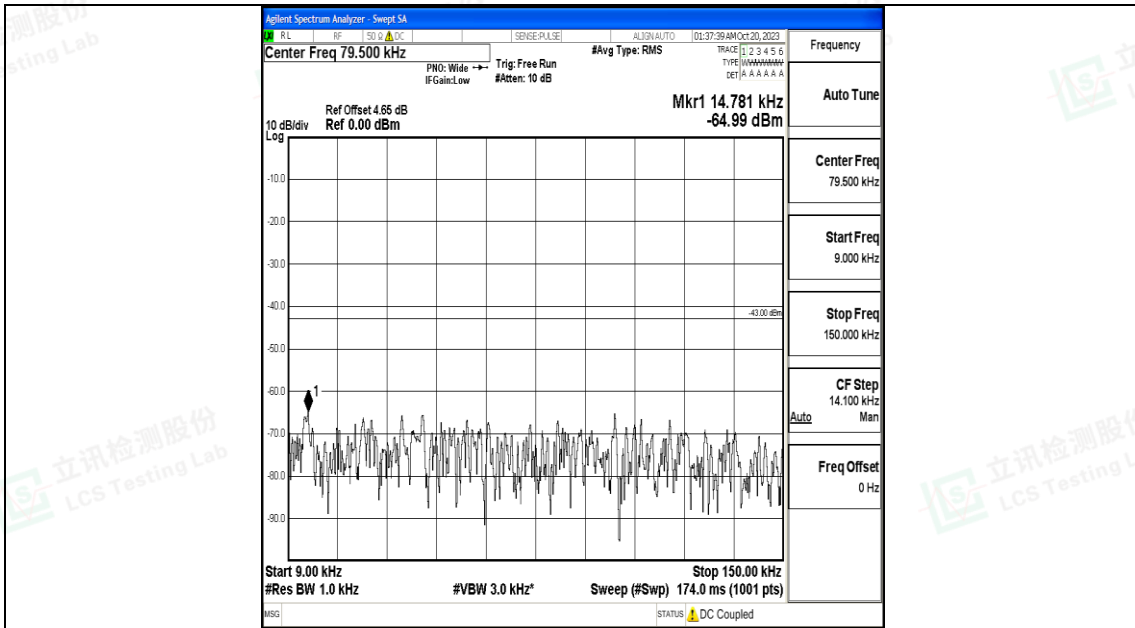

Band25_10MHz_QPSK_26090_1RB#0_3000~20000_3000~20000

Band25_10MHz_16QAM_26090_1RB#0_0.009~0.15_0.009~0.15