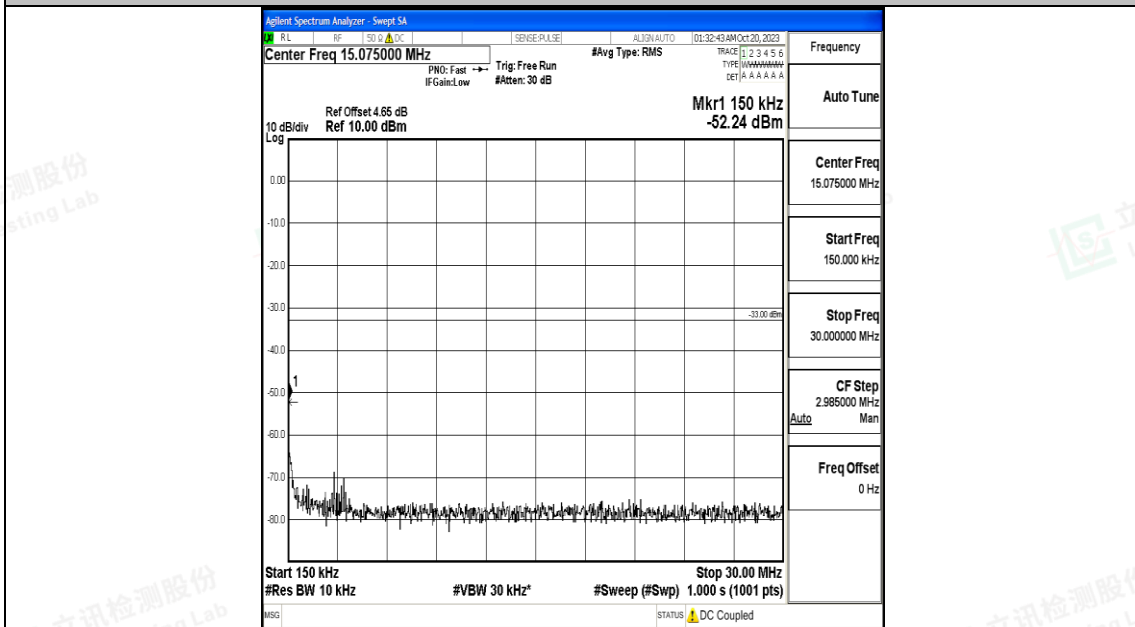

Band25\_5MHz\_16QAM\_26365\_1RB#0\_1000~3000\_1000~3000

Band25\_5MHz\_16QAM\_26365\_1RB#0\_3000~20000\_3000~20000

Band25\_5MHz\_QPSK\_26665\_1RB#0\_0.009~0.15\_0.009~0.15

Band25\_5MHz\_QPSK\_26665\_1RB#0\_0.15~30\_0.15~30