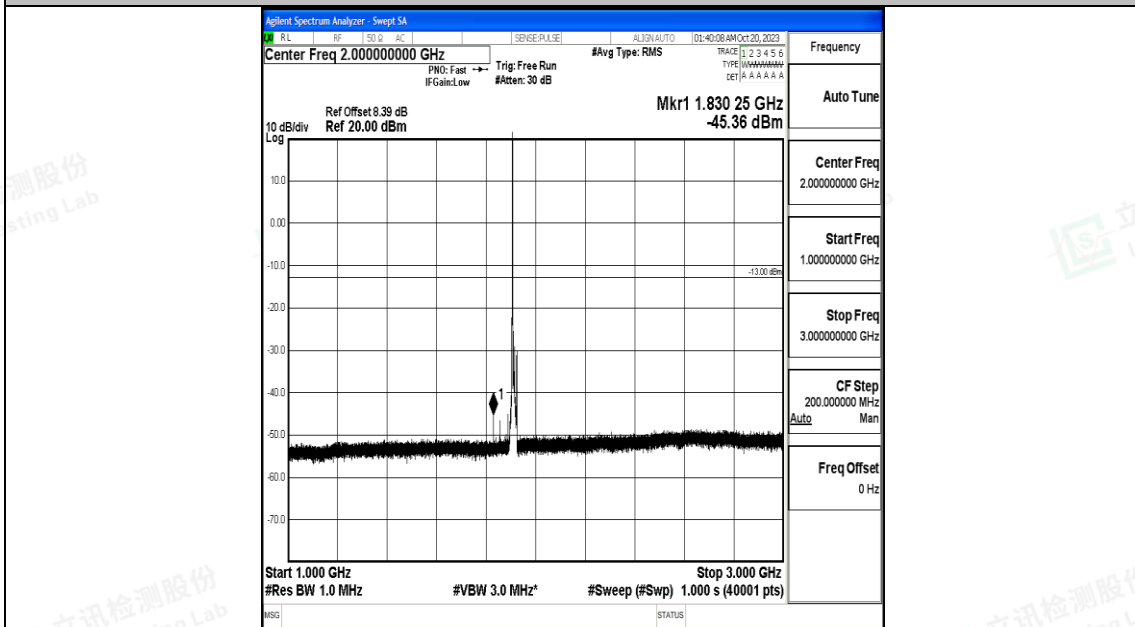

Band25\_10MHz\_QPSK\_26640\_1RB#0\_0.009~0.15\_0.009~0.15

Band25\_10MHz\_QPSK\_26640\_1RB#0\_0.15~30\_0.15~30

Band25\_10MHz\_QPSK\_26640\_1RB#0\_30~1000\_30~1000

Band25\_10MHz\_QPSK\_26640\_1RB#0\_1000~3000\_1000~3000