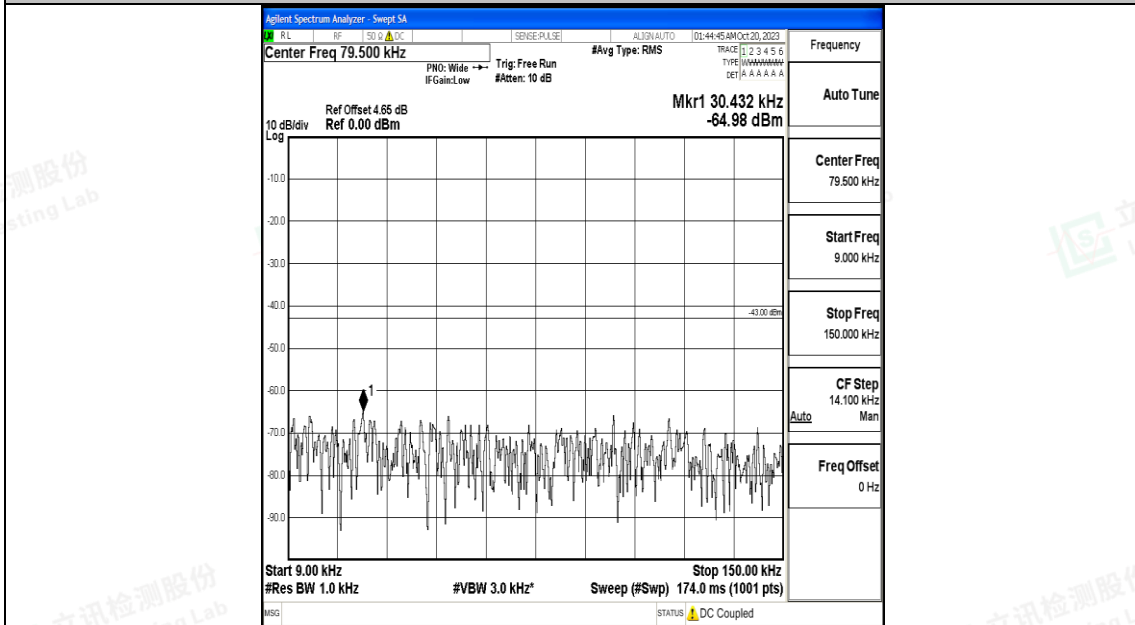

Band25\_15MHz\_QPSK\_26115\_1RB#0\_30~1000\_30~1000

Band25\_15MHz\_QPSK\_26115\_1RB#0\_1000~3000\_1000~3000

Band25\_15MHz\_QPSK\_26115\_1RB#0\_3000~20000\_3000~20000

Band25\_15MHz\_16QAM\_26115\_1RB#0\_0.009~0.15\_0.009~0.15