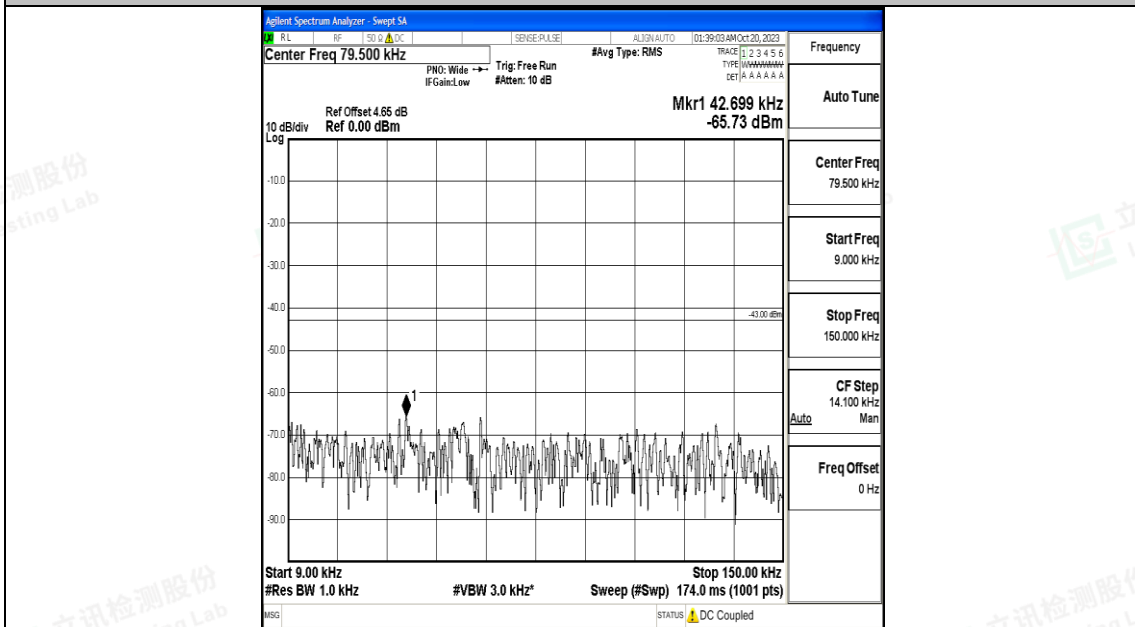

Band25\_10MHz\_QPSK\_26365\_1RB#0\_0.15~30\_0.15~30

Band25\_10MHz\_QPSK\_26365\_1RB#0\_1000~3000\_1000~3000

Band25\_10MHz\_QPSK\_26365\_1RB#0\_3000~20000\_3000~20000

Band25\_10MHz\_16QAM\_26365\_1RB#0\_0.009~0.15\_0.009~0.15