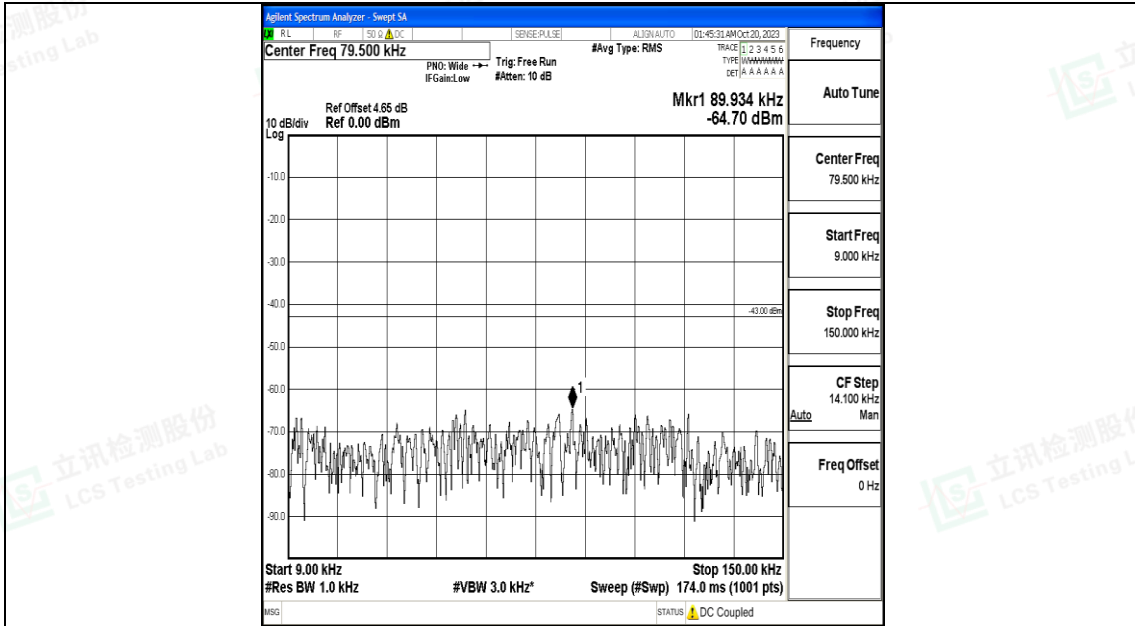

Band25_15MHz_16QAM_26115_1RB#0_3000~20000_3000~20000

Band25_15MHz_QPSK_26365_1RB#0_0.009~0.15_0.009~0.15