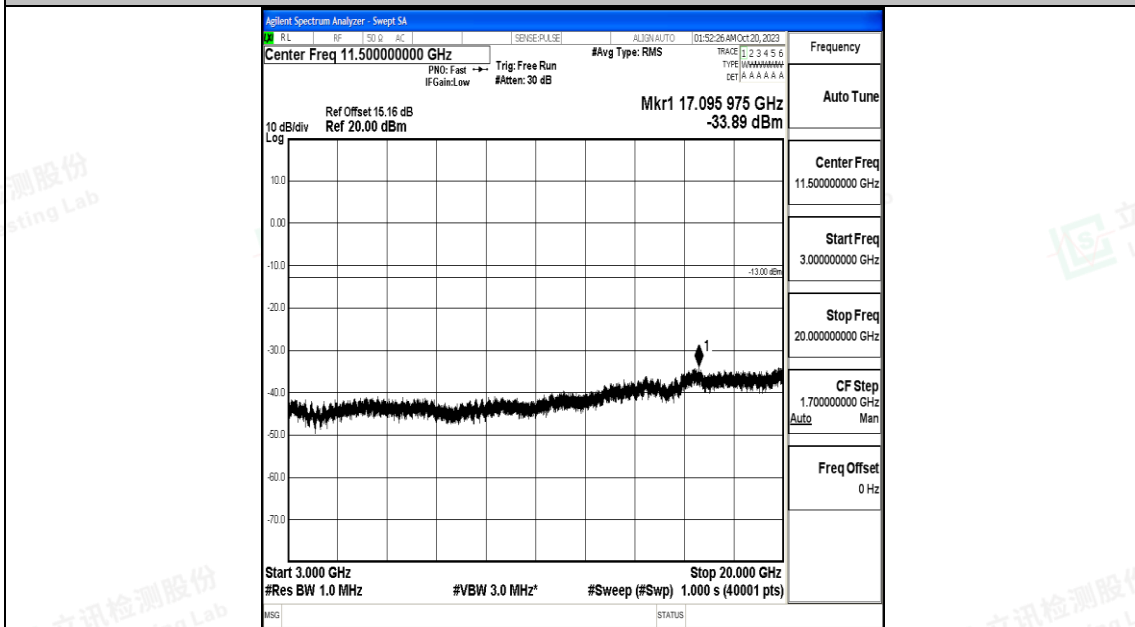

Band25_20MHz_16QAM_26140_1RB#0_1000~3000_1000~3000

Band25_20MHz_16QAM_26140_1RB#0_3000~20000_3000~20000