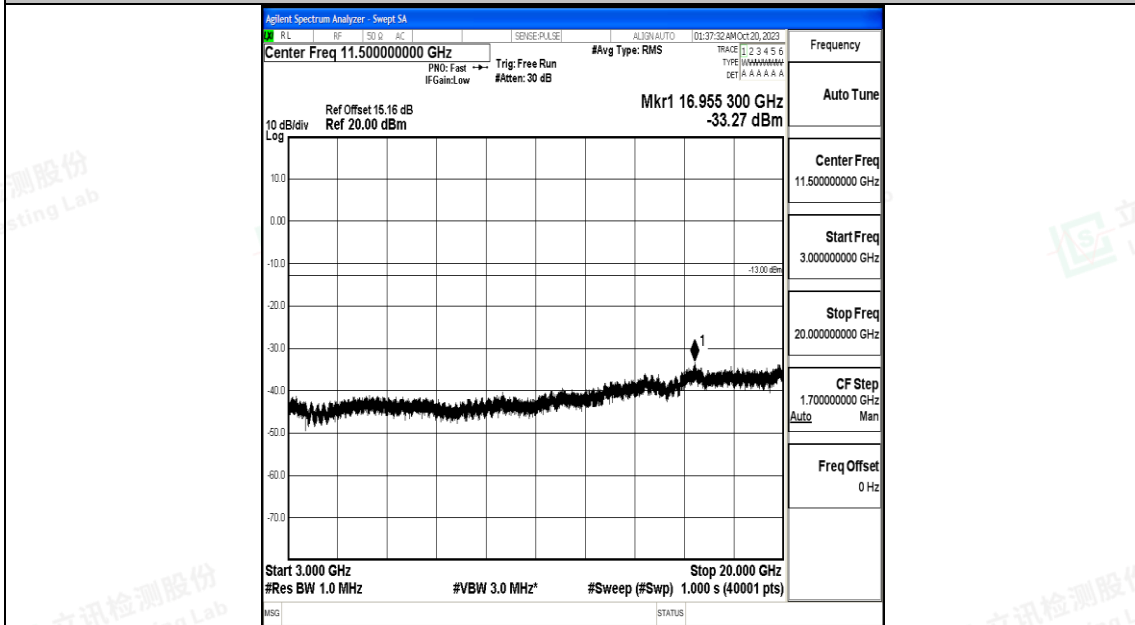

Band25_10MHz_QPSK_26090_1RB#0_1000~3000_1000~3000

Band25_10MHz_QPSK_26090_1RB#0_3000~20000_3000~20000