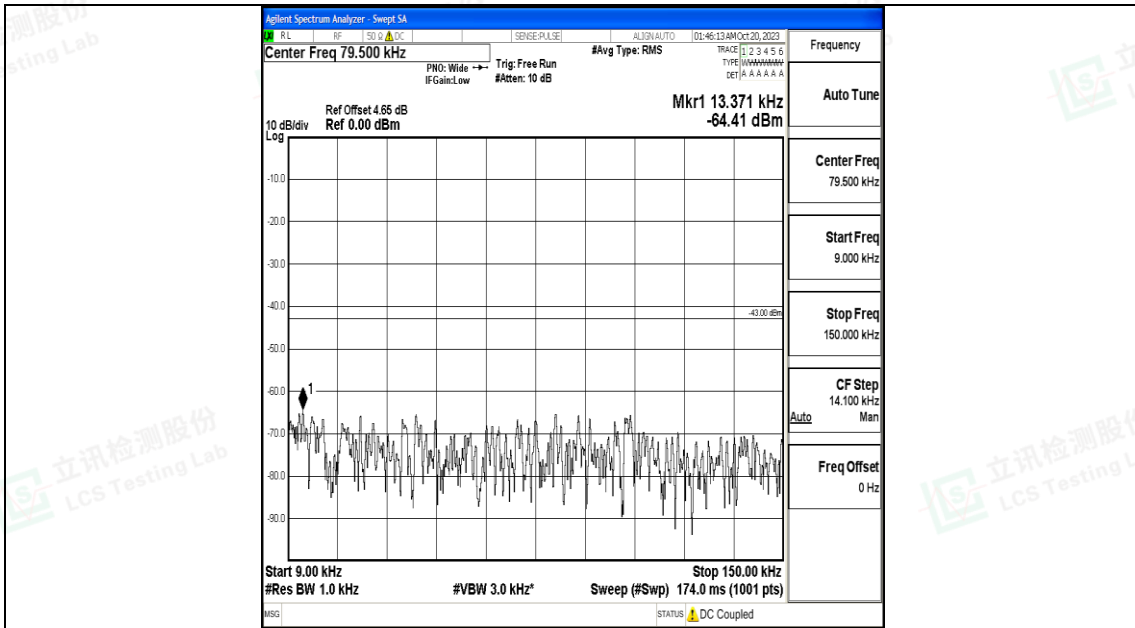

Band25_15MHz_QPSK_26365_1RB#0_3000~20000_3000~20000

Band25_15MHz_16QAM_26365_1RB#0_0.009~0.15_0.009~0.15