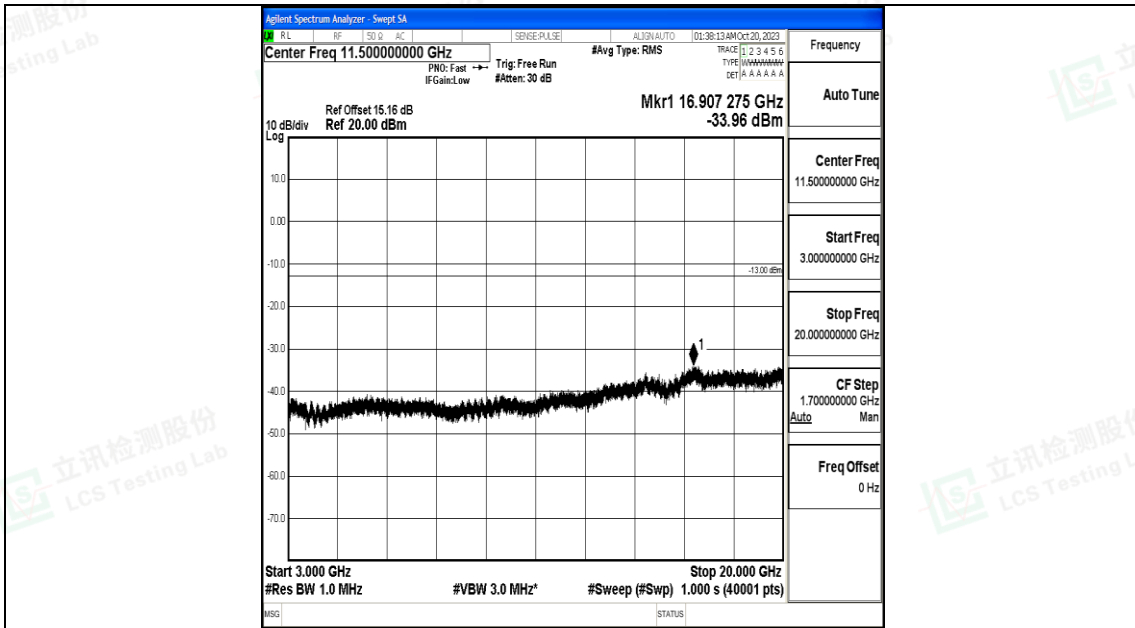

Band25_10MHz_16QAM_26090_1RB#0_1000~3000_1000~3000

Band25_10MHz_16QAM_26090_1RB#0_3000~20000_3000~20000