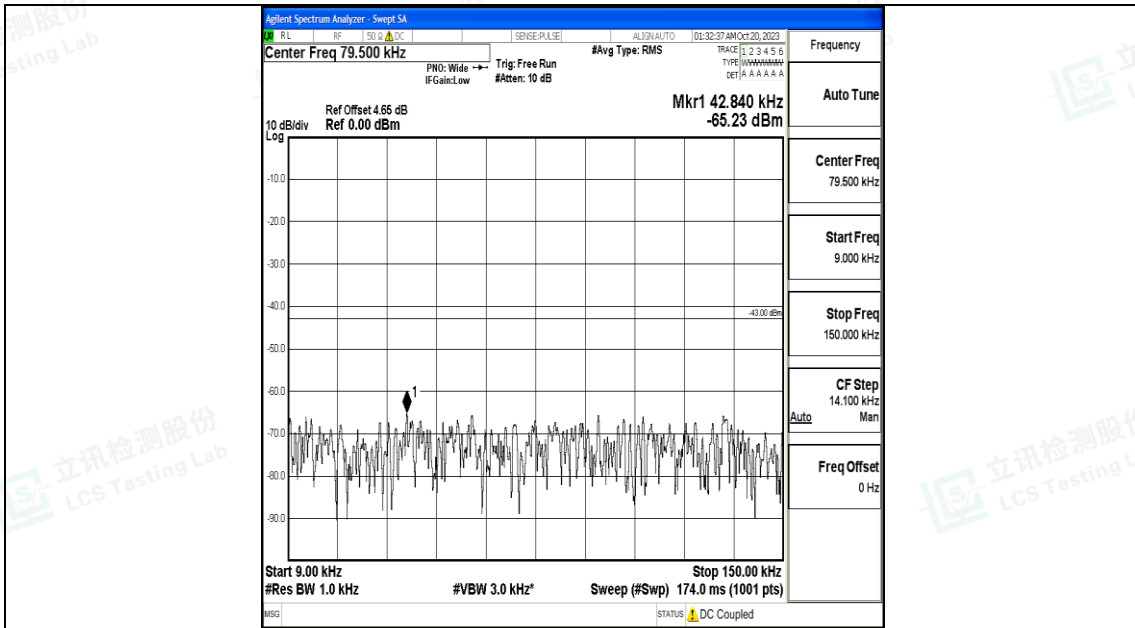

Band25\_5MHz\_16QAM\_26365\_1RB#0\_1000~3000\_1000~3000

Band25\_5MHz\_16QAM\_26365\_1RB#0\_3000~20000\_3000~20000

Band25\_5MHz\_QPSK\_26665\_1RB#0\_0.009~0.15\_0.009~0.15

Band25\_5MHz\_QPSK\_26665\_1RB#0\_0.15~30\_0.15~30