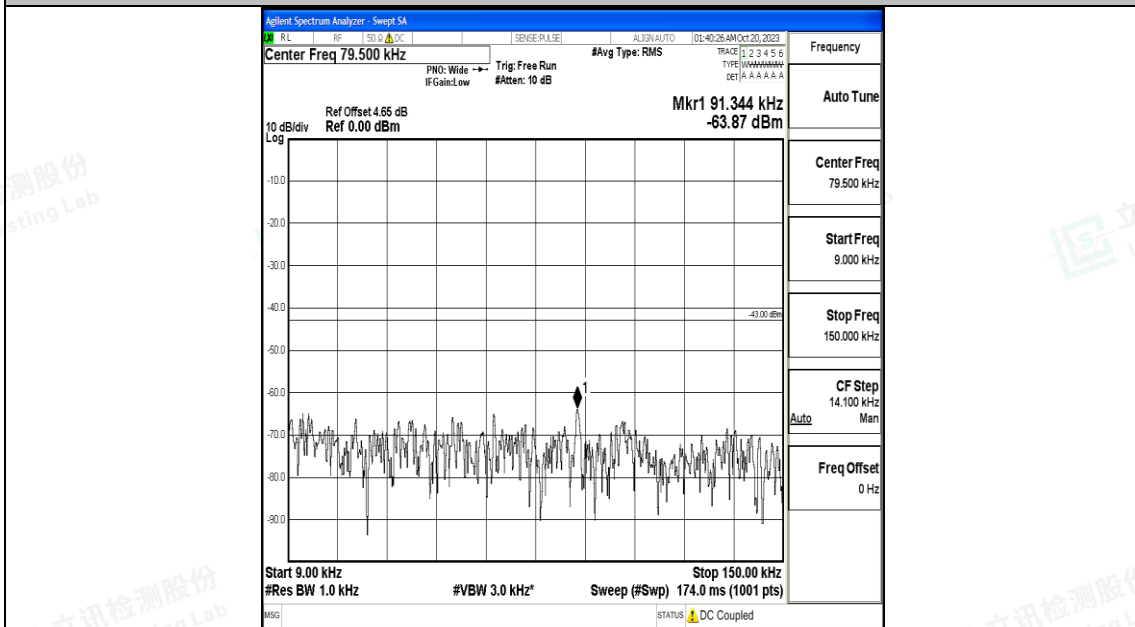

Band25_10MHz_QPSK_26640_1RB#0_3000~20000_3000~20000

Band25_10MHz_16QAM_26640_1RB#0_0.009~0.15_0.009~0.15