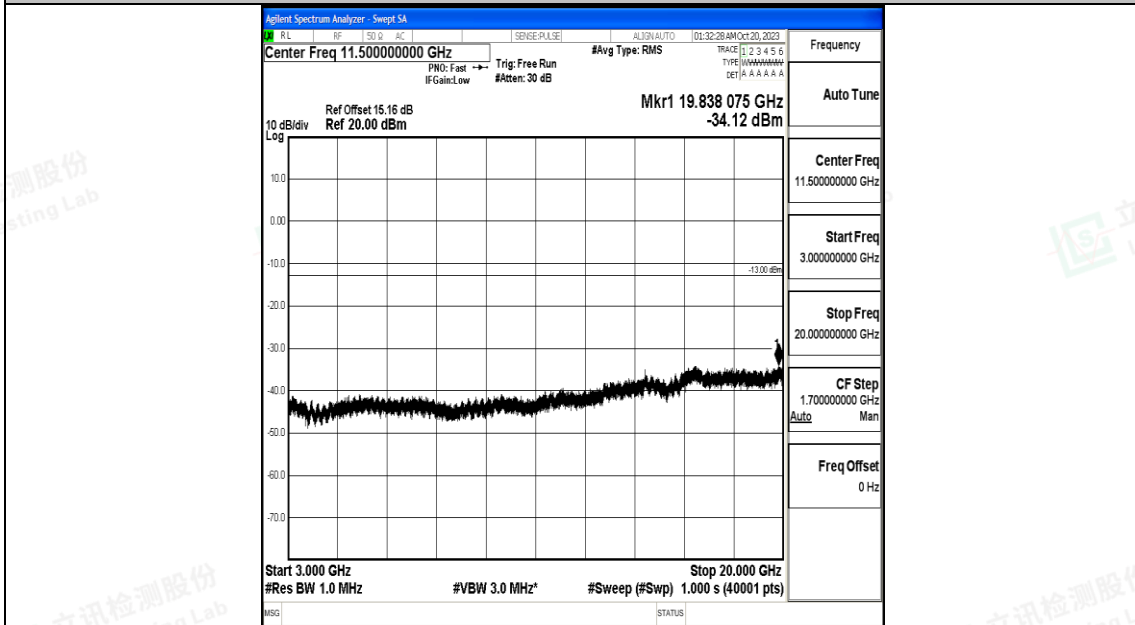

Band25\_5MHz\_16QAM\_26365\_1RB#0\_1000~3000\_1000~3000

Band25\_5MHz\_16QAM\_26365\_1RB#0\_3000~20000\_3000~20000

Band25\_5MHz\_QPSK\_26665\_1RB#0\_0.009~0.15\_0.009~0.15

Band25\_5MHz\_QPSK\_26665\_1RB#0\_0.15~30\_0.15~30