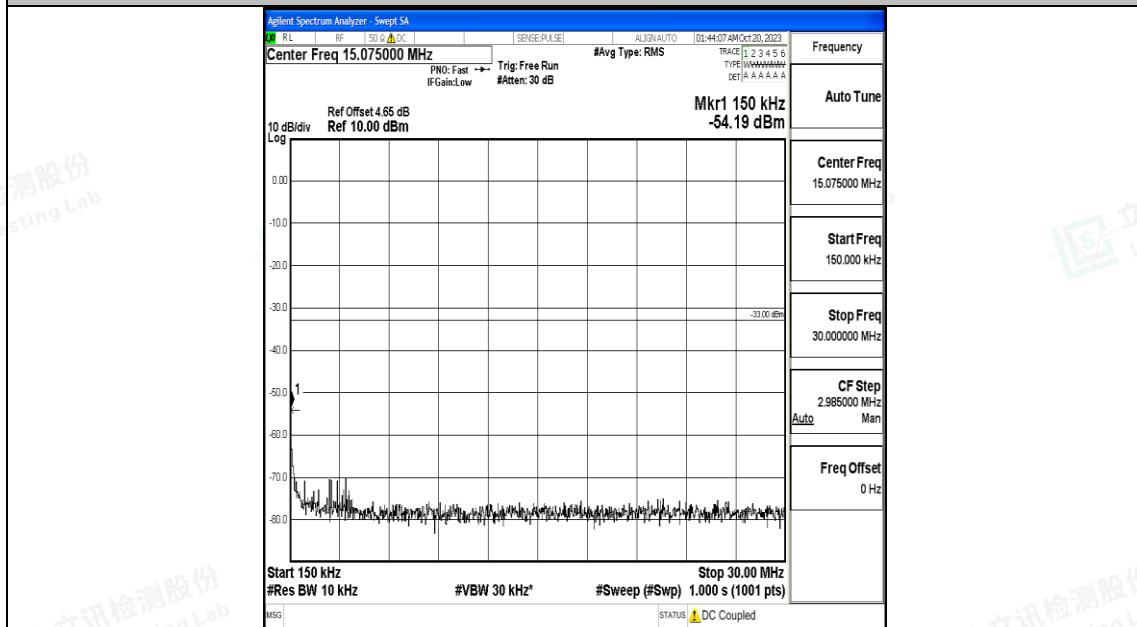

Band25\_10MHz\_16QAM\_26640\_1RB#0\_1000~3000\_1000~3000

Band25\_10MHz\_16QAM\_26640\_1RB#0\_3000~20000\_3000~20000

Band25\_15MHz\_QPSK\_26115\_1RB#0\_0.009~0.15\_0.009~0.15

Band25\_15MHz\_QPSK\_26115\_1RB#0\_0.15~30\_0.15~30