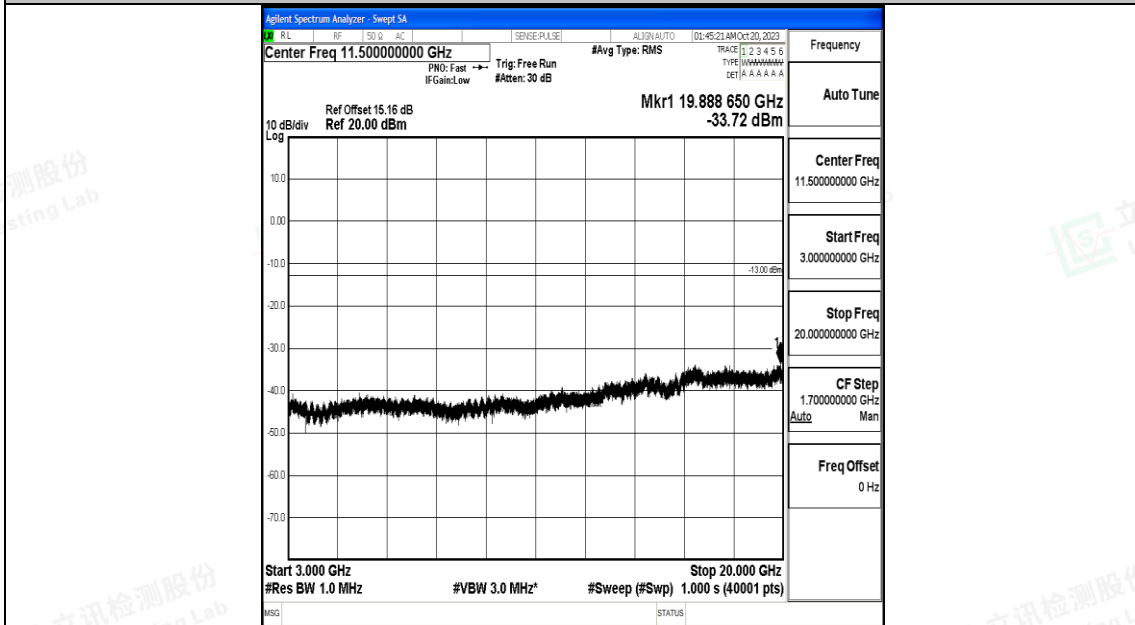

Band25_15MHz_16QAM_26115_1RB#0_1000~3000_1000~3000

Band25_15MHz_16QAM_26115_1RB#0_3000~20000_3000~20000