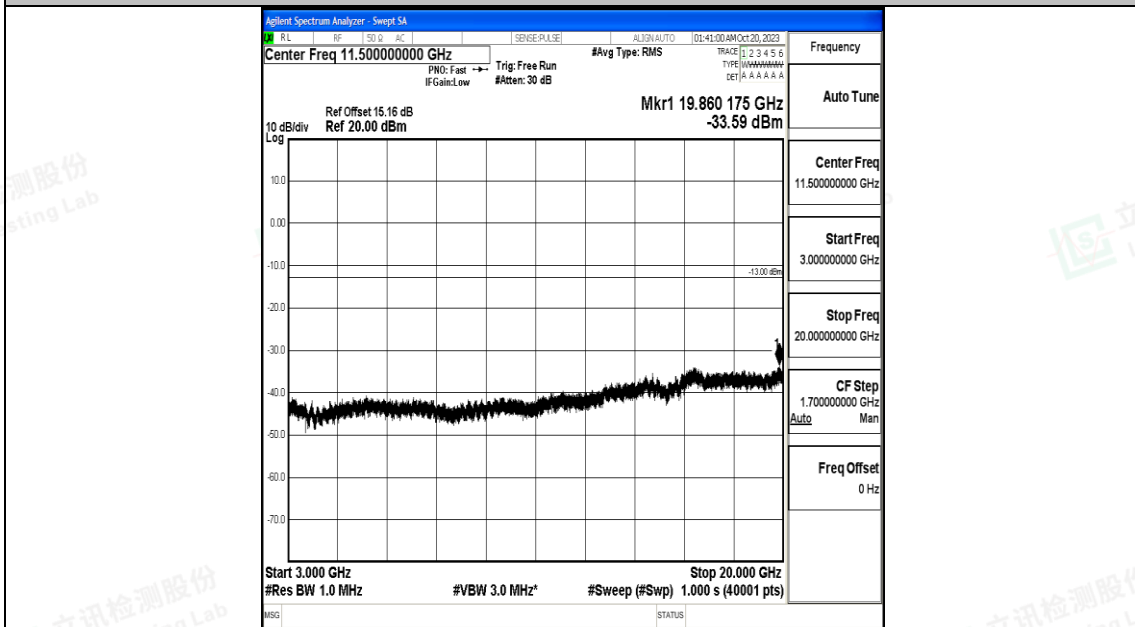

Band25_10MHz_16QAM_26640_1RB#0_1000~3000_1000~3000

Band25_10MHz_16QAM_26640_1RB#0_3000~20000_3000~20000