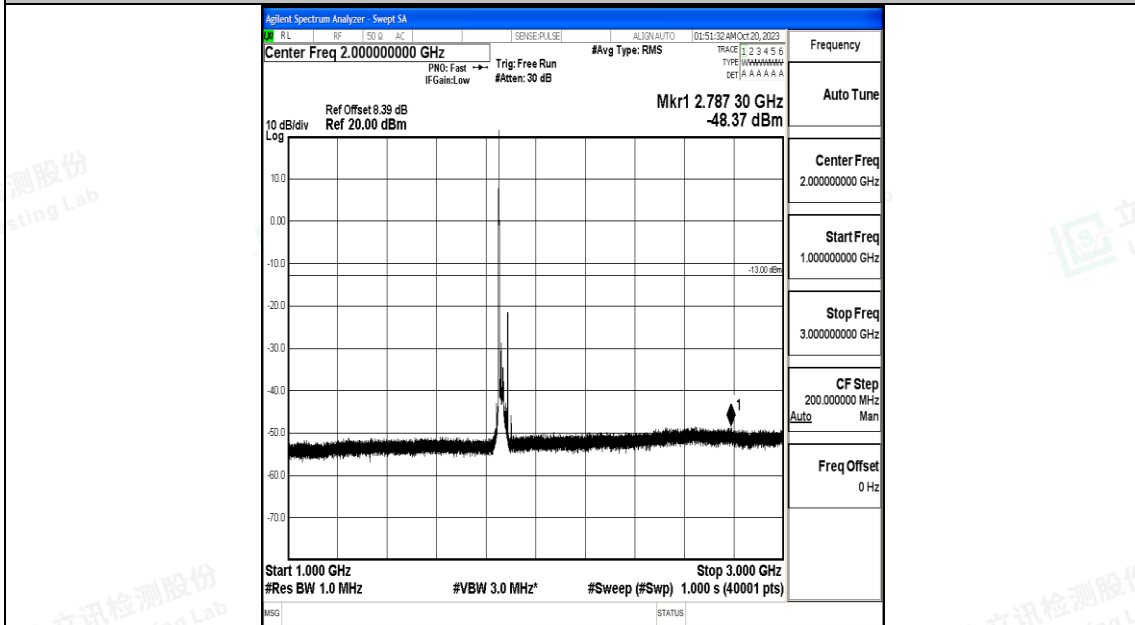

Band25\_15MHz\_16QAM\_26615\_1RB#0\_3000~20000\_3000~20000

Band25\_20MHz\_QPSK\_26140\_1RB#0\_0.009~0.15\_0.009~0.15

Band25\_20MHz\_QPSK\_26140\_1RB#0\_0.15~30\_0.15~30

Band25\_20MHz\_QPSK\_26140\_1RB#0\_1000~3000\_1000~3000