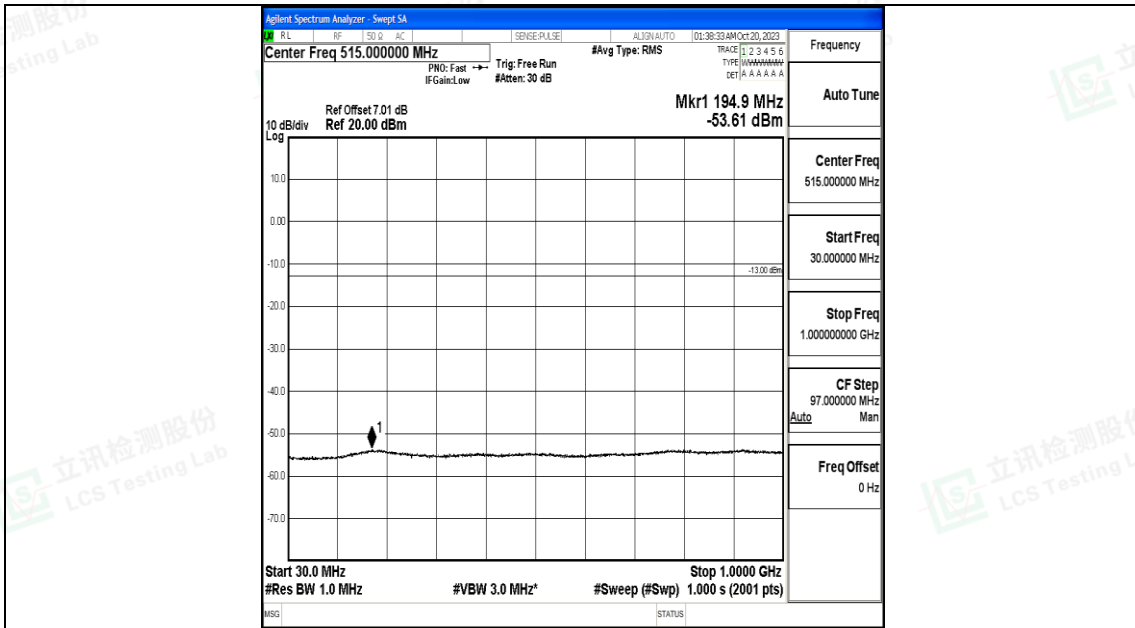

Band25_5MHz_16QAM_26665_1RB#0_1000~3000_1000~3000

Band25_10MHz_QPSK_26365_1RB#0_30~1000_30~1000