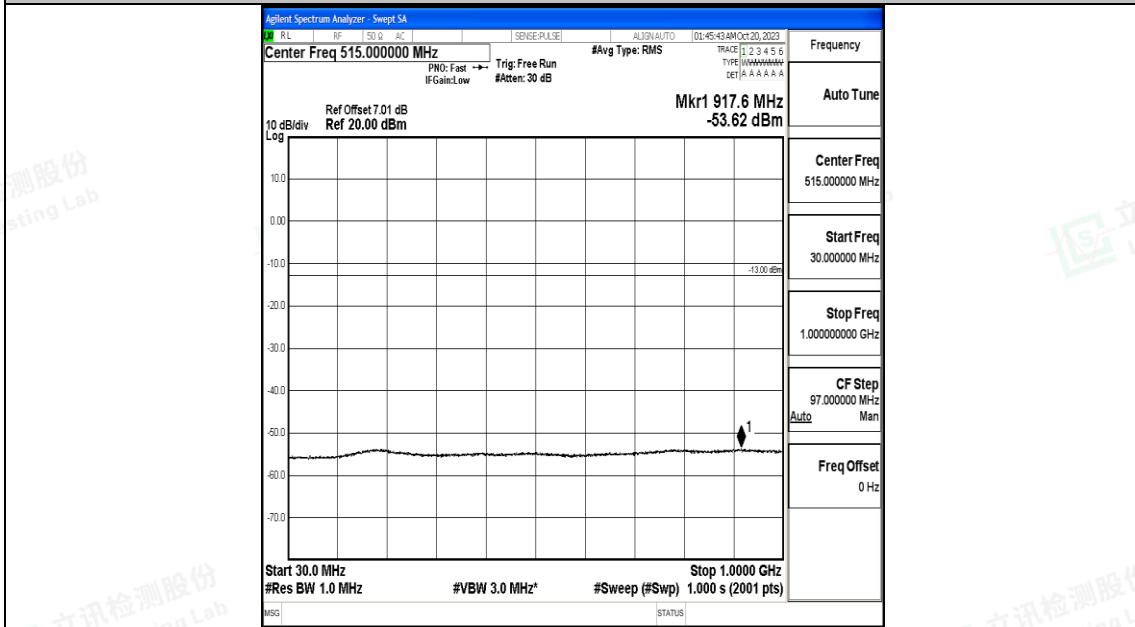

Band25\_5MHz\_16QAM\_26665\_1RB#0\_30~1000\_30~1000

Band25\_5MHz\_16QAM\_26665\_1RB#0\_1000~3000\_1000~3000

Band25\_10MHz\_QPSK\_26365\_1RB#0\_30~1000\_30~1000

Band25\_15MHz\_QPSK\_26365\_1RB#0\_30~1000\_30~1000