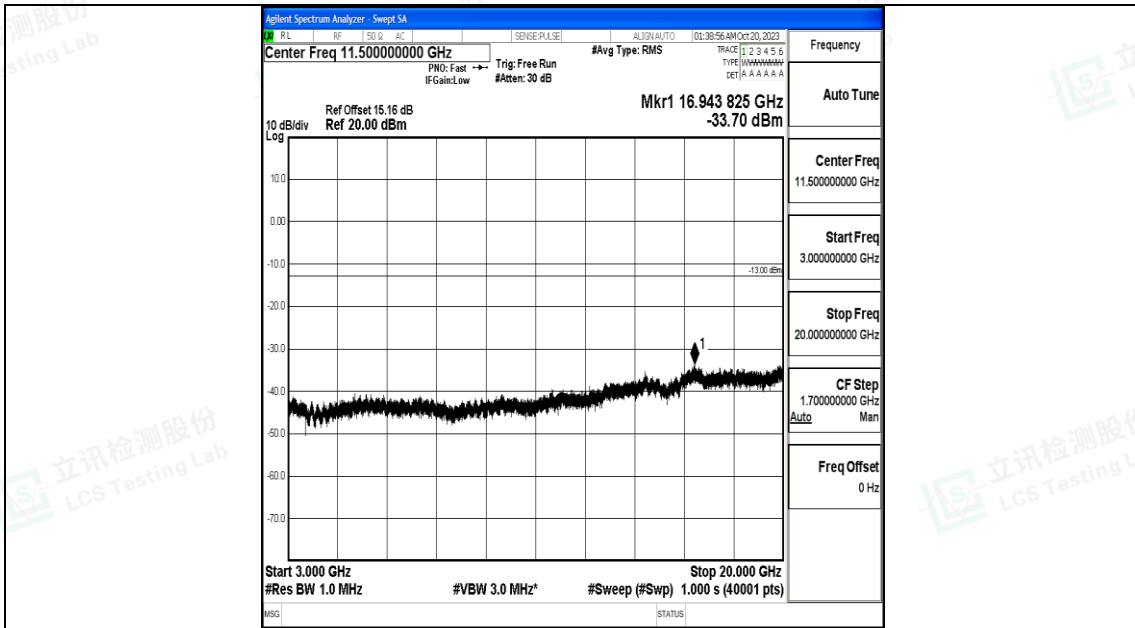

Band25_10MHz_QPSK_26365_1RB#0_1000~3000_1000~3000

Band25_10MHz_QPSK_26365_1RB#0_3000~20000_3000~20000