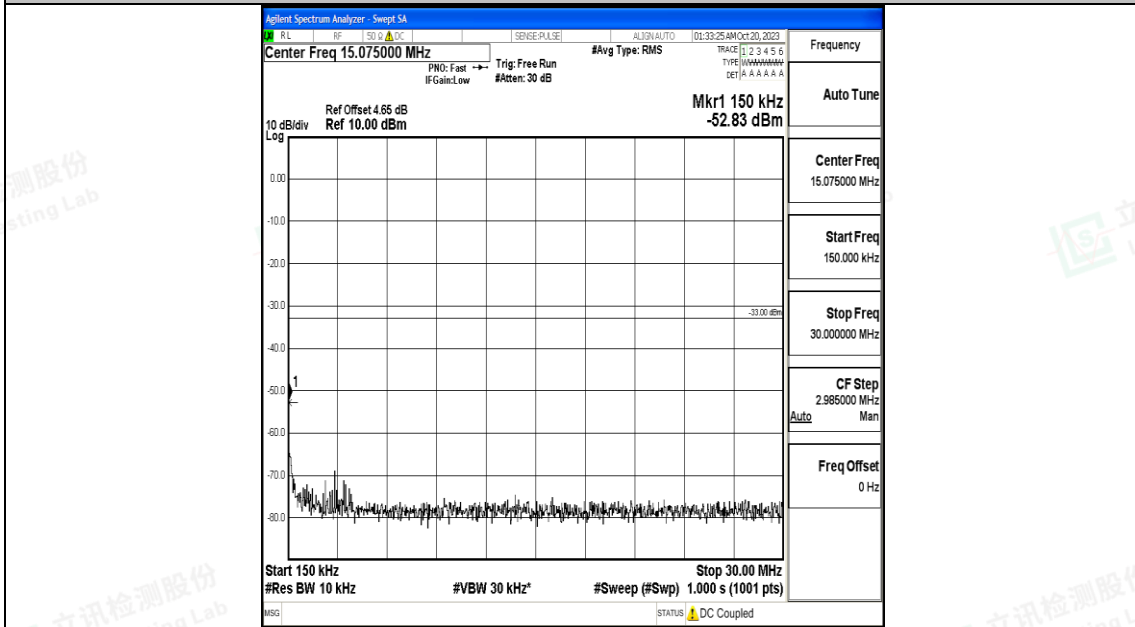

Band25\_20MHz\_16QAM\_26590\_1RB#0\_3000~20000\_3000~20000

Band25\_5MHz\_QPSK\_26665\_1RB#0\_3000~20000\_3000~20000

Band25\_5MHz\_16QAM\_26665\_1RB#0\_0.009~0.15\_0.009~0.15

Band25\_5MHz\_16QAM\_26665\_1RB#0\_0.15~30\_0.15~30