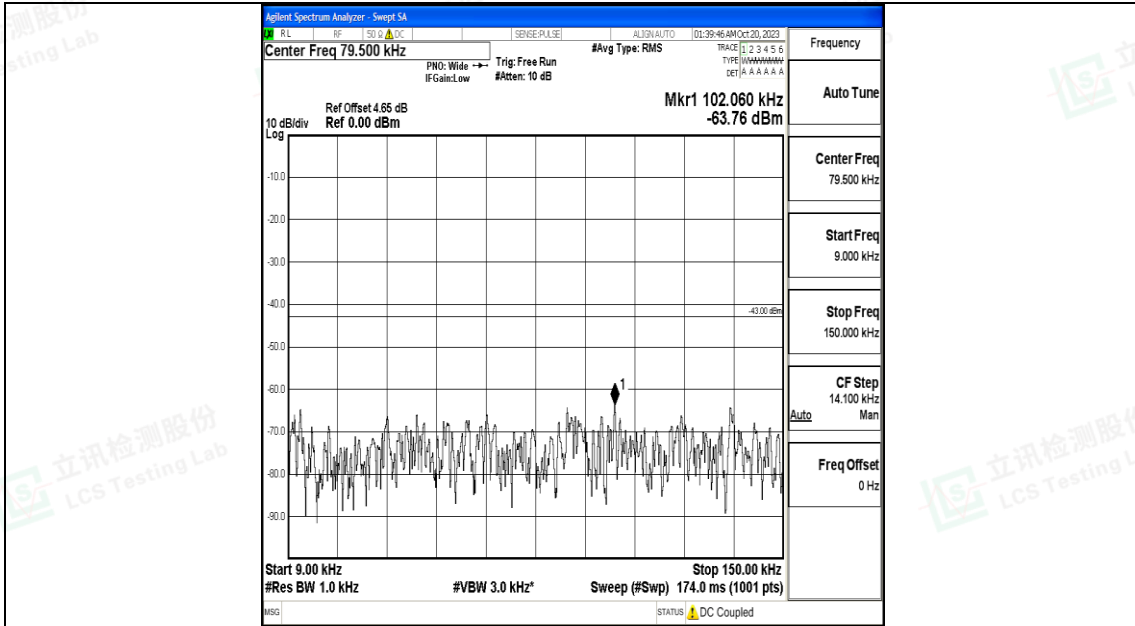

Band25\_10MHz\_16QAM\_26365\_1RB#0\_0.15~30\_0.15~30

Band25\_10MHz\_16QAM\_26365\_1RB#0\_30~1000\_30~1000

Band25\_10MHz\_16QAM\_26365\_1RB#0\_1000~3000\_1000~3000

Band25\_10MHz\_16QAM\_26365\_1RB#0\_3000~20000\_3000~20000