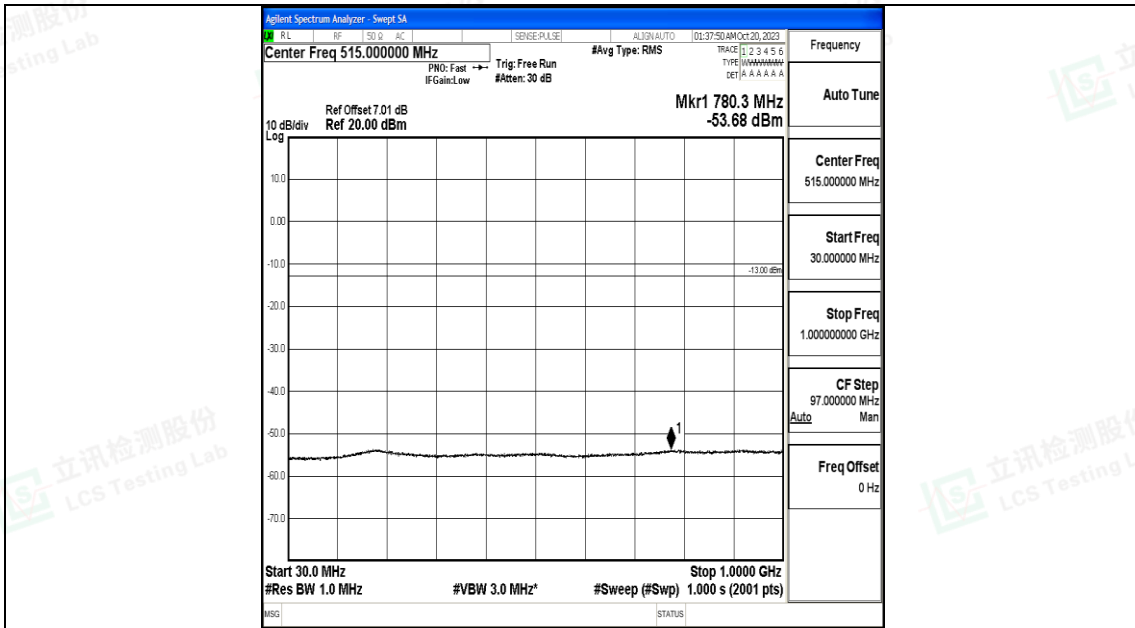

Band25\_10MHz\_QPSK\_26090\_1RB#0\_1000~3000\_1000~3000

Band25\_10MHz\_QPSK\_26090\_1RB#0\_3000~20000\_3000~20000

Band25\_10MHz\_16QAM\_26090\_1RB#0\_0.009~0.15\_0.009~0.15

Band25\_10MHz\_16QAM\_26090\_1RB#0\_0.15~30\_0.15~30