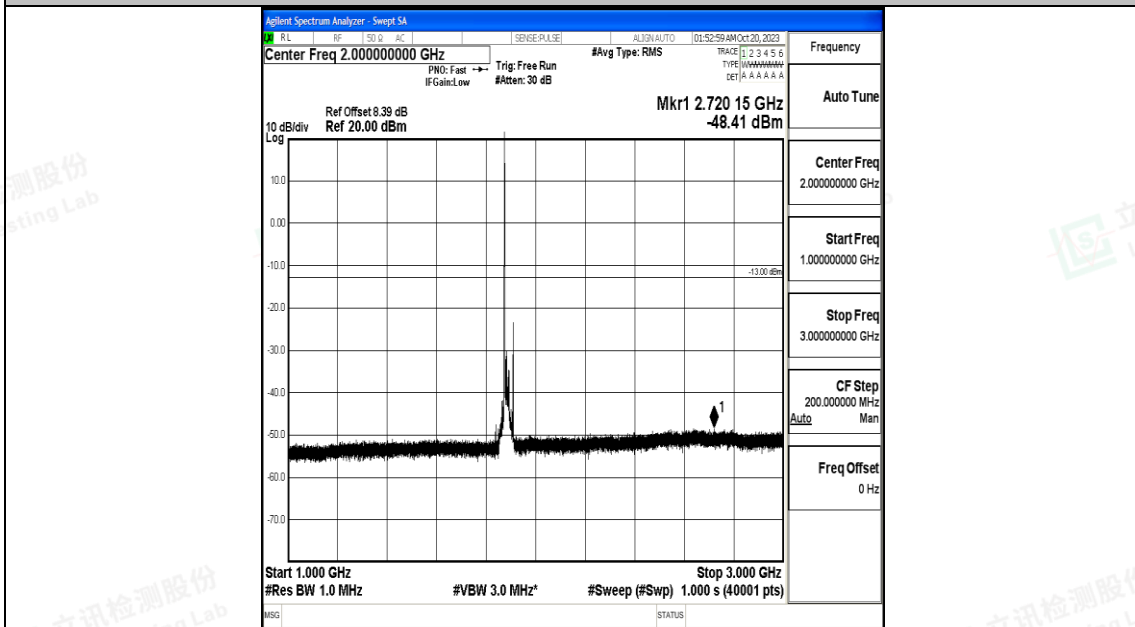

Band25_20MHz_QPSK_26365_1RB#0_30~1000_30~1000

Band25_20MHz_QPSK_26365_1RB#0_1000~3000_1000~3000