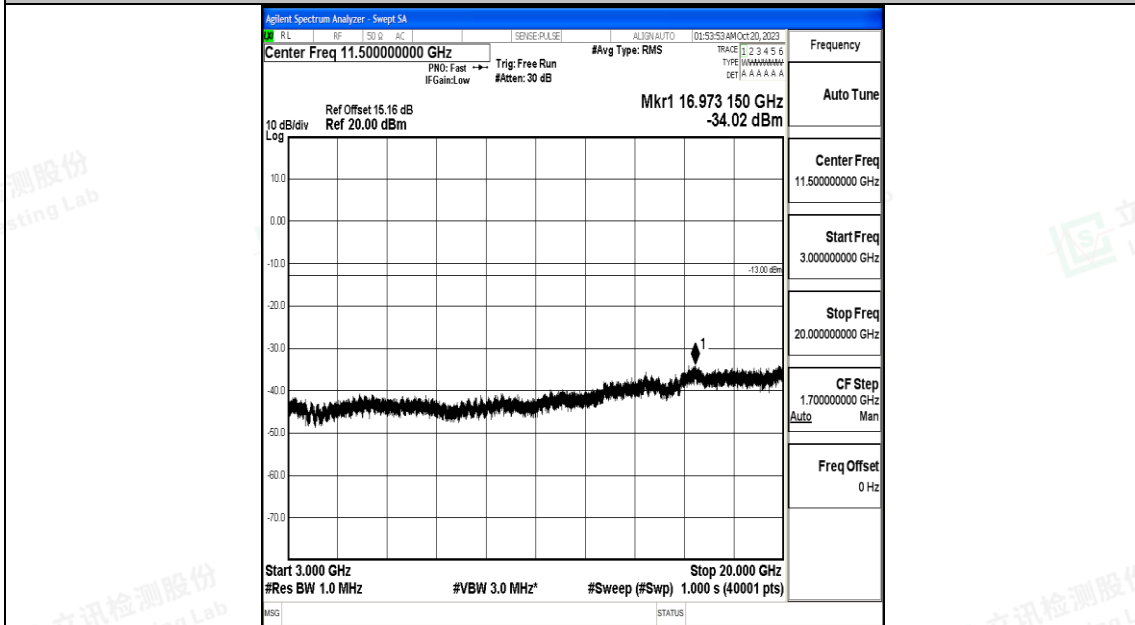

Band25\_20MHz\_16QAM\_26365\_1RB#0\_0.15~30\_0.15~30

Band25\_20MHz\_16QAM\_26365\_1RB#0\_30~1000\_30~1000

Band25\_20MHz\_16QAM\_26365\_1RB#0\_1000~3000\_1000~3000

Band25\_20MHz\_16QAM\_26365\_1RB#0\_3000~20000\_3000~20000