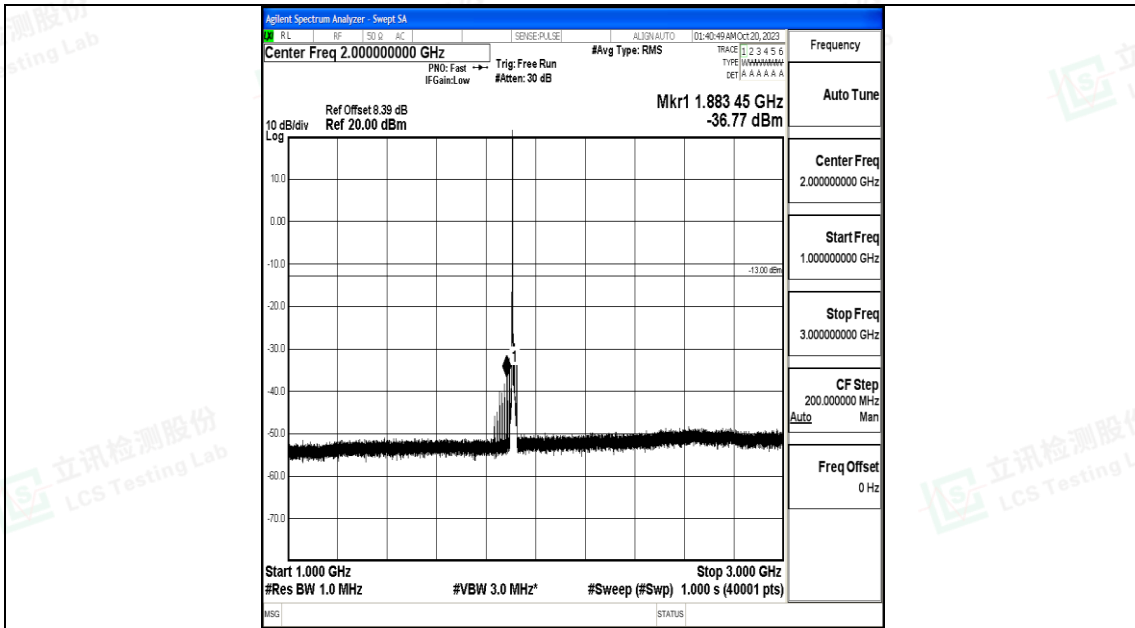

Band25\_10MHz\_QPSK\_26640\_1RB#0\_3000~20000\_3000~20000

Band25\_10MHz\_16QAM\_26640\_1RB#0\_0.009~0.15\_0.009~0.15

Band25\_10MHz\_16QAM\_26640\_1RB#0\_0.15~30\_0.15~30

Band25\_10MHz\_16QAM\_26640\_1RB#0\_30~1000\_30~1000