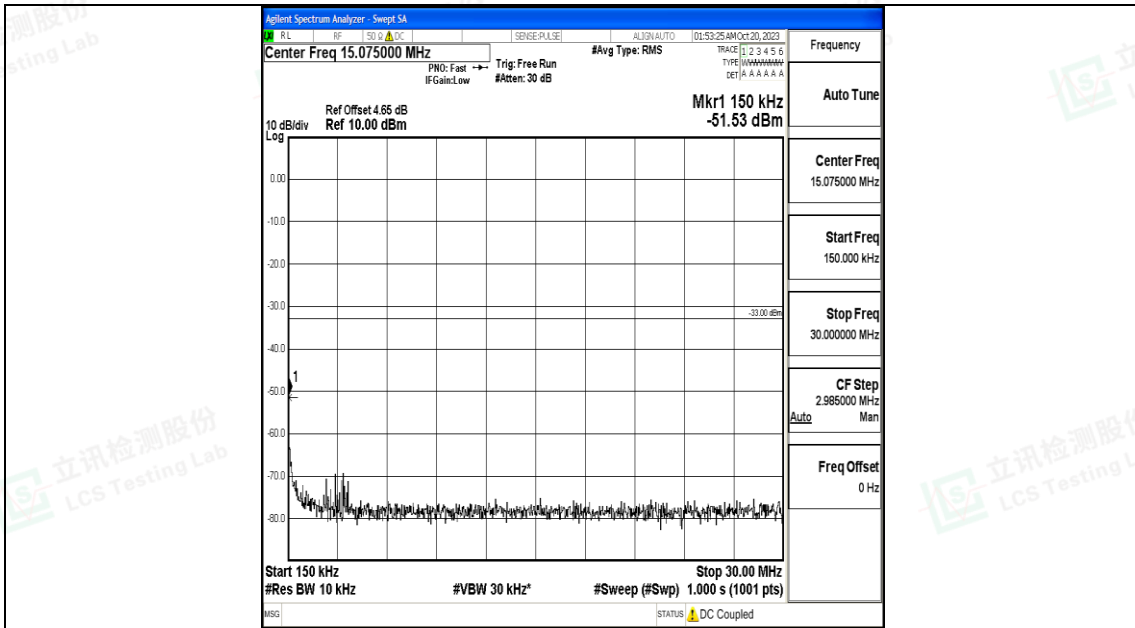

Band25\_20MHz\_QPSK\_26365\_1RB#0\_30~1000\_30~1000

Band25\_20MHz\_QPSK\_26365\_1RB#0\_1000~3000\_1000~3000

Band25\_20MHz\_QPSK\_26365\_1RB#0\_3000~20000\_3000~20000

Band25\_20MHz\_16QAM\_26365\_1RB#0\_0.009~0.15\_0.009~0.15