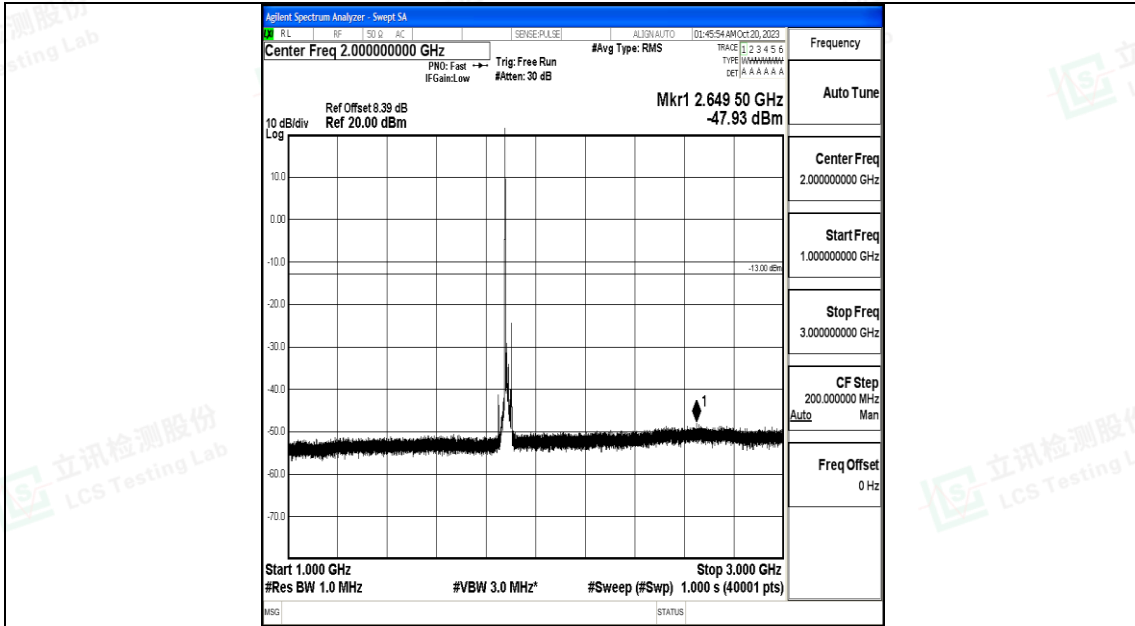

Band25\_15MHz\_QPSK\_26115\_1RB#0\_30~1000\_30~1000

Band25\_15MHz\_QPSK\_26115\_1RB#0\_1000~3000\_1000~3000

Band25\_15MHz\_QPSK\_26115\_1RB#0\_3000~20000\_3000~20000

Band25\_15MHz\_16QAM\_26115\_1RB#0\_0.009~0.15\_0.009~0.15