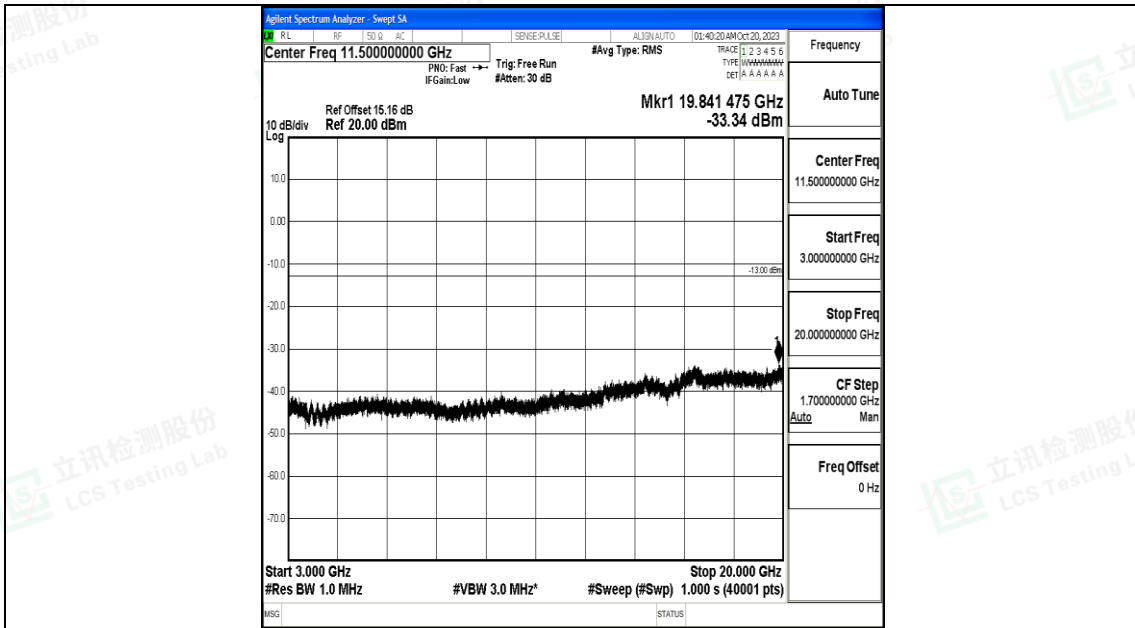

Band25\_10MHz\_QPSK\_26640\_1RB#0\_0.009~0.15\_0.009~0.15

Band25\_10MHz\_QPSK\_26640\_1RB#0\_0.15~30\_0.15~30

Band25\_10MHz\_QPSK\_26640\_1RB#0\_30~1000\_30~1000

Band25\_10MHz\_QPSK\_26640\_1RB#0\_1000~3000\_1000~3000