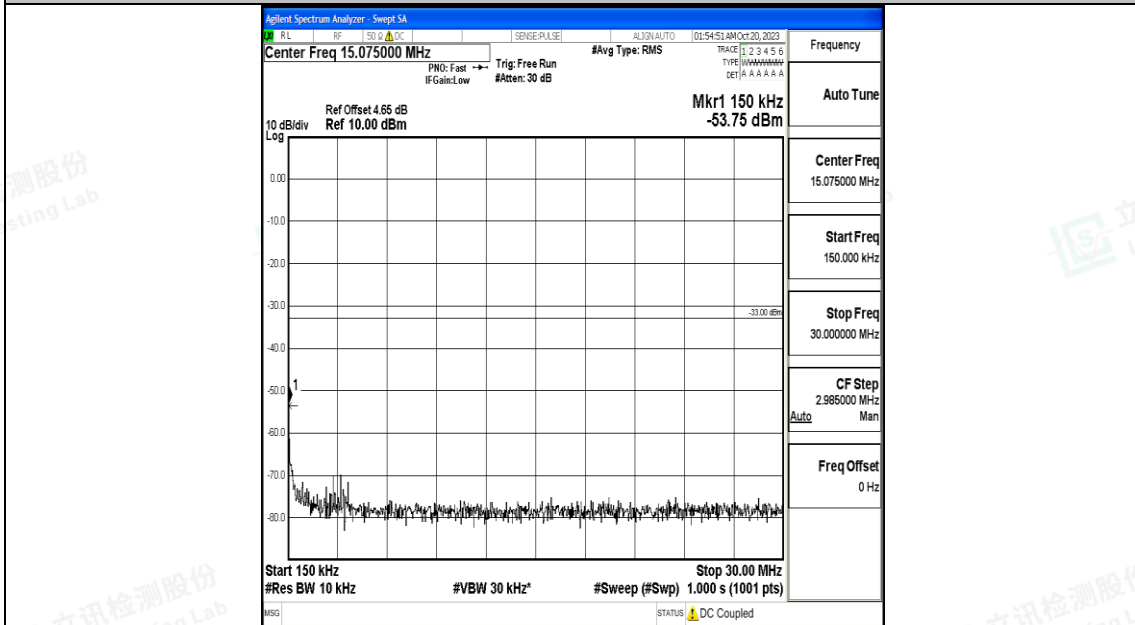

Band25_20MHz_16QAM_26590_1RB#0_0.009~0.15_0.009~0.15

Band25_20MHz_16QAM_26590_1RB#0_0.15~30_0.15~30