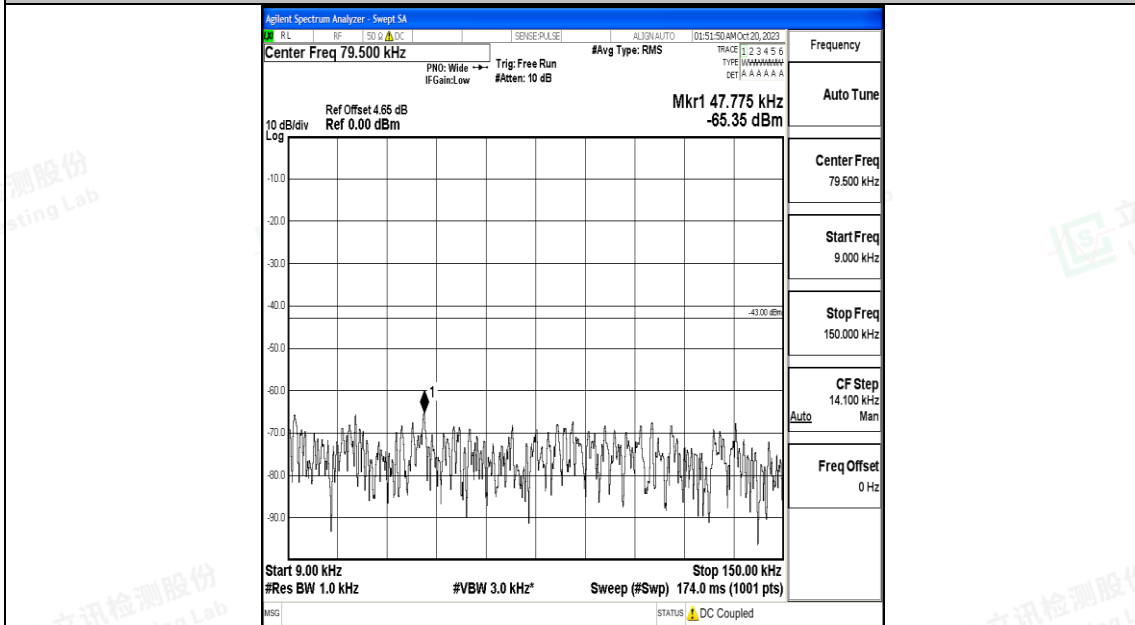

Band25_20MHz_QPSK_26140_1RB#0_3000~20000_3000~20000

Band25_20MHz_16QAM_26140_1RB#0_0.009~0.15_0.009~0.15