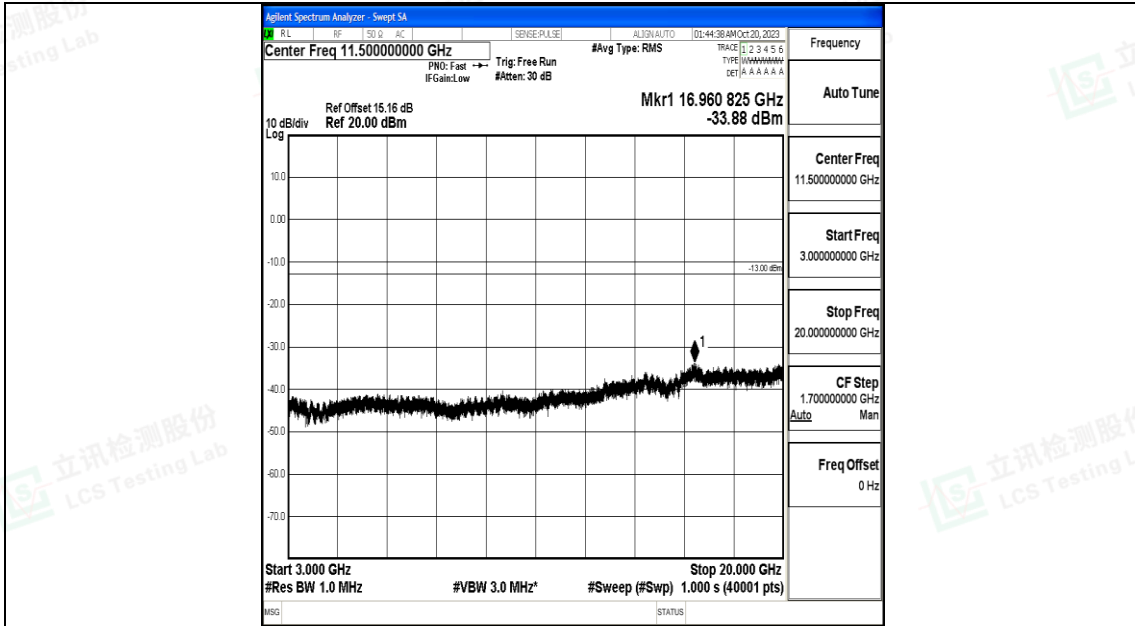

Band25_15MHz_QPSK_26115_1RB#0_1000~3000_1000~3000

Band25_15MHz_QPSK_26115_1RB#0_3000~20000_3000~20000