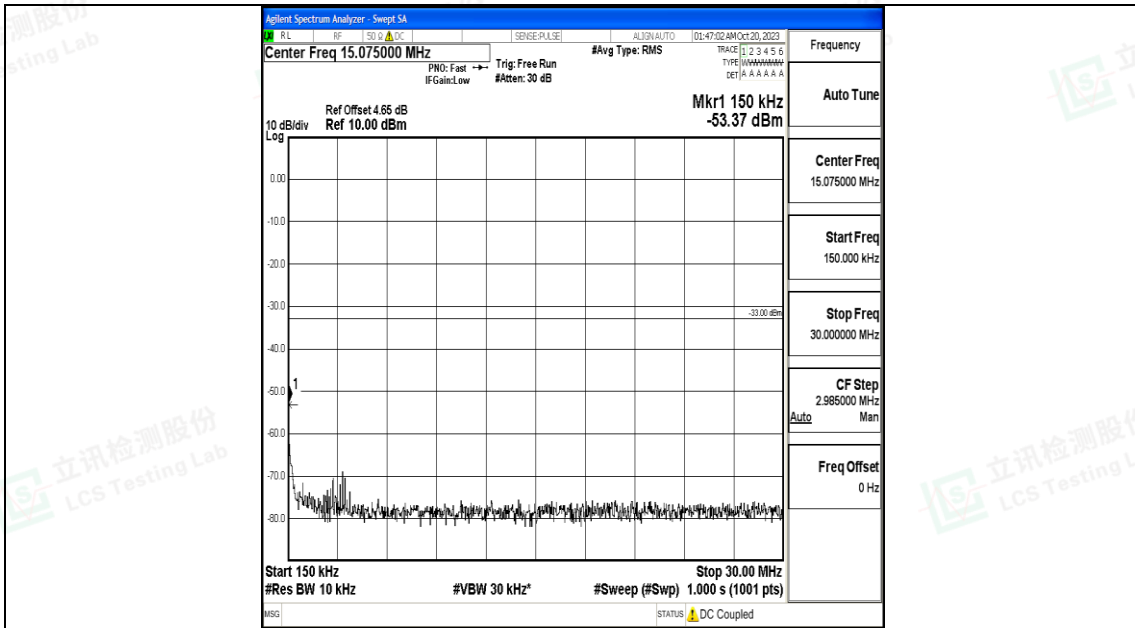

Band25\_15MHz\_16QAM\_26365\_1RB#0\_30~1000\_30~1000

Band25\_15MHz\_16QAM\_26365\_1RB#0\_1000~3000\_1000~3000

Band25\_15MHz\_16QAM\_26365\_1RB#0\_3000~20000\_3000~20000

Band25\_15MHz\_QPSK\_26615\_1RB#0\_0.009~0.15\_0.009~0.15