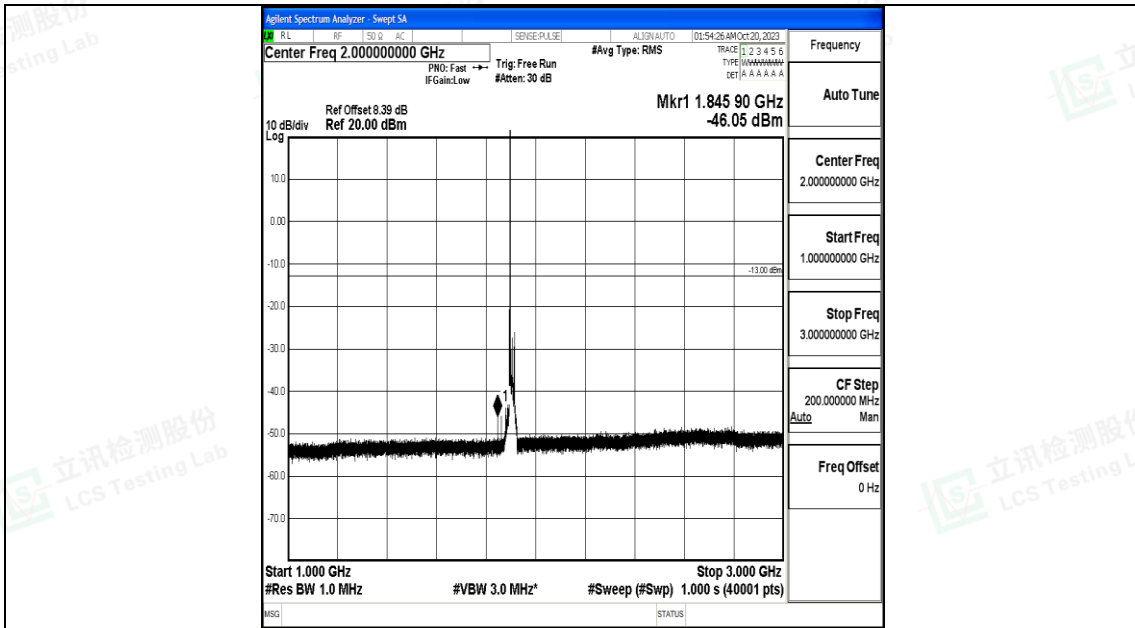

Band25_20MHz_QPSK_26590_1RB#0_30~1000_30~1000

Band25_20MHz_QPSK_26590_1RB#0_1000~3000_1000~3000