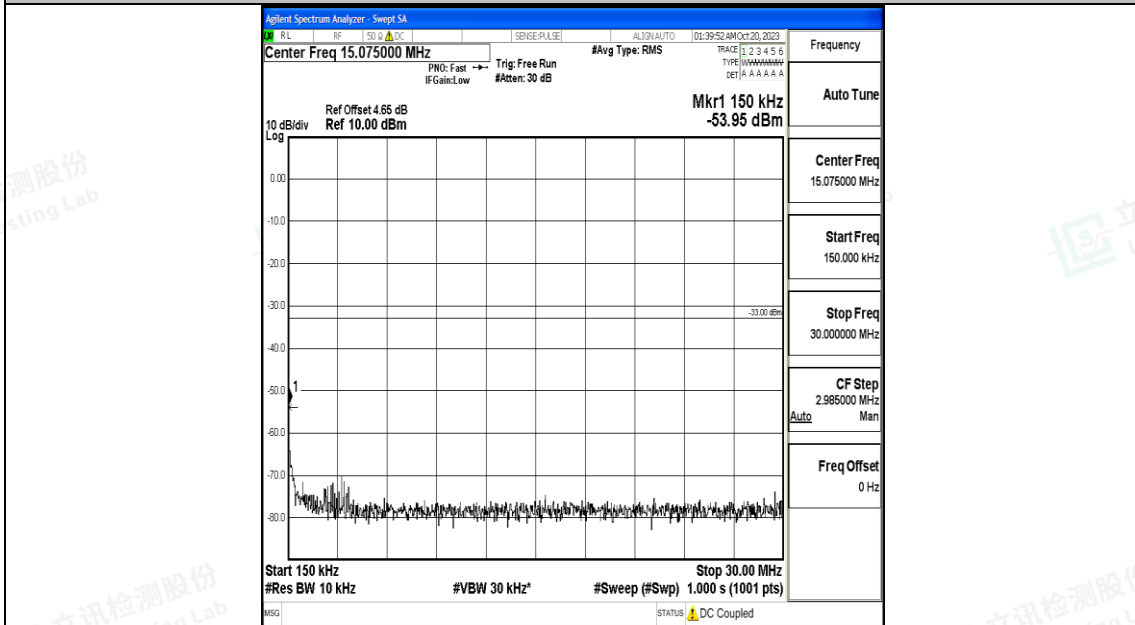

Band25_10MHz_QPSK_26640_1RB#0_0.009~0.15_0.009~0.15

Band25_10MHz_QPSK_26640_1RB#0_0.15~30_0.15~30