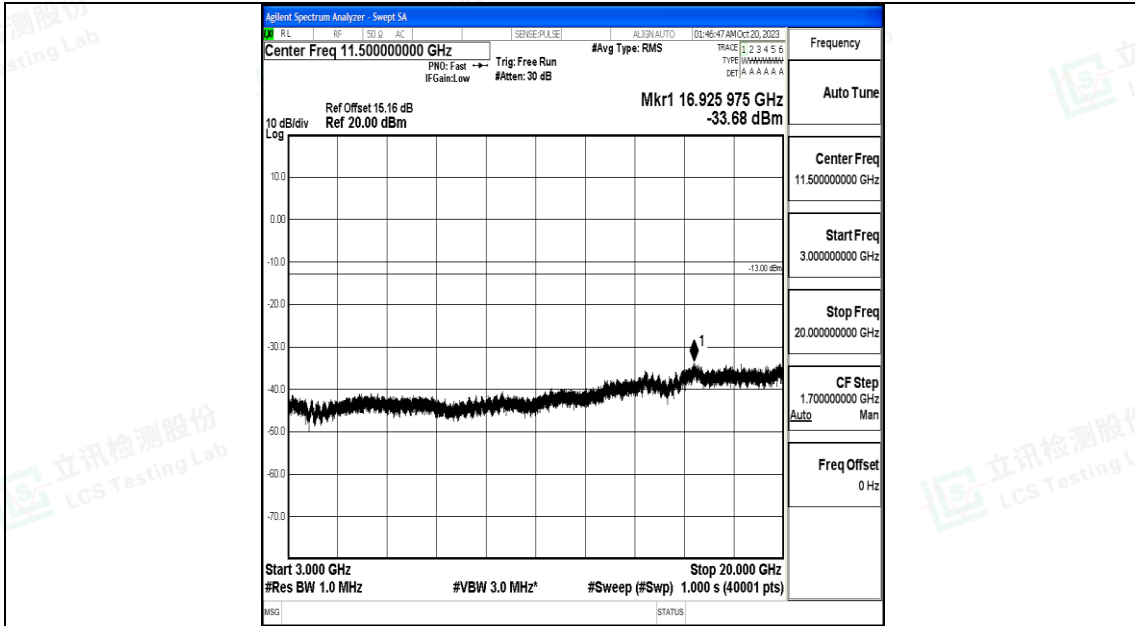

Band25_15MHz_16QAM_26365_1RB#0_1000~3000_1000~3000

Band25_15MHz_16QAM_26365_1RB#0_3000~20000_3000~20000