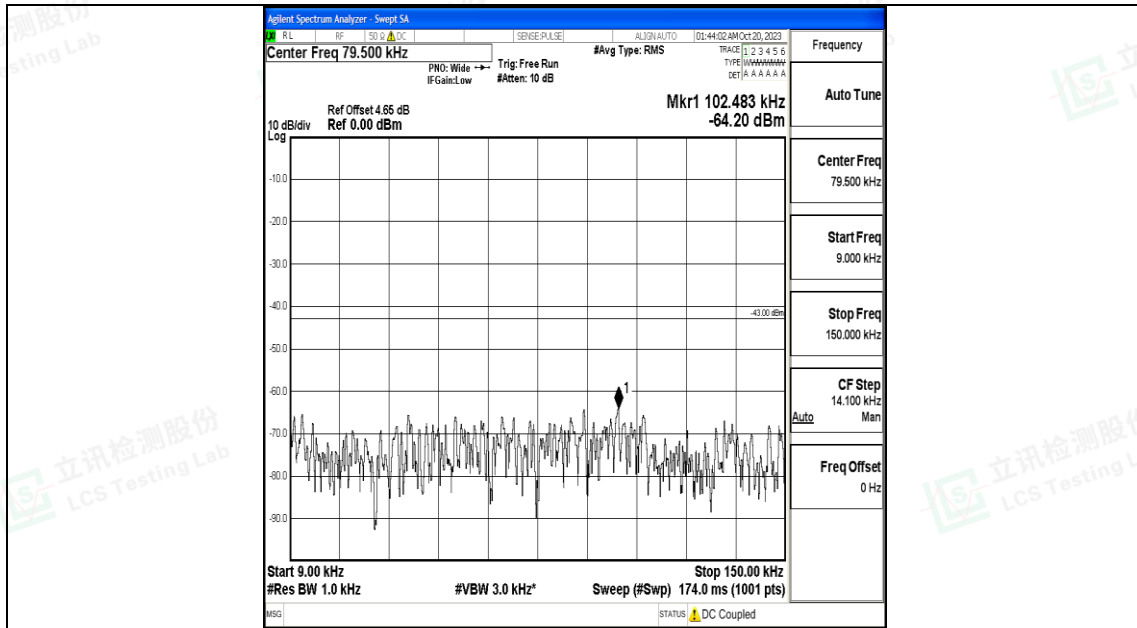

Band25_10MHz_16QAM_26640_1RB#0_3000~20000_3000~20000

Band25_15MHz_QPSK_26115_1RB#0_0.009~0.15_0.009~0.15