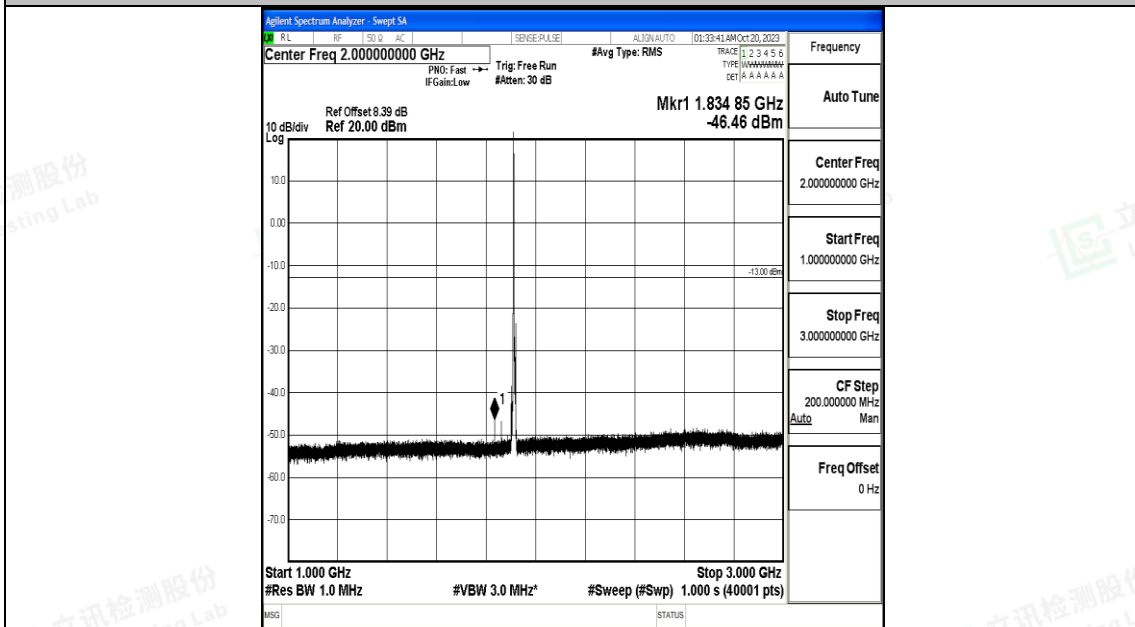

Band25_5MHz_16QAM_26665_1RB#0_30~1000_30~1000

Band25_5MHz_16QAM_26665_1RB#0_1000~3000_1000~3000