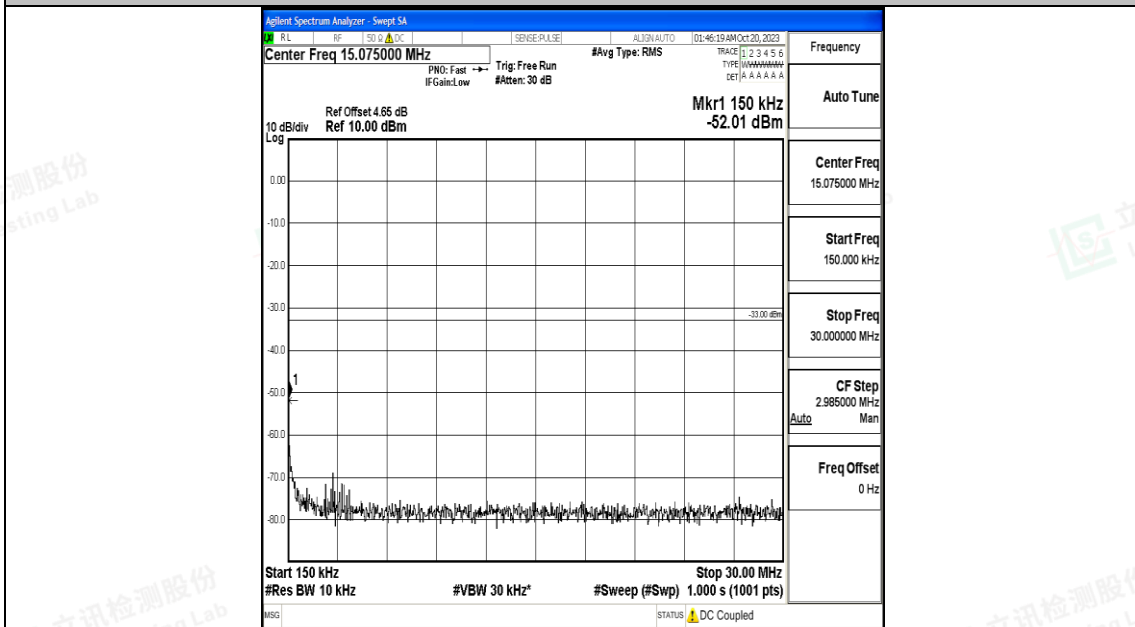

Band25\_15MHz\_QPSK\_26365\_1RB#0\_1000~3000\_1000~3000

Band25\_15MHz\_QPSK\_26365\_1RB#0\_3000~20000\_3000~20000

Band25\_15MHz\_16QAM\_26365\_1RB#0\_0.009~0.15\_0.009~0.15

Band25\_15MHz\_16QAM\_26365\_1RB#0\_0.15~30\_0.15~30