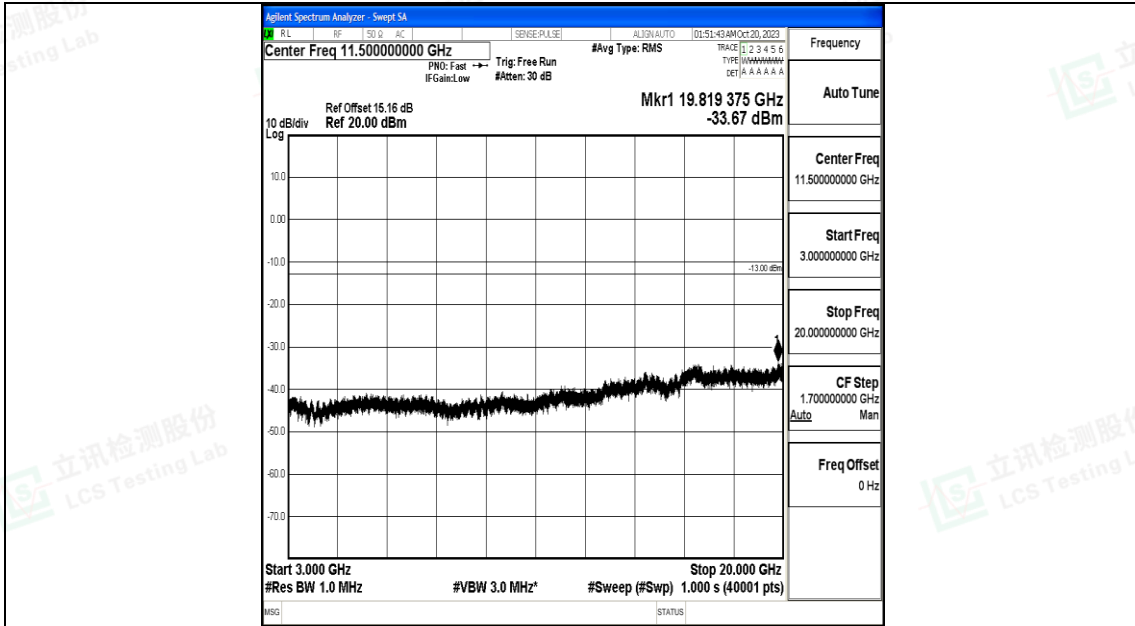

Band25\_15MHz\_16QAM\_26615\_1RB#0\_3000~20000\_3000~20000

Band25\_20MHz\_QPSK\_26140\_1RB#0\_0.009~0.15\_0.009~0.15

Band25\_20MHz\_QPSK\_26140\_1RB#0\_0.15~30\_0.15~30

Band25\_20MHz\_QPSK\_26140\_1RB#0\_1000~3000\_1000~3000