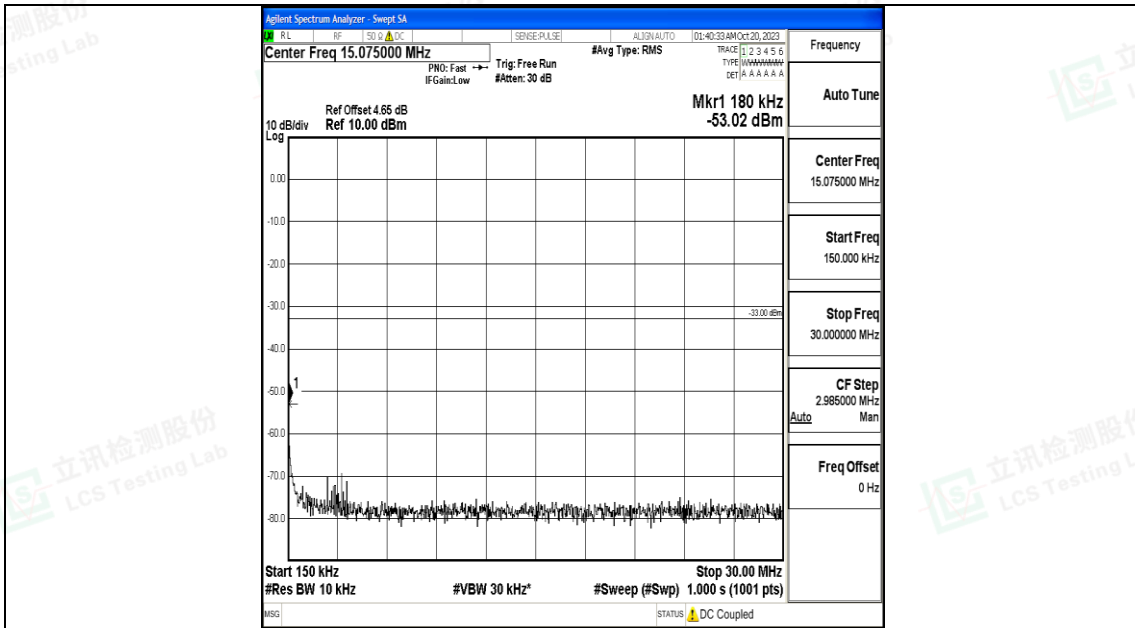

Band25_10MHz_16QAM_26640_1RB#0_0.009~0.15_0.009~0.15

Band25_10MHz_16QAM_26640_1RB#0_0.15~30_0.15~30