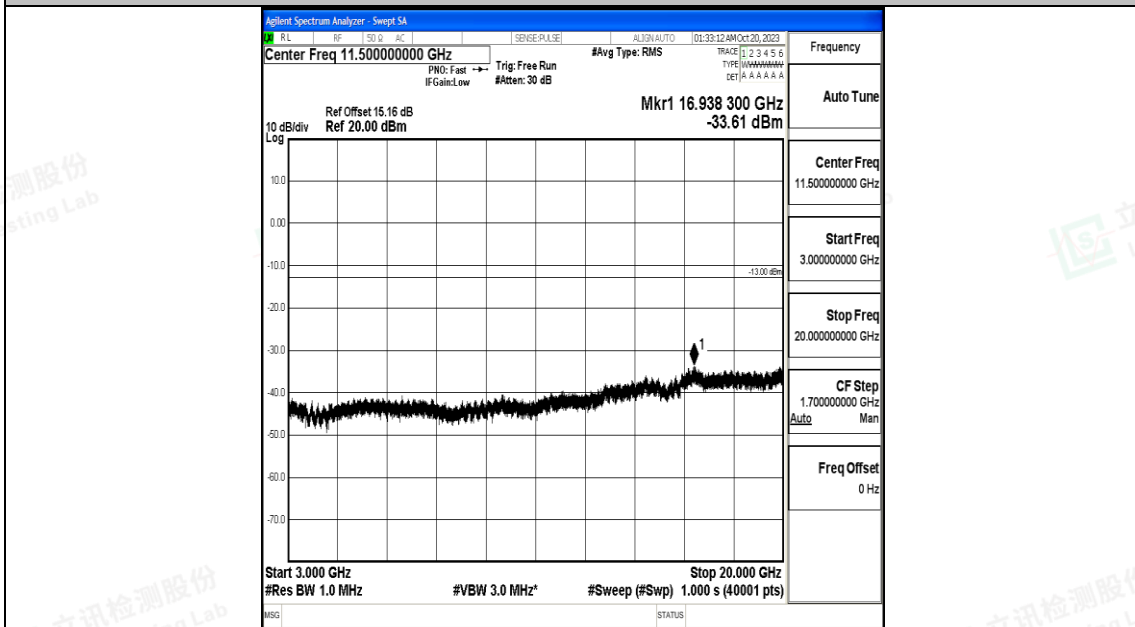

Band25_20MHz_16QAM_26590_1RB#0_3000~20000_3000~20000

Band25_5MHz_QPSK_26665_1RB#0_3000~20000_3000~20000