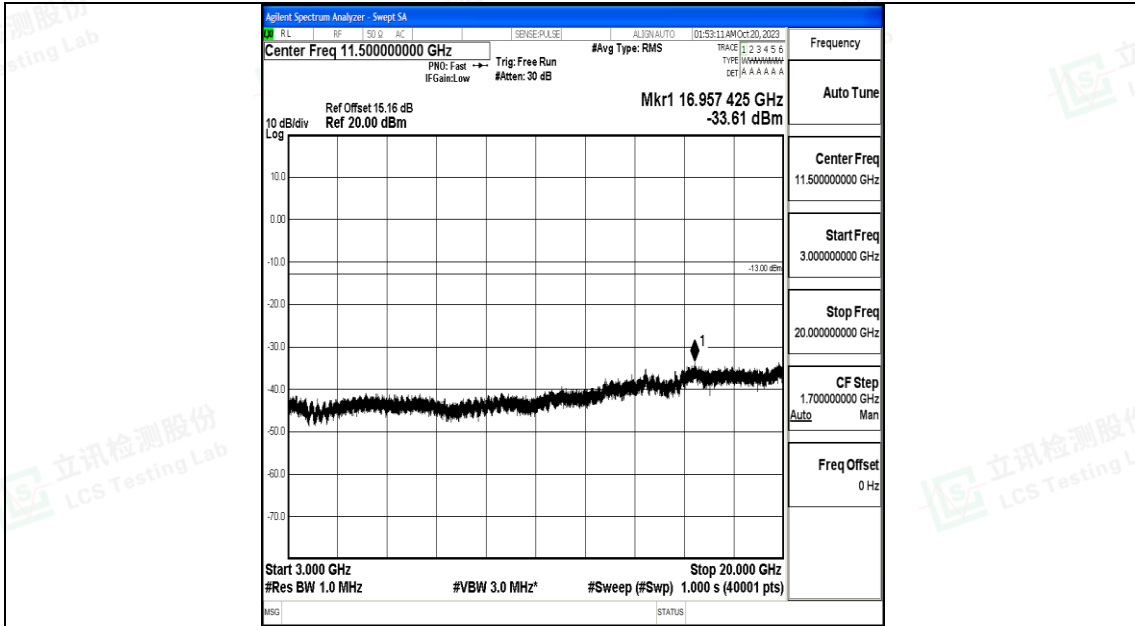

Band25_20MHz_QPSK_26365_1RB#0_1000~3000_1000~3000

Band25_20MHz_QPSK_26365_1RB#0_3000~20000_3000~20000