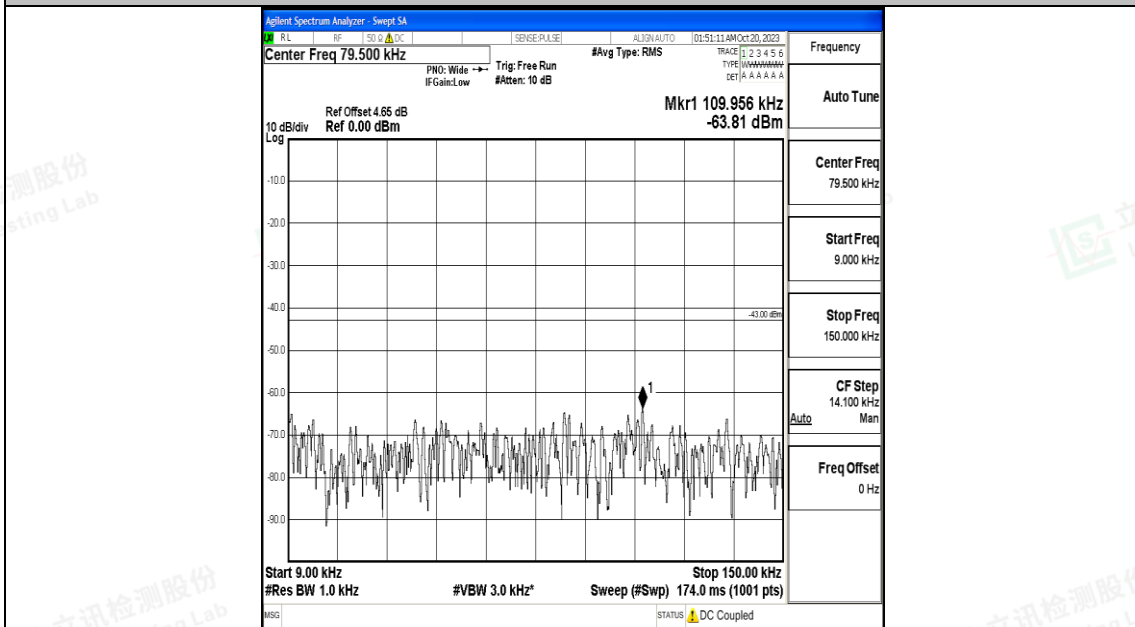

Band25_15MHz_16QAM_26615_1RB#0_3000~20000_3000~20000

Band25_20MHz_QPSK_26140_1RB#0_0.009~0.15_0.009~0.15