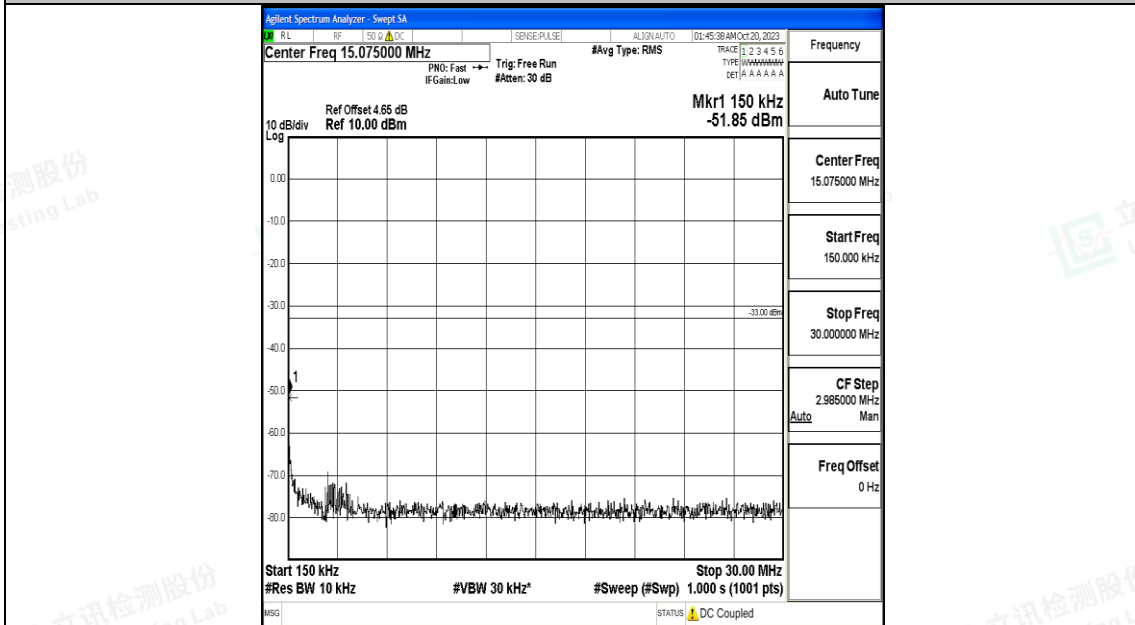

Band25\_15MHz\_16QAM\_26115\_1RB#0\_1000~3000\_1000~3000

Band25\_15MHz\_16QAM\_26115\_1RB#0\_3000~20000\_3000~20000

Band25\_15MHz\_QPSK\_26365\_1RB#0\_0.009~0.15\_0.009~0.15

Band25\_15MHz\_QPSK\_26365\_1RB#0\_0.15~30\_0.15~30