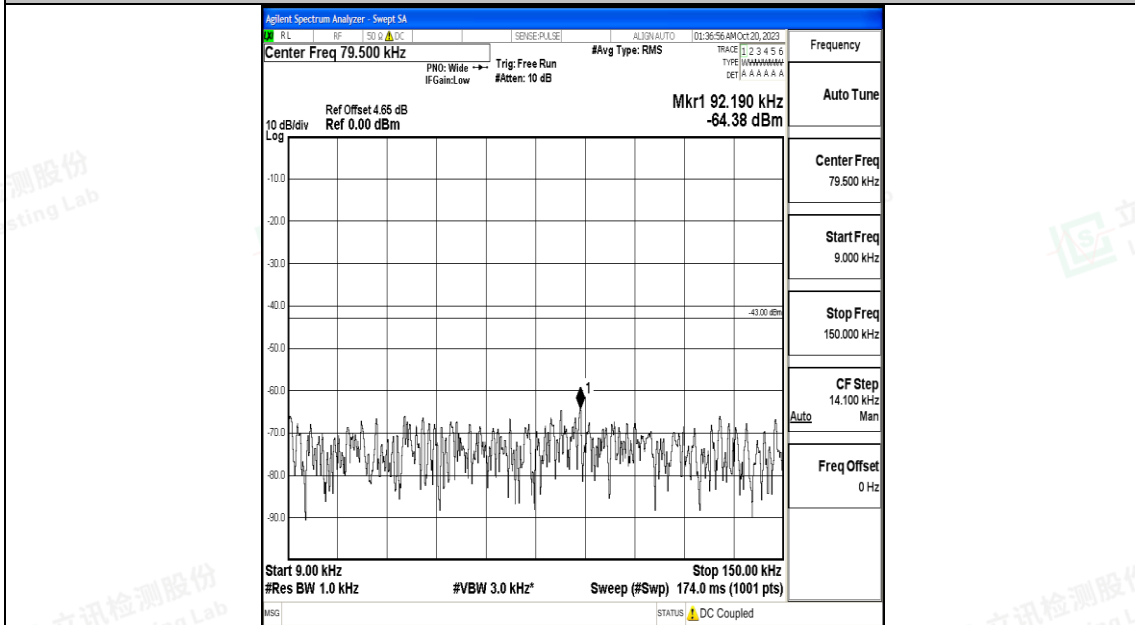

Band25_5MHz_16QAM_26665_1RB#0_3000~20000_3000~20000

Band25_10MHz_QPSK_26090_1RB#0_0.009~0.15_0.009~0.15