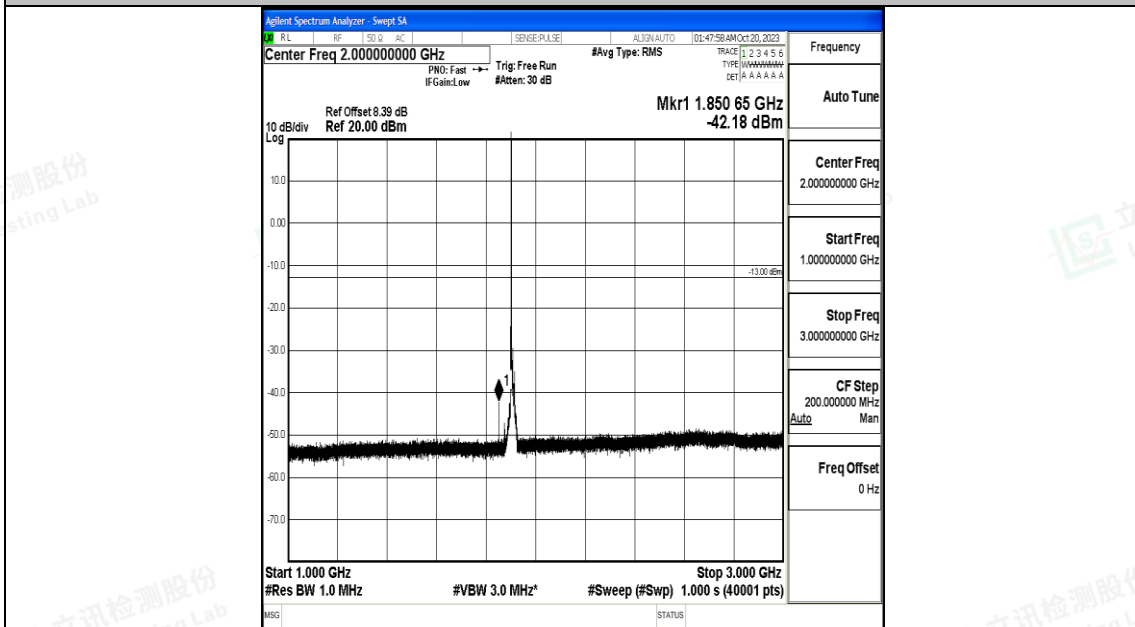

Band25\_15MHz\_16QAM\_26615\_1RB#0\_0.009~0.15\_0.009~0.15

Band25\_15MHz\_16QAM\_26615\_1RB#0\_0.15~30\_0.15~30

Band25\_15MHz\_16QAM\_26615\_1RB#0\_30~1000\_30~1000

Band25\_15MHz\_16QAM\_26615\_1RB#0\_1000~3000\_1000~3000