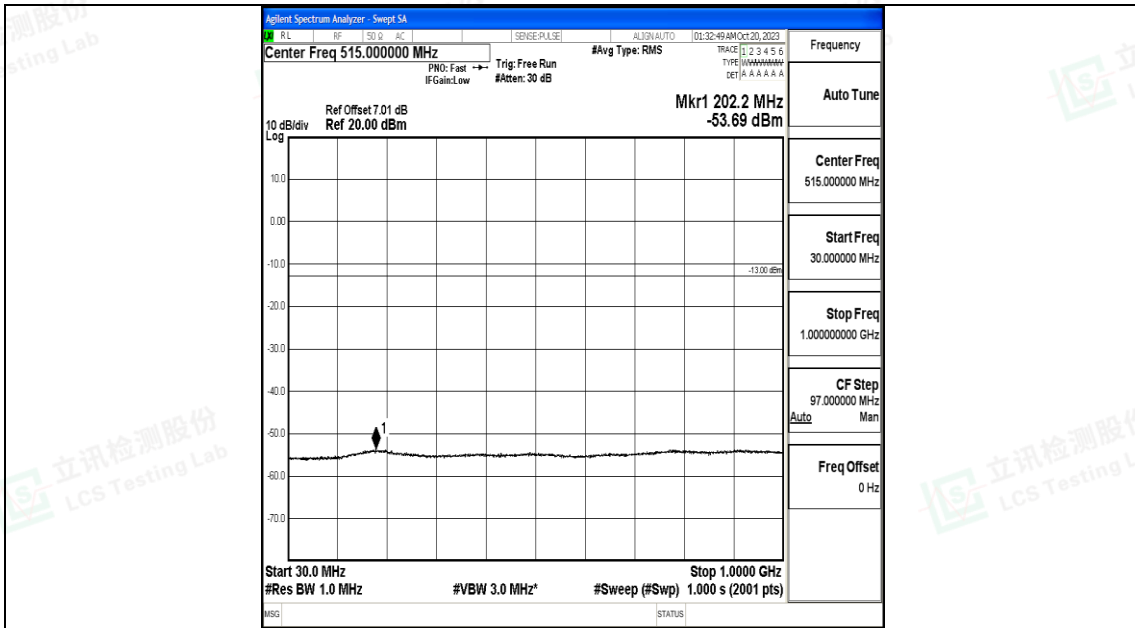

Band25\_5MHz\_16QAM\_26365\_1RB#0\_1000~3000\_1000~3000

Band25\_5MHz\_16QAM\_26365\_1RB#0\_3000~20000\_3000~20000

Band25\_5MHz\_QPSK\_26665\_1RB#0\_0.009~0.15\_0.009~0.15

Band25\_5MHz\_QPSK\_26665\_1RB#0\_0.15~30\_0.15~30