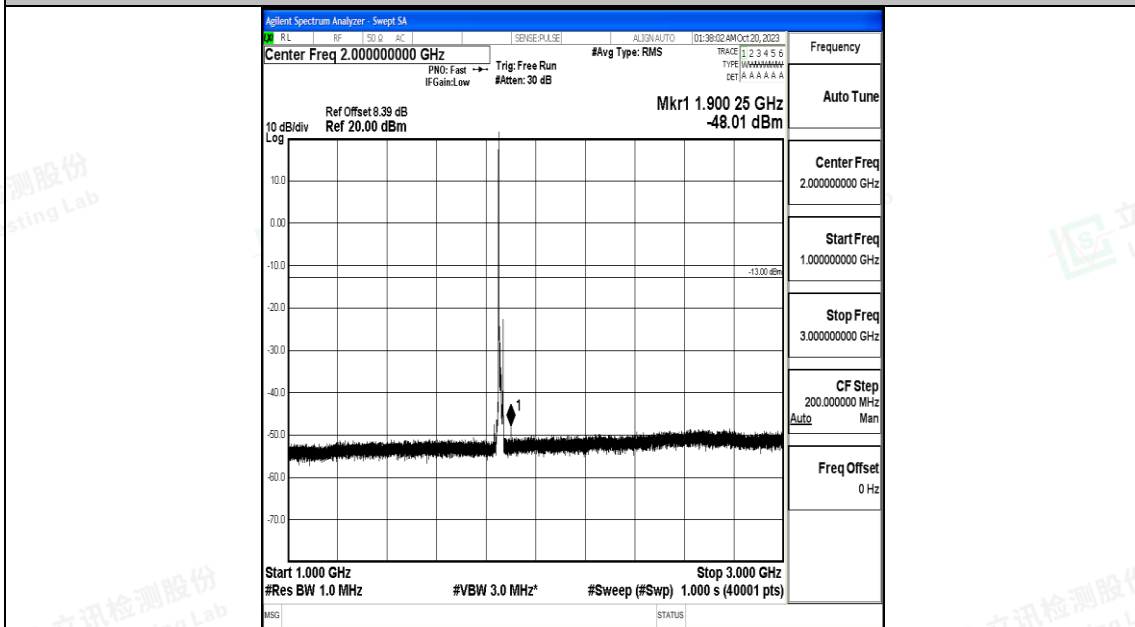

Band25_10MHz_16QAM_26090_1RB#0_30~1000_30~1000

Band25_10MHz_16QAM_26090_1RB#0_1000~3000_1000~3000