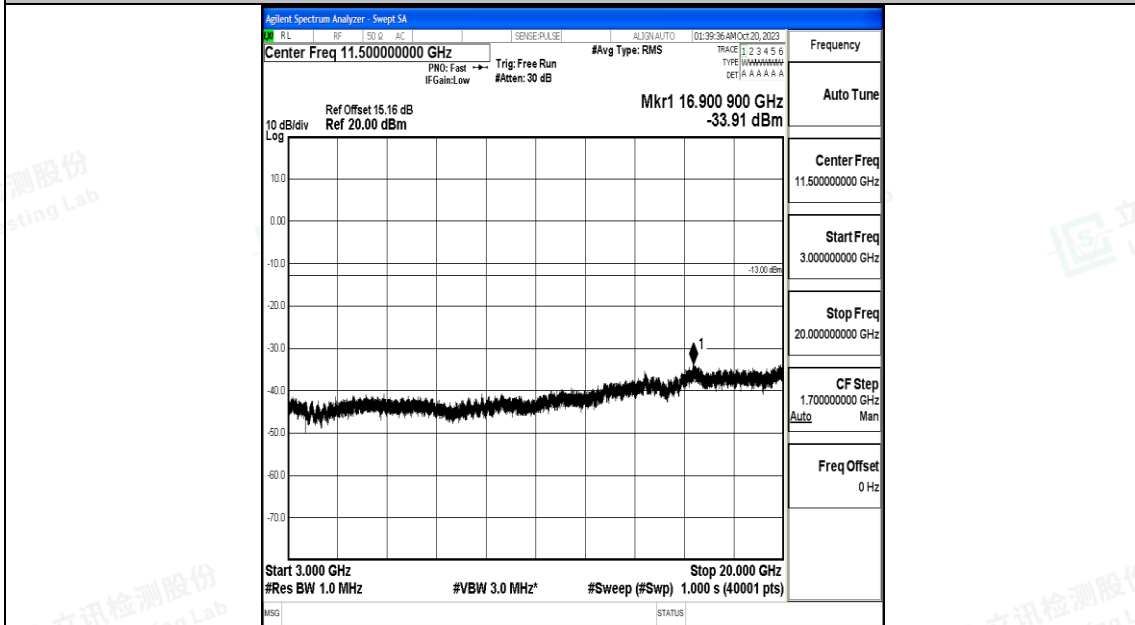

Band25\_10MHz\_16QAM\_26365\_1RB#0\_0.15~30\_0.15~30

Band25\_10MHz\_16QAM\_26365\_1RB#0\_30~1000\_30~1000

Band25\_10MHz\_16QAM\_26365\_1RB#0\_1000~3000\_1000~3000

Band25\_10MHz\_16QAM\_26365\_1RB#0\_3000~20000\_3000~20000