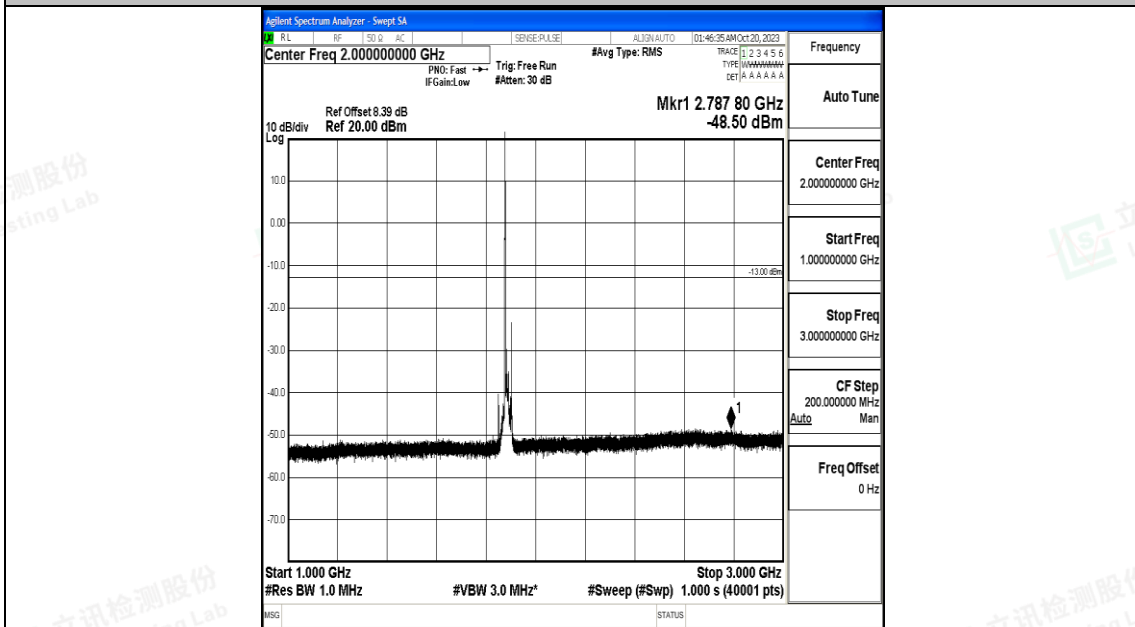

Band25_15MHz_16QAM_26365_1RB#0_30~1000_30~1000

Band25_15MHz_16QAM_26365_1RB#0_1000~3000_1000~3000