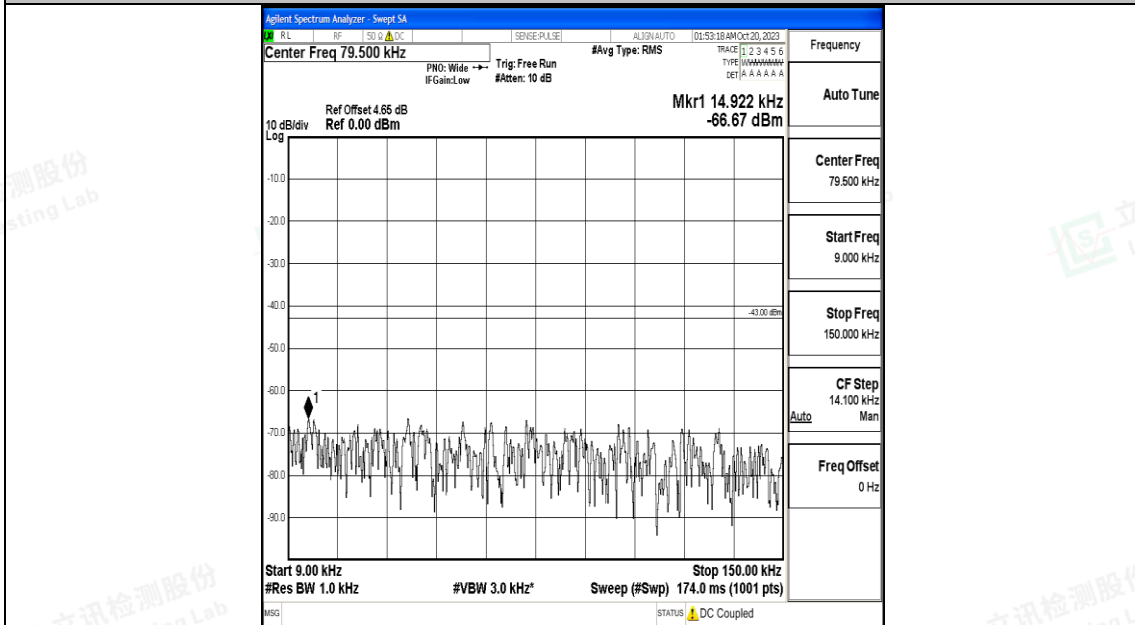

Band25\_20MHz\_QPSK\_26365\_1RB#0\_30~1000\_30~1000

Band25\_20MHz\_QPSK\_26365\_1RB#0\_1000~3000\_1000~3000

Band25\_20MHz\_QPSK\_26365\_1RB#0\_3000~20000\_3000~20000

Band25\_20MHz\_16QAM\_26365\_1RB#0\_0.009~0.15\_0.009~0.15