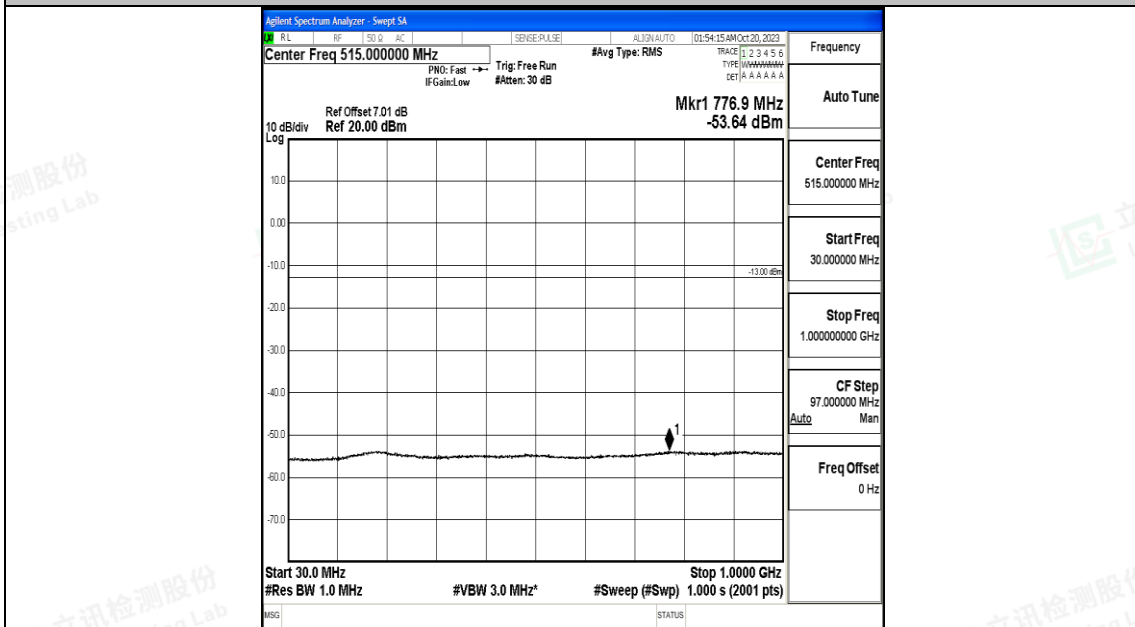

Band25_20MHz_QPSK_26590_1RB#0_0.009~0.15_0.009~0.15

Band25_20MHz_QPSK_26590_1RB#0_30~1000_30~1000