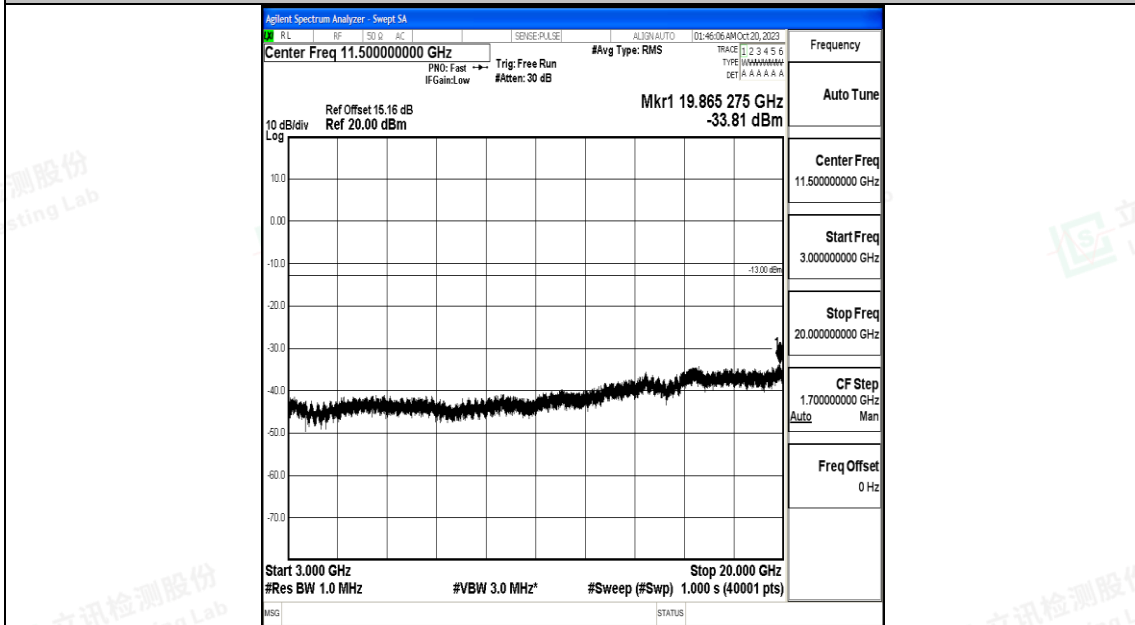

Band25_15MHz_QPSK_26365_1RB#0_1000~3000_1000~3000

Band25_15MHz_QPSK_26365_1RB#0_3000~20000_3000~20000