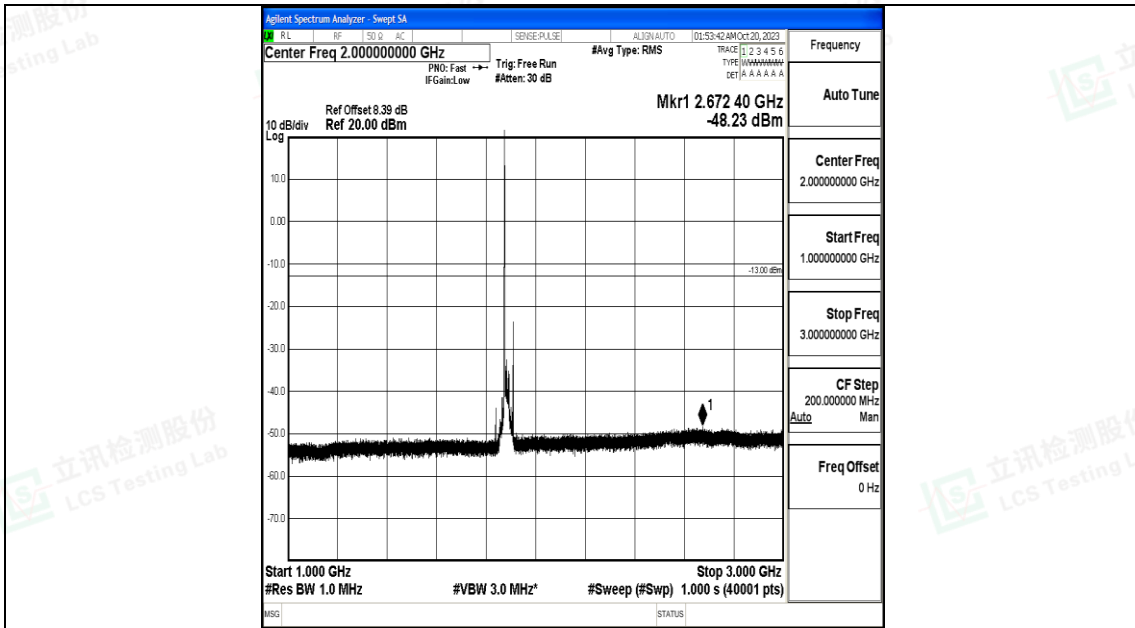

Band25_20MHz_16QAM_26365_1RB#0_30~1000_30~1000

Band25_20MHz_16QAM_26365_1RB#0_1000~3000_1000~3000