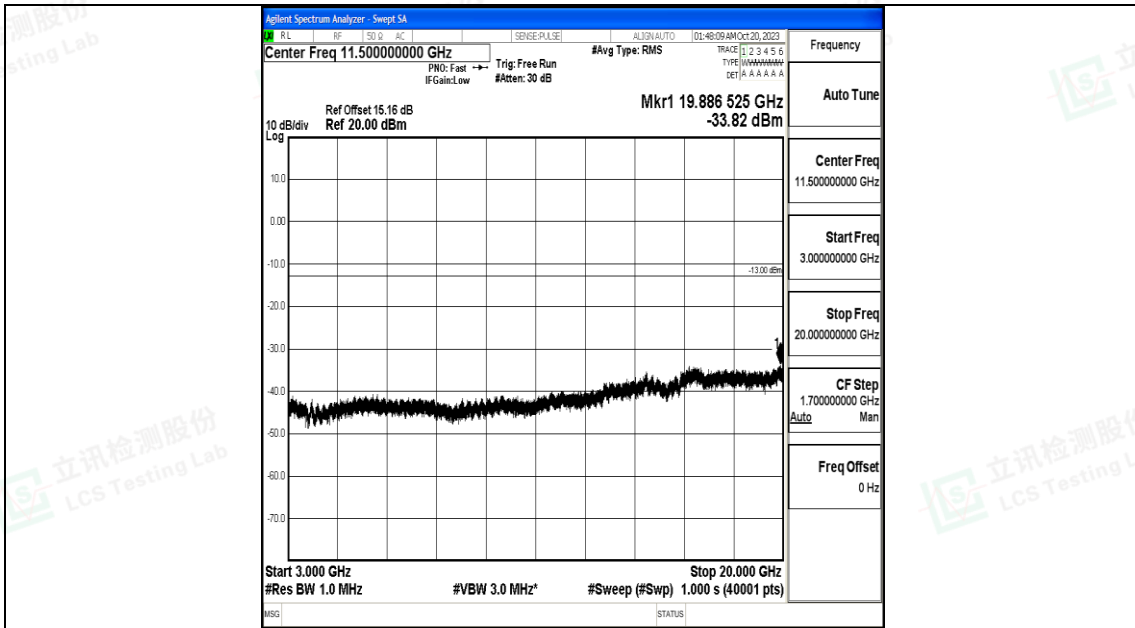

Band25\_15MHz\_16QAM\_26615\_1RB#0\_0.009~0.15\_0.009~0.15

Band25\_15MHz\_16QAM\_26615\_1RB#0\_0.15~30\_0.15~30

Band25\_15MHz\_16QAM\_26615\_1RB#0\_30~1000\_30~1000

Band25\_15MHz\_16QAM\_26615\_1RB#0\_1000~3000\_1000~3000