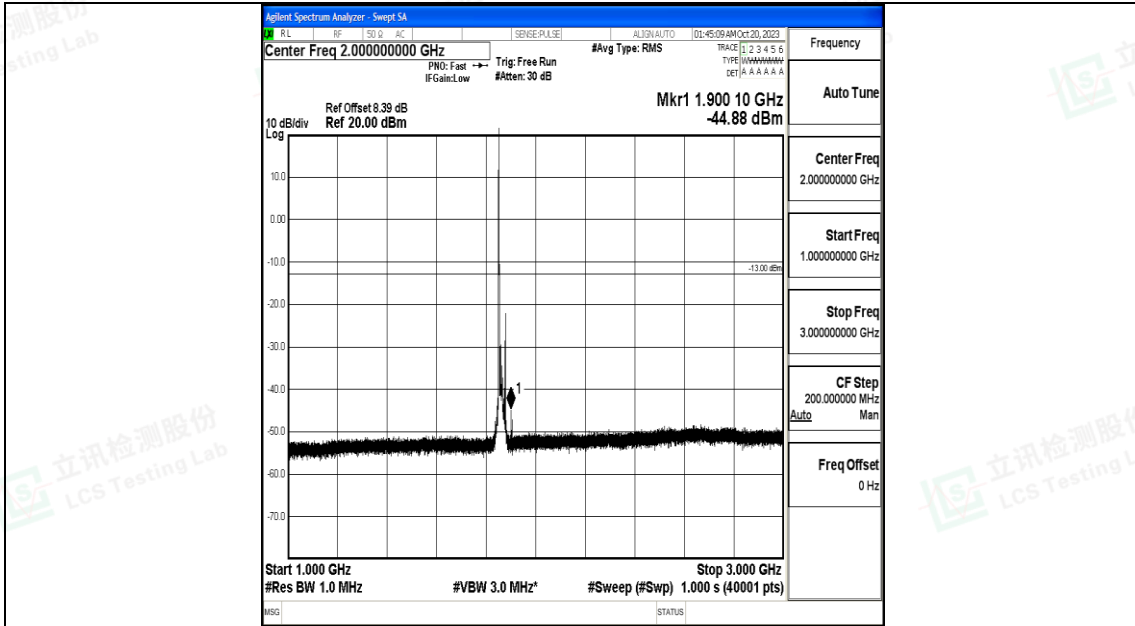

Band25\_5MHz\_QPSK\_26665\_1RB#0\_30~1000\_30~1000

Band25\_5MHz\_QPSK\_26665\_1RB#0\_1000~3000\_1000~3000

Band25\_15MHz\_16QAM\_26115\_1RB#0\_0.15~30\_0.15~30

Band25\_15MHz\_16QAM\_26115\_1RB#0\_30~1000\_30~1000