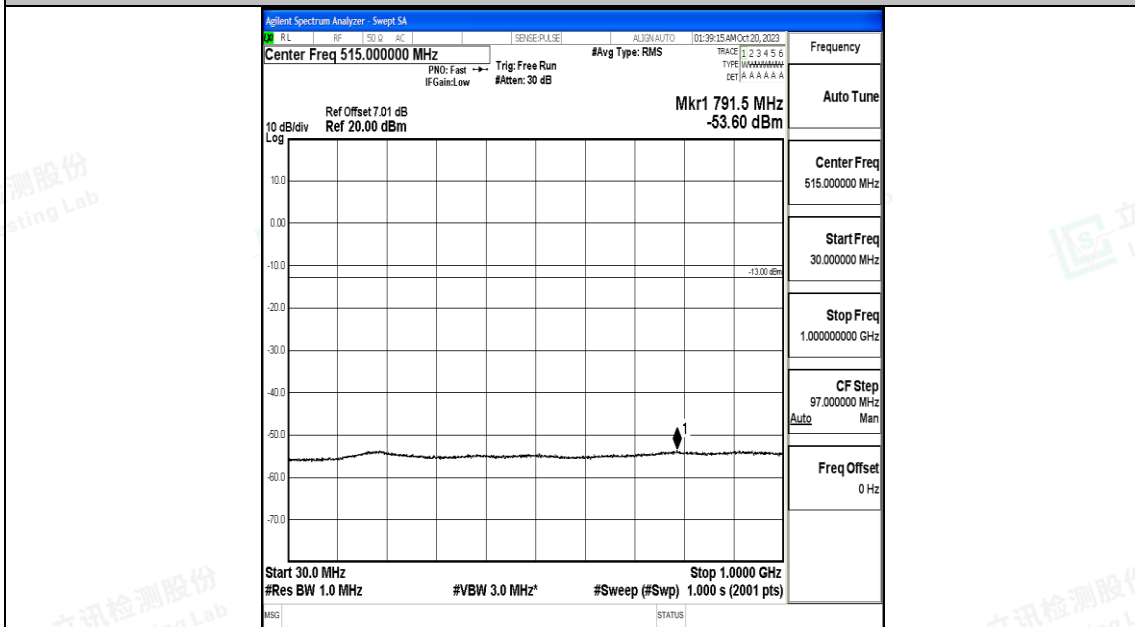

Band25_10MHz_16QAM_26365_1RB#0_0.15~30_0.15~30

Band25_10MHz_16QAM_26365_1RB#0_30~1000_30~1000