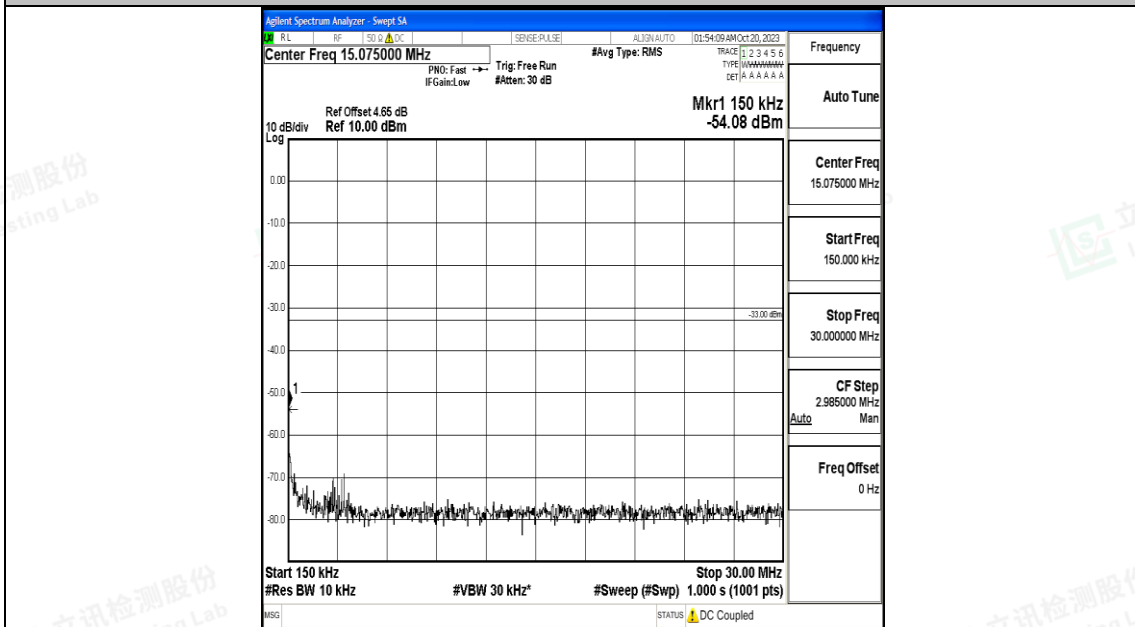

Band25_20MHz_QPSK_26140_1RB#0_30~1000_30~1000

Band25_20MHz_QPSK_26590_1RB#0_0.15~30_0.15~30