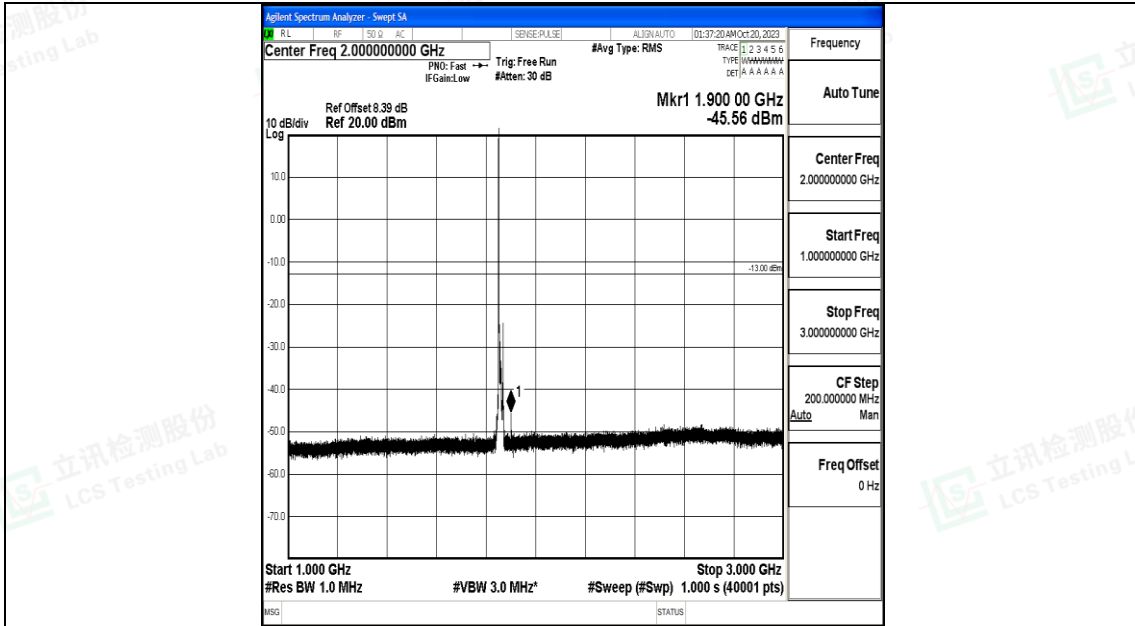

Band25\_5MHz\_16QAM\_26665\_1RB#0\_3000~20000\_3000~20000

Band25\_10MHz\_QPSK\_26090\_1RB#0\_0.009~0.15\_0.009~0.15

Band25\_10MHz\_QPSK\_26090\_1RB#0\_0.15~30\_0.15~30

Band25\_10MHz\_QPSK\_26090\_1RB#0\_30~1000\_30~1000