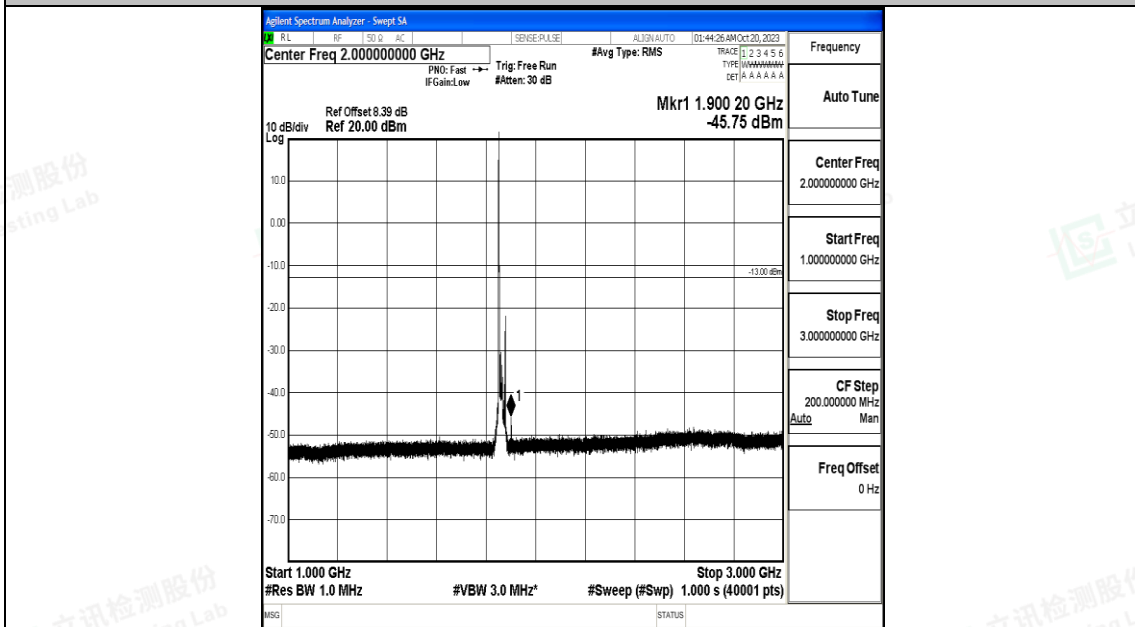

Band25_15MHz_QPSK_26115_1RB#0_30~1000_30~1000

Band25_15MHz_QPSK_26115_1RB#0_1000~3000_1000~3000