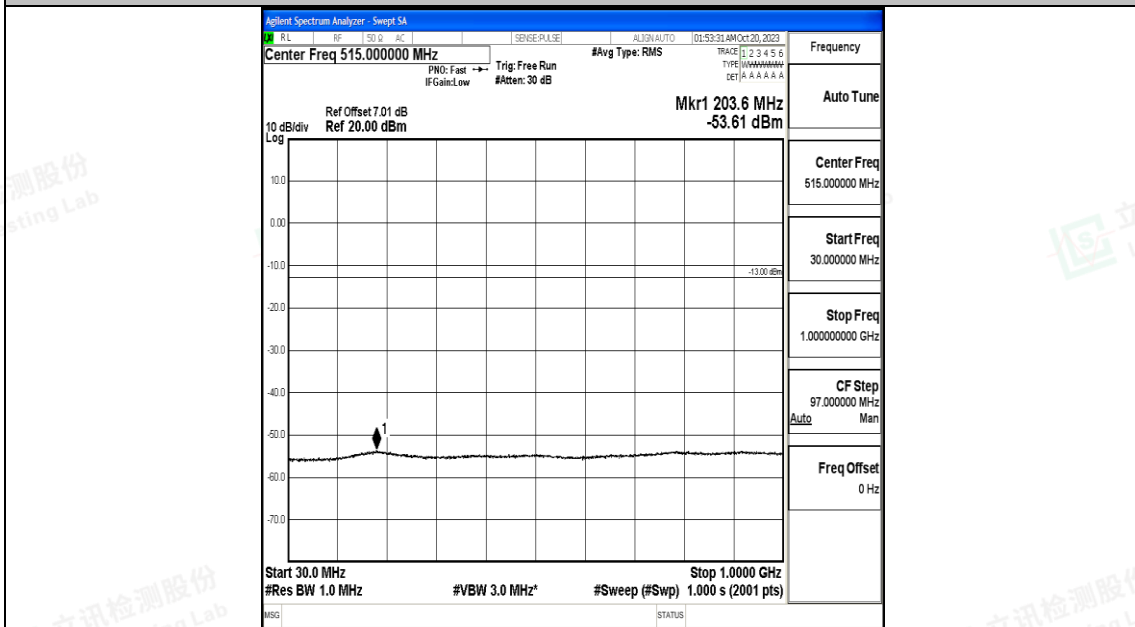

Band25_20MHz_16QAM_26365_1RB#0_0.15~30_0.15~30

Band25_20MHz_16QAM_26365_1RB#0_30~1000_30~1000