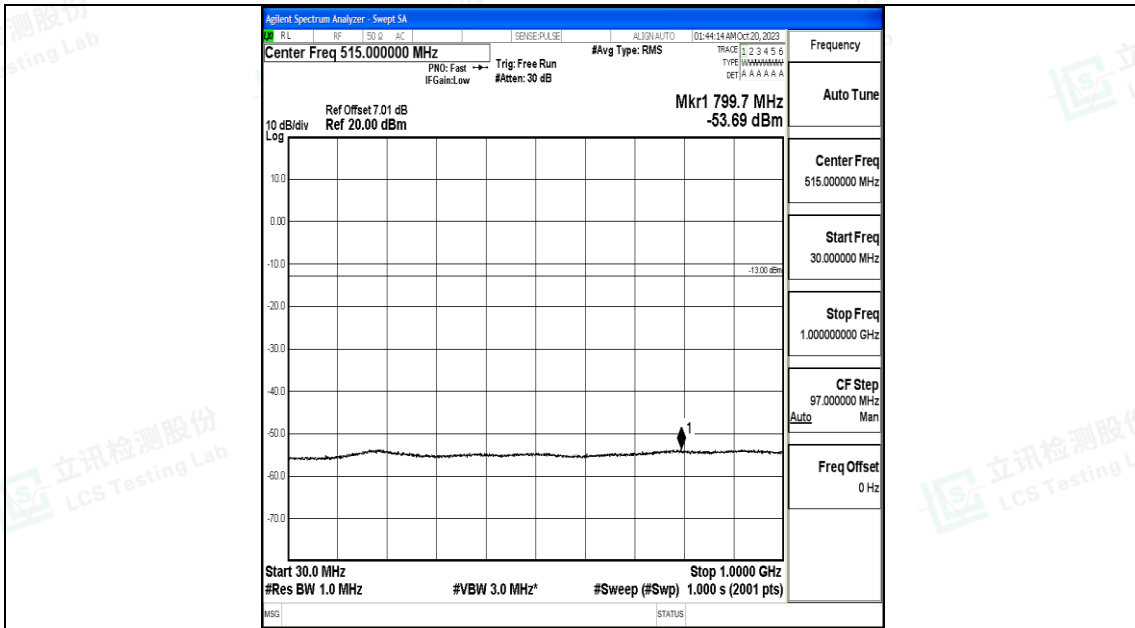

Band25\_10MHz\_16QAM\_26640\_1RB#0\_1000~3000\_1000~3000

Band25\_10MHz\_16QAM\_26640\_1RB#0\_3000~20000\_3000~20000

Band25\_15MHz\_QPSK\_26115\_1RB#0\_0.009~0.15\_0.009~0.15

Band25\_15MHz\_QPSK\_26115\_1RB#0\_0.15~30\_0.15~30