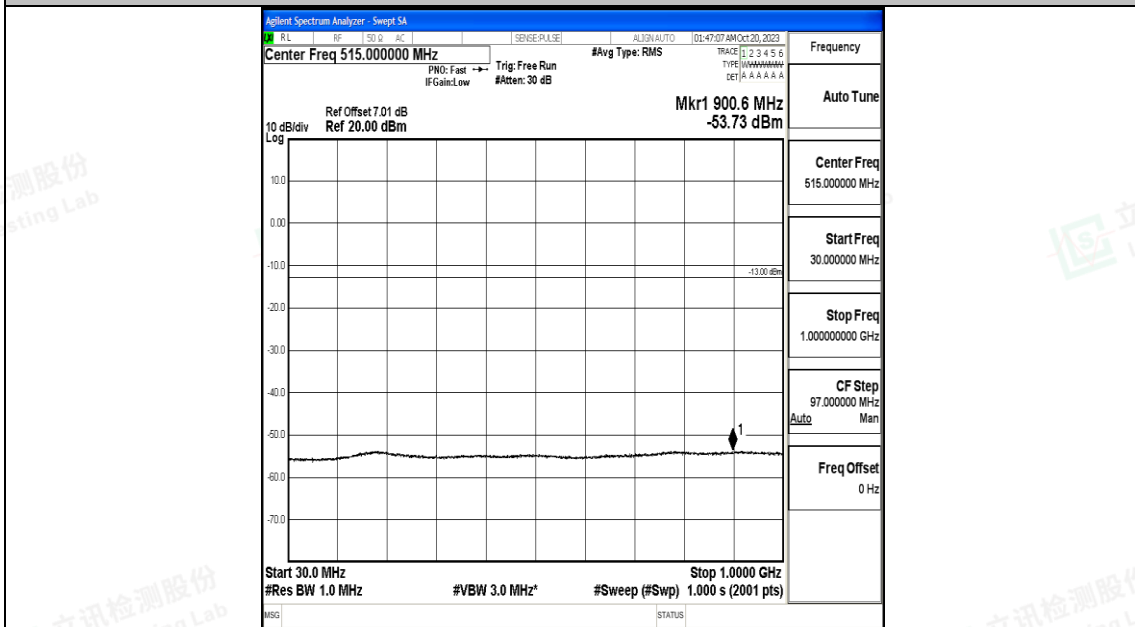

Band25_15MHz_QPSK_26615_1RB#0_0.15~30_0.15~30

Band25_15MHz_QPSK_26615_1RB#0_30~1000_30~1000