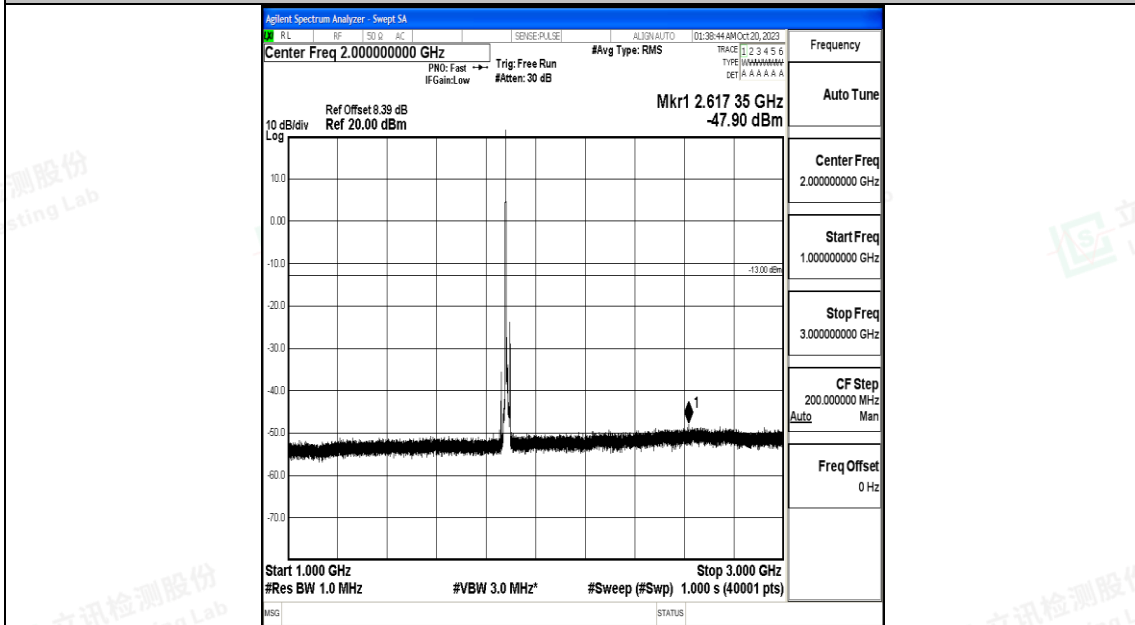

Band25_10MHz_QPSK_26365_1RB#0_0.15~30_0.15~30

Band25_10MHz_QPSK_26365_1RB#0_1000~3000_1000~3000