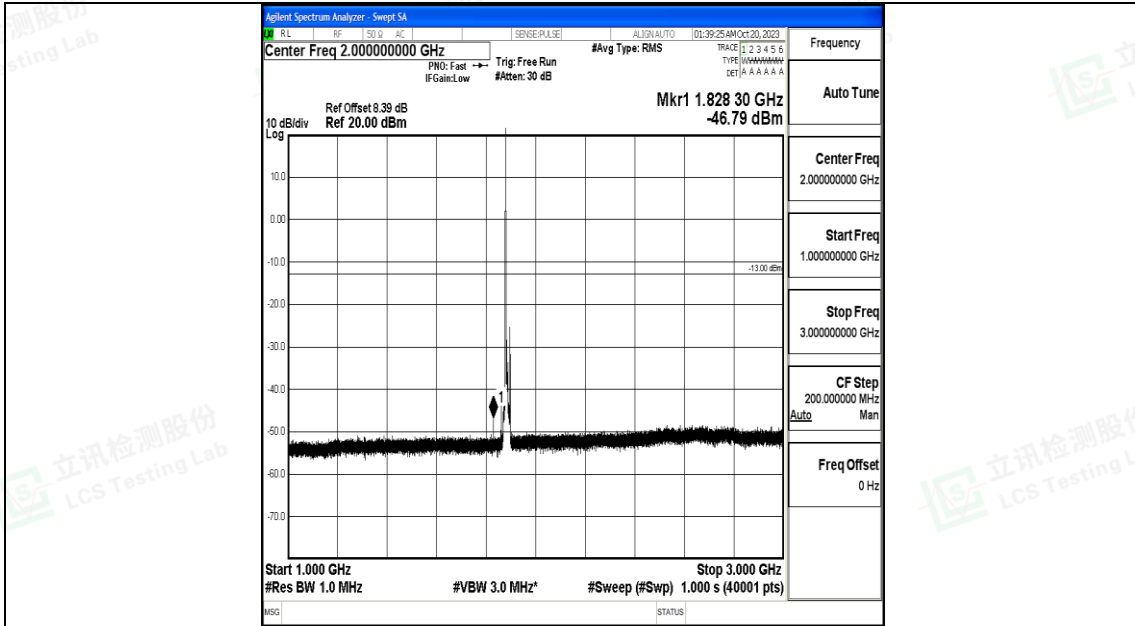

Band25_10MHz_16QAM_26365_1RB#0_30~1000_30~1000

Band25_10MHz_16QAM_26365_1RB#0_1000~3000_1000~3000