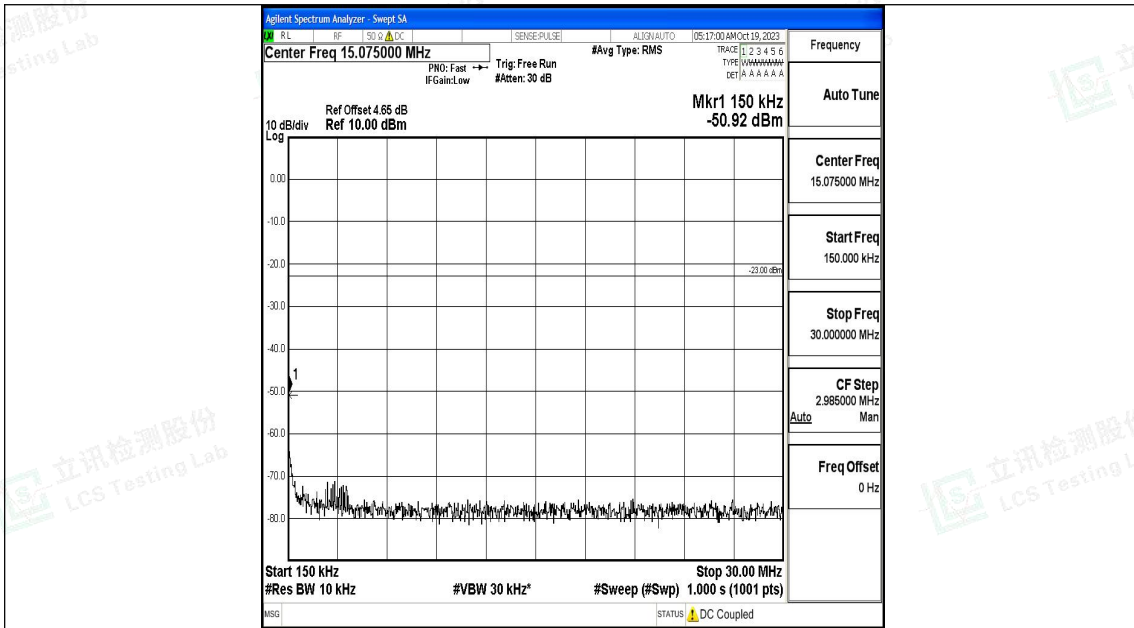

Band17_10MHz_QPSK_23800_1RB#0_3000~10000_3000~10000

Band17_10MHz_16QAM_23800_1RB#0_0.009~0.15_0.009~0.15

Band17_10MHz_16QAM_23800_1RB#0_0.15~30_0.15~30

Band17_10MHz_16QAM_23800_1RB#0_30~1000_30~1000

Band17_10MHz_16QAM_23800_1RB#0_1000~3000_1000~3000

Band17_10MHz_16QAM_23800_1RB#0_3000~10000_3000~10000