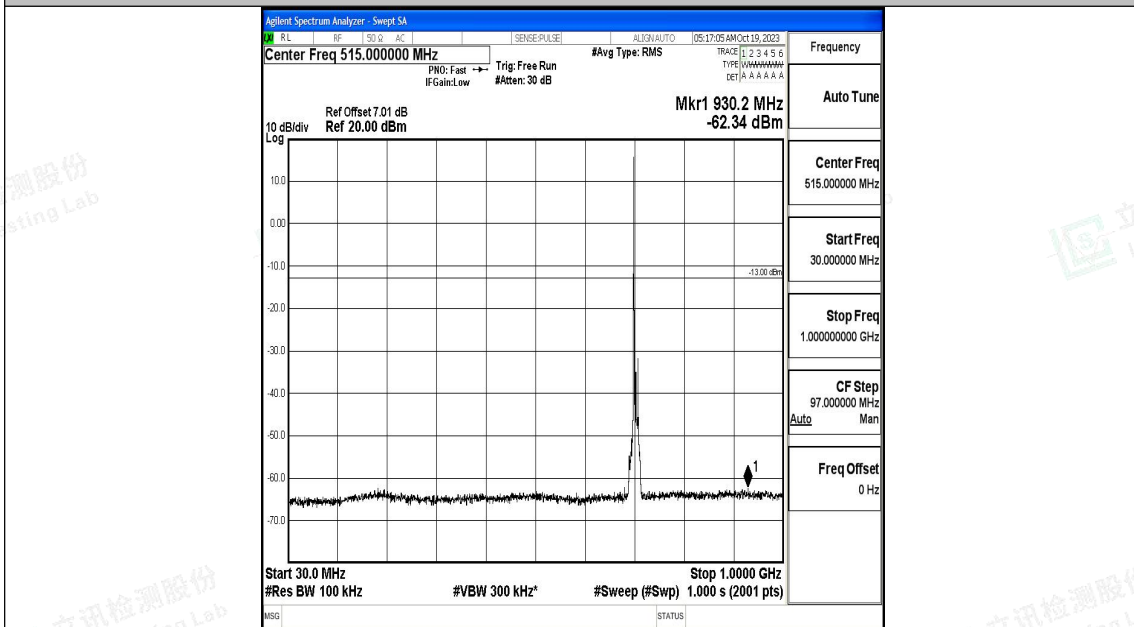

Band17_10MHz_QPSK_23800_1RB#0_3000~10000_3000~10000

Band17_10MHz_16QAM_23800_1RB#0_0.009~0.15_0.009~0.15

Band17_10MHz_16QAM_23800_1RB#0_0.15~30_0.15~30

Band17_10MHz_16QAM_23800_1RB#0_30~1000_30~1000

Band17_10MHz_16QAM_23800_1RB#0_1000~3000_1000~3000

Band17_10MHz_16QAM_23800_1RB#0_3000~10000_3000~10000