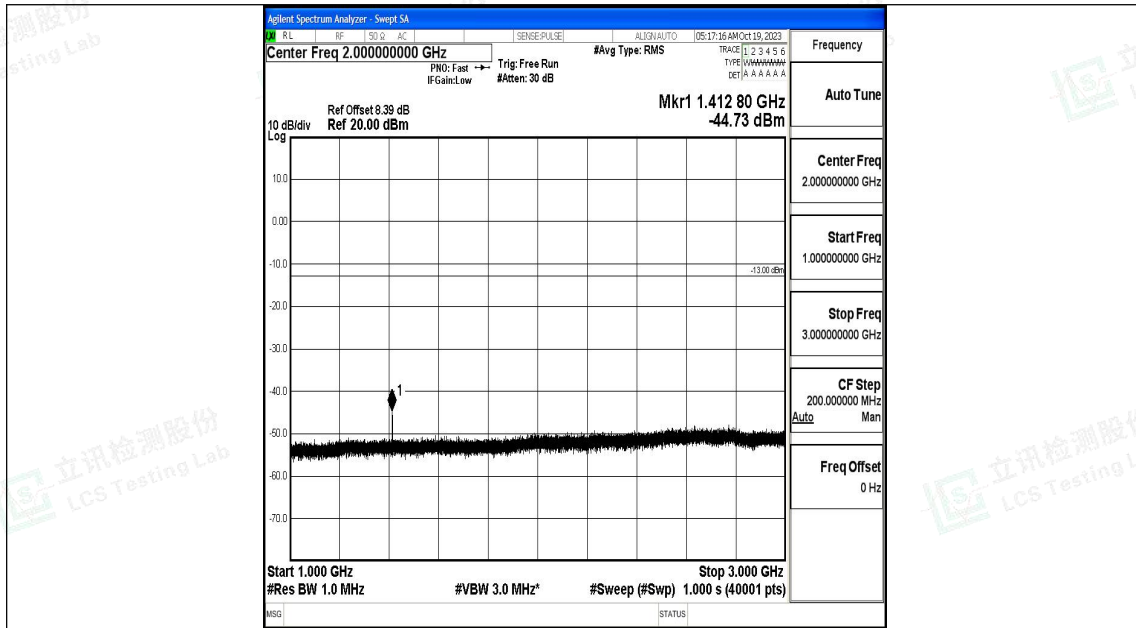

Band17_10MHz_QPSK_23800_1RB#0_3000~10000_3000~10000

Band17_10MHz_16QAM_23800_1RB#0_0.009~0.15_0.009~0.15

Band17_10MHz_16QAM_23800_1RB#0_0.15~30_0.15~30

Band17_10MHz_16QAM_23800_1RB#0_30~1000_30~1000

Band17_10MHz_16QAM_23800_1RB#0_1000~3000_1000~3000

Band17_10MHz_16QAM_23800_1RB#0_3000~10000_3000~10000