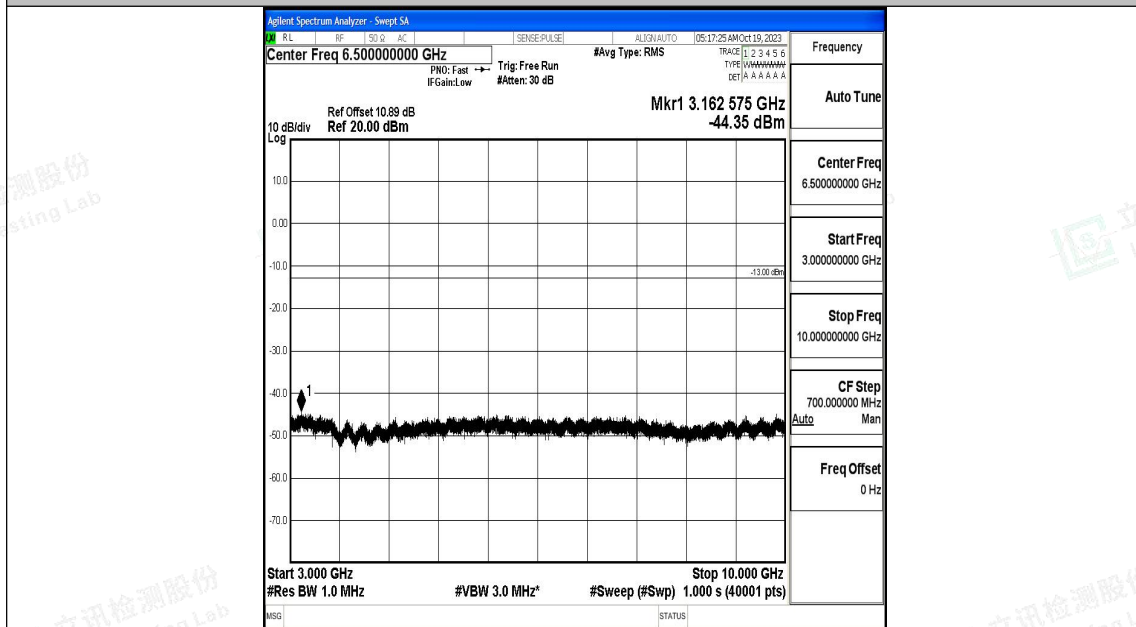

Band17_10MHz_QPSK_23800_1RB#0_3000~10000_3000~10000

Band17_10MHz_16QAM_23800_1RB#0_0.009~0.15_0.009~0.15

Band17_10MHz_16QAM_23800_1RB#0_0.15~30_0.15~30

Band17_10MHz_16QAM_23800_1RB#0_30~1000_30~1000

Band17_10MHz_16QAM_23800_1RB#0_1000~3000_1000~3000

Band17_10MHz_16QAM_23800_1RB#0_3000~10000_3000~10000