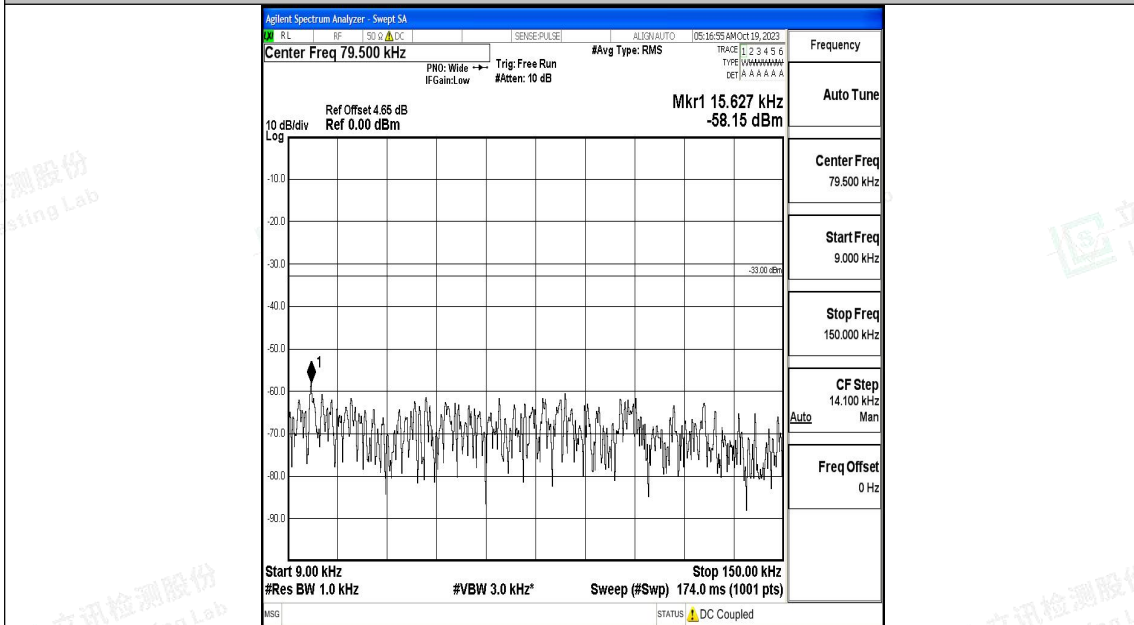

Band17_10MHz_QPSK_23800_1RB#0_3000~10000_3000~10000

Band17_10MHz_16QAM_23800_1RB#0_0.009~0.15_0.009~0.15

Band17_10MHz_16QAM_23800_1RB#0_0.15~30_0.15~30

Band17_10MHz_16QAM_23800_1RB#0_30~1000_30~1000

Band17_10MHz_16QAM_23800_1RB#0_1000~3000_1000~3000

Band17_10MHz_16QAM_23800_1RB#0_3000~10000_3000~10000