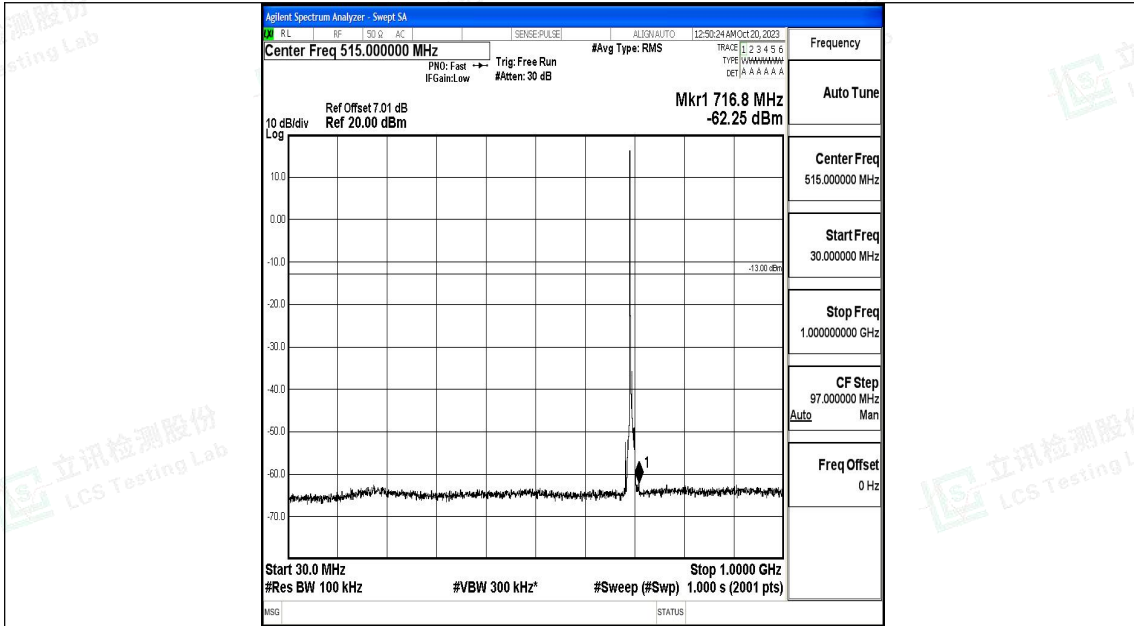

Band12_5MHz_QPSK_23035_1RB#0_3000~10000_3000~10000

Band12_5MHz_16QAM_23035_1RB#0_0.009~0.15_0.009~0.15

Band12_5MHz_16QAM_23035_1RB#0_0.15~30_0.15~30

Band12_5MHz_16QAM_23035_1RB#0_30~1000_30~1000

Band12_5MHz_16QAM_23035_1RB#0_1000~3000_1000~3000