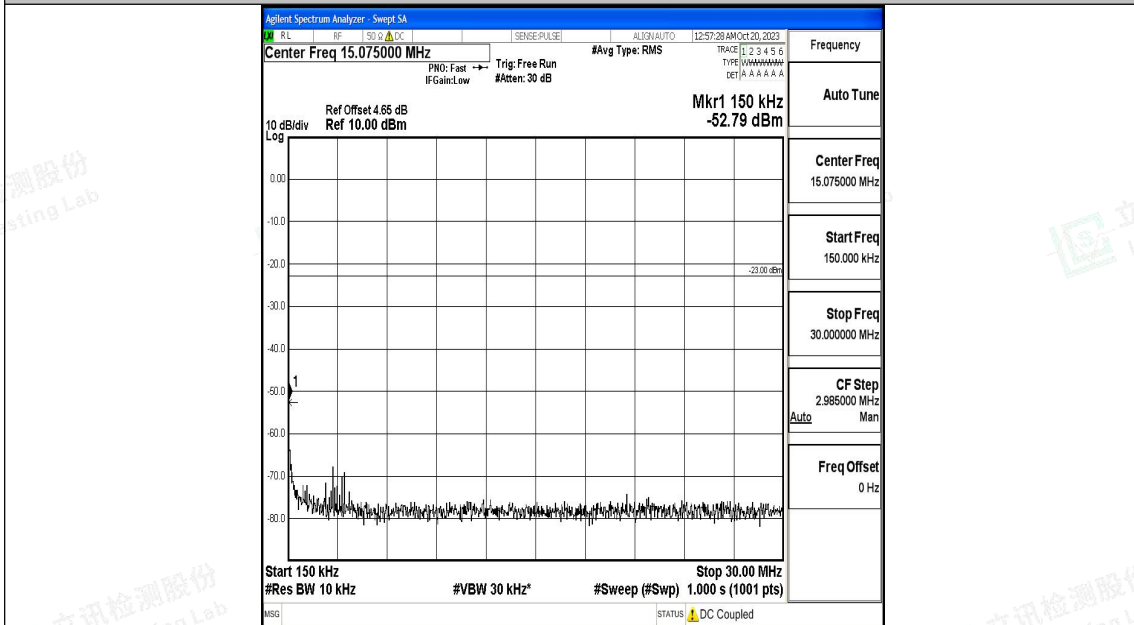

Band12_10MHz_QPSK_23060_1RB#0_1000~3000_1000~3000

Band12_10MHz_QPSK_23060_1RB#0_3000~10000_3000~10000

Band12_10MHz_16QAM_23060_1RB#0_0.009~0.15_0.009~0.15

Band12_10MHz_16QAM_23060_1RB#0_0.15~30_0.15~30