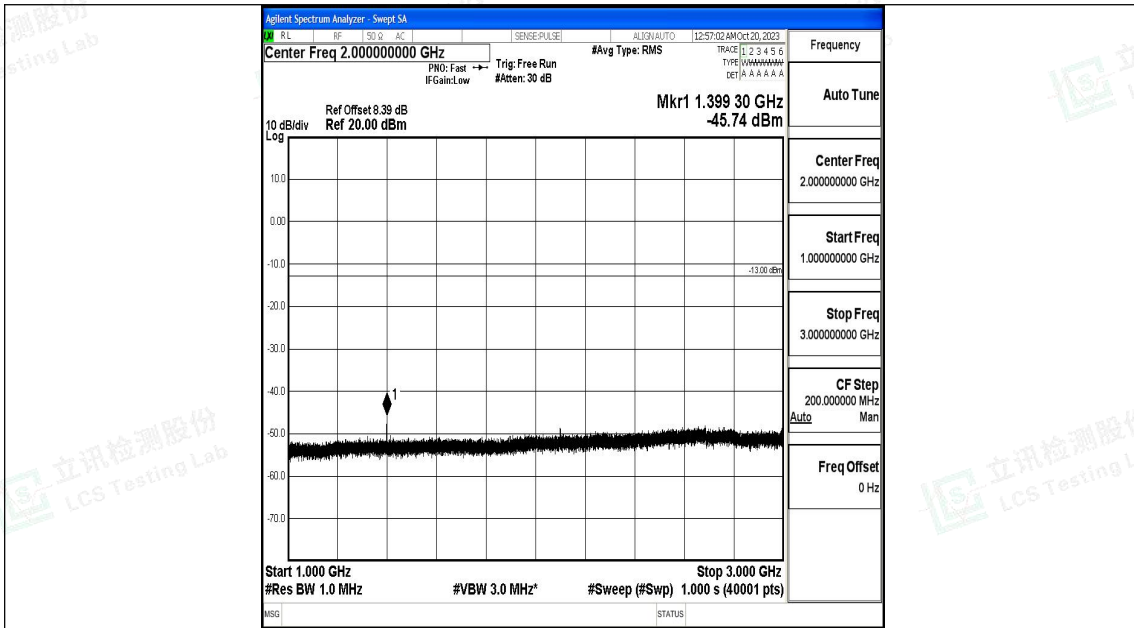

Band12_5MHz_16QAM_23155_1RB#0_0.15~30_0.15~30

Band12_5MHz_16QAM_23155_1RB#0_30~1000_30~1000

Band12_5MHz_16QAM_23155_1RB#0_1000~3000_1000~3000

Band12_10MHz_QPSK_23060_1RB#0_0.15~30_0.15~30

Band12_10MHz_QPSK_23060_1RB#0_30~1000_30~1000