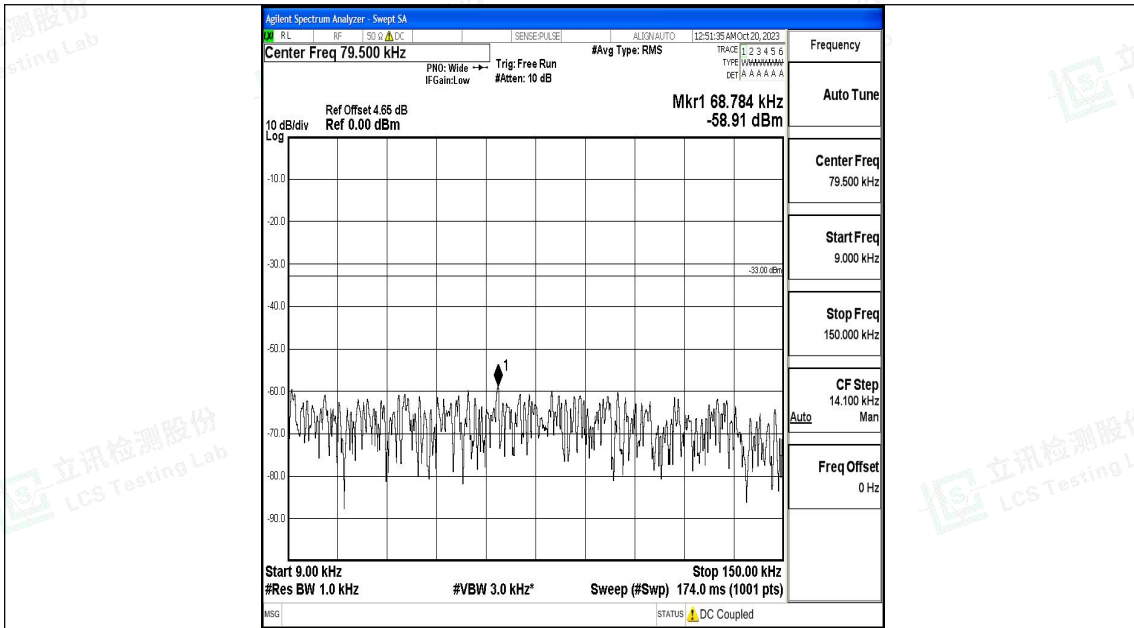

Band12_5MHz_QPSK_23095_1RB#0_3000~10000_3000~10000

Band12_5MHz_16QAM_23095_1RB#0_0.009~0.15_0.009~0.15