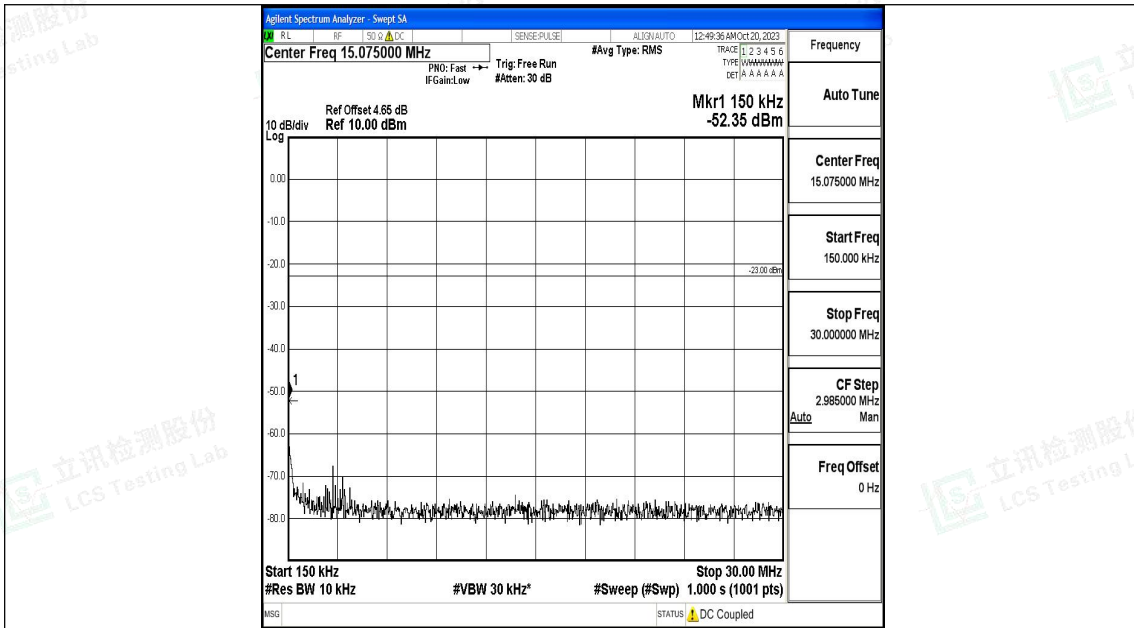

Band12_3MHz_16QAM_23165_1RB#0_3000~10000_3000~10000

Band12_5MHz_QPSK_23035_1RB#0_0.009~0.15_0.009~0.15

Band12_5MHz_QPSK_23035_1RB#0_0.15~30_0.15~30

Band12_5MHz_QPSK_23035_1RB#0_30~1000_30~1000

Band12_5MHz_QPSK_23035_1RB#0_1000~3000_1000~3000