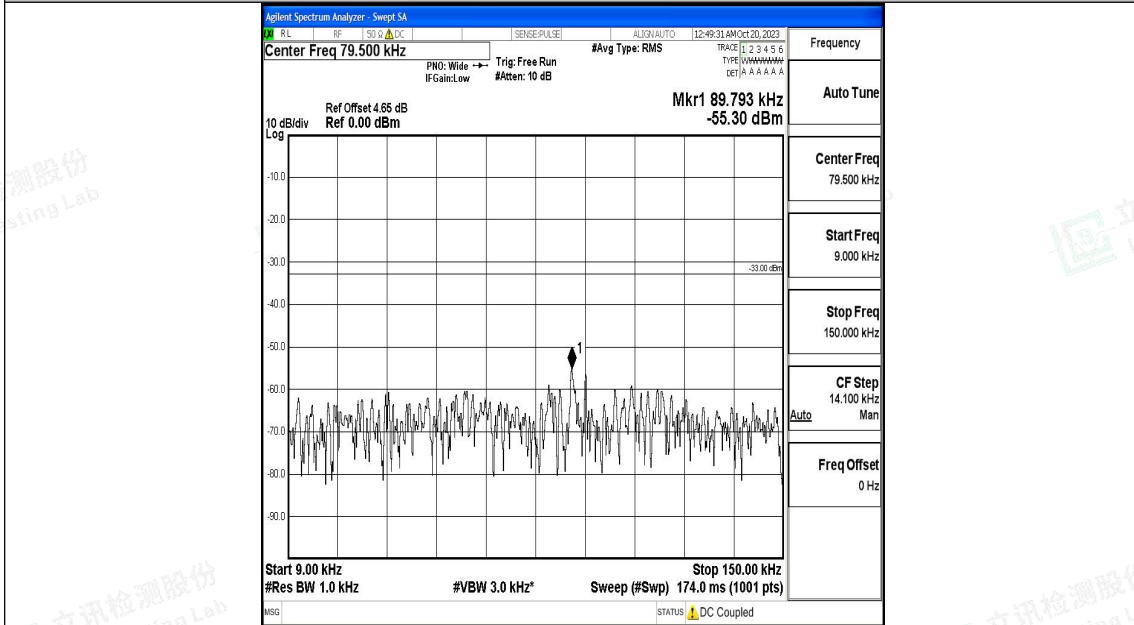

Band12_3MHz_16QAM_23165_1RB#0_3000~10000_3000~10000

Band12_5MHz_QPSK_23035_1RB#0_0.009~0.15_0.009~0.15

Band12_5MHz_QPSK_23035_1RB#0_0.15~30_0.15~30

Band12_5MHz_QPSK_23035_1RB#0_30~1000_30~1000

Band12_5MHz_QPSK_23035_1RB#0_1000~3000_1000~3000