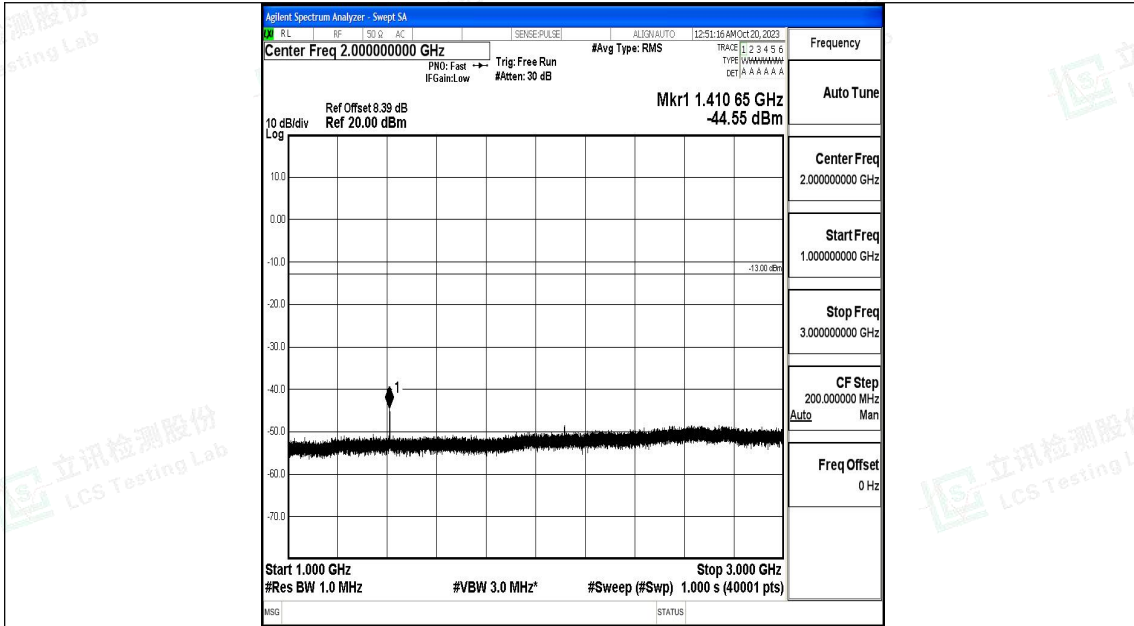

Band12_5MHz_16QAM_23035_1RB#0_3000~10000_3000~10000

Band12_5MHz_QPSK_23095_1RB#0_0.009~0.15_0.009~0.15

Band12_5MHz_QPSK_23095_1RB#0_0.15~30_0.15~30

Band12_5MHz_QPSK_23095_1RB#0_30~1000_30~1000

Band12_5MHz_QPSK_23095_1RB#0_1000~3000_1000~3000