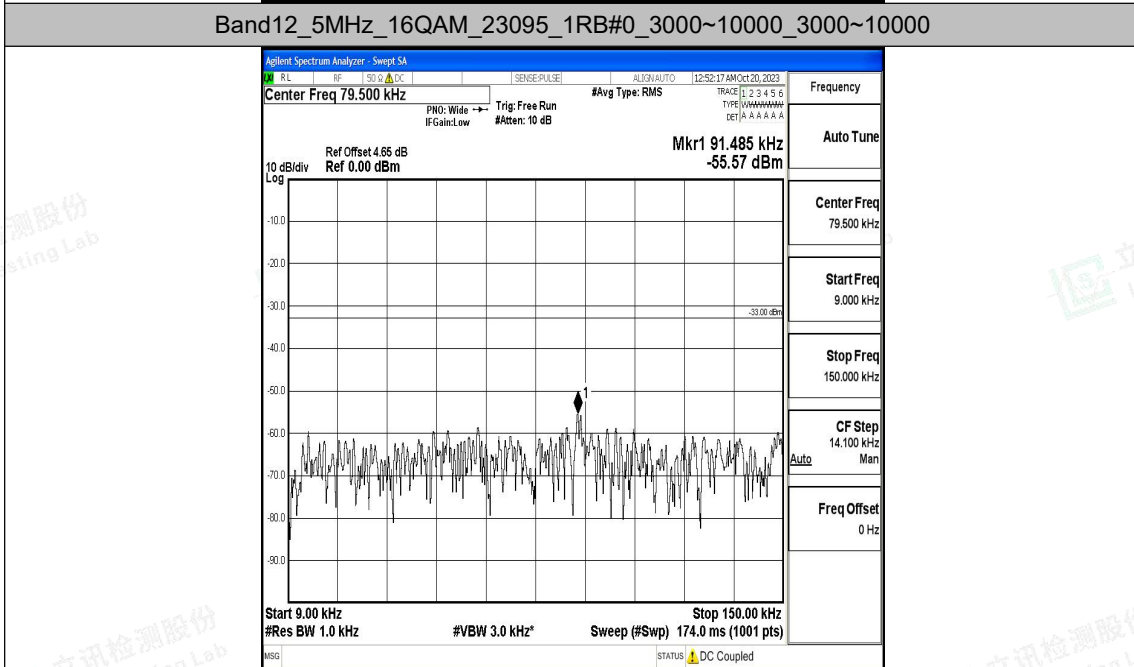

Band12_5MHz_QPSK_23095_1RB#0_3000~10000_3000~10000

Band12_5MHz_16QAM_23095_1RB#0_0.009~0.15_0.009~0.15

Band12_5MHz_16QAM_23095_1RB#0_0.15~30_0.15~30

Band12_5MHz_16QAM_23095_1RB#0_30~1000_30~1000

Band12_5MHz_16QAM_23095_1RB#0_1000~3000_1000~3000