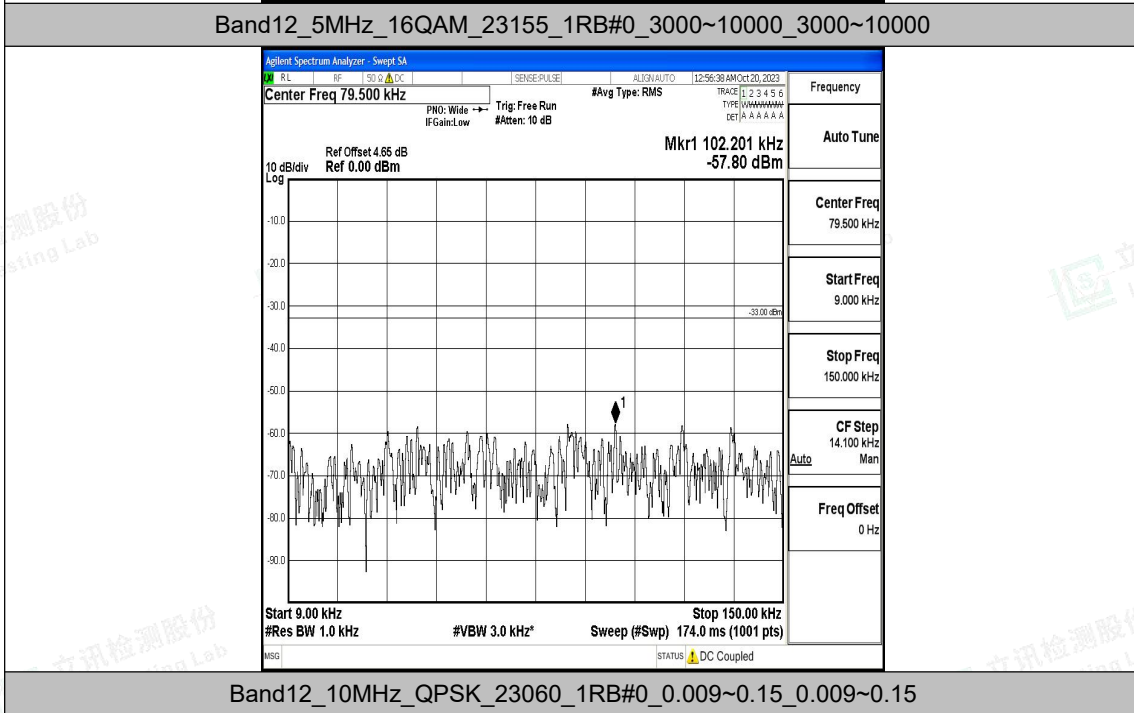

Band12_5MHz_16QAM_23155_1RB#0_0.15~30_0.15~30

Band12_5MHz_16QAM_23155_1RB#0_30~1000_30~1000

Band12_5MHz_16QAM_23155_1RB#0_1000~3000_1000~3000

Band12_10MHz_QPSK_23060_1RB#0_0.15~30_0.15~30

Band12_10MHz_QPSK_23060_1RB#0_30~1000_30~1000