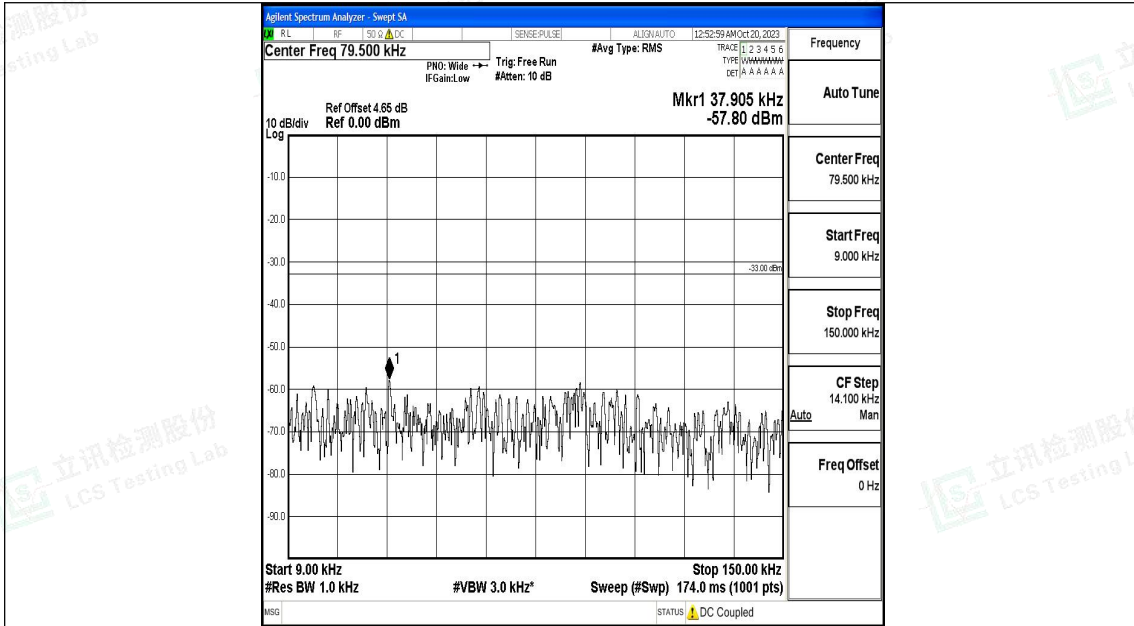

Band12_5MHz_QPSK_23155_1RB#0_0.15~30_0.15~30

Band12_5MHz_QPSK_23155_1RB#0_30~1000_30~1000

Band12_5MHz_QPSK_23155_1RB#0_1000~3000_1000~3000

Band12_5MHz_QPSK_23155_1RB#0_3000~10000_3000~10000

Band12_5MHz_16QAM_23155_1RB#0_0.009~0.15_0.009~0.15