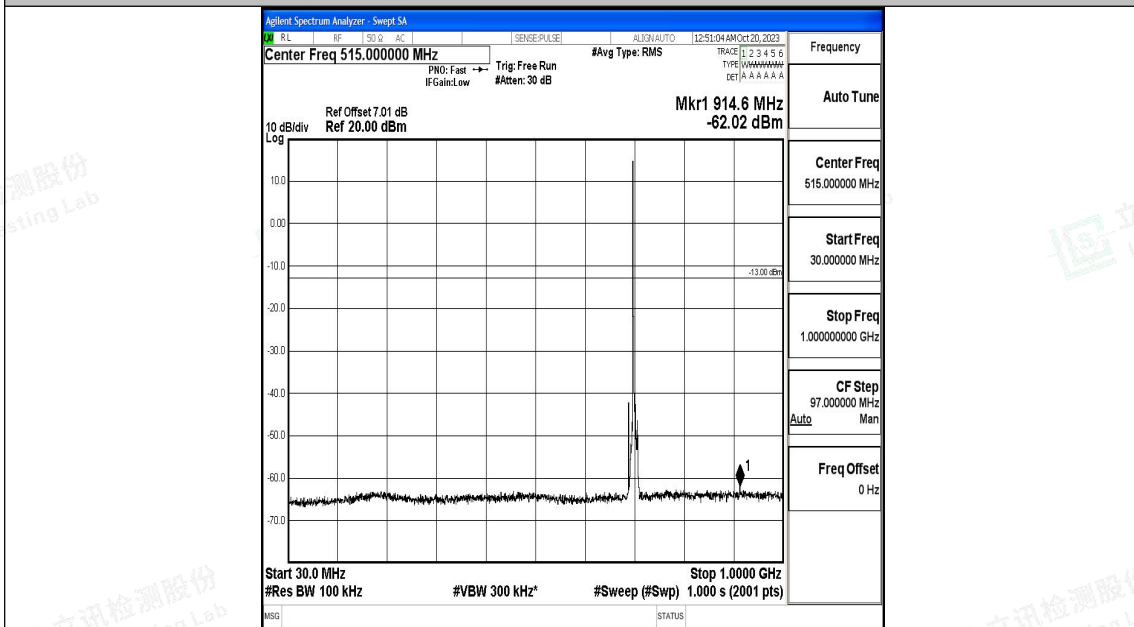

Band12_5MHz_16QAM_23035_1RB#0_3000~10000_3000~10000

Band12_5MHz_QPSK_23095_1RB#0_0.009~0.15_0.009~0.15

Band12_5MHz_QPSK_23095_1RB#0_0.15~30_0.15~30

Band12_5MHz_QPSK_23095_1RB#0_30~1000_30~1000

Band12_5MHz_QPSK_23095_1RB#0_1000~3000_1000~3000