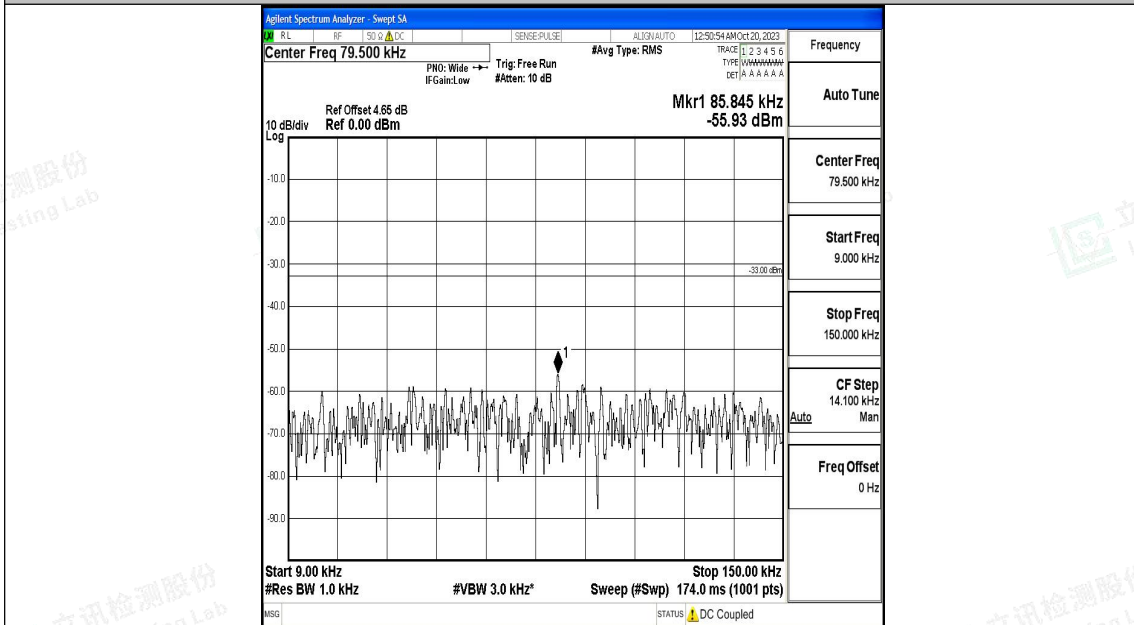

Band12_5MHz_16QAM_23035_1RB#0_3000~10000_3000~10000

Band12_5MHz_QPSK_23095_1RB#0_0.009~0.15_0.009~0.15