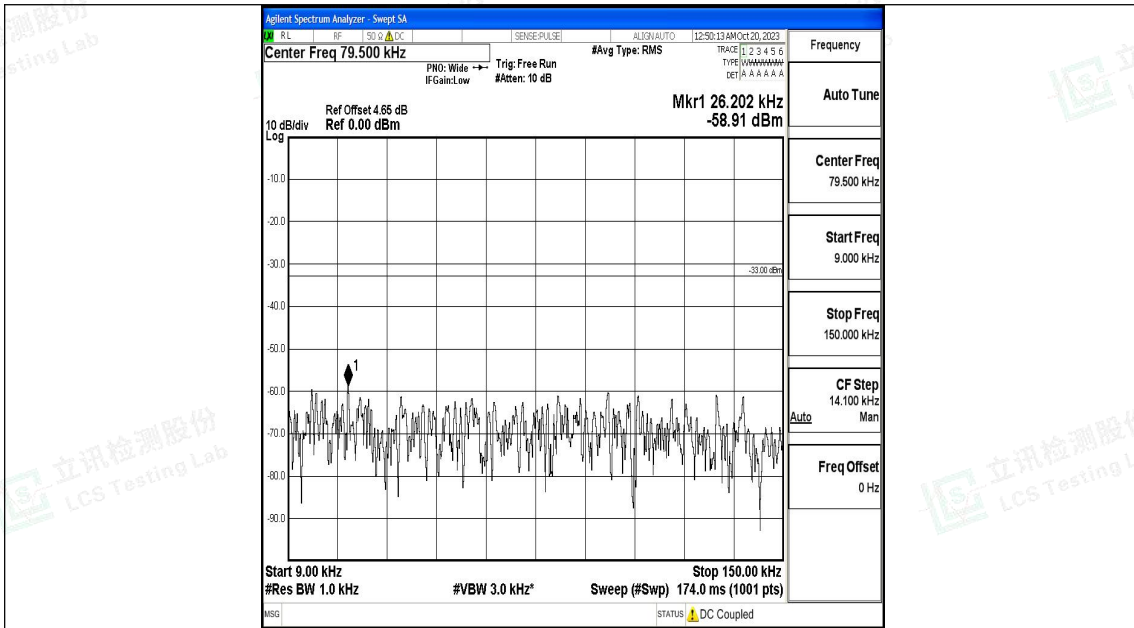

Band12_5MHz_QPSK_23035_1RB#0_3000~10000_3000~10000

Band12_5MHz_16QAM_23035_1RB#0_0.009~0.15_0.009~0.15