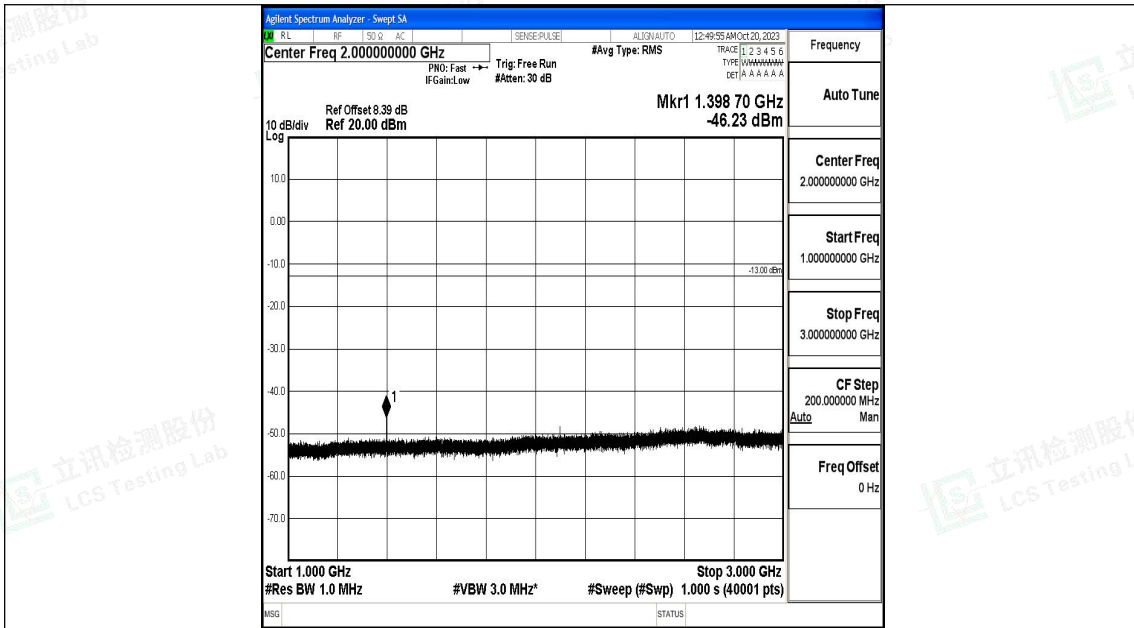

Band12_3MHz_16QAM_23165_1RB#0_3000~10000_3000~10000

Band12_5MHz_QPSK_23035_1RB#0_0.009~0.15_0.009~0.15

Band12_5MHz_QPSK_23035_1RB#0_0.15~30_0.15~30

Band12_5MHz_QPSK_23035_1RB#0_30~1000_30~1000

Band12_5MHz_QPSK_23035_1RB#0_1000~3000_1000~3000