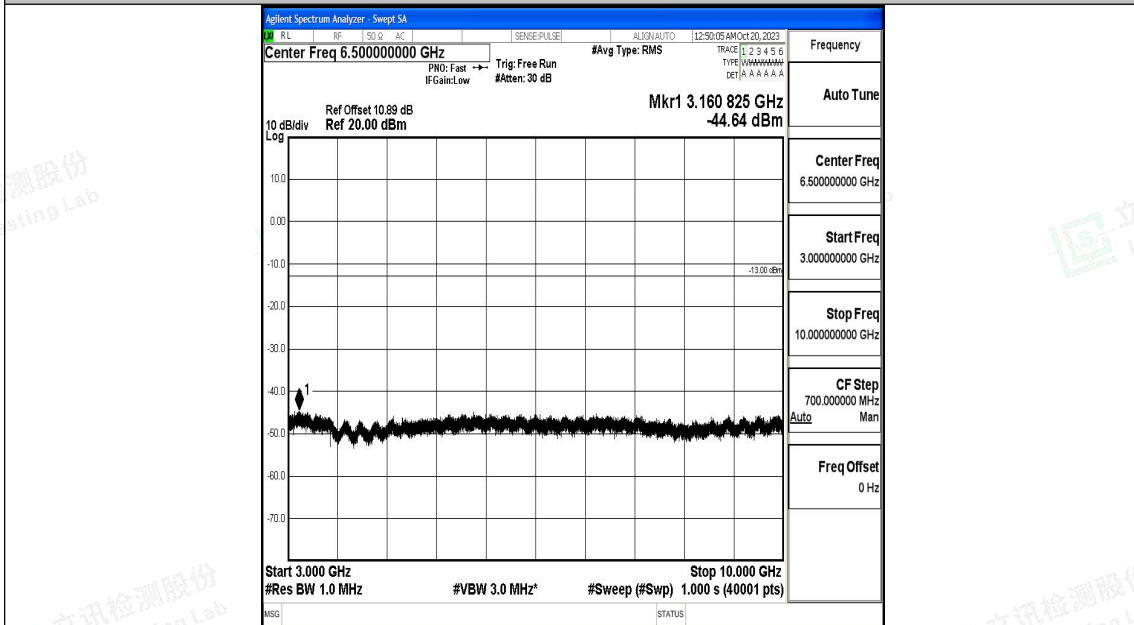

Band12_3MHz_16QAM_23165_1RB#0_3000~10000_3000~10000

Band12_5MHz_QPSK_23035_1RB#0_0.009~0.15_0.009~0.15

Band12_5MHz_QPSK_23035_1RB#0_0.15~30_0.15~30

Band12_5MHz_QPSK_23035_1RB#0_30~1000_30~1000

Band12_5MHz_QPSK_23035_1RB#0_1000~3000_1000~3000