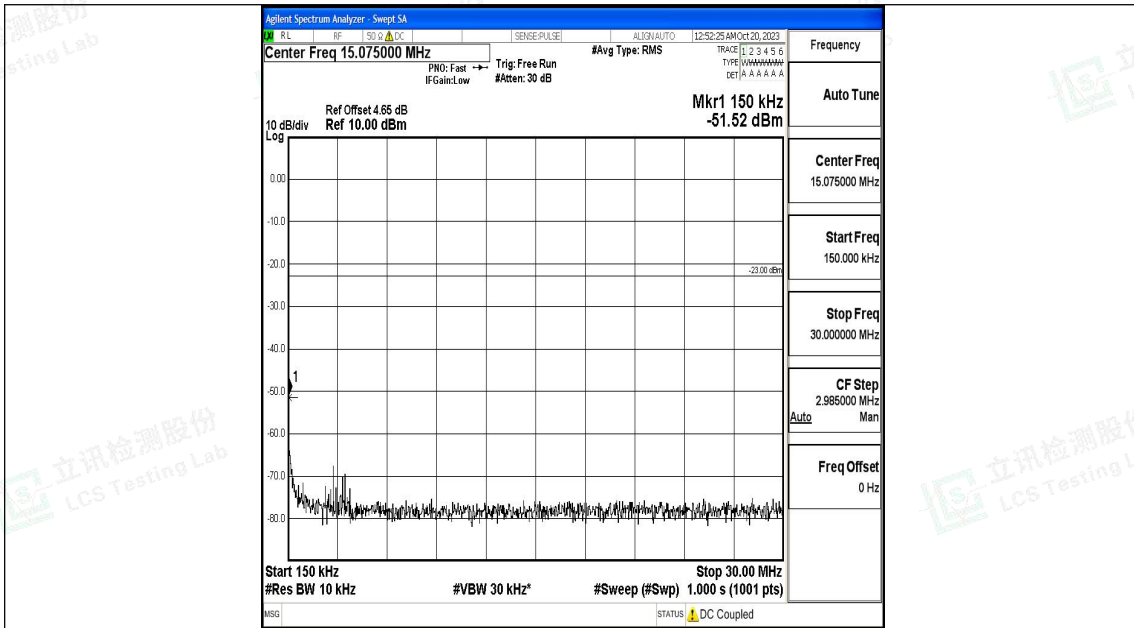

Band12_5MHz_QPSK_23095_1RB#0_3000~10000_3000~10000

Band12_5MHz_16QAM_23095_1RB#0_0.009~0.15_0.009~0.15

Band12_5MHz_16QAM_23095_1RB#0_0.15~30_0.15~30

Band12_5MHz_16QAM_23095_1RB#0_30~1000_30~1000

Band12_5MHz_16QAM_23095_1RB#0_1000~3000_1000~3000