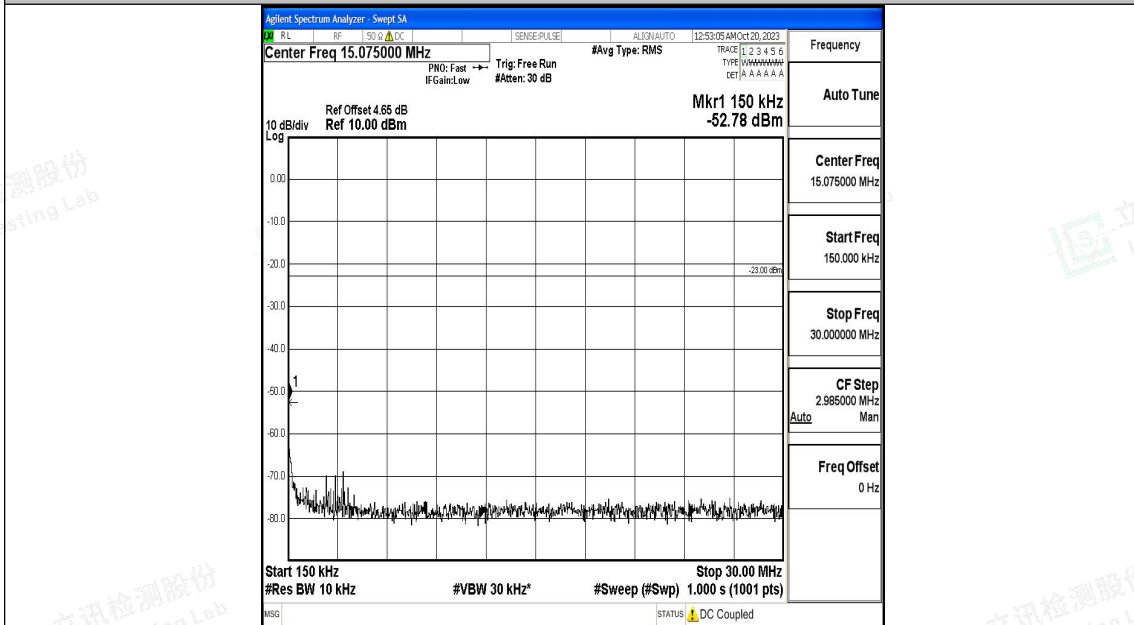

Band12_5MHz_QPSK_23155_1RB#0_0.15~30_0.15~30

Band12_5MHz_QPSK_23155_1RB#0_30~1000_30~1000

Band12_5MHz_QPSK_23155_1RB#0_1000~3000_1000~3000

Band12_5MHz_QPSK_23155_1RB#0_3000~10000_3000~10000

Band12_5MHz_16QAM_23155_1RB#0_0.009~0.15_0.009~0.15