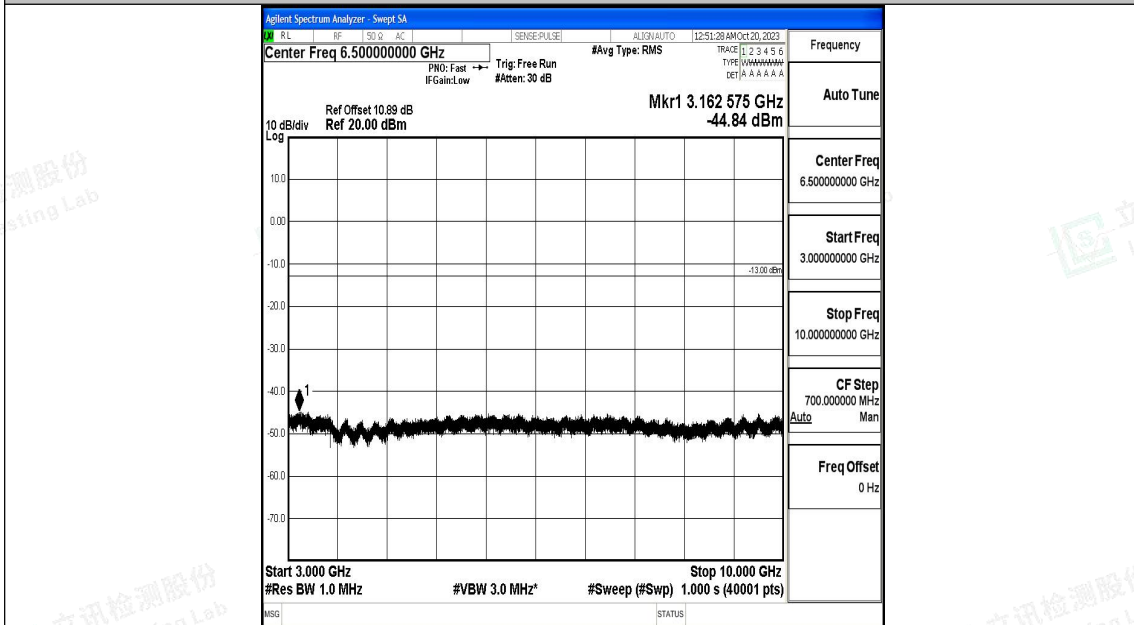

Band12_5MHz_16QAM_23035_1RB#0_3000~10000_3000~10000

Band12_5MHz_QPSK_23095_1RB#0_0.009~0.15_0.009~0.15

Band12_5MHz_QPSK_23095_1RB#0_0.15~30_0.15~30

Band12_5MHz_QPSK_23095_1RB#0_30~1000_30~1000

Band12_5MHz_QPSK_23095_1RB#0_1000~3000_1000~3000