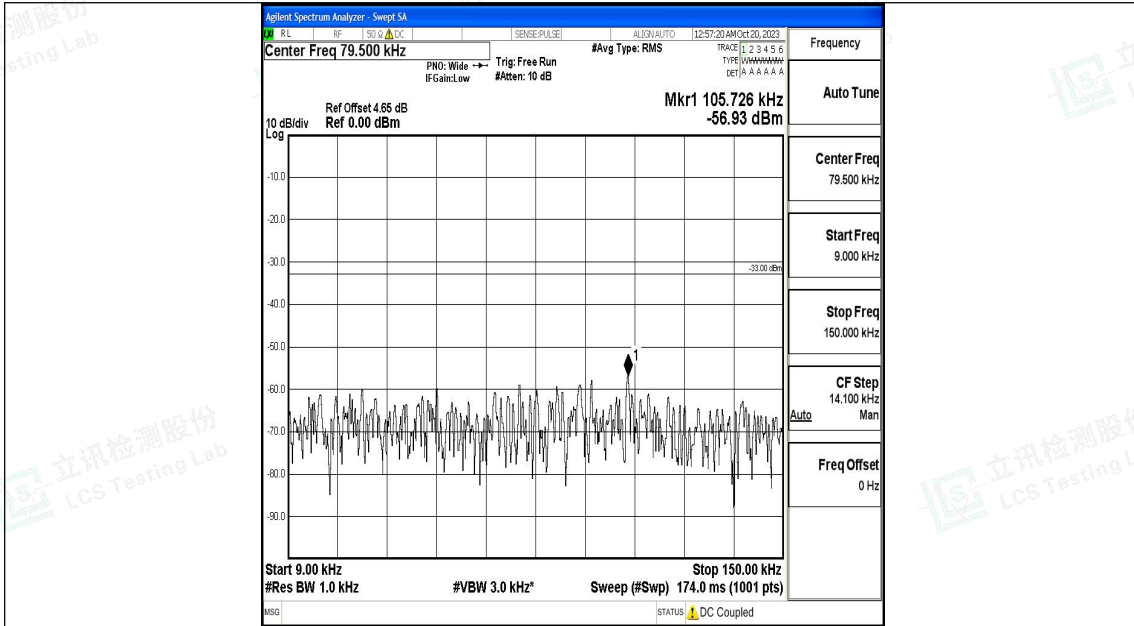

Band12_10MHz_QPSK_23060_1RB#0_3000~10000_3000~10000

Band12_10MHz_16QAM_23060_1RB#0_0.009~0.15_0.009~0.15