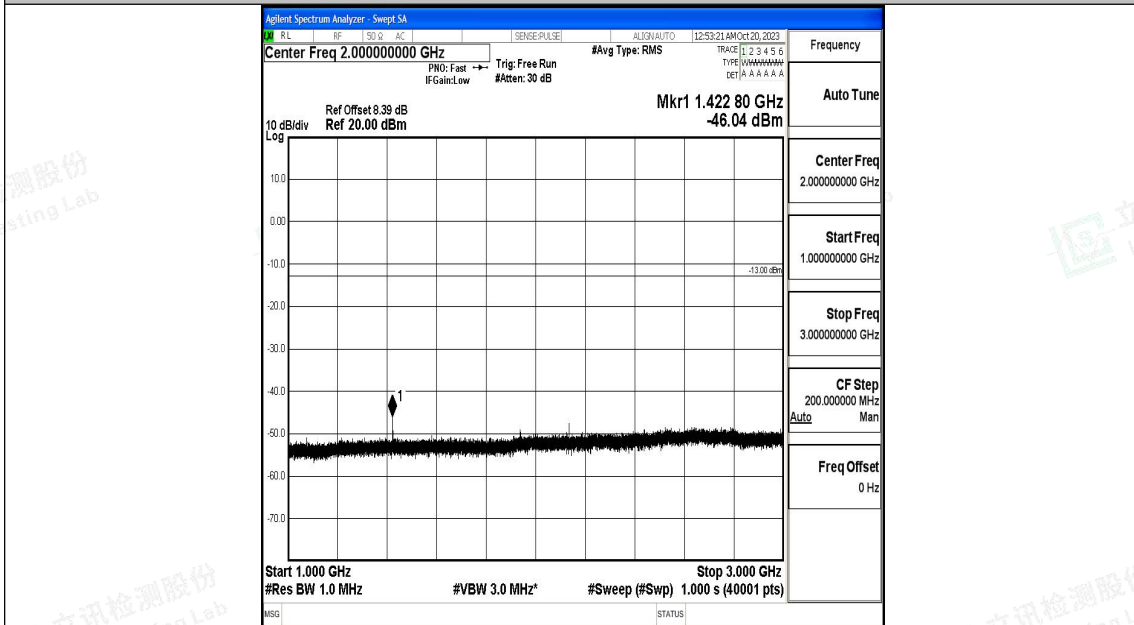

Band12_5MHz_16QAM_23155_1RB#0_30~1000_30~1000

Band12_5MHz_16QAM_23155_1RB#0_1000~3000_1000~3000