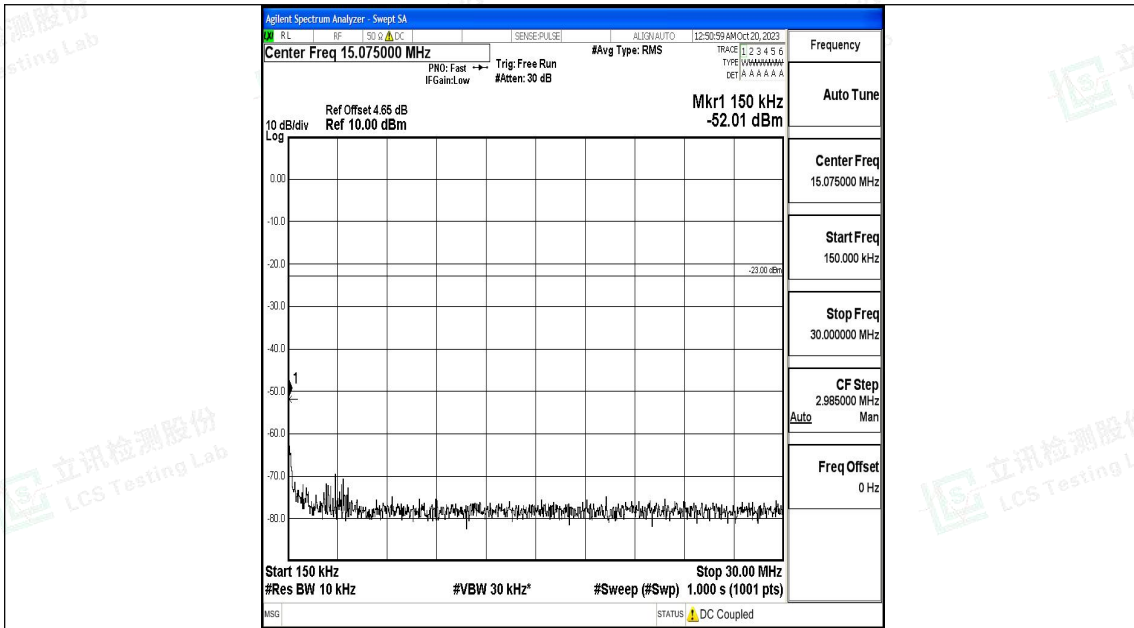

Band12_5MHz_QPSK_23095_1RB#0_0.009~0.15_0.009~0.15

Band12_5MHz_QPSK_23095_1RB#0_0.15~30_0.15~30