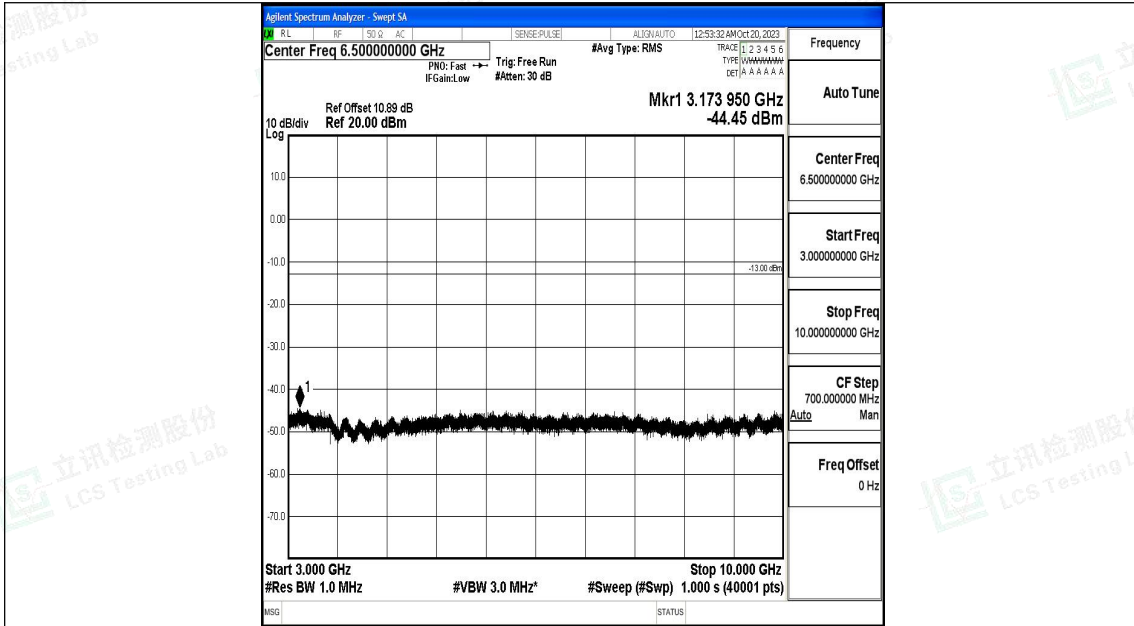

Band12_5MHz_16QAM_23155_1RB#0_0.15~30_0.15~30

Band12_5MHz_16QAM_23155_1RB#0_30~1000_30~1000

Band12_5MHz_16QAM_23155_1RB#0_1000~3000_1000~3000

Band12_10MHz_QPSK_23060_1RB#0_0.15~30_0.15~30

Band12_10MHz_QPSK_23060_1RB#0_30~1000_30~1000