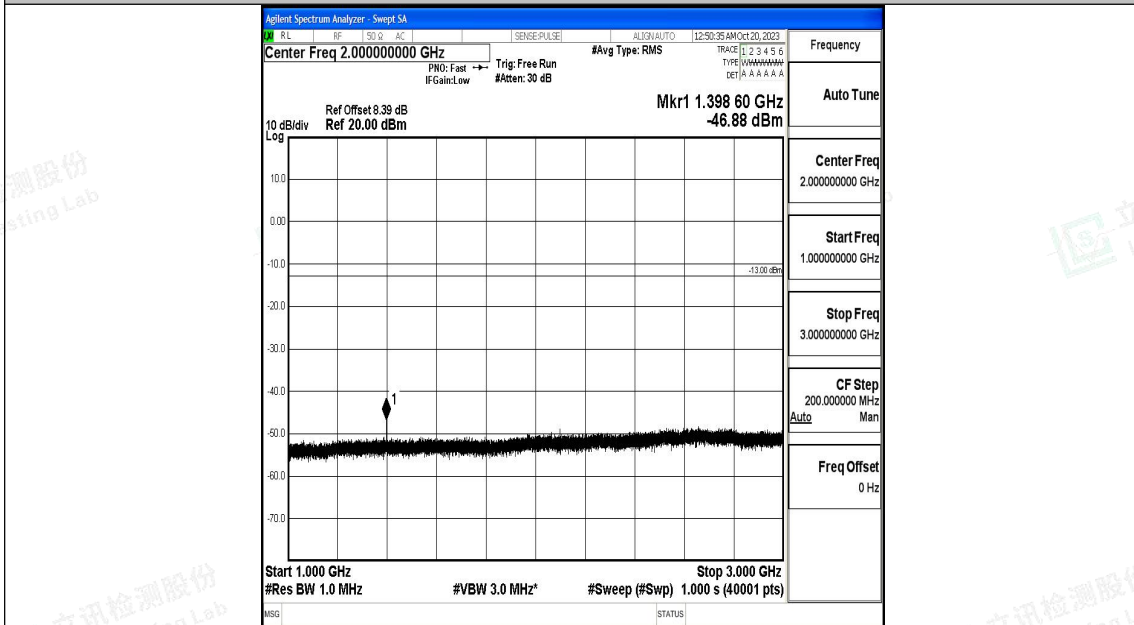

Band12_5MHz_QPSK_23035_1RB#0_3000~10000_3000~10000

Band12_5MHz_16QAM_23035_1RB#0_0.009~0.15_0.009~0.15

Band12_5MHz_16QAM_23035_1RB#0_0.15~30_0.15~30

Band12_5MHz_16QAM_23035_1RB#0_30~1000_30~1000

Band12_5MHz_16QAM_23035_1RB#0_1000~3000_1000~3000