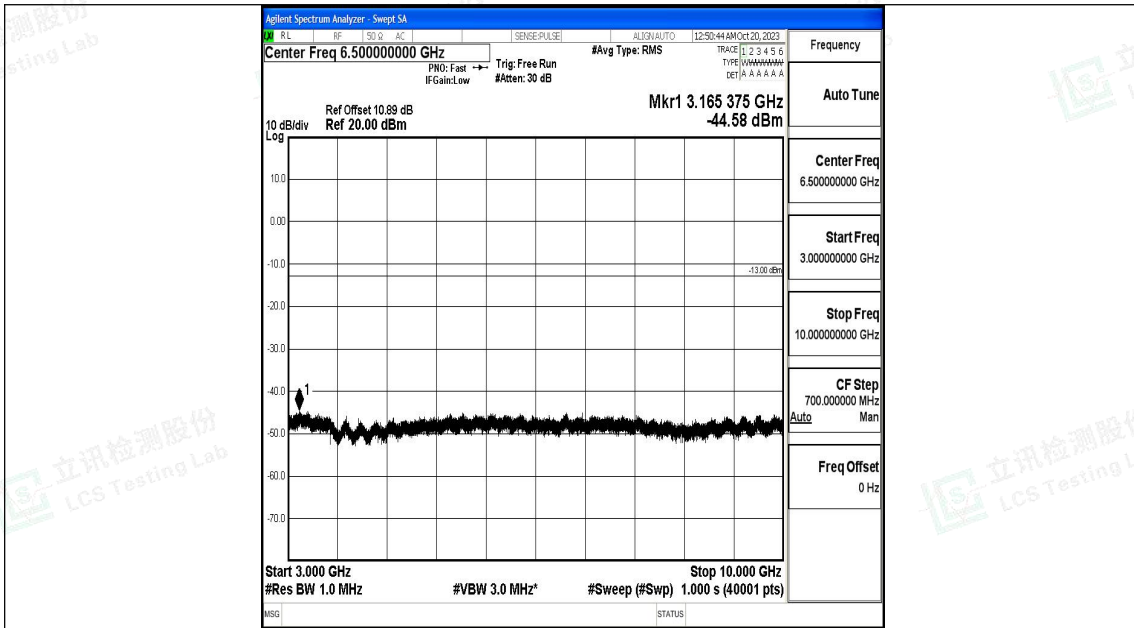

Band12_5MHz_QPSK_23035_1RB#0_3000~10000_3000~10000

Band12_5MHz_16QAM_23035_1RB#0_0.009~0.15_0.009~0.15

Band12_5MHz_16QAM_23035_1RB#0_0.15~30_0.15~30

Band12_5MHz_16QAM_23035_1RB#0_30~1000_30~1000

Band12_5MHz_16QAM_23035_1RB#0_1000~3000_1000~3000