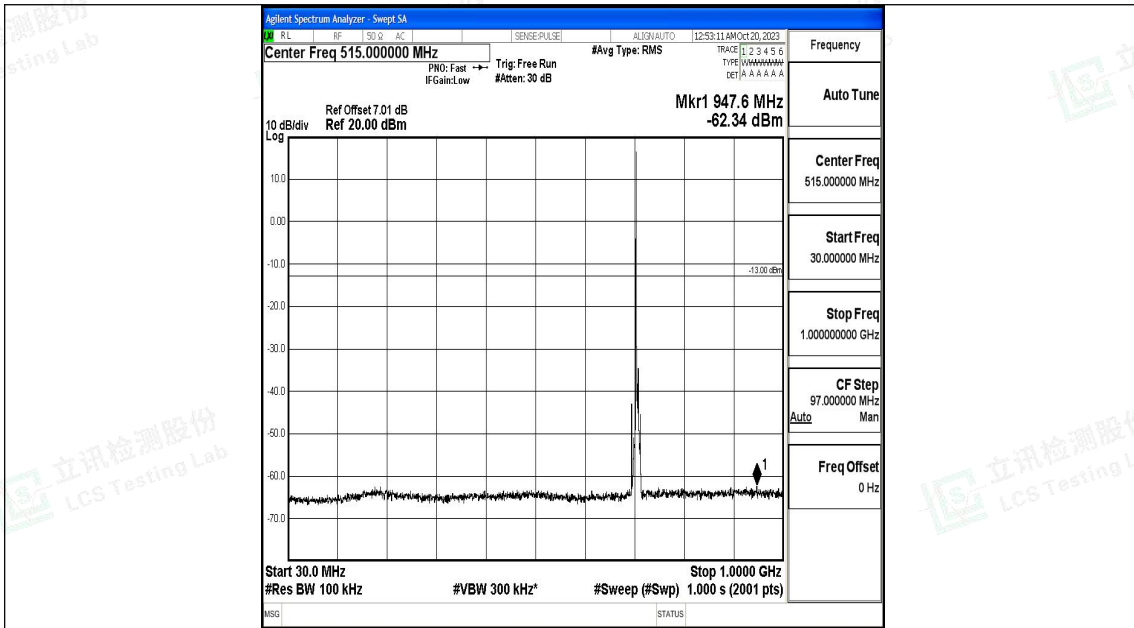

Band12_5MHz_16QAM_23155_1RB#0_0.15~30_0.15~30

Band12_5MHz_16QAM_23155_1RB#0_30~1000_30~1000