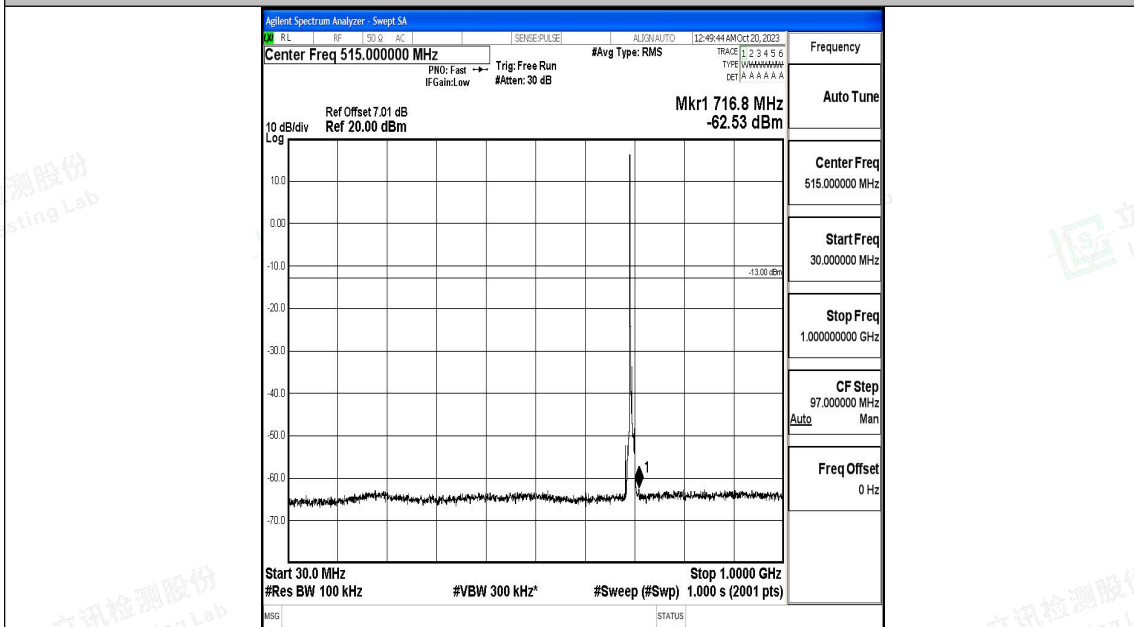

Band12_3MHz_16QAM_23165_1RB#0_3000~10000_3000~10000

Band12_5MHz_QPSK_23035_1RB#0_0.009~0.15_0.009~0.15

Band12_5MHz_QPSK_23035_1RB#0_0.15~30_0.15~30

Band12_5MHz_QPSK_23035_1RB#0_30~1000_30~1000

Band12_5MHz_QPSK_23035_1RB#0_1000~3000_1000~3000