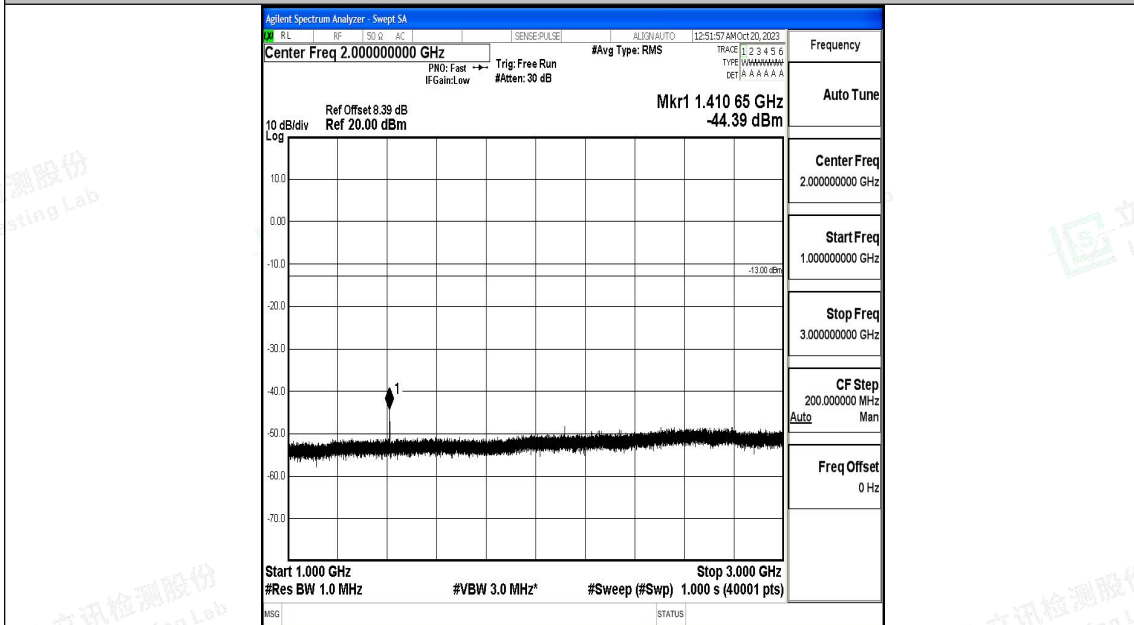

Band12_5MHz_QPSK_23095_1RB#0_3000~10000_3000~10000

Band12_5MHz_16QAM_23095_1RB#0_0.009~0.15_0.009~0.15

Band12_5MHz_16QAM_23095_1RB#0_0.15~30_0.15~30

Band12_5MHz_16QAM_23095_1RB#0_30~1000_30~1000

Band12_5MHz_16QAM_23095_1RB#0_1000~3000_1000~3000