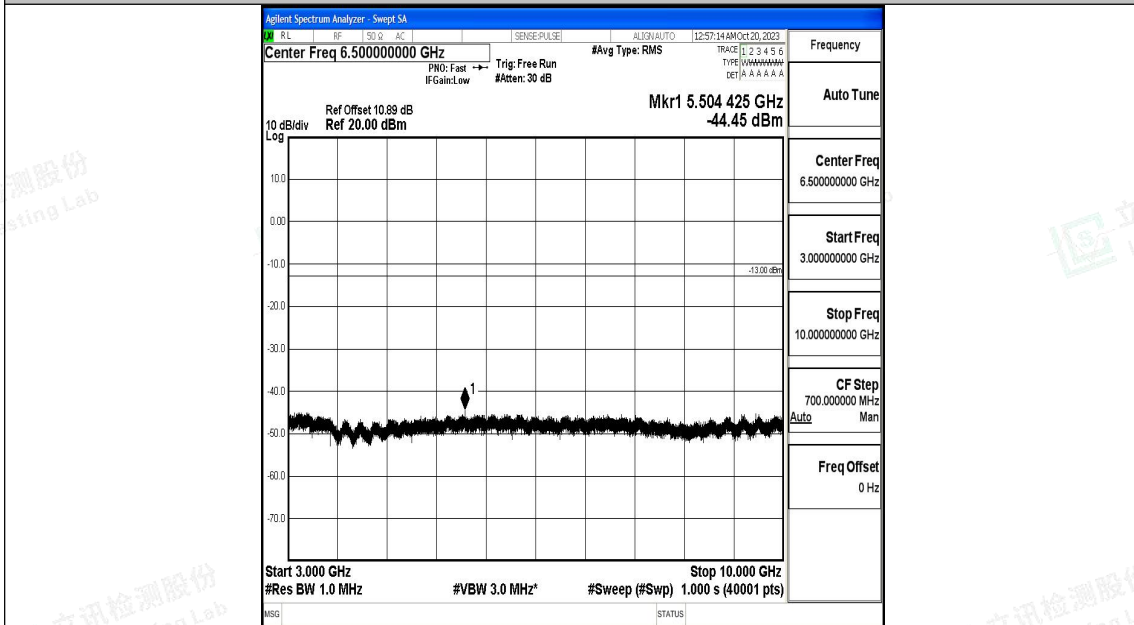

Band12_10MHz_QPSK_23060_1RB#0_1000~3000_1000~3000

Band12_10MHz_QPSK_23060_1RB#0_3000~10000_3000~10000