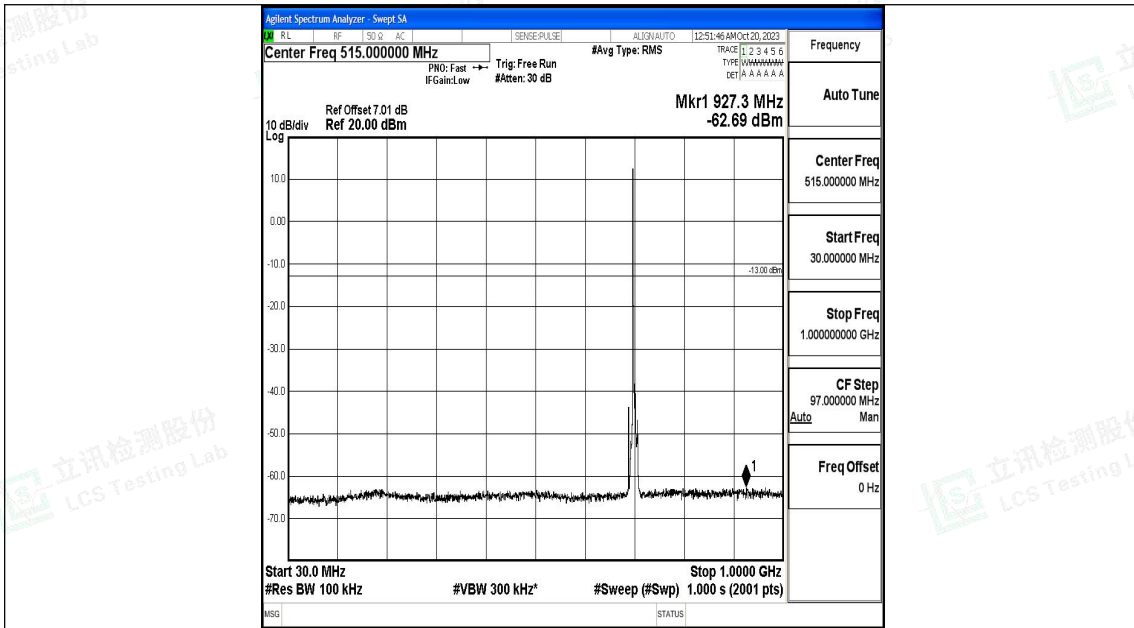

Band12_5MHz_QPSK_23095_1RB#0_3000~10000_3000~10000

Band12_5MHz_16QAM_23095_1RB#0_0.009~0.15_0.009~0.15

Band12_5MHz_16QAM_23095_1RB#0_0.15~30_0.15~30

Band12_5MHz_16QAM_23095_1RB#0_30~1000_30~1000

Band12_5MHz_16QAM_23095_1RB#0_1000~3000_1000~3000