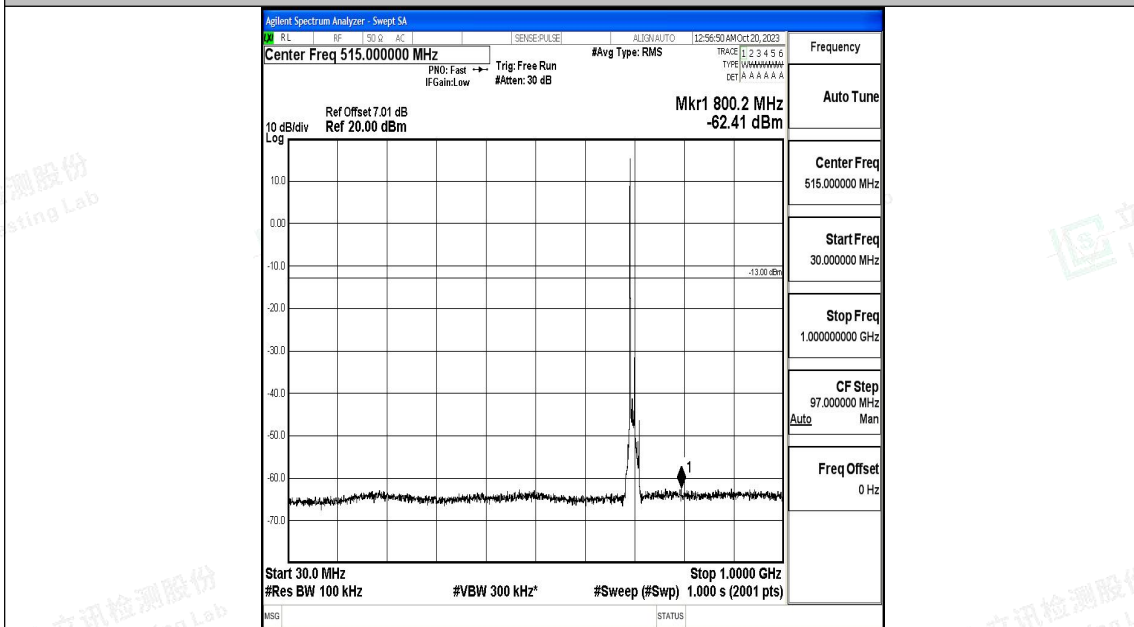

Band12_5MHz_16QAM_23155_1RB#0_0.15~30_0.15~30

Band12_5MHz_16QAM_23155_1RB#0_30~1000_30~1000

Band12_5MHz_16QAM_23155_1RB#0_1000~3000_1000~3000

Band12_10MHz_QPSK_23060_1RB#0_0.15~30_0.15~30

Band12_10MHz_QPSK_23060_1RB#0_30~1000_30~1000