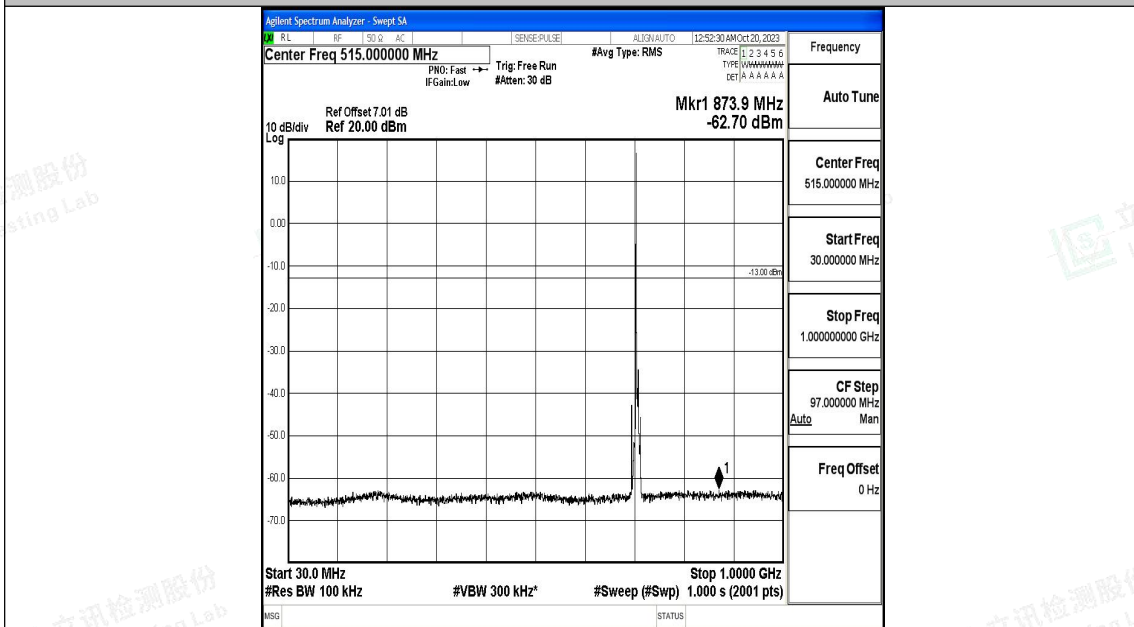

Band12_5MHz_QPSK_23155_1RB#0_0.15~30_0.15~30

Band12_5MHz_QPSK_23155_1RB#0_30~1000_30~1000