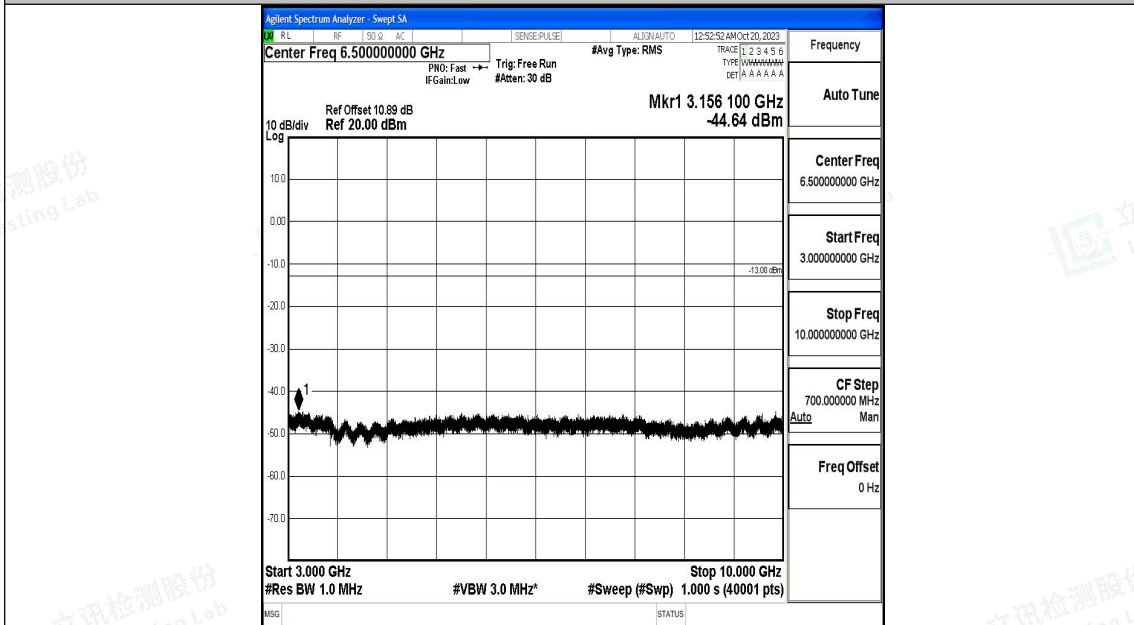

Band12_5MHz_QPSK_23155_1RB#0_0.15~30_0.15~30

Band12_5MHz_QPSK_23155_1RB#0_30~1000_30~1000

Band12_5MHz_QPSK_23155_1RB#0_1000~3000_1000~3000

Band12_5MHz_QPSK_23155_1RB#0_3000~10000_3000~10000

Band12_5MHz_16QAM_23155_1RB#0_0.009~0.15_0.009~0.15