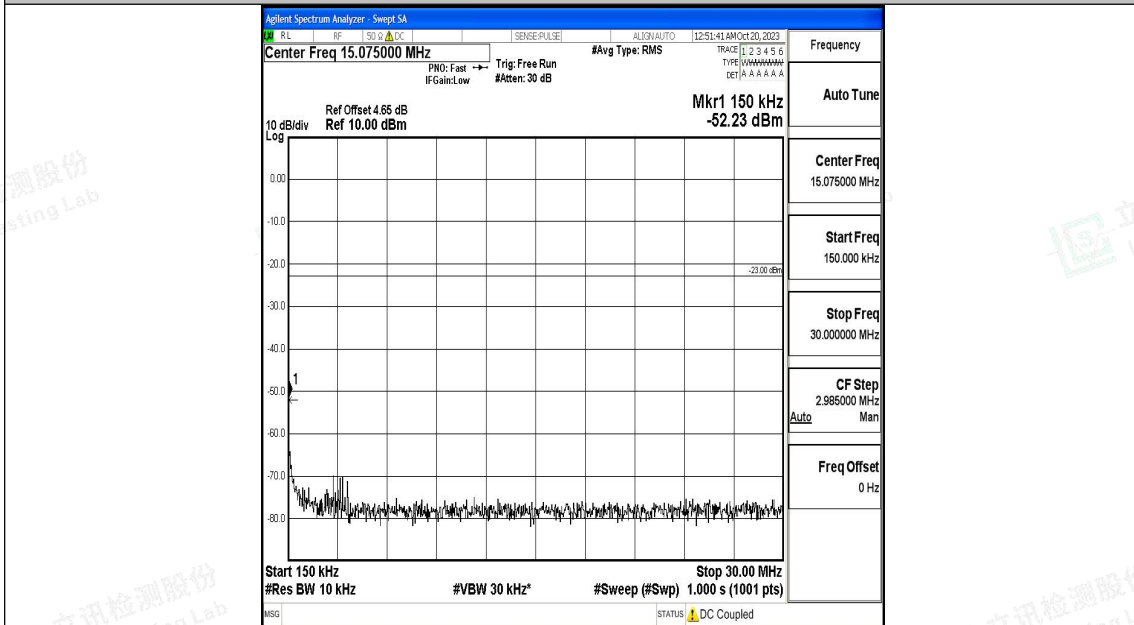

Band12_5MHz_16QAM_23095_1RB#0_0.009~0.15_0.009~0.15

Band12_5MHz_16QAM_23095_1RB#0_0.15~30_0.15~30