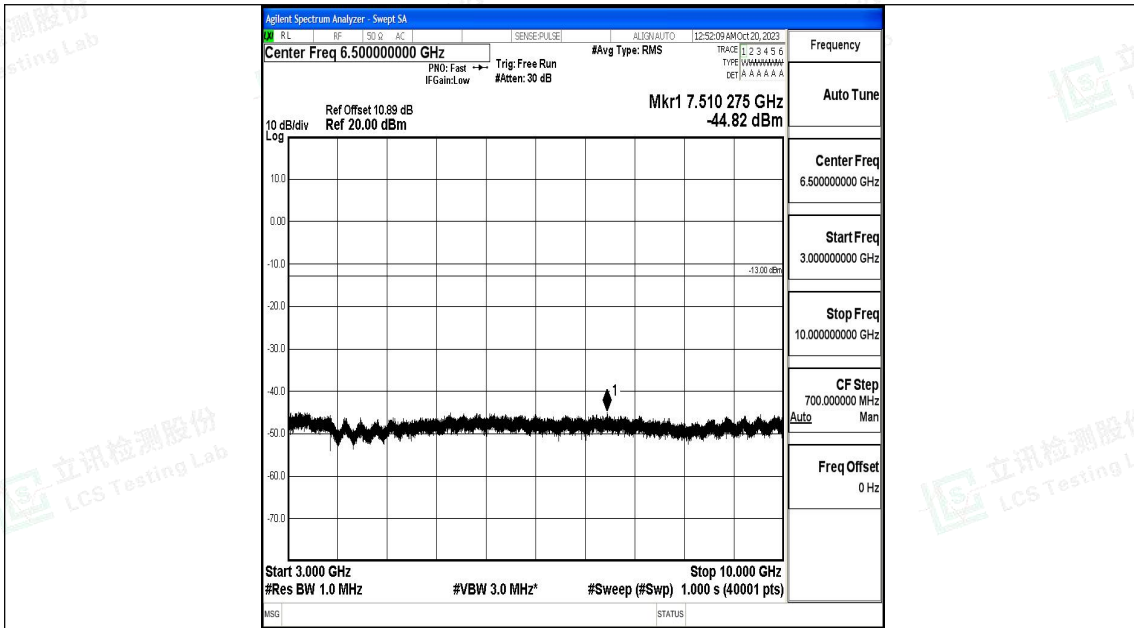

Band12_5MHz_QPSK_23095_1RB#0_3000~10000_3000~10000

Band12_5MHz_16QAM_23095_1RB#0_0.009~0.15_0.009~0.15

Band12_5MHz_16QAM_23095_1RB#0_0.15~30_0.15~30

Band12_5MHz_16QAM_23095_1RB#0_30~1000_30~1000

Band12_5MHz_16QAM_23095_1RB#0_1000~3000_1000~3000