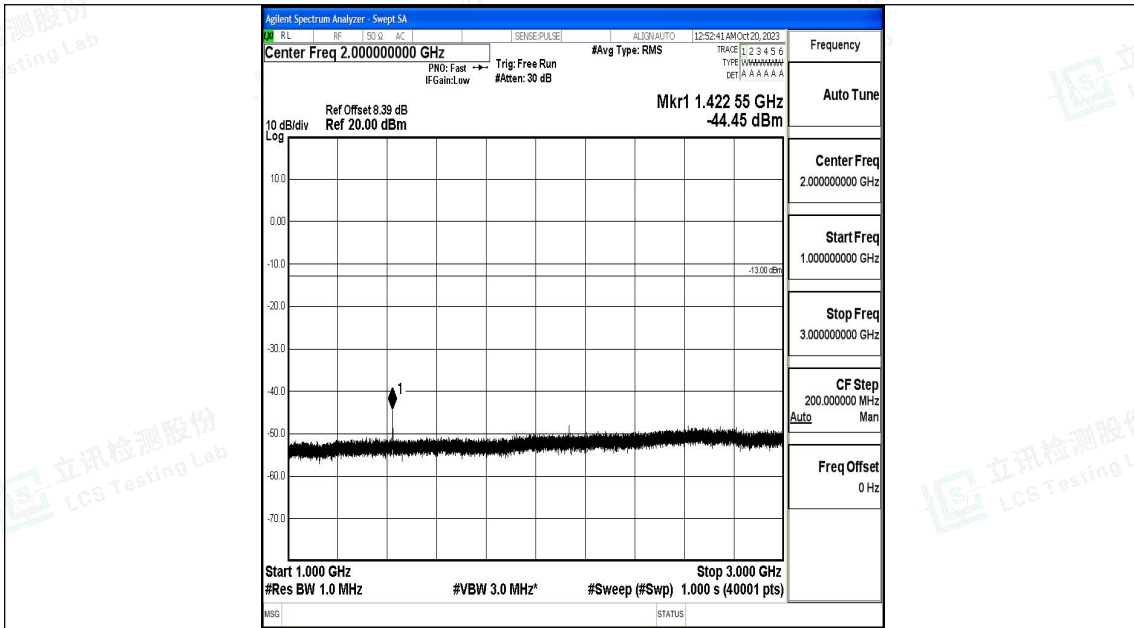

Band12_5MHz_QPSK_23155_1RB#0_30~1000_30~1000

Band12_5MHz_QPSK_23155_1RB#0_1000~3000_1000~3000