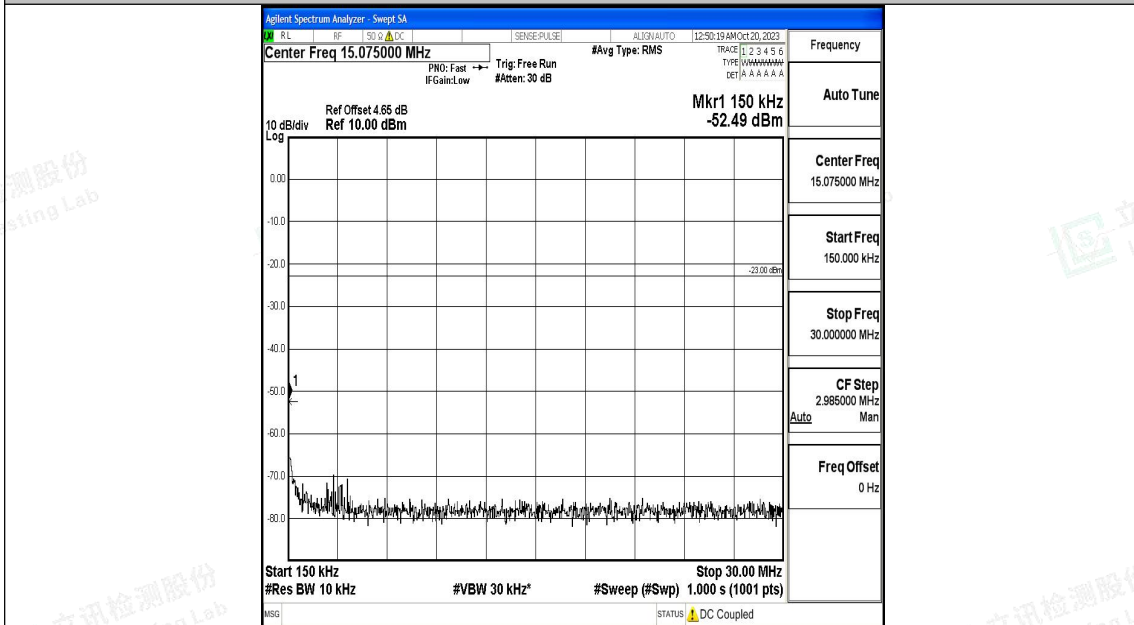

Band12_5MHz_16QAM_23035_1RB#0_0.009~0.15_0.009~0.15

Band12_5MHz_16QAM_23035_1RB#0_0.15~30_0.15~30