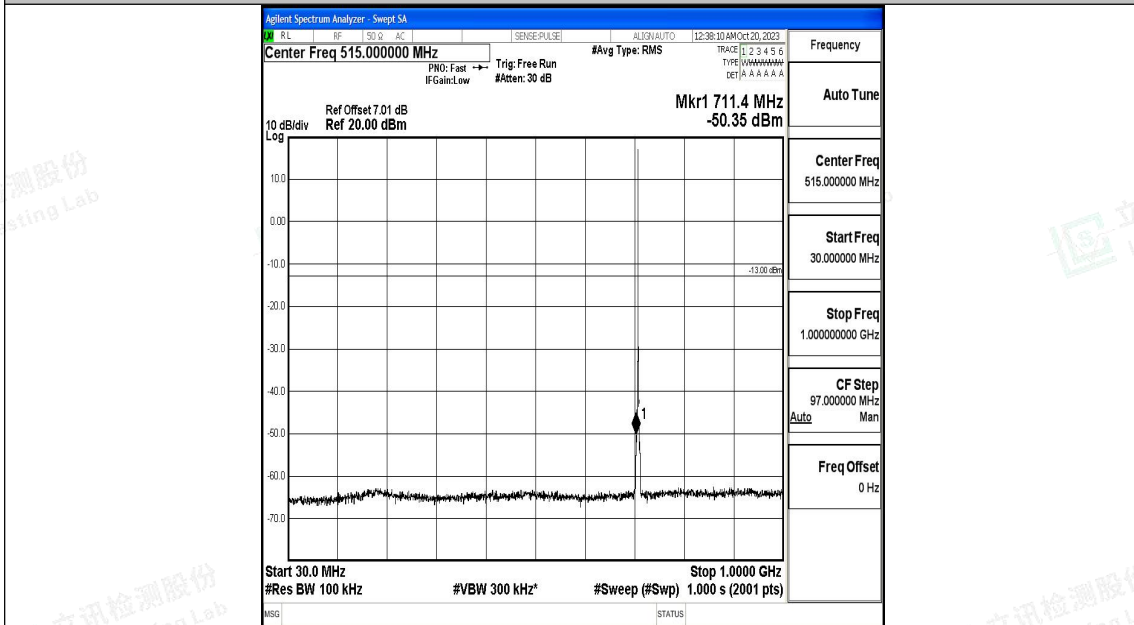

Band12_1.4MHz_16QAM_23173_1RB#0_0.15~30_0.15~30

Band12_1.4MHz_16QAM_23173_1RB#0_30~1000_30~1000