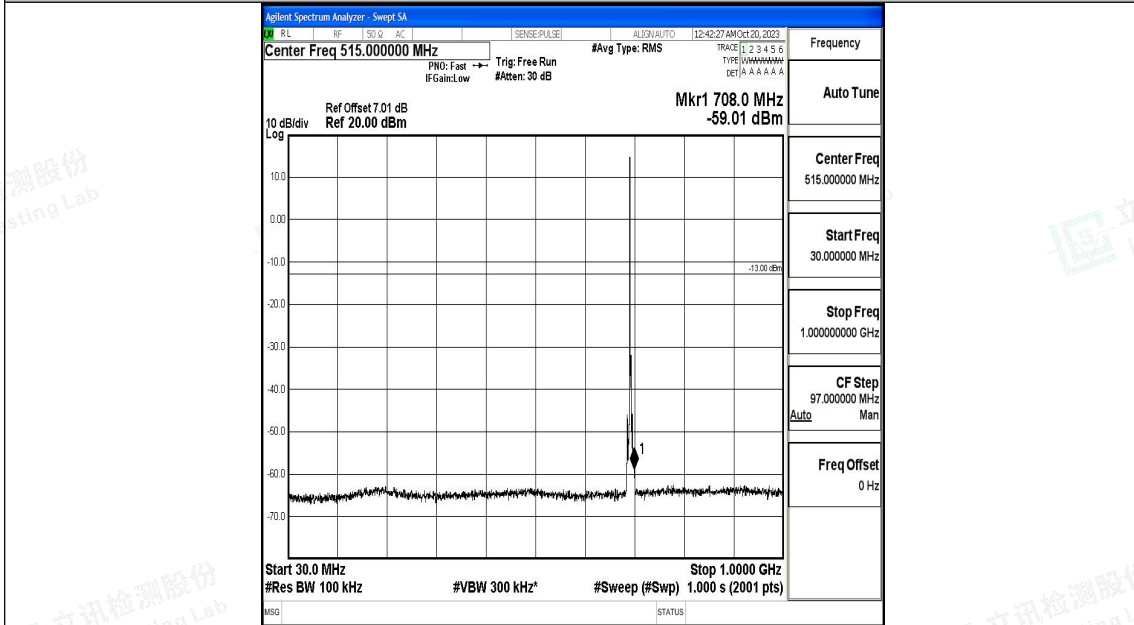

Band12_3MHz_QPSK_23025_1RB#0_0.009~0.15_0.009~0.15

Band12_3MHz_QPSK_23025_1RB#0_0.15~30_0.15~30

Band12_3MHz_QPSK_23025_1RB#0_30~1000_30~1000

Band12_3MHz_QPSK_23025_1RB#0_1000~3000_1000~3000

Band12_3MHz_QPSK_23025_1RB#0_3000~10000_3000~10000