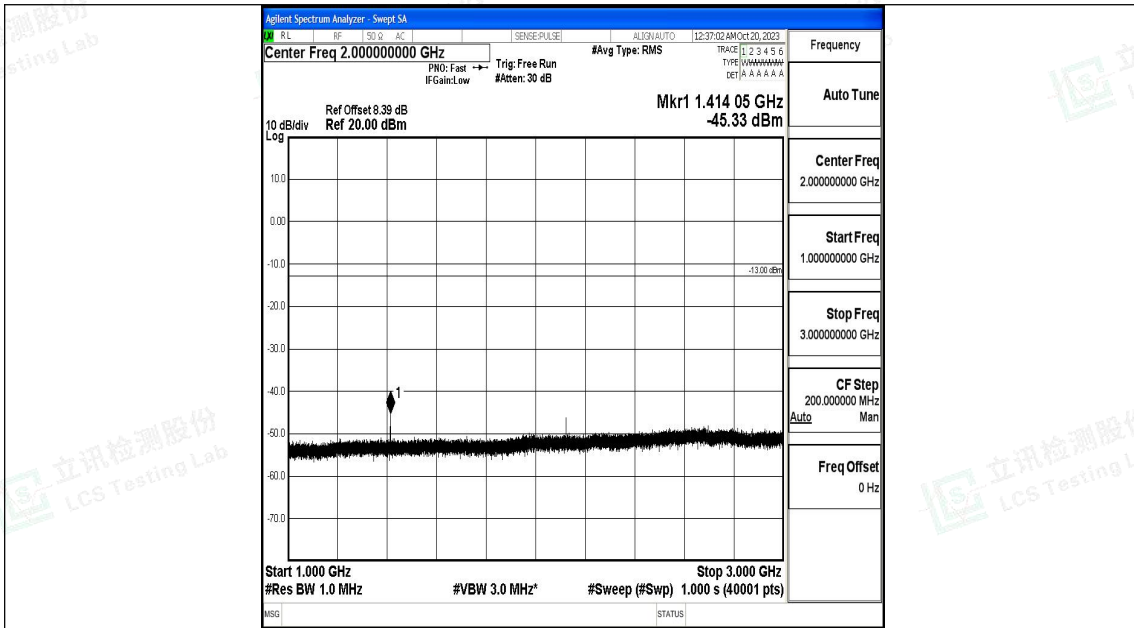

Band12_1.4MHz_16QAM_23095_1RB#0_0.009~0.15_0.009~0.15

Band12_1.4MHz_16QAM_23095_1RB#0_0.15~30_0.15~30

Band12_1.4MHz_16QAM_23095_1RB#0_30~1000_30~1000

Band12_1.4MHz_16QAM_23095_1RB#0_1000~3000_1000~3000

Band12_1.4MHz_16QAM_23095_1RB#0_3000~10000_3000~10000