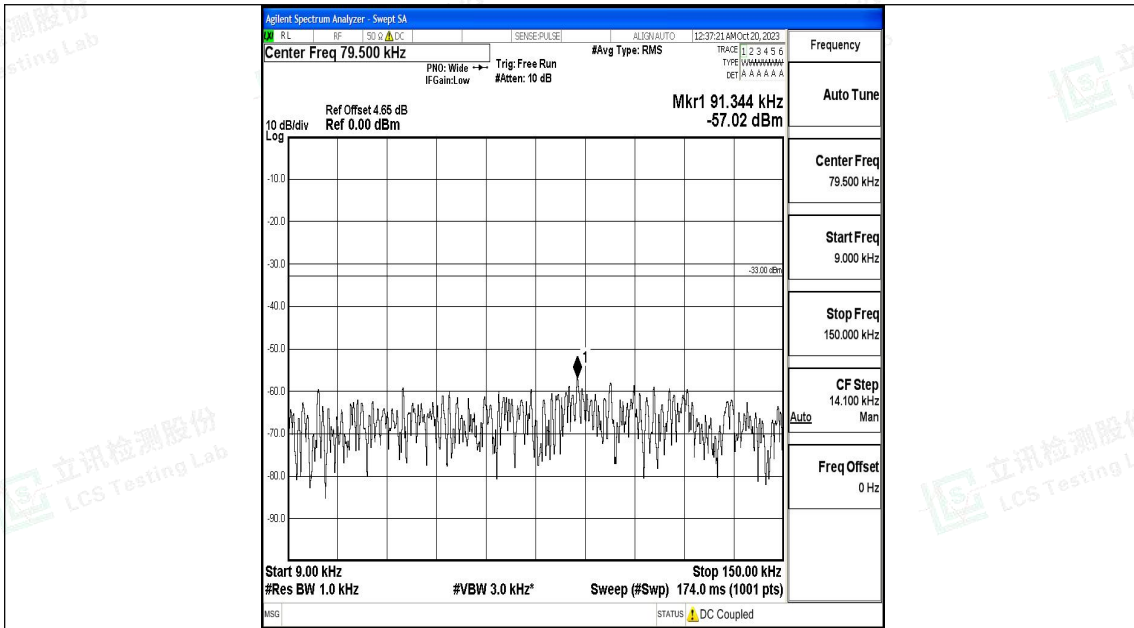

Band12_1.4MHz_16QAM_23095_1RB#0_0.009~0.15_0.009~0.15

Band12_1.4MHz_16QAM_23095_1RB#0_0.15~30_0.15~30

Band12_1.4MHz_16QAM_23095_1RB#0_30~1000_30~1000

Band12_1.4MHz_16QAM_23095_1RB#0_1000~3000_1000~3000

Band12_1.4MHz_16QAM_23095_1RB#0_3000~10000_3000~10000