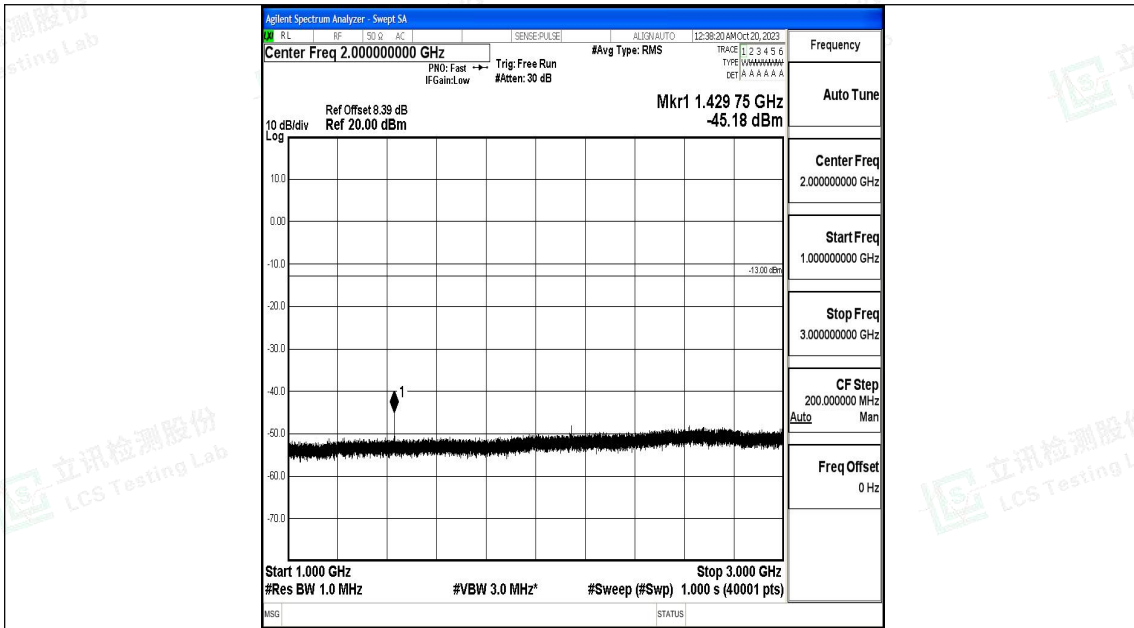

Band12_1.4MHz_16QAM_23173_1RB#0_0.009~0.15_0.009~0.15

Band12_1.4MHz_16QAM_23173_1RB#0_0.15~30_0.15~30

Band12_1.4MHz_16QAM_23173_1RB#0_30~1000_30~1000

Band12_1.4MHz_16QAM_23173_1RB#0_1000~3000_1000~3000

Band12_1.4MHz_16QAM_23173_1RB#0_3000~10000_3000~10000