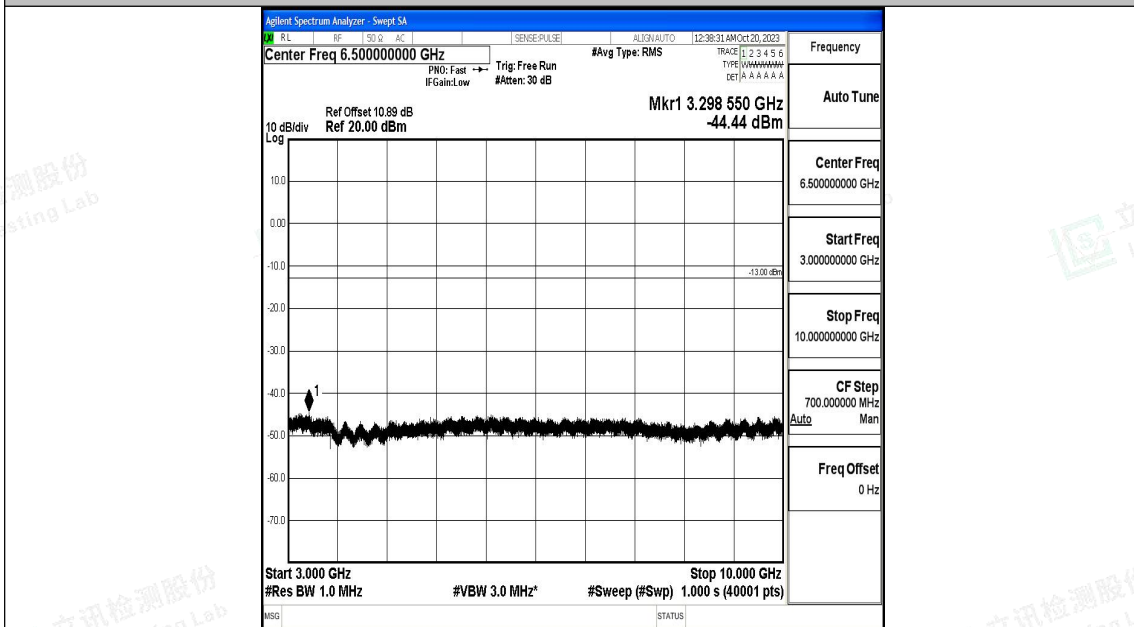

Band12_1.4MHz_16QAM_23173_1RB#0_0.009~0.15_0.009~0.15

Band12_1.4MHz_16QAM_23173_1RB#0_0.15~30_0.15~30

Band12_1.4MHz_16QAM_23173_1RB#0_30~1000_30~1000

Band12_1.4MHz_16QAM_23173_1RB#0_1000~3000_1000~3000

Band12_1.4MHz_16QAM_23173_1RB#0_3000~10000_3000~10000