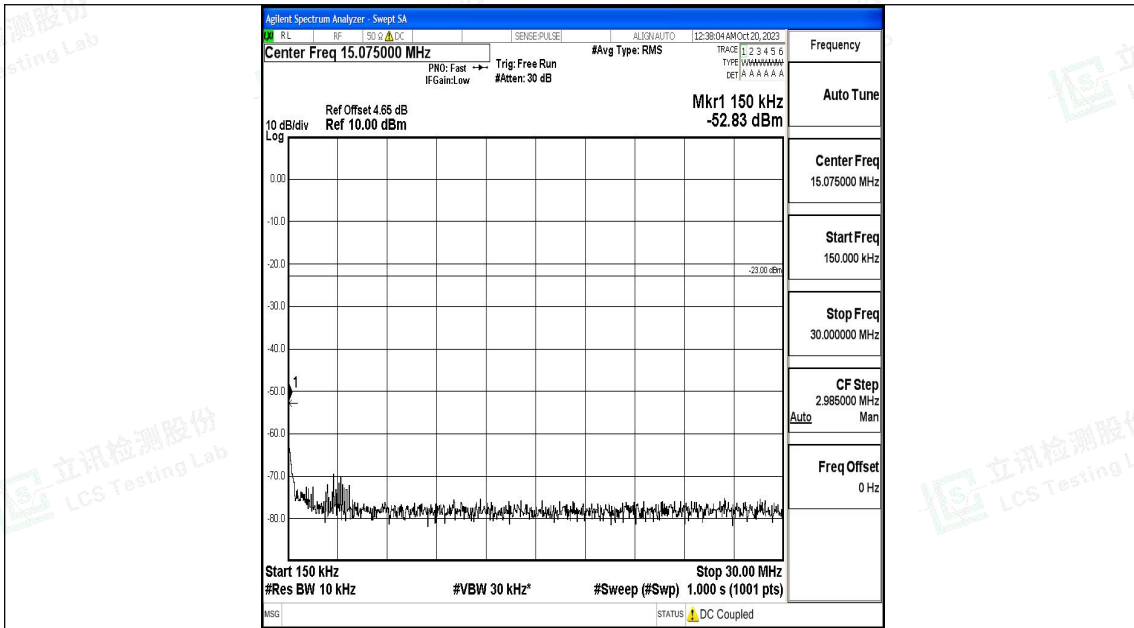

Band12_1.4MHz_16QAM_23173_1RB#0_0.009~0.15_0.009~0.15

Band12_1.4MHz_16QAM_23173_1RB#0_0.15~30_0.15~30