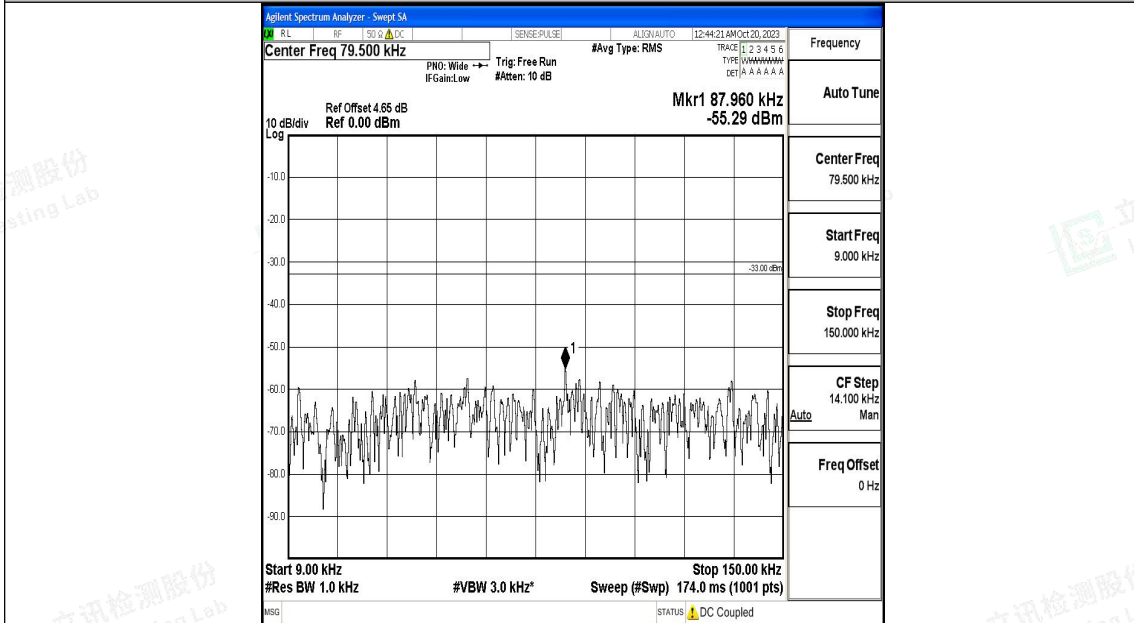

Band12_3MHz_16QAM_23025_1RB#0_30~1000_30~1000

Band12_3MHz_16QAM_23025_1RB#0_1000~3000_1000~3000

Band12_3MHz_16QAM_23095_1RB#0_1000~3000_1000~3000

Band12_3MHz_16QAM_23095_1RB#0_3000~10000_3000~10000

Band12_3MHz_QPSK_23165_1RB#0_0.009~0.15_0.009~0.15