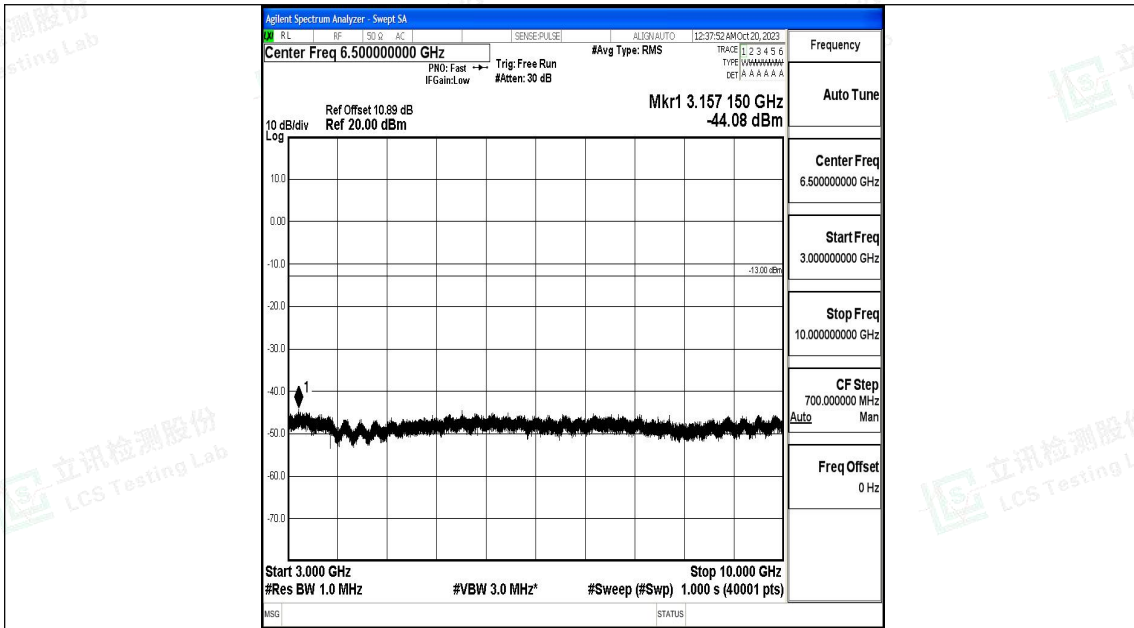

Band12_1.4MHz_QPSK_23173_1RB#0_0.009~0.15_0.009~0.15

Band12_1.4MHz_QPSK_23173_1RB#0_0.15~30_0.15~30

Band12_1.4MHz_QPSK_23173_1RB#0_30~1000_30~1000

Band12_1.4MHz_QPSK_23173_1RB#0_1000~3000_1000~3000

Band12_1.4MHz_QPSK_23173_1RB#0_3000~10000_3000~10000