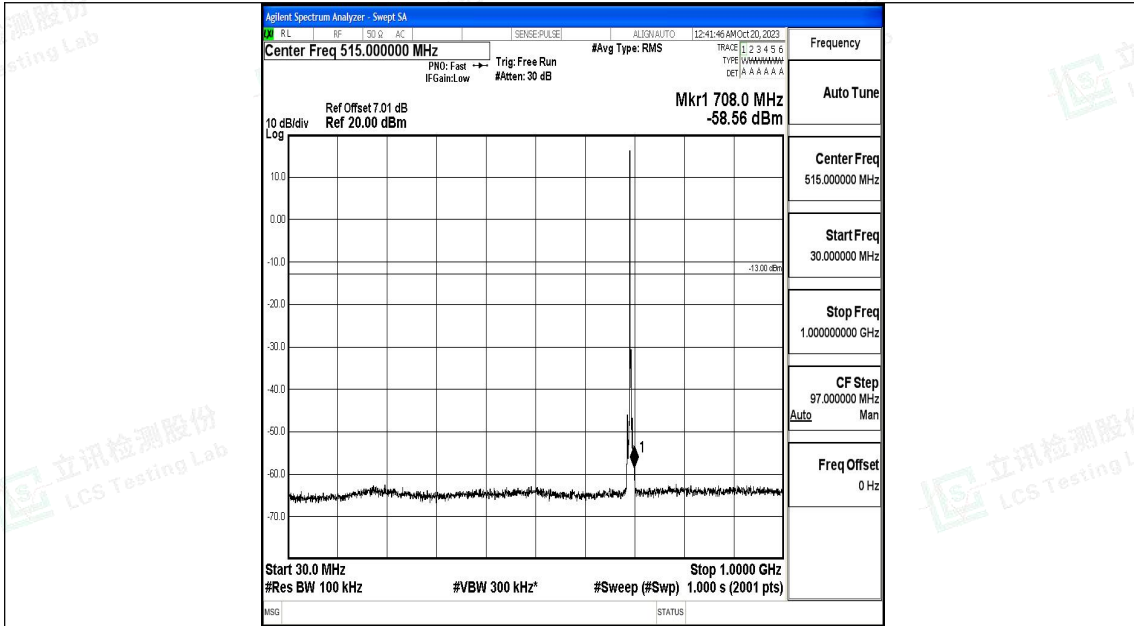

Band12_3MHz_QPSK_23025_1RB#0_0.15~30_0.15~30

Band12_3MHz_QPSK_23025_1RB#0_30~1000_30~1000