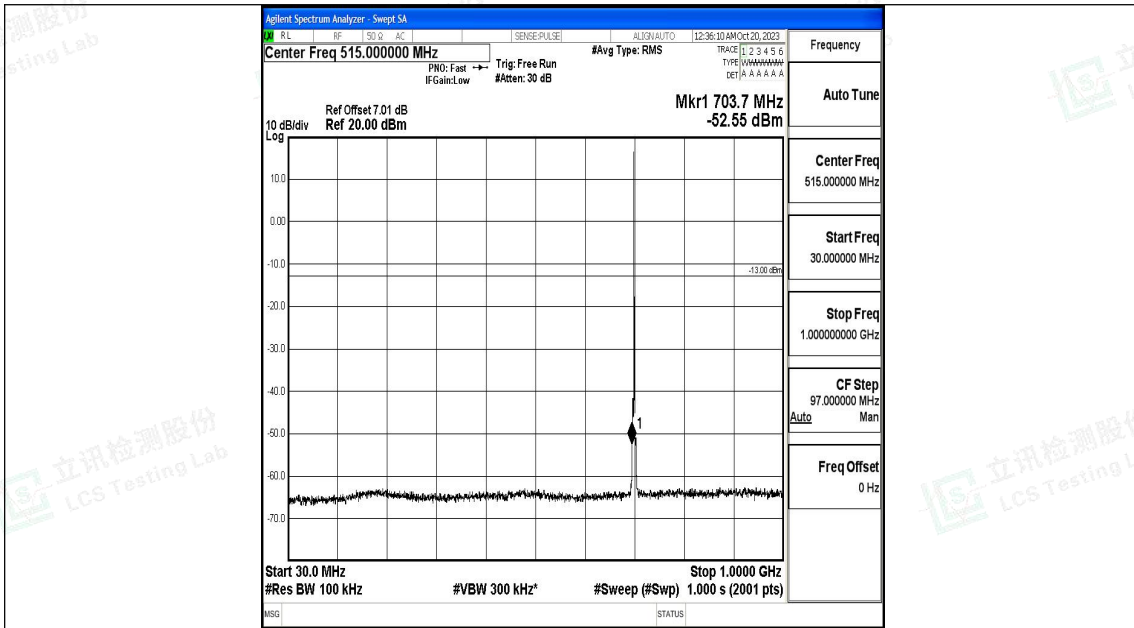

Band12_1.4MHz_QPSK_23095_1RB#0_0.009~0.15_0.009~0.15

Band12_1.4MHz_QPSK_23095_1RB#0_0.15~30_0.15~30

Band12_1.4MHz_QPSK_23095_1RB#0_30~1000_30~1000

Band12_1.4MHz_QPSK_23095_1RB#0_1000~3000_1000~3000

Band12_1.4MHz_QPSK_23095_1RB#0_3000~10000_3000~10000