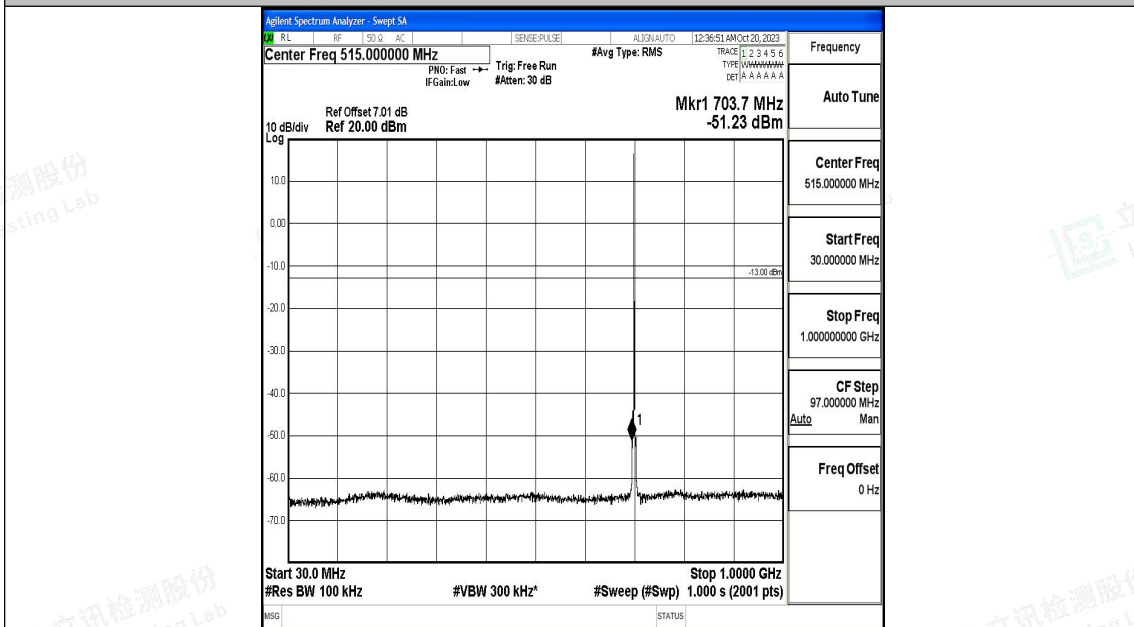

Band12_1.4MHz_16QAM_23095_1RB#0_0.15~30_0.15~30

Band12_1.4MHz_16QAM_23095_1RB#0_30~1000_30~1000