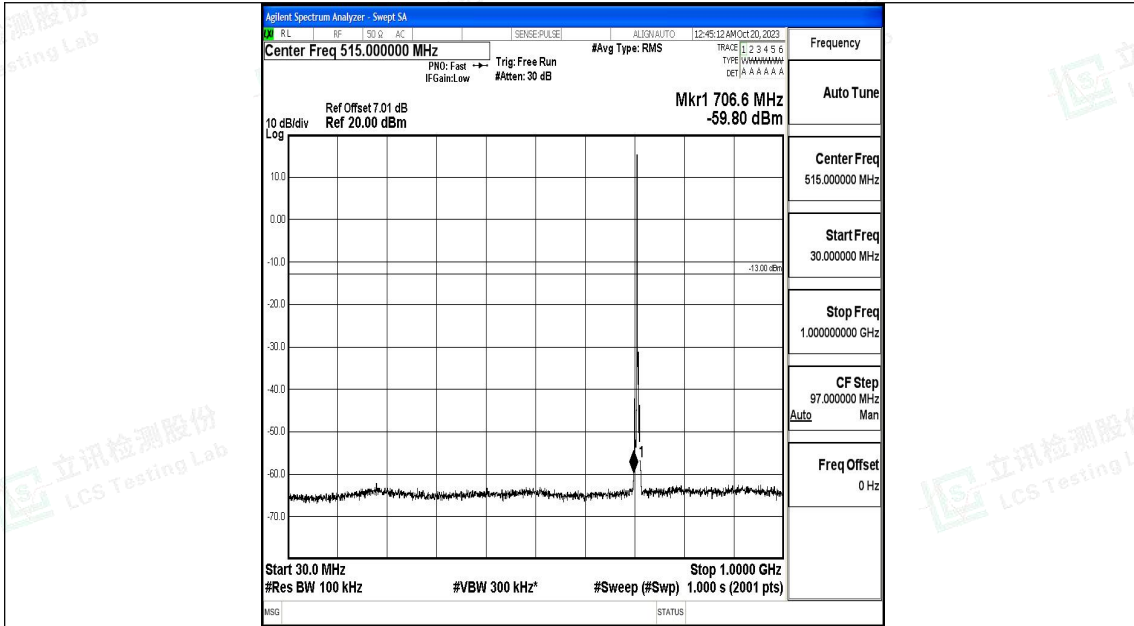

Band12_3MHz_16QAM_23165_1RB#0_0.15~30_0.15~30

Band12_3MHz_16QAM_23165_1RB#0_30~1000_30~1000