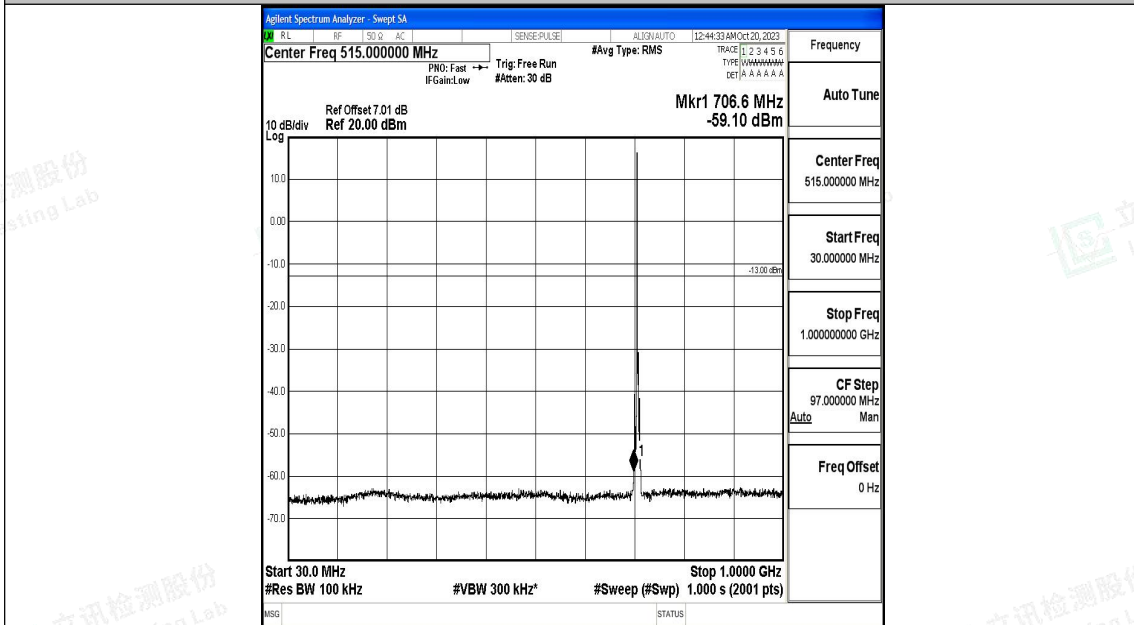

Band12_3MHz_QPSK_23165_1RB#0_0.15~30_0.15~30

Band12_3MHz_QPSK_23165_1RB#0_30~1000_30~1000