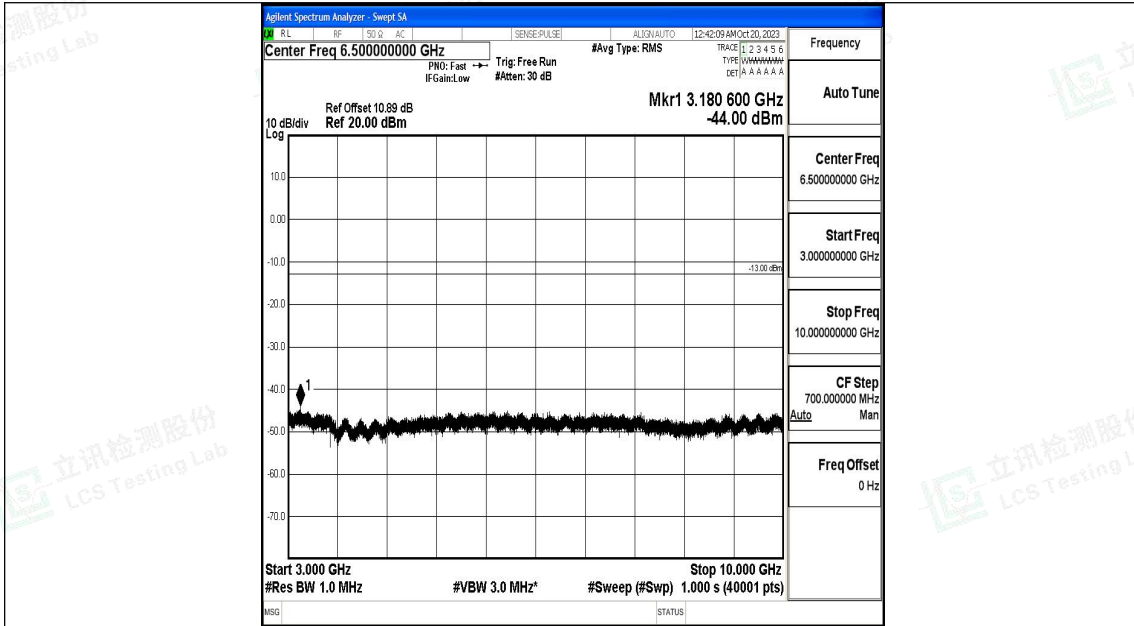

Band12_3MHz_QPSK_23025_1RB#0_0.009~0.15_0.009~0.15

Band12_3MHz_QPSK_23025_1RB#0_0.15~30_0.15~30

Band12_3MHz_QPSK_23025_1RB#0_30~1000_30~1000

Band12_3MHz_QPSK_23025_1RB#0_1000~3000_1000~3000

Band12_3MHz_QPSK_23025_1RB#0_3000~10000_3000~10000