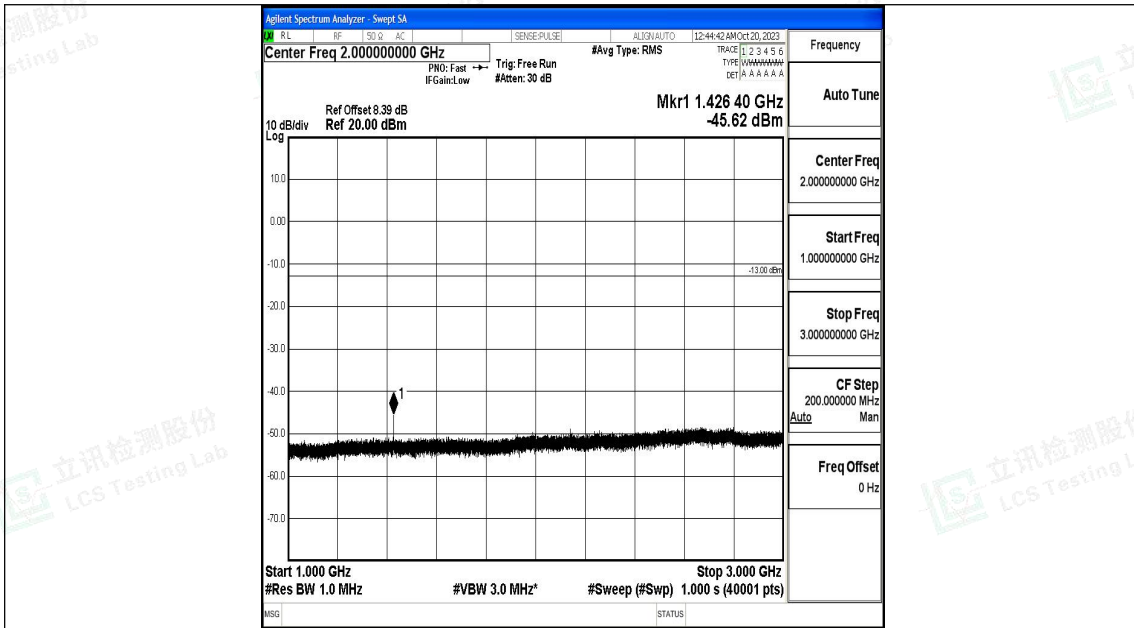

Band12_3MHz_QPSK_23165_1RB#0_30~1000_30~1000

Band12_3MHz_QPSK_23165_1RB#0_1000~3000_1000~3000