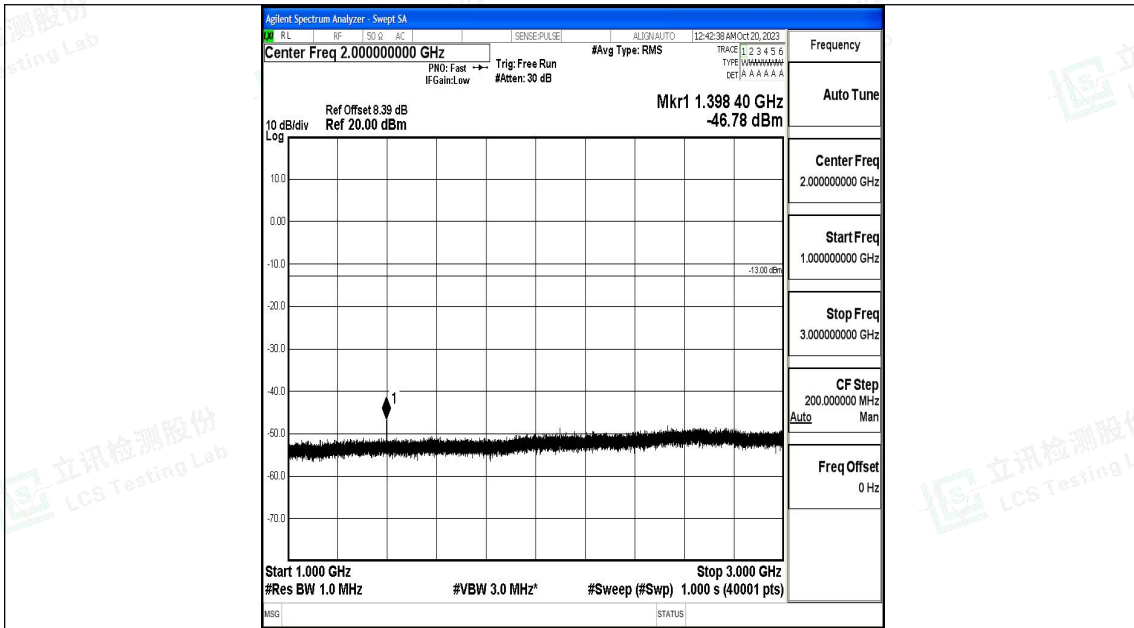

Band12_3MHz_16QAM_23025_1RB#0_30~1000_30~1000

Band12_3MHz_16QAM_23025_1RB#0_1000~3000_1000~3000