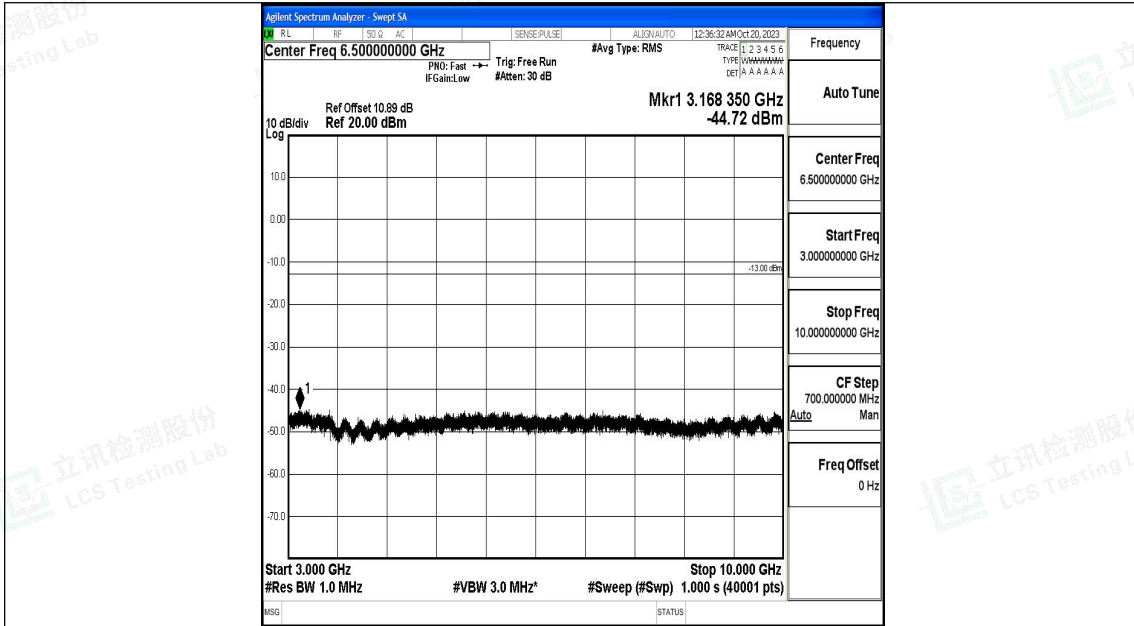

Band12_1.4MHz_QPSK_23095_1RB#0_0.009~0.15_0.009~0.15

Band12_1.4MHz_QPSK_23095_1RB#0_0.15~30_0.15~30

Band12_1.4MHz_QPSK_23095_1RB#0_30~1000_30~1000

Band12_1.4MHz_QPSK_23095_1RB#0_1000~3000_1000~3000

Band12_1.4MHz_QPSK_23095_1RB#0_3000~10000_3000~10000