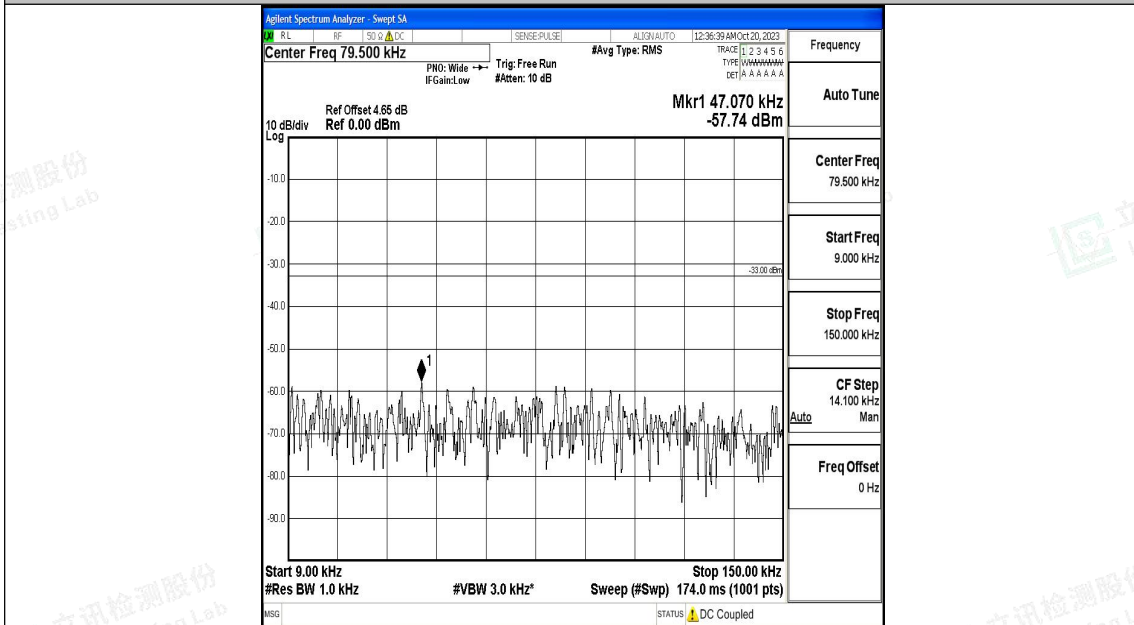

Band12_1.4MHz_QPSK_23095_1RB#0_0.009~0.15_0.009~0.15

Band12_1.4MHz_QPSK_23095_1RB#0_0.15~30_0.15~30

Band12_1.4MHz_QPSK_23095_1RB#0_30~1000_30~1000

Band12_1.4MHz_QPSK_23095_1RB#0_1000~3000_1000~3000

Band12_1.4MHz_QPSK_23095_1RB#0_3000~10000_3000~10000