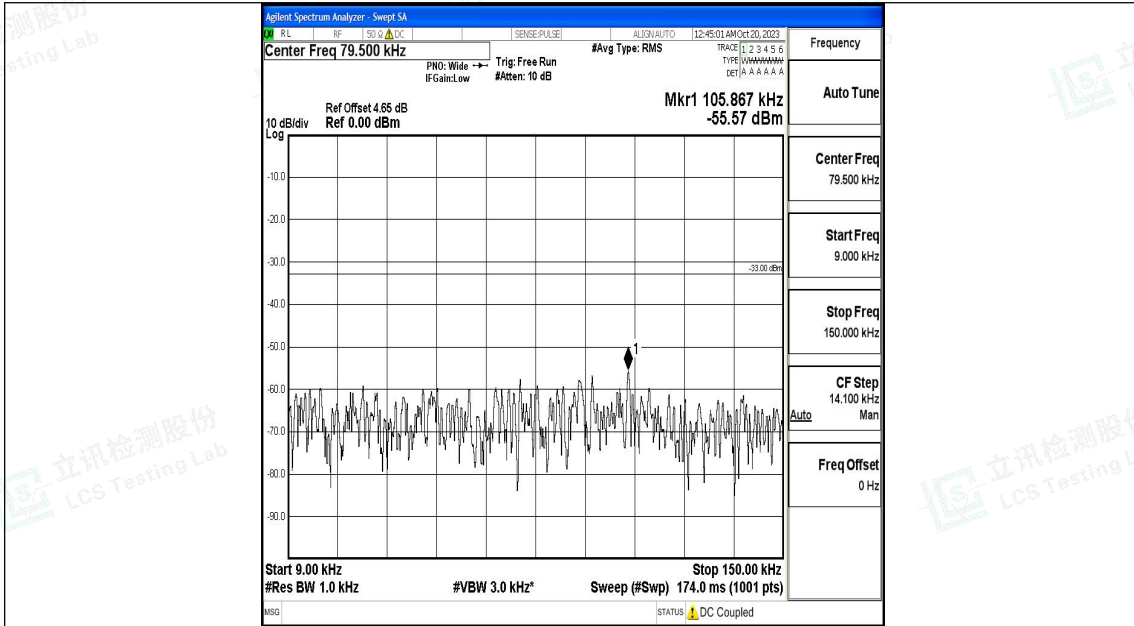

Band12_3MHz_QPSK_23165_1RB#0_0.15~30_0.15~30

Band12_3MHz_QPSK_23165_1RB#0_30~1000_30~1000

Band12_3MHz_QPSK_23165_1RB#0_1000~3000_1000~3000

Band12_3MHz_QPSK_23165_1RB#0_3000~10000_3000~10000

Band12_3MHz_16QAM_23165_1RB#0_0.009~0.15_0.009~0.15