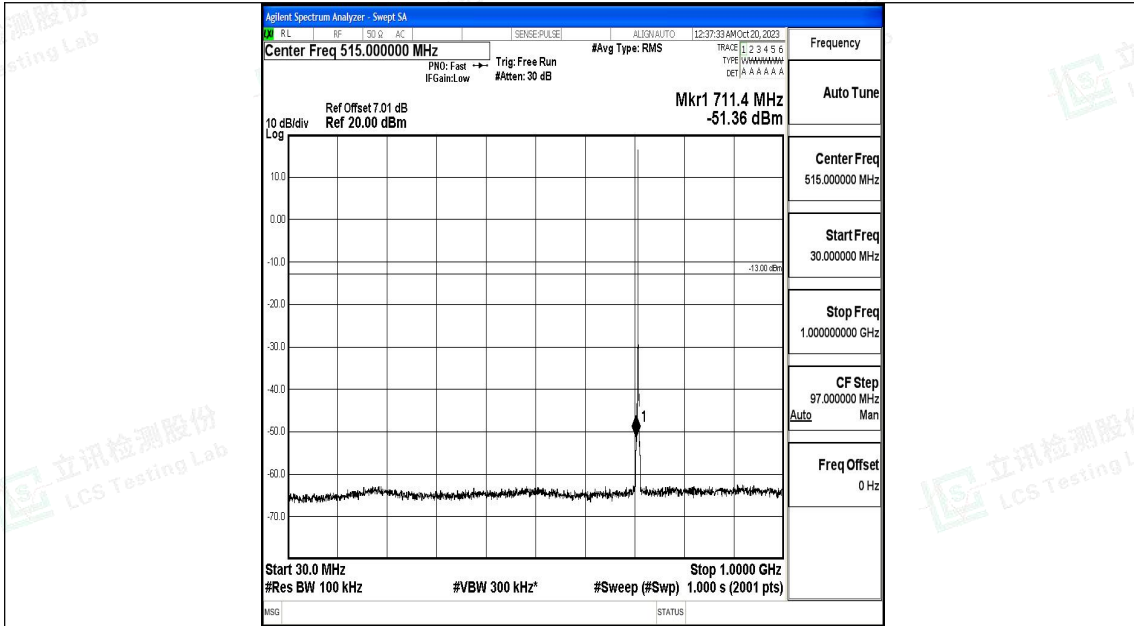

Band12_1.4MHz_QPSK_23173_1RB#0_0.15~30_0.15~30

Band12_1.4MHz_QPSK_23173_1RB#0_30~1000_30~1000