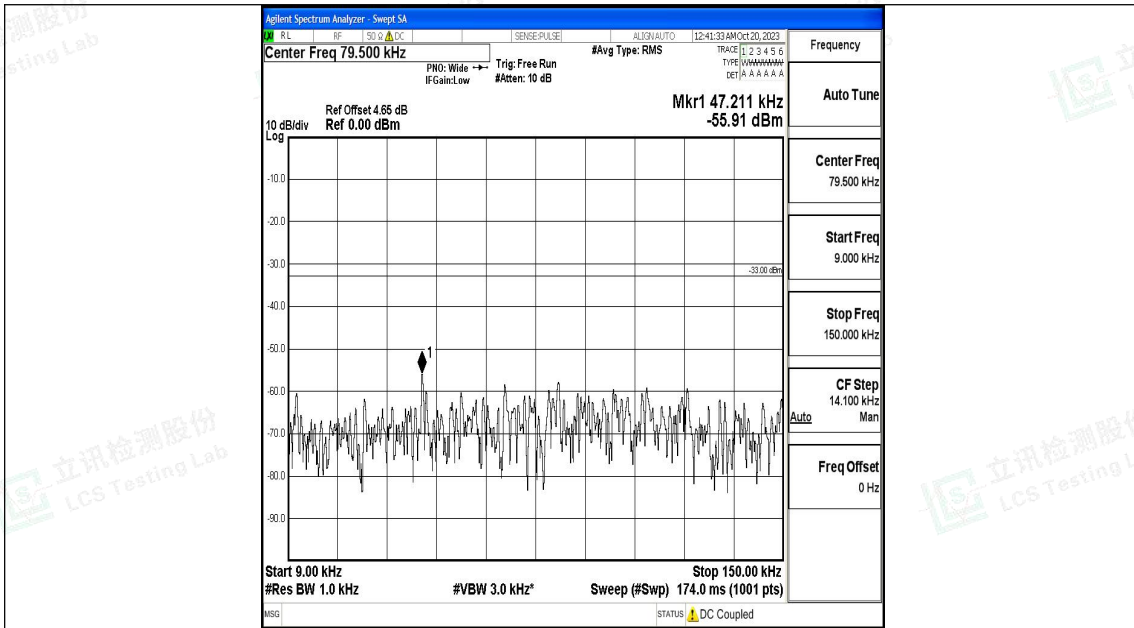

Band12_1.4MHz_16QAM_23173_1RB#0_0.009~0.15_0.009~0.15

Band12_1.4MHz_16QAM_23173_1RB#0_0.15~30_0.15~30

Band12_1.4MHz_16QAM_23173_1RB#0_30~1000_30~1000

Band12_1.4MHz_16QAM_23173_1RB#0_1000~3000_1000~3000

Band12_1.4MHz_16QAM_23173_1RB#0_3000~10000_3000~10000