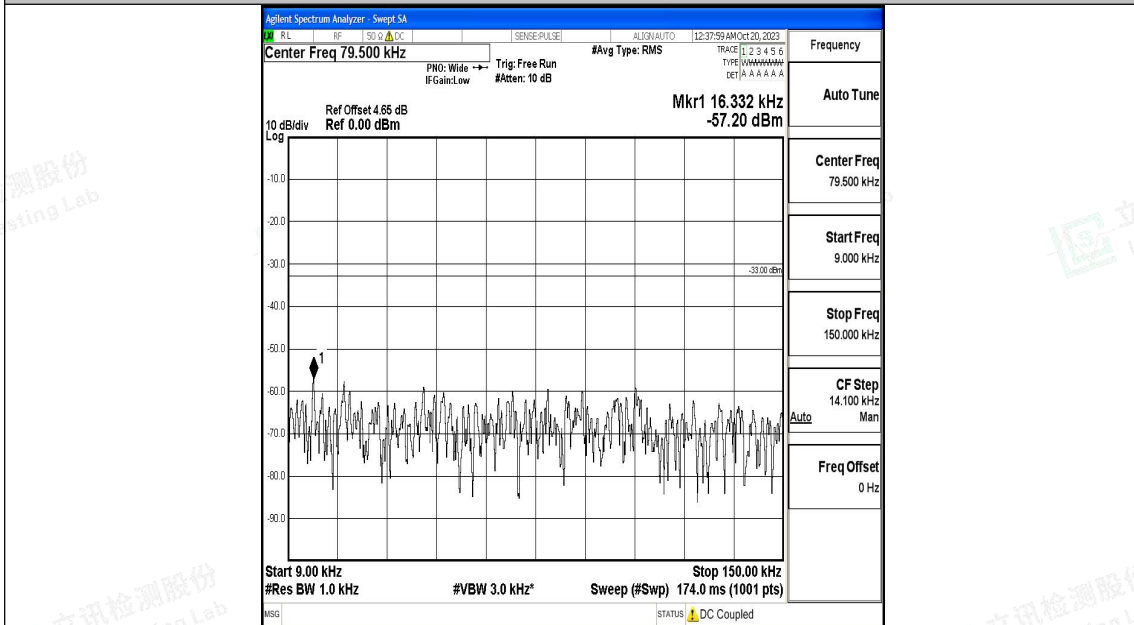

Band12_1.4MHz_QPSK_23173_1RB#0_0.009~0.15_0.009~0.15

Band12_1.4MHz_QPSK_23173_1RB#0_0.15~30_0.15~30

Band12_1.4MHz_QPSK_23173_1RB#0_30~1000_30~1000

Band12_1.4MHz_QPSK_23173_1RB#0_1000~3000_1000~3000

Band12_1.4MHz_QPSK_23173_1RB#0_3000~10000_3000~10000