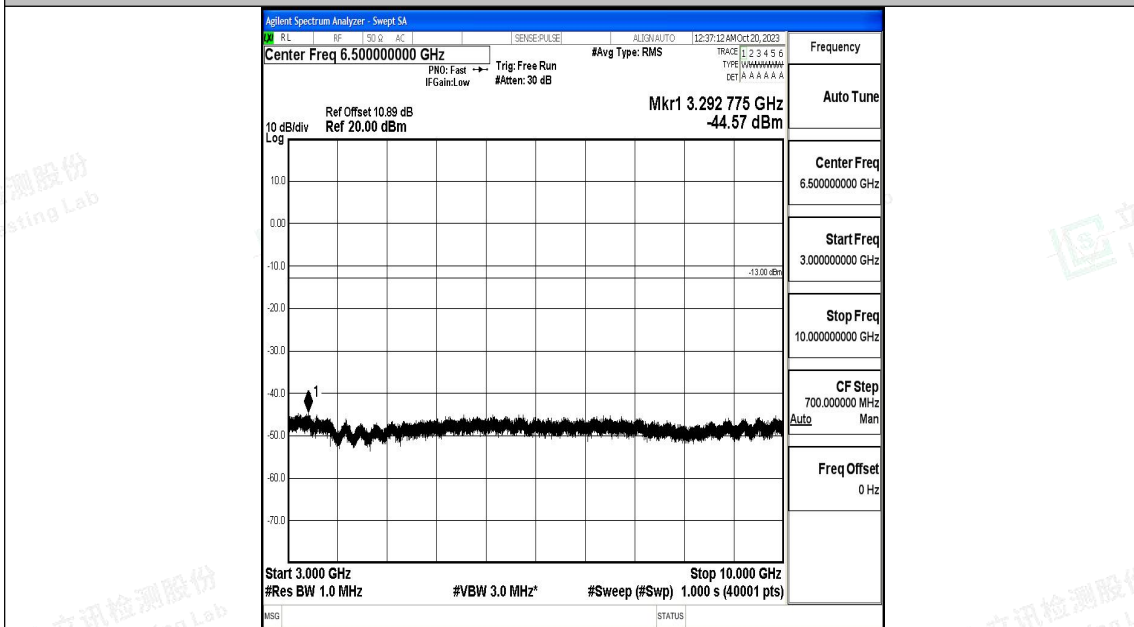

Band12_1.4MHz_16QAM_23095_1RB#0_0.009~0.15_0.009~0.15

Band12_1.4MHz_16QAM_23095_1RB#0_0.15~30_0.15~30

Band12_1.4MHz_16QAM_23095_1RB#0_30~1000_30~1000

Band12_1.4MHz_16QAM_23095_1RB#0_1000~3000_1000~3000

Band12_1.4MHz_16QAM_23095_1RB#0_3000~10000_3000~10000