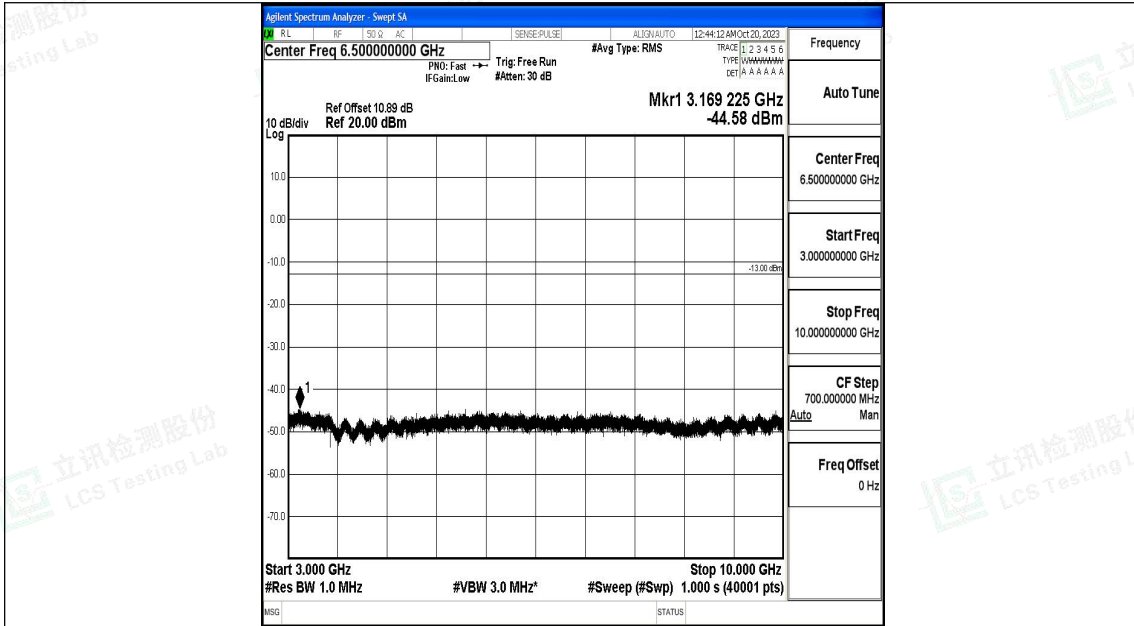

Band12_3MHz_16QAM_23025_1RB#0_30~1000_30~1000

Band12_3MHz_16QAM_23025_1RB#0_1000~3000_1000~3000

Band12_3MHz_16QAM_23095_1RB#0_1000~3000_1000~3000

Band12_3MHz_16QAM_23095_1RB#0_3000~10000_3000~10000

Band12_3MHz_QPSK_23165_1RB#0_0.009~0.15_0.009~0.15