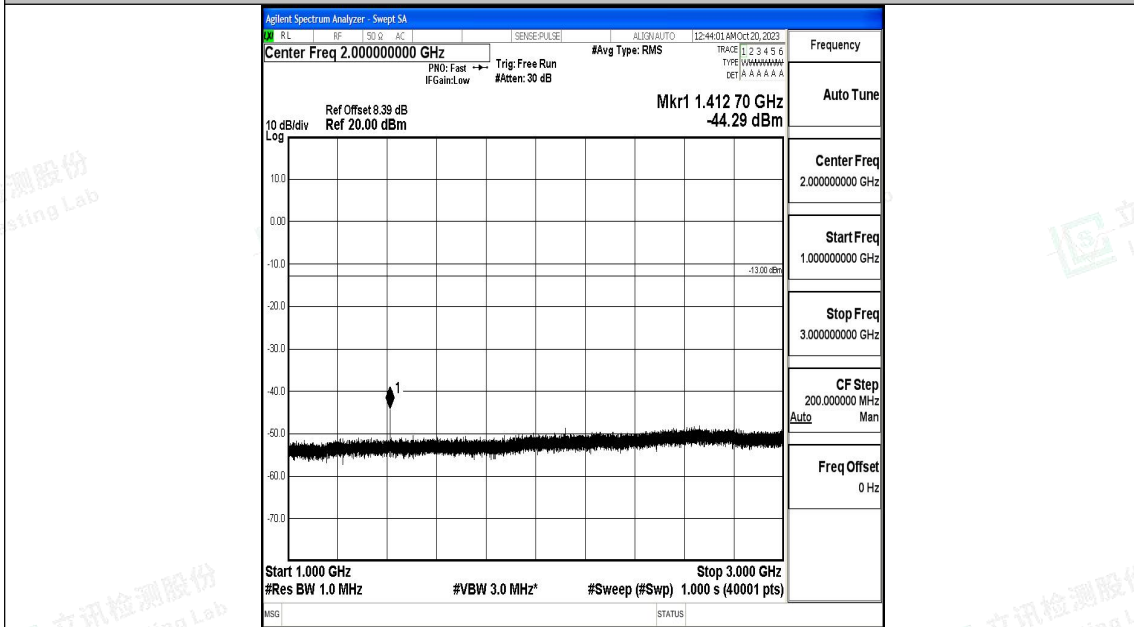

Band12_3MHz_16QAM_23025_1RB#0_1000~3000_1000~3000

Band12_3MHz_16QAM_23095_1RB#0_1000~3000_1000~3000