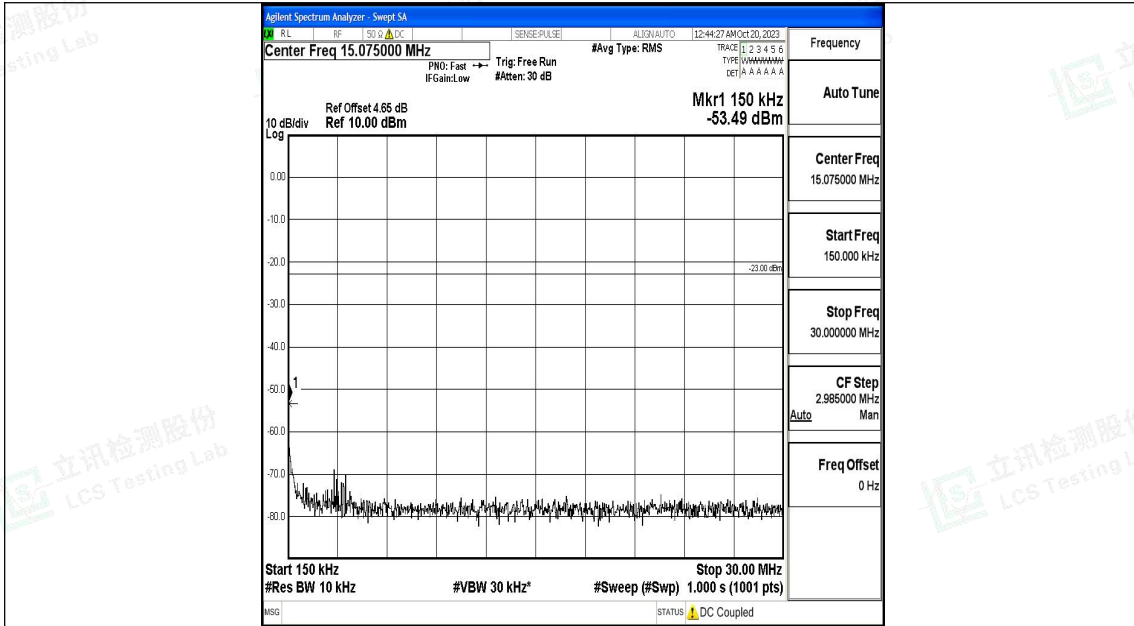

Band12_3MHz_16QAM_23025_1RB#0_30~1000_30~1000

Band12_3MHz_16QAM_23025_1RB#0_1000~3000_1000~3000

Band12_3MHz_16QAM_23095_1RB#0_1000~3000_1000~3000

Band12_3MHz_16QAM_23095_1RB#0_3000~10000_3000~10000

Band12_3MHz_QPSK_23165_1RB#0_0.009~0.15_0.009~0.15