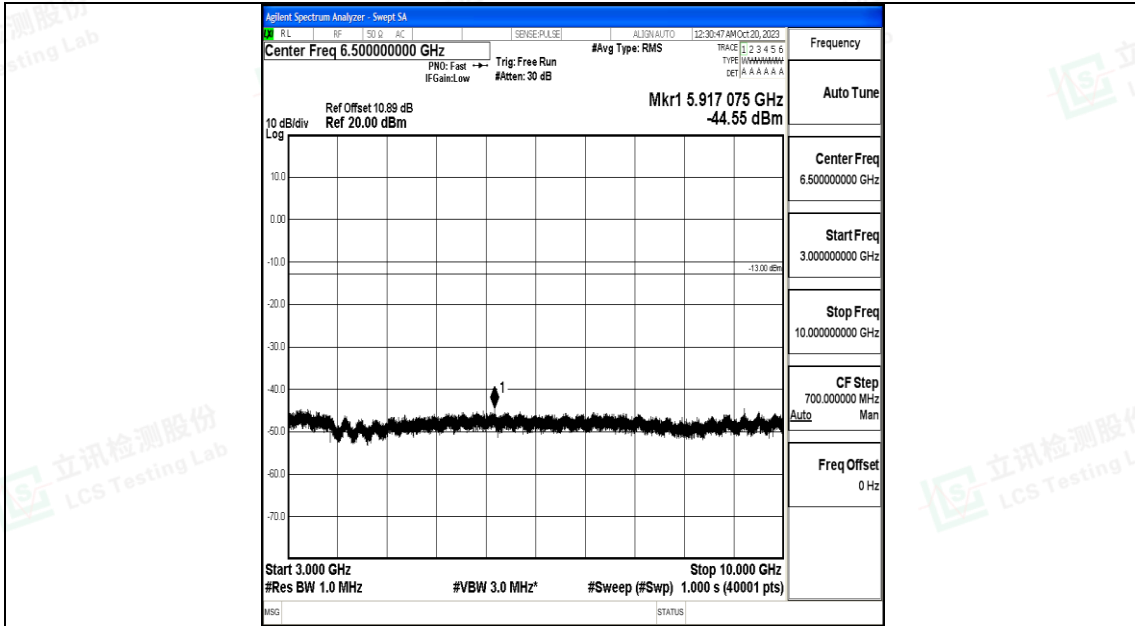

Band5_10MHz_QPSK_20450_1RB#0_3000~10000_3000~10000