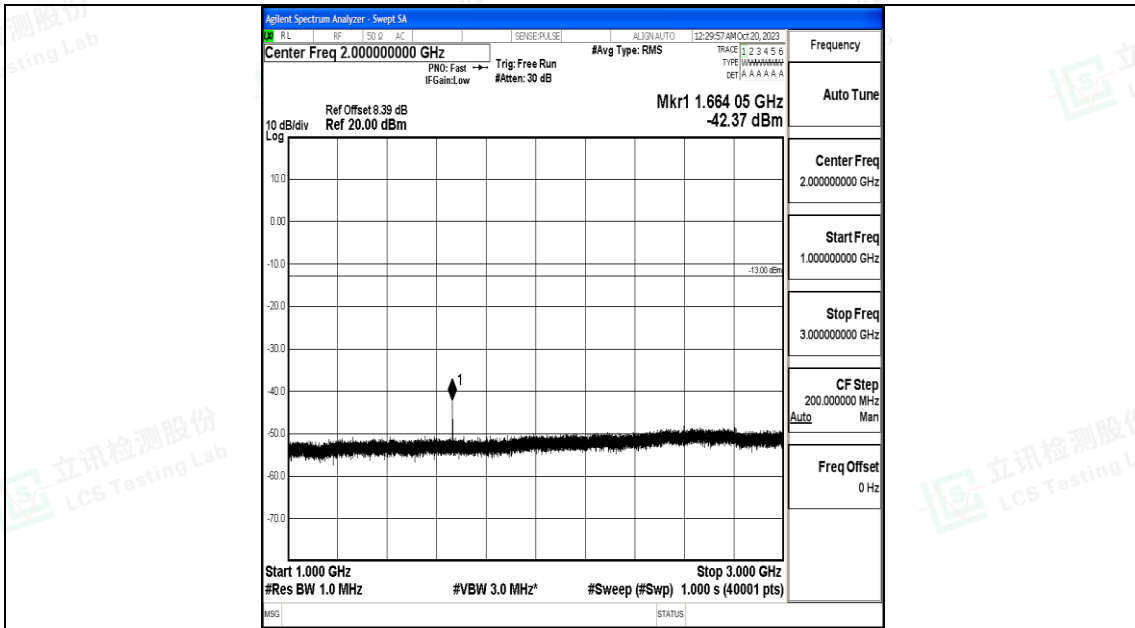

Band5_10MHz_16QAM_20525_1RB#0_30~1000_30~1000

Band5_10MHz_16QAM_20525_1RB#0_1000~3000_1000~3000