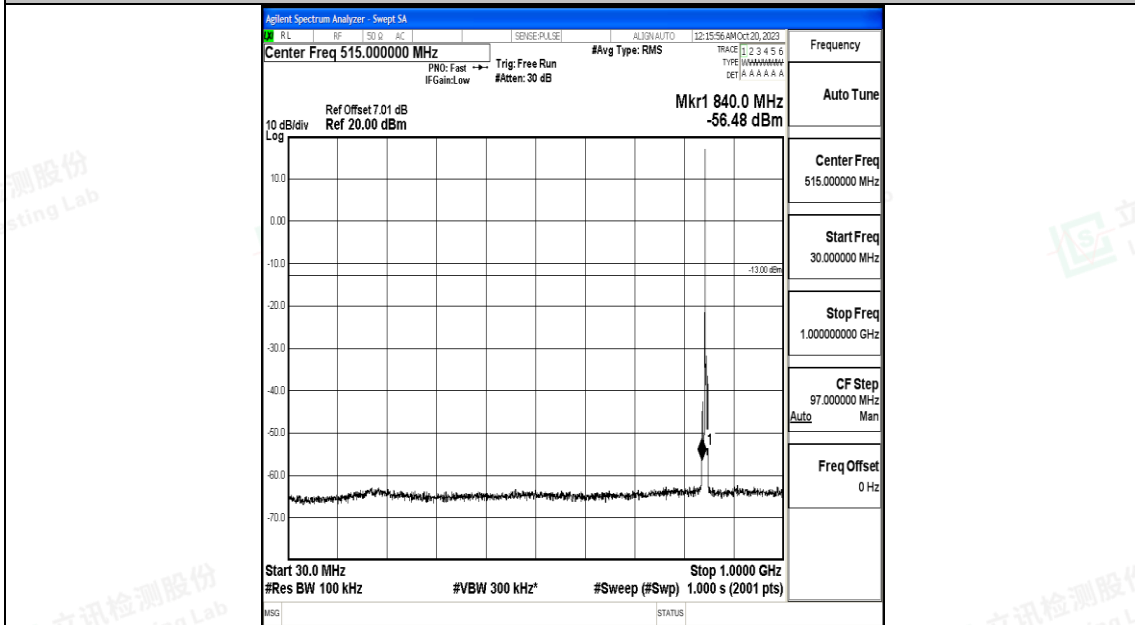

Band5_3MHz_QPSK_20635_1RB#0_0.15~30_0.15~30

Band5_3MHz_QPSK_20635_1RB#0_30~1000_30~1000