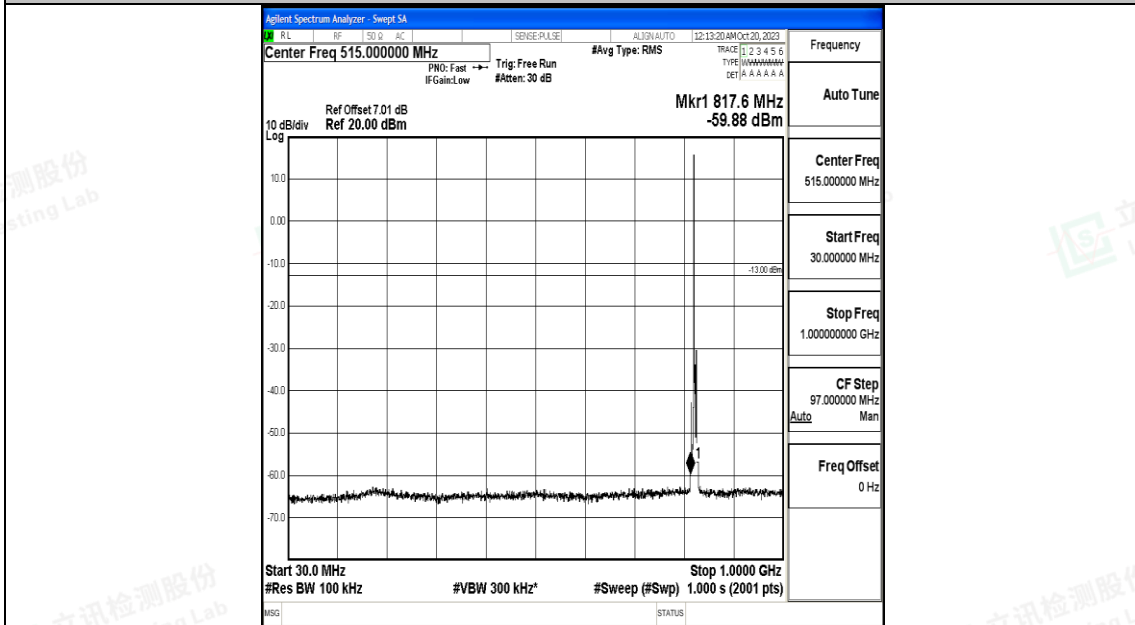

Band5_3MHz_QPSK_20415_1RB#0_0.15~30_0.15~30

Band5_3MHz_QPSK_20415_1RB#0_30~1000_30~1000