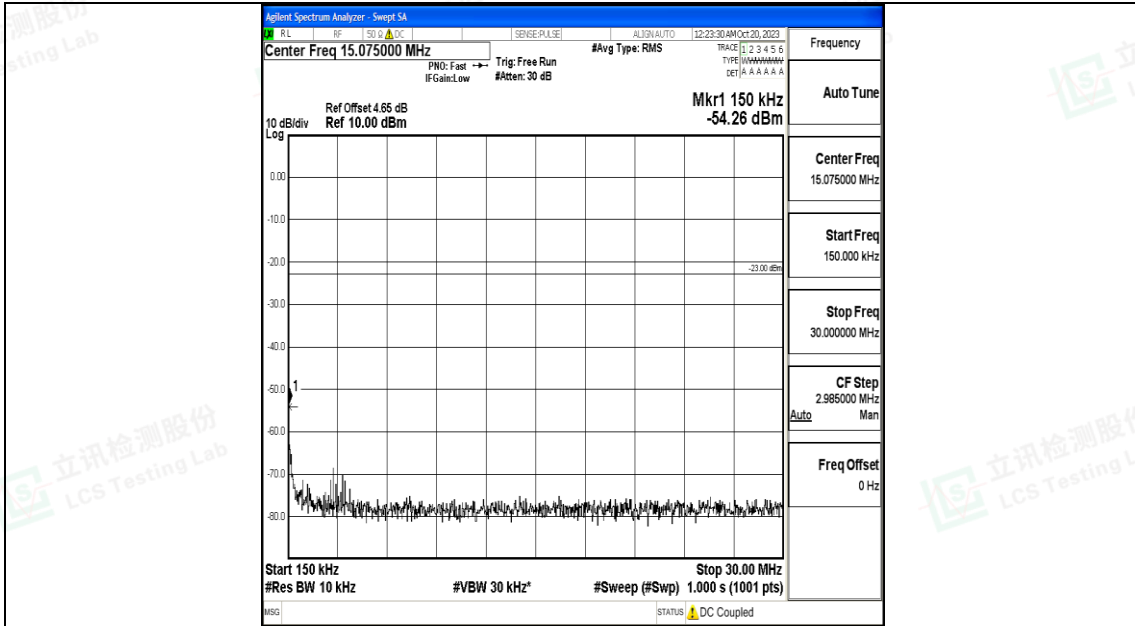

Band5_5MHz_16QAM_20525_1RB#0_0.15~30_0.15~30

Band5_5MHz_16QAM_20525_1RB#0_30~1000_30~1000

Band5_5MHz_16QAM_20525_1RB#0_1000~3000_1000~3000

Band5_5MHz_16QAM_20525_1RB#0_3000~10000_3000~10000

Band5_5MHz_QPSK_20625_1RB#0_0.009~0.15_0.009~0.15