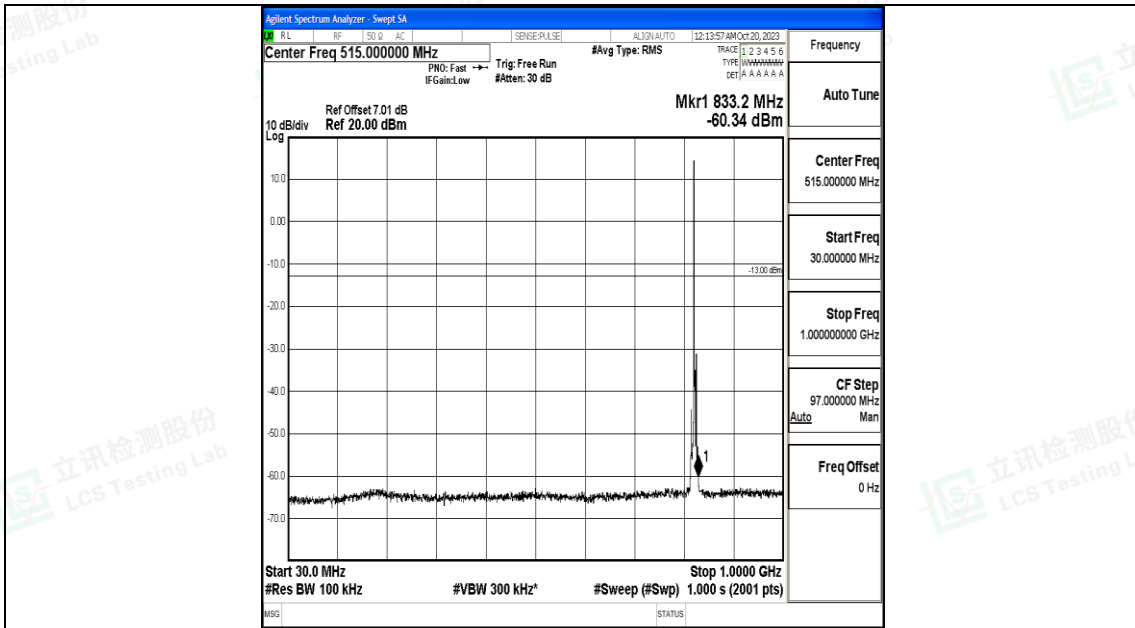

Band5_3MHz_16QAM_20415_1RB#0_0.15~30_0.15~30

Band5_3MHz_16QAM_20415_1RB#0_30~1000_30~1000