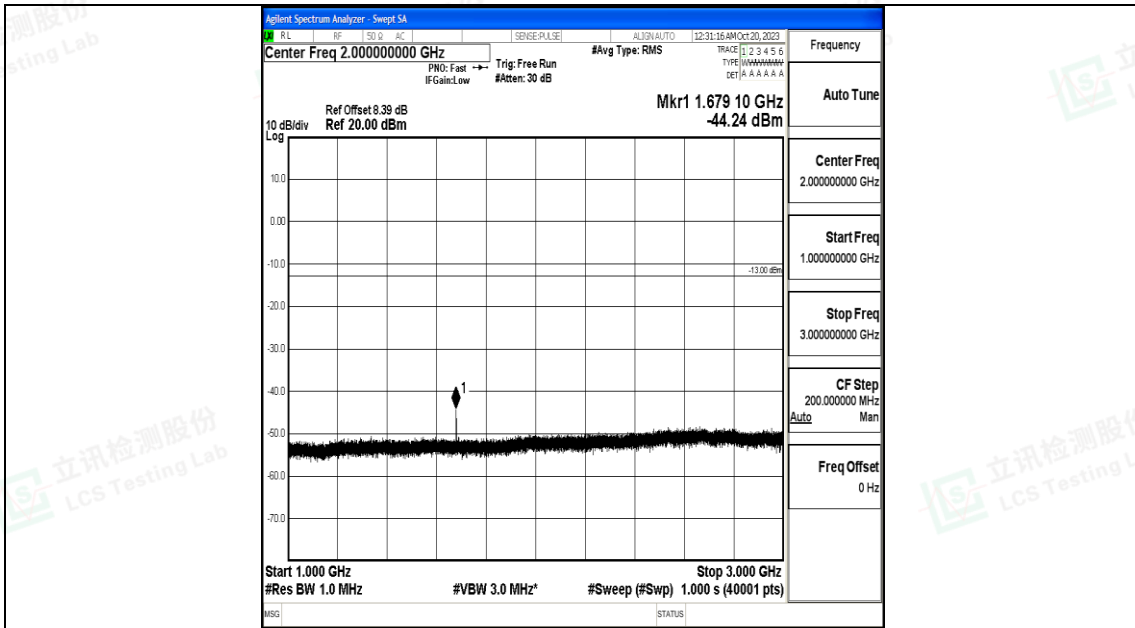

Band5_10MHz_QPSK_20450_1RB#0_3000~10000_3000~10000

Band5_10MHz_16QAM_20600_1RB#0_0.15~30_0.15~30

Band5_10MHz_16QAM_20600_1RB#0_30~1000_30~1000

Band5_10MHz_16QAM_20600_1RB#0_1000~3000_1000~3000

Band5_10MHz_16QAM_20600_1RB#0_3000~10000_3000~10000