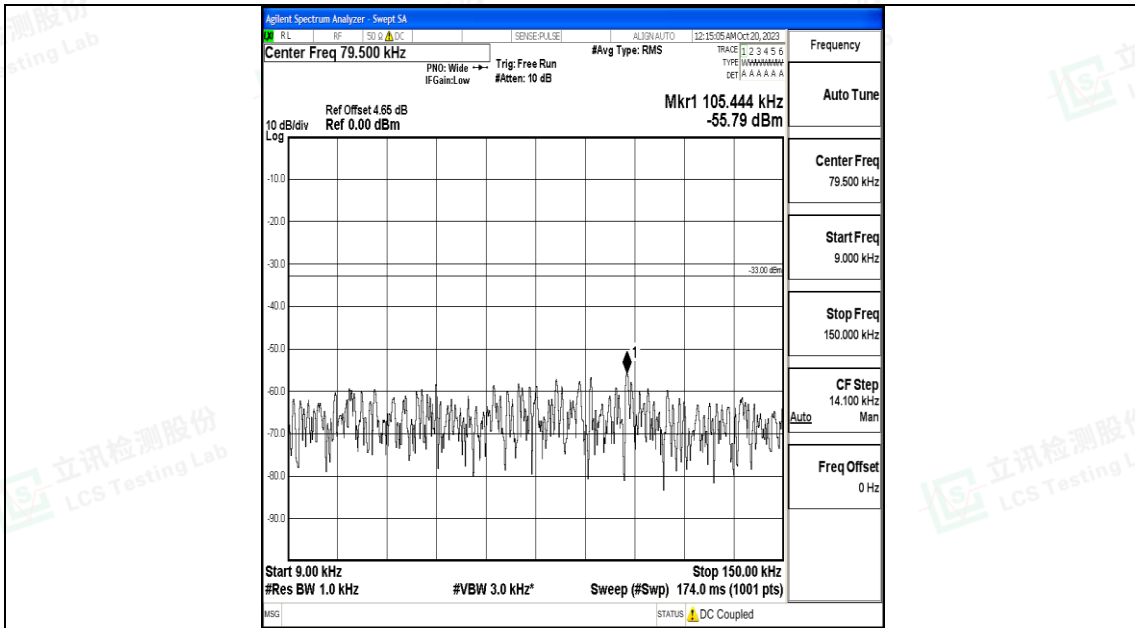

Band5_3MHz_QPSK_20525_1RB#0_0.15~30_0.15~30

Band5_3MHz_QPSK_20525_1RB#0_30~1000_30~1000

Band5_3MHz_QPSK_20525_1RB#0_1000~3000_1000~3000

Band5_3MHz_QPSK_20525_1RB#0_3000~10000_3000~10000

Band5_3MHz_16QAM_20525_1RB#0_0.009~0.15_0.009~0.15