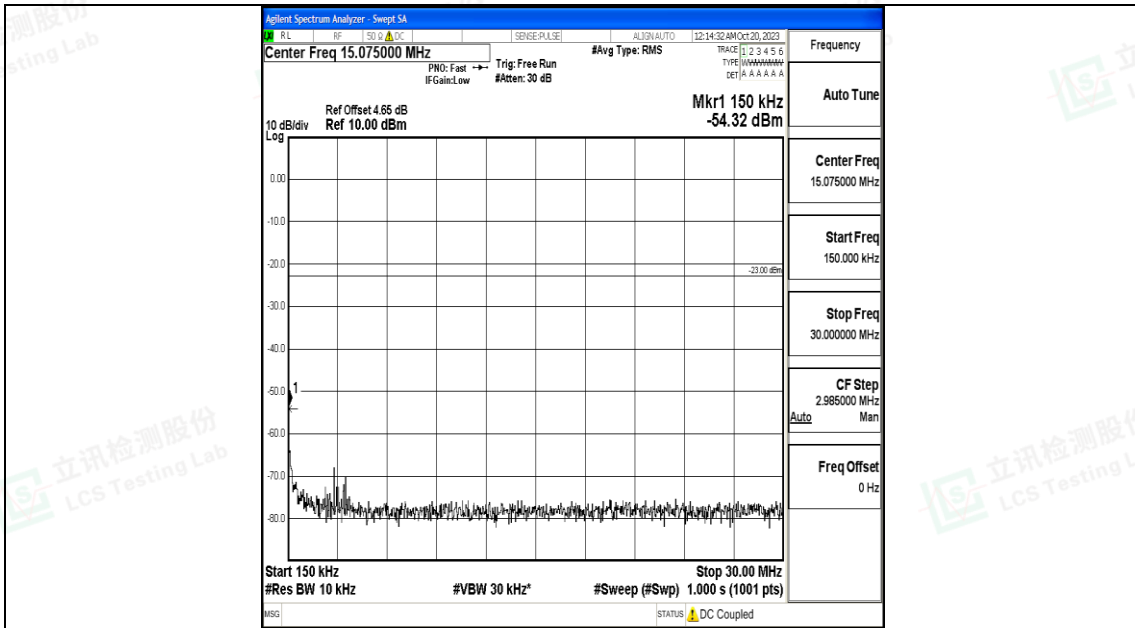

Band5_3MHz_16QAM_20415_1RB#0_0.15~30_0.15~30

Band5_3MHz_16QAM_20415_1RB#0_30~1000_30~1000

Band5_3MHz_16QAM_20415_1RB#0_1000~3000_1000~3000

Band5_3MHz_16QAM_20415_1RB#0_3000~10000_3000~10000

Band5_3MHz_QPSK_20525_1RB#0_0.009~0.15_0.009~0.15