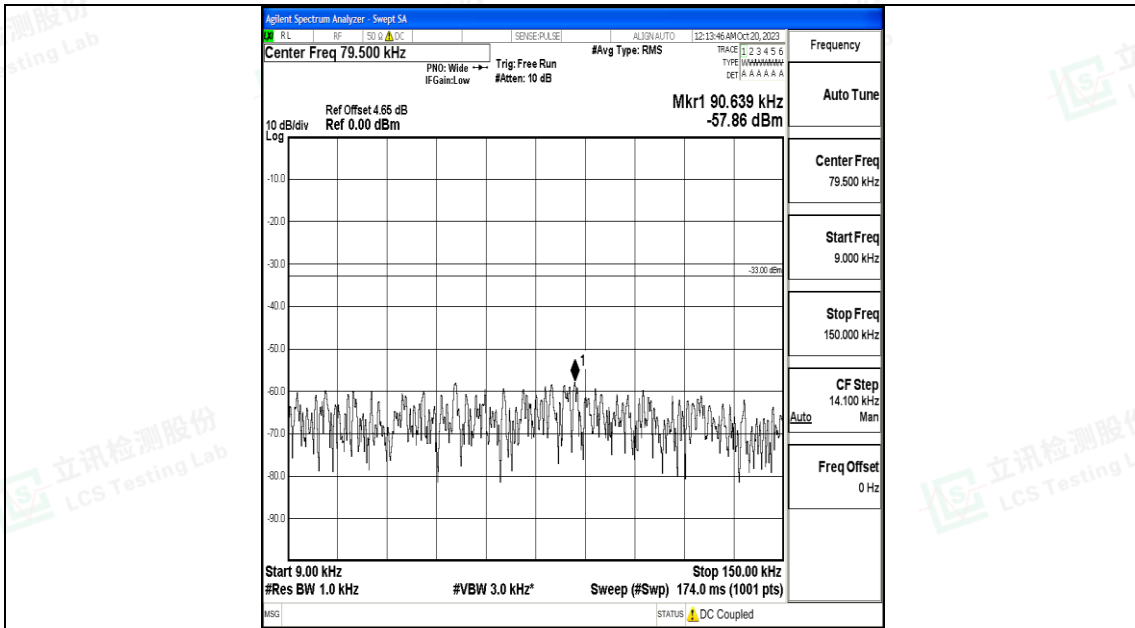

Band5_3MHz_QPSK_20415_1RB#0_0.15~30_0.15~30

Band5_3MHz_QPSK_20415_1RB#0_30~1000_30~1000

Band5_3MHz_QPSK_20415_1RB#0_1000~3000_1000~3000

Band5_3MHz_QPSK_20415_1RB#0_3000~10000_3000~10000

Band5_3MHz_16QAM_20415_1RB#0_0.009~0.15_0.009~0.15