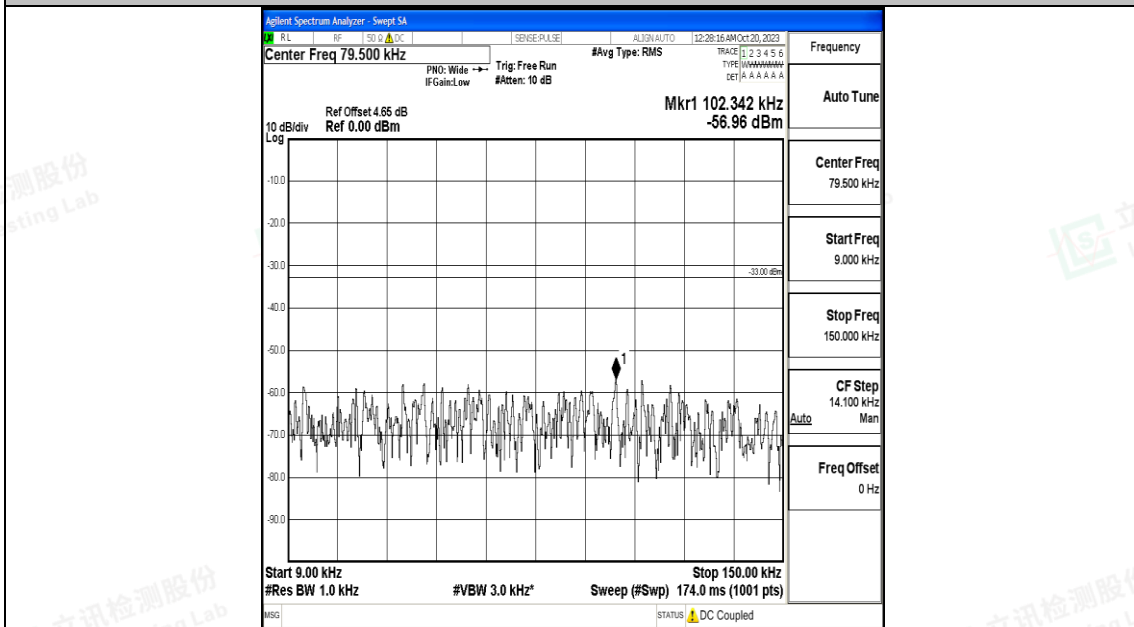

Band5_10MHz_QPSK_20450_1RB#0_0.15~30_0.15~30

Band5_10MHz_QPSK_20450_1RB#0_30~1000_30~1000

Band5_10MHz_QPSK_20450_1RB#0_1000~3000_1000~3000

Band5_10MHz_16QAM_20450_1RB#0_0.009~0.15_0.009~0.15

Band5_10MHz_16QAM_20450_1RB#0_0.15~30_0.15~30