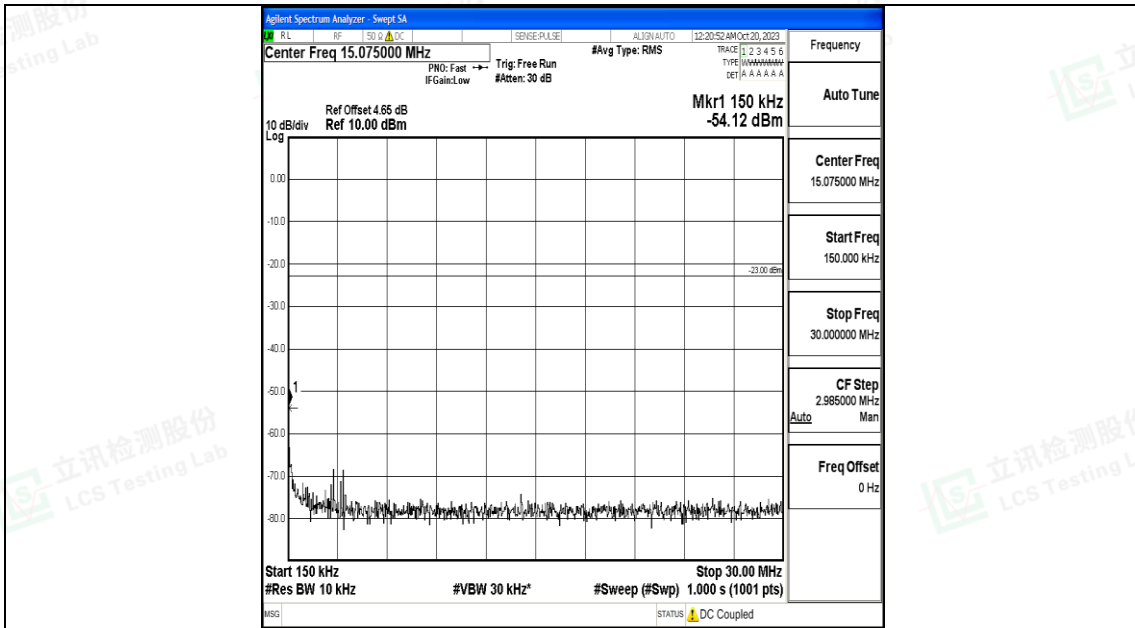

Band5_3MHz_16QAM_20635_1RB#0_0.15~30_0.15~30

Band5_3MHz_16QAM_20635_1RB#0_30~1000_30~1000

Band5_3MHz_16QAM_20635_1RB#0_1000~3000_1000~3000

Band5_3MHz_16QAM_20635_1RB#0_3000~10000_3000~10000

Band5_5MHz_QPSK_20425_1RB#0_0.009~0.15_0.009~0.15