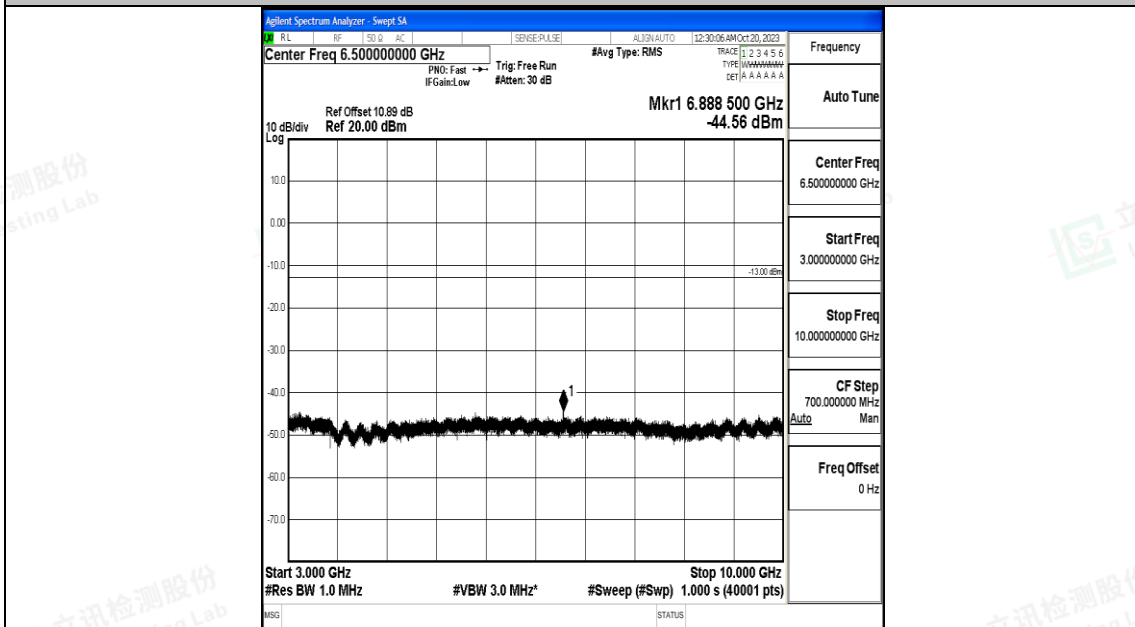

Band5_10MHz_16QAM_20525_1RB#0_1000~3000_1000~3000

Band5_10MHz_16QAM_20525_1RB#0_3000~10000_3000~10000