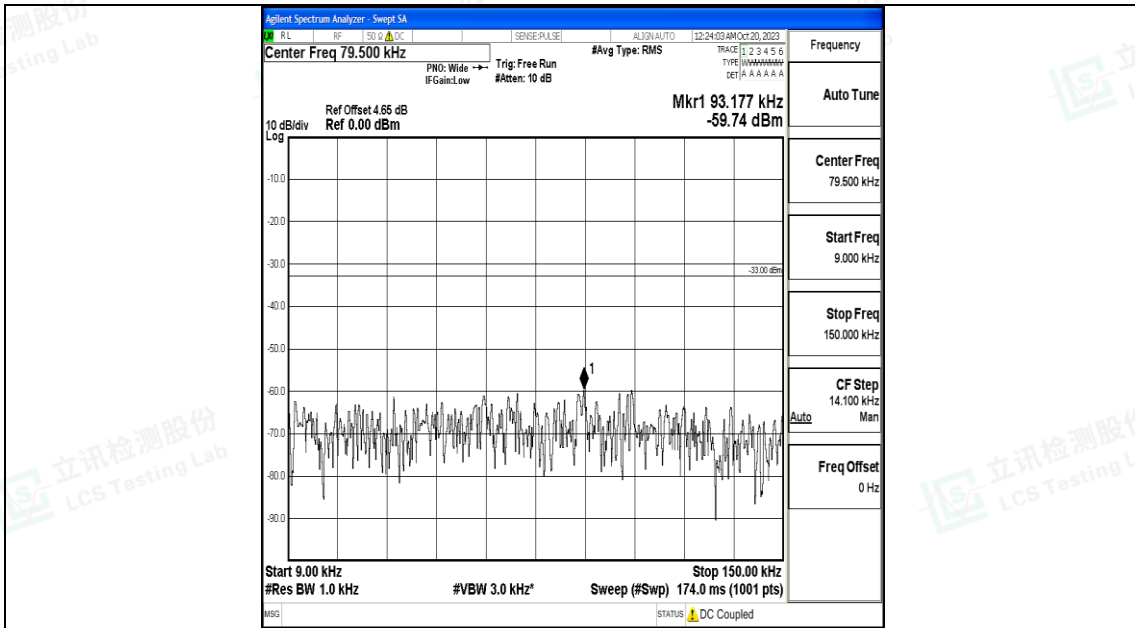

Band5_5MHz_QPSK_20625_1RB#0_0.15~30_0.15~30

Band5_5MHz_QPSK_20625_1RB#0_30~1000_30~1000

Band5_5MHz_QPSK_20625_1RB#0_1000~3000_1000~3000

Band5_5MHz_QPSK_20625_1RB#0_3000~10000_3000~10000

Band5_5MHz_16QAM_20625_1RB#0_0.009~0.15_0.009~0.15