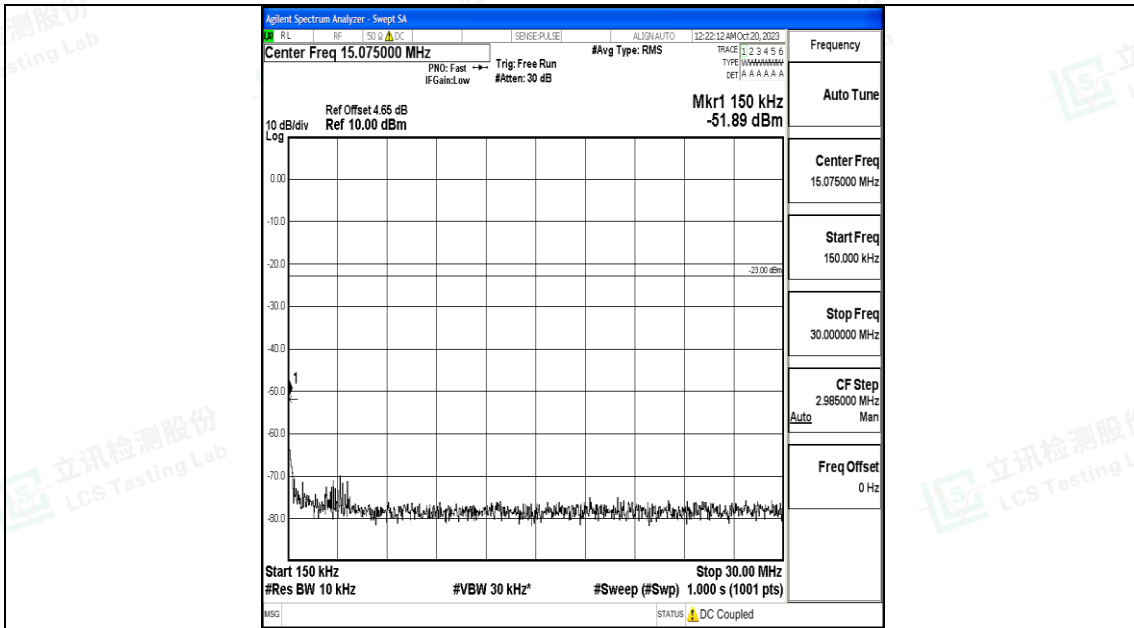

Band5_5MHz_16QAM_20425_1RB#0_0.15~30_0.15~30

Band5_5MHz_16QAM_20425_1RB#0_30~1000_30~1000

Band5_5MHz_16QAM_20425_1RB#0_1000~3000_1000~3000

Band5_5MHz_16QAM_20425_1RB#0_3000~10000_3000~10000

Band5_5MHz_QPSK_20525_1RB#0_0.009~0.15_0.009~0.15