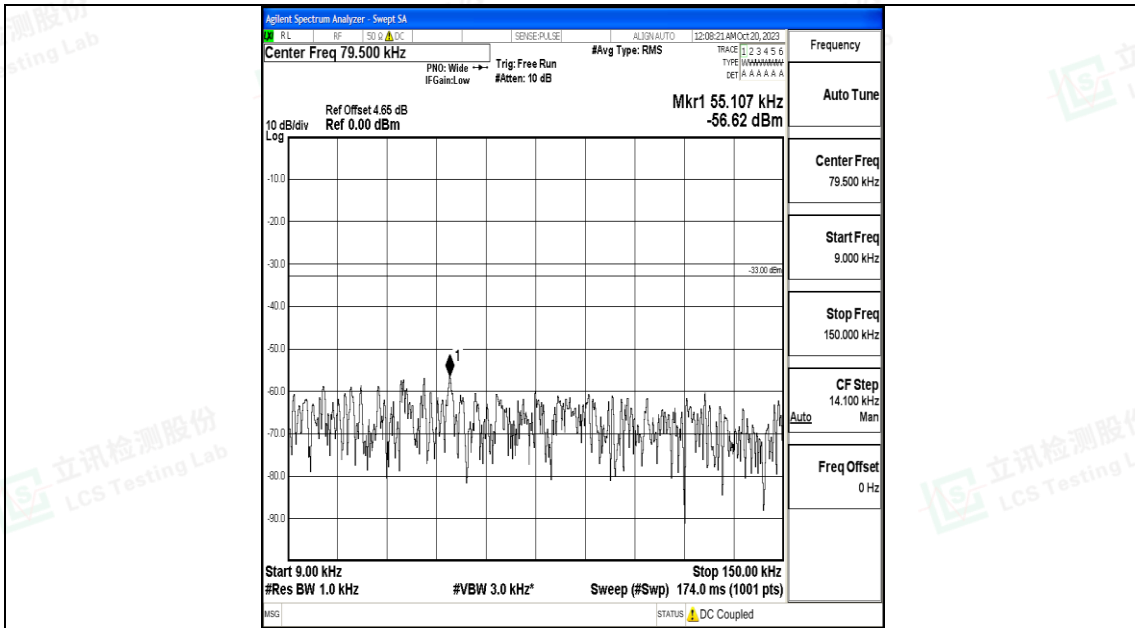

Band5_10MHz_QPSK_20600_1RB#0_1000~3000_1000~3000

Band5_1.4MHz_16QAM_20525_1RB#0_0.009~0.15_0.009~0.15