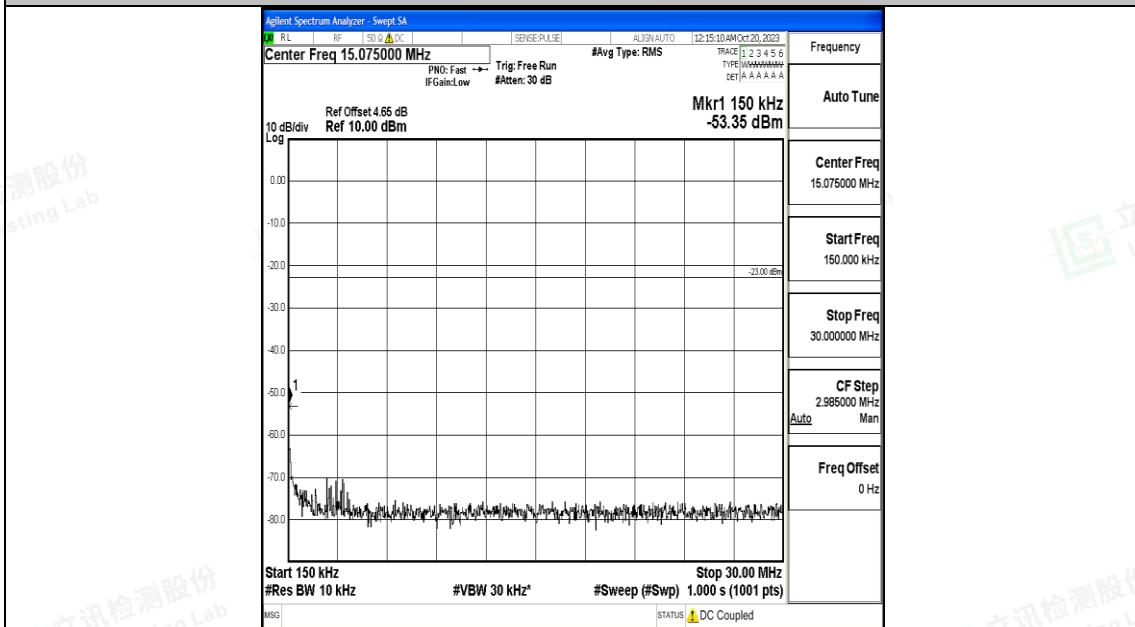

Band5_3MHz_QPSK_20525_1RB#0_0.15~30_0.15~30

Band5_3MHz_QPSK_20525_1RB#0_30~1000_30~1000

Band5_3MHz_QPSK_20525_1RB#0_1000~3000_1000~3000

Band5_3MHz_QPSK_20525_1RB#0_3000~10000_3000~10000

Band5_3MHz_16QAM_20525_1RB#0_0.009~0.15_0.009~0.15