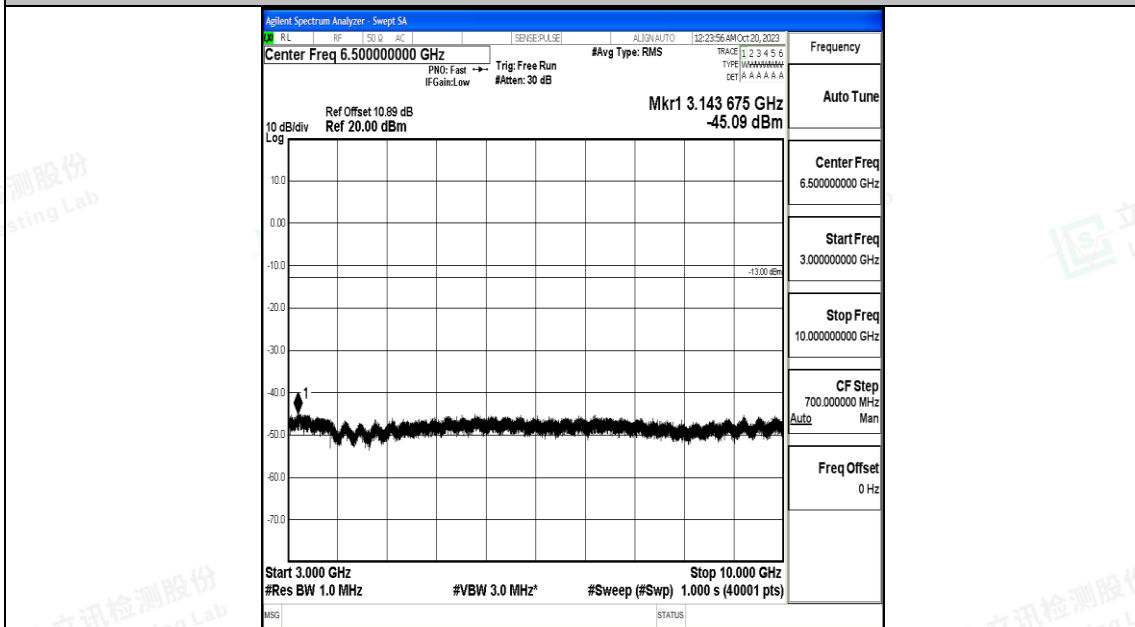

Band5_5MHz_QPSK_20625_1RB#0_0.15~30_0.15~30

Band5_5MHz_QPSK_20625_1RB#0_30~1000_30~1000

Band5_5MHz_QPSK_20625_1RB#0_1000~3000_1000~3000

Band5_5MHz_QPSK_20625_1RB#0_3000~10000_3000~10000

Band5_5MHz_16QAM_20625_1RB#0_0.009~0.15_0.009~0.15