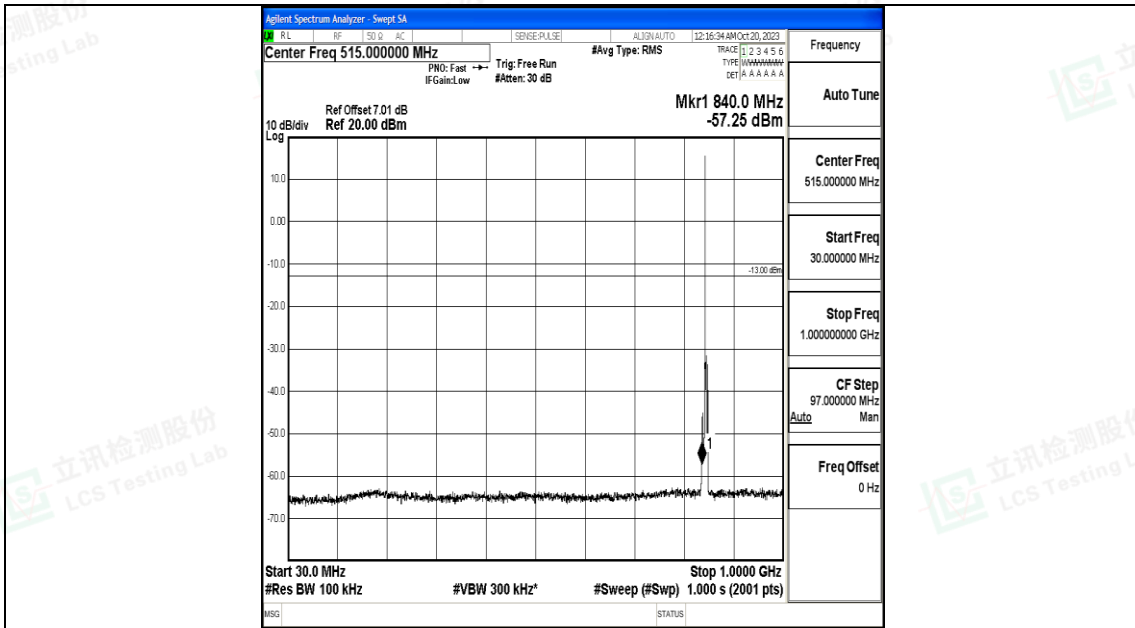

Band5_3MHz_16QAM_20635_1RB#0_0.15~30_0.15~30

Band5_3MHz_16QAM_20635_1RB#0_30~1000_30~1000