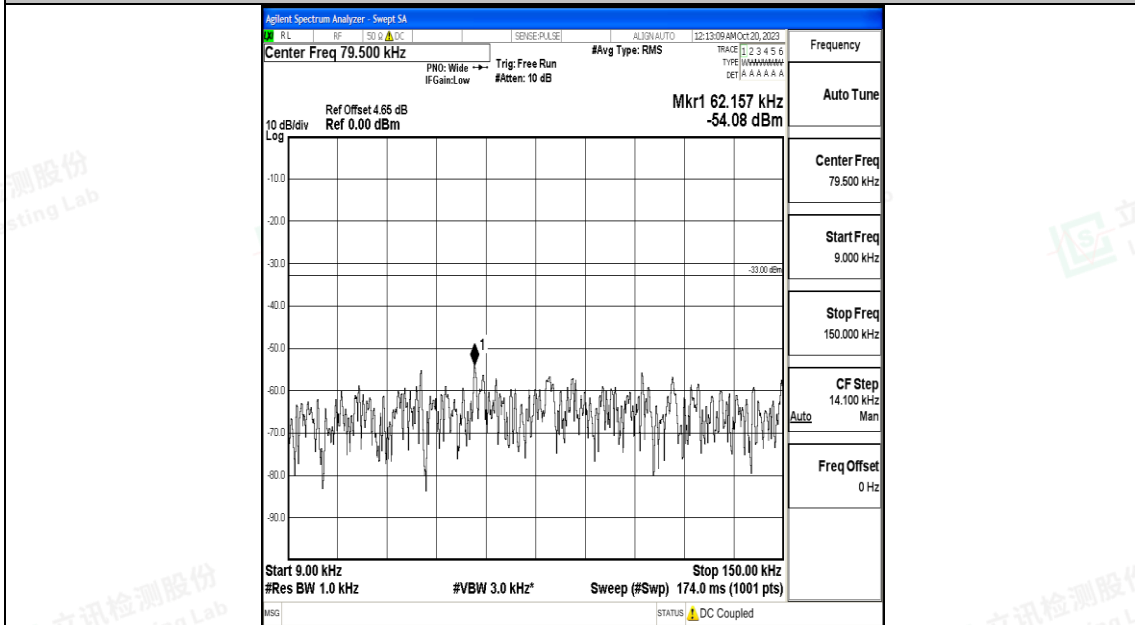

Band5_1.4MHz_16QAM_20643_1RB#0_0.15~30_0.15~30

Band5_1.4MHz_16QAM_20643_1RB#0_30~1000_30~1000

Band5_1.4MHz_16QAM_20643_1RB#0_1000~3000_1000~3000

Band5_1.4MHz_16QAM_20643_1RB#0_3000~10000_3000~10000

Band5_3MHz_QPSK_20415_1RB#0_0.009~0.15_0.009~0.15