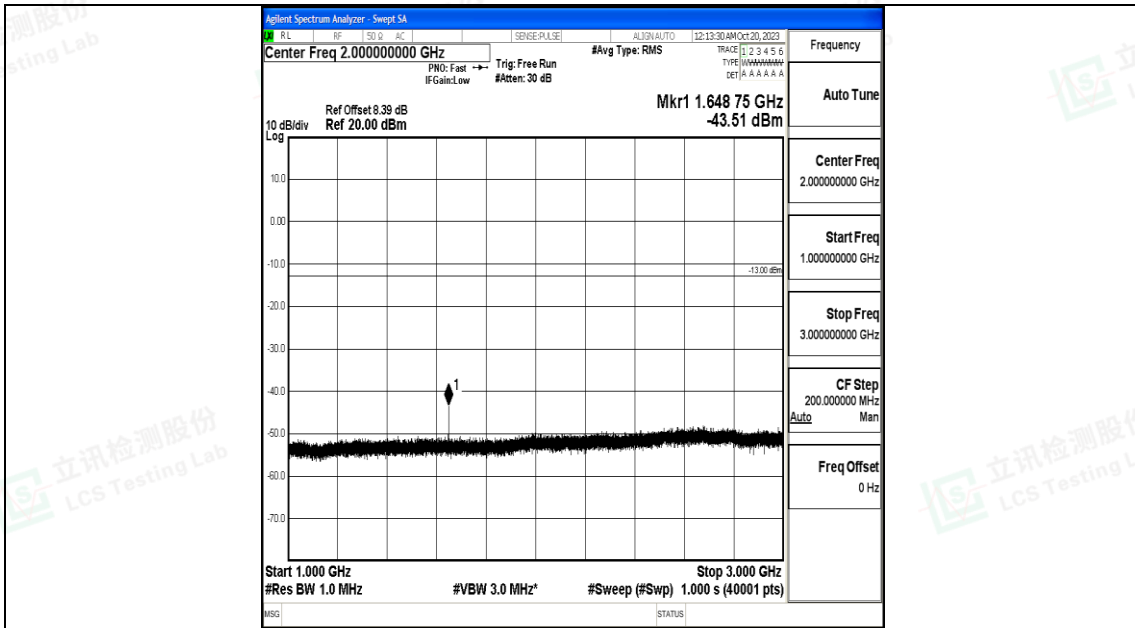

Band5_3MHz_QPSK_20415_1RB#0_30~1000_30~1000

Band5_3MHz_QPSK_20415_1RB#0_1000~3000_1000~3000