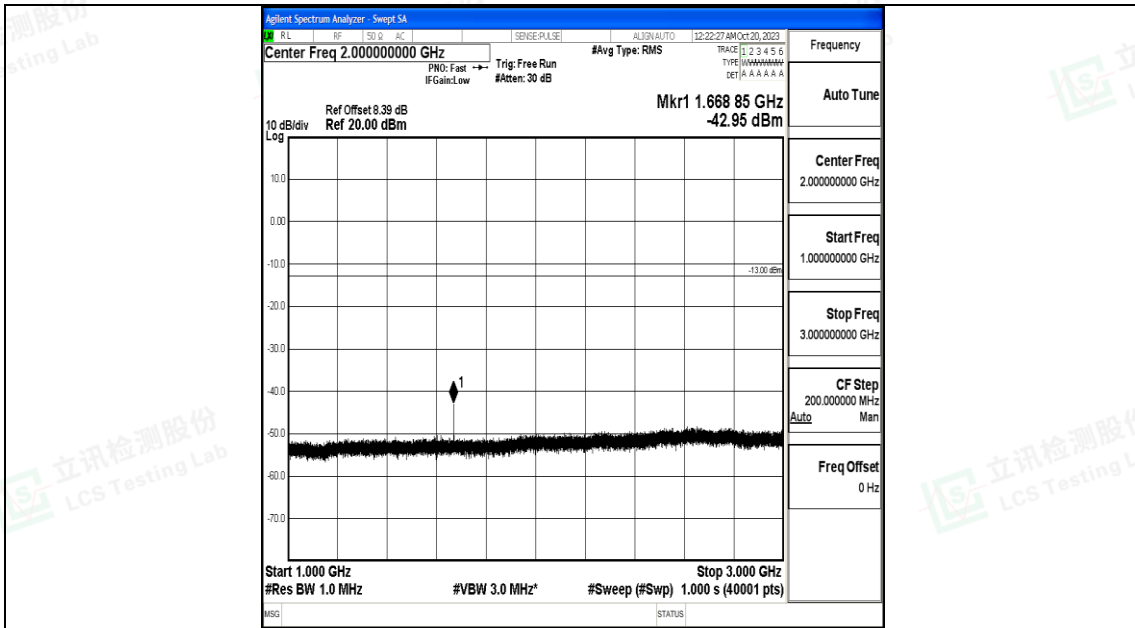

Band5_5MHz_QPSK_20525_1RB#0_30~1000_30~1000

Band5_5MHz_QPSK_20525_1RB#0_1000~3000_1000~3000