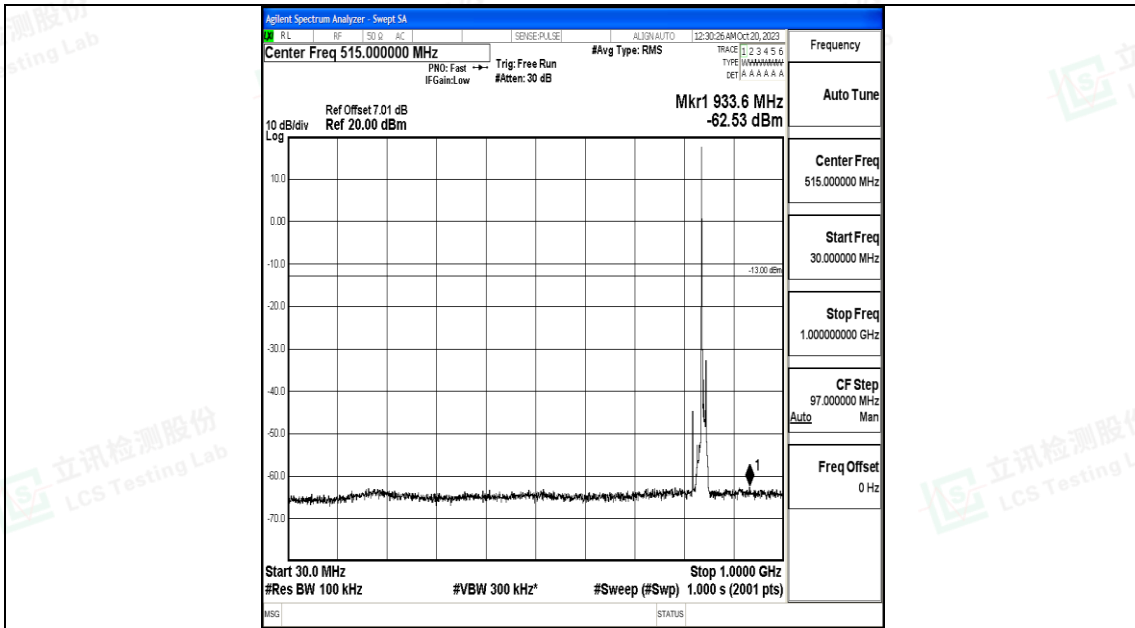

Band5_10MHz_16QAM_20525_1RB#0_30~1000_30~1000

Band5_10MHz_16QAM_20525_1RB#0_1000~3000_1000~3000

Band5_10MHz_16QAM_20525_1RB#0_3000~10000_3000~10000

Band5_10MHz_QPSK_20600_1RB#0_0.009~0.15_0.009~0.15

Band5_10MHz_QPSK_20600_1RB#0_0.15~30_0.15~30