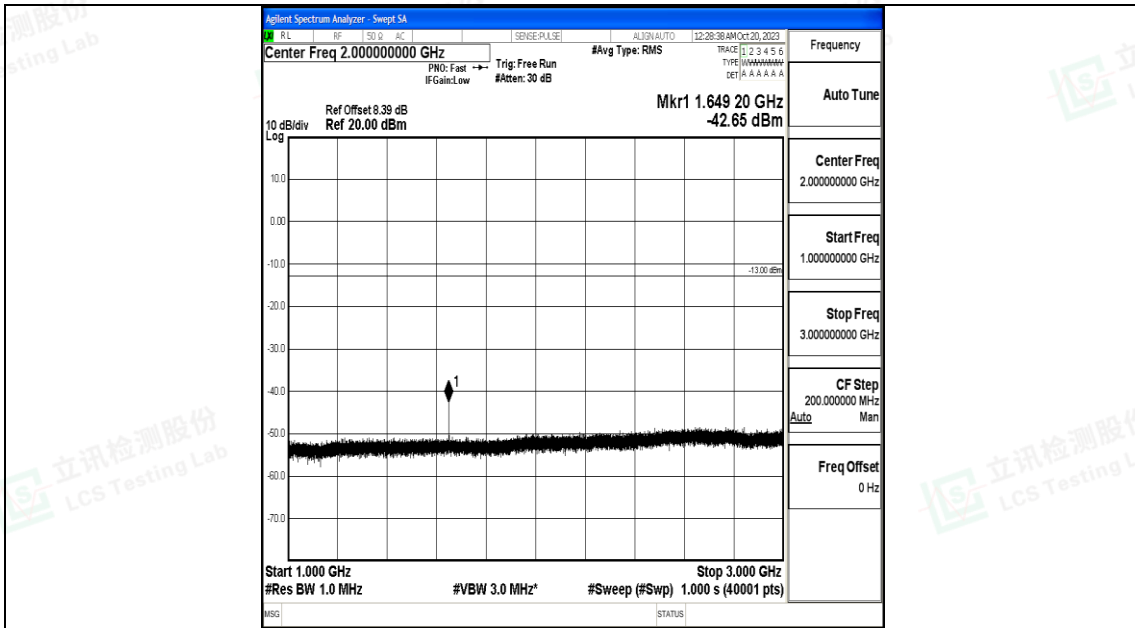

Band5_10MHz_16QAM_20450_1RB#0_30~1000_30~1000

Band5_10MHz_16QAM_20450_1RB#0_1000~3000_1000~3000