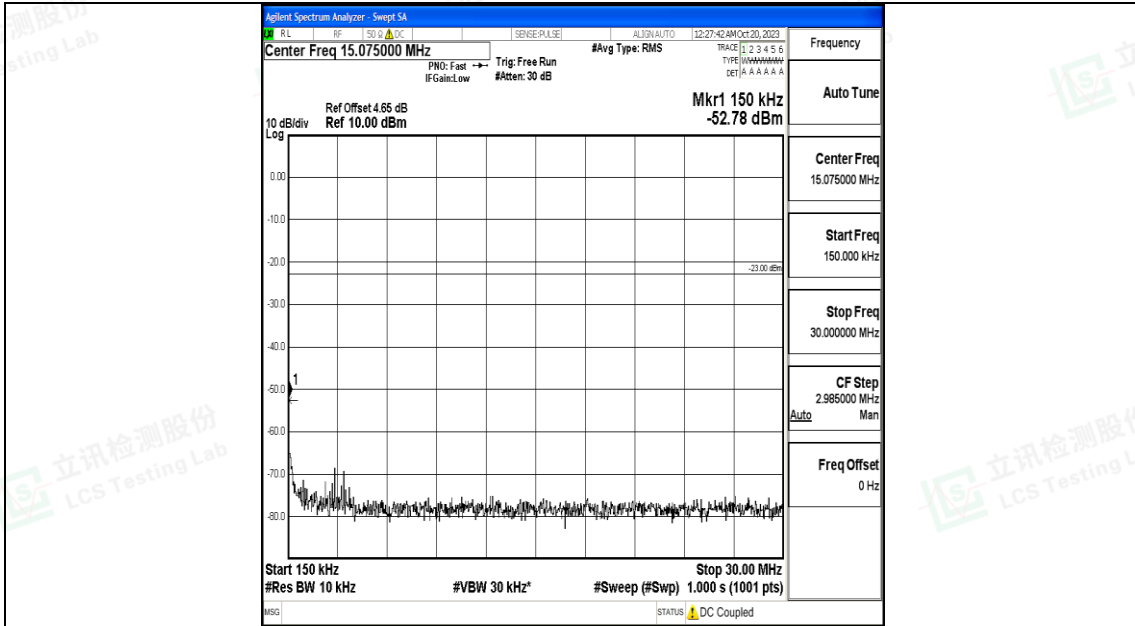

Band5_5MHz_16QAM_20625_1RB#0_0.15~30_0.15~30

Band5_5MHz_16QAM_20625_1RB#0_30~1000_30~1000

Band5_5MHz_16QAM_20625_1RB#0_1000~3000_1000~3000

Band5_5MHz_16QAM_20625_1RB#0_3000~10000_3000~10000

Band5_10MHz_QPSK_20450_1RB#0_0.009~0.15_0.009~0.15