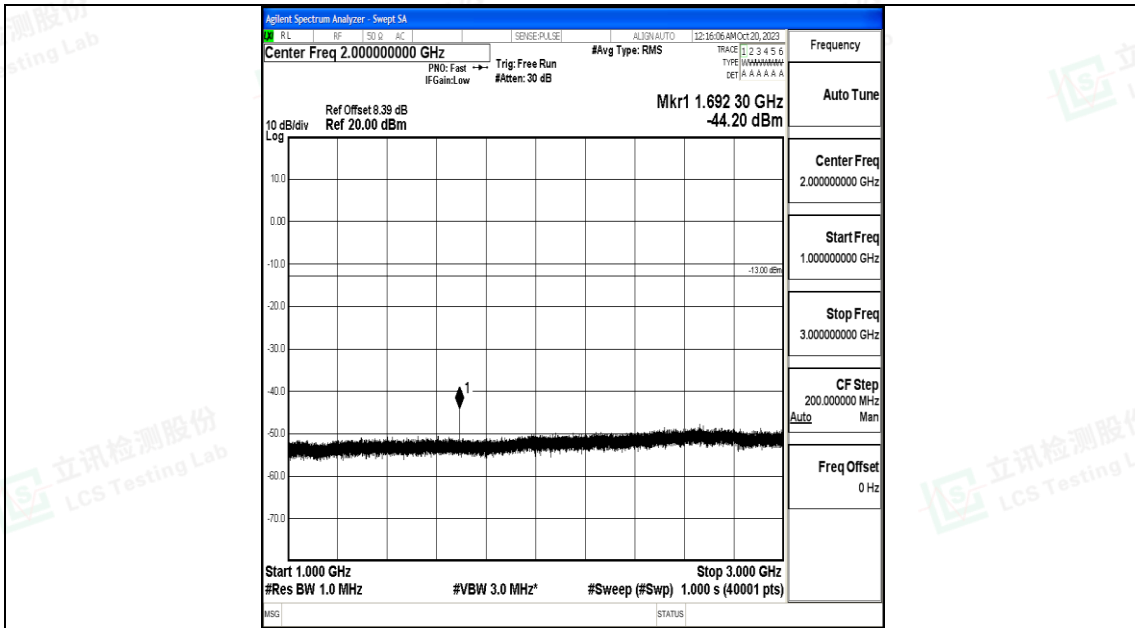

Band5_3MHz_QPSK_20635_1RB#0_30~1000_30~1000

Band5_3MHz_QPSK_20635_1RB#0_1000~3000_1000~3000