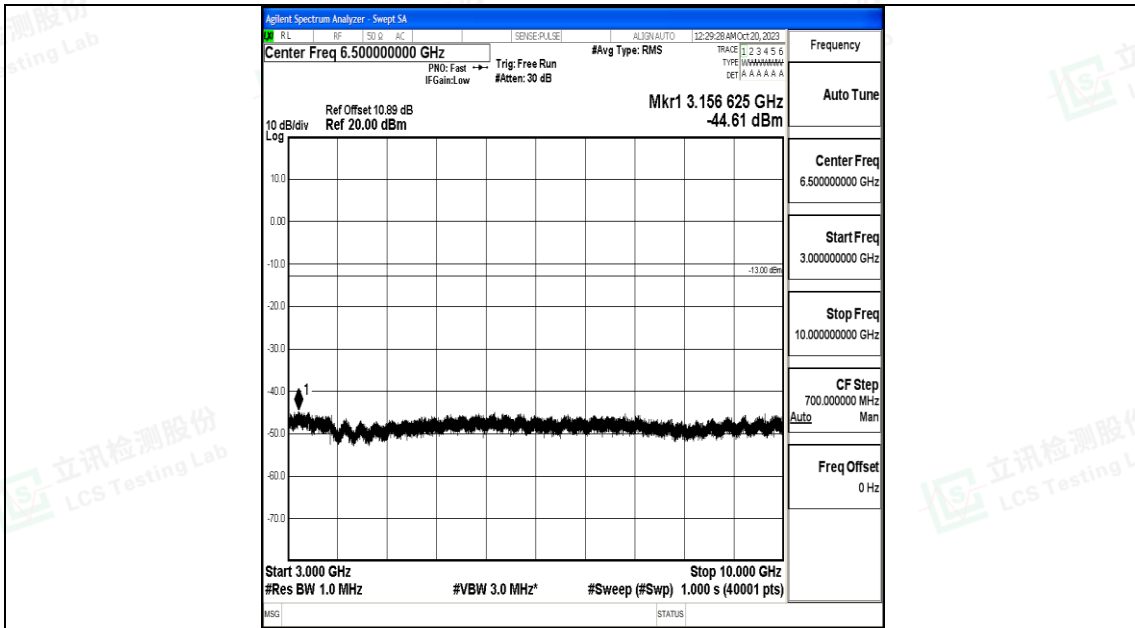

Band5_10MHz_QPSK_20525_1RB#0_1000~3000_1000~3000

Band5_10MHz_QPSK_20525_1RB#0_3000~10000_3000~10000