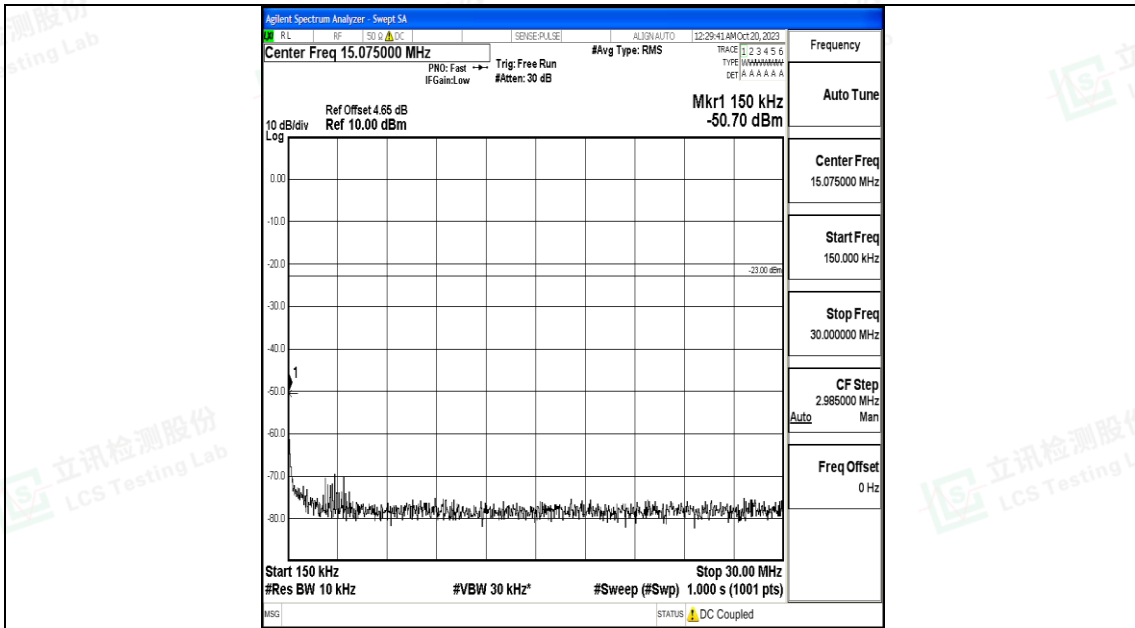

Band5_10MHz_QPSK_20525_1RB#0_30~1000_30~1000

Band5_10MHz_QPSK_20525_1RB#0_1000~3000_1000~3000

Band5_10MHz_QPSK_20525_1RB#0_3000~10000_3000~10000

Band5_10MHz_16QAM_20525_1RB#0_0.009~0.15_0.009~0.15

Band5_10MHz_16QAM_20525_1RB#0_0.15~30_0.15~30