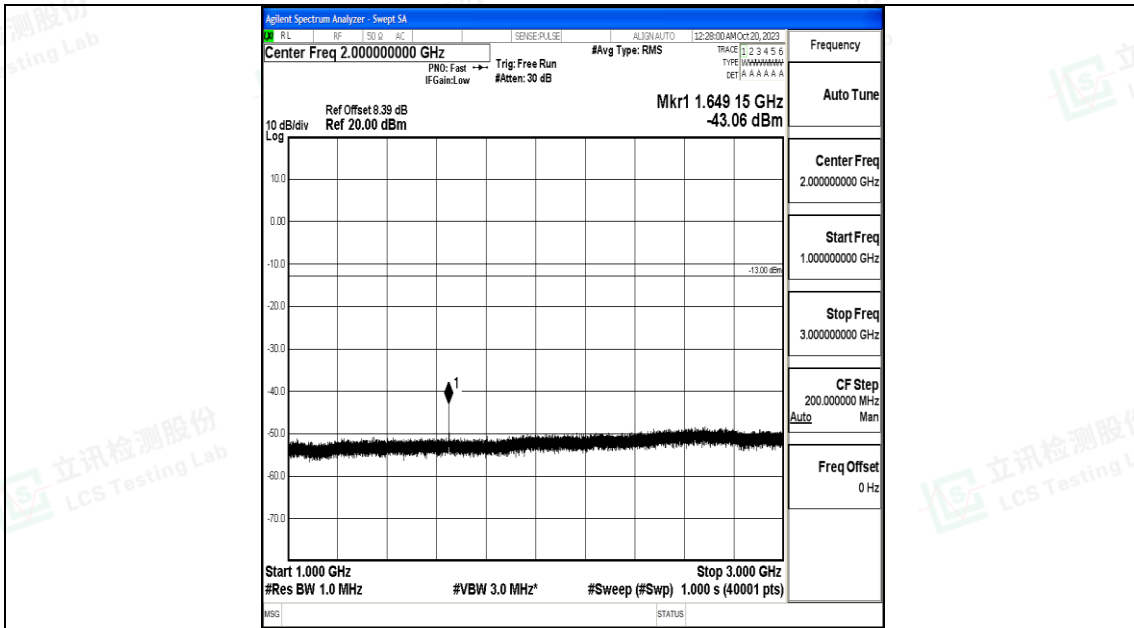

Band5_10MHz_QPSK_20450_1RB#0_30~1000_30~1000

Band5_10MHz_QPSK_20450_1RB#0_1000~3000_1000~3000