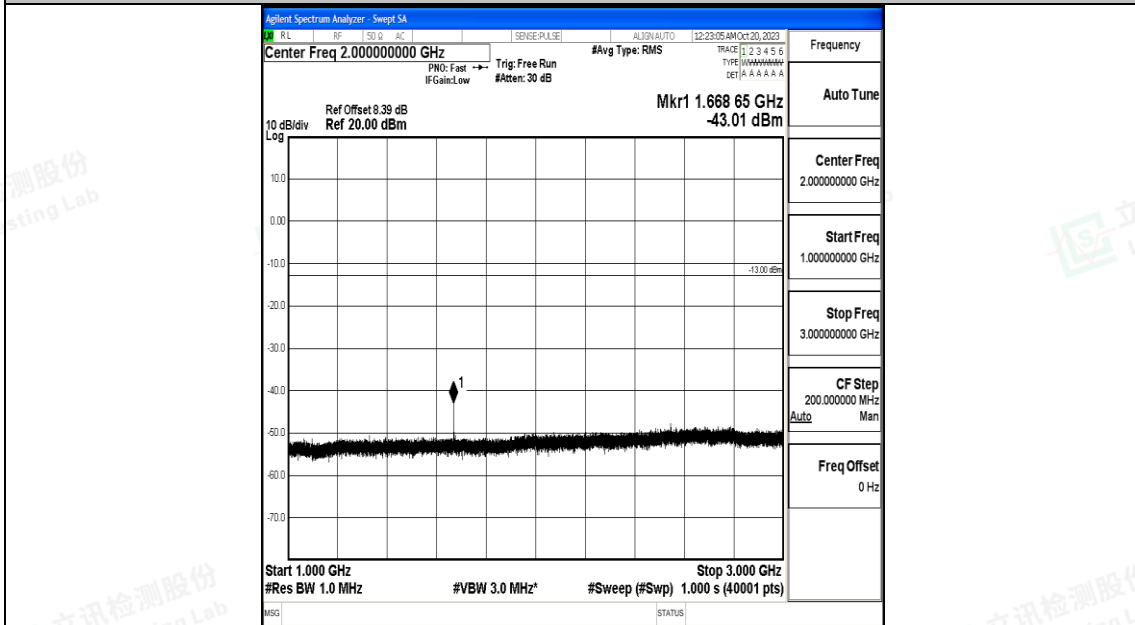

Band5_5MHz_16QAM_20525_1RB#0_30~1000_30~1000

Band5_5MHz_16QAM_20525_1RB#0_1000~3000_1000~3000