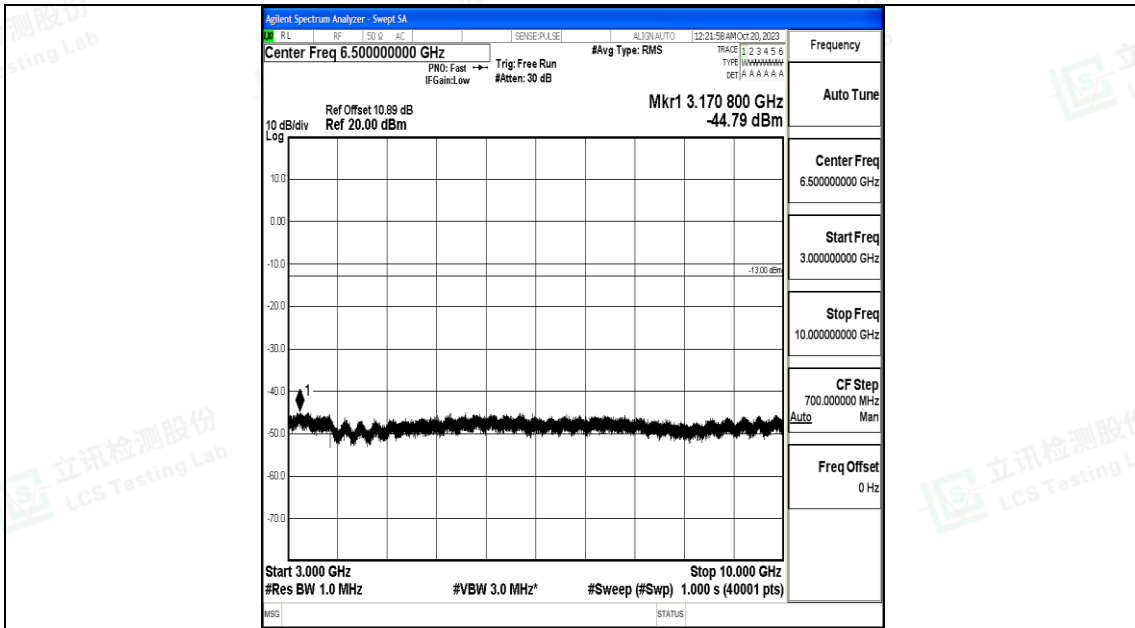

Band5_5MHz_16QAM_20425_1RB#0_0.15~30_0.15~30

Band5_5MHz_16QAM_20425_1RB#0_30~1000_30~1000

Band5_5MHz_16QAM_20425_1RB#0_1000~3000_1000~3000

Band5_5MHz_16QAM_20425_1RB#0_3000~10000_3000~10000

Band5_5MHz_QPSK_20525_1RB#0_0.009~0.15_0.009~0.15