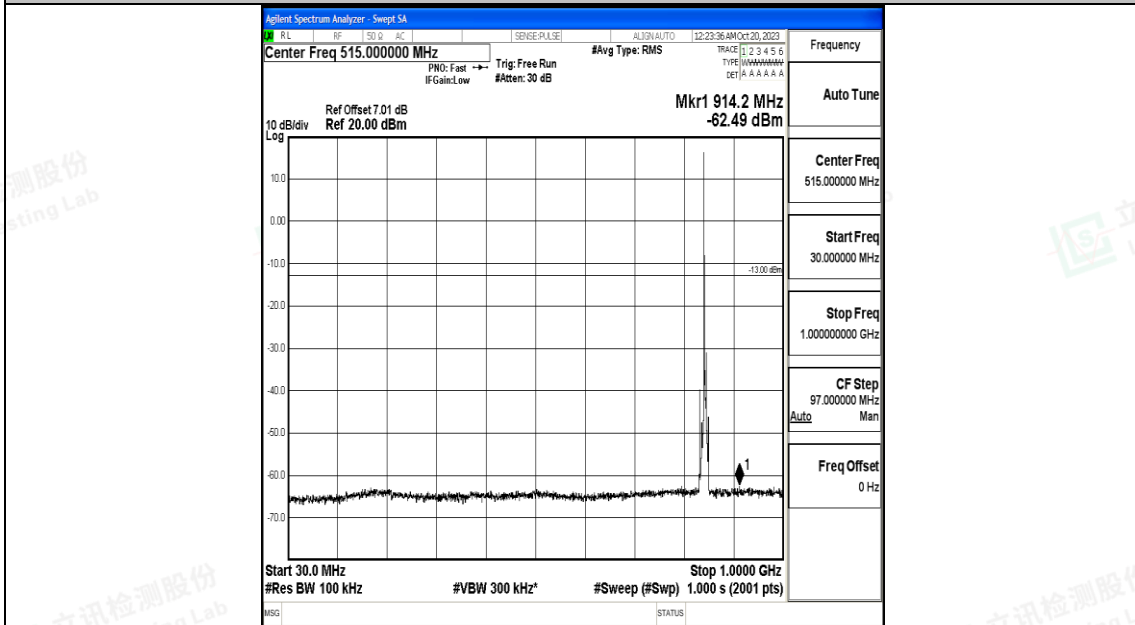

Band5_5MHz_QPSK_20625_1RB#0_0.15~30_0.15~30

Band5_5MHz_QPSK_20625_1RB#0_30~1000_30~1000