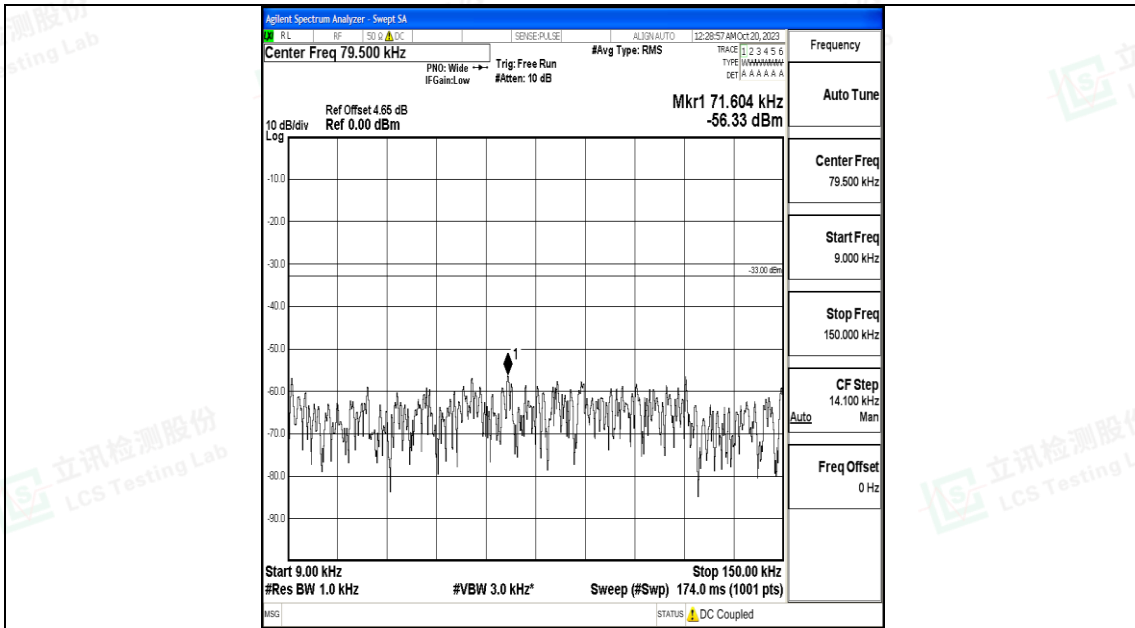

Band5_10MHz_16QAM_20450_1RB#0_30~1000_30~1000

Band5_10MHz_16QAM_20450_1RB#0_1000~3000_1000~3000

Band5_10MHz_16QAM_20450_1RB#0_3000~10000_3000~10000

Band5_10MHz_QPSK_20525_1RB#0_0.009~0.15_0.009~0.15

Band5_10MHz_QPSK_20525_1RB#0_0.15~30_0.15~30