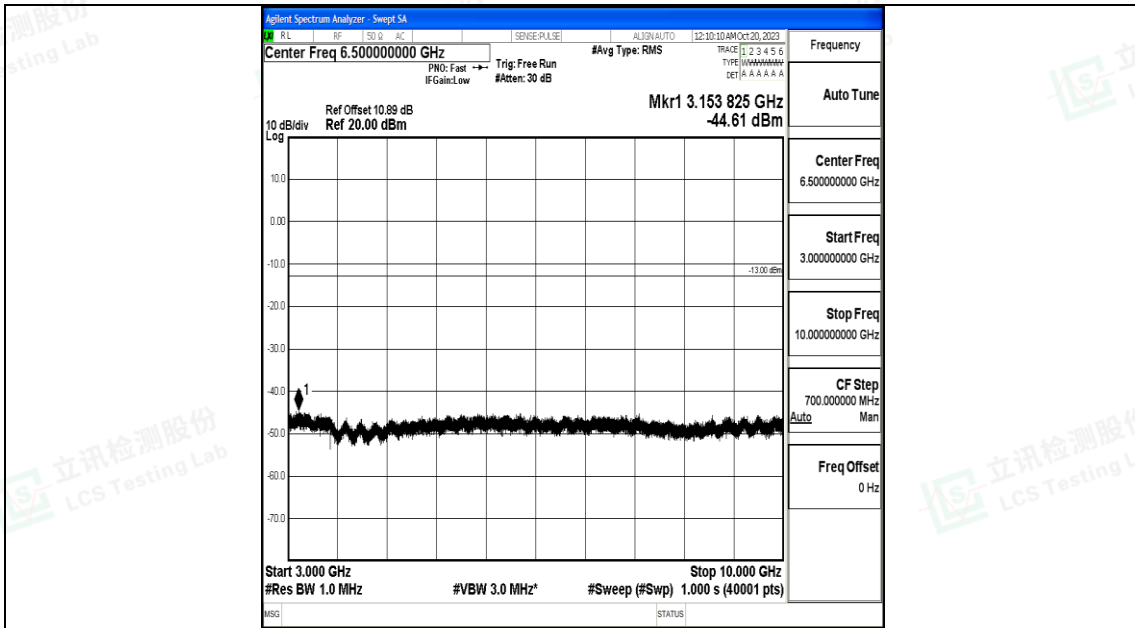

Band5_1.4MHz_16QAM_20643_1RB#0_0.15~30_0.15~30

Band5_1.4MHz_16QAM_20643_1RB#0_30~1000_30~1000

Band5_1.4MHz_16QAM_20643_1RB#0_1000~3000_1000~3000

Band5_1.4MHz_16QAM_20643_1RB#0_3000~10000_3000~10000

Band5_3MHz_QPSK_20415_1RB#0_0.009~0.15_0.009~0.15