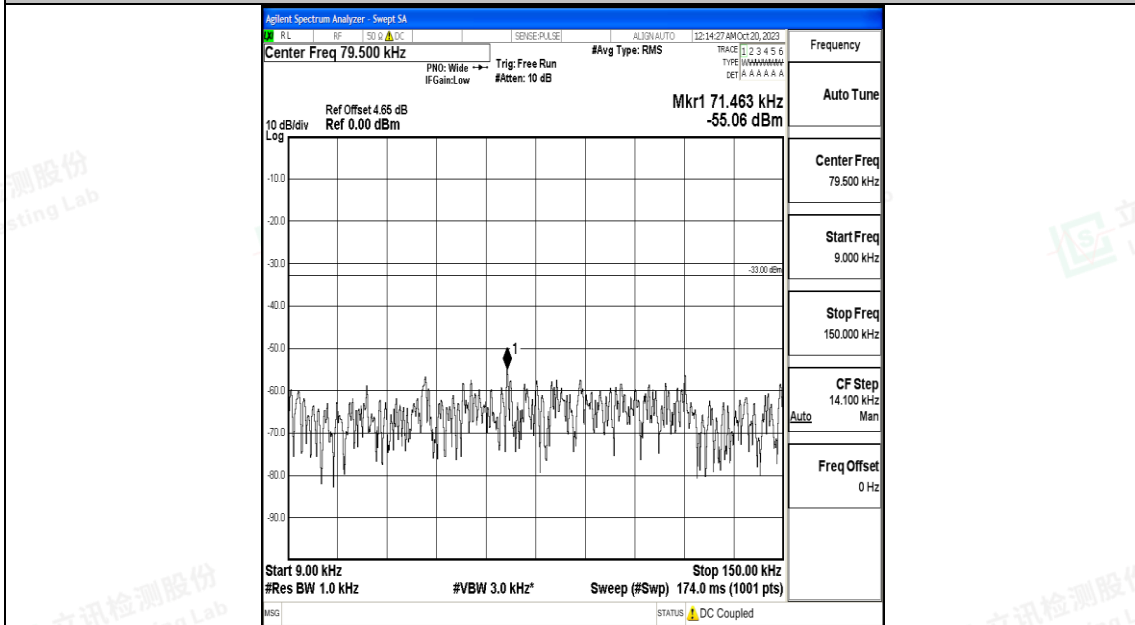

Band5_3MHz_16QAM_20415_1RB#0_0.15~30_0.15~30

Band5_3MHz_16QAM_20415_1RB#0_30~1000_30~1000

Band5_3MHz_16QAM_20415_1RB#0_1000~3000_1000~3000

Band5_3MHz_16QAM_20415_1RB#0_3000~10000_3000~10000

Band5_3MHz_QPSK_20525_1RB#0_0.009~0.15_0.009~0.15