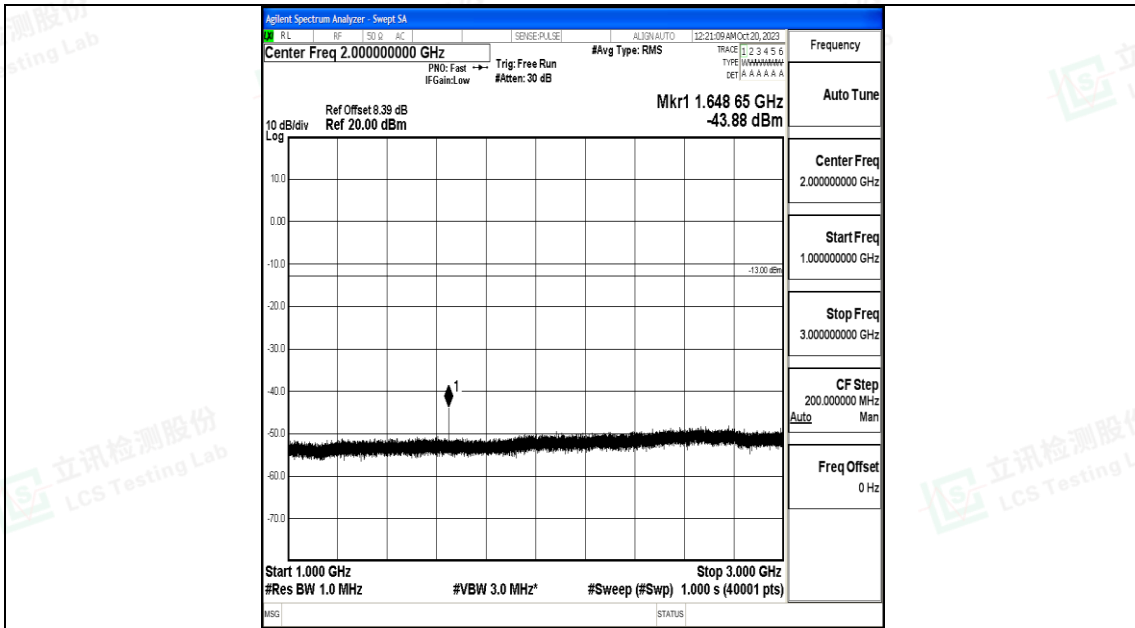

Band5_5MHz_QPSK_20425_1RB#0_30~1000_30~1000

Band5_5MHz_QPSK_20425_1RB#0_1000~3000_1000~3000