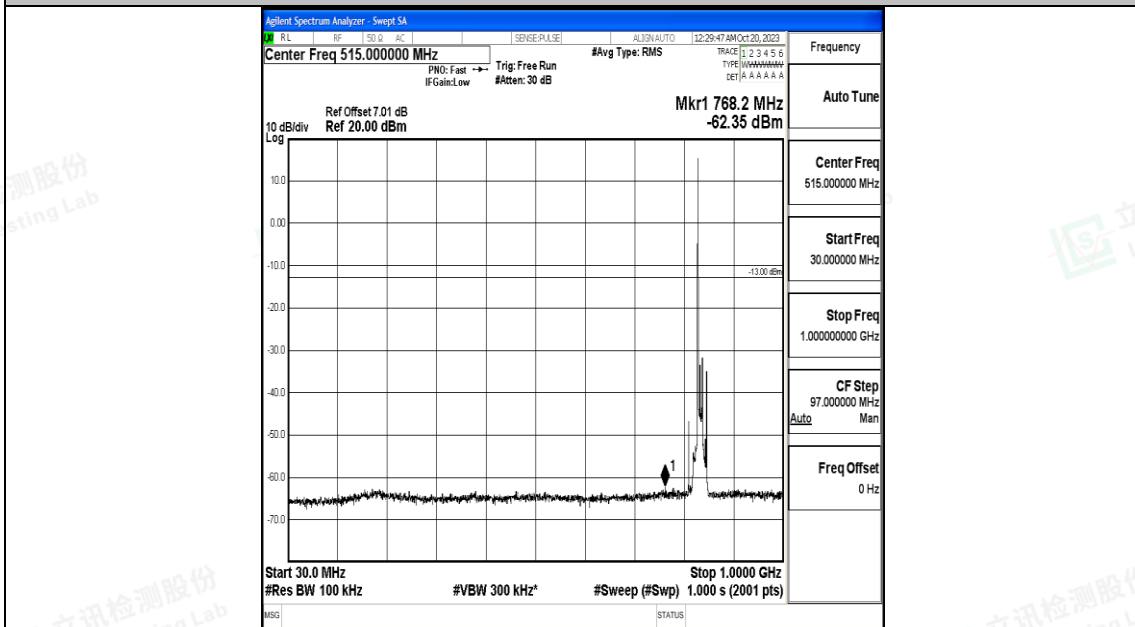

Band5_10MHz_QPSK_20525_1RB#0_30~1000_30~1000

Band5_10MHz_QPSK_20525_1RB#0_1000~3000_1000~3000

Band5_10MHz_QPSK_20525_1RB#0_3000~10000_3000~10000

Band5_10MHz_16QAM_20525_1RB#0_0.009~0.15_0.009~0.15

Band5_10MHz_16QAM_20525_1RB#0_0.15~30_0.15~30