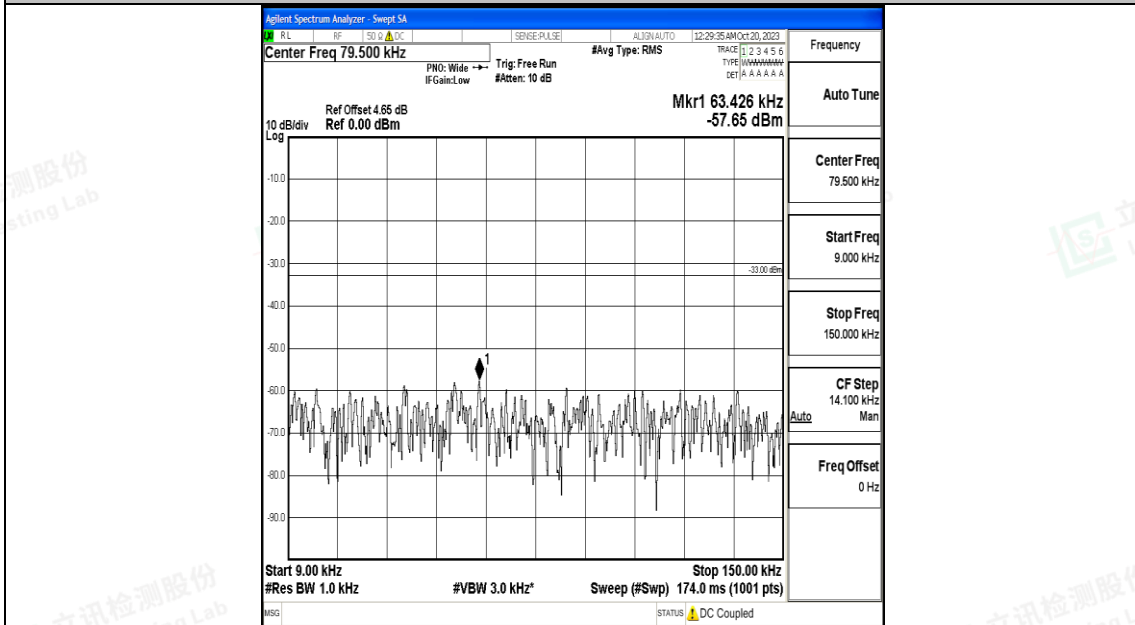

Band5_10MHz_QPSK_20525_1RB#0_30~1000_30~1000

Band5_10MHz_QPSK_20525_1RB#0_1000~3000_1000~3000

Band5_10MHz_QPSK_20525_1RB#0_3000~10000_3000~10000

Band5_10MHz_16QAM_20525_1RB#0_0.009~0.15_0.009~0.15

Band5_10MHz_16QAM_20525_1RB#0_0.15~30_0.15~30