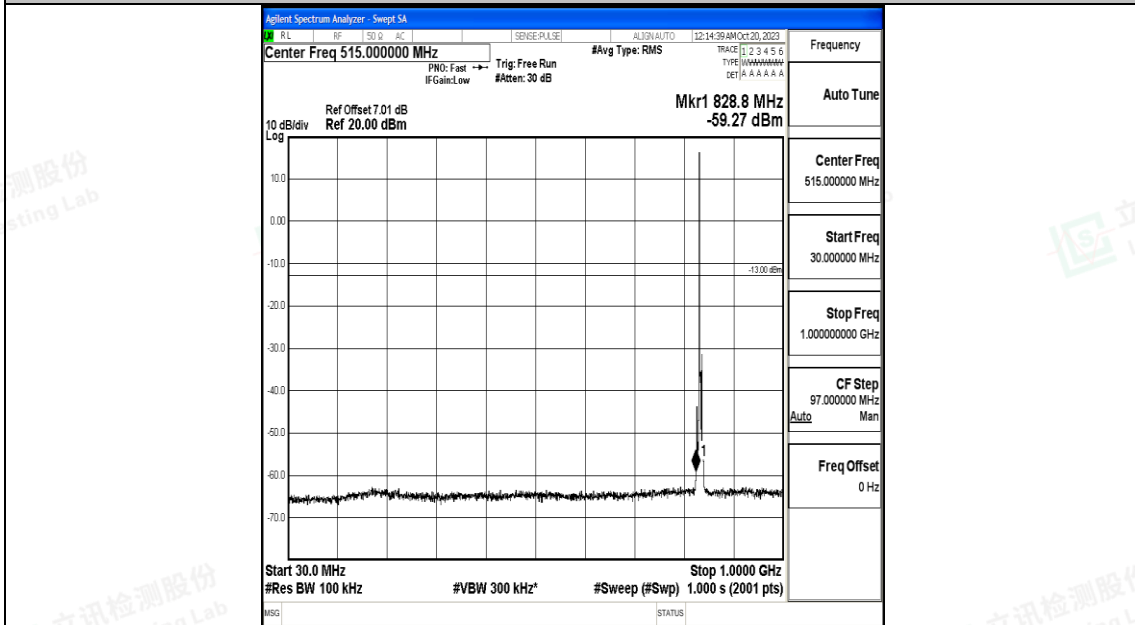

Band5_3MHz_QPSK_20525_1RB#0_0.15~30_0.15~30

Band5_3MHz_QPSK_20525_1RB#0_30~1000_30~1000