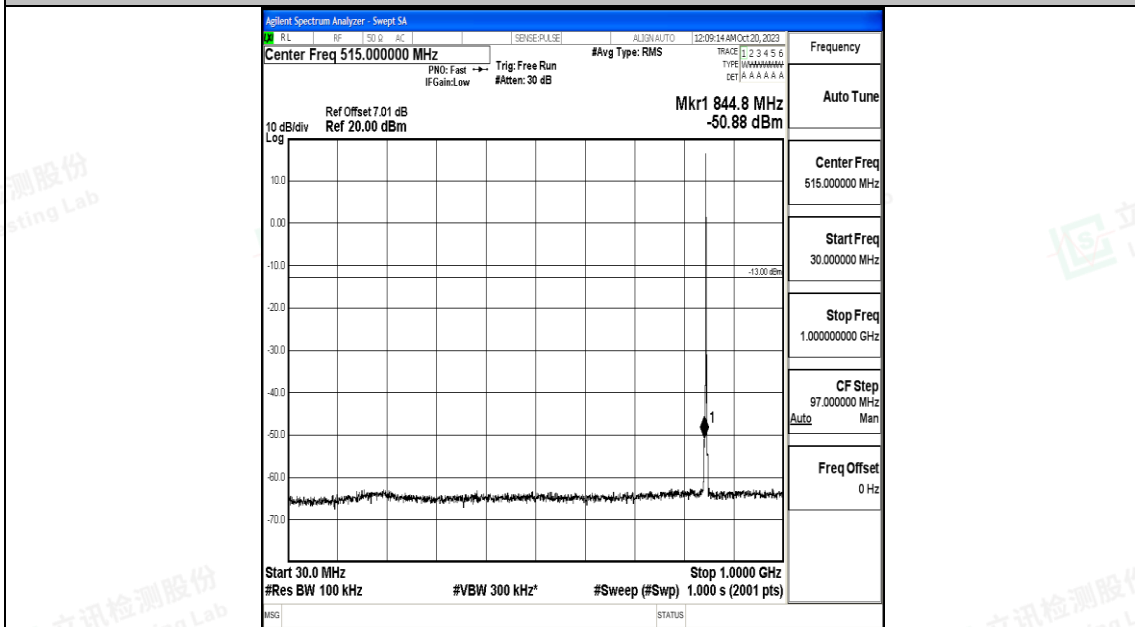

Band5_1.4MHz_QPSK_20643_1RB#0_0.009~0.15_0.009~0.15

Band5_1.4MHz_QPSK_20643_1RB#0_30~1000_30~1000

Band5_1.4MHz_QPSK_20643_1RB#0_1000~3000_1000~3000

Band5_1.4MHz_QPSK_20643_1RB#0_3000~10000_3000~10000

Band5_1.4MHz_16QAM_20643_1RB#0_0.009~0.15_0.009~0.15