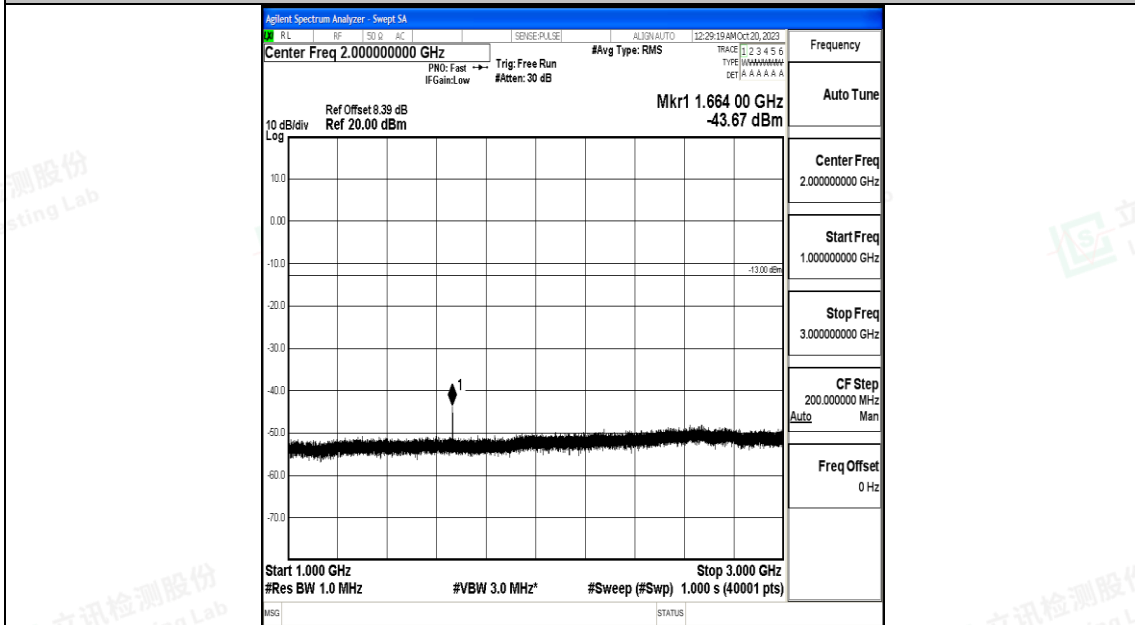

Band5_10MHz_QPSK_20525_1RB#0_30~1000_30~1000

Band5_10MHz_QPSK_20525_1RB#0_1000~3000_1000~3000