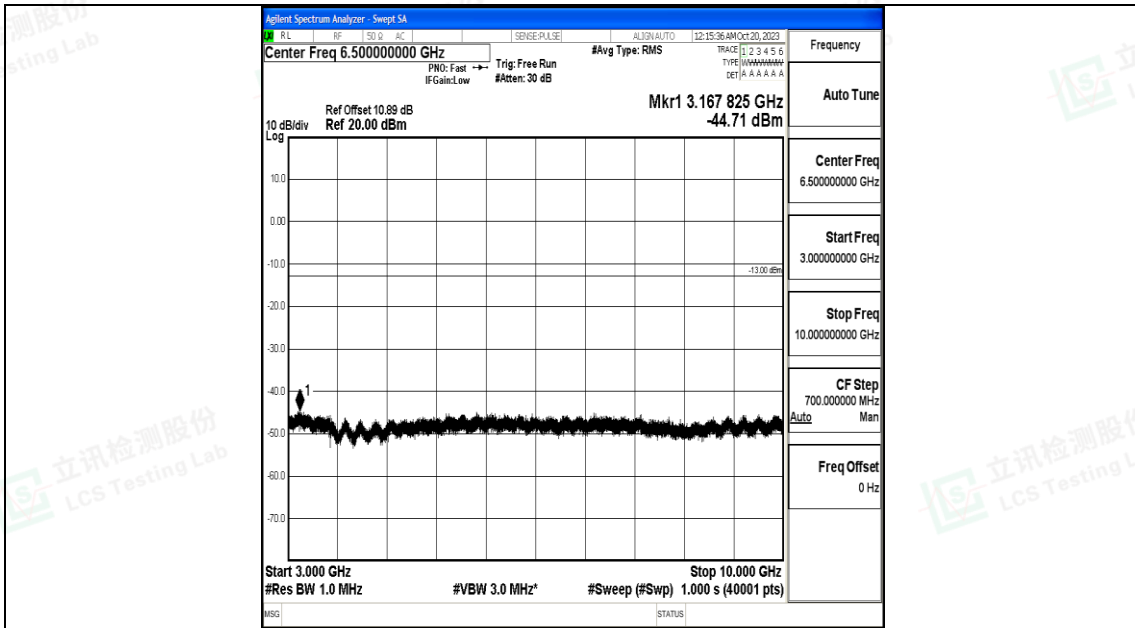

Band5_3MHz_16QAM_20525_1RB#0_0.15~30_0.15~30

Band5_3MHz_16QAM_20525_1RB#0_30~1000_30~1000

Band5_3MHz_16QAM_20525_1RB#0_1000~3000_1000~3000

Band5_3MHz_16QAM_20525_1RB#0_3000~10000_3000~10000

Band5_3MHz_QPSK_20635_1RB#0_0.009~0.15_0.009~0.15