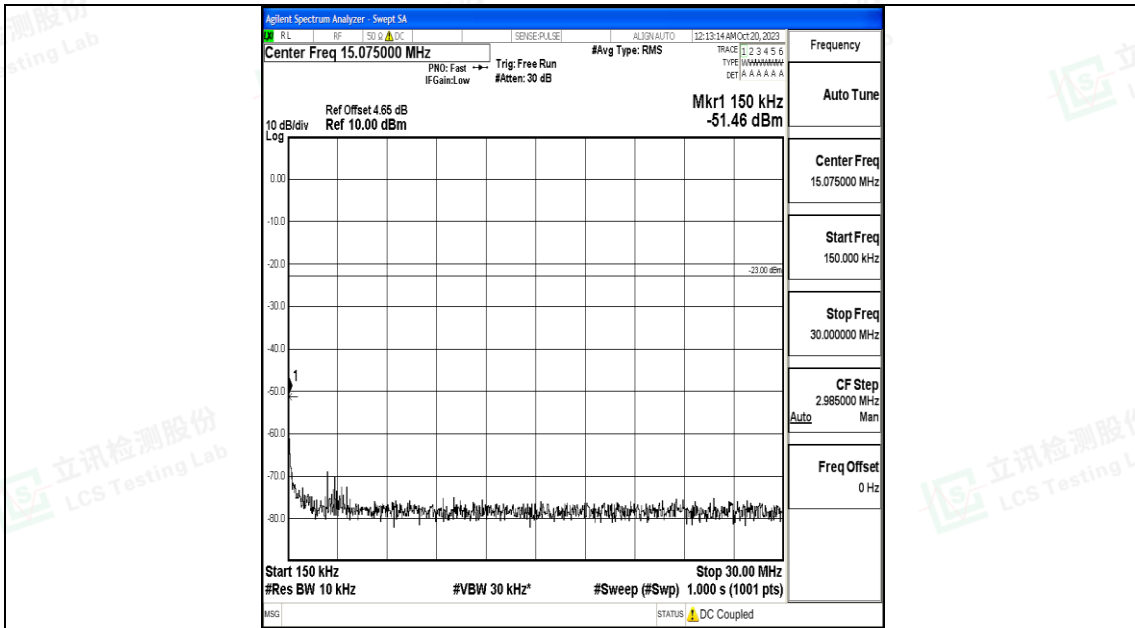

Band5_1.4MHz_16QAM_20643_1RB#0_0.15~30_0.15~30

Band5_1.4MHz_16QAM_20643_1RB#0_30~1000_30~1000

Band5_1.4MHz_16QAM_20643_1RB#0_1000~3000_1000~3000

Band5_1.4MHz_16QAM_20643_1RB#0_3000~10000_3000~10000

Band5_3MHz_QPSK_20415_1RB#0_0.009~0.15_0.009~0.15