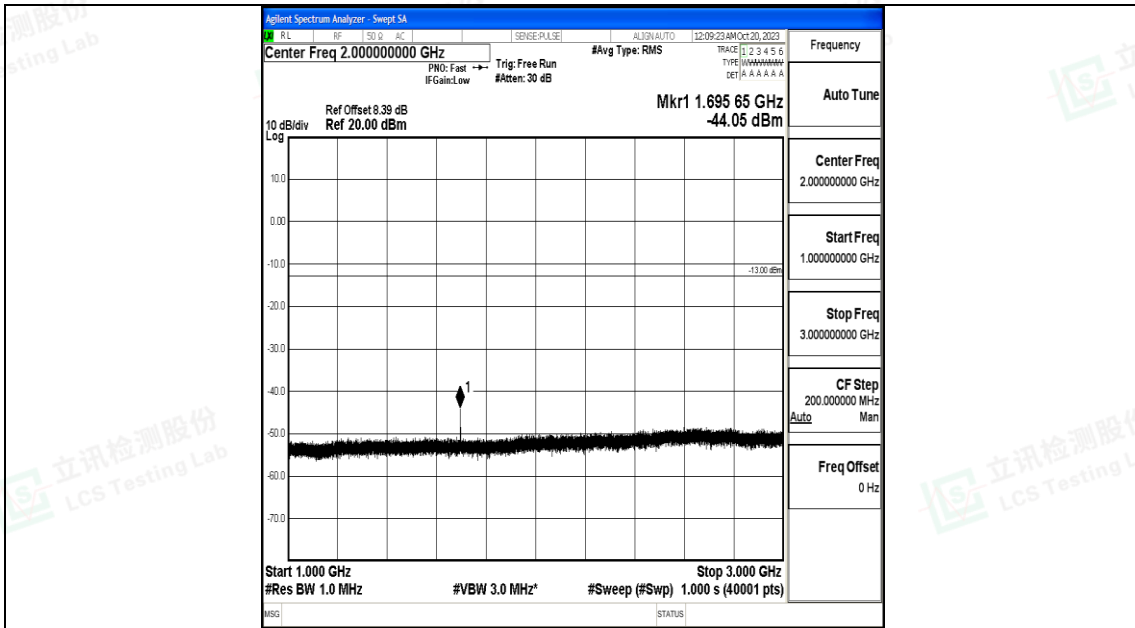

Band5_1.4MHz_QPSK_20643_1RB#0_0.009~0.15_0.009~0.15

Band5_1.4MHz_QPSK_20643_1RB#0_30~1000_30~1000

Band5_1.4MHz_QPSK_20643_1RB#0_1000~3000_1000~3000

Band5_1.4MHz_QPSK_20643_1RB#0_3000~10000_3000~10000

Band5_1.4MHz_16QAM_20643_1RB#0_0.009~0.15_0.009~0.15