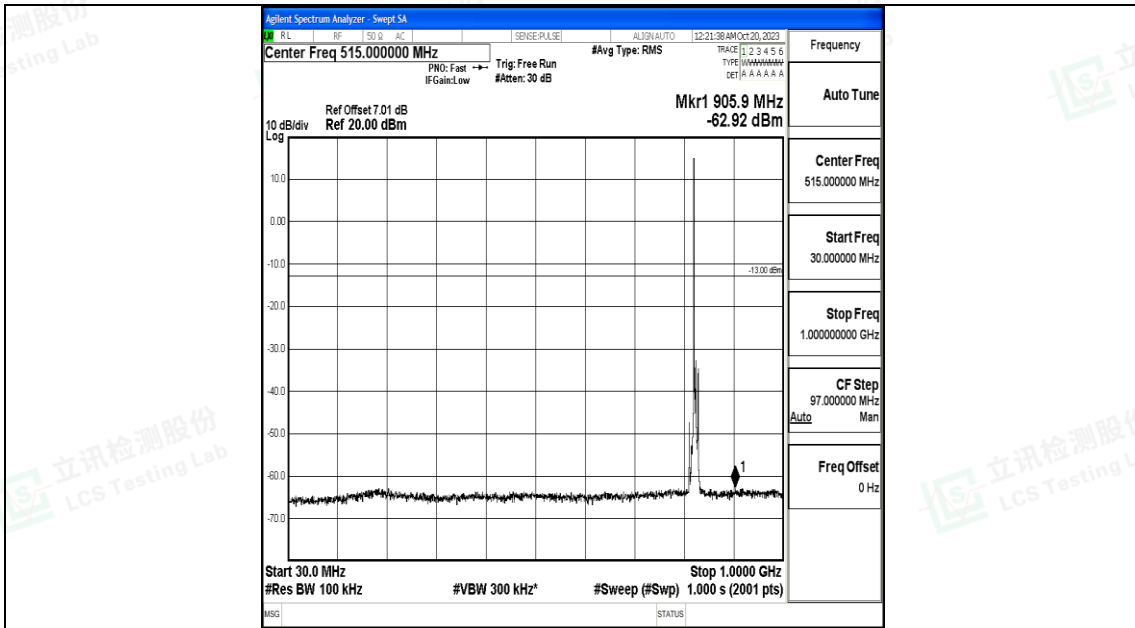

Band5_5MHz_16QAM_20425_1RB#0_0.15~30_0.15~30

Band5_5MHz_16QAM_20425_1RB#0_30~1000_30~1000