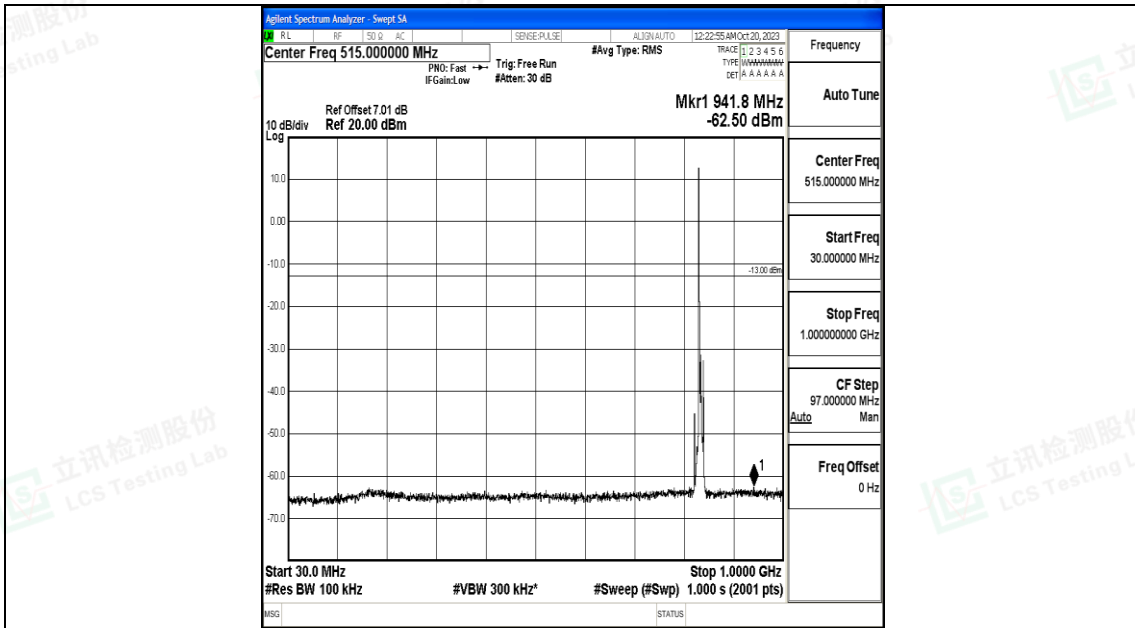

Band5_5MHz_16QAM_20525_1RB#0_0.15~30_0.15~30

Band5_5MHz_16QAM_20525_1RB#0_30~1000_30~1000