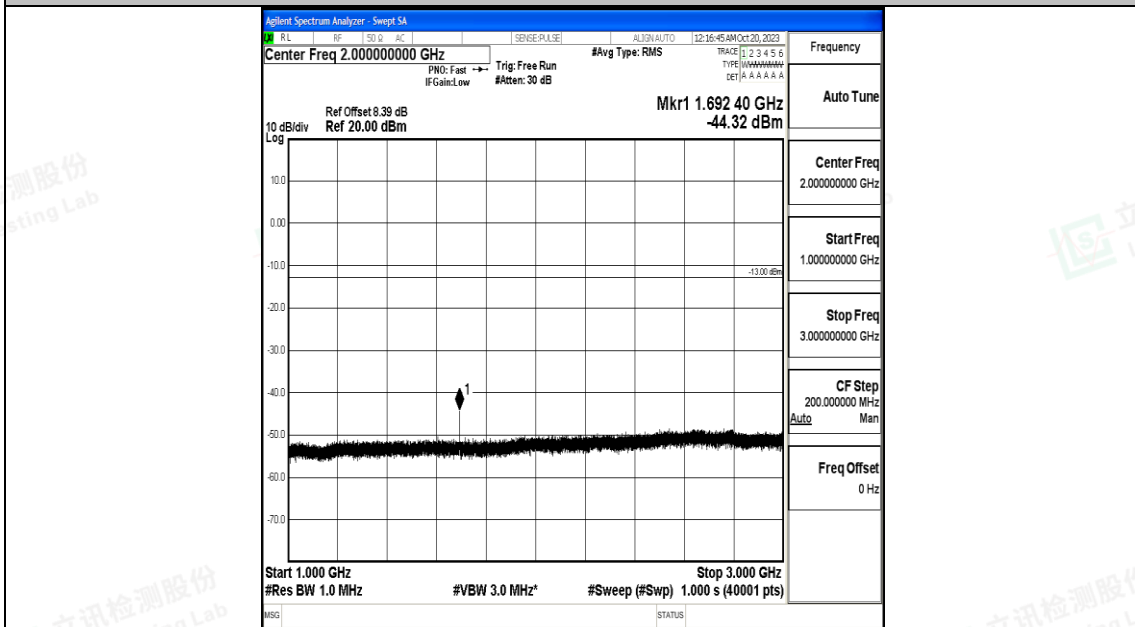

Band5_3MHz_16QAM_20635_1RB#0_30~1000_30~1000

Band5_3MHz_16QAM_20635_1RB#0_1000~3000_1000~3000