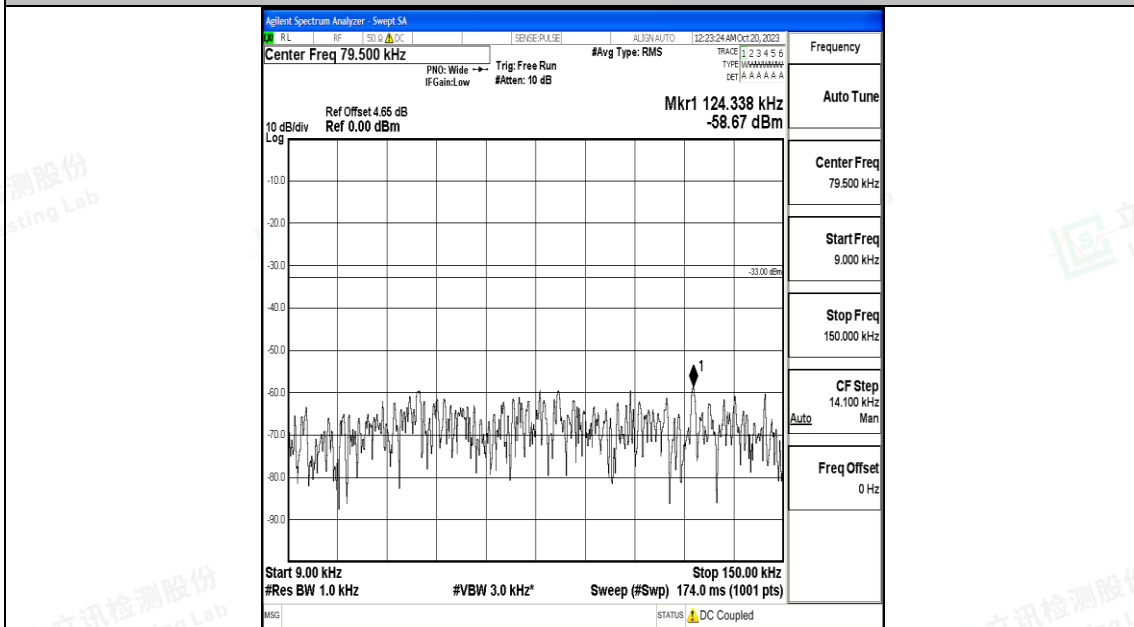

Band5_5MHz_16QAM_20525_1RB#0_0.15~30_0.15~30

Band5_5MHz_16QAM_20525_1RB#0_30~1000_30~1000

Band5_5MHz_16QAM_20525_1RB#0_1000~3000_1000~3000

Band5_5MHz_16QAM_20525_1RB#0_3000~10000_3000~10000

Band5_5MHz_QPSK_20625_1RB#0_0.009~0.15_0.009~0.15