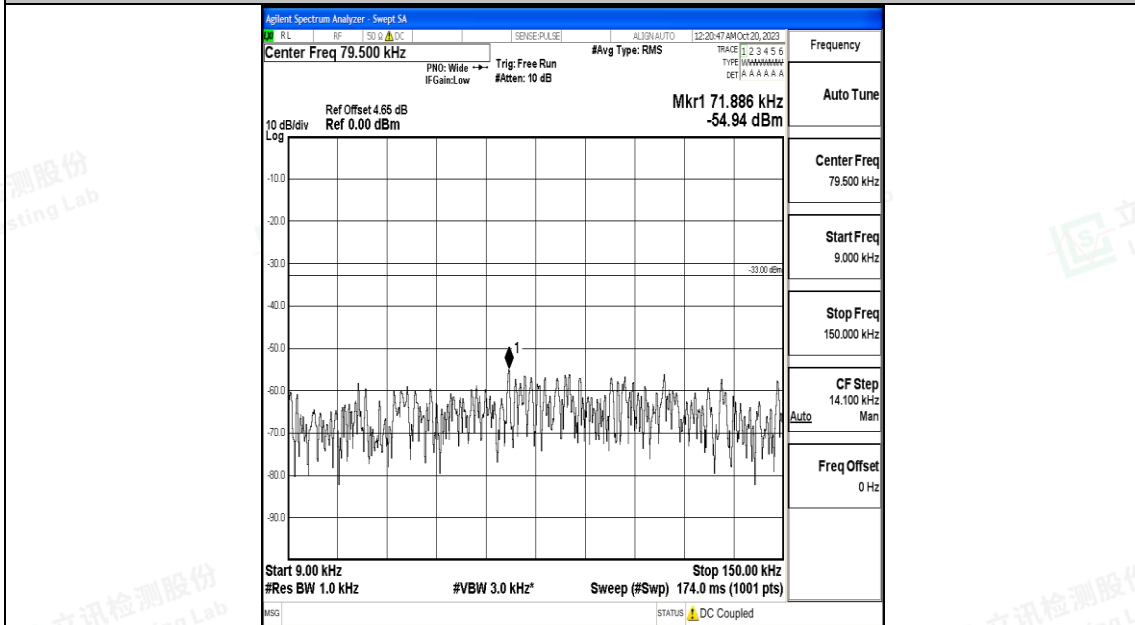

Band5_3MHz_16QAM_20635_1RB#0_0.15~30_0.15~30

Band5_3MHz_16QAM_20635_1RB#0_30~1000_30~1000

Band5_3MHz_16QAM_20635_1RB#0_1000~3000_1000~3000

Band5_3MHz_16QAM_20635_1RB#0_3000~10000_3000~10000

Band5_5MHz_QPSK_20425_1RB#0_0.009~0.15_0.009~0.15