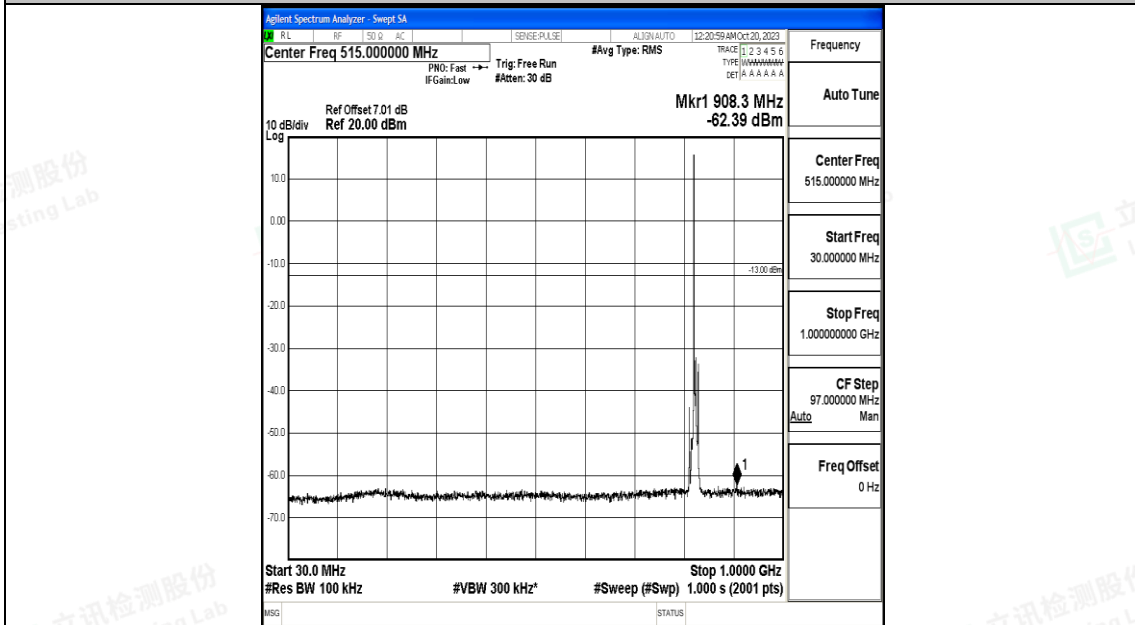

Band5_5MHz_QPSK_20425_1RB#0_0.15~30_0.15~30

Band5_5MHz_QPSK_20425_1RB#0_30~1000_30~1000