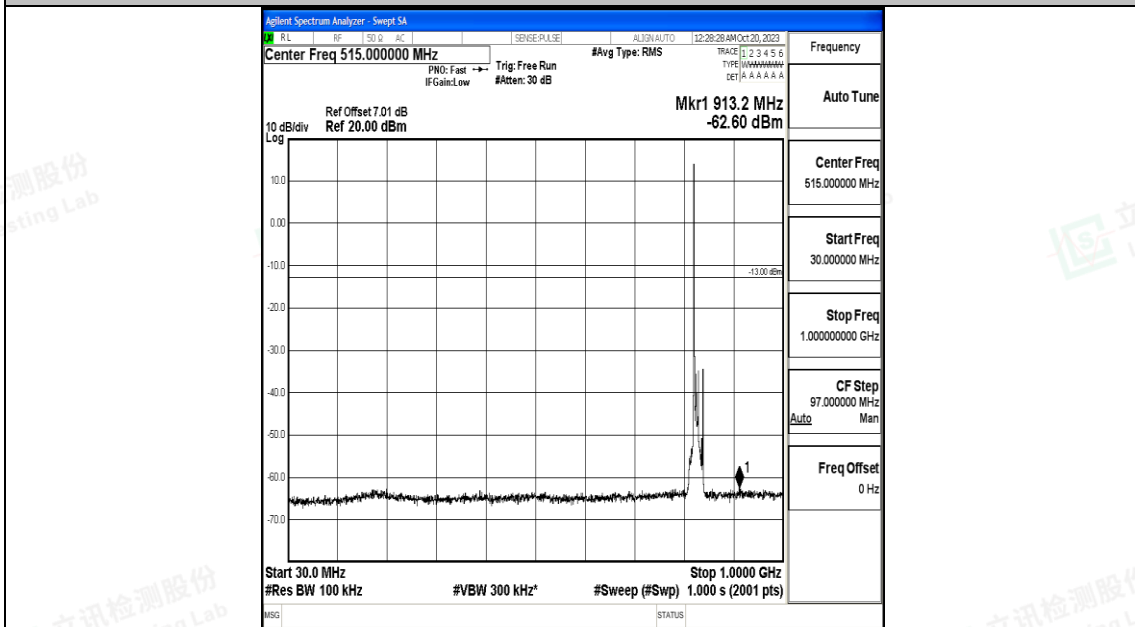

Band5_10MHz_QPSK_20450_1RB#0_0.15~30_0.15~30

Band5_10MHz_QPSK_20450_1RB#0_30~1000_30~1000

Band5_10MHz_QPSK_20450_1RB#0_1000~3000_1000~3000

Band5_10MHz_16QAM_20450_1RB#0_0.009~0.15_0.009~0.15

Band5_10MHz_16QAM_20450_1RB#0_0.15~30_0.15~30