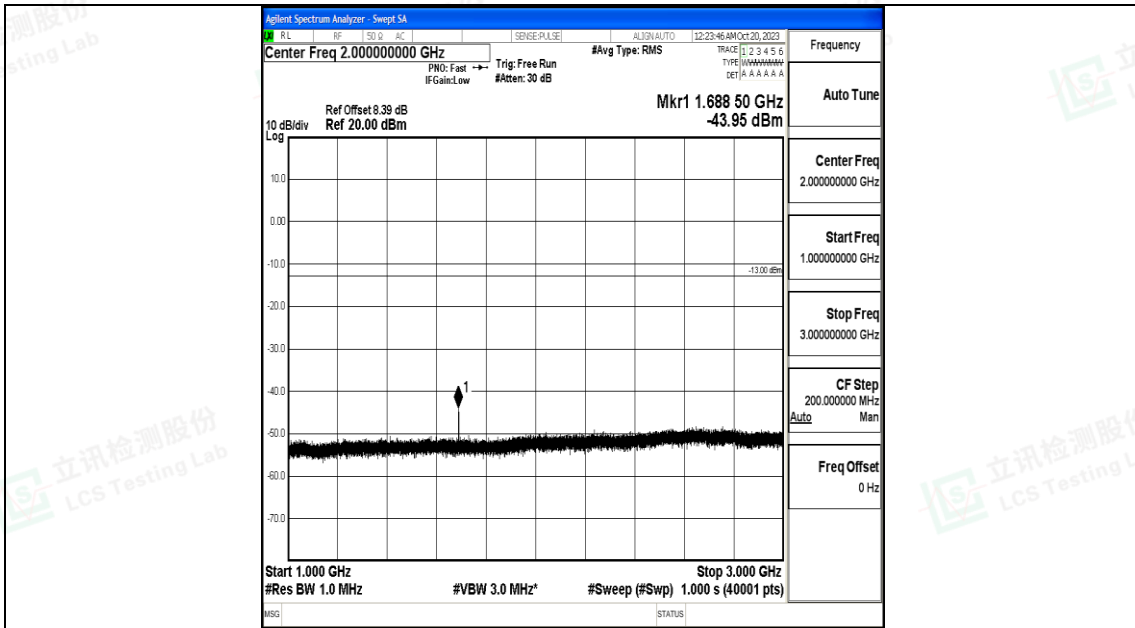

Band5_5MHz_QPSK_20625_1RB#0_30~1000_30~1000

Band5_5MHz_QPSK_20625_1RB#0_1000~3000_1000~3000