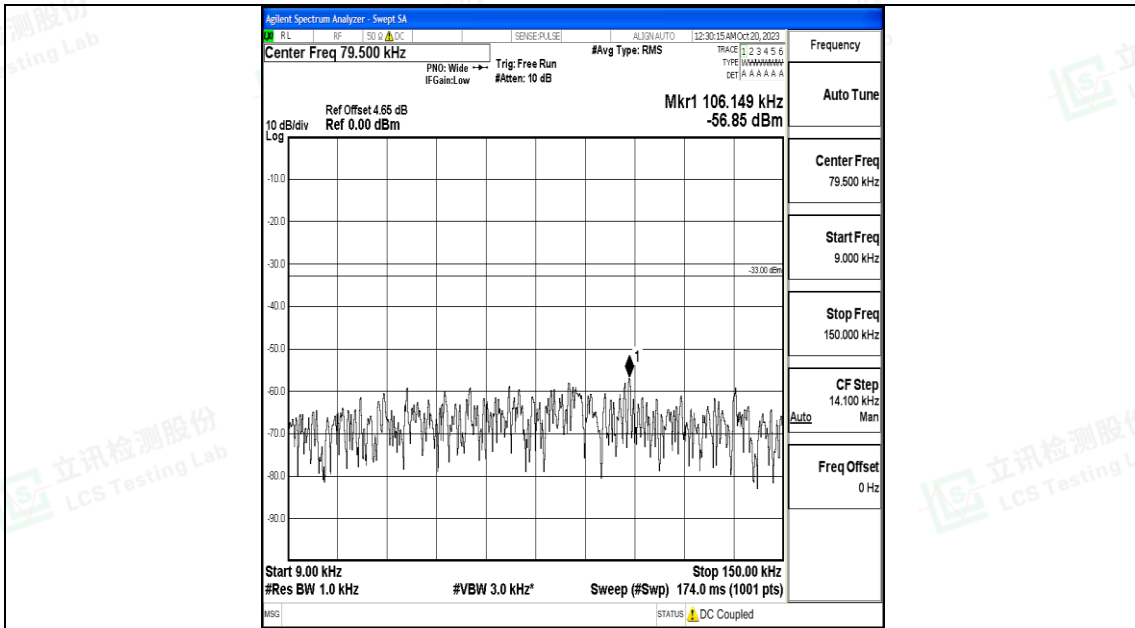

Band5_10MHz_16QAM_20525_1RB#0_30~1000_30~1000

Band5_10MHz_16QAM_20525_1RB#0_1000~3000_1000~3000

Band5_10MHz_16QAM_20525_1RB#0_3000~10000_3000~10000

Band5_10MHz_QPSK_20600_1RB#0_0.009~0.15_0.009~0.15

Band5_10MHz_QPSK_20600_1RB#0_0.15~30_0.15~30