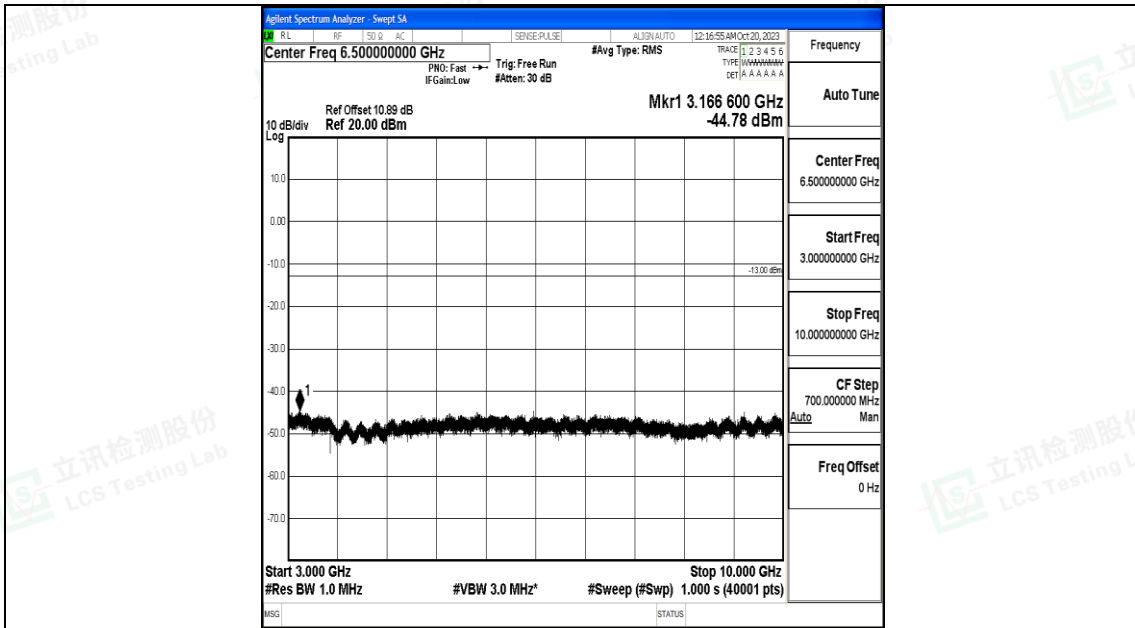

Band5_3MHz_16QAM_20635_1RB#0_0.15~30_0.15~30

Band5_3MHz_16QAM_20635_1RB#0_30~1000_30~1000

Band5_3MHz_16QAM_20635_1RB#0_1000~3000_1000~3000

Band5_3MHz_16QAM_20635_1RB#0_3000~10000_3000~10000

Band5_5MHz_QPSK_20425_1RB#0_0.009~0.15_0.009~0.15