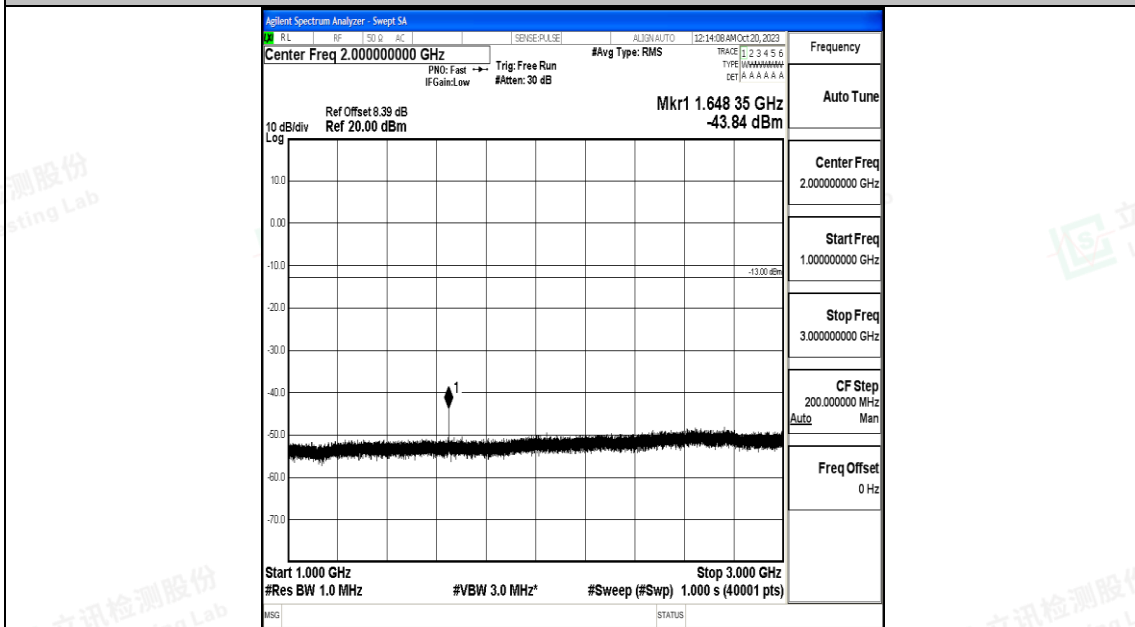

Band5_3MHz_16QAM_20415_1RB#0_30~1000_30~1000

Band5_3MHz_16QAM_20415_1RB#0_1000~3000_1000~3000