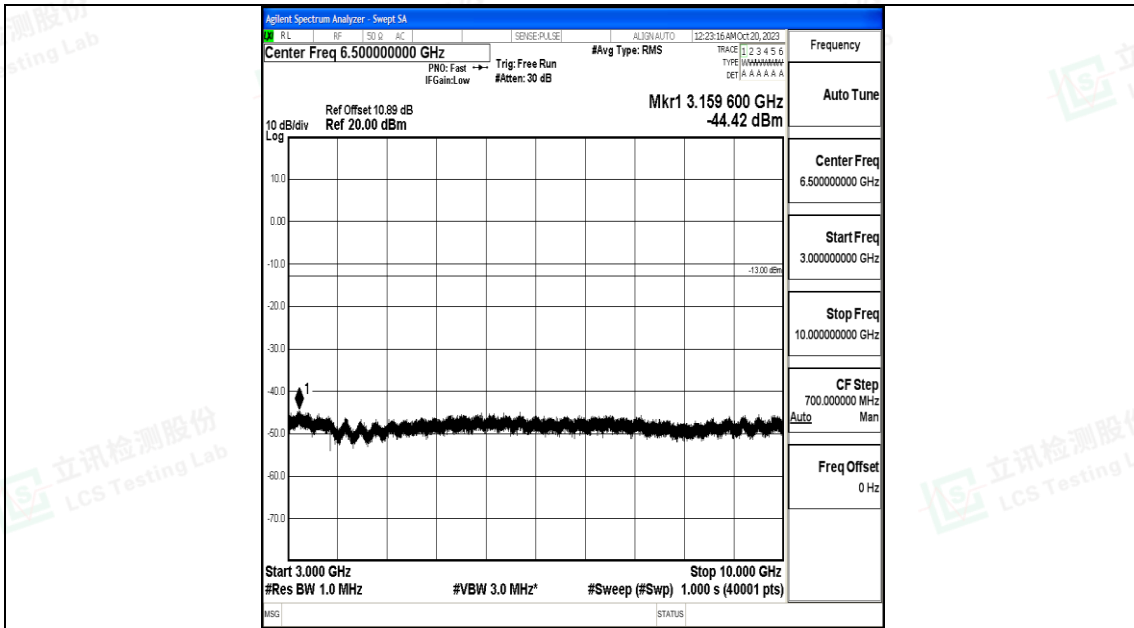

Band5_5MHz_16QAM_20525_1RB#0_0.15~30_0.15~30

Band5_5MHz_16QAM_20525_1RB#0_30~1000_30~1000

Band5_5MHz_16QAM_20525_1RB#0_1000~3000_1000~3000

Band5_5MHz_16QAM_20525_1RB#0_3000~10000_3000~10000

Band5_5MHz_QPSK_20625_1RB#0_0.009~0.15_0.009~0.15