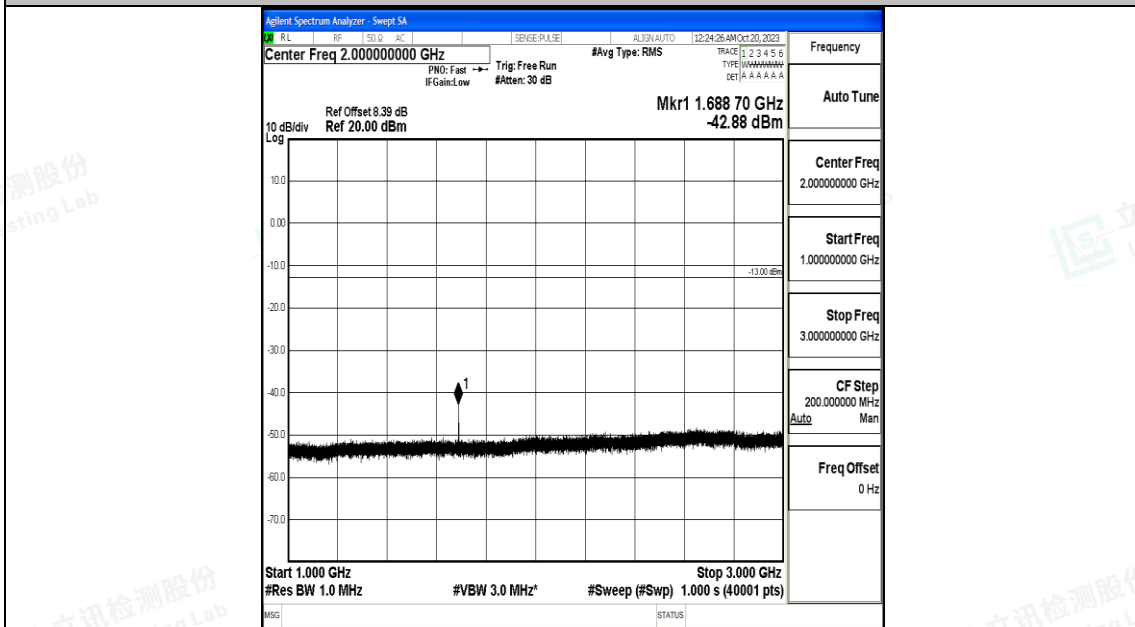

Band5_5MHz_16QAM_20625_1RB#0_30~1000_30~1000

Band5_5MHz_16QAM_20625_1RB#0_1000~3000_1000~3000