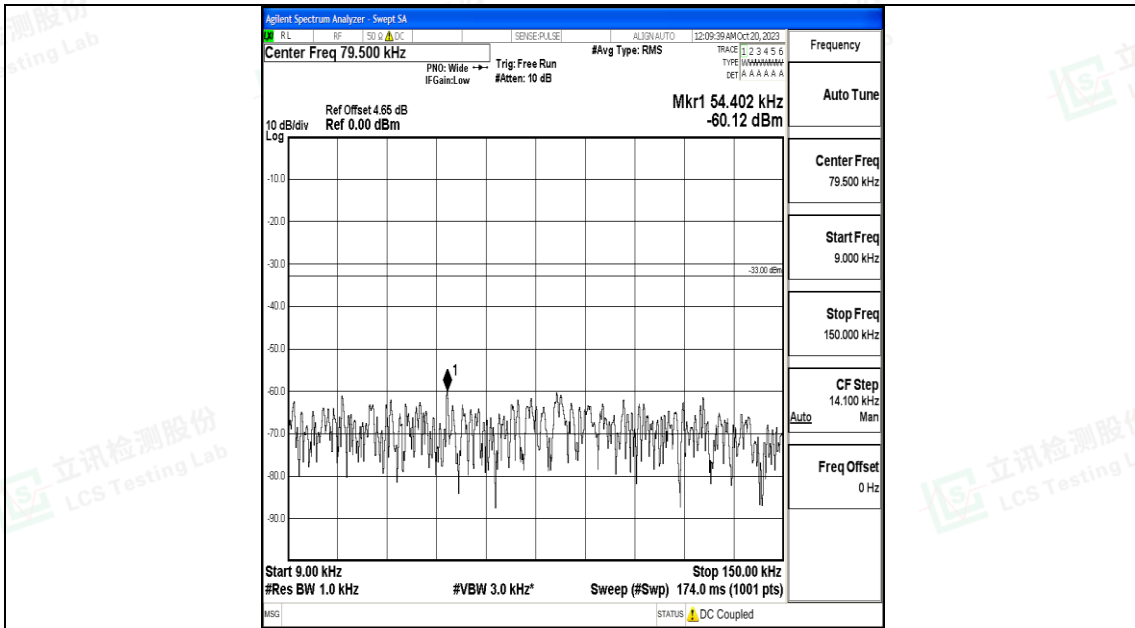

Band5_1.4MHz_QPSK_20643_1RB#0_0.009~0.15_0.009~0.15

Band5_1.4MHz_QPSK_20643_1RB#0_30~1000_30~1000

Band5_1.4MHz_QPSK_20643_1RB#0_1000~3000_1000~3000

Band5_1.4MHz_QPSK_20643_1RB#0_3000~10000_3000~10000

Band5_1.4MHz_16QAM_20643_1RB#0_0.009~0.15_0.009~0.15