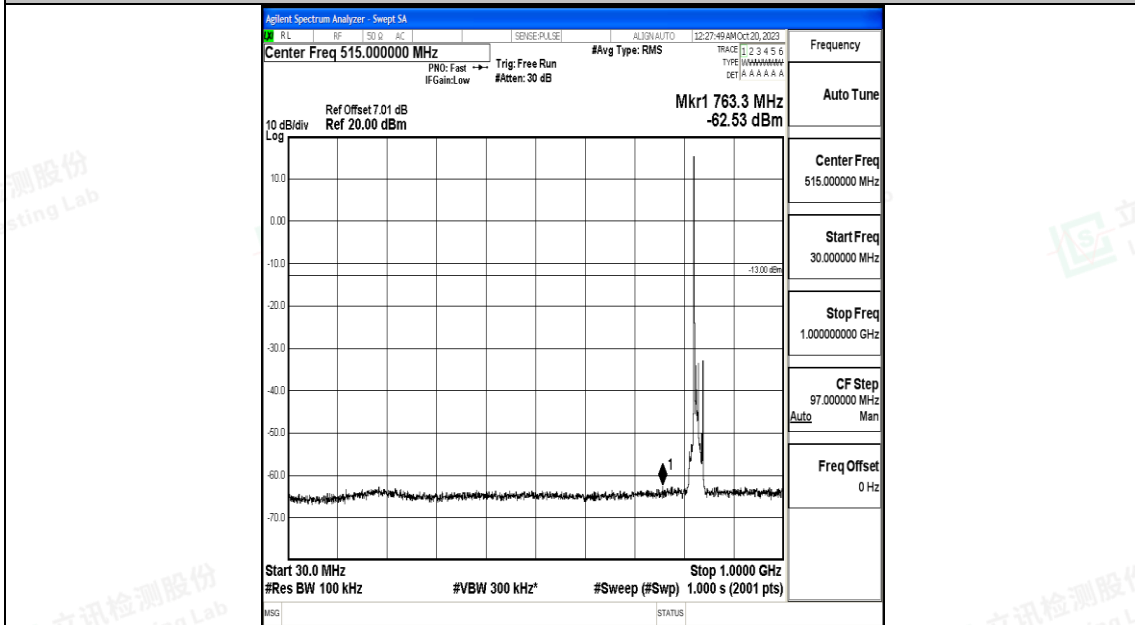

Band5_10MHz_QPSK_20450_1RB#0_0.15~30_0.15~30

Band5_10MHz_QPSK_20450_1RB#0_30~1000_30~1000