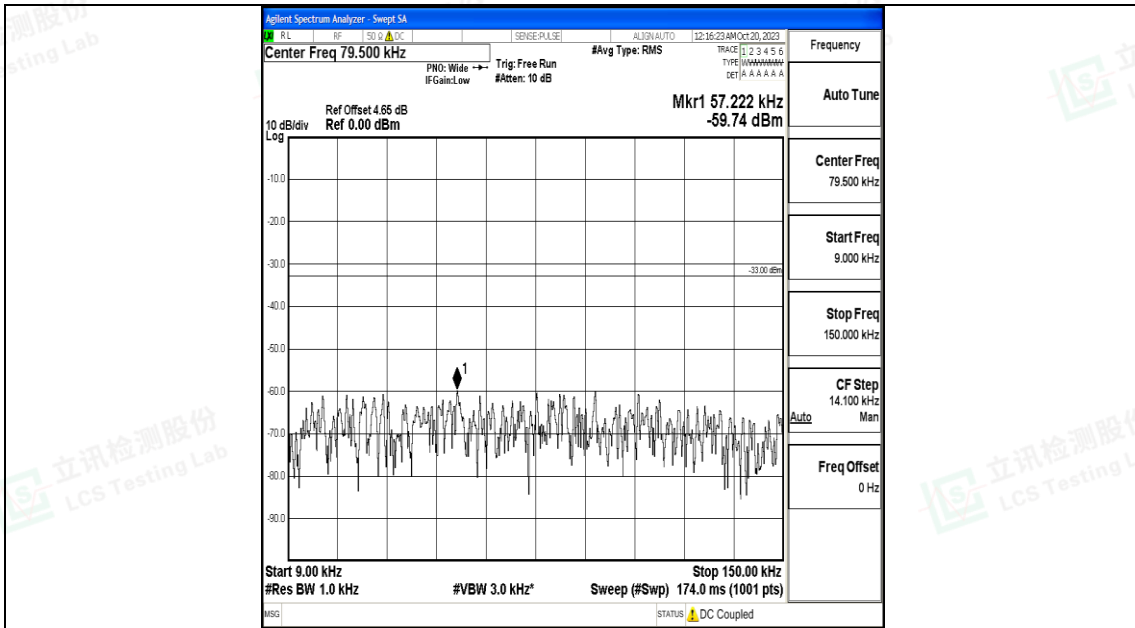

Band5_3MHz_QPSK_20635_1RB#0_0.15~30_0.15~30

Band5_3MHz_QPSK_20635_1RB#0_30~1000_30~1000

Band5_3MHz_QPSK_20635_1RB#0_1000~3000_1000~3000

Band5_3MHz_QPSK_20635_1RB#0_3000~10000_3000~10000

Band5_3MHz_16QAM_20635_1RB#0_0.009~0.15_0.009~0.15