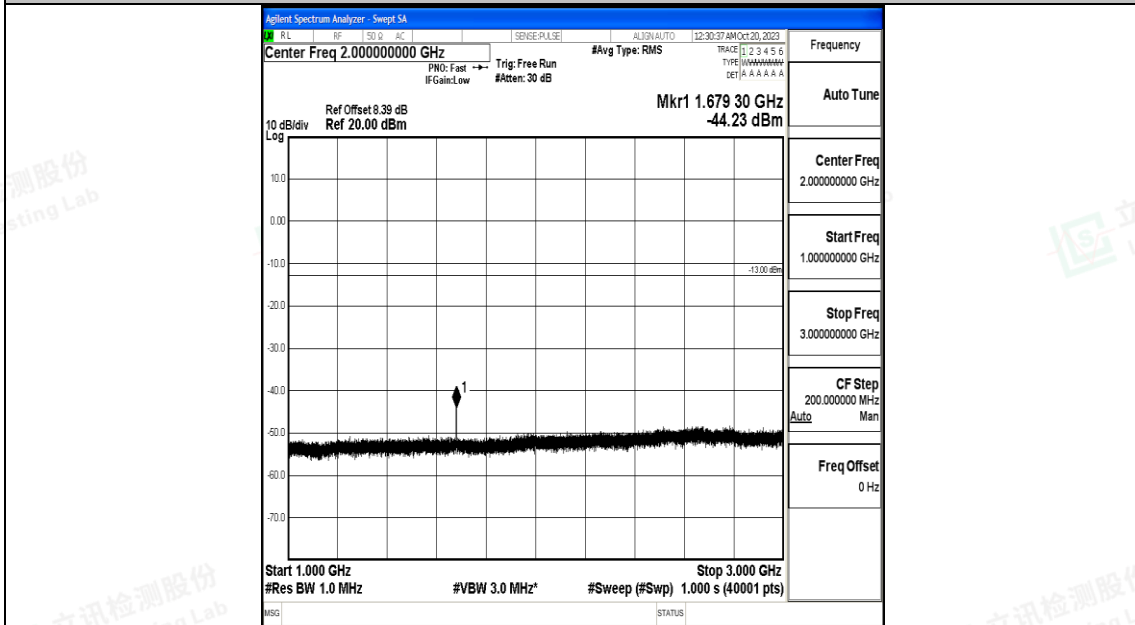

Band5_10MHz_QPSK_20600_1RB#0_30~1000_30~1000

Band5_10MHz_QPSK_20600_1RB#0_1000~3000_1000~3000