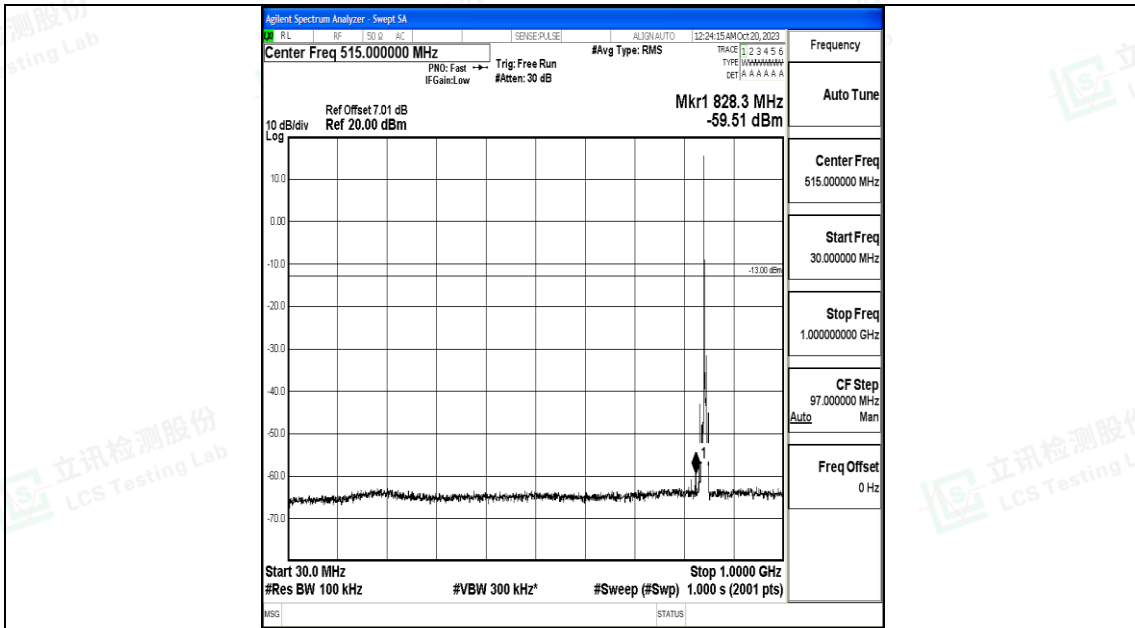

Band5_5MHz_16QAM_20625_1RB#0_0.15~30_0.15~30

Band5_5MHz_16QAM_20625_1RB#0_30~1000_30~1000