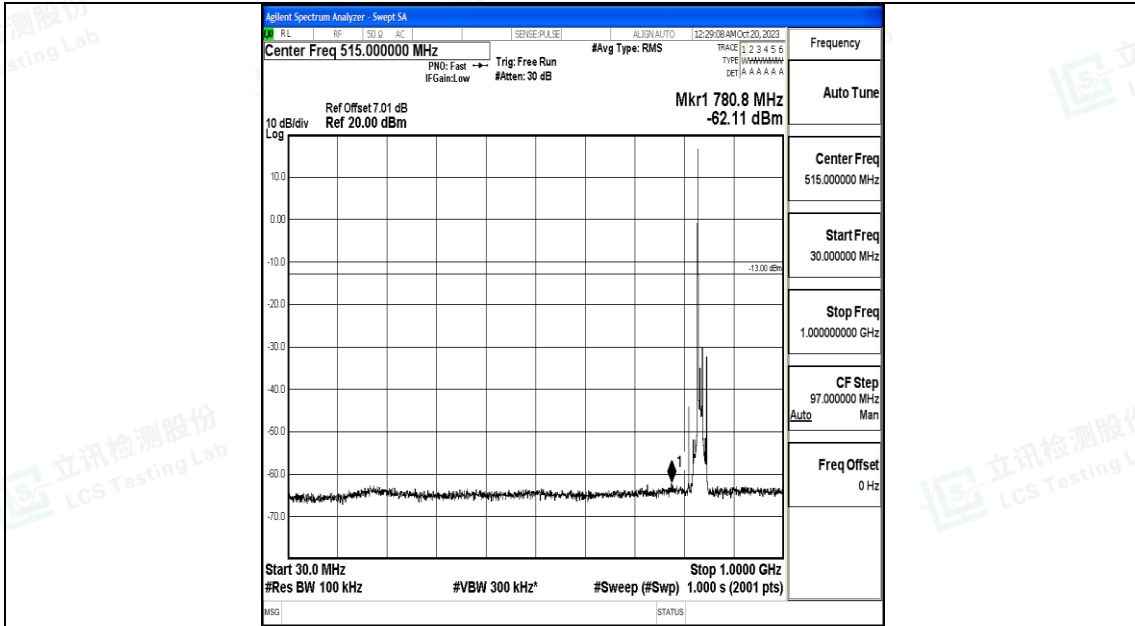

Band5_10MHz_16QAM_20450_1RB#0_30~1000_30~1000

Band5_10MHz_16QAM_20450_1RB#0_1000~3000_1000~3000

Band5_10MHz_16QAM_20450_1RB#0_3000~10000_3000~10000

Band5_10MHz_QPSK_20525_1RB#0_0.009~0.15_0.009~0.15

Band5_10MHz_QPSK_20525_1RB#0_0.15~30_0.15~30