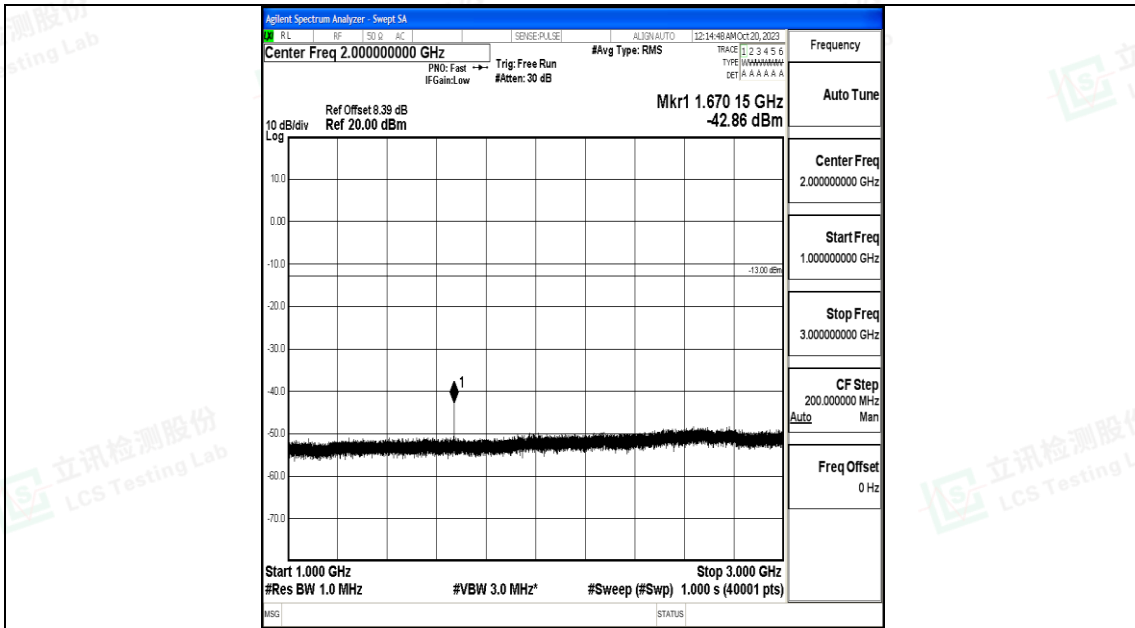

Band5_3MHz_QPSK_20525_1RB#0_30~1000_30~1000

Band5_3MHz_QPSK_20525_1RB#0_1000~3000_1000~3000