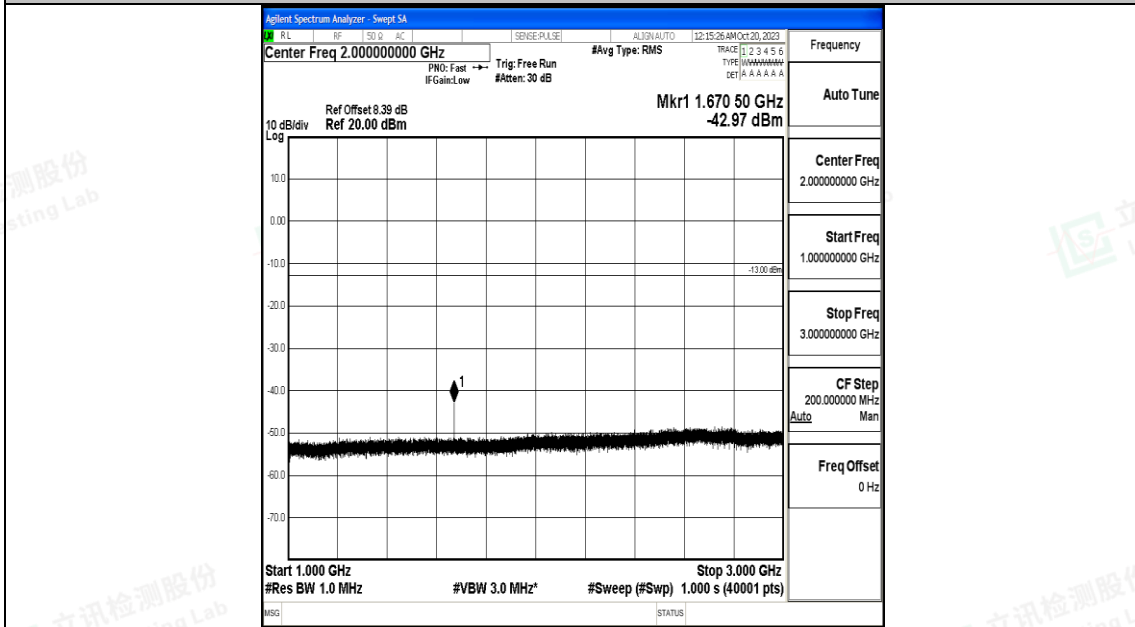

Band5_3MHz_16QAM_20525_1RB#0_30~1000_30~1000

Band5_3MHz_16QAM_20525_1RB#0_1000~3000_1000~3000