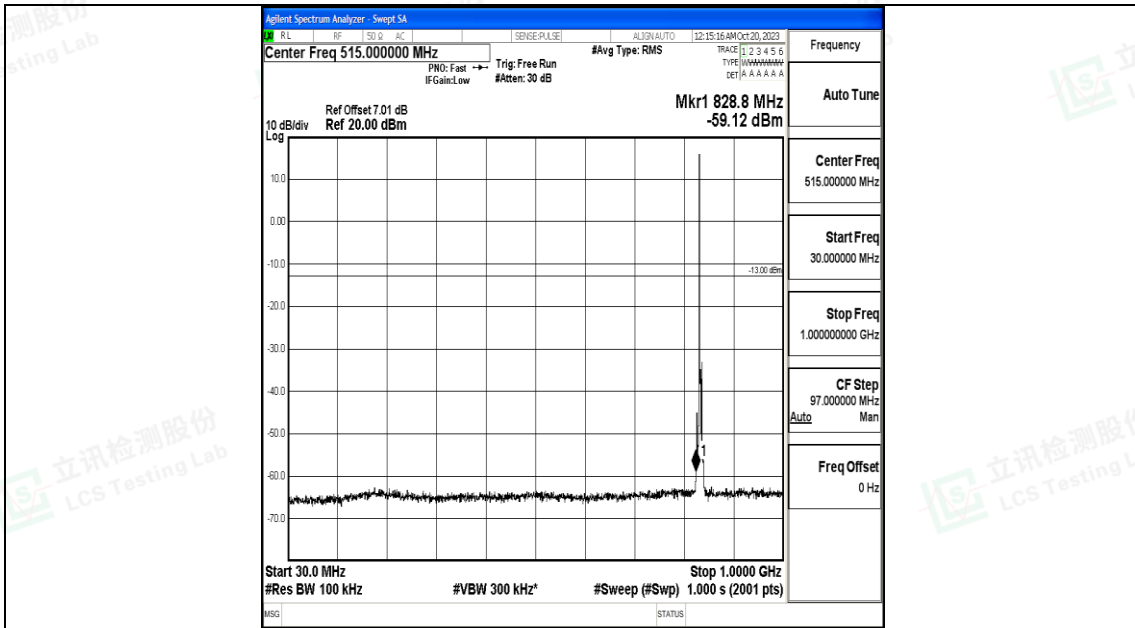

Band5_3MHz_16QAM_20525_1RB#0_0.15~30_0.15~30

Band5_3MHz_16QAM_20525_1RB#0_30~1000_30~1000