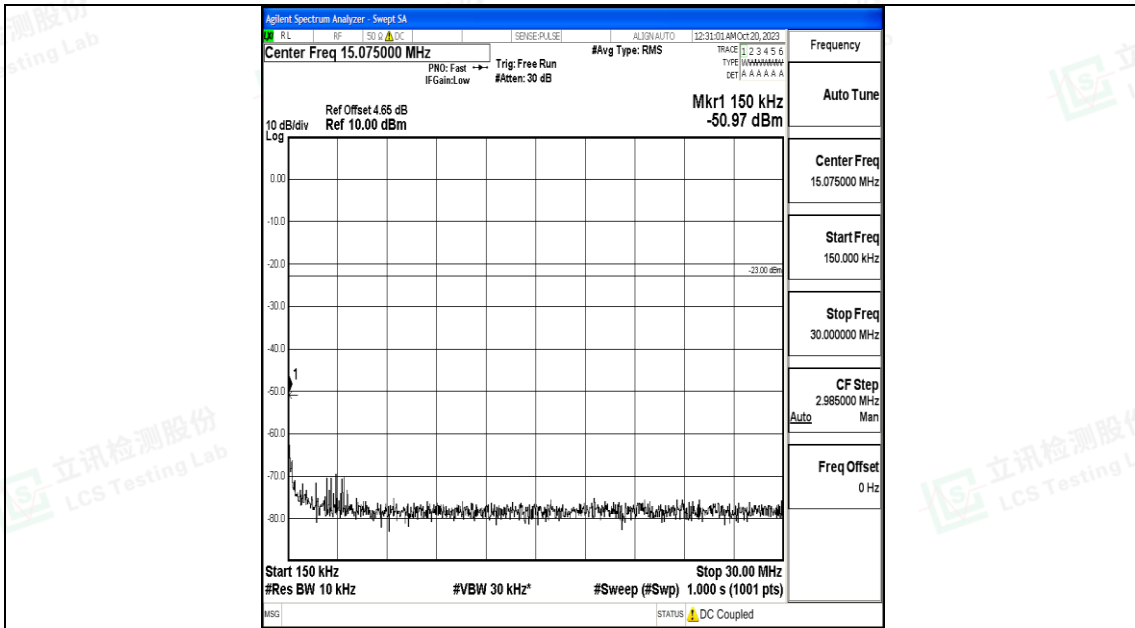

Band5_10MHz_16QAM_20600_1RB#0_0.15~30_0.15~30