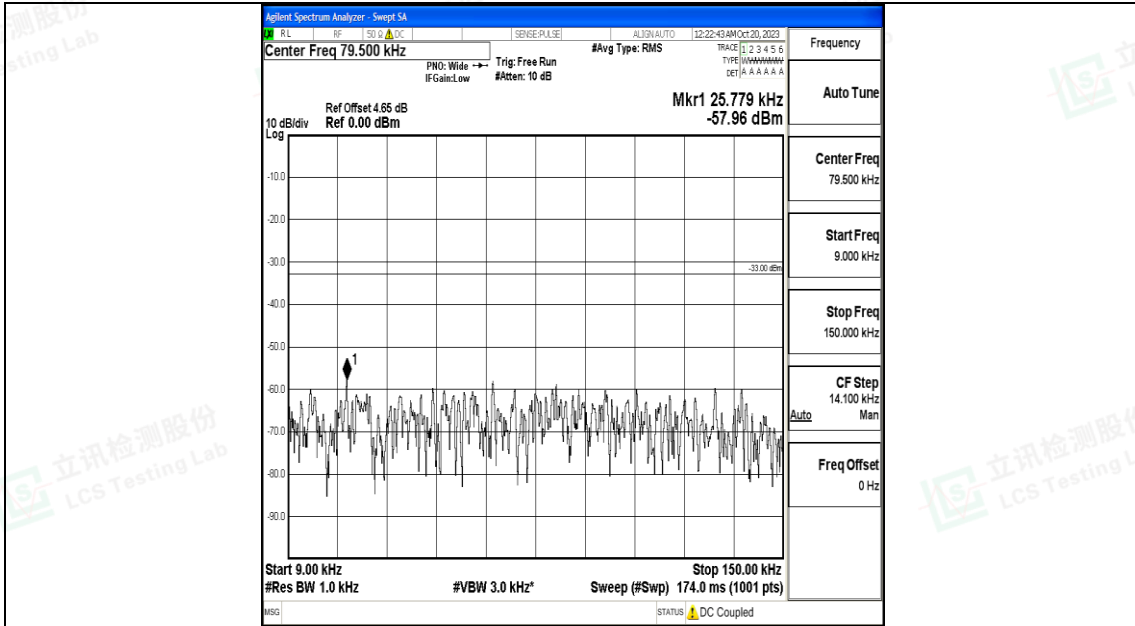

Band5_5MHz_QPSK_20525_1RB#0_0.15~30_0.15~30

Band5_5MHz_QPSK_20525_1RB#0_30~1000_30~1000

Band5_5MHz_QPSK_20525_1RB#0_1000~3000_1000~3000

Band5_5MHz_QPSK_20525_1RB#0_3000~10000_3000~10000

Band5_5MHz_16QAM_20525_1RB#0_0.009~0.15_0.009~0.15