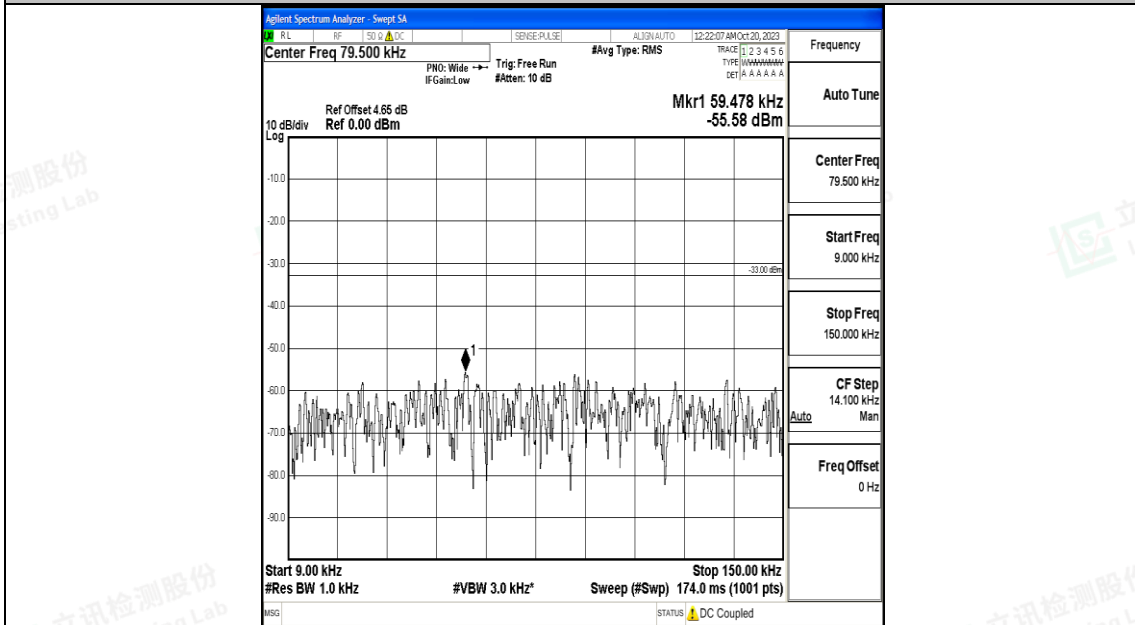

Band5_5MHz_16QAM_20425_1RB#0_0.15~30_0.15~30

Band5_5MHz_16QAM_20425_1RB#0_30~1000_30~1000

Band5_5MHz_16QAM_20425_1RB#0_1000~3000_1000~3000

Band5_5MHz_16QAM_20425_1RB#0_3000~10000_3000~10000

Band5_5MHz_QPSK_20525_1RB#0_0.009~0.15_0.009~0.15