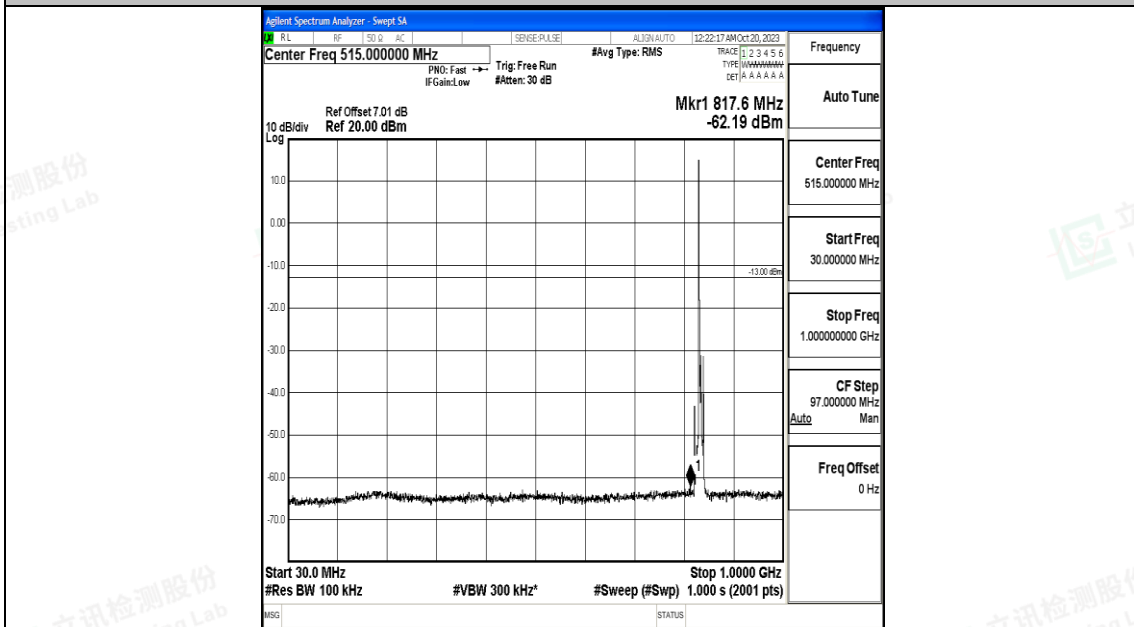

Band5_5MHz_QPSK_20525_1RB#0_0.15~30_0.15~30

Band5_5MHz_QPSK_20525_1RB#0_30~1000_30~1000