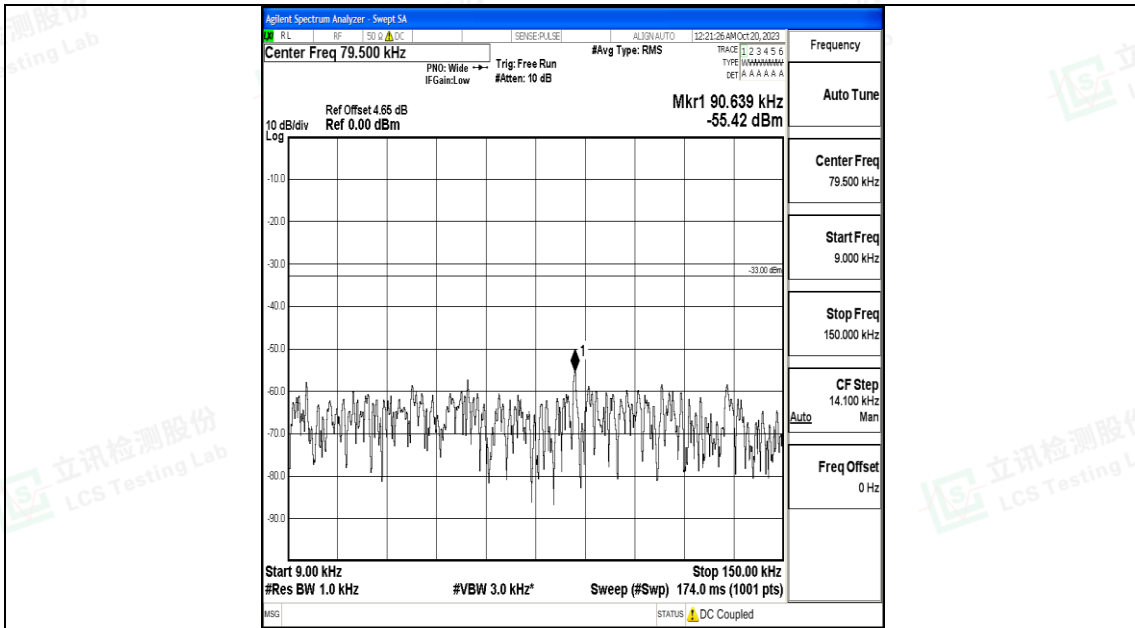

Band5_5MHz_QPSK_20425_1RB#0_0.15~30_0.15~30

Band5_5MHz_QPSK_20425_1RB#0_30~1000_30~1000

Band5_5MHz_QPSK_20425_1RB#0_1000~3000_1000~3000

Band5_5MHz_QPSK_20425_1RB#0_3000~10000_3000~10000

Band5_5MHz_16QAM_20425_1RB#0_0.009~0.15_0.009~0.15