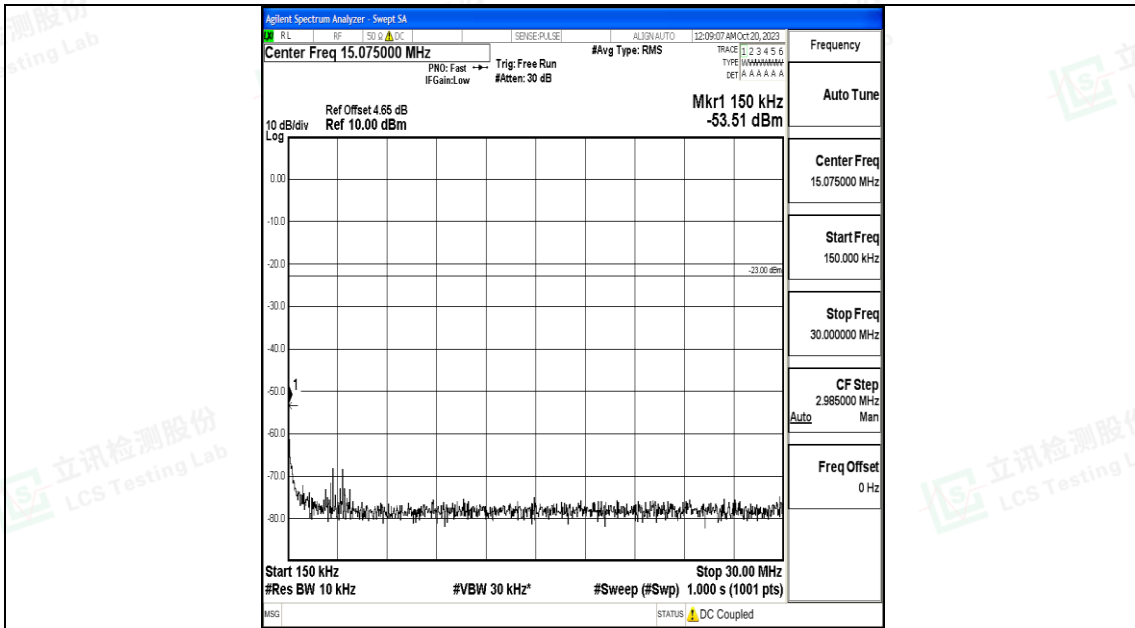

Band5_10MHz_QPSK_20600_1RB#0_30~1000_30~1000

Band5_10MHz_QPSK_20600_1RB#0_1000~3000_1000~3000

Band5_1.4MHz_16QAM_20525_1RB#0_0.009~0.15_0.009~0.15

Band5_1.4MHz_16QAM_20525_1RB#0_0.15~30_0.15~30

Band5_1.4MHz_QPSK_20643_1RB#0_0.15~30_0.15~30