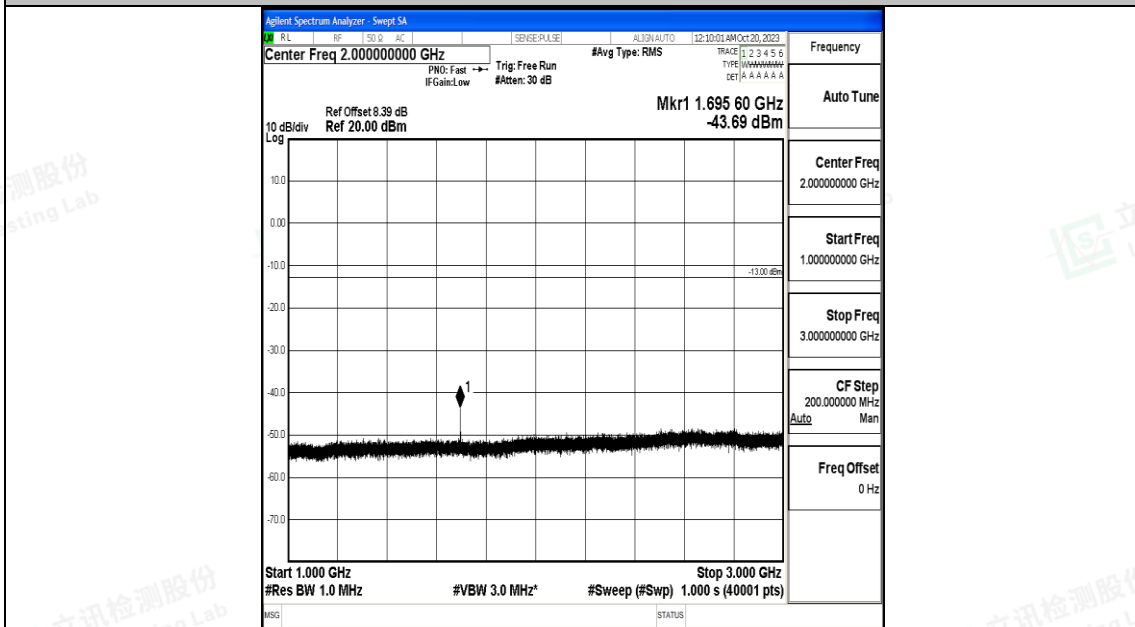

Band5_1.4MHz_16QAM_20643_1RB#0_30~1000_30~1000

Band5_1.4MHz_16QAM_20643_1RB#0_1000~3000_1000~3000