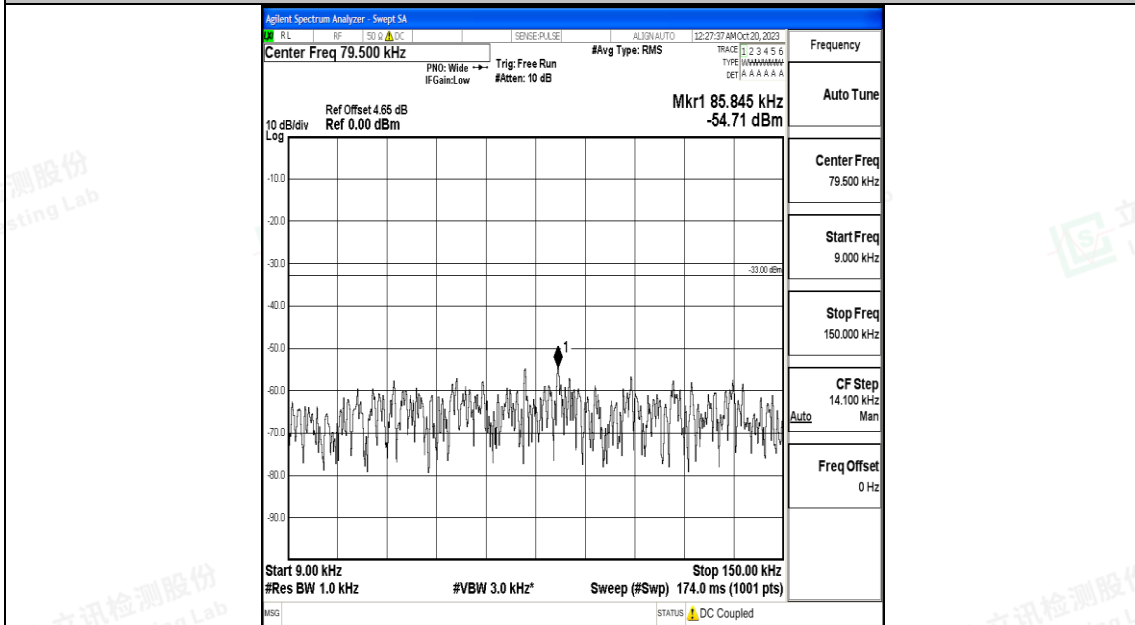

Band5_5MHz_16QAM_20625_1RB#0_0.15~30_0.15~30

Band5_5MHz_16QAM_20625_1RB#0_30~1000_30~1000

Band5_5MHz_16QAM_20625_1RB#0_1000~3000_1000~3000

Band5_5MHz_16QAM_20625_1RB#0_3000~10000_3000~10000

Band5_10MHz_QPSK_20450_1RB#0_0.009~0.15_0.009~0.15