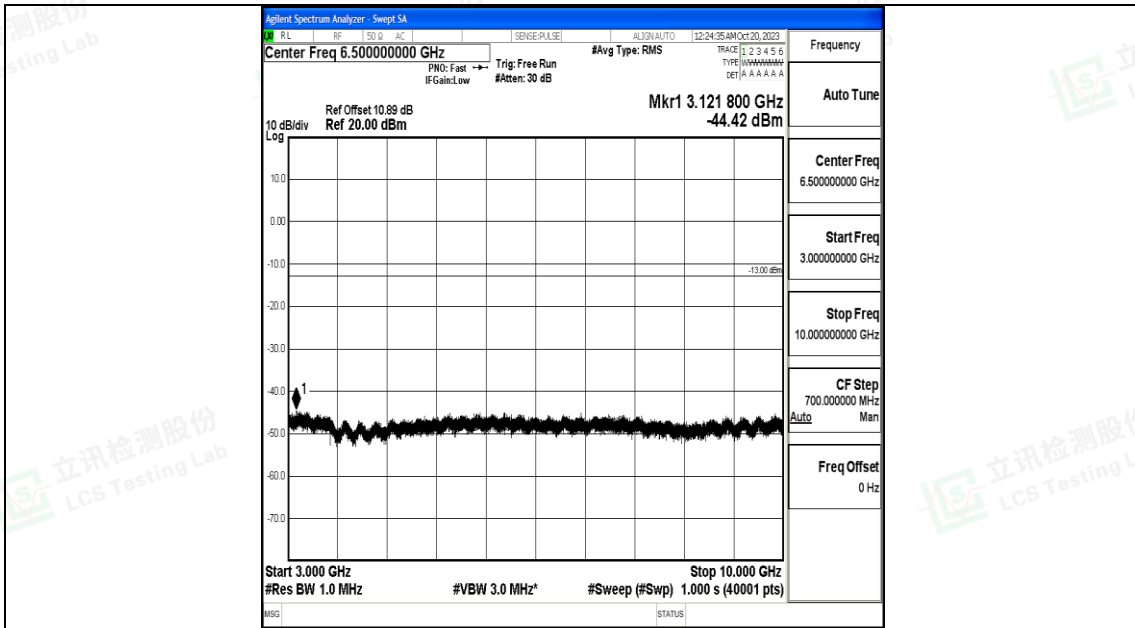

Band5_5MHz_16QAM_20625_1RB#0_0.15~30_0.15~30

Band5_5MHz_16QAM_20625_1RB#0_30~1000_30~1000

Band5_5MHz_16QAM_20625_1RB#0_1000~3000_1000~3000

Band5_5MHz_16QAM_20625_1RB#0_3000~10000_3000~10000

Band5_10MHz_QPSK_20450_1RB#0_0.009~0.15_0.009~0.15