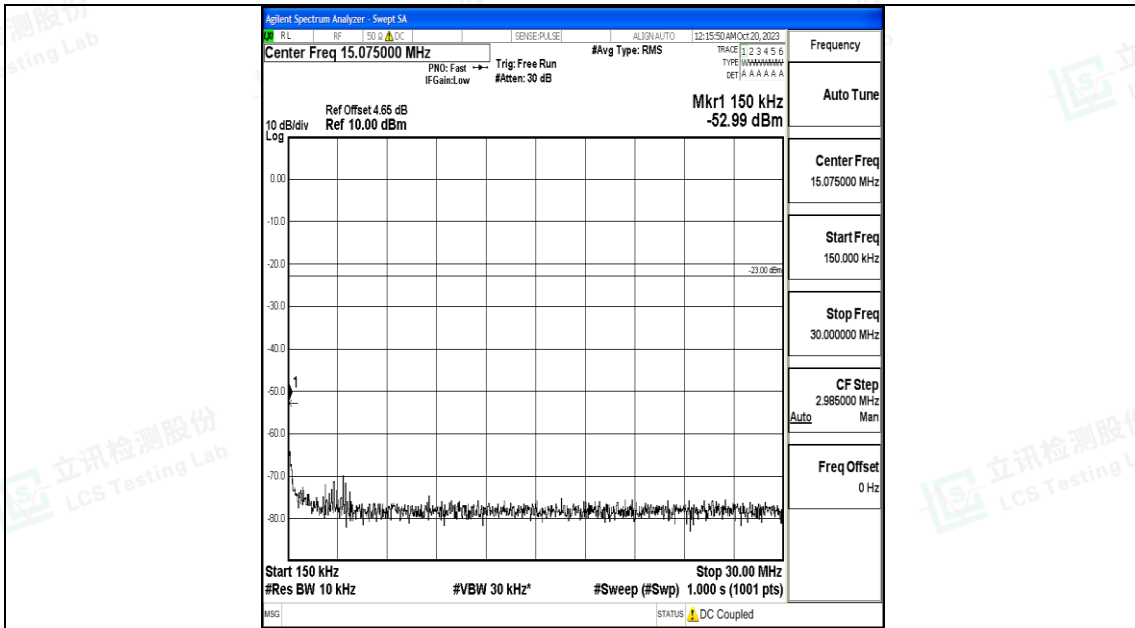

Band5_3MHz_16QAM_20525_1RB#0_0.15~30_0.15~30

Band5_3MHz_16QAM_20525_1RB#0_30~1000_30~1000

Band5_3MHz_16QAM_20525_1RB#0_1000~3000_1000~3000

Band5_3MHz_16QAM_20525_1RB#0_3000~10000_3000~10000

Band5_3MHz_QPSK_20635_1RB#0_0.009~0.15_0.009~0.15