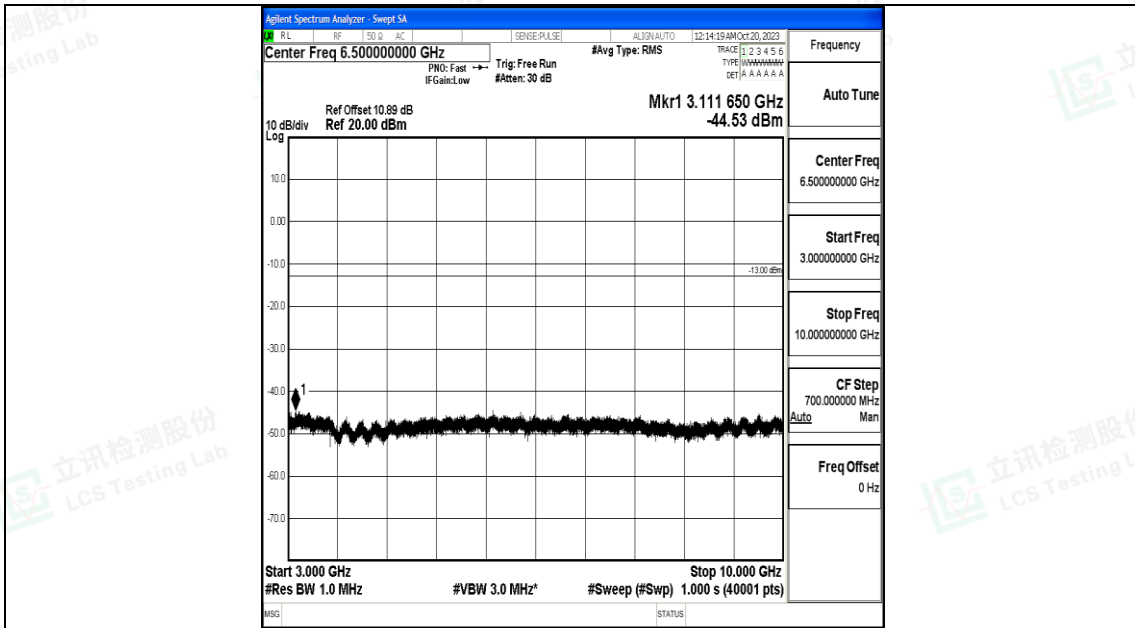

Band5_3MHz_16QAM_20415_1RB#0_0.15~30_0.15~30

Band5_3MHz_16QAM_20415_1RB#0_30~1000_30~1000

Band5_3MHz_16QAM_20415_1RB#0_1000~3000_1000~3000

Band5_3MHz_16QAM_20415_1RB#0_3000~10000_3000~10000

Band5_3MHz_QPSK_20525_1RB#0_0.009~0.15_0.009~0.15