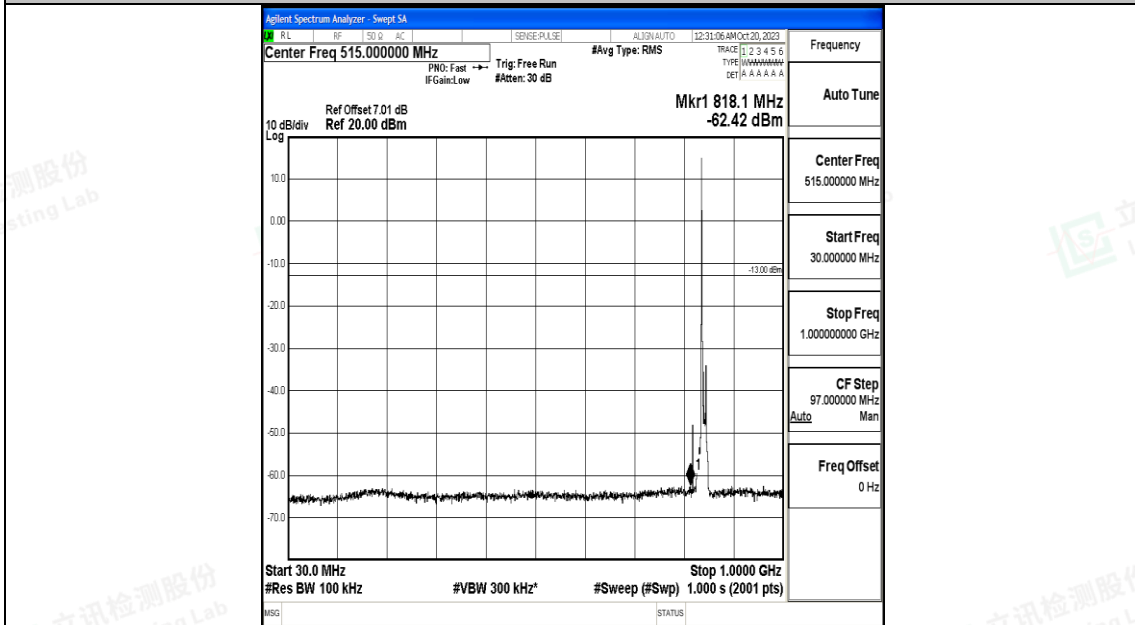

Band5_10MHz_16QAM_20600_1RB#0_0.15~30_0.15~30

Band5_10MHz_16QAM_20600_1RB#0_30~1000_30~1000