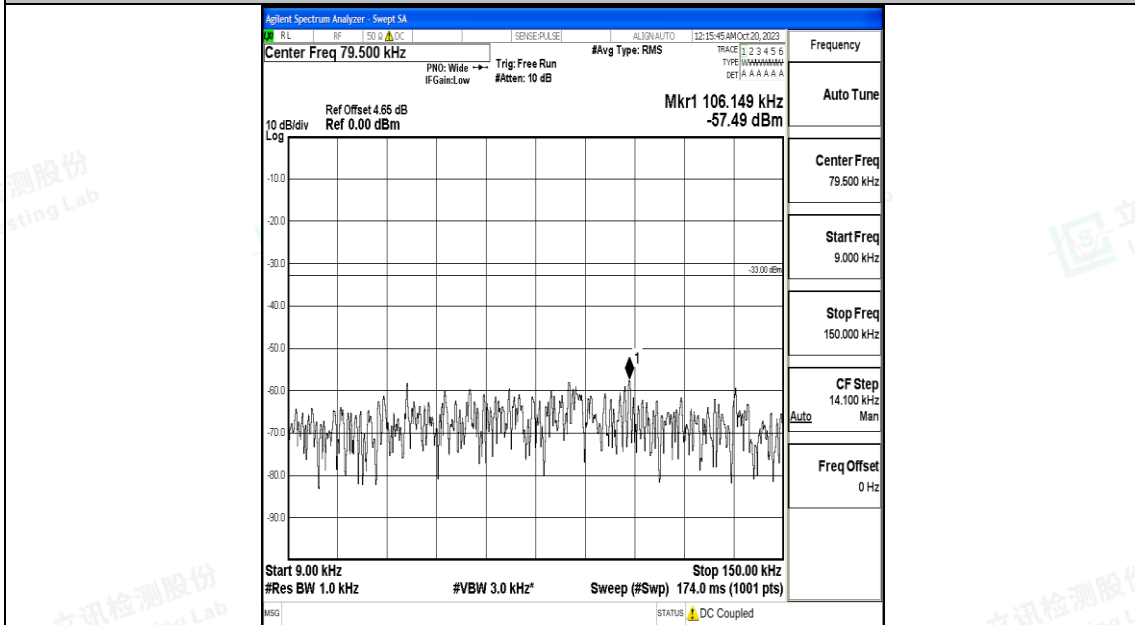

Band5_3MHz_16QAM_20525_1RB#0_0.15~30_0.15~30

Band5_3MHz_16QAM_20525_1RB#0_30~1000_30~1000

Band5_3MHz_16QAM_20525_1RB#0_1000~3000_1000~3000

Band5_3MHz_16QAM_20525_1RB#0_3000~10000_3000~10000

Band5_3MHz_QPSK_20635_1RB#0_0.009~0.15_0.009~0.15