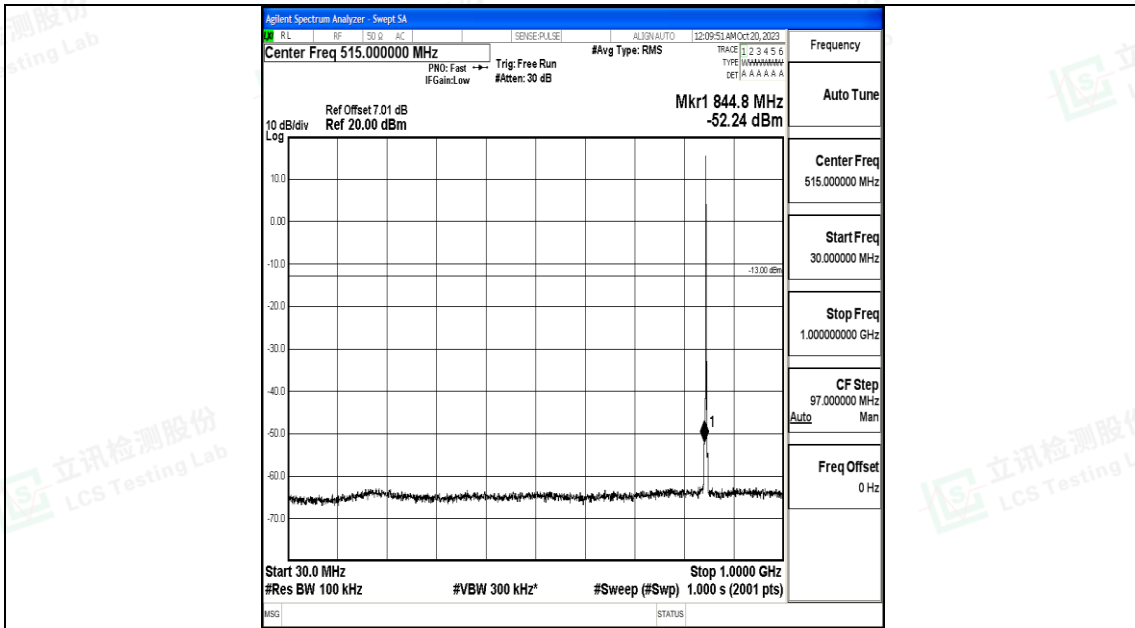

Band5_1.4MHz_16QAM_20643_1RB#0_0.15~30_0.15~30

Band5_1.4MHz_16QAM_20643_1RB#0_30~1000_30~1000